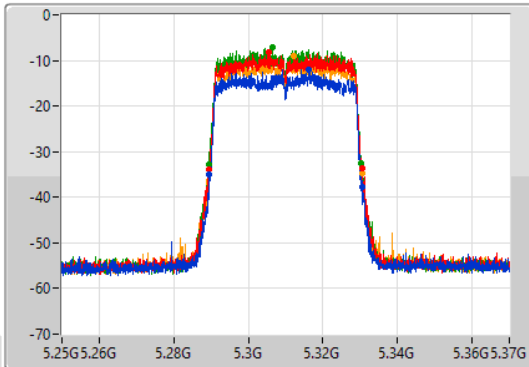

Port 1: [Blue line]
 Port 2: [Red line]
 Port 3: [Green line]
 Port 4: [Orange line]

26dB(Hz)	Fl-26dB(Hz)	Fh-26dB(Hz)	OBW(Hz)	Fl-OBW(Hz)	Fh-OBW(Hz)	Limit(Hz)	Port
40.92M	5.24936G	5.29028G	37.979M	5.250963G	5.288942G	Inf	1
40.74M	5.24954G	5.29028G	37.96M	5.250998G	5.288958G	Inf	2
40.74M	5.24948G	5.29022G	37.889M	5.250995G	5.288884G	Inf	3
40.92M	5.2496G	5.29052G	37.943M	5.250962G	5.288905G	Inf	4

802.11ax HEW40_Nss1,(MCS0)_4TX

EBW

5310MHz

22/08/2022

CF: 5.31GHz
 Span: 120MHz
 RBW: 500kHz
 VBW: 2MHz
 Sweep Time: 100ms
 Detector Type: Peak

CF: 5.31GHz
 Span: 120MHz
 RBW: 1MHz
 VBW: 3MHz
 Sweep Time: 100ms
 Detector Type: Peak