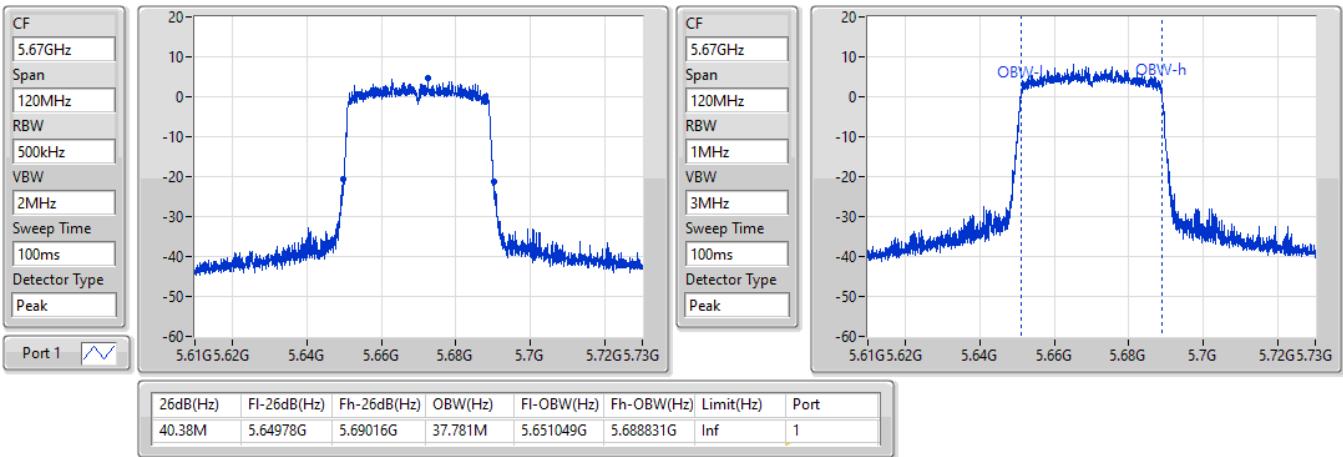

EBW

5550MHz

24/08/2022

802.11ax HEW40_Nss1,(MCS0)_1TX

EBW

5670MHz

24/08/2022

802.11ax HEW40_Nss1,(MCS0)_1TX