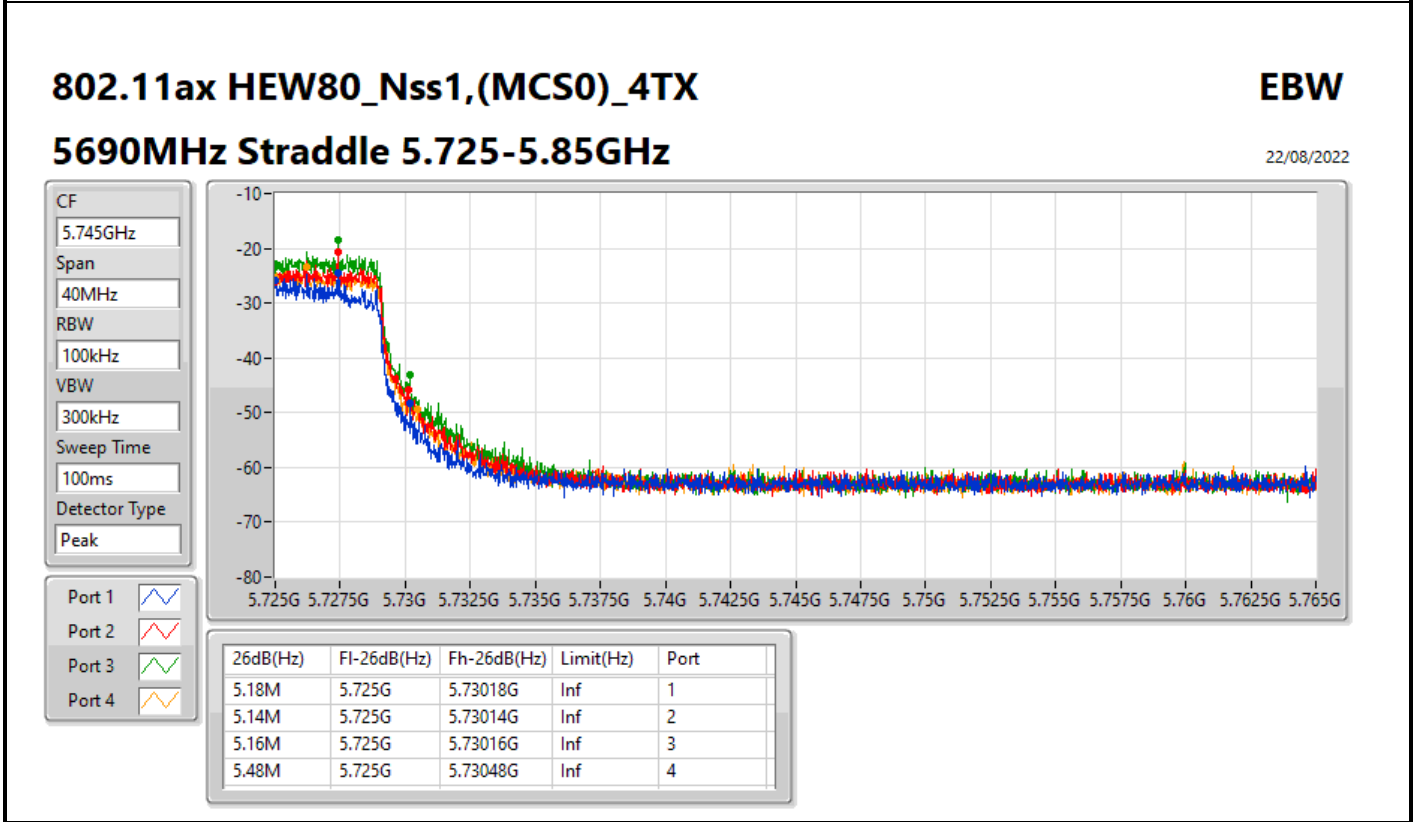

802.11ax HEW40_Nss1,(MCS0)_4TX

EBW

5710MHz Straddle 5.725-5.85GHz

22/08/2022

802.11ax HEW40_Nss1,(MCS0)_4TX

EBW

5710MHz Straddle 5.725-5.85GHz

22/08/2022