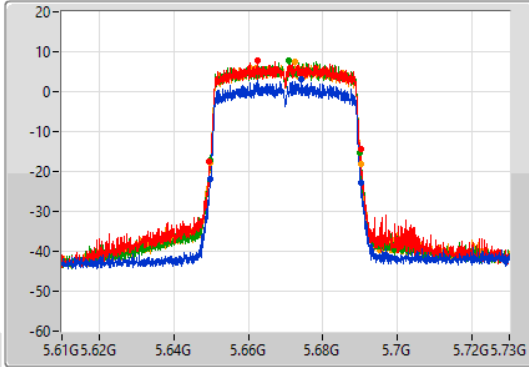

802.11ax HEW40_Nss1,(MCS0)_4TX

EBW

5670MHz

19/08/2022

CF: 5.67GHz
Span: 120MHz
RBW: 500kHz
VBW: 2MHz
Sweep Time: 100ms
Detector Type: Peak

CF: 5.67GHz
Span: 120MHz
RBW: 1MHz
VBW: 3MHz
Sweep Time: 100ms
Detector Type: Peak