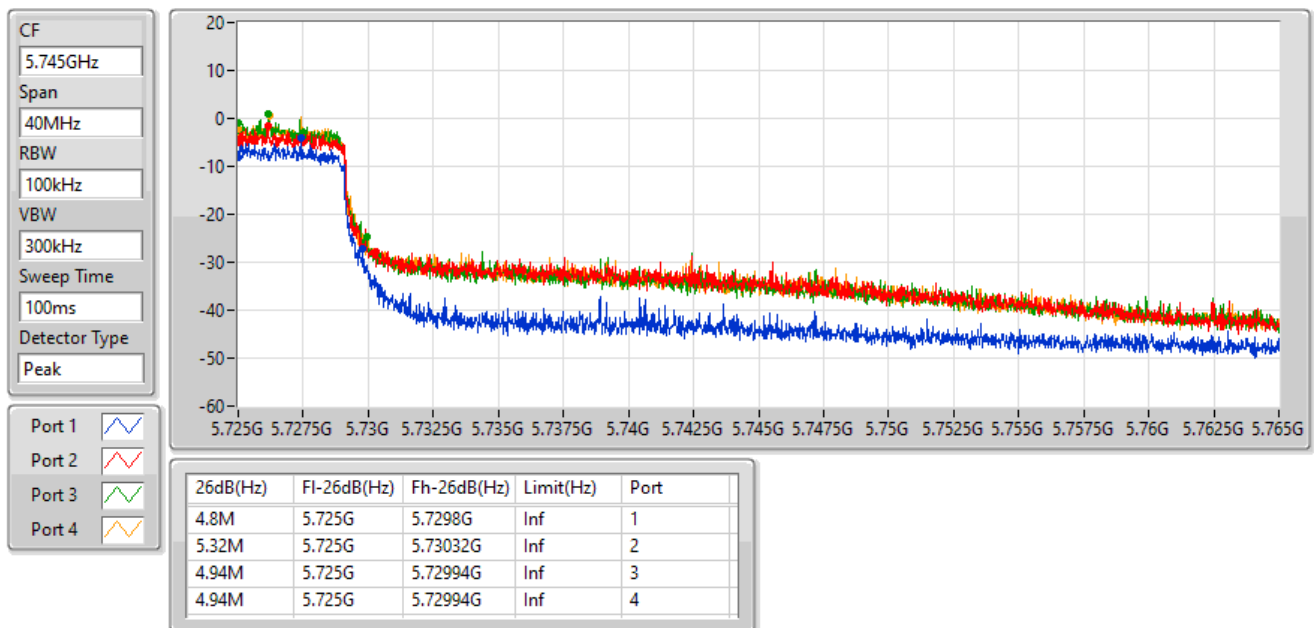

802.11ax HEW40_Nss1,(MCS0)_4TX

EBW

5710MHz Straddle 5.725-5.85GHz

19/08/2022

802.11ax HEW40_Nss1,(MCS0)_4TX

EBW

5710MHz Straddle 5.725-5.85GHz

19/08/2022