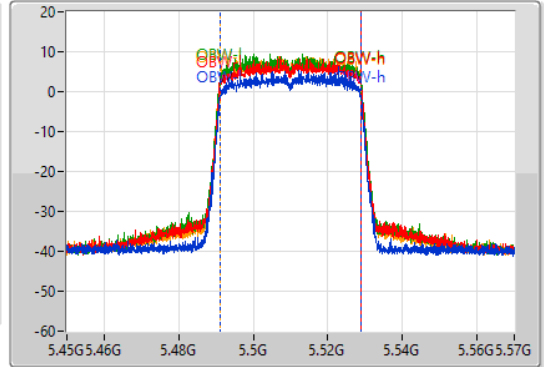

802.11ax HEW40_Nss1,(MCS0)_4TX

EBW

5510MHz

19/08/2022

CF: 5.51GHz
 Span: 120MHz
 RBW: 500kHz
 VBW: 2MHz
 Sweep Time: 100ms
 Detector Type: Peak

CF: 5.51GHz
 Span: 120MHz
 RBW: 1MHz
 VBW: 3MHz
 Sweep Time: 100ms
 Detector Type: Peak