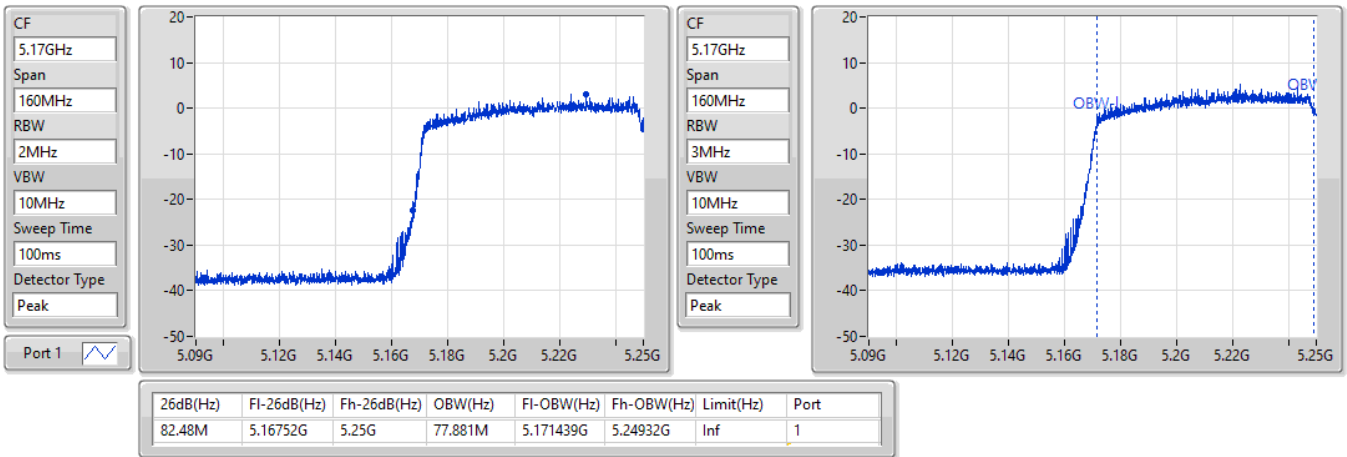

EBW

5690MHz Straddle 5.725-5.85GHz

25/08/2022

802.11ax HEW160_Nss1,(MCS0)_1TX

EBW

5250MHz Straddle 5.15-5.25GHz

25/08/2022

802.11ax HEW160_Nss1,(MCS0)_1TX