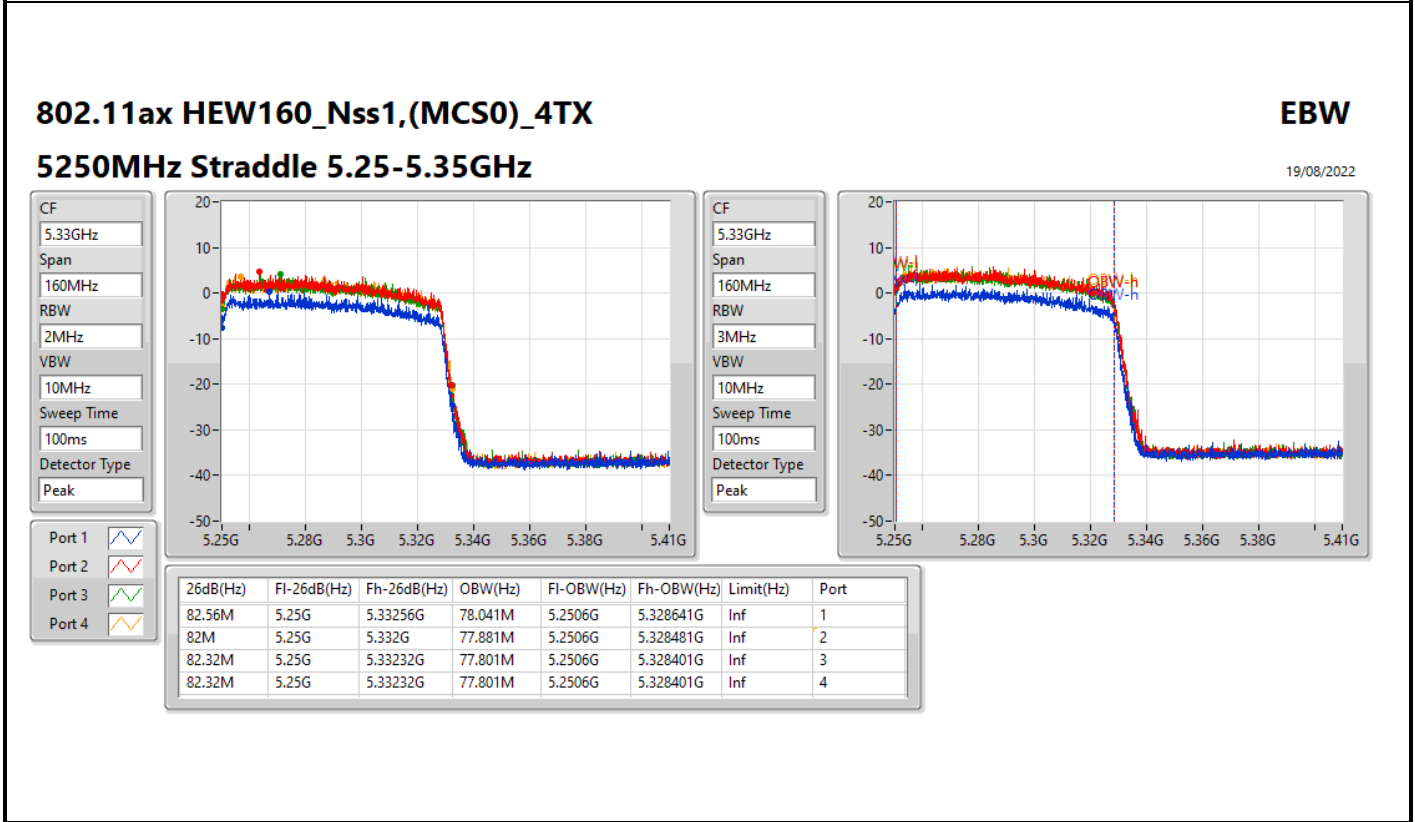

802.11ax HEW80_Nss1,(MCS0)_4TX

EBW

5690MHz Straddle 5.725-5.85GHz

19/08/2022

802.11ax HEW80_Nss1,(MCS0)_4TX

EBW

5690MHz Straddle 5.725-5.85GHz

19/08/2022