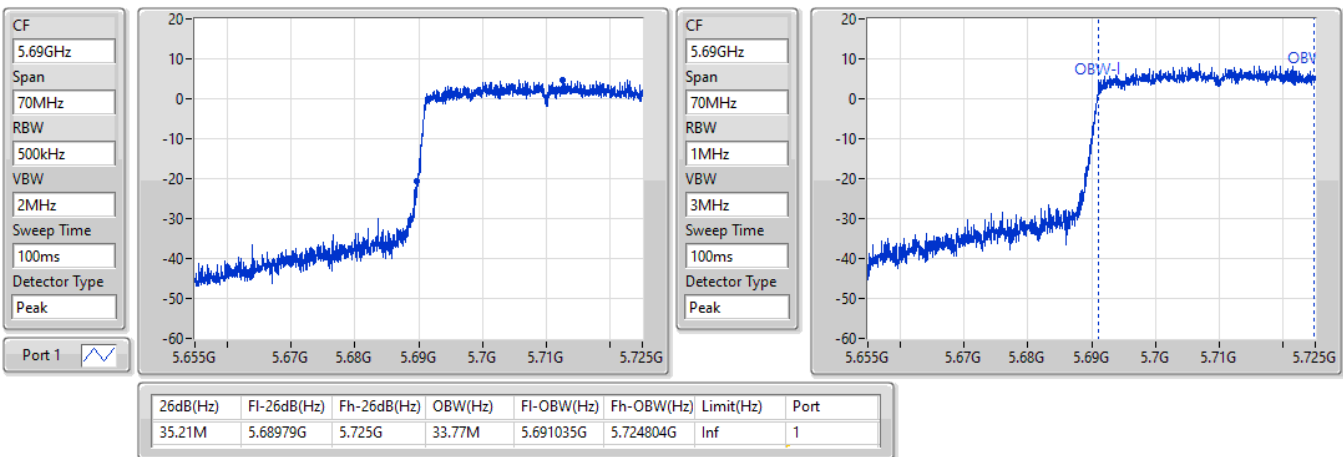

802.11ax HEW40_Nss1,(MCS0)_1TX

EBW

5710MHz Straddle 5.47-5.725GHz

07/09/2022