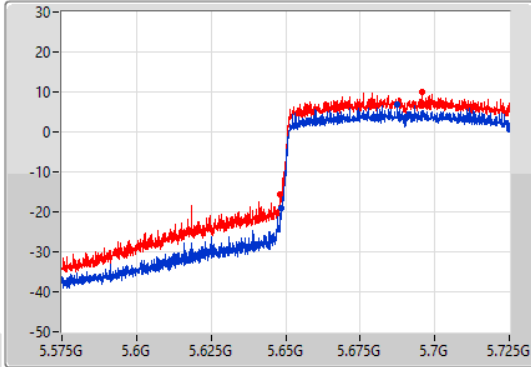

802.11ax HEW80_Nss1,(MCS0)_2TX

EBW

5690MHz Straddle 5.47-5.725GHz

18/08/2022

CF
5.65GHz
Span
150MHz
RBW
1MHz
VBW
3MHz
Sweep Time
100ms
Detector Type
Peak

CF
5.65GHz
Span
150MHz
RBW
2MHz
VBW
10MHz
Sweep Time
100ms
Detector Type
Peak