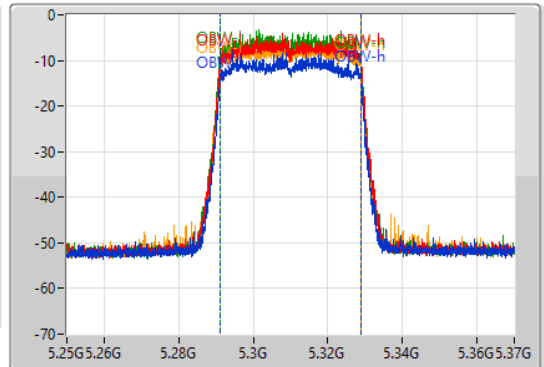

802.11ax HEW40_Nss1,(MCS0)_4TX

EBW

5310MHz

22/08/2022

CF: 5.31GHz
 Span: 120MHz
 RBW: 500kHz
 VBW: 2MHz
 Sweep Time: 100ms
 Detector Type: Peak

CF: 5.31GHz
 Span: 120MHz
 RBW: 1MHz
 VBW: 3MHz
 Sweep Time: 100ms
 Detector Type: Peak