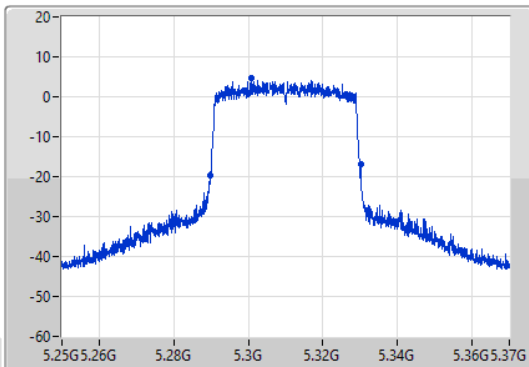

CF: 5.31GHz
Span: 120MHz
RBW: 1MHz
VBW: 3MHz
Sweep Time: 100ms
Detector Type: Peak