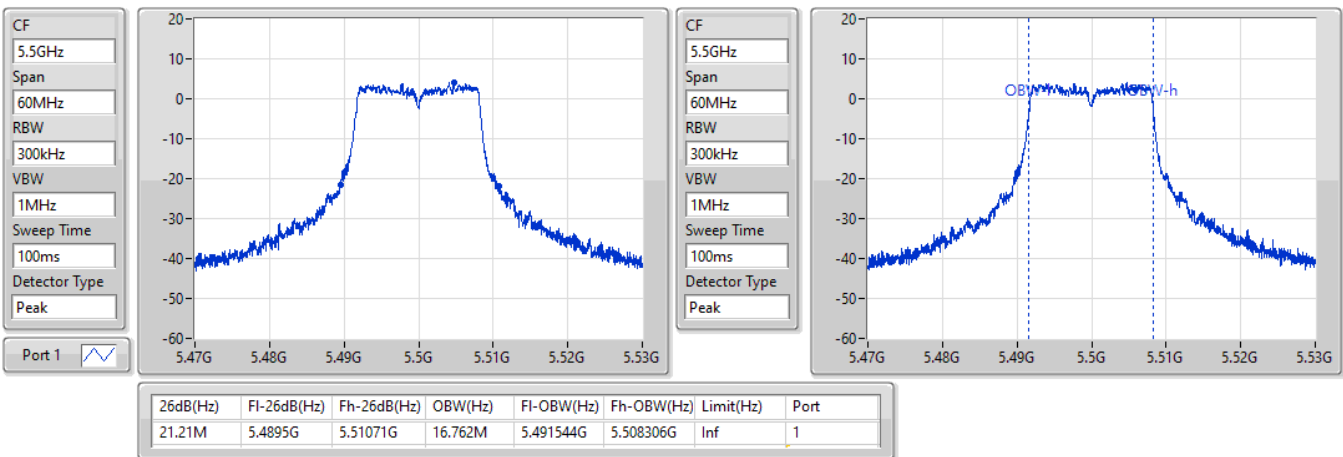

802.11a_Nss1,(6Mbps)_1TX

EBW

5500MHz

18/08/2022