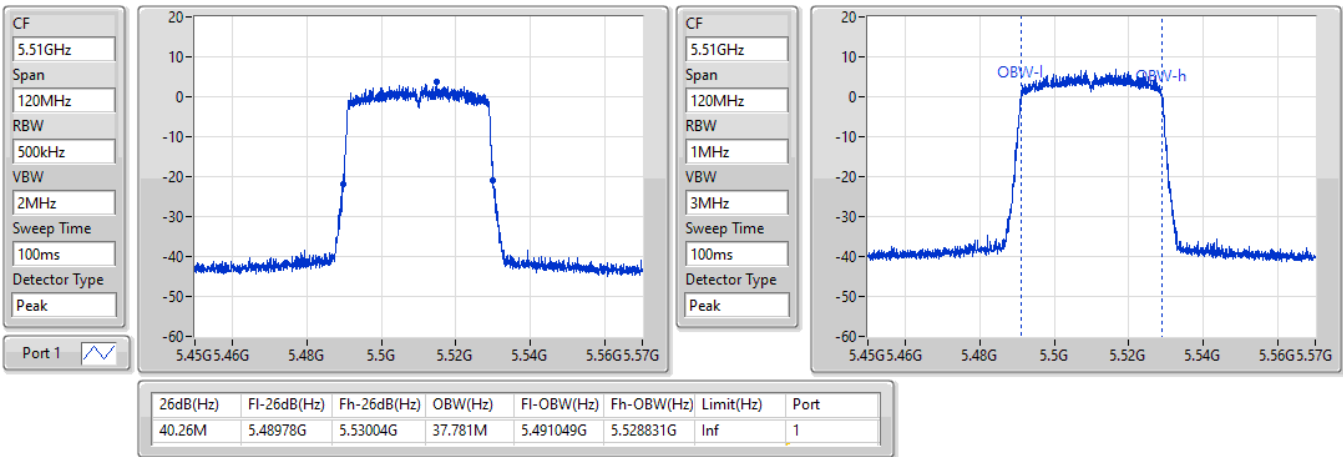

802.11ax HEW40_Nss1,(MCS0)_1TX

EBW

5510MHz

25/08/2022