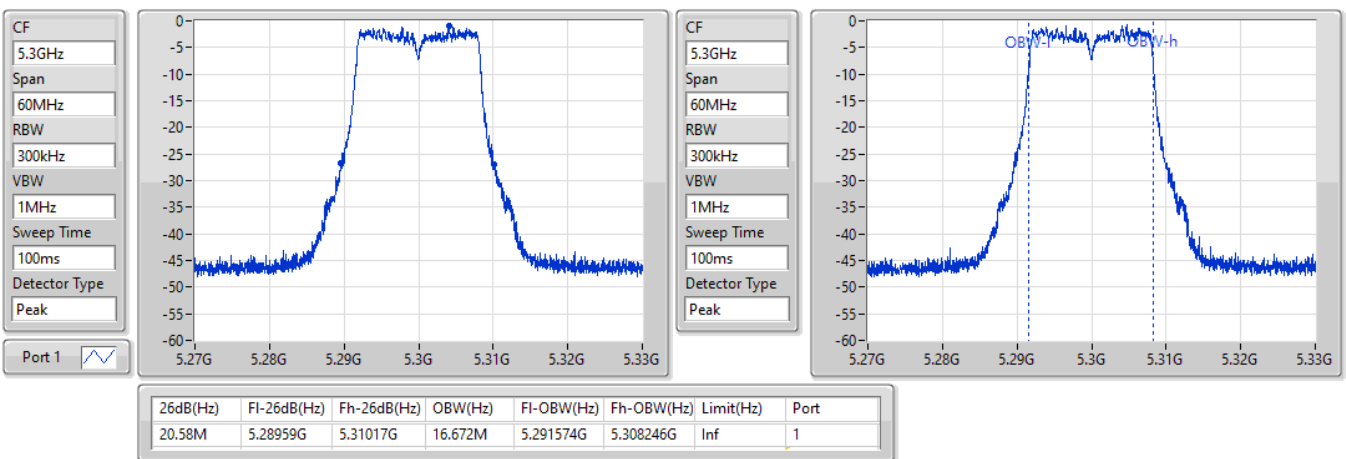

802.11a_Nss1,(6Mbps)_1TX

EBW

5300MHz

25/08/2022