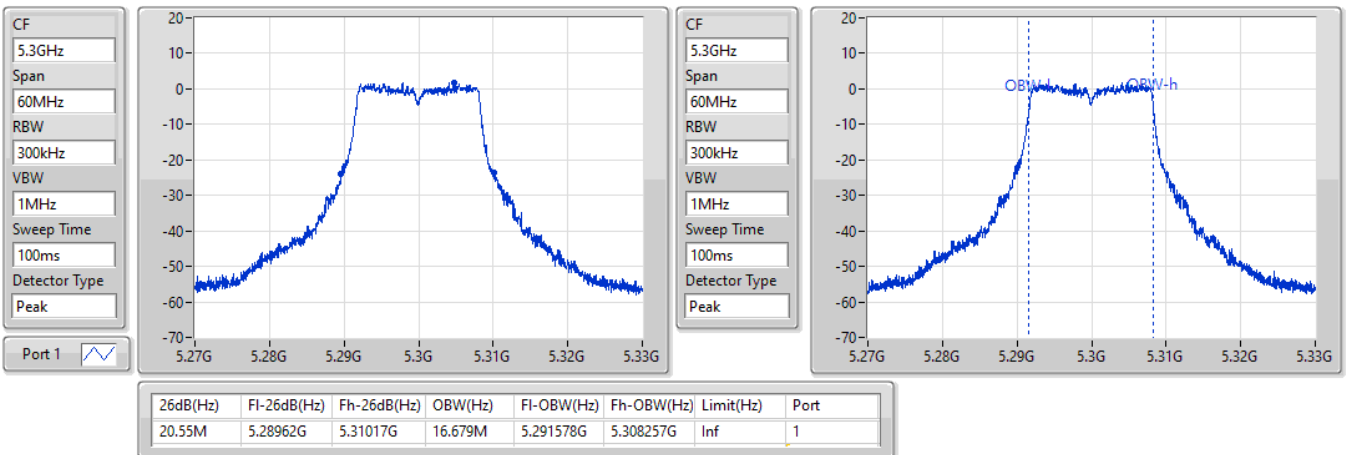

802.11a_Nss1,(6Mbps)_1TX

EBW

5300MHz

07/09/2022