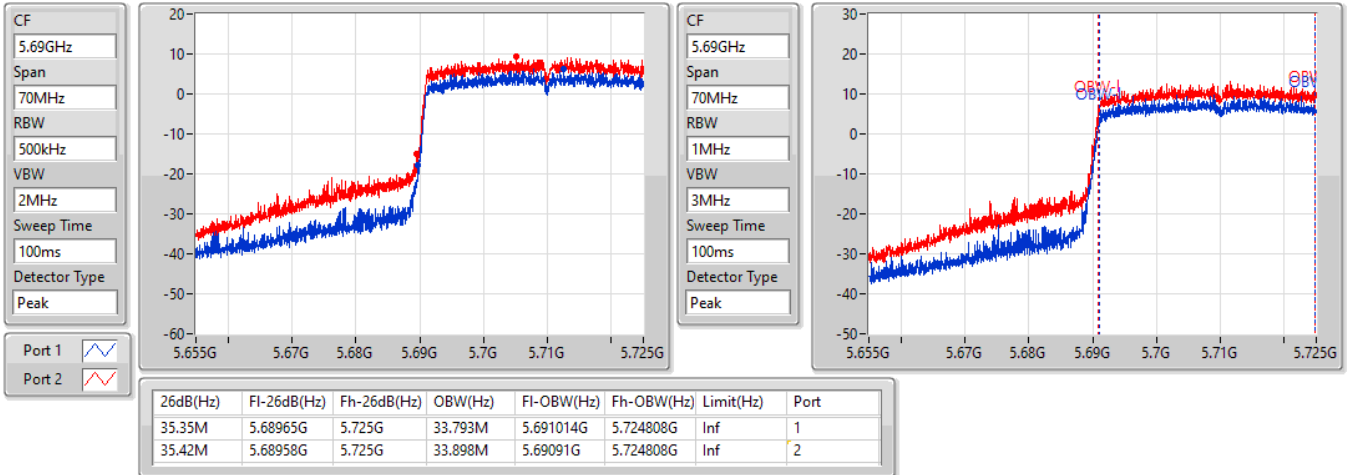

802.11ax HEW40_Nss1,(MCS0)_2TX

EBW

5710MHz Straddle 5.47-5.725GHz

18/08/2022