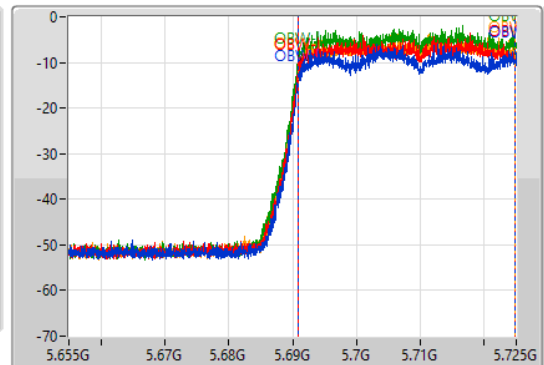

802.11ax HEW40_Nss1,(MCS0)_4TX

EBW

5710MHz Straddle 5.47-5.725GHz

22/08/2022

CF: 5.69GHz
 Span: 70MHz
 RBW: 500kHz
 VBW: 2MHz
 Sweep Time: 100ms
 Detector Type: Peak

CF: 5.69GHz
 Span: 70MHz
 RBW: 1MHz
 VBW: 3MHz
 Sweep Time: 100ms
 Detector Type: Peak