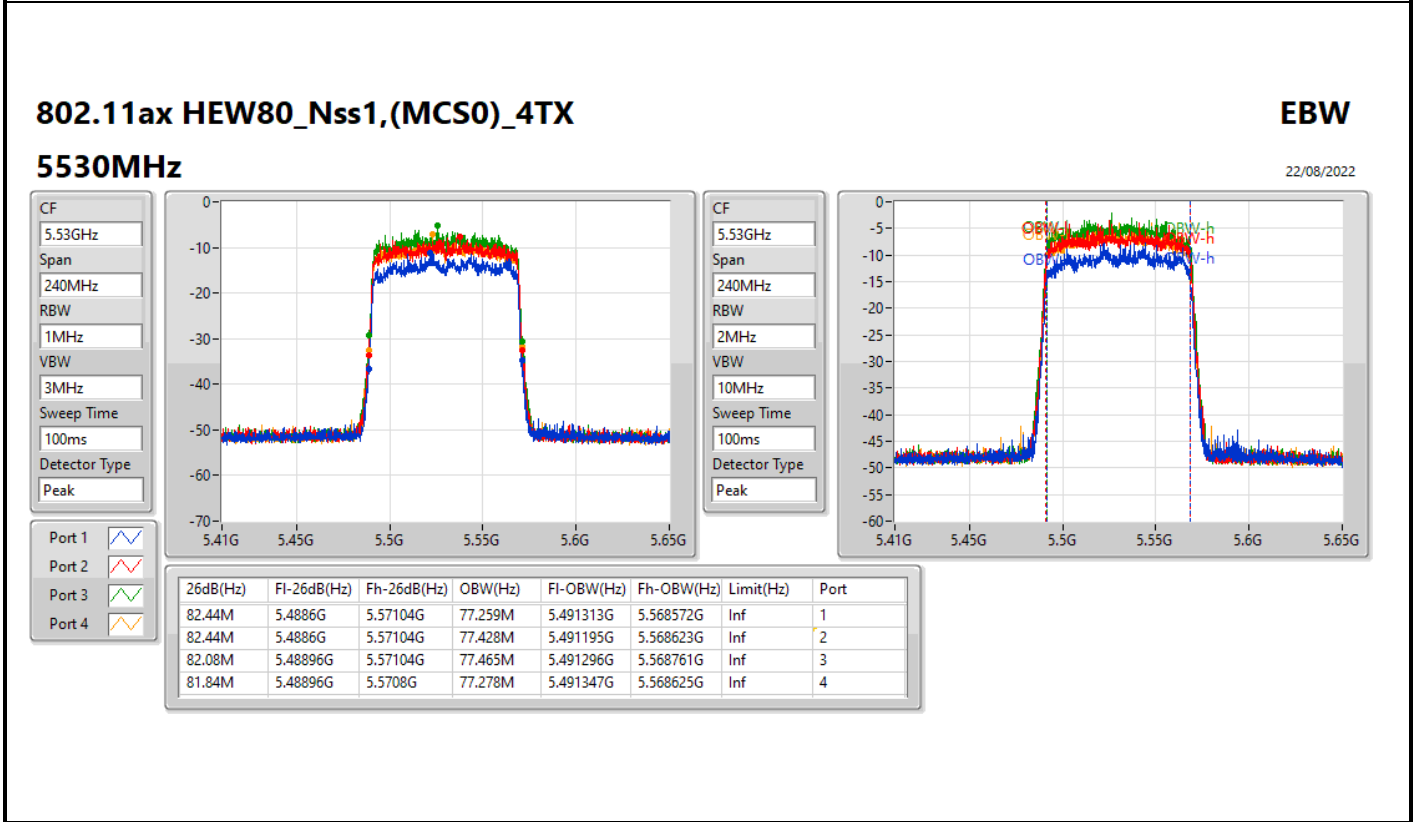

802.11ax HEW40_Nss1,(MCS0)_4TX

EBW

5710MHz Straddle 5.725-5.85GHz

22/08/2022

802.11ax HEW40_Nss1,(MCS0)_4TX

EBW

5710MHz Straddle 5.725-5.85GHz

22/08/2022