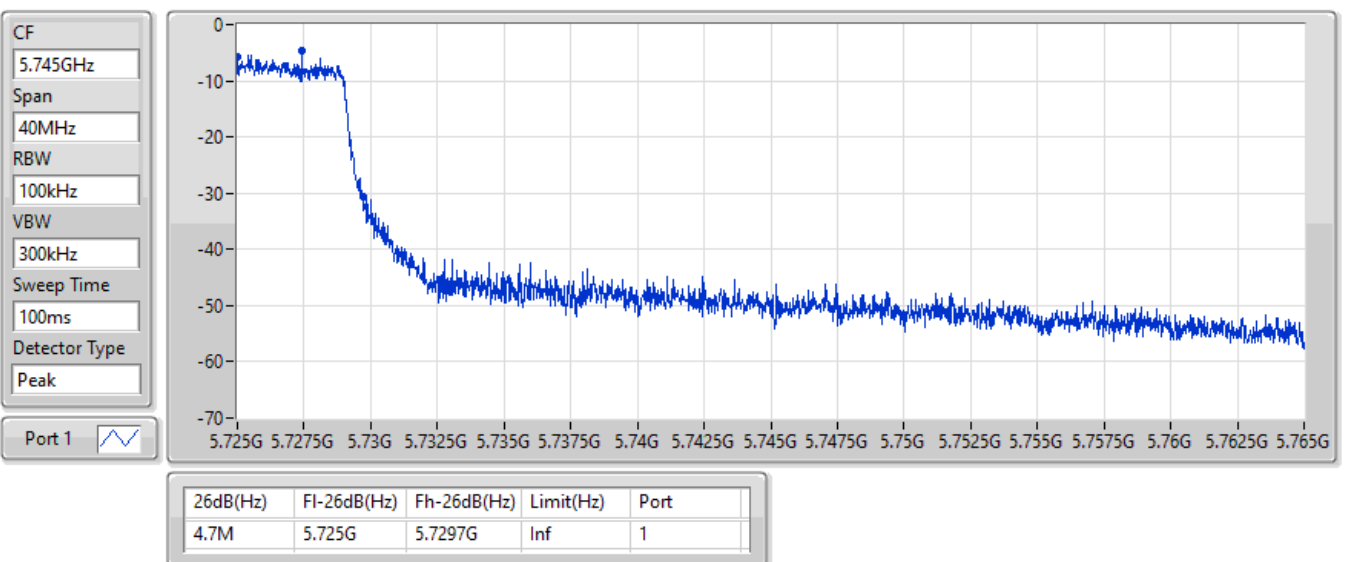

5710MHz Straddle 5.725-5.85GHz

07/09/2022