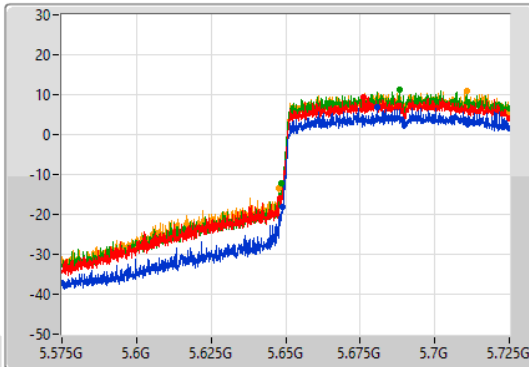

802.11ax HEW80_Nss1,(MCS0)_4TX

EBW

5690MHz Straddle 5.47-5.725GHz

19/08/2022

CF: 5.65GHz
Span: 150MHz
RBW: 1MHz
VBW: 3MHz
Sweep Time: 100ms
Detector Type: Peak

CF: 5.65GHz
Span: 150MHz
RBW: 2MHz
VBW: 10MHz
Sweep Time: 100ms
Detector Type: Peak