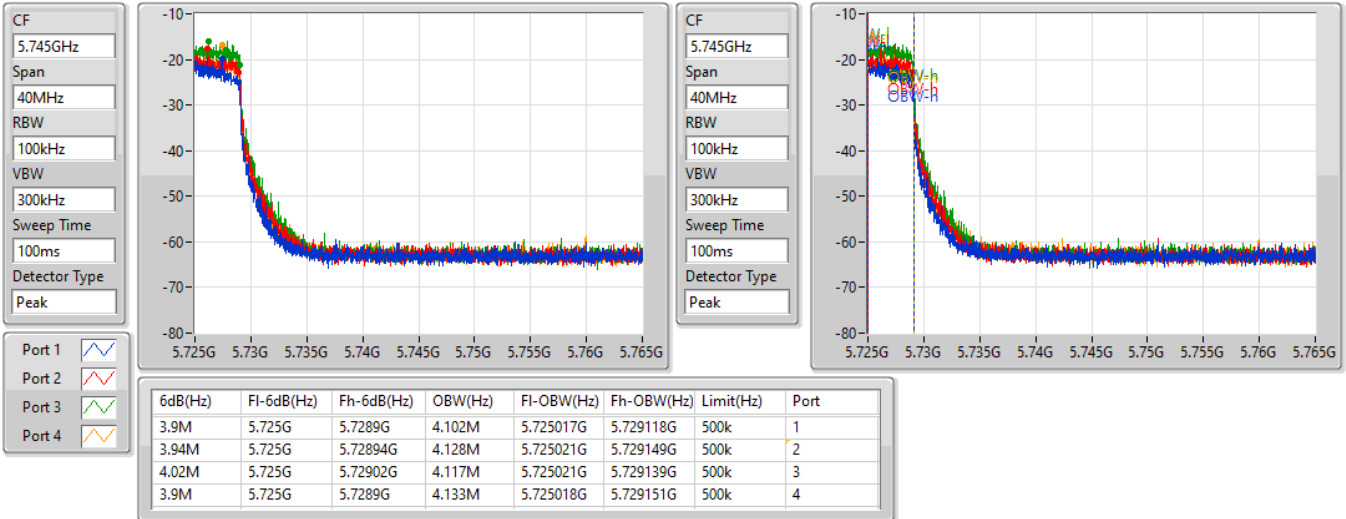

802.11ax HEW40_Nss1,(MCS0)_4TX

EBW

5710MHz Straddle 5.47-5.725GHz

22/08/2022

CF: 5.69GHz
 Span: 70MHz
 RBW: 500kHz
 VBW: 2MHz
 Sweep Time: 100ms
 Detector Type: Peak

CF: 5.69GHz
 Span: 70MHz
 RBW: 1MHz
 VBW: 3MHz
 Sweep Time: 100ms
 Detector Type: Peak

802.11ax HEW40_Nss1,(MCS0)_4TX

EBW

5710MHz Straddle 5.725-5.85GHz

22/08/2022

802.11ax HEW40_Nss1,(MCS0)_4TX

EBW

5710MHz Straddle 5.725-5.85GHz

22/08/2022