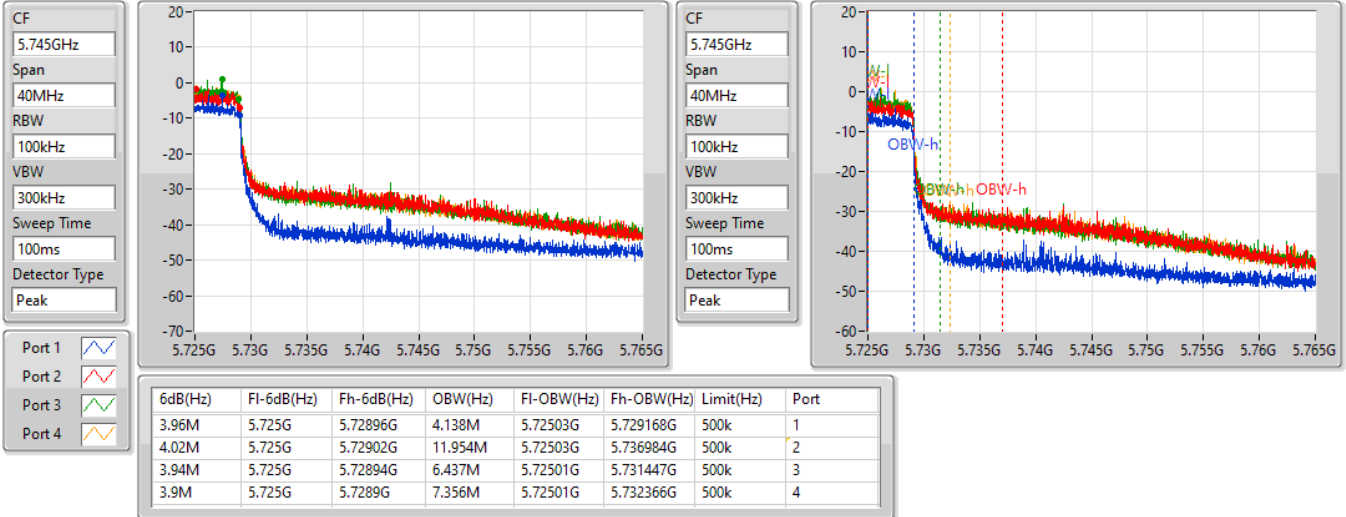

802.11ax HEW40_Nss1,(MCS0)_4TX

EBW

5710MHz Straddle 5.725-5.85GHz

19/08/2022