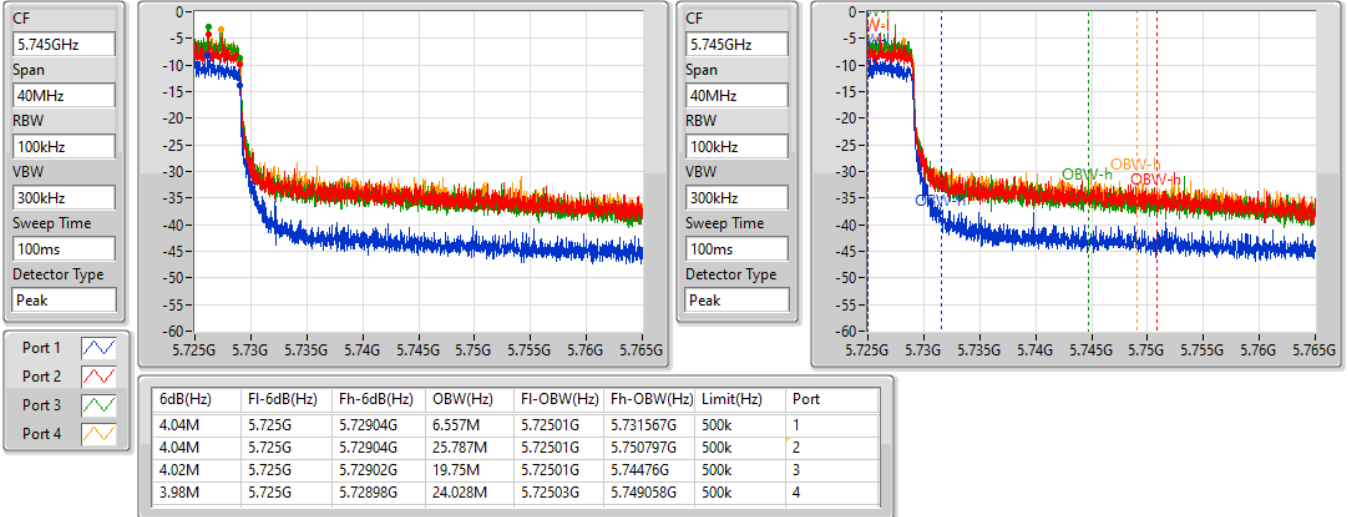

802.11ax HEW80_Nss1,(MCS0)_4TX

EBW

5690MHz Straddle 5.725-5.85GHz

19/08/2022