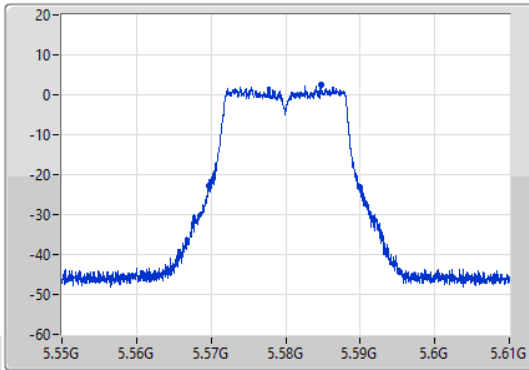

802.11a_Nss1,(6Mbps)_1TX

EBW

5580MHz

25/08/2022

CF: 5.58GHz
Span: 60MHz
RBW: 300kHz
VBW: 1MHz
Sweep Time: 100ms
Detector Type: Peak

Port 1

CF: 5.58GHz
Span: 60MHz
RBW: 300kHz
VBW: 1MHz
Sweep Time: 100ms
Detector Type: Peak