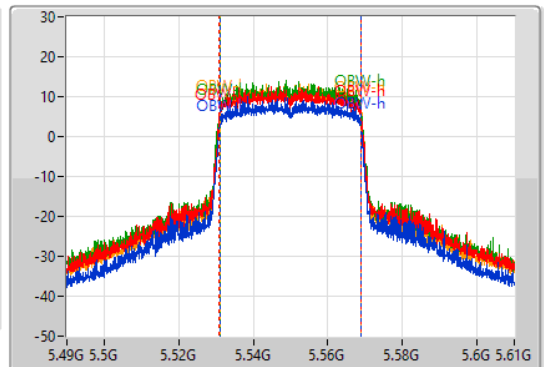

802.11ax HEW40_Nss1,(MCS0)_4TX

EBW

5550MHz

18/08/2022

CF: 5.55GHz
 Span: 120MHz
 RBW: 500kHz
 VBW: 2MHz
 Sweep Time: 100ms
 Detector Type: Peak

CF: 5.55GHz
 Span: 120MHz
 RBW: 1MHz
 VBW: 3MHz
 Sweep Time: 100ms
 Detector Type: Peak