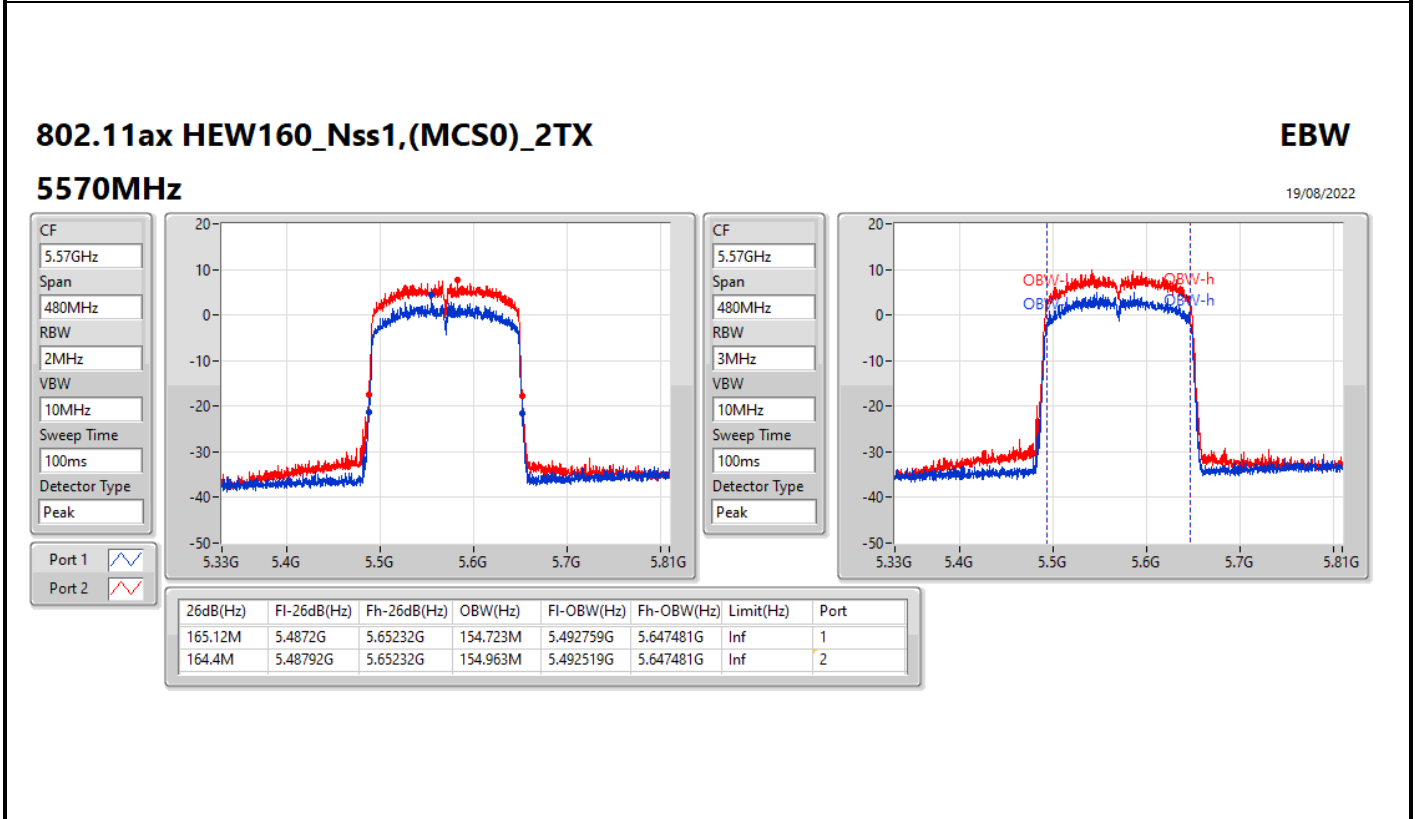

EBW

5690MHz Straddle 5.725-5.85GHz

18/08/2022

802.11ax HEW160_Nss1,(MCS0)_2TX

EBW

5250MHz Straddle 5.15-5.25GHz

19/08/2022

802.11a_Nss1,(6Mbps)_4TX