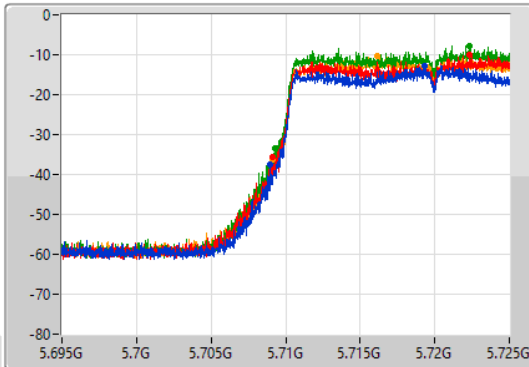

Port 1
Port 2
Port 3
Port 4

26dB(Hz)	FI-26dB(Hz)	Fh-26dB(Hz)	OBW(Hz)	FI-OBW(Hz)	Fh-OBW(Hz)	Limit(Hz)	Port
21.48M	5.68935G	5.71083G	18.807M	5.690509G	5.709316G	Inf	1
21.54M	5.68908G	5.71062G	18.961M	5.690447G	5.709409G	Inf	2
21M	5.68944G	5.71044G	18.891M	5.690491G	5.709382G	Inf	3
21.33M	5.68932G	5.71065G	18.937M	5.690467G	5.709404G	Inf	4

802.11ax HEW20_Nss1,(MCS0)_4TX

EBW

5720MHz Straddle 5.47-5.725GHz

22/08/2022

CF
5.71GHz
Span
30MHz
RBW
200kHz
VBW
1MHz
Sweep Time
100ms
Detector Type
Peak

CF
5.71GHz
Span
30MHz
RBW
300kHz
VBW
1MHz
Sweep Time
100ms
Detector Type
Peak