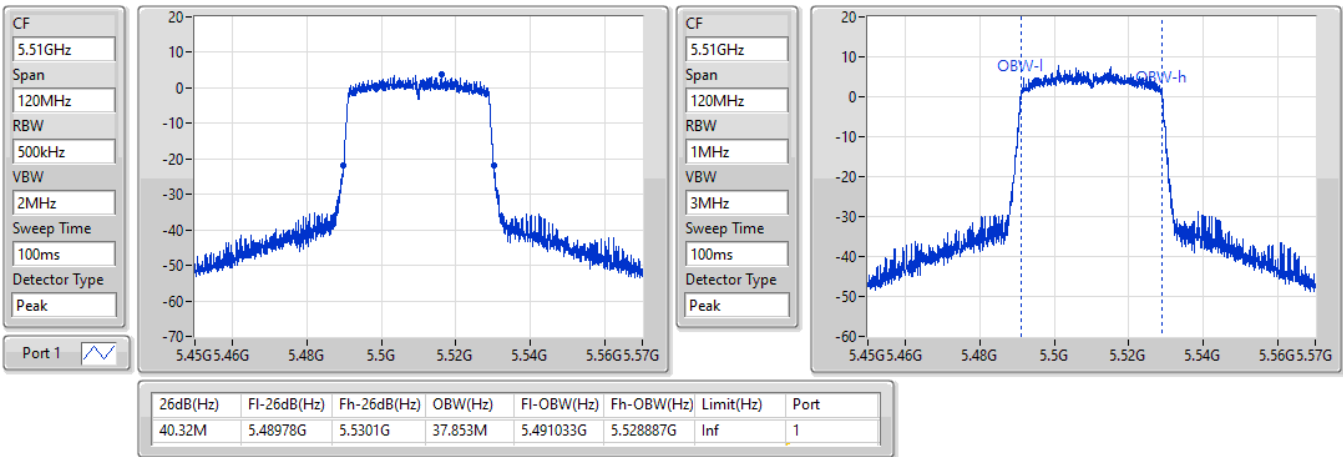

802.11ax HEW40_Nss1,(MCS0)_1TX

EBW

5510MHz

07/09/2022