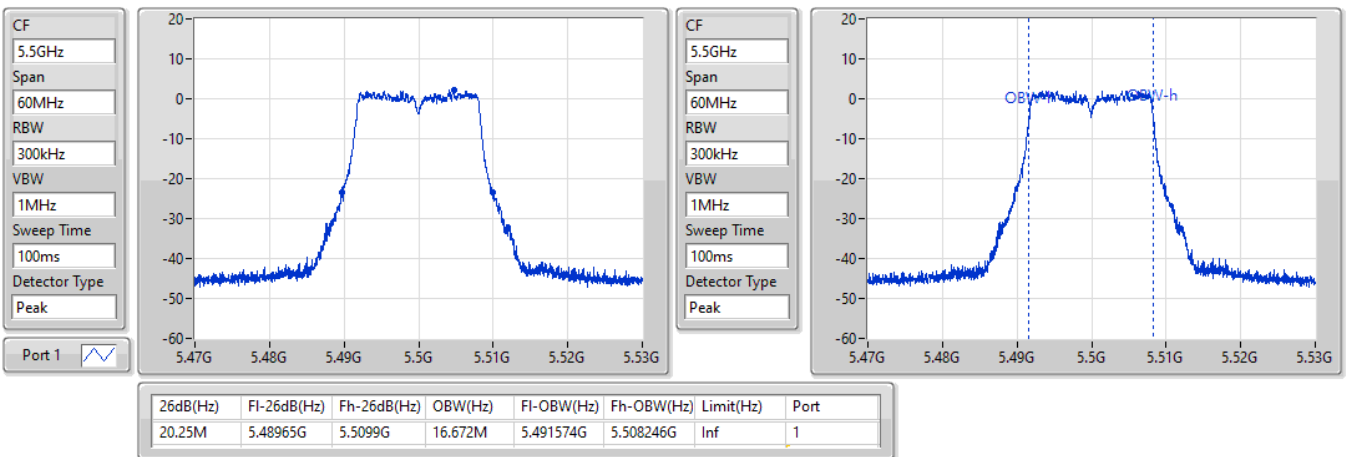

Port X-N dB = Port X 6dB down bandwidth for 5.725-5.85GHz band / 26dB down bandwidth for other band
 Port X-OBW = Port X 99% occupied bandwidth

802.11a_Nss1,(6Mbps)_1TX

EBW

5260MHz

25/08/2022

802.11a_Nss1,(6Mbps)_1TX

EBW

5300MHz

25/08/2022

802.11a_Nss1,(6Mbps)_1TX

EBW

5320MHz

25/08/2022

802.11a_Nss1,(6Mbps)_1TX

EBW

5500MHz

25/08/2022

802.11a_Nss1,(6Mbps)_1TX

EBW

5580MHz

25/08/2022

CF: 5.58GHz
 Span: 60MHz
 RBW: 300kHz
 VBW: 1MHz
 Sweep Time: 100ms
 Detector Type: Peak
 Port 1