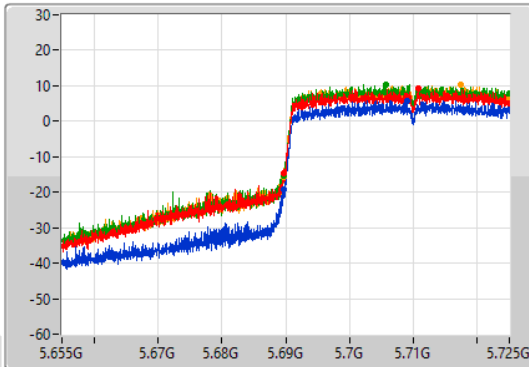

802.11ax HEW40_Nss1,(MCS0)_4TX

EBW

5710MHz Straddle 5.47-5.725GHz

19/08/2022

CF: 5.69GHz
Span: 70MHz
RBW: 500kHz
VBW: 2MHz
Sweep Time: 100ms
Detector Type: Peak

CF: 5.69GHz
Span: 70MHz
RBW: 1MHz
VBW: 3MHz
Sweep Time: 100ms
Detector Type: Peak