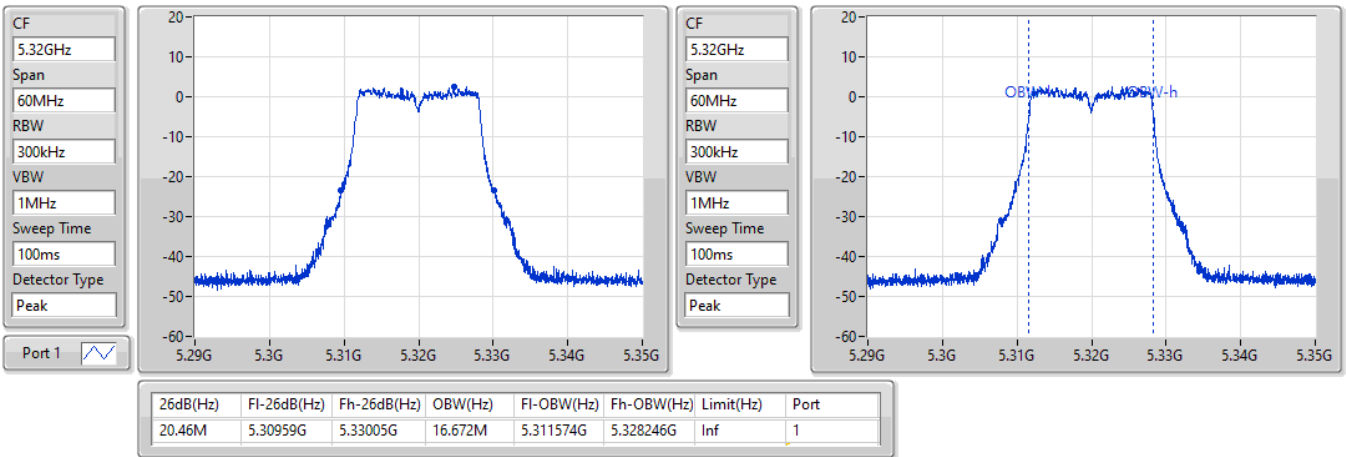

Port X-N dB = Port X 6dB down bandwidth for 5.725-5.85GHz band / 26dB down bandwidth for other band
 Port X-OBW = Port X 99% occupied bandwidth

802.11a_Nss1,(6Mbps)_1TX

EBW

5260MHz

25/08/2022

802.11a_Nss1,(6Mbps)_1TX

EBW

5300MHz

25/08/2022

802.11a_Nss1,(6Mbps)_1TX

EBW

5320MHz

25/08/2022

802.11a_Nss1,(6Mbps)_1TX

EBW

5500MHz

25/08/2022

802.11a_Nss1,(6Mbps)_1TX

EBW

5580MHz

25/08/2022

CF: 5.58GHz
 Span: 60MHz
 RBW: 300kHz
 VBW: 1MHz
 Sweep Time: 100ms
 Detector Type: Peak
 Port 1