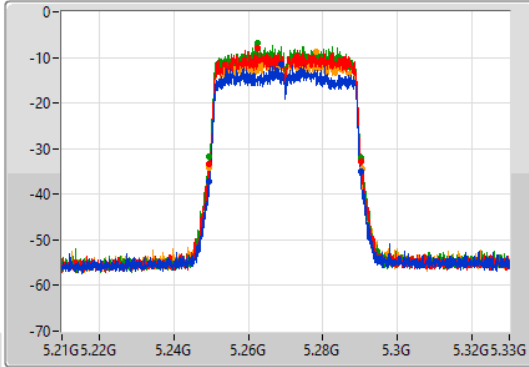

802.11ax HEW40_Nss1,(MCS0)_4TX

EBW

5270MHz

22/08/2022

CF: 5.27GHz
 Span: 120MHz
 RBW: 500kHz
 VBW: 2MHz
 Sweep Time: 100ms
 Detector Type: Peak

CF: 5.27GHz
 Span: 120MHz
 RBW: 1MHz
 VBW: 3MHz
 Sweep Time: 100ms
 Detector Type: Peak