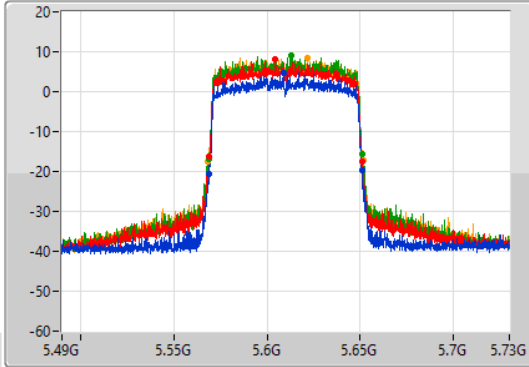

802.11ax HEW80_Nss1,(MCS0)_4TX

EBW

5610MHz

19/08/2022

CF: 5.61GHz
Span: 240MHz
RBW: 1MHz
VBW: 3MHz
Sweep Time: 100ms
Detector Type: Peak

CF: 5.61GHz
Span: 240MHz
RBW: 2MHz
VBW: 10MHz
Sweep Time: 100ms
Detector Type: Peak