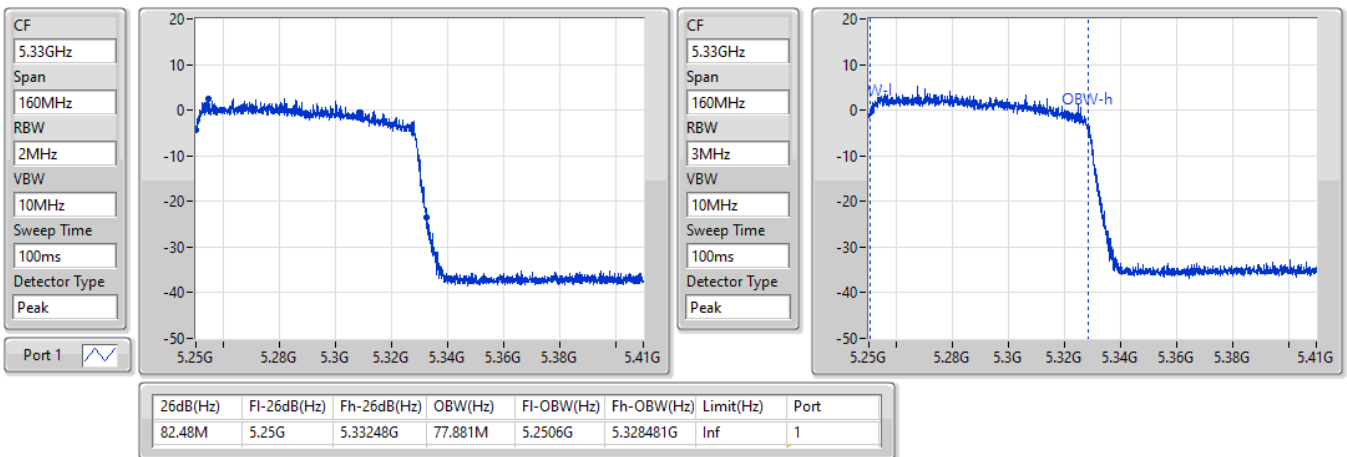

5250MHz Straddle 5.25-5.35GHz

25/08/2022