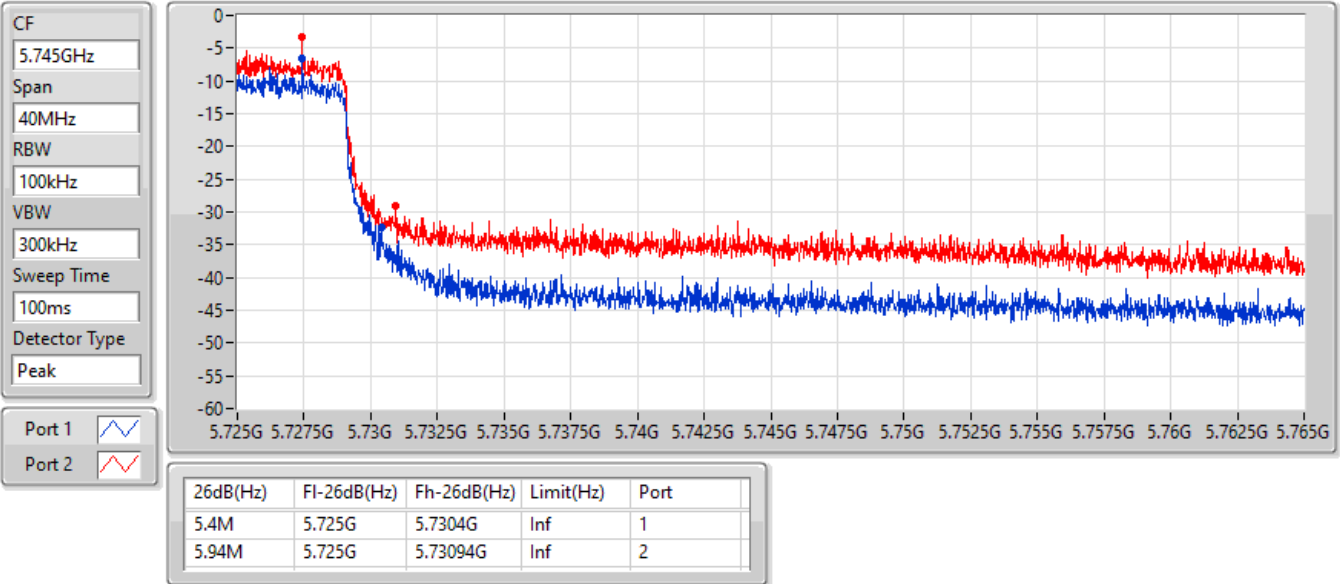

802.11ax HEW80_Nss1,(MCS0)_2TX

EBW

5690MHz Straddle 5.725-5.85GHz

18/08/2022