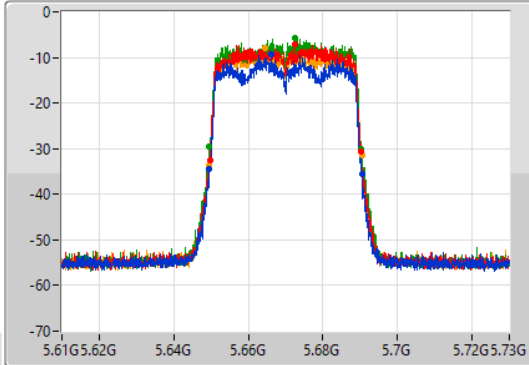

Port 1: [Blue line]
 Port 2: [Red line]
 Port 3: [Green line]
 Port 4: [Orange line]

26dB(Hz)	Fl-26dB(Hz)	Fh-26dB(Hz)	OBW(Hz)	Fl-OBW(Hz)	Fh-OBW(Hz)	Limit(Hz)	Port
41.1M	5.28948G	5.33058G	37.961M	5.291006G	5.328968G	Inf	1
41.16M	5.2893G	5.33046G	37.927M	5.291016G	5.328943G	Inf	2
40.86M	5.2893G	5.33016G	37.853M	5.290964G	5.328816G	Inf	3
41.04M	5.28954G	5.33058G	37.941M	5.290979G	5.32892G	Inf	4

802.11ax HEW40_Nss1,(MCS0)_4TX

EBW

5670MHz

22/08/2022

CF: 5.67GHz
 Span: 120MHz
 RBW: 500kHz
 VBW: 2MHz
 Sweep Time: 100ms
 Detector Type: Peak

CF: 5.67GHz
 Span: 120MHz
 RBW: 1MHz
 VBW: 3MHz
 Sweep Time: 100ms
 Detector Type: Peak