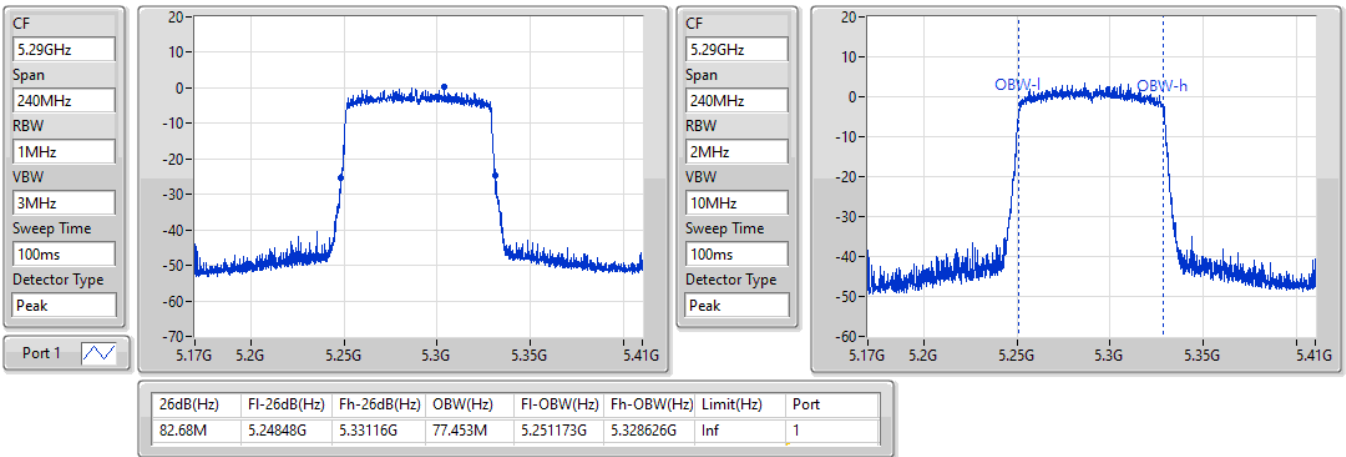

802.11ax HEW80_Nss1,(MCS0)_1TX

EBW

5290MHz

24/08/2022