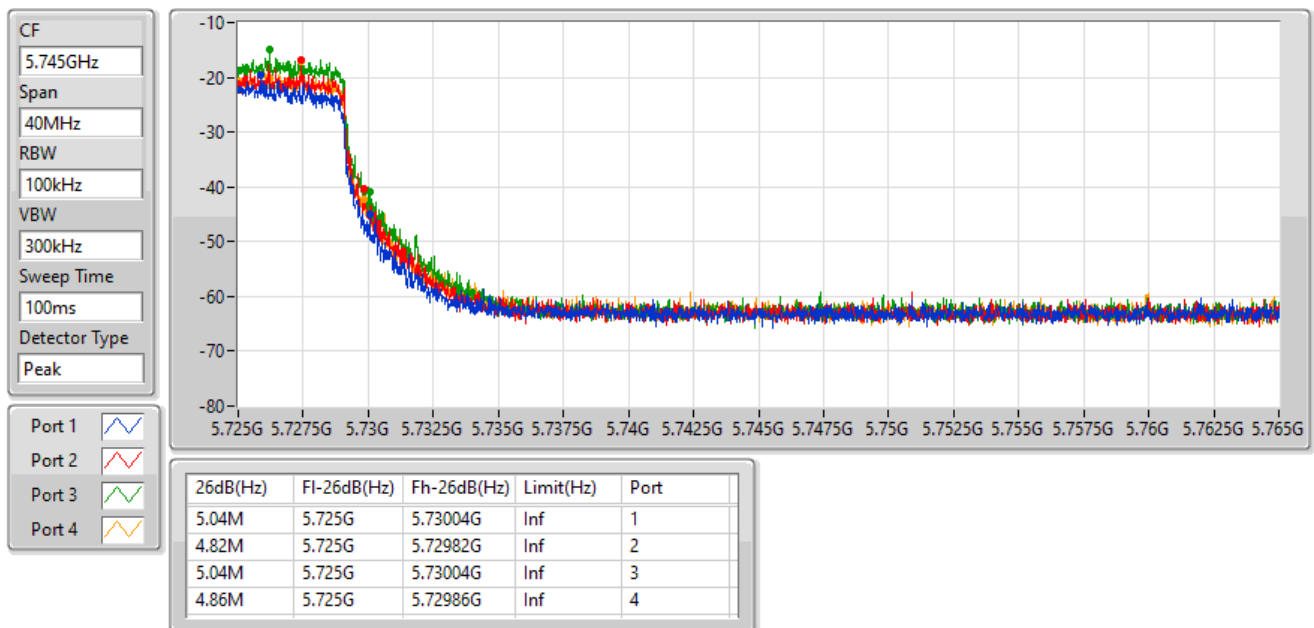

802.11ax HEW40_Nss1,(MCS0)_4TX

EBW

5710MHz Straddle 5.725-5.85GHz

22/08/2022

802.11ax HEW40_Nss1,(MCS0)_4TX

EBW

5710MHz Straddle 5.725-5.85GHz

22/08/2022

Summary

Mode	Max-N dB (Hz)	Max-OBW (Hz)	ITU-Code	Min-N dB (Hz)	Min-OBW (Hz)
5.15-5.25GHz	-	-	-	-	-
802.11ax HEW160_Nss1,(MCS0)_1TX	82.48M	77.881M	77M9D1D	82.48M	77.881M
5.25-5.35GHz	-	-	-	-	-
802.11a_Nss1,(6Mbps)_1TX	20.58M	16.672M	16M7D1D	20.37M	16.672M
802.11ax HEW20_Nss1,(MCS0)_1TX	21.99M	19.16M	19M2D1D	21.63M	19.1M
802.11ax HEW40_Nss1,(MCS0)_1TX	40.56M	37.781M	37M8D1D	40.38M	37.781M
802.11ax HEW80_Nss1,(MCS0)_1TX	81.84M	77.241M	77M2D1D	81.84M	77.241M
802.11ax HEW160_Nss1,(MCS0)_1TX	82.48M	77.881M	77M9D1D	82.48M	77.881M
5.47-5.725GHz	-	-	-	-	-
802.11a_Nss1,(6Mbps)_1TX	20.4M	16.672M	16M7D1D	15.36M	13.433M
802.11ax HEW20_Nss1,(MCS0)_1TX	21.9M	19.16M	19M2D1D	15.945M	14.618M
802.11ax HEW40_Nss1,(MCS0)_1TX	40.5M	37.781M	37M8D1D	35.385M	33.758M
802.11ax HEW80_Nss1,(MCS0)_1TX	82.56M	77.241M	77M2D1D	76.05M	73.313M
802.11ax HEW160_Nss1,(MCS0)_1TX	164.64M	154.963M	155MD1D	164.64M	154.963M
5.725-5.85GHz	-	-	-	-	-
802.11a_Nss1,(6Mbps)_1TX	3.1M	3.498M	3M50D1D	3.1M	3.498M
802.11ax HEW20_Nss1,(MCS0)_1TX	4.46M	4.598M	4M60D1D	4.46M	4.598M
802.11ax HEW40_Nss1,(MCS0)_1TX	4M	4.118M	4M12D1D	4M	4.118M
802.11ax HEW80_Nss1,(MCS0)_1TX	3.92M	4.298M	4M30D1D	3.92M	4.298M