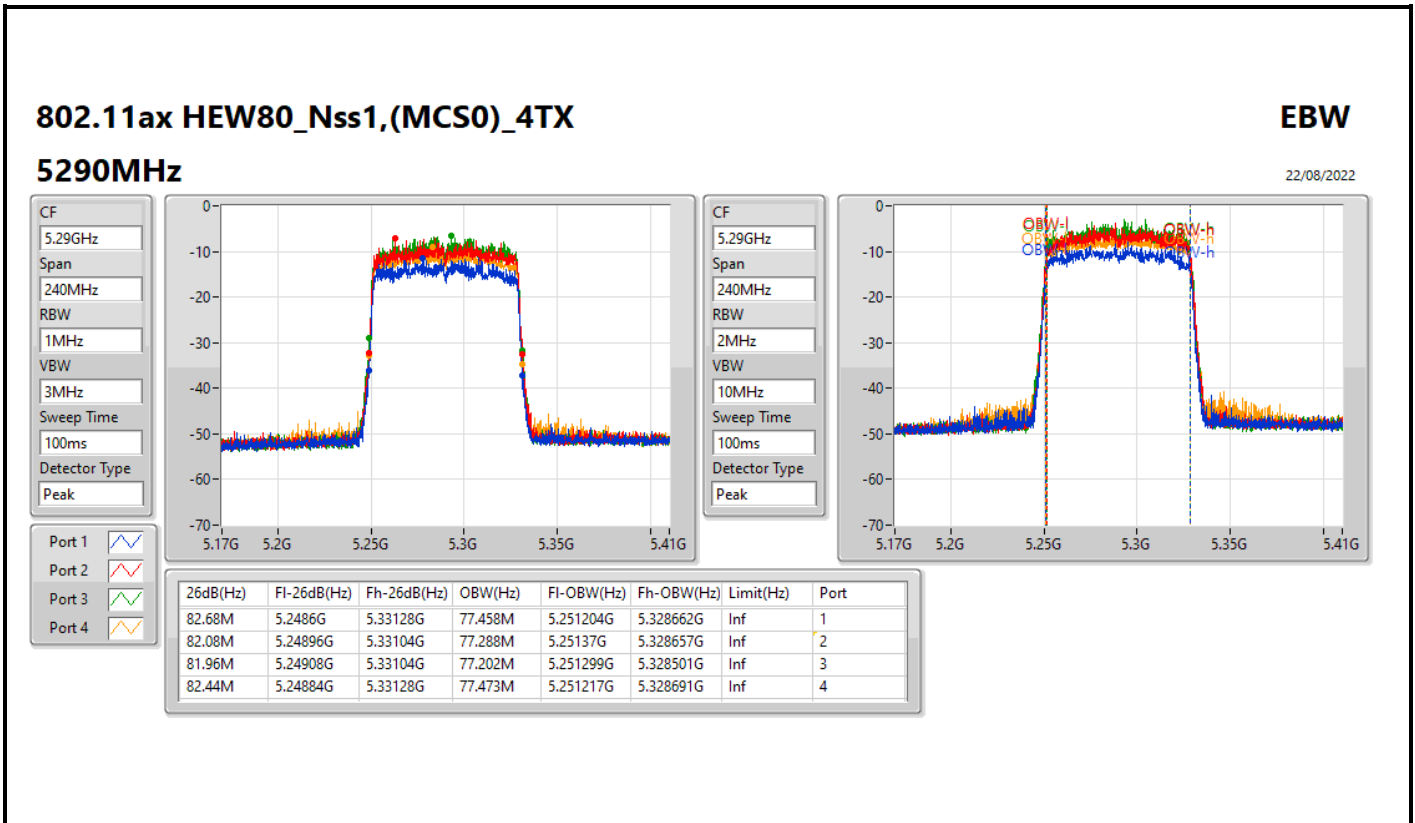

802.11ax HEW40_Nss1,(MCS0)_4TX

EBW

5710MHz Straddle 5.725-5.85GHz

22/08/2022

802.11ax HEW40_Nss1,(MCS0)_4TX

EBW

5710MHz Straddle 5.725-5.85GHz

22/08/2022