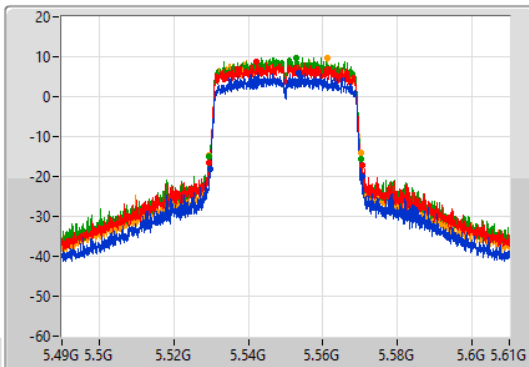

802.11ax HEW40_Nss1,(MCS0)_4TX

EBW

5550MHz

18/08/2022

CF: 5.55GHz
Span: 120MHz
RBW: 500kHz
VBW: 2MHz
Sweep Time: 100ms
Detector Type: Peak

CF: 5.55GHz
Span: 120MHz
RBW: 1MHz
VBW: 3MHz
Sweep Time: 100ms
Detector Type: Peak