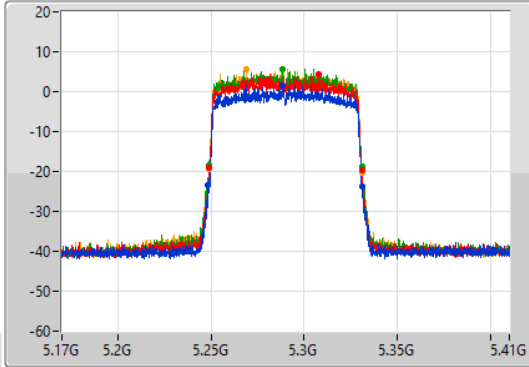

802.11ax HEW80_Nss1,(MCS0)_4TX

EBW

5290MHz

19/08/2022

CF
5.29GHz
Span
240MHz
RBW
1MHz
VBW
3MHz
Sweep Time
100ms
Detector Type
Peak

CF
5.29GHz
Span
240MHz
RBW
2MHz
VBW
10MHz
Sweep Time
100ms
Detector Type
Peak