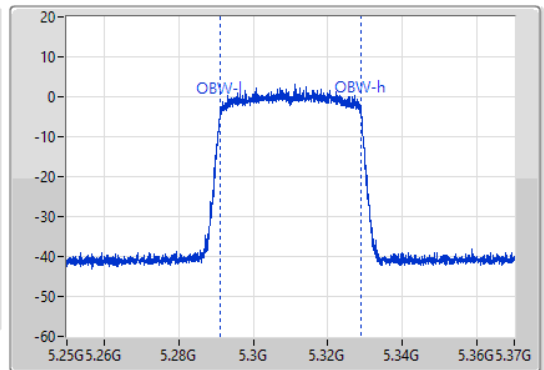

802.11ax HEW40_Nss1,(MCS0)_1TX

EBW

5310MHz

24/08/2022

CF: 5.31GHz
 Span: 120MHz
 RBW: 500kHz
 VBW: 2MHz
 Sweep Time: 100ms
 Detector Type: Peak
 Port 1

CF: 5.31GHz
 Span: 120MHz
 RBW: 1MHz
 VBW: 3MHz
 Sweep Time: 100ms
 Detector Type: Peak