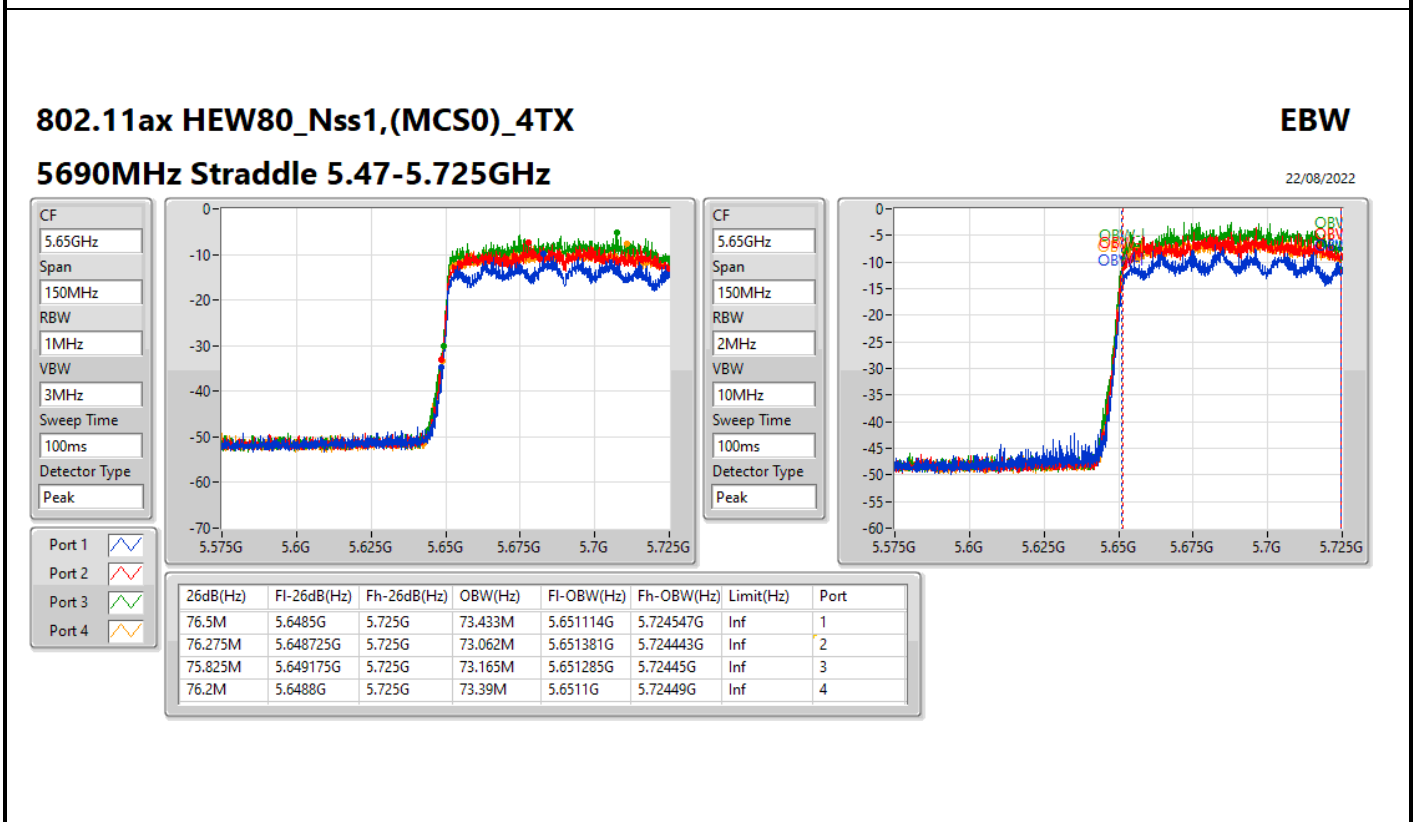

802.11ax HEW40_Nss1,(MCS0)_4TX

EBW

5710MHz Straddle 5.725-5.85GHz

22/08/2022

802.11ax HEW40_Nss1,(MCS0)_4TX

EBW

5710MHz Straddle 5.725-5.85GHz

22/08/2022