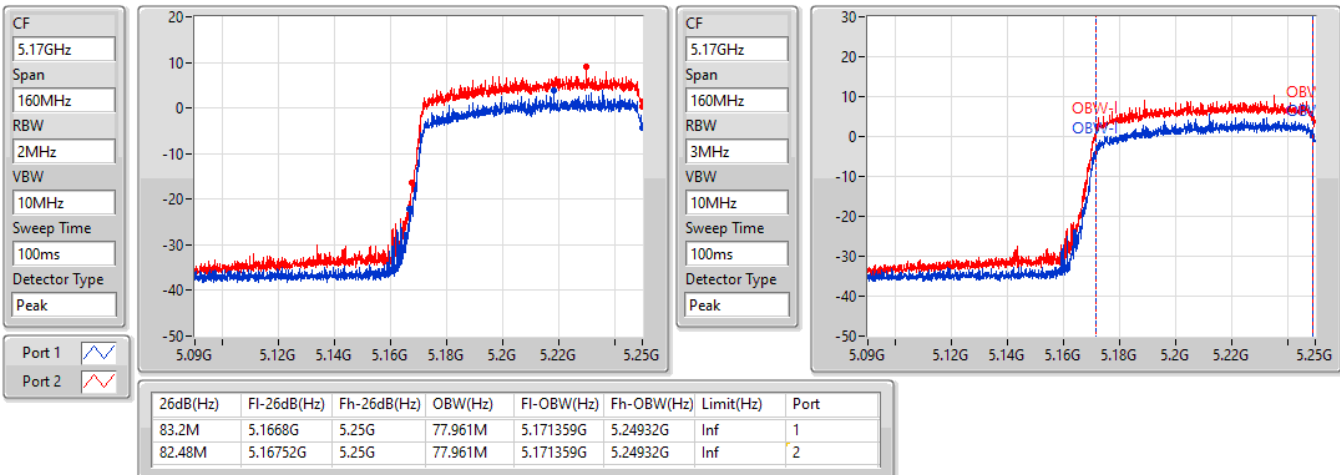

EBW

5690MHz Straddle 5.725-5.85GHz

18/08/2022

802.11ax HEW160_Nss1,(MCS0)_2TX

EBW

5250MHz Straddle 5.15-5.25GHz

19/08/2022

802.11a_Nss1,(6Mbps)_4TX