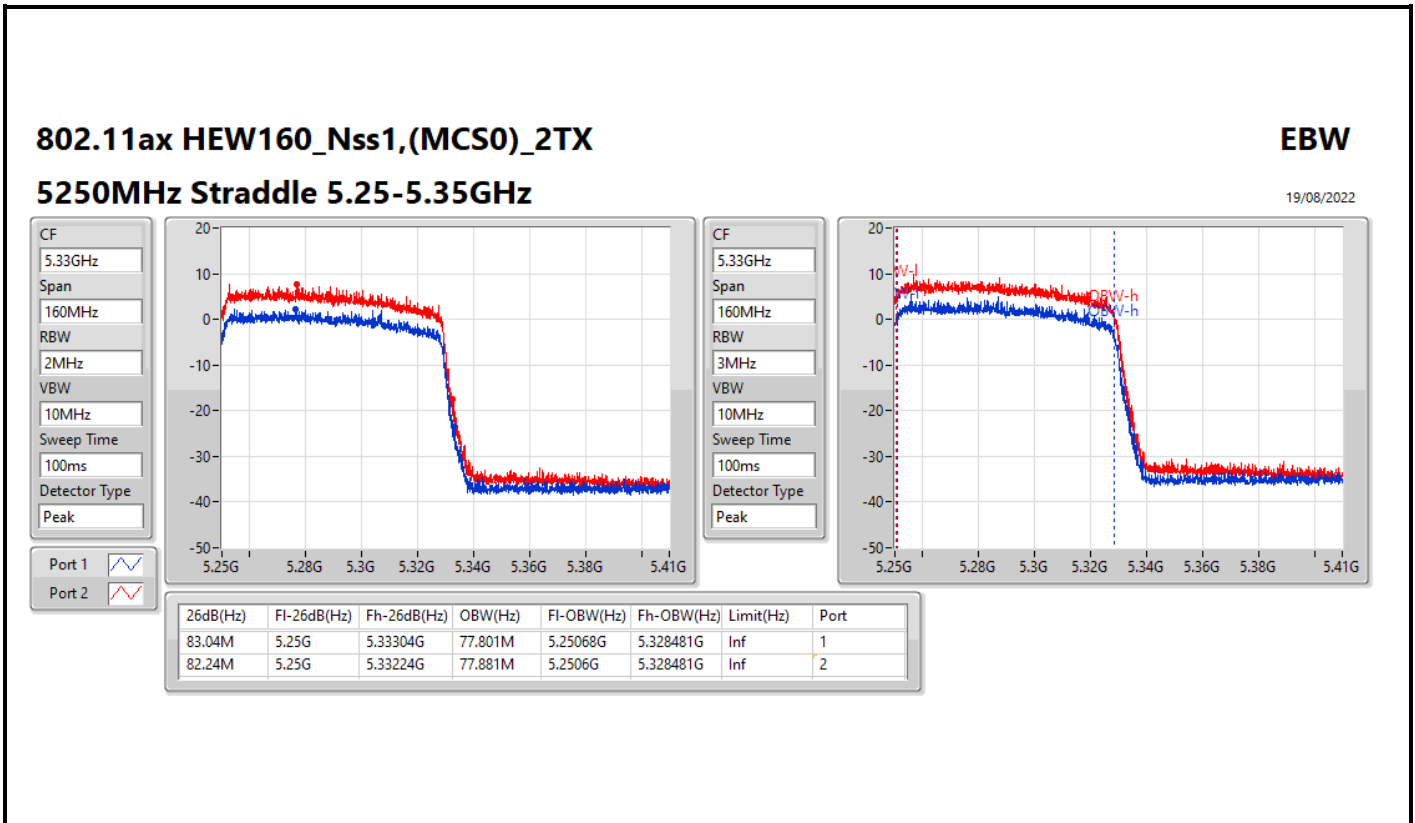

EBW

5690MHz Straddle 5.725-5.85GHz

18/08/2022

802.11ax HEW160_Nss1,(MCS0)_2TX

EBW

5250MHz Straddle 5.15-5.25GHz

19/08/2022

802.11a_Nss1,(6Mbps)_4TX