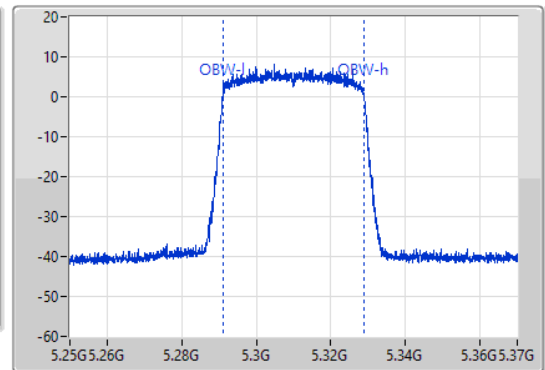

802.11ax HEW40_Nss1,(MCS0)_1TX

EBW

5310MHz

25/08/2022

CF: 5.31GHz
 Span: 120MHz
 RBW: 500kHz
 VBW: 2MHz
 Sweep Time: 100ms
 Detector Type: Peak
 Port 1

CF: 5.31GHz
 Span: 120MHz
 RBW: 1MHz
 VBW: 3MHz
 Sweep Time: 100ms
 Detector Type: Peak