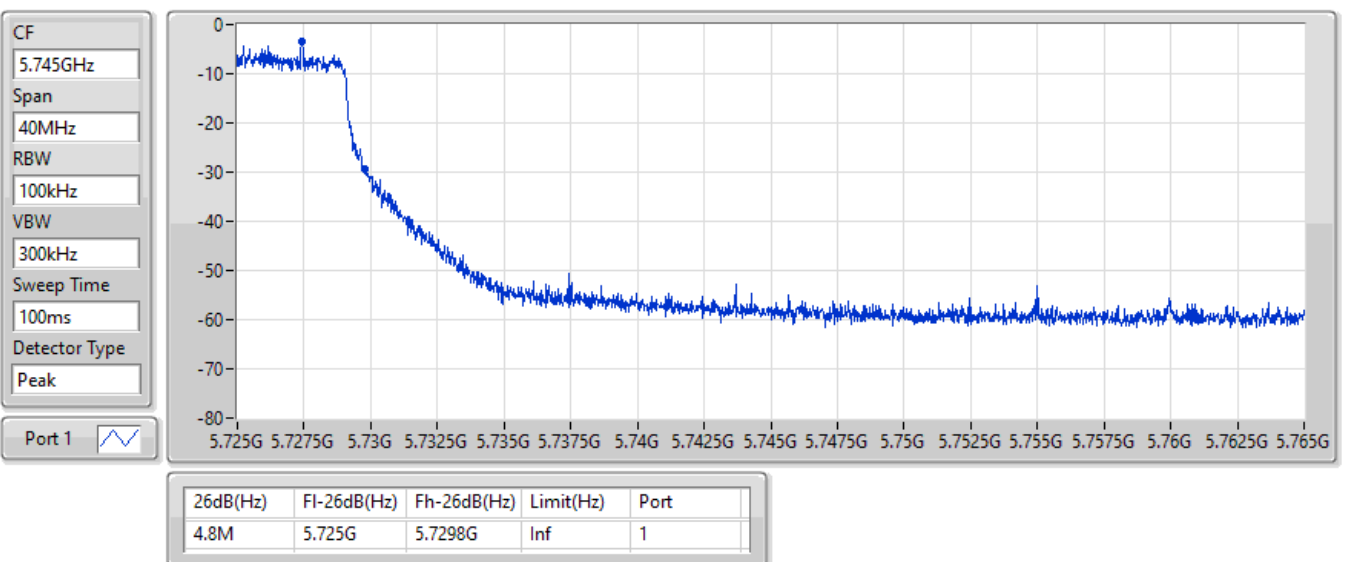

802.11ax HEW40_Nss1,(MCS0)_1TX

EBW

5710MHz Straddle 5.725-5.85GHz

24/08/2022

802.11ax HEW40_Nss1,(MCS0)_1TX

EBW

5710MHz Straddle 5.725-5.85GHz

24/08/2022