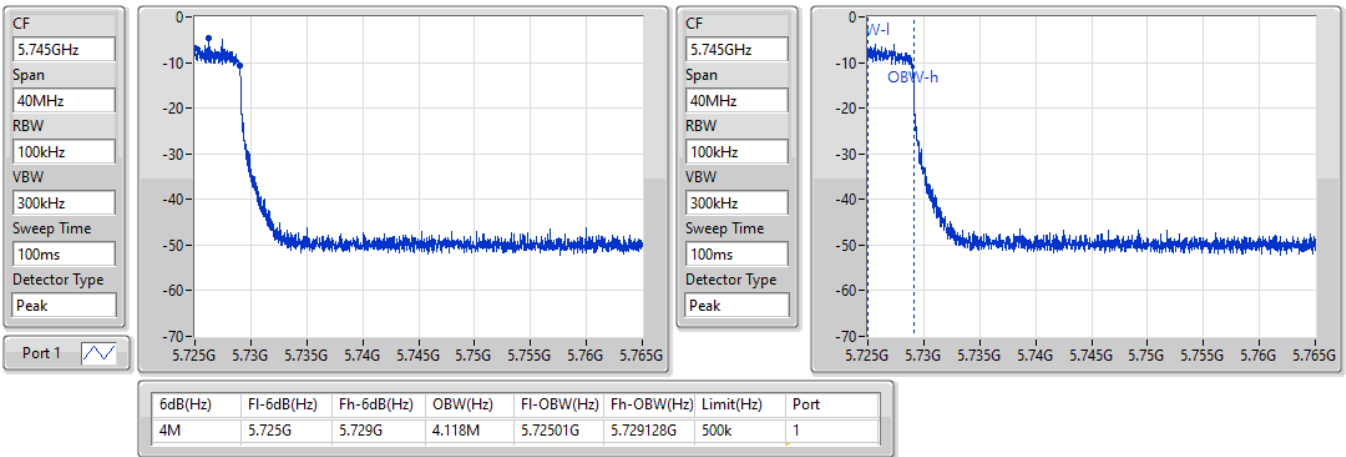

EBW

5710MHz Straddle 5.47-5.725GHz

25/08/2022

802.11ax HEW40_Nss1,(MCS0)_1TX

EBW

5710MHz Straddle 5.725-5.85GHz

25/08/2022

802.11ax HEW40_Nss1,(MCS0)_1TX