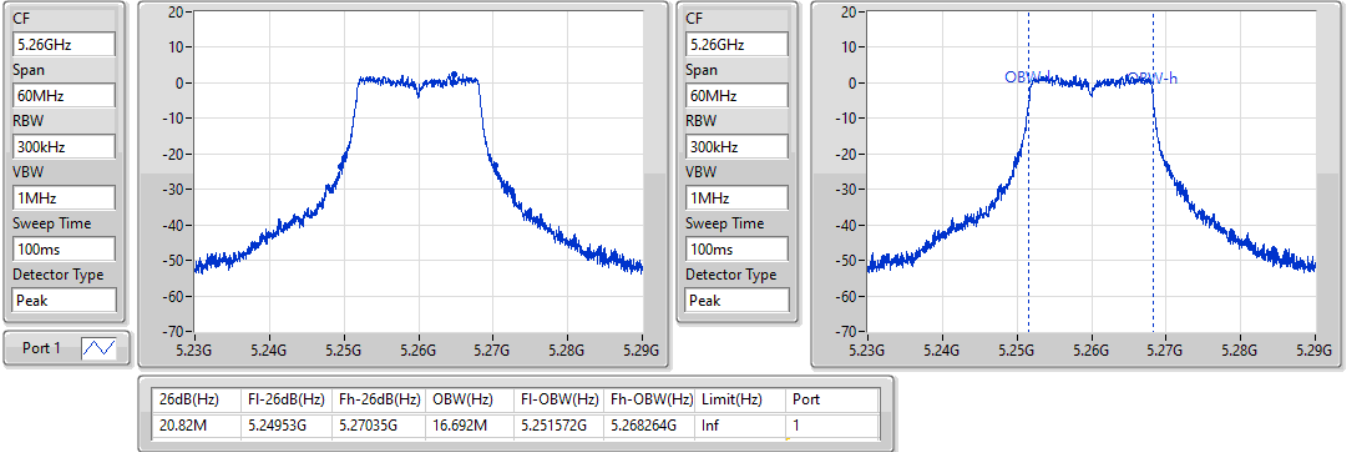

Port X-N dB = Port X 6dB down bandwidth for 5.725-5.85GHz band / 26dB down bandwidth for other band
 Port X-OBW = Port X 99% occupied bandwidth

802.11a_Nss1,(6Mbps)_1TX

EBW

5260MHz

07/09/2022

802.11a_Nss1,(6Mbps)_1TX