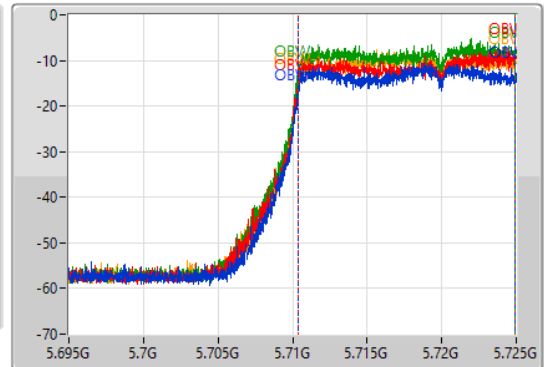

802.11ax HEW20_Nss1,(MCS0)_4TX

EBW

5720MHz Straddle 5.47-5.725GHz

22/08/2022

CF
5.71GHz
Span
30MHz
RBW
200kHz
VBW
1MHz
Sweep Time
100ms
Detector Type
Peak

CF
5.71GHz
Span
30MHz
RBW
300kHz
VBW
1MHz
Sweep Time
100ms
Detector Type
Peak