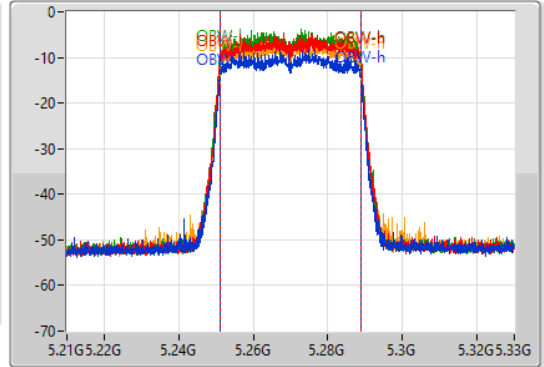

802.11ax HEW40_Nss1,(MCS0)_4TX

EBW

5270MHz

22/08/2022

CF: 5.27GHz
 Span: 120MHz
 RBW: 500kHz
 VBW: 2MHz
 Sweep Time: 100ms
 Detector Type: Peak

CF: 5.27GHz
 Span: 120MHz
 RBW: 1MHz
 VBW: 3MHz
 Sweep Time: 100ms
 Detector Type: Peak