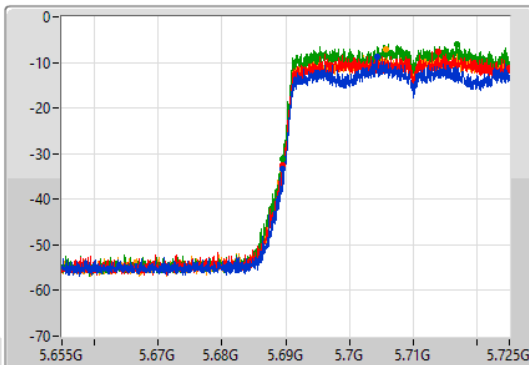

802.11ax HEW40_Nss1,(MCS0)_4TX

EBW

5710MHz Straddle 5.47-5.725GHz

22/08/2022

CF: 5.69GHz
 Span: 70MHz
 RBW: 500kHz
 VBW: 2MHz
 Sweep Time: 100ms
 Detector Type: Peak

CF: 5.69GHz
 Span: 70MHz
 RBW: 1MHz
 VBW: 3MHz
 Sweep Time: 100ms
 Detector Type: Peak