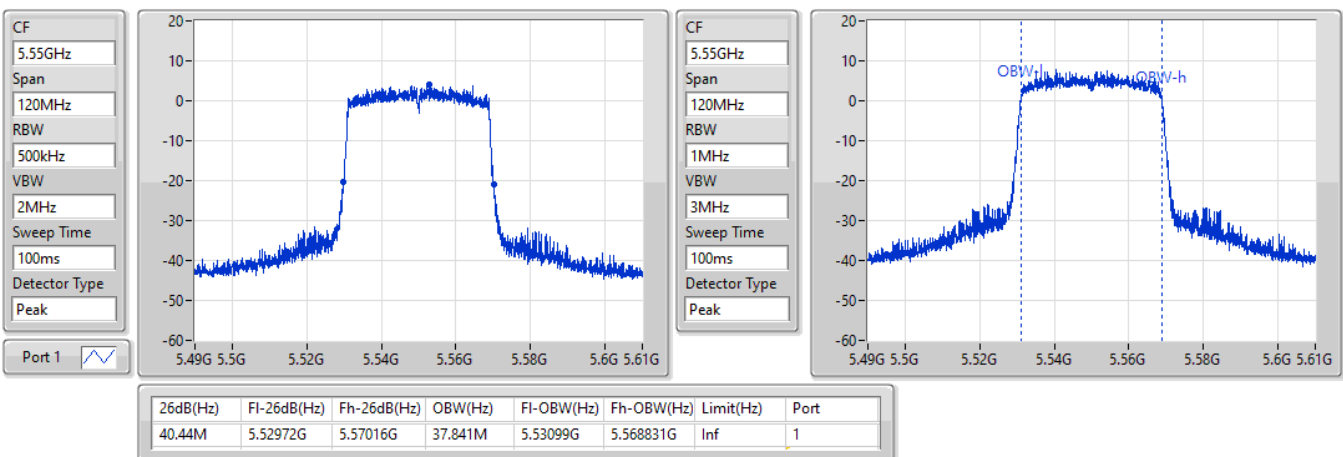

EBW

5550MHz

24/08/2022

802.11ax HEW40_Nss1,(MCS0)_1TX

EBW

5670MHz

24/08/2022

802.11ax HEW40_Nss1,(MCS0)_1TX