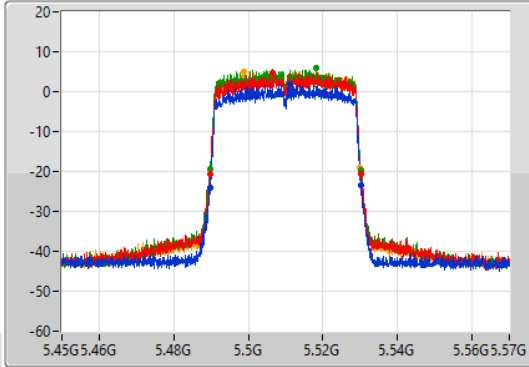

802.11ax HEW40_Nss1,(MCS0)_4TX

EBW

5510MHz

19/08/2022

CF: 5.51GHz
Span: 120MHz
RBW: 500kHz
VBW: 2MHz
Sweep Time: 100ms
Detector Type: Peak

CF: 5.51GHz
Span: 120MHz
RBW: 1MHz
VBW: 3MHz
Sweep Time: 100ms
Detector Type: Peak