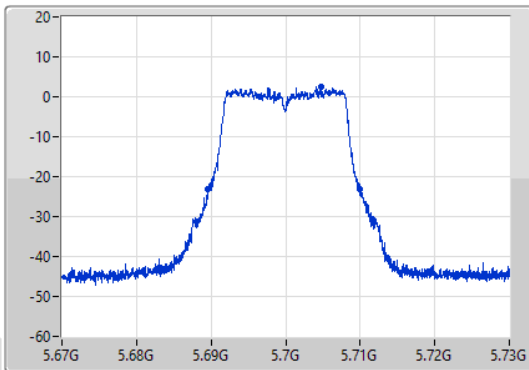

CF: 5.7GHz
Span: 60MHz
RBW: 300kHz
VBW: 1MHz
Sweep Time: 100ms
Detector Type: Peak