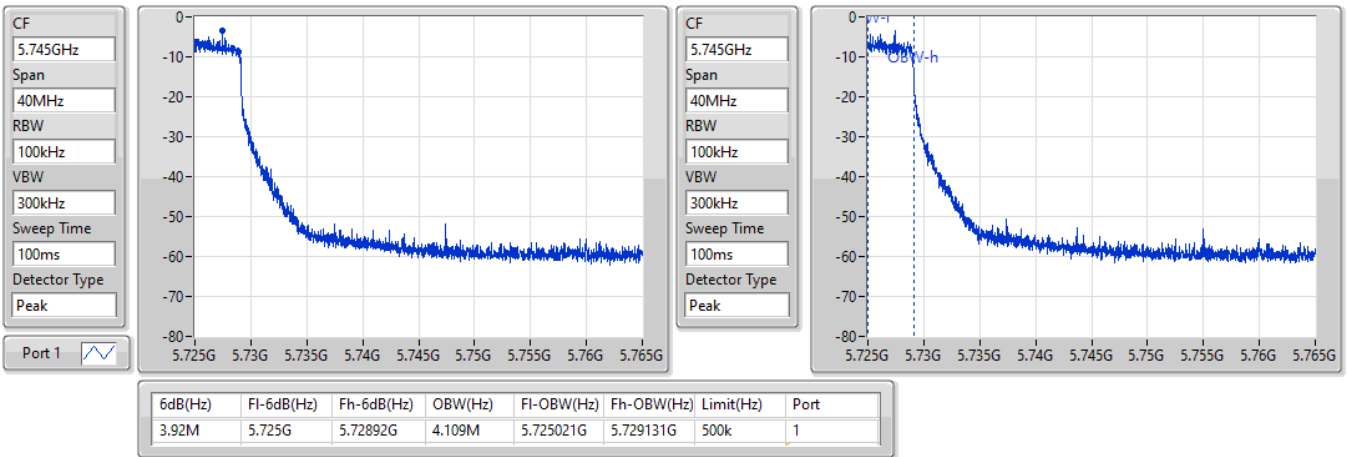

802.11ax HEW40_Nss1,(MCS0)_1TX

EBW

5710MHz Straddle 5.725-5.85GHz

24/08/2022

802.11ax HEW40_Nss1,(MCS0)_1TX

EBW

5710MHz Straddle 5.725-5.85GHz

24/08/2022