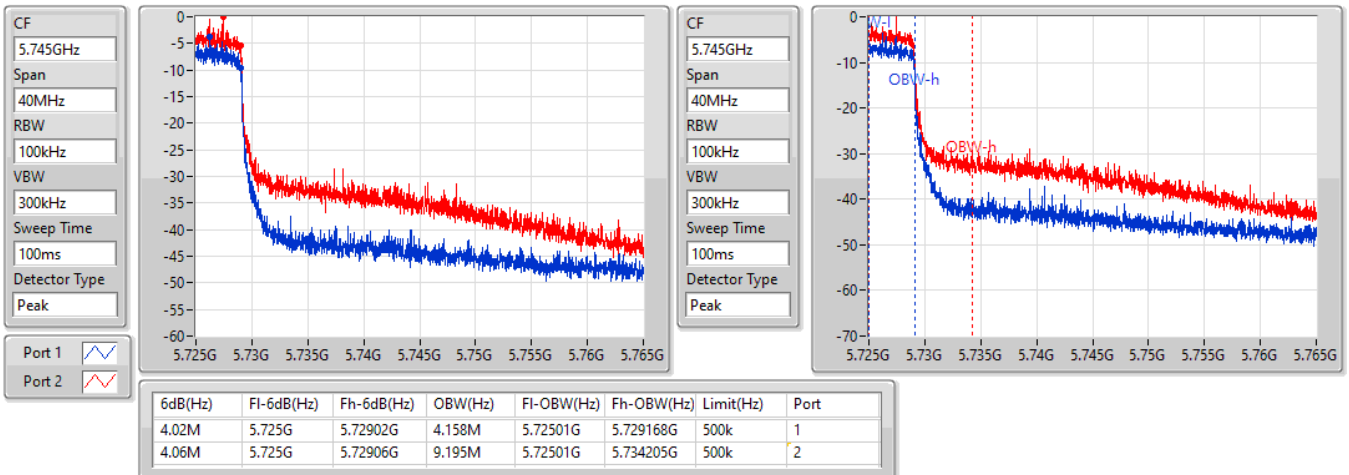

EBW

5710MHz Straddle 5.47-5.725GHz

18/08/2022

802.11ax HEW40_Nss1,(MCS0)_2TX

EBW

5710MHz Straddle 5.725-5.85GHz

18/08/2022

802.11ax HEW40_Nss1,(MCS0)_2TX