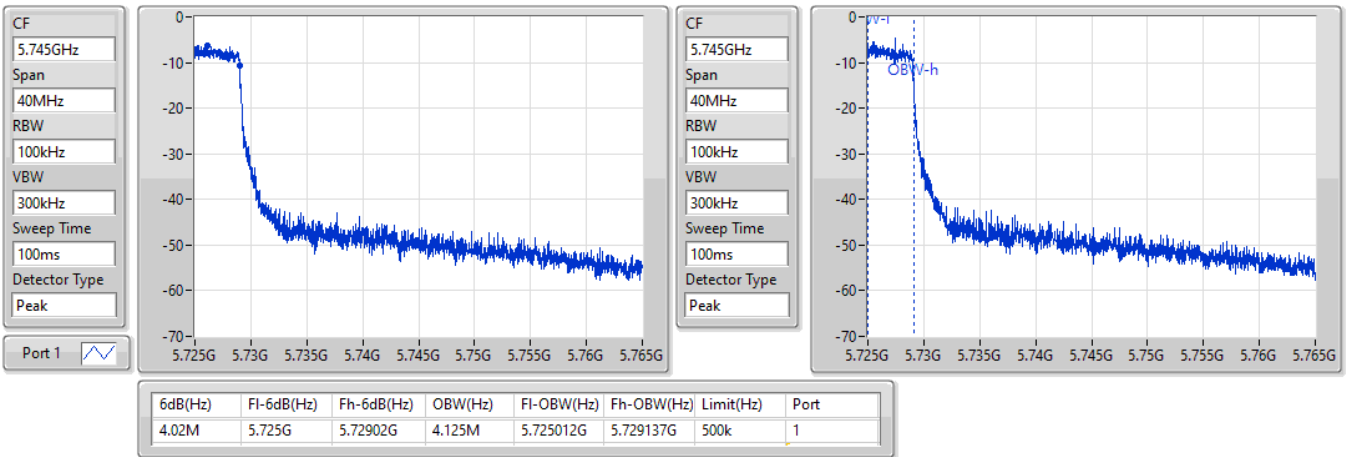

EBW

5710MHz Straddle 5.47-5.725GHz

07/09/2022

802.11ax HEW40_Nss1,(MCS0)_1TX

EBW

5710MHz Straddle 5.725-5.85GHz

07/09/2022

802.11ax HEW40_Nss1,(MCS0)_1TX