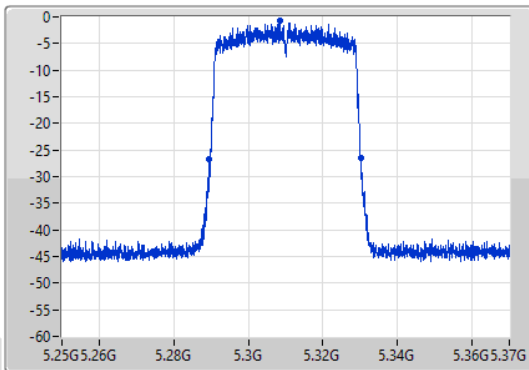

CF: 5.31GHz
Span: 120MHz
RBW: 1MHz
VBW: 3MHz
Sweep Time: 100ms
Detector Type: Peak