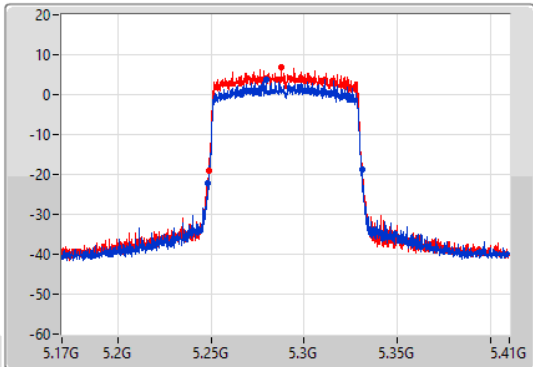

CF
5.29GHz

Span
240MHz

RBW
1MHz

VBW
3MHz

Sweep Time
100ms

Detector Type
Peak

Port 1

Port 2