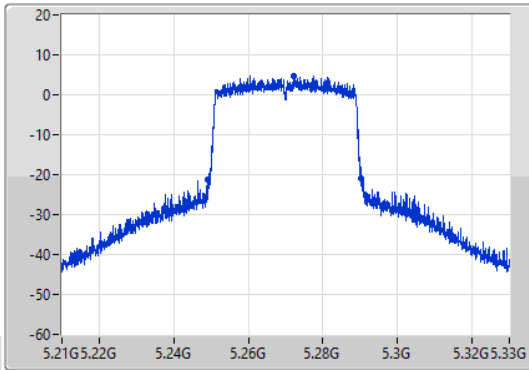

802.11ax HEW40_Nss1,(MCS0)_1TX

EBW

5270MHz

07/09/2022

CF: 5.27GHz
Span: 120MHz
RBW: 500kHz
VBW: 2MHz
Sweep Time: 100ms
Detector Type: Peak
Port 1

CF: 5.27GHz
Span: 120MHz
RBW: 1MHz
VBW: 3MHz
Sweep Time: 100ms
Detector Type: Peak