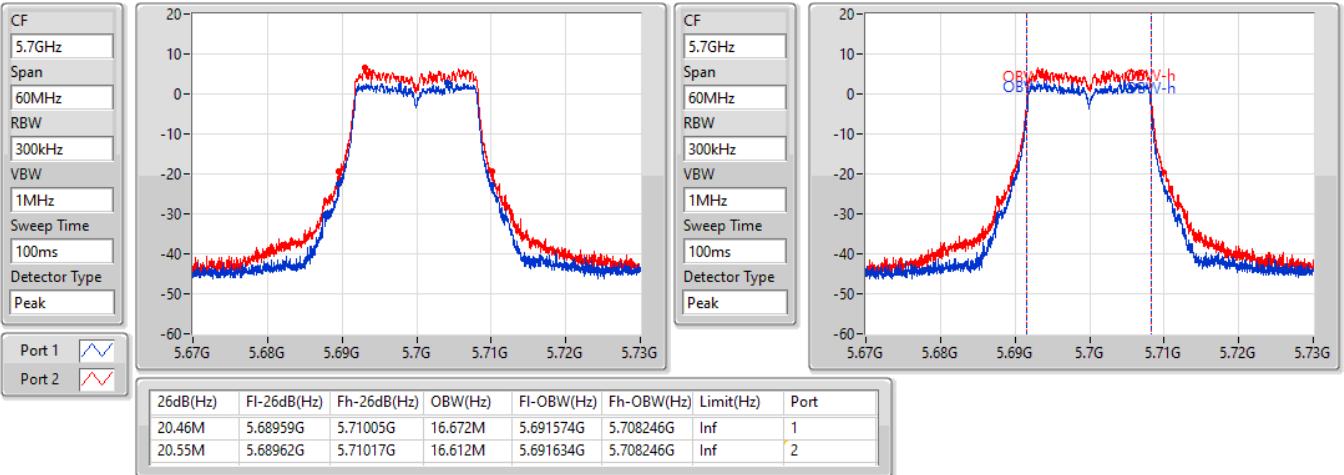

802.11a_Nss1,(6Mbps)_2TX

EBW

5700MHz

19/08/2022