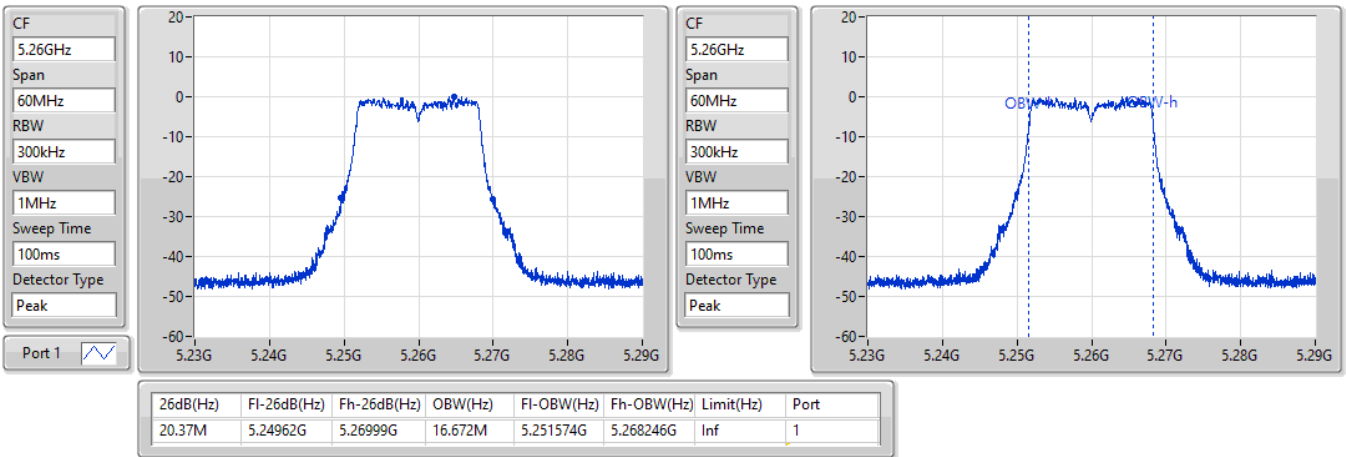

Result

Mode	Result	Limit (Hz)	Port 1-N dB (Hz)	Port 1-OBW (Hz)
802.11a_Nss1,(6Mbps)_1TX	-	-	-	-
5260MHz	Pass	Inf	20.37M	16.672M
5300MHz	Pass	Inf	20.58M	16.672M
5320MHz	Pass	Inf	20.46M	16.672M
5500MHz	Pass	Inf	20.25M	16.672M
5580MHz	Pass	Inf	20.34M	16.672M
5700MHz	Pass	Inf	20.4M	16.672M
5720MHz Straddle 5.47-5.725GHz	Pass	Inf	15.36M	13.433M
5720MHz Straddle 5.725-5.85GHz	Pass	500k	3.1M	3.498M
802.11ax HEW20_Nss1,(MCS0)_1TX	-	-	-	-
5260MHz	Pass	Inf	21.93M	19.16M
5300MHz	Pass	Inf	21.63M	19.1M
5320MHz	Pass	Inf	21.99M	19.13M
5500MHz	Pass	Inf	21.9M	19.1M
5580MHz	Pass	Inf	21.81M	19.13M
5700MHz	Pass	Inf	21.84M	19.16M
5720MHz Straddle 5.47-5.725GHz	Pass	Inf	15.945M	14.618M
5720MHz Straddle 5.725-5.85GHz	Pass	500k	4.46M	4.598M
802.11ax HEW40_Nss1,(MCS0)_1TX	-	-	-	-
5270MHz	Pass	Inf	40.38M	37.781M
5310MHz	Pass	Inf	40.56M	37.781M
5510MHz	Pass	Inf	40.26M	37.781M
5550MHz	Pass	Inf	40.5M	37.721M
5670MHz	Pass	Inf	40.38M	37.781M
5710MHz Straddle 5.47-5.725GHz	Pass	Inf	35.385M	33.758M
5710MHz Straddle 5.725-5.85GHz	Pass	500k	4M	4.118M
802.11ax HEW80_Nss1,(MCS0)_1TX	-	-	-	-
5290MHz	Pass	Inf	81.84M	77.241M
5530MHz	Pass	Inf	82.2M	77.241M
5610MHz	Pass	Inf	82.56M	77.121M
5690MHz Straddle 5.47-5.725GHz	Pass	Inf	76.05M	73.313M
5690MHz Straddle 5.725-5.85GHz	Pass	500k	3.92M	4.298M
802.11ax HEW160_Nss1,(MCS0)_1TX	-	-	-	-
5250MHz Straddle 5.15-5.25GHz	Pass	Inf	82.48M	77.881M
5250MHz Straddle 5.25-5.35GHz	Pass	Inf	82.48M	77.881M
5570MHz	Pass	Inf	164.64M	154.963M

Port X-N dB = Port X 6dB down bandwidth for 5.725-5.85GHz band / 26dB down bandwidth for other band
 Port X-OBW = Port X 99% occupied bandwidth

802.11a_Nss1,(6Mbps)_1TX

EBW

5260MHz

25/08/2022

802.11a_Nss1,(6Mbps)_1TX