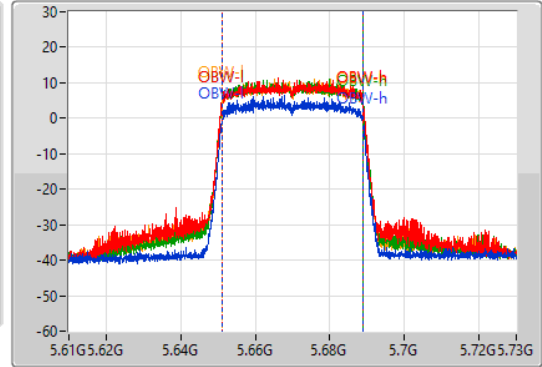

802.11ax HEW40_Nss1,(MCS0)_4TX

EBW

5670MHz

19/08/2022

CF: 5.67GHz
 Span: 120MHz
 RBW: 500kHz
 VBW: 2MHz
 Sweep Time: 100ms
 Detector Type: Peak

CF: 5.67GHz
 Span: 120MHz
 RBW: 1MHz
 VBW: 3MHz
 Sweep Time: 100ms
 Detector Type: Peak