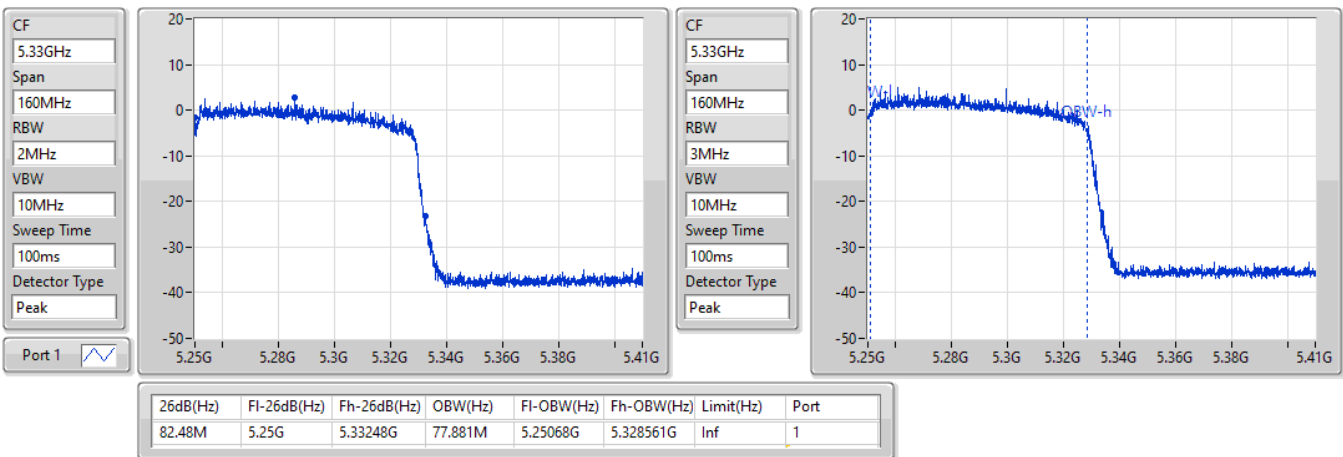

5250MHz Straddle 5.25-5.35GHz

24/08/2022