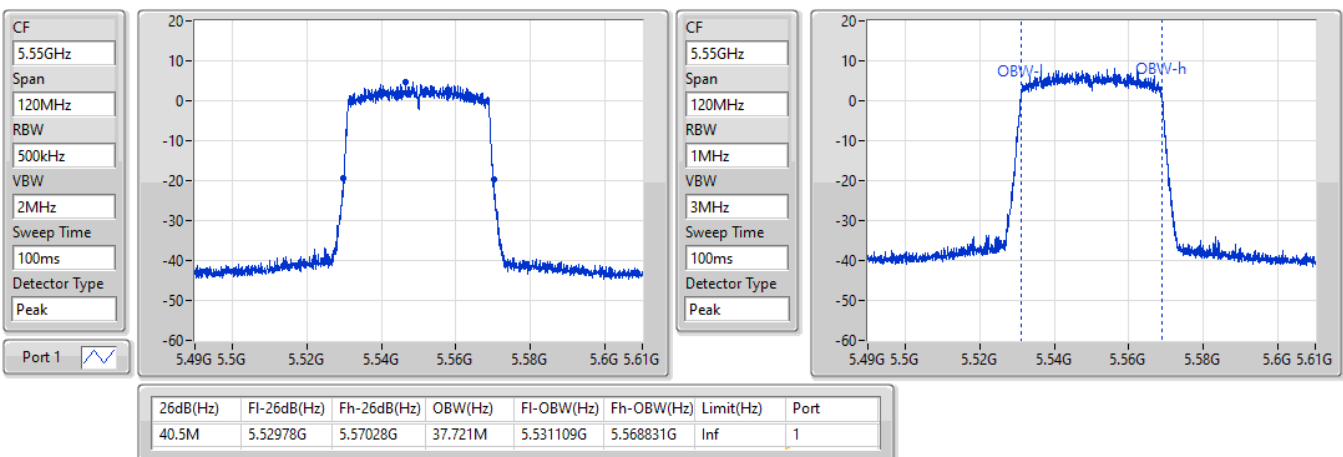

802.11ax HEW40_Nss1,(MCS0)_1TX

EBW

5550MHz

25/08/2022