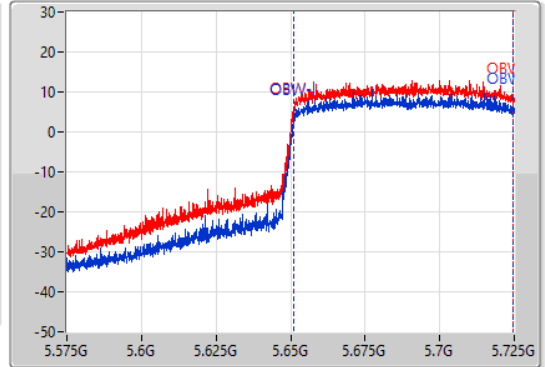

802.11ax HEW80_Nss1,(MCS0)_2TX

EBW

5690MHz Straddle 5.47-5.725GHz

18/08/2022

CF
5.65GHz
Span
150MHz
RBW
1MHz
VBW
3MHz
Sweep Time
100ms
Detector Type
Peak

CF
5.65GHz
Span
150MHz
RBW
2MHz
VBW
10MHz
Sweep Time
100ms
Detector Type
Peak