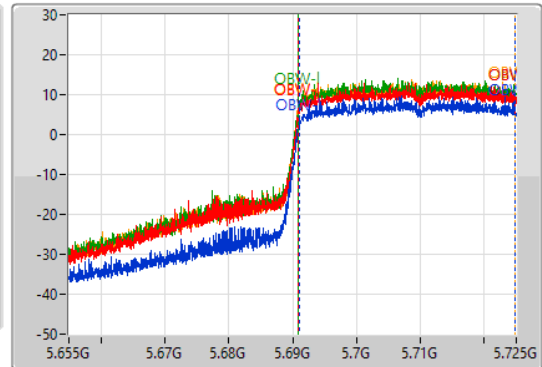

802.11ax HEW40_Nss1,(MCS0)_4TX

EBW

5710MHz Straddle 5.47-5.725GHz

19/08/2022

CF: 5.69GHz
 Span: 70MHz
 RBW: 500kHz
 VBW: 2MHz
 Sweep Time: 100ms
 Detector Type: Peak

CF: 5.69GHz
 Span: 70MHz
 RBW: 1MHz
 VBW: 3MHz
 Sweep Time: 100ms
 Detector Type: Peak