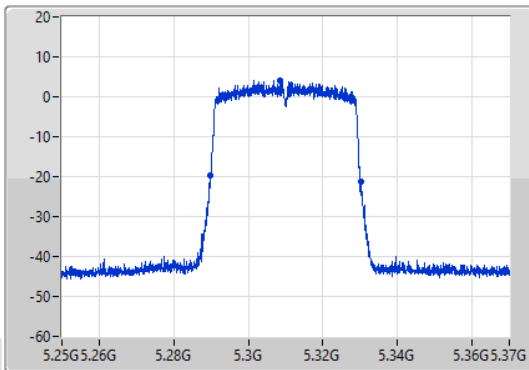

CF: 5.31GHz
Span: 120MHz
RBW: 1MHz
VBW: 3MHz
Sweep Time: 100ms
Detector Type: Peak