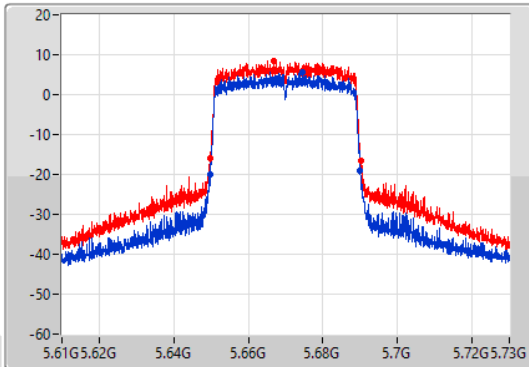

CF
5.67GHz
Span
120MHz
RBW
1MHz
VBW
3MHz
Sweep Time
100ms
Detector Type
Peak