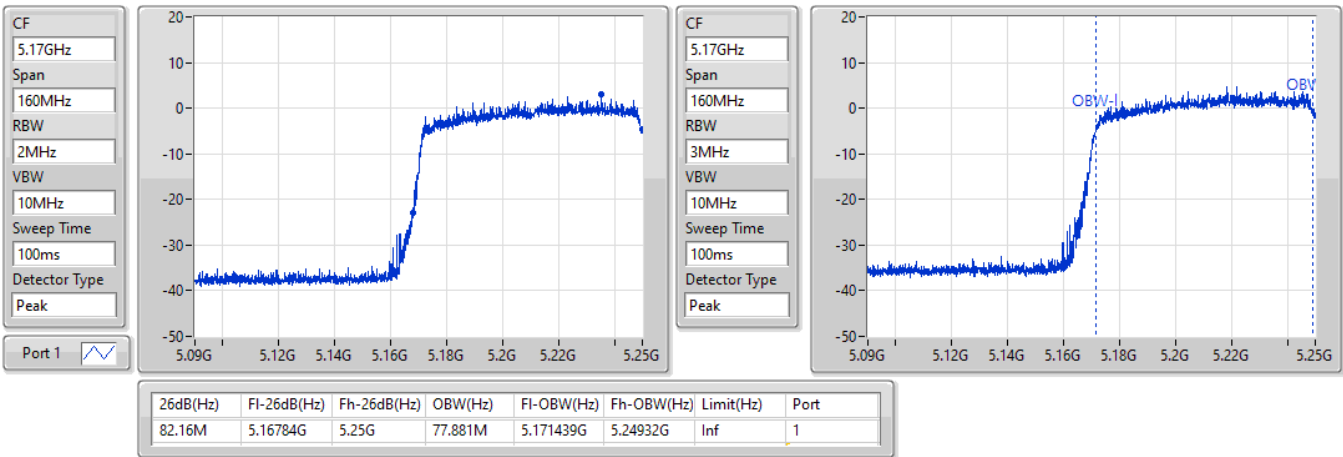

EBW

5690MHz Straddle 5.47-5.725GHz

25/08/2022

802.11ax HEW160_Nss1,(MCS0)_1TX

EBW

5250MHz Straddle 5.15-5.25GHz

24/08/2022

802.11ax HEW160_Nss1,(MCS0)_1TX