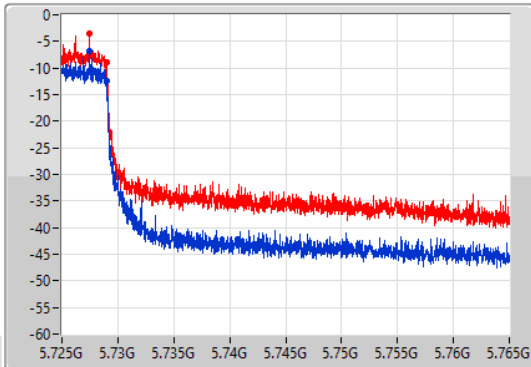

5690MHz Straddle 5.725-5.85GHz

18/08/2022

CF
5.745GHz
Span
40MHz
RBW
100kHz
VBW
300kHz
Sweep Time
100ms
Detector Type
Peak

CF
5.745GHz
Span
40MHz
RBW
100kHz
VBW
300kHz
Sweep Time
100ms
Detector Type
Peak