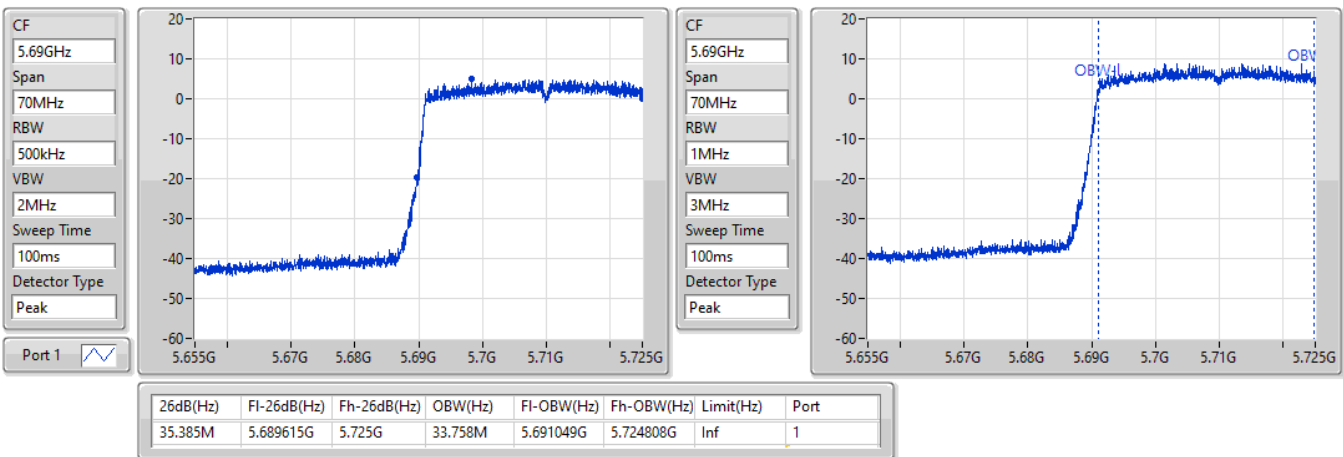

802.11ax HEW40_Nss1,(MCS0)_1TX

EBW

5710MHz Straddle 5.47-5.725GHz

25/08/2022