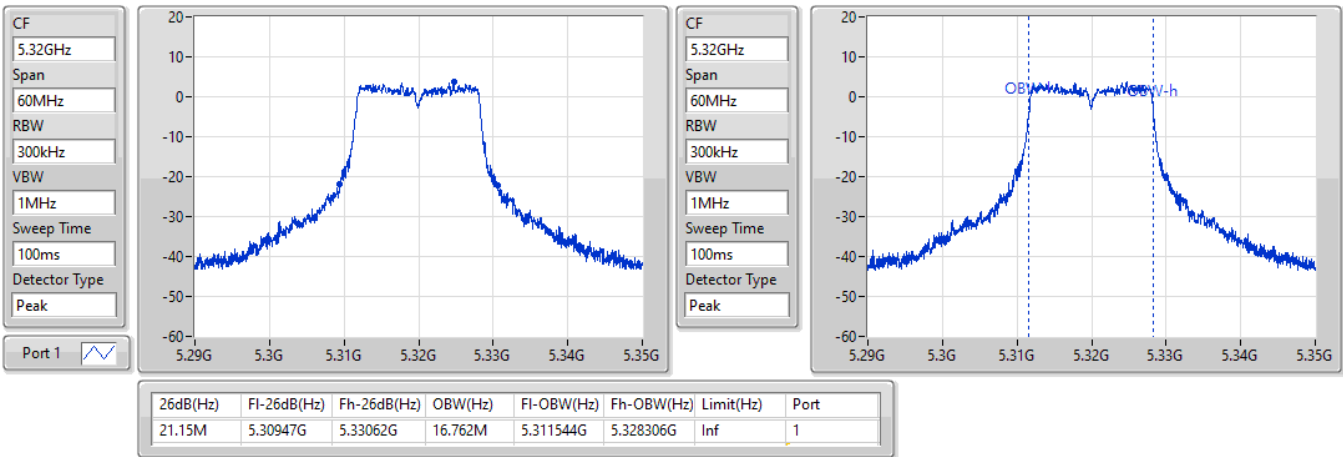

Port X-N dB = Port X 6dB down bandwidth for 5.725-5.85GHz band / 26dB down bandwidth for other band
 Port X-OBW = Port X 99% occupied bandwidth

802.11a_Nss1,(6Mbps)_1TX

EBW

5320MHz

18/08/2022

802.11a_Nss1,(6Mbps)_1TX