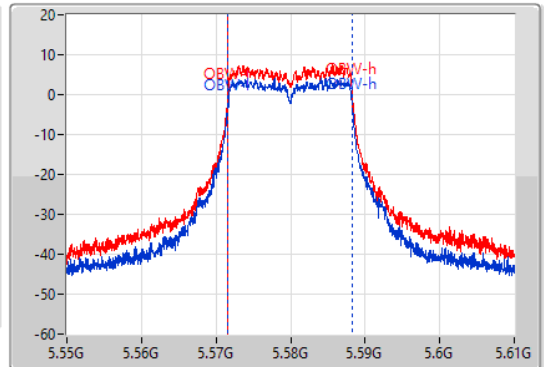

Sweep Time
100ms

Detector Type
Peak

CF
5.58GHz

Span
60MHz

RBW
300kHz

VBW
1MHz

Sweep Time
100ms

Detector Type
Peak