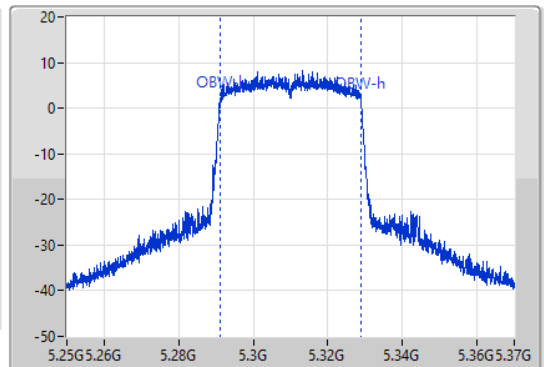

802.11ax HEW40_Nss1,(MCS0)_1TX

EBW

5310MHz

19/08/2022

CF: 5.31GHz
 Span: 120MHz
 RBW: 500kHz
 VBW: 2MHz
 Sweep Time: 100ms
 Detector Type: Peak
 Port 1

CF: 5.31GHz
 Span: 120MHz
 RBW: 1MHz
 VBW: 3MHz
 Sweep Time: 100ms
 Detector Type: Peak