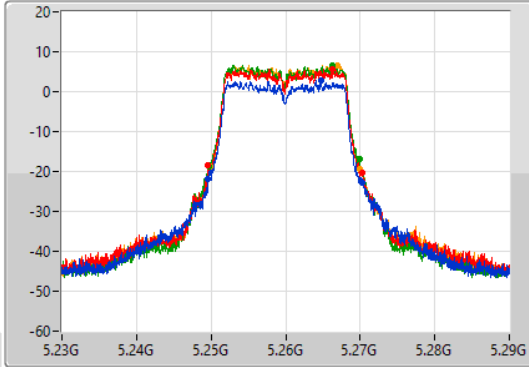

802.11a_Nss1,(6Mbps)_4TX

EBW

5260MHz

19/08/2022

CF
5.26GHz
Span
60MHz
RBW
300kHz
VBW
1MHz
Sweep Time
100ms
Detector Type
Peak

CF
5.26GHz
Span
60MHz
RBW
300kHz
VBW
1MHz
Sweep Time
100ms
Detector Type
Peak