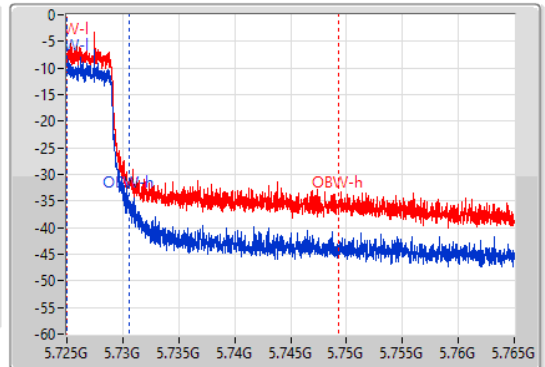

EBW

5690MHz Straddle 5.725-5.85GHz

18/08/2022

CF
5.745GHz
Span
40MHz
RBW
100kHz
VBW
300kHz
Sweep Time
100ms
Detector Type
Peak

CF
5.745GHz
Span
40MHz
RBW
100kHz
VBW
300kHz
Sweep Time
100ms
Detector Type
Peak