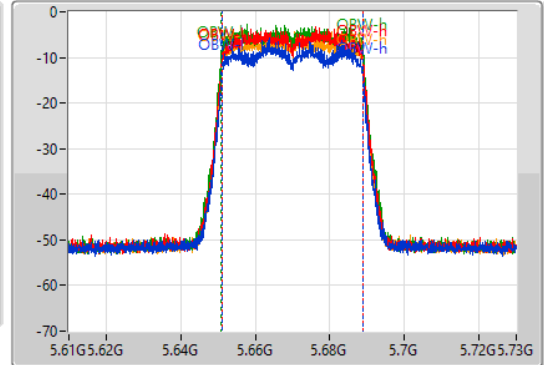

802.11ax HEW40_Nss1,(MCS0)_4TX

EBW

5670MHz

22/08/2022

CF: 5.67GHz
 Span: 120MHz
 RBW: 500kHz
 VBW: 2MHz
 Sweep Time: 100ms
 Detector Type: Peak

CF: 5.67GHz
 Span: 120MHz
 RBW: 1MHz
 VBW: 3MHz
 Sweep Time: 100ms
 Detector Type: Peak