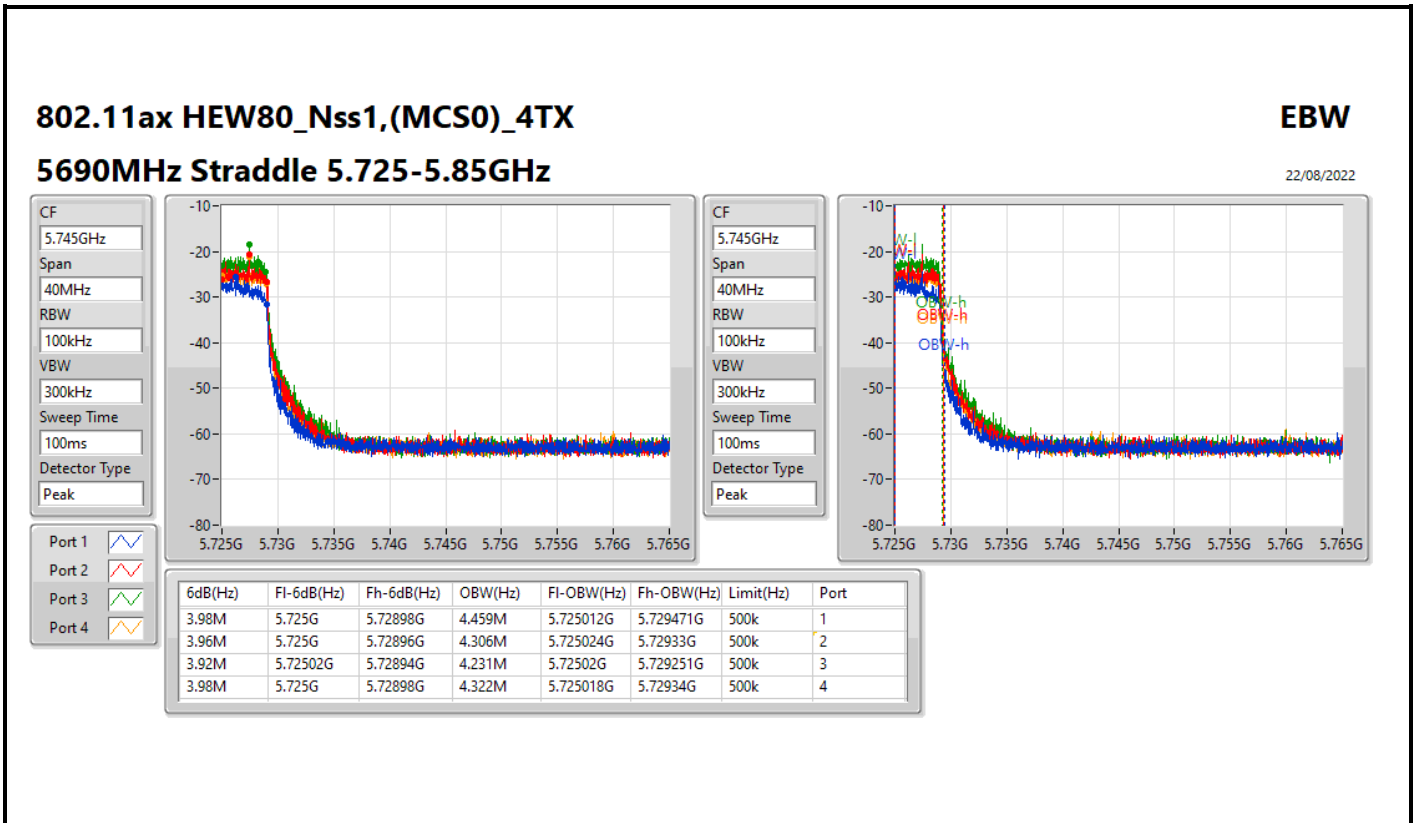

802.11ax HEW40_Nss1,(MCS0)_4TX

EBW

5710MHz Straddle 5.725-5.85GHz

22/08/2022

802.11ax HEW40_Nss1,(MCS0)_4TX

EBW

5710MHz Straddle 5.725-5.85GHz

22/08/2022