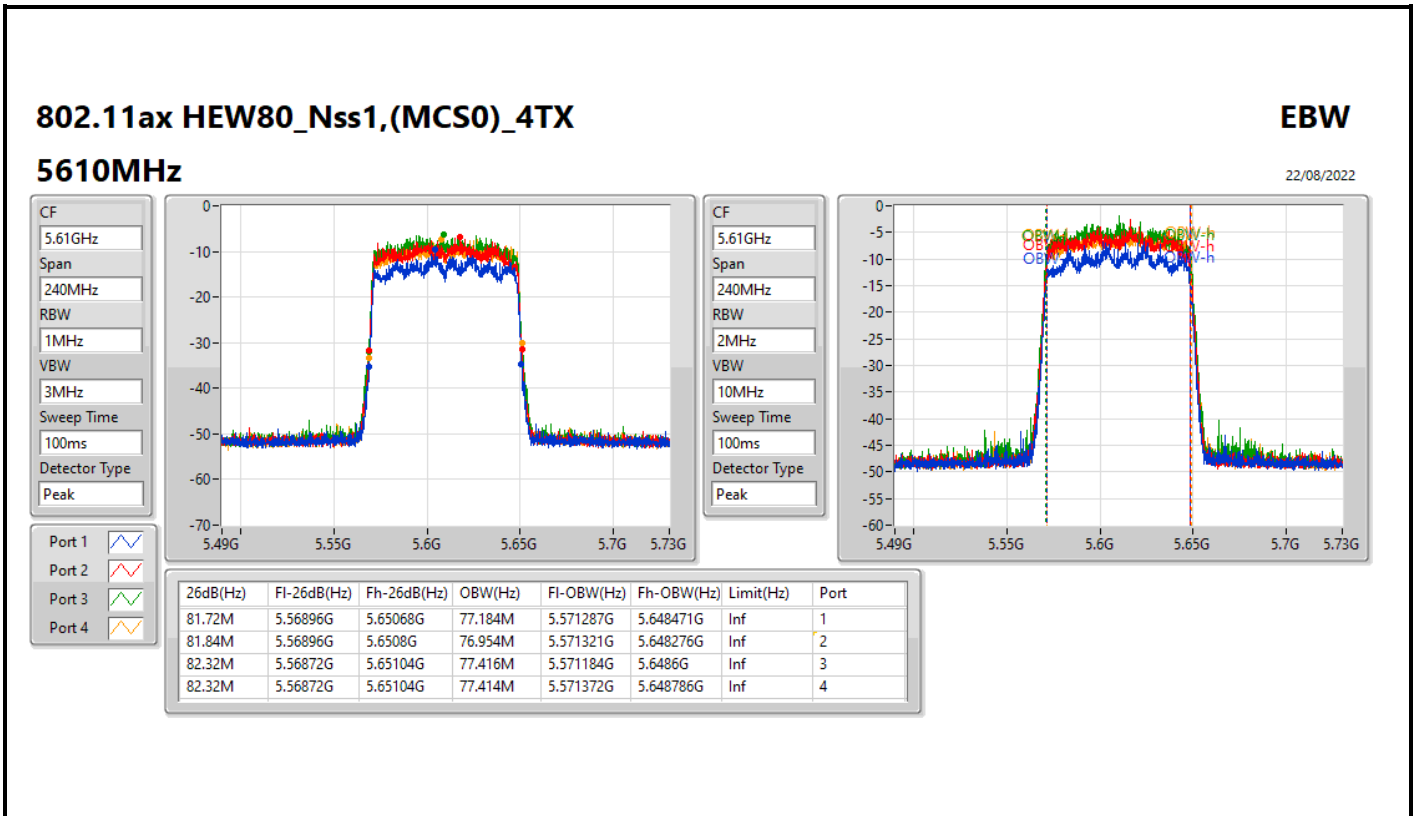

802.11ax HEW40_Nss1,(MCS0)_4TX

EBW

5710MHz Straddle 5.725-5.85GHz

22/08/2022

802.11ax HEW40_Nss1,(MCS0)_4TX

EBW

5710MHz Straddle 5.725-5.85GHz

22/08/2022