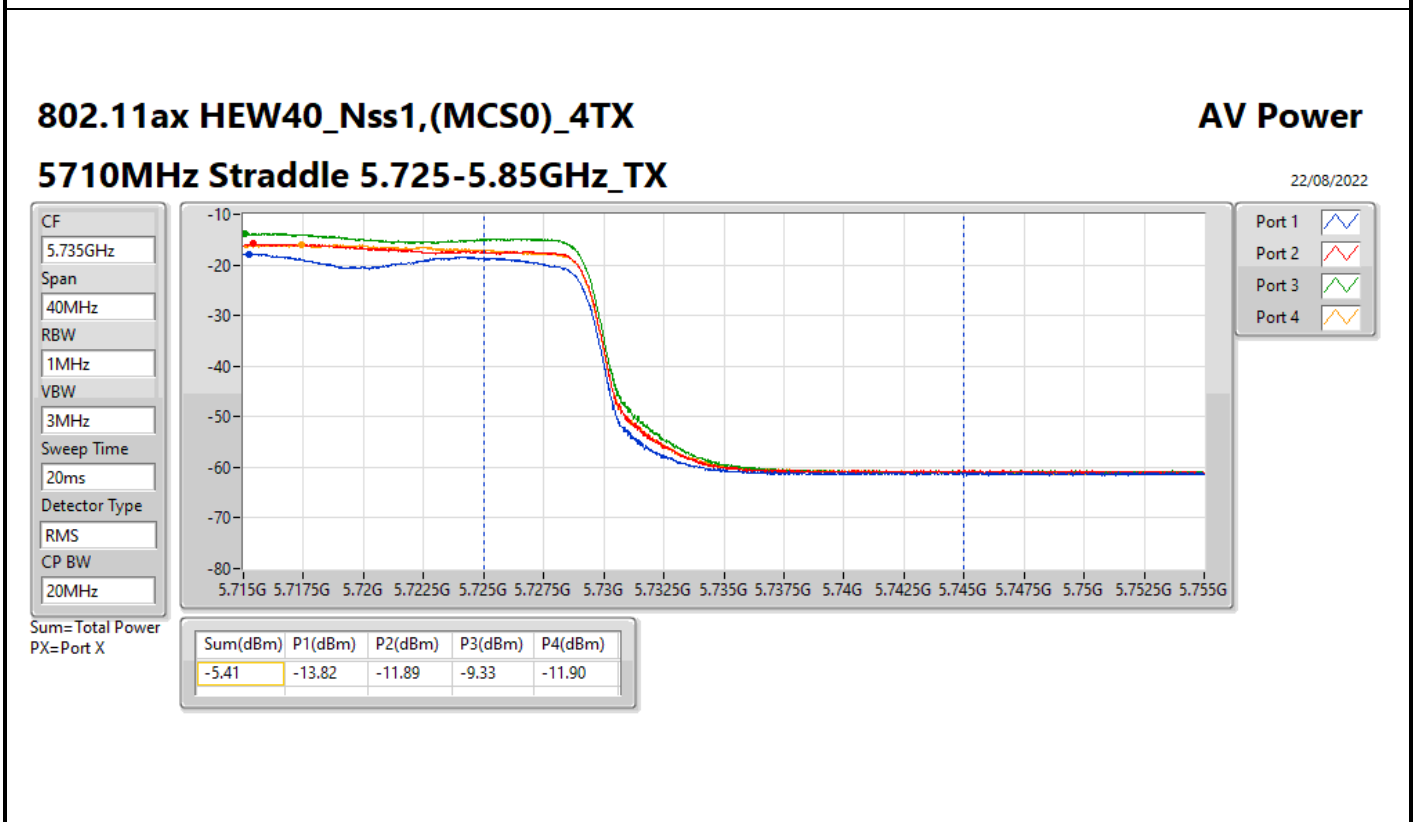

DG = Directional Gain; Port X = Port X output power

**Average Power_Iron R1_Antenna set 10_
Beamforming mode Indoor_P to M**

Appendix C.5

Summary

Mode	Total Power (dBm)	Total Power (W)
5.25-5.35GHz	-	-
802.11ax HEW20-BF_Nss1,(MCS0)_2TX	11.08	0.01282
802.11ax HEW40-BF_Nss1,(MCS0)_2TX	10.95	0.01245
802.11ax HEW80-BF_Nss1,(MCS0)_2TX	7.59	0.00574
5.47-5.725GHz	-	-
802.11ax HEW20-BF_Nss1,(MCS0)_2TX	11.44	0.01393
802.11ax HEW40-BF_Nss1,(MCS0)_2TX	11.11	0.01291
802.11ax HEW80-BF_Nss1,(MCS0)_2TX	11.24	0.01330
5.725-5.85GHz	-	-
802.11ax HEW20-BF_Nss1,(MCS0)_2TX	4.78	0.00301
802.11ax HEW40-BF_Nss1,(MCS0)_2TX	0.98	0.00125
802.11ax HEW80-BF_Nss1,(MCS0)_2TX	-2.77	0.00053