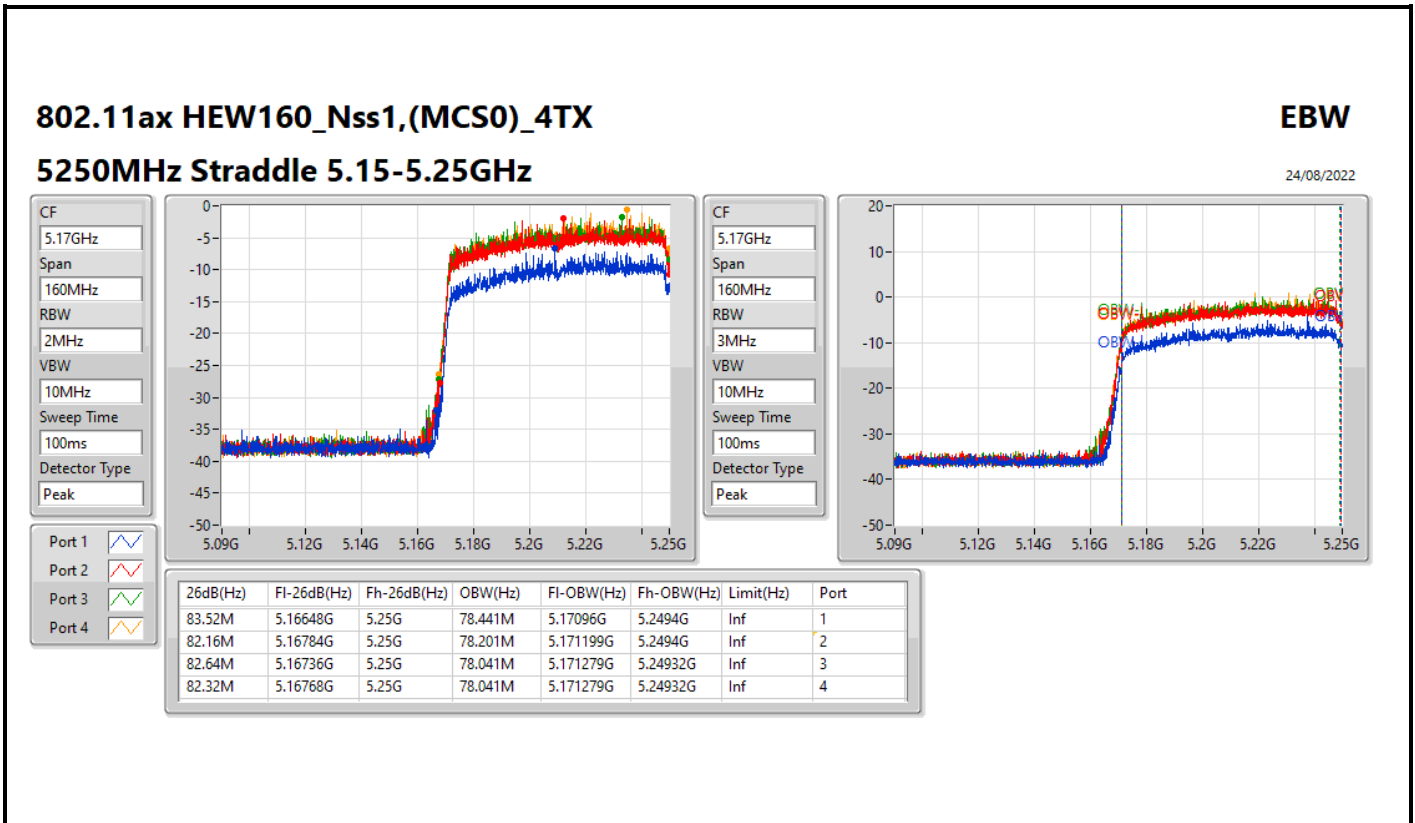

802.11ax HEW40_Nss1,(MCS0)_4TX

EBW

5710MHz Straddle 5.725-5.85GHz

24/08/2022

802.11ax HEW40_Nss1,(MCS0)_4TX

EBW

5710MHz Straddle 5.725-5.85GHz

24/08/2022