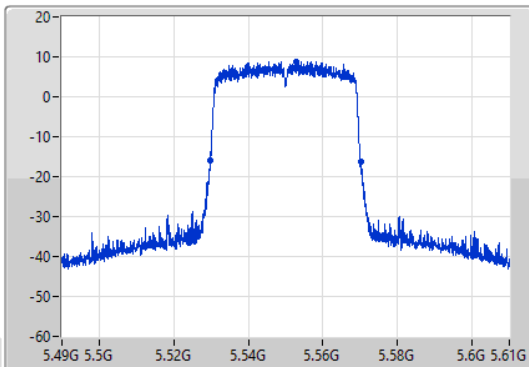

CF: 5.55GHz
Span: 120MHz
RBW: 1MHz
VBW: 3MHz
Sweep Time: 100ms
Detector Type: Peak