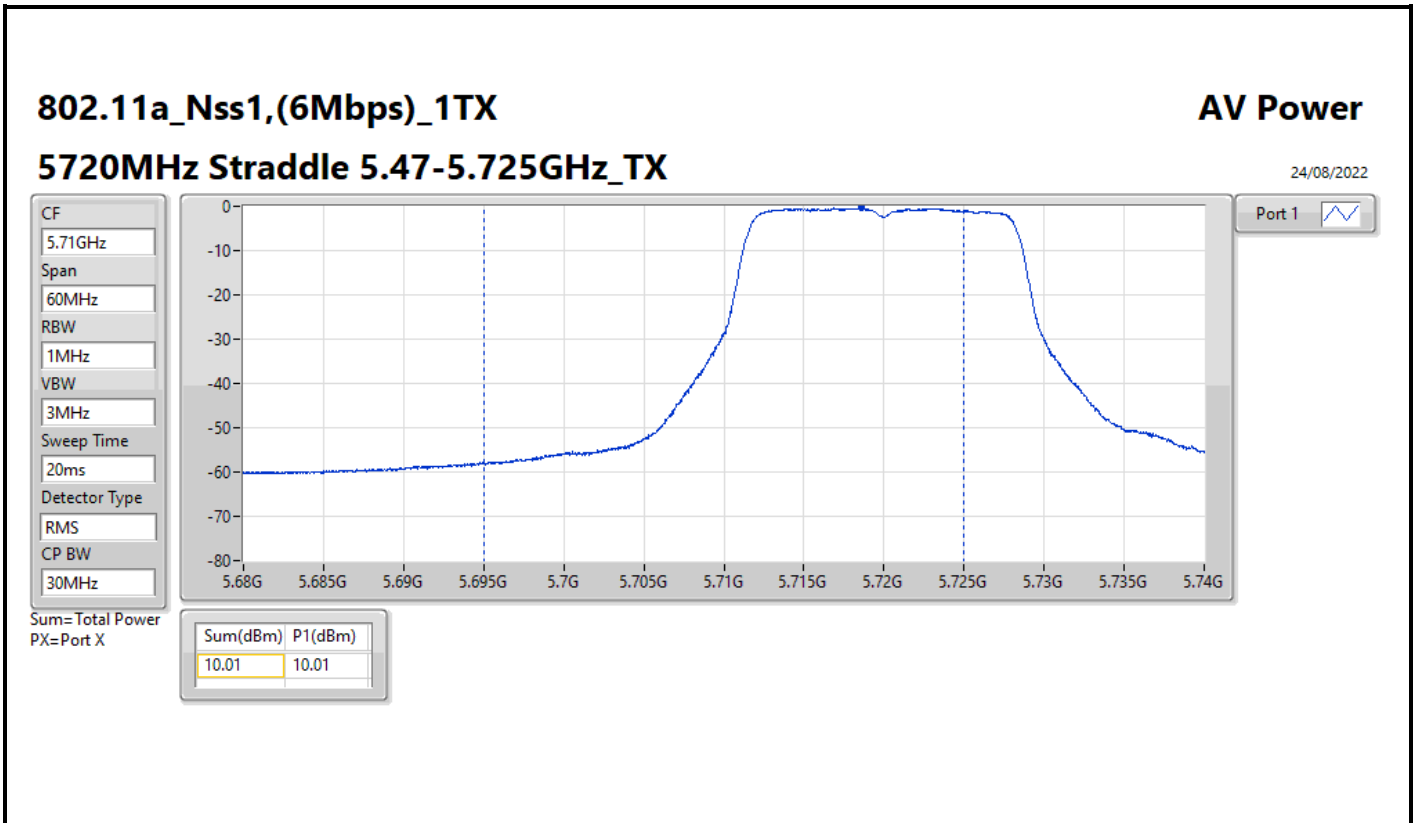

DG = Directional Gain; Port X = Port X output power

**Average Power_Iron R1_Antenna set 10_Beamforming mode_
Indoor_P to P**

Appendix C.8

Summary

Mode	Total Power (dBm)	Total Power (W)
5.25-5.35GHz	-	-
802.11ax HEW20-BF_Nss1,(MCS0)_2TX	11.08	0.01282
802.11ax HEW40-BF_Nss1,(MCS0)_2TX	10.95	0.01245
802.11ax HEW80-BF_Nss1,(MCS0)_2TX	7.59	0.00574
5.47-5.725GHz	-	-
802.11ax HEW20-BF_Nss1,(MCS0)_2TX	11.44	0.01393
802.11ax HEW40-BF_Nss1,(MCS0)_2TX	11.11	0.01291
802.11ax HEW80-BF_Nss1,(MCS0)_2TX	11.24	0.01330
5.725-5.85GHz	-	-
802.11ax HEW20-BF_Nss1,(MCS0)_2TX	4.78	0.00301
802.11ax HEW40-BF_Nss1,(MCS0)_2TX	0.98	0.00125
802.11ax HEW80-BF_Nss1,(MCS0)_2TX	-2.77	0.00053