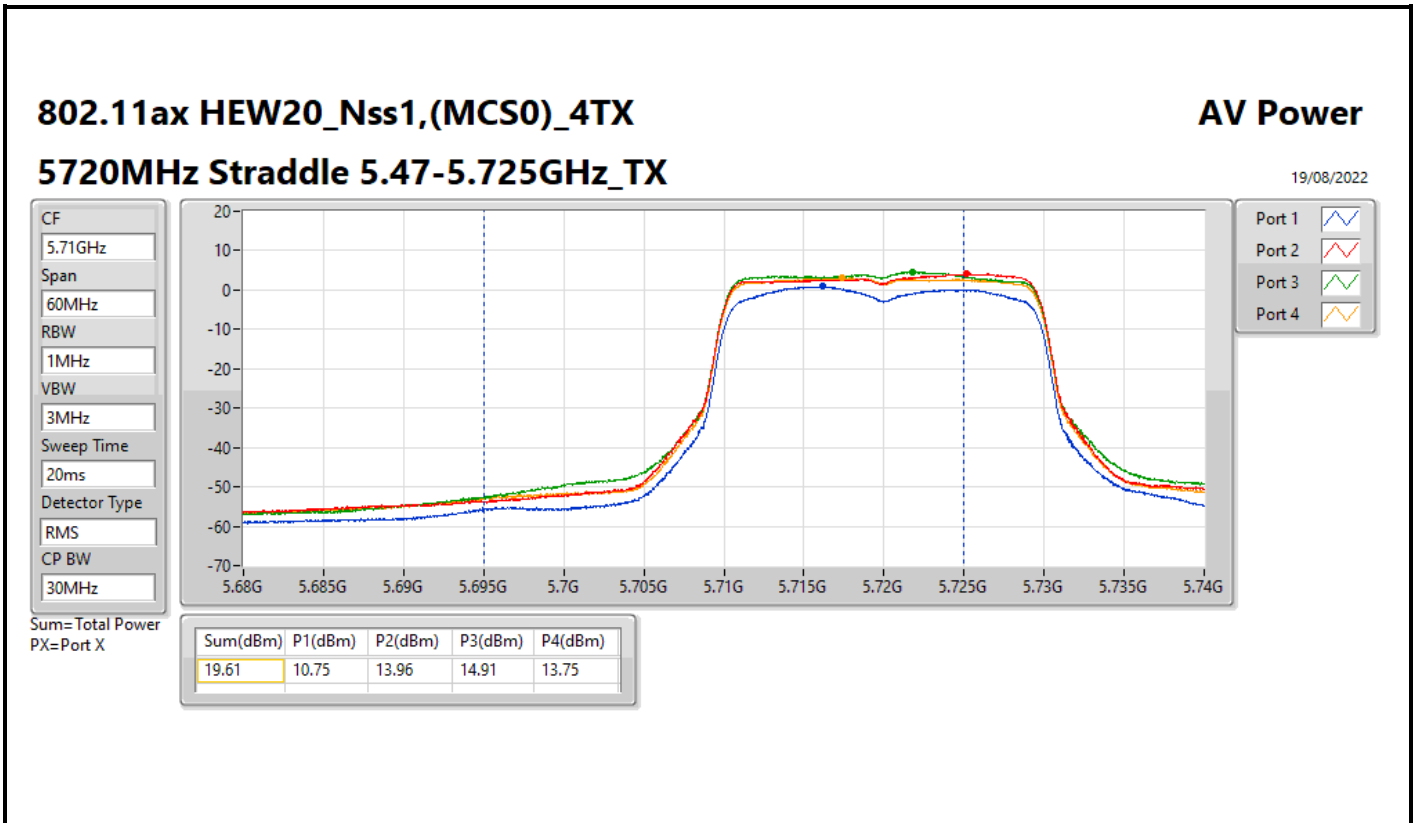

DG = Directional Gain; Port X = Port X output power

**Average Power_Iron R1_Antenna set 3_Beamforming mode_
P to M_P to P**

Appendix C.2

Summary

Mode	Total Power (dBm)	Total Power (W)
5.25-5.35GHz	-	-
802.11ax HEW20-BF_Nss1,(MCS0)_2TX	23.79	0.23933
802.11ax HEW40-BF_Nss1,(MCS0)_2TX	23.72	0.23550
802.11ax HEW80-BF_Nss1,(MCS0)_2TX	21.48	0.14060
5.47-5.725GHz	-	-
802.11ax HEW20-BF_Nss1,(MCS0)_2TX	23.95	0.24831
802.11ax HEW40-BF_Nss1,(MCS0)_2TX	23.62	0.23014
802.11ax HEW80-BF_Nss1,(MCS0)_2TX	23.87	0.24378
5.725-5.85GHz	-	-
802.11ax HEW20-BF_Nss1,(MCS0)_2TX	16.59	0.04560
802.11ax HEW40-BF_Nss1,(MCS0)_2TX	13.75	0.02371
802.11ax HEW80-BF_Nss1,(MCS0)_2TX	10.01	0.01002