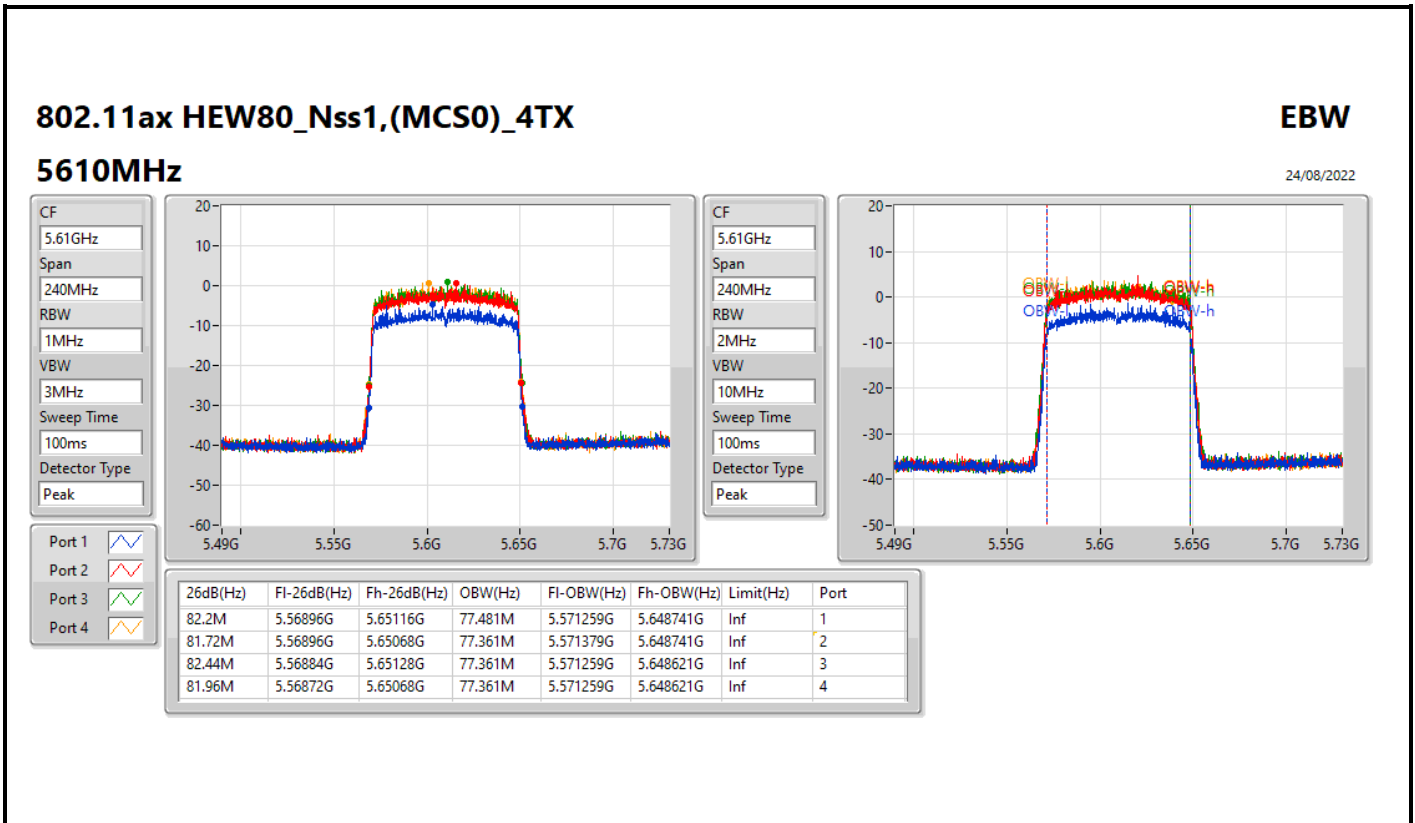

802.11ax HEW20_Nss1,(MCS0)_4TX

EBW

5720MHz Straddle 5.725-5.85GHz

24/08/2022

802.11ax HEW20_Nss1,(MCS0)_4TX

EBW

5720MHz Straddle 5.725-5.85GHz

24/08/2022

802.11ax HEW40_Nss1,(MCS0)_4TX

EBW

5710MHz Straddle 5.725-5.85GHz

24/08/2022

802.11ax HEW40_Nss1,(MCS0)_4TX

EBW

5710MHz Straddle 5.725-5.85GHz

24/08/2022