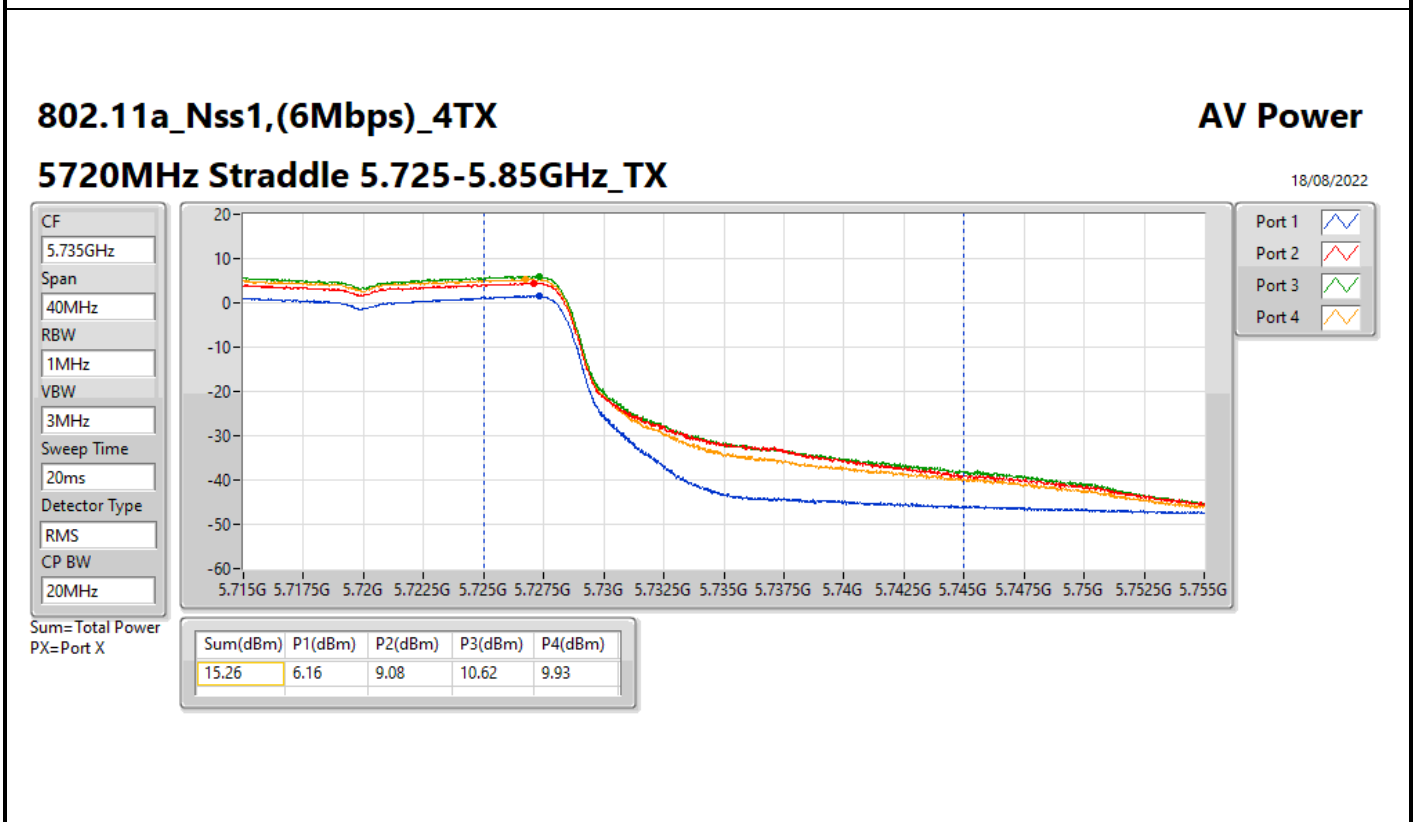

DG = Directional Gain; Port X = Port X output power

**Average Power_Pine R2_Antenna set 3_Beamforming mode_
Indoor_P to M_P to P**

Appendix C.10

Summary

Mode	Total Power (dBm)	Total Power (W)
5.15-5.25GHz	-	-
802.11ax HEW160-BF_Nss1,(MCS0)_2TX	11.73	0.01489
5.25-5.35GHz	-	-
802.11ax HEW20-BF_Nss1,(MCS0)_2TX	18.46	0.07015
802.11ax HEW40-BF_Nss1,(MCS0)_2TX	18.89	0.07745
802.11ax HEW80-BF_Nss1,(MCS0)_2TX	15.35	0.03428
802.11ax HEW160-BF_Nss1,(MCS0)_2TX	11.68	0.01472
5.47-5.725GHz	-	-
802.11ax HEW20-BF_Nss1,(MCS0)_2TX	18.19	0.06592
802.11ax HEW40-BF_Nss1,(MCS0)_2TX	18.29	0.06745
802.11ax HEW80-BF_Nss1,(MCS0)_2TX	18.48	0.07047
802.11ax HEW160-BF_Nss1,(MCS0)_2TX	14.58	0.02871
5.725-5.85GHz	-	-
802.11ax HEW20-BF_Nss1,(MCS0)_2TX	11.99	0.01581
802.11ax HEW40-BF_Nss1,(MCS0)_2TX	6.77	0.00475
802.11ax HEW80-BF_Nss1,(MCS0)_2TX	3.38	0.00218