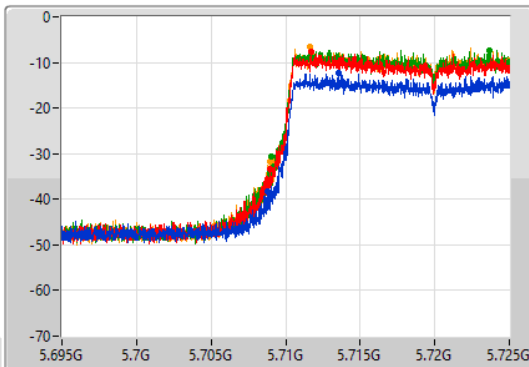

Port 1
Port 2
Port 3
Port 4

26dB(Hz)	Fl-26dB(Hz)	Fh-26dB(Hz)	OBW(Hz)	Fl-OBW(Hz)	Fh-OBW(Hz)	Limit(Hz)	Port
22.08M	5.68893G	5.71101G	19.16M	5.690375G	5.709535G	Inf	1
21.99M	5.68881G	5.7108G	19.16M	5.690375G	5.709535G	Inf	2
22.17M	5.68884G	5.71101G	19.1M	5.690405G	5.709505G	Inf	3
22.2M	5.68884G	5.71104G	19.16M	5.690345G	5.709505G	Inf	4

802.11ax HEW20_Nss1,(MCS0)_4TX

EBW

5720MHz Straddle 5.47-5.725GHz

24/08/2022

CF
5.71GHz
Span
30MHz
RBW
200kHz
VBW
1MHz
Sweep Time
100ms
Detector Type
Peak

CF
5.71GHz
Span
30MHz
RBW
300kHz
VBW
1MHz
Sweep Time
100ms
Detector Type
Peak