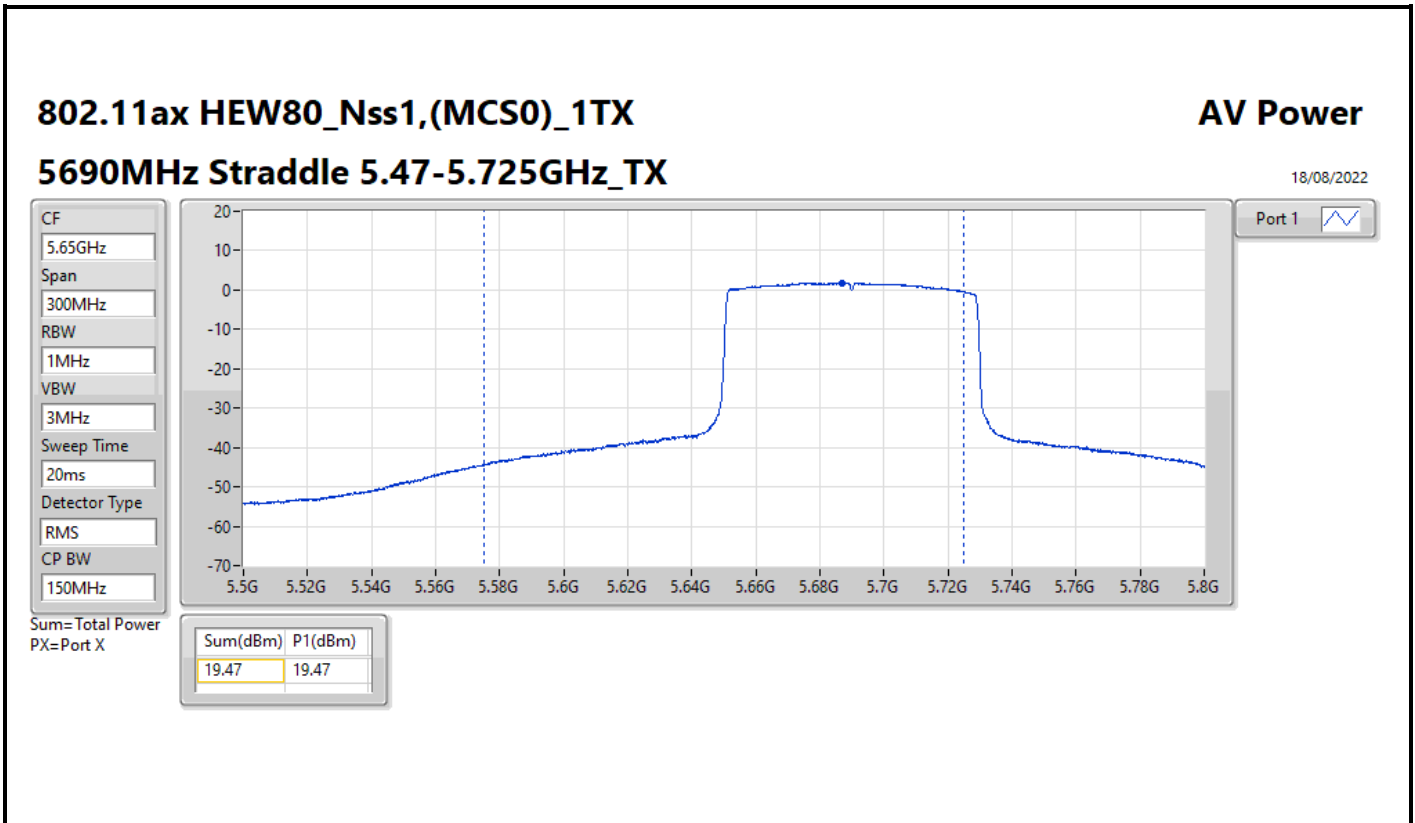

DG = Directional Gain; Port X = Port X output power

**Average Power_Iron R1_Antenna set 3_Beamforming mode_
P to M_P to P**

Appendix C.2

Summary

Mode	Total Power (dBm)	Total Power (W)
5.25-5.35GHz	-	-
802.11ax HEW20-BF_Nss1,(MCS0)_2TX	23.79	0.23933
802.11ax HEW40-BF_Nss1,(MCS0)_2TX	23.72	0.23550
802.11ax HEW80-BF_Nss1,(MCS0)_2TX	21.48	0.14060
5.47-5.725GHz	-	-
802.11ax HEW20-BF_Nss1,(MCS0)_2TX	23.95	0.24831
802.11ax HEW40-BF_Nss1,(MCS0)_2TX	23.62	0.23014
802.11ax HEW80-BF_Nss1,(MCS0)_2TX	23.87	0.24378
5.725-5.85GHz	-	-
802.11ax HEW20-BF_Nss1,(MCS0)_2TX	16.59	0.04560
802.11ax HEW40-BF_Nss1,(MCS0)_2TX	13.75	0.02371
802.11ax HEW80-BF_Nss1,(MCS0)_2TX	10.01	0.01002