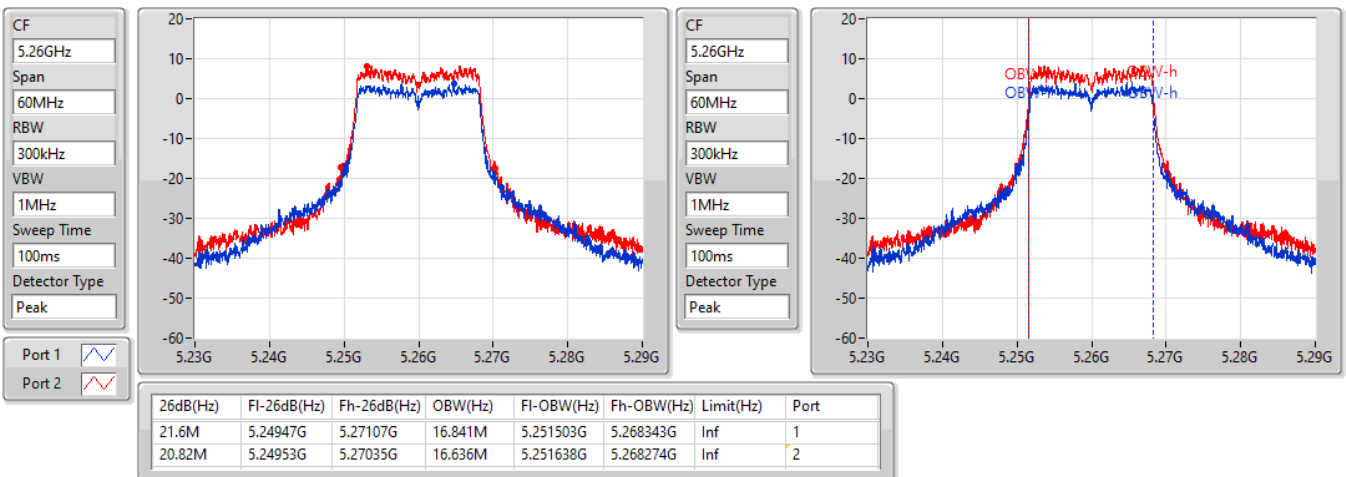

802.11a_Nss1,(6Mbps)_2TX

EBW

5260MHz

07/09/2022