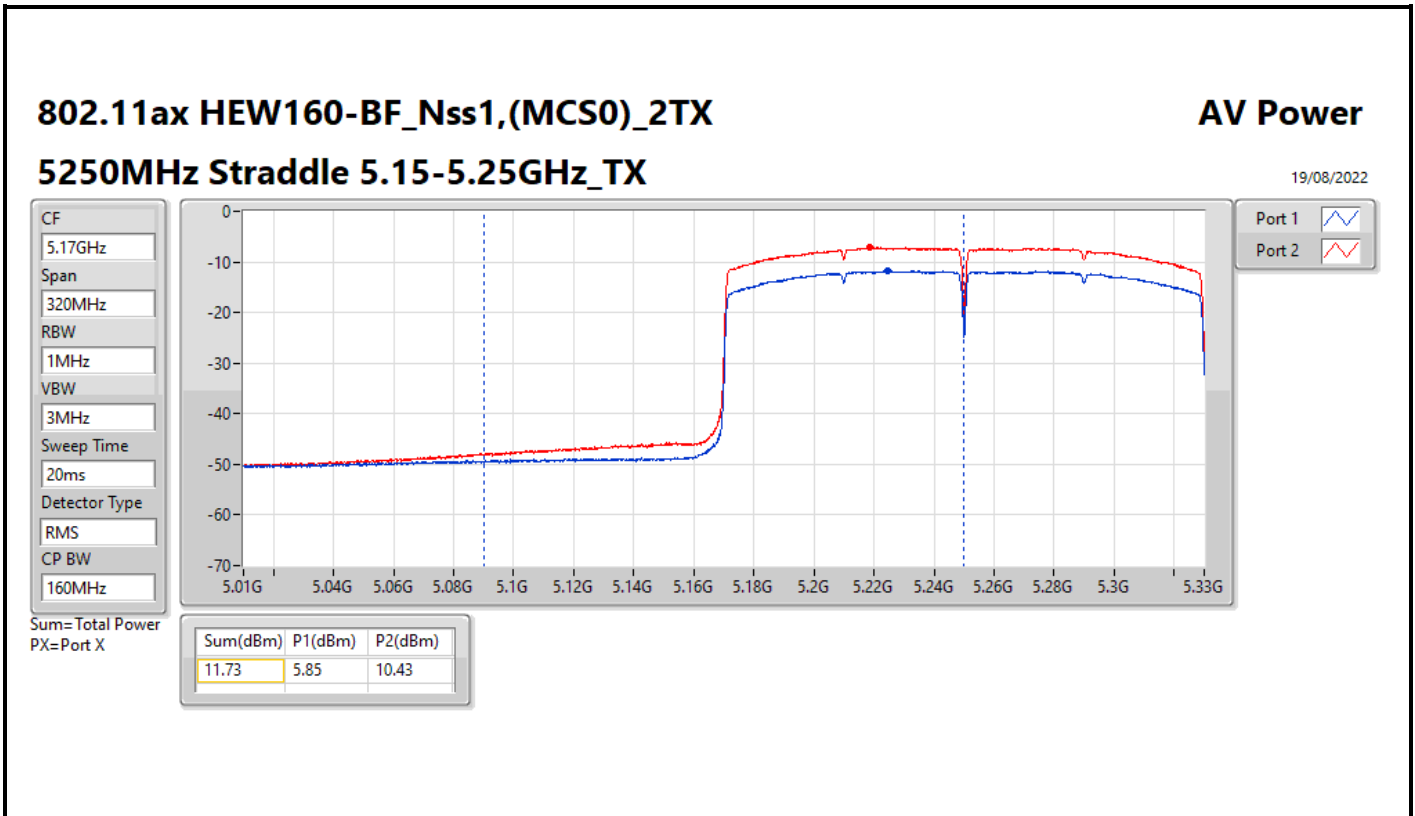

DG = Directional Gain; Port X = Port X output power

**Average Power_Pine R2_Antenna set 3_Beamforming mode_
Indoor_P to M_P to P**

Appendix C.11

Summary

Mode	Total Power (dBm)	Total Power (W)
5.15-5.25GHz	-	-
802.11ax HEW160-BF_Nss1,(MCS0)_4TX	12.18	0.01652
5.25-5.35GHz	-	-
802.11ax HEW20-BF_Nss1,(MCS0)_4TX	20.87	0.12218
802.11ax HEW40-BF_Nss1,(MCS0)_4TX	20.76	0.11912
802.11ax HEW80-BF_Nss1,(MCS0)_4TX	17.38	0.05470
802.11ax HEW160-BF_Nss1,(MCS0)_4TX	12.09	0.01618
5.47-5.725GHz	-	-
802.11ax HEW20-BF_Nss1,(MCS0)_4TX	20.60	0.11482
802.11ax HEW40-BF_Nss1,(MCS0)_4TX	20.71	0.11776
802.11ax HEW80-BF_Nss1,(MCS0)_4TX	20.78	0.11967
802.11ax HEW160-BF_Nss1,(MCS0)_4TX	15.13	0.03258
5.725-5.85GHz	-	-
802.11ax HEW20-BF_Nss1,(MCS0)_4TX	15.30	0.03388
802.11ax HEW40-BF_Nss1,(MCS0)_4TX	10.51	0.01125
802.11ax HEW80-BF_Nss1,(MCS0)_4TX	6.54	0.00451