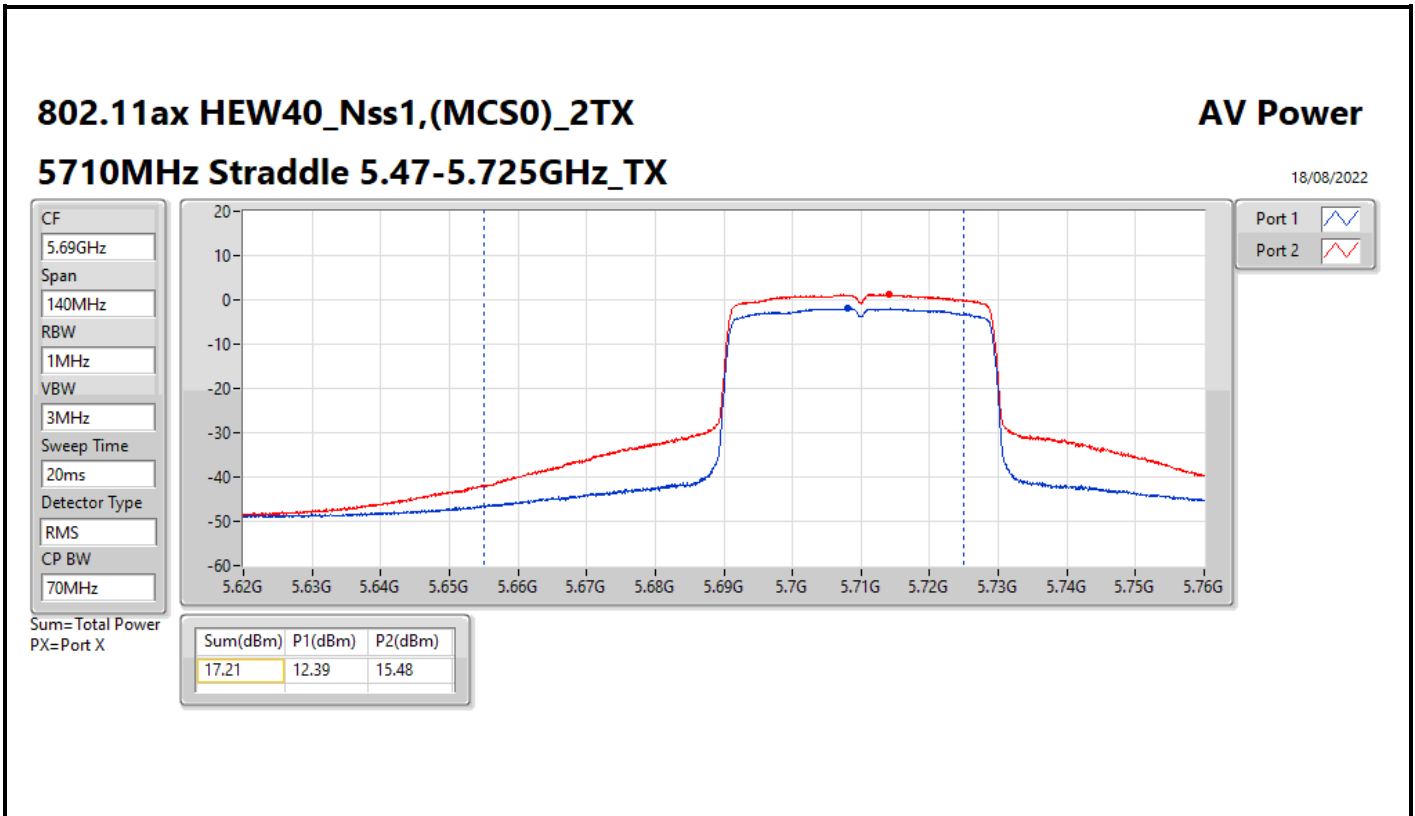

DG = Directional Gain; Port X = Port X output power

**Average Power_Pine R2_Antenna set 3_Beamforming mode_
Indoor_P to M_P to P**

Appendix C.10

Summary

Mode	Total Power (dBm)	Total Power (W)
5.15-5.25GHz	-	-
802.11ax HEW160-BF_Nss1,(MCS0)_2TX	11.73	0.01489
5.25-5.35GHz	-	-
802.11ax HEW20-BF_Nss1,(MCS0)_2TX	18.46	0.07015
802.11ax HEW40-BF_Nss1,(MCS0)_2TX	18.89	0.07745
802.11ax HEW80-BF_Nss1,(MCS0)_2TX	15.35	0.03428
802.11ax HEW160-BF_Nss1,(MCS0)_2TX	11.68	0.01472
5.47-5.725GHz	-	-
802.11ax HEW20-BF_Nss1,(MCS0)_2TX	18.19	0.06592
802.11ax HEW40-BF_Nss1,(MCS0)_2TX	18.29	0.06745
802.11ax HEW80-BF_Nss1,(MCS0)_2TX	18.48	0.07047
802.11ax HEW160-BF_Nss1,(MCS0)_2TX	14.58	0.02871
5.725-5.85GHz	-	-
802.11ax HEW20-BF_Nss1,(MCS0)_2TX	11.99	0.01581
802.11ax HEW40-BF_Nss1,(MCS0)_2TX	6.77	0.00475
802.11ax HEW80-BF_Nss1,(MCS0)_2TX	3.38	0.00218