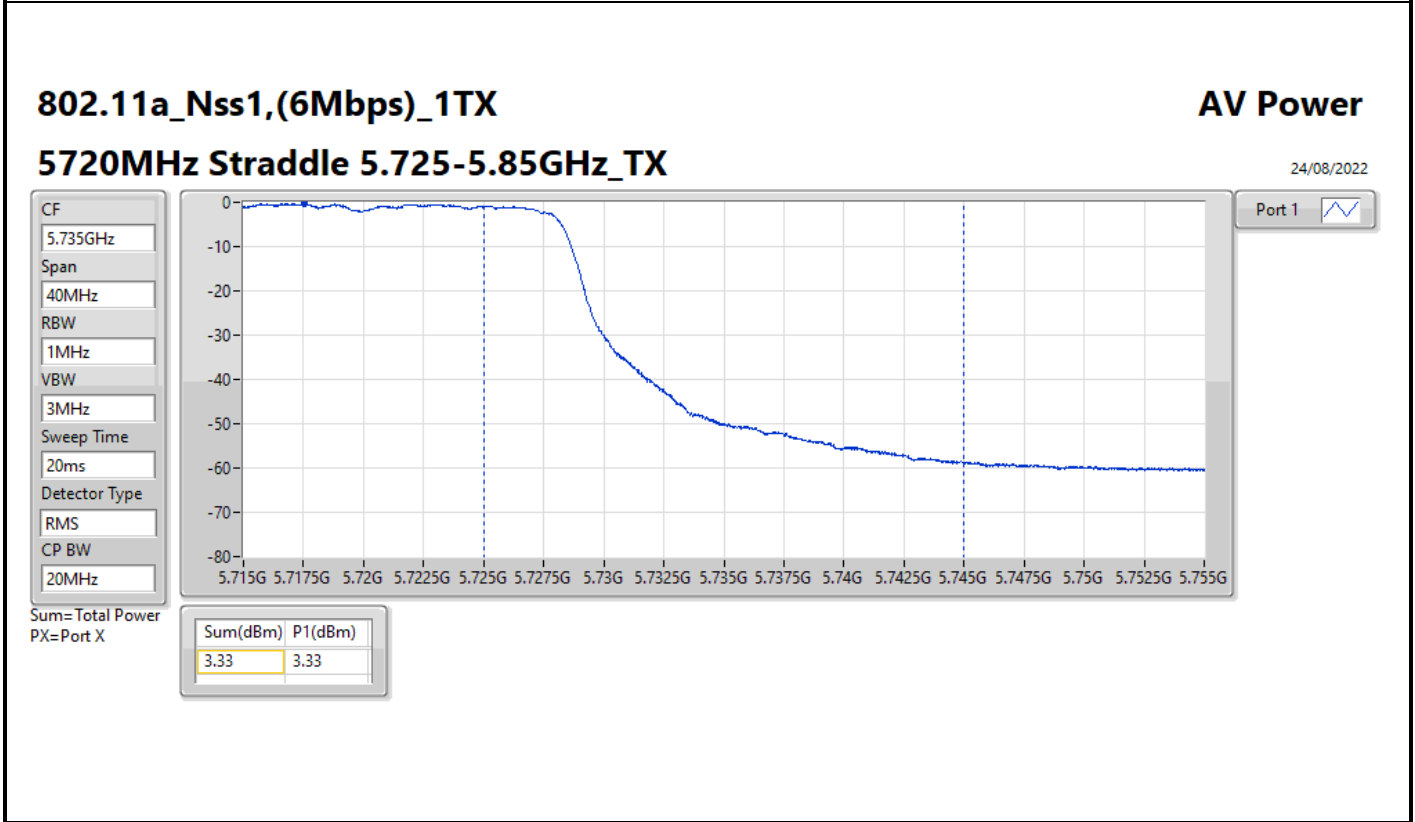

DG = Directional Gain; Port X = Port X output power

**Average Power_Iron R1_Antenna set 10_
Beamforming mode Indoor_P to M**

Appendix C.5

Summary

Mode	Total Power (dBm)	Total Power (W)
5.25-5.35GHz	-	-
802.11ax HEW20-BF_Nss1,(MCS0)_2TX	11.08	0.01282
802.11ax HEW40-BF_Nss1,(MCS0)_2TX	10.95	0.01245
802.11ax HEW80-BF_Nss1,(MCS0)_2TX	7.59	0.00574
5.47-5.725GHz	-	-
802.11ax HEW20-BF_Nss1,(MCS0)_2TX	11.44	0.01393
802.11ax HEW40-BF_Nss1,(MCS0)_2TX	11.11	0.01291
802.11ax HEW80-BF_Nss1,(MCS0)_2TX	11.24	0.01330
5.725-5.85GHz	-	-
802.11ax HEW20-BF_Nss1,(MCS0)_2TX	4.78	0.00301
802.11ax HEW40-BF_Nss1,(MCS0)_2TX	0.98	0.00125
802.11ax HEW80-BF_Nss1,(MCS0)_2TX	-2.77	0.00053