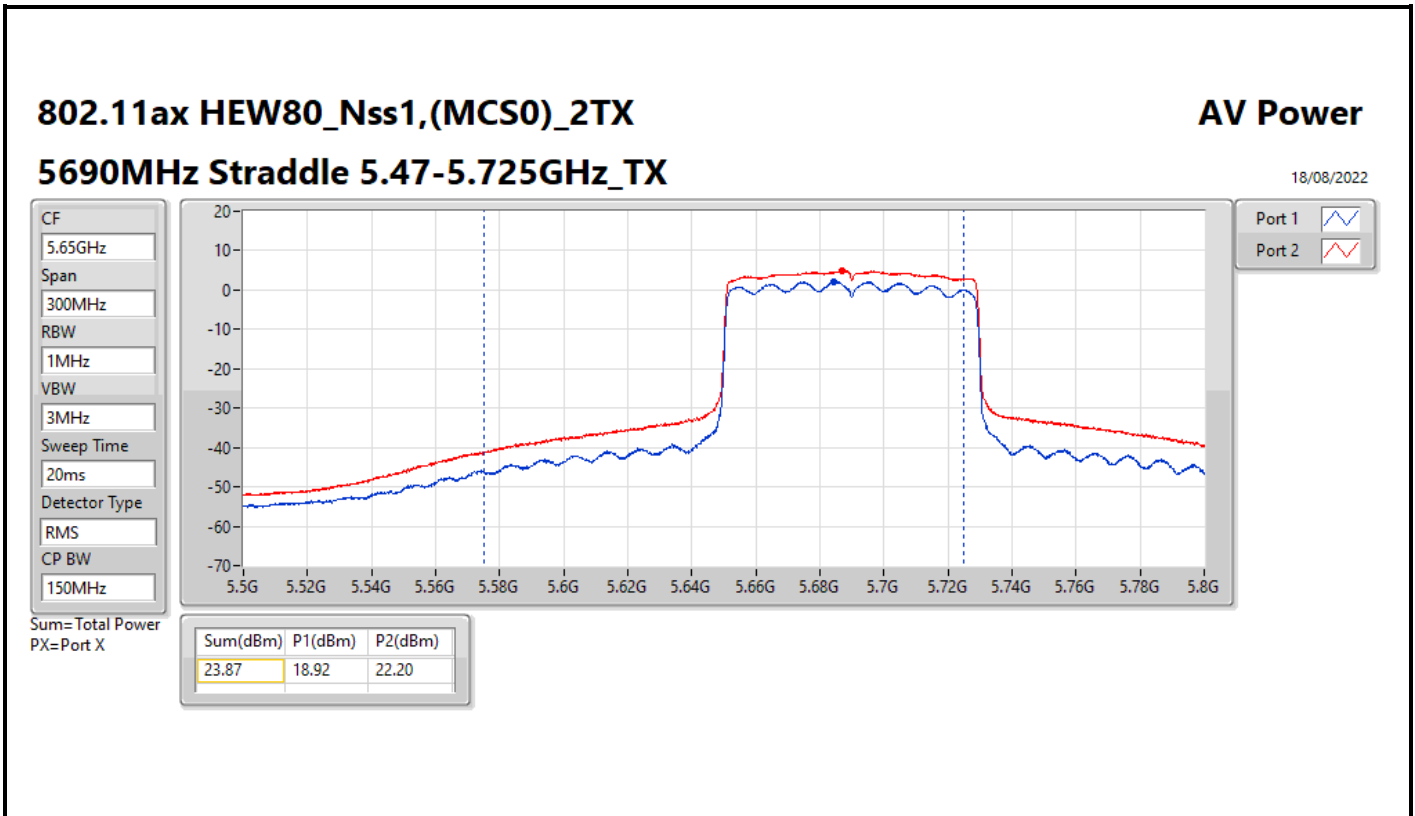

DG = Directional Gain; Port X = Port X output power

**Average Power_Iron R1_Antenna set 3_Beamforming mode_
P to M_P to P**

Appendix C.2

Summary

Mode	Total Power (dBm)	Total Power (W)
5.25-5.35GHz	-	-
802.11ax HEW20-BF_Nss1,(MCS0)_2TX	23.79	0.23933
802.11ax HEW40-BF_Nss1,(MCS0)_2TX	23.72	0.23550
802.11ax HEW80-BF_Nss1,(MCS0)_2TX	21.48	0.14060
5.47-5.725GHz	-	-
802.11ax HEW20-BF_Nss1,(MCS0)_2TX	23.95	0.24831
802.11ax HEW40-BF_Nss1,(MCS0)_2TX	23.62	0.23014
802.11ax HEW80-BF_Nss1,(MCS0)_2TX	23.87	0.24378
5.725-5.85GHz	-	-
802.11ax HEW20-BF_Nss1,(MCS0)_2TX	16.59	0.04560
802.11ax HEW40-BF_Nss1,(MCS0)_2TX	13.75	0.02371
802.11ax HEW80-BF_Nss1,(MCS0)_2TX	10.01	0.01002