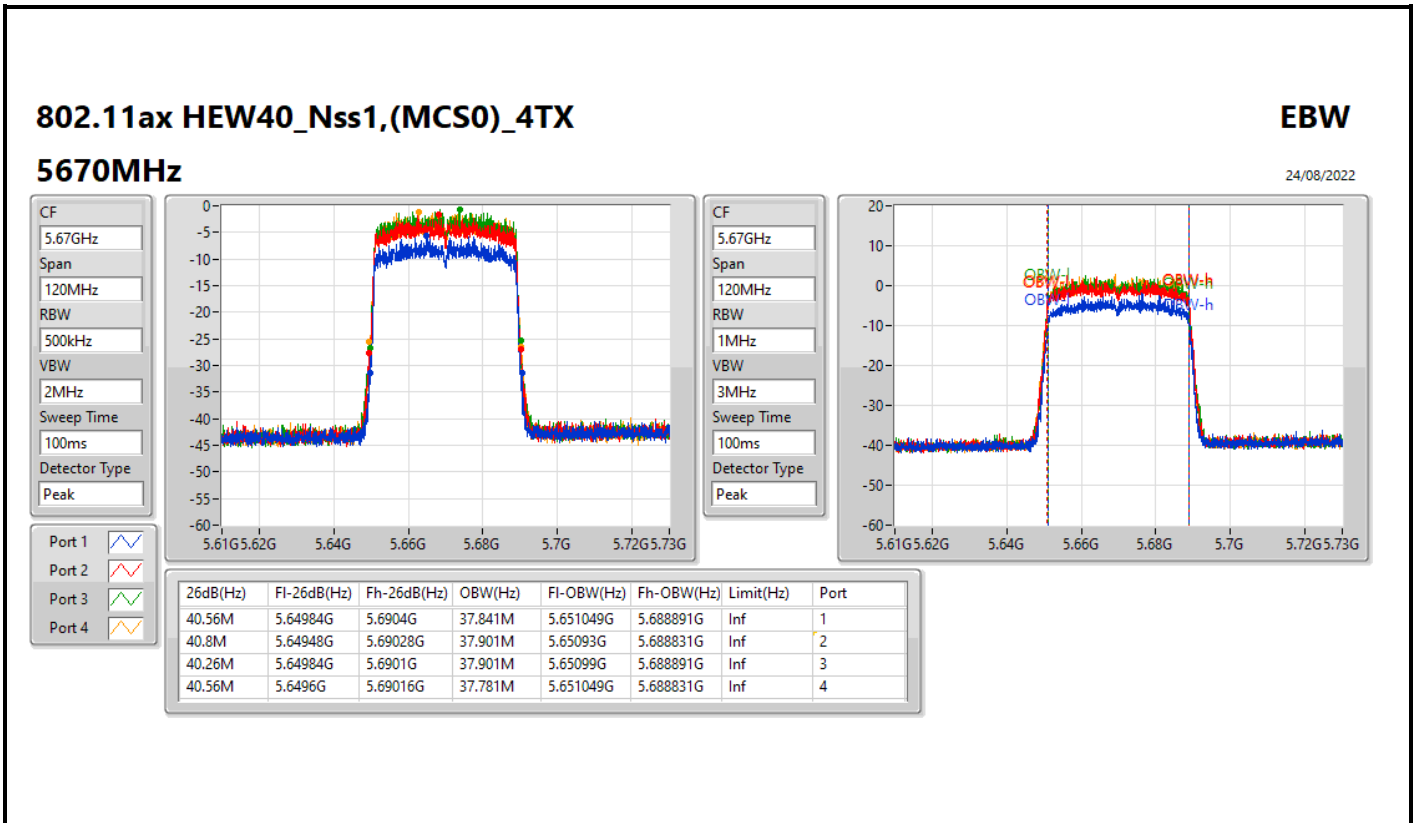

802.11ax HEW20_Nss1,(MCS0)_4TX

EBW

5720MHz Straddle 5.725-5.85GHz

24/08/2022

802.11ax HEW20_Nss1,(MCS0)_4TX

EBW

5720MHz Straddle 5.725-5.85GHz

24/08/2022

802.11ax HEW40_Nss1,(MCS0)_4TX

EBW

5710MHz Straddle 5.725-5.85GHz

24/08/2022

802.11ax HEW40_Nss1,(MCS0)_4TX

EBW

5710MHz Straddle 5.725-5.85GHz

24/08/2022