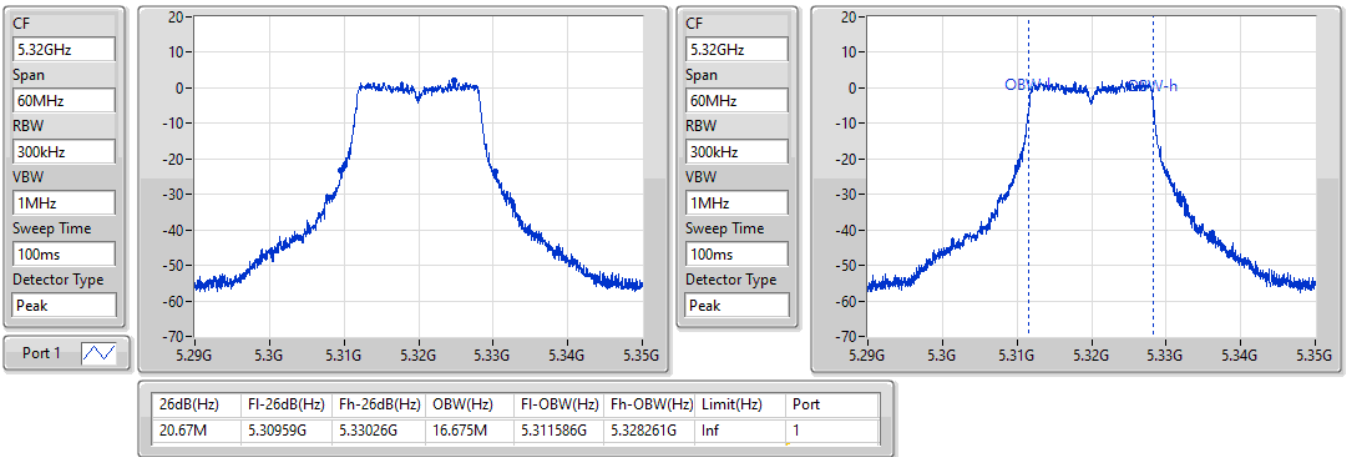

Port X-N dB = Port X 6dB down bandwidth for 5.725-5.85GHz band / 26dB down bandwidth for other band
 Port X-OBW = Port X 99% occupied bandwidth

802.11a_Nss1,(6Mbps)_1TX

EBW

5320MHz

07/09/2022

802.11a_Nss1,(6Mbps)_1TX

EBW

5500MHz

07/09/2022

802.11a_Nss1,(6Mbps)_1TX

EBW

5580MHz

25/08/2022

CF
5.58GHz
Span
60MHz
RBW
300kHz
VBW
1MHz
Sweep Time
100ms
Detector Type
Peak
Port 1