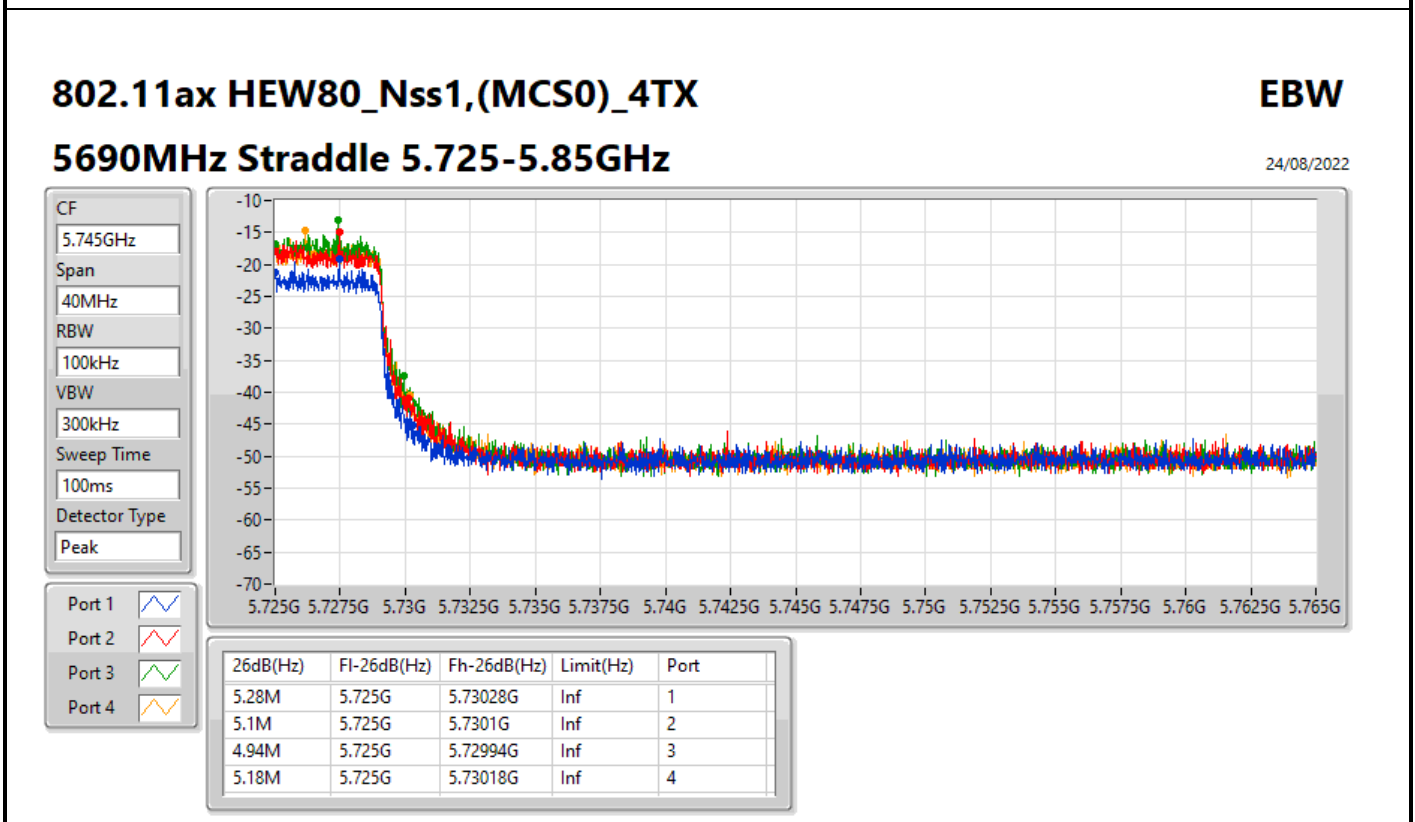

802.11ax HEW20_Nss1,(MCS0)_4TX

EBW

5720MHz Straddle 5.725-5.85GHz

24/08/2022

802.11ax HEW20_Nss1,(MCS0)_4TX

EBW

5720MHz Straddle 5.725-5.85GHz

24/08/2022

802.11ax HEW40_Nss1,(MCS0)_4TX

EBW

5710MHz Straddle 5.725-5.85GHz

24/08/2022

802.11ax HEW40_Nss1,(MCS0)_4TX

EBW

5710MHz Straddle 5.725-5.85GHz

24/08/2022