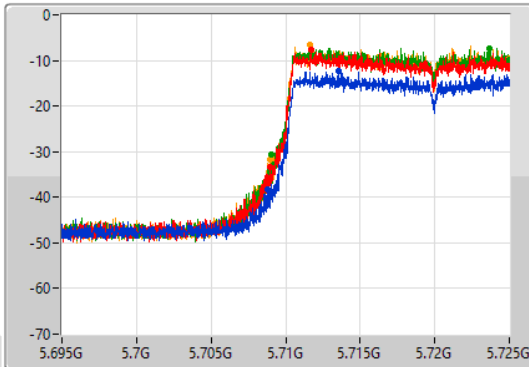

802.11ax HEW20_Nss1,(MCS0)_4TX

EBW

5720MHz Straddle 5.47-5.725GHz

24/08/2022

CF
5.71GHz
Span
30MHz
RBW
200kHz
VBW
1MHz
Sweep Time
100ms
Detector Type
Peak

CF
5.71GHz
Span
30MHz
RBW
300kHz
VBW
1MHz
Sweep Time
100ms
Detector Type
Peak