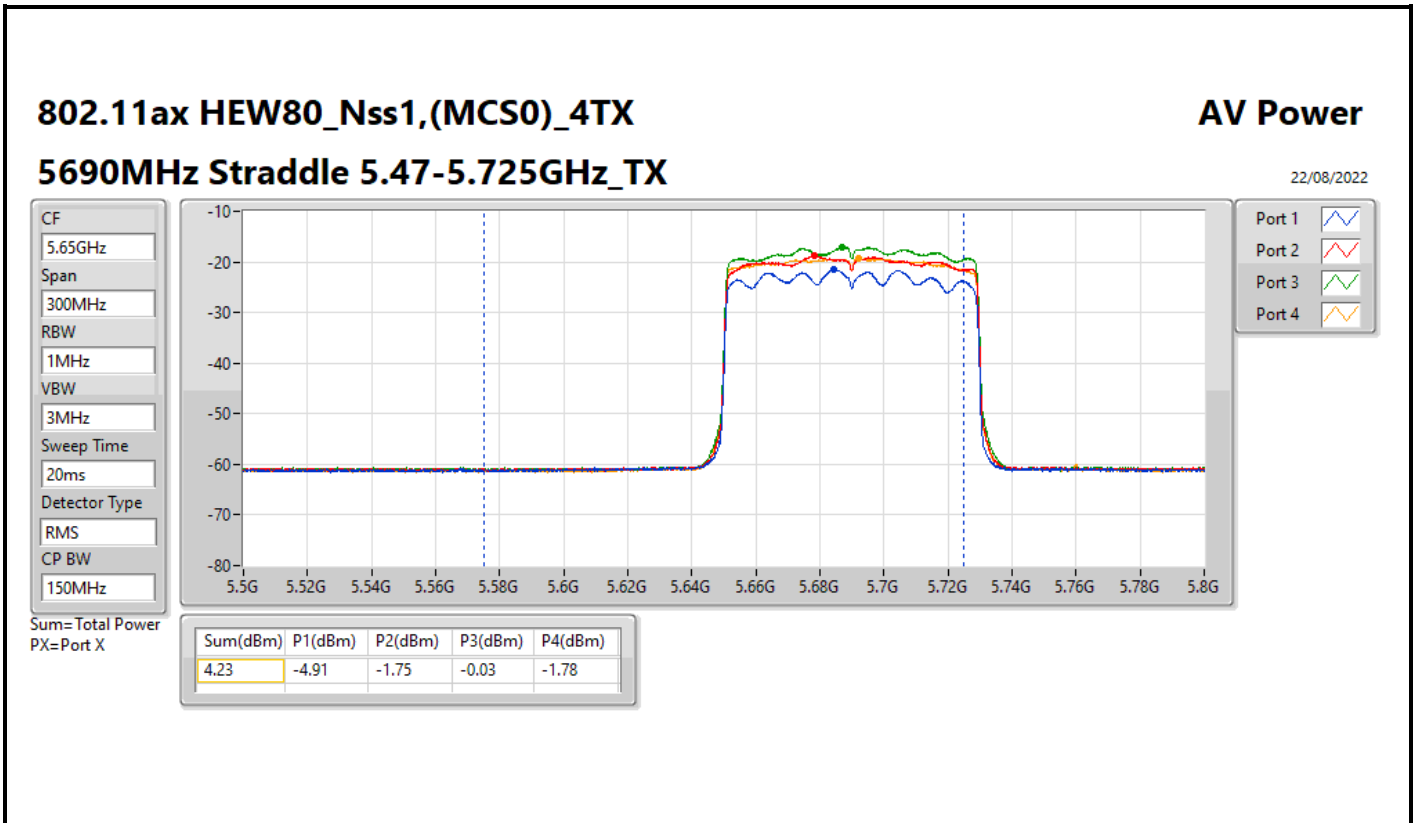

DG = Directional Gain; Port X = Port X output power

**Average Power_Iron R1_Antenna set 10_Beamforming mode_
Indoor_P to P**

Appendix C.8

Summary

Mode	Total Power (dBm)	Total Power (W)
5.25-5.35GHz	-	-
802.11ax HEW20-BF_Nss1,(MCS0)_2TX	11.08	0.01282
802.11ax HEW40-BF_Nss1,(MCS0)_2TX	10.95	0.01245
802.11ax HEW80-BF_Nss1,(MCS0)_2TX	7.59	0.00574
5.47-5.725GHz	-	-
802.11ax HEW20-BF_Nss1,(MCS0)_2TX	11.44	0.01393
802.11ax HEW40-BF_Nss1,(MCS0)_2TX	11.11	0.01291
802.11ax HEW80-BF_Nss1,(MCS0)_2TX	11.24	0.01330
5.725-5.85GHz	-	-
802.11ax HEW20-BF_Nss1,(MCS0)_2TX	4.78	0.00301
802.11ax HEW40-BF_Nss1,(MCS0)_2TX	0.98	0.00125
802.11ax HEW80-BF_Nss1,(MCS0)_2TX	-2.77	0.00053