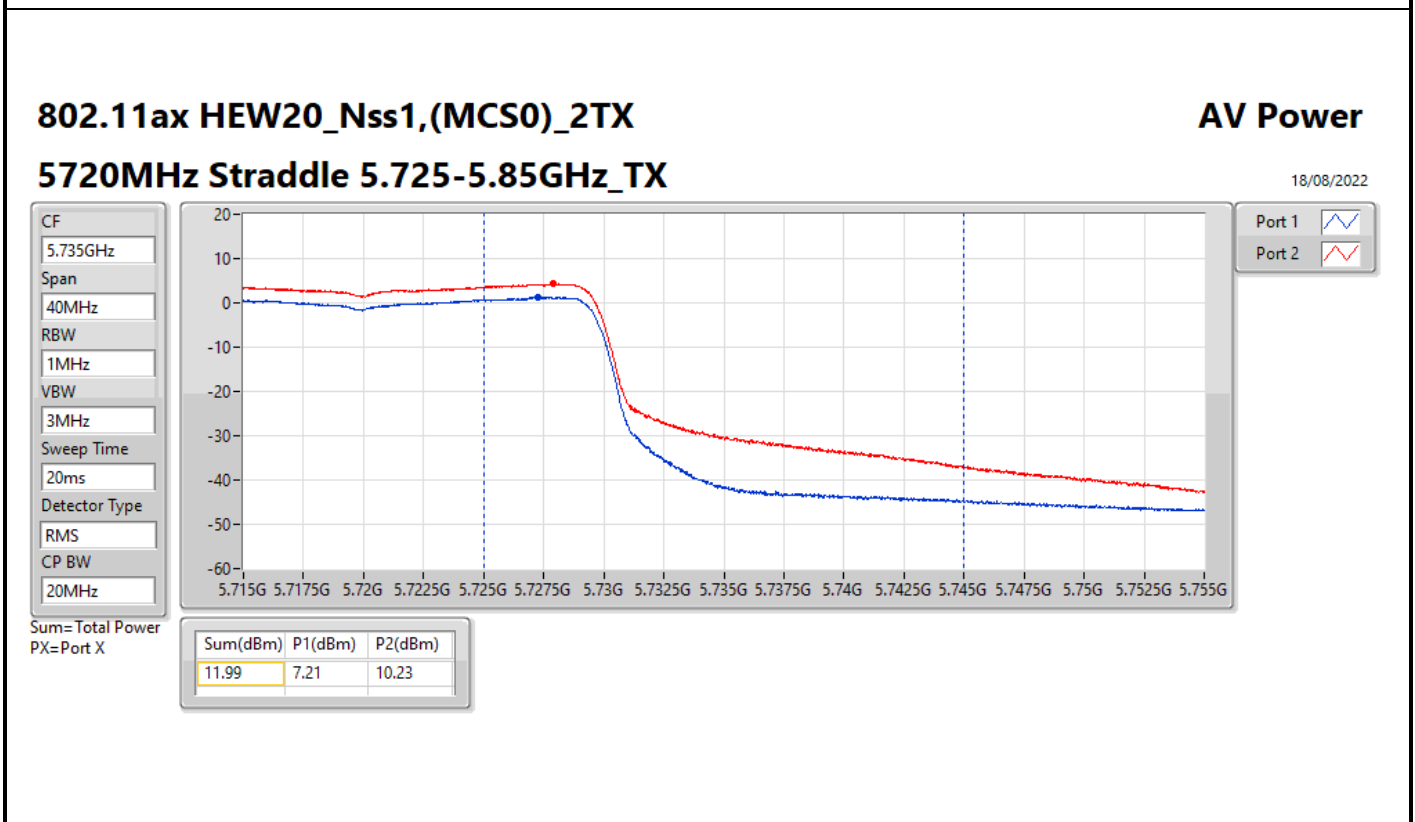

DG = Directional Gain; Port X = Port X output power

**Average Power_Pine R2_Antenna set 3_Beamforming mode_
Indoor_P to M_P to P**

Appendix C.10

Summary

Mode	Total Power (dBm)	Total Power (W)
5.15-5.25GHz	-	-
802.11ax HEW160-BF_Nss1,(MCS0)_2TX	11.73	0.01489
5.25-5.35GHz	-	-
802.11ax HEW20-BF_Nss1,(MCS0)_2TX	18.46	0.07015
802.11ax HEW40-BF_Nss1,(MCS0)_2TX	18.89	0.07745
802.11ax HEW80-BF_Nss1,(MCS0)_2TX	15.35	0.03428
802.11ax HEW160-BF_Nss1,(MCS0)_2TX	11.68	0.01472
5.47-5.725GHz	-	-
802.11ax HEW20-BF_Nss1,(MCS0)_2TX	18.19	0.06592
802.11ax HEW40-BF_Nss1,(MCS0)_2TX	18.29	0.06745
802.11ax HEW80-BF_Nss1,(MCS0)_2TX	18.48	0.07047
802.11ax HEW160-BF_Nss1,(MCS0)_2TX	14.58	0.02871
5.725-5.85GHz	-	-
802.11ax HEW20-BF_Nss1,(MCS0)_2TX	11.99	0.01581
802.11ax HEW40-BF_Nss1,(MCS0)_2TX	6.77	0.00475
802.11ax HEW80-BF_Nss1,(MCS0)_2TX	3.38	0.00218