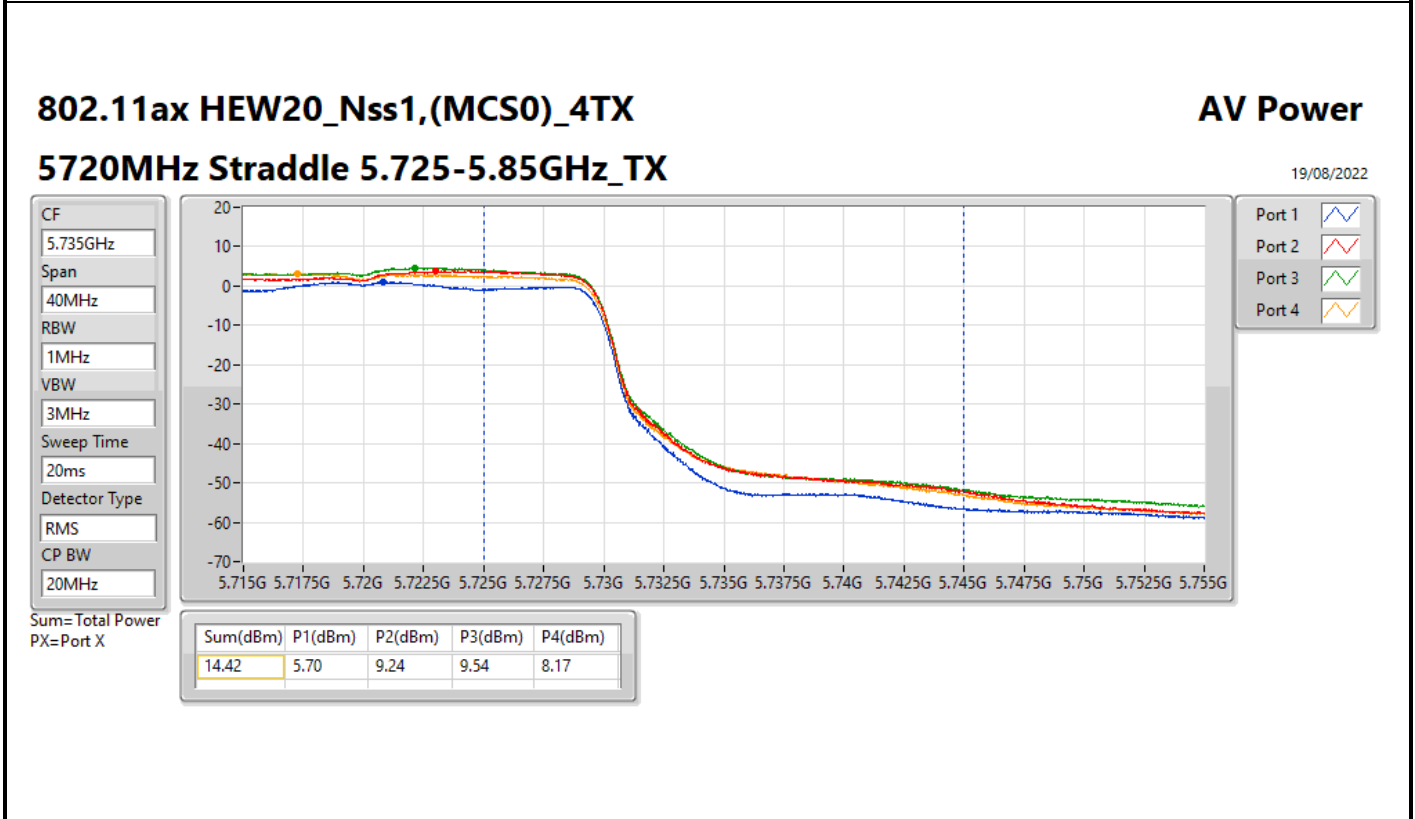

DG = Directional Gain; Port X = Port X output power

**Average Power_Iron R1_Antenna set 3_Beamforming mode_
P to M_P to P**

Appendix C.2

Summary

Mode	Total Power (dBm)	Total Power (W)
5.25-5.35GHz	-	-
802.11ax HEW20-BF_Nss1,(MCS0)_2TX	23.79	0.23933
802.11ax HEW40-BF_Nss1,(MCS0)_2TX	23.72	0.23550
802.11ax HEW80-BF_Nss1,(MCS0)_2TX	21.48	0.14060
5.47-5.725GHz	-	-
802.11ax HEW20-BF_Nss1,(MCS0)_2TX	23.95	0.24831
802.11ax HEW40-BF_Nss1,(MCS0)_2TX	23.62	0.23014
802.11ax HEW80-BF_Nss1,(MCS0)_2TX	23.87	0.24378
5.725-5.85GHz	-	-
802.11ax HEW20-BF_Nss1,(MCS0)_2TX	16.59	0.04560
802.11ax HEW40-BF_Nss1,(MCS0)_2TX	13.75	0.02371
802.11ax HEW80-BF_Nss1,(MCS0)_2TX	10.01	0.01002