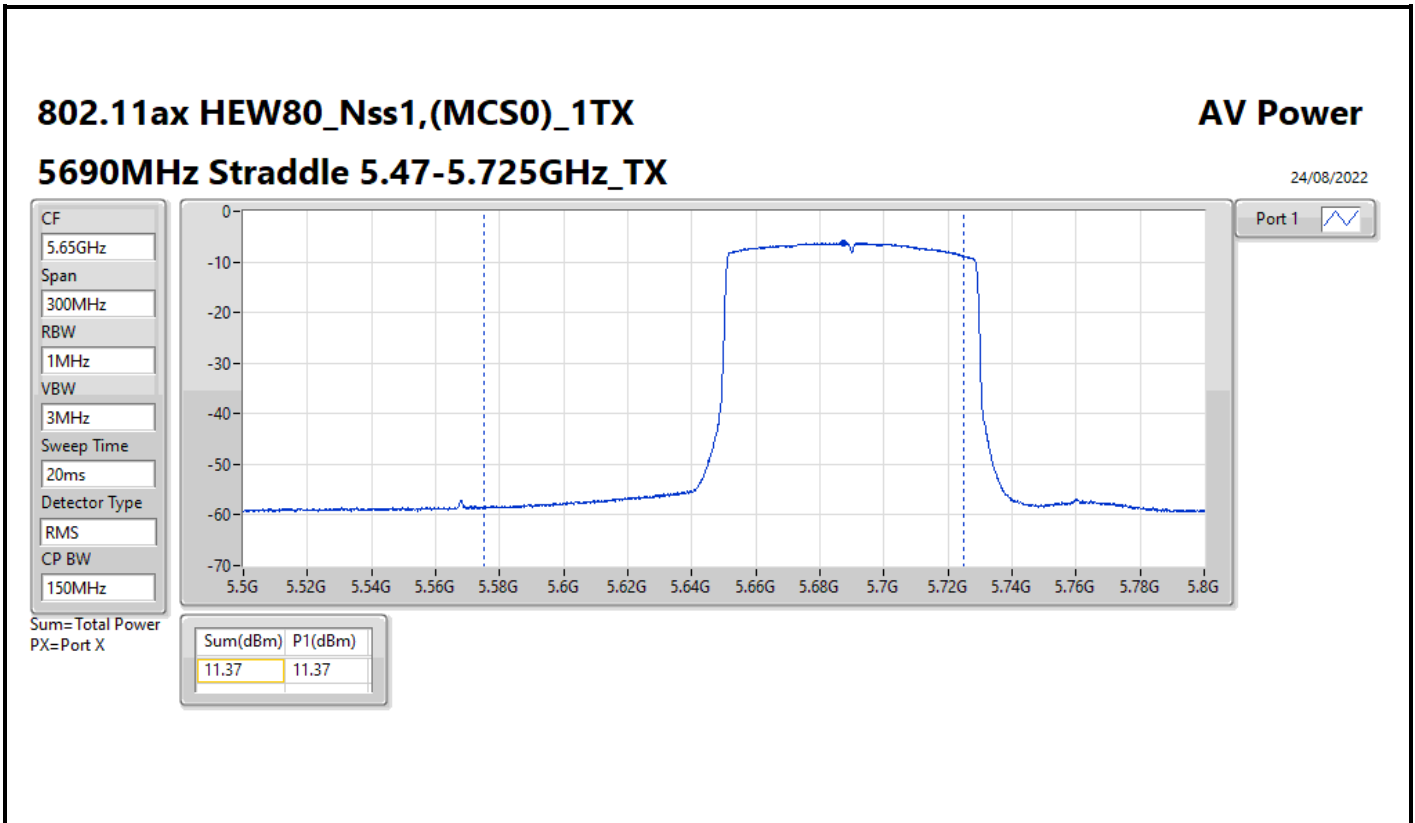

DG = Directional Gain; Port X = Port X output power

**Average Power_Iron R1_Antenna set 10_Beamforming mode_
Indoor_P to P**

Appendix C.8

Summary

Mode	Total Power (dBm)	Total Power (W)
5.25-5.35GHz	-	-
802.11ax HEW20-BF_Nss1,(MCS0)_2TX	11.08	0.01282
802.11ax HEW40-BF_Nss1,(MCS0)_2TX	10.95	0.01245
802.11ax HEW80-BF_Nss1,(MCS0)_2TX	7.59	0.00574
5.47-5.725GHz	-	-
802.11ax HEW20-BF_Nss1,(MCS0)_2TX	11.44	0.01393
802.11ax HEW40-BF_Nss1,(MCS0)_2TX	11.11	0.01291
802.11ax HEW80-BF_Nss1,(MCS0)_2TX	11.24	0.01330
5.725-5.85GHz	-	-
802.11ax HEW20-BF_Nss1,(MCS0)_2TX	4.78	0.00301
802.11ax HEW40-BF_Nss1,(MCS0)_2TX	0.98	0.00125
802.11ax HEW80-BF_Nss1,(MCS0)_2TX	-2.77	0.00053