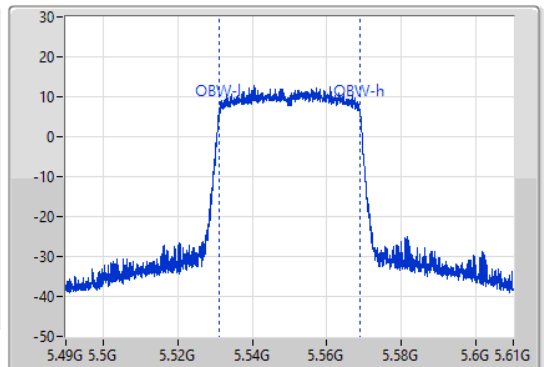

802.11ax HEW40_Nss1,(MCS0)_1TX

EBW

5550MHz

18/08/2022

CF: 5.55GHz
 Span: 120MHz
 RBW: 500kHz
 VBW: 2MHz
 Sweep Time: 100ms
 Detector Type: Peak

CF: 5.55GHz
 Span: 120MHz
 RBW: 1MHz
 VBW: 3MHz
 Sweep Time: 100ms
 Detector Type: Peak