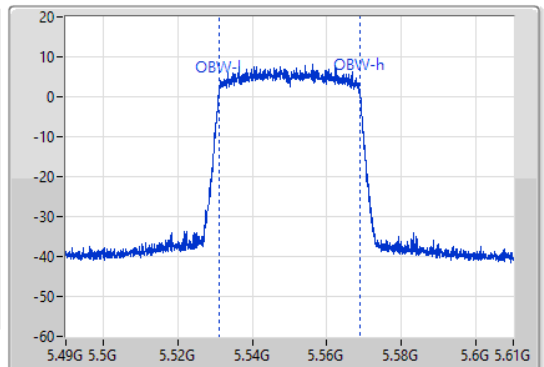

802.11ax HEW40_Nss1,(MCS0)_1TX

EBW

5550MHz

25/08/2022

CF: 5.55GHz
 Span: 120MHz
 RBW: 500kHz
 VBW: 2MHz
 Sweep Time: 100ms
 Detector Type: Peak
 Port 1

CF: 5.55GHz
 Span: 120MHz
 RBW: 1MHz
 VBW: 3MHz
 Sweep Time: 100ms
 Detector Type: Peak