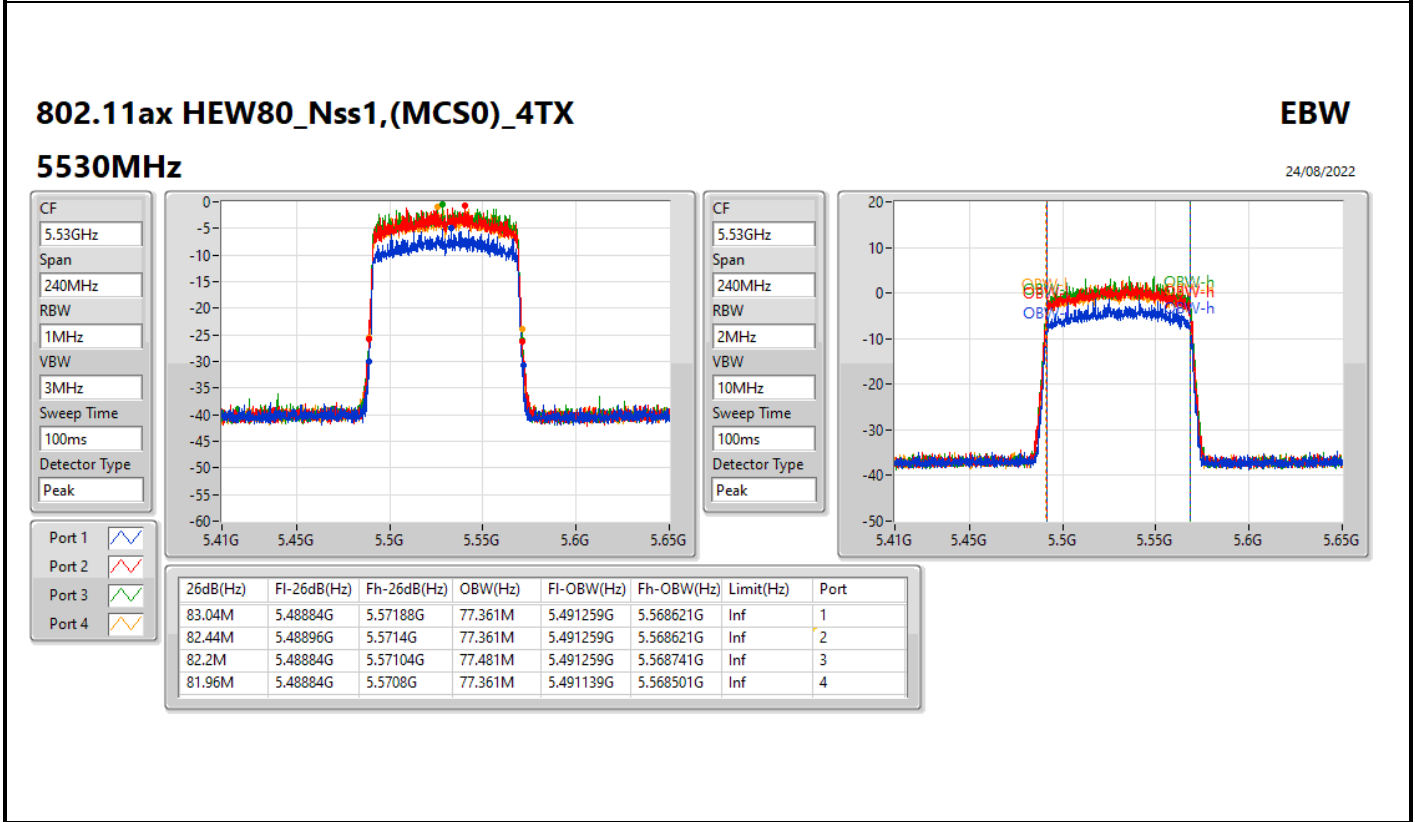

802.11ax HEW20_Nss1,(MCS0)_4TX

EBW

5720MHz Straddle 5.725-5.85GHz

24/08/2022

802.11ax HEW20_Nss1,(MCS0)_4TX

EBW

5720MHz Straddle 5.725-5.85GHz

24/08/2022

802.11ax HEW40_Nss1,(MCS0)_4TX

EBW

5710MHz Straddle 5.725-5.85GHz

24/08/2022

802.11ax HEW40_Nss1,(MCS0)_4TX

EBW

5710MHz Straddle 5.725-5.85GHz

24/08/2022