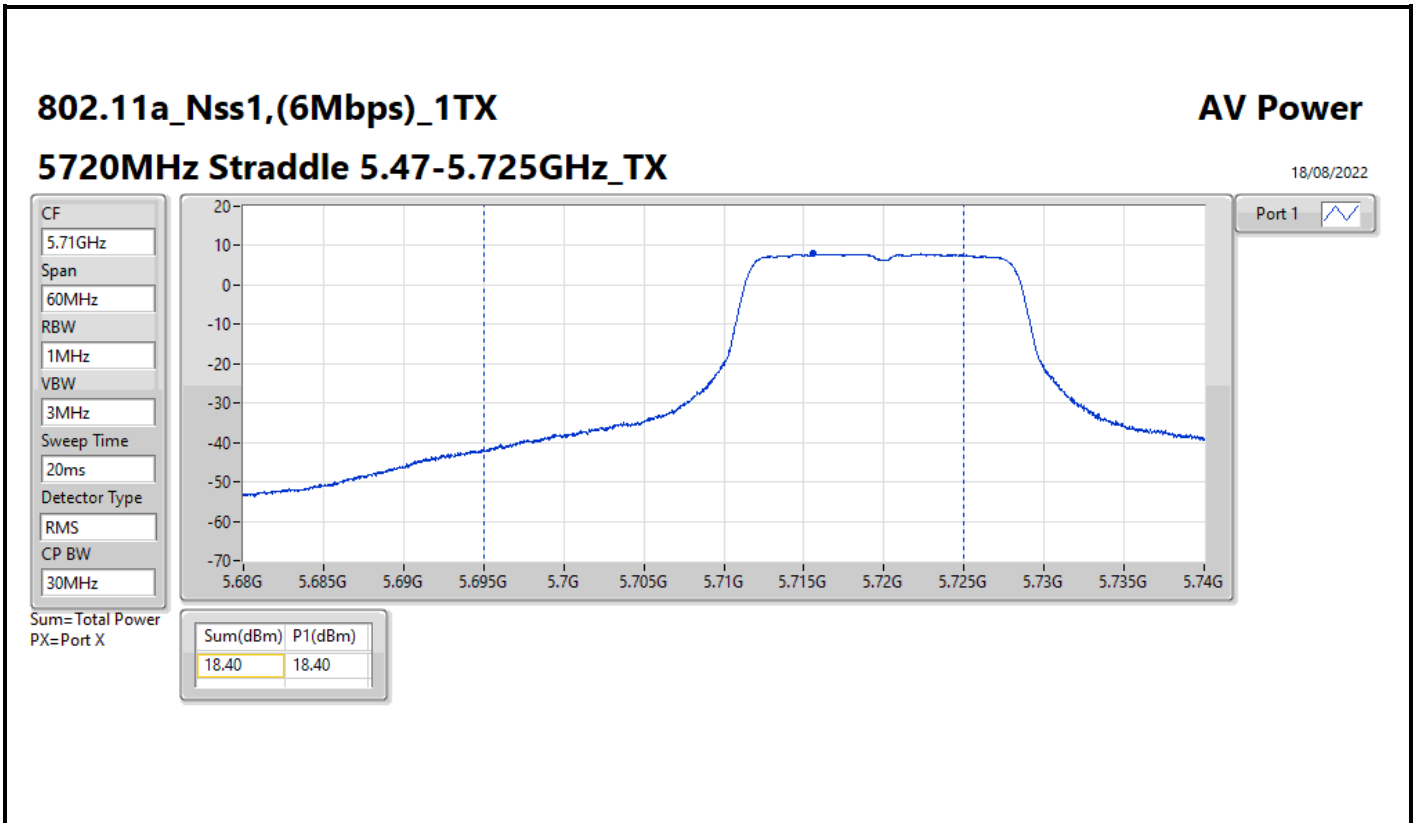

DG = Directional Gain; Port X = Port X output power

**Average Power_Iron R1_Antenna set 3_Beamforming mode_
P to M_P to P**

Appendix C.2

Summary

Mode	Total Power (dBm)	Total Power (W)
5.25-5.35GHz	-	-
802.11ax HEW20-BF_Nss1,(MCS0)_2TX	23.79	0.23933
802.11ax HEW40-BF_Nss1,(MCS0)_2TX	23.72	0.23550
802.11ax HEW80-BF_Nss1,(MCS0)_2TX	21.48	0.14060
5.47-5.725GHz	-	-
802.11ax HEW20-BF_Nss1,(MCS0)_2TX	23.95	0.24831
802.11ax HEW40-BF_Nss1,(MCS0)_2TX	23.62	0.23014
802.11ax HEW80-BF_Nss1,(MCS0)_2TX	23.87	0.24378
5.725-5.85GHz	-	-
802.11ax HEW20-BF_Nss1,(MCS0)_2TX	16.59	0.04560
802.11ax HEW40-BF_Nss1,(MCS0)_2TX	13.75	0.02371
802.11ax HEW80-BF_Nss1,(MCS0)_2TX	10.01	0.01002