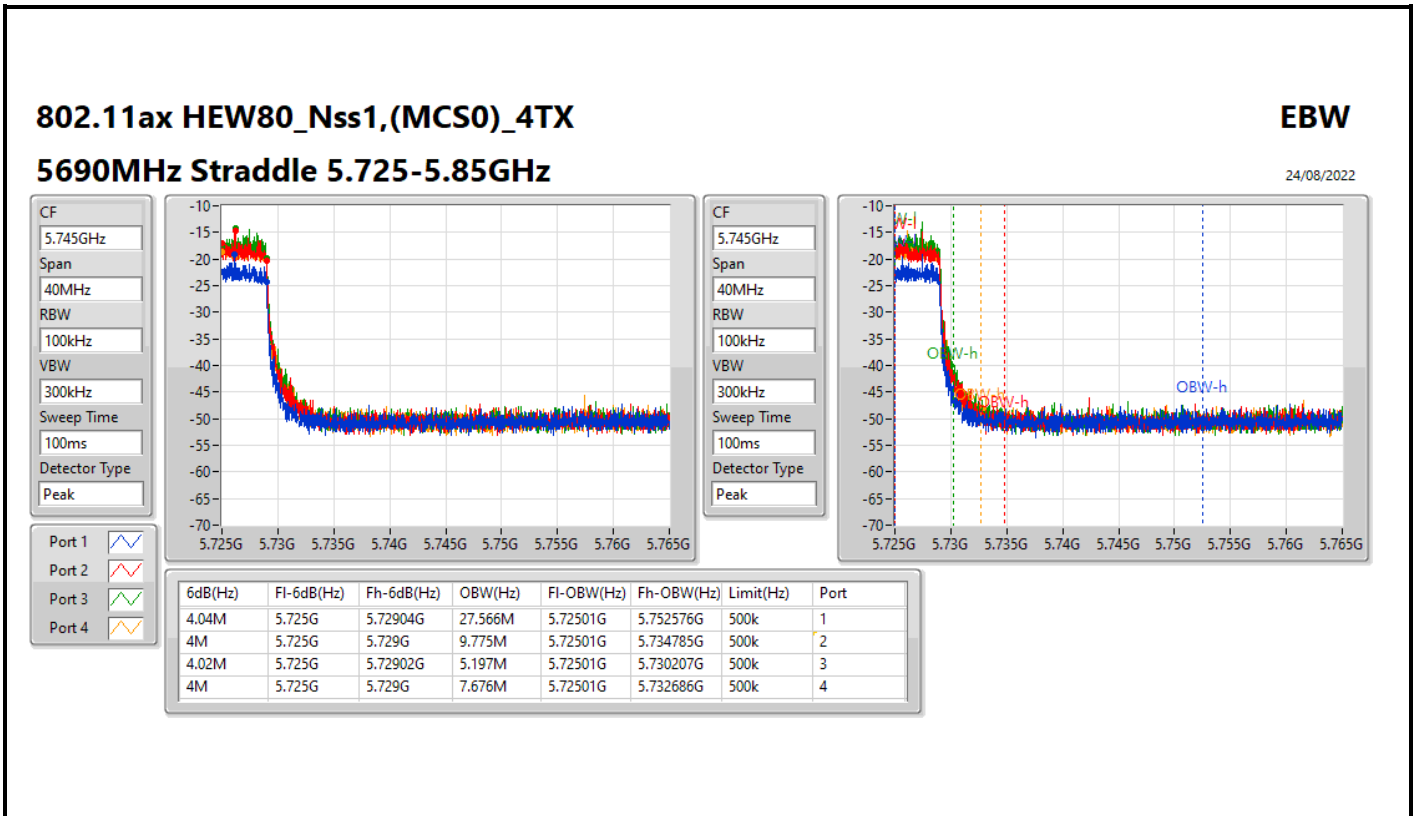

802.11ax HEW40_Nss1,(MCS0)_4TX

EBW

5710MHz Straddle 5.725-5.85GHz

24/08/2022

802.11ax HEW40_Nss1,(MCS0)_4TX

EBW

5710MHz Straddle 5.725-5.85GHz

24/08/2022