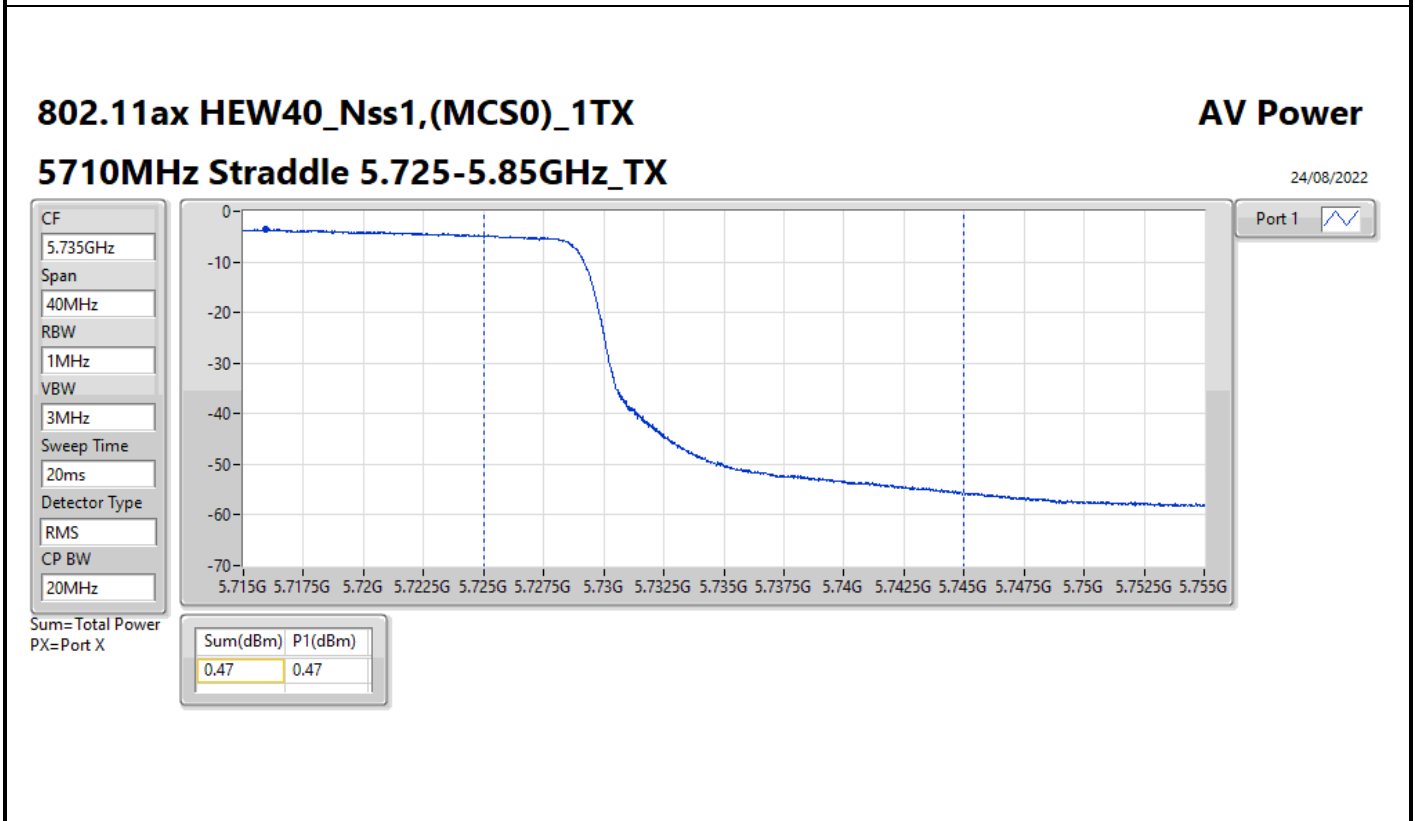

DG = Directional Gain; Port X = Port X output power

**Average Power_Iron R1_Antenna set 10_
Beamforming mode Indoor_P to M**

Appendix C.5

Summary

Mode	Total Power (dBm)	Total Power (W)
5.25-5.35GHz	-	-
802.11ax HEW20-BF_Nss1,(MCS0)_2TX	11.08	0.01282
802.11ax HEW40-BF_Nss1,(MCS0)_2TX	10.95	0.01245
802.11ax HEW80-BF_Nss1,(MCS0)_2TX	7.59	0.00574
5.47-5.725GHz	-	-
802.11ax HEW20-BF_Nss1,(MCS0)_2TX	11.44	0.01393
802.11ax HEW40-BF_Nss1,(MCS0)_2TX	11.11	0.01291
802.11ax HEW80-BF_Nss1,(MCS0)_2TX	11.24	0.01330
5.725-5.85GHz	-	-
802.11ax HEW20-BF_Nss1,(MCS0)_2TX	4.78	0.00301
802.11ax HEW40-BF_Nss1,(MCS0)_2TX	0.98	0.00125
802.11ax HEW80-BF_Nss1,(MCS0)_2TX	-2.77	0.00053