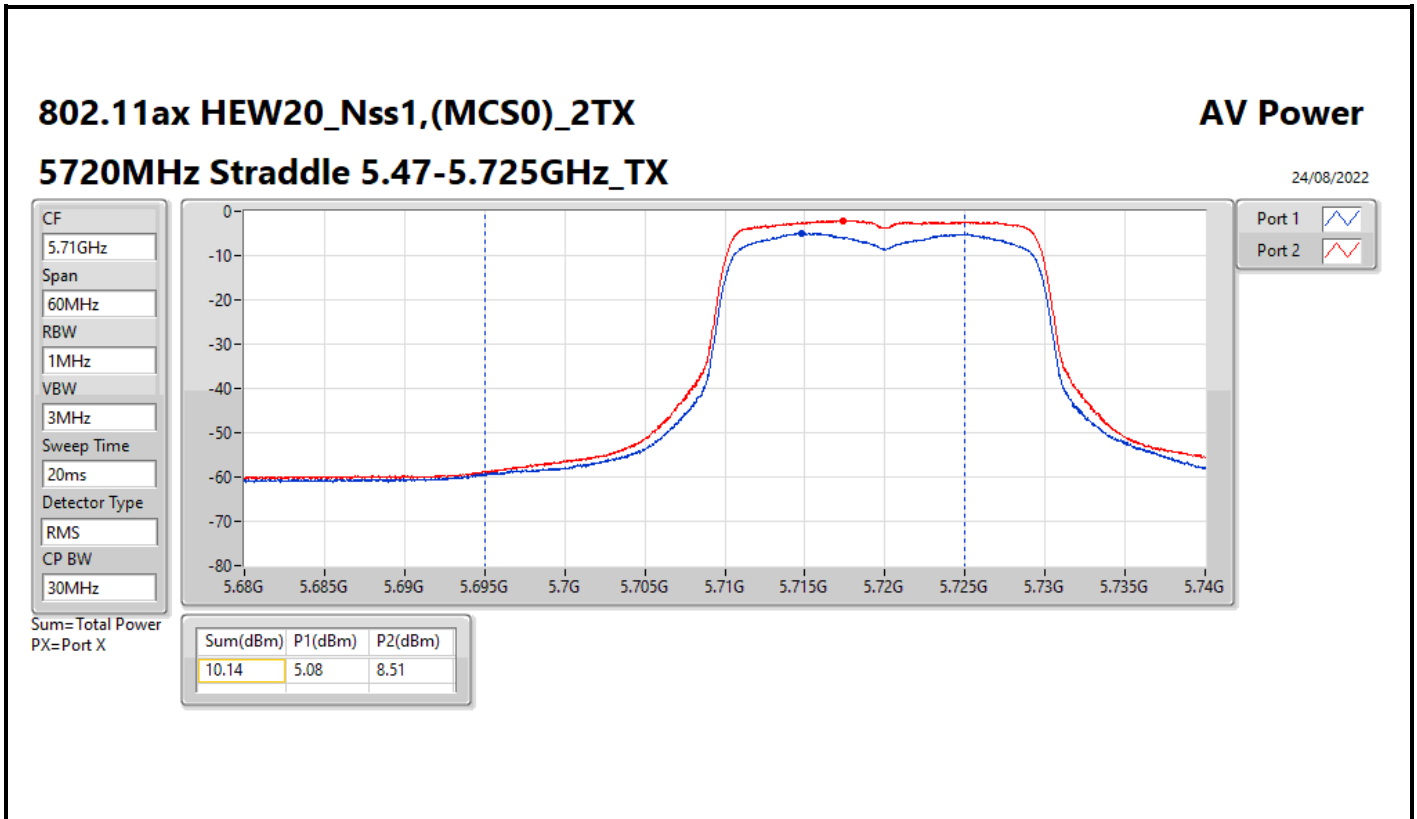

DG = Directional Gain; Port X = Port X output power

**Average Power_Iron R1_Antenna set 10_Beamforming mode_
Indoor_P to P**

Appendix C.8

Summary

Mode	Total Power (dBm)	Total Power (W)
5.25-5.35GHz	-	-
802.11ax HEW20-BF_Nss1,(MCS0)_2TX	11.08	0.01282
802.11ax HEW40-BF_Nss1,(MCS0)_2TX	10.95	0.01245
802.11ax HEW80-BF_Nss1,(MCS0)_2TX	7.59	0.00574
5.47-5.725GHz	-	-
802.11ax HEW20-BF_Nss1,(MCS0)_2TX	11.44	0.01393
802.11ax HEW40-BF_Nss1,(MCS0)_2TX	11.11	0.01291
802.11ax HEW80-BF_Nss1,(MCS0)_2TX	11.24	0.01330
5.725-5.85GHz	-	-
802.11ax HEW20-BF_Nss1,(MCS0)_2TX	4.78	0.00301
802.11ax HEW40-BF_Nss1,(MCS0)_2TX	0.98	0.00125
802.11ax HEW80-BF_Nss1,(MCS0)_2TX	-2.77	0.00053