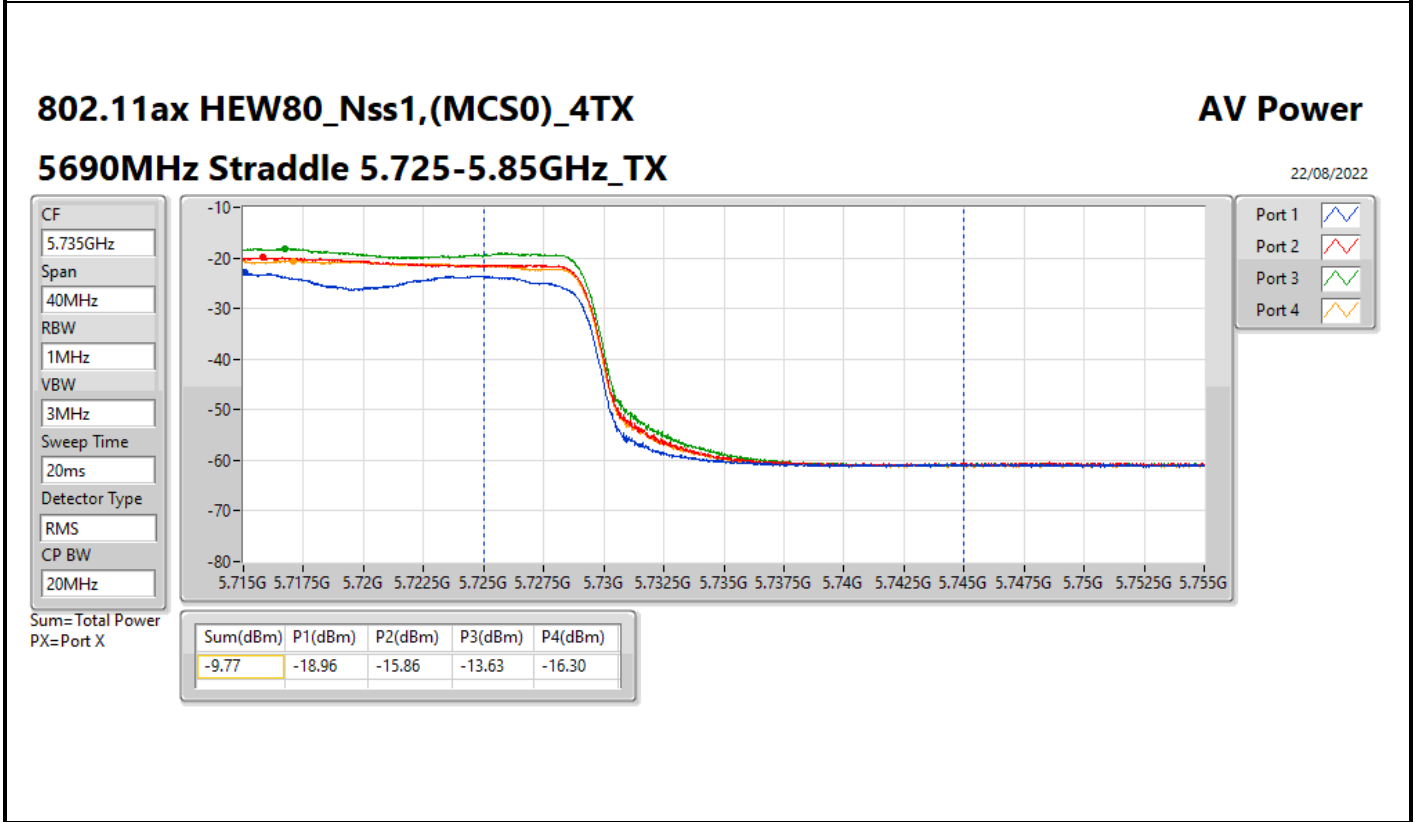

DG = Directional Gain; Port X = Port X output power

**Average Power_Iron R1_Antenna set 10_Beamforming mode_
Indoor_P to P**

Appendix C.8

Summary

Mode	Total Power (dBm)	Total Power (W)
5.25-5.35GHz	-	-
802.11ax HEW20-BF_Nss1,(MCS0)_2TX	11.08	0.01282
802.11ax HEW40-BF_Nss1,(MCS0)_2TX	10.95	0.01245
802.11ax HEW80-BF_Nss1,(MCS0)_2TX	7.59	0.00574
5.47-5.725GHz	-	-
802.11ax HEW20-BF_Nss1,(MCS0)_2TX	11.44	0.01393
802.11ax HEW40-BF_Nss1,(MCS0)_2TX	11.11	0.01291
802.11ax HEW80-BF_Nss1,(MCS0)_2TX	11.24	0.01330
5.725-5.85GHz	-	-
802.11ax HEW20-BF_Nss1,(MCS0)_2TX	4.78	0.00301
802.11ax HEW40-BF_Nss1,(MCS0)_2TX	0.98	0.00125
802.11ax HEW80-BF_Nss1,(MCS0)_2TX	-2.77	0.00053