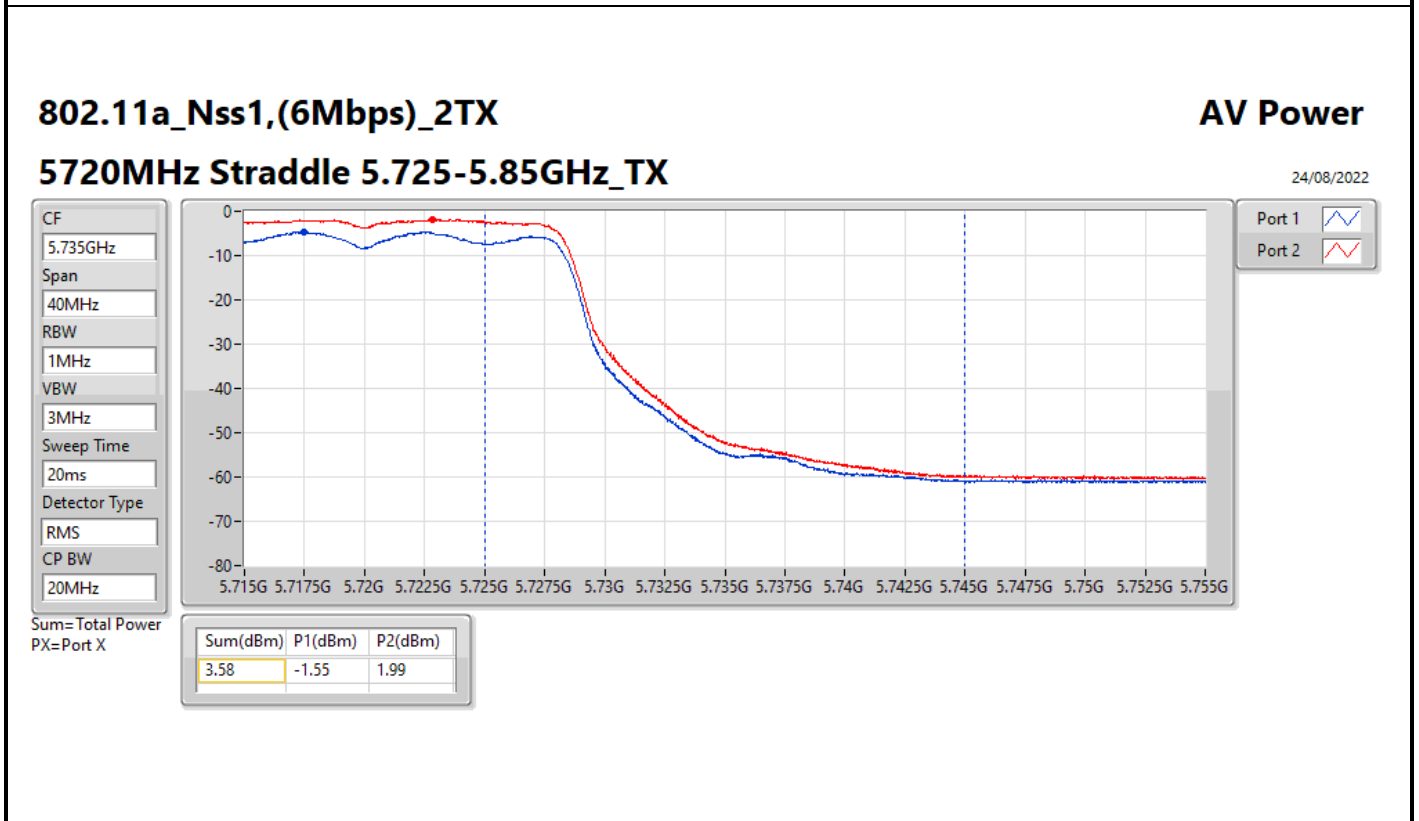

DG = Directional Gain; Port X = Port X output power

**Average Power_Iron R1_Antenna set 10_
Beamforming mode Indoor_P to M**

Appendix C.5

Summary

Mode	Total Power (dBm)	Total Power (W)
5.25-5.35GHz	-	-
802.11ax HEW20-BF_Nss1,(MCS0)_2TX	11.08	0.01282
802.11ax HEW40-BF_Nss1,(MCS0)_2TX	10.95	0.01245
802.11ax HEW80-BF_Nss1,(MCS0)_2TX	7.59	0.00574
5.47-5.725GHz	-	-
802.11ax HEW20-BF_Nss1,(MCS0)_2TX	11.44	0.01393
802.11ax HEW40-BF_Nss1,(MCS0)_2TX	11.11	0.01291
802.11ax HEW80-BF_Nss1,(MCS0)_2TX	11.24	0.01330
5.725-5.85GHz	-	-
802.11ax HEW20-BF_Nss1,(MCS0)_2TX	4.78	0.00301
802.11ax HEW40-BF_Nss1,(MCS0)_2TX	0.98	0.00125
802.11ax HEW80-BF_Nss1,(MCS0)_2TX	-2.77	0.00053