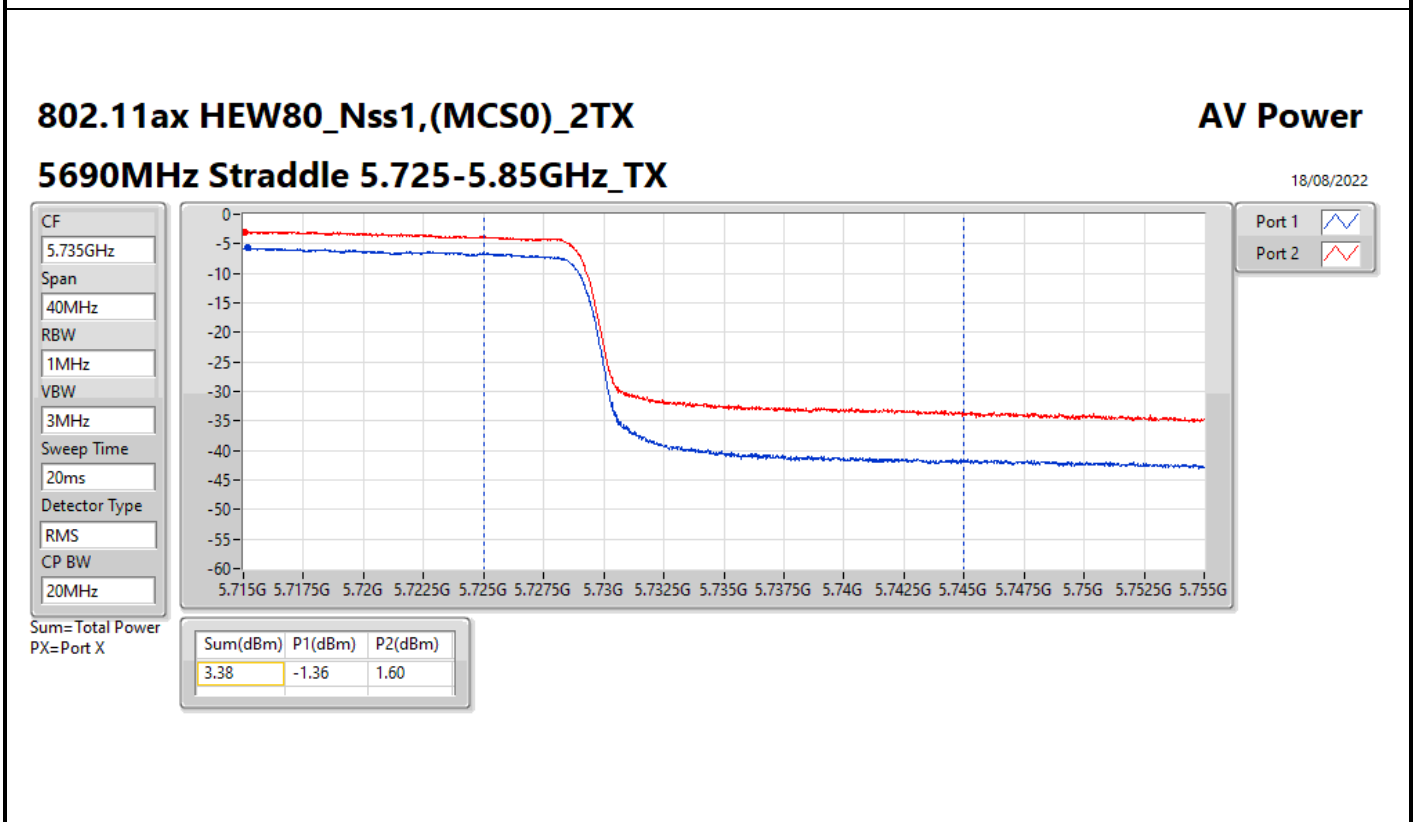

DG = Directional Gain; Port X = Port X output power

**Average Power_Pine R2_Antenna set 3_Beamforming mode_
Indoor_P to M_P to P**

Appendix C.10

Summary

Mode	Total Power (dBm)	Total Power (W)
5.15-5.25GHz	-	-
802.11ax HEW160-BF_Nss1,(MCS0)_2TX	11.73	0.01489
5.25-5.35GHz	-	-
802.11ax HEW20-BF_Nss1,(MCS0)_2TX	18.46	0.07015
802.11ax HEW40-BF_Nss1,(MCS0)_2TX	18.89	0.07745
802.11ax HEW80-BF_Nss1,(MCS0)_2TX	15.35	0.03428
802.11ax HEW160-BF_Nss1,(MCS0)_2TX	11.68	0.01472
5.47-5.725GHz	-	-
802.11ax HEW20-BF_Nss1,(MCS0)_2TX	18.19	0.06592
802.11ax HEW40-BF_Nss1,(MCS0)_2TX	18.29	0.06745
802.11ax HEW80-BF_Nss1,(MCS0)_2TX	18.48	0.07047
802.11ax HEW160-BF_Nss1,(MCS0)_2TX	14.58	0.02871
5.725-5.85GHz	-	-
802.11ax HEW20-BF_Nss1,(MCS0)_2TX	11.99	0.01581
802.11ax HEW40-BF_Nss1,(MCS0)_2TX	6.77	0.00475
802.11ax HEW80-BF_Nss1,(MCS0)_2TX	3.38	0.00218