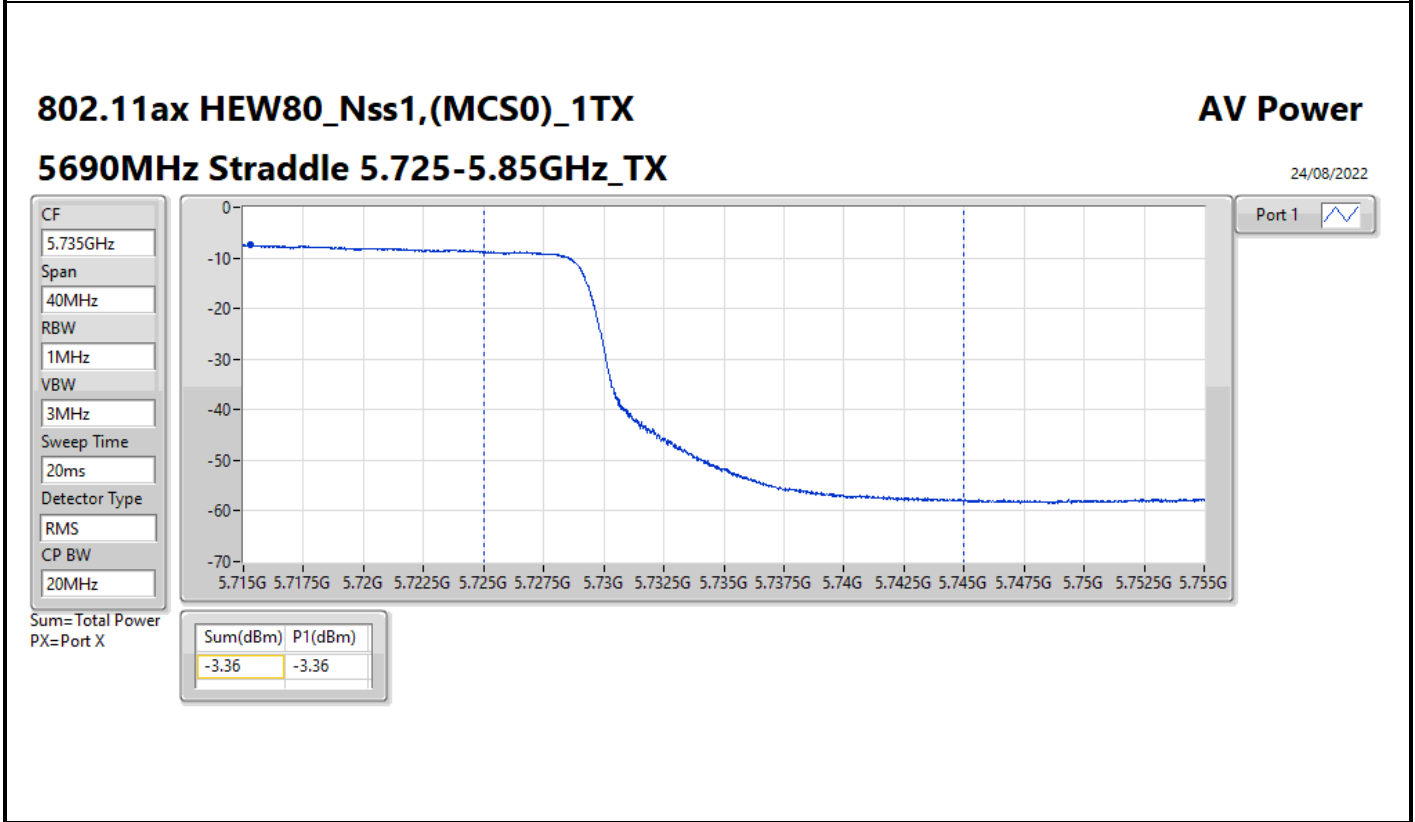

DG = Directional Gain; Port X = Port X output power

**Average Power_Iron R1_Antenna set 10_
Beamforming mode Indoor_P to M**

Appendix C.5

Summary

Mode	Total Power (dBm)	Total Power (W)
5.25-5.35GHz	-	-
802.11ax HEW20-BF_Nss1,(MCS0)_2TX	11.08	0.01282
802.11ax HEW40-BF_Nss1,(MCS0)_2TX	10.95	0.01245
802.11ax HEW80-BF_Nss1,(MCS0)_2TX	7.59	0.00574
5.47-5.725GHz	-	-
802.11ax HEW20-BF_Nss1,(MCS0)_2TX	11.44	0.01393
802.11ax HEW40-BF_Nss1,(MCS0)_2TX	11.11	0.01291
802.11ax HEW80-BF_Nss1,(MCS0)_2TX	11.24	0.01330
5.725-5.85GHz	-	-
802.11ax HEW20-BF_Nss1,(MCS0)_2TX	4.78	0.00301
802.11ax HEW40-BF_Nss1,(MCS0)_2TX	0.98	0.00125
802.11ax HEW80-BF_Nss1,(MCS0)_2TX	-2.77	0.00053