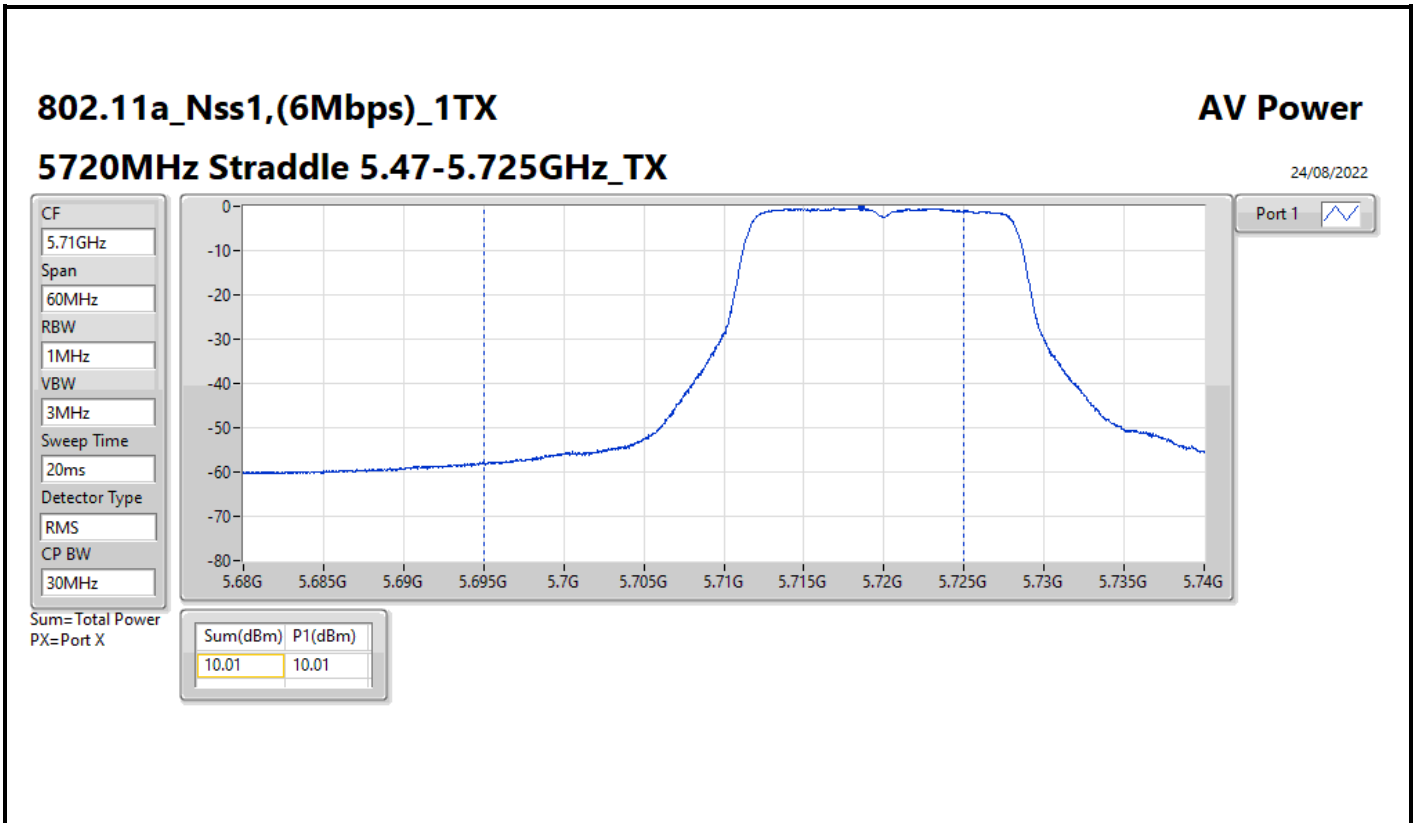

DG = Directional Gain; Port X = Port X output power

**Average Power_Iron R1_Antenna set 10_
Beamforming mode Indoor_P to M**

Appendix C.5

Summary

Mode	Total Power (dBm)	Total Power (W)
5.25-5.35GHz	-	-
802.11ax HEW20-BF_Nss1,(MCS0)_2TX	11.08	0.01282
802.11ax HEW40-BF_Nss1,(MCS0)_2TX	10.95	0.01245
802.11ax HEW80-BF_Nss1,(MCS0)_2TX	7.59	0.00574
5.47-5.725GHz	-	-
802.11ax HEW20-BF_Nss1,(MCS0)_2TX	11.44	0.01393
802.11ax HEW40-BF_Nss1,(MCS0)_2TX	11.11	0.01291
802.11ax HEW80-BF_Nss1,(MCS0)_2TX	11.24	0.01330
5.725-5.85GHz	-	-
802.11ax HEW20-BF_Nss1,(MCS0)_2TX	4.78	0.00301
802.11ax HEW40-BF_Nss1,(MCS0)_2TX	0.98	0.00125
802.11ax HEW80-BF_Nss1,(MCS0)_2TX	-2.77	0.00053