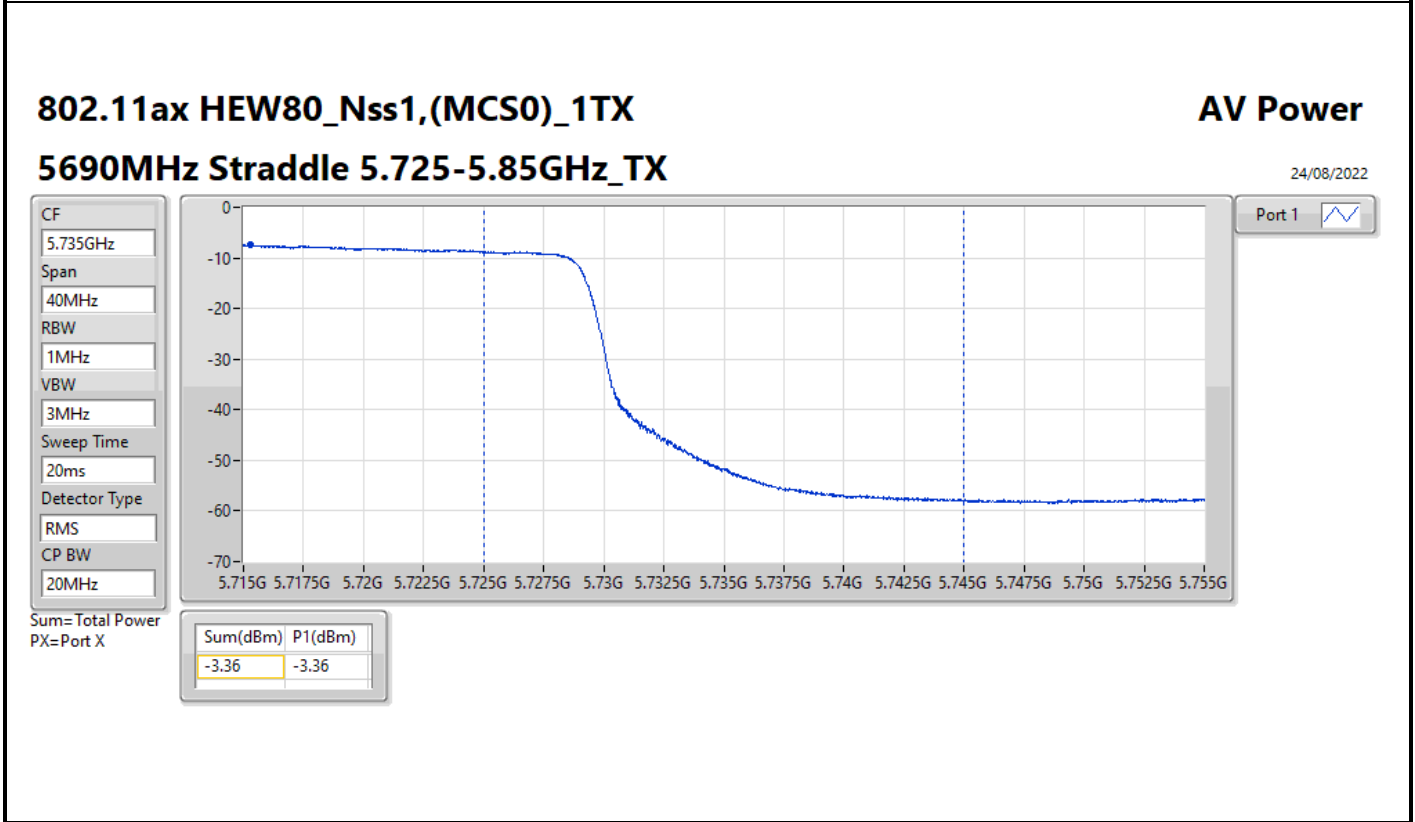

DG = Directional Gain; Port X = Port X output power

**Average Power_Iron R1_Antenna set 10_Beamforming mode_
Indoor_P to P**

Appendix C.8

Summary

Mode	Total Power (dBm)	Total Power (W)
5.25-5.35GHz	-	-
802.11ax HEW20-BF_Nss1,(MCS0)_2TX	11.08	0.01282
802.11ax HEW40-BF_Nss1,(MCS0)_2TX	10.95	0.01245
802.11ax HEW80-BF_Nss1,(MCS0)_2TX	7.59	0.00574
5.47-5.725GHz	-	-
802.11ax HEW20-BF_Nss1,(MCS0)_2TX	11.44	0.01393
802.11ax HEW40-BF_Nss1,(MCS0)_2TX	11.11	0.01291
802.11ax HEW80-BF_Nss1,(MCS0)_2TX	11.24	0.01330
5.725-5.85GHz	-	-
802.11ax HEW20-BF_Nss1,(MCS0)_2TX	4.78	0.00301
802.11ax HEW40-BF_Nss1,(MCS0)_2TX	0.98	0.00125
802.11ax HEW80-BF_Nss1,(MCS0)_2TX	-2.77	0.00053