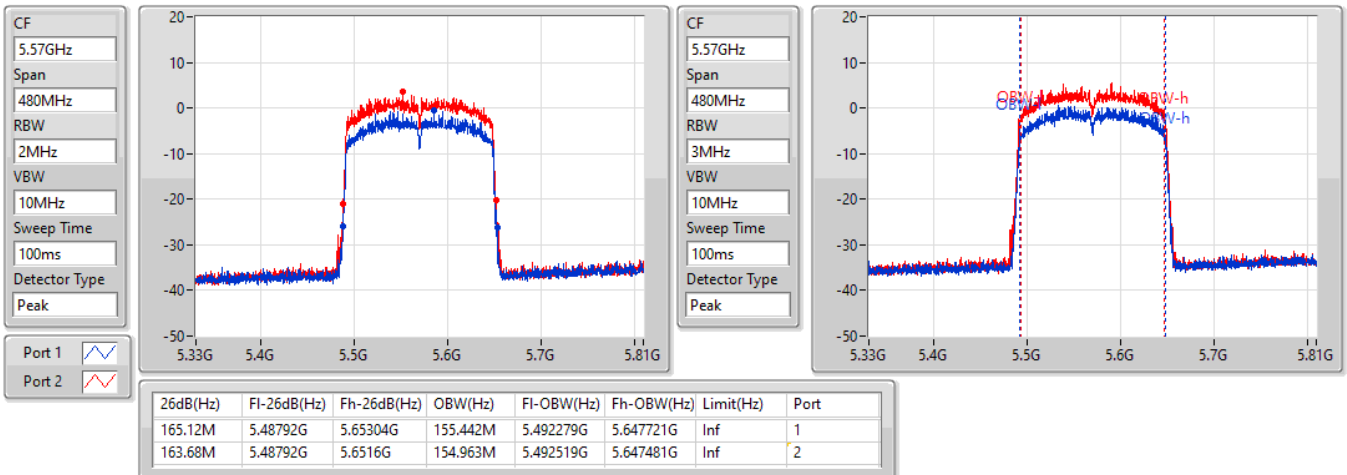

802.11ax HEW160_Nss1,(MCS0)_2TX

EBW

5250MHz Straddle 5.25-5.35GHz

24/08/2022

802.11ax HEW160_Nss1,(MCS0)_2TX

EBW

5570MHz

24/08/2022

802.11a_Nss1,(6Mbps)_4TX

EBW

5260MHz

24/08/2022

CF
5.26GHz
Span
60MHz
RBW
300kHz
VBW
1MHz
Sweep Time
100ms
Detector Type
Peak

CF
5.26GHz
Span
60MHz
RBW
300kHz
VBW
1MHz
Sweep Time
100ms
Detector Type
Peak

Port 1
Port 2
Port 3
Port 4