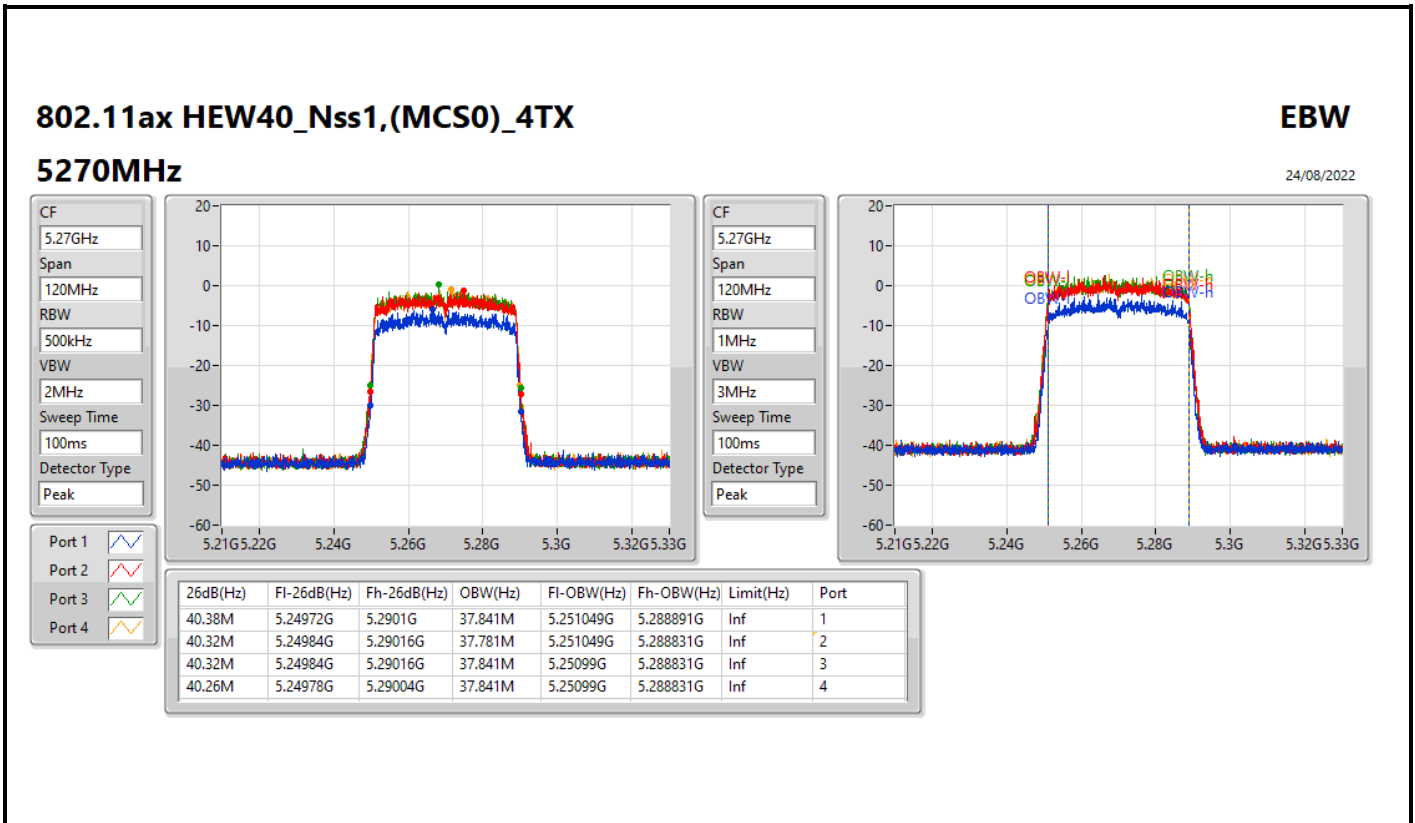

802.11ax HEW20_Nss1,(MCS0)_4TX

EBW

5720MHz Straddle 5.725-5.85GHz

24/08/2022

802.11ax HEW20_Nss1,(MCS0)_4TX

EBW

5720MHz Straddle 5.725-5.85GHz

24/08/2022

802.11ax HEW40_Nss1,(MCS0)_4TX

EBW

5710MHz Straddle 5.725-5.85GHz

24/08/2022

802.11ax HEW40_Nss1,(MCS0)_4TX

EBW

5710MHz Straddle 5.725-5.85GHz

24/08/2022