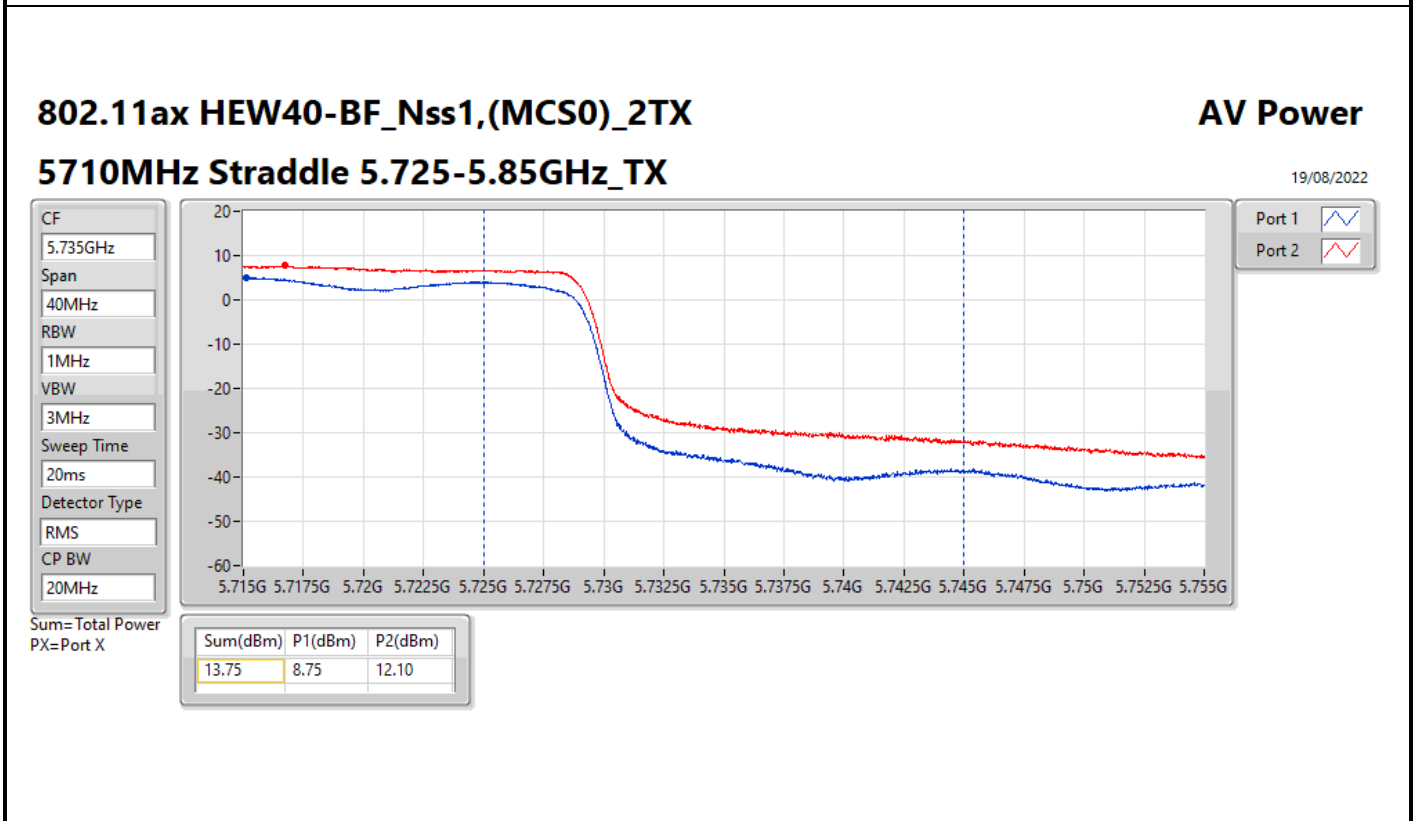

DG = Directional Gain; Port X = Port X output power

**Average Power_Iron R1_Antenna set 3_Beamforming mode_
P to M_P to P**

Appendix C.3

Summary

Mode	Total Power (dBm)	Total Power (W)
5.25-5.35GHz	-	-
802.11ax HEW20-BF_Nss1,(MCS0)_4TX	20.93	0.12388
802.11ax HEW40-BF_Nss1,(MCS0)_4TX	20.69	0.11722
802.11ax HEW80-BF_Nss1,(MCS0)_4TX	16.14	0.04111
5.47-5.725GHz	-	-
802.11ax HEW20-BF_Nss1,(MCS0)_4TX	20.83	0.12106
802.11ax HEW40-BF_Nss1,(MCS0)_4TX	20.71	0.11776
802.11ax HEW80-BF_Nss1,(MCS0)_4TX	20.74	0.11858
5.725-5.85GHz	-	-
802.11ax HEW20-BF_Nss1,(MCS0)_4TX	14.42	0.02767
802.11ax HEW40-BF_Nss1,(MCS0)_4TX	10.64	0.01159
802.11ax HEW80-BF_Nss1,(MCS0)_4TX	6.83	0.00482