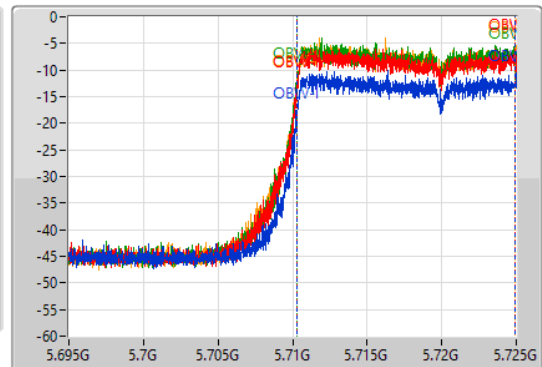

802.11ax HEW20_Nss1,(MCS0)_4TX

EBW

5720MHz Straddle 5.47-5.725GHz

24/08/2022

CF
5.71GHz
Span
30MHz
RBW
200kHz
VBW
1MHz
Sweep Time
100ms
Detector Type
Peak

CF
5.71GHz
Span
30MHz
RBW
300kHz
VBW
1MHz
Sweep Time
100ms
Detector Type
Peak