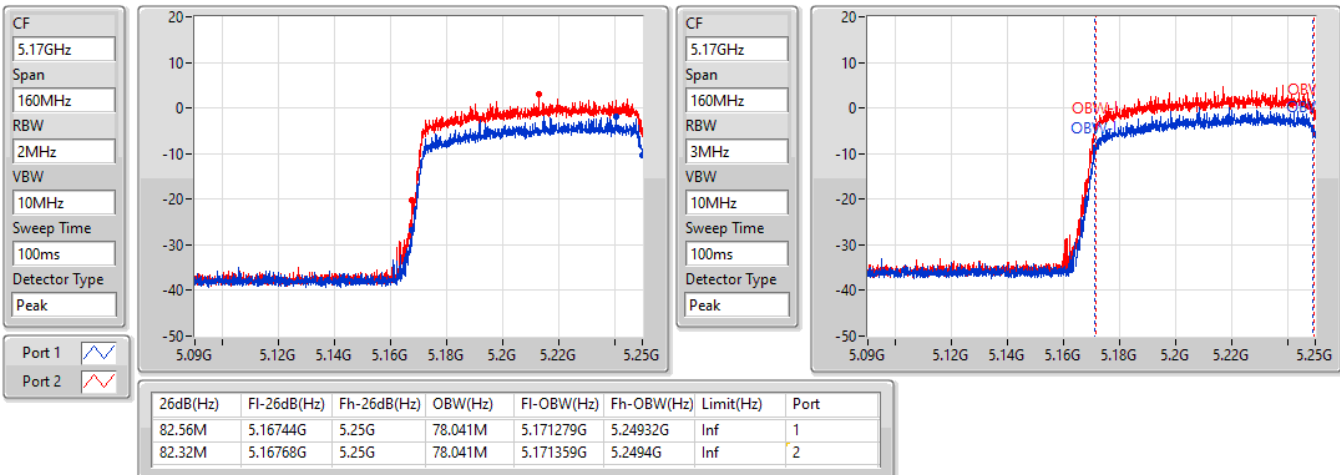

EBW

5690MHz Straddle 5.725-5.85GHz

07/09/2022

802.11ax HEW160_Nss1,(MCS0)_2TX

EBW

5250MHz Straddle 5.15-5.25GHz

24/08/2022

802.11a_Nss1,(6Mbps)_4TX

EBW

5260MHz

24/08/2022

CF
5.26GHz
Span
60MHz
RBW
300kHz
VBW
1MHz
Sweep Time
100ms
Detector Type
Peak

CF
5.26GHz
Span
60MHz
RBW
300kHz
VBW
1MHz
Sweep Time
100ms
Detector Type
Peak

Port 1
Port 2
Port 3
Port 4