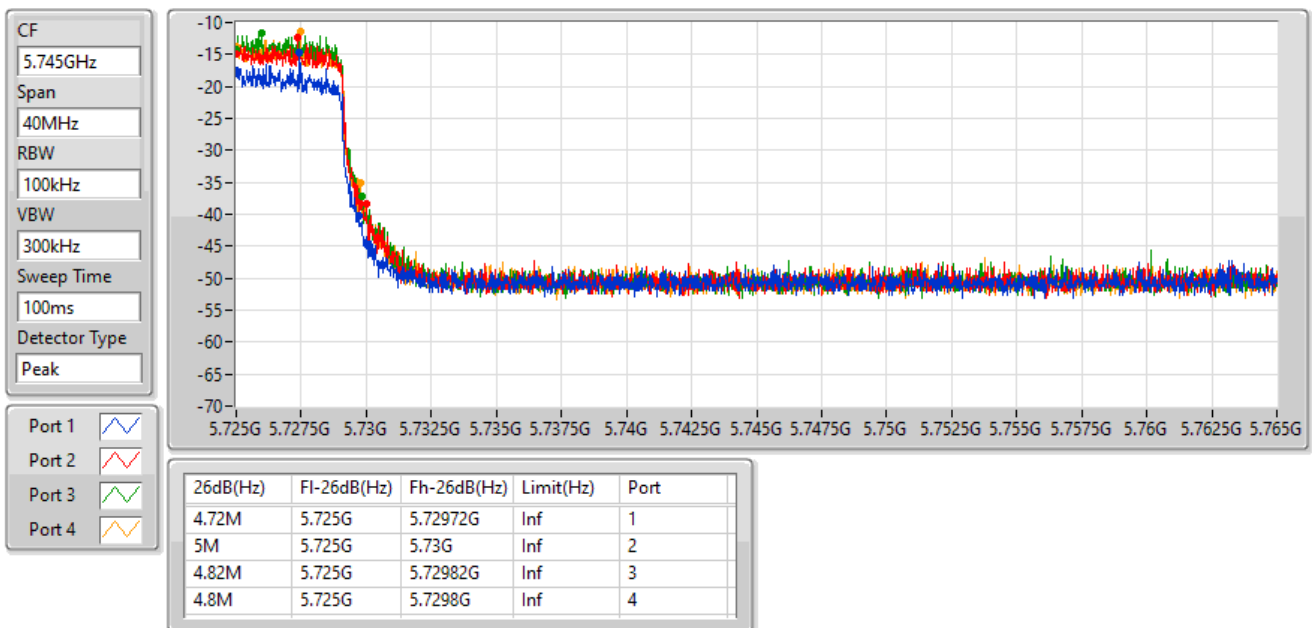

802.11ax HEW40_Nss1,(MCS0)_4TX

EBW

5710MHz Straddle 5.725-5.85GHz

24/08/2022

802.11ax HEW40_Nss1,(MCS0)_4TX

EBW

5710MHz Straddle 5.725-5.85GHz

24/08/2022