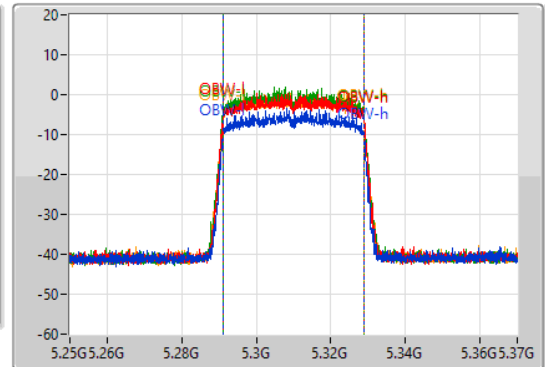

802.11ax HEW40_Nss1,(MCS0)_4TX

EBW

5310MHz

24/08/2022

CF
5.31GHz
Span
120MHz
RBW
500kHz
VBW
2MHz
Sweep Time
100ms
Detector Type
Peak

CF
5.31GHz
Span
120MHz
RBW
1MHz
VBW
3MHz
Sweep Time
100ms
Detector Type
Peak