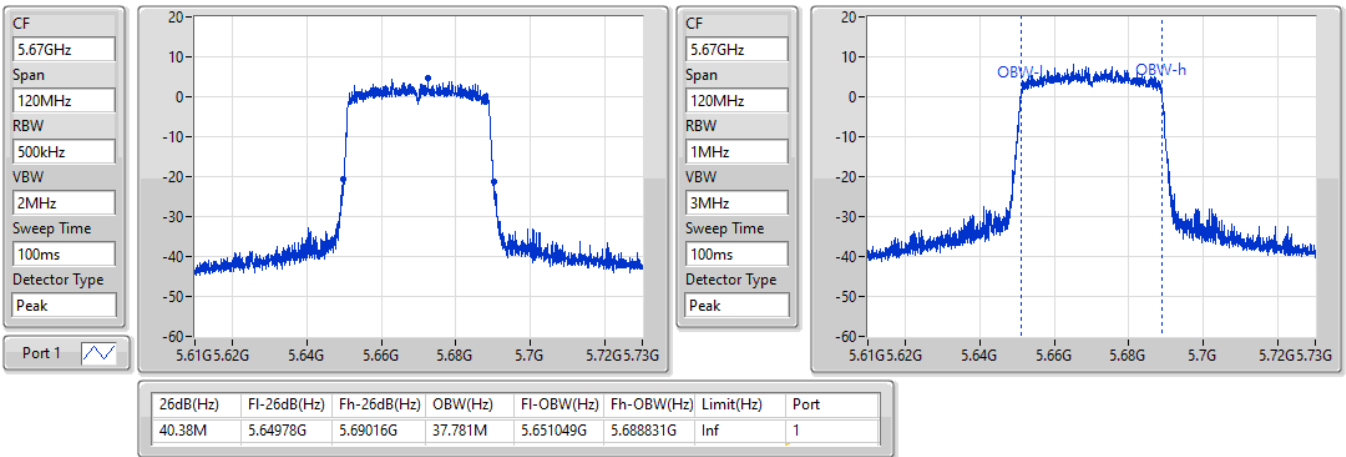

802.11ax HEW40_Nss1,(MCS0)_1TX

EBW

5550MHz

24/08/2022

802.11ax HEW40_Nss1,(MCS0)_1TX

EBW

5670MHz

24/08/2022