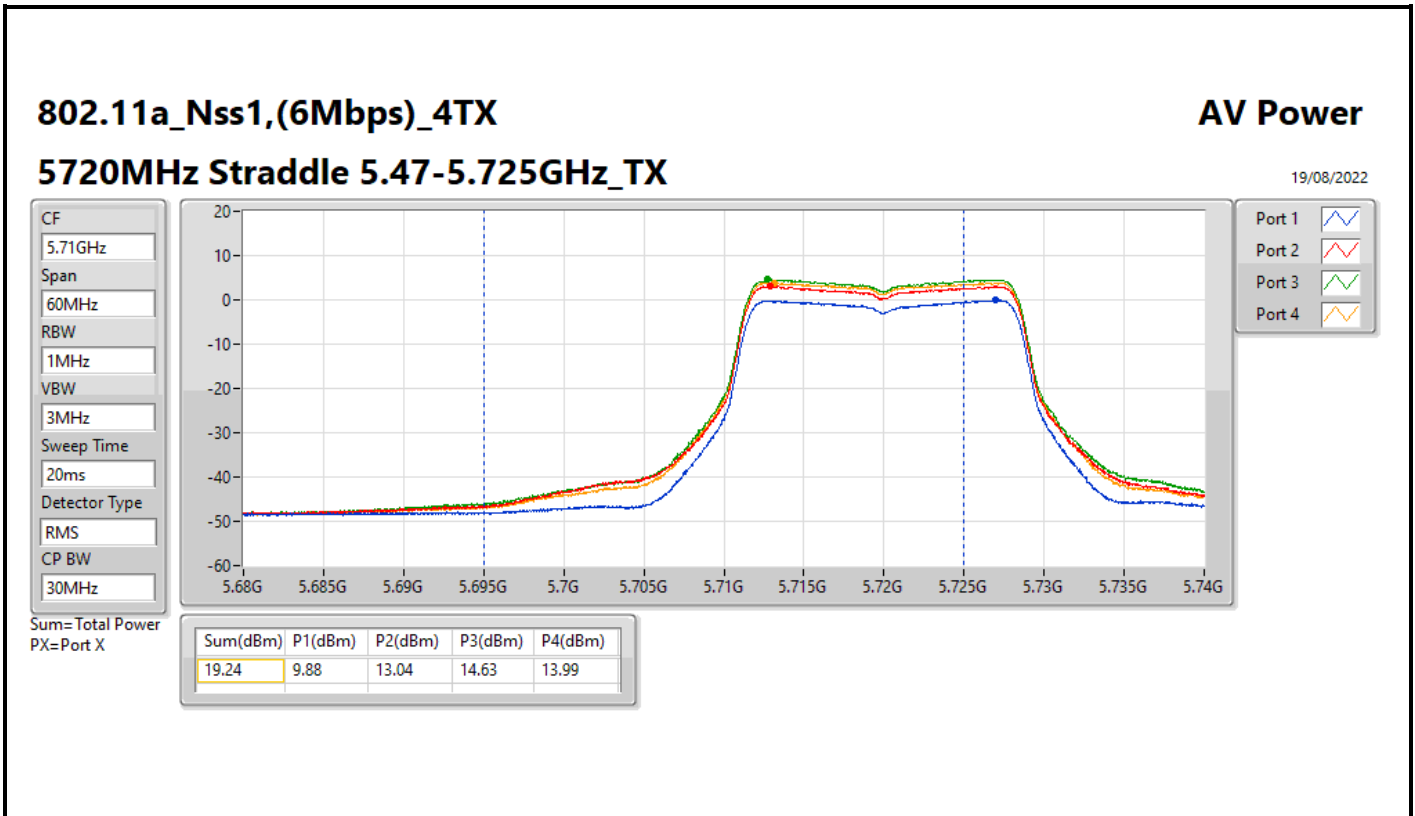

DG = Directional Gain; Port X = Port X output power

**Average Power_Pine R2_Antenna set 3_Beamforming mode_
Indoor_P to M_P to P**

Appendix C.10

Summary

Mode	Total Power (dBm)	Total Power (W)
5.15-5.25GHz	-	-
802.11ax HEW160-BF_Nss1,(MCS0)_2TX	11.73	0.01489
5.25-5.35GHz	-	-
802.11ax HEW20-BF_Nss1,(MCS0)_2TX	18.46	0.07015
802.11ax HEW40-BF_Nss1,(MCS0)_2TX	18.89	0.07745
802.11ax HEW80-BF_Nss1,(MCS0)_2TX	15.35	0.03428
802.11ax HEW160-BF_Nss1,(MCS0)_2TX	11.68	0.01472
5.47-5.725GHz	-	-
802.11ax HEW20-BF_Nss1,(MCS0)_2TX	18.19	0.06592
802.11ax HEW40-BF_Nss1,(MCS0)_2TX	18.29	0.06745
802.11ax HEW80-BF_Nss1,(MCS0)_2TX	18.48	0.07047
802.11ax HEW160-BF_Nss1,(MCS0)_2TX	14.58	0.02871
5.725-5.85GHz	-	-
802.11ax HEW20-BF_Nss1,(MCS0)_2TX	11.99	0.01581
802.11ax HEW40-BF_Nss1,(MCS0)_2TX	6.77	0.00475
802.11ax HEW80-BF_Nss1,(MCS0)_2TX	3.38	0.00218