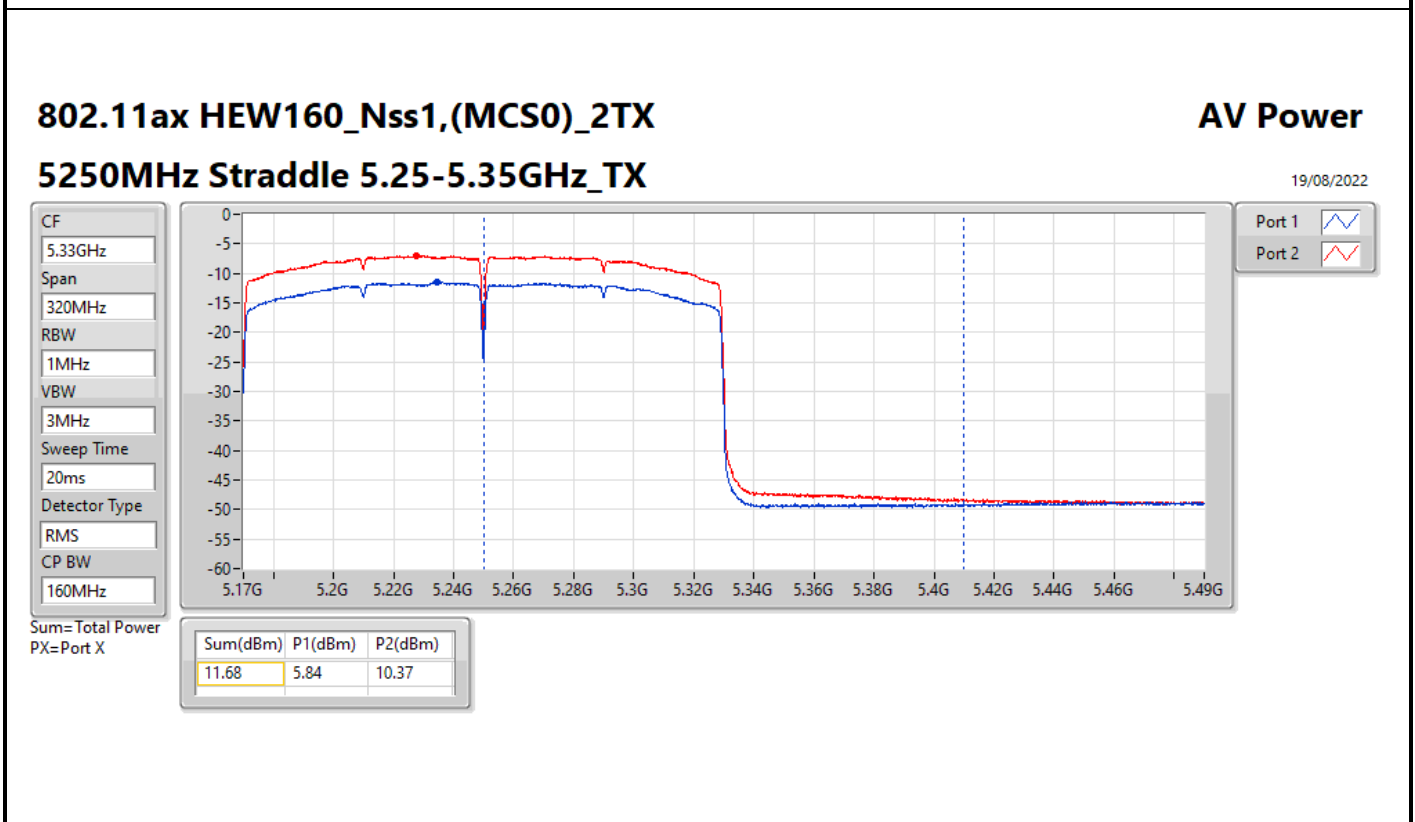

DG = Directional Gain; Port X = Port X output power

**Average Power_Pine R2_Antenna set 3_Beamforming mode_
Indoor_P to M_P to P**

Appendix C.10

Summary

Mode	Total Power (dBm)	Total Power (W)
5.15-5.25GHz	-	-
802.11ax HEW160-BF_Nss1,(MCS0)_2TX	11.73	0.01489
5.25-5.35GHz	-	-
802.11ax HEW20-BF_Nss1,(MCS0)_2TX	18.46	0.07015
802.11ax HEW40-BF_Nss1,(MCS0)_2TX	18.89	0.07745
802.11ax HEW80-BF_Nss1,(MCS0)_2TX	15.35	0.03428
802.11ax HEW160-BF_Nss1,(MCS0)_2TX	11.68	0.01472
5.47-5.725GHz	-	-
802.11ax HEW20-BF_Nss1,(MCS0)_2TX	18.19	0.06592
802.11ax HEW40-BF_Nss1,(MCS0)_2TX	18.29	0.06745
802.11ax HEW80-BF_Nss1,(MCS0)_2TX	18.48	0.07047
802.11ax HEW160-BF_Nss1,(MCS0)_2TX	14.58	0.02871
5.725-5.85GHz	-	-
802.11ax HEW20-BF_Nss1,(MCS0)_2TX	11.99	0.01581
802.11ax HEW40-BF_Nss1,(MCS0)_2TX	6.77	0.00475
802.11ax HEW80-BF_Nss1,(MCS0)_2TX	3.38	0.00218