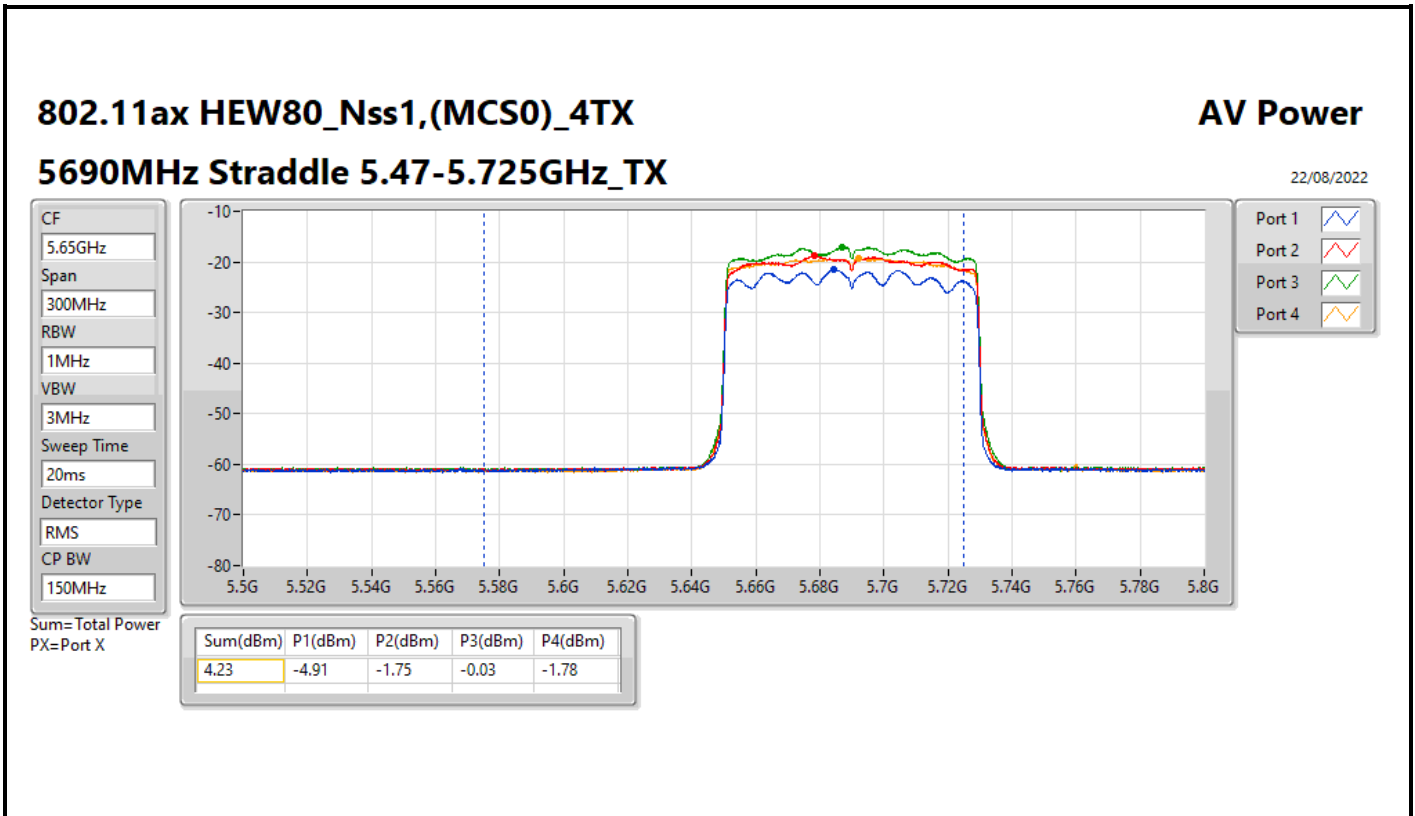

DG = Directional Gain; Port X = Port X output power

**Average Power_Iron R1_Antenna set 10_
Beamforming mode Indoor_P to M**

Appendix C.5

Summary

Mode	Total Power (dBm)	Total Power (W)
5.25-5.35GHz	-	-
802.11ax HEW20-BF_Nss1,(MCS0)_2TX	11.08	0.01282
802.11ax HEW40-BF_Nss1,(MCS0)_2TX	10.95	0.01245
802.11ax HEW80-BF_Nss1,(MCS0)_2TX	7.59	0.00574
5.47-5.725GHz	-	-
802.11ax HEW20-BF_Nss1,(MCS0)_2TX	11.44	0.01393
802.11ax HEW40-BF_Nss1,(MCS0)_2TX	11.11	0.01291
802.11ax HEW80-BF_Nss1,(MCS0)_2TX	11.24	0.01330
5.725-5.85GHz	-	-
802.11ax HEW20-BF_Nss1,(MCS0)_2TX	4.78	0.00301
802.11ax HEW40-BF_Nss1,(MCS0)_2TX	0.98	0.00125
802.11ax HEW80-BF_Nss1,(MCS0)_2TX	-2.77	0.00053