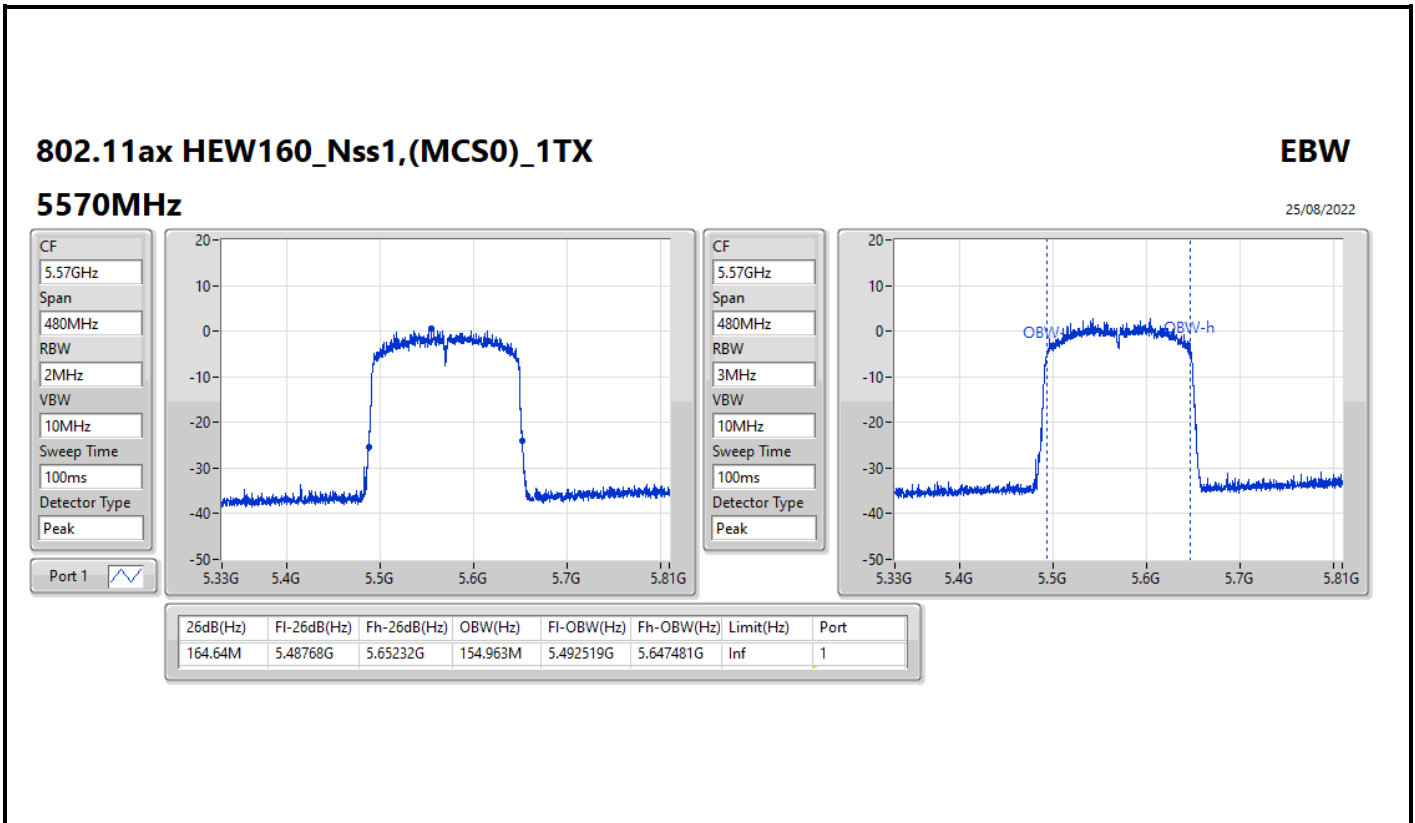

Average Power_Iron R1_Antenna set 3_Non beamforming mode_
P to M_P to P

Appendix C.1

Summary

Mode	Total Power (dBm)	Total Power (W)
5.25-5.35GHz	-	-
802.11a_Nss1,(6Mbps)_1TX	20.08	0.10186
802.11ax HEW20_Nss1,(MCS0)_1TX	20.27	0.10641
802.11ax HEW40_Nss1,(MCS0)_1TX	20.33	0.10789
802.11ax HEW80_Nss1,(MCS0)_1TX	18.47	0.07031
802.11a_Nss1,(6Mbps)_2TX	23.62	0.23014
802.11ax HEW20_Nss1,(MCS0)_2TX	23.97	0.24946
802.11ax HEW40_Nss1,(MCS0)_2TX	23.72	0.23550
802.11ax HEW80_Nss1,(MCS0)_2TX	21.48	0.14060
802.11a_Nss1,(6Mbps)_4TX	20.85	0.12162
802.11ax HEW20_Nss1,(MCS0)_4TX	21.23	0.13274
802.11ax HEW40_Nss1,(MCS0)_4TX	23.35	0.21627
802.11ax HEW80_Nss1,(MCS0)_4TX	16.14	0.04111
5.47-5.725GHz	-	-
802.11a_Nss1,(6Mbps)_1TX	19.65	0.09226
802.11ax HEW20_Nss1,(MCS0)_1TX	19.78	0.09506
802.11ax HEW40_Nss1,(MCS0)_1TX	19.93	0.09840
802.11ax HEW80_Nss1,(MCS0)_1TX	19.69	0.09311
802.11a_Nss1,(6Mbps)_2TX	23.64	0.23121
802.11ax HEW20_Nss1,(MCS0)_2TX	23.95	0.24831
802.11ax HEW40_Nss1,(MCS0)_2TX	23.62	0.23014
802.11ax HEW80_Nss1,(MCS0)_2TX	23.87	0.24378
802.11a_Nss1,(6Mbps)_4TX	20.95	0.12445
802.11ax HEW20_Nss1,(MCS0)_4TX	21.61	0.14488
802.11ax HEW40_Nss1,(MCS0)_4TX	23.97	0.24946
802.11ax HEW80_Nss1,(MCS0)_4TX	23.65	0.23174
5.725-5.85GHz	-	-
802.11a_Nss1,(6Mbps)_1TX	11.81	0.01517
802.11ax HEW20_Nss1,(MCS0)_1TX	12.72	0.01871
802.11ax HEW40_Nss1,(MCS0)_1TX	8.77	0.00753
802.11ax HEW80_Nss1,(MCS0)_1TX	5.01	0.00317
802.11a_Nss1,(6Mbps)_2TX	15.84	0.03837
802.11ax HEW20_Nss1,(MCS0)_2TX	16.59	0.04560
802.11ax HEW40_Nss1,(MCS0)_2TX	13.75	0.02371
802.11ax HEW80_Nss1,(MCS0)_2TX	10.01	0.01002
802.11a_Nss1,(6Mbps)_4TX	13.11	0.02046
802.11ax HEW20_Nss1,(MCS0)_4TX	14.42	0.02767
802.11ax HEW40_Nss1,(MCS0)_4TX	13.43	0.02203
802.11ax HEW80_Nss1,(MCS0)_4TX	9.76	0.00946