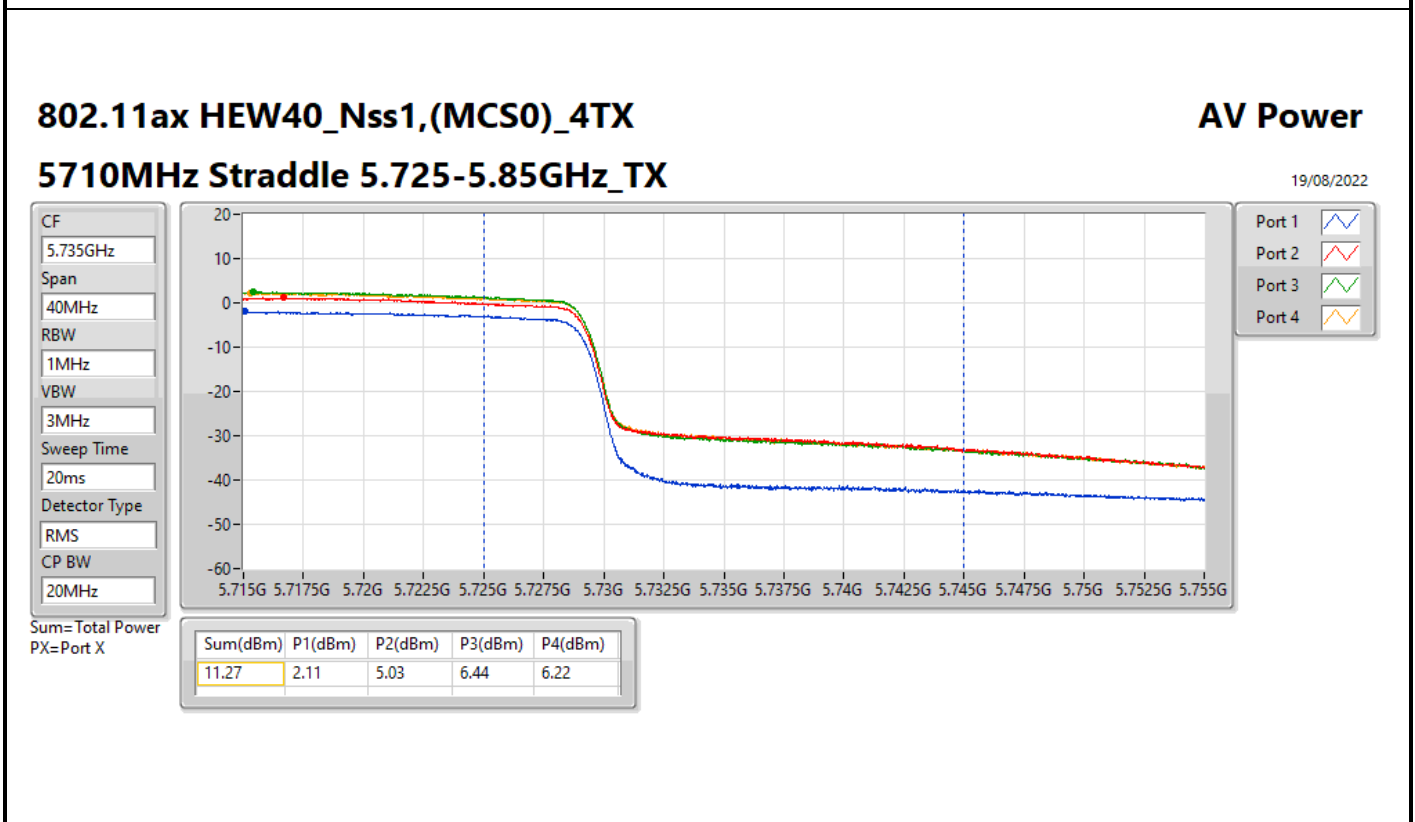

DG = Directional Gain; Port X = Port X output power

**Average Power_Pine R2_Antenna set 3_Beamforming mode_
Indoor_P to M_P to P**

Appendix C.10

Summary

Mode	Total Power (dBm)	Total Power (W)
5.15-5.25GHz	-	-
802.11ax HEW160-BF_Nss1,(MCS0)_2TX	11.73	0.01489
5.25-5.35GHz	-	-
802.11ax HEW20-BF_Nss1,(MCS0)_2TX	18.46	0.07015
802.11ax HEW40-BF_Nss1,(MCS0)_2TX	18.89	0.07745
802.11ax HEW80-BF_Nss1,(MCS0)_2TX	15.35	0.03428
802.11ax HEW160-BF_Nss1,(MCS0)_2TX	11.68	0.01472
5.47-5.725GHz	-	-
802.11ax HEW20-BF_Nss1,(MCS0)_2TX	18.19	0.06592
802.11ax HEW40-BF_Nss1,(MCS0)_2TX	18.29	0.06745
802.11ax HEW80-BF_Nss1,(MCS0)_2TX	18.48	0.07047
802.11ax HEW160-BF_Nss1,(MCS0)_2TX	14.58	0.02871
5.725-5.85GHz	-	-
802.11ax HEW20-BF_Nss1,(MCS0)_2TX	11.99	0.01581
802.11ax HEW40-BF_Nss1,(MCS0)_2TX	6.77	0.00475
802.11ax HEW80-BF_Nss1,(MCS0)_2TX	3.38	0.00218