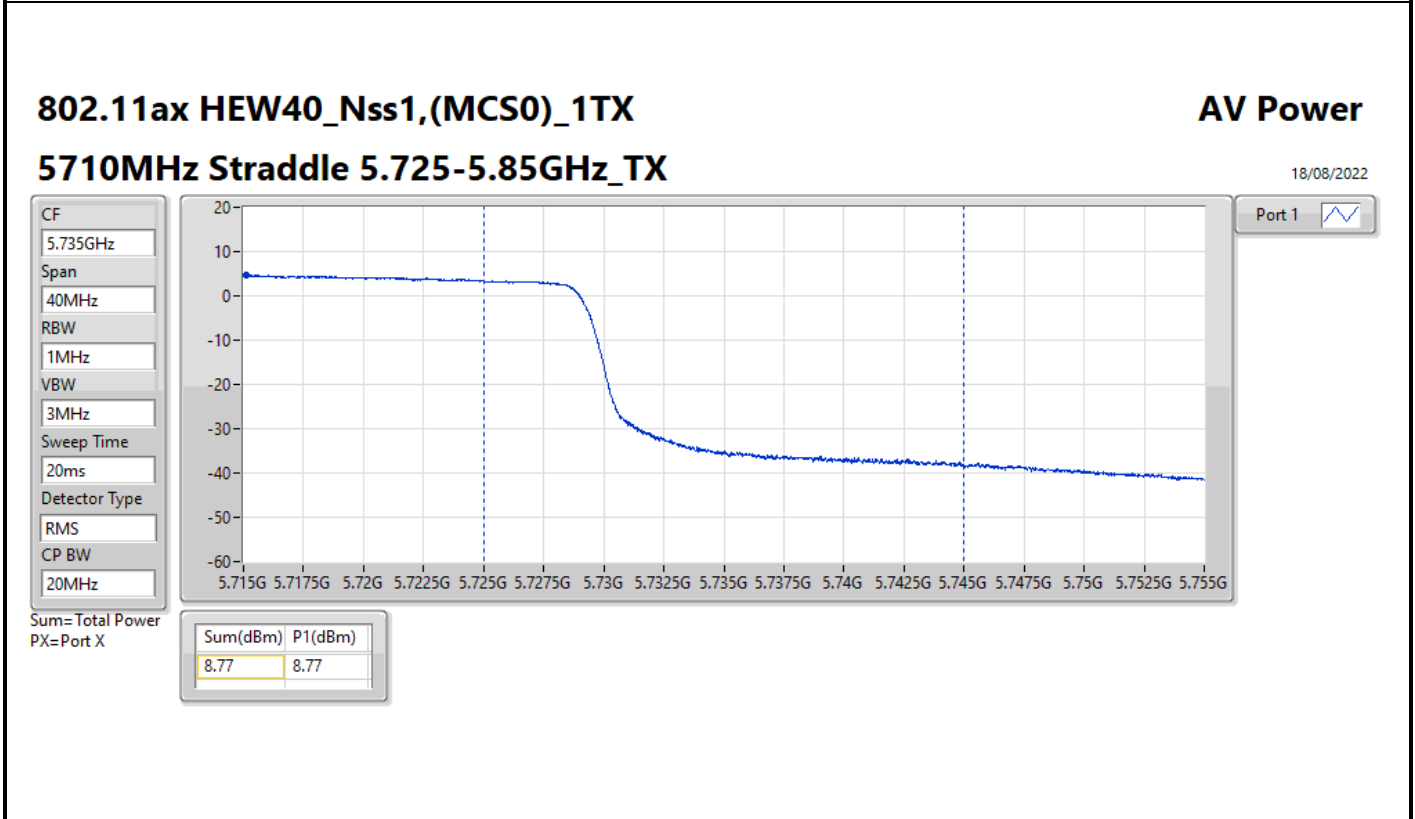

DG = Directional Gain; Port X = Port X output power

**Average Power_Iron R1_Antenna set 3_Beamforming mode_
P to M_P to P**

Appendix C.2

Summary

Mode	Total Power (dBm)	Total Power (W)
5.25-5.35GHz	-	-
802.11ax HEW20-BF_Nss1,(MCS0)_2TX	23.79	0.23933
802.11ax HEW40-BF_Nss1,(MCS0)_2TX	23.72	0.23550
802.11ax HEW80-BF_Nss1,(MCS0)_2TX	21.48	0.14060
5.47-5.725GHz	-	-
802.11ax HEW20-BF_Nss1,(MCS0)_2TX	23.95	0.24831
802.11ax HEW40-BF_Nss1,(MCS0)_2TX	23.62	0.23014
802.11ax HEW80-BF_Nss1,(MCS0)_2TX	23.87	0.24378
5.725-5.85GHz	-	-
802.11ax HEW20-BF_Nss1,(MCS0)_2TX	16.59	0.04560
802.11ax HEW40-BF_Nss1,(MCS0)_2TX	13.75	0.02371
802.11ax HEW80-BF_Nss1,(MCS0)_2TX	10.01	0.01002