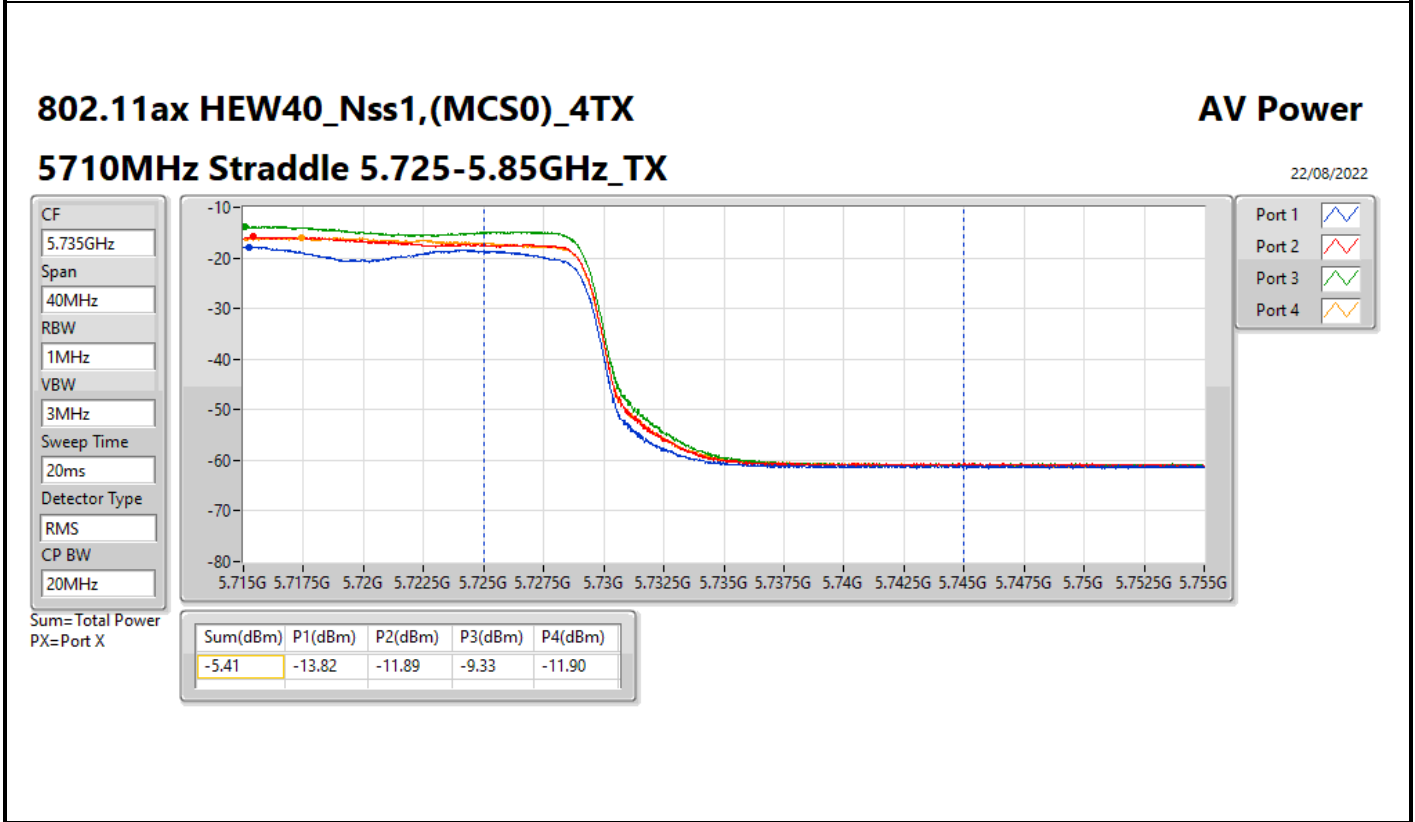

DG = Directional Gain; Port X = Port X output power

**Average Power_Iron R1_Antenna set 10_Beamforming mode_
Indoor_P to P**

Appendix C.8

Summary

Mode	Total Power (dBm)	Total Power (W)
5.25-5.35GHz	-	-
802.11ax HEW20-BF_Nss1,(MCS0)_2TX	11.08	0.01282
802.11ax HEW40-BF_Nss1,(MCS0)_2TX	10.95	0.01245
802.11ax HEW80-BF_Nss1,(MCS0)_2TX	7.59	0.00574
5.47-5.725GHz	-	-
802.11ax HEW20-BF_Nss1,(MCS0)_2TX	11.44	0.01393
802.11ax HEW40-BF_Nss1,(MCS0)_2TX	11.11	0.01291
802.11ax HEW80-BF_Nss1,(MCS0)_2TX	11.24	0.01330
5.725-5.85GHz	-	-
802.11ax HEW20-BF_Nss1,(MCS0)_2TX	4.78	0.00301
802.11ax HEW40-BF_Nss1,(MCS0)_2TX	0.98	0.00125
802.11ax HEW80-BF_Nss1,(MCS0)_2TX	-2.77	0.00053