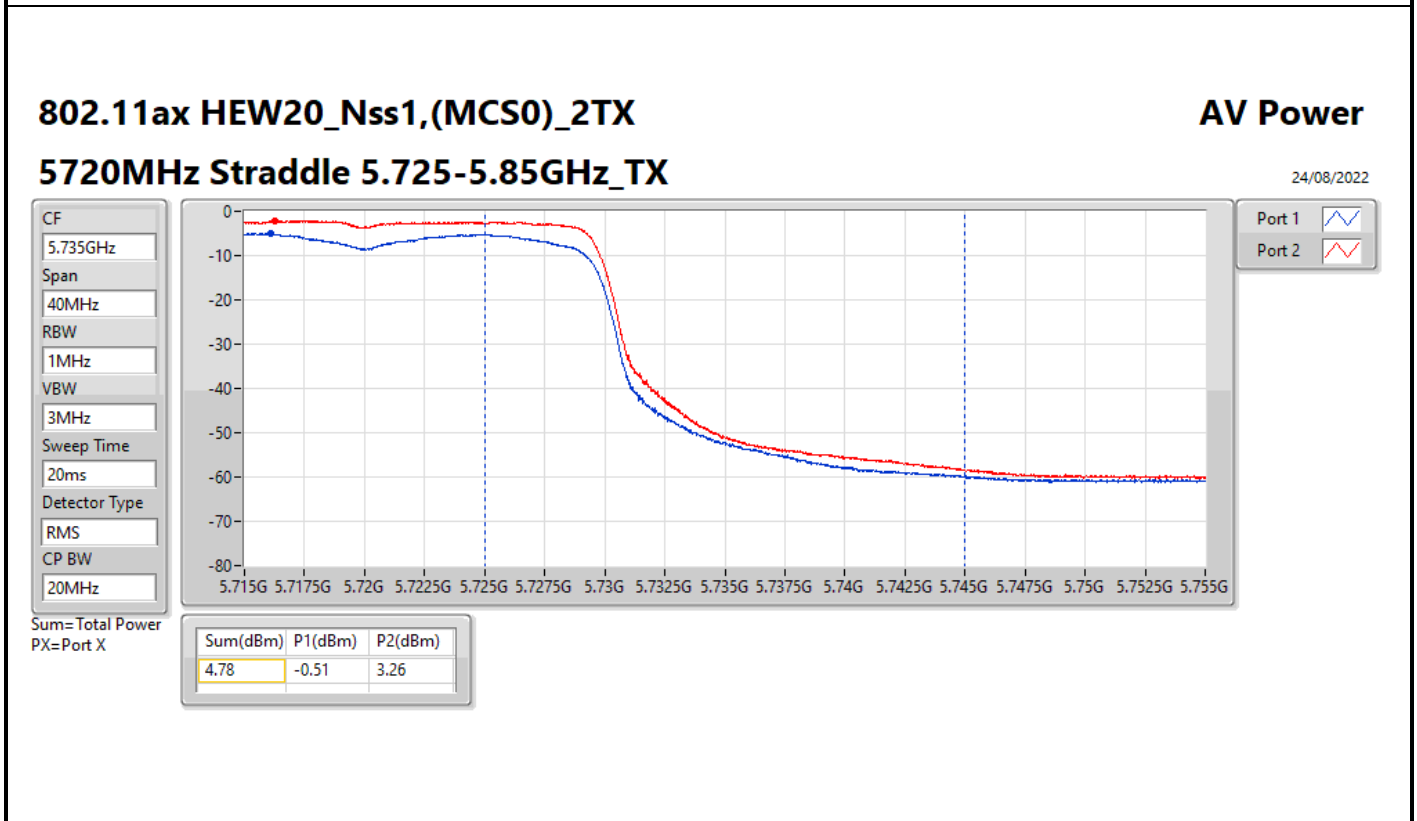

DG = Directional Gain; Port X = Port X output power

**Average Power_Iron R1_Antenna set 10_Beamforming mode_
Indoor_P to P**

Appendix C.8

Summary

Mode	Total Power (dBm)	Total Power (W)
5.25-5.35GHz	-	-
802.11ax HEW20-BF_Nss1,(MCS0)_2TX	11.08	0.01282
802.11ax HEW40-BF_Nss1,(MCS0)_2TX	10.95	0.01245
802.11ax HEW80-BF_Nss1,(MCS0)_2TX	7.59	0.00574
5.47-5.725GHz	-	-
802.11ax HEW20-BF_Nss1,(MCS0)_2TX	11.44	0.01393
802.11ax HEW40-BF_Nss1,(MCS0)_2TX	11.11	0.01291
802.11ax HEW80-BF_Nss1,(MCS0)_2TX	11.24	0.01330
5.725-5.85GHz	-	-
802.11ax HEW20-BF_Nss1,(MCS0)_2TX	4.78	0.00301
802.11ax HEW40-BF_Nss1,(MCS0)_2TX	0.98	0.00125
802.11ax HEW80-BF_Nss1,(MCS0)_2TX	-2.77	0.00053