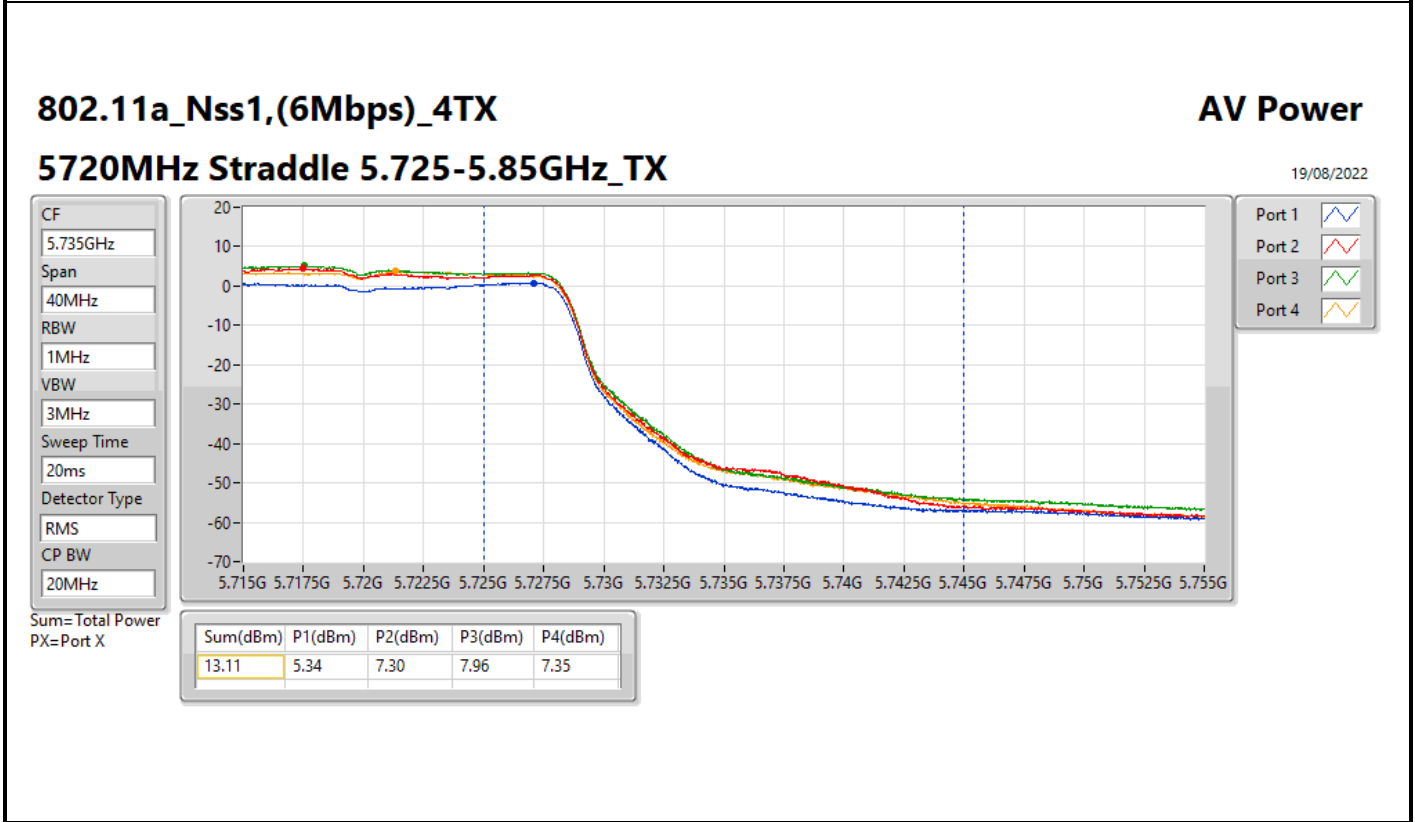

DG = Directional Gain; Port X = Port X output power

**Average Power_Iron R1_Antenna set 3_Beamforming mode_
P to M_P to P**

Appendix C.2

Summary

Mode	Total Power (dBm)	Total Power (W)
5.25-5.35GHz	-	-
802.11ax HEW20-BF_Nss1,(MCS0)_2TX	23.79	0.23933
802.11ax HEW40-BF_Nss1,(MCS0)_2TX	23.72	0.23550
802.11ax HEW80-BF_Nss1,(MCS0)_2TX	21.48	0.14060
5.47-5.725GHz	-	-
802.11ax HEW20-BF_Nss1,(MCS0)_2TX	23.95	0.24831
802.11ax HEW40-BF_Nss1,(MCS0)_2TX	23.62	0.23014
802.11ax HEW80-BF_Nss1,(MCS0)_2TX	23.87	0.24378
5.725-5.85GHz	-	-
802.11ax HEW20-BF_Nss1,(MCS0)_2TX	16.59	0.04560
802.11ax HEW40-BF_Nss1,(MCS0)_2TX	13.75	0.02371
802.11ax HEW80-BF_Nss1,(MCS0)_2TX	10.01	0.01002