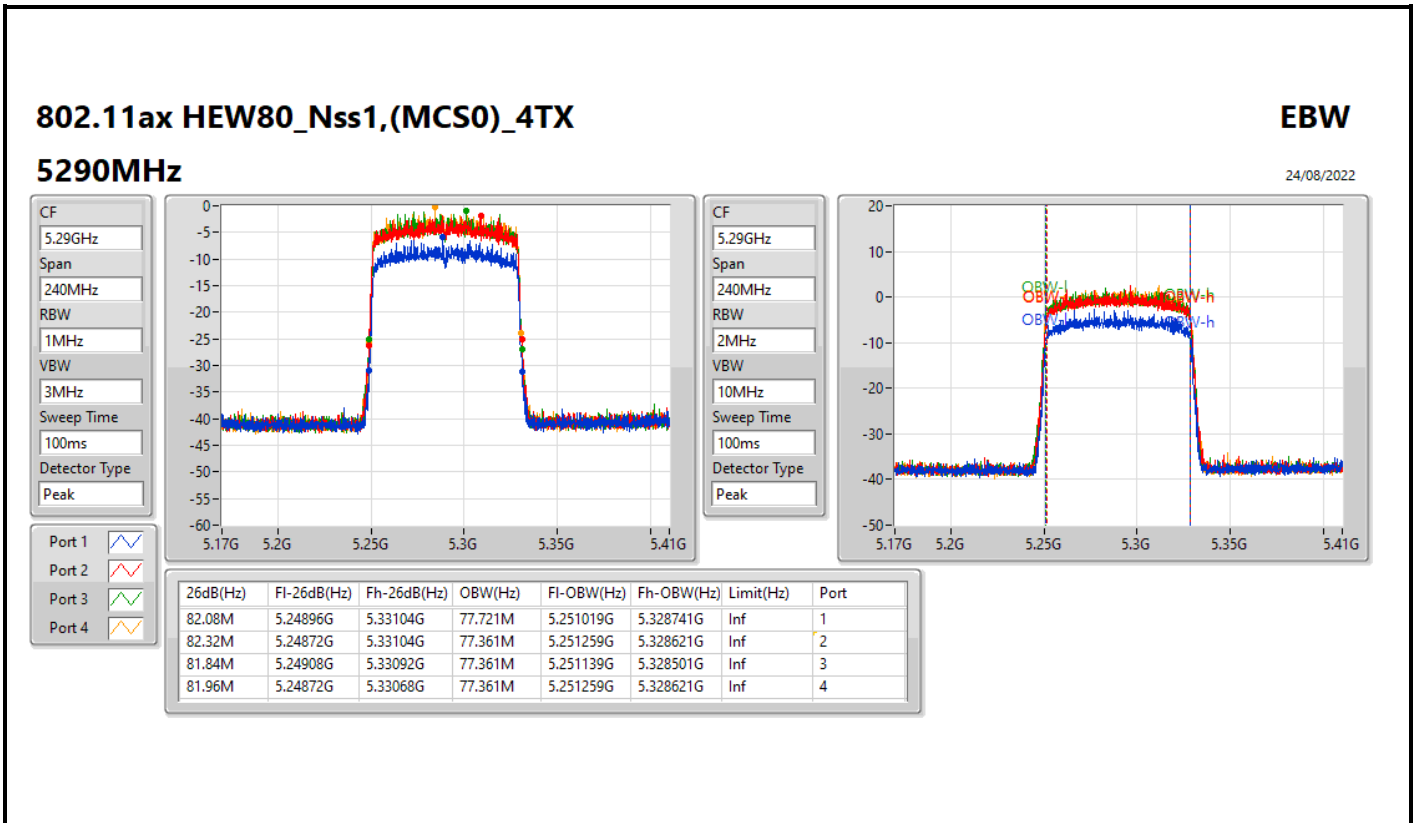

802.11ax HEW40_Nss1,(MCS0)_4TX

EBW

5710MHz Straddle 5.725-5.85GHz

24/08/2022

802.11ax HEW40_Nss1,(MCS0)_4TX

EBW

5710MHz Straddle 5.725-5.85GHz

24/08/2022