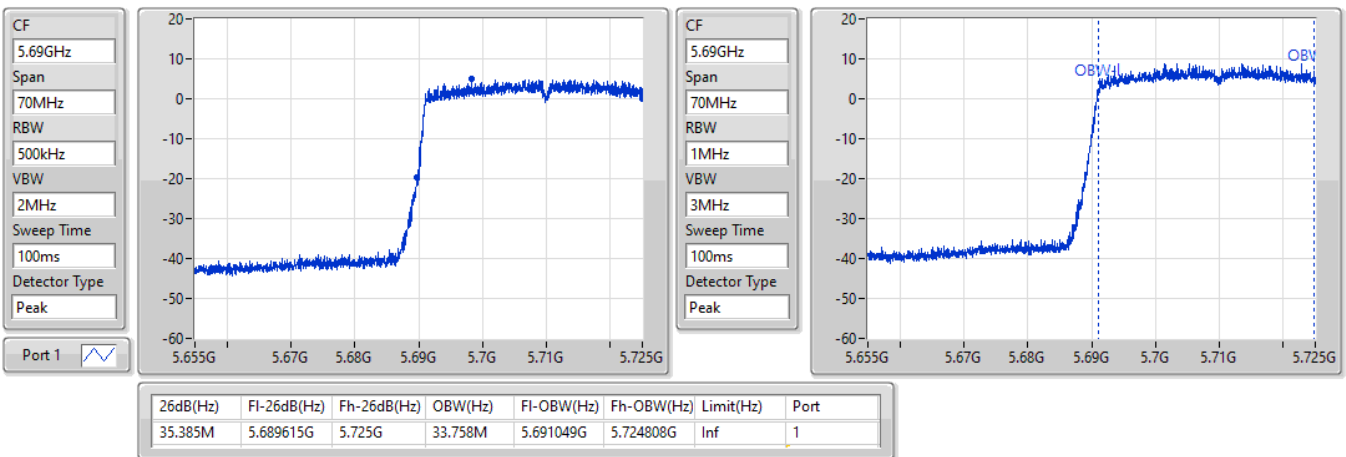

802.11ax HEW40_Nss1,(MCS0)_1TX

EBW

5710MHz Straddle 5.47-5.725GHz

25/08/2022