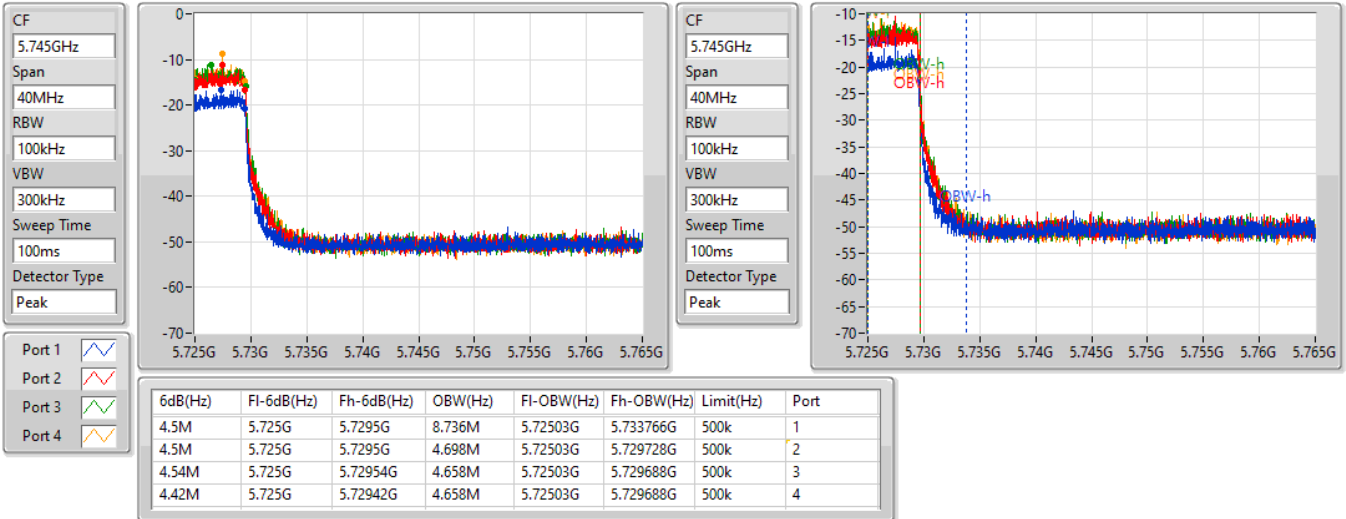

802.11ax HEW20_Nss1,(MCS0)_4TX

EBW

5720MHz Straddle 5.47-5.725GHz

24/08/2022

CF
5.71GHz
Span
30MHz
RBW
200kHz
VBW
1MHz
Sweep Time
100ms
Detector Type
Peak

CF
5.71GHz
Span
30MHz
RBW
300kHz
VBW
1MHz
Sweep Time
100ms
Detector Type
Peak

802.11ax HEW20_Nss1,(MCS0)_4TX

EBW

5720MHz Straddle 5.725-5.85GHz

24/08/2022

802.11ax HEW20_Nss1,(MCS0)_4TX

EBW

5720MHz Straddle 5.725-5.85GHz

24/08/2022