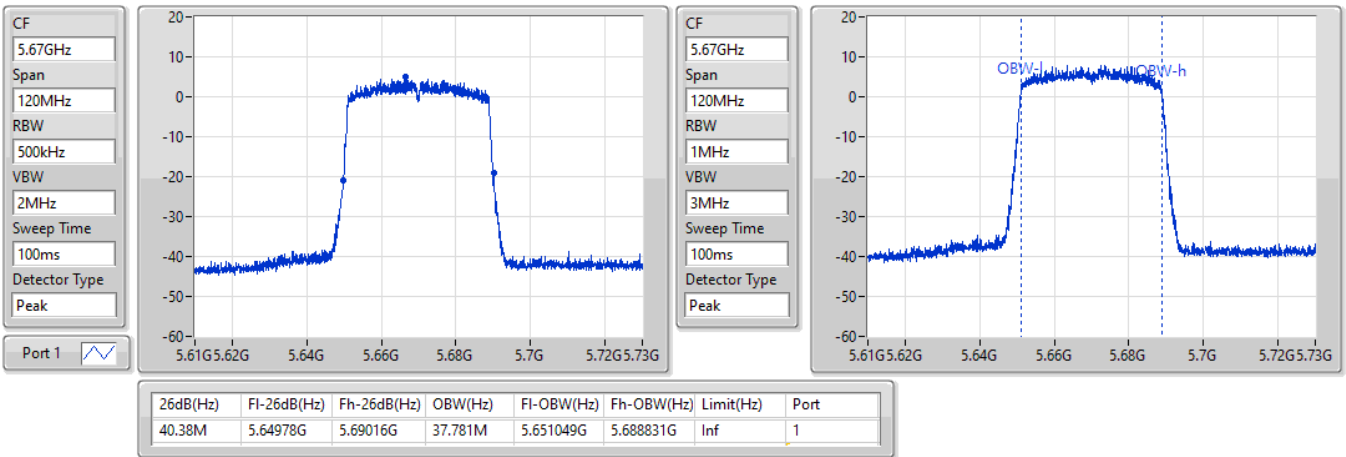

802.11ax HEW40_Nss1,(MCS0)_1TX

EBW

5670MHz

25/08/2022