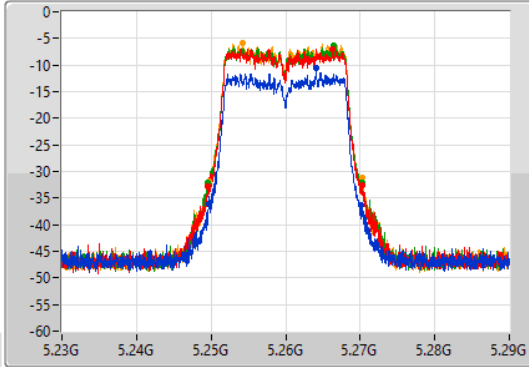

802.11ax HEW80_Nss1,(MCS0)_2TX

EBW

5690MHz Straddle 5.725-5.85GHz

07/09/2022

802.11ax HEW160_Nss1,(MCS0)_2TX

EBW

5250MHz Straddle 5.15-5.25GHz

24/08/2022

802.11ax HEW160_Nss1,(MCS0)_2TX

EBW

5250MHz Straddle 5.25-5.35GHz

24/08/2022

802.11ax HEW160_Nss1,(MCS0)_2TX

EBW

5570MHz

24/08/2022

802.11a_Nss1,(6Mbps)_4TX

EBW

5260MHz

24/08/2022

CF
5.26GHz
Span
60MHz
RBW
300kHz
VBW
1MHz
Sweep Time
100ms
Detector Type
Peak

CF
5.26GHz
Span
60MHz
RBW
300kHz
VBW
1MHz
Sweep Time
100ms
Detector Type
Peak

Port 1
Port 2
Port 3
Port 4