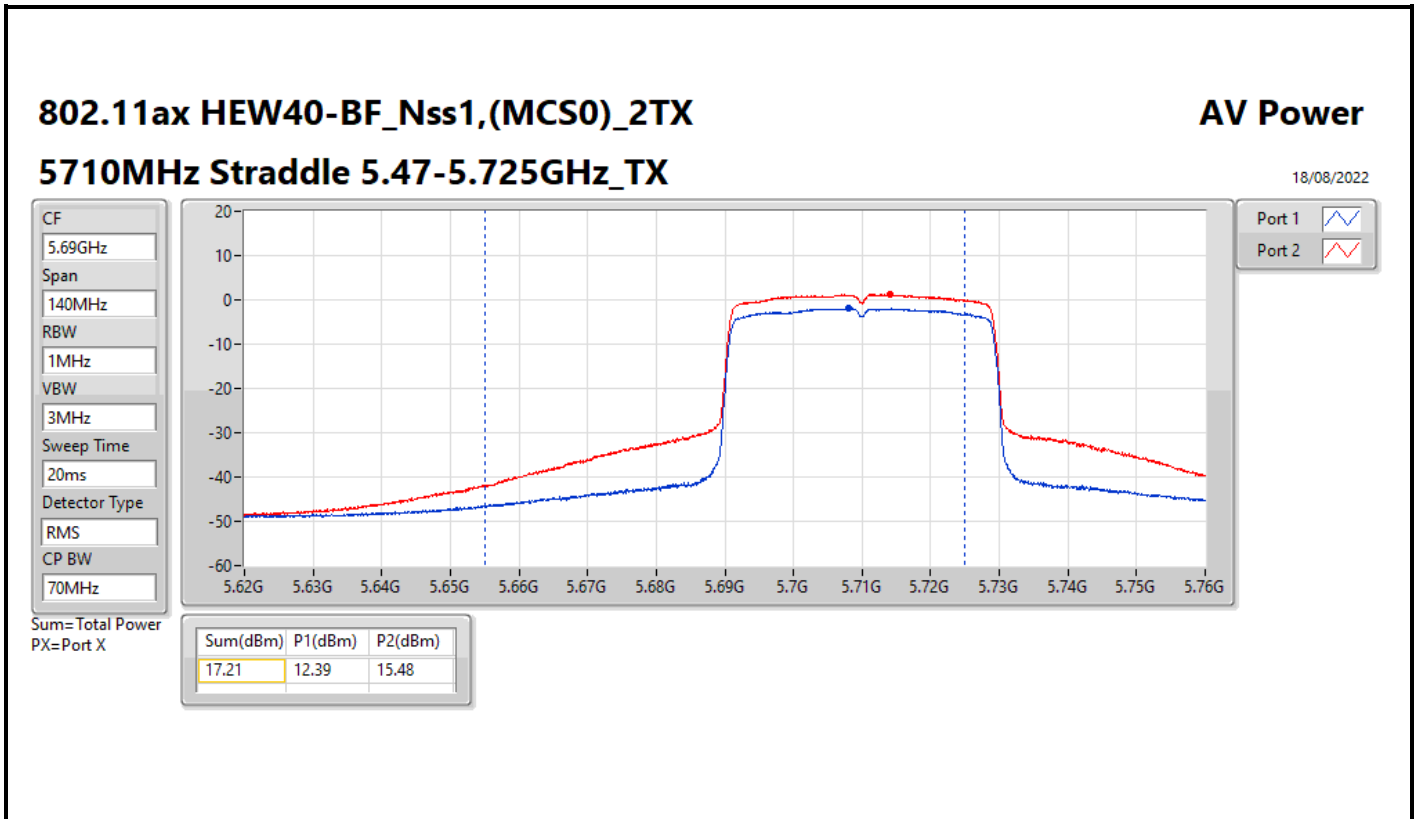

DG = Directional Gain; Port X = Port X output power

**Average Power_Pine R2_Antenna set 3_Beamforming mode_
Indoor_P to M_P to P**

Appendix C.11

Summary

Mode	Total Power (dBm)	Total Power (W)
5.15-5.25GHz	-	-
802.11ax HEW160-BF_Nss1,(MCS0)_4TX	12.18	0.01652
5.25-5.35GHz	-	-
802.11ax HEW20-BF_Nss1,(MCS0)_4TX	20.87	0.12218
802.11ax HEW40-BF_Nss1,(MCS0)_4TX	20.76	0.11912
802.11ax HEW80-BF_Nss1,(MCS0)_4TX	17.38	0.05470
802.11ax HEW160-BF_Nss1,(MCS0)_4TX	12.09	0.01618
5.47-5.725GHz	-	-
802.11ax HEW20-BF_Nss1,(MCS0)_4TX	20.60	0.11482
802.11ax HEW40-BF_Nss1,(MCS0)_4TX	20.71	0.11776
802.11ax HEW80-BF_Nss1,(MCS0)_4TX	20.78	0.11967
802.11ax HEW160-BF_Nss1,(MCS0)_4TX	15.13	0.03258
5.725-5.85GHz	-	-
802.11ax HEW20-BF_Nss1,(MCS0)_4TX	15.30	0.03388
802.11ax HEW40-BF_Nss1,(MCS0)_4TX	10.51	0.01125
802.11ax HEW80-BF_Nss1,(MCS0)_4TX	6.54	0.00451