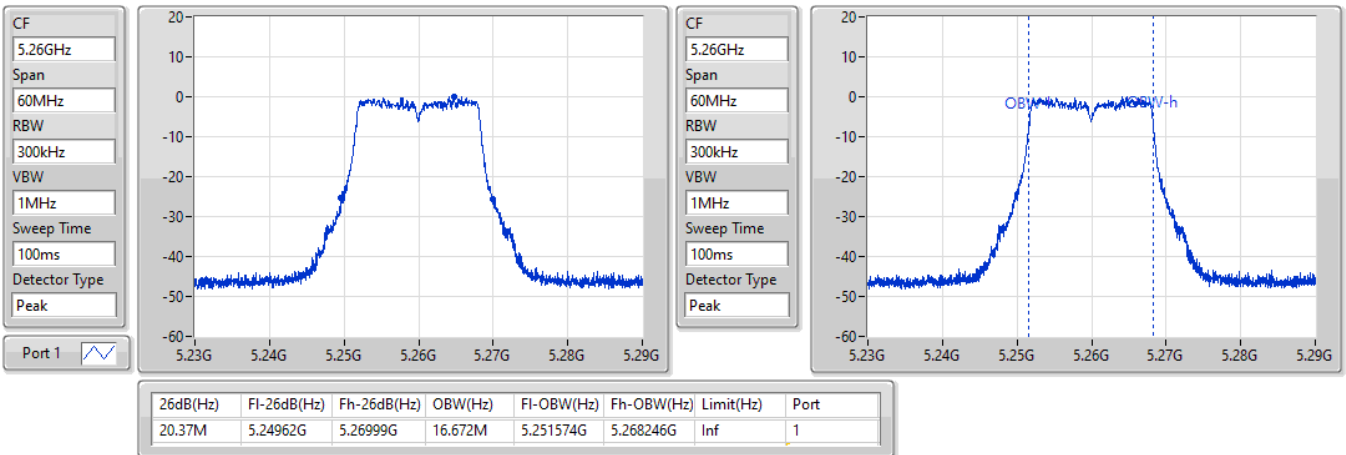

Port X-N dB = Port X 6dB down bandwidth for 5.725-5.85GHz band / 26dB down bandwidth for other band
 Port X-OBW = Port X 99% occupied bandwidth

802.11a_Nss1,(6Mbps)_1TX

EBW

5260MHz

25/08/2022

802.11a_Nss1,(6Mbps)_1TX