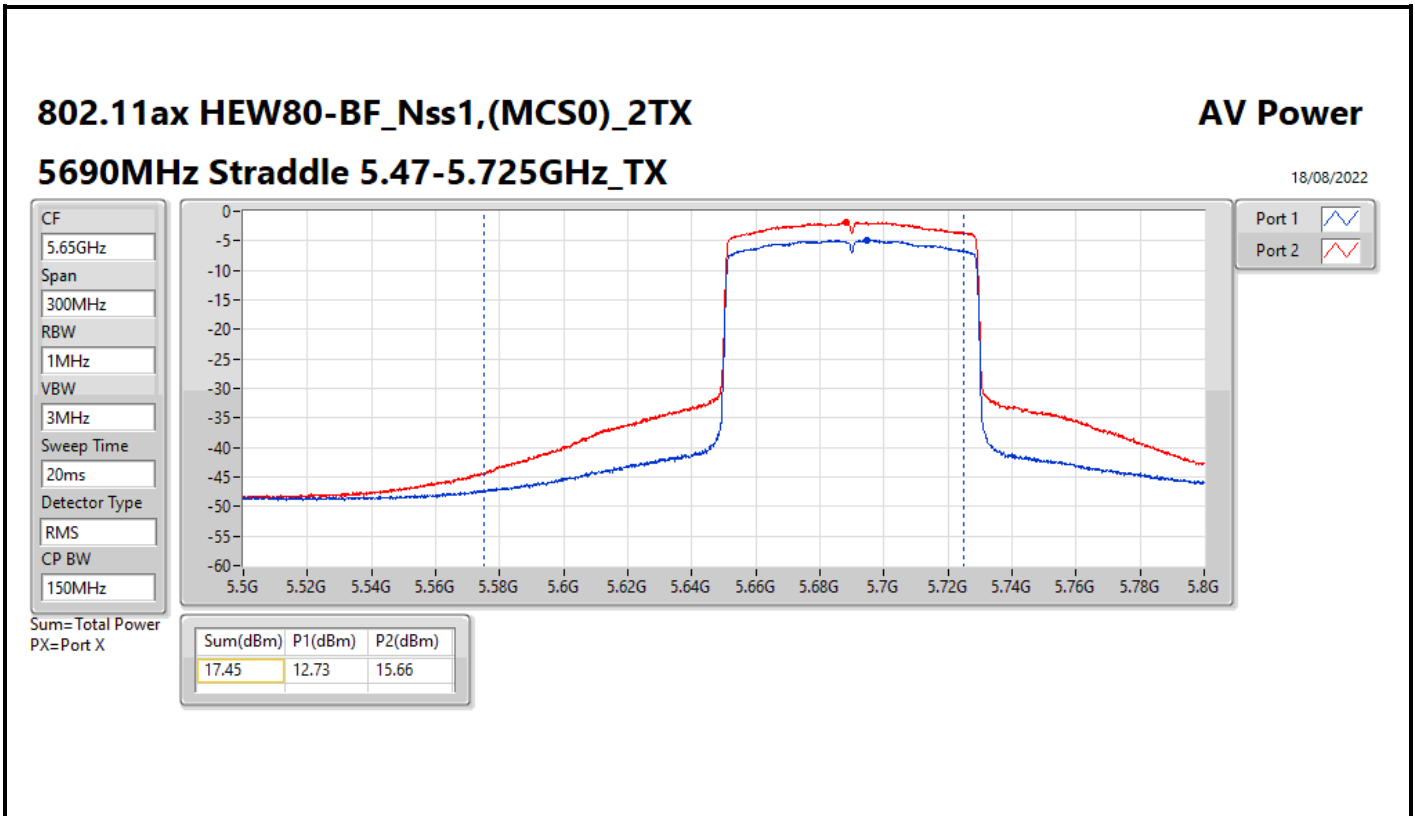

DG = Directional Gain; Port X = Port X output power

**Average Power_Pine R2_Antenna set 3_Beamforming mode_
Indoor_P to M_P to P**

Appendix C.11

Summary

Mode	Total Power (dBm)	Total Power (W)
5.15-5.25GHz	-	-
802.11ax HEW160-BF_Nss1,(MCS0)_4TX	12.18	0.01652
5.25-5.35GHz	-	-
802.11ax HEW20-BF_Nss1,(MCS0)_4TX	20.87	0.12218
802.11ax HEW40-BF_Nss1,(MCS0)_4TX	20.76	0.11912
802.11ax HEW80-BF_Nss1,(MCS0)_4TX	17.38	0.05470
802.11ax HEW160-BF_Nss1,(MCS0)_4TX	12.09	0.01618
5.47-5.725GHz	-	-
802.11ax HEW20-BF_Nss1,(MCS0)_4TX	20.60	0.11482
802.11ax HEW40-BF_Nss1,(MCS0)_4TX	20.71	0.11776
802.11ax HEW80-BF_Nss1,(MCS0)_4TX	20.78	0.11967
802.11ax HEW160-BF_Nss1,(MCS0)_4TX	15.13	0.03258
5.725-5.85GHz	-	-
802.11ax HEW20-BF_Nss1,(MCS0)_4TX	15.30	0.03388
802.11ax HEW40-BF_Nss1,(MCS0)_4TX	10.51	0.01125
802.11ax HEW80-BF_Nss1,(MCS0)_4TX	6.54	0.00451