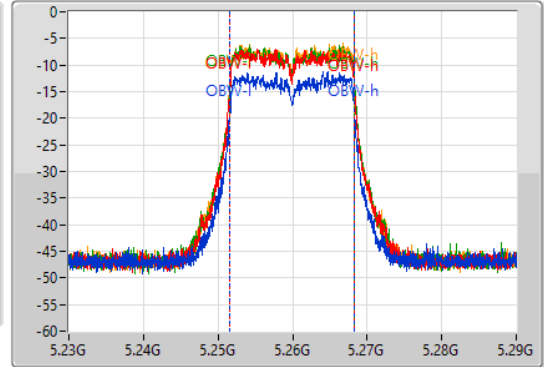

EBW

5260MHz

24/08/2022

CF
5.26GHz
Span
60MHz
RBW
300kHz
VBW
1MHz
Sweep Time
100ms
Detector Type
Peak

CF
5.26GHz
Span
60MHz
RBW
300kHz
VBW
1MHz
Sweep Time
100ms
Detector Type
Peak

Port 1
Port 2
Port 3
Port 4