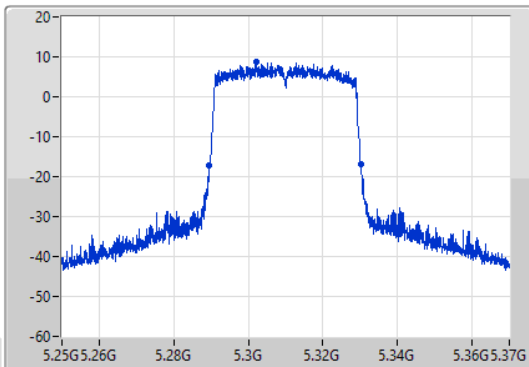

CF
5.31GHz
Span
120MHz
RBW
1MHz
VBW
3MHz
Sweep Time
100ms
Detector Type
Peak