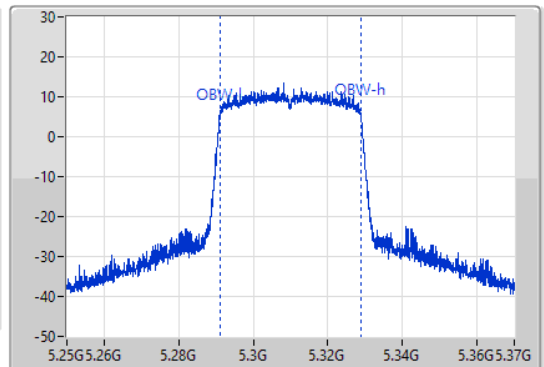

802.11ax HEW40_Nss1,(MCS0)_1TX

EBW

5310MHz

18/08/2022

CF
5.31GHz
Span
120MHz
RBW
500kHz
VBW
2MHz
Sweep Time
100ms
Detector Type
Peak
Port 1

CF
5.31GHz
Span
120MHz
RBW
1MHz
VBW
3MHz
Sweep Time
100ms
Detector Type
Peak