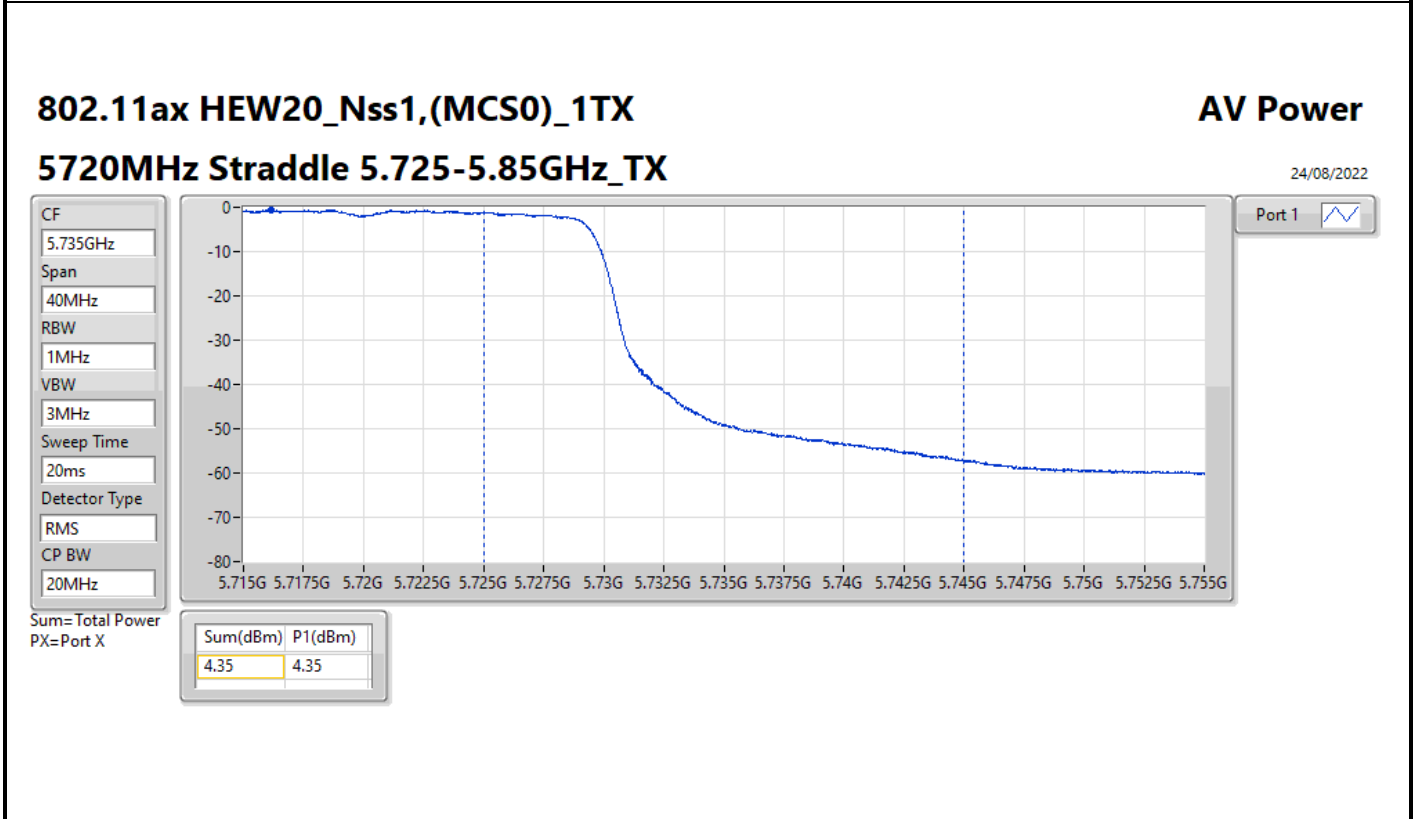

DG = Directional Gain; Port X = Port X output power

**Average Power_Iron R1_Antenna set 10_
Beamforming mode Indoor_P to M**

Appendix C.5

Summary

Mode	Total Power (dBm)	Total Power (W)
5.25-5.35GHz	-	-
802.11ax HEW20-BF_Nss1,(MCS0)_2TX	11.08	0.01282
802.11ax HEW40-BF_Nss1,(MCS0)_2TX	10.95	0.01245
802.11ax HEW80-BF_Nss1,(MCS0)_2TX	7.59	0.00574
5.47-5.725GHz	-	-
802.11ax HEW20-BF_Nss1,(MCS0)_2TX	11.44	0.01393
802.11ax HEW40-BF_Nss1,(MCS0)_2TX	11.11	0.01291
802.11ax HEW80-BF_Nss1,(MCS0)_2TX	11.24	0.01330
5.725-5.85GHz	-	-
802.11ax HEW20-BF_Nss1,(MCS0)_2TX	4.78	0.00301
802.11ax HEW40-BF_Nss1,(MCS0)_2TX	0.98	0.00125
802.11ax HEW80-BF_Nss1,(MCS0)_2TX	-2.77	0.00053