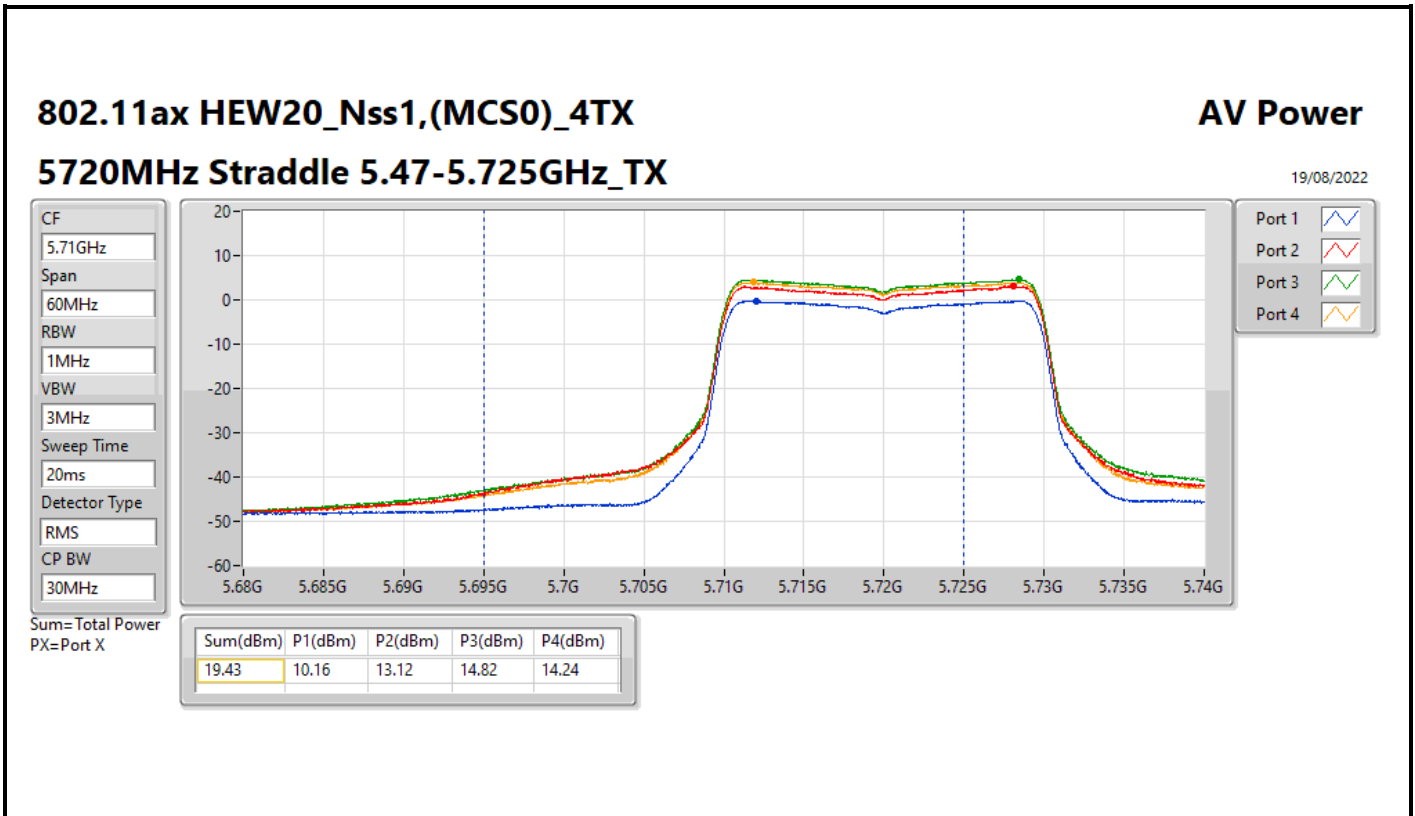

DG = Directional Gain; Port X = Port X output power

**Average Power_Pine R2_Antenna set 3_Beamforming mode_
Indoor_P to M_P to P**

Appendix C.10

Summary

Mode	Total Power (dBm)	Total Power (W)
5.15-5.25GHz	-	-
802.11ax HEW160-BF_Nss1,(MCS0)_2TX	11.73	0.01489
5.25-5.35GHz	-	-
802.11ax HEW20-BF_Nss1,(MCS0)_2TX	18.46	0.07015
802.11ax HEW40-BF_Nss1,(MCS0)_2TX	18.89	0.07745
802.11ax HEW80-BF_Nss1,(MCS0)_2TX	15.35	0.03428
802.11ax HEW160-BF_Nss1,(MCS0)_2TX	11.68	0.01472
5.47-5.725GHz	-	-
802.11ax HEW20-BF_Nss1,(MCS0)_2TX	18.19	0.06592
802.11ax HEW40-BF_Nss1,(MCS0)_2TX	18.29	0.06745
802.11ax HEW80-BF_Nss1,(MCS0)_2TX	18.48	0.07047
802.11ax HEW160-BF_Nss1,(MCS0)_2TX	14.58	0.02871
5.725-5.85GHz	-	-
802.11ax HEW20-BF_Nss1,(MCS0)_2TX	11.99	0.01581
802.11ax HEW40-BF_Nss1,(MCS0)_2TX	6.77	0.00475
802.11ax HEW80-BF_Nss1,(MCS0)_2TX	3.38	0.00218