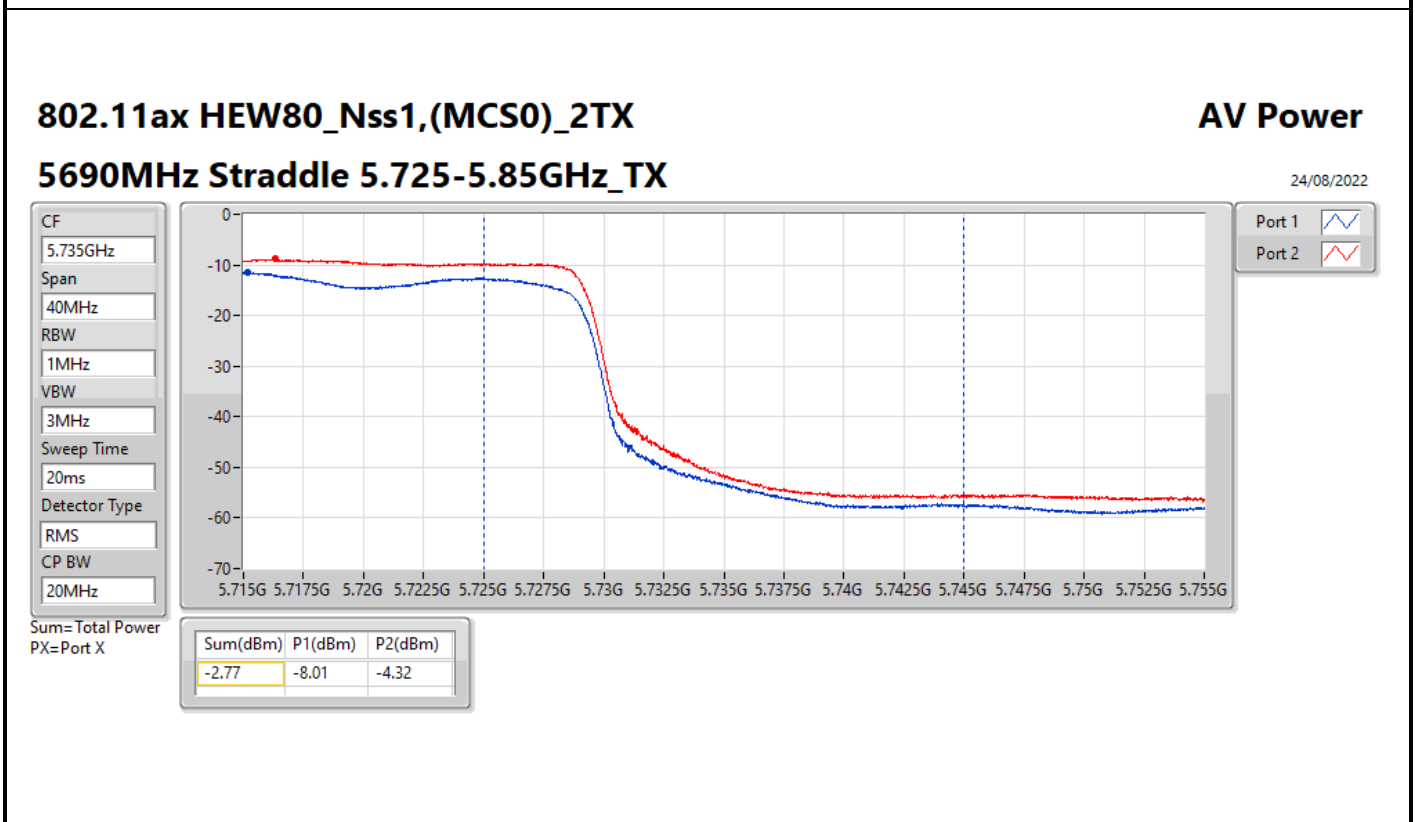

DG = Directional Gain; Port X = Port X output power

**Average Power_Iron R1_Antenna set 10_
Beamforming mode Indoor_P to M**

Appendix C.5

Summary

Mode	Total Power (dBm)	Total Power (W)
5.25-5.35GHz	-	-
802.11ax HEW20-BF_Nss1,(MCS0)_2TX	11.08	0.01282
802.11ax HEW40-BF_Nss1,(MCS0)_2TX	10.95	0.01245
802.11ax HEW80-BF_Nss1,(MCS0)_2TX	7.59	0.00574
5.47-5.725GHz	-	-
802.11ax HEW20-BF_Nss1,(MCS0)_2TX	11.44	0.01393
802.11ax HEW40-BF_Nss1,(MCS0)_2TX	11.11	0.01291
802.11ax HEW80-BF_Nss1,(MCS0)_2TX	11.24	0.01330
5.725-5.85GHz	-	-
802.11ax HEW20-BF_Nss1,(MCS0)_2TX	4.78	0.00301
802.11ax HEW40-BF_Nss1,(MCS0)_2TX	0.98	0.00125
802.11ax HEW80-BF_Nss1,(MCS0)_2TX	-2.77	0.00053