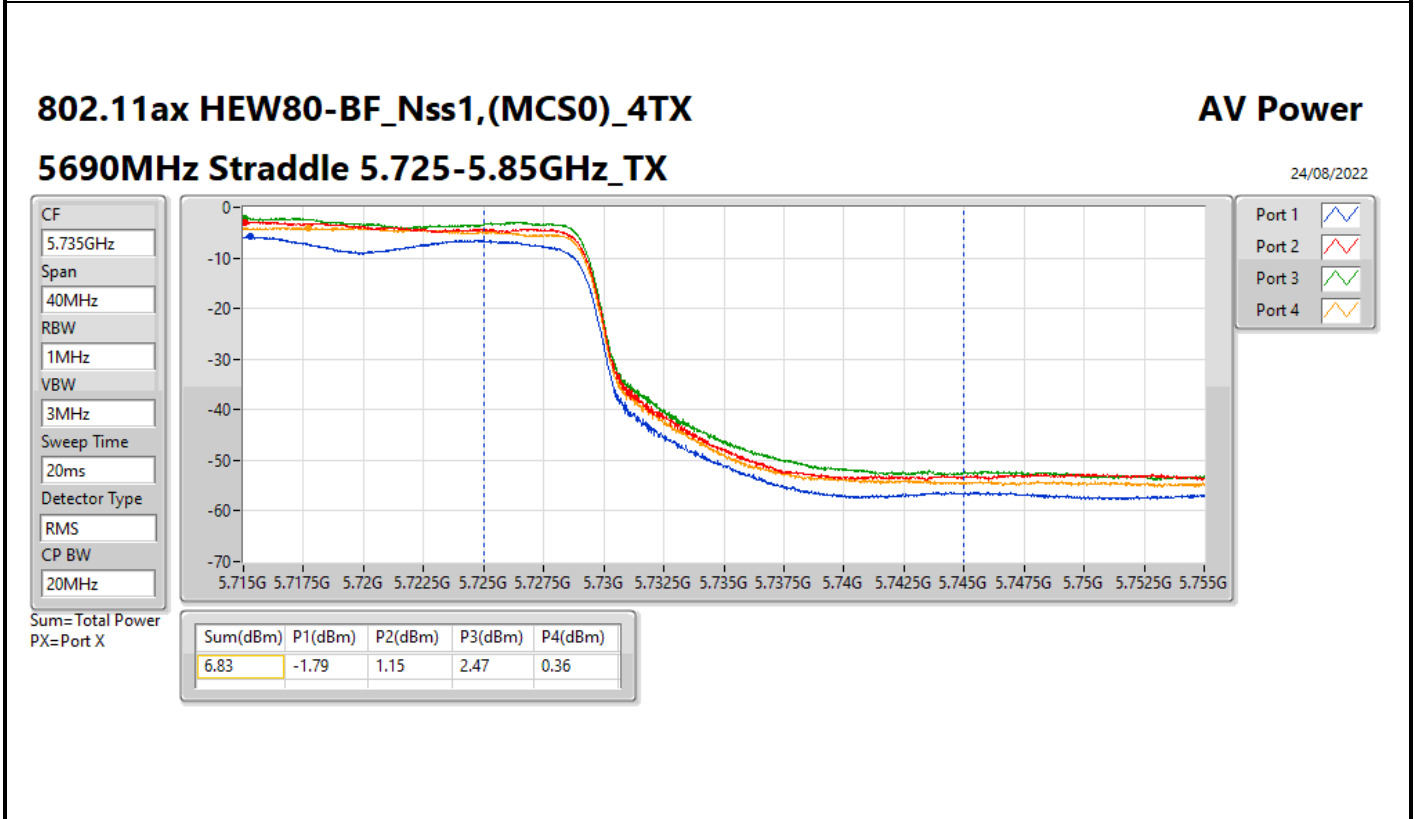

Average Power_Iron R1_Antenna set 10_
Non beamforming mode_Indoor_P to M

Appendix C.4

Summary

Mode	Total Power (dBm)	Total Power (W)
5.25-5.35GHz	-	-
802.11a_Nss1,(6Mbps)_1TX	10.63	0.01156
802.11ax HEW20_Nss1,(MCS0)_1TX	11.33	0.01358
802.11ax HEW40_Nss1,(MCS0)_1TX	10.82	0.01208
802.11ax HEW80_Nss1,(MCS0)_1TX	5.98	0.00396
802.11a_Nss1,(6Mbps)_2TX	10.98	0.01253
802.11ax HEW20_Nss1,(MCS0)_2TX	11.08	0.01282
802.11ax HEW40_Nss1,(MCS0)_2TX	10.95	0.01245
802.11ax HEW80_Nss1,(MCS0)_2TX	7.59	0.00574
802.11a_Nss1,(6Mbps)_4TX	4.39	0.00275
802.11ax HEW20_Nss1,(MCS0)_4TX	4.20	0.00263
802.11ax HEW40_Nss1,(MCS0)_4TX	4.14	0.00259
802.11ax HEW80_Nss1,(MCS0)_4TX	4.17	0.00261
5.47-5.725GHz	-	-
802.11a_Nss1,(6Mbps)_1TX	10.95	0.01245
802.11ax HEW20_Nss1,(MCS0)_1TX	11.29	0.01346
802.11ax HEW40_Nss1,(MCS0)_1TX	11.32	0.01355
802.11ax HEW80_Nss1,(MCS0)_1TX	11.37	0.01371
802.11a_Nss1,(6Mbps)_2TX	11.02	0.01265
802.11ax HEW20_Nss1,(MCS0)_2TX	11.44	0.01393
802.11ax HEW40_Nss1,(MCS0)_2TX	11.11	0.01291
802.11ax HEW80_Nss1,(MCS0)_2TX	11.24	0.01330
802.11a_Nss1,(6Mbps)_4TX	4.53	0.00284
802.11ax HEW20_Nss1,(MCS0)_4TX	4.45	0.00279
802.11ax HEW40_Nss1,(MCS0)_4TX	5.50	0.00355
802.11ax HEW80_Nss1,(MCS0)_4TX	4.79	0.00301
5.725-5.85GHz	-	-
802.11a_Nss1,(6Mbps)_1TX	3.33	0.00215
802.11ax HEW20_Nss1,(MCS0)_1TX	4.35	0.00272
802.11ax HEW40_Nss1,(MCS0)_1TX	0.47	0.00111
802.11ax HEW80_Nss1,(MCS0)_1TX	-3.36	0.00046
802.11a_Nss1,(6Mbps)_2TX	3.58	0.00228
802.11ax HEW20_Nss1,(MCS0)_2TX	4.78	0.00301
802.11ax HEW40_Nss1,(MCS0)_2TX	0.98	0.00125
802.11ax HEW80_Nss1,(MCS0)_2TX	-2.77	0.00053
802.11a_Nss1,(6Mbps)_4TX	-2.76	0.00053
802.11ax HEW20_Nss1,(MCS0)_4TX	-1.85	0.00065
802.11ax HEW40_Nss1,(MCS0)_4TX	-5.41	0.00029
802.11ax HEW80_Nss1,(MCS0)_4TX	-9.77	0.00011