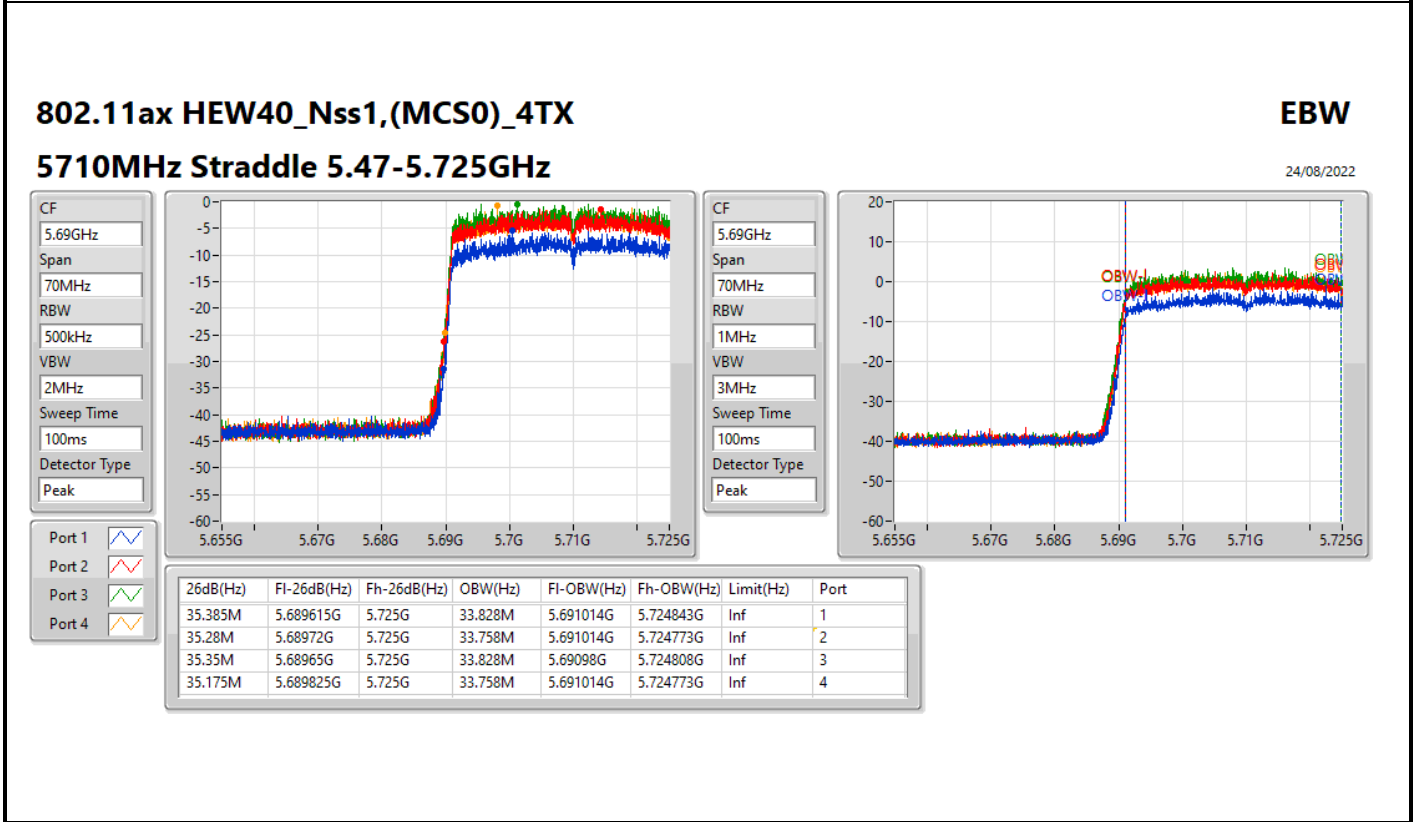

802.11ax HEW20_Nss1,(MCS0)_4TX

EBW

5720MHz Straddle 5.725-5.85GHz

24/08/2022

802.11ax HEW20_Nss1,(MCS0)_4TX

EBW

5720MHz Straddle 5.725-5.85GHz

24/08/2022

802.11ax HEW40_Nss1,(MCS0)_4TX

EBW

5710MHz Straddle 5.725-5.85GHz

24/08/2022

802.11ax HEW40_Nss1,(MCS0)_4TX

EBW

5710MHz Straddle 5.725-5.85GHz

24/08/2022