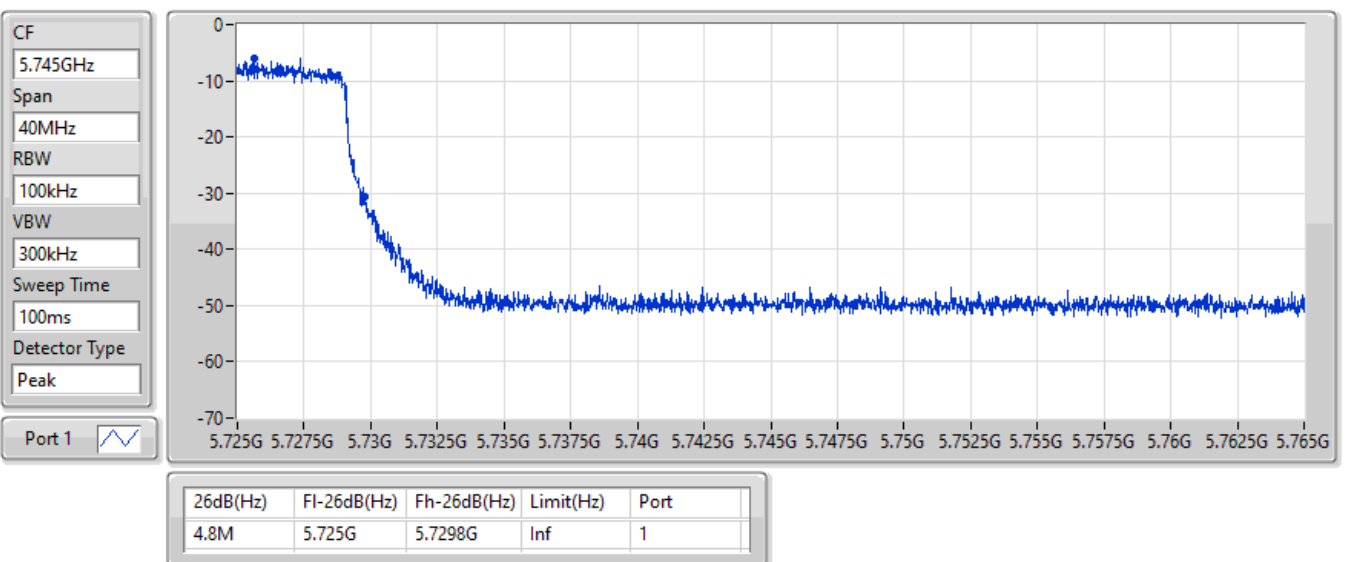

5710MHz Straddle 5.725-5.85GHz

25/08/2022