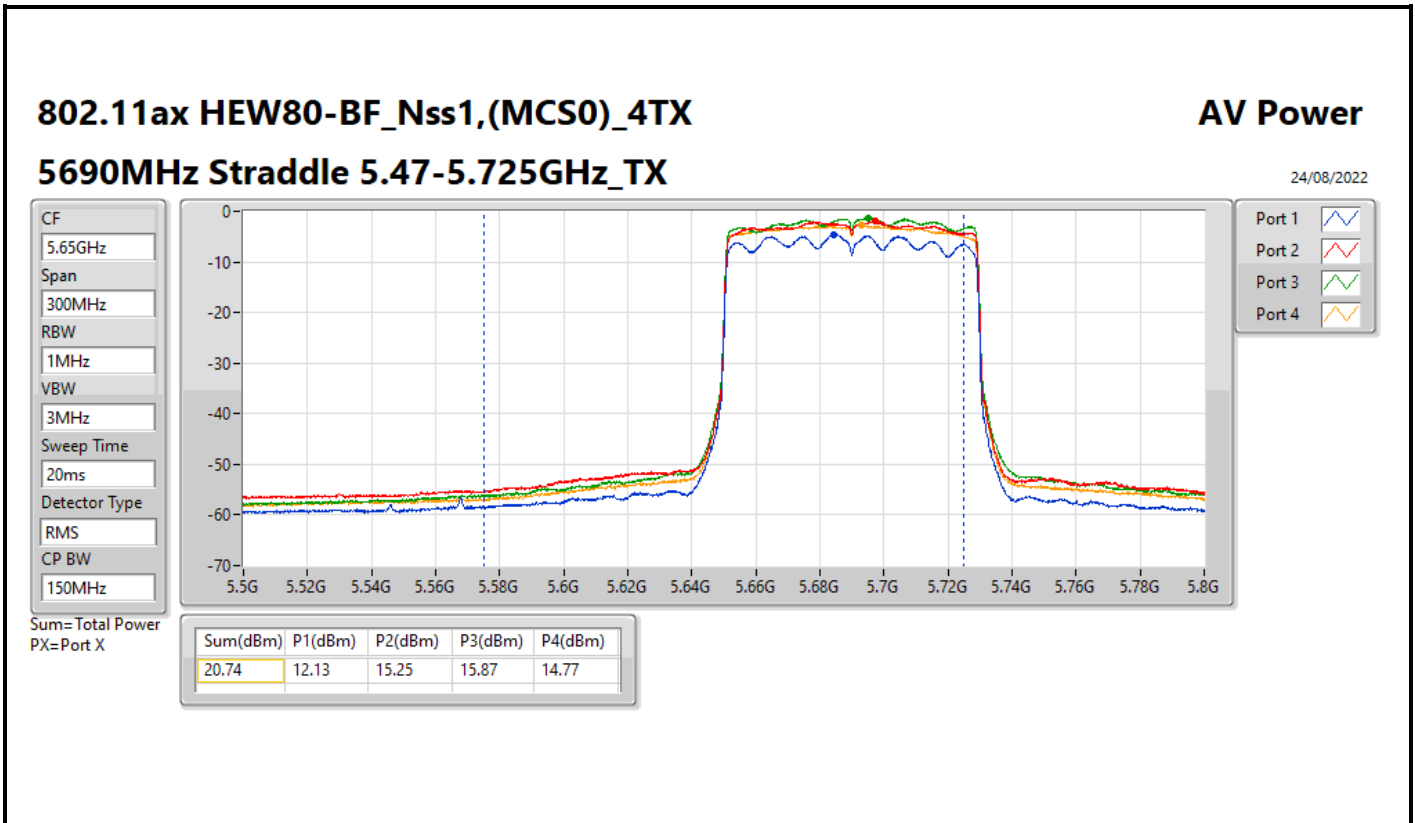

Average Power_Iron R1_Antenna set 10_
Non beamforming mode_Indoor_P to M

Appendix C.4

Summary

Mode	Total Power (dBm)	Total Power (W)
5.25-5.35GHz	-	-
802.11a_Nss1,(6Mbps)_1TX	10.63	0.01156
802.11ax HEW20_Nss1,(MCS0)_1TX	11.33	0.01358
802.11ax HEW40_Nss1,(MCS0)_1TX	10.82	0.01208
802.11ax HEW80_Nss1,(MCS0)_1TX	5.98	0.00396
802.11a_Nss1,(6Mbps)_2TX	10.98	0.01253
802.11ax HEW20_Nss1,(MCS0)_2TX	11.08	0.01282
802.11ax HEW40_Nss1,(MCS0)_2TX	10.95	0.01245
802.11ax HEW80_Nss1,(MCS0)_2TX	7.59	0.00574
802.11a_Nss1,(6Mbps)_4TX	4.39	0.00275
802.11ax HEW20_Nss1,(MCS0)_4TX	4.20	0.00263
802.11ax HEW40_Nss1,(MCS0)_4TX	4.14	0.00259
802.11ax HEW80_Nss1,(MCS0)_4TX	4.17	0.00261
5.47-5.725GHz	-	-
802.11a_Nss1,(6Mbps)_1TX	10.95	0.01245
802.11ax HEW20_Nss1,(MCS0)_1TX	11.29	0.01346
802.11ax HEW40_Nss1,(MCS0)_1TX	11.32	0.01355
802.11ax HEW80_Nss1,(MCS0)_1TX	11.37	0.01371
802.11a_Nss1,(6Mbps)_2TX	11.02	0.01265
802.11ax HEW20_Nss1,(MCS0)_2TX	11.44	0.01393
802.11ax HEW40_Nss1,(MCS0)_2TX	11.11	0.01291
802.11ax HEW80_Nss1,(MCS0)_2TX	11.24	0.01330
802.11a_Nss1,(6Mbps)_4TX	4.53	0.00284
802.11ax HEW20_Nss1,(MCS0)_4TX	4.45	0.00279
802.11ax HEW40_Nss1,(MCS0)_4TX	5.50	0.00355
802.11ax HEW80_Nss1,(MCS0)_4TX	4.79	0.00301
5.725-5.85GHz	-	-
802.11a_Nss1,(6Mbps)_1TX	3.33	0.00215
802.11ax HEW20_Nss1,(MCS0)_1TX	4.35	0.00272
802.11ax HEW40_Nss1,(MCS0)_1TX	0.47	0.00111
802.11ax HEW80_Nss1,(MCS0)_1TX	-3.36	0.00046
802.11a_Nss1,(6Mbps)_2TX	3.58	0.00228
802.11ax HEW20_Nss1,(MCS0)_2TX	4.78	0.00301
802.11ax HEW40_Nss1,(MCS0)_2TX	0.98	0.00125
802.11ax HEW80_Nss1,(MCS0)_2TX	-2.77	0.00053
802.11a_Nss1,(6Mbps)_4TX	-2.76	0.00053
802.11ax HEW20_Nss1,(MCS0)_4TX	-1.85	0.00065
802.11ax HEW40_Nss1,(MCS0)_4TX	-5.41	0.00029
802.11ax HEW80_Nss1,(MCS0)_4TX	-9.77	0.00011