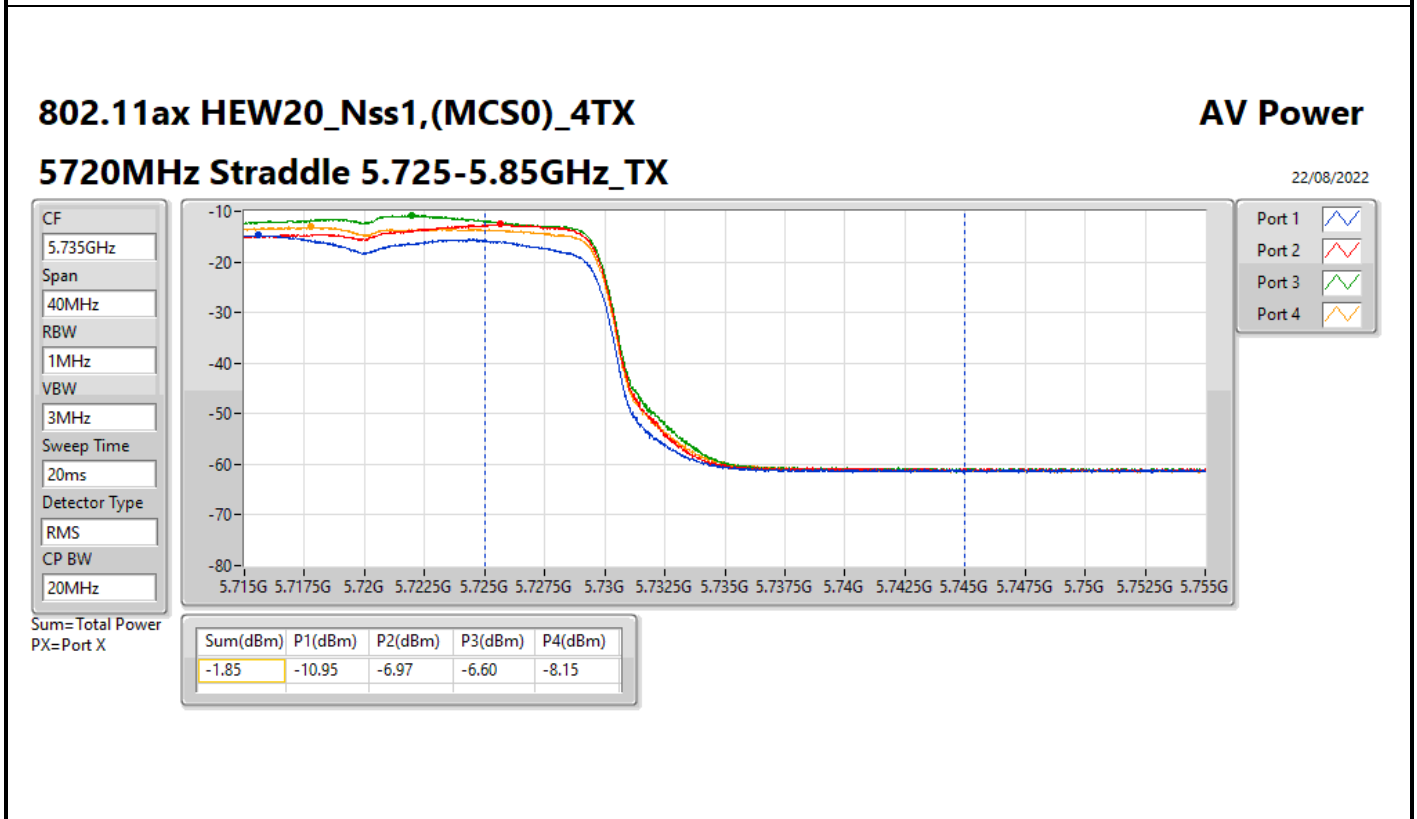

DG = Directional Gain; Port X = Port X output power

**Average Power_Iron R1_Antenna set 10_
Beamforming mode Indoor_P to M**

Appendix C.5

Summary

Mode	Total Power (dBm)	Total Power (W)
5.25-5.35GHz	-	-
802.11ax HEW20-BF_Nss1,(MCS0)_2TX	11.08	0.01282
802.11ax HEW40-BF_Nss1,(MCS0)_2TX	10.95	0.01245
802.11ax HEW80-BF_Nss1,(MCS0)_2TX	7.59	0.00574
5.47-5.725GHz	-	-
802.11ax HEW20-BF_Nss1,(MCS0)_2TX	11.44	0.01393
802.11ax HEW40-BF_Nss1,(MCS0)_2TX	11.11	0.01291
802.11ax HEW80-BF_Nss1,(MCS0)_2TX	11.24	0.01330
5.725-5.85GHz	-	-
802.11ax HEW20-BF_Nss1,(MCS0)_2TX	4.78	0.00301
802.11ax HEW40-BF_Nss1,(MCS0)_2TX	0.98	0.00125
802.11ax HEW80-BF_Nss1,(MCS0)_2TX	-2.77	0.00053