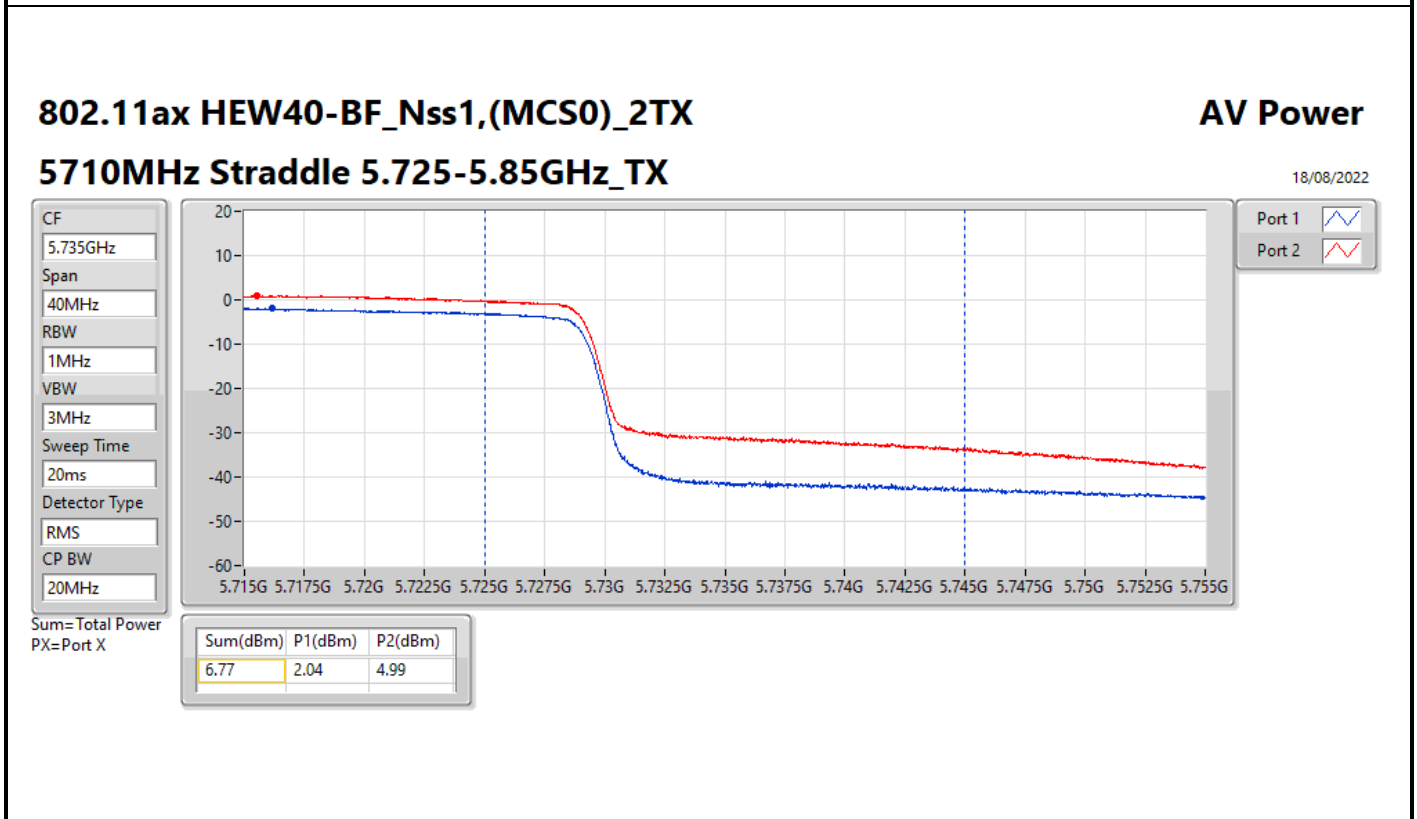

DG = Directional Gain; Port X = Port X output power

**Average Power_Pine R2_Antenna set 3_Beamforming mode_
Indoor_P to M_P to P**

Appendix C.11

Summary

Mode	Total Power (dBm)	Total Power (W)
5.15-5.25GHz	-	-
802.11ax HEW160-BF_Nss1,(MCS0)_4TX	12.18	0.01652
5.25-5.35GHz	-	-
802.11ax HEW20-BF_Nss1,(MCS0)_4TX	20.87	0.12218
802.11ax HEW40-BF_Nss1,(MCS0)_4TX	20.76	0.11912
802.11ax HEW80-BF_Nss1,(MCS0)_4TX	17.38	0.05470
802.11ax HEW160-BF_Nss1,(MCS0)_4TX	12.09	0.01618
5.47-5.725GHz	-	-
802.11ax HEW20-BF_Nss1,(MCS0)_4TX	20.60	0.11482
802.11ax HEW40-BF_Nss1,(MCS0)_4TX	20.71	0.11776
802.11ax HEW80-BF_Nss1,(MCS0)_4TX	20.78	0.11967
802.11ax HEW160-BF_Nss1,(MCS0)_4TX	15.13	0.03258
5.725-5.85GHz	-	-
802.11ax HEW20-BF_Nss1,(MCS0)_4TX	15.30	0.03388
802.11ax HEW40-BF_Nss1,(MCS0)_4TX	10.51	0.01125
802.11ax HEW80-BF_Nss1,(MCS0)_4TX	6.54	0.00451