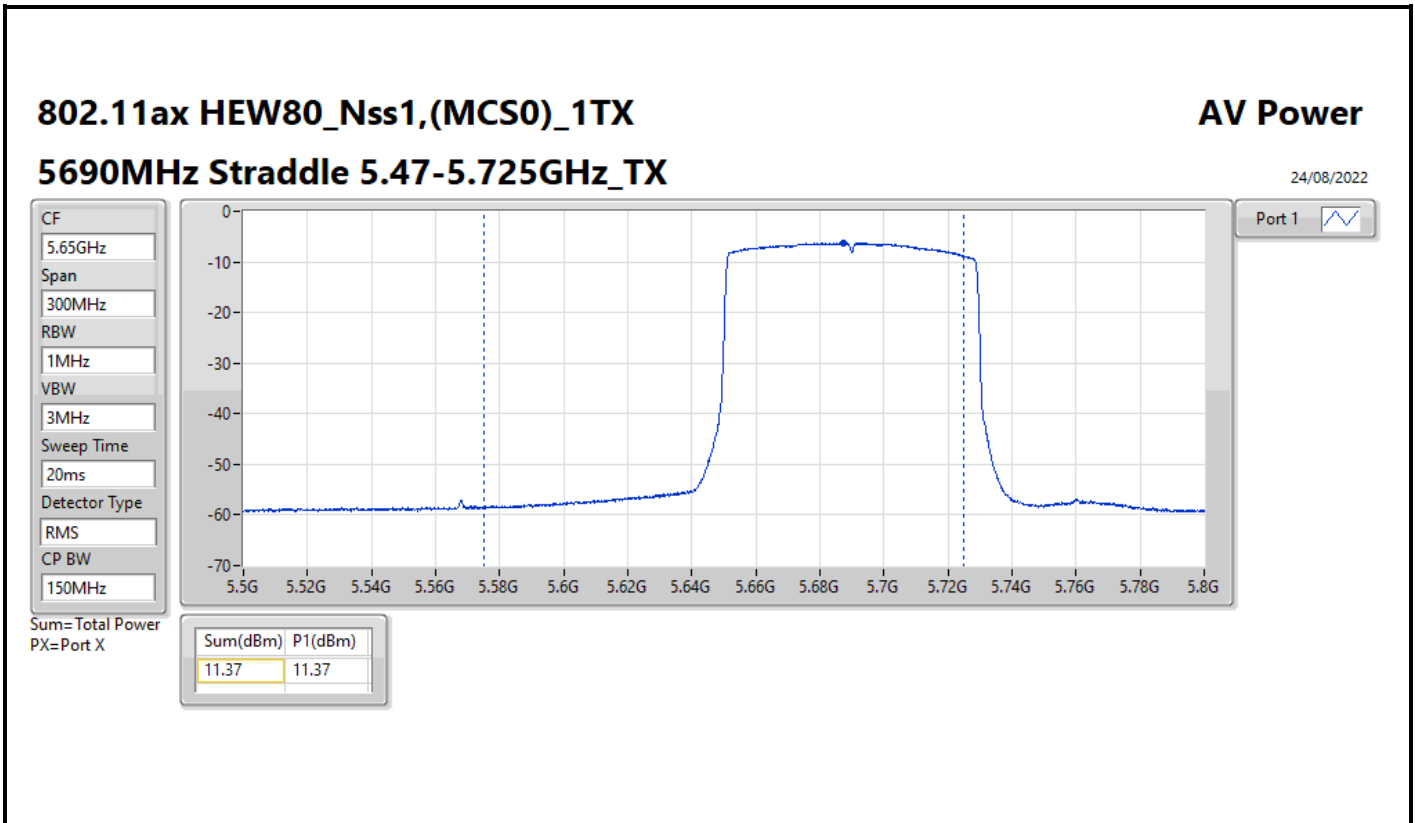

DG = Directional Gain; Port X = Port X output power

**Average Power_Iron R1_Antenna set 10_
Beamforming mode Indoor_P to M**

Appendix C.5

Summary

Mode	Total Power (dBm)	Total Power (W)
5.25-5.35GHz	-	-
802.11ax HEW20-BF_Nss1,(MCS0)_2TX	11.08	0.01282
802.11ax HEW40-BF_Nss1,(MCS0)_2TX	10.95	0.01245
802.11ax HEW80-BF_Nss1,(MCS0)_2TX	7.59	0.00574
5.47-5.725GHz	-	-
802.11ax HEW20-BF_Nss1,(MCS0)_2TX	11.44	0.01393
802.11ax HEW40-BF_Nss1,(MCS0)_2TX	11.11	0.01291
802.11ax HEW80-BF_Nss1,(MCS0)_2TX	11.24	0.01330
5.725-5.85GHz	-	-
802.11ax HEW20-BF_Nss1,(MCS0)_2TX	4.78	0.00301
802.11ax HEW40-BF_Nss1,(MCS0)_2TX	0.98	0.00125
802.11ax HEW80-BF_Nss1,(MCS0)_2TX	-2.77	0.00053