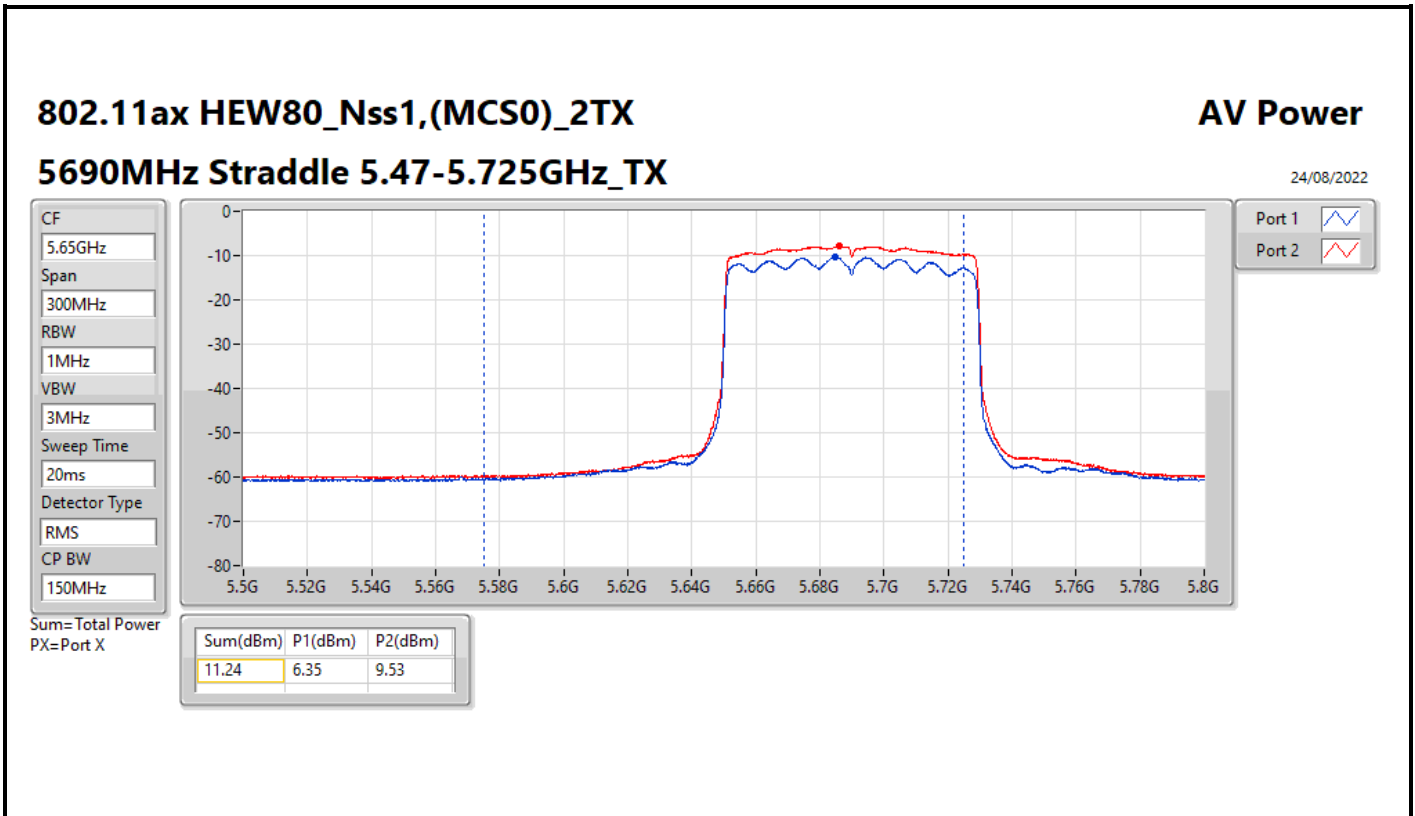

DG = Directional Gain; Port X = Port X output power

**Average Power_Iron R1_Antenna set 10_Beamforming mode_
Indoor_P to P**

Appendix C.8

Summary

Mode	Total Power (dBm)	Total Power (W)
5.25-5.35GHz	-	-
802.11ax HEW20-BF_Nss1,(MCS0)_2TX	11.08	0.01282
802.11ax HEW40-BF_Nss1,(MCS0)_2TX	10.95	0.01245
802.11ax HEW80-BF_Nss1,(MCS0)_2TX	7.59	0.00574
5.47-5.725GHz	-	-
802.11ax HEW20-BF_Nss1,(MCS0)_2TX	11.44	0.01393
802.11ax HEW40-BF_Nss1,(MCS0)_2TX	11.11	0.01291
802.11ax HEW80-BF_Nss1,(MCS0)_2TX	11.24	0.01330
5.725-5.85GHz	-	-
802.11ax HEW20-BF_Nss1,(MCS0)_2TX	4.78	0.00301
802.11ax HEW40-BF_Nss1,(MCS0)_2TX	0.98	0.00125
802.11ax HEW80-BF_Nss1,(MCS0)_2TX	-2.77	0.00053