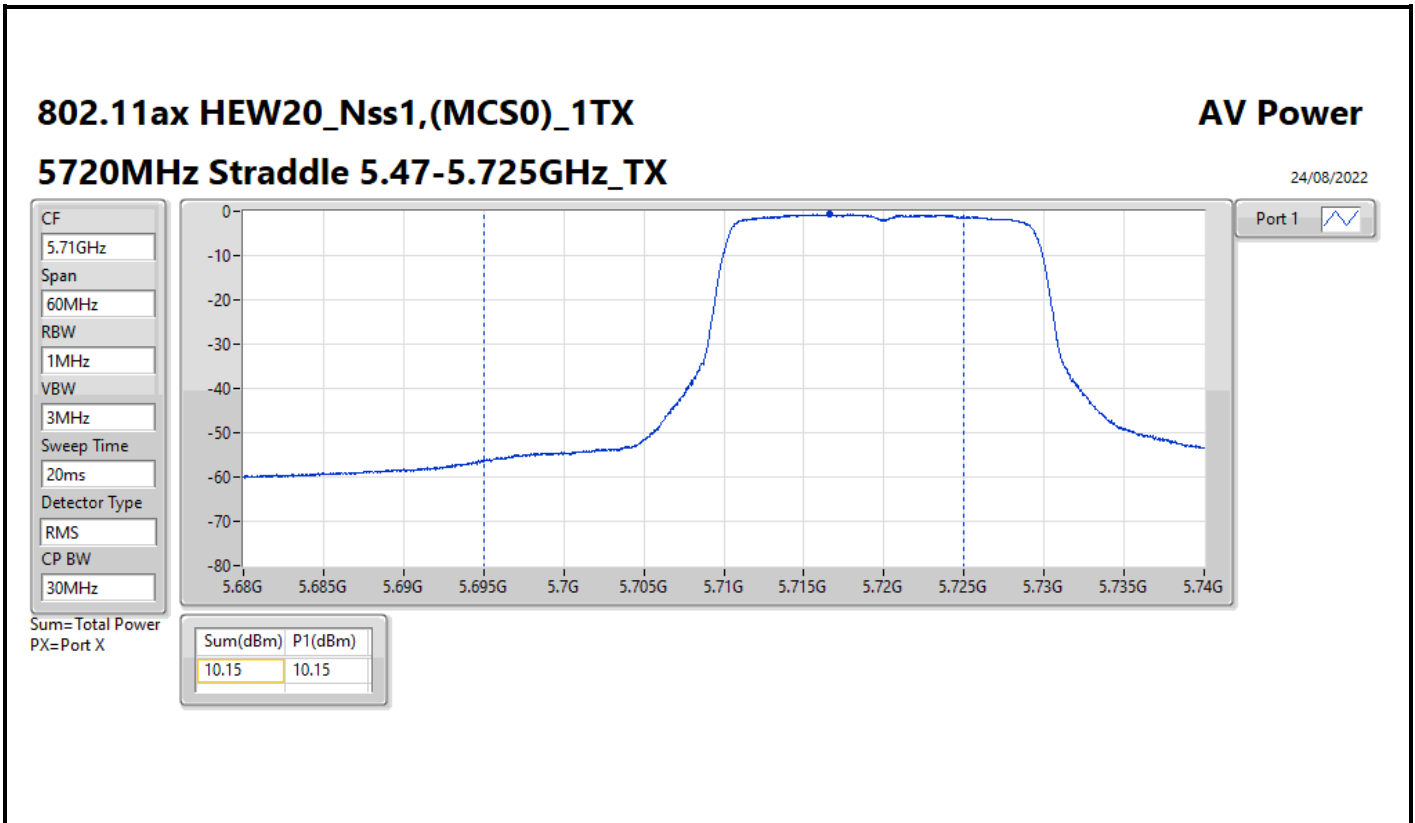

DG = Directional Gain; Port X = Port X output power

**Average Power_Iron R1_Antenna set 10_
Beamforming mode Indoor_P to M**

Appendix C.5

Summary

Mode	Total Power (dBm)	Total Power (W)
5.25-5.35GHz	-	-
802.11ax HEW20-BF_Nss1,(MCS0)_2TX	11.08	0.01282
802.11ax HEW40-BF_Nss1,(MCS0)_2TX	10.95	0.01245
802.11ax HEW80-BF_Nss1,(MCS0)_2TX	7.59	0.00574
5.47-5.725GHz	-	-
802.11ax HEW20-BF_Nss1,(MCS0)_2TX	11.44	0.01393
802.11ax HEW40-BF_Nss1,(MCS0)_2TX	11.11	0.01291
802.11ax HEW80-BF_Nss1,(MCS0)_2TX	11.24	0.01330
5.725-5.85GHz	-	-
802.11ax HEW20-BF_Nss1,(MCS0)_2TX	4.78	0.00301
802.11ax HEW40-BF_Nss1,(MCS0)_2TX	0.98	0.00125
802.11ax HEW80-BF_Nss1,(MCS0)_2TX	-2.77	0.00053