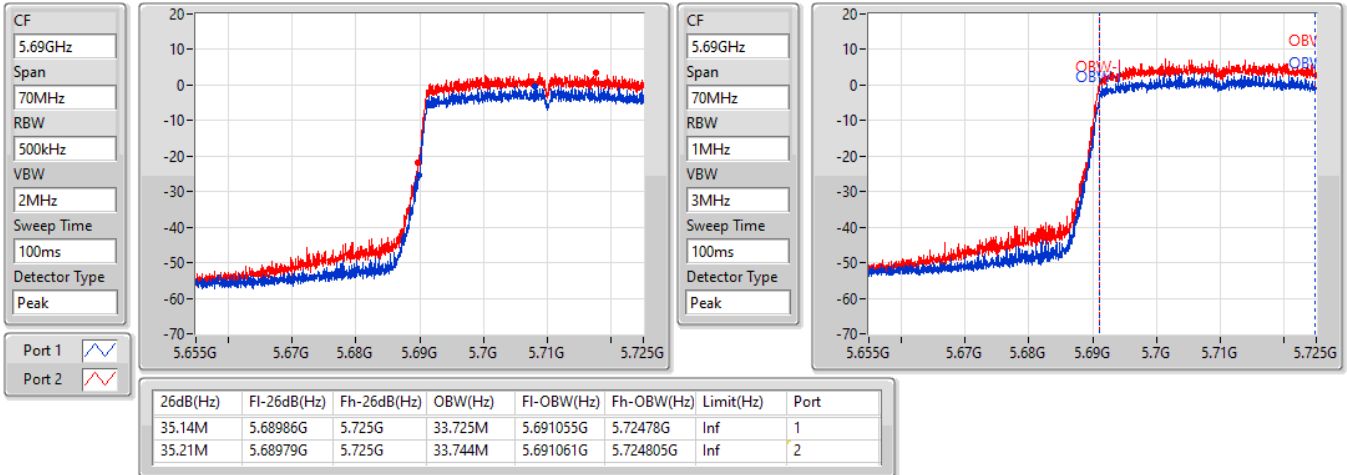

802.11ax HEW40_Nss1,(MCS0)_2TX

EBW

5710MHz Straddle 5.47-5.725GHz

07/09/2022