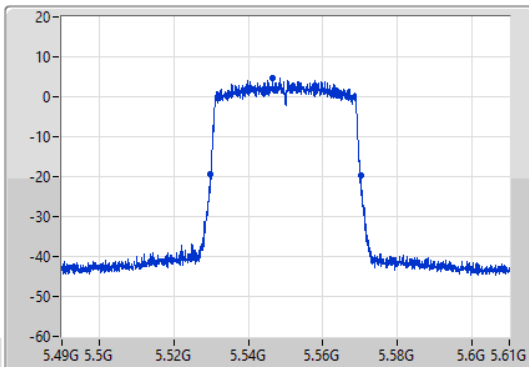

CF: 5.55GHz
Span: 120MHz
RBW: 1MHz
VBW: 3MHz
Sweep Time: 100ms
Detector Type: Peak