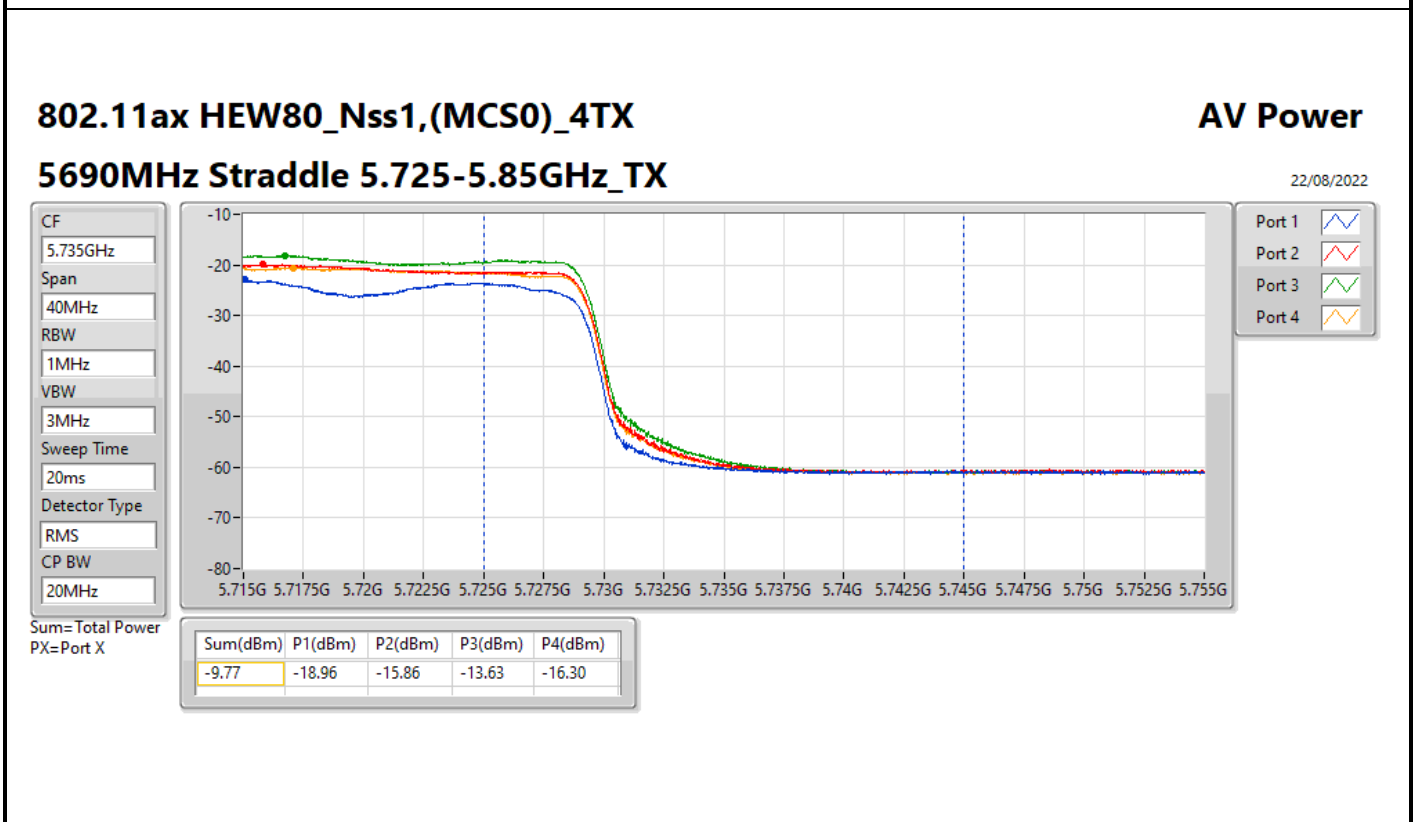

DG = Directional Gain; Port X = Port X output power

**Average Power_Iron R1_Antenna set 10_
Beamforming mode Indoor_P to M**

Appendix C.5

Summary

Mode	Total Power (dBm)	Total Power (W)
5.25-5.35GHz	-	-
802.11ax HEW20-BF_Nss1,(MCS0)_2TX	11.08	0.01282
802.11ax HEW40-BF_Nss1,(MCS0)_2TX	10.95	0.01245
802.11ax HEW80-BF_Nss1,(MCS0)_2TX	7.59	0.00574
5.47-5.725GHz	-	-
802.11ax HEW20-BF_Nss1,(MCS0)_2TX	11.44	0.01393
802.11ax HEW40-BF_Nss1,(MCS0)_2TX	11.11	0.01291
802.11ax HEW80-BF_Nss1,(MCS0)_2TX	11.24	0.01330
5.725-5.85GHz	-	-
802.11ax HEW20-BF_Nss1,(MCS0)_2TX	4.78	0.00301
802.11ax HEW40-BF_Nss1,(MCS0)_2TX	0.98	0.00125
802.11ax HEW80-BF_Nss1,(MCS0)_2TX	-2.77	0.00053