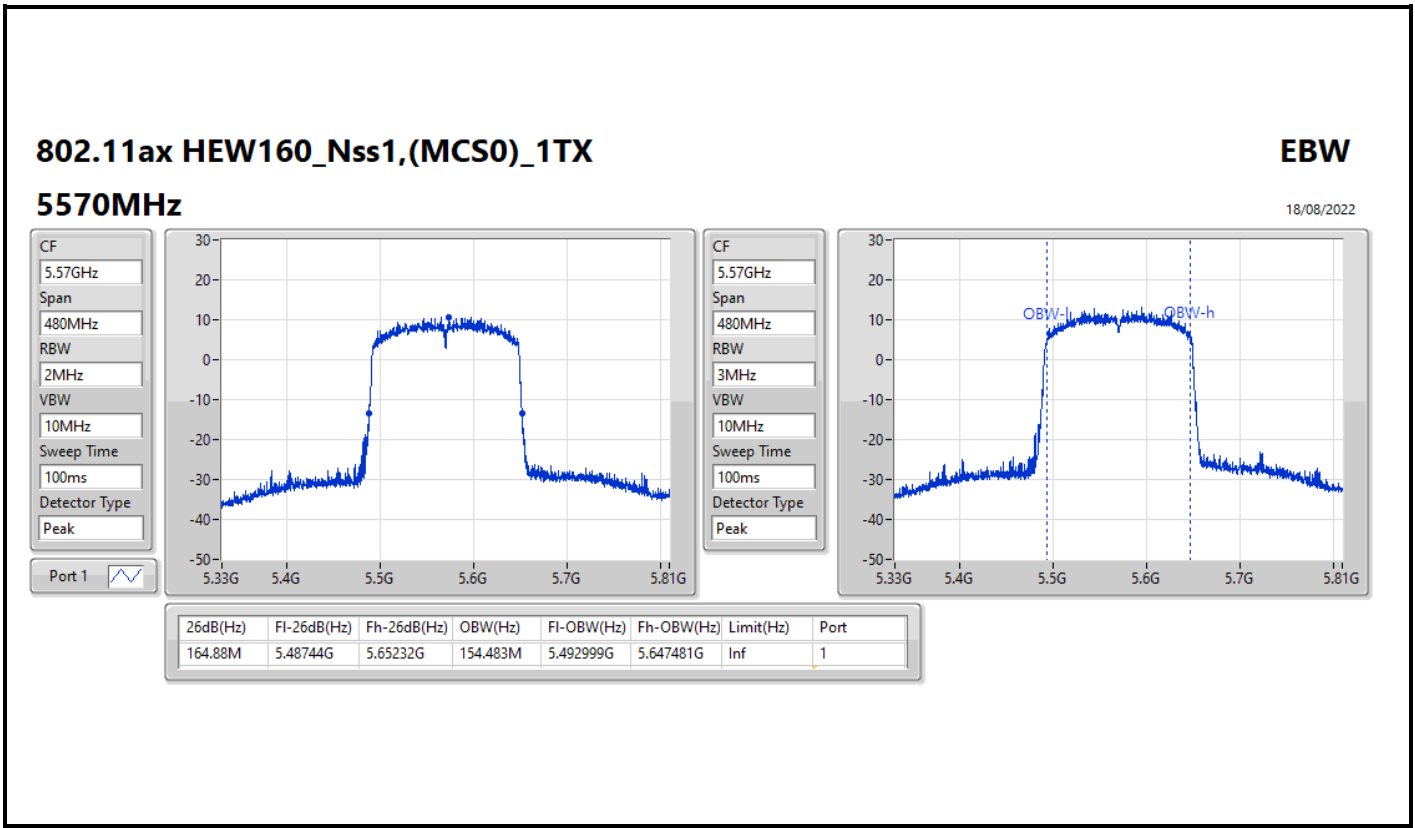

EBW

5690MHz Straddle 5.47-5.725GHz

18/08/2022

Summary

Mode	Max-N dB (Hz)	Max-OBW (Hz)	ITU-Code	Min-N dB (Hz)	Min-OBW (Hz)
5.15-5.25GHz	-	-	-	-	-
802.11ax HEW160_Nss1,(MCS0)_1TX	82.48M	77.881M	77M9D1D	82.48M	77.881M
5.25-5.35GHz	-	-	-	-	-
802.11a_Nss1,(6Mbps)_1TX	20.58M	16.672M	16M7D1D	20.37M	16.672M
802.11ax HEW20_Nss1,(MCS0)_1TX	21.99M	19.16M	19M2D1D	21.63M	19.1M
802.11ax HEW40_Nss1,(MCS0)_1TX	41.28M	37.901M	38M0D1D	40.56M	37.781M
802.11ax HEW80_Nss1,(MCS0)_1TX	81.84M	77.241M	77M3D1D	81.84M	77.241M
802.11ax HEW160_Nss1,(MCS0)_1TX	82.48M	77.881M	77M9D1D	82.48M	77.881M
5.47-5.725GHz	-	-	-	-	-
802.11a_Nss1,(6Mbps)_1TX	20.4M	16.672M	16M7D1D	15.36M	13.433M
802.11ax HEW20_Nss1,(MCS0)_1TX	21.9M	19.16M	19M2D1D	15.945M	14.618M
802.11ax HEW40_Nss1,(MCS0)_1TX	40.5M	37.781M	37M8D1D	35.385M	33.758M
802.11ax HEW80_Nss1,(MCS0)_1TX	82.56M	77.241M	77M3D1D	76.05M	73.313M
802.11ax HEW160_Nss1,(MCS0)_1TX	164.64M	154.963M	155MD1D	164.64M	154.963M
5.725-5.85GHz	-	-	-	-	-
802.11a_Nss1,(6Mbps)_1TX	3.1M	3.498M	3M50D1D	3.1M	3.498M
802.11ax HEW20_Nss1,(MCS0)_1TX	4.46M	4.598M	4M60D1D	4.46M	4.598M
802.11ax HEW40_Nss1,(MCS0)_1TX	4M	4.118M	4M12D1D	4M	4.118M
802.11ax HEW80_Nss1,(MCS0)_1TX	3.92M	4.298M	4M30D1D	3.92M	4.298M