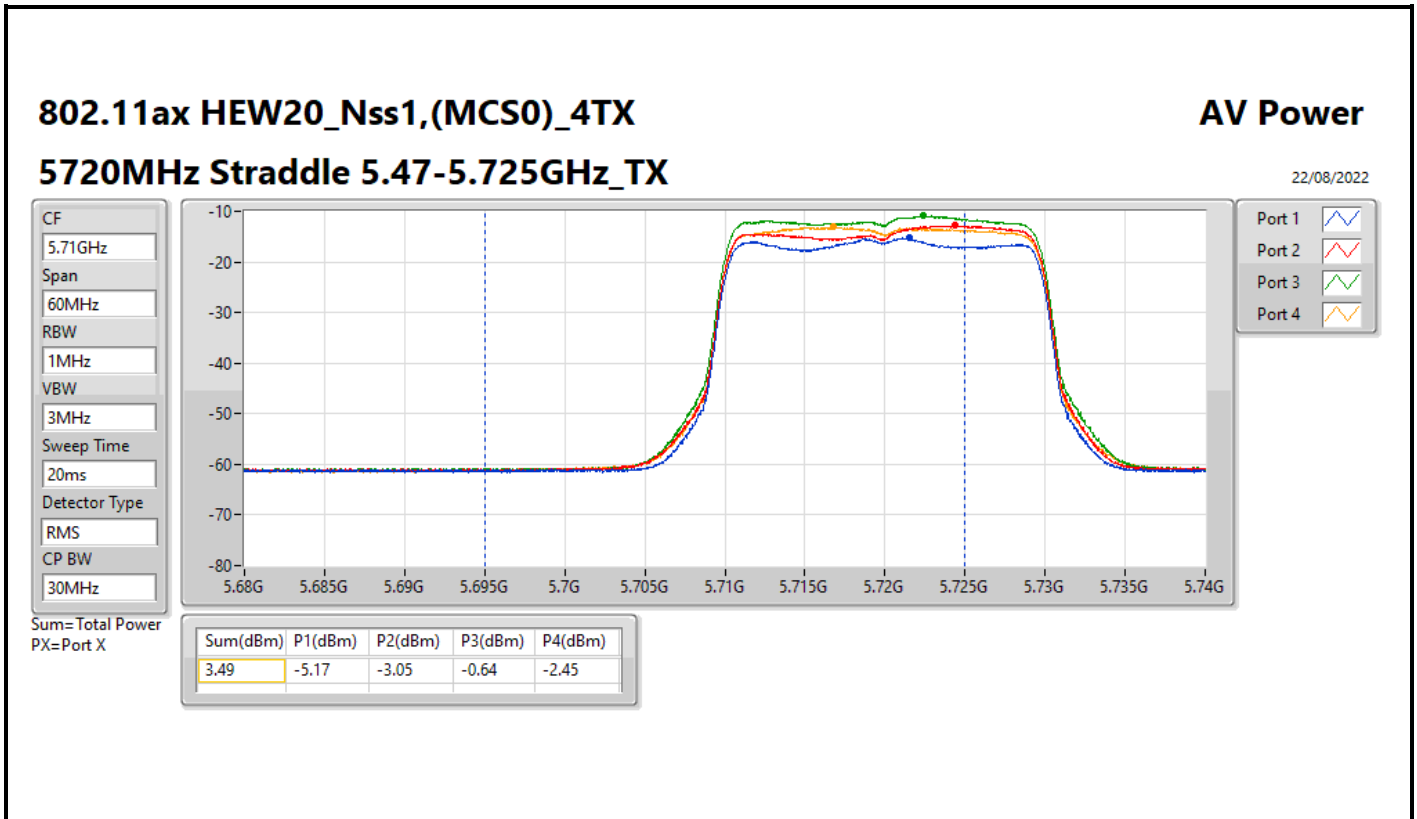

DG = Directional Gain; Port X = Port X output power

**Average Power_Iron R1_Antenna set 10_Beamforming mode_
Indoor_P to P**

Appendix C.8

Summary

Mode	Total Power (dBm)	Total Power (W)
5.25-5.35GHz	-	-
802.11ax HEW20-BF_Nss1,(MCS0)_2TX	11.08	0.01282
802.11ax HEW40-BF_Nss1,(MCS0)_2TX	10.95	0.01245
802.11ax HEW80-BF_Nss1,(MCS0)_2TX	7.59	0.00574
5.47-5.725GHz	-	-
802.11ax HEW20-BF_Nss1,(MCS0)_2TX	11.44	0.01393
802.11ax HEW40-BF_Nss1,(MCS0)_2TX	11.11	0.01291
802.11ax HEW80-BF_Nss1,(MCS0)_2TX	11.24	0.01330
5.725-5.85GHz	-	-
802.11ax HEW20-BF_Nss1,(MCS0)_2TX	4.78	0.00301
802.11ax HEW40-BF_Nss1,(MCS0)_2TX	0.98	0.00125
802.11ax HEW80-BF_Nss1,(MCS0)_2TX	-2.77	0.00053