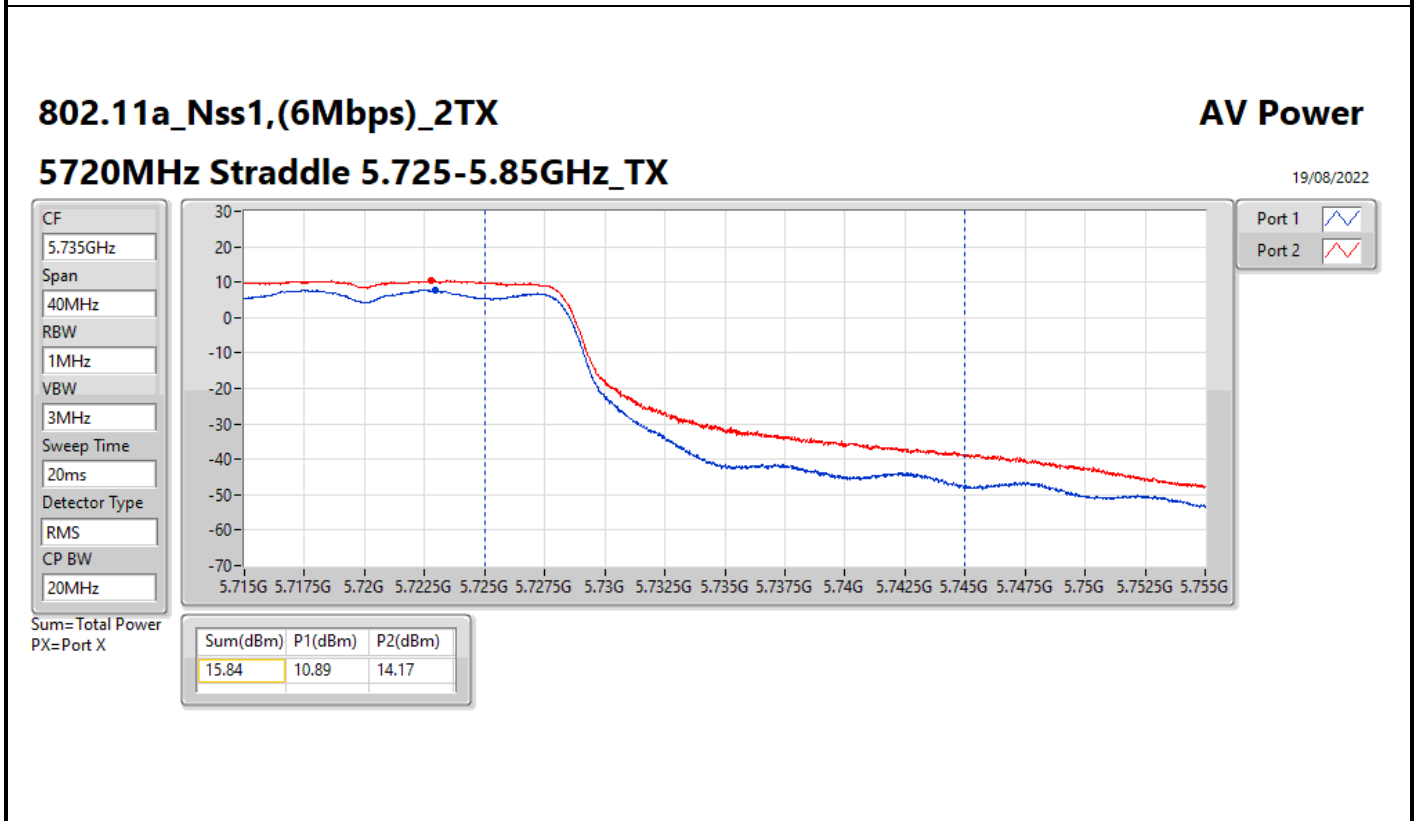

DG = Directional Gain; Port X = Port X output power

**Average Power_Iron R1_Antenna set 3_Beamforming mode_
P to M_P to P**

Appendix C.2

Summary

Mode	Total Power (dBm)	Total Power (W)
5.25-5.35GHz	-	-
802.11ax HEW20-BF_Nss1,(MCS0)_2TX	23.79	0.23933
802.11ax HEW40-BF_Nss1,(MCS0)_2TX	23.72	0.23550
802.11ax HEW80-BF_Nss1,(MCS0)_2TX	21.48	0.14060
5.47-5.725GHz	-	-
802.11ax HEW20-BF_Nss1,(MCS0)_2TX	23.95	0.24831
802.11ax HEW40-BF_Nss1,(MCS0)_2TX	23.62	0.23014
802.11ax HEW80-BF_Nss1,(MCS0)_2TX	23.87	0.24378
5.725-5.85GHz	-	-
802.11ax HEW20-BF_Nss1,(MCS0)_2TX	16.59	0.04560
802.11ax HEW40-BF_Nss1,(MCS0)_2TX	13.75	0.02371
802.11ax HEW80-BF_Nss1,(MCS0)_2TX	10.01	0.01002