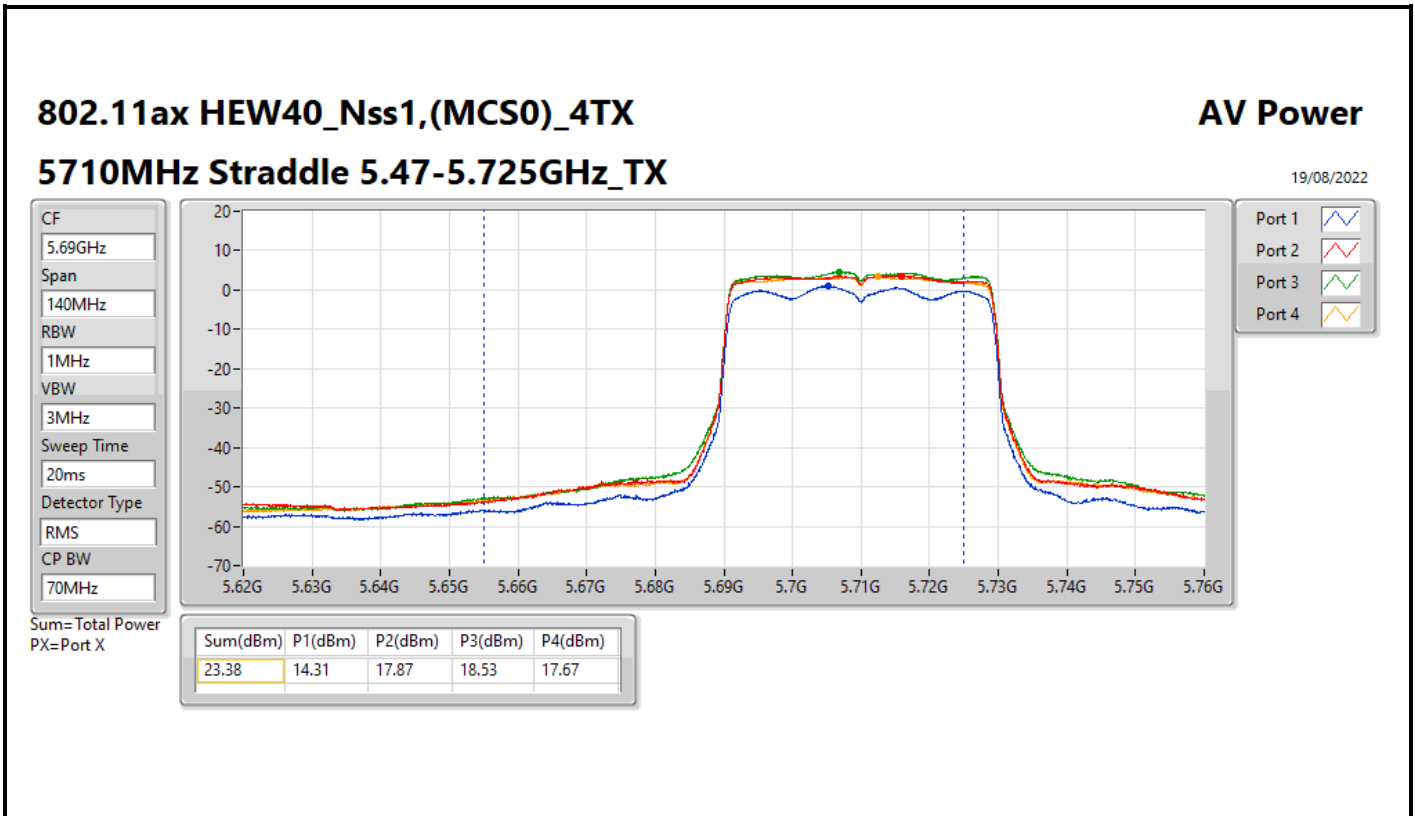

DG = Directional Gain; Port X = Port X output power

**Average Power_Iron R1_Antenna set 3_Beamforming mode_
P to M_P to P**

Appendix C.2

Summary

Mode	Total Power (dBm)	Total Power (W)
5.25-5.35GHz	-	-
802.11ax HEW20-BF_Nss1,(MCS0)_2TX	23.79	0.23933
802.11ax HEW40-BF_Nss1,(MCS0)_2TX	23.72	0.23550
802.11ax HEW80-BF_Nss1,(MCS0)_2TX	21.48	0.14060
5.47-5.725GHz	-	-
802.11ax HEW20-BF_Nss1,(MCS0)_2TX	23.95	0.24831
802.11ax HEW40-BF_Nss1,(MCS0)_2TX	23.62	0.23014
802.11ax HEW80-BF_Nss1,(MCS0)_2TX	23.87	0.24378
5.725-5.85GHz	-	-
802.11ax HEW20-BF_Nss1,(MCS0)_2TX	16.59	0.04560
802.11ax HEW40-BF_Nss1,(MCS0)_2TX	13.75	0.02371
802.11ax HEW80-BF_Nss1,(MCS0)_2TX	10.01	0.01002