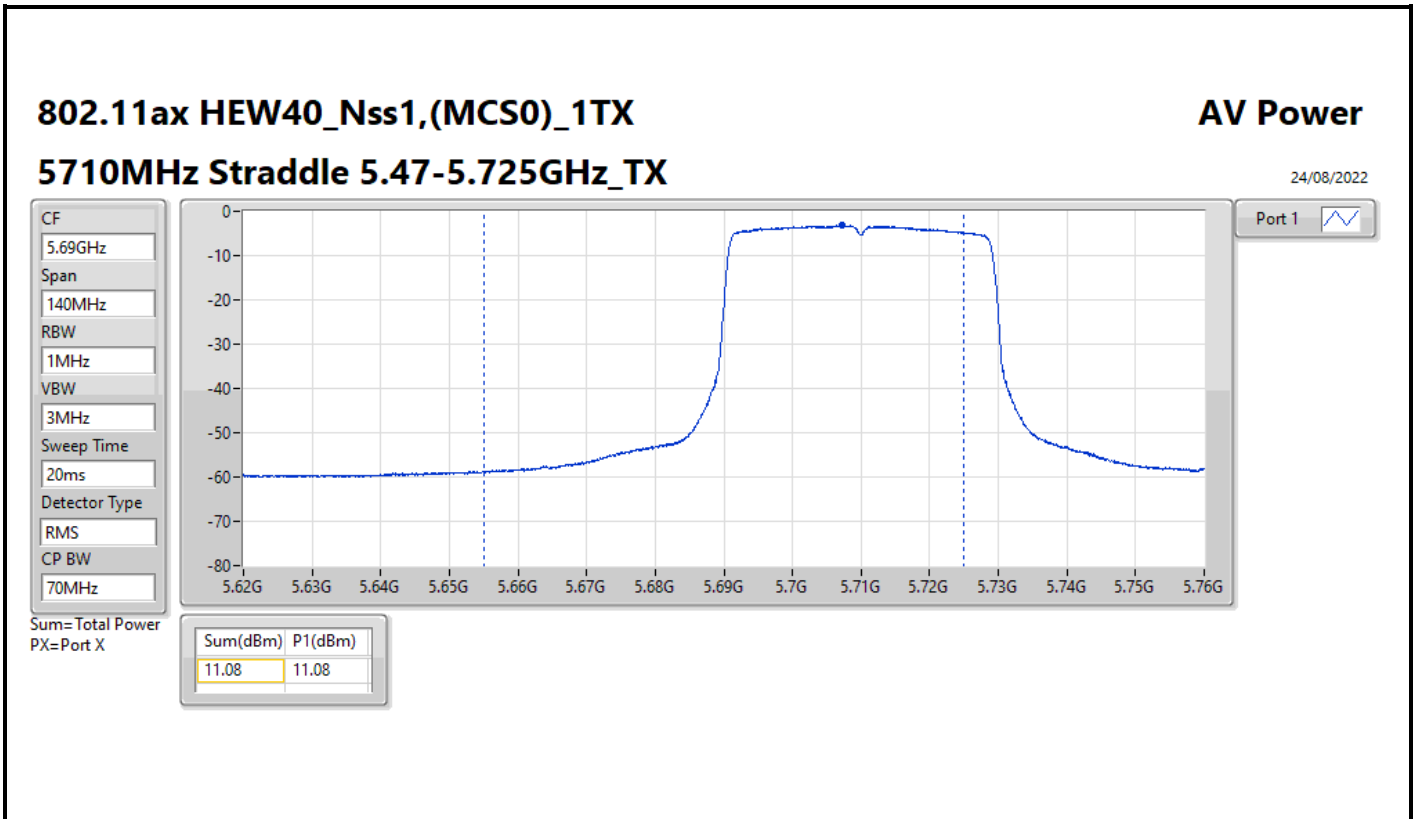

DG = Directional Gain; Port X = Port X output power

**Average Power_Iron R1_Antenna set 10_
Beamforming mode Indoor_P to M**

Appendix C.5

Summary

Mode	Total Power (dBm)	Total Power (W)
5.25-5.35GHz	-	-
802.11ax HEW20-BF_Nss1,(MCS0)_2TX	11.08	0.01282
802.11ax HEW40-BF_Nss1,(MCS0)_2TX	10.95	0.01245
802.11ax HEW80-BF_Nss1,(MCS0)_2TX	7.59	0.00574
5.47-5.725GHz	-	-
802.11ax HEW20-BF_Nss1,(MCS0)_2TX	11.44	0.01393
802.11ax HEW40-BF_Nss1,(MCS0)_2TX	11.11	0.01291
802.11ax HEW80-BF_Nss1,(MCS0)_2TX	11.24	0.01330
5.725-5.85GHz	-	-
802.11ax HEW20-BF_Nss1,(MCS0)_2TX	4.78	0.00301
802.11ax HEW40-BF_Nss1,(MCS0)_2TX	0.98	0.00125
802.11ax HEW80-BF_Nss1,(MCS0)_2TX	-2.77	0.00053