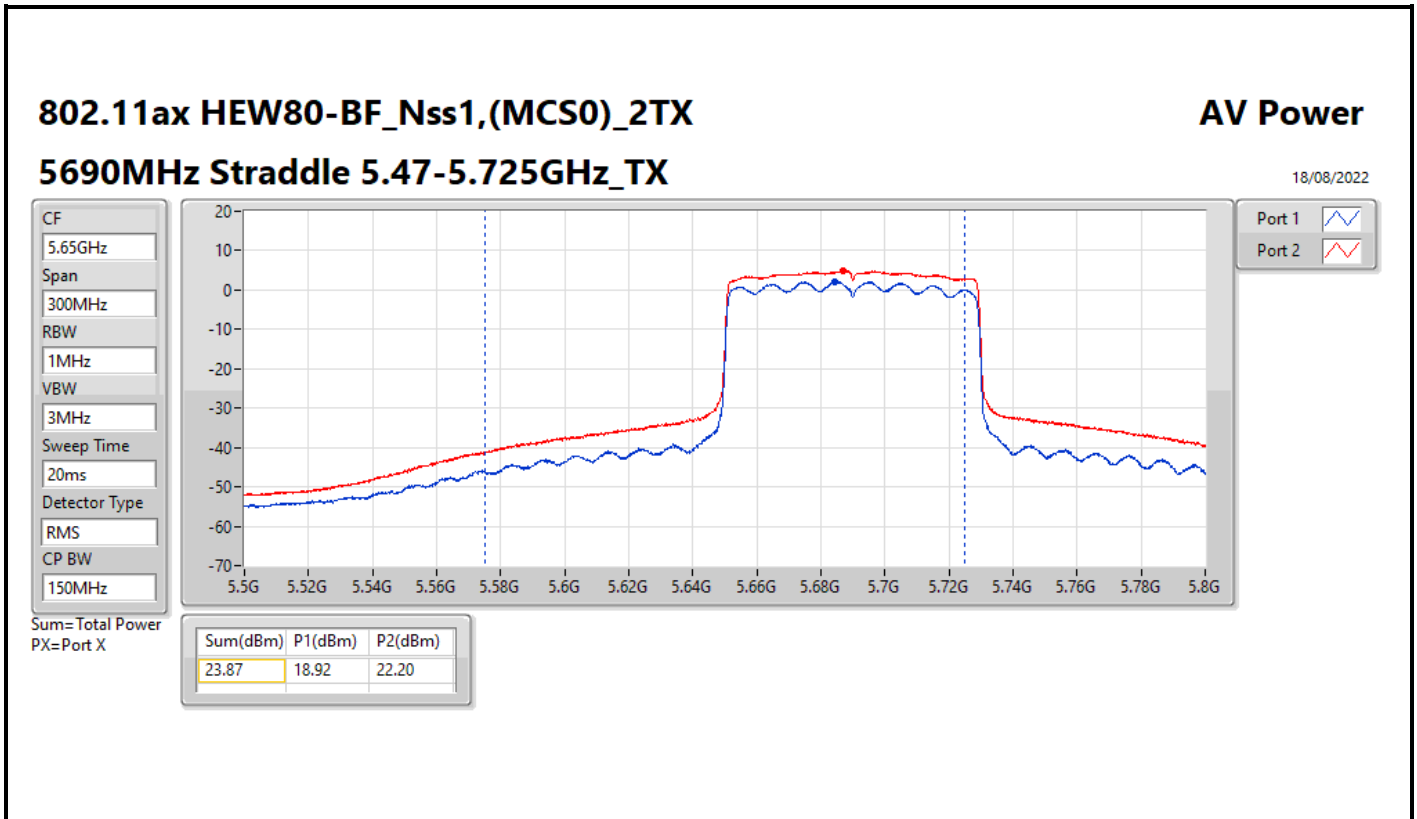

DG = Directional Gain; Port X = Port X output power

**Average Power_Iron R1_Antenna set 3_Beamforming mode_
P to M_P to P**

Appendix C.3

Summary

Mode	Total Power (dBm)	Total Power (W)
5.25-5.35GHz	-	-
802.11ax HEW20-BF_Nss1,(MCS0)_4TX	20.93	0.12388
802.11ax HEW40-BF_Nss1,(MCS0)_4TX	20.69	0.11722
802.11ax HEW80-BF_Nss1,(MCS0)_4TX	16.14	0.04111
5.47-5.725GHz	-	-
802.11ax HEW20-BF_Nss1,(MCS0)_4TX	20.83	0.12106
802.11ax HEW40-BF_Nss1,(MCS0)_4TX	20.71	0.11776
802.11ax HEW80-BF_Nss1,(MCS0)_4TX	20.74	0.11858
5.725-5.85GHz	-	-
802.11ax HEW20-BF_Nss1,(MCS0)_4TX	14.42	0.02767
802.11ax HEW40-BF_Nss1,(MCS0)_4TX	10.64	0.01159
802.11ax HEW80-BF_Nss1,(MCS0)_4TX	6.83	0.00482