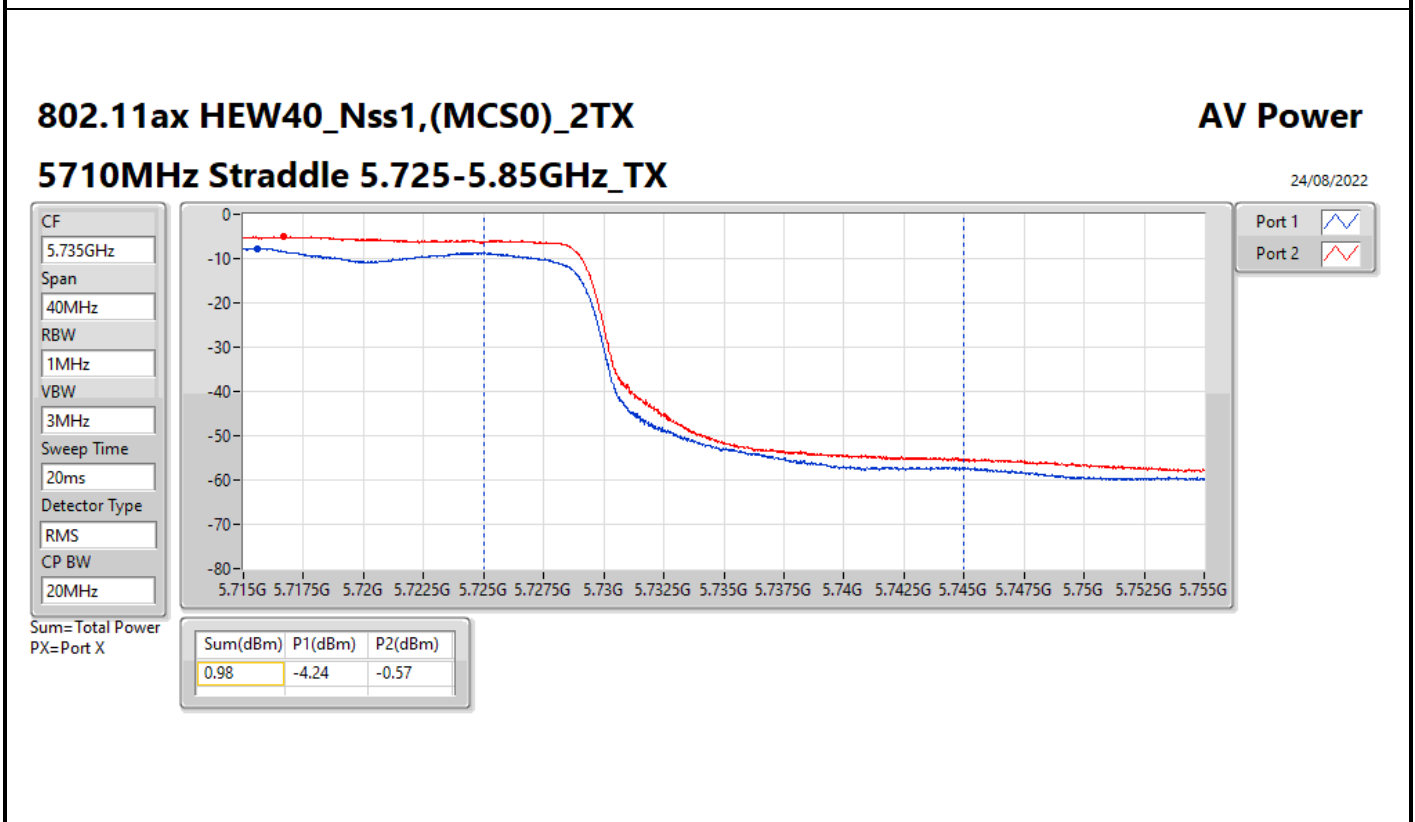

DG = Directional Gain; Port X = Port X output power

**Average Power_Iron R1_Antenna set 10_
Beamforming mode Indoor_P to M**

Appendix C.5

Summary

Mode	Total Power (dBm)	Total Power (W)
5.25-5.35GHz	-	-
802.11ax HEW20-BF_Nss1,(MCS0)_2TX	11.08	0.01282
802.11ax HEW40-BF_Nss1,(MCS0)_2TX	10.95	0.01245
802.11ax HEW80-BF_Nss1,(MCS0)_2TX	7.59	0.00574
5.47-5.725GHz	-	-
802.11ax HEW20-BF_Nss1,(MCS0)_2TX	11.44	0.01393
802.11ax HEW40-BF_Nss1,(MCS0)_2TX	11.11	0.01291
802.11ax HEW80-BF_Nss1,(MCS0)_2TX	11.24	0.01330
5.725-5.85GHz	-	-
802.11ax HEW20-BF_Nss1,(MCS0)_2TX	4.78	0.00301
802.11ax HEW40-BF_Nss1,(MCS0)_2TX	0.98	0.00125
802.11ax HEW80-BF_Nss1,(MCS0)_2TX	-2.77	0.00053