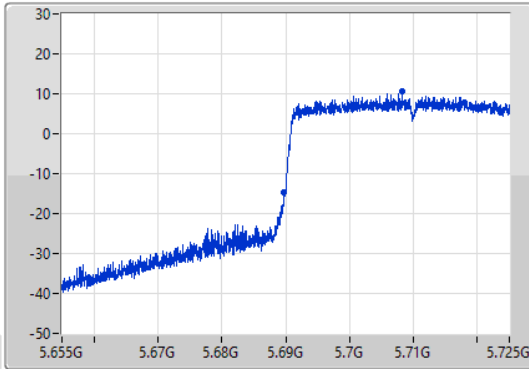

CF: 5.69GHz
Span: 70MHz
RBW: 1MHz
VBW: 3MHz
Sweep Time: 100ms
Detector Type: Peak