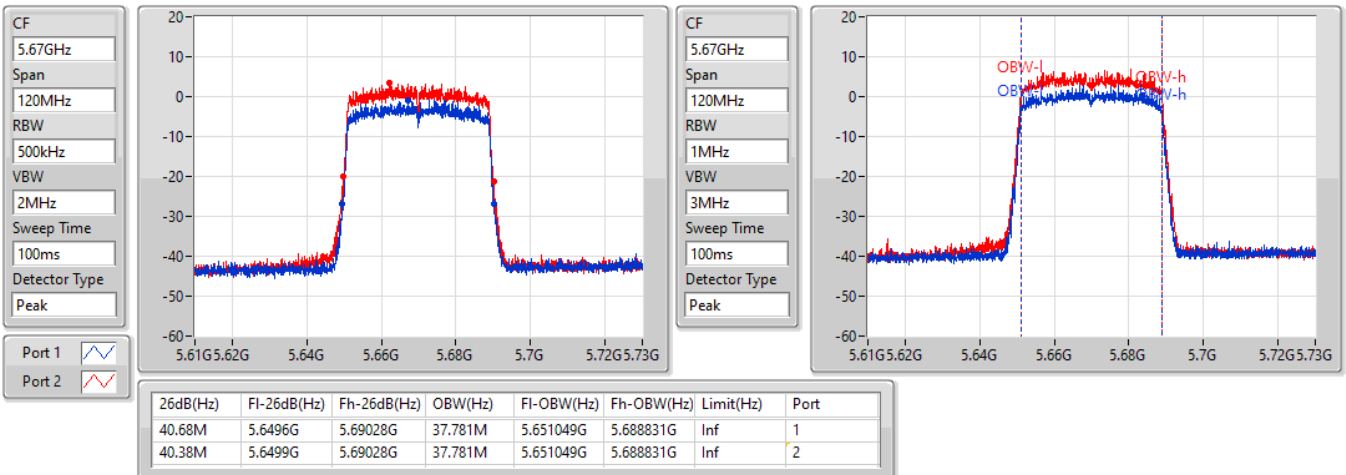

EBW

5550MHz

24/08/2022

802.11ax HEW40_Nss1,(MCS0)_2TX

EBW

5670MHz

24/08/2022

802.11ax HEW40_Nss1,(MCS0)_2TX