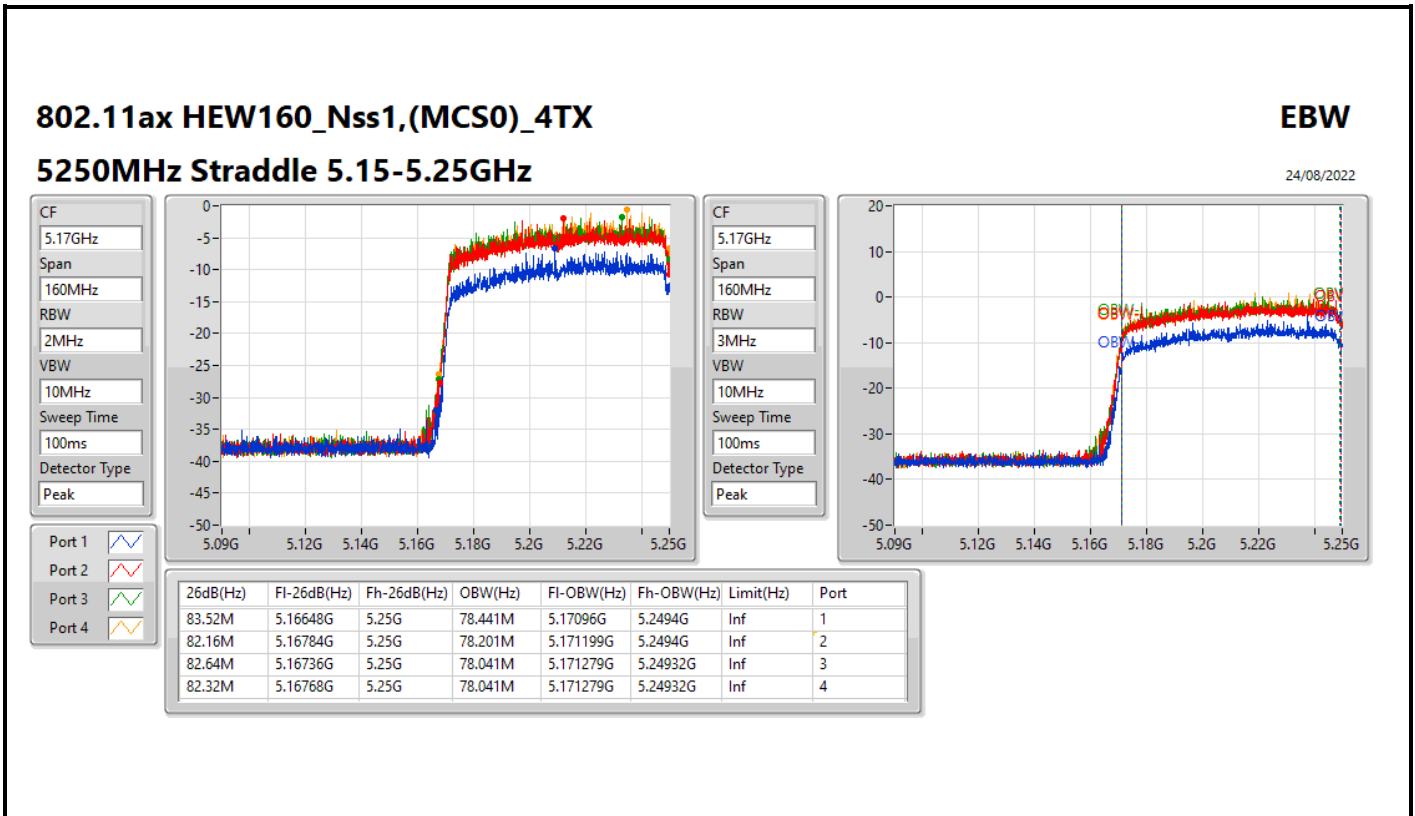

802.11ax HEW20_Nss1,(MCS0)_4TX

EBW

5720MHz Straddle 5.725-5.85GHz

24/08/2022

802.11ax HEW20_Nss1,(MCS0)_4TX

EBW

5720MHz Straddle 5.725-5.85GHz

24/08/2022

802.11ax HEW40_Nss1,(MCS0)_4TX

EBW

5710MHz Straddle 5.725-5.85GHz

24/08/2022

802.11ax HEW40_Nss1,(MCS0)_4TX

EBW

5710MHz Straddle 5.725-5.85GHz

24/08/2022