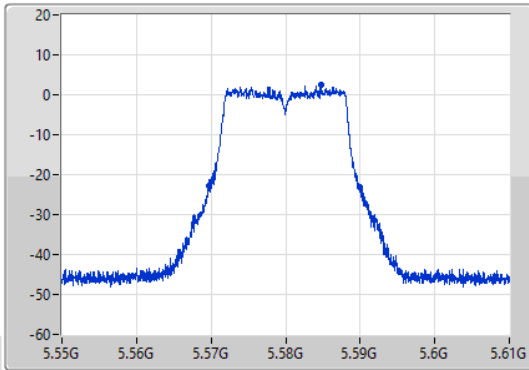

Port X-N dB = Port X 6dB down bandwidth for 5.725-5.85GHz band / 26dB down bandwidth for other band
 Port X-OBW = Port X 99% occupied bandwidth

802.11a_Nss1,(6Mbps)_1TX

EBW

5320MHz

07/09/2022

802.11a_Nss1,(6Mbps)_1TX

EBW

5500MHz

07/09/2022

802.11a_Nss1,(6Mbps)_1TX

EBW

5580MHz

25/08/2022

CF
5.58GHz
Span
60MHz
RBW
300kHz
VBW
1MHz
Sweep Time
100ms
Detector Type
Peak
Port 1