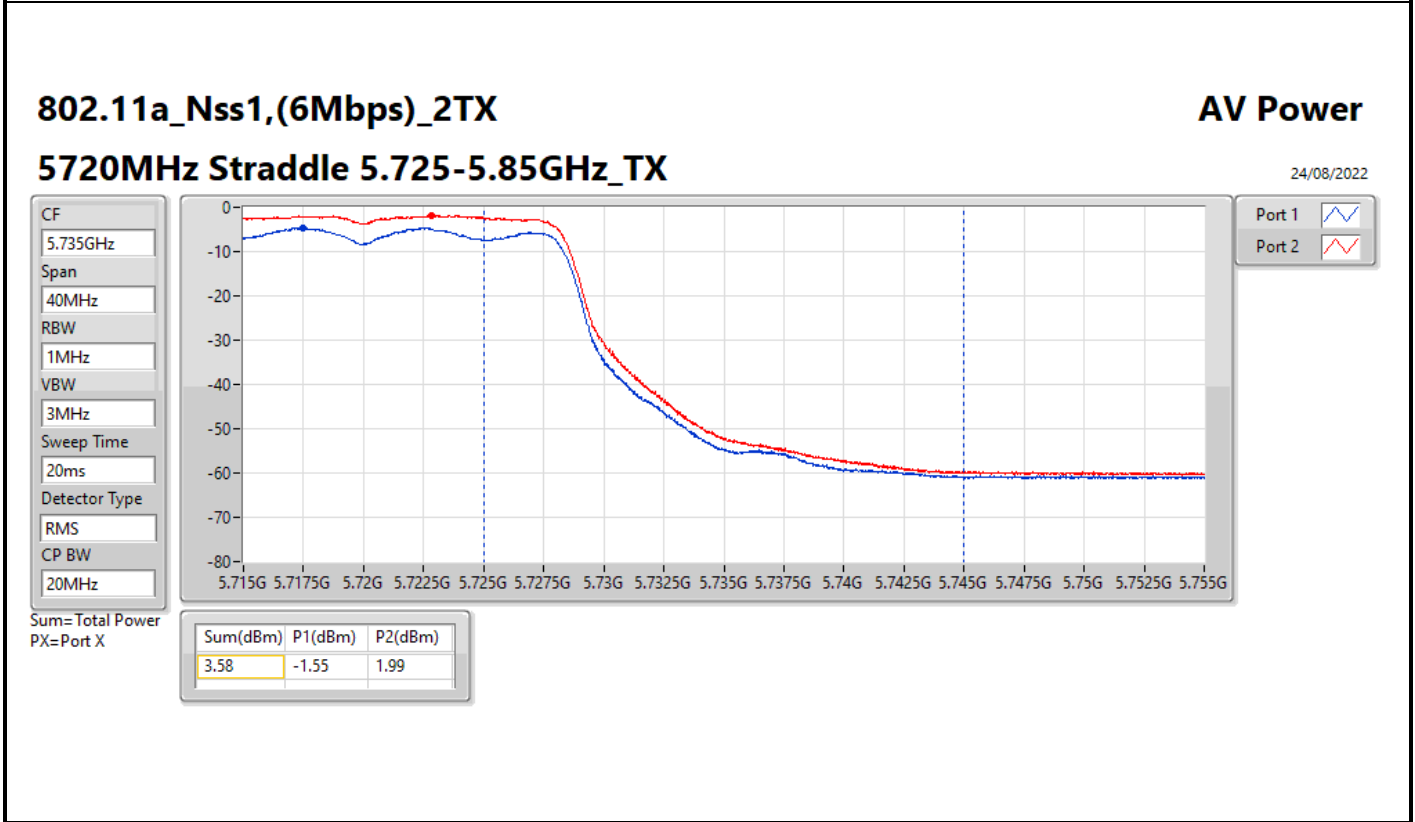

DG = Directional Gain; Port X = Port X output power

**Average Power_Iron R1_Antenna set 10_Beamforming mode_
Indoor_P to P**

Appendix C.8

Summary

Mode	Total Power (dBm)	Total Power (W)
5.25-5.35GHz	-	-
802.11ax HEW20-BF_Nss1,(MCS0)_2TX	11.08	0.01282
802.11ax HEW40-BF_Nss1,(MCS0)_2TX	10.95	0.01245
802.11ax HEW80-BF_Nss1,(MCS0)_2TX	7.59	0.00574
5.47-5.725GHz	-	-
802.11ax HEW20-BF_Nss1,(MCS0)_2TX	11.44	0.01393
802.11ax HEW40-BF_Nss1,(MCS0)_2TX	11.11	0.01291
802.11ax HEW80-BF_Nss1,(MCS0)_2TX	11.24	0.01330
5.725-5.85GHz	-	-
802.11ax HEW20-BF_Nss1,(MCS0)_2TX	4.78	0.00301
802.11ax HEW40-BF_Nss1,(MCS0)_2TX	0.98	0.00125
802.11ax HEW80-BF_Nss1,(MCS0)_2TX	-2.77	0.00053