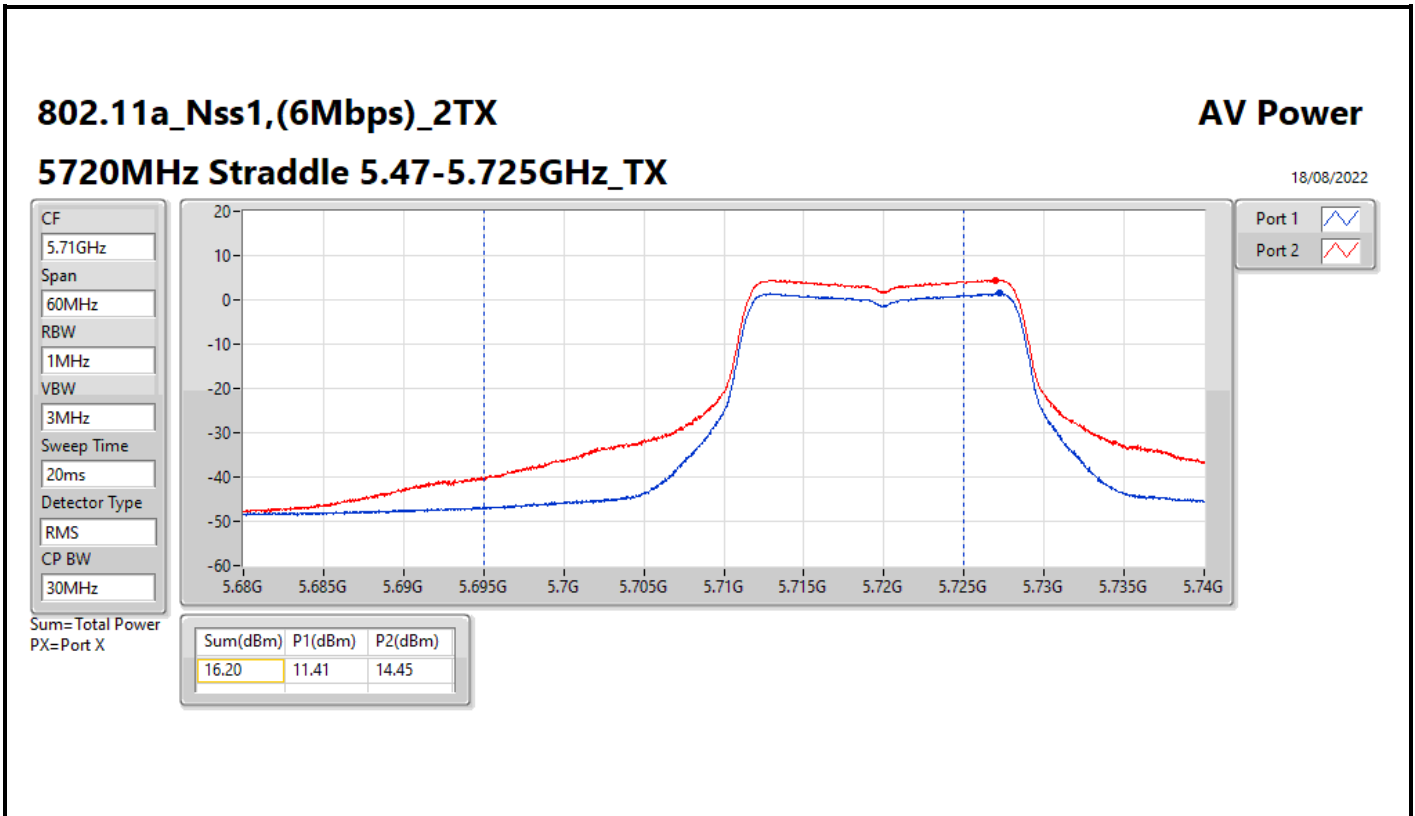

DG = Directional Gain; Port X = Port X output power

**Average Power_Pine R2_Antenna set 3_Beamforming mode_
Indoor_P to M_P to P**

Appendix C.10

Summary

Mode	Total Power (dBm)	Total Power (W)
5.15-5.25GHz	-	-
802.11ax HEW160-BF_Nss1,(MCS0)_2TX	11.73	0.01489
5.25-5.35GHz	-	-
802.11ax HEW20-BF_Nss1,(MCS0)_2TX	18.46	0.07015
802.11ax HEW40-BF_Nss1,(MCS0)_2TX	18.89	0.07745
802.11ax HEW80-BF_Nss1,(MCS0)_2TX	15.35	0.03428
802.11ax HEW160-BF_Nss1,(MCS0)_2TX	11.68	0.01472
5.47-5.725GHz	-	-
802.11ax HEW20-BF_Nss1,(MCS0)_2TX	18.19	0.06592
802.11ax HEW40-BF_Nss1,(MCS0)_2TX	18.29	0.06745
802.11ax HEW80-BF_Nss1,(MCS0)_2TX	18.48	0.07047
802.11ax HEW160-BF_Nss1,(MCS0)_2TX	14.58	0.02871
5.725-5.85GHz	-	-
802.11ax HEW20-BF_Nss1,(MCS0)_2TX	11.99	0.01581
802.11ax HEW40-BF_Nss1,(MCS0)_2TX	6.77	0.00475
802.11ax HEW80-BF_Nss1,(MCS0)_2TX	3.38	0.00218