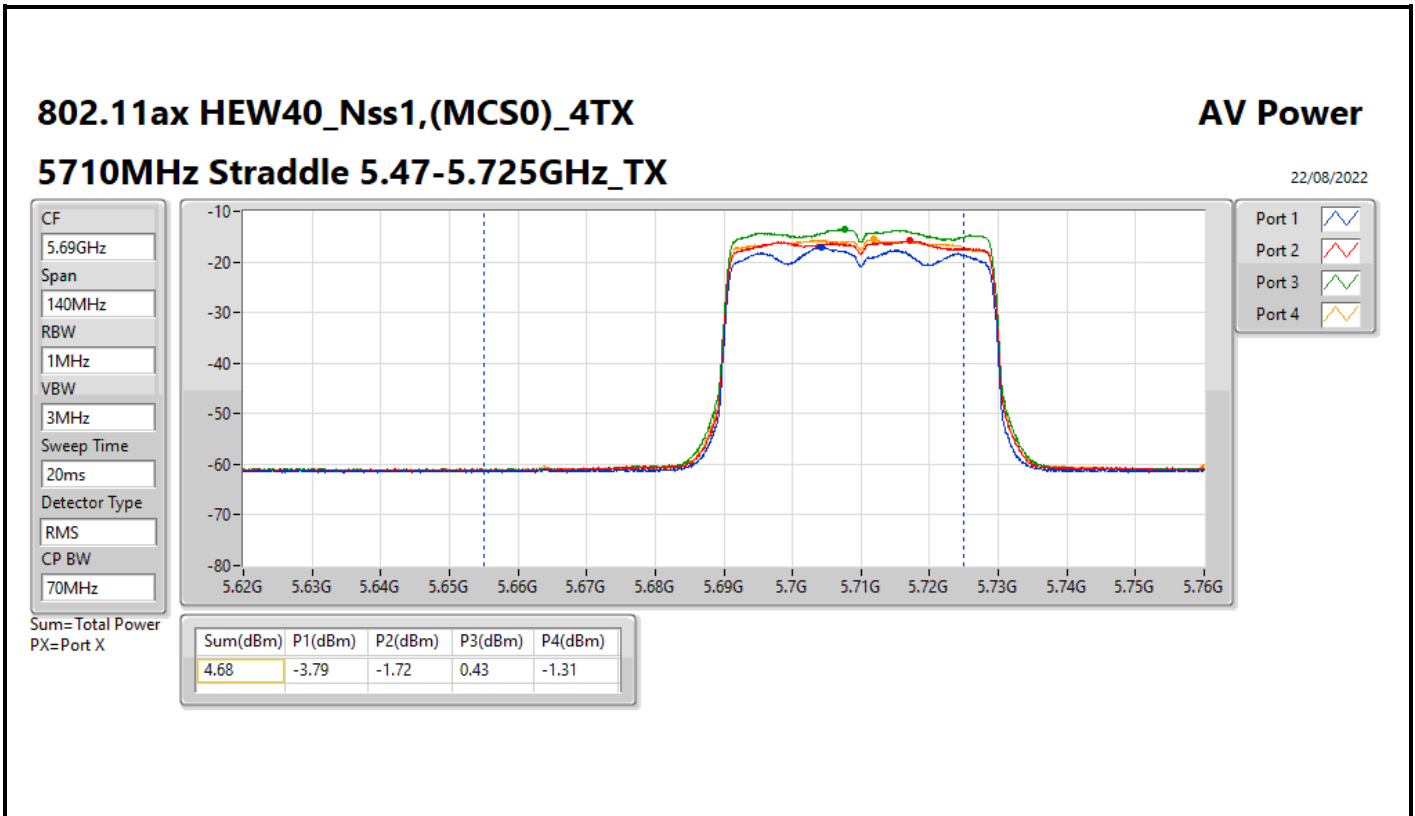

DG = Directional Gain; Port X = Port X output power

**Average Power_Iron R1_Antenna set 10_
Beamforming mode Indoor_P to M**

Appendix C.5

Summary

Mode	Total Power (dBm)	Total Power (W)
5.25-5.35GHz	-	-
802.11ax HEW20-BF_Nss1,(MCS0)_2TX	11.08	0.01282
802.11ax HEW40-BF_Nss1,(MCS0)_2TX	10.95	0.01245
802.11ax HEW80-BF_Nss1,(MCS0)_2TX	7.59	0.00574
5.47-5.725GHz	-	-
802.11ax HEW20-BF_Nss1,(MCS0)_2TX	11.44	0.01393
802.11ax HEW40-BF_Nss1,(MCS0)_2TX	11.11	0.01291
802.11ax HEW80-BF_Nss1,(MCS0)_2TX	11.24	0.01330
5.725-5.85GHz	-	-
802.11ax HEW20-BF_Nss1,(MCS0)_2TX	4.78	0.00301
802.11ax HEW40-BF_Nss1,(MCS0)_2TX	0.98	0.00125
802.11ax HEW80-BF_Nss1,(MCS0)_2TX	-2.77	0.00053