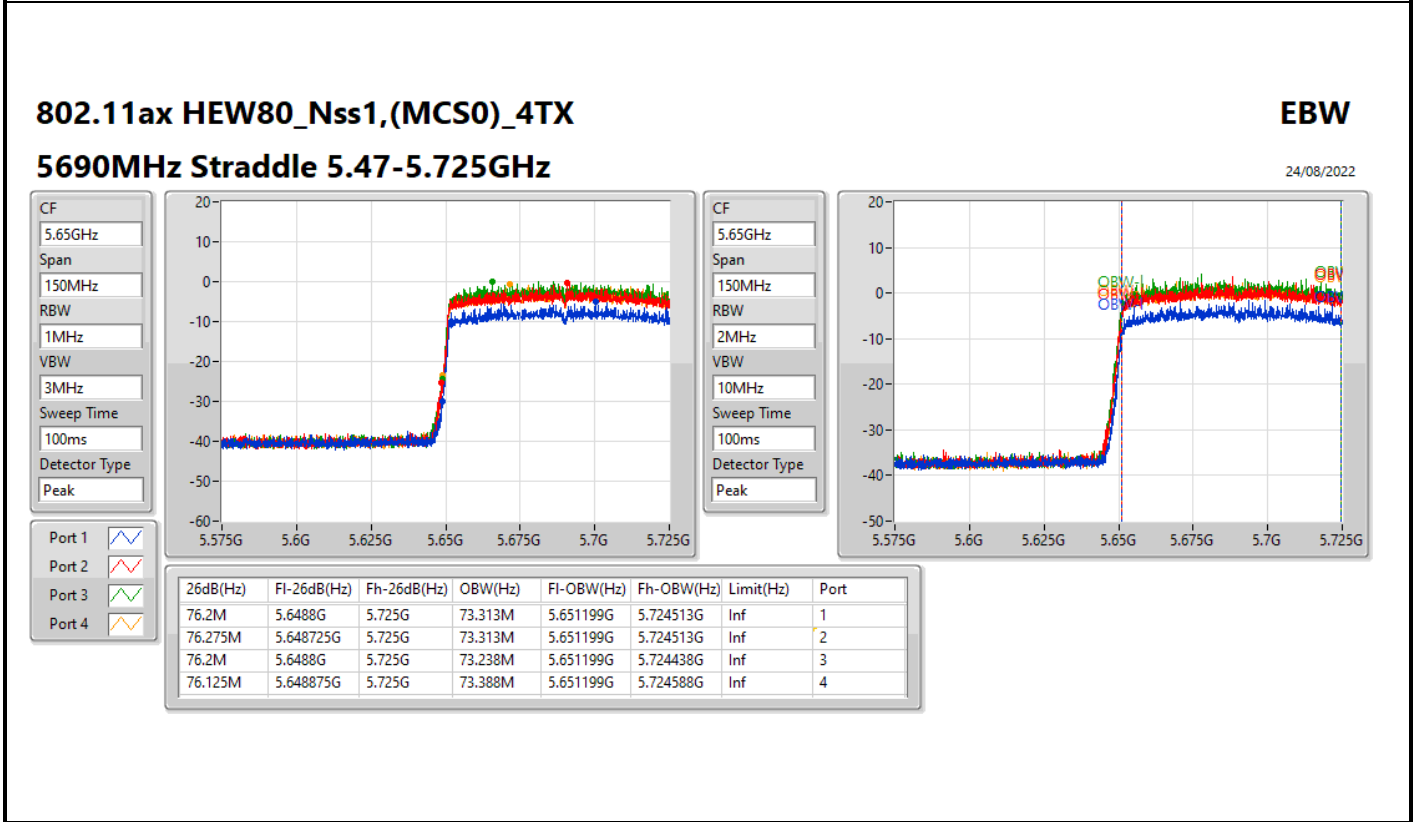

802.11ax HEW20_Nss1,(MCS0)_4TX

EBW

5720MHz Straddle 5.725-5.85GHz

24/08/2022

802.11ax HEW20_Nss1,(MCS0)_4TX

EBW

5720MHz Straddle 5.725-5.85GHz

24/08/2022

802.11ax HEW40_Nss1,(MCS0)_4TX

EBW

5710MHz Straddle 5.725-5.85GHz

24/08/2022

802.11ax HEW40_Nss1,(MCS0)_4TX

EBW

5710MHz Straddle 5.725-5.85GHz

24/08/2022