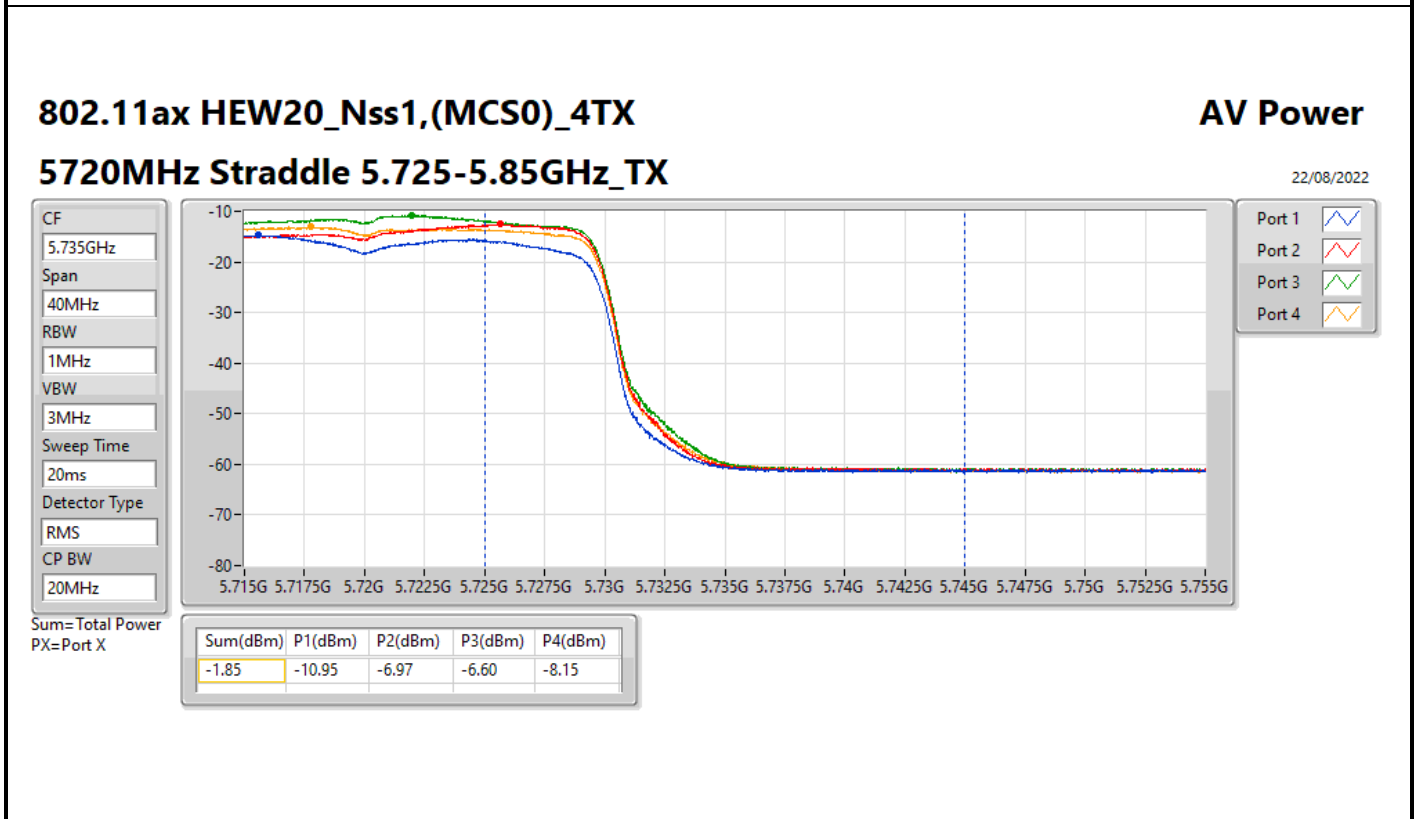

DG = Directional Gain; Port X = Port X output power

**Average Power_Iron R1_Antenna set 10_Beamforming mode_
Indoor_P to P**

Appendix C.8

Summary

Mode	Total Power (dBm)	Total Power (W)
5.25-5.35GHz	-	-
802.11ax HEW20-BF_Nss1,(MCS0)_2TX	11.08	0.01282
802.11ax HEW40-BF_Nss1,(MCS0)_2TX	10.95	0.01245
802.11ax HEW80-BF_Nss1,(MCS0)_2TX	7.59	0.00574
5.47-5.725GHz	-	-
802.11ax HEW20-BF_Nss1,(MCS0)_2TX	11.44	0.01393
802.11ax HEW40-BF_Nss1,(MCS0)_2TX	11.11	0.01291
802.11ax HEW80-BF_Nss1,(MCS0)_2TX	11.24	0.01330
5.725-5.85GHz	-	-
802.11ax HEW20-BF_Nss1,(MCS0)_2TX	4.78	0.00301
802.11ax HEW40-BF_Nss1,(MCS0)_2TX	0.98	0.00125
802.11ax HEW80-BF_Nss1,(MCS0)_2TX	-2.77	0.00053