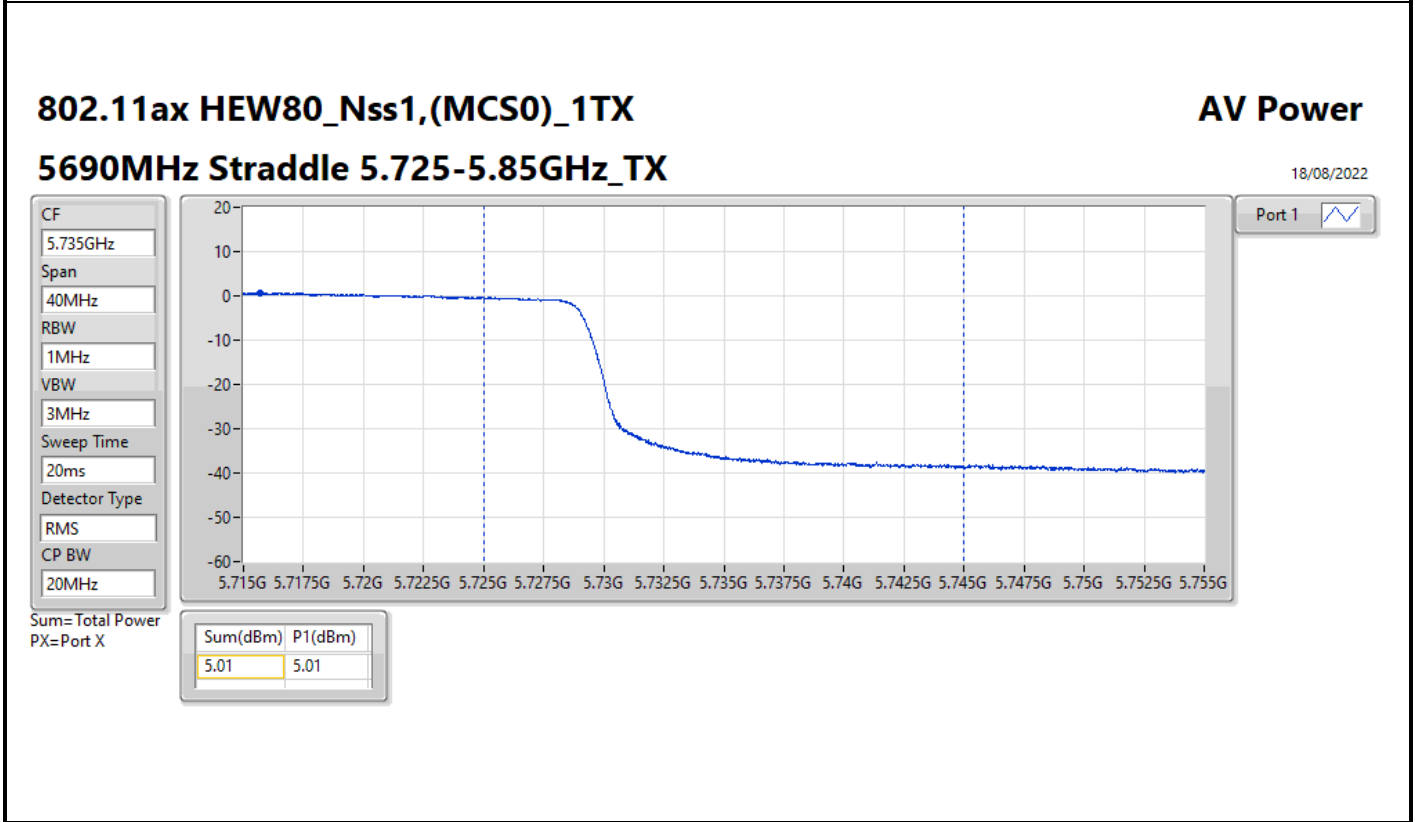

DG = Directional Gain; Port X = Port X output power

**Average Power_Iron R1_Antenna set 3_Beamforming mode_
P to M_P to P**

Appendix C.2

Summary

Mode	Total Power (dBm)	Total Power (W)
5.25-5.35GHz	-	-
802.11ax HEW20-BF_Nss1,(MCS0)_2TX	23.79	0.23933
802.11ax HEW40-BF_Nss1,(MCS0)_2TX	23.72	0.23550
802.11ax HEW80-BF_Nss1,(MCS0)_2TX	21.48	0.14060
5.47-5.725GHz	-	-
802.11ax HEW20-BF_Nss1,(MCS0)_2TX	23.95	0.24831
802.11ax HEW40-BF_Nss1,(MCS0)_2TX	23.62	0.23014
802.11ax HEW80-BF_Nss1,(MCS0)_2TX	23.87	0.24378
5.725-5.85GHz	-	-
802.11ax HEW20-BF_Nss1,(MCS0)_2TX	16.59	0.04560
802.11ax HEW40-BF_Nss1,(MCS0)_2TX	13.75	0.02371
802.11ax HEW80-BF_Nss1,(MCS0)_2TX	10.01	0.01002