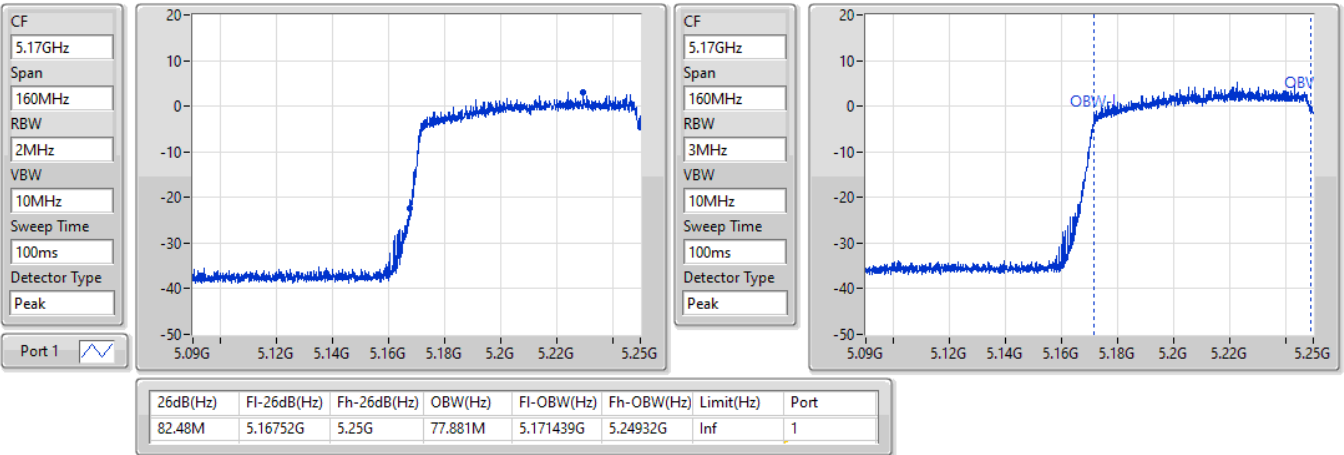

EBW

5690MHz Straddle 5.725-5.85GHz

25/08/2022

802.11ax HEW160_Nss1,(MCS0)_1TX

EBW

5250MHz Straddle 5.15-5.25GHz

25/08/2022

802.11ax HEW160_Nss1,(MCS0)_1TX