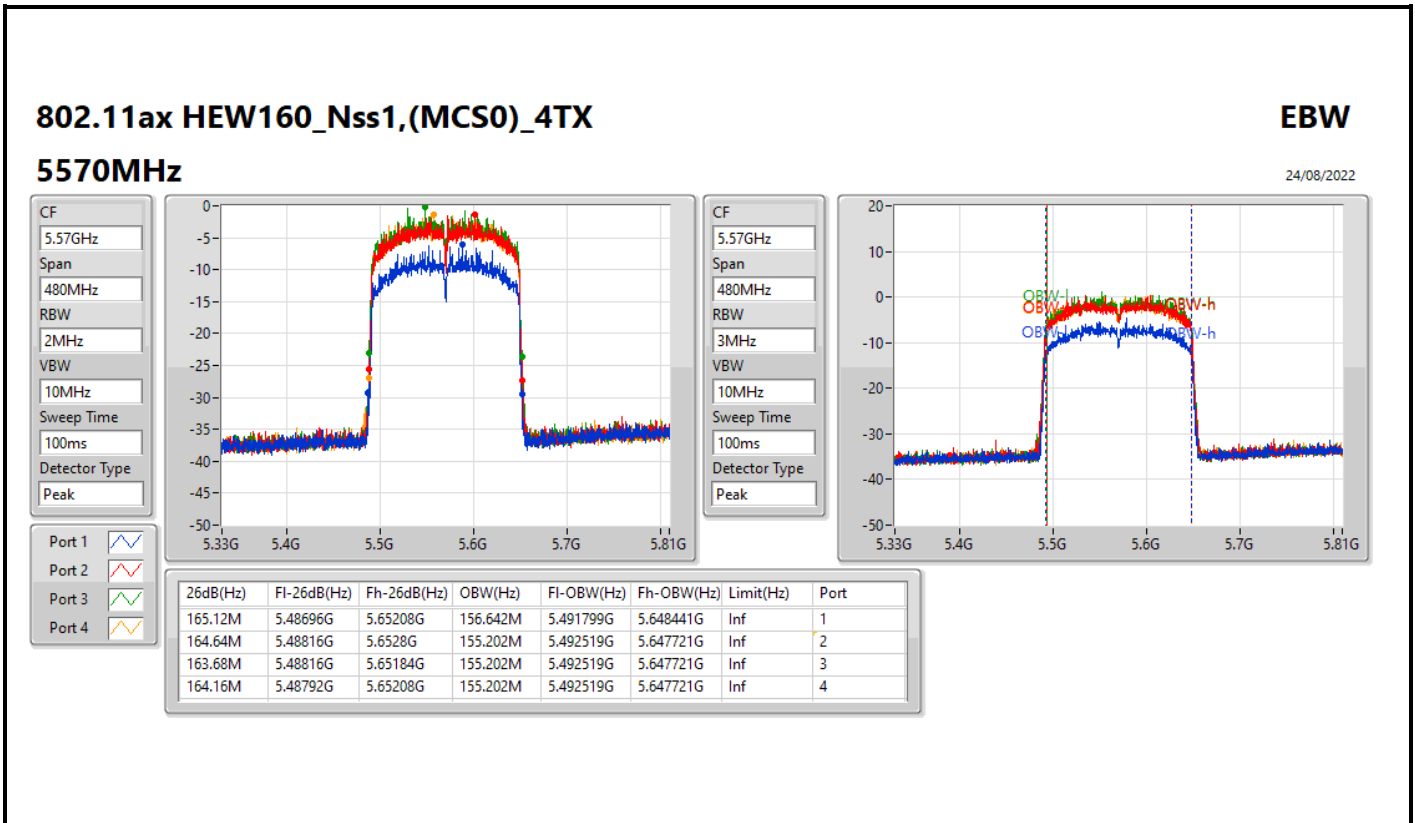

802.11ax HEW40_Nss1,(MCS0)_4TX

EBW

5710MHz Straddle 5.725-5.85GHz

24/08/2022

802.11ax HEW40_Nss1,(MCS0)_4TX

EBW

5710MHz Straddle 5.725-5.85GHz

24/08/2022