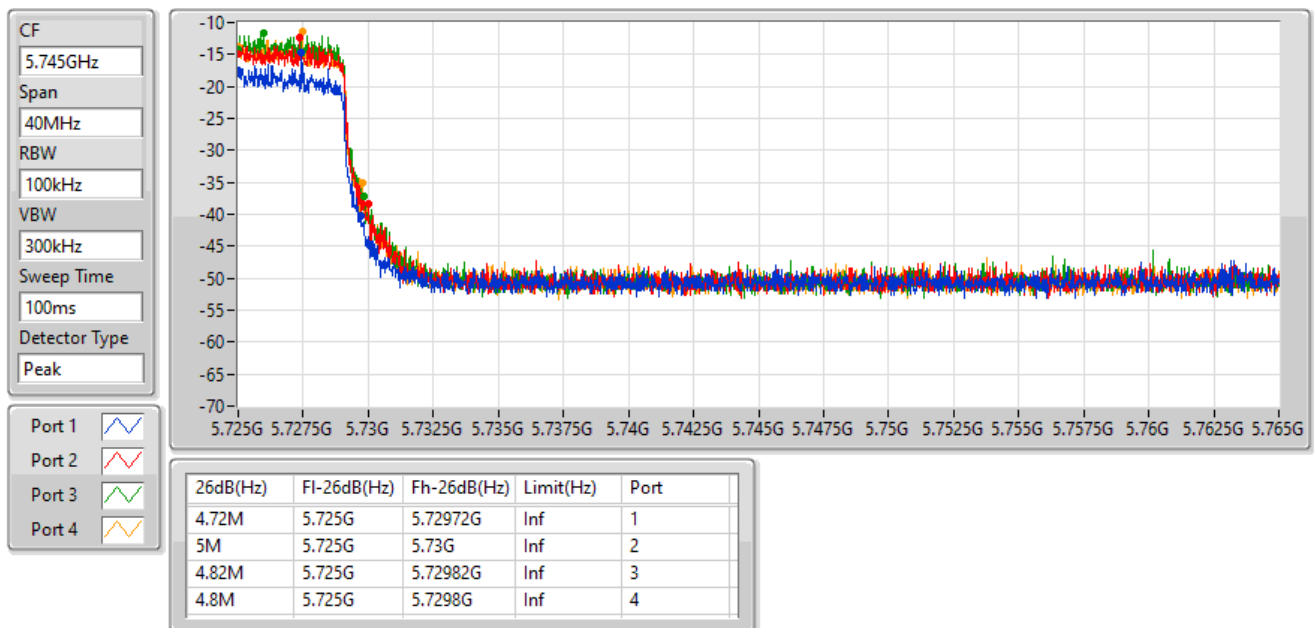

802.11ax HEW20_Nss1,(MCS0)_4TX

EBW

5720MHz Straddle 5.725-5.85GHz

24/08/2022

802.11ax HEW20_Nss1,(MCS0)_4TX

EBW

5720MHz Straddle 5.725-5.85GHz

24/08/2022

802.11ax HEW40_Nss1,(MCS0)_4TX

EBW

5710MHz Straddle 5.725-5.85GHz

24/08/2022

802.11ax HEW40_Nss1,(MCS0)_4TX

EBW

5710MHz Straddle 5.725-5.85GHz

24/08/2022