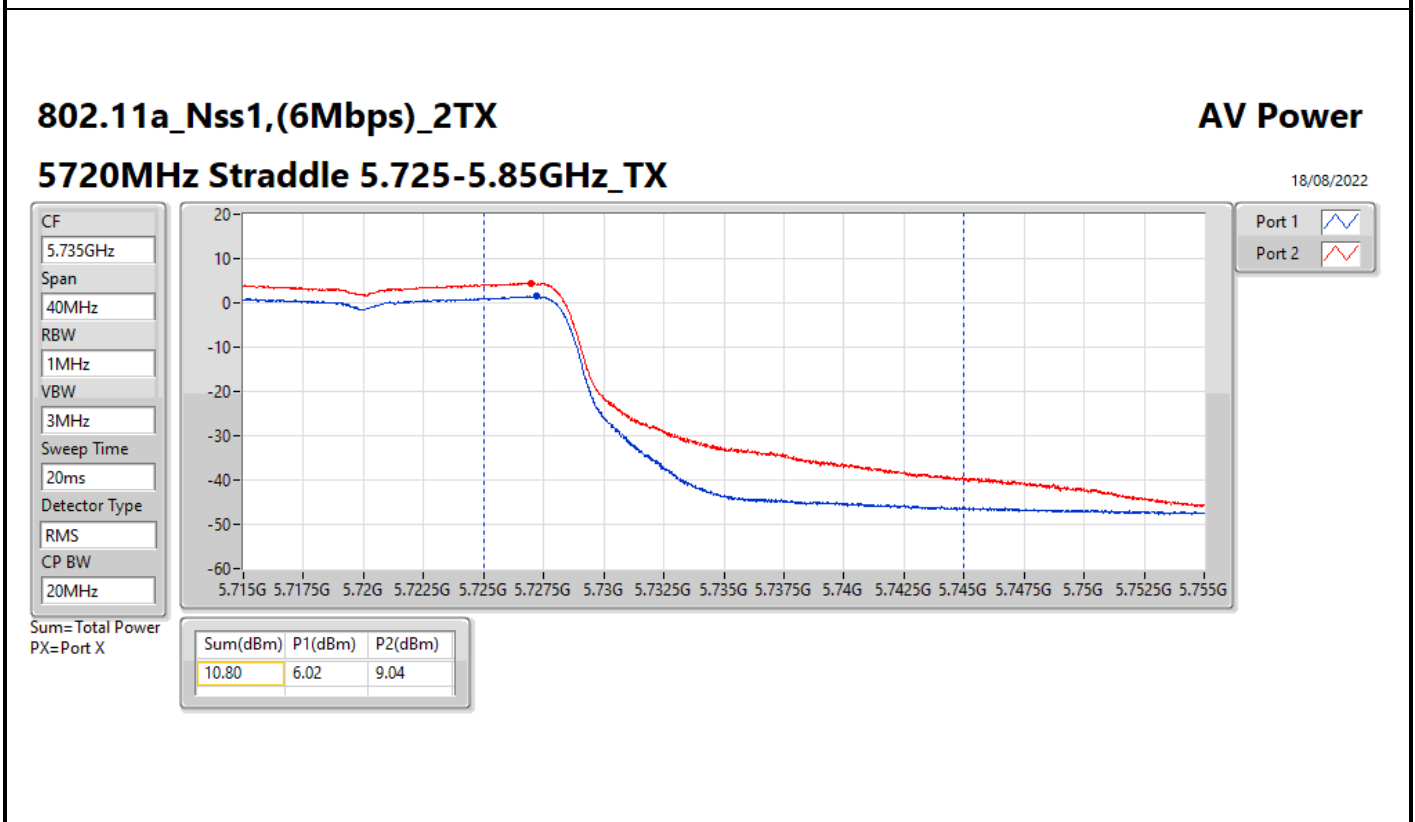

DG = Directional Gain; Port X = Port X output power

**Average Power_Pine R2_Antenna set 3_Beamforming mode_
Indoor_P to M_P to P**

Appendix C.10

Summary

Mode	Total Power (dBm)	Total Power (W)
5.15-5.25GHz	-	-
802.11ax HEW160-BF_Nss1,(MCS0)_2TX	11.73	0.01489
5.25-5.35GHz	-	-
802.11ax HEW20-BF_Nss1,(MCS0)_2TX	18.46	0.07015
802.11ax HEW40-BF_Nss1,(MCS0)_2TX	18.89	0.07745
802.11ax HEW80-BF_Nss1,(MCS0)_2TX	15.35	0.03428
802.11ax HEW160-BF_Nss1,(MCS0)_2TX	11.68	0.01472
5.47-5.725GHz	-	-
802.11ax HEW20-BF_Nss1,(MCS0)_2TX	18.19	0.06592
802.11ax HEW40-BF_Nss1,(MCS0)_2TX	18.29	0.06745
802.11ax HEW80-BF_Nss1,(MCS0)_2TX	18.48	0.07047
802.11ax HEW160-BF_Nss1,(MCS0)_2TX	14.58	0.02871
5.725-5.85GHz	-	-
802.11ax HEW20-BF_Nss1,(MCS0)_2TX	11.99	0.01581
802.11ax HEW40-BF_Nss1,(MCS0)_2TX	6.77	0.00475
802.11ax HEW80-BF_Nss1,(MCS0)_2TX	3.38	0.00218