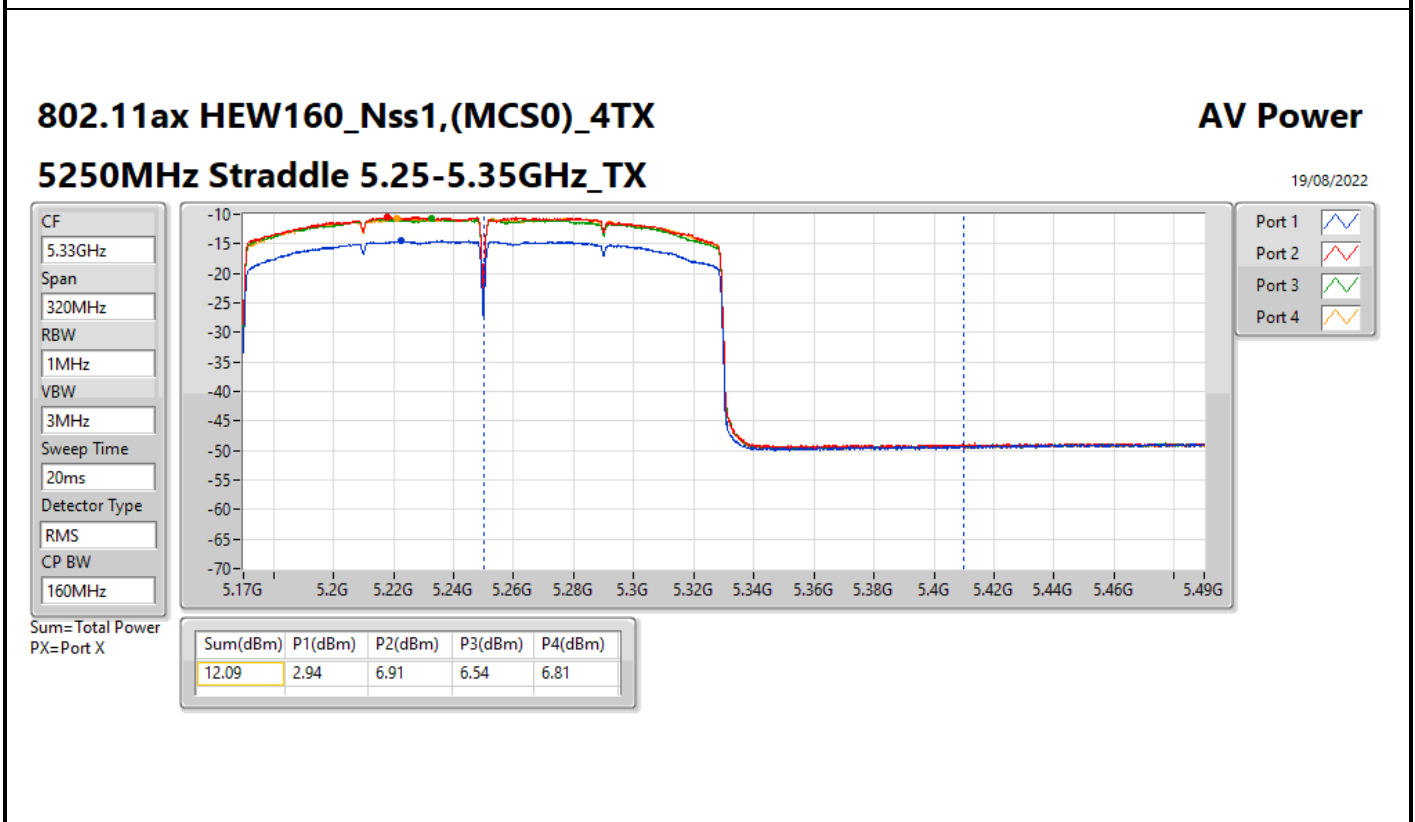

DG = Directional Gain; Port X = Port X output power

**Average Power_Pine R2_Antenna set 3_Beamforming mode_
Indoor_P to M_P to P**

Appendix C.10

Summary

Mode	Total Power (dBm)	Total Power (W)
5.15-5.25GHz	-	-
802.11ax HEW160-BF_Nss1,(MCS0)_2TX	11.73	0.01489
5.25-5.35GHz	-	-
802.11ax HEW20-BF_Nss1,(MCS0)_2TX	18.46	0.07015
802.11ax HEW40-BF_Nss1,(MCS0)_2TX	18.89	0.07745
802.11ax HEW80-BF_Nss1,(MCS0)_2TX	15.35	0.03428
802.11ax HEW160-BF_Nss1,(MCS0)_2TX	11.68	0.01472
5.47-5.725GHz	-	-
802.11ax HEW20-BF_Nss1,(MCS0)_2TX	18.19	0.06592
802.11ax HEW40-BF_Nss1,(MCS0)_2TX	18.29	0.06745
802.11ax HEW80-BF_Nss1,(MCS0)_2TX	18.48	0.07047
802.11ax HEW160-BF_Nss1,(MCS0)_2TX	14.58	0.02871
5.725-5.85GHz	-	-
802.11ax HEW20-BF_Nss1,(MCS0)_2TX	11.99	0.01581
802.11ax HEW40-BF_Nss1,(MCS0)_2TX	6.77	0.00475
802.11ax HEW80-BF_Nss1,(MCS0)_2TX	3.38	0.00218