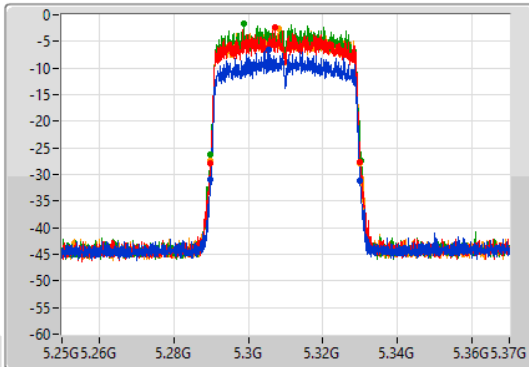

802.11ax HEW40_Nss1,(MCS0)_4TX

EBW

5310MHz

24/08/2022

CF
5.31GHz
Span
120MHz
RBW
500kHz
VBW
2MHz
Sweep Time
100ms
Detector Type
Peak

CF
5.31GHz
Span
120MHz
RBW
1MHz
VBW
3MHz
Sweep Time
100ms
Detector Type
Peak