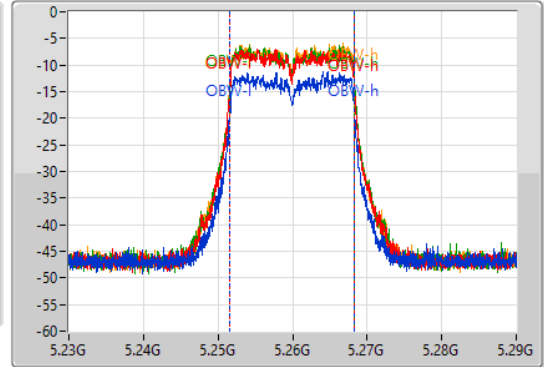

802.11a_Nss1,(6Mbps)_4TX

EBW

5260MHz

24/08/2022

CF
5.26GHz
Span
60MHz
RBW
300kHz
VBW
1MHz
Sweep Time
100ms
Detector Type
Peak

CF
5.26GHz
Span
60MHz
RBW
300kHz
VBW
1MHz
Sweep Time
100ms
Detector Type
Peak

Port 1
Port 2
Port 3
Port 4