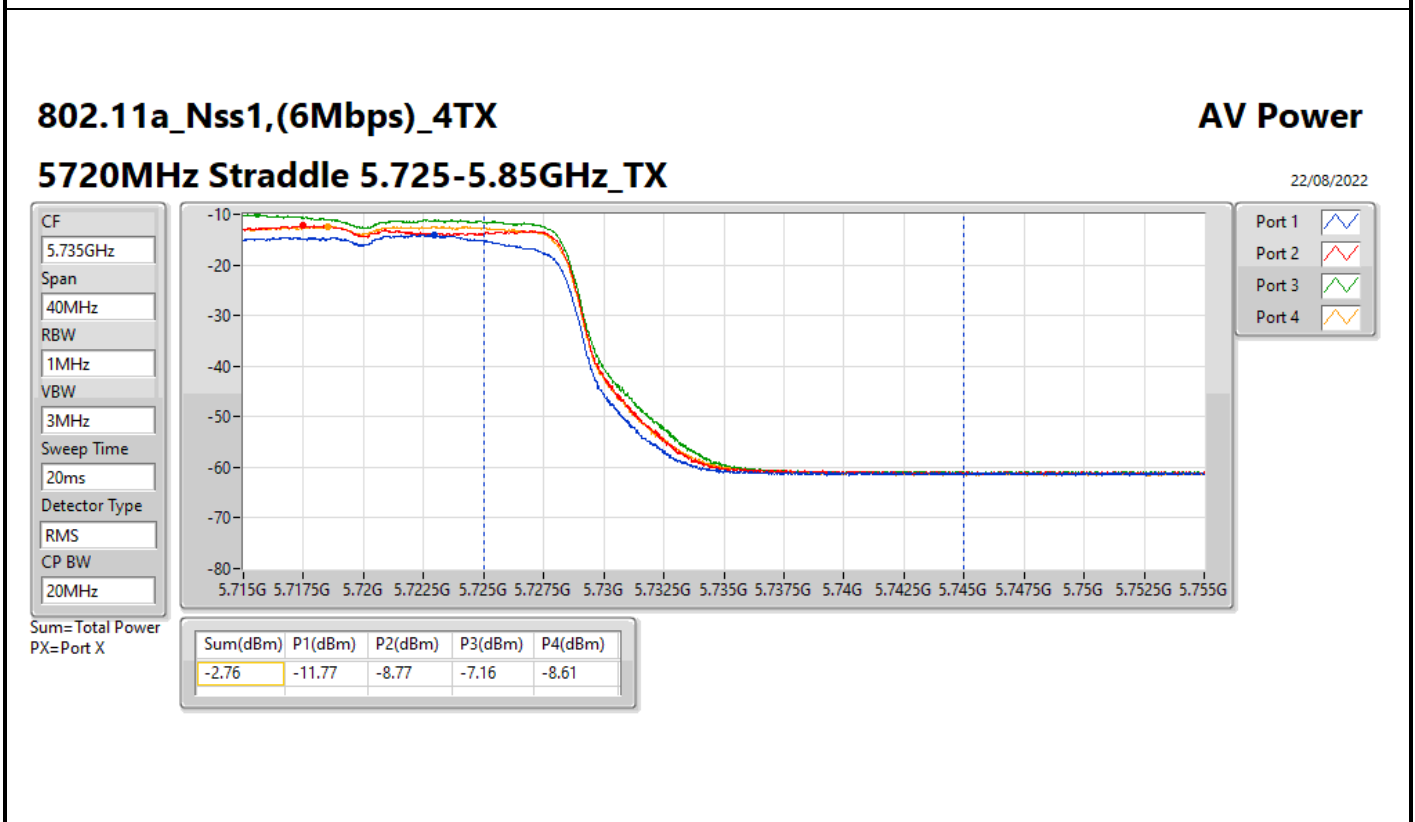

DG = Directional Gain; Port X = Port X output power

**Average Power_Iron R1_Antenna set 10_
Beamforming mode Indoor_P to M**

Appendix C.5

Summary

Mode	Total Power (dBm)	Total Power (W)
5.25-5.35GHz	-	-
802.11ax HEW20-BF_Nss1,(MCS0)_2TX	11.08	0.01282
802.11ax HEW40-BF_Nss1,(MCS0)_2TX	10.95	0.01245
802.11ax HEW80-BF_Nss1,(MCS0)_2TX	7.59	0.00574
5.47-5.725GHz	-	-
802.11ax HEW20-BF_Nss1,(MCS0)_2TX	11.44	0.01393
802.11ax HEW40-BF_Nss1,(MCS0)_2TX	11.11	0.01291
802.11ax HEW80-BF_Nss1,(MCS0)_2TX	11.24	0.01330
5.725-5.85GHz	-	-
802.11ax HEW20-BF_Nss1,(MCS0)_2TX	4.78	0.00301
802.11ax HEW40-BF_Nss1,(MCS0)_2TX	0.98	0.00125
802.11ax HEW80-BF_Nss1,(MCS0)_2TX	-2.77	0.00053