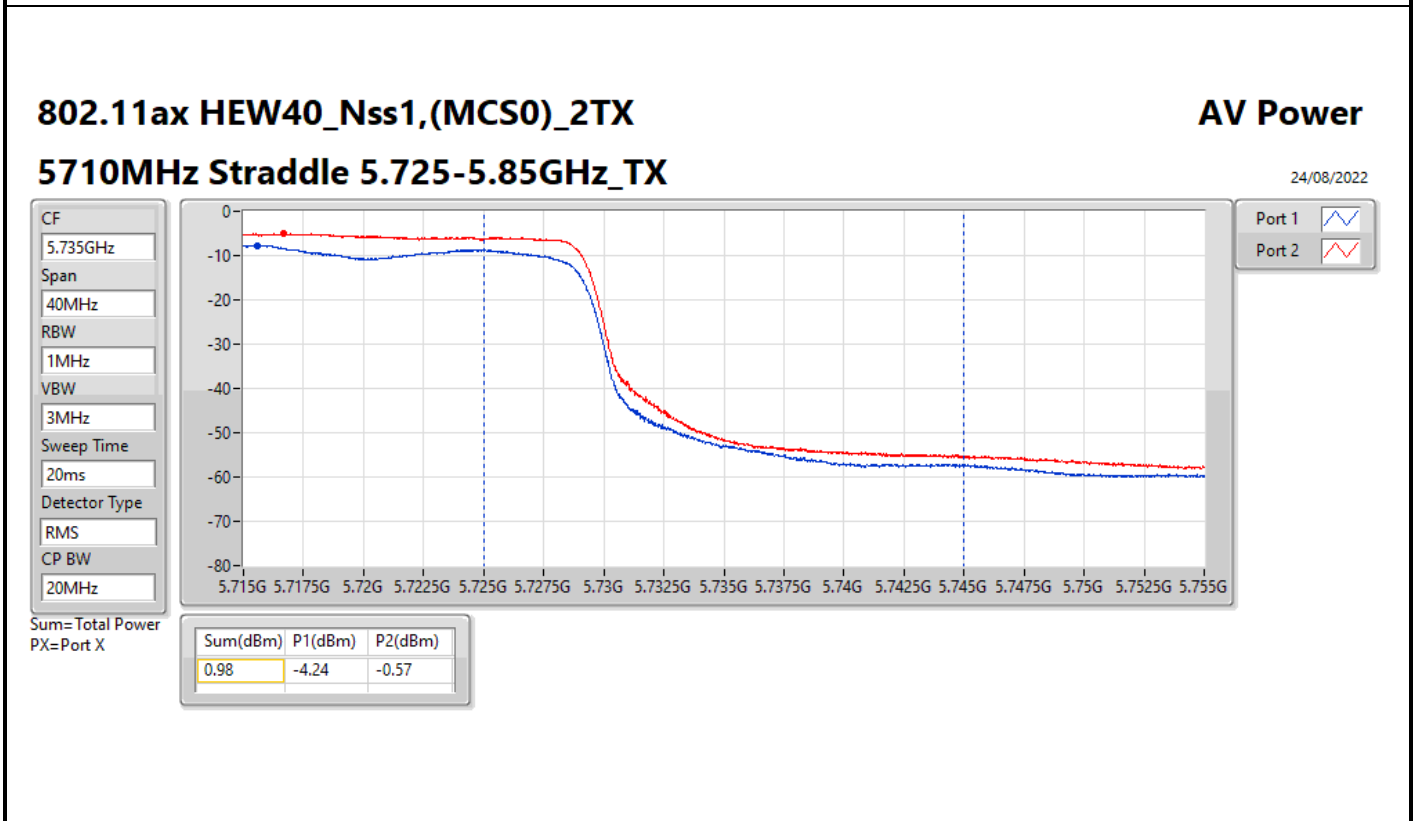

DG = Directional Gain; Port X = Port X output power

**Average Power_Iron R1_Antenna set 10_Beamforming mode_
Indoor_P to P**

Appendix C.8

Summary

Mode	Total Power (dBm)	Total Power (W)
5.25-5.35GHz	-	-
802.11ax HEW20-BF_Nss1,(MCS0)_2TX	11.08	0.01282
802.11ax HEW40-BF_Nss1,(MCS0)_2TX	10.95	0.01245
802.11ax HEW80-BF_Nss1,(MCS0)_2TX	7.59	0.00574
5.47-5.725GHz	-	-
802.11ax HEW20-BF_Nss1,(MCS0)_2TX	11.44	0.01393
802.11ax HEW40-BF_Nss1,(MCS0)_2TX	11.11	0.01291
802.11ax HEW80-BF_Nss1,(MCS0)_2TX	11.24	0.01330
5.725-5.85GHz	-	-
802.11ax HEW20-BF_Nss1,(MCS0)_2TX	4.78	0.00301
802.11ax HEW40-BF_Nss1,(MCS0)_2TX	0.98	0.00125
802.11ax HEW80-BF_Nss1,(MCS0)_2TX	-2.77	0.00053