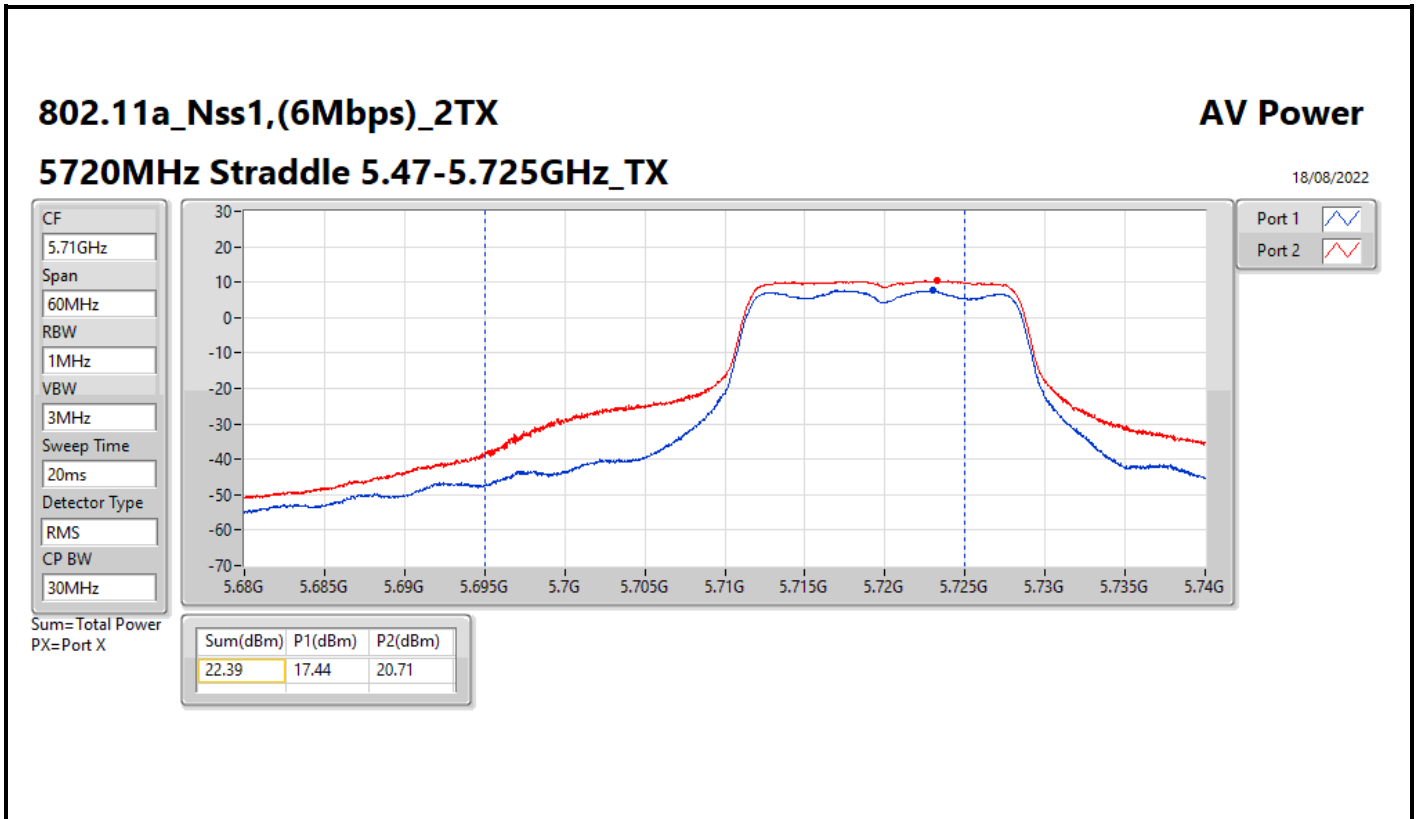

DG = Directional Gain; Port X = Port X output power

**Average Power_Iron R1_Antenna set 3_Beamforming mode_
P to M_P to P**

Appendix C.2

Summary

Mode	Total Power (dBm)	Total Power (W)
5.25-5.35GHz	-	-
802.11ax HEW20-BF_Nss1,(MCS0)_2TX	23.79	0.23933
802.11ax HEW40-BF_Nss1,(MCS0)_2TX	23.72	0.23550
802.11ax HEW80-BF_Nss1,(MCS0)_2TX	21.48	0.14060
5.47-5.725GHz	-	-
802.11ax HEW20-BF_Nss1,(MCS0)_2TX	23.95	0.24831
802.11ax HEW40-BF_Nss1,(MCS0)_2TX	23.62	0.23014
802.11ax HEW80-BF_Nss1,(MCS0)_2TX	23.87	0.24378
5.725-5.85GHz	-	-
802.11ax HEW20-BF_Nss1,(MCS0)_2TX	16.59	0.04560
802.11ax HEW40-BF_Nss1,(MCS0)_2TX	13.75	0.02371
802.11ax HEW80-BF_Nss1,(MCS0)_2TX	10.01	0.01002