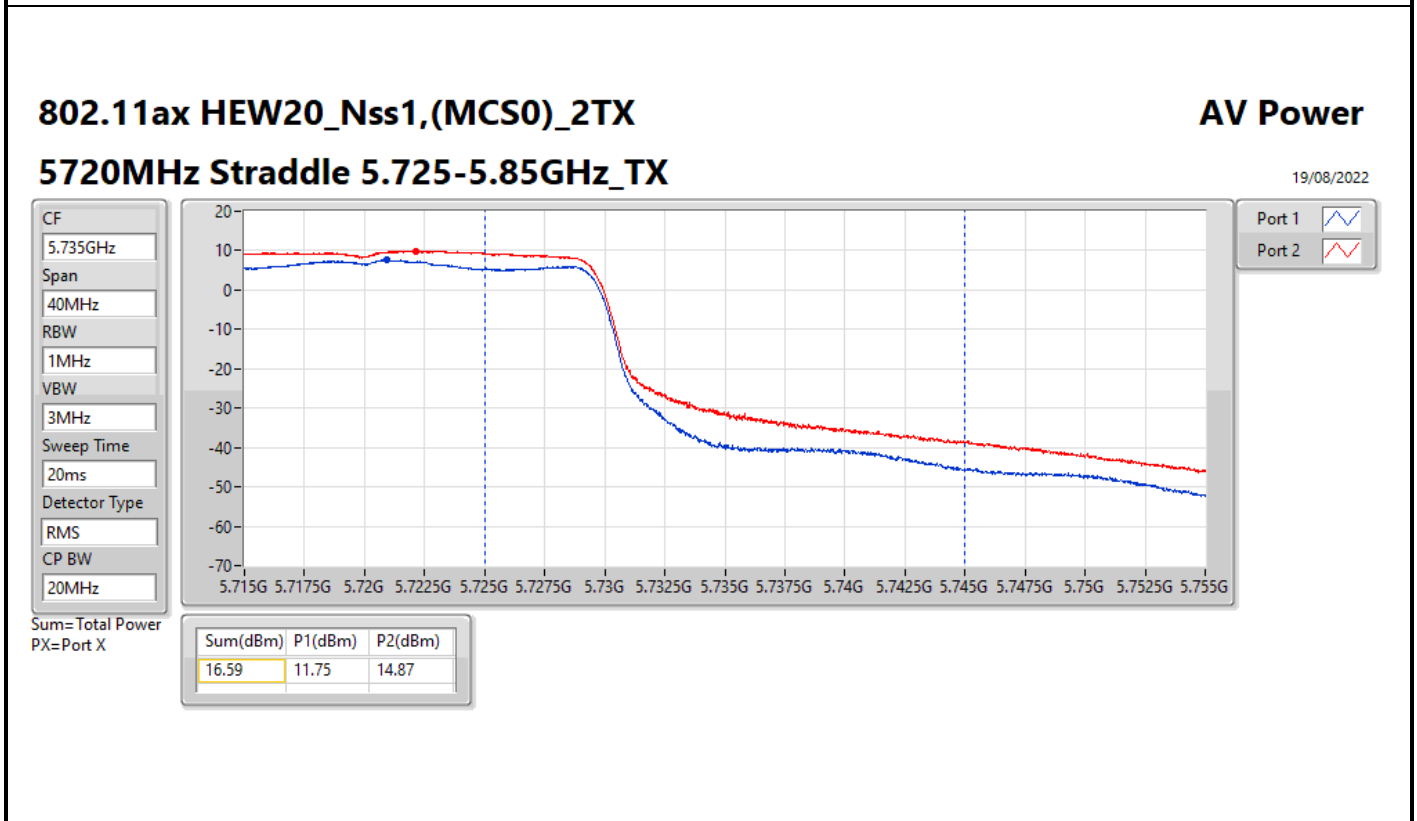

DG = Directional Gain; Port X = Port X output power

**Average Power_Iron R1_Antenna set 3_Beamforming mode_
P to M_P to P**

Appendix C.2

Summary

Mode	Total Power (dBm)	Total Power (W)
5.25-5.35GHz	-	-
802.11ax HEW20-BF_Nss1,(MCS0)_2TX	23.79	0.23933
802.11ax HEW40-BF_Nss1,(MCS0)_2TX	23.72	0.23550
802.11ax HEW80-BF_Nss1,(MCS0)_2TX	21.48	0.14060
5.47-5.725GHz	-	-
802.11ax HEW20-BF_Nss1,(MCS0)_2TX	23.95	0.24831
802.11ax HEW40-BF_Nss1,(MCS0)_2TX	23.62	0.23014
802.11ax HEW80-BF_Nss1,(MCS0)_2TX	23.87	0.24378
5.725-5.85GHz	-	-
802.11ax HEW20-BF_Nss1,(MCS0)_2TX	16.59	0.04560
802.11ax HEW40-BF_Nss1,(MCS0)_2TX	13.75	0.02371
802.11ax HEW80-BF_Nss1,(MCS0)_2TX	10.01	0.01002