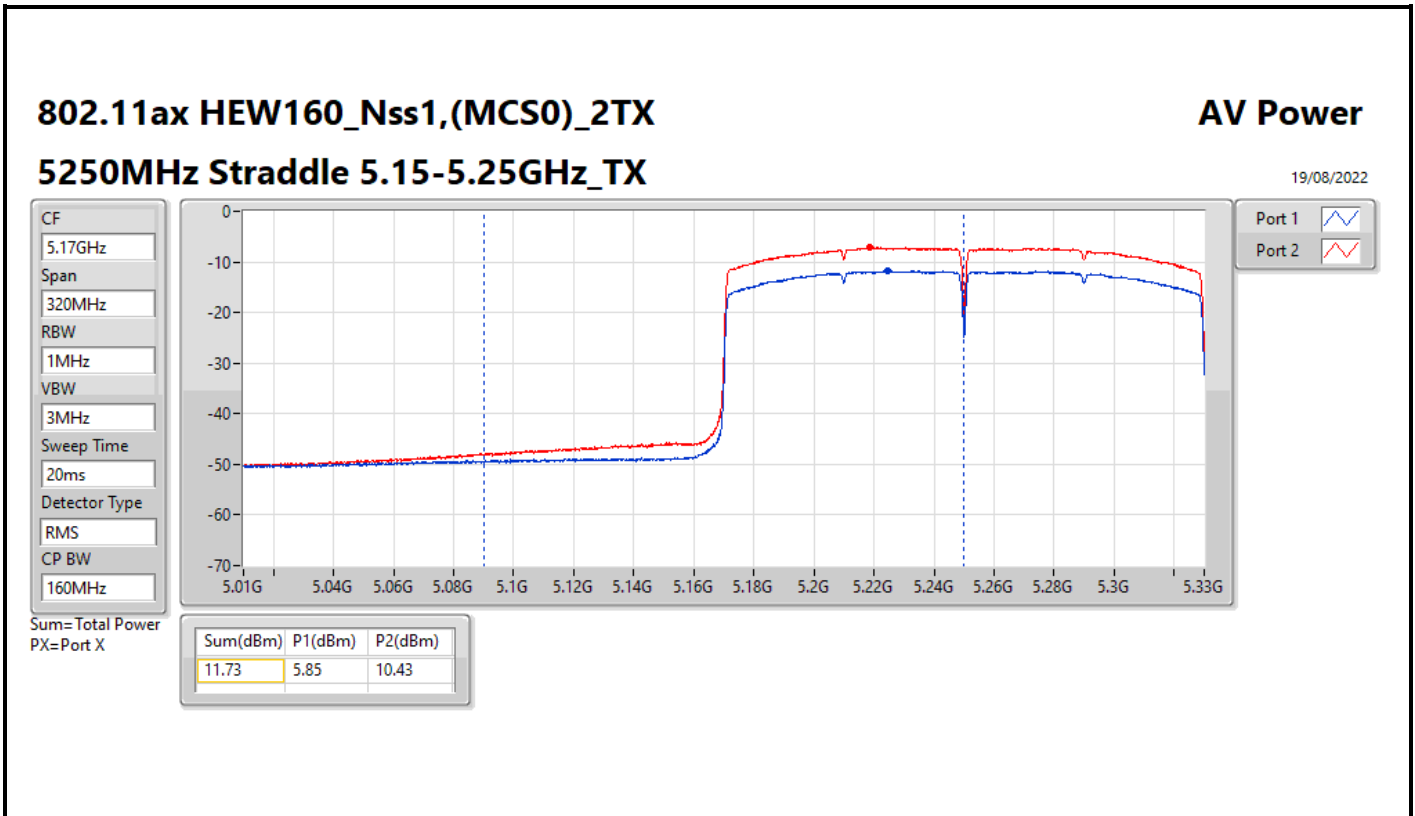

DG = Directional Gain; Port X = Port X output power

**Average Power_Pine R2_Antenna set 3_Beamforming mode_
Indoor_P to M_P to P**

Appendix C.10

Summary

Mode	Total Power (dBm)	Total Power (W)
5.15-5.25GHz	-	-
802.11ax HEW160-BF_Nss1,(MCS0)_2TX	11.73	0.01489
5.25-5.35GHz	-	-
802.11ax HEW20-BF_Nss1,(MCS0)_2TX	18.46	0.07015
802.11ax HEW40-BF_Nss1,(MCS0)_2TX	18.89	0.07745
802.11ax HEW80-BF_Nss1,(MCS0)_2TX	15.35	0.03428
802.11ax HEW160-BF_Nss1,(MCS0)_2TX	11.68	0.01472
5.47-5.725GHz	-	-
802.11ax HEW20-BF_Nss1,(MCS0)_2TX	18.19	0.06592
802.11ax HEW40-BF_Nss1,(MCS0)_2TX	18.29	0.06745
802.11ax HEW80-BF_Nss1,(MCS0)_2TX	18.48	0.07047
802.11ax HEW160-BF_Nss1,(MCS0)_2TX	14.58	0.02871
5.725-5.85GHz	-	-
802.11ax HEW20-BF_Nss1,(MCS0)_2TX	11.99	0.01581
802.11ax HEW40-BF_Nss1,(MCS0)_2TX	6.77	0.00475
802.11ax HEW80-BF_Nss1,(MCS0)_2TX	3.38	0.00218