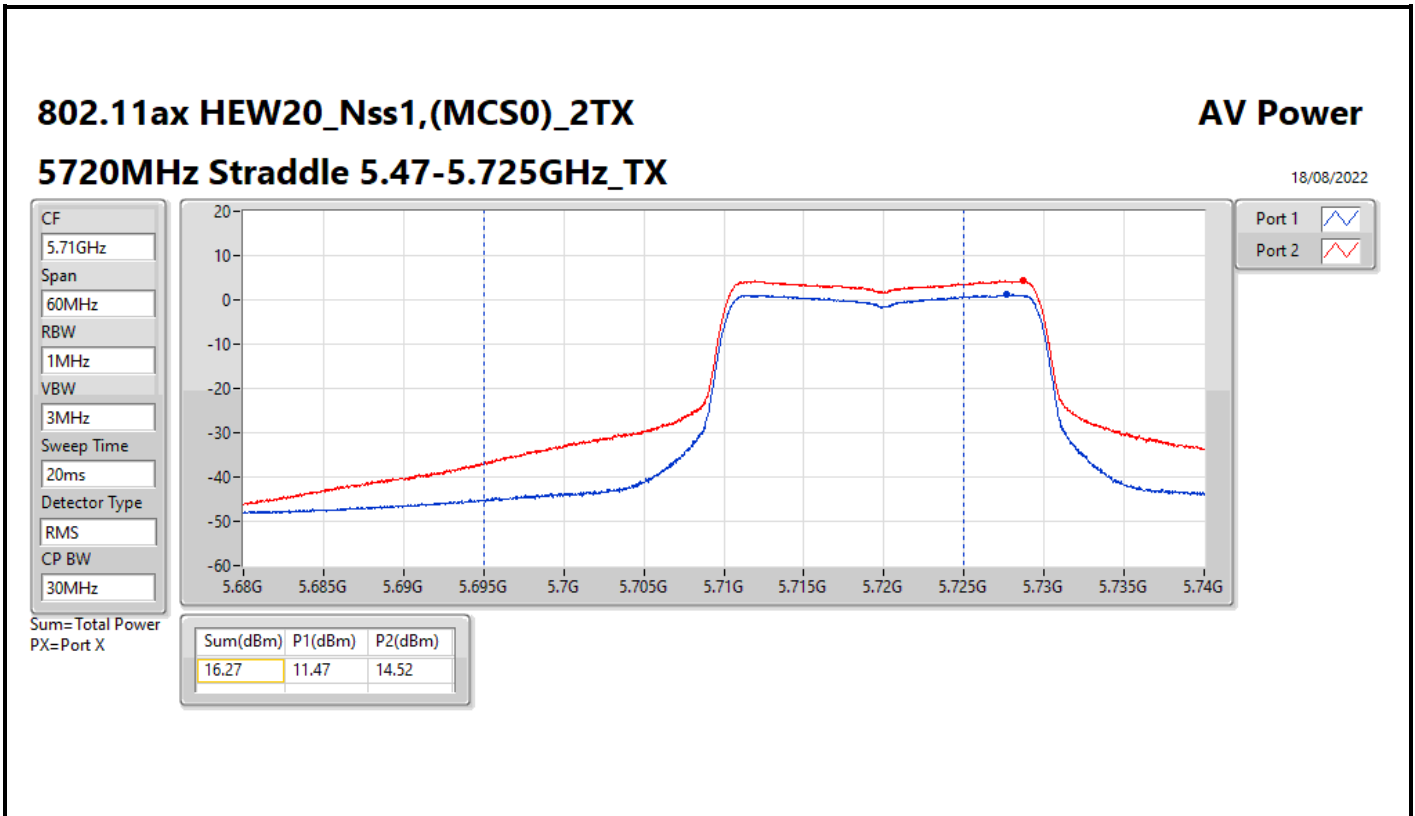

DG = Directional Gain; Port X = Port X output power

**Average Power_Pine R2_Antenna set 3_Beamforming mode_
Indoor_P to M_P to P**

Appendix C.10

Summary

Mode	Total Power (dBm)	Total Power (W)
5.15-5.25GHz	-	-
802.11ax HEW160-BF_Nss1,(MCS0)_2TX	11.73	0.01489
5.25-5.35GHz	-	-
802.11ax HEW20-BF_Nss1,(MCS0)_2TX	18.46	0.07015
802.11ax HEW40-BF_Nss1,(MCS0)_2TX	18.89	0.07745
802.11ax HEW80-BF_Nss1,(MCS0)_2TX	15.35	0.03428
802.11ax HEW160-BF_Nss1,(MCS0)_2TX	11.68	0.01472
5.47-5.725GHz	-	-
802.11ax HEW20-BF_Nss1,(MCS0)_2TX	18.19	0.06592
802.11ax HEW40-BF_Nss1,(MCS0)_2TX	18.29	0.06745
802.11ax HEW80-BF_Nss1,(MCS0)_2TX	18.48	0.07047
802.11ax HEW160-BF_Nss1,(MCS0)_2TX	14.58	0.02871
5.725-5.85GHz	-	-
802.11ax HEW20-BF_Nss1,(MCS0)_2TX	11.99	0.01581
802.11ax HEW40-BF_Nss1,(MCS0)_2TX	6.77	0.00475
802.11ax HEW80-BF_Nss1,(MCS0)_2TX	3.38	0.00218