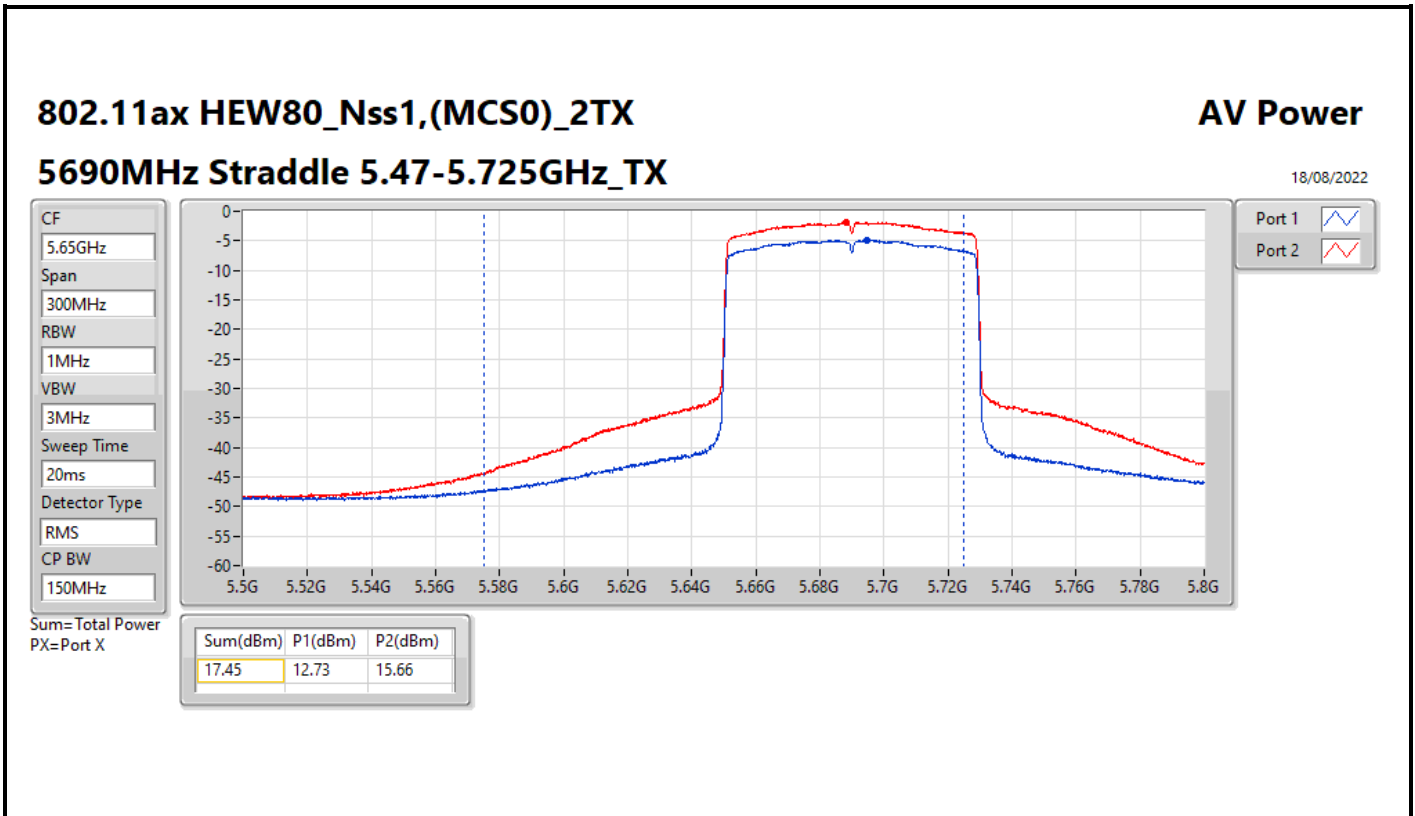

DG = Directional Gain; Port X = Port X output power

**Average Power_Pine R2_Antenna set 3_Beamforming mode_
Indoor_P to M_P to P**

Appendix C.10

Summary

Mode	Total Power (dBm)	Total Power (W)
5.15-5.25GHz	-	-
802.11ax HEW160-BF_Nss1,(MCS0)_2TX	11.73	0.01489
5.25-5.35GHz	-	-
802.11ax HEW20-BF_Nss1,(MCS0)_2TX	18.46	0.07015
802.11ax HEW40-BF_Nss1,(MCS0)_2TX	18.89	0.07745
802.11ax HEW80-BF_Nss1,(MCS0)_2TX	15.35	0.03428
802.11ax HEW160-BF_Nss1,(MCS0)_2TX	11.68	0.01472
5.47-5.725GHz	-	-
802.11ax HEW20-BF_Nss1,(MCS0)_2TX	18.19	0.06592
802.11ax HEW40-BF_Nss1,(MCS0)_2TX	18.29	0.06745
802.11ax HEW80-BF_Nss1,(MCS0)_2TX	18.48	0.07047
802.11ax HEW160-BF_Nss1,(MCS0)_2TX	14.58	0.02871
5.725-5.85GHz	-	-
802.11ax HEW20-BF_Nss1,(MCS0)_2TX	11.99	0.01581
802.11ax HEW40-BF_Nss1,(MCS0)_2TX	6.77	0.00475
802.11ax HEW80-BF_Nss1,(MCS0)_2TX	3.38	0.00218