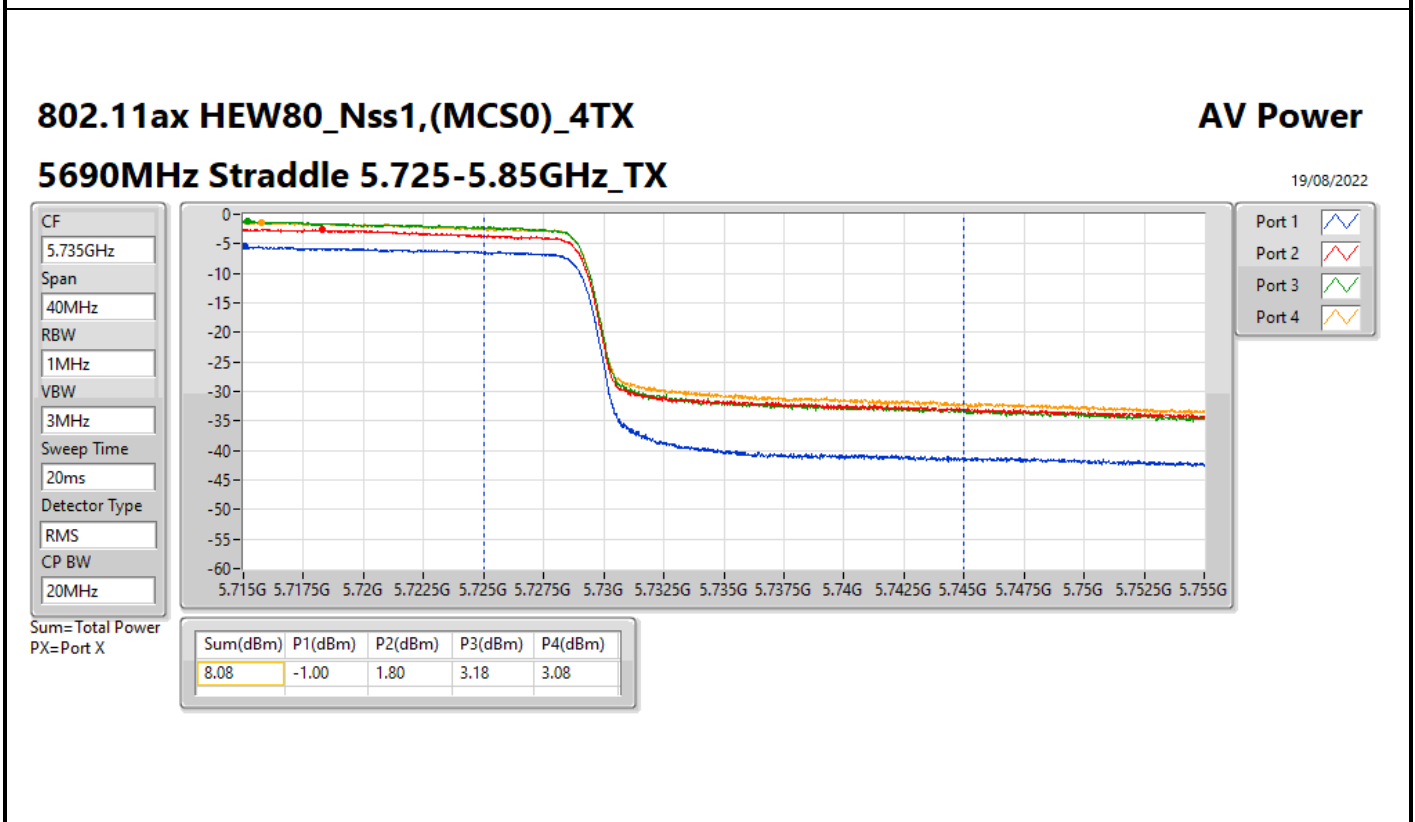

DG = Directional Gain; Port X = Port X output power

**Average Power_Pine R2_Antenna set 3_Beamforming mode_
Indoor_P to M_P to P**

Appendix C.10

Summary

Mode	Total Power (dBm)	Total Power (W)
5.15-5.25GHz	-	-
802.11ax HEW160-BF_Nss1,(MCS0)_2TX	11.73	0.01489
5.25-5.35GHz	-	-
802.11ax HEW20-BF_Nss1,(MCS0)_2TX	18.46	0.07015
802.11ax HEW40-BF_Nss1,(MCS0)_2TX	18.89	0.07745
802.11ax HEW80-BF_Nss1,(MCS0)_2TX	15.35	0.03428
802.11ax HEW160-BF_Nss1,(MCS0)_2TX	11.68	0.01472
5.47-5.725GHz	-	-
802.11ax HEW20-BF_Nss1,(MCS0)_2TX	18.19	0.06592
802.11ax HEW40-BF_Nss1,(MCS0)_2TX	18.29	0.06745
802.11ax HEW80-BF_Nss1,(MCS0)_2TX	18.48	0.07047
802.11ax HEW160-BF_Nss1,(MCS0)_2TX	14.58	0.02871
5.725-5.85GHz	-	-
802.11ax HEW20-BF_Nss1,(MCS0)_2TX	11.99	0.01581
802.11ax HEW40-BF_Nss1,(MCS0)_2TX	6.77	0.00475
802.11ax HEW80-BF_Nss1,(MCS0)_2TX	3.38	0.00218