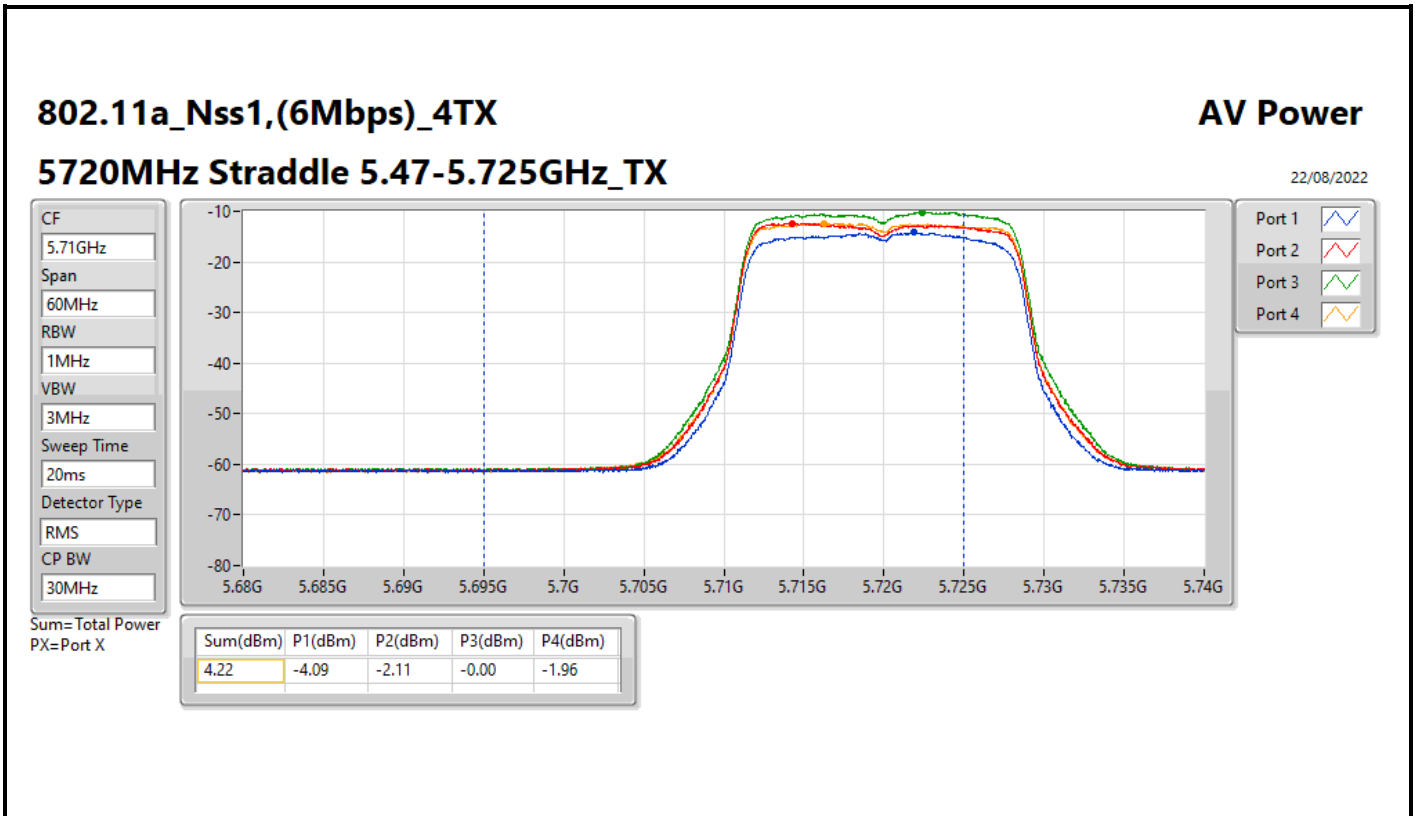

DG = Directional Gain; Port X = Port X output power

**Average Power_Iron R1_Antenna set 10_Beamforming mode_
Indoor_P to P**

Appendix C.8

Summary

Mode	Total Power (dBm)	Total Power (W)
5.25-5.35GHz	-	-
802.11ax HEW20-BF_Nss1,(MCS0)_2TX	11.08	0.01282
802.11ax HEW40-BF_Nss1,(MCS0)_2TX	10.95	0.01245
802.11ax HEW80-BF_Nss1,(MCS0)_2TX	7.59	0.00574
5.47-5.725GHz	-	-
802.11ax HEW20-BF_Nss1,(MCS0)_2TX	11.44	0.01393
802.11ax HEW40-BF_Nss1,(MCS0)_2TX	11.11	0.01291
802.11ax HEW80-BF_Nss1,(MCS0)_2TX	11.24	0.01330
5.725-5.85GHz	-	-
802.11ax HEW20-BF_Nss1,(MCS0)_2TX	4.78	0.00301
802.11ax HEW40-BF_Nss1,(MCS0)_2TX	0.98	0.00125
802.11ax HEW80-BF_Nss1,(MCS0)_2TX	-2.77	0.00053