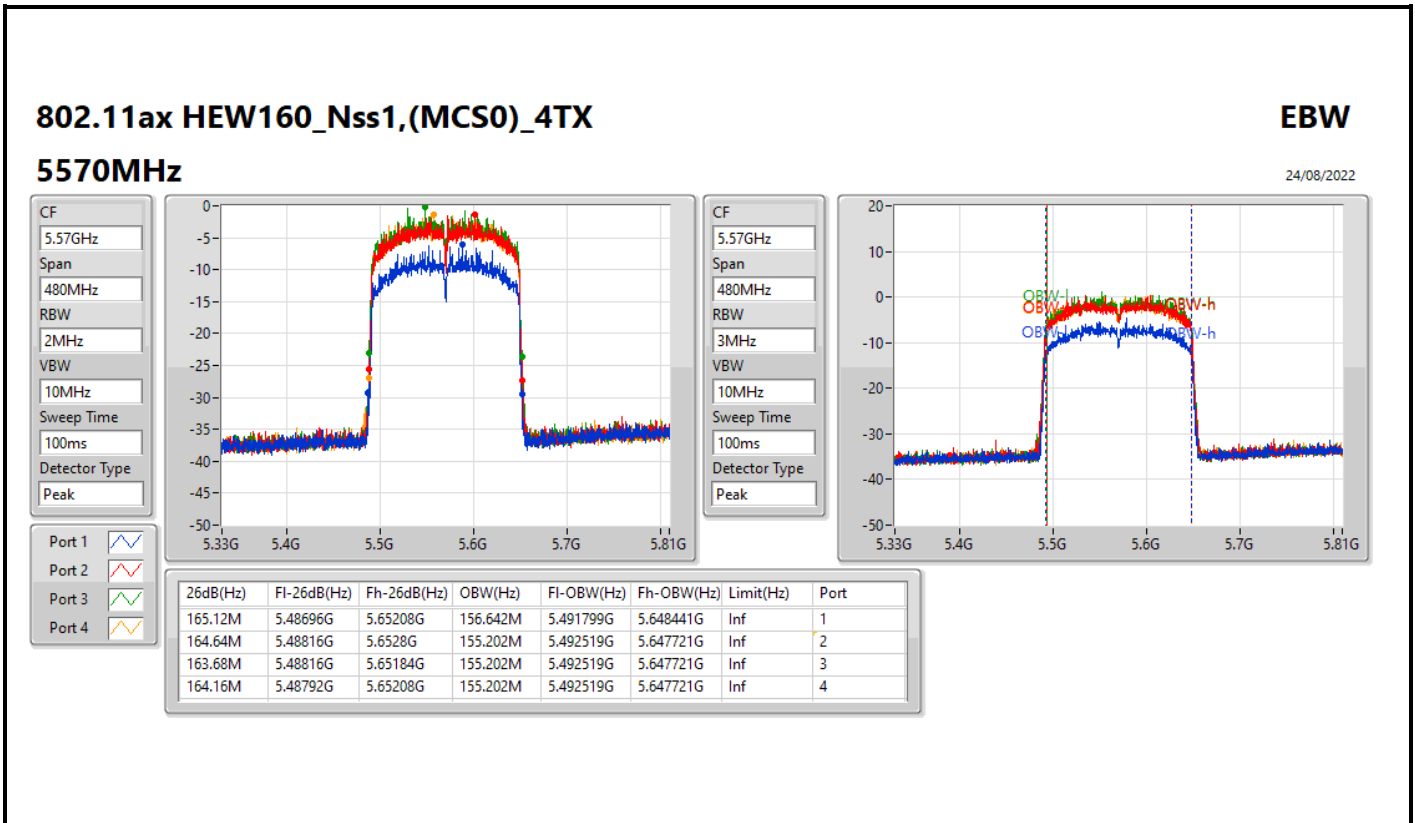

802.11ax HEW20_Nss1,(MCS0)_4TX

EBW

5720MHz Straddle 5.725-5.85GHz

24/08/2022

802.11ax HEW20_Nss1,(MCS0)_4TX

EBW

5720MHz Straddle 5.725-5.85GHz

24/08/2022

802.11ax HEW40_Nss1,(MCS0)_4TX

EBW

5710MHz Straddle 5.725-5.85GHz

24/08/2022

802.11ax HEW40_Nss1,(MCS0)_4TX

EBW

5710MHz Straddle 5.725-5.85GHz

24/08/2022