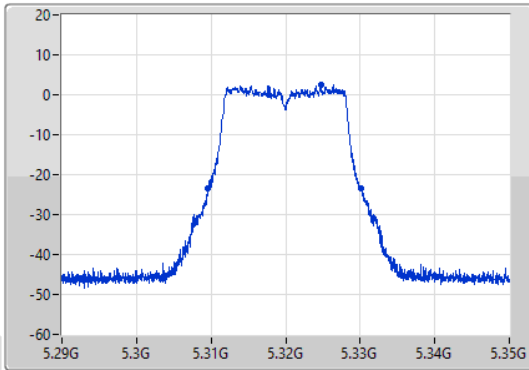

802.11a_Nss1,(6Mbps)_1TX

EBW

5320MHz

25/08/2022

CF: 5.32GHz
Span: 60MHz
RBW: 300kHz
VBW: 1MHz
Sweep Time: 100ms
Detector Type: Peak
Port 1

CF: 5.32GHz
Span: 60MHz
RBW: 300kHz
VBW: 1MHz
Sweep Time: 100ms
Detector Type: Peak