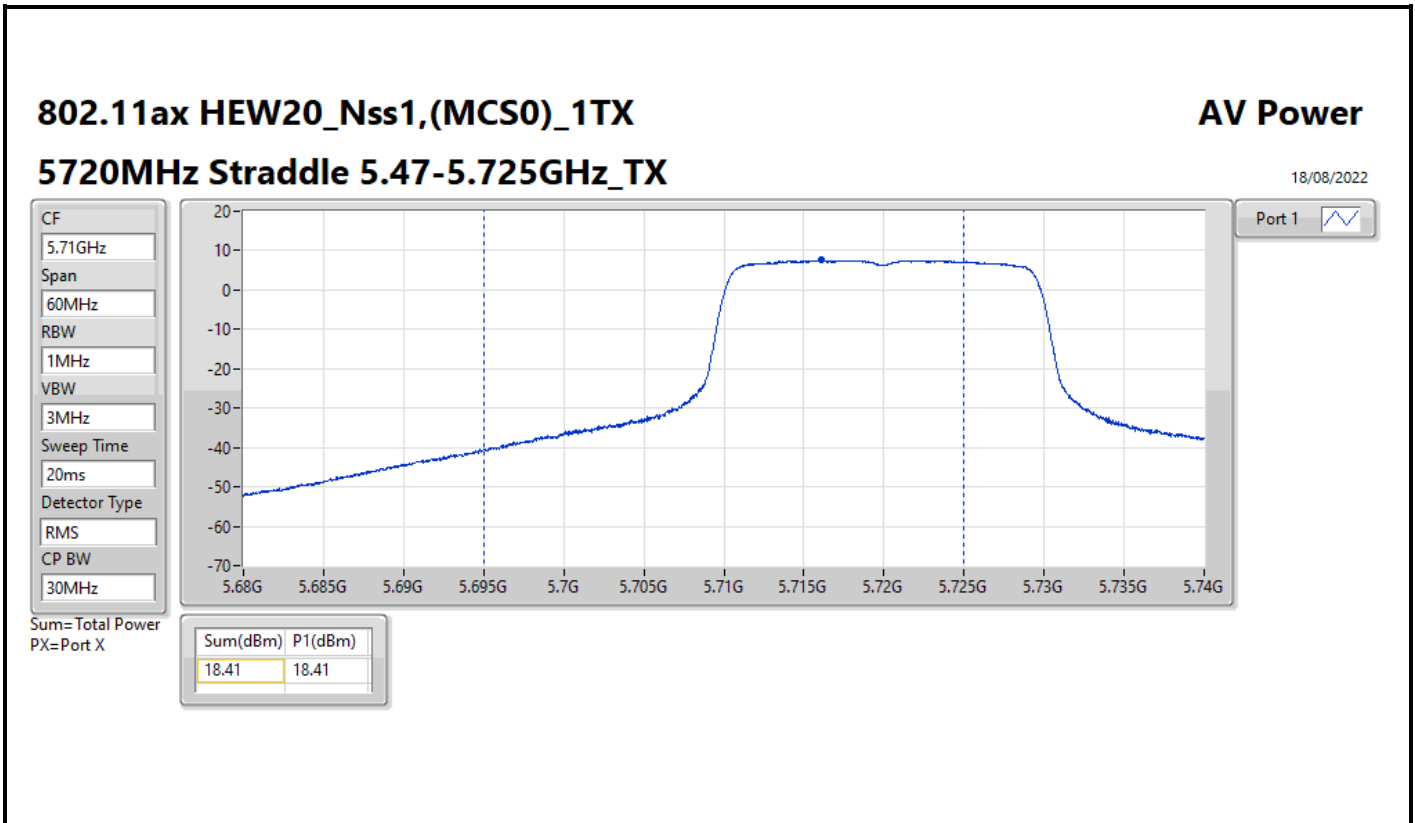

DG = Directional Gain; Port X = Port X output power

**Average Power_Iron R1_Antenna set 3_Beamforming mode_
P to M_P to P**

Appendix C.2

Summary

Mode	Total Power (dBm)	Total Power (W)
5.25-5.35GHz	-	-
802.11ax HEW20-BF_Nss1,(MCS0)_2TX	23.79	0.23933
802.11ax HEW40-BF_Nss1,(MCS0)_2TX	23.72	0.23550
802.11ax HEW80-BF_Nss1,(MCS0)_2TX	21.48	0.14060
5.47-5.725GHz	-	-
802.11ax HEW20-BF_Nss1,(MCS0)_2TX	23.95	0.24831
802.11ax HEW40-BF_Nss1,(MCS0)_2TX	23.62	0.23014
802.11ax HEW80-BF_Nss1,(MCS0)_2TX	23.87	0.24378
5.725-5.85GHz	-	-
802.11ax HEW20-BF_Nss1,(MCS0)_2TX	16.59	0.04560
802.11ax HEW40-BF_Nss1,(MCS0)_2TX	13.75	0.02371
802.11ax HEW80-BF_Nss1,(MCS0)_2TX	10.01	0.01002