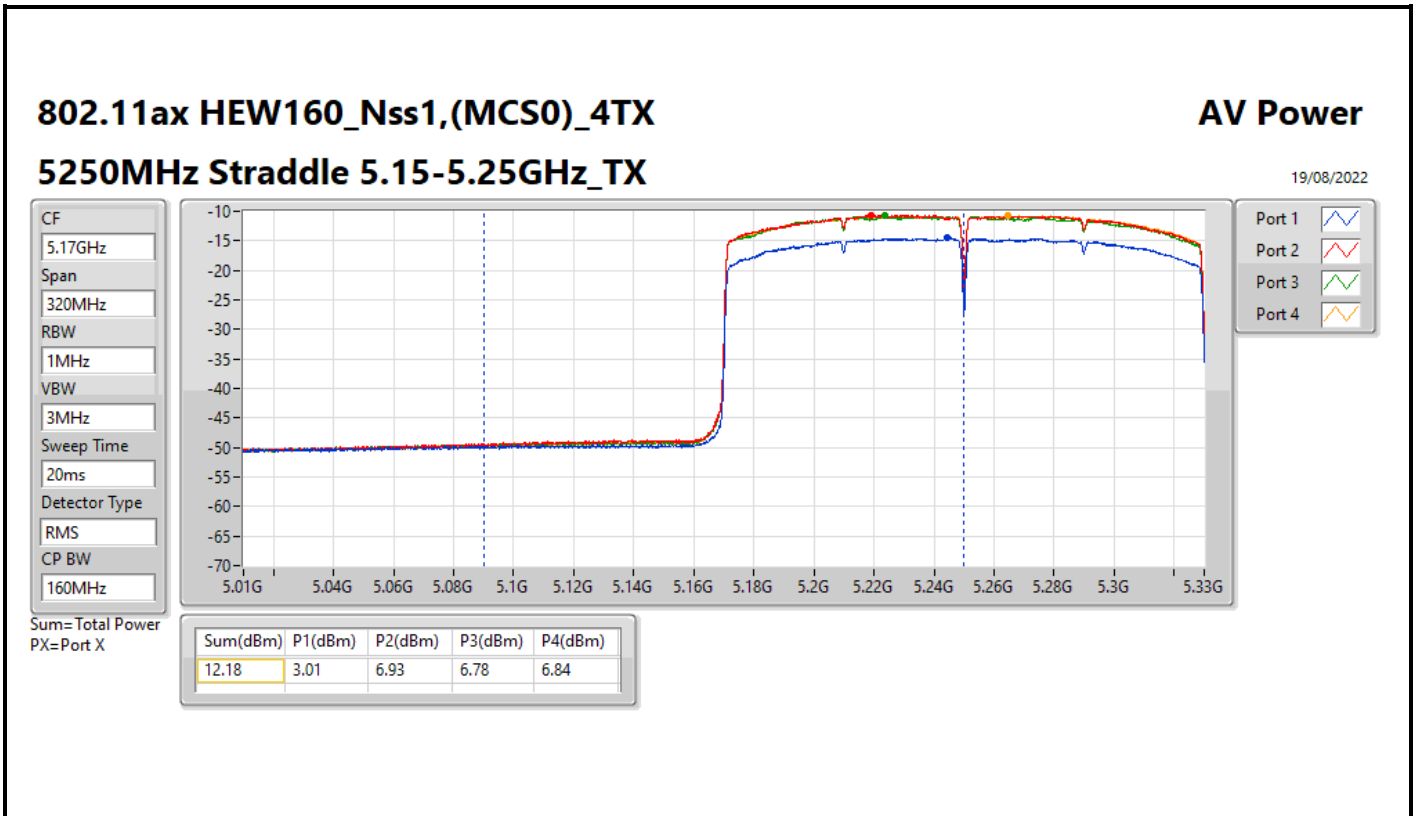

DG = Directional Gain; Port X = Port X output power

**Average Power_Pine R2_Antenna set 3_Beamforming mode_
Indoor_P to M_P to P**

Appendix C.10

Summary

Mode	Total Power (dBm)	Total Power (W)
5.15-5.25GHz	-	-
802.11ax HEW160-BF_Nss1,(MCS0)_2TX	11.73	0.01489
5.25-5.35GHz	-	-
802.11ax HEW20-BF_Nss1,(MCS0)_2TX	18.46	0.07015
802.11ax HEW40-BF_Nss1,(MCS0)_2TX	18.89	0.07745
802.11ax HEW80-BF_Nss1,(MCS0)_2TX	15.35	0.03428
802.11ax HEW160-BF_Nss1,(MCS0)_2TX	11.68	0.01472
5.47-5.725GHz	-	-
802.11ax HEW20-BF_Nss1,(MCS0)_2TX	18.19	0.06592
802.11ax HEW40-BF_Nss1,(MCS0)_2TX	18.29	0.06745
802.11ax HEW80-BF_Nss1,(MCS0)_2TX	18.48	0.07047
802.11ax HEW160-BF_Nss1,(MCS0)_2TX	14.58	0.02871
5.725-5.85GHz	-	-
802.11ax HEW20-BF_Nss1,(MCS0)_2TX	11.99	0.01581
802.11ax HEW40-BF_Nss1,(MCS0)_2TX	6.77	0.00475
802.11ax HEW80-BF_Nss1,(MCS0)_2TX	3.38	0.00218