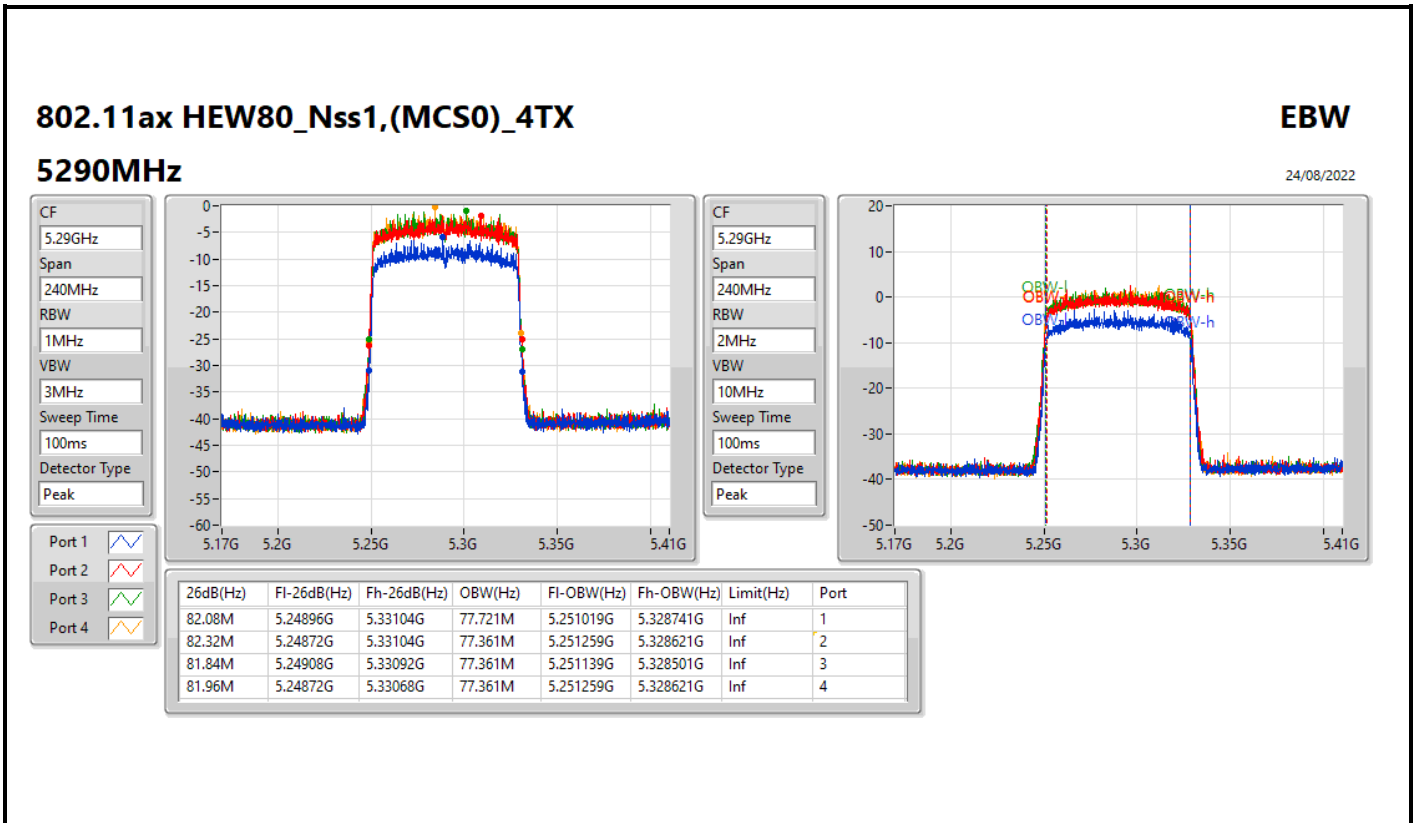

802.11ax HEW20_Nss1,(MCS0)_4TX

EBW

5720MHz Straddle 5.725-5.85GHz

24/08/2022

802.11ax HEW20_Nss1,(MCS0)_4TX

EBW

5720MHz Straddle 5.725-5.85GHz

24/08/2022

802.11ax HEW40_Nss1,(MCS0)_4TX

EBW

5710MHz Straddle 5.725-5.85GHz

24/08/2022

802.11ax HEW40_Nss1,(MCS0)_4TX

EBW

5710MHz Straddle 5.725-5.85GHz

24/08/2022