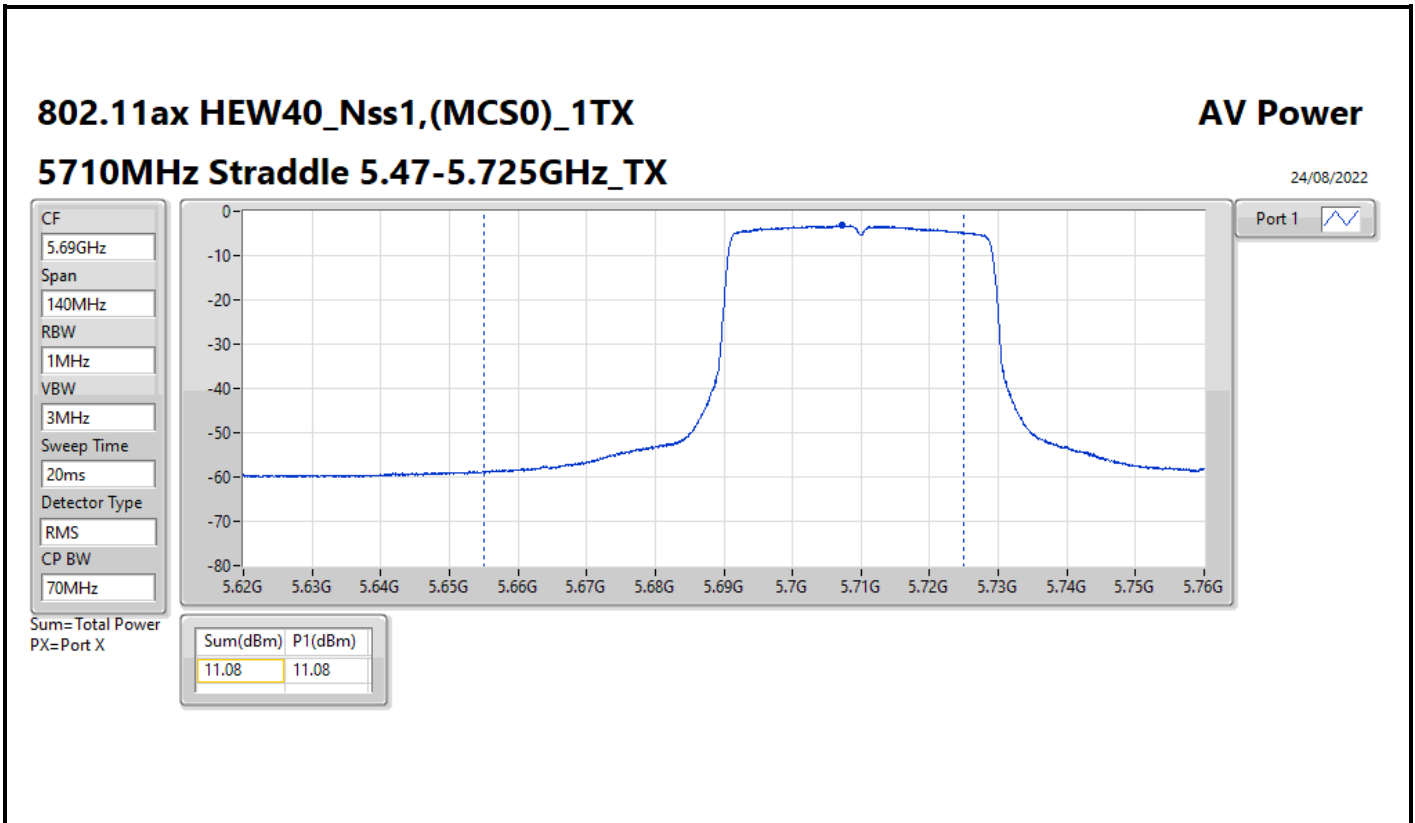

DG = Directional Gain; Port X = Port X output power

**Average Power_Iron R1_Antenna set 10_Beamforming mode_
Indoor_P to P**

Appendix C.8

Summary

Mode	Total Power (dBm)	Total Power (W)
5.25-5.35GHz	-	-
802.11ax HEW20-BF_Nss1,(MCS0)_2TX	11.08	0.01282
802.11ax HEW40-BF_Nss1,(MCS0)_2TX	10.95	0.01245
802.11ax HEW80-BF_Nss1,(MCS0)_2TX	7.59	0.00574
5.47-5.725GHz	-	-
802.11ax HEW20-BF_Nss1,(MCS0)_2TX	11.44	0.01393
802.11ax HEW40-BF_Nss1,(MCS0)_2TX	11.11	0.01291
802.11ax HEW80-BF_Nss1,(MCS0)_2TX	11.24	0.01330
5.725-5.85GHz	-	-
802.11ax HEW20-BF_Nss1,(MCS0)_2TX	4.78	0.00301
802.11ax HEW40-BF_Nss1,(MCS0)_2TX	0.98	0.00125
802.11ax HEW80-BF_Nss1,(MCS0)_2TX	-2.77	0.00053