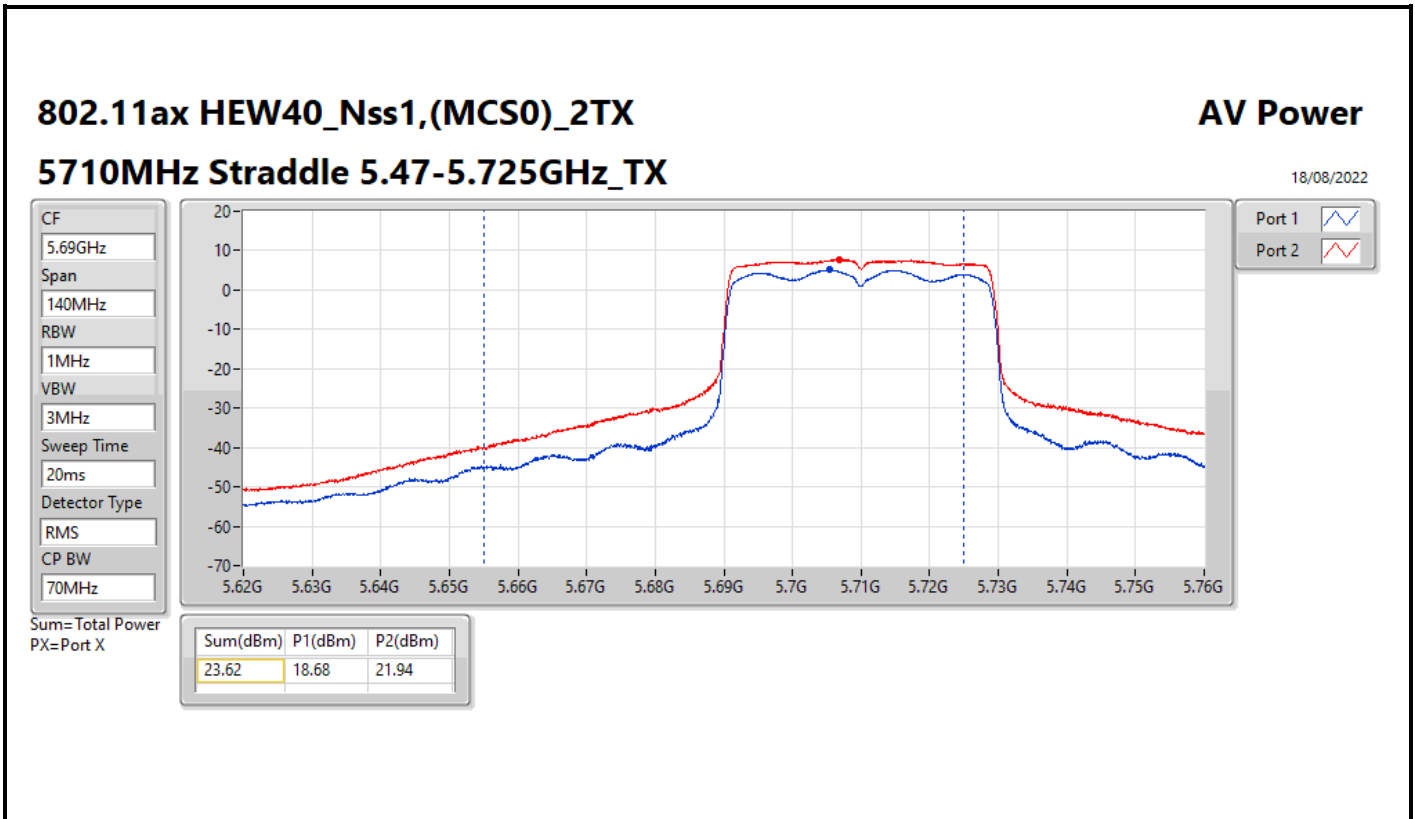

DG = Directional Gain; Port X = Port X output power

**Average Power_Iron R1_Antenna set 3_Beamforming mode_
P to M_P to P**

Appendix C.2

Summary

Mode	Total Power (dBm)	Total Power (W)
5.25-5.35GHz	-	-
802.11ax HEW20-BF_Nss1,(MCS0)_2TX	23.79	0.23933
802.11ax HEW40-BF_Nss1,(MCS0)_2TX	23.72	0.23550
802.11ax HEW80-BF_Nss1,(MCS0)_2TX	21.48	0.14060
5.47-5.725GHz	-	-
802.11ax HEW20-BF_Nss1,(MCS0)_2TX	23.95	0.24831
802.11ax HEW40-BF_Nss1,(MCS0)_2TX	23.62	0.23014
802.11ax HEW80-BF_Nss1,(MCS0)_2TX	23.87	0.24378
5.725-5.85GHz	-	-
802.11ax HEW20-BF_Nss1,(MCS0)_2TX	16.59	0.04560
802.11ax HEW40-BF_Nss1,(MCS0)_2TX	13.75	0.02371
802.11ax HEW80-BF_Nss1,(MCS0)_2TX	10.01	0.01002