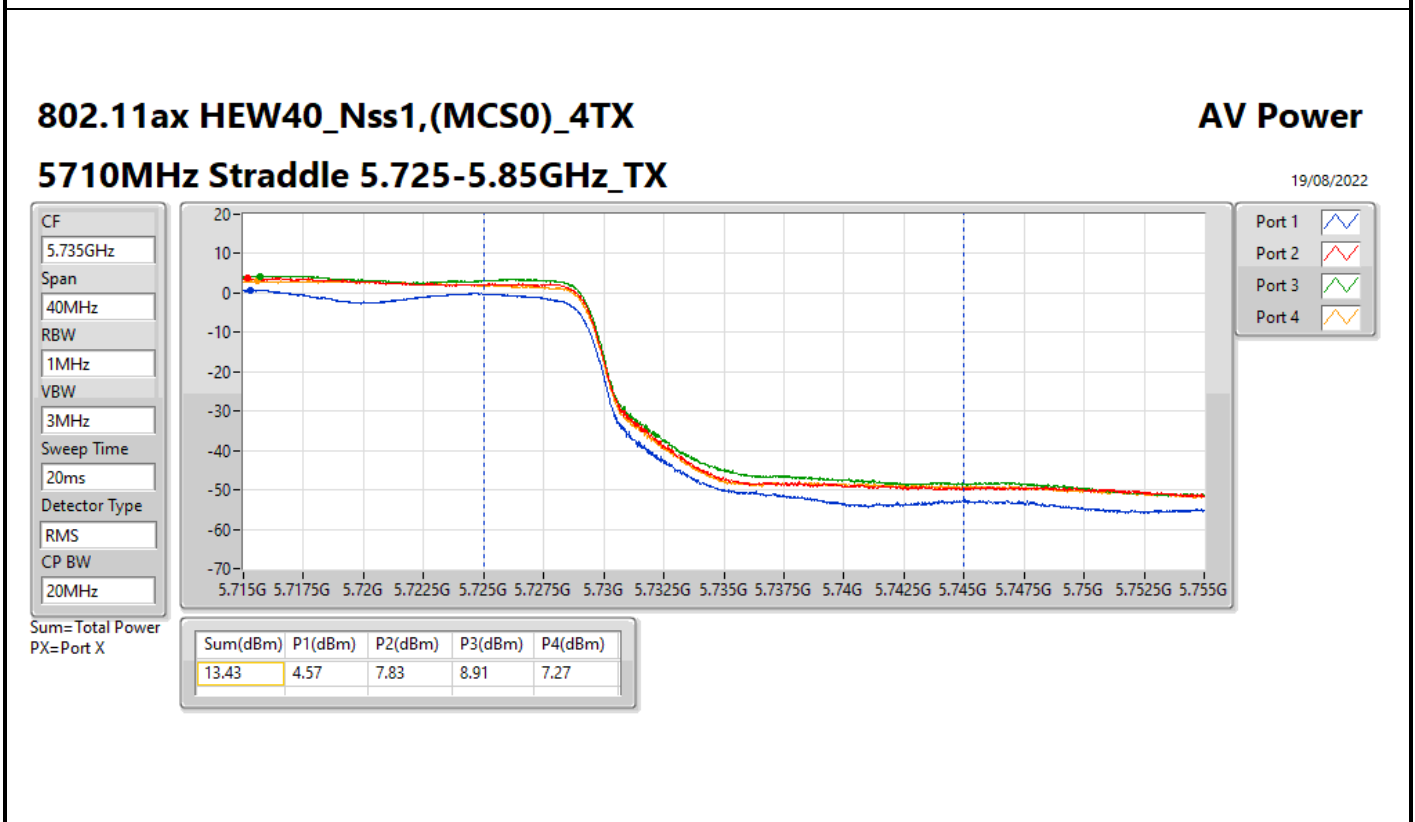

DG = Directional Gain; Port X = Port X output power

**Average Power_Iron R1_Antenna set 3_Beamforming mode_
P to M_P to P**

Appendix C.2

Summary

Mode	Total Power (dBm)	Total Power (W)
5.25-5.35GHz	-	-
802.11ax HEW20-BF_Nss1,(MCS0)_2TX	23.79	0.23933
802.11ax HEW40-BF_Nss1,(MCS0)_2TX	23.72	0.23550
802.11ax HEW80-BF_Nss1,(MCS0)_2TX	21.48	0.14060
5.47-5.725GHz	-	-
802.11ax HEW20-BF_Nss1,(MCS0)_2TX	23.95	0.24831
802.11ax HEW40-BF_Nss1,(MCS0)_2TX	23.62	0.23014
802.11ax HEW80-BF_Nss1,(MCS0)_2TX	23.87	0.24378
5.725-5.85GHz	-	-
802.11ax HEW20-BF_Nss1,(MCS0)_2TX	16.59	0.04560
802.11ax HEW40-BF_Nss1,(MCS0)_2TX	13.75	0.02371
802.11ax HEW80-BF_Nss1,(MCS0)_2TX	10.01	0.01002