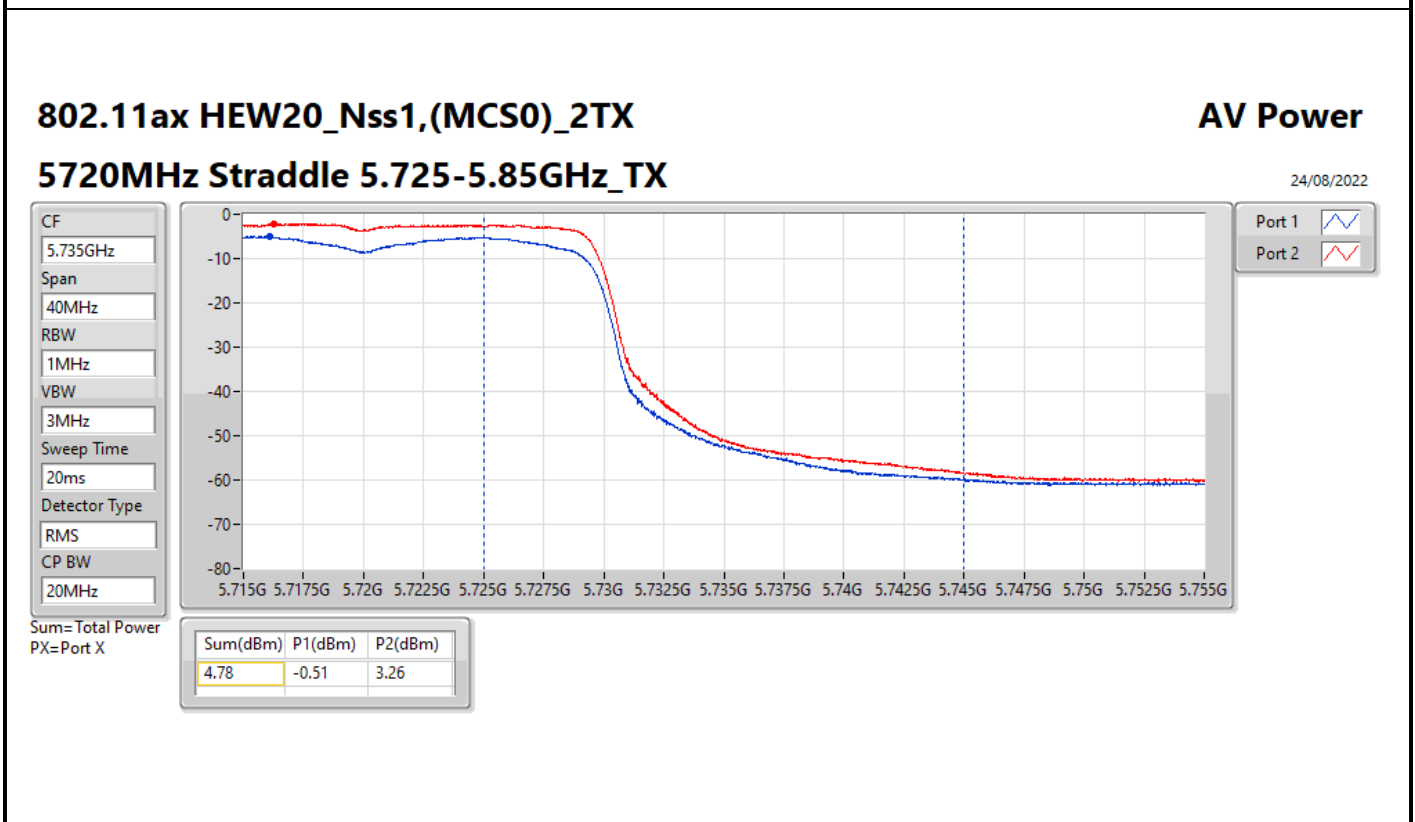

DG = Directional Gain; Port X = Port X output power

**Average Power_Iron R1_Antenna set 10_
Beamforming mode Indoor_P to M**

Appendix C.5

Summary

Mode	Total Power (dBm)	Total Power (W)
5.25-5.35GHz	-	-
802.11ax HEW20-BF_Nss1,(MCS0)_2TX	11.08	0.01282
802.11ax HEW40-BF_Nss1,(MCS0)_2TX	10.95	0.01245
802.11ax HEW80-BF_Nss1,(MCS0)_2TX	7.59	0.00574
5.47-5.725GHz	-	-
802.11ax HEW20-BF_Nss1,(MCS0)_2TX	11.44	0.01393
802.11ax HEW40-BF_Nss1,(MCS0)_2TX	11.11	0.01291
802.11ax HEW80-BF_Nss1,(MCS0)_2TX	11.24	0.01330
5.725-5.85GHz	-	-
802.11ax HEW20-BF_Nss1,(MCS0)_2TX	4.78	0.00301
802.11ax HEW40-BF_Nss1,(MCS0)_2TX	0.98	0.00125
802.11ax HEW80-BF_Nss1,(MCS0)_2TX	-2.77	0.00053