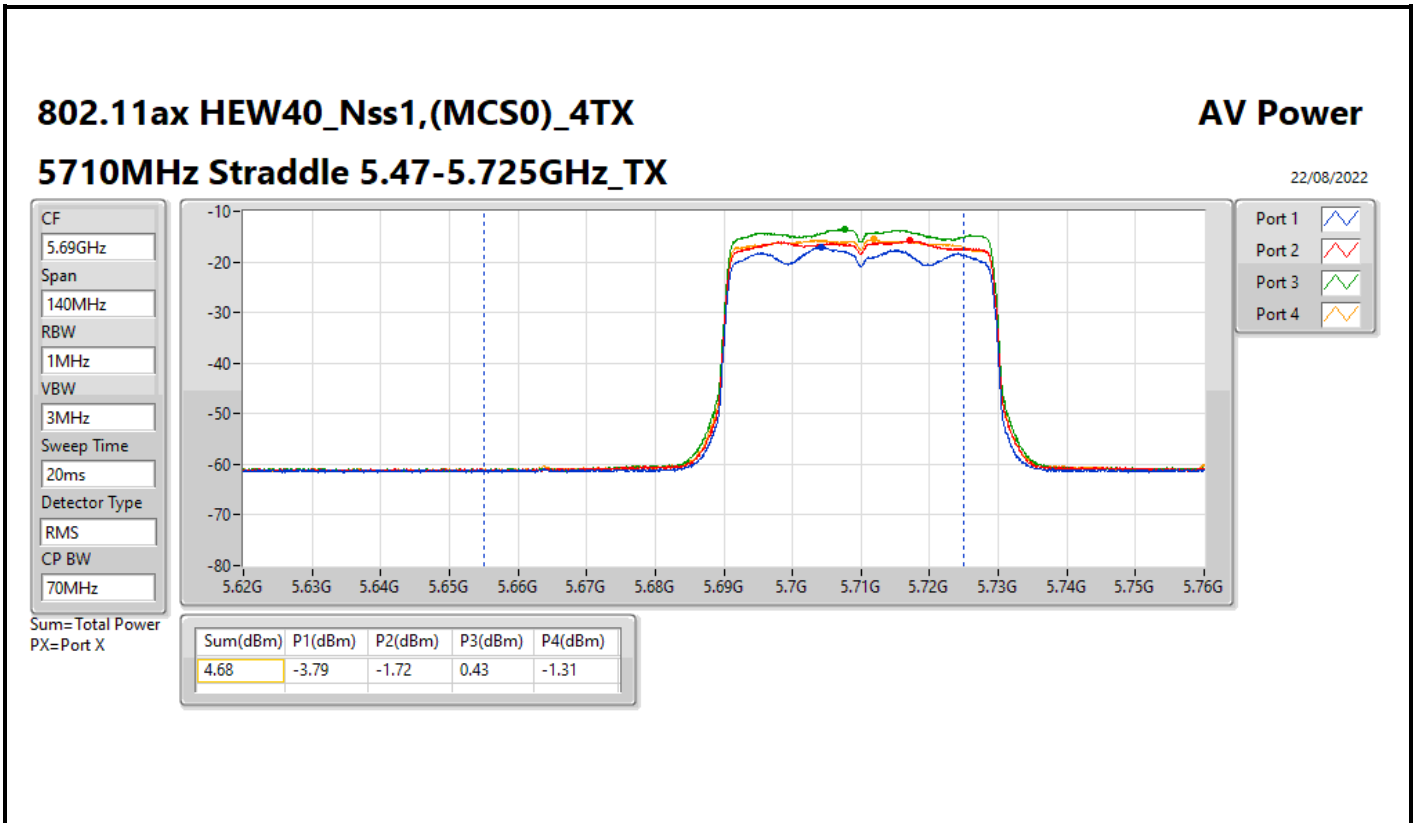

DG = Directional Gain; Port X = Port X output power

**Average Power_Iron R1_Antenna set 10_Beamforming mode_
Indoor_P to P**

Appendix C.8

Summary

Mode	Total Power (dBm)	Total Power (W)
5.25-5.35GHz	-	-
802.11ax HEW20-BF_Nss1,(MCS0)_2TX	11.08	0.01282
802.11ax HEW40-BF_Nss1,(MCS0)_2TX	10.95	0.01245
802.11ax HEW80-BF_Nss1,(MCS0)_2TX	7.59	0.00574
5.47-5.725GHz	-	-
802.11ax HEW20-BF_Nss1,(MCS0)_2TX	11.44	0.01393
802.11ax HEW40-BF_Nss1,(MCS0)_2TX	11.11	0.01291
802.11ax HEW80-BF_Nss1,(MCS0)_2TX	11.24	0.01330
5.725-5.85GHz	-	-
802.11ax HEW20-BF_Nss1,(MCS0)_2TX	4.78	0.00301
802.11ax HEW40-BF_Nss1,(MCS0)_2TX	0.98	0.00125
802.11ax HEW80-BF_Nss1,(MCS0)_2TX	-2.77	0.00053