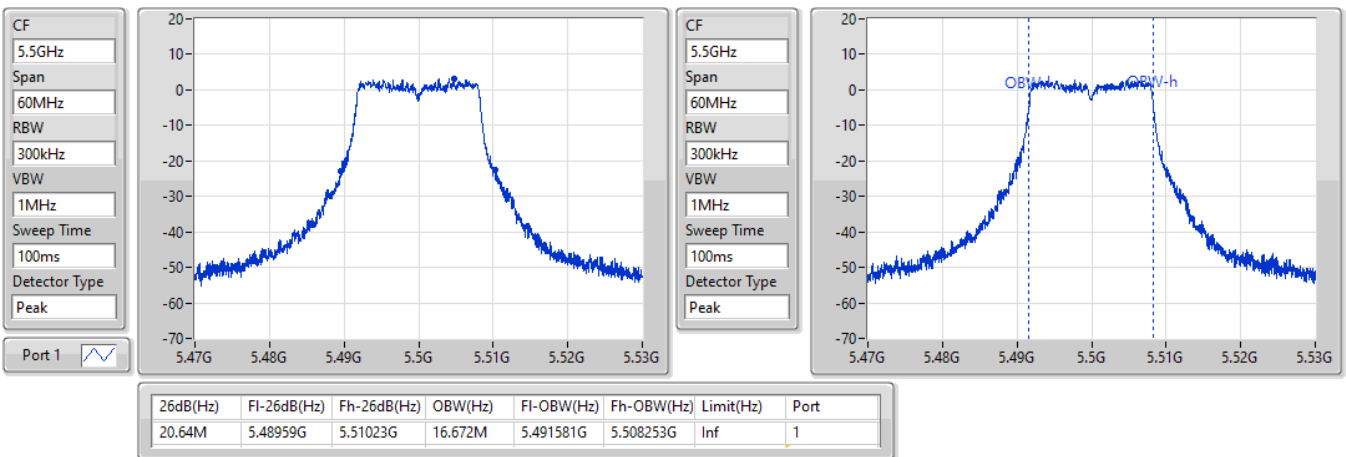

Port X-N dB = Port X 6dB down bandwidth for 5.725-5.85GHz band / 26dB down bandwidth for other band
 Port X-OBW = Port X 99% occupied bandwidth

802.11a_Nss1,(6Mbps)_1TX

EBW

5320MHz

07/09/2022

802.11a_Nss1,(6Mbps)_1TX

EBW

5500MHz

07/09/2022

802.11a_Nss1,(6Mbps)_1TX

EBW

5580MHz

25/08/2022

CF
5.58GHz
Span
60MHz
RBW
300kHz
VBW
1MHz
Sweep Time
100ms
Detector Type
Peak
Port 1