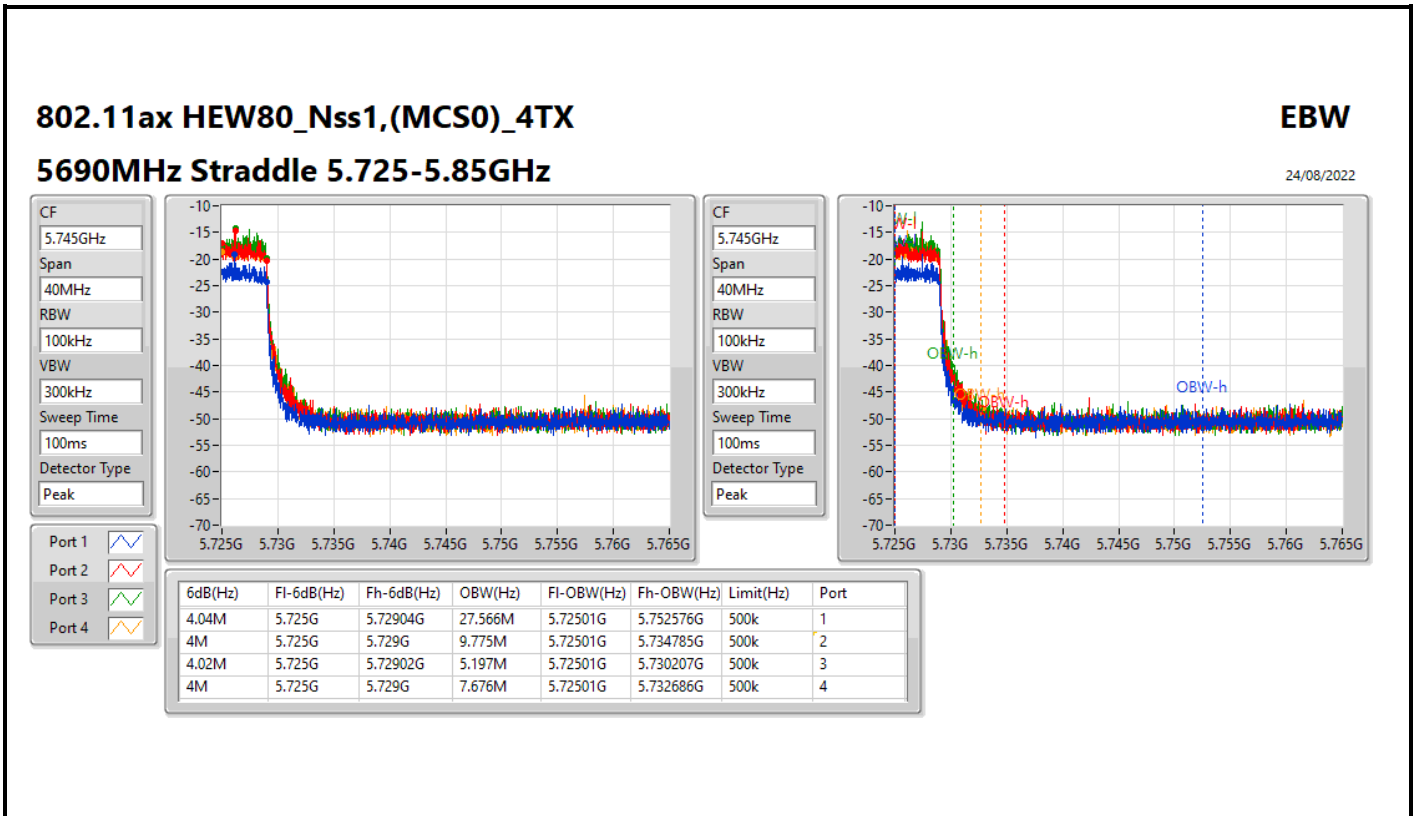

802.11ax HEW20_Nss1,(MCS0)_4TX

EBW

5720MHz Straddle 5.725-5.85GHz

24/08/2022

802.11ax HEW20_Nss1,(MCS0)_4TX

EBW

5720MHz Straddle 5.725-5.85GHz

24/08/2022

802.11ax HEW40_Nss1,(MCS0)_4TX

EBW

5710MHz Straddle 5.725-5.85GHz

24/08/2022

802.11ax HEW40_Nss1,(MCS0)_4TX

EBW

5710MHz Straddle 5.725-5.85GHz

24/08/2022