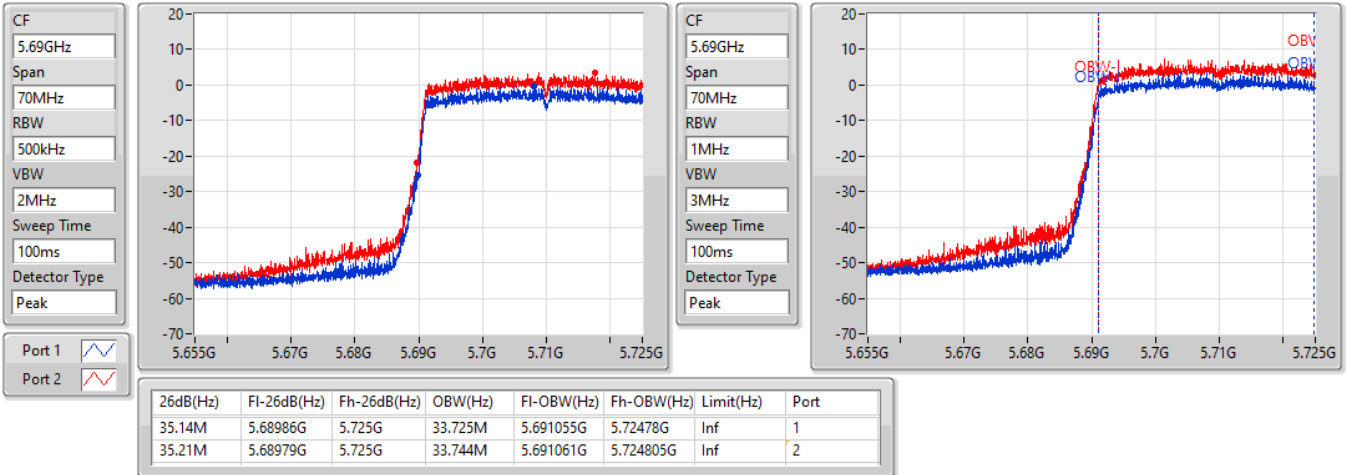

802.11ax HEW40_Nss1,(MCS0)_2TX

EBW

5550MHz

24/08/2022

802.11ax HEW40_Nss1,(MCS0)_2TX

EBW

5670MHz

24/08/2022

802.11ax HEW40_Nss1,(MCS0)_2TX

EBW

5710MHz Straddle 5.47-5.725GHz

07/09/2022

802.11ax HEW40_Nss1,(MCS0)_2TX

EBW

5710MHz Straddle 5.725-5.85GHz

07/09/2022