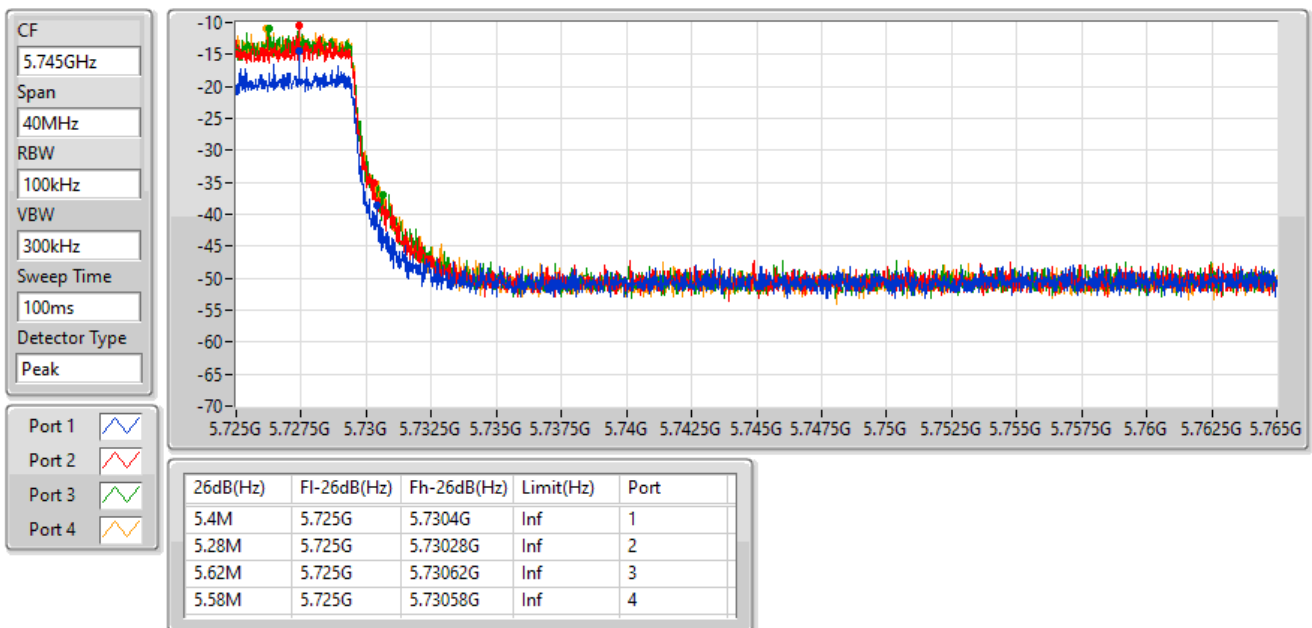

802.11ax HEW20_Nss1,(MCS0)_4TX

EBW

5720MHz Straddle 5.725-5.85GHz

24/08/2022

802.11ax HEW20_Nss1,(MCS0)_4TX

EBW

5720MHz Straddle 5.725-5.85GHz

24/08/2022

802.11ax HEW40_Nss1,(MCS0)_4TX

EBW

5710MHz Straddle 5.725-5.85GHz

24/08/2022

802.11ax HEW40_Nss1,(MCS0)_4TX

EBW

5710MHz Straddle 5.725-5.85GHz

24/08/2022