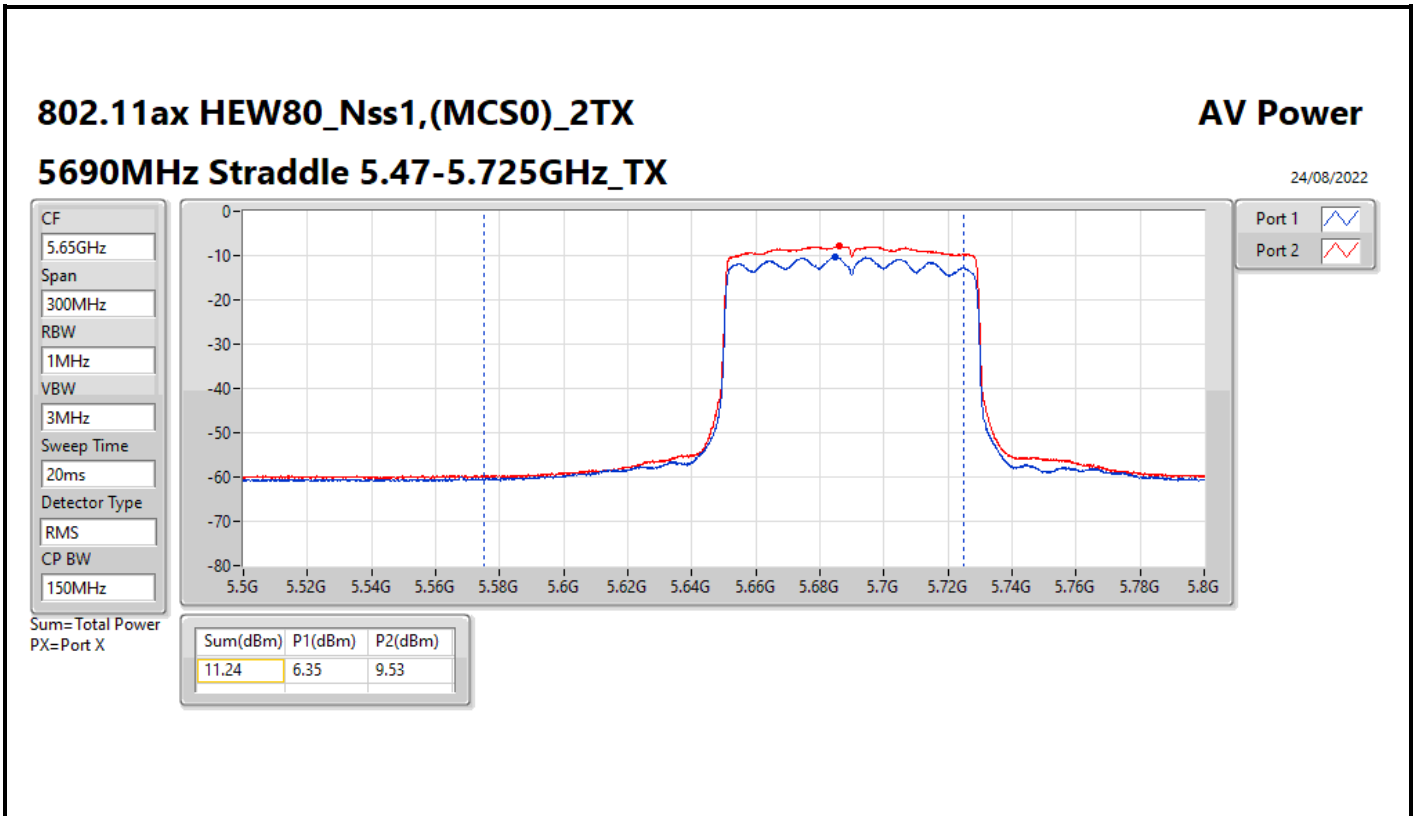

DG = Directional Gain; Port X = Port X output power

**Average Power_Iron R1_Antenna set 10_
Beamforming mode Indoor_P to M**

Appendix C.5

Summary

Mode	Total Power (dBm)	Total Power (W)
5.25-5.35GHz	-	-
802.11ax HEW20-BF_Nss1,(MCS0)_2TX	11.08	0.01282
802.11ax HEW40-BF_Nss1,(MCS0)_2TX	10.95	0.01245
802.11ax HEW80-BF_Nss1,(MCS0)_2TX	7.59	0.00574
5.47-5.725GHz	-	-
802.11ax HEW20-BF_Nss1,(MCS0)_2TX	11.44	0.01393
802.11ax HEW40-BF_Nss1,(MCS0)_2TX	11.11	0.01291
802.11ax HEW80-BF_Nss1,(MCS0)_2TX	11.24	0.01330
5.725-5.85GHz	-	-
802.11ax HEW20-BF_Nss1,(MCS0)_2TX	4.78	0.00301
802.11ax HEW40-BF_Nss1,(MCS0)_2TX	0.98	0.00125
802.11ax HEW80-BF_Nss1,(MCS0)_2TX	-2.77	0.00053