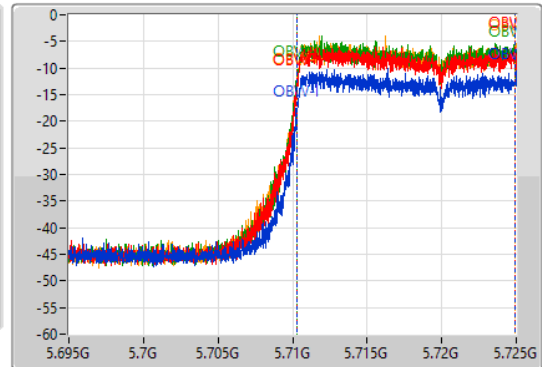

802.11ax HEW20_Nss1,(MCS0)_4TX

EBW

5720MHz Straddle 5.47-5.725GHz

24/08/2022

CF
5.71GHz
Span
30MHz
RBW
200kHz
VBW
1MHz
Sweep Time
100ms
Detector Type
Peak

CF
5.71GHz
Span
30MHz
RBW
300kHz
VBW
1MHz
Sweep Time
100ms
Detector Type
Peak