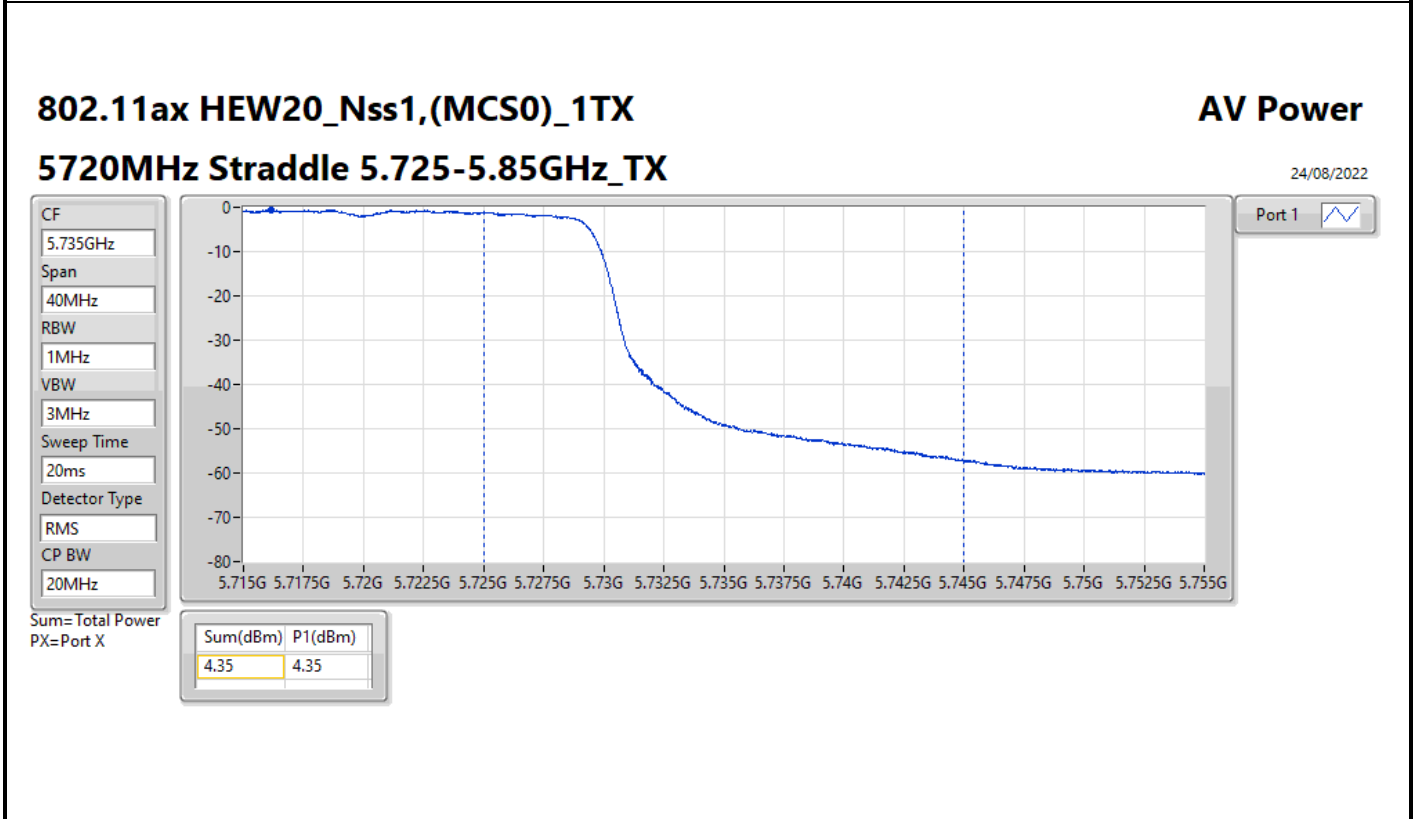

DG = Directional Gain; Port X = Port X output power

**Average Power_Iron R1_Antenna set 10_Beamforming mode_
Indoor_P to P**

Appendix C.8

Summary

Mode	Total Power (dBm)	Total Power (W)
5.25-5.35GHz	-	-
802.11ax HEW20-BF_Nss1,(MCS0)_2TX	11.08	0.01282
802.11ax HEW40-BF_Nss1,(MCS0)_2TX	10.95	0.01245
802.11ax HEW80-BF_Nss1,(MCS0)_2TX	7.59	0.00574
5.47-5.725GHz	-	-
802.11ax HEW20-BF_Nss1,(MCS0)_2TX	11.44	0.01393
802.11ax HEW40-BF_Nss1,(MCS0)_2TX	11.11	0.01291
802.11ax HEW80-BF_Nss1,(MCS0)_2TX	11.24	0.01330
5.725-5.85GHz	-	-
802.11ax HEW20-BF_Nss1,(MCS0)_2TX	4.78	0.00301
802.11ax HEW40-BF_Nss1,(MCS0)_2TX	0.98	0.00125
802.11ax HEW80-BF_Nss1,(MCS0)_2TX	-2.77	0.00053