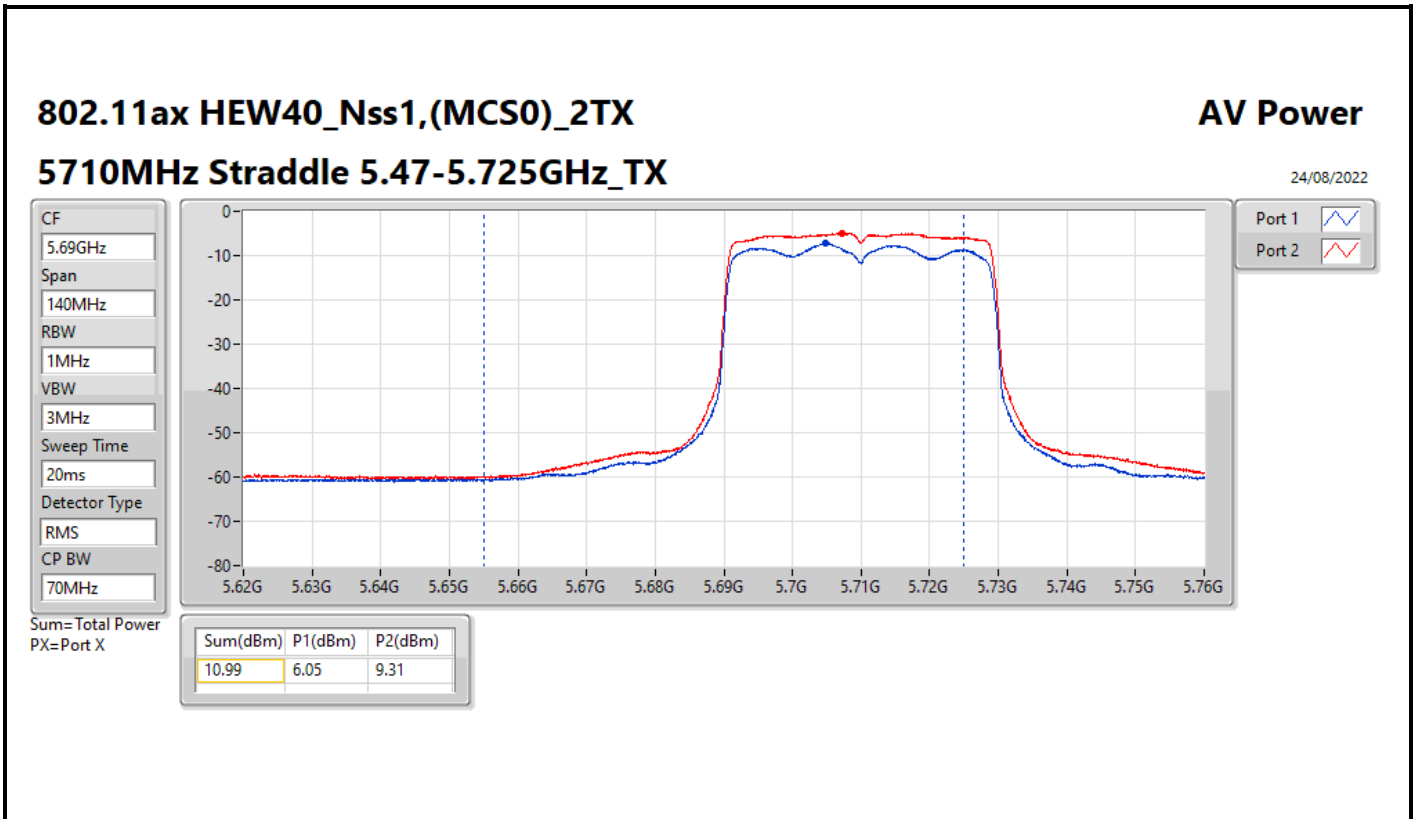

DG = Directional Gain; Port X = Port X output power

**Average Power_Iron R1_Antenna set 10_Beamforming mode_
Indoor_P to P**

Appendix C.8

Summary

Mode	Total Power (dBm)	Total Power (W)
5.25-5.35GHz	-	-
802.11ax HEW20-BF_Nss1,(MCS0)_2TX	11.08	0.01282
802.11ax HEW40-BF_Nss1,(MCS0)_2TX	10.95	0.01245
802.11ax HEW80-BF_Nss1,(MCS0)_2TX	7.59	0.00574
5.47-5.725GHz	-	-
802.11ax HEW20-BF_Nss1,(MCS0)_2TX	11.44	0.01393
802.11ax HEW40-BF_Nss1,(MCS0)_2TX	11.11	0.01291
802.11ax HEW80-BF_Nss1,(MCS0)_2TX	11.24	0.01330
5.725-5.85GHz	-	-
802.11ax HEW20-BF_Nss1,(MCS0)_2TX	4.78	0.00301
802.11ax HEW40-BF_Nss1,(MCS0)_2TX	0.98	0.00125
802.11ax HEW80-BF_Nss1,(MCS0)_2TX	-2.77	0.00053