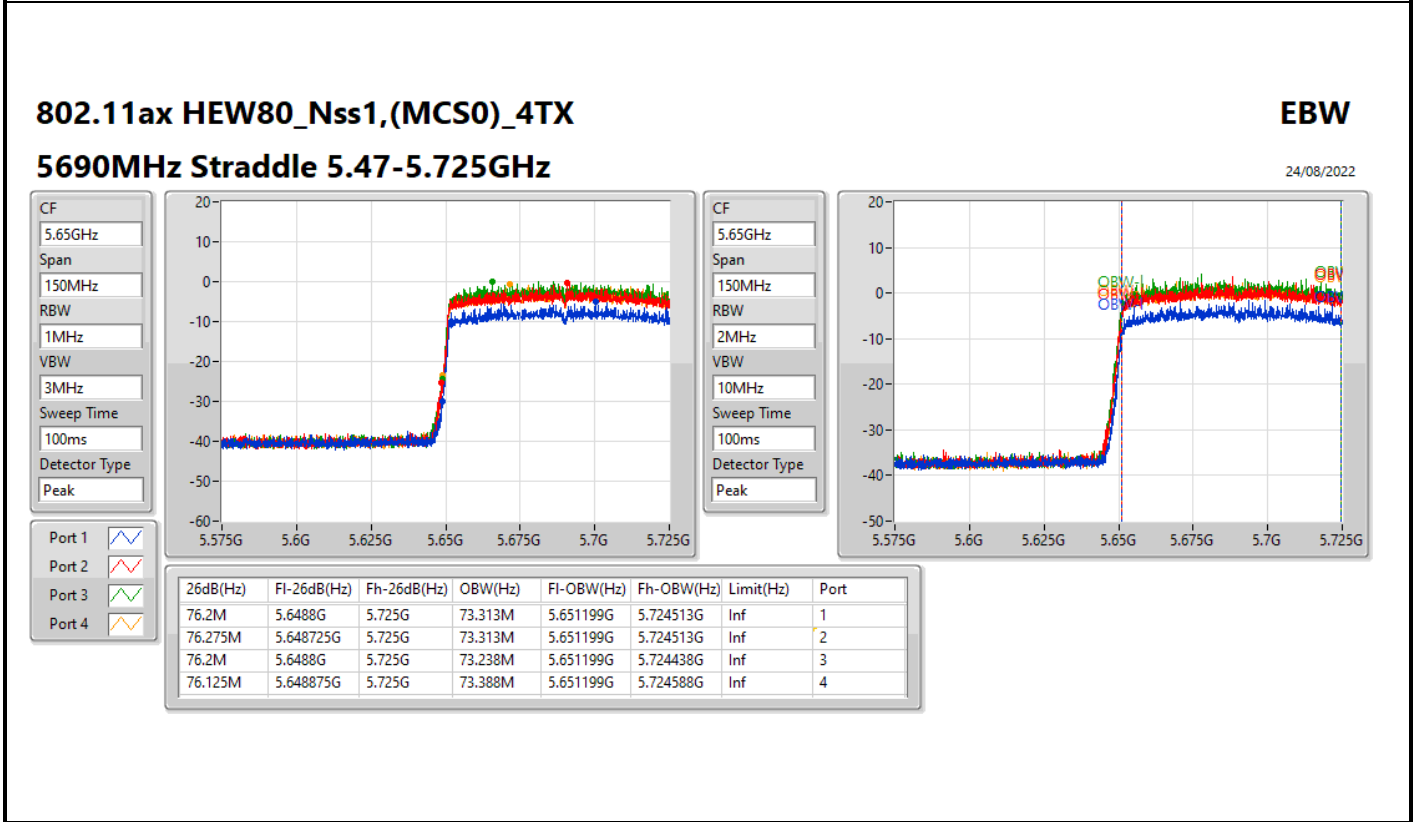

802.11ax HEW40_Nss1,(MCS0)_4TX

EBW

5710MHz Straddle 5.725-5.85GHz

24/08/2022

802.11ax HEW40_Nss1,(MCS0)_4TX

EBW

5710MHz Straddle 5.725-5.85GHz

24/08/2022