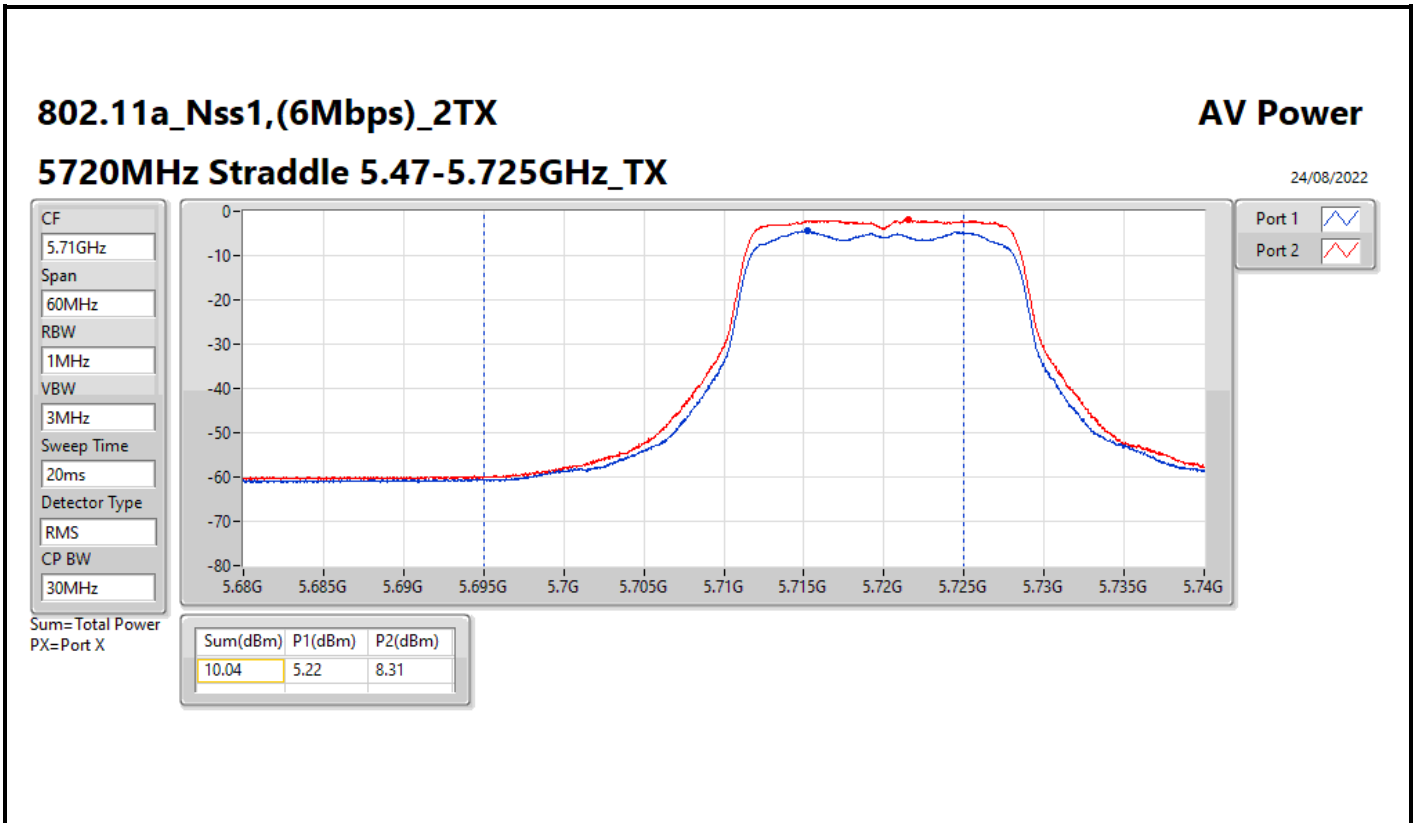

DG = Directional Gain; Port X = Port X output power

**Average Power_Iron R1_Antenna set 10_Beamforming mode_
Indoor_P to P**

Appendix C.8

Summary

Mode	Total Power (dBm)	Total Power (W)
5.25-5.35GHz	-	-
802.11ax HEW20-BF_Nss1,(MCS0)_2TX	11.08	0.01282
802.11ax HEW40-BF_Nss1,(MCS0)_2TX	10.95	0.01245
802.11ax HEW80-BF_Nss1,(MCS0)_2TX	7.59	0.00574
5.47-5.725GHz	-	-
802.11ax HEW20-BF_Nss1,(MCS0)_2TX	11.44	0.01393
802.11ax HEW40-BF_Nss1,(MCS0)_2TX	11.11	0.01291
802.11ax HEW80-BF_Nss1,(MCS0)_2TX	11.24	0.01330
5.725-5.85GHz	-	-
802.11ax HEW20-BF_Nss1,(MCS0)_2TX	4.78	0.00301
802.11ax HEW40-BF_Nss1,(MCS0)_2TX	0.98	0.00125
802.11ax HEW80-BF_Nss1,(MCS0)_2TX	-2.77	0.00053