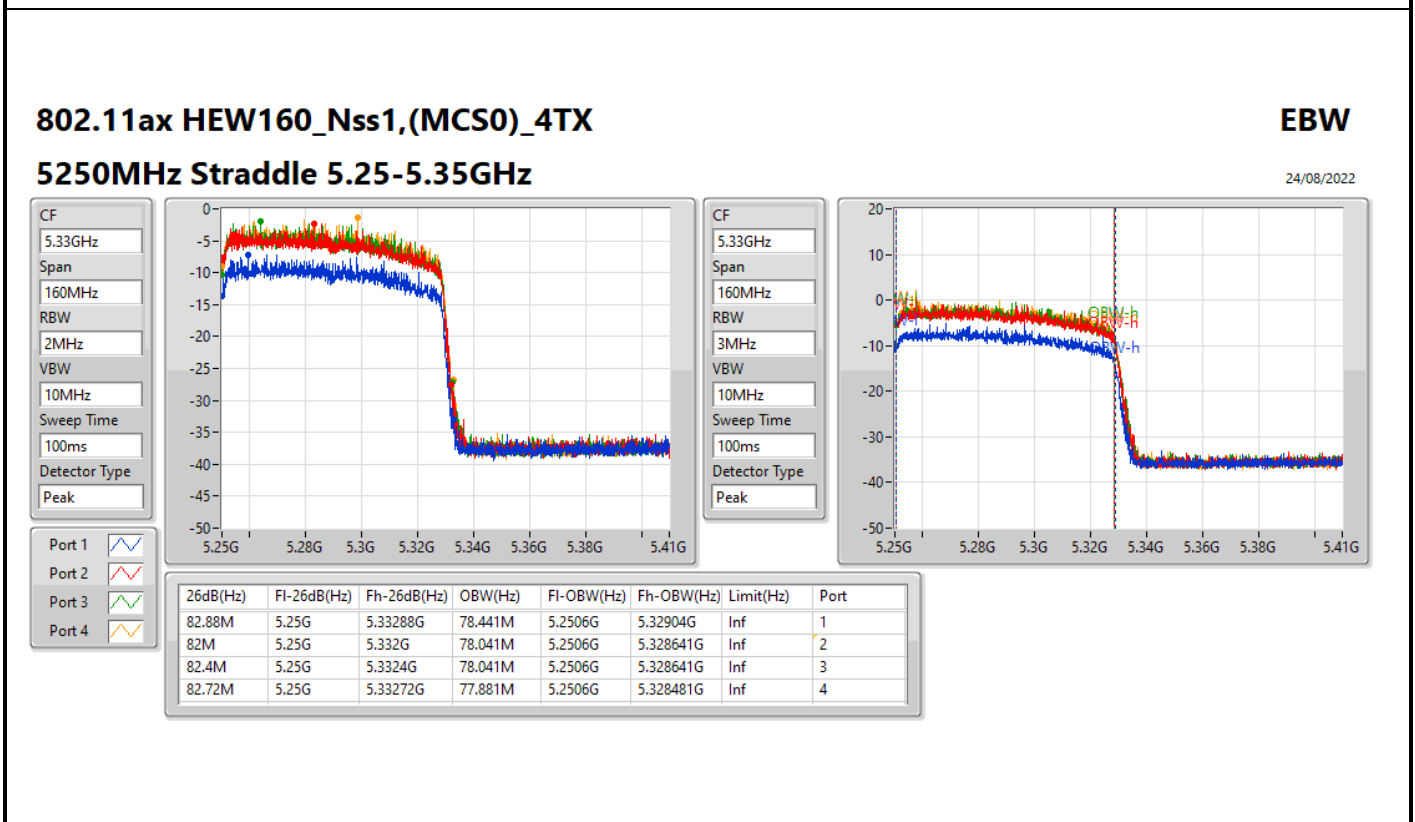

802.11ax HEW20_Nss1,(MCS0)_4TX

EBW

5720MHz Straddle 5.725-5.85GHz

24/08/2022

802.11ax HEW20_Nss1,(MCS0)_4TX

EBW

5720MHz Straddle 5.725-5.85GHz

24/08/2022

802.11ax HEW40_Nss1,(MCS0)_4TX

EBW

5710MHz Straddle 5.725-5.85GHz

24/08/2022

802.11ax HEW40_Nss1,(MCS0)_4TX

EBW

5710MHz Straddle 5.725-5.85GHz

24/08/2022