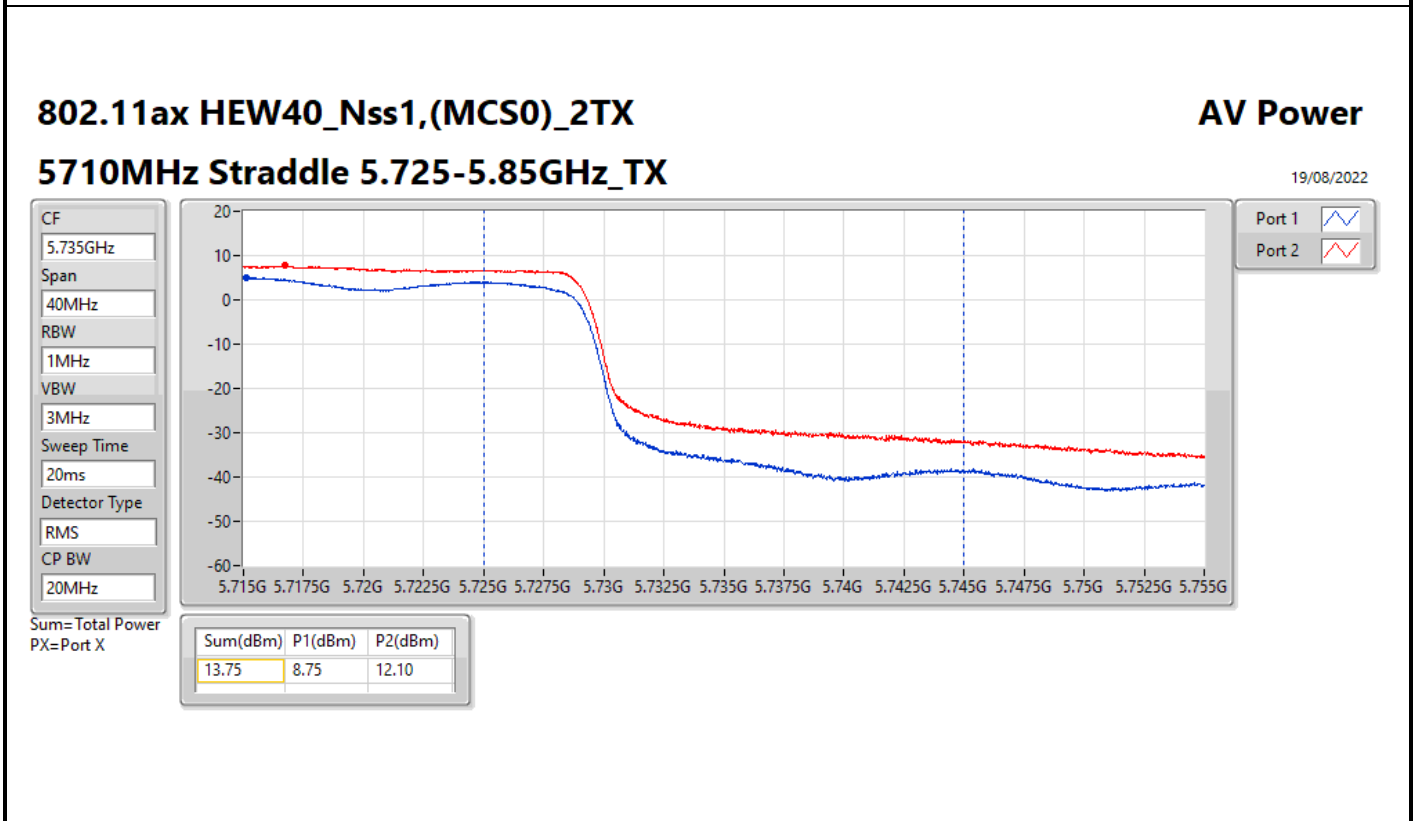

DG = Directional Gain; Port X = Port X output power

**Average Power_Iron R1_Antenna set 3_Beamforming mode_
P to M_P to P**

Appendix C.2

Summary

Mode	Total Power (dBm)	Total Power (W)
5.25-5.35GHz	-	-
802.11ax HEW20-BF_Nss1,(MCS0)_2TX	23.79	0.23933
802.11ax HEW40-BF_Nss1,(MCS0)_2TX	23.72	0.23550
802.11ax HEW80-BF_Nss1,(MCS0)_2TX	21.48	0.14060
5.47-5.725GHz	-	-
802.11ax HEW20-BF_Nss1,(MCS0)_2TX	23.95	0.24831
802.11ax HEW40-BF_Nss1,(MCS0)_2TX	23.62	0.23014
802.11ax HEW80-BF_Nss1,(MCS0)_2TX	23.87	0.24378
5.725-5.85GHz	-	-
802.11ax HEW20-BF_Nss1,(MCS0)_2TX	16.59	0.04560
802.11ax HEW40-BF_Nss1,(MCS0)_2TX	13.75	0.02371
802.11ax HEW80-BF_Nss1,(MCS0)_2TX	10.01	0.01002