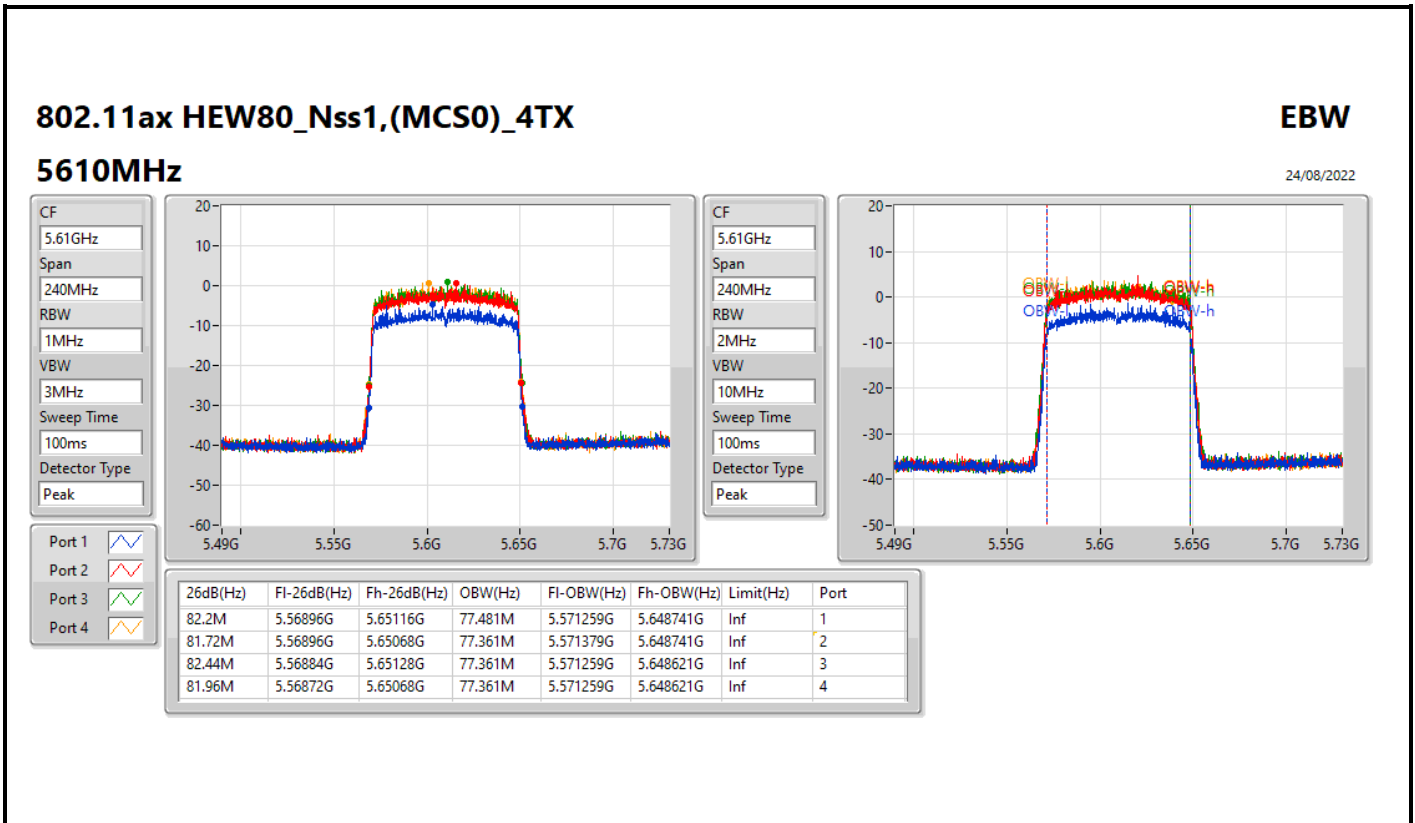

802.11ax HEW40_Nss1,(MCS0)_4TX

EBW

5710MHz Straddle 5.725-5.85GHz

24/08/2022

802.11ax HEW40_Nss1,(MCS0)_4TX

EBW

5710MHz Straddle 5.725-5.85GHz

24/08/2022