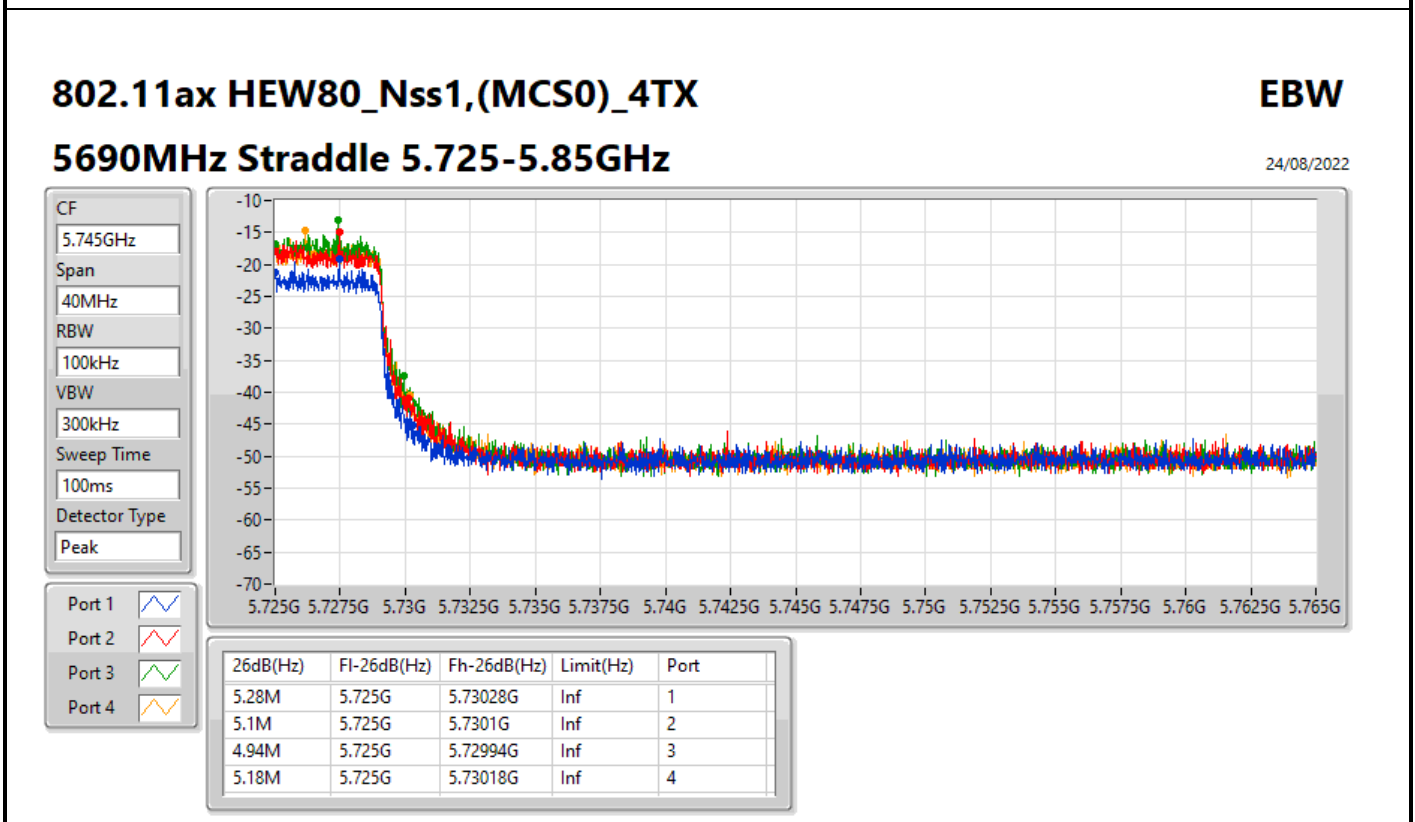

802.11ax HEW40_Nss1,(MCS0)_4TX

EBW

5710MHz Straddle 5.725-5.85GHz

24/08/2022

802.11ax HEW40_Nss1,(MCS0)_4TX

EBW

5710MHz Straddle 5.725-5.85GHz

24/08/2022