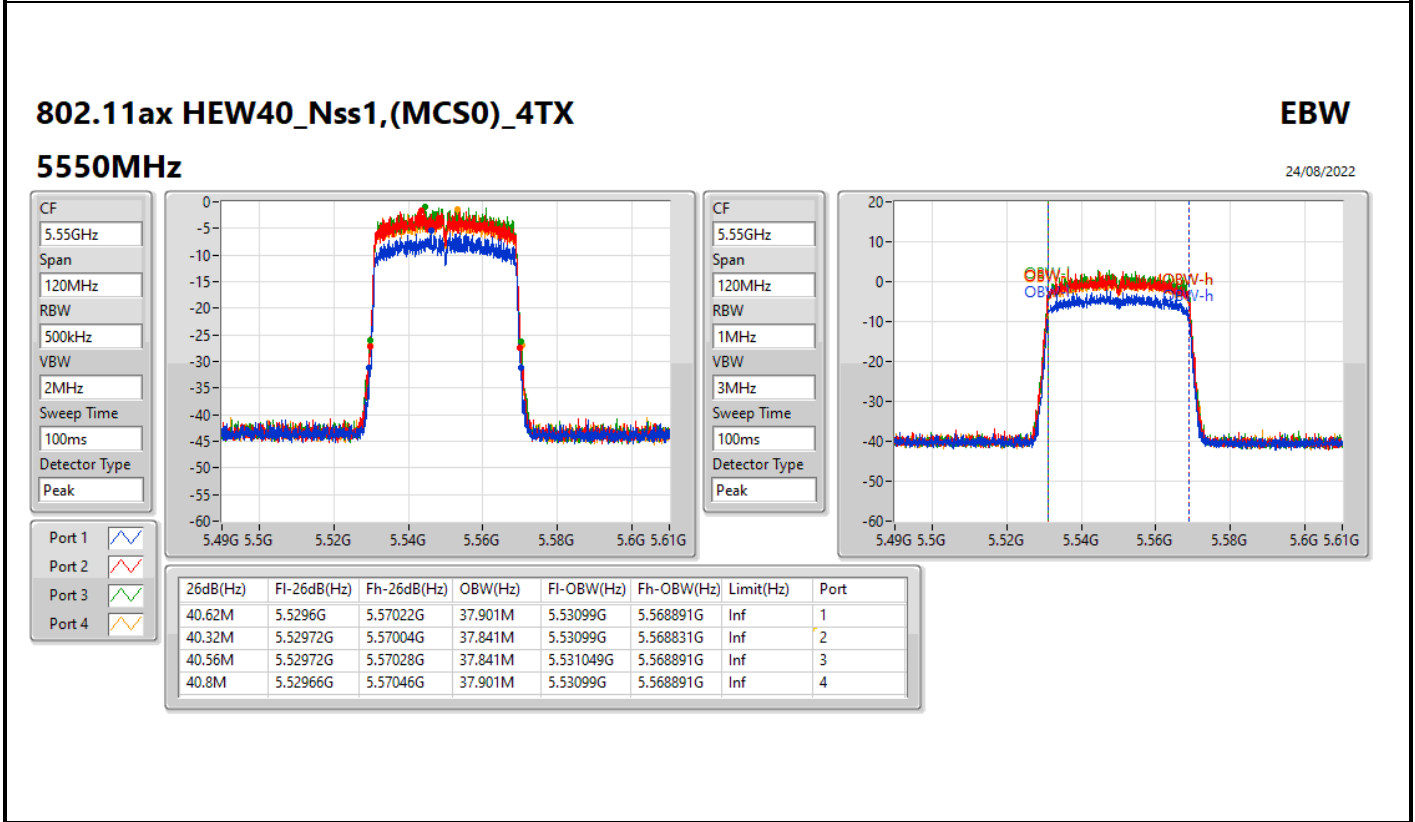

802.11ax HEW20_Nss1,(MCS0)_4TX

EBW

5720MHz Straddle 5.725-5.85GHz

24/08/2022

802.11ax HEW20_Nss1,(MCS0)_4TX

EBW

5720MHz Straddle 5.725-5.85GHz

24/08/2022

802.11ax HEW40_Nss1,(MCS0)_4TX

EBW

5710MHz Straddle 5.725-5.85GHz

24/08/2022

802.11ax HEW40_Nss1,(MCS0)_4TX

EBW

5710MHz Straddle 5.725-5.85GHz

24/08/2022