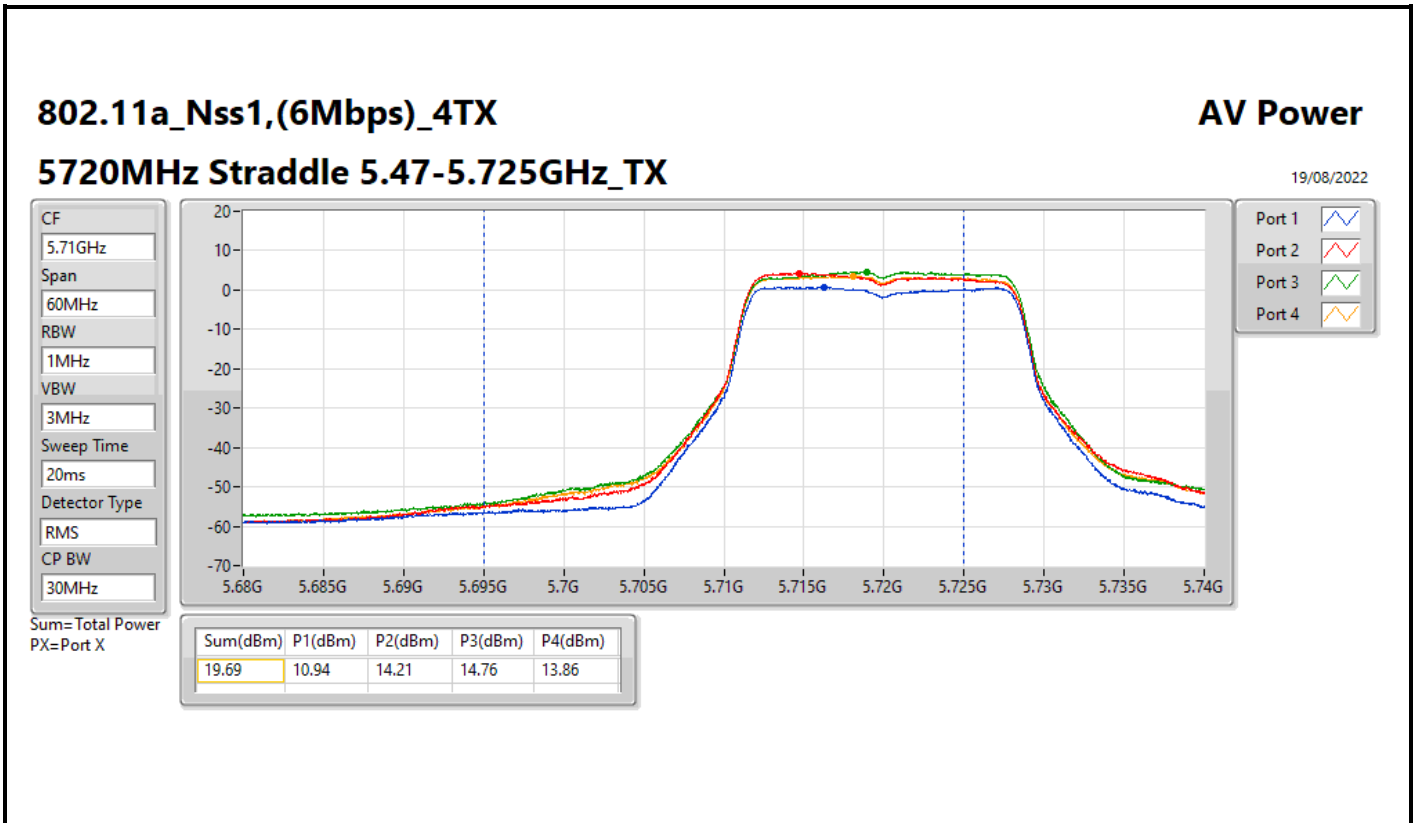

DG = Directional Gain; Port X = Port X output power

**Average Power_Iron R1_Antenna set 3_Beamforming mode_
P to M_P to P**

Appendix C.2

Summary

Mode	Total Power (dBm)	Total Power (W)
5.25-5.35GHz	-	-
802.11ax HEW20-BF_Nss1,(MCS0)_2TX	23.79	0.23933
802.11ax HEW40-BF_Nss1,(MCS0)_2TX	23.72	0.23550
802.11ax HEW80-BF_Nss1,(MCS0)_2TX	21.48	0.14060
5.47-5.725GHz	-	-
802.11ax HEW20-BF_Nss1,(MCS0)_2TX	23.95	0.24831
802.11ax HEW40-BF_Nss1,(MCS0)_2TX	23.62	0.23014
802.11ax HEW80-BF_Nss1,(MCS0)_2TX	23.87	0.24378
5.725-5.85GHz	-	-
802.11ax HEW20-BF_Nss1,(MCS0)_2TX	16.59	0.04560
802.11ax HEW40-BF_Nss1,(MCS0)_2TX	13.75	0.02371
802.11ax HEW80-BF_Nss1,(MCS0)_2TX	10.01	0.01002