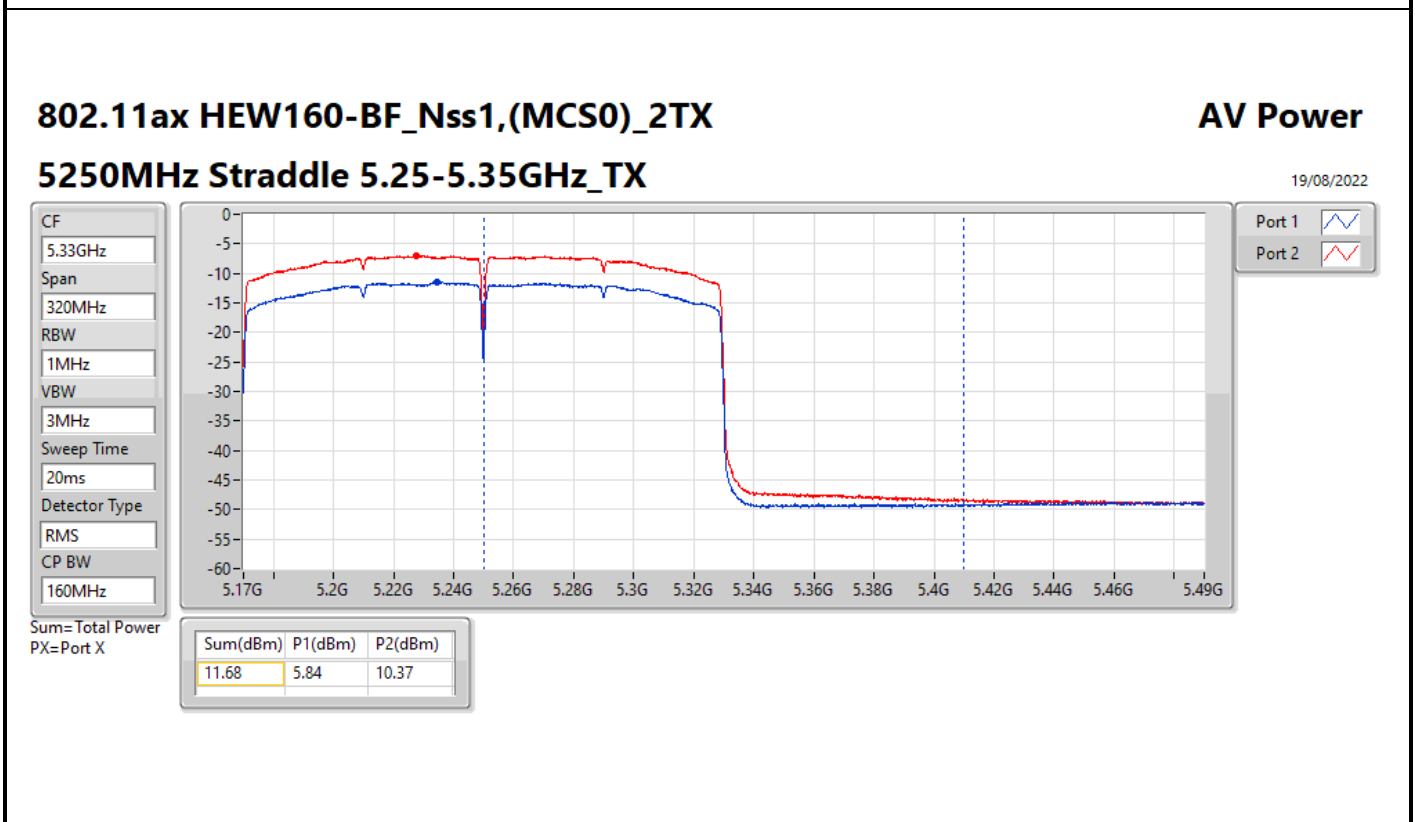

DG = Directional Gain; Port X = Port X output power

**Average Power_Pine R2_Antenna set 3_Beamforming mode_
Indoor_P to M_P to P**

Appendix C.11

Summary

Mode	Total Power (dBm)	Total Power (W)
5.15-5.25GHz	-	-
802.11ax HEW160-BF_Nss1,(MCS0)_4TX	12.18	0.01652
5.25-5.35GHz	-	-
802.11ax HEW20-BF_Nss1,(MCS0)_4TX	20.87	0.12218
802.11ax HEW40-BF_Nss1,(MCS0)_4TX	20.76	0.11912
802.11ax HEW80-BF_Nss1,(MCS0)_4TX	17.38	0.05470
802.11ax HEW160-BF_Nss1,(MCS0)_4TX	12.09	0.01618
5.47-5.725GHz	-	-
802.11ax HEW20-BF_Nss1,(MCS0)_4TX	20.60	0.11482
802.11ax HEW40-BF_Nss1,(MCS0)_4TX	20.71	0.11776
802.11ax HEW80-BF_Nss1,(MCS0)_4TX	20.78	0.11967
802.11ax HEW160-BF_Nss1,(MCS0)_4TX	15.13	0.03258
5.725-5.85GHz	-	-
802.11ax HEW20-BF_Nss1,(MCS0)_4TX	15.30	0.03388
802.11ax HEW40-BF_Nss1,(MCS0)_4TX	10.51	0.01125
802.11ax HEW80-BF_Nss1,(MCS0)_4TX	6.54	0.00451