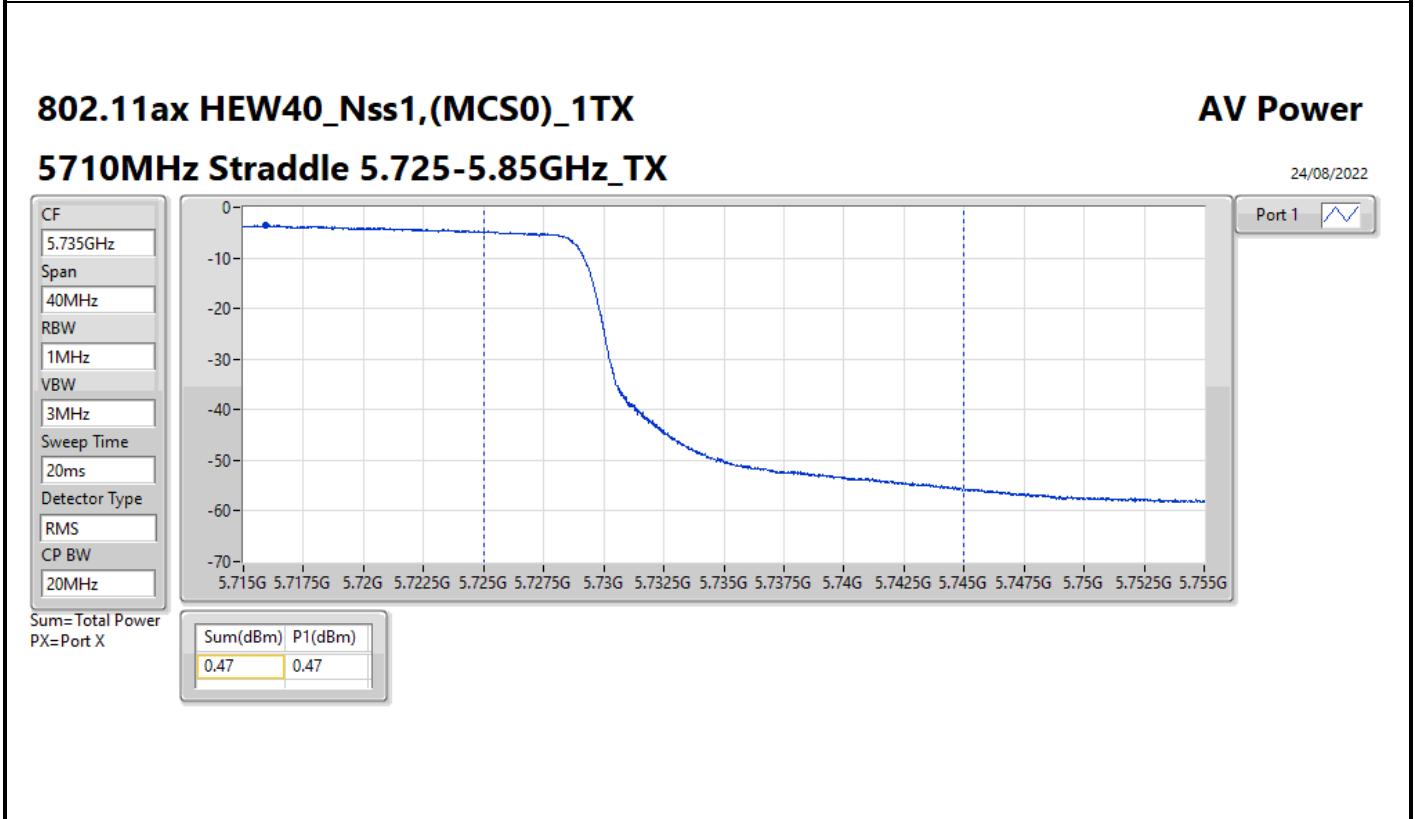

DG = Directional Gain; Port X = Port X output power

**Average Power_Iron R1_Antenna set 10_Beamforming mode_
Indoor_P to P**

Appendix C.8

Summary

Mode	Total Power (dBm)	Total Power (W)
5.25-5.35GHz	-	-
802.11ax HEW20-BF_Nss1,(MCS0)_2TX	11.08	0.01282
802.11ax HEW40-BF_Nss1,(MCS0)_2TX	10.95	0.01245
802.11ax HEW80-BF_Nss1,(MCS0)_2TX	7.59	0.00574
5.47-5.725GHz	-	-
802.11ax HEW20-BF_Nss1,(MCS0)_2TX	11.44	0.01393
802.11ax HEW40-BF_Nss1,(MCS0)_2TX	11.11	0.01291
802.11ax HEW80-BF_Nss1,(MCS0)_2TX	11.24	0.01330
5.725-5.85GHz	-	-
802.11ax HEW20-BF_Nss1,(MCS0)_2TX	4.78	0.00301
802.11ax HEW40-BF_Nss1,(MCS0)_2TX	0.98	0.00125
802.11ax HEW80-BF_Nss1,(MCS0)_2TX	-2.77	0.00053