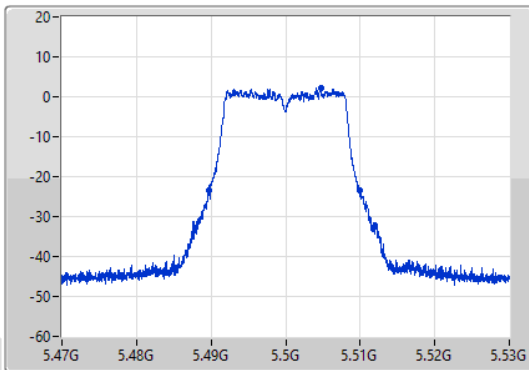

CF: 5.5GHz
Span: 60MHz
RBW: 300kHz
VBW: 1MHz
Sweep Time: 100ms
Detector Type: Peak