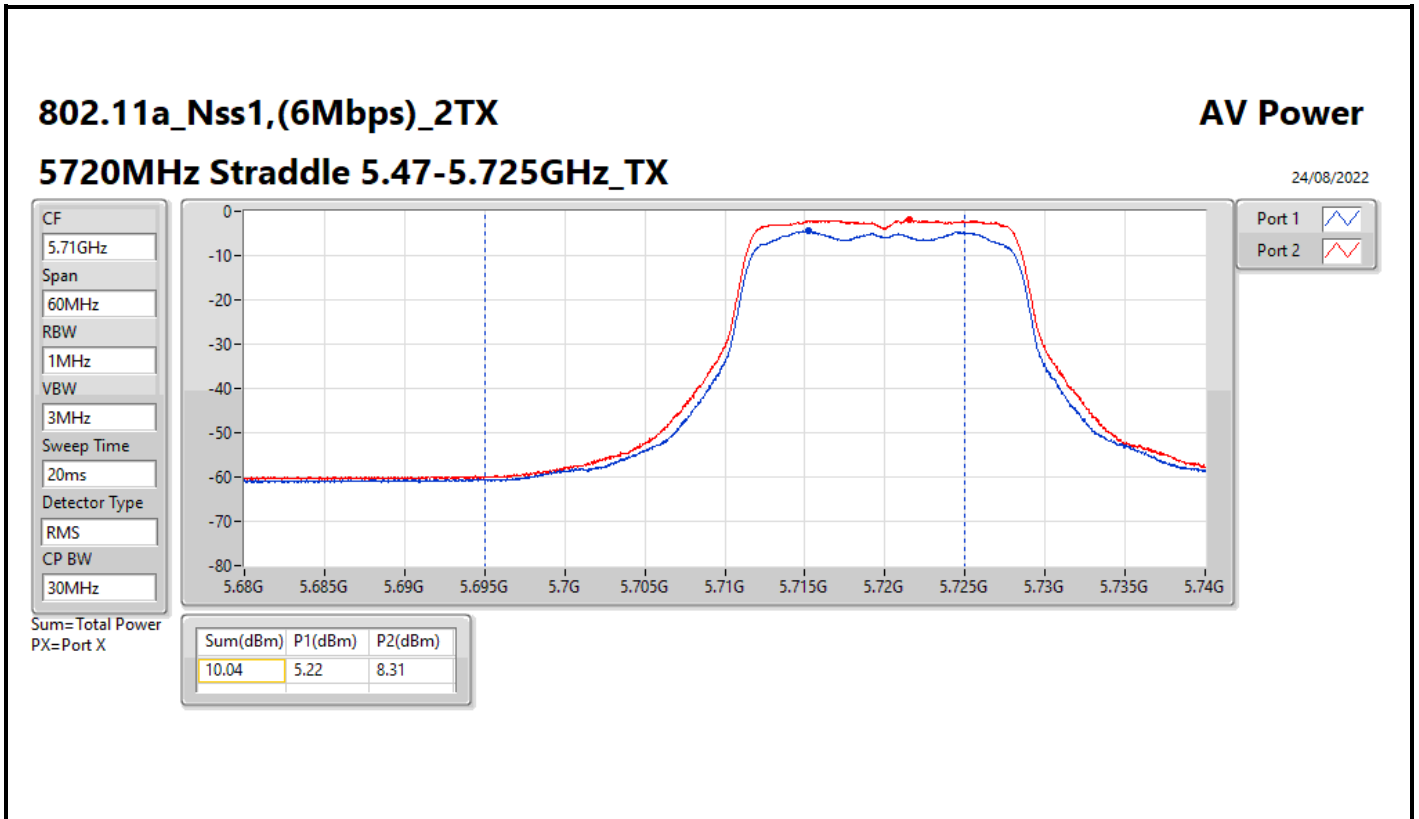

DG = Directional Gain; Port X = Port X output power

**Average Power_Iron R1_Antenna set 10_
Beamforming mode Indoor_P to M**

Appendix C.5

Summary

Mode	Total Power (dBm)	Total Power (W)
5.25-5.35GHz	-	-
802.11ax HEW20-BF_Nss1,(MCS0)_2TX	11.08	0.01282
802.11ax HEW40-BF_Nss1,(MCS0)_2TX	10.95	0.01245
802.11ax HEW80-BF_Nss1,(MCS0)_2TX	7.59	0.00574
5.47-5.725GHz	-	-
802.11ax HEW20-BF_Nss1,(MCS0)_2TX	11.44	0.01393
802.11ax HEW40-BF_Nss1,(MCS0)_2TX	11.11	0.01291
802.11ax HEW80-BF_Nss1,(MCS0)_2TX	11.24	0.01330
5.725-5.85GHz	-	-
802.11ax HEW20-BF_Nss1,(MCS0)_2TX	4.78	0.00301
802.11ax HEW40-BF_Nss1,(MCS0)_2TX	0.98	0.00125
802.11ax HEW80-BF_Nss1,(MCS0)_2TX	-2.77	0.00053