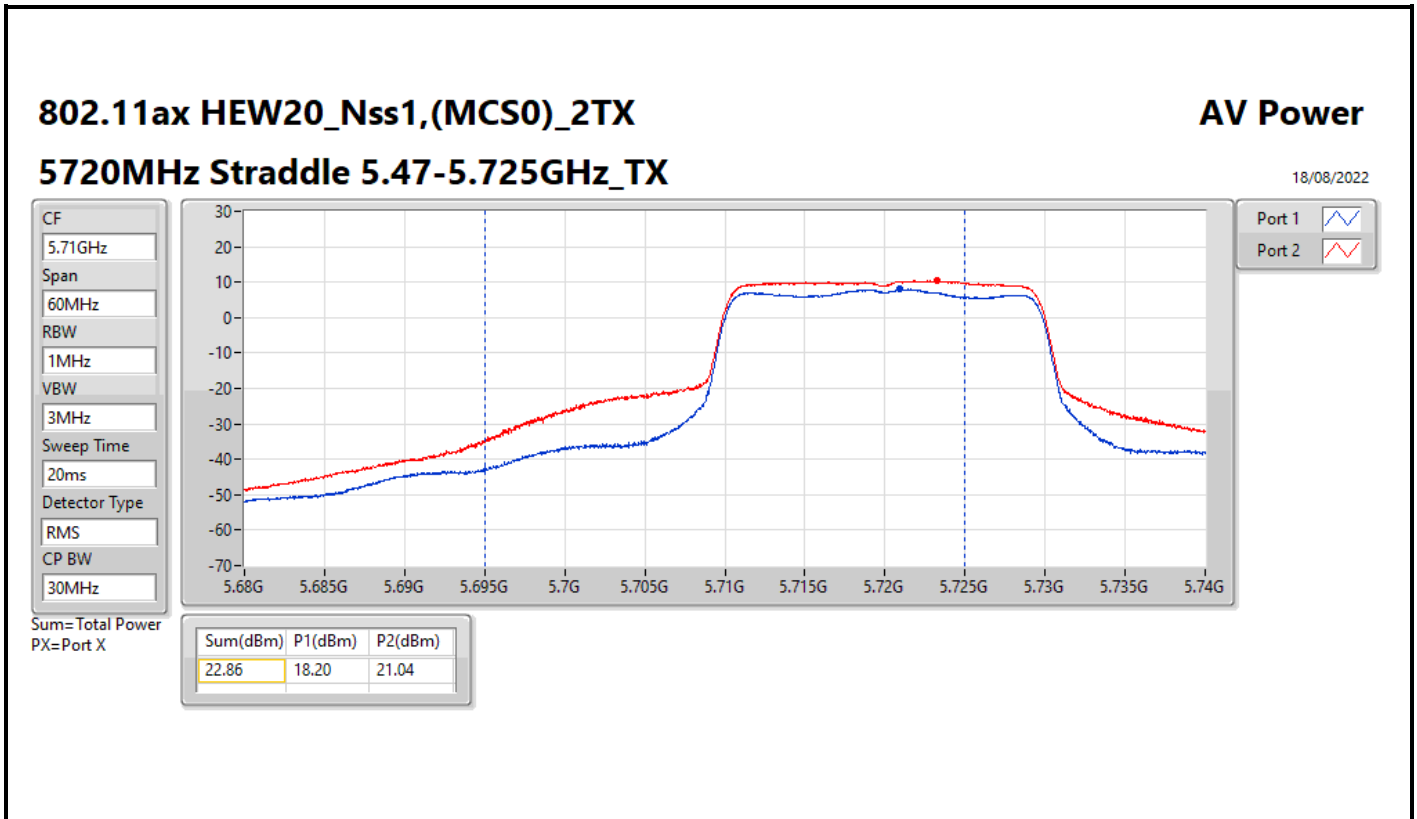

DG = Directional Gain; Port X = Port X output power

**Average Power_Iron R1_Antenna set 3_Beamforming mode_
P to M_P to P**

Appendix C.2

Summary

Mode	Total Power (dBm)	Total Power (W)
5.25-5.35GHz	-	-
802.11ax HEW20-BF_Nss1,(MCS0)_2TX	23.79	0.23933
802.11ax HEW40-BF_Nss1,(MCS0)_2TX	23.72	0.23550
802.11ax HEW80-BF_Nss1,(MCS0)_2TX	21.48	0.14060
5.47-5.725GHz	-	-
802.11ax HEW20-BF_Nss1,(MCS0)_2TX	23.95	0.24831
802.11ax HEW40-BF_Nss1,(MCS0)_2TX	23.62	0.23014
802.11ax HEW80-BF_Nss1,(MCS0)_2TX	23.87	0.24378
5.725-5.85GHz	-	-
802.11ax HEW20-BF_Nss1,(MCS0)_2TX	16.59	0.04560
802.11ax HEW40-BF_Nss1,(MCS0)_2TX	13.75	0.02371
802.11ax HEW80-BF_Nss1,(MCS0)_2TX	10.01	0.01002