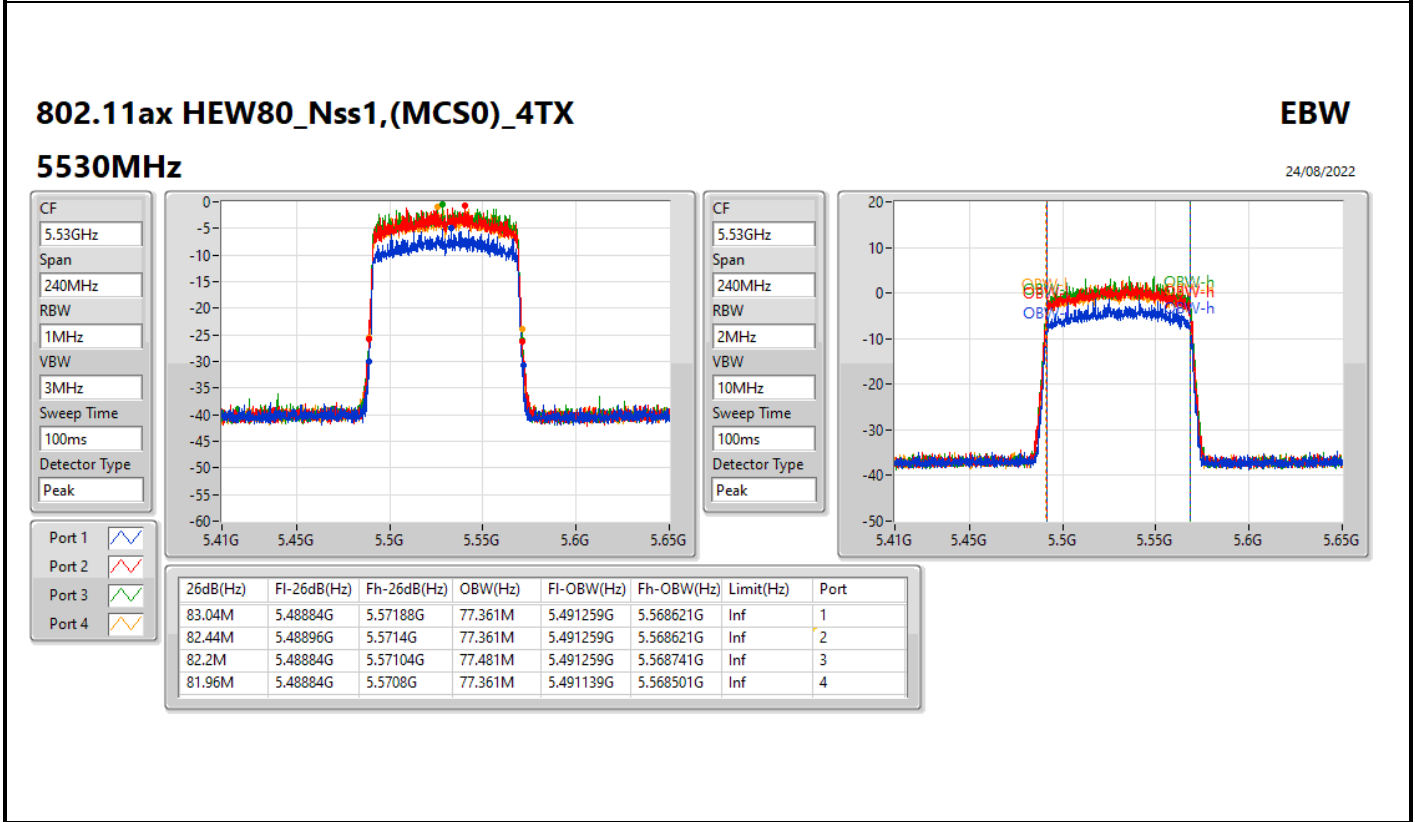

802.11ax HEW40_Nss1,(MCS0)_4TX

EBW

5710MHz Straddle 5.725-5.85GHz

24/08/2022

802.11ax HEW40_Nss1,(MCS0)_4TX

EBW

5710MHz Straddle 5.725-5.85GHz

24/08/2022