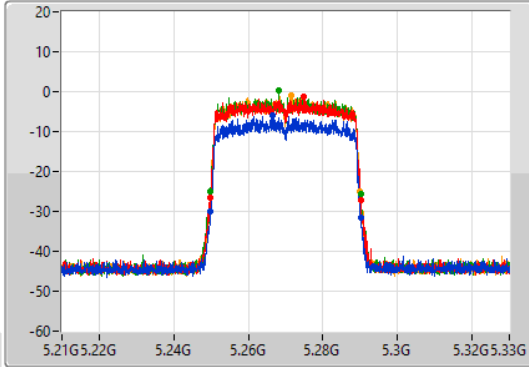

802.11ax HEW40_Nss1,(MCS0)_4TX

EBW

5270MHz

24/08/2022

CF
5.27GHz
Span
120MHz
RBW
500kHz
VBW
2MHz
Sweep Time
100ms
Detector Type
Peak

CF
5.27GHz
Span
120MHz
RBW
1MHz
VBW
3MHz
Sweep Time
100ms
Detector Type
Peak