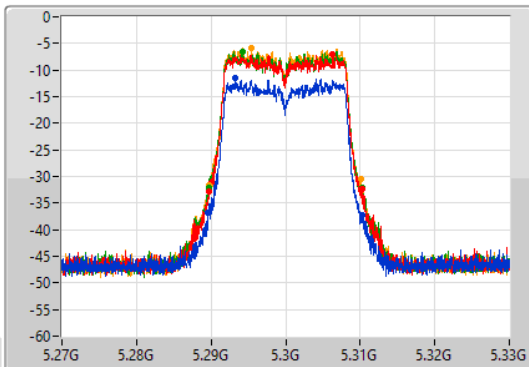

802.11a_Nss1,(6Mbps)_4TX

EBW

5300MHz

24/08/2022

CF
5.3GHz
Span
60MHz
RBW
300kHz
VBW
1MHz
Sweep Time
100ms
Detector Type
Peak

CF
5.3GHz
Span
60MHz
RBW
300kHz
VBW
1MHz
Sweep Time
100ms
Detector Type
Peak