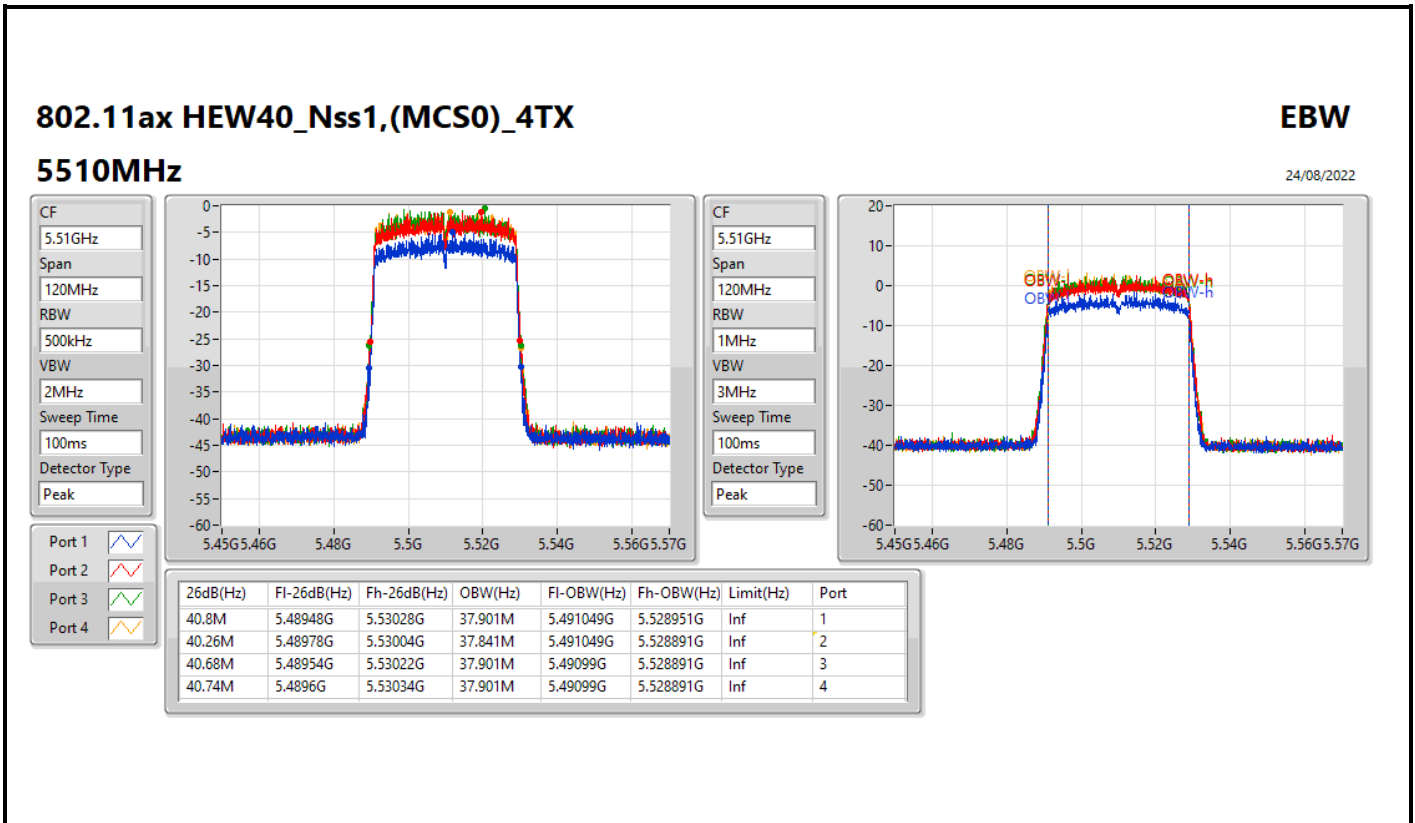

802.11ax HEW20_Nss1,(MCS0)_4TX

EBW

5720MHz Straddle 5.725-5.85GHz

24/08/2022

802.11ax HEW20_Nss1,(MCS0)_4TX

EBW

5720MHz Straddle 5.725-5.85GHz

24/08/2022

802.11ax HEW40_Nss1,(MCS0)_4TX

EBW

5710MHz Straddle 5.725-5.85GHz

24/08/2022

802.11ax HEW40_Nss1,(MCS0)_4TX

EBW

5710MHz Straddle 5.725-5.85GHz

24/08/2022