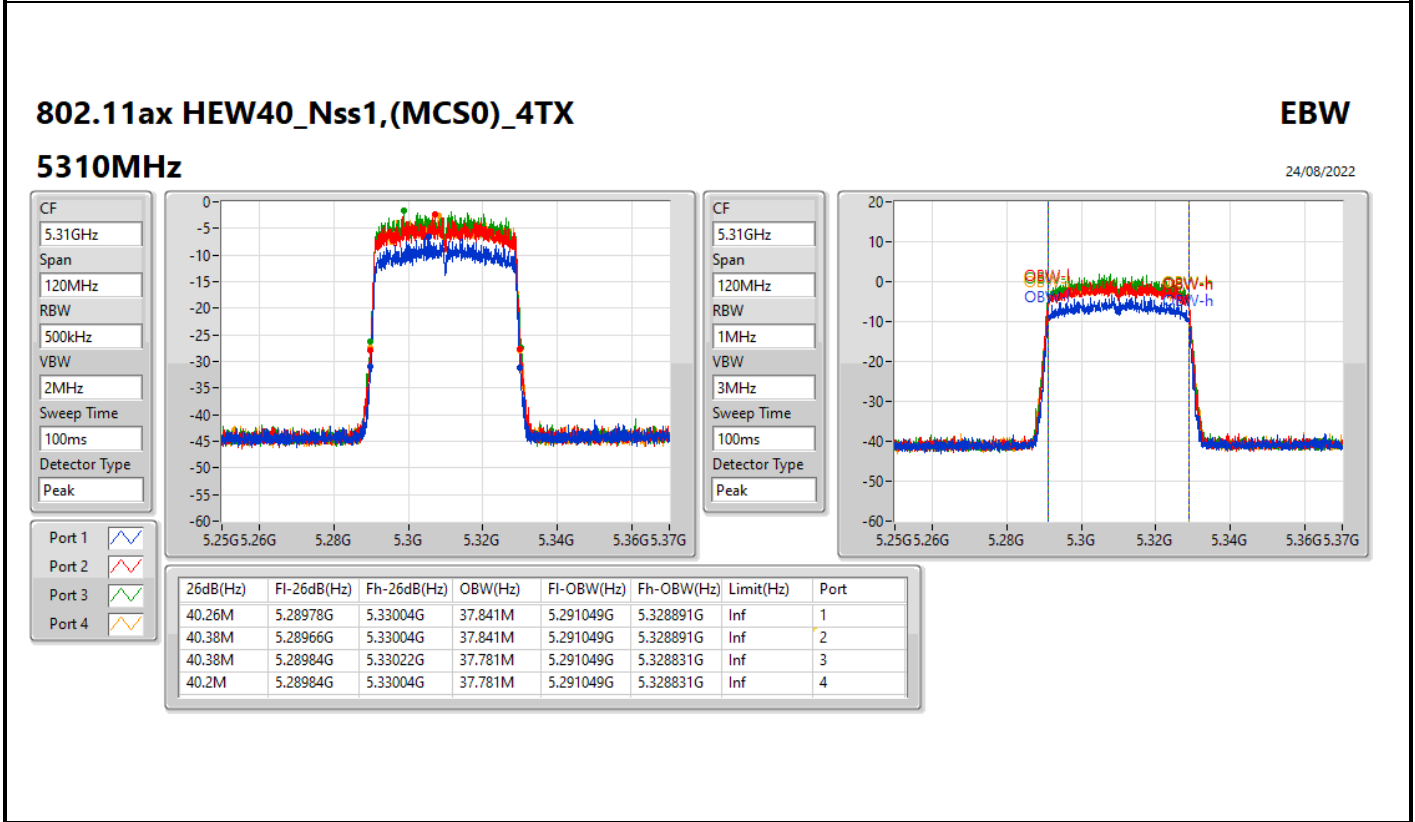

802.11ax HEW20_Nss1,(MCS0)_4TX

EBW

5720MHz Straddle 5.725-5.85GHz

24/08/2022

802.11ax HEW20_Nss1,(MCS0)_4TX

EBW

5720MHz Straddle 5.725-5.85GHz

24/08/2022

802.11ax HEW40_Nss1,(MCS0)_4TX

EBW

5710MHz Straddle 5.725-5.85GHz

24/08/2022

802.11ax HEW40_Nss1,(MCS0)_4TX

EBW

5710MHz Straddle 5.725-5.85GHz

24/08/2022