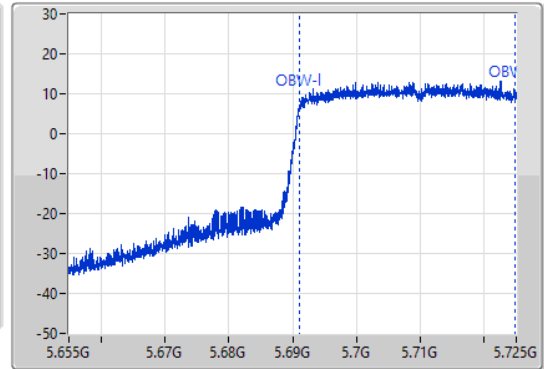

802.11ax HEW40_Nss1,(MCS0)_1TX

EBW

5710MHz Straddle 5.47-5.725GHz

18/08/2022

CF: 5.69GHz
 Span: 70MHz
 RBW: 500kHz
 VBW: 2MHz
 Sweep Time: 100ms
 Detector Type: Peak
 Port 1

CF: 5.69GHz
 Span: 70MHz
 RBW: 1MHz
 VBW: 3MHz
 Sweep Time: 100ms
 Detector Type: Peak