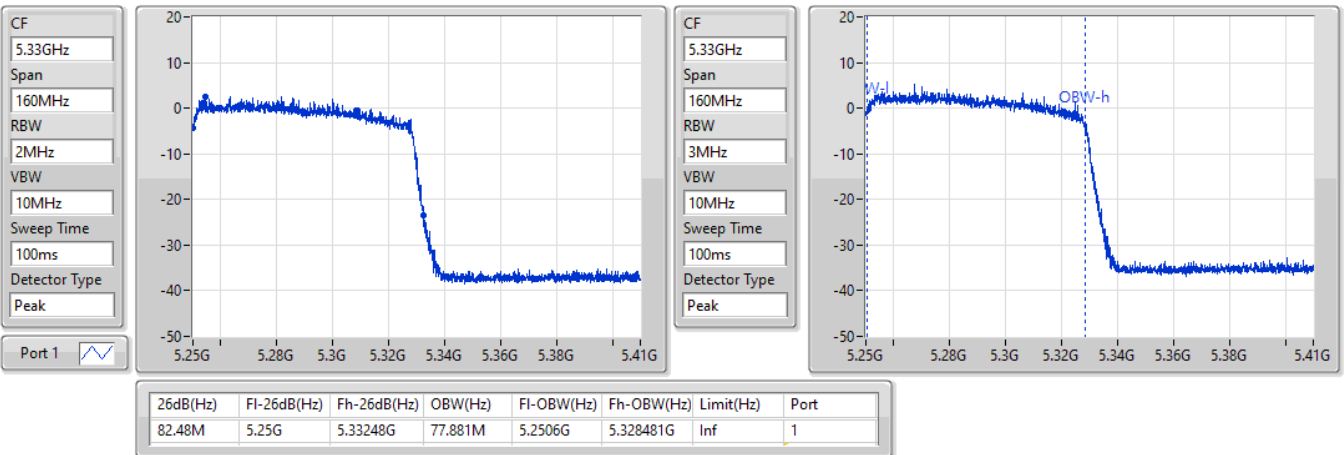

5250MHz Straddle 5.25-5.35GHz

25/08/2022