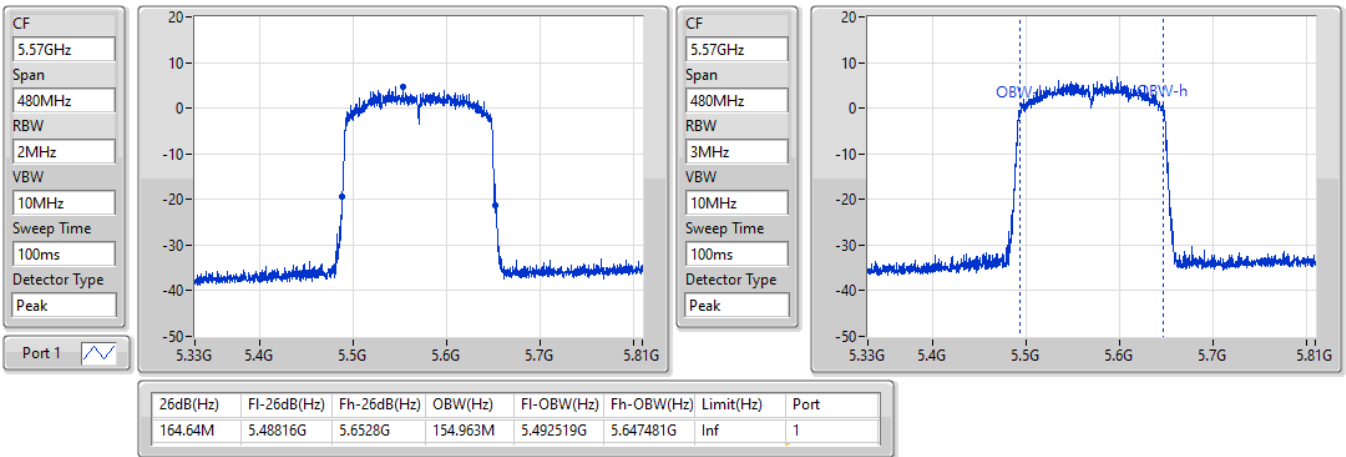

802.11ax HEW160_Nss1,(MCS0)_1TX

EBW

5250MHz Straddle 5.25-5.35GHz

24/08/2022

802.11ax HEW160_Nss1,(MCS0)_1TX

EBW

5570MHz

24/08/2022