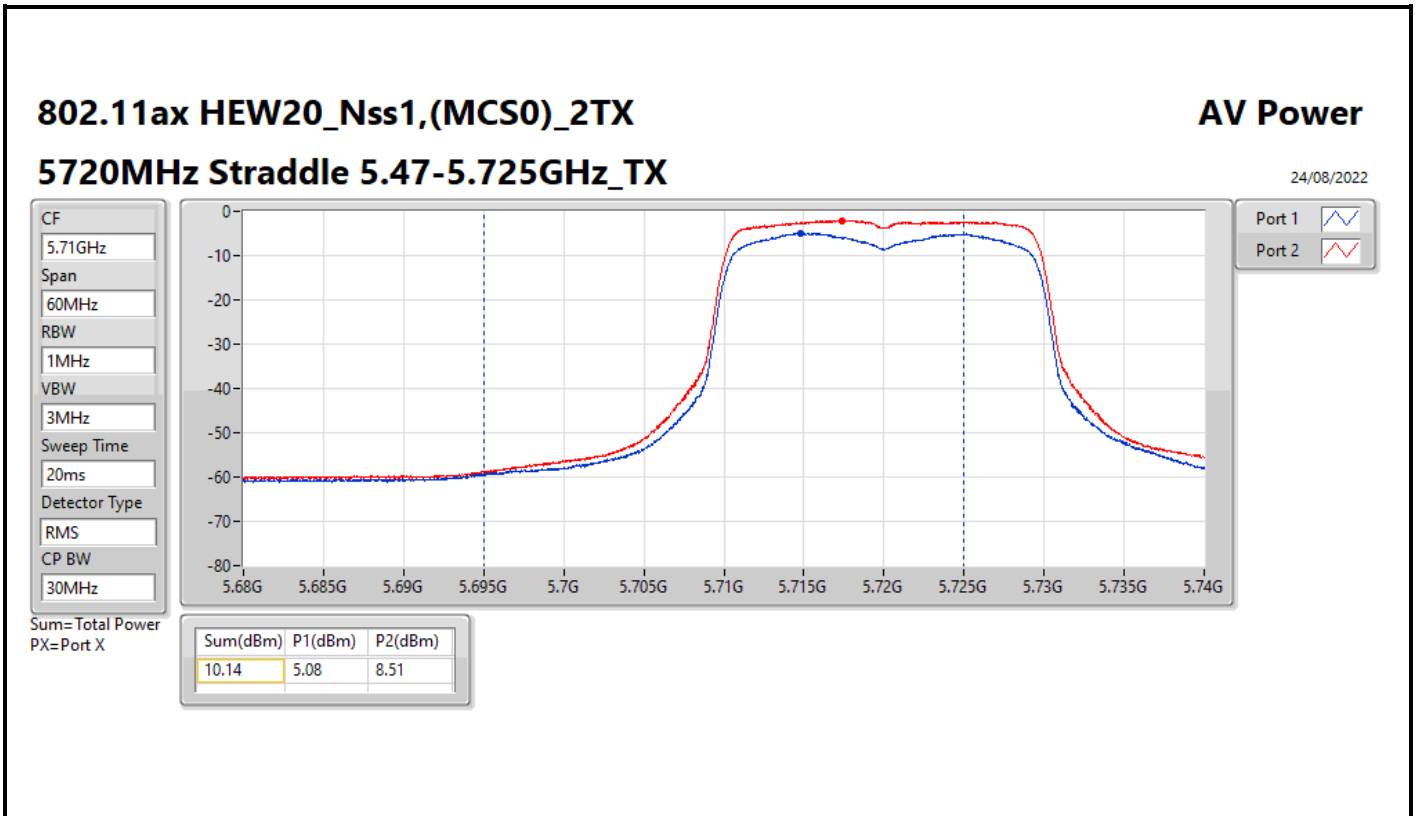

DG = Directional Gain; Port X = Port X output power

**Average Power_Iron R1_Antenna set 10_
Beamforming mode Indoor_P to M**

Appendix C.5

Summary

Mode	Total Power (dBm)	Total Power (W)
5.25-5.35GHz	-	-
802.11ax HEW20-BF_Nss1,(MCS0)_2TX	11.08	0.01282
802.11ax HEW40-BF_Nss1,(MCS0)_2TX	10.95	0.01245
802.11ax HEW80-BF_Nss1,(MCS0)_2TX	7.59	0.00574
5.47-5.725GHz	-	-
802.11ax HEW20-BF_Nss1,(MCS0)_2TX	11.44	0.01393
802.11ax HEW40-BF_Nss1,(MCS0)_2TX	11.11	0.01291
802.11ax HEW80-BF_Nss1,(MCS0)_2TX	11.24	0.01330
5.725-5.85GHz	-	-
802.11ax HEW20-BF_Nss1,(MCS0)_2TX	4.78	0.00301
802.11ax HEW40-BF_Nss1,(MCS0)_2TX	0.98	0.00125
802.11ax HEW80-BF_Nss1,(MCS0)_2TX	-2.77	0.00053