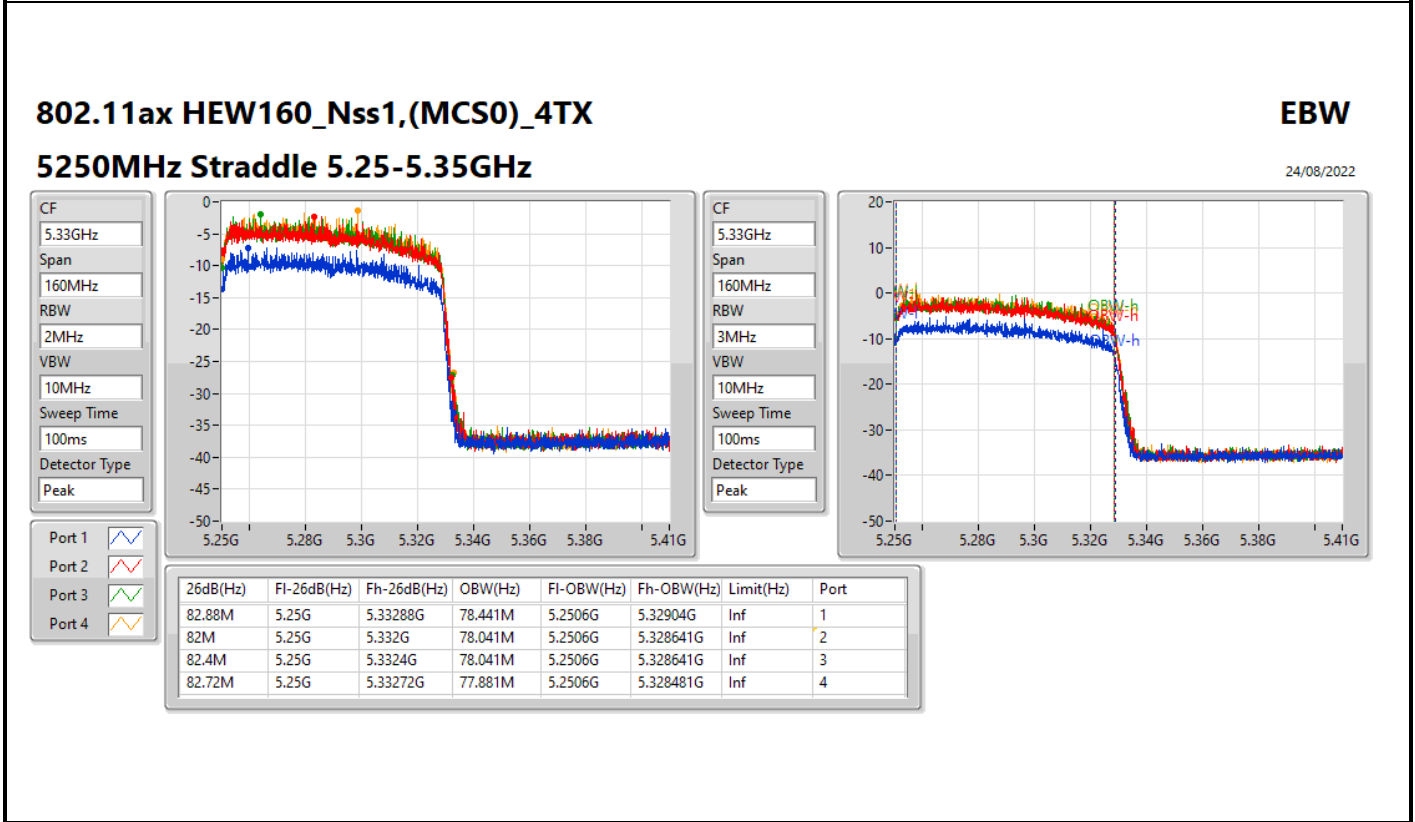

802.11ax HEW40_Nss1,(MCS0)_4TX

EBW

5710MHz Straddle 5.725-5.85GHz

24/08/2022

802.11ax HEW40_Nss1,(MCS0)_4TX

EBW

5710MHz Straddle 5.725-5.85GHz

24/08/2022