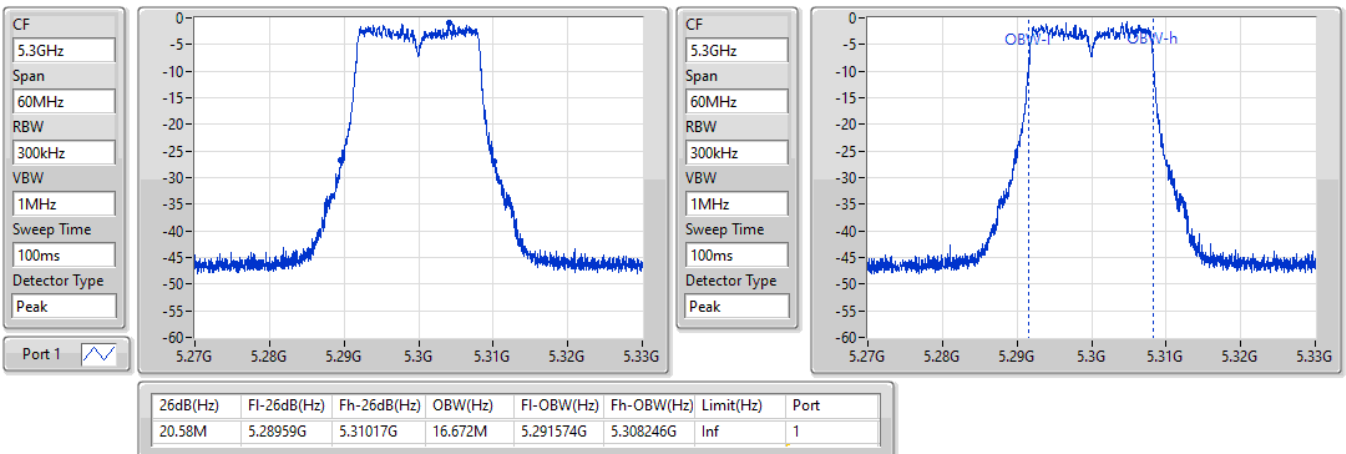

802.11a_Nss1,(6Mbps)_1TX

EBW

5300MHz

25/08/2022