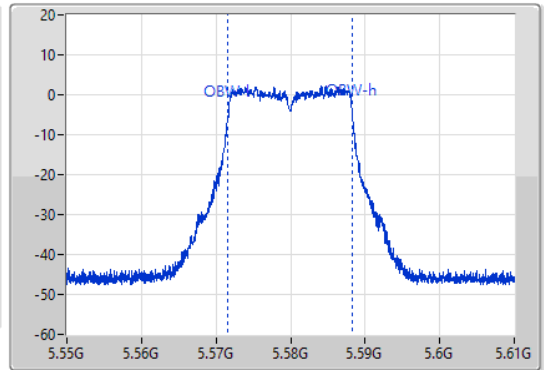

26dB(Hz)	Fl-26dB(Hz)	Fh-26dB(Hz)	OBW(Hz)	Fl-OBW(Hz)	Fh-OBW(Hz)	Limit(Hz)	Port
20.22M	5.56965G	5.58987G	16.672M	5.571574G	5.58246G	Inf	1

802.11a_Nss1,(6Mbps)_1TX

EBW

5700MHz

25/08/2022

CF
5.7GHz
Span
60MHz
RBW
300kHz
VBW
1MHz
Sweep Time
100ms
Detector Type
Peak
Port 1