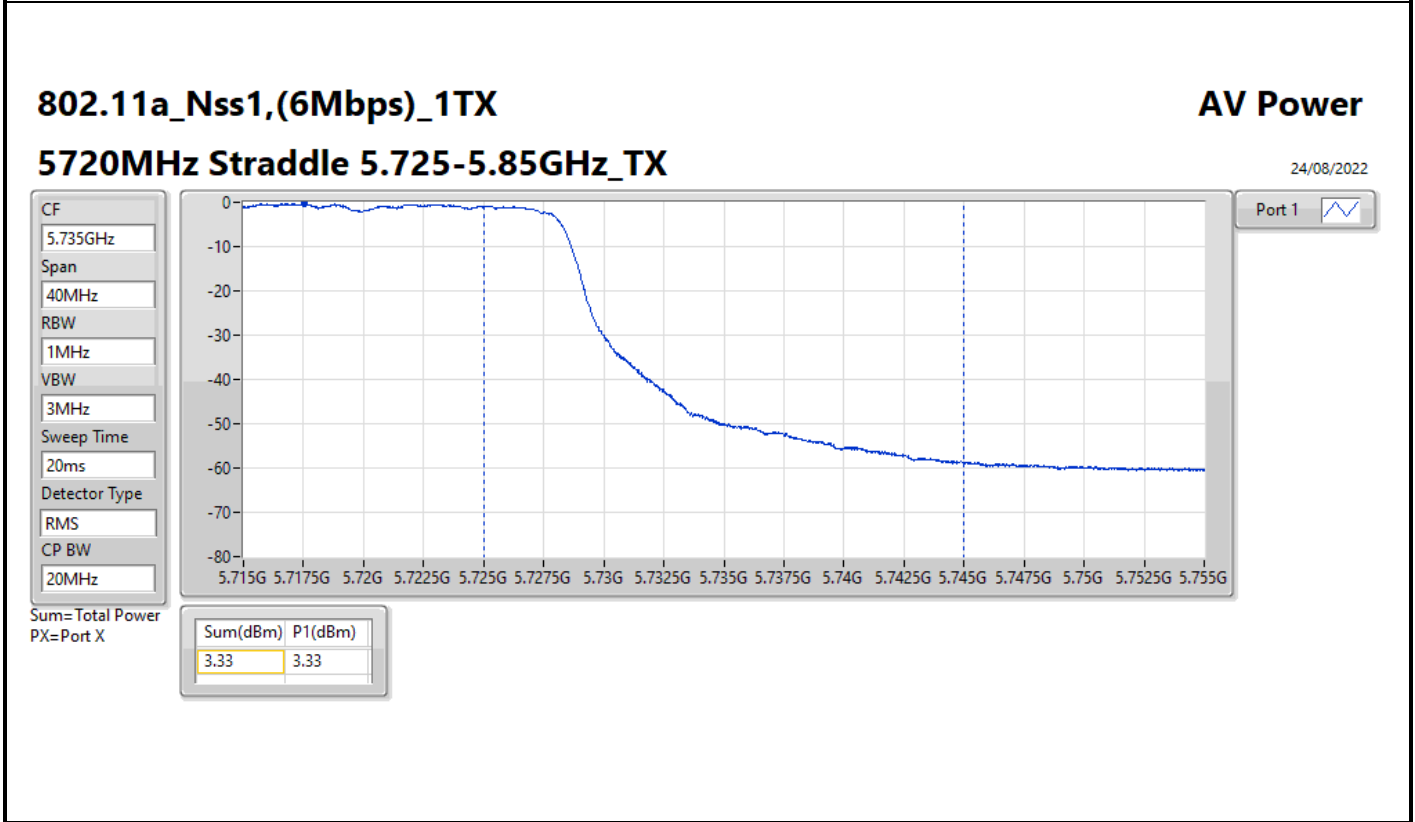

DG = Directional Gain; Port X = Port X output power

**Average Power_Iron R1_Antenna set 10_Beamforming mode_
Indoor_P to P**

Appendix C.8

Summary

Mode	Total Power (dBm)	Total Power (W)
5.25-5.35GHz	-	-
802.11ax HEW20-BF_Nss1,(MCS0)_2TX	11.08	0.01282
802.11ax HEW40-BF_Nss1,(MCS0)_2TX	10.95	0.01245
802.11ax HEW80-BF_Nss1,(MCS0)_2TX	7.59	0.00574
5.47-5.725GHz	-	-
802.11ax HEW20-BF_Nss1,(MCS0)_2TX	11.44	0.01393
802.11ax HEW40-BF_Nss1,(MCS0)_2TX	11.11	0.01291
802.11ax HEW80-BF_Nss1,(MCS0)_2TX	11.24	0.01330
5.725-5.85GHz	-	-
802.11ax HEW20-BF_Nss1,(MCS0)_2TX	4.78	0.00301
802.11ax HEW40-BF_Nss1,(MCS0)_2TX	0.98	0.00125
802.11ax HEW80-BF_Nss1,(MCS0)_2TX	-2.77	0.00053