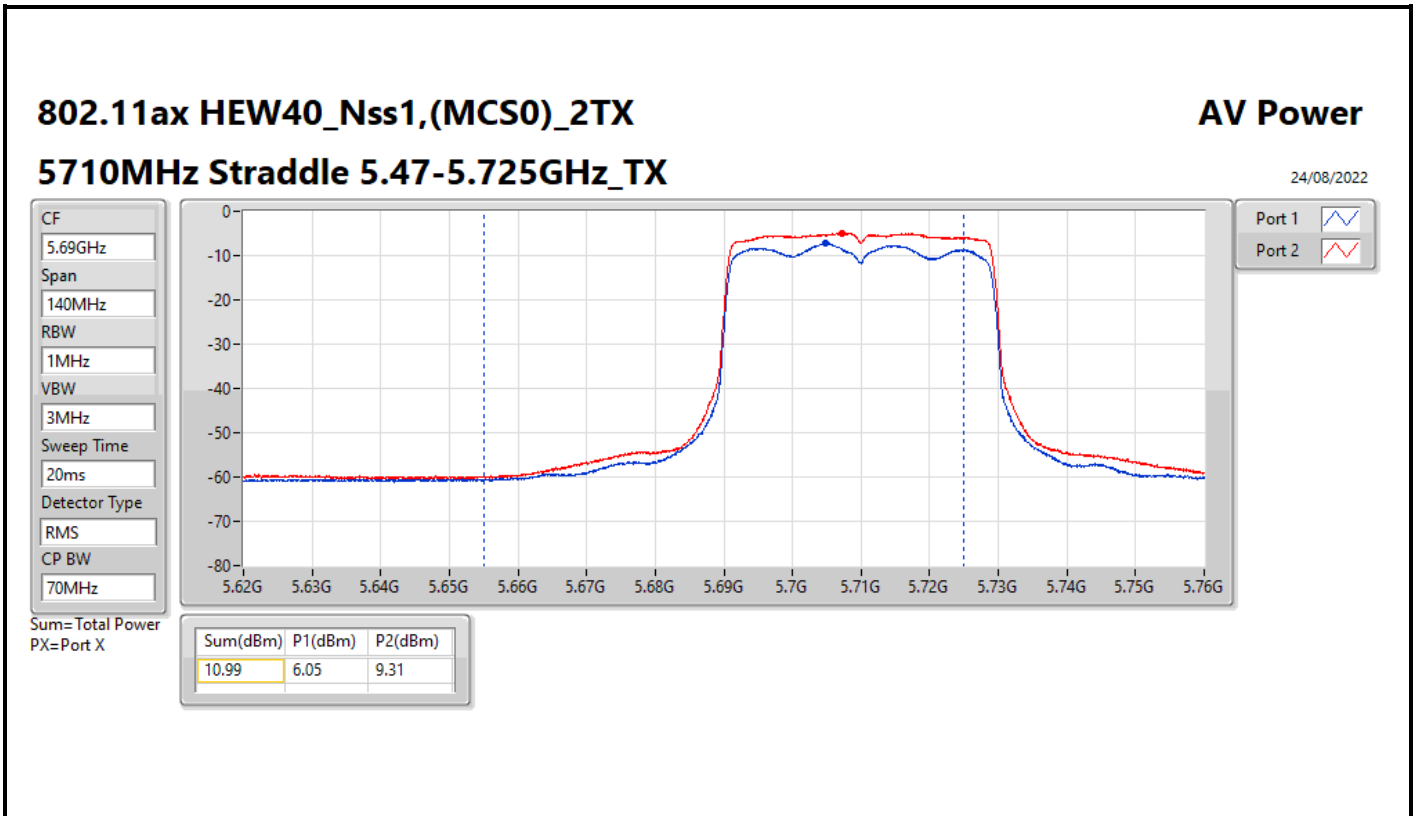

DG = Directional Gain; Port X = Port X output power

**Average Power_Iron R1_Antenna set 10_
Beamforming mode Indoor_P to M**

Appendix C.5

Summary

Mode	Total Power (dBm)	Total Power (W)
5.25-5.35GHz	-	-
802.11ax HEW20-BF_Nss1,(MCS0)_2TX	11.08	0.01282
802.11ax HEW40-BF_Nss1,(MCS0)_2TX	10.95	0.01245
802.11ax HEW80-BF_Nss1,(MCS0)_2TX	7.59	0.00574
5.47-5.725GHz	-	-
802.11ax HEW20-BF_Nss1,(MCS0)_2TX	11.44	0.01393
802.11ax HEW40-BF_Nss1,(MCS0)_2TX	11.11	0.01291
802.11ax HEW80-BF_Nss1,(MCS0)_2TX	11.24	0.01330
5.725-5.85GHz	-	-
802.11ax HEW20-BF_Nss1,(MCS0)_2TX	4.78	0.00301
802.11ax HEW40-BF_Nss1,(MCS0)_2TX	0.98	0.00125
802.11ax HEW80-BF_Nss1,(MCS0)_2TX	-2.77	0.00053