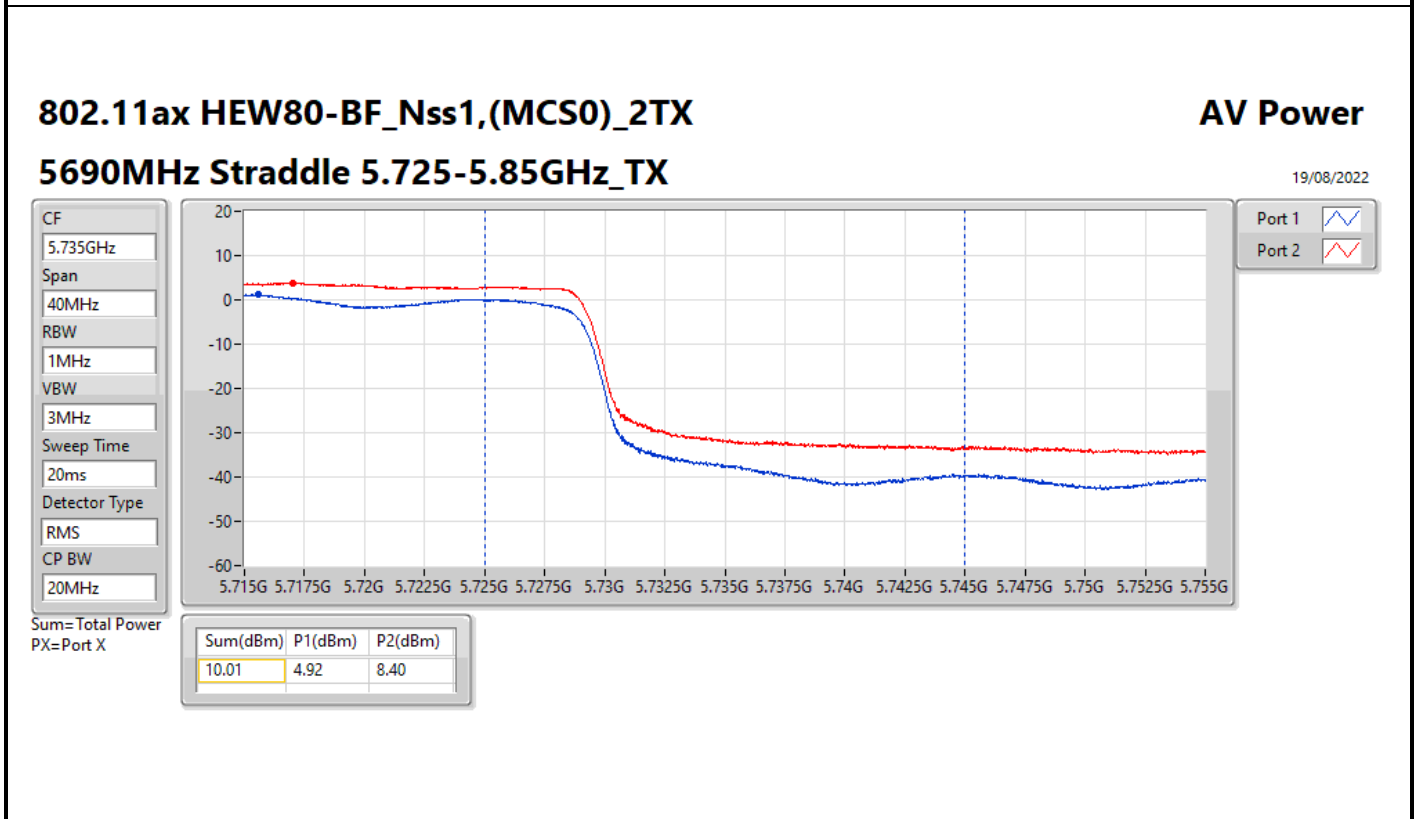

DG = Directional Gain; Port X = Port X output power

**Average Power_Iron R1_Antenna set 3_Beamforming mode_
P to M_P to P**

Appendix C.3

Summary

Mode	Total Power (dBm)	Total Power (W)
5.25-5.35GHz	-	-
802.11ax HEW20-BF_Nss1,(MCS0)_4TX	20.93	0.12388
802.11ax HEW40-BF_Nss1,(MCS0)_4TX	20.69	0.11722
802.11ax HEW80-BF_Nss1,(MCS0)_4TX	16.14	0.04111
5.47-5.725GHz	-	-
802.11ax HEW20-BF_Nss1,(MCS0)_4TX	20.83	0.12106
802.11ax HEW40-BF_Nss1,(MCS0)_4TX	20.71	0.11776
802.11ax HEW80-BF_Nss1,(MCS0)_4TX	20.74	0.11858
5.725-5.85GHz	-	-
802.11ax HEW20-BF_Nss1,(MCS0)_4TX	14.42	0.02767
802.11ax HEW40-BF_Nss1,(MCS0)_4TX	10.64	0.01159
802.11ax HEW80-BF_Nss1,(MCS0)_4TX	6.83	0.00482