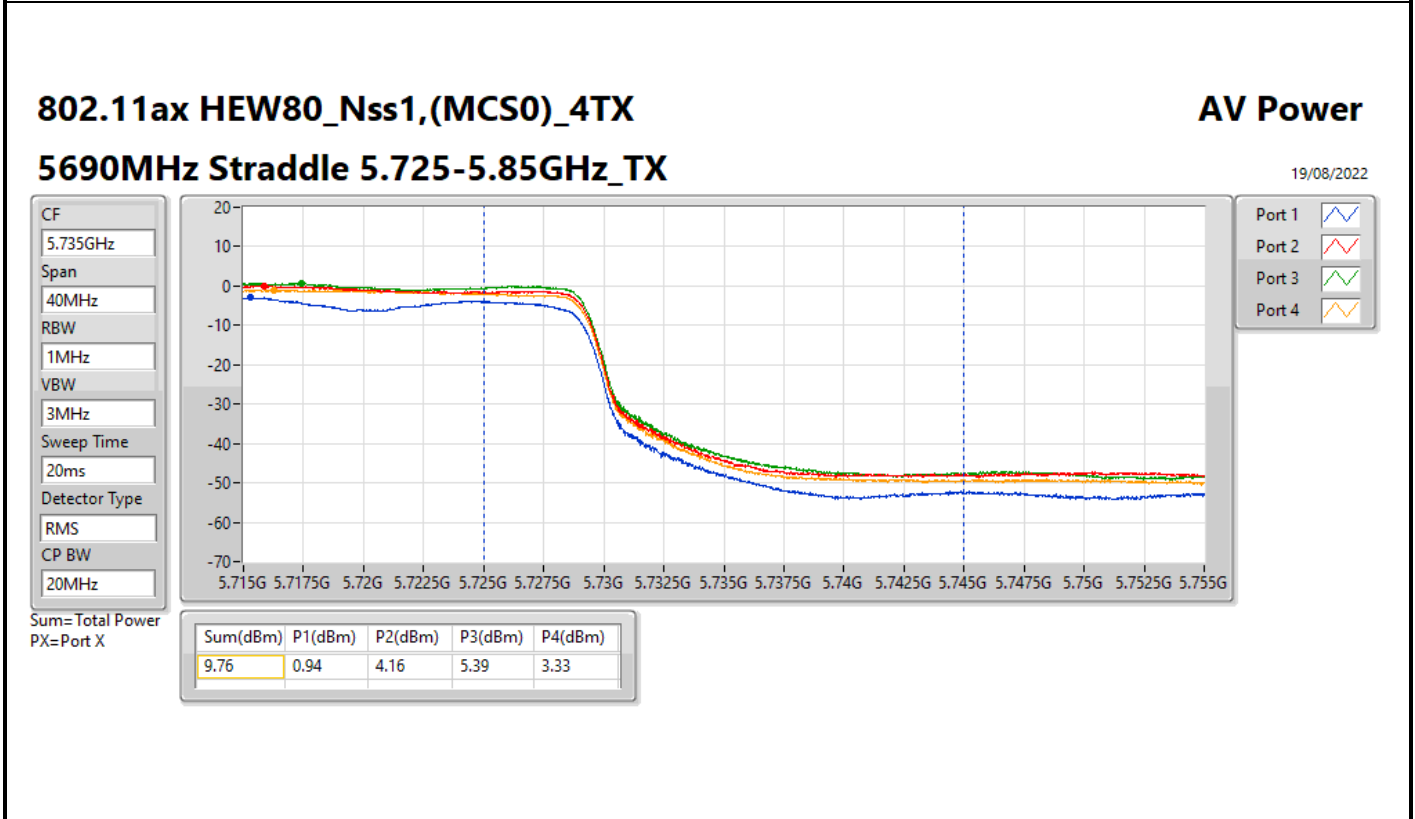

DG = Directional Gain; Port X = Port X output power

**Average Power_Iron R1_Antenna set 3_Beamforming mode_
P to M_P to P**

Appendix C.2

Summary

Mode	Total Power (dBm)	Total Power (W)
5.25-5.35GHz	-	-
802.11ax HEW20-BF_Nss1,(MCS0)_2TX	23.79	0.23933
802.11ax HEW40-BF_Nss1,(MCS0)_2TX	23.72	0.23550
802.11ax HEW80-BF_Nss1,(MCS0)_2TX	21.48	0.14060
5.47-5.725GHz	-	-
802.11ax HEW20-BF_Nss1,(MCS0)_2TX	23.95	0.24831
802.11ax HEW40-BF_Nss1,(MCS0)_2TX	23.62	0.23014
802.11ax HEW80-BF_Nss1,(MCS0)_2TX	23.87	0.24378
5.725-5.85GHz	-	-
802.11ax HEW20-BF_Nss1,(MCS0)_2TX	16.59	0.04560
802.11ax HEW40-BF_Nss1,(MCS0)_2TX	13.75	0.02371
802.11ax HEW80-BF_Nss1,(MCS0)_2TX	10.01	0.01002