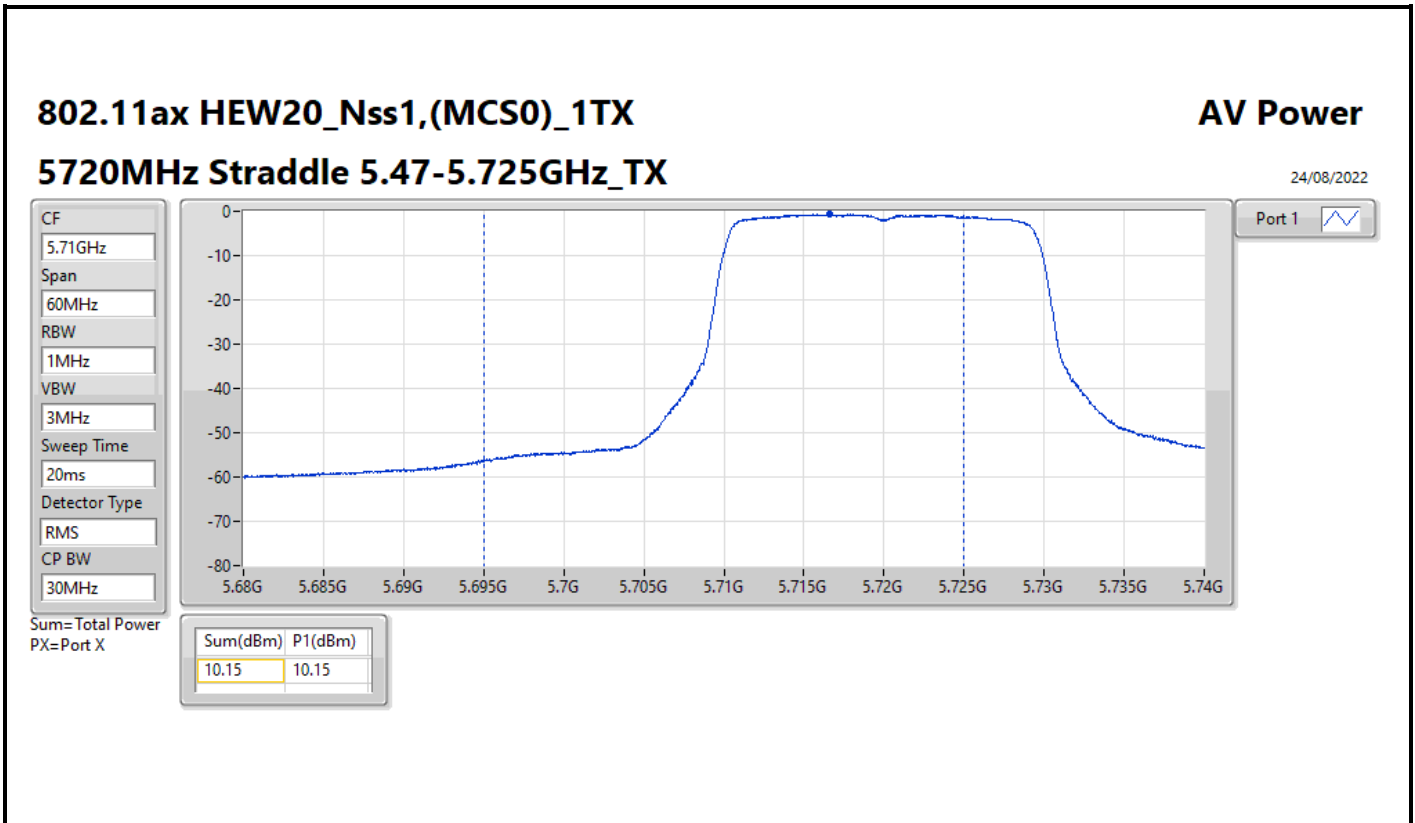

DG = Directional Gain; Port X = Port X output power

**Average Power_Iron R1_Antenna set 10_Beamforming mode_
Indoor_P to P**

Appendix C.8

Summary

Mode	Total Power (dBm)	Total Power (W)
5.25-5.35GHz	-	-
802.11ax HEW20-BF_Nss1,(MCS0)_2TX	11.08	0.01282
802.11ax HEW40-BF_Nss1,(MCS0)_2TX	10.95	0.01245
802.11ax HEW80-BF_Nss1,(MCS0)_2TX	7.59	0.00574
5.47-5.725GHz	-	-
802.11ax HEW20-BF_Nss1,(MCS0)_2TX	11.44	0.01393
802.11ax HEW40-BF_Nss1,(MCS0)_2TX	11.11	0.01291
802.11ax HEW80-BF_Nss1,(MCS0)_2TX	11.24	0.01330
5.725-5.85GHz	-	-
802.11ax HEW20-BF_Nss1,(MCS0)_2TX	4.78	0.00301
802.11ax HEW40-BF_Nss1,(MCS0)_2TX	0.98	0.00125
802.11ax HEW80-BF_Nss1,(MCS0)_2TX	-2.77	0.00053