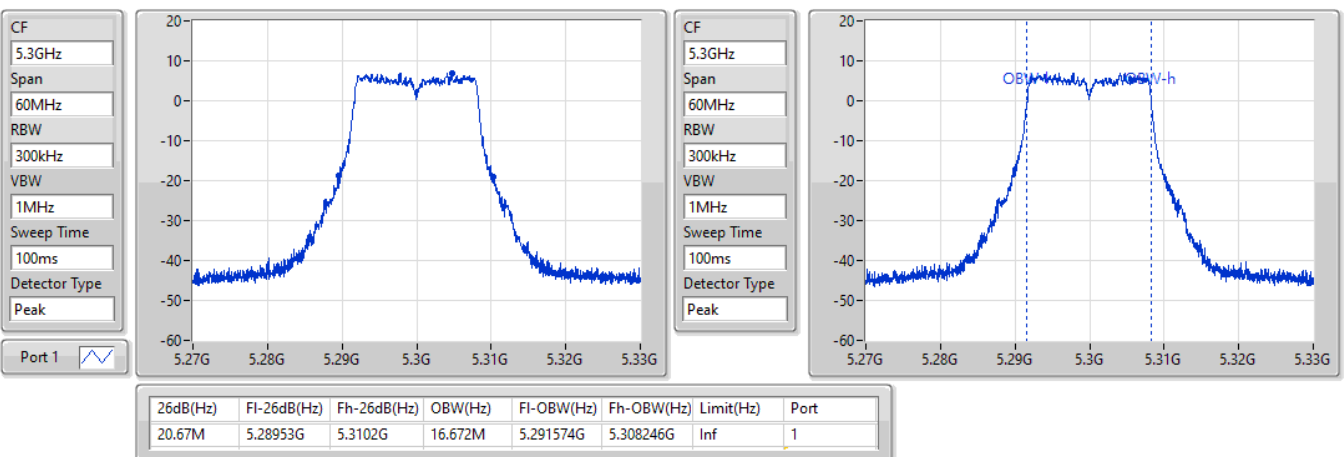

802.11a_Nss1,(6Mbps)_1TX

EBW

5300MHz

18/08/2022