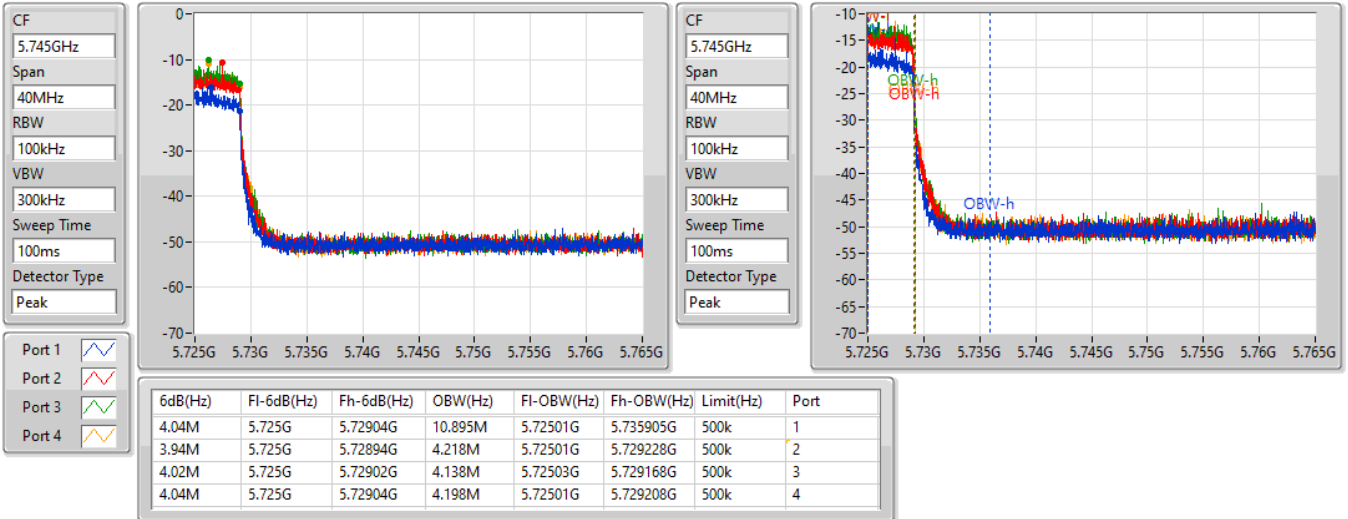

802.11ax HEW40_Nss1,(MCS0)_4TX

EBW

5710MHz Straddle 5.725-5.85GHz

24/08/2022

802.11ax HEW40_Nss1,(MCS0)_4TX

EBW

5710MHz Straddle 5.725-5.85GHz

24/08/2022