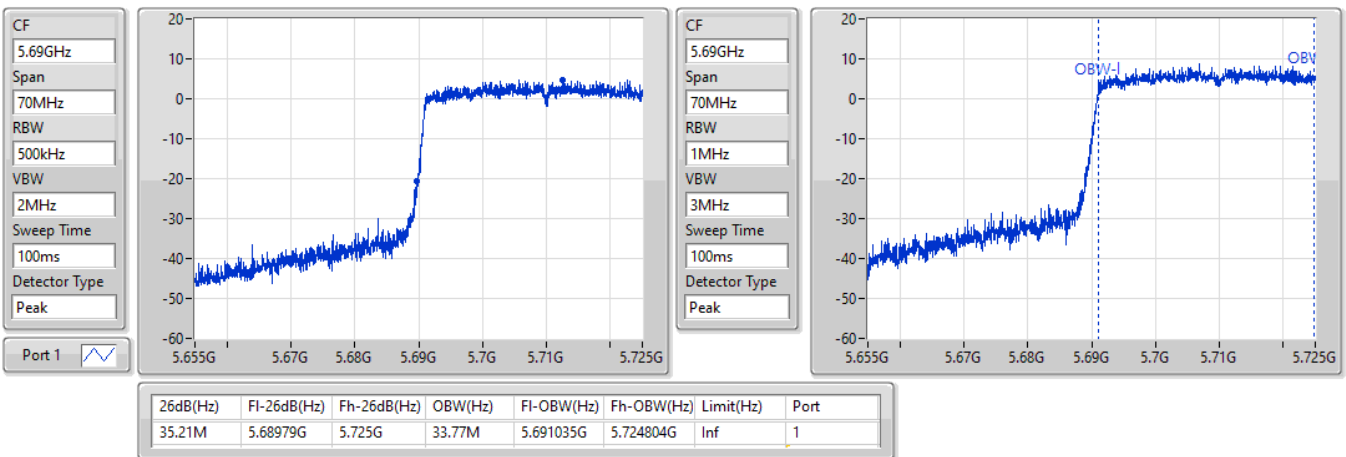

802.11ax HEW40_Nss1,(MCS0)_1TX

EBW

5710MHz Straddle 5.47-5.725GHz

07/09/2022