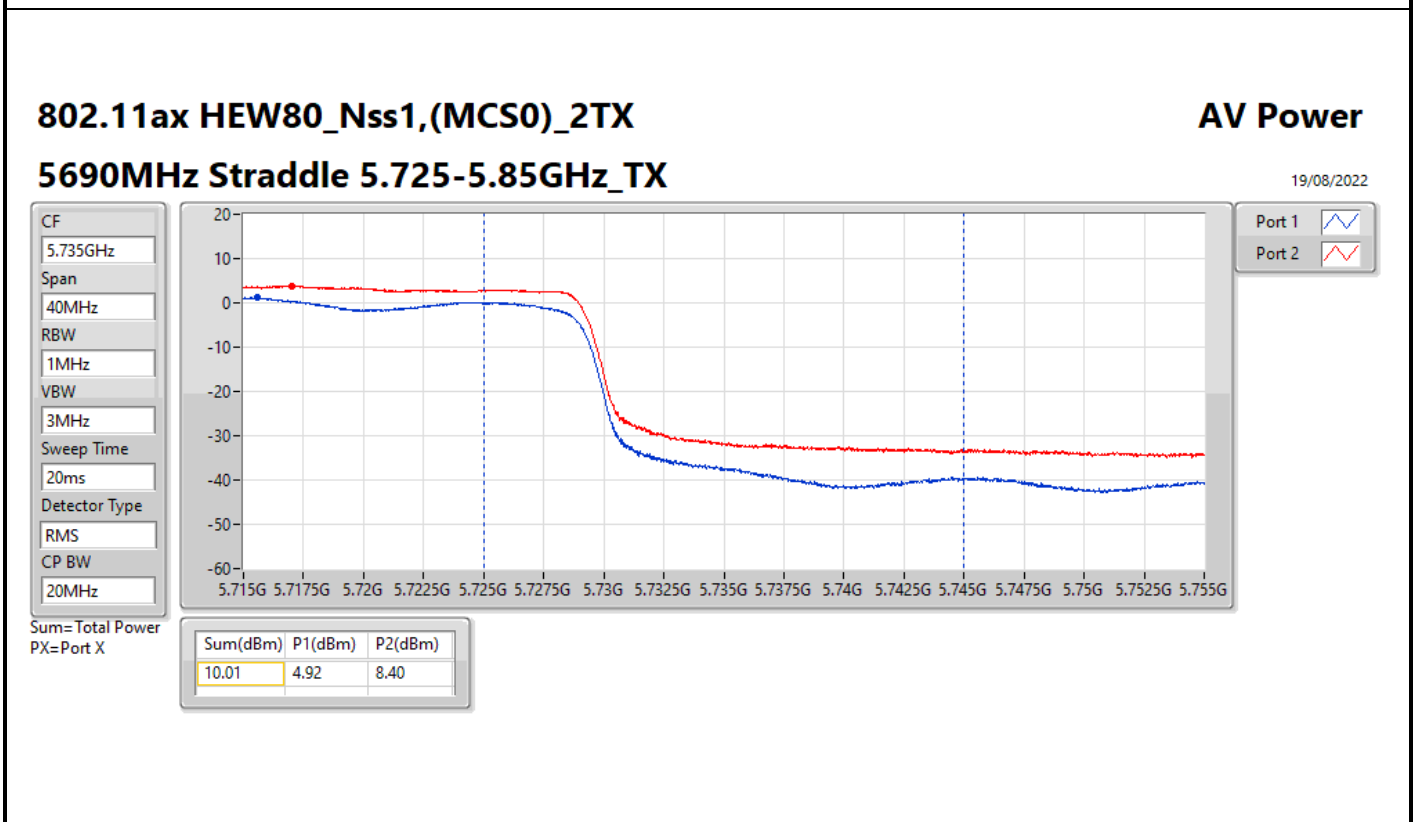

DG = Directional Gain; Port X = Port X output power

**Average Power_Iron R1_Antenna set 3_Beamforming mode_
P to M_P to P**

Appendix C.2

Summary

Mode	Total Power (dBm)	Total Power (W)
5.25-5.35GHz	-	-
802.11ax HEW20-BF_Nss1,(MCS0)_2TX	23.79	0.23933
802.11ax HEW40-BF_Nss1,(MCS0)_2TX	23.72	0.23550
802.11ax HEW80-BF_Nss1,(MCS0)_2TX	21.48	0.14060
5.47-5.725GHz	-	-
802.11ax HEW20-BF_Nss1,(MCS0)_2TX	23.95	0.24831
802.11ax HEW40-BF_Nss1,(MCS0)_2TX	23.62	0.23014
802.11ax HEW80-BF_Nss1,(MCS0)_2TX	23.87	0.24378
5.725-5.85GHz	-	-
802.11ax HEW20-BF_Nss1,(MCS0)_2TX	16.59	0.04560
802.11ax HEW40-BF_Nss1,(MCS0)_2TX	13.75	0.02371
802.11ax HEW80-BF_Nss1,(MCS0)_2TX	10.01	0.01002