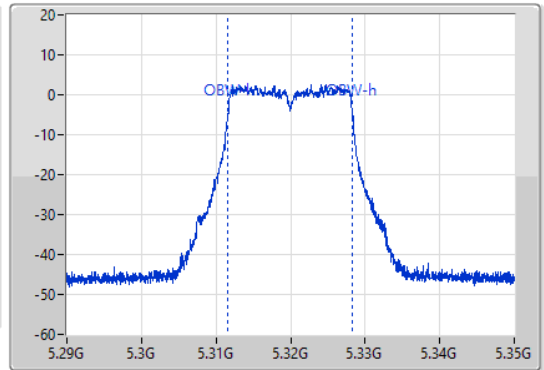

26dB(Hz)	Fl-26dB(Hz)	Fh-26dB(Hz)	OBW(Hz)	Fl-OBW(Hz)	Fh-OBW(Hz)	Limit(Hz)	Port
20.46M	5.30959G	5.33005G	16.672M	5.311574G	5.328246G	Inf	1

802.11a_Nss1,(6Mbps)_1TX

EBW

5500MHz

25/08/2022

CF: 5.5GHz
Span: 60MHz
RBW: 300kHz
VBW: 1MHz
Sweep Time: 100ms
Detector Type: Peak
Port 1