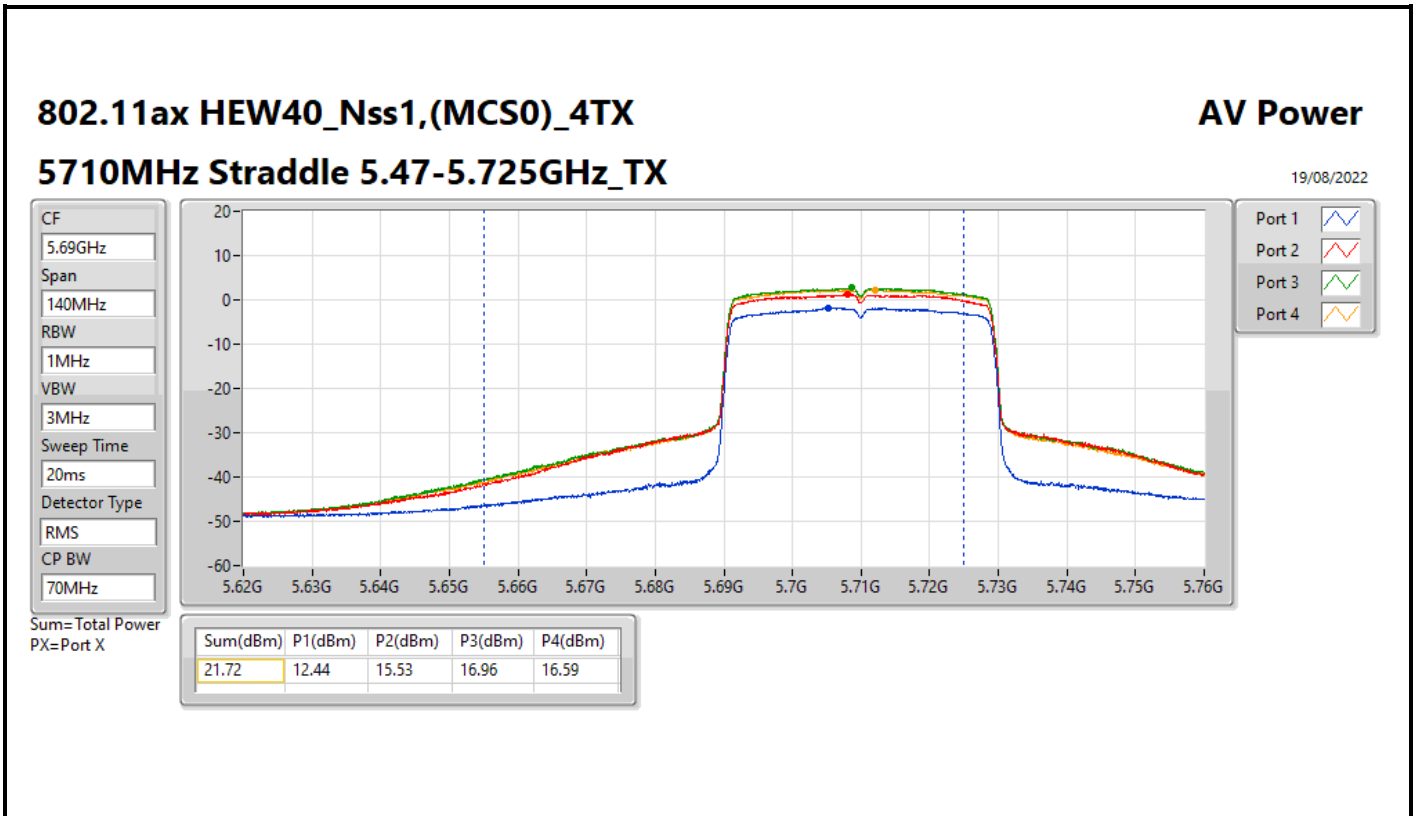

DG = Directional Gain; Port X = Port X output power

**Average Power_Pine R2_Antenna set 3_Beamforming mode_
Indoor_P to M_P to P**

Appendix C.10

Summary

Mode	Total Power (dBm)	Total Power (W)
5.15-5.25GHz	-	-
802.11ax HEW160-BF_Nss1,(MCS0)_2TX	11.73	0.01489
5.25-5.35GHz	-	-
802.11ax HEW20-BF_Nss1,(MCS0)_2TX	18.46	0.07015
802.11ax HEW40-BF_Nss1,(MCS0)_2TX	18.89	0.07745
802.11ax HEW80-BF_Nss1,(MCS0)_2TX	15.35	0.03428
802.11ax HEW160-BF_Nss1,(MCS0)_2TX	11.68	0.01472
5.47-5.725GHz	-	-
802.11ax HEW20-BF_Nss1,(MCS0)_2TX	18.19	0.06592
802.11ax HEW40-BF_Nss1,(MCS0)_2TX	18.29	0.06745
802.11ax HEW80-BF_Nss1,(MCS0)_2TX	18.48	0.07047
802.11ax HEW160-BF_Nss1,(MCS0)_2TX	14.58	0.02871
5.725-5.85GHz	-	-
802.11ax HEW20-BF_Nss1,(MCS0)_2TX	11.99	0.01581
802.11ax HEW40-BF_Nss1,(MCS0)_2TX	6.77	0.00475
802.11ax HEW80-BF_Nss1,(MCS0)_2TX	3.38	0.00218