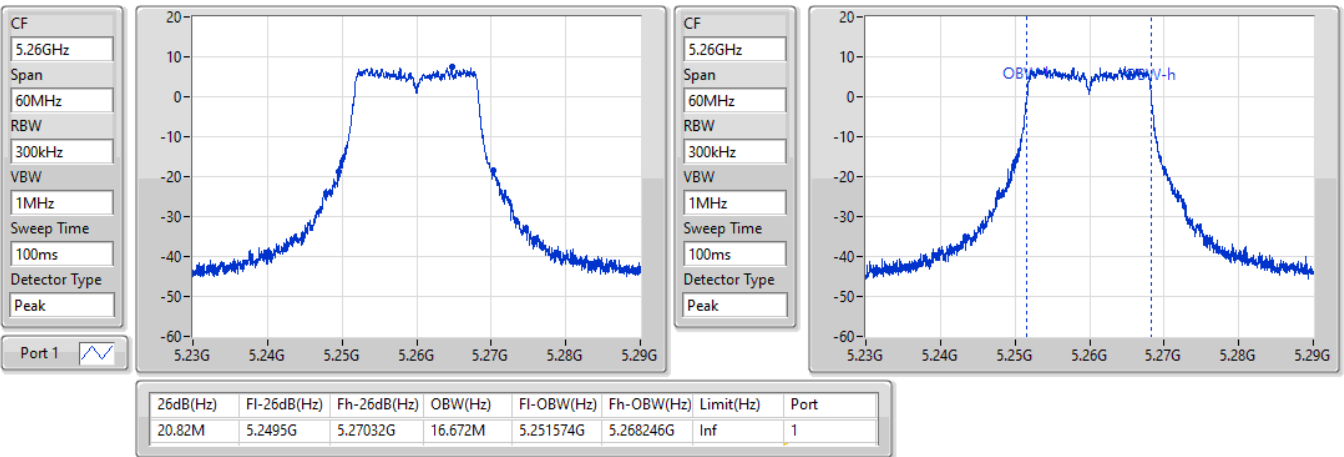

Port X-N dB = Port X 6dB down bandwidth for 5.725-5.85GHz band / 26dB down bandwidth for other band
 Port X-OBW = Port X 99% occupied bandwidth

802.11a_Nss1,(6Mbps)_1TX

EBW

5260MHz

18/08/2022

802.11a_Nss1,(6Mbps)_1TX