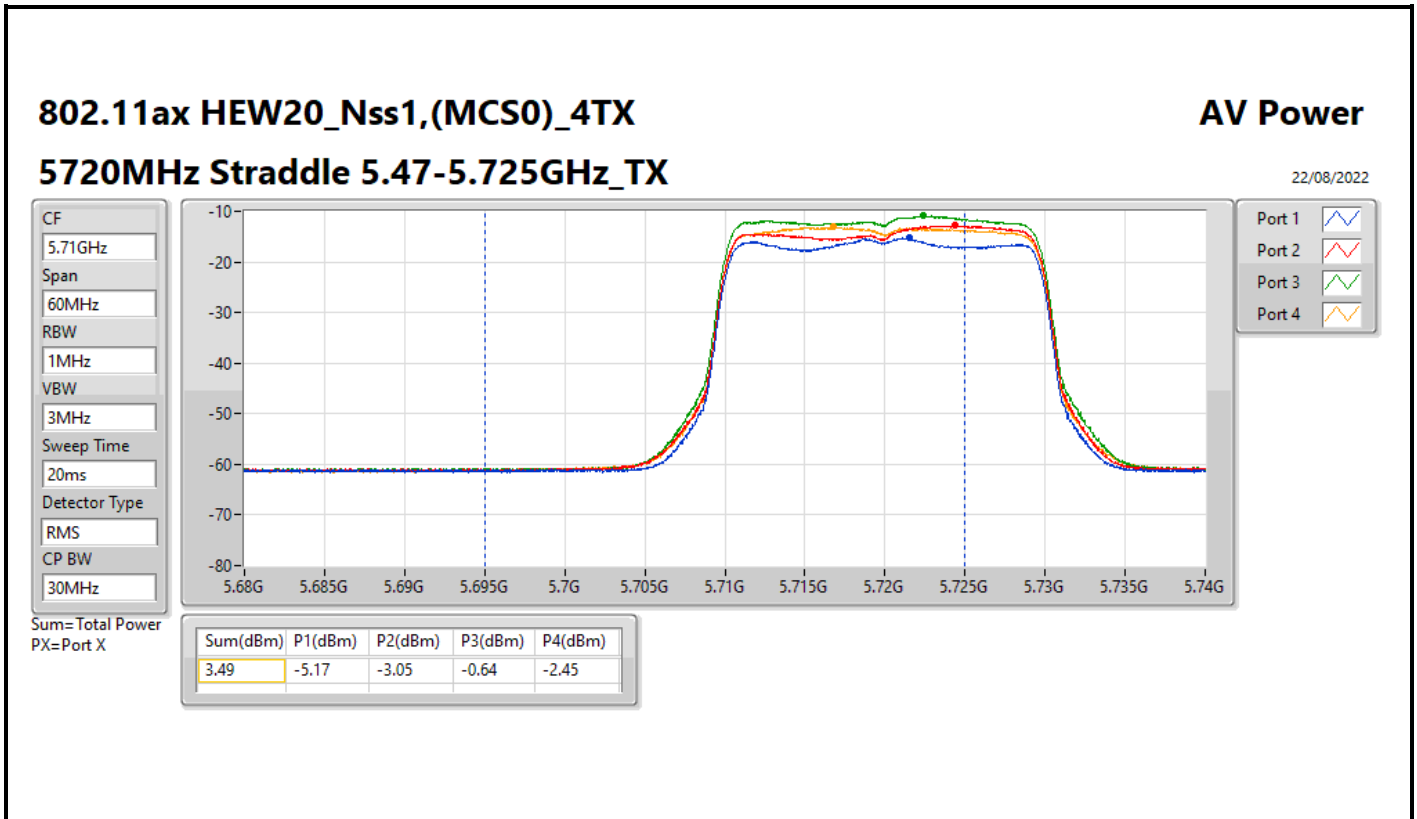

DG = Directional Gain; Port X = Port X output power

**Average Power_Iron R1_Antenna set 10_
Beamforming mode Indoor_P to M**

Appendix C.5

Summary

Mode	Total Power (dBm)	Total Power (W)
5.25-5.35GHz	-	-
802.11ax HEW20-BF_Nss1,(MCS0)_2TX	11.08	0.01282
802.11ax HEW40-BF_Nss1,(MCS0)_2TX	10.95	0.01245
802.11ax HEW80-BF_Nss1,(MCS0)_2TX	7.59	0.00574
5.47-5.725GHz	-	-
802.11ax HEW20-BF_Nss1,(MCS0)_2TX	11.44	0.01393
802.11ax HEW40-BF_Nss1,(MCS0)_2TX	11.11	0.01291
802.11ax HEW80-BF_Nss1,(MCS0)_2TX	11.24	0.01330
5.725-5.85GHz	-	-
802.11ax HEW20-BF_Nss1,(MCS0)_2TX	4.78	0.00301
802.11ax HEW40-BF_Nss1,(MCS0)_2TX	0.98	0.00125
802.11ax HEW80-BF_Nss1,(MCS0)_2TX	-2.77	0.00053