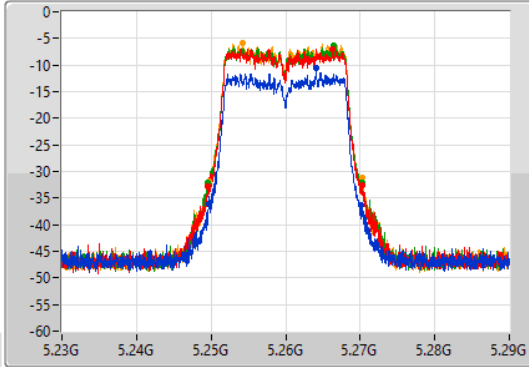

802.11a_Nss1,(6Mbps)_4TX

EBW

5260MHz

24/08/2022

CF
5.26GHz
Span
60MHz
RBW
300kHz
VBW
1MHz
Sweep Time
100ms
Detector Type
Peak

CF
5.26GHz
Span
60MHz
RBW
300kHz
VBW
1MHz
Sweep Time
100ms
Detector Type
Peak