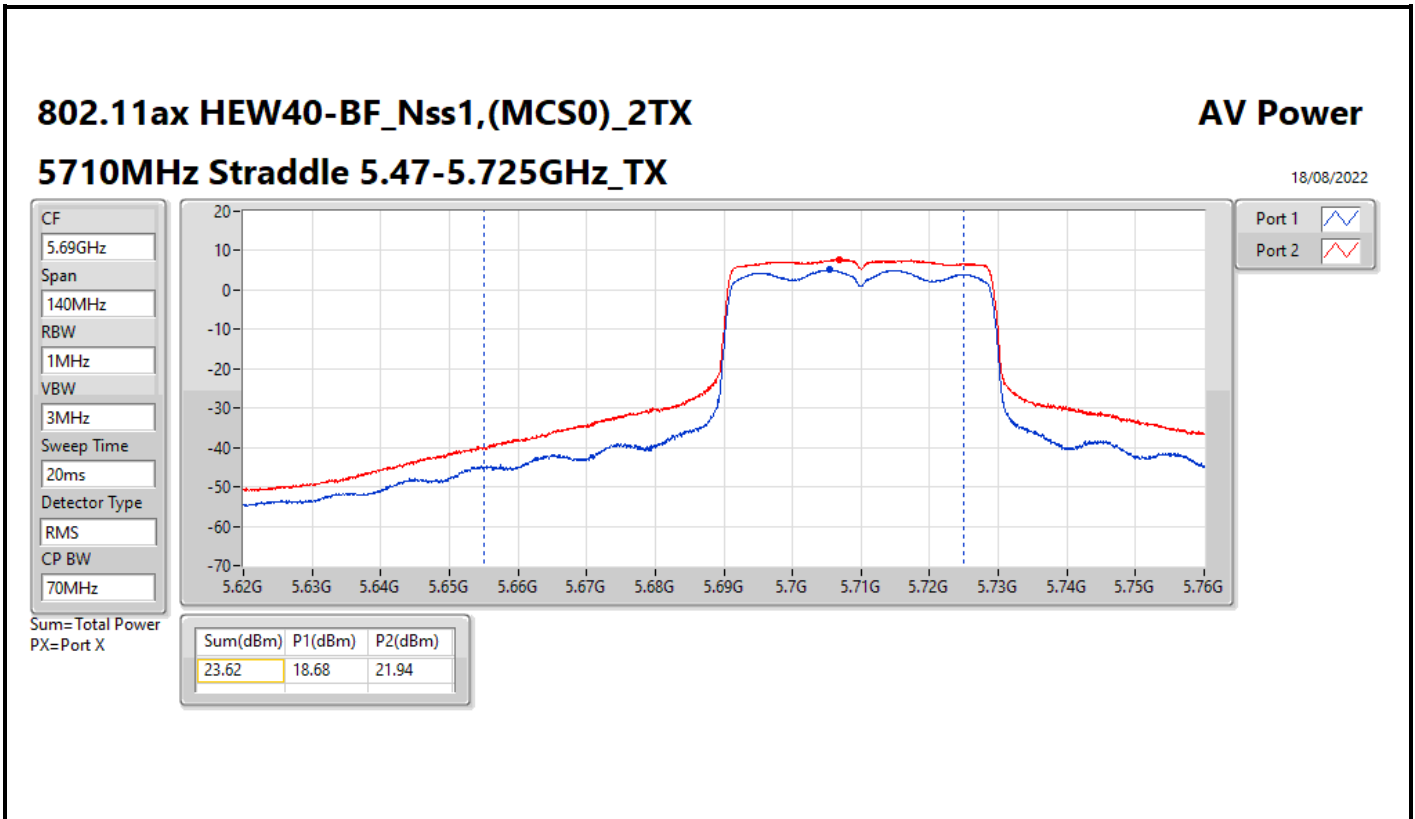

DG = Directional Gain; Port X = Port X output power

**Average Power_Iron R1_Antenna set 3_Beamforming mode_
P to M_P to P**

Appendix C.3

Summary

Mode	Total Power (dBm)	Total Power (W)
5.25-5.35GHz	-	-
802.11ax HEW20-BF_Nss1,(MCS0)_4TX	20.93	0.12388
802.11ax HEW40-BF_Nss1,(MCS0)_4TX	20.69	0.11722
802.11ax HEW80-BF_Nss1,(MCS0)_4TX	16.14	0.04111
5.47-5.725GHz	-	-
802.11ax HEW20-BF_Nss1,(MCS0)_4TX	20.83	0.12106
802.11ax HEW40-BF_Nss1,(MCS0)_4TX	20.71	0.11776
802.11ax HEW80-BF_Nss1,(MCS0)_4TX	20.74	0.11858
5.725-5.85GHz	-	-
802.11ax HEW20-BF_Nss1,(MCS0)_4TX	14.42	0.02767
802.11ax HEW40-BF_Nss1,(MCS0)_4TX	10.64	0.01159
802.11ax HEW80-BF_Nss1,(MCS0)_4TX	6.83	0.00482