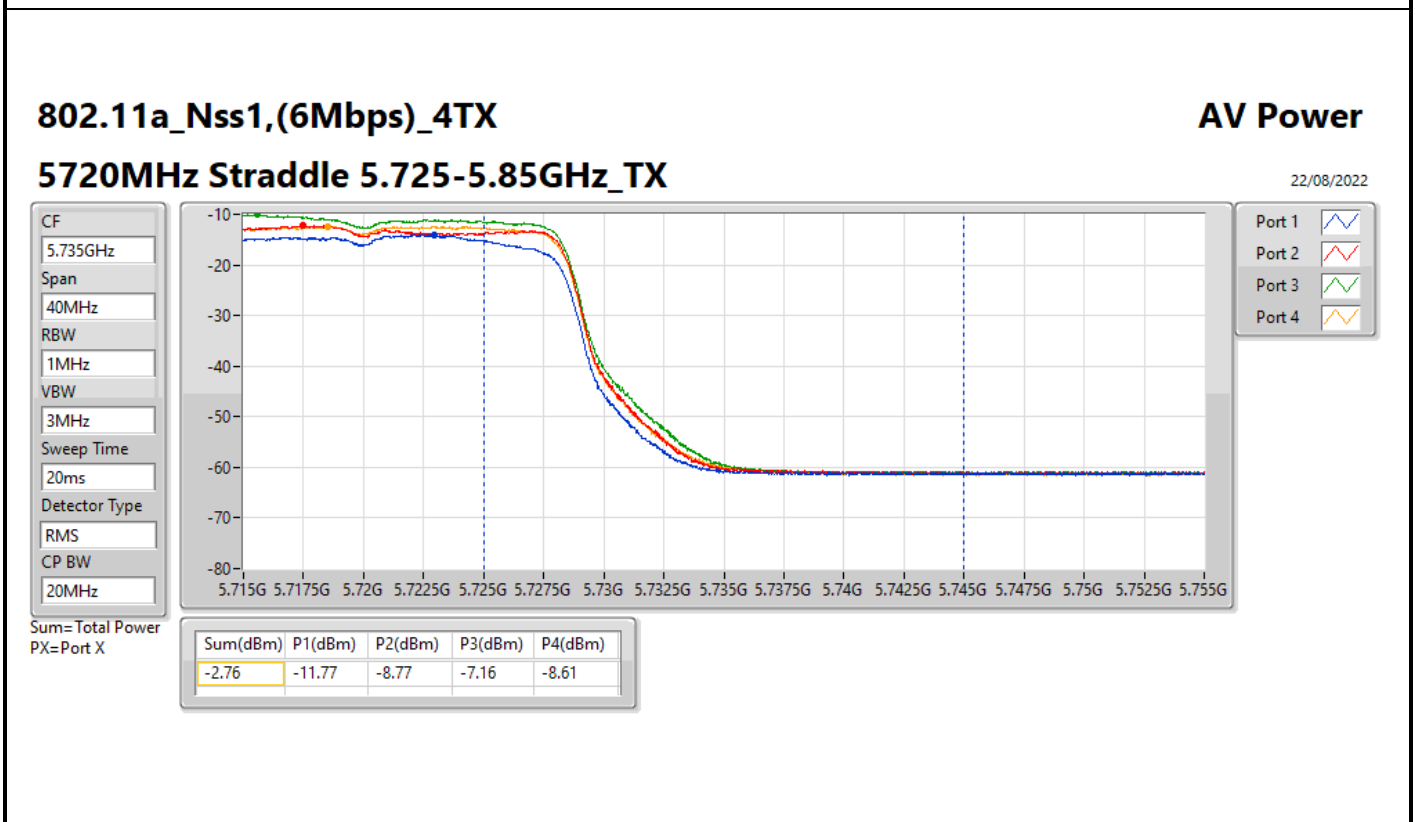

DG = Directional Gain; Port X = Port X output power

**Average Power_Iron R1_Antenna set 10_Beamforming mode_
Indoor_P to P**

Appendix C.8

Summary

Mode	Total Power (dBm)	Total Power (W)
5.25-5.35GHz	-	-
802.11ax HEW20-BF_Nss1,(MCS0)_2TX	11.08	0.01282
802.11ax HEW40-BF_Nss1,(MCS0)_2TX	10.95	0.01245
802.11ax HEW80-BF_Nss1,(MCS0)_2TX	7.59	0.00574
5.47-5.725GHz	-	-
802.11ax HEW20-BF_Nss1,(MCS0)_2TX	11.44	0.01393
802.11ax HEW40-BF_Nss1,(MCS0)_2TX	11.11	0.01291
802.11ax HEW80-BF_Nss1,(MCS0)_2TX	11.24	0.01330
5.725-5.85GHz	-	-
802.11ax HEW20-BF_Nss1,(MCS0)_2TX	4.78	0.00301
802.11ax HEW40-BF_Nss1,(MCS0)_2TX	0.98	0.00125
802.11ax HEW80-BF_Nss1,(MCS0)_2TX	-2.77	0.00053