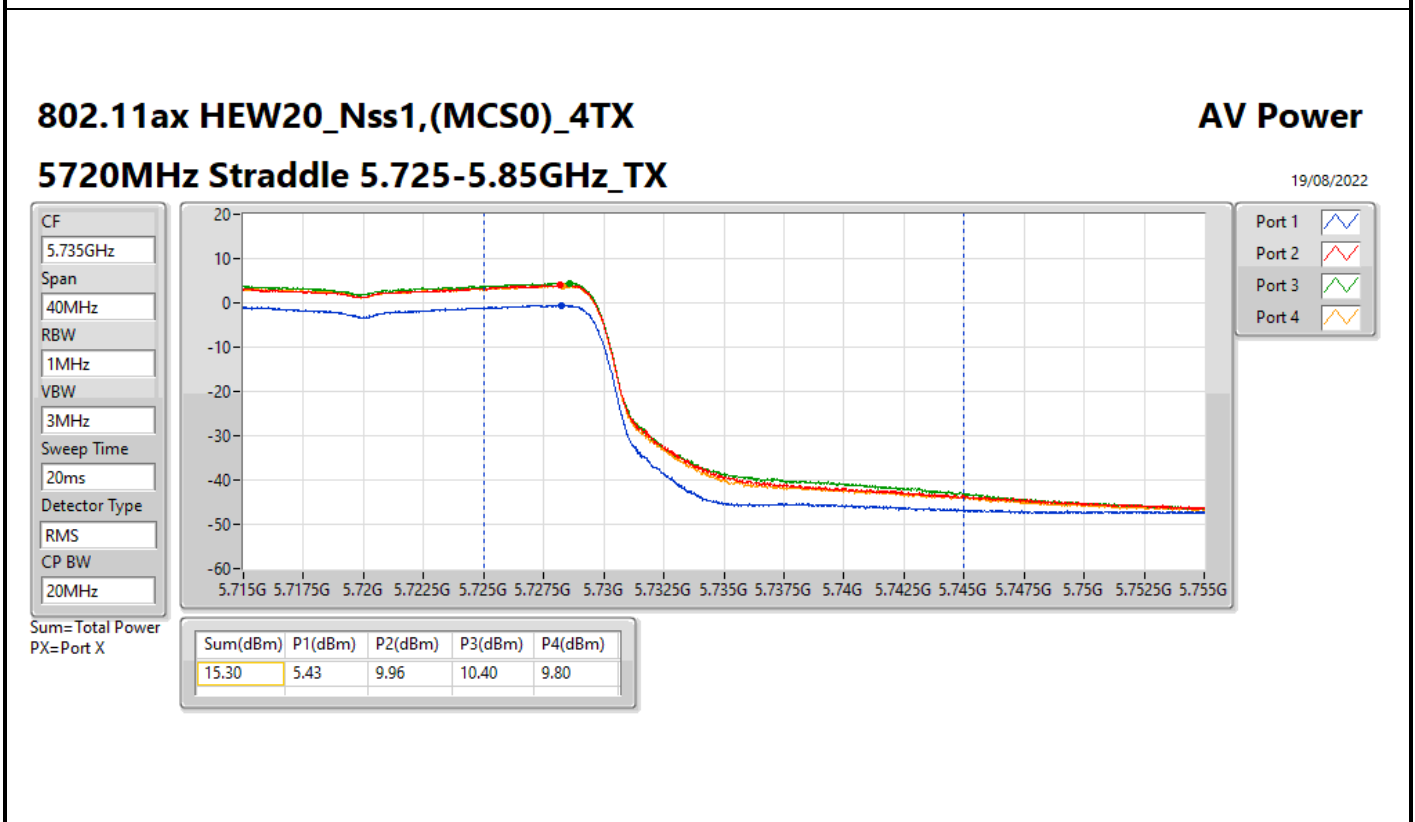

DG = Directional Gain; Port X = Port X output power

**Average Power_Pine R2_Antenna set 3_Beamforming mode_
Indoor_P to M_P to P**

Appendix C.10

Summary

Mode	Total Power (dBm)	Total Power (W)
5.15-5.25GHz	-	-
802.11ax HEW160-BF_Nss1,(MCS0)_2TX	11.73	0.01489
5.25-5.35GHz	-	-
802.11ax HEW20-BF_Nss1,(MCS0)_2TX	18.46	0.07015
802.11ax HEW40-BF_Nss1,(MCS0)_2TX	18.89	0.07745
802.11ax HEW80-BF_Nss1,(MCS0)_2TX	15.35	0.03428
802.11ax HEW160-BF_Nss1,(MCS0)_2TX	11.68	0.01472
5.47-5.725GHz	-	-
802.11ax HEW20-BF_Nss1,(MCS0)_2TX	18.19	0.06592
802.11ax HEW40-BF_Nss1,(MCS0)_2TX	18.29	0.06745
802.11ax HEW80-BF_Nss1,(MCS0)_2TX	18.48	0.07047
802.11ax HEW160-BF_Nss1,(MCS0)_2TX	14.58	0.02871
5.725-5.85GHz	-	-
802.11ax HEW20-BF_Nss1,(MCS0)_2TX	11.99	0.01581
802.11ax HEW40-BF_Nss1,(MCS0)_2TX	6.77	0.00475
802.11ax HEW80-BF_Nss1,(MCS0)_2TX	3.38	0.00218