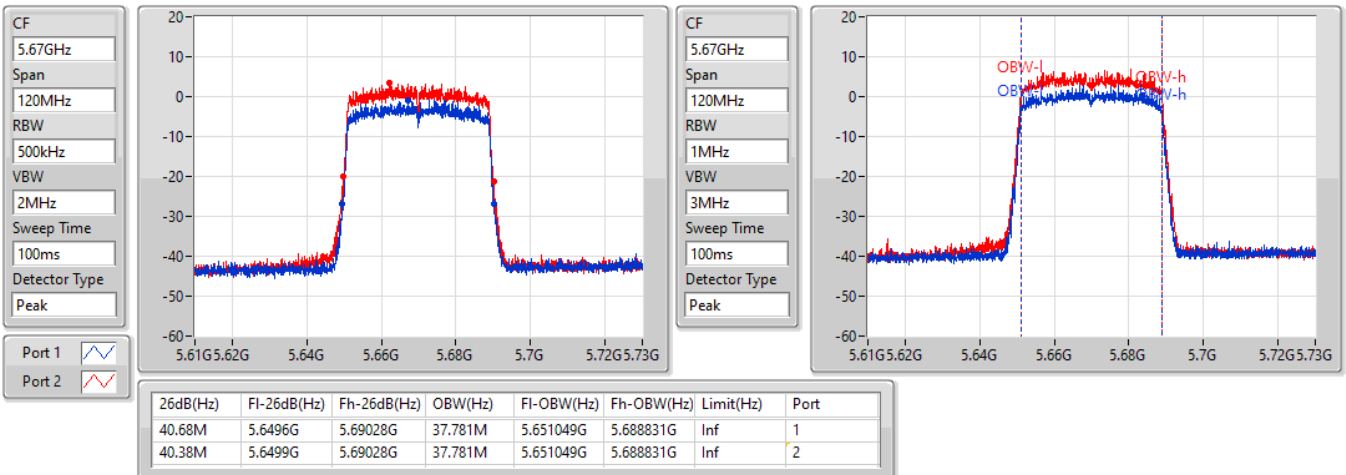

802.11ax HEW40_Nss1,(MCS0)_2TX

EBW

5550MHz

24/08/2022

802.11ax HEW40_Nss1,(MCS0)_2TX

EBW

5670MHz

24/08/2022

802.11ax HEW40_Nss1,(MCS0)_2TX

EBW

5710MHz Straddle 5.47-5.725GHz

07/09/2022

802.11ax HEW40_Nss1,(MCS0)_2TX

EBW

5710MHz Straddle 5.725-5.85GHz

07/09/2022