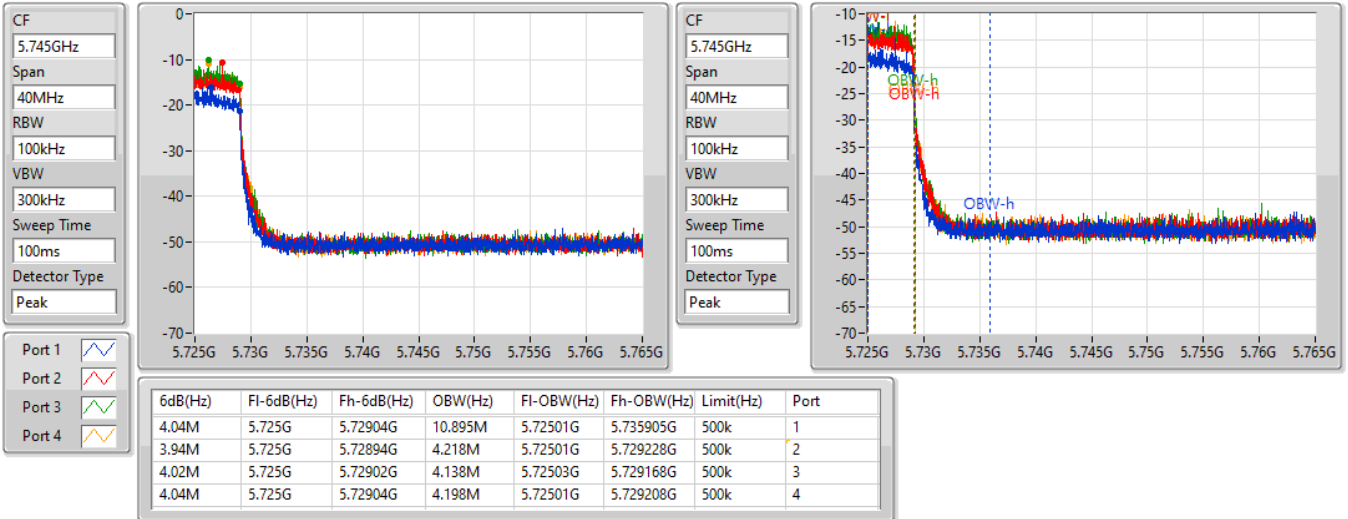

802.11ax HEW20_Nss1,(MCS0)_4TX

EBW

5720MHz Straddle 5.725-5.85GHz

24/08/2022

802.11ax HEW20_Nss1,(MCS0)_4TX

EBW

5720MHz Straddle 5.725-5.85GHz

24/08/2022

802.11ax HEW40_Nss1,(MCS0)_4TX

EBW

5710MHz Straddle 5.725-5.85GHz

24/08/2022

802.11ax HEW40_Nss1,(MCS0)_4TX

EBW

5710MHz Straddle 5.725-5.85GHz

24/08/2022