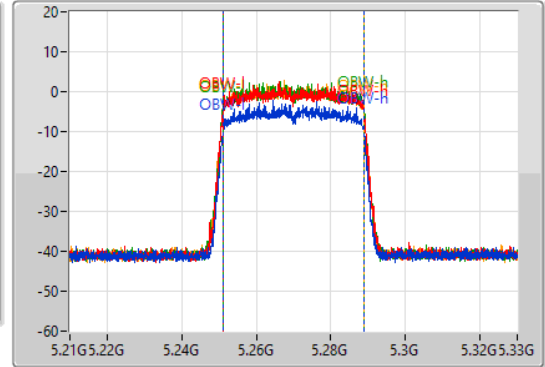

802.11ax HEW40_Nss1,(MCS0)_4TX

EBW

5270MHz

24/08/2022

CF
5.27GHz
Span
120MHz
RBW
500kHz
VBW
2MHz
Sweep Time
100ms
Detector Type
Peak

CF
5.27GHz
Span
120MHz
RBW
1MHz
VBW
3MHz
Sweep Time
100ms
Detector Type
Peak