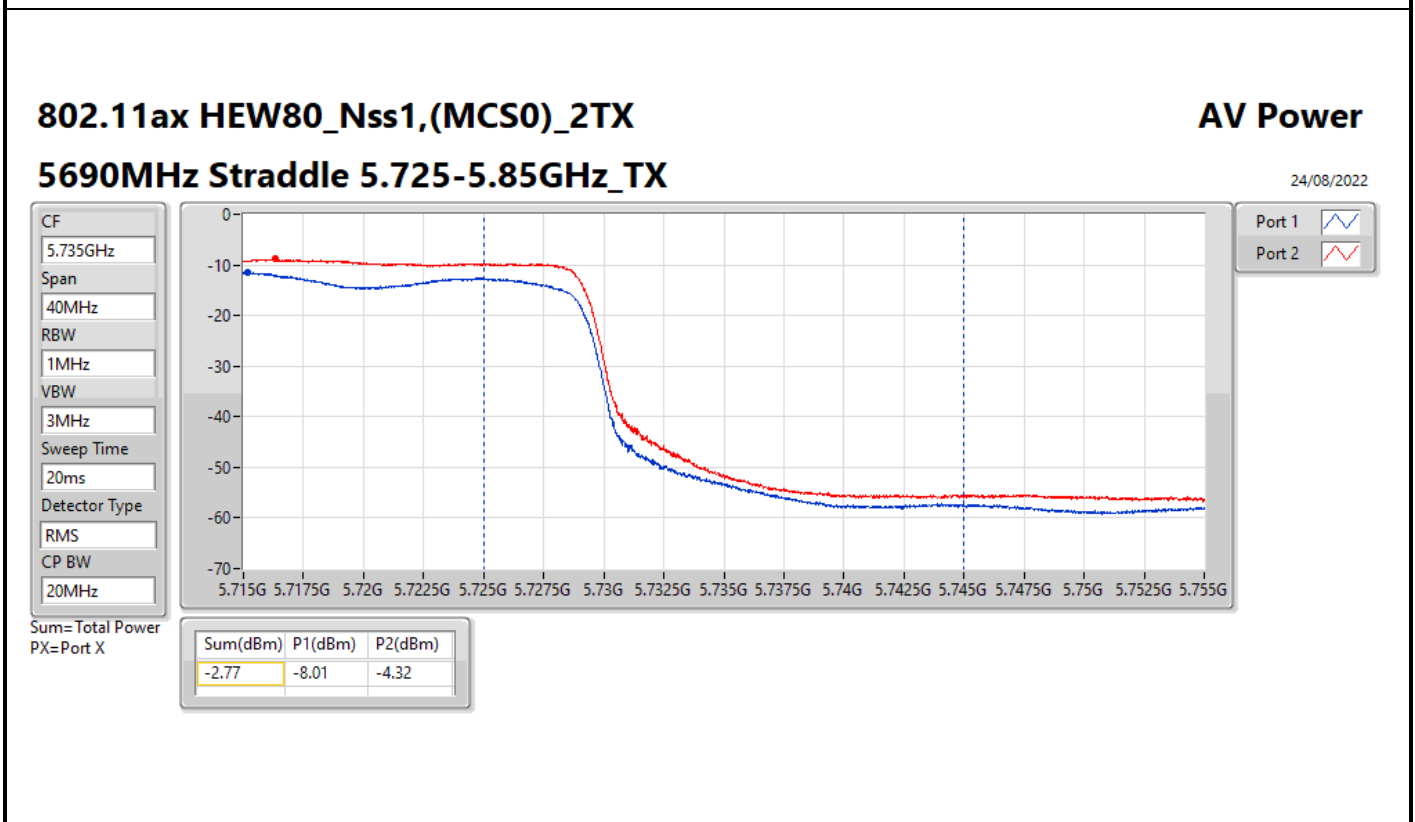

DG = Directional Gain; Port X = Port X output power

**Average Power_Iron R1_Antenna set 10_Beamforming mode_
Indoor_P to P**

Appendix C.8

Summary

Mode	Total Power (dBm)	Total Power (W)
5.25-5.35GHz	-	-
802.11ax HEW20-BF_Nss1,(MCS0)_2TX	11.08	0.01282
802.11ax HEW40-BF_Nss1,(MCS0)_2TX	10.95	0.01245
802.11ax HEW80-BF_Nss1,(MCS0)_2TX	7.59	0.00574
5.47-5.725GHz	-	-
802.11ax HEW20-BF_Nss1,(MCS0)_2TX	11.44	0.01393
802.11ax HEW40-BF_Nss1,(MCS0)_2TX	11.11	0.01291
802.11ax HEW80-BF_Nss1,(MCS0)_2TX	11.24	0.01330
5.725-5.85GHz	-	-
802.11ax HEW20-BF_Nss1,(MCS0)_2TX	4.78	0.00301
802.11ax HEW40-BF_Nss1,(MCS0)_2TX	0.98	0.00125
802.11ax HEW80-BF_Nss1,(MCS0)_2TX	-2.77	0.00053