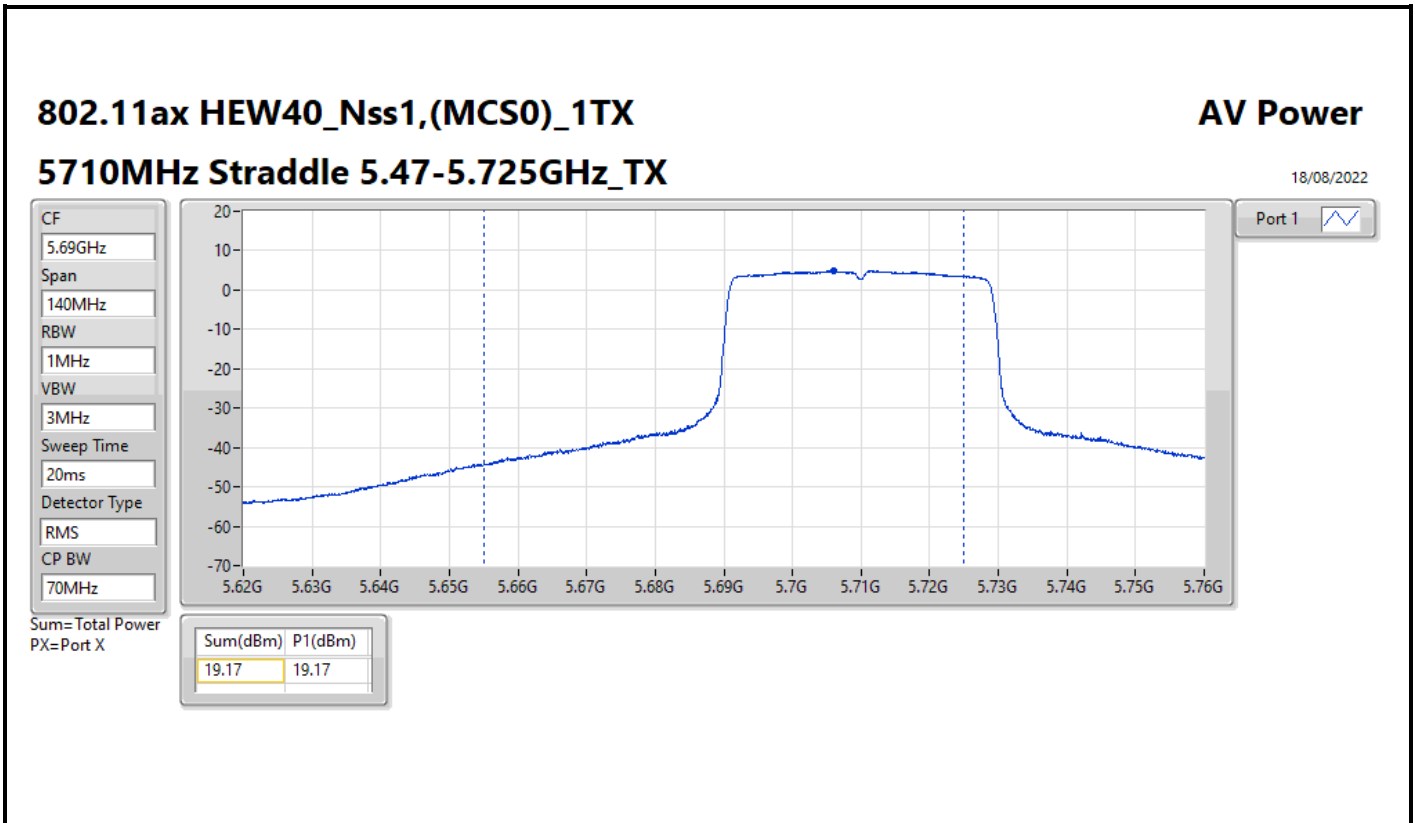

DG = Directional Gain; Port X = Port X output power

**Average Power_Iron R1_Antenna set 3_Beamforming mode_
P to M_P to P**

Appendix C.2

Summary

Mode	Total Power (dBm)	Total Power (W)
5.25-5.35GHz	-	-
802.11ax HEW20-BF_Nss1,(MCS0)_2TX	23.79	0.23933
802.11ax HEW40-BF_Nss1,(MCS0)_2TX	23.72	0.23550
802.11ax HEW80-BF_Nss1,(MCS0)_2TX	21.48	0.14060
5.47-5.725GHz	-	-
802.11ax HEW20-BF_Nss1,(MCS0)_2TX	23.95	0.24831
802.11ax HEW40-BF_Nss1,(MCS0)_2TX	23.62	0.23014
802.11ax HEW80-BF_Nss1,(MCS0)_2TX	23.87	0.24378
5.725-5.85GHz	-	-
802.11ax HEW20-BF_Nss1,(MCS0)_2TX	16.59	0.04560
802.11ax HEW40-BF_Nss1,(MCS0)_2TX	13.75	0.02371
802.11ax HEW80-BF_Nss1,(MCS0)_2TX	10.01	0.01002