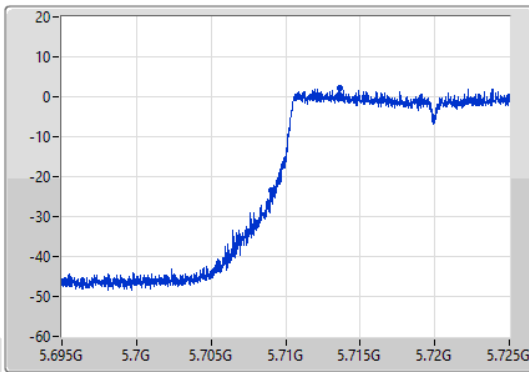

CF: 5.71GHz
Span: 30MHz
RBW: 200kHz
VBW: 1MHz
Sweep Time: 100ms
Detector Type: Peak