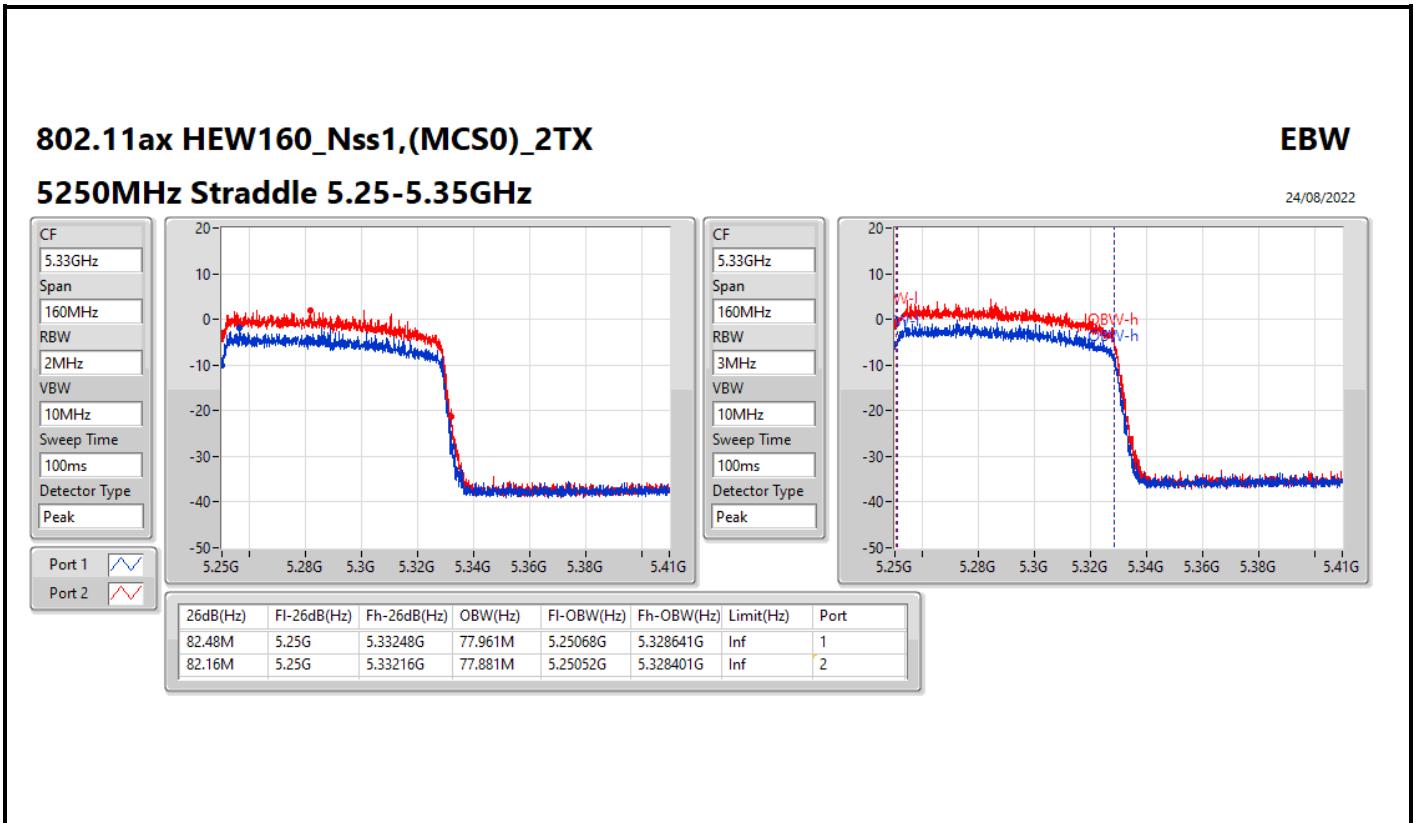

EBW

5690MHz Straddle 5.725-5.85GHz

07/09/2022

802.11ax HEW160_Nss1,(MCS0)_2TX

EBW

5250MHz Straddle 5.15-5.25GHz

24/08/2022

802.11a_Nss1,(6Mbps)_4TX

EBW

5260MHz

24/08/2022

CF
5.26GHz
Span
60MHz
RBW
300kHz
VBW
1MHz
Sweep Time
100ms
Detector Type
Peak

CF
5.26GHz
Span
60MHz
RBW
300kHz
VBW
1MHz
Sweep Time
100ms
Detector Type
Peak

Port 1
Port 2
Port 3
Port 4