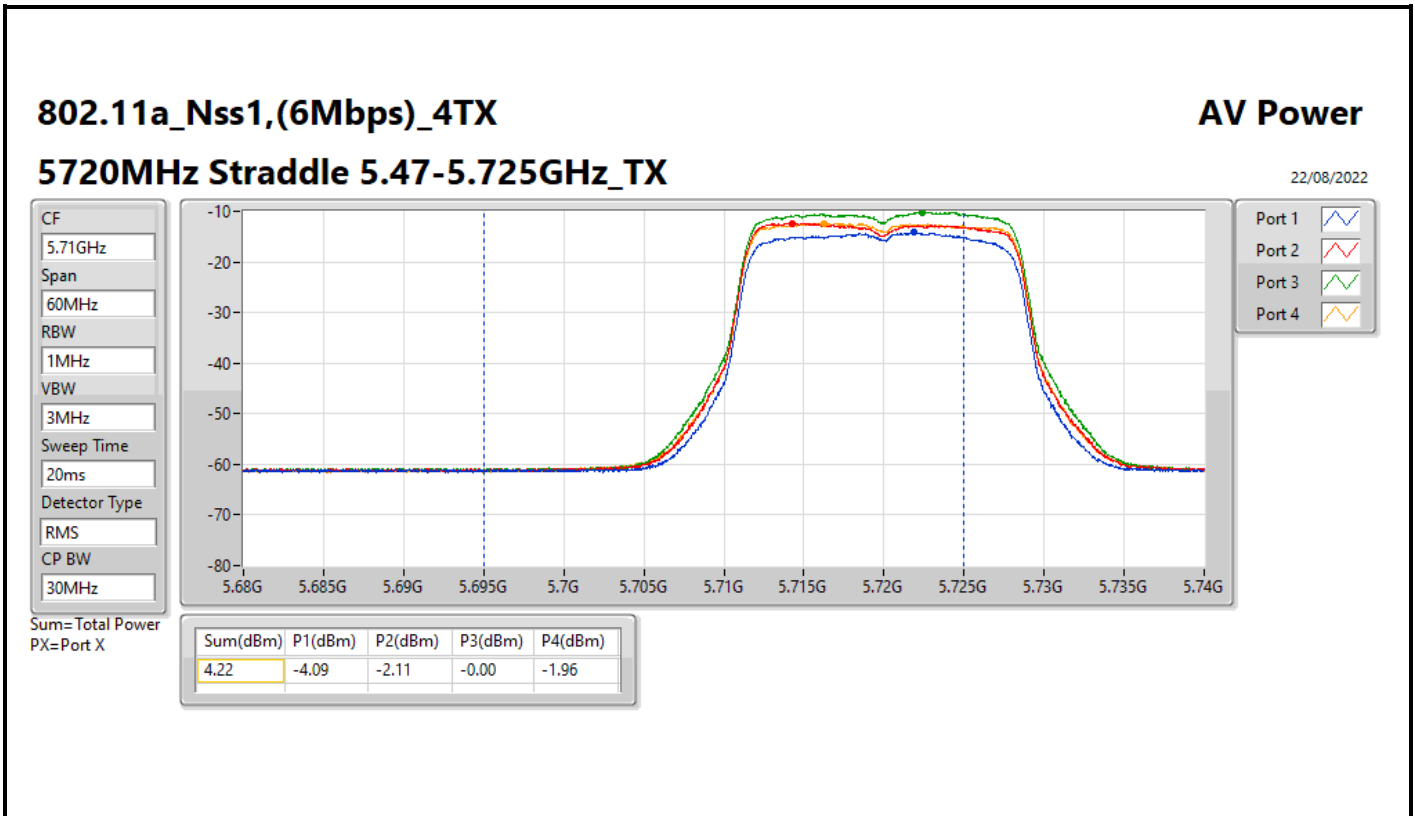

DG = Directional Gain; Port X = Port X output power

**Average Power_Iron R1_Antenna set 10_
Beamforming mode Indoor_P to M**

Appendix C.5

Summary

Mode	Total Power (dBm)	Total Power (W)
5.25-5.35GHz	-	-
802.11ax HEW20-BF_Nss1,(MCS0)_2TX	11.08	0.01282
802.11ax HEW40-BF_Nss1,(MCS0)_2TX	10.95	0.01245
802.11ax HEW80-BF_Nss1,(MCS0)_2TX	7.59	0.00574
5.47-5.725GHz	-	-
802.11ax HEW20-BF_Nss1,(MCS0)_2TX	11.44	0.01393
802.11ax HEW40-BF_Nss1,(MCS0)_2TX	11.11	0.01291
802.11ax HEW80-BF_Nss1,(MCS0)_2TX	11.24	0.01330
5.725-5.85GHz	-	-
802.11ax HEW20-BF_Nss1,(MCS0)_2TX	4.78	0.00301
802.11ax HEW40-BF_Nss1,(MCS0)_2TX	0.98	0.00125
802.11ax HEW80-BF_Nss1,(MCS0)_2TX	-2.77	0.00053