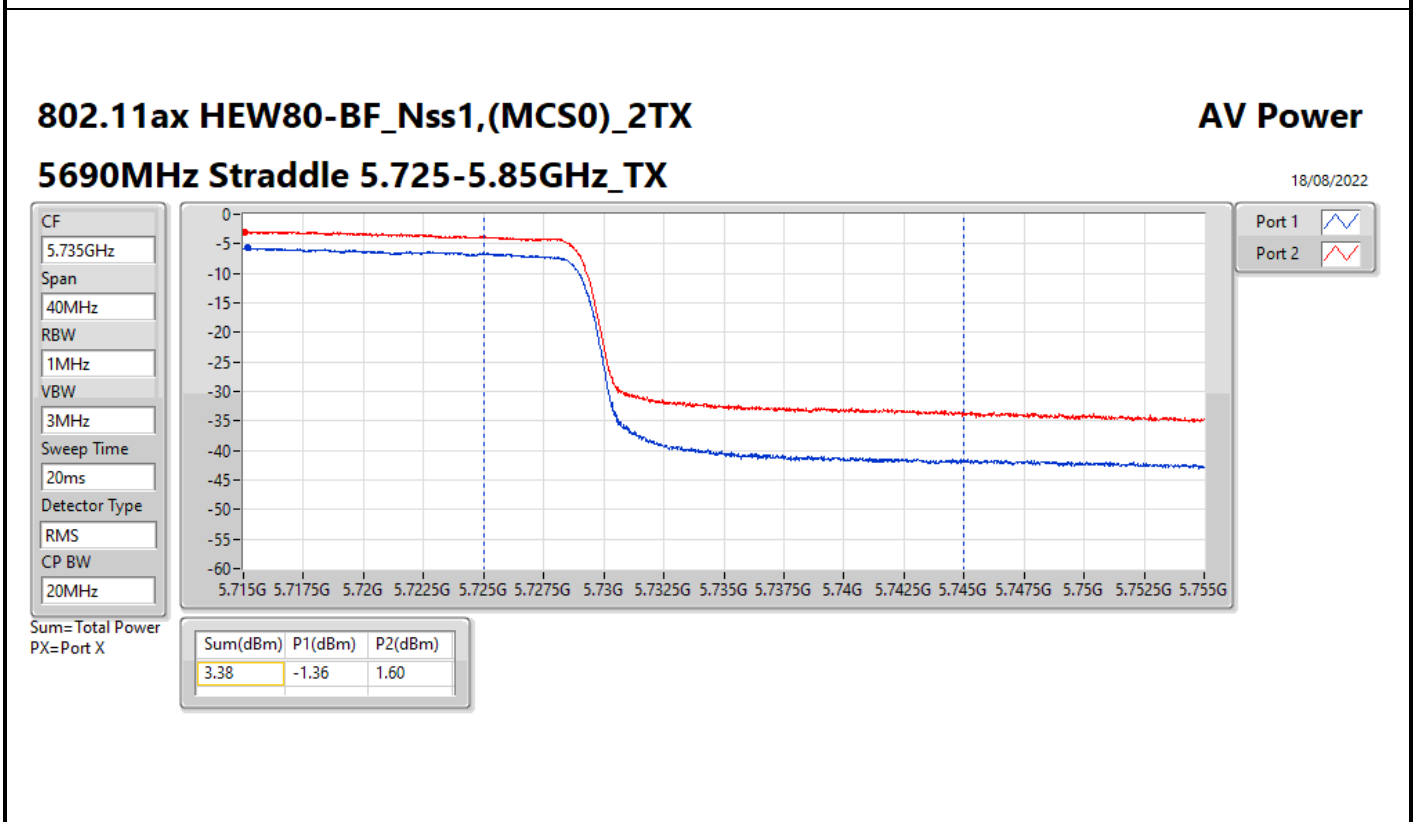

DG = Directional Gain; Port X = Port X output power

**Average Power_Pine R2_Antenna set 3_Beamforming mode_
Indoor_P to M_P to P**

Appendix C.11

Summary

Mode	Total Power (dBm)	Total Power (W)
5.15-5.25GHz	-	-
802.11ax HEW160-BF_Nss1,(MCS0)_4TX	12.18	0.01652
5.25-5.35GHz	-	-
802.11ax HEW20-BF_Nss1,(MCS0)_4TX	20.87	0.12218
802.11ax HEW40-BF_Nss1,(MCS0)_4TX	20.76	0.11912
802.11ax HEW80-BF_Nss1,(MCS0)_4TX	17.38	0.05470
802.11ax HEW160-BF_Nss1,(MCS0)_4TX	12.09	0.01618
5.47-5.725GHz	-	-
802.11ax HEW20-BF_Nss1,(MCS0)_4TX	20.60	0.11482
802.11ax HEW40-BF_Nss1,(MCS0)_4TX	20.71	0.11776
802.11ax HEW80-BF_Nss1,(MCS0)_4TX	20.78	0.11967
802.11ax HEW160-BF_Nss1,(MCS0)_4TX	15.13	0.03258
5.725-5.85GHz	-	-
802.11ax HEW20-BF_Nss1,(MCS0)_4TX	15.30	0.03388
802.11ax HEW40-BF_Nss1,(MCS0)_4TX	10.51	0.01125
802.11ax HEW80-BF_Nss1,(MCS0)_4TX	6.54	0.00451