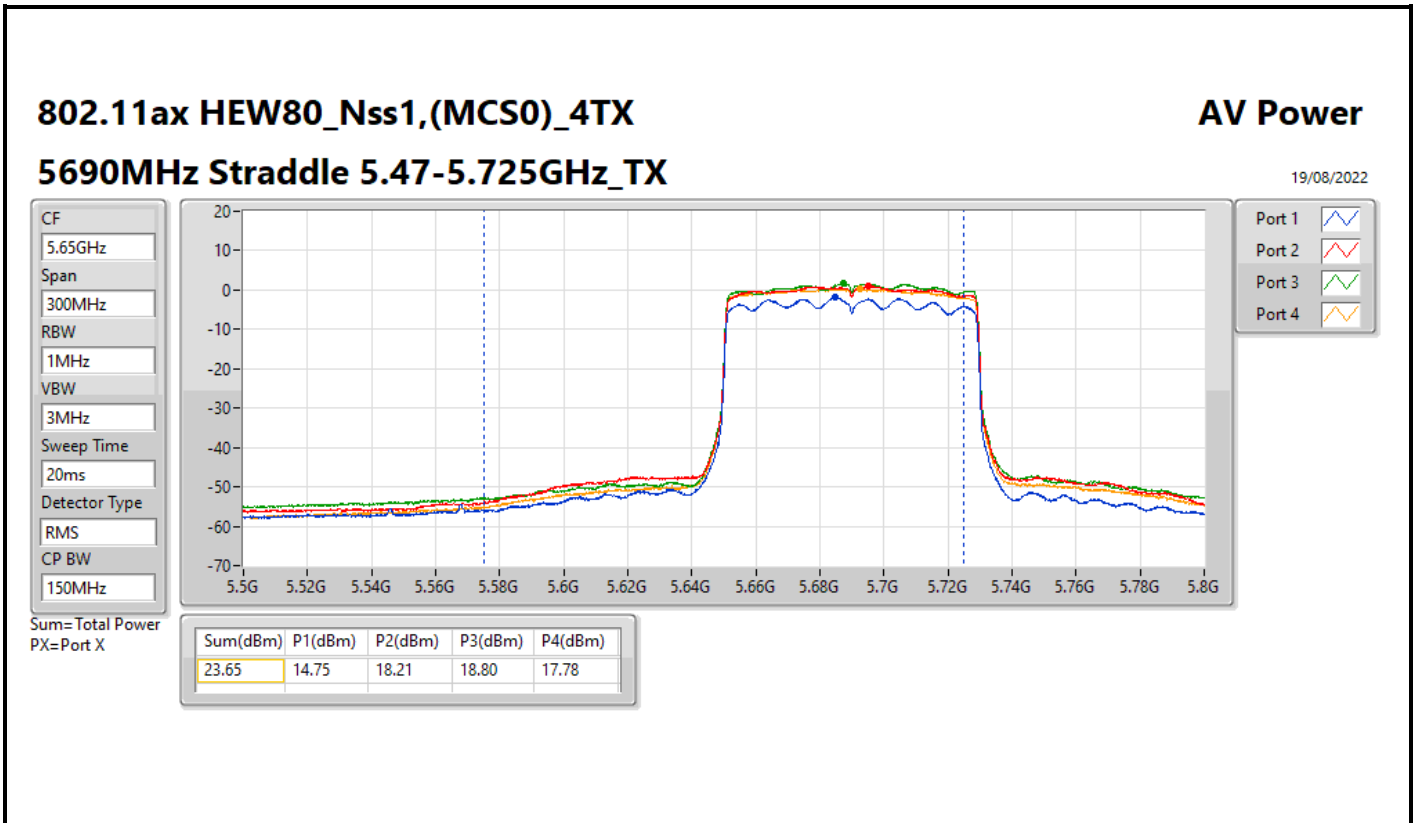

DG = Directional Gain; Port X = Port X output power

**Average Power_Iron R1_Antenna set 3_Beamforming mode_
P to M_P to P**

Appendix C.2

Summary

Mode	Total Power (dBm)	Total Power (W)
5.25-5.35GHz	-	-
802.11ax HEW20-BF_Nss1,(MCS0)_2TX	23.79	0.23933
802.11ax HEW40-BF_Nss1,(MCS0)_2TX	23.72	0.23550
802.11ax HEW80-BF_Nss1,(MCS0)_2TX	21.48	0.14060
5.47-5.725GHz	-	-
802.11ax HEW20-BF_Nss1,(MCS0)_2TX	23.95	0.24831
802.11ax HEW40-BF_Nss1,(MCS0)_2TX	23.62	0.23014
802.11ax HEW80-BF_Nss1,(MCS0)_2TX	23.87	0.24378
5.725-5.85GHz	-	-
802.11ax HEW20-BF_Nss1,(MCS0)_2TX	16.59	0.04560
802.11ax HEW40-BF_Nss1,(MCS0)_2TX	13.75	0.02371
802.11ax HEW80-BF_Nss1,(MCS0)_2TX	10.01	0.01002