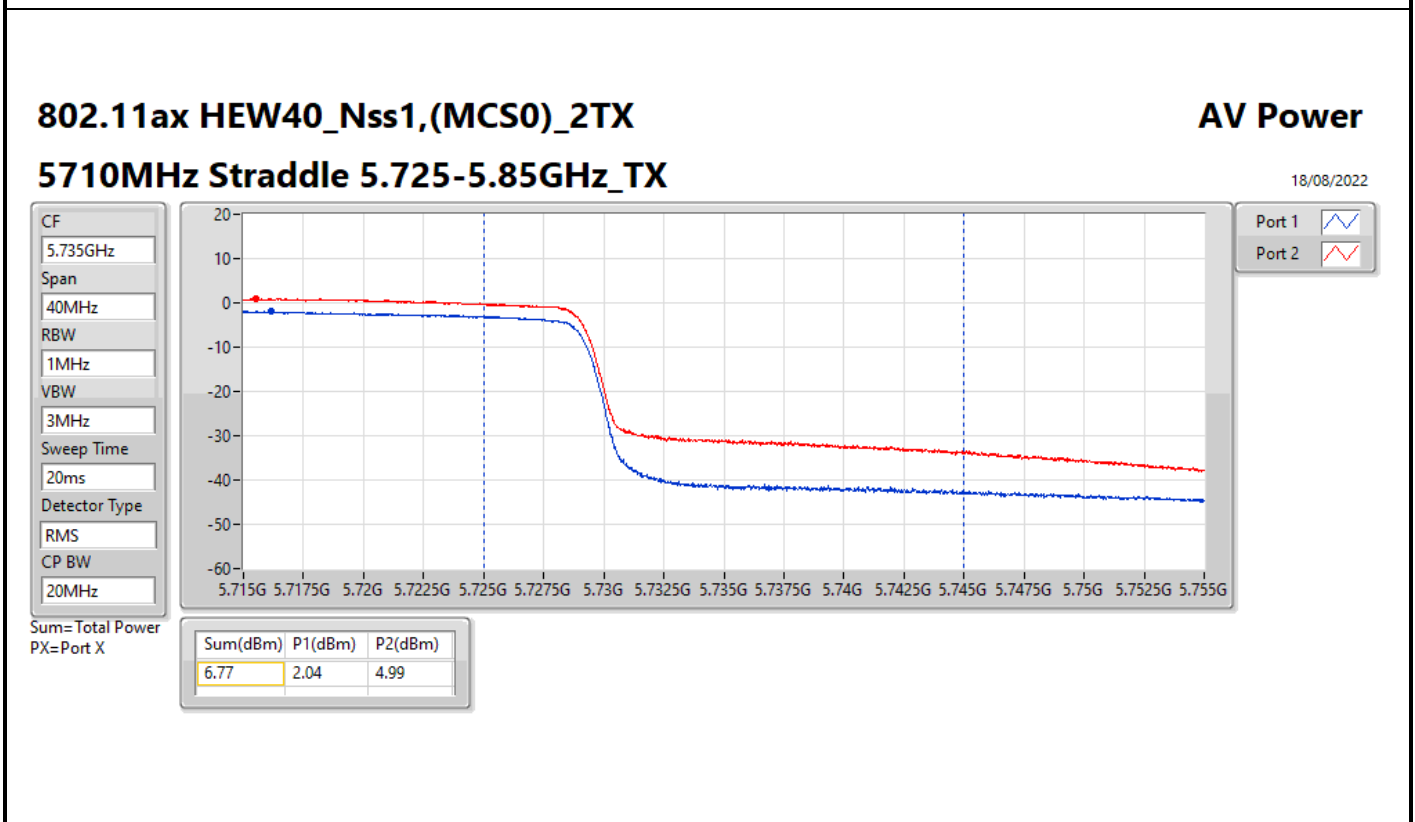

DG = Directional Gain; Port X = Port X output power

**Average Power_Pine R2_Antenna set 3_Beamforming mode_
Indoor_P to M_P to P**

Appendix C.10

Summary

Mode	Total Power (dBm)	Total Power (W)
5.15-5.25GHz	-	-
802.11ax HEW160-BF_Nss1,(MCS0)_2TX	11.73	0.01489
5.25-5.35GHz	-	-
802.11ax HEW20-BF_Nss1,(MCS0)_2TX	18.46	0.07015
802.11ax HEW40-BF_Nss1,(MCS0)_2TX	18.89	0.07745
802.11ax HEW80-BF_Nss1,(MCS0)_2TX	15.35	0.03428
802.11ax HEW160-BF_Nss1,(MCS0)_2TX	11.68	0.01472
5.47-5.725GHz	-	-
802.11ax HEW20-BF_Nss1,(MCS0)_2TX	18.19	0.06592
802.11ax HEW40-BF_Nss1,(MCS0)_2TX	18.29	0.06745
802.11ax HEW80-BF_Nss1,(MCS0)_2TX	18.48	0.07047
802.11ax HEW160-BF_Nss1,(MCS0)_2TX	14.58	0.02871
5.725-5.85GHz	-	-
802.11ax HEW20-BF_Nss1,(MCS0)_2TX	11.99	0.01581
802.11ax HEW40-BF_Nss1,(MCS0)_2TX	6.77	0.00475
802.11ax HEW80-BF_Nss1,(MCS0)_2TX	3.38	0.00218