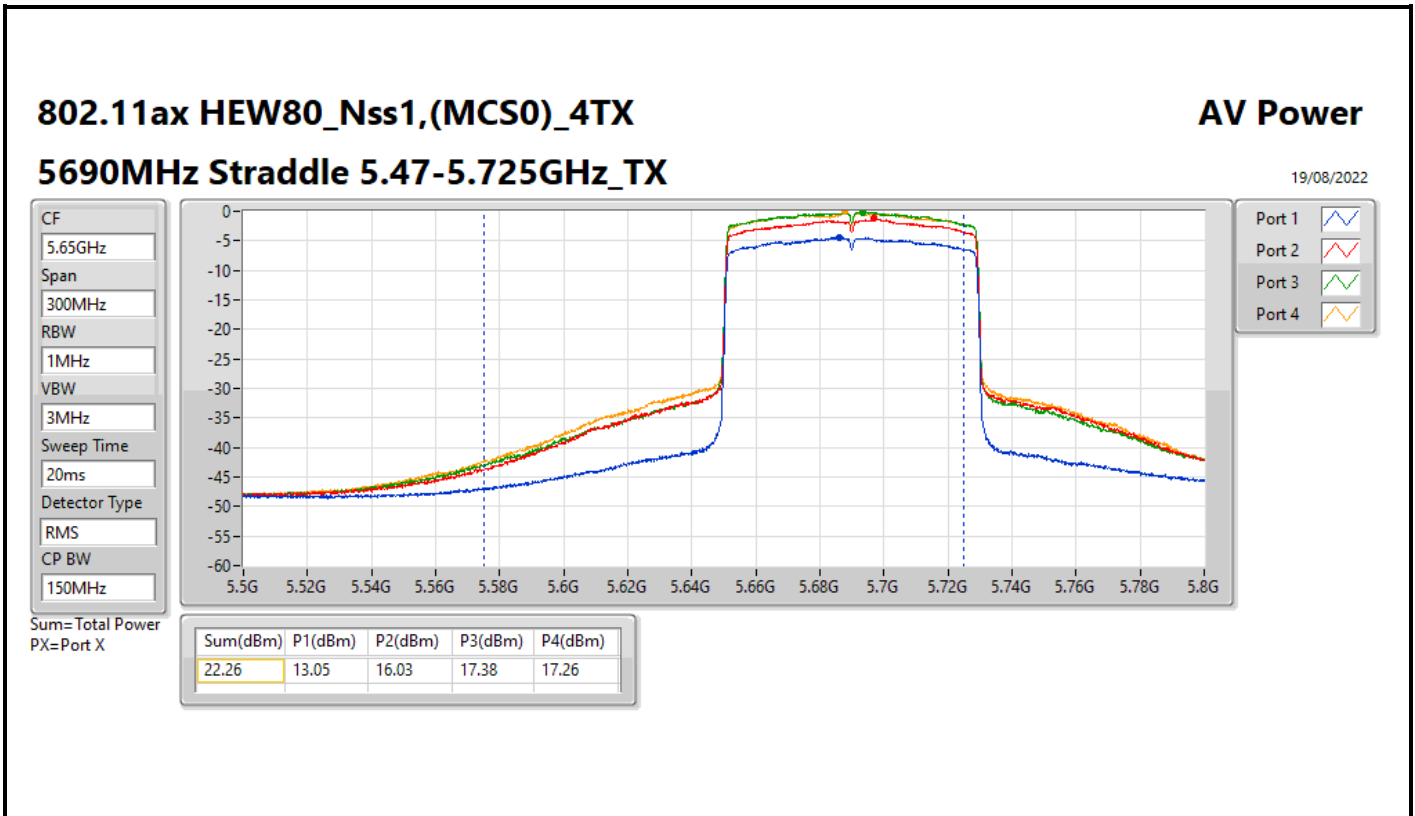

DG = Directional Gain; Port X = Port X output power

**Average Power_Pine R2_Antenna set 3_Beamforming mode_
Indoor_P to M_P to P**

Appendix C.10

Summary

Mode	Total Power (dBm)	Total Power (W)
5.15-5.25GHz	-	-
802.11ax HEW160-BF_Nss1,(MCS0)_2TX	11.73	0.01489
5.25-5.35GHz	-	-
802.11ax HEW20-BF_Nss1,(MCS0)_2TX	18.46	0.07015
802.11ax HEW40-BF_Nss1,(MCS0)_2TX	18.89	0.07745
802.11ax HEW80-BF_Nss1,(MCS0)_2TX	15.35	0.03428
802.11ax HEW160-BF_Nss1,(MCS0)_2TX	11.68	0.01472
5.47-5.725GHz	-	-
802.11ax HEW20-BF_Nss1,(MCS0)_2TX	18.19	0.06592
802.11ax HEW40-BF_Nss1,(MCS0)_2TX	18.29	0.06745
802.11ax HEW80-BF_Nss1,(MCS0)_2TX	18.48	0.07047
802.11ax HEW160-BF_Nss1,(MCS0)_2TX	14.58	0.02871
5.725-5.85GHz	-	-
802.11ax HEW20-BF_Nss1,(MCS0)_2TX	11.99	0.01581
802.11ax HEW40-BF_Nss1,(MCS0)_2TX	6.77	0.00475
802.11ax HEW80-BF_Nss1,(MCS0)_2TX	3.38	0.00218