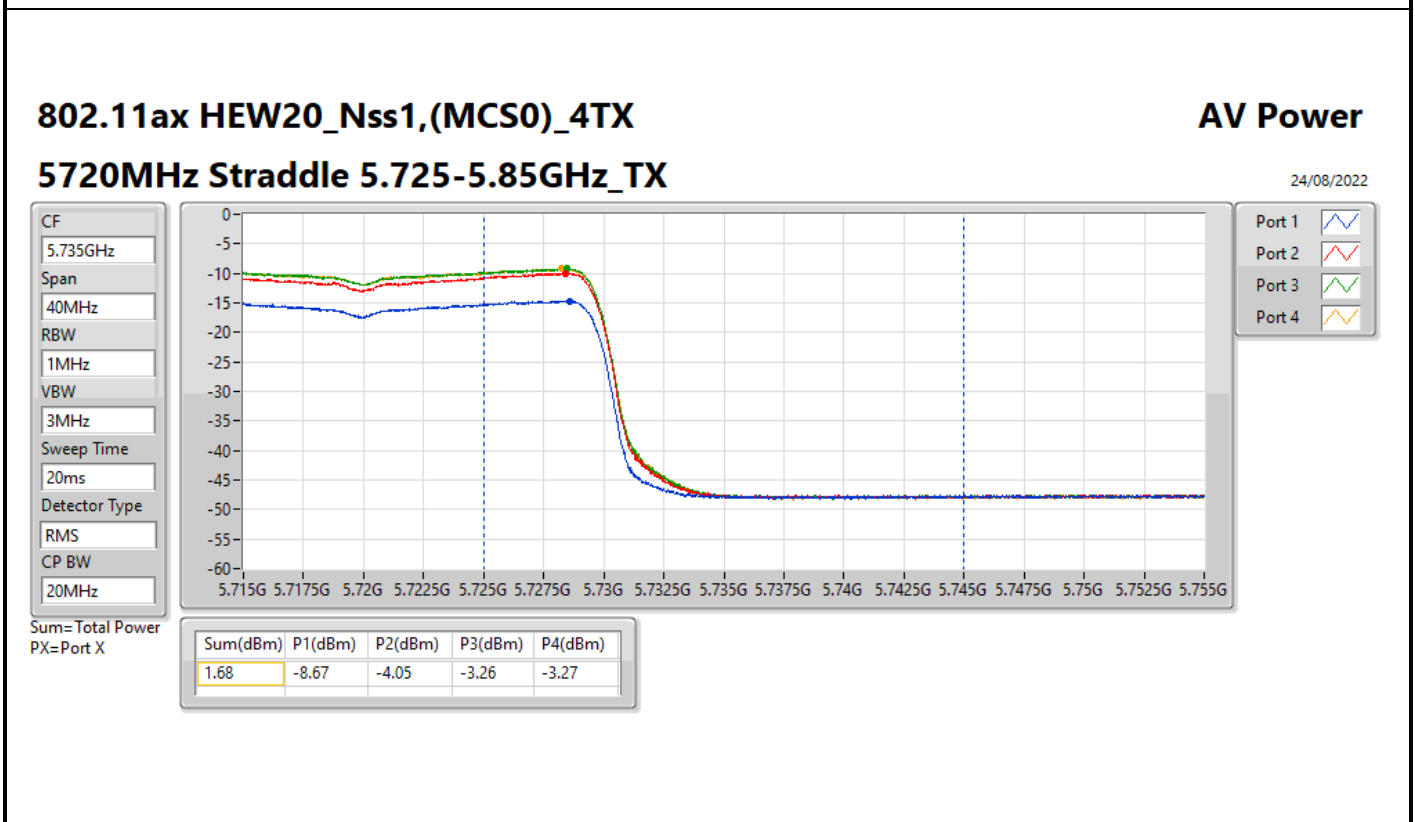

DG = Directional Gain; Port X = Port X output power

Average Power_Pine R2_Antenna set 10_Beamforming mode_
Outdoor_P to M

Appendix C.19

Summary

Mode	Total Power (dBm)	Total Power (W)	EIRP / Elevation angle higher than 30° EIRP (dBm)	EIRP / Elevation angle higher than 30° EIRP (W)
5.15-5.25GHz	-	-	-	-
802.11ax HEW160-BF_Nss1,(MCS0)_2TX	6.53	0.00450	25.06/0.56	0.32063/0.00114
5.25-5.35GHz	-	-	-	-
802.11ax HEW20-BF_Nss1,(MCS0)_2TX	11.39	0.01377	29.92	0.98175
802.11ax HEW40-BF_Nss1,(MCS0)_2TX	9.17	0.00826	27.70	0.58884
802.11ax HEW80-BF_Nss1,(MCS0)_2TX	11.09	0.01285	29.62	0.91622
802.11ax HEW160-BF_Nss1,(MCS0)_2TX	6.39	0.00436	24.92	0.31046
5.47-5.725GHz	-	-	-	-
802.11ax HEW20-BF_Nss1,(MCS0)_2TX	11.04	0.01271	29.57	0.90573
802.11ax HEW40-BF_Nss1,(MCS0)_2TX	11.43	0.01390	29.96	0.99083
802.11ax HEW80-BF_Nss1,(MCS0)_2TX	11.34	0.01361	29.87	0.97051
802.11ax HEW160-BF_Nss1,(MCS0)_2TX	10.35	0.01084	28.88	0.77268
5.725-5.85GHz	-	-	-	-
802.11ax HEW20-BF_Nss1,(MCS0)_2TX	5.80	0.00380	24.33	0.27102
802.11ax HEW40-BF_Nss1,(MCS0)_2TX	0.88	0.00122	19.41	0.08730
802.11ax HEW80-BF_Nss1,(MCS0)_2TX	-2.69	0.00054	15.84	0.03837