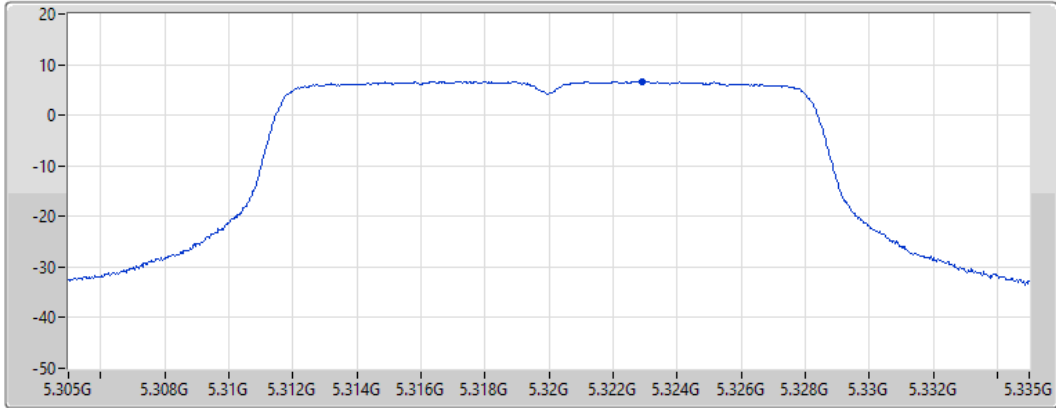

Sweep Time
20ms

Detector Type
RMS

Port 1 

Sum	PD	Port 1
(dBm/RBW)	(dBm/RBW)	(dBm/RBW)
6.71	6.71	6.71

802.11a_Nss1,(6Mbps)_1TX

PSD

5500MHz

18/08/2022