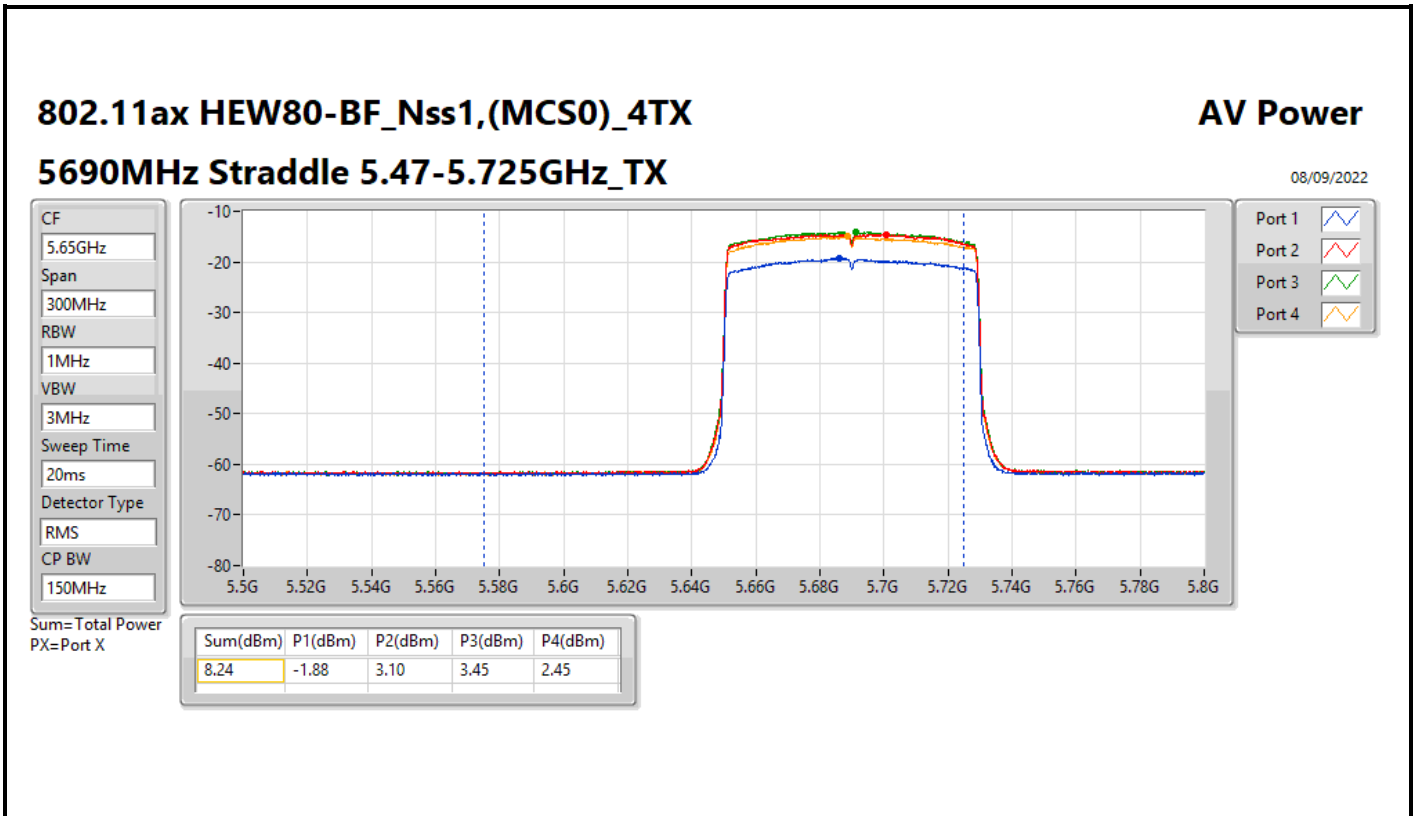

Average Power_Pine R2_Antenna set 10_
Non beamforming mode_Indoor_P to P

Appendix C.21

Summary

Mode	Total Power (dBm)	Total Power (W)
5.15-5.25GHz	-	-
802.11ax HEW160_Nss1,(MCS0)_1TX	5.27	0.00337
802.11ax HEW160_Nss1,(MCS0)_2TX	6.53	0.00450
802.11ax HEW160_Nss1,(MCS0)_4TX	6.02	0.00400
5.25-5.35GHz	-	-
802.11a_Nss1,(6Mbps)_1TX	10.80	0.01202
802.11ax HEW20_Nss1,(MCS0)_1TX	11.22	0.01324
802.11ax HEW40_Nss1,(MCS0)_1TX	11.32	0.01355
802.11ax HEW80_Nss1,(MCS0)_1TX	8.14	0.00652
802.11ax HEW160_Nss1,(MCS0)_1TX	5.25	0.00335
802.11a_Nss1,(6Mbps)_2TX	10.72	0.01180
802.11ax HEW20_Nss1,(MCS0)_2TX	11.39	0.01377
802.11ax HEW40_Nss1,(MCS0)_2TX	9.17	0.00826
802.11ax HEW80_Nss1,(MCS0)_2TX	11.09	0.01285
802.11ax HEW160_Nss1,(MCS0)_2TX	6.39	0.00436
802.11a_Nss1,(6Mbps)_4TX	7.14	0.00518
802.11ax HEW20_Nss1,(MCS0)_4TX	7.80	0.00603
802.11ax HEW40_Nss1,(MCS0)_4TX	10.84	0.01213
802.11ax HEW80_Nss1,(MCS0)_4TX	10.17	0.01040
802.11ax HEW160_Nss1,(MCS0)_4TX	5.88	0.00387
5.47-5.725GHz	-	-
802.11a_Nss1,(6Mbps)_1TX	10.90	0.01230
802.11ax HEW20_Nss1,(MCS0)_1TX	11.40	0.01380
802.11ax HEW40_Nss1,(MCS0)_1TX	11.41	0.01384
802.11ax HEW80_Nss1,(MCS0)_1TX	11.30	0.01349
802.11ax HEW160_Nss1,(MCS0)_1TX	10.39	0.01094
802.11a_Nss1,(6Mbps)_2TX	10.63	0.01156
802.11ax HEW20_Nss1,(MCS0)_2TX	11.04	0.01271
802.11ax HEW40_Nss1,(MCS0)_2TX	11.43	0.01390
802.11ax HEW80_Nss1,(MCS0)_2TX	11.34	0.01361
802.11ax HEW160_Nss1,(MCS0)_2TX	10.35	0.01084
802.11a_Nss1,(6Mbps)_4TX	7.90	0.00617
802.11ax HEW20_Nss1,(MCS0)_4TX	8.53	0.00713
802.11ax HEW40_Nss1,(MCS0)_4TX	11.38	0.01374
802.11ax HEW80_Nss1,(MCS0)_4TX	11.41	0.01384
802.11ax HEW160_Nss1,(MCS0)_4TX	9.72	0.00938
5.725-5.85GHz	-	-
802.11a_Nss1,(6Mbps)_1TX	4.26	0.00267
802.11ax HEW20_Nss1,(MCS0)_1TX	5.99	0.00397
802.11ax HEW40_Nss1,(MCS0)_1TX	0.97	0.00125
802.11ax HEW80_Nss1,(MCS0)_1TX	-2.76	0.00053
802.11a_Nss1,(6Mbps)_2TX	4.54	0.00284
802.11ax HEW20_Nss1,(MCS0)_2TX	5.80	0.00380
802.11ax HEW40_Nss1,(MCS0)_2TX	0.88	0.00122
802.11ax HEW80_Nss1,(MCS0)_2TX	-2.69	0.00054
802.11a_Nss1,(6Mbps)_4TX	0.17	0.00104
802.11ax HEW20_Nss1,(MCS0)_4TX	1.68	0.00147
802.11ax HEW40_Nss1,(MCS0)_4TX	0.31	0.00107
802.11ax HEW80_Nss1,(MCS0)_4TX	-3.22	0.00048