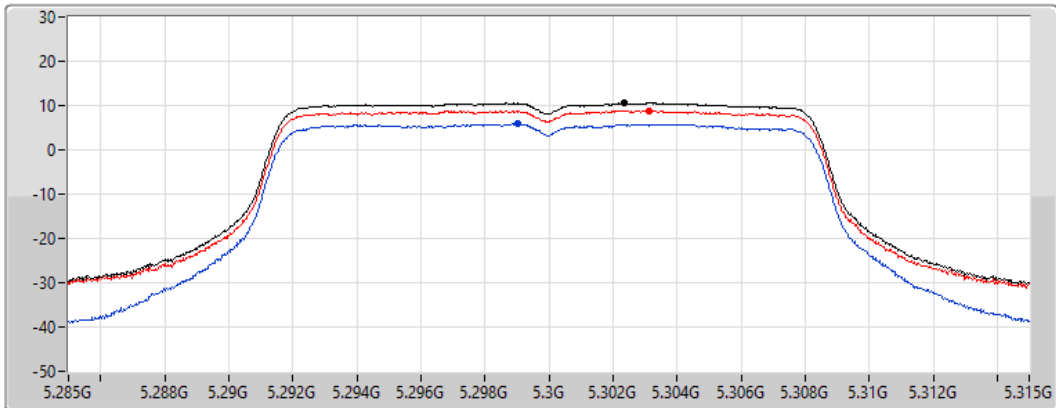

18/08/2022

CF
5.3GHz

Span
30MHz

RBW
1MHz

VBW
3MHz

Sweep Time
20ms

Detector Type
RMS

Sum