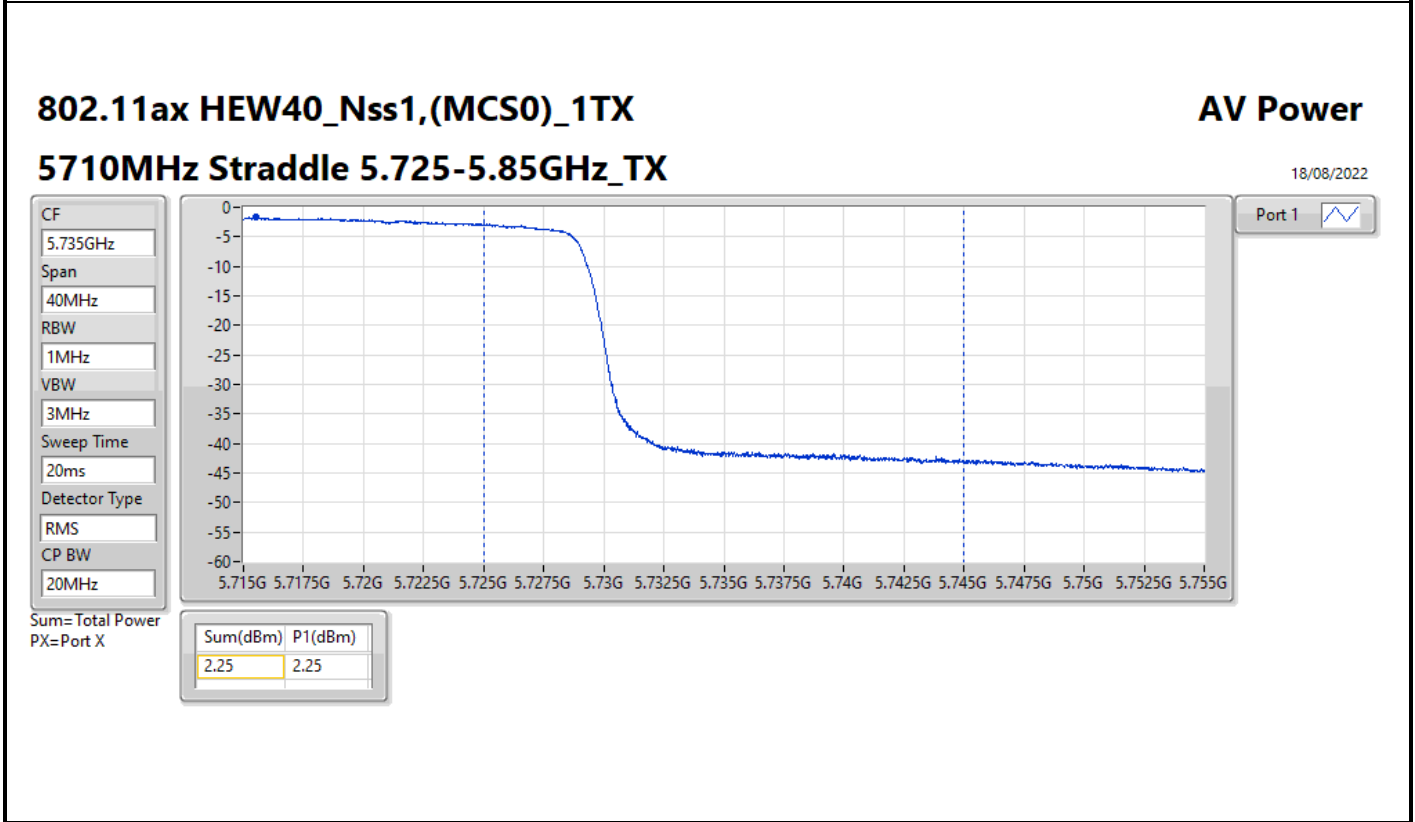

Average Power_Pine R2_Antenna set 3_
Non beamforming mode_Outdoor_P to M_P to P

Appendix C.12

Mode	Result	DG (dBi)	Port 1 (dBm)	Port 2 (dBm)	Port 3 (dBm)	Port 4 (dBm)	Total Power (dBm)	Power Limit (dBm)	EIRP/Elevation angle higher than 30° EIRP (dBm)	EIRP /Elevation angle higher than 30° EIRP Limit (dBm)
5570MHz	Pass	3.00	5.39	9.49	10.32	9.77	15.13	23.98	18.13	Inf

DG = Directional Gain; Port X = Port X output power

**Average Power_Pine R2_Antenna set 3_Beamforming mode_
Outdoor_P to M_P to P**

Appendix C.13

Summary

Mode	Total Power (dBm)	Total Power (W)	EIRP / Elevation angle higher than 30° EIRP (dBm)	EIRP / Elevation angle higher than 30° EIRP (W)
5.15-5.25GHz	-	-	-	-
802.11ax HEW160-BF_Nss1,(MCS0)_2TX	11.73	0.01489	17.74/14.74	0.05943/0.05943
5.25-5.35GHz	-	-	-	-
802.11ax HEW20-BF_Nss1,(MCS0)_2TX	18.46	0.07015	24.47	0.27990
802.11ax HEW40-BF_Nss1,(MCS0)_2TX	18.89	0.07745	24.90	0.30903
802.11ax HEW80-BF_Nss1,(MCS0)_2TX	15.35	0.03428	21.36	0.13677
802.11ax HEW160-BF_Nss1,(MCS0)_2TX	11.68	0.01472	17.69	0.05875
5.47-5.725GHz	-	-	-	-
802.11ax HEW20-BF_Nss1,(MCS0)_2TX	18.19	0.06592	24.20	0.26303
802.11ax HEW40-BF_Nss1,(MCS0)_2TX	18.29	0.06745	24.30	0.26915
802.11ax HEW80-BF_Nss1,(MCS0)_2TX	18.48	0.07047	24.49	0.28119
802.11ax HEW160-BF_Nss1,(MCS0)_2TX	14.58	0.02871	20.59	0.11455
5.725-5.85GHz	-	-	-	-
802.11ax HEW20-BF_Nss1,(MCS0)_2TX	11.99	0.01581	18.00	0.06310
802.11ax HEW40-BF_Nss1,(MCS0)_2TX	6.77	0.00475	12.78	0.01897
802.11ax HEW80-BF_Nss1,(MCS0)_2TX	3.38	0.00218	9.39	0.00869