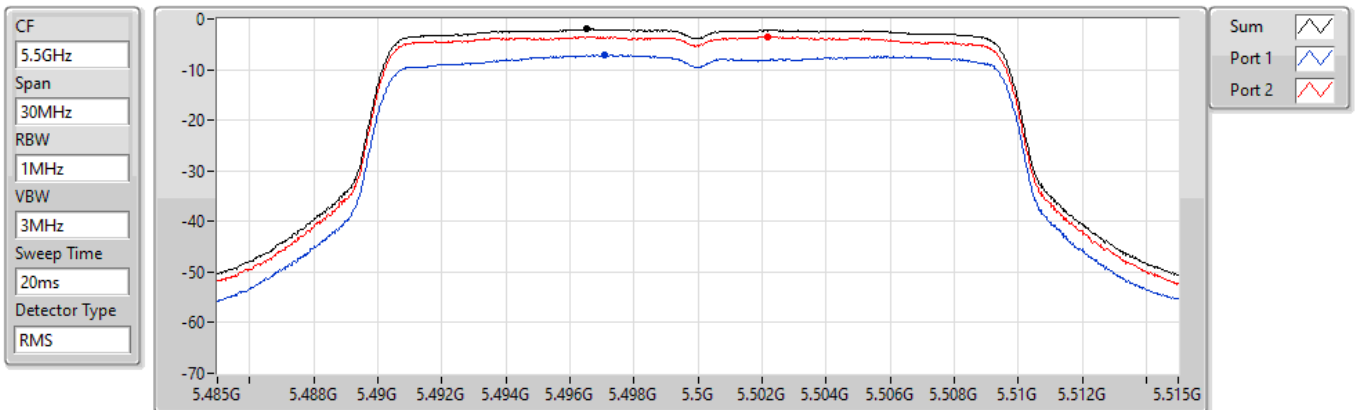

24/08/2022

Sum	PD	Port 1	Port 2
(dBm/RBW)	(dBm/RBW)	(dBm/RBW)	(dBm/RBW)
-2.09	-2.09	-7.26	-3.59

802.11ax HEW20_Nss1,(MCS0)_2TX

PSD

5500MHz

24/08/2022

Sum	PD	Port 1	Port 2
(dBm/RBW)	(dBm/RBW)	(dBm/RBW)	(dBm/RBW)
-2.00	-2.00	-7.10	-3.44