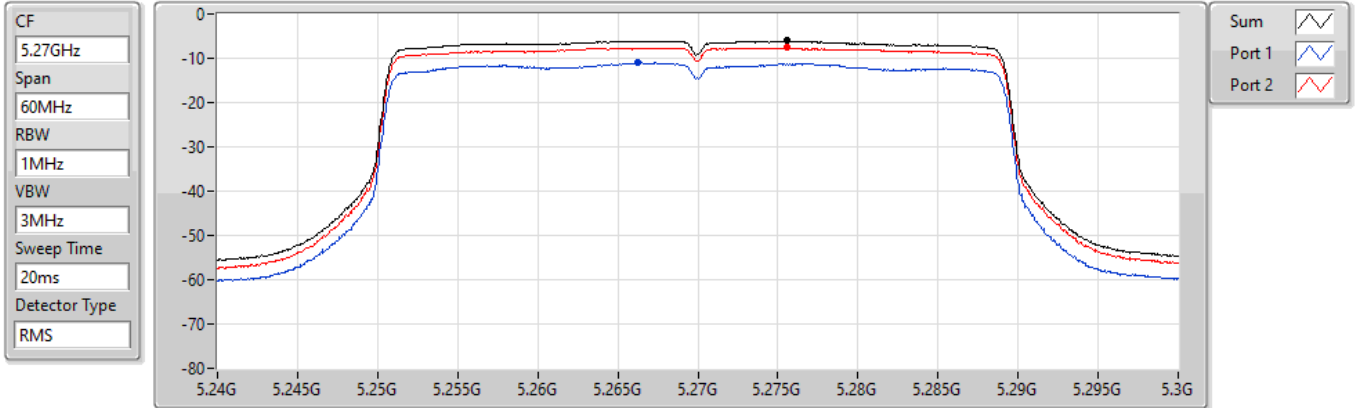

802.11ax HEW40_Nss1,(MCS0)_2TX

PSD

5270MHz

24/08/2022