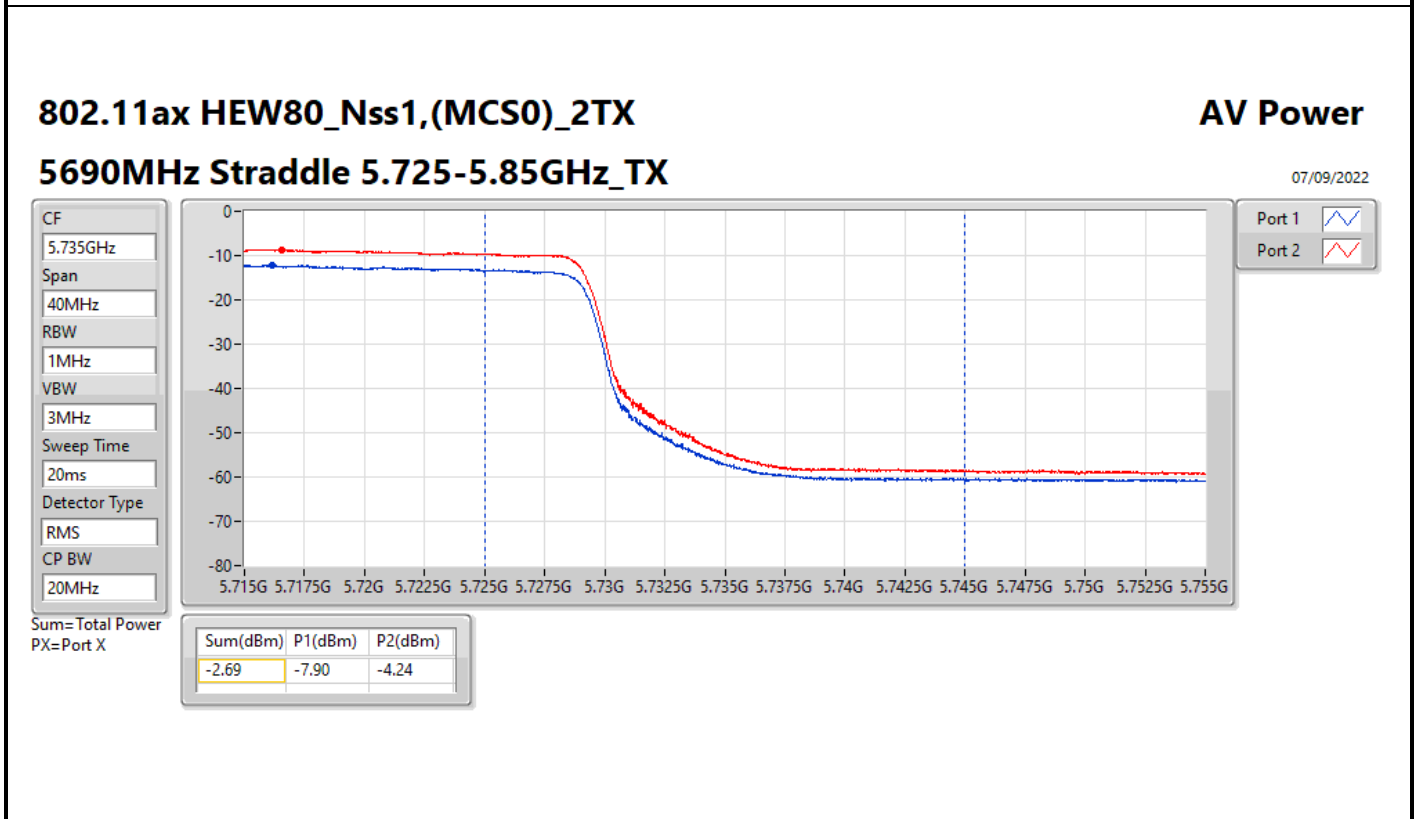

DG = Directional Gain; Port X = Port X output power

Average Power_Pine R2_Antenna set 10_
Beamforming mode Indoor_P to P

Appendix C.22

Summary

Mode	Total Power (dBm)	Total Power (W)
5.15-5.25GHz	-	-
802.11ax HEW160-BF_Nss1,(MCS0)_2TX	6.53	0.00450
802.11ax HEW160-BF_Nss1,(MCS0)_4TX	6.02	0.00400
5.25-5.35GHz	-	-
802.11ax HEW20-BF_Nss1,(MCS0)_2TX	11.39	0.01377
802.11ax HEW40-BF_Nss1,(MCS0)_2TX	9.17	0.00826
802.11ax HEW80-BF_Nss1,(MCS0)_2TX	11.09	0.01285
802.11ax HEW160-BF_Nss1,(MCS0)_2TX	6.39	0.00436
802.11ax HEW20-BF_Nss1,(MCS0)_4TX	7.80	0.00603
802.11ax HEW40-BF_Nss1,(MCS0)_4TX	8.37	0.00687
802.11ax HEW80-BF_Nss1,(MCS0)_4TX	8.14	0.00652
802.11ax HEW160-BF_Nss1,(MCS0)_4TX	5.88	0.00387
5.47-5.725GHz	-	-
802.11ax HEW20-BF_Nss1,(MCS0)_2TX	11.04	0.01271
802.11ax HEW40-BF_Nss1,(MCS0)_2TX	11.43	0.01390
802.11ax HEW80-BF_Nss1,(MCS0)_2TX	11.34	0.01361
802.11ax HEW160-BF_Nss1,(MCS0)_2TX	10.35	0.01084
802.11ax HEW20-BF_Nss1,(MCS0)_4TX	8.34	0.00682
802.11ax HEW40-BF_Nss1,(MCS0)_4TX	8.38	0.00689
802.11ax HEW80-BF_Nss1,(MCS0)_4TX	8.38	0.00689
802.11ax HEW160-BF_Nss1,(MCS0)_4TX	8.23	0.00665
5.725-5.85GHz	-	-
802.11ax HEW20-BF_Nss1,(MCS0)_2TX	5.80	0.00380
802.11ax HEW40-BF_Nss1,(MCS0)_2TX	0.88	0.00122
802.11ax HEW80-BF_Nss1,(MCS0)_2TX	-2.69	0.00054
802.11ax HEW20-BF_Nss1,(MCS0)_4TX	1.68	0.00147
802.11ax HEW40-BF_Nss1,(MCS0)_4TX	-2.00	0.00063
802.11ax HEW80-BF_Nss1,(MCS0)_4TX	-5.79	0.00026

DG = Directional Gain; Port X = Port X output power

802.11ax HEW40-BF_Nss1,(MCS0)_4TX

AV Power

5710MHz Straddle 5.47-5.725GHz_TX

08/09/2022

802.11ax HEW40-BF_Nss1,(MCS0)_4TX

AV Power

5710MHz Straddle 5.725-5.85GHz_TX