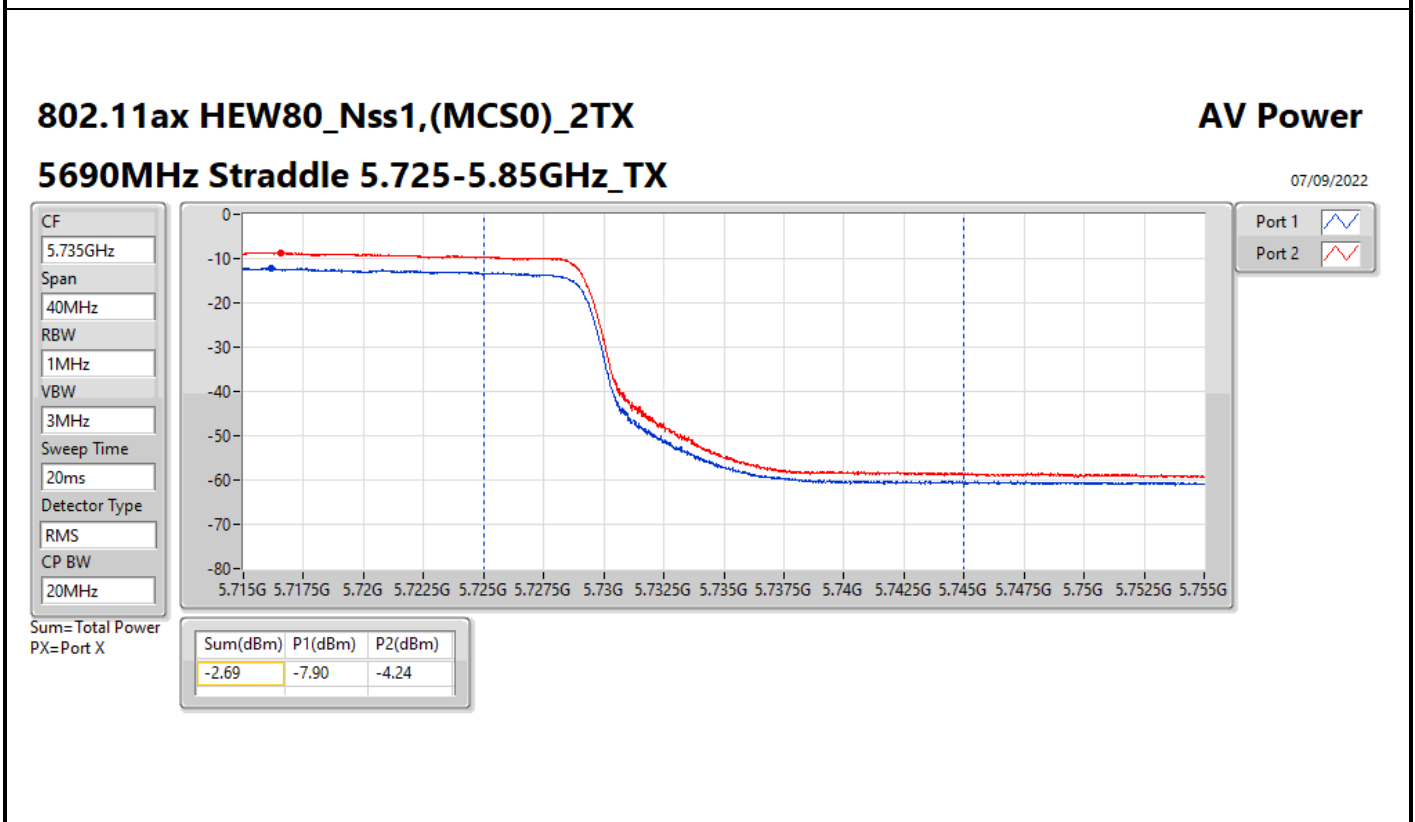

DG = Directional Gain; Port X = Port X output power

**Average Power_Pine R2_Antenna set 10_Beamforming mode_
Indoor_P to M**

Appendix C.16

Summary

Mode	Total Power (dBm)	Total Power (W)
5.15-5.25GHz	-	-
802.11ax HEW160-BF_Nss1,(MCS0)_2TX	6.53	0.00450
5.25-5.35GHz	-	-
802.11ax HEW20-BF_Nss1,(MCS0)_2TX	11.39	0.01377
802.11ax HEW40-BF_Nss1,(MCS0)_2TX	9.17	0.00826
802.11ax HEW80-BF_Nss1,(MCS0)_2TX	11.09	0.01285
802.11ax HEW160-BF_Nss1,(MCS0)_2TX	6.39	0.00436
5.47-5.725GHz	-	-
802.11ax HEW20-BF_Nss1,(MCS0)_2TX	11.04	0.01271
802.11ax HEW40-BF_Nss1,(MCS0)_2TX	11.43	0.01390
802.11ax HEW80-BF_Nss1,(MCS0)_2TX	11.34	0.01361
802.11ax HEW160-BF_Nss1,(MCS0)_2TX	10.35	0.01084
5.725-5.85GHz	-	-
802.11ax HEW20-BF_Nss1,(MCS0)_2TX	5.80	0.00380
802.11ax HEW40-BF_Nss1,(MCS0)_2TX	0.88	0.00122
802.11ax HEW80-BF_Nss1,(MCS0)_2TX	-2.69	0.00054