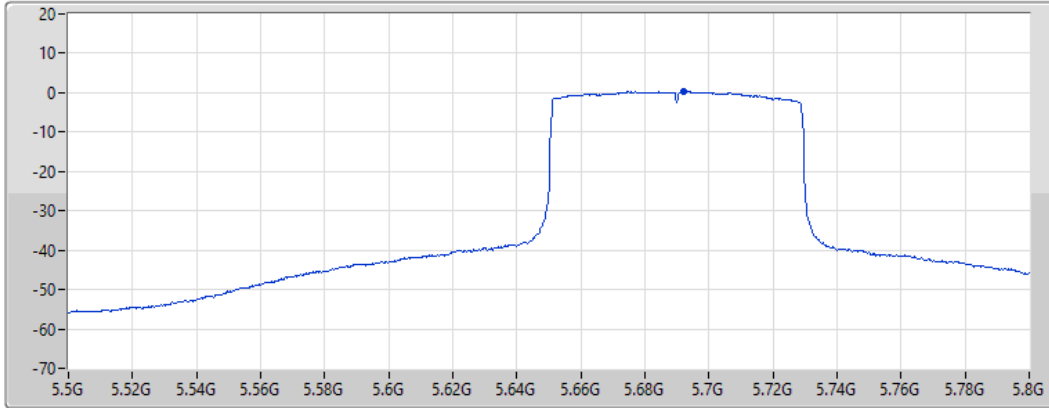

802.11ax HEW80_Nss1,(MCS0)_1TX

PSD

5690MHz Straddle 5.47-5.725GHz

18/08/2022

CF
5.65GHz

Span
300MHz

RBW
1MHz

VBW
3MHz

Sweep Time
20ms

Detector Type
RMS

Port 1

Sum	PD	Port 1
(dBm/RBW)	(dBm/RBW)	(dBm/RBW)
0.34	0.34	0.34