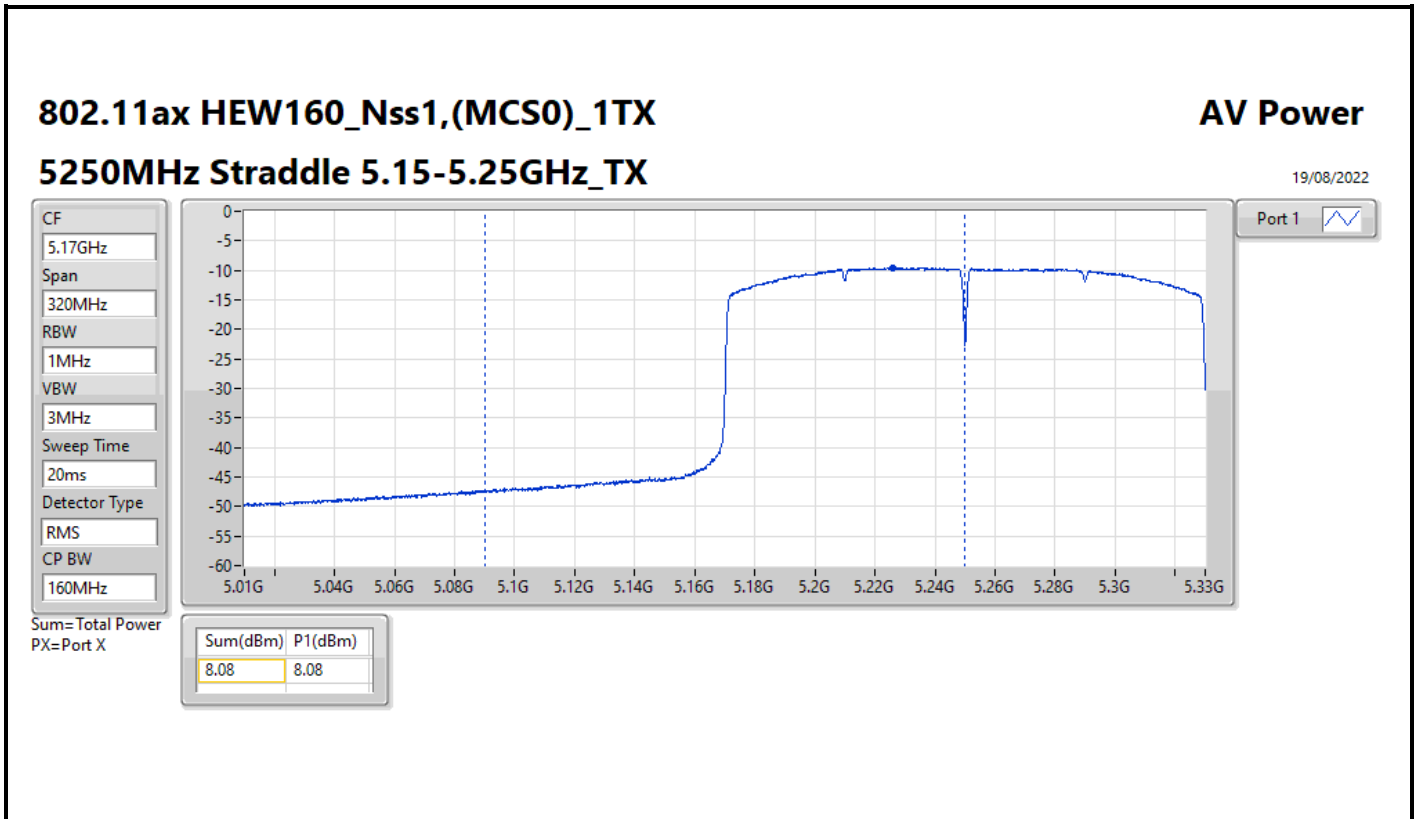

Average Power_Pine R2_Antenna set 3_
Non beamforming mode_Outdoor_P to M_P to P

Appendix C.12

Mode	Result	DG (dBi)	Port 1 (dBm)	Port 2 (dBm)	Port 3 (dBm)	Port 4 (dBm)	Total Power (dBm)	Power Limit (dBm)	EIRP/Elevation angle higher than 30° EIRP (dBm)	EIRP /Elevation angle higher than 30° EIRP Limit (dBm)
5570MHz	Pass	3.00	5.39	9.49	10.32	9.77	15.13	23.98	18.13	Inf

DG = Directional Gain; Port X = Port X output power

**Average Power_Pine R2_Antenna set 3_Beamforming mode_
Outdoor_P to M_P to P**

Appendix C.13

Summary

Mode	Total Power (dBm)	Total Power (W)	EIRP / Elevation angle higher than 30° EIRP (dBm)	EIRP / Elevation angle higher than 30° EIRP (W)
5.15-5.25GHz	-	-	-	-
802.11ax HEW160-BF_Nss1,(MCS0)_2TX	11.73	0.01489	17.74/14.74	0.05943/0.05943
5.25-5.35GHz	-	-	-	-
802.11ax HEW20-BF_Nss1,(MCS0)_2TX	18.46	0.07015	24.47	0.27990
802.11ax HEW40-BF_Nss1,(MCS0)_2TX	18.89	0.07745	24.90	0.30903
802.11ax HEW80-BF_Nss1,(MCS0)_2TX	15.35	0.03428	21.36	0.13677
802.11ax HEW160-BF_Nss1,(MCS0)_2TX	11.68	0.01472	17.69	0.05875
5.47-5.725GHz	-	-	-	-
802.11ax HEW20-BF_Nss1,(MCS0)_2TX	18.19	0.06592	24.20	0.26303
802.11ax HEW40-BF_Nss1,(MCS0)_2TX	18.29	0.06745	24.30	0.26915
802.11ax HEW80-BF_Nss1,(MCS0)_2TX	18.48	0.07047	24.49	0.28119
802.11ax HEW160-BF_Nss1,(MCS0)_2TX	14.58	0.02871	20.59	0.11455
5.725-5.85GHz	-	-	-	-
802.11ax HEW20-BF_Nss1,(MCS0)_2TX	11.99	0.01581	18.00	0.06310
802.11ax HEW40-BF_Nss1,(MCS0)_2TX	6.77	0.00475	12.78	0.01897
802.11ax HEW80-BF_Nss1,(MCS0)_2TX	3.38	0.00218	9.39	0.00869