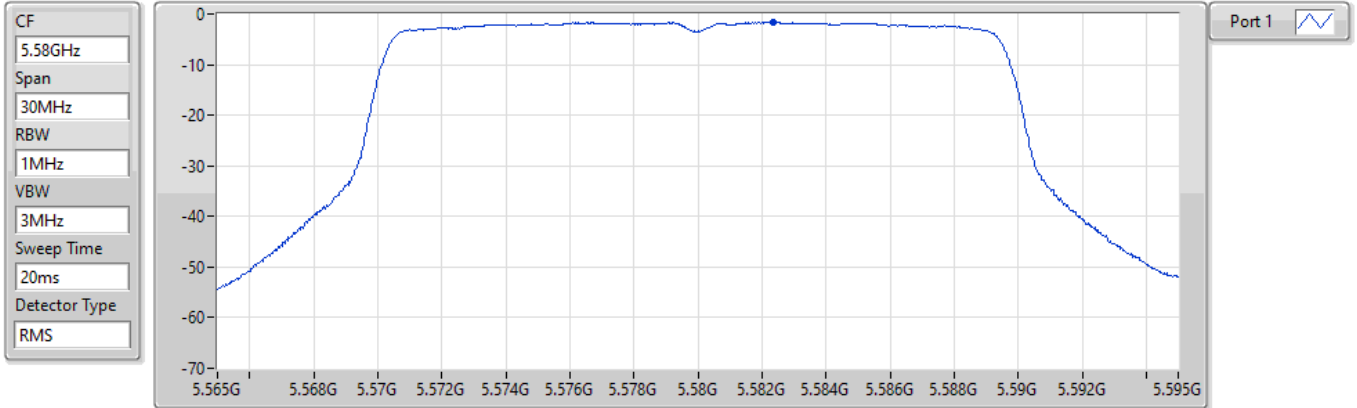

PSD

5500MHz

24/08/2022

Sum	PD	Port 1
(dBm/RBW)	(dBm/RBW)	(dBm/RBW)
-2.15	-2.15	-2.15

802.11ax HEW20_Nss1,(MCS0)_1TX

PSD

5580MHz

24/08/2022