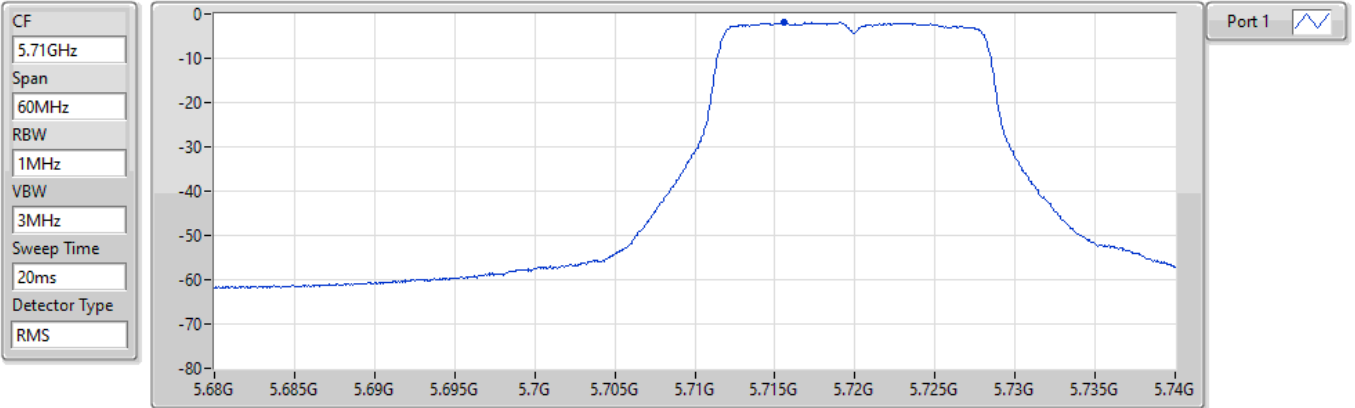

VBW
3MHz

Sweep Time
20ms

Detector Type
RMS

Sum	PD	Port 1
(dBm/RBW)	(dBm/RBW)	(dBm/RBW)
-2.21	-2.21	-2.21

802.11a_Nss1,(6Mbps)_1TX

PSD

5720MHz Straddle 5.47-5.725GHz

24/08/2022