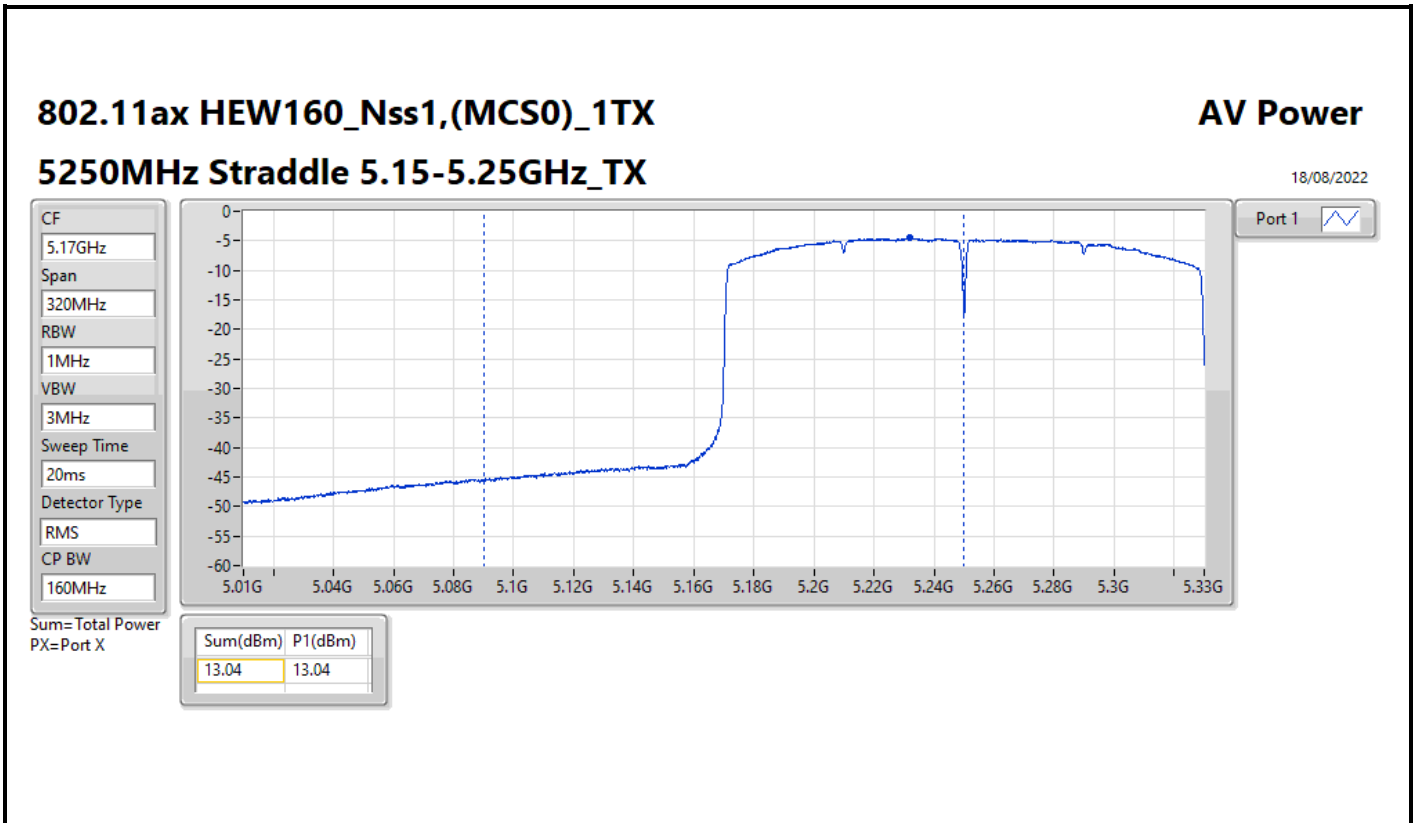

Average Power Scanning R3_Antenna set 3_Outdoor_P to M_P to P

Appendix C.24

Summary

Mode	Total Power (dBm)	Total Power (W)	EIRP / Elevation angle higher than 30° EIRP (dBm)	EIRP / Elevation angle higher than 30° EIRP (W)
5.15-5.25GHz	-	-	-	-
802.11ax HEW160_Nss1,(MCS0)_1TX	13.04	0.02014	16.04/13.04	0.04018/0.02014
5.25-5.35GHz	-	-	-	-
802.11a_Nss1,(6Mbps)_1TX	15.58	0.03614	18.58	0.07211
802.11ax HEW20_Nss1,(MCS0)_1TX	15.81	0.03811	18.81	0.07603
802.11ax HEW40_Nss1,(MCS0)_1TX	15.75	0.03758	18.75	0.07499
802.11ax HEW80_Nss1,(MCS0)_1TX	15.26	0.03357	18.26	0.06699
802.11ax HEW160_Nss1,(MCS0)_1TX	12.81	0.01910	15.81	0.03811
5.47-5.725GHz	-	-	-	-
802.11a_Nss1,(6Mbps)_1TX	15.92	0.03908	18.92	0.07798
802.11ax HEW20_Nss1,(MCS0)_1TX	16.86	0.04853	19.86	0.09683
802.11ax HEW40_Nss1,(MCS0)_1TX	16.66	0.04634	19.66	0.09247
802.11ax HEW80_Nss1,(MCS0)_1TX	16.49	0.04457	19.49	0.08892
802.11ax HEW160_Nss1,(MCS0)_1TX	16.23	0.04198	19.23	0.08375
5.725-5.85GHz	-	-	-	-
802.11a_Nss1,(6Mbps)_1TX	9.71	0.00935	12.71	0.01866
802.11ax HEW20_Nss1,(MCS0)_1TX	10.93	0.01239	13.93	0.02472
802.11ax HEW40_Nss1,(MCS0)_1TX	5.44	0.00350	8.44	0.00698
802.11ax HEW80_Nss1,(MCS0)_1TX	2.17	0.00165	5.17	0.00329