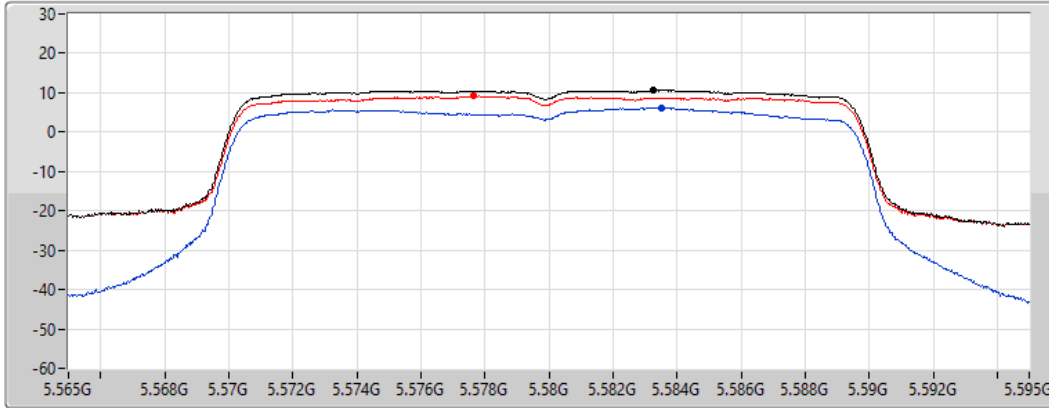

802.11ax HEW20_Nss1,(MCS0)_2TX

PSD

5580MHz

18/08/2022

CF
5.58GHz
Span
30MHz
RBW
1MHz
VBW
3MHz
Sweep Time
20ms
Detector Type
RMS

Sum ☒
Port 1 ☒
Port 2 ☒

Sum	PD	Port 1	Port 2
(dBm/RBW)	(dBm/RBW)	(dBm/RBW)	(dBm/RBW)
10.57	10.57	6.12	9.12