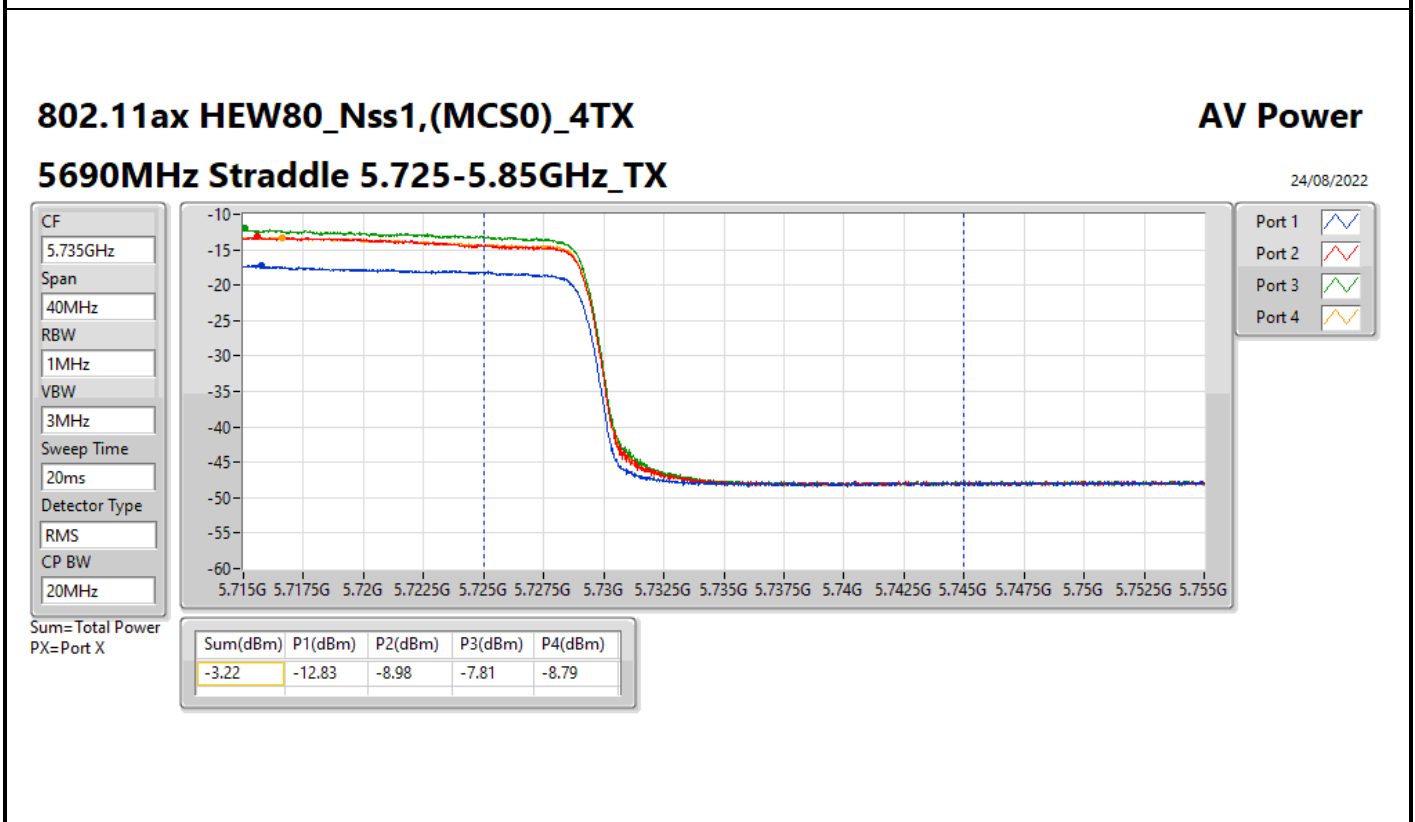

DG = Directional Gain; Port X = Port X output power

**Average Power_Pine R2_Antenna set 10_Beamforming mode_
Indoor_P to M**

Appendix C.16

Summary

Mode	Total Power (dBm)	Total Power (W)
5.15-5.25GHz	-	-
802.11ax HEW160-BF_Nss1,(MCS0)_2TX	6.53	0.00450
5.25-5.35GHz	-	-
802.11ax HEW20-BF_Nss1,(MCS0)_2TX	11.39	0.01377
802.11ax HEW40-BF_Nss1,(MCS0)_2TX	9.17	0.00826
802.11ax HEW80-BF_Nss1,(MCS0)_2TX	11.09	0.01285
802.11ax HEW160-BF_Nss1,(MCS0)_2TX	6.39	0.00436
5.47-5.725GHz	-	-
802.11ax HEW20-BF_Nss1,(MCS0)_2TX	11.04	0.01271
802.11ax HEW40-BF_Nss1,(MCS0)_2TX	11.43	0.01390
802.11ax HEW80-BF_Nss1,(MCS0)_2TX	11.34	0.01361
802.11ax HEW160-BF_Nss1,(MCS0)_2TX	10.35	0.01084
5.725-5.85GHz	-	-
802.11ax HEW20-BF_Nss1,(MCS0)_2TX	5.80	0.00380
802.11ax HEW40-BF_Nss1,(MCS0)_2TX	0.88	0.00122
802.11ax HEW80-BF_Nss1,(MCS0)_2TX	-2.69	0.00054