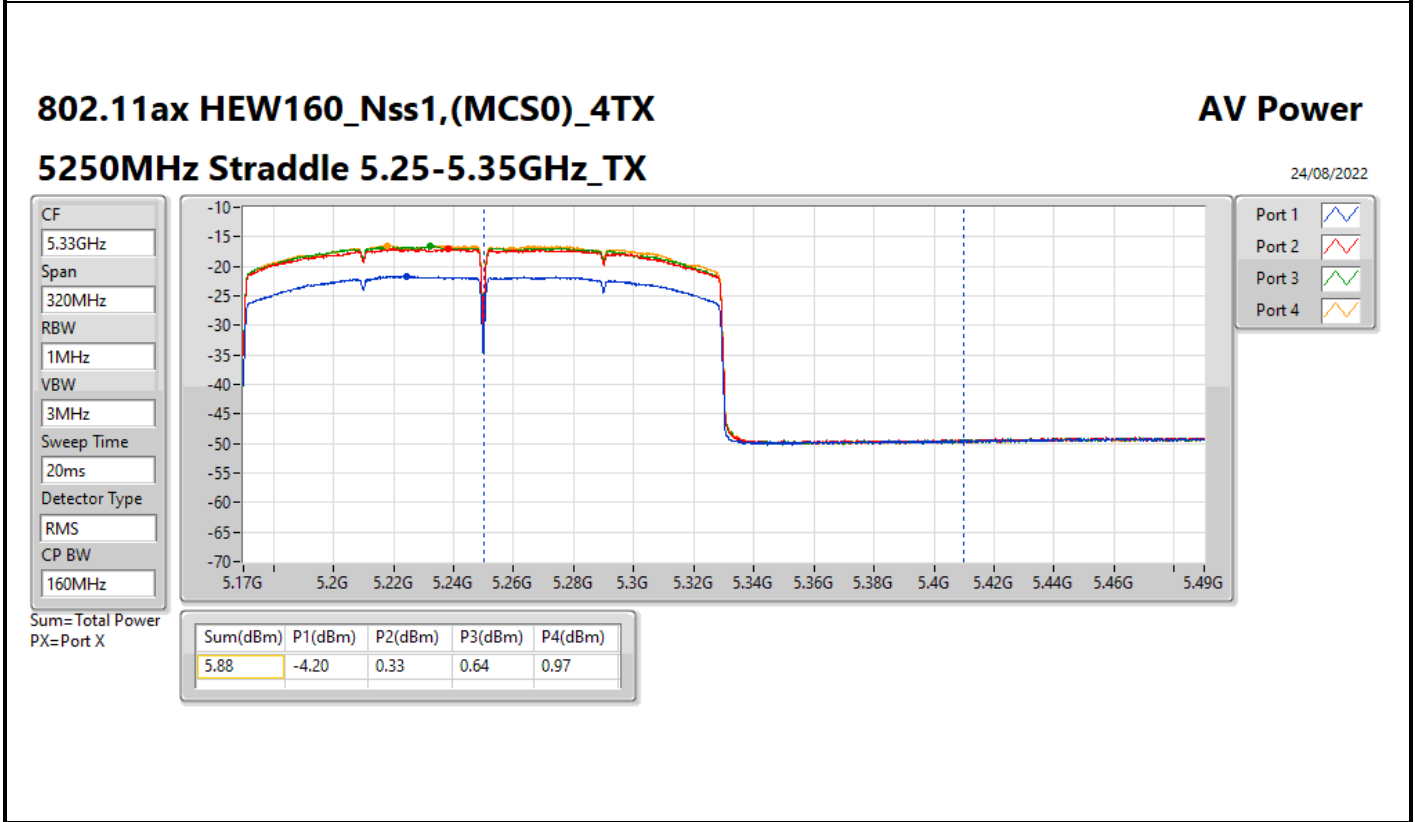

DG = Directional Gain; Port X = Port X output power

Average Power_Pine R2_Antenna set 10_Beamforming mode_
Outdoor_P to M

Appendix C.19

Summary

Mode	Total Power (dBm)	Total Power (W)	EIRP / Elevation angle higher than 30° EIRP (dBm)	EIRP / Elevation angle higher than 30° EIRP (W)
5.15-5.25GHz	-	-	-	-
802.11ax HEW160-BF_Nss1,(MCS0)_2TX	6.53	0.00450	25.06/0.56	0.32063/0.00114
5.25-5.35GHz	-	-	-	-
802.11ax HEW20-BF_Nss1,(MCS0)_2TX	11.39	0.01377	29.92	0.98175
802.11ax HEW40-BF_Nss1,(MCS0)_2TX	9.17	0.00826	27.70	0.58884
802.11ax HEW80-BF_Nss1,(MCS0)_2TX	11.09	0.01285	29.62	0.91622
802.11ax HEW160-BF_Nss1,(MCS0)_2TX	6.39	0.00436	24.92	0.31046
5.47-5.725GHz	-	-	-	-
802.11ax HEW20-BF_Nss1,(MCS0)_2TX	11.04	0.01271	29.57	0.90573
802.11ax HEW40-BF_Nss1,(MCS0)_2TX	11.43	0.01390	29.96	0.99083
802.11ax HEW80-BF_Nss1,(MCS0)_2TX	11.34	0.01361	29.87	0.97051
802.11ax HEW160-BF_Nss1,(MCS0)_2TX	10.35	0.01084	28.88	0.77268
5.725-5.85GHz	-	-	-	-
802.11ax HEW20-BF_Nss1,(MCS0)_2TX	5.80	0.00380	24.33	0.27102
802.11ax HEW40-BF_Nss1,(MCS0)_2TX	0.88	0.00122	19.41	0.08730
802.11ax HEW80-BF_Nss1,(MCS0)_2TX	-2.69	0.00054	15.84	0.03837