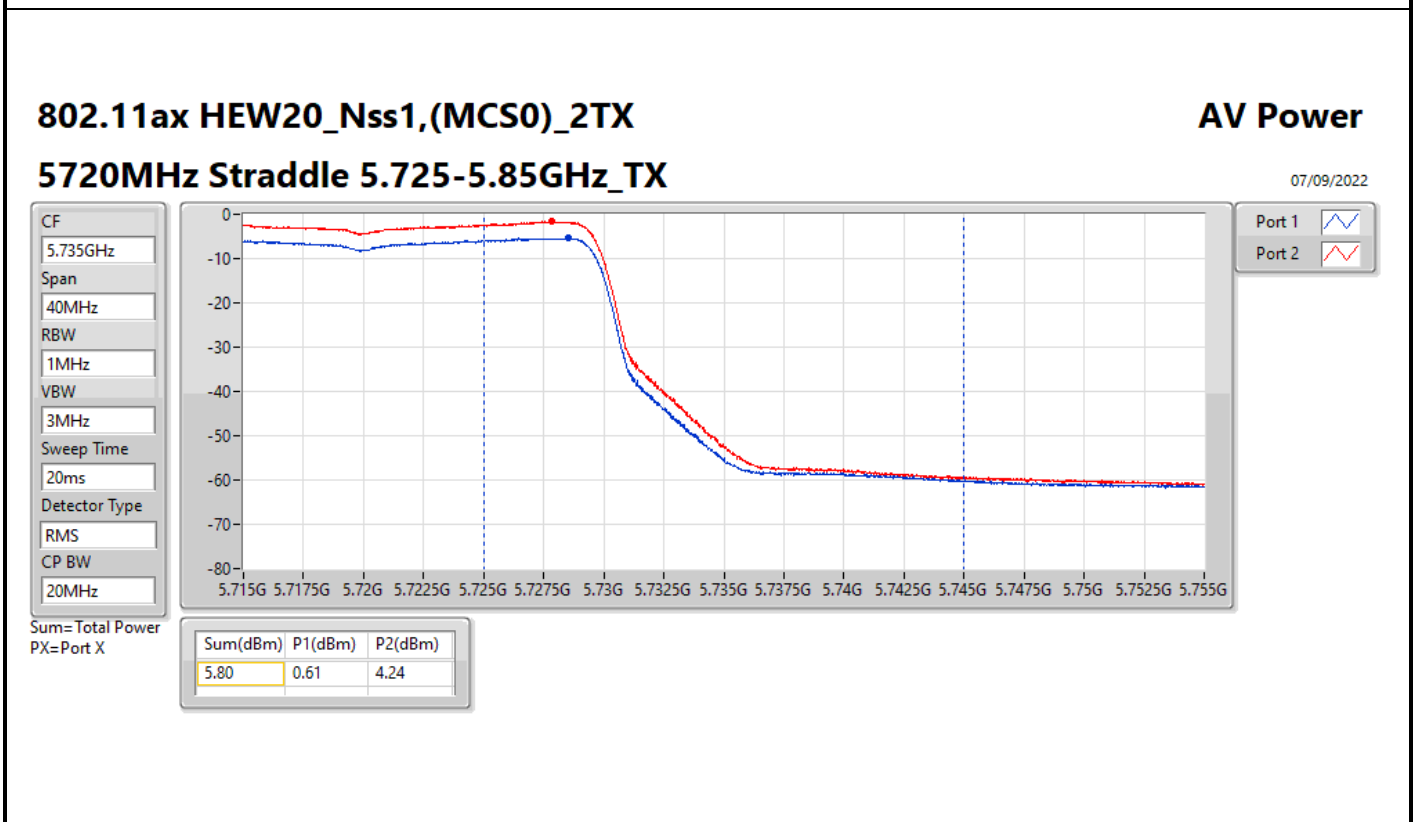

DG = Directional Gain; Port X = Port X output power

**Average Power_Pine R2_Antenna set 10_Beamforming mode_
Indoor_P to M**

Appendix C.16

Summary

Mode	Total Power (dBm)	Total Power (W)
5.15-5.25GHz	-	-
802.11ax HEW160-BF_Nss1,(MCS0)_2TX	6.53	0.00450
5.25-5.35GHz	-	-
802.11ax HEW20-BF_Nss1,(MCS0)_2TX	11.39	0.01377
802.11ax HEW40-BF_Nss1,(MCS0)_2TX	9.17	0.00826
802.11ax HEW80-BF_Nss1,(MCS0)_2TX	11.09	0.01285
802.11ax HEW160-BF_Nss1,(MCS0)_2TX	6.39	0.00436
5.47-5.725GHz	-	-
802.11ax HEW20-BF_Nss1,(MCS0)_2TX	11.04	0.01271
802.11ax HEW40-BF_Nss1,(MCS0)_2TX	11.43	0.01390
802.11ax HEW80-BF_Nss1,(MCS0)_2TX	11.34	0.01361
802.11ax HEW160-BF_Nss1,(MCS0)_2TX	10.35	0.01084
5.725-5.85GHz	-	-
802.11ax HEW20-BF_Nss1,(MCS0)_2TX	5.80	0.00380
802.11ax HEW40-BF_Nss1,(MCS0)_2TX	0.88	0.00122
802.11ax HEW80-BF_Nss1,(MCS0)_2TX	-2.69	0.00054