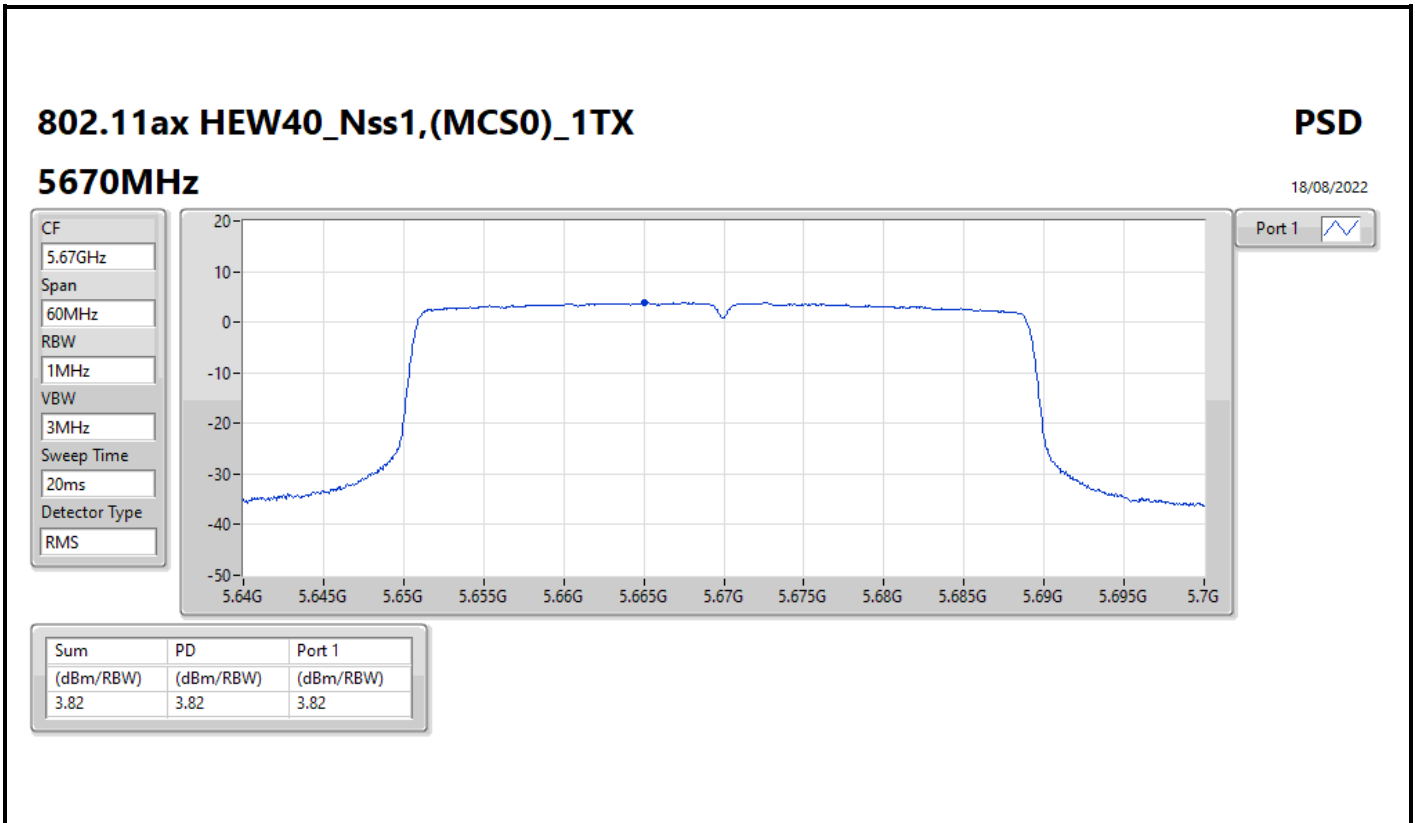

Sum	PD	Port 1
(dBm/RBW)	(dBm/RBW)	(dBm/RBW)
3.26	3.26	3.26

802.11ax HEW40_Nss1,(MCS0)_1TX

PSD

5550MHz

18/08/2022

CF
5.55GHz
Span
60MHz
RBW
1MHz
VBW
3MHz
Sweep Time
20ms
Detector Type
RMS

Port 1 

Sum	PD	Port 1
(dBm/RBW)	(dBm/RBW)	(dBm/RBW)
3.47	3.47	3.47