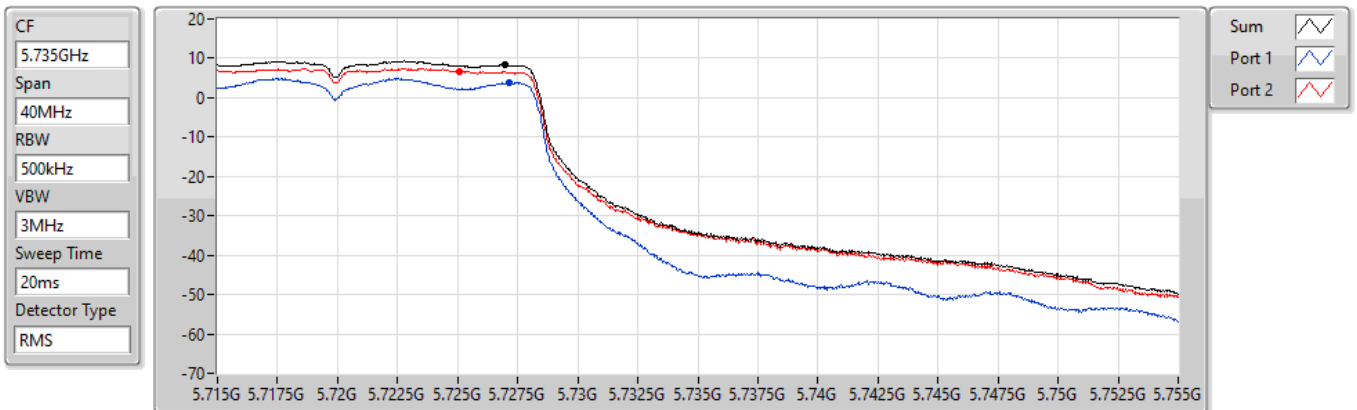

5720MHz Straddle 5.725-5.85GHz

19/08/2022

Sum	PD	Port 1	Port 2
(dBm/RBW)	(dBm/RBW)	(dBm/RBW)	(dBm/RBW)
8.34	8.34	3.81	6.80