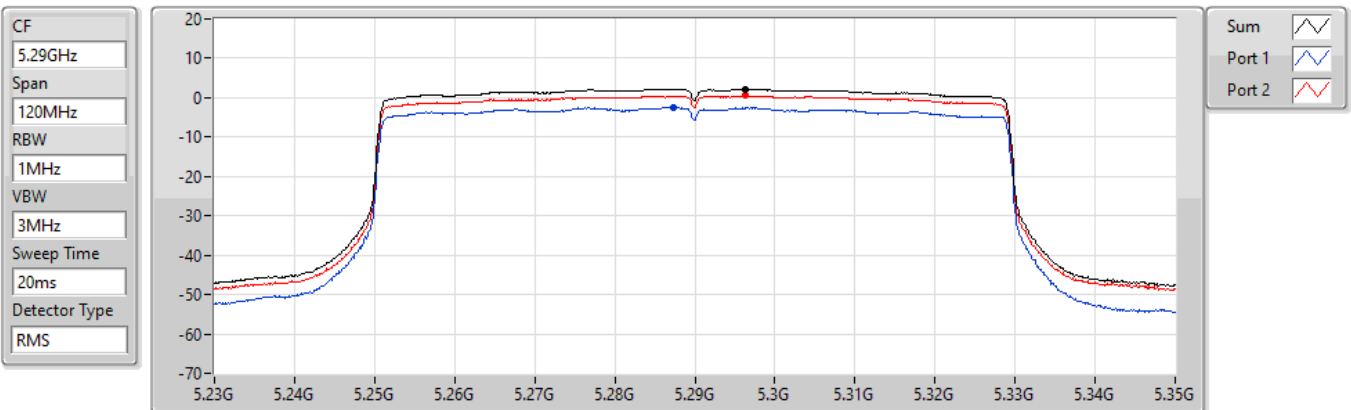

5290MHz

19/08/2022

Sum	PD	Port 1	Port 2
(dBm/RBW)	(dBm/RBW)	(dBm/RBW)	(dBm/RBW)
2.21	2.21	-2.36	0.51