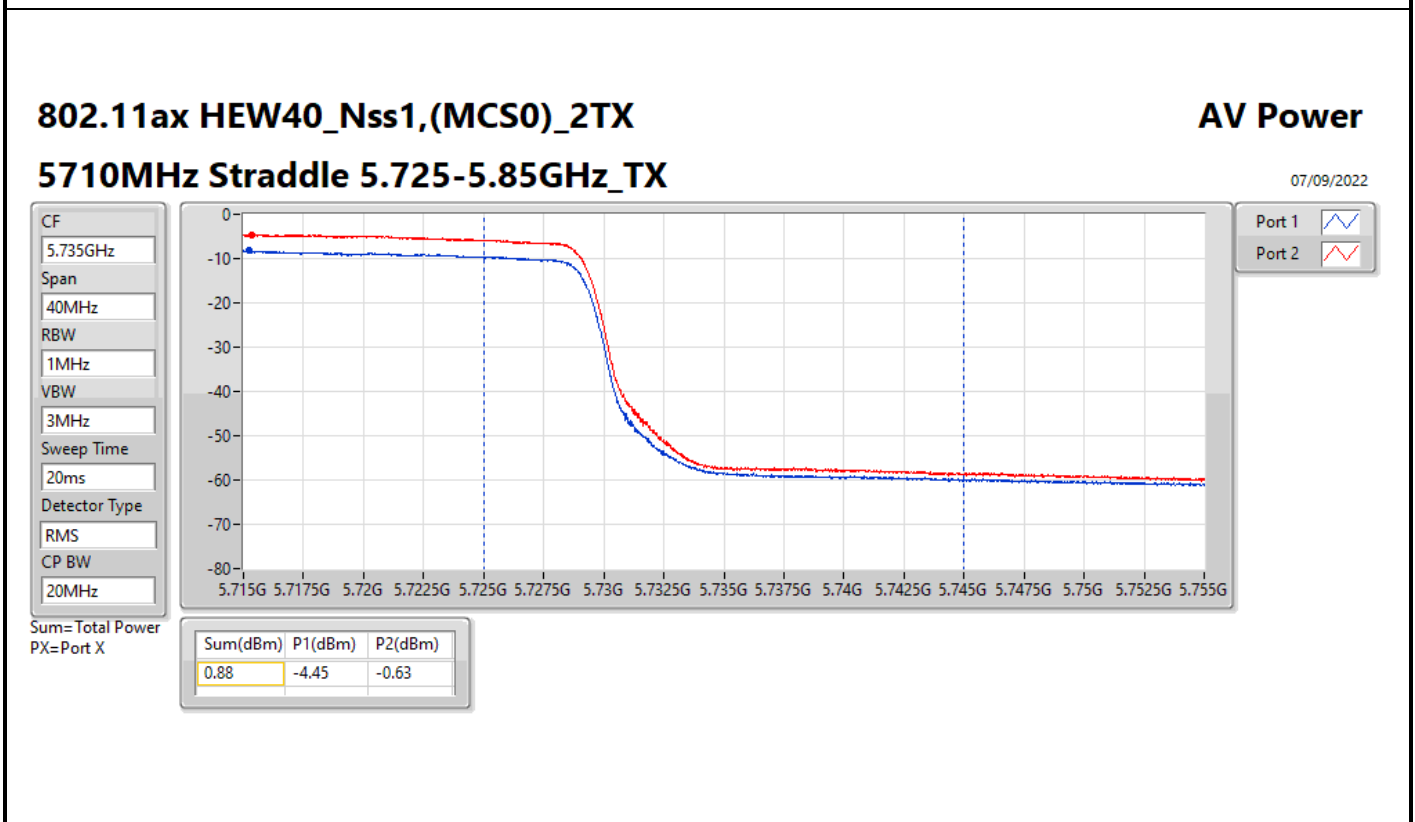

DG = Directional Gain; Port X = Port X output power

Average Power_Pine R2_Antenna set 10_Beamforming mode_
Outdoor_P to M

Appendix C.19

Summary

Mode	Total Power (dBm)	Total Power (W)	EIRP / Elevation angle higher than 30° EIRP (dBm)	EIRP / Elevation angle higher than 30° EIRP (W)
5.15-5.25GHz	-	-	-	-
802.11ax HEW160-BF_Nss1,(MCS0)_2TX	6.53	0.00450	25.06/0.56	0.32063/0.00114
5.25-5.35GHz	-	-	-	-
802.11ax HEW20-BF_Nss1,(MCS0)_2TX	11.39	0.01377	29.92	0.98175
802.11ax HEW40-BF_Nss1,(MCS0)_2TX	9.17	0.00826	27.70	0.58884
802.11ax HEW80-BF_Nss1,(MCS0)_2TX	11.09	0.01285	29.62	0.91622
802.11ax HEW160-BF_Nss1,(MCS0)_2TX	6.39	0.00436	24.92	0.31046
5.47-5.725GHz	-	-	-	-
802.11ax HEW20-BF_Nss1,(MCS0)_2TX	11.04	0.01271	29.57	0.90573
802.11ax HEW40-BF_Nss1,(MCS0)_2TX	11.43	0.01390	29.96	0.99083
802.11ax HEW80-BF_Nss1,(MCS0)_2TX	11.34	0.01361	29.87	0.97051
802.11ax HEW160-BF_Nss1,(MCS0)_2TX	10.35	0.01084	28.88	0.77268
5.725-5.85GHz	-	-	-	-
802.11ax HEW20-BF_Nss1,(MCS0)_2TX	5.80	0.00380	24.33	0.27102
802.11ax HEW40-BF_Nss1,(MCS0)_2TX	0.88	0.00122	19.41	0.08730
802.11ax HEW80-BF_Nss1,(MCS0)_2TX	-2.69	0.00054	15.84	0.03837