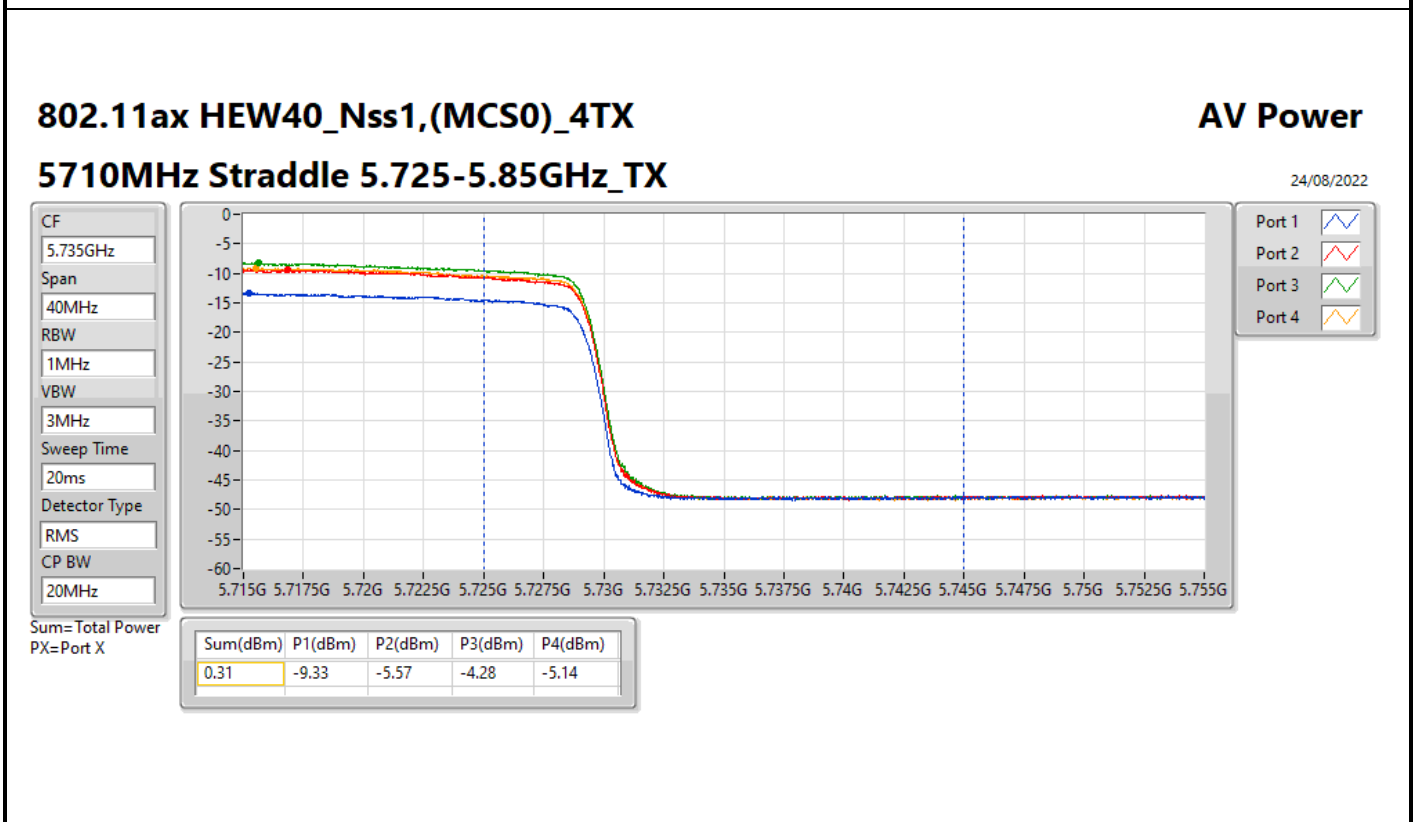

DG = Directional Gain; Port X = Port X output power

Average Power_Pine R2_Antenna set 10_Beamforming mode_
Outdoor_P to M

Appendix C.19

Summary

Mode	Total Power (dBm)	Total Power (W)	EIRP / Elevation angle higher than 30° EIRP (dBm)	EIRP / Elevation angle higher than 30° EIRP (W)
5.15-5.25GHz	-	-	-	-
802.11ax HEW160-BF_Nss1,(MCS0)_2TX	6.53	0.00450	25.06/0.56	0.32063/0.00114
5.25-5.35GHz	-	-	-	-
802.11ax HEW20-BF_Nss1,(MCS0)_2TX	11.39	0.01377	29.92	0.98175
802.11ax HEW40-BF_Nss1,(MCS0)_2TX	9.17	0.00826	27.70	0.58884
802.11ax HEW80-BF_Nss1,(MCS0)_2TX	11.09	0.01285	29.62	0.91622
802.11ax HEW160-BF_Nss1,(MCS0)_2TX	6.39	0.00436	24.92	0.31046
5.47-5.725GHz	-	-	-	-
802.11ax HEW20-BF_Nss1,(MCS0)_2TX	11.04	0.01271	29.57	0.90573
802.11ax HEW40-BF_Nss1,(MCS0)_2TX	11.43	0.01390	29.96	0.99083
802.11ax HEW80-BF_Nss1,(MCS0)_2TX	11.34	0.01361	29.87	0.97051
802.11ax HEW160-BF_Nss1,(MCS0)_2TX	10.35	0.01084	28.88	0.77268
5.725-5.85GHz	-	-	-	-
802.11ax HEW20-BF_Nss1,(MCS0)_2TX	5.80	0.00380	24.33	0.27102
802.11ax HEW40-BF_Nss1,(MCS0)_2TX	0.88	0.00122	19.41	0.08730
802.11ax HEW80-BF_Nss1,(MCS0)_2TX	-2.69	0.00054	15.84	0.03837