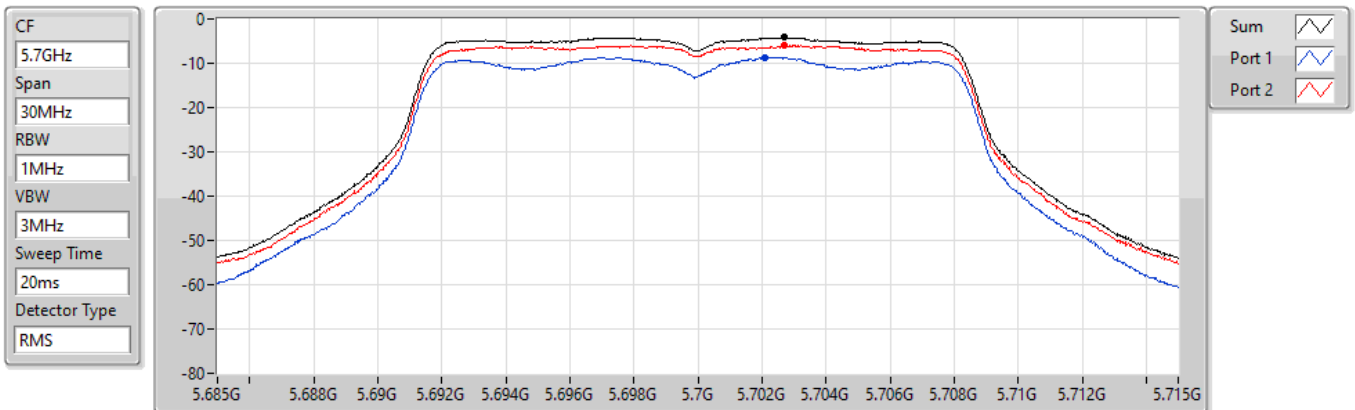

802.11a_Nss1,(6Mbps)_2TX

PSD

5700MHz

24/08/2022

Sum	PD	Port 1	Port 2
(dBm/RBW)	(dBm/RBW)	(dBm/RBW)	(dBm/RBW)
-4.20	-4.20	-8.65	-6.01