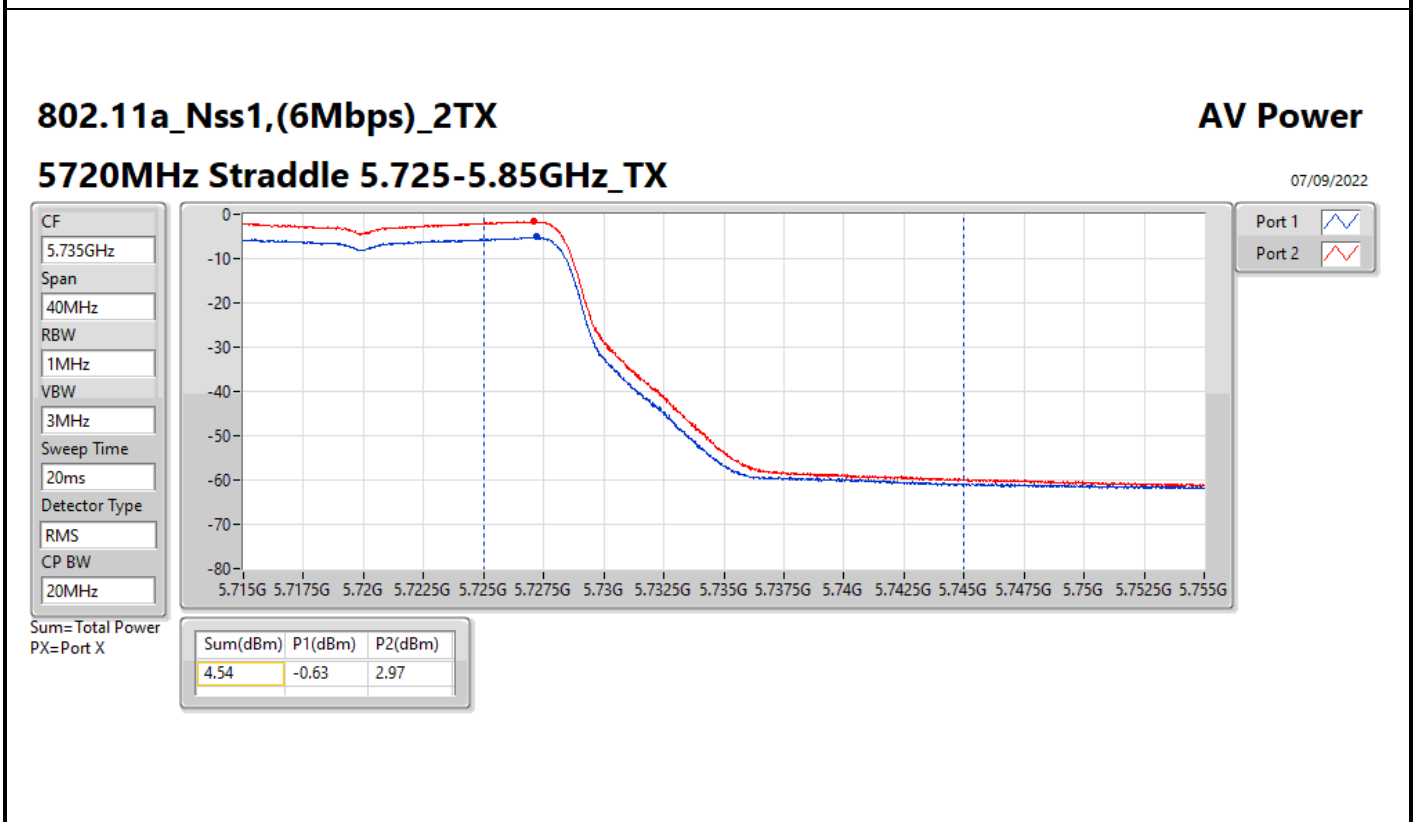

DG = Directional Gain; Port X = Port X output power

**Average Power_Pine R2_Antenna set 10_Beamforming mode_
Indoor_P to M**

Appendix C.16

Summary

Mode	Total Power (dBm)	Total Power (W)
5.15-5.25GHz	-	-
802.11ax HEW160-BF_Nss1,(MCS0)_2TX	6.53	0.00450
5.25-5.35GHz	-	-
802.11ax HEW20-BF_Nss1,(MCS0)_2TX	11.39	0.01377
802.11ax HEW40-BF_Nss1,(MCS0)_2TX	9.17	0.00826
802.11ax HEW80-BF_Nss1,(MCS0)_2TX	11.09	0.01285
802.11ax HEW160-BF_Nss1,(MCS0)_2TX	6.39	0.00436
5.47-5.725GHz	-	-
802.11ax HEW20-BF_Nss1,(MCS0)_2TX	11.04	0.01271
802.11ax HEW40-BF_Nss1,(MCS0)_2TX	11.43	0.01390
802.11ax HEW80-BF_Nss1,(MCS0)_2TX	11.34	0.01361
802.11ax HEW160-BF_Nss1,(MCS0)_2TX	10.35	0.01084
5.725-5.85GHz	-	-
802.11ax HEW20-BF_Nss1,(MCS0)_2TX	5.80	0.00380
802.11ax HEW40-BF_Nss1,(MCS0)_2TX	0.88	0.00122
802.11ax HEW80-BF_Nss1,(MCS0)_2TX	-2.69	0.00054