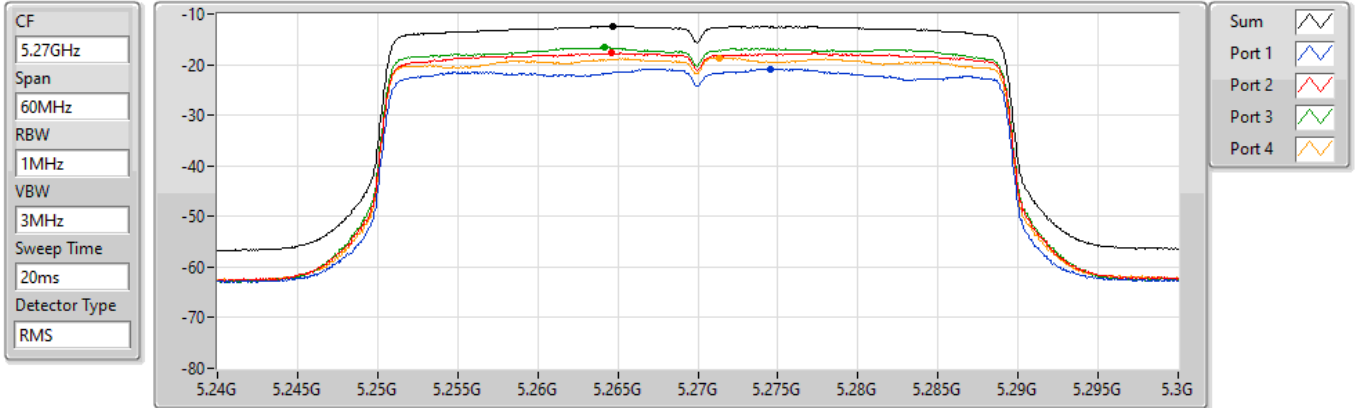

22/08/2022

Sum	PD	Port 1	Port 2	Port 3	Port 4
(dBm/RBW)	(dBm/RBW)	(dBm/RBW)	(dBm/RBW)	(dBm/RBW)	(dBm/RBW)
-10.27	-10.27	-18.74	-15.72	-14.83	-16.67

802.11ax HEW40_Nss1,(MCS0)_4TX

PSD

5270MHz

22/08/2022

Sum	PD	Port 1	Port 2	Port 3	Port 4
(dBm/RBW)	(dBm/RBW)	(dBm/RBW)	(dBm/RBW)	(dBm/RBW)	(dBm/RBW)
-12.41	-12.41	-20.81	-17.68	-16.65	-18.64