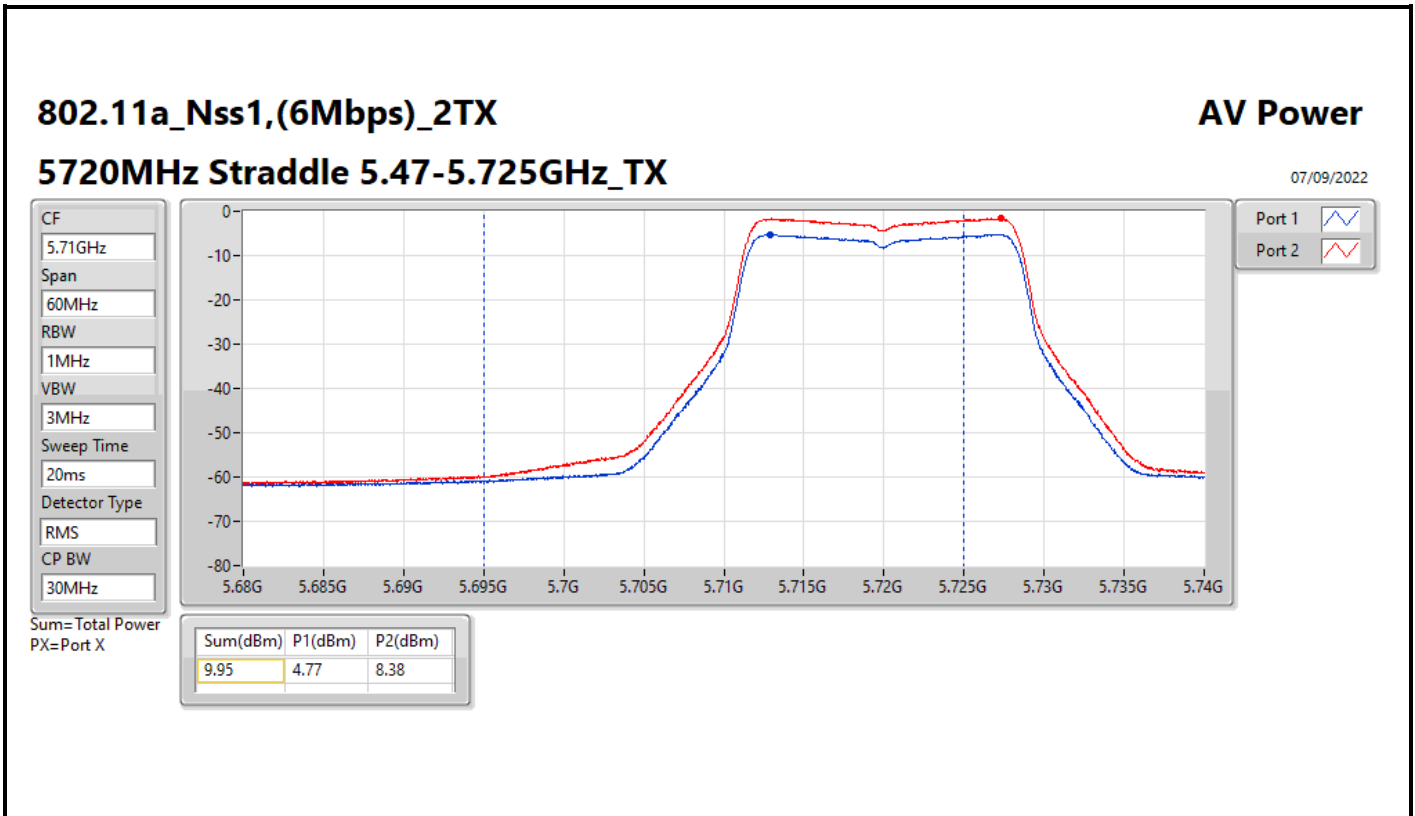

DG = Directional Gain; Port X = Port X output power

Average Power_Pine R2_Antenna set 10_
Beamforming mode Indoor_P to P

Appendix C.22

Summary

Mode	Total Power (dBm)	Total Power (W)
5.15-5.25GHz	-	-
802.11ax HEW160-BF_Nss1,(MCS0)_2TX	6.53	0.00450
802.11ax HEW160-BF_Nss1,(MCS0)_4TX	6.02	0.00400
5.25-5.35GHz	-	-
802.11ax HEW20-BF_Nss1,(MCS0)_2TX	11.39	0.01377
802.11ax HEW40-BF_Nss1,(MCS0)_2TX	9.17	0.00826
802.11ax HEW80-BF_Nss1,(MCS0)_2TX	11.09	0.01285
802.11ax HEW160-BF_Nss1,(MCS0)_2TX	6.39	0.00436
802.11ax HEW20-BF_Nss1,(MCS0)_4TX	7.80	0.00603
802.11ax HEW40-BF_Nss1,(MCS0)_4TX	8.37	0.00687
802.11ax HEW80-BF_Nss1,(MCS0)_4TX	8.14	0.00652
802.11ax HEW160-BF_Nss1,(MCS0)_4TX	5.88	0.00387
5.47-5.725GHz	-	-
802.11ax HEW20-BF_Nss1,(MCS0)_2TX	11.04	0.01271
802.11ax HEW40-BF_Nss1,(MCS0)_2TX	11.43	0.01390
802.11ax HEW80-BF_Nss1,(MCS0)_2TX	11.34	0.01361
802.11ax HEW160-BF_Nss1,(MCS0)_2TX	10.35	0.01084
802.11ax HEW20-BF_Nss1,(MCS0)_4TX	8.34	0.00682
802.11ax HEW40-BF_Nss1,(MCS0)_4TX	8.38	0.00689
802.11ax HEW80-BF_Nss1,(MCS0)_4TX	8.38	0.00689
802.11ax HEW160-BF_Nss1,(MCS0)_4TX	8.23	0.00665
5.725-5.85GHz	-	-
802.11ax HEW20-BF_Nss1,(MCS0)_2TX	5.80	0.00380
802.11ax HEW40-BF_Nss1,(MCS0)_2TX	0.88	0.00122
802.11ax HEW80-BF_Nss1,(MCS0)_2TX	-2.69	0.00054
802.11ax HEW20-BF_Nss1,(MCS0)_4TX	1.68	0.00147
802.11ax HEW40-BF_Nss1,(MCS0)_4TX	-2.00	0.00063
802.11ax HEW80-BF_Nss1,(MCS0)_4TX	-5.79	0.00026

DG = Directional Gain; Port X = Port X output power

802.11ax HEW40-BF_Nss1,(MCS0)_4TX

AV Power

5710MHz Straddle 5.47-5.725GHz_TX

08/09/2022

802.11ax HEW40-BF_Nss1,(MCS0)_4TX

AV Power

5710MHz Straddle 5.725-5.85GHz_TX