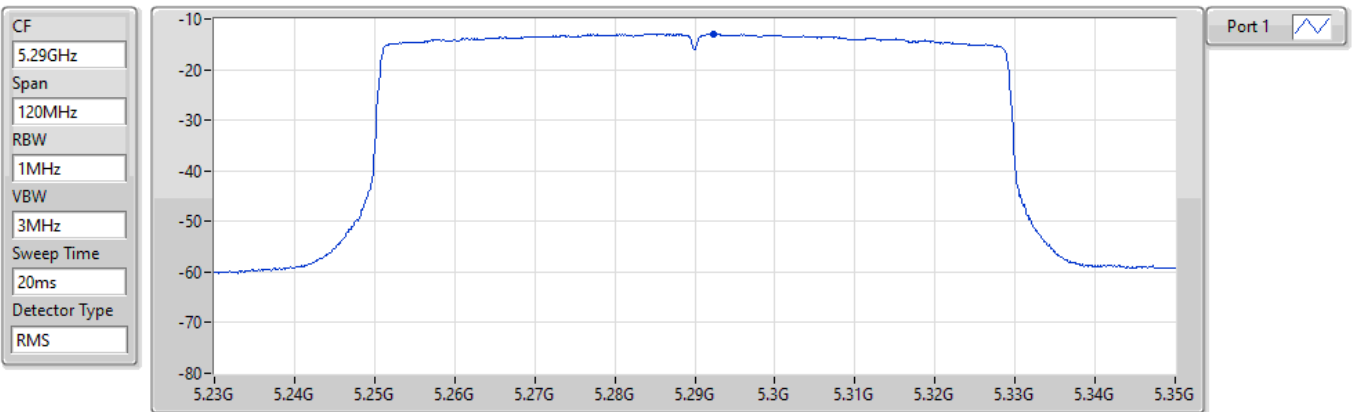

802.11ax HEW80_Nss1,(MCS0)_1TX

PSD

5290MHz

24/08/2022

Sum	PD	Port 1
(dBm/RBW)	(dBm/RBW)	(dBm/RBW)
-12.95	-12.95	-12.95