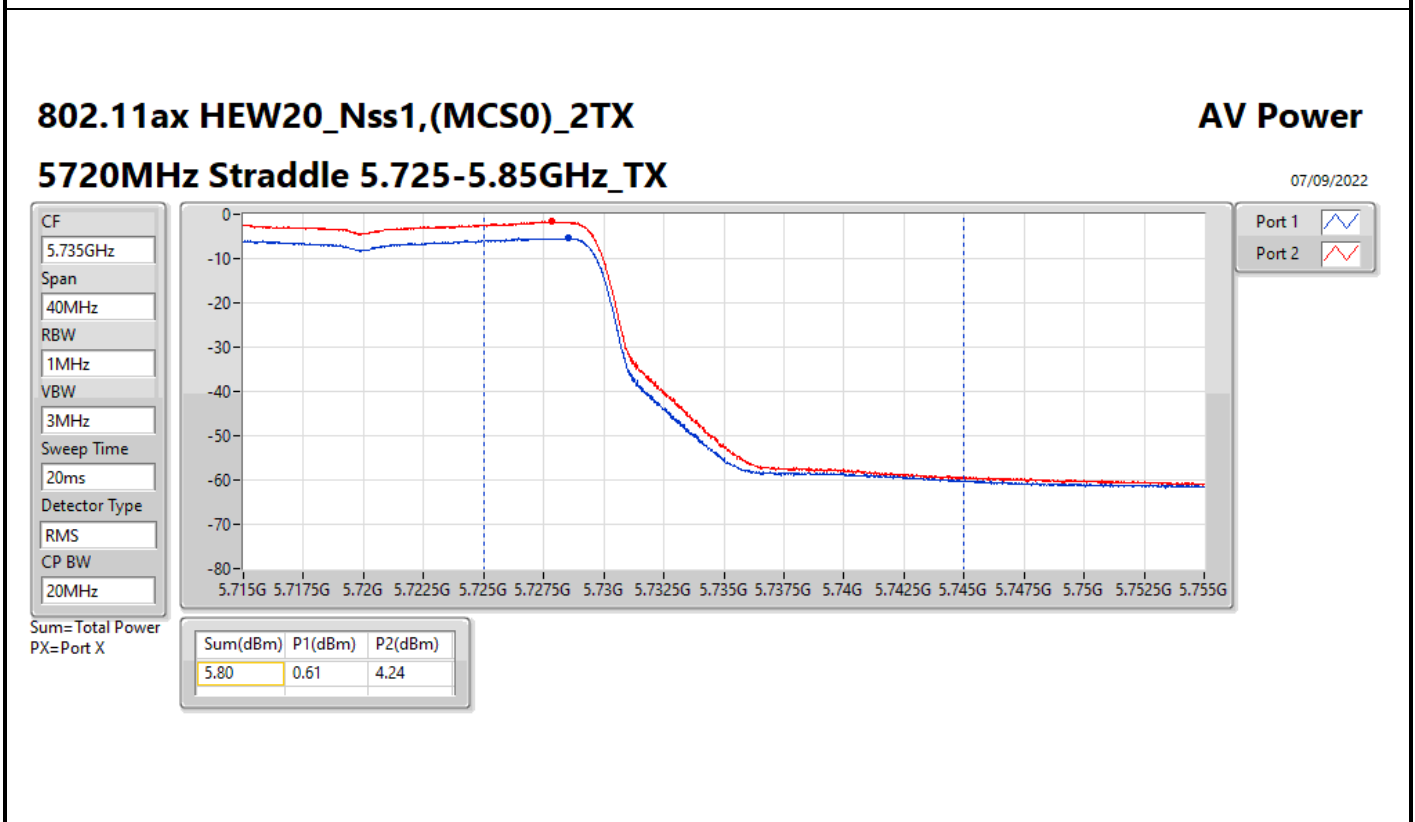

DG = Directional Gain; Port X = Port X output power

Average Power_Pine R2_Antenna set 10_
Beamforming mode Indoor_P to P

Appendix C.22

Summary

Mode	Total Power (dBm)	Total Power (W)
5.15-5.25GHz	-	-
802.11ax HEW160-BF_Nss1,(MCS0)_2TX	6.53	0.00450
802.11ax HEW160-BF_Nss1,(MCS0)_4TX	6.02	0.00400
5.25-5.35GHz	-	-
802.11ax HEW20-BF_Nss1,(MCS0)_2TX	11.39	0.01377
802.11ax HEW40-BF_Nss1,(MCS0)_2TX	9.17	0.00826
802.11ax HEW80-BF_Nss1,(MCS0)_2TX	11.09	0.01285
802.11ax HEW160-BF_Nss1,(MCS0)_2TX	6.39	0.00436
802.11ax HEW20-BF_Nss1,(MCS0)_4TX	7.80	0.00603
802.11ax HEW40-BF_Nss1,(MCS0)_4TX	8.37	0.00687
802.11ax HEW80-BF_Nss1,(MCS0)_4TX	8.14	0.00652
802.11ax HEW160-BF_Nss1,(MCS0)_4TX	5.88	0.00387
5.47-5.725GHz	-	-
802.11ax HEW20-BF_Nss1,(MCS0)_2TX	11.04	0.01271
802.11ax HEW40-BF_Nss1,(MCS0)_2TX	11.43	0.01390
802.11ax HEW80-BF_Nss1,(MCS0)_2TX	11.34	0.01361
802.11ax HEW160-BF_Nss1,(MCS0)_2TX	10.35	0.01084
802.11ax HEW20-BF_Nss1,(MCS0)_4TX	8.34	0.00682
802.11ax HEW40-BF_Nss1,(MCS0)_4TX	8.38	0.00689
802.11ax HEW80-BF_Nss1,(MCS0)_4TX	8.38	0.00689
802.11ax HEW160-BF_Nss1,(MCS0)_4TX	8.23	0.00665
5.725-5.85GHz	-	-
802.11ax HEW20-BF_Nss1,(MCS0)_2TX	5.80	0.00380
802.11ax HEW40-BF_Nss1,(MCS0)_2TX	0.88	0.00122
802.11ax HEW80-BF_Nss1,(MCS0)_2TX	-2.69	0.00054
802.11ax HEW20-BF_Nss1,(MCS0)_4TX	1.68	0.00147
802.11ax HEW40-BF_Nss1,(MCS0)_4TX	-2.00	0.00063
802.11ax HEW80-BF_Nss1,(MCS0)_4TX	-5.79	0.00026

DG = Directional Gain; Port X = Port X output power

802.11ax HEW40-BF_Nss1,(MCS0)_4TX

AV Power

5710MHz Straddle 5.47-5.725GHz_TX

08/09/2022

802.11ax HEW40-BF_Nss1,(MCS0)_4TX

AV Power

5710MHz Straddle 5.725-5.85GHz_TX