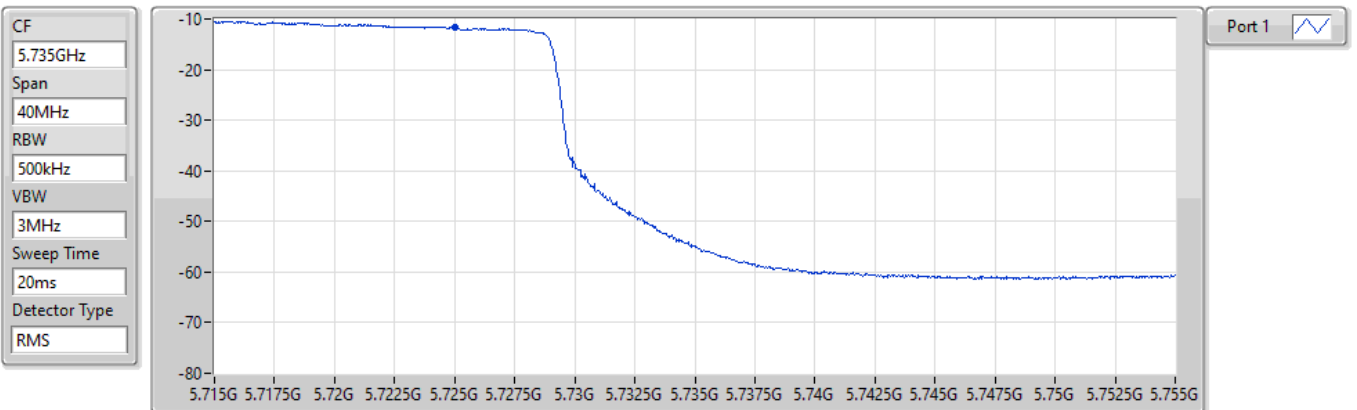

802.11ax HEW80_Nss1,(MCS0)_1TX

PSD

5690MHz Straddle 5.725-5.85GHz

24/08/2022

Sum	PD	Port 1
(dBm/RBW)	(dBm/RBW)	(dBm/RBW)
-11.76	-11.76	-11.76