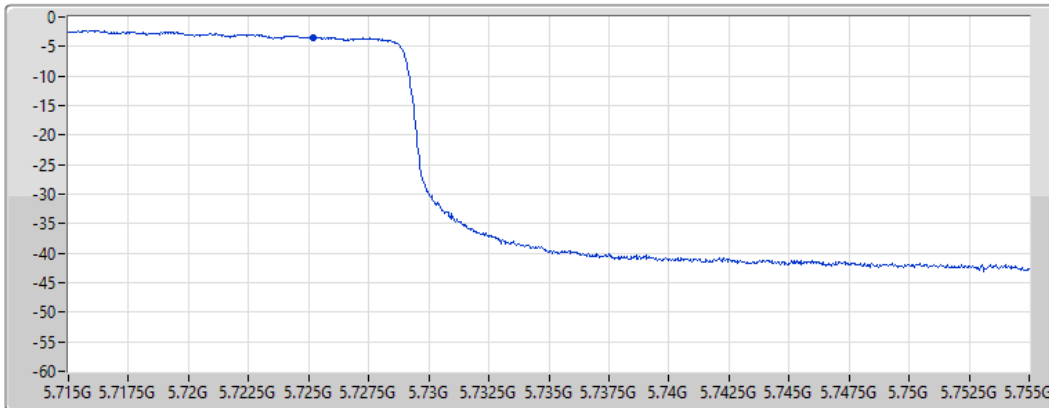

Span
40MHz

RBW
500kHz

VBW
3MHz

Sweep Time
20ms

Detector Type
RMS

Port 1 

Sum	PD	Port 1
(dBm/RBW)	(dBm/RBW)	(dBm/RBW)
-3.41	-3.41	-3.41

802.11a_Nss1,(6Mbps)_2TX