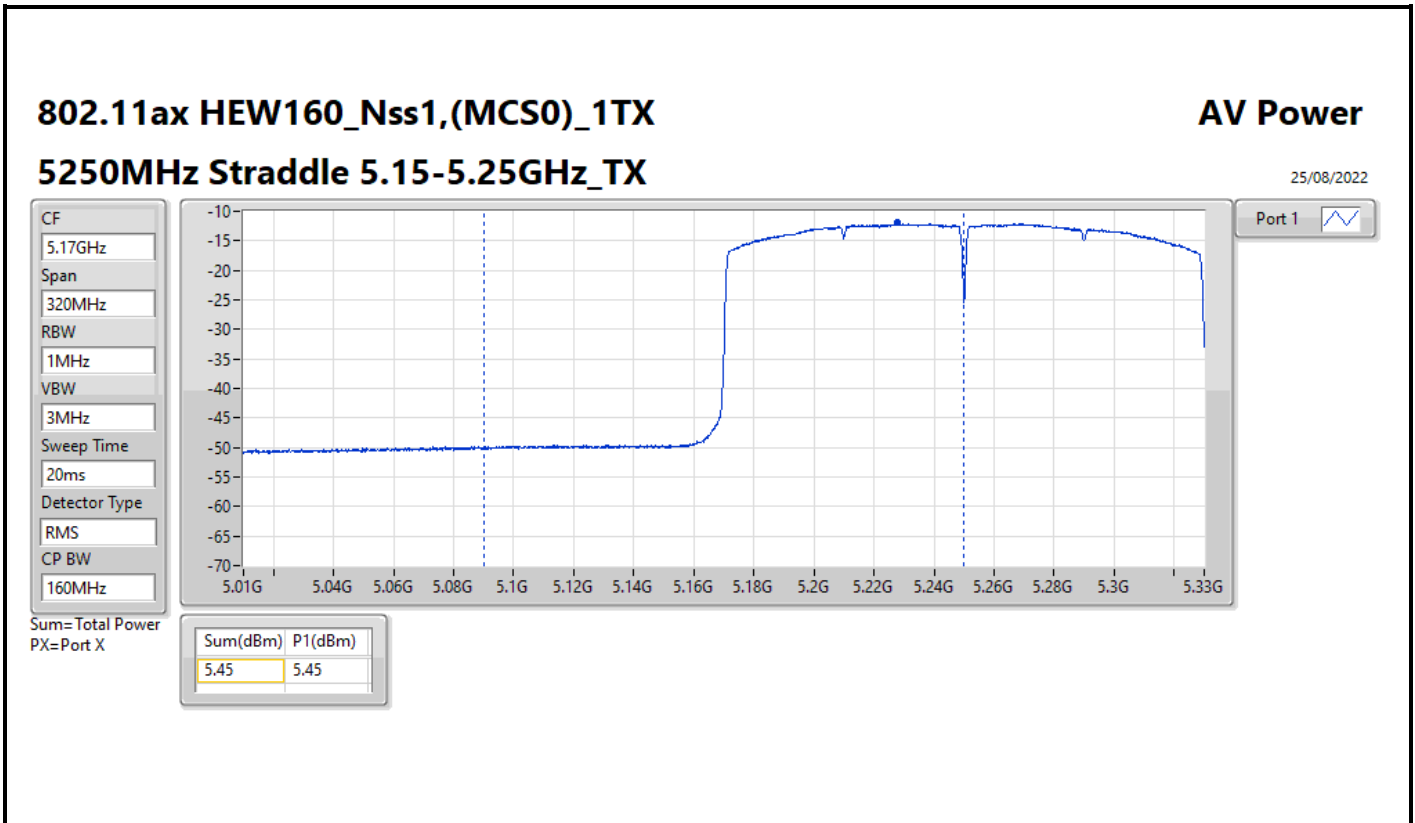

Summary

Mode	PD (dBm/RBW)
5.25-5.35GHz	-
802.11a_Nss1,(6Mbps)_1TX	7.18
802.11ax HEW20_Nss1,(MCS0)_1TX	6.85
802.11ax HEW40_Nss1,(MCS0)_1TX	3.93
802.11ax HEW80_Nss1,(MCS0)_1TX	-0.86
802.11a_Nss1,(6Mbps)_2TX	10.66
802.11ax HEW20_Nss1,(MCS0)_2TX	10.66
802.11ax HEW40_Nss1,(MCS0)_2TX	7.58
802.11ax HEW80_Nss1,(MCS0)_2TX	2.21
802.11a_Nss1,(6Mbps)_4TX	7.96
802.11ax HEW20_Nss1,(MCS0)_4TX	7.74
802.11ax HEW40_Nss1,(MCS0)_4TX	6.79
802.11ax HEW80_Nss1,(MCS0)_4TX	-2.88
5.47-5.725GHz	-
802.11a_Nss1,(6Mbps)_1TX	6.84
802.11ax HEW20_Nss1,(MCS0)_1TX	6.44
802.11ax HEW40_Nss1,(MCS0)_1TX	3.82
802.11ax HEW80_Nss1,(MCS0)_1TX	0.70
802.11a_Nss1,(6Mbps)_2TX	10.71
802.11ax HEW20_Nss1,(MCS0)_2TX	10.78
802.11ax HEW40_Nss1,(MCS0)_2TX	7.98
802.11ax HEW80_Nss1,(MCS0)_2TX	5.04
802.11a_Nss1,(6Mbps)_4TX	7.97
802.11ax HEW20_Nss1,(MCS0)_4TX	7.94
802.11ax HEW40_Nss1,(MCS0)_4TX	7.71
802.11ax HEW80_Nss1,(MCS0)_4TX	4.59
5.725-5.85GHz	-
802.11a_Nss1,(6Mbps)_1TX	4.46
802.11ax HEW20_Nss1,(MCS0)_1TX	4.07
802.11ax HEW40_Nss1,(MCS0)_1TX	0.44
802.11ax HEW80_Nss1,(MCS0)_1TX	-3.41
802.11a_Nss1,(6Mbps)_2TX	8.34
802.11ax HEW20_Nss1,(MCS0)_2TX	7.69
802.11ax HEW40_Nss1,(MCS0)_2TX	5.51
802.11ax HEW80_Nss1,(MCS0)_2TX	1.70
802.11a_Nss1,(6Mbps)_4TX	5.42
802.11ax HEW20_Nss1,(MCS0)_4TX	5.68
802.11ax HEW40_Nss1,(MCS0)_4TX	4.96
802.11ax HEW80_Nss1,(MCS0)_4TX	1.21

RBW = 500kHz for 5.725-5.85GHz band / 1MHz for other band;