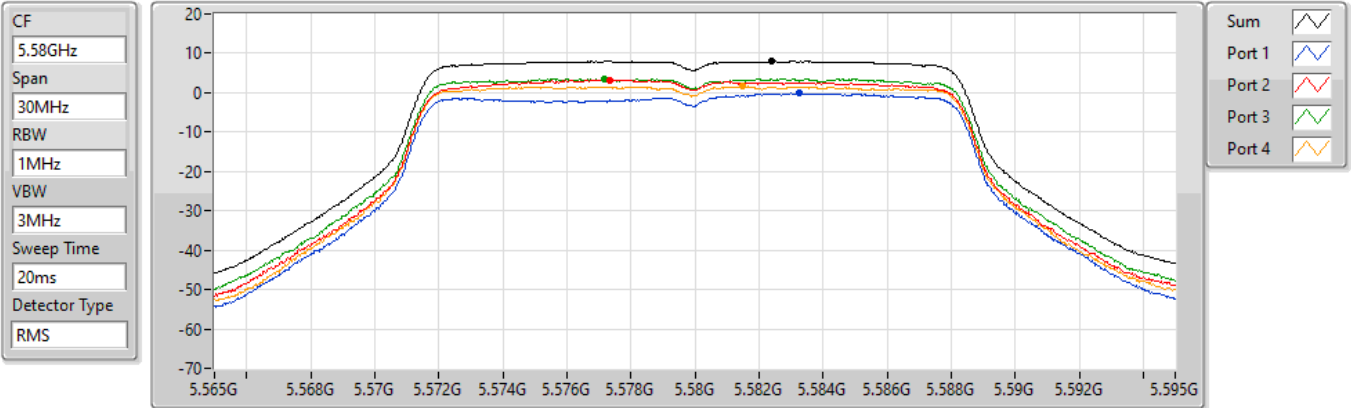

802.11a_Nss1,(6Mbps)_4TX

PSD

5580MHz

18/08/2022

Sum	PD	Port 1	Port 2	Port 3	Port 4
(dBm/RBW)	(dBm/RBW)	(dBm/RBW)	(dBm/RBW)	(dBm/RBW)	(dBm/RBW)
7.97	7.97	-0.12	3.29	3.50	1.60