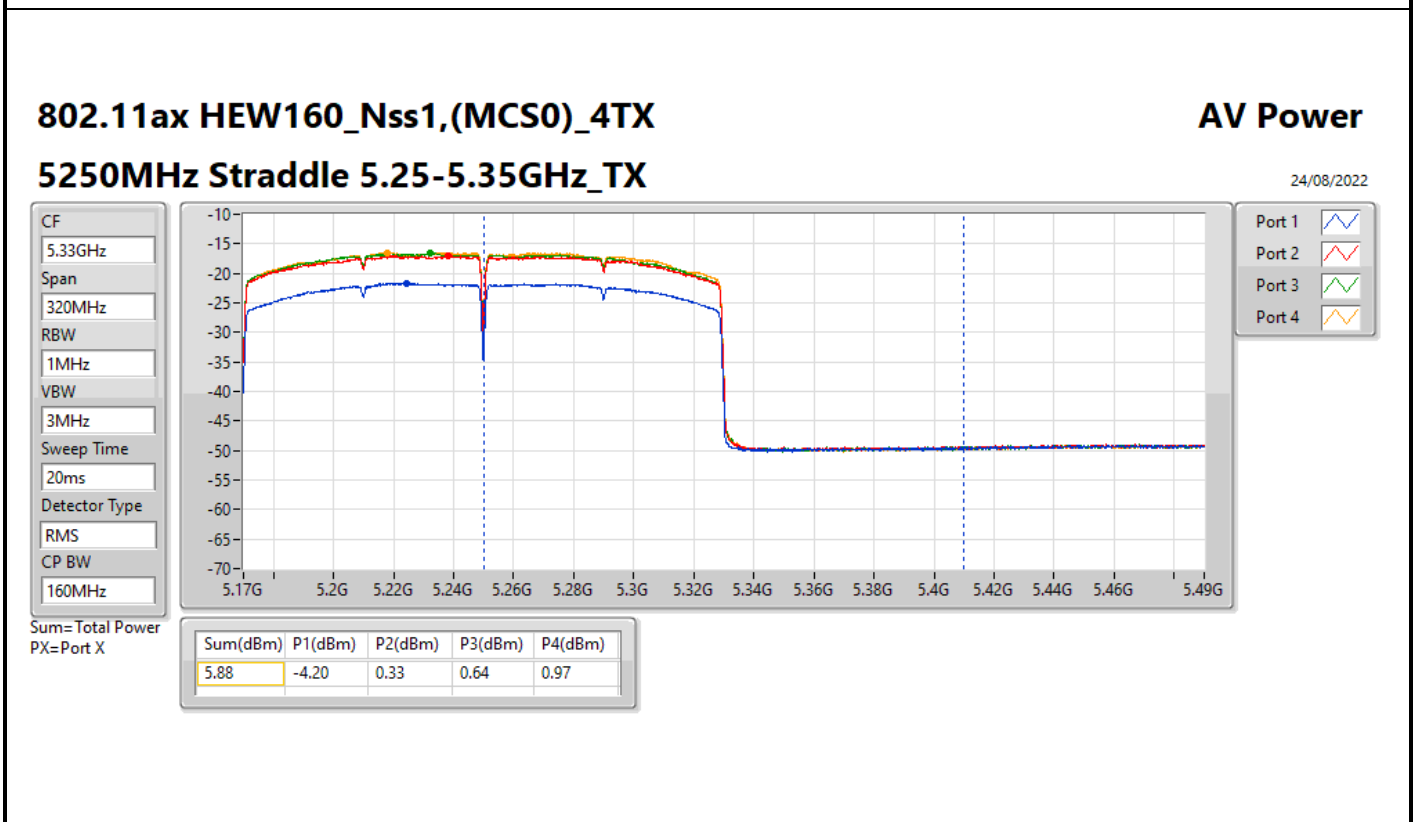

DG = Directional Gain; Port X = Port X output power

Average Power_Pine R2_Antenna set 10_
Beamforming mode Indoor_P to P

Appendix C.22

Summary

Mode	Total Power (dBm)	Total Power (W)
5.15-5.25GHz	-	-
802.11ax HEW160-BF_Nss1,(MCS0)_2TX	6.53	0.00450
802.11ax HEW160-BF_Nss1,(MCS0)_4TX	6.02	0.00400
5.25-5.35GHz	-	-
802.11ax HEW20-BF_Nss1,(MCS0)_2TX	11.39	0.01377
802.11ax HEW40-BF_Nss1,(MCS0)_2TX	9.17	0.00826
802.11ax HEW80-BF_Nss1,(MCS0)_2TX	11.09	0.01285
802.11ax HEW160-BF_Nss1,(MCS0)_2TX	6.39	0.00436
802.11ax HEW20-BF_Nss1,(MCS0)_4TX	7.80	0.00603
802.11ax HEW40-BF_Nss1,(MCS0)_4TX	8.37	0.00687
802.11ax HEW80-BF_Nss1,(MCS0)_4TX	8.14	0.00652
802.11ax HEW160-BF_Nss1,(MCS0)_4TX	5.88	0.00387
5.47-5.725GHz	-	-
802.11ax HEW20-BF_Nss1,(MCS0)_2TX	11.04	0.01271
802.11ax HEW40-BF_Nss1,(MCS0)_2TX	11.43	0.01390
802.11ax HEW80-BF_Nss1,(MCS0)_2TX	11.34	0.01361
802.11ax HEW160-BF_Nss1,(MCS0)_2TX	10.35	0.01084
802.11ax HEW20-BF_Nss1,(MCS0)_4TX	8.34	0.00682
802.11ax HEW40-BF_Nss1,(MCS0)_4TX	8.38	0.00689
802.11ax HEW80-BF_Nss1,(MCS0)_4TX	8.38	0.00689
802.11ax HEW160-BF_Nss1,(MCS0)_4TX	8.23	0.00665
5.725-5.85GHz	-	-
802.11ax HEW20-BF_Nss1,(MCS0)_2TX	5.80	0.00380
802.11ax HEW40-BF_Nss1,(MCS0)_2TX	0.88	0.00122
802.11ax HEW80-BF_Nss1,(MCS0)_2TX	-2.69	0.00054
802.11ax HEW20-BF_Nss1,(MCS0)_4TX	1.68	0.00147
802.11ax HEW40-BF_Nss1,(MCS0)_4TX	-2.00	0.00063
802.11ax HEW80-BF_Nss1,(MCS0)_4TX	-5.79	0.00026

DG = Directional Gain; Port X = Port X output power

802.11ax HEW40-BF_Nss1,(MCS0)_4TX

AV Power

5710MHz Straddle 5.47-5.725GHz_TX

08/09/2022

802.11ax HEW40-BF_Nss1,(MCS0)_4TX

AV Power

5710MHz Straddle 5.725-5.85GHz_TX