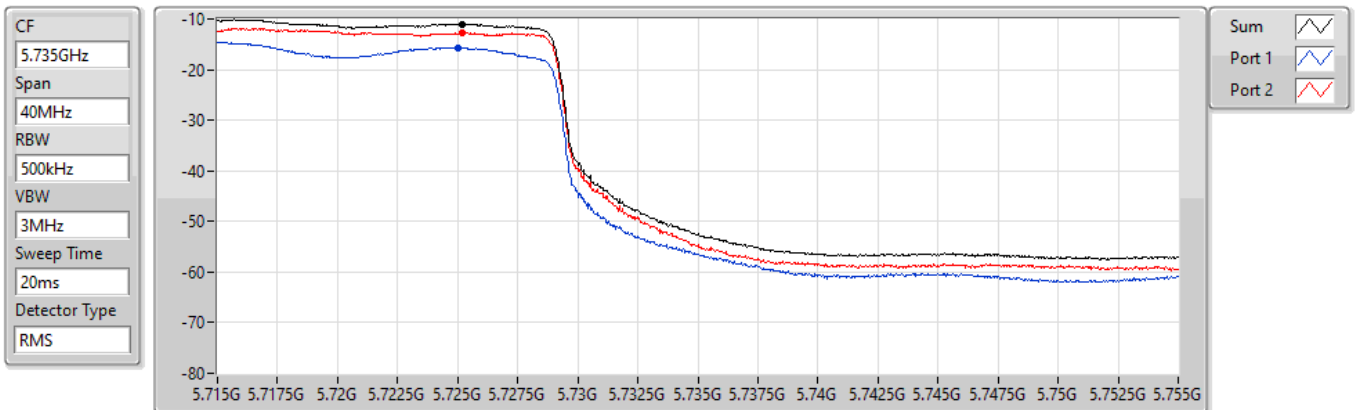

802.11ax HEW80_Nss1,(MCS0)_2TX

PSD

5690MHz Straddle 5.725-5.85GHz

24/08/2022

Sum	PD	Port 1	Port 2
(dBm/RBW)	(dBm/RBW)	(dBm/RBW)	(dBm/RBW)
-11.03	-11.03	-15.65	-12.82