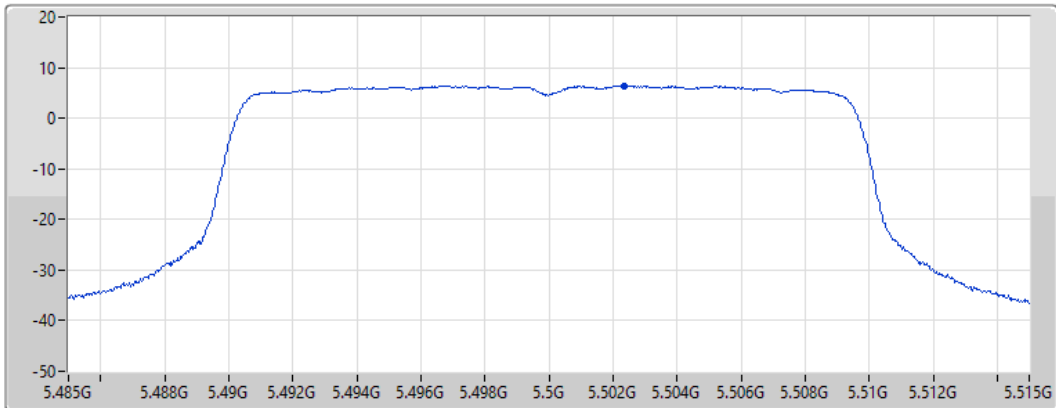

Sum	PD	Port 1
(dBm/RBW)	(dBm/RBW)	(dBm/RBW)
6.37	6.37	6.37

802.11ax HEW20_Nss1,(MCS0)_1TX

PSD

5500MHz

18/08/2022

CF
5.5GHz
Span
30MHz
RBW
1MHz
VBW
3MHz
Sweep Time
20ms
Detector Type
RMS

Port 1 

Sum	PD	Port 1
(dBm/RBW)	(dBm/RBW)	(dBm/RBW)
6.44	6.44	6.44