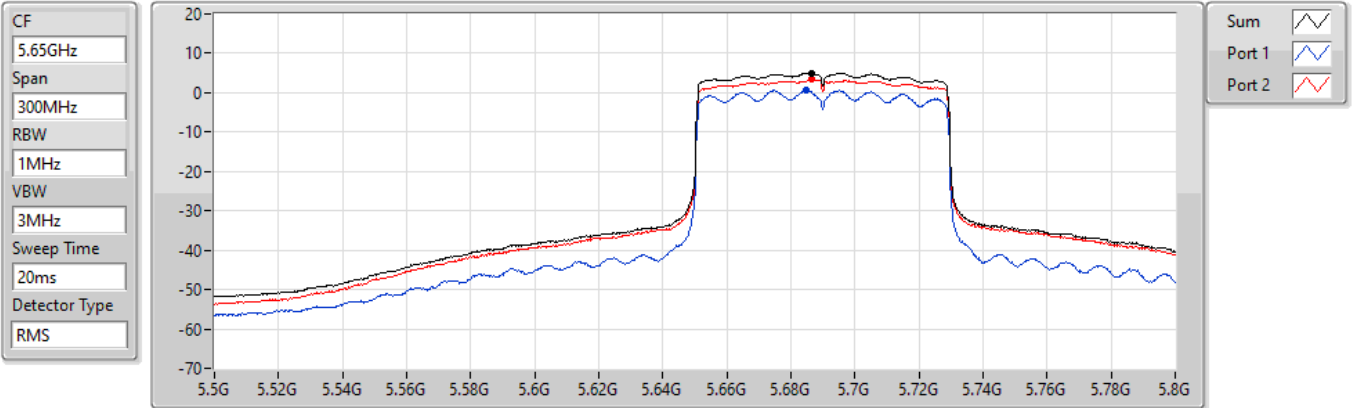

802.11ax HEW80_Nss1,(MCS0)_2TX

PSD

5690MHz Straddle 5.47-5.725GHz

19/08/2022

Sum	PD	Port 1	Port 2
(dBm/RBW)	(dBm/RBW)	(dBm/RBW)	(dBm/RBW)
5.04	5.04	0.62	3.32