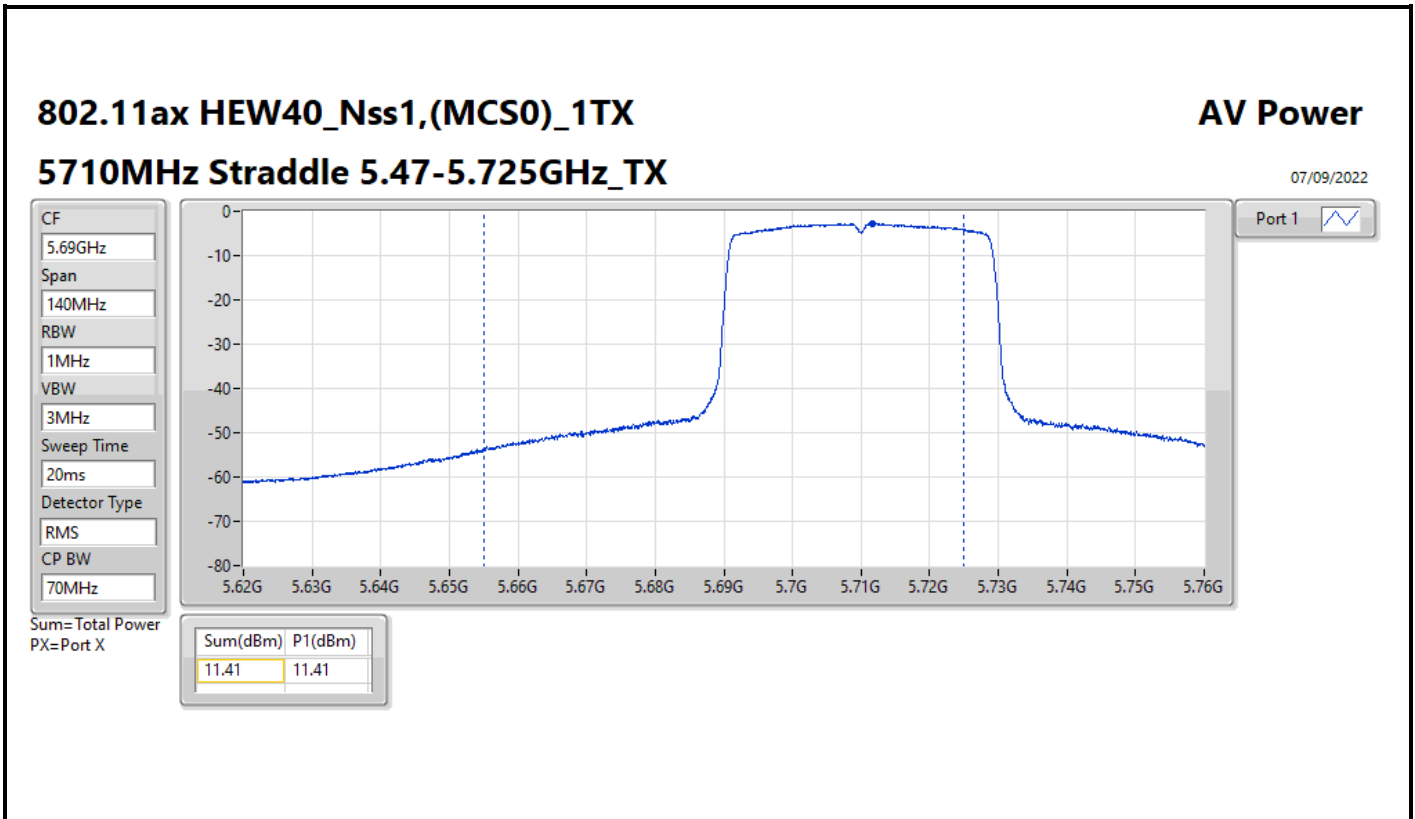

DG = Directional Gain; Port X = Port X output power

**Average Power_Pine R2_Antenna set 10_Beamforming mode_
Indoor_P to M**

Appendix C.16

Summary

Mode	Total Power (dBm)	Total Power (W)
5.15-5.25GHz	-	-
802.11ax HEW160-BF_Nss1,(MCS0)_2TX	6.53	0.00450
5.25-5.35GHz	-	-
802.11ax HEW20-BF_Nss1,(MCS0)_2TX	11.39	0.01377
802.11ax HEW40-BF_Nss1,(MCS0)_2TX	9.17	0.00826
802.11ax HEW80-BF_Nss1,(MCS0)_2TX	11.09	0.01285
802.11ax HEW160-BF_Nss1,(MCS0)_2TX	6.39	0.00436
5.47-5.725GHz	-	-
802.11ax HEW20-BF_Nss1,(MCS0)_2TX	11.04	0.01271
802.11ax HEW40-BF_Nss1,(MCS0)_2TX	11.43	0.01390
802.11ax HEW80-BF_Nss1,(MCS0)_2TX	11.34	0.01361
802.11ax HEW160-BF_Nss1,(MCS0)_2TX	10.35	0.01084
5.725-5.85GHz	-	-
802.11ax HEW20-BF_Nss1,(MCS0)_2TX	5.80	0.00380
802.11ax HEW40-BF_Nss1,(MCS0)_2TX	0.88	0.00122
802.11ax HEW80-BF_Nss1,(MCS0)_2TX	-2.69	0.00054