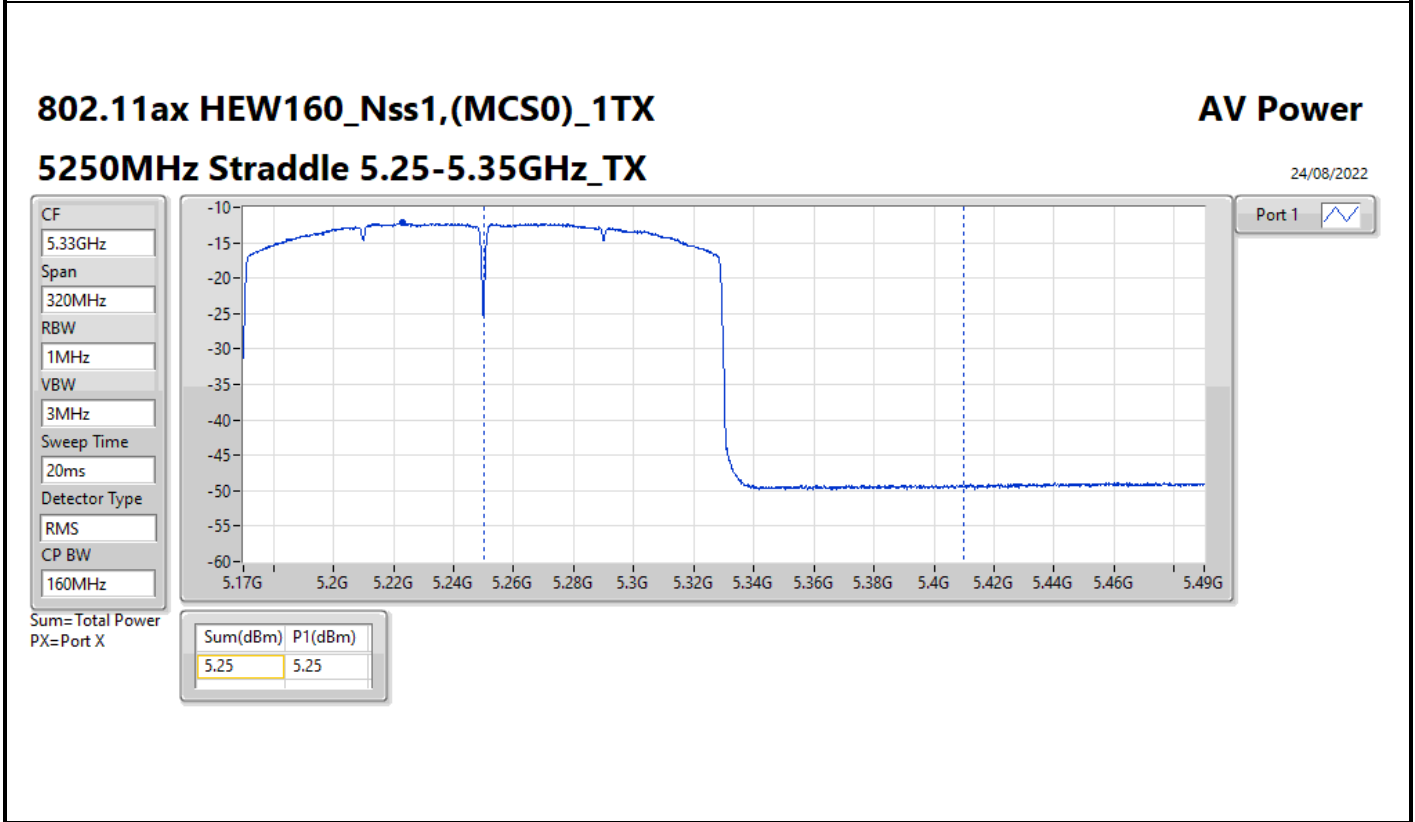

Average Power_Pine R2_Antenna set 10_
Non beamforming mode_Indoor_P to M

Appendix C.15

Mode	Result	DG (dBi)	Port 1 (dBm)	Port 2 (dBm)	Port 3 (dBm)	Port 4 (dBm)	Total Power (dBm)	Power Limit (dBm)
5570MHz	Pass	18.53	-0.54	4.22	4.87	4.44	9.72	11.45

DG = Directional Gain; Port X = Port X output power

**Average Power_Pine R2_Antenna set 10_Beamforming mode_
Indoor_P to M**

Appendix C.16

Summary

Mode	Total Power (dBm)	Total Power (W)
5.15-5.25GHz	-	-
802.11ax HEW160-BF_Nss1,(MCS0)_2TX	6.53	0.00450
5.25-5.35GHz	-	-
802.11ax HEW20-BF_Nss1,(MCS0)_2TX	11.39	0.01377
802.11ax HEW40-BF_Nss1,(MCS0)_2TX	9.17	0.00826
802.11ax HEW80-BF_Nss1,(MCS0)_2TX	11.09	0.01285
802.11ax HEW160-BF_Nss1,(MCS0)_2TX	6.39	0.00436
5.47-5.725GHz	-	-
802.11ax HEW20-BF_Nss1,(MCS0)_2TX	11.04	0.01271
802.11ax HEW40-BF_Nss1,(MCS0)_2TX	11.43	0.01390
802.11ax HEW80-BF_Nss1,(MCS0)_2TX	11.34	0.01361
802.11ax HEW160-BF_Nss1,(MCS0)_2TX	10.35	0.01084
5.725-5.85GHz	-	-
802.11ax HEW20-BF_Nss1,(MCS0)_2TX	5.80	0.00380
802.11ax HEW40-BF_Nss1,(MCS0)_2TX	0.88	0.00122
802.11ax HEW80-BF_Nss1,(MCS0)_2TX	-2.69	0.00054