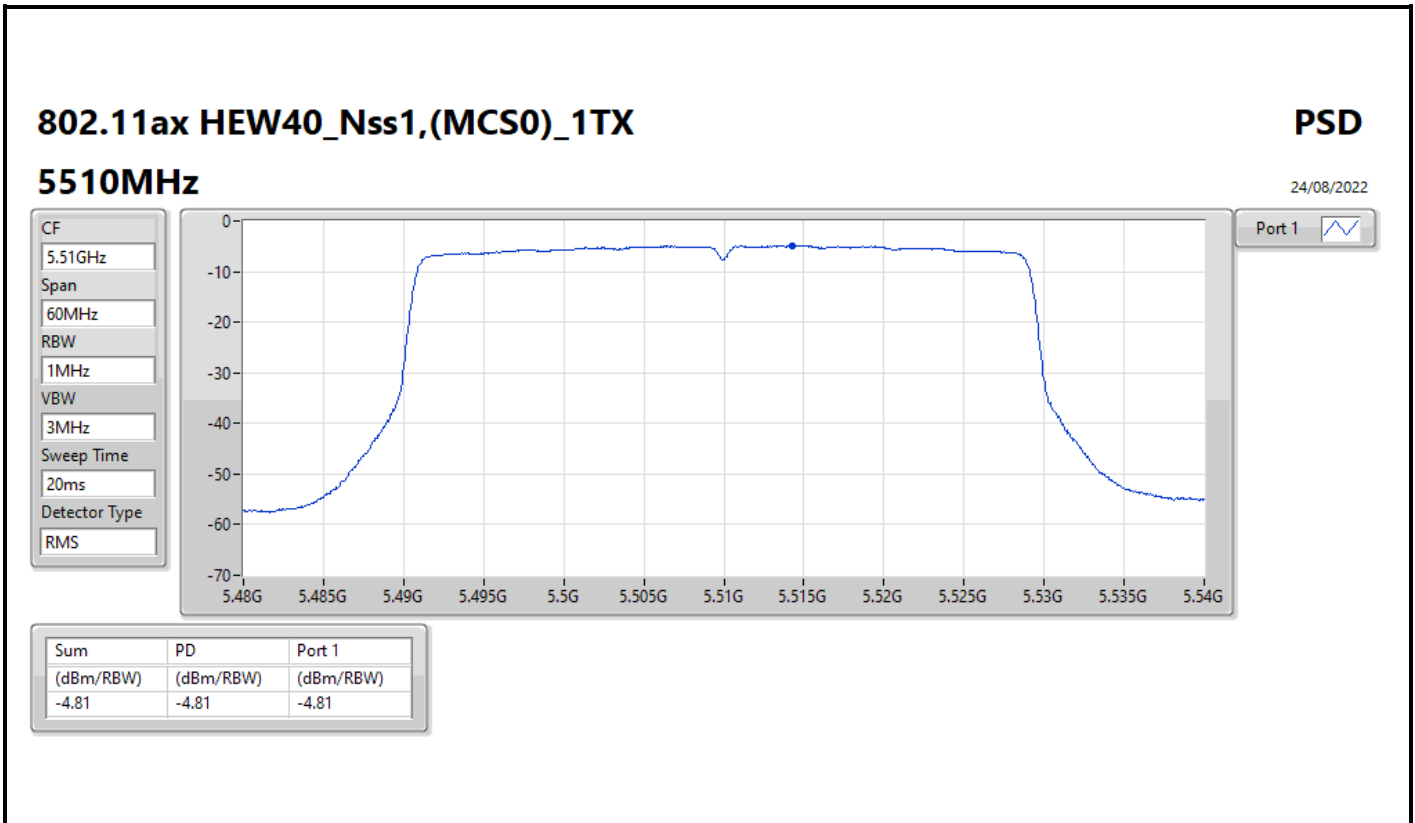

PSD

24/08/2022

CF
 5.735GHz
 Span
 40MHz
 RBW
 500kHz
 VBW
 3MHz
 Sweep Time
 20ms
 Detector Type
 RMS

Port 1 

Sum	PD	Port 1
(dBm/RBW)	(dBm/RBW)	(dBm/RBW)
-4.18	-4.18	-4.18

802.11ax HEW40_Nss1,(MCS0)_1TX

PSD