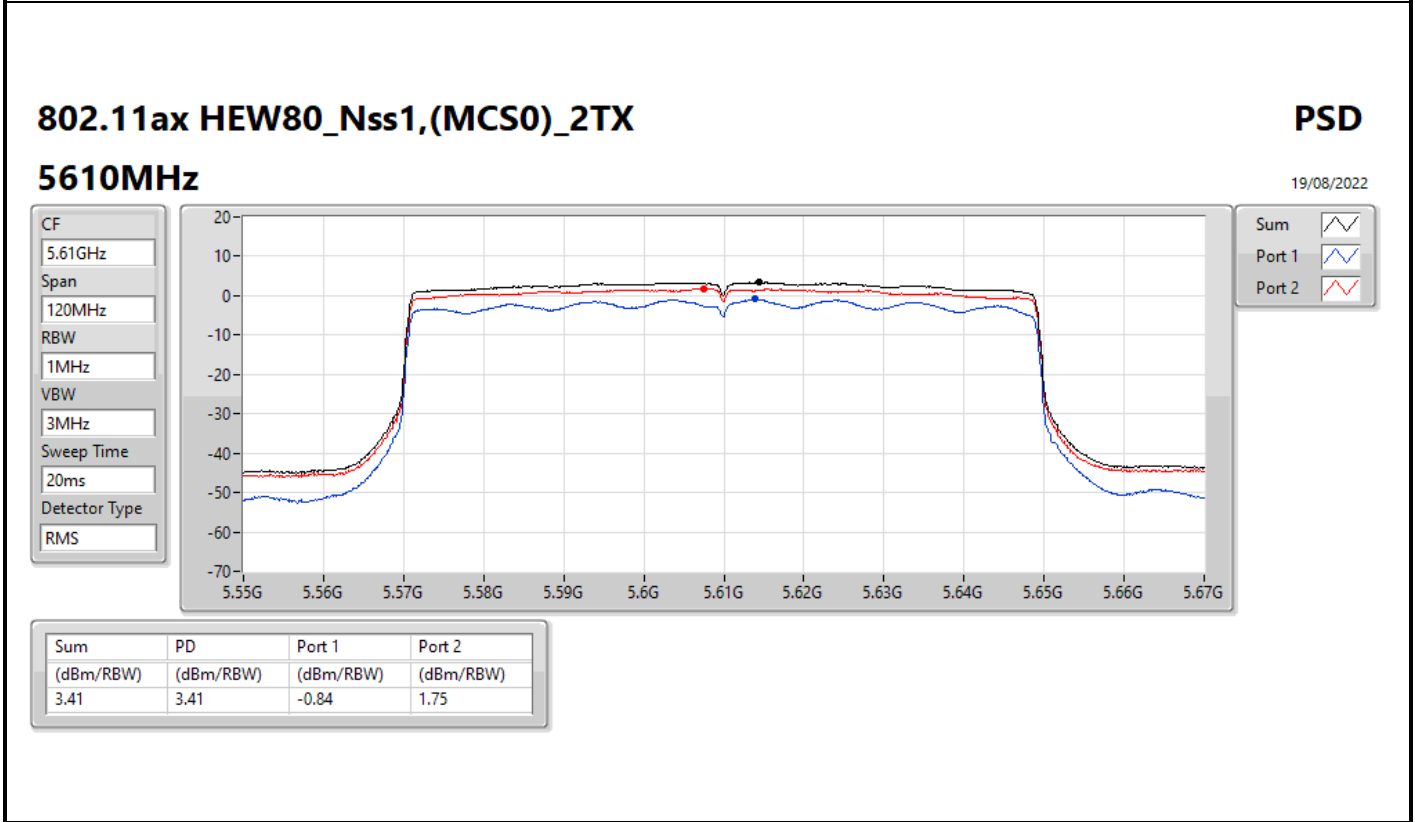

802.11ax HEW80_Nss1,(MCS0)_2TX

PSD

5290MHz

19/08/2022

Sum	PD	Port 1	Port 2
(dBm/RBW)	(dBm/RBW)	(dBm/RBW)	(dBm/RBW)
2.21	2.21	-2.36	0.51

802.11ax HEW80_Nss1,(MCS0)_2TX

PSD

5690MHz Straddle 5.47-5.725GHz