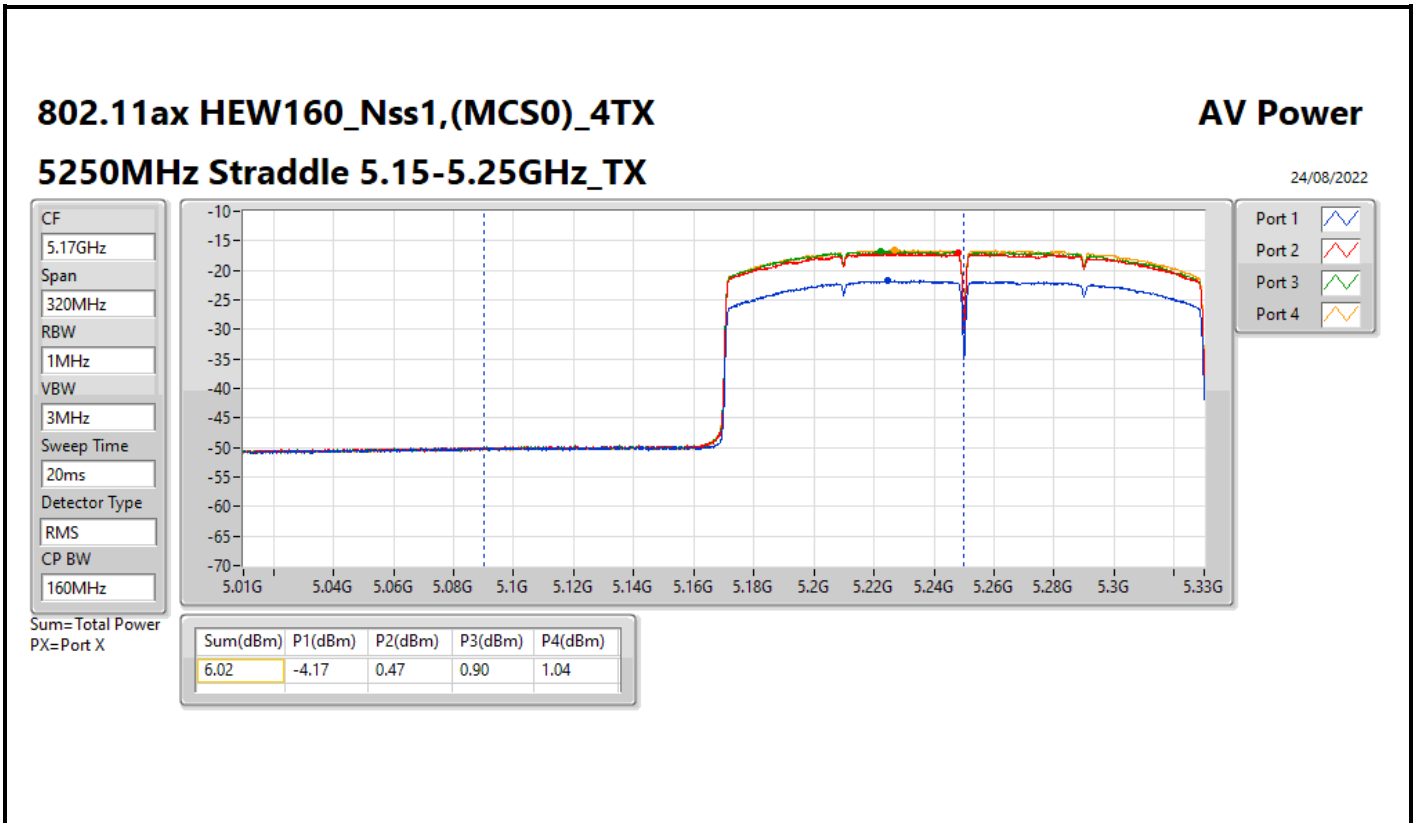

DG = Directional Gain; Port X = Port X output power

Average Power_Pine R2_Antenna set 10_Beamforming mode_
Outdoor_P to M

Appendix C.19

Summary

Mode	Total Power (dBm)	Total Power (W)	EIRP / Elevation angle higher than 30° EIRP (dBm)	EIRP / Elevation angle higher than 30° EIRP (W)
5.15-5.25GHz	-	-	-	-
802.11ax HEW160-BF_Nss1,(MCS0)_2TX	6.53	0.00450	25.06/0.56	0.32063/0.00114
5.25-5.35GHz	-	-	-	-
802.11ax HEW20-BF_Nss1,(MCS0)_2TX	11.39	0.01377	29.92	0.98175
802.11ax HEW40-BF_Nss1,(MCS0)_2TX	9.17	0.00826	27.70	0.58884
802.11ax HEW80-BF_Nss1,(MCS0)_2TX	11.09	0.01285	29.62	0.91622
802.11ax HEW160-BF_Nss1,(MCS0)_2TX	6.39	0.00436	24.92	0.31046
5.47-5.725GHz	-	-	-	-
802.11ax HEW20-BF_Nss1,(MCS0)_2TX	11.04	0.01271	29.57	0.90573
802.11ax HEW40-BF_Nss1,(MCS0)_2TX	11.43	0.01390	29.96	0.99083
802.11ax HEW80-BF_Nss1,(MCS0)_2TX	11.34	0.01361	29.87	0.97051
802.11ax HEW160-BF_Nss1,(MCS0)_2TX	10.35	0.01084	28.88	0.77268
5.725-5.85GHz	-	-	-	-
802.11ax HEW20-BF_Nss1,(MCS0)_2TX	5.80	0.00380	24.33	0.27102
802.11ax HEW40-BF_Nss1,(MCS0)_2TX	0.88	0.00122	19.41	0.08730
802.11ax HEW80-BF_Nss1,(MCS0)_2TX	-2.69	0.00054	15.84	0.03837