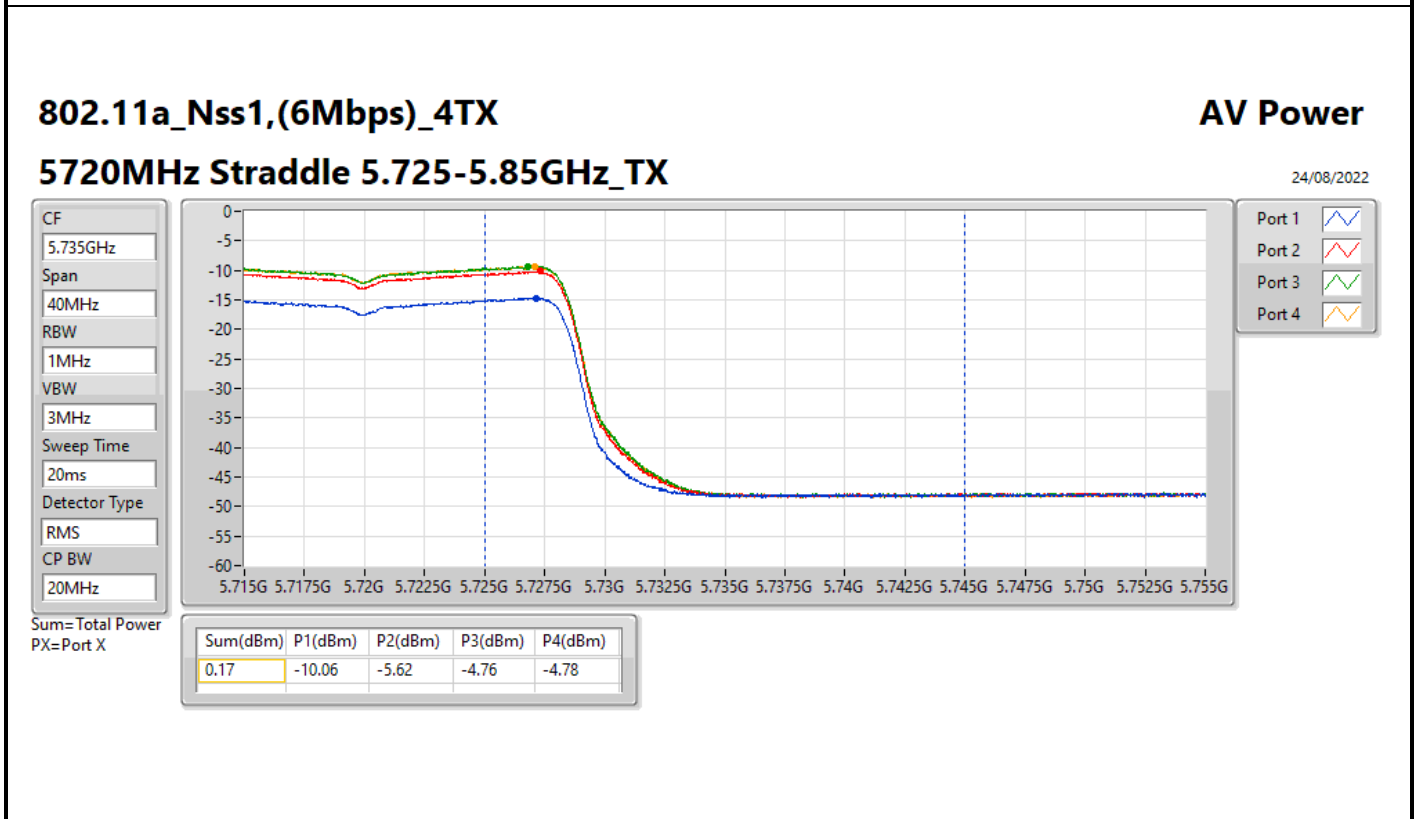

DG = Directional Gain; Port X = Port X output power

Average Power_Pine R2_Antenna set 10_Beamforming mode_
Outdoor_P to M

Appendix C.19

Summary

Mode	Total Power (dBm)	Total Power (W)	EIRP / Elevation angle higher than 30° EIRP (dBm)	EIRP / Elevation angle higher than 30° EIRP (W)
5.15-5.25GHz	-	-	-	-
802.11ax HEW160-BF_Nss1,(MCS0)_2TX	6.53	0.00450	25.06/0.56	0.32063/0.00114
5.25-5.35GHz	-	-	-	-
802.11ax HEW20-BF_Nss1,(MCS0)_2TX	11.39	0.01377	29.92	0.98175
802.11ax HEW40-BF_Nss1,(MCS0)_2TX	9.17	0.00826	27.70	0.58884
802.11ax HEW80-BF_Nss1,(MCS0)_2TX	11.09	0.01285	29.62	0.91622
802.11ax HEW160-BF_Nss1,(MCS0)_2TX	6.39	0.00436	24.92	0.31046
5.47-5.725GHz	-	-	-	-
802.11ax HEW20-BF_Nss1,(MCS0)_2TX	11.04	0.01271	29.57	0.90573
802.11ax HEW40-BF_Nss1,(MCS0)_2TX	11.43	0.01390	29.96	0.99083
802.11ax HEW80-BF_Nss1,(MCS0)_2TX	11.34	0.01361	29.87	0.97051
802.11ax HEW160-BF_Nss1,(MCS0)_2TX	10.35	0.01084	28.88	0.77268
5.725-5.85GHz	-	-	-	-
802.11ax HEW20-BF_Nss1,(MCS0)_2TX	5.80	0.00380	24.33	0.27102
802.11ax HEW40-BF_Nss1,(MCS0)_2TX	0.88	0.00122	19.41	0.08730
802.11ax HEW80-BF_Nss1,(MCS0)_2TX	-2.69	0.00054	15.84	0.03837