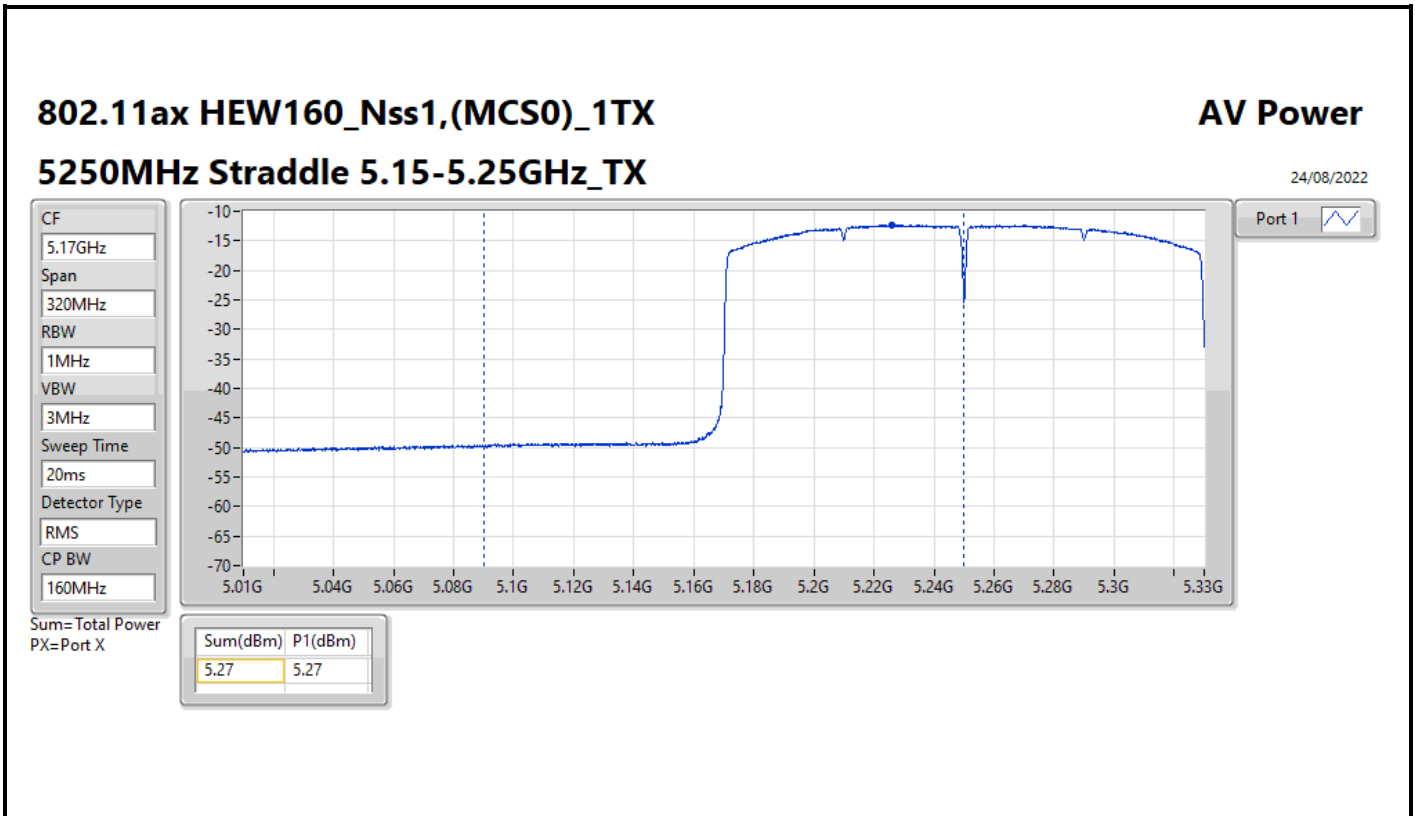

**Average Power_Pine R2_Antenna set 10_
Non beamforming mode_Outdoor_P to M**

Appendix C.18

Mode	Result	DG (dBi)	Port 1 (dBm)	Port 2 (dBm)	Port 3 (dBm)	Port 4 (dBm)	Total Power (dBm)	Power Limit (dBm)	EIRP / Elevation angle higher than 30° EIRP (dBm)	EIRP Limit / Elevation angle higher than 30° EIRP Limit (dBm)
5570MHz	Pass	18.53	-0.54	4.22	4.87	4.44	9.72	11.45	28.25	30.00

DG = Directional Gain; Port X = Port X output power

Average Power_Pine R2_Antenna set 10_Beamforming mode_
Outdoor_P to M

Appendix C.19

Summary

Mode	Total Power (dBm)	Total Power (W)	EIRP / Elevation angle higher than 30° EIRP (dBm)	EIRP / Elevation angle higher than 30° EIRP (W)
5.15-5.25GHz	-	-	-	-
802.11ax HEW160-BF_Nss1,(MCS0)_2TX	6.53	0.00450	25.06/0.56	0.32063/0.00114
5.25-5.35GHz	-	-	-	-
802.11ax HEW20-BF_Nss1,(MCS0)_2TX	11.39	0.01377	29.92	0.98175
802.11ax HEW40-BF_Nss1,(MCS0)_2TX	9.17	0.00826	27.70	0.58884
802.11ax HEW80-BF_Nss1,(MCS0)_2TX	11.09	0.01285	29.62	0.91622
802.11ax HEW160-BF_Nss1,(MCS0)_2TX	6.39	0.00436	24.92	0.31046
5.47-5.725GHz	-	-	-	-
802.11ax HEW20-BF_Nss1,(MCS0)_2TX	11.04	0.01271	29.57	0.90573
802.11ax HEW40-BF_Nss1,(MCS0)_2TX	11.43	0.01390	29.96	0.99083
802.11ax HEW80-BF_Nss1,(MCS0)_2TX	11.34	0.01361	29.87	0.97051
802.11ax HEW160-BF_Nss1,(MCS0)_2TX	10.35	0.01084	28.88	0.77268
5.725-5.85GHz	-	-	-	-
802.11ax HEW20-BF_Nss1,(MCS0)_2TX	5.80	0.00380	24.33	0.27102
802.11ax HEW40-BF_Nss1,(MCS0)_2TX	0.88	0.00122	19.41	0.08730
802.11ax HEW80-BF_Nss1,(MCS0)_2TX	-2.69	0.00054	15.84	0.03837