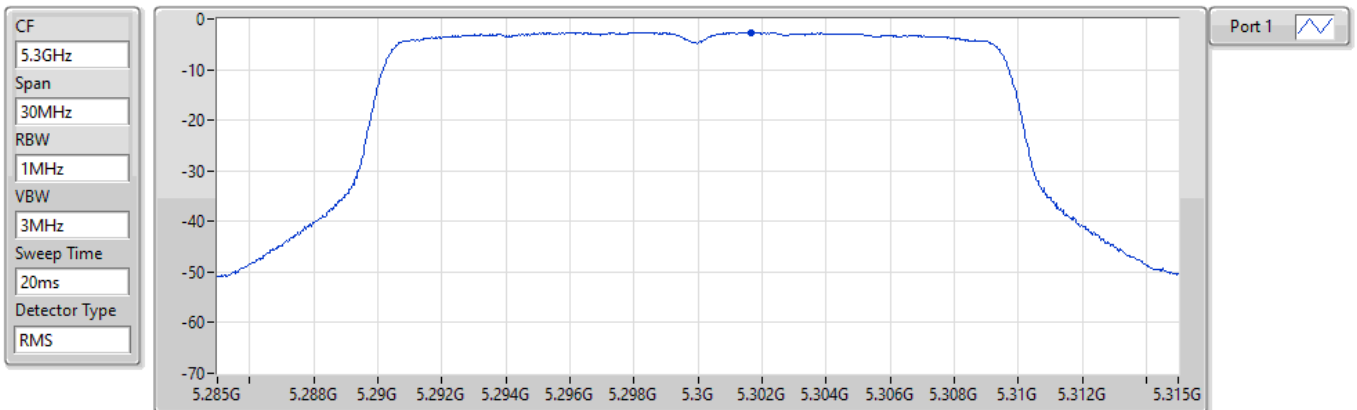

802.11ax HEW20_Nss1,(MCS0)_1TX

PSD

5300MHz

24/08/2022

Sum	PD	Port 1
(dBm/RBW)	(dBm/RBW)	(dBm/RBW)
-2.65	-2.65	-2.65