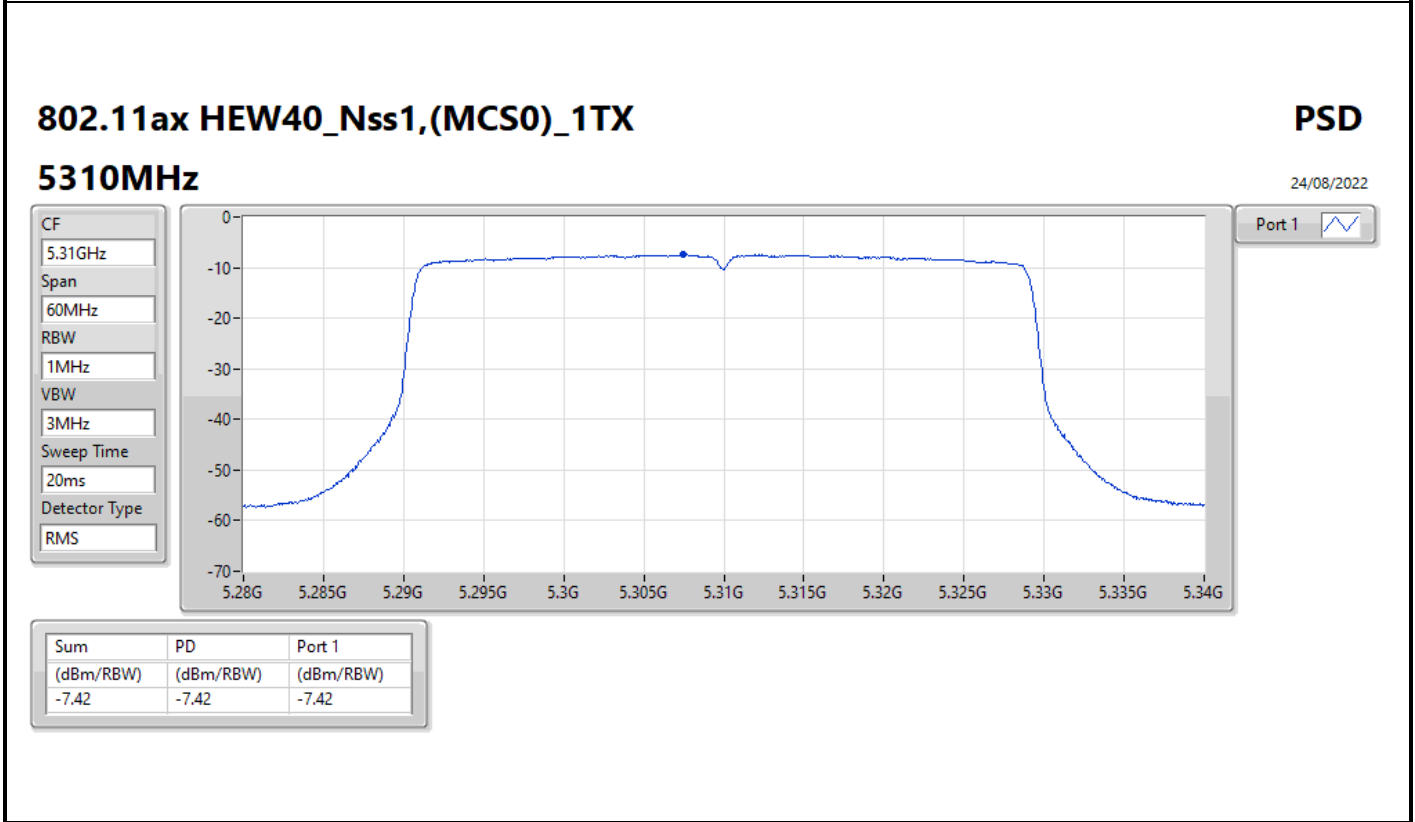

PSD

24/08/2022

CF
5.735GHz
Span
40MHz
RBW
500kHz
VBW
3MHz
Sweep Time
20ms
Detector Type
RMS

Port 1 

Sum	PD	Port 1
(dBm/RBW)	(dBm/RBW)	(dBm/RBW)
-4.18	-4.18	-4.18

802.11ax HEW40_Nss1,(MCS0)_1TX

PSD

5670MHz