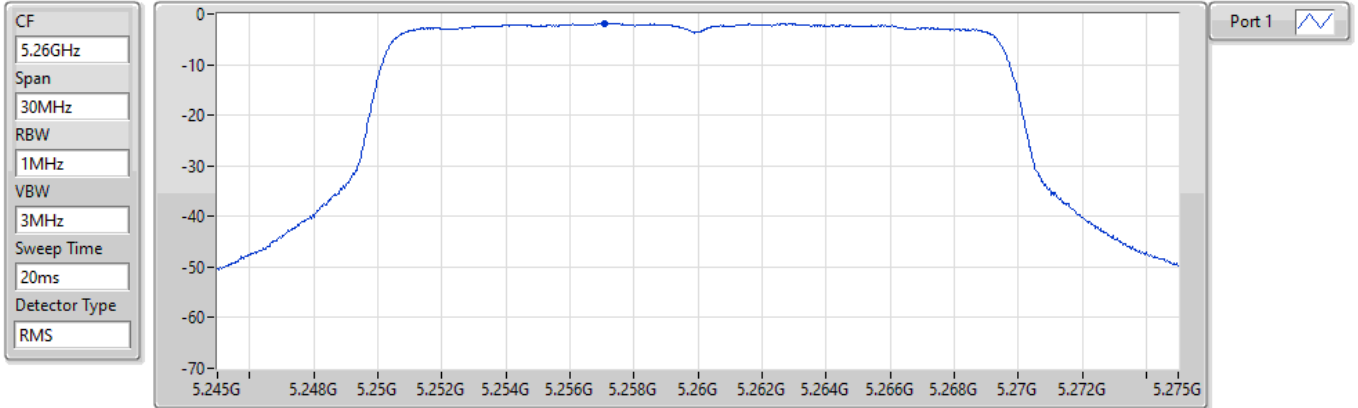

PSD

5260MHz

24/08/2022

Sum	PD	Port 1
(dBm/RBW)	(dBm/RBW)	(dBm/RBW)
-1.83	-1.83	-1.83

802.11ax HEW20_Nss1,(MCS0)_1TX

PSD

5300MHz

24/08/2022