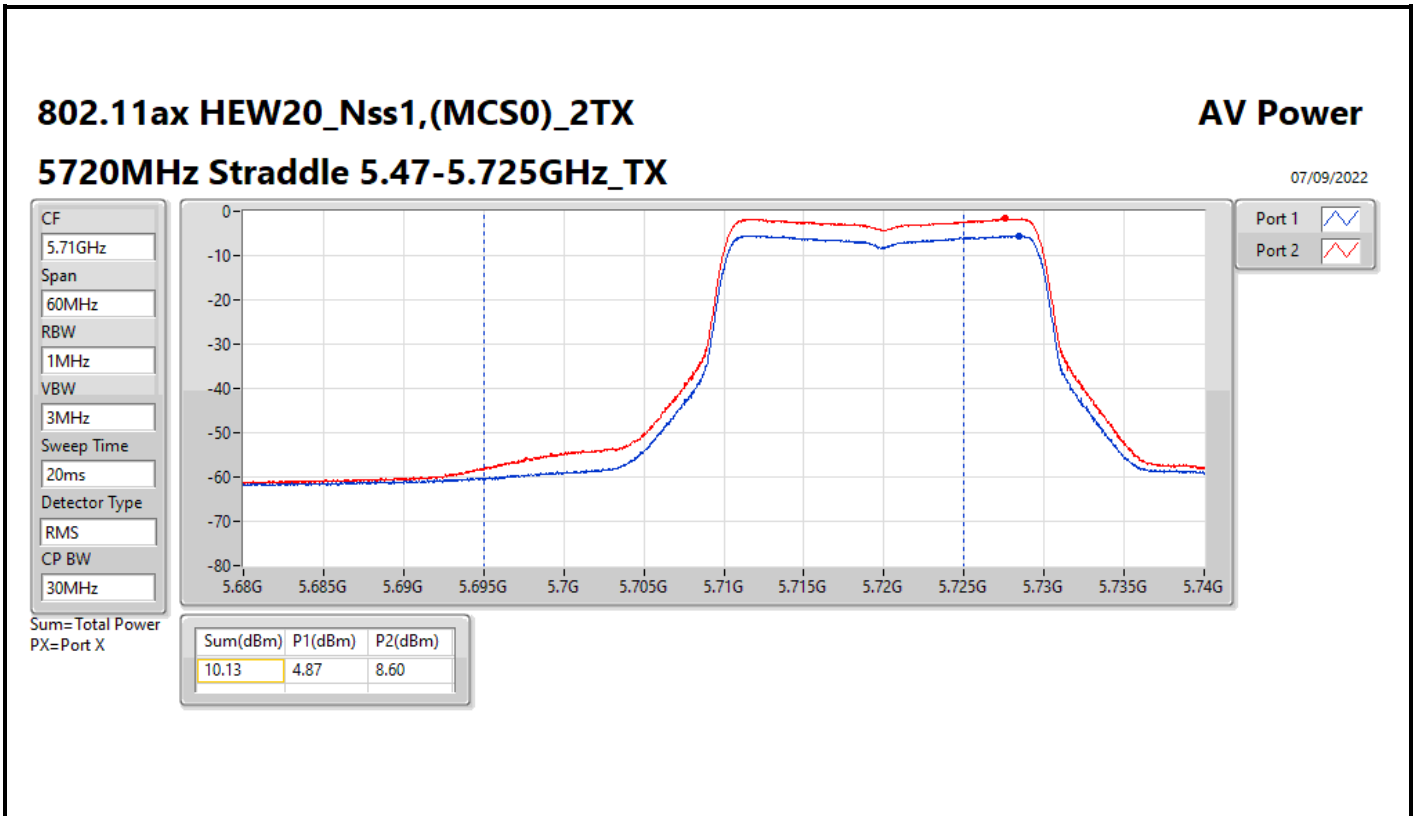

DG = Directional Gain; Port X = Port X output power

**Average Power_Pine R2_Antenna set 10_Beamforming mode_
Indoor_P to M**

Appendix C.16

Summary

Mode	Total Power (dBm)	Total Power (W)
5.15-5.25GHz	-	-
802.11ax HEW160-BF_Nss1,(MCS0)_2TX	6.53	0.00450
5.25-5.35GHz	-	-
802.11ax HEW20-BF_Nss1,(MCS0)_2TX	11.39	0.01377
802.11ax HEW40-BF_Nss1,(MCS0)_2TX	9.17	0.00826
802.11ax HEW80-BF_Nss1,(MCS0)_2TX	11.09	0.01285
802.11ax HEW160-BF_Nss1,(MCS0)_2TX	6.39	0.00436
5.47-5.725GHz	-	-
802.11ax HEW20-BF_Nss1,(MCS0)_2TX	11.04	0.01271
802.11ax HEW40-BF_Nss1,(MCS0)_2TX	11.43	0.01390
802.11ax HEW80-BF_Nss1,(MCS0)_2TX	11.34	0.01361
802.11ax HEW160-BF_Nss1,(MCS0)_2TX	10.35	0.01084
5.725-5.85GHz	-	-
802.11ax HEW20-BF_Nss1,(MCS0)_2TX	5.80	0.00380
802.11ax HEW40-BF_Nss1,(MCS0)_2TX	0.88	0.00122
802.11ax HEW80-BF_Nss1,(MCS0)_2TX	-2.69	0.00054