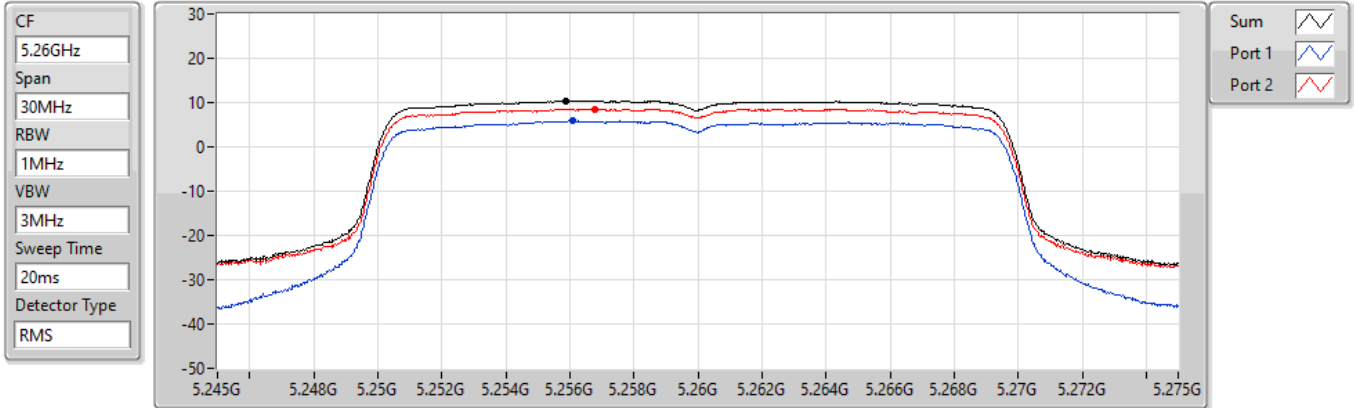

802.11ax HEW20_Nss1,(MCS0)_2TX

PSD

5260MHz

19/08/2022

Sum	PD	Port 1	Port 2
(dBm/RBW)	(dBm/RBW)	(dBm/RBW)	(dBm/RBW)
10.34	10.34	5.88	8.55