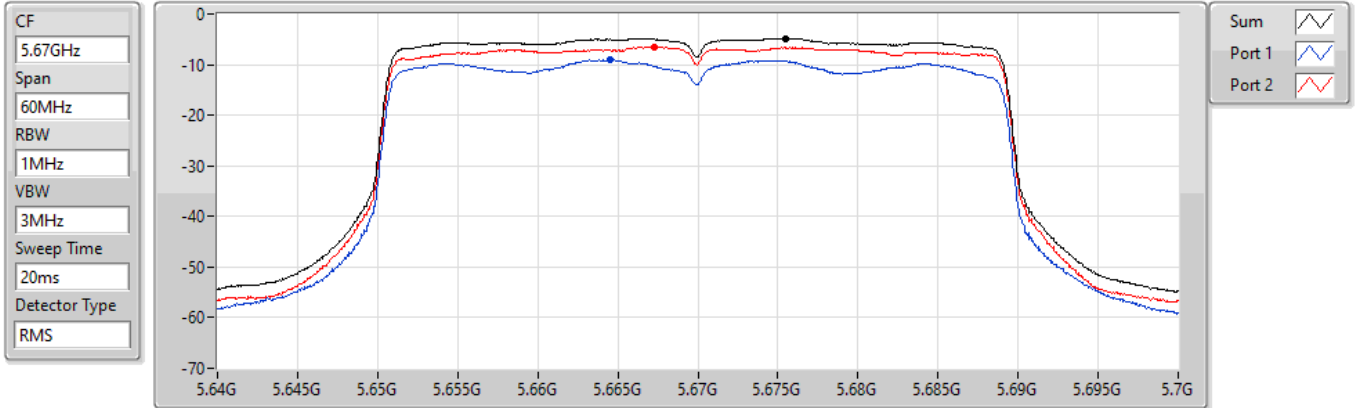

802.11ax HEW40_Nss1,(MCS0)_2TX

PSD

5670MHz

24/08/2022

Sum	PD	Port 1	Port 2
(dBm/RBW)	(dBm/RBW)	(dBm/RBW)	(dBm/RBW)
-4.79	-4.79	-9.08	-6.48