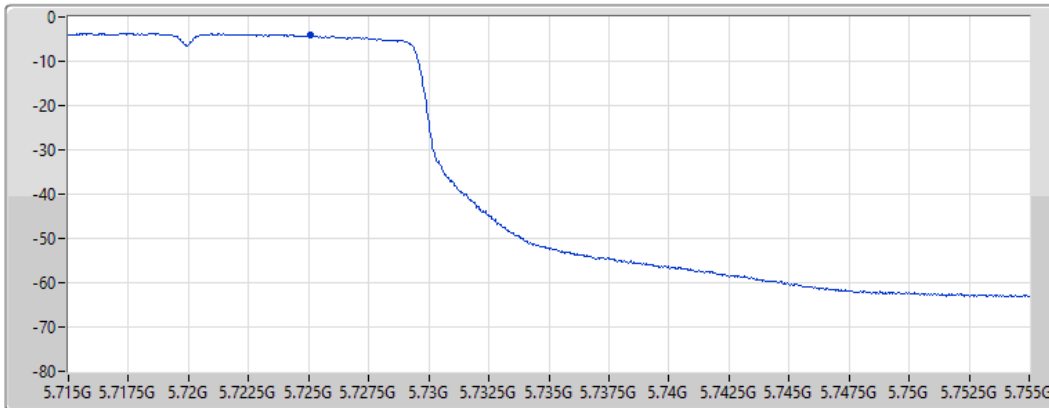

802.11ax HEW20_Nss1,(MCS0)_1TX
5720MHz Straddle 5.725-5.85GHz

PSD

24/08/2022

CF
5.735GHz
Span
40MHz
RBW
500kHz
VBW
3MHz
Sweep Time
20ms
Detector Type
RMS

Port 1

Sum	PD	Port 1
(dBm/RBW)	(dBm/RBW)	(dBm/RBW)
-4.18	-4.18	-4.18