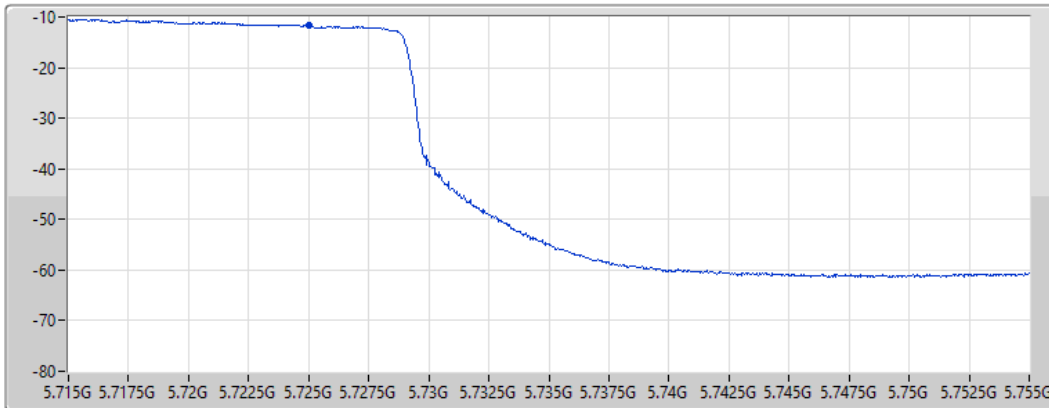

802.11ax HEW80_Nss1,(MCS0)_1TX

PSD

5690MHz Straddle 5.725-5.85GHz

24/08/2022

CF
5.735GHz
Span
40MHz
RBW
500kHz
VBW
3MHz
Sweep Time
20ms
Detector Type
RMS

Port 1

Sum	PD	Port 1
(dBm/RBW)	(dBm/RBW)	(dBm/RBW)
-11.76	-11.76	-11.76