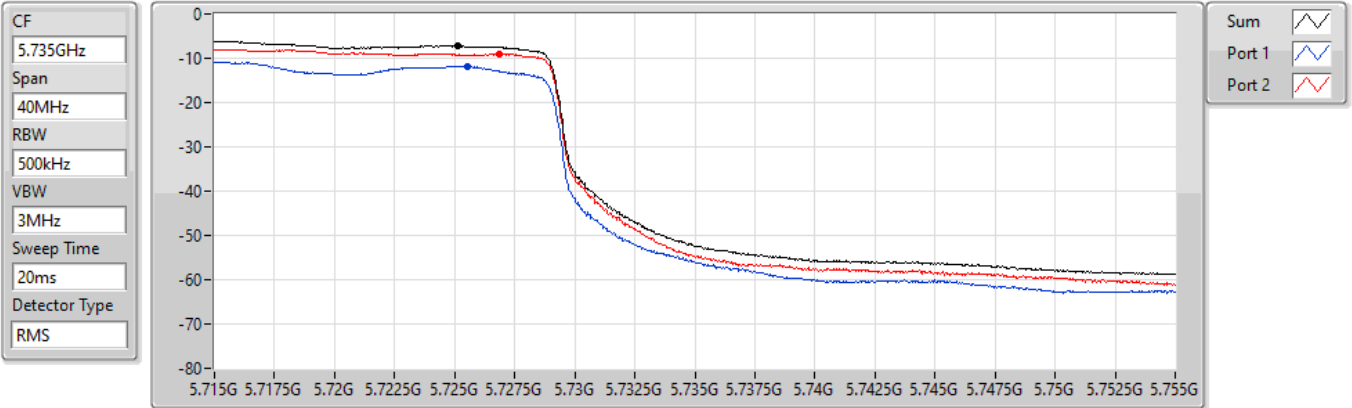

802.11ax HEW40_Nss1,(MCS0)_2TX

PSD

5710MHz Straddle 5.725-5.85GHz

24/08/2022

Sum	PD	Port 1	Port 2
(dBm/RBW)	(dBm/RBW)	(dBm/RBW)	(dBm/RBW)
-7.31	-7.31	-11.78	-9.04

802.11ax HEW80_Nss1,(MCS0)_2TX

PSD