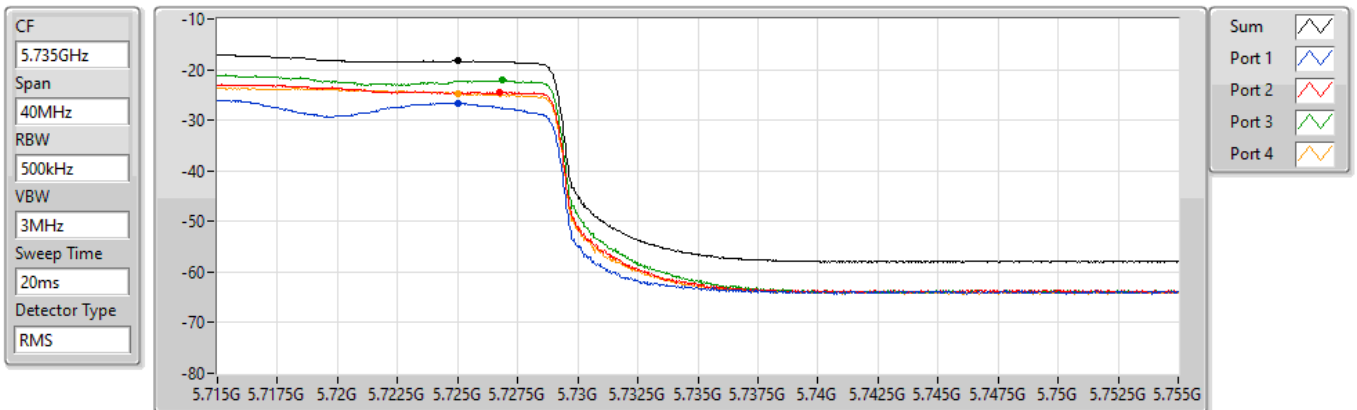

802.11ax HEW80_Nss1,(MCS0)_4TX

PSD

5690MHz Straddle 5.725-5.85GHz

22/08/2022

Sum	PD	Port 1	Port 2	Port 3	Port 4
(dBm/RBW)	(dBm/RBW)	(dBm/RBW)	(dBm/RBW)	(dBm/RBW)	(dBm/RBW)
-18.26	-18.26	-26.67	-24.45	-22.08	-24.68