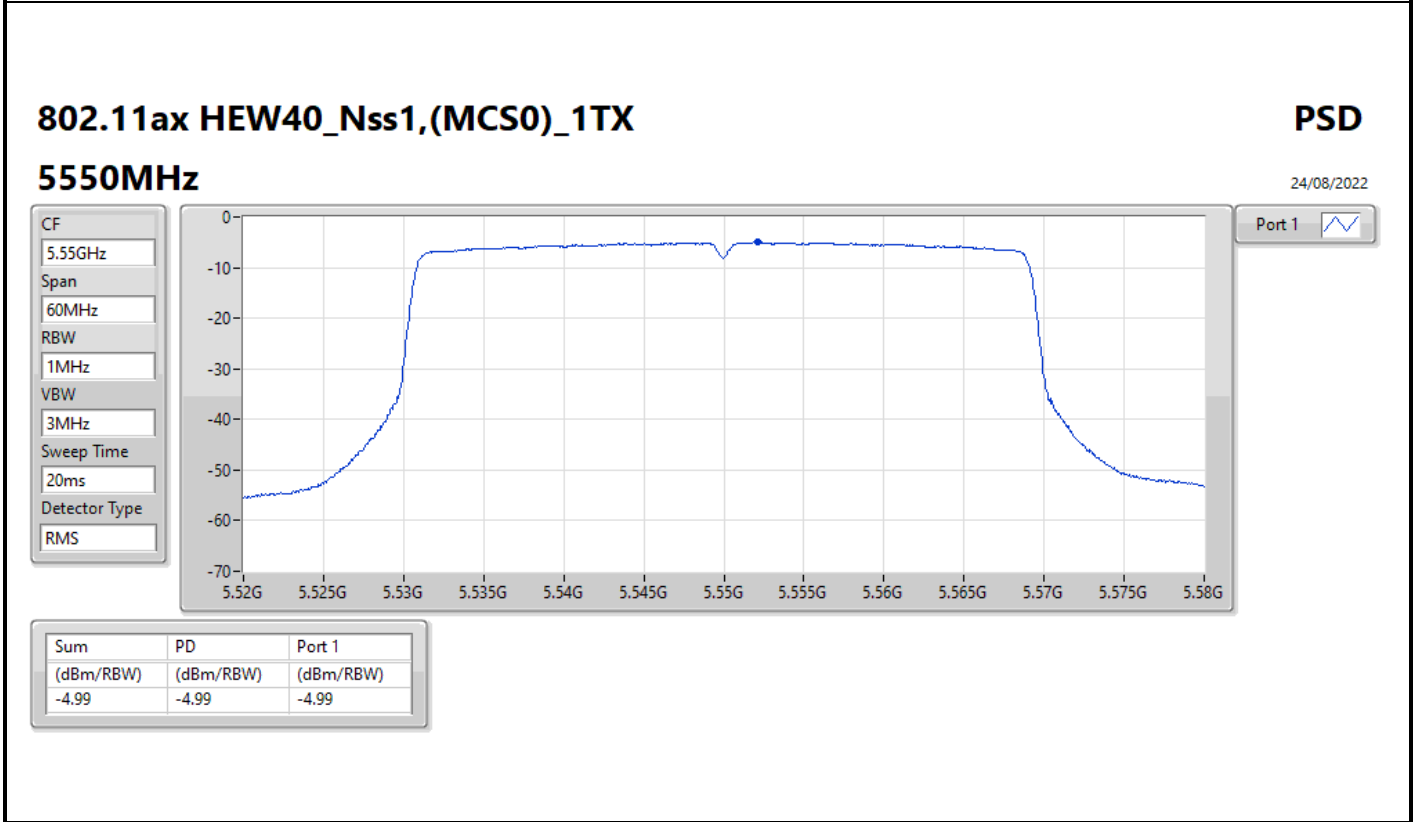

PSD

24/08/2022

CF
 5.735GHz
 Span
 40MHz
 RBW
 500kHz
 VBW
 3MHz
 Sweep Time
 20ms
 Detector Type
 RMS

Port 1 

Sum	PD	Port 1
(dBm/RBW)	(dBm/RBW)	(dBm/RBW)
-4.18	-4.18	-4.18

802.11ax HEW40_Nss1,(MCS0)_1TX

PSD