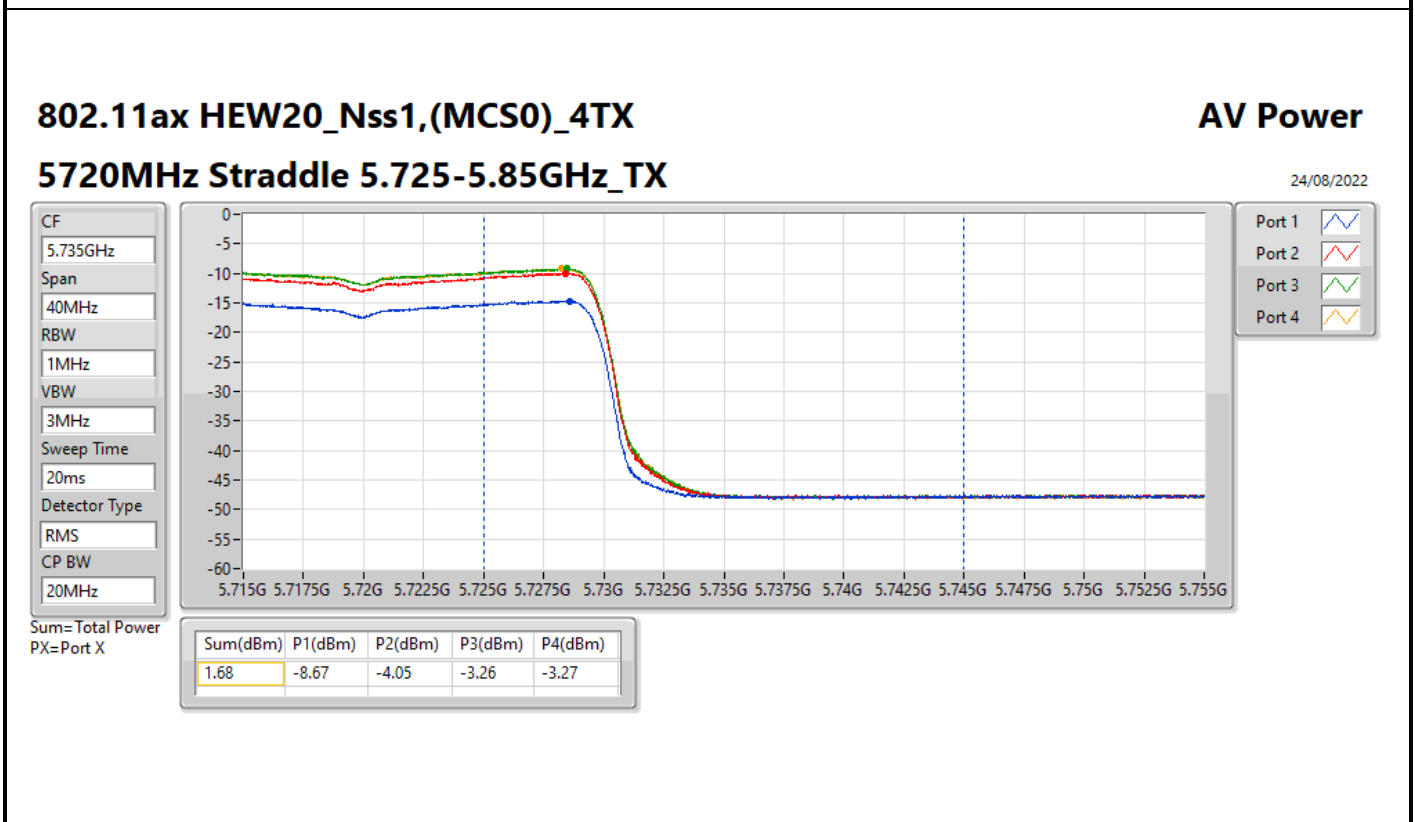

DG = Directional Gain; Port X = Port X output power

Average Power_Pine R2_Antenna set 10_
Beamforming mode Indoor_P to P

Appendix C.22

Summary

Mode	Total Power (dBm)	Total Power (W)
5.15-5.25GHz	-	-
802.11ax HEW160-BF_Nss1,(MCS0)_2TX	6.53	0.00450
802.11ax HEW160-BF_Nss1,(MCS0)_4TX	6.02	0.00400
5.25-5.35GHz	-	-
802.11ax HEW20-BF_Nss1,(MCS0)_2TX	11.39	0.01377
802.11ax HEW40-BF_Nss1,(MCS0)_2TX	9.17	0.00826
802.11ax HEW80-BF_Nss1,(MCS0)_2TX	11.09	0.01285
802.11ax HEW160-BF_Nss1,(MCS0)_2TX	6.39	0.00436
802.11ax HEW20-BF_Nss1,(MCS0)_4TX	7.80	0.00603
802.11ax HEW40-BF_Nss1,(MCS0)_4TX	8.37	0.00687
802.11ax HEW80-BF_Nss1,(MCS0)_4TX	8.14	0.00652
802.11ax HEW160-BF_Nss1,(MCS0)_4TX	5.88	0.00387
5.47-5.725GHz	-	-
802.11ax HEW20-BF_Nss1,(MCS0)_2TX	11.04	0.01271
802.11ax HEW40-BF_Nss1,(MCS0)_2TX	11.43	0.01390
802.11ax HEW80-BF_Nss1,(MCS0)_2TX	11.34	0.01361
802.11ax HEW160-BF_Nss1,(MCS0)_2TX	10.35	0.01084
802.11ax HEW20-BF_Nss1,(MCS0)_4TX	8.34	0.00682
802.11ax HEW40-BF_Nss1,(MCS0)_4TX	8.38	0.00689
802.11ax HEW80-BF_Nss1,(MCS0)_4TX	8.38	0.00689
802.11ax HEW160-BF_Nss1,(MCS0)_4TX	8.23	0.00665
5.725-5.85GHz	-	-
802.11ax HEW20-BF_Nss1,(MCS0)_2TX	5.80	0.00380
802.11ax HEW40-BF_Nss1,(MCS0)_2TX	0.88	0.00122
802.11ax HEW80-BF_Nss1,(MCS0)_2TX	-2.69	0.00054
802.11ax HEW20-BF_Nss1,(MCS0)_4TX	1.68	0.00147
802.11ax HEW40-BF_Nss1,(MCS0)_4TX	-2.00	0.00063
802.11ax HEW80-BF_Nss1,(MCS0)_4TX	-5.79	0.00026