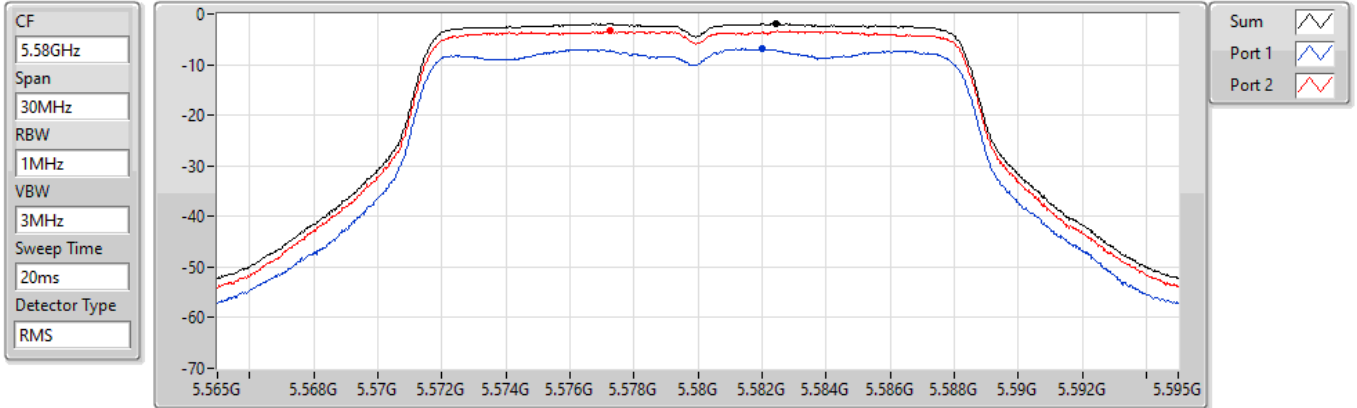

802.11a_Nss1,(6Mbps)_2TX

PSD

5580MHz

24/08/2022

Sum	PD	Port 1	Port 2
(dBm/RBW)	(dBm/RBW)	(dBm/RBW)	(dBm/RBW)
-1.89	-1.89	-6.80	-3.34