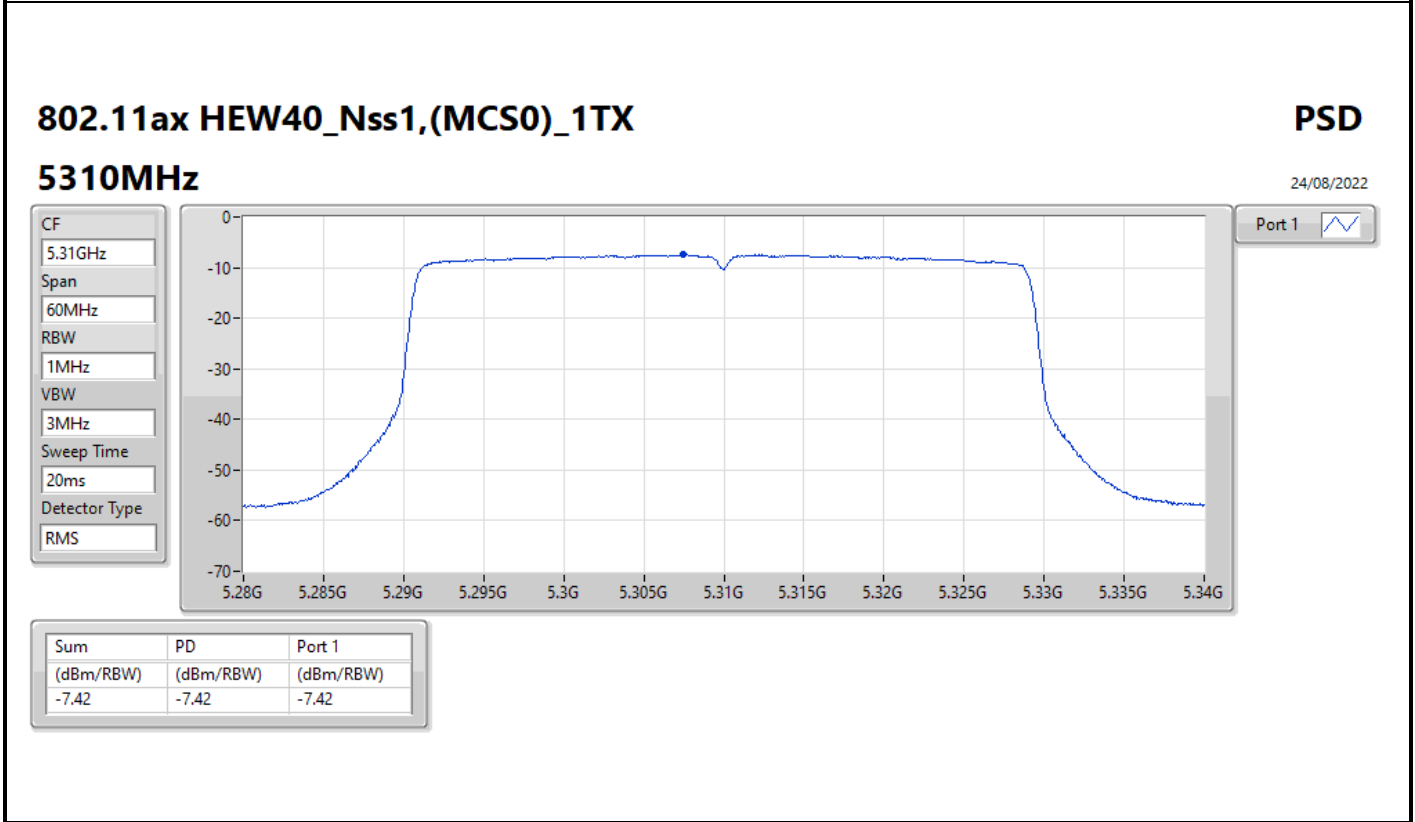

PSD

24/08/2022

CF
 5.735GHz
 Span
 40MHz
 RBW
 500kHz
 VBW
 3MHz
 Sweep Time
 20ms
 Detector Type
 RMS

Port 1 

Sum	PD	Port 1
(dBm/RBW)	(dBm/RBW)	(dBm/RBW)
-4.18	-4.18	-4.18

802.11ax HEW40_Nss1,(MCS0)_1TX

PSD