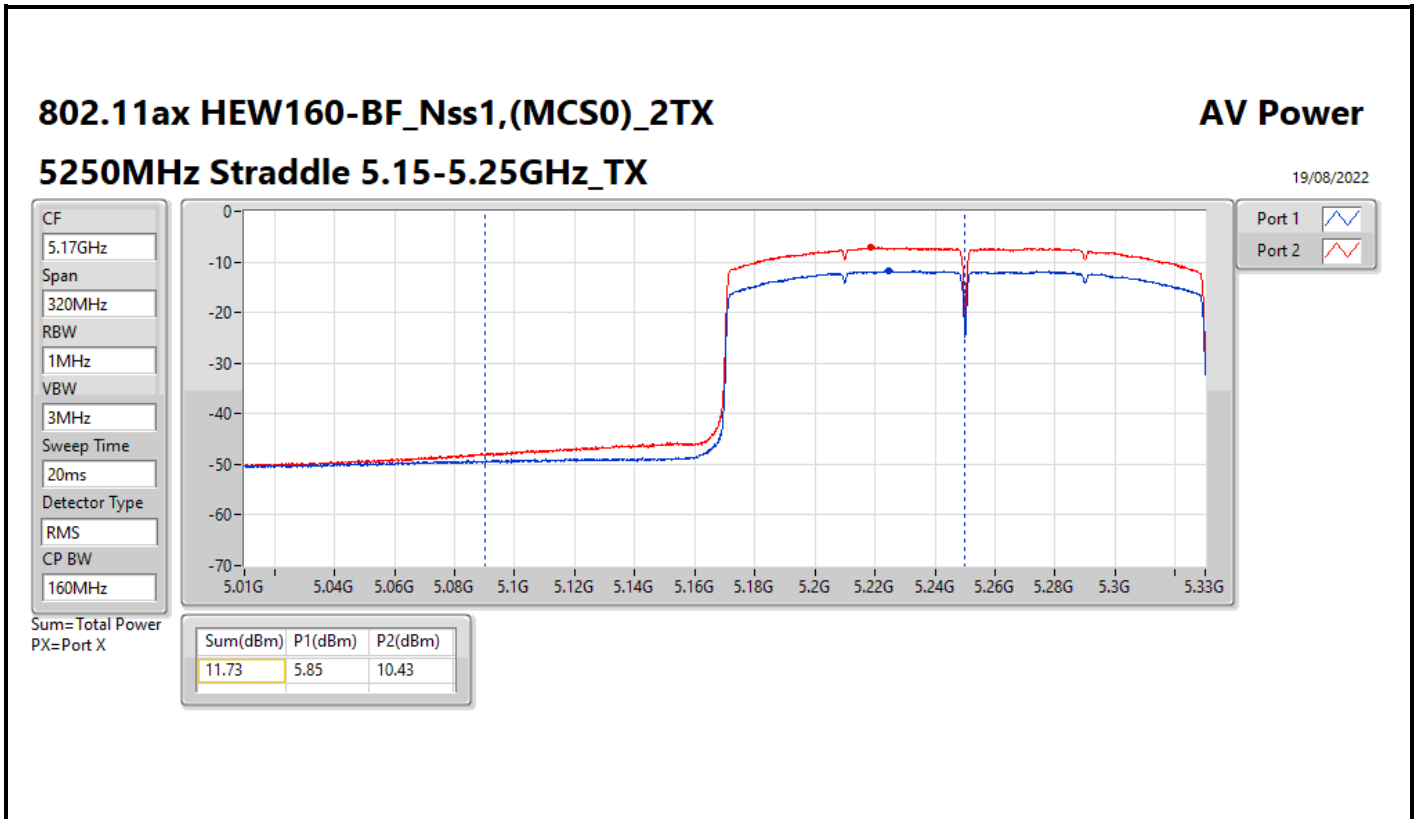

**Average Power_Pine R2_Antenna set 3_Beamforming mode_
Outdoor_P to M_P to P**

Appendix C.14

Summary

Mode	Total Power (dBm)	Total Power (W)	EIRP / Elevation angle higher than 30° EIRP (dBm)	EIRP / Elevation angle higher than 30° EIRP (W)
5.15-5.25GHz	-	-	-	-
802.11ax HEW160-BF_Nss1,(MCS0)_4TX	12.18	0.01652	21.20/18.20	0.13183/0.06607
5.25-5.35GHz	-	-	-	-
802.11ax HEW20-BF_Nss1,(MCS0)_4TX	20.87	0.12218	29.89	0.97499
802.11ax HEW40-BF_Nss1,(MCS0)_4TX	20.76	0.11912	29.78	0.95060
802.11ax HEW80-BF_Nss1,(MCS0)_4TX	17.38	0.05470	26.40	0.43652
802.11ax HEW160-BF_Nss1,(MCS0)_4TX	12.09	0.01618	21.11	0.12912
5.47-5.725GHz	-	-	-	-
802.11ax HEW20-BF_Nss1,(MCS0)_4TX	20.60	0.11482	29.62	0.91622
802.11ax HEW40-BF_Nss1,(MCS0)_4TX	20.71	0.11776	29.73	0.93972
802.11ax HEW80-BF_Nss1,(MCS0)_4TX	20.78	0.11967	29.80	0.95499
802.11ax HEW160-BF_Nss1,(MCS0)_4TX	15.13	0.03258	24.15	0.26002
5.725-5.85GHz	-	-	-	-
802.11ax HEW20-BF_Nss1,(MCS0)_4TX	15.30	0.03388	24.32	0.27040
802.11ax HEW40-BF_Nss1,(MCS0)_4TX	10.51	0.01125	19.53	0.08974
802.11ax HEW80-BF_Nss1,(MCS0)_4TX	6.54	0.00451	15.56	0.03597