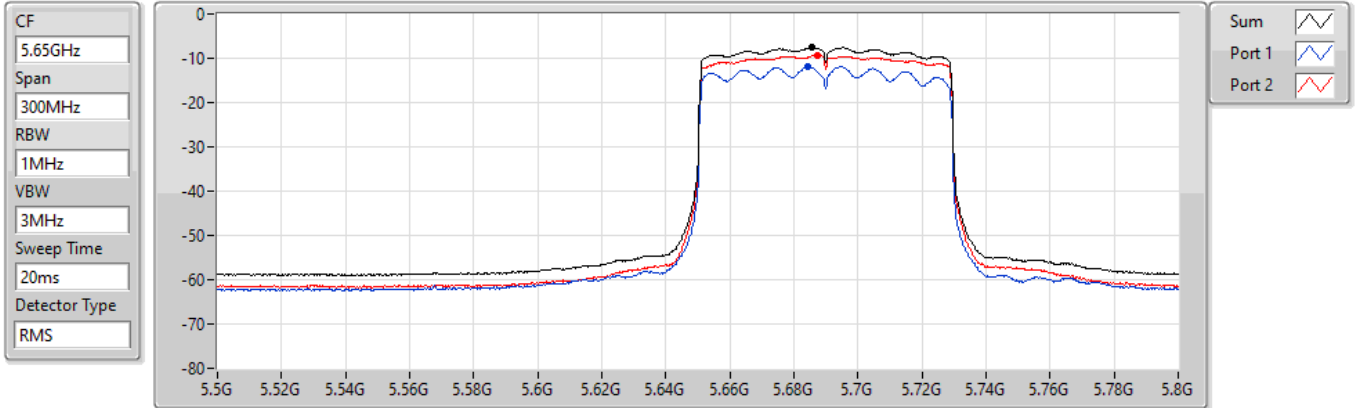

24/08/2022

Sum	PD	Port 1	Port 2
(dBm/RBW)	(dBm/RBW)	(dBm/RBW)	(dBm/RBW)
-11.40	-11.40	-16.21	-13.13

802.11ax HEW80_Nss1,(MCS0)_2TX

PSD

5690MHz Straddle 5.47-5.725GHz

24/08/2022

Sum	PD	Port 1	Port 2
(dBm/RBW)	(dBm/RBW)	(dBm/RBW)	(dBm/RBW)
-7.55	-7.55	-11.83	-9.37