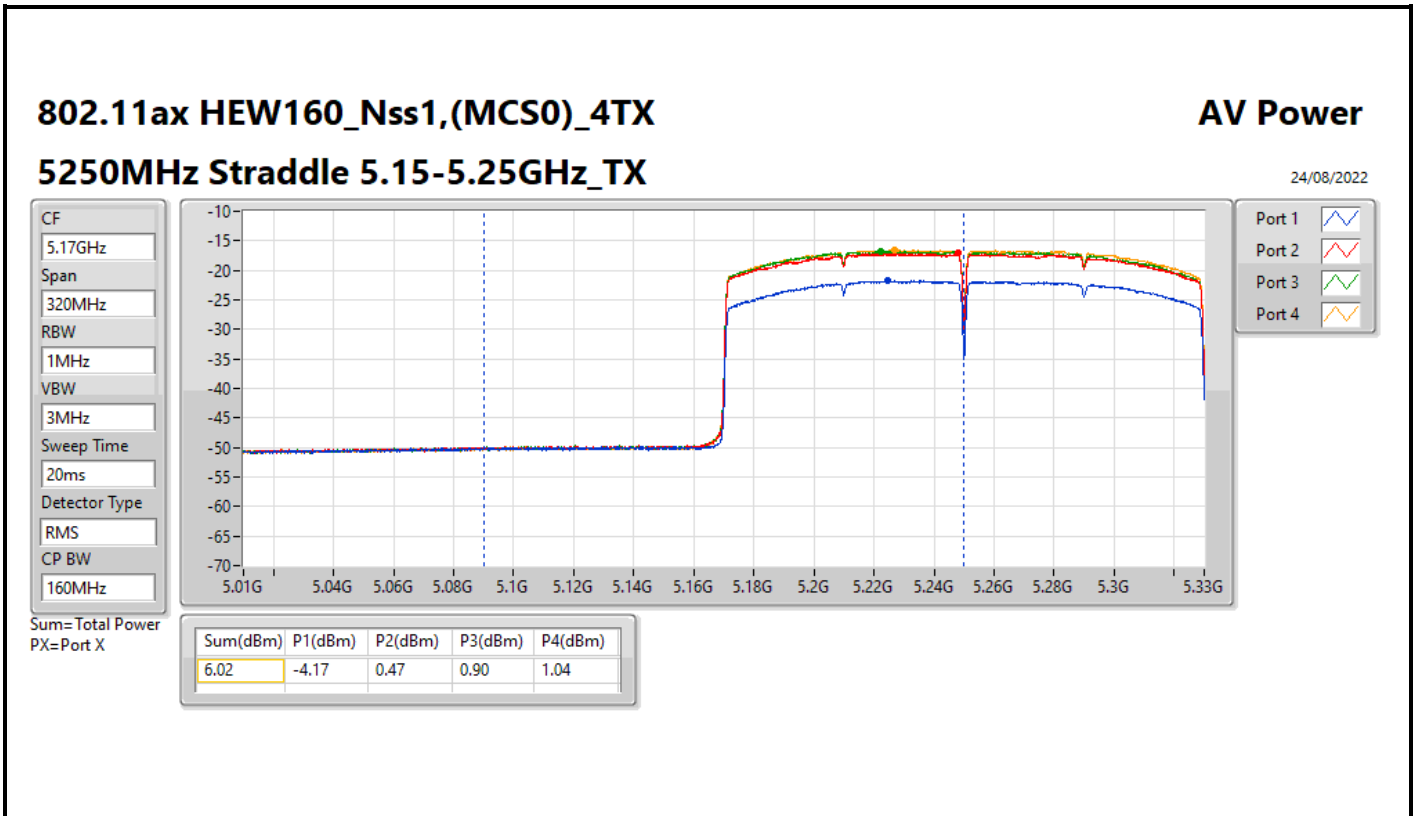

DG = Directional Gain; Port X = Port X output power

**Average Power_Pine R2_Antenna set 10_Beamforming mode_
Indoor_P to M**

Appendix C.16

Summary

Mode	Total Power (dBm)	Total Power (W)
5.15-5.25GHz	-	-
802.11ax HEW160-BF_Nss1,(MCS0)_2TX	6.53	0.00450
5.25-5.35GHz	-	-
802.11ax HEW20-BF_Nss1,(MCS0)_2TX	11.39	0.01377
802.11ax HEW40-BF_Nss1,(MCS0)_2TX	9.17	0.00826
802.11ax HEW80-BF_Nss1,(MCS0)_2TX	11.09	0.01285
802.11ax HEW160-BF_Nss1,(MCS0)_2TX	6.39	0.00436
5.47-5.725GHz	-	-
802.11ax HEW20-BF_Nss1,(MCS0)_2TX	11.04	0.01271
802.11ax HEW40-BF_Nss1,(MCS0)_2TX	11.43	0.01390
802.11ax HEW80-BF_Nss1,(MCS0)_2TX	11.34	0.01361
802.11ax HEW160-BF_Nss1,(MCS0)_2TX	10.35	0.01084
5.725-5.85GHz	-	-
802.11ax HEW20-BF_Nss1,(MCS0)_2TX	5.80	0.00380
802.11ax HEW40-BF_Nss1,(MCS0)_2TX	0.88	0.00122
802.11ax HEW80-BF_Nss1,(MCS0)_2TX	-2.69	0.00054