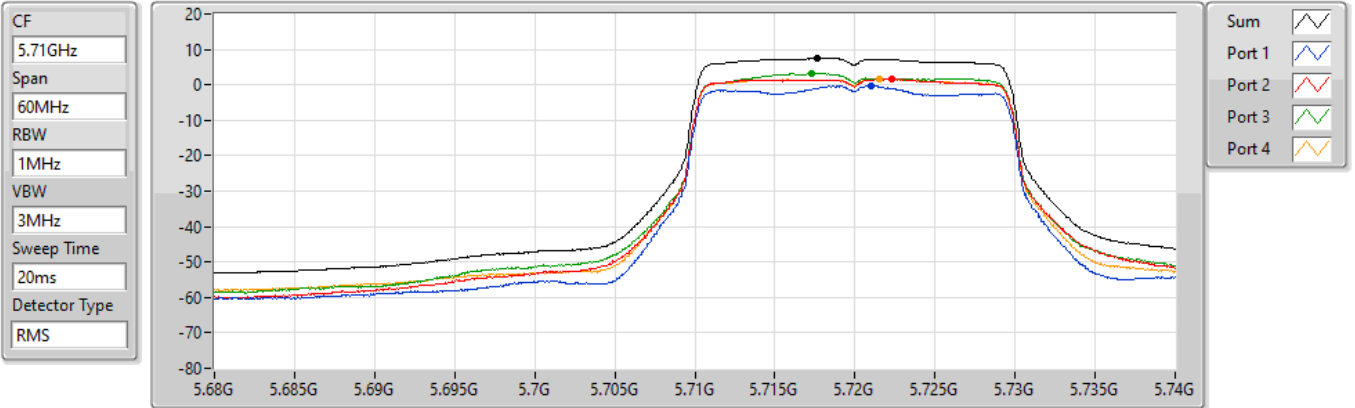

802.11ax HEW20_Nss1,(MCS0)_4TX

PSD

5720MHz Straddle 5.47-5.725GHz

18/08/2022

Sum	PD	Port 1	Port 2	Port 3	Port 4
(dBm/RBW)	(dBm/RBW)	(dBm/RBW)	(dBm/RBW)	(dBm/RBW)	(dBm/RBW)
7.53	7.53	-0.32	1.58	3.34	1.61