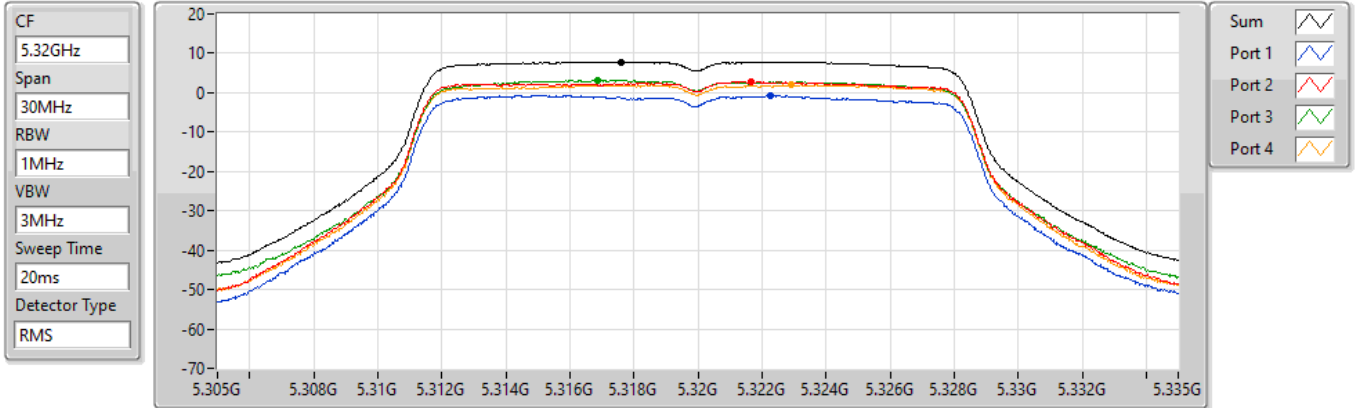

18/08/2022

Sum	PD	Port 1	Port 2	Port 3	Port 4
(dBm/RBW)	(dBm/RBW)	(dBm/RBW)	(dBm/RBW)	(dBm/RBW)	(dBm/RBW)
7.96	7.96	-0.14	2.81	3.35	2.06

802.11a_Nss1,(6Mbps)_4TX

PSD

5320MHz

18/08/2022

Sum	PD	Port 1	Port 2	Port 3	Port 4
(dBm/RBW)	(dBm/RBW)	(dBm/RBW)	(dBm/RBW)	(dBm/RBW)	(dBm/RBW)
7.77	7.77	-0.74	2.74	3.18	1.99