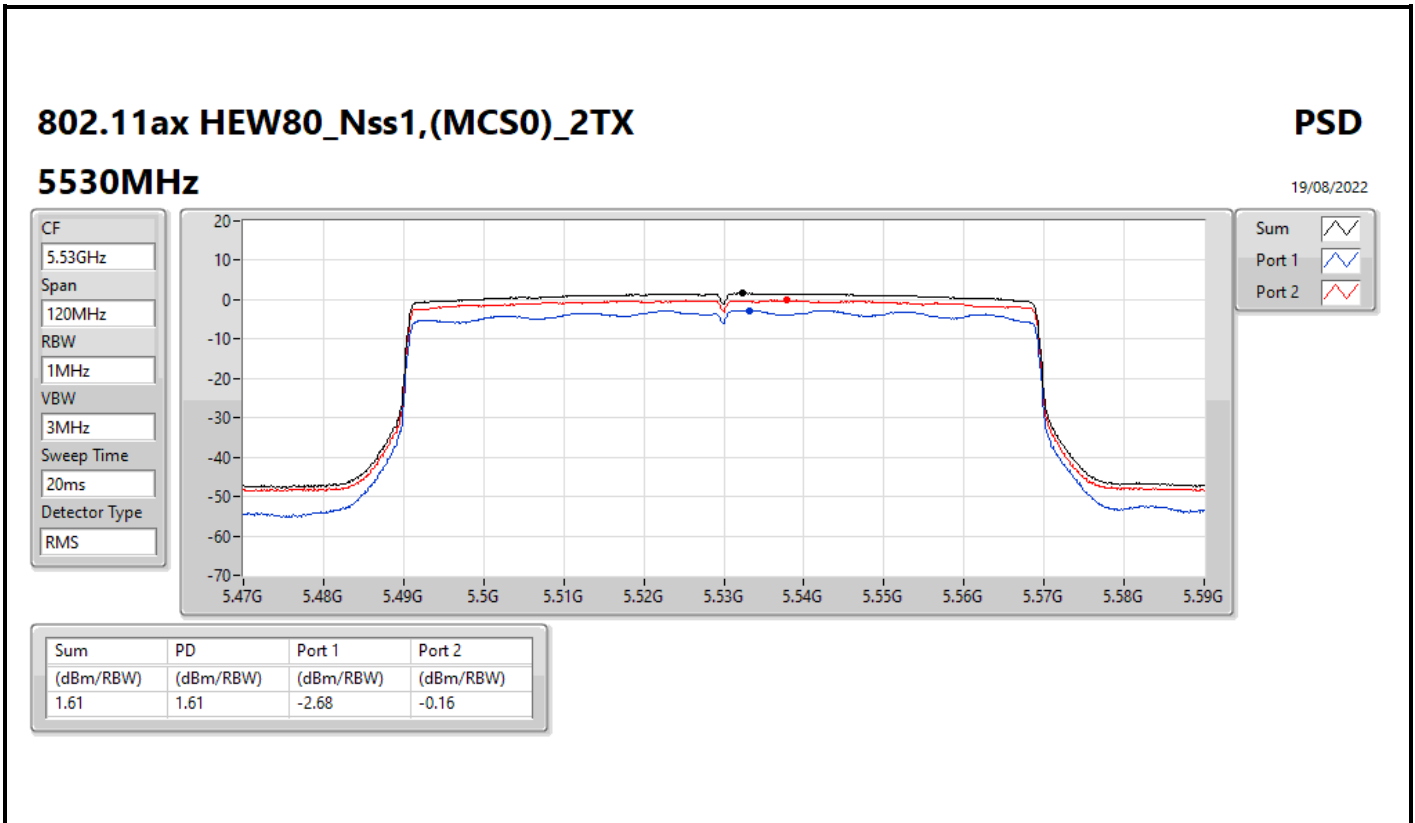

802.11ax HEW80_Nss1,(MCS0)_2TX

PSD

5290MHz

19/08/2022

Sum	PD	Port 1	Port 2
(dBm/RBW)	(dBm/RBW)	(dBm/RBW)	(dBm/RBW)
2.21	2.21	-2.36	0.51

802.11ax HEW80_Nss1,(MCS0)_2TX

PSD

5690MHz Straddle 5.47-5.725GHz