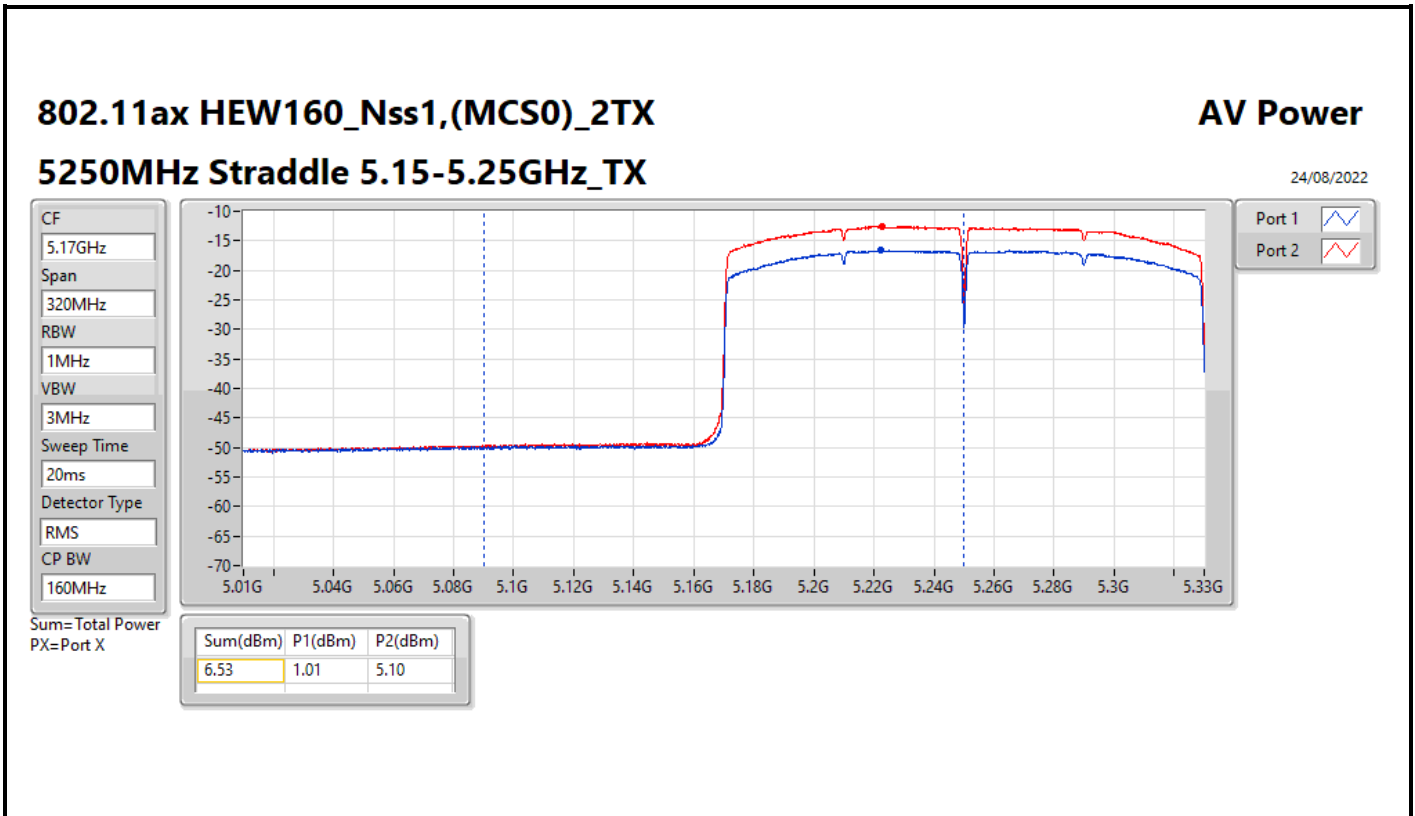

DG = Directional Gain; Port X = Port X output power

**Average Power_Pine R2_Antenna set 10_Beamforming mode_
Indoor_P to M**

Appendix C.16

Summary

Mode	Total Power (dBm)	Total Power (W)
5.15-5.25GHz	-	-
802.11ax HEW160-BF_Nss1,(MCS0)_2TX	6.53	0.00450
5.25-5.35GHz	-	-
802.11ax HEW20-BF_Nss1,(MCS0)_2TX	11.39	0.01377
802.11ax HEW40-BF_Nss1,(MCS0)_2TX	9.17	0.00826
802.11ax HEW80-BF_Nss1,(MCS0)_2TX	11.09	0.01285
802.11ax HEW160-BF_Nss1,(MCS0)_2TX	6.39	0.00436
5.47-5.725GHz	-	-
802.11ax HEW20-BF_Nss1,(MCS0)_2TX	11.04	0.01271
802.11ax HEW40-BF_Nss1,(MCS0)_2TX	11.43	0.01390
802.11ax HEW80-BF_Nss1,(MCS0)_2TX	11.34	0.01361
802.11ax HEW160-BF_Nss1,(MCS0)_2TX	10.35	0.01084
5.725-5.85GHz	-	-
802.11ax HEW20-BF_Nss1,(MCS0)_2TX	5.80	0.00380
802.11ax HEW40-BF_Nss1,(MCS0)_2TX	0.88	0.00122
802.11ax HEW80-BF_Nss1,(MCS0)_2TX	-2.69	0.00054