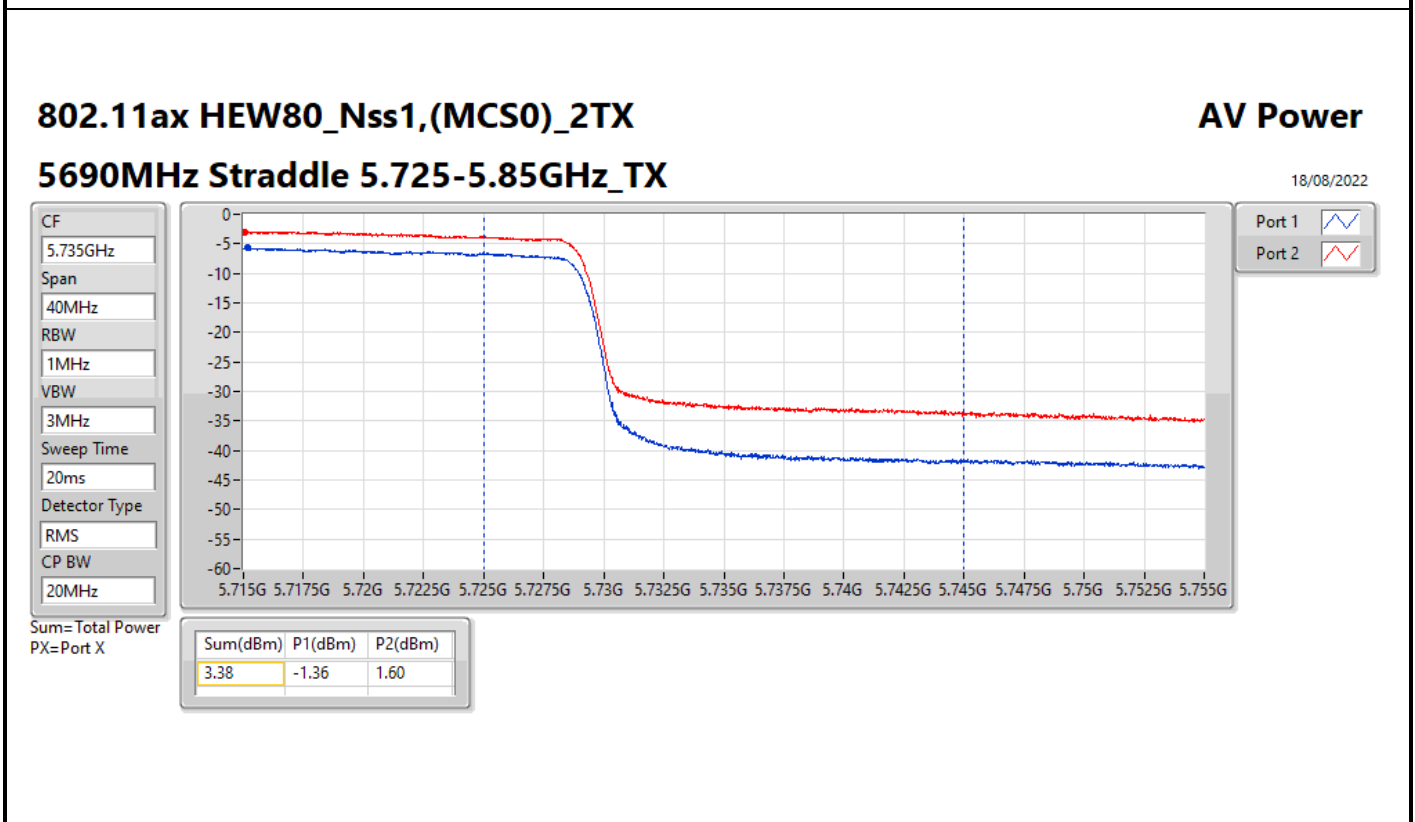

DG = Directional Gain; Port X = Port X output power

**Average Power_Pine R2_Antenna set 3_Beamforming mode_
Outdoor_P to M_P to P**

Appendix C.13

Summary

Mode	Total Power (dBm)	Total Power (W)	EIRP / Elevation angle higher than 30° EIRP (dBm)	EIRP / Elevation angle higher than 30° EIRP (W)
5.15-5.25GHz	-	-	-	-
802.11ax HEW160-BF_Nss1,(MCS0)_2TX	11.73	0.01489	17.74/14.74	0.05943/0.05943
5.25-5.35GHz	-	-	-	-
802.11ax HEW20-BF_Nss1,(MCS0)_2TX	18.46	0.07015	24.47	0.27990
802.11ax HEW40-BF_Nss1,(MCS0)_2TX	18.89	0.07745	24.90	0.30903
802.11ax HEW80-BF_Nss1,(MCS0)_2TX	15.35	0.03428	21.36	0.13677
802.11ax HEW160-BF_Nss1,(MCS0)_2TX	11.68	0.01472	17.69	0.05875
5.47-5.725GHz	-	-	-	-
802.11ax HEW20-BF_Nss1,(MCS0)_2TX	18.19	0.06592	24.20	0.26303
802.11ax HEW40-BF_Nss1,(MCS0)_2TX	18.29	0.06745	24.30	0.26915
802.11ax HEW80-BF_Nss1,(MCS0)_2TX	18.48	0.07047	24.49	0.28119
802.11ax HEW160-BF_Nss1,(MCS0)_2TX	14.58	0.02871	20.59	0.11455
5.725-5.85GHz	-	-	-	-
802.11ax HEW20-BF_Nss1,(MCS0)_2TX	11.99	0.01581	18.00	0.06310
802.11ax HEW40-BF_Nss1,(MCS0)_2TX	6.77	0.00475	12.78	0.01897
802.11ax HEW80-BF_Nss1,(MCS0)_2TX	3.38	0.00218	9.39	0.00869