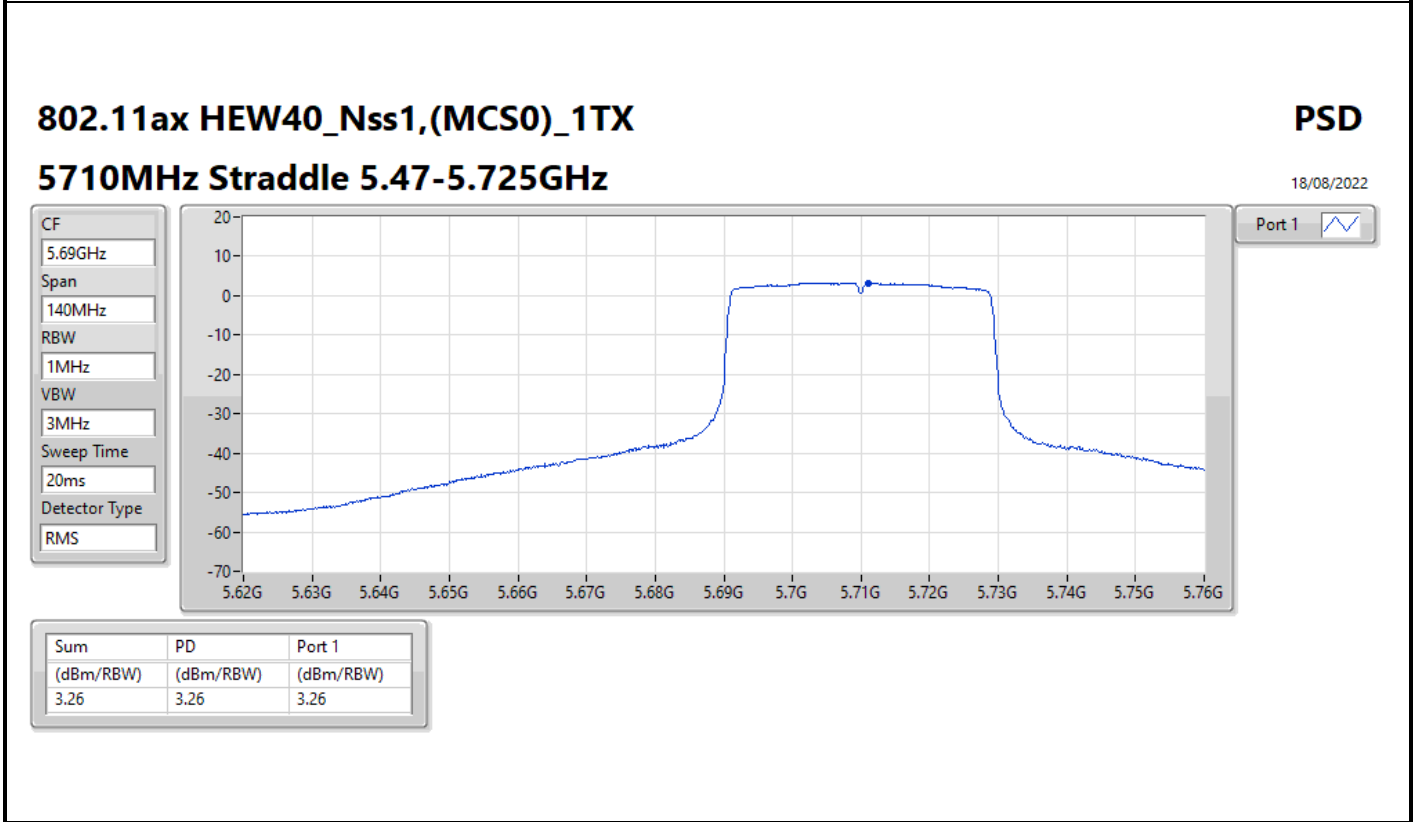

Sum	PD	Port 1
(dBm/RBW)	(dBm/RBW)	(dBm/RBW)
3.26	3.26	3.26

802.11ax HEW40_Nss1,(MCS0)_1TX

PSD

5550MHz

18/08/2022

CF
5.55GHz
Span
60MHz
RBW
1MHz
VBW
3MHz
Sweep Time
20ms
Detector Type
RMS

Port 1 

Sum	PD	Port 1
(dBm/RBW)	(dBm/RBW)	(dBm/RBW)
3.47	3.47	3.47