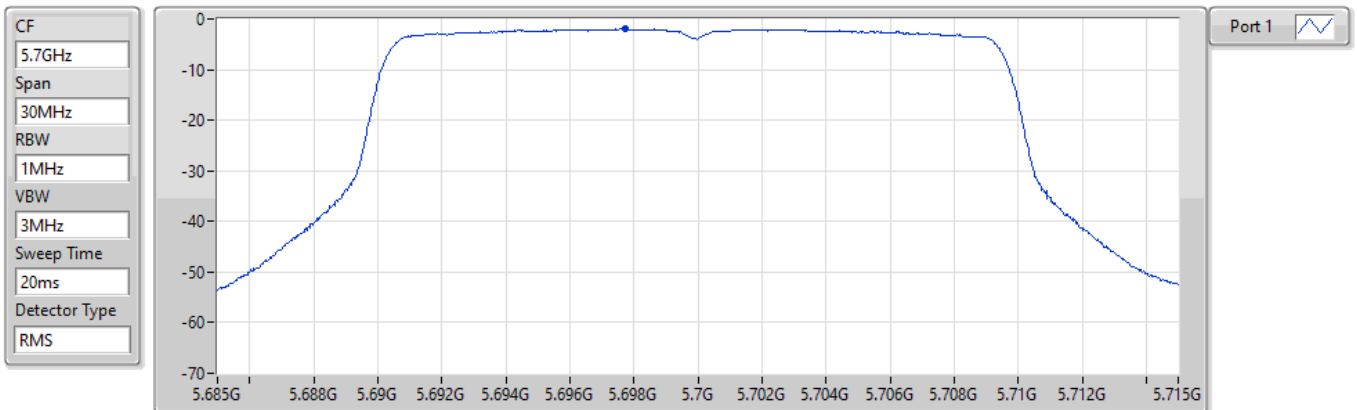

802.11ax HEW20_Nss1,(MCS0)_1TX

PSD

5700MHz

24/08/2022

Sum	PD	Port 1
(dBm/RBW)	(dBm/RBW)	(dBm/RBW)
-1.92	-1.92	-1.92