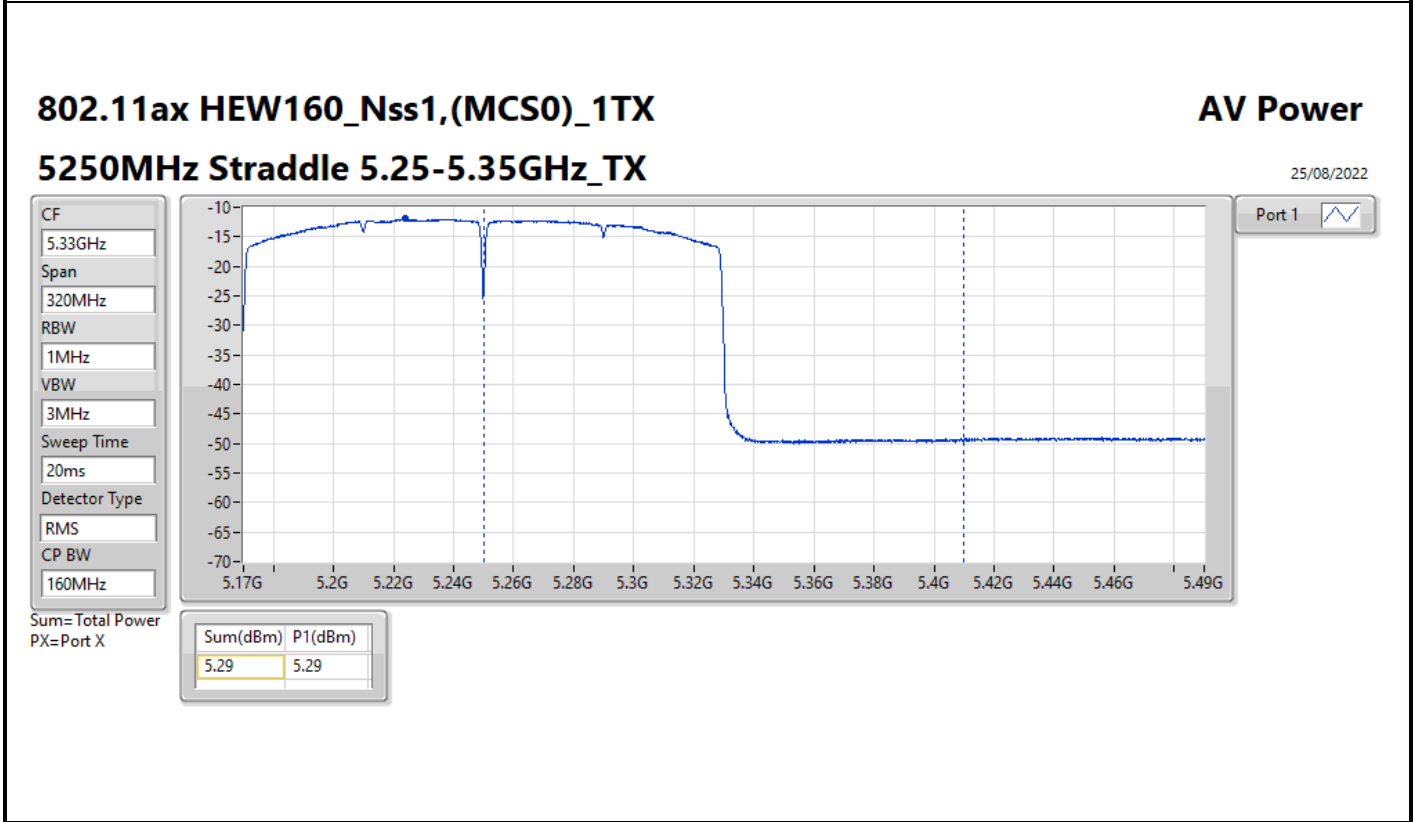

Summary

Mode	Total Power (dBm)	Total Power (W)
5.15-5.25GHz	-	-
5.15-5.25GHz_802.11ax HEW160_Nss1,(MCS0)_1TX	5.45	0.00351
5.25-5.35GHz	-	-
5.25-5.35GHz_802.11a_Nss1,(6Mbps)_1TX	10.90	0.01230
5.25-5.35GHz_802.11ax HEW20_Nss1,(MCS0)_1TX	11.29	0.01346
5.25-5.35GHz_802.11ax HEW40_Nss1,(MCS0)_1TX	11.19	0.01315
5.25-5.35GHz_802.11ax HEW80_Nss1,(MCS0)_1TX	10.44	0.01107
5.25-5.35GHz_802.11ax HEW160_Nss1,(MCS0)_1TX	5.29	0.00338
5.47-5.725GHz	-	-
5.47-5.725GHz_802.11a_Nss1,(6Mbps)_1TX	10.89	0.01227
5.47-5.725GHz_802.11ax HEW20_Nss1,(MCS0)_1TX	11.11	0.01291
5.47-5.725GHz_802.11ax HEW40_Nss1,(MCS0)_1TX	11.43	0.01390
5.47-5.725GHz_802.11ax HEW80_Nss1,(MCS0)_1TX	11.32	0.01355
5.47-5.725GHz_802.11ax HEW160_Nss1,(MCS0)_1TX	6.34	0.00431
5.725-5.85GHz	-	-
5.725-5.85GHz_802.11a_Nss1,(6Mbps)_1TX	4.07	0.00255
5.725-5.85GHz_802.11ax HEW20_Nss1,(MCS0)_1TX	7.29	0.00536
5.725-5.85GHz_802.11ax HEW40_Nss1,(MCS0)_1TX	0.81	0.00121
5.725-5.85GHz_802.11ax HEW80_Nss1,(MCS0)_1TX	-2.99	0.00050