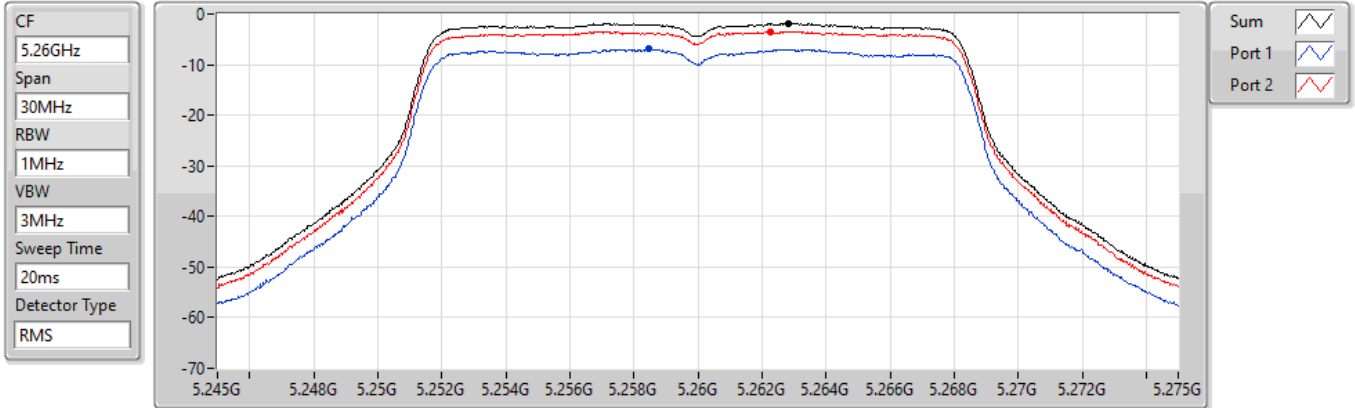

24/08/2022

CF
5.735GHz
Span
40MHz
RBW
500kHz
VBW
3MHz
Sweep Time
20ms
Detector Type
RMS

Port 1 

Sum	PD	Port 1
(dBm/RBW)	(dBm/RBW)	(dBm/RBW)
-11.76	-11.76	-11.76

802.11a_Nss1,(6Mbps)_2TX

PSD

5260MHz

24/08/2022