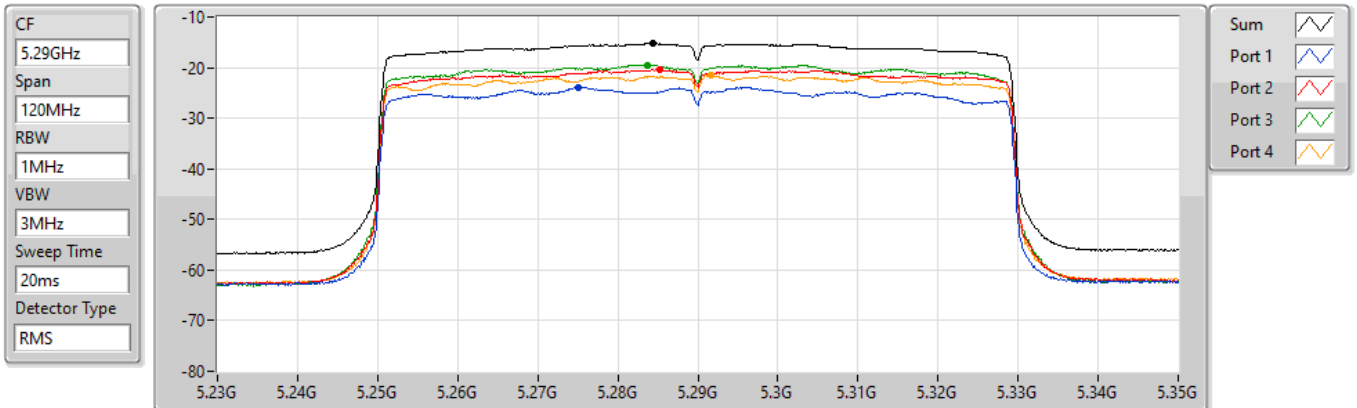

5290MHz

22/08/2022

Sum	PD	Port 1	Port 2	Port 3	Port 4
(dBm/RBW)	(dBm/RBW)	(dBm/RBW)	(dBm/RBW)	(dBm/RBW)	(dBm/RBW)
-15.22	-15.22	-23.88	-20.49	-19.46	-21.58