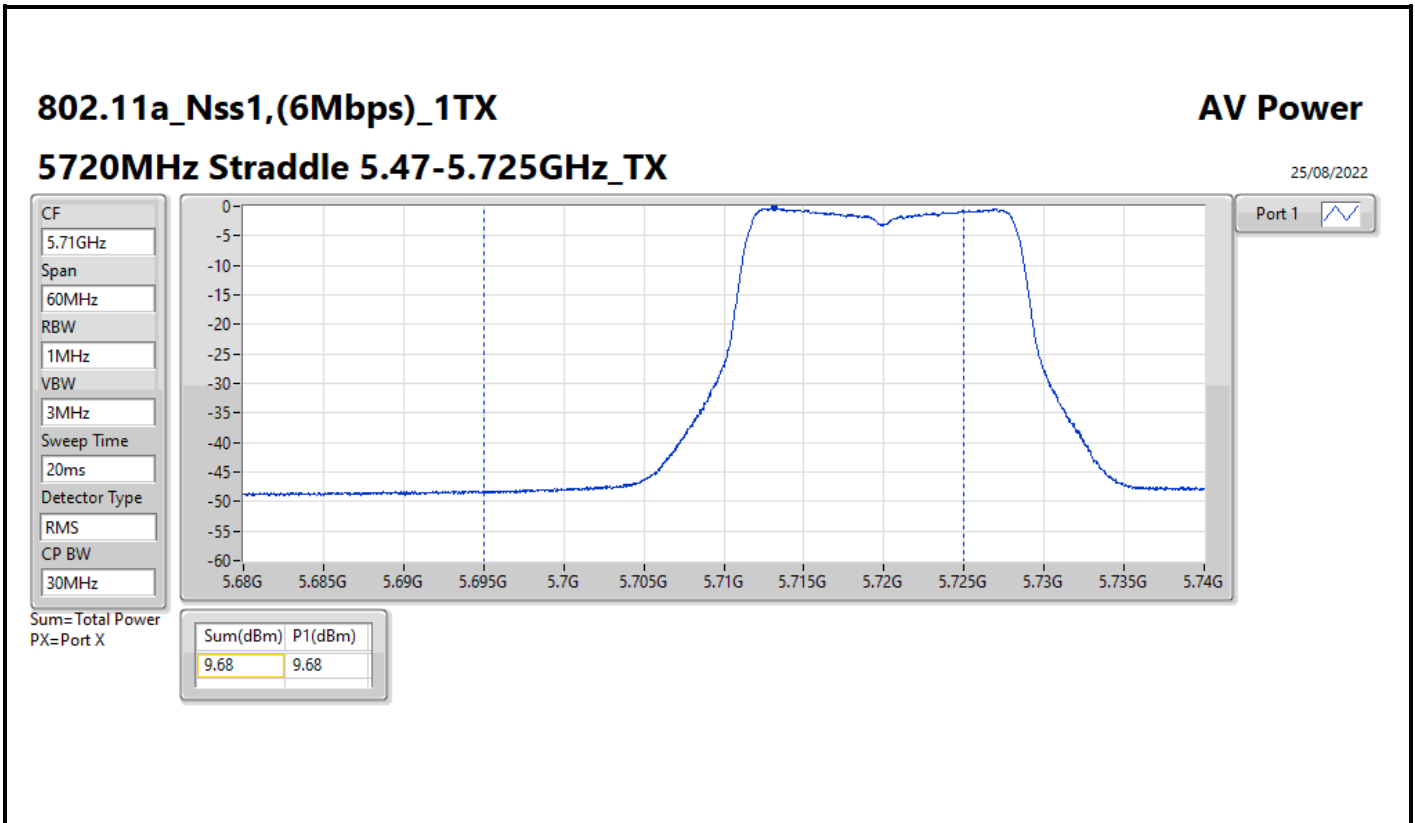

DG = Directional Gain; Port X = Port X output power

Average Power_Scanning R3 Antenna set 3_Outdoor_P to M Appendix C.26

Summary

Mode	Total Power (dBm)	Total Power (W)	EIRP / Elevation angle higher than 30° EIRP (dBm)	EIRP / Elevation angle higher than 30° EIRP (W)
5.15-5.25GHz	-	-	-	-
802.11ax HEW160_Nss1,(MCS0)_1TX	5.45	0.00351	23.98/-0.52	0.25003/0.00089
5.25-5.35GHz	-	-	-	-
802.11a_Nss1,(6Mbps)_1TX	10.90	0.01230	29.43	0.87700
802.11ax HEW20_Nss1,(MCS0)_1TX	11.29	0.01346	29.82	0.95940
802.11ax HEW40_Nss1,(MCS0)_1TX	11.19	0.01315	29.72	0.93756
802.11ax HEW80_Nss1,(MCS0)_1TX	10.44	0.01107	28.97	0.78886
802.11ax HEW160_Nss1,(MCS0)_1TX	5.29	0.00338	23.82	0.24099
5.47-5.725GHz	-	-	-	-
802.11a_Nss1,(6Mbps)_1TX	10.89	0.01227	29.42	0.87498
802.11ax HEW20_Nss1,(MCS0)_1TX	11.11	0.01291	29.64	0.92045
802.11ax HEW40_Nss1,(MCS0)_1TX	11.43	0.01390	29.96	0.99083
802.11ax HEW80_Nss1,(MCS0)_1TX	11.32	0.01355	29.85	0.96605
802.11ax HEW160_Nss1,(MCS0)_1TX	6.34	0.00431	24.87	0.30690
5.725-5.85GHz	-	-	-	-
802.11a_Nss1,(6Mbps)_1TX	4.07	0.00255	22.60	0.18197
802.11ax HEW20_Nss1,(MCS0)_1TX	7.29	0.00536	25.82	0.38194
802.11ax HEW40_Nss1,(MCS0)_1TX	0.81	0.00121	19.34	0.08590
802.11ax HEW80_Nss1,(MCS0)_1TX	-2.99	0.00050	15.54	0.03581

DG = Directional Gain; Port X = Port X output power

802.11ax HEW80_Nss1,(MCS0)_1TX

AV Power

5690MHz Straddle 5.47-5.725GHz_TX

25/08/2022

802.11ax HEW80_Nss1,(MCS0)_1TX

AV Power

5690MHz Straddle 5.725-5.85GHz_TX