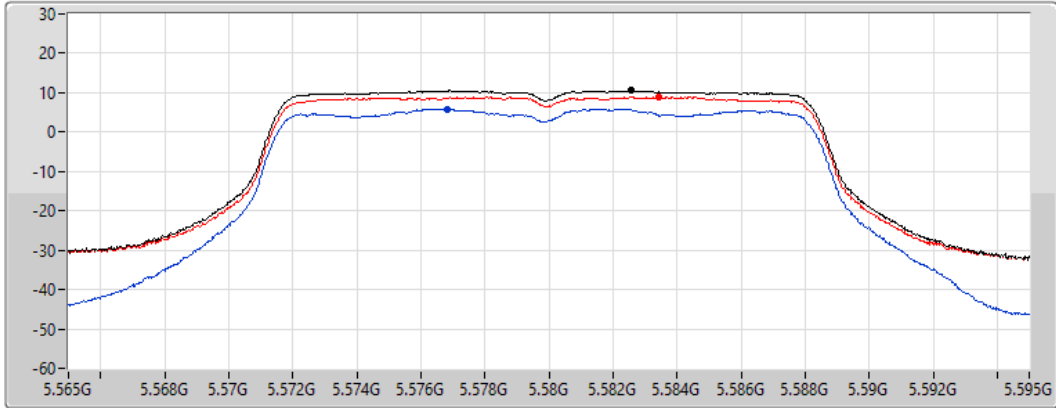

802.11a_Nss1,(6Mbps)_2TX

PSD

5580MHz

18/08/2022

CF
5.58GHz

Span
30MHz

RBW
1MHz

VBW
3MHz

Sweep Time
20ms

Detector Type
RMS

Sum ☒

Port 1 ☒

Port 2 ☒

Sum	PD	Port 1	Port 2
(dBm/RBW)	(dBm/RBW)	(dBm/RBW)	(dBm/RBW)
10.54	10.54	5.88	8.89