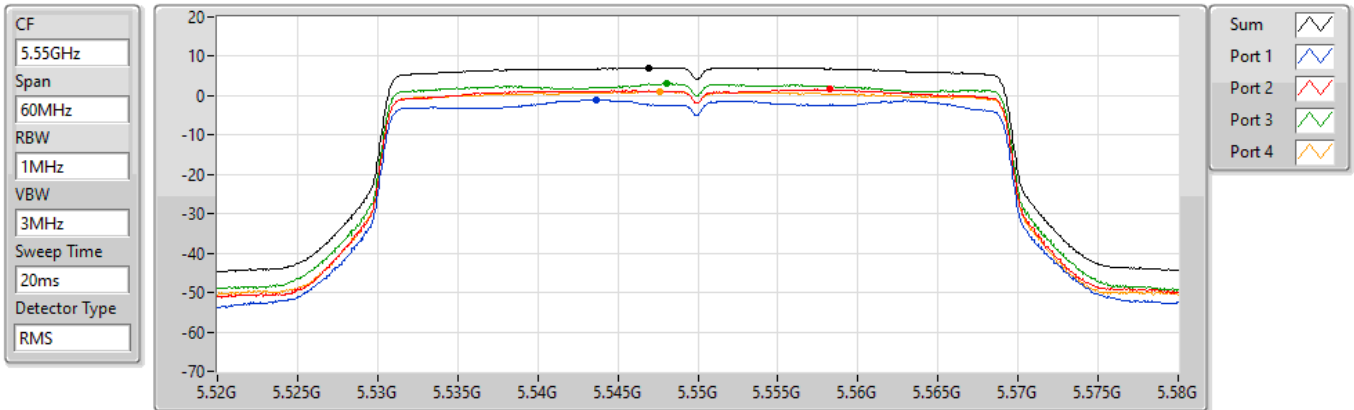

802.11ax HEW40_Nss1,(MCS0)_4TX

PSD

5550MHz

19/08/2022

Sum	PD	Port 1	Port 2	Port 3	Port 4
(dBm/RBW)	(dBm/RBW)	(dBm/RBW)	(dBm/RBW)	(dBm/RBW)	(dBm/RBW)
7.10	7.10	-0.92	1.57	3.06	1.09