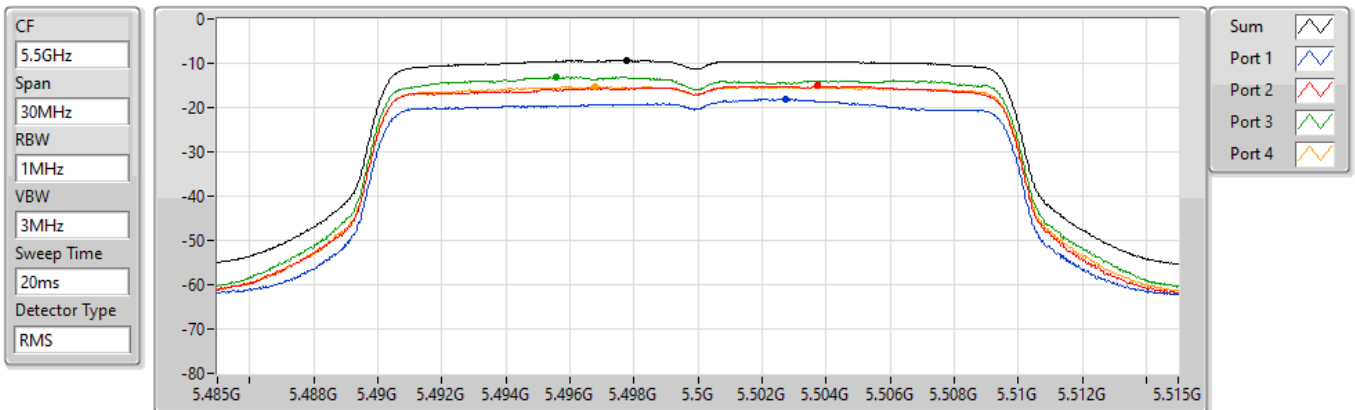

802.11ax HEW20_Nss1,(MCS0)_4TX

PSD

5500MHz

22/08/2022

Sum	PD	Port 1	Port 2	Port 3	Port 4
(dBm/RBW)	(dBm/RBW)	(dBm/RBW)	(dBm/RBW)	(dBm/RBW)	(dBm/RBW)
-9.41	-9.41	-18.06	-15.10	-13.15	-15.31