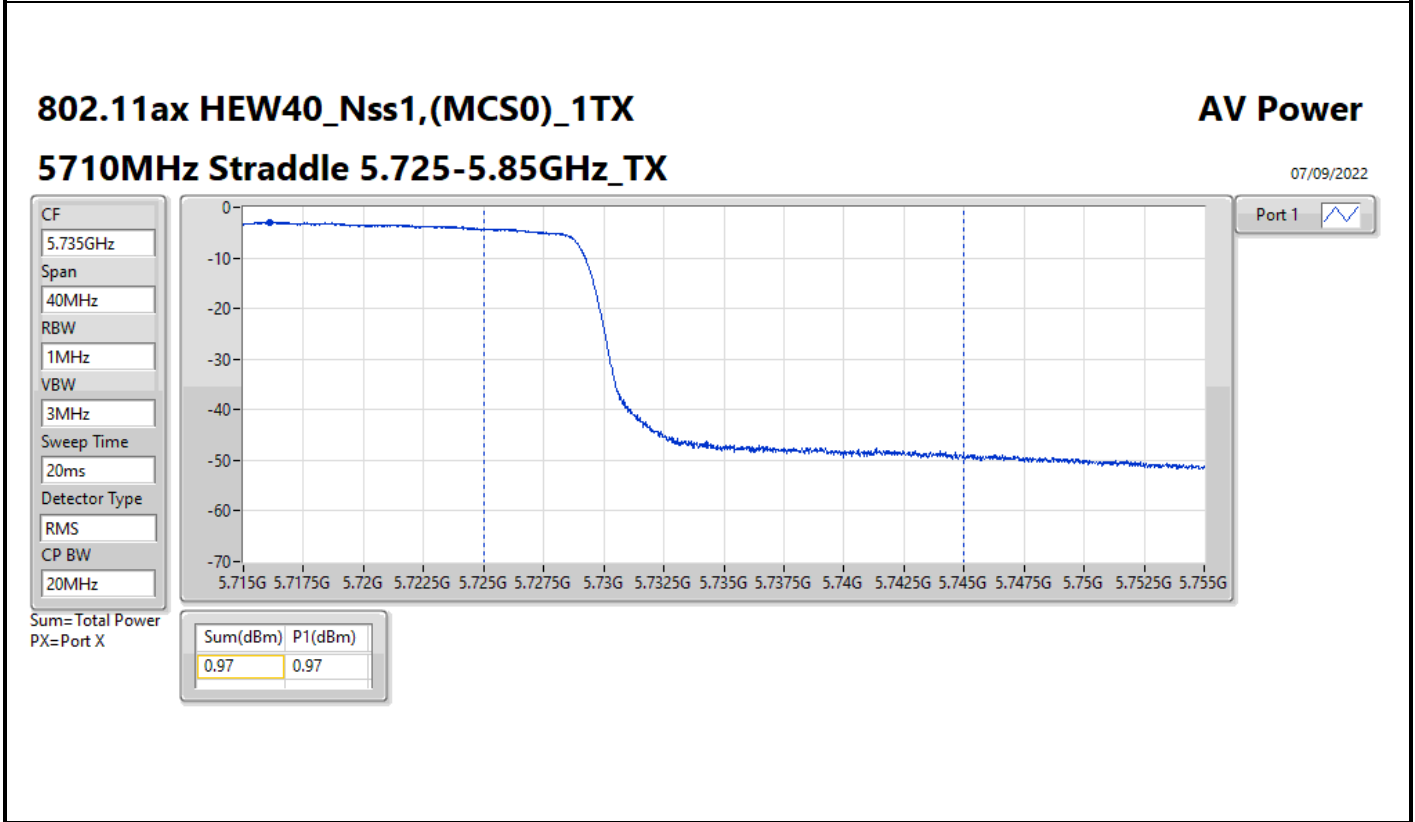

**Average Power_Pine R2_Antenna set 10_
Non beamforming mode_Outdoor_P to M**

Appendix C.18

Mode	Result	DG (dBi)	Port 1 (dBm)	Port 2 (dBm)	Port 3 (dBm)	Port 4 (dBm)	Total Power (dBm)	Power Limit (dBm)	EIRP / Elevation angle higher than 30° EIRP (dBm)	EIRP Limit / Elevation angle higher than 30° EIRP Limit (dBm)
5570MHz	Pass	18.53	-0.54	4.22	4.87	4.44	9.72	11.45	28.25	30.00

DG = Directional Gain; Port X = Port X output power

Average Power_Pine R2_Antenna set 10_Beamforming mode_
Outdoor_P to M

Appendix C.19

Summary

Mode	Total Power (dBm)	Total Power (W)	EIRP / Elevation angle higher than 30° EIRP (dBm)	EIRP / Elevation angle higher than 30° EIRP (W)
5.15-5.25GHz	-	-	-	-
802.11ax HEW160-BF_Nss1,(MCS0)_2TX	6.53	0.00450	25.06/0.56	0.32063/0.00114
5.25-5.35GHz	-	-	-	-
802.11ax HEW20-BF_Nss1,(MCS0)_2TX	11.39	0.01377	29.92	0.98175
802.11ax HEW40-BF_Nss1,(MCS0)_2TX	9.17	0.00826	27.70	0.58884
802.11ax HEW80-BF_Nss1,(MCS0)_2TX	11.09	0.01285	29.62	0.91622
802.11ax HEW160-BF_Nss1,(MCS0)_2TX	6.39	0.00436	24.92	0.31046
5.47-5.725GHz	-	-	-	-
802.11ax HEW20-BF_Nss1,(MCS0)_2TX	11.04	0.01271	29.57	0.90573
802.11ax HEW40-BF_Nss1,(MCS0)_2TX	11.43	0.01390	29.96	0.99083
802.11ax HEW80-BF_Nss1,(MCS0)_2TX	11.34	0.01361	29.87	0.97051
802.11ax HEW160-BF_Nss1,(MCS0)_2TX	10.35	0.01084	28.88	0.77268
5.725-5.85GHz	-	-	-	-
802.11ax HEW20-BF_Nss1,(MCS0)_2TX	5.80	0.00380	24.33	0.27102
802.11ax HEW40-BF_Nss1,(MCS0)_2TX	0.88	0.00122	19.41	0.08730
802.11ax HEW80-BF_Nss1,(MCS0)_2TX	-2.69	0.00054	15.84	0.03837