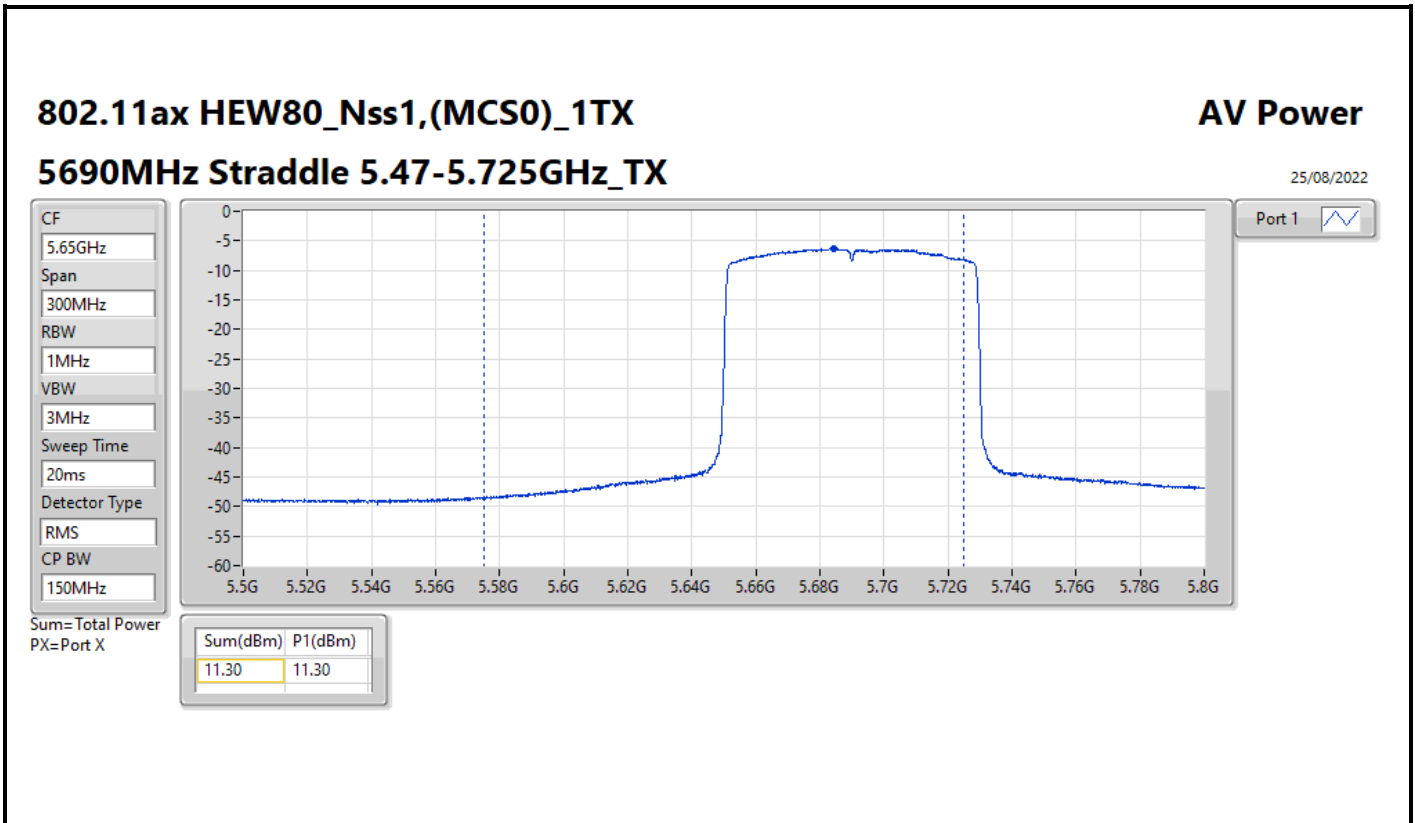

DG = Directional Gain; Port X = Port X output power

**Average Power_Pine R2_Antenna set 10_Beamforming mode_
Indoor_P to M**

Appendix C.16

Summary

Mode	Total Power (dBm)	Total Power (W)
5.15-5.25GHz	-	-
802.11ax HEW160-BF_Nss1,(MCS0)_2TX	6.53	0.00450
5.25-5.35GHz	-	-
802.11ax HEW20-BF_Nss1,(MCS0)_2TX	11.39	0.01377
802.11ax HEW40-BF_Nss1,(MCS0)_2TX	9.17	0.00826
802.11ax HEW80-BF_Nss1,(MCS0)_2TX	11.09	0.01285
802.11ax HEW160-BF_Nss1,(MCS0)_2TX	6.39	0.00436
5.47-5.725GHz	-	-
802.11ax HEW20-BF_Nss1,(MCS0)_2TX	11.04	0.01271
802.11ax HEW40-BF_Nss1,(MCS0)_2TX	11.43	0.01390
802.11ax HEW80-BF_Nss1,(MCS0)_2TX	11.34	0.01361
802.11ax HEW160-BF_Nss1,(MCS0)_2TX	10.35	0.01084
5.725-5.85GHz	-	-
802.11ax HEW20-BF_Nss1,(MCS0)_2TX	5.80	0.00380
802.11ax HEW40-BF_Nss1,(MCS0)_2TX	0.88	0.00122
802.11ax HEW80-BF_Nss1,(MCS0)_2TX	-2.69	0.00054