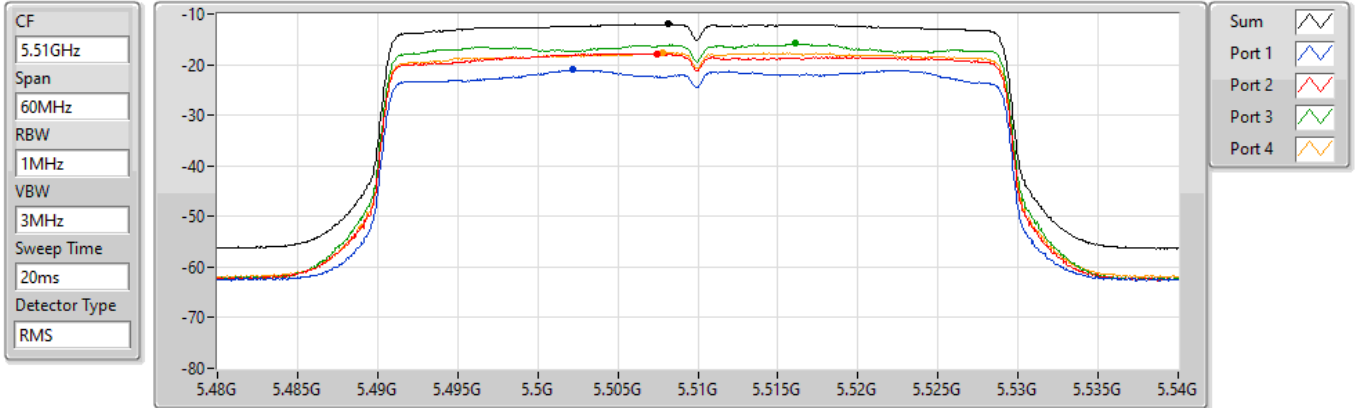

802.11ax HEW40_Nss1,(MCS0)_4TX

PSD

5510MHz

22/08/2022

Sum	PD	Port 1	Port 2	Port 3	Port 4
(dBm/RBW)	(dBm/RBW)	(dBm/RBW)	(dBm/RBW)	(dBm/RBW)	(dBm/RBW)
-12.04	-12.04	-21.03	-17.80	-15.82	-17.65