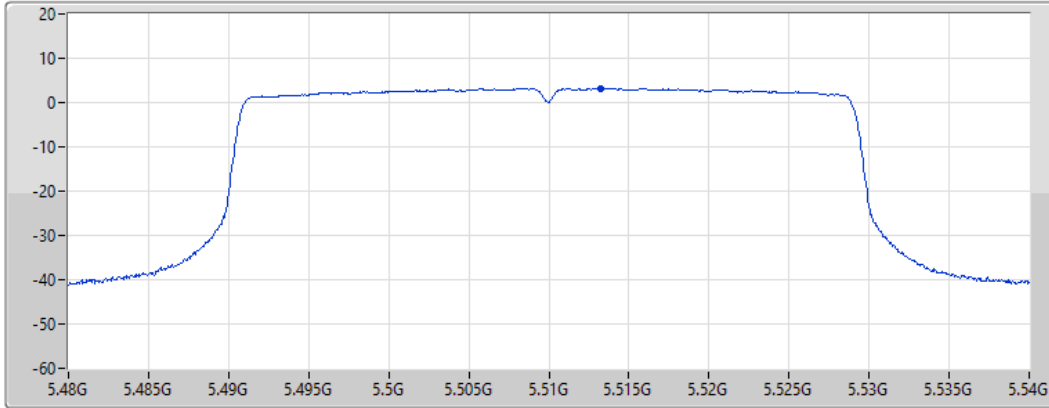

19/08/2022

Sum	PD	Port 1
(dBm/RBW)	(dBm/RBW)	(dBm/RBW)
2.51	2.51	2.51

802.11ax HEW40_Nss1,(MCS0)_1TX

PSD

5510MHz

19/08/2022

CF
5.51GHz
Span
60MHz
RBW
1MHz
VBW
3MHz
Sweep Time
20ms
Detector Type
RMS

Port 1 