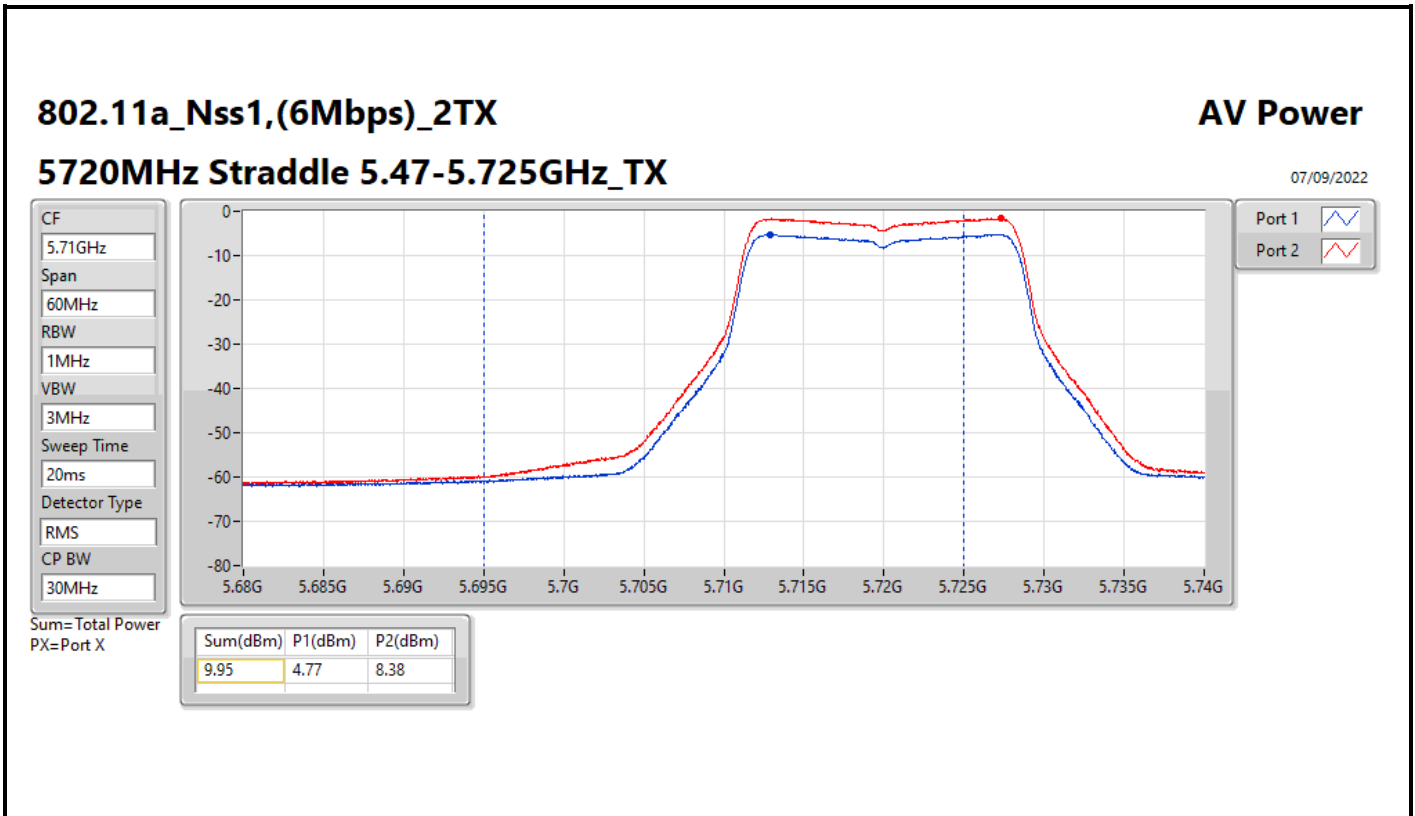

DG = Directional Gain; Port X = Port X output power

Average Power_Pine R2_Antenna set 10_Beamforming mode_
Outdoor_P to M

Appendix C.19

Summary

Mode	Total Power (dBm)	Total Power (W)	EIRP / Elevation angle higher than 30° EIRP (dBm)	EIRP / Elevation angle higher than 30° EIRP (W)
5.15-5.25GHz	-	-	-	-
802.11ax HEW160-BF_Nss1,(MCS0)_2TX	6.53	0.00450	25.06/0.56	0.32063/0.00114
5.25-5.35GHz	-	-	-	-
802.11ax HEW20-BF_Nss1,(MCS0)_2TX	11.39	0.01377	29.92	0.98175
802.11ax HEW40-BF_Nss1,(MCS0)_2TX	9.17	0.00826	27.70	0.58884
802.11ax HEW80-BF_Nss1,(MCS0)_2TX	11.09	0.01285	29.62	0.91622
802.11ax HEW160-BF_Nss1,(MCS0)_2TX	6.39	0.00436	24.92	0.31046
5.47-5.725GHz	-	-	-	-
802.11ax HEW20-BF_Nss1,(MCS0)_2TX	11.04	0.01271	29.57	0.90573
802.11ax HEW40-BF_Nss1,(MCS0)_2TX	11.43	0.01390	29.96	0.99083
802.11ax HEW80-BF_Nss1,(MCS0)_2TX	11.34	0.01361	29.87	0.97051
802.11ax HEW160-BF_Nss1,(MCS0)_2TX	10.35	0.01084	28.88	0.77268
5.725-5.85GHz	-	-	-	-
802.11ax HEW20-BF_Nss1,(MCS0)_2TX	5.80	0.00380	24.33	0.27102
802.11ax HEW40-BF_Nss1,(MCS0)_2TX	0.88	0.00122	19.41	0.08730
802.11ax HEW80-BF_Nss1,(MCS0)_2TX	-2.69	0.00054	15.84	0.03837