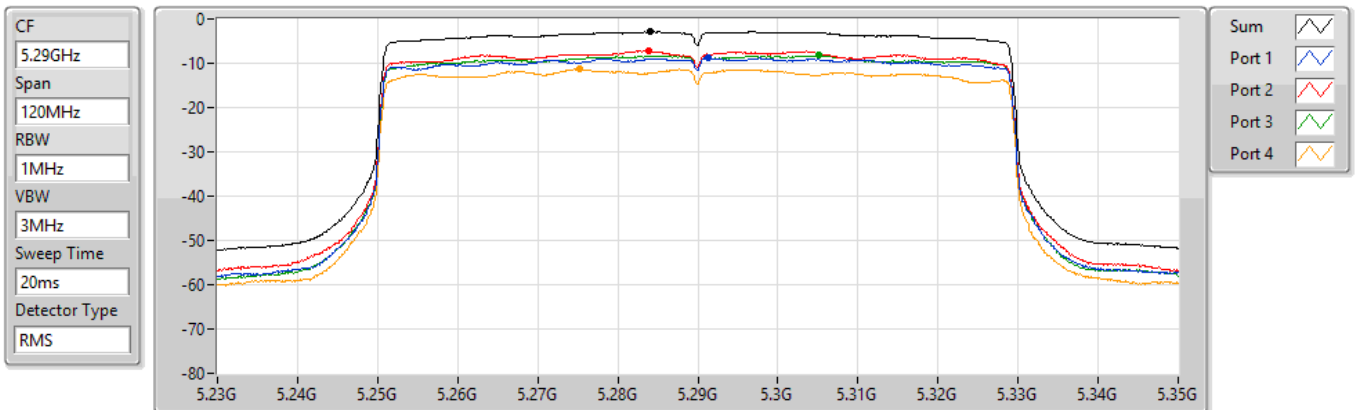

802.11ax HEW80_Nss1,(MCS0)_4TX

5290MHz

PSD

25/08/2022

Sum	PD	Port 1	Port 2	Port 3	Port 4
(dBm/RBW)	(dBm/RBW)	(dBm/RBW)	(dBm/RBW)	(dBm/RBW)	(dBm/RBW)
-2.88	-2.88	-8.71	-7.24	-8.26	-11.32