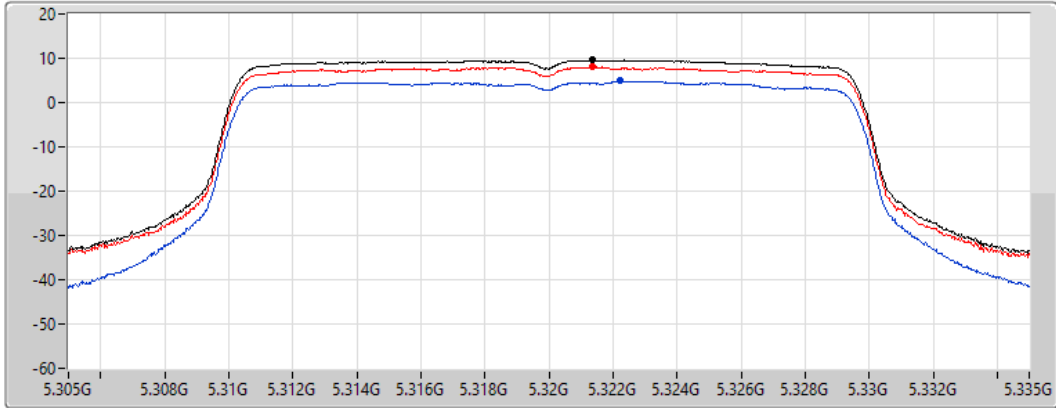

Sweep Time
20ms

Detector Type
RMS

Sum

Port 1

Port 2

Sum	PD	Port 1	Port 2
(dBm/RBW)	(dBm/RBW)	(dBm/RBW)	(dBm/RBW)
9.56	9.56	4.85	8.03

802.11ax HEW20_Nss1,(MCS0)_2TX

PSD