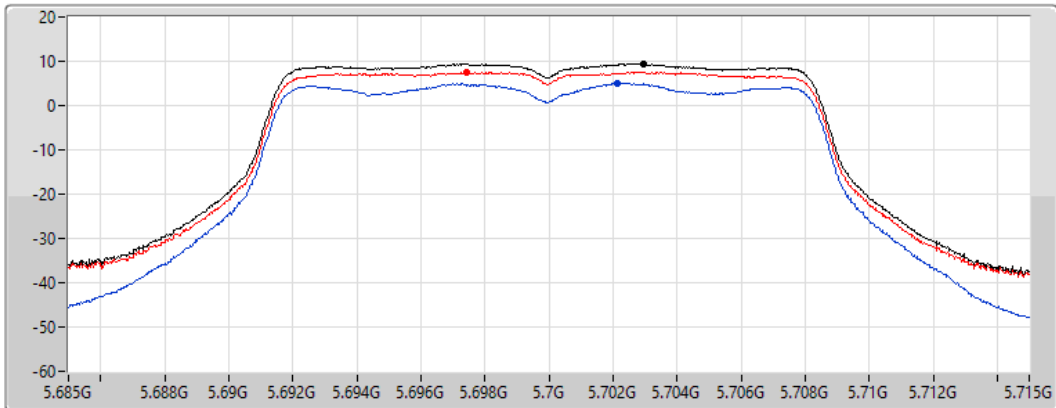

19/08/2022

CF
5.7GHz

Span
30MHz

RBW
1MHz

VBW
3MHz

Sweep Time
20ms

Detector Type
RMS

Sum