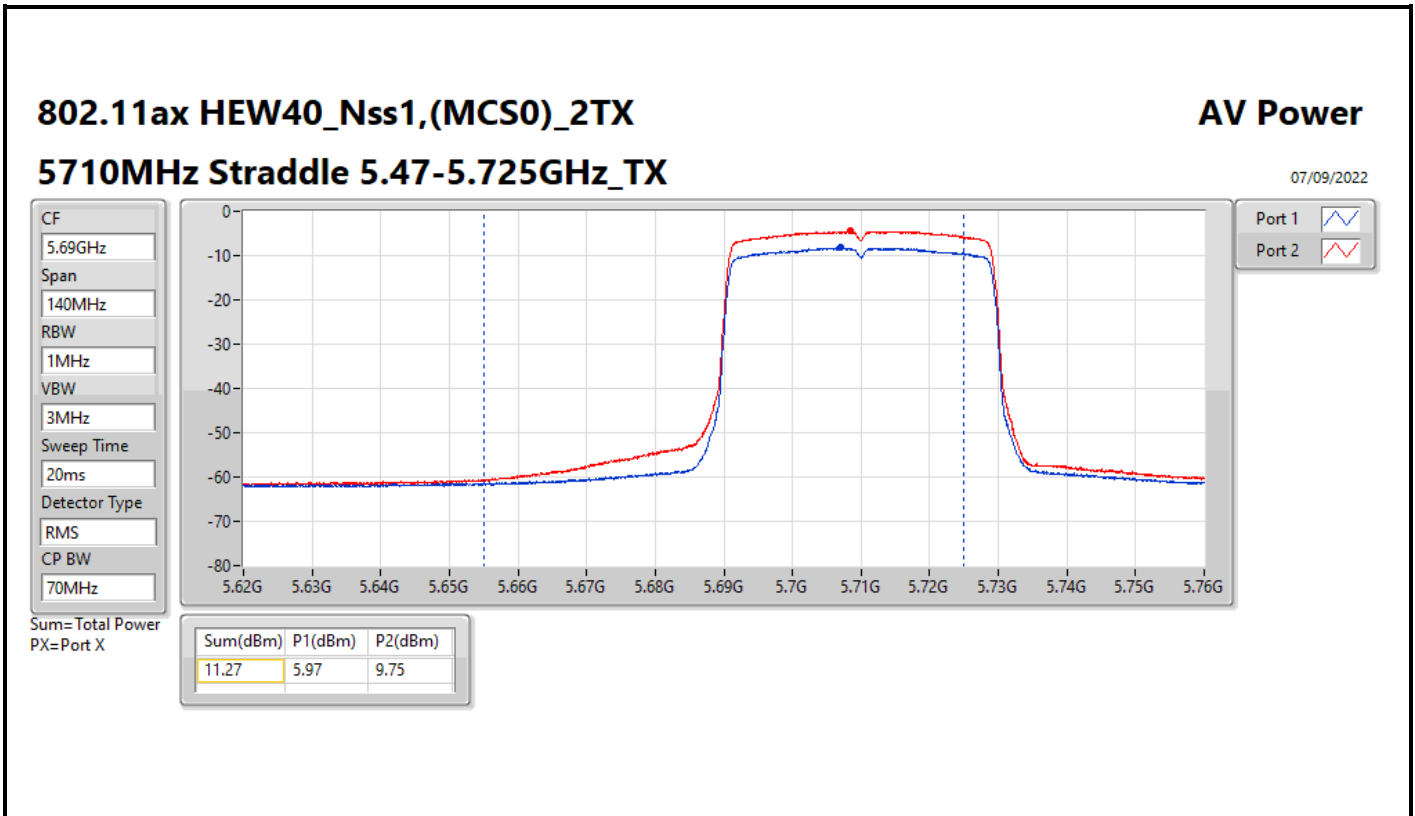

DG = Directional Gain; Port X = Port X output power

Average Power_Pine R2_Antenna set 10_
Beamforming mode Indoor_P to P

Appendix C.22

Summary

Mode	Total Power (dBm)	Total Power (W)
5.15-5.25GHz	-	-
802.11ax HEW160-BF_Nss1,(MCS0)_2TX	6.53	0.00450
802.11ax HEW160-BF_Nss1,(MCS0)_4TX	6.02	0.00400
5.25-5.35GHz	-	-
802.11ax HEW20-BF_Nss1,(MCS0)_2TX	11.39	0.01377
802.11ax HEW40-BF_Nss1,(MCS0)_2TX	9.17	0.00826
802.11ax HEW80-BF_Nss1,(MCS0)_2TX	11.09	0.01285
802.11ax HEW160-BF_Nss1,(MCS0)_2TX	6.39	0.00436
802.11ax HEW20-BF_Nss1,(MCS0)_4TX	7.80	0.00603
802.11ax HEW40-BF_Nss1,(MCS0)_4TX	8.37	0.00687
802.11ax HEW80-BF_Nss1,(MCS0)_4TX	8.14	0.00652
802.11ax HEW160-BF_Nss1,(MCS0)_4TX	5.88	0.00387
5.47-5.725GHz	-	-
802.11ax HEW20-BF_Nss1,(MCS0)_2TX	11.04	0.01271
802.11ax HEW40-BF_Nss1,(MCS0)_2TX	11.43	0.01390
802.11ax HEW80-BF_Nss1,(MCS0)_2TX	11.34	0.01361
802.11ax HEW160-BF_Nss1,(MCS0)_2TX	10.35	0.01084
802.11ax HEW20-BF_Nss1,(MCS0)_4TX	8.34	0.00682
802.11ax HEW40-BF_Nss1,(MCS0)_4TX	8.38	0.00689
802.11ax HEW80-BF_Nss1,(MCS0)_4TX	8.38	0.00689
802.11ax HEW160-BF_Nss1,(MCS0)_4TX	8.23	0.00665
5.725-5.85GHz	-	-
802.11ax HEW20-BF_Nss1,(MCS0)_2TX	5.80	0.00380
802.11ax HEW40-BF_Nss1,(MCS0)_2TX	0.88	0.00122
802.11ax HEW80-BF_Nss1,(MCS0)_2TX	-2.69	0.00054
802.11ax HEW20-BF_Nss1,(MCS0)_4TX	1.68	0.00147
802.11ax HEW40-BF_Nss1,(MCS0)_4TX	-2.00	0.00063
802.11ax HEW80-BF_Nss1,(MCS0)_4TX	-5.79	0.00026

DG = Directional Gain; Port X = Port X output power

802.11ax HEW40-BF_Nss1,(MCS0)_4TX

AV Power

5710MHz Straddle 5.47-5.725GHz_TX

08/09/2022

802.11ax HEW40-BF_Nss1,(MCS0)_4TX

AV Power

5710MHz Straddle 5.725-5.85GHz_TX