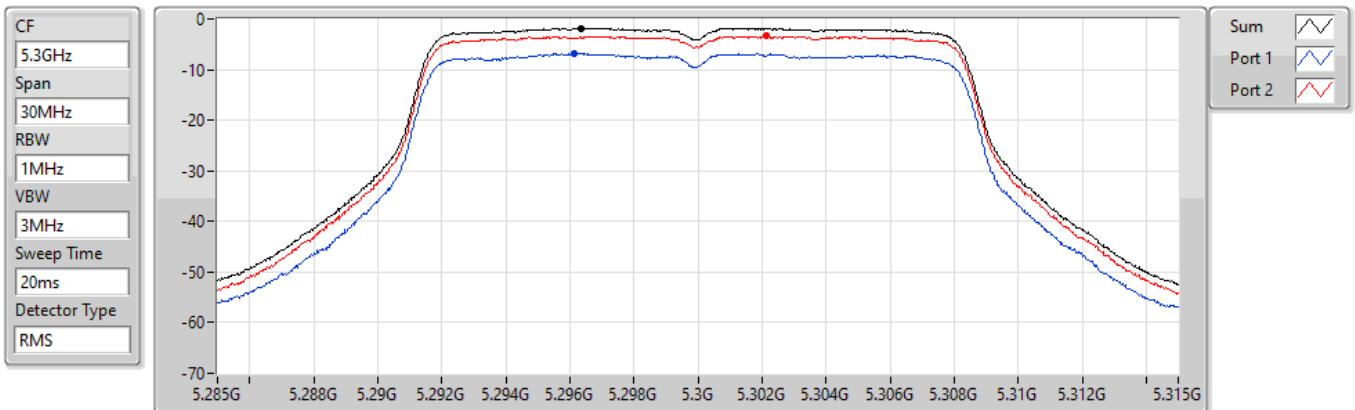

802.11a_Nss1,(6Mbps)_2TX

PSD

5300MHz

24/08/2022

Sum	PD	Port 1	Port 2
(dBm/RBW)	(dBm/RBW)	(dBm/RBW)	(dBm/RBW)
-1.89	-1.89	-6.72	-3.38