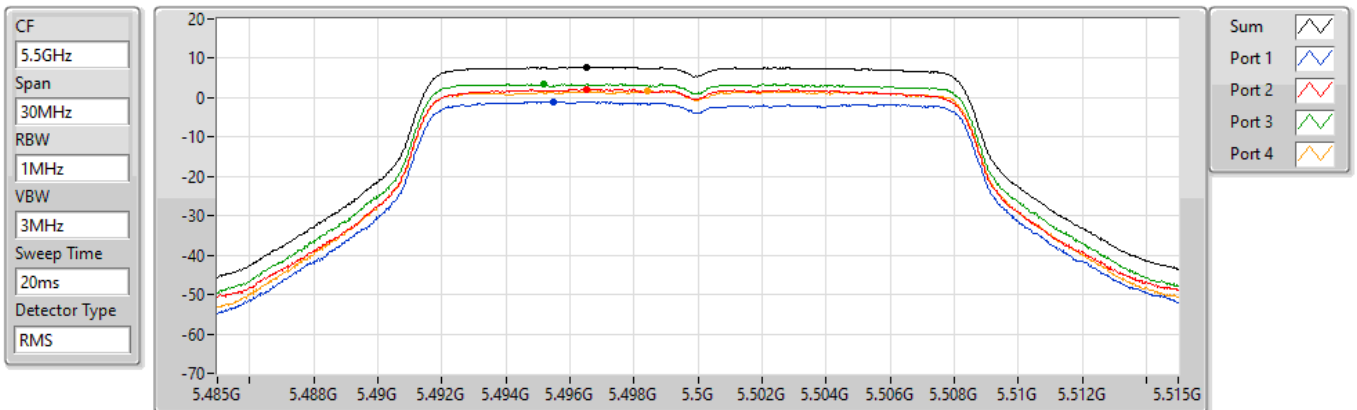

802.11a_Nss1,(6Mbps)_4TX

PSD

5500MHz

18/08/2022

Sum	PD	Port 1	Port 2	Port 3	Port 4
(dBm/RBW)	(dBm/RBW)	(dBm/RBW)	(dBm/RBW)	(dBm/RBW)	(dBm/RBW)
7.76	7.76	-0.93	2.07	3.49	1.68