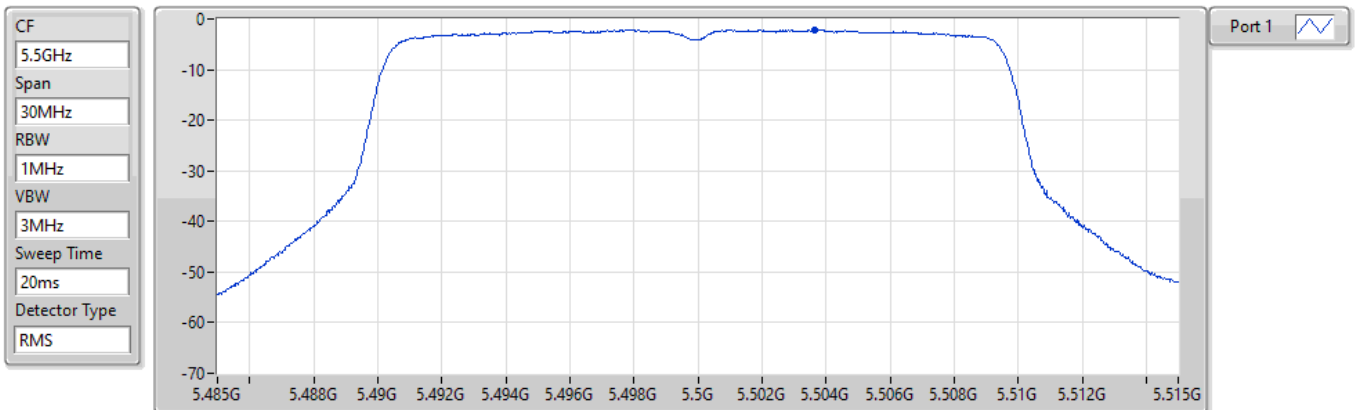

802.11ax HEW20_Nss1,(MCS0)_1TX

PSD

5500MHz

24/08/2022

Sum	PD	Port 1
(dBm/RBW)	(dBm/RBW)	(dBm/RBW)
-2.15	-2.15	-2.15