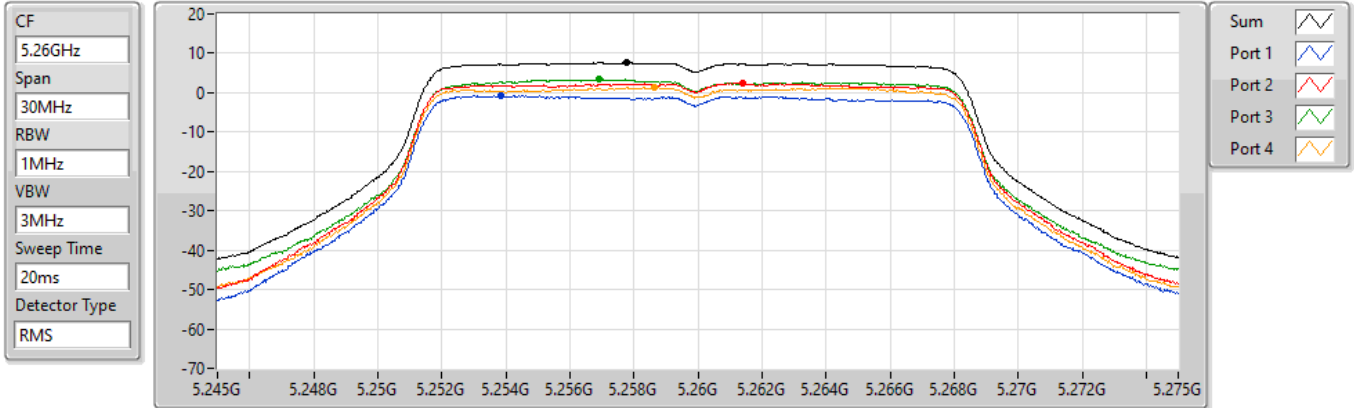

802.11a_Nss1,(6Mbps)_4TX

PSD

5260MHz

18/08/2022

Sum	PD	Port 1	Port 2	Port 3	Port 4
(dBm/RBW)	(dBm/RBW)	(dBm/RBW)	(dBm/RBW)	(dBm/RBW)	(dBm/RBW)
7.62	7.62	-0.80	2.40	3.45	1.41