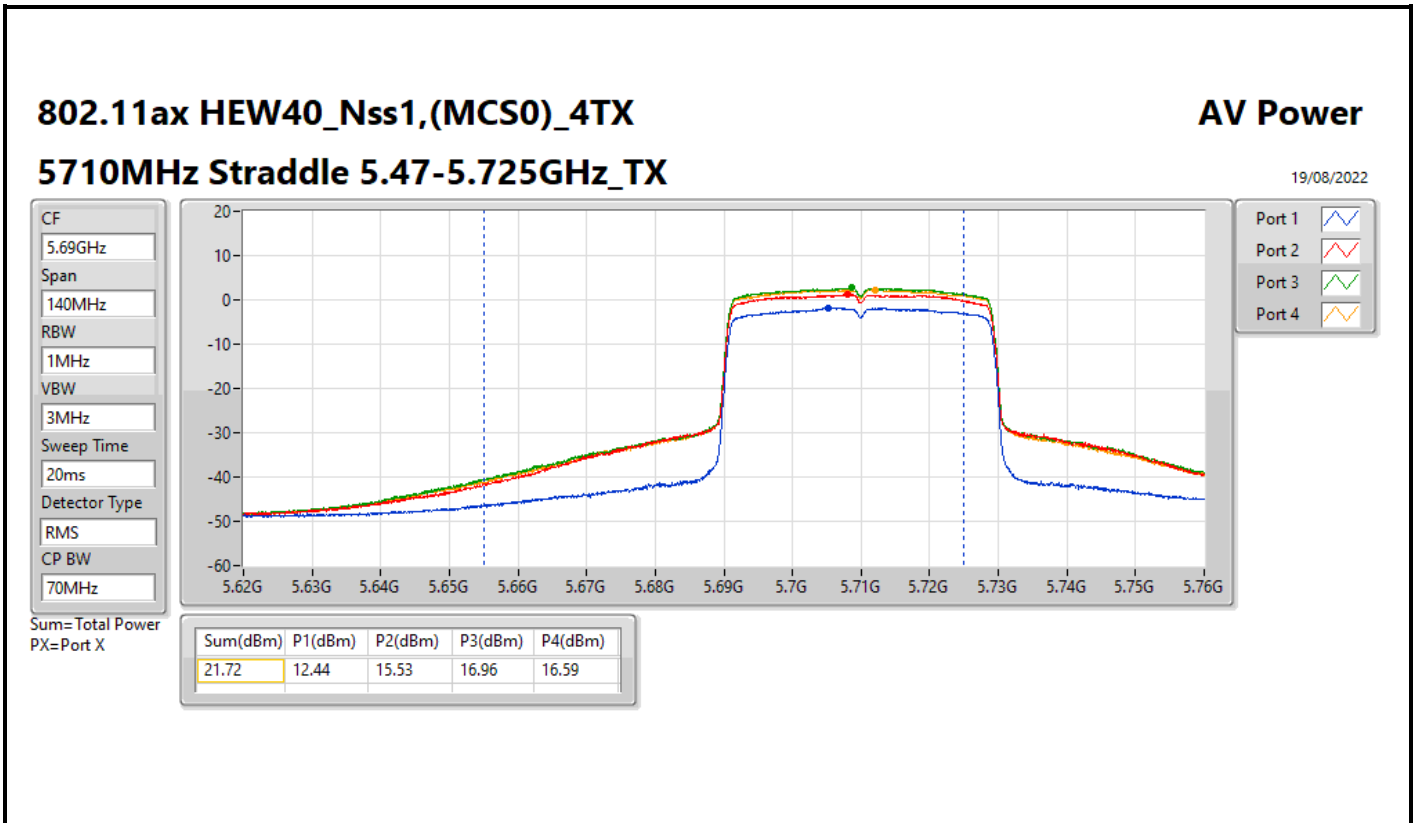

DG = Directional Gain; Port X = Port X output power

**Average Power_Pine R2_Antenna set 3_Beamforming mode_
Outdoor_P to M_P to P**

Appendix C.13

Summary

Mode	Total Power (dBm)	Total Power (W)	EIRP / Elevation angle higher than 30° EIRP (dBm)	EIRP / Elevation angle higher than 30° EIRP (W)
5.15-5.25GHz	-	-	-	-
802.11ax HEW160-BF_Nss1,(MCS0)_2TX	11.73	0.01489	17.74/14.74	0.05943/0.05943
5.25-5.35GHz	-	-	-	-
802.11ax HEW20-BF_Nss1,(MCS0)_2TX	18.46	0.07015	24.47	0.27990
802.11ax HEW40-BF_Nss1,(MCS0)_2TX	18.89	0.07745	24.90	0.30903
802.11ax HEW80-BF_Nss1,(MCS0)_2TX	15.35	0.03428	21.36	0.13677
802.11ax HEW160-BF_Nss1,(MCS0)_2TX	11.68	0.01472	17.69	0.05875
5.47-5.725GHz	-	-	-	-
802.11ax HEW20-BF_Nss1,(MCS0)_2TX	18.19	0.06592	24.20	0.26303
802.11ax HEW40-BF_Nss1,(MCS0)_2TX	18.29	0.06745	24.30	0.26915
802.11ax HEW80-BF_Nss1,(MCS0)_2TX	18.48	0.07047	24.49	0.28119
802.11ax HEW160-BF_Nss1,(MCS0)_2TX	14.58	0.02871	20.59	0.11455
5.725-5.85GHz	-	-	-	-
802.11ax HEW20-BF_Nss1,(MCS0)_2TX	11.99	0.01581	18.00	0.06310
802.11ax HEW40-BF_Nss1,(MCS0)_2TX	6.77	0.00475	12.78	0.01897
802.11ax HEW80-BF_Nss1,(MCS0)_2TX	3.38	0.00218	9.39	0.00869