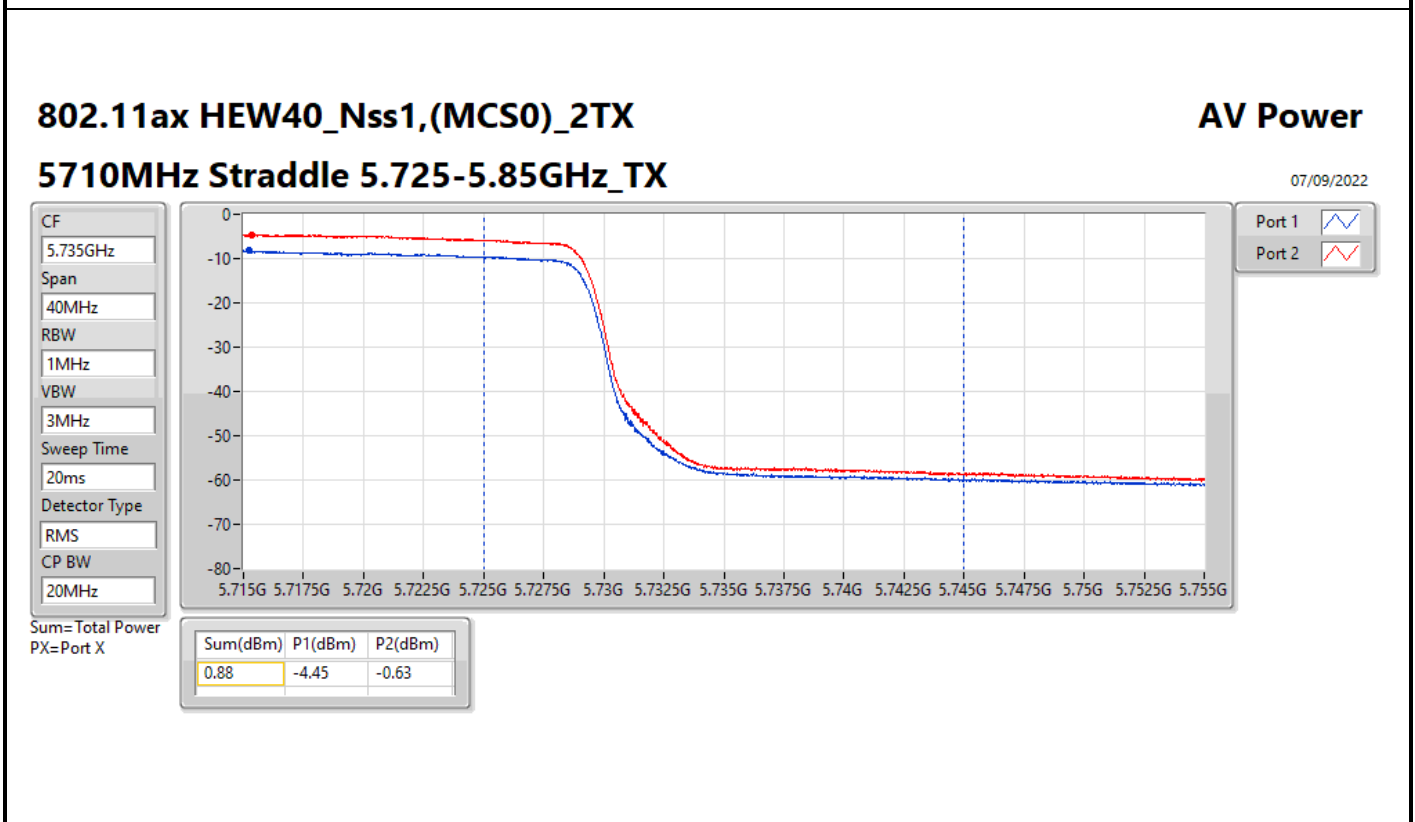

DG = Directional Gain; Port X = Port X output power

Average Power_Pine R2_Antenna set 10_
Beamforming mode Indoor_P to P

Appendix C.22

Summary

Mode	Total Power (dBm)	Total Power (W)
5.15-5.25GHz	-	-
802.11ax HEW160-BF_Nss1,(MCS0)_2TX	6.53	0.00450
802.11ax HEW160-BF_Nss1,(MCS0)_4TX	6.02	0.00400
5.25-5.35GHz	-	-
802.11ax HEW20-BF_Nss1,(MCS0)_2TX	11.39	0.01377
802.11ax HEW40-BF_Nss1,(MCS0)_2TX	9.17	0.00826
802.11ax HEW80-BF_Nss1,(MCS0)_2TX	11.09	0.01285
802.11ax HEW160-BF_Nss1,(MCS0)_2TX	6.39	0.00436
802.11ax HEW20-BF_Nss1,(MCS0)_4TX	7.80	0.00603
802.11ax HEW40-BF_Nss1,(MCS0)_4TX	8.37	0.00687
802.11ax HEW80-BF_Nss1,(MCS0)_4TX	8.14	0.00652
802.11ax HEW160-BF_Nss1,(MCS0)_4TX	5.88	0.00387
5.47-5.725GHz	-	-
802.11ax HEW20-BF_Nss1,(MCS0)_2TX	11.04	0.01271
802.11ax HEW40-BF_Nss1,(MCS0)_2TX	11.43	0.01390
802.11ax HEW80-BF_Nss1,(MCS0)_2TX	11.34	0.01361
802.11ax HEW160-BF_Nss1,(MCS0)_2TX	10.35	0.01084
802.11ax HEW20-BF_Nss1,(MCS0)_4TX	8.34	0.00682
802.11ax HEW40-BF_Nss1,(MCS0)_4TX	8.38	0.00689
802.11ax HEW80-BF_Nss1,(MCS0)_4TX	8.38	0.00689
802.11ax HEW160-BF_Nss1,(MCS0)_4TX	8.23	0.00665
5.725-5.85GHz	-	-
802.11ax HEW20-BF_Nss1,(MCS0)_2TX	5.80	0.00380
802.11ax HEW40-BF_Nss1,(MCS0)_2TX	0.88	0.00122
802.11ax HEW80-BF_Nss1,(MCS0)_2TX	-2.69	0.00054
802.11ax HEW20-BF_Nss1,(MCS0)_4TX	1.68	0.00147
802.11ax HEW40-BF_Nss1,(MCS0)_4TX	-2.00	0.00063
802.11ax HEW80-BF_Nss1,(MCS0)_4TX	-5.79	0.00026

DG = Directional Gain; Port X = Port X output power

802.11ax HEW40-BF_Nss1,(MCS0)_4TX

AV Power

5710MHz Straddle 5.47-5.725GHz_TX

08/09/2022

802.11ax HEW40-BF_Nss1,(MCS0)_4TX

AV Power

5710MHz Straddle 5.725-5.85GHz_TX