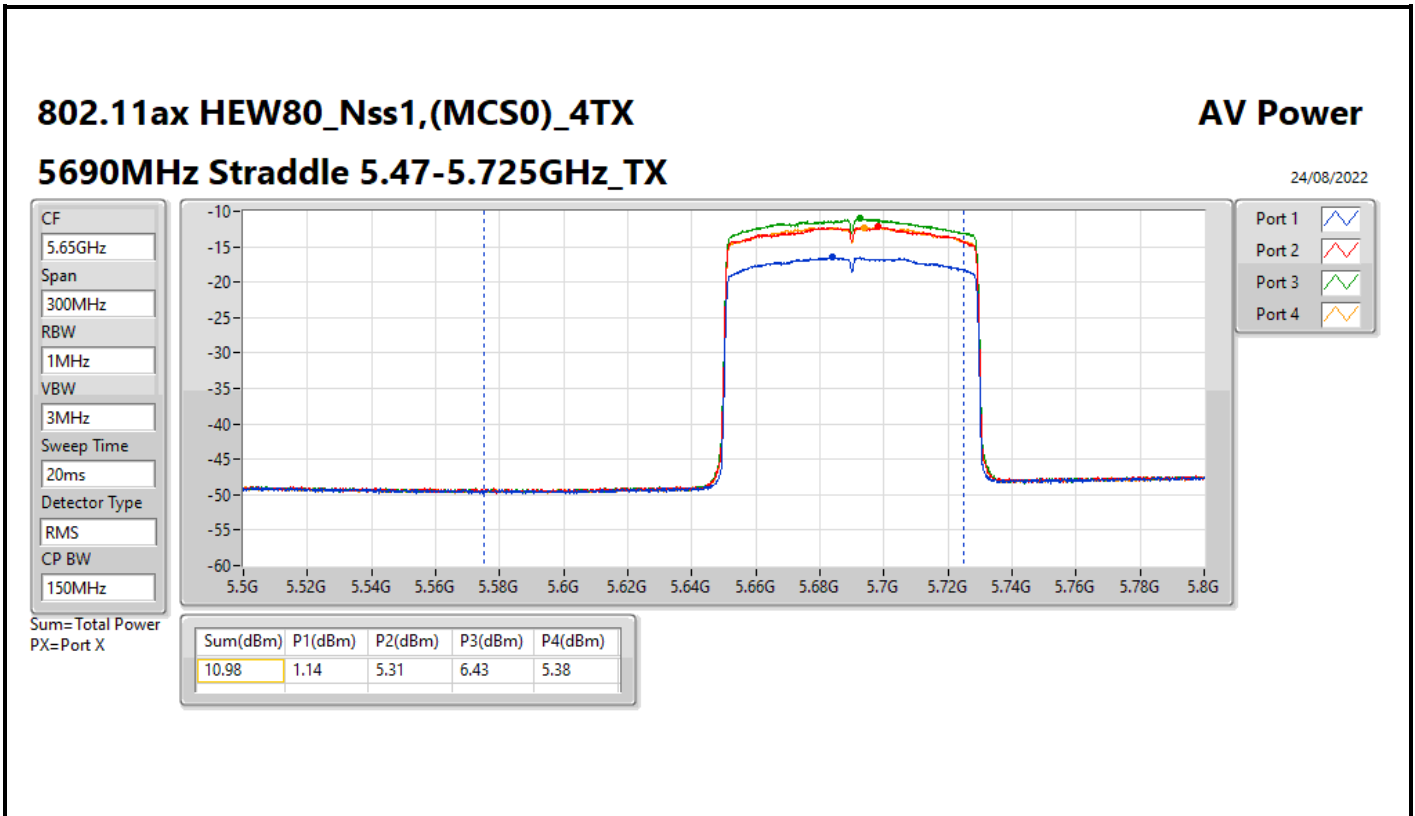

DG = Directional Gain; Port X = Port X output power

Average Power_Pine R2_Antenna set 10_
Beamforming mode Indoor_P to P

Appendix C.22

Summary

Mode	Total Power (dBm)	Total Power (W)
5.15-5.25GHz	-	-
802.11ax HEW160-BF_Nss1,(MCS0)_2TX	6.53	0.00450
802.11ax HEW160-BF_Nss1,(MCS0)_4TX	6.02	0.00400
5.25-5.35GHz	-	-
802.11ax HEW20-BF_Nss1,(MCS0)_2TX	11.39	0.01377
802.11ax HEW40-BF_Nss1,(MCS0)_2TX	9.17	0.00826
802.11ax HEW80-BF_Nss1,(MCS0)_2TX	11.09	0.01285
802.11ax HEW160-BF_Nss1,(MCS0)_2TX	6.39	0.00436
802.11ax HEW20-BF_Nss1,(MCS0)_4TX	7.80	0.00603
802.11ax HEW40-BF_Nss1,(MCS0)_4TX	8.37	0.00687
802.11ax HEW80-BF_Nss1,(MCS0)_4TX	8.14	0.00652
802.11ax HEW160-BF_Nss1,(MCS0)_4TX	5.88	0.00387
5.47-5.725GHz	-	-
802.11ax HEW20-BF_Nss1,(MCS0)_2TX	11.04	0.01271
802.11ax HEW40-BF_Nss1,(MCS0)_2TX	11.43	0.01390
802.11ax HEW80-BF_Nss1,(MCS0)_2TX	11.34	0.01361
802.11ax HEW160-BF_Nss1,(MCS0)_2TX	10.35	0.01084
802.11ax HEW20-BF_Nss1,(MCS0)_4TX	8.34	0.00682
802.11ax HEW40-BF_Nss1,(MCS0)_4TX	8.38	0.00689
802.11ax HEW80-BF_Nss1,(MCS0)_4TX	8.38	0.00689
802.11ax HEW160-BF_Nss1,(MCS0)_4TX	8.23	0.00665
5.725-5.85GHz	-	-
802.11ax HEW20-BF_Nss1,(MCS0)_2TX	5.80	0.00380
802.11ax HEW40-BF_Nss1,(MCS0)_2TX	0.88	0.00122
802.11ax HEW80-BF_Nss1,(MCS0)_2TX	-2.69	0.00054
802.11ax HEW20-BF_Nss1,(MCS0)_4TX	1.68	0.00147
802.11ax HEW40-BF_Nss1,(MCS0)_4TX	-2.00	0.00063
802.11ax HEW80-BF_Nss1,(MCS0)_4TX	-5.79	0.00026

DG = Directional Gain; Port X = Port X output power

802.11ax HEW40-BF_Nss1,(MCS0)_4TX

AV Power

5710MHz Straddle 5.47-5.725GHz_TX

08/09/2022

802.11ax HEW40-BF_Nss1,(MCS0)_4TX

AV Power

5710MHz Straddle 5.725-5.85GHz_TX