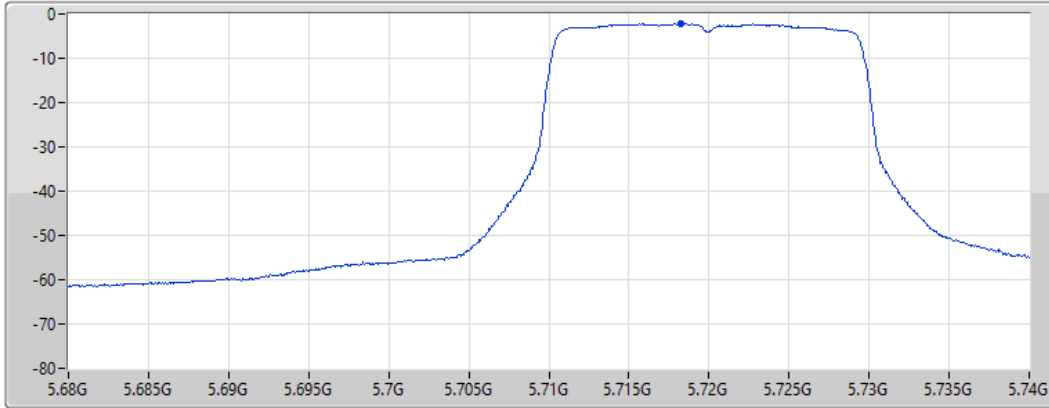

802.11ax HEW20_Nss1,(MCS0)_1TX
5720MHz Straddle 5.47-5.725GHz

PSD

24/08/2022

CF
5.71GHz
Span
60MHz
RBW
1MHz
VBW
3MHz
Sweep Time
20ms
Detector Type
RMS

Port 1

Sum	PD	Port 1
(dBm/RBW)	(dBm/RBW)	(dBm/RBW)
-2.23	-2.23	-2.23