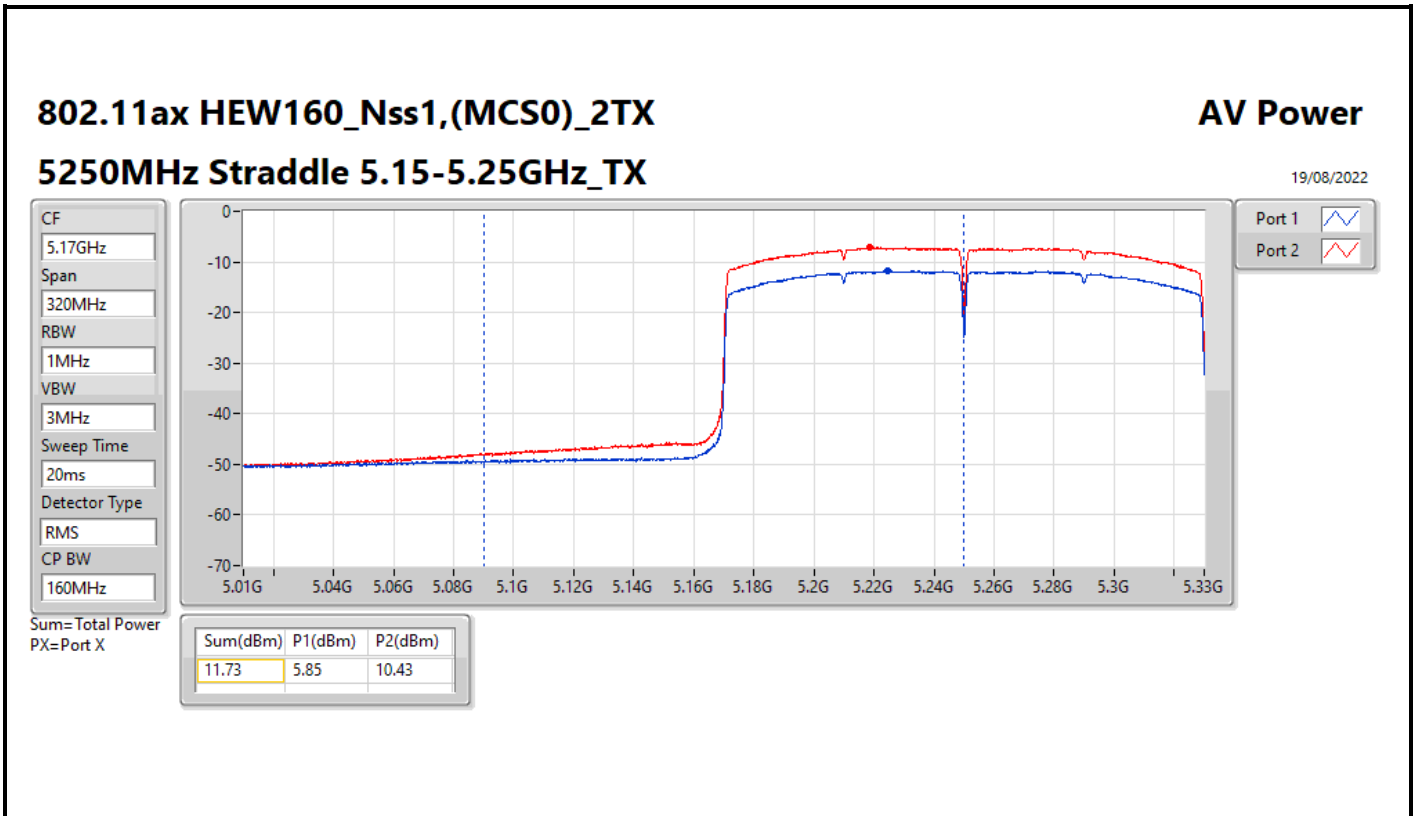

DG = Directional Gain; Port X = Port X output power

**Average Power_Pine R2_Antenna set 3_Beamforming mode_
Outdoor_P to M_P to P**

Appendix C.13

Summary

Mode	Total Power (dBm)	Total Power (W)	EIRP / Elevation angle higher than 30° EIRP (dBm)	EIRP / Elevation angle higher than 30° EIRP (W)
5.15-5.25GHz	-	-	-	-
802.11ax HEW160-BF_Nss1,(MCS0)_2TX	11.73	0.01489	17.74/14.74	0.05943/0.05943
5.25-5.35GHz	-	-	-	-
802.11ax HEW20-BF_Nss1,(MCS0)_2TX	18.46	0.07015	24.47	0.27990
802.11ax HEW40-BF_Nss1,(MCS0)_2TX	18.89	0.07745	24.90	0.30903
802.11ax HEW80-BF_Nss1,(MCS0)_2TX	15.35	0.03428	21.36	0.13677
802.11ax HEW160-BF_Nss1,(MCS0)_2TX	11.68	0.01472	17.69	0.05875
5.47-5.725GHz	-	-	-	-
802.11ax HEW20-BF_Nss1,(MCS0)_2TX	18.19	0.06592	24.20	0.26303
802.11ax HEW40-BF_Nss1,(MCS0)_2TX	18.29	0.06745	24.30	0.26915
802.11ax HEW80-BF_Nss1,(MCS0)_2TX	18.48	0.07047	24.49	0.28119
802.11ax HEW160-BF_Nss1,(MCS0)_2TX	14.58	0.02871	20.59	0.11455
5.725-5.85GHz	-	-	-	-
802.11ax HEW20-BF_Nss1,(MCS0)_2TX	11.99	0.01581	18.00	0.06310
802.11ax HEW40-BF_Nss1,(MCS0)_2TX	6.77	0.00475	12.78	0.01897
802.11ax HEW80-BF_Nss1,(MCS0)_2TX	3.38	0.00218	9.39	0.00869