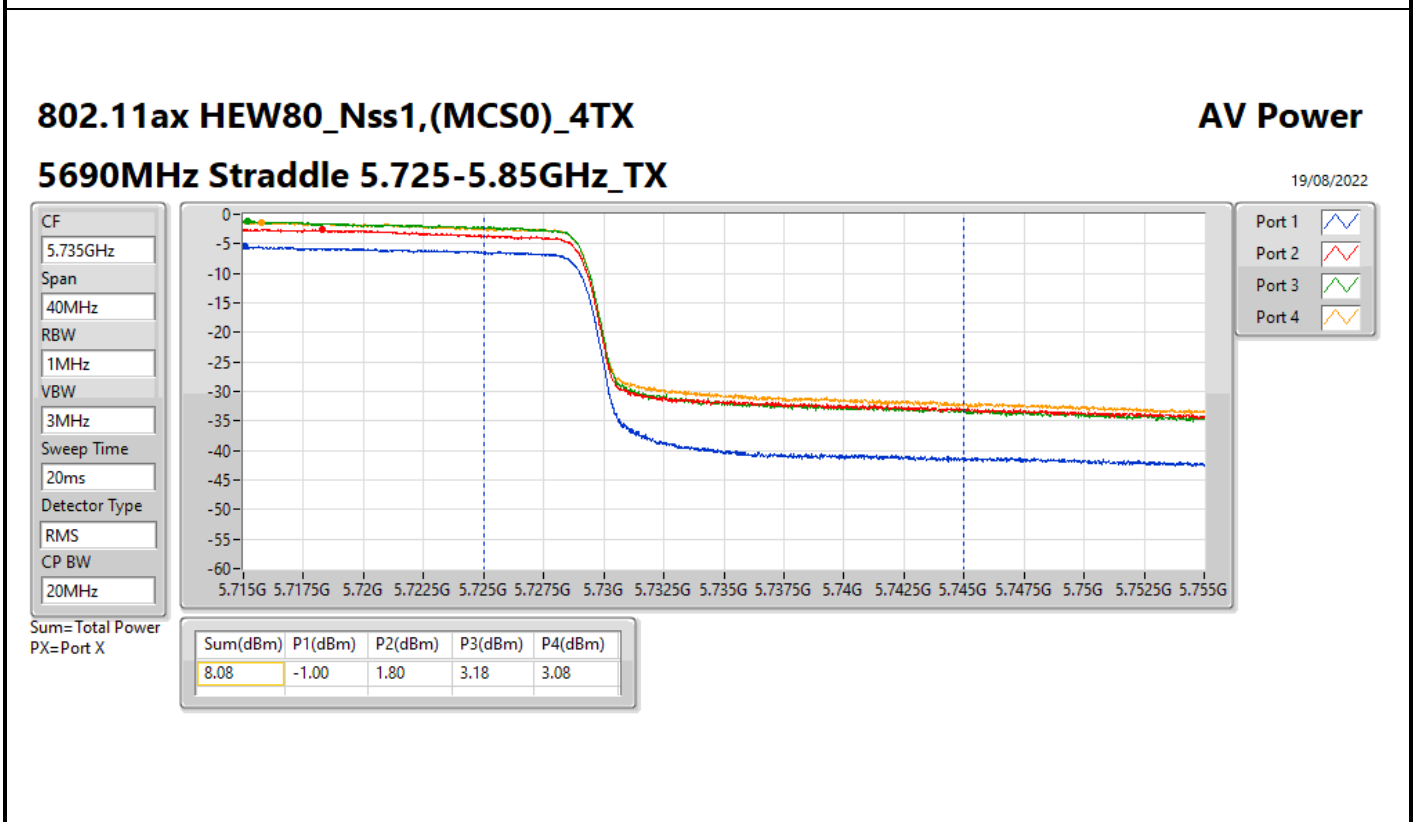

DG = Directional Gain; Port X = Port X output power

**Average Power_Pine R2_Antenna set 3_Beamforming mode_
Outdoor_P to M_P to P**

Appendix C.13

Summary

Mode	Total Power (dBm)	Total Power (W)	EIRP / Elevation angle higher than 30° EIRP (dBm)	EIRP / Elevation angle higher than 30° EIRP (W)
5.15-5.25GHz	-	-	-	-
802.11ax HEW160-BF_Nss1,(MCS0)_2TX	11.73	0.01489	17.74/14.74	0.05943/0.05943
5.25-5.35GHz	-	-	-	-
802.11ax HEW20-BF_Nss1,(MCS0)_2TX	18.46	0.07015	24.47	0.27990
802.11ax HEW40-BF_Nss1,(MCS0)_2TX	18.89	0.07745	24.90	0.30903
802.11ax HEW80-BF_Nss1,(MCS0)_2TX	15.35	0.03428	21.36	0.13677
802.11ax HEW160-BF_Nss1,(MCS0)_2TX	11.68	0.01472	17.69	0.05875
5.47-5.725GHz	-	-	-	-
802.11ax HEW20-BF_Nss1,(MCS0)_2TX	18.19	0.06592	24.20	0.26303
802.11ax HEW40-BF_Nss1,(MCS0)_2TX	18.29	0.06745	24.30	0.26915
802.11ax HEW80-BF_Nss1,(MCS0)_2TX	18.48	0.07047	24.49	0.28119
802.11ax HEW160-BF_Nss1,(MCS0)_2TX	14.58	0.02871	20.59	0.11455
5.725-5.85GHz	-	-	-	-
802.11ax HEW20-BF_Nss1,(MCS0)_2TX	11.99	0.01581	18.00	0.06310
802.11ax HEW40-BF_Nss1,(MCS0)_2TX	6.77	0.00475	12.78	0.01897
802.11ax HEW80-BF_Nss1,(MCS0)_2TX	3.38	0.00218	9.39	0.00869