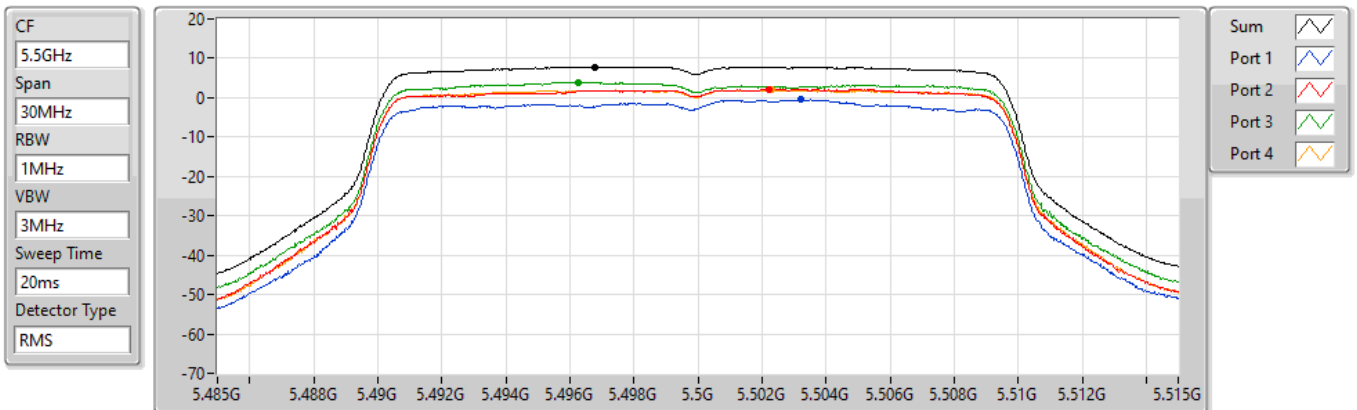

PSD

5500MHz

18/08/2022

Sum	PD	Port 1	Port 2	Port 3	Port 4
(dBm/RBW)	(dBm/RBW)	(dBm/RBW)	(dBm/RBW)	(dBm/RBW)	(dBm/RBW)
7.84	7.84	-0.52	2.22	3.96	1.92

802.11ax HEW20_Nss1,(MCS0)_4TX

PSD

5580MHz

18/08/2022