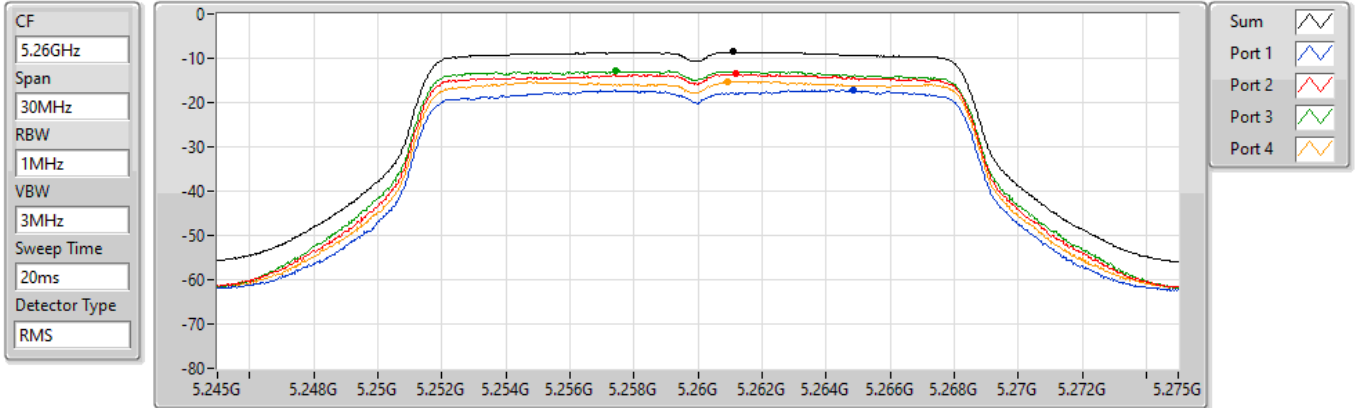

802.11a_Nss1,(6Mbps)_4TX

PSD

5260MHz

22/08/2022

Sum	PD	Port 1	Port 2	Port 3	Port 4
(dBm/RBW)	(dBm/RBW)	(dBm/RBW)	(dBm/RBW)	(dBm/RBW)	(dBm/RBW)
-8.58	-8.58	-17.20	-13.54	-12.93	-15.21