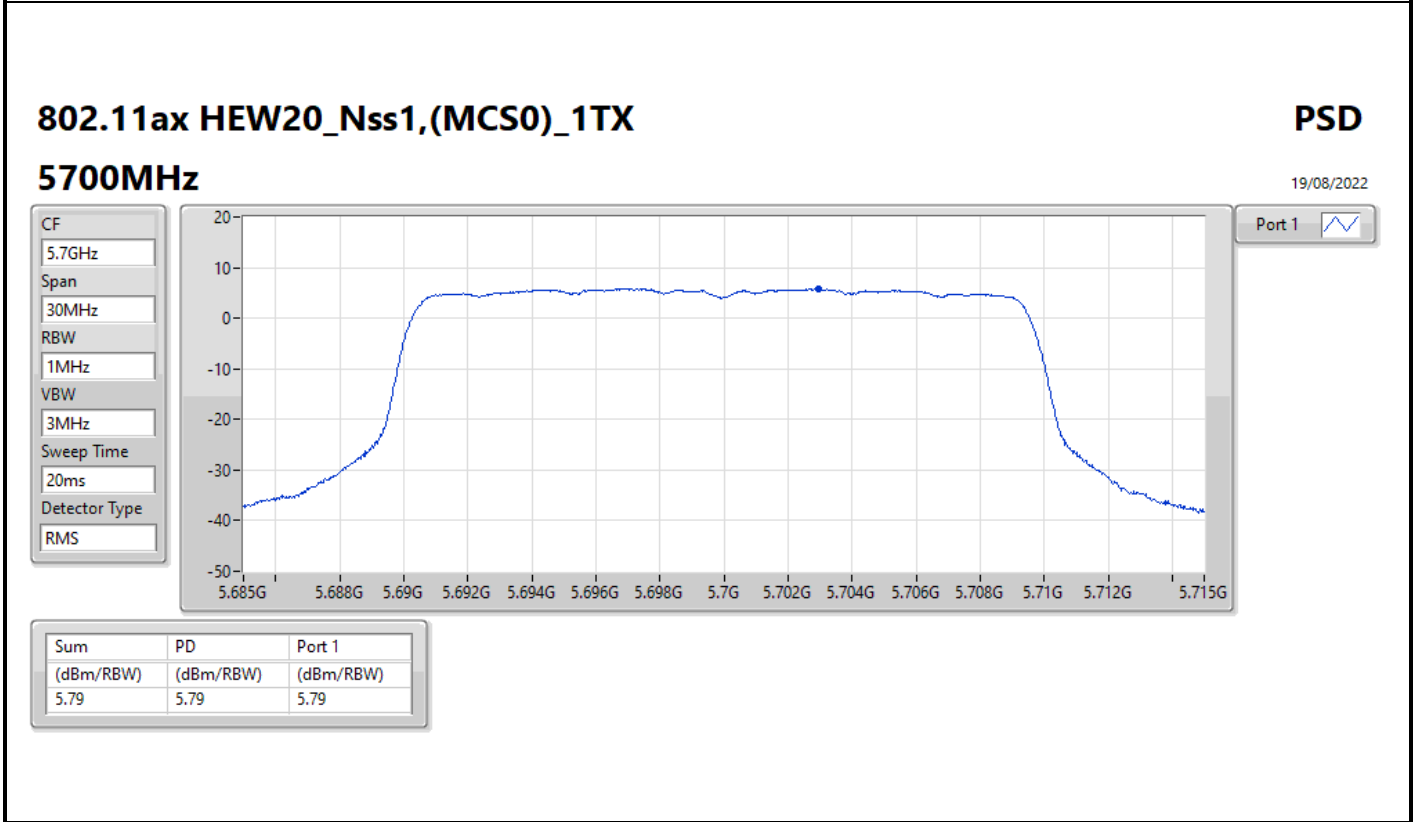

Sum	PD	Port 1
(dBm/RBW)	(dBm/RBW)	(dBm/RBW)
6.37	6.37	6.37

802.11ax HEW20_Nss1,(MCS0)_1TX

PSD

5500MHz

18/08/2022

CF
5.5GHz
Span
30MHz
RBW
1MHz
VBW
3MHz
Sweep Time
20ms
Detector Type
RMS

Port 1 

Sum	PD	Port 1
(dBm/RBW)	(dBm/RBW)	(dBm/RBW)
6.44	6.44	6.44