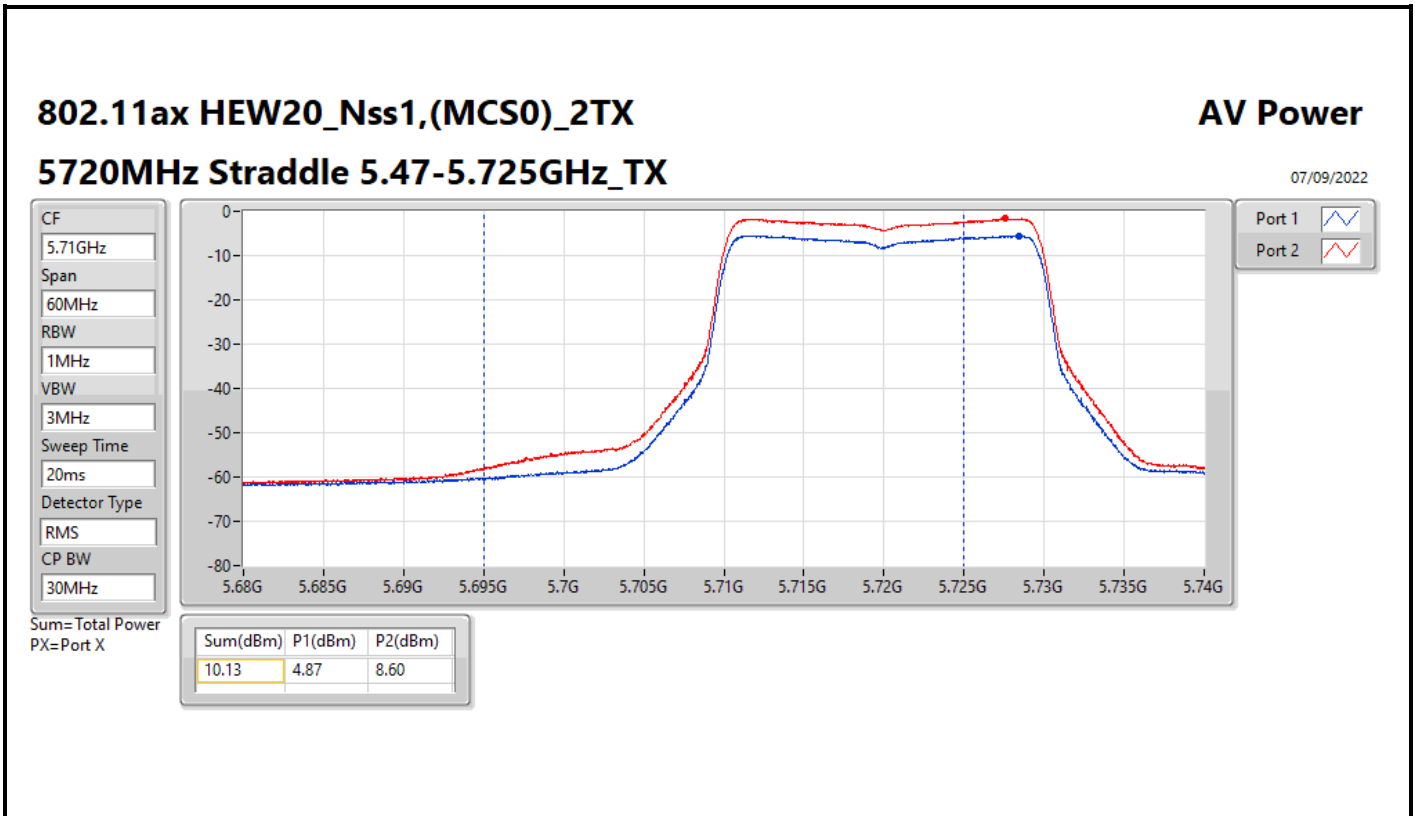

DG = Directional Gain; Port X = Port X output power

Average Power_Pine R2_Antenna set 10_Beamforming mode_
Outdoor_P to M

Appendix C.19

Summary

Mode	Total Power (dBm)	Total Power (W)	EIRP / Elevation angle higher than 30° EIRP (dBm)	EIRP / Elevation angle higher than 30° EIRP (W)
5.15-5.25GHz	-	-	-	-
802.11ax HEW160-BF_Nss1,(MCS0)_2TX	6.53	0.00450	25.06/0.56	0.32063/0.00114
5.25-5.35GHz	-	-	-	-
802.11ax HEW20-BF_Nss1,(MCS0)_2TX	11.39	0.01377	29.92	0.98175
802.11ax HEW40-BF_Nss1,(MCS0)_2TX	9.17	0.00826	27.70	0.58884
802.11ax HEW80-BF_Nss1,(MCS0)_2TX	11.09	0.01285	29.62	0.91622
802.11ax HEW160-BF_Nss1,(MCS0)_2TX	6.39	0.00436	24.92	0.31046
5.47-5.725GHz	-	-	-	-
802.11ax HEW20-BF_Nss1,(MCS0)_2TX	11.04	0.01271	29.57	0.90573
802.11ax HEW40-BF_Nss1,(MCS0)_2TX	11.43	0.01390	29.96	0.99083
802.11ax HEW80-BF_Nss1,(MCS0)_2TX	11.34	0.01361	29.87	0.97051
802.11ax HEW160-BF_Nss1,(MCS0)_2TX	10.35	0.01084	28.88	0.77268
5.725-5.85GHz	-	-	-	-
802.11ax HEW20-BF_Nss1,(MCS0)_2TX	5.80	0.00380	24.33	0.27102
802.11ax HEW40-BF_Nss1,(MCS0)_2TX	0.88	0.00122	19.41	0.08730
802.11ax HEW80-BF_Nss1,(MCS0)_2TX	-2.69	0.00054	15.84	0.03837