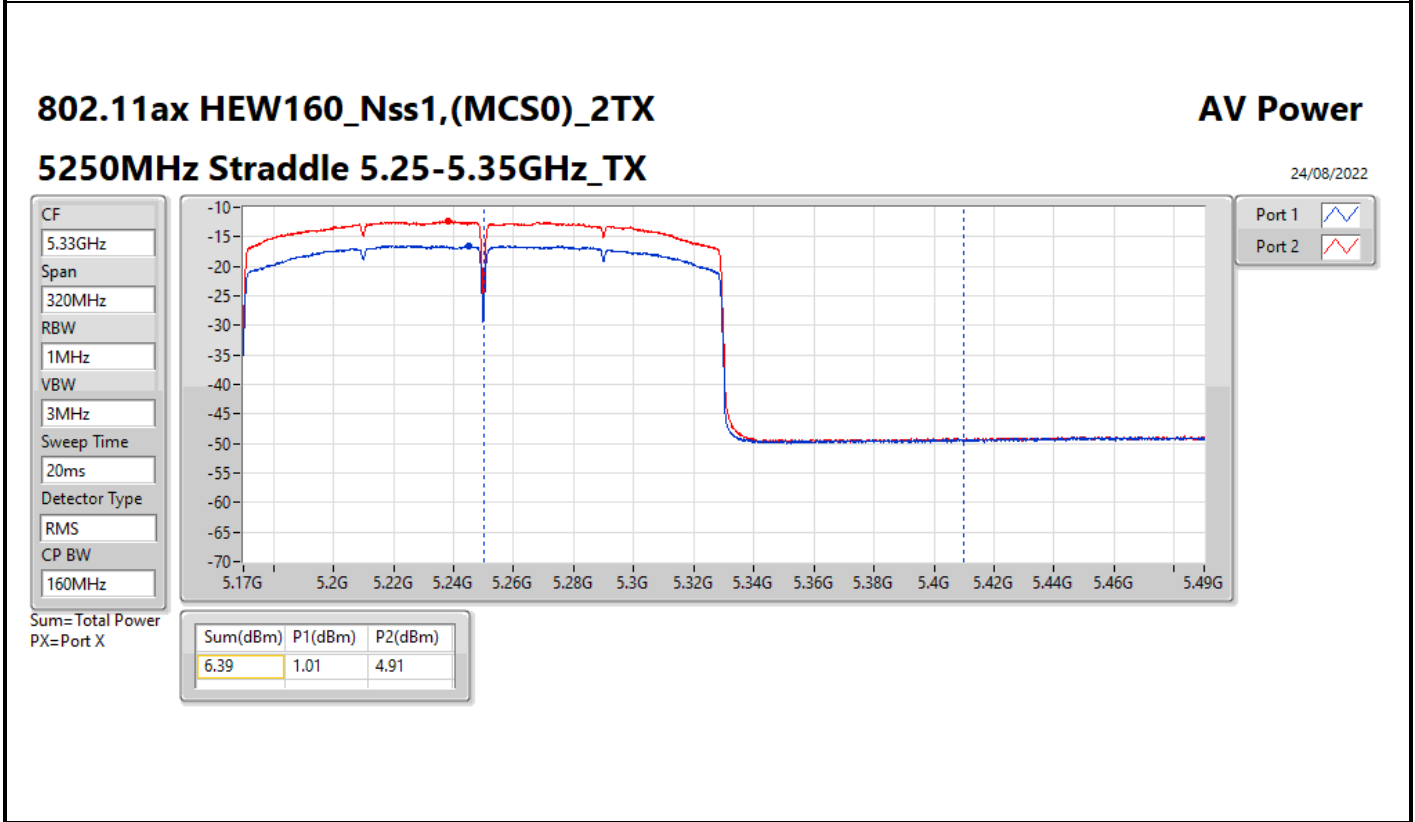

DG = Directional Gain; Port X = Port X output power

Average Power_Pine R2_Antenna set 10_
Beamforming mode Indoor_P to P

Appendix C.22

Summary

Mode	Total Power (dBm)	Total Power (W)
5.15-5.25GHz	-	-
802.11ax HEW160-BF_Nss1,(MCS0)_2TX	6.53	0.00450
802.11ax HEW160-BF_Nss1,(MCS0)_4TX	6.02	0.00400
5.25-5.35GHz	-	-
802.11ax HEW20-BF_Nss1,(MCS0)_2TX	11.39	0.01377
802.11ax HEW40-BF_Nss1,(MCS0)_2TX	9.17	0.00826
802.11ax HEW80-BF_Nss1,(MCS0)_2TX	11.09	0.01285
802.11ax HEW160-BF_Nss1,(MCS0)_2TX	6.39	0.00436
802.11ax HEW20-BF_Nss1,(MCS0)_4TX	7.80	0.00603
802.11ax HEW40-BF_Nss1,(MCS0)_4TX	8.37	0.00687
802.11ax HEW80-BF_Nss1,(MCS0)_4TX	8.14	0.00652
802.11ax HEW160-BF_Nss1,(MCS0)_4TX	5.88	0.00387
5.47-5.725GHz	-	-
802.11ax HEW20-BF_Nss1,(MCS0)_2TX	11.04	0.01271
802.11ax HEW40-BF_Nss1,(MCS0)_2TX	11.43	0.01390
802.11ax HEW80-BF_Nss1,(MCS0)_2TX	11.34	0.01361
802.11ax HEW160-BF_Nss1,(MCS0)_2TX	10.35	0.01084
802.11ax HEW20-BF_Nss1,(MCS0)_4TX	8.34	0.00682
802.11ax HEW40-BF_Nss1,(MCS0)_4TX	8.38	0.00689
802.11ax HEW80-BF_Nss1,(MCS0)_4TX	8.38	0.00689
802.11ax HEW160-BF_Nss1,(MCS0)_4TX	8.23	0.00665
5.725-5.85GHz	-	-
802.11ax HEW20-BF_Nss1,(MCS0)_2TX	5.80	0.00380
802.11ax HEW40-BF_Nss1,(MCS0)_2TX	0.88	0.00122
802.11ax HEW80-BF_Nss1,(MCS0)_2TX	-2.69	0.00054
802.11ax HEW20-BF_Nss1,(MCS0)_4TX	1.68	0.00147
802.11ax HEW40-BF_Nss1,(MCS0)_4TX	-2.00	0.00063
802.11ax HEW80-BF_Nss1,(MCS0)_4TX	-5.79	0.00026

DG = Directional Gain; Port X = Port X output power

802.11ax HEW40-BF_Nss1,(MCS0)_4TX

AV Power

5710MHz Straddle 5.47-5.725GHz_TX

08/09/2022

802.11ax HEW40-BF_Nss1,(MCS0)_4TX

AV Power

5710MHz Straddle 5.725-5.85GHz_TX