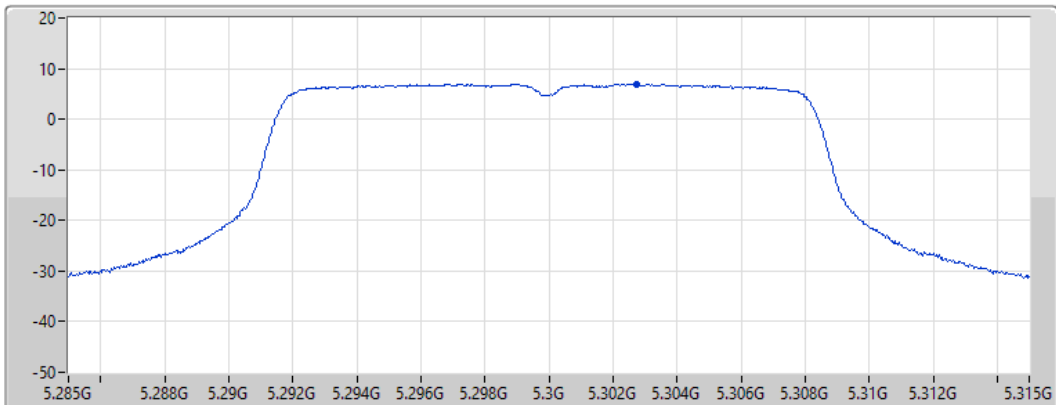

CF
5.3GHz

Span
30MHz

RBW
1MHz

VBW
3MHz

Sweep Time
20ms

Detector Type
RMS

Port 1 

Sum	PD	Port 1
(dBm/RBW)	(dBm/RBW)	(dBm/RBW)
6.97	6.97	6.97