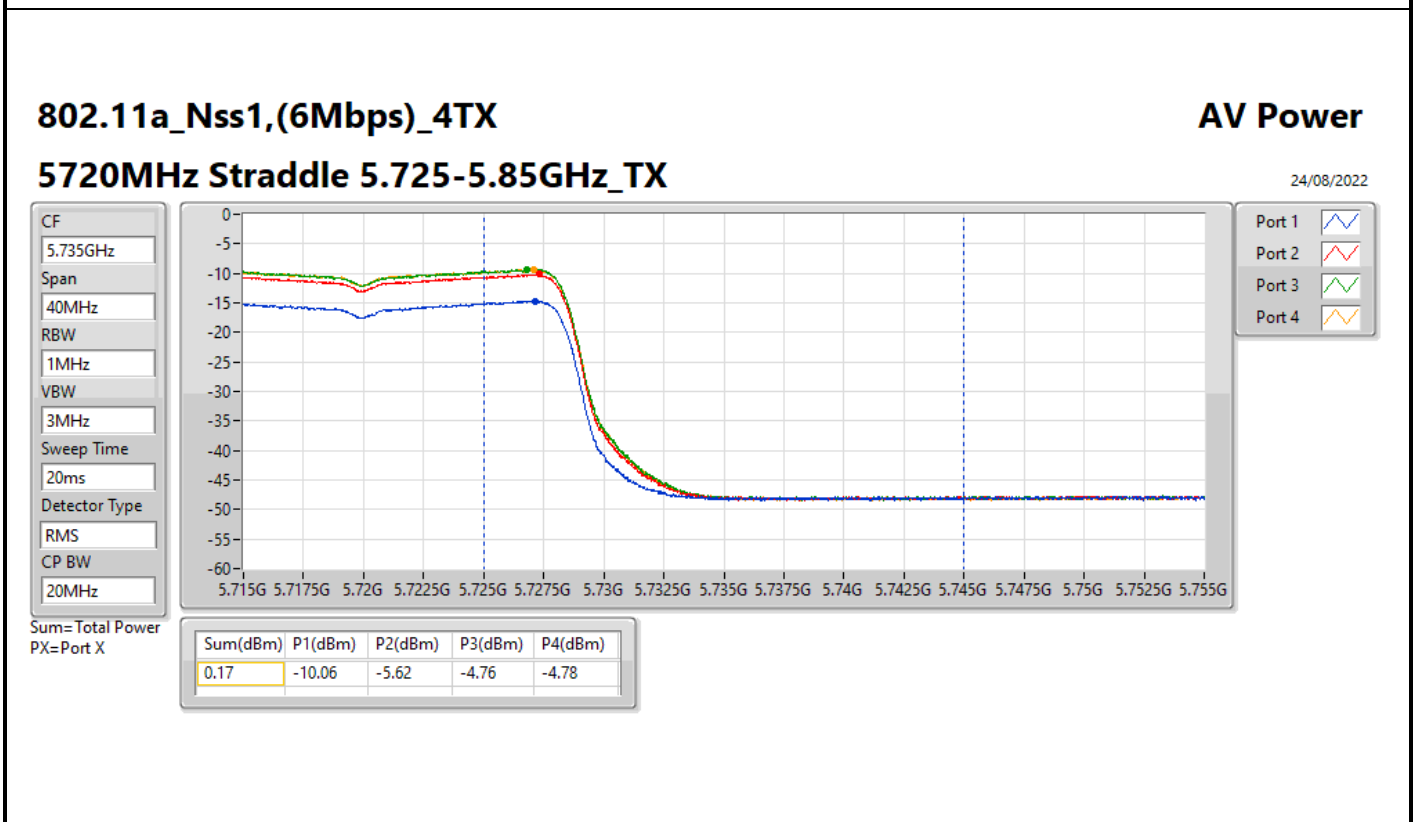

DG = Directional Gain; Port X = Port X output power

Average Power_Pine R2_Antenna set 10_
Beamforming mode Indoor_P to P

Appendix C.22

Summary

Mode	Total Power (dBm)	Total Power (W)
5.15-5.25GHz	-	-
802.11ax HEW160-BF_Nss1,(MCS0)_2TX	6.53	0.00450
802.11ax HEW160-BF_Nss1,(MCS0)_4TX	6.02	0.00400
5.25-5.35GHz	-	-
802.11ax HEW20-BF_Nss1,(MCS0)_2TX	11.39	0.01377
802.11ax HEW40-BF_Nss1,(MCS0)_2TX	9.17	0.00826
802.11ax HEW80-BF_Nss1,(MCS0)_2TX	11.09	0.01285
802.11ax HEW160-BF_Nss1,(MCS0)_2TX	6.39	0.00436
802.11ax HEW20-BF_Nss1,(MCS0)_4TX	7.80	0.00603
802.11ax HEW40-BF_Nss1,(MCS0)_4TX	8.37	0.00687
802.11ax HEW80-BF_Nss1,(MCS0)_4TX	8.14	0.00652
802.11ax HEW160-BF_Nss1,(MCS0)_4TX	5.88	0.00387
5.47-5.725GHz	-	-
802.11ax HEW20-BF_Nss1,(MCS0)_2TX	11.04	0.01271
802.11ax HEW40-BF_Nss1,(MCS0)_2TX	11.43	0.01390
802.11ax HEW80-BF_Nss1,(MCS0)_2TX	11.34	0.01361
802.11ax HEW160-BF_Nss1,(MCS0)_2TX	10.35	0.01084
802.11ax HEW20-BF_Nss1,(MCS0)_4TX	8.34	0.00682
802.11ax HEW40-BF_Nss1,(MCS0)_4TX	8.38	0.00689
802.11ax HEW80-BF_Nss1,(MCS0)_4TX	8.38	0.00689
802.11ax HEW160-BF_Nss1,(MCS0)_4TX	8.23	0.00665
5.725-5.85GHz	-	-
802.11ax HEW20-BF_Nss1,(MCS0)_2TX	5.80	0.00380
802.11ax HEW40-BF_Nss1,(MCS0)_2TX	0.88	0.00122
802.11ax HEW80-BF_Nss1,(MCS0)_2TX	-2.69	0.00054
802.11ax HEW20-BF_Nss1,(MCS0)_4TX	1.68	0.00147
802.11ax HEW40-BF_Nss1,(MCS0)_4TX	-2.00	0.00063
802.11ax HEW80-BF_Nss1,(MCS0)_4TX	-5.79	0.00026

DG = Directional Gain; Port X = Port X output power

802.11ax HEW40-BF_Nss1,(MCS0)_4TX

AV Power

5710MHz Straddle 5.47-5.725GHz_TX

08/09/2022

802.11ax HEW40-BF_Nss1,(MCS0)_4TX

AV Power

5710MHz Straddle 5.725-5.85GHz_TX