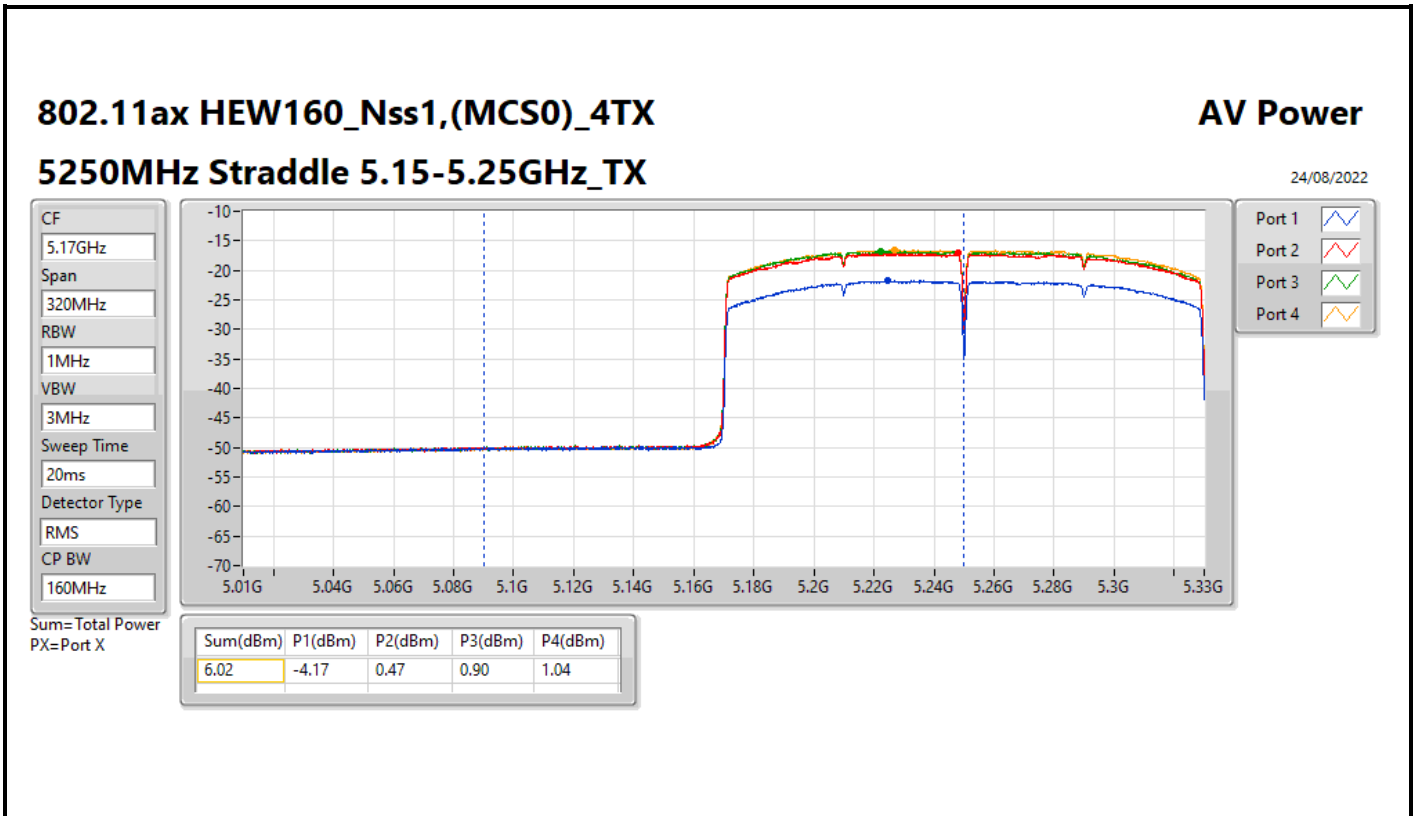

DG = Directional Gain; Port X = Port X output power

Average Power_Pine R2_Antenna set 10_
Beamforming mode Indoor_P to P

Appendix C.22

Summary

Mode	Total Power (dBm)	Total Power (W)
5.15-5.25GHz	-	-
802.11ax HEW160-BF_Nss1,(MCS0)_2TX	6.53	0.00450
802.11ax HEW160-BF_Nss1,(MCS0)_4TX	6.02	0.00400
5.25-5.35GHz	-	-
802.11ax HEW20-BF_Nss1,(MCS0)_2TX	11.39	0.01377
802.11ax HEW40-BF_Nss1,(MCS0)_2TX	9.17	0.00826
802.11ax HEW80-BF_Nss1,(MCS0)_2TX	11.09	0.01285
802.11ax HEW160-BF_Nss1,(MCS0)_2TX	6.39	0.00436
802.11ax HEW20-BF_Nss1,(MCS0)_4TX	7.80	0.00603
802.11ax HEW40-BF_Nss1,(MCS0)_4TX	8.37	0.00687
802.11ax HEW80-BF_Nss1,(MCS0)_4TX	8.14	0.00652
802.11ax HEW160-BF_Nss1,(MCS0)_4TX	5.88	0.00387
5.47-5.725GHz	-	-
802.11ax HEW20-BF_Nss1,(MCS0)_2TX	11.04	0.01271
802.11ax HEW40-BF_Nss1,(MCS0)_2TX	11.43	0.01390
802.11ax HEW80-BF_Nss1,(MCS0)_2TX	11.34	0.01361
802.11ax HEW160-BF_Nss1,(MCS0)_2TX	10.35	0.01084
802.11ax HEW20-BF_Nss1,(MCS0)_4TX	8.34	0.00682
802.11ax HEW40-BF_Nss1,(MCS0)_4TX	8.38	0.00689
802.11ax HEW80-BF_Nss1,(MCS0)_4TX	8.38	0.00689
802.11ax HEW160-BF_Nss1,(MCS0)_4TX	8.23	0.00665
5.725-5.85GHz	-	-
802.11ax HEW20-BF_Nss1,(MCS0)_2TX	5.80	0.00380
802.11ax HEW40-BF_Nss1,(MCS0)_2TX	0.88	0.00122
802.11ax HEW80-BF_Nss1,(MCS0)_2TX	-2.69	0.00054
802.11ax HEW20-BF_Nss1,(MCS0)_4TX	1.68	0.00147
802.11ax HEW40-BF_Nss1,(MCS0)_4TX	-2.00	0.00063
802.11ax HEW80-BF_Nss1,(MCS0)_4TX	-5.79	0.00026

DG = Directional Gain; Port X = Port X output power

802.11ax HEW40-BF_Nss1,(MCS0)_4TX

AV Power

5710MHz Straddle 5.47-5.725GHz_TX

08/09/2022

802.11ax HEW40-BF_Nss1,(MCS0)_4TX

AV Power

5710MHz Straddle 5.725-5.85GHz_TX