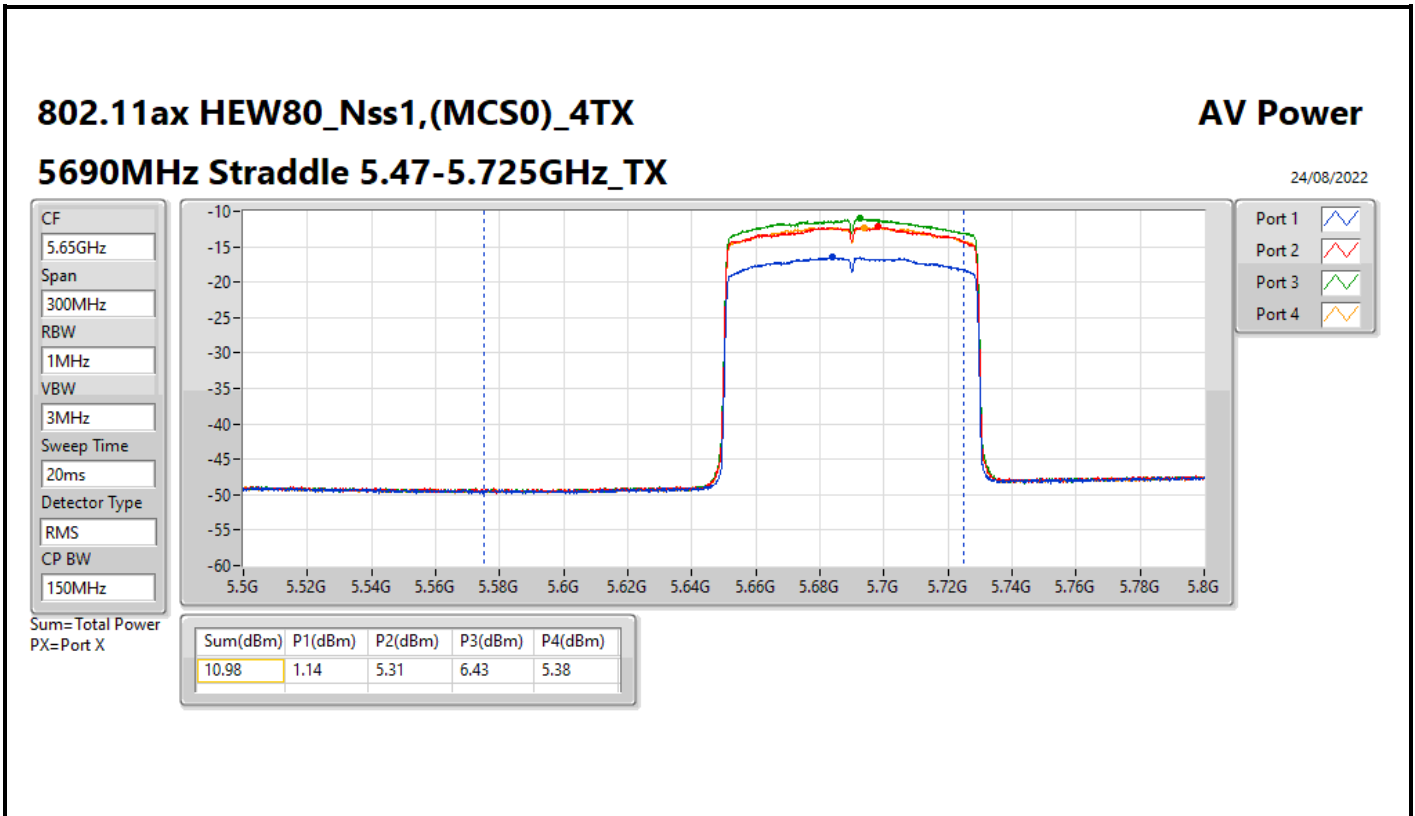

DG = Directional Gain; Port X = Port X output power

Average Power_Pine R2_Antenna set 10_Beamforming mode_
Outdoor_P to M

Appendix C.19

Summary

Mode	Total Power (dBm)	Total Power (W)	EIRP / Elevation angle higher than 30° EIRP (dBm)	EIRP / Elevation angle higher than 30° EIRP (W)
5.15-5.25GHz	-	-	-	-
802.11ax HEW160-BF_Nss1,(MCS0)_2TX	6.53	0.00450	25.06/0.56	0.32063/0.00114
5.25-5.35GHz	-	-	-	-
802.11ax HEW20-BF_Nss1,(MCS0)_2TX	11.39	0.01377	29.92	0.98175
802.11ax HEW40-BF_Nss1,(MCS0)_2TX	9.17	0.00826	27.70	0.58884
802.11ax HEW80-BF_Nss1,(MCS0)_2TX	11.09	0.01285	29.62	0.91622
802.11ax HEW160-BF_Nss1,(MCS0)_2TX	6.39	0.00436	24.92	0.31046
5.47-5.725GHz	-	-	-	-
802.11ax HEW20-BF_Nss1,(MCS0)_2TX	11.04	0.01271	29.57	0.90573
802.11ax HEW40-BF_Nss1,(MCS0)_2TX	11.43	0.01390	29.96	0.99083
802.11ax HEW80-BF_Nss1,(MCS0)_2TX	11.34	0.01361	29.87	0.97051
802.11ax HEW160-BF_Nss1,(MCS0)_2TX	10.35	0.01084	28.88	0.77268
5.725-5.85GHz	-	-	-	-
802.11ax HEW20-BF_Nss1,(MCS0)_2TX	5.80	0.00380	24.33	0.27102
802.11ax HEW40-BF_Nss1,(MCS0)_2TX	0.88	0.00122	19.41	0.08730
802.11ax HEW80-BF_Nss1,(MCS0)_2TX	-2.69	0.00054	15.84	0.03837