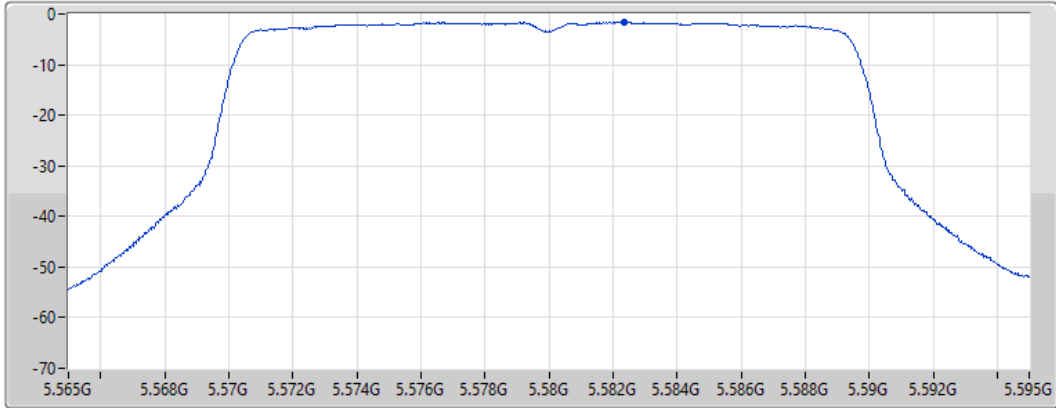

802.11ax HEW20_Nss1,(MCS0)_1TX

PSD

5580MHz

24/08/2022

CF
5.58GHz
Span
30MHz
RBW
1MHz
VBW
3MHz
Sweep Time
20ms
Detector Type
RMS

Port 1

Sum	PD	Port 1
(dBm/RBW)	(dBm/RBW)	(dBm/RBW)
-1.58	-1.58	-1.58