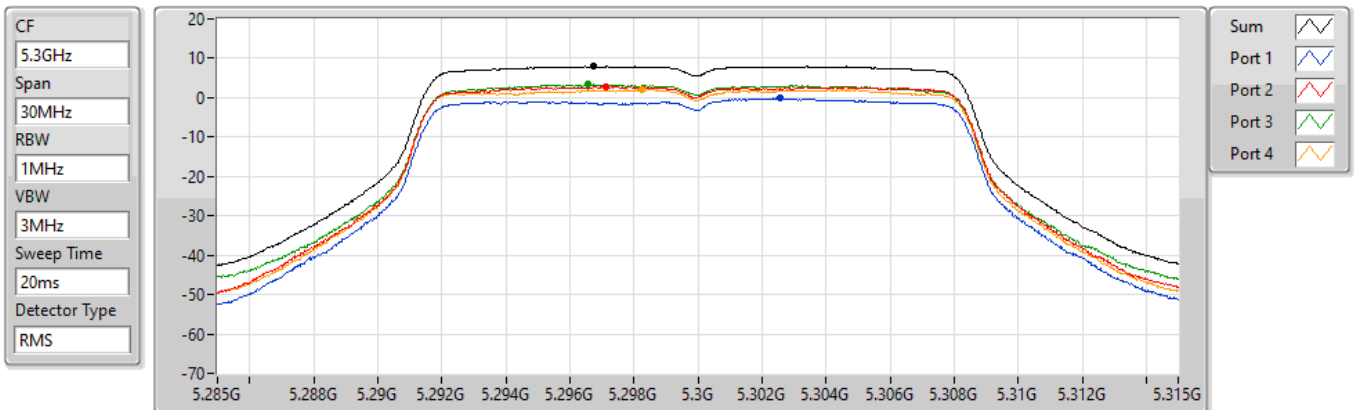

802.11a_Nss1,(6Mbps)_4TX

PSD

5300MHz

18/08/2022

Sum	PD	Port 1	Port 2	Port 3	Port 4
(dBm/RBW)	(dBm/RBW)	(dBm/RBW)	(dBm/RBW)	(dBm/RBW)	(dBm/RBW)
7.96	7.96	-0.14	2.81	3.35	2.06