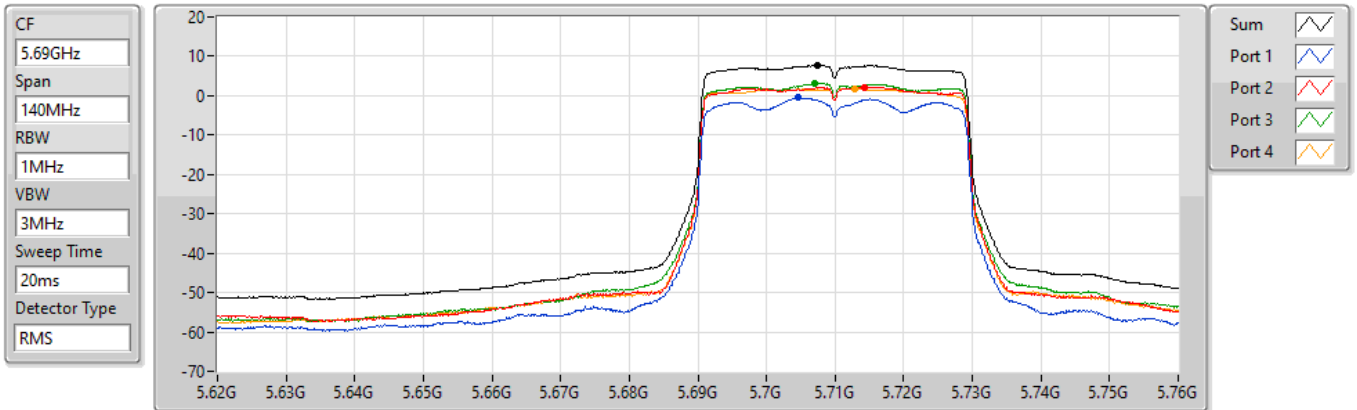

802.11ax HEW40_Nss1,(MCS0)_4TX

PSD

5710MHz Straddle 5.47-5.725GHz

19/08/2022

Sum	PD	Port 1	Port 2	Port 3	Port 4
(dBm/RBW)	(dBm/RBW)	(dBm/RBW)	(dBm/RBW)	(dBm/RBW)	(dBm/RBW)
7.71	7.71	-0.54	2.22	3.25	1.87