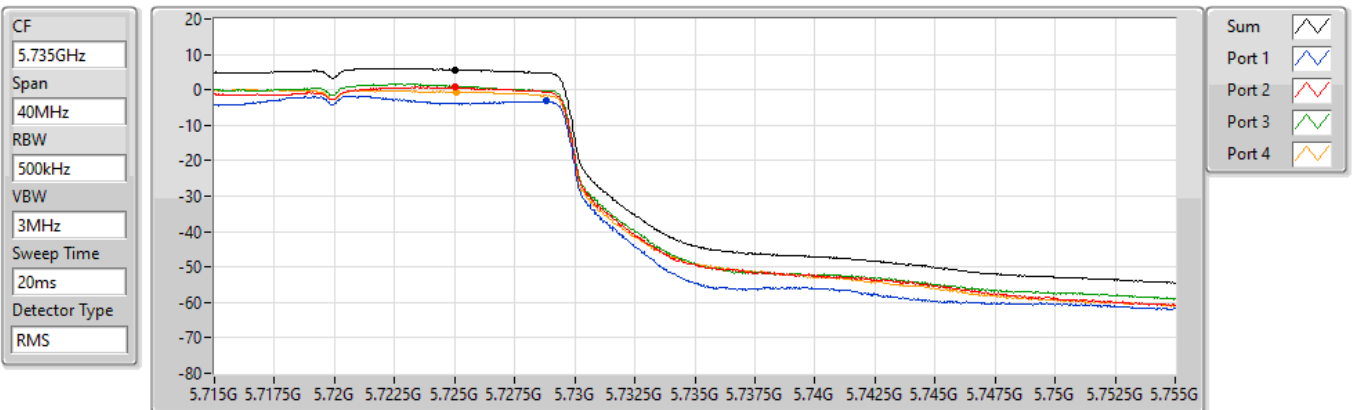

802.11ax HEW20_Nss1,(MCS0)_4TX

PSD

5720MHz Straddle 5.725-5.85GHz

19/08/2022

Sum	PD	Port 1	Port 2	Port 3	Port 4
(dBm/RBW)	(dBm/RBW)	(dBm/RBW)	(dBm/RBW)	(dBm/RBW)	(dBm/RBW)
5.68	5.68	-3.19	0.67	0.91	-0.53