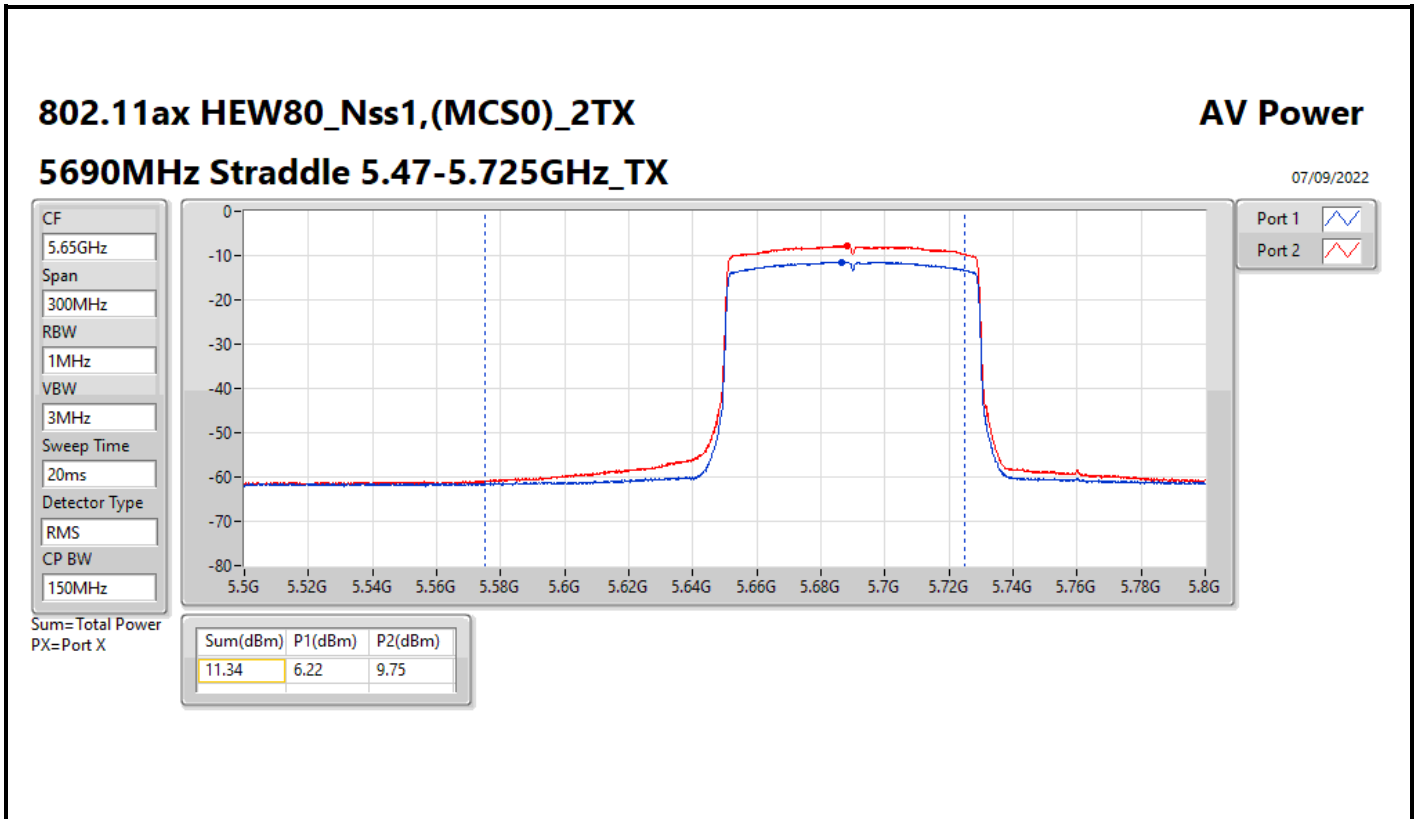

DG = Directional Gain; Port X = Port X output power

Average Power_Pine R2_Antenna set 10_
Beamforming mode Indoor_P to P

Appendix C.22

Summary

Mode	Total Power (dBm)	Total Power (W)
5.15-5.25GHz	-	-
802.11ax HEW160-BF_Nss1,(MCS0)_2TX	6.53	0.00450
802.11ax HEW160-BF_Nss1,(MCS0)_4TX	6.02	0.00400
5.25-5.35GHz	-	-
802.11ax HEW20-BF_Nss1,(MCS0)_2TX	11.39	0.01377
802.11ax HEW40-BF_Nss1,(MCS0)_2TX	9.17	0.00826
802.11ax HEW80-BF_Nss1,(MCS0)_2TX	11.09	0.01285
802.11ax HEW160-BF_Nss1,(MCS0)_2TX	6.39	0.00436
802.11ax HEW20-BF_Nss1,(MCS0)_4TX	7.80	0.00603
802.11ax HEW40-BF_Nss1,(MCS0)_4TX	8.37	0.00687
802.11ax HEW80-BF_Nss1,(MCS0)_4TX	8.14	0.00652
802.11ax HEW160-BF_Nss1,(MCS0)_4TX	5.88	0.00387
5.47-5.725GHz	-	-
802.11ax HEW20-BF_Nss1,(MCS0)_2TX	11.04	0.01271
802.11ax HEW40-BF_Nss1,(MCS0)_2TX	11.43	0.01390
802.11ax HEW80-BF_Nss1,(MCS0)_2TX	11.34	0.01361
802.11ax HEW160-BF_Nss1,(MCS0)_2TX	10.35	0.01084
802.11ax HEW20-BF_Nss1,(MCS0)_4TX	8.34	0.00682
802.11ax HEW40-BF_Nss1,(MCS0)_4TX	8.38	0.00689
802.11ax HEW80-BF_Nss1,(MCS0)_4TX	8.38	0.00689
802.11ax HEW160-BF_Nss1,(MCS0)_4TX	8.23	0.00665
5.725-5.85GHz	-	-
802.11ax HEW20-BF_Nss1,(MCS0)_2TX	5.80	0.00380
802.11ax HEW40-BF_Nss1,(MCS0)_2TX	0.88	0.00122
802.11ax HEW80-BF_Nss1,(MCS0)_2TX	-2.69	0.00054
802.11ax HEW20-BF_Nss1,(MCS0)_4TX	1.68	0.00147
802.11ax HEW40-BF_Nss1,(MCS0)_4TX	-2.00	0.00063
802.11ax HEW80-BF_Nss1,(MCS0)_4TX	-5.79	0.00026

DG = Directional Gain; Port X = Port X output power

802.11ax HEW40-BF_Nss1,(MCS0)_4TX

AV Power

5710MHz Straddle 5.47-5.725GHz_TX

08/09/2022

802.11ax HEW40-BF_Nss1,(MCS0)_4TX

AV Power

5710MHz Straddle 5.725-5.85GHz_TX