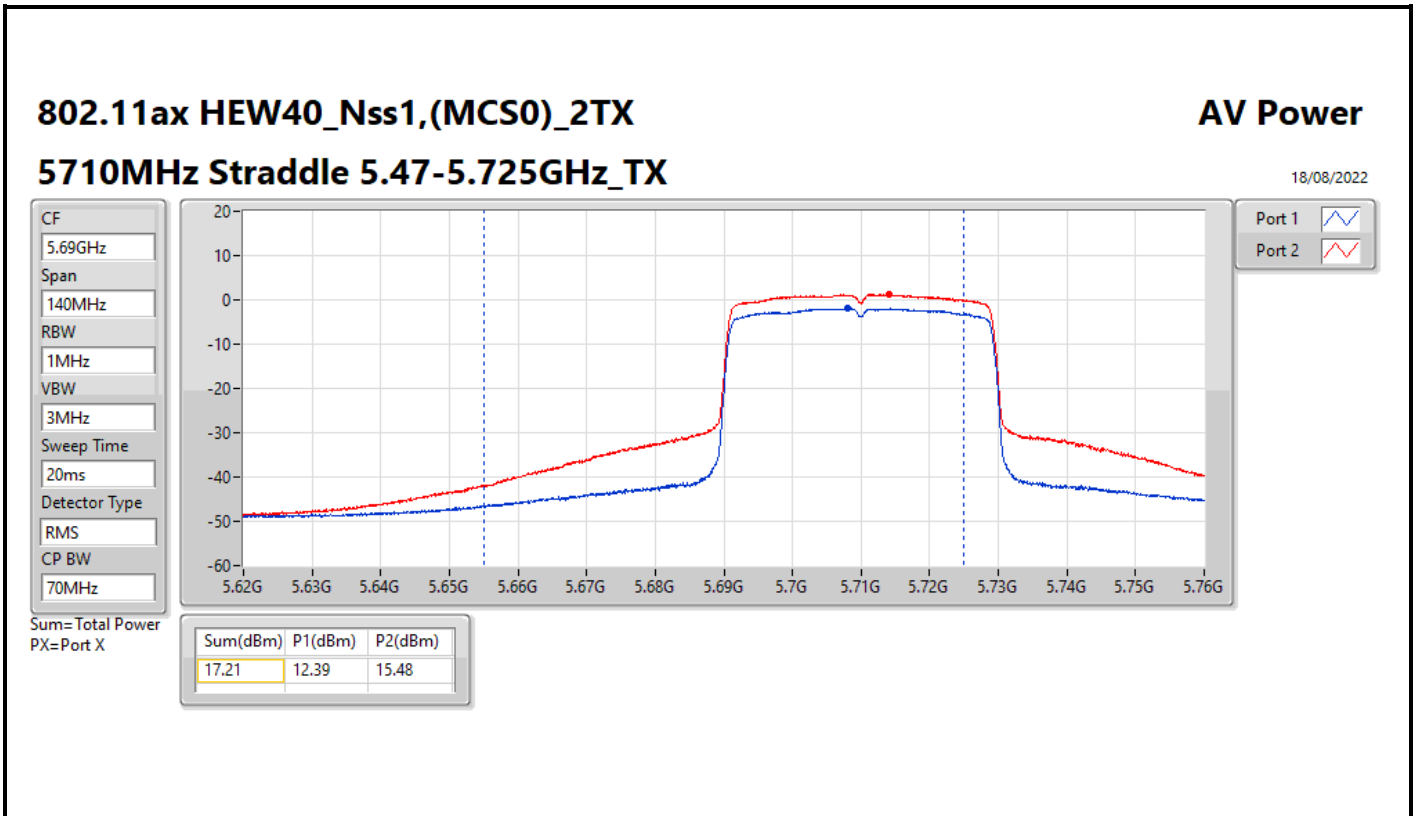

DG = Directional Gain; Port X = Port X output power

**Average Power_Pine R2_Antenna set 3_Beamforming mode_
Outdoor_P to M_P to P**

Appendix C.13

Summary

Mode	Total Power (dBm)	Total Power (W)	EIRP / Elevation angle higher than 30° EIRP (dBm)	EIRP / Elevation angle higher than 30° EIRP (W)
5.15-5.25GHz	-	-	-	-
802.11ax HEW160-BF_Nss1,(MCS0)_2TX	11.73	0.01489	17.74/14.74	0.05943/0.05943
5.25-5.35GHz	-	-	-	-
802.11ax HEW20-BF_Nss1,(MCS0)_2TX	18.46	0.07015	24.47	0.27990
802.11ax HEW40-BF_Nss1,(MCS0)_2TX	18.89	0.07745	24.90	0.30903
802.11ax HEW80-BF_Nss1,(MCS0)_2TX	15.35	0.03428	21.36	0.13677
802.11ax HEW160-BF_Nss1,(MCS0)_2TX	11.68	0.01472	17.69	0.05875
5.47-5.725GHz	-	-	-	-
802.11ax HEW20-BF_Nss1,(MCS0)_2TX	18.19	0.06592	24.20	0.26303
802.11ax HEW40-BF_Nss1,(MCS0)_2TX	18.29	0.06745	24.30	0.26915
802.11ax HEW80-BF_Nss1,(MCS0)_2TX	18.48	0.07047	24.49	0.28119
802.11ax HEW160-BF_Nss1,(MCS0)_2TX	14.58	0.02871	20.59	0.11455
5.725-5.85GHz	-	-	-	-
802.11ax HEW20-BF_Nss1,(MCS0)_2TX	11.99	0.01581	18.00	0.06310
802.11ax HEW40-BF_Nss1,(MCS0)_2TX	6.77	0.00475	12.78	0.01897
802.11ax HEW80-BF_Nss1,(MCS0)_2TX	3.38	0.00218	9.39	0.00869