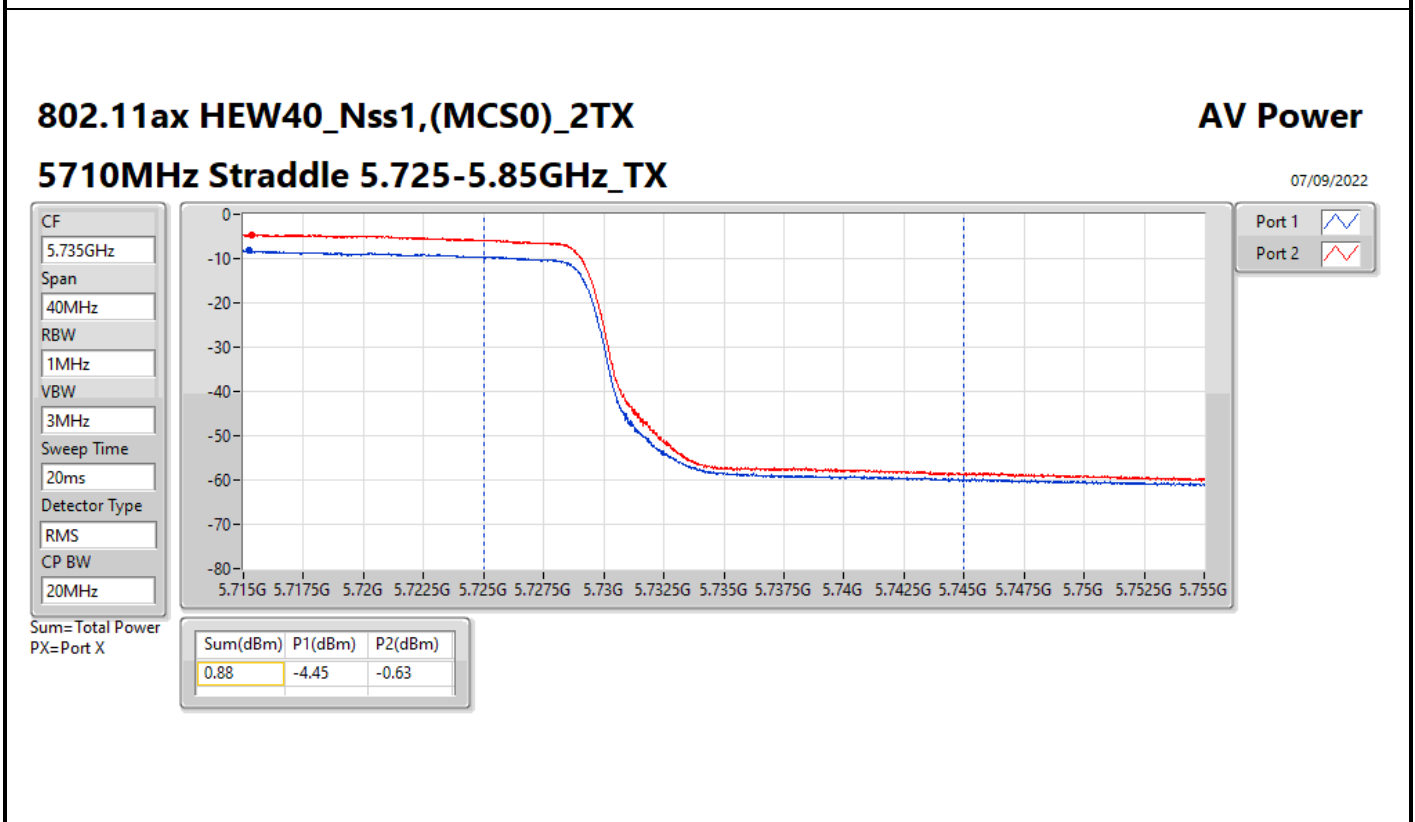

DG = Directional Gain; Port X = Port X output power

**Average Power_Pine R2_Antenna set 10_Beamforming mode_
Indoor_P to M**

Appendix C.16

Summary

Mode	Total Power (dBm)	Total Power (W)
5.15-5.25GHz	-	-
802.11ax HEW160-BF_Nss1,(MCS0)_2TX	6.53	0.00450
5.25-5.35GHz	-	-
802.11ax HEW20-BF_Nss1,(MCS0)_2TX	11.39	0.01377
802.11ax HEW40-BF_Nss1,(MCS0)_2TX	9.17	0.00826
802.11ax HEW80-BF_Nss1,(MCS0)_2TX	11.09	0.01285
802.11ax HEW160-BF_Nss1,(MCS0)_2TX	6.39	0.00436
5.47-5.725GHz	-	-
802.11ax HEW20-BF_Nss1,(MCS0)_2TX	11.04	0.01271
802.11ax HEW40-BF_Nss1,(MCS0)_2TX	11.43	0.01390
802.11ax HEW80-BF_Nss1,(MCS0)_2TX	11.34	0.01361
802.11ax HEW160-BF_Nss1,(MCS0)_2TX	10.35	0.01084
5.725-5.85GHz	-	-
802.11ax HEW20-BF_Nss1,(MCS0)_2TX	5.80	0.00380
802.11ax HEW40-BF_Nss1,(MCS0)_2TX	0.88	0.00122
802.11ax HEW80-BF_Nss1,(MCS0)_2TX	-2.69	0.00054