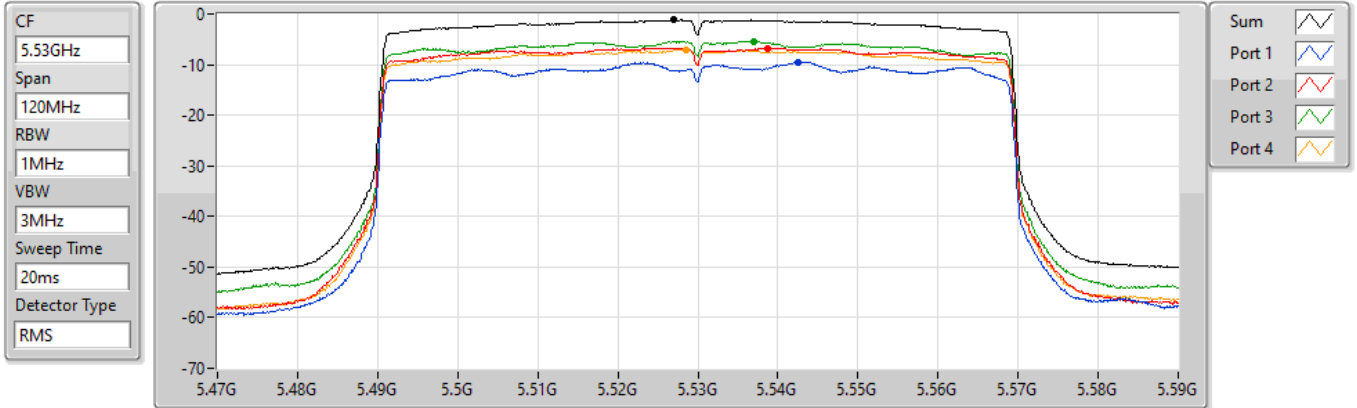

802.11ax HEW80_Nss1,(MCS0)_4TX

PSD

5530MHz

19/08/2022

Sum	PD	Port 1	Port 2	Port 3	Port 4
(dBm/RBW)	(dBm/RBW)	(dBm/RBW)	(dBm/RBW)	(dBm/RBW)	(dBm/RBW)
-1.22	-1.22	-9.50	-6.70	-5.40	-7.09

802.11ax HEW80_Nss1,(MCS0)_4TX

PSD