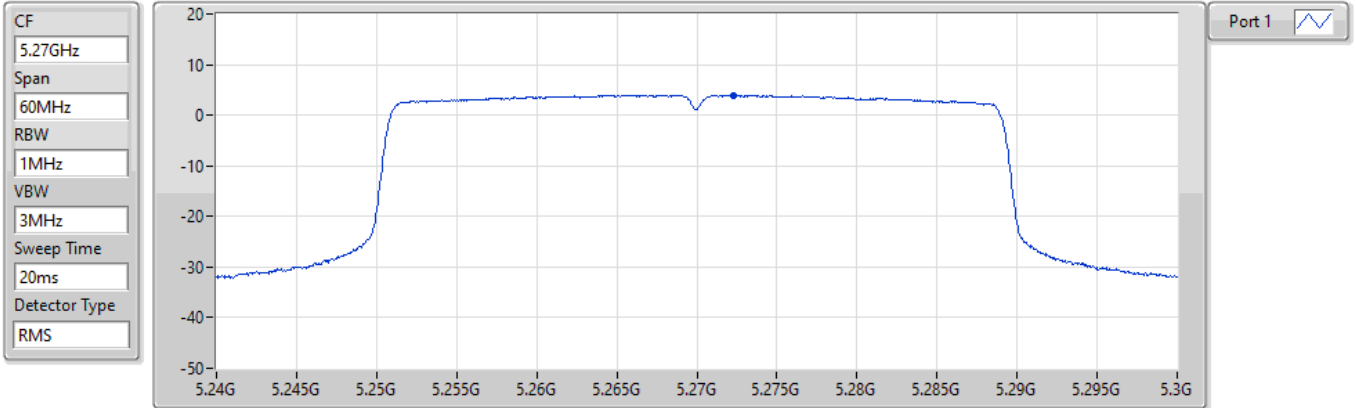

802.11ax HEW40_Nss1,(MCS0)_1TX

PSD

5270MHz

18/08/2022

Sum	PD	Port 1
(dBm/RBW)	(dBm/RBW)	(dBm/RBW)
3.93	3.93	3.93

802.11ax HEW40_Nss1,(MCS0)_1TX

PSD