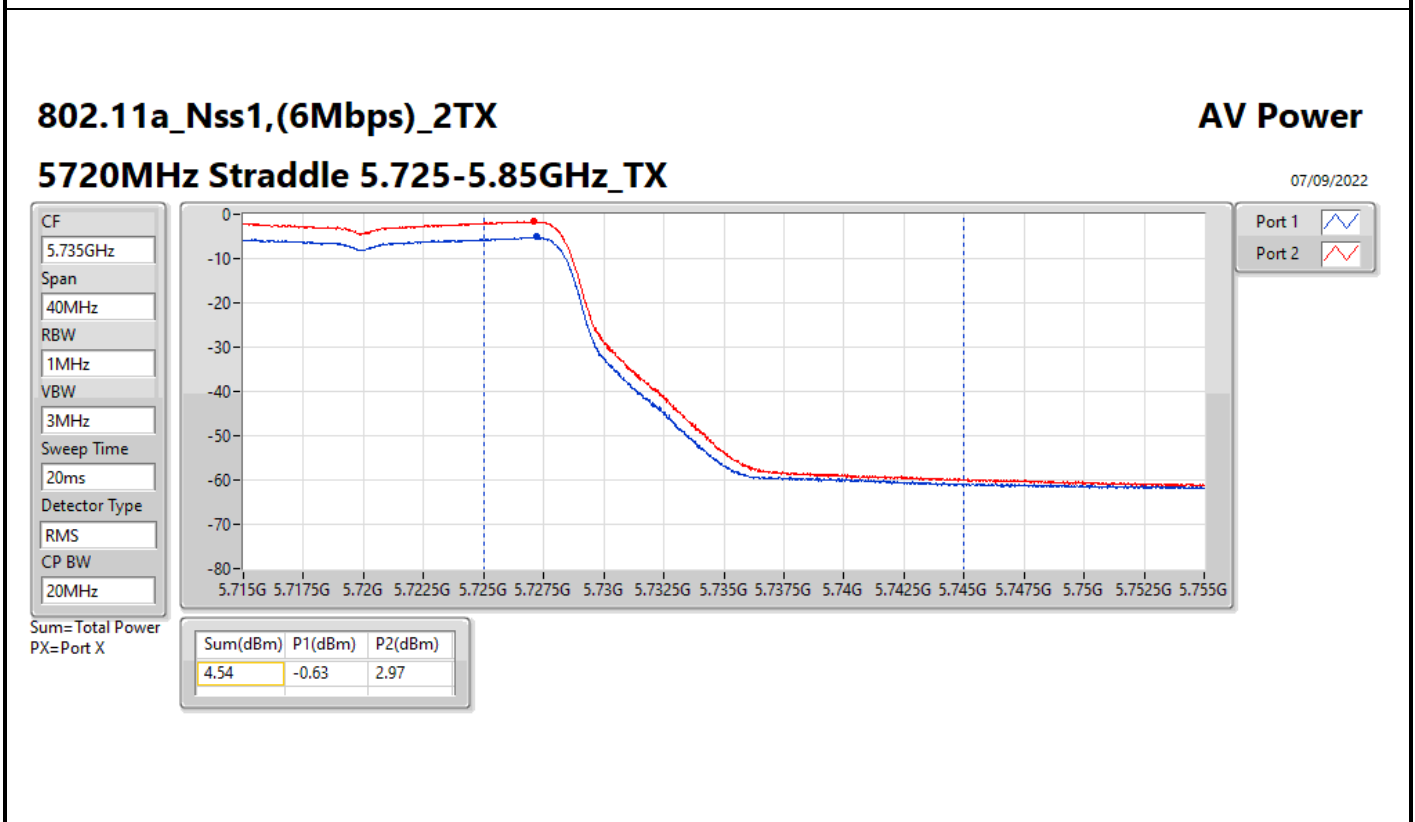

DG = Directional Gain; Port X = Port X output power

Average Power_Pine R2_Antenna set 10_
Beamforming mode Indoor_P to P

Appendix C.22

Summary

Mode	Total Power (dBm)	Total Power (W)
5.15-5.25GHz	-	-
802.11ax HEW160-BF_Nss1,(MCS0)_2TX	6.53	0.00450
802.11ax HEW160-BF_Nss1,(MCS0)_4TX	6.02	0.00400
5.25-5.35GHz	-	-
802.11ax HEW20-BF_Nss1,(MCS0)_2TX	11.39	0.01377
802.11ax HEW40-BF_Nss1,(MCS0)_2TX	9.17	0.00826
802.11ax HEW80-BF_Nss1,(MCS0)_2TX	11.09	0.01285
802.11ax HEW160-BF_Nss1,(MCS0)_2TX	6.39	0.00436
802.11ax HEW20-BF_Nss1,(MCS0)_4TX	7.80	0.00603
802.11ax HEW40-BF_Nss1,(MCS0)_4TX	8.37	0.00687
802.11ax HEW80-BF_Nss1,(MCS0)_4TX	8.14	0.00652
802.11ax HEW160-BF_Nss1,(MCS0)_4TX	5.88	0.00387
5.47-5.725GHz	-	-
802.11ax HEW20-BF_Nss1,(MCS0)_2TX	11.04	0.01271
802.11ax HEW40-BF_Nss1,(MCS0)_2TX	11.43	0.01390
802.11ax HEW80-BF_Nss1,(MCS0)_2TX	11.34	0.01361
802.11ax HEW160-BF_Nss1,(MCS0)_2TX	10.35	0.01084
802.11ax HEW20-BF_Nss1,(MCS0)_4TX	8.34	0.00682
802.11ax HEW40-BF_Nss1,(MCS0)_4TX	8.38	0.00689
802.11ax HEW80-BF_Nss1,(MCS0)_4TX	8.38	0.00689
802.11ax HEW160-BF_Nss1,(MCS0)_4TX	8.23	0.00665
5.725-5.85GHz	-	-
802.11ax HEW20-BF_Nss1,(MCS0)_2TX	5.80	0.00380
802.11ax HEW40-BF_Nss1,(MCS0)_2TX	0.88	0.00122
802.11ax HEW80-BF_Nss1,(MCS0)_2TX	-2.69	0.00054
802.11ax HEW20-BF_Nss1,(MCS0)_4TX	1.68	0.00147
802.11ax HEW40-BF_Nss1,(MCS0)_4TX	-2.00	0.00063
802.11ax HEW80-BF_Nss1,(MCS0)_4TX	-5.79	0.00026

DG = Directional Gain; Port X = Port X output power

802.11ax HEW40-BF_Nss1,(MCS0)_4TX

AV Power

5710MHz Straddle 5.47-5.725GHz_TX

08/09/2022

802.11ax HEW40-BF_Nss1,(MCS0)_4TX

AV Power

5710MHz Straddle 5.725-5.85GHz_TX