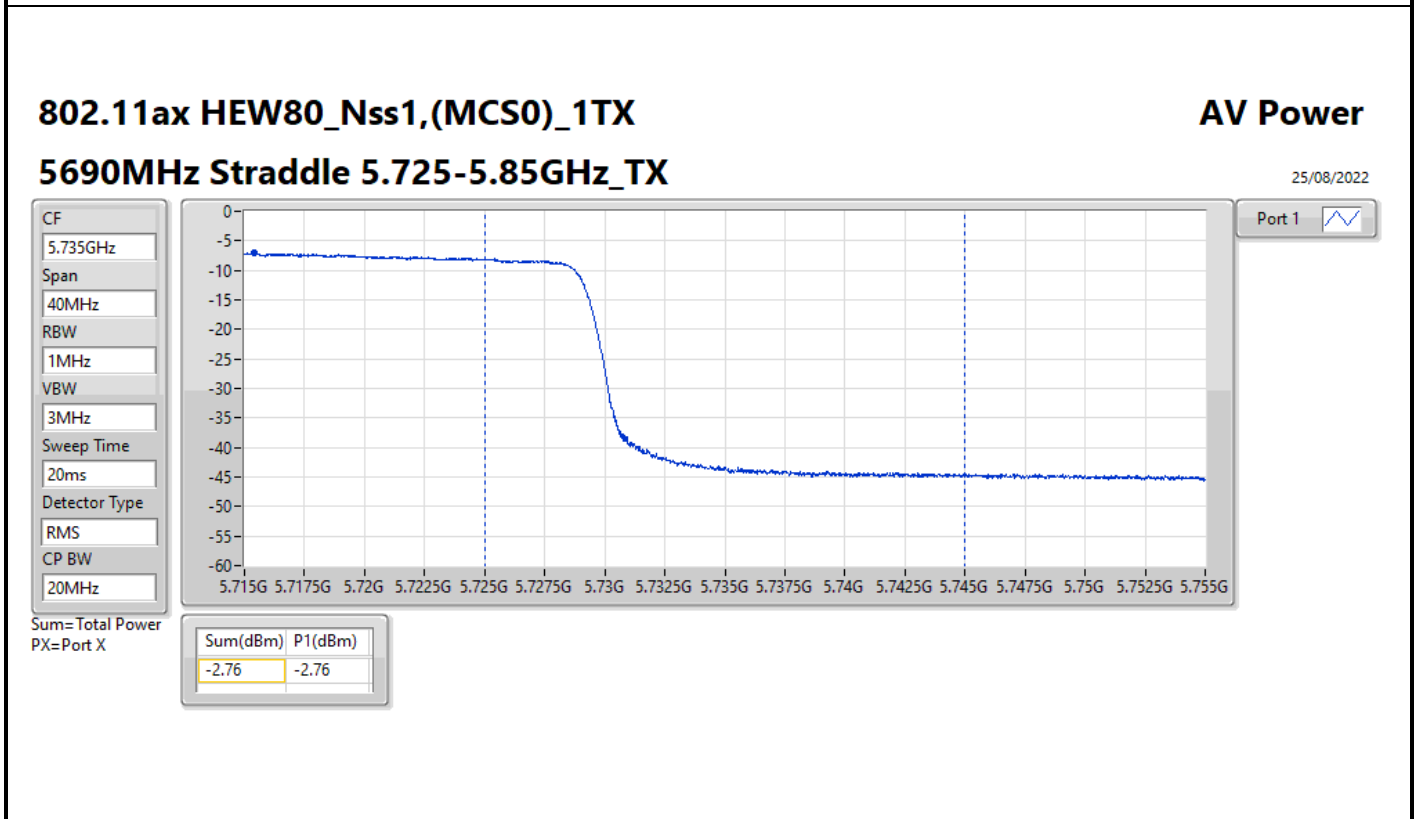

**Average Power_Pine R2_Antenna set 10_
Non beamforming mode_Outdoor_P to M**

Appendix C.18

Mode	Result	DG (dBi)	Port 1 (dBm)	Port 2 (dBm)	Port 3 (dBm)	Port 4 (dBm)	Total Power (dBm)	Power Limit (dBm)	EIRP / Elevation angle higher than 30° EIRP (dBm)	EIRP Limit / Elevation angle higher than 30° EIRP Limit (dBm)
5570MHz	Pass	18.53	-0.54	4.22	4.87	4.44	9.72	11.45	28.25	30.00

DG = Directional Gain; Port X = Port X output power

Average Power_Pine R2_Antenna set 10_Beamforming mode_
Outdoor_P to M

Appendix C.19

Summary

Mode	Total Power (dBm)	Total Power (W)	EIRP / Elevation angle higher than 30° EIRP (dBm)	EIRP / Elevation angle higher than 30° EIRP (W)
5.15-5.25GHz	-	-	-	-
802.11ax HEW160-BF_Nss1,(MCS0)_2TX	6.53	0.00450	25.06/0.56	0.32063/0.00114
5.25-5.35GHz	-	-	-	-
802.11ax HEW20-BF_Nss1,(MCS0)_2TX	11.39	0.01377	29.92	0.98175
802.11ax HEW40-BF_Nss1,(MCS0)_2TX	9.17	0.00826	27.70	0.58884
802.11ax HEW80-BF_Nss1,(MCS0)_2TX	11.09	0.01285	29.62	0.91622
802.11ax HEW160-BF_Nss1,(MCS0)_2TX	6.39	0.00436	24.92	0.31046
5.47-5.725GHz	-	-	-	-
802.11ax HEW20-BF_Nss1,(MCS0)_2TX	11.04	0.01271	29.57	0.90573
802.11ax HEW40-BF_Nss1,(MCS0)_2TX	11.43	0.01390	29.96	0.99083
802.11ax HEW80-BF_Nss1,(MCS0)_2TX	11.34	0.01361	29.87	0.97051
802.11ax HEW160-BF_Nss1,(MCS0)_2TX	10.35	0.01084	28.88	0.77268
5.725-5.85GHz	-	-	-	-
802.11ax HEW20-BF_Nss1,(MCS0)_2TX	5.80	0.00380	24.33	0.27102
802.11ax HEW40-BF_Nss1,(MCS0)_2TX	0.88	0.00122	19.41	0.08730
802.11ax HEW80-BF_Nss1,(MCS0)_2TX	-2.69	0.00054	15.84	0.03837