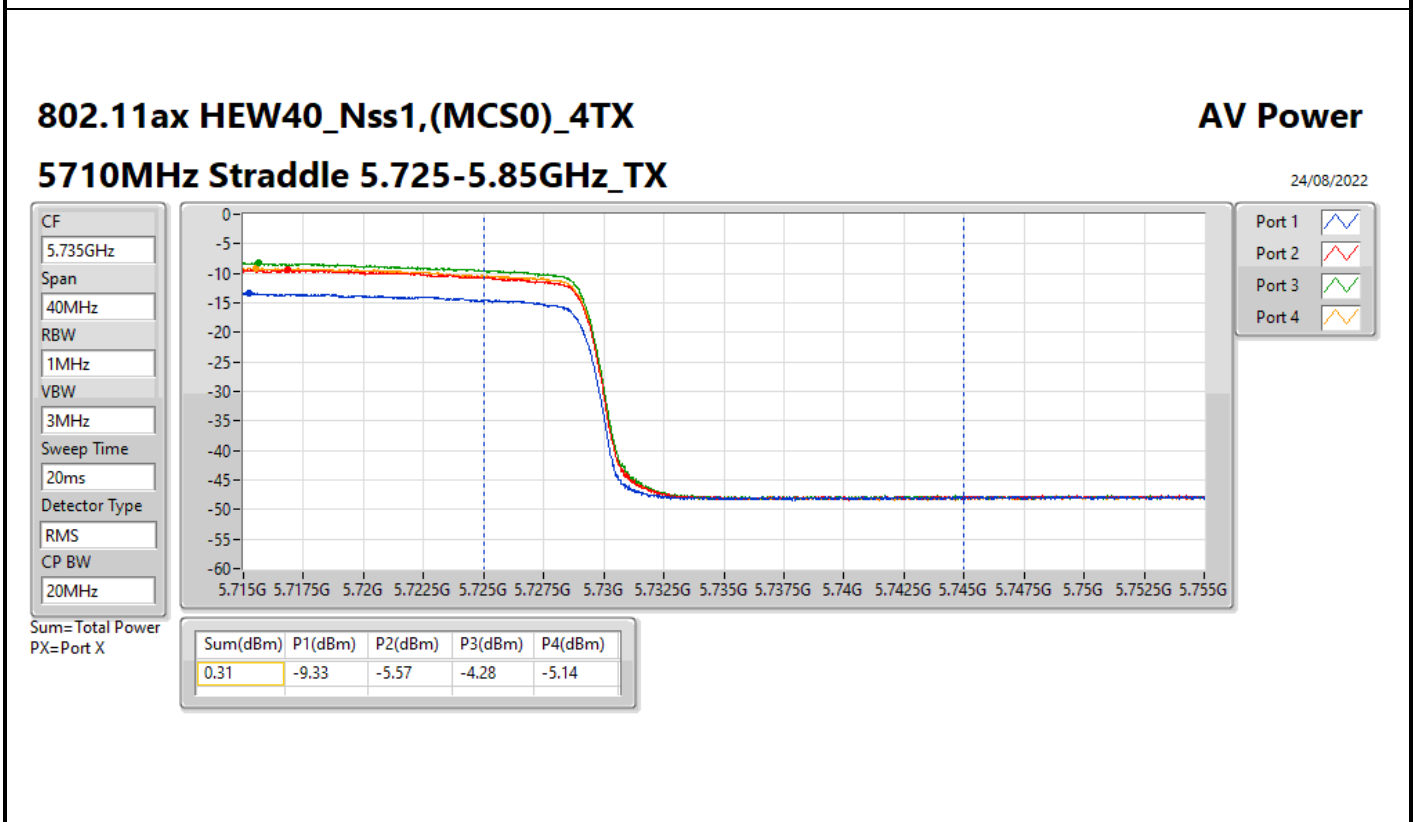

DG = Directional Gain; Port X = Port X output power

**Average Power_Pine R2_Antenna set 10_Beamforming mode_
Indoor_P to M**

Appendix C.16

Summary

Mode	Total Power (dBm)	Total Power (W)
5.15-5.25GHz	-	-
802.11ax HEW160-BF_Nss1,(MCS0)_2TX	6.53	0.00450
5.25-5.35GHz	-	-
802.11ax HEW20-BF_Nss1,(MCS0)_2TX	11.39	0.01377
802.11ax HEW40-BF_Nss1,(MCS0)_2TX	9.17	0.00826
802.11ax HEW80-BF_Nss1,(MCS0)_2TX	11.09	0.01285
802.11ax HEW160-BF_Nss1,(MCS0)_2TX	6.39	0.00436
5.47-5.725GHz	-	-
802.11ax HEW20-BF_Nss1,(MCS0)_2TX	11.04	0.01271
802.11ax HEW40-BF_Nss1,(MCS0)_2TX	11.43	0.01390
802.11ax HEW80-BF_Nss1,(MCS0)_2TX	11.34	0.01361
802.11ax HEW160-BF_Nss1,(MCS0)_2TX	10.35	0.01084
5.725-5.85GHz	-	-
802.11ax HEW20-BF_Nss1,(MCS0)_2TX	5.80	0.00380
802.11ax HEW40-BF_Nss1,(MCS0)_2TX	0.88	0.00122
802.11ax HEW80-BF_Nss1,(MCS0)_2TX	-2.69	0.00054