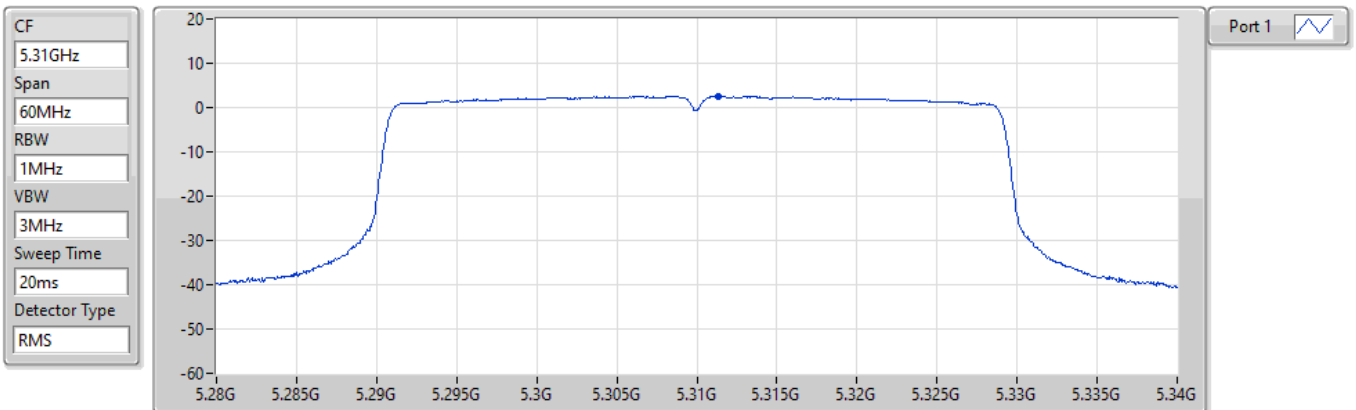

5310MHz

19/08/2022

Sum	PD	Port 1
(dBm/RBW)	(dBm/RBW)	(dBm/RBW)
2.51	2.51	2.51