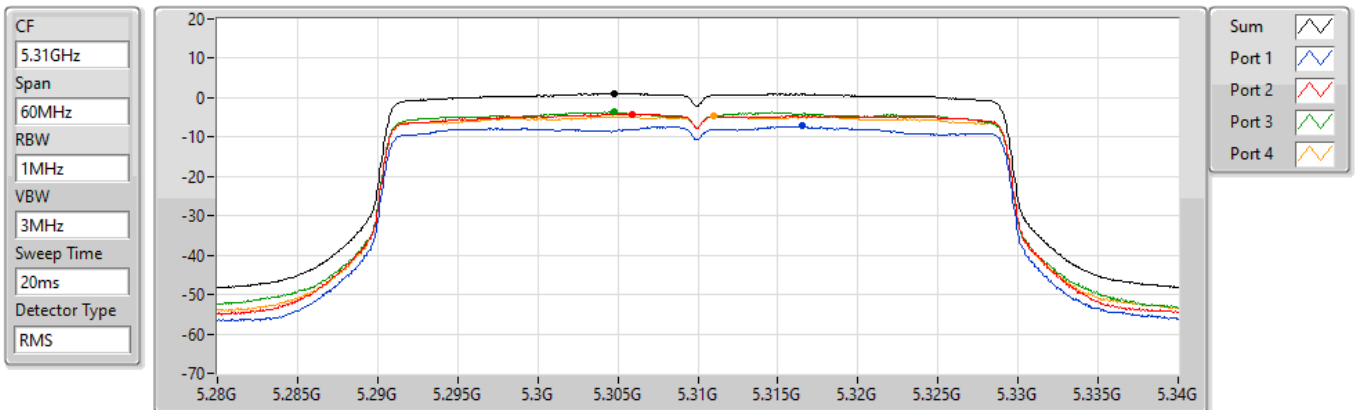

5270MHz

19/08/2022

Sum	PD	Port 1	Port 2	Port 3	Port 4
(dBm/RBW)	(dBm/RBW)	(dBm/RBW)	(dBm/RBW)	(dBm/RBW)	(dBm/RBW)
6.79	6.79	-1.16	1.54	2.26	0.88

802.11ax HEW40_Nss1,(MCS0)_4TX

PSD

5310MHz

19/08/2022

Sum	PD	Port 1	Port 2	Port 3	Port 4
(dBm/RBW)	(dBm/RBW)	(dBm/RBW)	(dBm/RBW)	(dBm/RBW)	(dBm/RBW)
1.07	1.07	-7.18	-4.12	-3.67	-4.61