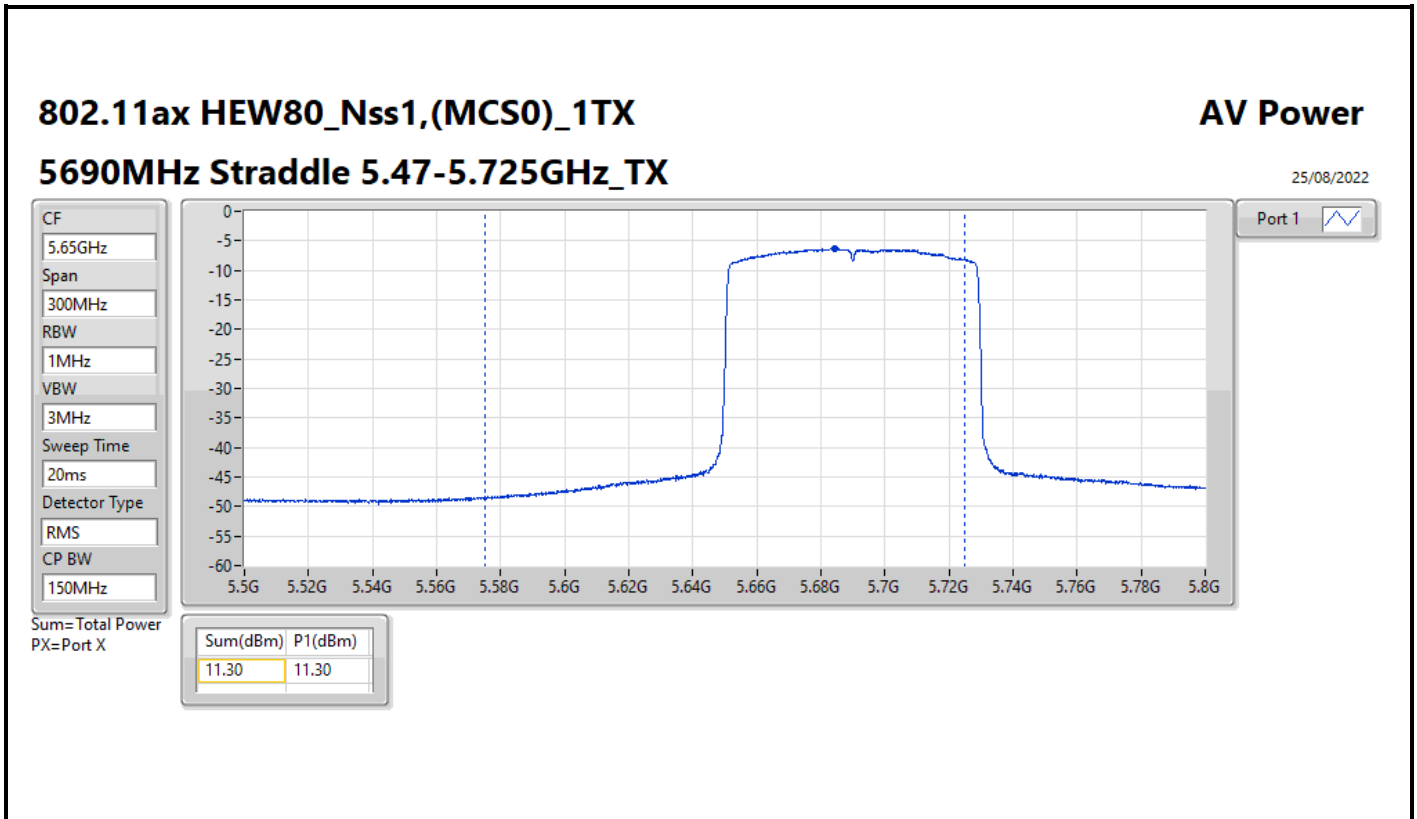

**Average Power_Pine R2_Antenna set 10_
Non beamforming mode_Outdoor_P to M**

Appendix C.18

Mode	Result	DG (dBi)	Port 1 (dBm)	Port 2 (dBm)	Port 3 (dBm)	Port 4 (dBm)	Total Power (dBm)	Power Limit (dBm)	EIRP / Elevation angle higher than 30° EIRP (dBm)	EIRP Limit / Elevation angle higher than 30° EIRP Limit (dBm)
5570MHz	Pass	18.53	-0.54	4.22	4.87	4.44	9.72	11.45	28.25	30.00

DG = Directional Gain; Port X = Port X output power

Average Power_Pine R2_Antenna set 10_Beamforming mode_
Outdoor_P to M

Appendix C.19

Summary

Mode	Total Power (dBm)	Total Power (W)	EIRP / Elevation angle higher than 30° EIRP (dBm)	EIRP / Elevation angle higher than 30° EIRP (W)
5.15-5.25GHz	-	-	-	-
802.11ax HEW160-BF_Nss1,(MCS0)_2TX	6.53	0.00450	25.06/0.56	0.32063/0.00114
5.25-5.35GHz	-	-	-	-
802.11ax HEW20-BF_Nss1,(MCS0)_2TX	11.39	0.01377	29.92	0.98175
802.11ax HEW40-BF_Nss1,(MCS0)_2TX	9.17	0.00826	27.70	0.58884
802.11ax HEW80-BF_Nss1,(MCS0)_2TX	11.09	0.01285	29.62	0.91622
802.11ax HEW160-BF_Nss1,(MCS0)_2TX	6.39	0.00436	24.92	0.31046
5.47-5.725GHz	-	-	-	-
802.11ax HEW20-BF_Nss1,(MCS0)_2TX	11.04	0.01271	29.57	0.90573
802.11ax HEW40-BF_Nss1,(MCS0)_2TX	11.43	0.01390	29.96	0.99083
802.11ax HEW80-BF_Nss1,(MCS0)_2TX	11.34	0.01361	29.87	0.97051
802.11ax HEW160-BF_Nss1,(MCS0)_2TX	10.35	0.01084	28.88	0.77268
5.725-5.85GHz	-	-	-	-
802.11ax HEW20-BF_Nss1,(MCS0)_2TX	5.80	0.00380	24.33	0.27102
802.11ax HEW40-BF_Nss1,(MCS0)_2TX	0.88	0.00122	19.41	0.08730
802.11ax HEW80-BF_Nss1,(MCS0)_2TX	-2.69	0.00054	15.84	0.03837