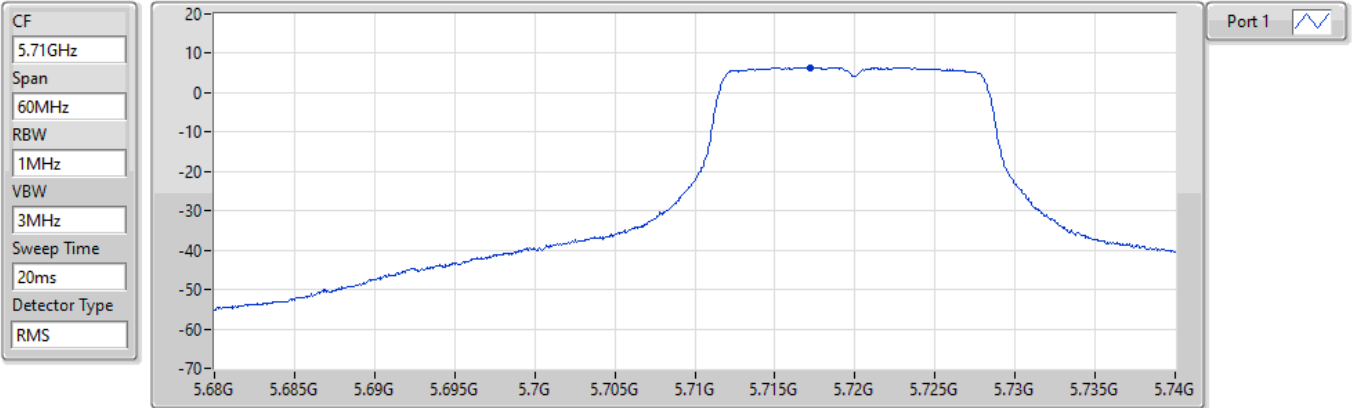

802.11a_Nss1,(6Mbps)_1TX

PSD

5720MHz Straddle 5.47-5.725GHz

18/08/2022

Sum	PD	Port 1
(dBm/RBW)	(dBm/RBW)	(dBm/RBW)
6.40	6.40	6.40

802.11a_Nss1,(6Mbps)_1TX

PSD