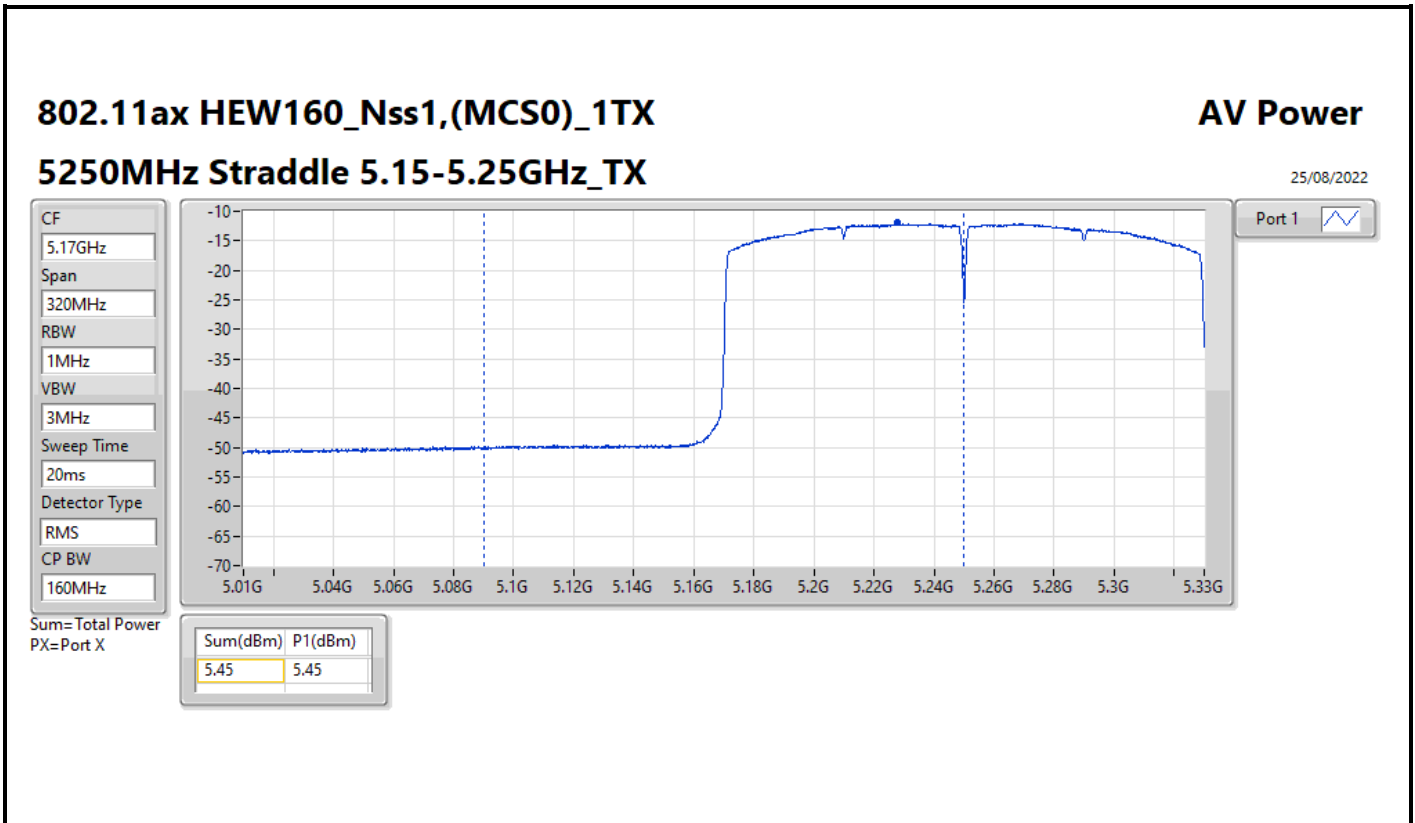

Summary

Mode	Total Power (dBm)	Total Power (W)
5.15-5.25GHz	-	-
5.15-5.25GHz_802.11ax HEW160_Nss1,(MCS0)_1TX	5.45	0.00351
5.25-5.35GHz	-	-
5.25-5.35GHz_802.11a_Nss1,(6Mbps)_1TX	10.90	0.01230
5.25-5.35GHz_802.11ax HEW20_Nss1,(MCS0)_1TX	11.29	0.01346
5.25-5.35GHz_802.11ax HEW40_Nss1,(MCS0)_1TX	11.19	0.01315
5.25-5.35GHz_802.11ax HEW80_Nss1,(MCS0)_1TX	10.44	0.01107
5.25-5.35GHz_802.11ax HEW160_Nss1,(MCS0)_1TX	5.29	0.00338
5.47-5.725GHz	-	-
5.47-5.725GHz_802.11a_Nss1,(6Mbps)_1TX	10.89	0.01227
5.47-5.725GHz_802.11ax HEW20_Nss1,(MCS0)_1TX	11.11	0.01291
5.47-5.725GHz_802.11ax HEW40_Nss1,(MCS0)_1TX	11.43	0.01390
5.47-5.725GHz_802.11ax HEW80_Nss1,(MCS0)_1TX	11.32	0.01355
5.47-5.725GHz_802.11ax HEW160_Nss1,(MCS0)_1TX	6.34	0.00431
5.725-5.85GHz	-	-
5.725-5.85GHz_802.11a_Nss1,(6Mbps)_1TX	4.07	0.00255
5.725-5.85GHz_802.11ax HEW20_Nss1,(MCS0)_1TX	7.29	0.00536
5.725-5.85GHz_802.11ax HEW40_Nss1,(MCS0)_1TX	0.81	0.00121
5.725-5.85GHz_802.11ax HEW80_Nss1,(MCS0)_1TX	-2.99	0.00050