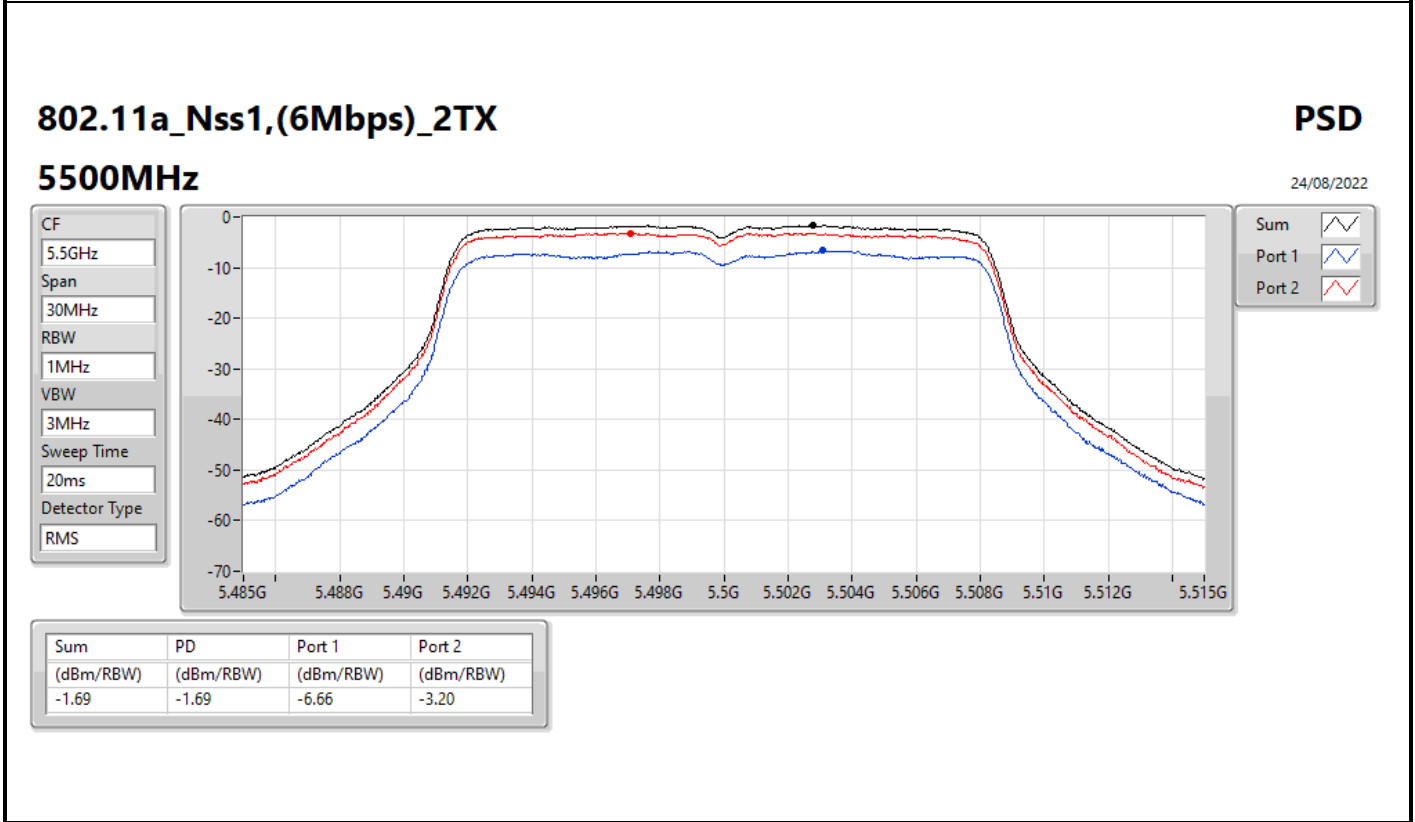

Sum	PD	Port 1	Port 2
(dBm/RBW)	(dBm/RBW)	(dBm/RBW)	(dBm/RBW)
-1.89	-1.89	-6.90	-3.42

802.11a_Nss1,(6Mbps)_2TX

PSD

5300MHz

24/08/2022

Sum	PD	Port 1	Port 2
(dBm/RBW)	(dBm/RBW)	(dBm/RBW)	(dBm/RBW)
-1.89	-1.89	-6.72	-3.38