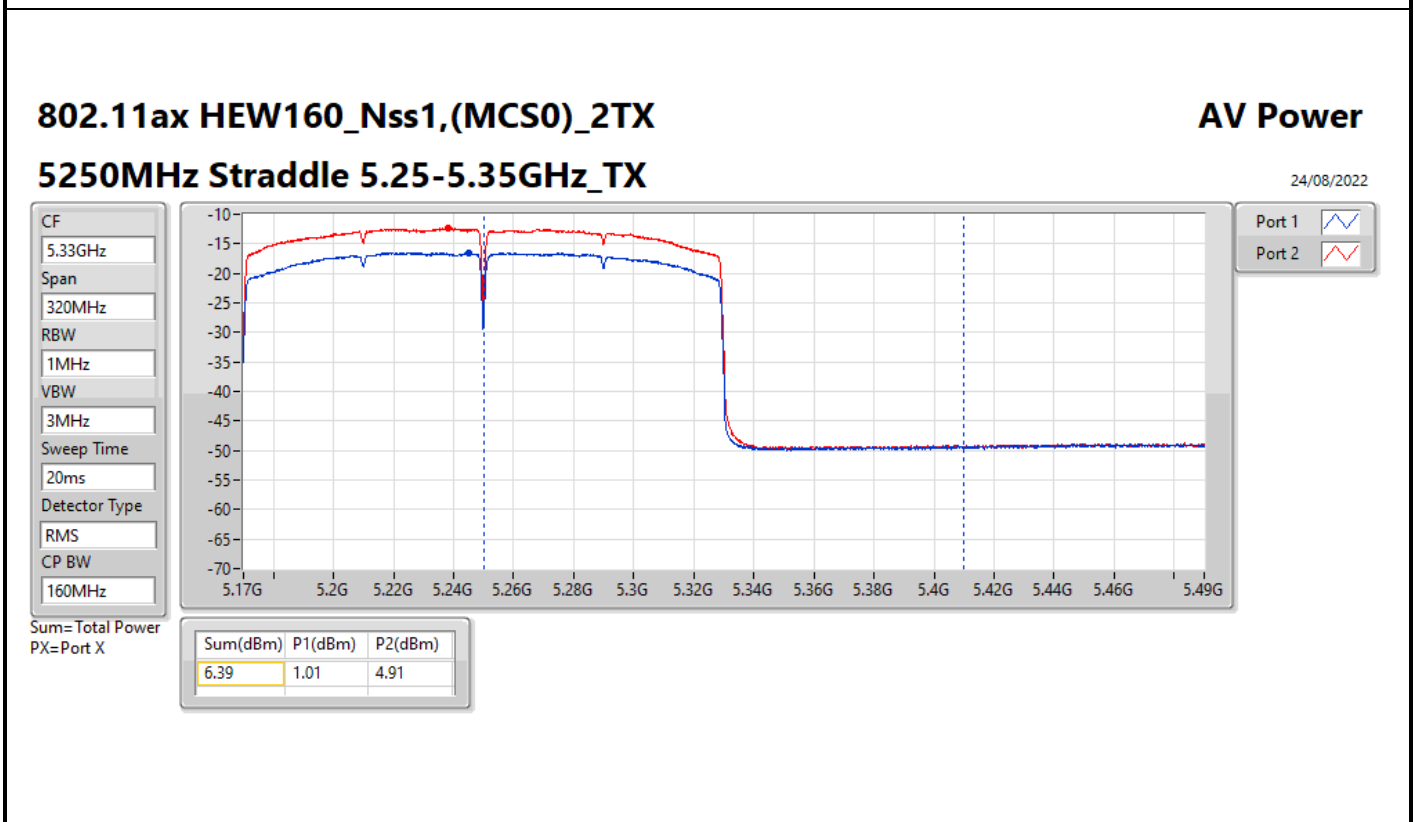

DG = Directional Gain; Port X = Port X output power

Average Power_Pine R2_Antenna set 10_Beamforming mode_
Outdoor_P to M

Appendix C.19

Summary

Mode	Total Power (dBm)	Total Power (W)	EIRP / Elevation angle higher than 30° EIRP (dBm)	EIRP / Elevation angle higher than 30° EIRP (W)
5.15-5.25GHz	-	-	-	-
802.11ax HEW160-BF_Nss1,(MCS0)_2TX	6.53	0.00450	25.06/0.56	0.32063/0.00114
5.25-5.35GHz	-	-	-	-
802.11ax HEW20-BF_Nss1,(MCS0)_2TX	11.39	0.01377	29.92	0.98175
802.11ax HEW40-BF_Nss1,(MCS0)_2TX	9.17	0.00826	27.70	0.58884
802.11ax HEW80-BF_Nss1,(MCS0)_2TX	11.09	0.01285	29.62	0.91622
802.11ax HEW160-BF_Nss1,(MCS0)_2TX	6.39	0.00436	24.92	0.31046
5.47-5.725GHz	-	-	-	-
802.11ax HEW20-BF_Nss1,(MCS0)_2TX	11.04	0.01271	29.57	0.90573
802.11ax HEW40-BF_Nss1,(MCS0)_2TX	11.43	0.01390	29.96	0.99083
802.11ax HEW80-BF_Nss1,(MCS0)_2TX	11.34	0.01361	29.87	0.97051
802.11ax HEW160-BF_Nss1,(MCS0)_2TX	10.35	0.01084	28.88	0.77268
5.725-5.85GHz	-	-	-	-
802.11ax HEW20-BF_Nss1,(MCS0)_2TX	5.80	0.00380	24.33	0.27102
802.11ax HEW40-BF_Nss1,(MCS0)_2TX	0.88	0.00122	19.41	0.08730
802.11ax HEW80-BF_Nss1,(MCS0)_2TX	-2.69	0.00054	15.84	0.03837