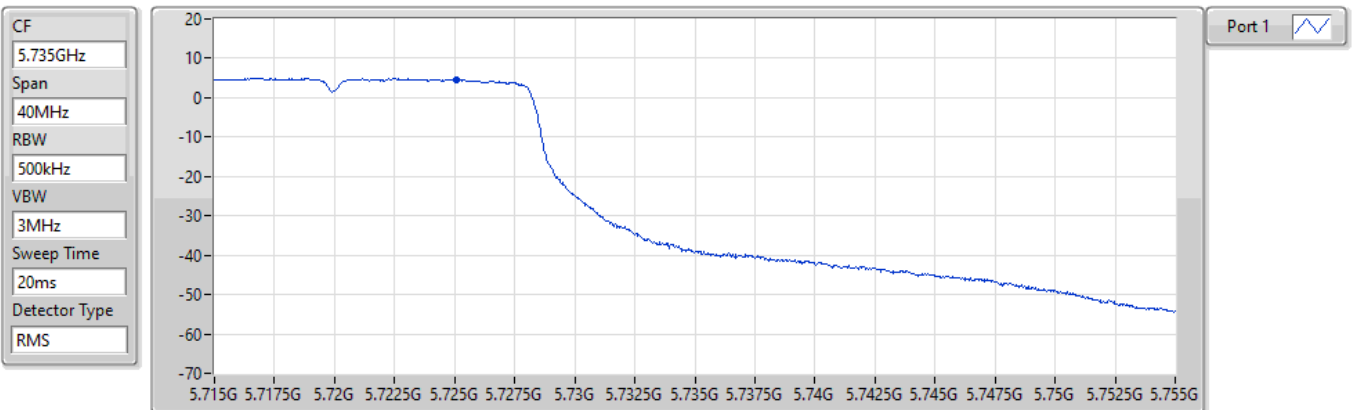

5720MHz Straddle 5.725-5.85GHz

18/08/2022

Sum	PD	Port 1
(dBm/RBW)	(dBm/RBW)	(dBm/RBW)
4.46	4.46	4.46