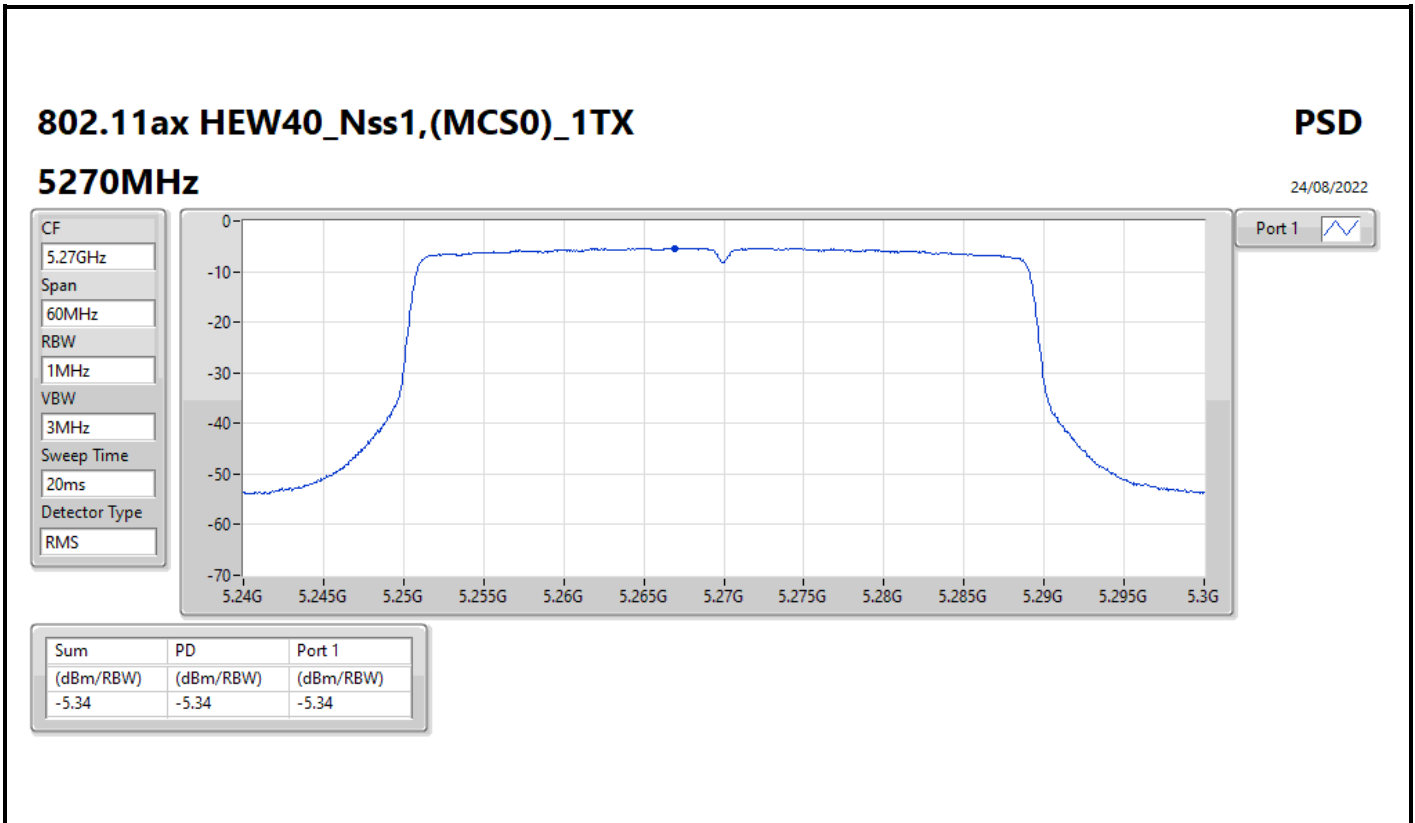

PSD

24/08/2022

CF
5.735GHz
Span
40MHz
RBW
500kHz
VBW
3MHz
Sweep Time
20ms
Detector Type
RMS

Port 1 

Sum	PD	Port 1
(dBm/RBW)	(dBm/RBW)	(dBm/RBW)
-4.18	-4.18	-4.18

802.11ax HEW40_Nss1,(MCS0)_1TX

PSD

5670MHz