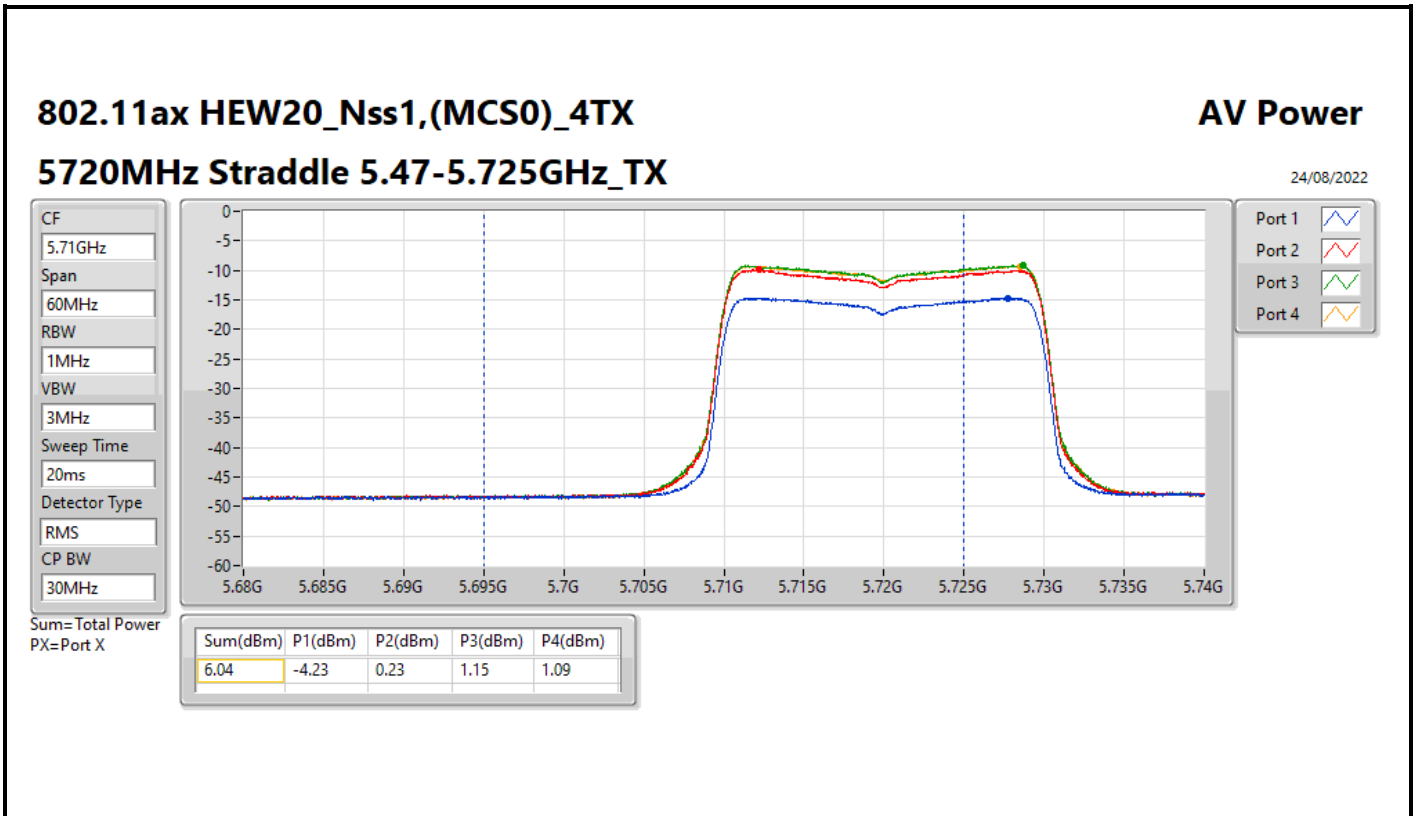

DG = Directional Gain; Port X = Port X output power

**Average Power_Pine R2_Antenna set 10_Beamforming mode_
Indoor_P to M**

Appendix C.16

Summary

Mode	Total Power (dBm)	Total Power (W)
5.15-5.25GHz	-	-
802.11ax HEW160-BF_Nss1,(MCS0)_2TX	6.53	0.00450
5.25-5.35GHz	-	-
802.11ax HEW20-BF_Nss1,(MCS0)_2TX	11.39	0.01377
802.11ax HEW40-BF_Nss1,(MCS0)_2TX	9.17	0.00826
802.11ax HEW80-BF_Nss1,(MCS0)_2TX	11.09	0.01285
802.11ax HEW160-BF_Nss1,(MCS0)_2TX	6.39	0.00436
5.47-5.725GHz	-	-
802.11ax HEW20-BF_Nss1,(MCS0)_2TX	11.04	0.01271
802.11ax HEW40-BF_Nss1,(MCS0)_2TX	11.43	0.01390
802.11ax HEW80-BF_Nss1,(MCS0)_2TX	11.34	0.01361
802.11ax HEW160-BF_Nss1,(MCS0)_2TX	10.35	0.01084
5.725-5.85GHz	-	-
802.11ax HEW20-BF_Nss1,(MCS0)_2TX	5.80	0.00380
802.11ax HEW40-BF_Nss1,(MCS0)_2TX	0.88	0.00122
802.11ax HEW80-BF_Nss1,(MCS0)_2TX	-2.69	0.00054