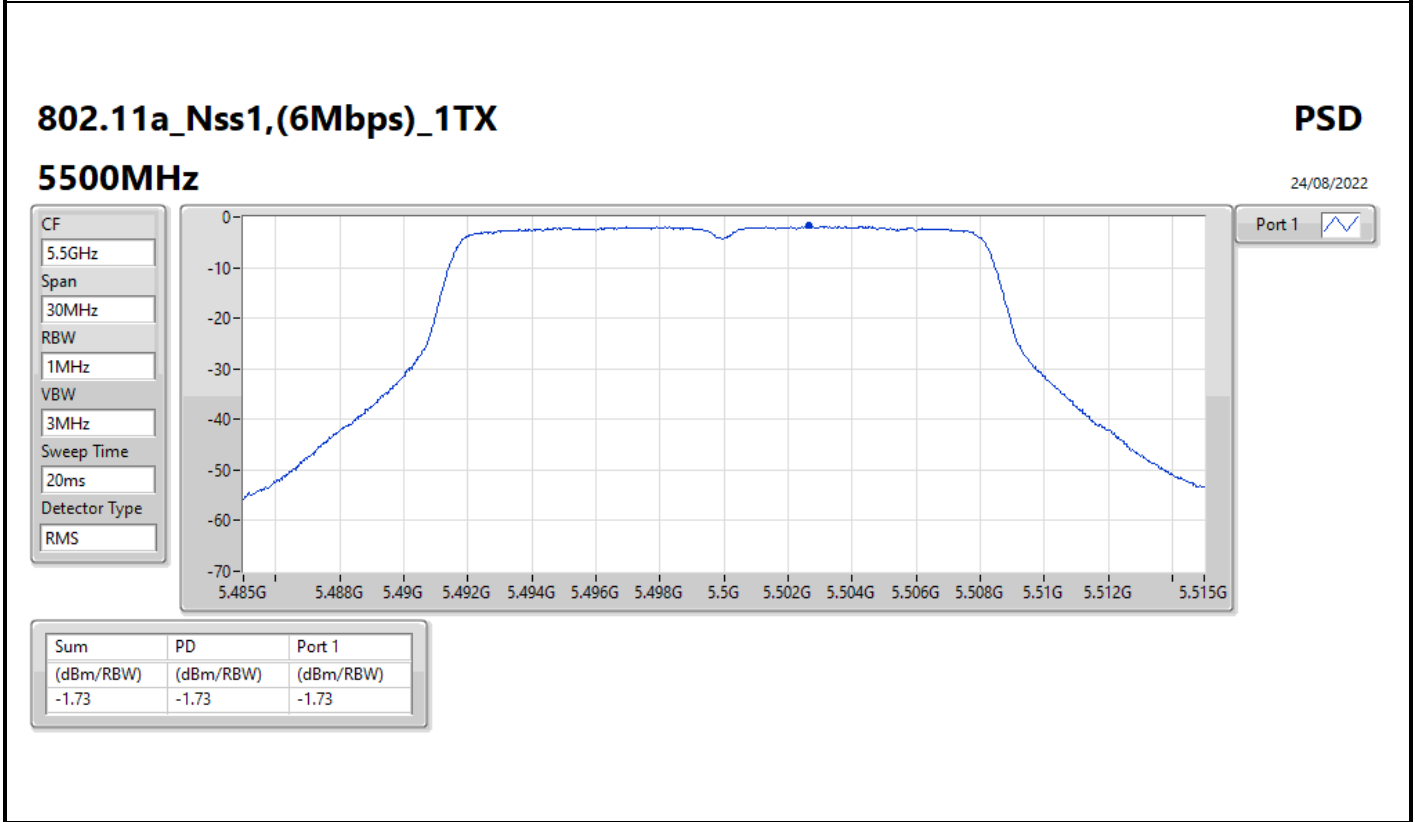

PSD

5300MHz

24/08/2022

CF
5.3GHz
Span
30MHz
RBW
1MHz
VBW
3MHz
Sweep Time
20ms
Detector Type
RMS

Port 1 

Sum	PD	Port 1
(dBm/RBW)	(dBm/RBW)	(dBm/RBW)
-2.33	-2.33	-2.33

802.11a_Nss1,(6Mbps)_1TX

PSD