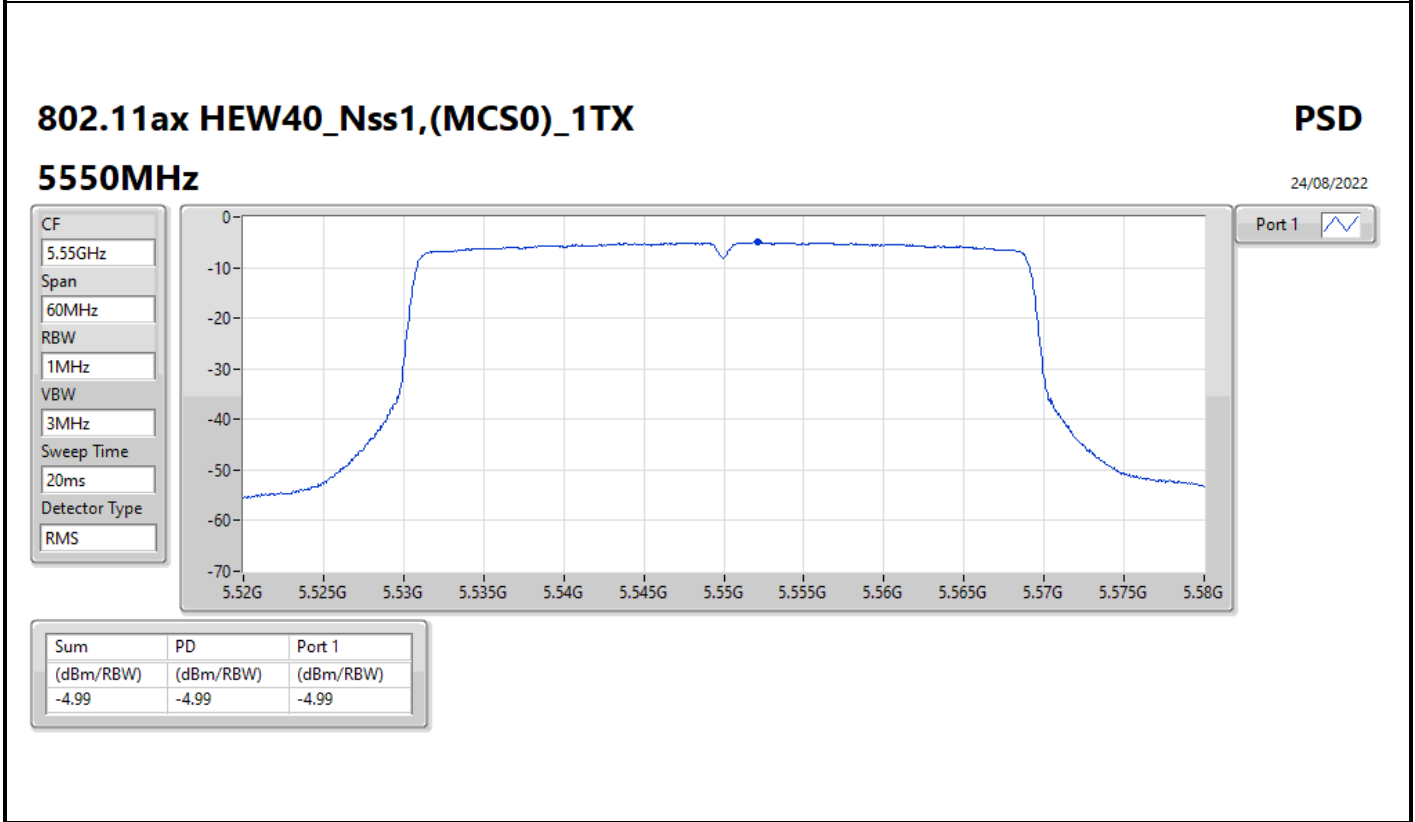

PSD

24/08/2022

CF
5.735GHz
Span
40MHz
RBW
500kHz
VBW
3MHz
Sweep Time
20ms
Detector Type
RMS

Port 1 

Sum	PD	Port 1
(dBm/RBW)	(dBm/RBW)	(dBm/RBW)
-4.18	-4.18	-4.18

802.11ax HEW40_Nss1,(MCS0)_1TX

PSD

5670MHz