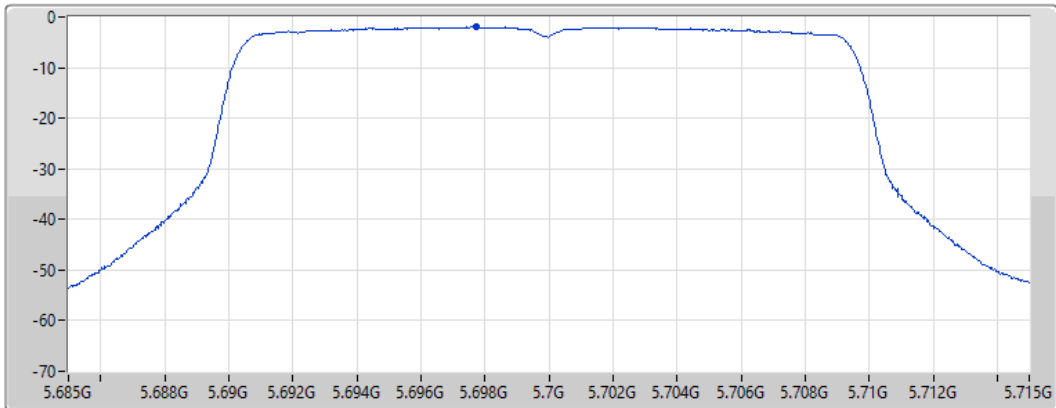

802.11ax HEW20_Nss1,(MCS0)_1TX

PSD

5700MHz

24/08/2022

CF
5.7GHz
Span
30MHz
RBW
1MHz
VBW
3MHz
Sweep Time
20ms
Detector Type
RMS

Port 1

Sum	PD	Port 1
(dBm/RBW)	(dBm/RBW)	(dBm/RBW)
-1.92	-1.92	-1.92