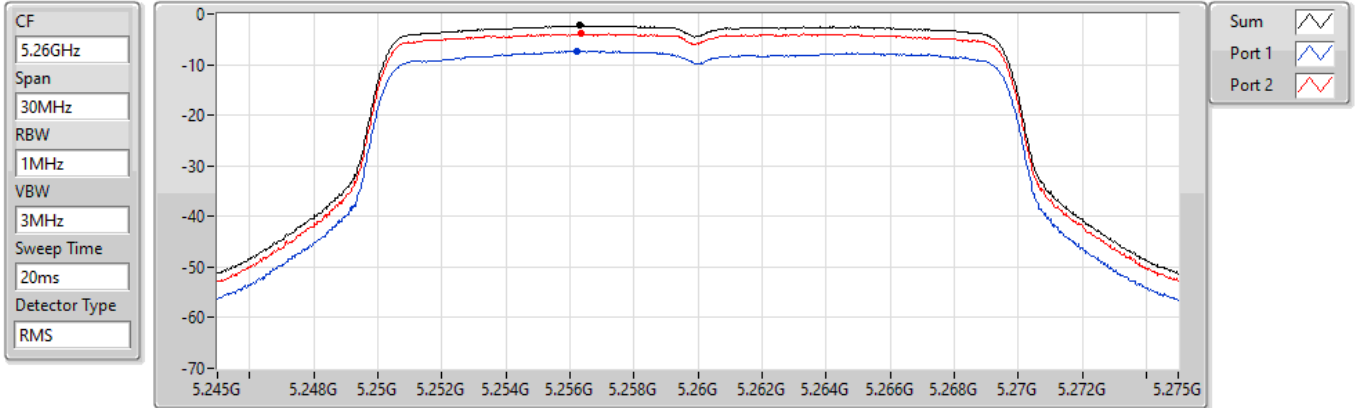

802.11ax HEW20_Nss1,(MCS0)_2TX

PSD

5260MHz

24/08/2022