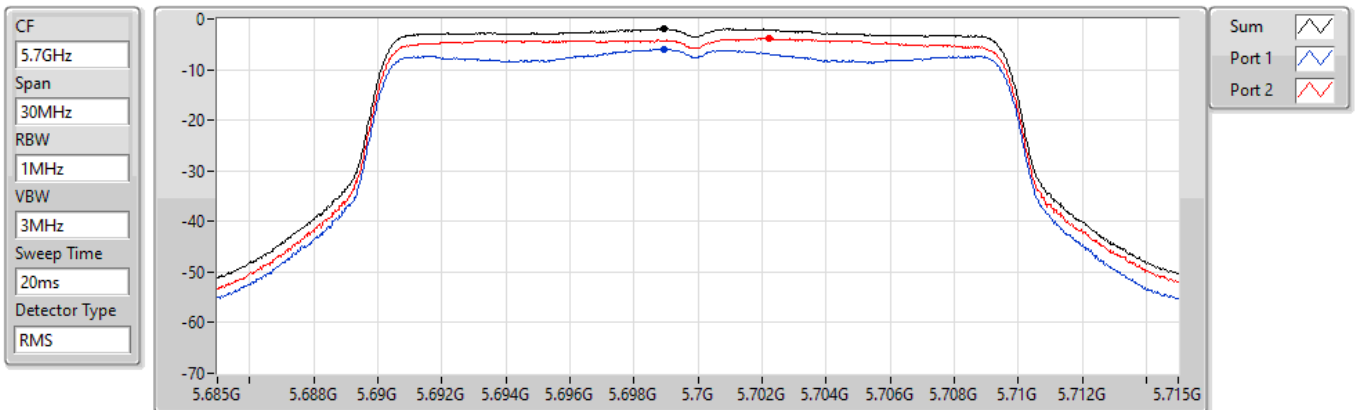

802.11ax HEW20_Nss1,(MCS0)_2TX

PSD

5700MHz

24/08/2022

Sum	PD	Port 1	Port 2
(dBm/RBW)	(dBm/RBW)	(dBm/RBW)	(dBm/RBW)
-1.98	-1.98	-5.89	-3.85