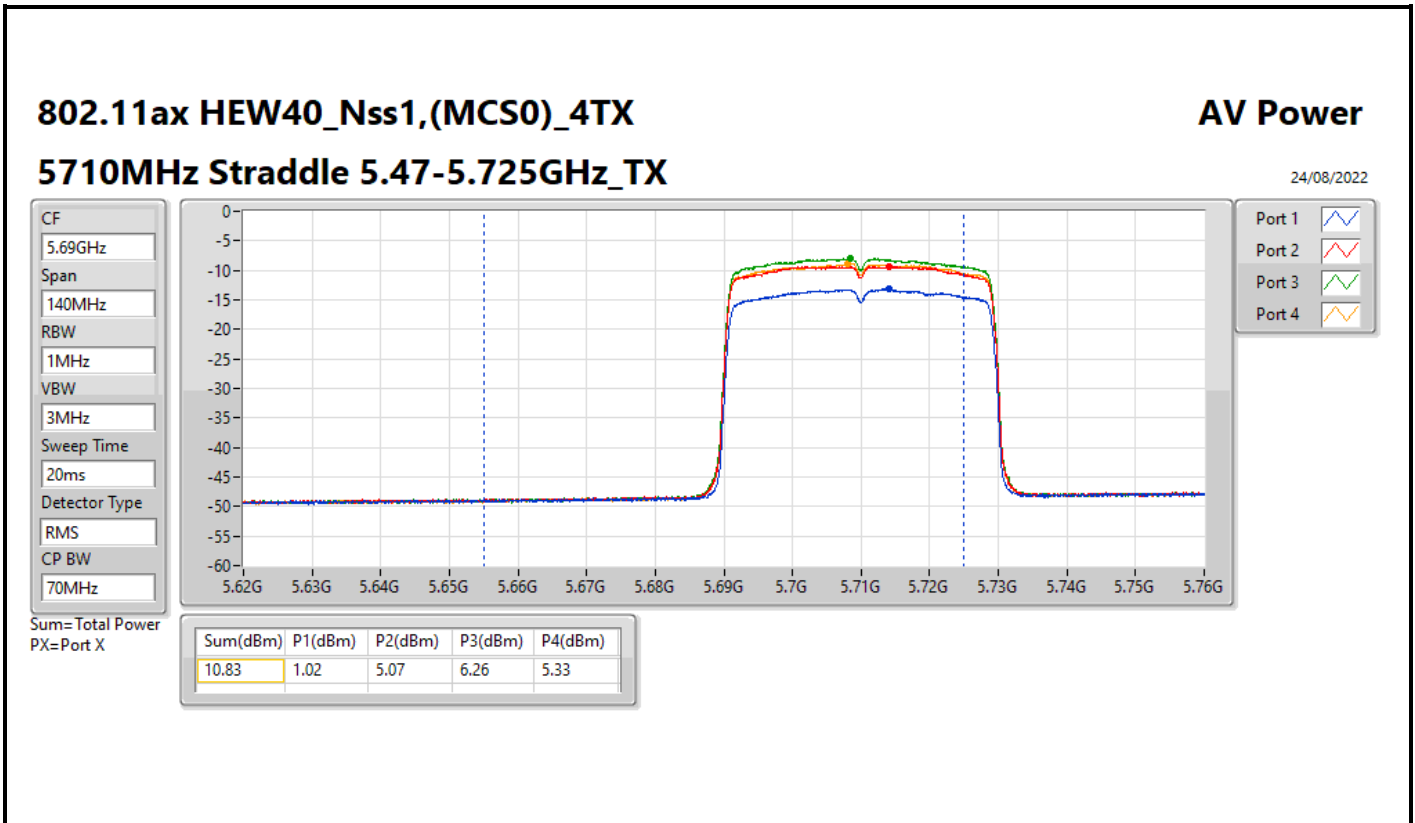

DG = Directional Gain; Port X = Port X output power

Average Power_Pine R2_Antenna set 10_
Beamforming mode Indoor_P to P

Appendix C.22

Summary

Mode	Total Power (dBm)	Total Power (W)
5.15-5.25GHz	-	-
802.11ax HEW160-BF_Nss1,(MCS0)_2TX	6.53	0.00450
802.11ax HEW160-BF_Nss1,(MCS0)_4TX	6.02	0.00400
5.25-5.35GHz	-	-
802.11ax HEW20-BF_Nss1,(MCS0)_2TX	11.39	0.01377
802.11ax HEW40-BF_Nss1,(MCS0)_2TX	9.17	0.00826
802.11ax HEW80-BF_Nss1,(MCS0)_2TX	11.09	0.01285
802.11ax HEW160-BF_Nss1,(MCS0)_2TX	6.39	0.00436
802.11ax HEW20-BF_Nss1,(MCS0)_4TX	7.80	0.00603
802.11ax HEW40-BF_Nss1,(MCS0)_4TX	8.37	0.00687
802.11ax HEW80-BF_Nss1,(MCS0)_4TX	8.14	0.00652
802.11ax HEW160-BF_Nss1,(MCS0)_4TX	5.88	0.00387
5.47-5.725GHz	-	-
802.11ax HEW20-BF_Nss1,(MCS0)_2TX	11.04	0.01271
802.11ax HEW40-BF_Nss1,(MCS0)_2TX	11.43	0.01390
802.11ax HEW80-BF_Nss1,(MCS0)_2TX	11.34	0.01361
802.11ax HEW160-BF_Nss1,(MCS0)_2TX	10.35	0.01084
802.11ax HEW20-BF_Nss1,(MCS0)_4TX	8.34	0.00682
802.11ax HEW40-BF_Nss1,(MCS0)_4TX	8.38	0.00689
802.11ax HEW80-BF_Nss1,(MCS0)_4TX	8.38	0.00689
802.11ax HEW160-BF_Nss1,(MCS0)_4TX	8.23	0.00665
5.725-5.85GHz	-	-
802.11ax HEW20-BF_Nss1,(MCS0)_2TX	5.80	0.00380
802.11ax HEW40-BF_Nss1,(MCS0)_2TX	0.88	0.00122
802.11ax HEW80-BF_Nss1,(MCS0)_2TX	-2.69	0.00054
802.11ax HEW20-BF_Nss1,(MCS0)_4TX	1.68	0.00147
802.11ax HEW40-BF_Nss1,(MCS0)_4TX	-2.00	0.00063
802.11ax HEW80-BF_Nss1,(MCS0)_4TX	-5.79	0.00026

DG = Directional Gain; Port X = Port X output power

802.11ax HEW40-BF_Nss1,(MCS0)_4TX

AV Power

5710MHz Straddle 5.47-5.725GHz_TX

08/09/2022

802.11ax HEW40-BF_Nss1,(MCS0)_4TX

AV Power

5710MHz Straddle 5.725-5.85GHz_TX