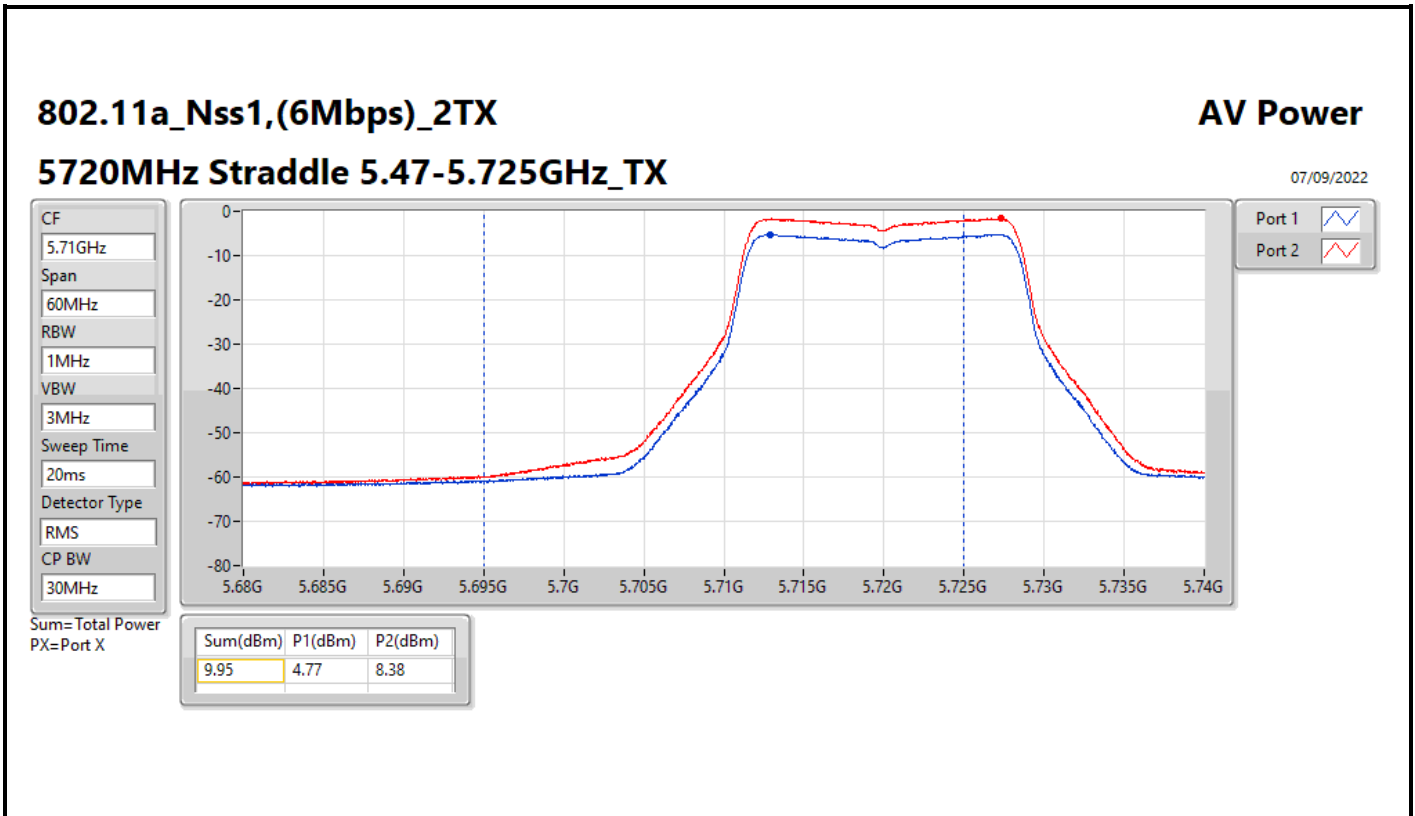

DG = Directional Gain; Port X = Port X output power

**Average Power_Pine R2_Antenna set 10_Beamforming mode_
Indoor_P to M**

Appendix C.16

Summary

Mode	Total Power (dBm)	Total Power (W)
5.15-5.25GHz	-	-
802.11ax HEW160-BF_Nss1,(MCS0)_2TX	6.53	0.00450
5.25-5.35GHz	-	-
802.11ax HEW20-BF_Nss1,(MCS0)_2TX	11.39	0.01377
802.11ax HEW40-BF_Nss1,(MCS0)_2TX	9.17	0.00826
802.11ax HEW80-BF_Nss1,(MCS0)_2TX	11.09	0.01285
802.11ax HEW160-BF_Nss1,(MCS0)_2TX	6.39	0.00436
5.47-5.725GHz	-	-
802.11ax HEW20-BF_Nss1,(MCS0)_2TX	11.04	0.01271
802.11ax HEW40-BF_Nss1,(MCS0)_2TX	11.43	0.01390
802.11ax HEW80-BF_Nss1,(MCS0)_2TX	11.34	0.01361
802.11ax HEW160-BF_Nss1,(MCS0)_2TX	10.35	0.01084
5.725-5.85GHz	-	-
802.11ax HEW20-BF_Nss1,(MCS0)_2TX	5.80	0.00380
802.11ax HEW40-BF_Nss1,(MCS0)_2TX	0.88	0.00122
802.11ax HEW80-BF_Nss1,(MCS0)_2TX	-2.69	0.00054