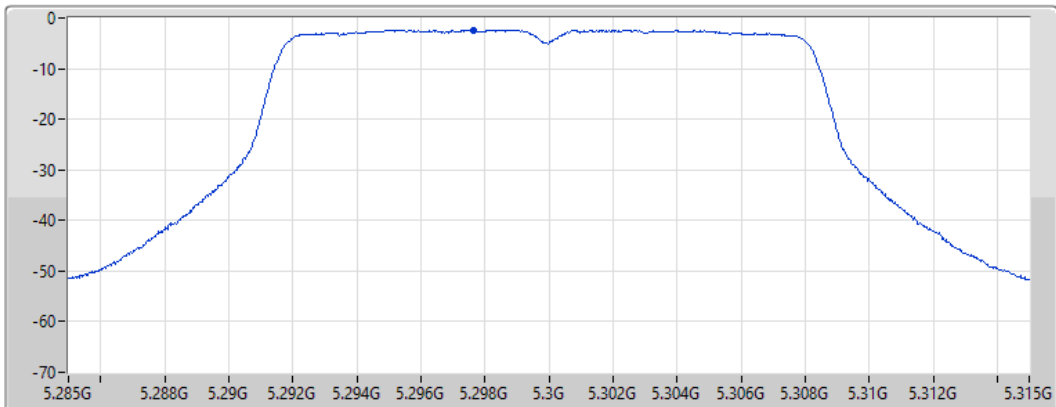

802.11a_Nss1,(6Mbps)_1TX

PSD

5300MHz

24/08/2022

CF
5.3GHz
Span
30MHz
RBW
1MHz
VBW
3MHz
Sweep Time
20ms
Detector Type
RMS

Port 1

Sum	PD	Port 1
(dBm/RBW)	(dBm/RBW)	(dBm/RBW)
-2.33	-2.33	-2.33