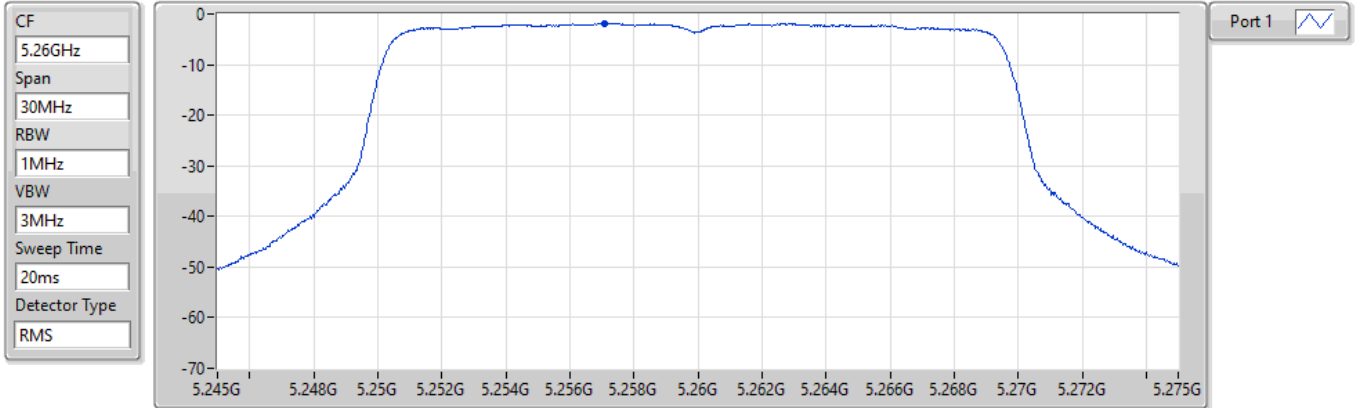

24/08/2022

Sum	PD	Port 1
(dBm/RBW)	(dBm/RBW)	(dBm/RBW)
-3.90	-3.90	-3.90

802.11ax HEW20_Nss1,(MCS0)_1TX

PSD

5260MHz

24/08/2022

Sum	PD	Port 1
(dBm/RBW)	(dBm/RBW)	(dBm/RBW)
-1.83	-1.83	-1.83

802.11ax HEW20_Nss1,(MCS0)_1TX