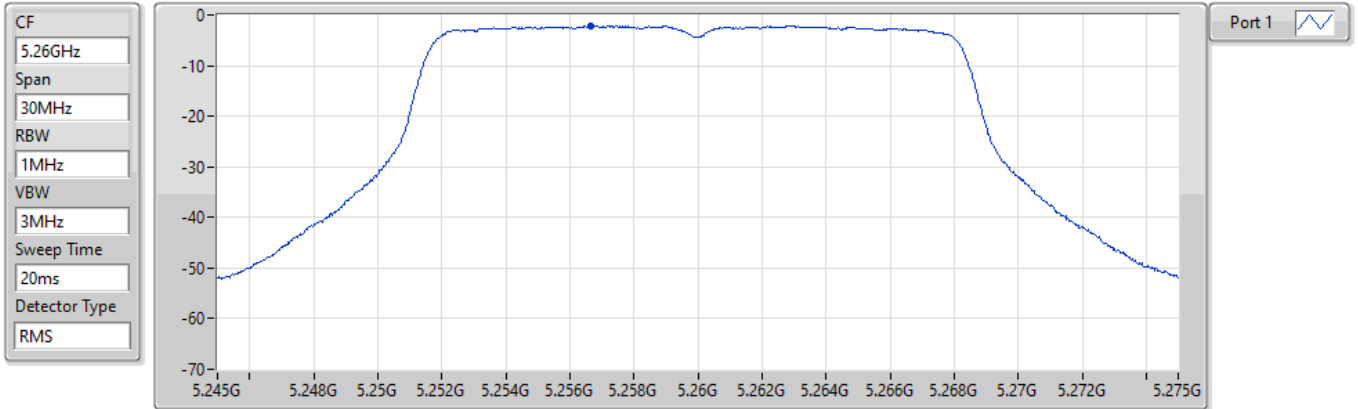

802.11a_Nss1,(6Mbps)_1TX

PSD

5260MHz

24/08/2022

Sum	PD	Port 1
(dBm/RBW)	(dBm/RBW)	(dBm/RBW)
-2.20	-2.20	-2.20