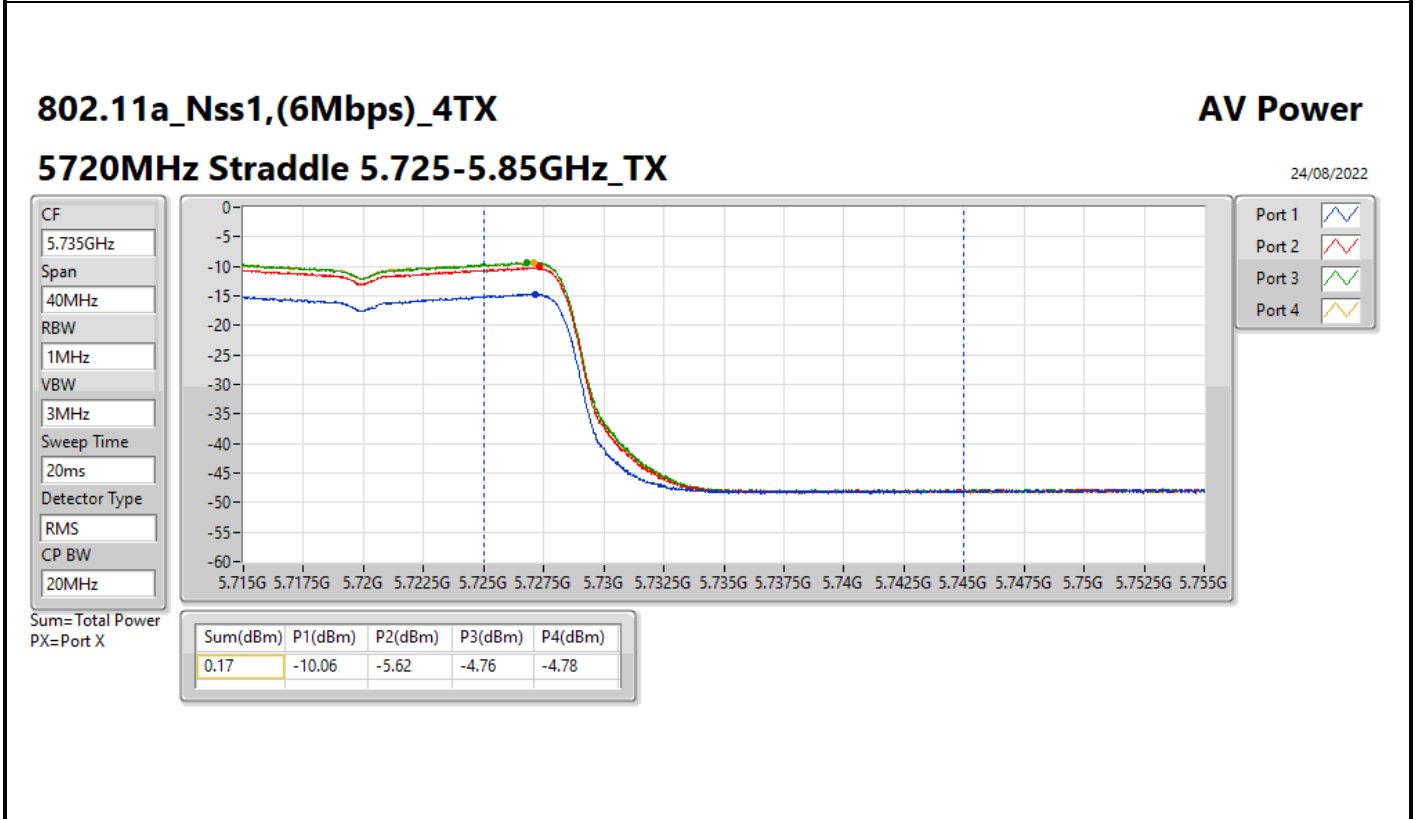

DG = Directional Gain; Port X = Port X output power

**Average Power_Pine R2_Antenna set 10_Beamforming mode_
Indoor_P to M**

Appendix C.16

Summary

Mode	Total Power (dBm)	Total Power (W)
5.15-5.25GHz	-	-
802.11ax HEW160-BF_Nss1,(MCS0)_2TX	6.53	0.00450
5.25-5.35GHz	-	-
802.11ax HEW20-BF_Nss1,(MCS0)_2TX	11.39	0.01377
802.11ax HEW40-BF_Nss1,(MCS0)_2TX	9.17	0.00826
802.11ax HEW80-BF_Nss1,(MCS0)_2TX	11.09	0.01285
802.11ax HEW160-BF_Nss1,(MCS0)_2TX	6.39	0.00436
5.47-5.725GHz	-	-
802.11ax HEW20-BF_Nss1,(MCS0)_2TX	11.04	0.01271
802.11ax HEW40-BF_Nss1,(MCS0)_2TX	11.43	0.01390
802.11ax HEW80-BF_Nss1,(MCS0)_2TX	11.34	0.01361
802.11ax HEW160-BF_Nss1,(MCS0)_2TX	10.35	0.01084
5.725-5.85GHz	-	-
802.11ax HEW20-BF_Nss1,(MCS0)_2TX	5.80	0.00380
802.11ax HEW40-BF_Nss1,(MCS0)_2TX	0.88	0.00122
802.11ax HEW80-BF_Nss1,(MCS0)_2TX	-2.69	0.00054