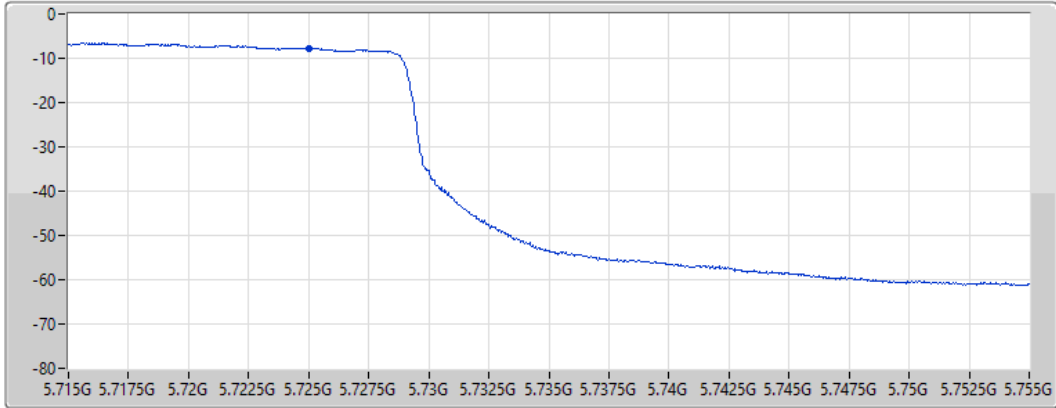

802.11ax HEW40_Nss1,(MCS0)_1TX

PSD

5710MHz Straddle 5.725-5.85GHz

24/08/2022

CF
5.735GHz
Span
40MHz
RBW
500kHz
VBW
3MHz
Sweep Time
20ms
Detector Type
RMS

Port 1

Sum	PD	Port 1
(dBm/RBW)	(dBm/RBW)	(dBm/RBW)
-7.78	-7.78	-7.78