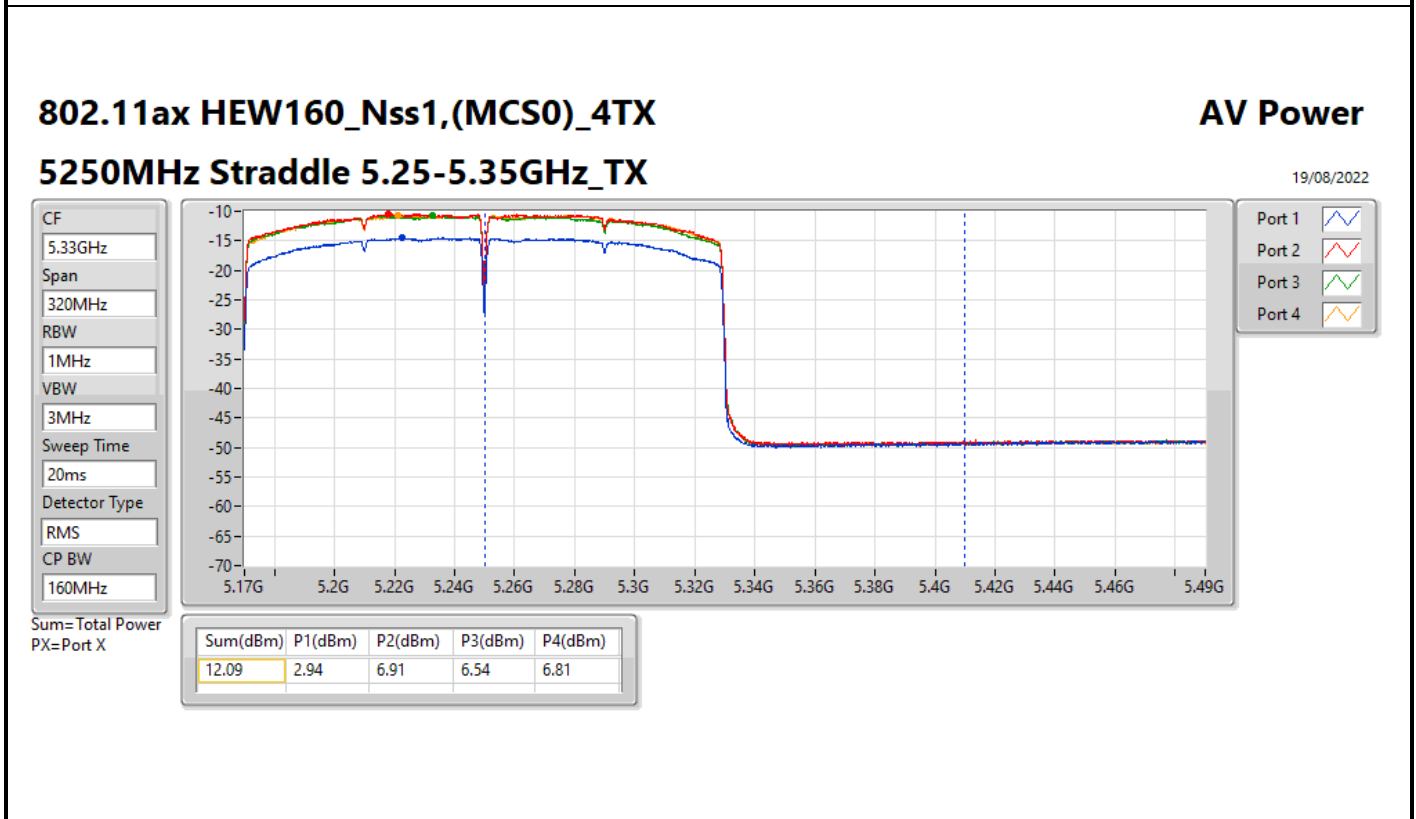

DG = Directional Gain; Port X = Port X output power

**Average Power_Pine R2_Antenna set 3_Beamforming mode_
Outdoor_P to M_P to P**

Appendix C.13

Summary

Mode	Total Power (dBm)	Total Power (W)	EIRP / Elevation angle higher than 30° EIRP (dBm)	EIRP / Elevation angle higher than 30° EIRP (W)
5.15-5.25GHz	-	-	-	-
802.11ax HEW160-BF_Nss1,(MCS0)_2TX	11.73	0.01489	17.74/14.74	0.05943/0.05943
5.25-5.35GHz	-	-	-	-
802.11ax HEW20-BF_Nss1,(MCS0)_2TX	18.46	0.07015	24.47	0.27990
802.11ax HEW40-BF_Nss1,(MCS0)_2TX	18.89	0.07745	24.90	0.30903
802.11ax HEW80-BF_Nss1,(MCS0)_2TX	15.35	0.03428	21.36	0.13677
802.11ax HEW160-BF_Nss1,(MCS0)_2TX	11.68	0.01472	17.69	0.05875
5.47-5.725GHz	-	-	-	-
802.11ax HEW20-BF_Nss1,(MCS0)_2TX	18.19	0.06592	24.20	0.26303
802.11ax HEW40-BF_Nss1,(MCS0)_2TX	18.29	0.06745	24.30	0.26915
802.11ax HEW80-BF_Nss1,(MCS0)_2TX	18.48	0.07047	24.49	0.28119
802.11ax HEW160-BF_Nss1,(MCS0)_2TX	14.58	0.02871	20.59	0.11455
5.725-5.85GHz	-	-	-	-
802.11ax HEW20-BF_Nss1,(MCS0)_2TX	11.99	0.01581	18.00	0.06310
802.11ax HEW40-BF_Nss1,(MCS0)_2TX	6.77	0.00475	12.78	0.01897
802.11ax HEW80-BF_Nss1,(MCS0)_2TX	3.38	0.00218	9.39	0.00869