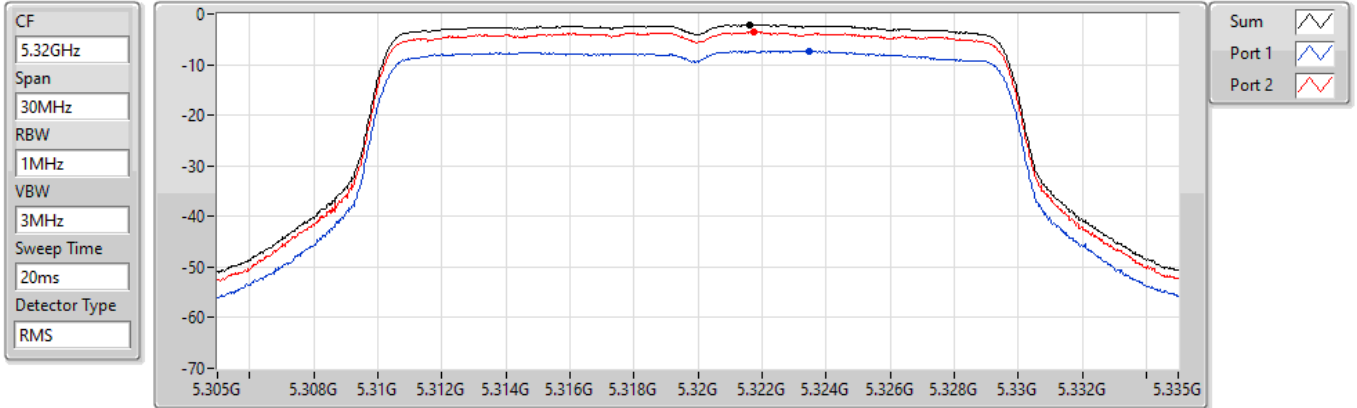

802.11ax HEW20_Nss1,(MCS0)_2TX

PSD

5320MHz

24/08/2022

Sum	PD	Port 1	Port 2
(dBm/RBW)	(dBm/RBW)	(dBm/RBW)	(dBm/RBW)
-2.09	-2.09	-7.26	-3.59

802.11ax HEW20_Nss1,(MCS0)_2TX

PSD