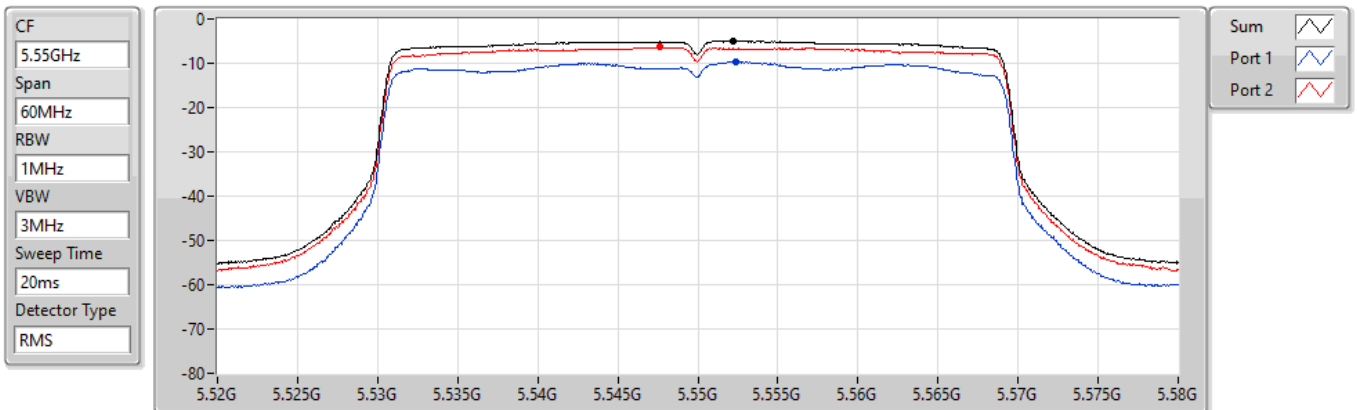

24/08/2022

802.11ax HEW40_Nss1,(MCS0)_2TX

PSD

5550MHz

24/08/2022

802.11ax HEW40_Nss1,(MCS0)_2TX

PSD

5670MHz