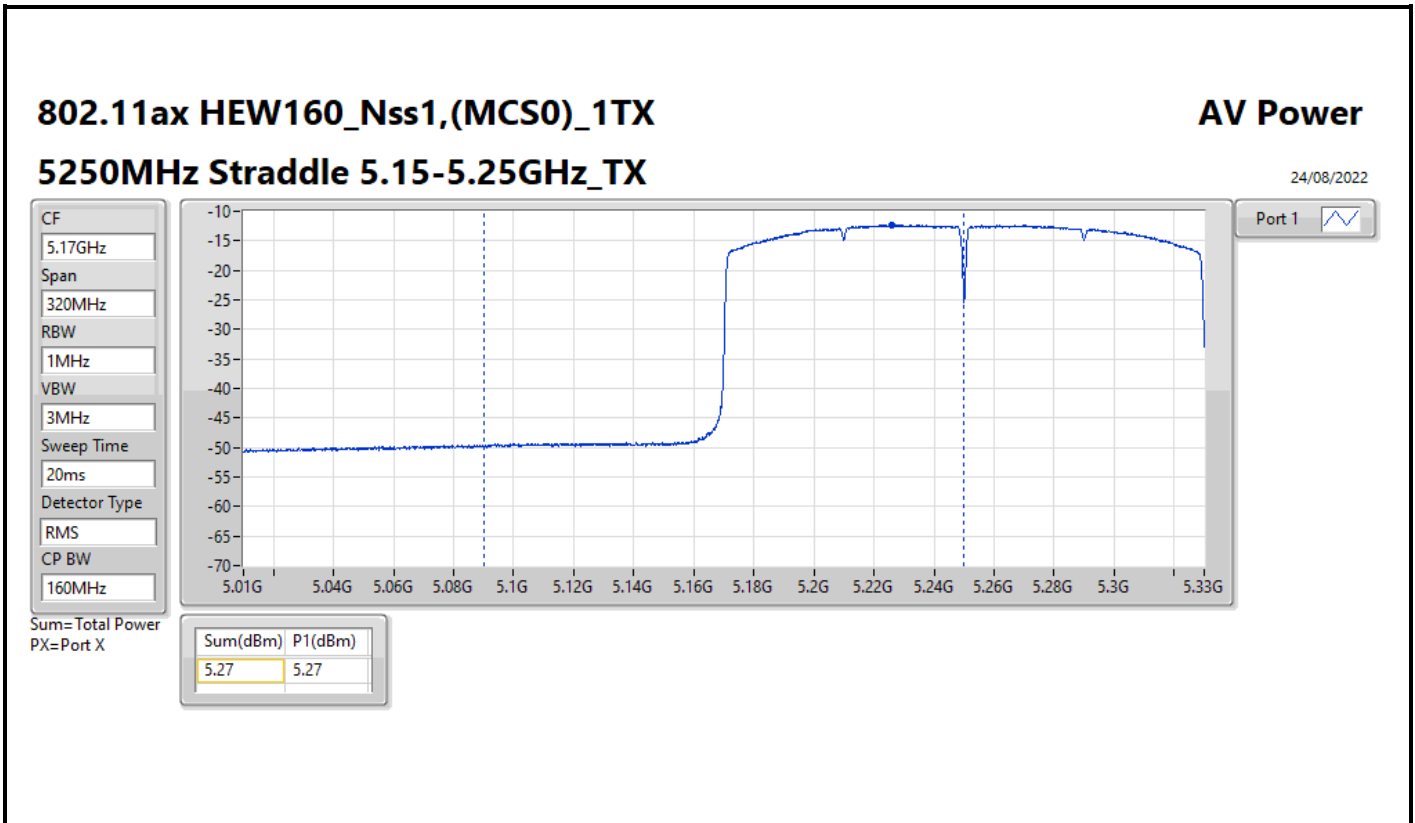

Average Power_Pine R2_Antenna set 10_
Non beamforming mode_Indoor_P to M

Appendix C.15

Mode	Result	DG (dBi)	Port 1 (dBm)	Port 2 (dBm)	Port 3 (dBm)	Port 4 (dBm)	Total Power (dBm)	Power Limit (dBm)
5570MHz	Pass	18.53	-0.54	4.22	4.87	4.44	9.72	11.45

DG = Directional Gain; Port X = Port X output power

**Average Power_Pine R2_Antenna set 10_Beamforming mode_
Indoor_P to M**

Appendix C.16

Summary

Mode	Total Power (dBm)	Total Power (W)
5.15-5.25GHz	-	-
802.11ax HEW160-BF_Nss1,(MCS0)_2TX	6.53	0.00450
5.25-5.35GHz	-	-
802.11ax HEW20-BF_Nss1,(MCS0)_2TX	11.39	0.01377
802.11ax HEW40-BF_Nss1,(MCS0)_2TX	9.17	0.00826
802.11ax HEW80-BF_Nss1,(MCS0)_2TX	11.09	0.01285
802.11ax HEW160-BF_Nss1,(MCS0)_2TX	6.39	0.00436
5.47-5.725GHz	-	-
802.11ax HEW20-BF_Nss1,(MCS0)_2TX	11.04	0.01271
802.11ax HEW40-BF_Nss1,(MCS0)_2TX	11.43	0.01390
802.11ax HEW80-BF_Nss1,(MCS0)_2TX	11.34	0.01361
802.11ax HEW160-BF_Nss1,(MCS0)_2TX	10.35	0.01084
5.725-5.85GHz	-	-
802.11ax HEW20-BF_Nss1,(MCS0)_2TX	5.80	0.00380
802.11ax HEW40-BF_Nss1,(MCS0)_2TX	0.88	0.00122
802.11ax HEW80-BF_Nss1,(MCS0)_2TX	-2.69	0.00054