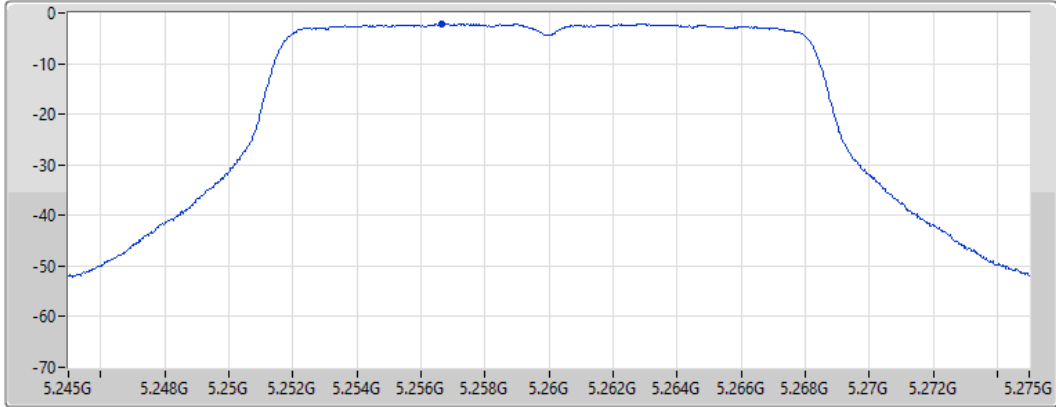

802.11a_Nss1,(6Mbps)_1TX

PSD

5260MHz

24/08/2022

CF
5.26GHz
Span
30MHz
RBW
1MHz
VBW
3MHz
Sweep Time
20ms
Detector Type
RMS

Port 1

Sum	PD	Port 1
(dBm/RBW)	(dBm/RBW)	(dBm/RBW)
-2.20	-2.20	-2.20