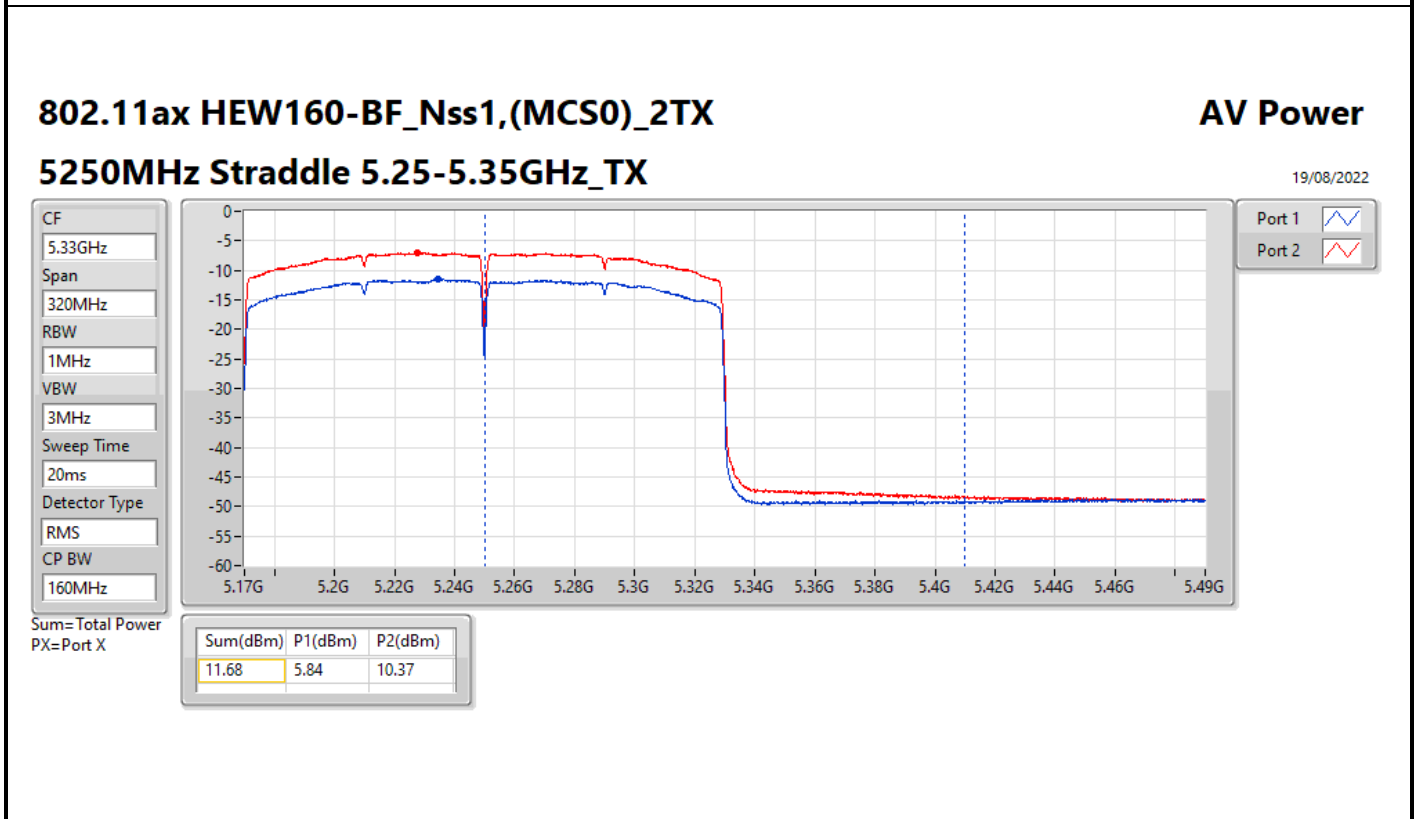

**Average Power_Pine R2_Antenna set 3_Beamforming mode_
Outdoor_P to M_P to P**

Appendix C.14

Summary

Mode	Total Power (dBm)	Total Power (W)	EIRP / Elevation angle higher than 30° EIRP (dBm)	EIRP / Elevation angle higher than 30° EIRP (W)
5.15-5.25GHz	-	-	-	-
802.11ax HEW160-BF_Nss1,(MCS0)_4TX	12.18	0.01652	21.20/18.20	0.13183/0.06607
5.25-5.35GHz	-	-	-	-
802.11ax HEW20-BF_Nss1,(MCS0)_4TX	20.87	0.12218	29.89	0.97499
802.11ax HEW40-BF_Nss1,(MCS0)_4TX	20.76	0.11912	29.78	0.95060
802.11ax HEW80-BF_Nss1,(MCS0)_4TX	17.38	0.05470	26.40	0.43652
802.11ax HEW160-BF_Nss1,(MCS0)_4TX	12.09	0.01618	21.11	0.12912
5.47-5.725GHz	-	-	-	-
802.11ax HEW20-BF_Nss1,(MCS0)_4TX	20.60	0.11482	29.62	0.91622
802.11ax HEW40-BF_Nss1,(MCS0)_4TX	20.71	0.11776	29.73	0.93972
802.11ax HEW80-BF_Nss1,(MCS0)_4TX	20.78	0.11967	29.80	0.95499
802.11ax HEW160-BF_Nss1,(MCS0)_4TX	15.13	0.03258	24.15	0.26002
5.725-5.85GHz	-	-	-	-
802.11ax HEW20-BF_Nss1,(MCS0)_4TX	15.30	0.03388	24.32	0.27040
802.11ax HEW40-BF_Nss1,(MCS0)_4TX	10.51	0.01125	19.53	0.08974
802.11ax HEW80-BF_Nss1,(MCS0)_4TX	6.54	0.00451	15.56	0.03597