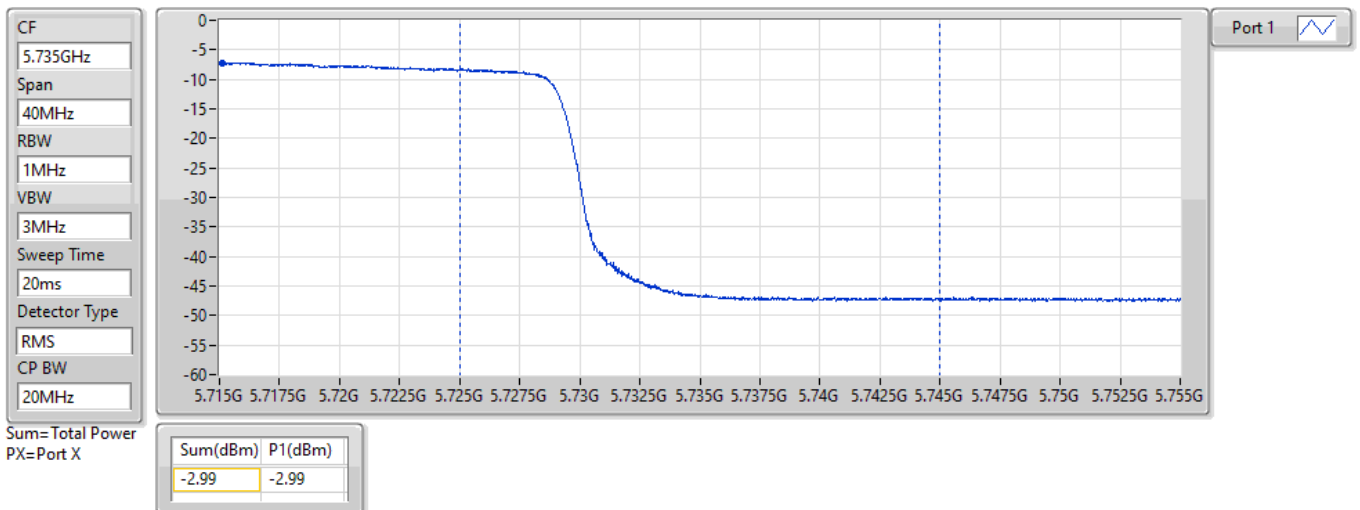

DG = Directional Gain; Port X = Port X output power

802.11ax HEW80_Nss1,(MCS0)_1TX

AV Power

5690MHz Straddle 5.47-5.725GHz_TX

25/08/2022

802.11ax HEW80_Nss1,(MCS0)_1TX

AV Power

5690MHz Straddle 5.725-5.85GHz_TX

25/08/2022

Summary

Mode	Total Power (dBm)	Total Power (W)
5.15-5.25GHz	-	-
5.15-5.25GHz_802.11ax HEW160_Nss1,(MCS0)_1TX	5.45	0.00351
5.25-5.35GHz	-	-
5.25-5.35GHz_802.11a_Nss1,(6Mbps)_1TX	10.90	0.01230
5.25-5.35GHz_802.11ax HEW20_Nss1,(MCS0)_1TX	11.29	0.01346
5.25-5.35GHz_802.11ax HEW40_Nss1,(MCS0)_1TX	11.19	0.01315
5.25-5.35GHz_802.11ax HEW80_Nss1,(MCS0)_1TX	10.44	0.01107
5.25-5.35GHz_802.11ax HEW160_Nss1,(MCS0)_1TX	5.29	0.00338
5.47-5.725GHz	-	-
5.47-5.725GHz_802.11a_Nss1,(6Mbps)_1TX	10.89	0.01227
5.47-5.725GHz_802.11ax HEW20_Nss1,(MCS0)_1TX	11.11	0.01291
5.47-5.725GHz_802.11ax HEW40_Nss1,(MCS0)_1TX	11.43	0.01390
5.47-5.725GHz_802.11ax HEW80_Nss1,(MCS0)_1TX	11.32	0.01355
5.47-5.725GHz_802.11ax HEW160_Nss1,(MCS0)_1TX	6.34	0.00431
5.725-5.85GHz	-	-
5.725-5.85GHz_802.11a_Nss1,(6Mbps)_1TX	4.07	0.00255
5.725-5.85GHz_802.11ax HEW20_Nss1,(MCS0)_1TX	7.29	0.00536
5.725-5.85GHz_802.11ax HEW40_Nss1,(MCS0)_1TX	0.81	0.00121
5.725-5.85GHz_802.11ax HEW80_Nss1,(MCS0)_1TX	-2.99	0.00050