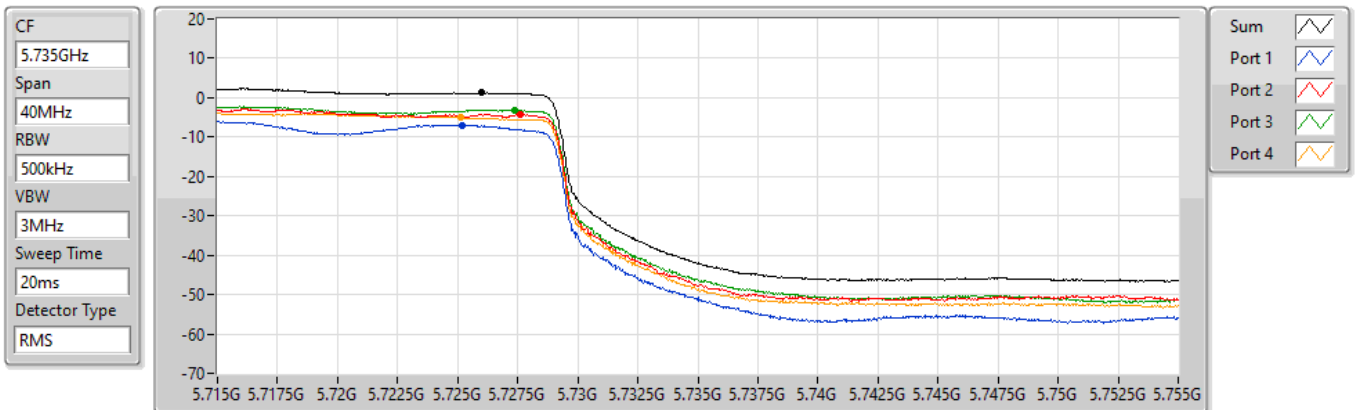

5690MHz Straddle 5.725-5.85GHz

19/08/2022

Sum	PD	Port 1	Port 2	Port 3	Port 4
(dBm/RBW)	(dBm/RBW)	(dBm/RBW)	(dBm/RBW)	(dBm/RBW)	(dBm/RBW)
1.21	1.21	-6.94	-4.31	-3.14	-4.97