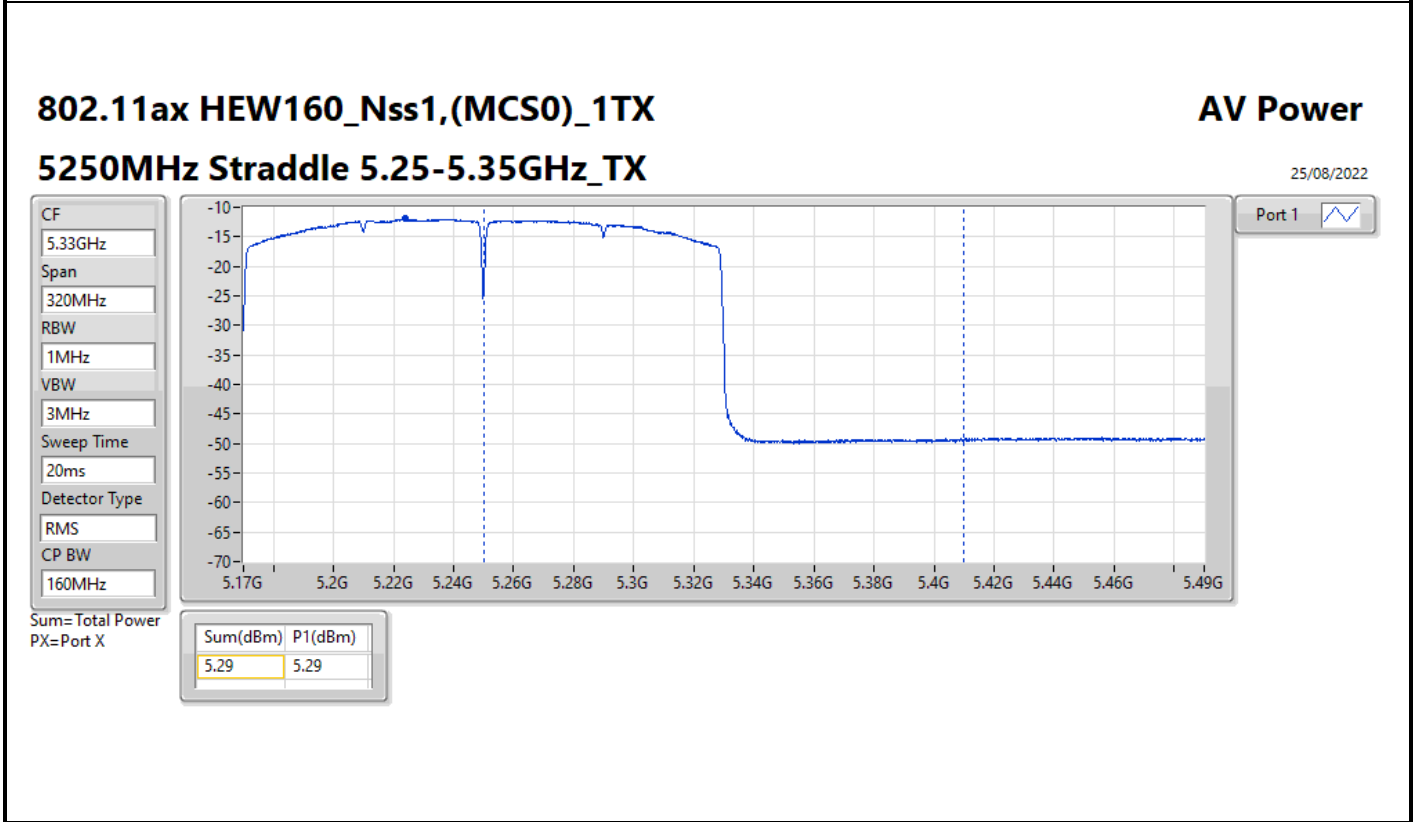

Summary

Mode	PD (dBm/RBW)
5.25-5.35GHz	-
802.11a_Nss1,(6Mbps)_1TX	7.18
802.11ax HEW20_Nss1,(MCS0)_1TX	6.85
802.11ax HEW40_Nss1,(MCS0)_1TX	3.93
802.11ax HEW80_Nss1,(MCS0)_1TX	-0.86
802.11a_Nss1,(6Mbps)_2TX	10.66
802.11ax HEW20_Nss1,(MCS0)_2TX	10.66
802.11ax HEW40_Nss1,(MCS0)_2TX	7.58
802.11ax HEW80_Nss1,(MCS0)_2TX	2.21
802.11a_Nss1,(6Mbps)_4TX	7.96
802.11ax HEW20_Nss1,(MCS0)_4TX	7.74
802.11ax HEW40_Nss1,(MCS0)_4TX	6.79
802.11ax HEW80_Nss1,(MCS0)_4TX	-2.88
5.47-5.725GHz	-
802.11a_Nss1,(6Mbps)_1TX	6.84
802.11ax HEW20_Nss1,(MCS0)_1TX	6.44
802.11ax HEW40_Nss1,(MCS0)_1TX	3.82
802.11ax HEW80_Nss1,(MCS0)_1TX	0.70
802.11a_Nss1,(6Mbps)_2TX	10.71
802.11ax HEW20_Nss1,(MCS0)_2TX	10.78
802.11ax HEW40_Nss1,(MCS0)_2TX	7.98
802.11ax HEW80_Nss1,(MCS0)_2TX	5.04
802.11a_Nss1,(6Mbps)_4TX	7.97
802.11ax HEW20_Nss1,(MCS0)_4TX	7.94
802.11ax HEW40_Nss1,(MCS0)_4TX	7.71
802.11ax HEW80_Nss1,(MCS0)_4TX	4.59
5.725-5.85GHz	-
802.11a_Nss1,(6Mbps)_1TX	4.46
802.11ax HEW20_Nss1,(MCS0)_1TX	4.07
802.11ax HEW40_Nss1,(MCS0)_1TX	0.44
802.11ax HEW80_Nss1,(MCS0)_1TX	-3.41
802.11a_Nss1,(6Mbps)_2TX	8.34
802.11ax HEW20_Nss1,(MCS0)_2TX	7.69
802.11ax HEW40_Nss1,(MCS0)_2TX	5.51
802.11ax HEW80_Nss1,(MCS0)_2TX	1.70
802.11a_Nss1,(6Mbps)_4TX	5.42
802.11ax HEW20_Nss1,(MCS0)_4TX	5.68
802.11ax HEW40_Nss1,(MCS0)_4TX	4.96
802.11ax HEW80_Nss1,(MCS0)_4TX	1.21

RBW = 500kHz for 5.725-5.85GHz band / 1MHz for other band;