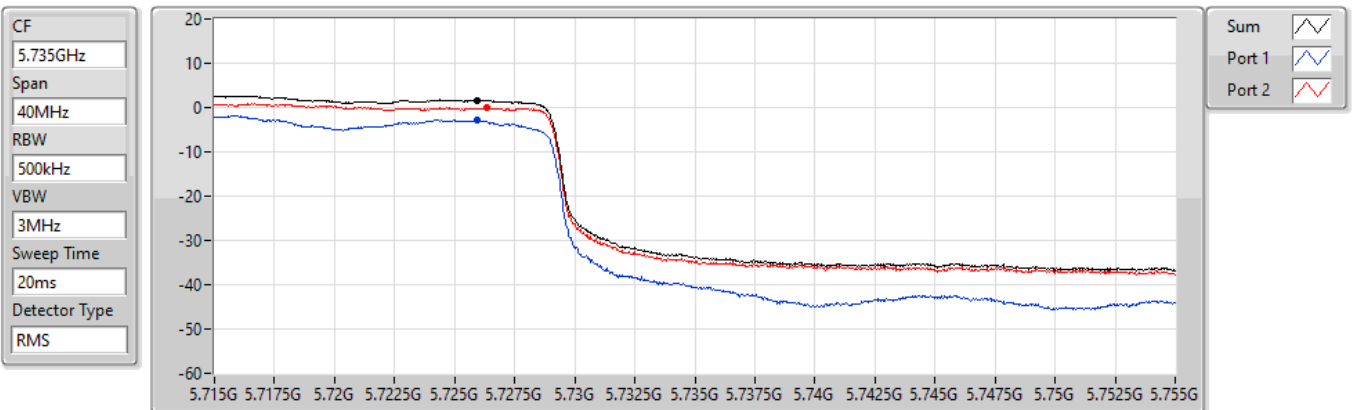

19/08/2022

Sum	PD	Port 1	Port 2
(dBm/RBW)	(dBm/RBW)	(dBm/RBW)	(dBm/RBW)
5.04	5.04	0.62	3.32

802.11ax HEW80_Nss1,(MCS0)_2TX

PSD

5690MHz Straddle 5.725-5.85GHz

19/08/2022

Sum	PD	Port 1	Port 2
(dBm/RBW)	(dBm/RBW)	(dBm/RBW)	(dBm/RBW)
1.70	1.70	-2.87	-0.14