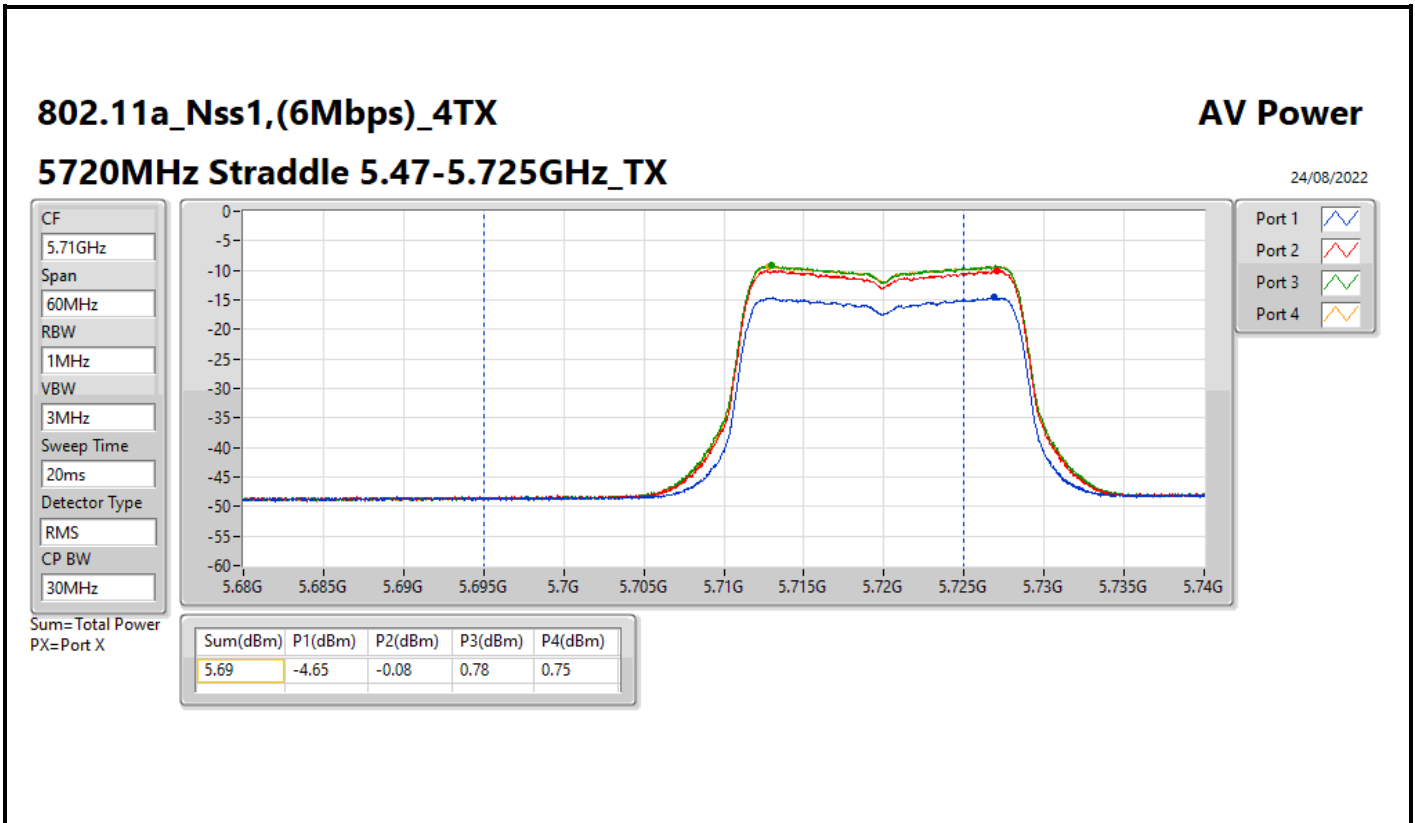

DG = Directional Gain; Port X = Port X output power

**Average Power_Pine R2_Antenna set 10_Beamforming mode_
Indoor_P to M**

Appendix C.16

Summary

Mode	Total Power (dBm)	Total Power (W)
5.15-5.25GHz	-	-
802.11ax HEW160-BF_Nss1,(MCS0)_2TX	6.53	0.00450
5.25-5.35GHz	-	-
802.11ax HEW20-BF_Nss1,(MCS0)_2TX	11.39	0.01377
802.11ax HEW40-BF_Nss1,(MCS0)_2TX	9.17	0.00826
802.11ax HEW80-BF_Nss1,(MCS0)_2TX	11.09	0.01285
802.11ax HEW160-BF_Nss1,(MCS0)_2TX	6.39	0.00436
5.47-5.725GHz	-	-
802.11ax HEW20-BF_Nss1,(MCS0)_2TX	11.04	0.01271
802.11ax HEW40-BF_Nss1,(MCS0)_2TX	11.43	0.01390
802.11ax HEW80-BF_Nss1,(MCS0)_2TX	11.34	0.01361
802.11ax HEW160-BF_Nss1,(MCS0)_2TX	10.35	0.01084
5.725-5.85GHz	-	-
802.11ax HEW20-BF_Nss1,(MCS0)_2TX	5.80	0.00380
802.11ax HEW40-BF_Nss1,(MCS0)_2TX	0.88	0.00122
802.11ax HEW80-BF_Nss1,(MCS0)_2TX	-2.69	0.00054