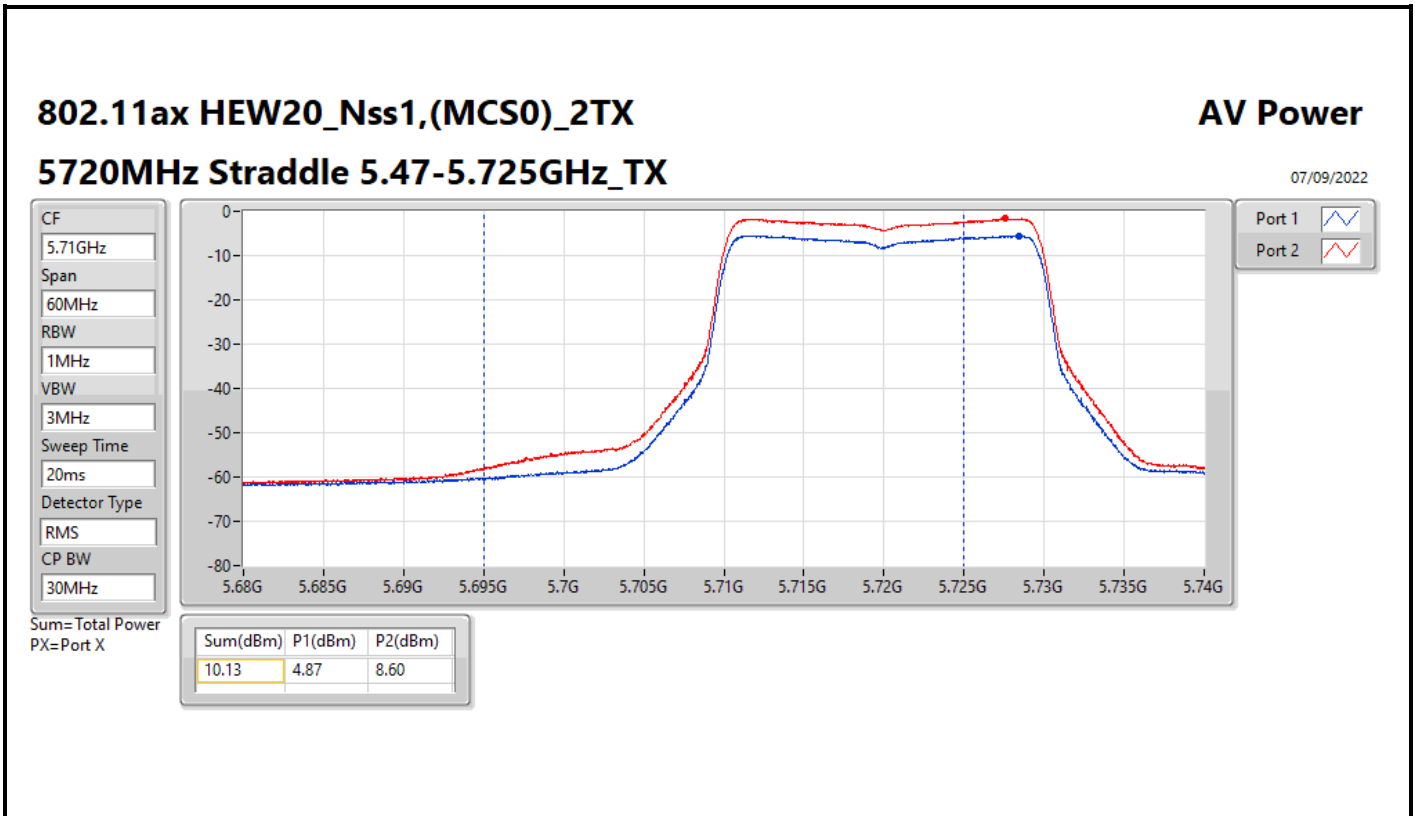

DG = Directional Gain; Port X = Port X output power

Average Power_Pine R2_Antenna set 10_
Beamforming mode Indoor_P to P

Appendix C.22

Summary

Mode	Total Power (dBm)	Total Power (W)
5.15-5.25GHz	-	-
802.11ax HEW160-BF_Nss1,(MCS0)_2TX	6.53	0.00450
802.11ax HEW160-BF_Nss1,(MCS0)_4TX	6.02	0.00400
5.25-5.35GHz	-	-
802.11ax HEW20-BF_Nss1,(MCS0)_2TX	11.39	0.01377
802.11ax HEW40-BF_Nss1,(MCS0)_2TX	9.17	0.00826
802.11ax HEW80-BF_Nss1,(MCS0)_2TX	11.09	0.01285
802.11ax HEW160-BF_Nss1,(MCS0)_2TX	6.39	0.00436
802.11ax HEW20-BF_Nss1,(MCS0)_4TX	7.80	0.00603
802.11ax HEW40-BF_Nss1,(MCS0)_4TX	8.37	0.00687
802.11ax HEW80-BF_Nss1,(MCS0)_4TX	8.14	0.00652
802.11ax HEW160-BF_Nss1,(MCS0)_4TX	5.88	0.00387
5.47-5.725GHz	-	-
802.11ax HEW20-BF_Nss1,(MCS0)_2TX	11.04	0.01271
802.11ax HEW40-BF_Nss1,(MCS0)_2TX	11.43	0.01390
802.11ax HEW80-BF_Nss1,(MCS0)_2TX	11.34	0.01361
802.11ax HEW160-BF_Nss1,(MCS0)_2TX	10.35	0.01084
802.11ax HEW20-BF_Nss1,(MCS0)_4TX	8.34	0.00682
802.11ax HEW40-BF_Nss1,(MCS0)_4TX	8.38	0.00689
802.11ax HEW80-BF_Nss1,(MCS0)_4TX	8.38	0.00689
802.11ax HEW160-BF_Nss1,(MCS0)_4TX	8.23	0.00665
5.725-5.85GHz	-	-
802.11ax HEW20-BF_Nss1,(MCS0)_2TX	5.80	0.00380
802.11ax HEW40-BF_Nss1,(MCS0)_2TX	0.88	0.00122
802.11ax HEW80-BF_Nss1,(MCS0)_2TX	-2.69	0.00054
802.11ax HEW20-BF_Nss1,(MCS0)_4TX	1.68	0.00147
802.11ax HEW40-BF_Nss1,(MCS0)_4TX	-2.00	0.00063
802.11ax HEW80-BF_Nss1,(MCS0)_4TX	-5.79	0.00026

DG = Directional Gain; Port X = Port X output power

802.11ax HEW40-BF_Nss1,(MCS0)_4TX

AV Power

5710MHz Straddle 5.47-5.725GHz_TX

08/09/2022

802.11ax HEW40-BF_Nss1,(MCS0)_4TX

AV Power

5710MHz Straddle 5.725-5.85GHz_TX