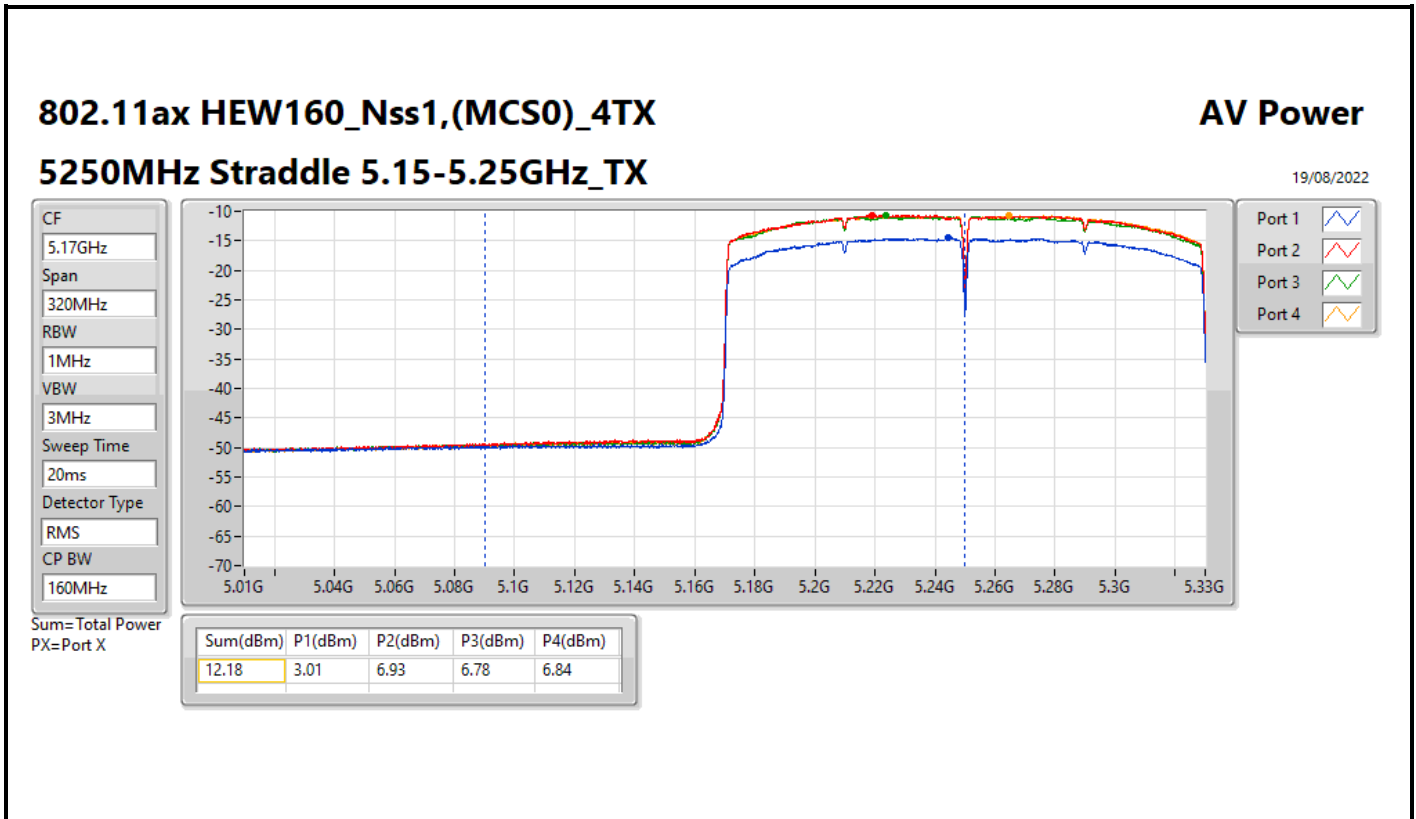

DG = Directional Gain; Port X = Port X output power

**Average Power_Pine R2_Antenna set 3_Beamforming mode_
Outdoor_P to M_P to P**

Appendix C.13

Summary

Mode	Total Power (dBm)	Total Power (W)	EIRP / Elevation angle higher than 30° EIRP (dBm)	EIRP / Elevation angle higher than 30° EIRP (W)
5.15-5.25GHz	-	-	-	-
802.11ax HEW160-BF_Nss1,(MCS0)_2TX	11.73	0.01489	17.74/14.74	0.05943/0.05943
5.25-5.35GHz	-	-	-	-
802.11ax HEW20-BF_Nss1,(MCS0)_2TX	18.46	0.07015	24.47	0.27990
802.11ax HEW40-BF_Nss1,(MCS0)_2TX	18.89	0.07745	24.90	0.30903
802.11ax HEW80-BF_Nss1,(MCS0)_2TX	15.35	0.03428	21.36	0.13677
802.11ax HEW160-BF_Nss1,(MCS0)_2TX	11.68	0.01472	17.69	0.05875
5.47-5.725GHz	-	-	-	-
802.11ax HEW20-BF_Nss1,(MCS0)_2TX	18.19	0.06592	24.20	0.26303
802.11ax HEW40-BF_Nss1,(MCS0)_2TX	18.29	0.06745	24.30	0.26915
802.11ax HEW80-BF_Nss1,(MCS0)_2TX	18.48	0.07047	24.49	0.28119
802.11ax HEW160-BF_Nss1,(MCS0)_2TX	14.58	0.02871	20.59	0.11455
5.725-5.85GHz	-	-	-	-
802.11ax HEW20-BF_Nss1,(MCS0)_2TX	11.99	0.01581	18.00	0.06310
802.11ax HEW40-BF_Nss1,(MCS0)_2TX	6.77	0.00475	12.78	0.01897
802.11ax HEW80-BF_Nss1,(MCS0)_2TX	3.38	0.00218	9.39	0.00869