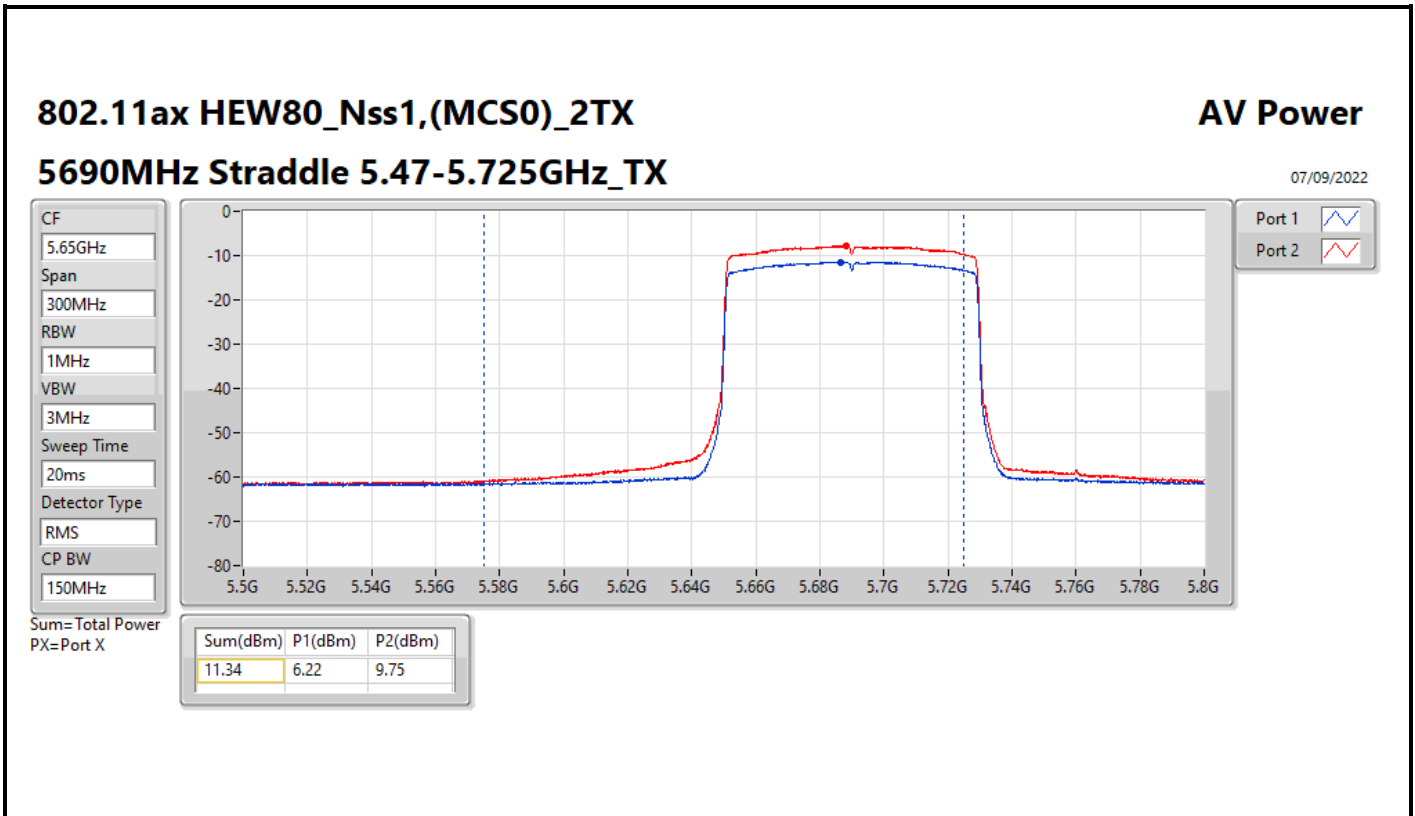

DG = Directional Gain; Port X = Port X output power

**Average Power_Pine R2_Antenna set 10_Beamforming mode_
Indoor_P to M**

Appendix C.16

Summary

Mode	Total Power (dBm)	Total Power (W)
5.15-5.25GHz	-	-
802.11ax HEW160-BF_Nss1,(MCS0)_2TX	6.53	0.00450
5.25-5.35GHz	-	-
802.11ax HEW20-BF_Nss1,(MCS0)_2TX	11.39	0.01377
802.11ax HEW40-BF_Nss1,(MCS0)_2TX	9.17	0.00826
802.11ax HEW80-BF_Nss1,(MCS0)_2TX	11.09	0.01285
802.11ax HEW160-BF_Nss1,(MCS0)_2TX	6.39	0.00436
5.47-5.725GHz	-	-
802.11ax HEW20-BF_Nss1,(MCS0)_2TX	11.04	0.01271
802.11ax HEW40-BF_Nss1,(MCS0)_2TX	11.43	0.01390
802.11ax HEW80-BF_Nss1,(MCS0)_2TX	11.34	0.01361
802.11ax HEW160-BF_Nss1,(MCS0)_2TX	10.35	0.01084
5.725-5.85GHz	-	-
802.11ax HEW20-BF_Nss1,(MCS0)_2TX	5.80	0.00380
802.11ax HEW40-BF_Nss1,(MCS0)_2TX	0.88	0.00122
802.11ax HEW80-BF_Nss1,(MCS0)_2TX	-2.69	0.00054