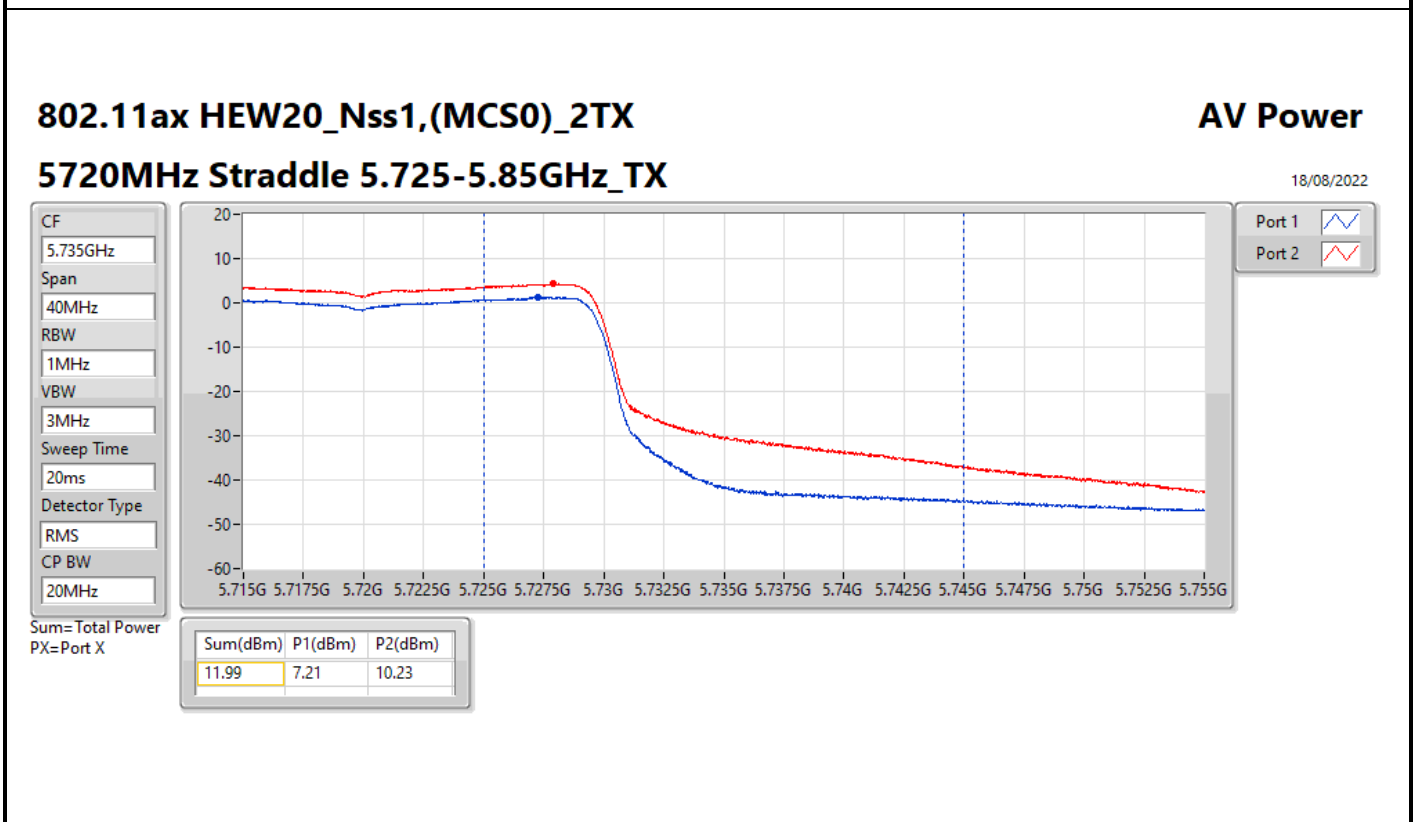

DG = Directional Gain; Port X = Port X output power

**Average Power_Pine R2_Antenna set 3_Beamforming mode_
Outdoor_P to M_P to P**

Appendix C.13

Summary

Mode	Total Power (dBm)	Total Power (W)	EIRP / Elevation angle higher than 30° EIRP (dBm)	EIRP / Elevation angle higher than 30° EIRP (W)
5.15-5.25GHz	-	-	-	-
802.11ax HEW160-BF_Nss1,(MCS0)_2TX	11.73	0.01489	17.74/14.74	0.05943/0.05943
5.25-5.35GHz	-	-	-	-
802.11ax HEW20-BF_Nss1,(MCS0)_2TX	18.46	0.07015	24.47	0.27990
802.11ax HEW40-BF_Nss1,(MCS0)_2TX	18.89	0.07745	24.90	0.30903
802.11ax HEW80-BF_Nss1,(MCS0)_2TX	15.35	0.03428	21.36	0.13677
802.11ax HEW160-BF_Nss1,(MCS0)_2TX	11.68	0.01472	17.69	0.05875
5.47-5.725GHz	-	-	-	-
802.11ax HEW20-BF_Nss1,(MCS0)_2TX	18.19	0.06592	24.20	0.26303
802.11ax HEW40-BF_Nss1,(MCS0)_2TX	18.29	0.06745	24.30	0.26915
802.11ax HEW80-BF_Nss1,(MCS0)_2TX	18.48	0.07047	24.49	0.28119
802.11ax HEW160-BF_Nss1,(MCS0)_2TX	14.58	0.02871	20.59	0.11455
5.725-5.85GHz	-	-	-	-
802.11ax HEW20-BF_Nss1,(MCS0)_2TX	11.99	0.01581	18.00	0.06310
802.11ax HEW40-BF_Nss1,(MCS0)_2TX	6.77	0.00475	12.78	0.01897
802.11ax HEW80-BF_Nss1,(MCS0)_2TX	3.38	0.00218	9.39	0.00869