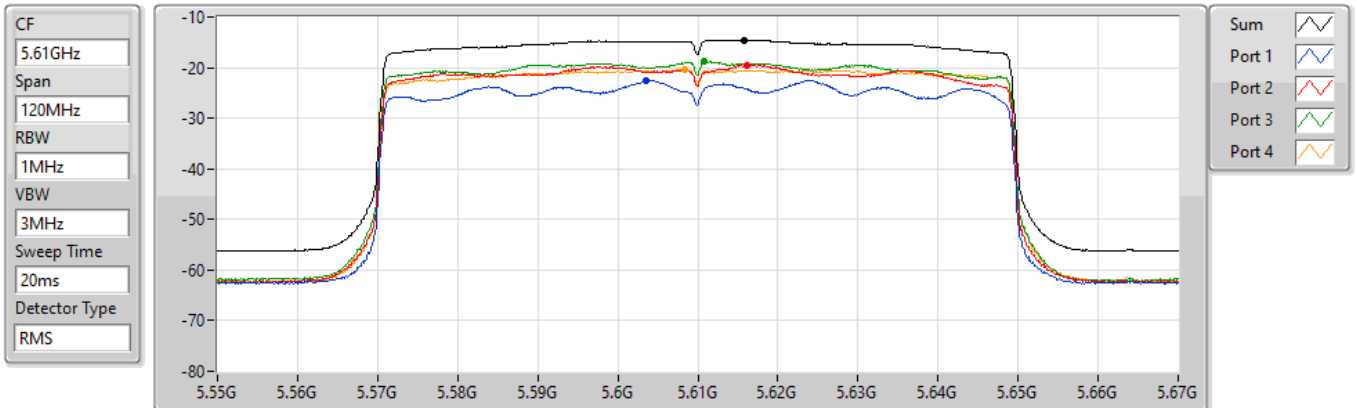

PSD

5530MHz

22/08/2022

Sum	PD	Port 1	Port 2	Port 3	Port 4
(dBm/RBW)	(dBm/RBW)	(dBm/RBW)	(dBm/RBW)	(dBm/RBW)	(dBm/RBW)
-14.80	-14.80	-23.38	-20.58	-18.77	-20.47

802.11ax HEW80_Nss1,(MCS0)_4TX

PSD

5610MHz

22/08/2022