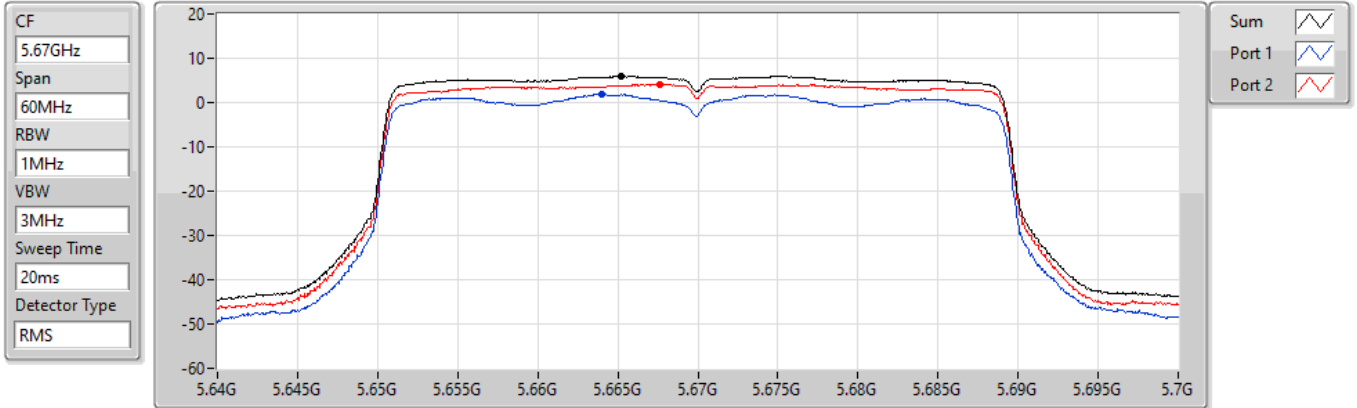

19/08/2022

802.11ax HEW40_Nss1,(MCS0)_2TX

PSD

5670MHz

19/08/2022

Sum	PD	Port 1	Port 2
(dBm/1MHz)	(dBm/1MHz)	(dBm/1MHz)	(dBm/1MHz)
5.94	5.94	1.85	4.20

802.11ax HEW40_Nss1,(MCS0)_2TX

PSD