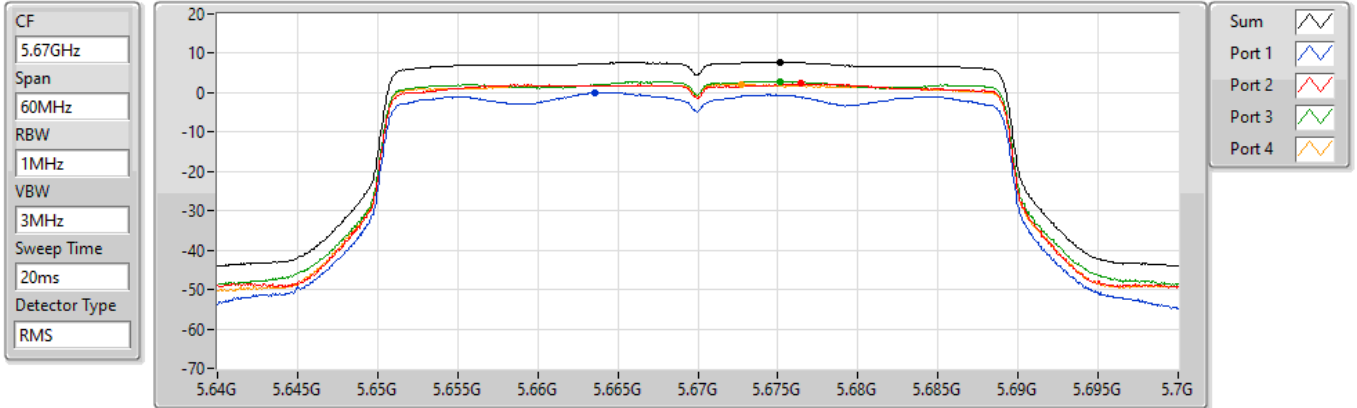

PSD

5550MHz

19/08/2022

Sum	PD	Port 1	Port 2	Port 3	Port 4
(dBm/RBW)	(dBm/RBW)	(dBm/RBW)	(dBm/RBW)	(dBm/RBW)	(dBm/RBW)
7.10	7.10	-0.92	1.57	3.06	1.09

802.11ax HEW40_Nss1,(MCS0)_4TX

PSD

5670MHz

19/08/2022