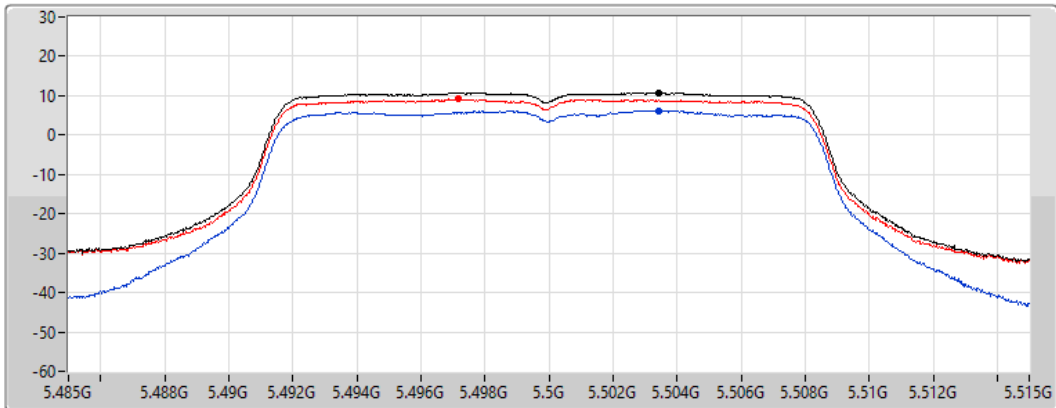

802.11a_Nss1,(6Mbps)_2TX

PSD

5500MHz

18/08/2022

CF
5.5GHz

Span
30MHz

RBW
1MHz

VBW
3MHz

Sweep Time
20ms

Detector Type
RMS

Sum

Port 1

Port 2

Sum	PD	Port 1	Port 2
(dBm/RBW)	(dBm/RBW)	(dBm/RBW)	(dBm/RBW)
10.71	10.71	6.21	9.11