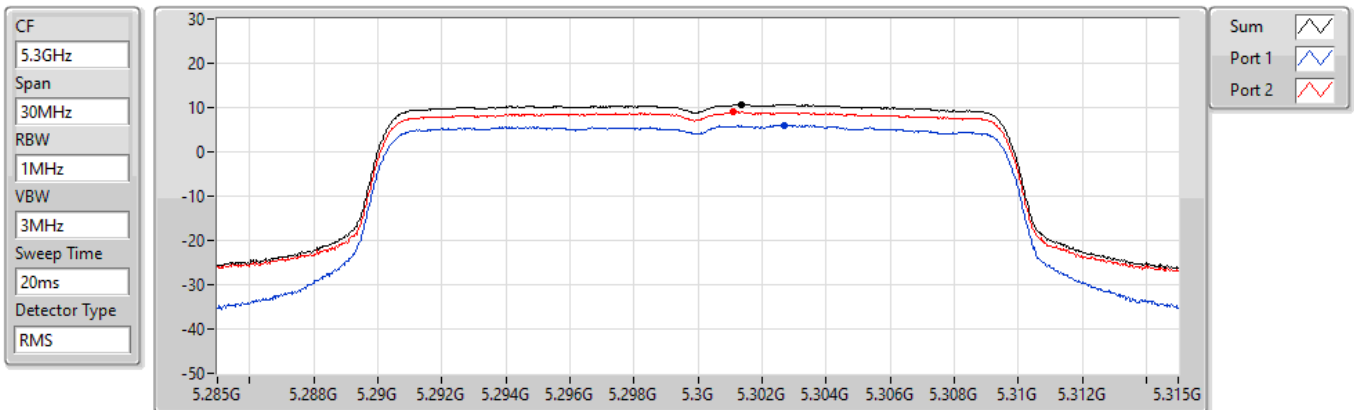

19/08/2022

Sum	PD	Port 1	Port 2
(dBm/RBW)	(dBm/RBW)	(dBm/RBW)	(dBm/RBW)
10.34	10.34	5.88	8.55

802.11ax HEW20_Nss1,(MCS0)_2TX

PSD

5300MHz

18/08/2022

Sum	PD	Port 1	Port 2
(dBm/RBW)	(dBm/RBW)	(dBm/RBW)	(dBm/RBW)
10.66	10.66	5.98	8.95