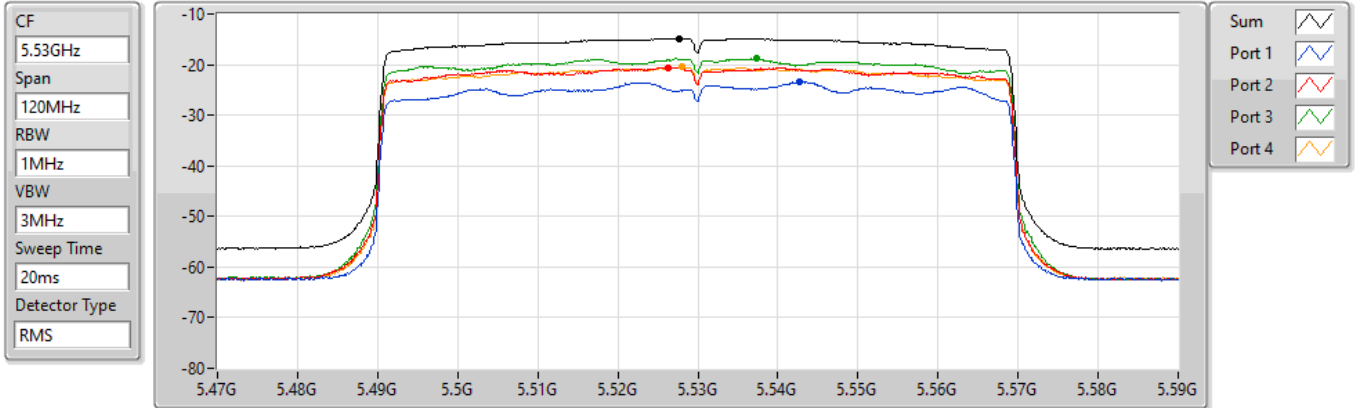

PSD

5530MHz

22/08/2022

Sum	PD	Port 1	Port 2	Port 3	Port 4
(dBm/RBW)	(dBm/RBW)	(dBm/RBW)	(dBm/RBW)	(dBm/RBW)	(dBm/RBW)
-14.80	-14.80	-23.38	-20.58	-18.77	-20.47

802.11ax HEW80_Nss1,(MCS0)_4TX

PSD

5610MHz

22/08/2022