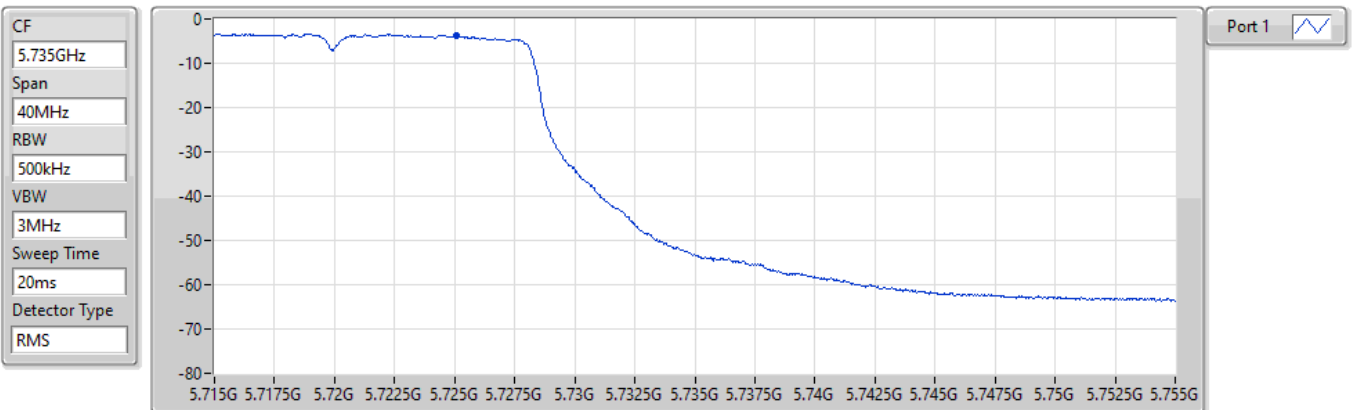

5720MHz Straddle 5.725-5.85GHz

24/08/2022

Sum	PD	Port 1
(dBm/RBW)	(dBm/RBW)	(dBm/RBW)
-3.90	-3.90	-3.90