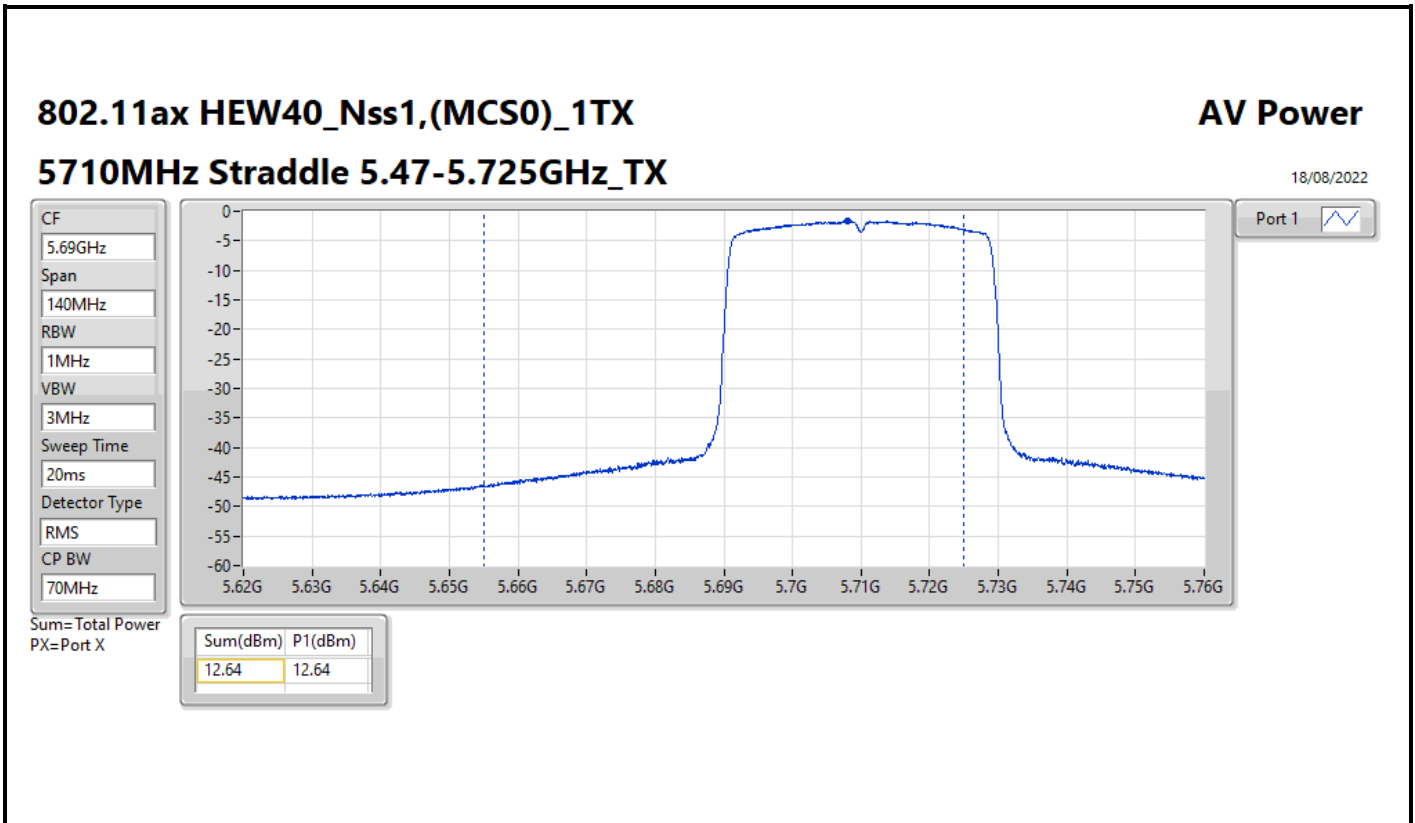

Average Power_Pine R2_Antenna set 3_
Non beamforming mode_Outdoor_P to M_P to P

Appendix C.12

Mode	Result	DG (dBi)	Port 1 (dBm)	Port 2 (dBm)	Port 3 (dBm)	Port 4 (dBm)	Total Power (dBm)	Power Limit (dBm)	EIRP/Elevation angle higher than 30° EIRP (dBm)	EIRP /Elevation angle higher than 30° EIRP Limit (dBm)
5570MHz	Pass	3.00	5.39	9.49	10.32	9.77	15.13	23.98	18.13	Inf

DG = Directional Gain; Port X = Port X output power

**Average Power_Pine R2_Antenna set 3_Beamforming mode_
Outdoor_P to M_P to P**

Appendix C.13

Summary

Mode	Total Power (dBm)	Total Power (W)	EIRP / Elevation angle higher than 30° EIRP (dBm)	EIRP / Elevation angle higher than 30° EIRP (W)
5.15-5.25GHz	-	-	-	-
802.11ax HEW160-BF_Nss1,(MCS0)_2TX	11.73	0.01489	17.74/14.74	0.05943/0.05943
5.25-5.35GHz	-	-	-	-
802.11ax HEW20-BF_Nss1,(MCS0)_2TX	18.46	0.07015	24.47	0.27990
802.11ax HEW40-BF_Nss1,(MCS0)_2TX	18.89	0.07745	24.90	0.30903
802.11ax HEW80-BF_Nss1,(MCS0)_2TX	15.35	0.03428	21.36	0.13677
802.11ax HEW160-BF_Nss1,(MCS0)_2TX	11.68	0.01472	17.69	0.05875
5.47-5.725GHz	-	-	-	-
802.11ax HEW20-BF_Nss1,(MCS0)_2TX	18.19	0.06592	24.20	0.26303
802.11ax HEW40-BF_Nss1,(MCS0)_2TX	18.29	0.06745	24.30	0.26915
802.11ax HEW80-BF_Nss1,(MCS0)_2TX	18.48	0.07047	24.49	0.28119
802.11ax HEW160-BF_Nss1,(MCS0)_2TX	14.58	0.02871	20.59	0.11455
5.725-5.85GHz	-	-	-	-
802.11ax HEW20-BF_Nss1,(MCS0)_2TX	11.99	0.01581	18.00	0.06310
802.11ax HEW40-BF_Nss1,(MCS0)_2TX	6.77	0.00475	12.78	0.01897
802.11ax HEW80-BF_Nss1,(MCS0)_2TX	3.38	0.00218	9.39	0.00869