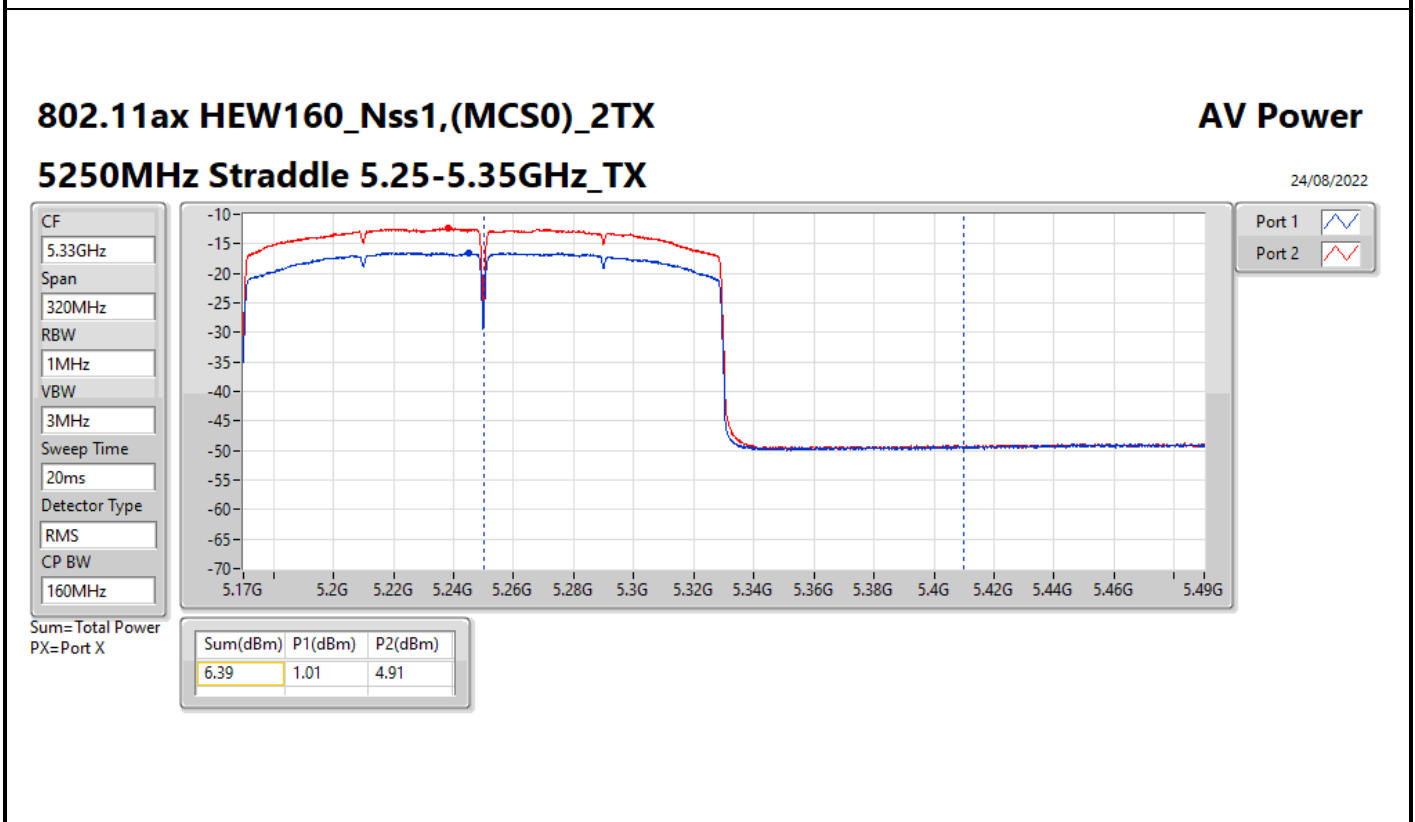

DG = Directional Gain; Port X = Port X output power

**Average Power_Pine R2_Antenna set 10_Beamforming mode_
Indoor_P to M**

Appendix C.16

Summary

Mode	Total Power (dBm)	Total Power (W)
5.15-5.25GHz	-	-
802.11ax HEW160-BF_Nss1,(MCS0)_2TX	6.53	0.00450
5.25-5.35GHz	-	-
802.11ax HEW20-BF_Nss1,(MCS0)_2TX	11.39	0.01377
802.11ax HEW40-BF_Nss1,(MCS0)_2TX	9.17	0.00826
802.11ax HEW80-BF_Nss1,(MCS0)_2TX	11.09	0.01285
802.11ax HEW160-BF_Nss1,(MCS0)_2TX	6.39	0.00436
5.47-5.725GHz	-	-
802.11ax HEW20-BF_Nss1,(MCS0)_2TX	11.04	0.01271
802.11ax HEW40-BF_Nss1,(MCS0)_2TX	11.43	0.01390
802.11ax HEW80-BF_Nss1,(MCS0)_2TX	11.34	0.01361
802.11ax HEW160-BF_Nss1,(MCS0)_2TX	10.35	0.01084
5.725-5.85GHz	-	-
802.11ax HEW20-BF_Nss1,(MCS0)_2TX	5.80	0.00380
802.11ax HEW40-BF_Nss1,(MCS0)_2TX	0.88	0.00122
802.11ax HEW80-BF_Nss1,(MCS0)_2TX	-2.69	0.00054