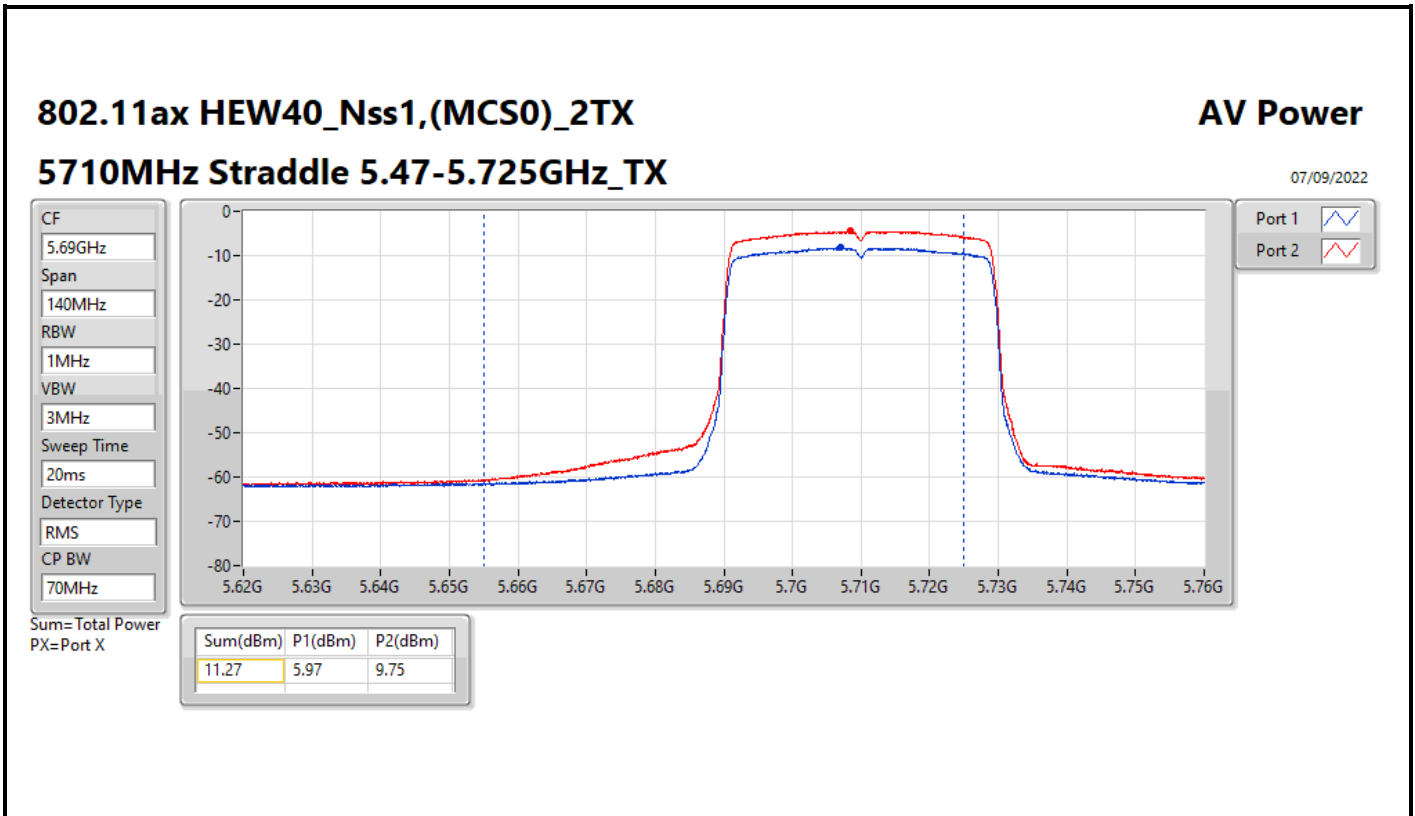

DG = Directional Gain; Port X = Port X output power

Average Power_Pine R2_Antenna set 10_Beamforming mode_
Outdoor_P to M

Appendix C.19

Summary

Mode	Total Power (dBm)	Total Power (W)	EIRP / Elevation angle higher than 30° EIRP (dBm)	EIRP / Elevation angle higher than 30° EIRP (W)
5.15-5.25GHz	-	-	-	-
802.11ax HEW160-BF_Nss1,(MCS0)_2TX	6.53	0.00450	25.06/0.56	0.32063/0.00114
5.25-5.35GHz	-	-	-	-
802.11ax HEW20-BF_Nss1,(MCS0)_2TX	11.39	0.01377	29.92	0.98175
802.11ax HEW40-BF_Nss1,(MCS0)_2TX	9.17	0.00826	27.70	0.58884
802.11ax HEW80-BF_Nss1,(MCS0)_2TX	11.09	0.01285	29.62	0.91622
802.11ax HEW160-BF_Nss1,(MCS0)_2TX	6.39	0.00436	24.92	0.31046
5.47-5.725GHz	-	-	-	-
802.11ax HEW20-BF_Nss1,(MCS0)_2TX	11.04	0.01271	29.57	0.90573
802.11ax HEW40-BF_Nss1,(MCS0)_2TX	11.43	0.01390	29.96	0.99083
802.11ax HEW80-BF_Nss1,(MCS0)_2TX	11.34	0.01361	29.87	0.97051
802.11ax HEW160-BF_Nss1,(MCS0)_2TX	10.35	0.01084	28.88	0.77268
5.725-5.85GHz	-	-	-	-
802.11ax HEW20-BF_Nss1,(MCS0)_2TX	5.80	0.00380	24.33	0.27102
802.11ax HEW40-BF_Nss1,(MCS0)_2TX	0.88	0.00122	19.41	0.08730
802.11ax HEW80-BF_Nss1,(MCS0)_2TX	-2.69	0.00054	15.84	0.03837