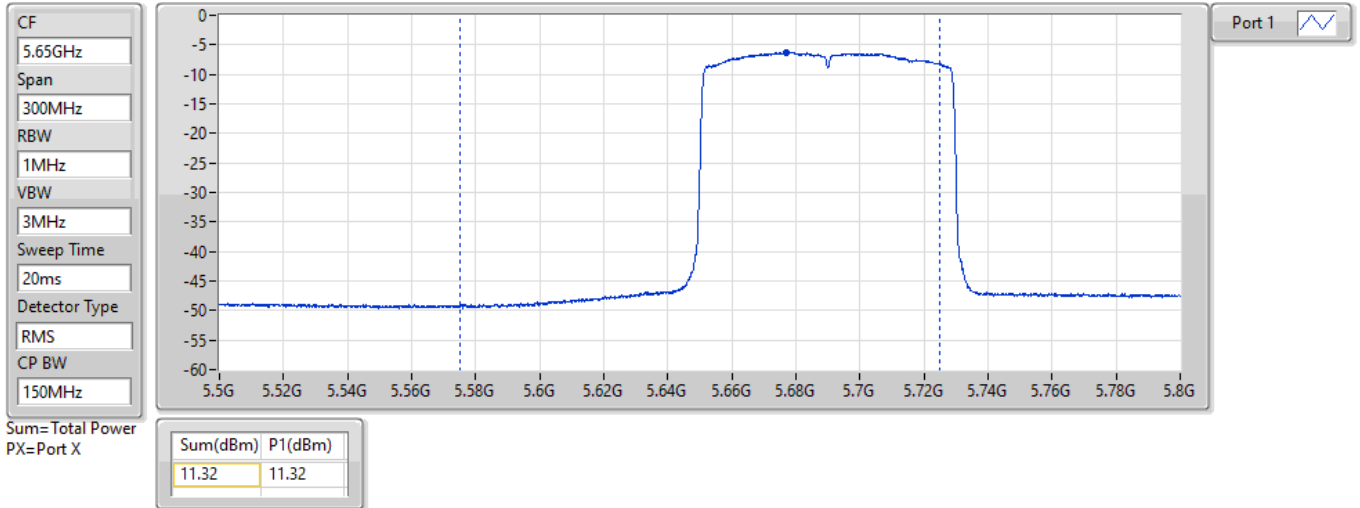

DG = Directional Gain; Port X = Port X output power

802.11ax HEW80_Nss1,(MCS0)_1TX

AV Power

5690MHz Straddle 5.47-5.725GHz_TX

25/08/2022

802.11ax HEW80_Nss1,(MCS0)_1TX

AV Power

5690MHz Straddle 5.725-5.85GHz_TX

25/08/2022

Summary

Mode	Total Power (dBm)	Total Power (W)
5.15-5.25GHz	-	-
5.15-5.25GHz_802.11ax HEW160_Nss1,(MCS0)_1TX	5.45	0.00351
5.25-5.35GHz	-	-
5.25-5.35GHz_802.11a_Nss1,(6Mbps)_1TX	10.90	0.01230
5.25-5.35GHz_802.11ax HEW20_Nss1,(MCS0)_1TX	11.29	0.01346
5.25-5.35GHz_802.11ax HEW40_Nss1,(MCS0)_1TX	11.19	0.01315
5.25-5.35GHz_802.11ax HEW80_Nss1,(MCS0)_1TX	10.44	0.01107
5.25-5.35GHz_802.11ax HEW160_Nss1,(MCS0)_1TX	5.29	0.00338
5.47-5.725GHz	-	-
5.47-5.725GHz_802.11a_Nss1,(6Mbps)_1TX	10.89	0.01227
5.47-5.725GHz_802.11ax HEW20_Nss1,(MCS0)_1TX	11.11	0.01291
5.47-5.725GHz_802.11ax HEW40_Nss1,(MCS0)_1TX	11.43	0.01390
5.47-5.725GHz_802.11ax HEW80_Nss1,(MCS0)_1TX	11.32	0.01355
5.47-5.725GHz_802.11ax HEW160_Nss1,(MCS0)_1TX	6.34	0.00431
5.725-5.85GHz	-	-
5.725-5.85GHz_802.11a_Nss1,(6Mbps)_1TX	4.07	0.00255
5.725-5.85GHz_802.11ax HEW20_Nss1,(MCS0)_1TX	7.29	0.00536
5.725-5.85GHz_802.11ax HEW40_Nss1,(MCS0)_1TX	0.81	0.00121
5.725-5.85GHz_802.11ax HEW80_Nss1,(MCS0)_1TX	-2.99	0.00050