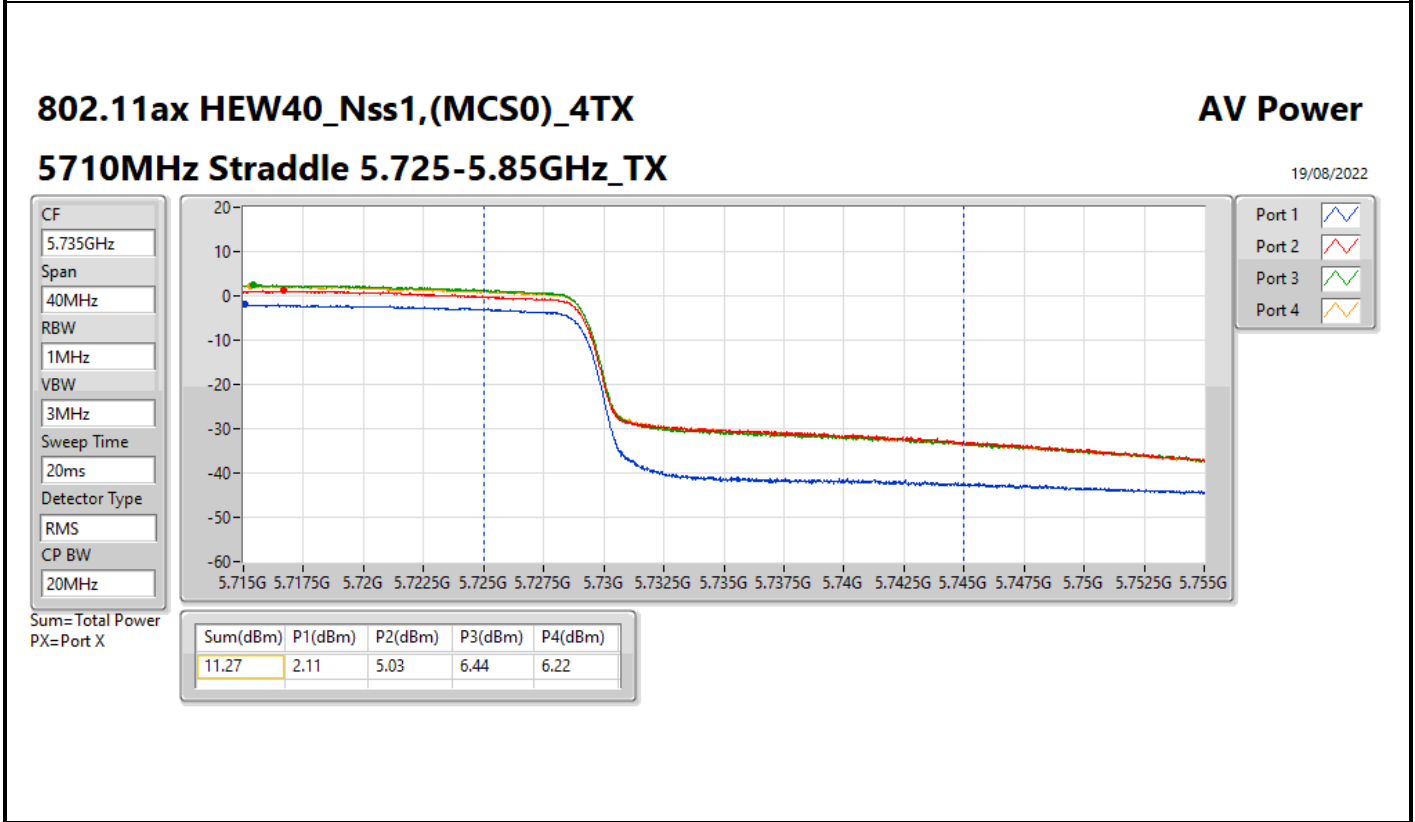

DG = Directional Gain; Port X = Port X output power

**Average Power_Pine R2_Antenna set 3_Beamforming mode_
Outdoor_P to M_P to P**

Appendix C.13

Summary

Mode	Total Power (dBm)	Total Power (W)	EIRP / Elevation angle higher than 30° EIRP (dBm)	EIRP / Elevation angle higher than 30° EIRP (W)
5.15-5.25GHz	-	-	-	-
802.11ax HEW160-BF_Nss1,(MCS0)_2TX	11.73	0.01489	17.74/14.74	0.05943/0.05943
5.25-5.35GHz	-	-	-	-
802.11ax HEW20-BF_Nss1,(MCS0)_2TX	18.46	0.07015	24.47	0.27990
802.11ax HEW40-BF_Nss1,(MCS0)_2TX	18.89	0.07745	24.90	0.30903
802.11ax HEW80-BF_Nss1,(MCS0)_2TX	15.35	0.03428	21.36	0.13677
802.11ax HEW160-BF_Nss1,(MCS0)_2TX	11.68	0.01472	17.69	0.05875
5.47-5.725GHz	-	-	-	-
802.11ax HEW20-BF_Nss1,(MCS0)_2TX	18.19	0.06592	24.20	0.26303
802.11ax HEW40-BF_Nss1,(MCS0)_2TX	18.29	0.06745	24.30	0.26915
802.11ax HEW80-BF_Nss1,(MCS0)_2TX	18.48	0.07047	24.49	0.28119
802.11ax HEW160-BF_Nss1,(MCS0)_2TX	14.58	0.02871	20.59	0.11455
5.725-5.85GHz	-	-	-	-
802.11ax HEW20-BF_Nss1,(MCS0)_2TX	11.99	0.01581	18.00	0.06310
802.11ax HEW40-BF_Nss1,(MCS0)_2TX	6.77	0.00475	12.78	0.01897
802.11ax HEW80-BF_Nss1,(MCS0)_2TX	3.38	0.00218	9.39	0.00869