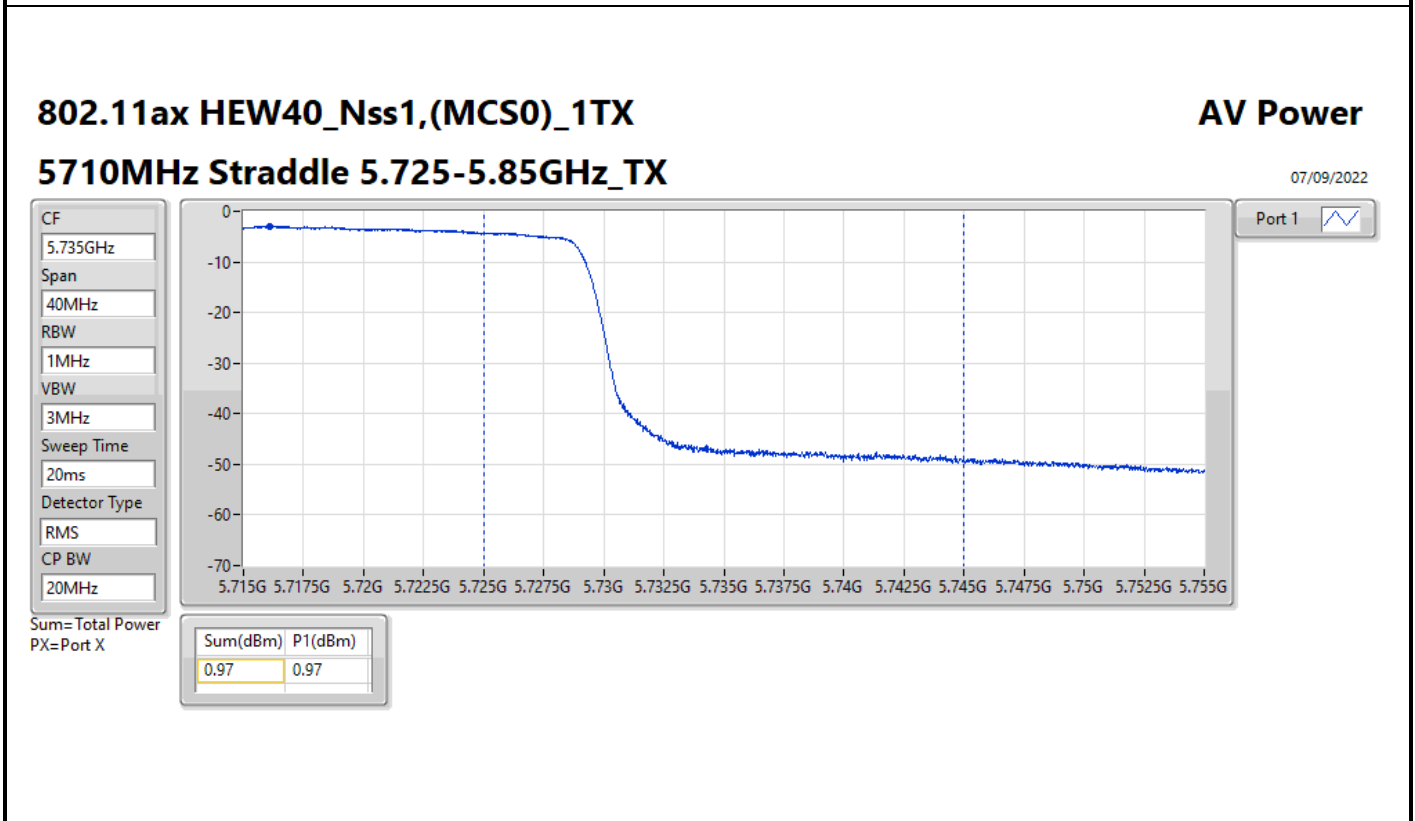

DG = Directional Gain; Port X = Port X output power

**Average Power_Pine R2_Antenna set 10_Beamforming mode_
Indoor_P to M**

Appendix C.16

Summary

Mode	Total Power (dBm)	Total Power (W)
5.15-5.25GHz	-	-
802.11ax HEW160-BF_Nss1,(MCS0)_2TX	6.53	0.00450
5.25-5.35GHz	-	-
802.11ax HEW20-BF_Nss1,(MCS0)_2TX	11.39	0.01377
802.11ax HEW40-BF_Nss1,(MCS0)_2TX	9.17	0.00826
802.11ax HEW80-BF_Nss1,(MCS0)_2TX	11.09	0.01285
802.11ax HEW160-BF_Nss1,(MCS0)_2TX	6.39	0.00436
5.47-5.725GHz	-	-
802.11ax HEW20-BF_Nss1,(MCS0)_2TX	11.04	0.01271
802.11ax HEW40-BF_Nss1,(MCS0)_2TX	11.43	0.01390
802.11ax HEW80-BF_Nss1,(MCS0)_2TX	11.34	0.01361
802.11ax HEW160-BF_Nss1,(MCS0)_2TX	10.35	0.01084
5.725-5.85GHz	-	-
802.11ax HEW20-BF_Nss1,(MCS0)_2TX	5.80	0.00380
802.11ax HEW40-BF_Nss1,(MCS0)_2TX	0.88	0.00122
802.11ax HEW80-BF_Nss1,(MCS0)_2TX	-2.69	0.00054