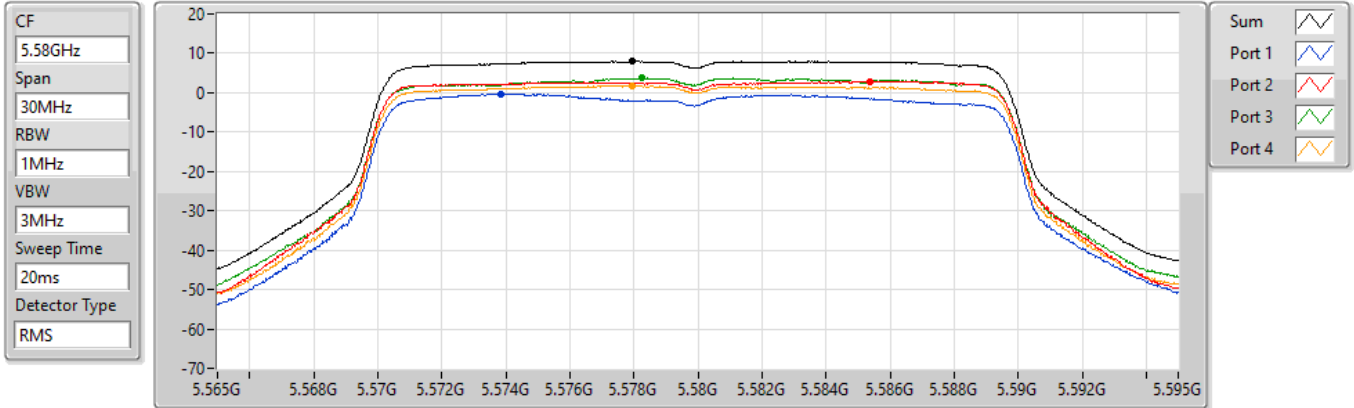

PSD

5500MHz

18/08/2022

Sum	PD	Port 1	Port 2	Port 3	Port 4
(dBm/RBW)	(dBm/RBW)	(dBm/RBW)	(dBm/RBW)	(dBm/RBW)	(dBm/RBW)
7.84	7.84	-0.52	2.22	3.96	1.92

802.11ax HEW20_Nss1,(MCS0)_4TX

PSD

5580MHz

18/08/2022