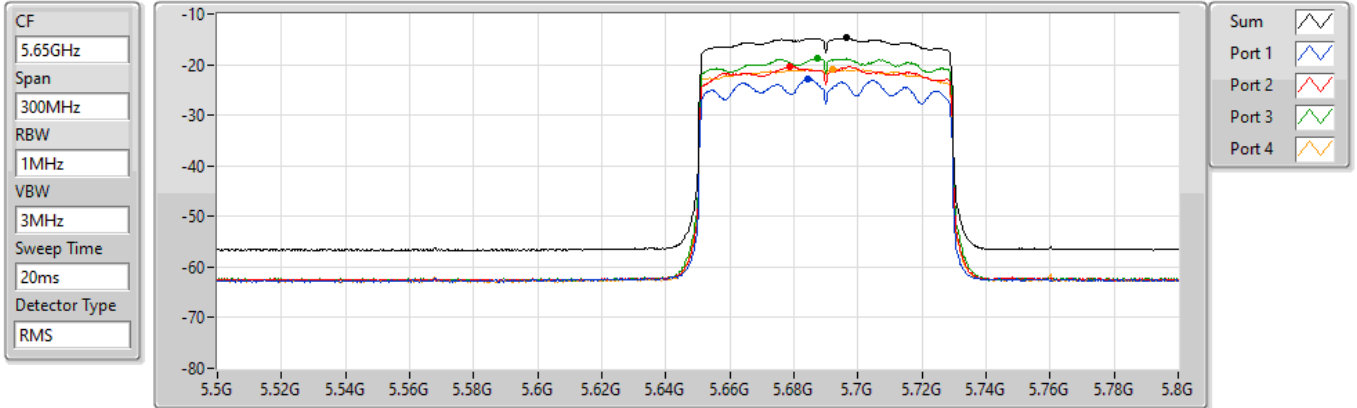

802.11ax HEW80_Nss1,(MCS0)_4TX

PSD

5690MHz Straddle 5.47-5.725GHz

22/08/2022

Sum	PD	Port 1	Port 2	Port 3	Port 4
(dBm/RBW)	(dBm/RBW)	(dBm/RBW)	(dBm/RBW)	(dBm/RBW)	(dBm/RBW)
-14.74	-14.74	-22.86	-20.33	-18.73	-20.88