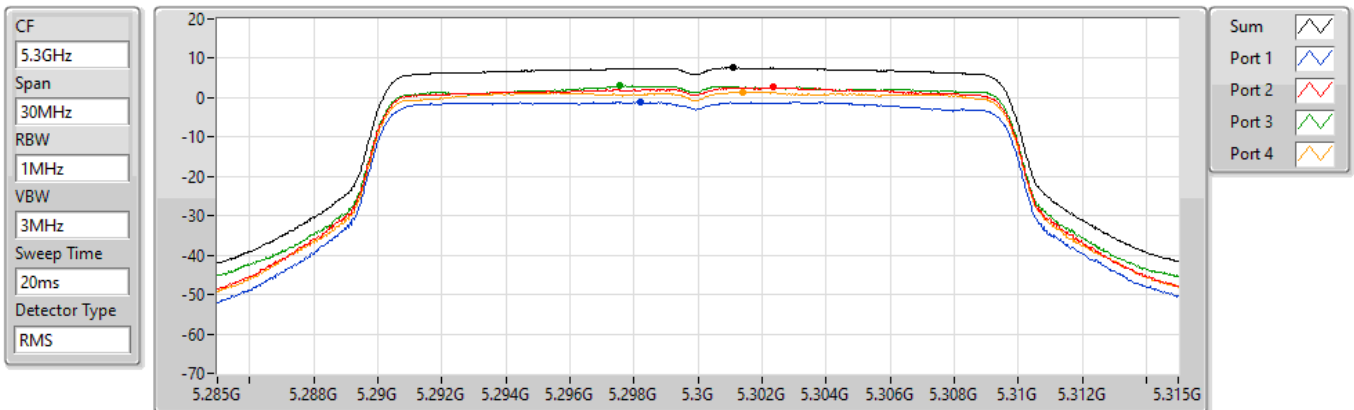

5260MHz

18/08/2022

Sum	PD	Port 1	Port 2	Port 3	Port 4
(dBm/RBW)	(dBm/RBW)	(dBm/RBW)	(dBm/RBW)	(dBm/RBW)	(dBm/RBW)
7.74	7.74	-0.58	2.26	3.47	1.50

802.11ax HEW20_Nss1,(MCS0)_4TX

PSD

5300MHz

18/08/2022

Sum	PD	Port 1	Port 2	Port 3	Port 4
(dBm/RBW)	(dBm/RBW)	(dBm/RBW)	(dBm/RBW)	(dBm/RBW)	(dBm/RBW)
7.63	7.63	-1.13	2.61	2.99	1.48