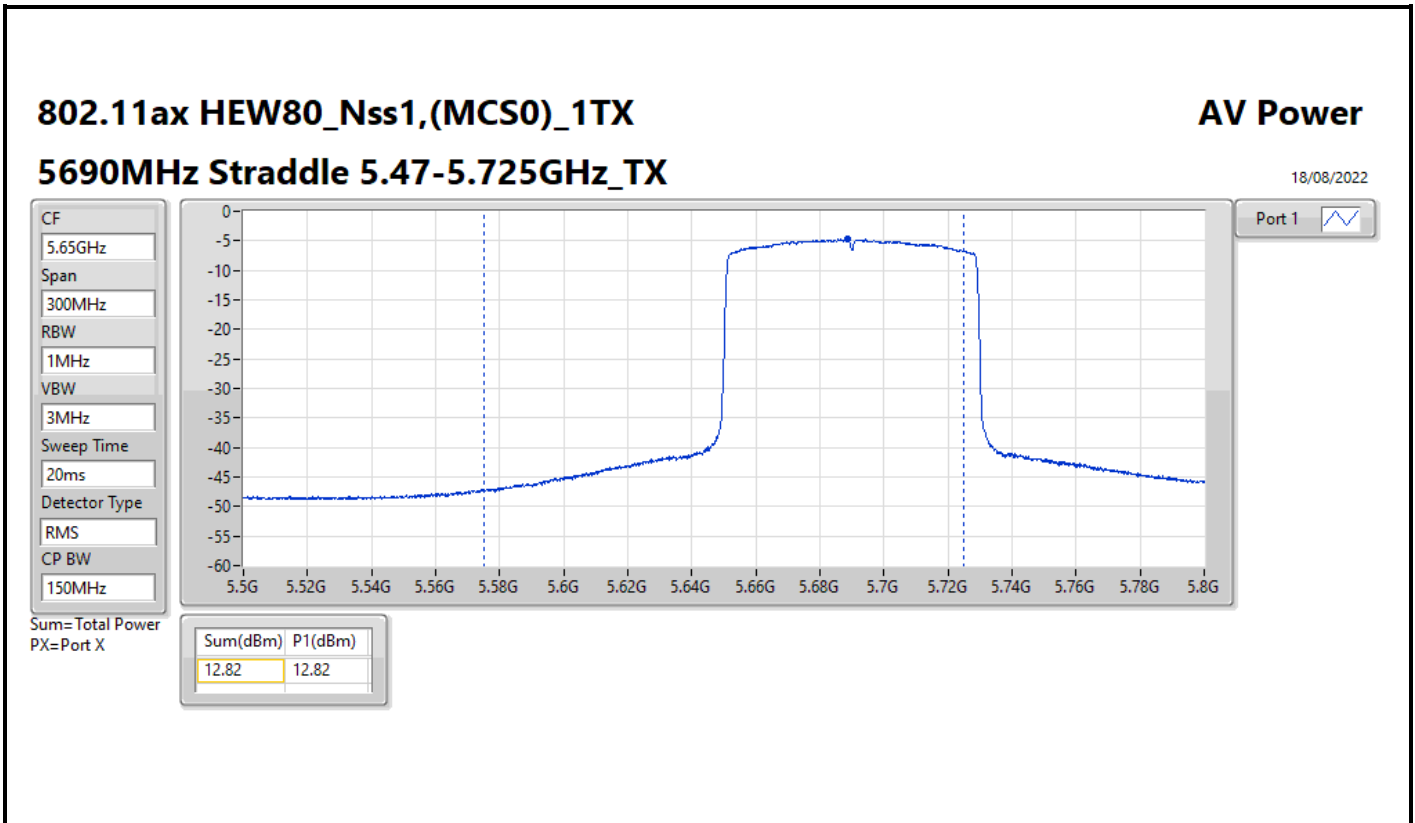

Average Power_Pine R2_Antenna set 3_
Non beamforming mode_Outdoor_P to M_P to P

Appendix C.12

Mode	Result	DG (dBi)	Port 1 (dBm)	Port 2 (dBm)	Port 3 (dBm)	Port 4 (dBm)	Total Power (dBm)	Power Limit (dBm)	EIRP/Elevation angle higher than 30° EIRP (dBm)	EIRP /Elevation angle higher than 30° EIRP Limit (dBm)
5570MHz	Pass	3.00	5.39	9.49	10.32	9.77	15.13	23.98	18.13	Inf

DG = Directional Gain; Port X = Port X output power

**Average Power_Pine R2_Antenna set 3_Beamforming mode_
Outdoor_P to M_P to P**

Appendix C.13

Summary

Mode	Total Power (dBm)	Total Power (W)	EIRP / Elevation angle higher than 30° EIRP (dBm)	EIRP / Elevation angle higher than 30° EIRP (W)
5.15-5.25GHz	-	-	-	-
802.11ax HEW160-BF_Nss1,(MCS0)_2TX	11.73	0.01489	17.74/14.74	0.05943/0.05943
5.25-5.35GHz	-	-	-	-
802.11ax HEW20-BF_Nss1,(MCS0)_2TX	18.46	0.07015	24.47	0.27990
802.11ax HEW40-BF_Nss1,(MCS0)_2TX	18.89	0.07745	24.90	0.30903
802.11ax HEW80-BF_Nss1,(MCS0)_2TX	15.35	0.03428	21.36	0.13677
802.11ax HEW160-BF_Nss1,(MCS0)_2TX	11.68	0.01472	17.69	0.05875
5.47-5.725GHz	-	-	-	-
802.11ax HEW20-BF_Nss1,(MCS0)_2TX	18.19	0.06592	24.20	0.26303
802.11ax HEW40-BF_Nss1,(MCS0)_2TX	18.29	0.06745	24.30	0.26915
802.11ax HEW80-BF_Nss1,(MCS0)_2TX	18.48	0.07047	24.49	0.28119
802.11ax HEW160-BF_Nss1,(MCS0)_2TX	14.58	0.02871	20.59	0.11455
5.725-5.85GHz	-	-	-	-
802.11ax HEW20-BF_Nss1,(MCS0)_2TX	11.99	0.01581	18.00	0.06310
802.11ax HEW40-BF_Nss1,(MCS0)_2TX	6.77	0.00475	12.78	0.01897
802.11ax HEW80-BF_Nss1,(MCS0)_2TX	3.38	0.00218	9.39	0.00869