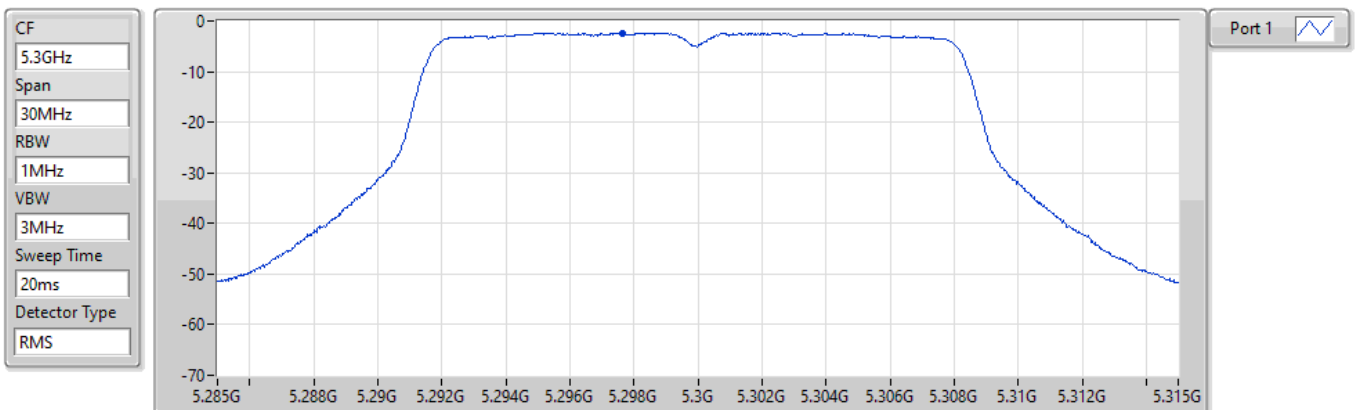

802.11a_Nss1,(6Mbps)_1TX

PSD

5300MHz

24/08/2022

Sum	PD	Port 1
(dBm/RBW)	(dBm/RBW)	(dBm/RBW)
-2.33	-2.33	-2.33