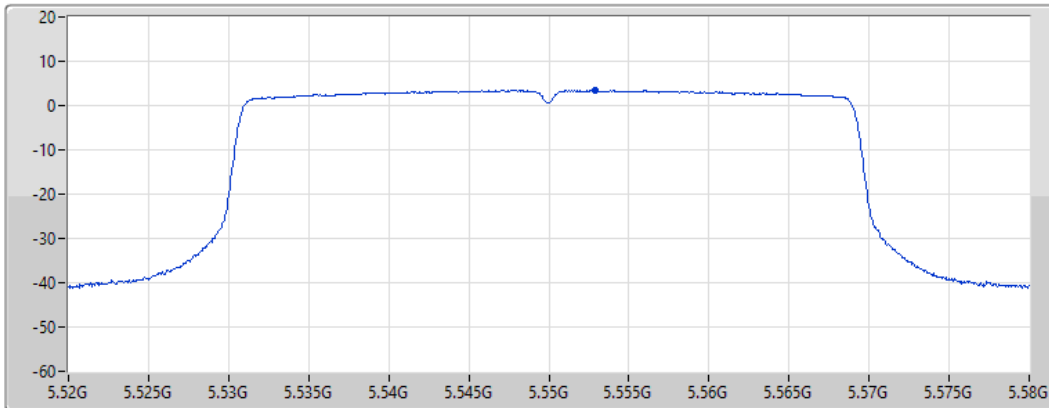

Sum	PD	Port 1
(dBm/RBW)	(dBm/RBW)	(dBm/RBW)
3.26	3.26	3.26

802.11ax HEW40_Nss1,(MCS0)_1TX

PSD

5550MHz

18/08/2022

CF
5.55GHz
Span
60MHz
RBW
1MHz
VBW
3MHz
Sweep Time
20ms
Detector Type
RMS

Port 1 

Sum	PD	Port 1
(dBm/RBW)	(dBm/RBW)	(dBm/RBW)
3.47	3.47	3.47