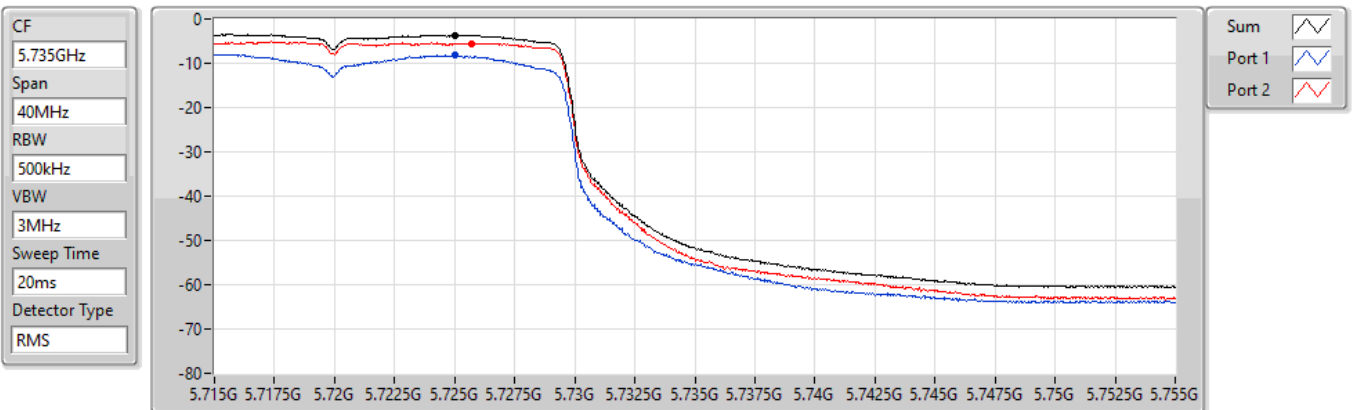

802.11ax HEW20_Nss1,(MCS0)_2TX

PSD

5720MHz Straddle 5.725-5.85GHz

24/08/2022

Sum	PD	Port 1	Port 2
(dBm/RBW)	(dBm/RBW)	(dBm/RBW)	(dBm/RBW)
-3.71	-3.71	-8.28	-5.47