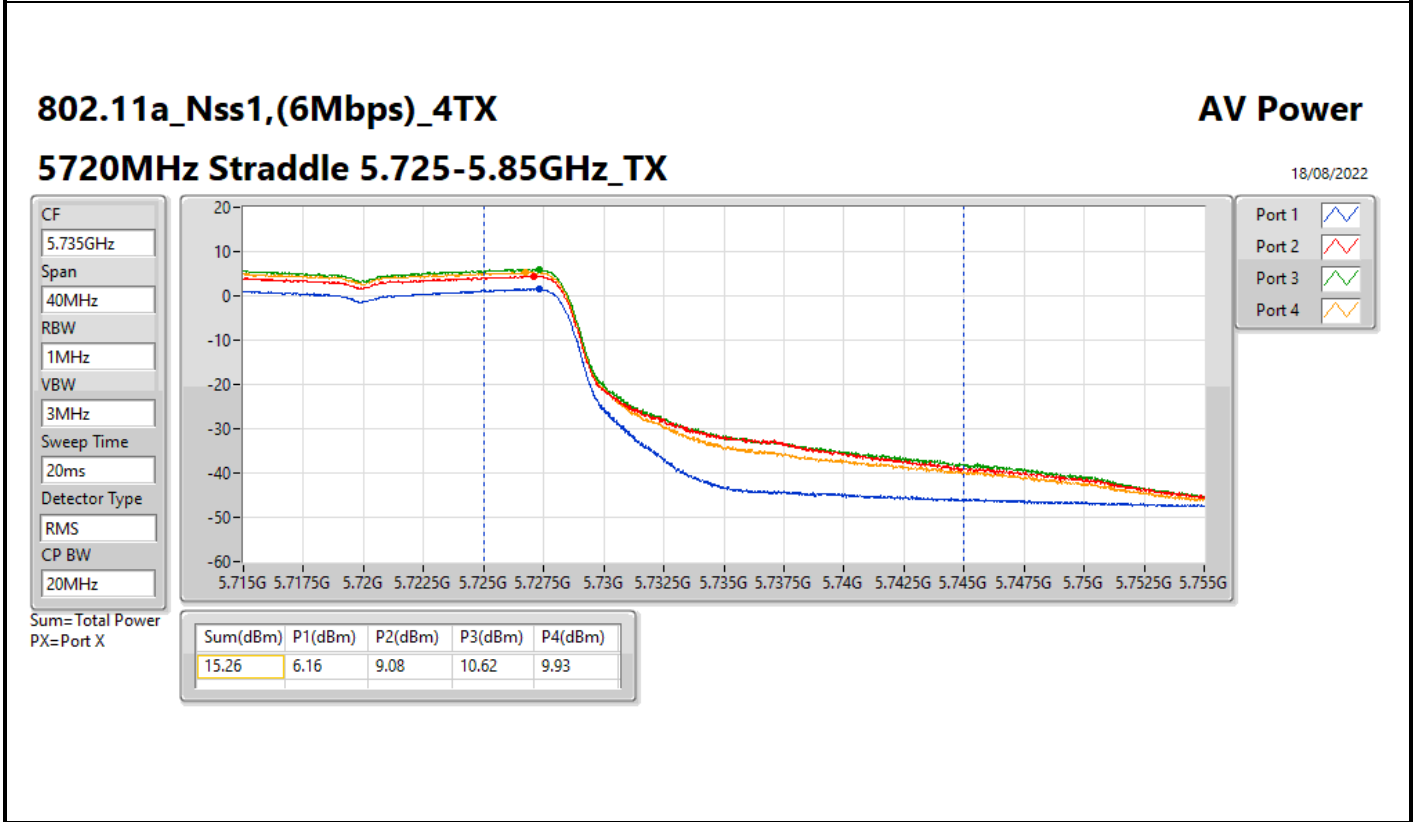

DG = Directional Gain; Port X = Port X output power

**Average Power_Pine R2_Antenna set 3_Beamforming mode_
Outdoor_P to M_P to P**

Appendix C.13

Summary

Mode	Total Power (dBm)	Total Power (W)	EIRP / Elevation angle higher than 30° EIRP (dBm)	EIRP / Elevation angle higher than 30° EIRP (W)
5.15-5.25GHz	-	-	-	-
802.11ax HEW160-BF_Nss1,(MCS0)_2TX	11.73	0.01489	17.74/14.74	0.05943/0.05943
5.25-5.35GHz	-	-	-	-
802.11ax HEW20-BF_Nss1,(MCS0)_2TX	18.46	0.07015	24.47	0.27990
802.11ax HEW40-BF_Nss1,(MCS0)_2TX	18.89	0.07745	24.90	0.30903
802.11ax HEW80-BF_Nss1,(MCS0)_2TX	15.35	0.03428	21.36	0.13677
802.11ax HEW160-BF_Nss1,(MCS0)_2TX	11.68	0.01472	17.69	0.05875
5.47-5.725GHz	-	-	-	-
802.11ax HEW20-BF_Nss1,(MCS0)_2TX	18.19	0.06592	24.20	0.26303
802.11ax HEW40-BF_Nss1,(MCS0)_2TX	18.29	0.06745	24.30	0.26915
802.11ax HEW80-BF_Nss1,(MCS0)_2TX	18.48	0.07047	24.49	0.28119
802.11ax HEW160-BF_Nss1,(MCS0)_2TX	14.58	0.02871	20.59	0.11455
5.725-5.85GHz	-	-	-	-
802.11ax HEW20-BF_Nss1,(MCS0)_2TX	11.99	0.01581	18.00	0.06310
802.11ax HEW40-BF_Nss1,(MCS0)_2TX	6.77	0.00475	12.78	0.01897
802.11ax HEW80-BF_Nss1,(MCS0)_2TX	3.38	0.00218	9.39	0.00869