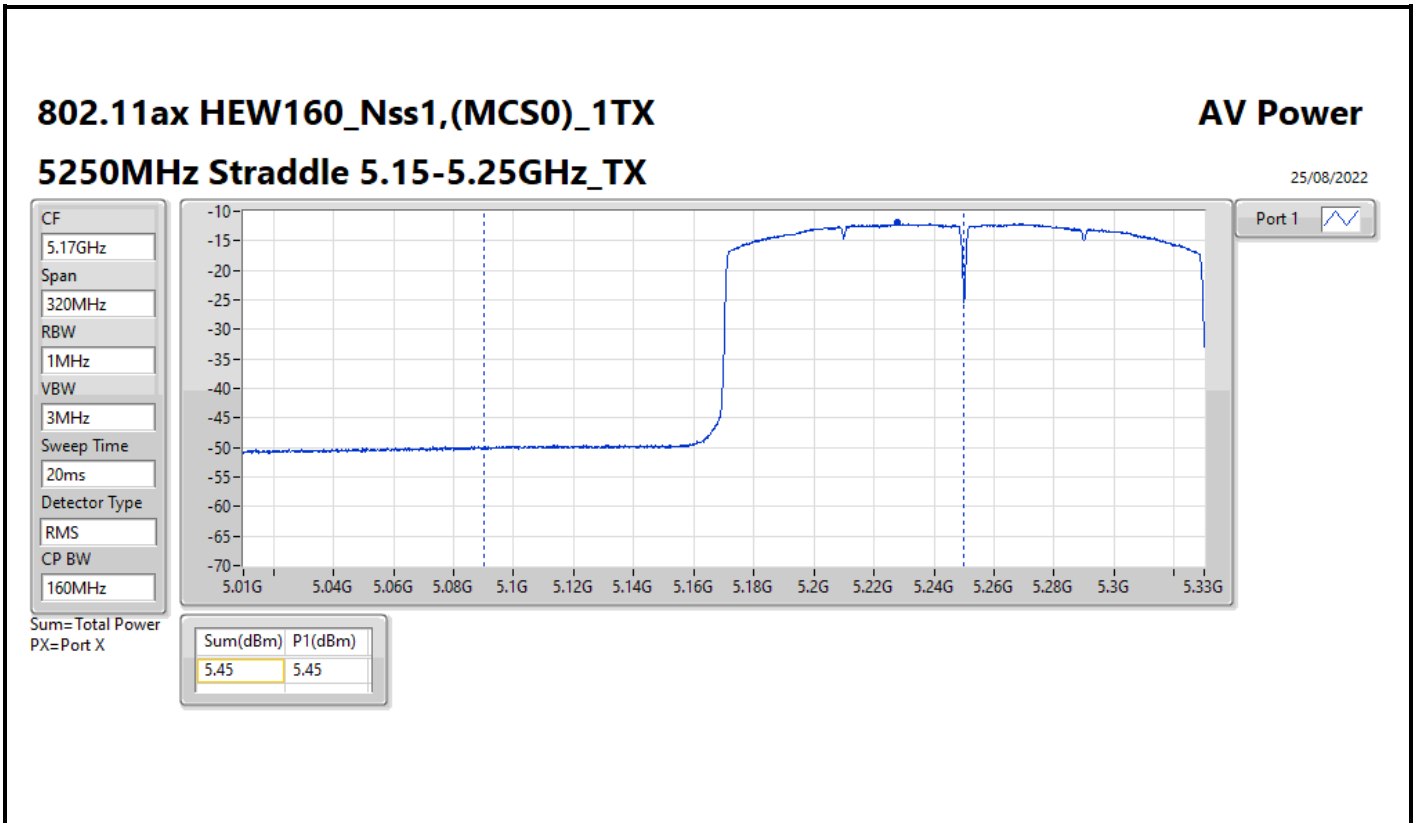

Average Power_Scanning R3 Antenna set 3_Outdoor_P to M Appendix C.26

Summary

Mode	Total Power (dBm)	Total Power (W)	EIRP / Elevation angle higher than 30° EIRP (dBm)	EIRP / Elevation angle higher than 30° EIRP (W)
5.15-5.25GHz	-	-	-	-
802.11ax HEW160_Nss1,(MCS0)_1TX	5.45	0.00351	23.98/-0.52	0.25003/0.00089
5.25-5.35GHz	-	-	-	-
802.11a_Nss1,(6Mbps)_1TX	10.90	0.01230	29.43	0.87700
802.11ax HEW20_Nss1,(MCS0)_1TX	11.29	0.01346	29.82	0.95940
802.11ax HEW40_Nss1,(MCS0)_1TX	11.19	0.01315	29.72	0.93756
802.11ax HEW80_Nss1,(MCS0)_1TX	10.44	0.01107	28.97	0.78886
802.11ax HEW160_Nss1,(MCS0)_1TX	5.29	0.00338	23.82	0.24099
5.47-5.725GHz	-	-	-	-
802.11a_Nss1,(6Mbps)_1TX	10.89	0.01227	29.42	0.87498
802.11ax HEW20_Nss1,(MCS0)_1TX	11.11	0.01291	29.64	0.92045
802.11ax HEW40_Nss1,(MCS0)_1TX	11.43	0.01390	29.96	0.99083
802.11ax HEW80_Nss1,(MCS0)_1TX	11.32	0.01355	29.85	0.96605
802.11ax HEW160_Nss1,(MCS0)_1TX	6.34	0.00431	24.87	0.30690
5.725-5.85GHz	-	-	-	-
802.11a_Nss1,(6Mbps)_1TX	4.07	0.00255	22.60	0.18197
802.11ax HEW20_Nss1,(MCS0)_1TX	7.29	0.00536	25.82	0.38194
802.11ax HEW40_Nss1,(MCS0)_1TX	0.81	0.00121	19.34	0.08590
802.11ax HEW80_Nss1,(MCS0)_1TX	-2.99	0.00050	15.54	0.03581