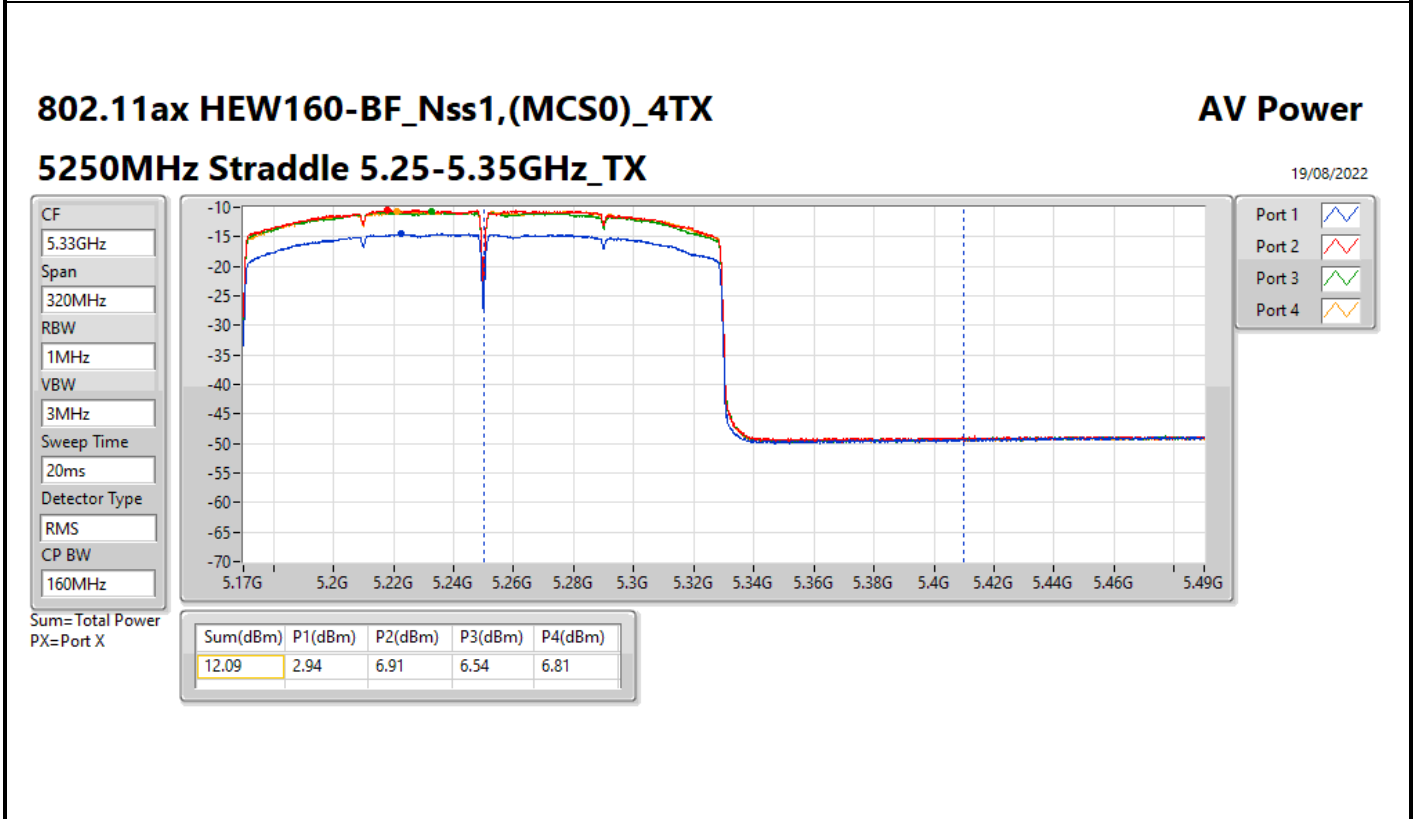

Average Power_Pine R2_Antenna set 3
Non beamforming mode_Outdoor_P to M_P to P

Appendix C.12

Summary

Mode	Total Power (dBm)	Total Power (W)	EIRP/Elevation angle higher than 30° EIRP (dBm)	EIRP /Elevation angle higher than 30° EIRP (W)
5.15-5.25GHz	-	-	-	-
802.11ax HEW160_Nss1,(MCS0)_1TX	8.08	0.00643	11.08/8.08	0.01282/0.00643
802.11ax HEW160_Nss1,(MCS0)_2TX	11.73	0.01489	14.73/11.73	0.02972/0.01489
802.11ax HEW160_Nss1,(MCS0)_4TX	12.18	0.01652	15.18/12.18	0.03296/0.01652
5.25-5.35GHz	-	-	-	-
802.11a_Nss1,(6Mbps)_1TX	13.31	0.02143	16.31	0.04276
802.11ax HEW20_Nss1,(MCS0)_1TX	13.59	0.02286	16.59	0.04560
802.11ax HEW40_Nss1,(MCS0)_1TX	13.62	0.02301	16.62	0.04592
802.11ax HEW80_Nss1,(MCS0)_1TX	11.88	0.01542	14.88	0.03076
802.11ax HEW160_Nss1,(MCS0)_1TX	8.07	0.00641	11.07	0.01279
802.11a_Nss1,(6Mbps)_2TX	18.03	0.06353	21.03	0.12677
802.11ax HEW20_Nss1,(MCS0)_2TX	18.46	0.07015	21.46	0.13996
802.11ax HEW40_Nss1,(MCS0)_2TX	18.89	0.07745	21.89	0.15453
802.11ax HEW80_Nss1,(MCS0)_2TX	15.35	0.03428	18.35	0.06839
802.11ax HEW160_Nss1,(MCS0)_2TX	11.68	0.01472	14.68	0.02938
802.11a_Nss1,(6Mbps)_4TX	20.83	0.12106	23.83	0.24155
802.11ax HEW20_Nss1,(MCS0)_4TX	21.74	0.14928	24.74	0.29785
802.11ax HEW40_Nss1,(MCS0)_4TX	21.77	0.15031	24.77	0.29992
802.11ax HEW80_Nss1,(MCS0)_4TX	17.38	0.05470	20.38	0.10914
802.11ax HEW160_Nss1,(MCS0)_4TX	12.09	0.01618	15.09	0.03228
5.47-5.725GHz	-	-	-	-
802.11a_Nss1,(6Mbps)_1TX	13.20	0.02089	16.20	0.04169
802.11ax HEW20_Nss1,(MCS0)_1TX	13.59	0.02286	16.59	0.04560
802.11ax HEW40_Nss1,(MCS0)_1TX	13.61	0.02296	16.61	0.04581
802.11ax HEW80_Nss1,(MCS0)_1TX	13.81	0.02404	16.81	0.04797
802.11ax HEW160_Nss1,(MCS0)_1TX	11.86	0.01535	14.86	0.03062
802.11a_Nss1,(6Mbps)_2TX	17.79	0.06012	20.79	0.11995
802.11ax HEW20_Nss1,(MCS0)_2TX	18.19	0.06592	21.19	0.13152
802.11ax HEW40_Nss1,(MCS0)_2TX	18.29	0.06745	21.29	0.13459
802.11ax HEW80_Nss1,(MCS0)_2TX	18.48	0.07047	21.48	0.14060
802.11ax HEW160_Nss1,(MCS0)_2TX	14.58	0.02871	17.58	0.05728
802.11a_Nss1,(6Mbps)_4TX	20.96	0.12474	23.96	0.24889
802.11ax HEW20_Nss1,(MCS0)_4TX	20.60	0.11482	23.60	0.22909
802.11ax HEW40_Nss1,(MCS0)_4TX	22.48	0.17701	25.48	0.35318
802.11ax HEW80_Nss1,(MCS0)_4TX	22.26	0.16827	25.26	0.33574
802.11ax HEW160_Nss1,(MCS0)_4TX	15.13	0.03258	18.13	0.06501
5.725-5.85GHz	-	-	-	-
802.11a_Nss1,(6Mbps)_1TX	5.95	0.00394	8.95	0.00785
802.11ax HEW20_Nss1,(MCS0)_1TX	7.16	0.00520	10.16	0.01038
802.11ax HEW40_Nss1,(MCS0)_1TX	2.25	0.00168	5.25	0.00335
802.11ax HEW80_Nss1,(MCS0)_1TX	-1.29	0.00074	1.71	0.00148
802.11a_Nss1,(6Mbps)_2TX	10.80	0.01202	13.80	0.02399
802.11ax HEW20_Nss1,(MCS0)_2TX	11.99	0.01581	14.99	0.03155
802.11ax HEW40_Nss1,(MCS0)_2TX	6.77	0.00475	9.77	0.00948
802.11ax HEW80_Nss1,(MCS0)_2TX	3.38	0.00218	6.38	0.00435
802.11a_Nss1,(6Mbps)_4TX	15.26	0.03357	18.26	0.06699
802.11ax HEW20_Nss1,(MCS0)_4TX	15.30	0.03388	18.30	0.06761
802.11ax HEW40_Nss1,(MCS0)_4TX	11.27	0.01340	14.27	0.02673
802.11ax HEW80_Nss1,(MCS0)_4TX	8.08	0.00643	11.08	0.01282