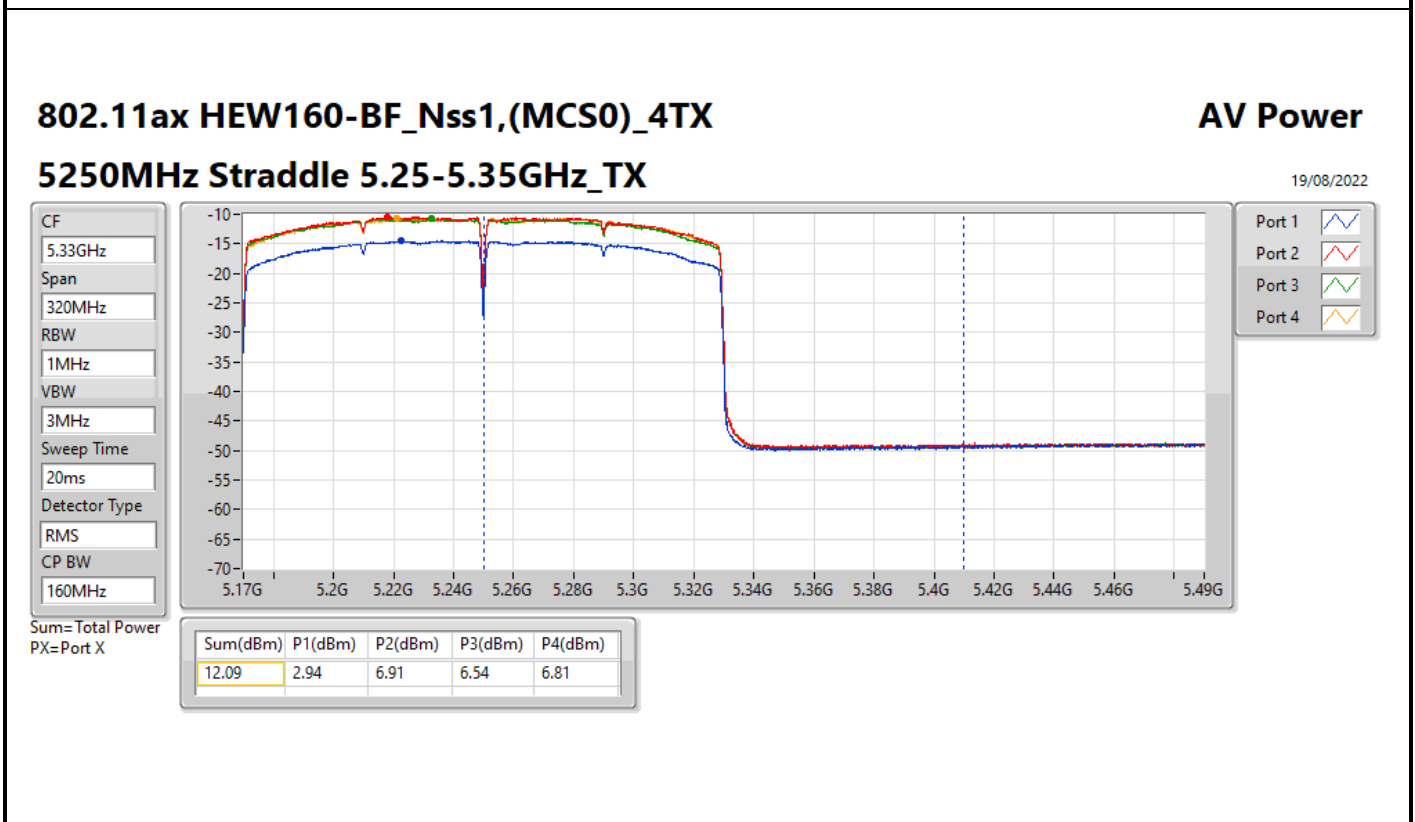

Average Power_Pine R2_Antenna set 10_
Non beamforming mode_Indoor_P to M

Appendix C.15

Summary

Mode	Total Power (dBm)	Total Power (W)
5.15-5.25GHz	-	-
802.11ax HEW160_Nss1,(MCS0)_1TX	5.27	0.00337
802.11ax HEW160_Nss1,(MCS0)_2TX	6.53	0.00450
802.11ax HEW160_Nss1,(MCS0)_4TX	6.02	0.00400
5.25-5.35GHz	-	-
802.11a_Nss1,(6Mbps)_1TX	10.80	0.01202
802.11ax HEW20_Nss1,(MCS0)_1TX	11.22	0.01324
802.11ax HEW40_Nss1,(MCS0)_1TX	11.32	0.01355
802.11ax HEW80_Nss1,(MCS0)_1TX	8.14	0.00652
802.11ax HEW160_Nss1,(MCS0)_1TX	5.25	0.00335
802.11a_Nss1,(6Mbps)_2TX	10.72	0.01180
802.11ax HEW20_Nss1,(MCS0)_2TX	11.39	0.01377
802.11ax HEW40_Nss1,(MCS0)_2TX	9.17	0.00826
802.11ax HEW80_Nss1,(MCS0)_2TX	11.09	0.01285
802.11ax HEW160_Nss1,(MCS0)_2TX	6.39	0.00436
802.11a_Nss1,(6Mbps)_4TX	7.14	0.00518
802.11ax HEW20_Nss1,(MCS0)_4TX	7.80	0.00603
802.11ax HEW40_Nss1,(MCS0)_4TX	10.84	0.01213
802.11ax HEW80_Nss1,(MCS0)_4TX	10.17	0.01040
802.11ax HEW160_Nss1,(MCS0)_4TX	5.88	0.00387
5.47-5.725GHz	-	-
802.11a_Nss1,(6Mbps)_1TX	10.90	0.01230
802.11ax HEW20_Nss1,(MCS0)_1TX	11.40	0.01380
802.11ax HEW40_Nss1,(MCS0)_1TX	11.41	0.01384
802.11ax HEW80_Nss1,(MCS0)_1TX	11.30	0.01349
802.11ax HEW160_Nss1,(MCS0)_1TX	10.39	0.01094
802.11a_Nss1,(6Mbps)_2TX	10.63	0.01156
802.11ax HEW20_Nss1,(MCS0)_2TX	11.04	0.01271
802.11ax HEW40_Nss1,(MCS0)_2TX	11.43	0.01390
802.11ax HEW80_Nss1,(MCS0)_2TX	11.34	0.01361
802.11ax HEW160_Nss1,(MCS0)_2TX	10.35	0.01084
802.11a_Nss1,(6Mbps)_4TX	7.90	0.00617
802.11ax HEW20_Nss1,(MCS0)_4TX	8.53	0.00713
802.11ax HEW40_Nss1,(MCS0)_4TX	11.38	0.01374
802.11ax HEW80_Nss1,(MCS0)_4TX	11.41	0.01384
802.11ax HEW160_Nss1,(MCS0)_4TX	9.72	0.00938
5.725-5.85GHz	-	-
802.11a_Nss1,(6Mbps)_1TX	4.26	0.00267
802.11ax HEW20_Nss1,(MCS0)_1TX	5.99	0.00397
802.11ax HEW40_Nss1,(MCS0)_1TX	0.97	0.00125
802.11ax HEW80_Nss1,(MCS0)_1TX	-2.76	0.00053
802.11a_Nss1,(6Mbps)_2TX	4.54	0.00284
802.11ax HEW20_Nss1,(MCS0)_2TX	5.80	0.00380
802.11ax HEW40_Nss1,(MCS0)_2TX	0.88	0.00122
802.11ax HEW80_Nss1,(MCS0)_2TX	-2.69	0.00054
802.11a_Nss1,(6Mbps)_4TX	0.17	0.00104
802.11ax HEW20_Nss1,(MCS0)_4TX	1.68	0.00147
802.11ax HEW40_Nss1,(MCS0)_4TX	0.31	0.00107
802.11ax HEW80_Nss1,(MCS0)_4TX	-3.22	0.00048