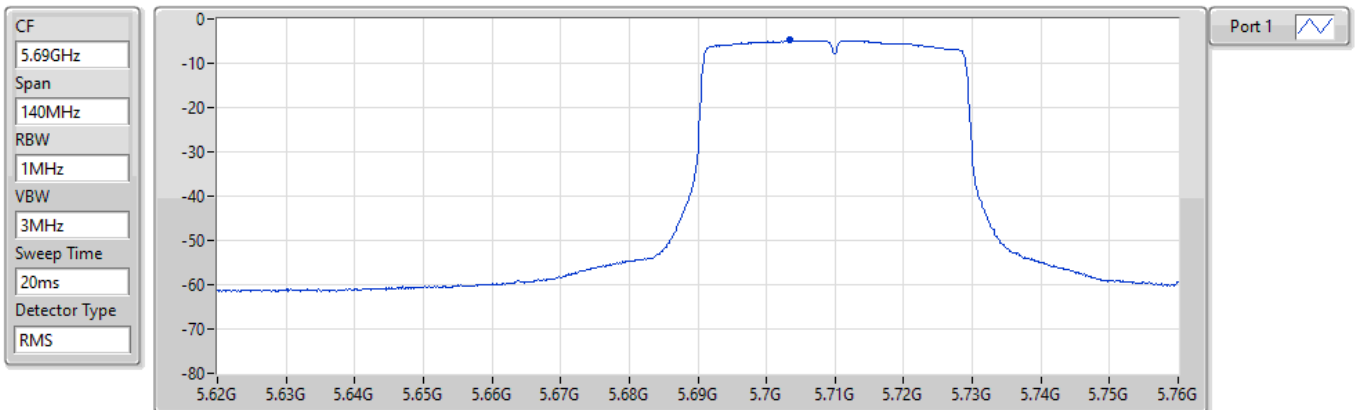

24/08/2022

Sum	PD	Port 1
(dBm/RBW)	(dBm/RBW)	(dBm/RBW)
-4.84	-4.84	-4.84

802.11ax HEW40_Nss1,(MCS0)_1TX

PSD

5710MHz Straddle 5.47-5.725GHz

24/08/2022

Sum	PD	Port 1
(dBm/RBW)	(dBm/RBW)	(dBm/RBW)
-4.79	-4.79	-4.79