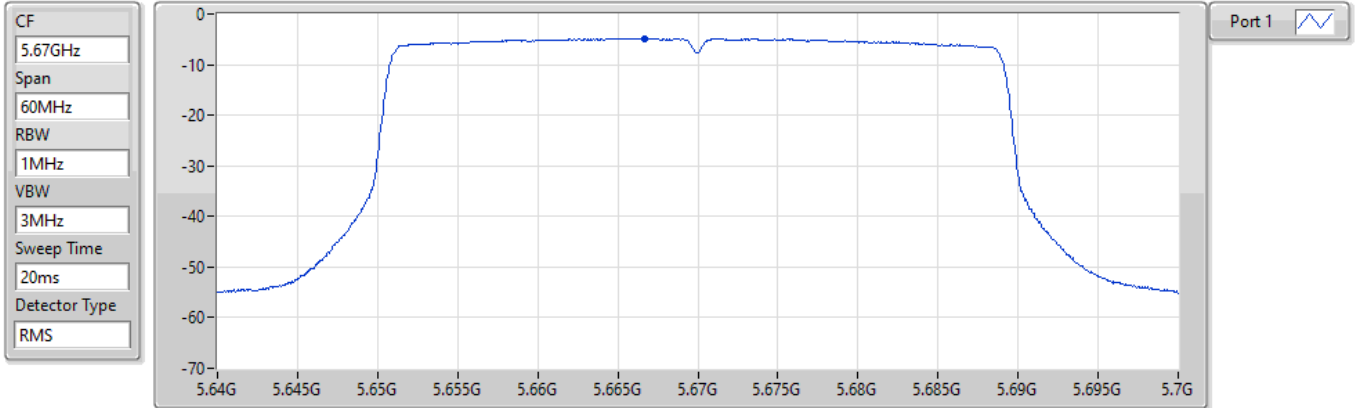

802.11ax HEW40_Nss1,(MCS0)_1TX

PSD

5670MHz

24/08/2022

Sum	PD	Port 1
(dBm/RBW)	(dBm/RBW)	(dBm/RBW)
-4.84	-4.84	-4.84