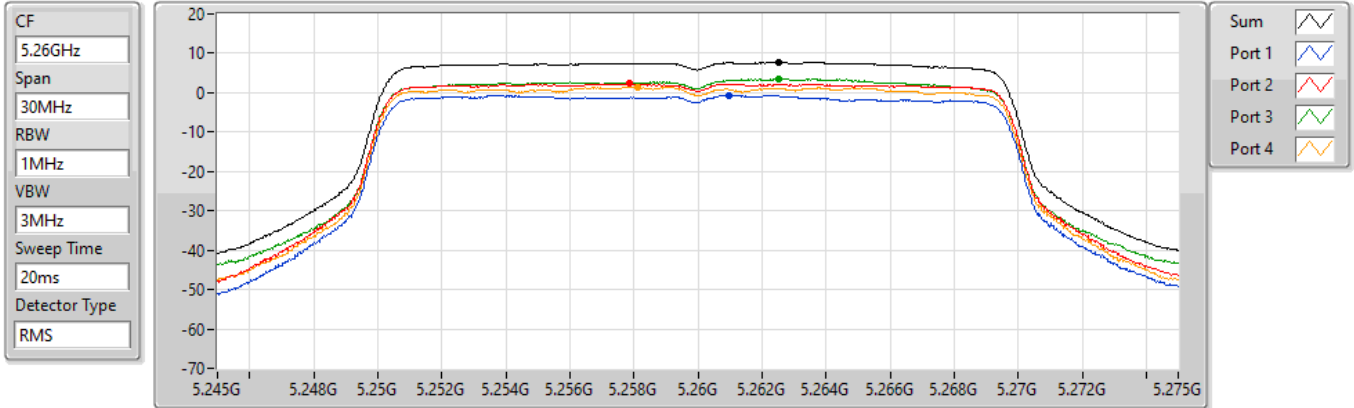

802.11ax HEW20_Nss1,(MCS0)_4TX

PSD

5260MHz

18/08/2022

Sum	PD	Port 1	Port 2	Port 3	Port 4
(dBm/RBW)	(dBm/RBW)	(dBm/RBW)	(dBm/RBW)	(dBm/RBW)	(dBm/RBW)
7.74	7.74	-0.58	2.26	3.47	1.50