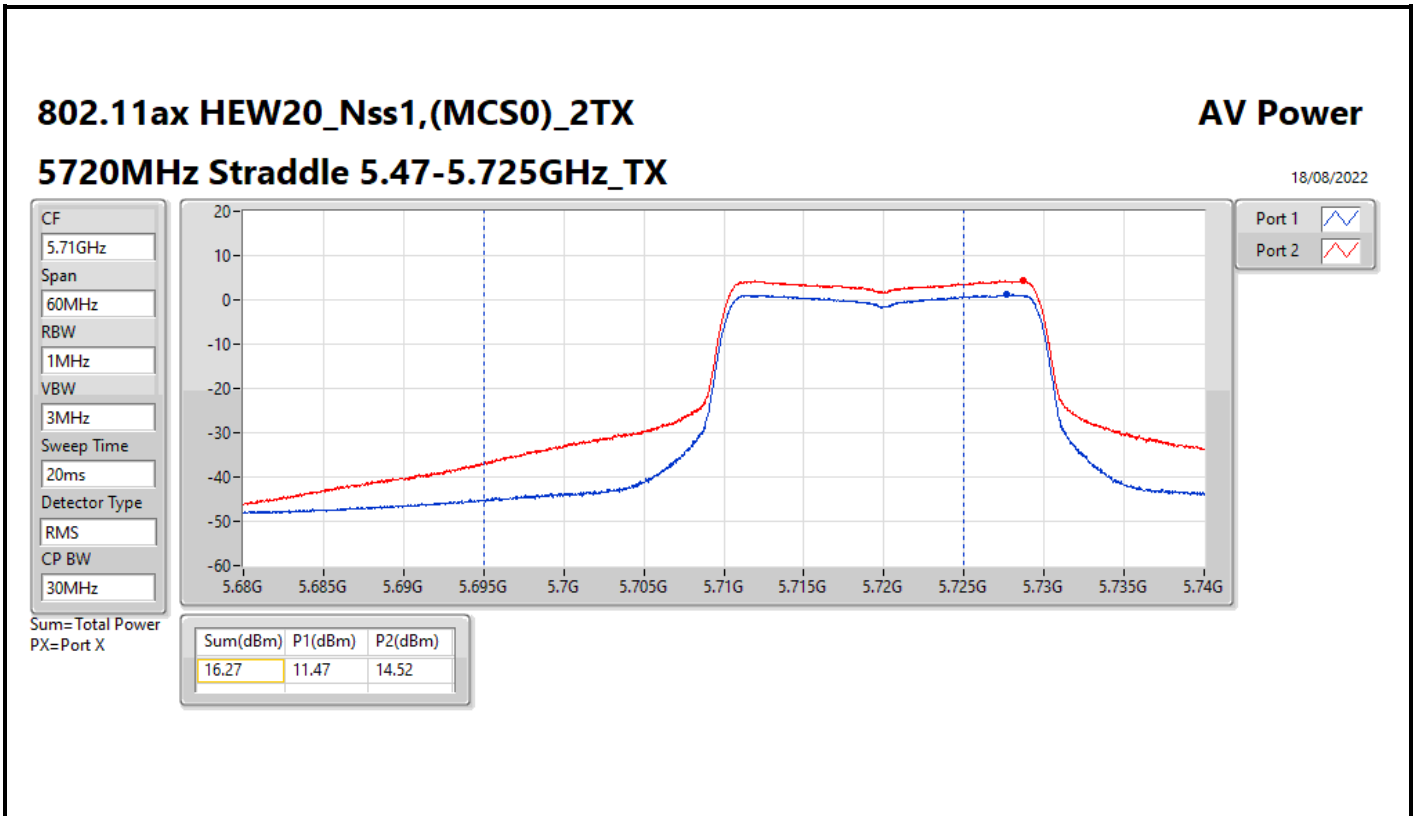

DG = Directional Gain; Port X = Port X output power

**Average Power_Pine R2_Antenna set 3_Beamforming mode_
Outdoor_P to M_P to P**

Appendix C.13

Summary

Mode	Total Power (dBm)	Total Power (W)	EIRP / Elevation angle higher than 30° EIRP (dBm)	EIRP / Elevation angle higher than 30° EIRP (W)
5.15-5.25GHz	-	-	-	-
802.11ax HEW160-BF_Nss1,(MCS0)_2TX	11.73	0.01489	17.74/14.74	0.05943/0.05943
5.25-5.35GHz	-	-	-	-
802.11ax HEW20-BF_Nss1,(MCS0)_2TX	18.46	0.07015	24.47	0.27990
802.11ax HEW40-BF_Nss1,(MCS0)_2TX	18.89	0.07745	24.90	0.30903
802.11ax HEW80-BF_Nss1,(MCS0)_2TX	15.35	0.03428	21.36	0.13677
802.11ax HEW160-BF_Nss1,(MCS0)_2TX	11.68	0.01472	17.69	0.05875
5.47-5.725GHz	-	-	-	-
802.11ax HEW20-BF_Nss1,(MCS0)_2TX	18.19	0.06592	24.20	0.26303
802.11ax HEW40-BF_Nss1,(MCS0)_2TX	18.29	0.06745	24.30	0.26915
802.11ax HEW80-BF_Nss1,(MCS0)_2TX	18.48	0.07047	24.49	0.28119
802.11ax HEW160-BF_Nss1,(MCS0)_2TX	14.58	0.02871	20.59	0.11455
5.725-5.85GHz	-	-	-	-
802.11ax HEW20-BF_Nss1,(MCS0)_2TX	11.99	0.01581	18.00	0.06310
802.11ax HEW40-BF_Nss1,(MCS0)_2TX	6.77	0.00475	12.78	0.01897
802.11ax HEW80-BF_Nss1,(MCS0)_2TX	3.38	0.00218	9.39	0.00869