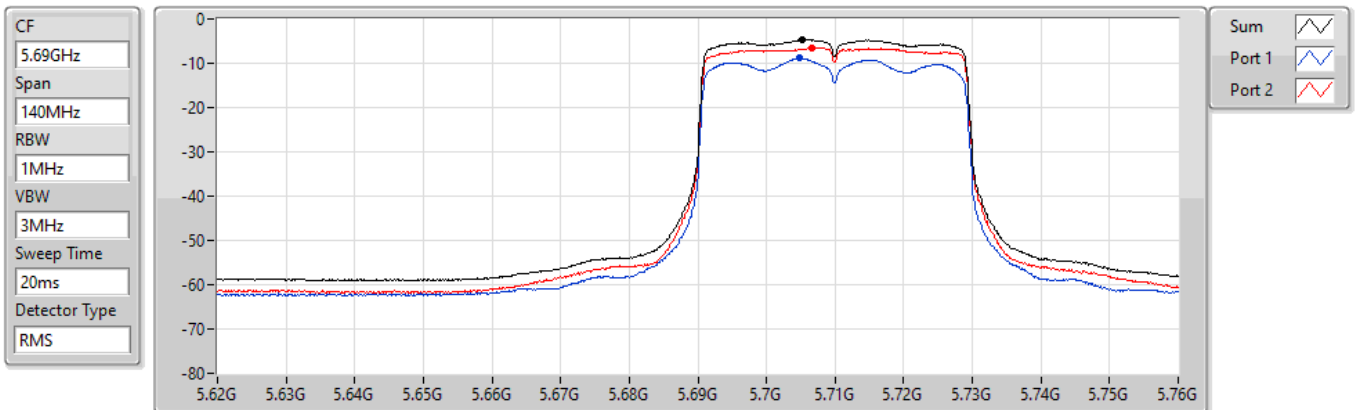

24/08/2022

Sum	PD	Port 1	Port 2
(dBm/RBW)	(dBm/RBW)	(dBm/RBW)	(dBm/RBW)
-4.79	-4.79	-9.08	-6.48

802.11ax HEW40_Nss1,(MCS0)_2TX

PSD

5710MHz Straddle 5.47-5.725GHz

24/08/2022

Sum	PD	Port 1	Port 2
(dBm/RBW)	(dBm/RBW)	(dBm/RBW)	(dBm/RBW)
-4.69	-4.69	-8.89	-6.51