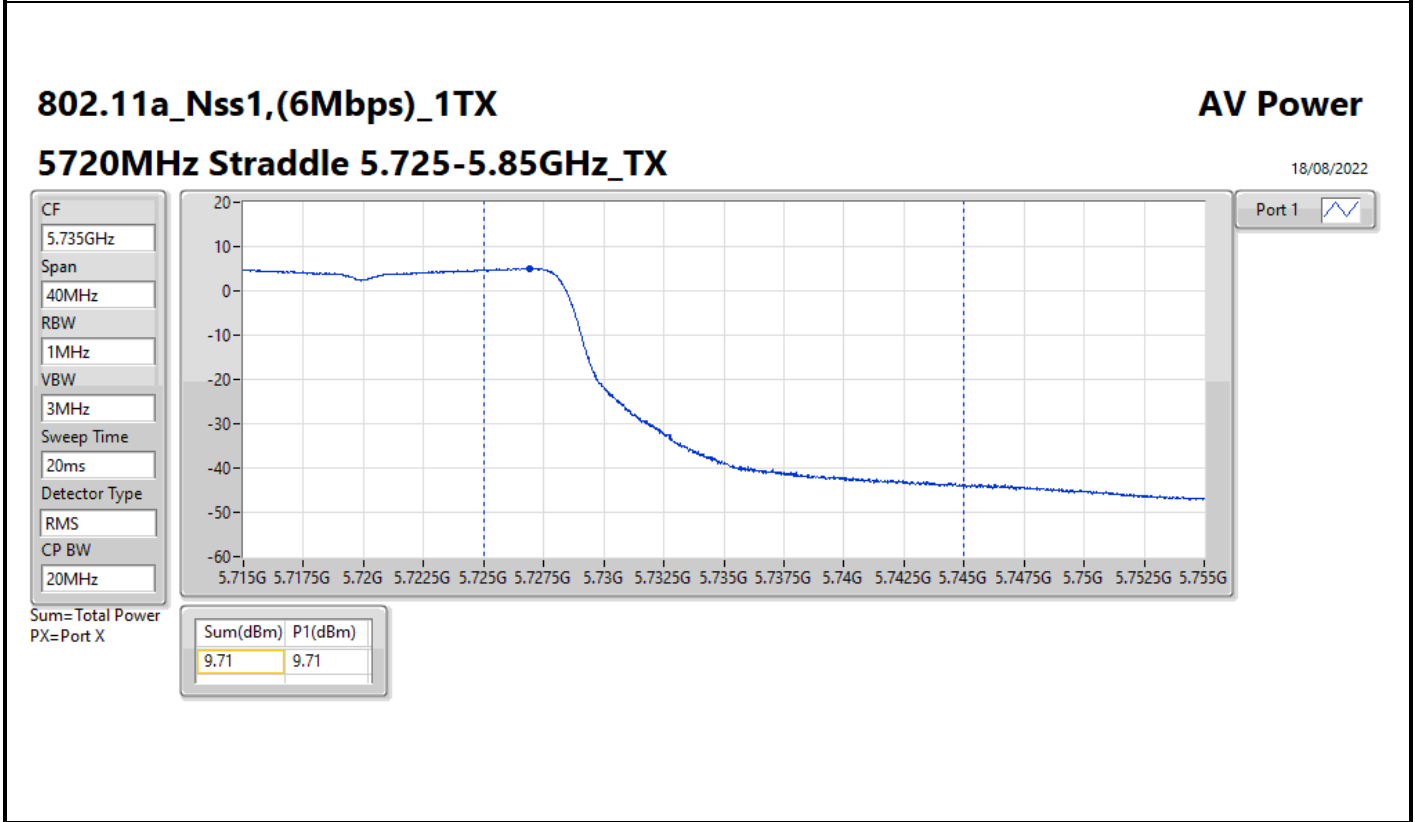

DG = Directional Gain; Port X = Port X output power

Average Power Scanning R3_Antenna set 3_Outdoor_P to M_P to P

Appendix C.24

Summary

Mode	Total Power (dBm)	Total Power (W)	EIRP / Elevation angle higher than 30° EIRP (dBm)	EIRP / Elevation angle higher than 30° EIRP (W)
5.15-5.25GHz	-	-	-	-
802.11ax HEW160_Nss1,(MCS0)_1TX	13.04	0.02014	16.04/13.04	0.04018/0.02014
5.25-5.35GHz	-	-	-	-
802.11a_Nss1,(6Mbps)_1TX	15.58	0.03614	18.58	0.07211
802.11ax HEW20_Nss1,(MCS0)_1TX	15.81	0.03811	18.81	0.07603
802.11ax HEW40_Nss1,(MCS0)_1TX	15.75	0.03758	18.75	0.07499
802.11ax HEW80_Nss1,(MCS0)_1TX	15.26	0.03357	18.26	0.06699
802.11ax HEW160_Nss1,(MCS0)_1TX	12.81	0.01910	15.81	0.03811
5.47-5.725GHz	-	-	-	-
802.11a_Nss1,(6Mbps)_1TX	15.92	0.03908	18.92	0.07798
802.11ax HEW20_Nss1,(MCS0)_1TX	16.86	0.04853	19.86	0.09683
802.11ax HEW40_Nss1,(MCS0)_1TX	16.66	0.04634	19.66	0.09247
802.11ax HEW80_Nss1,(MCS0)_1TX	16.49	0.04457	19.49	0.08892
802.11ax HEW160_Nss1,(MCS0)_1TX	16.23	0.04198	19.23	0.08375
5.725-5.85GHz	-	-	-	-
802.11a_Nss1,(6Mbps)_1TX	9.71	0.00935	12.71	0.01866
802.11ax HEW20_Nss1,(MCS0)_1TX	10.93	0.01239	13.93	0.02472
802.11ax HEW40_Nss1,(MCS0)_1TX	5.44	0.00350	8.44	0.00698
802.11ax HEW80_Nss1,(MCS0)_1TX	2.17	0.00165	5.17	0.00329

DG = Directional Gain; Port X = Port X output power

802.11ax HEW20_Nss1,(MCS0)_1TX

AV Power

5720MHz Straddle 5.47-5.725GHz_TX

18/08/2022

802.11ax HEW20_Nss1,(MCS0)_1TX

AV Power

5720MHz Straddle 5.725-5.85GHz_TX