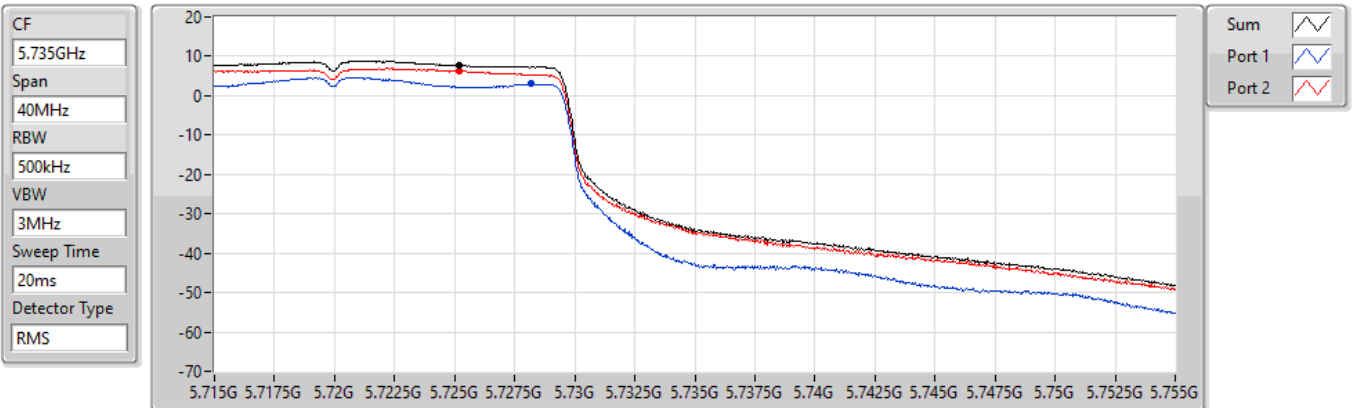

PSD

5720MHz Straddle 5.47-5.725GHz

18/08/2022

Sum	PD	Port 1	Port 2
(dBm/RBW)	(dBm/RBW)	(dBm/RBW)	(dBm/RBW)
10.78	10.78	6.52	8.95

802.11ax HEW20_Nss1,(MCS0)_2TX

PSD

5720MHz Straddle 5.725-5.85GHz

19/08/2022