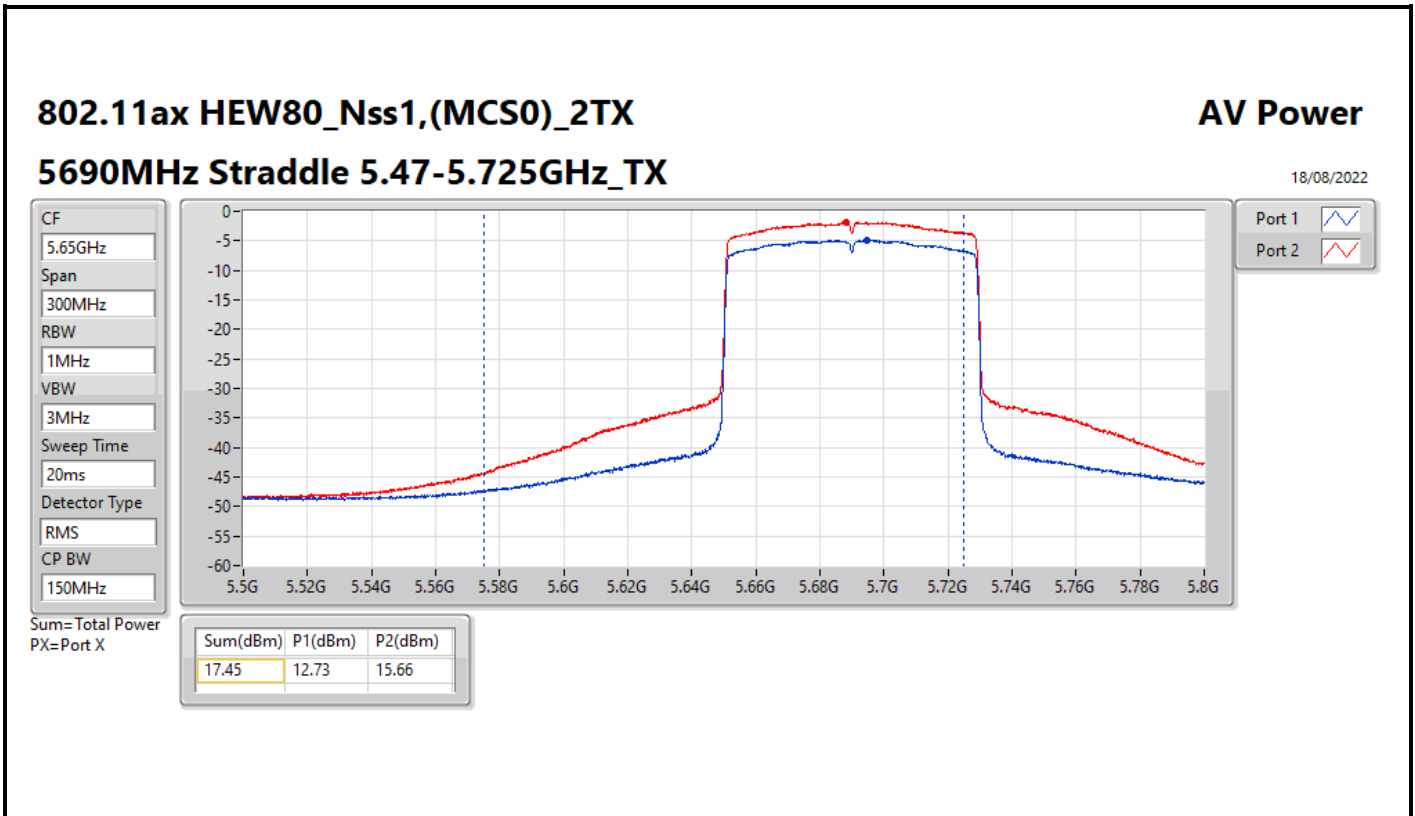

DG = Directional Gain; Port X = Port X output power

**Average Power_Pine R2_Antenna set 3_Beamforming mode_
Outdoor_P to M_P to P**

Appendix C.13

Summary

Mode	Total Power (dBm)	Total Power (W)	EIRP / Elevation angle higher than 30° EIRP (dBm)	EIRP / Elevation angle higher than 30° EIRP (W)
5.15-5.25GHz	-	-	-	-
802.11ax HEW160-BF_Nss1,(MCS0)_2TX	11.73	0.01489	17.74/14.74	0.05943/0.05943
5.25-5.35GHz	-	-	-	-
802.11ax HEW20-BF_Nss1,(MCS0)_2TX	18.46	0.07015	24.47	0.27990
802.11ax HEW40-BF_Nss1,(MCS0)_2TX	18.89	0.07745	24.90	0.30903
802.11ax HEW80-BF_Nss1,(MCS0)_2TX	15.35	0.03428	21.36	0.13677
802.11ax HEW160-BF_Nss1,(MCS0)_2TX	11.68	0.01472	17.69	0.05875
5.47-5.725GHz	-	-	-	-
802.11ax HEW20-BF_Nss1,(MCS0)_2TX	18.19	0.06592	24.20	0.26303
802.11ax HEW40-BF_Nss1,(MCS0)_2TX	18.29	0.06745	24.30	0.26915
802.11ax HEW80-BF_Nss1,(MCS0)_2TX	18.48	0.07047	24.49	0.28119
802.11ax HEW160-BF_Nss1,(MCS0)_2TX	14.58	0.02871	20.59	0.11455
5.725-5.85GHz	-	-	-	-
802.11ax HEW20-BF_Nss1,(MCS0)_2TX	11.99	0.01581	18.00	0.06310
802.11ax HEW40-BF_Nss1,(MCS0)_2TX	6.77	0.00475	12.78	0.01897
802.11ax HEW80-BF_Nss1,(MCS0)_2TX	3.38	0.00218	9.39	0.00869