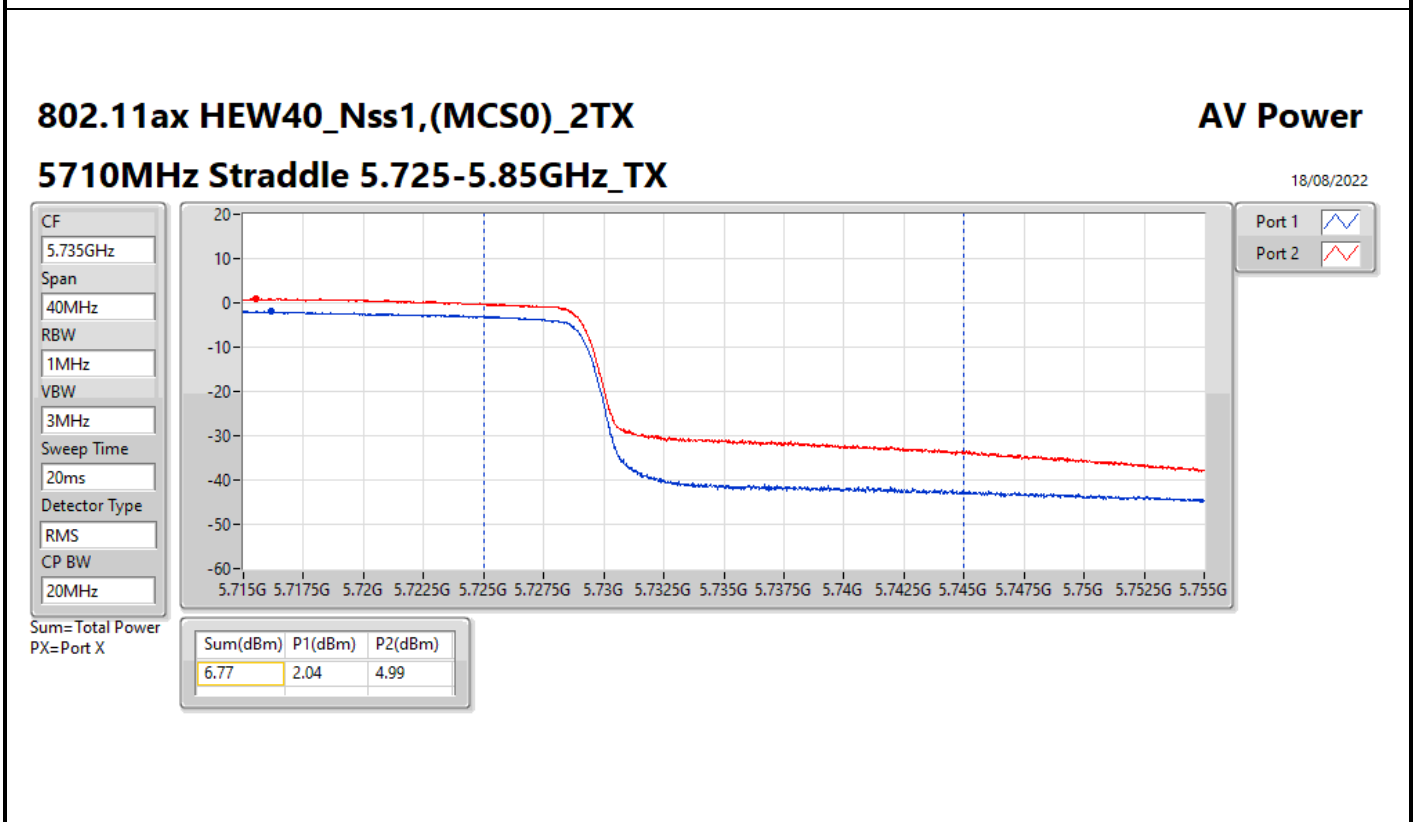

DG = Directional Gain; Port X = Port X output power

**Average Power_Pine R2_Antenna set 3_Beamforming mode_
Outdoor_P to M_P to P**

Appendix C.13

Summary

Mode	Total Power (dBm)	Total Power (W)	EIRP / Elevation angle higher than 30° EIRP (dBm)	EIRP / Elevation angle higher than 30° EIRP (W)
5.15-5.25GHz	-	-	-	-
802.11ax HEW160-BF_Nss1,(MCS0)_2TX	11.73	0.01489	17.74/14.74	0.05943/0.05943
5.25-5.35GHz	-	-	-	-
802.11ax HEW20-BF_Nss1,(MCS0)_2TX	18.46	0.07015	24.47	0.27990
802.11ax HEW40-BF_Nss1,(MCS0)_2TX	18.89	0.07745	24.90	0.30903
802.11ax HEW80-BF_Nss1,(MCS0)_2TX	15.35	0.03428	21.36	0.13677
802.11ax HEW160-BF_Nss1,(MCS0)_2TX	11.68	0.01472	17.69	0.05875
5.47-5.725GHz	-	-	-	-
802.11ax HEW20-BF_Nss1,(MCS0)_2TX	18.19	0.06592	24.20	0.26303
802.11ax HEW40-BF_Nss1,(MCS0)_2TX	18.29	0.06745	24.30	0.26915
802.11ax HEW80-BF_Nss1,(MCS0)_2TX	18.48	0.07047	24.49	0.28119
802.11ax HEW160-BF_Nss1,(MCS0)_2TX	14.58	0.02871	20.59	0.11455
5.725-5.85GHz	-	-	-	-
802.11ax HEW20-BF_Nss1,(MCS0)_2TX	11.99	0.01581	18.00	0.06310
802.11ax HEW40-BF_Nss1,(MCS0)_2TX	6.77	0.00475	12.78	0.01897
802.11ax HEW80-BF_Nss1,(MCS0)_2TX	3.38	0.00218	9.39	0.00869