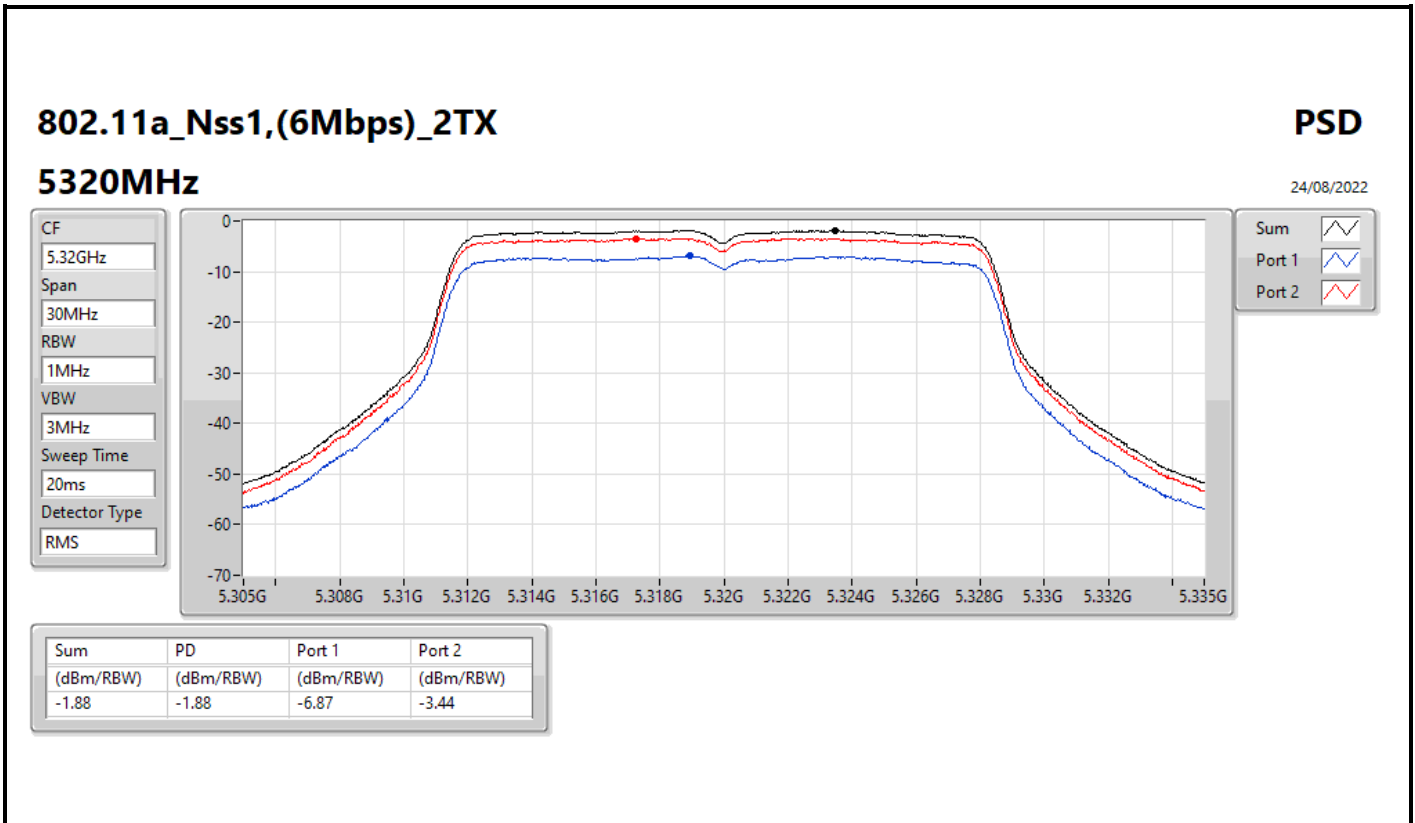

Sum	PD	Port 1	Port 2
(dBm/RBW)	(dBm/RBW)	(dBm/RBW)	(dBm/RBW)
-1.89	-1.89	-6.90	-3.42

802.11a_Nss1,(6Mbps)_2TX

PSD

5300MHz

24/08/2022

Sum	PD	Port 1	Port 2
(dBm/RBW)	(dBm/RBW)	(dBm/RBW)	(dBm/RBW)
-1.89	-1.89	-6.72	-3.38