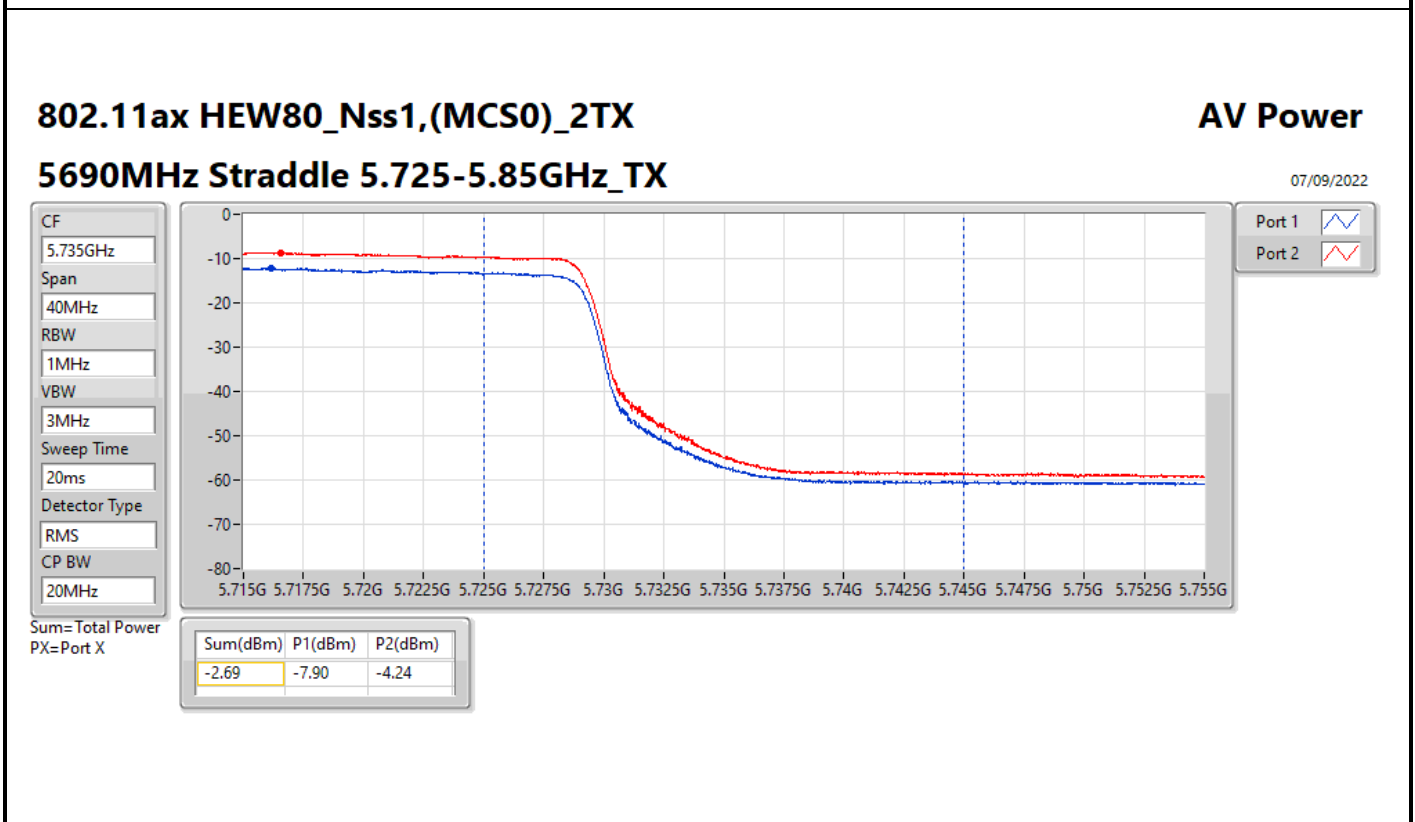

DG = Directional Gain; Port X = Port X output power

Average Power_Pine R2_Antenna set 10_Beamforming mode_
Outdoor_P to M

Appendix C.19

Summary

Mode	Total Power (dBm)	Total Power (W)	EIRP / Elevation angle higher than 30° EIRP (dBm)	EIRP / Elevation angle higher than 30° EIRP (W)
5.15-5.25GHz	-	-	-	-
802.11ax HEW160-BF_Nss1,(MCS0)_2TX	6.53	0.00450	25.06/0.56	0.32063/0.00114
5.25-5.35GHz	-	-	-	-
802.11ax HEW20-BF_Nss1,(MCS0)_2TX	11.39	0.01377	29.92	0.98175
802.11ax HEW40-BF_Nss1,(MCS0)_2TX	9.17	0.00826	27.70	0.58884
802.11ax HEW80-BF_Nss1,(MCS0)_2TX	11.09	0.01285	29.62	0.91622
802.11ax HEW160-BF_Nss1,(MCS0)_2TX	6.39	0.00436	24.92	0.31046
5.47-5.725GHz	-	-	-	-
802.11ax HEW20-BF_Nss1,(MCS0)_2TX	11.04	0.01271	29.57	0.90573
802.11ax HEW40-BF_Nss1,(MCS0)_2TX	11.43	0.01390	29.96	0.99083
802.11ax HEW80-BF_Nss1,(MCS0)_2TX	11.34	0.01361	29.87	0.97051
802.11ax HEW160-BF_Nss1,(MCS0)_2TX	10.35	0.01084	28.88	0.77268
5.725-5.85GHz	-	-	-	-
802.11ax HEW20-BF_Nss1,(MCS0)_2TX	5.80	0.00380	24.33	0.27102
802.11ax HEW40-BF_Nss1,(MCS0)_2TX	0.88	0.00122	19.41	0.08730
802.11ax HEW80-BF_Nss1,(MCS0)_2TX	-2.69	0.00054	15.84	0.03837