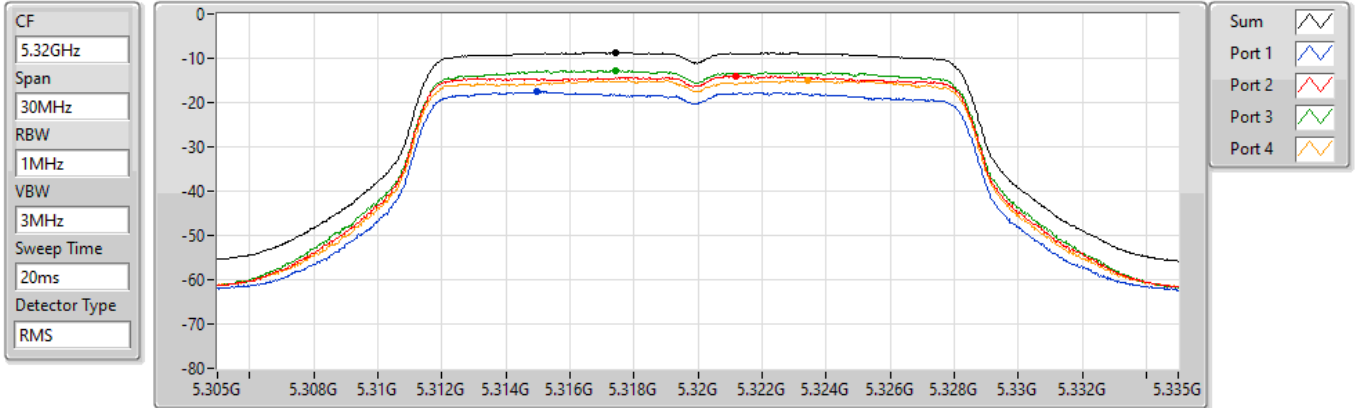

802.11a_Nss1,(6Mbps)_4TX

PSD

5320MHz

22/08/2022

Sum	PD	Port 1	Port 2	Port 3	Port 4
(dBm/RBW)	(dBm/RBW)	(dBm/RBW)	(dBm/RBW)	(dBm/RBW)	(dBm/RBW)
-8.76	-8.76	-17.57	-14.00	-12.75	-14.98