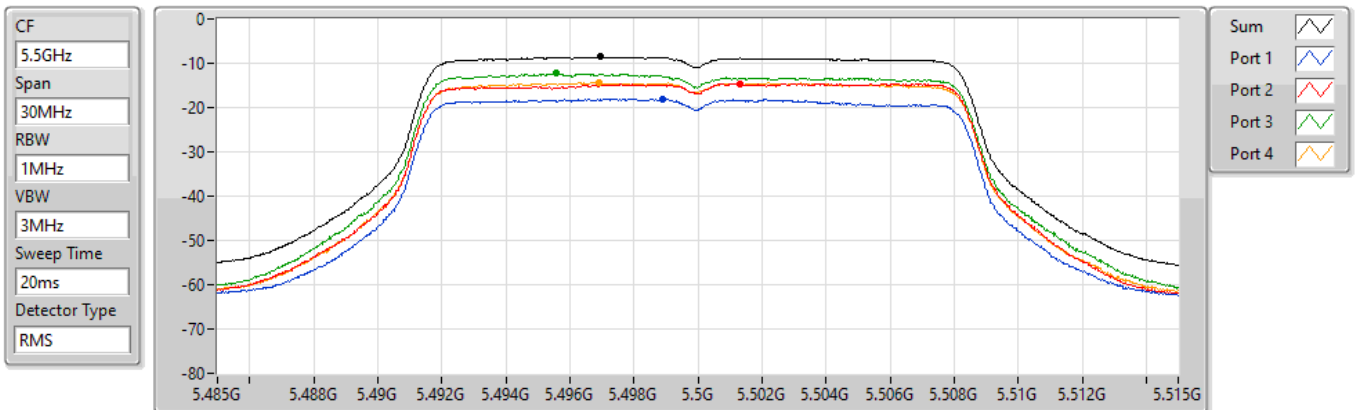

PSD

5500MHz

22/08/2022

Sum	PD	Port 1	Port 2	Port 3	Port 4
(dBm/RBW)	(dBm/RBW)	(dBm/RBW)	(dBm/RBW)	(dBm/RBW)	(dBm/RBW)
-8.57	-8.57	-18.07	-14.58	-12.34	-14.30

802.11a_Nss1,(6Mbps)_4TX

PSD

5580MHz

22/08/2022