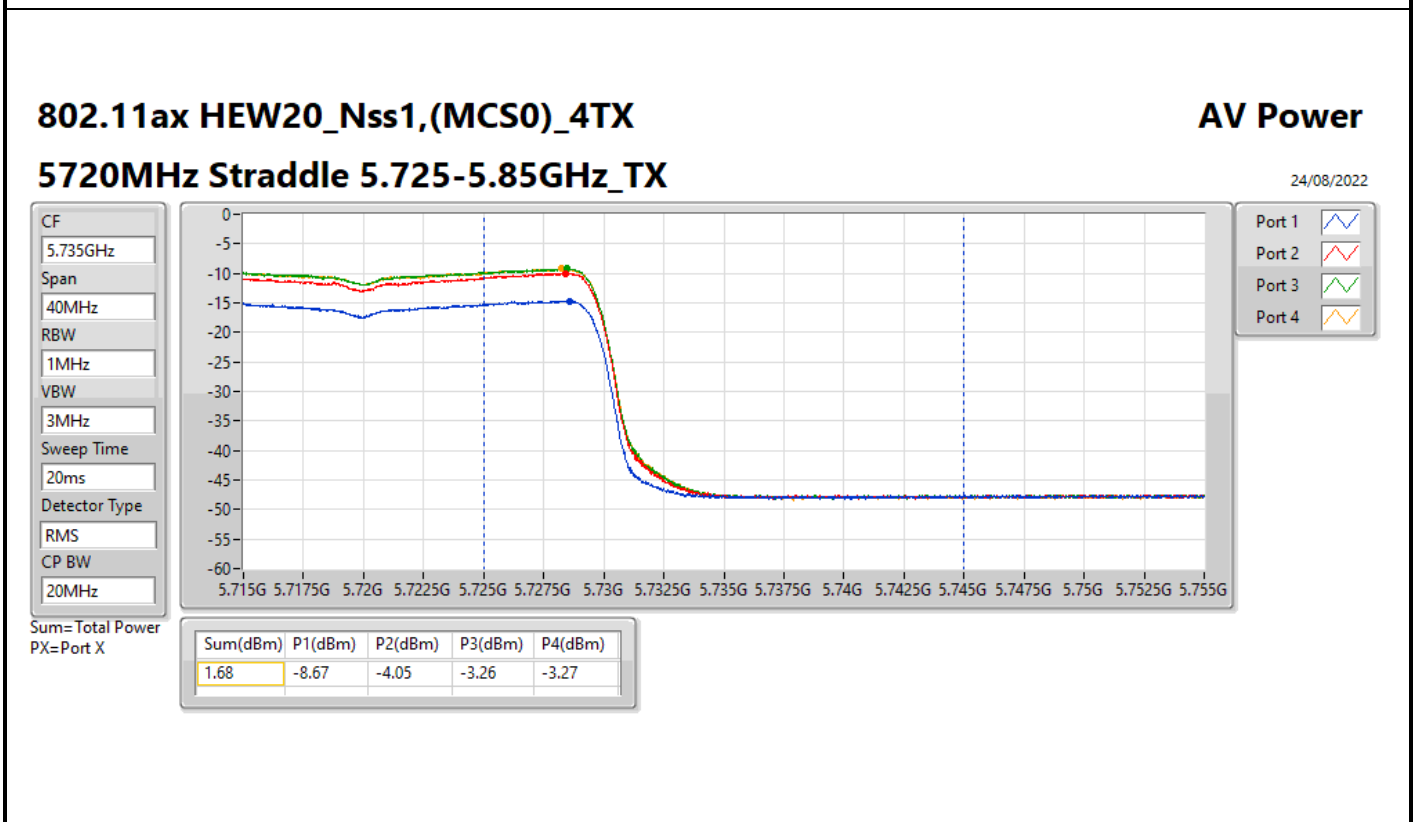

DG = Directional Gain; Port X = Port X output power

**Average Power_Pine R2_Antenna set 10_Beamforming mode_
Indoor_P to M**

Appendix C.16

Summary

Mode	Total Power (dBm)	Total Power (W)
5.15-5.25GHz	-	-
802.11ax HEW160-BF_Nss1,(MCS0)_2TX	6.53	0.00450
5.25-5.35GHz	-	-
802.11ax HEW20-BF_Nss1,(MCS0)_2TX	11.39	0.01377
802.11ax HEW40-BF_Nss1,(MCS0)_2TX	9.17	0.00826
802.11ax HEW80-BF_Nss1,(MCS0)_2TX	11.09	0.01285
802.11ax HEW160-BF_Nss1,(MCS0)_2TX	6.39	0.00436
5.47-5.725GHz	-	-
802.11ax HEW20-BF_Nss1,(MCS0)_2TX	11.04	0.01271
802.11ax HEW40-BF_Nss1,(MCS0)_2TX	11.43	0.01390
802.11ax HEW80-BF_Nss1,(MCS0)_2TX	11.34	0.01361
802.11ax HEW160-BF_Nss1,(MCS0)_2TX	10.35	0.01084
5.725-5.85GHz	-	-
802.11ax HEW20-BF_Nss1,(MCS0)_2TX	5.80	0.00380
802.11ax HEW40-BF_Nss1,(MCS0)_2TX	0.88	0.00122
802.11ax HEW80-BF_Nss1,(MCS0)_2TX	-2.69	0.00054