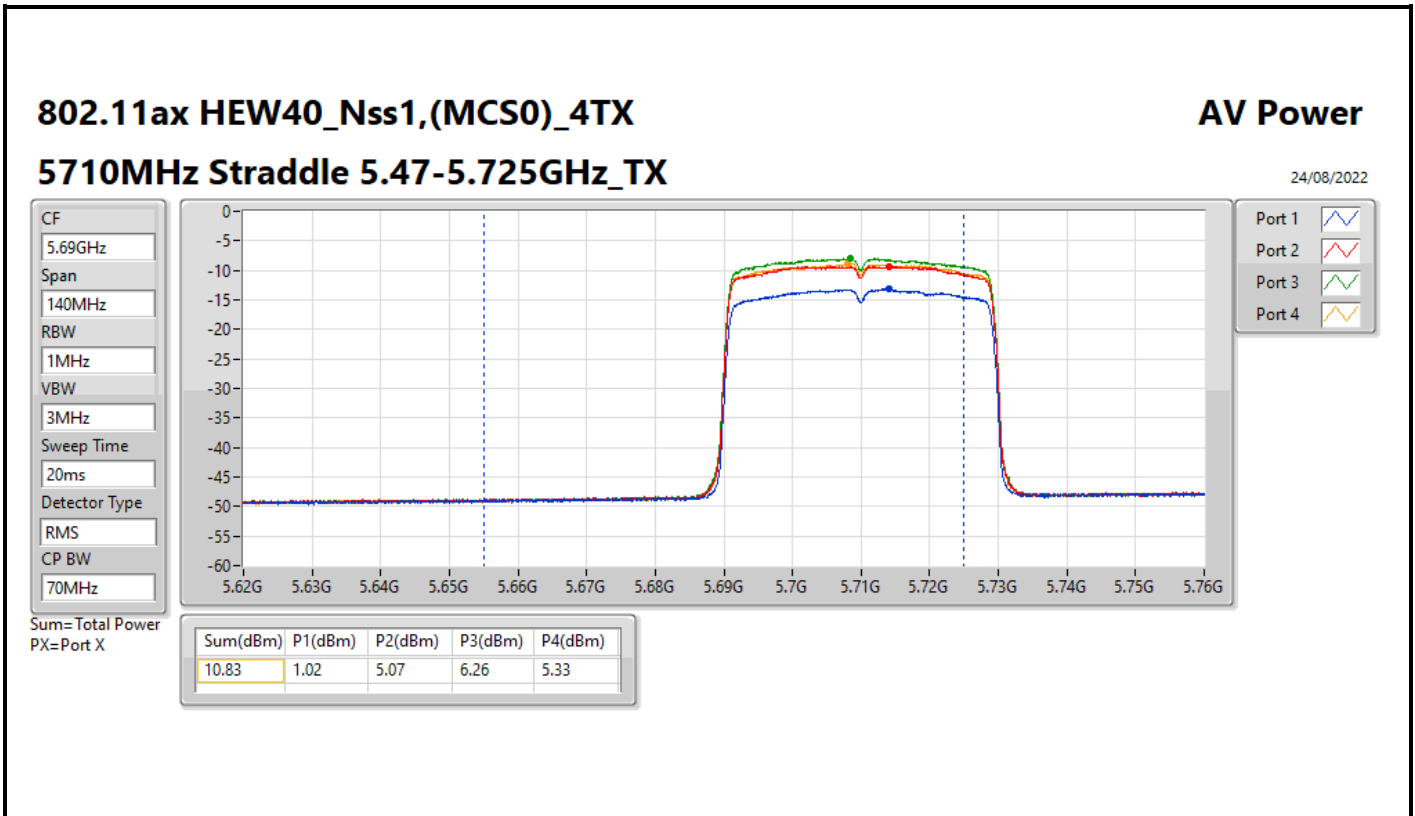

DG = Directional Gain; Port X = Port X output power

Average Power_Pine R2_Antenna set 10_Beamforming mode_
Outdoor_P to M

Appendix C.19

Summary

Mode	Total Power (dBm)	Total Power (W)	EIRP / Elevation angle higher than 30° EIRP (dBm)	EIRP / Elevation angle higher than 30° EIRP (W)
5.15-5.25GHz	-	-	-	-
802.11ax HEW160-BF_Nss1,(MCS0)_2TX	6.53	0.00450	25.06/0.56	0.32063/0.00114
5.25-5.35GHz	-	-	-	-
802.11ax HEW20-BF_Nss1,(MCS0)_2TX	11.39	0.01377	29.92	0.98175
802.11ax HEW40-BF_Nss1,(MCS0)_2TX	9.17	0.00826	27.70	0.58884
802.11ax HEW80-BF_Nss1,(MCS0)_2TX	11.09	0.01285	29.62	0.91622
802.11ax HEW160-BF_Nss1,(MCS0)_2TX	6.39	0.00436	24.92	0.31046
5.47-5.725GHz	-	-	-	-
802.11ax HEW20-BF_Nss1,(MCS0)_2TX	11.04	0.01271	29.57	0.90573
802.11ax HEW40-BF_Nss1,(MCS0)_2TX	11.43	0.01390	29.96	0.99083
802.11ax HEW80-BF_Nss1,(MCS0)_2TX	11.34	0.01361	29.87	0.97051
802.11ax HEW160-BF_Nss1,(MCS0)_2TX	10.35	0.01084	28.88	0.77268
5.725-5.85GHz	-	-	-	-
802.11ax HEW20-BF_Nss1,(MCS0)_2TX	5.80	0.00380	24.33	0.27102
802.11ax HEW40-BF_Nss1,(MCS0)_2TX	0.88	0.00122	19.41	0.08730
802.11ax HEW80-BF_Nss1,(MCS0)_2TX	-2.69	0.00054	15.84	0.03837