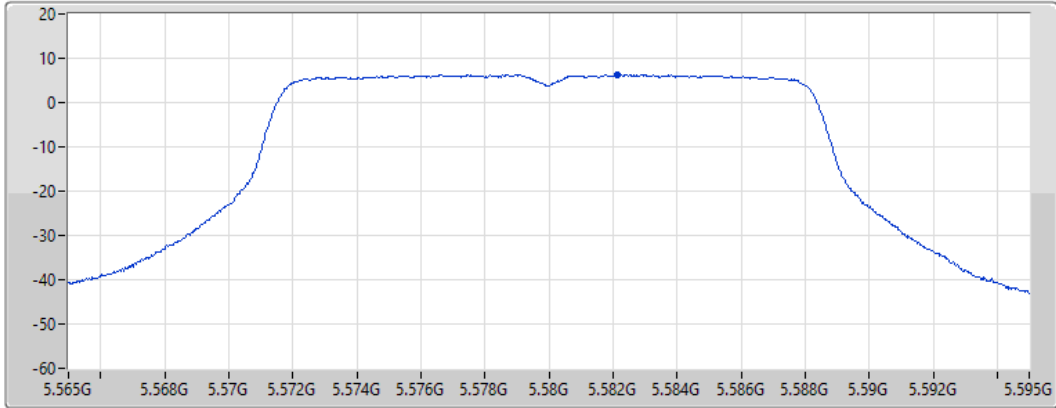

802.11a_Nss1,(6Mbps)_1TX

PSD

5580MHz

18/08/2022

CF
5.58GHz

Span
30MHz

RBW
1MHz

VBW
3MHz

Sweep Time
20ms

Detector Type
RMS

Port 1

Sum	PD	Port 1
(dBm/RBW)	(dBm/RBW)	(dBm/RBW)
6.29	6.29	6.29

802.11a_Nss1,(6Mbps)_1TX

PSD