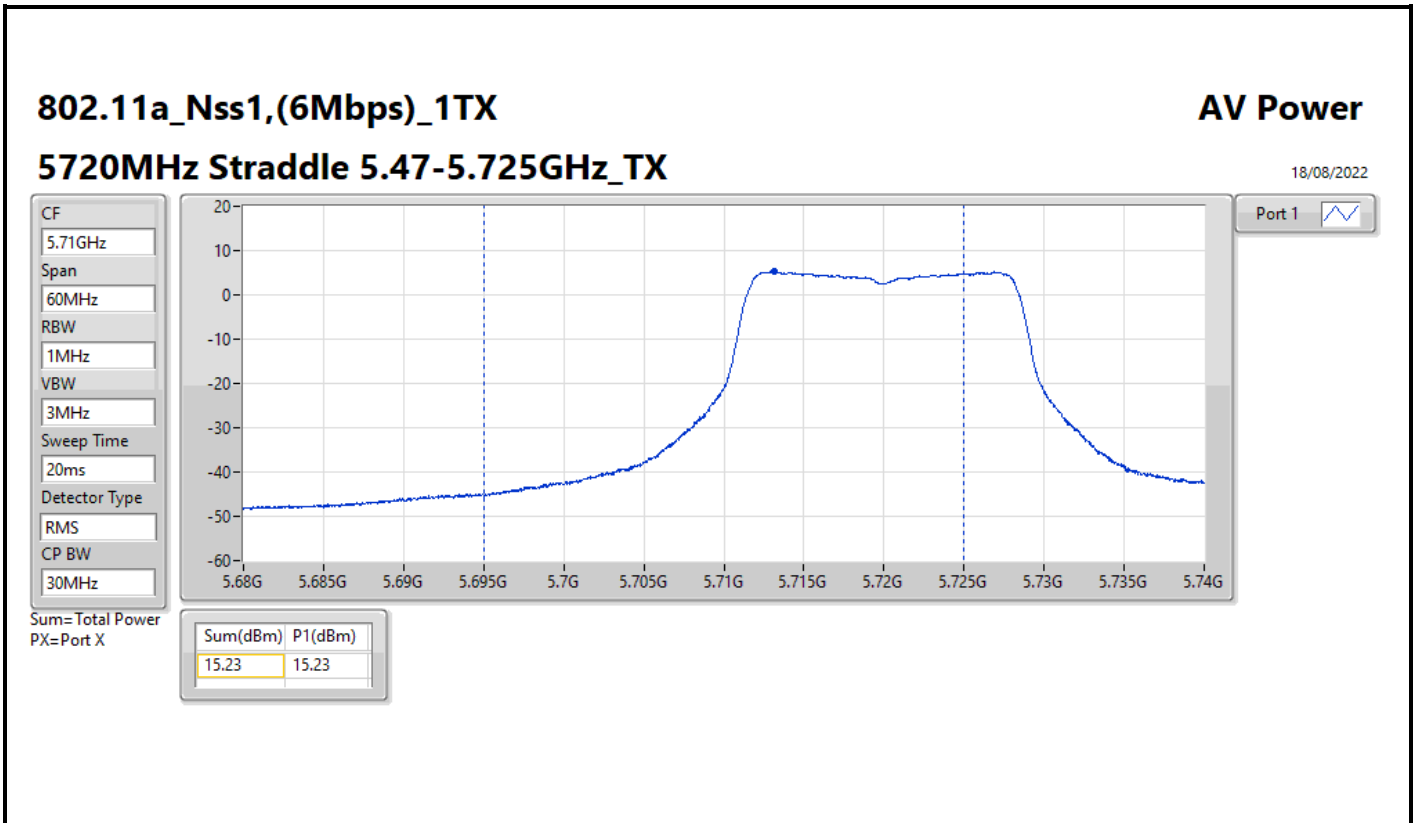

DG = Directional Gain; Port X = Port X output power

Average Power Scanning R3_Antenna set 3_Outdoor_P to M_P to P

Appendix C.24

Summary

Mode	Total Power (dBm)	Total Power (W)	EIRP / Elevation angle higher than 30° EIRP (dBm)	EIRP / Elevation angle higher than 30° EIRP (W)
5.15-5.25GHz	-	-	-	-
802.11ax HEW160_Nss1,(MCS0)_1TX	13.04	0.02014	16.04/13.04	0.04018/0.02014
5.25-5.35GHz	-	-	-	-
802.11a_Nss1,(6Mbps)_1TX	15.58	0.03614	18.58	0.07211
802.11ax HEW20_Nss1,(MCS0)_1TX	15.81	0.03811	18.81	0.07603
802.11ax HEW40_Nss1,(MCS0)_1TX	15.75	0.03758	18.75	0.07499
802.11ax HEW80_Nss1,(MCS0)_1TX	15.26	0.03357	18.26	0.06699
802.11ax HEW160_Nss1,(MCS0)_1TX	12.81	0.01910	15.81	0.03811
5.47-5.725GHz	-	-	-	-
802.11a_Nss1,(6Mbps)_1TX	15.92	0.03908	18.92	0.07798
802.11ax HEW20_Nss1,(MCS0)_1TX	16.86	0.04853	19.86	0.09683
802.11ax HEW40_Nss1,(MCS0)_1TX	16.66	0.04634	19.66	0.09247
802.11ax HEW80_Nss1,(MCS0)_1TX	16.49	0.04457	19.49	0.08892
802.11ax HEW160_Nss1,(MCS0)_1TX	16.23	0.04198	19.23	0.08375
5.725-5.85GHz	-	-	-	-
802.11a_Nss1,(6Mbps)_1TX	9.71	0.00935	12.71	0.01866
802.11ax HEW20_Nss1,(MCS0)_1TX	10.93	0.01239	13.93	0.02472
802.11ax HEW40_Nss1,(MCS0)_1TX	5.44	0.00350	8.44	0.00698
802.11ax HEW80_Nss1,(MCS0)_1TX	2.17	0.00165	5.17	0.00329

DG = Directional Gain; Port X = Port X output power

802.11ax HEW20_Nss1,(MCS0)_1TX

AV Power

5720MHz Straddle 5.47-5.725GHz_TX

18/08/2022

802.11ax HEW20_Nss1,(MCS0)_1TX

AV Power

5720MHz Straddle 5.725-5.85GHz_TX