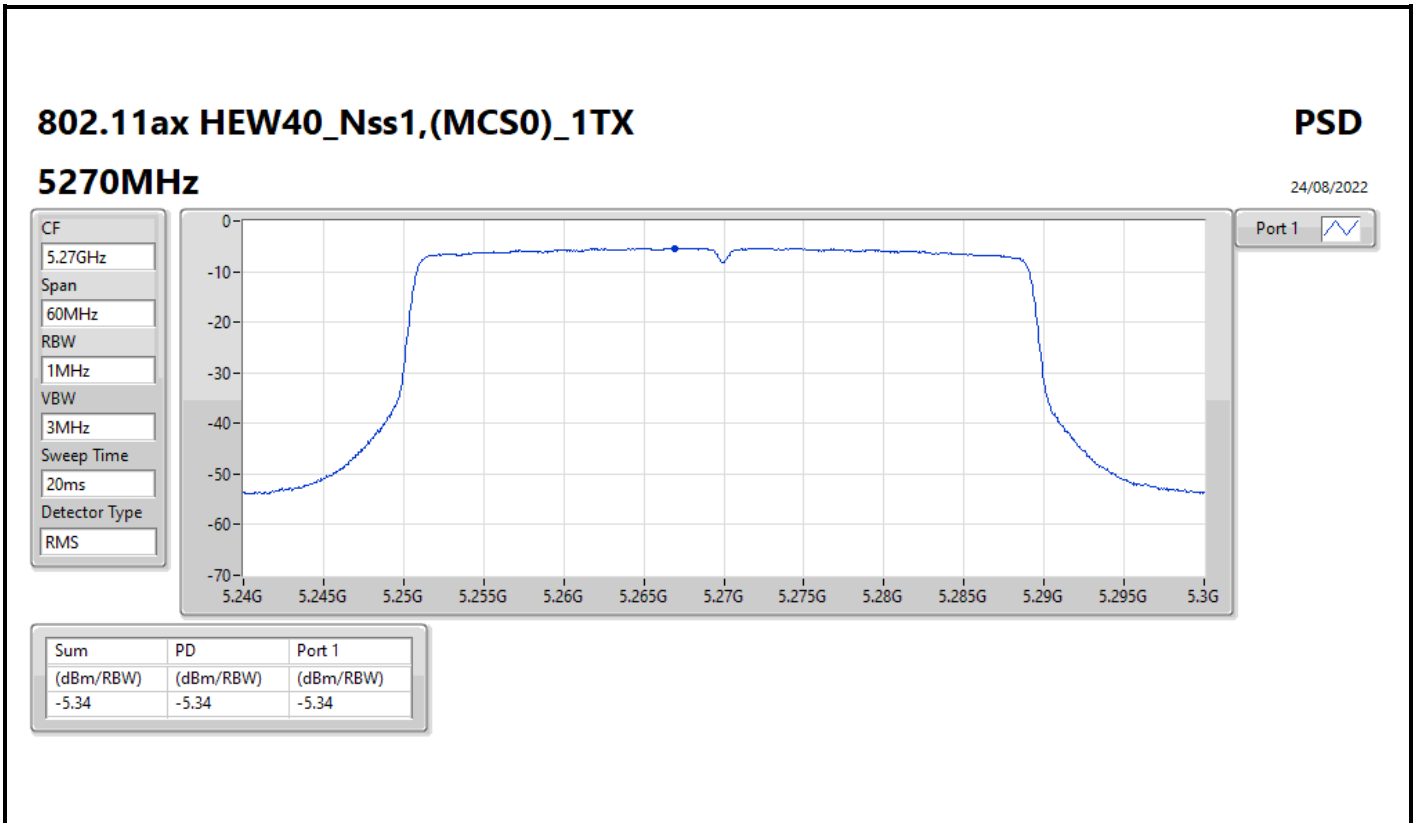

PSD

24/08/2022

CF
 5.735GHz
 Span
 40MHz
 RBW
 500kHz
 VBW
 3MHz
 Sweep Time
 20ms
 Detector Type
 RMS

Port 1 

Sum	PD	Port 1
(dBm/RBW)	(dBm/RBW)	(dBm/RBW)
-4.18	-4.18	-4.18

802.11ax HEW40_Nss1,(MCS0)_1TX

PSD