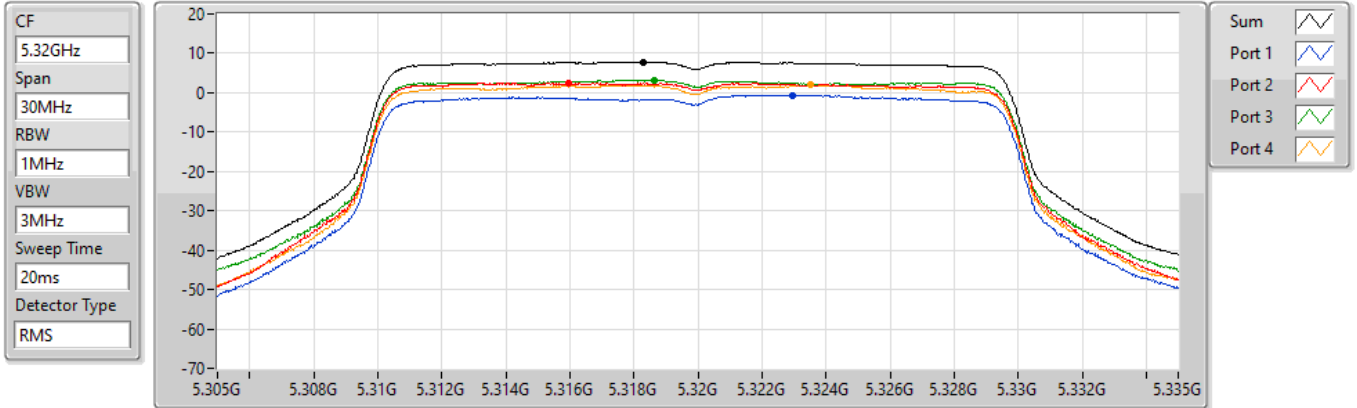

802.11ax HEW20_Nss1,(MCS0)_4TX

PSD

5320MHz

18/08/2022

Sum	PD	Port 1	Port 2	Port 3	Port 4
(dBm/RBW)	(dBm/RBW)	(dBm/RBW)	(dBm/RBW)	(dBm/RBW)	(dBm/RBW)
7.71	7.71	-0.59	2.41	3.22	1.92