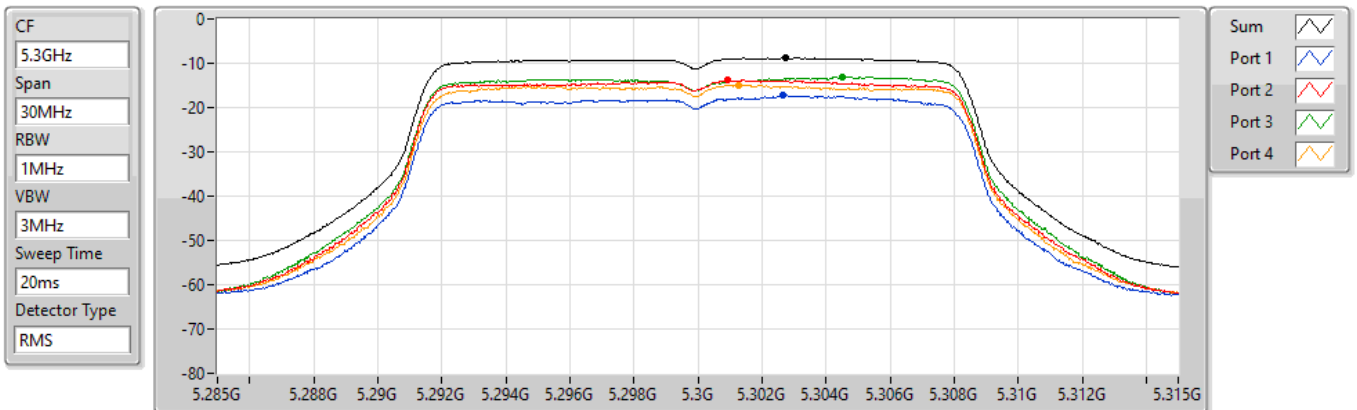

22/08/2022

Sum	PD	Port 1	Port 2	Port 3	Port 4
(dBm/RBW)	(dBm/RBW)	(dBm/RBW)	(dBm/RBW)	(dBm/RBW)	(dBm/RBW)
-8.58	-8.58	-17.20	-13.54	-12.93	-15.21

802.11a_Nss1,(6Mbps)_4TX

PSD

5300MHz

22/08/2022

Sum	PD	Port 1	Port 2	Port 3	Port 4
(dBm/RBW)	(dBm/RBW)	(dBm/RBW)	(dBm/RBW)	(dBm/RBW)	(dBm/RBW)
-8.82	-8.82	-17.32	-13.76	-13.09	-14.98