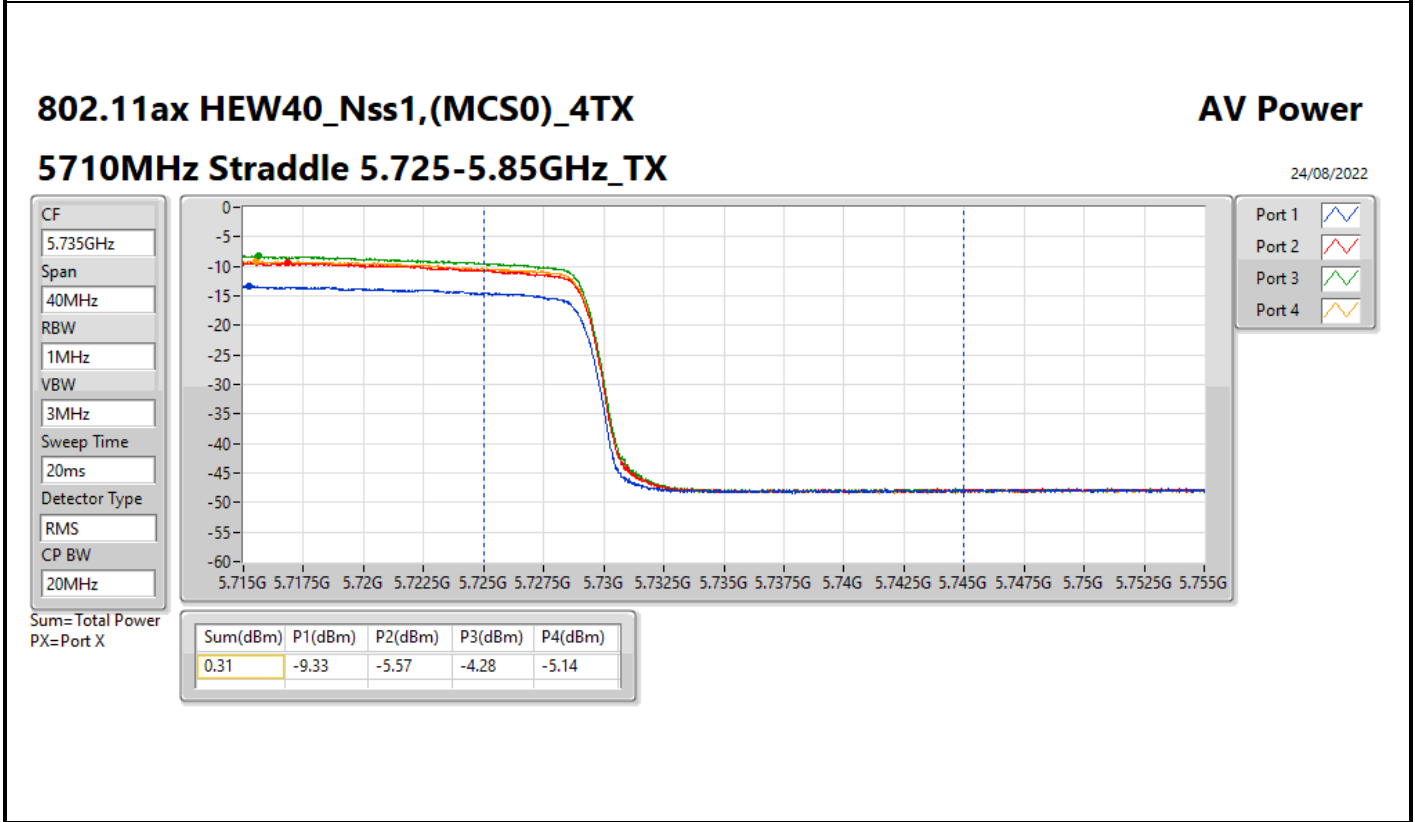

DG = Directional Gain; Port X = Port X output power

Average Power_Pine R2_Antenna set 10_
Beamforming mode Indoor_P to P

Appendix C.22

Summary

Mode	Total Power (dBm)	Total Power (W)
5.15-5.25GHz	-	-
802.11ax HEW160-BF_Nss1,(MCS0)_2TX	6.53	0.00450
802.11ax HEW160-BF_Nss1,(MCS0)_4TX	6.02	0.00400
5.25-5.35GHz	-	-
802.11ax HEW20-BF_Nss1,(MCS0)_2TX	11.39	0.01377
802.11ax HEW40-BF_Nss1,(MCS0)_2TX	9.17	0.00826
802.11ax HEW80-BF_Nss1,(MCS0)_2TX	11.09	0.01285
802.11ax HEW160-BF_Nss1,(MCS0)_2TX	6.39	0.00436
802.11ax HEW20-BF_Nss1,(MCS0)_4TX	7.80	0.00603
802.11ax HEW40-BF_Nss1,(MCS0)_4TX	8.37	0.00687
802.11ax HEW80-BF_Nss1,(MCS0)_4TX	8.14	0.00652
802.11ax HEW160-BF_Nss1,(MCS0)_4TX	5.88	0.00387
5.47-5.725GHz	-	-
802.11ax HEW20-BF_Nss1,(MCS0)_2TX	11.04	0.01271
802.11ax HEW40-BF_Nss1,(MCS0)_2TX	11.43	0.01390
802.11ax HEW80-BF_Nss1,(MCS0)_2TX	11.34	0.01361
802.11ax HEW160-BF_Nss1,(MCS0)_2TX	10.35	0.01084
802.11ax HEW20-BF_Nss1,(MCS0)_4TX	8.34	0.00682
802.11ax HEW40-BF_Nss1,(MCS0)_4TX	8.38	0.00689
802.11ax HEW80-BF_Nss1,(MCS0)_4TX	8.38	0.00689
802.11ax HEW160-BF_Nss1,(MCS0)_4TX	8.23	0.00665
5.725-5.85GHz	-	-
802.11ax HEW20-BF_Nss1,(MCS0)_2TX	5.80	0.00380
802.11ax HEW40-BF_Nss1,(MCS0)_2TX	0.88	0.00122
802.11ax HEW80-BF_Nss1,(MCS0)_2TX	-2.69	0.00054
802.11ax HEW20-BF_Nss1,(MCS0)_4TX	1.68	0.00147
802.11ax HEW40-BF_Nss1,(MCS0)_4TX	-2.00	0.00063
802.11ax HEW80-BF_Nss1,(MCS0)_4TX	-5.79	0.00026

DG = Directional Gain; Port X = Port X output power

802.11ax HEW40-BF_Nss1,(MCS0)_4TX

AV Power

5710MHz Straddle 5.47-5.725GHz_TX

08/09/2022

802.11ax HEW40-BF_Nss1,(MCS0)_4TX

AV Power

5710MHz Straddle 5.725-5.85GHz_TX