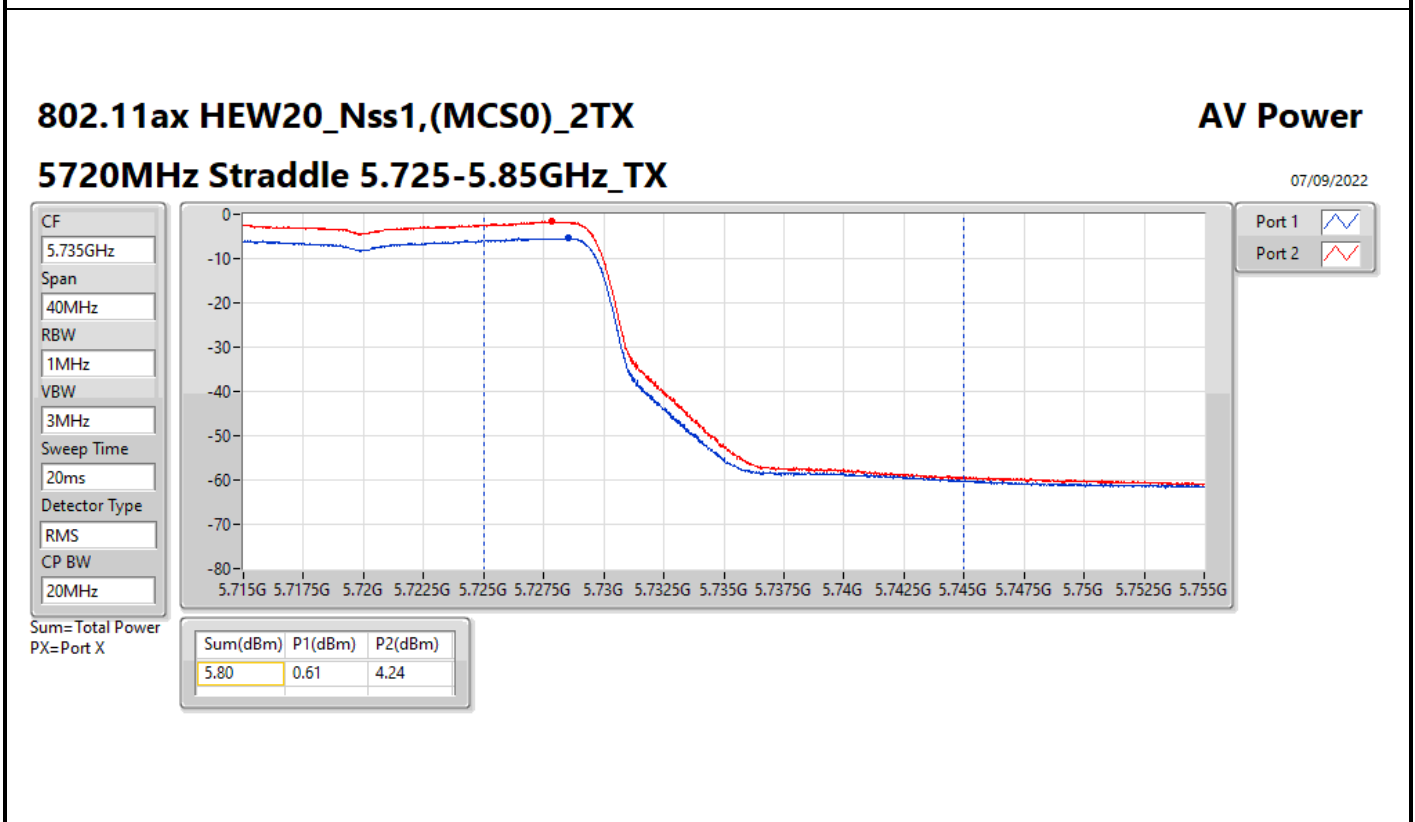

DG = Directional Gain; Port X = Port X output power

Average Power_Pine R2_Antenna set 10_Beamforming mode_
Outdoor_P to M

Appendix C.19

Summary

Mode	Total Power (dBm)	Total Power (W)	EIRP / Elevation angle higher than 30° EIRP (dBm)	EIRP / Elevation angle higher than 30° EIRP (W)
5.15-5.25GHz	-	-	-	-
802.11ax HEW160-BF_Nss1,(MCS0)_2TX	6.53	0.00450	25.06/0.56	0.32063/0.00114
5.25-5.35GHz	-	-	-	-
802.11ax HEW20-BF_Nss1,(MCS0)_2TX	11.39	0.01377	29.92	0.98175
802.11ax HEW40-BF_Nss1,(MCS0)_2TX	9.17	0.00826	27.70	0.58884
802.11ax HEW80-BF_Nss1,(MCS0)_2TX	11.09	0.01285	29.62	0.91622
802.11ax HEW160-BF_Nss1,(MCS0)_2TX	6.39	0.00436	24.92	0.31046
5.47-5.725GHz	-	-	-	-
802.11ax HEW20-BF_Nss1,(MCS0)_2TX	11.04	0.01271	29.57	0.90573
802.11ax HEW40-BF_Nss1,(MCS0)_2TX	11.43	0.01390	29.96	0.99083
802.11ax HEW80-BF_Nss1,(MCS0)_2TX	11.34	0.01361	29.87	0.97051
802.11ax HEW160-BF_Nss1,(MCS0)_2TX	10.35	0.01084	28.88	0.77268
5.725-5.85GHz	-	-	-	-
802.11ax HEW20-BF_Nss1,(MCS0)_2TX	5.80	0.00380	24.33	0.27102
802.11ax HEW40-BF_Nss1,(MCS0)_2TX	0.88	0.00122	19.41	0.08730
802.11ax HEW80-BF_Nss1,(MCS0)_2TX	-2.69	0.00054	15.84	0.03837