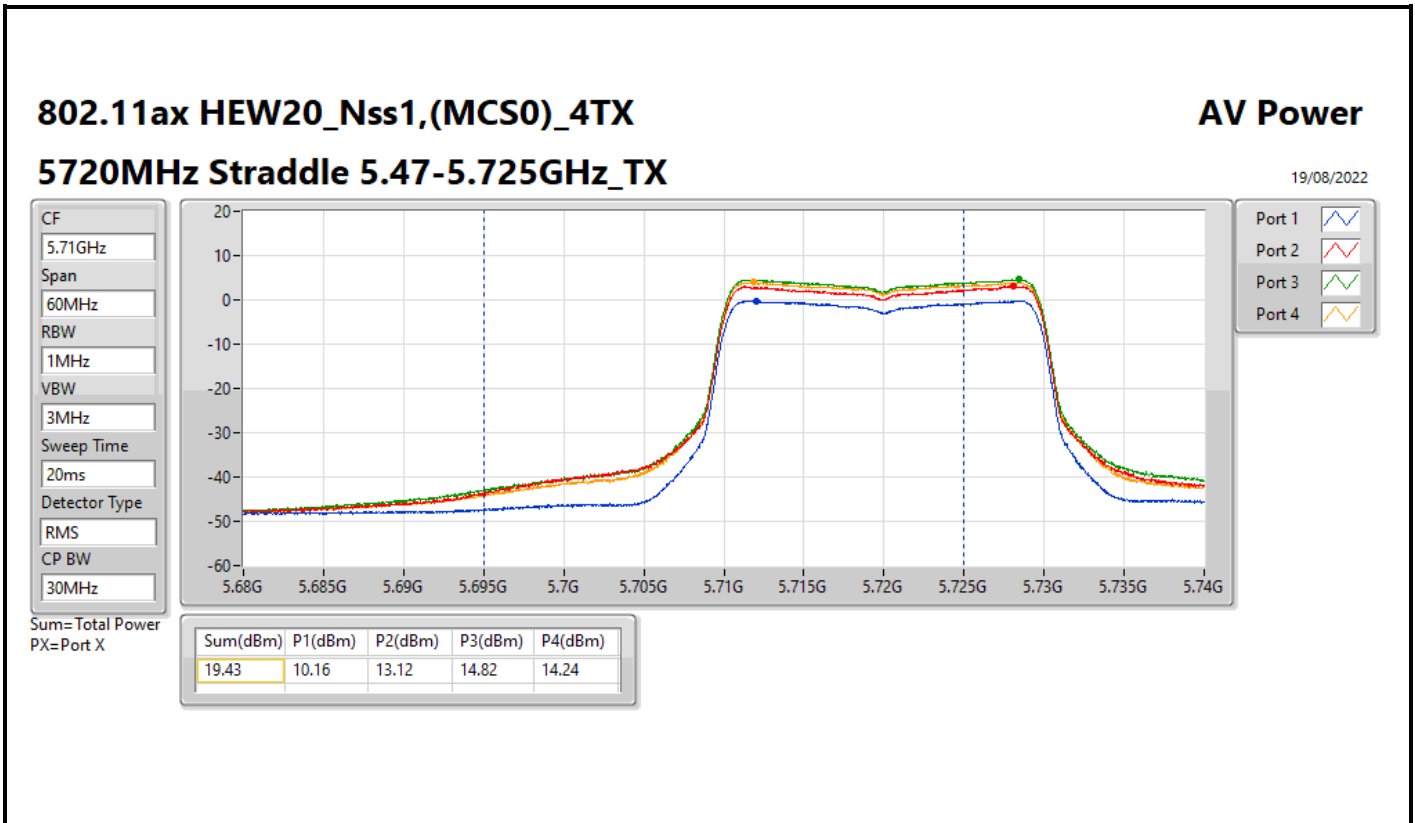

DG = Directional Gain; Port X = Port X output power

**Average Power_Pine R2_Antenna set 3_Beamforming mode_
Outdoor_P to M_P to P**

Appendix C.13

Summary

Mode	Total Power (dBm)	Total Power (W)	EIRP / Elevation angle higher than 30° EIRP (dBm)	EIRP / Elevation angle higher than 30° EIRP (W)
5.15-5.25GHz	-	-	-	-
802.11ax HEW160-BF_Nss1,(MCS0)_2TX	11.73	0.01489	17.74/14.74	0.05943/0.05943
5.25-5.35GHz	-	-	-	-
802.11ax HEW20-BF_Nss1,(MCS0)_2TX	18.46	0.07015	24.47	0.27990
802.11ax HEW40-BF_Nss1,(MCS0)_2TX	18.89	0.07745	24.90	0.30903
802.11ax HEW80-BF_Nss1,(MCS0)_2TX	15.35	0.03428	21.36	0.13677
802.11ax HEW160-BF_Nss1,(MCS0)_2TX	11.68	0.01472	17.69	0.05875
5.47-5.725GHz	-	-	-	-
802.11ax HEW20-BF_Nss1,(MCS0)_2TX	18.19	0.06592	24.20	0.26303
802.11ax HEW40-BF_Nss1,(MCS0)_2TX	18.29	0.06745	24.30	0.26915
802.11ax HEW80-BF_Nss1,(MCS0)_2TX	18.48	0.07047	24.49	0.28119
802.11ax HEW160-BF_Nss1,(MCS0)_2TX	14.58	0.02871	20.59	0.11455
5.725-5.85GHz	-	-	-	-
802.11ax HEW20-BF_Nss1,(MCS0)_2TX	11.99	0.01581	18.00	0.06310
802.11ax HEW40-BF_Nss1,(MCS0)_2TX	6.77	0.00475	12.78	0.01897
802.11ax HEW80-BF_Nss1,(MCS0)_2TX	3.38	0.00218	9.39	0.00869