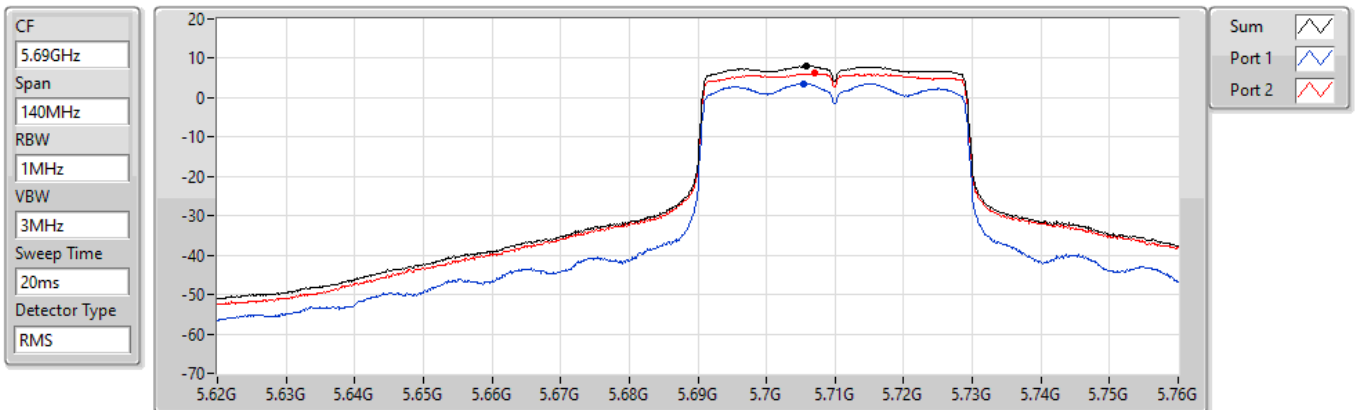

5710MHz Straddle 5.47-5.725GHz

19/08/2022

Sum	PD	Port 1	Port 2
(dBm/1MHz)	(dBm/1MHz)	(dBm/1MHz)	(dBm/1MHz)
7.98	7.98	3.59	6.18