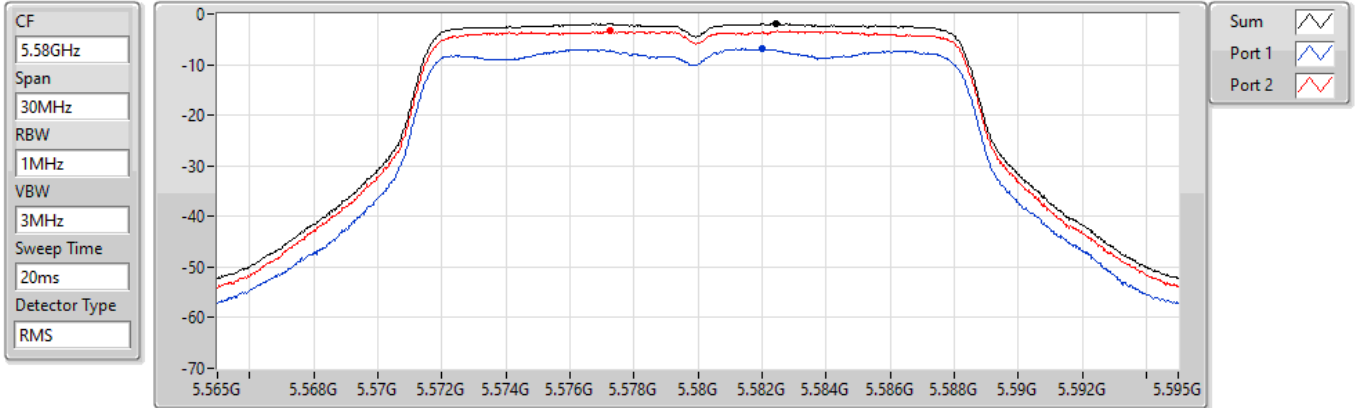

802.11a_Nss1,(6Mbps)_2TX

PSD

5580MHz

24/08/2022

Sum	PD	Port 1	Port 2
(dBm/RBW)	(dBm/RBW)	(dBm/RBW)	(dBm/RBW)
-1.89	-1.89	-6.80	-3.34