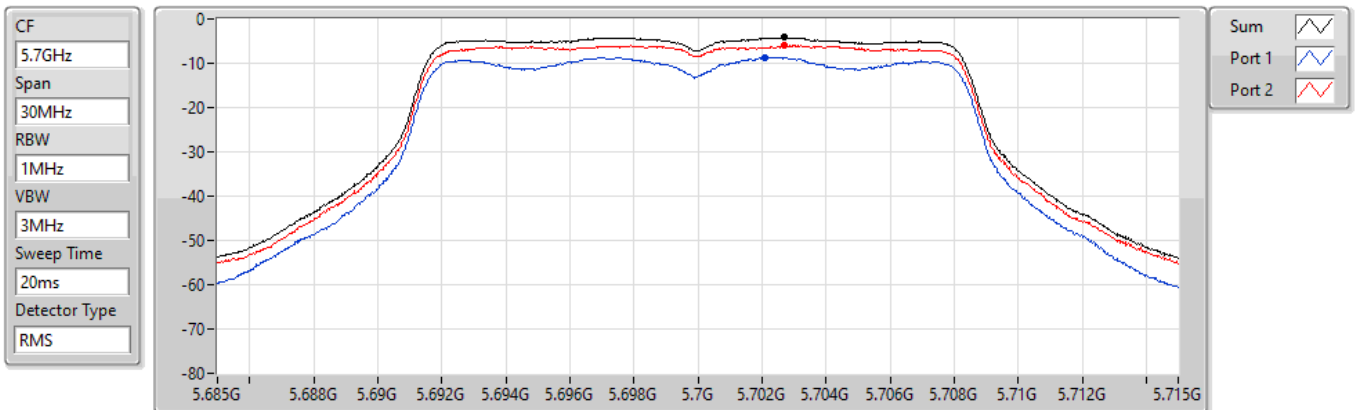

PSD

5580MHz

24/08/2022

Sum	PD	Port 1	Port 2
(dBm/RBW)	(dBm/RBW)	(dBm/RBW)	(dBm/RBW)
-1.89	-1.89	-6.80	-3.34

802.11a_Nss1,(6Mbps)_2TX

PSD

5700MHz

24/08/2022