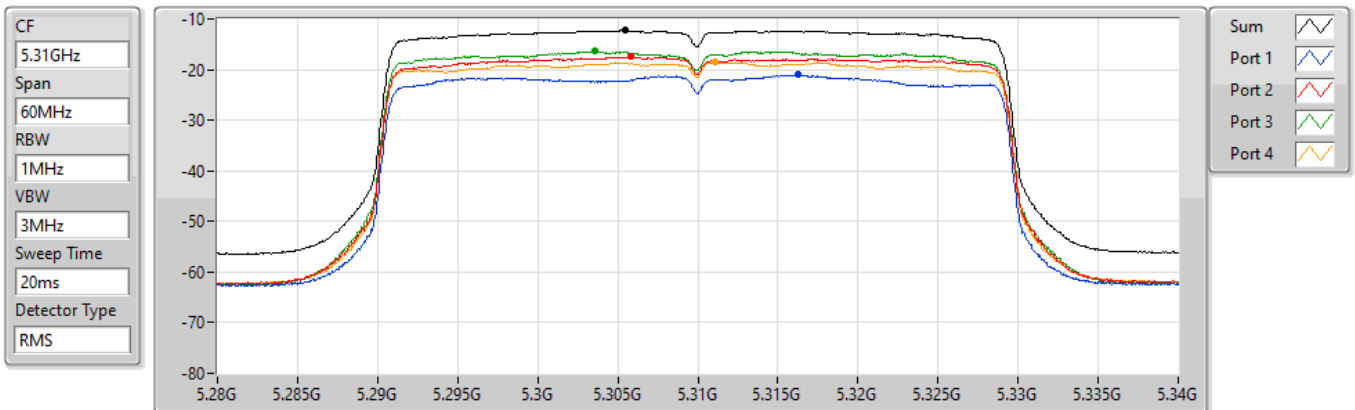

802.11ax HEW40_Nss1,(MCS0)_4TX

PSD

5310MHz

22/08/2022

Sum	PD	Port 1	Port 2	Port 3	Port 4
(dBm/RBW)	(dBm/RBW)	(dBm/RBW)	(dBm/RBW)	(dBm/RBW)	(dBm/RBW)
-12.29	-12.29	-21.07	-17.51	-16.39	-18.54