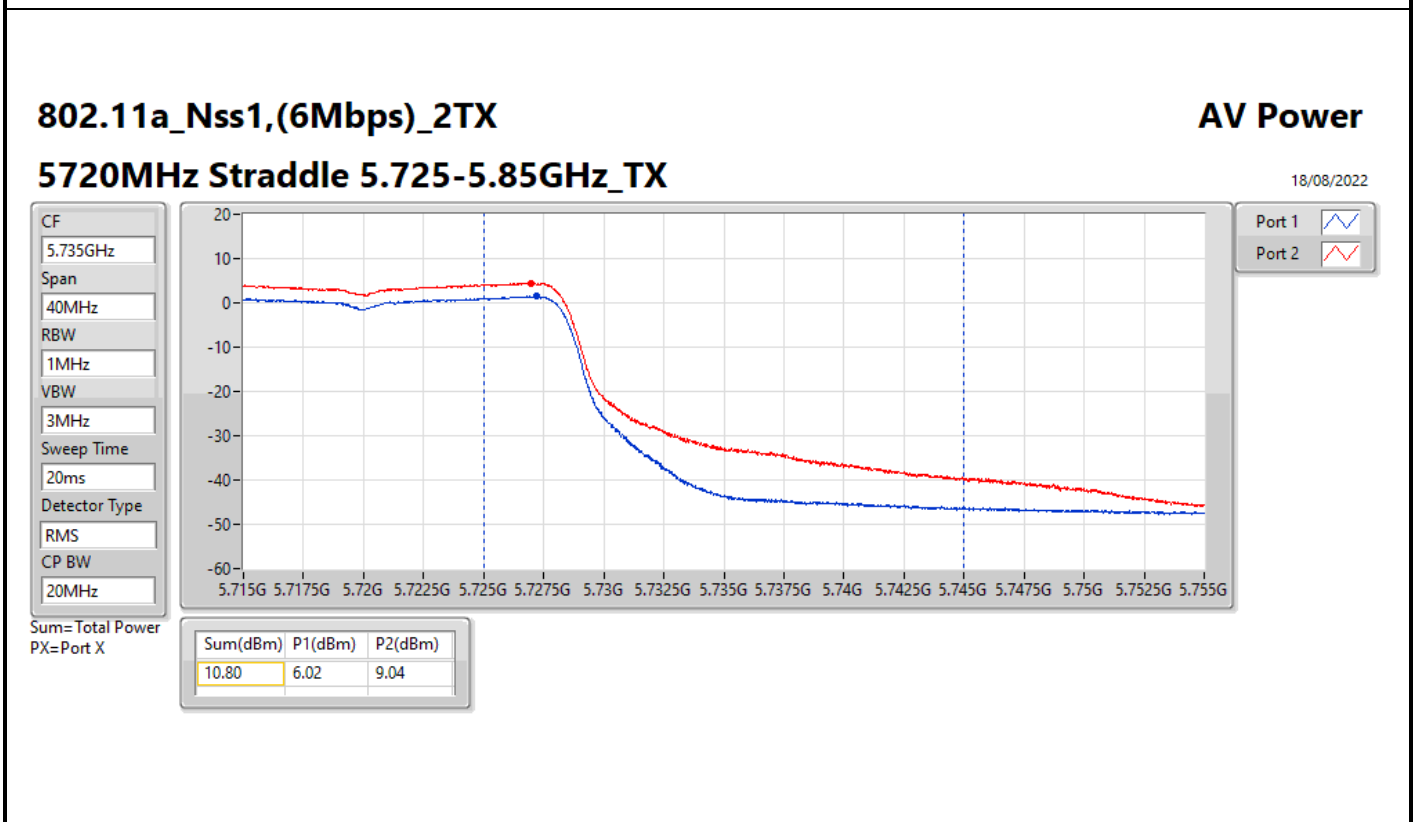

DG = Directional Gain; Port X = Port X output power

**Average Power_Pine R2_Antenna set 3_Beamforming mode_
Outdoor_P to M_P to P**

Appendix C.13

Summary

Mode	Total Power (dBm)	Total Power (W)	EIRP / Elevation angle higher than 30° EIRP (dBm)	EIRP / Elevation angle higher than 30° EIRP (W)
5.15-5.25GHz	-	-	-	-
802.11ax HEW160-BF_Nss1,(MCS0)_2TX	11.73	0.01489	17.74/14.74	0.05943/0.05943
5.25-5.35GHz	-	-	-	-
802.11ax HEW20-BF_Nss1,(MCS0)_2TX	18.46	0.07015	24.47	0.27990
802.11ax HEW40-BF_Nss1,(MCS0)_2TX	18.89	0.07745	24.90	0.30903
802.11ax HEW80-BF_Nss1,(MCS0)_2TX	15.35	0.03428	21.36	0.13677
802.11ax HEW160-BF_Nss1,(MCS0)_2TX	11.68	0.01472	17.69	0.05875
5.47-5.725GHz	-	-	-	-
802.11ax HEW20-BF_Nss1,(MCS0)_2TX	18.19	0.06592	24.20	0.26303
802.11ax HEW40-BF_Nss1,(MCS0)_2TX	18.29	0.06745	24.30	0.26915
802.11ax HEW80-BF_Nss1,(MCS0)_2TX	18.48	0.07047	24.49	0.28119
802.11ax HEW160-BF_Nss1,(MCS0)_2TX	14.58	0.02871	20.59	0.11455
5.725-5.85GHz	-	-	-	-
802.11ax HEW20-BF_Nss1,(MCS0)_2TX	11.99	0.01581	18.00	0.06310
802.11ax HEW40-BF_Nss1,(MCS0)_2TX	6.77	0.00475	12.78	0.01897
802.11ax HEW80-BF_Nss1,(MCS0)_2TX	3.38	0.00218	9.39	0.00869