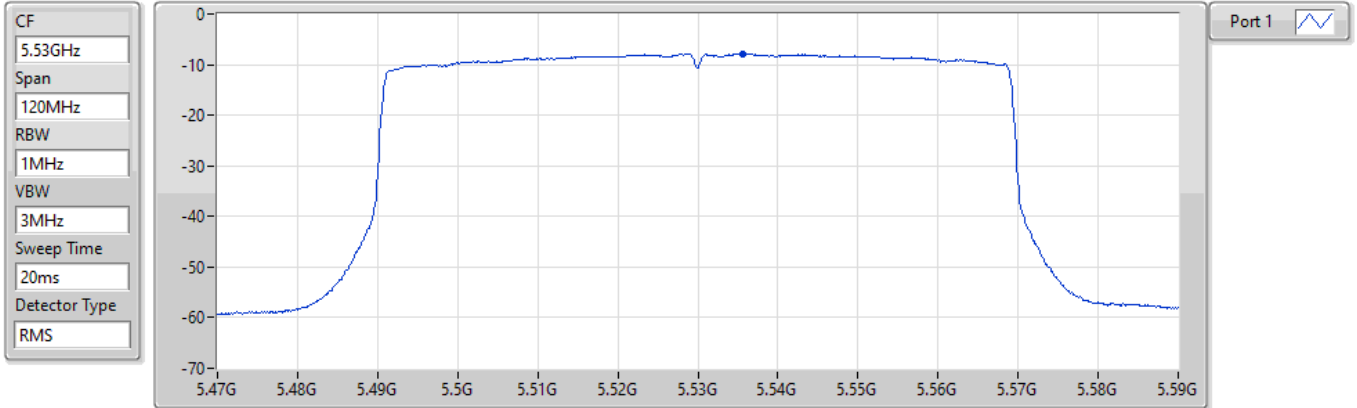

24/08/2022

Sum	PD	Port 1
(dBm/RBW)	(dBm/RBW)	(dBm/RBW)
-12.95	-12.95	-12.95

802.11ax HEW80_Nss1,(MCS0)_1TX

PSD

5530MHz

24/08/2022

Sum	PD	Port 1
(dBm/RBW)	(dBm/RBW)	(dBm/RBW)
-7.93	-7.93	-7.93

802.11ax HEW80_Nss1,(MCS0)_1TX