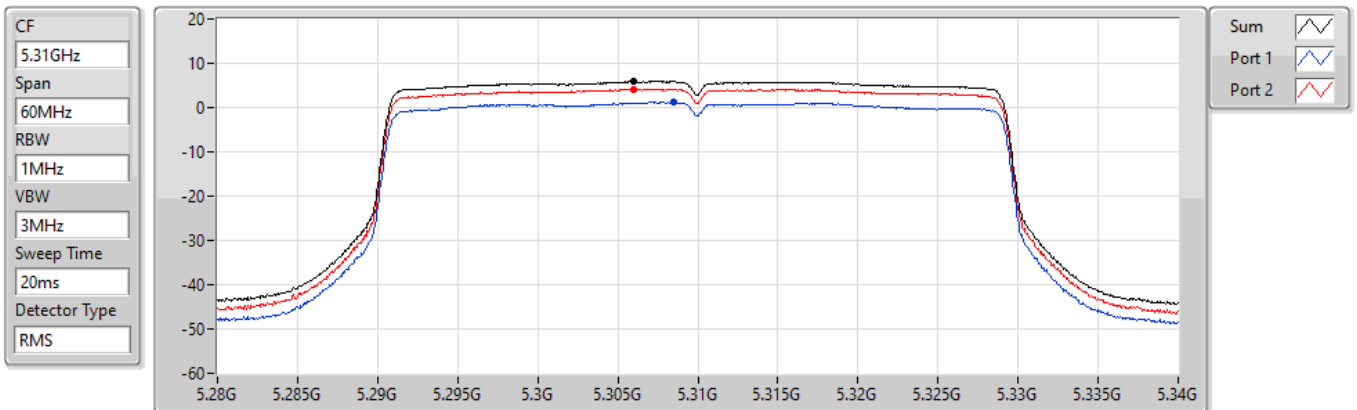

802.11ax HEW40_Nss1,(MCS0)_2TX

PSD

5310MHz

19/08/2022