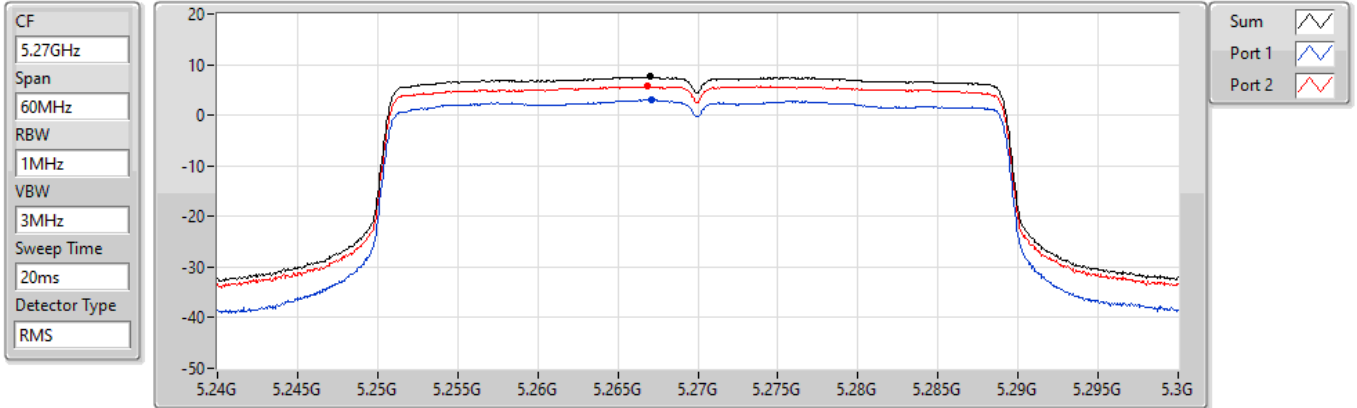

802.11ax HEW40_Nss1,(MCS0)_2TX

PSD

5270MHz

19/08/2022