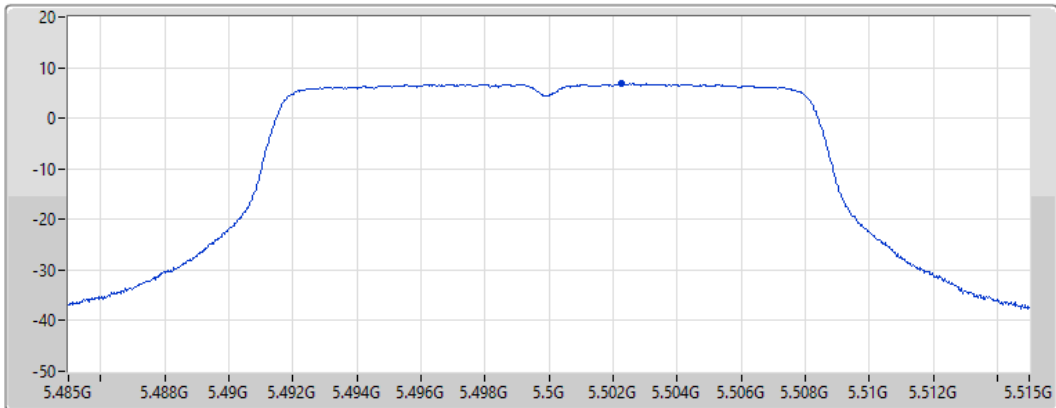

CF
5.5GHz

Span
30MHz

RBW
1MHz

VBW
3MHz

Sweep Time
20ms

Detector Type
RMS

Port 1 

Sum	PD	Port 1
(dBm/RBW)	(dBm/RBW)	(dBm/RBW)
6.84	6.84	6.84