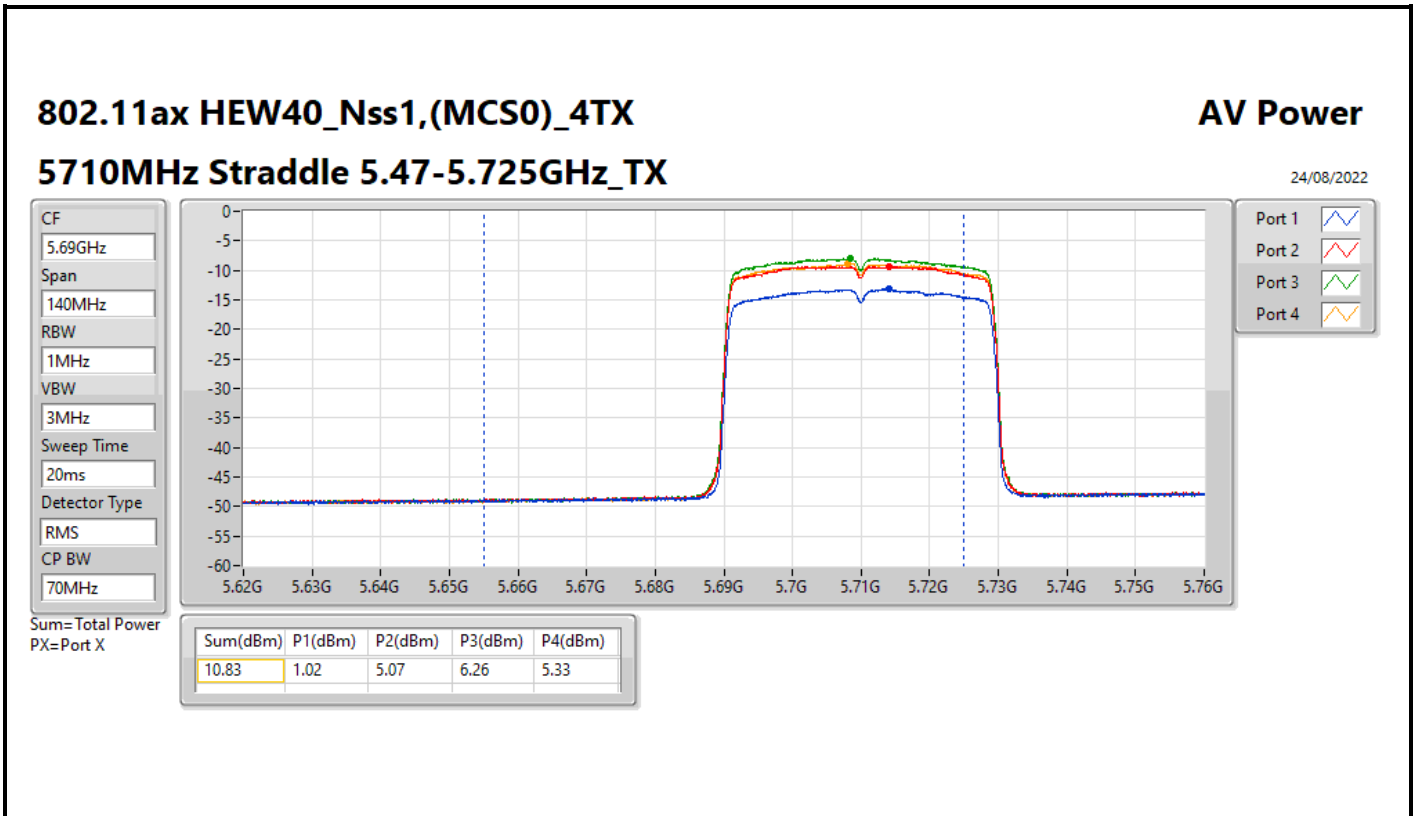

DG = Directional Gain; Port X = Port X output power

**Average Power_Pine R2_Antenna set 10_Beamforming mode_
Indoor_P to M**

Appendix C.16

Summary

Mode	Total Power (dBm)	Total Power (W)
5.15-5.25GHz	-	-
802.11ax HEW160-BF_Nss1,(MCS0)_2TX	6.53	0.00450
5.25-5.35GHz	-	-
802.11ax HEW20-BF_Nss1,(MCS0)_2TX	11.39	0.01377
802.11ax HEW40-BF_Nss1,(MCS0)_2TX	9.17	0.00826
802.11ax HEW80-BF_Nss1,(MCS0)_2TX	11.09	0.01285
802.11ax HEW160-BF_Nss1,(MCS0)_2TX	6.39	0.00436
5.47-5.725GHz	-	-
802.11ax HEW20-BF_Nss1,(MCS0)_2TX	11.04	0.01271
802.11ax HEW40-BF_Nss1,(MCS0)_2TX	11.43	0.01390
802.11ax HEW80-BF_Nss1,(MCS0)_2TX	11.34	0.01361
802.11ax HEW160-BF_Nss1,(MCS0)_2TX	10.35	0.01084
5.725-5.85GHz	-	-
802.11ax HEW20-BF_Nss1,(MCS0)_2TX	5.80	0.00380
802.11ax HEW40-BF_Nss1,(MCS0)_2TX	0.88	0.00122
802.11ax HEW80-BF_Nss1,(MCS0)_2TX	-2.69	0.00054