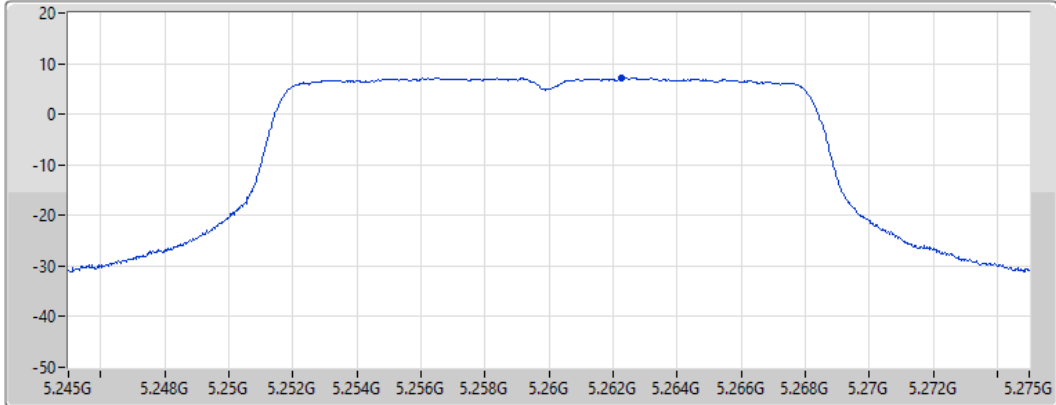

802.11a_Nss1,(6Mbps)_1TX

PSD

5260MHz

18/08/2022

CF
5.26GHz

Span
30MHz

RBW
1MHz

VBW
3MHz

Sweep Time
20ms

Detector Type
RMS

Port 1

Sum	PD	Port 1
(dBm/RBW)	(dBm/RBW)	(dBm/RBW)
7.18	7.18	7.18