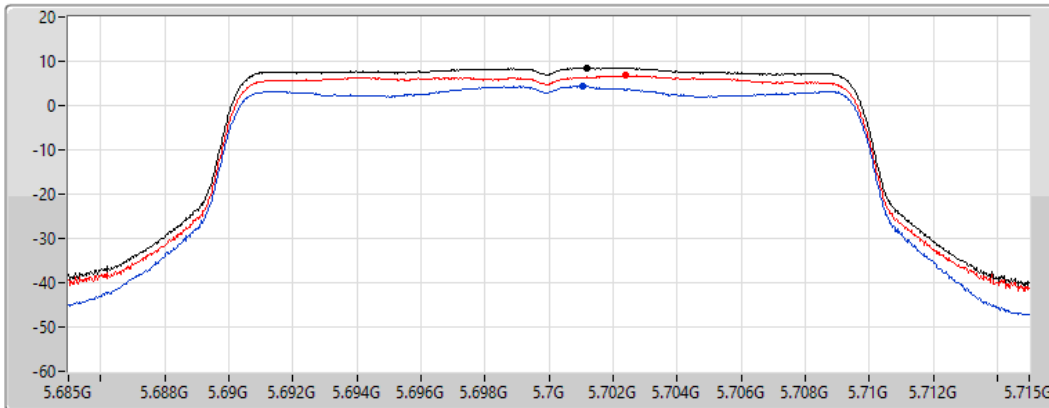

802.11ax HEW20_Nss1,(MCS0)_2TX

PSD

5700MHz

23/08/2022

CF
5.7GHz
Span
30MHz
RBW
1MHz
VBW
3MHz
Sweep Time
20ms
Detector Type
RMS

Sum ☒
Port 1 ☒
Port 2 ☒

Sum	PD	Port 1	Port 2
(dBm/RBW)	(dBm/RBW)	(dBm/RBW)	(dBm/RBW)
8.52	8.52	4.40	6.74