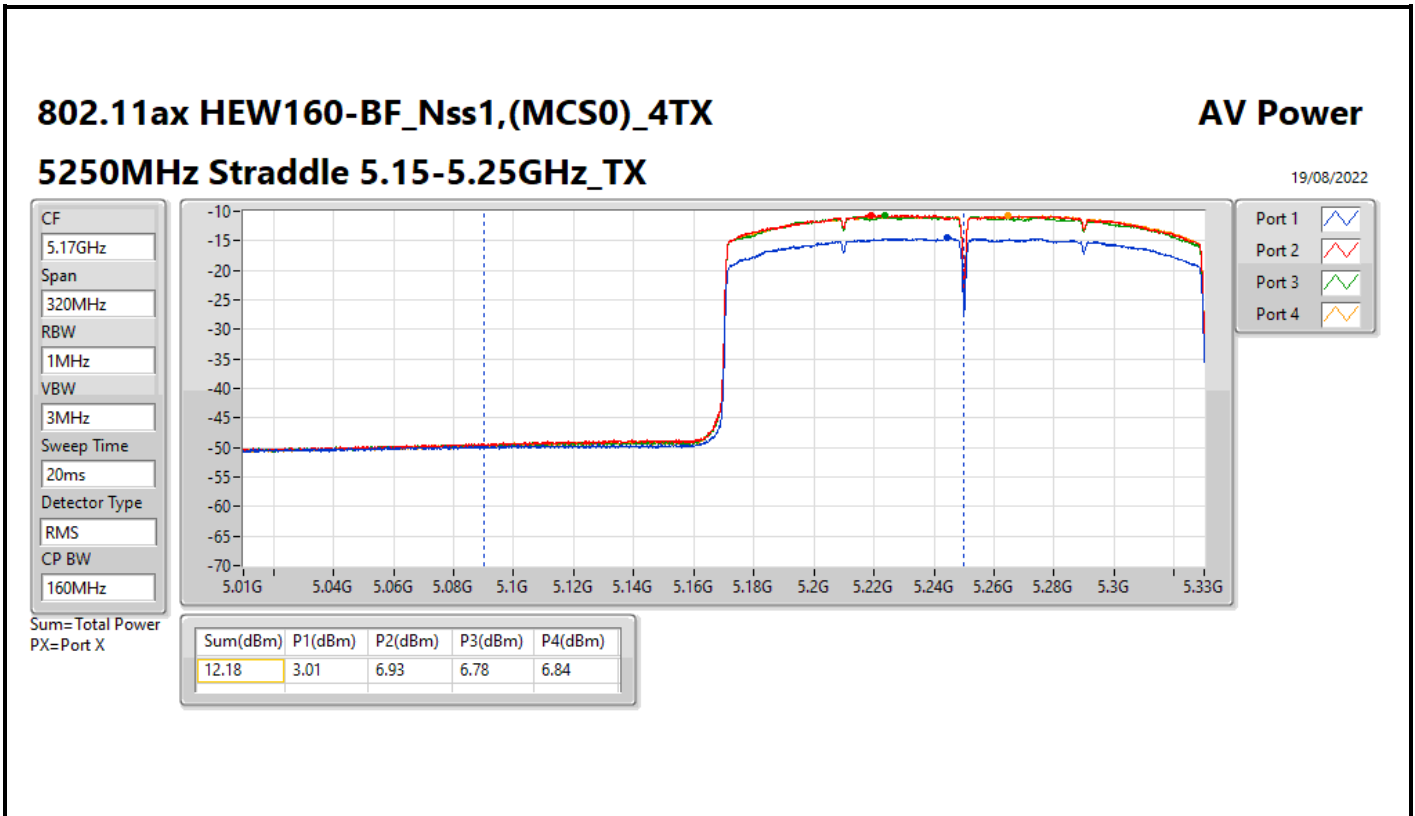

Average Power_Pine R2_Antenna set 10_
Non beamforming mode_Indoor_P to M

Appendix C.15

Summary

Mode	Total Power (dBm)	Total Power (W)
5.15-5.25GHz	-	-
802.11ax HEW160_Nss1,(MCS0)_1TX	5.27	0.00337
802.11ax HEW160_Nss1,(MCS0)_2TX	6.53	0.00450
802.11ax HEW160_Nss1,(MCS0)_4TX	6.02	0.00400
5.25-5.35GHz	-	-
802.11a_Nss1,(6Mbps)_1TX	10.80	0.01202
802.11ax HEW20_Nss1,(MCS0)_1TX	11.22	0.01324
802.11ax HEW40_Nss1,(MCS0)_1TX	11.32	0.01355
802.11ax HEW80_Nss1,(MCS0)_1TX	8.14	0.00652
802.11ax HEW160_Nss1,(MCS0)_1TX	5.25	0.00335
802.11a_Nss1,(6Mbps)_2TX	10.72	0.01180
802.11ax HEW20_Nss1,(MCS0)_2TX	11.39	0.01377
802.11ax HEW40_Nss1,(MCS0)_2TX	9.17	0.00826
802.11ax HEW80_Nss1,(MCS0)_2TX	11.09	0.01285
802.11ax HEW160_Nss1,(MCS0)_2TX	6.39	0.00436
802.11a_Nss1,(6Mbps)_4TX	7.14	0.00518
802.11ax HEW20_Nss1,(MCS0)_4TX	7.80	0.00603
802.11ax HEW40_Nss1,(MCS0)_4TX	10.84	0.01213
802.11ax HEW80_Nss1,(MCS0)_4TX	10.17	0.01040
802.11ax HEW160_Nss1,(MCS0)_4TX	5.88	0.00387
5.47-5.725GHz	-	-
802.11a_Nss1,(6Mbps)_1TX	10.90	0.01230
802.11ax HEW20_Nss1,(MCS0)_1TX	11.40	0.01380
802.11ax HEW40_Nss1,(MCS0)_1TX	11.41	0.01384
802.11ax HEW80_Nss1,(MCS0)_1TX	11.30	0.01349
802.11ax HEW160_Nss1,(MCS0)_1TX	10.39	0.01094
802.11a_Nss1,(6Mbps)_2TX	10.63	0.01156
802.11ax HEW20_Nss1,(MCS0)_2TX	11.04	0.01271
802.11ax HEW40_Nss1,(MCS0)_2TX	11.43	0.01390
802.11ax HEW80_Nss1,(MCS0)_2TX	11.34	0.01361
802.11ax HEW160_Nss1,(MCS0)_2TX	10.35	0.01084
802.11a_Nss1,(6Mbps)_4TX	7.90	0.00617
802.11ax HEW20_Nss1,(MCS0)_4TX	8.53	0.00713
802.11ax HEW40_Nss1,(MCS0)_4TX	11.38	0.01374
802.11ax HEW80_Nss1,(MCS0)_4TX	11.41	0.01384
802.11ax HEW160_Nss1,(MCS0)_4TX	9.72	0.00938
5.725-5.85GHz	-	-
802.11a_Nss1,(6Mbps)_1TX	4.26	0.00267
802.11ax HEW20_Nss1,(MCS0)_1TX	5.99	0.00397
802.11ax HEW40_Nss1,(MCS0)_1TX	0.97	0.00125
802.11ax HEW80_Nss1,(MCS0)_1TX	-2.76	0.00053
802.11a_Nss1,(6Mbps)_2TX	4.54	0.00284
802.11ax HEW20_Nss1,(MCS0)_2TX	5.80	0.00380
802.11ax HEW40_Nss1,(MCS0)_2TX	0.88	0.00122
802.11ax HEW80_Nss1,(MCS0)_2TX	-2.69	0.00054
802.11a_Nss1,(6Mbps)_4TX	0.17	0.00104
802.11ax HEW20_Nss1,(MCS0)_4TX	1.68	0.00147
802.11ax HEW40_Nss1,(MCS0)_4TX	0.31	0.00107
802.11ax HEW80_Nss1,(MCS0)_4TX	-3.22	0.00048