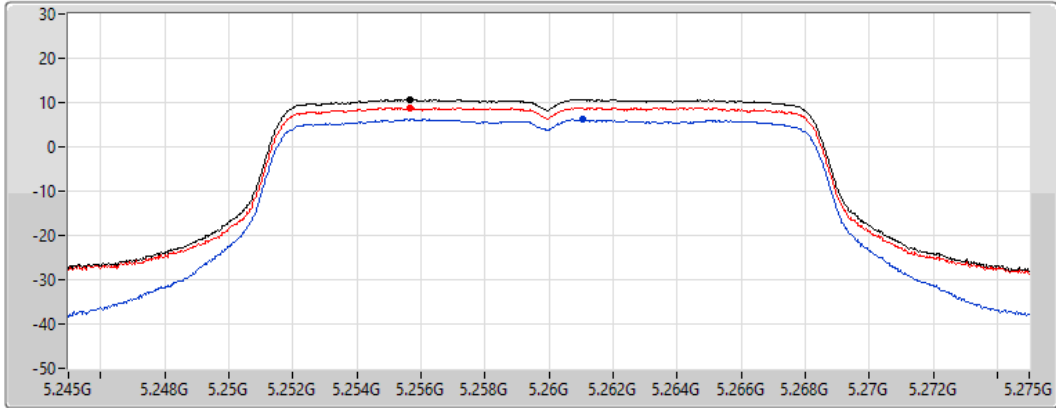

802.11a_Nss1,(6Mbps)_2TX

PSD

5260MHz

18/08/2022

CF
5.26GHz

Span
30MHz

RBW
1MHz

VBW
3MHz

Sweep Time
20ms

Detector Type
RMS

Sum ☒

Port 1 ☒

Port 2 ☒

Sum	PD	Port 1	Port 2
(dBm/RBW)	(dBm/RBW)	(dBm/RBW)	(dBm/RBW)
10.66	10.66	6.16	8.80