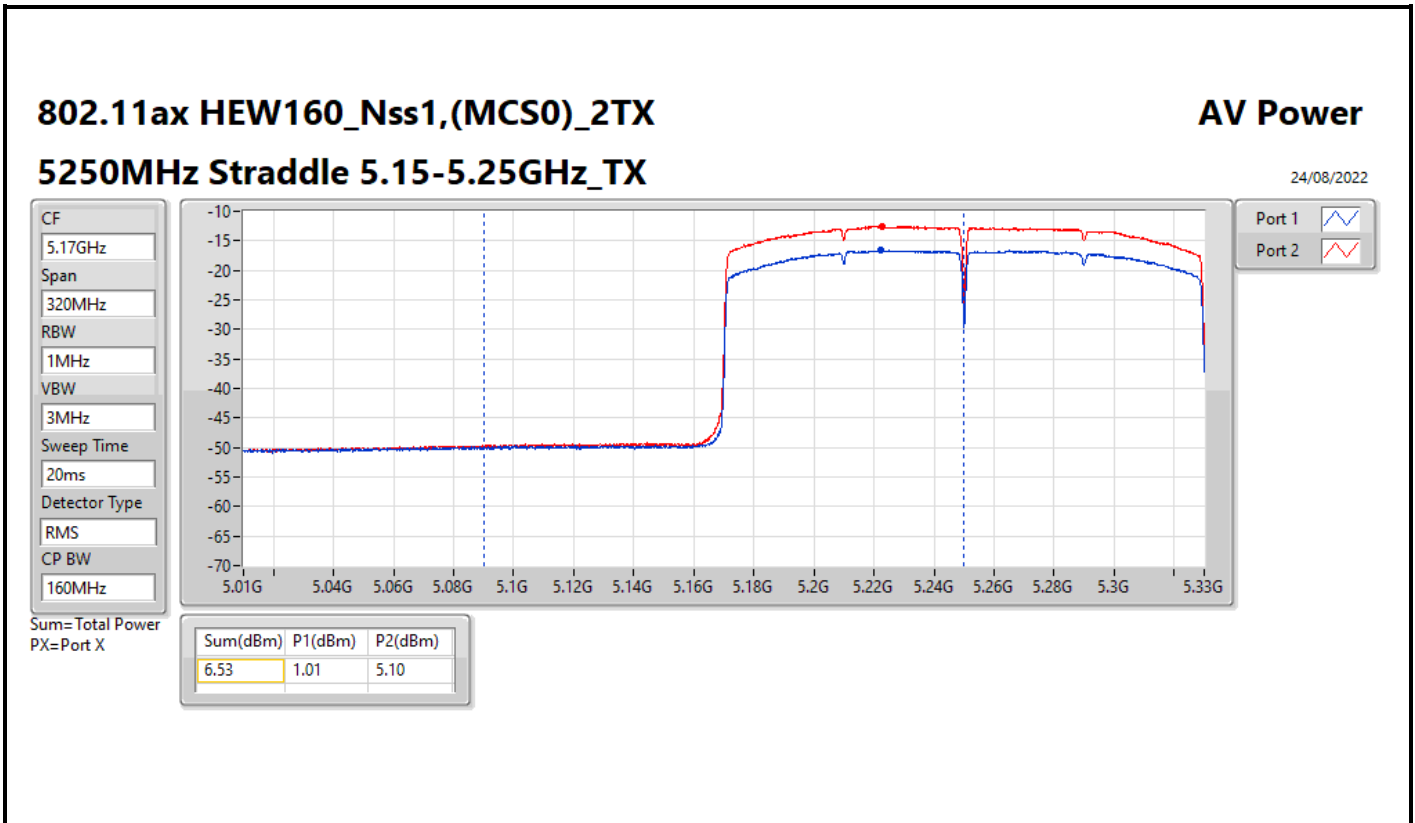

DG = Directional Gain; Port X = Port X output power

Average Power_Pine R2_Antenna set 10_
Beamforming mode Indoor_P to P

Appendix C.22

Summary

Mode	Total Power (dBm)	Total Power (W)
5.15-5.25GHz	-	-
802.11ax HEW160-BF_Nss1,(MCS0)_2TX	6.53	0.00450
802.11ax HEW160-BF_Nss1,(MCS0)_4TX	6.02	0.00400
5.25-5.35GHz	-	-
802.11ax HEW20-BF_Nss1,(MCS0)_2TX	11.39	0.01377
802.11ax HEW40-BF_Nss1,(MCS0)_2TX	9.17	0.00826
802.11ax HEW80-BF_Nss1,(MCS0)_2TX	11.09	0.01285
802.11ax HEW160-BF_Nss1,(MCS0)_2TX	6.39	0.00436
802.11ax HEW20-BF_Nss1,(MCS0)_4TX	7.80	0.00603
802.11ax HEW40-BF_Nss1,(MCS0)_4TX	8.37	0.00687
802.11ax HEW80-BF_Nss1,(MCS0)_4TX	8.14	0.00652
802.11ax HEW160-BF_Nss1,(MCS0)_4TX	5.88	0.00387
5.47-5.725GHz	-	-
802.11ax HEW20-BF_Nss1,(MCS0)_2TX	11.04	0.01271
802.11ax HEW40-BF_Nss1,(MCS0)_2TX	11.43	0.01390
802.11ax HEW80-BF_Nss1,(MCS0)_2TX	11.34	0.01361
802.11ax HEW160-BF_Nss1,(MCS0)_2TX	10.35	0.01084
802.11ax HEW20-BF_Nss1,(MCS0)_4TX	8.34	0.00682
802.11ax HEW40-BF_Nss1,(MCS0)_4TX	8.38	0.00689
802.11ax HEW80-BF_Nss1,(MCS0)_4TX	8.38	0.00689
802.11ax HEW160-BF_Nss1,(MCS0)_4TX	8.23	0.00665
5.725-5.85GHz	-	-
802.11ax HEW20-BF_Nss1,(MCS0)_2TX	5.80	0.00380
802.11ax HEW40-BF_Nss1,(MCS0)_2TX	0.88	0.00122
802.11ax HEW80-BF_Nss1,(MCS0)_2TX	-2.69	0.00054
802.11ax HEW20-BF_Nss1,(MCS0)_4TX	1.68	0.00147
802.11ax HEW40-BF_Nss1,(MCS0)_4TX	-2.00	0.00063
802.11ax HEW80-BF_Nss1,(MCS0)_4TX	-5.79	0.00026

DG = Directional Gain; Port X = Port X output power

802.11ax HEW40-BF_Nss1,(MCS0)_4TX

AV Power

5710MHz Straddle 5.47-5.725GHz_TX

08/09/2022

802.11ax HEW40-BF_Nss1,(MCS0)_4TX

AV Power

5710MHz Straddle 5.725-5.85GHz_TX