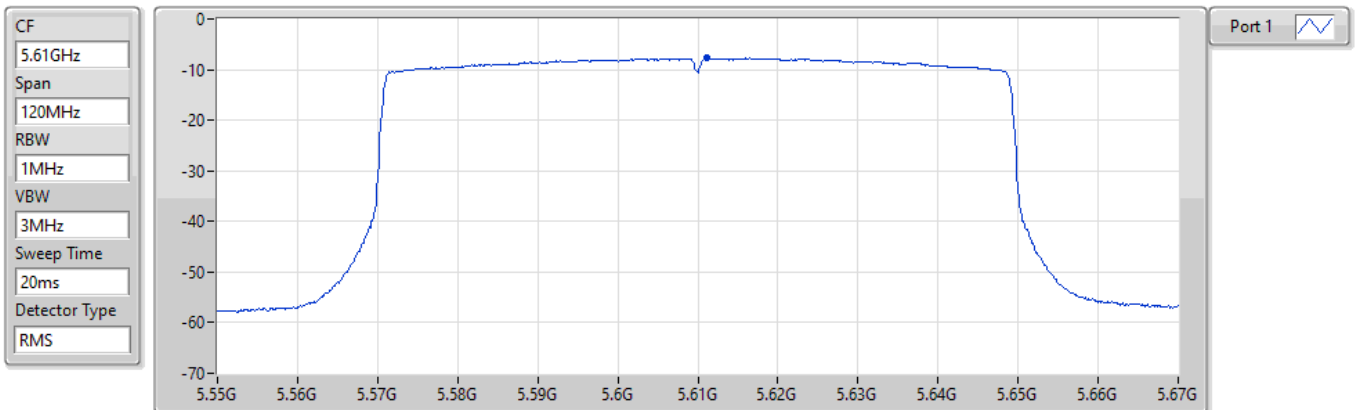

802.11ax HEW80_Nss1,(MCS0)_1TX

PSD

5610MHz

24/08/2022

Sum	PD	Port 1
(dBm/RBW)	(dBm/RBW)	(dBm/RBW)
-7.76	-7.76	-7.76