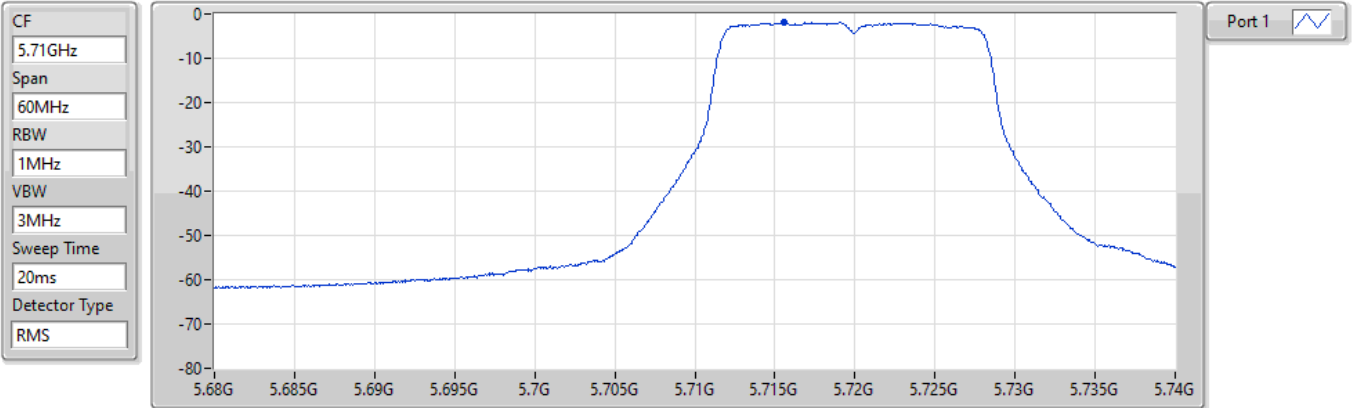

802.11a_Nss1,(6Mbps)_1TX

PSD

5720MHz Straddle 5.47-5.725GHz

24/08/2022

Sum	PD	Port 1
(dBm/RBW)	(dBm/RBW)	(dBm/RBW)
-1.94	-1.94	-1.94

802.11a_Nss1,(6Mbps)_1TX

PSD