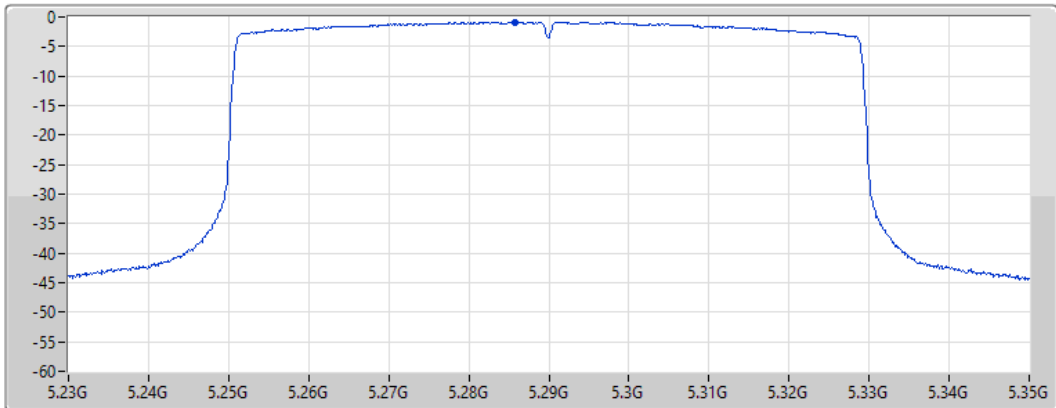

5290MHz

19/08/2022

CF
5.29GHz
Span
120MHz
RBW
1MHz
VBW
3MHz
Sweep Time
20ms
Detector Type
RMS

Port 1

Sum	PD	Port 1
(dBm/RBW)	(dBm/RBW)	(dBm/RBW)
-0.86	-0.86	-0.86