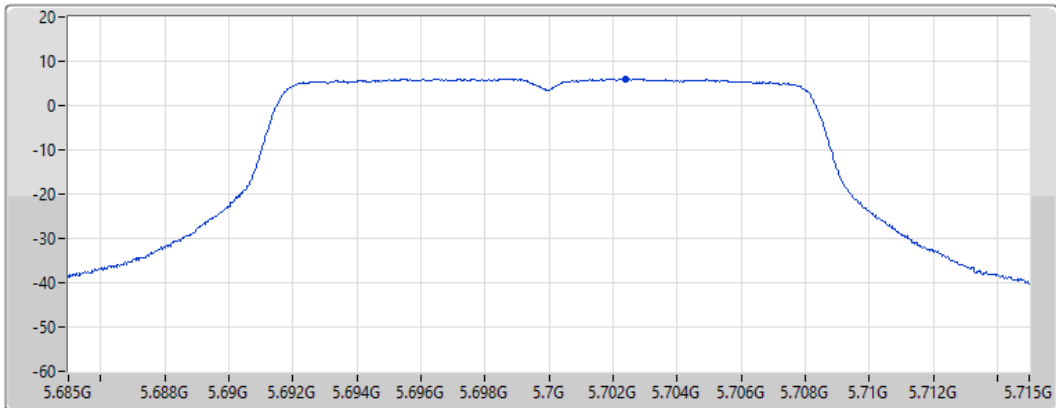

CF
5.7GHz

Span
30MHz

RBW
1MHz

VBW
3MHz

Sweep Time
20ms

Detector Type
RMS

Port 1 

Sum	PD	Port 1
(dBm/RBW)	(dBm/RBW)	(dBm/RBW)
6.08	6.08	6.08