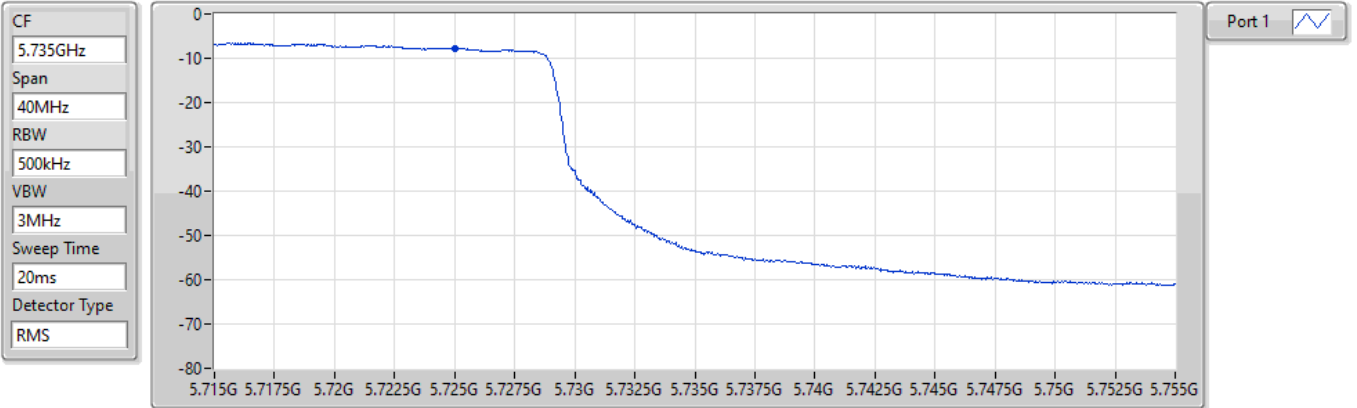

802.11ax HEW40_Nss1,(MCS0)_1TX

PSD

5710MHz Straddle 5.725-5.85GHz

24/08/2022

Sum	PD	Port 1
(dBm/RBW)	(dBm/RBW)	(dBm/RBW)
-7.78	-7.78	-7.78