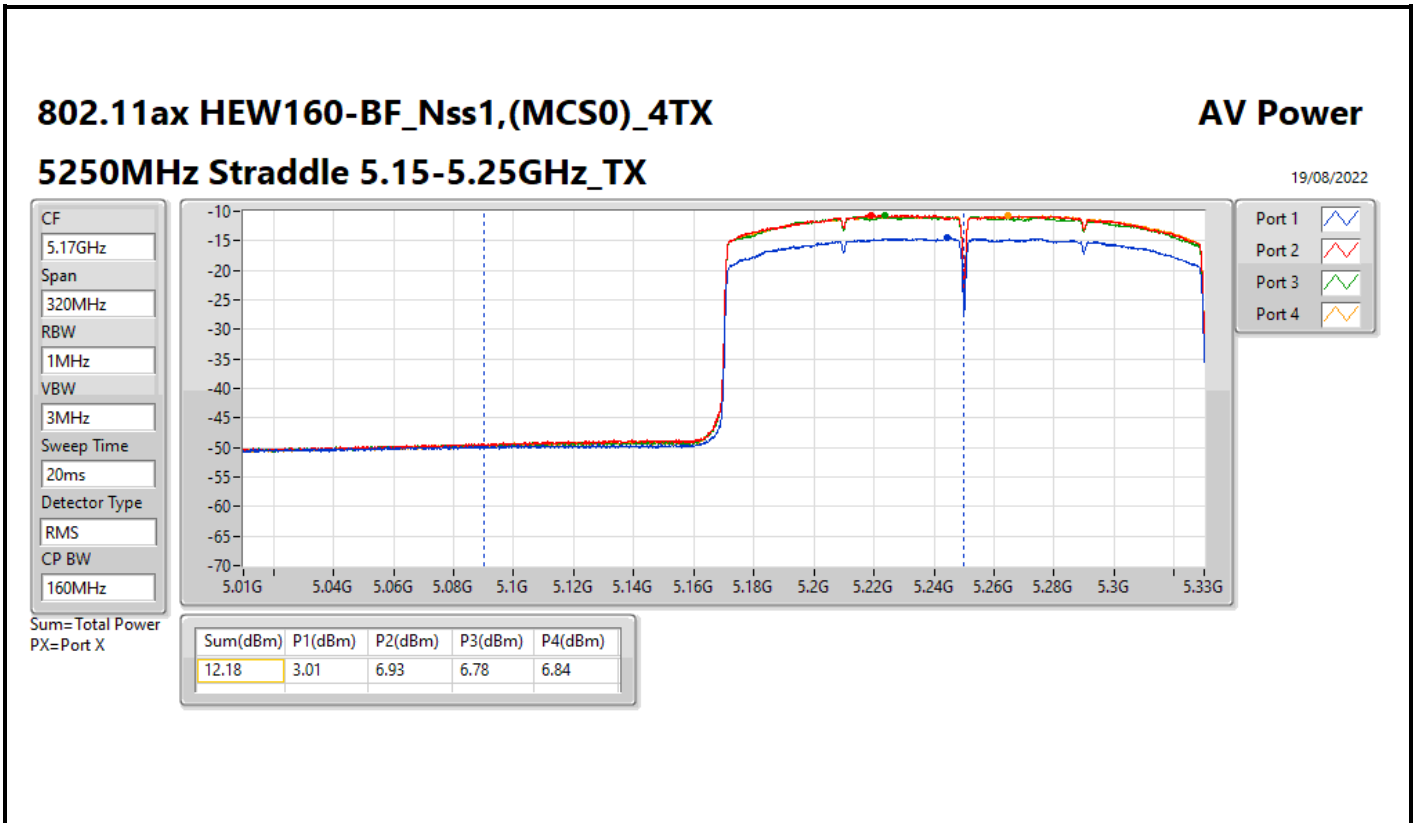

Average Power_Pine R2_Antenna set 3
Non beamforming mode_Outdoor_P to M_P to P

Appendix C.12

Summary

Mode	Total Power (dBm)	Total Power (W)	EIRP/Elevation angle higher than 30° EIRP (dBm)	EIRP /Elevation angle higher than 30° EIRP (W)
5.15-5.25GHz	-	-	-	-
802.11ax HEW160_Nss1,(MCS0)_1TX	8.08	0.00643	11.08/8.08	0.01282/0.00643
802.11ax HEW160_Nss1,(MCS0)_2TX	11.73	0.01489	14.73/11.73	0.02972/0.01489
802.11ax HEW160_Nss1,(MCS0)_4TX	12.18	0.01652	15.18/12.18	0.03296/0.01652
5.25-5.35GHz	-	-	-	-
802.11a_Nss1,(6Mbps)_1TX	13.31	0.02143	16.31	0.04276
802.11ax HEW20_Nss1,(MCS0)_1TX	13.59	0.02286	16.59	0.04560
802.11ax HEW40_Nss1,(MCS0)_1TX	13.62	0.02301	16.62	0.04592
802.11ax HEW80_Nss1,(MCS0)_1TX	11.88	0.01542	14.88	0.03076
802.11ax HEW160_Nss1,(MCS0)_1TX	8.07	0.00641	11.07	0.01279
802.11a_Nss1,(6Mbps)_2TX	18.03	0.06353	21.03	0.12677
802.11ax HEW20_Nss1,(MCS0)_2TX	18.46	0.07015	21.46	0.13996
802.11ax HEW40_Nss1,(MCS0)_2TX	18.89	0.07745	21.89	0.15453
802.11ax HEW80_Nss1,(MCS0)_2TX	15.35	0.03428	18.35	0.06839
802.11ax HEW160_Nss1,(MCS0)_2TX	11.68	0.01472	14.68	0.02938
802.11a_Nss1,(6Mbps)_4TX	20.83	0.12106	23.83	0.24155
802.11ax HEW20_Nss1,(MCS0)_4TX	21.74	0.14928	24.74	0.29785
802.11ax HEW40_Nss1,(MCS0)_4TX	21.77	0.15031	24.77	0.29992
802.11ax HEW80_Nss1,(MCS0)_4TX	17.38	0.05470	20.38	0.10914
802.11ax HEW160_Nss1,(MCS0)_4TX	12.09	0.01618	15.09	0.03228
5.47-5.725GHz	-	-	-	-
802.11a_Nss1,(6Mbps)_1TX	13.20	0.02089	16.20	0.04169
802.11ax HEW20_Nss1,(MCS0)_1TX	13.59	0.02286	16.59	0.04560
802.11ax HEW40_Nss1,(MCS0)_1TX	13.61	0.02296	16.61	0.04581
802.11ax HEW80_Nss1,(MCS0)_1TX	13.81	0.02404	16.81	0.04797
802.11ax HEW160_Nss1,(MCS0)_1TX	11.86	0.01535	14.86	0.03062
802.11a_Nss1,(6Mbps)_2TX	17.79	0.06012	20.79	0.11995
802.11ax HEW20_Nss1,(MCS0)_2TX	18.19	0.06592	21.19	0.13152
802.11ax HEW40_Nss1,(MCS0)_2TX	18.29	0.06745	21.29	0.13459
802.11ax HEW80_Nss1,(MCS0)_2TX	18.48	0.07047	21.48	0.14060
802.11ax HEW160_Nss1,(MCS0)_2TX	14.58	0.02871	17.58	0.05728
802.11a_Nss1,(6Mbps)_4TX	20.96	0.12474	23.96	0.24889
802.11ax HEW20_Nss1,(MCS0)_4TX	20.60	0.11482	23.60	0.22909
802.11ax HEW40_Nss1,(MCS0)_4TX	22.48	0.17701	25.48	0.35318
802.11ax HEW80_Nss1,(MCS0)_4TX	22.26	0.16827	25.26	0.33574
802.11ax HEW160_Nss1,(MCS0)_4TX	15.13	0.03258	18.13	0.06501
5.725-5.85GHz	-	-	-	-
802.11a_Nss1,(6Mbps)_1TX	5.95	0.00394	8.95	0.00785
802.11ax HEW20_Nss1,(MCS0)_1TX	7.16	0.00520	10.16	0.01038
802.11ax HEW40_Nss1,(MCS0)_1TX	2.25	0.00168	5.25	0.00335
802.11ax HEW80_Nss1,(MCS0)_1TX	-1.29	0.00074	1.71	0.00148
802.11a_Nss1,(6Mbps)_2TX	10.80	0.01202	13.80	0.02399
802.11ax HEW20_Nss1,(MCS0)_2TX	11.99	0.01581	14.99	0.03155
802.11ax HEW40_Nss1,(MCS0)_2TX	6.77	0.00475	9.77	0.00948
802.11ax HEW80_Nss1,(MCS0)_2TX	3.38	0.00218	6.38	0.00435
802.11a_Nss1,(6Mbps)_4TX	15.26	0.03357	18.26	0.06699
802.11ax HEW20_Nss1,(MCS0)_4TX	15.30	0.03388	18.30	0.06761
802.11ax HEW40_Nss1,(MCS0)_4TX	11.27	0.01340	14.27	0.02673
802.11ax HEW80_Nss1,(MCS0)_4TX	8.08	0.00643	11.08	0.01282