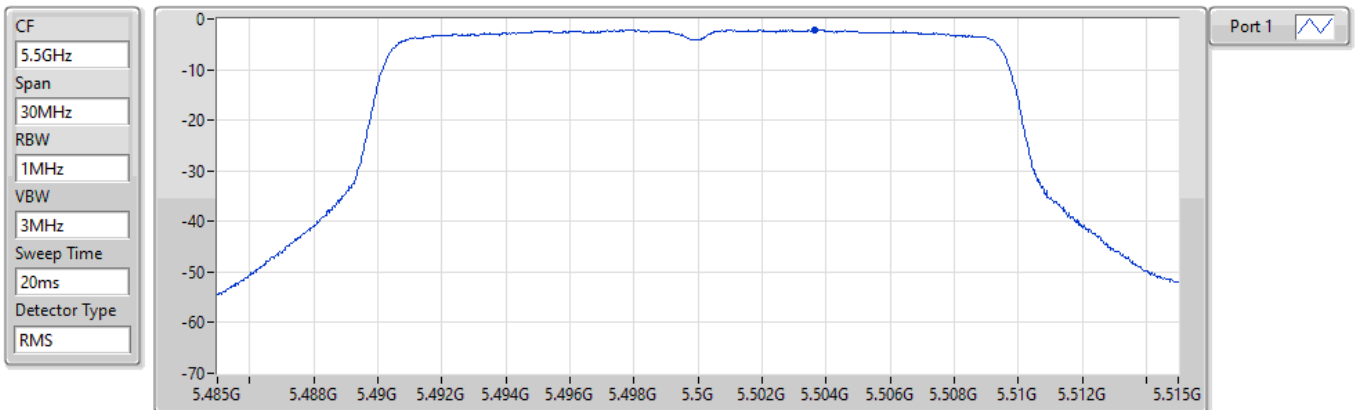

PSD

5500MHz

24/08/2022

Sum	PD	Port 1
(dBm/RBW)	(dBm/RBW)	(dBm/RBW)
-2.15	-2.15	-2.15

802.11ax HEW20_Nss1,(MCS0)_1TX

PSD

5580MHz

24/08/2022