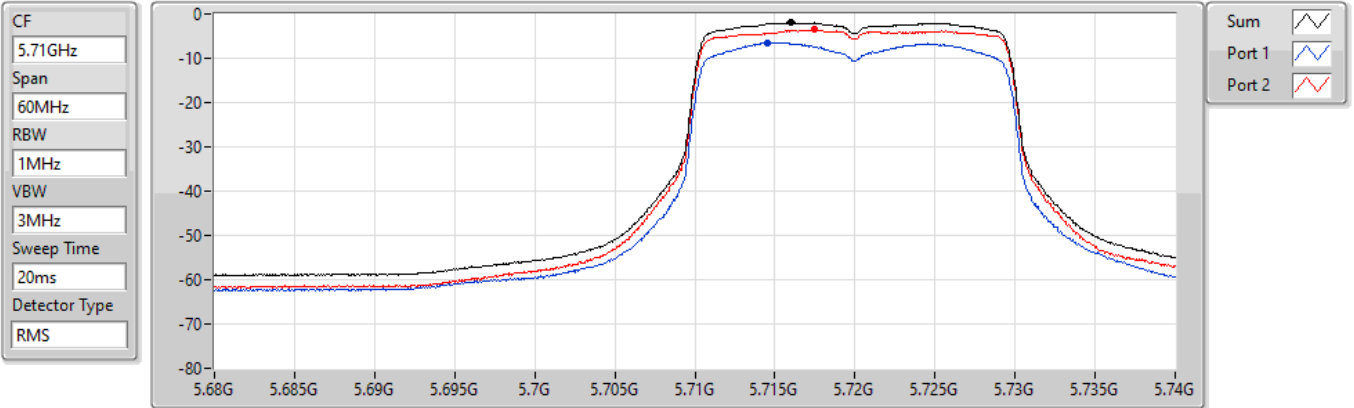

24/08/2022

Sum	PD	Port 1	Port 2
(dBm/RBW)	(dBm/RBW)	(dBm/RBW)	(dBm/RBW)
-1.98	-1.98	-5.89	-3.85

802.11ax HEW20_Nss1,(MCS0)_2TX

PSD

5720MHz Straddle 5.47-5.725GHz

24/08/2022

Sum	PD	Port 1	Port 2
(dBm/RBW)	(dBm/RBW)	(dBm/RBW)	(dBm/RBW)
-1.96	-1.96	-6.50	-3.49