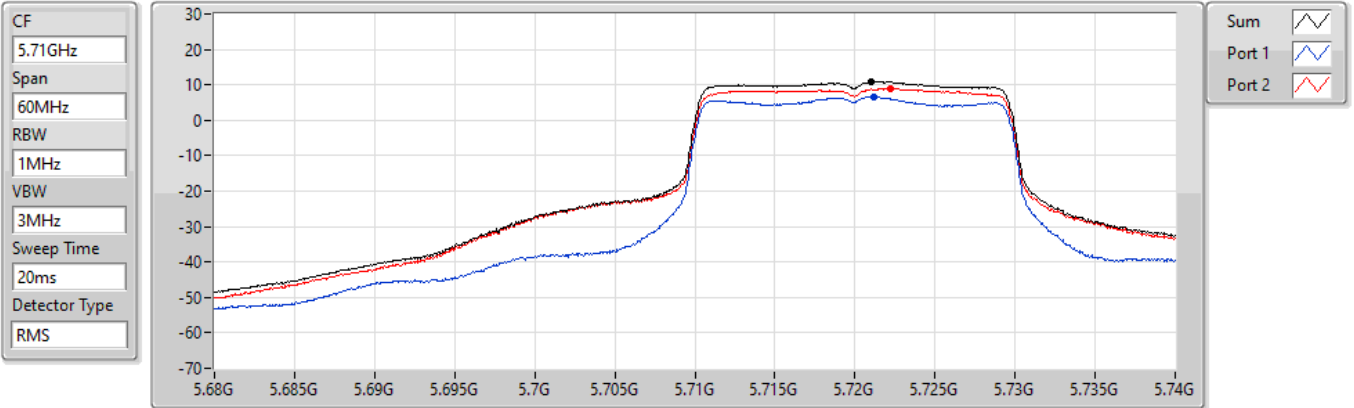

802.11ax HEW20_Nss1,(MCS0)_2TX

PSD

5720MHz Straddle 5.47-5.725GHz

18/08/2022

Sum	PD	Port 1	Port 2
(dBm/RBW)	(dBm/RBW)	(dBm/RBW)	(dBm/RBW)
10.78	10.78	6.52	8.95