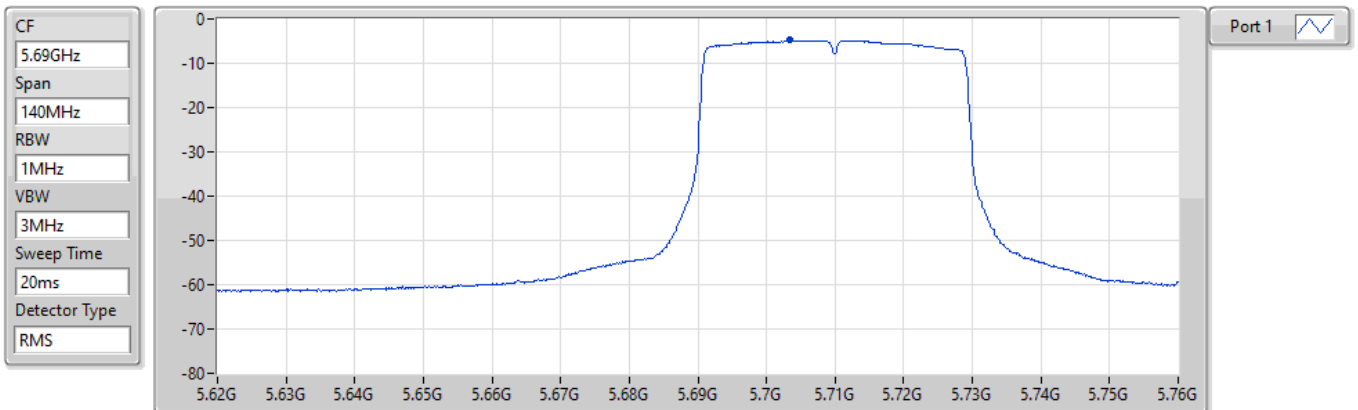

5670MHz

24/08/2022

Sum	PD	Port 1
(dBm/RBW)	(dBm/RBW)	(dBm/RBW)
-4.84	-4.84	-4.84

802.11ax HEW40_Nss1,(MCS0)_1TX

PSD

5710MHz Straddle 5.47-5.725GHz

24/08/2022

Sum	PD	Port 1
(dBm/RBW)	(dBm/RBW)	(dBm/RBW)
-4.79	-4.79	-4.79