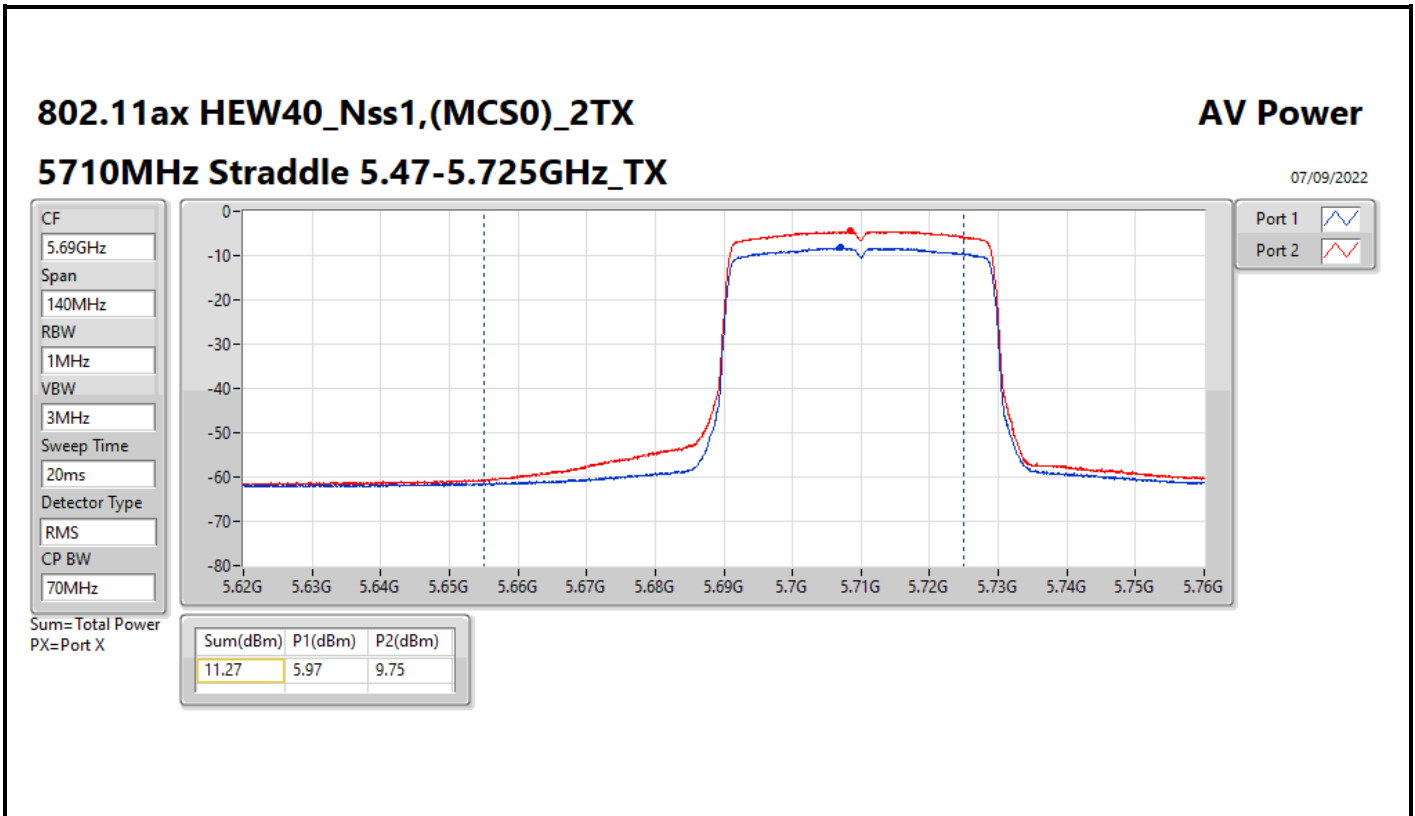

DG = Directional Gain; Port X = Port X output power

**Average Power_Pine R2_Antenna set 10_Beamforming mode_
Indoor_P to M**

Appendix C.16

Summary

Mode	Total Power (dBm)	Total Power (W)
5.15-5.25GHz	-	-
802.11ax HEW160-BF_Nss1,(MCS0)_2TX	6.53	0.00450
5.25-5.35GHz	-	-
802.11ax HEW20-BF_Nss1,(MCS0)_2TX	11.39	0.01377
802.11ax HEW40-BF_Nss1,(MCS0)_2TX	9.17	0.00826
802.11ax HEW80-BF_Nss1,(MCS0)_2TX	11.09	0.01285
802.11ax HEW160-BF_Nss1,(MCS0)_2TX	6.39	0.00436
5.47-5.725GHz	-	-
802.11ax HEW20-BF_Nss1,(MCS0)_2TX	11.04	0.01271
802.11ax HEW40-BF_Nss1,(MCS0)_2TX	11.43	0.01390
802.11ax HEW80-BF_Nss1,(MCS0)_2TX	11.34	0.01361
802.11ax HEW160-BF_Nss1,(MCS0)_2TX	10.35	0.01084
5.725-5.85GHz	-	-
802.11ax HEW20-BF_Nss1,(MCS0)_2TX	5.80	0.00380
802.11ax HEW40-BF_Nss1,(MCS0)_2TX	0.88	0.00122
802.11ax HEW80-BF_Nss1,(MCS0)_2TX	-2.69	0.00054