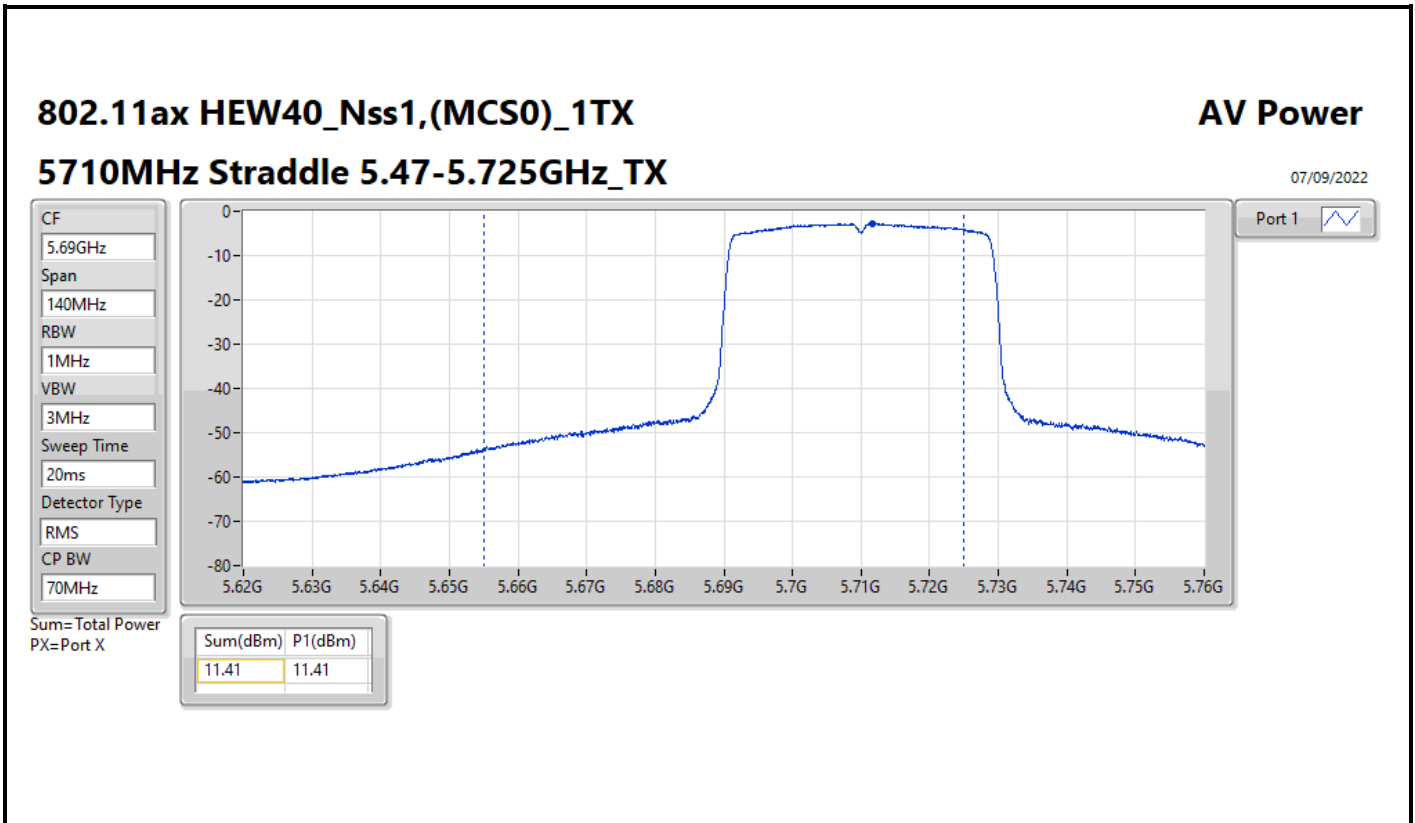

**Average Power_Pine R2_Antenna set 10_
Non beamforming mode_Outdoor_P to M**

Appendix C.18

Mode	Result	DG (dBi)	Port 1 (dBm)	Port 2 (dBm)	Port 3 (dBm)	Port 4 (dBm)	Total Power (dBm)	Power Limit (dBm)	EIRP / Elevation angle higher than 30° EIRP (dBm)	EIRP Limit / Elevation angle higher than 30° EIRP Limit (dBm)
5570MHz	Pass	18.53	-0.54	4.22	4.87	4.44	9.72	11.45	28.25	30.00

DG = Directional Gain; Port X = Port X output power

Average Power_Pine R2_Antenna set 10_Beamforming mode_
Outdoor_P to M

Appendix C.19

Summary

Mode	Total Power (dBm)	Total Power (W)	EIRP / Elevation angle higher than 30° EIRP (dBm)	EIRP / Elevation angle higher than 30° EIRP (W)
5.15-5.25GHz	-	-	-	-
802.11ax HEW160-BF_Nss1,(MCS0)_2TX	6.53	0.00450	25.06/0.56	0.32063/0.00114
5.25-5.35GHz	-	-	-	-
802.11ax HEW20-BF_Nss1,(MCS0)_2TX	11.39	0.01377	29.92	0.98175
802.11ax HEW40-BF_Nss1,(MCS0)_2TX	9.17	0.00826	27.70	0.58884
802.11ax HEW80-BF_Nss1,(MCS0)_2TX	11.09	0.01285	29.62	0.91622
802.11ax HEW160-BF_Nss1,(MCS0)_2TX	6.39	0.00436	24.92	0.31046
5.47-5.725GHz	-	-	-	-
802.11ax HEW20-BF_Nss1,(MCS0)_2TX	11.04	0.01271	29.57	0.90573
802.11ax HEW40-BF_Nss1,(MCS0)_2TX	11.43	0.01390	29.96	0.99083
802.11ax HEW80-BF_Nss1,(MCS0)_2TX	11.34	0.01361	29.87	0.97051
802.11ax HEW160-BF_Nss1,(MCS0)_2TX	10.35	0.01084	28.88	0.77268
5.725-5.85GHz	-	-	-	-
802.11ax HEW20-BF_Nss1,(MCS0)_2TX	5.80	0.00380	24.33	0.27102
802.11ax HEW40-BF_Nss1,(MCS0)_2TX	0.88	0.00122	19.41	0.08730
802.11ax HEW80-BF_Nss1,(MCS0)_2TX	-2.69	0.00054	15.84	0.03837