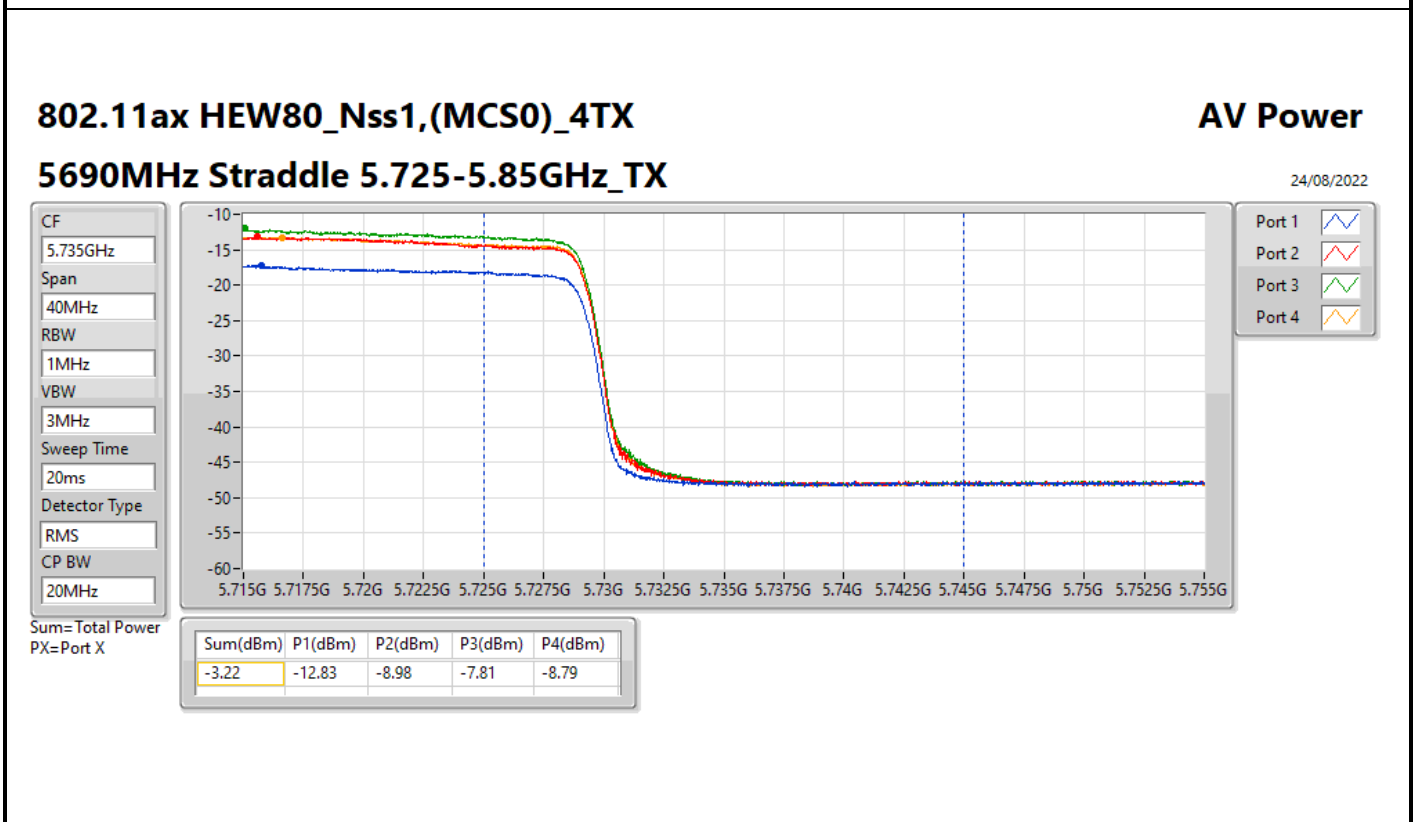

DG = Directional Gain; Port X = Port X output power

Average Power_Pine R2_Antenna set 10_
Beamforming mode Indoor_P to P

Appendix C.22

Summary

Mode	Total Power (dBm)	Total Power (W)
5.15-5.25GHz	-	-
802.11ax HEW160-BF_Nss1,(MCS0)_2TX	6.53	0.00450
802.11ax HEW160-BF_Nss1,(MCS0)_4TX	6.02	0.00400
5.25-5.35GHz	-	-
802.11ax HEW20-BF_Nss1,(MCS0)_2TX	11.39	0.01377
802.11ax HEW40-BF_Nss1,(MCS0)_2TX	9.17	0.00826
802.11ax HEW80-BF_Nss1,(MCS0)_2TX	11.09	0.01285
802.11ax HEW160-BF_Nss1,(MCS0)_2TX	6.39	0.00436
802.11ax HEW20-BF_Nss1,(MCS0)_4TX	7.80	0.00603
802.11ax HEW40-BF_Nss1,(MCS0)_4TX	8.37	0.00687
802.11ax HEW80-BF_Nss1,(MCS0)_4TX	8.14	0.00652
802.11ax HEW160-BF_Nss1,(MCS0)_4TX	5.88	0.00387
5.47-5.725GHz	-	-
802.11ax HEW20-BF_Nss1,(MCS0)_2TX	11.04	0.01271
802.11ax HEW40-BF_Nss1,(MCS0)_2TX	11.43	0.01390
802.11ax HEW80-BF_Nss1,(MCS0)_2TX	11.34	0.01361
802.11ax HEW160-BF_Nss1,(MCS0)_2TX	10.35	0.01084
802.11ax HEW20-BF_Nss1,(MCS0)_4TX	8.34	0.00682
802.11ax HEW40-BF_Nss1,(MCS0)_4TX	8.38	0.00689
802.11ax HEW80-BF_Nss1,(MCS0)_4TX	8.38	0.00689
802.11ax HEW160-BF_Nss1,(MCS0)_4TX	8.23	0.00665
5.725-5.85GHz	-	-
802.11ax HEW20-BF_Nss1,(MCS0)_2TX	5.80	0.00380
802.11ax HEW40-BF_Nss1,(MCS0)_2TX	0.88	0.00122
802.11ax HEW80-BF_Nss1,(MCS0)_2TX	-2.69	0.00054
802.11ax HEW20-BF_Nss1,(MCS0)_4TX	1.68	0.00147
802.11ax HEW40-BF_Nss1,(MCS0)_4TX	-2.00	0.00063
802.11ax HEW80-BF_Nss1,(MCS0)_4TX	-5.79	0.00026

DG = Directional Gain; Port X = Port X output power

802.11ax HEW40-BF_Nss1,(MCS0)_4TX

AV Power

5710MHz Straddle 5.47-5.725GHz_TX

08/09/2022

802.11ax HEW40-BF_Nss1,(MCS0)_4TX

AV Power

5710MHz Straddle 5.725-5.85GHz_TX