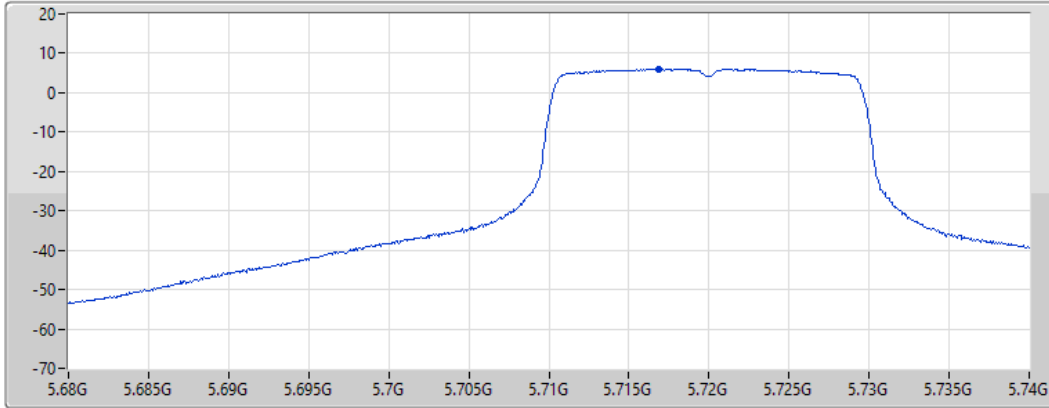

802.11ax HEW20_Nss1,(MCS0)_1TX

PSD

5720MHz Straddle 5.47-5.725GHz

18/08/2022

CF
5.71GHz
Span
60MHz
RBW
1MHz
VBW
3MHz
Sweep Time
20ms
Detector Type
RMS

Port 1

Sum	PD	Port 1
(dBm/RBW)	(dBm/RBW)	(dBm/RBW)
5.97	5.97	5.97