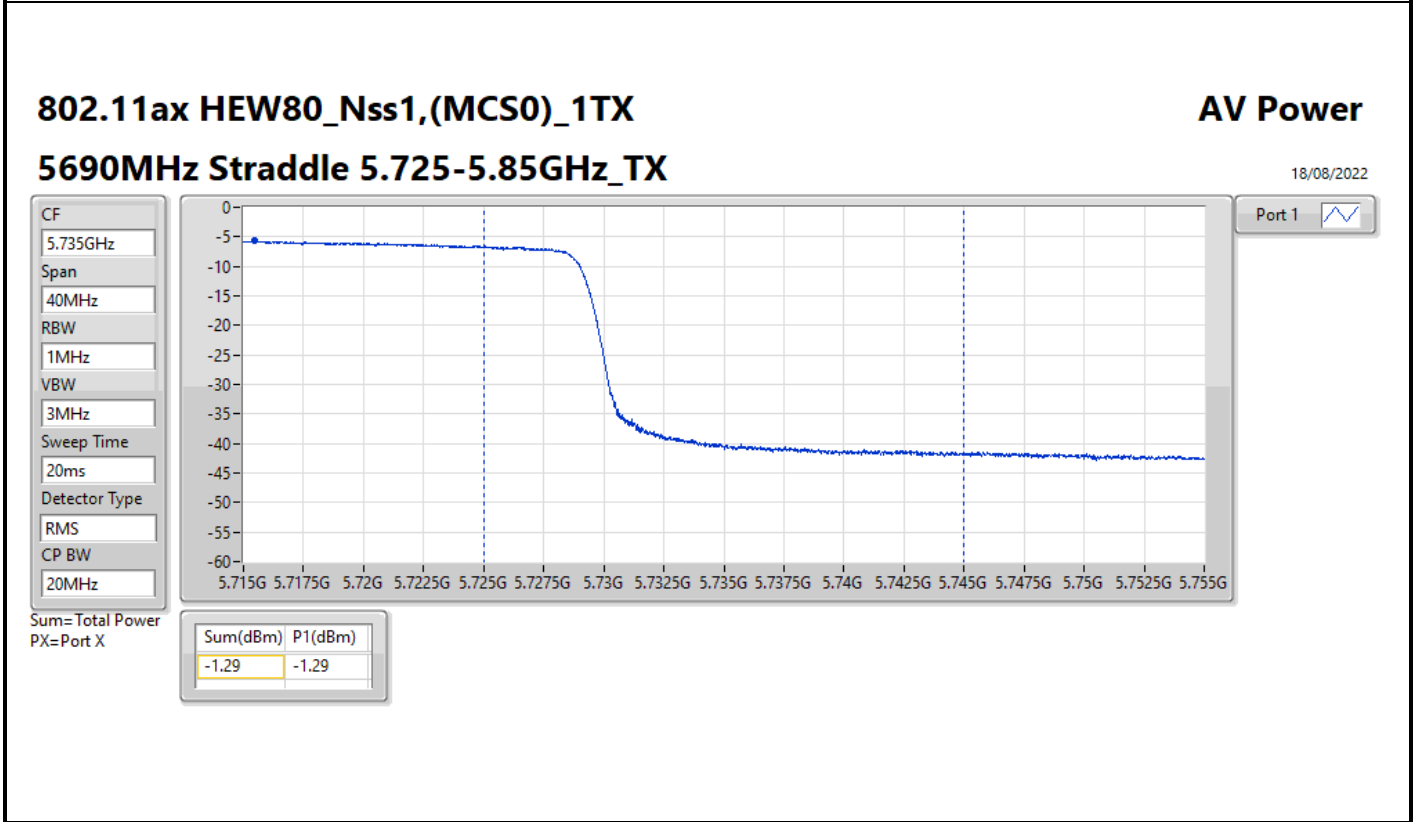

Average Power_Pine R2_Antenna set 3_
Non beamforming mode_Outdoor_P to M_P to P

Appendix C.12

Mode	Result	DG (dBi)	Port 1 (dBm)	Port 2 (dBm)	Port 3 (dBm)	Port 4 (dBm)	Total Power (dBm)	Power Limit (dBm)	EIRP/Elevation angle higher than 30° EIRP (dBm)	EIRP /Elevation angle higher than 30° EIRP Limit (dBm)
5570MHz	Pass	3.00	5.39	9.49	10.32	9.77	15.13	23.98	18.13	Inf

DG = Directional Gain; Port X = Port X output power

**Average Power_Pine R2_Antenna set 3_Beamforming mode_
Outdoor_P to M_P to P**

Appendix C.13

Summary

Mode	Total Power (dBm)	Total Power (W)	EIRP / Elevation angle higher than 30° EIRP (dBm)	EIRP / Elevation angle higher than 30° EIRP (W)
5.15-5.25GHz	-	-	-	-
802.11ax HEW160-BF_Nss1,(MCS0)_2TX	11.73	0.01489	17.74/14.74	0.05943/0.05943
5.25-5.35GHz	-	-	-	-
802.11ax HEW20-BF_Nss1,(MCS0)_2TX	18.46	0.07015	24.47	0.27990
802.11ax HEW40-BF_Nss1,(MCS0)_2TX	18.89	0.07745	24.90	0.30903
802.11ax HEW80-BF_Nss1,(MCS0)_2TX	15.35	0.03428	21.36	0.13677
802.11ax HEW160-BF_Nss1,(MCS0)_2TX	11.68	0.01472	17.69	0.05875
5.47-5.725GHz	-	-	-	-
802.11ax HEW20-BF_Nss1,(MCS0)_2TX	18.19	0.06592	24.20	0.26303
802.11ax HEW40-BF_Nss1,(MCS0)_2TX	18.29	0.06745	24.30	0.26915
802.11ax HEW80-BF_Nss1,(MCS0)_2TX	18.48	0.07047	24.49	0.28119
802.11ax HEW160-BF_Nss1,(MCS0)_2TX	14.58	0.02871	20.59	0.11455
5.725-5.85GHz	-	-	-	-
802.11ax HEW20-BF_Nss1,(MCS0)_2TX	11.99	0.01581	18.00	0.06310
802.11ax HEW40-BF_Nss1,(MCS0)_2TX	6.77	0.00475	12.78	0.01897
802.11ax HEW80-BF_Nss1,(MCS0)_2TX	3.38	0.00218	9.39	0.00869