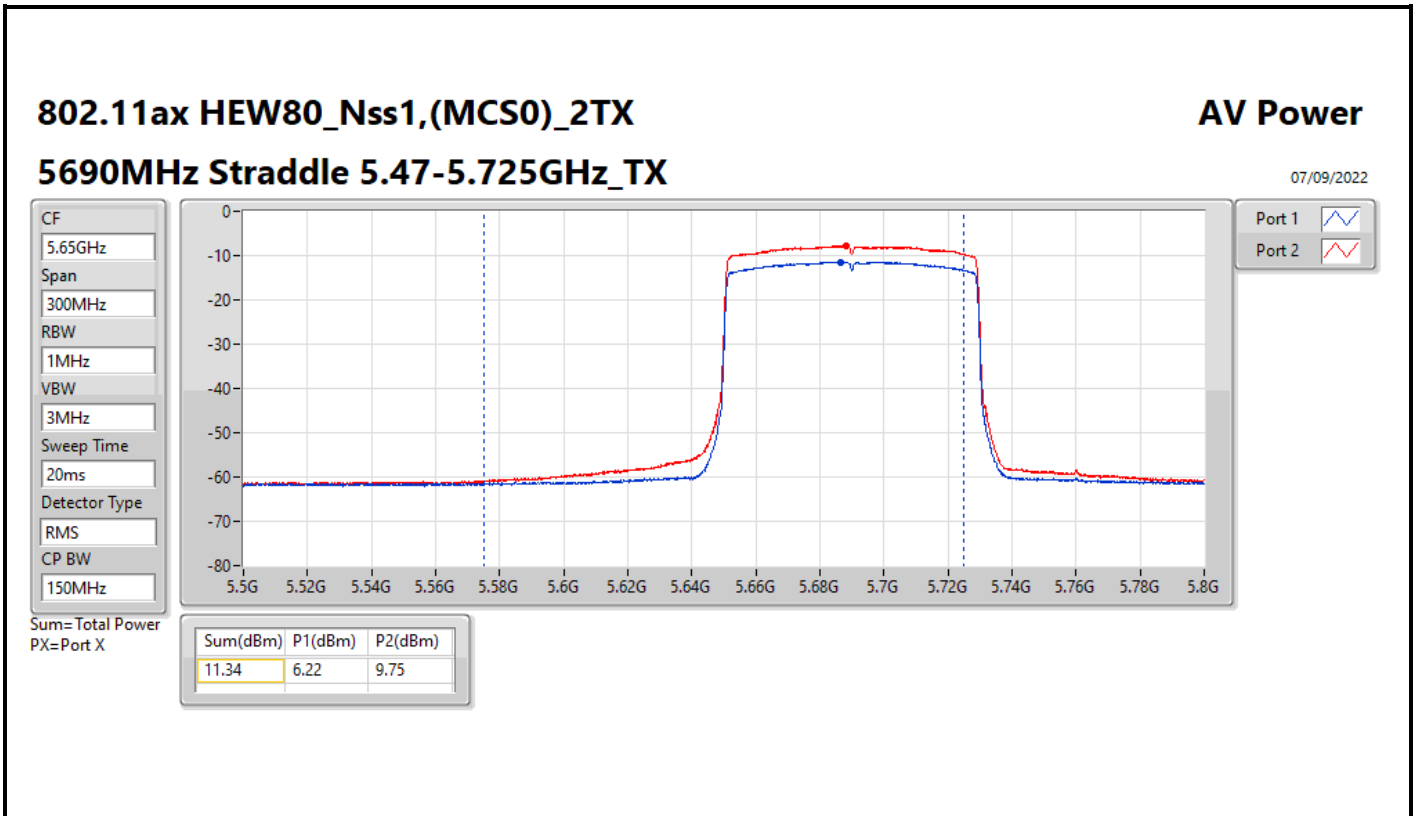

DG = Directional Gain; Port X = Port X output power

Average Power_Pine R2_Antenna set 10_Beamforming mode_
Outdoor_P to M

Appendix C.19

Summary

Mode	Total Power (dBm)	Total Power (W)	EIRP / Elevation angle higher than 30° EIRP (dBm)	EIRP / Elevation angle higher than 30° EIRP (W)
5.15-5.25GHz	-	-	-	-
802.11ax HEW160-BF_Nss1,(MCS0)_2TX	6.53	0.00450	25.06/0.56	0.32063/0.00114
5.25-5.35GHz	-	-	-	-
802.11ax HEW20-BF_Nss1,(MCS0)_2TX	11.39	0.01377	29.92	0.98175
802.11ax HEW40-BF_Nss1,(MCS0)_2TX	9.17	0.00826	27.70	0.58884
802.11ax HEW80-BF_Nss1,(MCS0)_2TX	11.09	0.01285	29.62	0.91622
802.11ax HEW160-BF_Nss1,(MCS0)_2TX	6.39	0.00436	24.92	0.31046
5.47-5.725GHz	-	-	-	-
802.11ax HEW20-BF_Nss1,(MCS0)_2TX	11.04	0.01271	29.57	0.90573
802.11ax HEW40-BF_Nss1,(MCS0)_2TX	11.43	0.01390	29.96	0.99083
802.11ax HEW80-BF_Nss1,(MCS0)_2TX	11.34	0.01361	29.87	0.97051
802.11ax HEW160-BF_Nss1,(MCS0)_2TX	10.35	0.01084	28.88	0.77268
5.725-5.85GHz	-	-	-	-
802.11ax HEW20-BF_Nss1,(MCS0)_2TX	5.80	0.00380	24.33	0.27102
802.11ax HEW40-BF_Nss1,(MCS0)_2TX	0.88	0.00122	19.41	0.08730
802.11ax HEW80-BF_Nss1,(MCS0)_2TX	-2.69	0.00054	15.84	0.03837