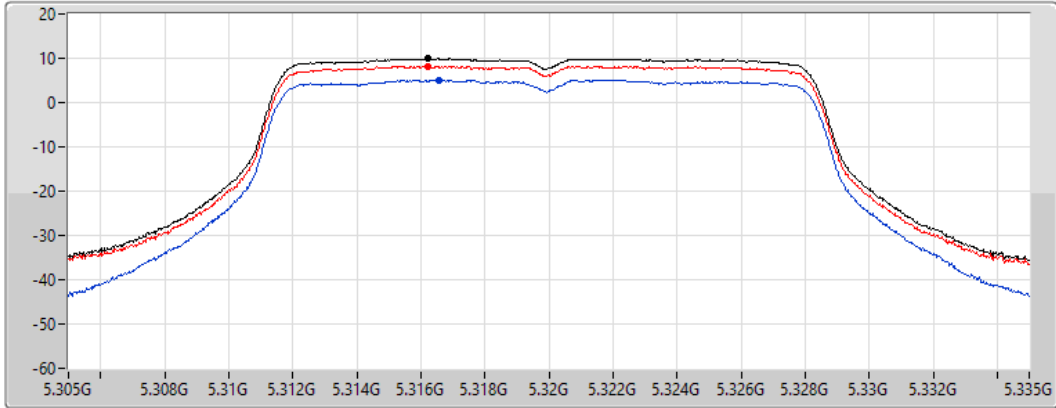

802.11a_Nss1,(6Mbps)_2TX

PSD

5320MHz

19/08/2022

CF
5.32GHz

Span
30MHz

RBW
1MHz

VBW
3MHz

Sweep Time
20ms

Detector Type
RMS

Sum

Port 1

Port 2

Sum	PD	Port 1	Port 2
(dBm/RBW)	(dBm/RBW)	(dBm/RBW)	(dBm/RBW)
9.86	9.86	5.15	8.24