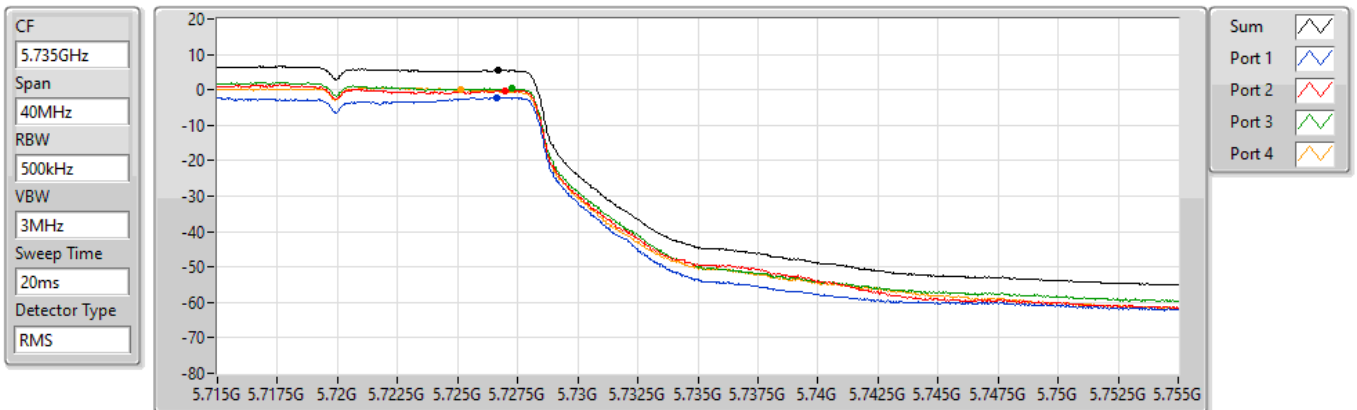

802.11a_Nss1,(6Mbps)_4TX

5720MHz Straddle 5.725-5.85GHz

19/08/2022

PSD

Sum	PD	Port 1	Port 2	Port 3	Port 4
(dBm/RBW)	(dBm/RBW)	(dBm/RBW)	(dBm/RBW)	(dBm/RBW)	(dBm/RBW)
5.42	5.42	-2.12	-0.21	0.44	0.08