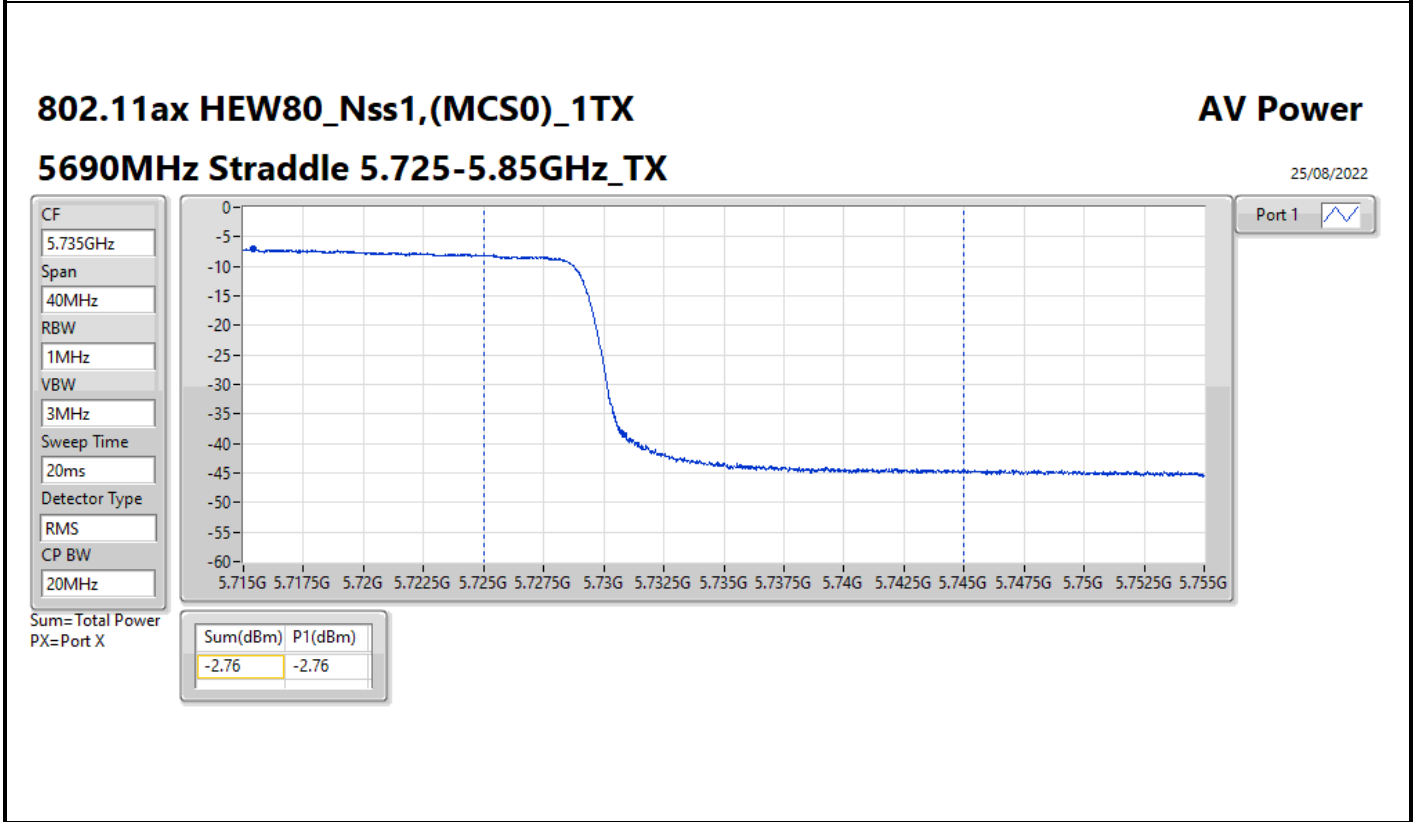

DG = Directional Gain; Port X = Port X output power

**Average Power_Pine R2_Antenna set 10_Beamforming mode_
Indoor_P to M**

Appendix C.16

Summary

Mode	Total Power (dBm)	Total Power (W)
5.15-5.25GHz	-	-
802.11ax HEW160-BF_Nss1,(MCS0)_2TX	6.53	0.00450
5.25-5.35GHz	-	-
802.11ax HEW20-BF_Nss1,(MCS0)_2TX	11.39	0.01377
802.11ax HEW40-BF_Nss1,(MCS0)_2TX	9.17	0.00826
802.11ax HEW80-BF_Nss1,(MCS0)_2TX	11.09	0.01285
802.11ax HEW160-BF_Nss1,(MCS0)_2TX	6.39	0.00436
5.47-5.725GHz	-	-
802.11ax HEW20-BF_Nss1,(MCS0)_2TX	11.04	0.01271
802.11ax HEW40-BF_Nss1,(MCS0)_2TX	11.43	0.01390
802.11ax HEW80-BF_Nss1,(MCS0)_2TX	11.34	0.01361
802.11ax HEW160-BF_Nss1,(MCS0)_2TX	10.35	0.01084
5.725-5.85GHz	-	-
802.11ax HEW20-BF_Nss1,(MCS0)_2TX	5.80	0.00380
802.11ax HEW40-BF_Nss1,(MCS0)_2TX	0.88	0.00122
802.11ax HEW80-BF_Nss1,(MCS0)_2TX	-2.69	0.00054