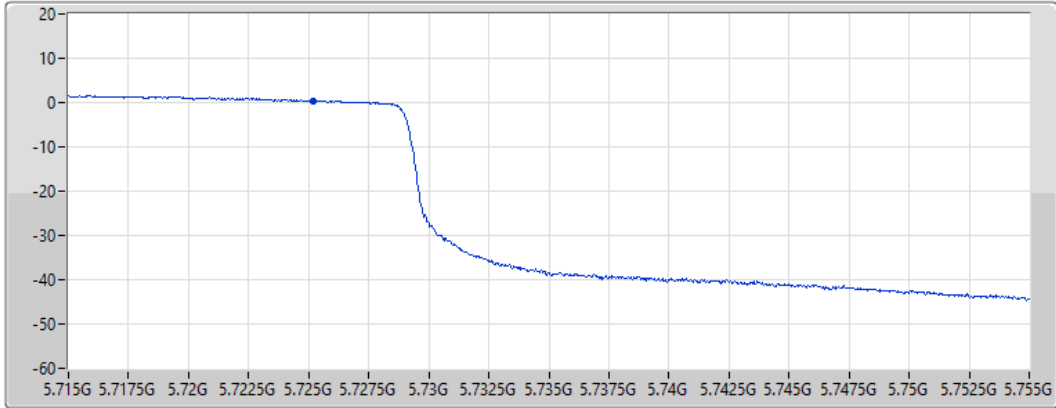

802.11ax HEW40_Nss1,(MCS0)_1TX

PSD

5710MHz Straddle 5.725-5.85GHz

18/08/2022

CF
5.735GHz
Span
40MHz
RBW
500kHz
VBW
3MHz
Sweep Time
20ms
Detector Type
RMS

Port 1

Sum	PD	Port 1
(dBm/RBW)	(dBm/RBW)	(dBm/RBW)
0.44	0.44	0.44

802.11ax HEW80_Nss1,(MCS0)_1TX

PSD