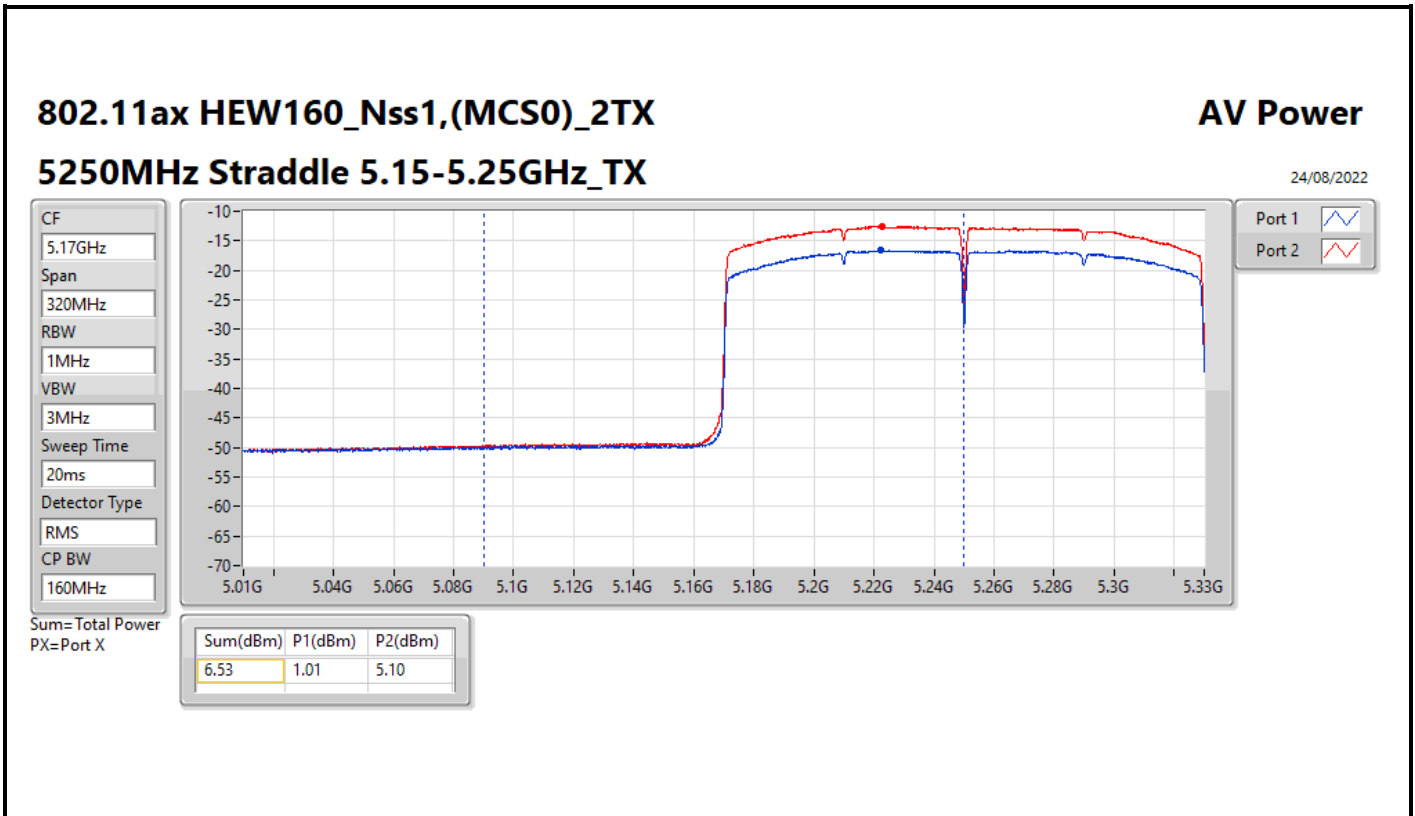

DG = Directional Gain; Port X = Port X output power

Average Power_Pine R2_Antenna set 10_Beamforming mode_
Outdoor_P to M

Appendix C.19

Summary

Mode	Total Power (dBm)	Total Power (W)	EIRP / Elevation angle higher than 30° EIRP (dBm)	EIRP / Elevation angle higher than 30° EIRP (W)
5.15-5.25GHz	-	-	-	-
802.11ax HEW160-BF_Nss1,(MCS0)_2TX	6.53	0.00450	25.06/0.56	0.32063/0.00114
5.25-5.35GHz	-	-	-	-
802.11ax HEW20-BF_Nss1,(MCS0)_2TX	11.39	0.01377	29.92	0.98175
802.11ax HEW40-BF_Nss1,(MCS0)_2TX	9.17	0.00826	27.70	0.58884
802.11ax HEW80-BF_Nss1,(MCS0)_2TX	11.09	0.01285	29.62	0.91622
802.11ax HEW160-BF_Nss1,(MCS0)_2TX	6.39	0.00436	24.92	0.31046
5.47-5.725GHz	-	-	-	-
802.11ax HEW20-BF_Nss1,(MCS0)_2TX	11.04	0.01271	29.57	0.90573
802.11ax HEW40-BF_Nss1,(MCS0)_2TX	11.43	0.01390	29.96	0.99083
802.11ax HEW80-BF_Nss1,(MCS0)_2TX	11.34	0.01361	29.87	0.97051
802.11ax HEW160-BF_Nss1,(MCS0)_2TX	10.35	0.01084	28.88	0.77268
5.725-5.85GHz	-	-	-	-
802.11ax HEW20-BF_Nss1,(MCS0)_2TX	5.80	0.00380	24.33	0.27102
802.11ax HEW40-BF_Nss1,(MCS0)_2TX	0.88	0.00122	19.41	0.08730
802.11ax HEW80-BF_Nss1,(MCS0)_2TX	-2.69	0.00054	15.84	0.03837