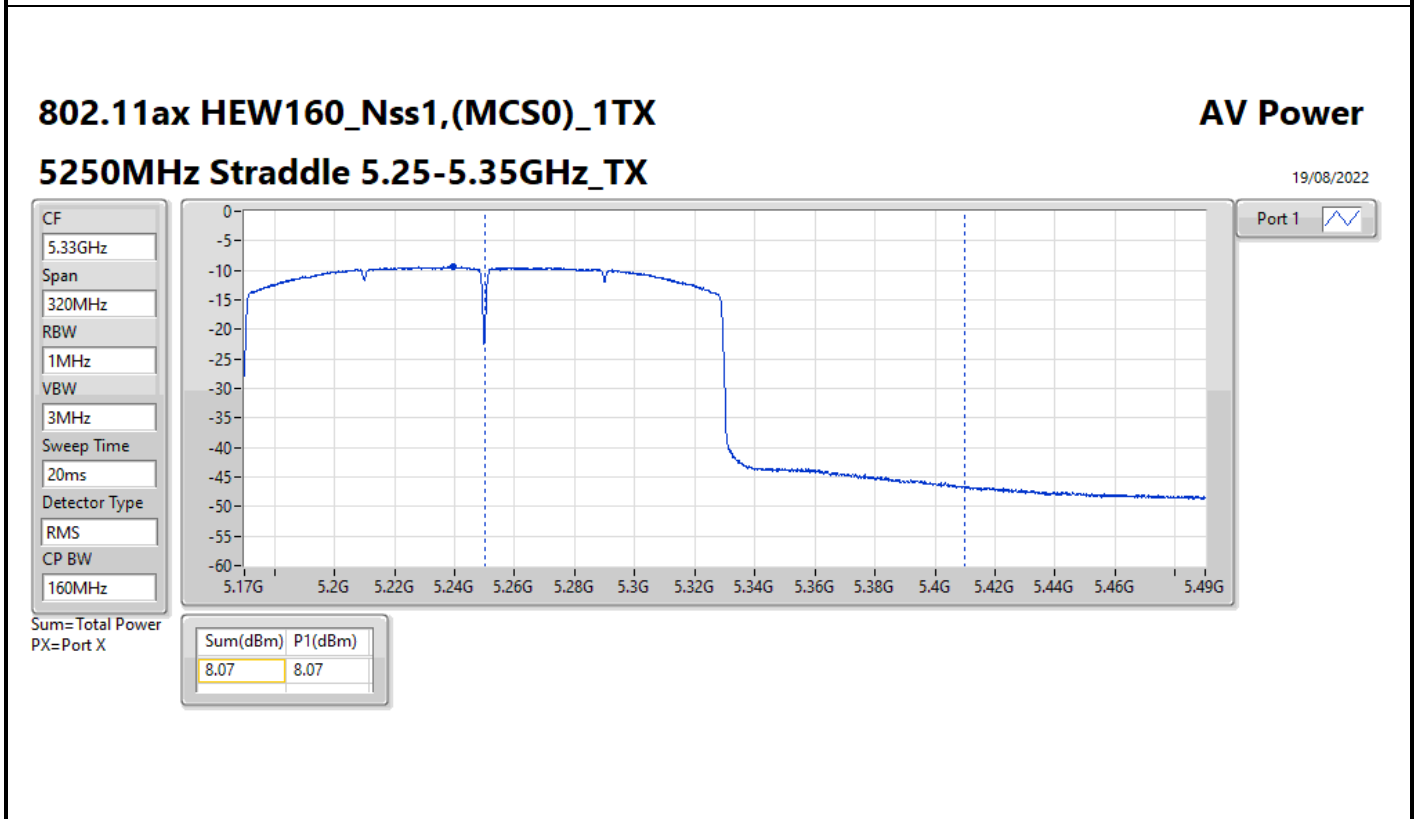

Average Power_Pine R2_Antenna set 3_
Non beamforming mode_Outdoor_P to M_P to P

Appendix C.12

Mode	Result	DG (dBi)	Port 1 (dBm)	Port 2 (dBm)	Port 3 (dBm)	Port 4 (dBm)	Total Power (dBm)	Power Limit (dBm)	EIRP/Elevation angle higher than 30° EIRP (dBm)	EIRP /Elevation angle higher than 30° EIRP Limit (dBm)
5570MHz	Pass	3.00	5.39	9.49	10.32	9.77	15.13	23.98	18.13	Inf

DG = Directional Gain; Port X = Port X output power

**Average Power_Pine R2_Antenna set 3_Beamforming mode_
Outdoor_P to M_P to P**

Appendix C.13

Summary

Mode	Total Power (dBm)	Total Power (W)	EIRP / Elevation angle higher than 30° EIRP (dBm)	EIRP / Elevation angle higher than 30° EIRP (W)
5.15-5.25GHz	-	-	-	-
802.11ax HEW160-BF_Nss1,(MCS0)_2TX	11.73	0.01489	17.74/14.74	0.05943/0.05943
5.25-5.35GHz	-	-	-	-
802.11ax HEW20-BF_Nss1,(MCS0)_2TX	18.46	0.07015	24.47	0.27990
802.11ax HEW40-BF_Nss1,(MCS0)_2TX	18.89	0.07745	24.90	0.30903
802.11ax HEW80-BF_Nss1,(MCS0)_2TX	15.35	0.03428	21.36	0.13677
802.11ax HEW160-BF_Nss1,(MCS0)_2TX	11.68	0.01472	17.69	0.05875
5.47-5.725GHz	-	-	-	-
802.11ax HEW20-BF_Nss1,(MCS0)_2TX	18.19	0.06592	24.20	0.26303
802.11ax HEW40-BF_Nss1,(MCS0)_2TX	18.29	0.06745	24.30	0.26915
802.11ax HEW80-BF_Nss1,(MCS0)_2TX	18.48	0.07047	24.49	0.28119
802.11ax HEW160-BF_Nss1,(MCS0)_2TX	14.58	0.02871	20.59	0.11455
5.725-5.85GHz	-	-	-	-
802.11ax HEW20-BF_Nss1,(MCS0)_2TX	11.99	0.01581	18.00	0.06310
802.11ax HEW40-BF_Nss1,(MCS0)_2TX	6.77	0.00475	12.78	0.01897
802.11ax HEW80-BF_Nss1,(MCS0)_2TX	3.38	0.00218	9.39	0.00869