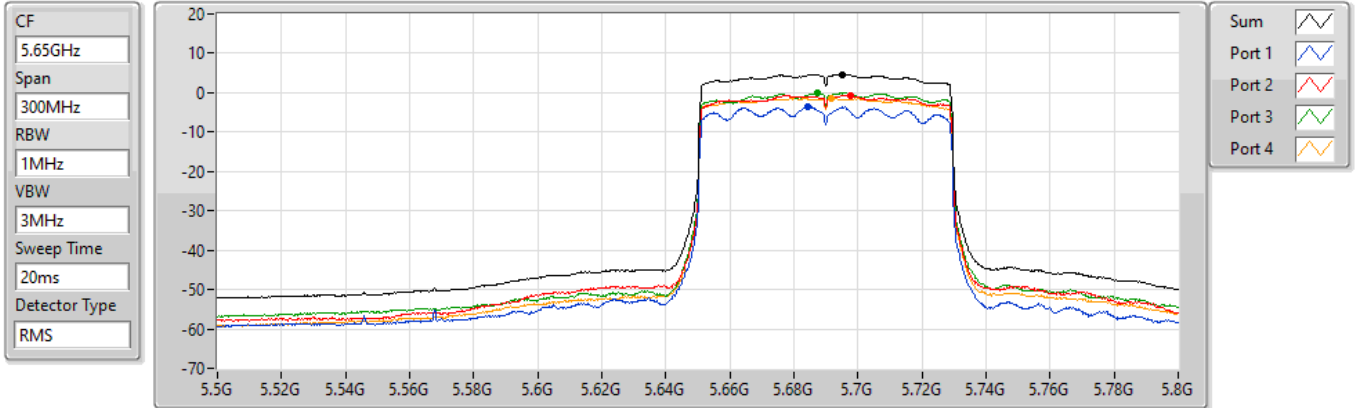

802.11ax HEW80_Nss1,(MCS0)_4TX

PSD

5690MHz Straddle 5.47-5.725GHz

19/08/2022

Sum	PD	Port 1	Port 2	Port 3	Port 4
(dBm/RBW)	(dBm/RBW)	(dBm/RBW)	(dBm/RBW)	(dBm/RBW)	(dBm/RBW)
4.59	4.59	-3.54	-0.73	-0.02	-1.39

802.11ax HEW80_Nss1,(MCS0)_4TX

PSD