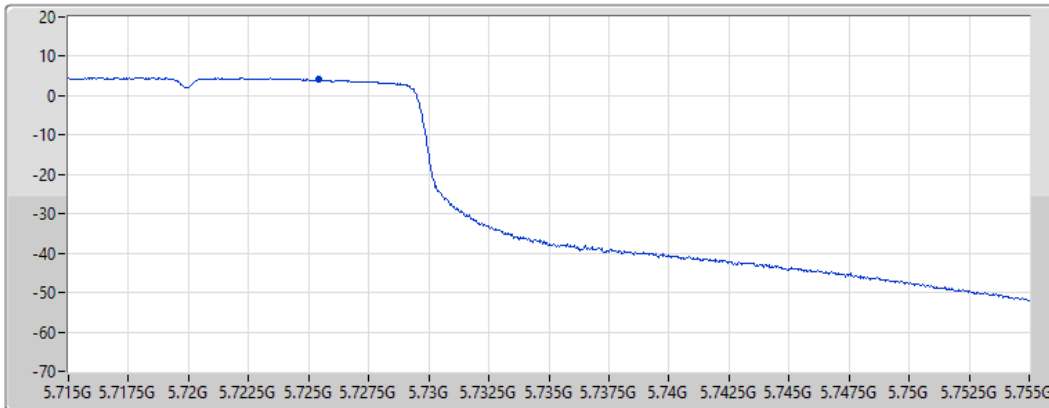

802.11ax HEW20_Nss1,(MCS0)_1TX

PSD

5720MHz Straddle 5.725-5.85GHz

18/08/2022

CF
5.735GHz
Span
40MHz
RBW
500kHz
VBW
3MHz
Sweep Time
20ms
Detector Type
RMS

Port 1

Sum	PD	Port 1
(dBm/RBW)	(dBm/RBW)	(dBm/RBW)
4.07	4.07	4.07