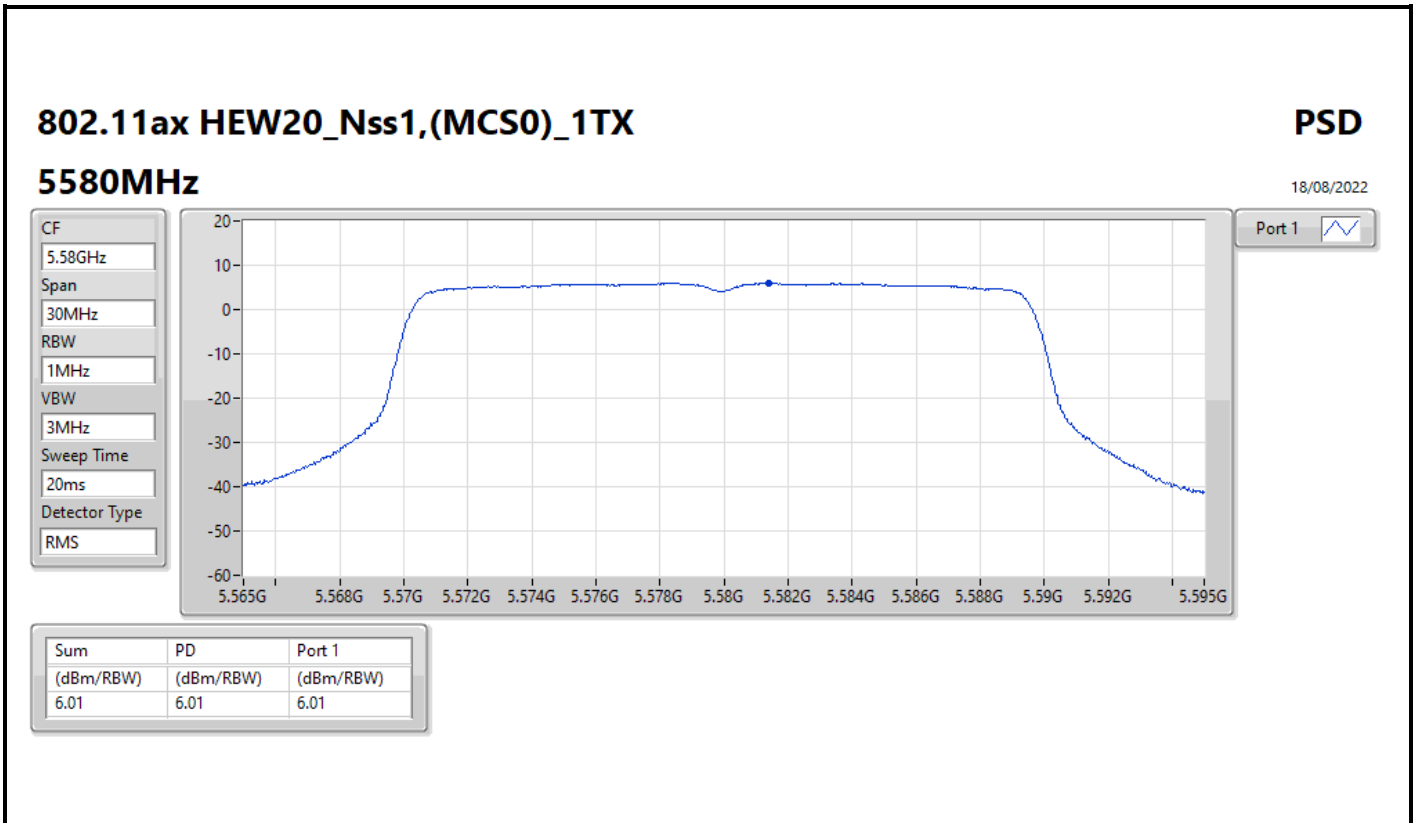

Sum	PD	Port 1
(dBm/RBW)	(dBm/RBW)	(dBm/RBW)
6.37	6.37	6.37

802.11ax HEW20_Nss1,(MCS0)_1TX

PSD

5500MHz

18/08/2022

CF
5.5GHz
Span
30MHz
RBW
1MHz
VBW
3MHz
Sweep Time
20ms
Detector Type
RMS

Port 1 

Sum	PD	Port 1
(dBm/RBW)	(dBm/RBW)	(dBm/RBW)
6.44	6.44	6.44