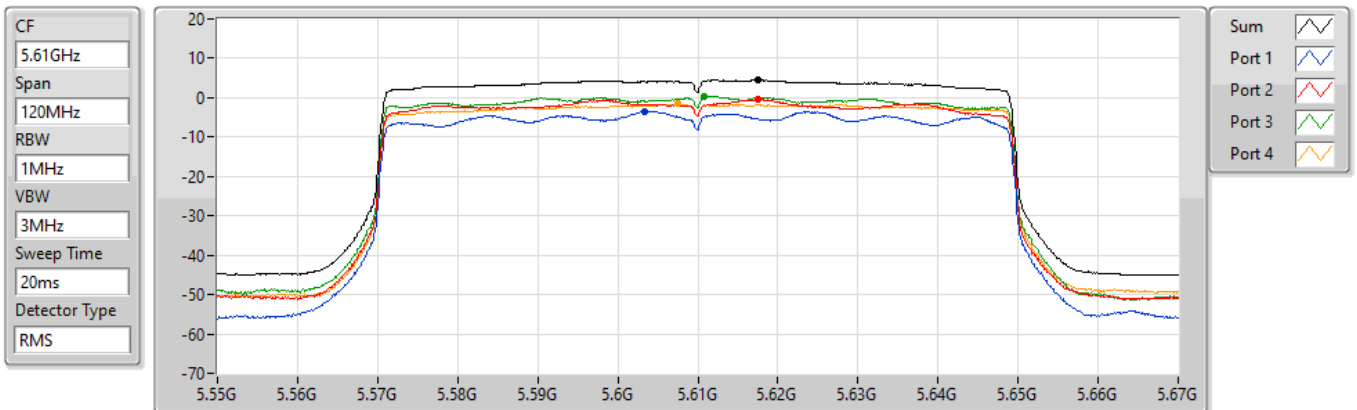

PSD

5530MHz

19/08/2022

Sum	PD	Port 1	Port 2	Port 3	Port 4
(dBm/RBW)	(dBm/RBW)	(dBm/RBW)	(dBm/RBW)	(dBm/RBW)	(dBm/RBW)
-1.22	-1.22	-9.50	-6.70	-5.40	-7.09

802.11ax HEW80_Nss1,(MCS0)_4TX

PSD

5610MHz

19/08/2022