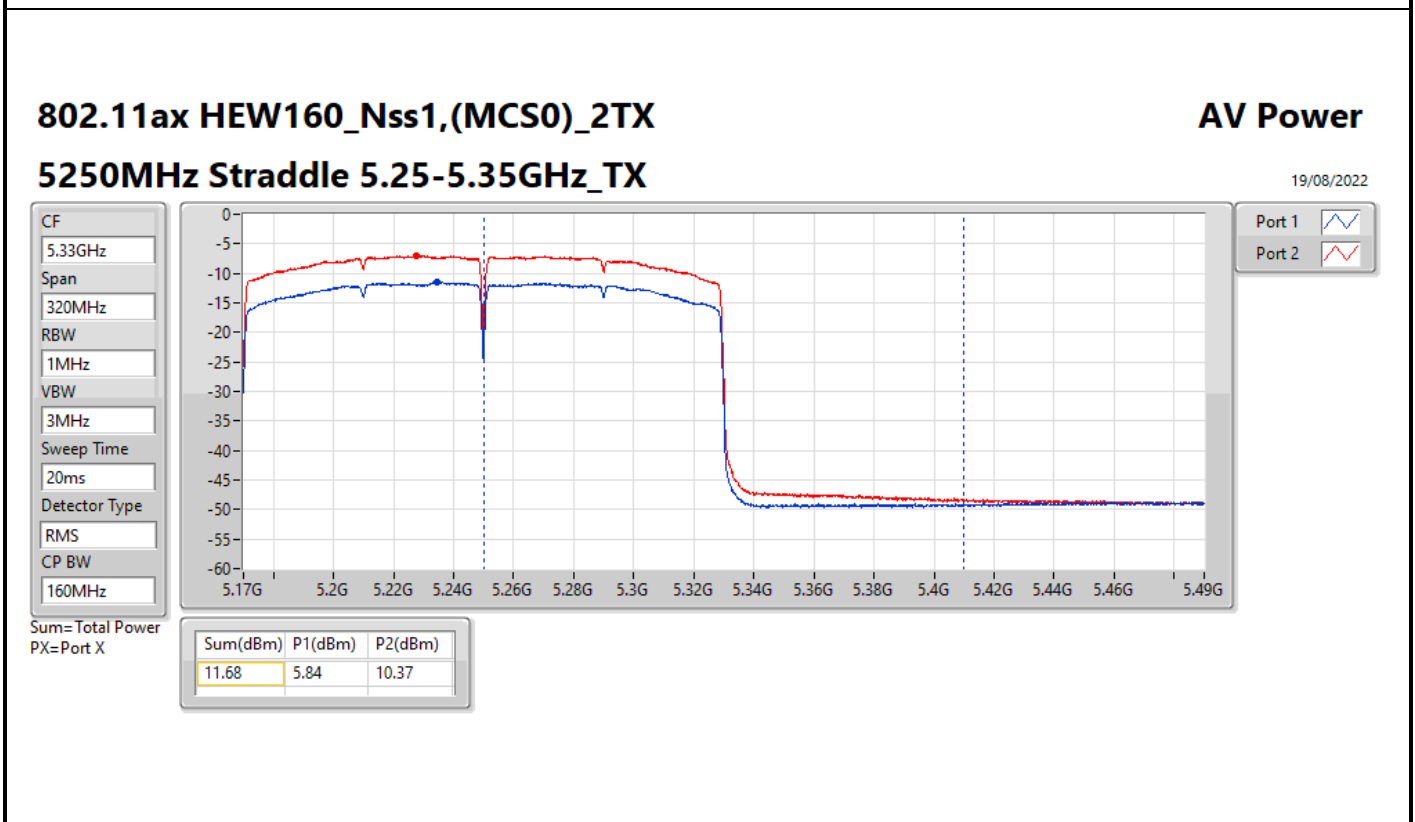

DG = Directional Gain; Port X = Port X output power

**Average Power_Pine R2_Antenna set 3_Beamforming mode_
Outdoor_P to M_P to P**

Appendix C.13

Summary

Mode	Total Power (dBm)	Total Power (W)	EIRP / Elevation angle higher than 30° EIRP (dBm)	EIRP / Elevation angle higher than 30° EIRP (W)
5.15-5.25GHz	-	-	-	-
802.11ax HEW160-BF_Nss1,(MCS0)_2TX	11.73	0.01489	17.74/14.74	0.05943/0.05943
5.25-5.35GHz	-	-	-	-
802.11ax HEW20-BF_Nss1,(MCS0)_2TX	18.46	0.07015	24.47	0.27990
802.11ax HEW40-BF_Nss1,(MCS0)_2TX	18.89	0.07745	24.90	0.30903
802.11ax HEW80-BF_Nss1,(MCS0)_2TX	15.35	0.03428	21.36	0.13677
802.11ax HEW160-BF_Nss1,(MCS0)_2TX	11.68	0.01472	17.69	0.05875
5.47-5.725GHz	-	-	-	-
802.11ax HEW20-BF_Nss1,(MCS0)_2TX	18.19	0.06592	24.20	0.26303
802.11ax HEW40-BF_Nss1,(MCS0)_2TX	18.29	0.06745	24.30	0.26915
802.11ax HEW80-BF_Nss1,(MCS0)_2TX	18.48	0.07047	24.49	0.28119
802.11ax HEW160-BF_Nss1,(MCS0)_2TX	14.58	0.02871	20.59	0.11455
5.725-5.85GHz	-	-	-	-
802.11ax HEW20-BF_Nss1,(MCS0)_2TX	11.99	0.01581	18.00	0.06310
802.11ax HEW40-BF_Nss1,(MCS0)_2TX	6.77	0.00475	12.78	0.01897
802.11ax HEW80-BF_Nss1,(MCS0)_2TX	3.38	0.00218	9.39	0.00869