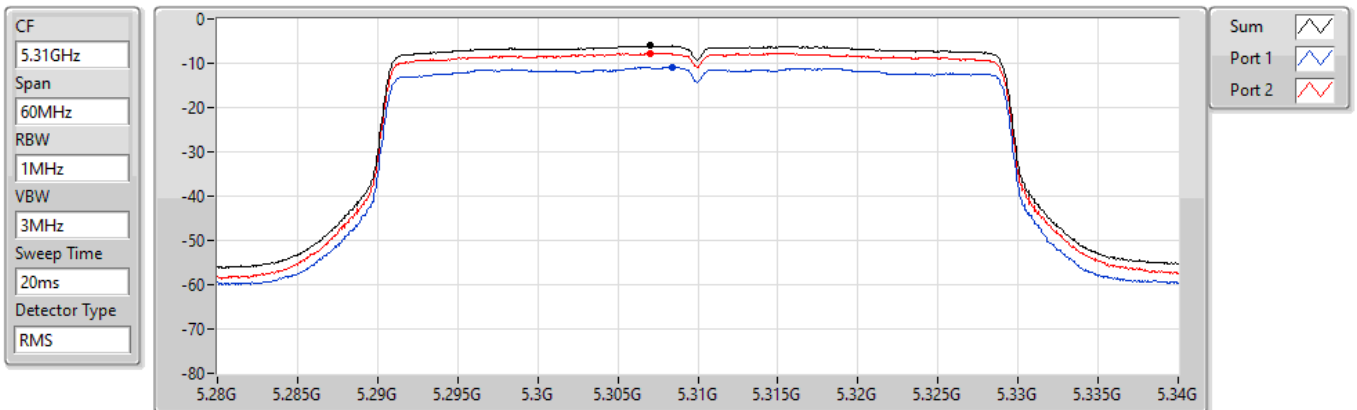

24/08/2022

802.11ax HEW40_Nss1,(MCS0)_2TX

PSD

5310MHz

24/08/2022

802.11ax HEW40_Nss1,(MCS0)_2TX

PSD

5510MHz