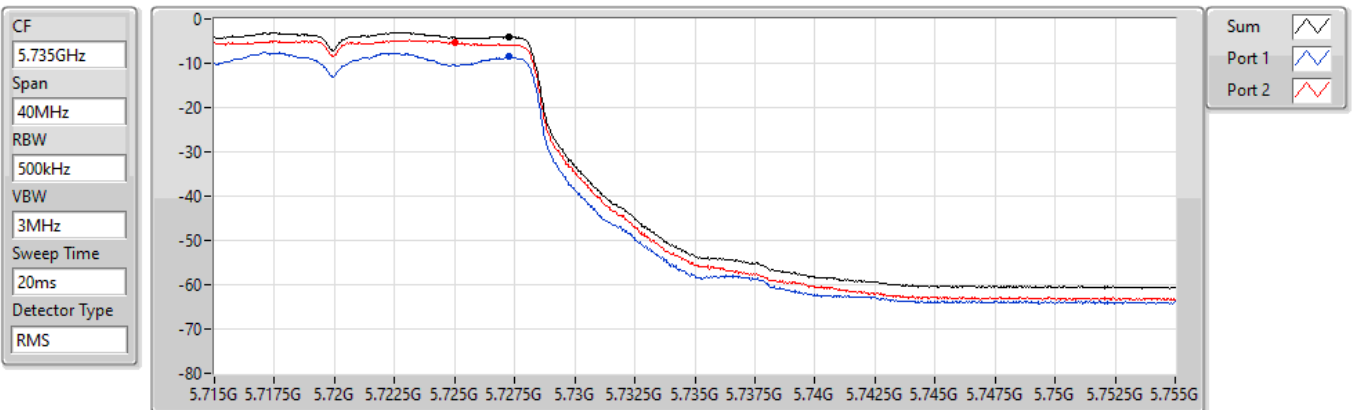

802.11a_Nss1,(6Mbps)_2TX

PSD

5720MHz Straddle 5.725-5.85GHz

24/08/2022

Sum	PD	Port 1	Port 2
(dBm/RBW)	(dBm/RBW)	(dBm/RBW)	(dBm/RBW)
-3.98	-3.98	-8.47	-5.37