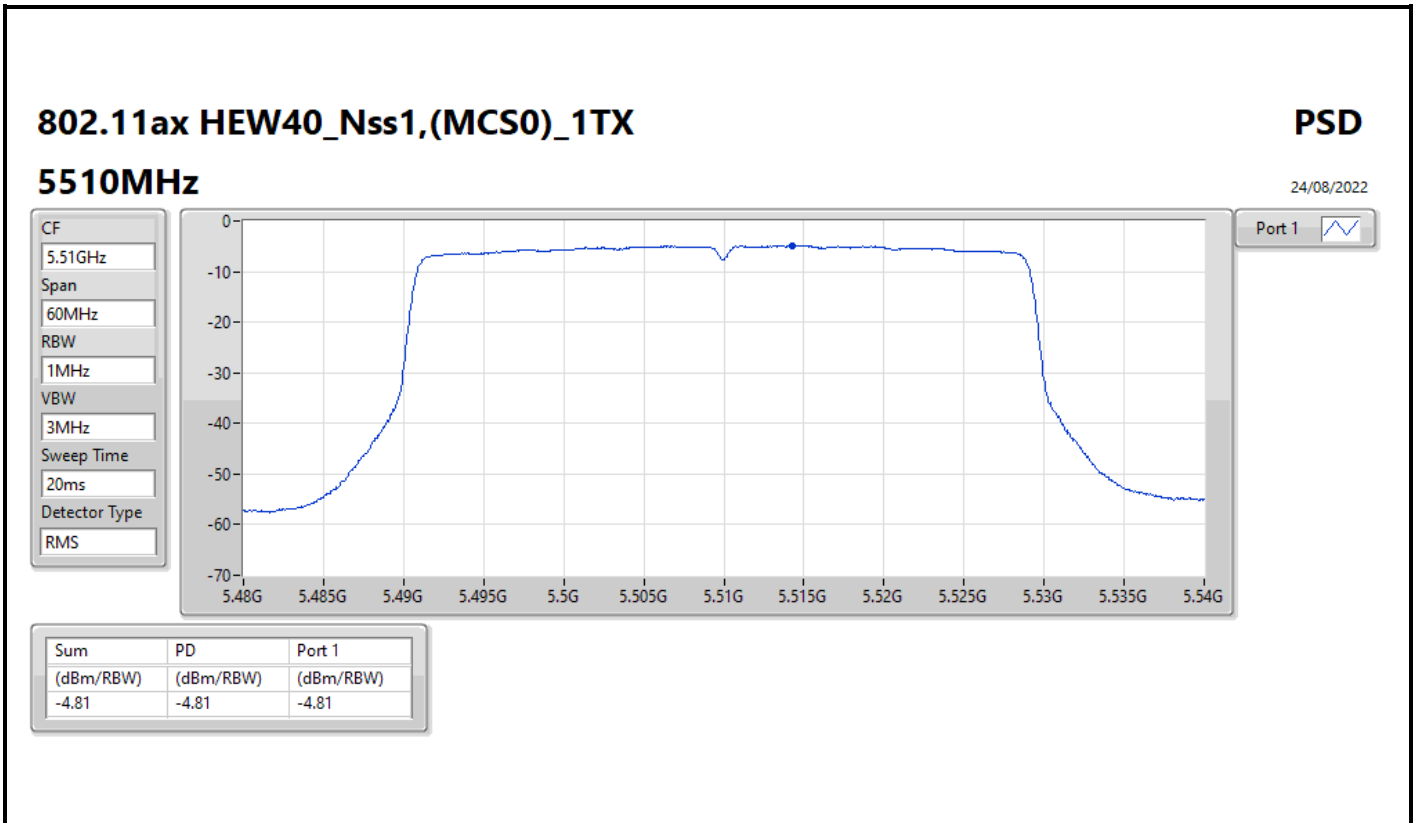

PSD

24/08/2022

CF
5.735GHz
Span
40MHz
RBW
500kHz
VBW
3MHz
Sweep Time
20ms
Detector Type
RMS

Port 1 

Sum	PD	Port 1
(dBm/RBW)	(dBm/RBW)	(dBm/RBW)
-4.18	-4.18	-4.18

802.11ax HEW40_Nss1,(MCS0)_1TX

PSD

5670MHz