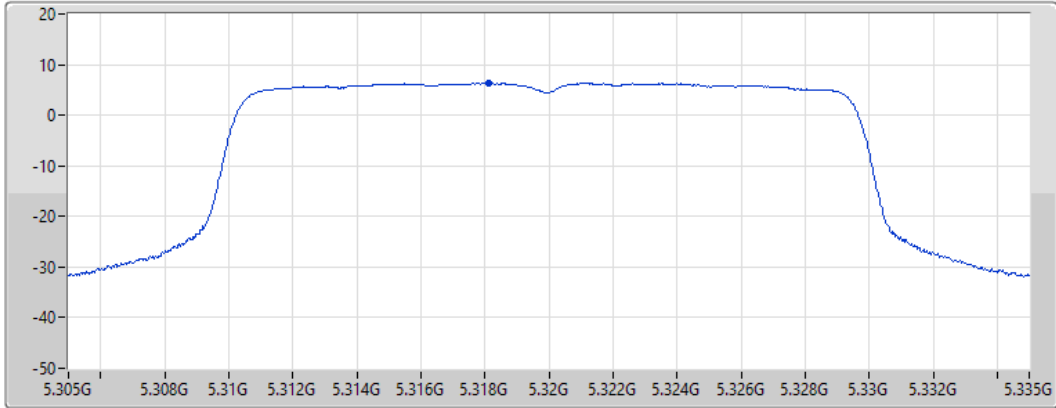

18/08/2022

Sum	PD	Port 1
(dBm/RBW)	(dBm/RBW)	(dBm/RBW)
4.46	4.46	4.46

802.11ax HEW20_Nss1,(MCS0)_1TX

PSD

5320MHz

18/08/2022

CF
5.32GHz
Span
30MHz
RBW
1MHz
VBW
3MHz
Sweep Time
20ms
Detector Type
RMS

Port 1 