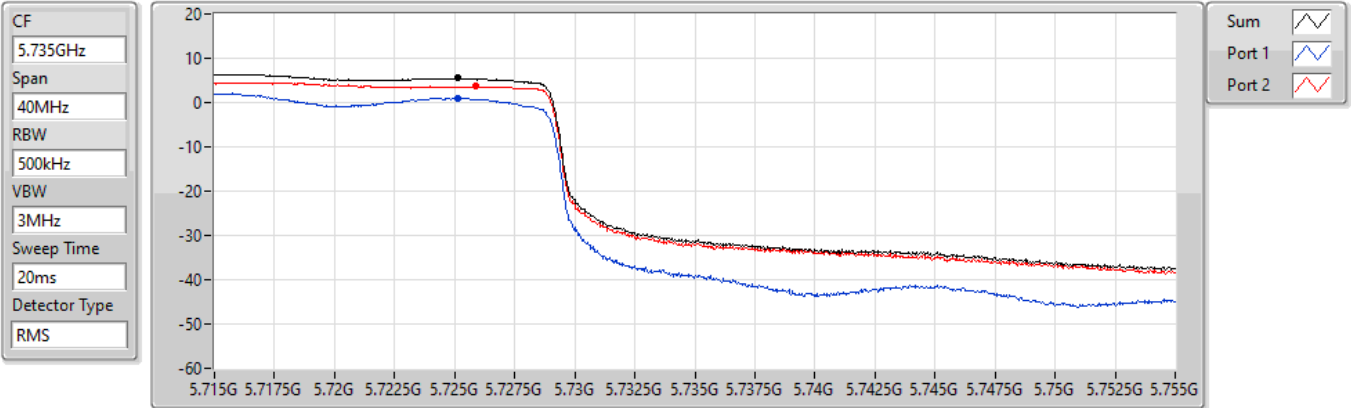

5710MHz Straddle 5.47-5.725GHz

19/08/2022

Sum	PD	Port 1	Port 2
(dBm/1MHz)	(dBm/1MHz)	(dBm/1MHz)	(dBm/1MHz)
7.98	7.98	3.59	6.18

802.11ax HEW40_Nss1,(MCS0)_2TX

PSD

5710MHz Straddle 5.725-5.85GHz

19/08/2022

Sum	PD	Port 1	Port 2
(dBm/RBW)	(dBm/RBW)	(dBm/RBW)	(dBm/RBW)
5.51	5.51	1.07	3.62