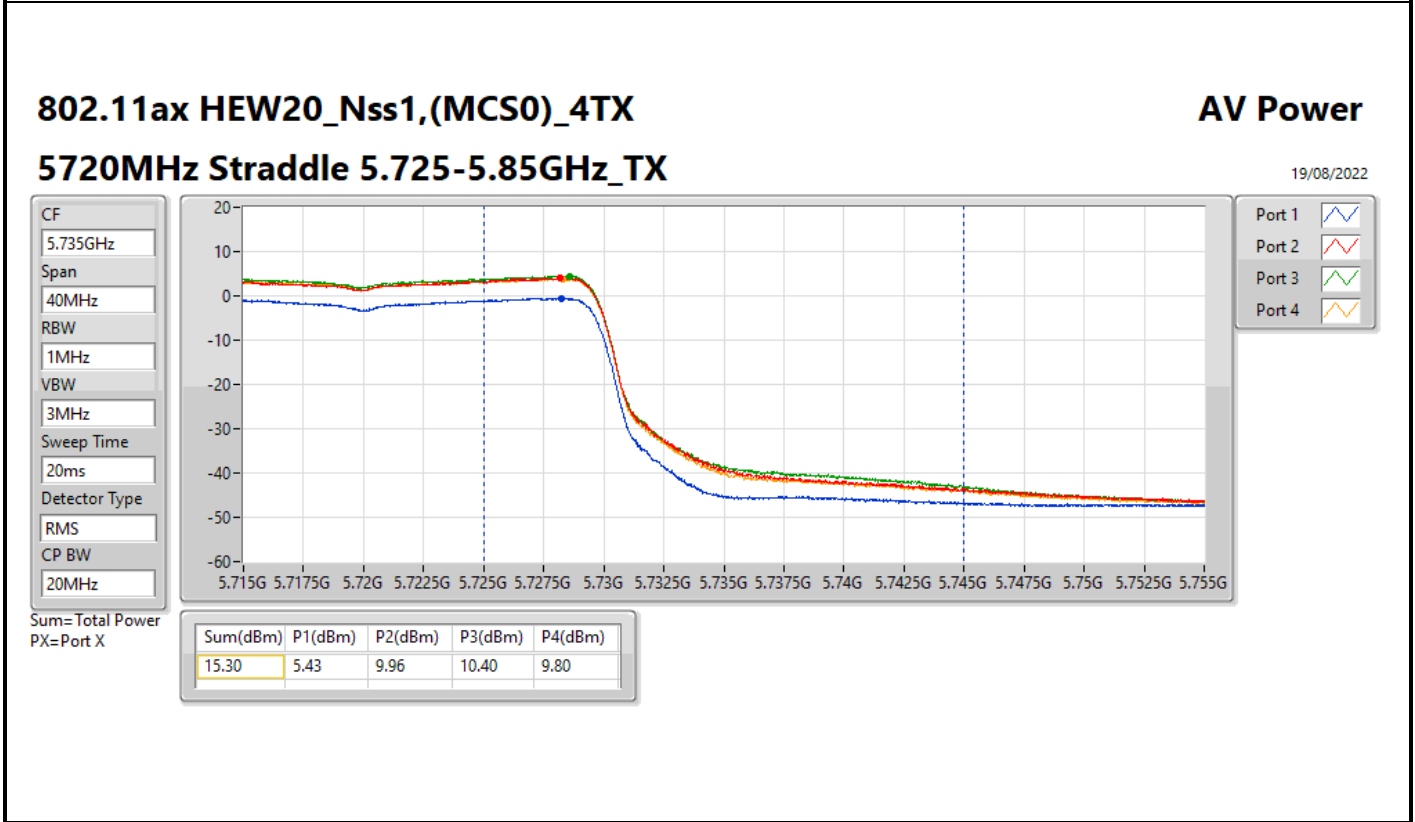

DG = Directional Gain; Port X = Port X output power

**Average Power_Pine R2_Antenna set 3_Beamforming mode_
Outdoor_P to M_P to P**

Appendix C.13

Summary

Mode	Total Power (dBm)	Total Power (W)	EIRP / Elevation angle higher than 30° EIRP (dBm)	EIRP / Elevation angle higher than 30° EIRP (W)
5.15-5.25GHz	-	-	-	-
802.11ax HEW160-BF_Nss1,(MCS0)_2TX	11.73	0.01489	17.74/14.74	0.05943/0.05943
5.25-5.35GHz	-	-	-	-
802.11ax HEW20-BF_Nss1,(MCS0)_2TX	18.46	0.07015	24.47	0.27990
802.11ax HEW40-BF_Nss1,(MCS0)_2TX	18.89	0.07745	24.90	0.30903
802.11ax HEW80-BF_Nss1,(MCS0)_2TX	15.35	0.03428	21.36	0.13677
802.11ax HEW160-BF_Nss1,(MCS0)_2TX	11.68	0.01472	17.69	0.05875
5.47-5.725GHz	-	-	-	-
802.11ax HEW20-BF_Nss1,(MCS0)_2TX	18.19	0.06592	24.20	0.26303
802.11ax HEW40-BF_Nss1,(MCS0)_2TX	18.29	0.06745	24.30	0.26915
802.11ax HEW80-BF_Nss1,(MCS0)_2TX	18.48	0.07047	24.49	0.28119
802.11ax HEW160-BF_Nss1,(MCS0)_2TX	14.58	0.02871	20.59	0.11455
5.725-5.85GHz	-	-	-	-
802.11ax HEW20-BF_Nss1,(MCS0)_2TX	11.99	0.01581	18.00	0.06310
802.11ax HEW40-BF_Nss1,(MCS0)_2TX	6.77	0.00475	12.78	0.01897
802.11ax HEW80-BF_Nss1,(MCS0)_2TX	3.38	0.00218	9.39	0.00869