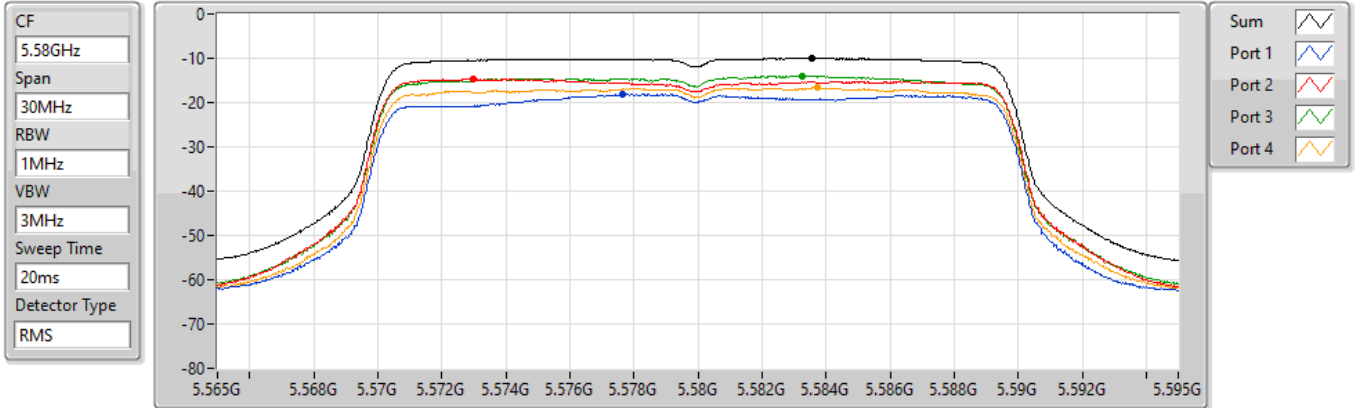

802.11ax HEW20_Nss1,(MCS0)_4TX

PSD

5580MHz

22/08/2022

Sum	PD	Port 1	Port 2	Port 3	Port 4
(dBm/RBW)	(dBm/RBW)	(dBm/RBW)	(dBm/RBW)	(dBm/RBW)	(dBm/RBW)
-9.93	-9.93	-18.14	-14.63	-13.92	-16.62