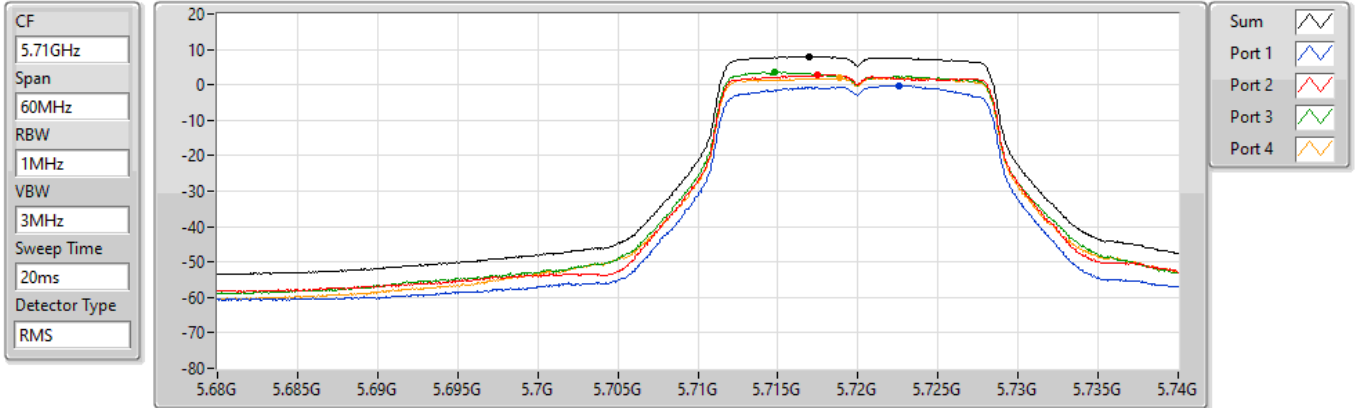

802.11a_Nss1,(6Mbps)_4TX

5720MHz Straddle 5.47-5.725GHz

18/08/2022

PSD

Sum	PD	Port 1	Port 2	Port 3	Port 4
(dBm/RBW)	(dBm/RBW)	(dBm/RBW)	(dBm/RBW)	(dBm/RBW)	(dBm/RBW)
7.93	7.93	-0.13	2.80	3.60	2.02