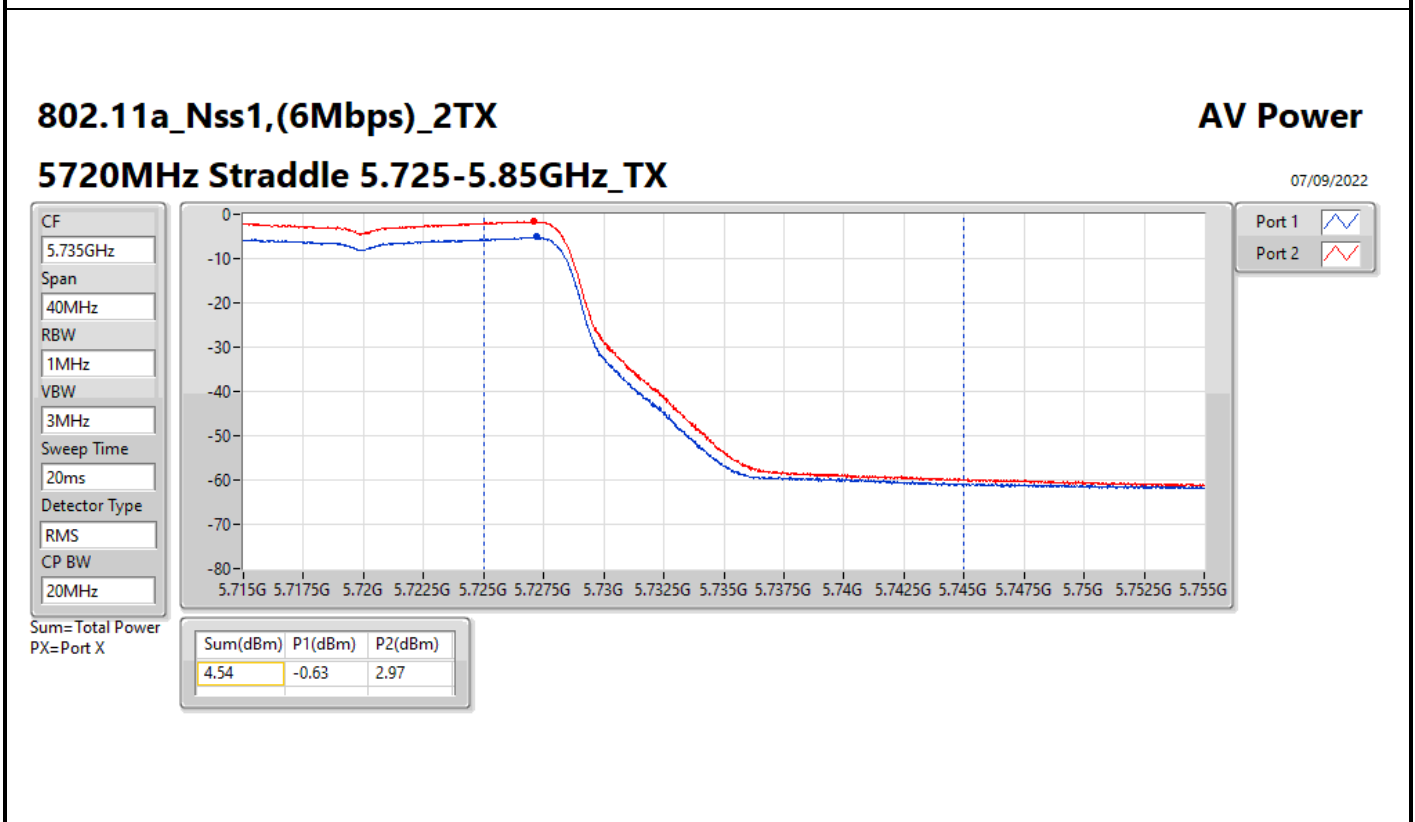

DG = Directional Gain; Port X = Port X output power

Average Power_Pine R2_Antenna set 10_Beamforming mode_
Outdoor_P to M

Appendix C.19

Summary

Mode	Total Power (dBm)	Total Power (W)	EIRP / Elevation angle higher than 30° EIRP (dBm)	EIRP / Elevation angle higher than 30° EIRP (W)
5.15-5.25GHz	-	-	-	-
802.11ax HEW160-BF_Nss1,(MCS0)_2TX	6.53	0.00450	25.06/0.56	0.32063/0.00114
5.25-5.35GHz	-	-	-	-
802.11ax HEW20-BF_Nss1,(MCS0)_2TX	11.39	0.01377	29.92	0.98175
802.11ax HEW40-BF_Nss1,(MCS0)_2TX	9.17	0.00826	27.70	0.58884
802.11ax HEW80-BF_Nss1,(MCS0)_2TX	11.09	0.01285	29.62	0.91622
802.11ax HEW160-BF_Nss1,(MCS0)_2TX	6.39	0.00436	24.92	0.31046
5.47-5.725GHz	-	-	-	-
802.11ax HEW20-BF_Nss1,(MCS0)_2TX	11.04	0.01271	29.57	0.90573
802.11ax HEW40-BF_Nss1,(MCS0)_2TX	11.43	0.01390	29.96	0.99083
802.11ax HEW80-BF_Nss1,(MCS0)_2TX	11.34	0.01361	29.87	0.97051
802.11ax HEW160-BF_Nss1,(MCS0)_2TX	10.35	0.01084	28.88	0.77268
5.725-5.85GHz	-	-	-	-
802.11ax HEW20-BF_Nss1,(MCS0)_2TX	5.80	0.00380	24.33	0.27102
802.11ax HEW40-BF_Nss1,(MCS0)_2TX	0.88	0.00122	19.41	0.08730
802.11ax HEW80-BF_Nss1,(MCS0)_2TX	-2.69	0.00054	15.84	0.03837