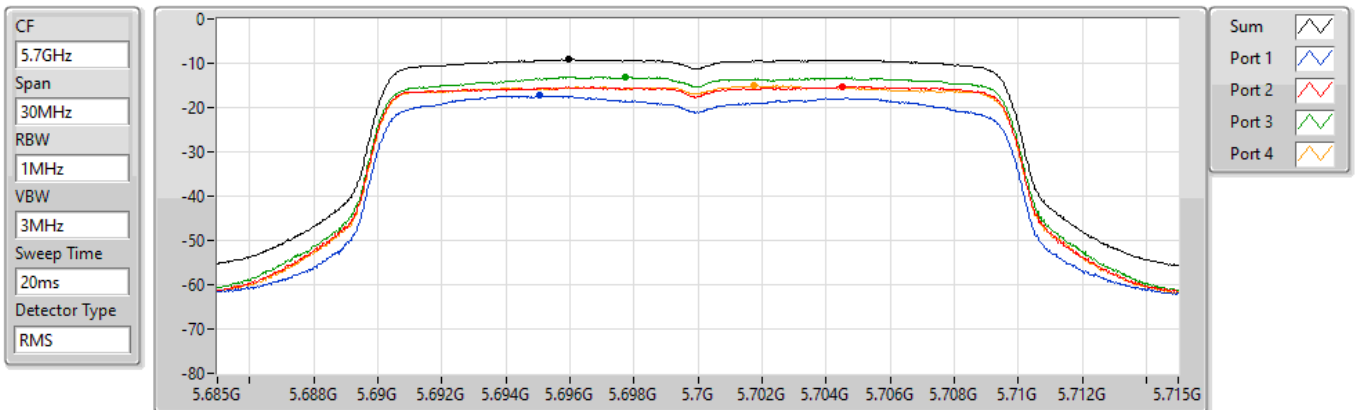

802.11ax HEW20_Nss1,(MCS0)_4TX

PSD

5700MHz

22/08/2022

Sum	PD	Port 1	Port 2	Port 3	Port 4
(dBm/RBW)	(dBm/RBW)	(dBm/RBW)	(dBm/RBW)	(dBm/RBW)	(dBm/RBW)
-9.14	-9.14	-17.31	-15.30	-13.13	-15.10