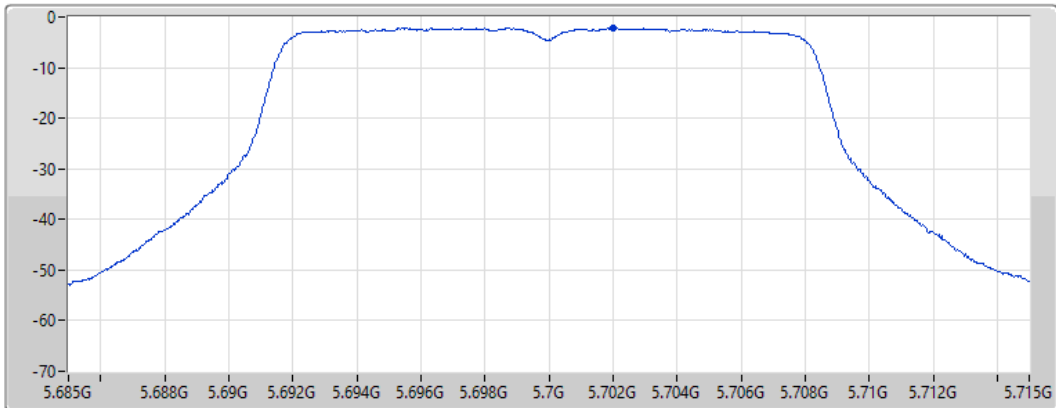

5700MHz

24/08/2022

CF
5.7GHz

Span
30MHz

RBW
1MHz

VBW
3MHz

Sweep Time
20ms

Detector Type
RMS

Sum	PD	Port 1
(dBm/RBW)	(dBm/RBW)	(dBm/RBW)
-2.21	-2.21	-2.21