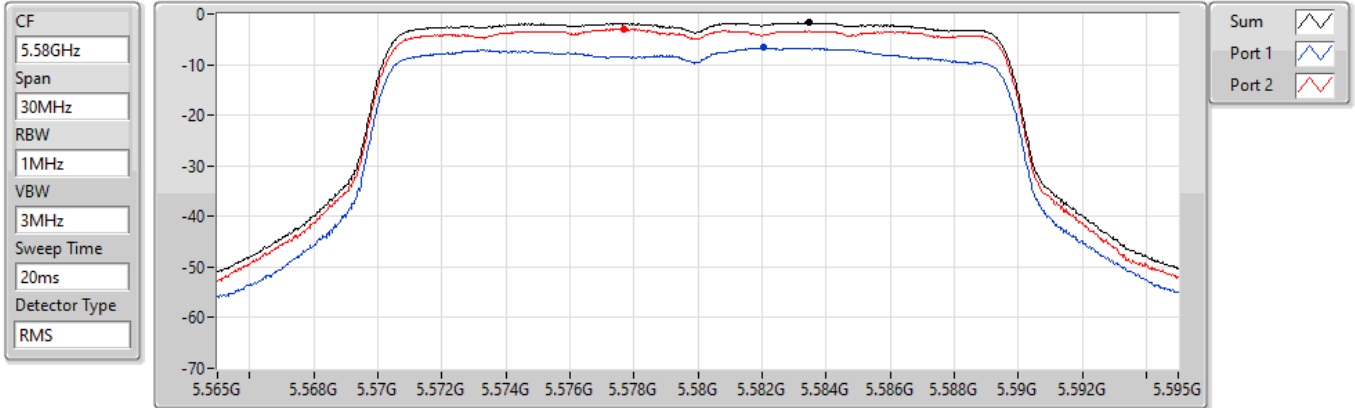

802.11ax HEW20_Nss1,(MCS0)_2TX

PSD

5580MHz

24/08/2022

Sum	PD	Port 1	Port 2
(dBm/RBW)	(dBm/RBW)	(dBm/RBW)	(dBm/RBW)
-1.74	-1.74	-6.63	-3.03