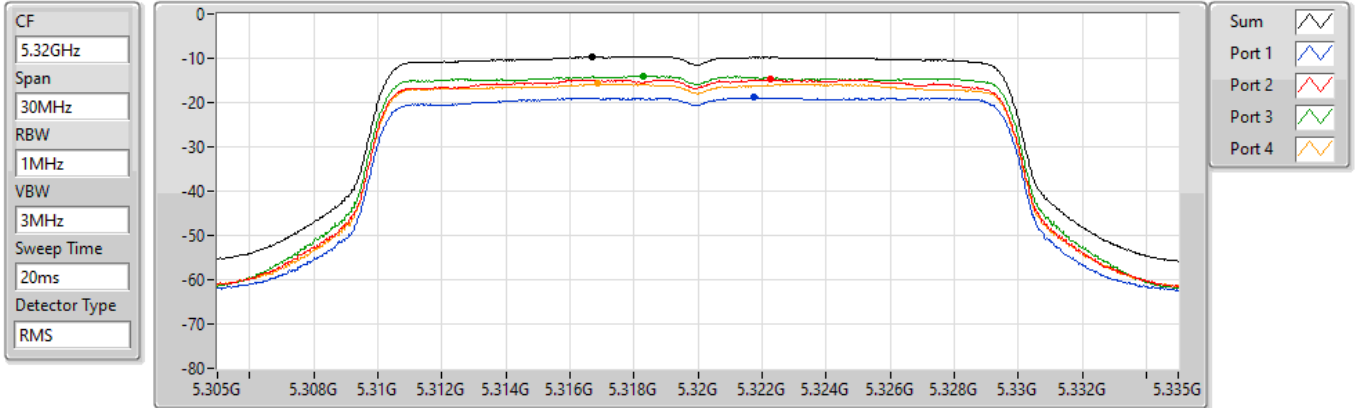

PSD

5300MHz

22/08/2022

Sum	PD	Port 1	Port 2	Port 3	Port 4
(dBm/RBW)	(dBm/RBW)	(dBm/RBW)	(dBm/RBW)	(dBm/RBW)	(dBm/RBW)
-9.77	-9.77	-18.14	-15.05	-14.02	-15.87

802.11ax HEW20_Nss1,(MCS0)_4TX

PSD

5320MHz

22/08/2022