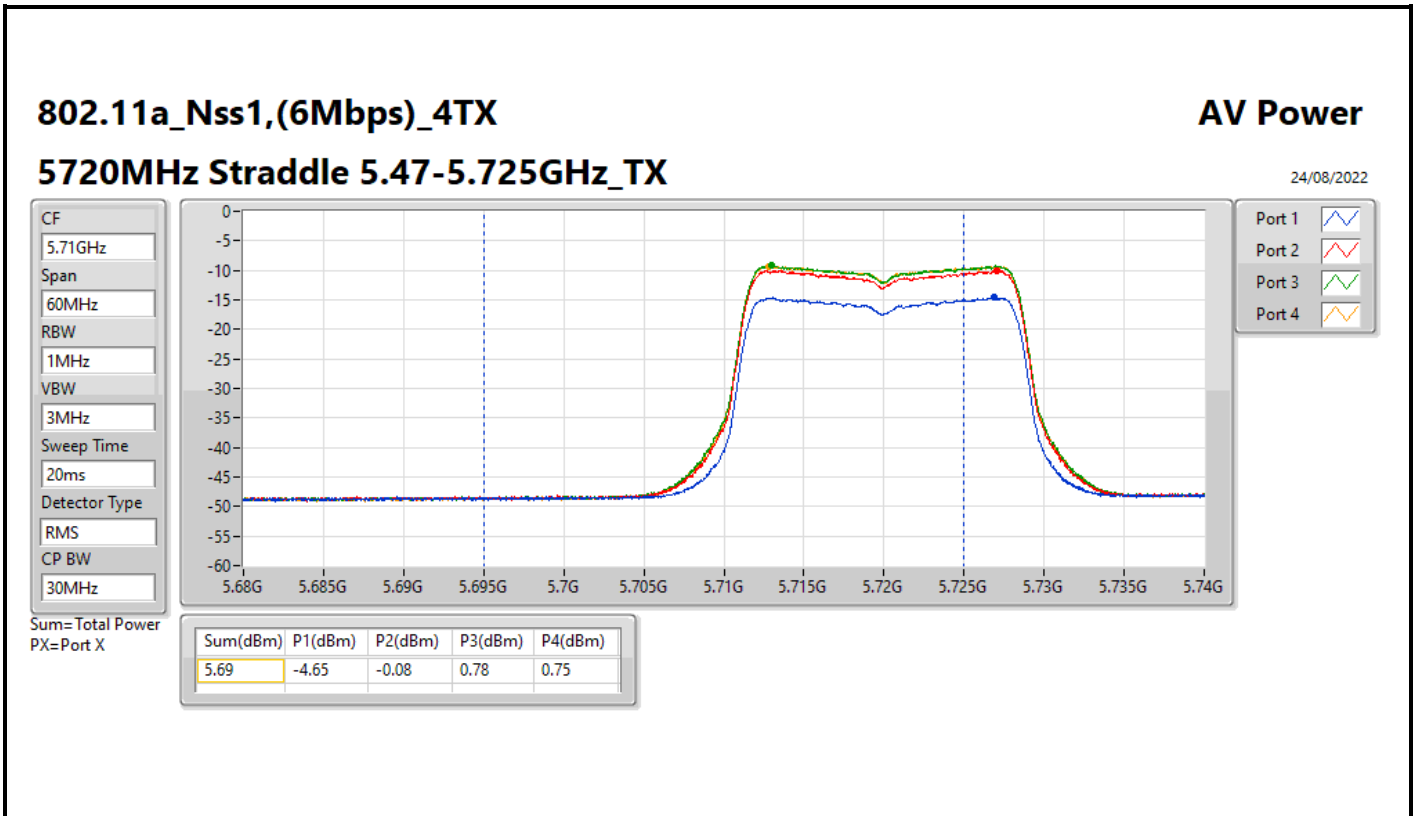

DG = Directional Gain; Port X = Port X output power

Average Power_Pine R2_Antenna set 10_
Beamforming mode Indoor_P to P

Appendix C.22

Summary

Mode	Total Power (dBm)	Total Power (W)
5.15-5.25GHz	-	-
802.11ax HEW160-BF_Nss1,(MCS0)_2TX	6.53	0.00450
802.11ax HEW160-BF_Nss1,(MCS0)_4TX	6.02	0.00400
5.25-5.35GHz	-	-
802.11ax HEW20-BF_Nss1,(MCS0)_2TX	11.39	0.01377
802.11ax HEW40-BF_Nss1,(MCS0)_2TX	9.17	0.00826
802.11ax HEW80-BF_Nss1,(MCS0)_2TX	11.09	0.01285
802.11ax HEW160-BF_Nss1,(MCS0)_2TX	6.39	0.00436
802.11ax HEW20-BF_Nss1,(MCS0)_4TX	7.80	0.00603
802.11ax HEW40-BF_Nss1,(MCS0)_4TX	8.37	0.00687
802.11ax HEW80-BF_Nss1,(MCS0)_4TX	8.14	0.00652
802.11ax HEW160-BF_Nss1,(MCS0)_4TX	5.88	0.00387
5.47-5.725GHz	-	-
802.11ax HEW20-BF_Nss1,(MCS0)_2TX	11.04	0.01271
802.11ax HEW40-BF_Nss1,(MCS0)_2TX	11.43	0.01390
802.11ax HEW80-BF_Nss1,(MCS0)_2TX	11.34	0.01361
802.11ax HEW160-BF_Nss1,(MCS0)_2TX	10.35	0.01084
802.11ax HEW20-BF_Nss1,(MCS0)_4TX	8.34	0.00682
802.11ax HEW40-BF_Nss1,(MCS0)_4TX	8.38	0.00689
802.11ax HEW80-BF_Nss1,(MCS0)_4TX	8.38	0.00689
802.11ax HEW160-BF_Nss1,(MCS0)_4TX	8.23	0.00665
5.725-5.85GHz	-	-
802.11ax HEW20-BF_Nss1,(MCS0)_2TX	5.80	0.00380
802.11ax HEW40-BF_Nss1,(MCS0)_2TX	0.88	0.00122
802.11ax HEW80-BF_Nss1,(MCS0)_2TX	-2.69	0.00054
802.11ax HEW20-BF_Nss1,(MCS0)_4TX	1.68	0.00147
802.11ax HEW40-BF_Nss1,(MCS0)_4TX	-2.00	0.00063
802.11ax HEW80-BF_Nss1,(MCS0)_4TX	-5.79	0.00026

DG = Directional Gain; Port X = Port X output power

802.11ax HEW40-BF_Nss1,(MCS0)_4TX

AV Power

5710MHz Straddle 5.47-5.725GHz_TX

08/09/2022

802.11ax HEW40-BF_Nss1,(MCS0)_4TX

AV Power

5710MHz Straddle 5.725-5.85GHz_TX