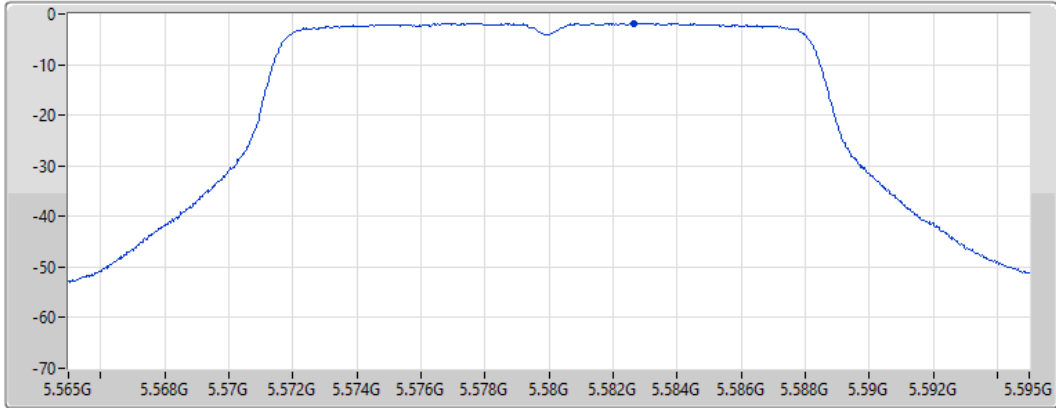

24/08/2022

Sum	PD	Port 1
(dBm/RBW)	(dBm/RBW)	(dBm/RBW)
-2.33	-2.33	-2.33

802.11a_Nss1,(6Mbps)_1TX

PSD

5580MHz

24/08/2022

CF
5.58GHz
Span
30MHz
RBW
1MHz
VBW
3MHz
Sweep Time
20ms
Detector Type
RMS

Port 1 