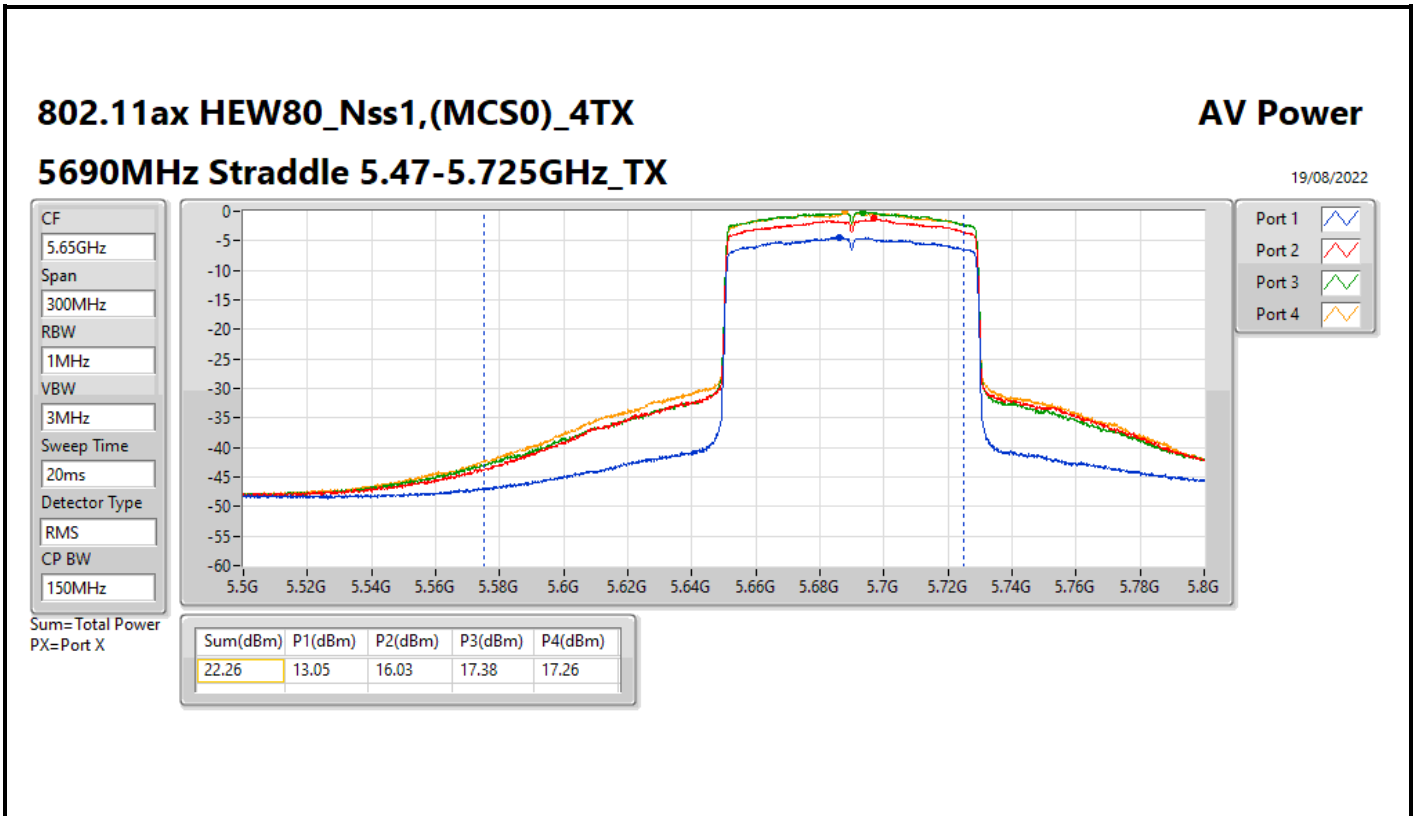

DG = Directional Gain; Port X = Port X output power

**Average Power_Pine R2_Antenna set 3_Beamforming mode_
Outdoor_P to M_P to P**

Appendix C.13

Summary

Mode	Total Power (dBm)	Total Power (W)	EIRP / Elevation angle higher than 30° EIRP (dBm)	EIRP / Elevation angle higher than 30° EIRP (W)
5.15-5.25GHz	-	-	-	-
802.11ax HEW160-BF_Nss1,(MCS0)_2TX	11.73	0.01489	17.74/14.74	0.05943/0.05943
5.25-5.35GHz	-	-	-	-
802.11ax HEW20-BF_Nss1,(MCS0)_2TX	18.46	0.07015	24.47	0.27990
802.11ax HEW40-BF_Nss1,(MCS0)_2TX	18.89	0.07745	24.90	0.30903
802.11ax HEW80-BF_Nss1,(MCS0)_2TX	15.35	0.03428	21.36	0.13677
802.11ax HEW160-BF_Nss1,(MCS0)_2TX	11.68	0.01472	17.69	0.05875
5.47-5.725GHz	-	-	-	-
802.11ax HEW20-BF_Nss1,(MCS0)_2TX	18.19	0.06592	24.20	0.26303
802.11ax HEW40-BF_Nss1,(MCS0)_2TX	18.29	0.06745	24.30	0.26915
802.11ax HEW80-BF_Nss1,(MCS0)_2TX	18.48	0.07047	24.49	0.28119
802.11ax HEW160-BF_Nss1,(MCS0)_2TX	14.58	0.02871	20.59	0.11455
5.725-5.85GHz	-	-	-	-
802.11ax HEW20-BF_Nss1,(MCS0)_2TX	11.99	0.01581	18.00	0.06310
802.11ax HEW40-BF_Nss1,(MCS0)_2TX	6.77	0.00475	12.78	0.01897
802.11ax HEW80-BF_Nss1,(MCS0)_2TX	3.38	0.00218	9.39	0.00869