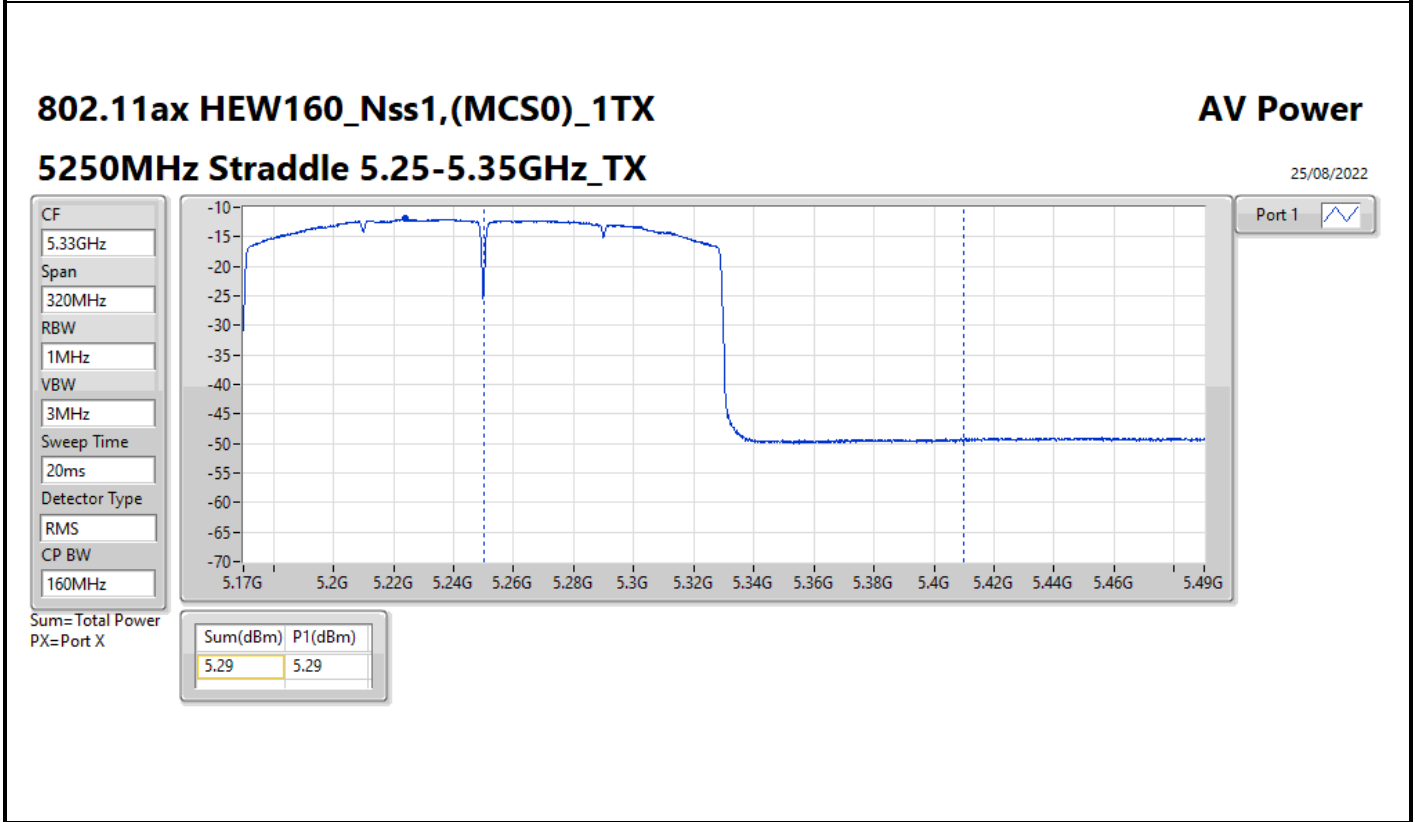

Average Power_Scanning R3 Antenna set 3_Outdoor_P to M Appendix C.26

Summary

Mode	Total Power (dBm)	Total Power (W)	EIRP / Elevation angle higher than 30° EIRP (dBm)	EIRP / Elevation angle higher than 30° EIRP (W)
5.15-5.25GHz	-	-	-	-
802.11ax HEW160_Nss1,(MCS0)_1TX	5.45	0.00351	23.98/-0.52	0.25003/0.00089
5.25-5.35GHz	-	-	-	-
802.11a_Nss1,(6Mbps)_1TX	10.90	0.01230	29.43	0.87700
802.11ax HEW20_Nss1,(MCS0)_1TX	11.29	0.01346	29.82	0.95940
802.11ax HEW40_Nss1,(MCS0)_1TX	11.19	0.01315	29.72	0.93756
802.11ax HEW80_Nss1,(MCS0)_1TX	10.44	0.01107	28.97	0.78886
802.11ax HEW160_Nss1,(MCS0)_1TX	5.29	0.00338	23.82	0.24099
5.47-5.725GHz	-	-	-	-
802.11a_Nss1,(6Mbps)_1TX	10.89	0.01227	29.42	0.87498
802.11ax HEW20_Nss1,(MCS0)_1TX	11.11	0.01291	29.64	0.92045
802.11ax HEW40_Nss1,(MCS0)_1TX	11.43	0.01390	29.96	0.99083
802.11ax HEW80_Nss1,(MCS0)_1TX	11.32	0.01355	29.85	0.96605
802.11ax HEW160_Nss1,(MCS0)_1TX	6.34	0.00431	24.87	0.30690
5.725-5.85GHz	-	-	-	-
802.11a_Nss1,(6Mbps)_1TX	4.07	0.00255	22.60	0.18197
802.11ax HEW20_Nss1,(MCS0)_1TX	7.29	0.00536	25.82	0.38194
802.11ax HEW40_Nss1,(MCS0)_1TX	0.81	0.00121	19.34	0.08590
802.11ax HEW80_Nss1,(MCS0)_1TX	-2.99	0.00050	15.54	0.03581