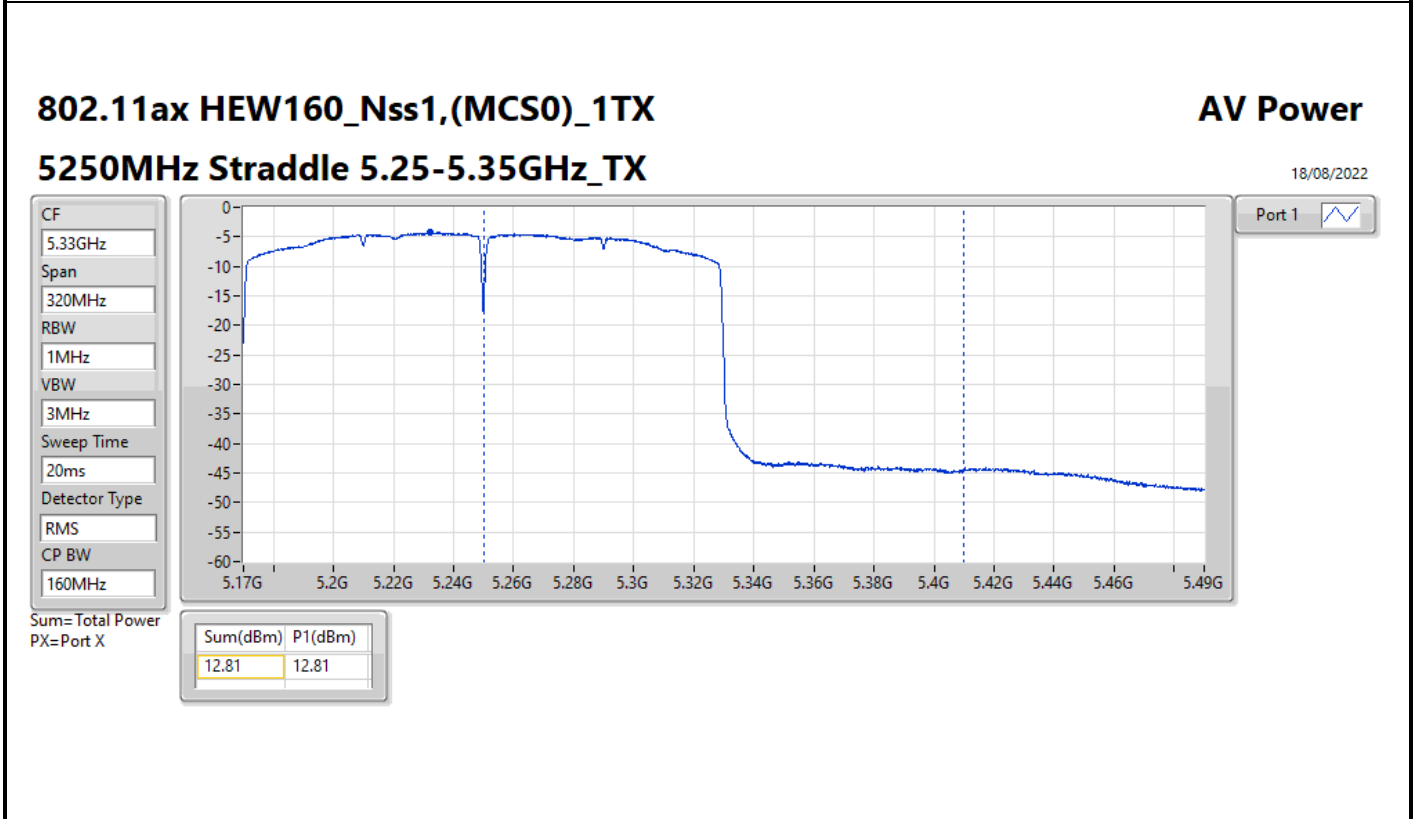

Average Power Scanning R3_Antenna set 3_Outdoor_P to M_P to P

Appendix C.24

Summary

Mode	Total Power (dBm)	Total Power (W)	EIRP / Elevation angle higher than 30° EIRP (dBm)	EIRP / Elevation angle higher than 30° EIRP (W)
5.15-5.25GHz	-	-	-	-
802.11ax HEW160_Nss1,(MCS0)_1TX	13.04	0.02014	16.04/13.04	0.04018/0.02014
5.25-5.35GHz	-	-	-	-
802.11a_Nss1,(6Mbps)_1TX	15.58	0.03614	18.58	0.07211
802.11ax HEW20_Nss1,(MCS0)_1TX	15.81	0.03811	18.81	0.07603
802.11ax HEW40_Nss1,(MCS0)_1TX	15.75	0.03758	18.75	0.07499
802.11ax HEW80_Nss1,(MCS0)_1TX	15.26	0.03357	18.26	0.06699
802.11ax HEW160_Nss1,(MCS0)_1TX	12.81	0.01910	15.81	0.03811
5.47-5.725GHz	-	-	-	-
802.11a_Nss1,(6Mbps)_1TX	15.92	0.03908	18.92	0.07798
802.11ax HEW20_Nss1,(MCS0)_1TX	16.86	0.04853	19.86	0.09683
802.11ax HEW40_Nss1,(MCS0)_1TX	16.66	0.04634	19.66	0.09247
802.11ax HEW80_Nss1,(MCS0)_1TX	16.49	0.04457	19.49	0.08892
802.11ax HEW160_Nss1,(MCS0)_1TX	16.23	0.04198	19.23	0.08375
5.725-5.85GHz	-	-	-	-
802.11a_Nss1,(6Mbps)_1TX	9.71	0.00935	12.71	0.01866
802.11ax HEW20_Nss1,(MCS0)_1TX	10.93	0.01239	13.93	0.02472
802.11ax HEW40_Nss1,(MCS0)_1TX	5.44	0.00350	8.44	0.00698
802.11ax HEW80_Nss1,(MCS0)_1TX	2.17	0.00165	5.17	0.00329