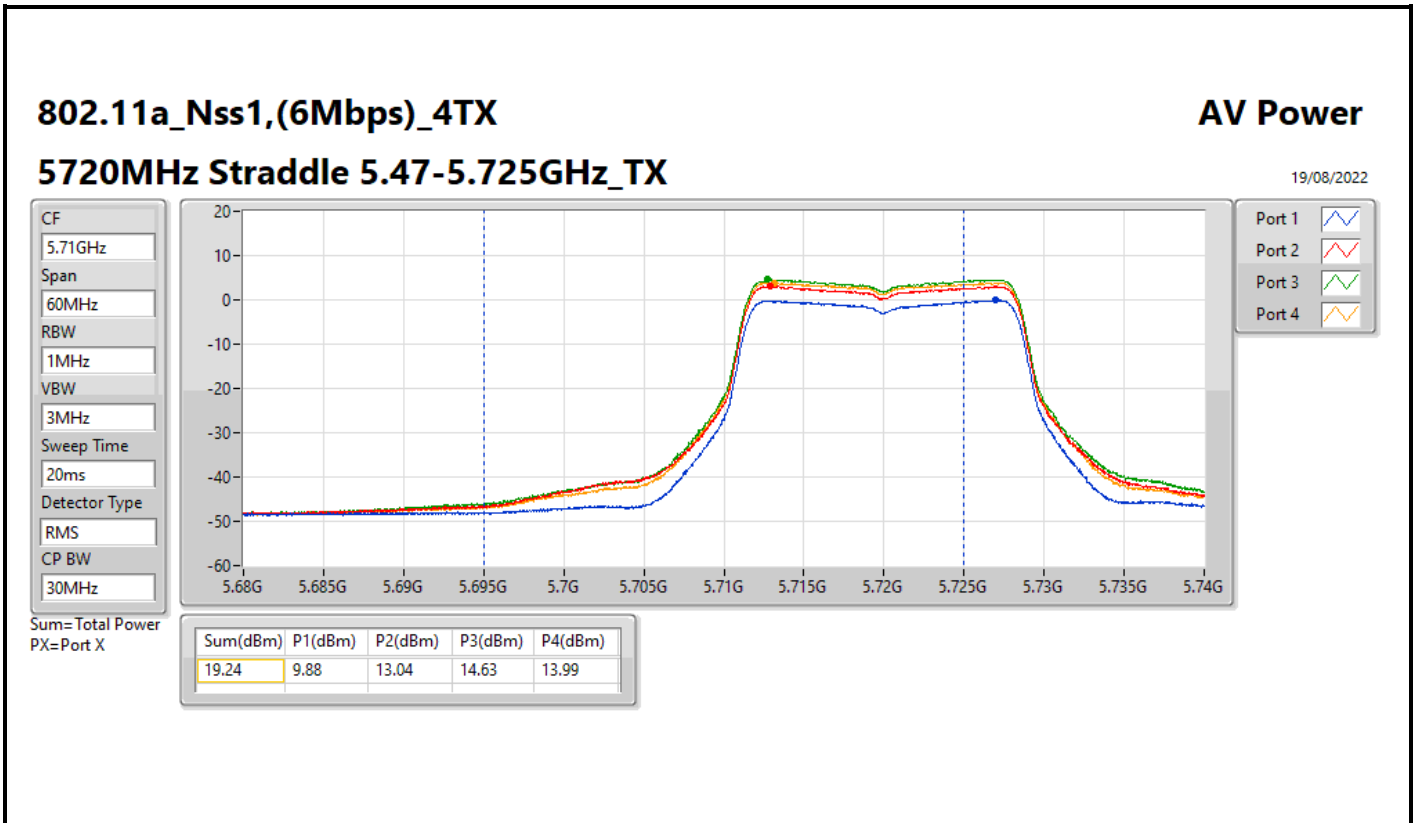

DG = Directional Gain; Port X = Port X output power

**Average Power_Pine R2_Antenna set 3_Beamforming mode_
Outdoor_P to M_P to P**

Appendix C.13

Summary

Mode	Total Power (dBm)	Total Power (W)	EIRP / Elevation angle higher than 30° EIRP (dBm)	EIRP / Elevation angle higher than 30° EIRP (W)
5.15-5.25GHz	-	-	-	-
802.11ax HEW160-BF_Nss1,(MCS0)_2TX	11.73	0.01489	17.74/14.74	0.05943/0.05943
5.25-5.35GHz	-	-	-	-
802.11ax HEW20-BF_Nss1,(MCS0)_2TX	18.46	0.07015	24.47	0.27990
802.11ax HEW40-BF_Nss1,(MCS0)_2TX	18.89	0.07745	24.90	0.30903
802.11ax HEW80-BF_Nss1,(MCS0)_2TX	15.35	0.03428	21.36	0.13677
802.11ax HEW160-BF_Nss1,(MCS0)_2TX	11.68	0.01472	17.69	0.05875
5.47-5.725GHz	-	-	-	-
802.11ax HEW20-BF_Nss1,(MCS0)_2TX	18.19	0.06592	24.20	0.26303
802.11ax HEW40-BF_Nss1,(MCS0)_2TX	18.29	0.06745	24.30	0.26915
802.11ax HEW80-BF_Nss1,(MCS0)_2TX	18.48	0.07047	24.49	0.28119
802.11ax HEW160-BF_Nss1,(MCS0)_2TX	14.58	0.02871	20.59	0.11455
5.725-5.85GHz	-	-	-	-
802.11ax HEW20-BF_Nss1,(MCS0)_2TX	11.99	0.01581	18.00	0.06310
802.11ax HEW40-BF_Nss1,(MCS0)_2TX	6.77	0.00475	12.78	0.01897
802.11ax HEW80-BF_Nss1,(MCS0)_2TX	3.38	0.00218	9.39	0.00869