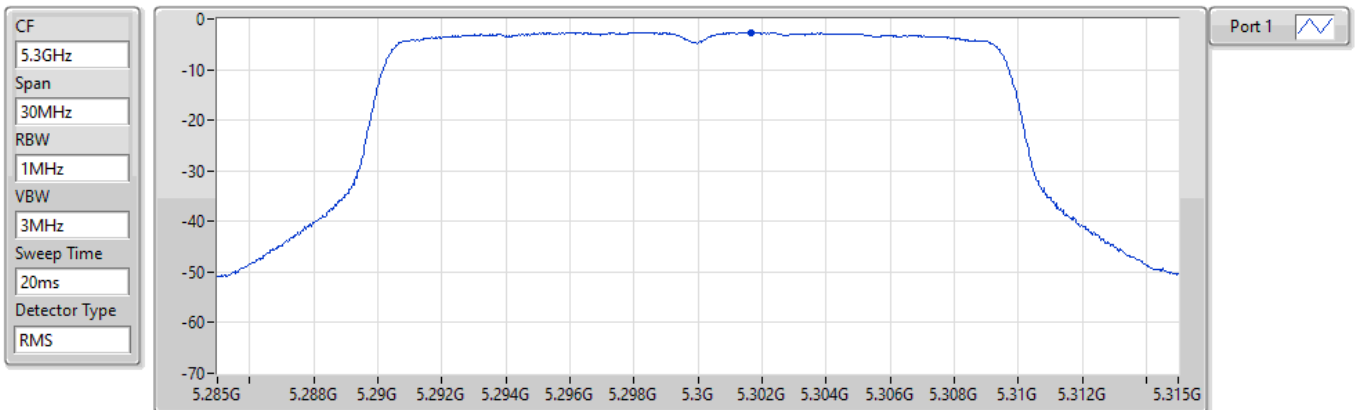

PSD

5260MHz

24/08/2022

Sum	PD	Port 1
(dBm/RBW)	(dBm/RBW)	(dBm/RBW)
-1.83	-1.83	-1.83

802.11ax HEW20_Nss1,(MCS0)_1TX

PSD

5300MHz

24/08/2022