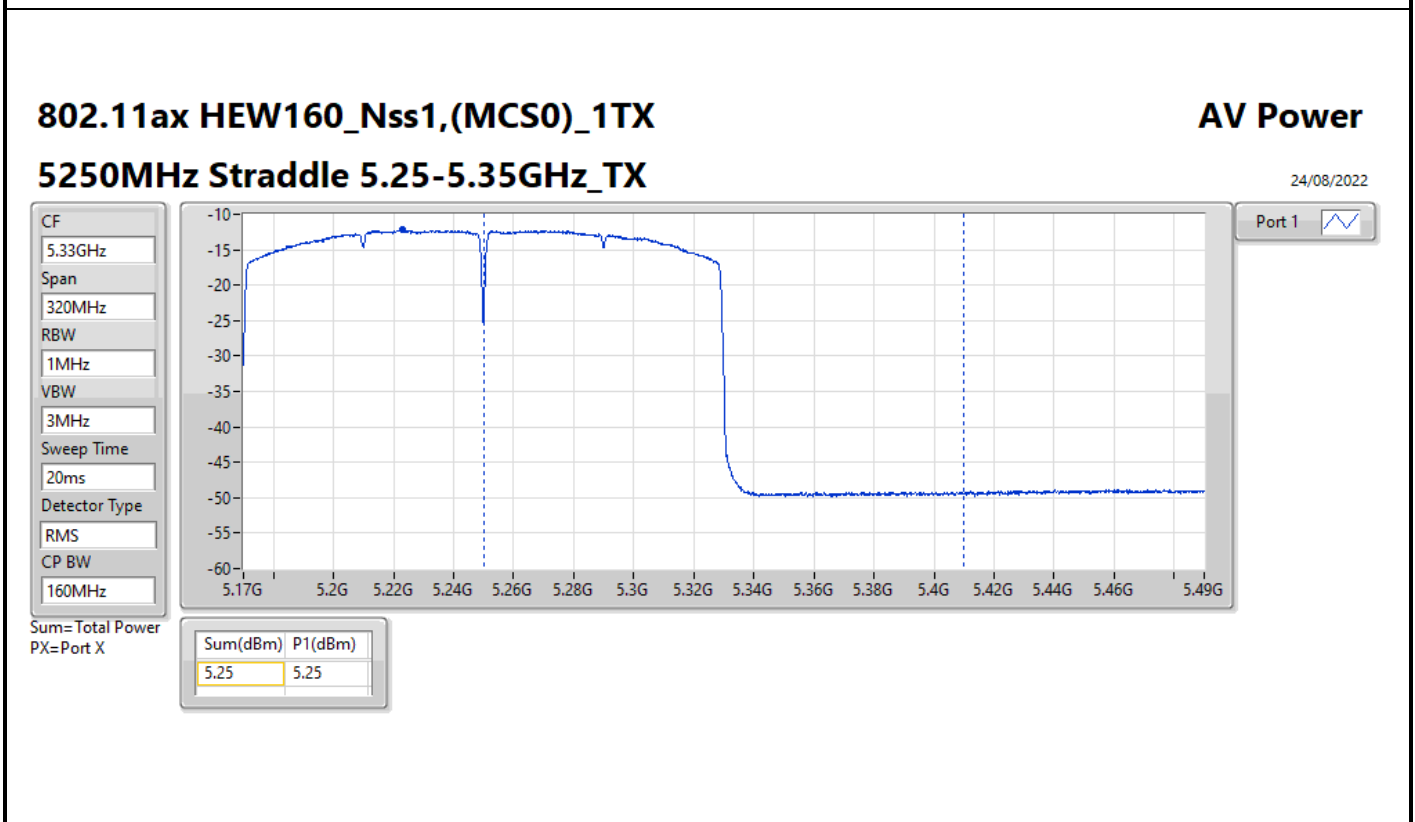

**Average Power_Pine R2_Antenna set 10_
Non beamforming mode_Outdoor_P to M**

Appendix C.18

Mode	Result	DG (dBi)	Port 1 (dBm)	Port 2 (dBm)	Port 3 (dBm)	Port 4 (dBm)	Total Power (dBm)	Power Limit (dBm)	EIRP / Elevation angle higher than 30° EIRP (dBm)	EIRP Limit / Elevation angle higher than 30° EIRP Limit (dBm)
5570MHz	Pass	18.53	-0.54	4.22	4.87	4.44	9.72	11.45	28.25	30.00

DG = Directional Gain; Port X = Port X output power

Average Power_Pine R2_Antenna set 10_Beamforming mode_
Outdoor_P to M

Appendix C.19

Summary

Mode	Total Power (dBm)	Total Power (W)	EIRP / Elevation angle higher than 30° EIRP (dBm)	EIRP / Elevation angle higher than 30° EIRP (W)
5.15-5.25GHz	-	-	-	-
802.11ax HEW160-BF_Nss1,(MCS0)_2TX	6.53	0.00450	25.06/0.56	0.32063/0.00114
5.25-5.35GHz	-	-	-	-
802.11ax HEW20-BF_Nss1,(MCS0)_2TX	11.39	0.01377	29.92	0.98175
802.11ax HEW40-BF_Nss1,(MCS0)_2TX	9.17	0.00826	27.70	0.58884
802.11ax HEW80-BF_Nss1,(MCS0)_2TX	11.09	0.01285	29.62	0.91622
802.11ax HEW160-BF_Nss1,(MCS0)_2TX	6.39	0.00436	24.92	0.31046
5.47-5.725GHz	-	-	-	-
802.11ax HEW20-BF_Nss1,(MCS0)_2TX	11.04	0.01271	29.57	0.90573
802.11ax HEW40-BF_Nss1,(MCS0)_2TX	11.43	0.01390	29.96	0.99083
802.11ax HEW80-BF_Nss1,(MCS0)_2TX	11.34	0.01361	29.87	0.97051
802.11ax HEW160-BF_Nss1,(MCS0)_2TX	10.35	0.01084	28.88	0.77268
5.725-5.85GHz	-	-	-	-
802.11ax HEW20-BF_Nss1,(MCS0)_2TX	5.80	0.00380	24.33	0.27102
802.11ax HEW40-BF_Nss1,(MCS0)_2TX	0.88	0.00122	19.41	0.08730
802.11ax HEW80-BF_Nss1,(MCS0)_2TX	-2.69	0.00054	15.84	0.03837