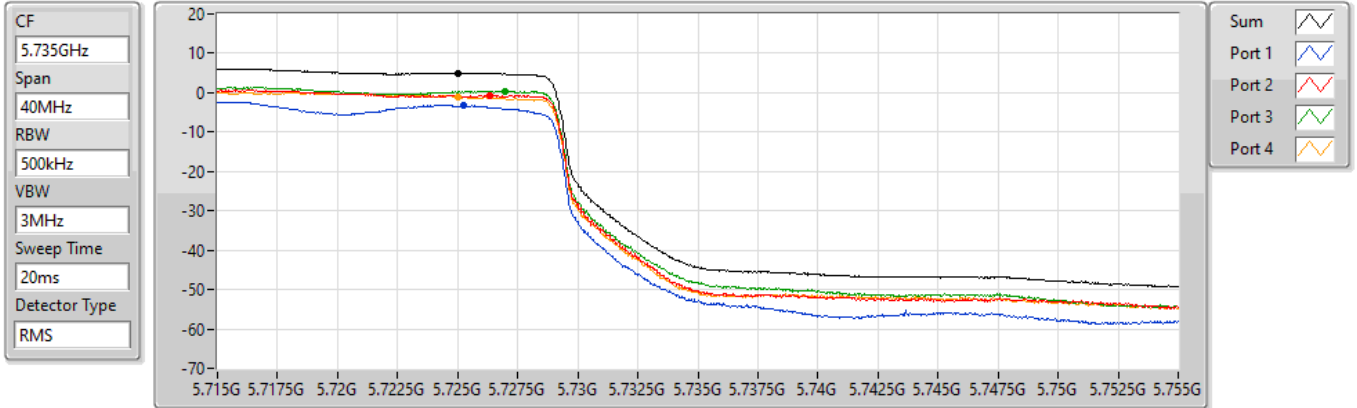

802.11ax HEW40_Nss1,(MCS0)_4TX

5710MHz Straddle 5.725-5.85GHz

PSD

19/08/2022

Sum	PD	Port 1	Port 2	Port 3	Port 4
(dBm/RBW)	(dBm/RBW)	(dBm/RBW)	(dBm/RBW)	(dBm/RBW)	(dBm/RBW)
4.96	4.96	-3.29	-0.77	0.40	-1.09