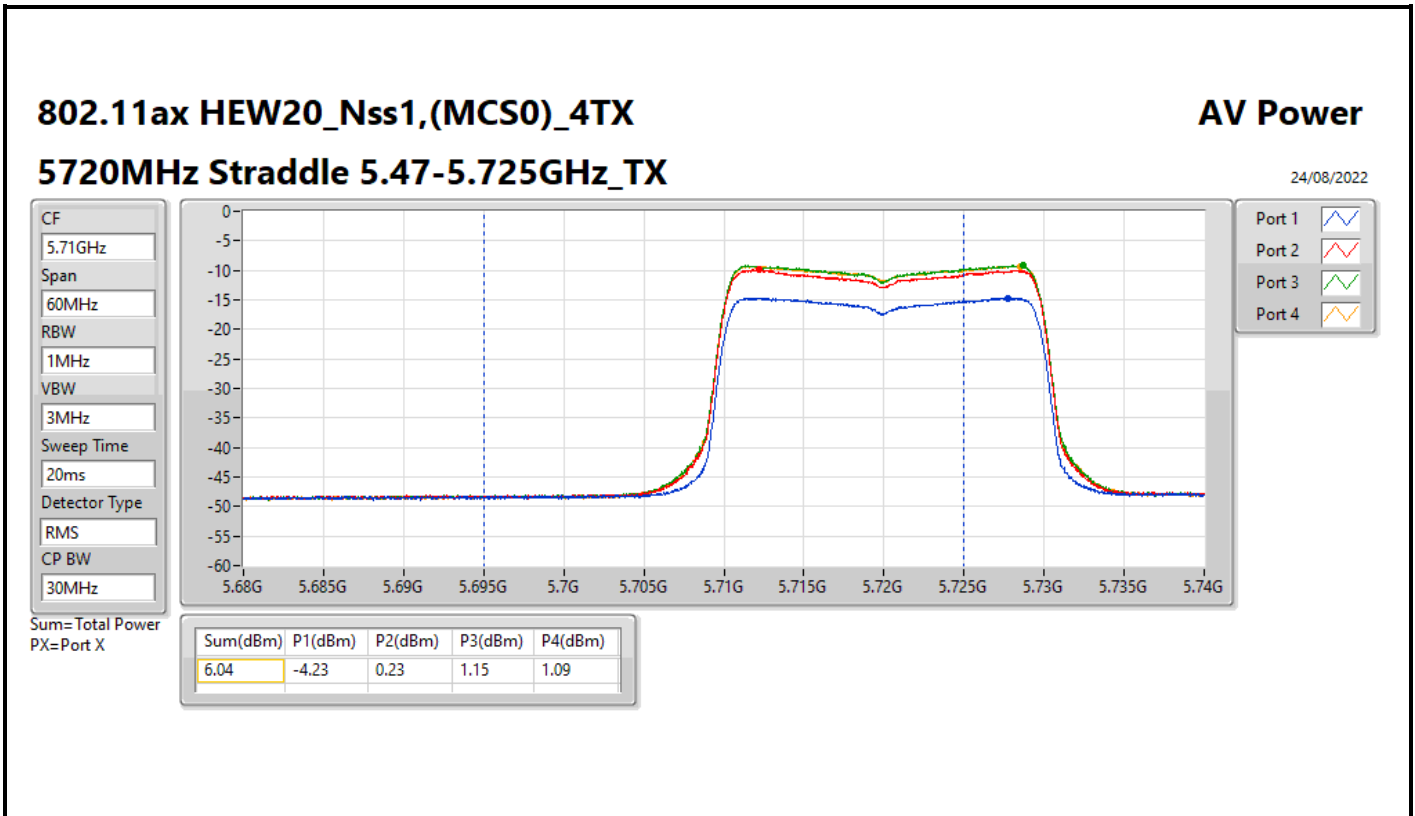

DG = Directional Gain; Port X = Port X output power

Average Power_Pine R2_Antenna set 10_
Beamforming mode Indoor_P to P

Appendix C.22

Summary

Mode	Total Power (dBm)	Total Power (W)
5.15-5.25GHz	-	-
802.11ax HEW160-BF_Nss1,(MCS0)_2TX	6.53	0.00450
802.11ax HEW160-BF_Nss1,(MCS0)_4TX	6.02	0.00400
5.25-5.35GHz	-	-
802.11ax HEW20-BF_Nss1,(MCS0)_2TX	11.39	0.01377
802.11ax HEW40-BF_Nss1,(MCS0)_2TX	9.17	0.00826
802.11ax HEW80-BF_Nss1,(MCS0)_2TX	11.09	0.01285
802.11ax HEW160-BF_Nss1,(MCS0)_2TX	6.39	0.00436
802.11ax HEW20-BF_Nss1,(MCS0)_4TX	7.80	0.00603
802.11ax HEW40-BF_Nss1,(MCS0)_4TX	8.37	0.00687
802.11ax HEW80-BF_Nss1,(MCS0)_4TX	8.14	0.00652
802.11ax HEW160-BF_Nss1,(MCS0)_4TX	5.88	0.00387
5.47-5.725GHz	-	-
802.11ax HEW20-BF_Nss1,(MCS0)_2TX	11.04	0.01271
802.11ax HEW40-BF_Nss1,(MCS0)_2TX	11.43	0.01390
802.11ax HEW80-BF_Nss1,(MCS0)_2TX	11.34	0.01361
802.11ax HEW160-BF_Nss1,(MCS0)_2TX	10.35	0.01084
802.11ax HEW20-BF_Nss1,(MCS0)_4TX	8.34	0.00682
802.11ax HEW40-BF_Nss1,(MCS0)_4TX	8.38	0.00689
802.11ax HEW80-BF_Nss1,(MCS0)_4TX	8.38	0.00689
802.11ax HEW160-BF_Nss1,(MCS0)_4TX	8.23	0.00665
5.725-5.85GHz	-	-
802.11ax HEW20-BF_Nss1,(MCS0)_2TX	5.80	0.00380
802.11ax HEW40-BF_Nss1,(MCS0)_2TX	0.88	0.00122
802.11ax HEW80-BF_Nss1,(MCS0)_2TX	-2.69	0.00054
802.11ax HEW20-BF_Nss1,(MCS0)_4TX	1.68	0.00147
802.11ax HEW40-BF_Nss1,(MCS0)_4TX	-2.00	0.00063
802.11ax HEW80-BF_Nss1,(MCS0)_4TX	-5.79	0.00026

DG = Directional Gain; Port X = Port X output power

802.11ax HEW40-BF_Nss1,(MCS0)_4TX

AV Power

5710MHz Straddle 5.47-5.725GHz_TX

08/09/2022

802.11ax HEW40-BF_Nss1,(MCS0)_4TX

AV Power

5710MHz Straddle 5.725-5.85GHz_TX