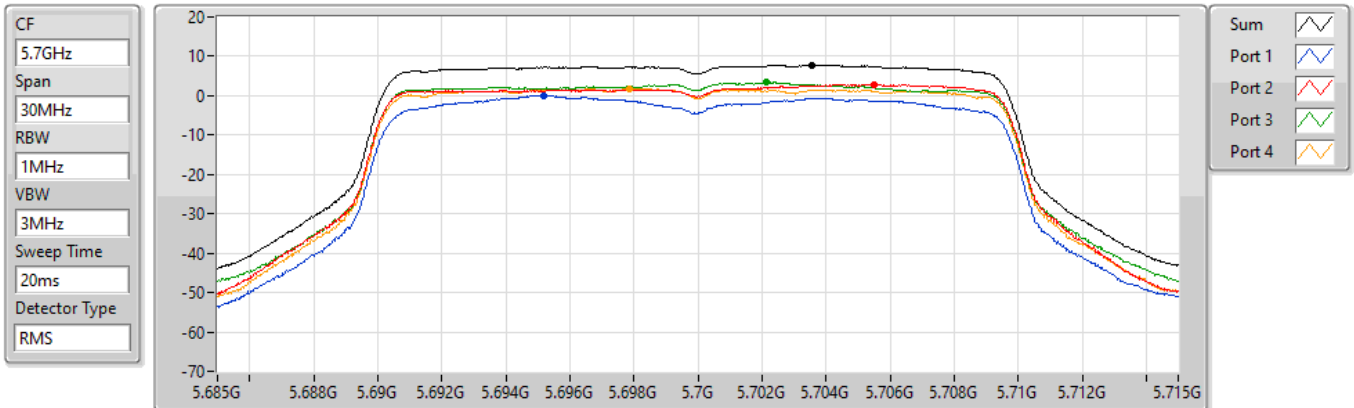

802.11ax HEW20_Nss1,(MCS0)_4TX

PSD

5700MHz

18/08/2022

Sum	PD	Port 1	Port 2	Port 3	Port 4
(dBm/RBW)	(dBm/RBW)	(dBm/RBW)	(dBm/RBW)	(dBm/RBW)	(dBm/RBW)
7.67	7.67	-0.01	2.88	3.43	1.81