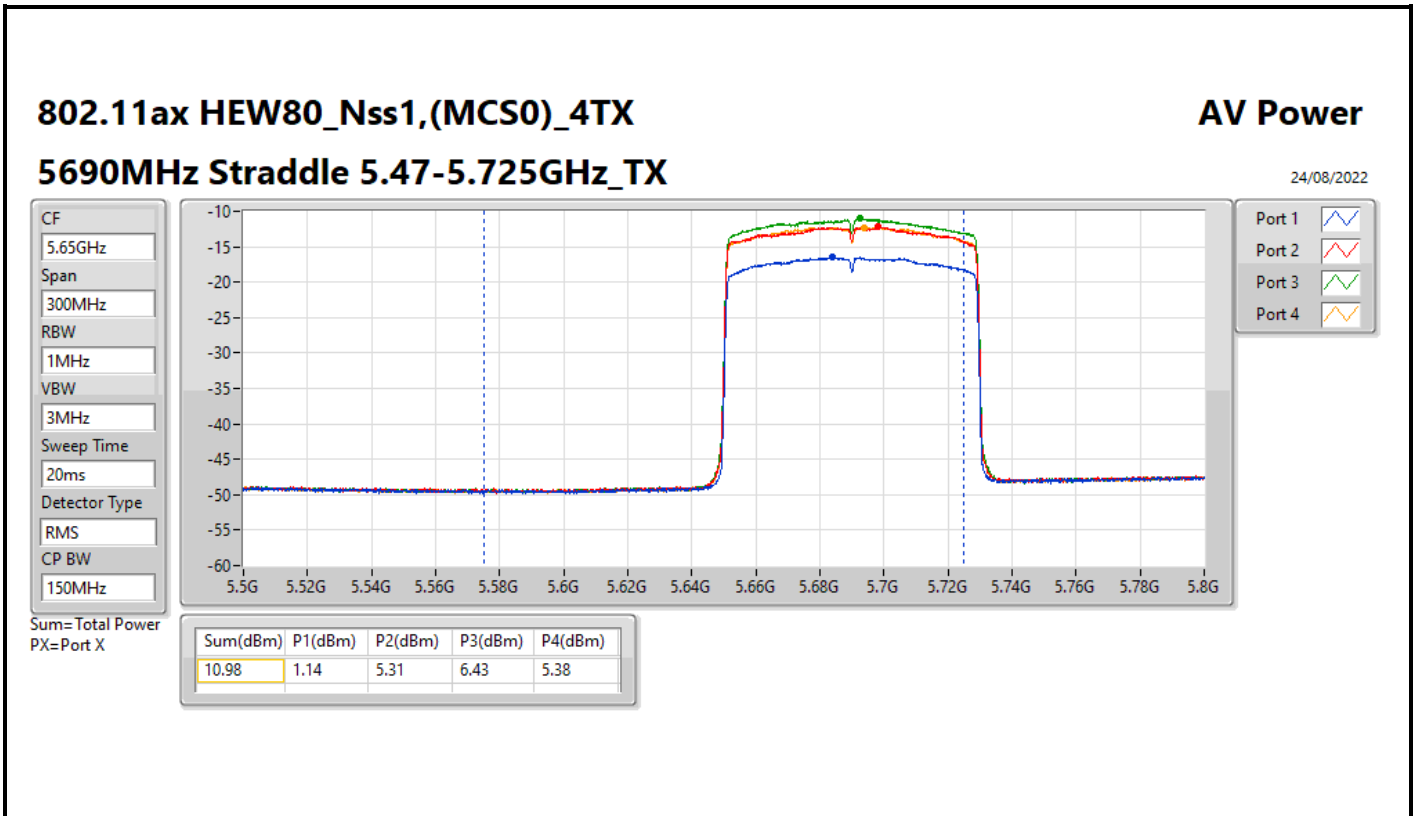

DG = Directional Gain; Port X = Port X output power

**Average Power_Pine R2_Antenna set 10_Beamforming mode_
Indoor_P to M**

Appendix C.16

Summary

Mode	Total Power (dBm)	Total Power (W)
5.15-5.25GHz	-	-
802.11ax HEW160-BF_Nss1,(MCS0)_2TX	6.53	0.00450
5.25-5.35GHz	-	-
802.11ax HEW20-BF_Nss1,(MCS0)_2TX	11.39	0.01377
802.11ax HEW40-BF_Nss1,(MCS0)_2TX	9.17	0.00826
802.11ax HEW80-BF_Nss1,(MCS0)_2TX	11.09	0.01285
802.11ax HEW160-BF_Nss1,(MCS0)_2TX	6.39	0.00436
5.47-5.725GHz	-	-
802.11ax HEW20-BF_Nss1,(MCS0)_2TX	11.04	0.01271
802.11ax HEW40-BF_Nss1,(MCS0)_2TX	11.43	0.01390
802.11ax HEW80-BF_Nss1,(MCS0)_2TX	11.34	0.01361
802.11ax HEW160-BF_Nss1,(MCS0)_2TX	10.35	0.01084
5.725-5.85GHz	-	-
802.11ax HEW20-BF_Nss1,(MCS0)_2TX	5.80	0.00380
802.11ax HEW40-BF_Nss1,(MCS0)_2TX	0.88	0.00122
802.11ax HEW80-BF_Nss1,(MCS0)_2TX	-2.69	0.00054