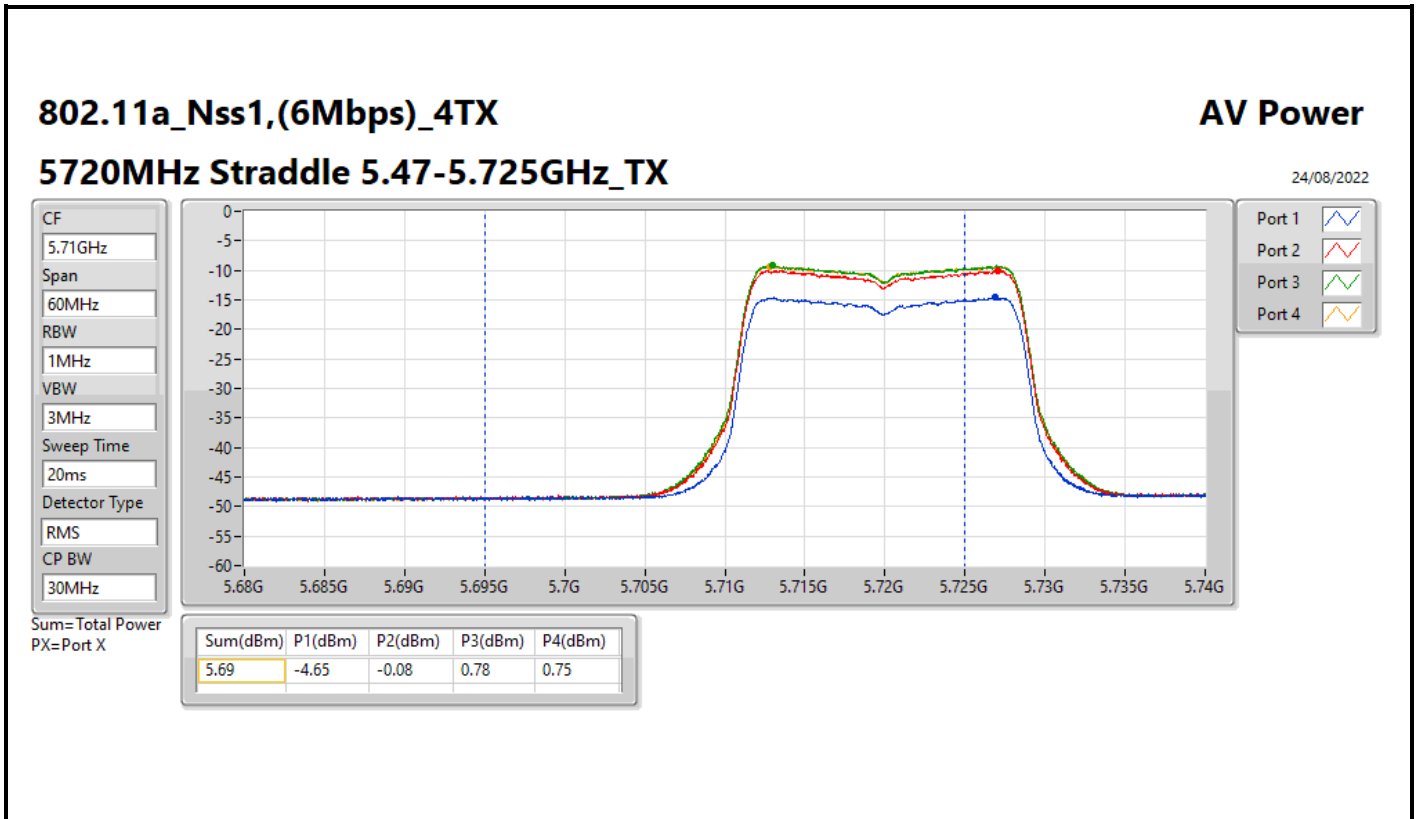

DG = Directional Gain; Port X = Port X output power

Average Power_Pine R2_Antenna set 10_Beamforming mode_
Outdoor_P to M

Appendix C.19

Summary

Mode	Total Power (dBm)	Total Power (W)	EIRP / Elevation angle higher than 30° EIRP (dBm)	EIRP / Elevation angle higher than 30° EIRP (W)
5.15-5.25GHz	-	-	-	-
802.11ax HEW160-BF_Nss1,(MCS0)_2TX	6.53	0.00450	25.06/0.56	0.32063/0.00114
5.25-5.35GHz	-	-	-	-
802.11ax HEW20-BF_Nss1,(MCS0)_2TX	11.39	0.01377	29.92	0.98175
802.11ax HEW40-BF_Nss1,(MCS0)_2TX	9.17	0.00826	27.70	0.58884
802.11ax HEW80-BF_Nss1,(MCS0)_2TX	11.09	0.01285	29.62	0.91622
802.11ax HEW160-BF_Nss1,(MCS0)_2TX	6.39	0.00436	24.92	0.31046
5.47-5.725GHz	-	-	-	-
802.11ax HEW20-BF_Nss1,(MCS0)_2TX	11.04	0.01271	29.57	0.90573
802.11ax HEW40-BF_Nss1,(MCS0)_2TX	11.43	0.01390	29.96	0.99083
802.11ax HEW80-BF_Nss1,(MCS0)_2TX	11.34	0.01361	29.87	0.97051
802.11ax HEW160-BF_Nss1,(MCS0)_2TX	10.35	0.01084	28.88	0.77268
5.725-5.85GHz	-	-	-	-
802.11ax HEW20-BF_Nss1,(MCS0)_2TX	5.80	0.00380	24.33	0.27102
802.11ax HEW40-BF_Nss1,(MCS0)_2TX	0.88	0.00122	19.41	0.08730
802.11ax HEW80-BF_Nss1,(MCS0)_2TX	-2.69	0.00054	15.84	0.03837