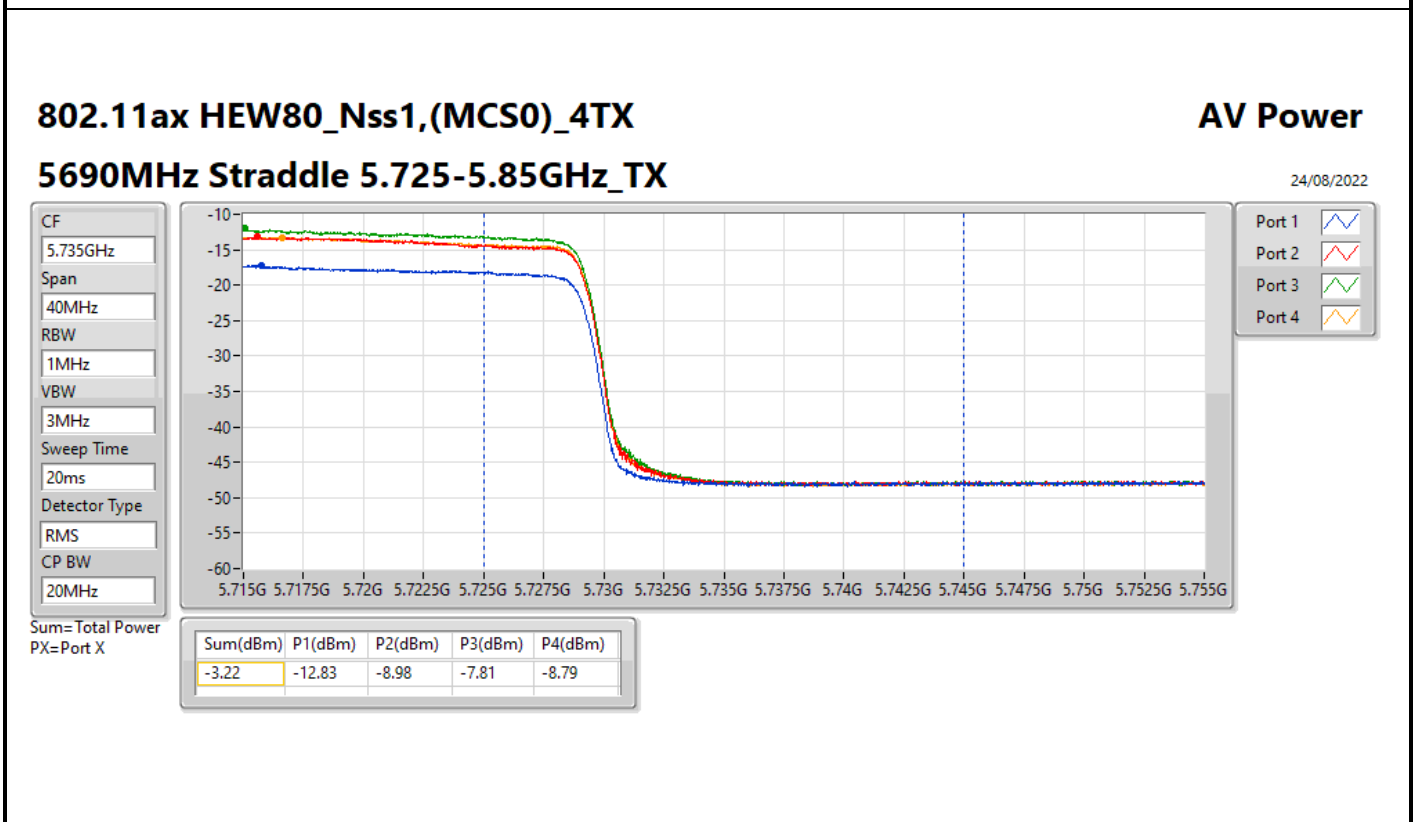

DG = Directional Gain; Port X = Port X output power

Average Power_Pine R2_Antenna set 10_Beamforming mode_
Outdoor_P to M

Appendix C.19

Summary

Mode	Total Power (dBm)	Total Power (W)	EIRP / Elevation angle higher than 30° EIRP (dBm)	EIRP / Elevation angle higher than 30° EIRP (W)
5.15-5.25GHz	-	-	-	-
802.11ax HEW160-BF_Nss1,(MCS0)_2TX	6.53	0.00450	25.06/0.56	0.32063/0.00114
5.25-5.35GHz	-	-	-	-
802.11ax HEW20-BF_Nss1,(MCS0)_2TX	11.39	0.01377	29.92	0.98175
802.11ax HEW40-BF_Nss1,(MCS0)_2TX	9.17	0.00826	27.70	0.58884
802.11ax HEW80-BF_Nss1,(MCS0)_2TX	11.09	0.01285	29.62	0.91622
802.11ax HEW160-BF_Nss1,(MCS0)_2TX	6.39	0.00436	24.92	0.31046
5.47-5.725GHz	-	-	-	-
802.11ax HEW20-BF_Nss1,(MCS0)_2TX	11.04	0.01271	29.57	0.90573
802.11ax HEW40-BF_Nss1,(MCS0)_2TX	11.43	0.01390	29.96	0.99083
802.11ax HEW80-BF_Nss1,(MCS0)_2TX	11.34	0.01361	29.87	0.97051
802.11ax HEW160-BF_Nss1,(MCS0)_2TX	10.35	0.01084	28.88	0.77268
5.725-5.85GHz	-	-	-	-
802.11ax HEW20-BF_Nss1,(MCS0)_2TX	5.80	0.00380	24.33	0.27102
802.11ax HEW40-BF_Nss1,(MCS0)_2TX	0.88	0.00122	19.41	0.08730
802.11ax HEW80-BF_Nss1,(MCS0)_2TX	-2.69	0.00054	15.84	0.03837