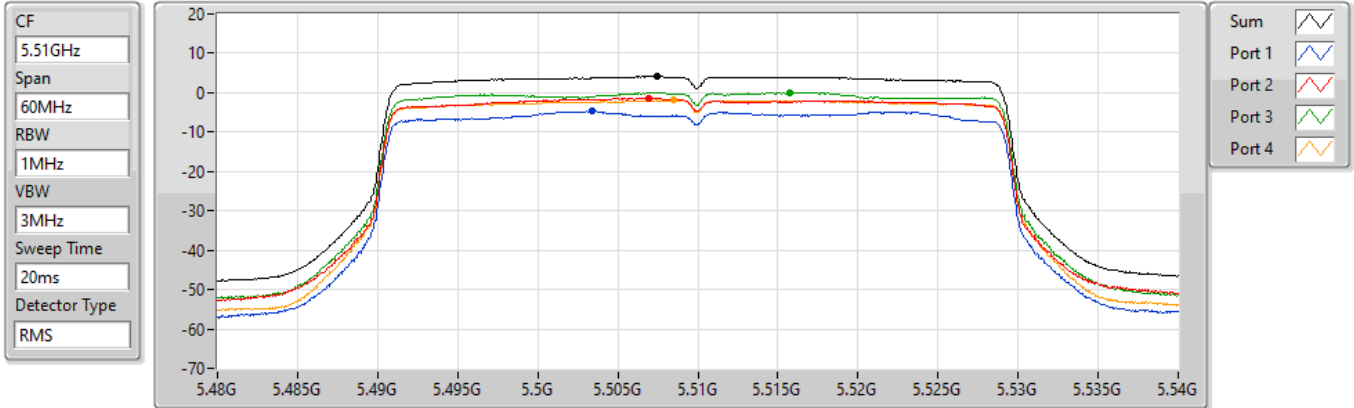

802.11ax HEW40_Nss1,(MCS0)_4TX

PSD

5510MHz

19/08/2022

Sum	PD	Port 1	Port 2	Port 3	Port 4
(dBm/RBW)	(dBm/RBW)	(dBm/RBW)	(dBm/RBW)	(dBm/RBW)	(dBm/RBW)
4.10	4.10	-4.66	-1.42	0.03	-1.92