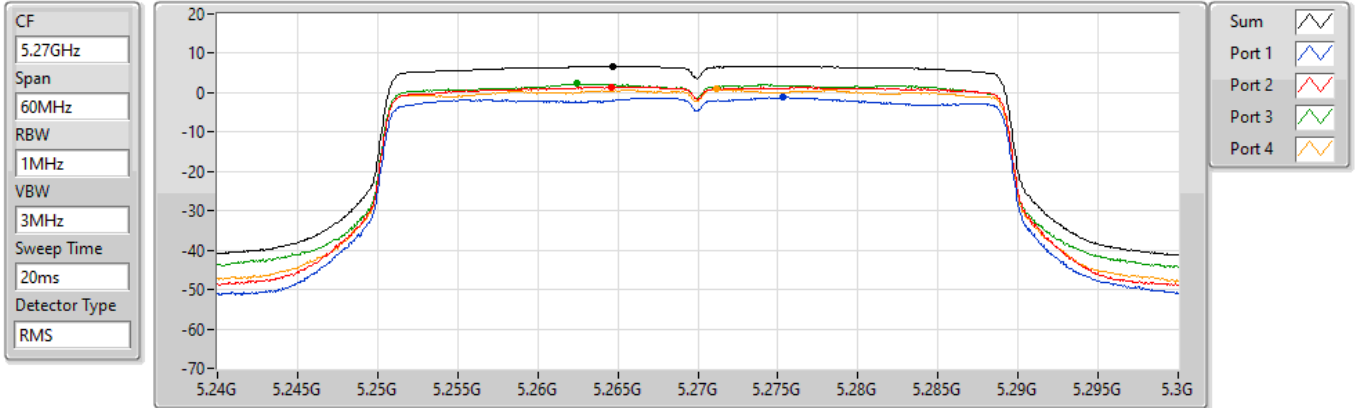

802.11ax HEW40_Nss1,(MCS0)_4TX

PSD

5270MHz

19/08/2022

Sum	PD	Port 1	Port 2	Port 3	Port 4
(dBm/RBW)	(dBm/RBW)	(dBm/RBW)	(dBm/RBW)	(dBm/RBW)	(dBm/RBW)
6.79	6.79	-1.16	1.54	2.26	0.88

802.11ax HEW40_Nss1,(MCS0)_4TX

PSD