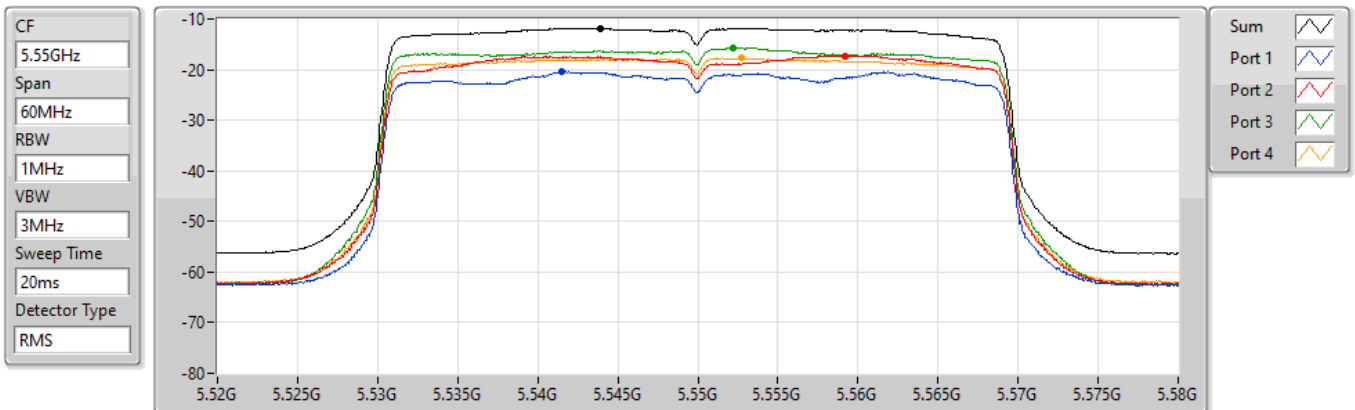

PSD

5510MHz

22/08/2022

Sum	PD	Port 1	Port 2	Port 3	Port 4
(dBm/RBW)	(dBm/RBW)	(dBm/RBW)	(dBm/RBW)	(dBm/RBW)	(dBm/RBW)
-12.04	-12.04	-21.03	-17.80	-15.82	-17.65

802.11ax HEW40_Nss1,(MCS0)_4TX

PSD

5550MHz

22/08/2022