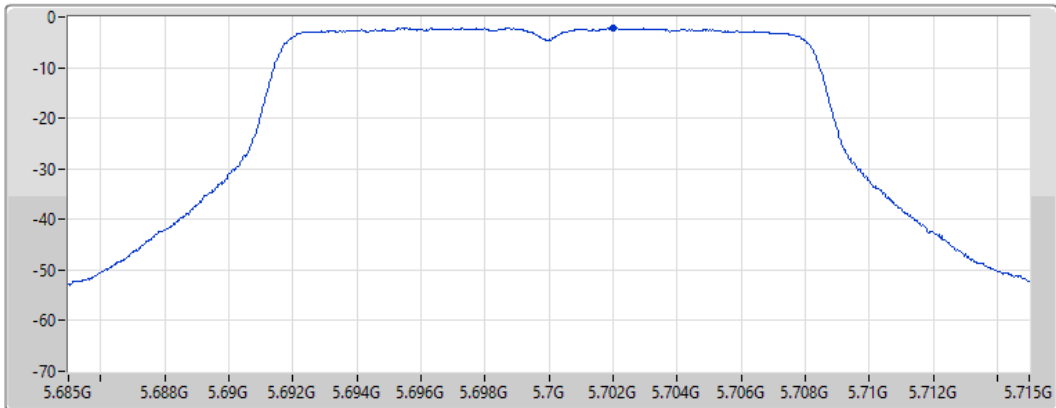

Sum	PD	Port 1
(dBm/RBW)	(dBm/RBW)	(dBm/RBW)
-1.78	-1.78	-1.78

802.11a_Nss1,(6Mbps)_1TX

PSD

5700MHz

24/08/2022

CF
5.7GHz
Span
30MHz
RBW
1MHz
VBW
3MHz
Sweep Time
20ms
Detector Type
RMS

Port 1 

Sum	PD	Port 1
(dBm/RBW)	(dBm/RBW)	(dBm/RBW)
-2.21	-2.21	-2.21