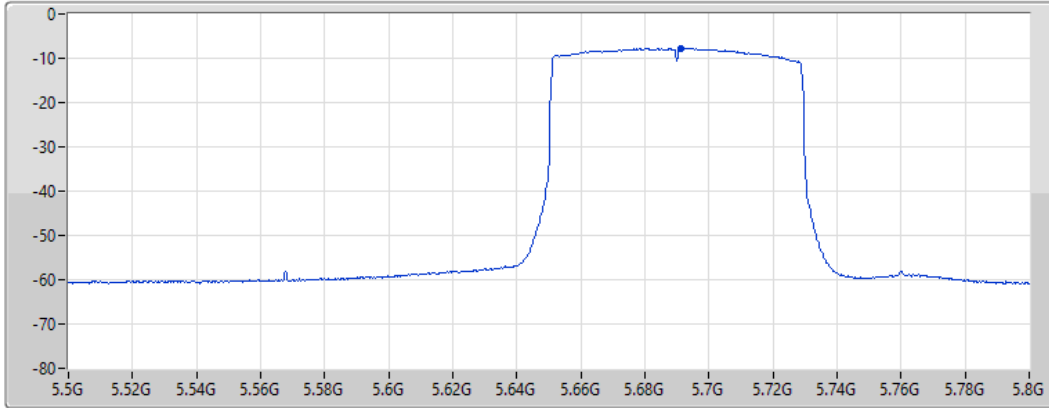

802.11ax HEW80_Nss1,(MCS0)_1TX

PSD

5690MHz Straddle 5.47-5.725GHz

24/08/2022

CF
5.65GHz
Span
300MHz
RBW
1MHz
VBW
3MHz
Sweep Time
20ms
Detector Type
RMS

Port 1

Sum	PD	Port 1
(dBm/RBW)	(dBm/RBW)	(dBm/RBW)
-7.67	-7.67	-7.67