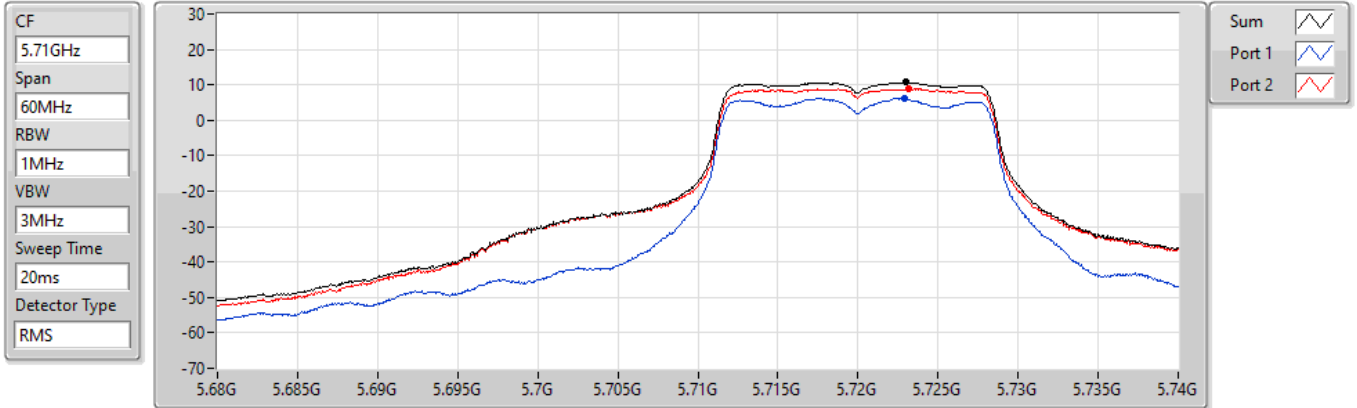

Port 1

Port 2

Sum	PD	Port 1	Port 2
(dBm/RBW)	(dBm/RBW)	(dBm/RBW)	(dBm/RBW)
9.40	9.40	5.09	7.60

802.11a_Nss1,(6Mbps)_2TX

PSD

5720MHz Straddle 5.47-5.725GHz

18/08/2022

Sum	PD	Port 1	Port 2
(dBm/RBW)	(dBm/RBW)	(dBm/RBW)	(dBm/RBW)
10.68	10.68	6.21	8.85