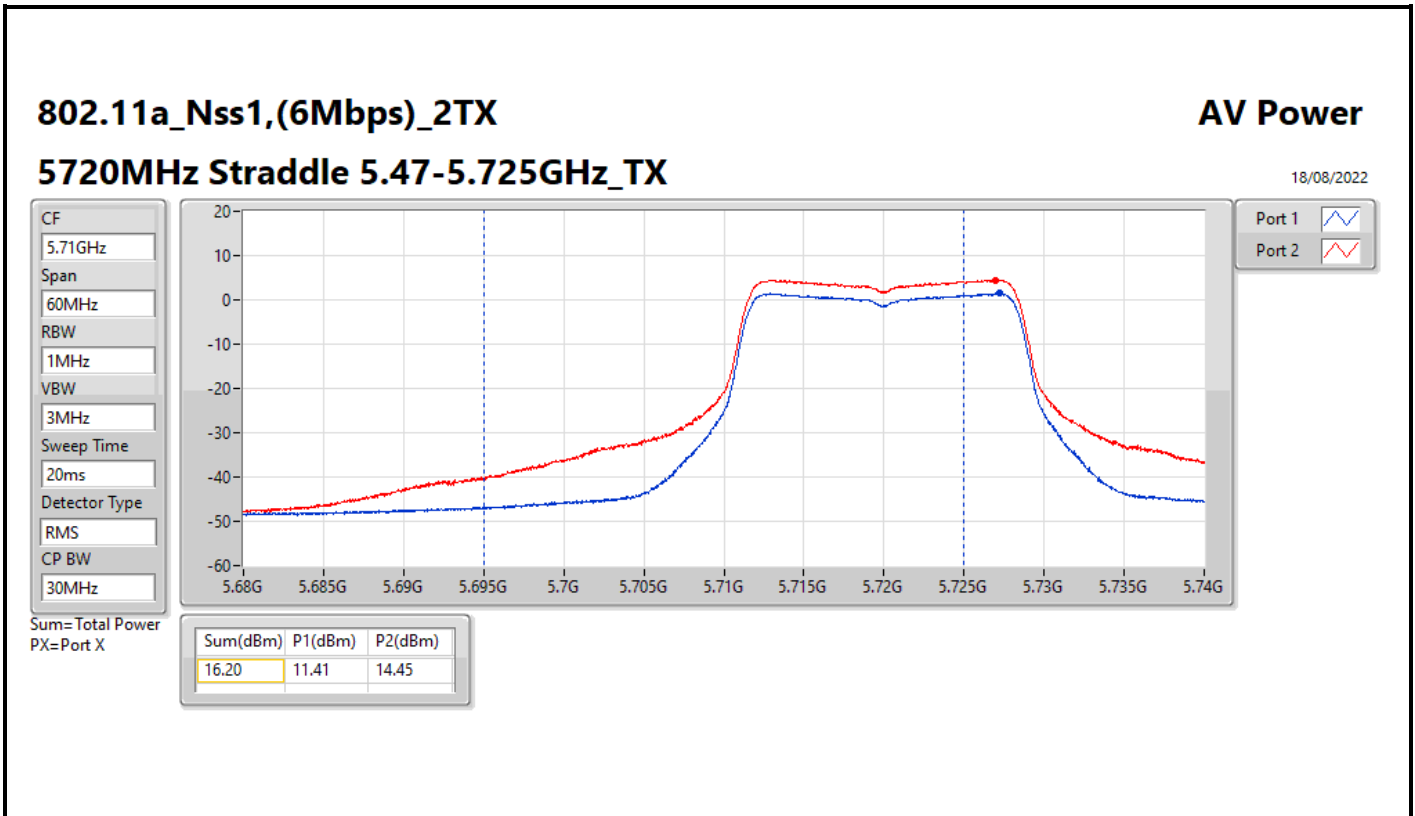

DG = Directional Gain; Port X = Port X output power

**Average Power_Pine R2_Antenna set 3_Beamforming mode_
Outdoor_P to M_P to P**

Appendix C.13

Summary

Mode	Total Power (dBm)	Total Power (W)	EIRP / Elevation angle higher than 30° EIRP (dBm)	EIRP / Elevation angle higher than 30° EIRP (W)
5.15-5.25GHz	-	-	-	-
802.11ax HEW160-BF_Nss1,(MCS0)_2TX	11.73	0.01489	17.74/14.74	0.05943/0.05943
5.25-5.35GHz	-	-	-	-
802.11ax HEW20-BF_Nss1,(MCS0)_2TX	18.46	0.07015	24.47	0.27990
802.11ax HEW40-BF_Nss1,(MCS0)_2TX	18.89	0.07745	24.90	0.30903
802.11ax HEW80-BF_Nss1,(MCS0)_2TX	15.35	0.03428	21.36	0.13677
802.11ax HEW160-BF_Nss1,(MCS0)_2TX	11.68	0.01472	17.69	0.05875
5.47-5.725GHz	-	-	-	-
802.11ax HEW20-BF_Nss1,(MCS0)_2TX	18.19	0.06592	24.20	0.26303
802.11ax HEW40-BF_Nss1,(MCS0)_2TX	18.29	0.06745	24.30	0.26915
802.11ax HEW80-BF_Nss1,(MCS0)_2TX	18.48	0.07047	24.49	0.28119
802.11ax HEW160-BF_Nss1,(MCS0)_2TX	14.58	0.02871	20.59	0.11455
5.725-5.85GHz	-	-	-	-
802.11ax HEW20-BF_Nss1,(MCS0)_2TX	11.99	0.01581	18.00	0.06310
802.11ax HEW40-BF_Nss1,(MCS0)_2TX	6.77	0.00475	12.78	0.01897
802.11ax HEW80-BF_Nss1,(MCS0)_2TX	3.38	0.00218	9.39	0.00869