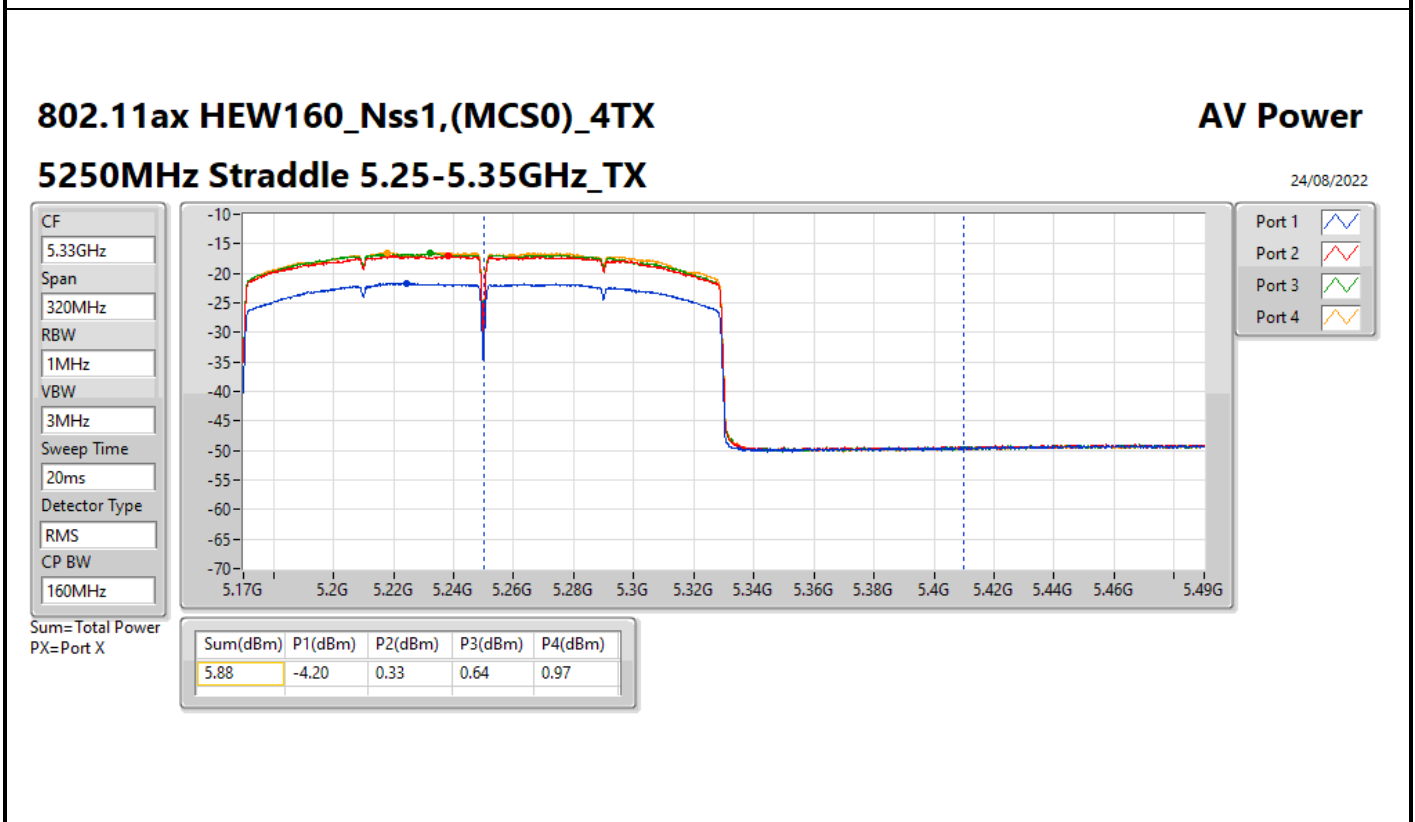

DG = Directional Gain; Port X = Port X output power

**Average Power_Pine R2_Antenna set 10_Beamforming mode_
Indoor_P to M**

Appendix C.16

Summary

Mode	Total Power (dBm)	Total Power (W)
5.15-5.25GHz	-	-
802.11ax HEW160-BF_Nss1,(MCS0)_2TX	6.53	0.00450
5.25-5.35GHz	-	-
802.11ax HEW20-BF_Nss1,(MCS0)_2TX	11.39	0.01377
802.11ax HEW40-BF_Nss1,(MCS0)_2TX	9.17	0.00826
802.11ax HEW80-BF_Nss1,(MCS0)_2TX	11.09	0.01285
802.11ax HEW160-BF_Nss1,(MCS0)_2TX	6.39	0.00436
5.47-5.725GHz	-	-
802.11ax HEW20-BF_Nss1,(MCS0)_2TX	11.04	0.01271
802.11ax HEW40-BF_Nss1,(MCS0)_2TX	11.43	0.01390
802.11ax HEW80-BF_Nss1,(MCS0)_2TX	11.34	0.01361
802.11ax HEW160-BF_Nss1,(MCS0)_2TX	10.35	0.01084
5.725-5.85GHz	-	-
802.11ax HEW20-BF_Nss1,(MCS0)_2TX	5.80	0.00380
802.11ax HEW40-BF_Nss1,(MCS0)_2TX	0.88	0.00122
802.11ax HEW80-BF_Nss1,(MCS0)_2TX	-2.69	0.00054