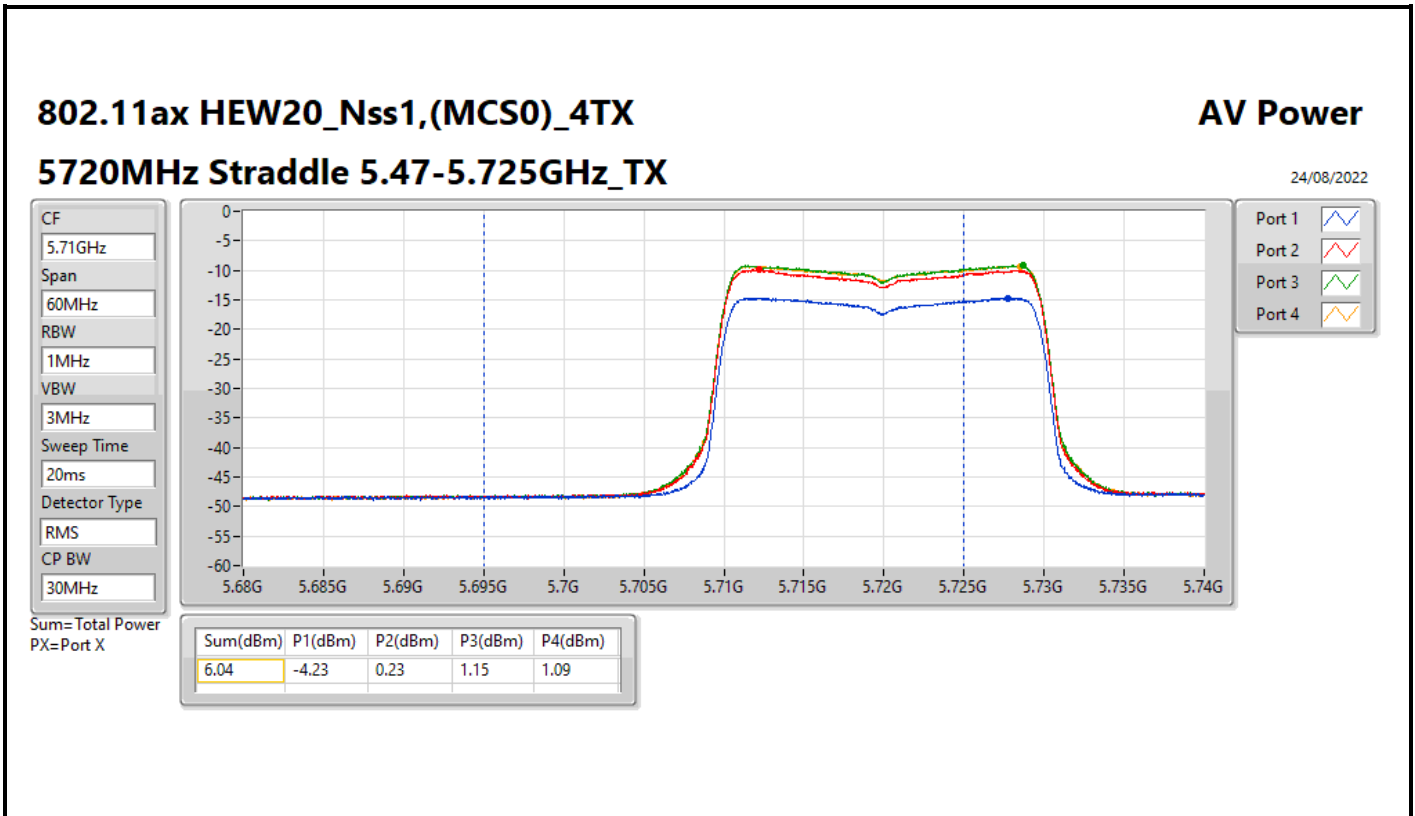

DG = Directional Gain; Port X = Port X output power

Average Power_Pine R2_Antenna set 10_Beamforming mode_
Outdoor_P to M

Appendix C.19

Summary

Mode	Total Power (dBm)	Total Power (W)	EIRP / Elevation angle higher than 30° EIRP (dBm)	EIRP / Elevation angle higher than 30° EIRP (W)
5.15-5.25GHz	-	-	-	-
802.11ax HEW160-BF_Nss1,(MCS0)_2TX	6.53	0.00450	25.06/0.56	0.32063/0.00114
5.25-5.35GHz	-	-	-	-
802.11ax HEW20-BF_Nss1,(MCS0)_2TX	11.39	0.01377	29.92	0.98175
802.11ax HEW40-BF_Nss1,(MCS0)_2TX	9.17	0.00826	27.70	0.58884
802.11ax HEW80-BF_Nss1,(MCS0)_2TX	11.09	0.01285	29.62	0.91622
802.11ax HEW160-BF_Nss1,(MCS0)_2TX	6.39	0.00436	24.92	0.31046
5.47-5.725GHz	-	-	-	-
802.11ax HEW20-BF_Nss1,(MCS0)_2TX	11.04	0.01271	29.57	0.90573
802.11ax HEW40-BF_Nss1,(MCS0)_2TX	11.43	0.01390	29.96	0.99083
802.11ax HEW80-BF_Nss1,(MCS0)_2TX	11.34	0.01361	29.87	0.97051
802.11ax HEW160-BF_Nss1,(MCS0)_2TX	10.35	0.01084	28.88	0.77268
5.725-5.85GHz	-	-	-	-
802.11ax HEW20-BF_Nss1,(MCS0)_2TX	5.80	0.00380	24.33	0.27102
802.11ax HEW40-BF_Nss1,(MCS0)_2TX	0.88	0.00122	19.41	0.08730
802.11ax HEW80-BF_Nss1,(MCS0)_2TX	-2.69	0.00054	15.84	0.03837