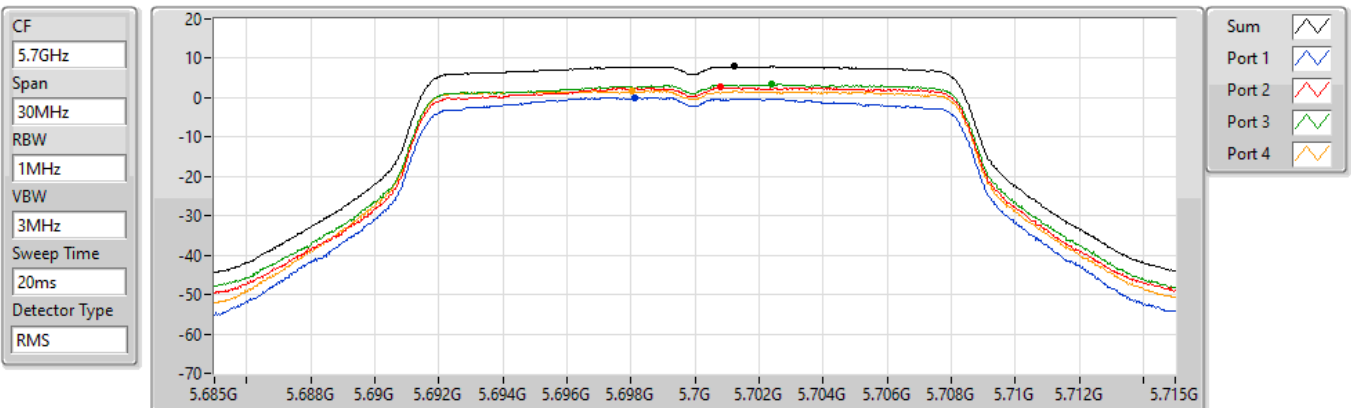

18/08/2022

Sum	PD	Port 1	Port 2	Port 3	Port 4
(dBm/RBW)	(dBm/RBW)	(dBm/RBW)	(dBm/RBW)	(dBm/RBW)	(dBm/RBW)
7.97	7.97	-0.12	3.29	3.50	1.60

802.11a_Nss1,(6Mbps)_4TX

PSD

5700MHz

18/08/2022

Sum	PD	Port 1	Port 2	Port 3	Port 4
(dBm/RBW)	(dBm/RBW)	(dBm/RBW)	(dBm/RBW)	(dBm/RBW)	(dBm/RBW)
7.93	7.93	0.03	2.60	3.43	1.70