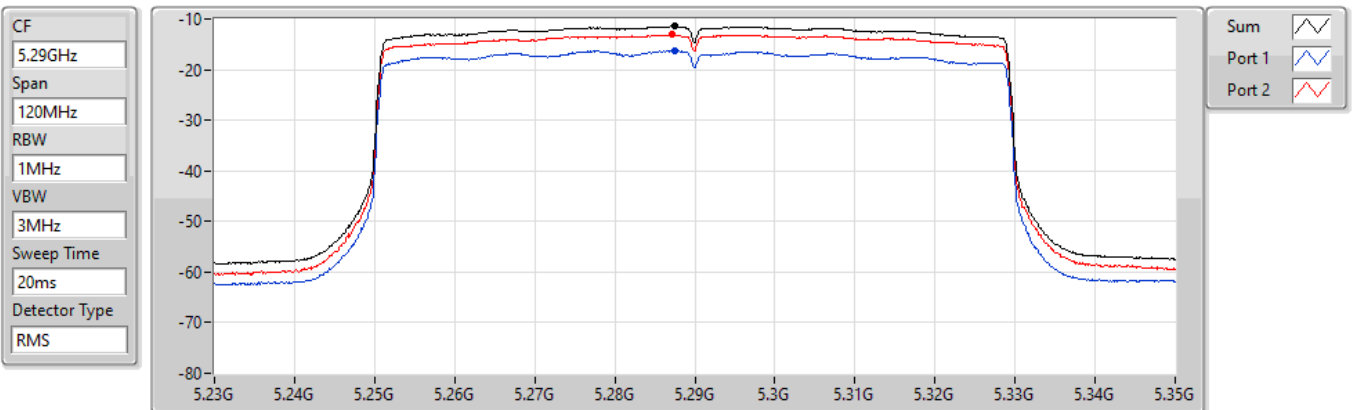

5290MHz

24/08/2022

Sum	PD	Port 1	Port 2
(dBm/RBW)	(dBm/RBW)	(dBm/RBW)	(dBm/RBW)
-11.40	-11.40	-16.21	-13.13