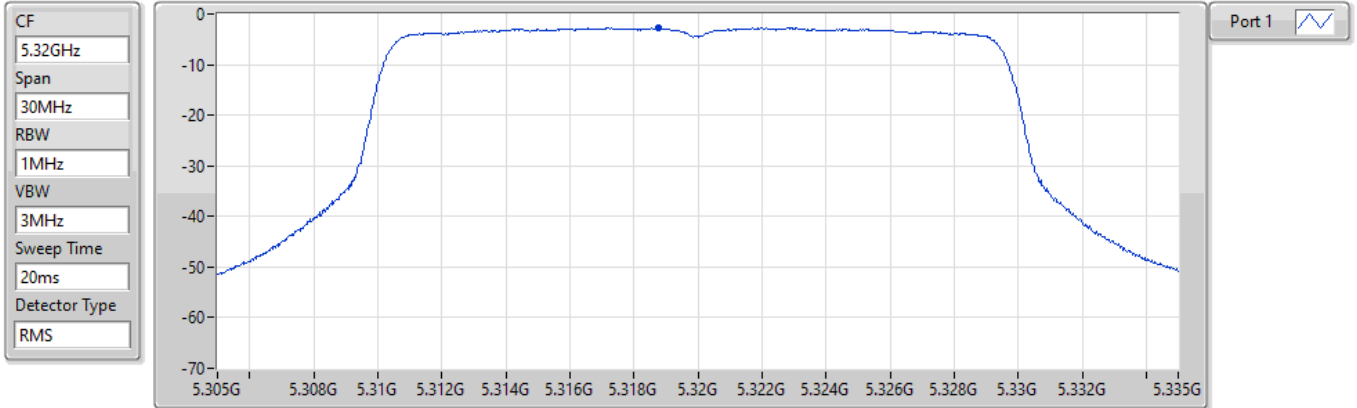

802.11ax HEW20_Nss1,(MCS0)_1TX

PSD

5320MHz

24/08/2022

Sum	PD	Port 1
(dBm/RBW)	(dBm/RBW)	(dBm/RBW)
-2.80	-2.80	-2.80