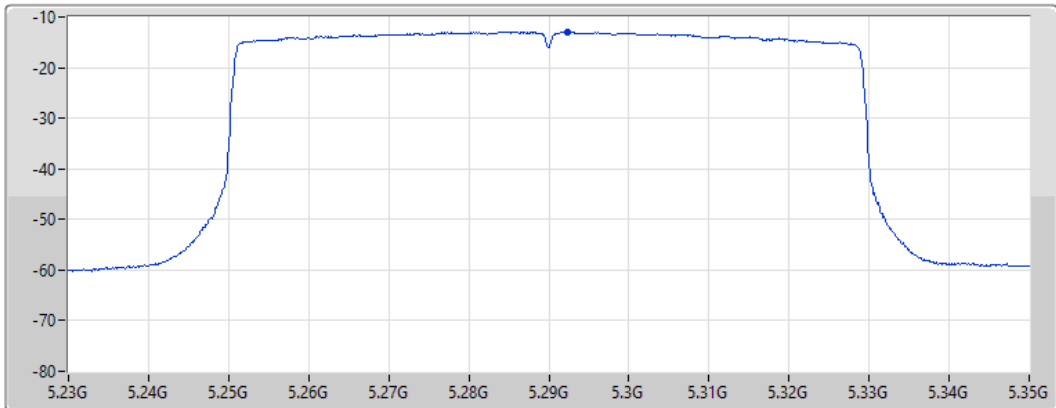

802.11ax HEW80_Nss1,(MCS0)_1TX

PSD

5290MHz

24/08/2022

CF
5.29GHz
Span
120MHz
RBW
1MHz
VBW
3MHz
Sweep Time
20ms
Detector Type
RMS

Port 1

Sum	PD	Port 1
(dBm/RBW)	(dBm/RBW)	(dBm/RBW)
-12.95	-12.95	-12.95