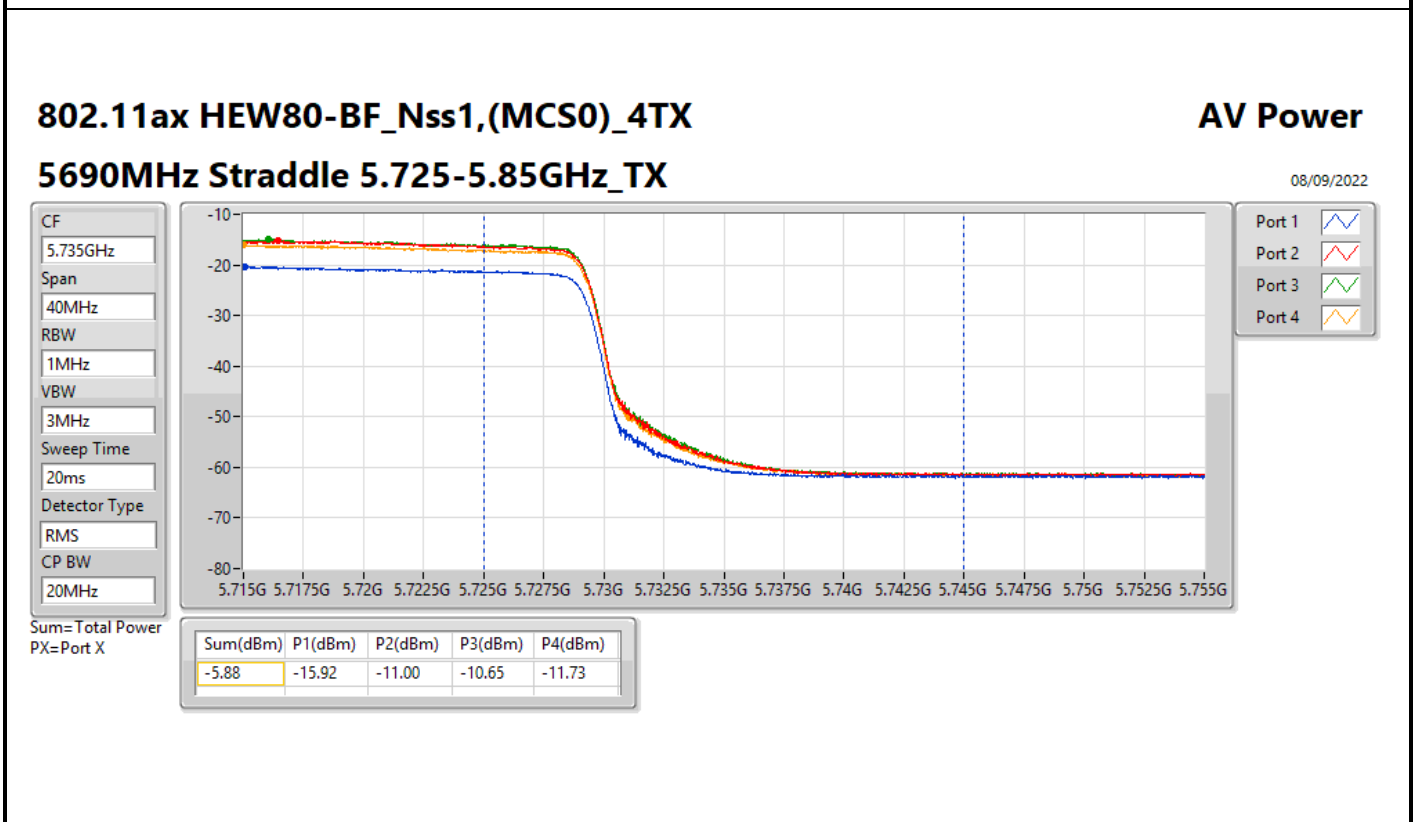

Average Power_Pine R2_Antenna set 10_
Non beamforming mode_Indoor_P to P

Appendix C.21

Summary

Mode	Total Power (dBm)	Total Power (W)
5.15-5.25GHz	-	-
802.11ax HEW160_Nss1,(MCS0)_1TX	5.27	0.00337
802.11ax HEW160_Nss1,(MCS0)_2TX	6.53	0.00450
802.11ax HEW160_Nss1,(MCS0)_4TX	6.02	0.00400
5.25-5.35GHz	-	-
802.11a_Nss1,(6Mbps)_1TX	10.80	0.01202
802.11ax HEW20_Nss1,(MCS0)_1TX	11.22	0.01324
802.11ax HEW40_Nss1,(MCS0)_1TX	11.32	0.01355
802.11ax HEW80_Nss1,(MCS0)_1TX	8.14	0.00652
802.11ax HEW160_Nss1,(MCS0)_1TX	5.25	0.00335
802.11a_Nss1,(6Mbps)_2TX	10.72	0.01180
802.11ax HEW20_Nss1,(MCS0)_2TX	11.39	0.01377
802.11ax HEW40_Nss1,(MCS0)_2TX	9.17	0.00826
802.11ax HEW80_Nss1,(MCS0)_2TX	11.09	0.01285
802.11ax HEW160_Nss1,(MCS0)_2TX	6.39	0.00436
802.11a_Nss1,(6Mbps)_4TX	7.14	0.00518
802.11ax HEW20_Nss1,(MCS0)_4TX	7.80	0.00603
802.11ax HEW40_Nss1,(MCS0)_4TX	10.84	0.01213
802.11ax HEW80_Nss1,(MCS0)_4TX	10.17	0.01040
802.11ax HEW160_Nss1,(MCS0)_4TX	5.88	0.00387
5.47-5.725GHz	-	-
802.11a_Nss1,(6Mbps)_1TX	10.90	0.01230
802.11ax HEW20_Nss1,(MCS0)_1TX	11.40	0.01380
802.11ax HEW40_Nss1,(MCS0)_1TX	11.41	0.01384
802.11ax HEW80_Nss1,(MCS0)_1TX	11.30	0.01349
802.11ax HEW160_Nss1,(MCS0)_1TX	10.39	0.01094
802.11a_Nss1,(6Mbps)_2TX	10.63	0.01156
802.11ax HEW20_Nss1,(MCS0)_2TX	11.04	0.01271
802.11ax HEW40_Nss1,(MCS0)_2TX	11.43	0.01390
802.11ax HEW80_Nss1,(MCS0)_2TX	11.34	0.01361
802.11ax HEW160_Nss1,(MCS0)_2TX	10.35	0.01084
802.11a_Nss1,(6Mbps)_4TX	7.90	0.00617
802.11ax HEW20_Nss1,(MCS0)_4TX	8.53	0.00713
802.11ax HEW40_Nss1,(MCS0)_4TX	11.38	0.01374
802.11ax HEW80_Nss1,(MCS0)_4TX	11.41	0.01384
802.11ax HEW160_Nss1,(MCS0)_4TX	9.72	0.00938
5.725-5.85GHz	-	-
802.11a_Nss1,(6Mbps)_1TX	4.26	0.00267
802.11ax HEW20_Nss1,(MCS0)_1TX	5.99	0.00397
802.11ax HEW40_Nss1,(MCS0)_1TX	0.97	0.00125
802.11ax HEW80_Nss1,(MCS0)_1TX	-2.76	0.00053
802.11a_Nss1,(6Mbps)_2TX	4.54	0.00284
802.11ax HEW20_Nss1,(MCS0)_2TX	5.80	0.00380
802.11ax HEW40_Nss1,(MCS0)_2TX	0.88	0.00122
802.11ax HEW80_Nss1,(MCS0)_2TX	-2.69	0.00054
802.11a_Nss1,(6Mbps)_4TX	0.17	0.00104
802.11ax HEW20_Nss1,(MCS0)_4TX	1.68	0.00147
802.11ax HEW40_Nss1,(MCS0)_4TX	0.31	0.00107
802.11ax HEW80_Nss1,(MCS0)_4TX	-3.22	0.00048