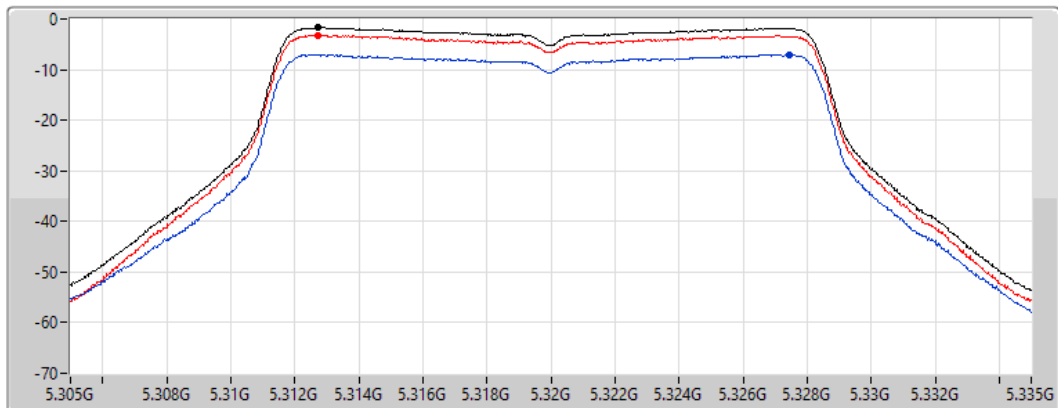

802.11a_Nss1,(6Mbps)_2TX

PSD

5320MHz

07/09/2022

CF
5.32GHz
Span
30MHz
RBW
1MHz
VBW
3MHz
Sweep Time
20ms
Detector Type
RMS

Sum ☒
Port 1 ☒
Port 2 ☒

Sum	PD	Port 1	Port 2
(dBm/RBW)	(dBm/RBW)	(dBm/RBW)	(dBm/RBW)
-1.71	-1.71	-7.01	-3.17