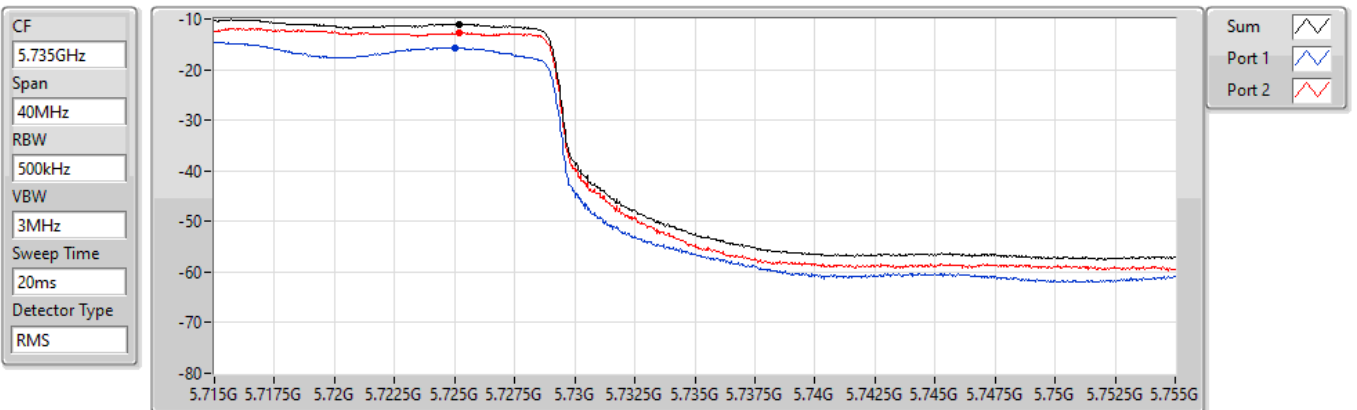

802.11ax HEW80_Nss1,(MCS0)_2TX

PSD

5690MHz Straddle 5.725-5.85GHz

24/08/2022

Sum	PD	Port 1	Port 2
(dBm/RBW)	(dBm/RBW)	(dBm/RBW)	(dBm/RBW)
-11.03	-11.03	-15.65	-12.82