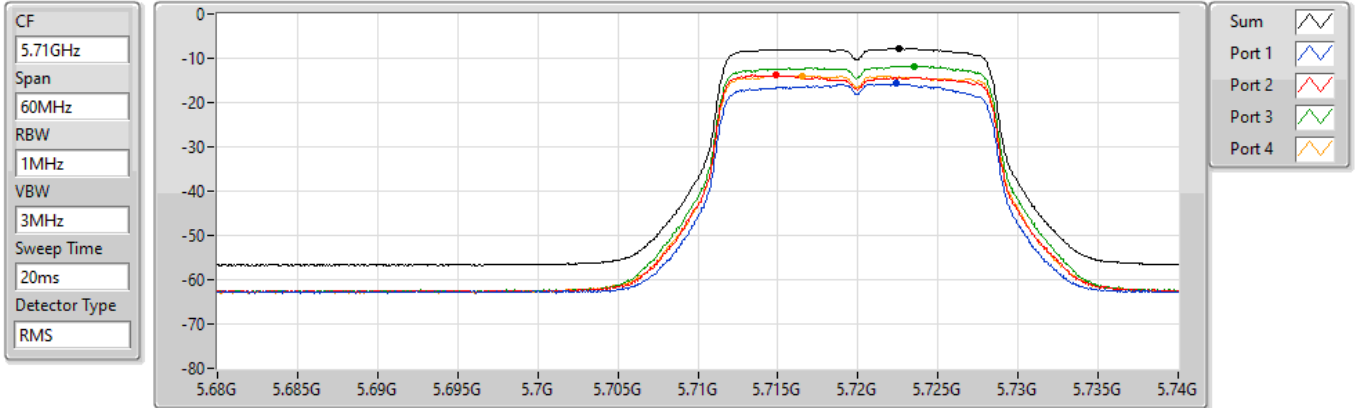

802.11a_Nss1,(6Mbps)_4TX

PSD

5720MHz Straddle 5.47-5.725GHz

22/08/2022

Sum	PD	Port 1	Port 2	Port 3	Port 4
(dBm/RBW)	(dBm/RBW)	(dBm/RBW)	(dBm/RBW)	(dBm/RBW)	(dBm/RBW)
-7.83	-7.83	-15.74	-13.85	-11.73	-13.91