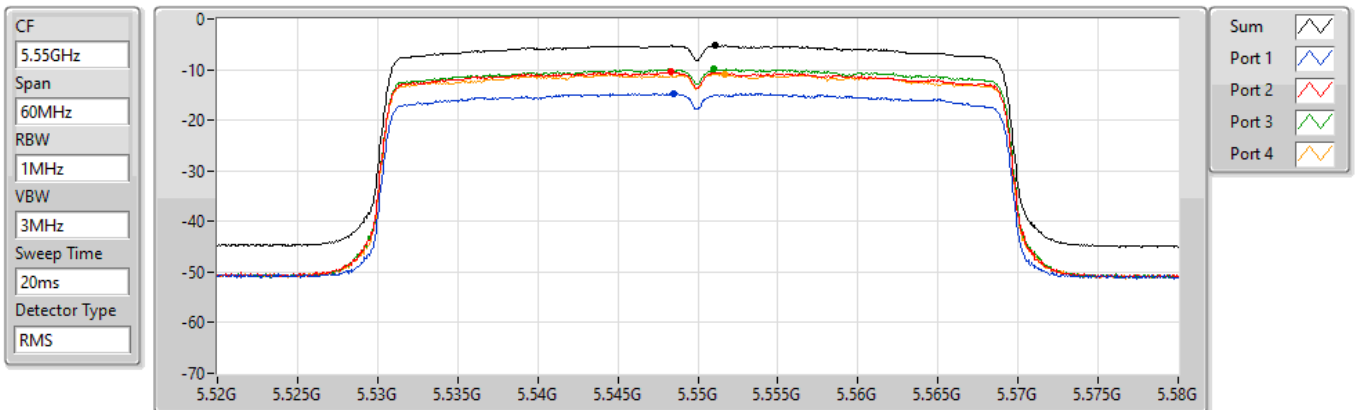

PSD

5510MHz

24/08/2022

Sum	PD	Port 1	Port 2	Port 3	Port 4
(dBm/RBW)	(dBm/RBW)	(dBm/RBW)	(dBm/RBW)	(dBm/RBW)	(dBm/RBW)
-4.97	-4.97	-14.13	-10.32	-9.77	-10.06

802.11ax HEW40_Nss1,(MCS0)_4TX

PSD

5550MHz

24/08/2022