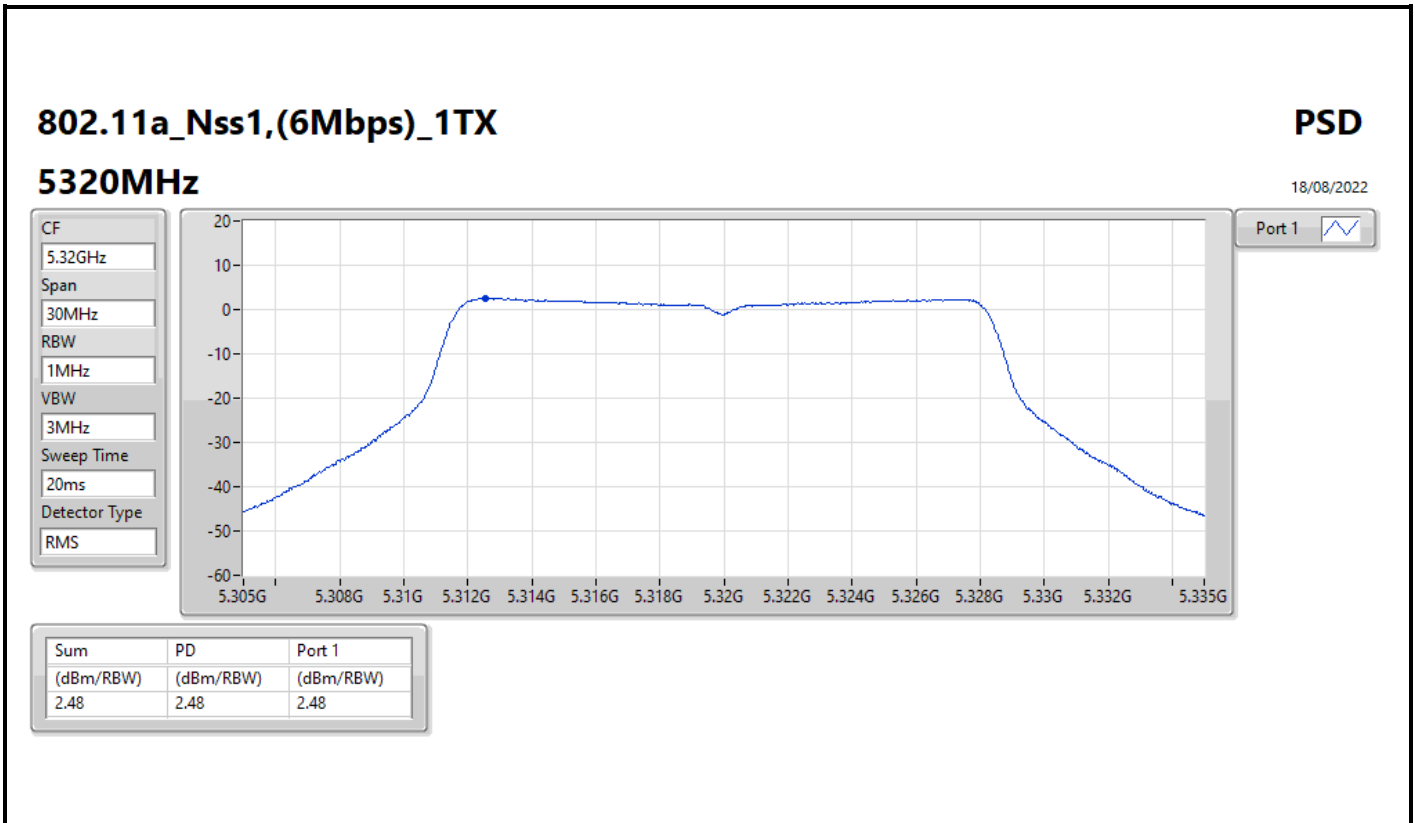

CF
5.3GHz

Span
30MHz

RBW
1MHz

VBW
3MHz

Sweep Time
20ms

Detector Type
RMS

Port 1 

Sum	PD	Port 1
(dBm/RBW)	(dBm/RBW)	(dBm/RBW)
2.89	2.89	2.89