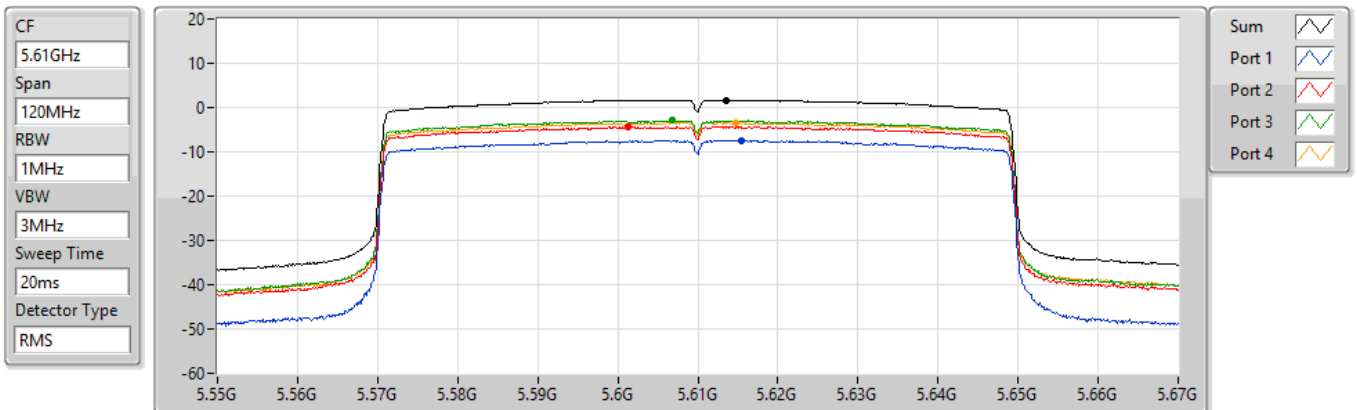

5610MHz

23/08/2022

Sum	PD	Port 1	Port 2	Port 3	Port 4
(dBm/RBW)	(dBm/RBW)	(dBm/RBW)	(dBm/RBW)	(dBm/RBW)	(dBm/RBW)
1.71	1.71	-7.45	-4.34	-2.91	-3.37