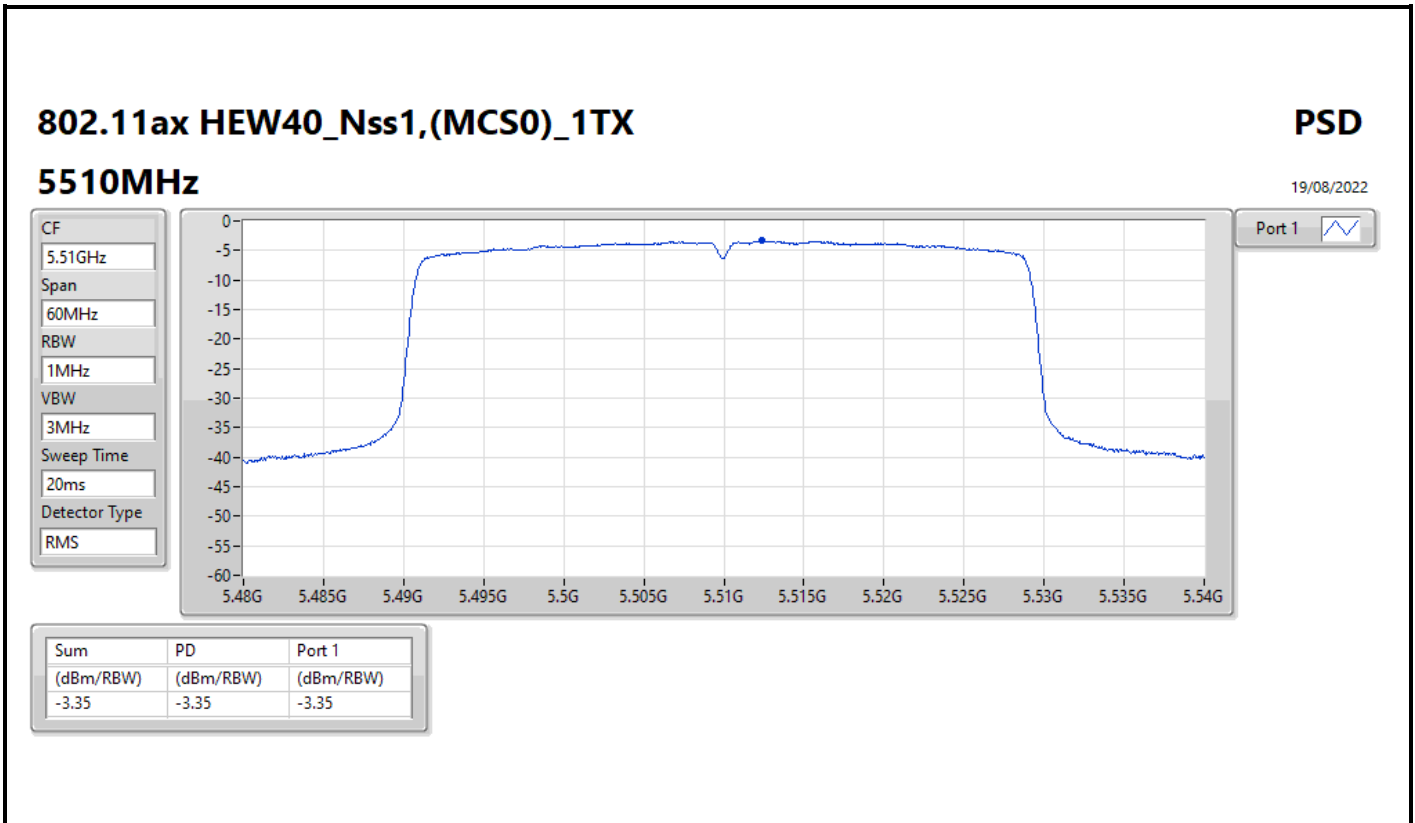

5270MHz

18/08/2022

Sum	PD	Port 1
(dBm/RBW)	(dBm/RBW)	(dBm/RBW)
-2.95	-2.95	-2.95

802.11ax HEW40_Nss1,(MCS0)_1TX

PSD

5310MHz

19/08/2022

Sum	PD	Port 1
(dBm/RBW)	(dBm/RBW)	(dBm/RBW)
-4.51	-4.51	-4.51