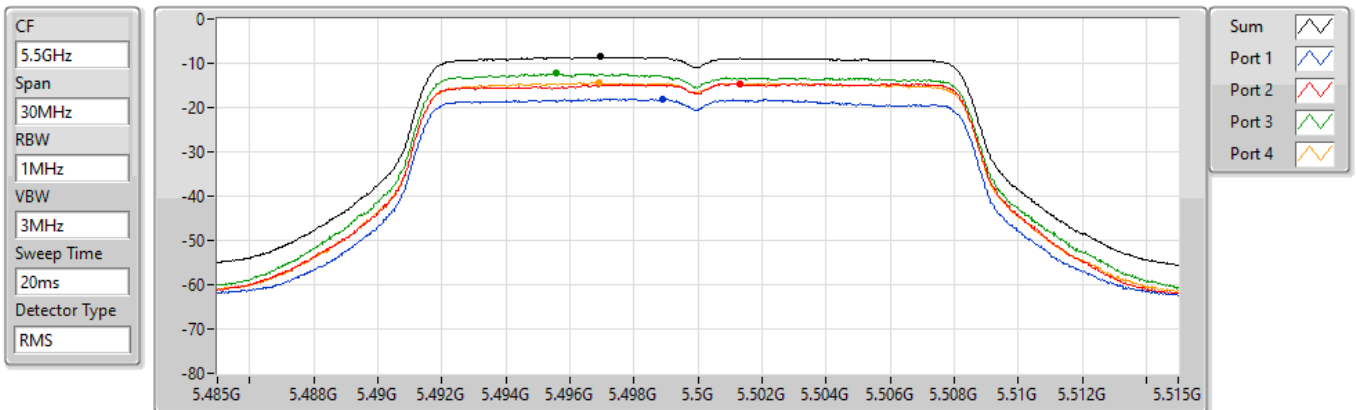

802.11a_Nss1,(6Mbps)_4TX

PSD

5500MHz

22/08/2022

Sum	PD	Port 1	Port 2	Port 3	Port 4
(dBm/RBW)	(dBm/RBW)	(dBm/RBW)	(dBm/RBW)	(dBm/RBW)	(dBm/RBW)
-8.57	-8.57	-18.07	-14.58	-12.34	-14.30