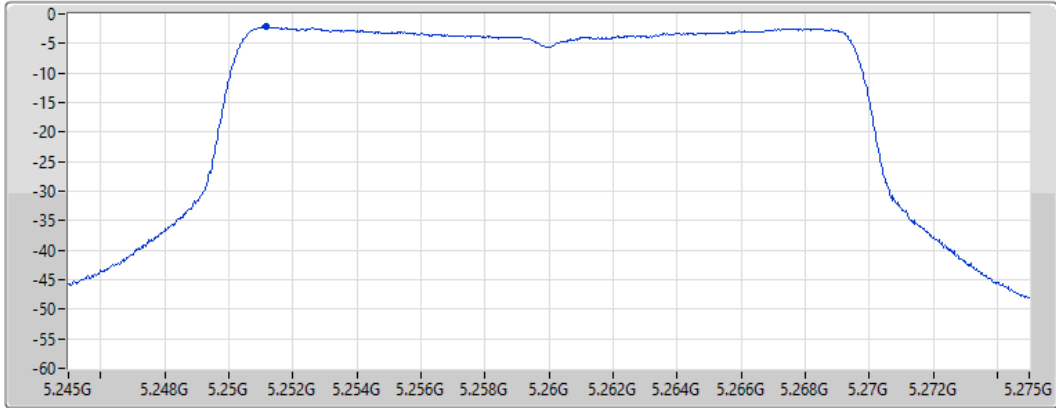

25/08/2022

Sum	PD	Port 1
(dBm/RBW)	(dBm/RBW)	(dBm/RBW)
-3.44	-3.44	-3.44

802.11ax HEW20_Nss1,(MCS0)_1TX

PSD

5260MHz

07/09/2022

CF
5.26GHz
Span
30MHz
RBW
1MHz
VBW
3MHz
Sweep Time
20ms
Detector Type
RMS

Port 1 