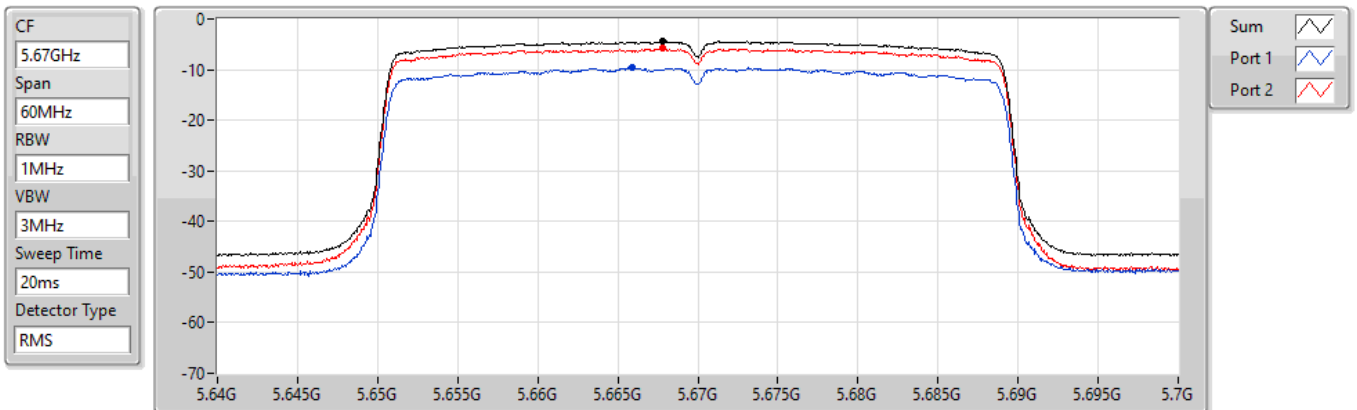

24/08/2022

802.11ax HEW40_Nss1,(MCS0)_2TX

PSD

5670MHz

24/08/2022

802.11ax HEW40_Nss1,(MCS0)_2TX

PSD

5710MHz Straddle 5.47-5.725GHz