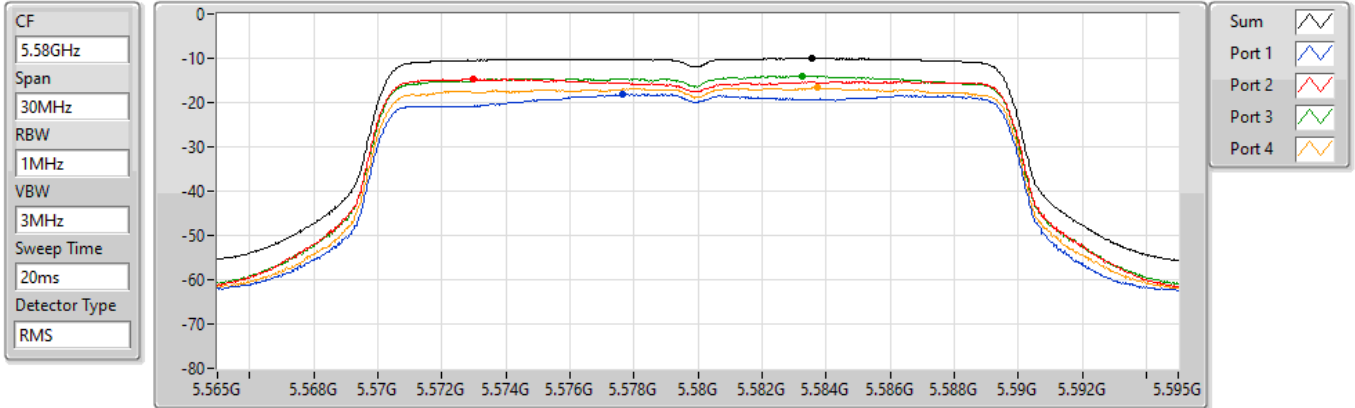

802.11ax HEW20_Nss1,(MCS0)_4TX

PSD

5580MHz

22/08/2022

Sum	PD	Port 1	Port 2	Port 3	Port 4
(dBm/RBW)	(dBm/RBW)	(dBm/RBW)	(dBm/RBW)	(dBm/RBW)	(dBm/RBW)
-9.93	-9.93	-18.14	-14.63	-13.92	-16.62