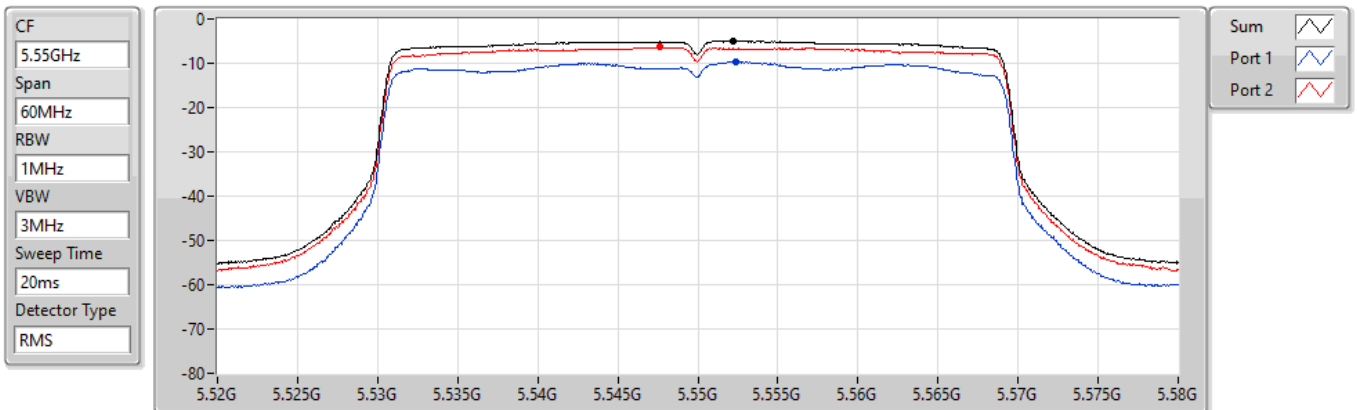

802.11ax HEW40_Nss1,(MCS0)_2TX

PSD

5550MHz

24/08/2022