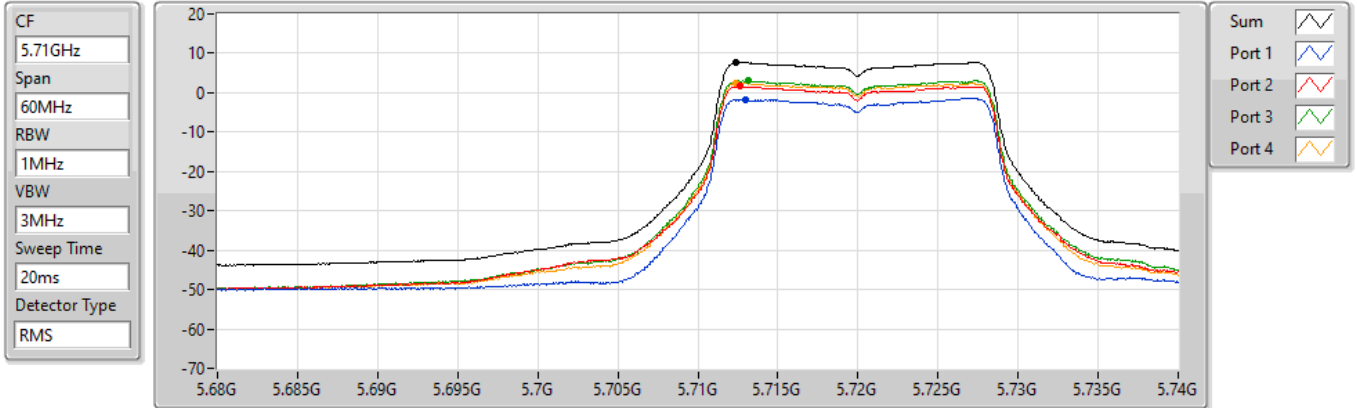

19/08/2022

Sum	PD	Port 1	Port 2	Port 3	Port 4
(dBm/RBW)	(dBm/RBW)	(dBm/RBW)	(dBm/RBW)	(dBm/RBW)	(dBm/RBW)
7.08	7.08	-1.89	1.02	2.18	2.07

802.11a_Nss1,(6Mbps)_4TX

5720MHz Straddle 5.47-5.725GHz

18/08/2022

PSD