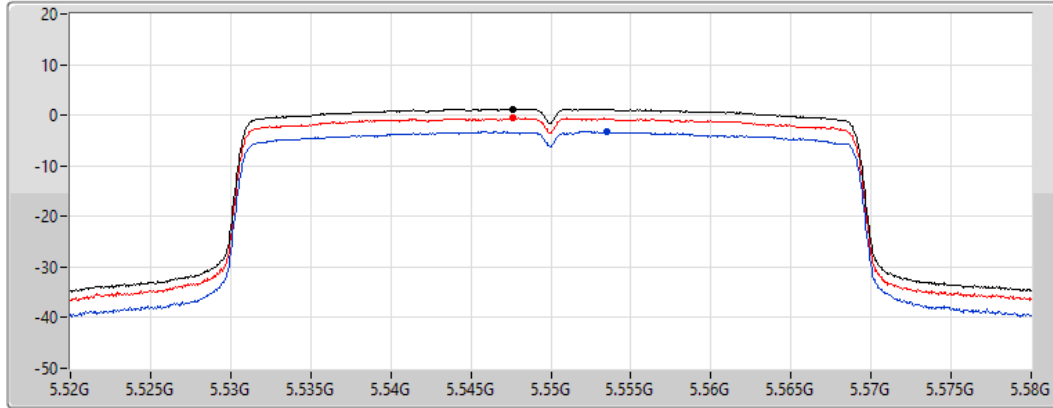

802.11ax HEW40_Nss1,(MCS0)_2TX

PSD

5550MHz

18/08/2022

CF
5.55GHz
Span
60MHz
RBW
1MHz
VBW
3MHz
Sweep Time
20ms
Detector Type
RMS

Sum ☒
Port 1 ☒
Port 2 ☒

Sum	PD	Port 1	Port 2
(dBm/RBW)	(dBm/RBW)	(dBm/RBW)	(dBm/RBW)
1.23	1.23	-3.20	-0.58