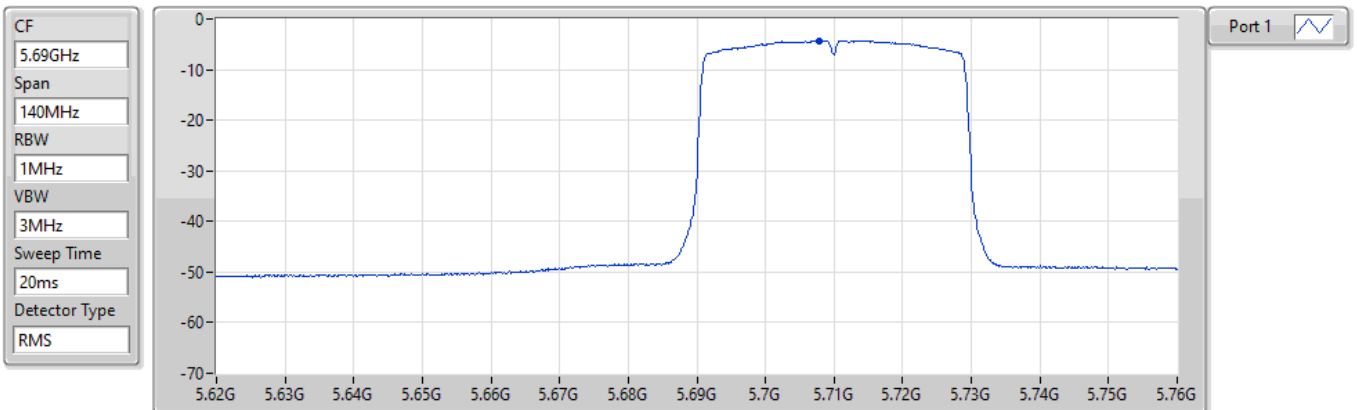

802.11ax HEW40_Nss1,(MCS0)_1TX

PSD

5710MHz Straddle 5.47-5.725GHz

25/08/2022

Sum	PD	Port 1
(dBm/RBW)	(dBm/RBW)	(dBm/RBW)
-4.32	-4.32	-4.32