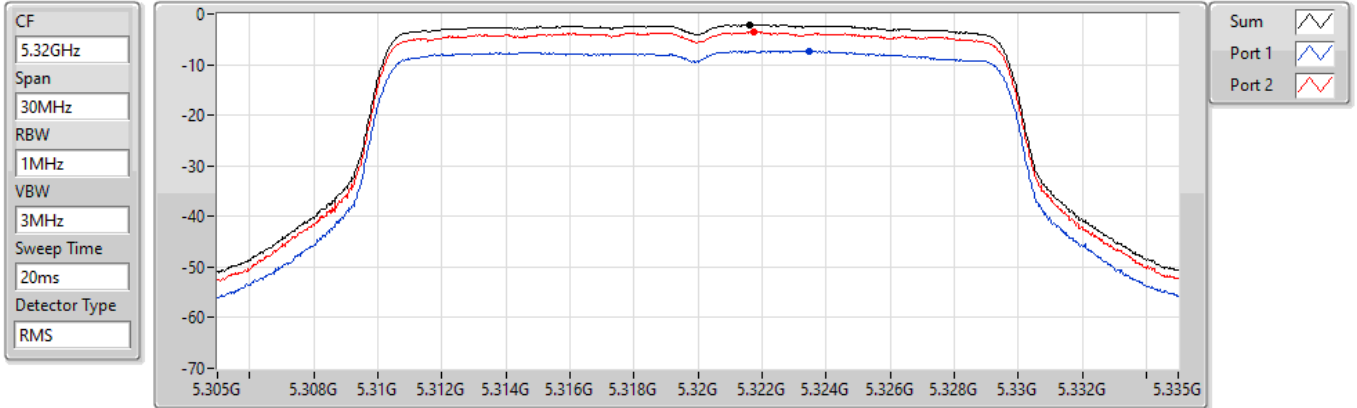

24/08/2022

Sum	PD	Port 1	Port 2
(dBm/RBW)	(dBm/RBW)	(dBm/RBW)	(dBm/RBW)
-3.98	-3.98	-8.47	-5.37

802.11ax HEW20_Nss1,(MCS0)_2TX

PSD

5320MHz

24/08/2022

Sum	PD	Port 1	Port 2
(dBm/RBW)	(dBm/RBW)	(dBm/RBW)	(dBm/RBW)
-2.09	-2.09	-7.26	-3.59