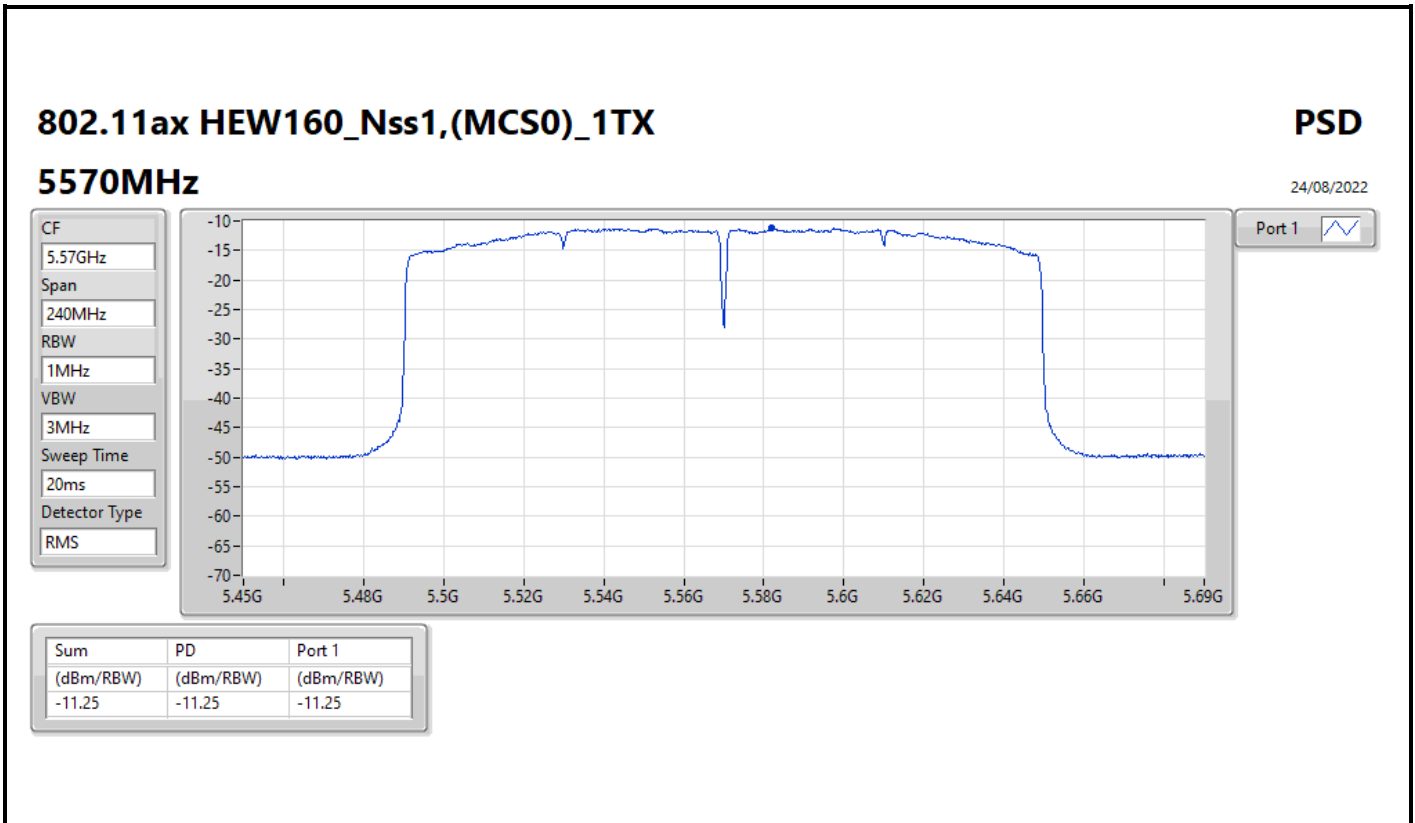

802.11ax HEW160_Nss1,(MCS0)_1TX

PSD

5250MHz Straddle 5.25-5.35GHz

24/08/2022

Sum	PD	Port 1
(dBm/RBW)	(dBm/RBW)	(dBm/RBW)
-13.68	-13.68	-13.68

802.11a_Nss1,(6Mbps)_2TX

PSD

5300MHz