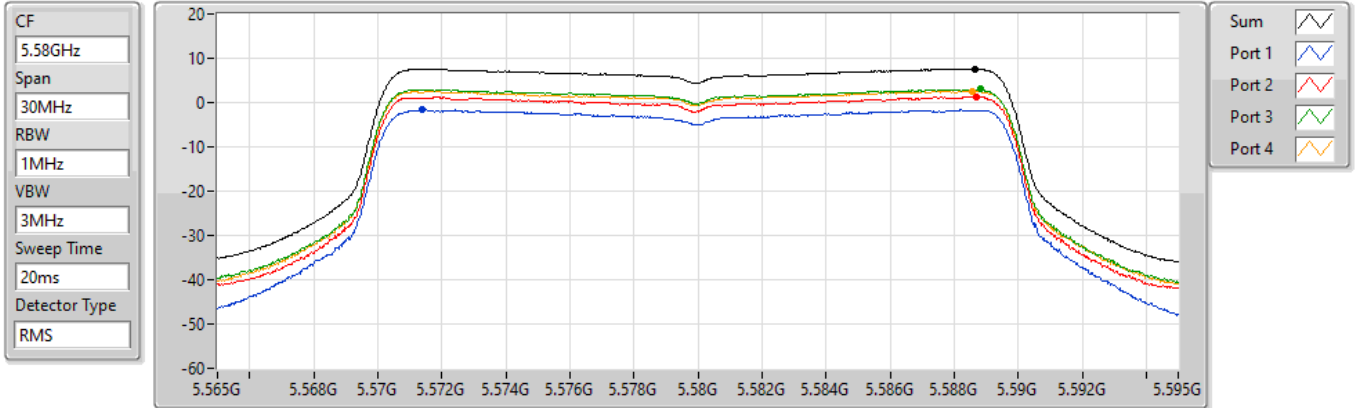

802.11ax HEW20_Nss1,(MCS0)_4TX

PSD

5580MHz

18/08/2022

Sum	PD	Port 1	Port 2	Port 3	Port 4
(dBm/RBW)	(dBm/RBW)	(dBm/RBW)	(dBm/RBW)	(dBm/RBW)	(dBm/RBW)
7.61	7.61	-1.64	1.40	2.99	2.57

802.11ax HEW20_Nss1,(MCS0)_4TX

PSD