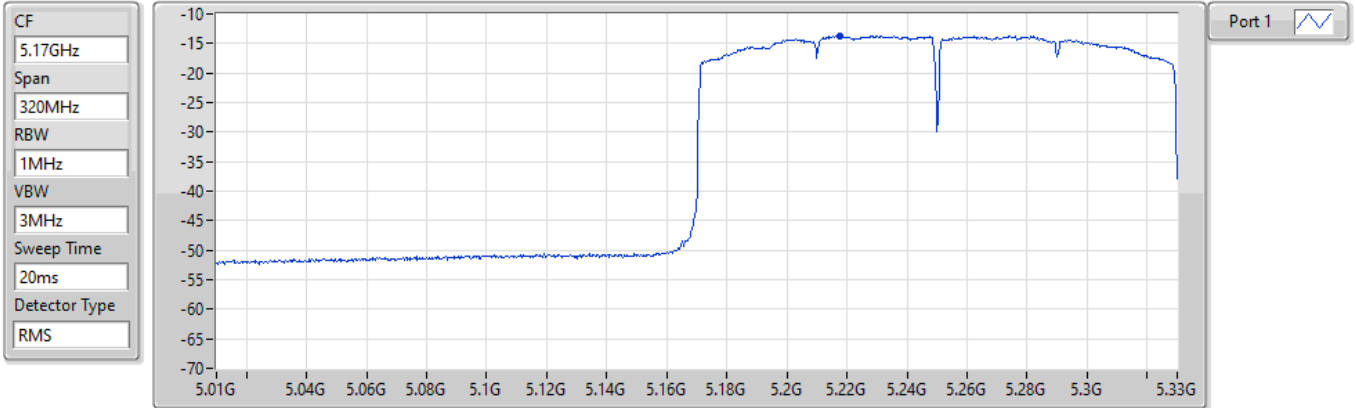

Sum	PD	Port 1
(dBm/RBW)	(dBm/RBW)	(dBm/RBW)
-10.67	-10.67	-10.67

802.11ax HEW160_Nss1,(MCS0)_1TX

PSD

5250MHz Straddle 5.15-5.25GHz

24/08/2022

Sum	PD	Port 1
(dBm/RBW)	(dBm/RBW)	(dBm/RBW)
-13.72	-13.72	-13.72