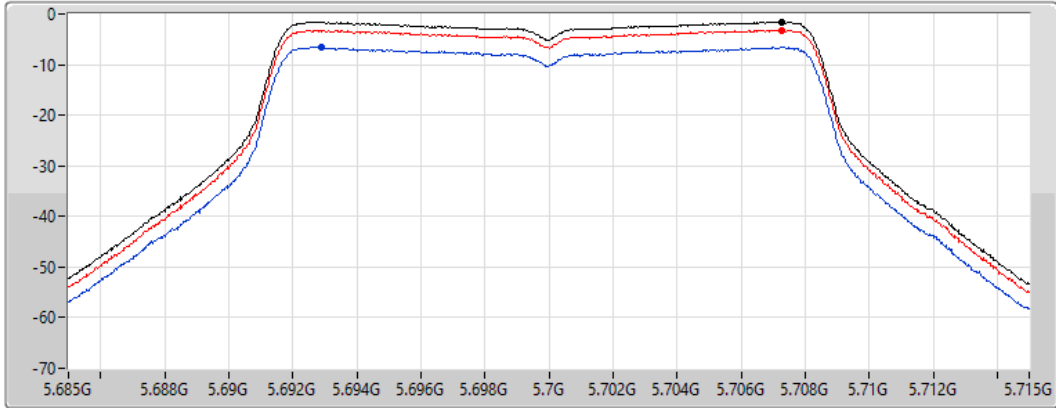

802.11a_Nss1,(6Mbps)_2TX

PSD

5700MHz

07/09/2022

CF
5.7GHz
Span
30MHz
RBW
1MHz
VBW
3MHz
Sweep Time
20ms
Detector Type
RMS

Sum ☒
Port 1 ☒
Port 2 ☒

Sum	PD	Port 1	Port 2
(dBm/RBW)	(dBm/RBW)	(dBm/RBW)	(dBm/RBW)
-1.54	-1.54	-6.53	-3.15