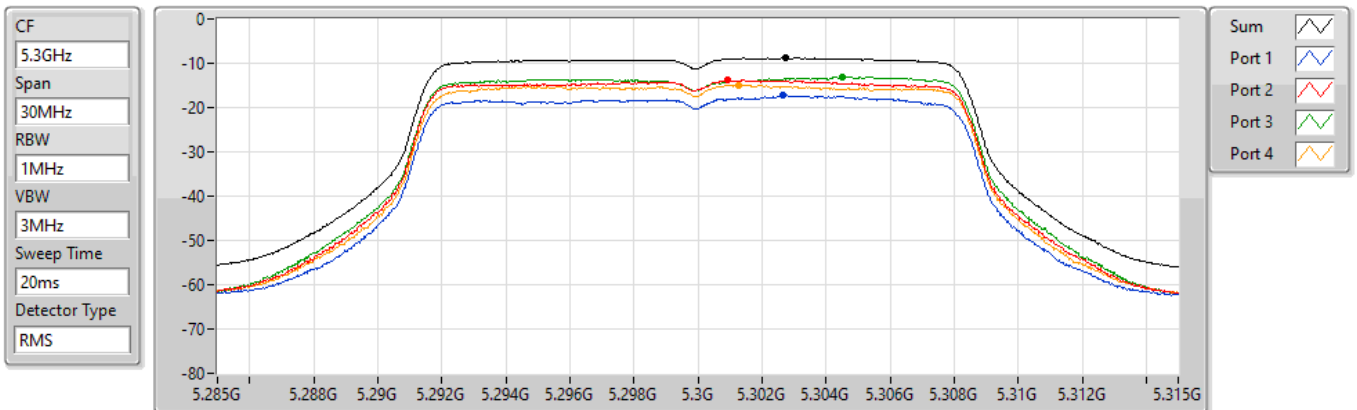

802.11a_Nss1,(6Mbps)_4TX

PSD

5300MHz

22/08/2022

Sum	PD	Port 1	Port 2	Port 3	Port 4
(dBm/RBW)	(dBm/RBW)	(dBm/RBW)	(dBm/RBW)	(dBm/RBW)	(dBm/RBW)
-8.82	-8.82	-17.32	-13.76	-13.09	-14.98