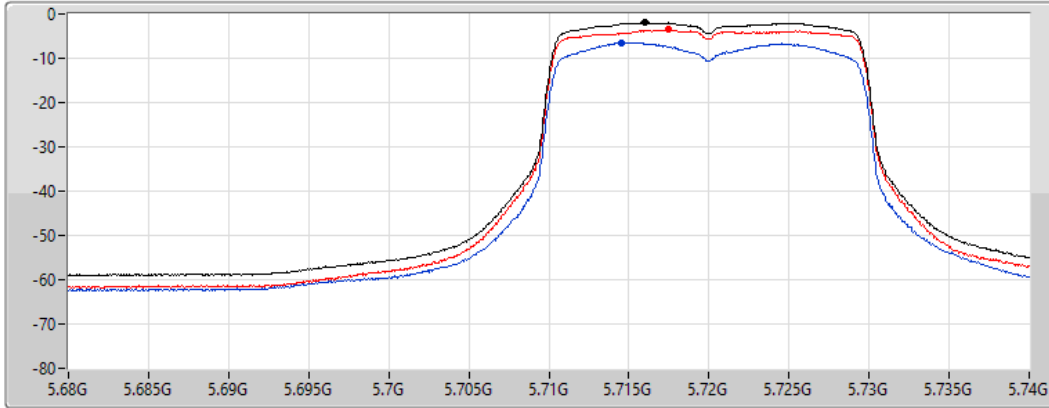

24/08/2022

Sum	PD	Port 1	Port 2
(dBm/RBW)	(dBm/RBW)	(dBm/RBW)	(dBm/RBW)
-1.74	-1.74	-6.63	-3.03

802.11ax HEW20_Nss1,(MCS0)_2TX

PSD

5700MHz

24/08/2022

Sum	PD	Port 1	Port 2
(dBm/RBW)	(dBm/RBW)	(dBm/RBW)	(dBm/RBW)
-1.98	-1.98	-5.89	-3.85

802.11ax HEW20_Nss1,(MCS0)_2TX
5720MHz Straddle 5.47-5.725GHz

PSD

24/08/2022

CF
5.71GHz

Span
60MHz

RBW
1MHz

VBW
3MHz

Sweep Time
20ms

Detector Type
RMS

Sum 

Port 1 

Port 2 

Sum	PD	Port 1	Port 2
(dBm/RBW)	(dBm/RBW)	(dBm/RBW)	(dBm/RBW)
-1.96	-1.96	-6.50	-3.49

802.11ax HEW20_Nss1,(MCS0)_2TX
5720MHz Straddle 5.725-5.85GHz

PSD

24/08/2022