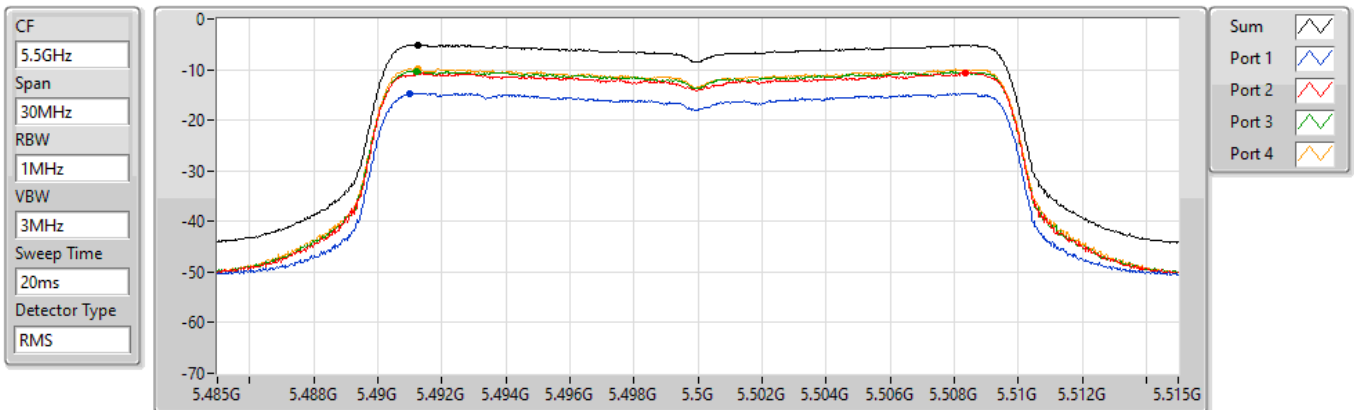

5500MHz

24/08/2022

Sum	PD	Port 1	Port 2	Port 3	Port 4
(dBm/RBW)	(dBm/RBW)	(dBm/RBW)	(dBm/RBW)	(dBm/RBW)	(dBm/RBW)
-5.09	-5.09	-14.64	-10.56	-10.27	-9.77