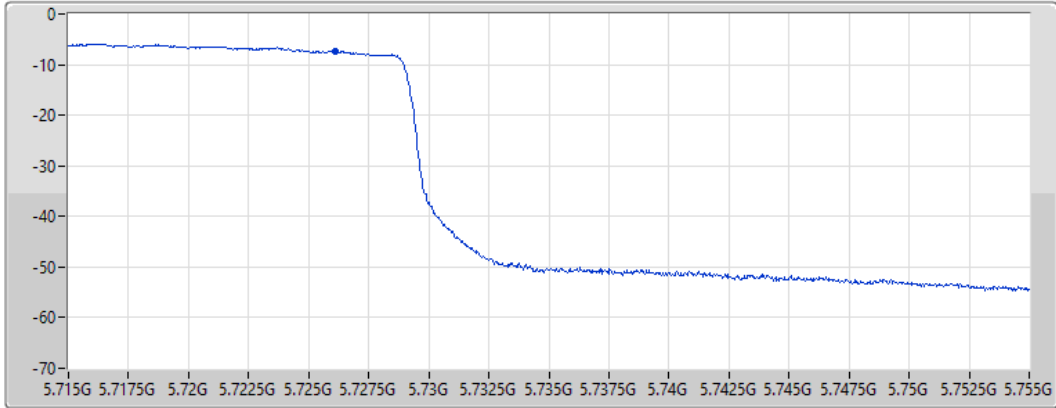

802.11ax HEW40_Nss1,(MCS0)_1TX

PSD

5710MHz Straddle 5.725-5.85GHz

07/09/2022

CF
5.735GHz
Span
40MHz
RBW
500kHz
VBW
3MHz
Sweep Time
20ms
Detector Type
RMS

Port 1

Sum	PD	Port 1
(dBm/RBW)	(dBm/RBW)	(dBm/RBW)
-7.27	-7.27	-7.27

802.11ax HEW80_Nss1,(MCS0)_1TX

PSD