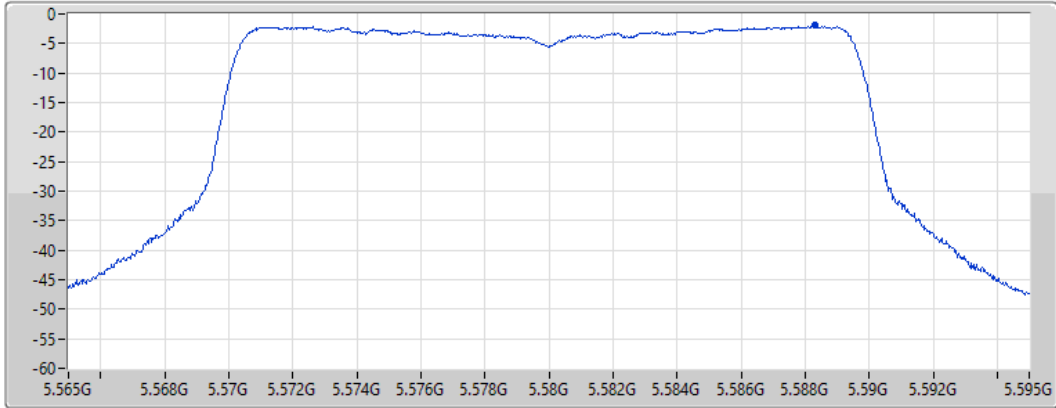

802.11ax HEW20_Nss1,(MCS0)_1TX

PSD

5580MHz

25/08/2022

CF
5.58GHz
Span
30MHz
RBW
1MHz
VBW
3MHz
Sweep Time
20ms
Detector Type
RMS

Port 1

Sum	PD	Port 1
(dBm/RBW)	(dBm/RBW)	(dBm/RBW)
-1.98	-1.98	-1.98