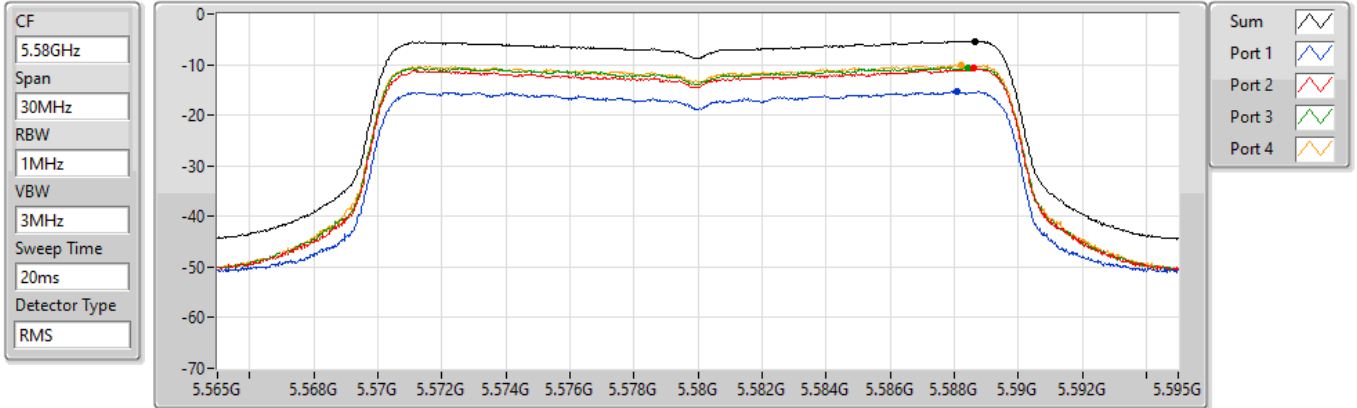

802.11ax HEW20_Nss1,(MCS0)_4TX

PSD

5580MHz

24/08/2022

Sum	PD	Port 1	Port 2	Port 3	Port 4
(dBm/RBW)	(dBm/RBW)	(dBm/RBW)	(dBm/RBW)	(dBm/RBW)	(dBm/RBW)
-5.42	-5.42	-15.26	-10.80	-10.56	-10.12