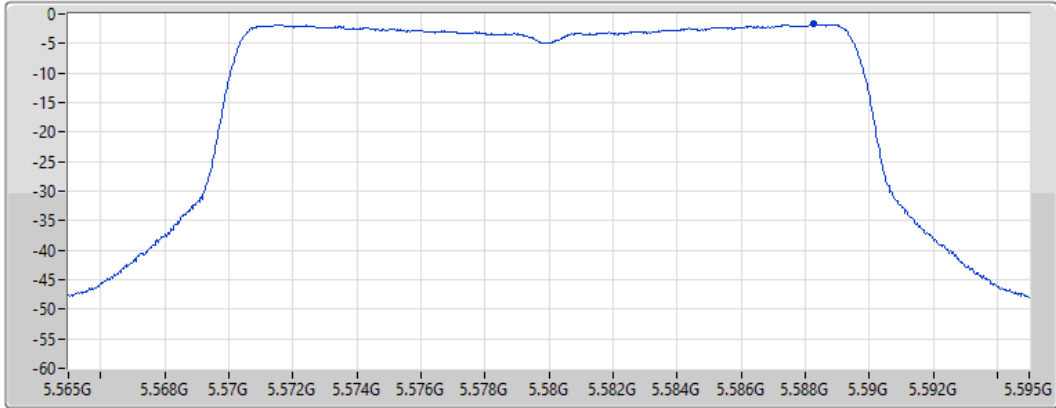

802.11ax HEW20_Nss1,(MCS0)_1TX

PSD

5580MHz

25/08/2022

CF
5.58GHz
Span
30MHz
RBW
1MHz
VBW
3MHz
Sweep Time
20ms
Detector Type
RMS

Port 1

Sum	PD	Port 1
(dBm/RBW)	(dBm/RBW)	(dBm/RBW)
-1.74	-1.74	-1.74