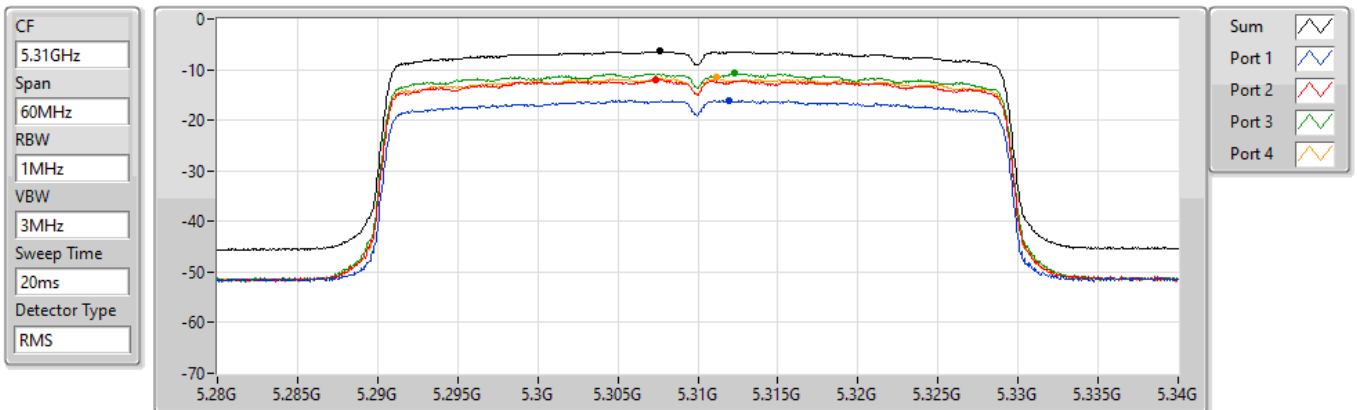

PSD

5270MHz

24/08/2022

Sum	PD	Port 1	Port 2	Port 3	Port 4
(dBm/RBW)	(dBm/RBW)	(dBm/RBW)	(dBm/RBW)	(dBm/RBW)	(dBm/RBW)
-5.27	-5.27	-15.12	-10.61	-10.16	-10.29

802.11ax HEW40_Nss1,(MCS0)_4TX

PSD

5310MHz

24/08/2022