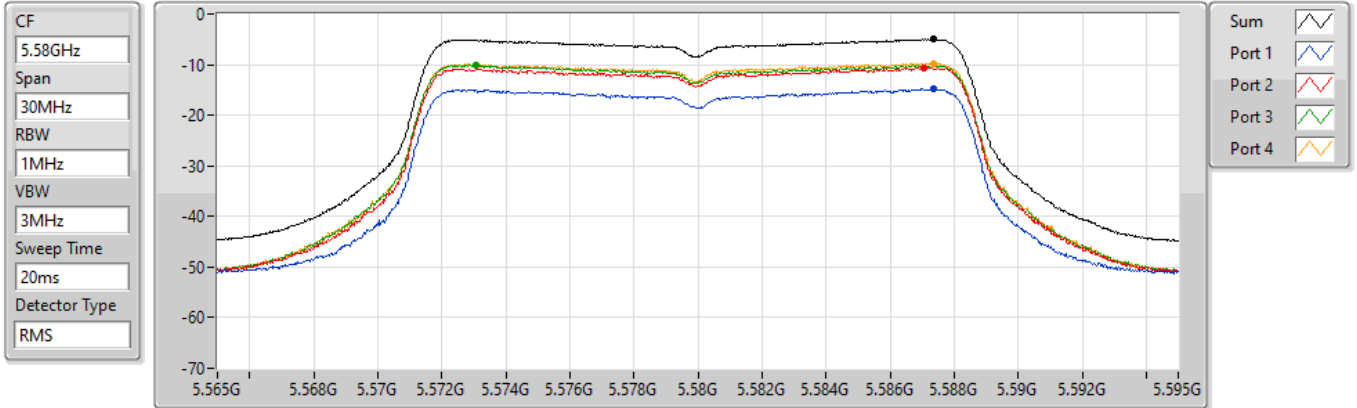

802.11a_Nss1,(6Mbps)_4TX

PSD

5580MHz

24/08/2022

Sum	PD	Port 1	Port 2	Port 3	Port 4
(dBm/RBW)	(dBm/RBW)	(dBm/RBW)	(dBm/RBW)	(dBm/RBW)	(dBm/RBW)
-5.00	-5.00	-14.81	-10.59	-10.12	-9.77