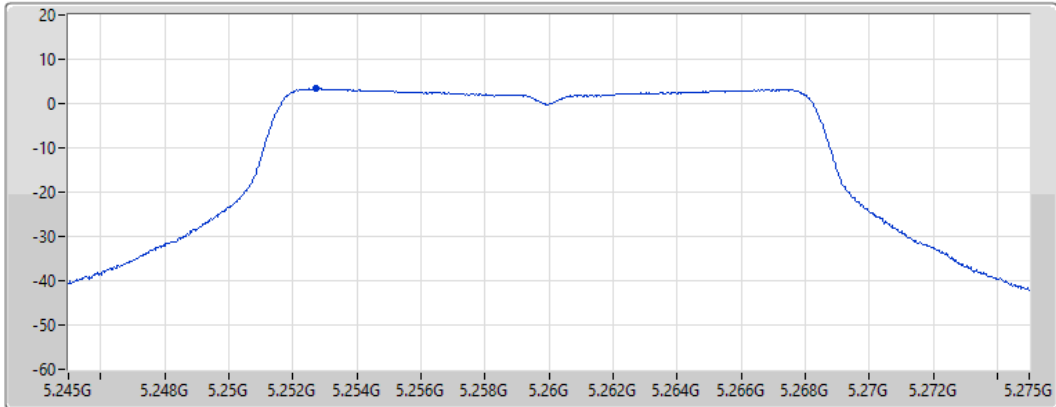

802.11a_Nss1,(6Mbps)_1TX

PSD

5260MHz

18/08/2022

CF
5.26GHz

Span
30MHz

RBW
1MHz

VBW
3MHz

Sweep Time
20ms

Detector Type
RMS

Port 1

Sum	PD	Port 1
(dBm/RBW)	(dBm/RBW)	(dBm/RBW)
3.37	3.37	3.37