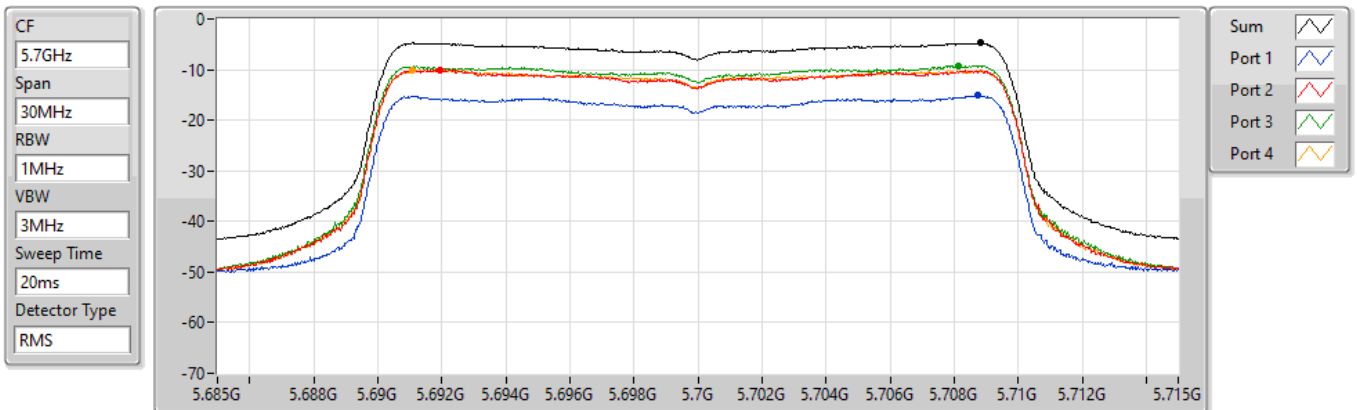

802.11ax HEW20_Nss1,(MCS0)_4TX

PSD

5700MHz

25/08/2022

Sum	PD	Port 1	Port 2	Port 3	Port 4
(dBm/RBW)	(dBm/RBW)	(dBm/RBW)	(dBm/RBW)	(dBm/RBW)	(dBm/RBW)
-4.77	-4.77	-15.09	-10.13	-9.18	-10.11