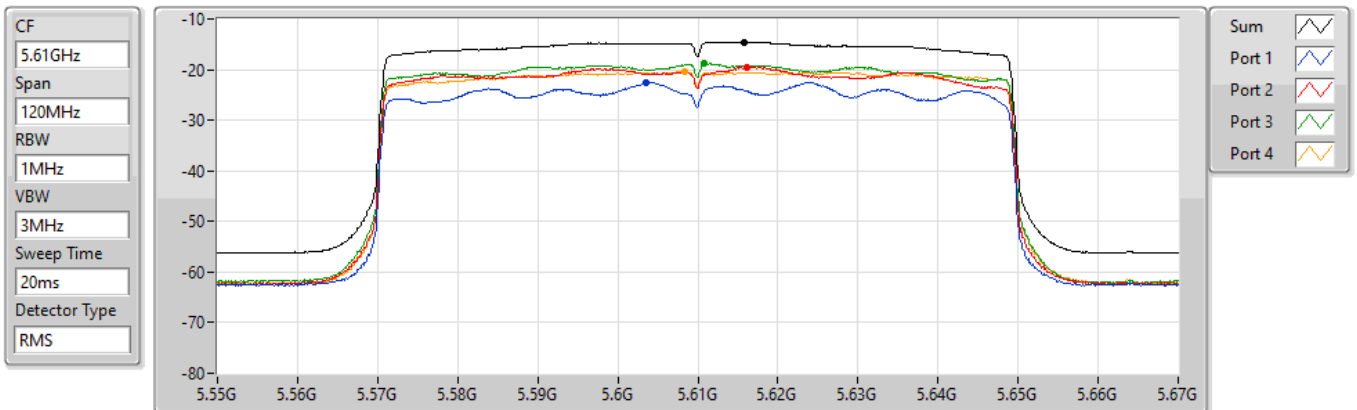

PSD

5530MHz

22/08/2022

Sum	PD	Port 1	Port 2	Port 3	Port 4
(dBm/RBW)	(dBm/RBW)	(dBm/RBW)	(dBm/RBW)	(dBm/RBW)	(dBm/RBW)
-14.80	-14.80	-23.38	-20.58	-18.77	-20.47

802.11ax HEW80_Nss1,(MCS0)_4TX

PSD

5610MHz

22/08/2022