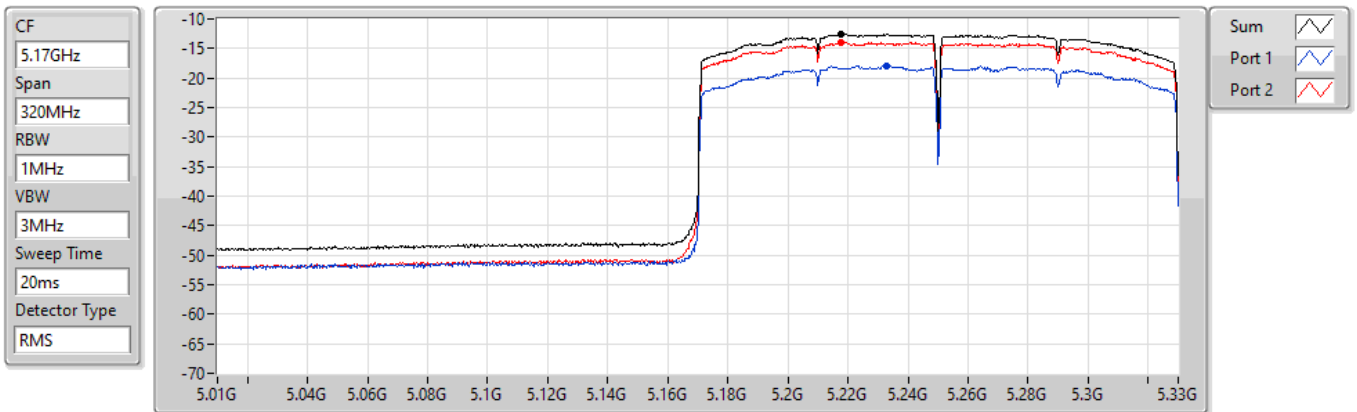

5250MHz Straddle 5.15-5.25GHz

24/08/2022

Sum	PD	Port 1	Port 2
(dBm/RBW)	(dBm/RBW)	(dBm/RBW)	(dBm/RBW)
-12.63	-12.63	-17.98	-13.95