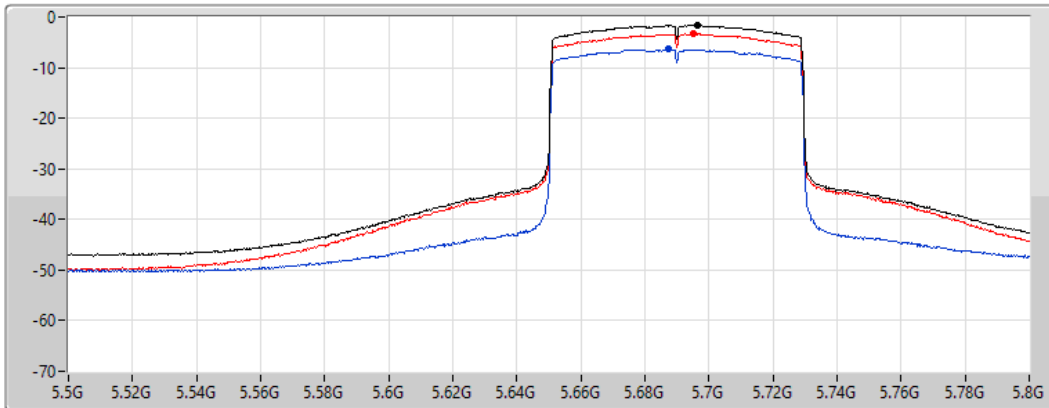

802.11ax HEW80_Nss1,(MCS0)_2TX

PSD

5690MHz Straddle 5.47-5.725GHz

18/08/2022

CF
5.65GHz
Span
300MHz
RBW
1MHz
VBW
3MHz
Sweep Time
20ms
Detector Type
RMS

Sum ☒
Port 1 ☒
Port 2 ☒

Sum	PD	Port 1	Port 2
(dBm/RBW)	(dBm/RBW)	(dBm/RBW)	(dBm/RBW)
-1.62	-1.62	-6.36	-3.30