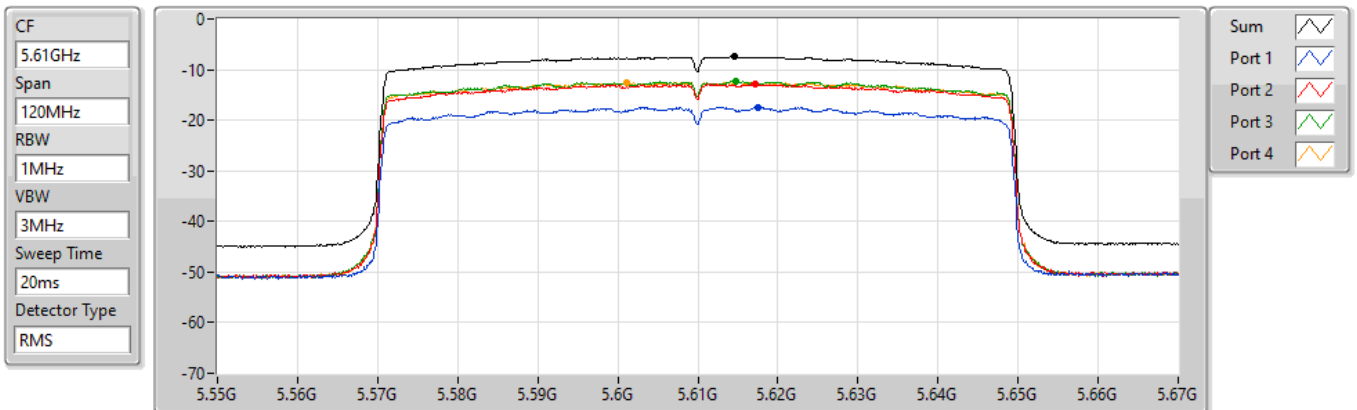

PSD

5530MHz

24/08/2022

Sum	PD	Port 1	Port 2	Port 3	Port 4
(dBm/RBW)	(dBm/RBW)	(dBm/RBW)	(dBm/RBW)	(dBm/RBW)	(dBm/RBW)
-8.46	-8.46	-17.78	-13.60	-13.33	-14.04

802.11ax HEW80_Nss1,(MCS0)_4TX

PSD

5610MHz

24/08/2022