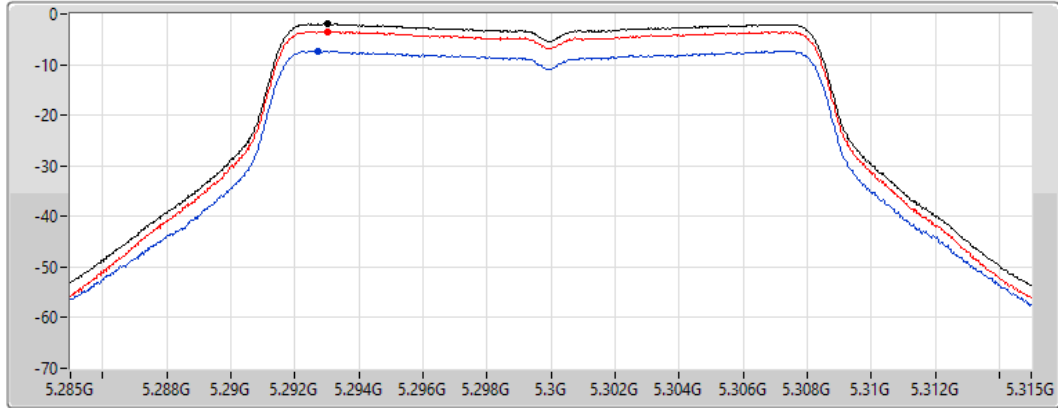

802.11a_Nss1,(6Mbps)_2TX

PSD

5300MHz

07/09/2022

CF
5.3GHz
Span
30MHz
RBW
1MHz
VBW
3MHz
Sweep Time
20ms
Detector Type
RMS

Sum ☒
Port 1 ☒
Port 2 ☒

Sum	PD	Port 1	Port 2
(dBm/RBW)	(dBm/RBW)	(dBm/RBW)	(dBm/RBW)
-1.97	-1.97	-7.27	-3.46