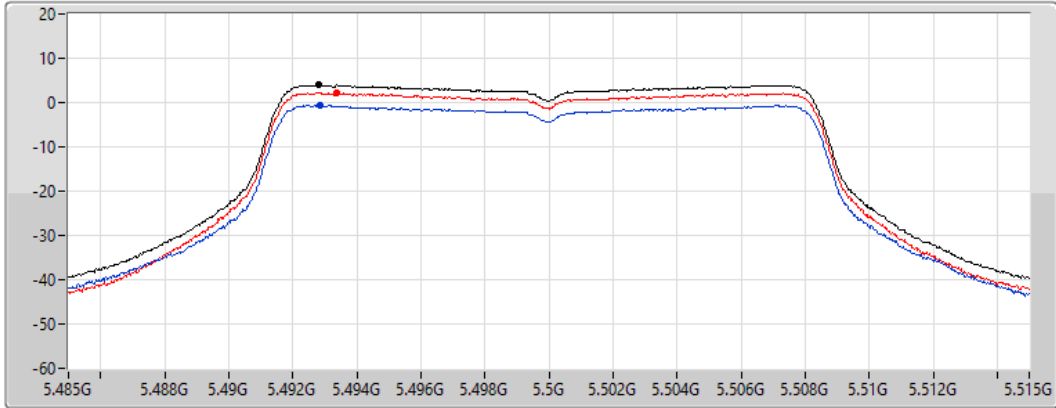

Sum	PD	Port 1	Port 2
(dBm/RBW)	(dBm/RBW)	(dBm/RBW)	(dBm/RBW)
4.23	4.23	-0.82	2.64

802.11a_Nss1,(6Mbps)_2TX

PSD

5500MHz

23/08/2022

CF
5.5GHz
Span
30MHz
RBW
1MHz
VBW
3MHz
Sweep Time
20ms
Detector Type
RMS

Sum
Port 1
Port 2