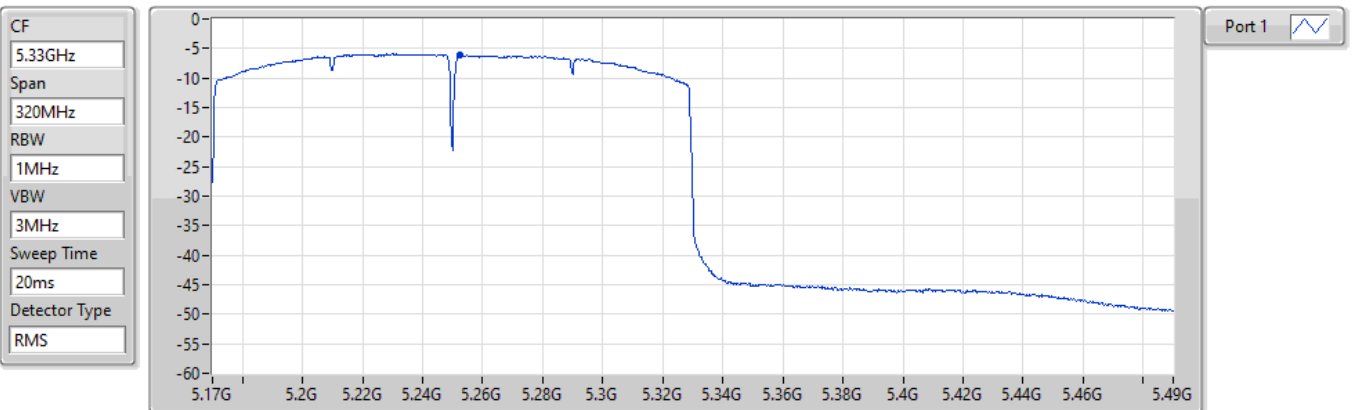

18/08/2022

Sum	PD	Port 1
(dBm/RBW)	(dBm/RBW)	(dBm/RBW)
-6.02	-6.02	-6.02

802.11ax HEW160_Nss1,(MCS0)_1TX

PSD

5250MHz Straddle 5.25-5.35GHz

18/08/2022

Sum	PD	Port 1
(dBm/RBW)	(dBm/RBW)	(dBm/RBW)
-6.16	-6.16	-6.16