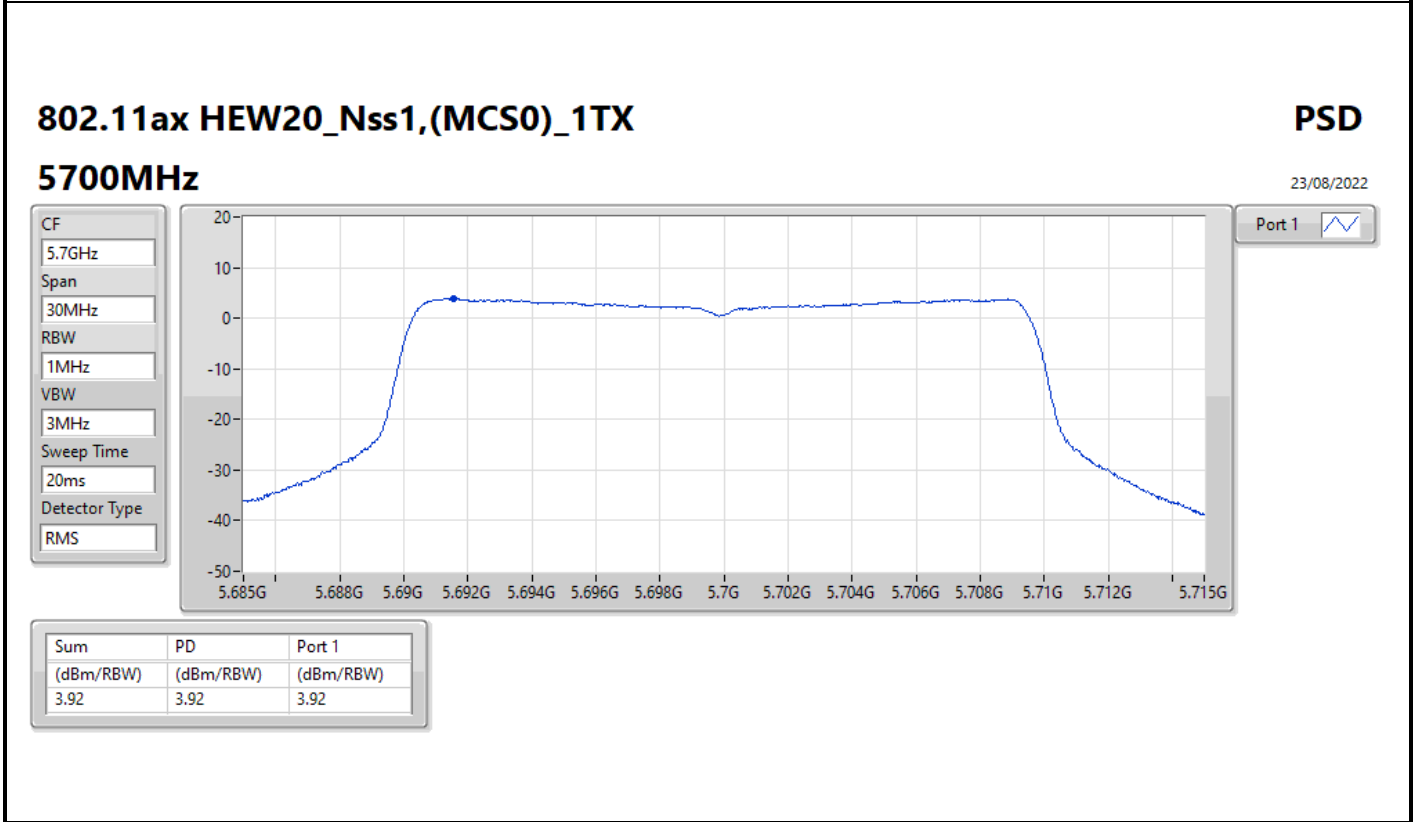

PSD

5500MHz

18/08/2022

CF
5.5GHz
Span
30MHz
RBW
1MHz
VBW
3MHz
Sweep Time
20ms
Detector Type
RMS

Port 1 

Sum	PD	Port 1
(dBm/RBW)	(dBm/RBW)	(dBm/RBW)
2.90	2.90	2.90

802.11ax HEW40_Nss1,(MCS0)_1TX

PSD