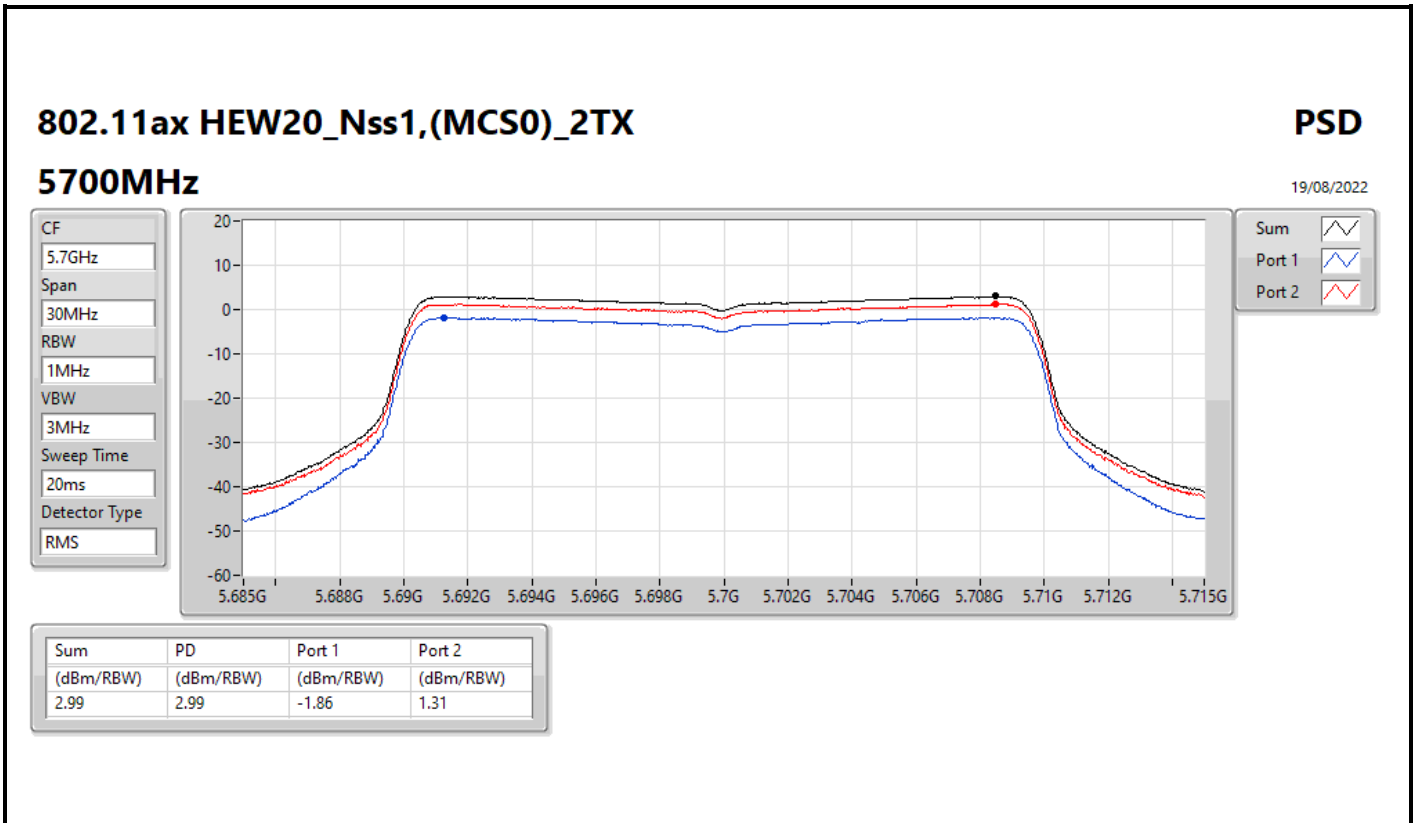

802.11ax HEW20_Nss1,(MCS0)_2TX

PSD

5260MHz

18/08/2022

Sum	PD	Port 1	Port 2
(dBm/RBW)	(dBm/RBW)	(dBm/RBW)	(dBm/RBW)
4.58	4.58	-0.00	2.79

802.11ax HEW20_Nss1,(MCS0)_2TX

PSD

5720MHz Straddle 5.725-5.85GHz