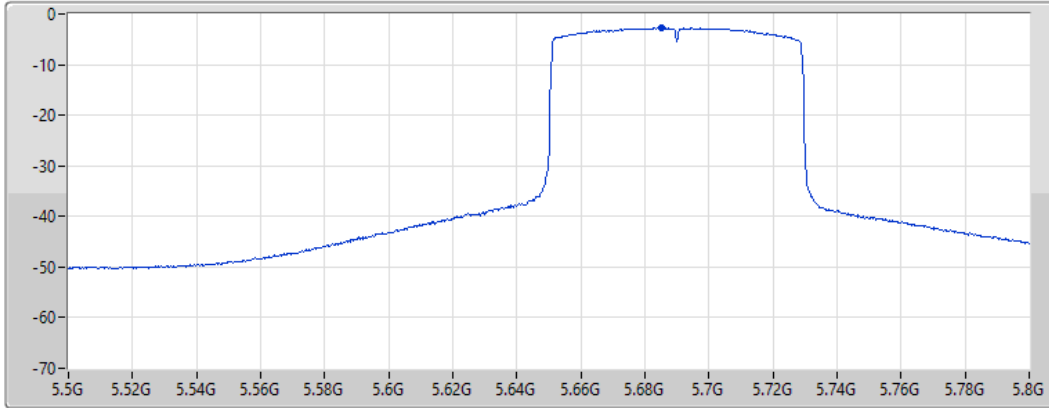

802.11ax HEW80_Nss1,(MCS0)_1TX

PSD

5690MHz Straddle 5.47-5.725GHz

18/08/2022

CF
5.65GHz
Span
300MHz
RBW
1MHz
VBW
3MHz
Sweep Time
20ms
Detector Type
RMS

Port 1

Sum	PD	Port 1
(dBm/RBW)	(dBm/RBW)	(dBm/RBW)
-2.75	-2.75	-2.75