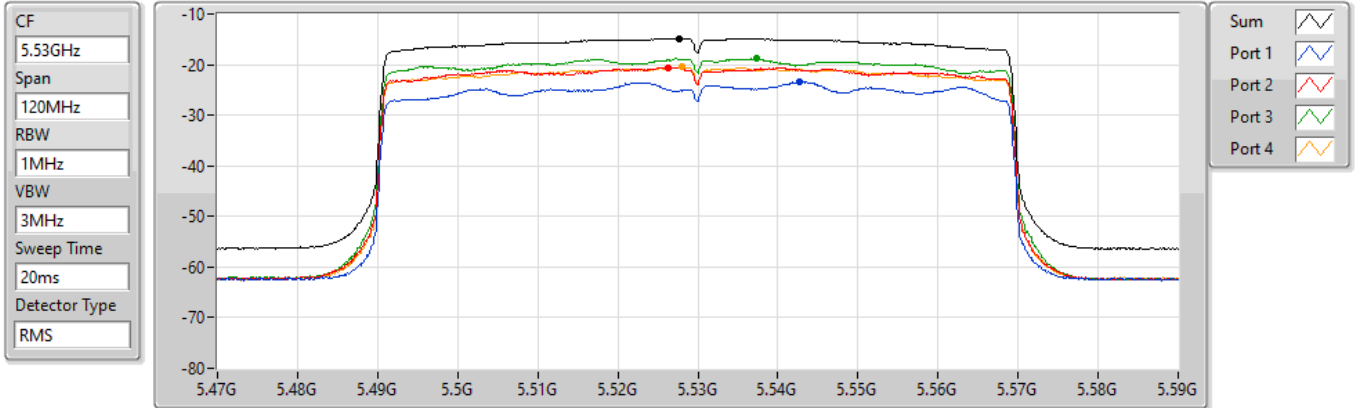

802.11ax HEW80_Nss1,(MCS0)_4TX

PSD

5530MHz

22/08/2022

Sum	PD	Port 1	Port 2	Port 3	Port 4
(dBm/RBW)	(dBm/RBW)	(dBm/RBW)	(dBm/RBW)	(dBm/RBW)	(dBm/RBW)
-14.80	-14.80	-23.38	-20.58	-18.77	-20.47

802.11ax HEW80_Nss1,(MCS0)_4TX

PSD