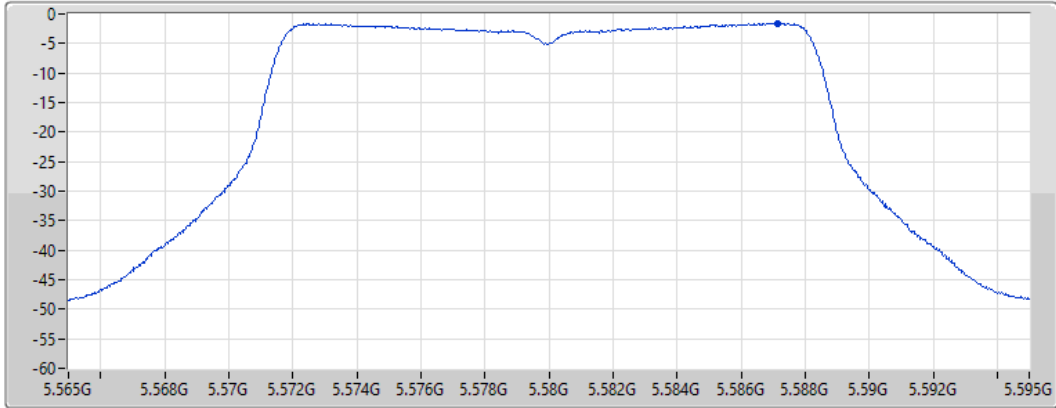

802.11a_Nss1,(6Mbps)_1TX

PSD

5580MHz

25/08/2022

CF
5.58GHz

Span
30MHz

RBW
1MHz

VBW
3MHz

Sweep Time
20ms

Detector Type
RMS

Port 1

Sum	PD	Port 1
(dBm/RBW)	(dBm/RBW)	(dBm/RBW)
-1.57	-1.57	-1.57