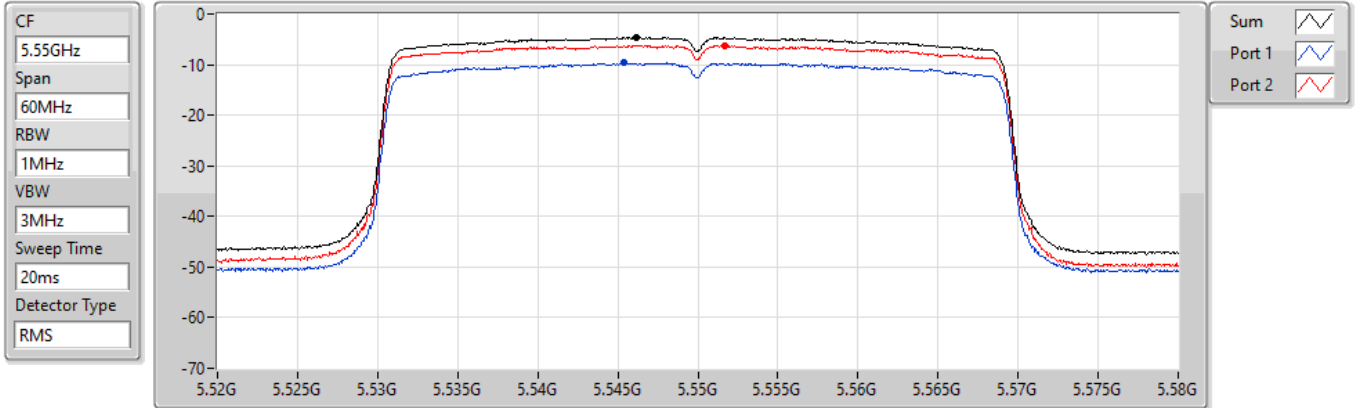

802.11ax HEW40_Nss1,(MCS0)_2TX

PSD

5550MHz

24/08/2022