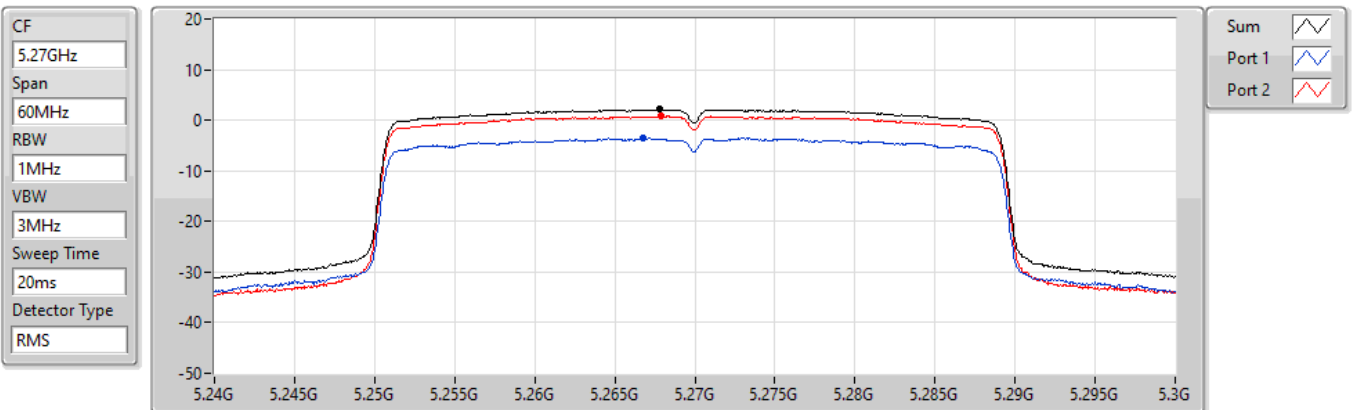

18/08/2022

Sum	PD	Port 1	Port 2
(dBm/RBW)	(dBm/RBW)	(dBm/RBW)	(dBm/RBW)
3.04	3.04	-1.72	1.28

802.11ax HEW40_Nss1,(MCS0)_2TX

PSD

5270MHz

19/08/2022

Sum	PD	Port 1	Port 2
(dBm/RBW)	(dBm/RBW)	(dBm/RBW)	(dBm/RBW)
2.09	2.09	-3.51	0.80