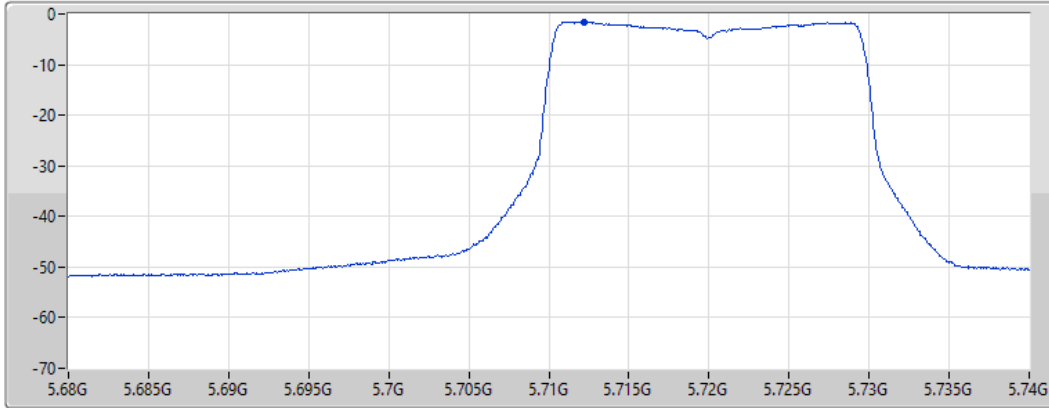

802.11ax HEW20_Nss1,(MCS0)_1TX

PSD

5720MHz Straddle 5.47-5.725GHz

07/09/2022

CF
5.71GHz
Span
60MHz
RBW
1MHz
VBW
3MHz
Sweep Time
20ms
Detector Type
RMS

Port 1

Sum	PD	Port 1
(dBm/RBW)	(dBm/RBW)	(dBm/RBW)
-1.55	-1.55	-1.55

802.11ax HEW20_Nss1,(MCS0)_1TX

PSD