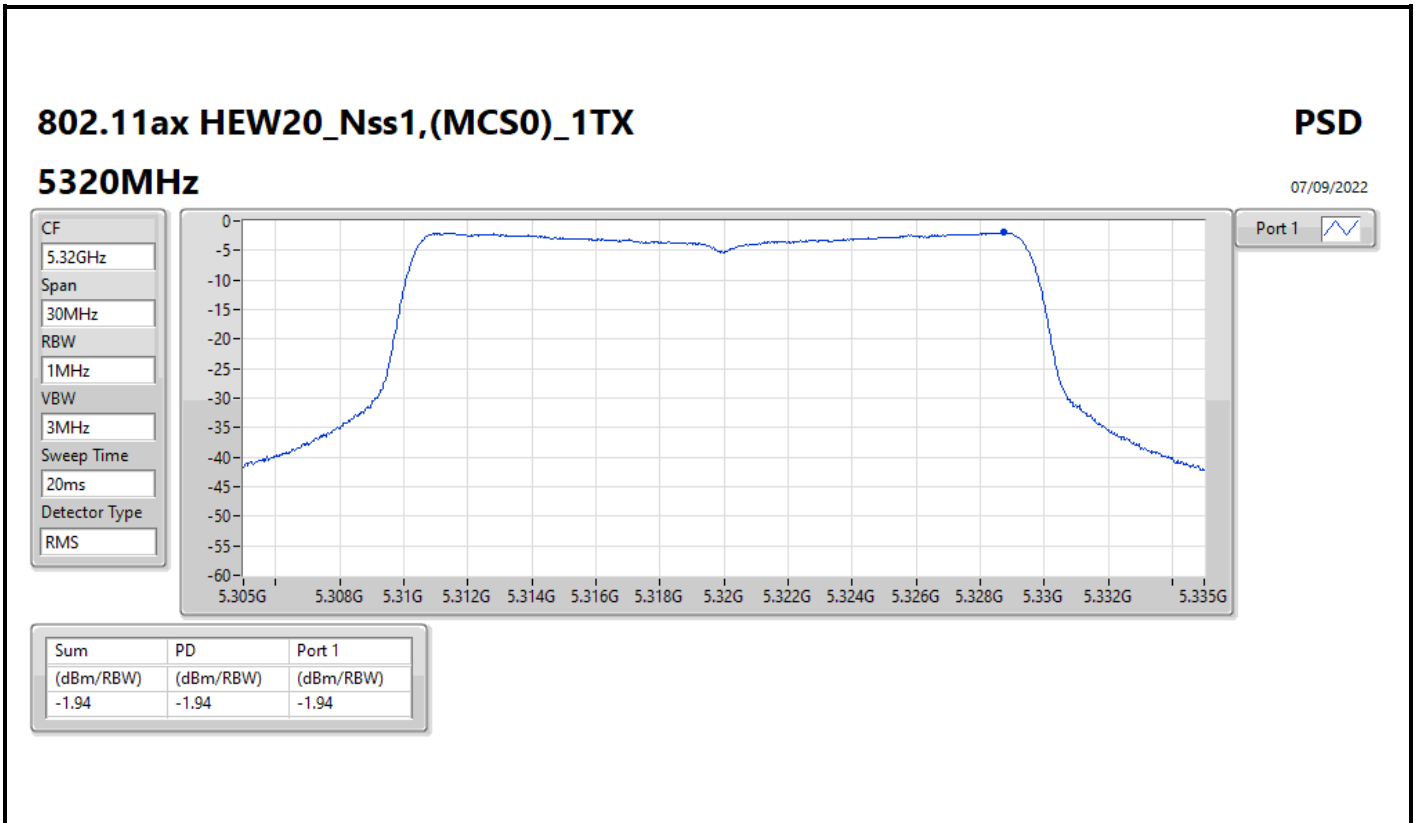

Sum	PD	Port 1
(dBm/RBW)	(dBm/RBW)	(dBm/RBW)
-2.21	-2.21	-2.21

802.11ax HEW20_Nss1,(MCS0)_1TX

PSD

5300MHz

07/09/2022

CF
5.3GHz
Span
30MHz
RBW
1MHz
VBW
3MHz
Sweep Time
20ms
Detector Type
RMS

Port 1 

Sum	PD	Port 1
(dBm/RBW)	(dBm/RBW)	(dBm/RBW)
-1.89	-1.89	-1.89