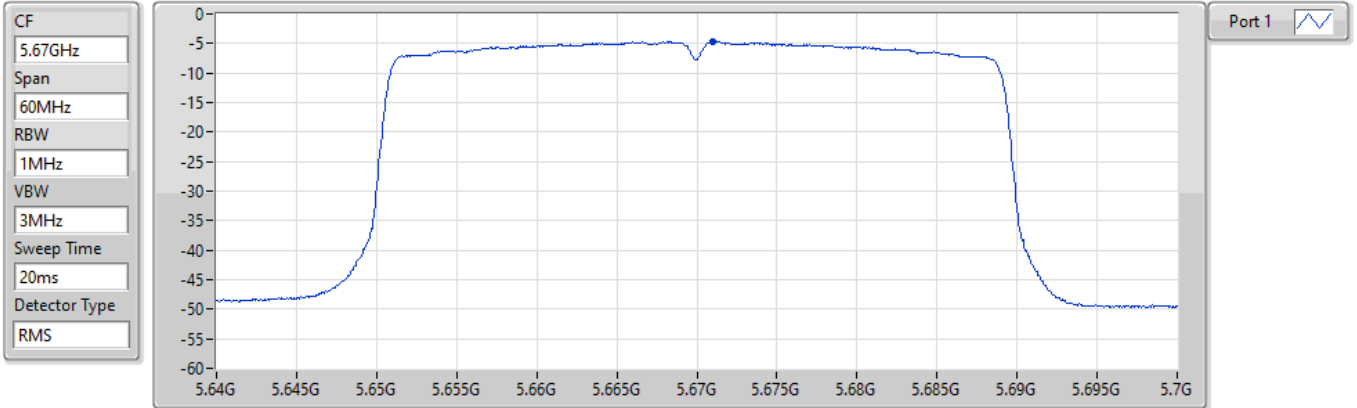

802.11ax HEW40_Nss1,(MCS0)_1TX

PSD

5670MHz

25/08/2022

Sum	PD	Port 1
(dBm/RBW)	(dBm/RBW)	(dBm/RBW)
-4.69	-4.69	-4.69