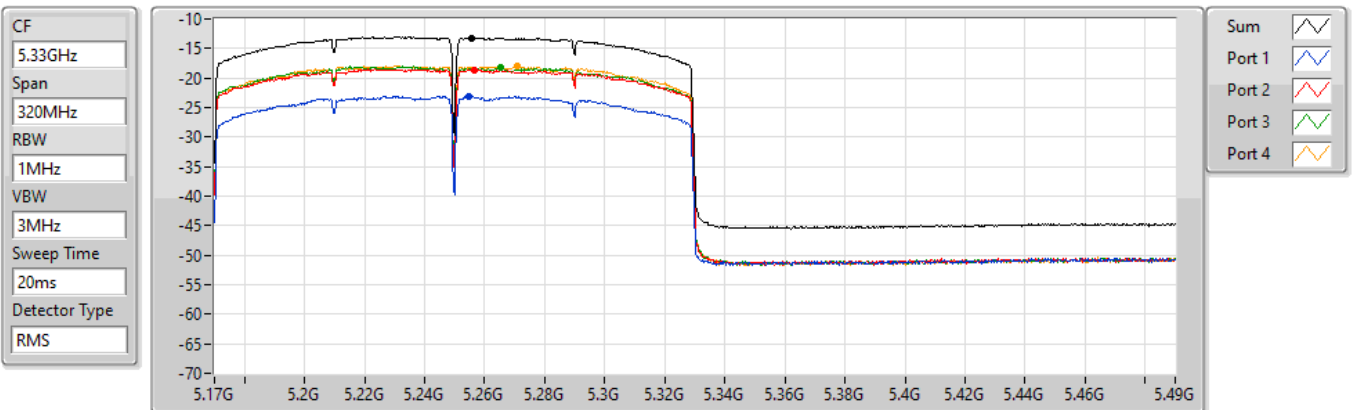

5250MHz Straddle 5.25-5.35GHz

24/08/2022

Sum	PD	Port 1	Port 2	Port 3	Port 4
(dBm/RBW)	(dBm/RBW)	(dBm/RBW)	(dBm/RBW)	(dBm/RBW)	(dBm/RBW)
-13.20	-13.20	-23.14	-18.60	-18.26	-18.08