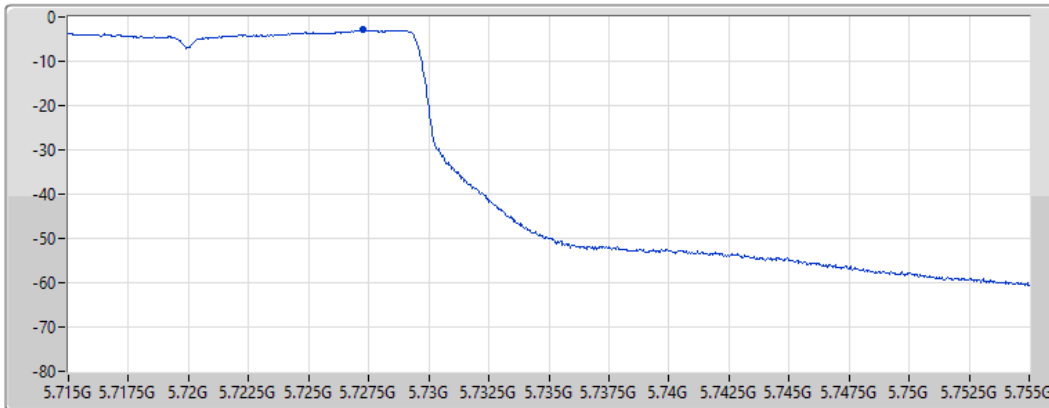

5720MHz Straddle 5.725-5.85GHz

07/09/2022

CF
5.735GHz
Span
40MHz
RBW
500kHz
VBW
3MHz
Sweep Time
20ms
Detector Type
RMS

Port 1

Sum	PD	Port 1
(dBm/RBW)	(dBm/RBW)	(dBm/RBW)
-2.92	-2.92	-2.92