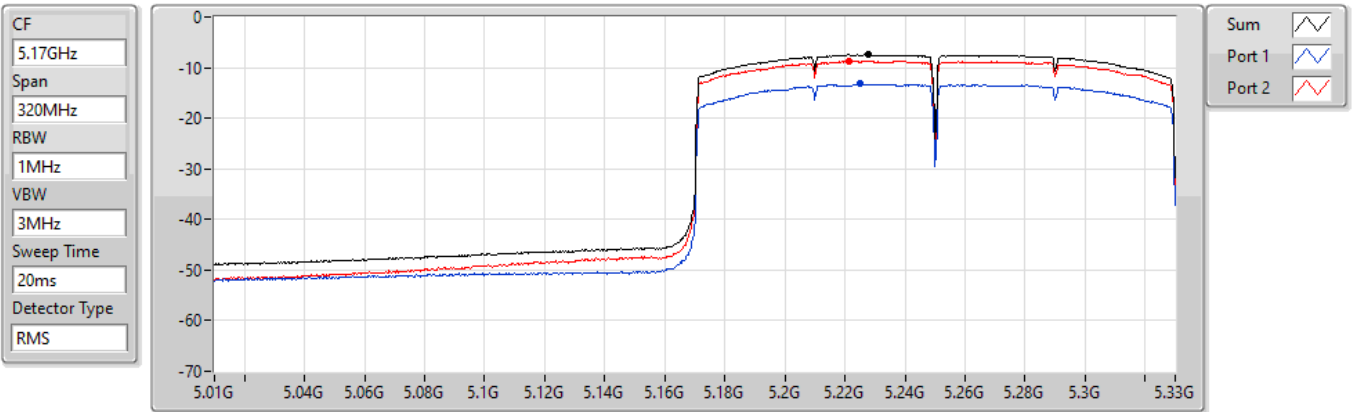

5250MHz Straddle 5.15-5.25GHz

19/08/2022

Sum	PD	Port 1	Port 2
(dBm/RBW)	(dBm/RBW)	(dBm/RBW)	(dBm/RBW)
-7.45	-7.45	-13.25	-8.68