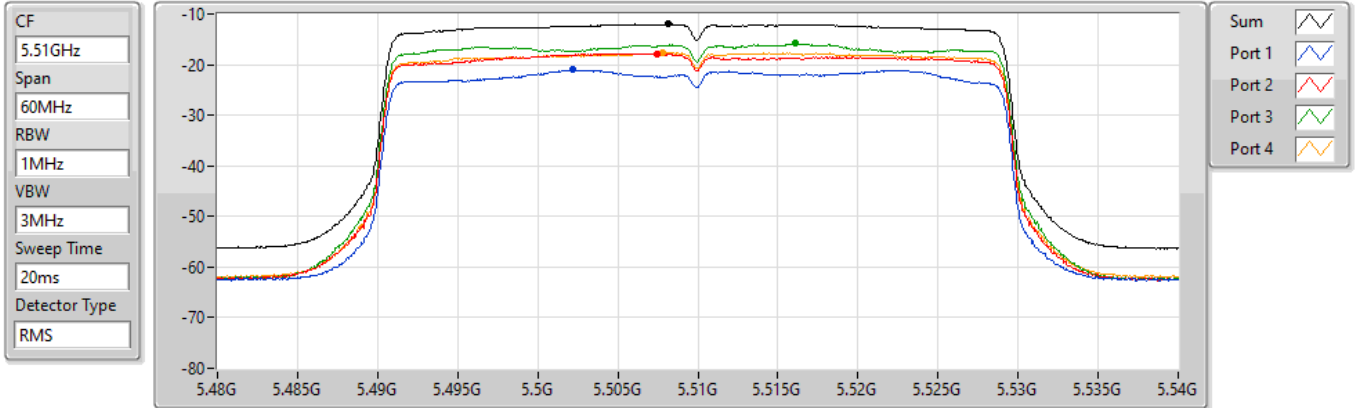

802.11ax HEW40_Nss1,(MCS0)_4TX

PSD

5510MHz

22/08/2022

Sum	PD	Port 1	Port 2	Port 3	Port 4
(dBm/RBW)	(dBm/RBW)	(dBm/RBW)	(dBm/RBW)	(dBm/RBW)	(dBm/RBW)
-12.04	-12.04	-21.03	-17.80	-15.82	-17.65