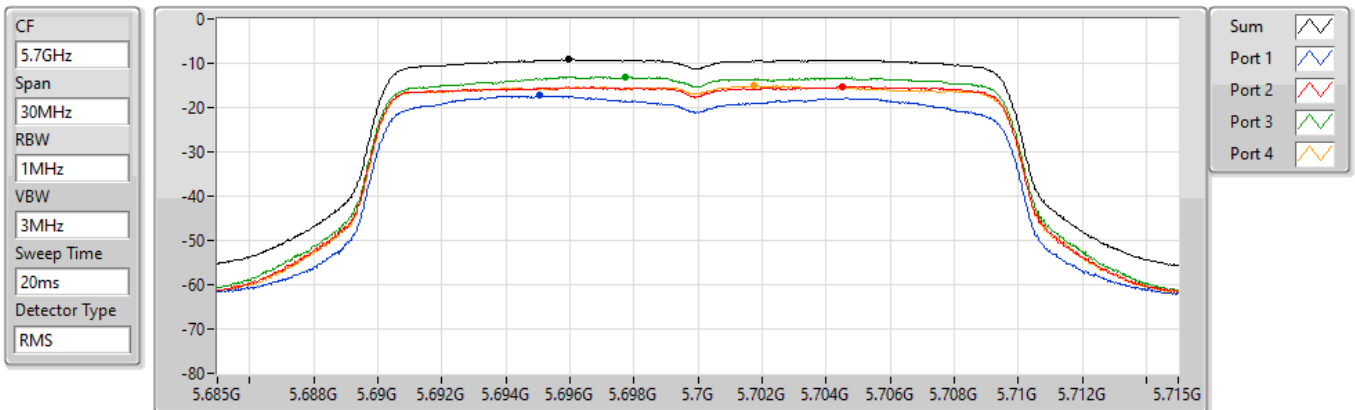

802.11ax HEW20_Nss1,(MCS0)_4TX

PSD

5700MHz

22/08/2022

Sum	PD	Port 1	Port 2	Port 3	Port 4
(dBm/RBW)	(dBm/RBW)	(dBm/RBW)	(dBm/RBW)	(dBm/RBW)	(dBm/RBW)
-9.14	-9.14	-17.31	-15.30	-13.13	-15.10