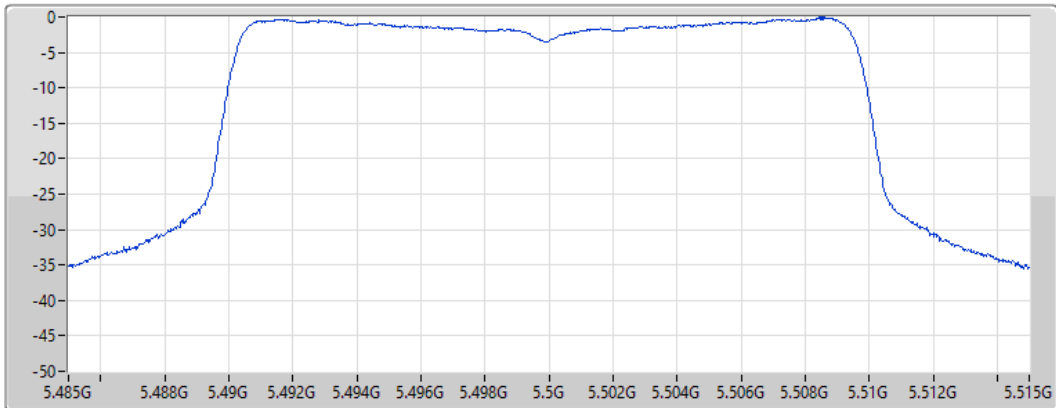

Sum	PD	Port 1
(dBm/RBW)	(dBm/RBW)	(dBm/RBW)
-0.65	-0.65	-0.65

802.11ax HEW20_Nss1,(MCS0)_1TX

PSD

5500MHz

18/08/2022

CF
5.5GHz
Span
30MHz
RBW
1MHz
VBW
3MHz
Sweep Time
20ms
Detector Type
RMS

Port 1 

Sum	PD	Port 1
(dBm/RBW)	(dBm/RBW)	(dBm/RBW)
-0.08	-0.08	-0.08