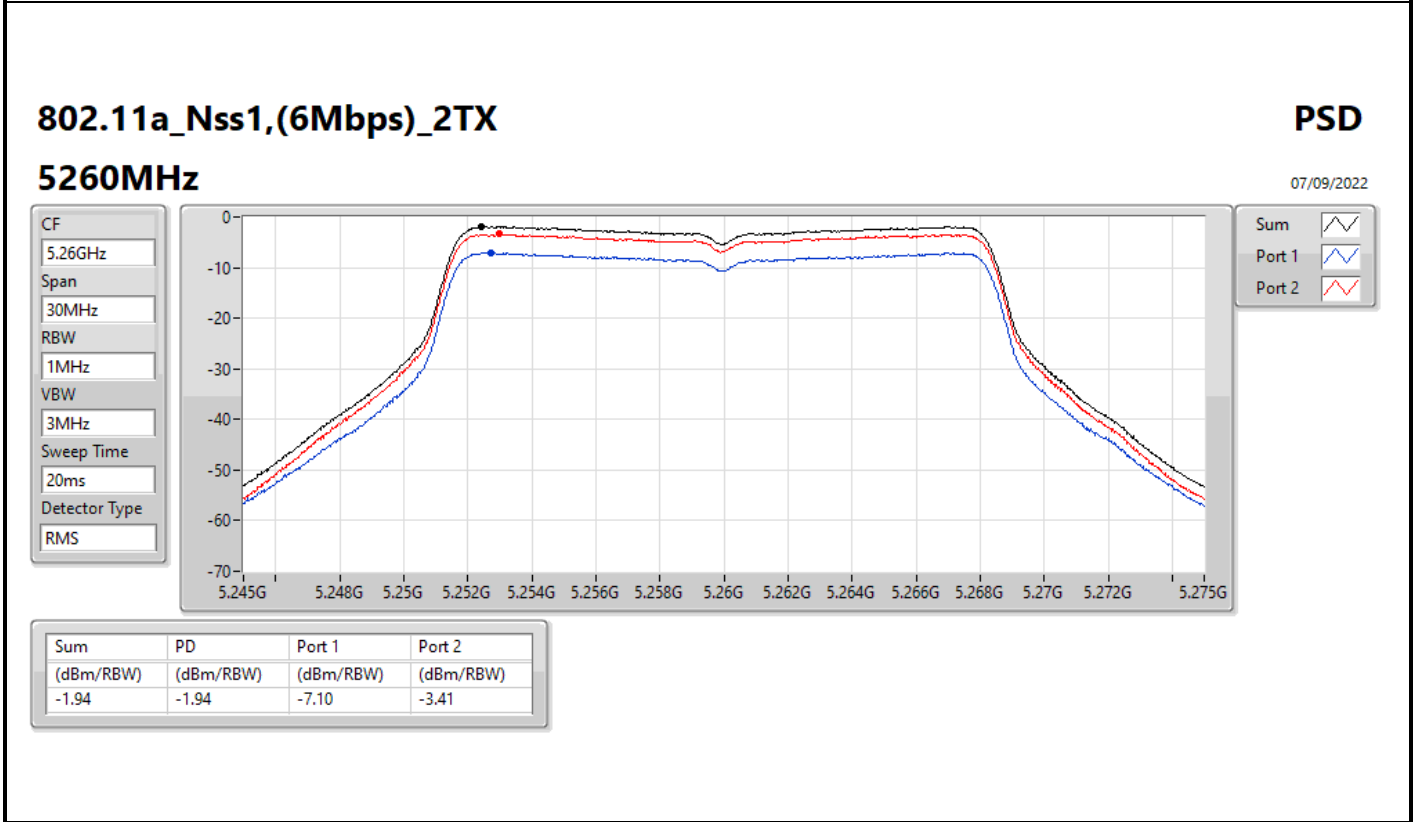

802.11ax HEW160_Nss1,(MCS0)_1TX

PSD

5250MHz Straddle 5.25-5.35GHz

24/08/2022

Sum	PD	Port 1
(dBm/RBW)	(dBm/RBW)	(dBm/RBW)
-13.68	-13.68	-13.68

802.11a_Nss1,(6Mbps)_2TX

PSD

5300MHz