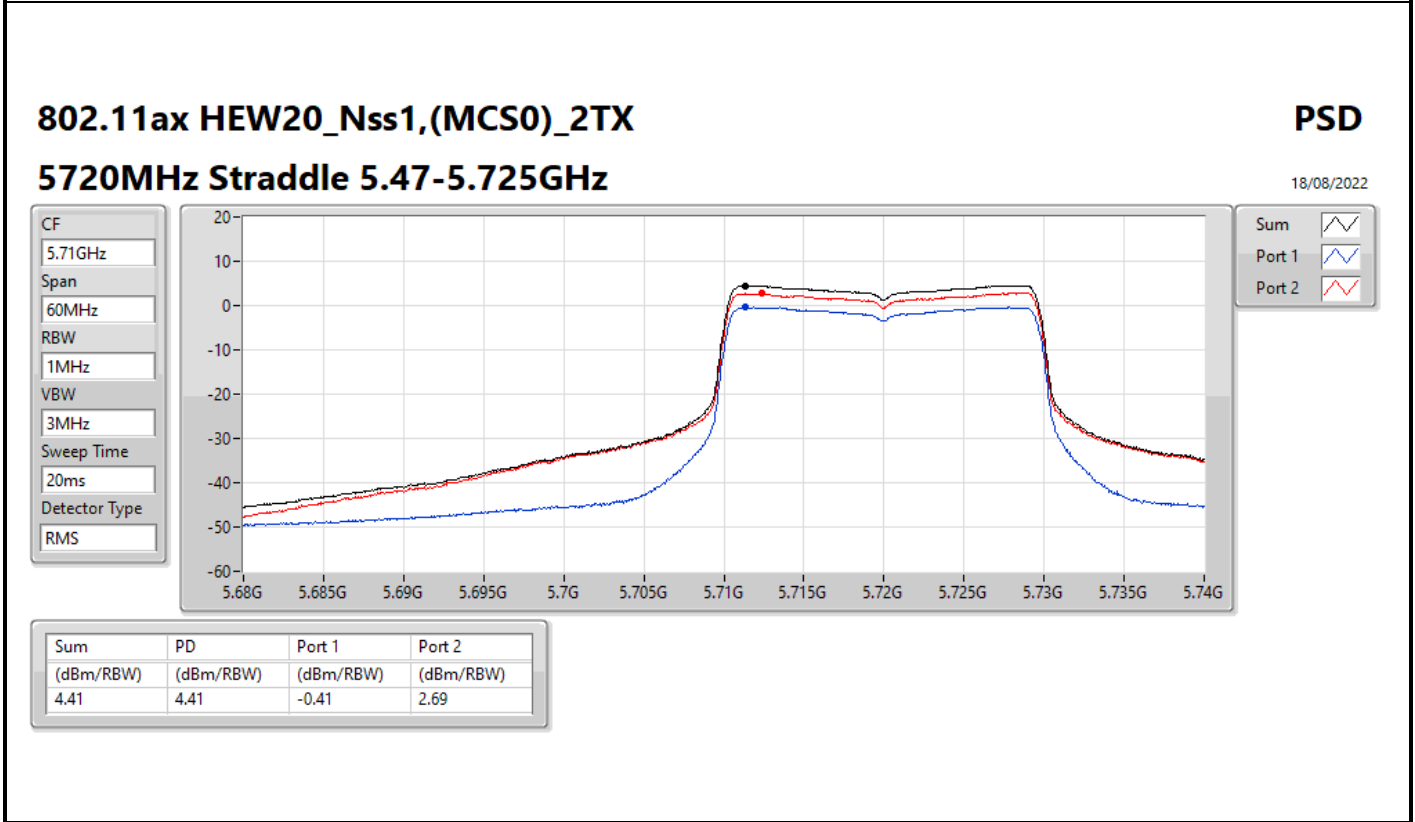

802.11ax HEW20_Nss1,(MCS0)_2TX

PSD

5260MHz

18/08/2022

Sum	PD	Port 1	Port 2
(dBm/RBW)	(dBm/RBW)	(dBm/RBW)	(dBm/RBW)
4.58	4.58	-0.00	2.79

802.11ax HEW20_Nss1,(MCS0)_2TX

PSD

5720MHz Straddle 5.725-5.85GHz