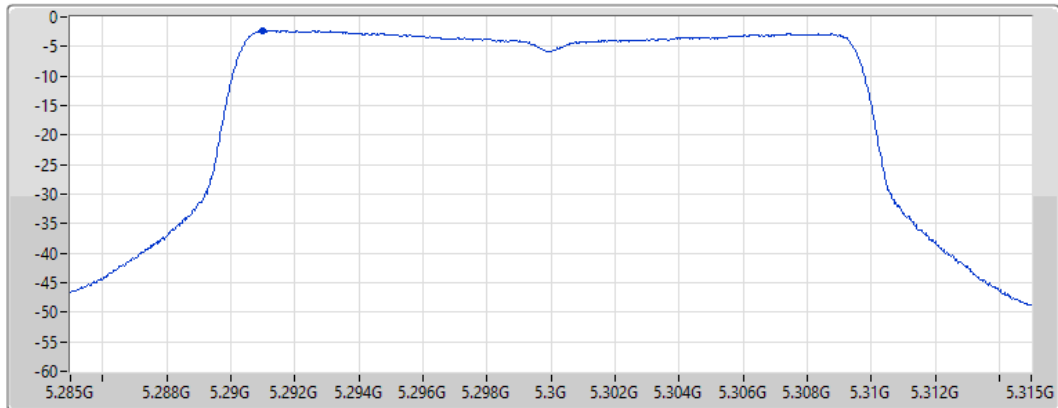

802.11ax HEW20_Nss1,(MCS0)_1TX

PSD

5300MHz

07/09/2022

CF
5.3GHz
Span
30MHz
RBW
1MHz
VBW
3MHz
Sweep Time
20ms
Detector Type
RMS

Port 1

Sum	PD	Port 1
(dBm/RBW)	(dBm/RBW)	(dBm/RBW)
-2.26	-2.26	-2.26