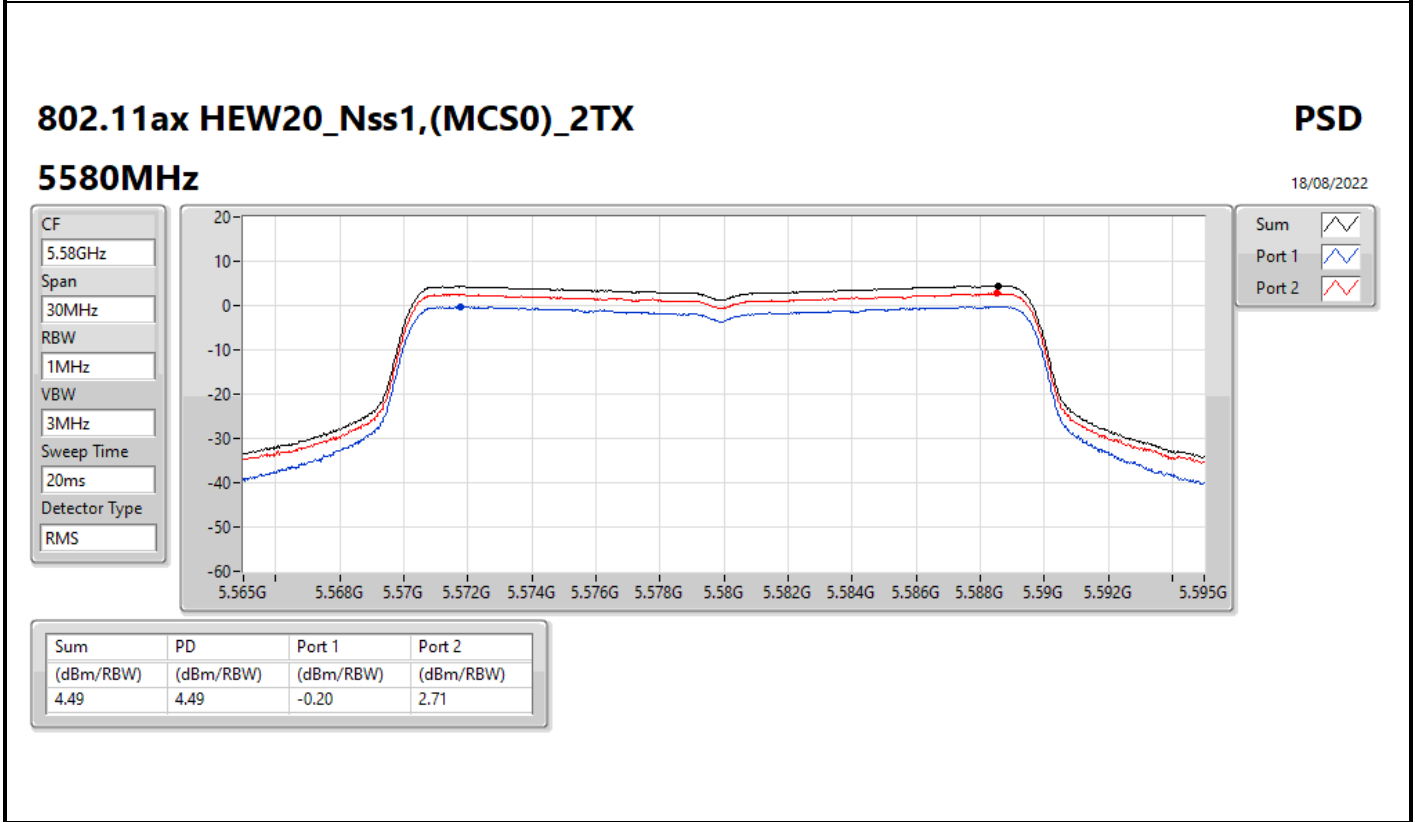

802.11ax HEW20_Nss1,(MCS0)_2TX

PSD

5260MHz

18/08/2022

Sum	PD	Port 1	Port 2
(dBm/RBW)	(dBm/RBW)	(dBm/RBW)	(dBm/RBW)
4.58	4.58	-0.00	2.79

802.11ax HEW20_Nss1,(MCS0)_2TX

PSD

5720MHz Straddle 5.725-5.85GHz