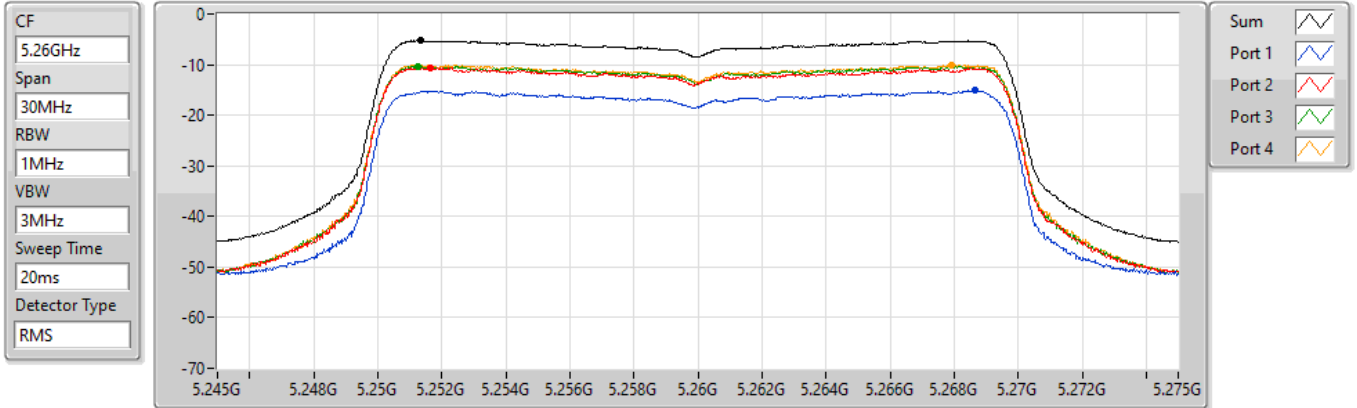

802.11ax HEW20_Nss1,(MCS0)_4TX

PSD

5260MHz

24/08/2022

Sum	PD	Port 1	Port 2	Port 3	Port 4
(dBm/RBW)	(dBm/RBW)	(dBm/RBW)	(dBm/RBW)	(dBm/RBW)	(dBm/RBW)
-5.23	-5.23	-15.14	-10.59	-10.30	-10.05

802.11ax HEW20_Nss1,(MCS0)_4TX

PSD