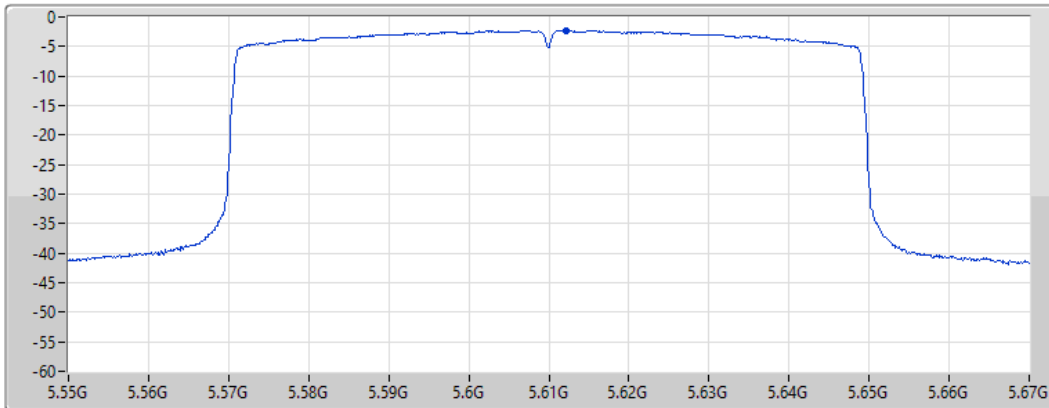

802.11ax HEW80_Nss1,(MCS0)_1TX

PSD

5610MHz

18/08/2022

CF
5.61GHz
Span
120MHz
RBW
1MHz
VBW
3MHz
Sweep Time
20ms
Detector Type
RMS

Port 1

Sum	PD	Port 1
(dBm/RBW)	(dBm/RBW)	(dBm/RBW)
-2.27	-2.27	-2.27