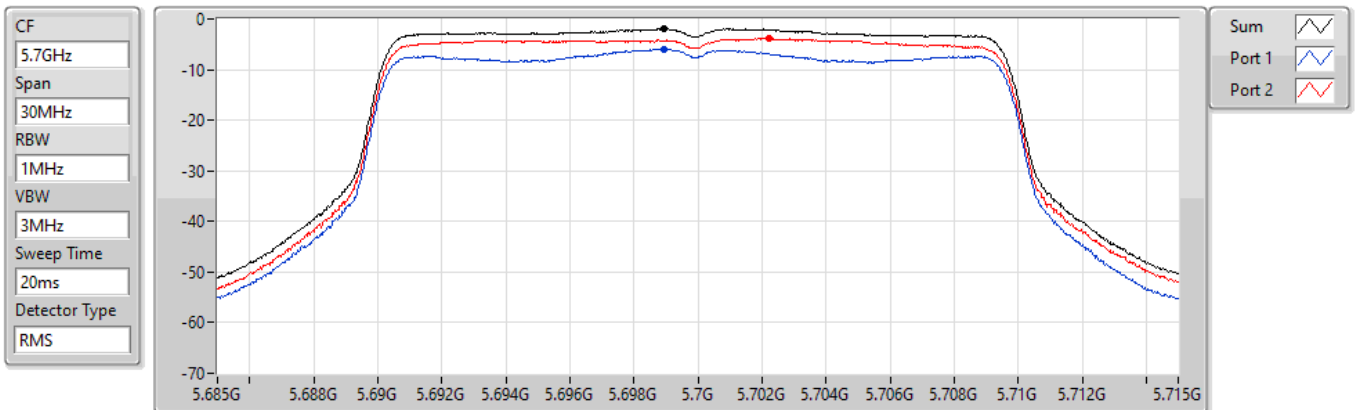

24/08/2022

Sum	PD	Port 1	Port 2
(dBm/RBW)	(dBm/RBW)	(dBm/RBW)	(dBm/RBW)
-1.74	-1.74	-6.63	-3.03

802.11ax HEW20_Nss1,(MCS0)_2TX

PSD

5700MHz

24/08/2022

Sum	PD	Port 1	Port 2
(dBm/RBW)	(dBm/RBW)	(dBm/RBW)	(dBm/RBW)
-1.98	-1.98	-5.89	-3.85