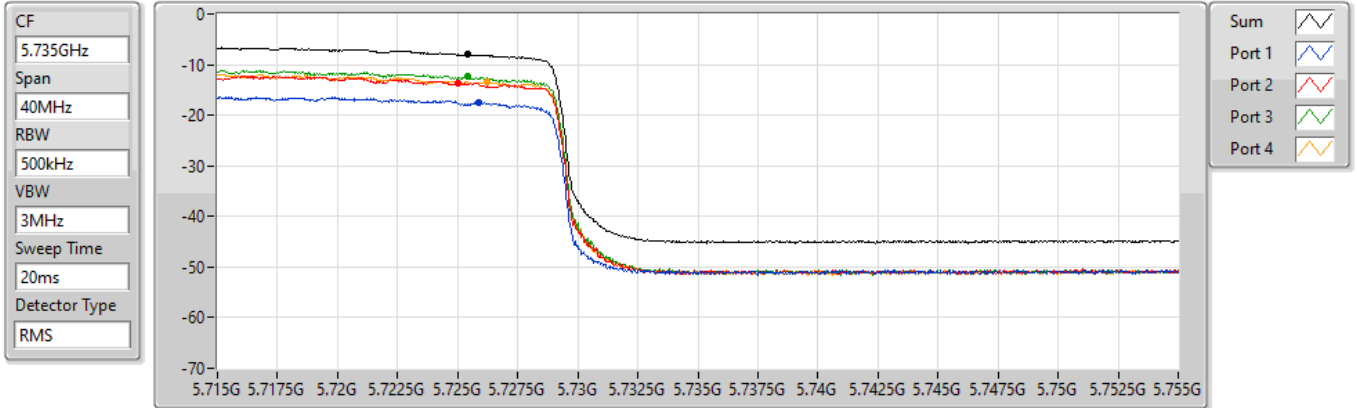

802.11ax HEW40_Nss1,(MCS0)_4TX

PSD

5710MHz Straddle 5.725-5.85GHz

24/08/2022

Sum	PD	Port 1	Port 2	Port 3	Port 4
(dBm/RBW)	(dBm/RBW)	(dBm/RBW)	(dBm/RBW)	(dBm/RBW)	(dBm/RBW)
-7.99	-7.99	-17.47	-13.68	-12.42	-13.35

802.11ax HEW80_Nss1,(MCS0)_4TX

PSD