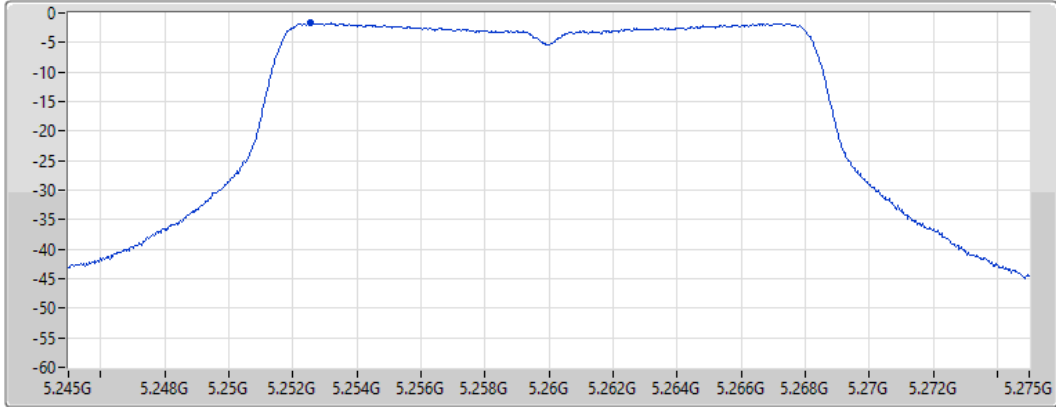

802.11a_Nss1,(6Mbps)_1TX

PSD

5260MHz

07/09/2022

CF
5.26GHz

Span
30MHz

RBW
1MHz

VBW
3MHz

Sweep Time
20ms

Detector Type
RMS

Port 1

Sum	PD	Port 1
(dBm/RBW)	(dBm/RBW)	(dBm/RBW)
-1.68	-1.68	-1.68