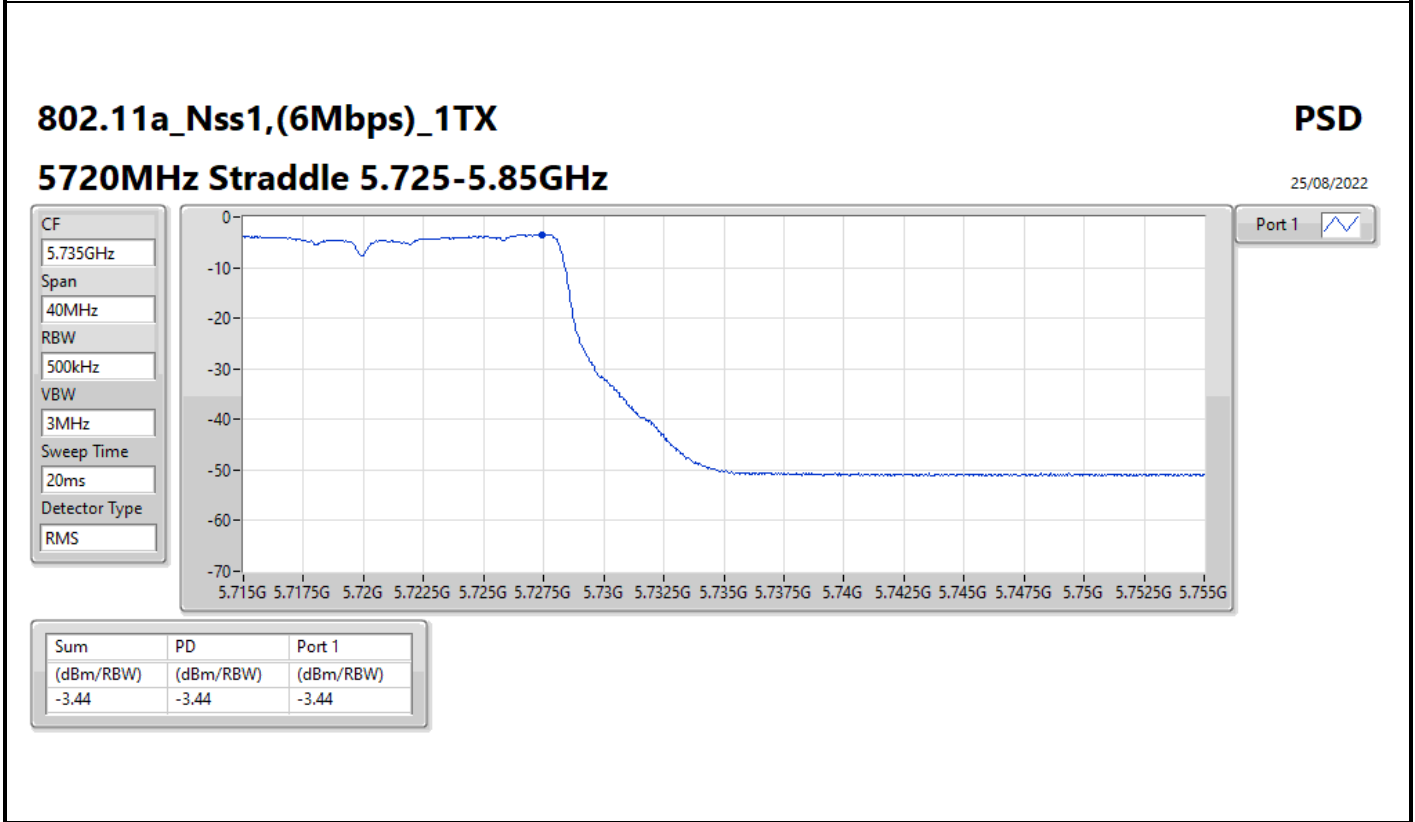

CF
5.7GHz

Span
30MHz

RBW
1MHz

VBW
3MHz

Sweep Time
20ms

Detector Type
RMS

Port 1 

Sum	PD	Port 1
(dBm/RBW)	(dBm/RBW)	(dBm/RBW)
-1.55	-1.55	-1.55