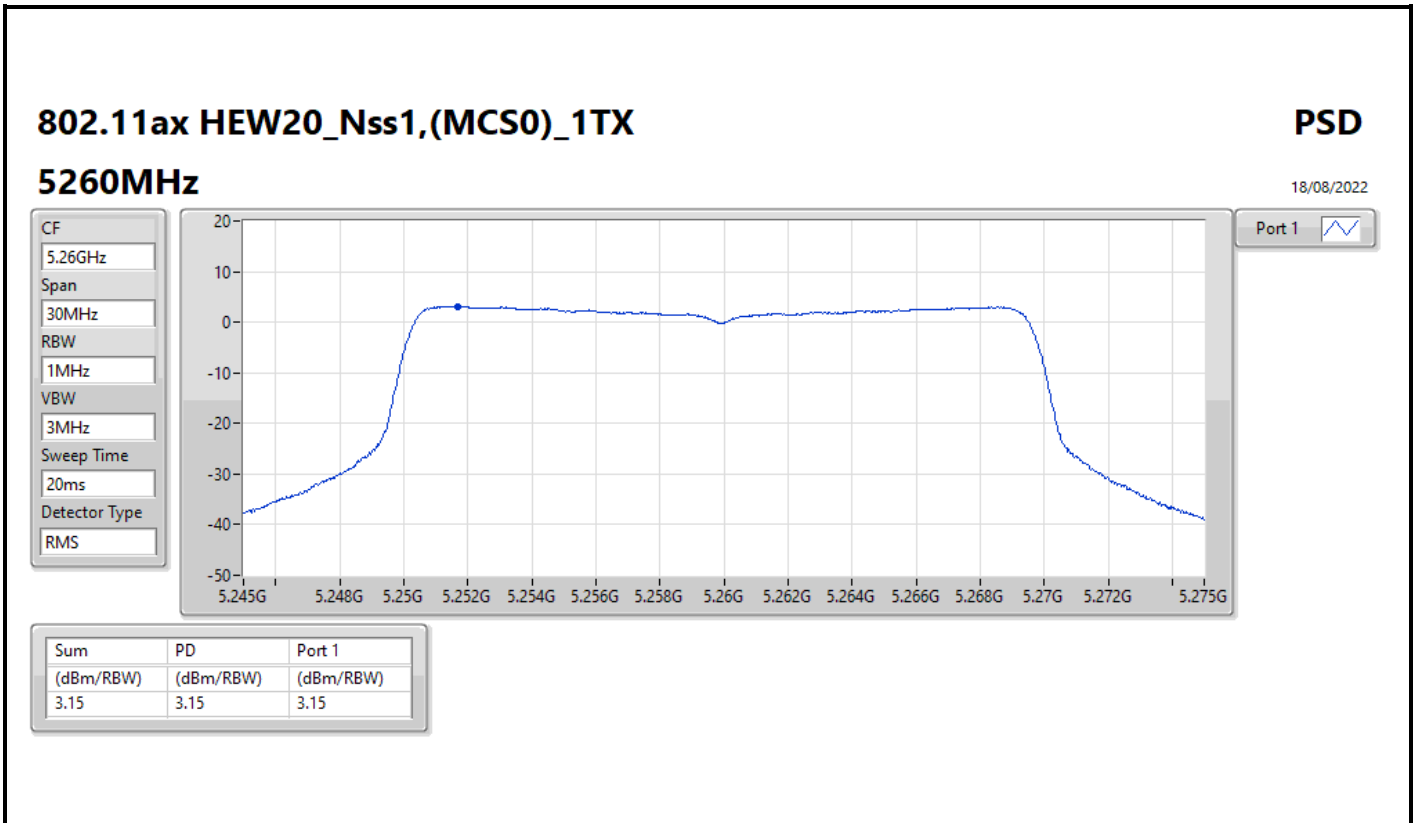

CF
5.735GHz

Span
40MHz

RBW
500kHz

VBW
3MHz

Sweep Time
20ms

Detector Type
RMS

Port 1 

Sum	PD	Port 1
(dBm/RBW)	(dBm/RBW)	(dBm/RBW)
2.20	2.20	2.20