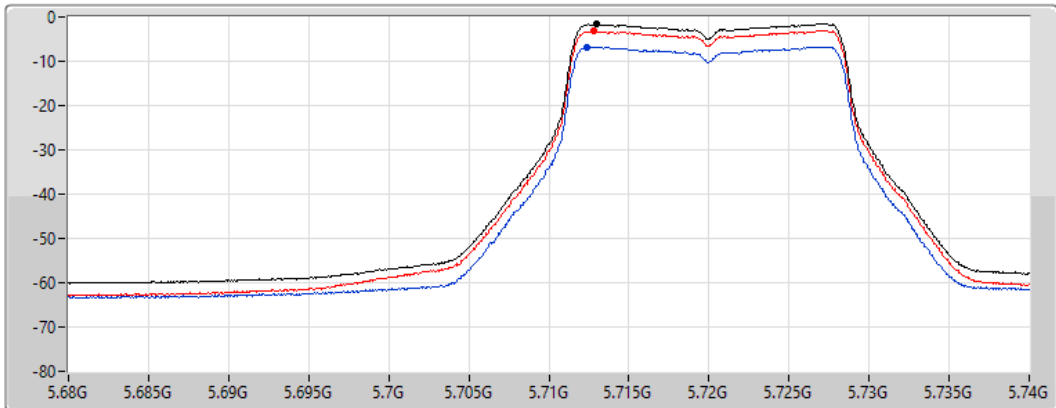

802.11a_Nss1,(6Mbps)_2TX

PSD

5720MHz Straddle 5.47-5.725GHz

07/09/2022

CF
5.71GHz
Span
60MHz
RBW
1MHz
VBW
3MHz
Sweep Time
20ms
Detector Type
RMS

Sum ☒
Port 1 ☒
Port 2 ☒

Sum	PD	Port 1	Port 2
(dBm/RBW)	(dBm/RBW)	(dBm/RBW)	(dBm/RBW)
-1.70	-1.70	-6.78	-3.27