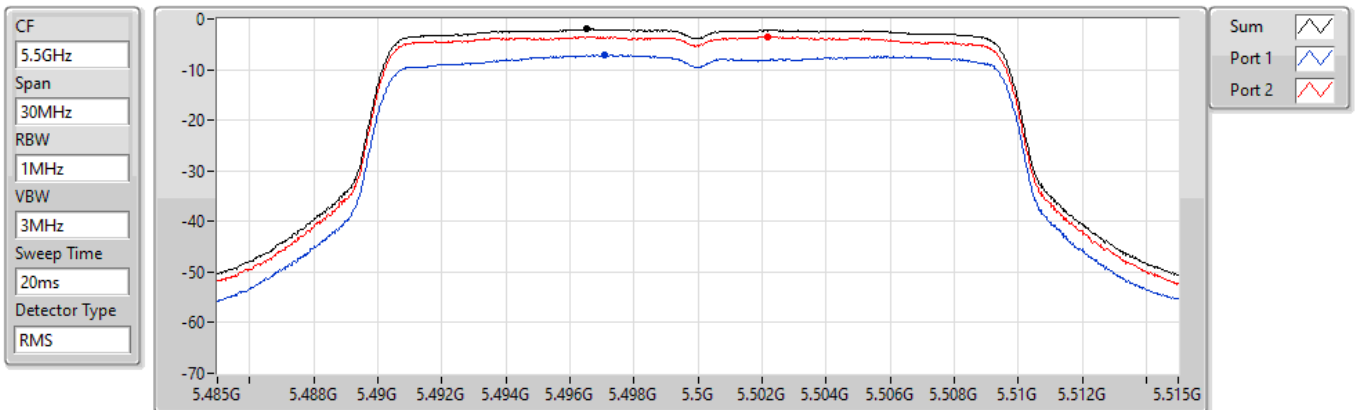

802.11ax HEW20_Nss1,(MCS0)_2TX

PSD

5500MHz

24/08/2022

Sum	PD	Port 1	Port 2
(dBm/RBW)	(dBm/RBW)	(dBm/RBW)	(dBm/RBW)
-2.00	-2.00	-7.10	-3.44