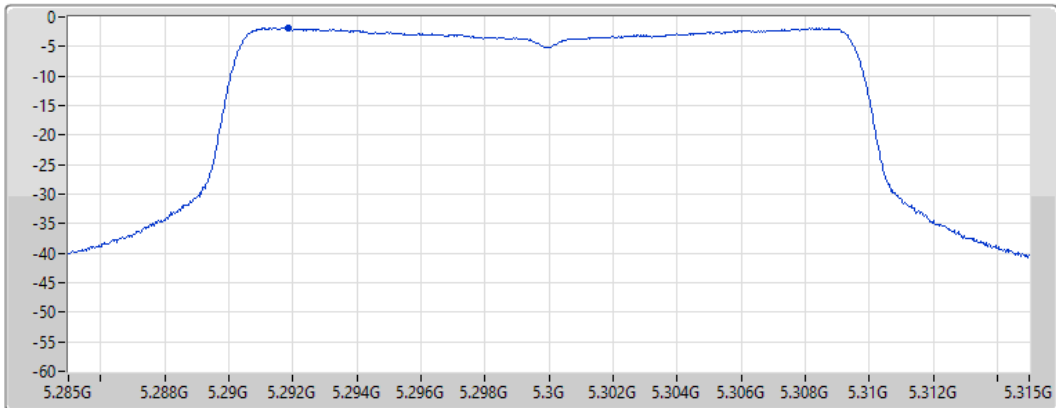

802.11ax HEW20_Nss1,(MCS0)_1TX

PSD

5300MHz

07/09/2022

CF
5.3GHz
Span
30MHz
RBW
1MHz
VBW
3MHz
Sweep Time
20ms
Detector Type
RMS

Port 1

Sum	PD	Port 1
(dBm/RBW)	(dBm/RBW)	(dBm/RBW)
-1.89	-1.89	-1.89