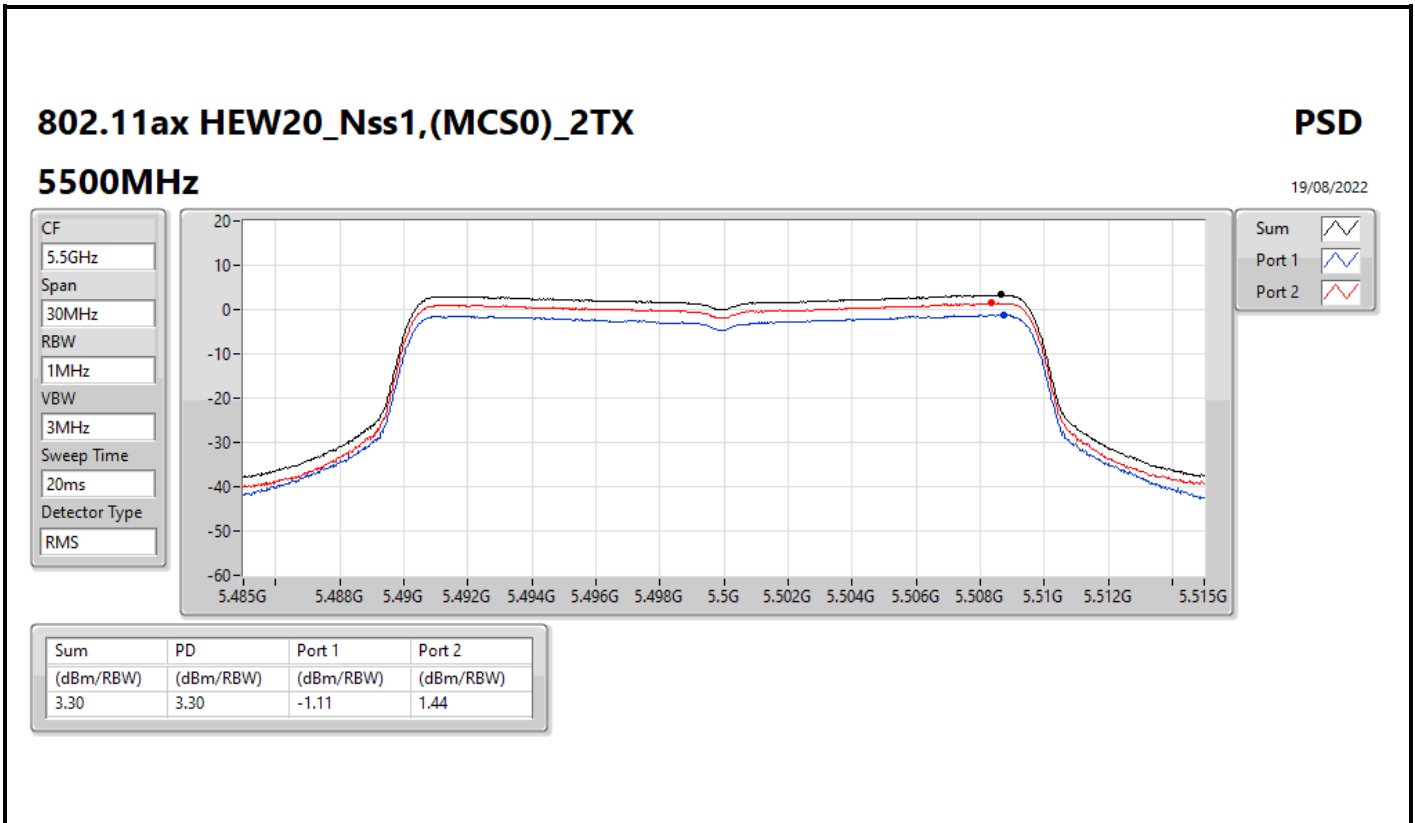

802.11ax HEW20_Nss1,(MCS0)_2TX

PSD

5260MHz

18/08/2022

Sum	PD	Port 1	Port 2
(dBm/RBW)	(dBm/RBW)	(dBm/RBW)	(dBm/RBW)
4.58	4.58	-0.00	2.79

802.11ax HEW20_Nss1,(MCS0)_2TX

PSD

5720MHz Straddle 5.725-5.85GHz