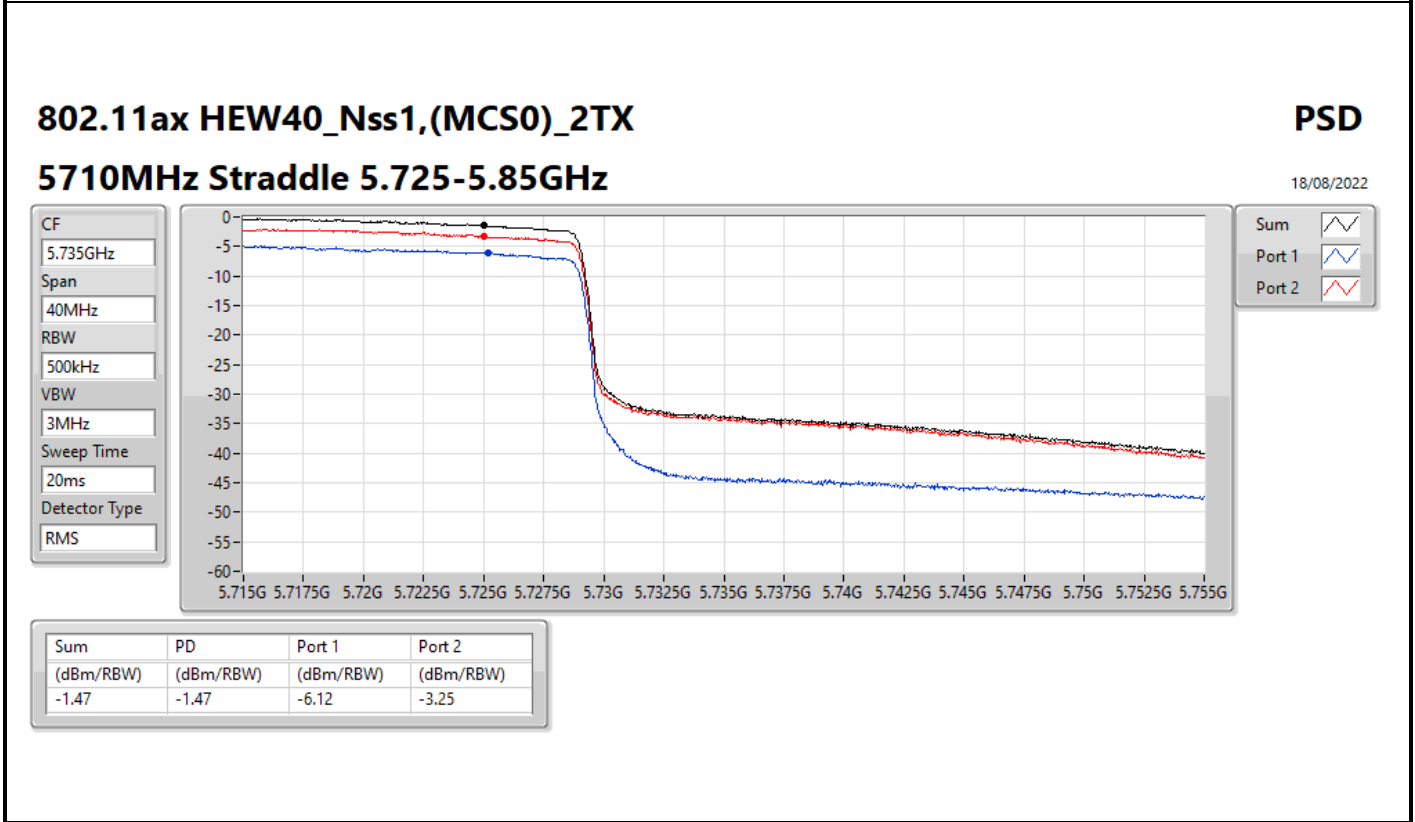

802.11ax HEW40_Nss1,(MCS0)_2TX

PSD

5670MHz

19/08/2022

CF
5.67GHz
Span
60MHz
RBW
1MHz
VBW
3MHz
Sweep Time
20ms
Detector Type
RMS

Sum
Port 1
Port 2

Sum	PD	Port 1	Port 2
(dBm/RBW)	(dBm/RBW)	(dBm/RBW)	(dBm/RBW)
0.91	0.91	-3.67	-0.90