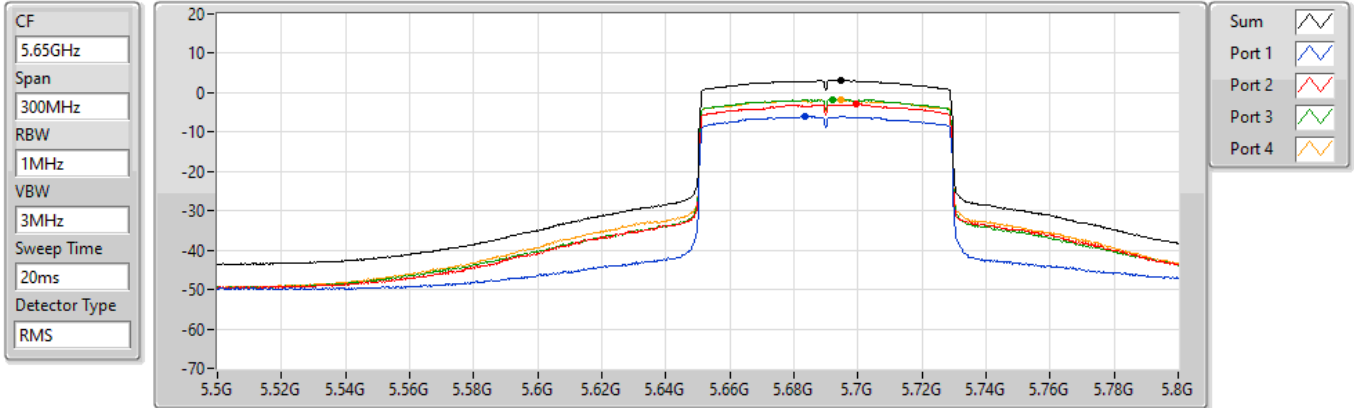

802.11ax HEW80_Nss1,(MCS0)_4TX

PSD

5690MHz Straddle 5.47-5.725GHz

19/08/2022

Sum	PD	Port 1	Port 2	Port 3	Port 4
(dBm/RBW)	(dBm/RBW)	(dBm/RBW)	(dBm/RBW)	(dBm/RBW)	(dBm/RBW)
3.14	3.14	-6.04	-2.95	-1.69	-1.71