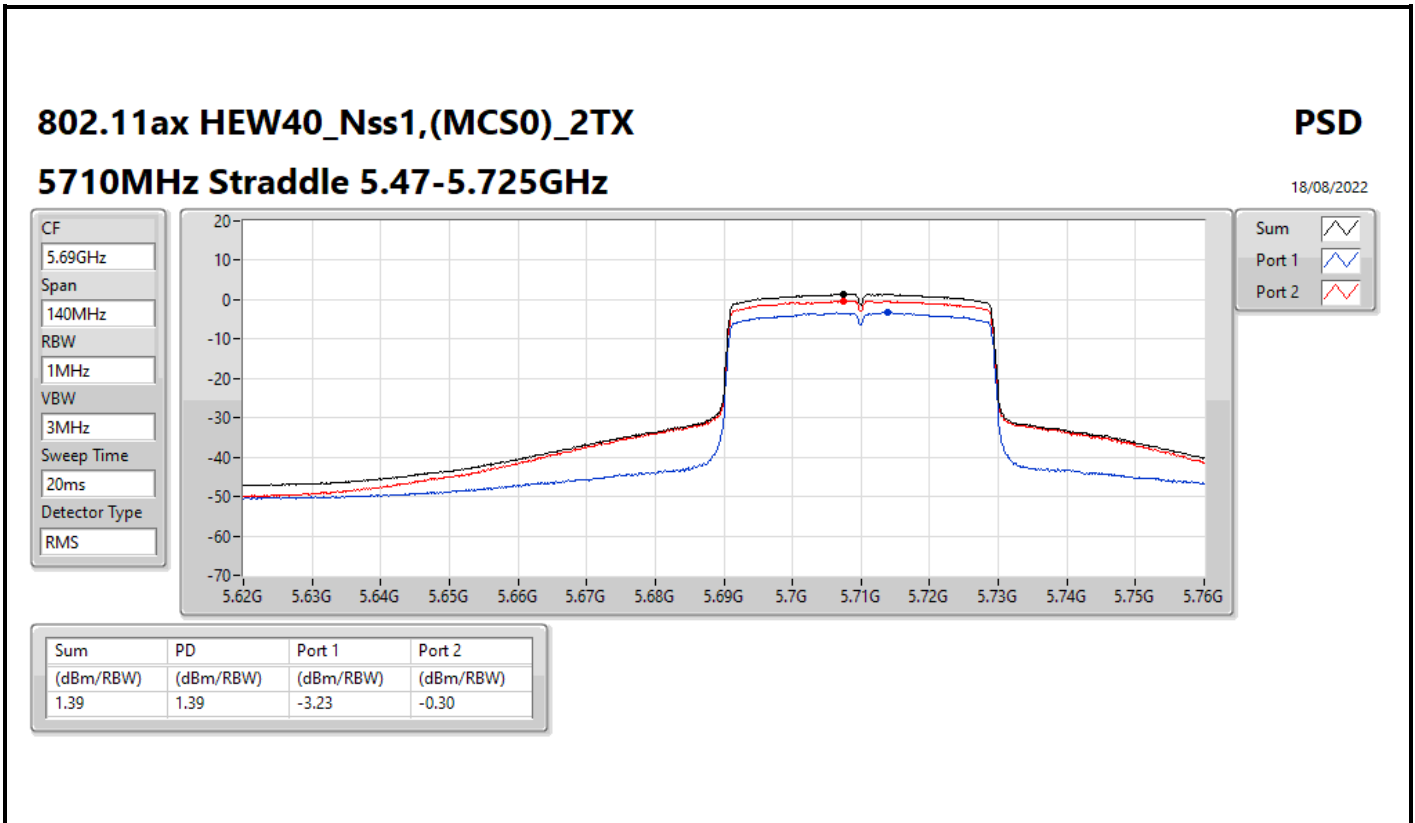

802.11ax HEW40_Nss1,(MCS0)_2TX

PSD

5670MHz

19/08/2022

CF
5.67GHz
Span
60MHz
RBW
1MHz
VBW
3MHz
Sweep Time
20ms
Detector Type
RMS

Sum
Port 1
Port 2

Sum	PD	Port 1	Port 2
(dBm/RBW)	(dBm/RBW)	(dBm/RBW)	(dBm/RBW)
0.91	0.91	-3.67	-0.90