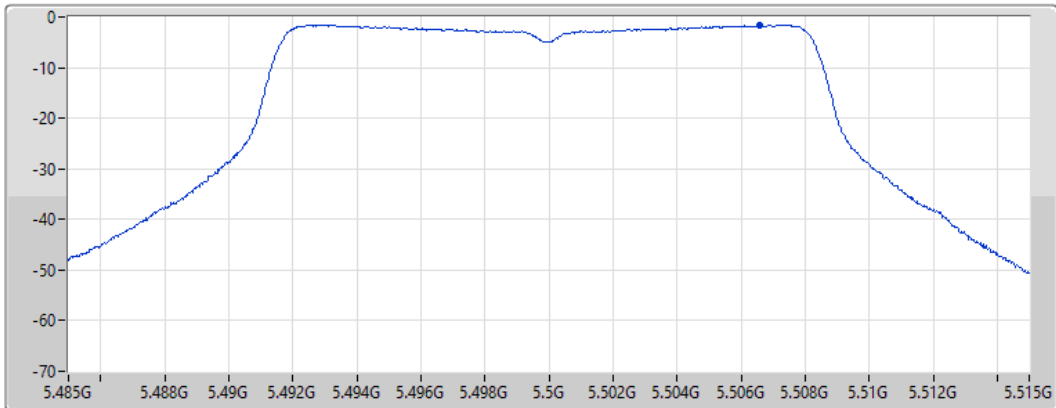

CF
5.5GHz

Span
30MHz

RBW
1MHz

VBW
3MHz

Sweep Time
20ms

Detector Type
RMS

Port 1 

Sum	PD	Port 1
(dBm/RBW)	(dBm/RBW)	(dBm/RBW)
-1.54	-1.54	-1.54