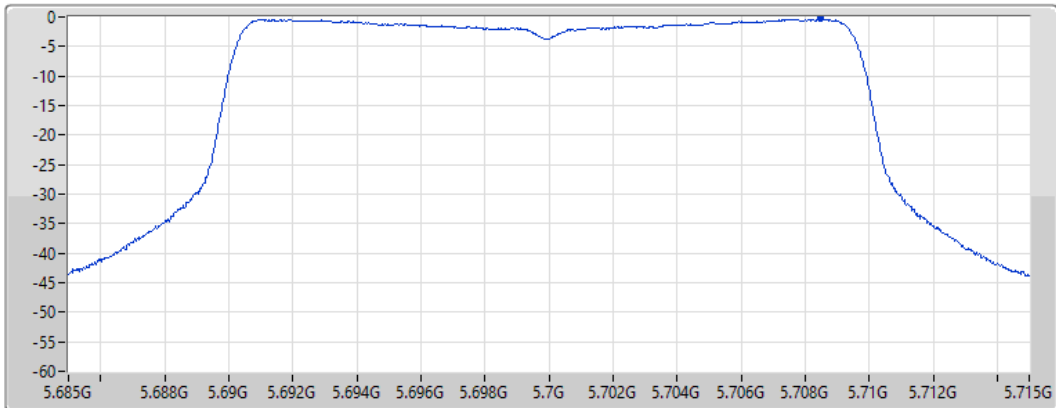

802.11ax HEW20_Nss1,(MCS0)_1TX

PSD

5700MHz

18/08/2022

CF
5.7GHz
Span
30MHz
RBW
1MHz
VBW
3MHz
Sweep Time
20ms
Detector Type
RMS

Port 1

Sum	PD	Port 1
(dBm/RBW)	(dBm/RBW)	(dBm/RBW)
-0.33	-0.33	-0.33