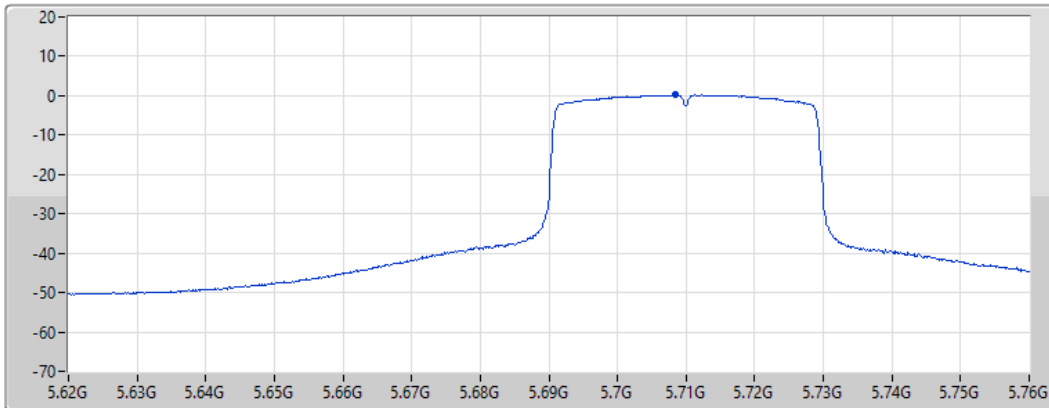

802.11ax HEW40_Nss1,(MCS0)_1TX

PSD

5710MHz Straddle 5.47-5.725GHz

18/08/2022

CF
5.69GHz
Span
140MHz
RBW
1MHz
VBW
3MHz
Sweep Time
20ms
Detector Type
RMS

Port 1

Sum	PD	Port 1
(dBm/RBW)	(dBm/RBW)	(dBm/RBW)
0.17	0.17	0.17