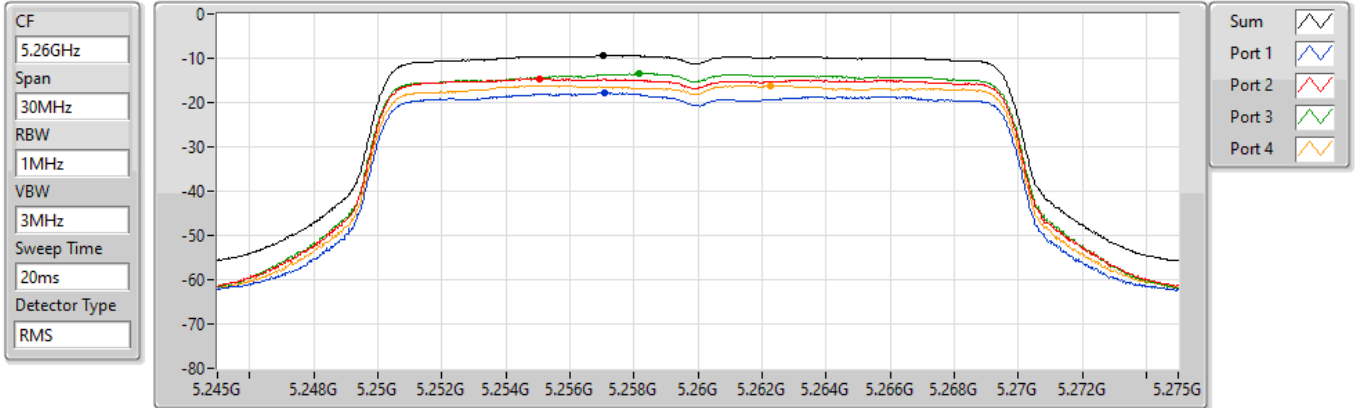

802.11ax HEW20_Nss1,(MCS0)_4TX

PSD

5260MHz

22/08/2022

Sum	PD	Port 1	Port 2	Port 3	Port 4
(dBm/RBW)	(dBm/RBW)	(dBm/RBW)	(dBm/RBW)	(dBm/RBW)	(dBm/RBW)
-9.39	-9.39	-17.81	-14.70	-13.41	-16.10