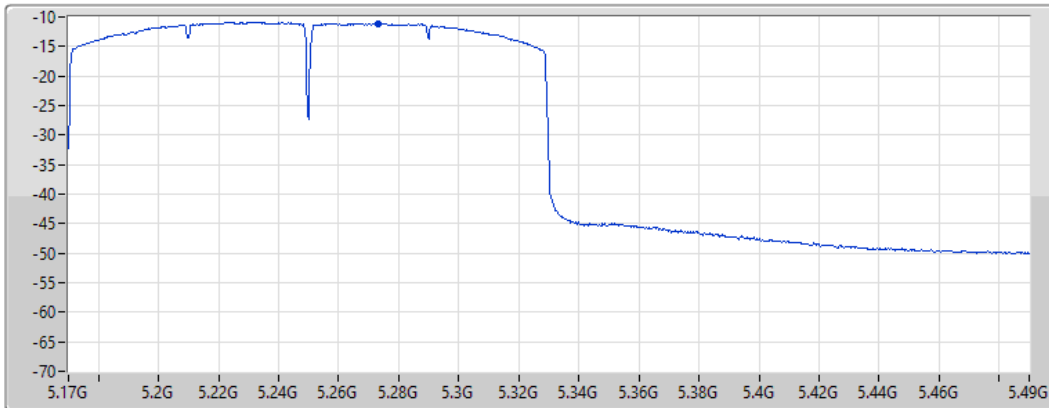

Port 1 

Sum	PD	Port 1
(dBm/RBW)	(dBm/RBW)	(dBm/RBW)
-11.05	-11.05	-11.05

802.11ax HEW160_Nss1,(MCS0)_1TX

PSD

5250MHz Straddle 5.25-5.35GHz

19/08/2022

CF
5.33GHz
Span
320MHz
RBW
1MHz
VBW
3MHz
Sweep Time
20ms
Detector Type
RMS