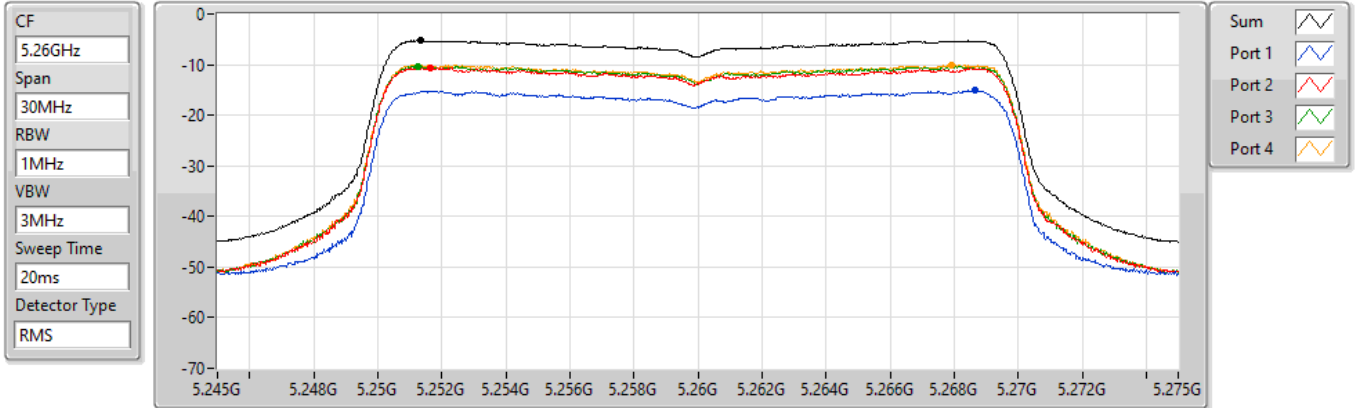

24/08/2022

Sum	PD	Port 1	Port 2	Port 3	Port 4
(dBm/RBW)	(dBm/RBW)	(dBm/RBW)	(dBm/RBW)	(dBm/RBW)	(dBm/RBW)
-7.37	-7.37	-17.55	-13.07	-12.21	-12.19

802.11ax HEW20_Nss1,(MCS0)_4TX

PSD

5260MHz

24/08/2022

Sum	PD	Port 1	Port 2	Port 3	Port 4
(dBm/RBW)	(dBm/RBW)	(dBm/RBW)	(dBm/RBW)	(dBm/RBW)	(dBm/RBW)
-5.23	-5.23	-15.14	-10.59	-10.30	-10.05