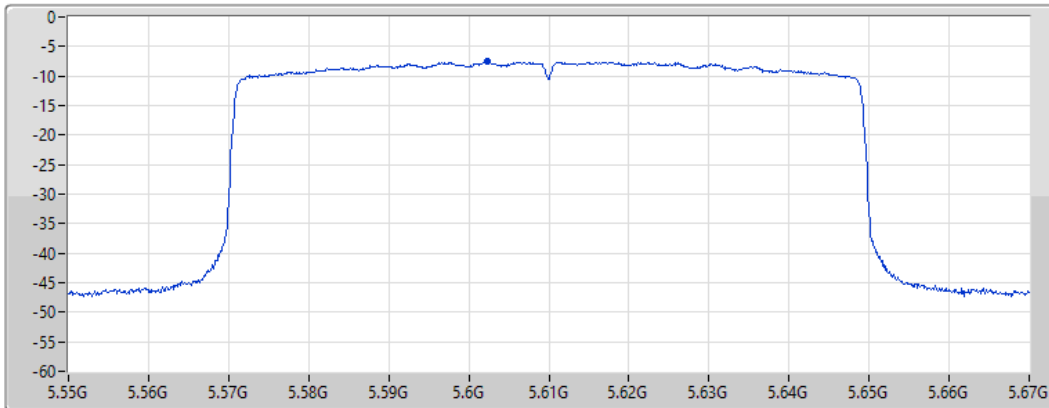

Port 1

Sum	PD	Port 1
(dBm/RBW)	(dBm/RBW)	(dBm/RBW)
-7.59	-7.59	-7.59