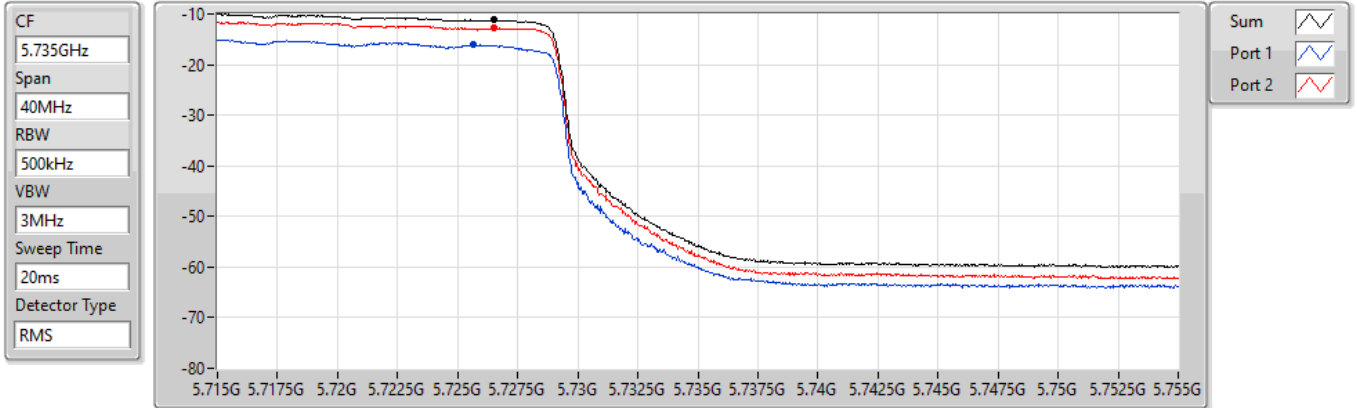

802.11ax HEW80_Nss1,(MCS0)_2TX

PSD

5690MHz Straddle 5.725-5.85GHz

07/09/2022

Sum	PD	Port 1	Port 2
(dBm/RBW)	(dBm/RBW)	(dBm/RBW)	(dBm/RBW)
-11.16	-11.16	-16.12	-12.75

802.11ax HEW160_Nss1,(MCS0)_2TX

PSD