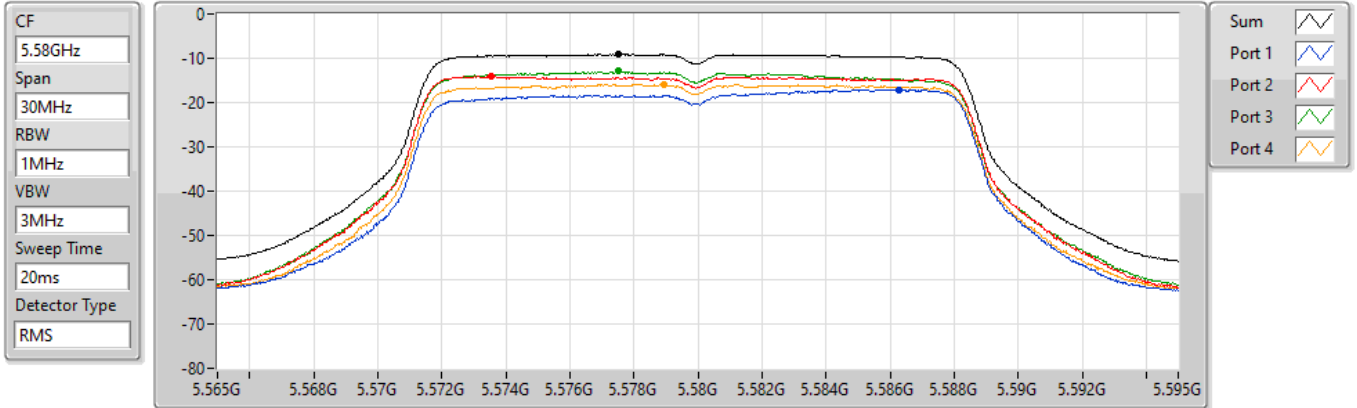

PSD

5500MHz

22/08/2022

Sum	PD	Port 1	Port 2	Port 3	Port 4
(dBm/RBW)	(dBm/RBW)	(dBm/RBW)	(dBm/RBW)	(dBm/RBW)	(dBm/RBW)
-8.57	-8.57	-18.07	-14.58	-12.34	-14.30

802.11a_Nss1,(6Mbps)_4TX

PSD

5580MHz

22/08/2022