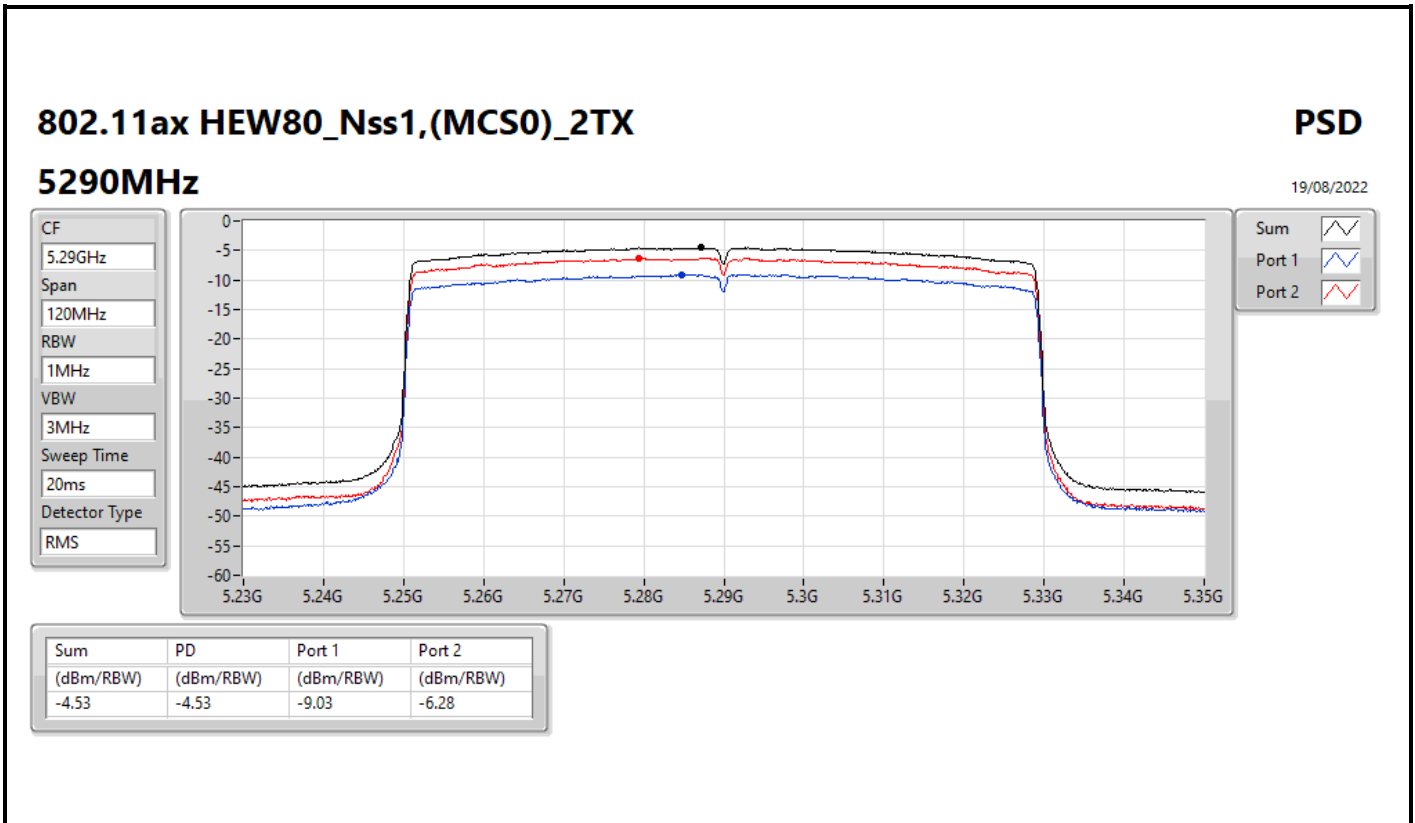

802.11ax HEW40_Nss1,(MCS0)_2TX

PSD

5670MHz

19/08/2022

CF
5.67GHz
Span
60MHz
RBW
1MHz
VBW
3MHz
Sweep Time
20ms
Detector Type
RMS

Sum
Port 1
Port 2

Sum	PD	Port 1	Port 2
(dBm/RBW)	(dBm/RBW)	(dBm/RBW)	(dBm/RBW)
0.91	0.91	-3.67	-0.90