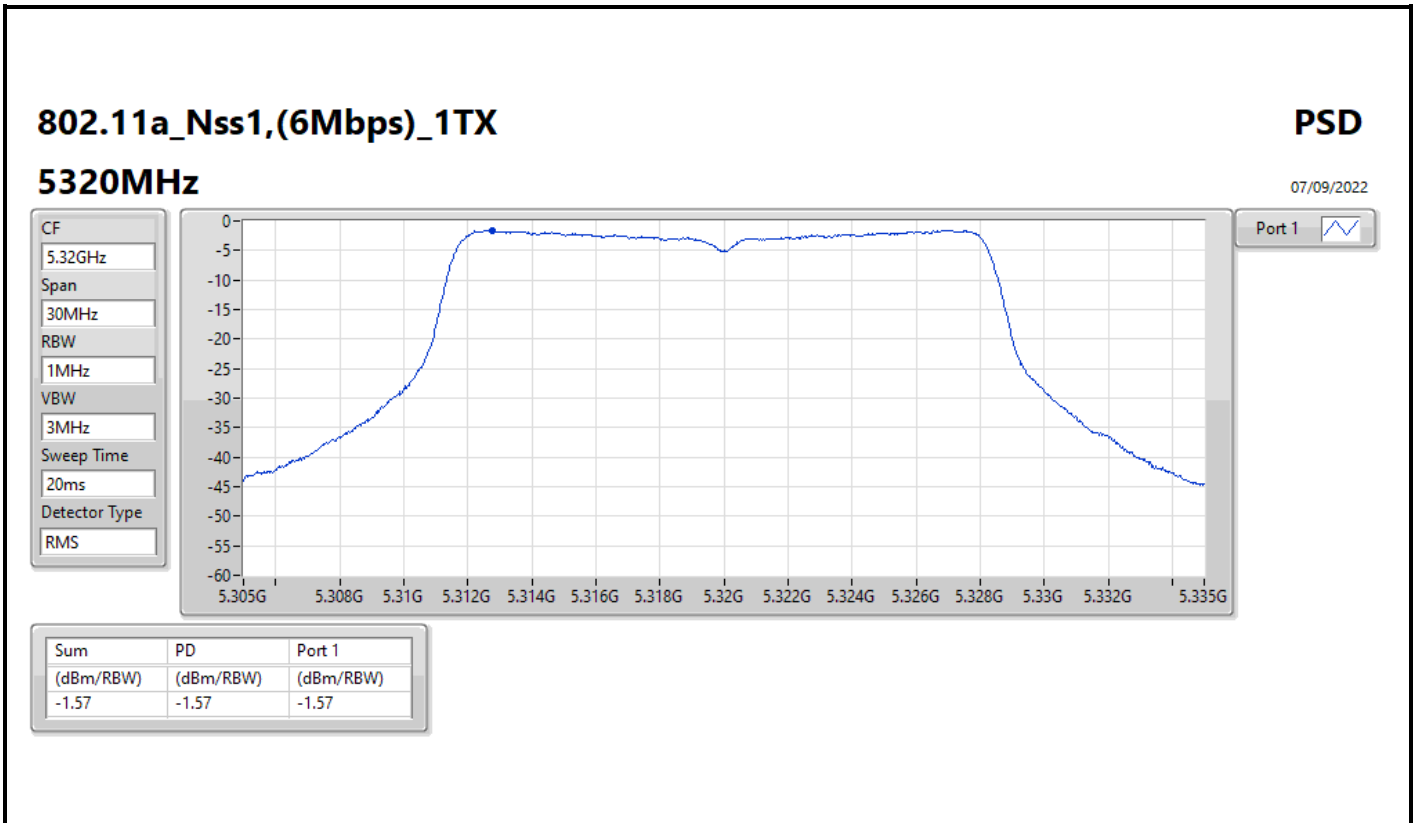

CF
5.3GHz

Span
30MHz

RBW
1MHz

VBW
3MHz

Sweep Time
20ms

Detector Type
RMS

Port 1 

Sum	PD	Port 1
(dBm/RBW)	(dBm/RBW)	(dBm/RBW)
-1.95	-1.95	-1.95