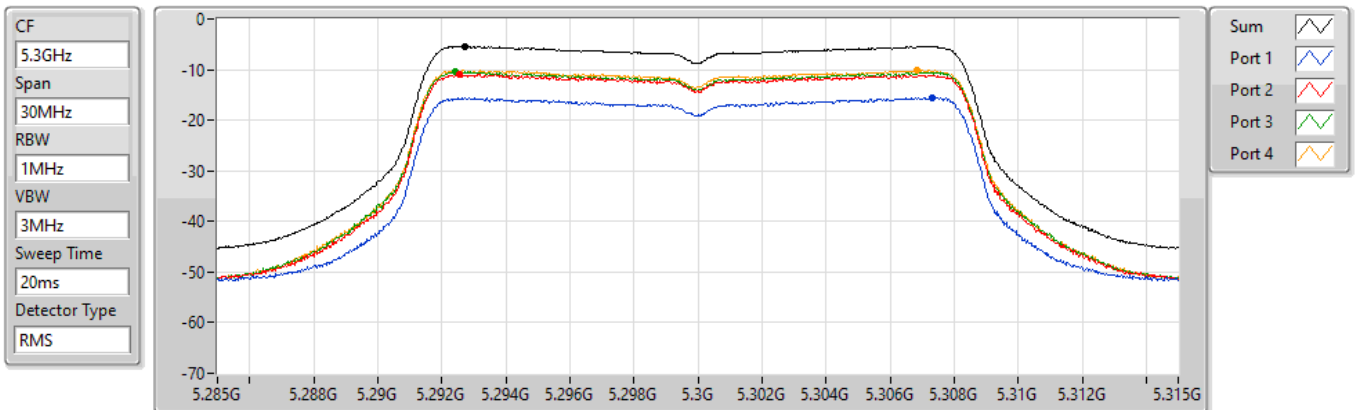

802.11a_Nss1,(6Mbps)_4TX

PSD

5300MHz

24/08/2022

Sum	PD	Port 1	Port 2	Port 3	Port 4
(dBm/RBW)	(dBm/RBW)	(dBm/RBW)	(dBm/RBW)	(dBm/RBW)	(dBm/RBW)
-5.41	-5.41	-15.49	-10.97	-10.40	-10.15