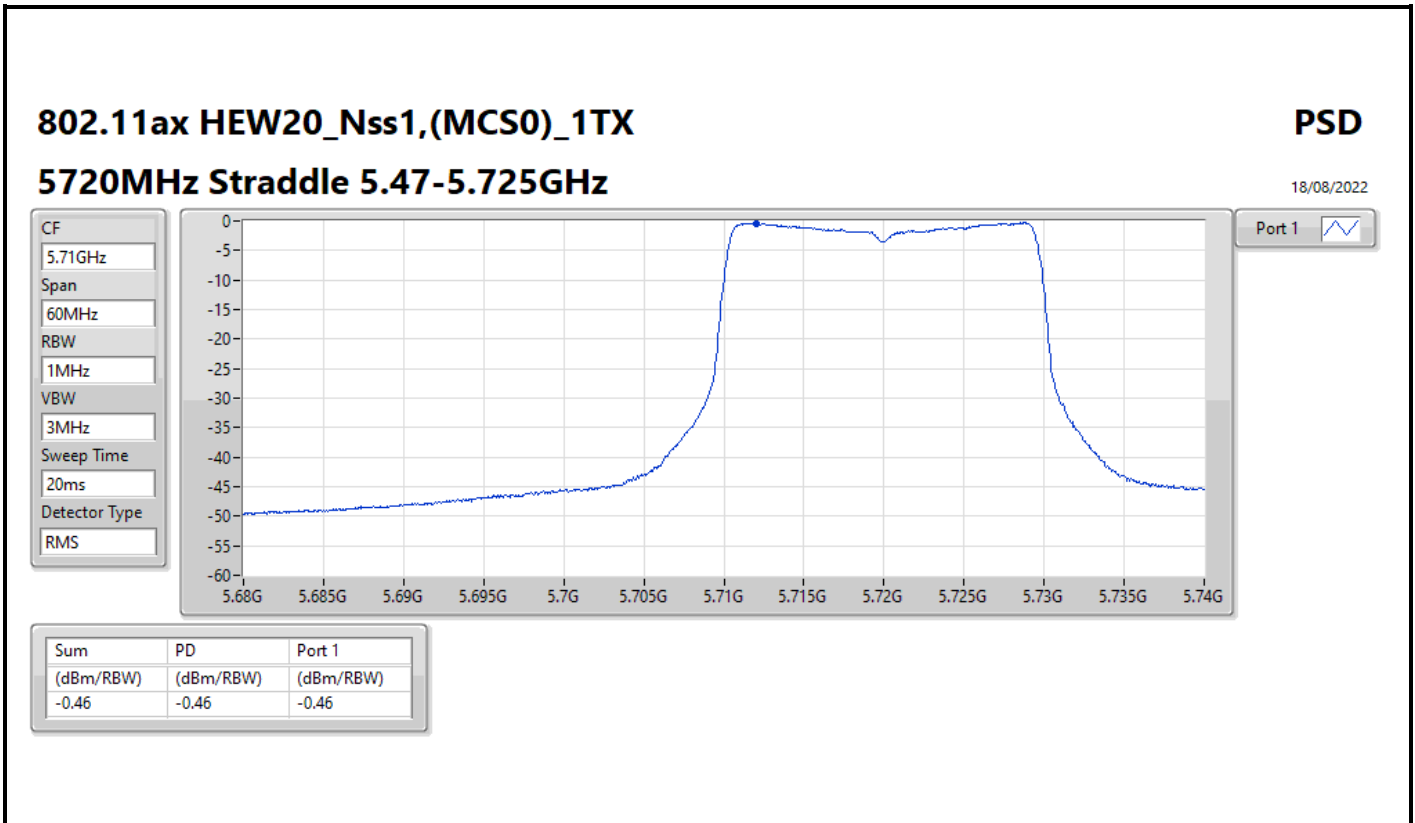

PSD

5700MHz

18/08/2022

CF
5.7GHz
Span
30MHz
RBW
1MHz
VBW
3MHz
Sweep Time
20ms
Detector Type
RMS

Port 1 

Sum	PD	Port 1
(dBm/RBW)	(dBm/RBW)	(dBm/RBW)
-0.33	-0.33	-0.33

802.11ax HEW40_Nss1,(MCS0)_1TX

PSD