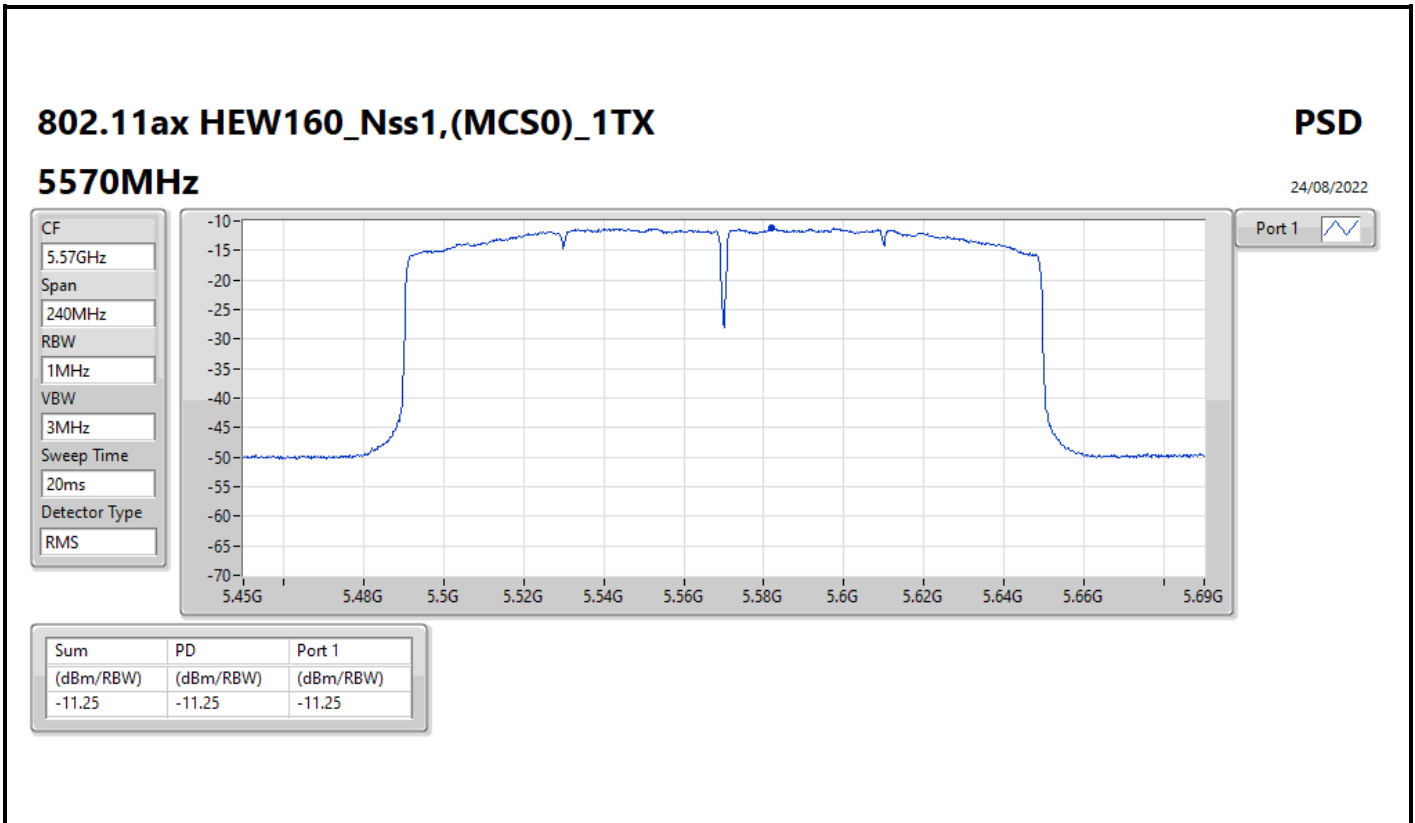

25/08/2022

Sum	PD	Port 1
(dBm/RBW)	(dBm/RBW)	(dBm/RBW)
-7.90	-7.90	-7.90

802.11ax HEW80_Nss1,(MCS0)_1TX

PSD

5690MHz Straddle 5.725-5.85GHz

25/08/2022

Sum	PD	Port 1
(dBm/RBW)	(dBm/RBW)	(dBm/RBW)
-10.96	-10.96	-10.96