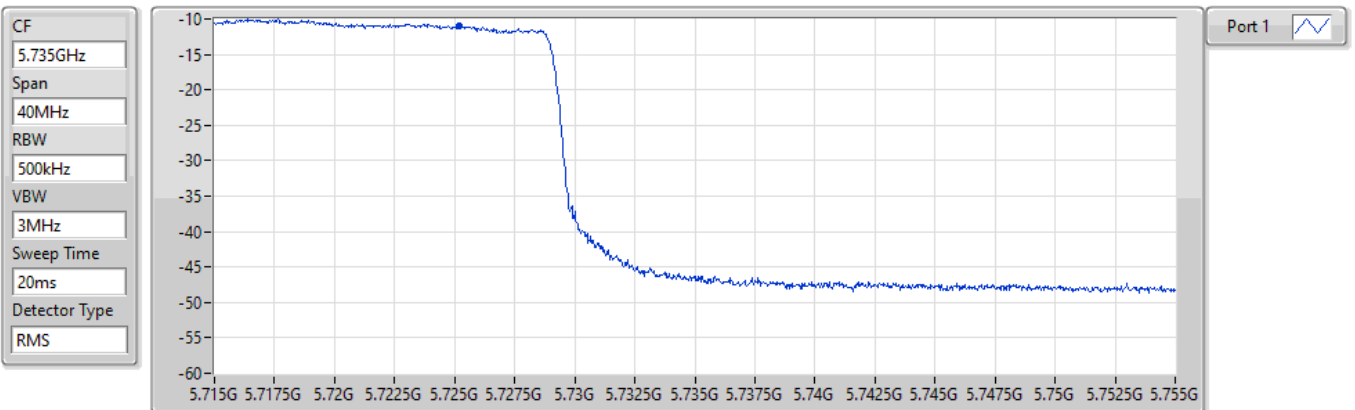

25/08/2022

Sum	PD	Port 1
(dBm/RBW)	(dBm/RBW)	(dBm/RBW)
-7.90	-7.90	-7.90

802.11ax HEW80_Nss1,(MCS0)_1TX

PSD

5690MHz Straddle 5.725-5.85GHz

25/08/2022

Sum	PD	Port 1
(dBm/RBW)	(dBm/RBW)	(dBm/RBW)
-10.96	-10.96	-10.96