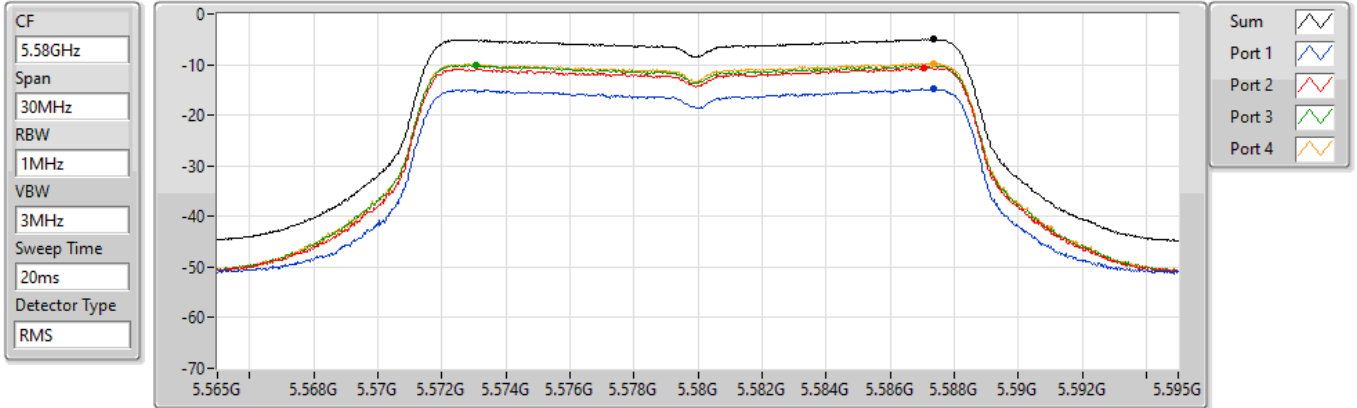

PSD

5500MHz

07/09/2022

Sum	PD	Port 1	Port 2	Port 3	Port 4
(dBm/RBW)	(dBm/RBW)	(dBm/RBW)	(dBm/RBW)	(dBm/RBW)	(dBm/RBW)
-5.14	-5.14	-14.21	-10.24	-10.58	-10.23

802.11a_Nss1,(6Mbps)_4TX

PSD

5580MHz

24/08/2022