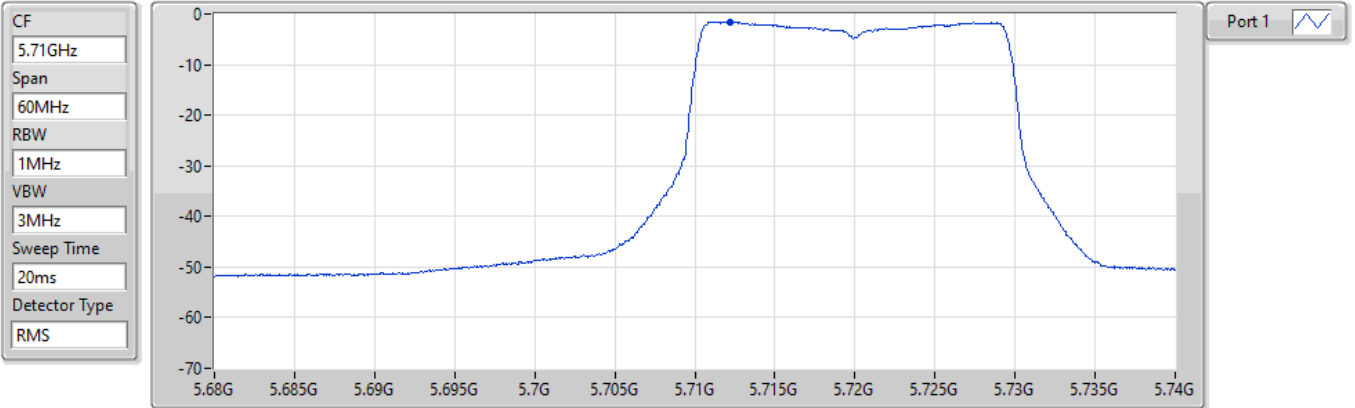

802.11ax HEW20_Nss1,(MCS0)_1TX

PSD

5720MHz Straddle 5.47-5.725GHz

07/09/2022

Sum	PD	Port 1
(dBm/RBW)	(dBm/RBW)	(dBm/RBW)
-1.55	-1.55	-1.55