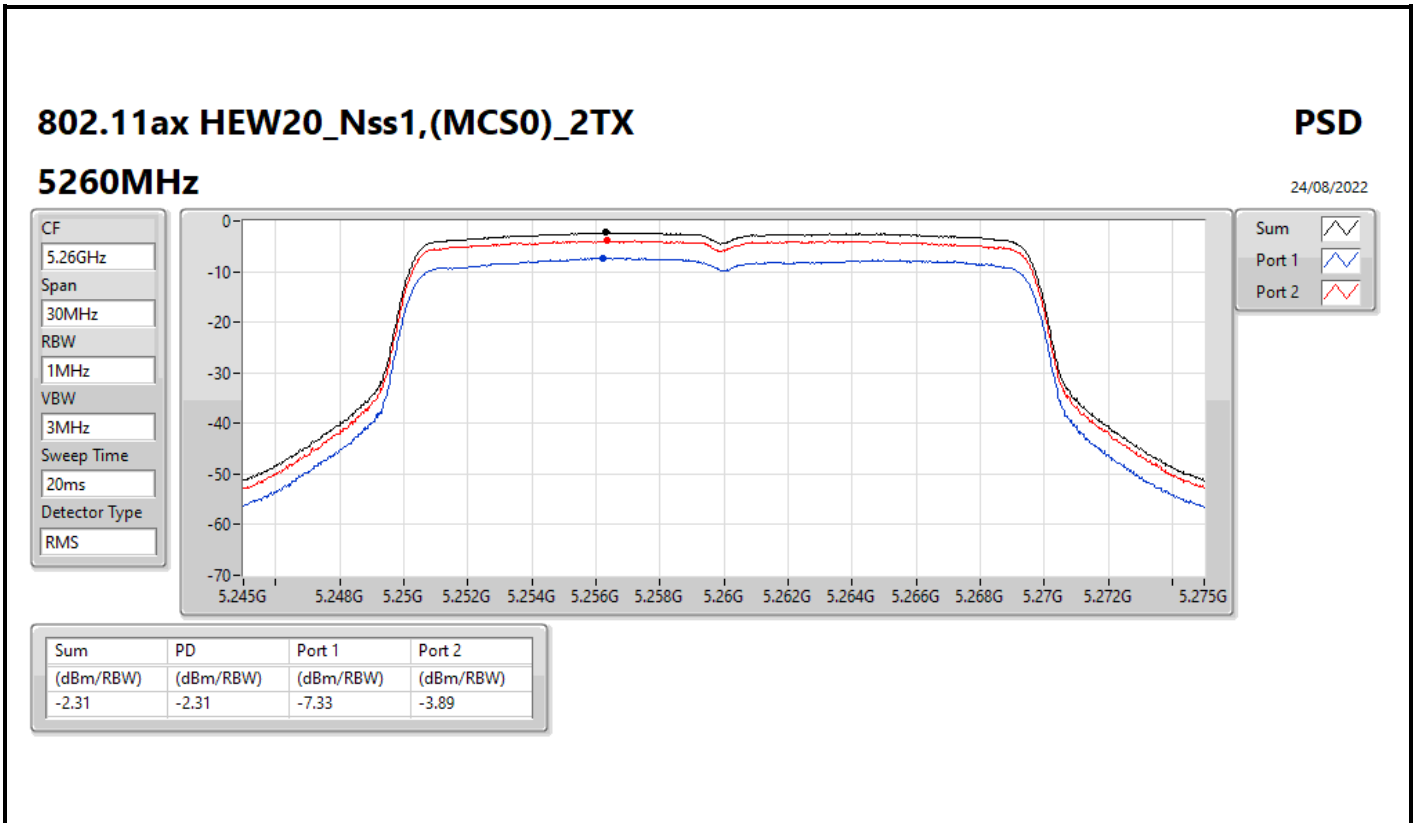

802.11a_Nss1,(6Mbps)_2TX

PSD

5720MHz Straddle 5.47-5.725GHz

24/08/2022

Sum	PD	Port 1	Port 2
(dBm/RBW)	(dBm/RBW)	(dBm/RBW)	(dBm/RBW)
-1.81	-1.81	-5.90	-3.64

802.11a_Nss1,(6Mbps)_2TX

PSD

5720MHz Straddle 5.725-5.85GHz

24/08/2022

Sum	PD	Port 1	Port 2
(dBm/RBW)	(dBm/RBW)	(dBm/RBW)	(dBm/RBW)
-3.98	-3.98	-8.47	-5.37

802.11ax HEW20_Nss1,(MCS0)_2TX

PSD

5320MHz

24/08/2022

Sum	PD	Port 1	Port 2
(dBm/RBW)	(dBm/RBW)	(dBm/RBW)	(dBm/RBW)
-2.09	-2.09	-7.26	-3.59