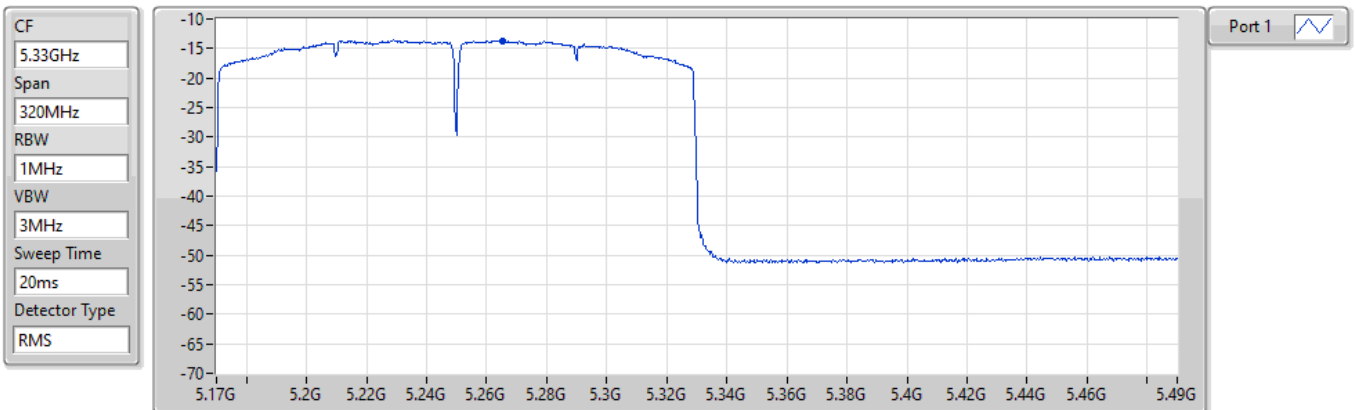

5250MHz Straddle 5.25-5.35GHz

24/08/2022

Sum	PD	Port 1
(dBm/RBW)	(dBm/RBW)	(dBm/RBW)
-13.68	-13.68	-13.68