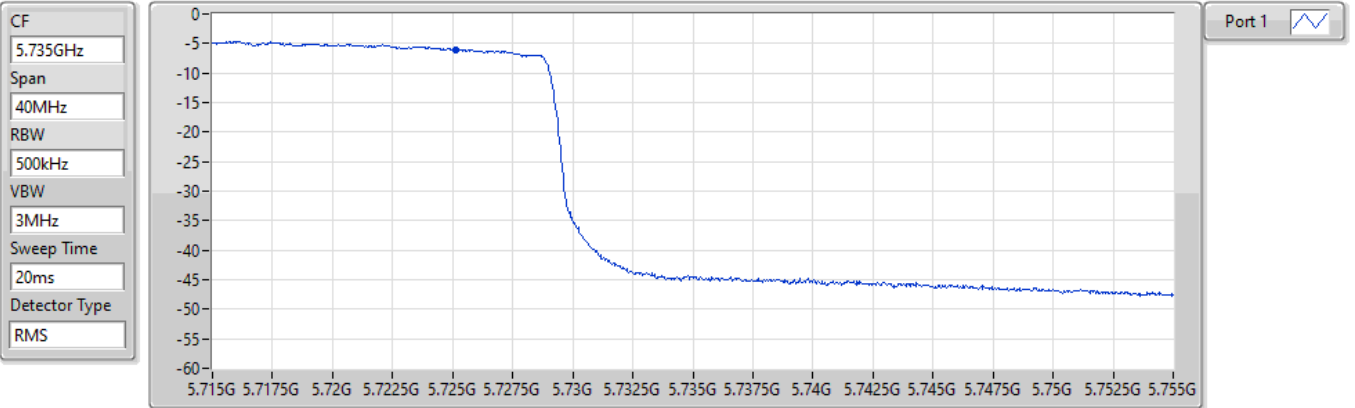

802.11ax HEW40_Nss1,(MCS0)_1TX

PSD

5710MHz Straddle 5.725-5.85GHz

18/08/2022