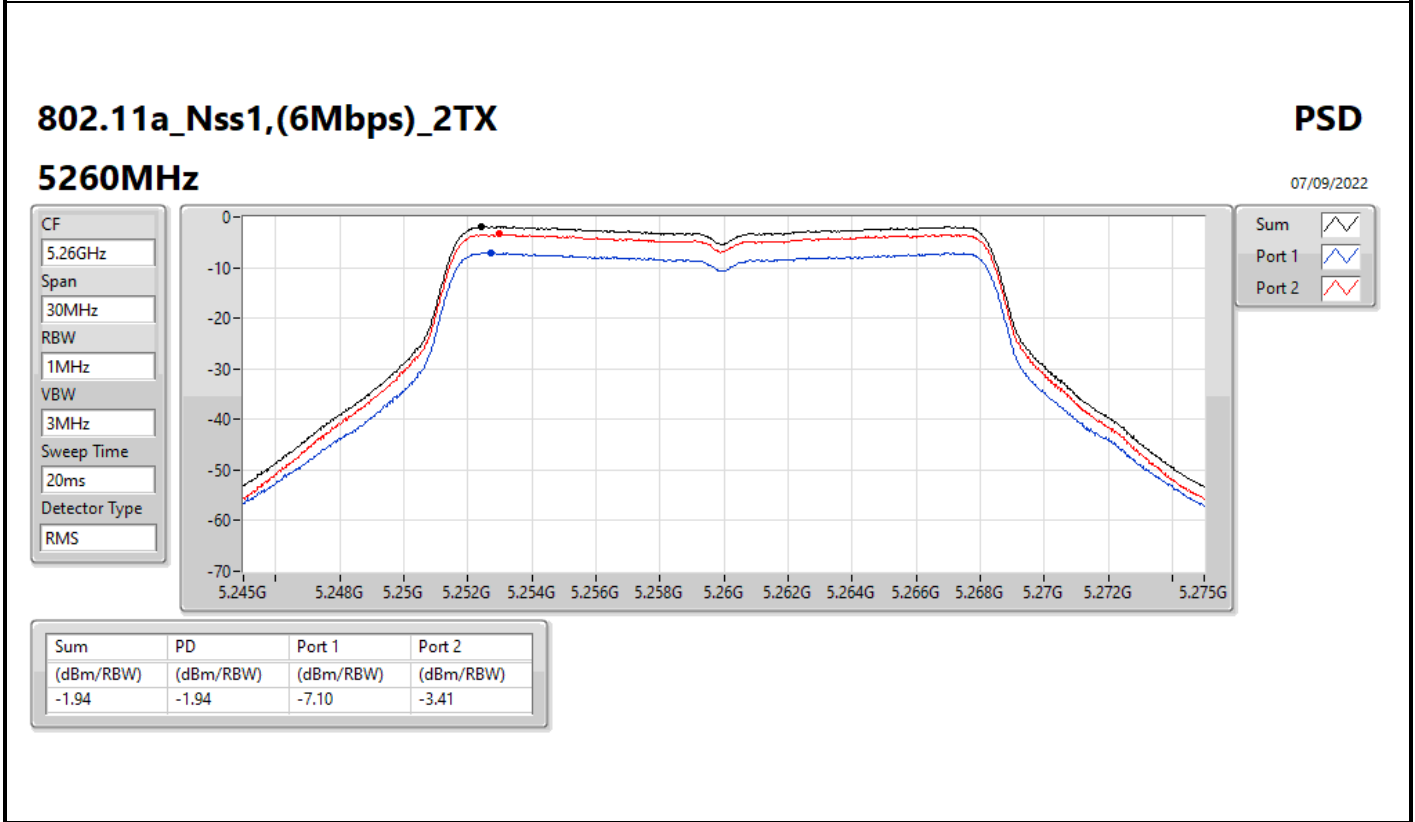

25/08/2022

Sum	PD	Port 1
(dBm/RBW)	(dBm/RBW)	(dBm/RBW)
-7.90	-7.90	-7.90

802.11ax HEW80_Nss1,(MCS0)_1TX

PSD

5690MHz Straddle 5.725-5.85GHz

25/08/2022

Sum	PD	Port 1
(dBm/RBW)	(dBm/RBW)	(dBm/RBW)
-10.96	-10.96	-10.96