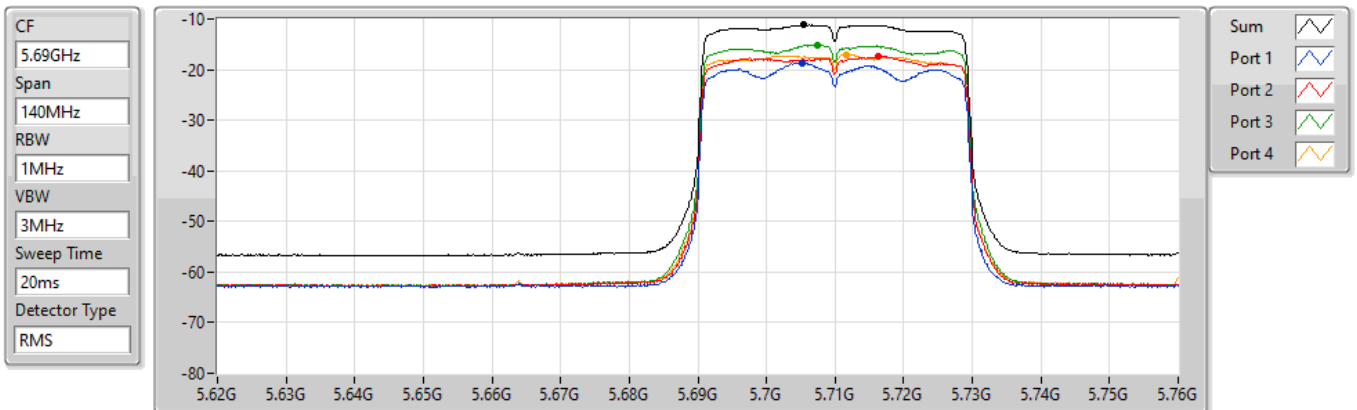

5710MHz Straddle 5.47-5.725GHz

22/08/2022

Sum	PD	Port 1	Port 2	Port 3	Port 4
(dBm/RBW)	(dBm/RBW)	(dBm/RBW)	(dBm/RBW)	(dBm/RBW)	(dBm/RBW)
-11.17	-11.17	-18.62	-17.29	-15.10	-16.99