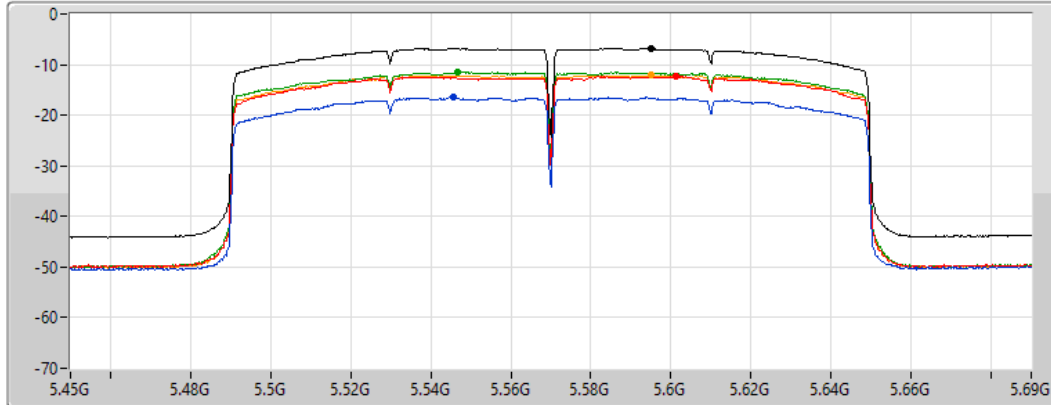

802.11ax HEW160_Nss1,(MCS0)_4TX

PSD

5570MHz

19/08/2022

CF
5.57GHz

Span
240MHz

RBW
1MHz

VBW
3MHz

Sweep Time
20ms

Detector Type
RMS

Sum

Port 1

Port 2

Port 3

Port 4

Sum	PD	Port 1	Port 2	Port 3	Port 4
(dBm/RBW)	(dBm/RBW)	(dBm/RBW)	(dBm/RBW)	(dBm/RBW)	(dBm/RBW)
-6.86	-6.86	-16.41	-12.35	-11.44	-12.15