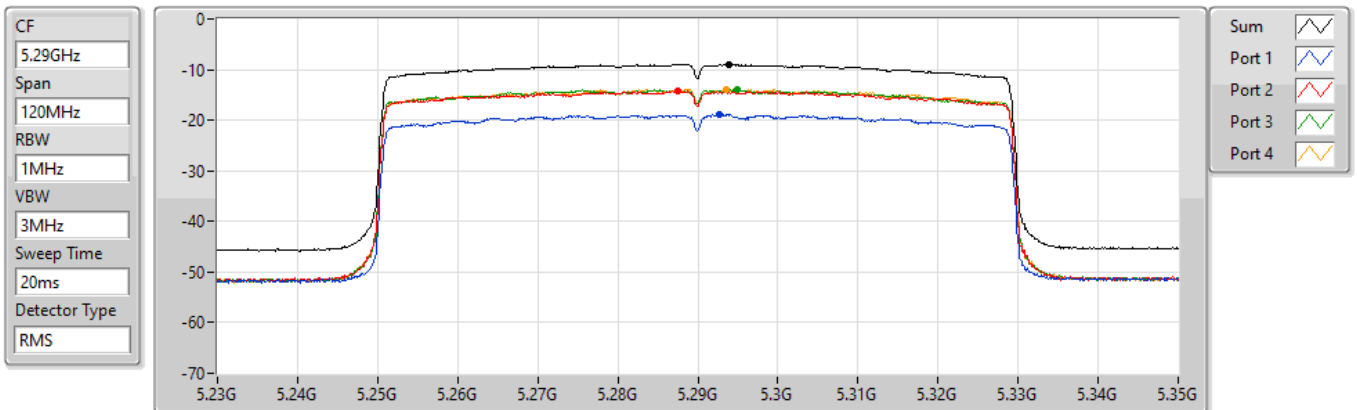

5290MHz

24/08/2022

Sum	PD	Port 1	Port 2	Port 3	Port 4
(dBm/RBW)	(dBm/RBW)	(dBm/RBW)	(dBm/RBW)	(dBm/RBW)	(dBm/RBW)
-8.95	-8.95	-18.88	-14.18	-13.95	-13.96