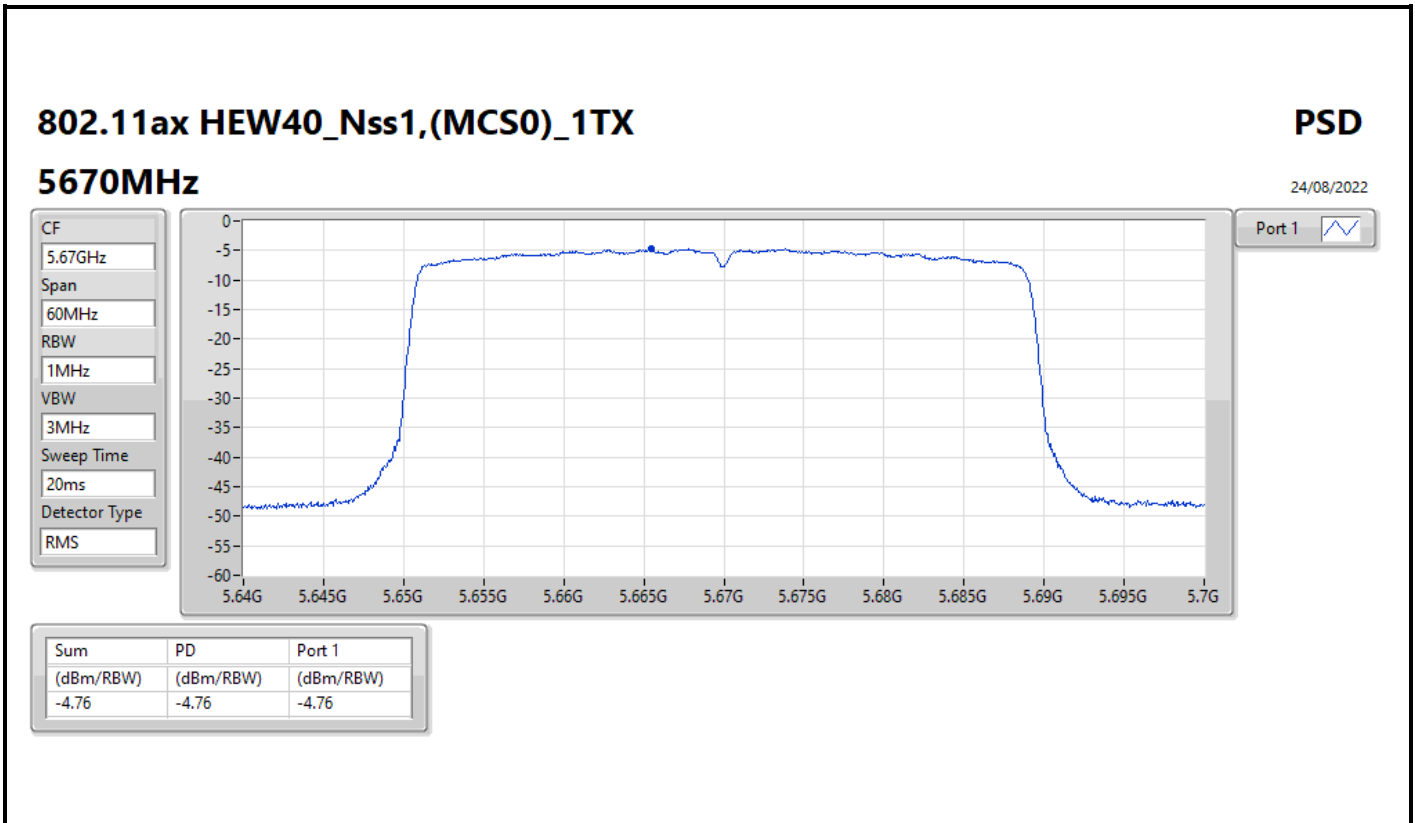

PSD

5720MHz Straddle 5.725-5.85GHz

07/09/2022

CF
5.735GHz
Span
40MHz
RBW
500kHz
VBW
3MHz
Sweep Time
20ms
Detector Type
RMS

Port 1 

Sum	PD	Port 1
(dBm/RBW)	(dBm/RBW)	(dBm/RBW)
-2.92	-2.92	-2.92

802.11ax HEW40_Nss1,(MCS0)_1TX