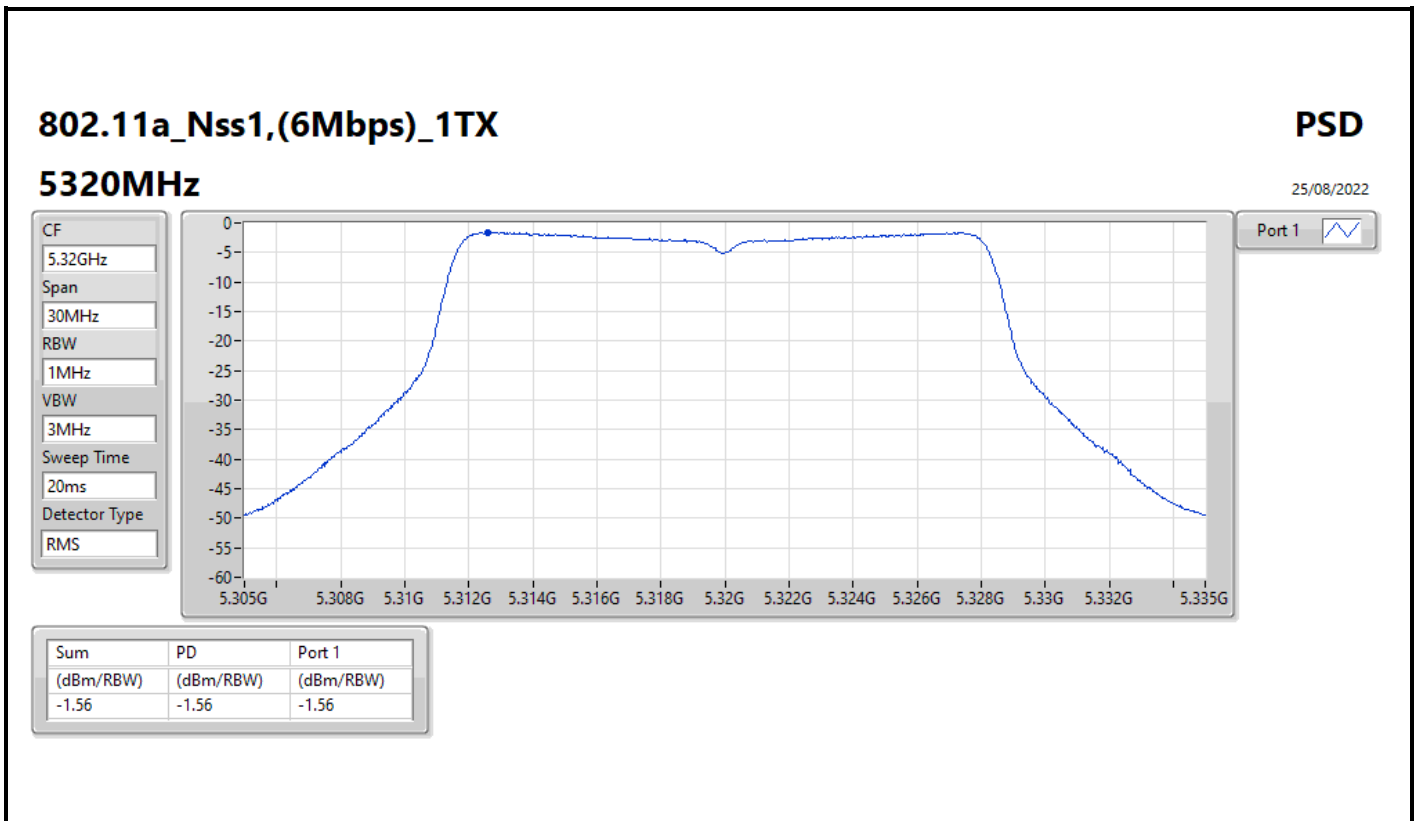

CF
5.3GHz

Span
30MHz

RBW
1MHz

VBW
3MHz

Sweep Time
20ms

Detector Type
RMS

Port 1 

Sum	PD	Port 1
(dBm/RBW)	(dBm/RBW)	(dBm/RBW)
-2.01	-2.01	-2.01