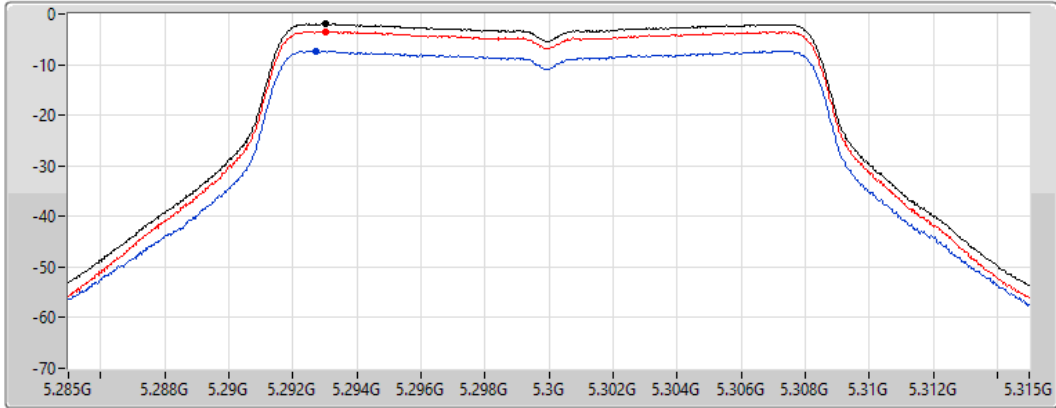

802.11a_Nss1,(6Mbps)_2TX

PSD

5300MHz

07/09/2022

CF
5.3GHz
Span
30MHz
RBW
1MHz
VBW
3MHz
Sweep Time
20ms
Detector Type
RMS

Sum ☐
Port 1 ☐
Port 2 ☐

Sum	PD	Port 1	Port 2
(dBm/RBW)	(dBm/RBW)	(dBm/RBW)	(dBm/RBW)
-1.97	-1.97	-7.27	-3.46