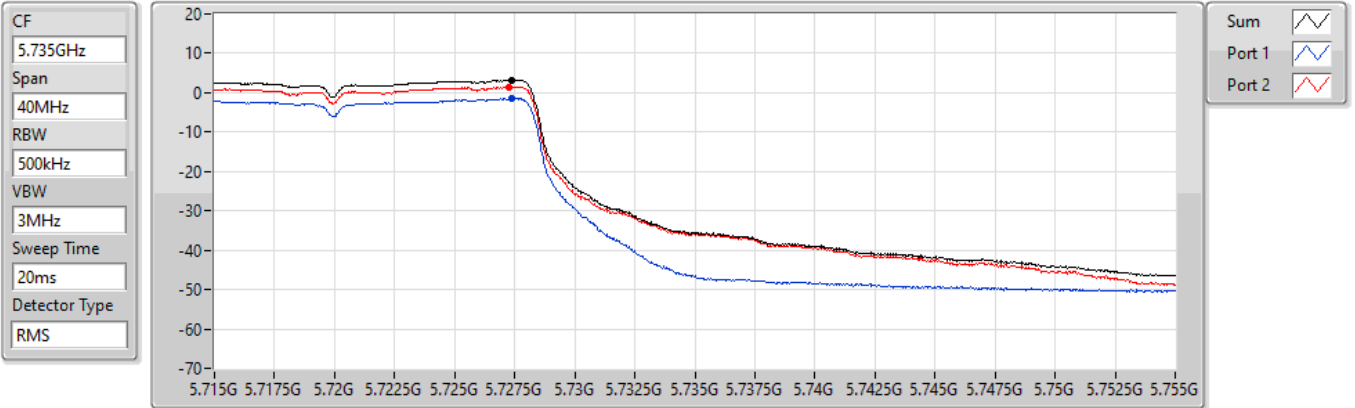

Sum	PD	Port 1	Port 2
(dBm/RBW)	(dBm/RBW)	(dBm/RBW)	(dBm/RBW)
4.62	4.62	0.08	2.80

802.11a_Nss1,(6Mbps)_2TX

PSD

5720MHz Straddle 5.725-5.85GHz

18/08/2022

Sum	PD	Port 1	Port 2
(dBm/RBW)	(dBm/RBW)	(dBm/RBW)	(dBm/RBW)
3.26	3.26	-1.48	1.51