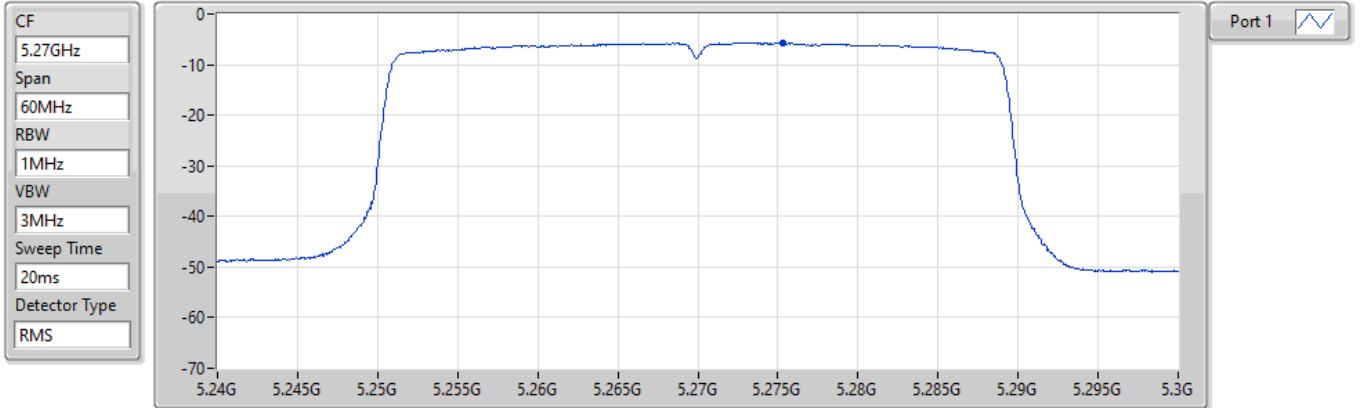

PSD

5720MHz Straddle 5.725-5.85GHz

07/09/2022

Sum	PD	Port 1
(dBm/RBW)	(dBm/RBW)	(dBm/RBW)
-1.61	-1.61	-1.61

802.11ax HEW40_Nss1,(MCS0)_1TX

PSD

5270MHz

07/09/2022