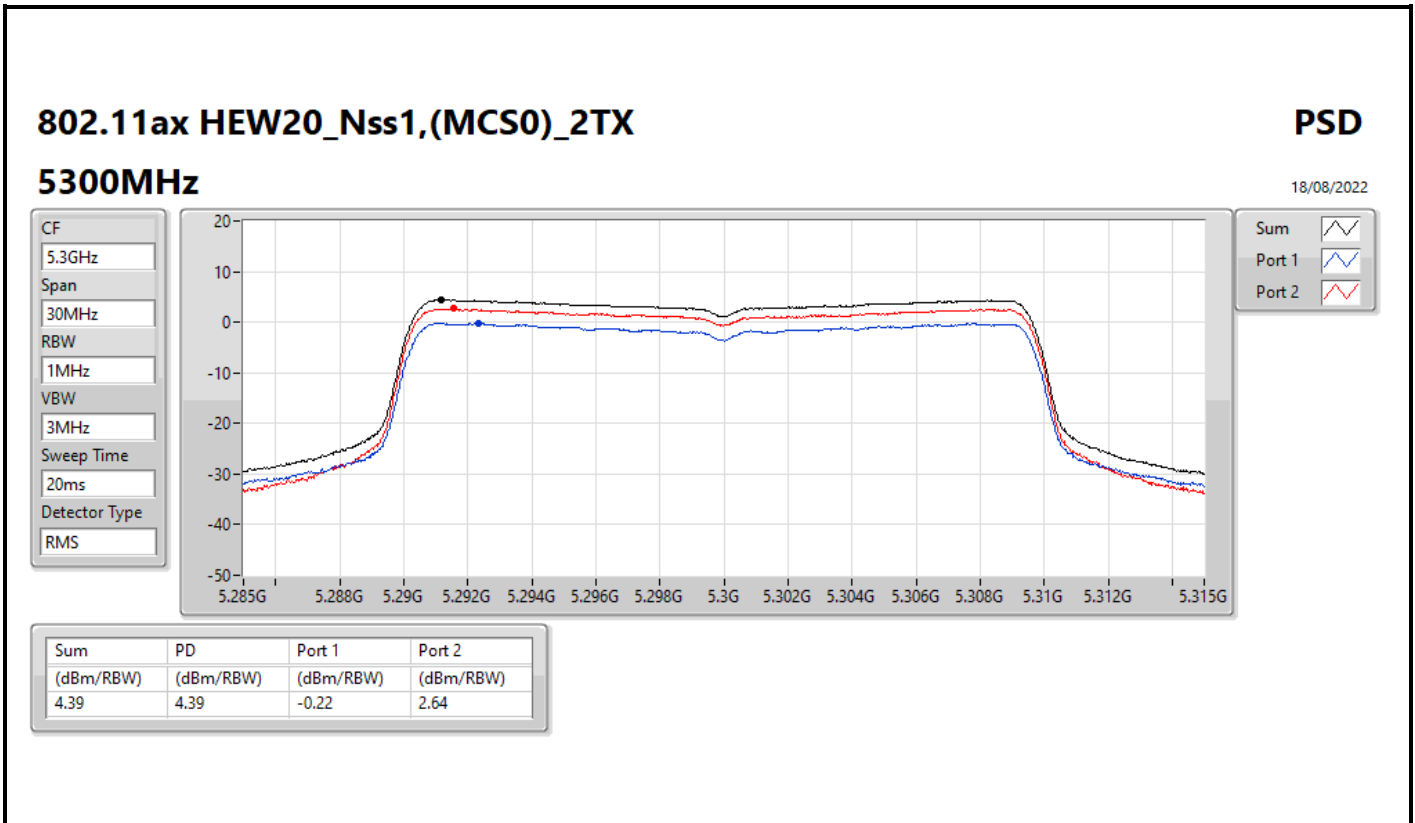

802.11ax HEW20_Nss1,(MCS0)_2TX

PSD

5260MHz

18/08/2022

Sum	PD	Port 1	Port 2
(dBm/RBW)	(dBm/RBW)	(dBm/RBW)	(dBm/RBW)
4.58	4.58	-0.00	2.79

802.11ax HEW20_Nss1,(MCS0)_2TX

PSD

5720MHz Straddle 5.725-5.85GHz