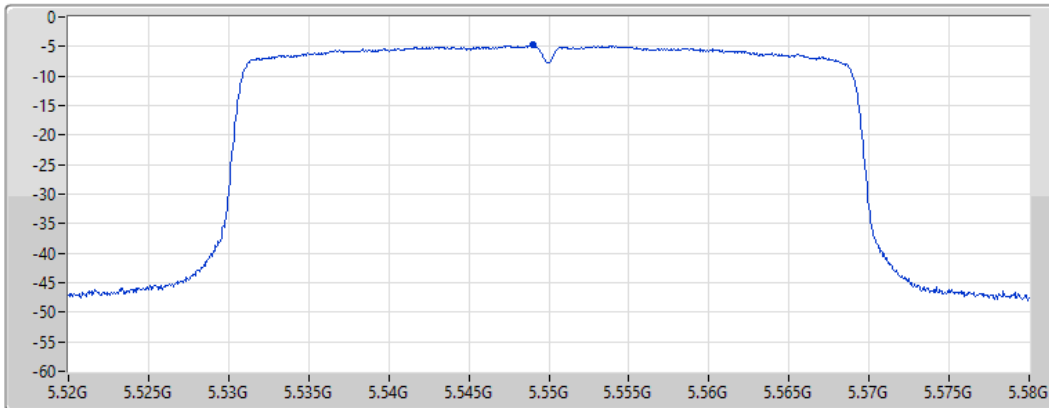

Sum	PD	Port 1
(dBm/RBW)	(dBm/RBW)	(dBm/RBW)
-5.34	-5.34	-5.34

802.11ax HEW40_Nss1,(MCS0)_1TX

PSD

5550MHz

24/08/2022

CF
5.55GHz
Span
60MHz
RBW
1MHz
VBW
3MHz
Sweep Time
20ms
Detector Type
RMS

Port 1 

Sum	PD	Port 1
(dBm/RBW)	(dBm/RBW)	(dBm/RBW)
-4.71	-4.71	-4.71