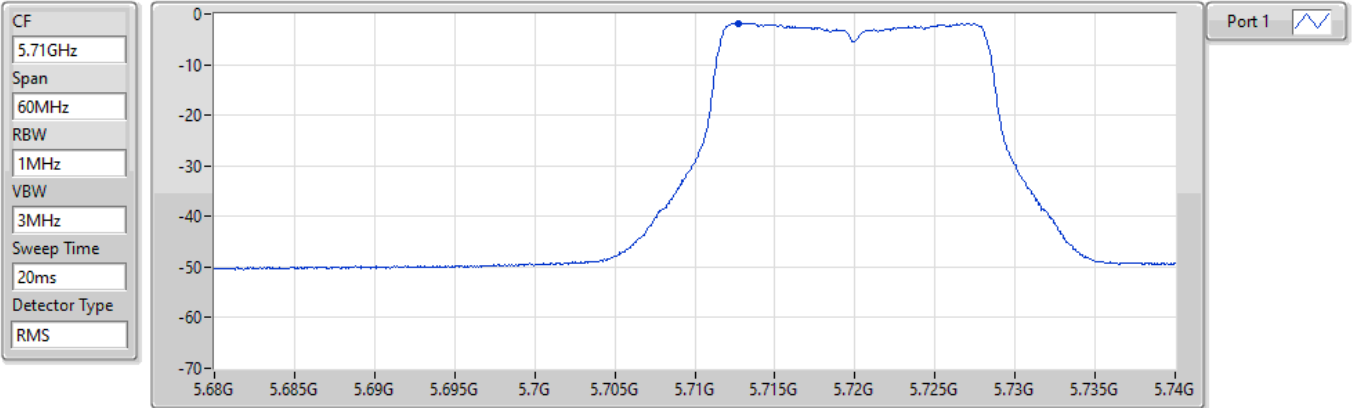

802.11a_Nss1,(6Mbps)_1TX

PSD

5720MHz Straddle 5.47-5.725GHz

25/08/2022

Sum	PD	Port 1
(dBm/RBW)	(dBm/RBW)	(dBm/RBW)
-1.85	-1.85	-1.85

802.11a_Nss1,(6Mbps)_1TX

PSD