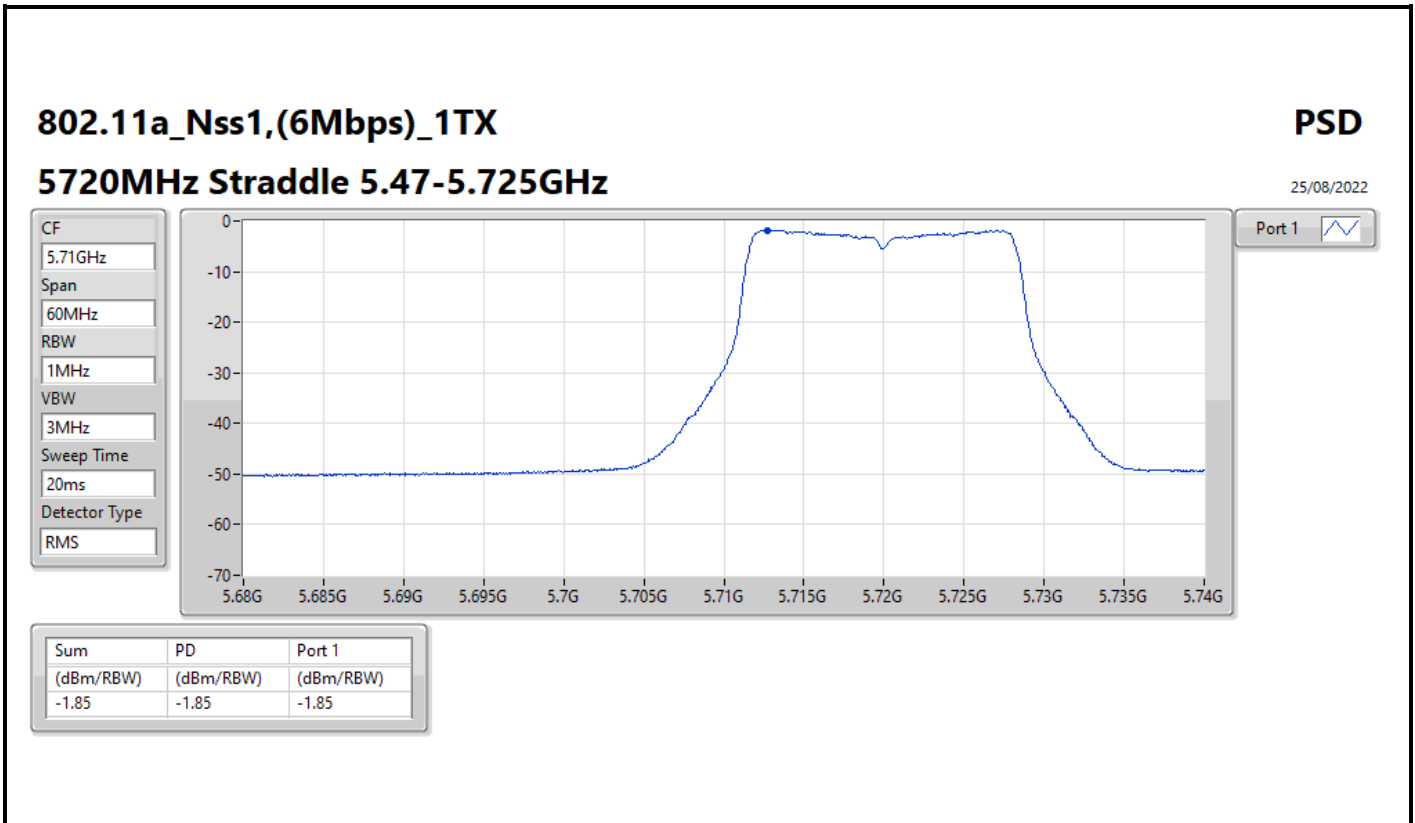

CF
5.7GHz

Span
30MHz

RBW
1MHz

VBW
3MHz

Sweep Time
20ms

Detector Type
RMS

Port 1 

Sum	PD	Port 1
(dBm/RBW)	(dBm/RBW)	(dBm/RBW)
-1.55	-1.55	-1.55