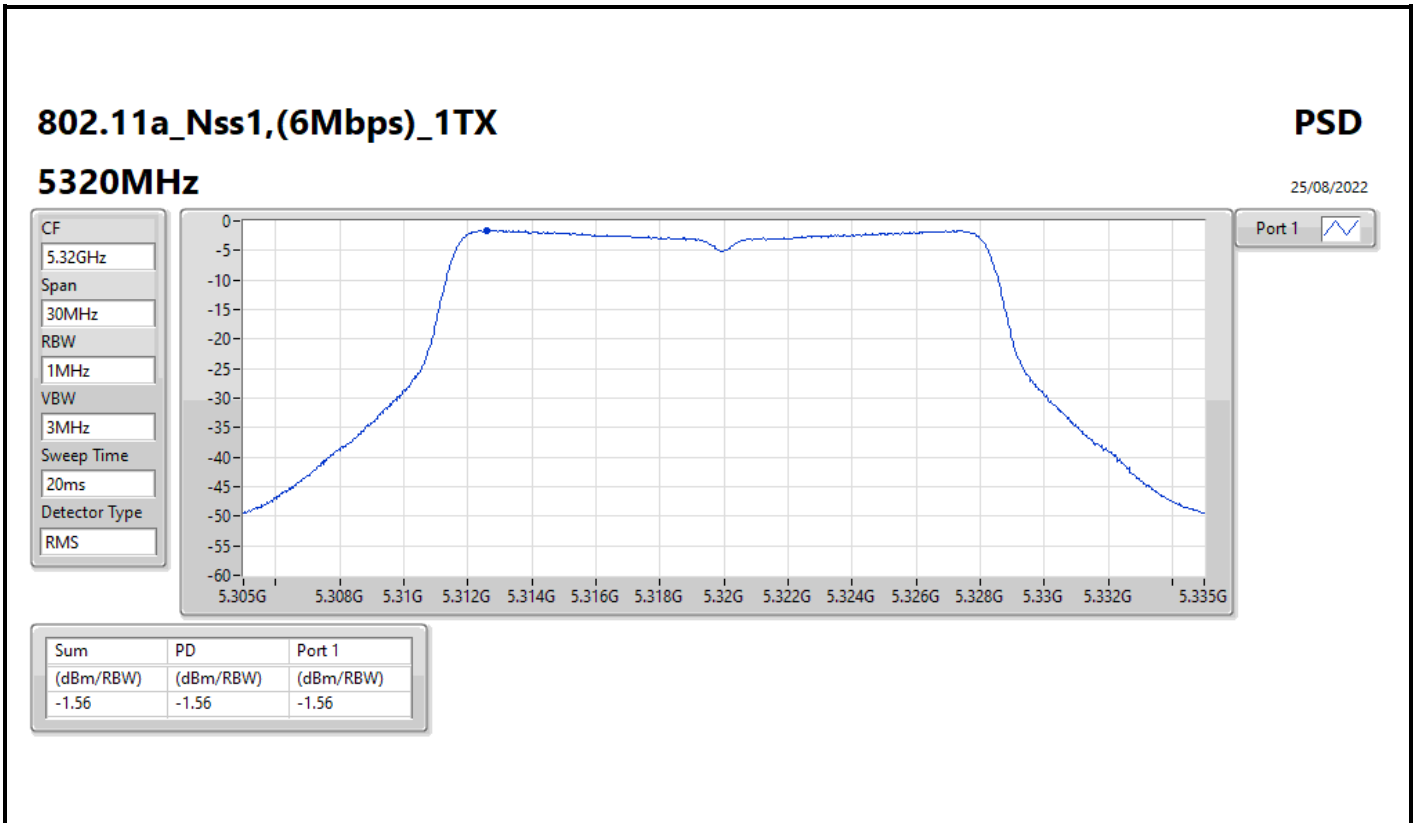

CF
5.3GHz

Span
30MHz

RBW
1MHz

VBW
3MHz

Sweep Time
20ms

Detector Type
RMS

Port 1 

Sum	PD	Port 1
(dBm/RBW)	(dBm/RBW)	(dBm/RBW)
-2.01	-2.01	-2.01