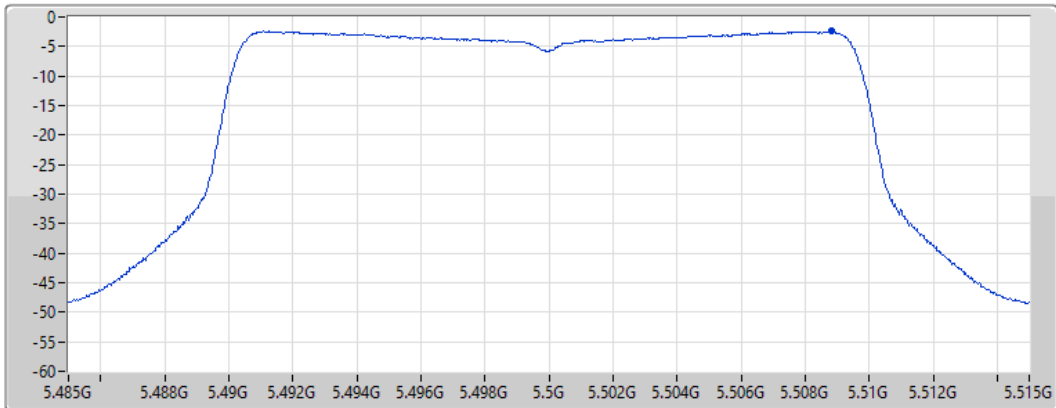

PSD

5500MHz

07/09/2022

CF
5.5GHz
Span
30MHz
RBW
1MHz
VBW
3MHz
Sweep Time
20ms
Detector Type
RMS

Port 1 

Sum	PD	Port 1
(dBm/RBW)	(dBm/RBW)	(dBm/RBW)
-2.41	-2.41	-2.41

802.11ax HEW20_Nss1,(MCS0)_1TX

PSD