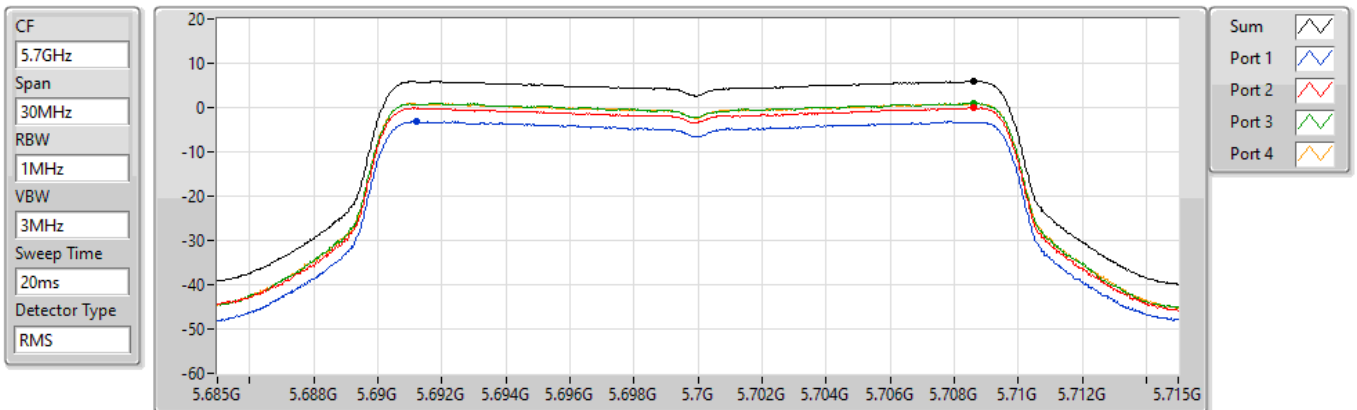

5700MHz

19/08/2022

Sum	PD	Port 1	Port 2	Port 3	Port 4
(dBm/RBW)	(dBm/RBW)	(dBm/RBW)	(dBm/RBW)	(dBm/RBW)	(dBm/RBW)
5.96	5.96	-3.22	-0.03	1.06	0.91