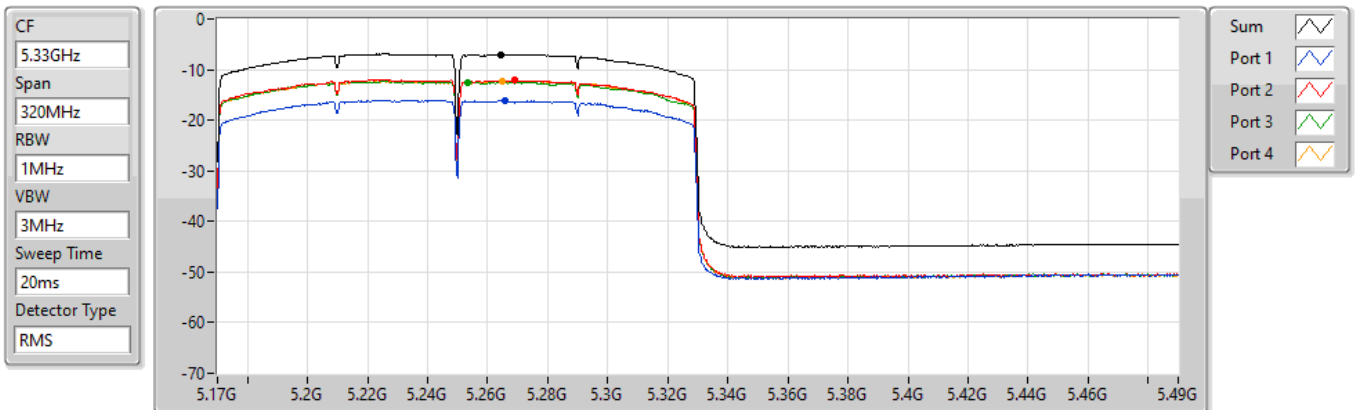

5250MHz Straddle 5.25-5.35GHz

19/08/2022

Sum	PD	Port 1	Port 2	Port 3	Port 4
(dBm/RBW)	(dBm/RBW)	(dBm/RBW)	(dBm/RBW)	(dBm/RBW)	(dBm/RBW)
-7.02	-7.02	-16.16	-12.16	-12.46	-12.23