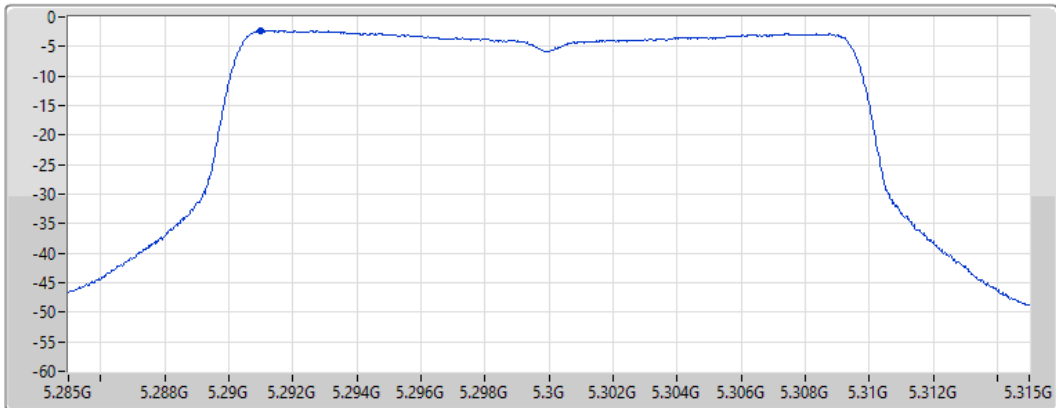

Sum	PD	Port 1
(dBm/RBW)	(dBm/RBW)	(dBm/RBW)
-2.18	-2.18	-2.18

802.11ax HEW20_Nss1,(MCS0)_1TX

PSD

5300MHz

07/09/2022

CF
5.3GHz
Span
30MHz
RBW
1MHz
VBW
3MHz
Sweep Time
20ms
Detector Type
RMS

Port 1 

Sum	PD	Port 1
(dBm/RBW)	(dBm/RBW)	(dBm/RBW)
-2.26	-2.26	-2.26