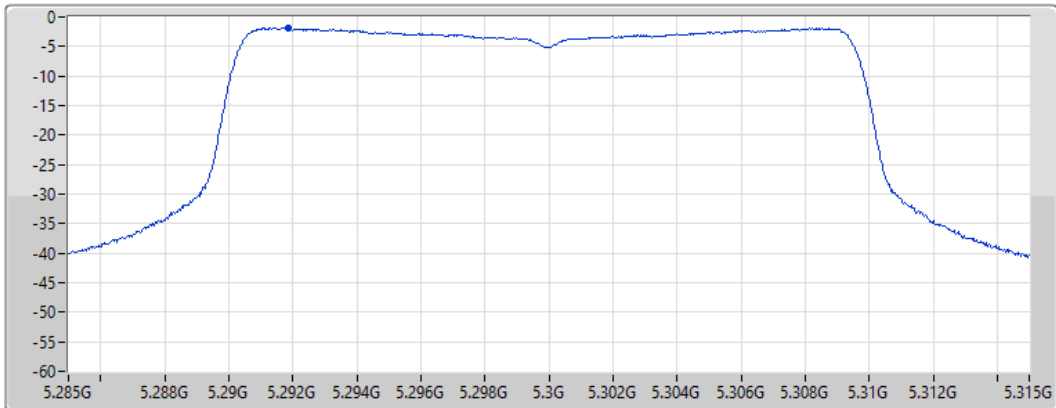

Sum	PD	Port 1
(dBm/RBW)	(dBm/RBW)	(dBm/RBW)
-2.21	-2.21	-2.21

802.11ax HEW20_Nss1,(MCS0)_1TX

PSD

5300MHz

07/09/2022

CF
5.3GHz
Span
30MHz
RBW
1MHz
VBW
3MHz
Sweep Time
20ms
Detector Type
RMS

Port 1 

Sum	PD	Port 1
(dBm/RBW)	(dBm/RBW)	(dBm/RBW)
-1.89	-1.89	-1.89