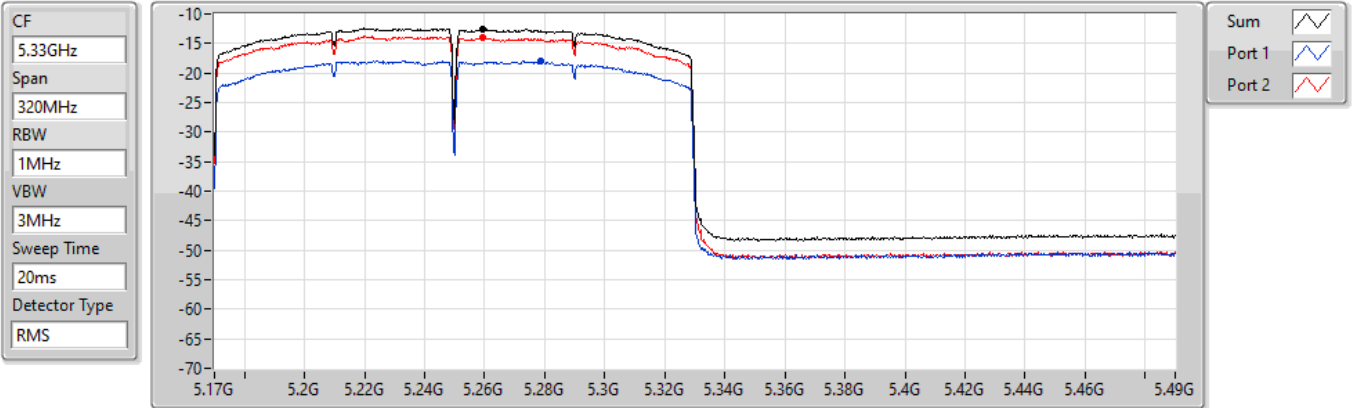

PSD

5250MHz Straddle 5.15-5.25GHz

24/08/2022

Sum	PD	Port 1	Port 2
(dBm/RBW)	(dBm/RBW)	(dBm/RBW)	(dBm/RBW)
-12.63	-12.63	-17.98	-13.95

802.11ax HEW160_Nss1,(MCS0)_2TX

PSD

5250MHz Straddle 5.25-5.35GHz

24/08/2022