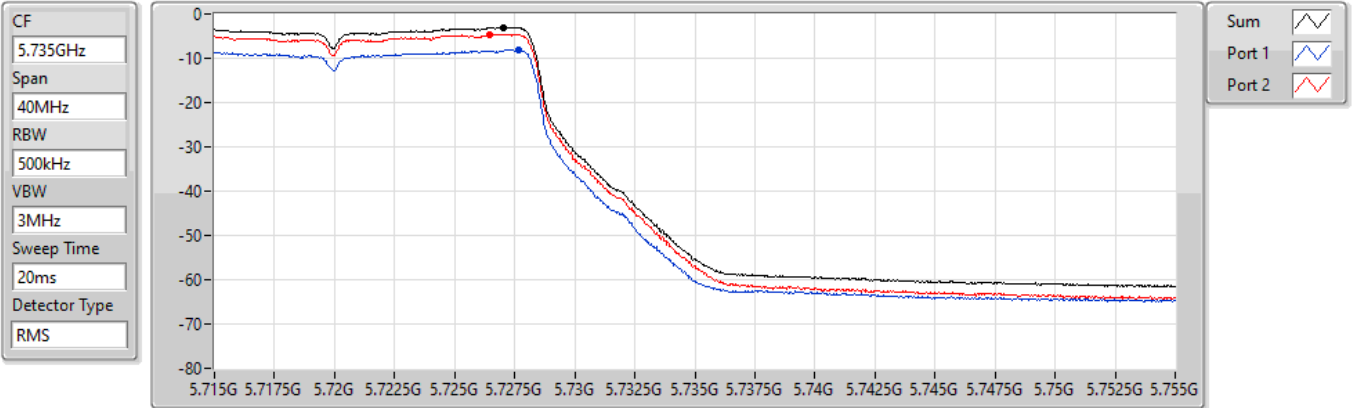

802.11a_Nss1,(6Mbps)_2TX

5720MHz Straddle 5.725-5.85GHz

07/09/2022

PSD

Sum	PD	Port 1	Port 2
(dBm/RBW)	(dBm/RBW)	(dBm/RBW)	(dBm/RBW)
-3.06	-3.06	-8.11	-4.59