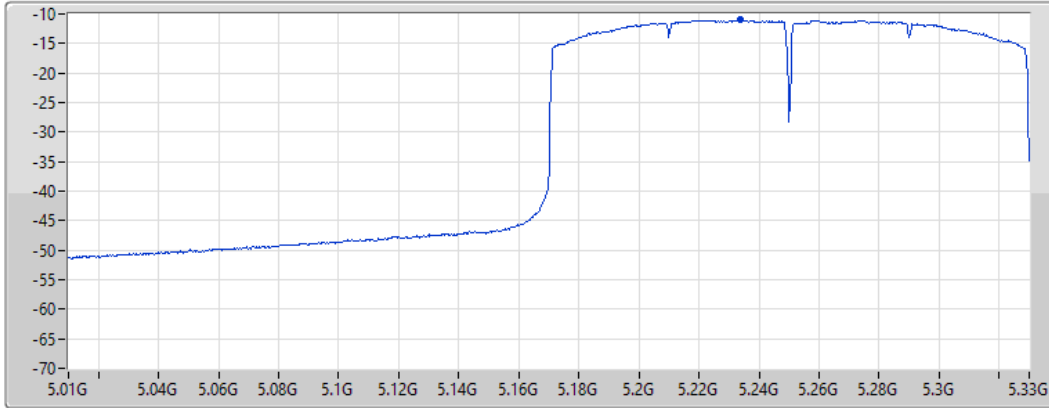

18/08/2022

Sum	PD	Port 1
(dBm/RBW)	(dBm/RBW)	(dBm/RBW)
-9.69	-9.69	-9.69

802.11ax HEW160_Nss1,(MCS0)_1TX

PSD

5250MHz Straddle 5.15-5.25GHz

19/08/2022

CF
5.17GHz
Span
320MHz
RBW
1MHz
VBW
3MHz
Sweep Time
20ms
Detector Type
RMS