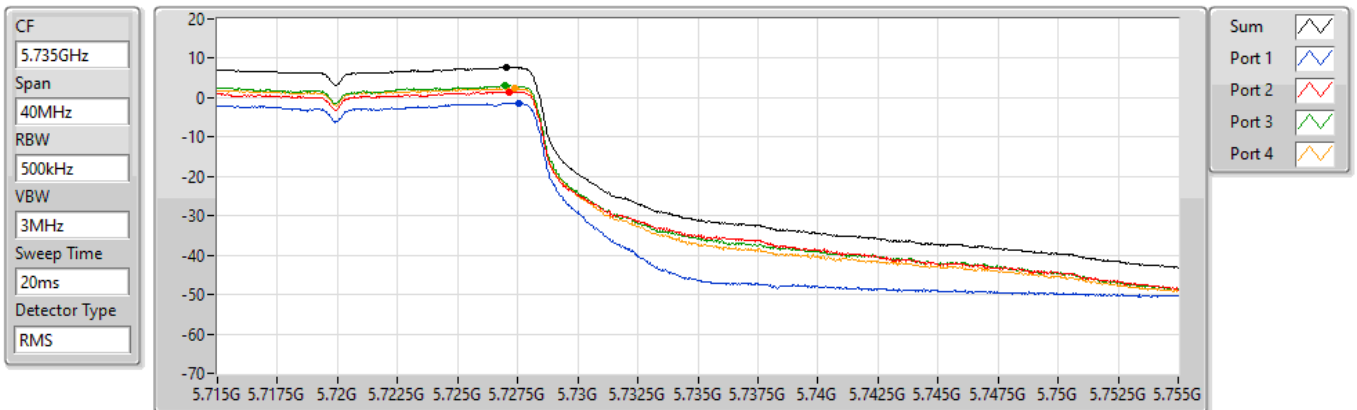

802.11a_Nss1,(6Mbps)_4TX

5720MHz Straddle 5.725-5.85GHz

18/08/2022

PSD

Sum	PD	Port 1	Port 2	Port 3	Port 4
(dBm/RBW)	(dBm/RBW)	(dBm/RBW)	(dBm/RBW)	(dBm/RBW)	(dBm/RBW)
7.64	7.64	-1.33	1.53	3.00	2.37