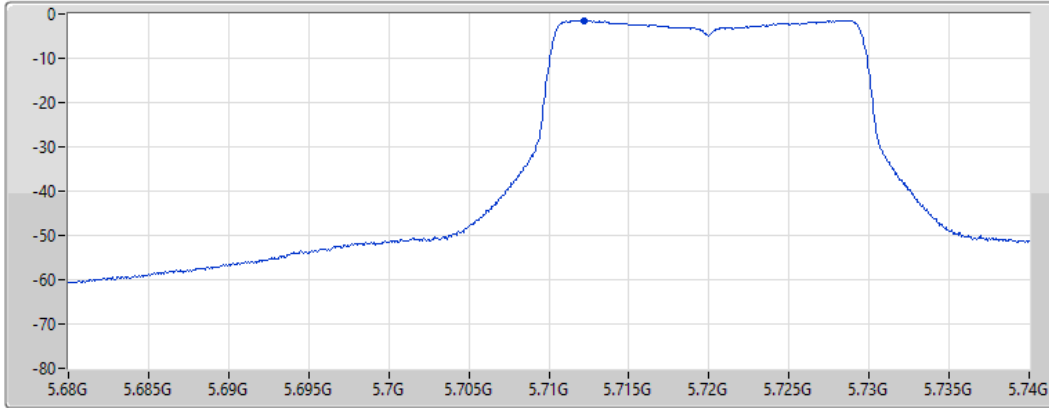

Port 1 

Sum	PD	Port 1
(dBm/RBW)	(dBm/RBW)	(dBm/RBW)
-2.26	-2.26	-2.26

802.11ax HEW20_Nss1,(MCS0)_1TX

PSD

5720MHz Straddle 5.47-5.725GHz

07/09/2022

CF
5.71GHz
Span
60MHz
RBW
1MHz
VBW
3MHz
Sweep Time
20ms
Detector Type
RMS