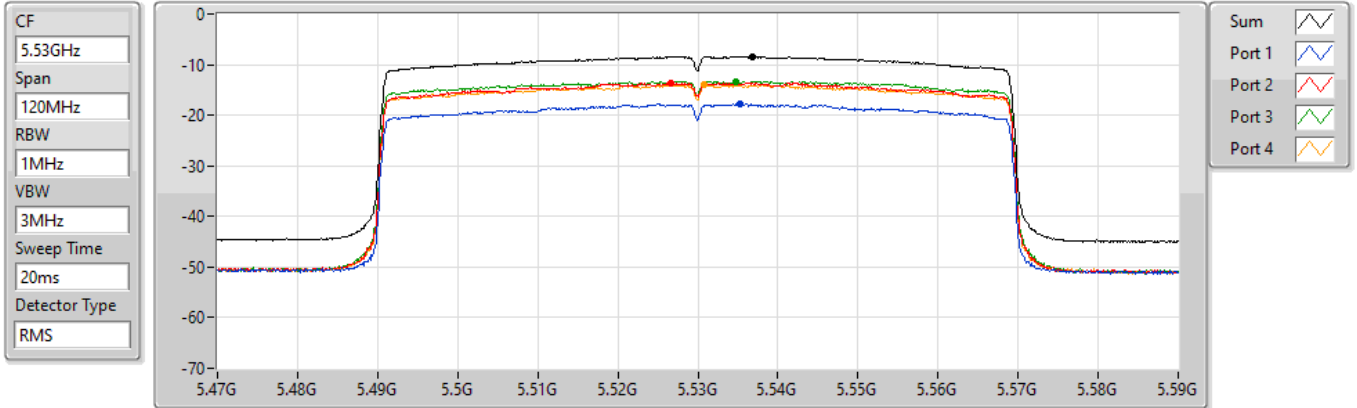

802.11ax HEW80_Nss1,(MCS0)_4TX

PSD

5530MHz

24/08/2022

Sum	PD	Port 1	Port 2	Port 3	Port 4
(dBm/RBW)	(dBm/RBW)	(dBm/RBW)	(dBm/RBW)	(dBm/RBW)	(dBm/RBW)
-8.46	-8.46	-17.78	-13.60	-13.33	-14.04

802.11ax HEW80_Nss1,(MCS0)_4TX

PSD