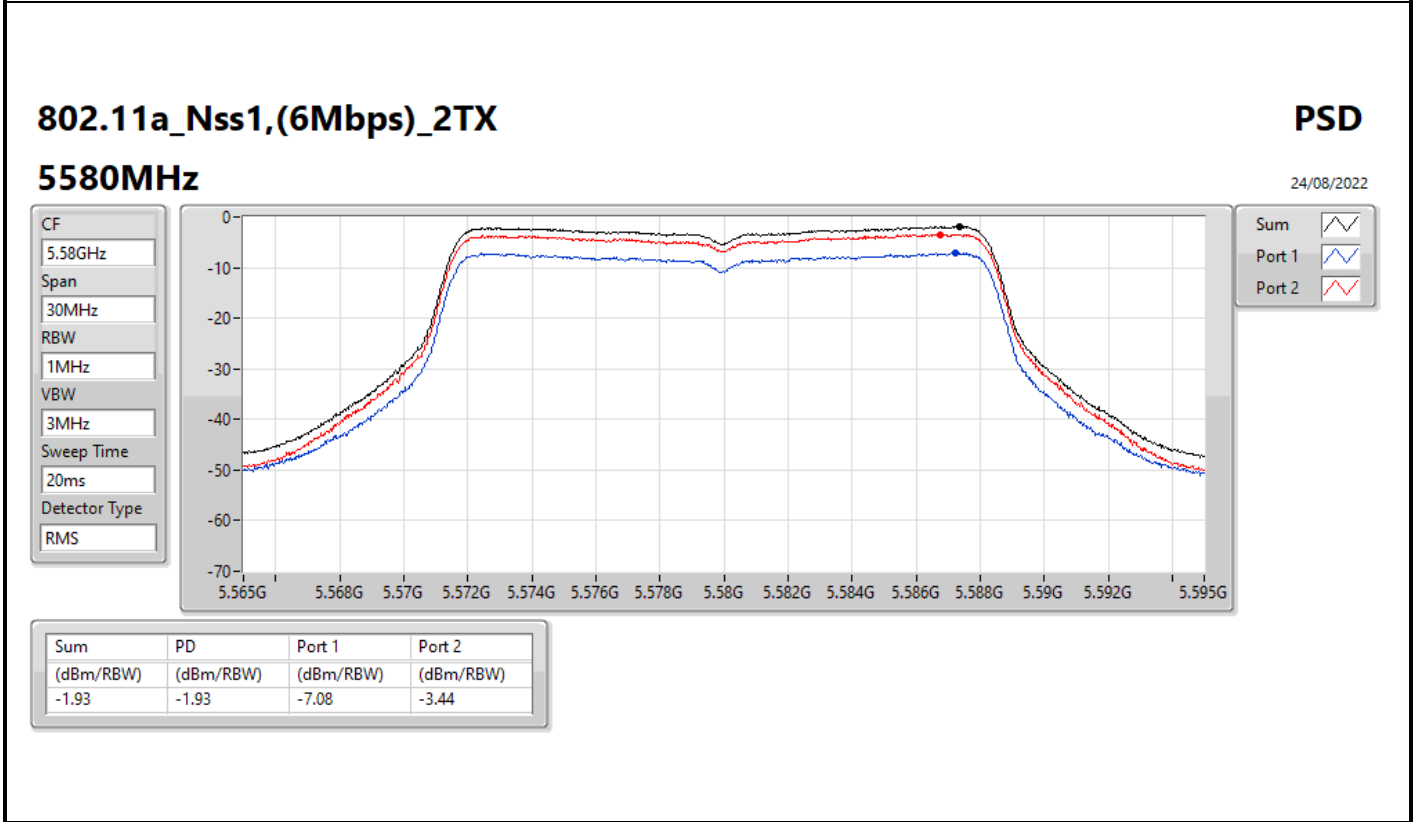

802.11a_Nss1,(6Mbps)_2TX

PSD

5320MHz

07/09/2022

CF
5.32GHz
Span
30MHz
RBW
1MHz
VBW
3MHz
Sweep Time
20ms
Detector Type
RMS

Sum
Port 1
Port 2

Sum	PD	Port 1	Port 2
(dBm/RBW)	(dBm/RBW)	(dBm/RBW)	(dBm/RBW)
-1.71	-1.71	-7.01	-3.17