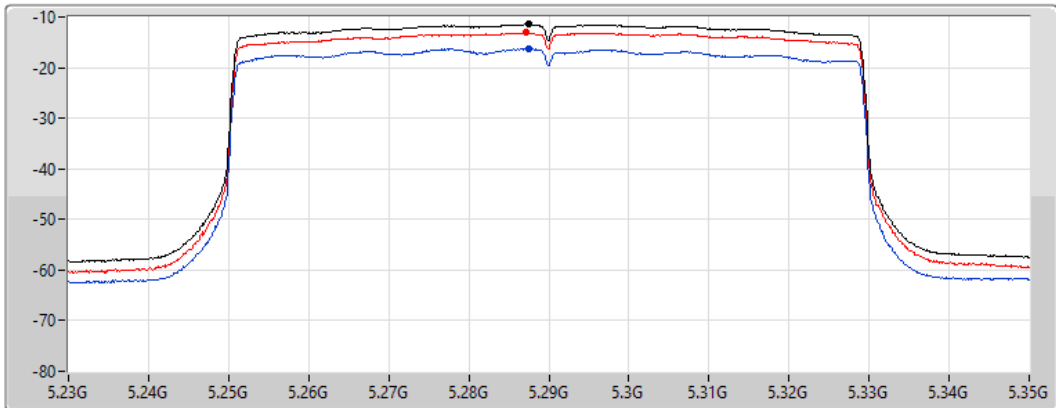

802.11ax HEW80_Nss1,(MCS0)_2TX
5290MHz

PSD

24/08/2022

CF
5.29GHz
Span
120MHz
RBW
1MHz
VBW
3MHz
Sweep Time
20ms
Detector Type
RMS

Sum
Port 1
Port 2

Sum	PD	Port 1	Port 2
(dBm/RBW)	(dBm/RBW)	(dBm/RBW)	(dBm/RBW)
-11.40	-11.40	-16.21	-13.13