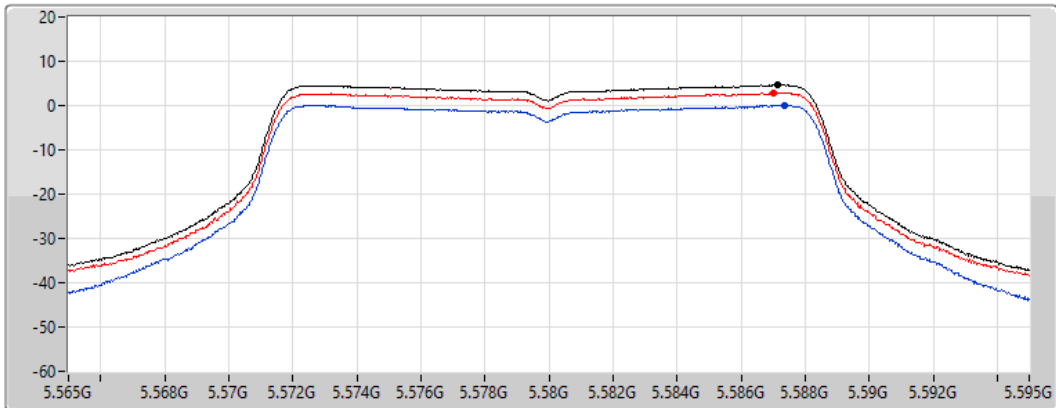

Sum	PD	Port 1	Port 2
(dBm/RBW)	(dBm/RBW)	(dBm/RBW)	(dBm/RBW)
3.97	3.97	-0.64	2.21

802.11a_Nss1,(6Mbps)_2TX

PSD

5580MHz

18/08/2022

CF
5.58GHz
Span
30MHz
RBW
1MHz
VBW
3MHz
Sweep Time
20ms
Detector Type
RMS

Sum
Port 1
Port 2