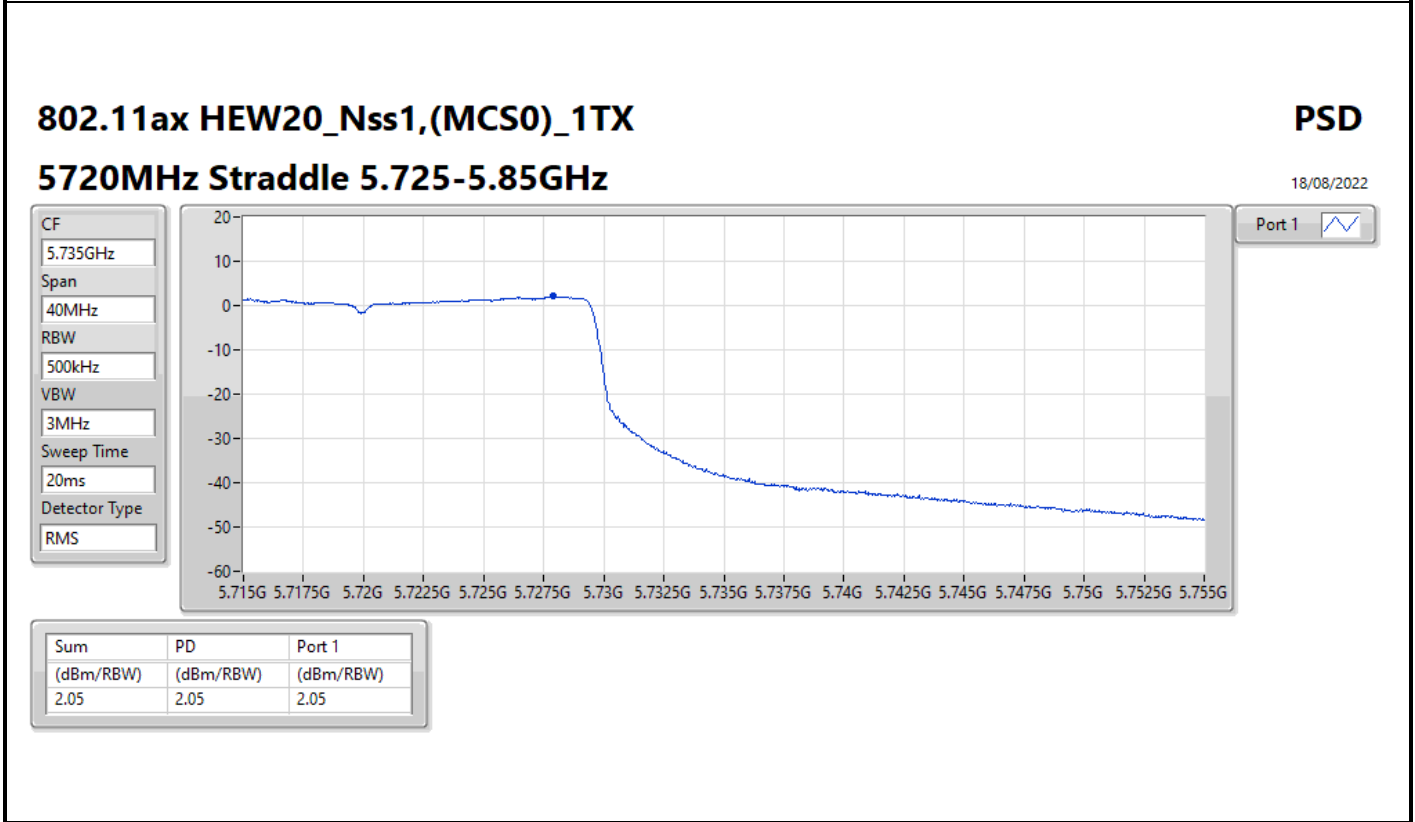

PSD

5500MHz

18/08/2022

CF
5.5GHz
Span
30MHz
RBW
1MHz
VBW
3MHz
Sweep Time
20ms
Detector Type
RMS

Port 1 

Sum	PD	Port 1
(dBm/RBW)	(dBm/RBW)	(dBm/RBW)
2.90	2.90	2.90

802.11ax HEW40_Nss1,(MCS0)_1TX

PSD