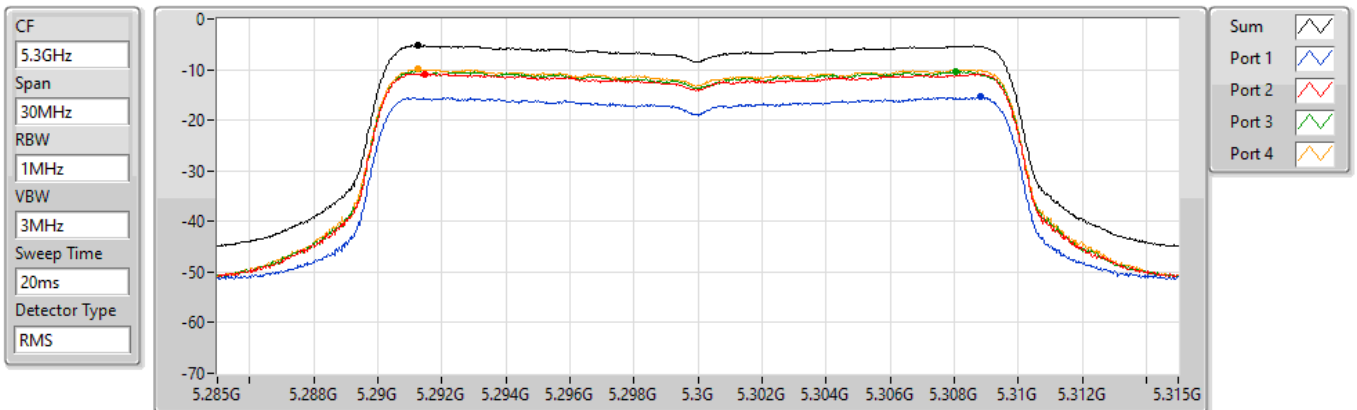

5300MHz

24/08/2022

Sum	PD	Port 1	Port 2	Port 3	Port 4
(dBm/RBW)	(dBm/RBW)	(dBm/RBW)	(dBm/RBW)	(dBm/RBW)	(dBm/RBW)
-5.23	-5.23	-15.44	-10.82	-10.37	-9.85