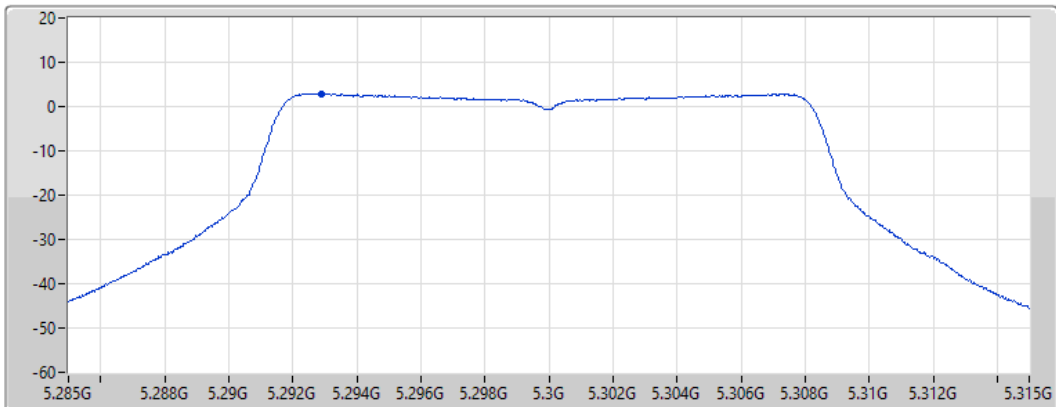

CF
5.3GHz

Span
30MHz

RBW
1MHz

VBW
3MHz

Sweep Time
20ms

Detector Type
RMS

Port 1 

Sum	PD	Port 1
(dBm/RBW)	(dBm/RBW)	(dBm/RBW)
2.89	2.89	2.89