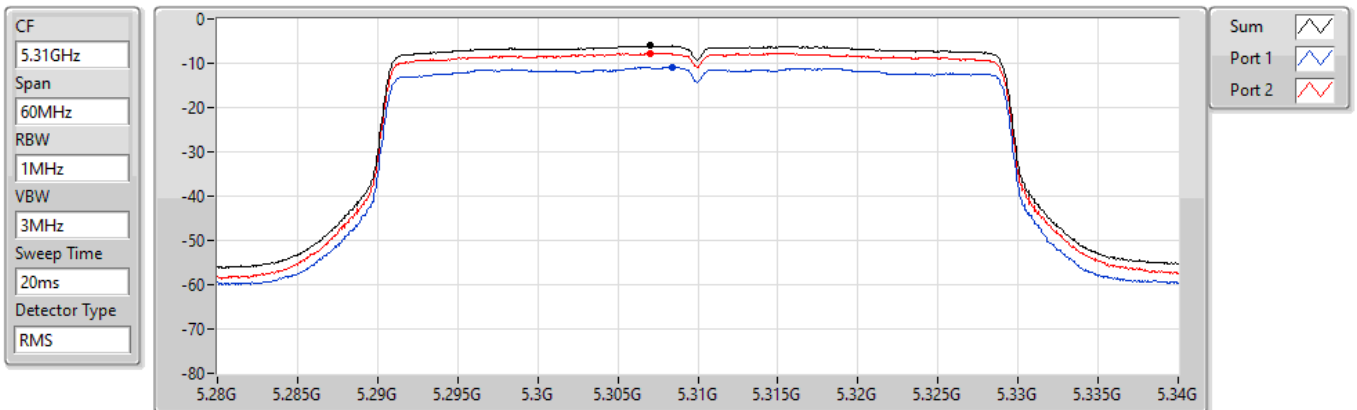

802.11ax HEW40_Nss1,(MCS0)_2TX

PSD

5310MHz

24/08/2022