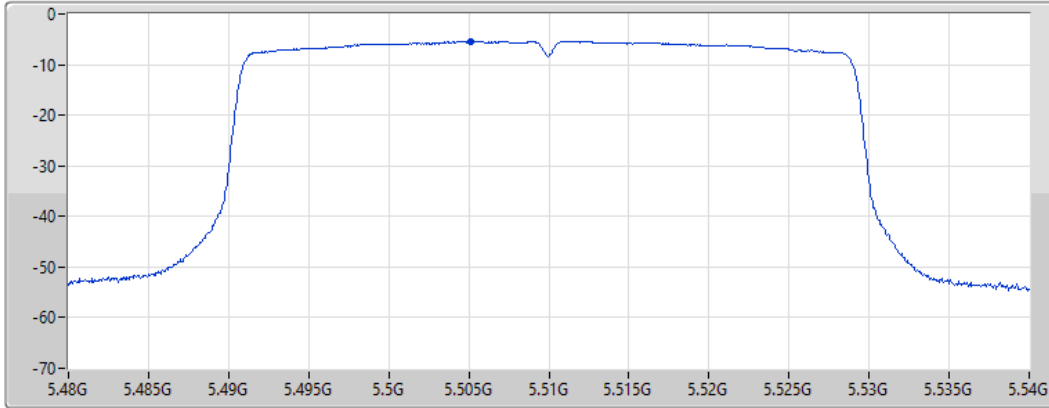

Port 1 

Sum	PD	Port 1
(dBm/RBW)	(dBm/RBW)	(dBm/RBW)
-2.92	-2.92	-2.92

802.11ax HEW40_Nss1,(MCS0)_1TX

PSD

5510MHz

07/09/2022

CF
5.51GHz
Span
60MHz
RBW
1MHz
VBW
3MHz
Sweep Time
20ms
Detector Type
RMS

Port 1 