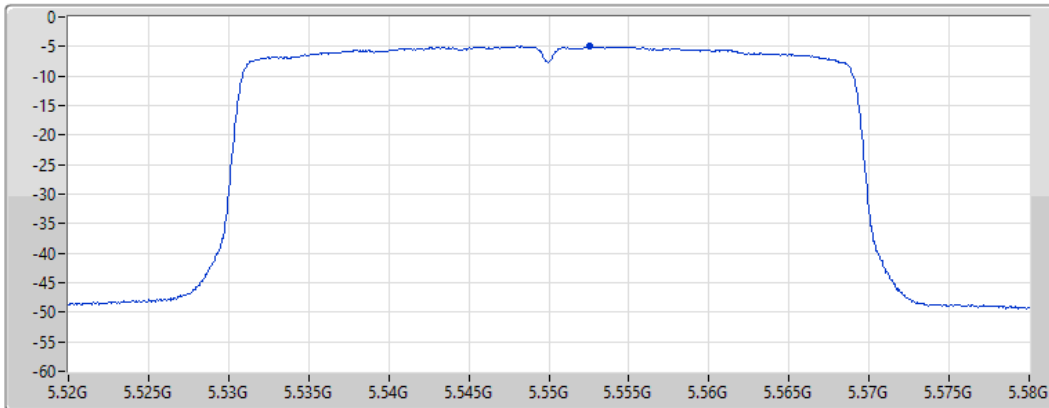

Port 1

Sum	PD	Port 1
(dBm/RBW)	(dBm/RBW)	(dBm/RBW)
-4.90	-4.90	-4.90