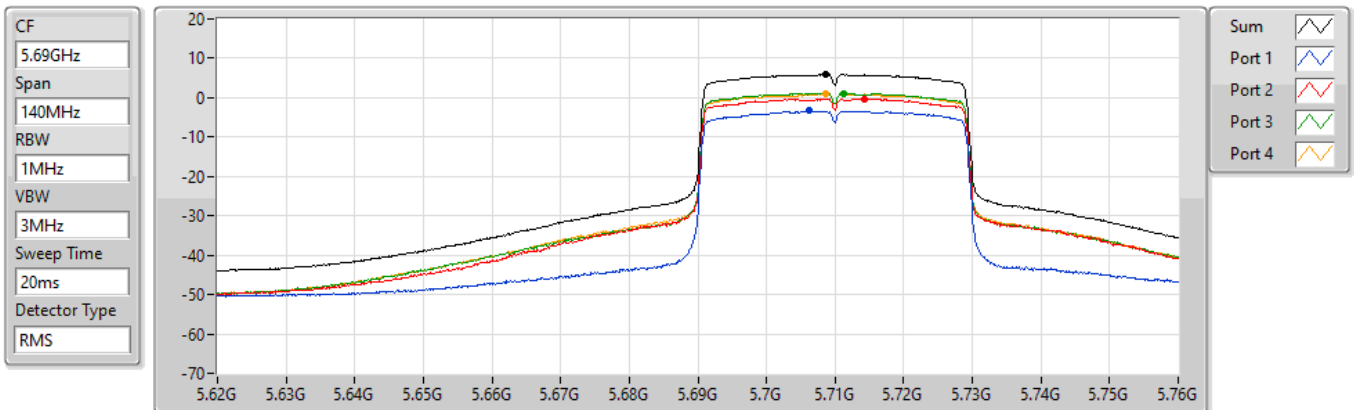

5710MHz Straddle 5.47-5.725GHz

19/08/2022

Sum	PD	Port 1	Port 2	Port 3	Port 4
(dBm/RBW)	(dBm/RBW)	(dBm/RBW)	(dBm/RBW)	(dBm/RBW)	(dBm/RBW)
5.92	5.92	-3.33	-0.26	1.14	1.08