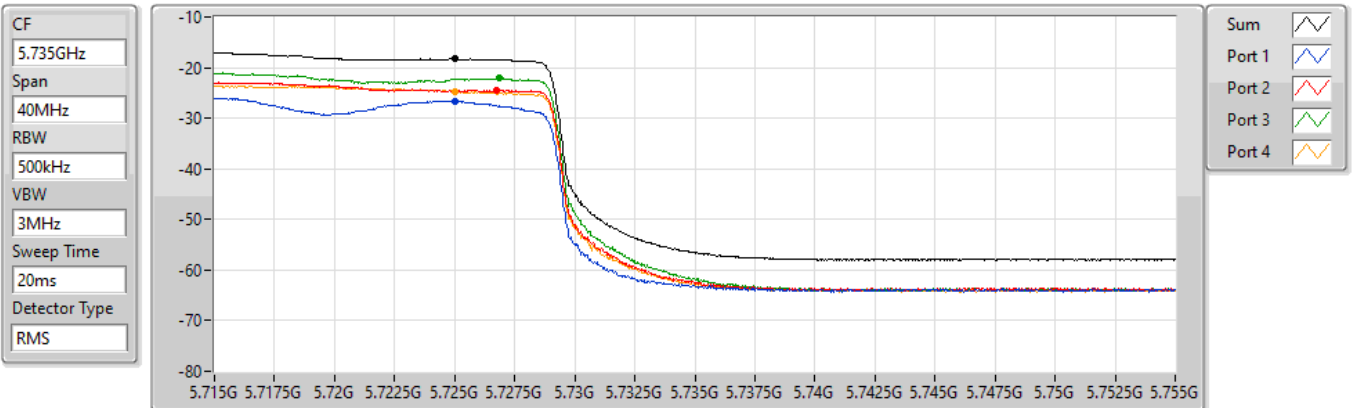

802.11ax HEW80_Nss1,(MCS0)_4TX

PSD

5690MHz Straddle 5.725-5.85GHz

22/08/2022

Sum	PD	Port 1	Port 2	Port 3	Port 4
(dBm/RBW)	(dBm/RBW)	(dBm/RBW)	(dBm/RBW)	(dBm/RBW)	(dBm/RBW)
-18.26	-18.26	-26.67	-24.45	-22.08	-24.68