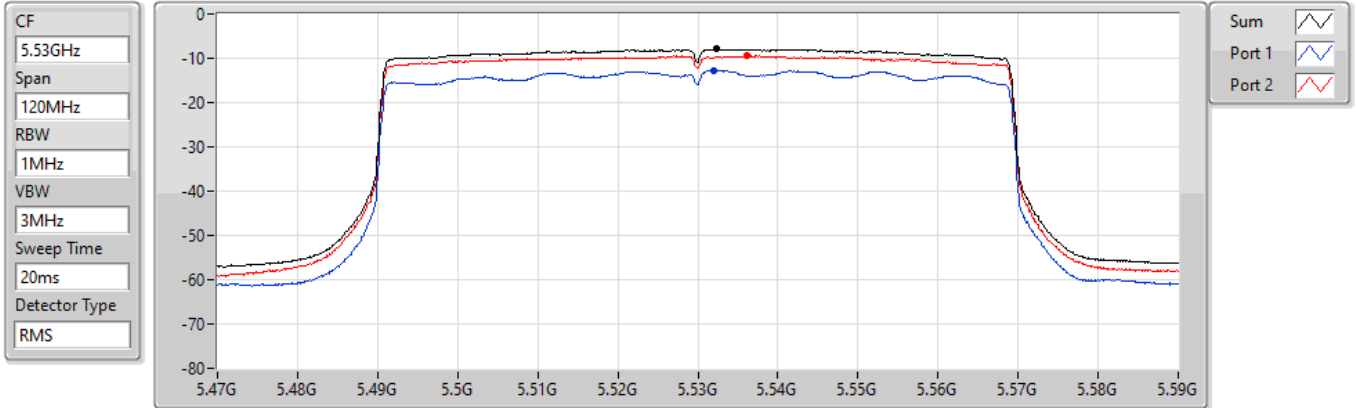

Sum 
 Port 1 
 Port 2 

Sum	PD	Port 1	Port 2
(dBm/RBW)	(dBm/RBW)	(dBm/RBW)	(dBm/RBW)
-11.40	-11.40	-16.21	-13.13

802.11ax HEW80_Nss1,(MCS0)_2TX

PSD

5530MHz

24/08/2022

802.11ax HEW80_Nss1,(MCS0)_2TX

PSD