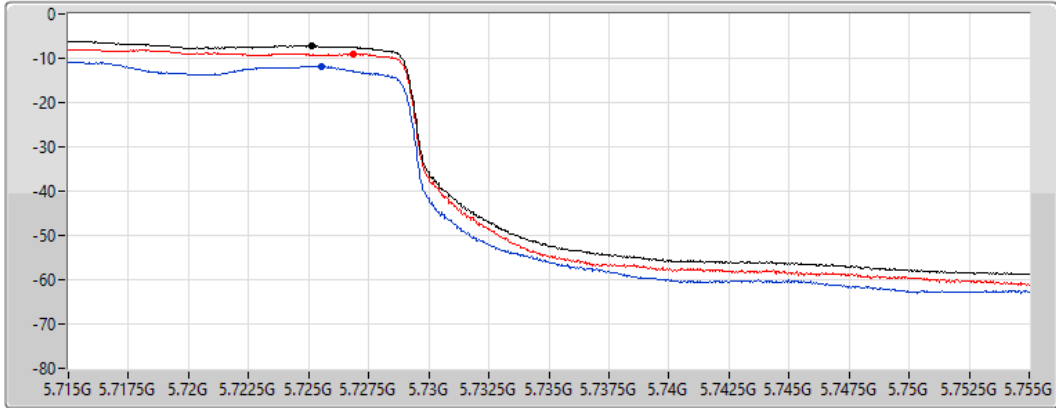

5710MHz Straddle 5.47-5.725GHz

24/08/2022

802.11ax HEW40_Nss1,(MCS0)_2TX
5710MHz Straddle 5.725-5.85GHz

PSD

24/08/2022

CF
5.735GHz
Span
40MHz
RBW
500kHz
VBW
3MHz
Sweep Time
20ms
Detector Type
RMS

Sum 
 Port 1 
 Port 2 

Sum	PD	Port 1	Port 2
(dBm/RBW)	(dBm/RBW)	(dBm/RBW)	(dBm/RBW)
-7.31	-7.31	-11.78	-9.04

802.11ax HEW80_Nss1,(MCS0)_2TX
5290MHz

PSD

24/08/2022

CF
5.29GHz
Span
120MHz
RBW
1MHz
VBW
3MHz
Sweep Time
20ms
Detector Type
RMS