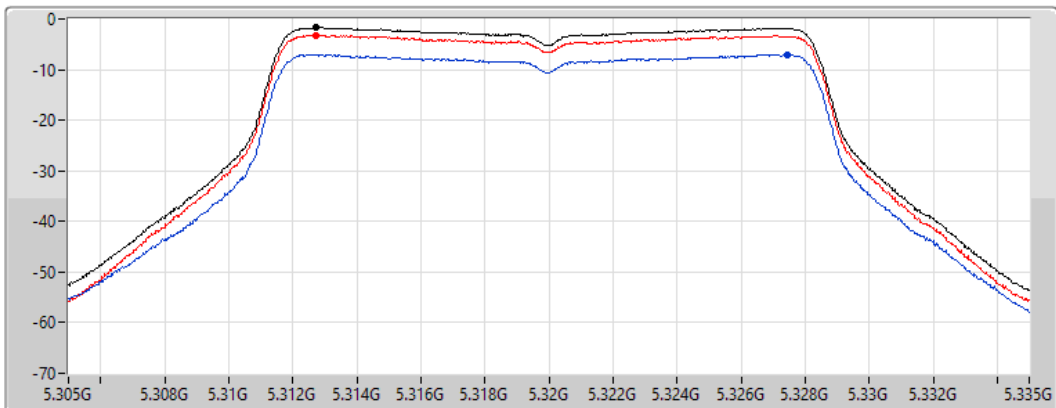

802.11a_Nss1,(6Mbps)_2TX

PSD

5320MHz

07/09/2022

CF
5.32GHz
Span
30MHz
RBW
1MHz
VBW
3MHz
Sweep Time
20ms
Detector Type
RMS

Sum ☐
Port 1 ☐
Port 2 ☐

Sum	PD	Port 1	Port 2
(dBm/RBW)	(dBm/RBW)	(dBm/RBW)	(dBm/RBW)
-1.71	-1.71	-7.01	-3.17