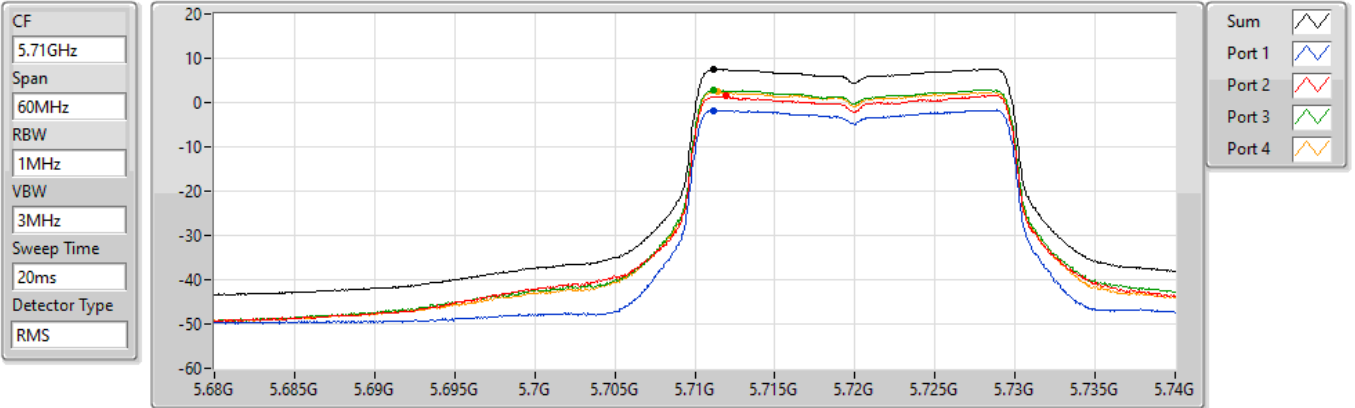

802.11ax HEW20_Nss1,(MCS0)_4TX

PSD

5720MHz Straddle 5.47-5.725GHz

18/08/2022

Sum	PD	Port 1	Port 2	Port 3	Port 4
(dBm/RBW)	(dBm/RBW)	(dBm/RBW)	(dBm/RBW)	(dBm/RBW)	(dBm/RBW)
7.49	7.49	-1.75	1.44	2.79	2.42

802.11ax HEW20_Nss1,(MCS0)_4TX

PSD