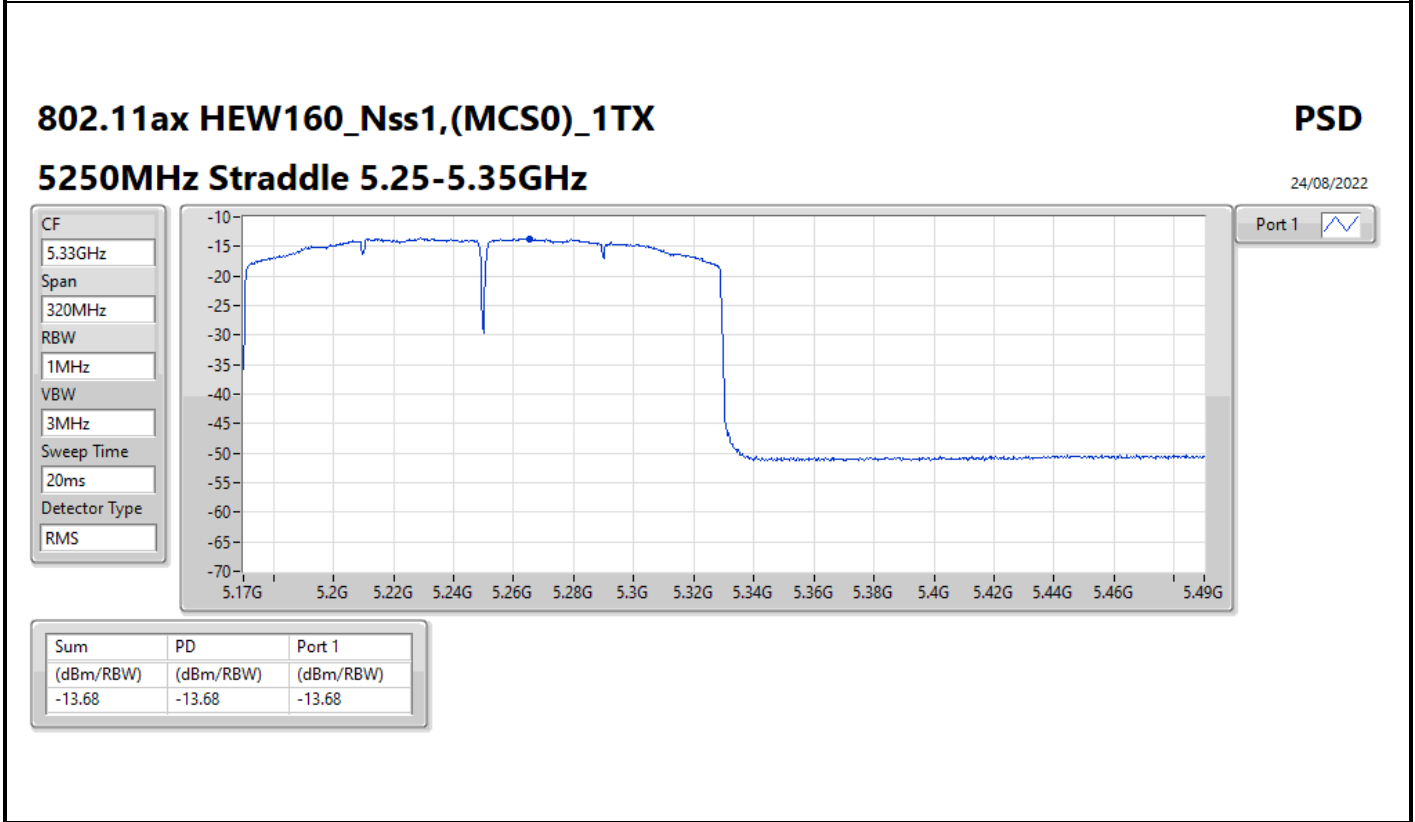

25/08/2022

Sum	PD	Port 1
(dBm/RBW)	(dBm/RBW)	(dBm/RBW)
-7.90	-7.90	-7.90

802.11ax HEW80_Nss1,(MCS0)_1TX

PSD

5690MHz Straddle 5.725-5.85GHz

25/08/2022

Sum	PD	Port 1
(dBm/RBW)	(dBm/RBW)	(dBm/RBW)
-10.96	-10.96	-10.96