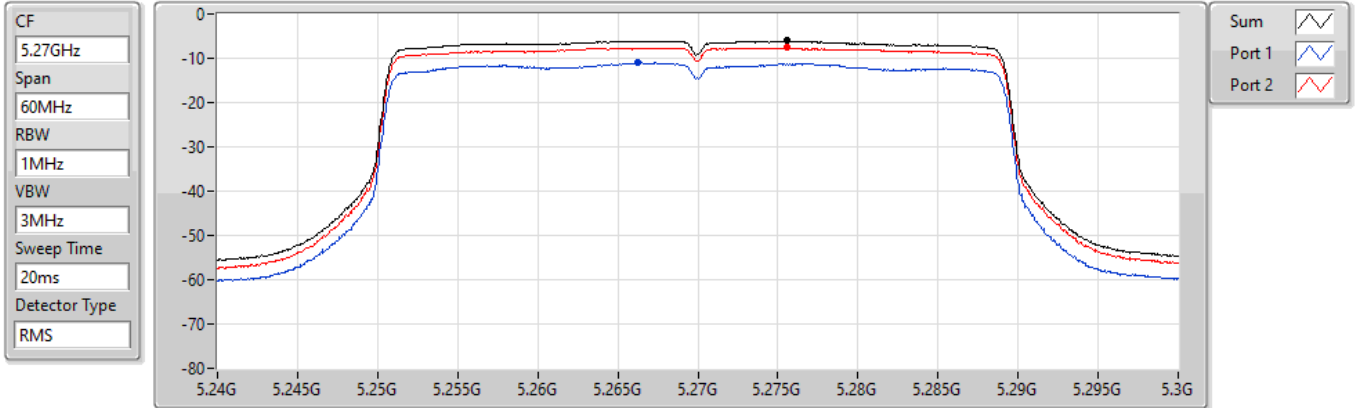

Port 2 

Sum	PD	Port 1	Port 2
(dBm/RBW)	(dBm/RBW)	(dBm/RBW)	(dBm/RBW)
-3.71	-3.71	-8.28	-5.47

802.11ax HEW40_Nss1,(MCS0)_2TX

PSD

5270MHz

24/08/2022

802.11ax HEW40_Nss1,(MCS0)_2TX

PSD