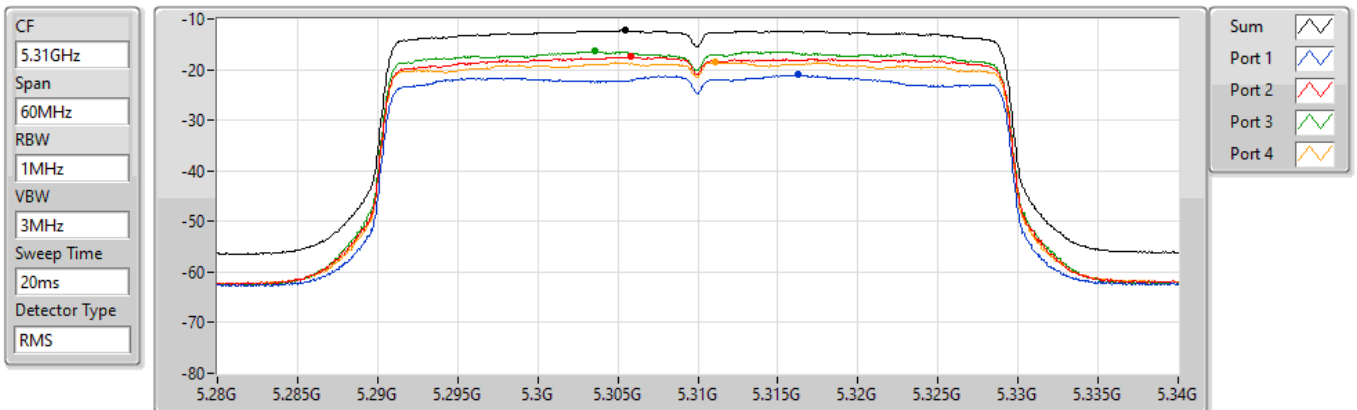

5310MHz

22/08/2022

Sum	PD	Port 1	Port 2	Port 3	Port 4
(dBm/RBW)	(dBm/RBW)	(dBm/RBW)	(dBm/RBW)	(dBm/RBW)	(dBm/RBW)
-12.29	-12.29	-21.07	-17.51	-16.39	-18.54