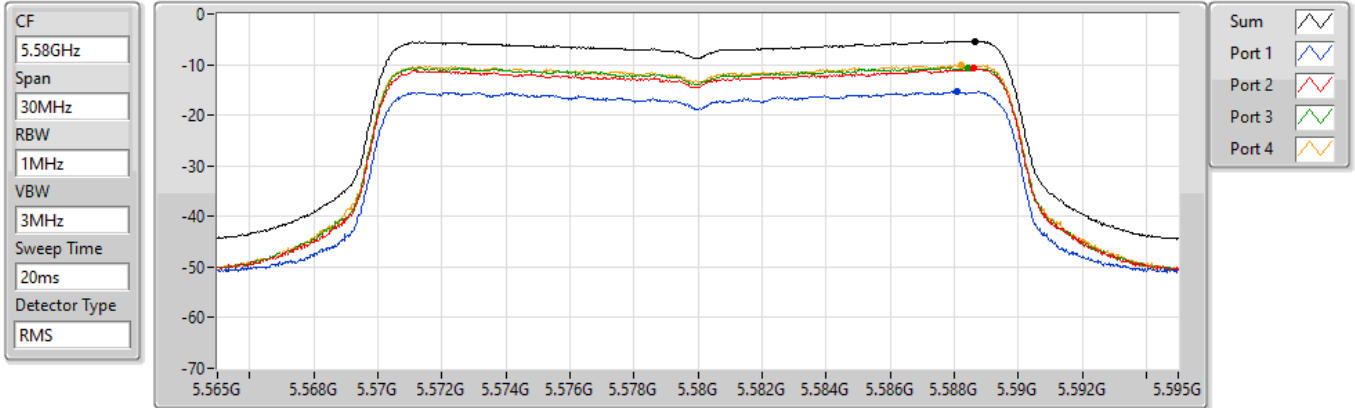

802.11ax HEW20_Nss1,(MCS0)_4TX

PSD

5580MHz

24/08/2022

Sum	PD	Port 1	Port 2	Port 3	Port 4
(dBm/RBW)	(dBm/RBW)	(dBm/RBW)	(dBm/RBW)	(dBm/RBW)	(dBm/RBW)
-5.42	-5.42	-15.26	-10.80	-10.56	-10.12