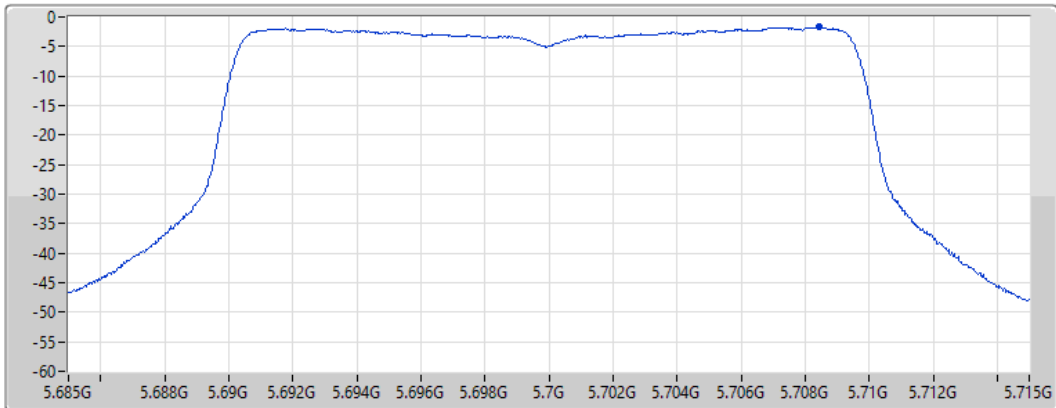

802.11ax HEW20_Nss1,(MCS0)_1TX

PSD

5700MHz

25/08/2022

CF
5.7GHz
Span
30MHz
RBW
1MHz
VBW
3MHz
Sweep Time
20ms
Detector Type
RMS

Port 1

Sum	PD	Port 1
(dBm/RBW)	(dBm/RBW)	(dBm/RBW)
-1.74	-1.74	-1.74