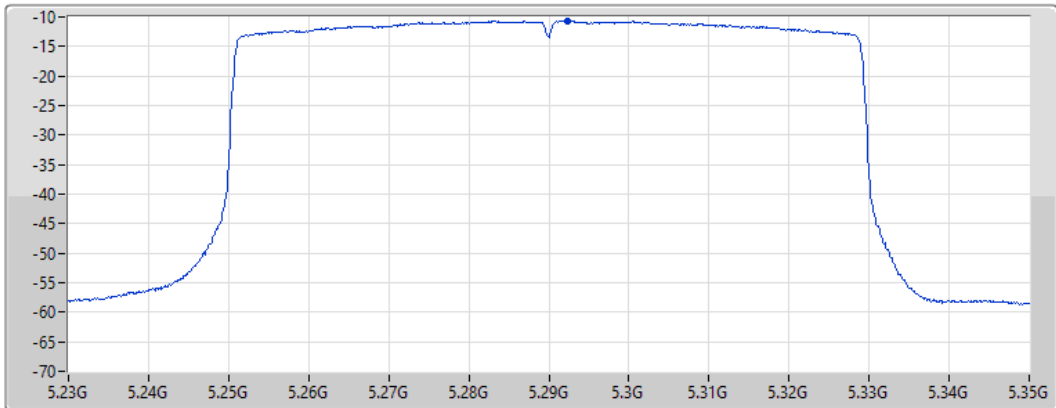

5290MHz

07/09/2022

CF
5.29GHz
Span
120MHz
RBW
1MHz
VBW
3MHz
Sweep Time
20ms
Detector Type
RMS

Port 1

Sum	PD	Port 1
(dBm/RBW)	(dBm/RBW)	(dBm/RBW)
-10.67	-10.67	-10.67