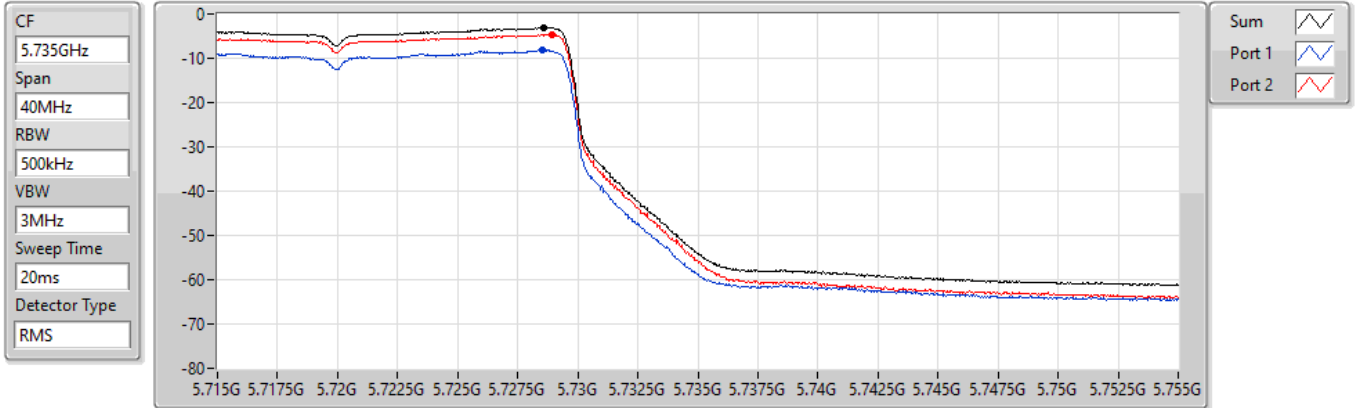

Sum
Port 1
Port 2

Sum	PD	Port 1	Port 2
(dBm/RBW)	(dBm/RBW)	(dBm/RBW)	(dBm/RBW)
-1.89	-1.89	-7.01	-3.45

802.11ax HEW20_Nss1,(MCS0)_2TX

PSD

5720MHz Straddle 5.725-5.85GHz

07/09/2022

Sum	PD	Port 1	Port 2
(dBm/RBW)	(dBm/RBW)	(dBm/RBW)	(dBm/RBW)
-3.06	-3.06	-8.05	-4.61