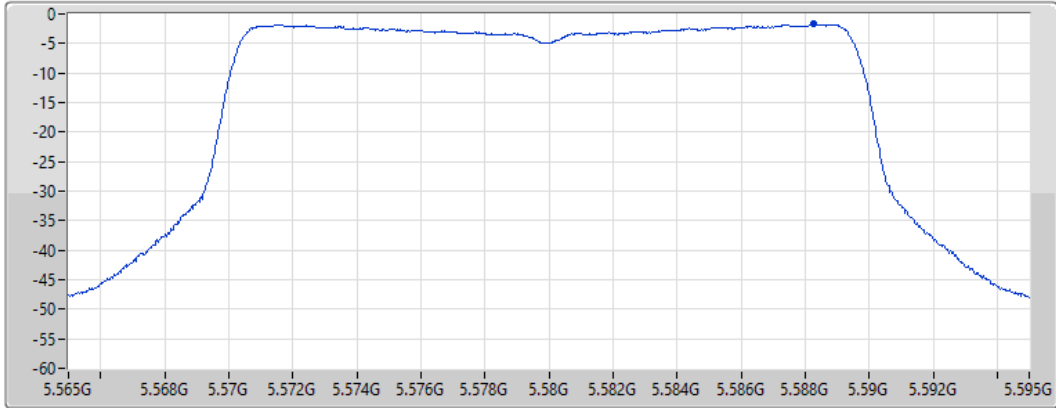

802.11ax HEW20_Nss1,(MCS0)_1TX

PSD

5580MHz

25/08/2022

CF
5.58GHz
Span
30MHz
RBW
1MHz
VBW
3MHz
Sweep Time
20ms
Detector Type
RMS

Sum	PD	Port 1
(dBm/RBW)	(dBm/RBW)	(dBm/RBW)
-1.74	-1.74	-1.74