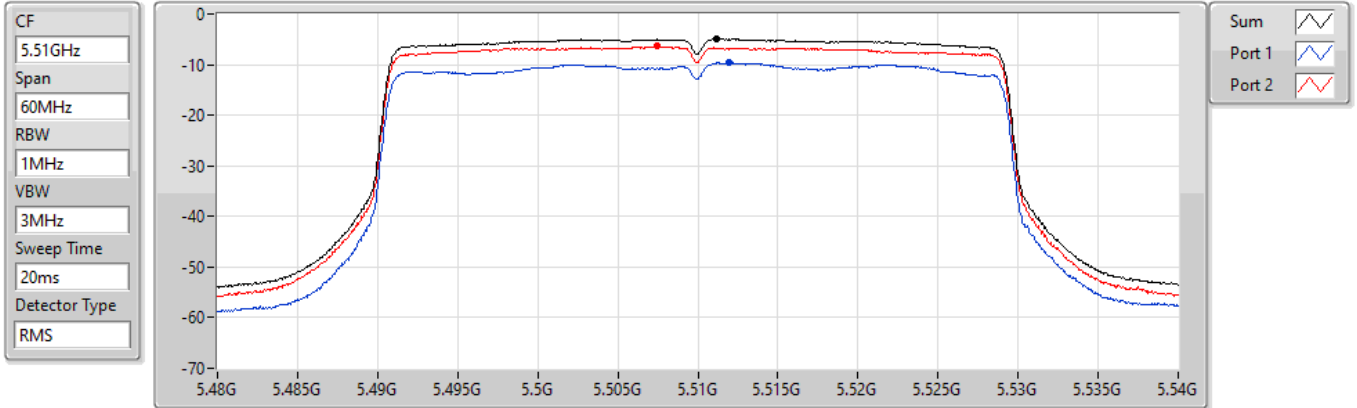

802.11ax HEW40_Nss1,(MCS0)_2TX

PSD

5510MHz

24/08/2022