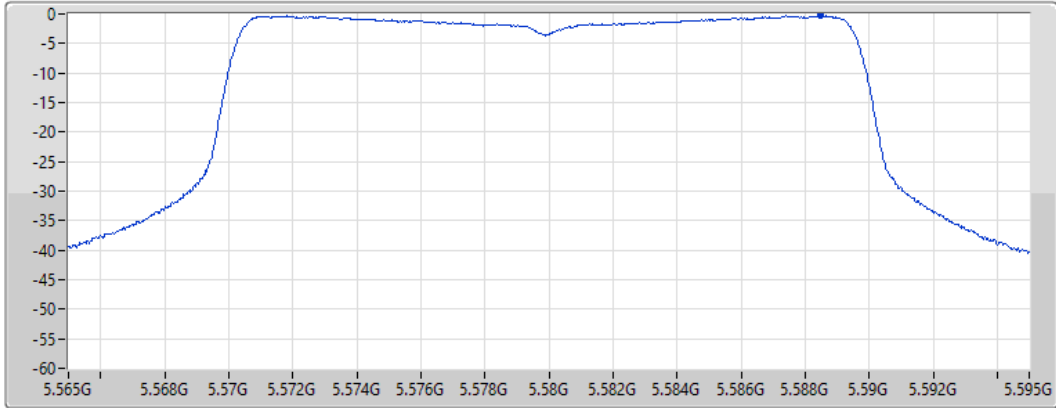

802.11ax HEW20_Nss1,(MCS0)_1TX

PSD

5580MHz

18/08/2022

CF
5.58GHz
Span
30MHz
RBW
1MHz
VBW
3MHz
Sweep Time
20ms
Detector Type
RMS

Port 1

Sum	PD	Port 1
(dBm/RBW)	(dBm/RBW)	(dBm/RBW)
-0.17	-0.17	-0.17