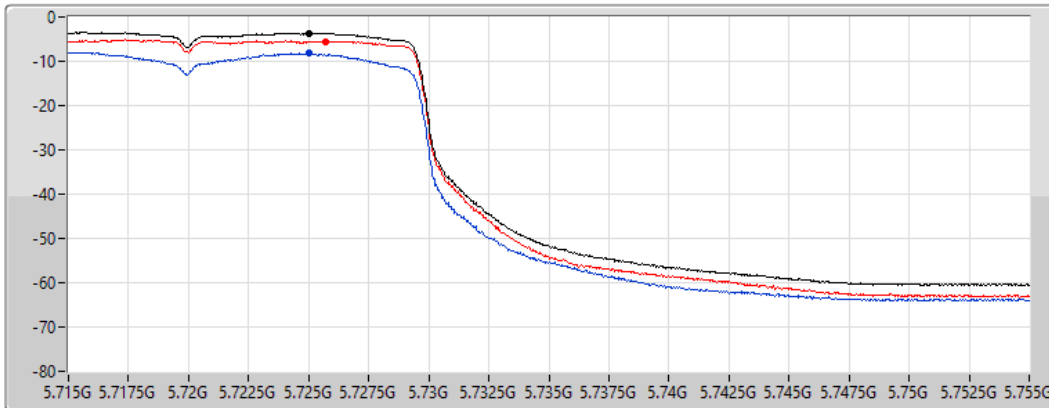

802.11ax HEW20_Nss1,(MCS0)_2TX
5720MHz Straddle 5.725-5.85GHz

PSD

24/08/2022

CF
5.735GHz

Span
40MHz

RBW
500kHz

VBW
3MHz

Sweep Time
20ms

Detector Type
RMS

Sum

Port 1

Port 2

Sum	PD	Port 1	Port 2
(dBm/RBW)	(dBm/RBW)	(dBm/RBW)	(dBm/RBW)
-3.71	-3.71	-8.28	-5.47