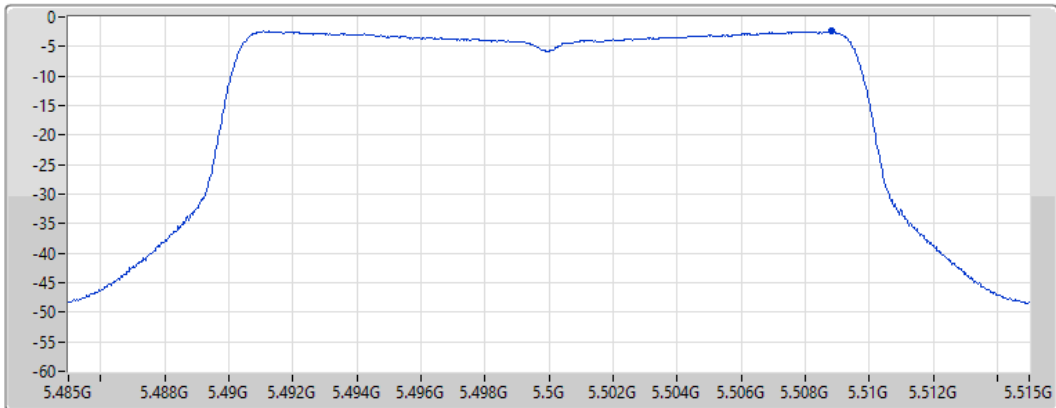

07/09/2022

CF
5.5GHz
Span
30MHz
RBW
1MHz
VBW
3MHz
Sweep Time
20ms
Detector Type
RMS

Port 1 

Sum	PD	Port 1
(dBm/RBW)	(dBm/RBW)	(dBm/RBW)
-2.41	-2.41	-2.41

802.11ax HEW20_Nss1,(MCS0)_1TX

PSD

5580MHz

25/08/2022