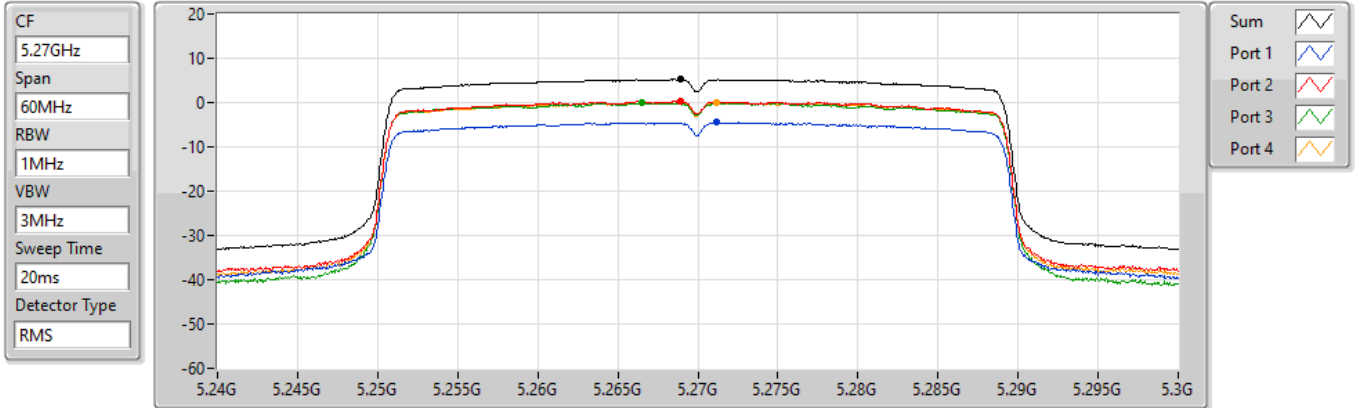

802.11ax HEW40_Nss1,(MCS0)_4TX

PSD

5270MHz

19/08/2022

Sum	PD	Port 1	Port 2	Port 3	Port 4
(dBm/RBW)	(dBm/RBW)	(dBm/RBW)	(dBm/RBW)	(dBm/RBW)	(dBm/RBW)
5.18	5.18	-4.43	0.28	-0.09	0.01