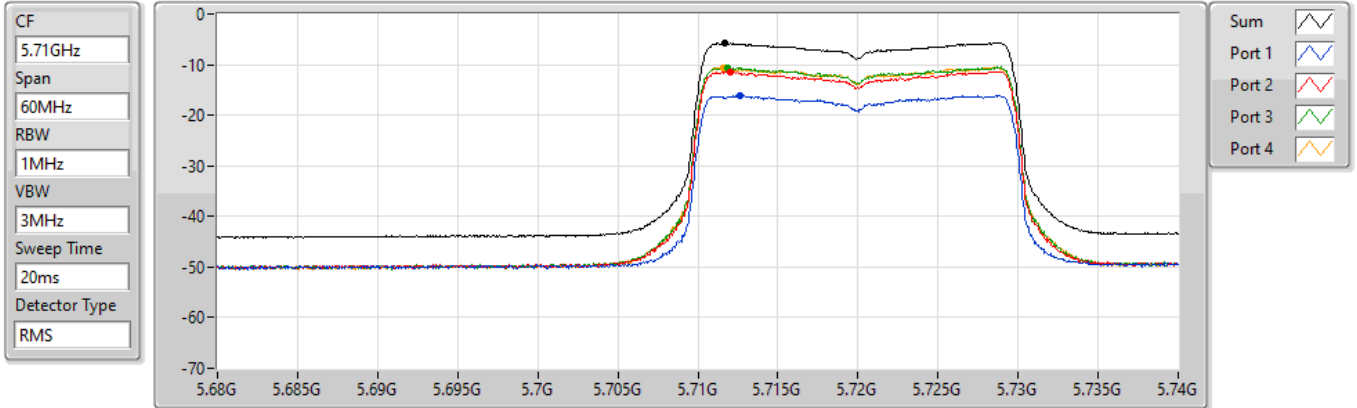

802.11ax HEW20_Nss1,(MCS0)_4TX

PSD

5720MHz Straddle 5.47-5.725GHz

24/08/2022

Sum	PD	Port 1	Port 2	Port 3	Port 4
(dBm/RBW)	(dBm/RBW)	(dBm/RBW)	(dBm/RBW)	(dBm/RBW)	(dBm/RBW)
-5.81	-5.81	-16.15	-11.37	-10.62	-10.60

802.11ax HEW20_Nss1,(MCS0)_4TX

PSD