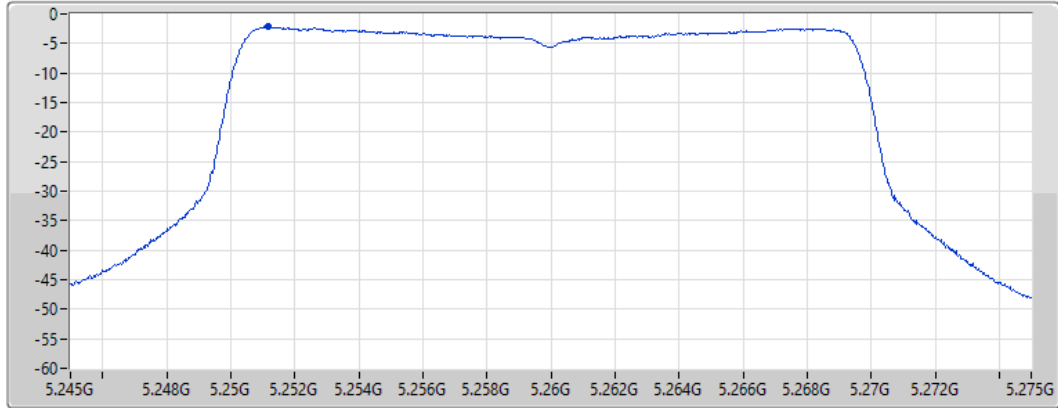

802.11ax HEW20_Nss1,(MCS0)_1TX

PSD

5260MHz

07/09/2022

CF
5.26GHz
Span
30MHz
RBW
1MHz
VBW
3MHz
Sweep Time
20ms
Detector Type
RMS

Port 1

Sum	PD	Port 1
(dBm/RBW)	(dBm/RBW)	(dBm/RBW)
-2.18	-2.18	-2.18