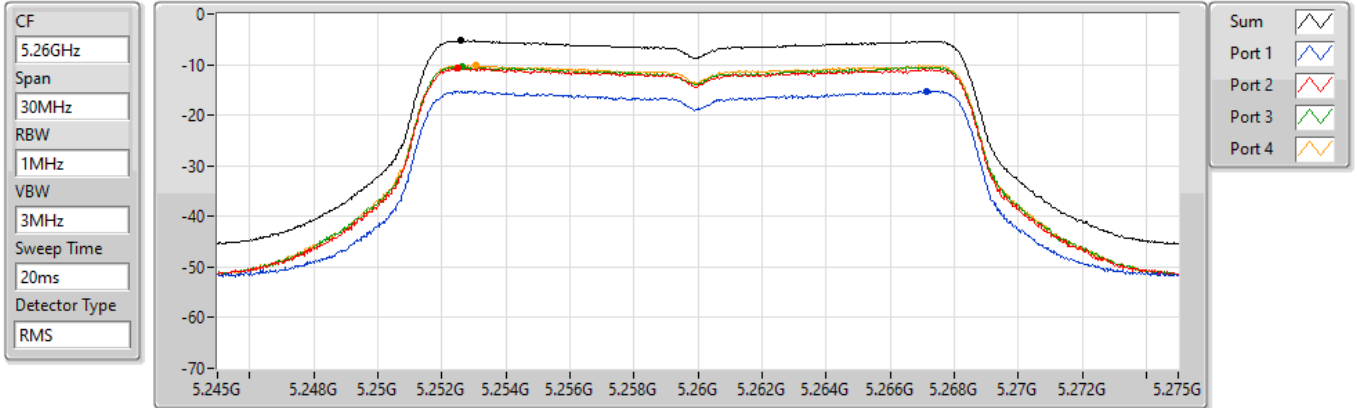

802.11a_Nss1,(6Mbps)_4TX

PSD

5260MHz

24/08/2022

Sum	PD	Port 1	Port 2	Port 3	Port 4
(dBm/RBW)	(dBm/RBW)	(dBm/RBW)	(dBm/RBW)	(dBm/RBW)	(dBm/RBW)
-5.30	-5.30	-15.24	-10.77	-10.42	-10.12