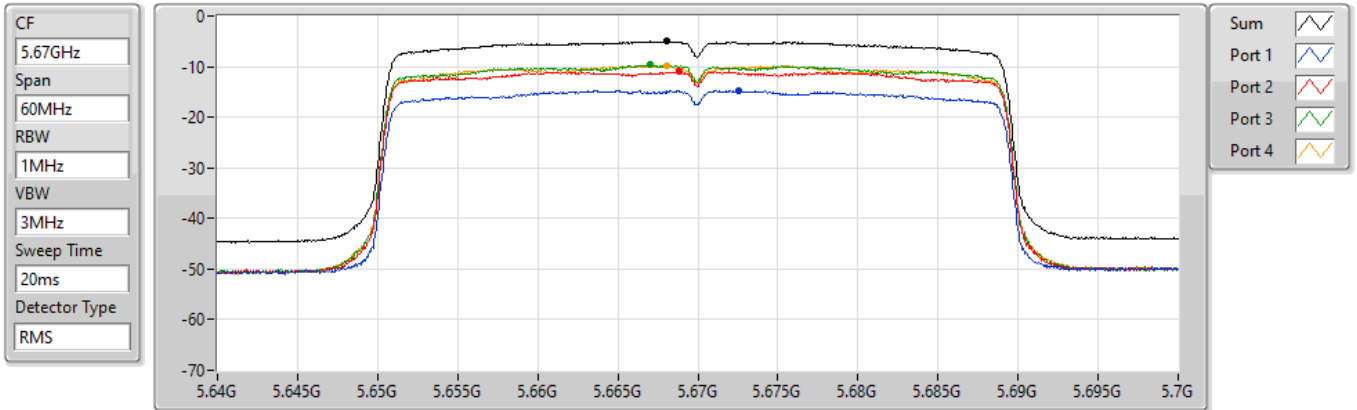

802.11ax HEW40_Nss1,(MCS0)_4TX

PSD

5670MHz

25/08/2022

Sum	PD	Port 1	Port 2	Port 3	Port 4
(dBm/RBW)	(dBm/RBW)	(dBm/RBW)	(dBm/RBW)	(dBm/RBW)	(dBm/RBW)
-4.98	-4.98	-14.74	-11.01	-9.67	-9.75

802.11ax HEW40_Nss1,(MCS0)_4TX

PSD