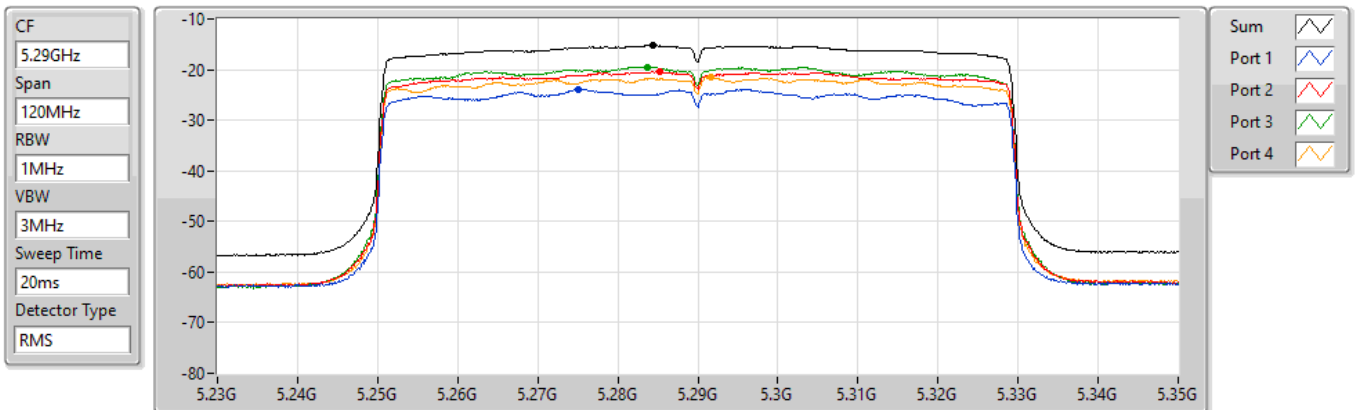

5290MHz

22/08/2022

Sum	PD	Port 1	Port 2	Port 3	Port 4
(dBm/RBW)	(dBm/RBW)	(dBm/RBW)	(dBm/RBW)	(dBm/RBW)	(dBm/RBW)
-15.22	-15.22	-23.88	-20.49	-19.46	-21.58