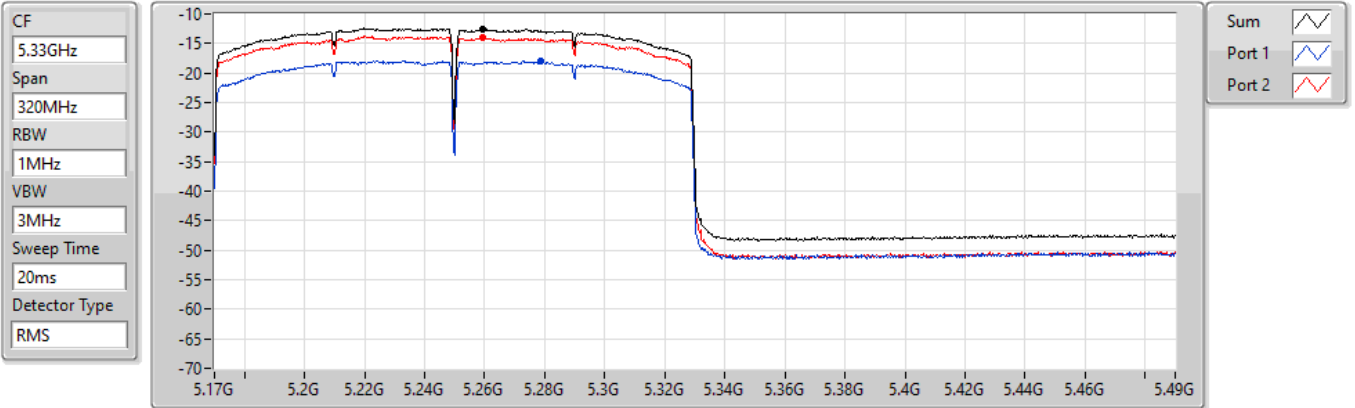

24/08/2022

Sum	PD	Port 1	Port 2
(dBm/RBW)	(dBm/RBW)	(dBm/RBW)	(dBm/RBW)
-12.63	-12.63	-17.98	-13.95

802.11ax HEW160_Nss1,(MCS0)_2TX

PSD

5250MHz Straddle 5.25-5.35GHz

24/08/2022

Sum	PD	Port 1	Port 2
(dBm/RBW)	(dBm/RBW)	(dBm/RBW)	(dBm/RBW)
-12.62	-12.62	-18.02	-13.95