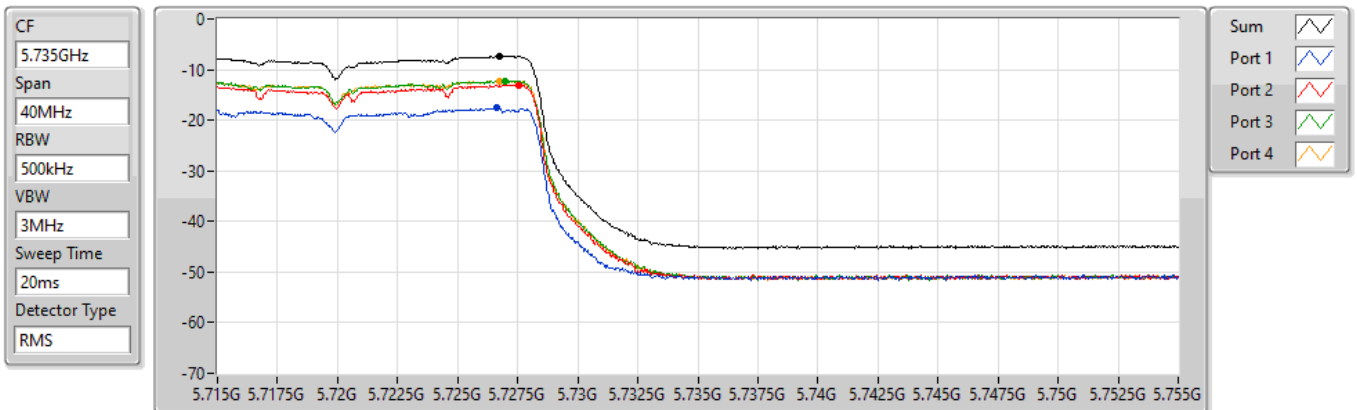

5720MHz Straddle 5.725-5.85GHz

24/08/2022

Sum	PD	Port 1	Port 2	Port 3	Port 4
(dBm/RBW)	(dBm/RBW)	(dBm/RBW)	(dBm/RBW)	(dBm/RBW)	(dBm/RBW)
-7.37	-7.37	-17.55	-13.07	-12.21	-12.19