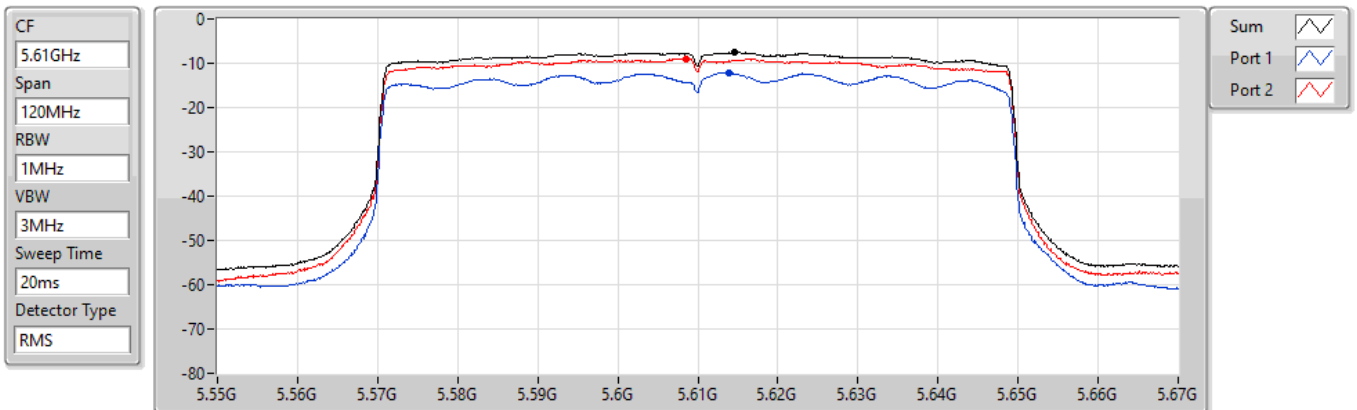

802.11ax HEW80_Nss1,(MCS0)_2TX

PSD

5610MHz

24/08/2022