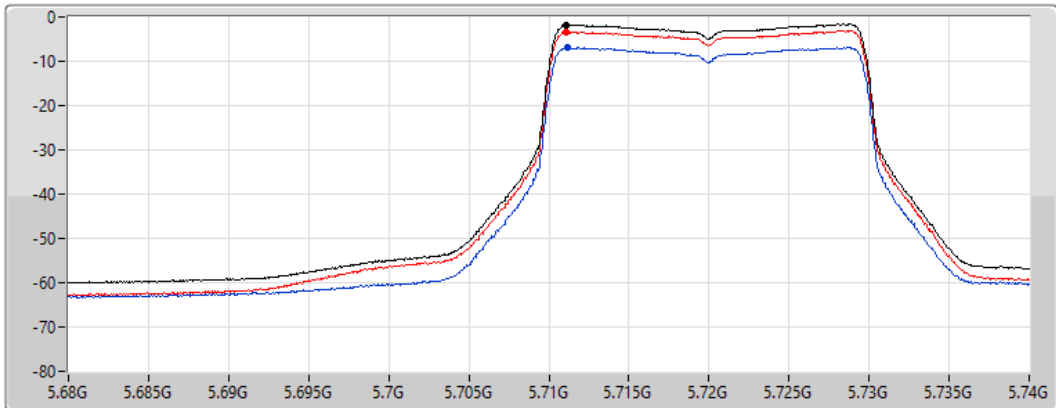

Sum
Port 1
Port 2

Sum	PD	Port 1	Port 2
(dBm/RBW)	(dBm/RBW)	(dBm/RBW)	(dBm/RBW)
-2.21	-2.21	-7.49	-3.63

802.11ax HEW20_Nss1,(MCS0)_2TX

PSD

5720MHz Straddle 5.47-5.725GHz

07/09/2022

CF
5.71GHz
Span
60MHz
RBW
1MHz
VBW
3MHz
Sweep Time
20ms
Detector Type
RMS