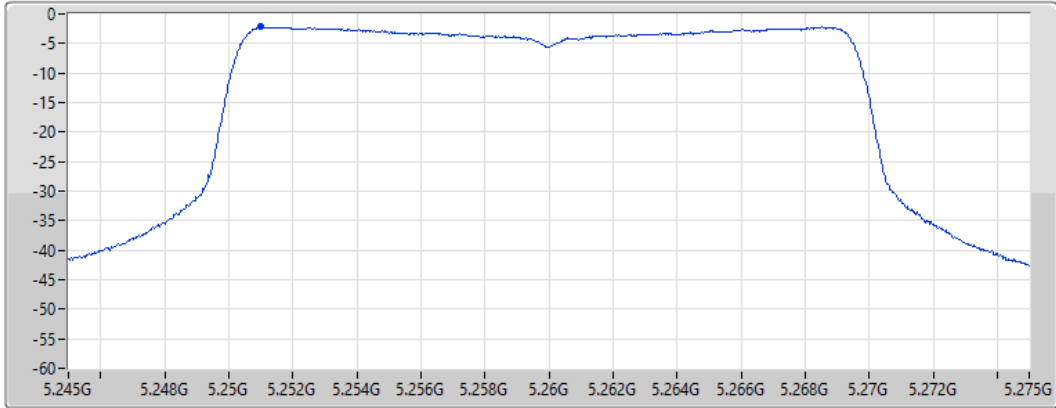

802.11ax HEW20_Nss1,(MCS0)_1TX

PSD

5260MHz

07/09/2022

CF
5.26GHz
Span
30MHz
RBW
1MHz
VBW
3MHz
Sweep Time
20ms
Detector Type
RMS

Port 1

Sum	PD	Port 1
(dBm/RBW)	(dBm/RBW)	(dBm/RBW)
-2.21	-2.21	-2.21