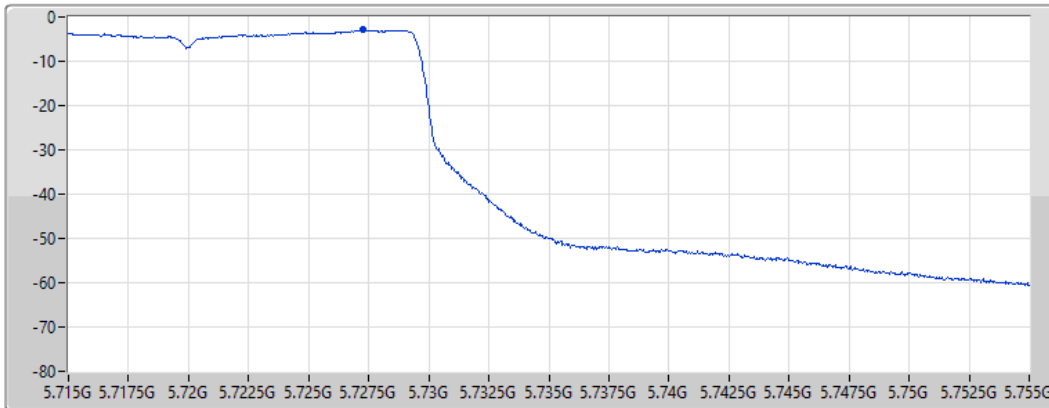

Port 1 

Sum	PD	Port 1
(dBm/RBW)	(dBm/RBW)	(dBm/RBW)
-1.59	-1.59	-1.59

802.11ax HEW20_Nss1,(MCS0)_1TX

PSD

5720MHz Straddle 5.725-5.85GHz

07/09/2022

CF
5.735GHz
Span
40MHz
RBW
500kHz
VBW
3MHz
Sweep Time
20ms
Detector Type
RMS