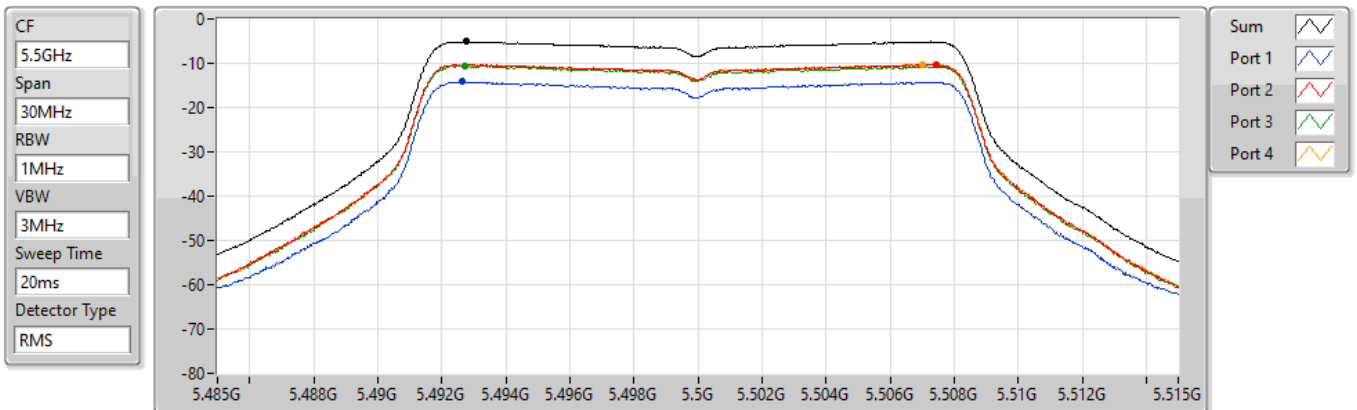

802.11a_Nss1,(6Mbps)_4TX

PSD

5500MHz

07/09/2022

Sum	PD	Port 1	Port 2	Port 3	Port 4
(dBm/RBW)	(dBm/RBW)	(dBm/RBW)	(dBm/RBW)	(dBm/RBW)	(dBm/RBW)
-5.14	-5.14	-14.21	-10.24	-10.58	-10.23