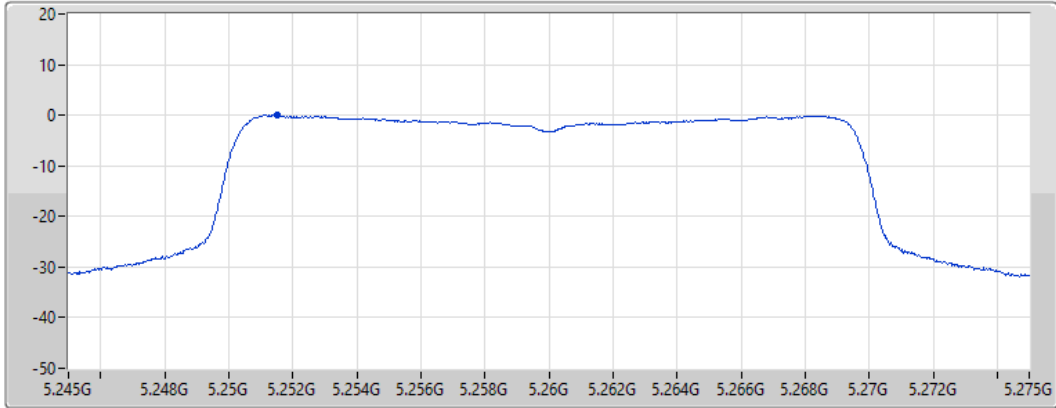

802.11ax HEW20_Nss1,(MCS0)_1TX

PSD

5260MHz

18/08/2022

CF
5.26GHz
Span
30MHz
RBW
1MHz
VBW
3MHz
Sweep Time
20ms
Detector Type
RMS

Port 1

Sum	PD	Port 1
(dBm/RBW)	(dBm/RBW)	(dBm/RBW)
0.01	0.01	0.01