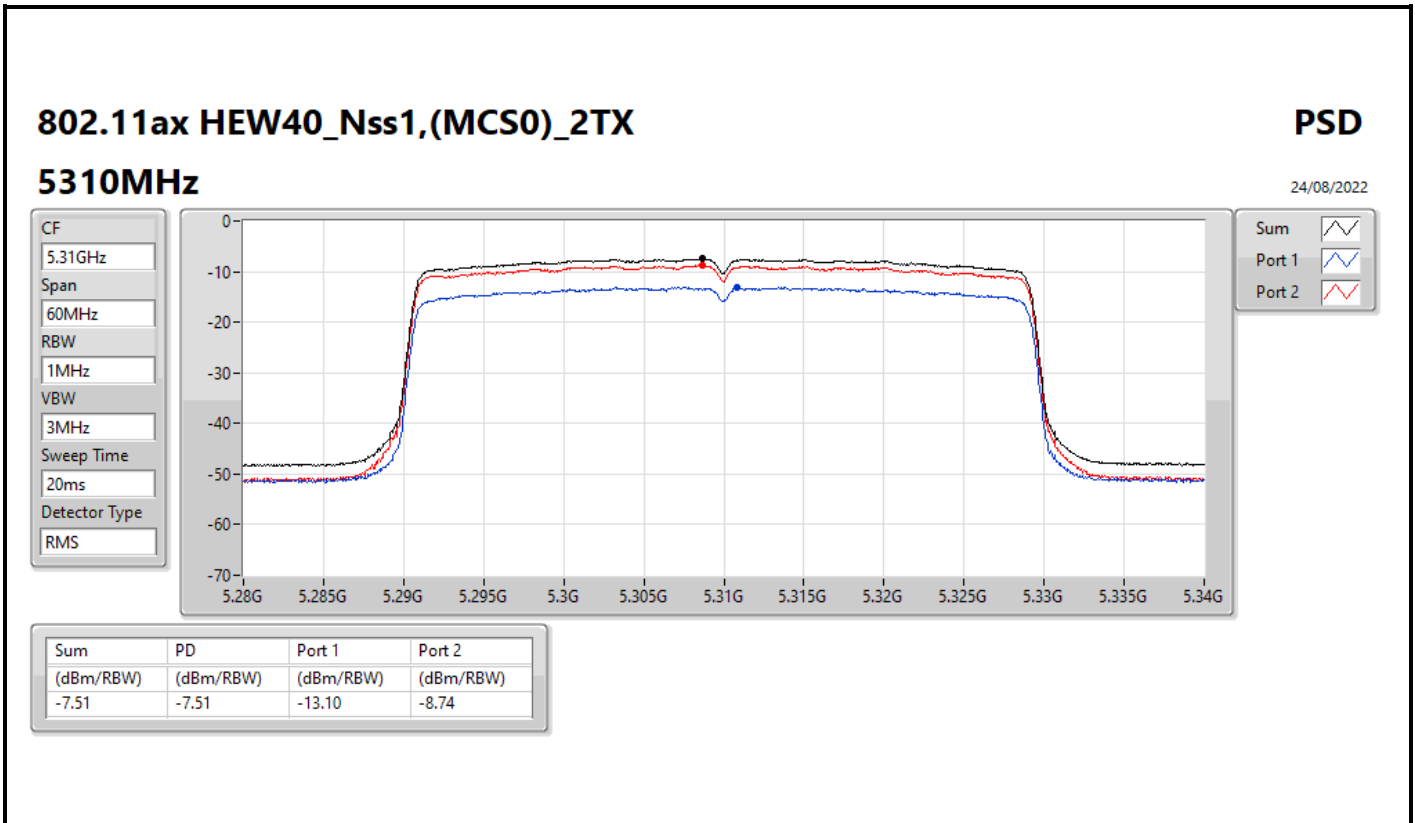

802.11ax HEW40_Nss1,(MCS0)_2TX

PSD

5270MHz

07/09/2022

Sum	PD	Port 1	Port 2
(dBm/RBW)	(dBm/RBW)	(dBm/RBW)	(dBm/RBW)
-6.62	-6.62	-11.96	-8.05

802.11ax HEW40_Nss1,(MCS0)_2TX

PSD

5550MHz