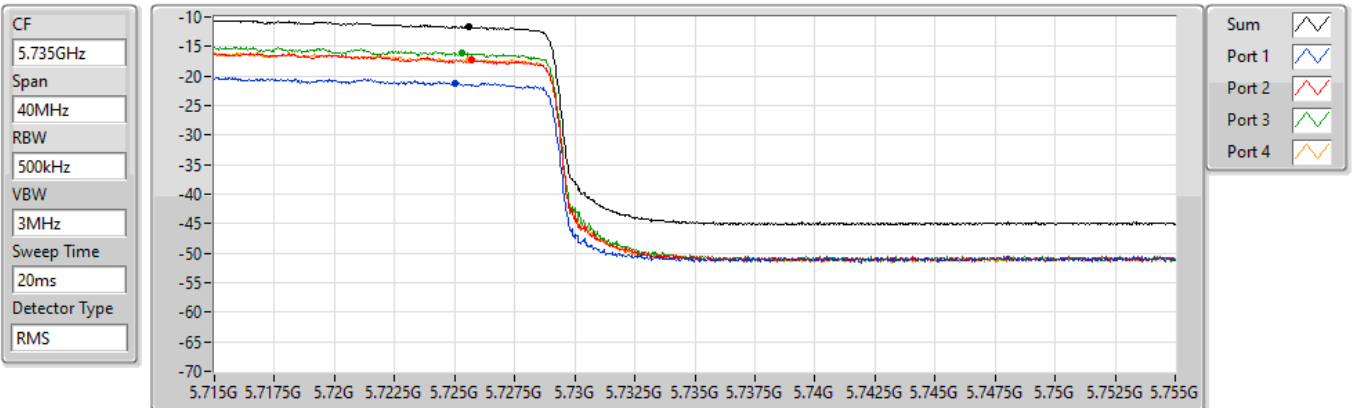

802.11ax HEW80_Nss1,(MCS0)_4TX

PSD

5690MHz Straddle 5.725-5.85GHz

24/08/2022

Sum	PD	Port 1	Port 2	Port 3	Port 4
(dBm/RBW)	(dBm/RBW)	(dBm/RBW)	(dBm/RBW)	(dBm/RBW)	(dBm/RBW)
-11.67	-11.67	-21.14	-17.27	-16.19	-17.16