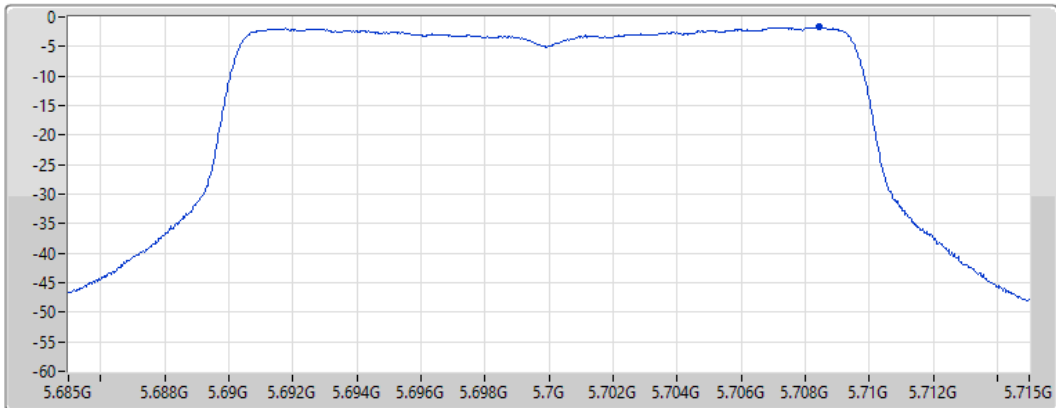

CF
5.58GHz
Span
30MHz
RBW
1MHz
VBW
3MHz
Sweep Time
20ms
Detector Type
RMS

Sum	PD	Port 1
(dBm/RBW)	(dBm/RBW)	(dBm/RBW)
-1.74	-1.74	-1.74

802.11ax HEW20_Nss1,(MCS0)_1TX

PSD

5700MHz

25/08/2022

CF
5.7GHz
Span
30MHz
RBW
1MHz
VBW
3MHz
Sweep Time
20ms
Detector Type
RMS