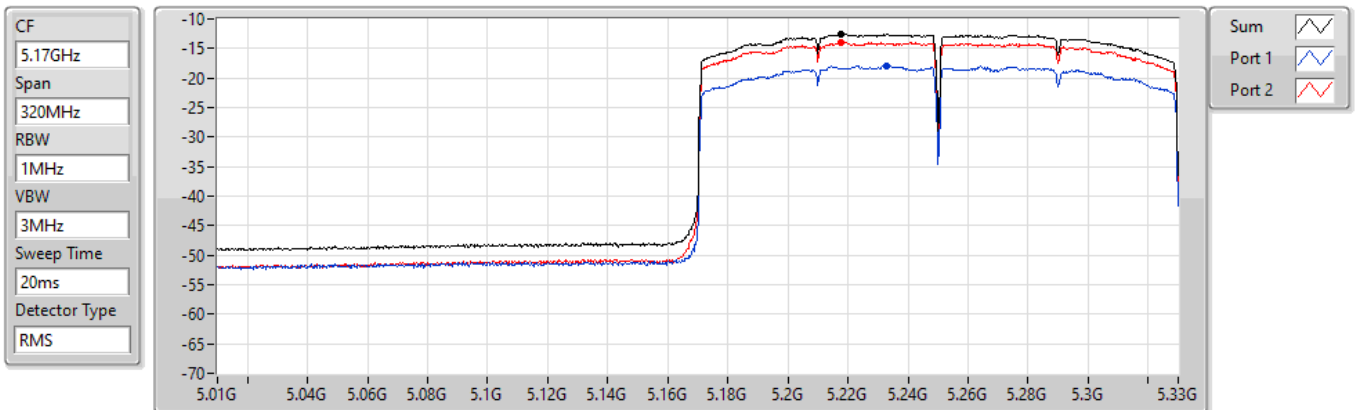

5250MHz Straddle 5.15-5.25GHz

24/08/2022

Sum	PD	Port 1	Port 2
(dBm/RBW)	(dBm/RBW)	(dBm/RBW)	(dBm/RBW)
-12.63	-12.63	-17.98	-13.95