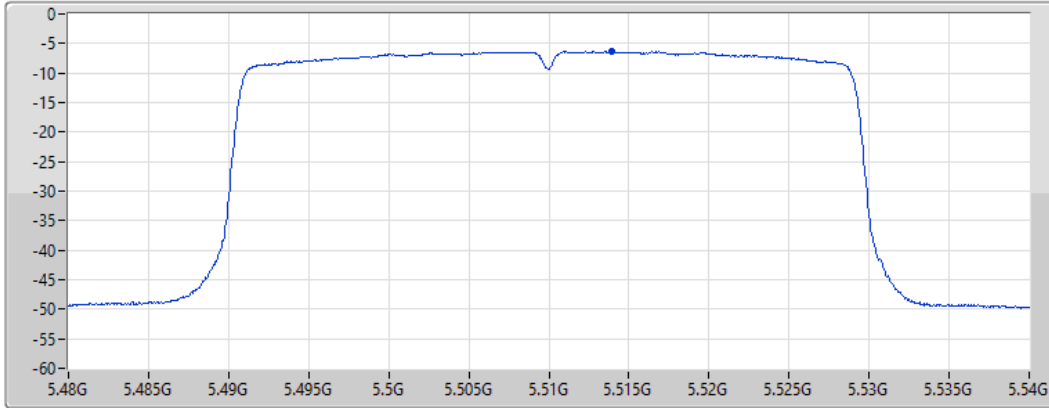

802.11ax HEW40_Nss1,(MCS0)_1TX

PSD

5510MHz

25/08/2022

CF
5.51GHz
Span
60MHz
RBW
1MHz
VBW
3MHz
Sweep Time
20ms
Detector Type
RMS

Port 1

Sum	PD	Port 1
(dBm/RBW)	(dBm/RBW)	(dBm/RBW)
-6.34	-6.34	-6.34

802.11ax HEW40_Nss1,(MCS0)_1TX

PSD

5550MHz

25/08/2022

CF
5.55GHz
Span
60MHz
RBW
1MHz
VBW
3MHz
Sweep Time
20ms
Detector Type
RMS