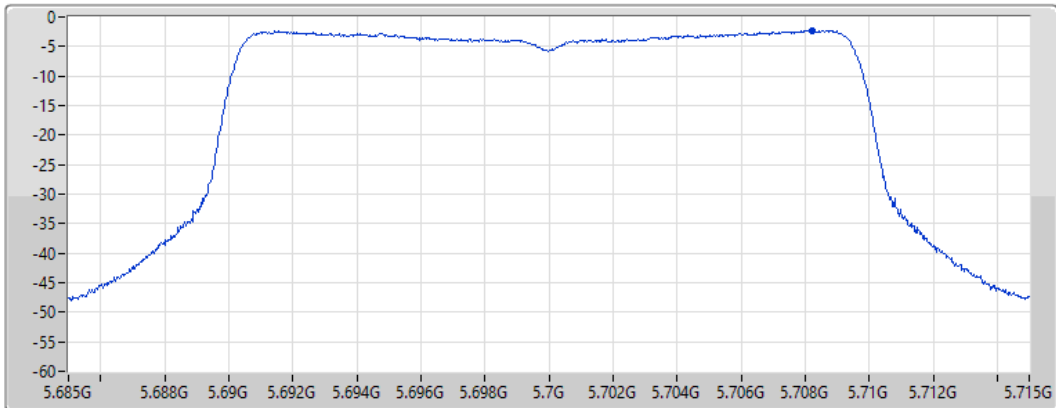

802.11ax HEW20_Nss1,(MCS0)_1TX

PSD

5700MHz

25/08/2022

CF
5.7GHz
Span
30MHz
RBW
1MHz
VBW
3MHz
Sweep Time
20ms
Detector Type
RMS

Port 1

Sum	PD	Port 1
(dBm/RBW)	(dBm/RBW)	(dBm/RBW)
-2.26	-2.26	-2.26