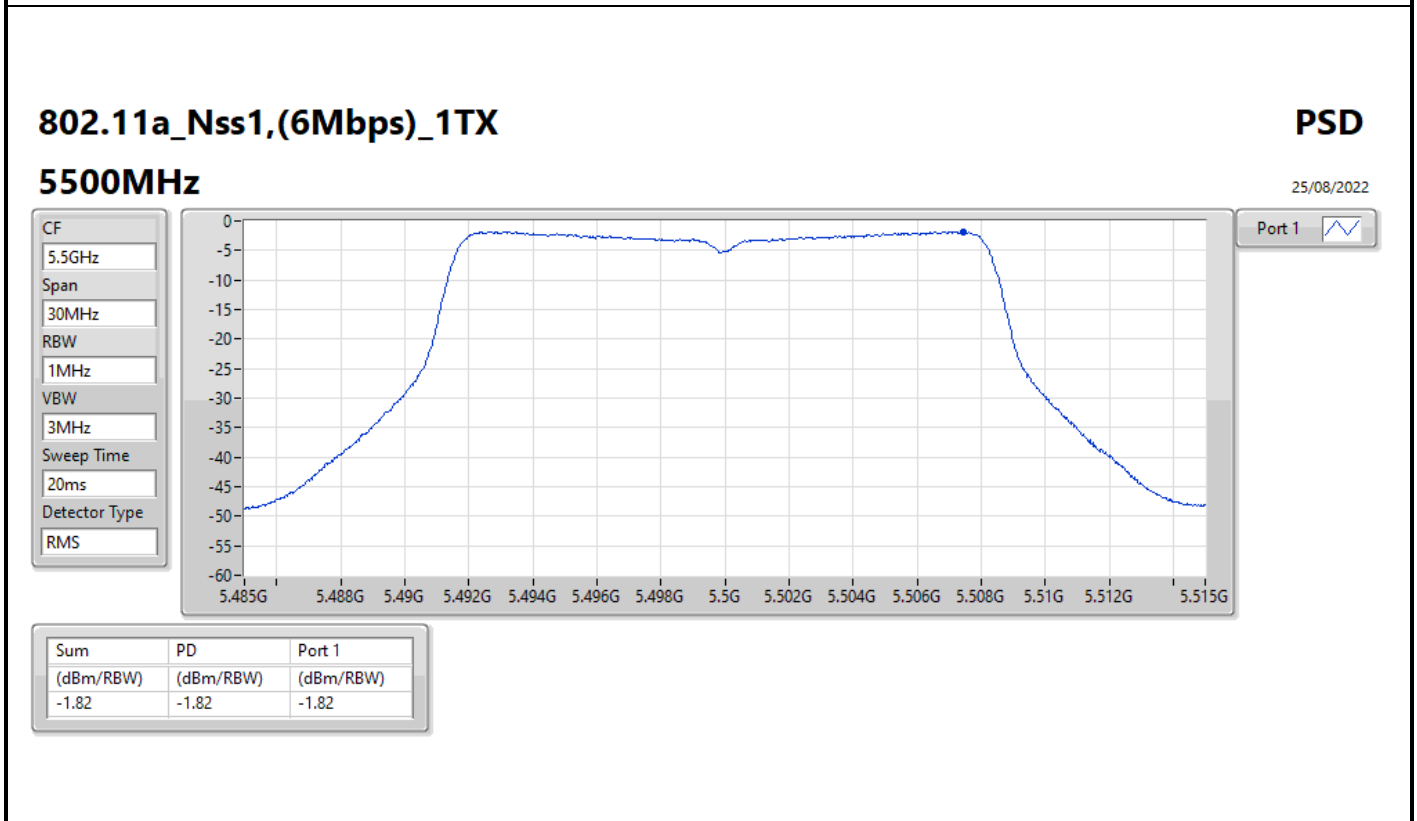

CF
5.3GHz

Span
30MHz

RBW
1MHz

VBW
3MHz

Sweep Time
20ms

Detector Type
RMS

Port 1 

Sum	PD	Port 1
(dBm/RBW)	(dBm/RBW)	(dBm/RBW)
-2.01	-2.01	-2.01