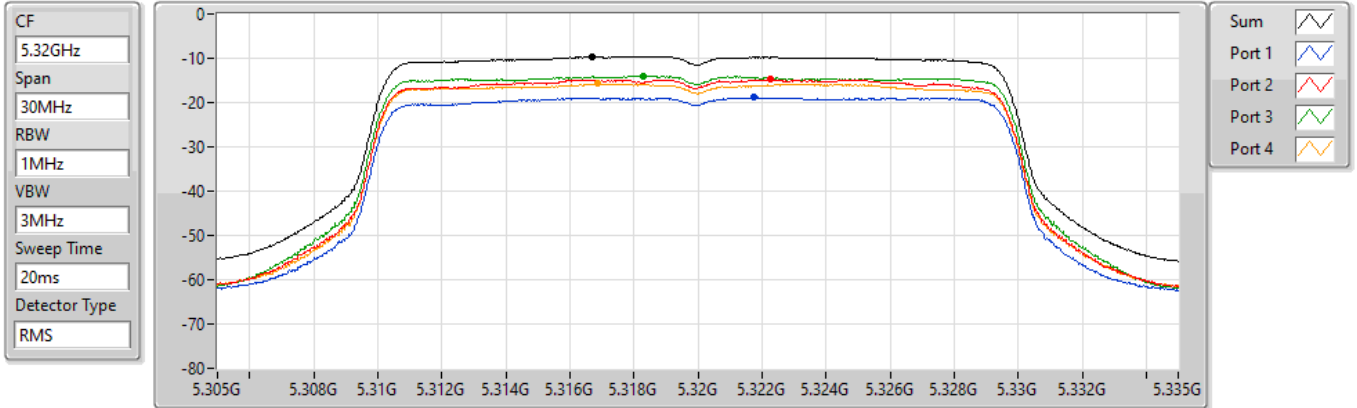

PSD

5300MHz

22/08/2022

Sum	PD	Port 1	Port 2	Port 3	Port 4
(dBm/RBW)	(dBm/RBW)	(dBm/RBW)	(dBm/RBW)	(dBm/RBW)	(dBm/RBW)
-9.77	-9.77	-18.14	-15.05	-14.02	-15.87

802.11ax HEW20_Nss1,(MCS0)_4TX

PSD

5320MHz

22/08/2022