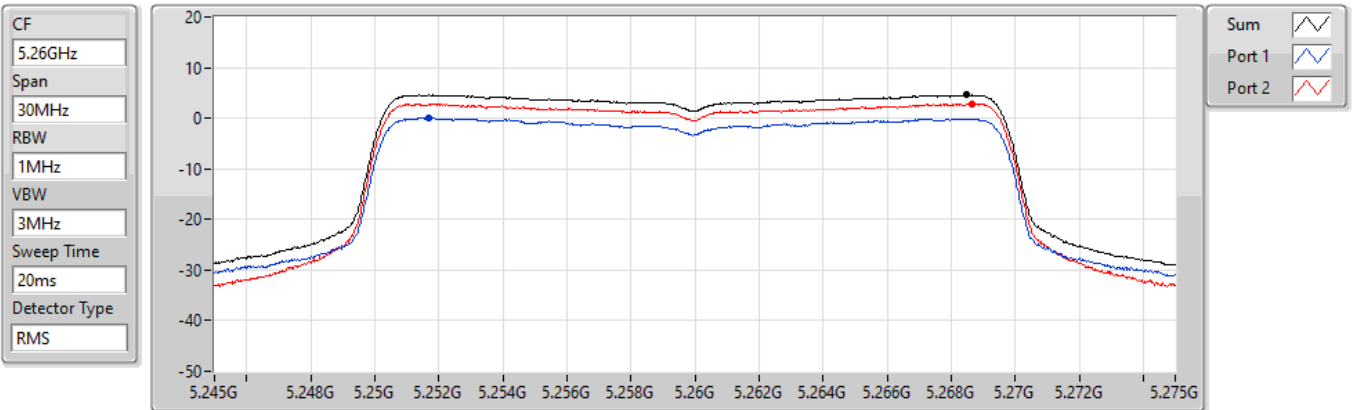

5260MHz

18/08/2022

Sum	PD	Port 1	Port 2
(dBm/RBW)	(dBm/RBW)	(dBm/RBW)	(dBm/RBW)
4.58	4.58	-0.00	2.79