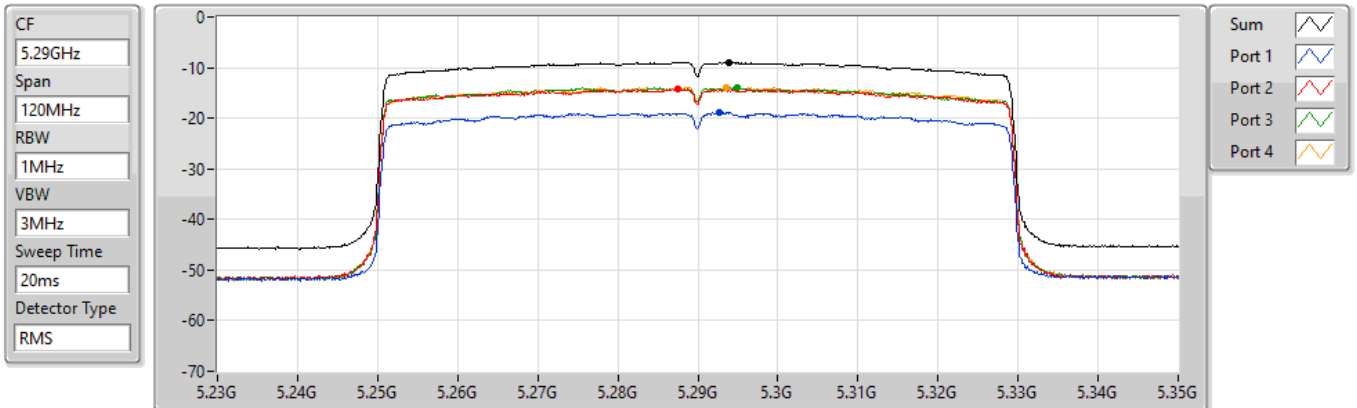

24/08/2022

Sum	PD	Port 1	Port 2	Port 3	Port 4
(dBm/RBW)	(dBm/RBW)	(dBm/RBW)	(dBm/RBW)	(dBm/RBW)	(dBm/RBW)
-7.99	-7.99	-17.47	-13.68	-12.42	-13.35

802.11ax HEW80_Nss1,(MCS0)_4TX

PSD

5290MHz

24/08/2022

Sum	PD	Port 1	Port 2	Port 3	Port 4
(dBm/RBW)	(dBm/RBW)	(dBm/RBW)	(dBm/RBW)	(dBm/RBW)	(dBm/RBW)
-8.95	-8.95	-18.88	-14.18	-13.95	-13.96