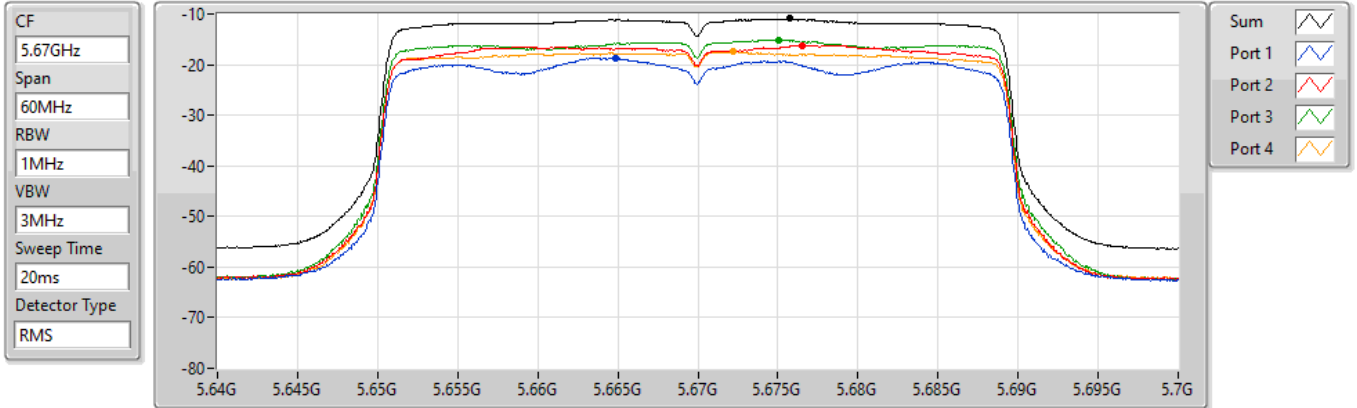

802.11ax HEW40_Nss1,(MCS0)_4TX

PSD

5670MHz

22/08/2022

Sum	PD	Port 1	Port 2	Port 3	Port 4
(dBm/RBW)	(dBm/RBW)	(dBm/RBW)	(dBm/RBW)	(dBm/RBW)	(dBm/RBW)
-10.95	-10.95	-18.71	-16.18	-15.07	-17.36

802.11ax HEW40_Nss1,(MCS0)_4TX

PSD