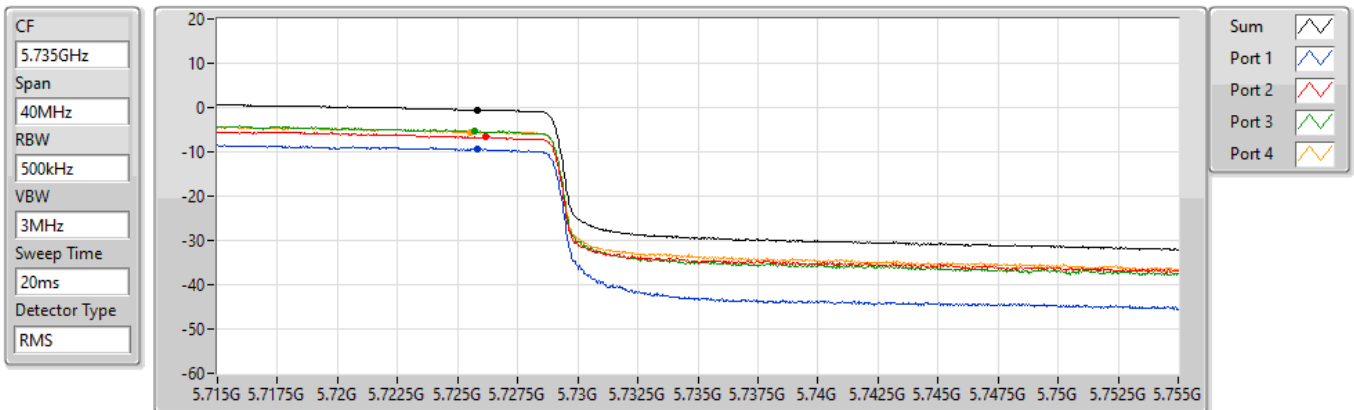

802.11ax HEW80_Nss1,(MCS0)_4TX

PSD

5690MHz Straddle 5.725-5.85GHz

19/08/2022

Sum	PD	Port 1	Port 2	Port 3	Port 4
(dBm/RBW)	(dBm/RBW)	(dBm/RBW)	(dBm/RBW)	(dBm/RBW)	(dBm/RBW)
-0.48	-0.48	-9.33	-6.61	-5.27	-5.53