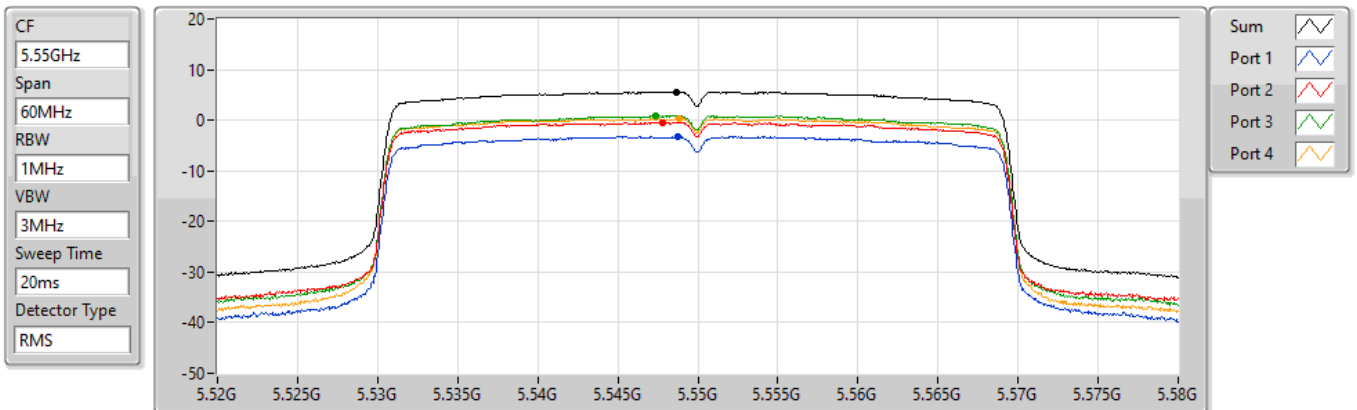

PSD

5510MHz

19/08/2022

Sum	PD	Port 1	Port 2	Port 3	Port 4
(dBm/RBW)	(dBm/RBW)	(dBm/RBW)	(dBm/RBW)	(dBm/RBW)	(dBm/RBW)
1.45	1.45	-7.19	-4.39	-3.42	-3.71

802.11ax HEW40_Nss1,(MCS0)_4TX

PSD

5550MHz

18/08/2022