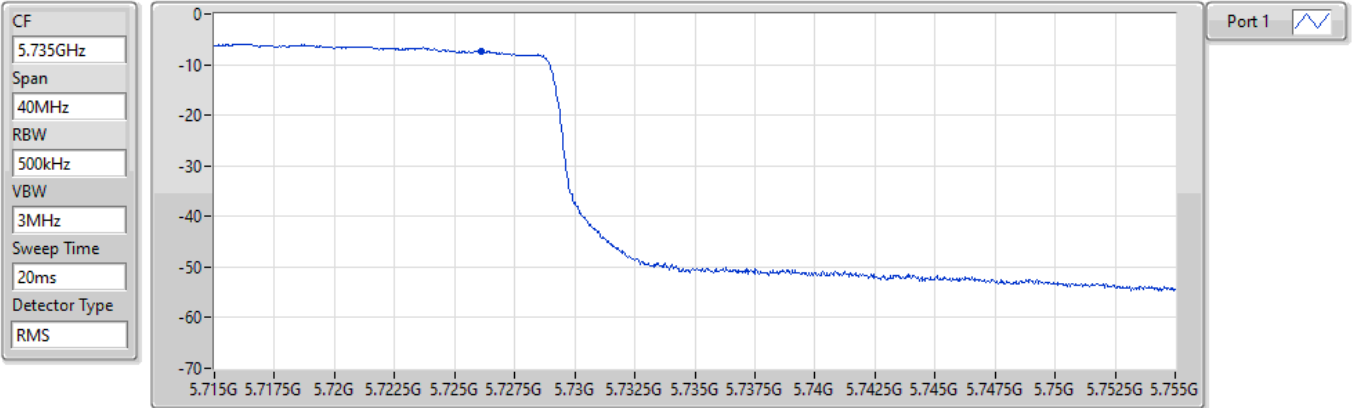

802.11ax HEW40_Nss1,(MCS0)_1TX

PSD

5710MHz Straddle 5.725-5.85GHz

07/09/2022

Sum	PD	Port 1
(dBm/RBW)	(dBm/RBW)	(dBm/RBW)
-7.27	-7.27	-7.27

802.11ax HEW80_Nss1,(MCS0)_1TX

PSD