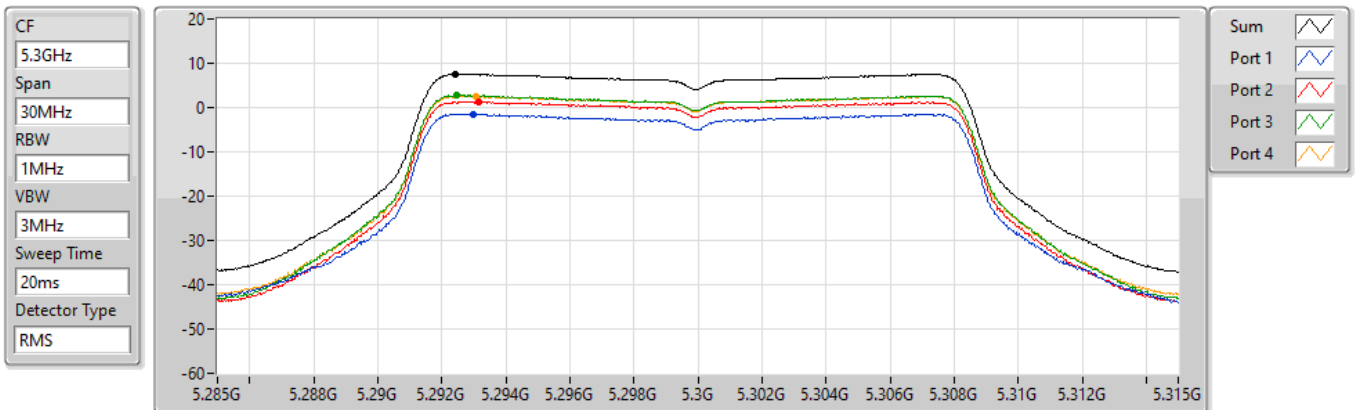

802.11a_Nss1,(6Mbps)_4TX

PSD

5300MHz

18/08/2022

Sum	PD	Port 1	Port 2	Port 3	Port 4
(dBm/RBW)	(dBm/RBW)	(dBm/RBW)	(dBm/RBW)	(dBm/RBW)	(dBm/RBW)
7.57	7.57	-1.43	1.31	2.83	2.59