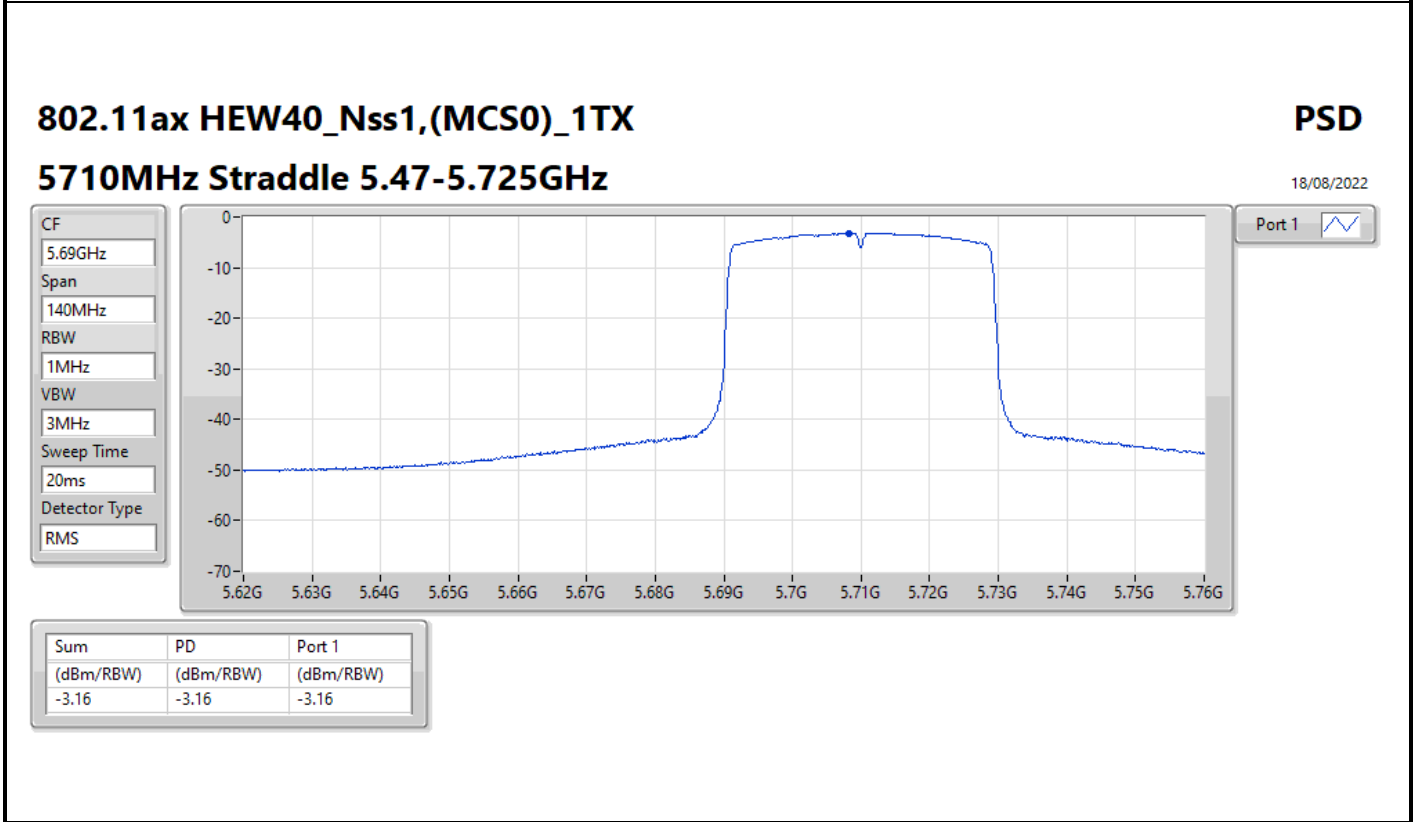

5270MHz

18/08/2022

Sum	PD	Port 1
(dBm/RBW)	(dBm/RBW)	(dBm/RBW)
-2.95	-2.95	-2.95

802.11ax HEW40_Nss1,(MCS0)_1TX

PSD

5310MHz

19/08/2022

Sum	PD	Port 1
(dBm/RBW)	(dBm/RBW)	(dBm/RBW)
-4.51	-4.51	-4.51