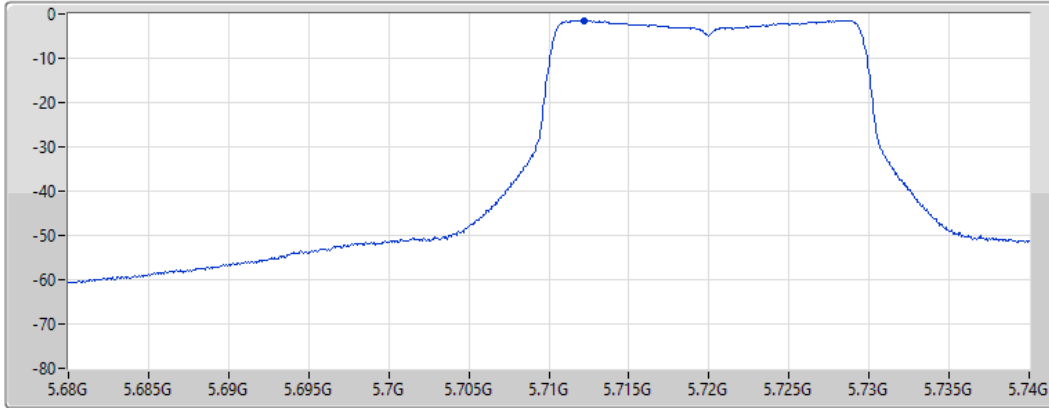

802.11ax HEW20_Nss1,(MCS0)_1TX

PSD

5720MHz Straddle 5.47-5.725GHz

07/09/2022

CF
5.71GHz
Span
60MHz
RBW
1MHz
VBW
3MHz
Sweep Time
20ms
Detector Type
RMS

Port 1

Sum	PD	Port 1
(dBm/RBW)	(dBm/RBW)	(dBm/RBW)
-1.59	-1.59	-1.59

802.11ax HEW20_Nss1,(MCS0)_1TX

PSD