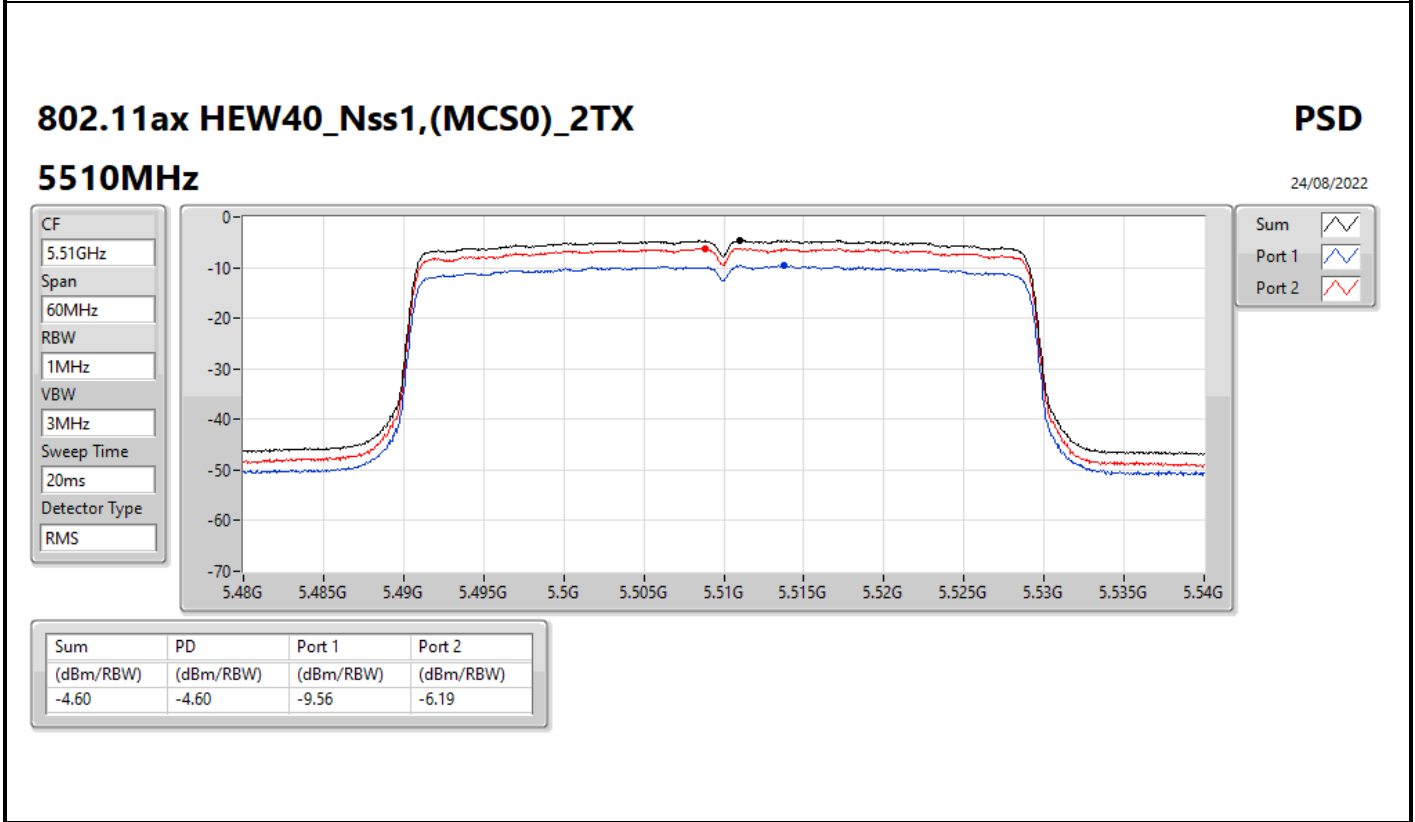

802.11ax HEW40_Nss1,(MCS0)_2TX

PSD

5270MHz

07/09/2022

Sum	PD	Port 1	Port 2
(dBm/RBW)	(dBm/RBW)	(dBm/RBW)	(dBm/RBW)
-6.62	-6.62	-11.96	-8.05

802.11ax HEW40_Nss1,(MCS0)_2TX

PSD

5550MHz