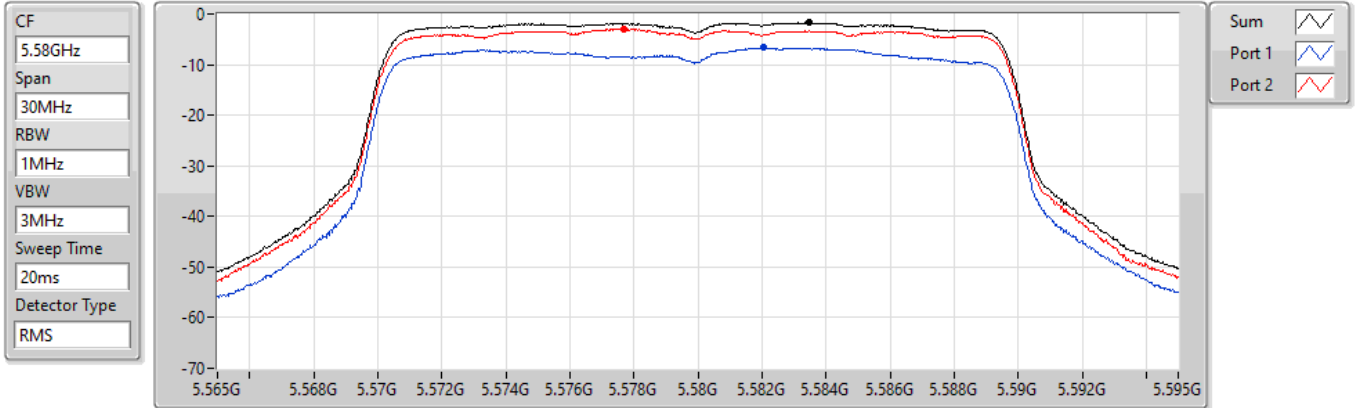

802.11ax HEW20_Nss1,(MCS0)_2TX

PSD

5580MHz

24/08/2022

Sum	PD	Port 1	Port 2
(dBm/RBW)	(dBm/RBW)	(dBm/RBW)	(dBm/RBW)
-1.74	-1.74	-6.63	-3.03