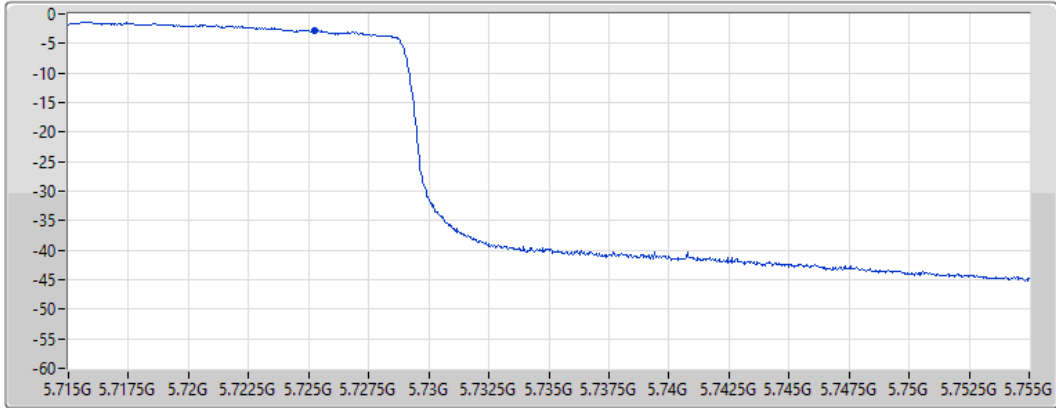

18/08/2022

CF
5.735GHz

Span
40MHz

RBW
500kHz

VBW
3MHz

Sweep Time
20ms

Detector Type
RMS

Port 1 