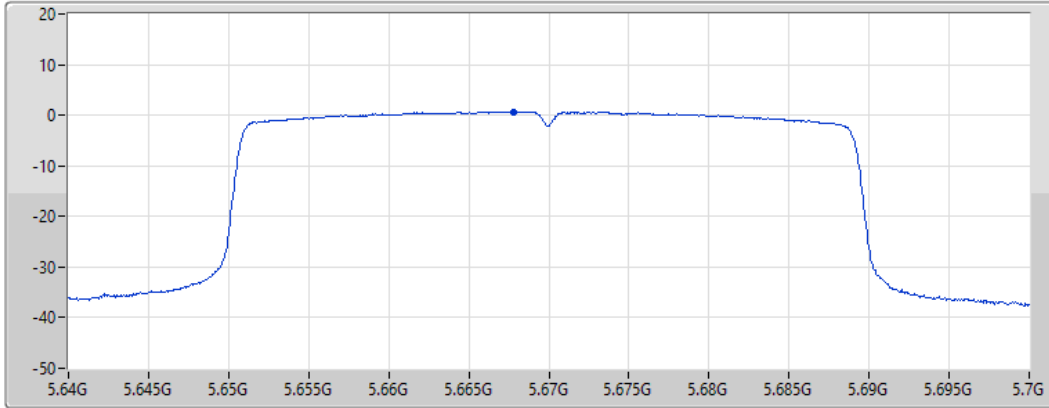

802.11ax HEW40_Nss1,(MCS0)_1TX

PSD

5670MHz

18/08/2022

CF
5.67GHz
Span
60MHz
RBW
1MHz
VBW
3MHz
Sweep Time
20ms
Detector Type
RMS

Port 1

Sum	PD	Port 1
(dBm/RBW)	(dBm/RBW)	(dBm/RBW)
0.71	0.71	0.71