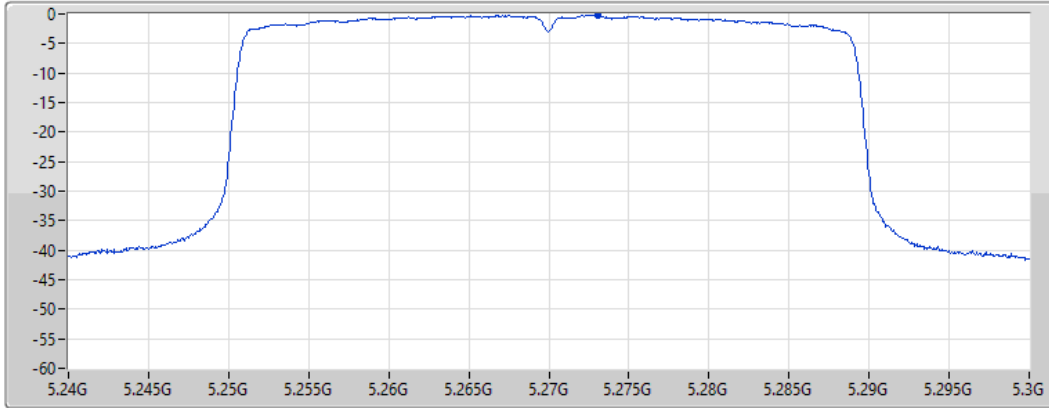

802.11ax HEW40_Nss1,(MCS0)_1TX

PSD

5270MHz

18/08/2022

CF
5.27GHz
Span
60MHz
RBW
1MHz
VBW
3MHz
Sweep Time
20ms
Detector Type
RMS

Port 1

Sum	PD	Port 1
(dBm/RBW)	(dBm/RBW)	(dBm/RBW)
-0.19	-0.19	-0.19