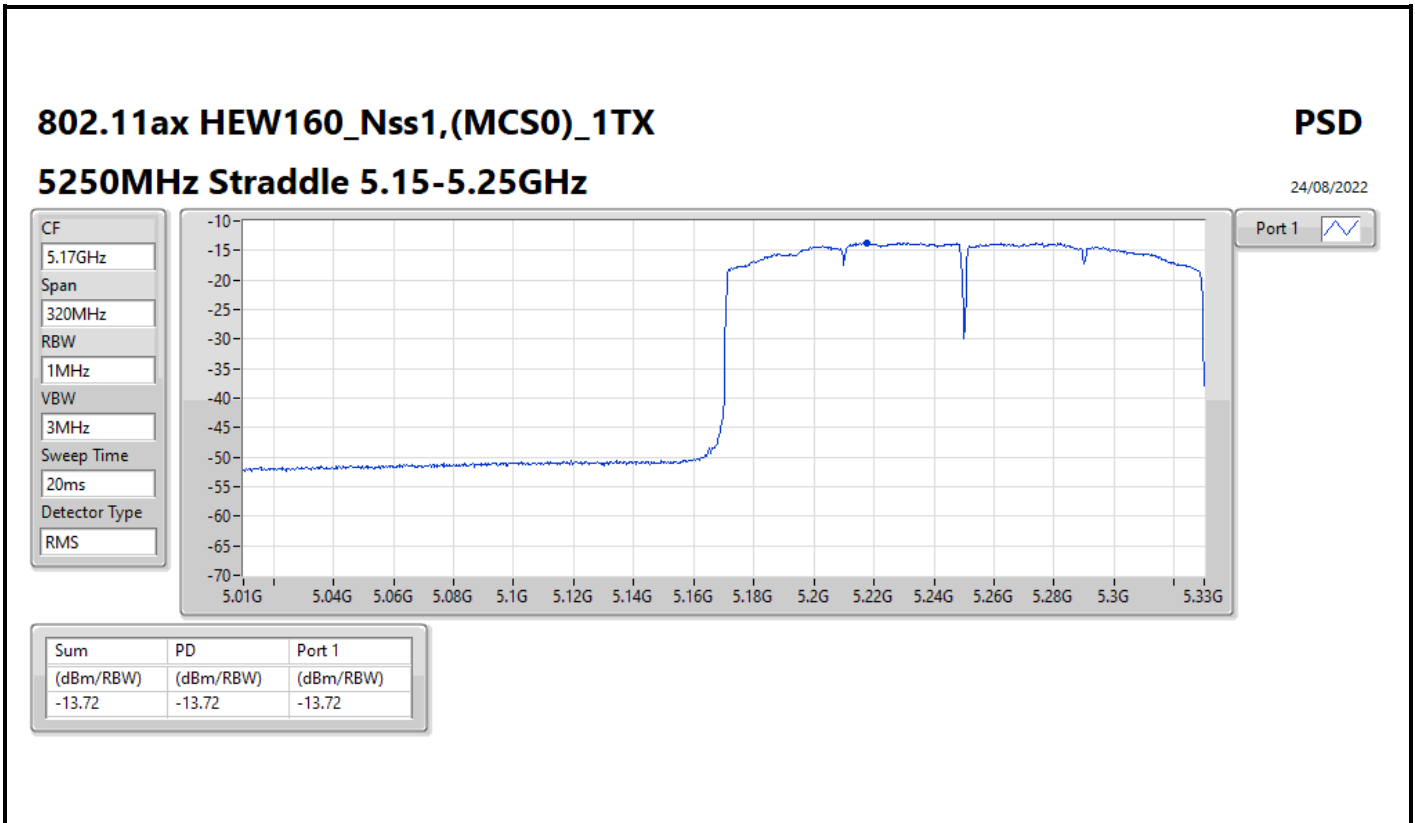

25/08/2022

Sum	PD	Port 1
(dBm/RBW)	(dBm/RBW)	(dBm/RBW)
-7.90	-7.90	-7.90

802.11ax HEW80_Nss1,(MCS0)_1TX

PSD

5690MHz Straddle 5.725-5.85GHz

25/08/2022

Sum	PD	Port 1
(dBm/RBW)	(dBm/RBW)	(dBm/RBW)
-10.96	-10.96	-10.96