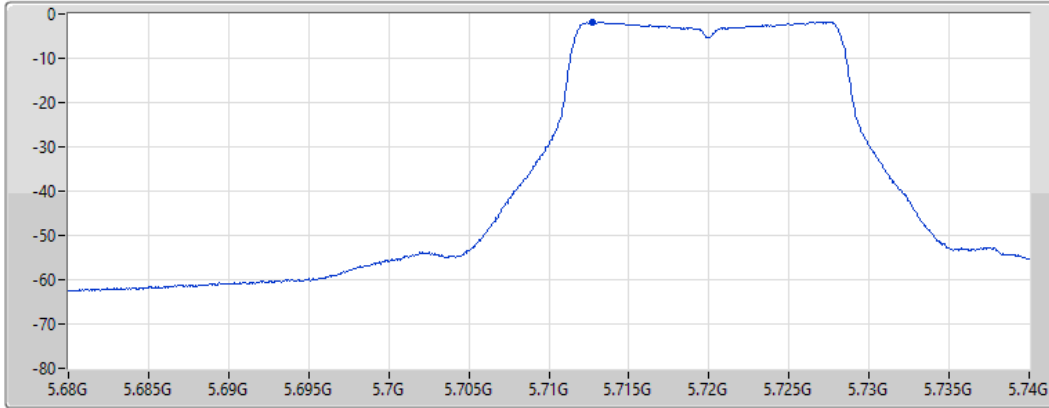

802.11a_Nss1,(6Mbps)_1TX

PSD

5720MHz Straddle 5.47-5.725GHz

07/09/2022

CF
5.71GHz
Span
60MHz
RBW
1MHz
VBW
3MHz
Sweep Time
20ms
Detector Type
RMS

Port 1

Sum	PD	Port 1
(dBm/RBW)	(dBm/RBW)	(dBm/RBW)
-1.83	-1.83	-1.83

802.11a_Nss1,(6Mbps)_1TX

PSD