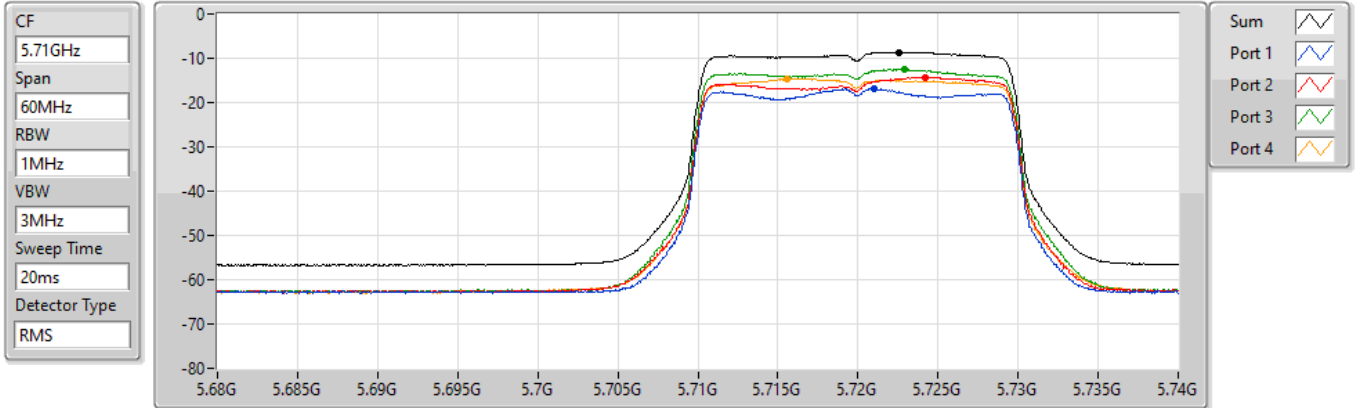

802.11ax HEW20_Nss1,(MCS0)_4TX

PSD

5720MHz Straddle 5.47-5.725GHz

22/08/2022

Sum	PD	Port 1	Port 2	Port 3	Port 4
(dBm/RBW)	(dBm/RBW)	(dBm/RBW)	(dBm/RBW)	(dBm/RBW)	(dBm/RBW)
-8.61	-8.61	-16.89	-14.33	-12.50	-14.61