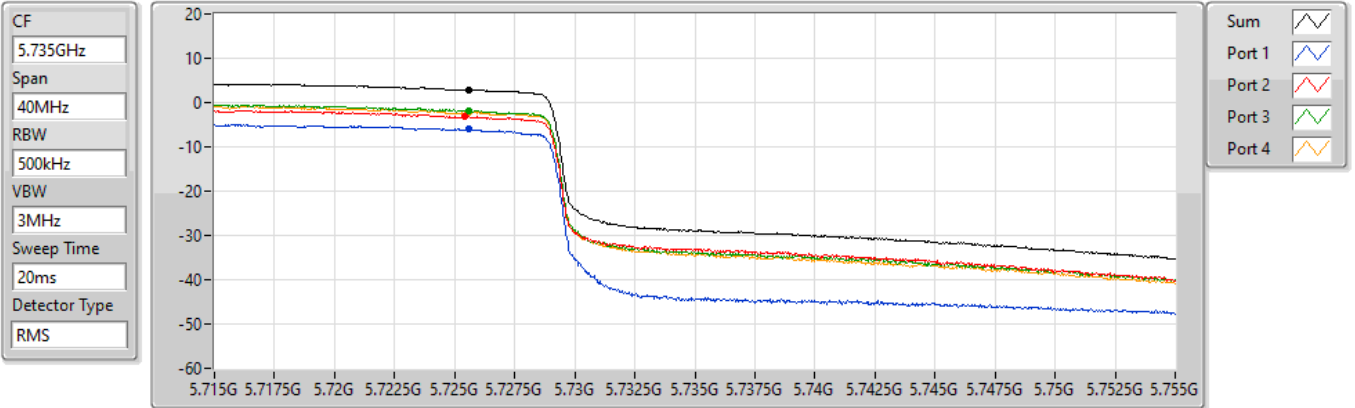

802.11ax HEW40_Nss1,(MCS0)_4TX

PSD

5710MHz Straddle 5.725-5.85GHz

19/08/2022

Sum	PD	Port 1	Port 2	Port 3	Port 4
(dBm/RBW)	(dBm/RBW)	(dBm/RBW)	(dBm/RBW)	(dBm/RBW)	(dBm/RBW)
2.96	2.96	-6.06	-3.18	-1.86	-2.19

802.11ax HEW80_Nss1,(MCS0)_4TX

PSD