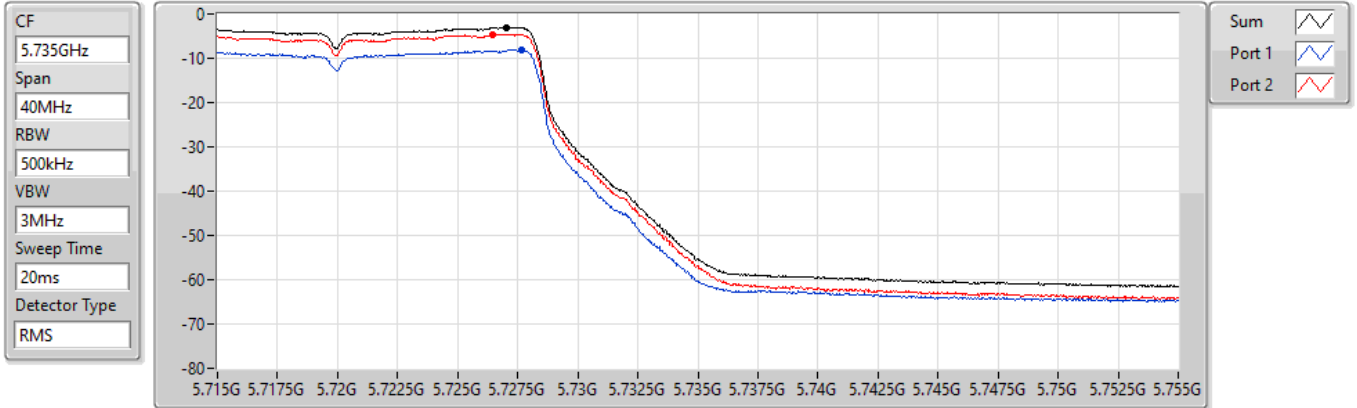

802.11a_Nss1,(6Mbps)_2TX

PSD

5720MHz Straddle 5.725-5.85GHz

07/09/2022

Sum	PD	Port 1	Port 2
(dBm/RBW)	(dBm/RBW)	(dBm/RBW)	(dBm/RBW)
-3.06	-3.06	-8.11	-4.59

802.11ax HEW20_Nss1,(MCS0)_2TX

PSD