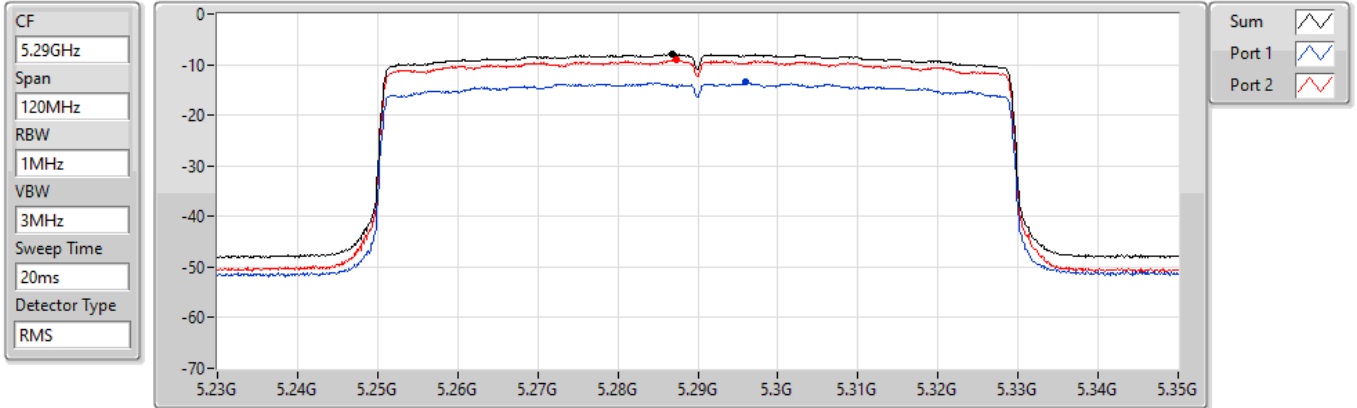

802.11ax HEW80_Nss1,(MCS0)_2TX

PSD

5290MHz

24/08/2022