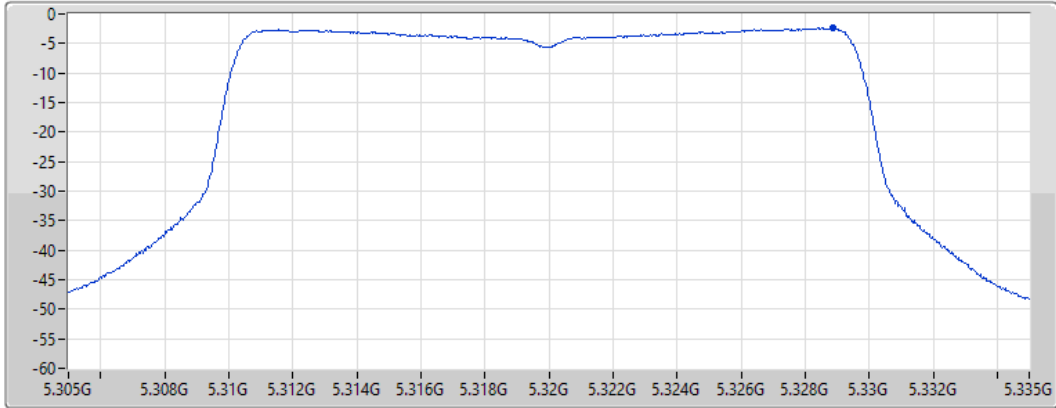

802.11ax HEW20_Nss1,(MCS0)_1TX

PSD

5320MHz

07/09/2022

CF
5.32GHz
Span
30MHz
RBW
1MHz
VBW
3MHz
Sweep Time
20ms
Detector Type
RMS

Port 1

Sum	PD	Port 1
(dBm/RBW)	(dBm/RBW)	(dBm/RBW)
-2.38	-2.38	-2.38