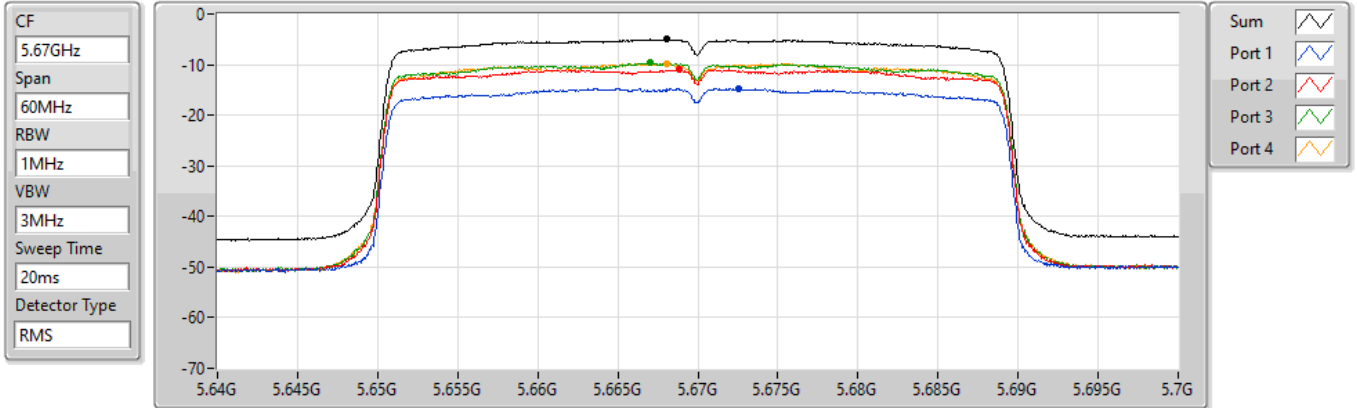

802.11ax HEW40_Nss1,(MCS0)_4TX

PSD

5670MHz

25/08/2022

Sum	PD	Port 1	Port 2	Port 3	Port 4
(dBm/RBW)	(dBm/RBW)	(dBm/RBW)	(dBm/RBW)	(dBm/RBW)	(dBm/RBW)
-4.98	-4.98	-14.74	-11.01	-9.67	-9.75

802.11ax HEW40_Nss1,(MCS0)_4TX

PSD