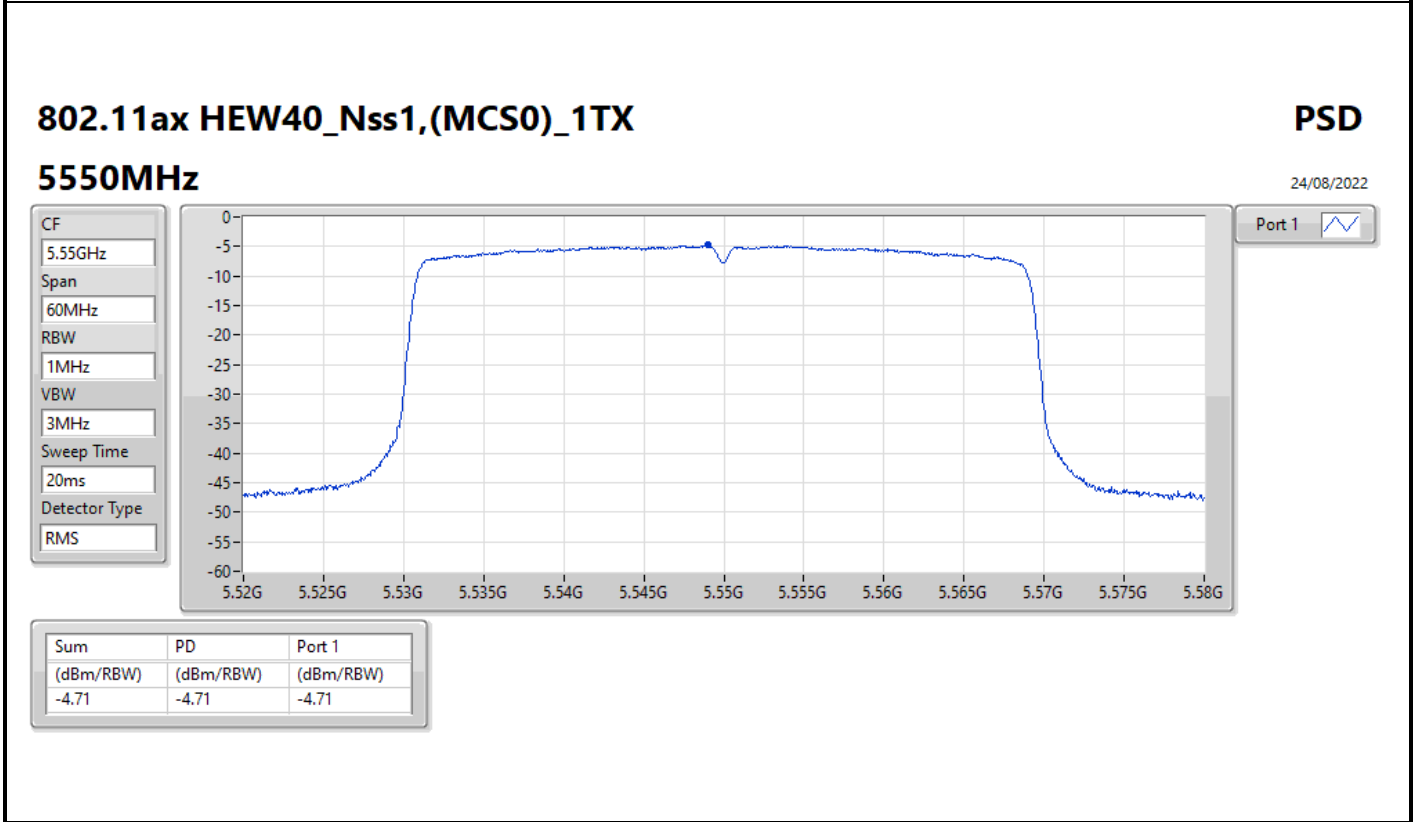

PSD

5720MHz Straddle 5.725-5.85GHz

07/09/2022

CF
5.735GHz
Span
40MHz
RBW
500kHz
VBW
3MHz
Sweep Time
20ms
Detector Type
RMS

Port 1 

Sum	PD	Port 1
(dBm/RBW)	(dBm/RBW)	(dBm/RBW)
-2.92	-2.92	-2.92

802.11ax HEW40_Nss1,(MCS0)_1TX