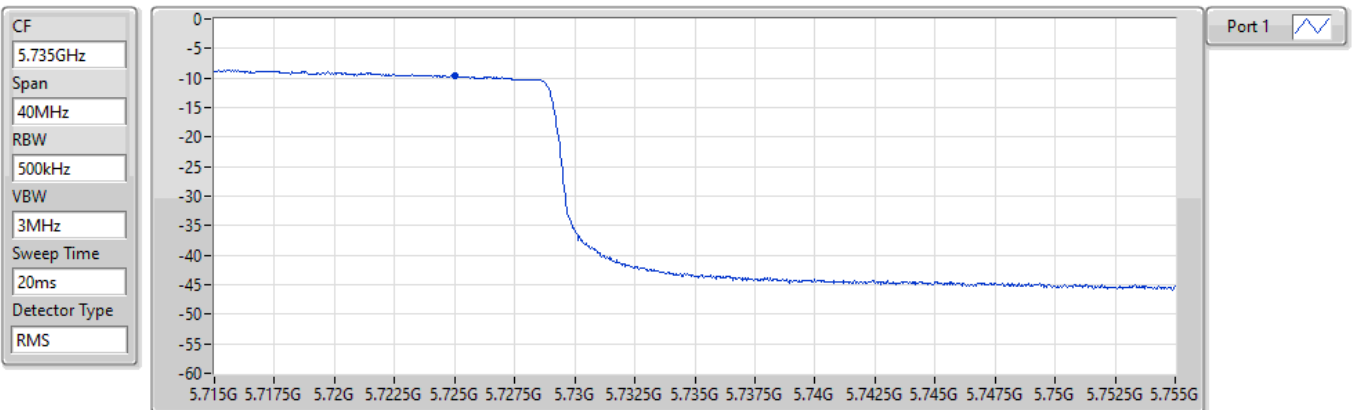

5690MHz Straddle 5.725-5.85GHz

18/08/2022

Sum	PD	Port 1
(dBm/RBW)	(dBm/RBW)	(dBm/RBW)
-9.69	-9.69	-9.69