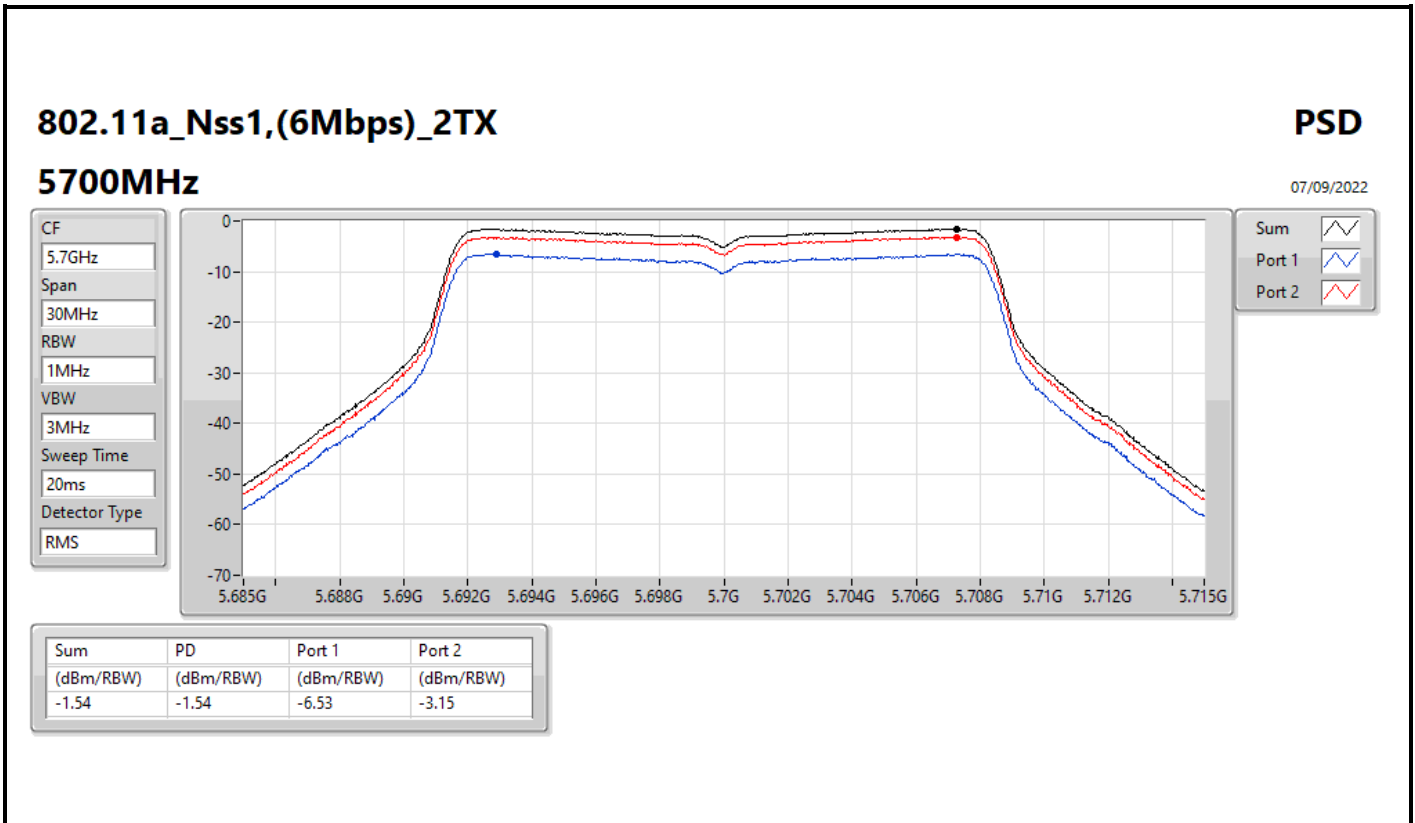

802.11a_Nss1,(6Mbps)_2TX

PSD

5320MHz

07/09/2022

CF
5.32GHz
Span
30MHz
RBW
1MHz
VBW
3MHz
Sweep Time
20ms
Detector Type
RMS

Sum
Port 1
Port 2

Sum	PD	Port 1	Port 2
(dBm/RBW)	(dBm/RBW)	(dBm/RBW)	(dBm/RBW)
-1.71	-1.71	-7.01	-3.17