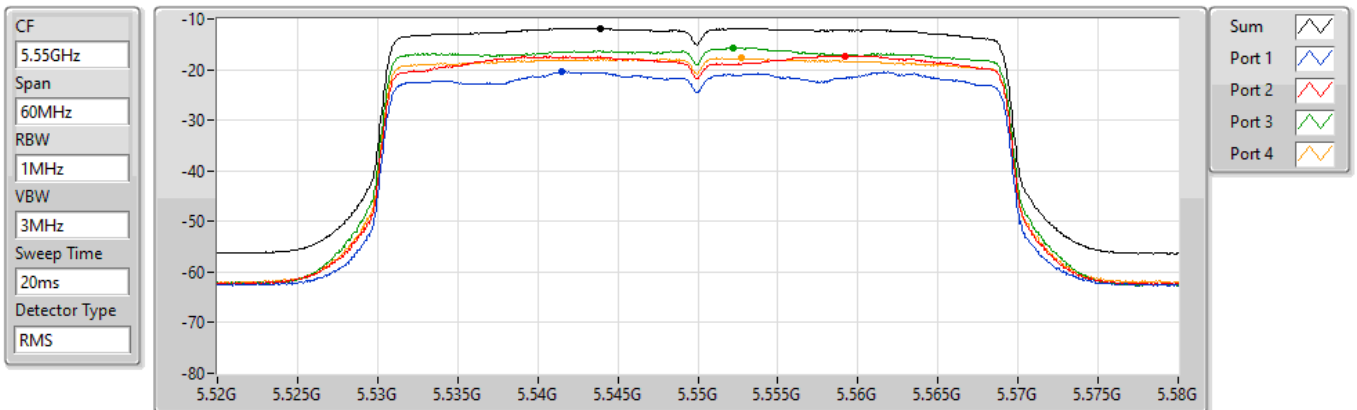

PSD

5510MHz

22/08/2022

Sum	PD	Port 1	Port 2	Port 3	Port 4
(dBm/RBW)	(dBm/RBW)	(dBm/RBW)	(dBm/RBW)	(dBm/RBW)	(dBm/RBW)
-12.04	-12.04	-21.03	-17.80	-15.82	-17.65

802.11ax HEW40_Nss1,(MCS0)_4TX

PSD

5550MHz

22/08/2022