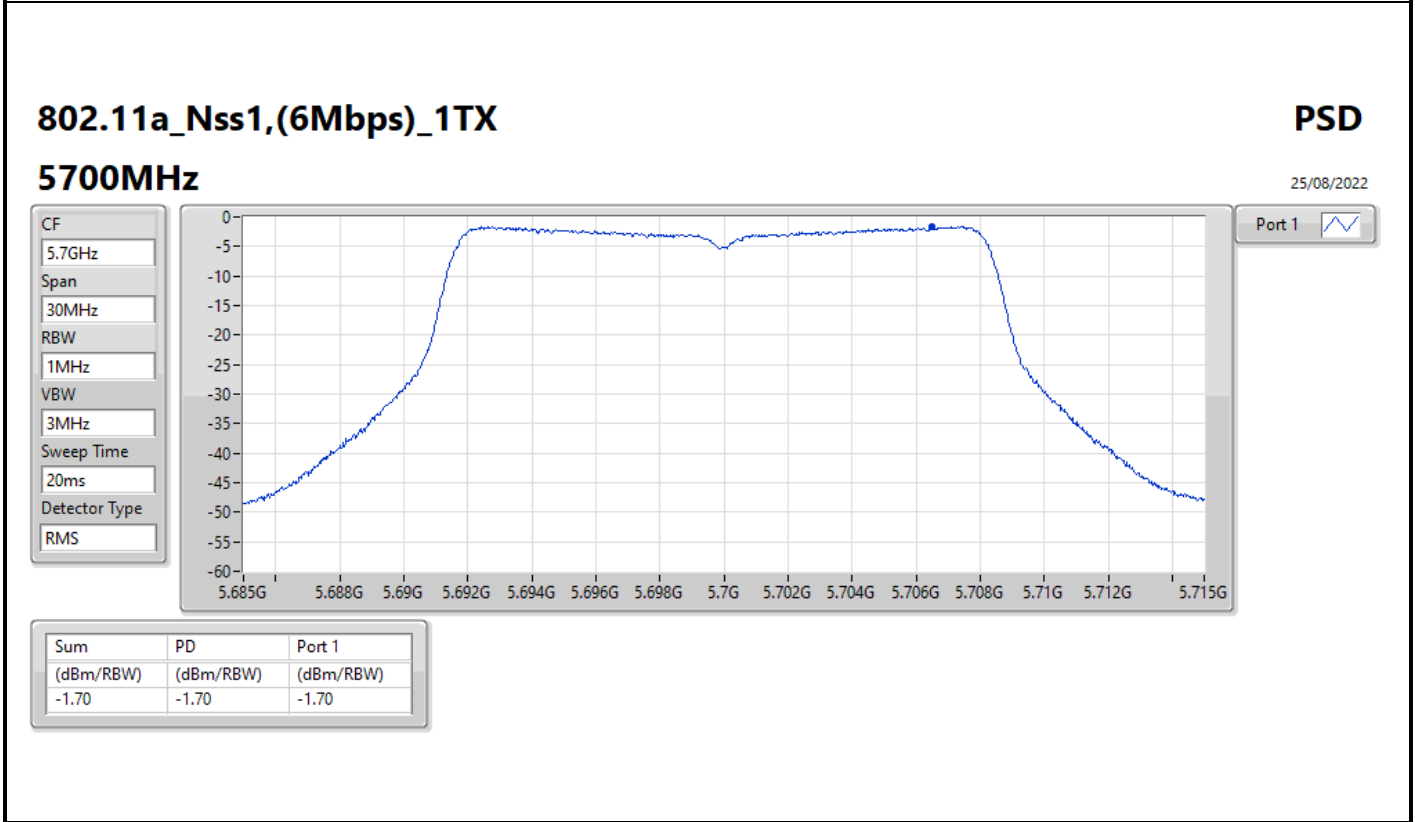

CF
5.3GHz

Span
30MHz

RBW
1MHz

VBW
3MHz

Sweep Time
20ms

Detector Type
RMS

Port 1 

Sum	PD	Port 1
(dBm/RBW)	(dBm/RBW)	(dBm/RBW)
-1.95	-1.95	-1.95