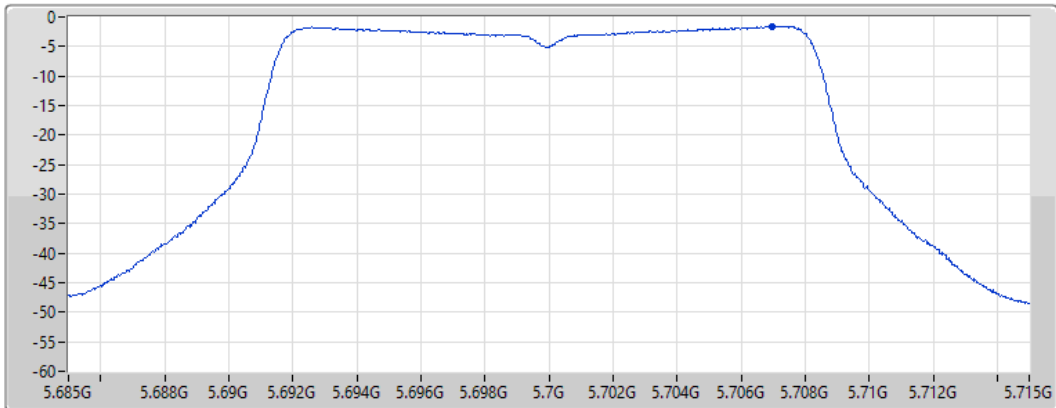

CF
5.7GHz

Span
30MHz

RBW
1MHz

VBW
3MHz

Sweep Time
20ms

Detector Type
RMS

Port 1 

Sum	PD	Port 1
(dBm/RBW)	(dBm/RBW)	(dBm/RBW)
-1.55	-1.55	-1.55