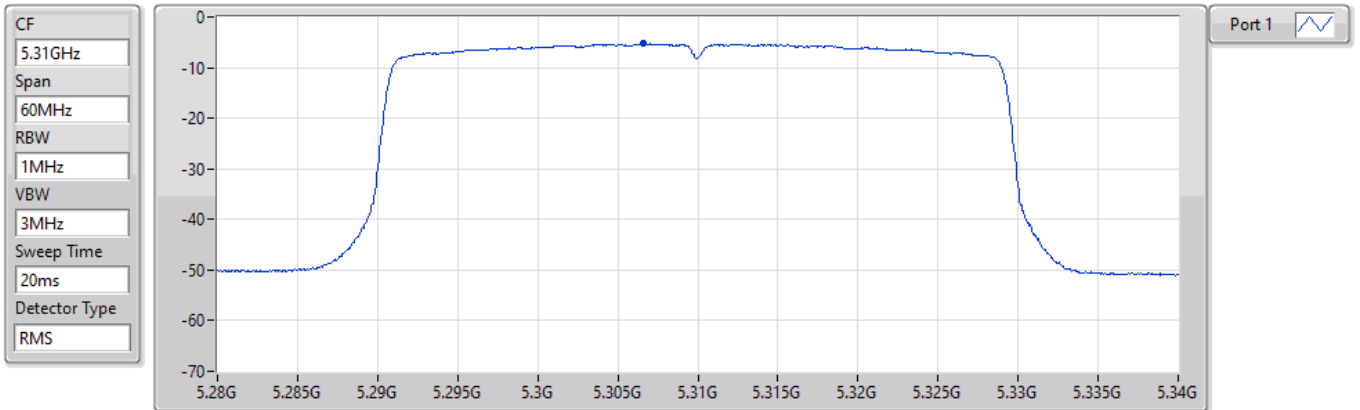

802.11ax HEW40_Nss1,(MCS0)_1TX

PSD

5310MHz

25/08/2022

Sum	PD	Port 1
(dBm/RBW)	(dBm/RBW)	(dBm/RBW)
-5.27	-5.27	-5.27