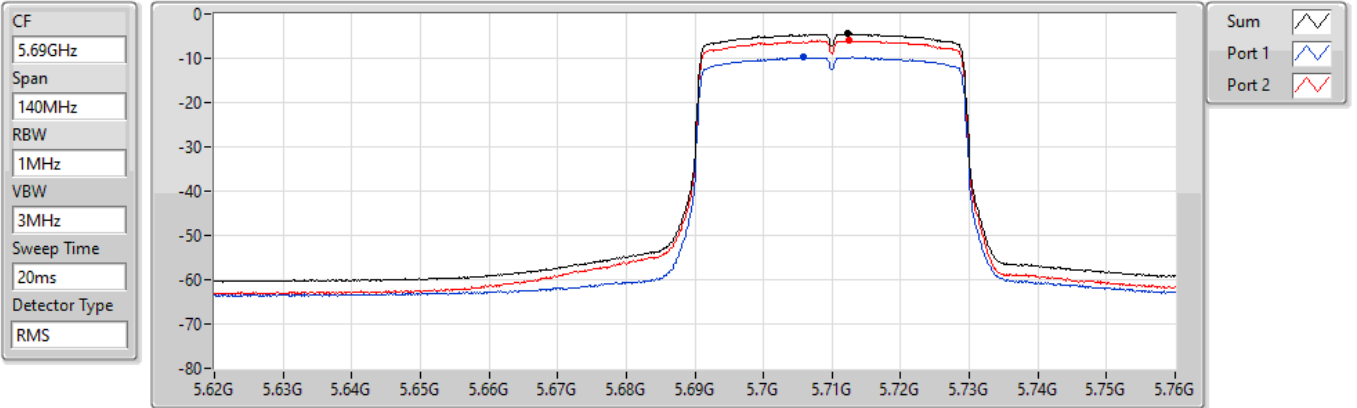

802.11ax HEW40_Nss1,(MCS0)_2TX

PSD

5710MHz Straddle 5.47-5.725GHz

07/09/2022

Sum	PD	Port 1	Port 2
(dBm/RBW)	(dBm/RBW)	(dBm/RBW)	(dBm/RBW)
-4.50	-4.50	-9.74	-5.97