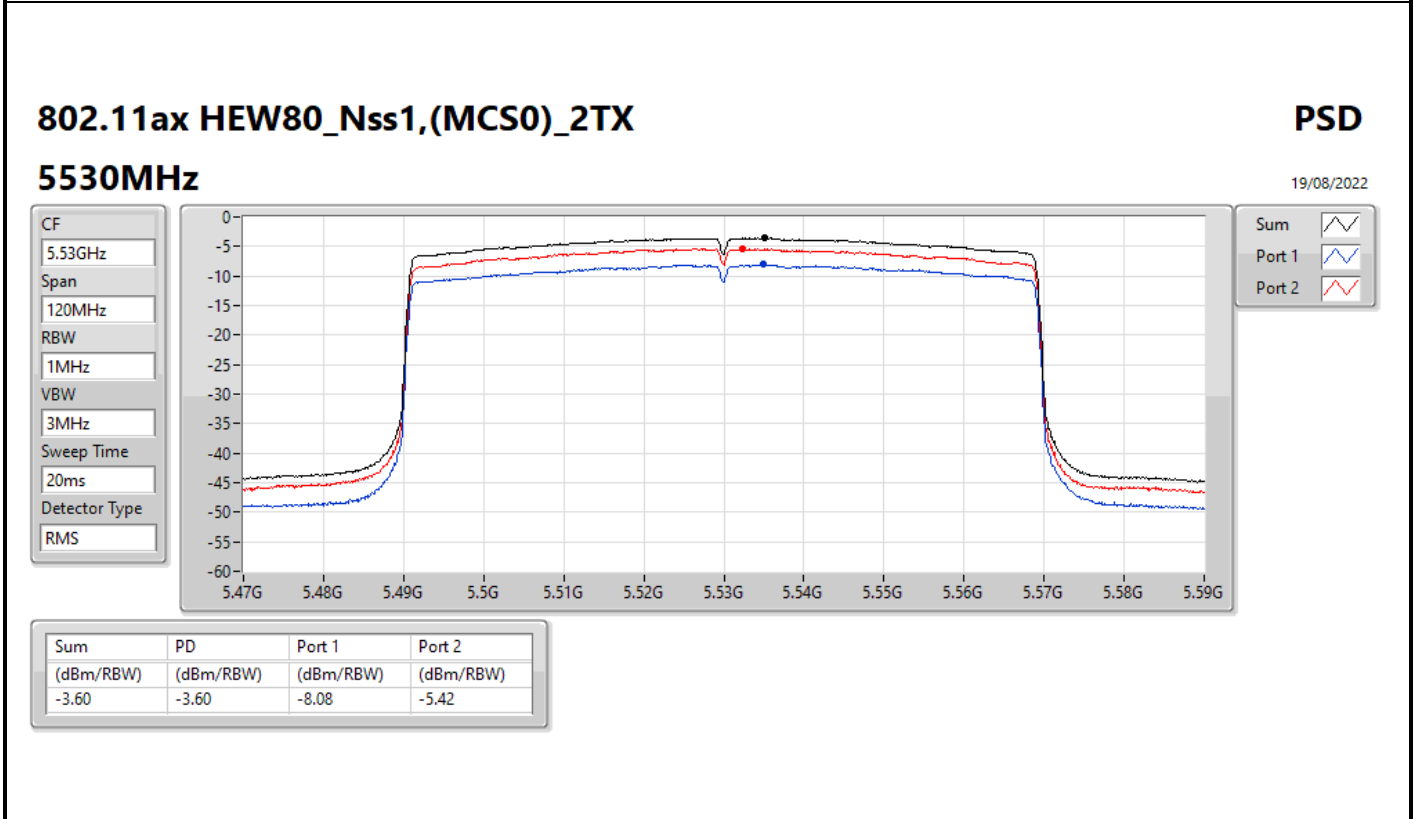

802.11ax HEW40_Nss1,(MCS0)_2TX

PSD

5670MHz

19/08/2022

CF
5.67GHz
Span
60MHz
RBW
1MHz
VBW
3MHz
Sweep Time
20ms
Detector Type
RMS

Sum
Port 1
Port 2

Sum	PD	Port 1	Port 2
(dBm/RBW)	(dBm/RBW)	(dBm/RBW)	(dBm/RBW)
0.91	0.91	-3.67	-0.90