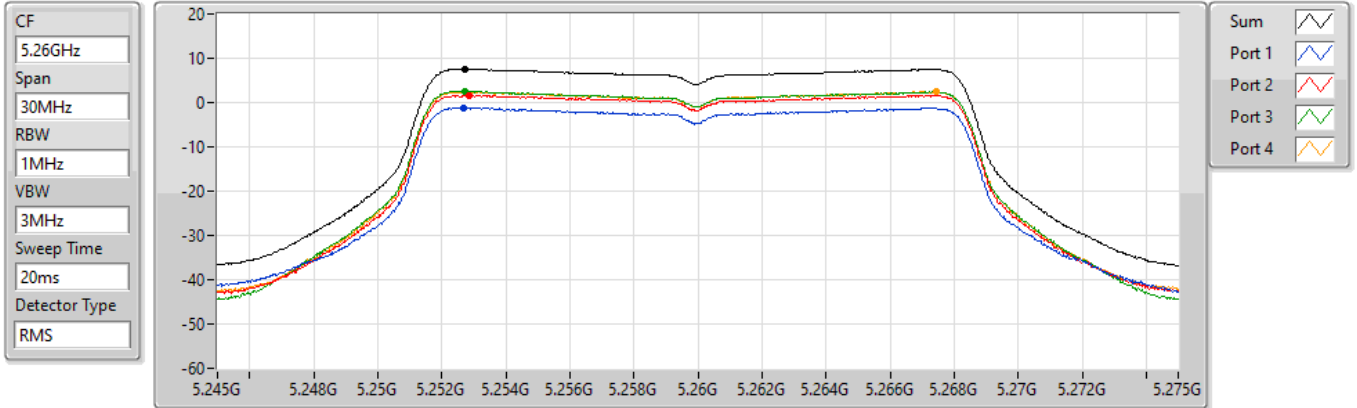

19/08/2022

Sum	PD	Port 1	Port 2
(dBm/RBW)	(dBm/RBW)	(dBm/RBW)	(dBm/RBW)
-7.45	-7.45	-13.25	-8.68

802.11a_Nss1,(6Mbps)_4TX

PSD

5260MHz

18/08/2022

Sum	PD	Port 1	Port 2	Port 3	Port 4
(dBm/RBW)	(dBm/RBW)	(dBm/RBW)	(dBm/RBW)	(dBm/RBW)	(dBm/RBW)
7.59	7.59	-1.13	1.59	2.58	2.44