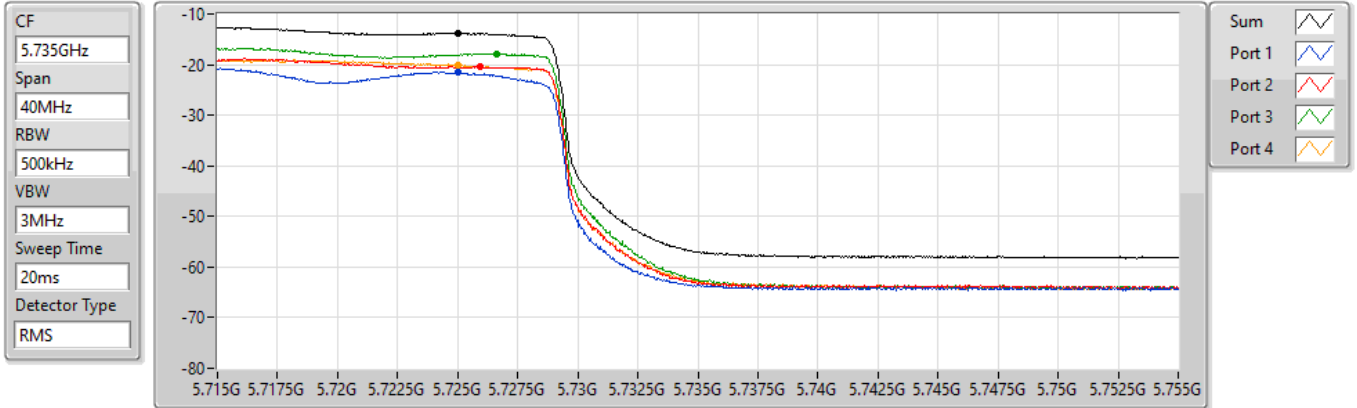

802.11ax HEW40_Nss1,(MCS0)_4TX

PSD

5710MHz Straddle 5.725-5.85GHz

22/08/2022

Sum	PD	Port 1	Port 2	Port 3	Port 4
(dBm/RBW)	(dBm/RBW)	(dBm/RBW)	(dBm/RBW)	(dBm/RBW)	(dBm/RBW)
-13.87	-13.87	-21.60	-20.39	-17.81	-20.13

802.11ax HEW80_Nss1,(MCS0)_4TX

PSD