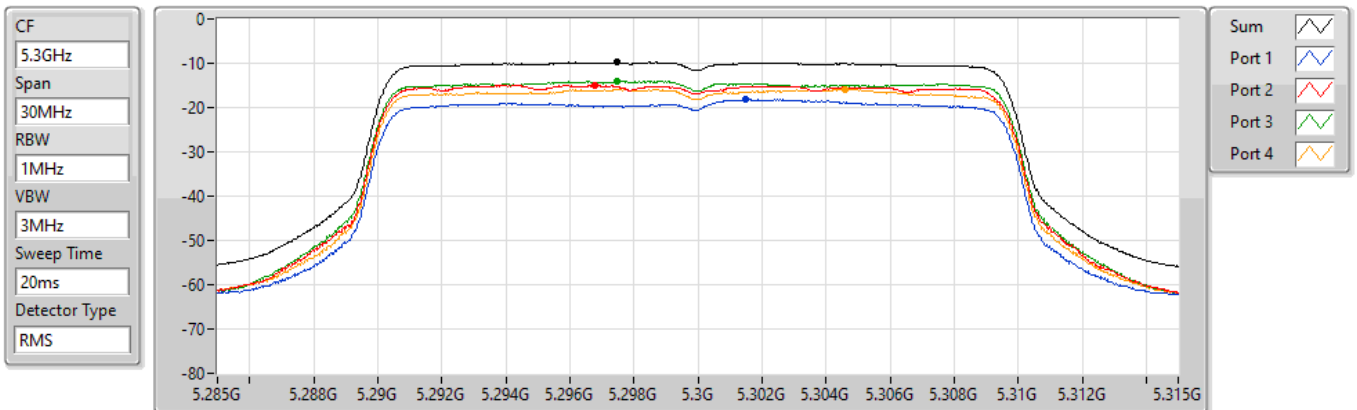

802.11ax HEW20_Nss1,(MCS0)_4TX

PSD

5300MHz

22/08/2022

Sum	PD	Port 1	Port 2	Port 3	Port 4
(dBm/RBW)	(dBm/RBW)	(dBm/RBW)	(dBm/RBW)	(dBm/RBW)	(dBm/RBW)
-9.77	-9.77	-18.14	-15.05	-14.02	-15.87