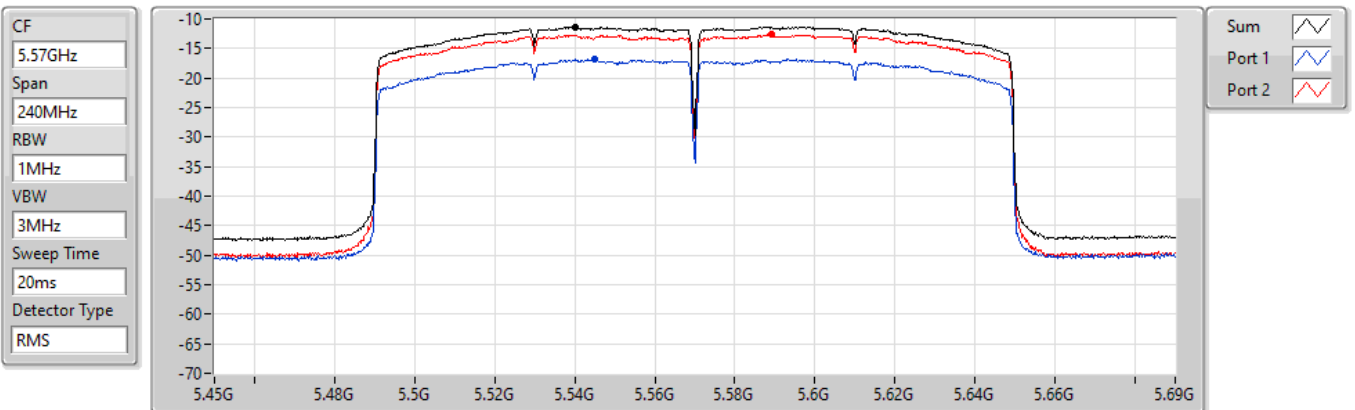

5570MHz

24/08/2022

Sum	PD	Port 1	Port 2
(dBm/RBW)	(dBm/RBW)	(dBm/RBW)	(dBm/RBW)
-11.32	-11.32	-16.73	-12.60