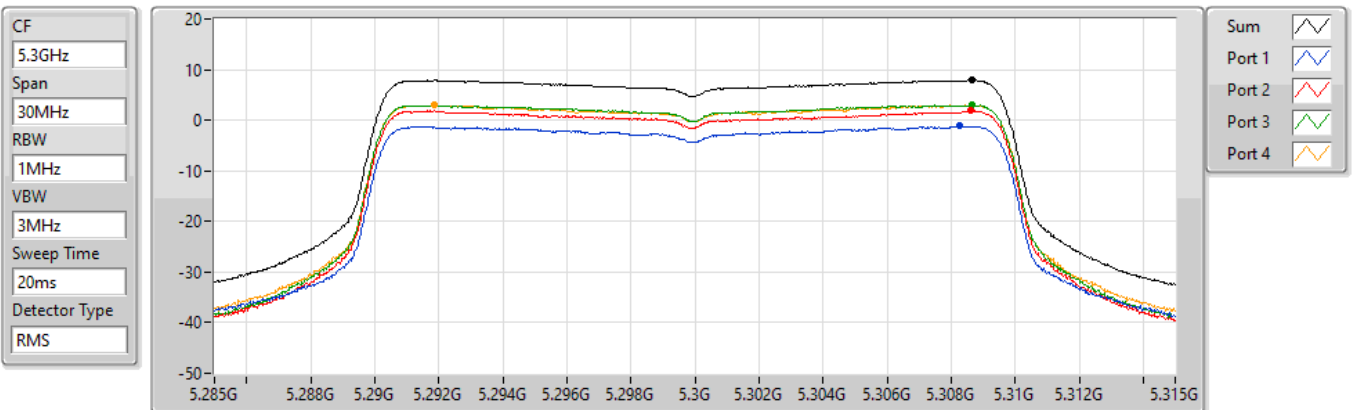

5300MHz

18/08/2022

Sum	PD	Port 1	Port 2	Port 3	Port 4
(dBm/RBW)	(dBm/RBW)	(dBm/RBW)	(dBm/RBW)	(dBm/RBW)	(dBm/RBW)
7.94	7.94	-1.19	1.87	3.02	2.96