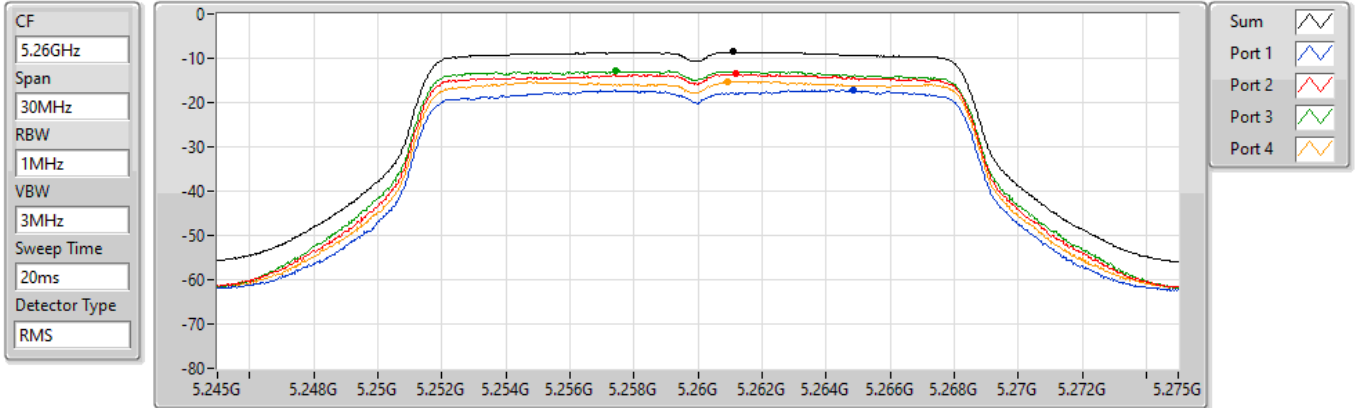

PSD

5690MHz Straddle 5.725-5.85GHz

24/08/2022

Sum	PD	Port 1	Port 2
(dBm/RBW)	(dBm/RBW)	(dBm/RBW)	(dBm/RBW)
-11.03	-11.03	-15.65	-12.82

802.11a_Nss1,(6Mbps)_4TX

PSD

5260MHz

22/08/2022