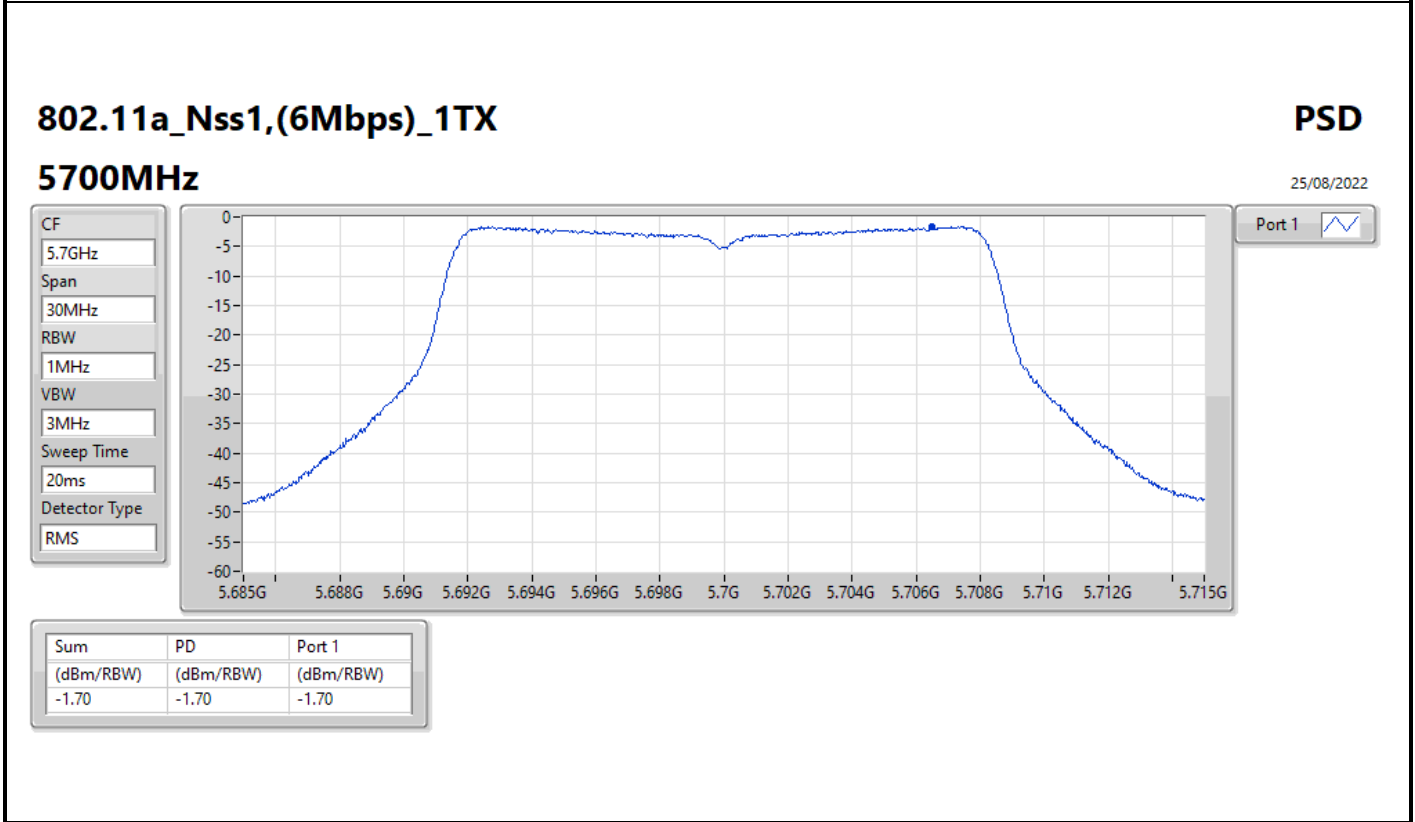

CF
5.5GHz

Span
30MHz

RBW
1MHz

VBW
3MHz

Sweep Time
20ms

Detector Type
RMS

Port 1 

Sum	PD	Port 1
(dBm/RBW)	(dBm/RBW)	(dBm/RBW)
-1.54	-1.54	-1.54