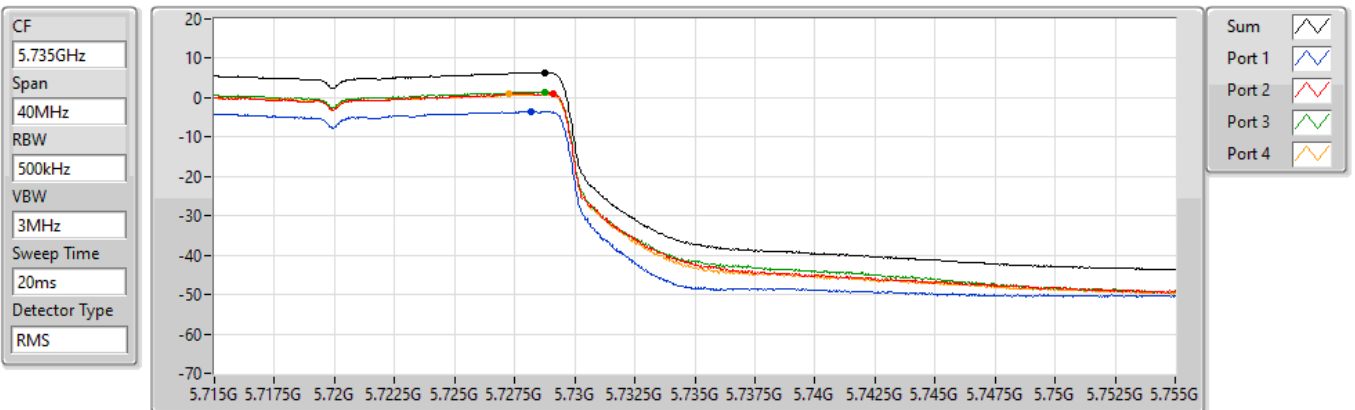

18/08/2022

Sum	PD	Port 1	Port 2	Port 3	Port 4
(dBm/RBW)	(dBm/RBW)	(dBm/RBW)	(dBm/RBW)	(dBm/RBW)	(dBm/RBW)
7.49	7.49	-1.75	1.44	2.79	2.42

802.11ax HEW20_Nss1,(MCS0)_4TX

PSD

5720MHz Straddle 5.725-5.85GHz

19/08/2022