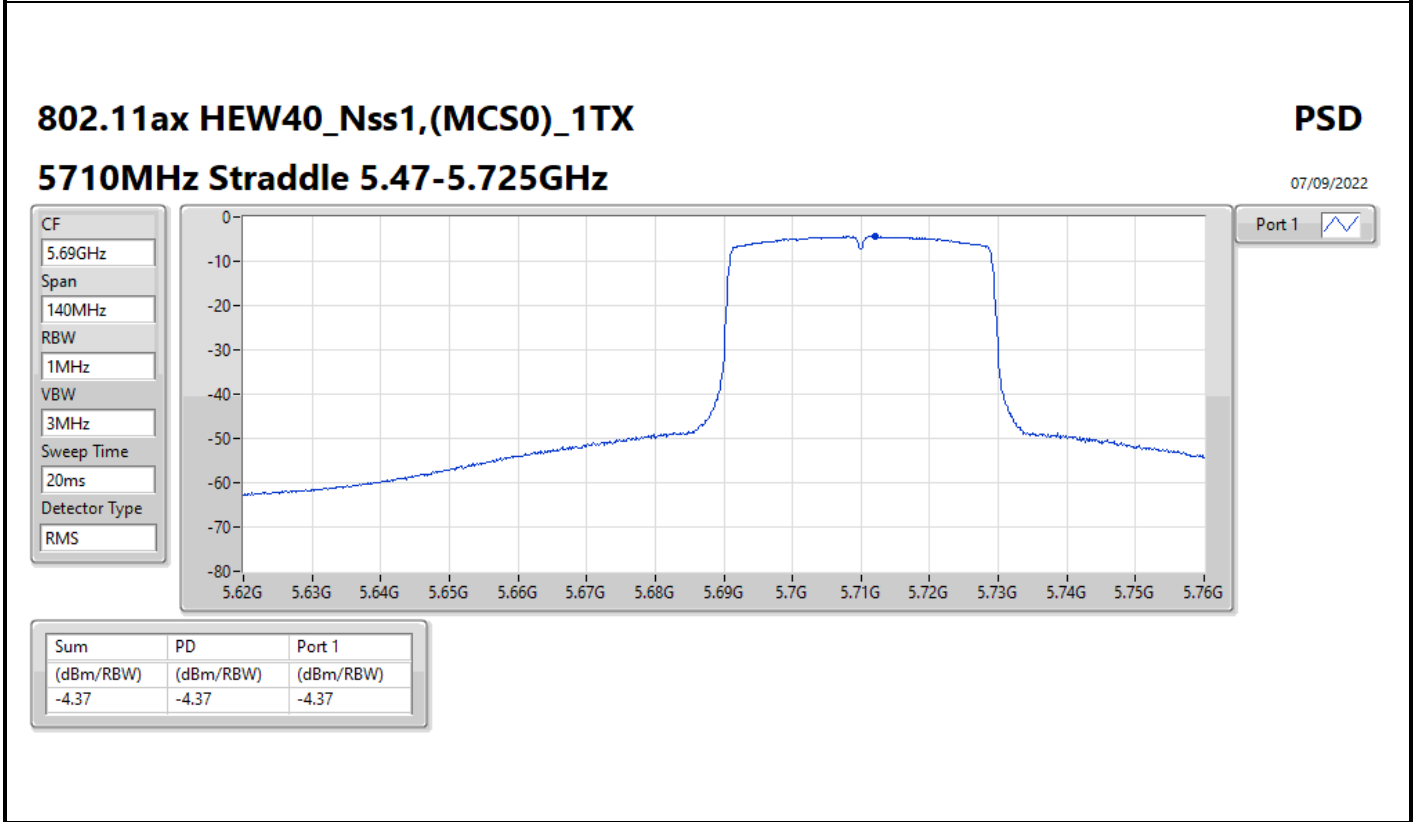

PSD

5720MHz Straddle 5.725-5.85GHz

07/09/2022

CF
5.735GHz
Span
40MHz
RBW
500kHz
VBW
3MHz
Sweep Time
20ms
Detector Type
RMS

Port 1 

Sum	PD	Port 1
(dBm/RBW)	(dBm/RBW)	(dBm/RBW)
-2.92	-2.92	-2.92

802.11ax HEW40_Nss1,(MCS0)_1TX