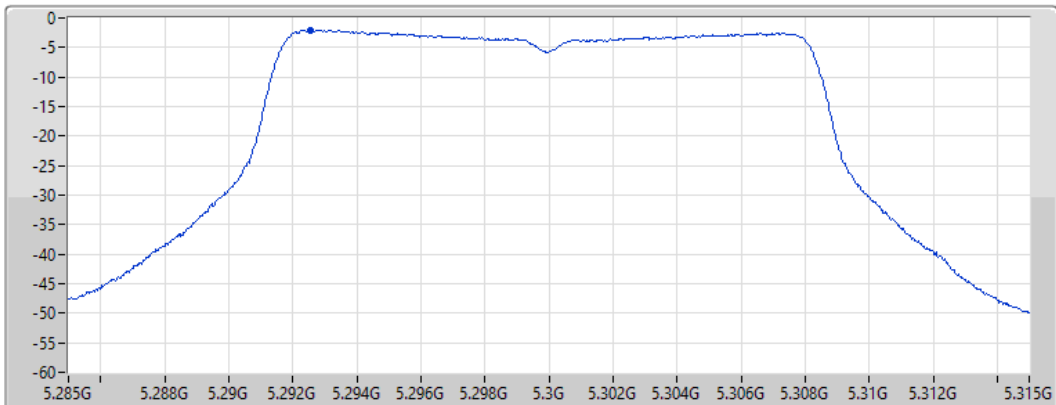

CF
5.3GHz

Span
30MHz

RBW
1MHz

VBW
3MHz

Sweep Time
20ms

Detector Type
RMS

Port 1 

Sum	PD	Port 1
(dBm/RBW)	(dBm/RBW)	(dBm/RBW)
-2.01	-2.01	-2.01