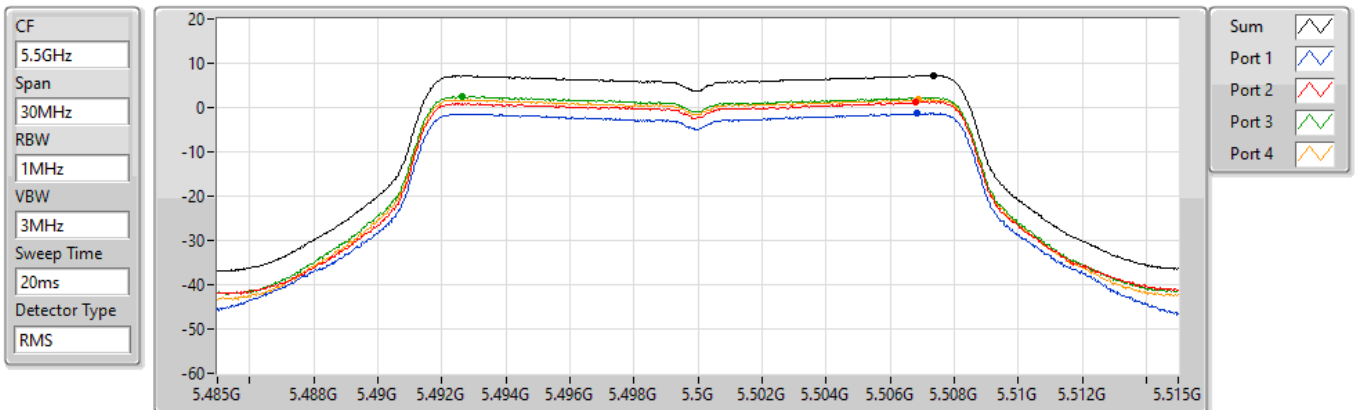

19/08/2022

Sum	PD	Port 1	Port 2	Port 3	Port 4
(dBm/RBW)	(dBm/RBW)	(dBm/RBW)	(dBm/RBW)	(dBm/RBW)	(dBm/RBW)
7.27	7.27	-1.83	0.91	2.63	2.25

802.11a_Nss1,(6Mbps)_4TX

PSD

5500MHz

19/08/2022

Sum	PD	Port 1	Port 2	Port 3	Port 4
(dBm/RBW)	(dBm/RBW)	(dBm/RBW)	(dBm/RBW)	(dBm/RBW)	(dBm/RBW)
7.16	7.16	-1.34	1.25	2.47	1.78