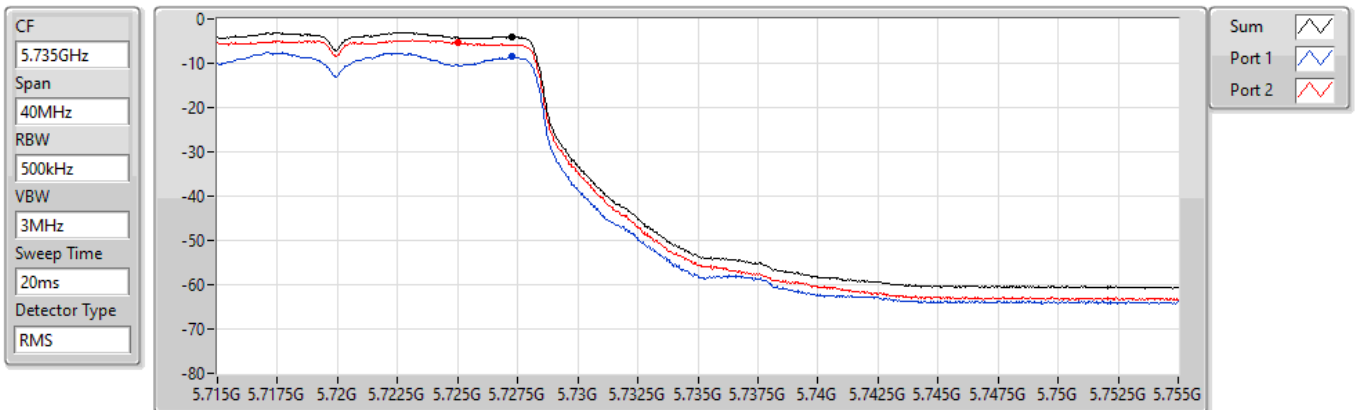

5720MHz Straddle 5.725-5.85GHz

24/08/2022

Sum	PD	Port 1	Port 2
(dBm/RBW)	(dBm/RBW)	(dBm/RBW)	(dBm/RBW)
-3.98	-3.98	-8.47	-5.37