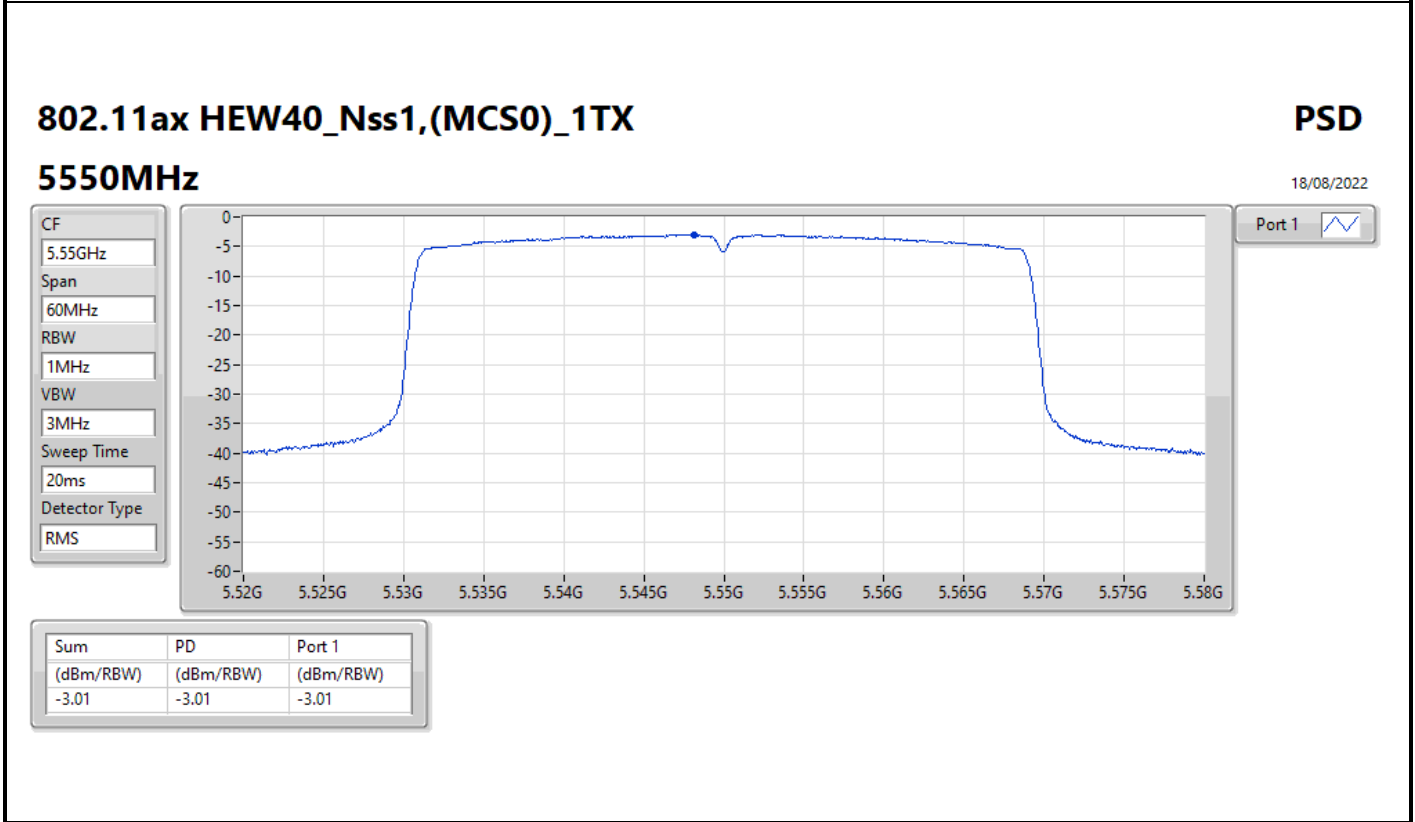

5270MHz

18/08/2022

Sum	PD	Port 1
(dBm/RBW)	(dBm/RBW)	(dBm/RBW)
-2.95	-2.95	-2.95

802.11ax HEW40_Nss1,(MCS0)_1TX

PSD

5310MHz

19/08/2022

Sum	PD	Port 1
(dBm/RBW)	(dBm/RBW)	(dBm/RBW)
-4.51	-4.51	-4.51