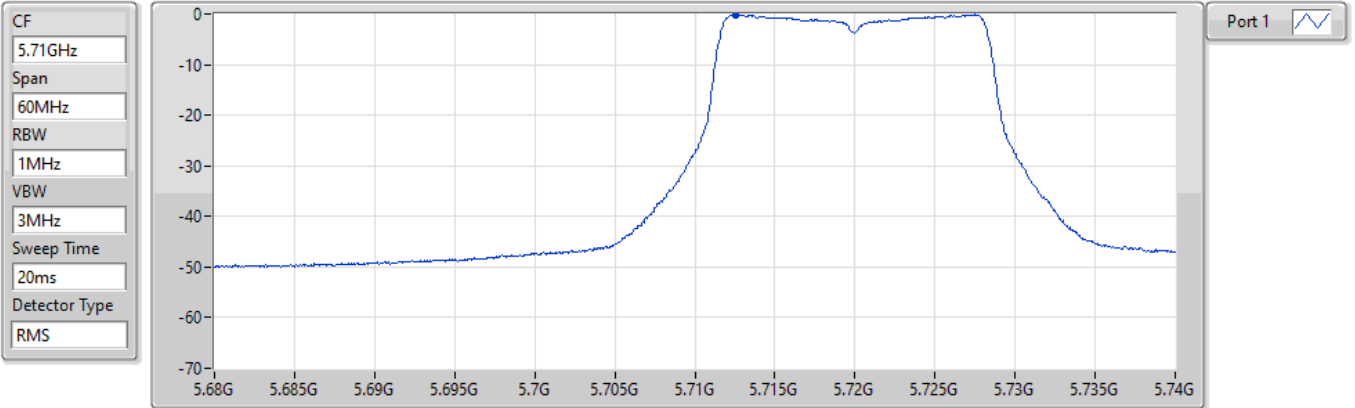

18/08/2022

Sum	PD	Port 1
(dBm/RBW)	(dBm/RBW)	(dBm/RBW)
-0.16	-0.16	-0.16

802.11a_Nss1,(6Mbps)_1TX

PSD

5720MHz Straddle 5.47-5.725GHz

18/08/2022

Sum	PD	Port 1
(dBm/RBW)	(dBm/RBW)	(dBm/RBW)
-0.15	-0.15	-0.15

802.11a_Nss1,(6Mbps)_1TX