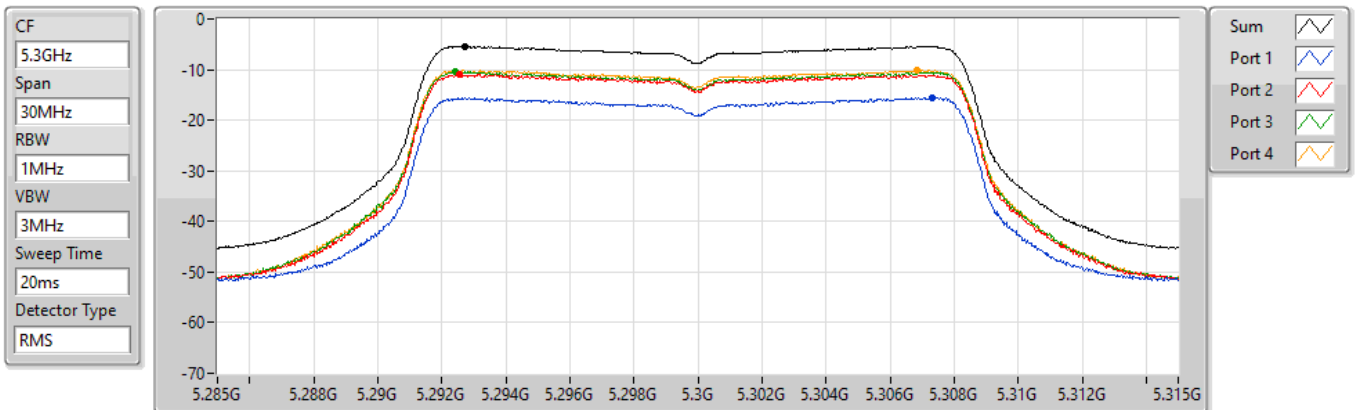

24/08/2022

Sum	PD	Port 1	Port 2	Port 3	Port 4
(dBm/RBW)	(dBm/RBW)	(dBm/RBW)	(dBm/RBW)	(dBm/RBW)	(dBm/RBW)
-5.30	-5.30	-15.24	-10.77	-10.42	-10.12

802.11a_Nss1,(6Mbps)_4TX

PSD

5300MHz

24/08/2022

Sum	PD	Port 1	Port 2	Port 3	Port 4
(dBm/RBW)	(dBm/RBW)	(dBm/RBW)	(dBm/RBW)	(dBm/RBW)	(dBm/RBW)
-5.41	-5.41	-15.49	-10.97	-10.40	-10.15