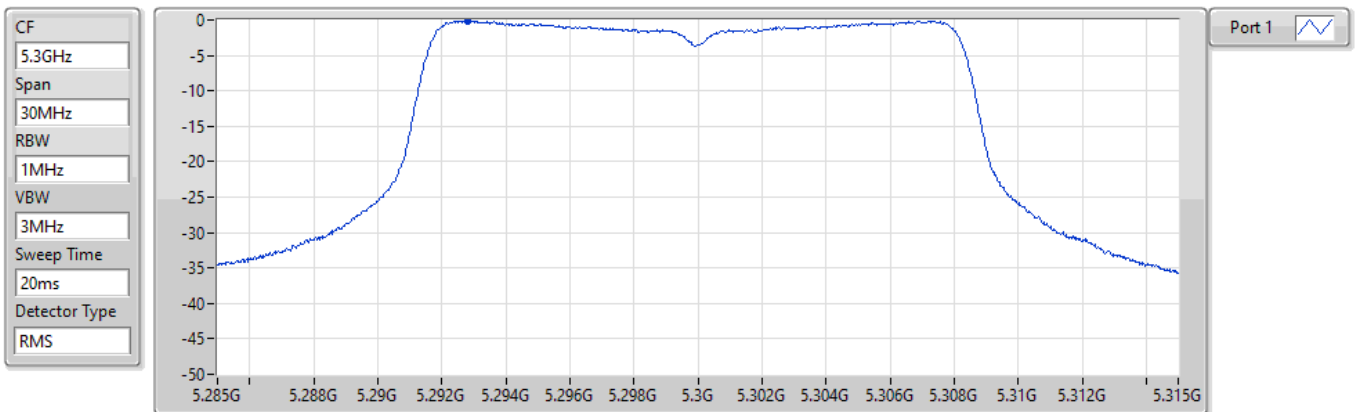

802.11a_Nss1,(6Mbps)_1TX

PSD

5300MHz

18/08/2022

Sum	PD	Port 1
(dBm/RBW)	(dBm/RBW)	(dBm/RBW)
-0.16	-0.16	-0.16