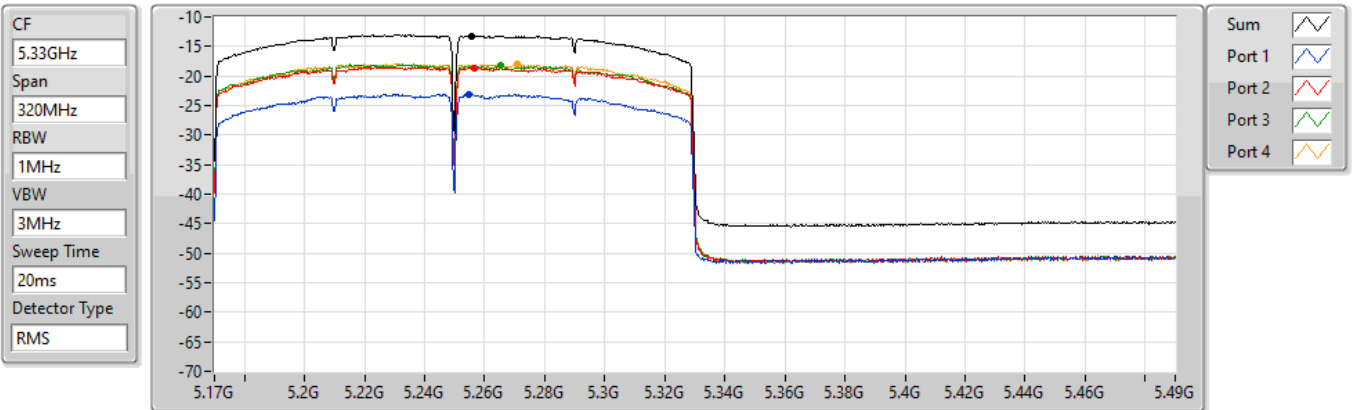

5250MHz Straddle 5.25-5.35GHz

24/08/2022

Sum	PD	Port 1	Port 2	Port 3	Port 4
(dBm/RBW)	(dBm/RBW)	(dBm/RBW)	(dBm/RBW)	(dBm/RBW)	(dBm/RBW)
-13.20	-13.20	-23.14	-18.60	-18.26	-18.08