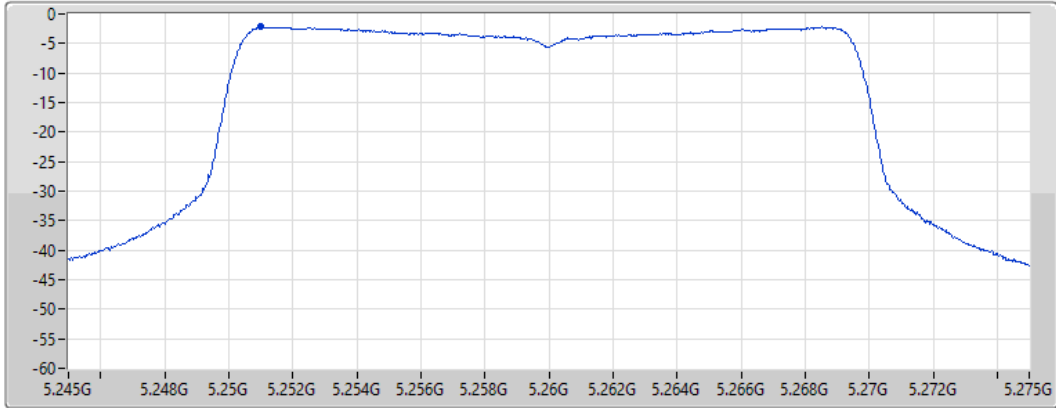

07/09/2022

Sum	PD	Port 1
(dBm/RBW)	(dBm/RBW)	(dBm/RBW)
-3.26	-3.26	-3.26

802.11ax HEW20_Nss1,(MCS0)_1TX

PSD

5260MHz

07/09/2022

CF
5.26GHz
Span
30MHz
RBW
1MHz
VBW
3MHz
Sweep Time
20ms
Detector Type
RMS

Port 1 