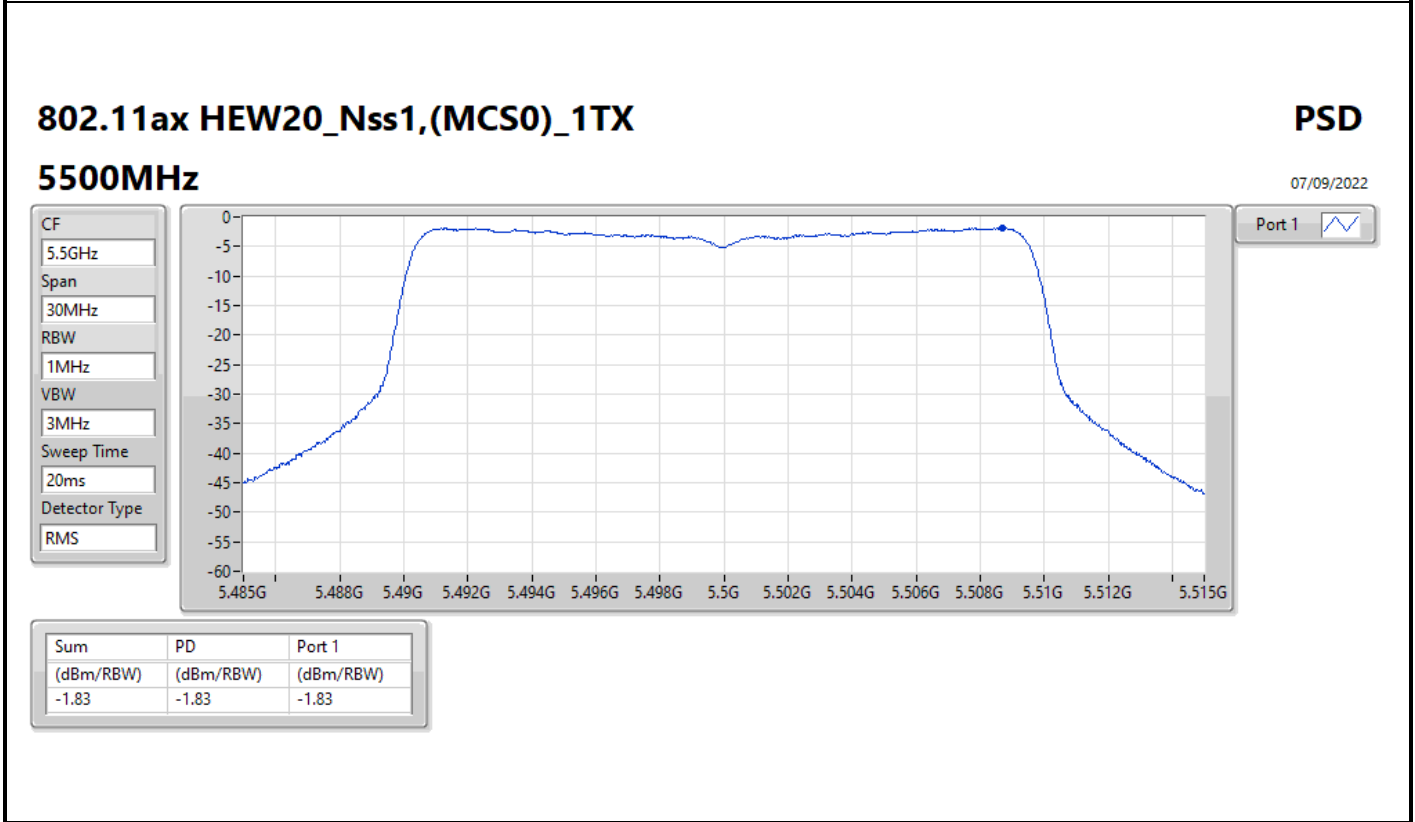

Sum	PD	Port 1
(dBm/RBW)	(dBm/RBW)	(dBm/RBW)
-2.21	-2.21	-2.21

802.11ax HEW20_Nss1,(MCS0)_1TX

PSD

5300MHz

07/09/2022

CF
5.3GHz
Span
30MHz
RBW
1MHz
VBW
3MHz
Sweep Time
20ms
Detector Type
RMS

Port 1 

Sum	PD	Port 1
(dBm/RBW)	(dBm/RBW)	(dBm/RBW)
-1.89	-1.89	-1.89