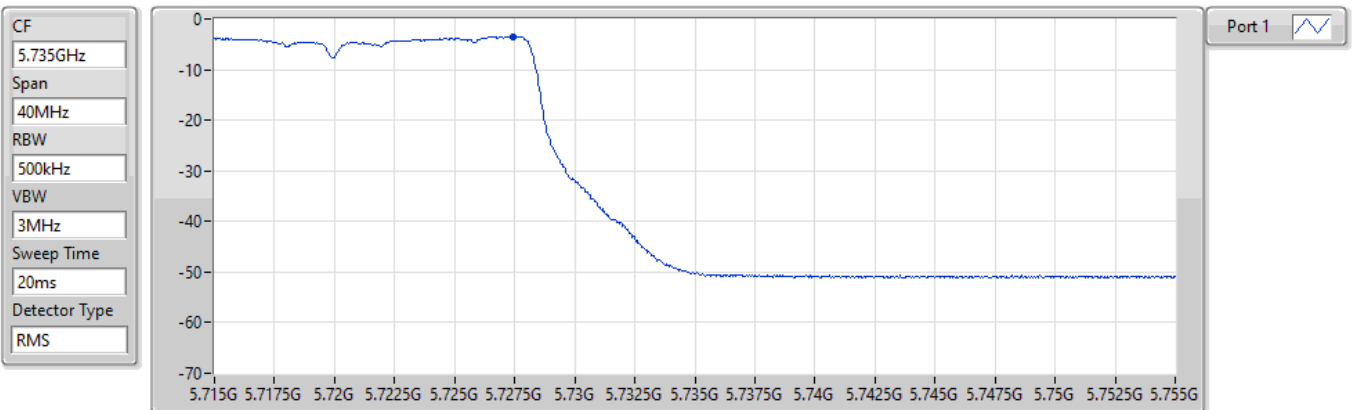

5720MHz Straddle 5.725-5.85GHz

25/08/2022

Sum	PD	Port 1
(dBm/RBW)	(dBm/RBW)	(dBm/RBW)
-3.44	-3.44	-3.44