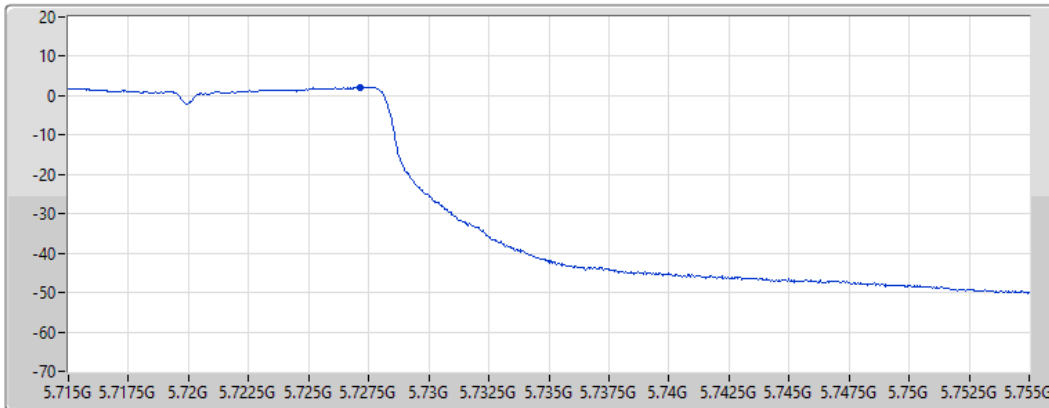

CF
5.735GHz

Span
40MHz

RBW
500kHz

VBW
3MHz

Sweep Time
20ms

Detector Type
RMS

Port 1 

Sum	PD	Port 1
(dBm/RBW)	(dBm/RBW)	(dBm/RBW)
2.20	2.20	2.20