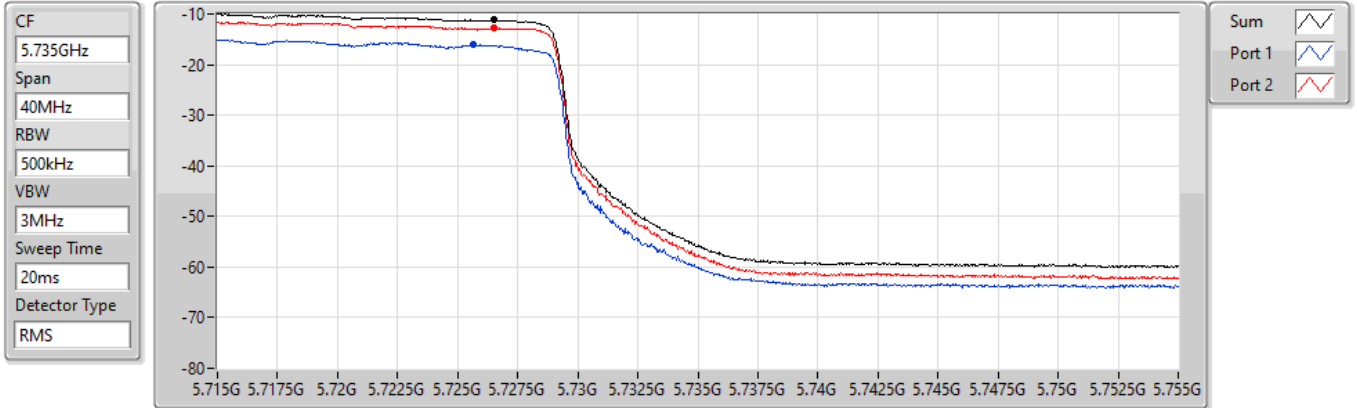

5530MHz

24/08/2022

802.11ax HEW80_Nss1,(MCS0)_2TX

PSD

5690MHz Straddle 5.725-5.85GHz

07/09/2022

Sum	PD	Port 1	Port 2
(dBm/RBW)	(dBm/RBW)	(dBm/RBW)	(dBm/RBW)
-11.16	-11.16	-16.12	-12.75

802.11ax HEW160_Nss1,(MCS0)_2TX