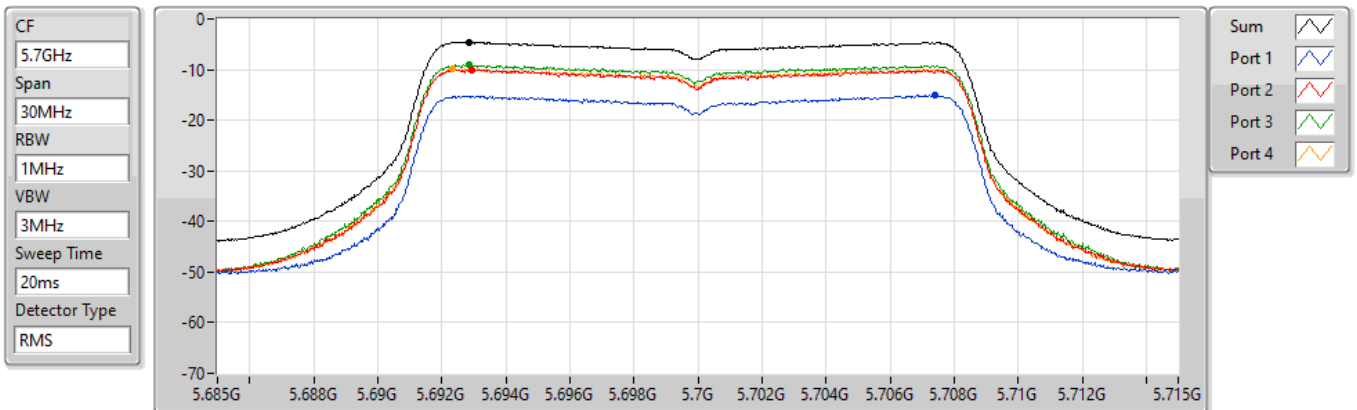

802.11a_Nss1,(6Mbps)_4TX

PSD

5700MHz

25/08/2022

Sum	PD	Port 1	Port 2	Port 3	Port 4
(dBm/RBW)	(dBm/RBW)	(dBm/RBW)	(dBm/RBW)	(dBm/RBW)	(dBm/RBW)
-4.58	-4.58	-15.10	-9.99	-9.12	-9.91