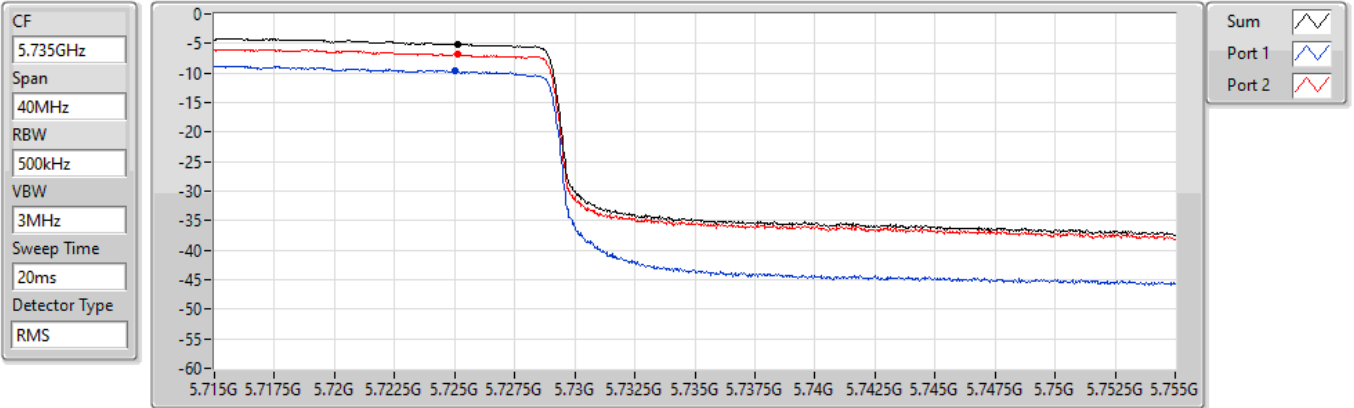

802.11ax HEW80_Nss1,(MCS0)_2TX

PSD

5690MHz Straddle 5.725-5.85GHz

18/08/2022

Sum	PD	Port 1	Port 2
(dBm/RBW)	(dBm/RBW)	(dBm/RBW)	(dBm/RBW)
-5.12	-5.12	-9.72	-6.88

802.11ax HEW160_Nss1,(MCS0)_2TX

PSD