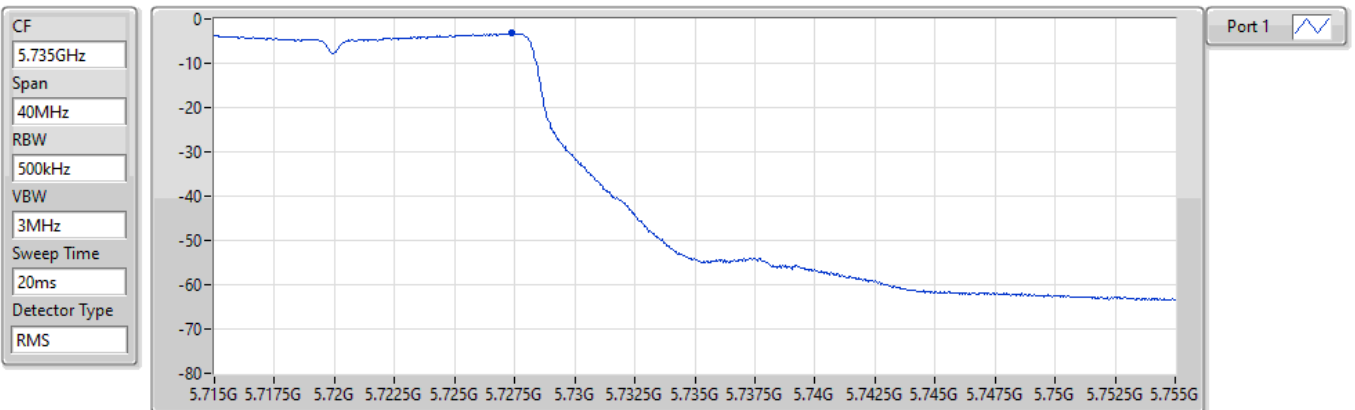

5720MHz Straddle 5.725-5.85GHz

07/09/2022

Sum	PD	Port 1
(dBm/RBW)	(dBm/RBW)	(dBm/RBW)
-3.26	-3.26	-3.26