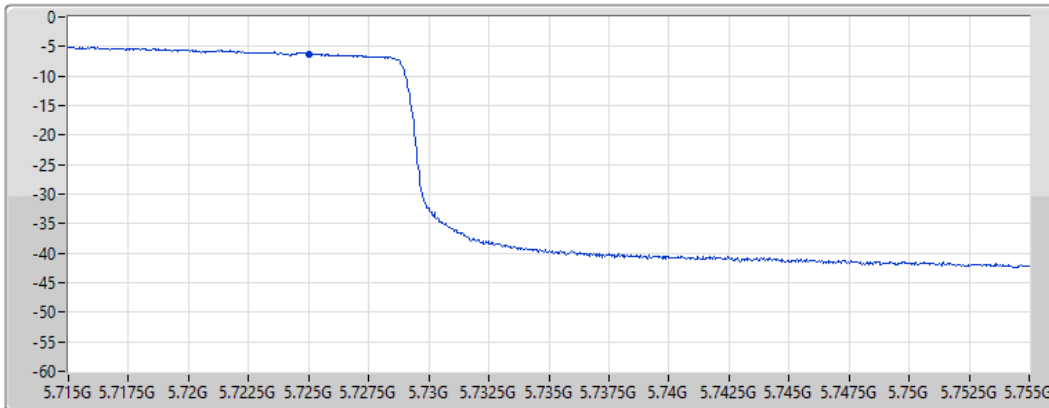

802.11ax HEW80_Nss1,(MCS0)_1TX

PSD

5690MHz Straddle 5.725-5.85GHz

18/08/2022

CF
5.735GHz
Span
40MHz
RBW
500kHz
VBW
3MHz
Sweep Time
20ms
Detector Type
RMS

Port 1

Sum	PD	Port 1
(dBm/RBW)	(dBm/RBW)	(dBm/RBW)
-6.22	-6.22	-6.22