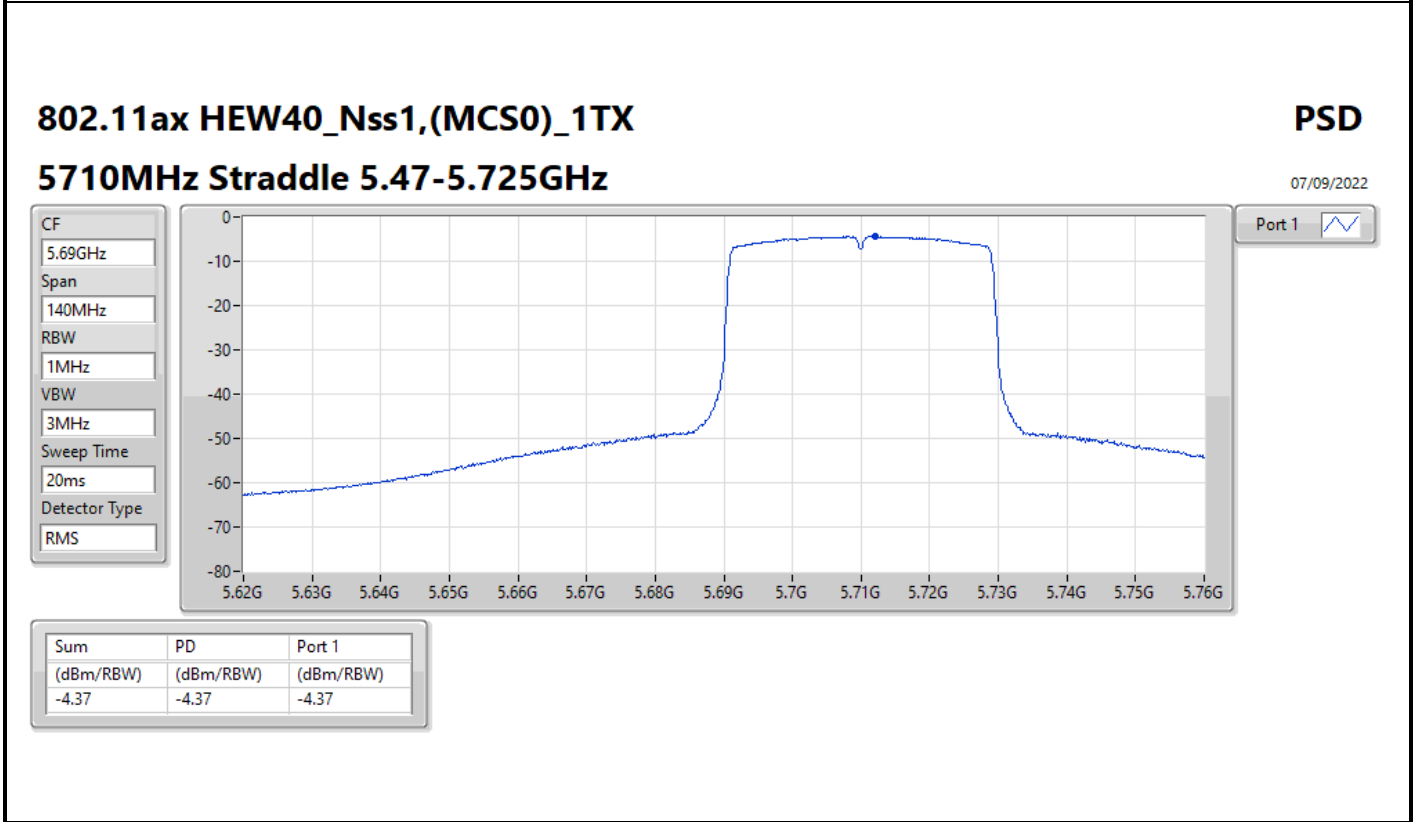

Sum	PD	Port 1
(dBm/RBW)	(dBm/RBW)	(dBm/RBW)
-5.34	-5.34	-5.34

802.11ax HEW40_Nss1,(MCS0)_1TX

PSD

5550MHz

24/08/2022

CF
5.55GHz
Span
60MHz
RBW
1MHz
VBW
3MHz
Sweep Time
20ms
Detector Type
RMS

Port 1 

Sum	PD	Port 1
(dBm/RBW)	(dBm/RBW)	(dBm/RBW)
-4.71	-4.71	-4.71