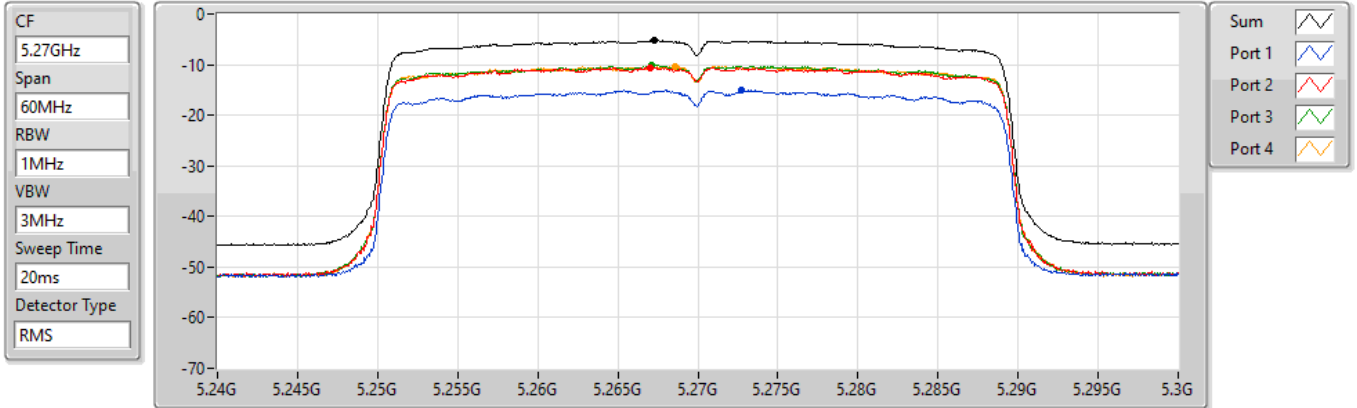

802.11ax HEW40_Nss1,(MCS0)_4TX

PSD

5270MHz

24/08/2022

Sum	PD	Port 1	Port 2	Port 3	Port 4
(dBm/RBW)	(dBm/RBW)	(dBm/RBW)	(dBm/RBW)	(dBm/RBW)	(dBm/RBW)
-5.27	-5.27	-15.12	-10.61	-10.16	-10.29

802.11ax HEW40_Nss1,(MCS0)_4TX

PSD