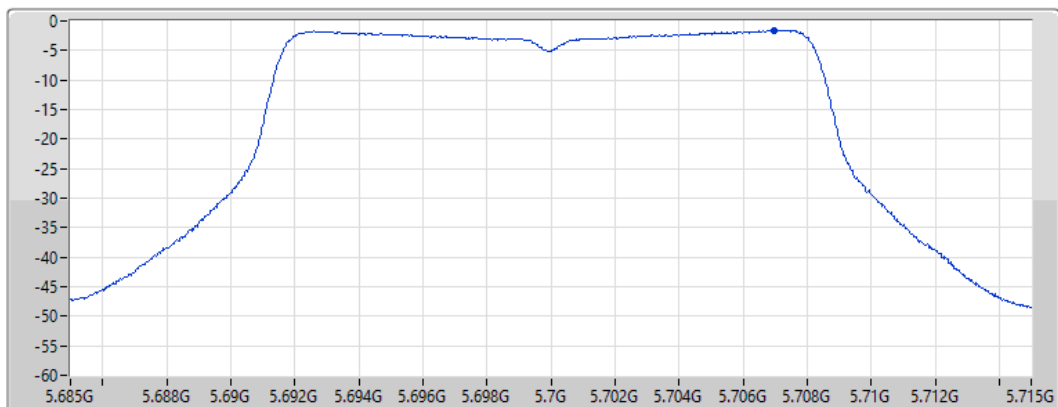

CF
5.7GHz

Span
30MHz

RBW
1MHz

VBW
3MHz

Sweep Time
20ms

Detector Type
RMS

Port 1 

Sum	PD	Port 1
(dBm/RBW)	(dBm/RBW)	(dBm/RBW)
-1.55	-1.55	-1.55