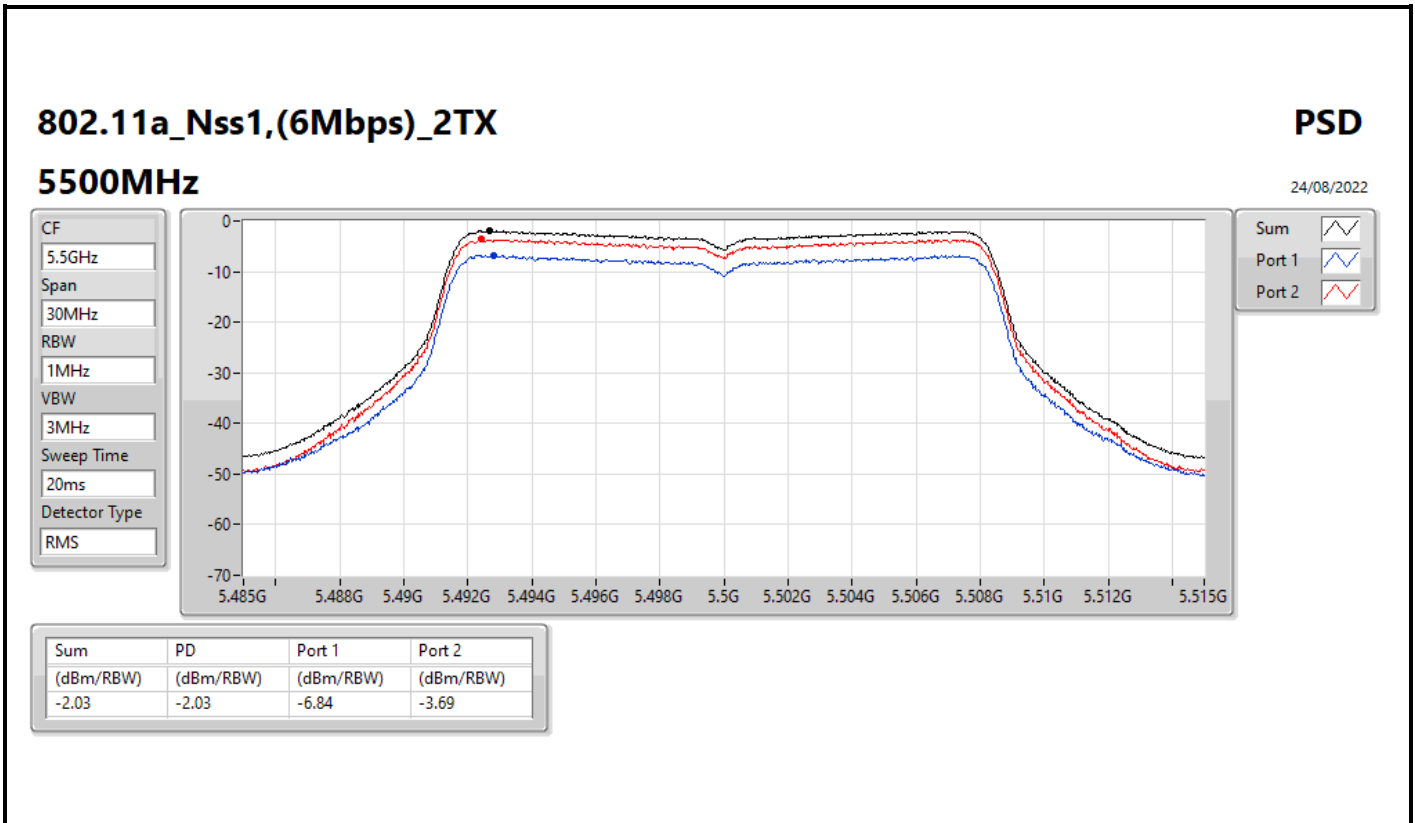

802.11a_Nss1,(6Mbps)_2TX

PSD

5320MHz

07/09/2022

CF
5.32GHz
Span
30MHz
RBW
1MHz
VBW
3MHz
Sweep Time
20ms
Detector Type
RMS

Sum
Port 1
Port 2

Sum	PD	Port 1	Port 2
(dBm/RBW)	(dBm/RBW)	(dBm/RBW)	(dBm/RBW)
-1.71	-1.71	-7.01	-3.17