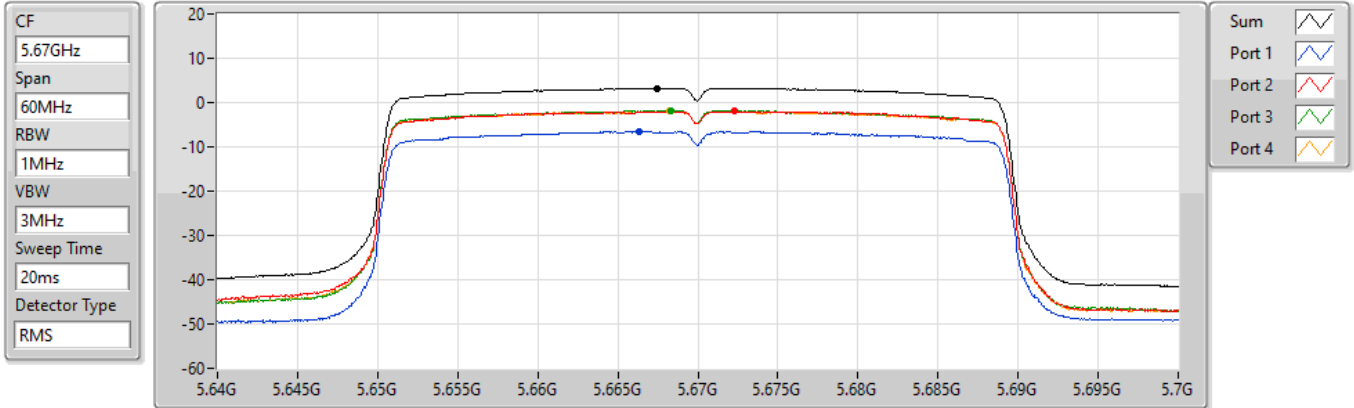

802.11ax HEW40_Nss1,(MCS0)_4TX

PSD

5670MHz

19/08/2022

Sum	PD	Port 1	Port 2	Port 3	Port 4
(dBm/RBW)	(dBm/RBW)	(dBm/RBW)	(dBm/RBW)	(dBm/RBW)	(dBm/RBW)
3.23	3.23	-6.52	-2.00	-1.82	-2.03

802.11ax HEW40_Nss1,(MCS0)_4TX

PSD