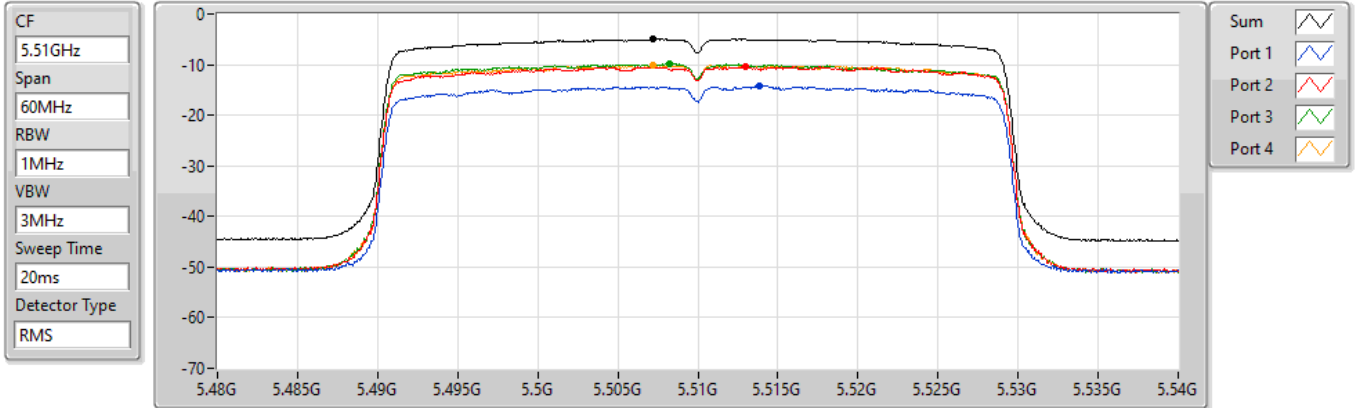

802.11ax HEW40_Nss1,(MCS0)_4TX

PSD

5510MHz

24/08/2022

Sum	PD	Port 1	Port 2	Port 3	Port 4
(dBm/RBW)	(dBm/RBW)	(dBm/RBW)	(dBm/RBW)	(dBm/RBW)	(dBm/RBW)
-4.97	-4.97	-14.13	-10.32	-9.77	-10.06

802.11ax HEW40_Nss1,(MCS0)_4TX

PSD