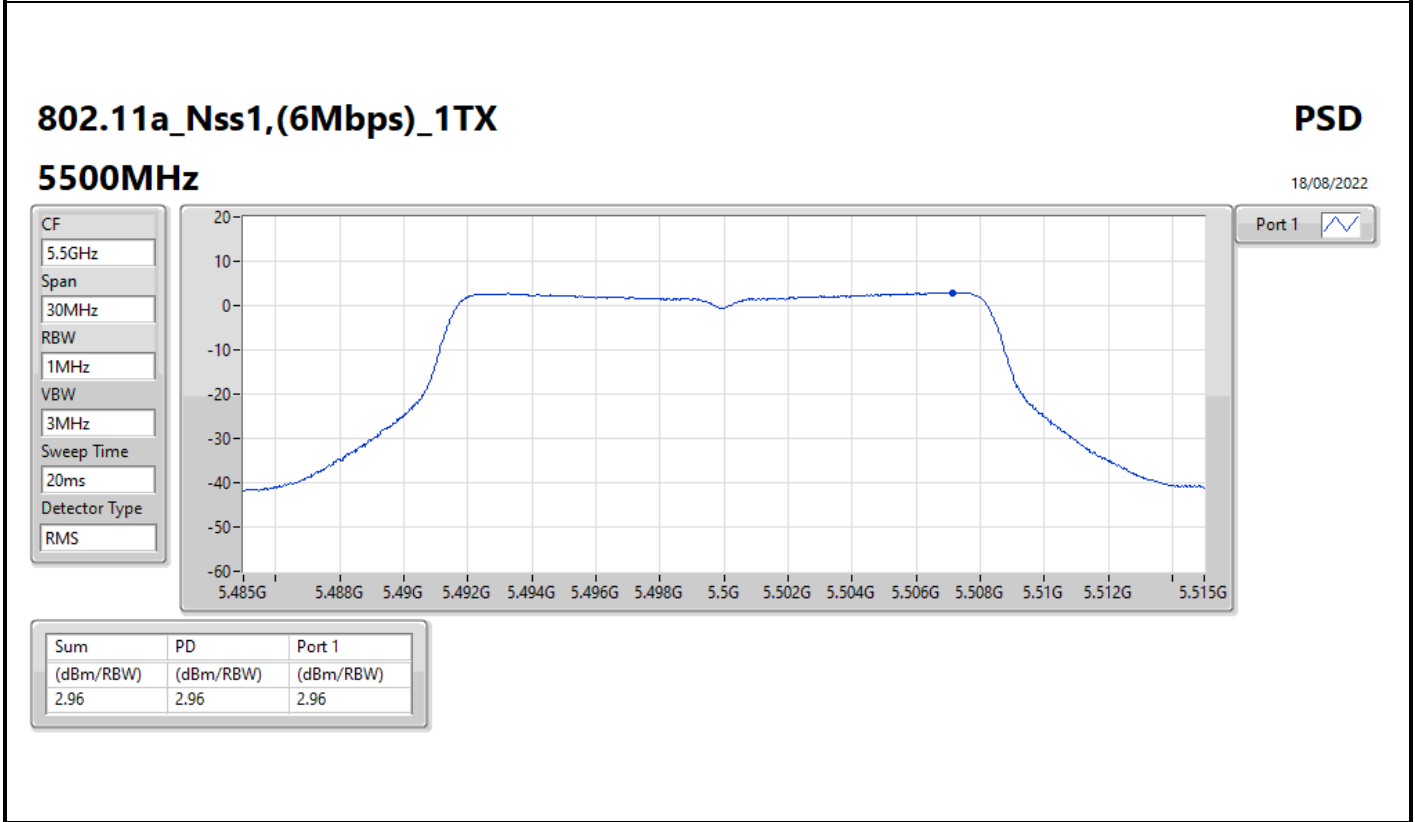

CF
5.3GHz

Span
30MHz

RBW
1MHz

VBW
3MHz

Sweep Time
20ms

Detector Type
RMS

Port 1 

Sum	PD	Port 1
(dBm/RBW)	(dBm/RBW)	(dBm/RBW)
2.89	2.89	2.89