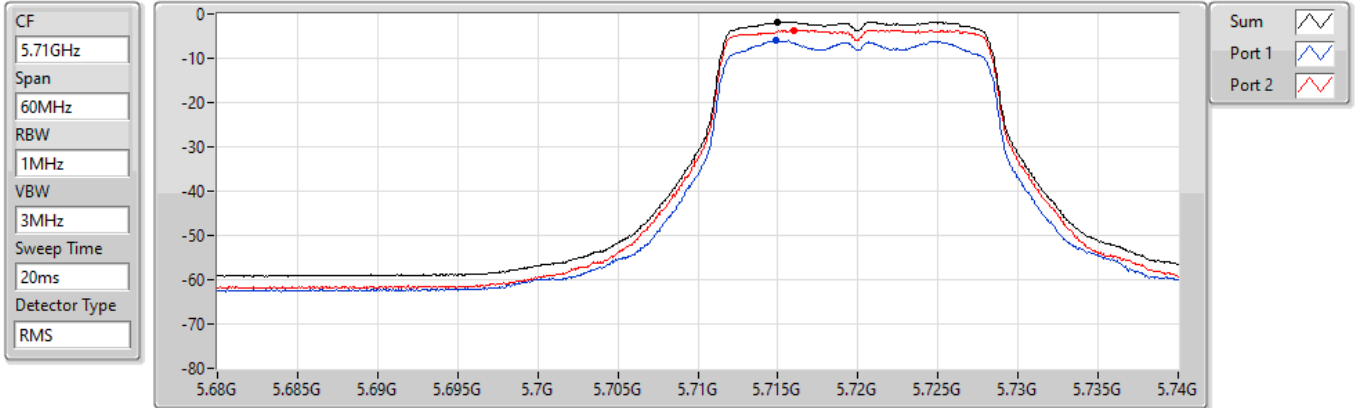

802.11a_Nss1,(6Mbps)_2TX

PSD

5720MHz Straddle 5.47-5.725GHz

24/08/2022

Sum	PD	Port 1	Port 2
(dBm/RBW)	(dBm/RBW)	(dBm/RBW)	(dBm/RBW)
-1.81	-1.81	-5.90	-3.64

802.11a_Nss1,(6Mbps)_2TX

PSD

5720MHz Straddle 5.725-5.85GHz