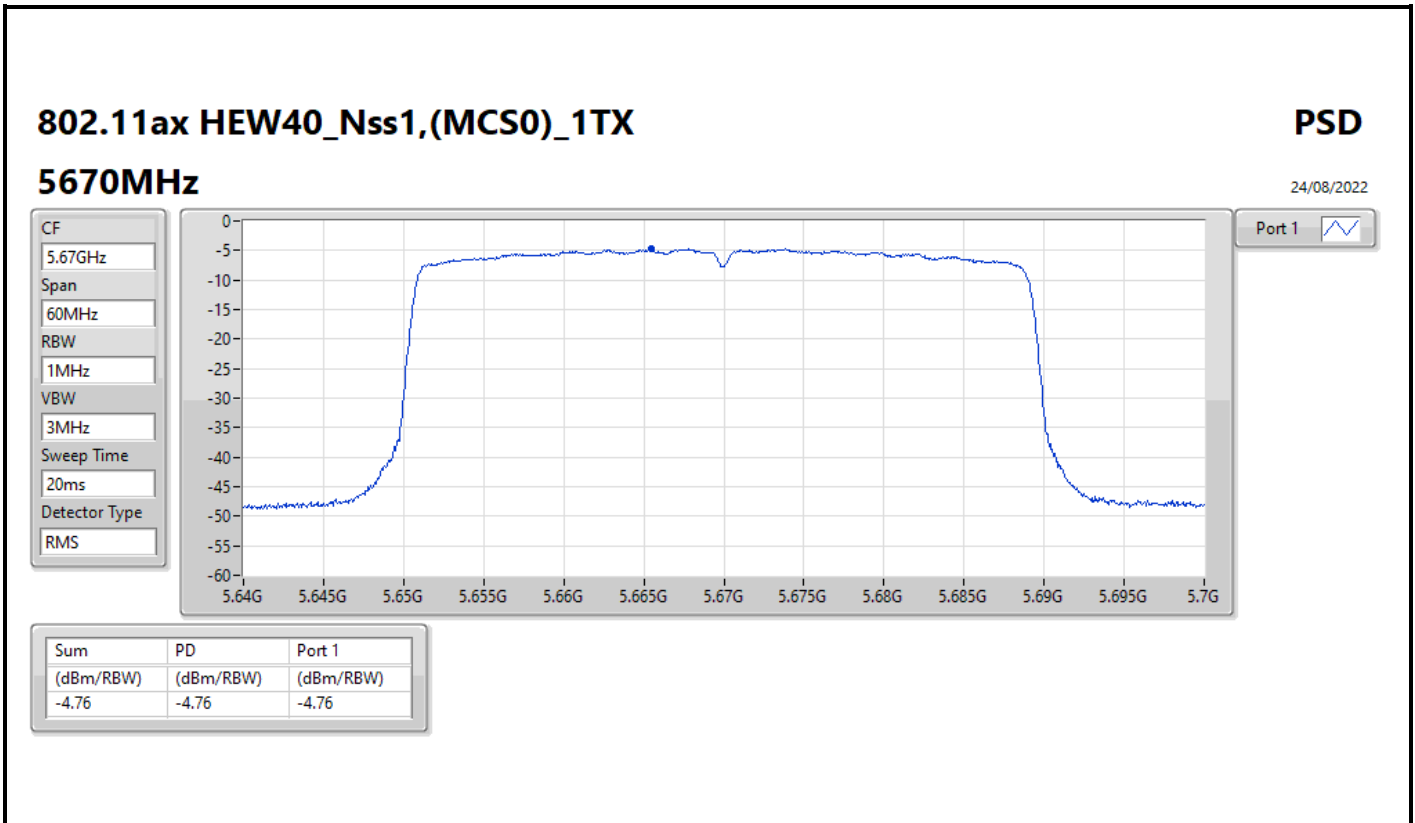

Sum	PD	Port 1
(dBm/RBW)	(dBm/RBW)	(dBm/RBW)
-5.34	-5.34	-5.34

802.11ax HEW40_Nss1,(MCS0)_1TX

PSD

5550MHz

24/08/2022

CF
5.55GHz
Span
60MHz
RBW
1MHz
VBW
3MHz
Sweep Time
20ms
Detector Type
RMS

Port 1 

Sum	PD	Port 1
(dBm/RBW)	(dBm/RBW)	(dBm/RBW)
-4.71	-4.71	-4.71