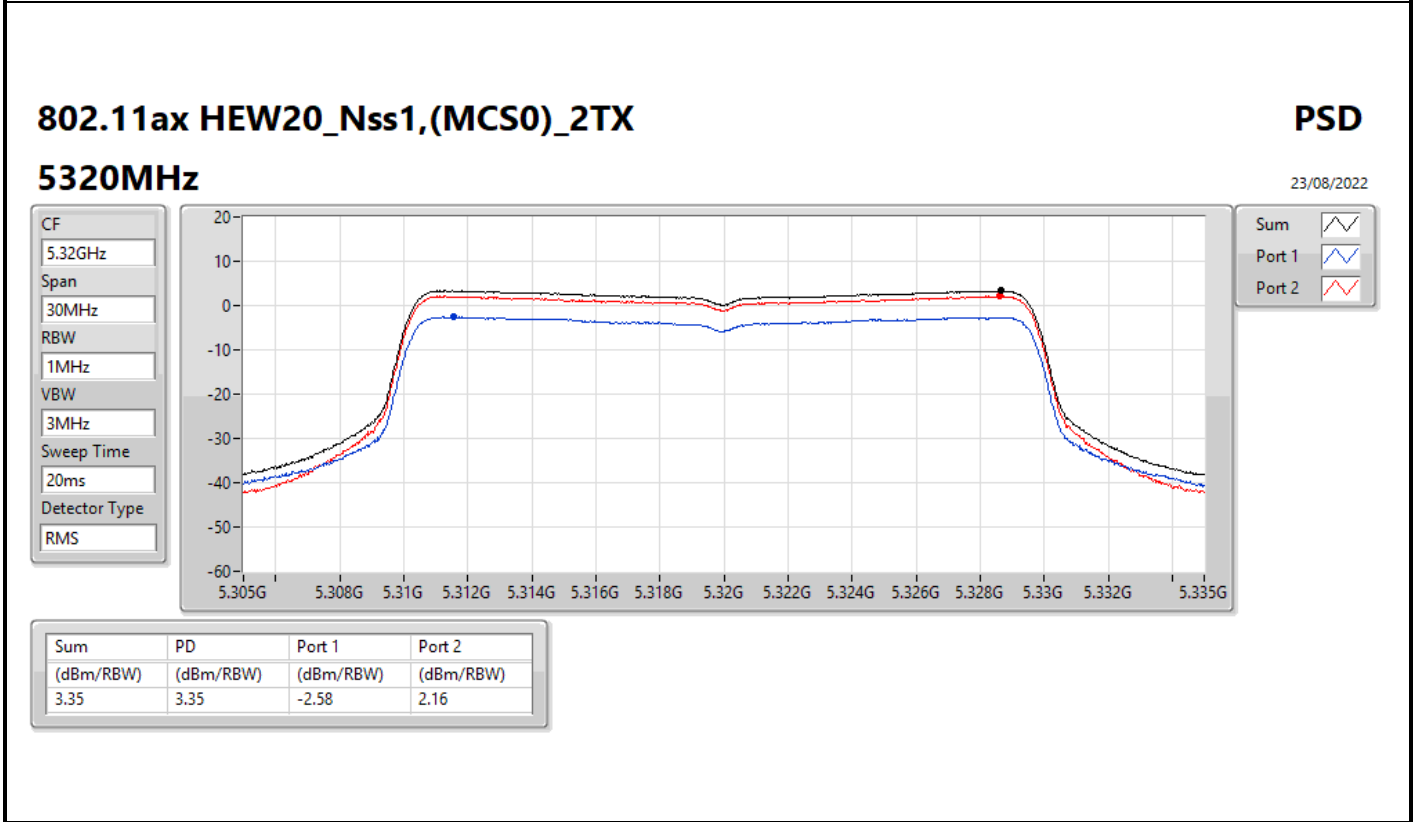

802.11ax HEW20_Nss1,(MCS0)_2TX

PSD

5260MHz

18/08/2022

Sum	PD	Port 1	Port 2
(dBm/RBW)	(dBm/RBW)	(dBm/RBW)	(dBm/RBW)
4.58	4.58	-0.00	2.79

802.11ax HEW20_Nss1,(MCS0)_2TX

PSD

5720MHz Straddle 5.725-5.85GHz