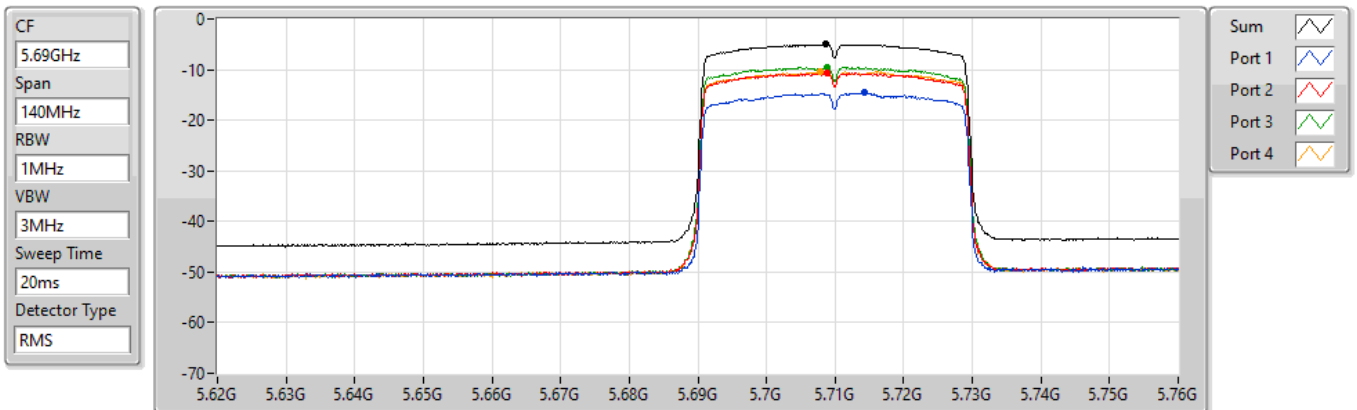

5710MHz Straddle 5.47-5.725GHz

24/08/2022

Sum	PD	Port 1	Port 2	Port 3	Port 4
(dBm/RBW)	(dBm/RBW)	(dBm/RBW)	(dBm/RBW)	(dBm/RBW)	(dBm/RBW)
-5.04	-5.04	-14.61	-10.74	-9.57	-10.42