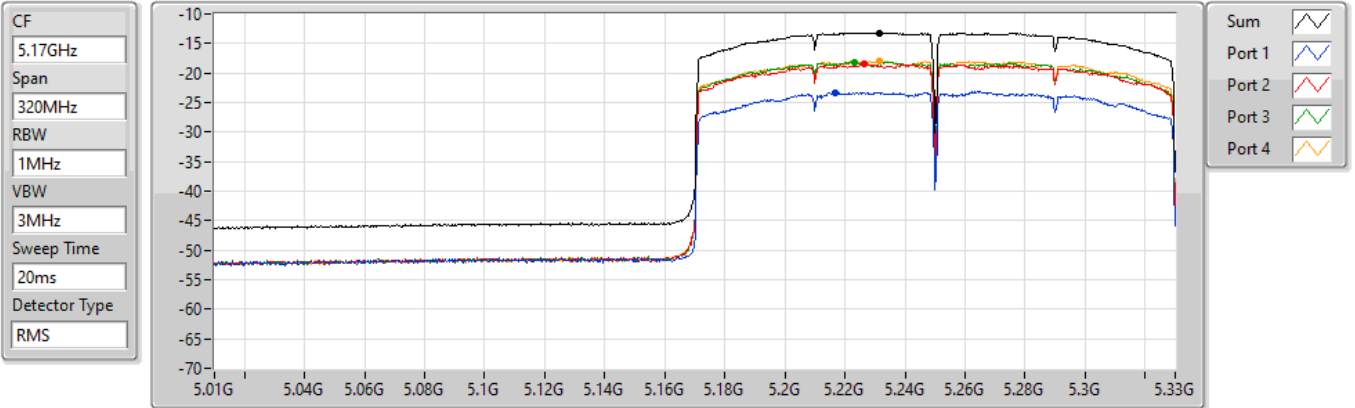

802.11ax HEW160_Nss1,(MCS0)_4TX

PSD

5250MHz Straddle 5.15-5.25GHz

24/08/2022

Sum	PD	Port 1	Port 2	Port 3	Port 4
(dBm/RBW)	(dBm/RBW)	(dBm/RBW)	(dBm/RBW)	(dBm/RBW)	(dBm/RBW)
-13.19	-13.19	-23.28	-18.44	-18.14	-17.95

802.11ax HEW160_Nss1,(MCS0)_4TX

PSD