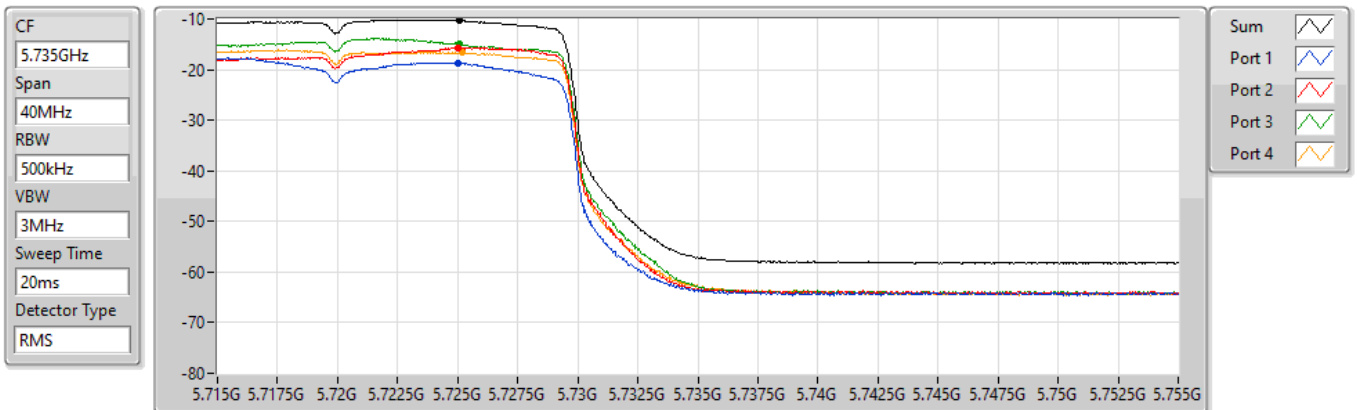

802.11ax HEW20_Nss1,(MCS0)_4TX

PSD

5720MHz Straddle 5.725-5.85GHz

22/08/2022

Sum	PD	Port 1	Port 2	Port 3	Port 4
(dBm/RBW)	(dBm/RBW)	(dBm/RBW)	(dBm/RBW)	(dBm/RBW)	(dBm/RBW)
-10.27	-10.27	-18.74	-15.72	-14.83	-16.67