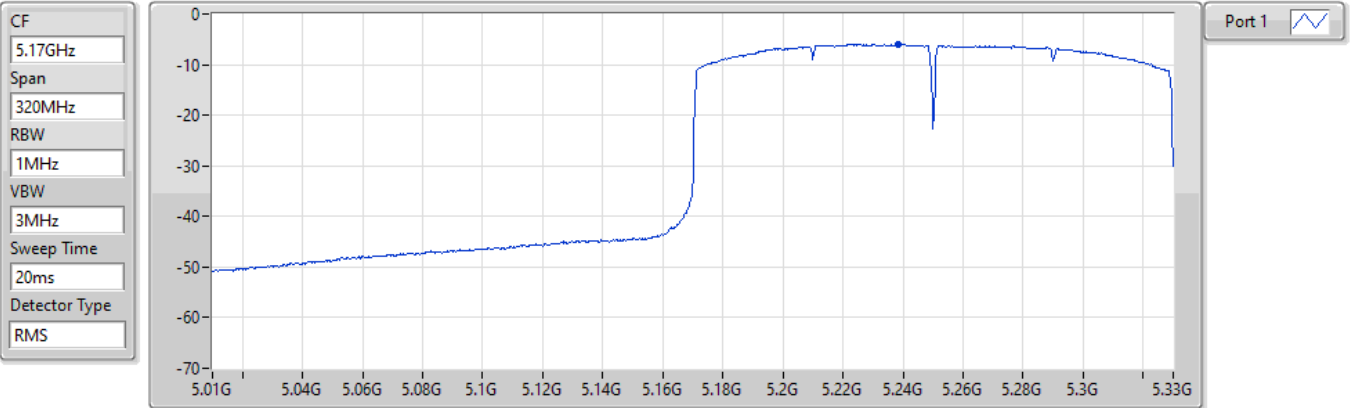

802.11ax HEW160_Nss1,(MCS0)_1TX

PSD

5250MHz Straddle 5.15-5.25GHz

18/08/2022

Sum	PD	Port 1
(dBm/RBW)	(dBm/RBW)	(dBm/RBW)
-6.02	-6.02	-6.02

802.11ax HEW160_Nss1,(MCS0)_1TX

PSD