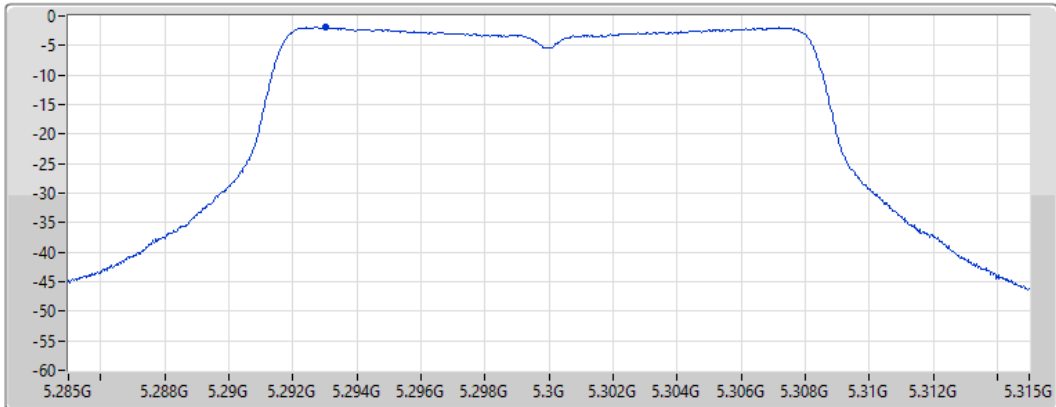

CF
5.3GHz

Span
30MHz

RBW
1MHz

VBW
3MHz

Sweep Time
20ms

Detector Type
RMS

Port 1 

Sum	PD	Port 1
(dBm/RBW)	(dBm/RBW)	(dBm/RBW)
-1.95	-1.95	-1.95