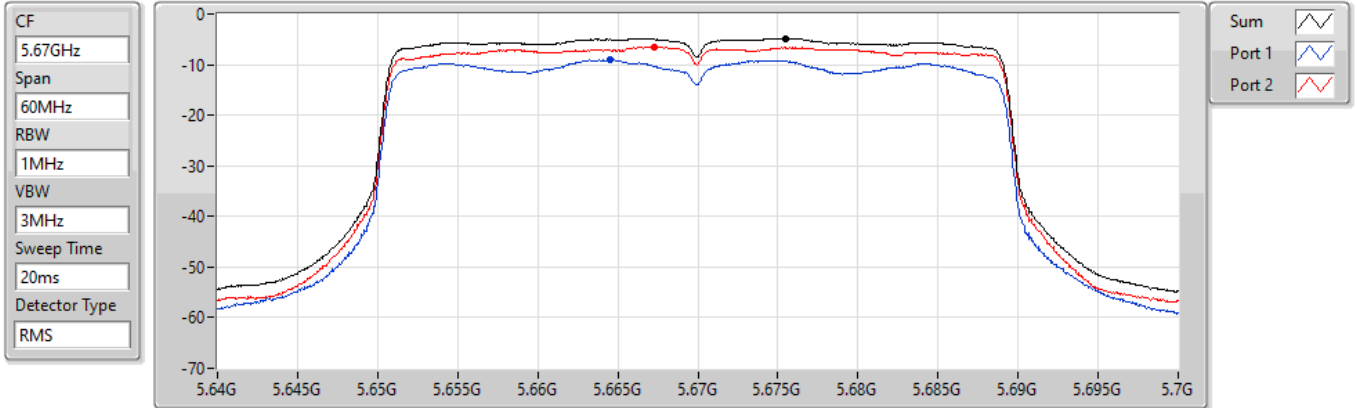

5550MHz

24/08/2022

802.11ax HEW40_Nss1,(MCS0)_2TX

PSD

5670MHz

24/08/2022

802.11ax HEW40_Nss1,(MCS0)_2TX

PSD