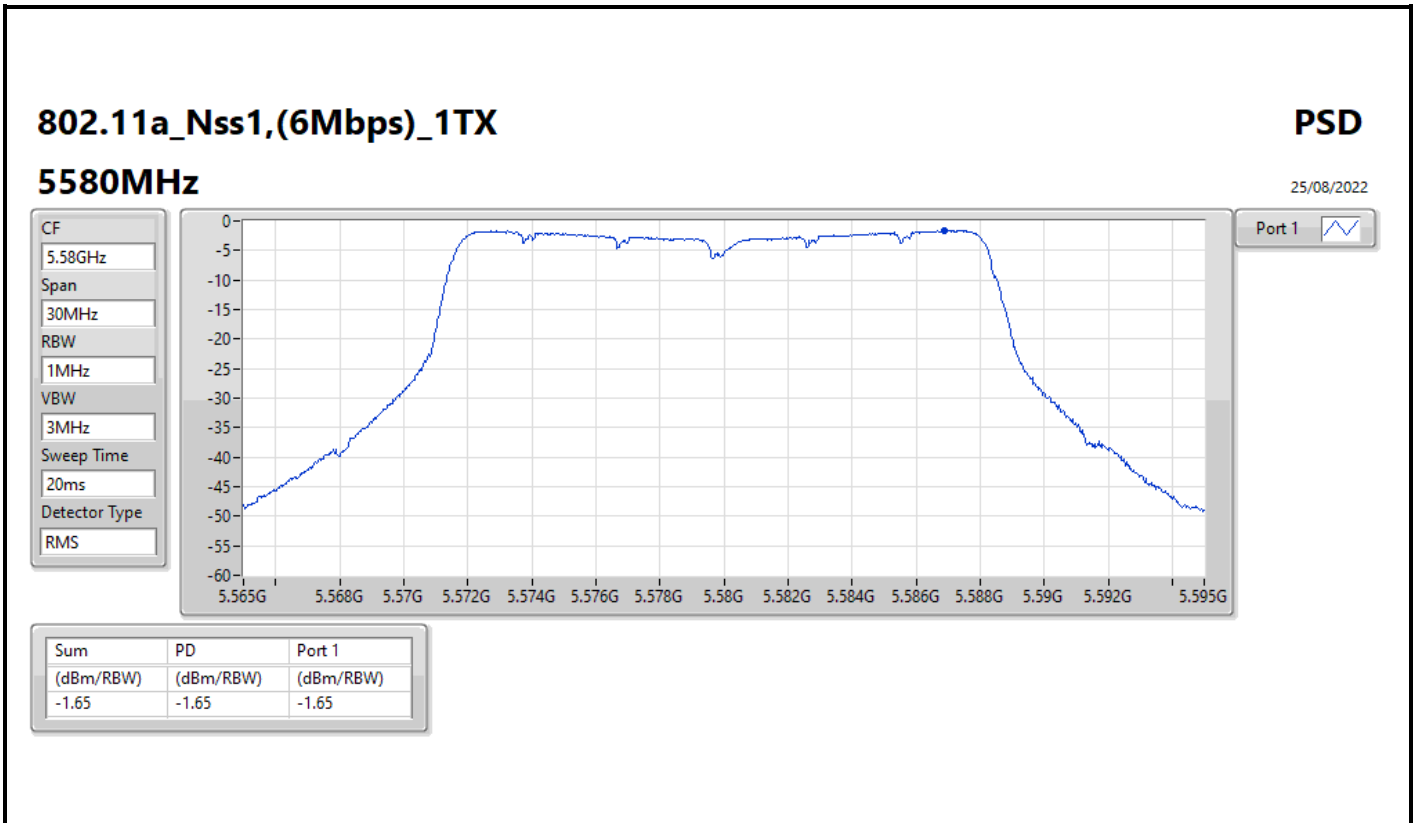

CF
5.3GHz

Span
30MHz

RBW
1MHz

VBW
3MHz

Sweep Time
20ms

Detector Type
RMS

Port 1 

Sum	PD	Port 1
(dBm/RBW)	(dBm/RBW)	(dBm/RBW)
-1.95	-1.95	-1.95