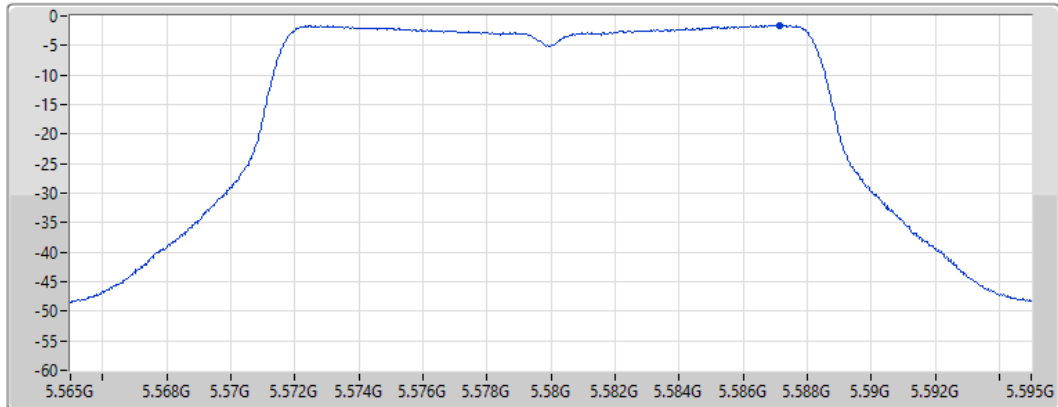

802.11a_Nss1,(6Mbps)_1TX

PSD

5580MHz

25/08/2022

CF
5.58GHz

Span
30MHz

RBW
1MHz

VBW
3MHz

Sweep Time
20ms

Detector Type
RMS

Port 1

Sum	PD	Port 1
(dBm/RBW)	(dBm/RBW)	(dBm/RBW)
-1.57	-1.57	-1.57