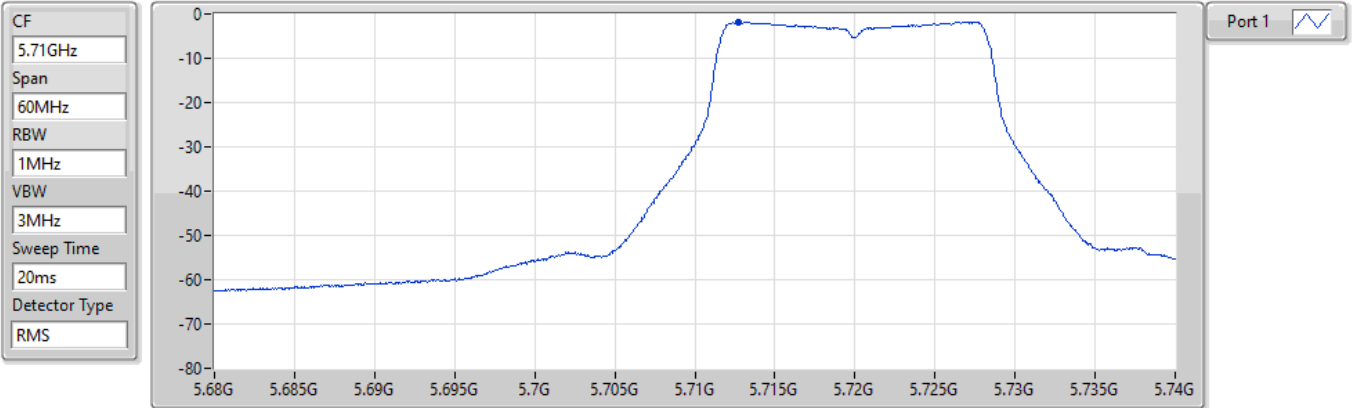

802.11a_Nss1,(6Mbps)_1TX

PSD

5720MHz Straddle 5.47-5.725GHz

07/09/2022

Sum	PD	Port 1
(dBm/RBW)	(dBm/RBW)	(dBm/RBW)
-1.83	-1.83	-1.83

802.11a_Nss1,(6Mbps)_1TX

PSD