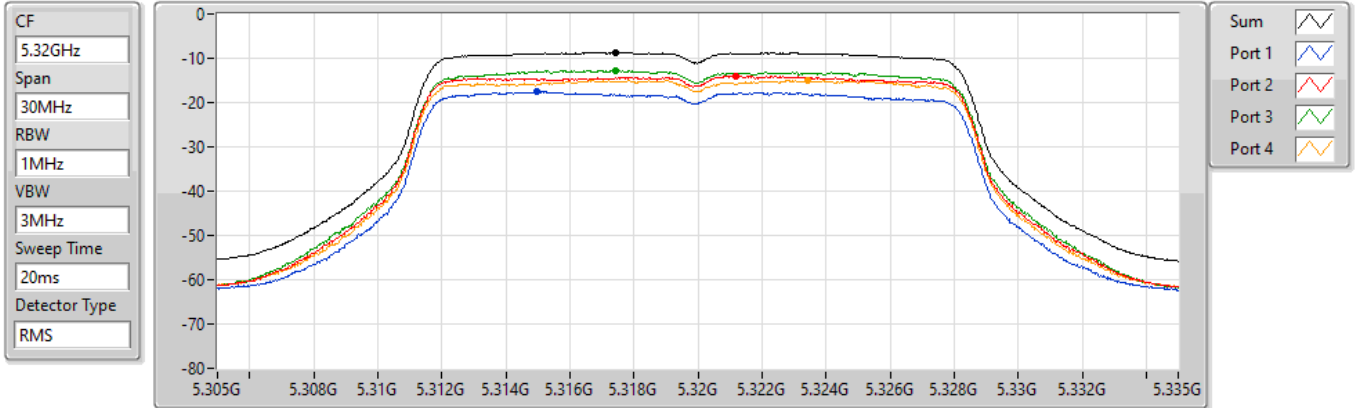

802.11a_Nss1,(6Mbps)_4TX

PSD

5320MHz

22/08/2022

Sum	PD	Port 1	Port 2	Port 3	Port 4
(dBm/RBW)	(dBm/RBW)	(dBm/RBW)	(dBm/RBW)	(dBm/RBW)	(dBm/RBW)
-8.76	-8.76	-17.57	-14.00	-12.75	-14.98