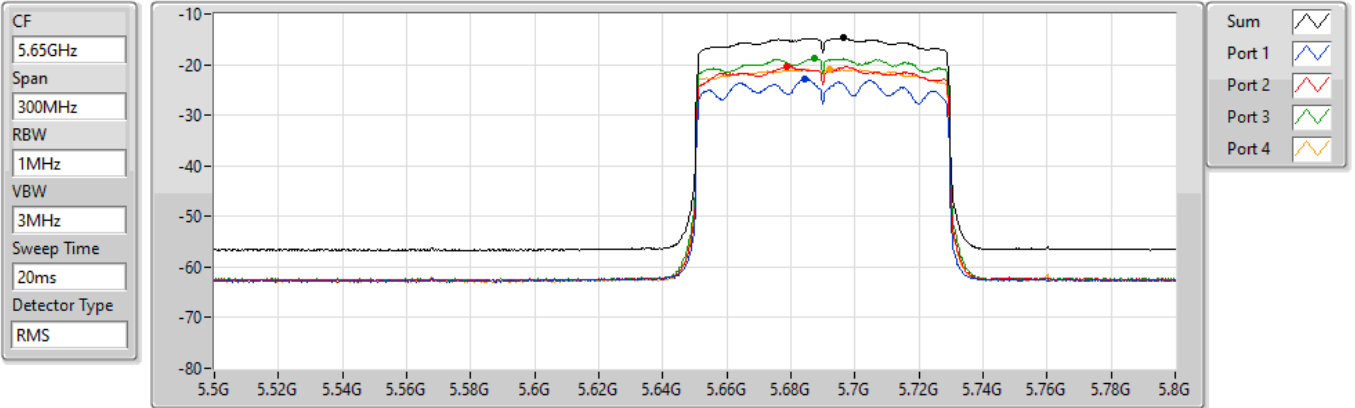

802.11ax HEW80_Nss1,(MCS0)_4TX

PSD

5690MHz Straddle 5.47-5.725GHz

22/08/2022

Sum	PD	Port 1	Port 2	Port 3	Port 4
(dBm/RBW)	(dBm/RBW)	(dBm/RBW)	(dBm/RBW)	(dBm/RBW)	(dBm/RBW)
-14.74	-14.74	-22.86	-20.33	-18.73	-20.88