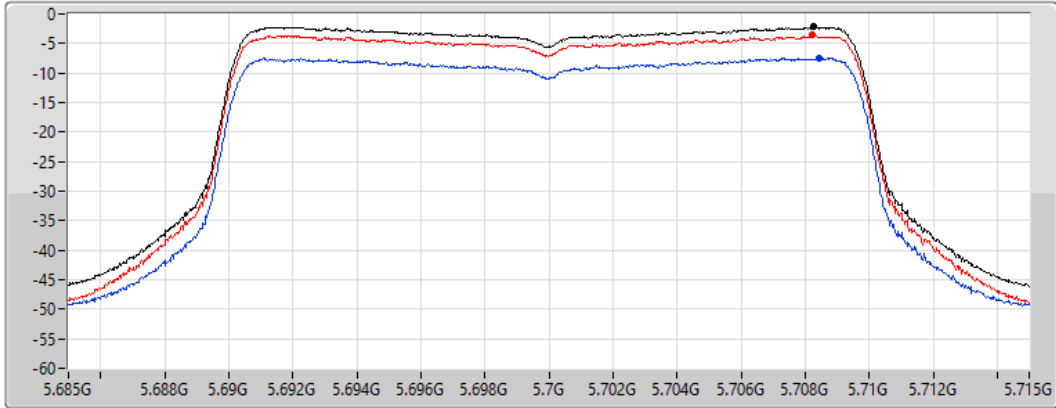

07/09/2022

Sum	PD	Port 1	Port 2
(dBm/RBW)	(dBm/RBW)	(dBm/RBW)	(dBm/RBW)
-2.19	-2.19	-7.52	-3.67

802.11ax HEW20_Nss1,(MCS0)_2TX

PSD

5700MHz

24/08/2022

CF
5.7GHz
Span
30MHz
RBW
1MHz
VBW
3MHz
Sweep Time
20ms
Detector Type
RMS