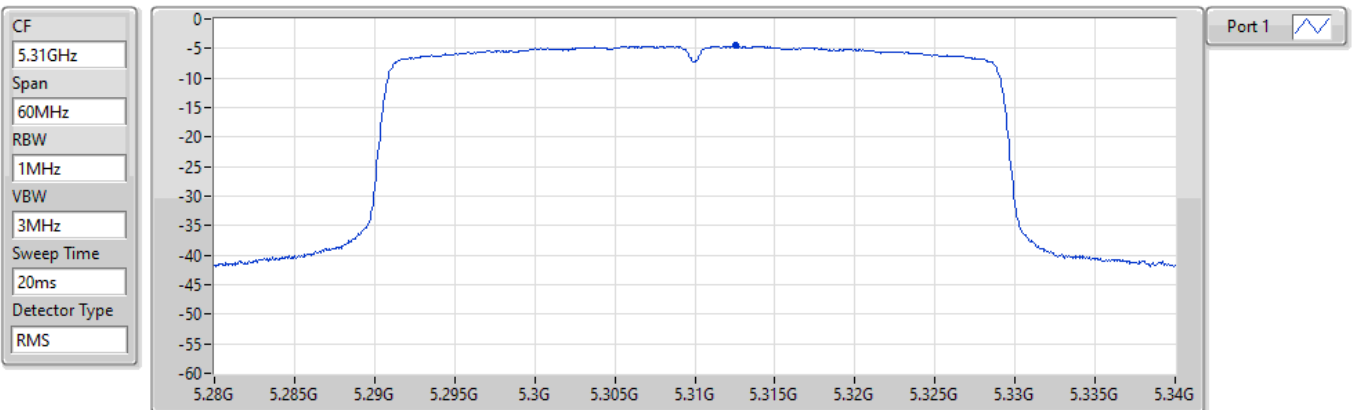

5270MHz

18/08/2022

Sum	PD	Port 1
(dBm/RBW)	(dBm/RBW)	(dBm/RBW)
-2.95	-2.95	-2.95

802.11ax HEW40_Nss1,(MCS0)_1TX

PSD

5310MHz

19/08/2022

Sum	PD	Port 1
(dBm/RBW)	(dBm/RBW)	(dBm/RBW)
-4.51	-4.51	-4.51