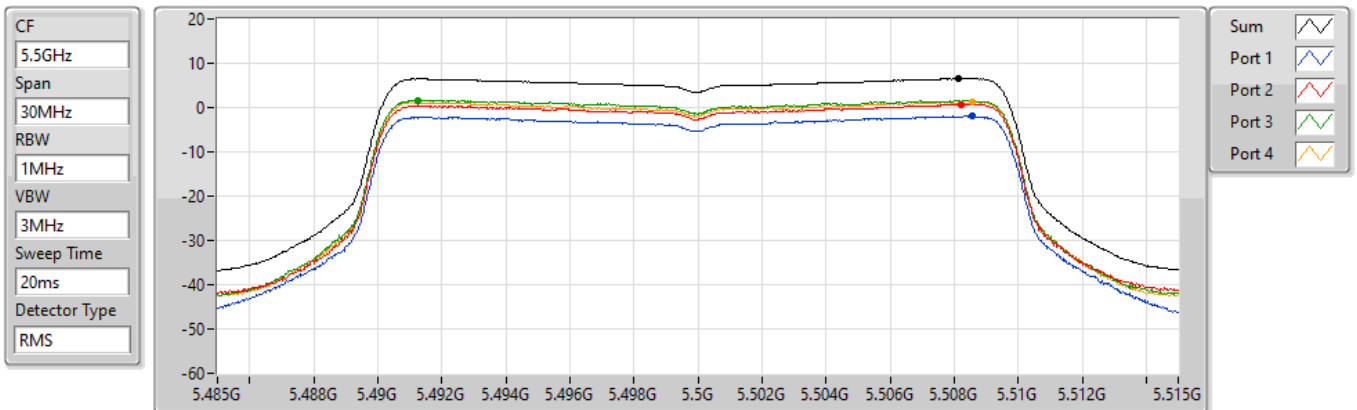

5500MHz

19/08/2022

Sum	PD	Port 1	Port 2	Port 3	Port 4
(dBm/RBW)	(dBm/RBW)	(dBm/RBW)	(dBm/RBW)	(dBm/RBW)	(dBm/RBW)
6.55	6.55	-1.99	0.77	1.71	1.24