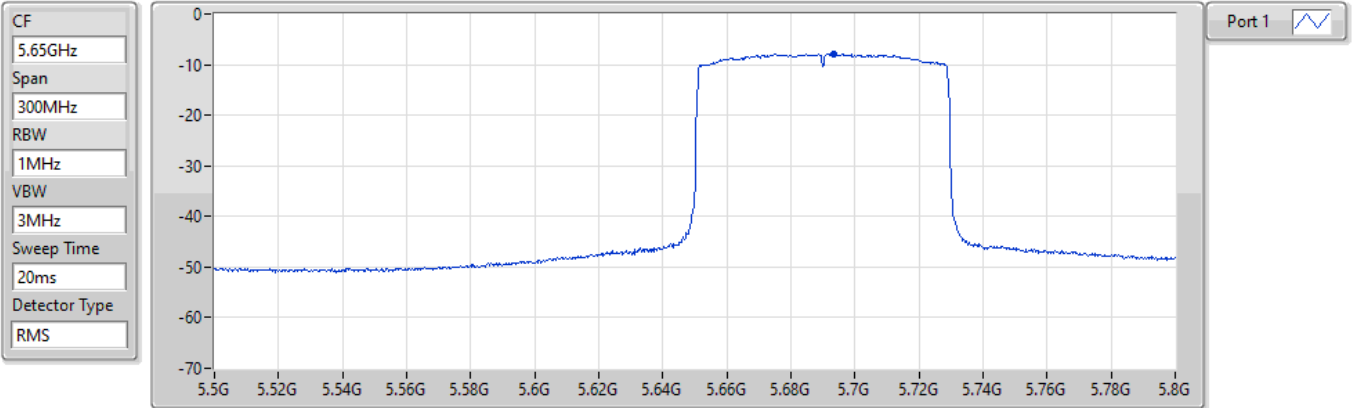

802.11ax HEW80_Nss1,(MCS0)_1TX

PSD

5690MHz Straddle 5.47-5.725GHz

25/08/2022

Sum	PD	Port 1
(dBm/RBW)	(dBm/RBW)	(dBm/RBW)
-7.90	-7.90	-7.90

802.11ax HEW80_Nss1,(MCS0)_1TX

PSD