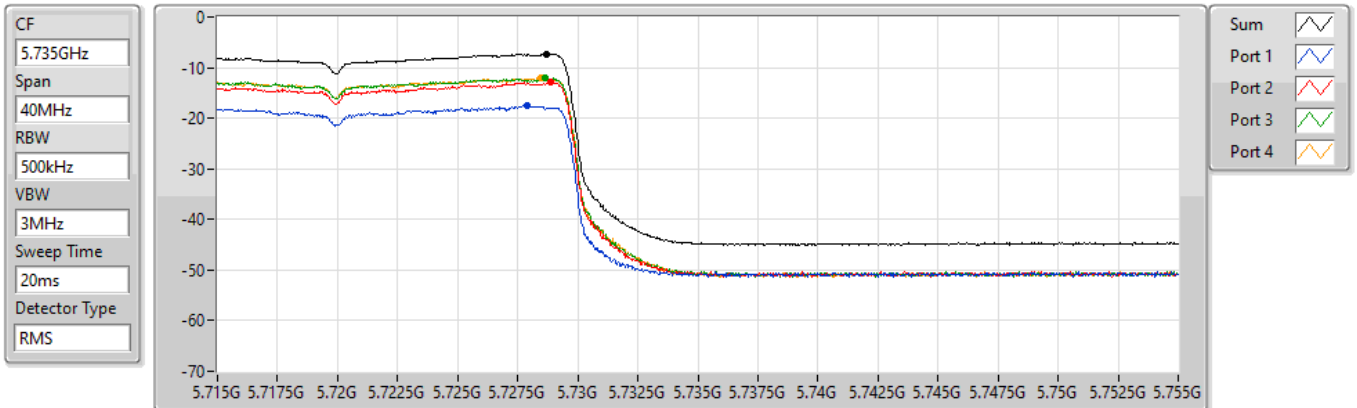

5720MHz Straddle 5.725-5.85GHz

24/08/2022

Sum	PD	Port 1	Port 2	Port 3	Port 4
(dBm/RBW)	(dBm/RBW)	(dBm/RBW)	(dBm/RBW)	(dBm/RBW)	(dBm/RBW)
-7.30	-7.30	-17.60	-12.91	-12.08	-12.07