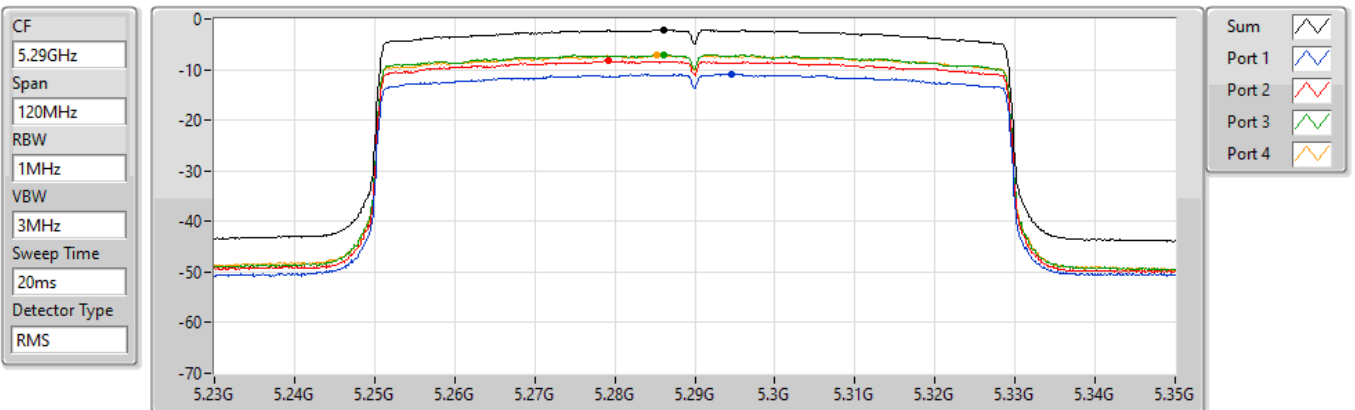

5290MHz

19/08/2022

Sum	PD	Port 1	Port 2	Port 3	Port 4
(dBm/RBW)	(dBm/RBW)	(dBm/RBW)	(dBm/RBW)	(dBm/RBW)	(dBm/RBW)
-2.19	-2.19	-10.83	-8.27	-6.99	-7.17