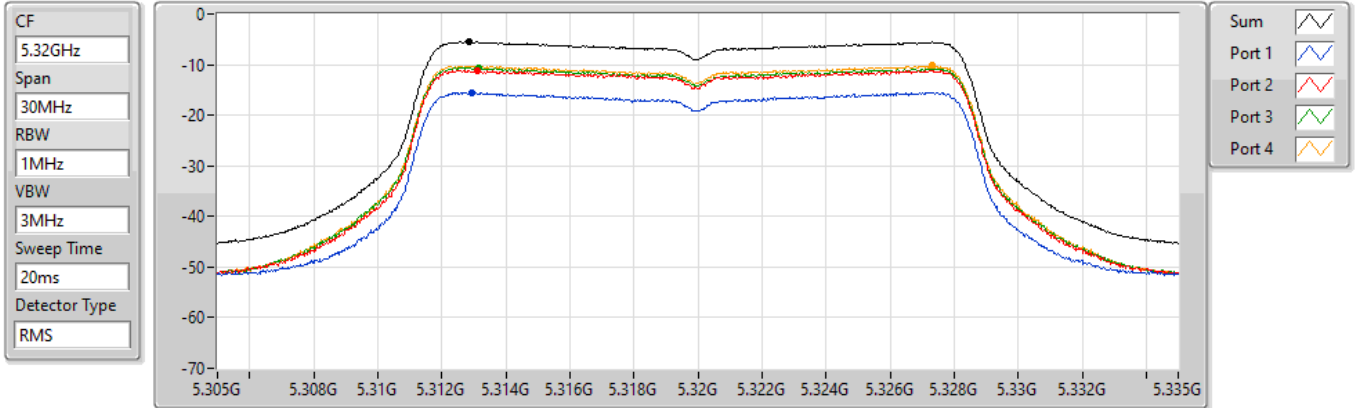

PSD

5300MHz

24/08/2022

Sum	PD	Port 1	Port 2	Port 3	Port 4
(dBm/RBW)	(dBm/RBW)	(dBm/RBW)	(dBm/RBW)	(dBm/RBW)	(dBm/RBW)
-5.41	-5.41	-15.49	-10.97	-10.40	-10.15

802.11a_Nss1,(6Mbps)_4TX

PSD

5320MHz

24/08/2022