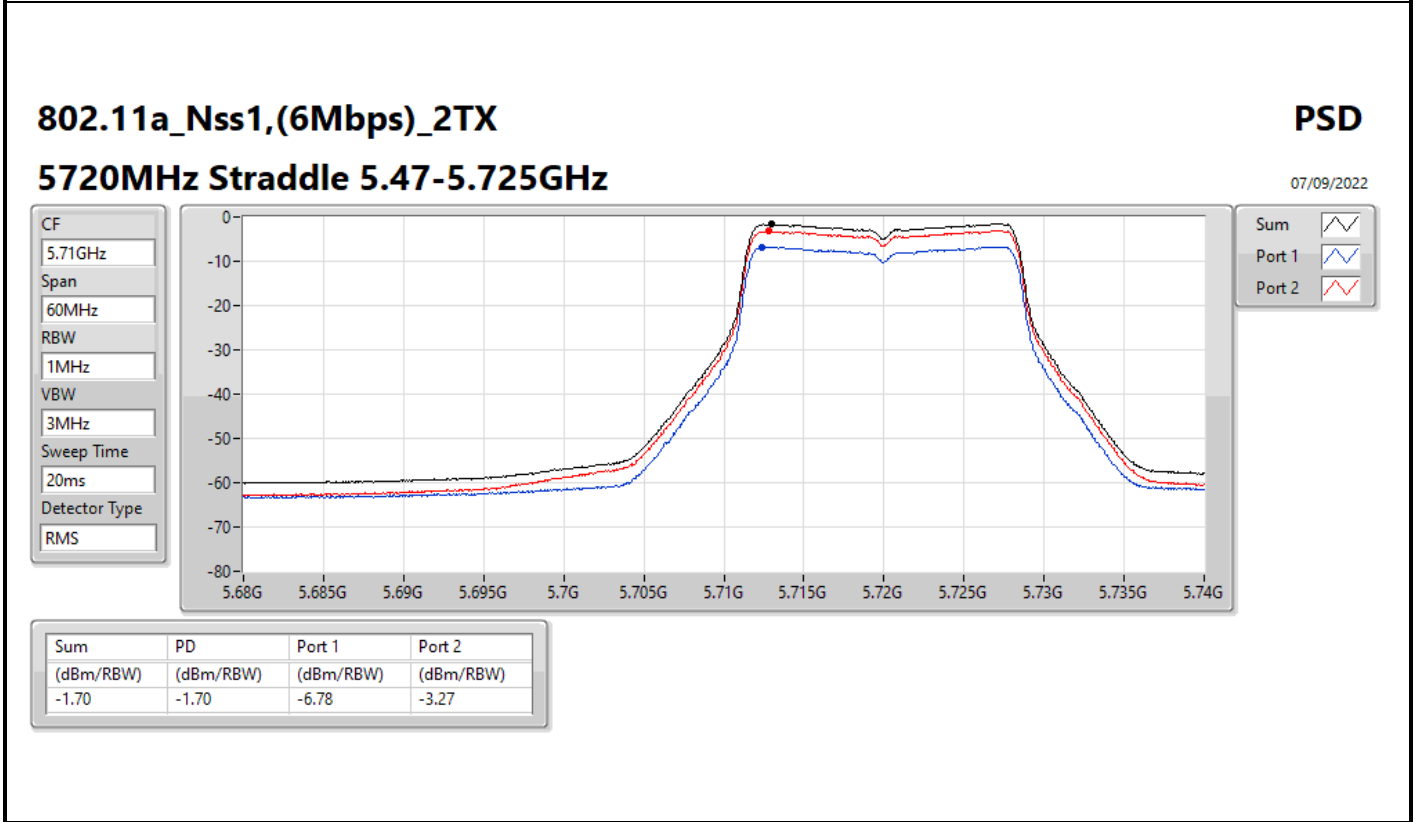

802.11a_Nss1,(6Mbps)_2TX

PSD

5320MHz

07/09/2022

CF
5.32GHz
Span
30MHz
RBW
1MHz
VBW
3MHz
Sweep Time
20ms
Detector Type
RMS

Sum
Port 1
Port 2

Sum	PD	Port 1	Port 2
(dBm/RBW)	(dBm/RBW)	(dBm/RBW)	(dBm/RBW)
-1.71	-1.71	-7.01	-3.17