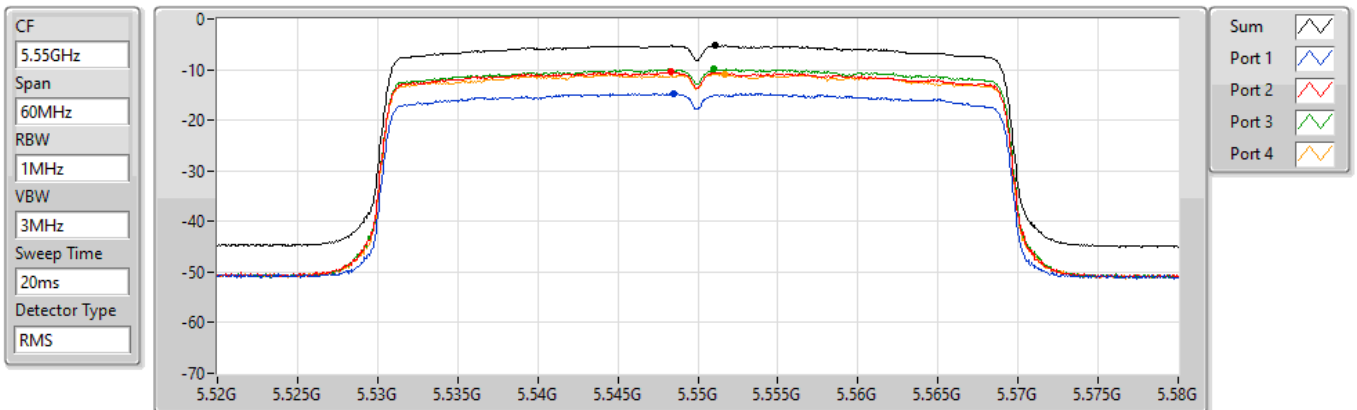

5550MHz

24/08/2022

Sum	PD	Port 1	Port 2	Port 3	Port 4
(dBm/RBW)	(dBm/RBW)	(dBm/RBW)	(dBm/RBW)	(dBm/RBW)	(dBm/RBW)
-5.26	-5.26	-14.68	-10.42	-9.89	-10.83