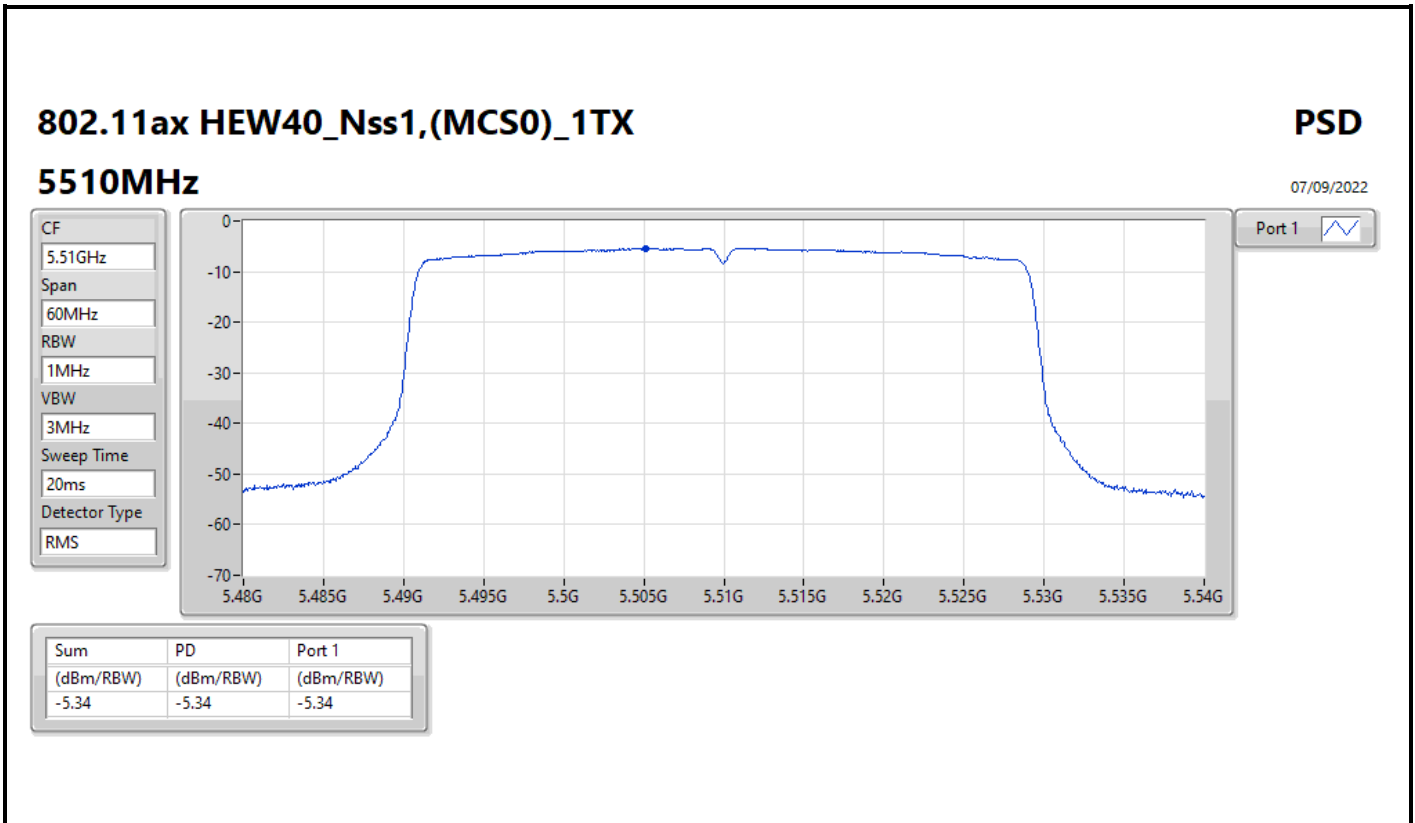

PSD

5720MHz Straddle 5.725-5.85GHz

07/09/2022

CF
5.735GHz
Span
40MHz
RBW
500kHz
VBW
3MHz
Sweep Time
20ms
Detector Type
RMS

Port 1 

Sum	PD	Port 1
(dBm/RBW)	(dBm/RBW)	(dBm/RBW)
-2.92	-2.92	-2.92

802.11ax HEW40_Nss1,(MCS0)_1TX