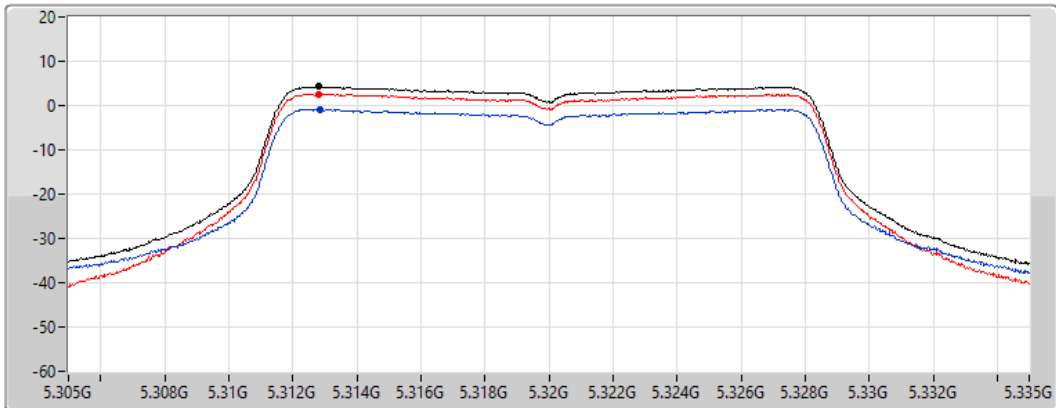

Sum	PD	Port 1	Port 2
(dBm/RBW)	(dBm/RBW)	(dBm/RBW)	(dBm/RBW)
4.57	4.57	-0.03	2.77

802.11a_Nss1,(6Mbps)_2TX

PSD

5320MHz

23/08/2022

CF
5.32GHz
Span
30MHz
RBW
1MHz
VBW
3MHz
Sweep Time
20ms
Detector Type
RMS

Sum
Port 1
Port 2