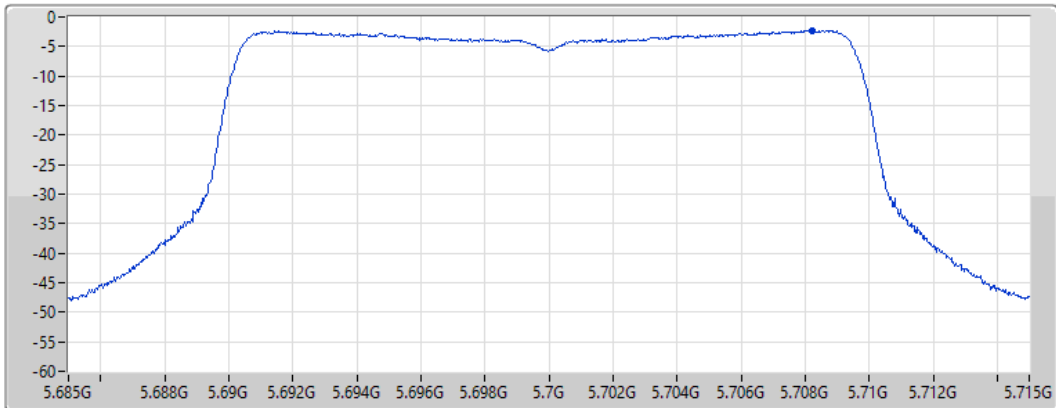

CF
5.58GHz
Span
30MHz
RBW
1MHz
VBW
3MHz
Sweep Time
20ms
Detector Type
RMS

Port 1 

Sum	PD	Port 1
(dBm/RBW)	(dBm/RBW)	(dBm/RBW)
-1.98	-1.98	-1.98

802.11ax HEW20_Nss1,(MCS0)_1TX

PSD

5700MHz

25/08/2022

CF
5.7GHz
Span
30MHz
RBW
1MHz
VBW
3MHz
Sweep Time
20ms
Detector Type
RMS