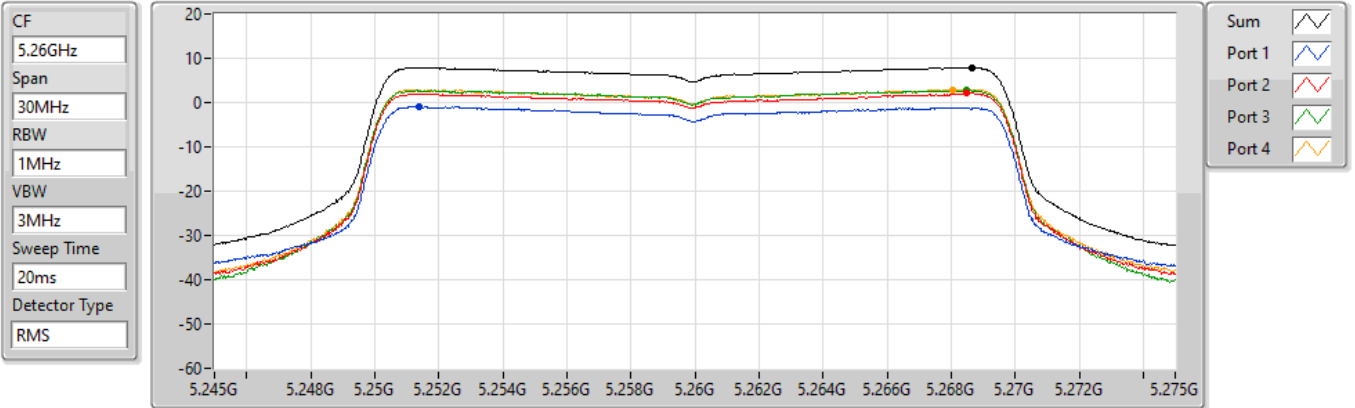

802.11ax HEW20_Nss1,(MCS0)_4TX

PSD

5260MHz

18/08/2022

Sum	PD	Port 1	Port 2	Port 3	Port 4
(dBm/RBW)	(dBm/RBW)	(dBm/RBW)	(dBm/RBW)	(dBm/RBW)	(dBm/RBW)
7.87	7.87	-0.96	2.13	2.72	2.91

802.11ax HEW20_Nss1,(MCS0)_4TX

PSD