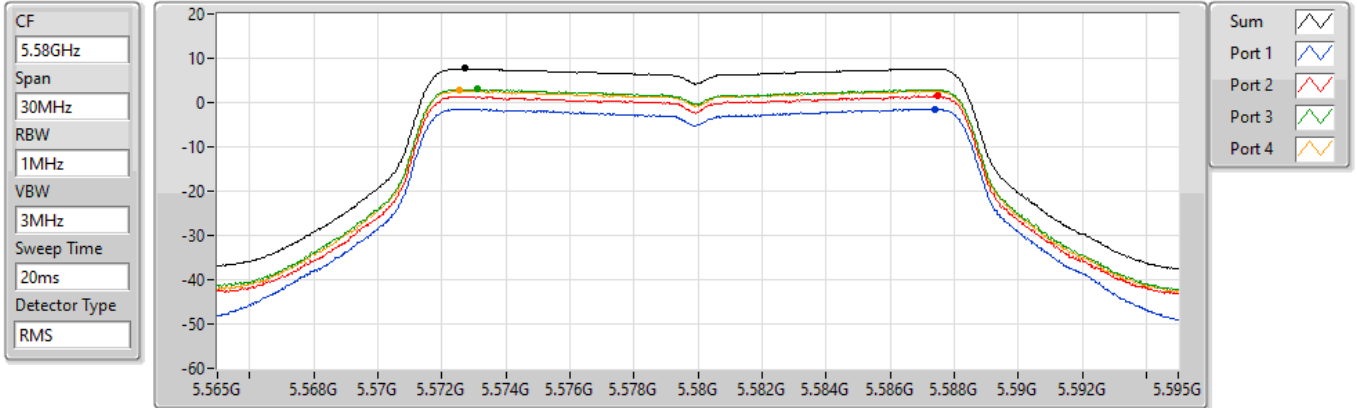

802.11a_Nss1,(6Mbps)_4TX

PSD

5580MHz

18/08/2022

Sum	PD	Port 1	Port 2	Port 3	Port 4
(dBm/RBW)	(dBm/RBW)	(dBm/RBW)	(dBm/RBW)	(dBm/RBW)	(dBm/RBW)
7.66	7.66	-1.45	1.48	2.98	2.66