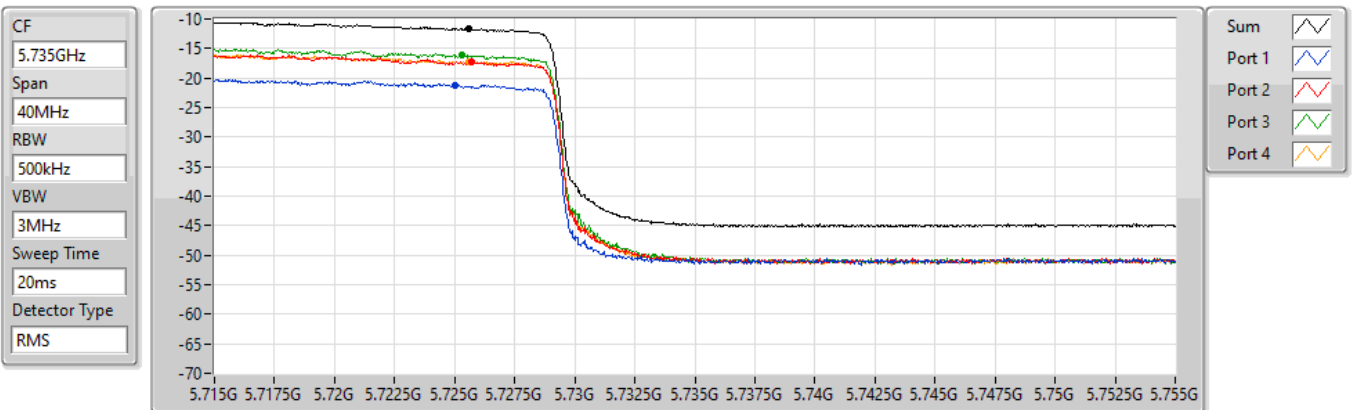

802.11ax HEW80_Nss1,(MCS0)_4TX

PSD

5690MHz Straddle 5.725-5.85GHz

24/08/2022

Sum	PD	Port 1	Port 2	Port 3	Port 4
(dBm/RBW)	(dBm/RBW)	(dBm/RBW)	(dBm/RBW)	(dBm/RBW)	(dBm/RBW)
-11.67	-11.67	-21.14	-17.27	-16.19	-17.16