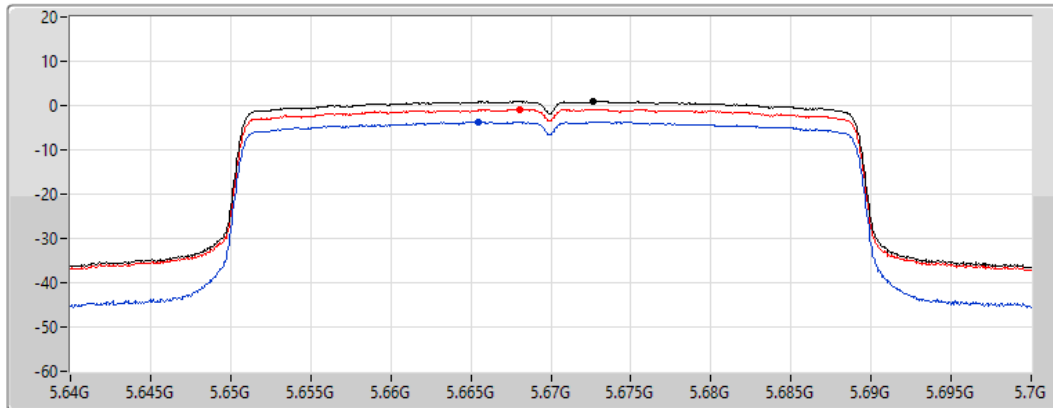

802.11ax HEW40_Nss1,(MCS0)_2TX

PSD

5670MHz

19/08/2022

CF
5.67GHz
Span
60MHz
RBW
1MHz
VBW
3MHz
Sweep Time
20ms
Detector Type
RMS

Sum ☒
Port 1 ☒
Port 2 ☒

Sum	PD	Port 1	Port 2
(dBm/RBW)	(dBm/RBW)	(dBm/RBW)	(dBm/RBW)
0.91	0.91	-3.67	-0.90