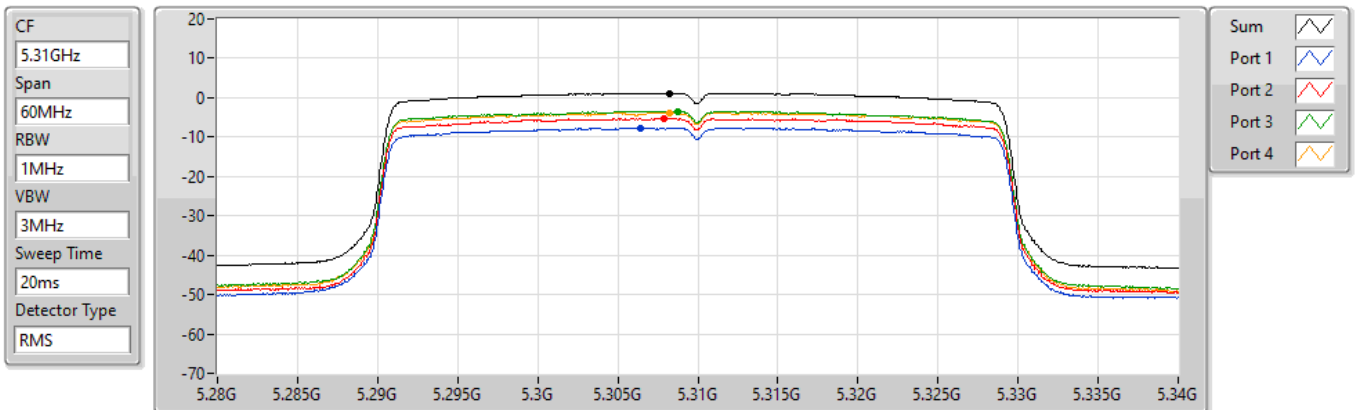

802.11ax HEW40_Nss1,(MCS0)_4TX

PSD

5310MHz

19/08/2022

Sum	PD	Port 1	Port 2	Port 3	Port 4
(dBm/RBW)	(dBm/RBW)	(dBm/RBW)	(dBm/RBW)	(dBm/RBW)	(dBm/RBW)
1.19	1.19	-7.62	-5.19	-3.40	-3.82