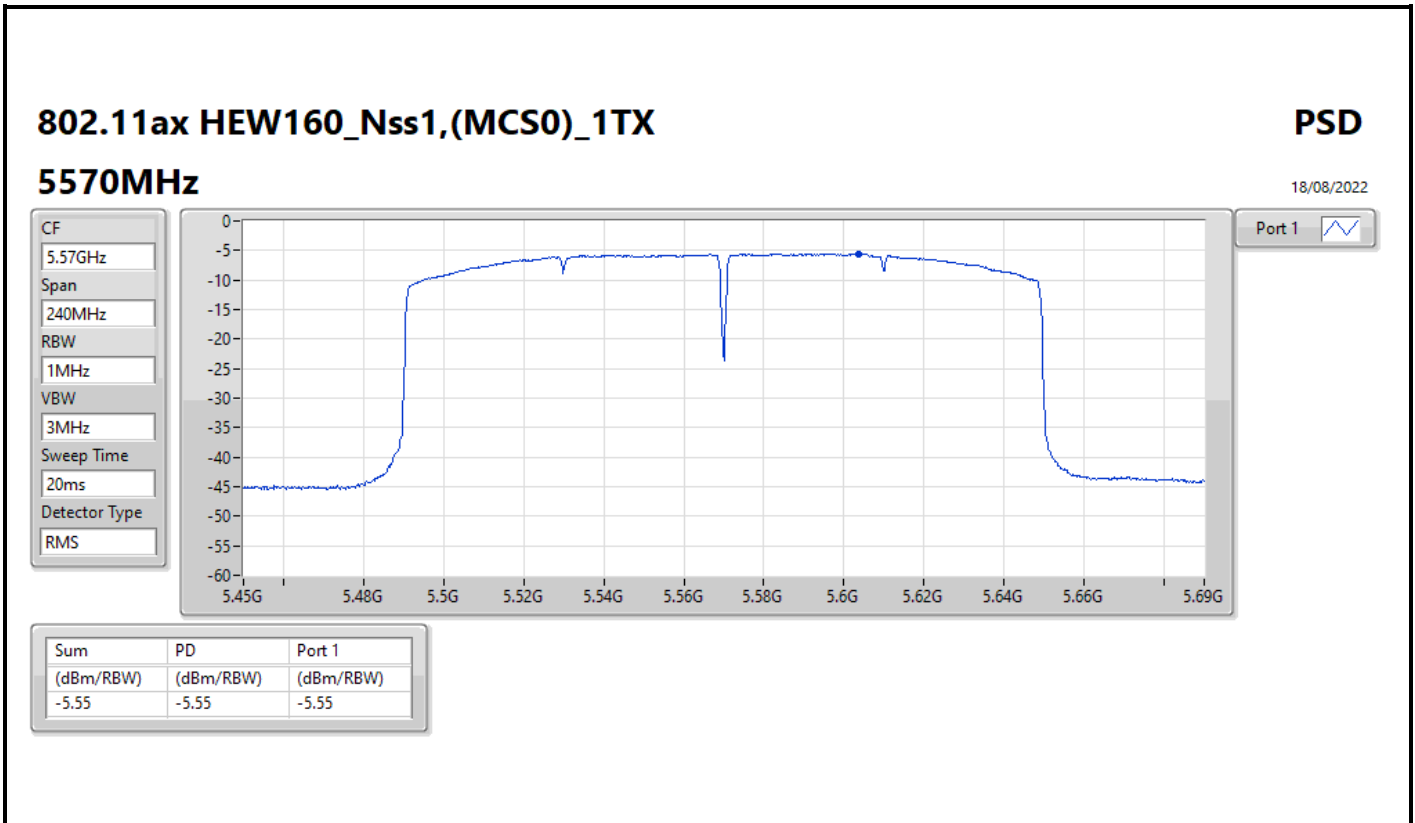

18/08/2022

Sum	PD	Port 1
(dBm/RBW)	(dBm/RBW)	(dBm/RBW)
-6.02	-6.02	-6.02

802.11ax HEW160_Nss1,(MCS0)_1TX

PSD

5250MHz Straddle 5.25-5.35GHz

18/08/2022

Sum	PD	Port 1
(dBm/RBW)	(dBm/RBW)	(dBm/RBW)
-6.16	-6.16	-6.16