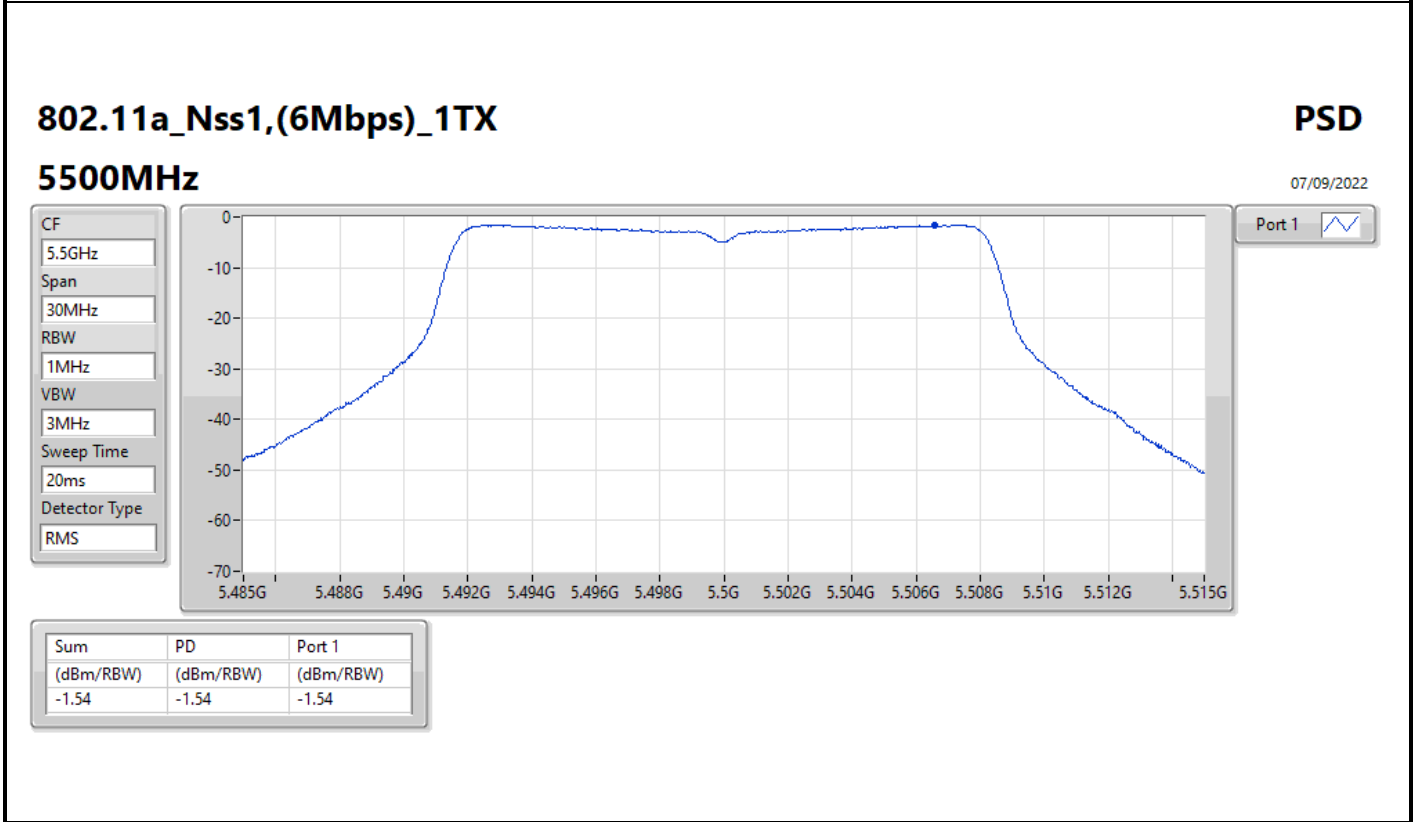

CF
5.3GHz

Span
30MHz

RBW
1MHz

VBW
3MHz

Sweep Time
20ms

Detector Type
RMS

Port 1 

Sum	PD	Port 1
(dBm/RBW)	(dBm/RBW)	(dBm/RBW)
-1.95	-1.95	-1.95