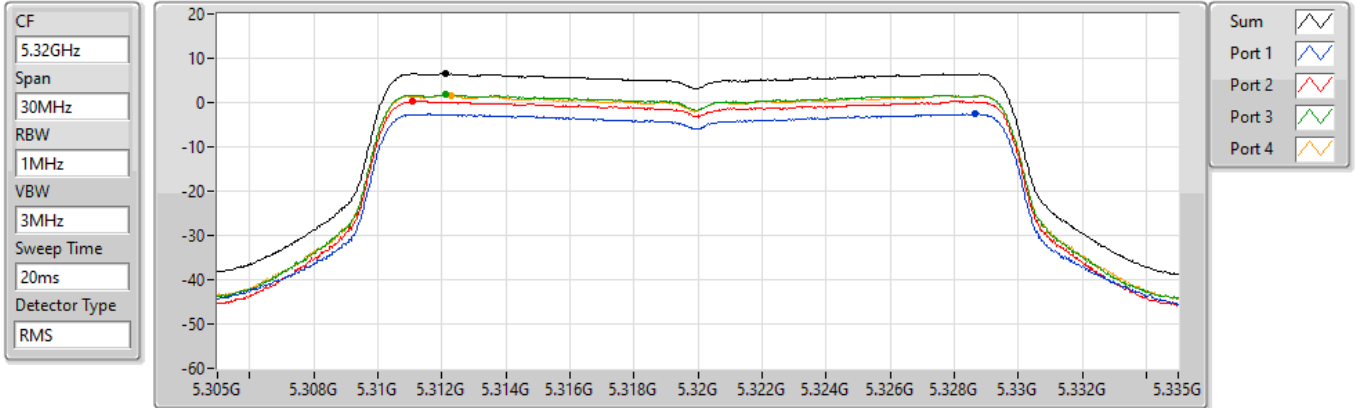

PSD

5300MHz

18/08/2022

Sum	PD	Port 1	Port 2	Port 3	Port 4
(dBm/RBW)	(dBm/RBW)	(dBm/RBW)	(dBm/RBW)	(dBm/RBW)	(dBm/RBW)
7.94	7.94	-1.19	1.87	3.02	2.96

802.11ax HEW20_Nss1,(MCS0)_4TX

PSD

5320MHz

19/08/2022