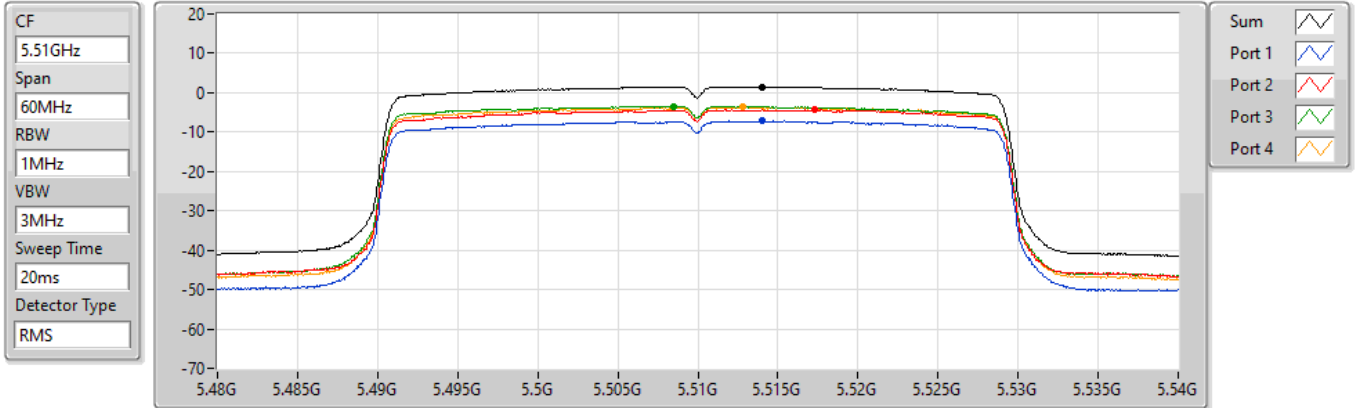

802.11ax HEW40_Nss1,(MCS0)_4TX

PSD

5510MHz

19/08/2022

Sum	PD	Port 1	Port 2	Port 3	Port 4
(dBm/RBW)	(dBm/RBW)	(dBm/RBW)	(dBm/RBW)	(dBm/RBW)	(dBm/RBW)
1.45	1.45	-7.19	-4.39	-3.42	-3.71

802.11ax HEW40_Nss1,(MCS0)_4TX

PSD