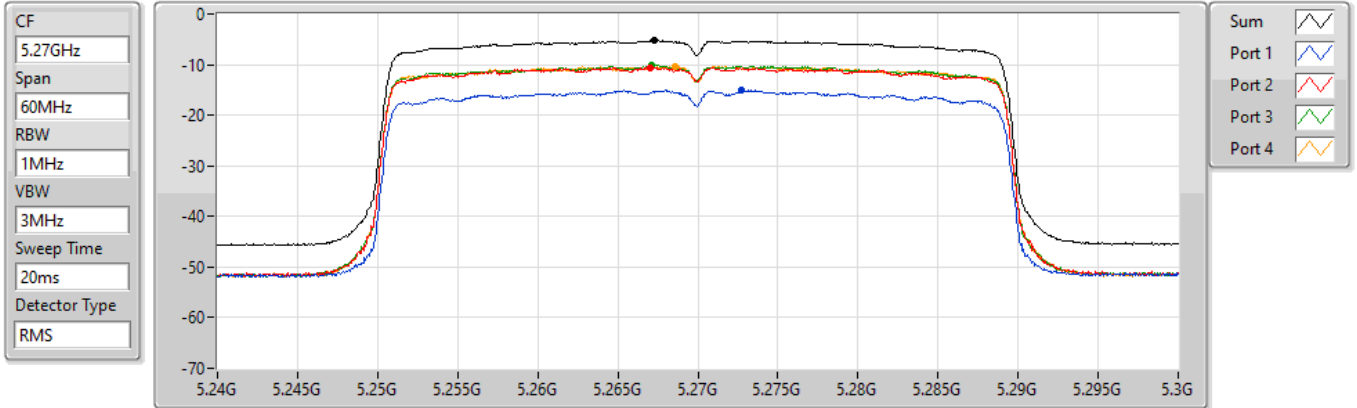

24/08/2022

Sum	PD	Port 1	Port 2	Port 3	Port 4
(dBm/RBW)	(dBm/RBW)	(dBm/RBW)	(dBm/RBW)	(dBm/RBW)	(dBm/RBW)
-7.30	-7.30	-17.60	-12.91	-12.08	-12.07

802.11ax HEW40_Nss1,(MCS0)_4TX

PSD

5270MHz

24/08/2022

Sum	PD	Port 1	Port 2	Port 3	Port 4
(dBm/RBW)	(dBm/RBW)	(dBm/RBW)	(dBm/RBW)	(dBm/RBW)	(dBm/RBW)
-5.27	-5.27	-15.12	-10.61	-10.16	-10.29