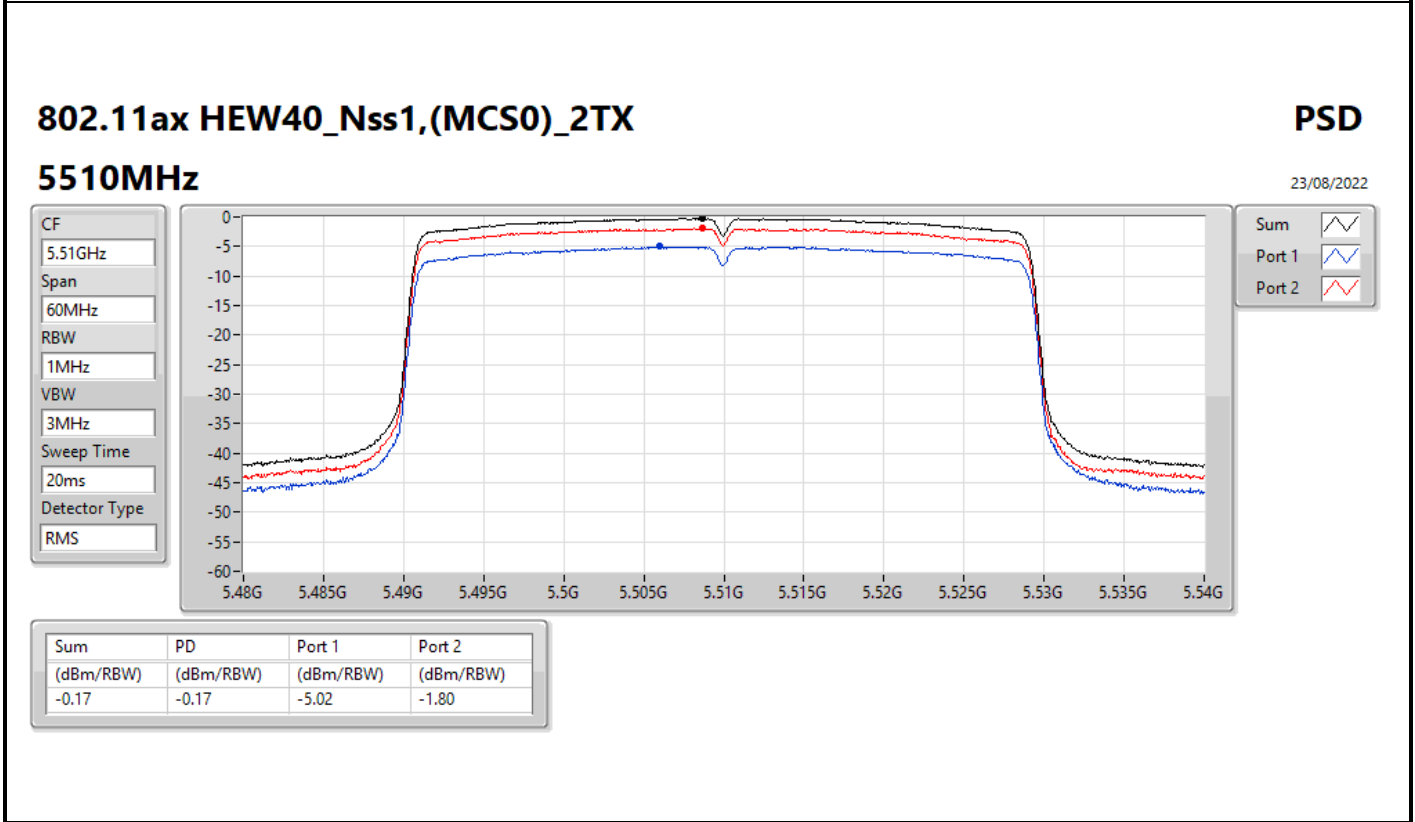

18/08/2022

Sum	PD	Port 1	Port 2
(dBm/RBW)	(dBm/RBW)	(dBm/RBW)	(dBm/RBW)
3.04	3.04	-1.72	1.28

802.11ax HEW40_Nss1,(MCS0)_2TX

PSD

5270MHz

19/08/2022

Sum	PD	Port 1	Port 2
(dBm/RBW)	(dBm/RBW)	(dBm/RBW)	(dBm/RBW)
2.09	2.09	-3.51	0.80