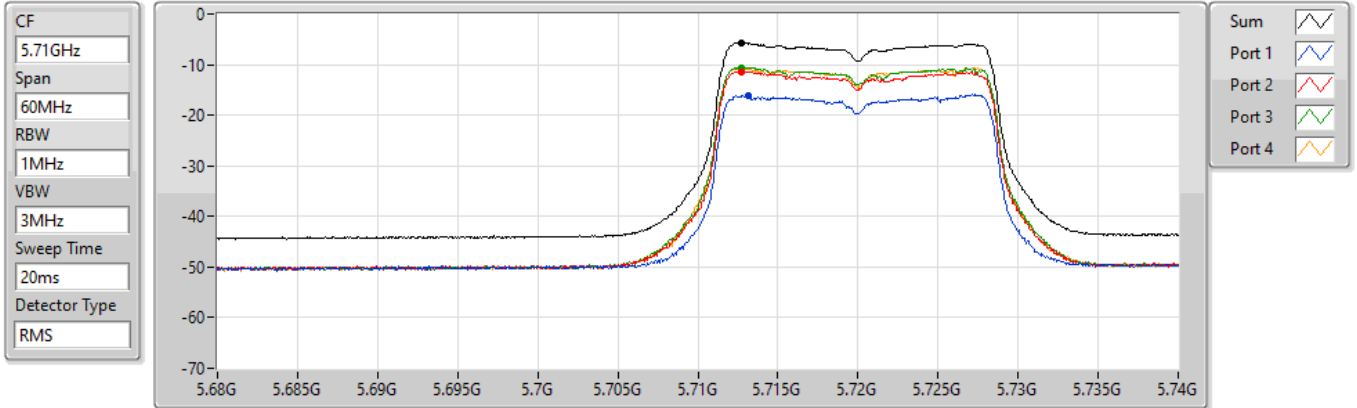

802.11a_Nss1,(6Mbps)_4TX

PSD

5720MHz Straddle 5.47-5.725GHz

24/08/2022

Sum	PD	Port 1	Port 2	Port 3	Port 4
(dBm/RBW)	(dBm/RBW)	(dBm/RBW)	(dBm/RBW)	(dBm/RBW)	(dBm/RBW)
-5.72	-5.72	-16.07	-11.39	-10.60	-10.77

802.11a_Nss1,(6Mbps)_4TX

PSD