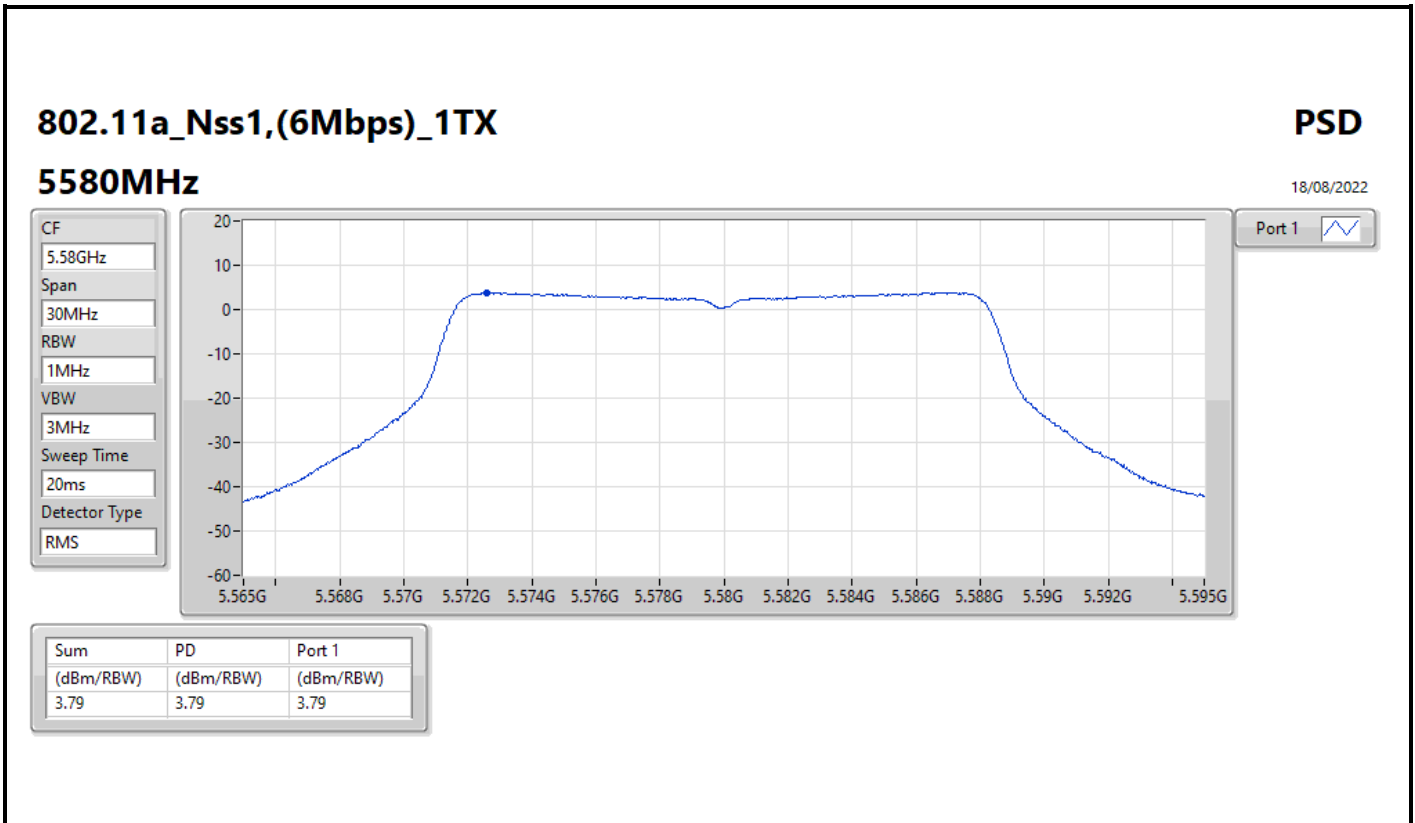

CF
5.3GHz

Span
30MHz

RBW
1MHz

VBW
3MHz

Sweep Time
20ms

Detector Type
RMS

Port 1 

Sum	PD	Port 1
(dBm/RBW)	(dBm/RBW)	(dBm/RBW)
2.89	2.89	2.89