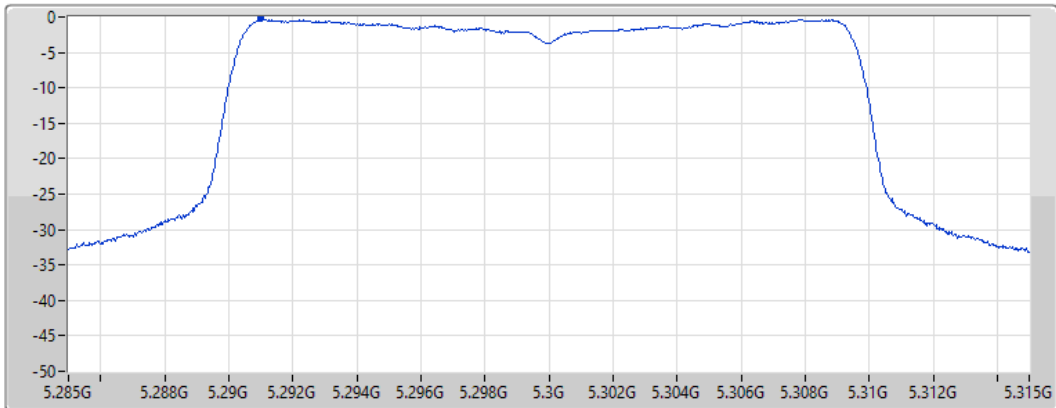

CF
5.26GHz
Span
30MHz
RBW
1MHz
VBW
3MHz
Sweep Time
20ms
Detector Type
RMS

Port 1 

Sum	PD	Port 1
(dBm/RBW)	(dBm/RBW)	(dBm/RBW)
0.01	0.01	0.01

802.11ax HEW20_Nss1,(MCS0)_1TX

PSD

5300MHz

18/08/2022

CF
5.3GHz
Span
30MHz
RBW
1MHz
VBW
3MHz
Sweep Time
20ms
Detector Type
RMS