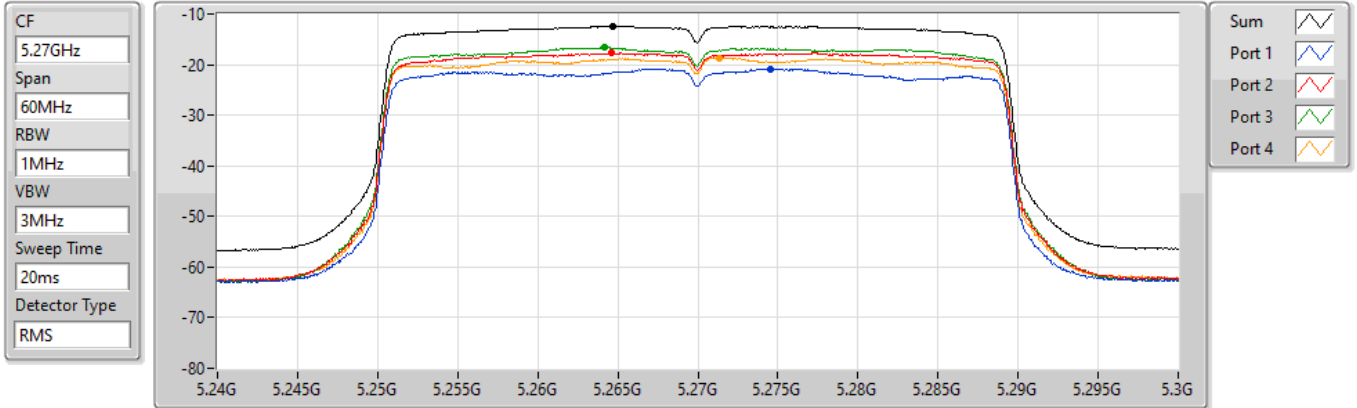

22/08/2022

Sum	PD	Port 1	Port 2	Port 3	Port 4
(dBm/RBW)	(dBm/RBW)	(dBm/RBW)	(dBm/RBW)	(dBm/RBW)	(dBm/RBW)
-10.27	-10.27	-18.74	-15.72	-14.83	-16.67

802.11ax HEW40_Nss1,(MCS0)_4TX

PSD

5270MHz

22/08/2022

Sum	PD	Port 1	Port 2	Port 3	Port 4
(dBm/RBW)	(dBm/RBW)	(dBm/RBW)	(dBm/RBW)	(dBm/RBW)	(dBm/RBW)
-12.41	-12.41	-20.81	-17.68	-16.65	-18.64