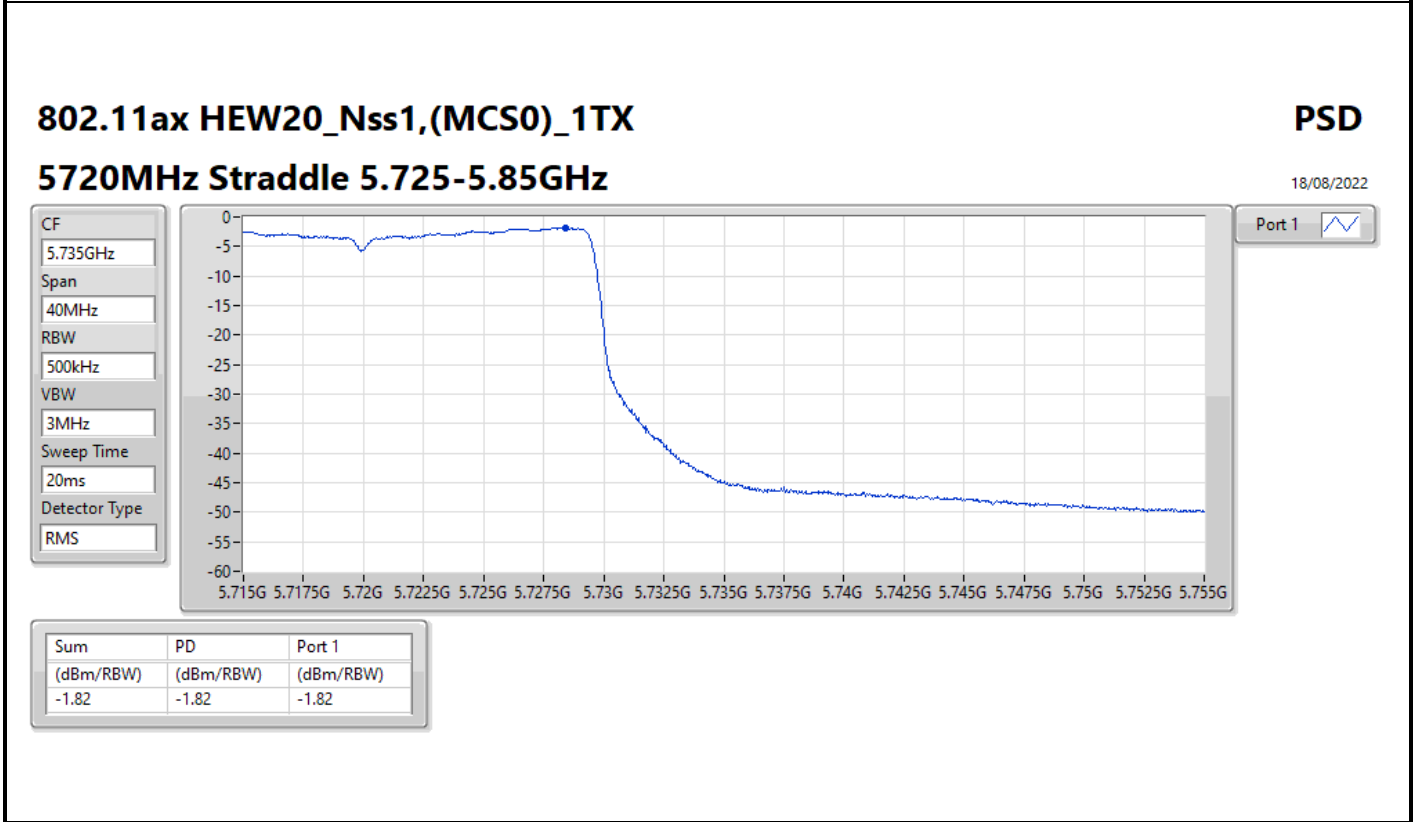

PSD

5700MHz

18/08/2022

CF
5.7GHz
Span
30MHz
RBW
1MHz
VBW
3MHz
Sweep Time
20ms
Detector Type
RMS

Port 1 

Sum	PD	Port 1
(dBm/RBW)	(dBm/RBW)	(dBm/RBW)
-0.33	-0.33	-0.33

802.11ax HEW40_Nss1,(MCS0)_1TX

PSD