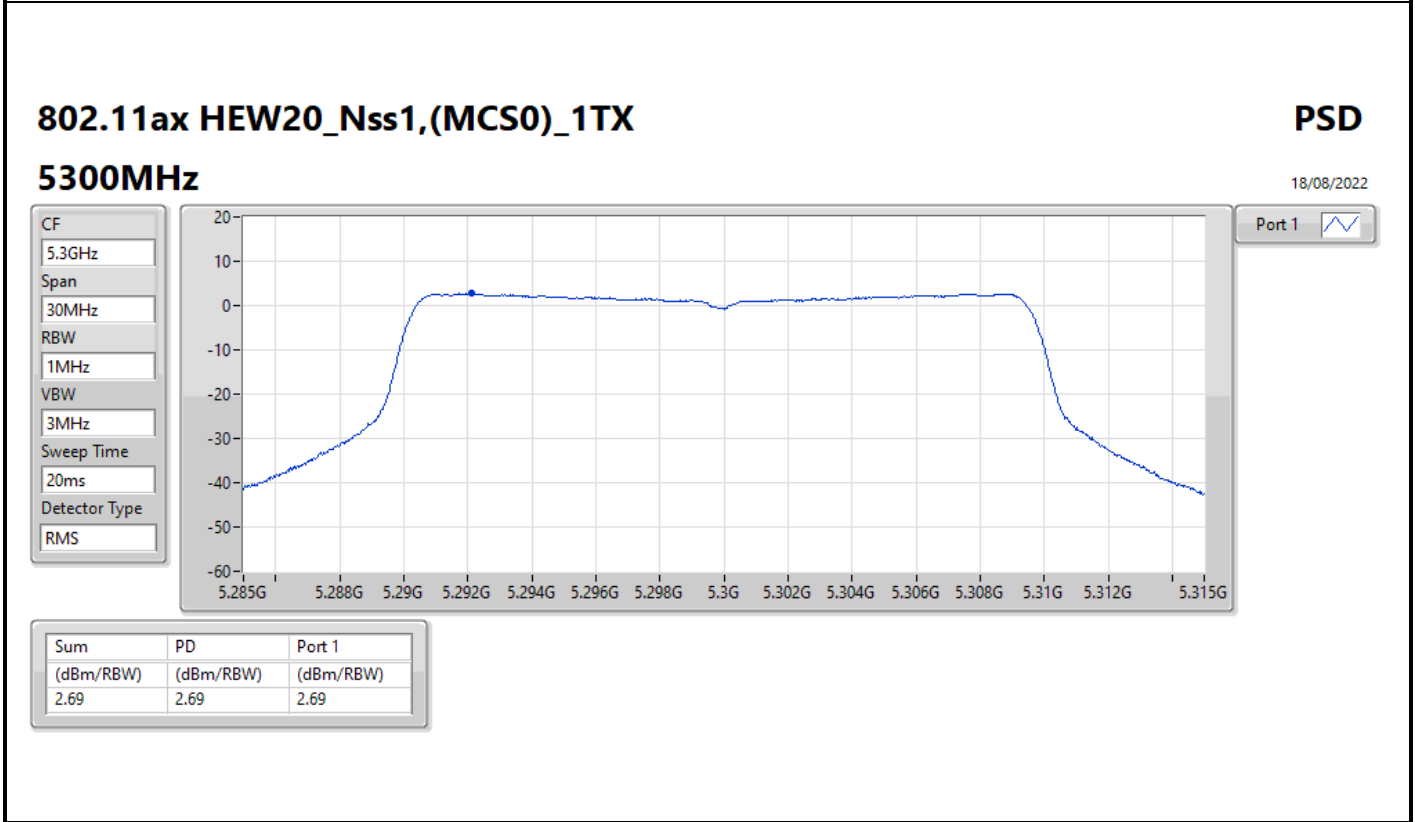

CF
5.735GHz

Span
40MHz

RBW
500kHz

VBW
3MHz

Sweep Time
20ms

Detector Type
RMS

Port 1 

Sum	PD	Port 1
(dBm/RBW)	(dBm/RBW)	(dBm/RBW)
2.20	2.20	2.20