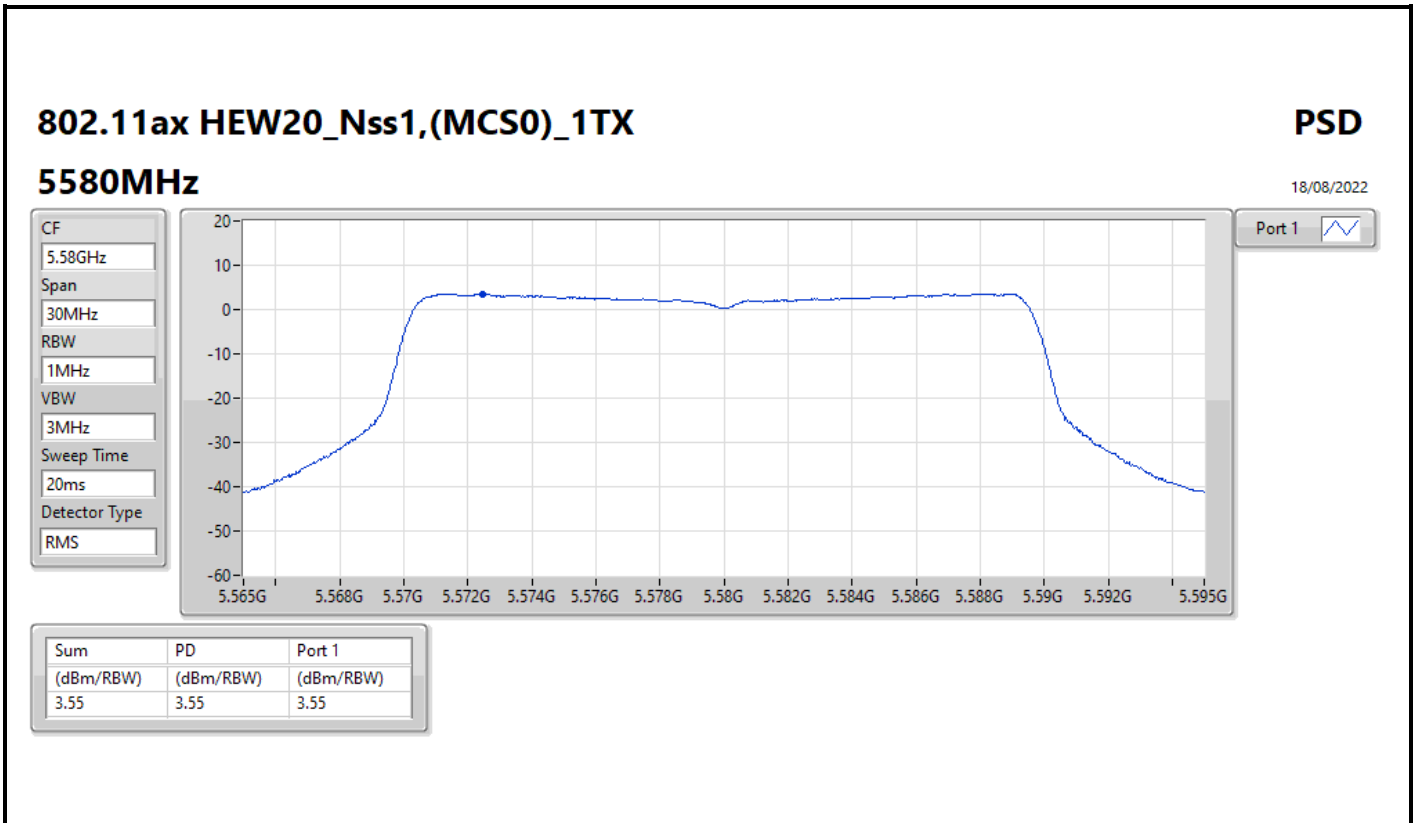

PSD

5500MHz

18/08/2022

CF
5.5GHz
Span
30MHz
RBW
1MHz
VBW
3MHz
Sweep Time
20ms
Detector Type
RMS

Port 1 

Sum	PD	Port 1
(dBm/RBW)	(dBm/RBW)	(dBm/RBW)
2.90	2.90	2.90

802.11ax HEW40_Nss1,(MCS0)_1TX

PSD