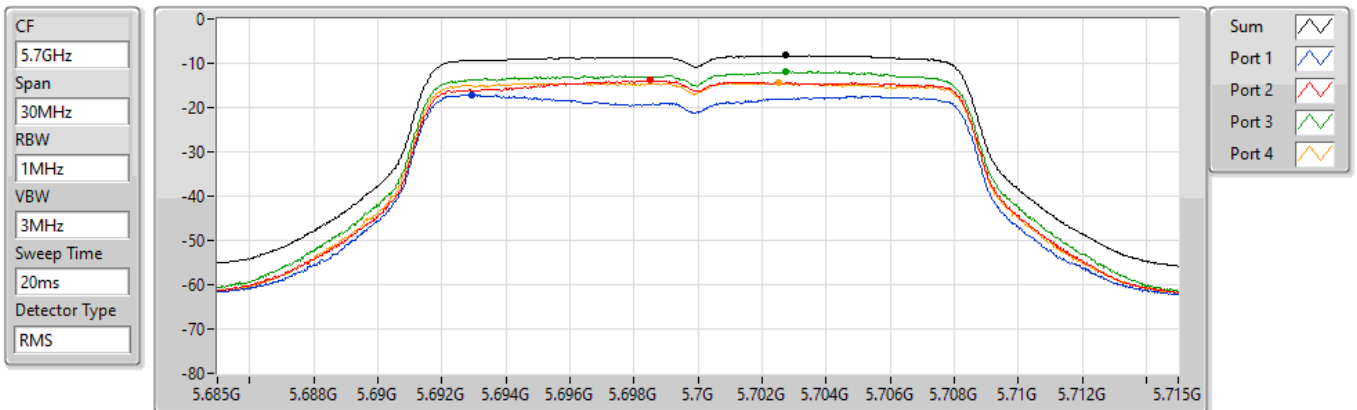

802.11a_Nss1,(6Mbps)_4TX

PSD

5700MHz

22/08/2022

Sum	PD	Port 1	Port 2	Port 3	Port 4
(dBm/RBW)	(dBm/RBW)	(dBm/RBW)	(dBm/RBW)	(dBm/RBW)	(dBm/RBW)
-8.22	-8.22	-17.06	-13.86	-11.80	-14.48