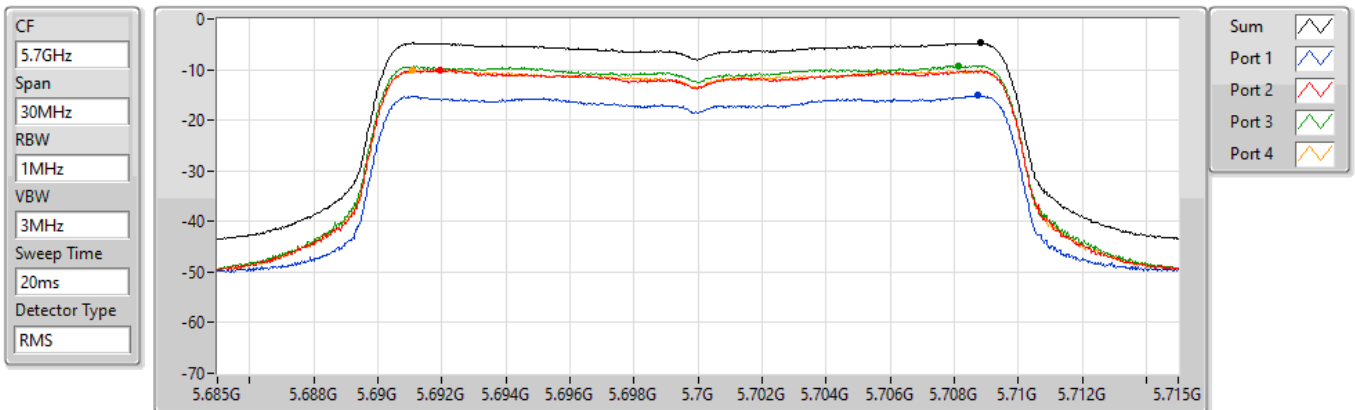

802.11ax HEW20_Nss1,(MCS0)_4TX

PSD

5700MHz

25/08/2022

Sum	PD	Port 1	Port 2	Port 3	Port 4
(dBm/RBW)	(dBm/RBW)	(dBm/RBW)	(dBm/RBW)	(dBm/RBW)	(dBm/RBW)
-4.77	-4.77	-15.09	-10.13	-9.18	-10.11