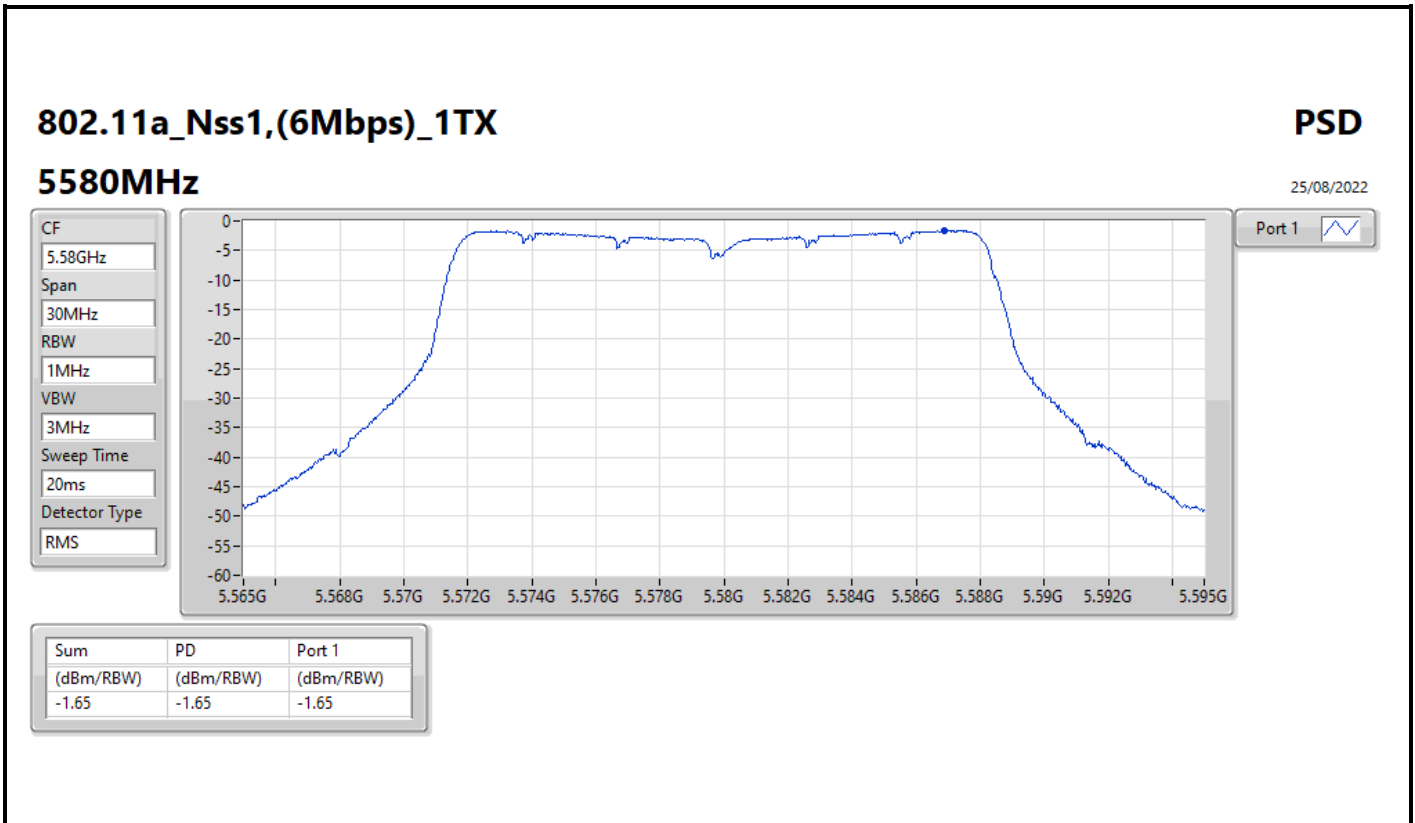

CF
5.5GHz

Span
30MHz

RBW
1MHz

VBW
3MHz

Sweep Time
20ms

Detector Type
RMS

Port 1 

Sum	PD	Port 1
(dBm/RBW)	(dBm/RBW)	(dBm/RBW)
-1.54	-1.54	-1.54