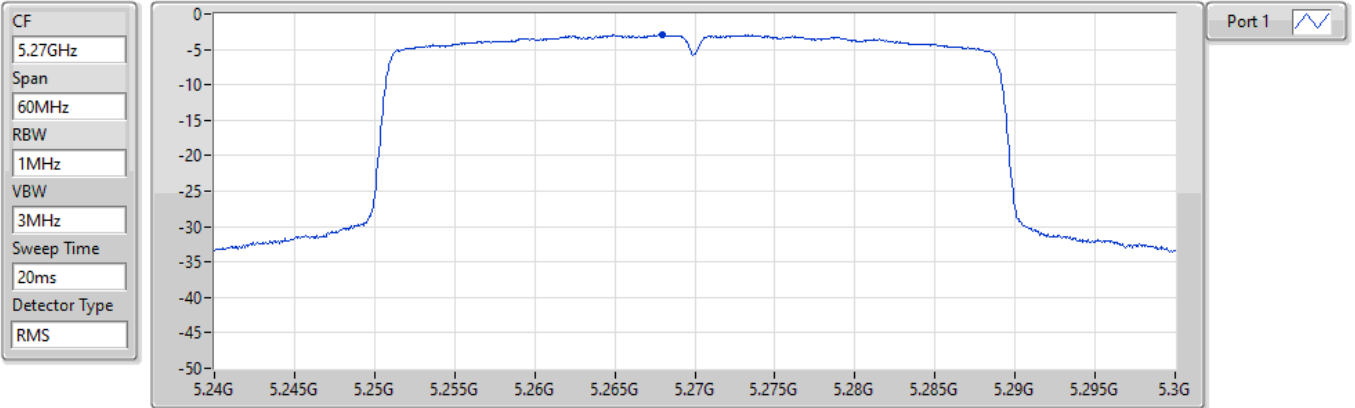

802.11ax HEW40_Nss1,(MCS0)_1TX

PSD

5270MHz

18/08/2022

Sum	PD	Port 1
(dBm/RBW)	(dBm/RBW)	(dBm/RBW)
-2.95	-2.95	-2.95