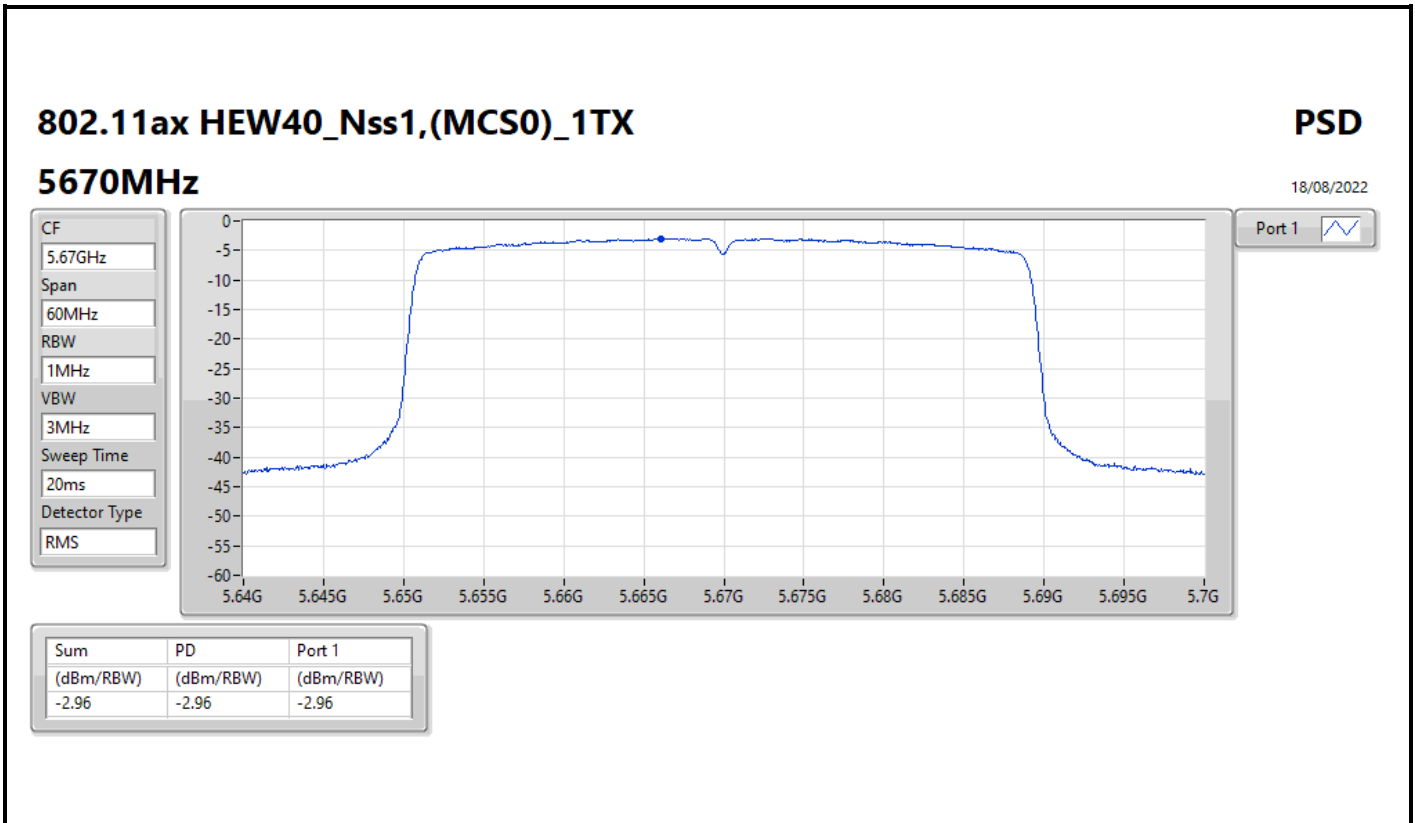

5270MHz

18/08/2022

Sum	PD	Port 1
(dBm/RBW)	(dBm/RBW)	(dBm/RBW)
-2.95	-2.95	-2.95

802.11ax HEW40_Nss1,(MCS0)_1TX

PSD

5310MHz

19/08/2022

Sum	PD	Port 1
(dBm/RBW)	(dBm/RBW)	(dBm/RBW)
-4.51	-4.51	-4.51