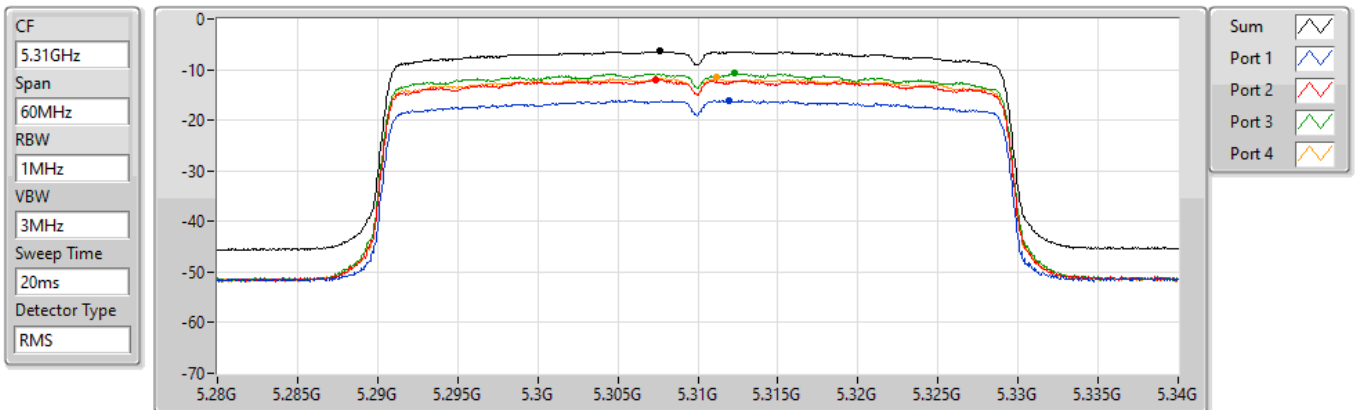

5310MHz

24/08/2022

Sum	PD	Port 1	Port 2	Port 3	Port 4
(dBm/RBW)	(dBm/RBW)	(dBm/RBW)	(dBm/RBW)	(dBm/RBW)	(dBm/RBW)
-6.35	-6.35	-16.10	-11.96	-10.74	-11.57