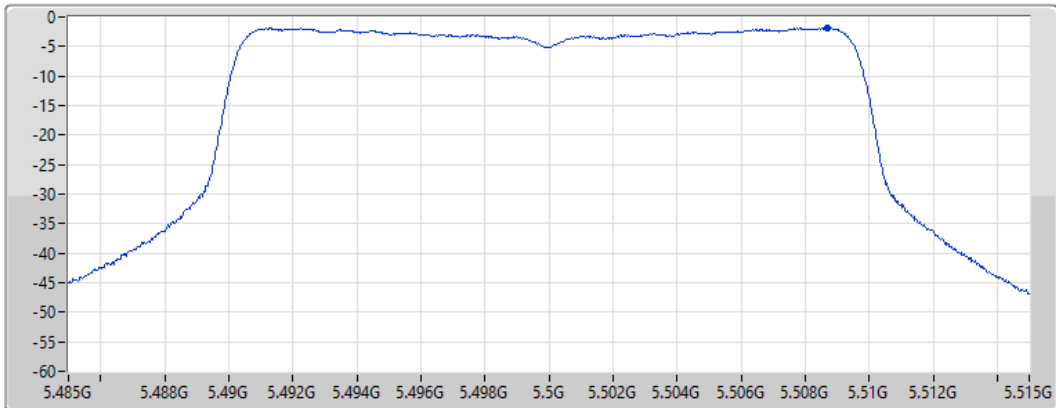

802.11ax HEW20_Nss1,(MCS0)_1TX

PSD

5500MHz

07/09/2022

CF
5.5GHz
Span
30MHz
RBW
1MHz
VBW
3MHz
Sweep Time
20ms
Detector Type
RMS

Port 1

Sum	PD	Port 1
(dBm/RBW)	(dBm/RBW)	(dBm/RBW)
-1.83	-1.83	-1.83