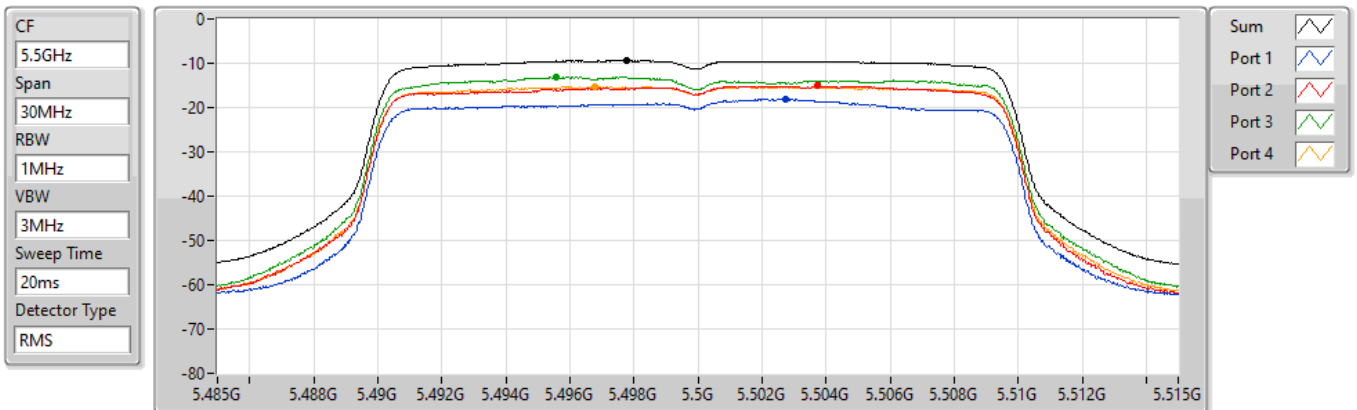

802.11ax HEW20_Nss1,(MCS0)_4TX

PSD

5500MHz

22/08/2022

Sum	PD	Port 1	Port 2	Port 3	Port 4
(dBm/RBW)	(dBm/RBW)	(dBm/RBW)	(dBm/RBW)	(dBm/RBW)	(dBm/RBW)
-9.41	-9.41	-18.06	-15.10	-13.15	-15.31