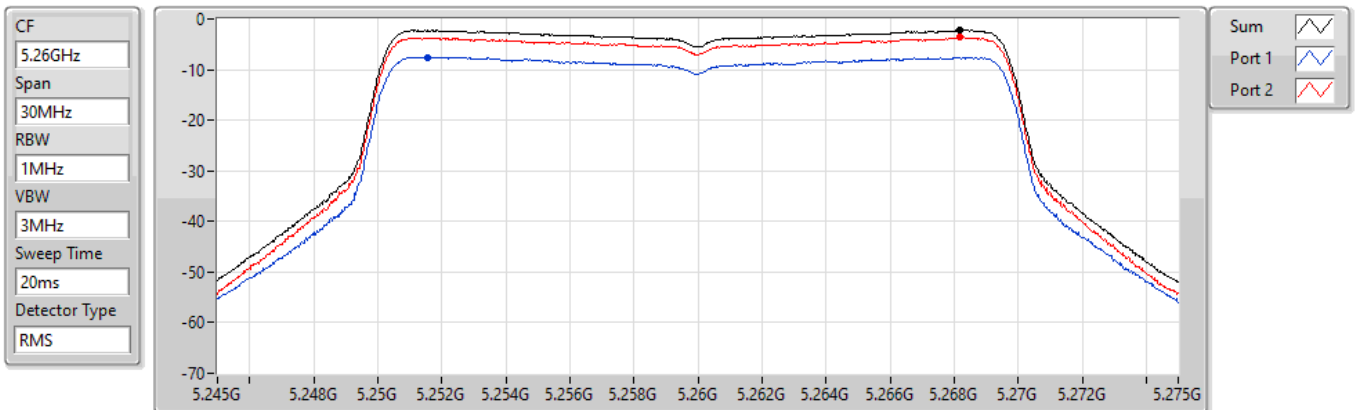

5260MHz

07/09/2022

Sum	PD	Port 1	Port 2
(dBm/RBW)	(dBm/RBW)	(dBm/RBW)	(dBm/RBW)
-2.19	-2.19	-7.52	-3.67