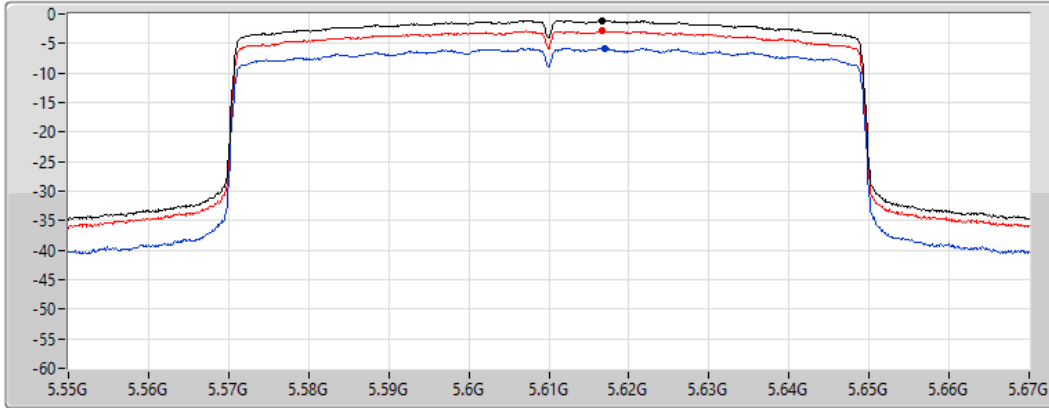

802.11ax HEW80_Nss1,(MCS0)_2TX

PSD

5610MHz

18/08/2022

CF
5.61GHz
Span
120MHz
RBW
1MHz
VBW
3MHz
Sweep Time
20ms
Detector Type
RMS

Sum ☒
Port 1 ☒
Port 2 ☒

Sum	PD	Port 1	Port 2
(dBm/RBW)	(dBm/RBW)	(dBm/RBW)	(dBm/RBW)
-1.13	-1.13	-5.79	-2.92