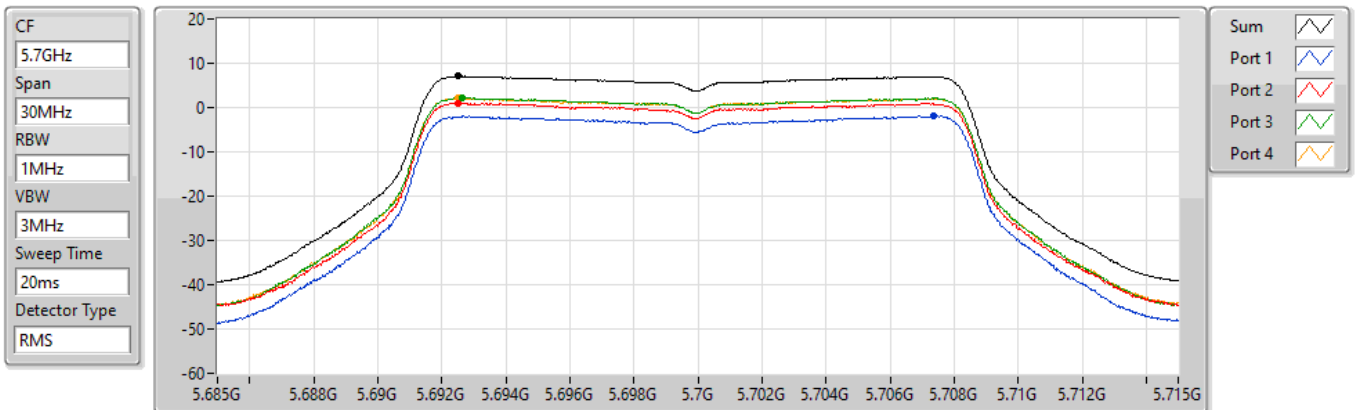

802.11a_Nss1,(6Mbps)_4TX

PSD

5700MHz

19/08/2022

Sum	PD	Port 1	Port 2	Port 3	Port 4
(dBm/RBW)	(dBm/RBW)	(dBm/RBW)	(dBm/RBW)	(dBm/RBW)	(dBm/RBW)
7.08	7.08	-1.89	1.02	2.18	2.07