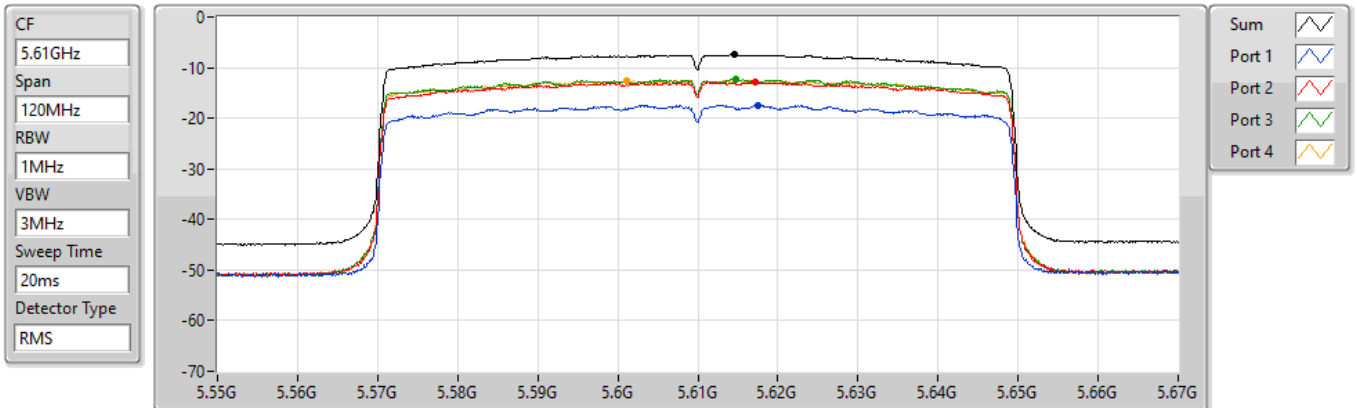

5610MHz

24/08/2022

Sum	PD	Port 1	Port 2	Port 3	Port 4
(dBm/RBW)	(dBm/RBW)	(dBm/RBW)	(dBm/RBW)	(dBm/RBW)	(dBm/RBW)
-7.45	-7.45	-17.48	-12.79	-12.29	-12.50