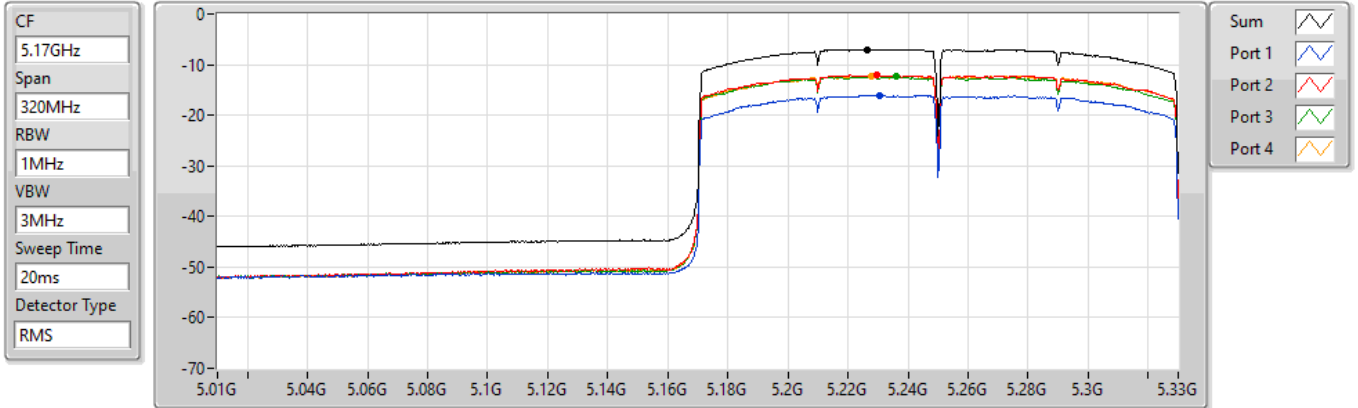

802.11ax HEW160_Nss1,(MCS0)_4TX

PSD

5250MHz Straddle 5.15-5.25GHz

19/08/2022

Sum	PD	Port 1	Port 2	Port 3	Port 4
(dBm/RBW)	(dBm/RBW)	(dBm/RBW)	(dBm/RBW)	(dBm/RBW)	(dBm/RBW)
-7.01	-7.01	-16.06	-12.14	-12.44	-12.26

802.11ax HEW160_Nss1,(MCS0)_4TX

PSD