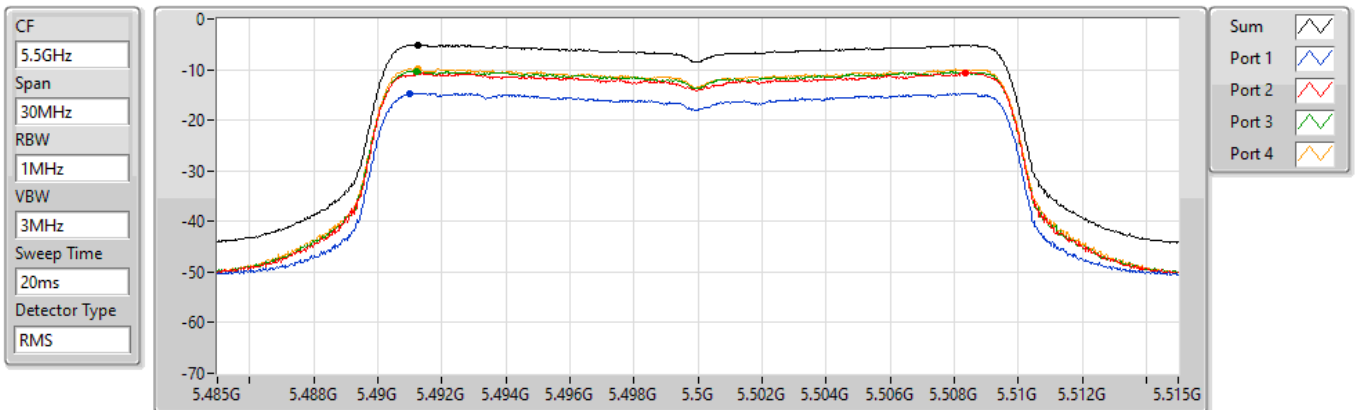

PSD

5320MHz

24/08/2022

Sum	PD	Port 1	Port 2	Port 3	Port 4
(dBm/RBW)	(dBm/RBW)	(dBm/RBW)	(dBm/RBW)	(dBm/RBW)	(dBm/RBW)
-5.45	-5.45	-15.35	-10.76	-10.47	-9.98

802.11ax HEW20_Nss1,(MCS0)_4TX

PSD

5500MHz

24/08/2022