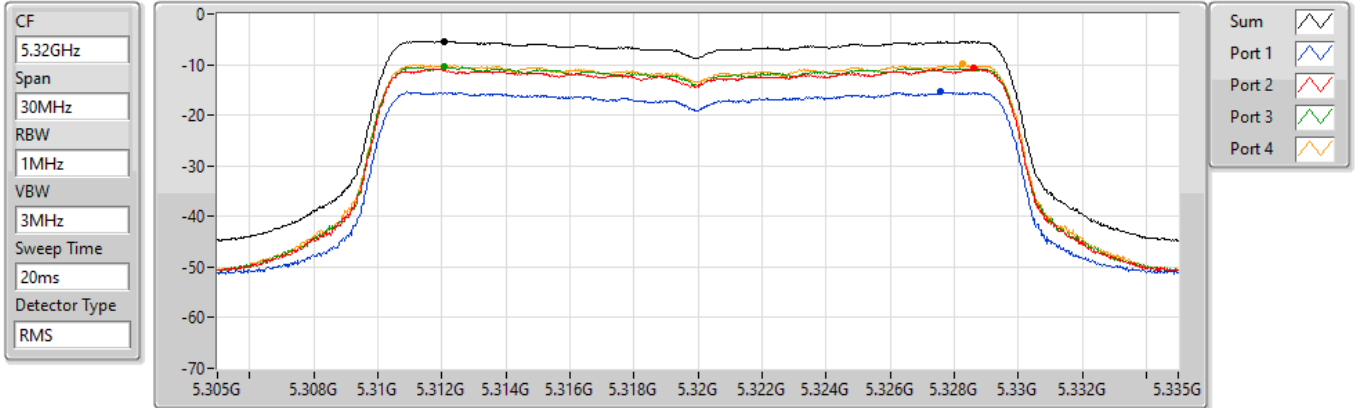

802.11ax HEW20_Nss1,(MCS0)_4TX

PSD

5320MHz

24/08/2022

Sum	PD	Port 1	Port 2	Port 3	Port 4
(dBm/RBW)	(dBm/RBW)	(dBm/RBW)	(dBm/RBW)	(dBm/RBW)	(dBm/RBW)
-5.45	-5.45	-15.35	-10.76	-10.47	-9.98

802.11ax HEW20_Nss1,(MCS0)_4TX

PSD