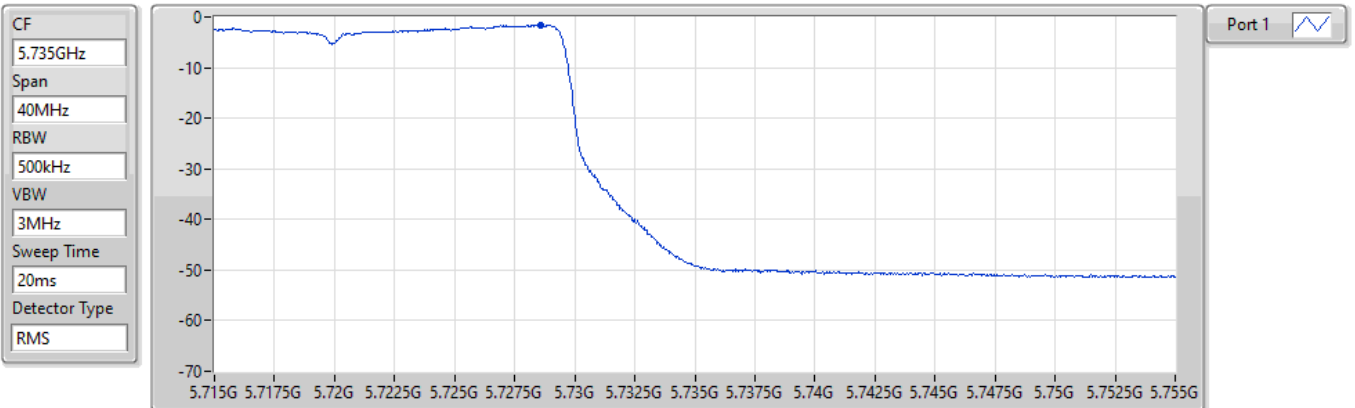

PSD

5720MHz Straddle 5.725-5.85GHz

07/09/2022

Sum	PD	Port 1
(dBm/RBW)	(dBm/RBW)	(dBm/RBW)
-1.61	-1.61	-1.61

802.11ax HEW40_Nss1,(MCS0)_1TX

PSD

5270MHz

07/09/2022