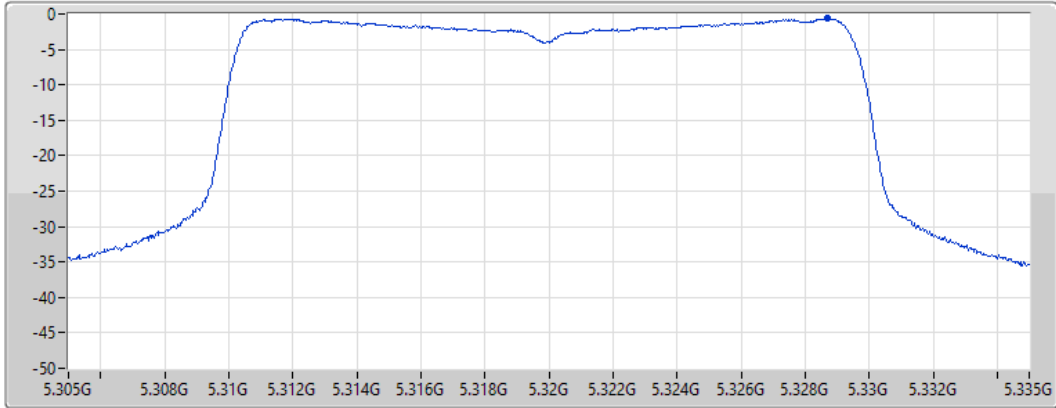

Port 1 

Sum	PD	Port 1
(dBm/RBW)	(dBm/RBW)	(dBm/RBW)
-0.27	-0.27	-0.27

802.11ax HEW20_Nss1,(MCS0)_1TX

PSD

5320MHz

18/08/2022

CF
5.32GHz
Span
30MHz
RBW
1MHz
VBW
3MHz
Sweep Time
20ms
Detector Type
RMS

Port 1 