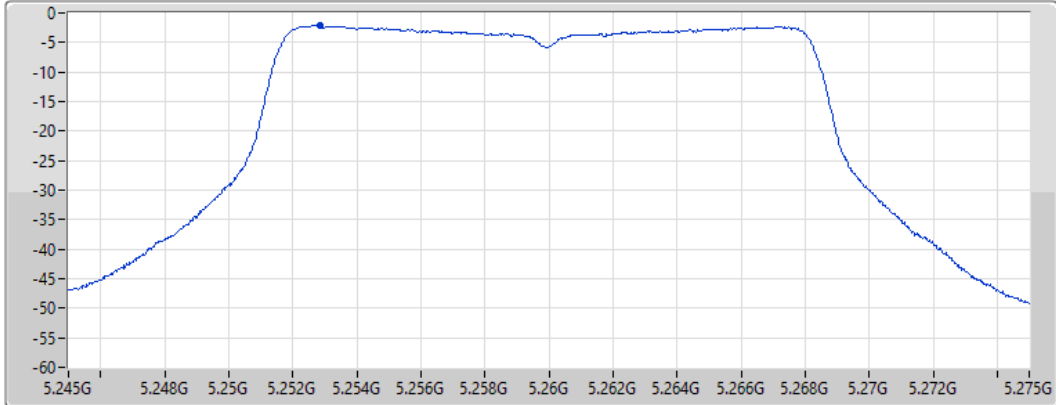

802.11a_Nss1,(6Mbps)_1TX

PSD

5260MHz

07/09/2022

CF
5.26GHz

Span
30MHz

RBW
1MHz

VBW
3MHz

Sweep Time
20ms

Detector Type
RMS

Port 1

Sum	PD	Port 1
(dBm/RBW)	(dBm/RBW)	(dBm/RBW)
-2.14	-2.14	-2.14