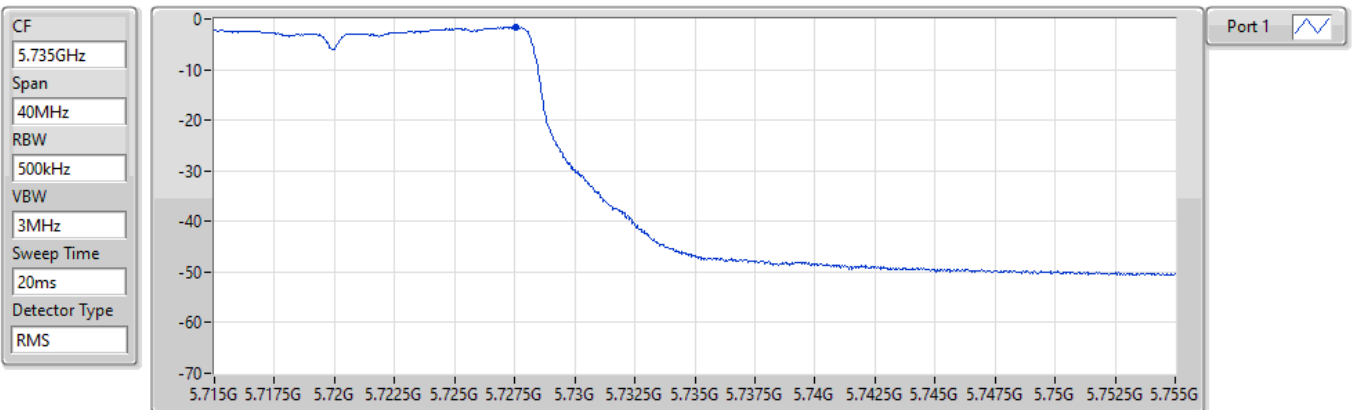

5720MHz Straddle 5.725-5.85GHz

18/08/2022

Sum	PD	Port 1
(dBm/RBW)	(dBm/RBW)	(dBm/RBW)
-1.57	-1.57	-1.57