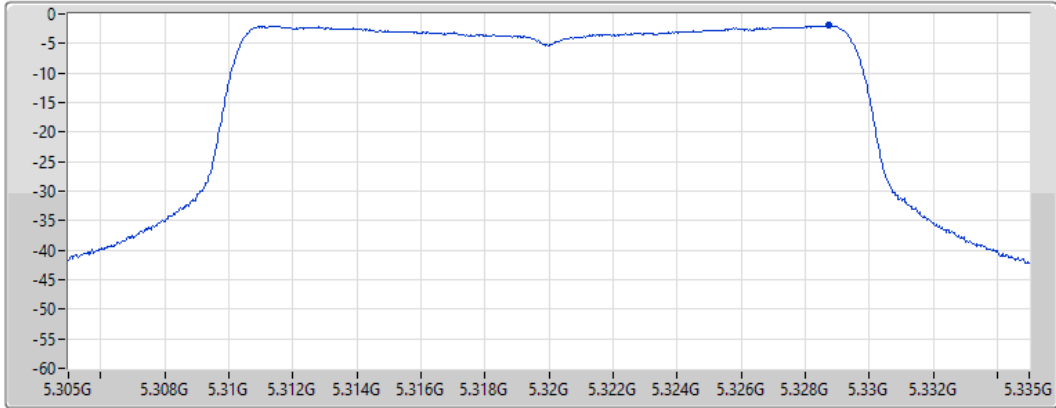

802.11ax HEW20_Nss1,(MCS0)_1TX

PSD

5320MHz

07/09/2022

CF
5.32GHz
Span
30MHz
RBW
1MHz
VBW
3MHz
Sweep Time
20ms
Detector Type
RMS

Port 1

Sum	PD	Port 1
(dBm/RBW)	(dBm/RBW)	(dBm/RBW)
-1.94	-1.94	-1.94