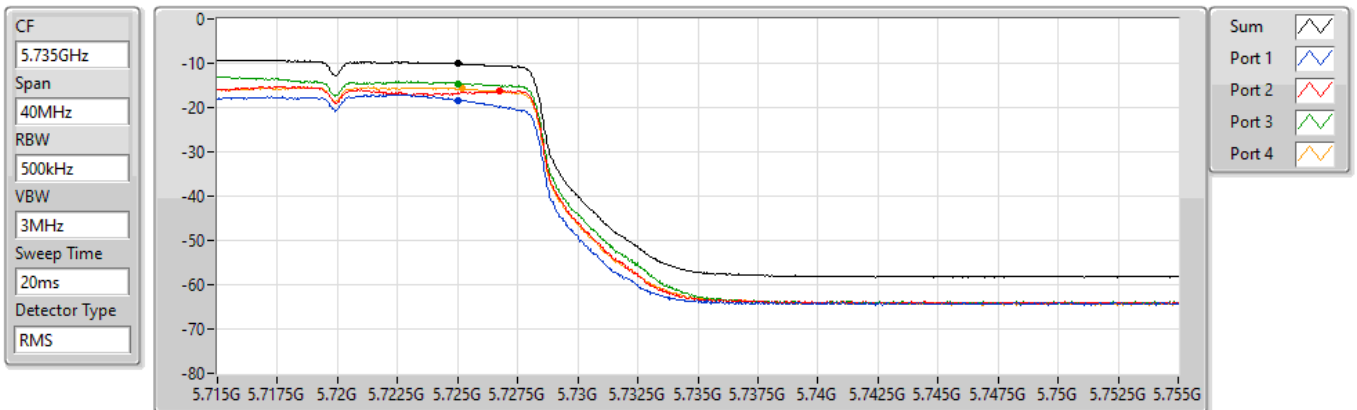

802.11a_Nss1,(6Mbps)_4TX

PSD

5720MHz Straddle 5.725-5.85GHz

22/08/2022

Sum	PD	Port 1	Port 2	Port 3	Port 4
(dBm/RBW)	(dBm/RBW)	(dBm/RBW)	(dBm/RBW)	(dBm/RBW)	(dBm/RBW)
-10.13	-10.13	-18.31	-16.15	-14.56	-15.74