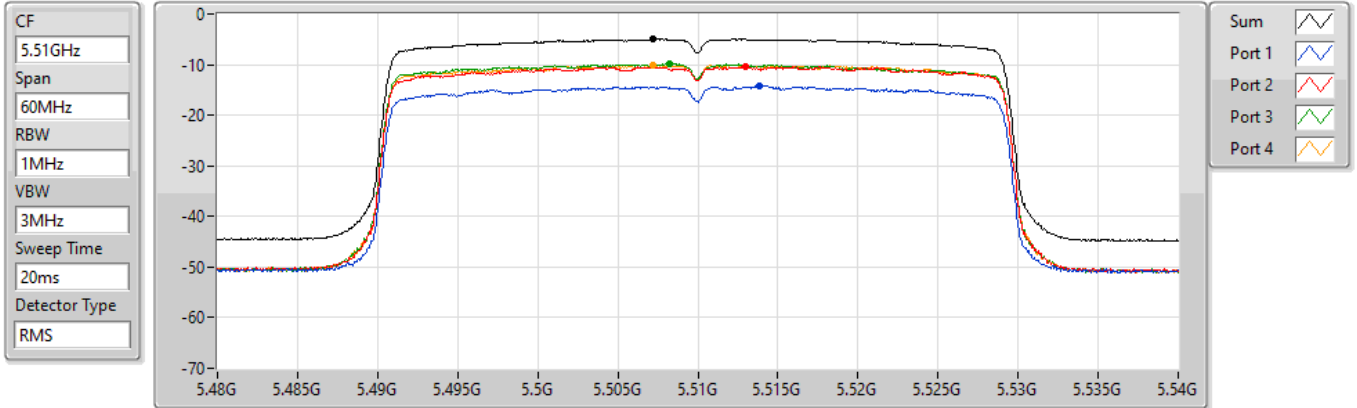

PSD

5510MHz

24/08/2022

Sum	PD	Port 1	Port 2	Port 3	Port 4
(dBm/RBW)	(dBm/RBW)	(dBm/RBW)	(dBm/RBW)	(dBm/RBW)	(dBm/RBW)
-4.97	-4.97	-14.13	-10.32	-9.77	-10.06

802.11ax HEW40_Nss1,(MCS0)_4TX

PSD

5550MHz

24/08/2022