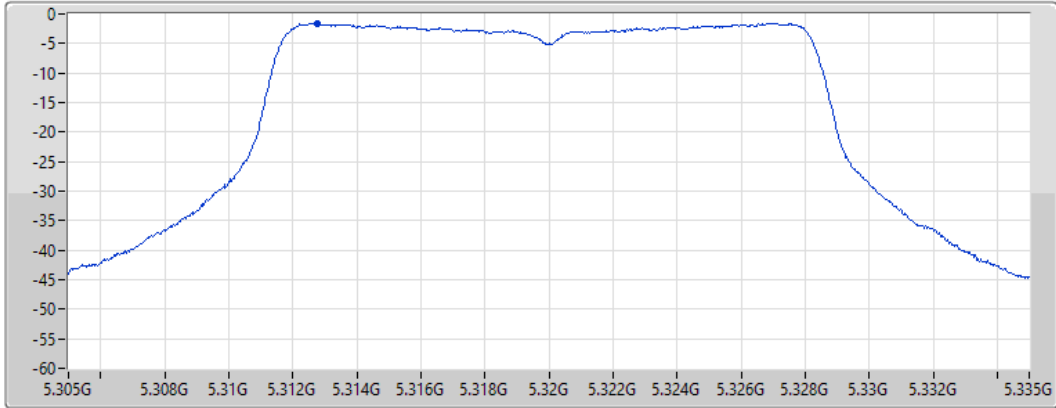

802.11a_Nss1,(6Mbps)_1TX

PSD

5320MHz

07/09/2022

CF
5.32GHz

Span
30MHz

RBW
1MHz

VBW
3MHz

Sweep Time
20ms

Detector Type
RMS

Port 1

Sum	PD	Port 1
(dBm/RBW)	(dBm/RBW)	(dBm/RBW)
-1.57	-1.57	-1.57