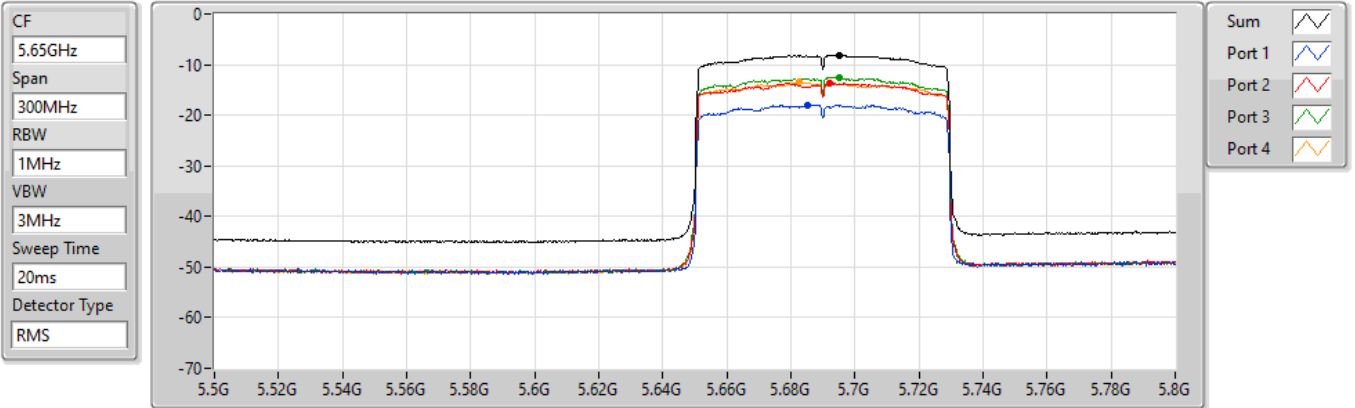

802.11ax HEW80_Nss1,(MCS0)_4TX

PSD

5690MHz Straddle 5.47-5.725GHz

24/08/2022

Sum	PD	Port 1	Port 2	Port 3	Port 4
(dBm/RBW)	(dBm/RBW)	(dBm/RBW)	(dBm/RBW)	(dBm/RBW)	(dBm/RBW)
-8.11	-8.11	-17.94	-13.63	-12.45	-13.48