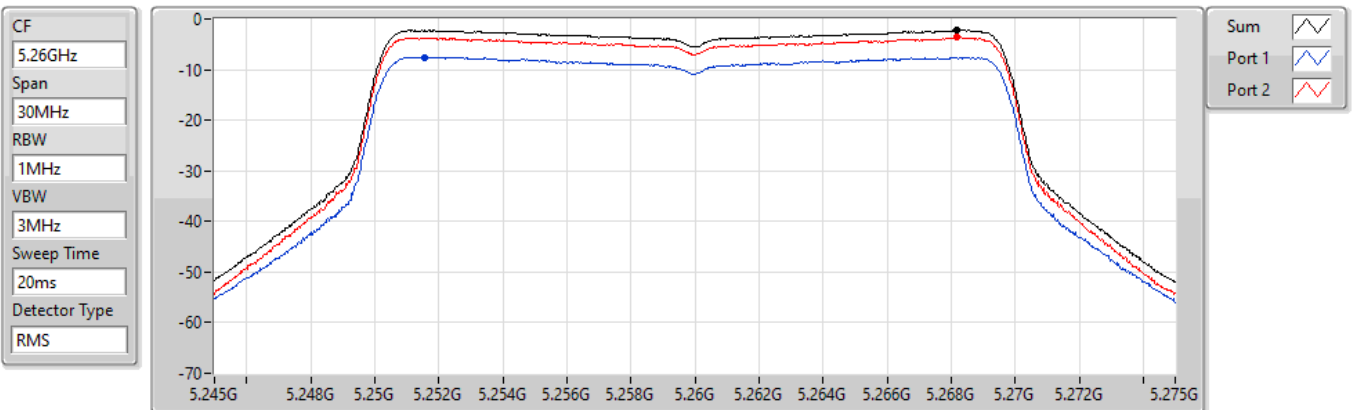

802.11ax HEW20_Nss1,(MCS0)_2TX

5260MHz

07/09/2022

PSD

Sum	PD	Port 1	Port 2
(dBm/RBW)	(dBm/RBW)	(dBm/RBW)	(dBm/RBW)
-2.19	-2.19	-7.52	-3.67