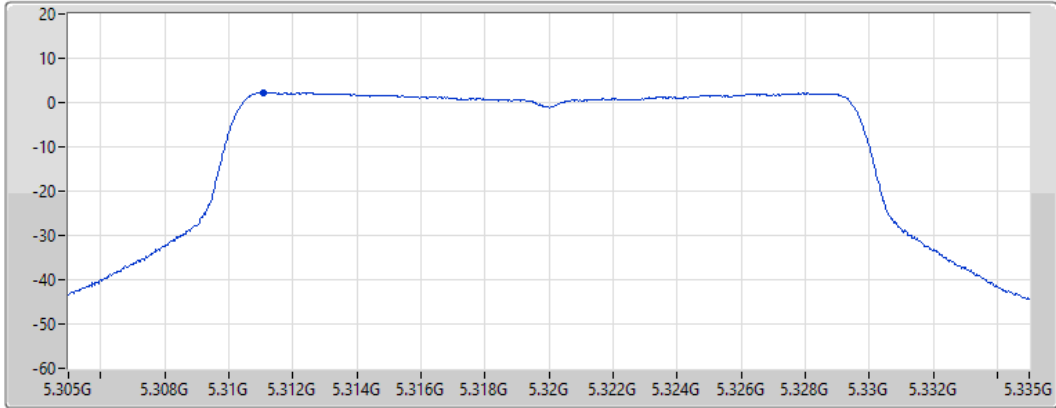

802.11ax HEW20_Nss1,(MCS0)_1TX

PSD

5320MHz

18/08/2022

CF
5.32GHz
Span
30MHz
RBW
1MHz
VBW
3MHz
Sweep Time
20ms
Detector Type
RMS

Port 1

Sum	PD	Port 1
(dBm/RBW)	(dBm/RBW)	(dBm/RBW)
2.34	2.34	2.34