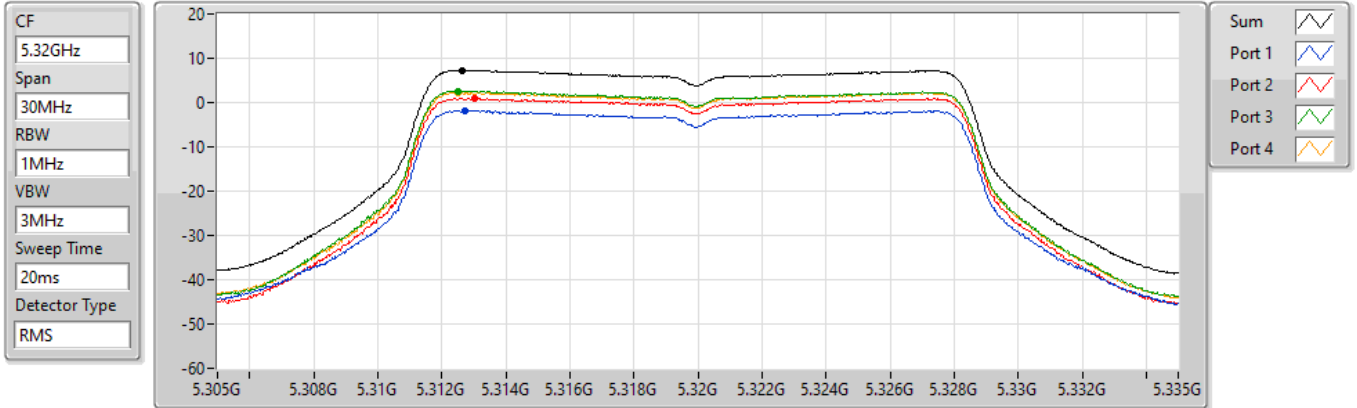

802.11a_Nss1,(6Mbps)_4TX

PSD

5320MHz

19/08/2022

Sum	PD	Port 1	Port 2	Port 3	Port 4
(dBm/RBW)	(dBm/RBW)	(dBm/RBW)	(dBm/RBW)	(dBm/RBW)	(dBm/RBW)
7.27	7.27	-1.83	0.91	2.63	2.25