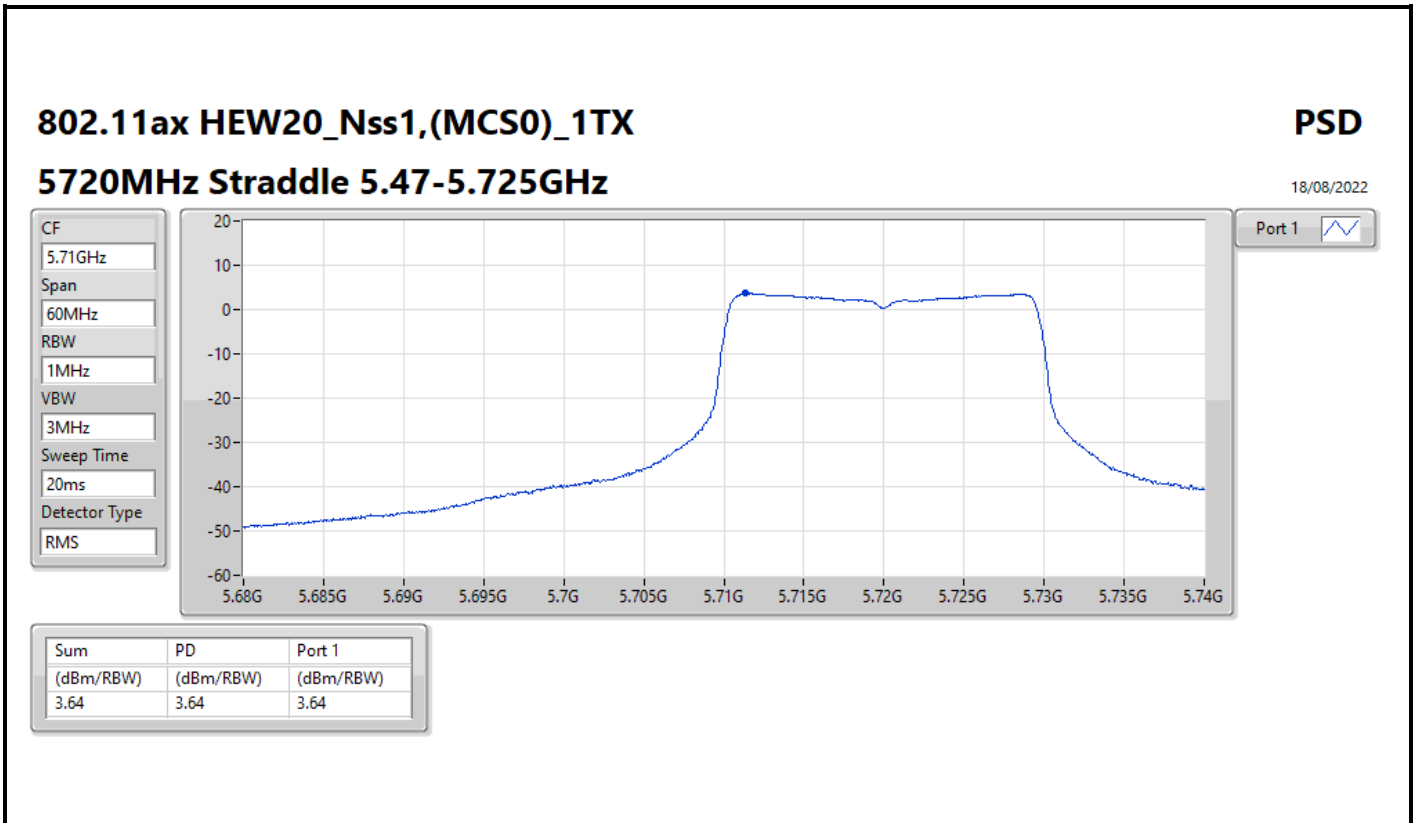

PSD

5500MHz

18/08/2022

CF
5.5GHz
Span
30MHz
RBW
1MHz
VBW
3MHz
Sweep Time
20ms
Detector Type
RMS

Port 1 

Sum	PD	Port 1
(dBm/RBW)	(dBm/RBW)	(dBm/RBW)
2.90	2.90	2.90

802.11ax HEW40_Nss1,(MCS0)_1TX

PSD