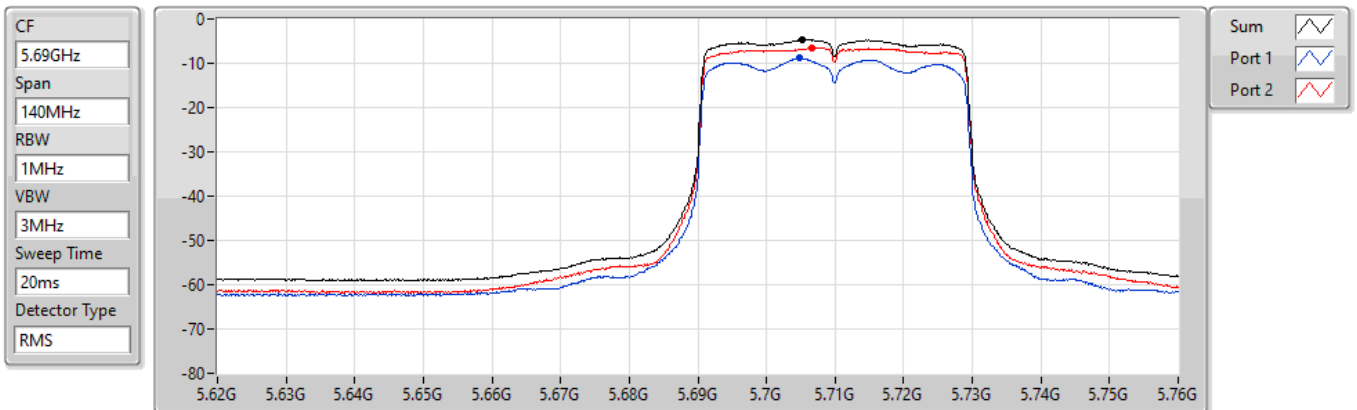

802.11ax HEW40_Nss1,(MCS0)_2TX

PSD

5710MHz Straddle 5.47-5.725GHz

24/08/2022