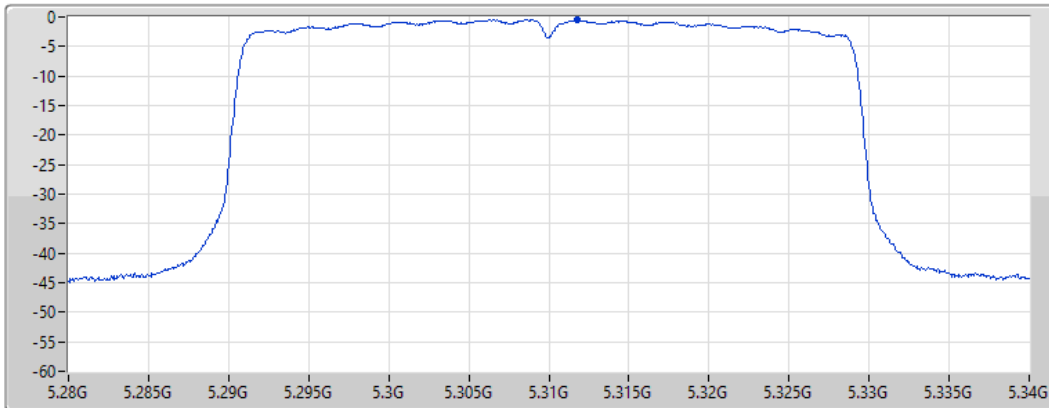

802.11ax HEW40_Nss1,(MCS0)_1TX

PSD

5310MHz

18/08/2022

CF
5.31GHz
Span
60MHz
RBW
1MHz
VBW
3MHz
Sweep Time
20ms
Detector Type
RMS

Port 1

Sum	PD	Port 1
(dBm/RBW)	(dBm/RBW)	(dBm/RBW)
-0.47	-0.47	-0.47