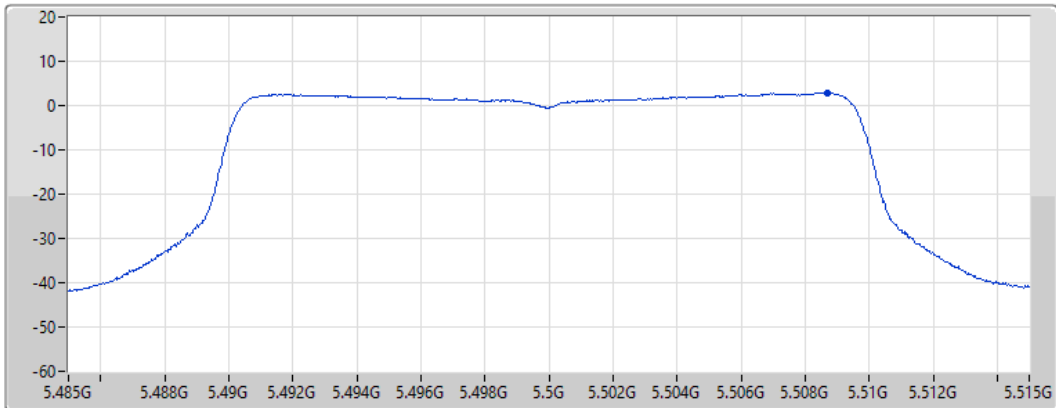

PSD

5500MHz

18/08/2022

CF
5.5GHz
Span
30MHz
RBW
1MHz
VBW
3MHz
Sweep Time
20ms
Detector Type
RMS

Port 1 

Sum	PD	Port 1
(dBm/RBW)	(dBm/RBW)	(dBm/RBW)
2.90	2.90	2.90

802.11ax HEW40_Nss1,(MCS0)_1TX

PSD