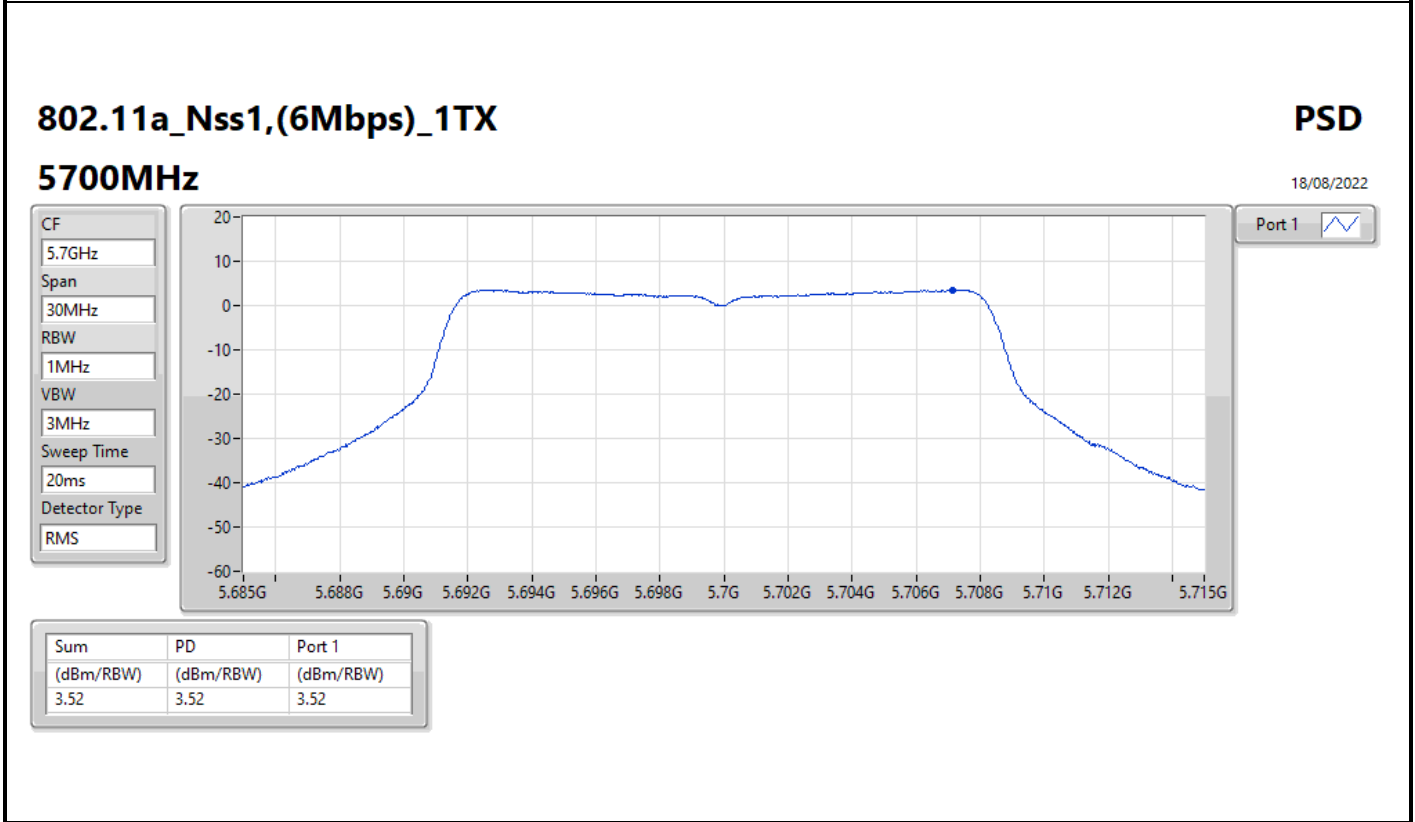

CF
5.3GHz

Span
30MHz

RBW
1MHz

VBW
3MHz

Sweep Time
20ms

Detector Type
RMS

Port 1 

Sum	PD	Port 1
(dBm/RBW)	(dBm/RBW)	(dBm/RBW)
2.89	2.89	2.89