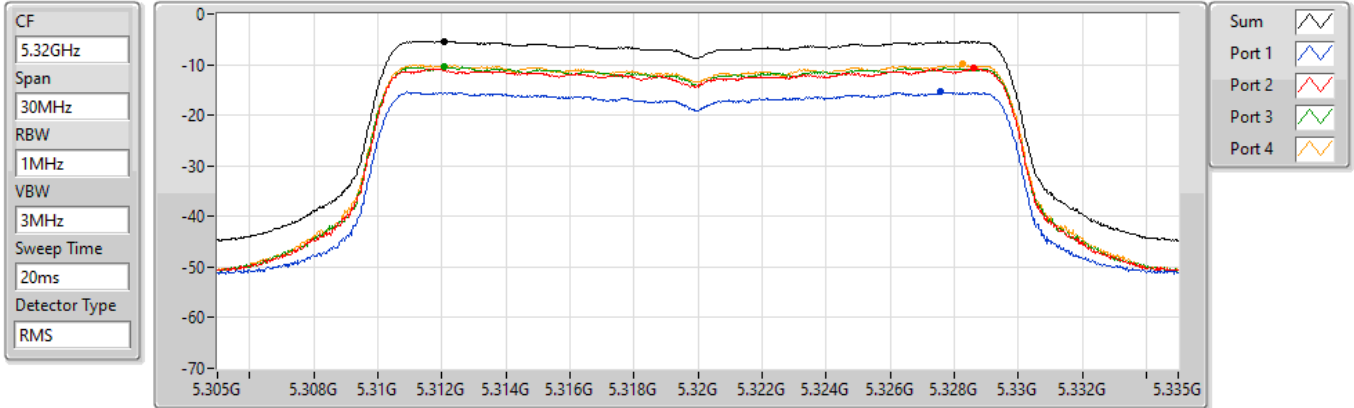

PSD

5300MHz

24/08/2022

Sum	PD	Port 1	Port 2	Port 3	Port 4
(dBm/RBW)	(dBm/RBW)	(dBm/RBW)	(dBm/RBW)	(dBm/RBW)	(dBm/RBW)
-5.23	-5.23	-15.44	-10.82	-10.37	-9.85

802.11ax HEW20_Nss1,(MCS0)_4TX

PSD

5320MHz

24/08/2022