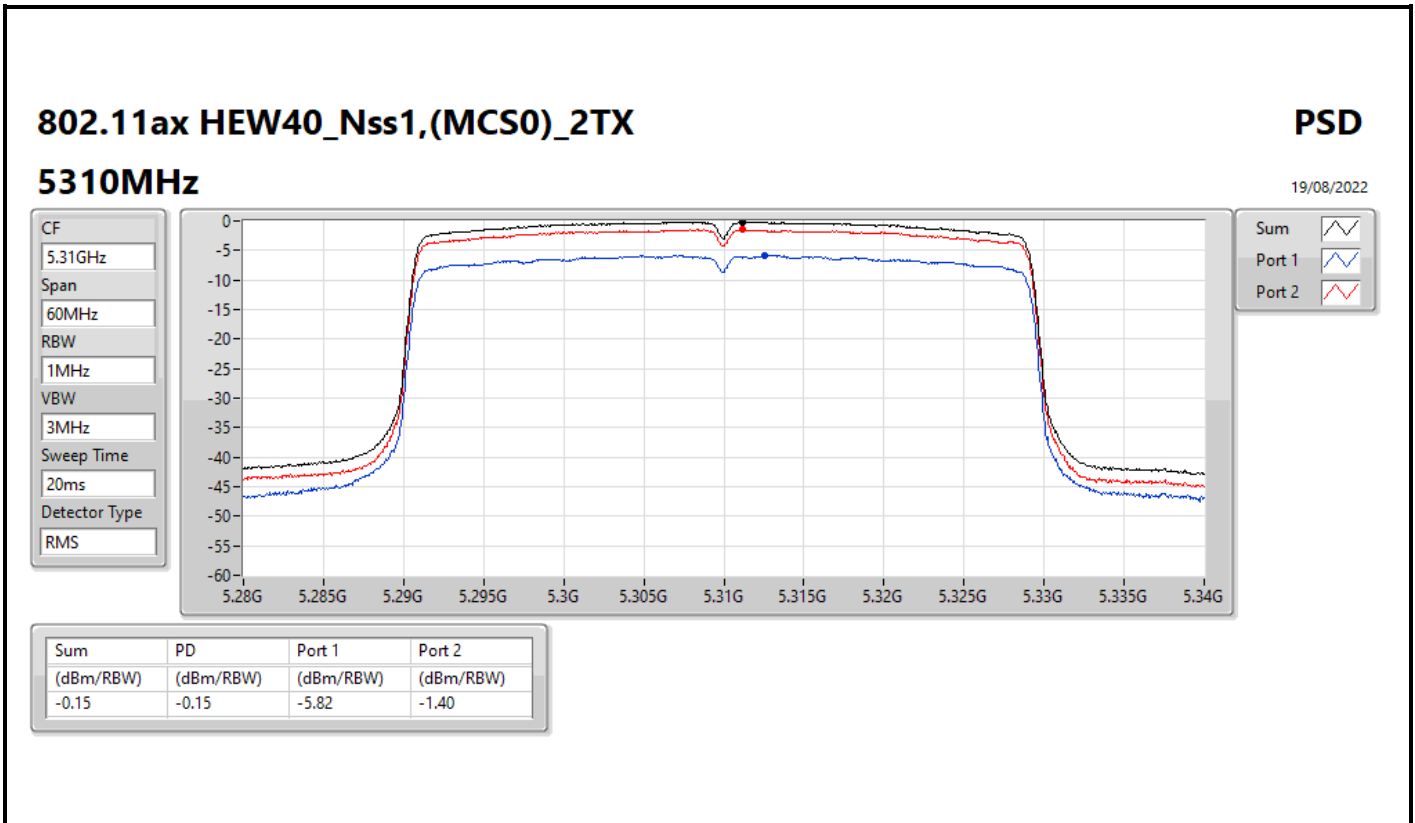

18/08/2022

Sum	PD	Port 1	Port 2
(dBm/RBW)	(dBm/RBW)	(dBm/RBW)	(dBm/RBW)
3.04	3.04	-1.72	1.28

802.11ax HEW40_Nss1,(MCS0)_2TX

PSD

5270MHz

19/08/2022

Sum	PD	Port 1	Port 2
(dBm/RBW)	(dBm/RBW)	(dBm/RBW)	(dBm/RBW)
2.09	2.09	-3.51	0.80