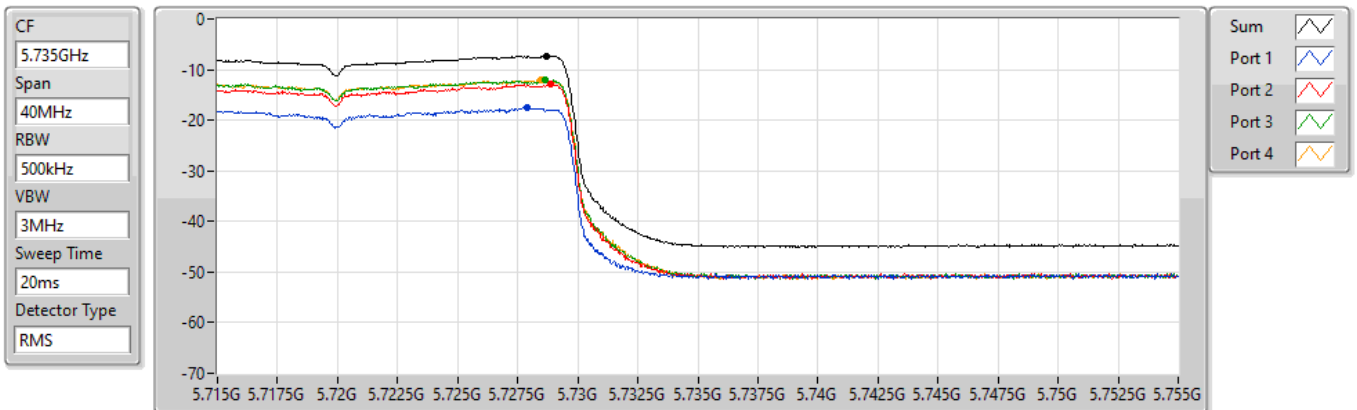

5720MHz Straddle 5.725-5.85GHz

24/08/2022

Sum	PD	Port 1	Port 2	Port 3	Port 4
(dBm/RBW)	(dBm/RBW)	(dBm/RBW)	(dBm/RBW)	(dBm/RBW)	(dBm/RBW)
-7.30	-7.30	-17.60	-12.91	-12.08	-12.07