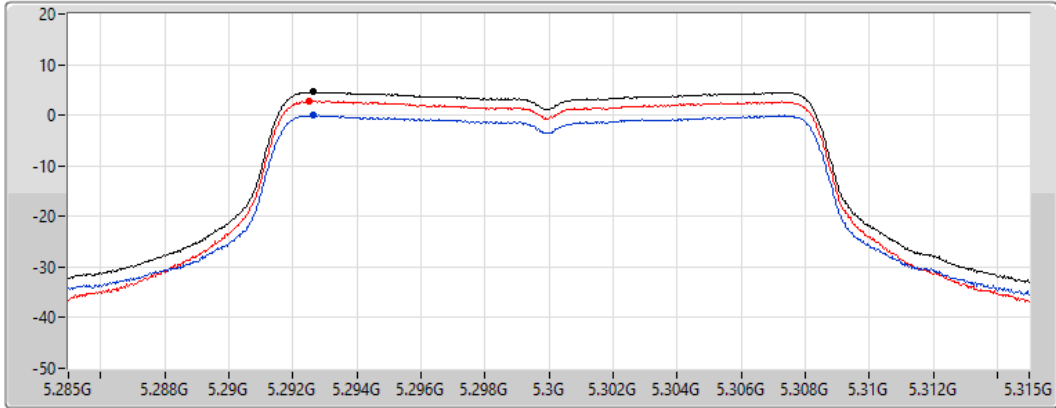

Port 1 

Sum	PD	Port 1
(dBm/RBW)	(dBm/RBW)	(dBm/RBW)
-11.06	-11.06	-11.06

802.11a_Nss1,(6Mbps)_2TX

PSD

5300MHz

18/08/2022

CF
5.3GHz
Span
30MHz
RBW
1MHz
VBW
3MHz
Sweep Time
20ms
Detector Type
RMS

Sum
Port 1
Port 2