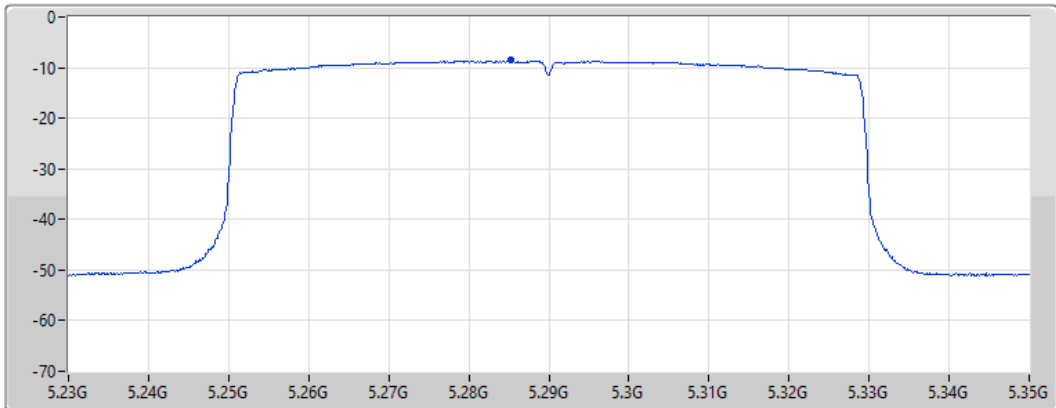

802.11ax HEW80_Nss1,(MCS0)_1TX
5290MHz

PSD

25/08/2022

CF
5.29GHz
Span
120MHz
RBW
1MHz
VBW
3MHz
Sweep Time
20ms
Detector Type
RMS

Port 1

Sum	PD	Port 1
(dBm/RBW)	(dBm/RBW)	(dBm/RBW)
-8.61	-8.61	-8.61