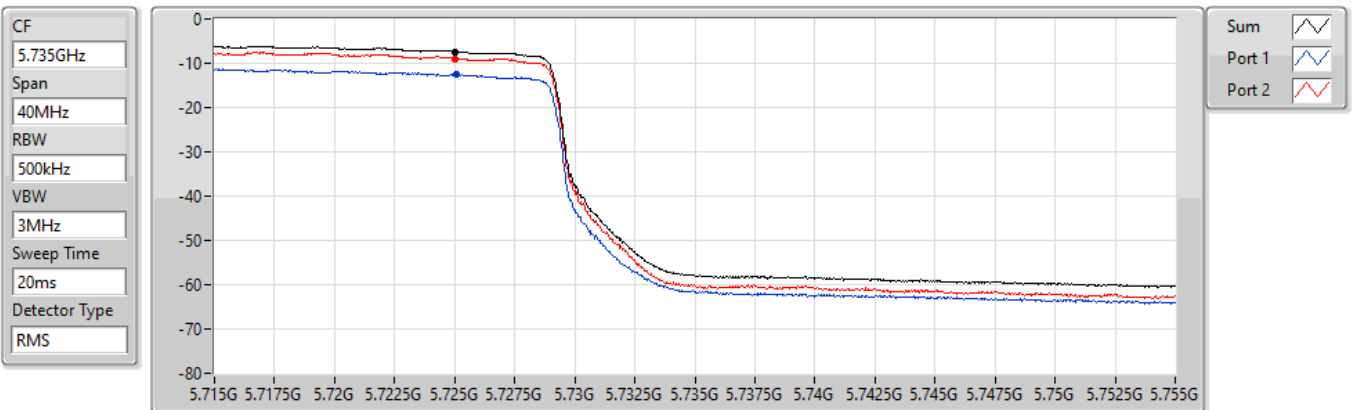

07/09/2022

Sum	PD	Port 1	Port 2
(dBm/RBW)	(dBm/RBW)	(dBm/RBW)	(dBm/RBW)
-4.50	-4.50	-9.74	-5.97

802.11ax HEW40_Nss1,(MCS0)_2TX

PSD

5710MHz Straddle 5.725-5.85GHz

07/09/2022

Sum	PD	Port 1	Port 2
(dBm/RBW)	(dBm/RBW)	(dBm/RBW)	(dBm/RBW)
-7.39	-7.39	-12.51	-8.93