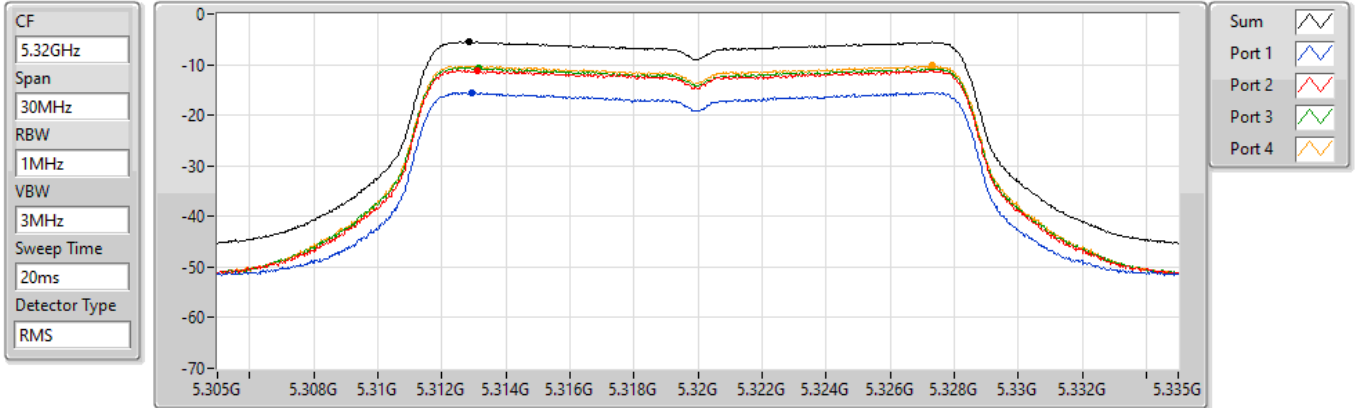

802.11a_Nss1,(6Mbps)_4TX

PSD

5320MHz

24/08/2022

Sum	PD	Port 1	Port 2	Port 3	Port 4
(dBm/RBW)	(dBm/RBW)	(dBm/RBW)	(dBm/RBW)	(dBm/RBW)	(dBm/RBW)
-5.53	-5.53	-15.52	-11.13	-10.54	-10.23