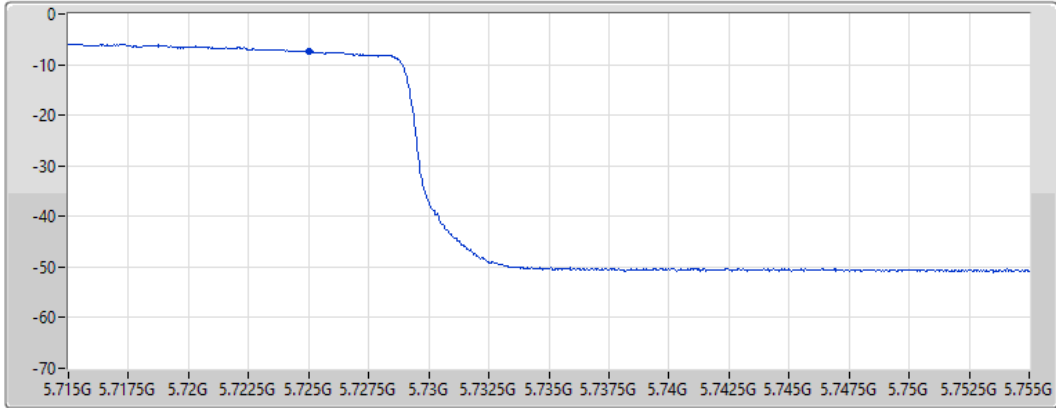

802.11ax HEW40_Nss1,(MCS0)_1TX
5710MHz Straddle 5.725-5.85GHz

PSD

25/08/2022

CF
5.735GHz
Span
40MHz
RBW
500kHz
VBW
3MHz
Sweep Time
20ms
Detector Type
RMS

Port 1

Sum	PD	Port 1
(dBm/RBW)	(dBm/RBW)	(dBm/RBW)
-7.32	-7.32	-7.32