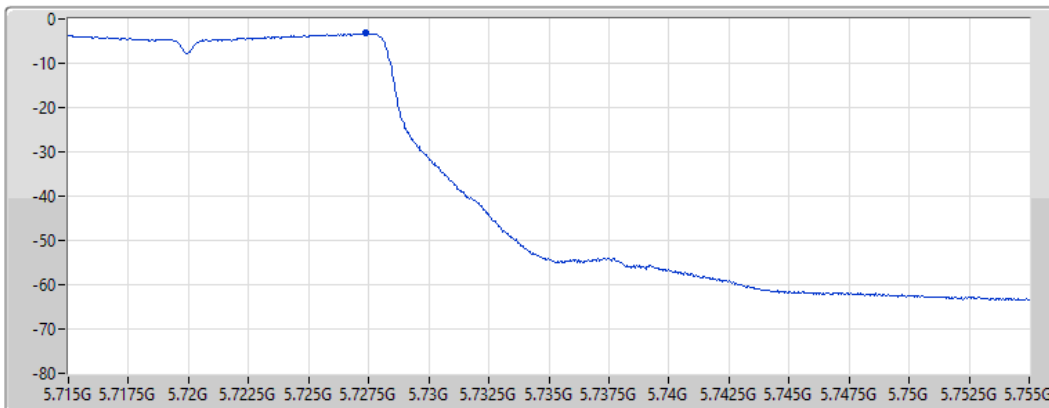

5720MHz Straddle 5.725-5.85GHz

07/09/2022

CF
5.735GHz
Span
40MHz
RBW
500kHz
VBW
3MHz
Sweep Time
20ms
Detector Type
RMS

Port 1

Sum	PD	Port 1
(dBm/RBW)	(dBm/RBW)	(dBm/RBW)
-3.26	-3.26	-3.26