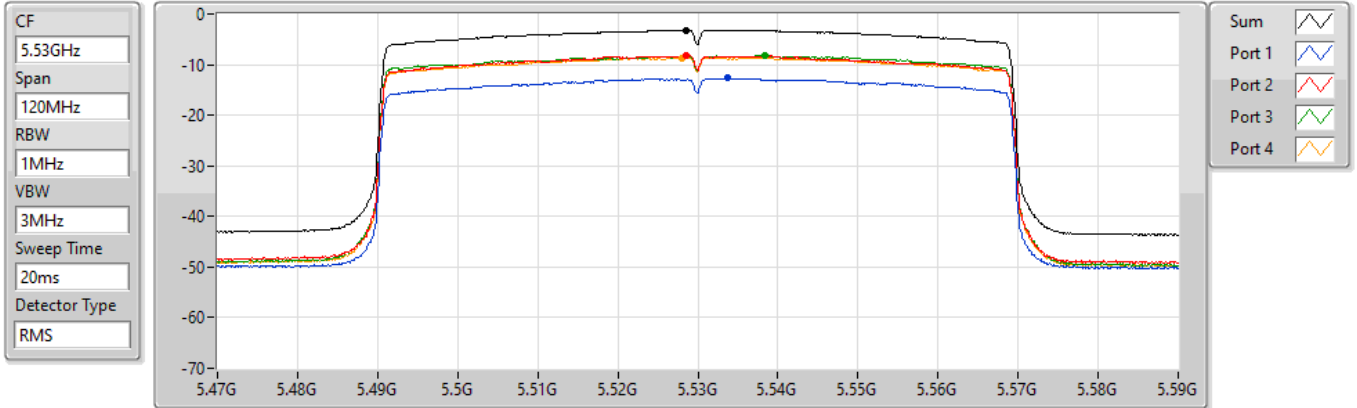

PSD

5290MHz

19/08/2022

Sum	PD	Port 1	Port 2	Port 3	Port 4
(dBm/RBW)	(dBm/RBW)	(dBm/RBW)	(dBm/RBW)	(dBm/RBW)	(dBm/RBW)
-2.19	-2.19	-10.83	-8.27	-6.99	-7.17

802.11ax HEW80_Nss1,(MCS0)_4TX

PSD

5530MHz

19/08/2022