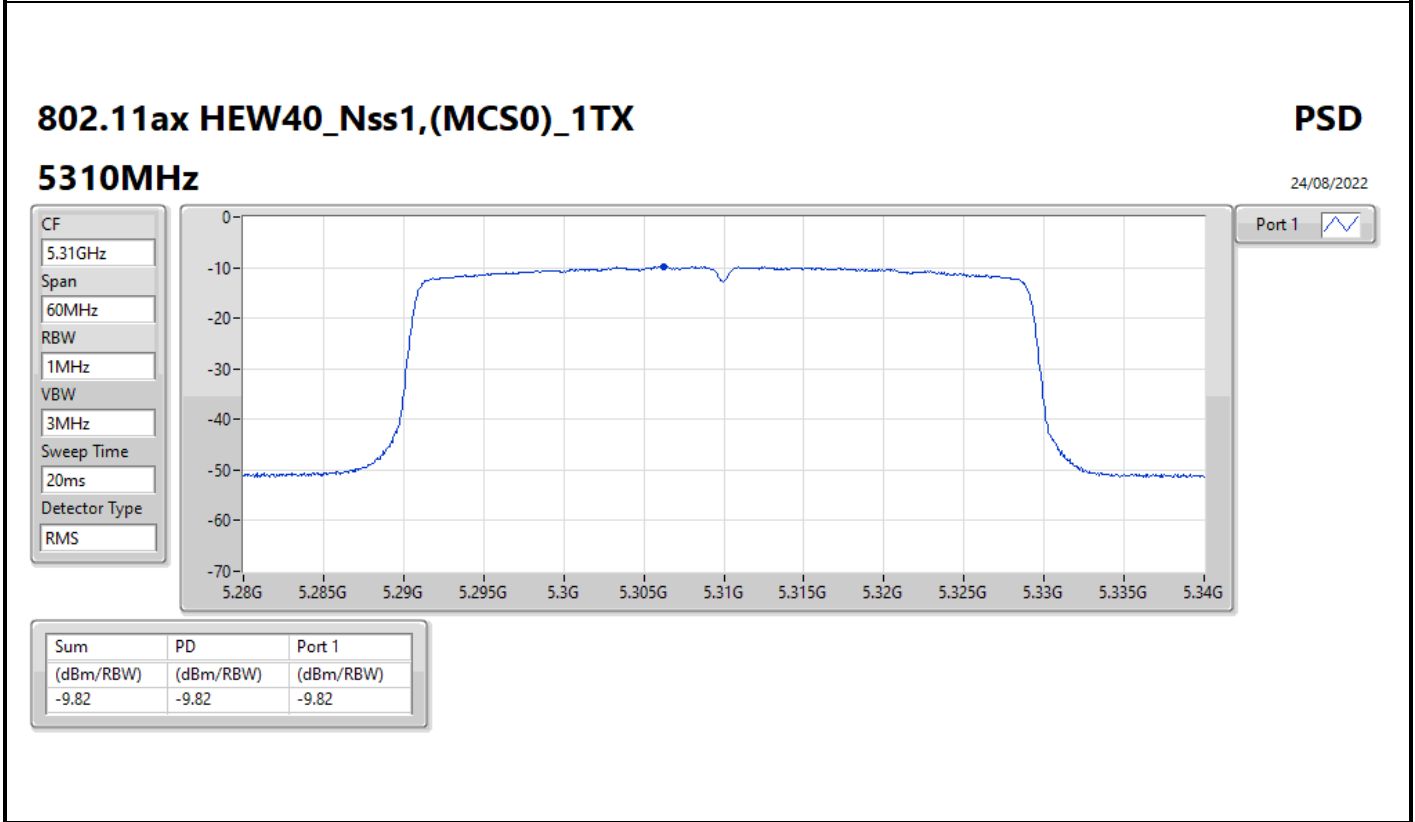

PSD

5720MHz Straddle 5.725-5.85GHz

07/09/2022

CF
5.735GHz
Span
40MHz
RBW
500kHz
VBW
3MHz
Sweep Time
20ms
Detector Type
RMS

Port 1 

Sum	PD	Port 1
(dBm/RBW)	(dBm/RBW)	(dBm/RBW)
-2.92	-2.92	-2.92

802.11ax HEW40_Nss1,(MCS0)_1TX