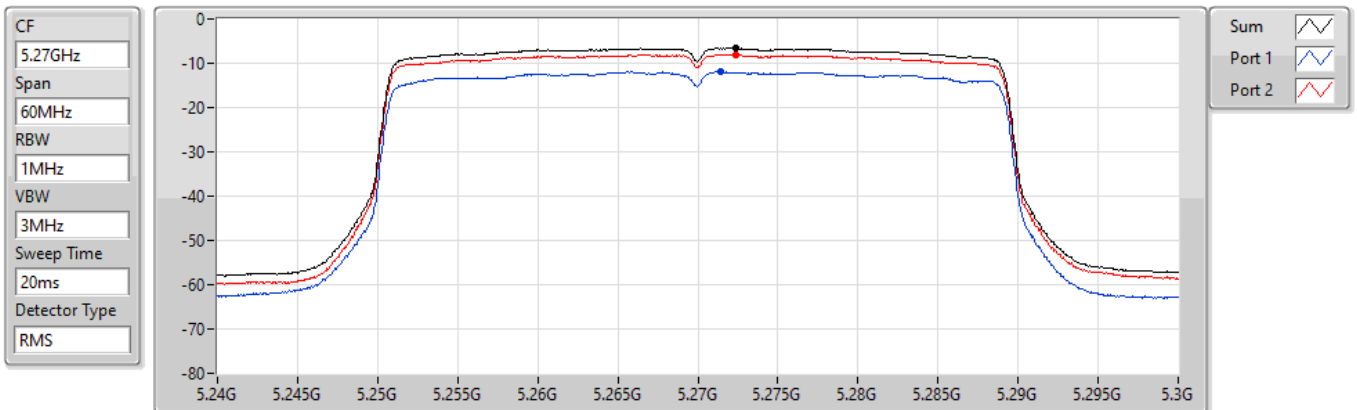

5270MHz

07/09/2022

Sum	PD	Port 1	Port 2
(dBm/RBW)	(dBm/RBW)	(dBm/RBW)	(dBm/RBW)
-6.62	-6.62	-11.96	-8.05