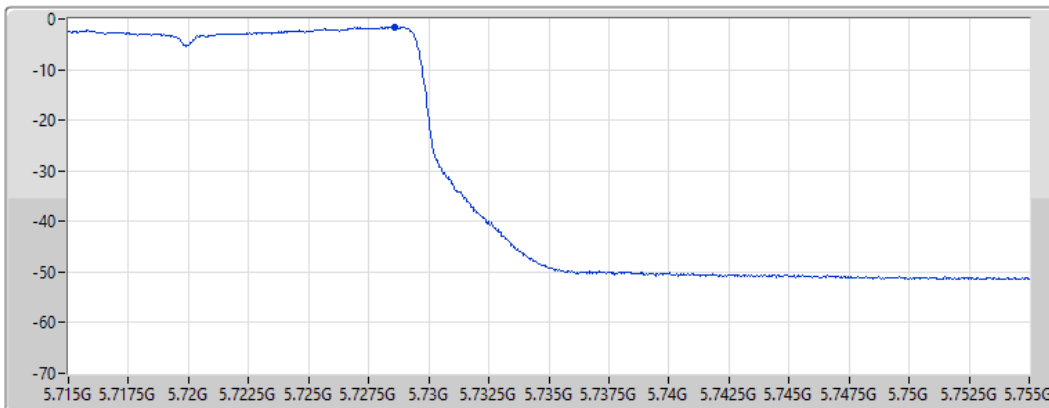

07/09/2022

CF
5.735GHz
Span
40MHz
RBW
500kHz
VBW
3MHz
Sweep Time
20ms
Detector Type
RMS

Port 1 

Sum	PD	Port 1
(dBm/RBW)	(dBm/RBW)	(dBm/RBW)
-1.61	-1.61	-1.61

802.11ax HEW40_Nss1,(MCS0)_1TX

PSD

5510MHz

25/08/2022