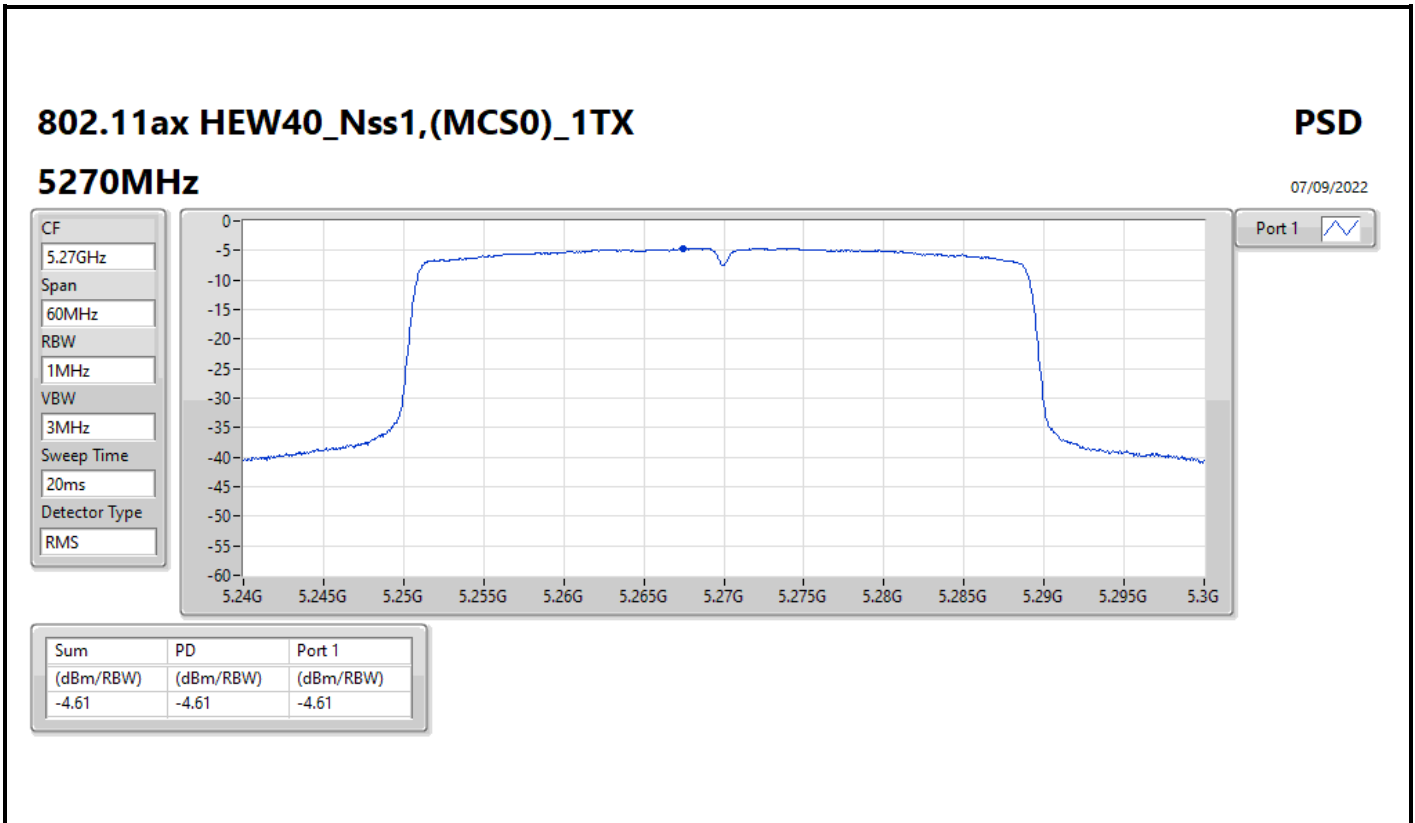

PSD

5720MHz Straddle 5.725-5.85GHz

07/09/2022

CF
5.735GHz
Span
40MHz
RBW
500kHz
VBW
3MHz
Sweep Time
20ms
Detector Type
RMS

Port 1 

Sum	PD	Port 1
(dBm/RBW)	(dBm/RBW)	(dBm/RBW)
-2.92	-2.92	-2.92

802.11ax HEW40_Nss1,(MCS0)_1TX