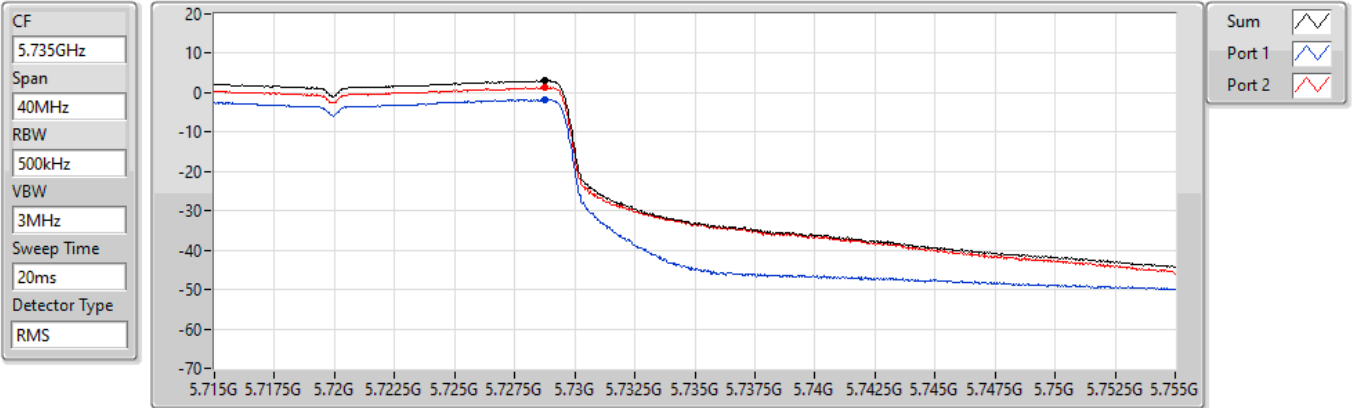

802.11ax HEW20_Nss1,(MCS0)_2TX

PSD

5720MHz Straddle 5.725-5.85GHz

18/08/2022

Sum	PD	Port 1	Port 2
(dBm/RBW)	(dBm/RBW)	(dBm/RBW)	(dBm/RBW)
3.04	3.04	-1.72	1.28

802.11ax HEW40_Nss1,(MCS0)_2TX

PSD