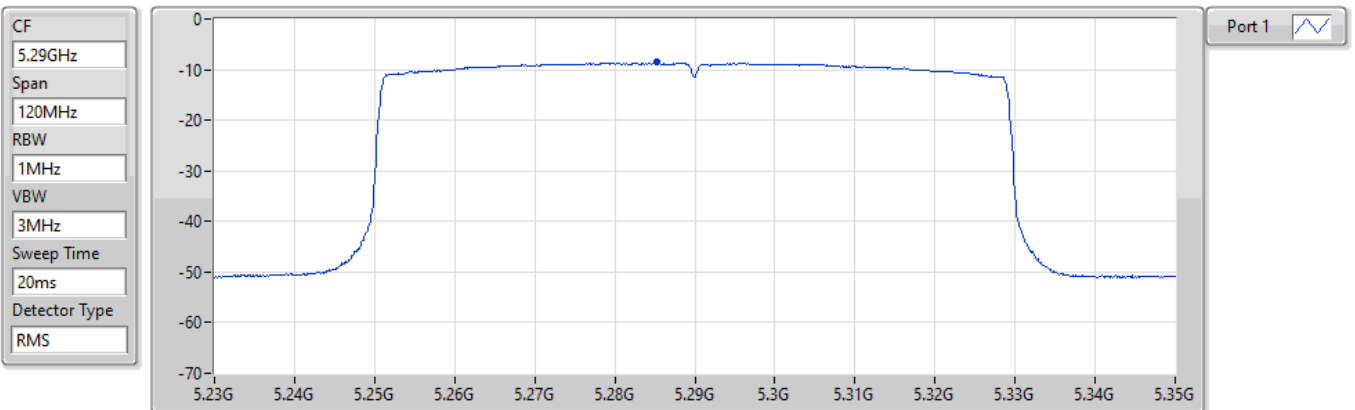

802.11ax HEW40_Nss1,(MCS0)_1TX

PSD

5710MHz Straddle 5.725-5.85GHz

25/08/2022

Sum	PD	Port 1
(dBm/RBW)	(dBm/RBW)	(dBm/RBW)
-7.32	-7.32	-7.32

802.11ax HEW80_Nss1,(MCS0)_1TX

PSD

5290MHz

25/08/2022

Sum	PD	Port 1
(dBm/RBW)	(dBm/RBW)	(dBm/RBW)
-8.61	-8.61	-8.61

802.11ax HEW80_Nss1,(MCS0)_1TX

PSD

5690MHz Straddle 5.47-5.725GHz

25/08/2022

CF
5.65GHz
Span
300MHz
RBW
1MHz
VBW
3MHz
Sweep Time
20ms
Detector Type
RMS