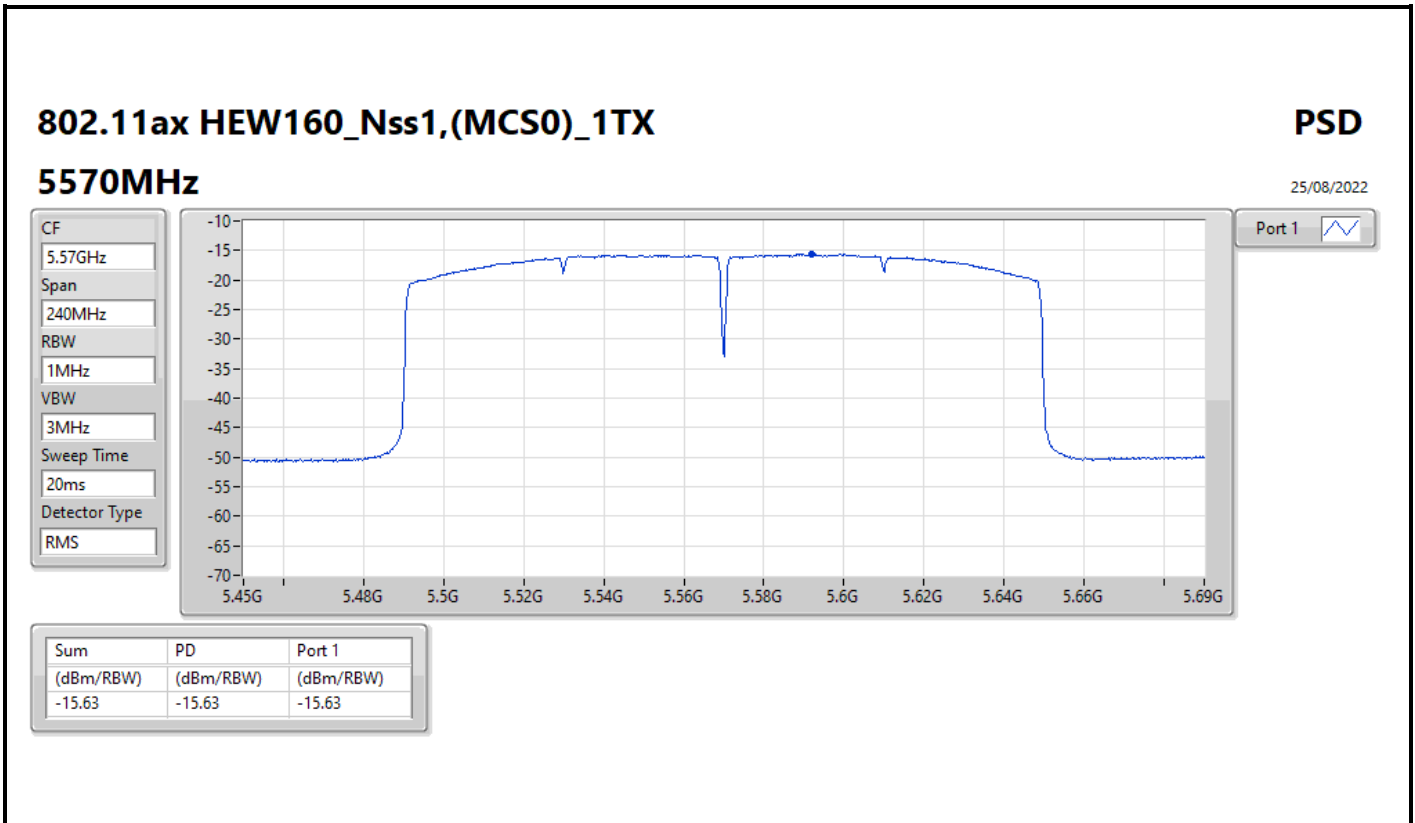

Port 1 

Sum	PD	Port 1
(dBm/RBW)	(dBm/RBW)	(dBm/RBW)
-11.46	-11.46	-11.46

802.11ax HEW160_Nss1,(MCS0)_1TX

PSD

5250MHz Straddle 5.15-5.25GHz

25/08/2022

Sum	PD	Port 1
(dBm/RBW)	(dBm/RBW)	(dBm/RBW)
-13.55	-13.55	-13.55

802.11ax HEW160_Nss1,(MCS0)_1TX

PSD

5250MHz Straddle 5.25-5.35GHz

25/08/2022

Sum	PD	Port 1
(dBm/RBW)	(dBm/RBW)	(dBm/RBW)
-13.66	-13.66	-13.66

Summary

Mode	Result	F-Start (Hz)	F-Stop (Hz)	Type	Freq (Hz)	EIRP (dBm)	Limit (dBm)	Margin (dB)	P1 (dBm)	P2 (dBm)	P3 (dBm)	P4 (dBm)
5.725-5.85GHz	-	-	-	-	-	-	-	-	-	-	-	-
802.11ax HEW20_Nss1,(MCS0)_4TX	Pass	30M	1G	PK	75.11M	-55.37	-55.20	-0.17	-79.69	-90.48	-88.60	-91.10