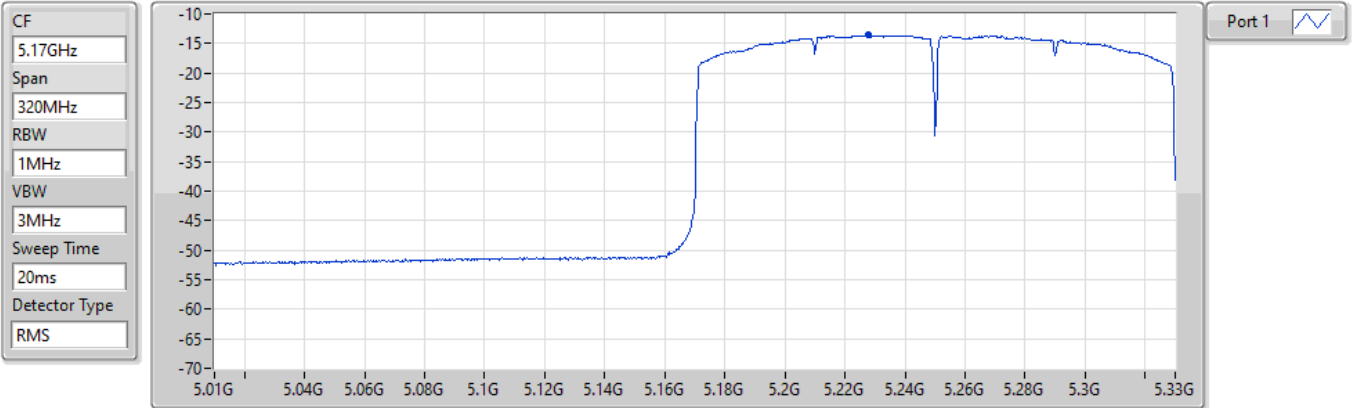

Port 1 

Sum	PD	Port 1
(dBm/RBW)	(dBm/RBW)	(dBm/RBW)
-7.80	-7.80	-7.80

802.11ax HEW80_Nss1,(MCS0)_1TX

PSD

5690MHz Straddle 5.725-5.85GHz

25/08/2022

CF
5.735GHz
Span
40MHz
RBW
500kHz
VBW
3MHz
Sweep Time
20ms
Detector Type
RMS

Port 1 

Sum	PD	Port 1
(dBm/RBW)	(dBm/RBW)	(dBm/RBW)
-11.46	-11.46	-11.46

802.11ax HEW160_Nss1,(MCS0)_1TX

PSD

5250MHz Straddle 5.15-5.25GHz

25/08/2022

Sum	PD	Port 1
(dBm/RBW)	(dBm/RBW)	(dBm/RBW)
-13.55	-13.55	-13.55

802.11ax HEW160_Nss1,(MCS0)_1TX

PSD

5250MHz Straddle 5.25-5.35GHz

25/08/2022

Sum	PD	Port 1
(dBm/RBW)	(dBm/RBW)	(dBm/RBW)
-13.66	-13.66	-13.66

Summary

Mode	Result	F-Start (Hz)	F-Stop (Hz)	Type	Freq (Hz)	EIRP (dBm)	Limit (dBm)	Margin (dB)	P1 (dBm)	P2 (dBm)	P3 (dBm)	P4 (dBm)
5.725-5.85GHz	-	-	-	-	-	-	-	-	-	-	-	-
802.11ax HEW20_Nss1,(MCS0)_4TX	Pass	30M	1G	PK	75.11M	-55.37	-55.20	-0.17	-79.69	-90.48	-88.60	-91.10