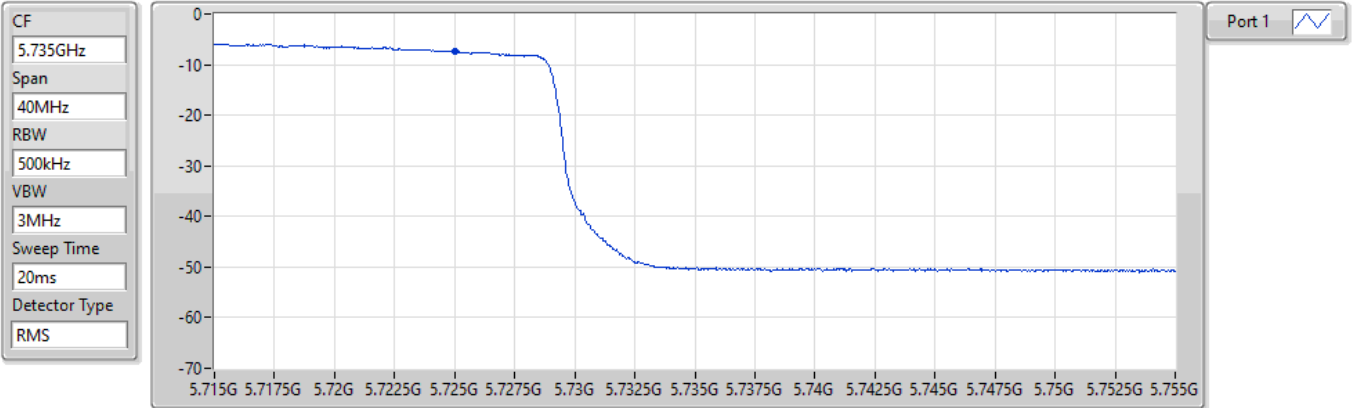

802.11ax HEW40_Nss1,(MCS0)_1TX

PSD

5710MHz Straddle 5.725-5.85GHz

25/08/2022

Sum	PD	Port 1
(dBm/RBW)	(dBm/RBW)	(dBm/RBW)
-7.32	-7.32	-7.32

802.11ax HEW80_Nss1,(MCS0)_1TX

PSD

5290MHz

25/08/2022

Sum	PD	Port 1
(dBm/RBW)	(dBm/RBW)	(dBm/RBW)
-8.61	-8.61	-8.61

802.11ax HEW80_Nss1,(MCS0)_1TX

PSD

5690MHz Straddle 5.47-5.725GHz

25/08/2022

CF
5.65GHz
Span
300MHz
RBW
1MHz
VBW
3MHz
Sweep Time
20ms
Detector Type
RMS