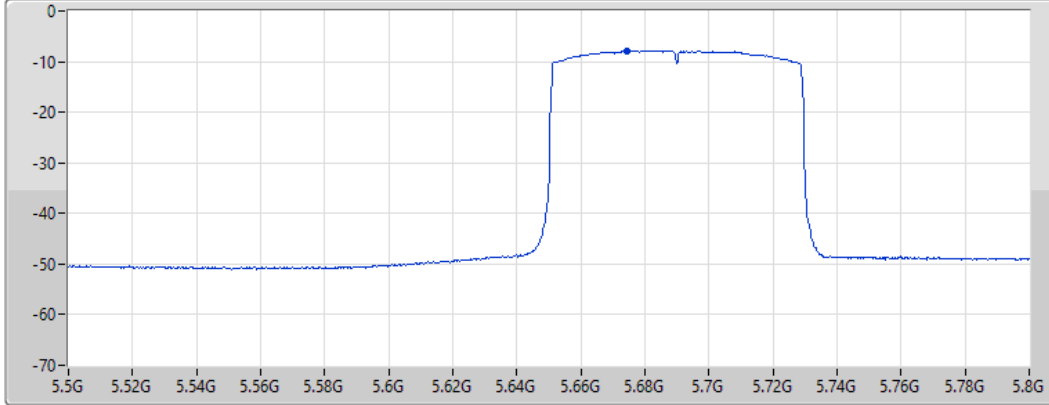

25/08/2022

Sum	PD	Port 1
(dBm/RBW)	(dBm/RBW)	(dBm/RBW)
-8.61	-8.61	-8.61

802.11ax HEW80_Nss1,(MCS0)_1TX

PSD

5690MHz Straddle 5.47-5.725GHz

25/08/2022

CF
5.65GHz
Span
300MHz
RBW
1MHz
VBW
3MHz
Sweep Time
20ms
Detector Type
RMS

Port 1 

Sum	PD	Port 1
(dBm/RBW)	(dBm/RBW)	(dBm/RBW)
-7.80	-7.80	-7.80

802.11ax HEW80_Nss1,(MCS0)_1TX

PSD

5690MHz Straddle 5.725-5.85GHz

25/08/2022

CF
5.735GHz
Span
40MHz
RBW
500kHz
VBW
3MHz
Sweep Time
20ms
Detector Type
RMS