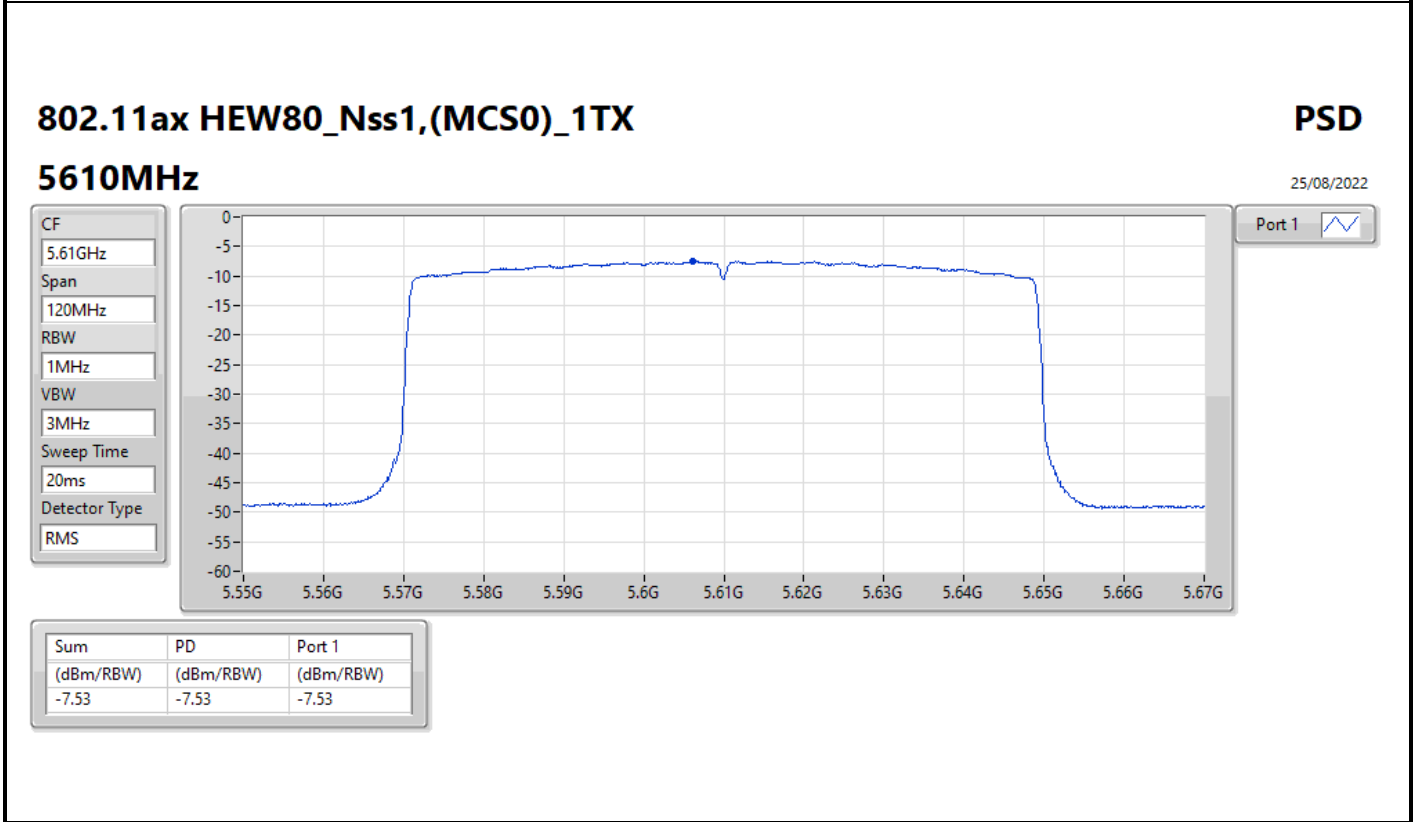

802.11ax HEW40_Nss1,(MCS0)_1TX

PSD

5710MHz Straddle 5.725-5.85GHz

25/08/2022

Sum	PD	Port 1
(dBm/RBW)	(dBm/RBW)	(dBm/RBW)
-7.32	-7.32	-7.32

802.11ax HEW80_Nss1,(MCS0)_1TX

PSD

5290MHz

25/08/2022

Sum	PD	Port 1
(dBm/RBW)	(dBm/RBW)	(dBm/RBW)
-8.61	-8.61	-8.61

802.11ax HEW80_Nss1,(MCS0)_1TX

PSD

5690MHz Straddle 5.47-5.725GHz

25/08/2022

CF
5.65GHz
Span
300MHz
RBW
1MHz
VBW
3MHz
Sweep Time
20ms
Detector Type
RMS