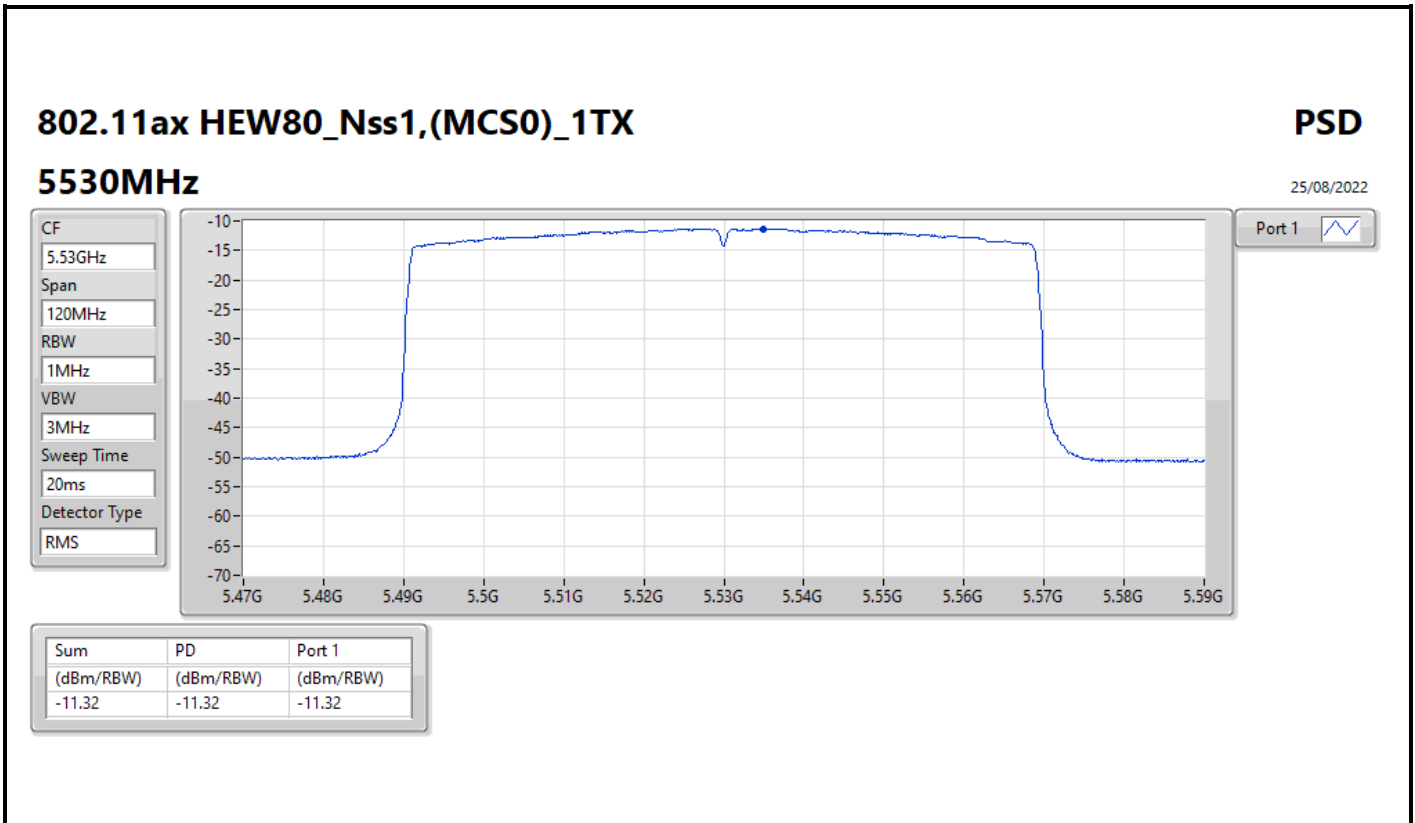

802.11ax HEW40_Nss1,(MCS0)_1TX

PSD

5710MHz Straddle 5.725-5.85GHz

25/08/2022

Sum	PD	Port 1
(dBm/RBW)	(dBm/RBW)	(dBm/RBW)
-7.32	-7.32	-7.32

802.11ax HEW80_Nss1,(MCS0)_1TX

PSD

5290MHz

25/08/2022

Sum	PD	Port 1
(dBm/RBW)	(dBm/RBW)	(dBm/RBW)
-8.61	-8.61	-8.61

802.11ax HEW80_Nss1,(MCS0)_1TX

PSD

5690MHz Straddle 5.47-5.725GHz

25/08/2022

CF
5.65GHz
Span
300MHz
RBW
1MHz
VBW
3MHz
Sweep Time
20ms
Detector Type
RMS