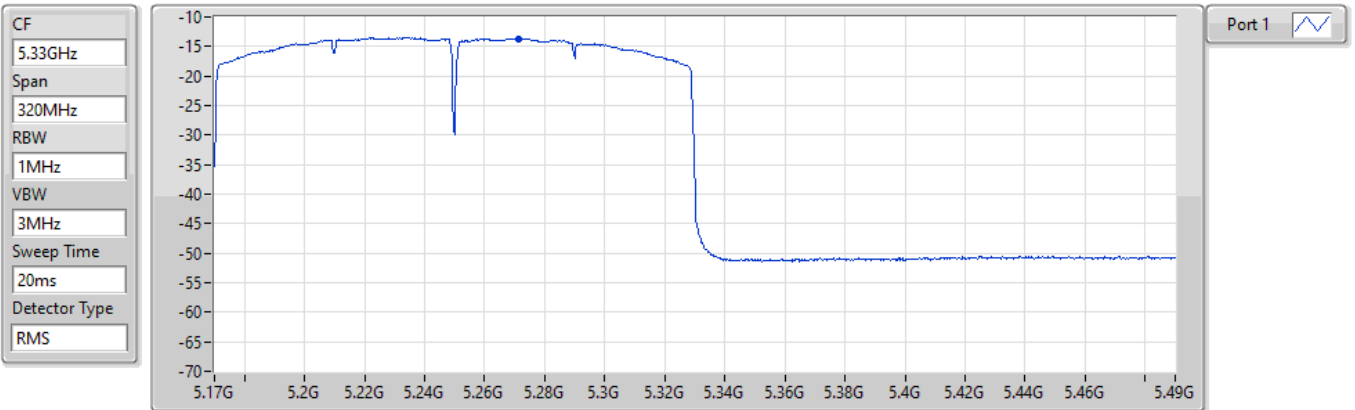

Port 1 

Sum	PD	Port 1
(dBm/RBW)	(dBm/RBW)	(dBm/RBW)
-7.80	-7.80	-7.80

802.11ax HEW80_Nss1,(MCS0)_1TX

PSD

5690MHz Straddle 5.725-5.85GHz

25/08/2022

CF
5.735GHz
Span
40MHz
RBW
500kHz
VBW
3MHz
Sweep Time
20ms
Detector Type
RMS

Port 1 

Sum	PD	Port 1
(dBm/RBW)	(dBm/RBW)	(dBm/RBW)
-11.46	-11.46	-11.46

802.11ax HEW160_Nss1,(MCS0)_1TX

PSD

5250MHz Straddle 5.15-5.25GHz

25/08/2022

Sum	PD	Port 1
(dBm/RBW)	(dBm/RBW)	(dBm/RBW)
-13.55	-13.55	-13.55

802.11ax HEW160_Nss1,(MCS0)_1TX

PSD

5250MHz Straddle 5.25-5.35GHz

25/08/2022

Sum	PD	Port 1
(dBm/RBW)	(dBm/RBW)	(dBm/RBW)
-13.66	-13.66	-13.66

Summary

Mode	Result	F-Start (Hz)	F-Stop (Hz)	Type	Freq (Hz)	EIRP (dBm)	Limit (dBm)	Margin (dB)	P1 (dBm)	P2 (dBm)	P3 (dBm)	P4 (dBm)
5.725-5.85GHz	-	-	-	-	-	-	-	-	-	-	-	-
802.11ax HEW20_Nss1,(MCS0)_4TX	Pass	30M	1G	PK	75.11M	-55.37	-55.20	-0.17	-79.69	-90.48	-88.60	-91.10