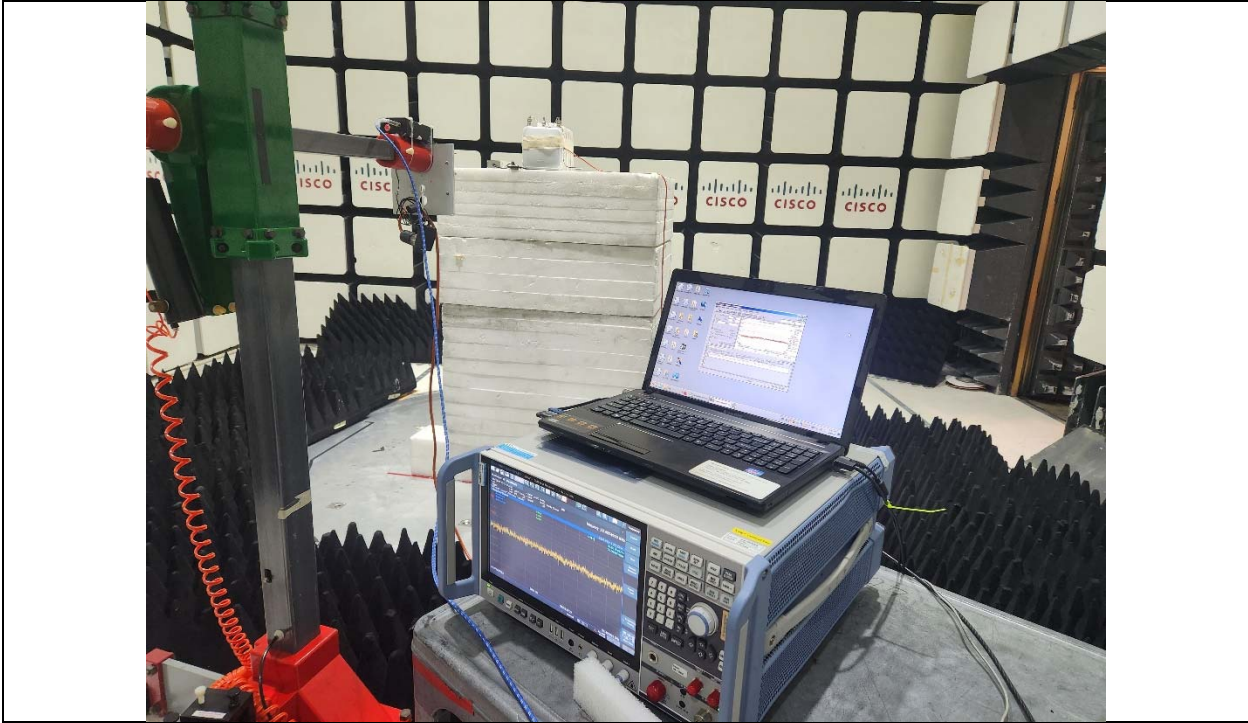

1. Conducted Testing testsetup pictures

IW9165DH FCC/IC Test setup pictures – EDCS # 24670123

IW9165DH FCC/IC Test setup pictures – EDCS # 24670123

IW9165DH FCC/IC Test setup pictures – EDCS # 24670123

IW9165DH FCC/IC Test setup pictures – EDCS # 24670123

IW9165DH 160MHz conducted testing setup picture

2. Radiated Testing testsetup pictures

FCC/RSS Radiated Spurious Emissions Test Setup

Title: 5GHz & BLE Radiated Spurious Emissions Test Configuration 30M - 1000MHz

Title: 5GHz Radiated Spurious Emissions Test Configuration 1GHz - 18GHz

Title: 5GHz Radiated Spurious Emissions Test Configuration 18 – 40GHz

Title: BLE Conducted Test Configuration

3. AC line conducted emissions