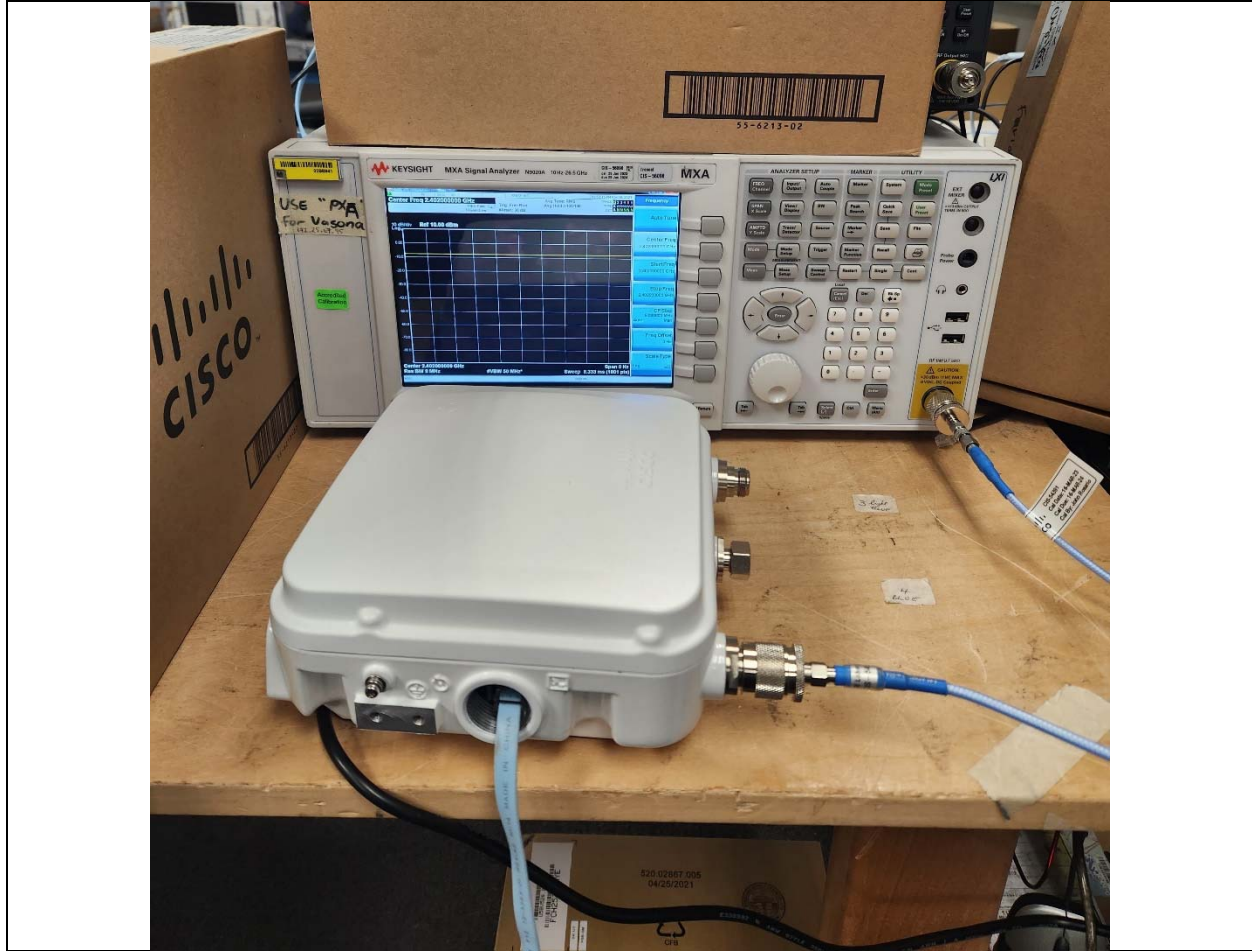

1. Conducted Testing testsetup pictures

IW9165DH FCC/IC Test setup pictures – EDCS # 24670123

IW9165DH FCC/IC Test setup pictures – EDCS # 24670123

IW9165DH FCC/IC Test setup pictures – EDCS # 24670123

IW9165DH FCC/IC Test setup pictures – EDCS # 24670123

IW9165DH 160MHz conducted testing setup picture

2. Radiated Testing testsetup pictures

FCC/RSS Radiated Spurious Emissions Test Setup

Title: 5GHz & BLE Radiated Spurious Emissions Test Configuration 30M - 1000MHz

Title: 5GHz Radiated Spurious Emissions Test Configuration 1GHz - 18GHz

Title: 5GHz Radiated Spurious Emissions Test Configuration 18 – 40GHz

Title: BLE Conducted Test Configuration

3. AC line conducted emissions