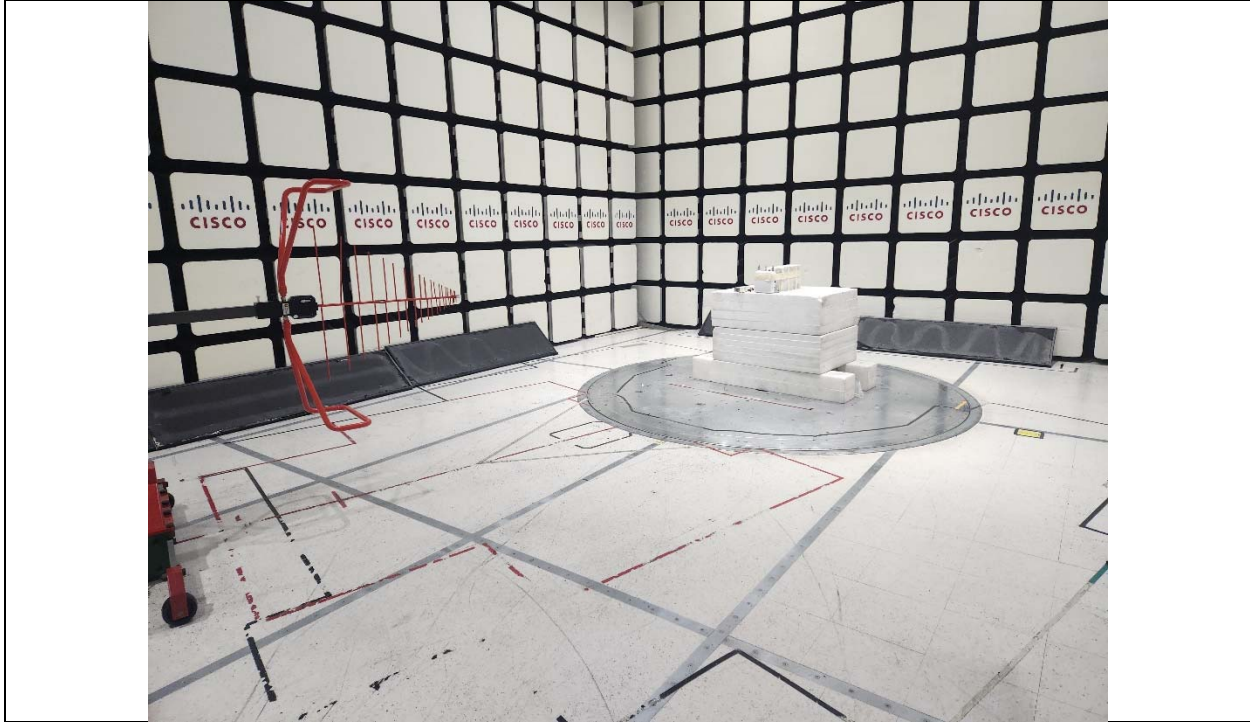

1. Conducted Testing testsetup pictures

IW9165DH FCC/IC Test setup pictures – EDCS # 24670123

IW9165DH FCC/IC Test setup pictures – EDCS # 24670123

IW9165DH FCC/IC Test setup pictures – EDCS # 24670123

IW9165DH FCC/IC Test setup pictures – EDCS # 24670123

IW9165DH 160MHz conducted testing setup picture

2. Radiated Testing testsetup pictures

FCC/RSS Radiated Spurious Emissions Test Setup

Title: 5GHz & BLE Radiated Spurious Emissions Test Configuration 30M - 1000MHz