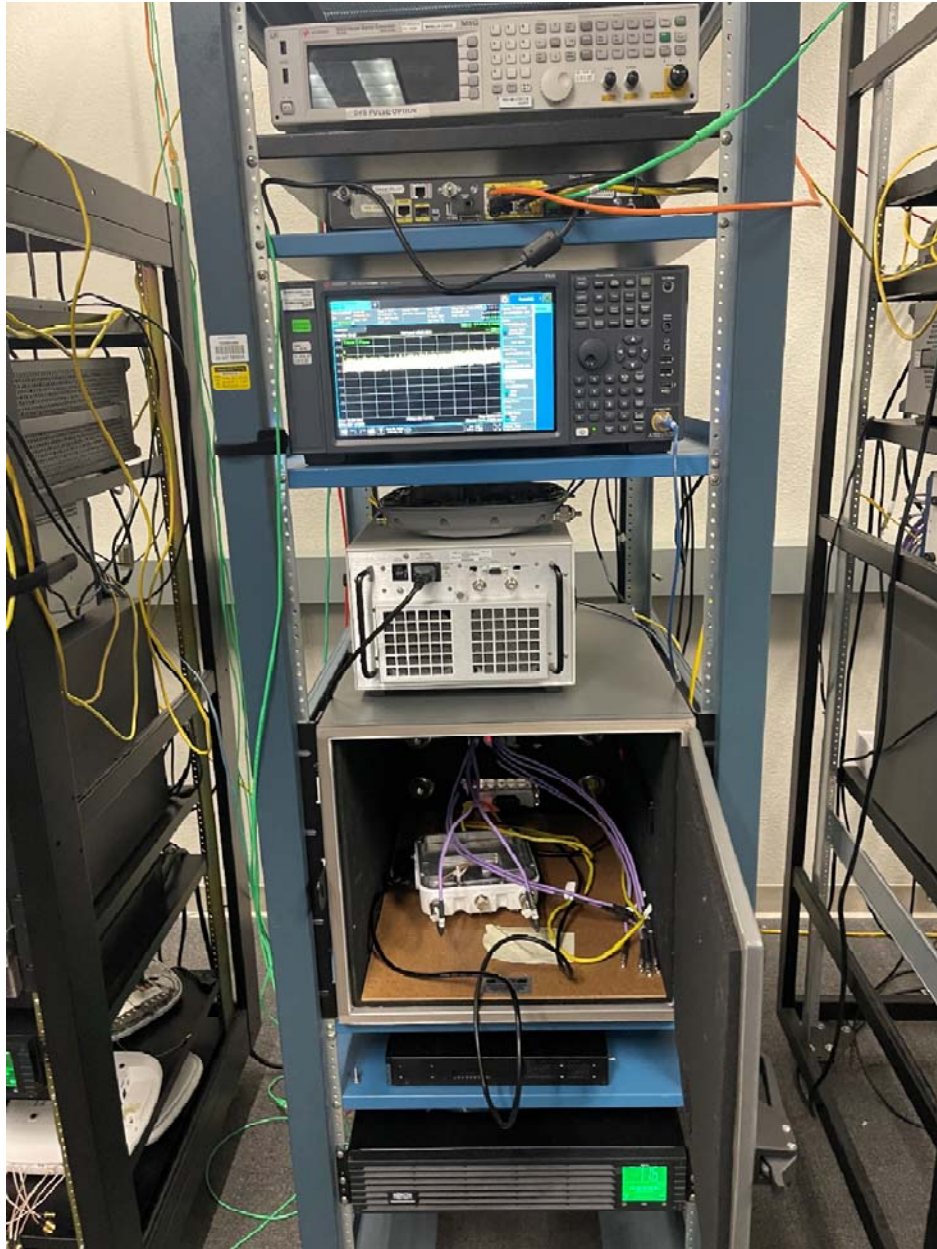

1. Conducted Testing testsetup pictures

IW9165DH FCC/IC Test setup pictures – EDCS # 24670123

IW9165DH FCC/IC Test setup pictures – EDCS # 24670123

IW9165DH FCC/IC Test setup pictures – EDCS # 24670123

IW9165DH FCC/IC Test setup pictures – EDCS # 24670123

IW9165DH 160MHz conducted testing setup picture

2. Radiated Testing testsetup pictures

FCC/RSS Radiated Spurious Emissions Test Setup

Title: 5GHz & BLE Radiated Spurious Emissions Test Configuration 30M - 1000MHz

Title: 5GHz Radiated Spurious Emissions Test Configuration 1GHz - 18GHz

Title: 5GHz Radiated Spurious Emissions Test Configuration 18 – 40GHz

Title: BLE Conducted Test Configuration

3. AC line conducted emissions