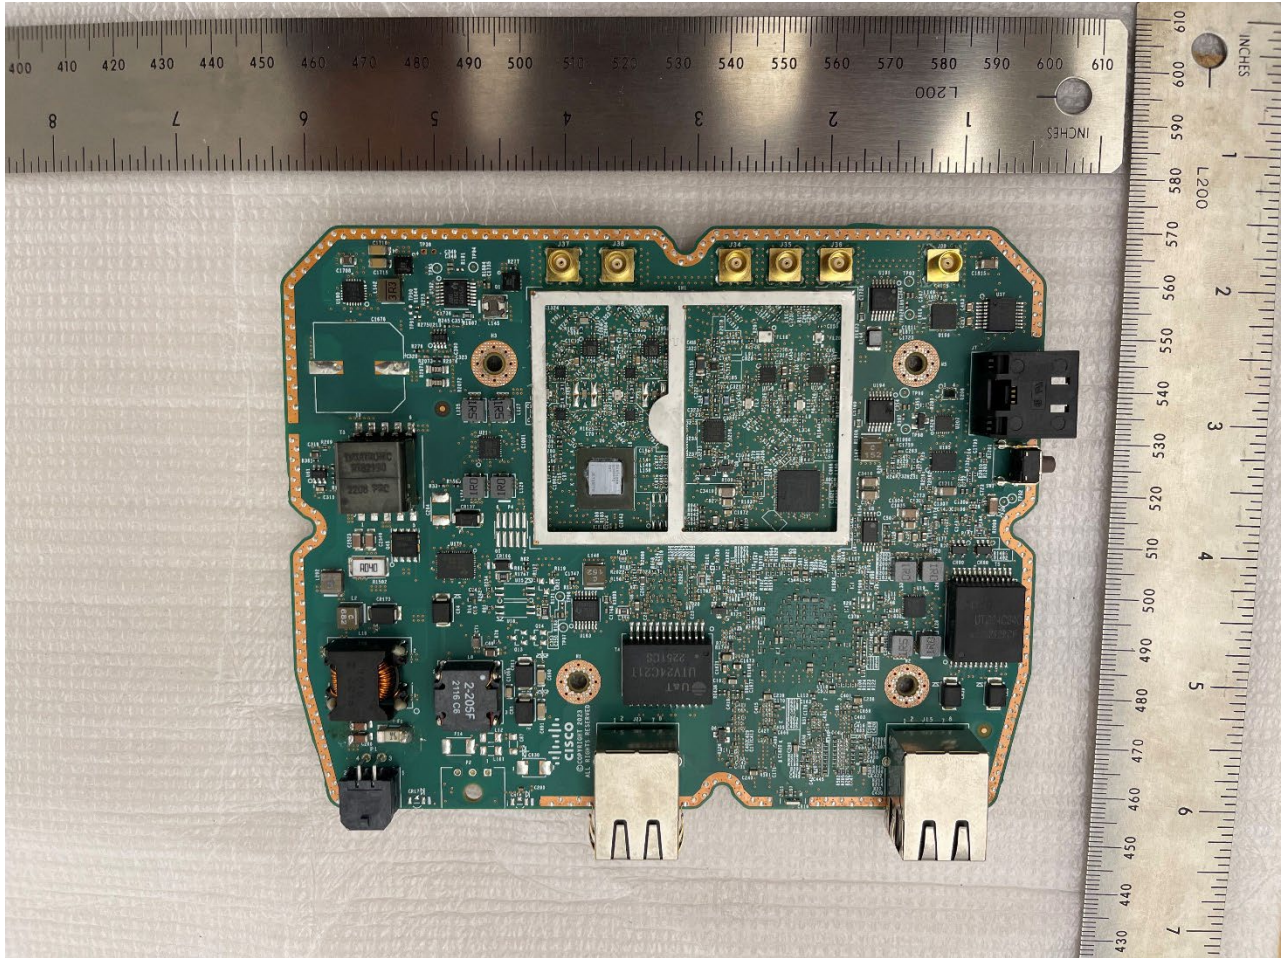

Cisco Systems, Inc.