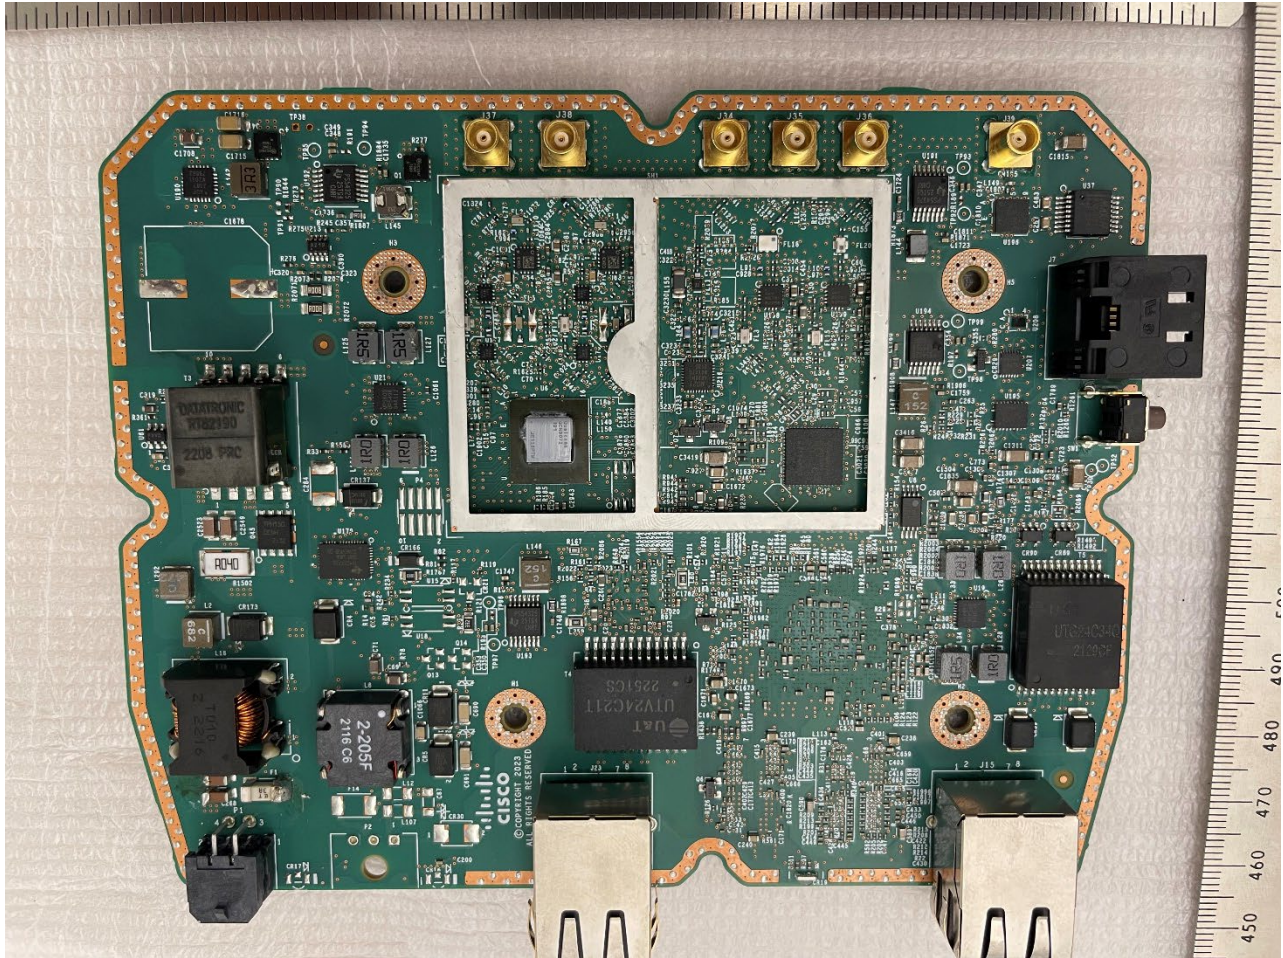

Cisco Systems, Inc.