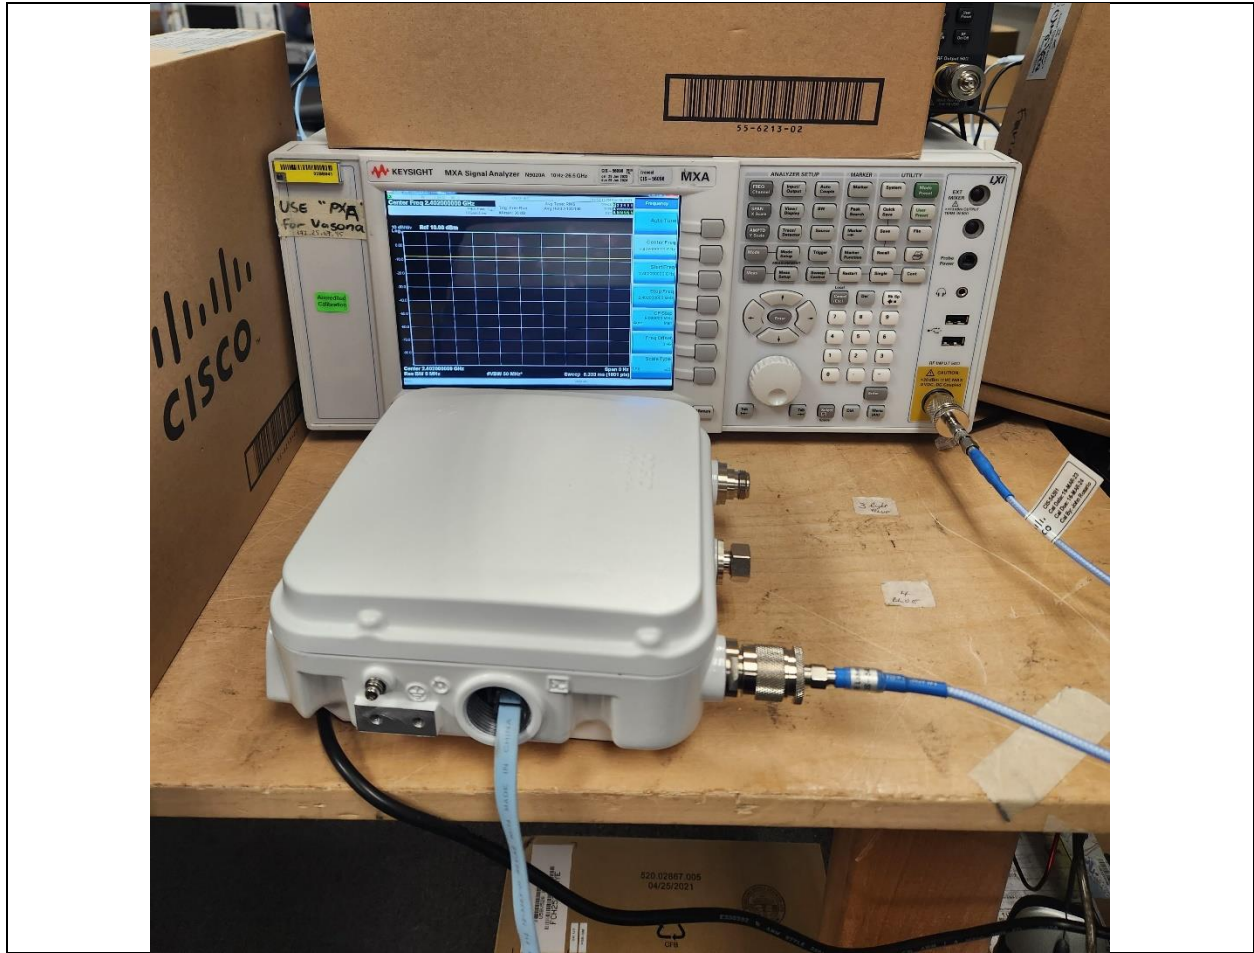

Title: BLE Conducted Test Configuration