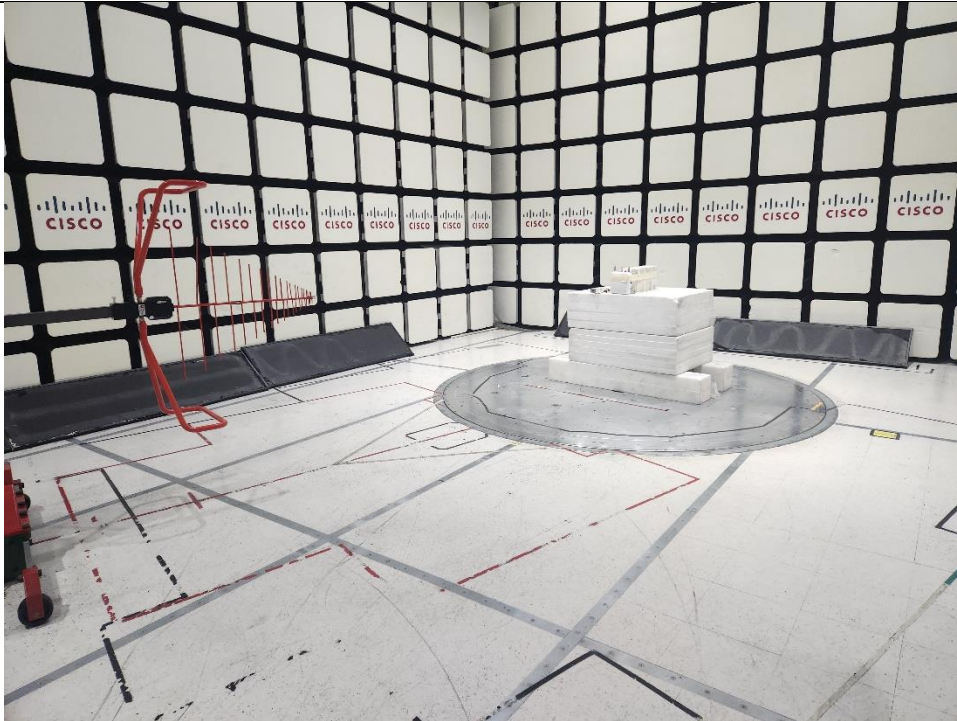

## 1. Conducted Testing testsetup pictures

IW9165DH FCC/IC Test setup pictures – EDCS # 24259624

IW9165DH FCC/IC Test setup pictures – EDCS # 24259624

## 2. Radiated Testing testsetup pictures

### FCC/RSS Radiated Spurious Emissions Test Setup

**Title: 5GHz & BLE Radiated Spurious Emissions Test Configuration 30M - 1000MHz**

**Title: 5GHz Radiated Spurious Emissions Test Configuration 1GHz - 18GHz**