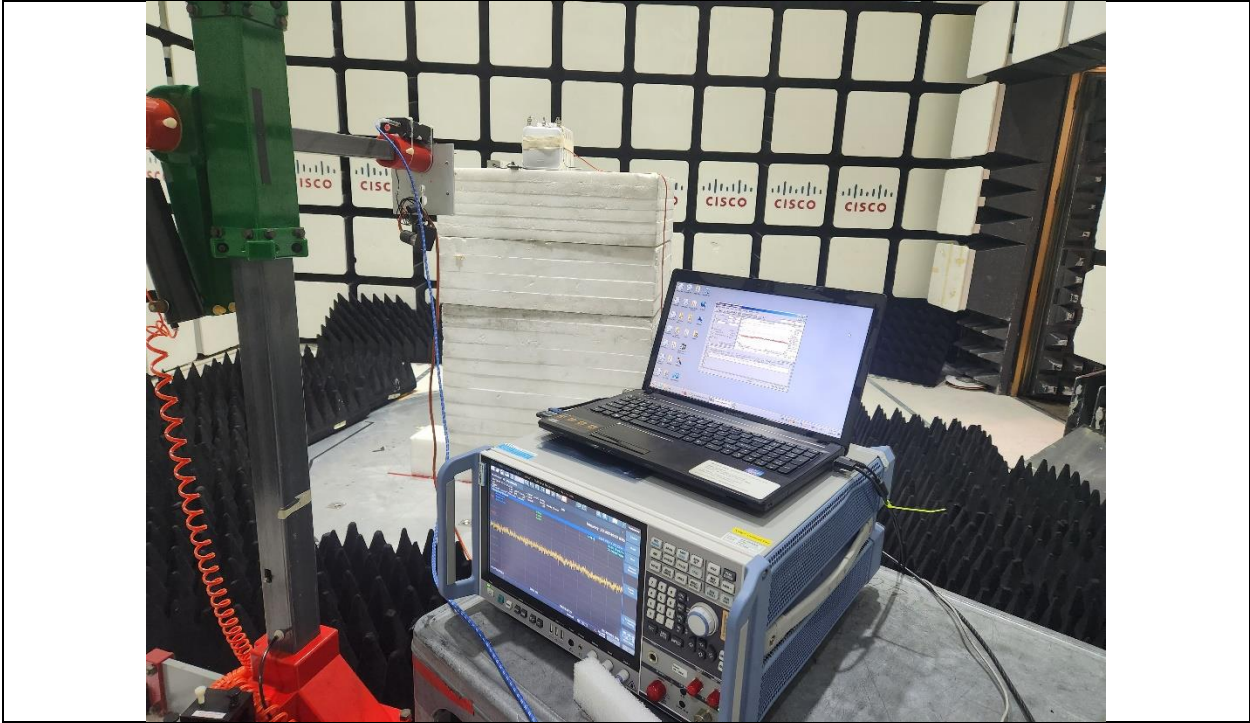

## 1. Conducted Testing testsetup pictures

IW9165DH FCC/IC Test setup pictures – EDCS # 24259624

IW9165DH FCC/IC Test setup pictures – EDCS # 24259624

## 2. Radiated Testing testsetup pictures

### FCC/RSS Radiated Spurious Emissions Test Setup

**Title: 5GHz & BLE Radiated Spurious Emissions Test Configuration 30M - 1000MHz**

**Title: 5GHz Radiated Spurious Emissions Test Configuration 1GHz - 18GHz**