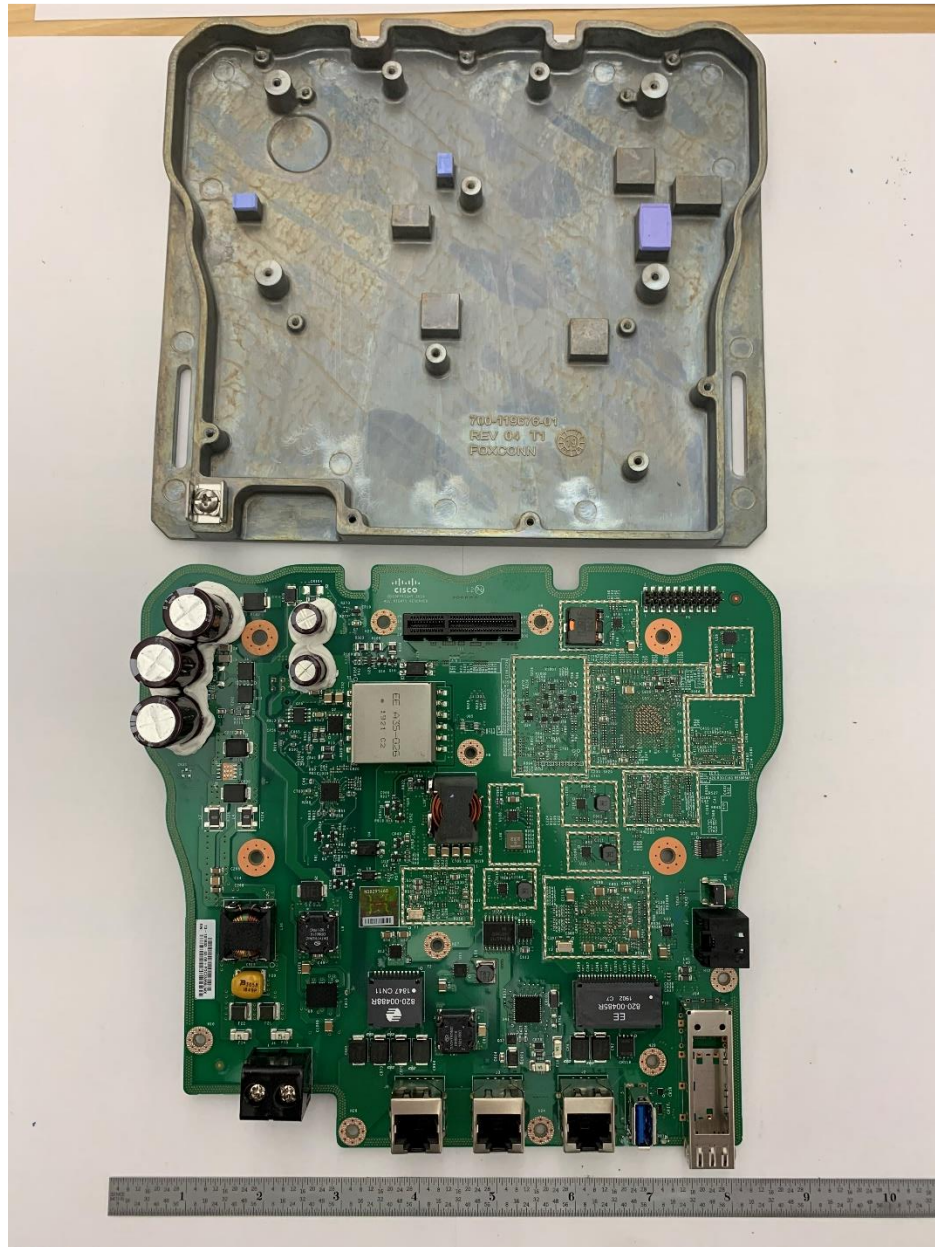

Cisco Systems, Inc
170 West Tasman Drive
San Jose, CA 95134

Internal view with first cover removed.

This is the radio board top side.

Radio board removed from casing showing top side.

Radio board removed from casing showing bottom side.

Second casing top cover removed to expose module motherboard top side.

Motherboard removed from the bottom casing showing top side.

Motherboard removed from casing showing bottom side view.

END