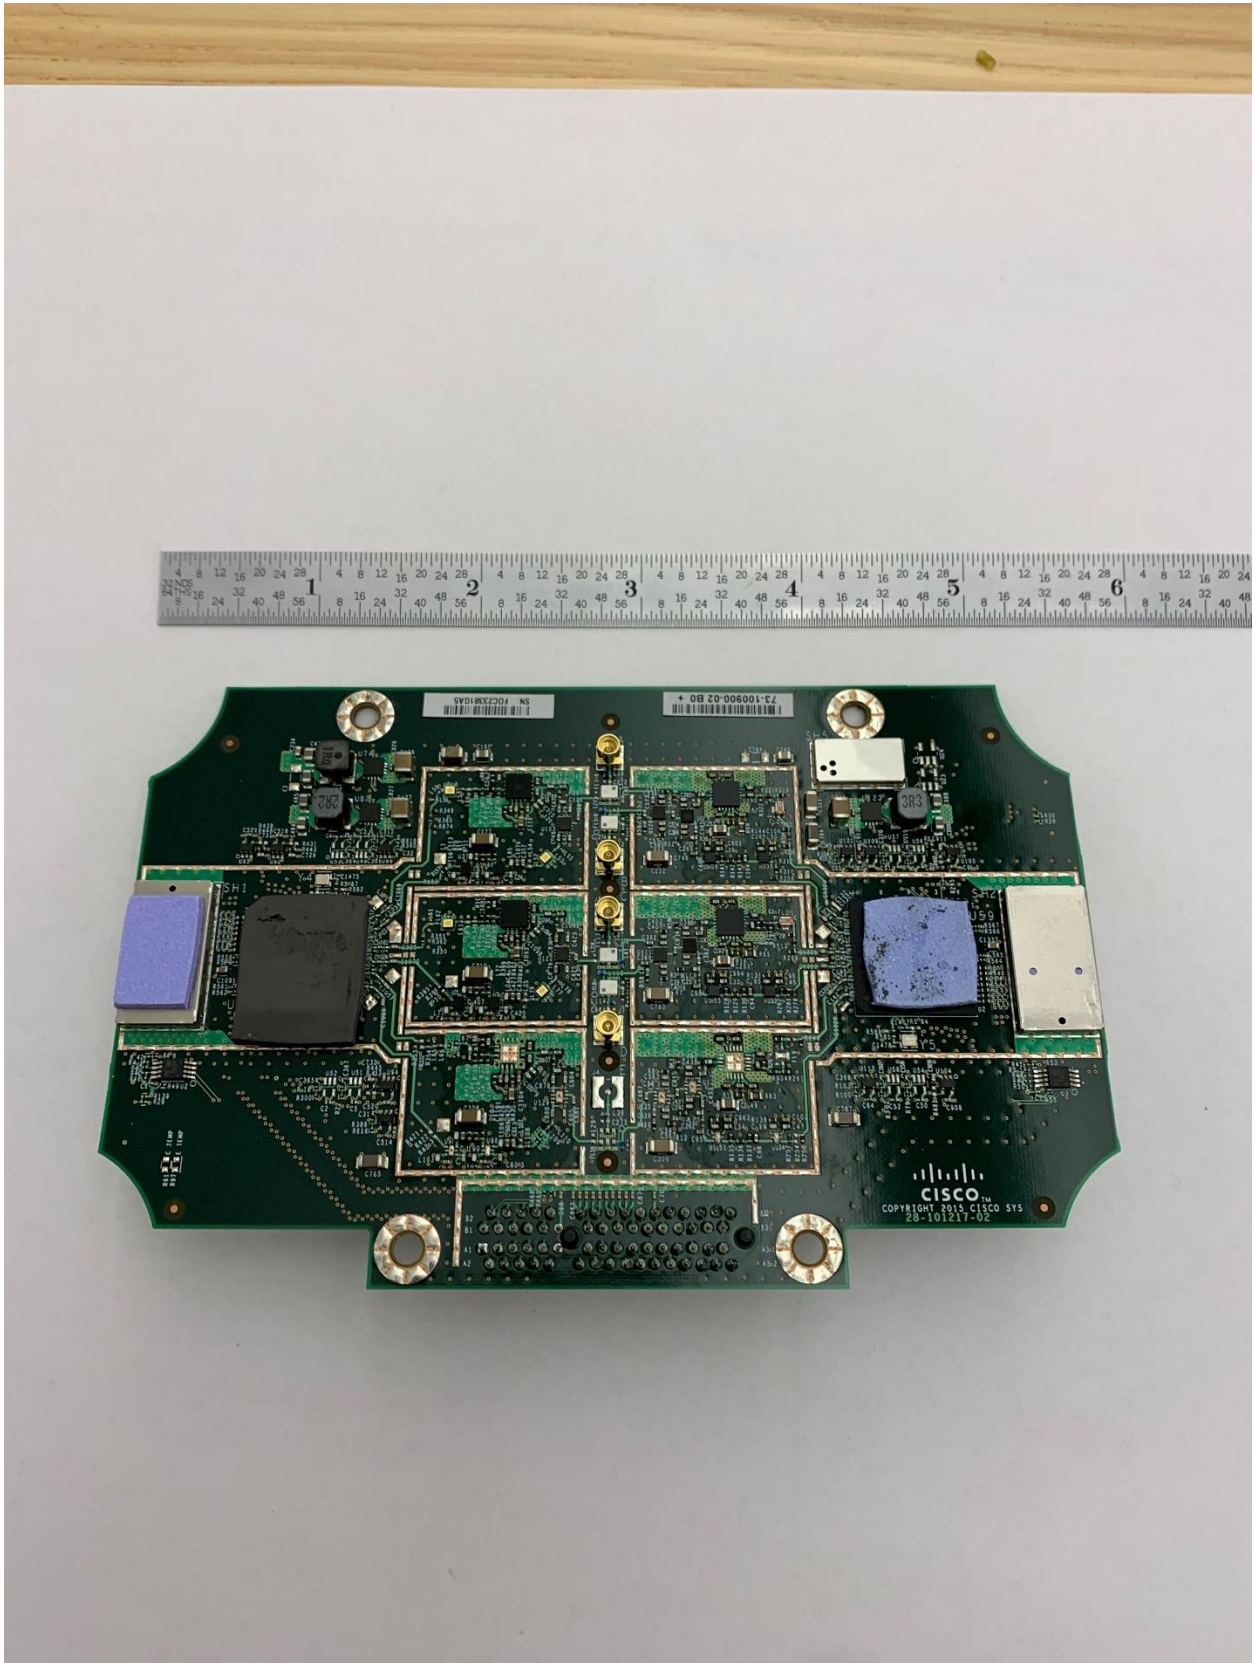

Cisco Systems, Inc
170 West Tasman Drive
San Jose, CA 95134

Internal view with first cover removed.

This is the radio board top side.

Radio board removed from casing showing top side.

Radio board removed from casing showing bottom side.

Second casing top cover removed to expose module motherboard top side.

Motherboard removed from the bottom casing showing top side.

Motherboard removed from casing showing bottom side view.

END