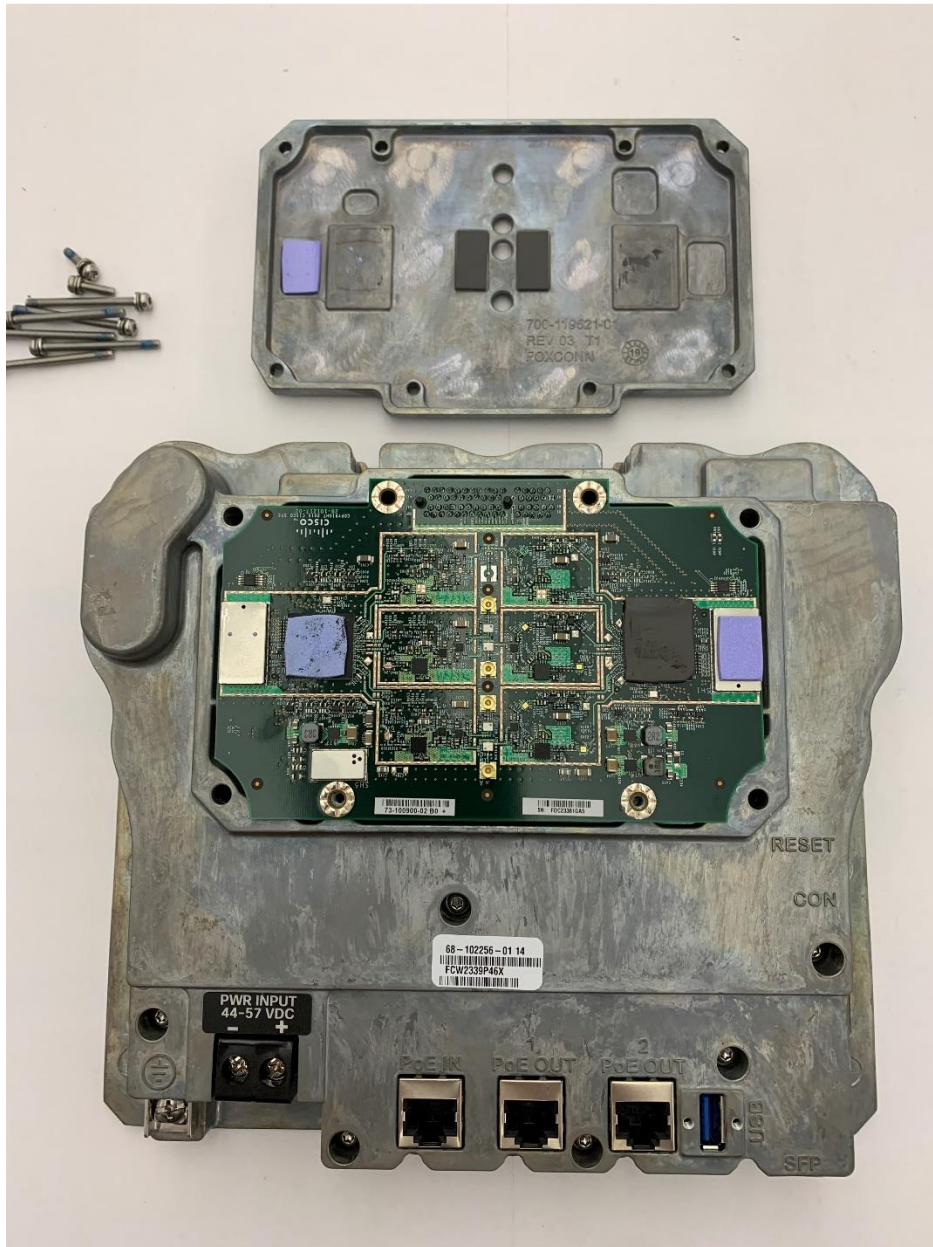

Cisco Systems, Inc
170 West Tasman Drive
San Jose, CA 95134

Internal view with first cover removed.

This is the radio board top side.

Radio board removed from casing showing top side.

Radio board removed from casing showing bottom side.

Second casing top cover removed to expose module motherboard top side.

Motherboard removed from the bottom casing showing top side.

Motherboard removed from casing showing bottom side view.

END