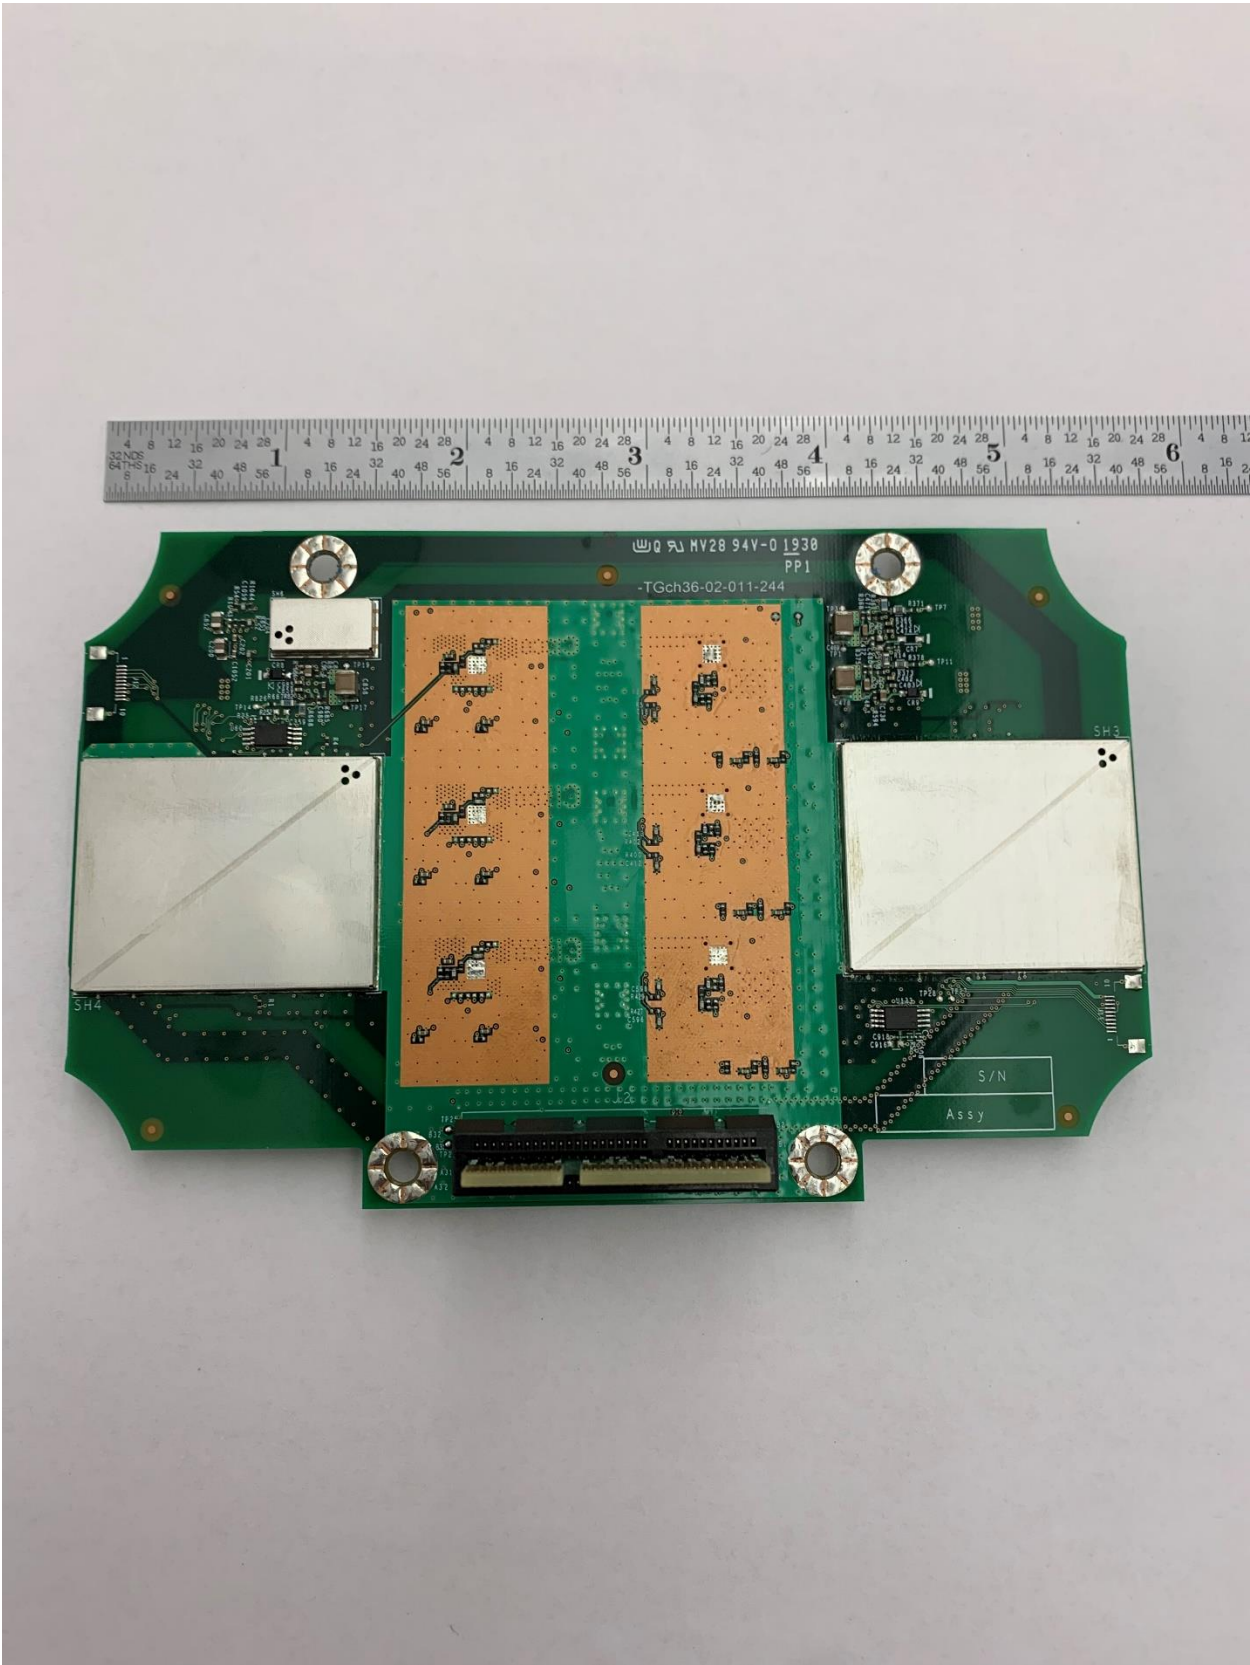

Cisco Systems, Inc
170 West Tasman Drive
San Jose, CA 95134

Internal view with first cover removed.

This is the radio board top side.

Radio board removed from casing showing top side.

Radio board removed from casing showing bottom side.

Second casing top cover removed to expose module motherboard top side.

Motherboard removed from the bottom casing showing top side.

Motherboard removed from casing showing bottom side view.

END