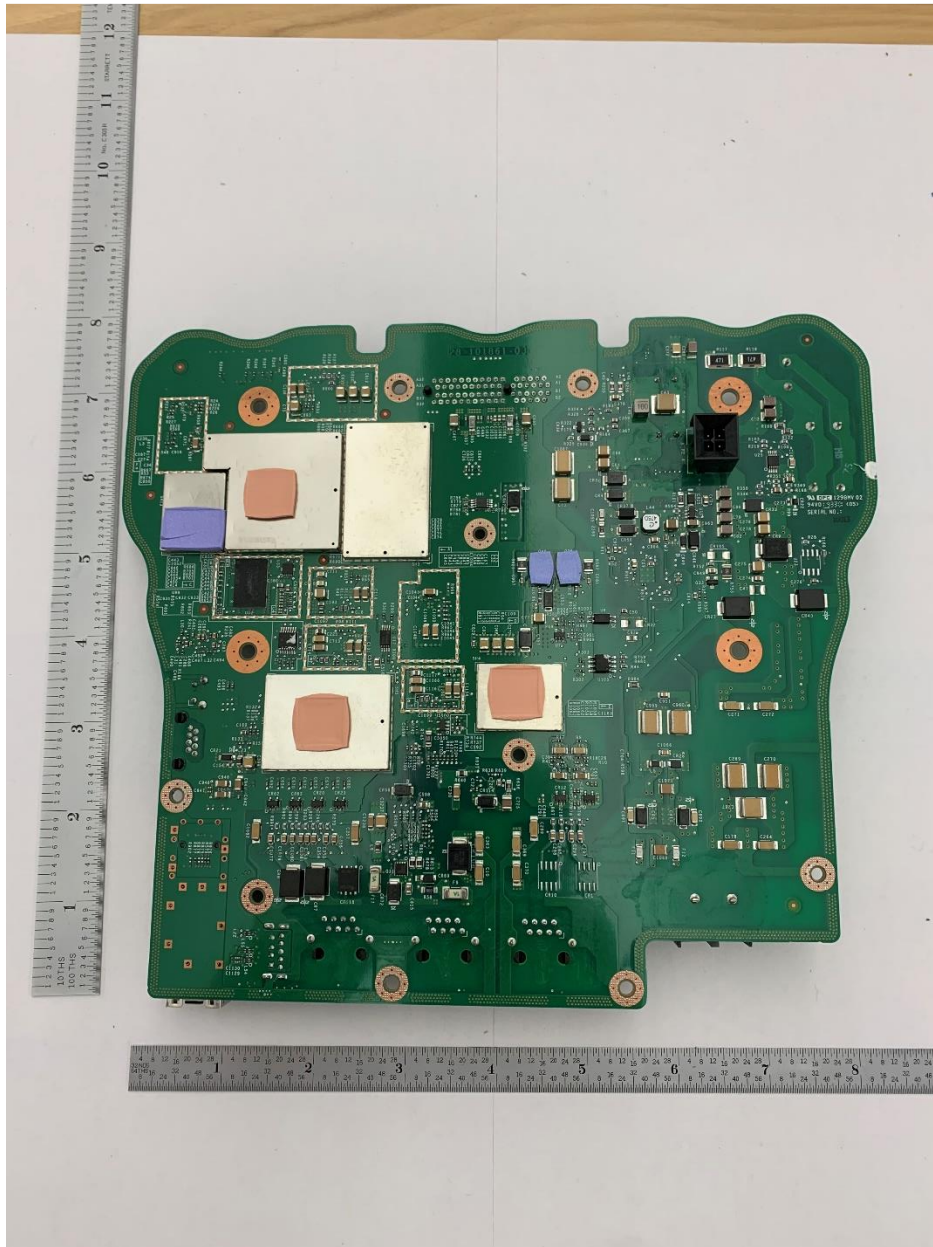

Cisco Systems, Inc
170 West Tasman Drive
San Jose, CA 95134

Internal view with first cover removed.

This is the radio board top side.

Radio board removed from casing showing top side.

Radio board removed from casing showing bottom side.

Second casing top cover removed to expose module motherboard top side.

Motherboard removed from the bottom casing showing top side.

Motherboard removed from casing showing bottom side view.

END