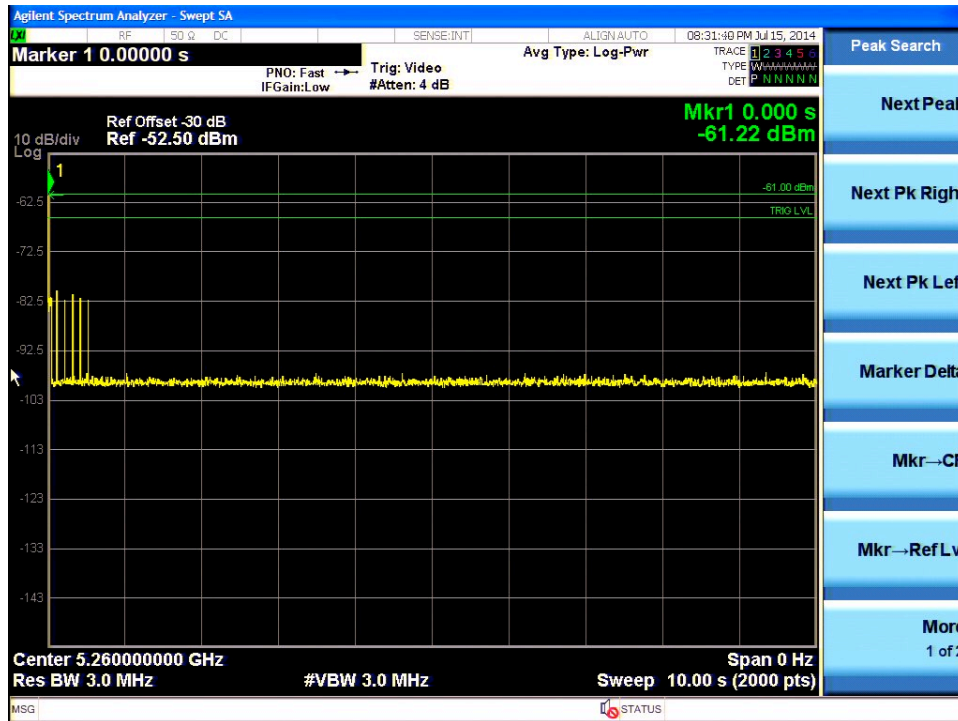

**Channel Move Time, Channel Closing Transmission Time for Type 1 radar.**

**Channel Move Time, Channel Closing Transmission Time for Type 1 radar – Close up**

**Channel Move Time, Channel Closing Transmission Time for Type 2 radar**

**Channel Move Time, Channel Closing Transmission Time for Type 2 radar – Close up**

**Channel Move Time, Channel Closing Transmission Time for Type 3 radar.**

**Channel Move Time, Channel Closing Transmission Time for Type 3 radar. – Close up**