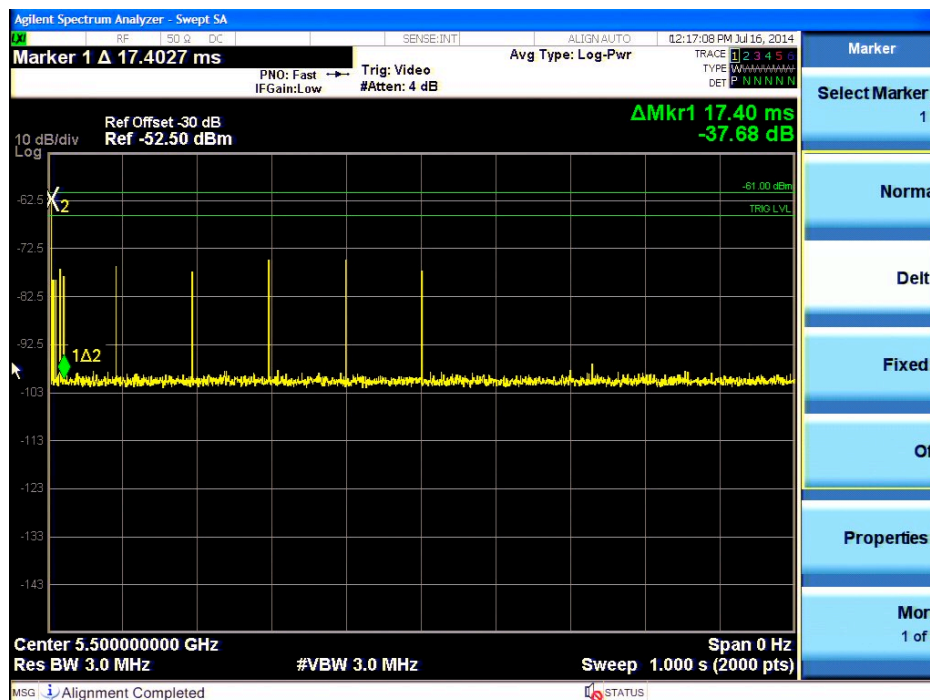

**Channel Move Time, Channel Closing Transmission Time for Type 1 radar.**

**Channel Move Time, Channel Closing Transmission Time for Type 1 radar – Close up**

**Channel Move Time, Channel Closing Transmission Time for Type 2 radar**

**Channel Move Time, Channel Closing Transmission Time for Type 2 radar – Close up**

**Channel Move Time, Channel Closing Transmission Time for Type 3 radar.**

**Channel Move Time, Channel Closing Transmission Time for Type 3 radar. – Close up**