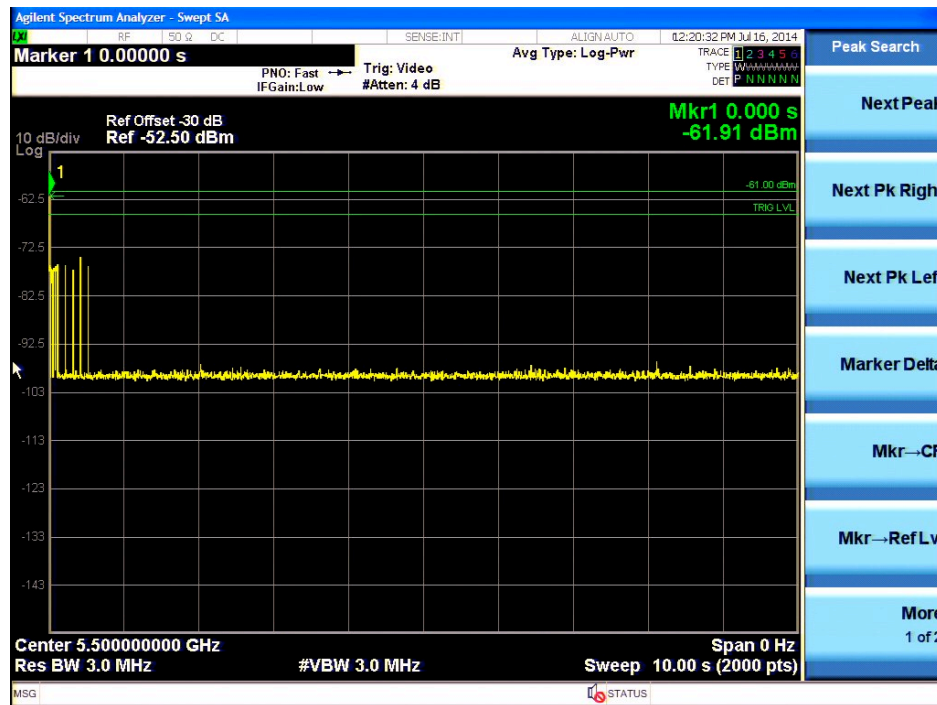

**Channel Move Time, Channel Closing Transmission Time for Type 1 radar.**

**Channel Move Time, Channel Closing Transmission Time for Type 1 radar – Close up**

**Channel Move Time, Channel Closing Transmission Time for Type 2 radar**

**Channel Move Time, Channel Closing Transmission Time for Type 2 radar – Close up**

**Channel Move Time, Channel Closing Transmission Time for Type 3 radar.**

**Channel Move Time, Channel Closing Transmission Time for Type 3 radar. – Close up**