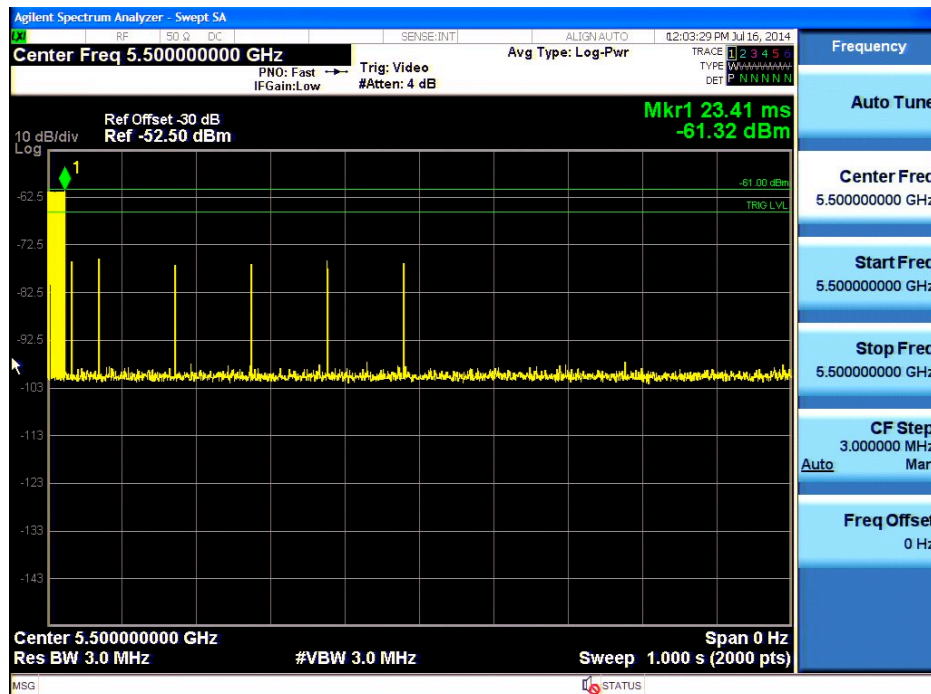

**Channel Move Time, Channel Closing Transmission Time for Type 1 radar.**

**Channel Move Time, Channel Closing Transmission Time for Type 1 radar – Close up**

**Channel Move Time, Channel Closing Transmission Time for Type 2 radar**

**Channel Move Time, Channel Closing Transmission Time for Type 2 radar – Close up**

**Channel Move Time, Channel Closing Transmission Time for Type 3 radar.**

**Channel Move Time, Channel Closing Transmission Time for Type 3 radar. – Close up**