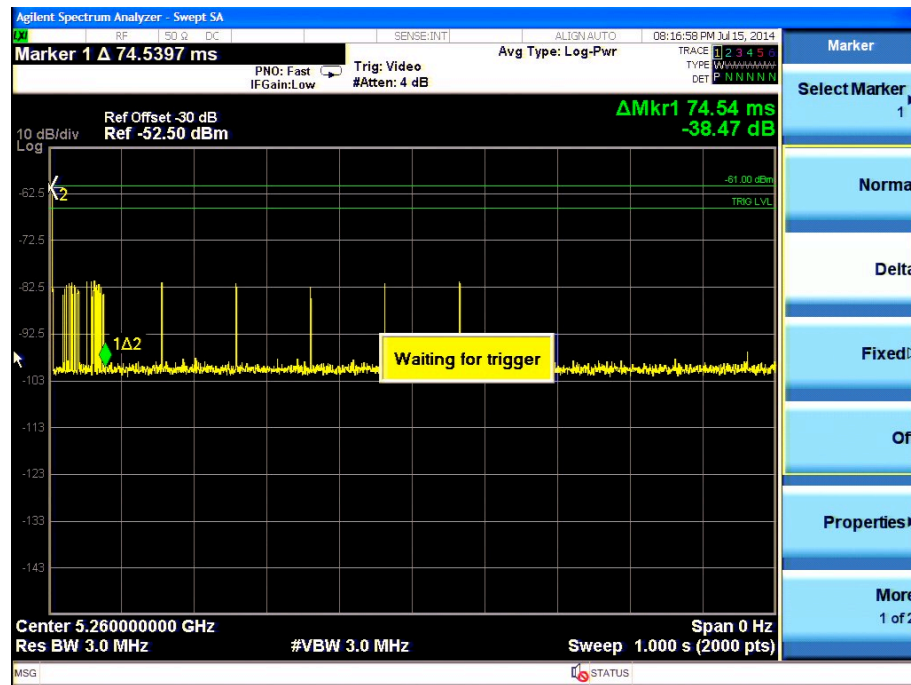

**Channel Move Time, Channel Closing Transmission Time for Type 1 radar.**

**Channel Move Time, Channel Closing Transmission Time for Type 1 radar – Close up**

**Channel Move Time, Channel Closing Transmission Time for Type 2 radar**

**Channel Move Time, Channel Closing Transmission Time for Type 2 radar – Close up**

**Channel Move Time, Channel Closing Transmission Time for Type 3 radar.**

**Channel Move Time, Channel Closing Transmission Time for Type 3 radar. – Close up**