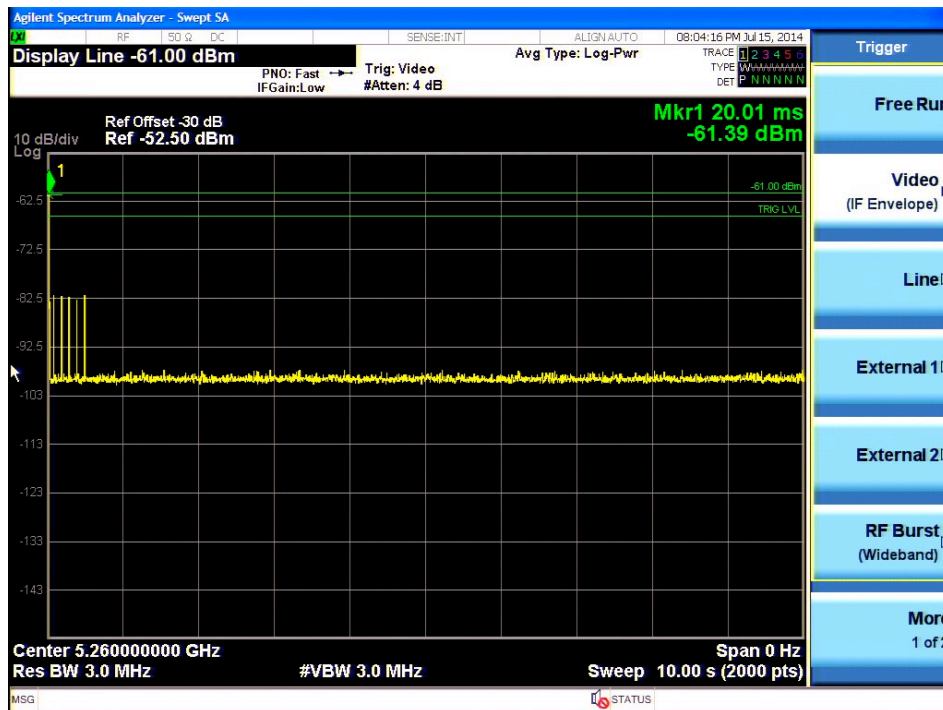

**Channel Move Time, Channel Closing Transmission Time for Type 1 radar.**

**Channel Move Time, Channel Closing Transmission Time for Type 1 radar – Close up**

**Channel Move Time, Channel Closing Transmission Time for Type 2 radar**

**Channel Move Time, Channel Closing Transmission Time for Type 2 radar – Close up**

**Channel Move Time, Channel Closing Transmission Time for Type 3 radar.**

**Channel Move Time, Channel Closing Transmission Time for Type 3 radar. – Close up**