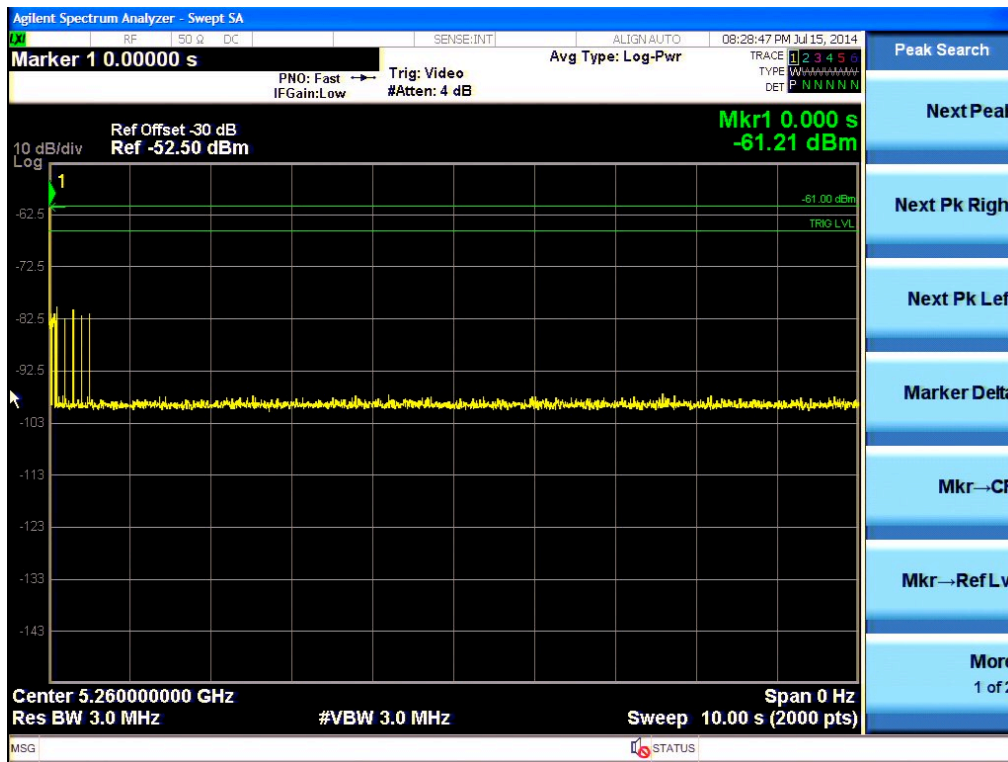

**Channel Move Time, Channel Closing Transmission Time for Type 1 radar.**

**Channel Move Time, Channel Closing Transmission Time for Type 1 radar – Close up**

**Channel Move Time, Channel Closing Transmission Time for Type 2 radar**

**Channel Move Time, Channel Closing Transmission Time for Type 2 radar – Close up**

**Channel Move Time, Channel Closing Transmission Time for Type 3 radar.**

**Channel Move Time, Channel Closing Transmission Time for Type 3 radar. – Close up**