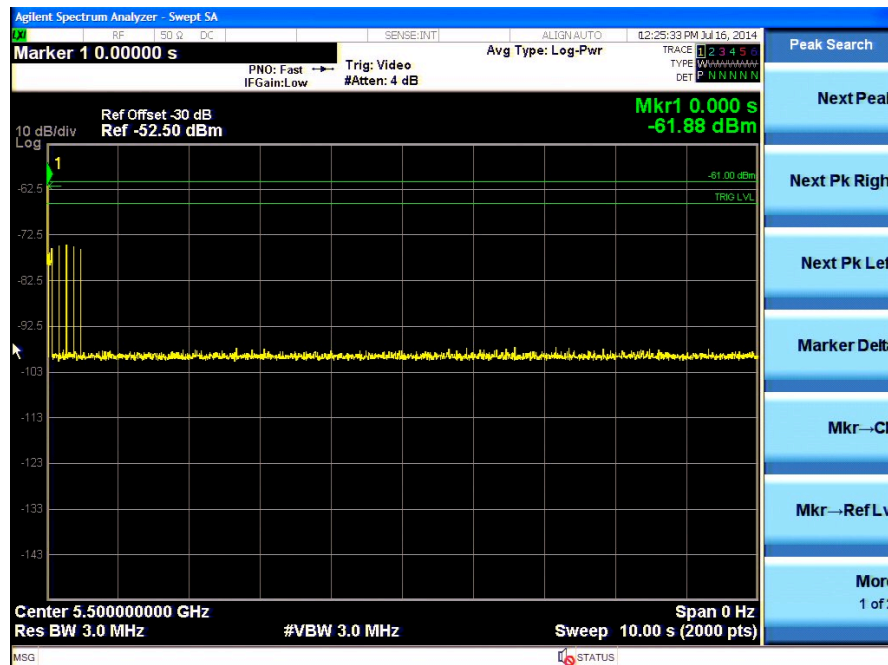

**Channel Move Time, Channel Closing Transmission Time for Type 1 radar.**

**Channel Move Time, Channel Closing Transmission Time for Type 1 radar – Close up**

**Channel Move Time, Channel Closing Transmission Time for Type 2 radar**

**Channel Move Time, Channel Closing Transmission Time for Type 2 radar – Close up**

**Channel Move Time, Channel Closing Transmission Time for Type 3 radar.**

**Channel Move Time, Channel Closing Transmission Time for Type 3 radar. – Close up**