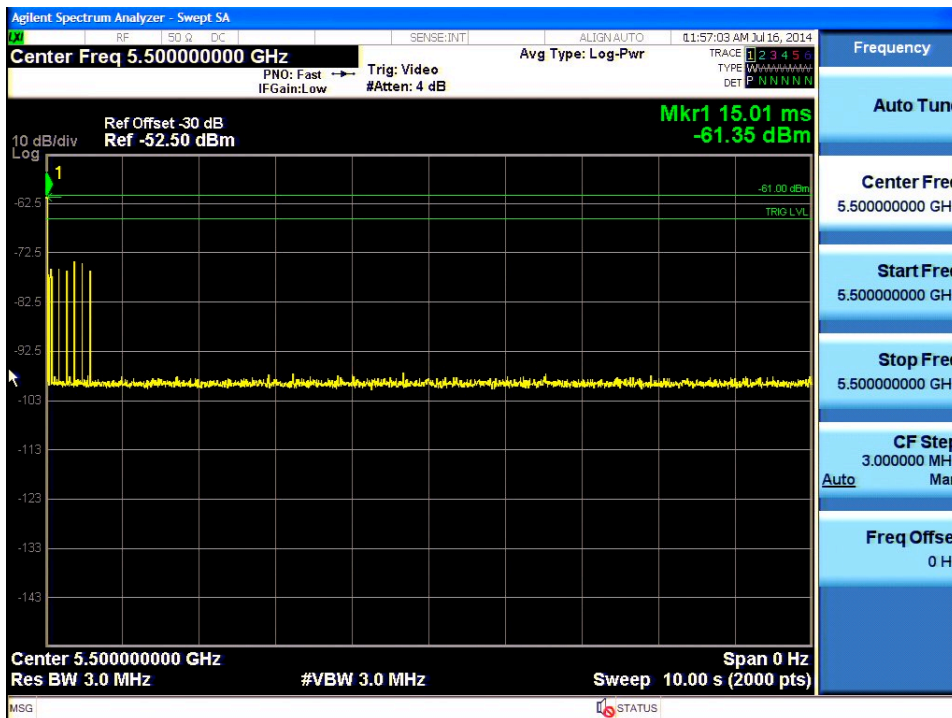

**Channel Move Time, Channel Closing Transmission Time for Type 1 radar.**

**Channel Move Time, Channel Closing Transmission Time for Type 1 radar – Close up**

**Channel Move Time, Channel Closing Transmission Time for Type 2 radar**

**Channel Move Time, Channel Closing Transmission Time for Type 2 radar – Close up**

**Channel Move Time, Channel Closing Transmission Time for Type 3 radar.**

**Channel Move Time, Channel Closing Transmission Time for Type 3 radar. – Close up**