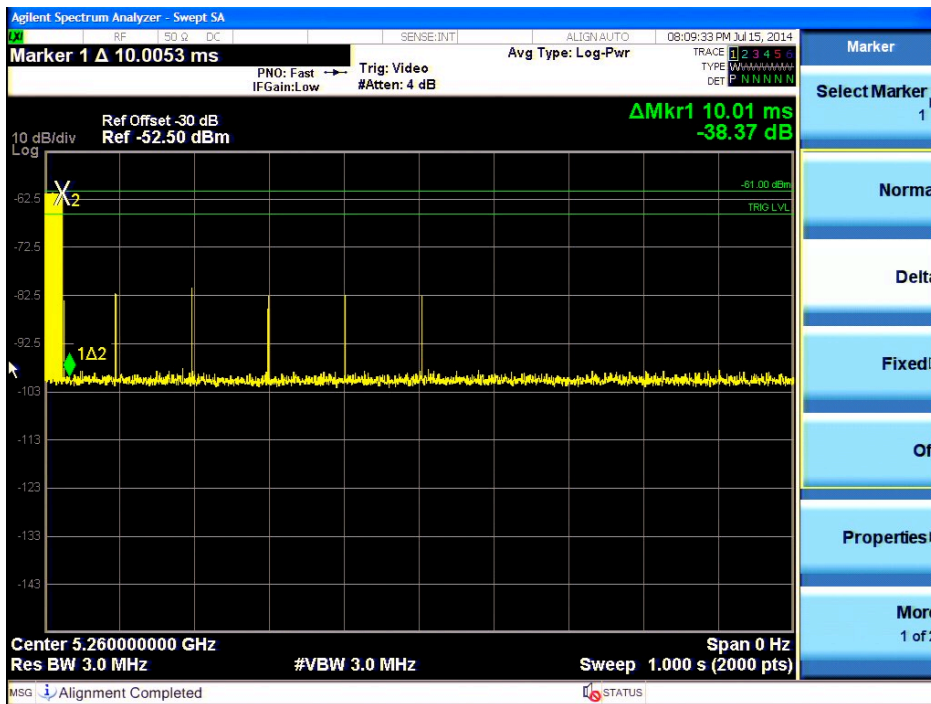

**Channel Move Time, Channel Closing Transmission Time for Type 1 radar.**

**Channel Move Time, Channel Closing Transmission Time for Type 1 radar – Close up**

**Channel Move Time, Channel Closing Transmission Time for Type 2 radar**

**Channel Move Time, Channel Closing Transmission Time for Type 2 radar – Close up**

**Channel Move Time, Channel Closing Transmission Time for Type 3 radar.**

**Channel Move Time, Channel Closing Transmission Time for Type 3 radar. – Close up**