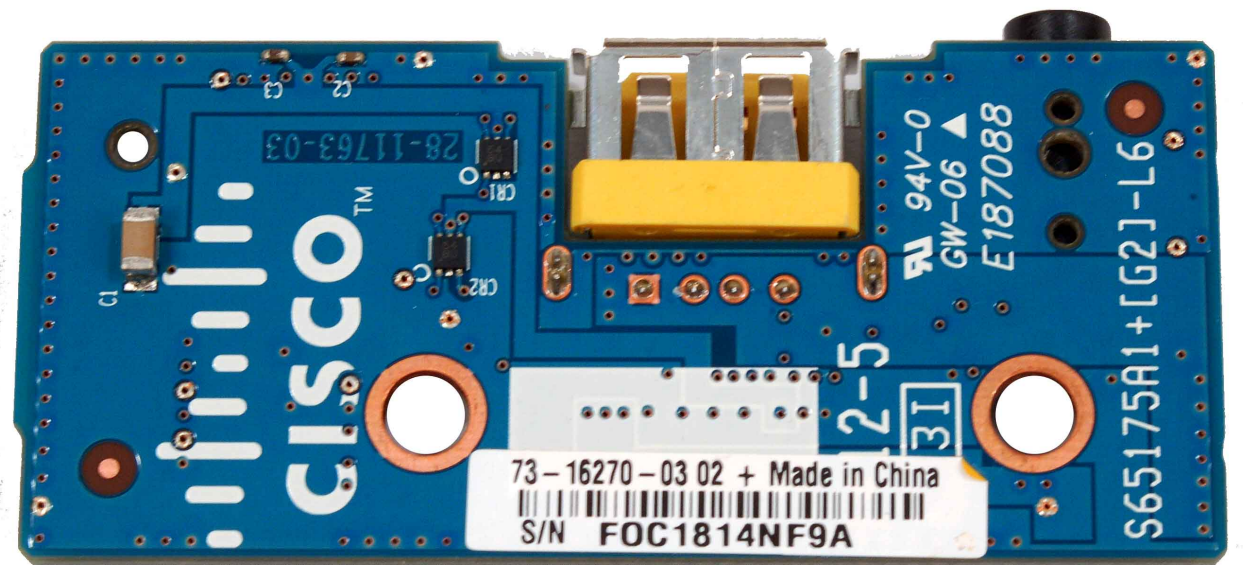

Cisco Systems, Inc.
170 West Tasman Drive
San Jose, CA 95134-1706
Phone 408 526-4000
Fax: 408 526 -4100
<http://www.cisco.com>

Exhibit : Internal Photos

Model Number: CP-DX70
FCC ID: LDKDX700976
IC: 2461B – DX700976

: Internal antenna connection

AMPHENOL 4878

TB 0314

AMPHENOL 4878
TB 0314

SIDE BOARD

LAFAYETTE SIDE BOARD
1444830001
10/14 CAV 24

MAIN BOARD

31205AC

AP112

D1 470E UD

P1
S25176A2
[B01]-L2

94V-0 GW-05
E187088

2L

1413-3

73-16271-03 02 +
SN: FOC1814NEJ2

14 ©