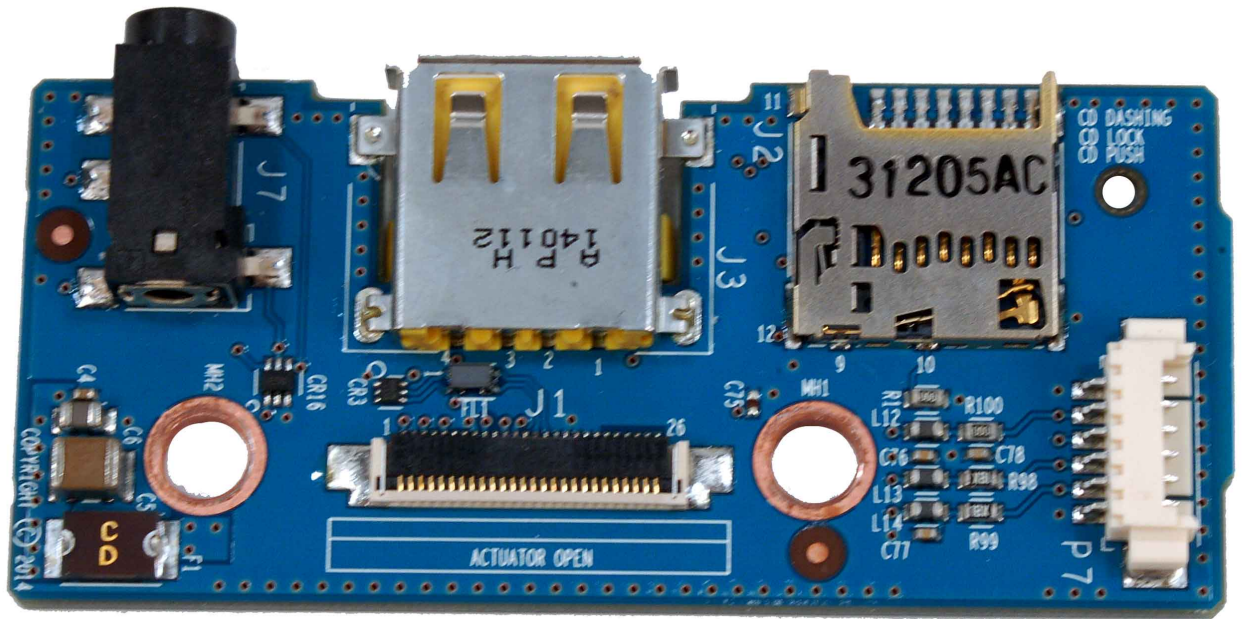

Cisco Systems, Inc.
170 West Tasman Drive
San Jose, CA 95134-1706
Phone 408 526-4000
Fax: 408 526 -4100
<http://www.cisco.com>

Exhibit : Internal Photos

Model Number: CP-DX70
FCC ID: LDKDX700976
IC: 2461B – DX700976

: Internal antenna connection

AMPHENOL 4878

TB 0314

AMPHENOL 4878
TB 0314

SIDE BOARD

LAFAYETTE SIDE BOARD
1444830001
10/14 CAV 24

MAIN BOARD

31205AC

AP112

D1 470E UD

P1
S25176A2
[B01]-L2

94V-0 GW-05
E187088

2L

1413-3

73-16271-03 02 +
SN: FOC1814NEJ2

14 ©