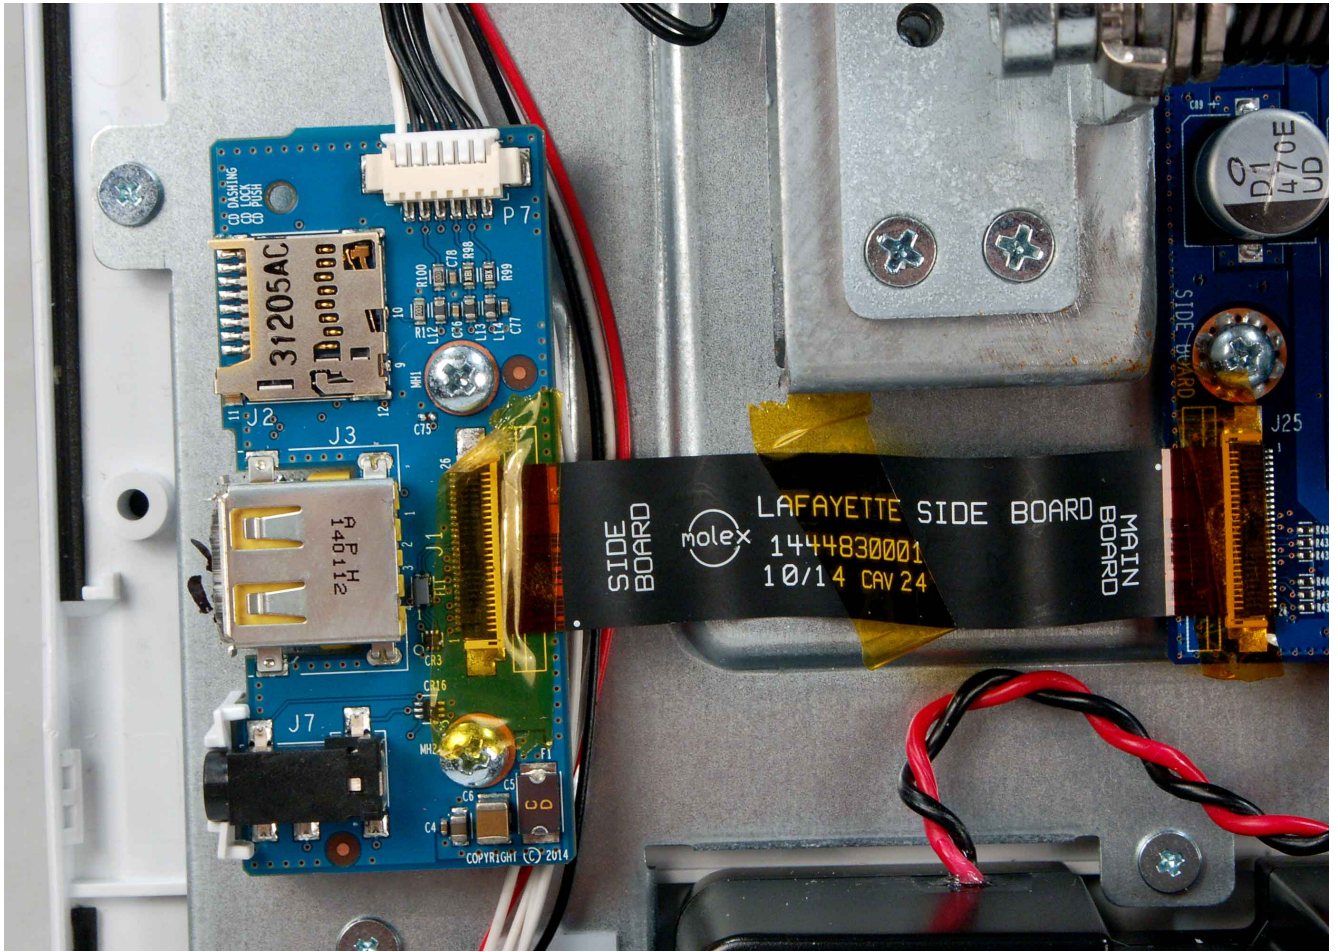

: Internal antenna connection

AMPHENOL 4878

TB 0314

AMPHENOL 4878
TB 0314

SIDE BOARD

LAFAYETTE SIDE BOARD
1444830001
10/14 CAV 24

MAIN BOARD

31205AC

AP112

D1 470E UD

P1
S25176A2
[B01]-L2

94V-0 GW-05
E187088

2L

1413-3

73-16271-03 02 +
SN: FOC1814NEJ2

14 ©