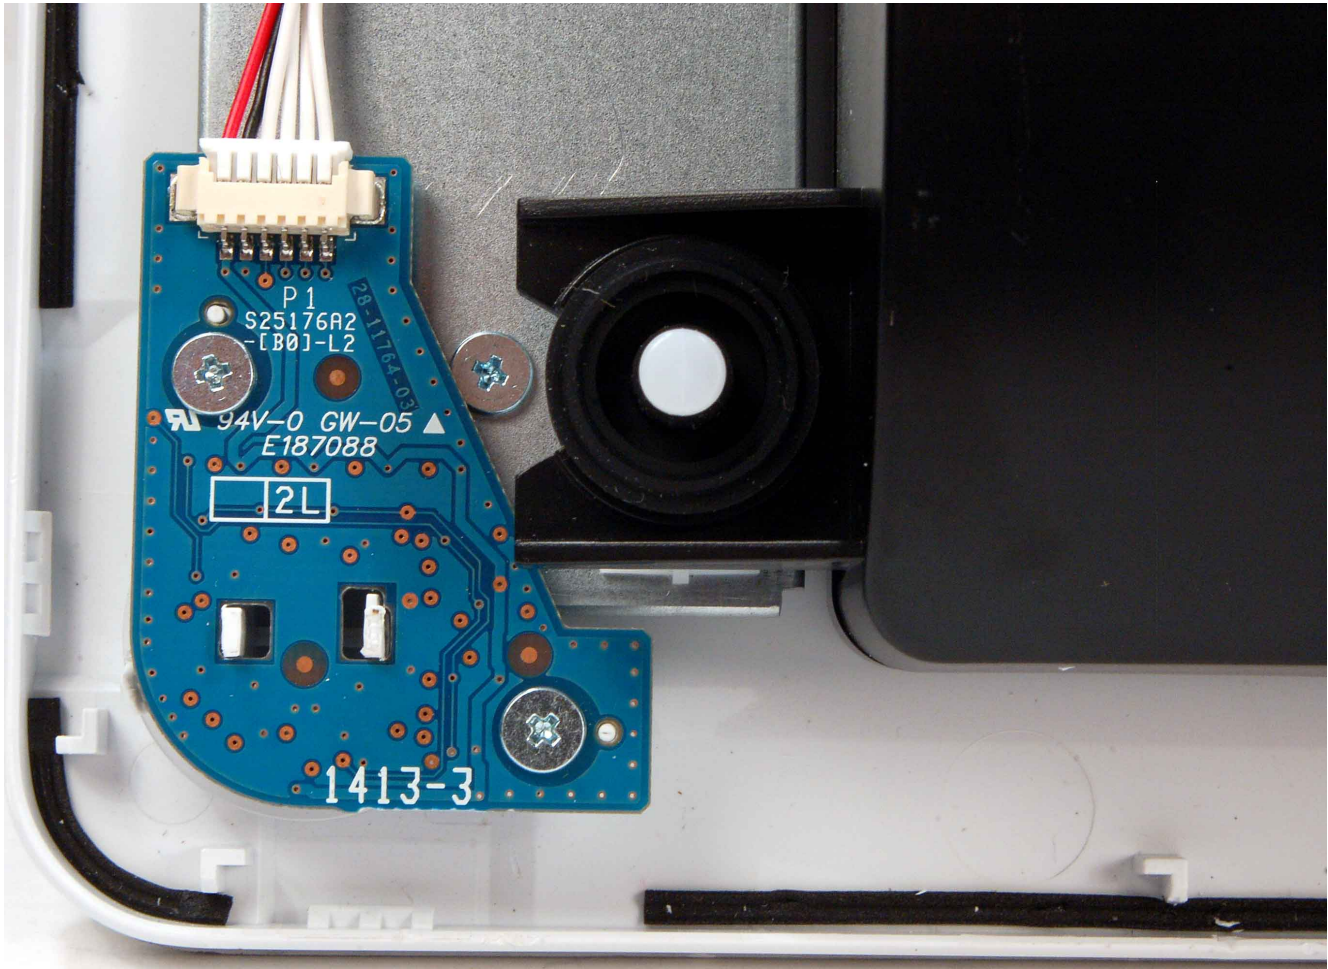

P1
S25176A2
[B01]-L2

94V-0 GW-05
E187088

2L

1413-3