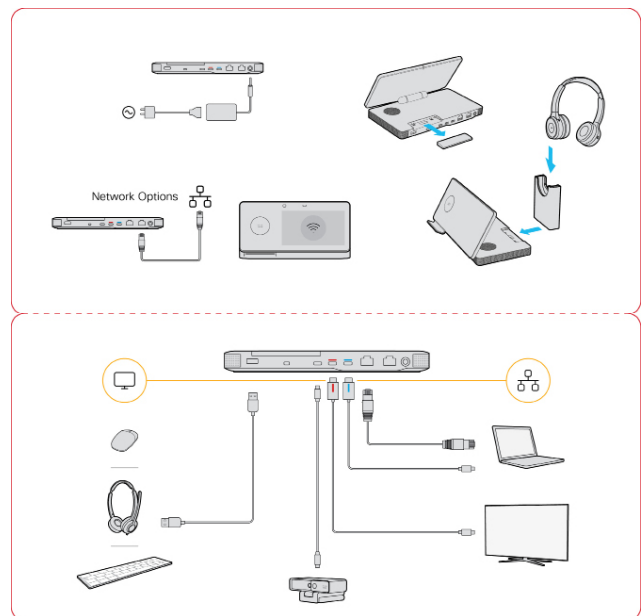

**Gauge:** 0.26mm

**Paper whiteness:** 88 degree

**Two-sided printing:** Yes

**Folding requirements:** Half fold

**Finish, etc.:** water based varnishing

**Country of origin:** China

<https://cisco.com/go/cisrowebexdeskhub>