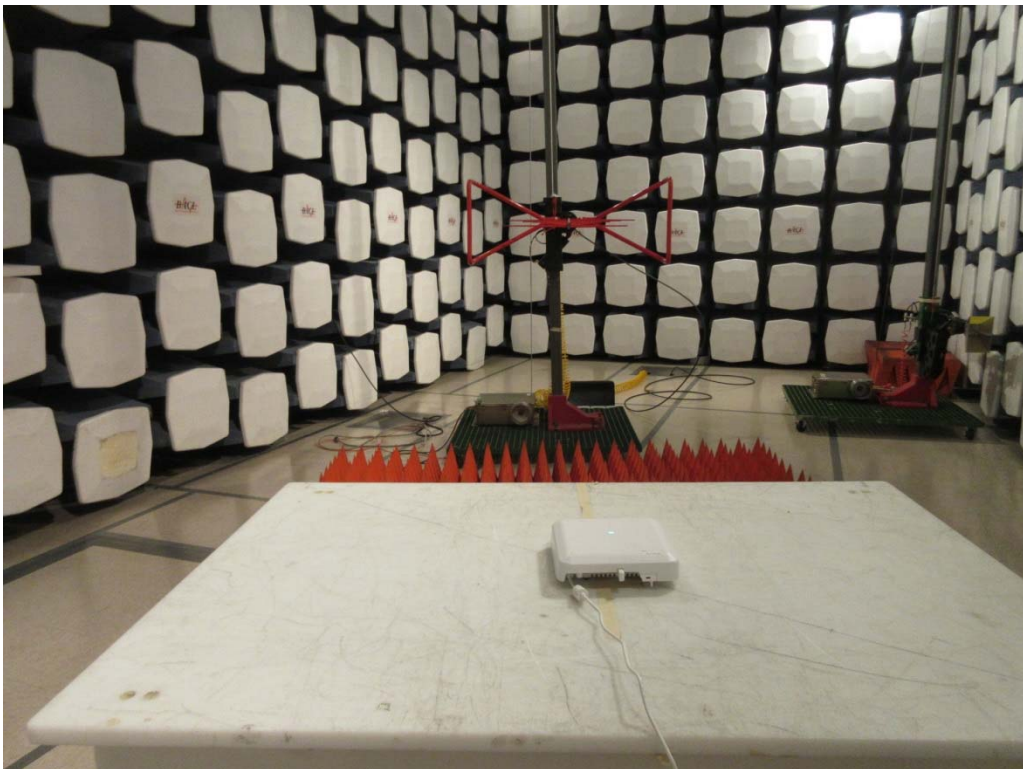

Appendix B (Normative) - Test Setup Photographs

1.1 Radiated Spurious Emission below 1 GHz Front View

1.2 Radiated Spurious Emission below 1 GHz Rear View

1.3 Radiated Spurious Emission 1-18 GHz at 3 meters Front View

1.4 Radiated Spurious Emission 1-18 GHz at 3 meters Rear View

1.5 Radiated Spurious Emission 1-18 GHz at 1 meters Front View

1.6 Radiated Spurious Emission 1-18 GHz at 1 meters Rear View

1.7 Radiated Spurious Emission 18-26.5 GHz at 1 meters Front View

1.8 Radiated Spurious Emission 18-26.5 GHz at 1 meters Rear View