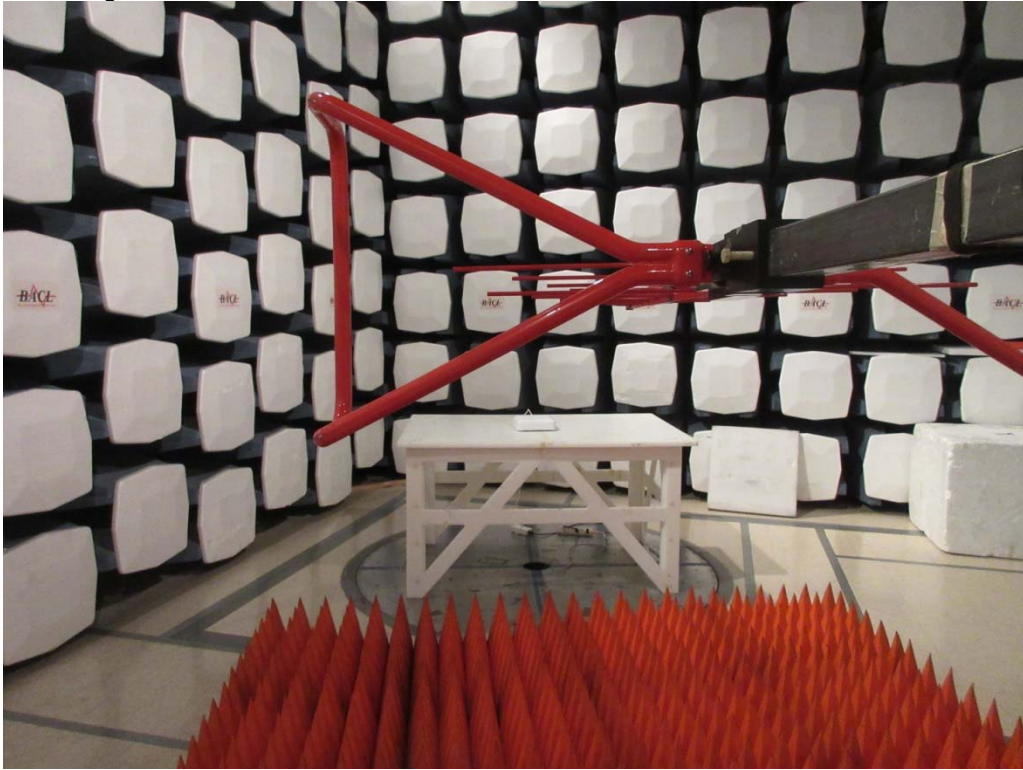

Appendix B (Normative) - Test Setup Photographs

1.1 Radiated Spurious Emission below 1 GHz Front View

1.2 Radiated Spurious Emission below 1 GHz Rear View

1.3 Radiated Spurious Emission 1-18 GHz at 3 meters Front View

1.4 Radiated Spurious Emission 1-18 GHz at 3 meters Rear View

1.5 Radiated Spurious Emission 1-18 GHz at 1 meters Front View

1.6 Radiated Spurious Emission 1-18 GHz at 1 meters Rear View

1.7 Radiated Spurious Emission 18-26.5 GHz at 1 meters Front View

1.8 Radiated Spurious Emission 18-26.5 GHz at 1 meters Rear View