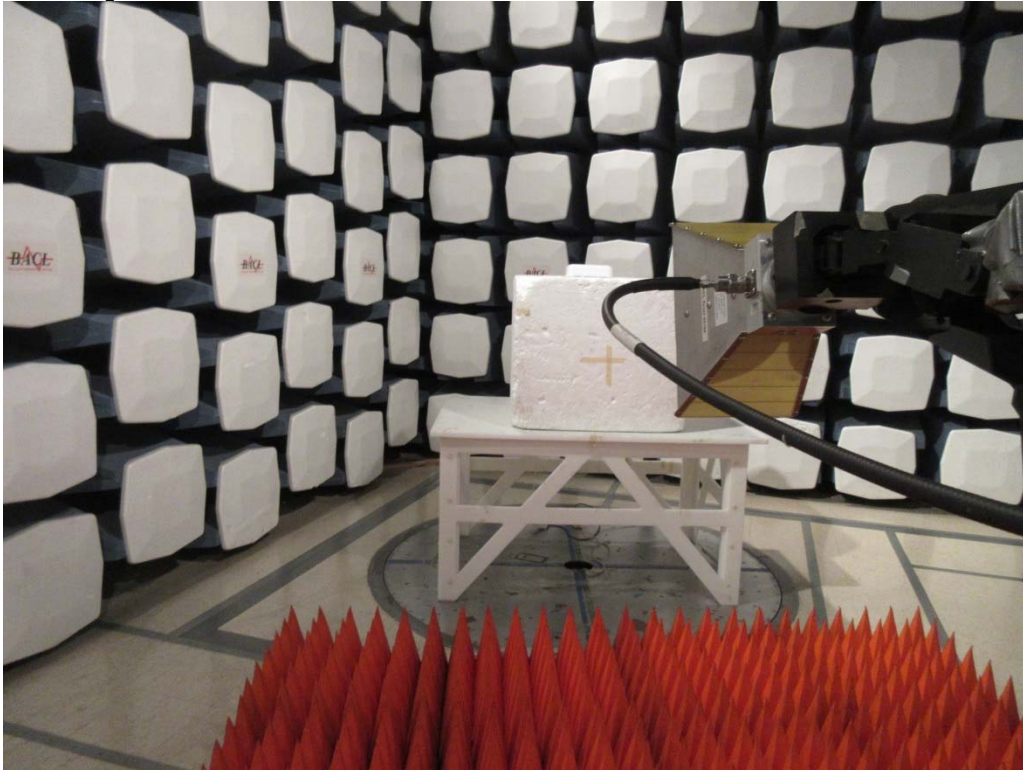

Appendix B (Normative) - Test Setup Photographs

1.1 Radiated Spurious Emission below 1 GHz Front View

1.2 Radiated Spurious Emission below 1 GHz Rear View

1.3 Radiated Spurious Emission 1-18 GHz at 3 meters Front View

1.4 Radiated Spurious Emission 1-18 GHz at 3 meters Rear View

1.5 Radiated Spurious Emission 1-18 GHz at 1 meters Front View

1.6 Radiated Spurious Emission 1-18 GHz at 1 meters Rear View

1.7 Radiated Spurious Emission 18-26.5 GHz at 1 meters Front View

1.8 Radiated Spurious Emission 18-26.5 GHz at 1 meters Rear View