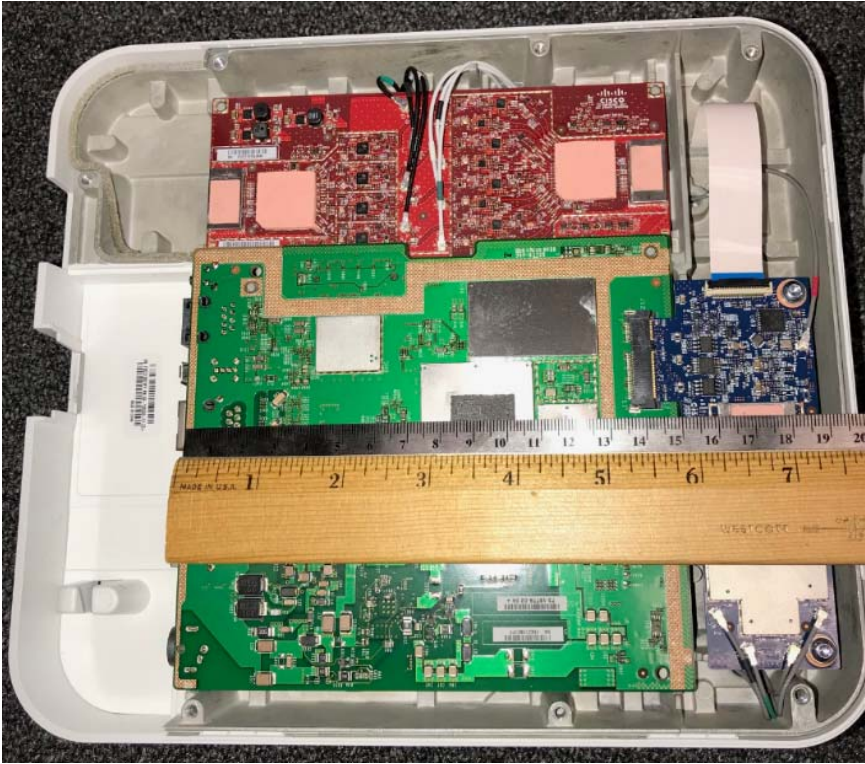

AP-4800 Pictures

Fred Niehaus N8CPI
(fredn@cisco.com)

Cisco Confidential
WNBU Internal

AP-4800 Top View

AP-4800 Side View

AP-4800 Inside Bottom View

AP-4800 Inside Top View

AP4800; concept to product