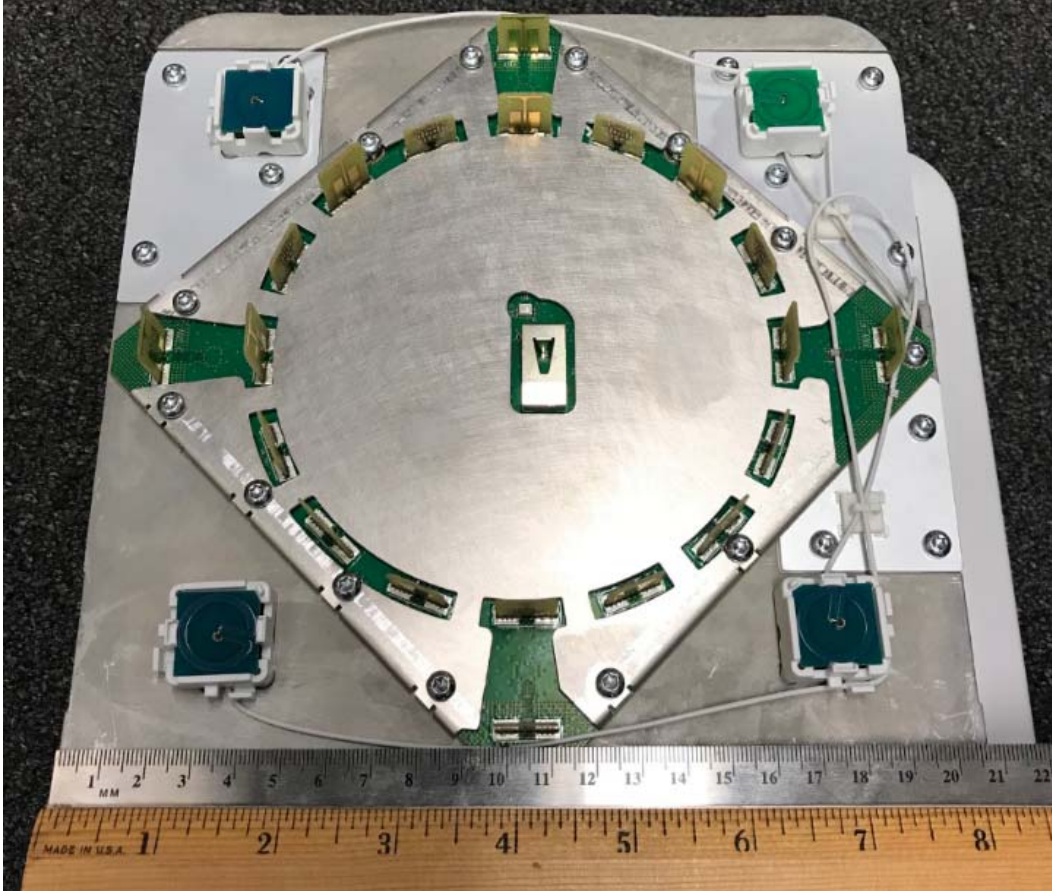

AP-4800 Pictures

Fred Niehaus N8CPI
(fredn@cisco.com)

Cisco Confidential
WNBU Internal

AP-4800 Top View

AP-4800 Side View

AP-4800 Inside Bottom View

AP-4800 Inside Top View

AP4800; concept to product