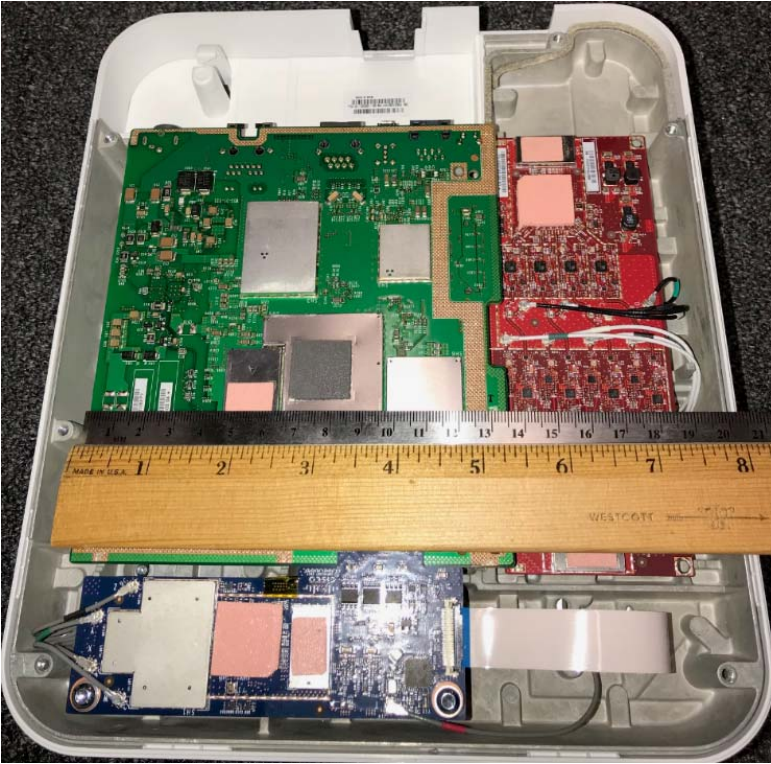

AP-4800 Pictures

Fred Niehaus N8CPI
(fredn@cisco.com)

Cisco Confidential
WNBU Internal

AP-4800 Top View

AP-4800 Side View

AP-4800 Inside Bottom View

AP-4800 Inside Top View

AP4800; concept to product