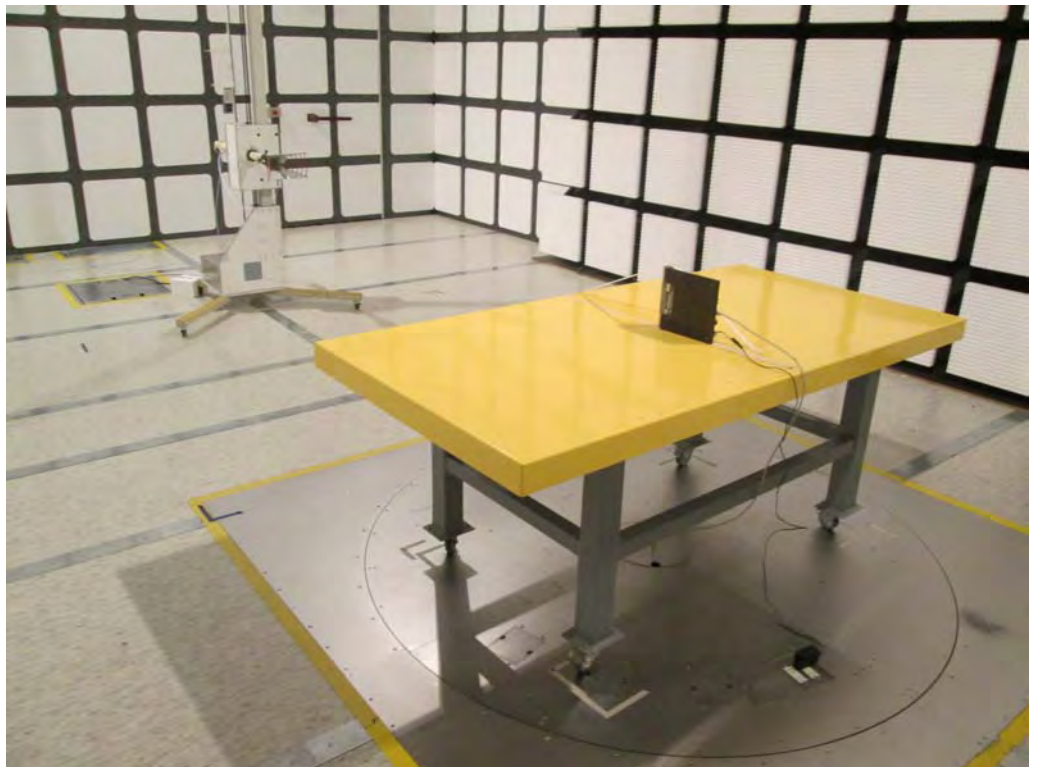

Test Configuration: Above 1GHz / Test Mode: Mode 1

FRONT VIEW

REAR VIEW