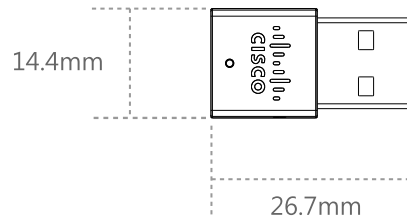

FONT : Arial Narrow 2.27pt

Security class: Confidential
 Document name: Artwork
 Document title: HDT606 (Crush - Dongle)
 Approved by: Merry / Sky
 Revision: Rev-9

Prep.by: Merry / Sky
 Date: 2022-1-5

HDT606_Cisco Crush
 Scale 1 : 1

PVT

Dongle
 606-Wireless
 Printing

Dongle
 606-Wireless
 Laser Etching

Color : Pantone Cool Gray 8C

FONT : Arial Narrow 2.27pt

QR code scans as serial number : MECYYWSSSS