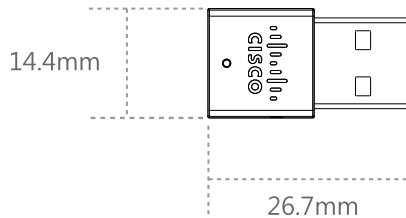

FONT : Arial Narrow 2.27pt

Security class: Confidential
 Document name: Artwork
 Document title: HDT606 (Crush - Dongle)
 Approved by: Merry / Sky
 Revision: Rev-9

Prep.by: Merry / Sky
 Date: 2022-1-5

HDT606_Cisco Crush
 Scale 1 : 1

PVT

Dongle
 606-Wireless
 Printing

Dongle
 606-Wireless
 Laser Etching

Color : Pantone Cool Gray 8C

FONT : Arial Narrow 2.27pt

QR code scans as serial number : MECYYWSSSS