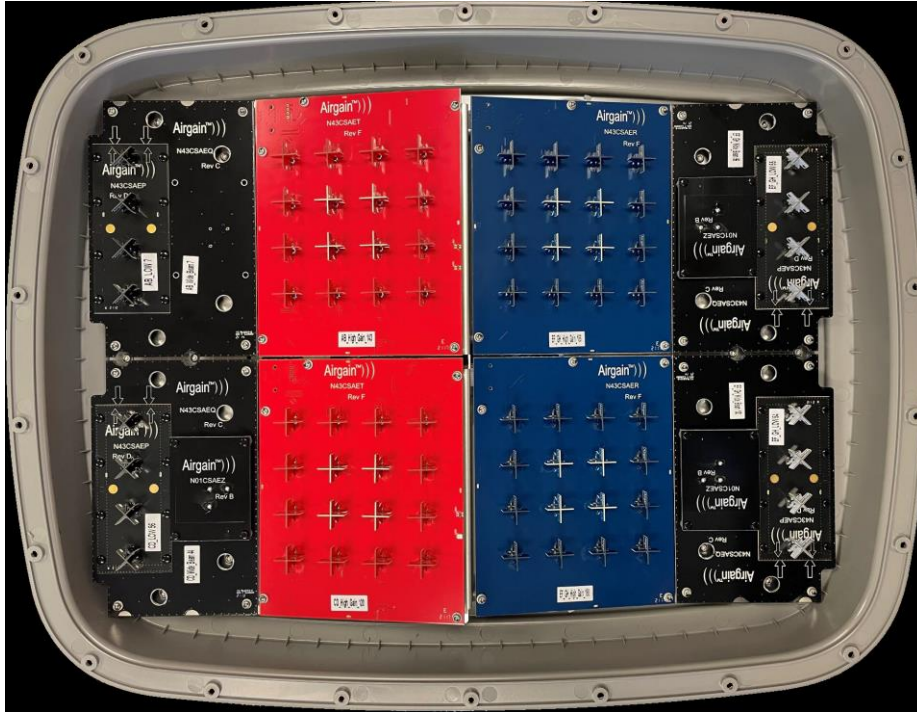

# EUT Internal Photographs

## 1.1 Antenna Open Case View

## 1.2 Antenna with C9130AXE-Q View