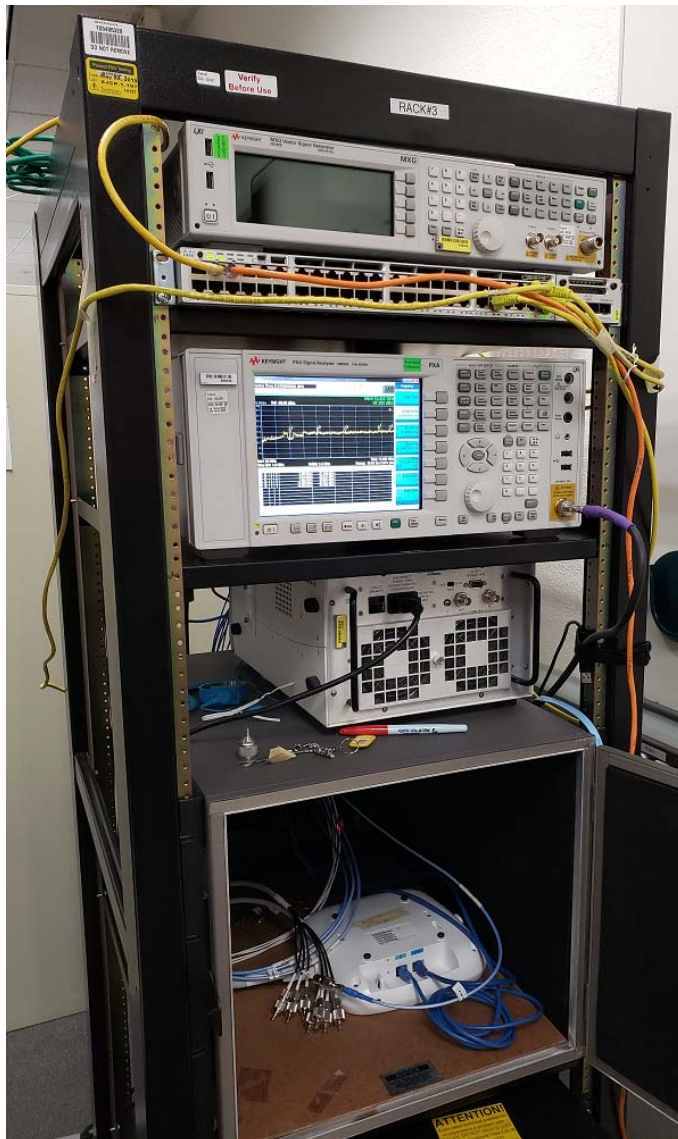

Supplementary Exhibit - EUT Photos

EDCS# 18337365

C9130AXE FCC/IC

FCC ID: LDK948342197

IC: 2461N-948342197

2.4GHz/5GHz Auxillary Radio (Chillwave) Reports: EDCS- 18337249, EDCS-18337237, EDCS-18337239, EDCS-18337242, EDCS-18337243, EDCS-18337244, EDCS-18337245, EDCS-18337246, EDCS-18337248

Title: Radio Conducted Test Setup

2.4GHz Wi-Fi Report (-A) : EDCS- 18337251

Title: Radio Conducted Test Setup

Title: Radio Conducted Test Setup