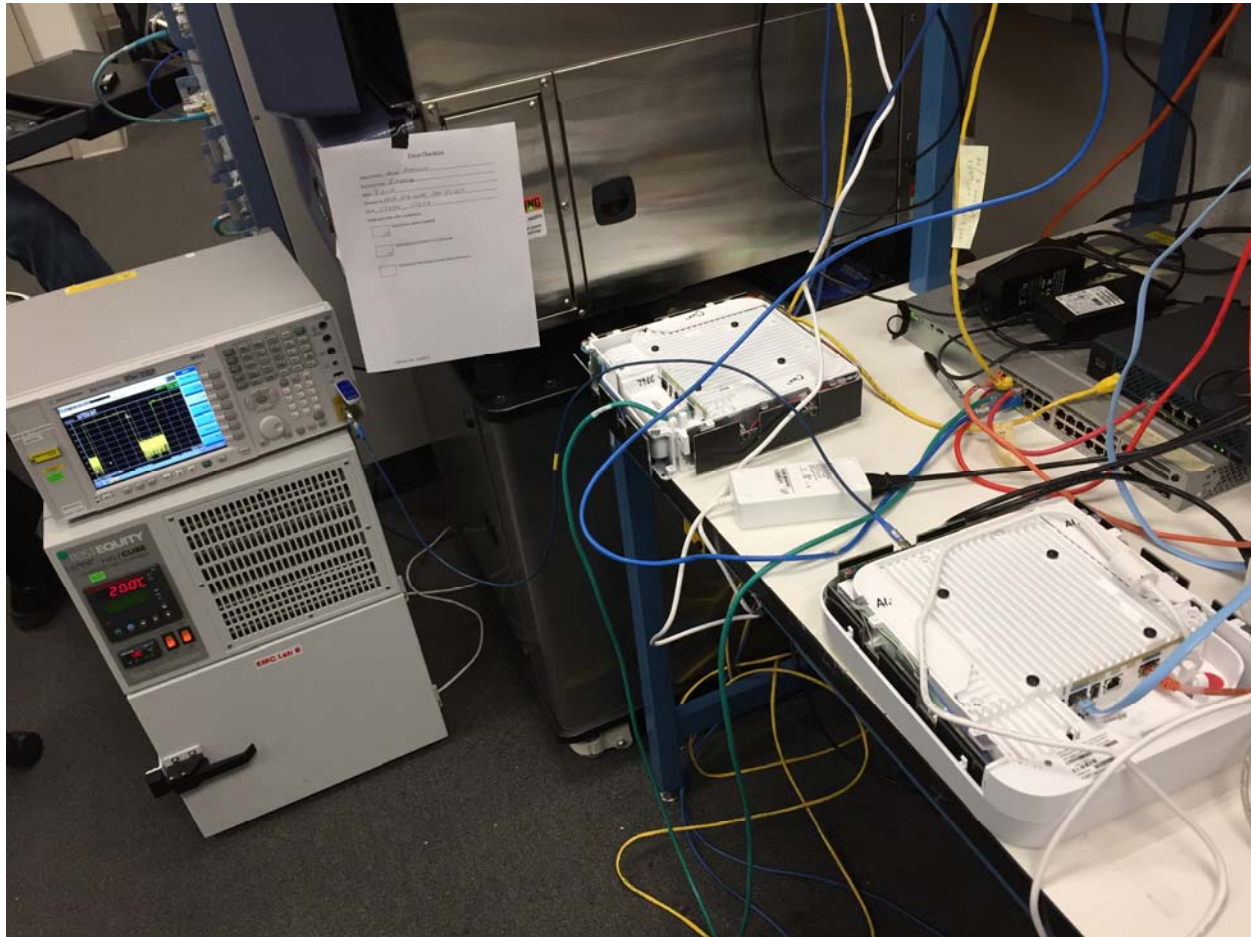

Appendix E: Photographs of Test Setups

Title: Radiated Spurious Emissions Test Configuration 30M - 1000MHz

Title: Radiated Spurious Emissions Test Configuration 1G - 18GHz

Title: Radiated Spurious Emissions Test Configuration 18 – 40GHz

Title: Radio Conducted Test Setup

Test Setup for AC Conducted Emissions