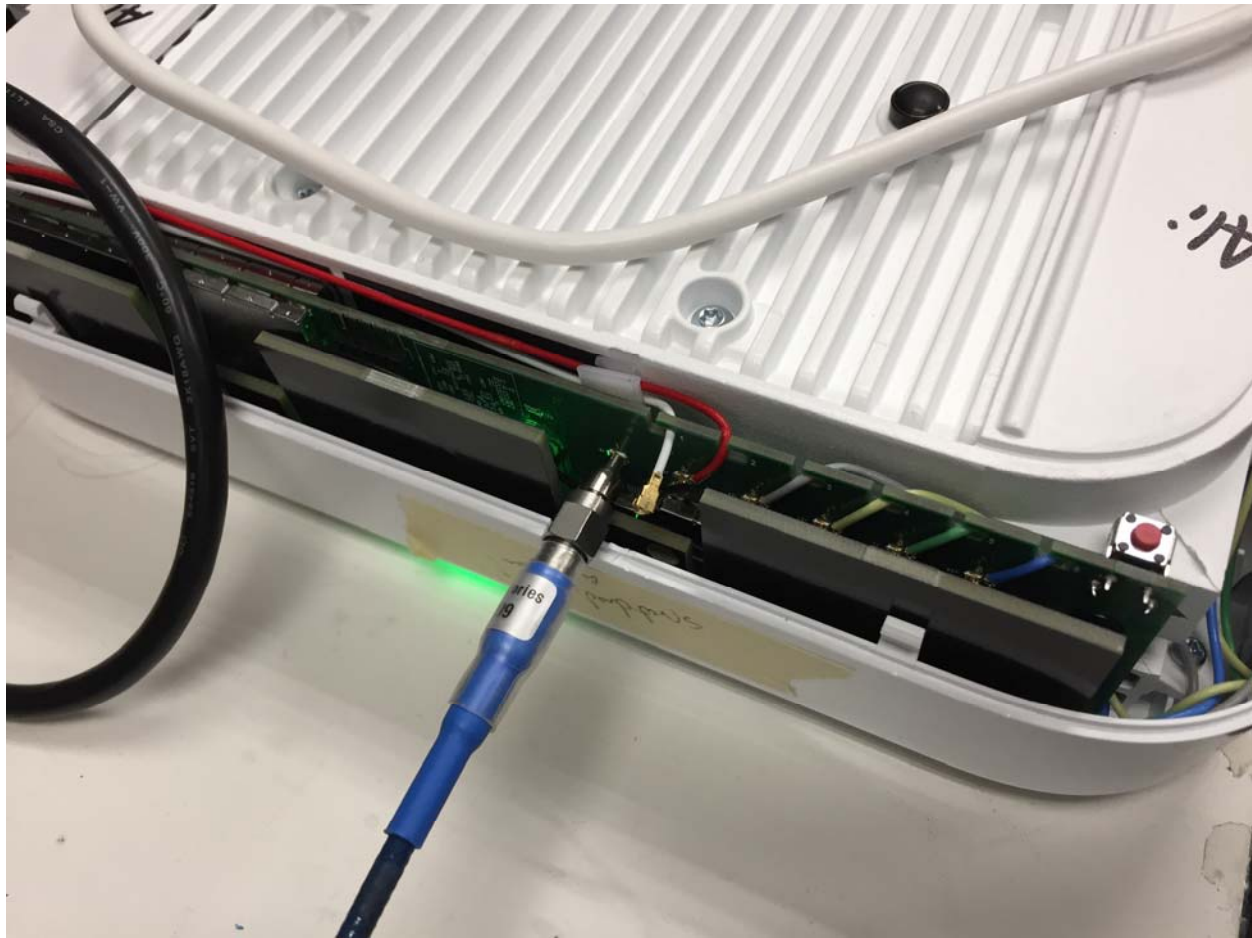

Appendix E: Photographs of Test Setups

Title: Radiated Spurious Emissions Test Configuration 30M - 1000MHz

Title: Radiated Spurious Emissions Test Configuration 1G - 18GHz

Title: Radiated Spurious Emissions Test Configuration 18 – 40GHz

Title: Radio Conducted Test Setup

Test Setup for AC Conducted Emissions