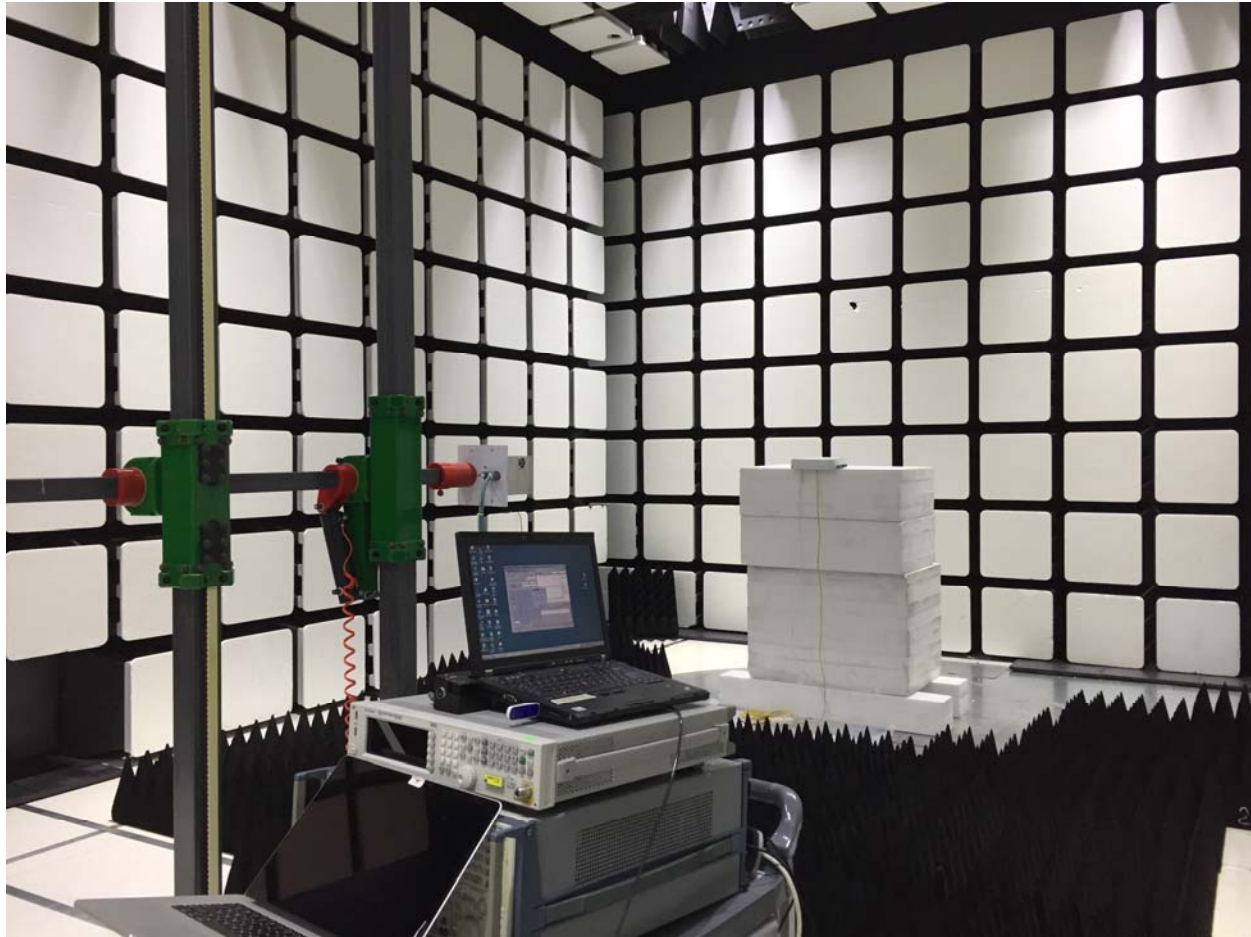

Appendix E: Photographs of Test Setups

Title: Radiated Spurious Emissions Test Configuration 30M - 1000MHz

Title: Radiated Spurious Emissions Test Configuration 1G - 18GHz

Title: Radiated Spurious Emissions Test Configuration 18 – 40GHz

Title: Radio Conducted Test Setup

Test Setup for AC Conducted Emissions