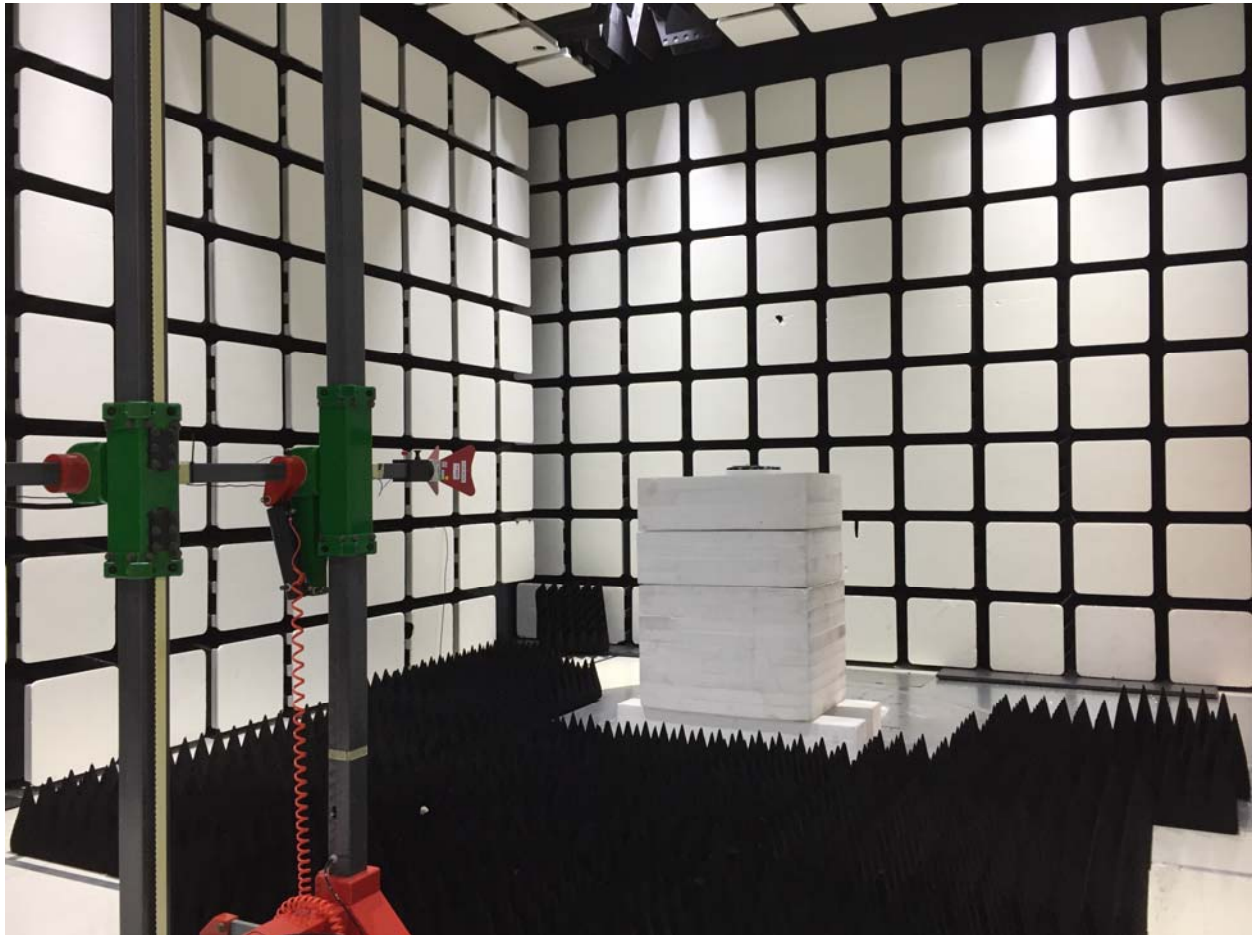

Appendix E: Photographs of Test Setups

Title: Radiated Spurious Emissions Test Configuration 30M - 1000MHz

Title: Radiated Spurious Emissions Test Configuration 1G - 18GHz

Title: Radiated Spurious Emissions Test Configuration 18 – 40GHz

Title: Radio Conducted Test Setup

Test Setup for AC Conducted Emissions