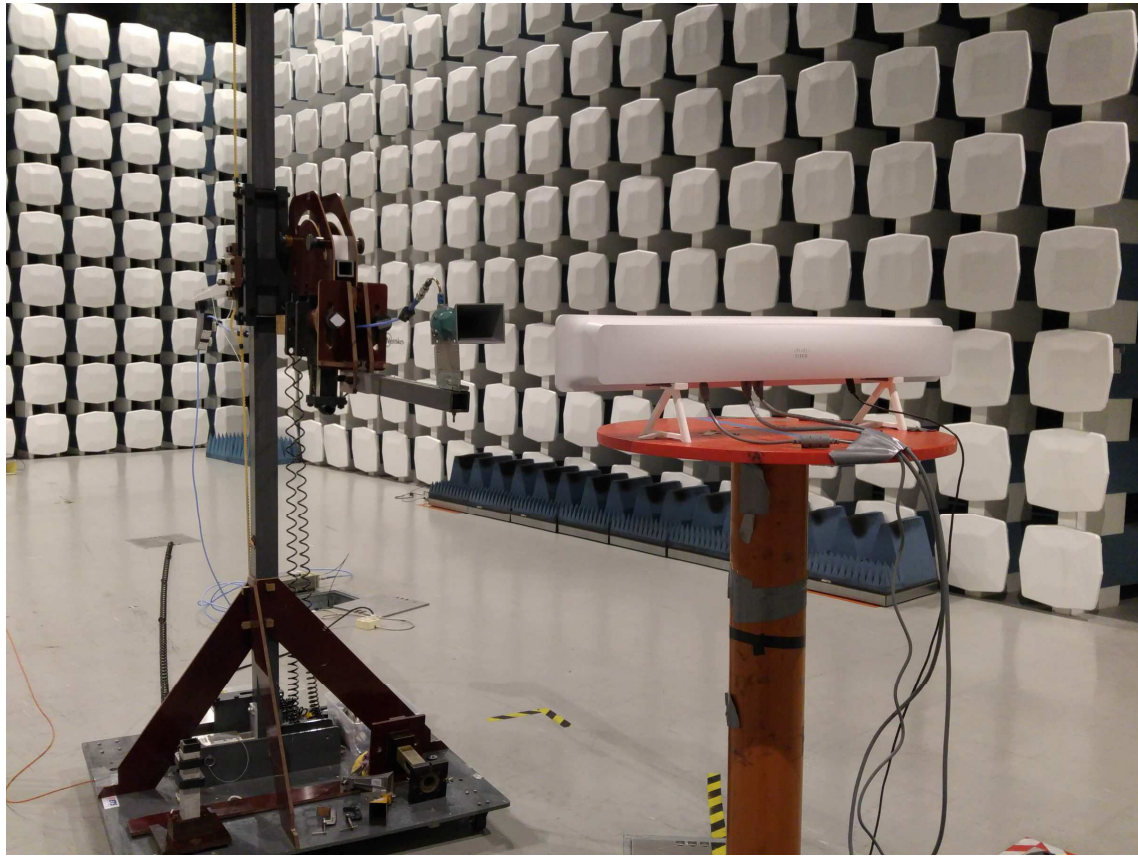

## PHOTOS OF TEST SET-UP – Cisco TTC7-23

**Radiated Emissions, 30 - 200 MHz**

**Radiated Emissions, 1 GHz – 8.5 GHz**

**Radiated Emissions, 8 – 12 GHz**

**Power line Conducted Emissions Test**