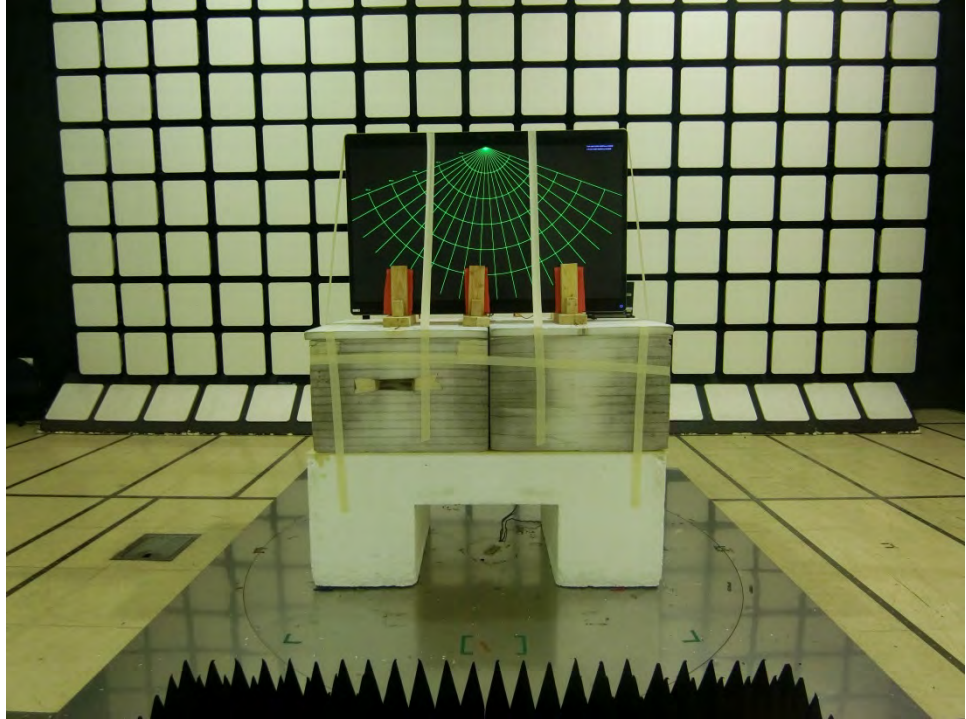

## 1. Photographs of AC Power Conducted Emissions Test Configuration

FRONT VIEW

REAR VIEW

## 2. Photographs of Transmitter Spurious Emissions Test Configuration

Test Configuration: Below 1GHz

FRONT VIEW

REAR VIEW

Test Configuration: 1GHz~40GHz

FRONT VIEW

REAR VIEW

Test Configuration: Above 40GHz