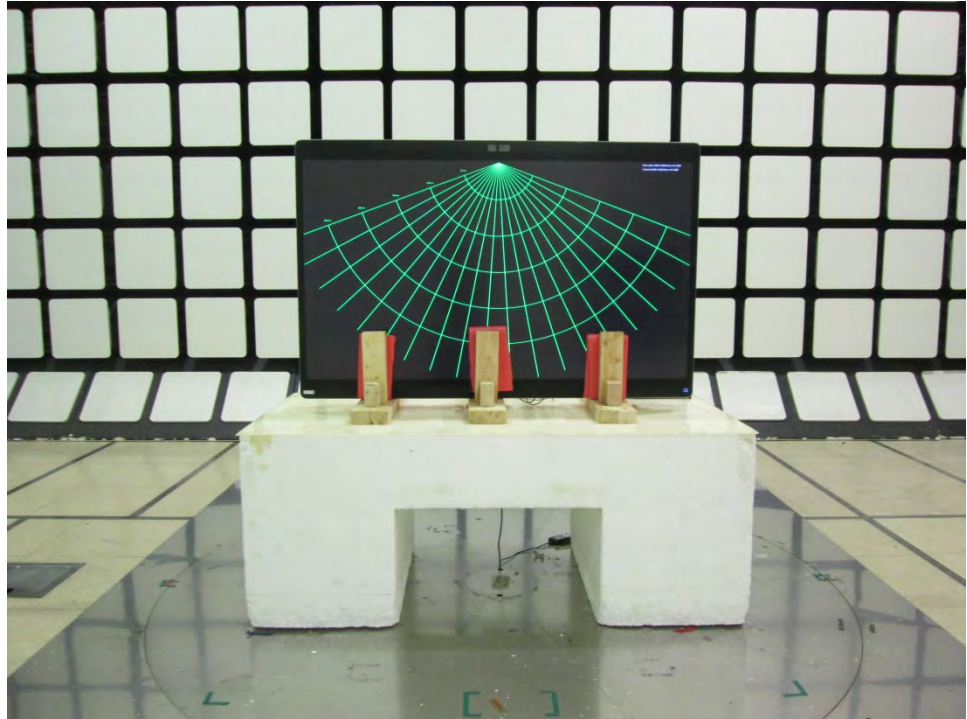

## 1. Photographs of AC Power Conducted Emissions Test Configuration

FRONT VIEW

REAR VIEW

## 2. Photographs of Transmitter Spurious Emissions Test Configuration

Test Configuration: Below 1GHz

FRONT VIEW

REAR VIEW

Test Configuration: 1GHz~40GHz

FRONT VIEW

REAR VIEW

Test Configuration: Above 40GHz