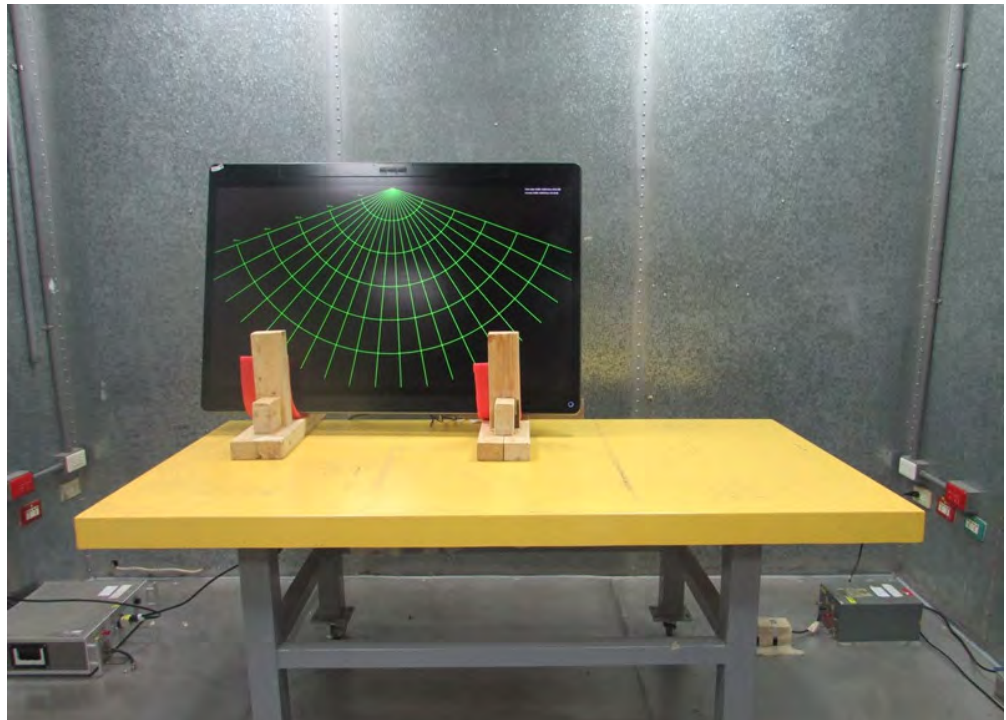

1. Photographs of AC Power Conducted Emissions Test Configuration

FRONT VIEW

REAR VIEW

2. Photographs of Transmitter Spurious Emissions Test Configuration

Test Configuration: Below 1GHz

FRONT VIEW

REAR VIEW

Test Configuration: 1GHz~40GHz

FRONT VIEW

REAR VIEW

Test Configuration: Above 40GHz

FRONT VIEW

—THE END—