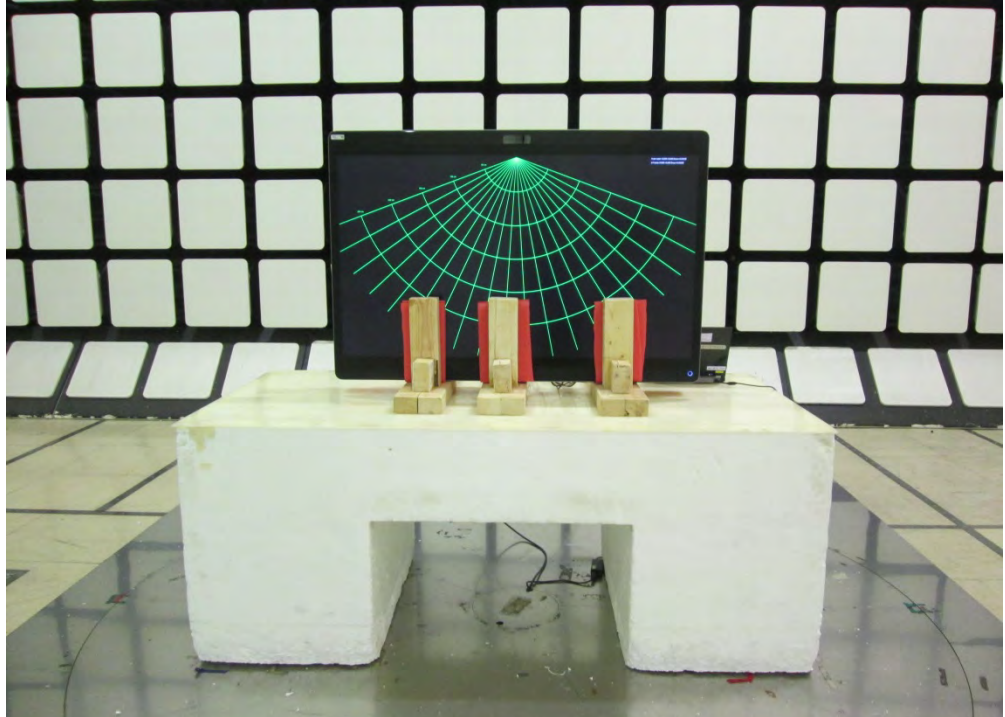

1. Photographs of AC Power Conducted Emissions Test Configuration

FRONT VIEW

REAR VIEW

2. Photographs of Transmitter Spurious Emissions Test Configuration

Test Configuration: Below 1GHz

FRONT VIEW

REAR VIEW

Test Configuration: 1GHz~40GHz

FRONT VIEW

REAR VIEW

Test Configuration: Above 40GHz

FRONT VIEW

—THE END—