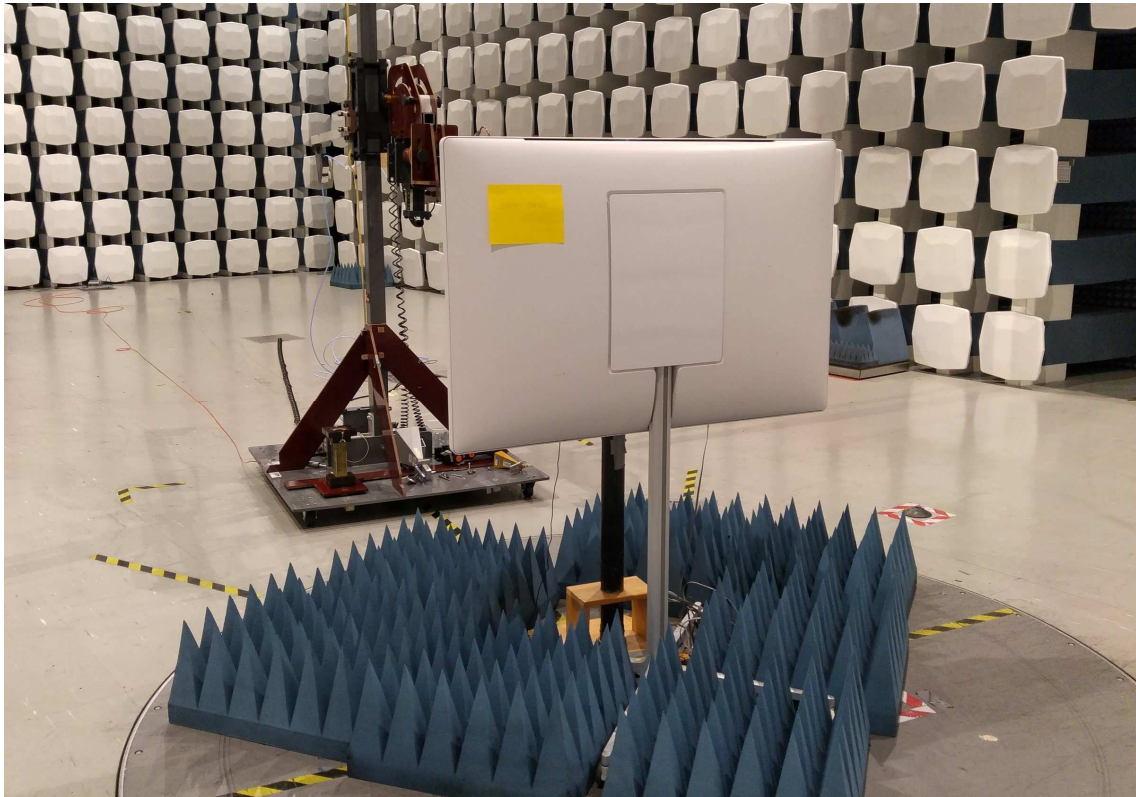

PHOTOS OF TEST SET-UP – Cisco TTC60-21

Radiated Emissions, 30 - 200 MHz

Radiated Emissions, 1 GHz – 8.5 GHz

Radiated Emissions, 8 – 18 GHz

Power line Conducted Emissions Test