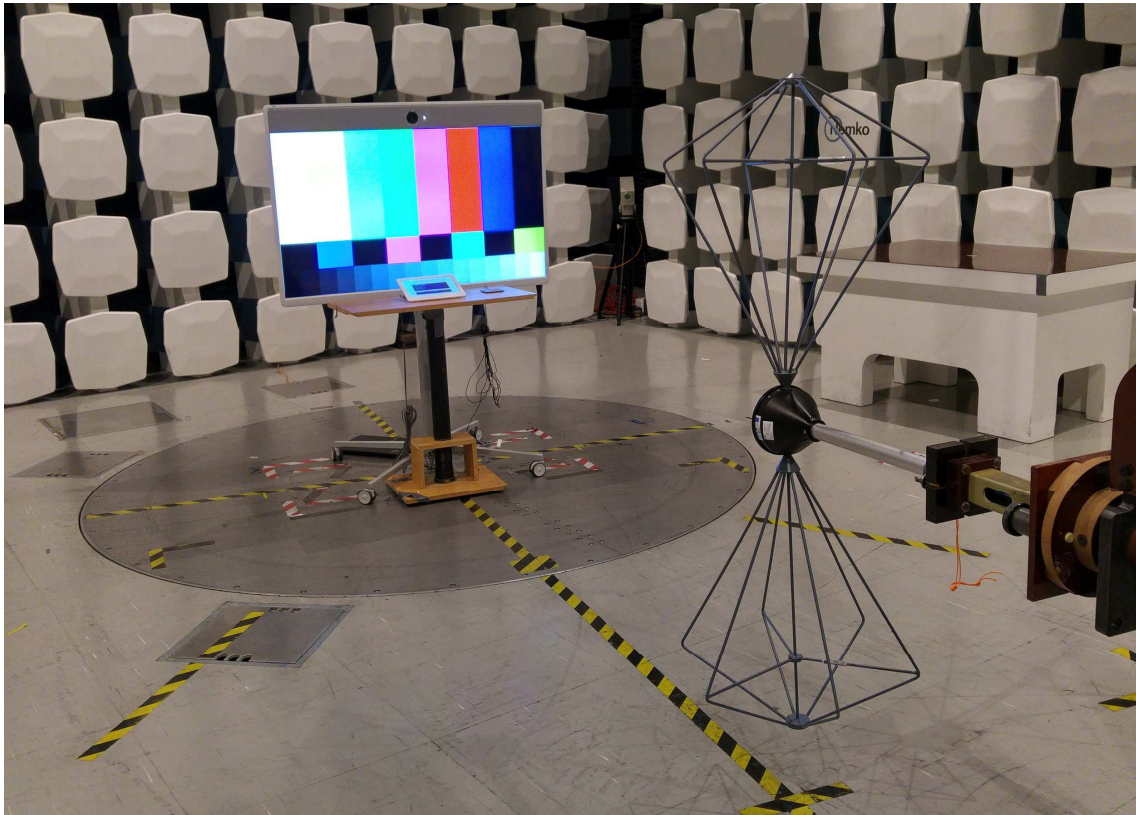

PHOTOS OF TEST SET-UP – Cisco TTC60-21

Radiated Emissions, 30 - 200 MHz

Radiated Emissions, 1 GHz – 8.5 GHz

Radiated Emissions, 8 – 18 GHz

Power line Conducted Emissions Test