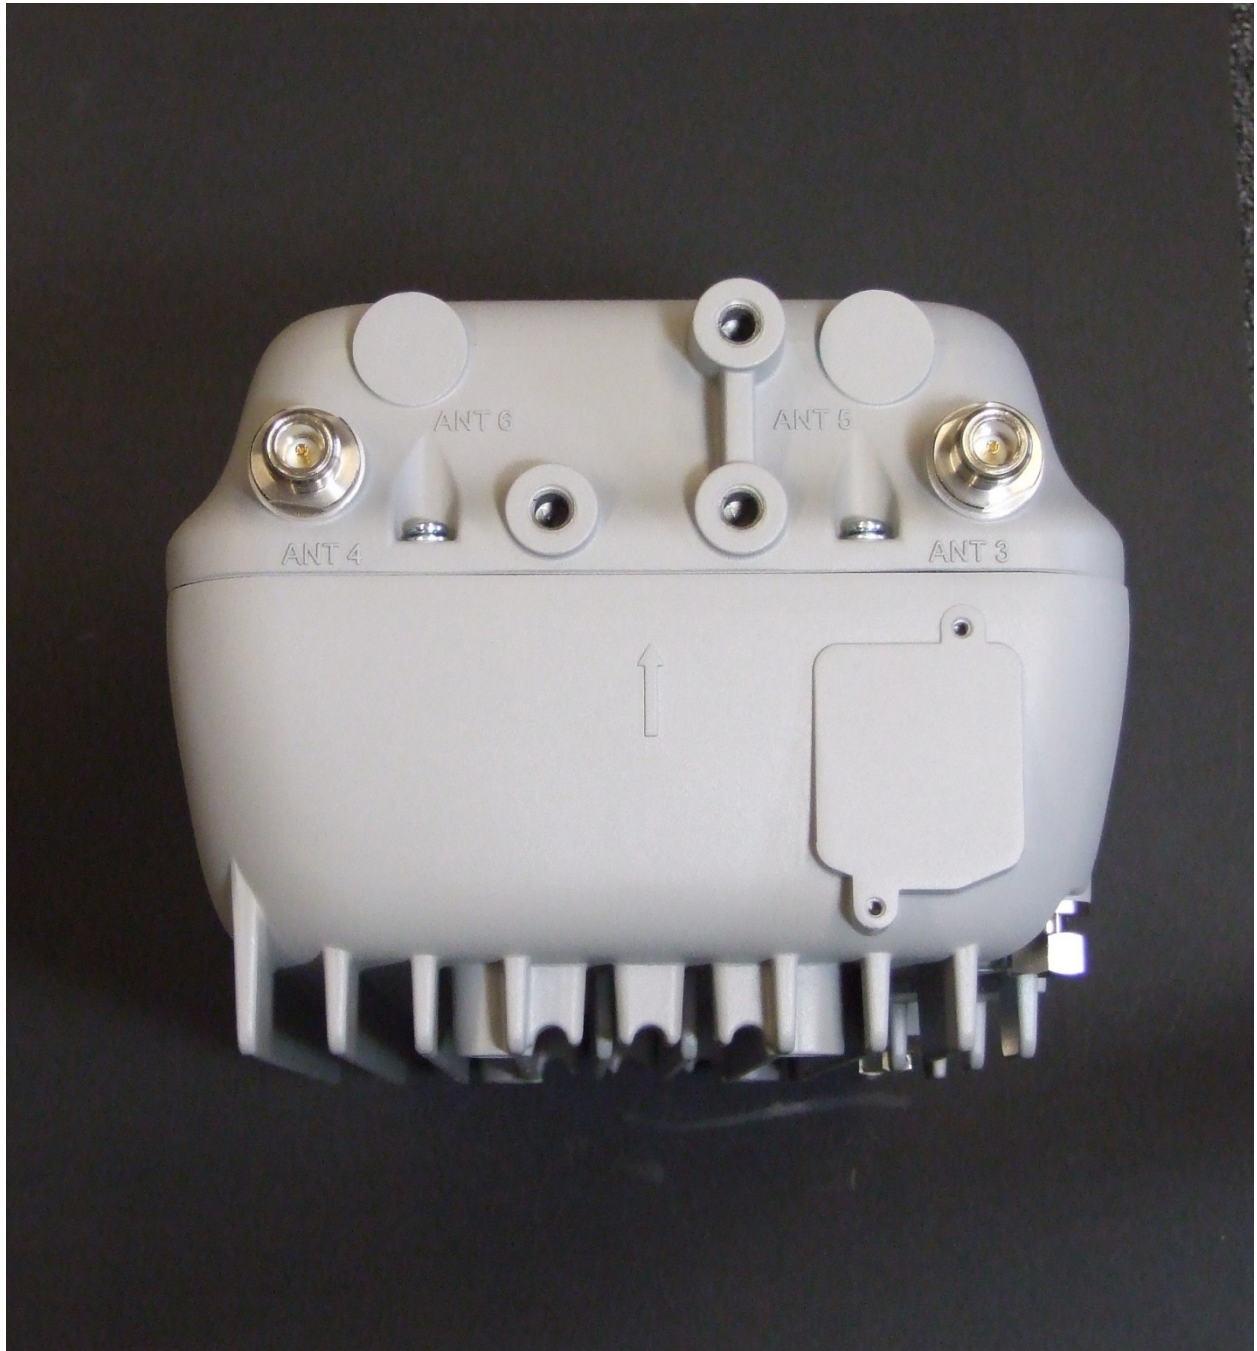

AIR-AP1572xxx-B-K9 Series Exterior Pictures

July 25, 2014

FCC I.D. LDK102093P

External Antenna Models

AIR-AP1572EAC-B-K9

AIR-AP1572ECx-B-K9

(x designates cable modem variant not effecting radio operation)

Internal Antenna Model
AIR-AP1572ICx-B-K9
(x designates cable modem variant not effecting radio operation)