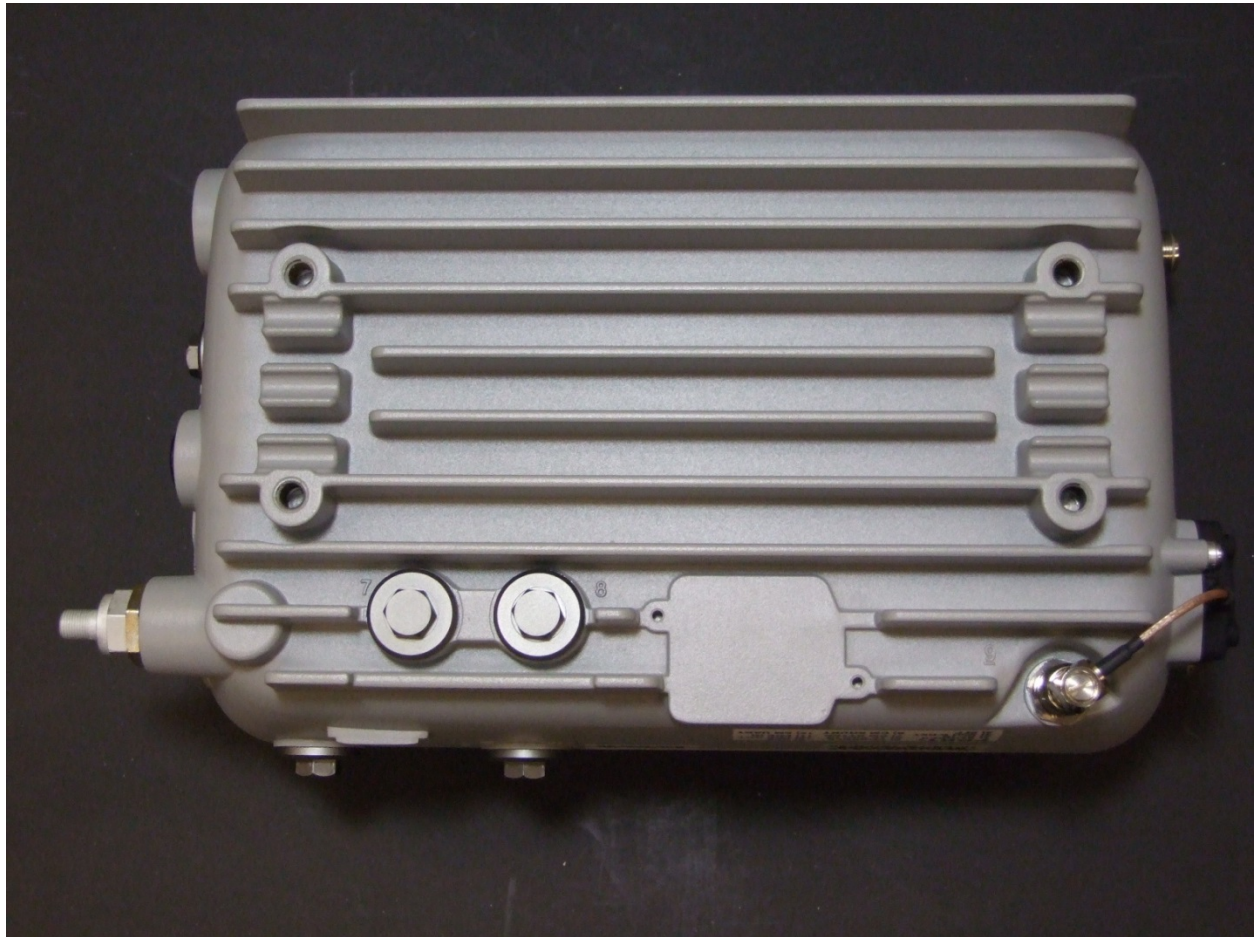

AIR-AP1572xxx-B-K9 Series Exterior Pictures

July 25, 2014

FCC I.D. LDK102093P

External Antenna Models

AIR-AP1572EAC-B-K9

AIR-AP1572ECx-B-K9

(x designates cable modem variant not effecting radio operation)

Internal Antenna Model
AIR-AP1572ICx-B-K9
(x designates cable modem variant not effecting radio operation)