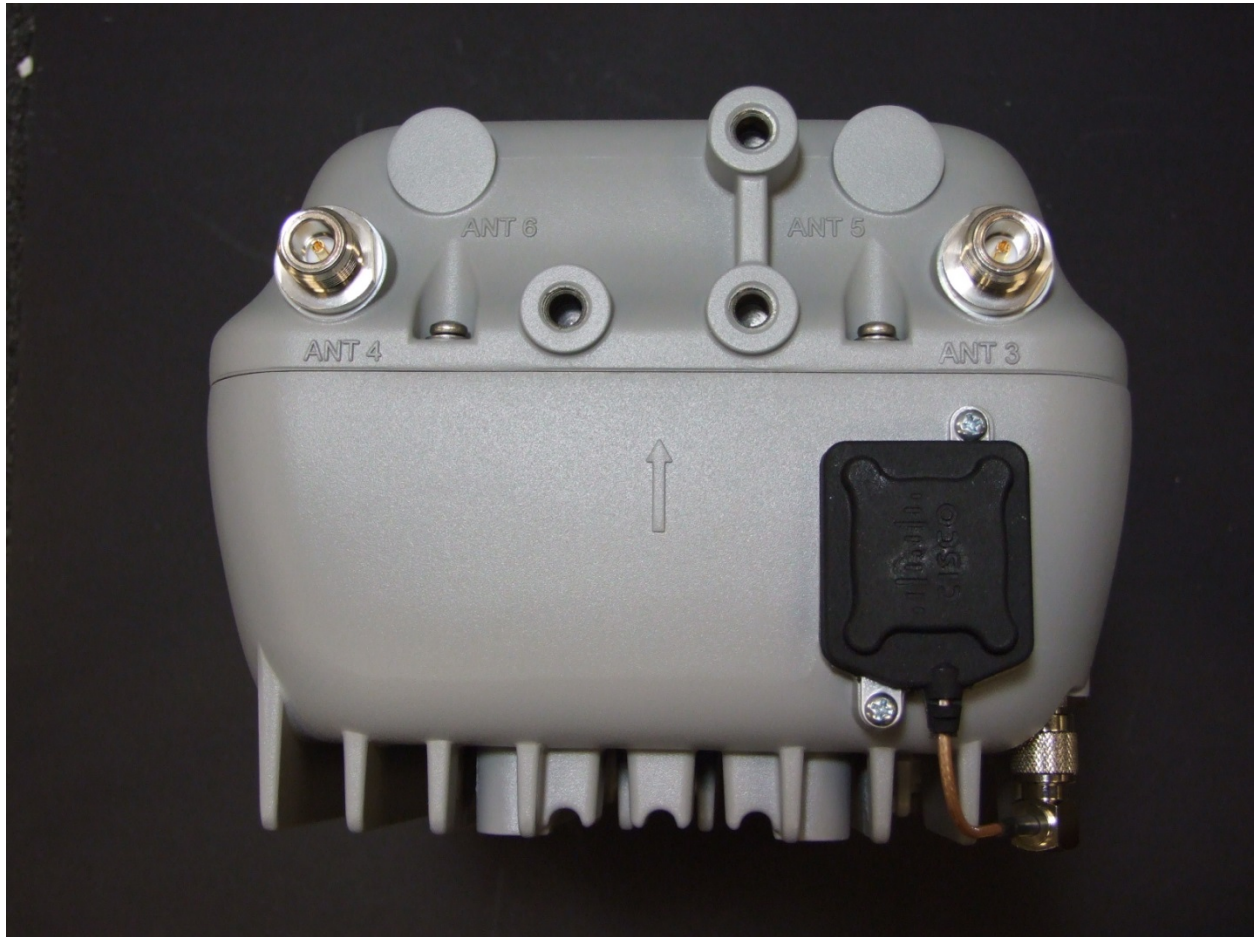

AIR-AP1572xxx-B-K9 Series Exterior Pictures

July 25, 2014

FCC I.D. LDK102093P

External Antenna Models

AIR-AP1572EAC-B-K9

AIR-AP1572ECx-B-K9

(x designates cable modem variant not effecting radio operation)

Internal Antenna Model
AIR-AP1572ICx-B-K9
(x designates cable modem variant not effecting radio operation)