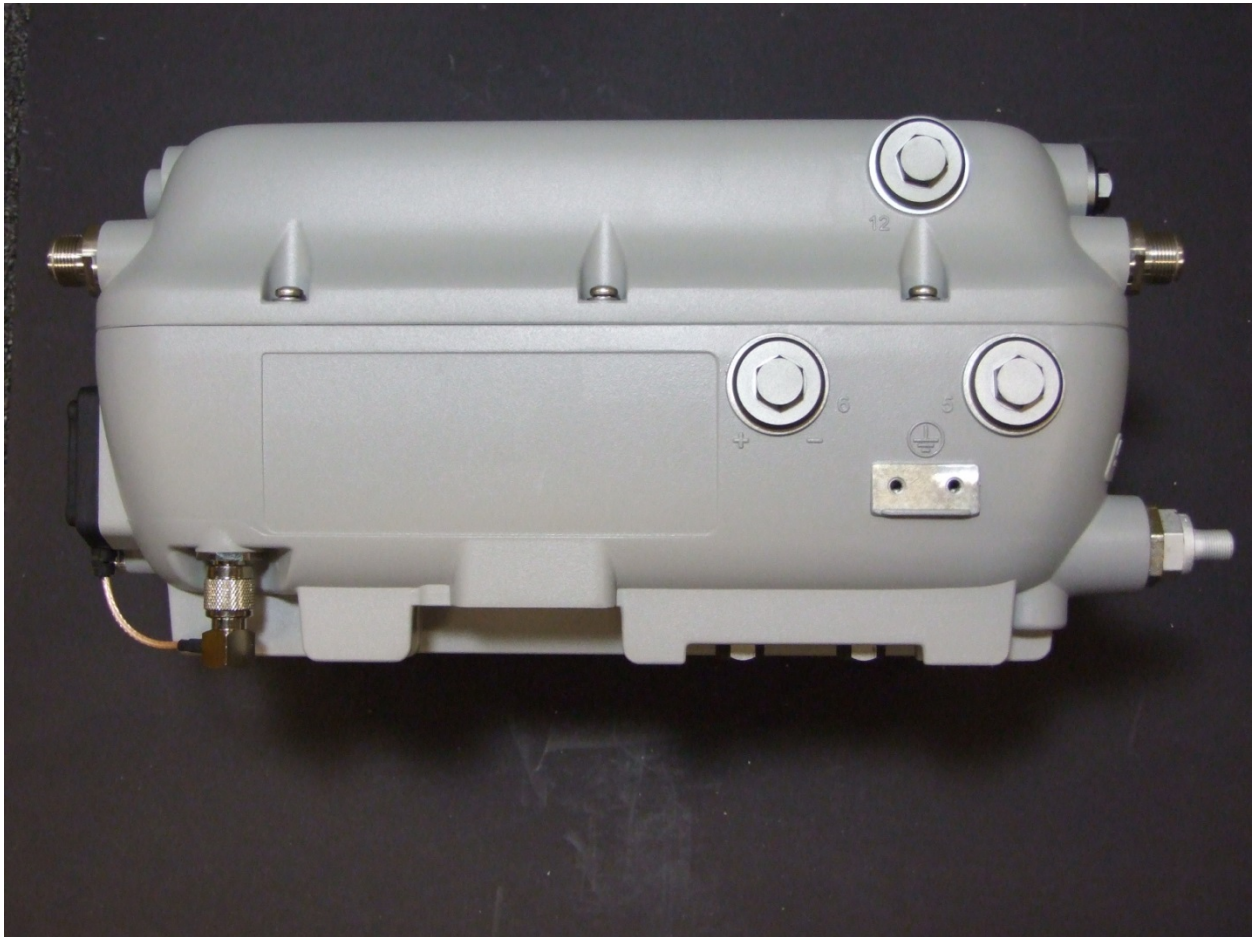

AIR-AP1572xxx-B-K9 Series Exterior Pictures

July 25, 2014

FCC I.D. LDK102093P

External Antenna Models

AIR-AP1572EAC-B-K9

AIR-AP1572ECx-B-K9

(x designates cable modem variant not effecting radio operation)

Internal Antenna Model
AIR-AP1572ICx-B-K9
(x designates cable modem variant not effecting radio operation)