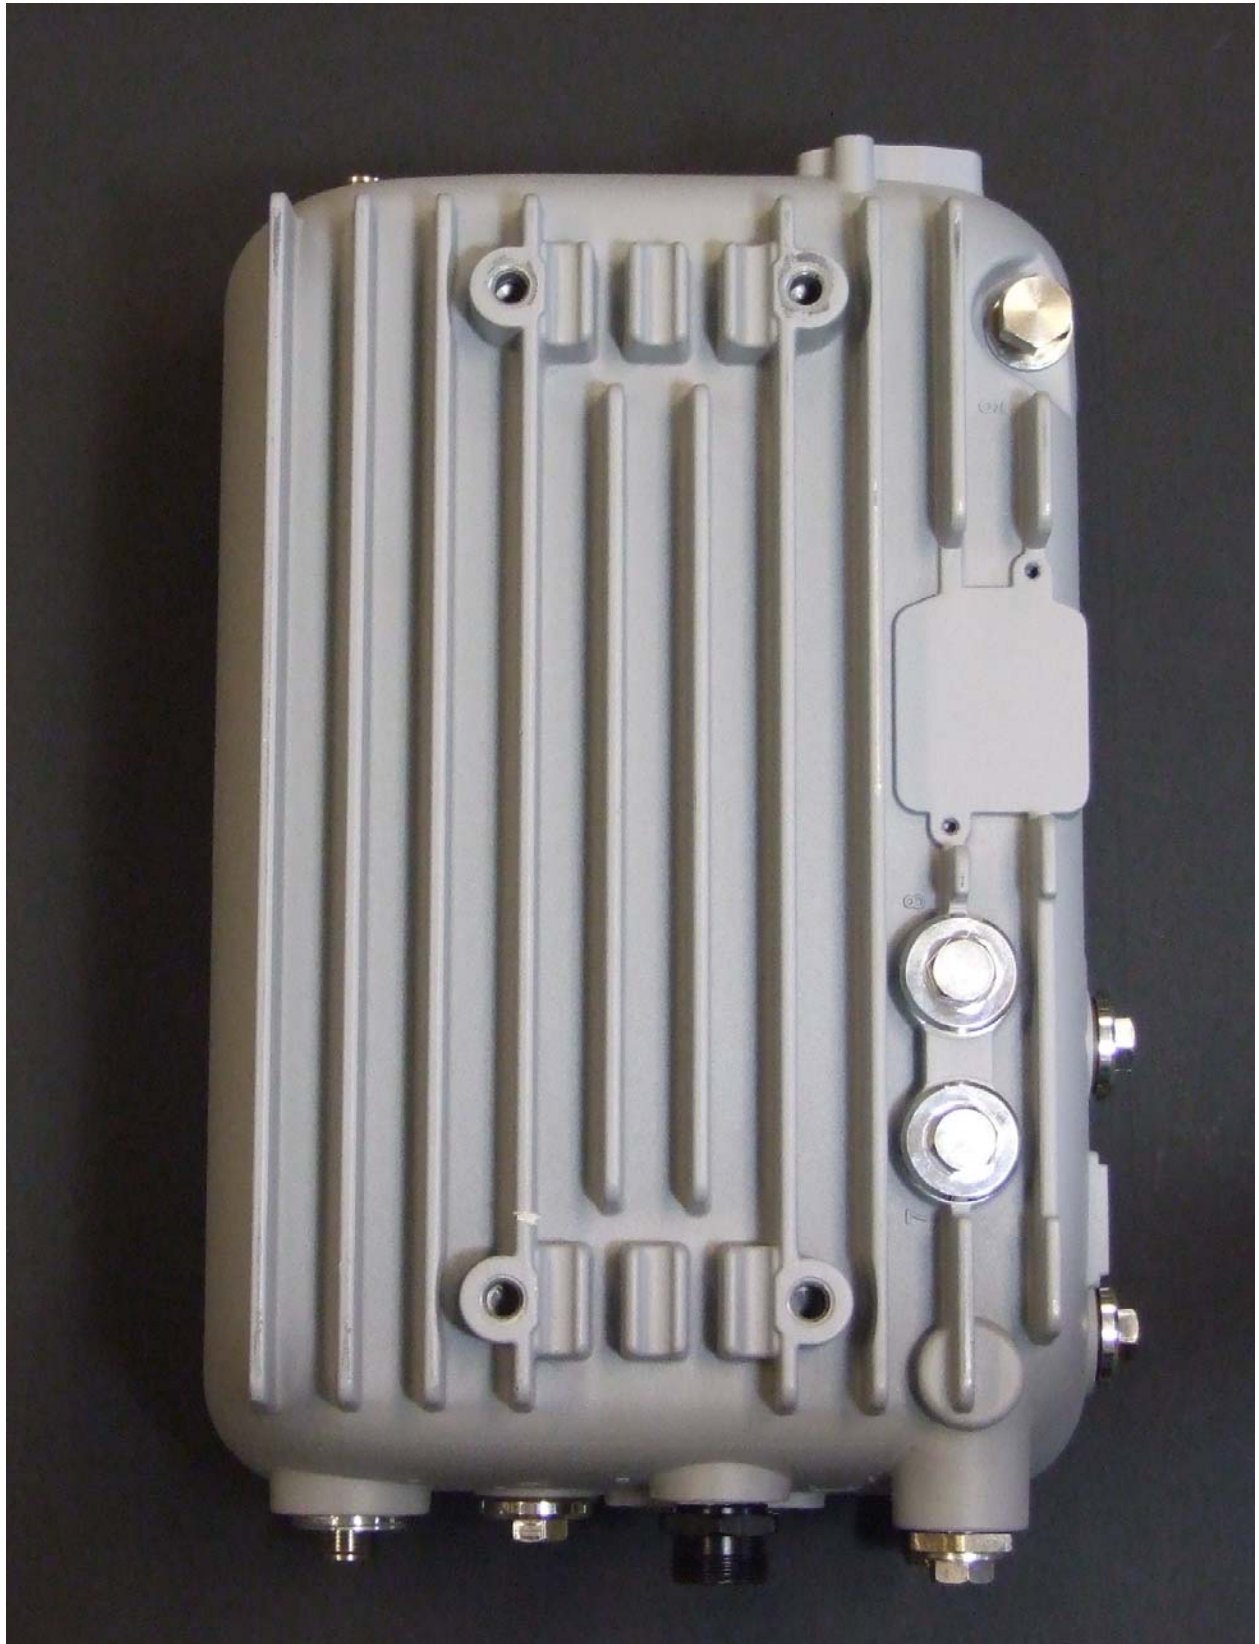

AIR-AP1572xxx-B-K9 Series Exterior Pictures

July 25, 2014

FCC I.D. LDK102093P

External Antenna Models

AIR-AP1572EAC-B-K9

AIR-AP1572ECx-B-K9

(x designates cable modem variant not effecting radio operation)

Internal Antenna Model
AIR-AP1572ICx-B-K9
(x designates cable modem variant not effecting radio operation)