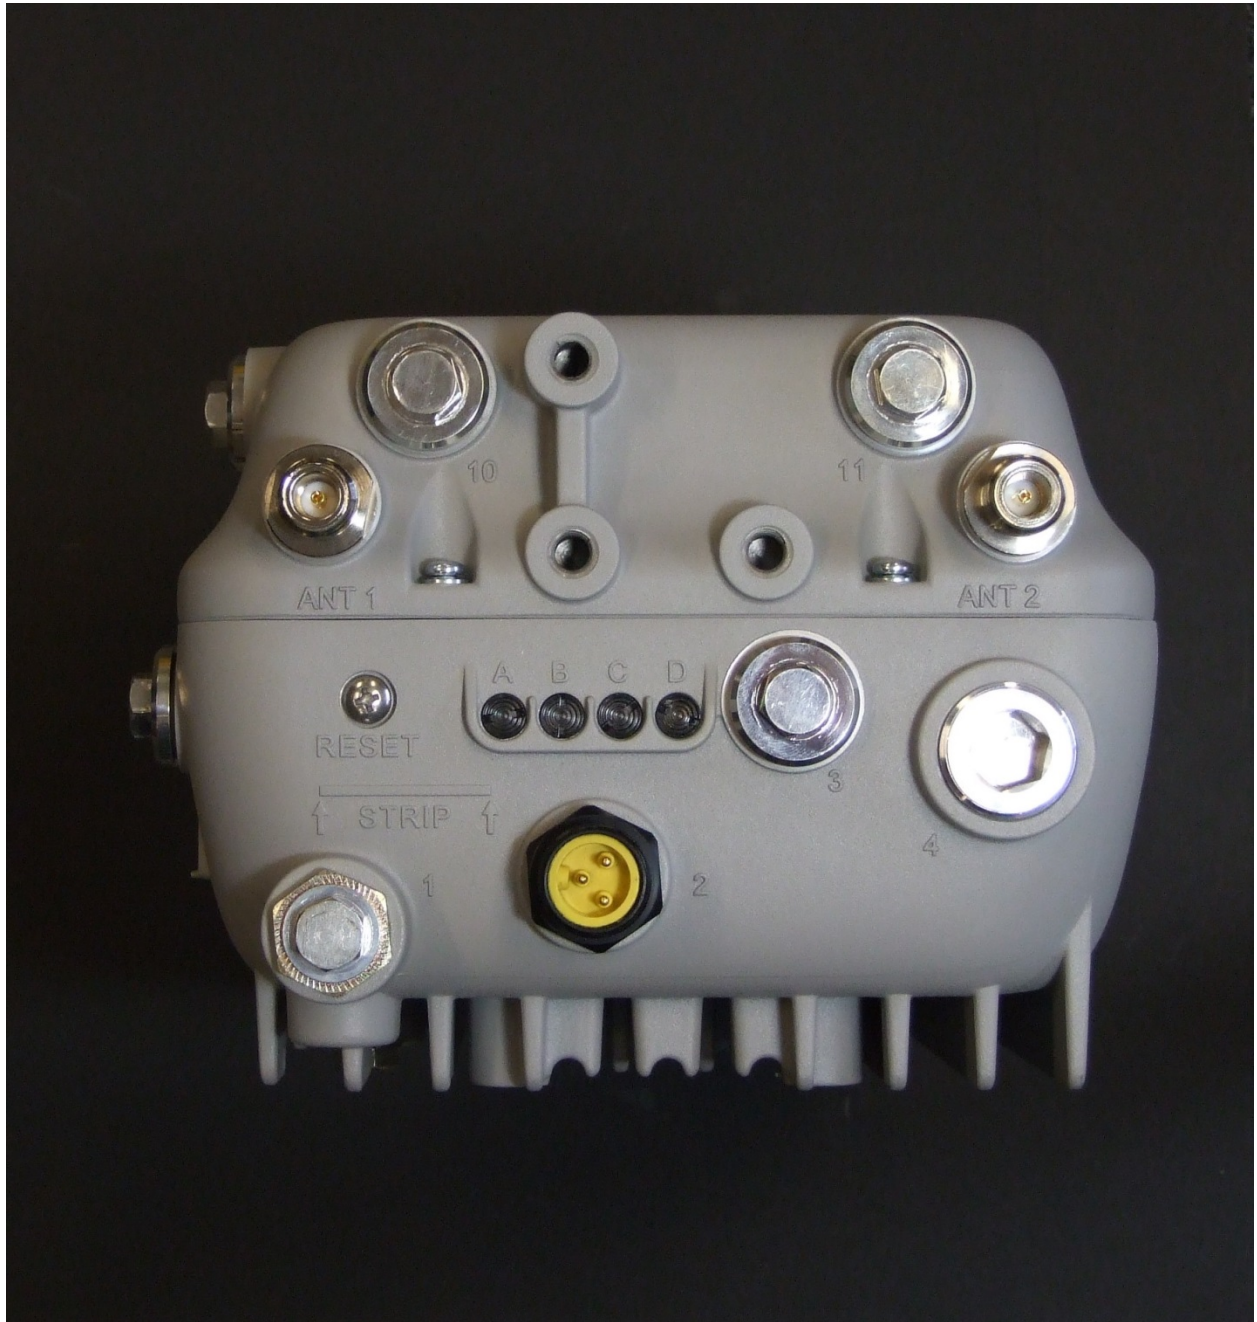

AIR-AP1572xxx-B-K9 Series Exterior Pictures

July 25, 2014

FCC I.D. LDK102093P

External Antenna Models

AIR-AP1572EAC-B-K9

AIR-AP1572ECx-B-K9

(x designates cable modem variant not effecting radio operation)

Internal Antenna Model
AIR-AP1572ICx-B-K9
(x designates cable modem variant not effecting radio operation)