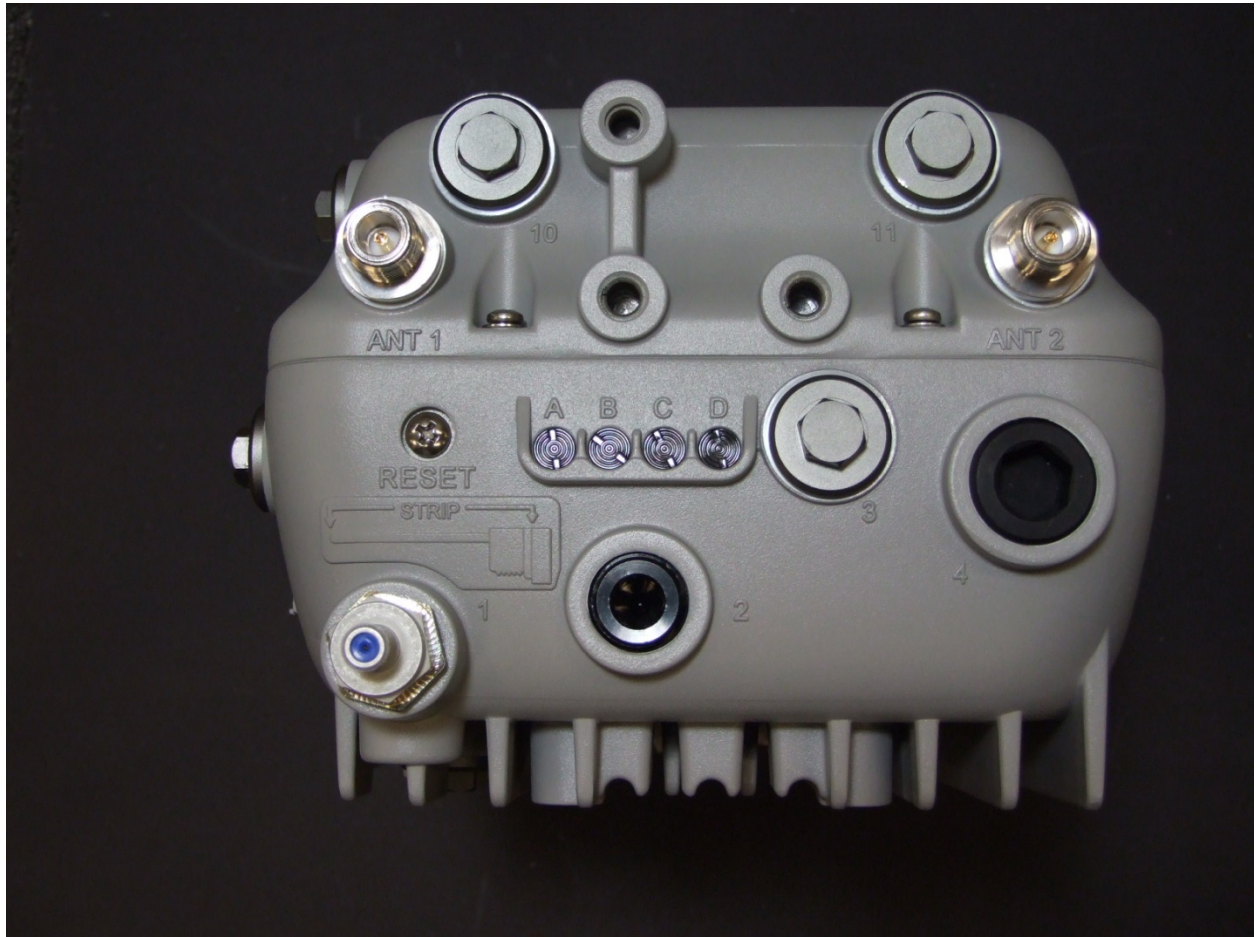

AIR-AP1572xxx-B-K9 Series Exterior Pictures

July 25, 2014

FCC I.D. LDK102093P

External Antenna Models

AIR-AP1572EAC-B-K9

AIR-AP1572ECx-B-K9

(x designates cable modem variant not effecting radio operation)

Internal Antenna Model
AIR-AP1572ICx-B-K9
(x designates cable modem variant not effecting radio operation)