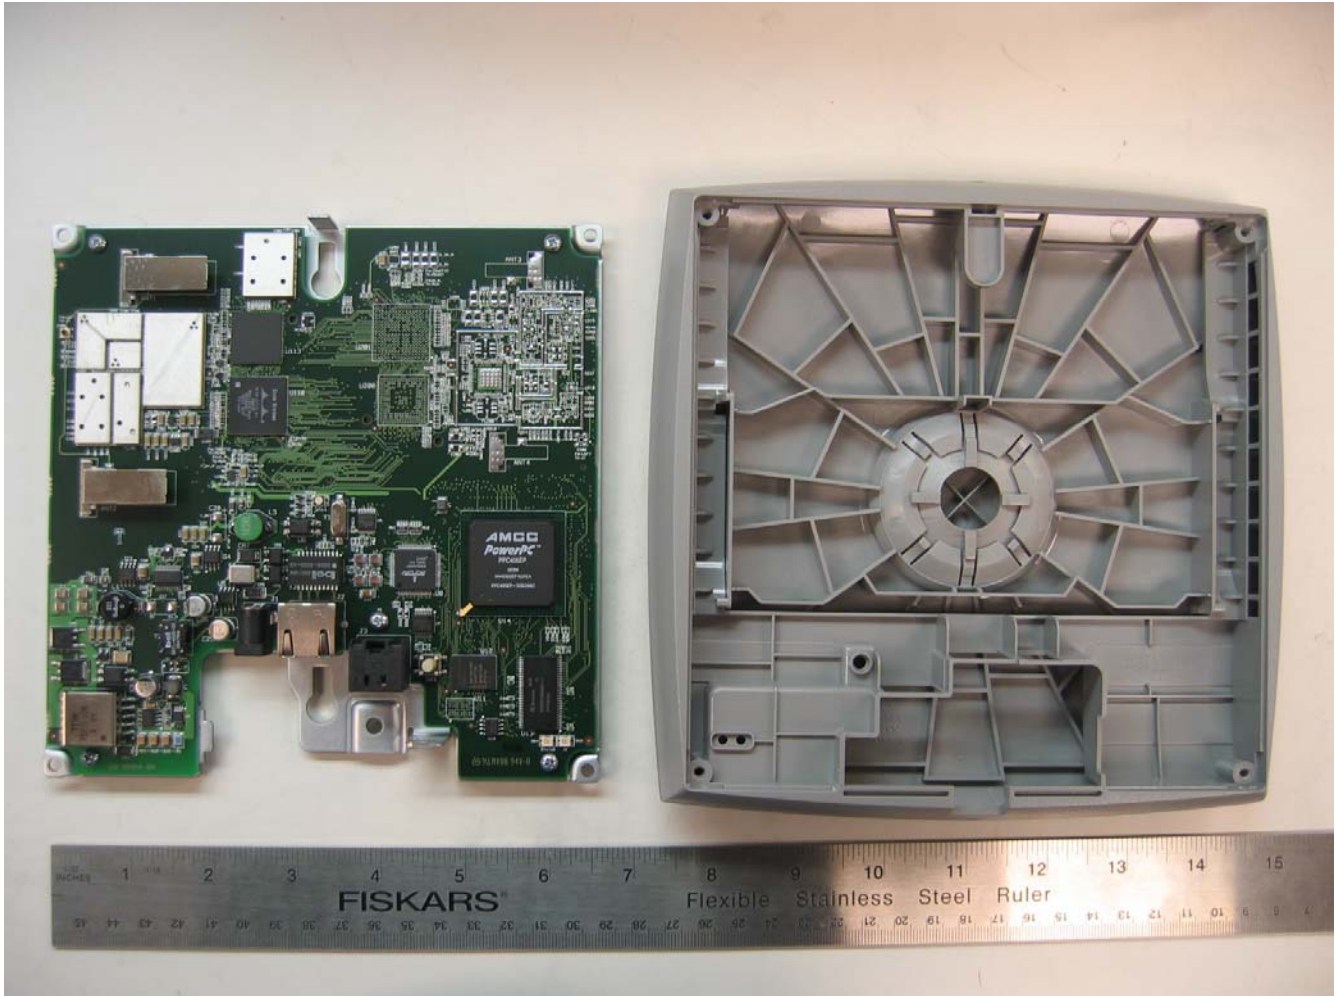

AIR-AP521G-x-K9 & AIR-LAP521G-x-K9 Internal Photos
(x=A,E or P)

1/32 INCHES 1 1/16 2 3 4 5 6 7

AIR-AP521G-x-K9 & AIR-LAP521G-x-K9 Internal Photos without shield
(x=A,E or P)