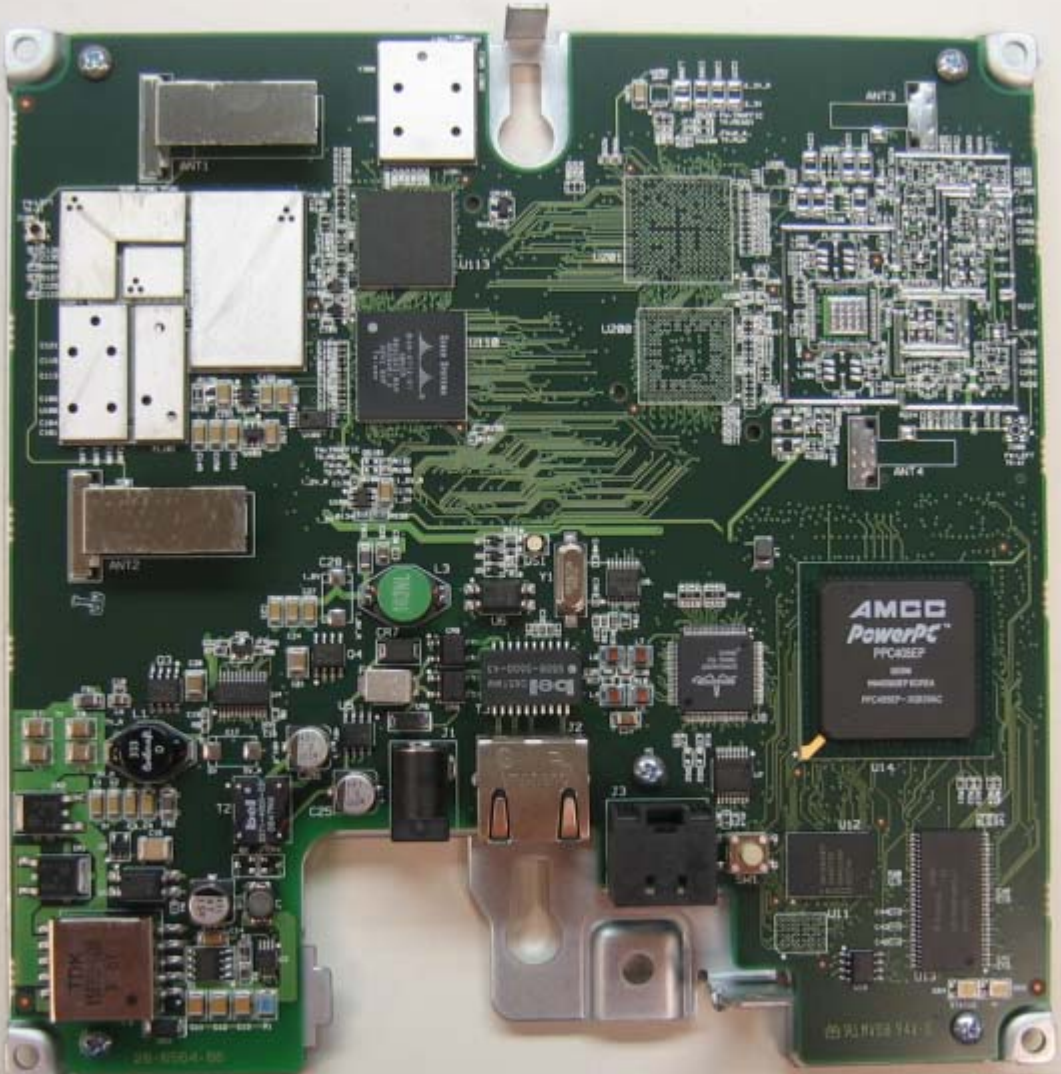

AIR-AP521G-x-K9 & AIR-LAP521G-x-K9 Internal Photos
(x=A,E or P)

1/32 INCHES 1 1/16 2 3 4 5 6 7

AIR-AP521G-x-K9 & AIR-LAP521G-x-K9 Internal Photos without shield
(x=A,E or P)