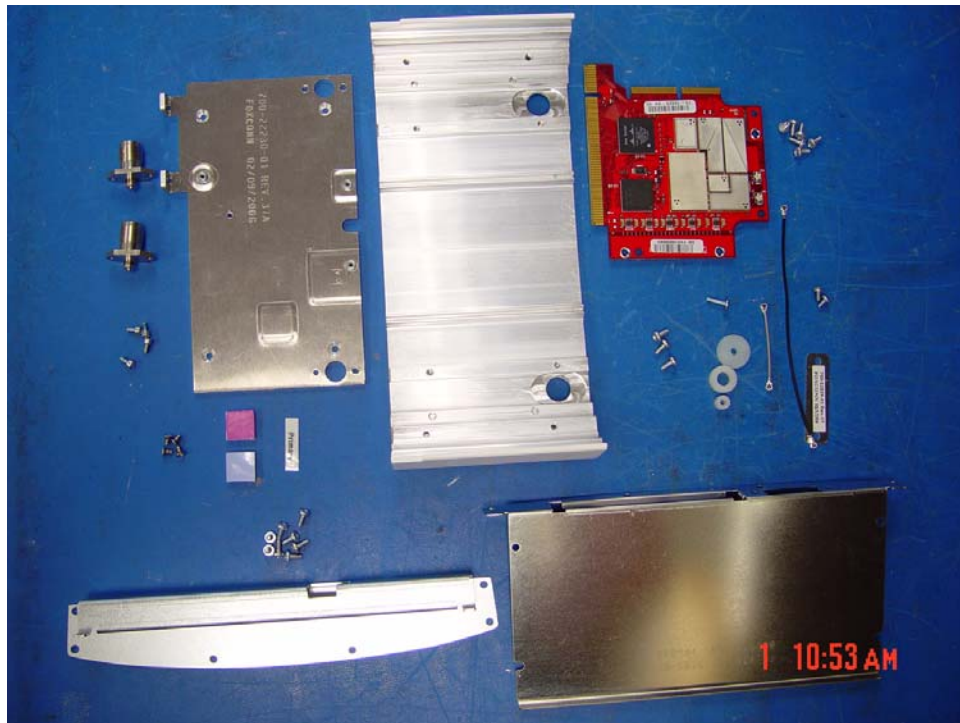

## AIR-AP1250 Access Point and Radio Module Photos

AIR-RM1251G Top with Shields Removed

AIR-RM1251G Bottom with Shields Removed

AIR-RM1251G Top with Shields

AIR-RM1251G Bottom with Shields

Disassembled radio module

Module assembly less covers

Module Assembly (showing regulatory label location)

Module Assembly (End View)

Radio modules installed in AIR-AP1250 Access Point

Radio Module prior to installation in AIR-AP1250 Access Point