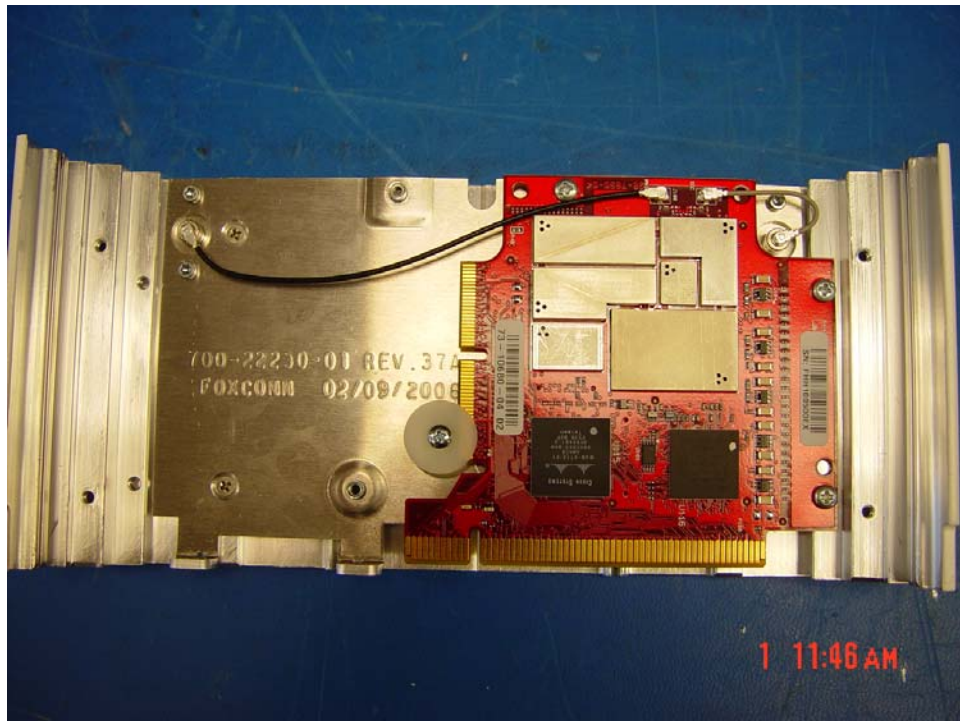

## AIR-AP1250 Access Point and Radio Module Photos

AIR-RM1251G Top with Shields Removed

AIR-RM1251G Bottom with Shields Removed

AIR-RM1251G Top with Shields

AIR-RM1251G Bottom with Shields

Disassembled radio module

Module assembly less covers

Module Assembly (showing regulatory label location)

Module Assembly (End View)

Radio modules installed in AIR-AP1250 Access Point

Radio Module prior to installation in AIR-AP1250 Access Point