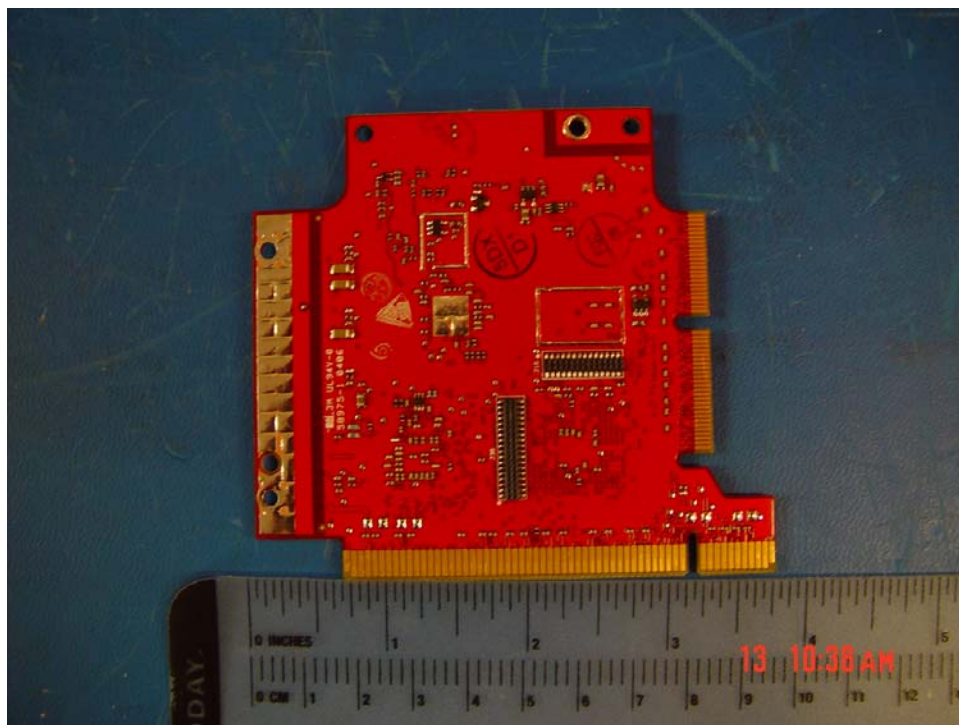

## AIR-AP1250 Access Point and Radio Module Photos

AIR-RM1251G Top with Shields Removed

AIR-RM1251G Bottom with Shields Removed

AIR-RM1251G Top with Shields

AIR-RM1251G Bottom with Shields

Disassembled radio module

Module assembly less covers

Module Assembly (showing regulatory label location)

Module Assembly (End View)

Radio modules installed in AIR-AP1250 Access Point

Radio Module prior to installation in AIR-AP1250 Access Point