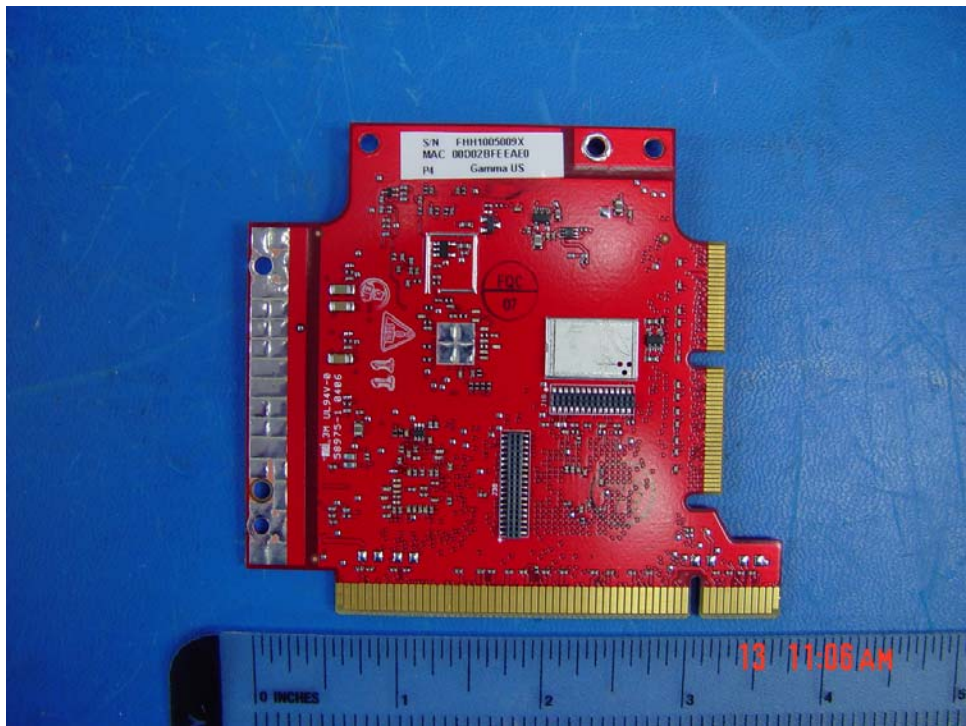

## AIR-AP1250 Access Point and Radio Module Photos

AIR-RM1251G Top with Shields Removed

AIR-RM1251G Bottom with Shields Removed

AIR-RM1251G Top with Shields

AIR-RM1251G Bottom with Shields

Disassembled radio module

Module assembly less covers

Module Assembly (showing regulatory label location)

Module Assembly (End View)

Radio modules installed in AIR-AP1250 Access Point

Radio Module prior to installation in AIR-AP1250 Access Point