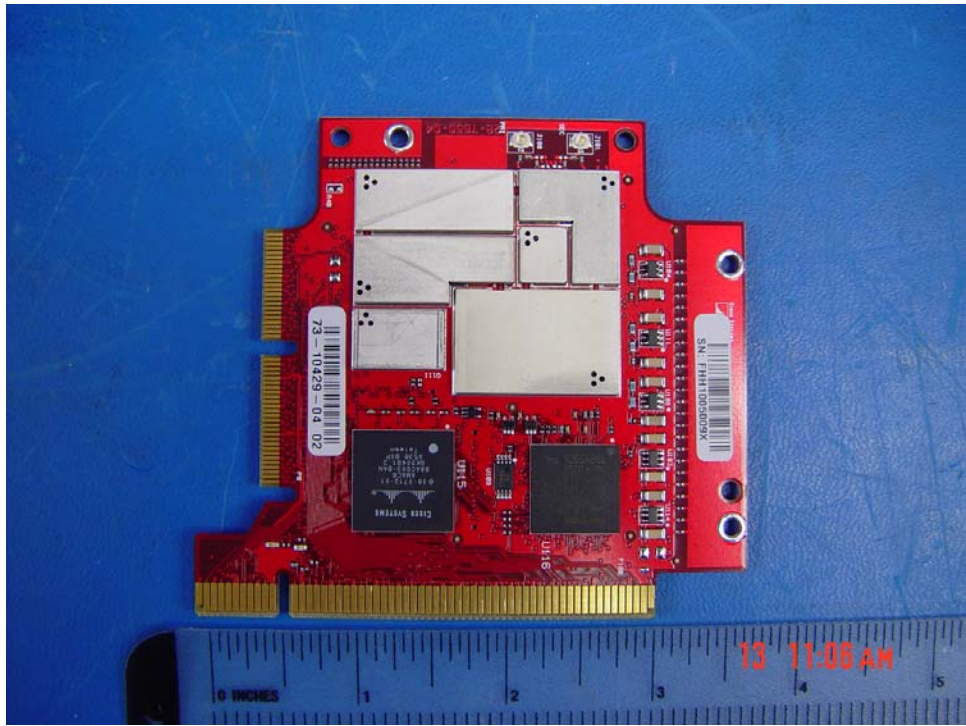

## AIR-AP1250 Access Point and Radio Module Photos

AIR-RM1251G Top with Shields Removed

AIR-RM1251G Bottom with Shields Removed

AIR-RM1251G Top with Shields

AIR-RM1251G Bottom with Shields

Disassembled radio module

Module assembly less covers

Module Assembly (showing regulatory label location)

Module Assembly (End View)

Radio modules installed in AIR-AP1250 Access Point

Radio Module prior to installation in AIR-AP1250 Access Point