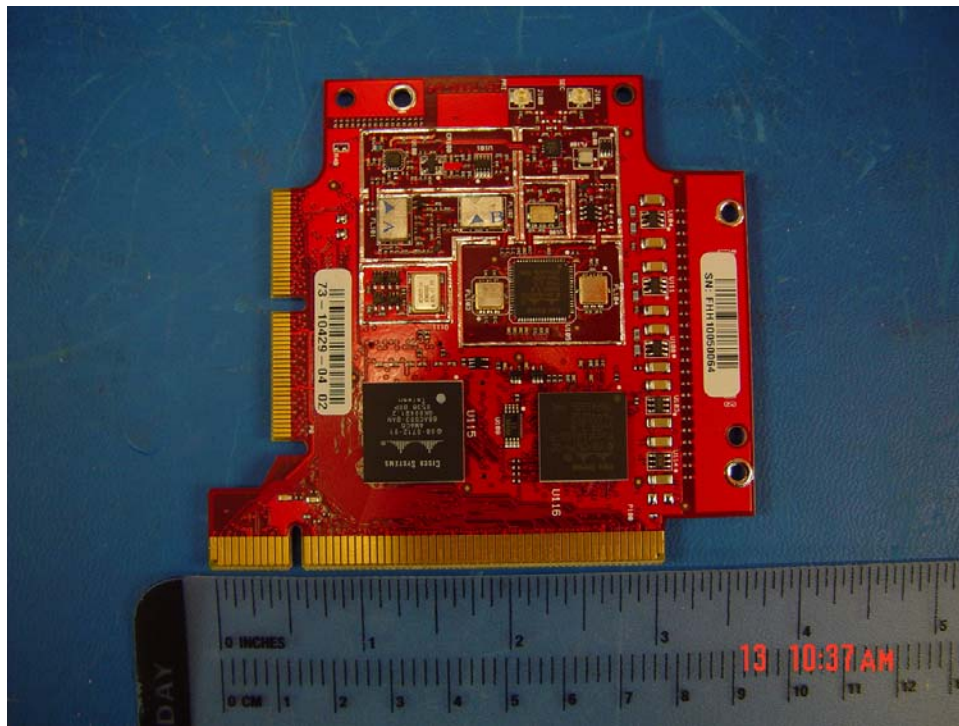

## AIR-AP1250 Access Point and Radio Module Photos

AIR-RM1251G Top with Shields Removed

AIR-RM1251G Bottom with Shields Removed

AIR-RM1251G Top with Shields

AIR-RM1251G Bottom with Shields

Disassembled radio module

Module assembly less covers

Module Assembly (showing regulatory label location)

Module Assembly (End View)

Radio modules installed in AIR-AP1250 Access Point

Radio Module prior to installation in AIR-AP1250 Access Point