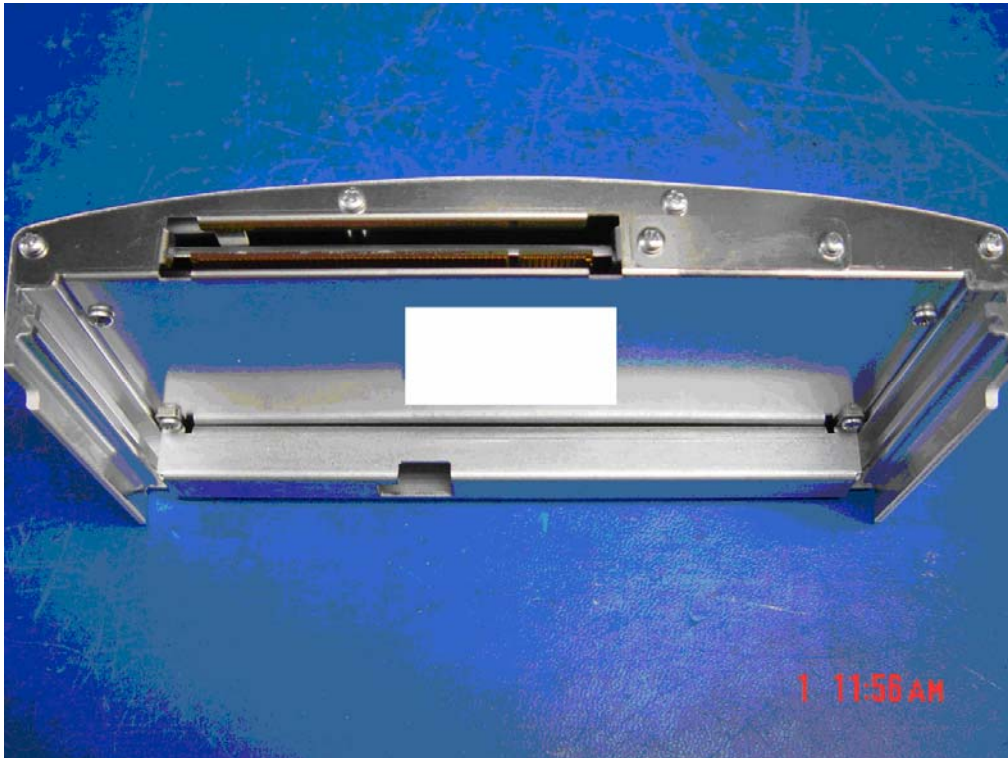

## AIR-AP1250 Access Point and Radio Module Photos

AIR-RM1251G Top with Shields Removed

AIR-RM1251G Bottom with Shields Removed

AIR-RM1251G Top with Shields

AIR-RM1251G Bottom with Shields

Disassembled radio module

Module assembly less covers

Module Assembly (showing regulatory label location)

Module Assembly (End View)

Radio modules installed in AIR-AP1250 Access Point

Radio Module prior to installation in AIR-AP1250 Access Point