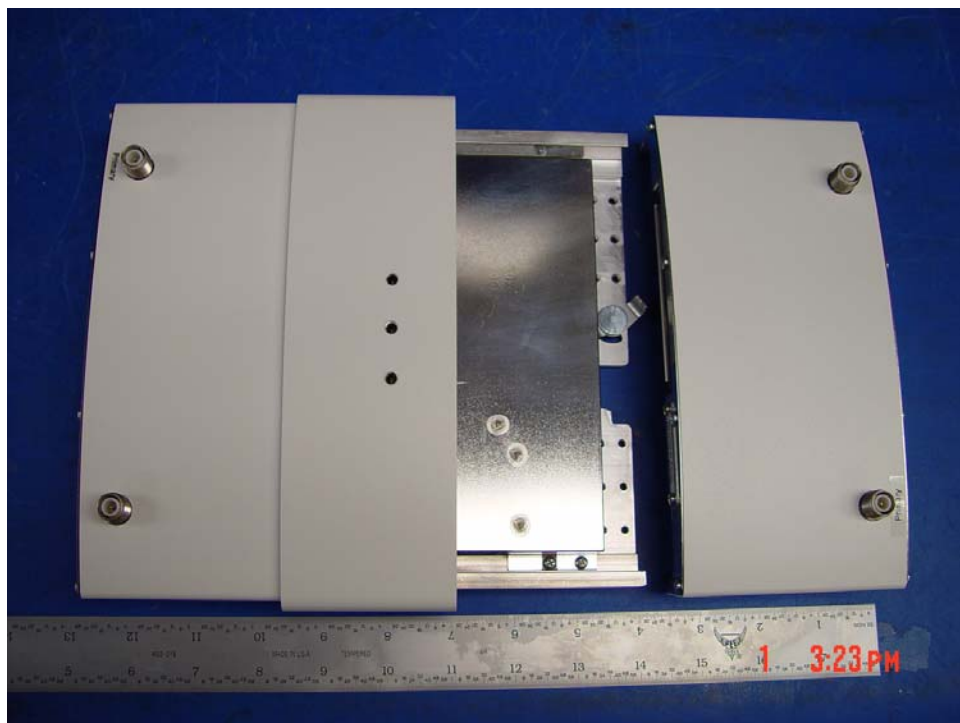

## AIR-AP1250 Access Point and Radio Module Photos

AIR-RM1251G Top with Shields Removed

AIR-RM1251G Bottom with Shields Removed

AIR-RM1251G Top with Shields

AIR-RM1251G Bottom with Shields

Disassembled radio module

Module assembly less covers

Module Assembly (showing regulatory label location)

Module Assembly (End View)

Radio modules installed in AIR-AP1250 Access Point

Radio Module prior to installation in AIR-AP1250 Access Point