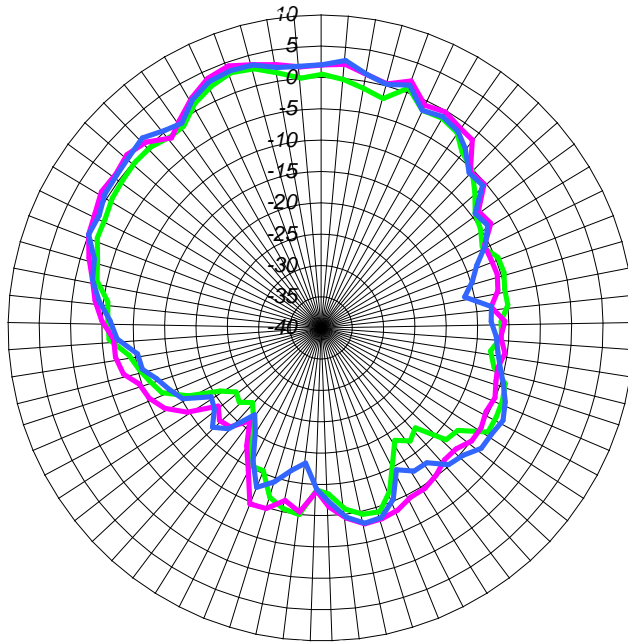

Koala Client Antenna
xz plane Vertically Polarized Horn
Left Antenna Active
dBi Scale

5150MHz 5250MHz 5350MHz

Koala Client Antenna
yz plane Horizontally Polarized Horn
Left Antenna Active
dBi Scale

5150MHz 5250MHz 5350MHz