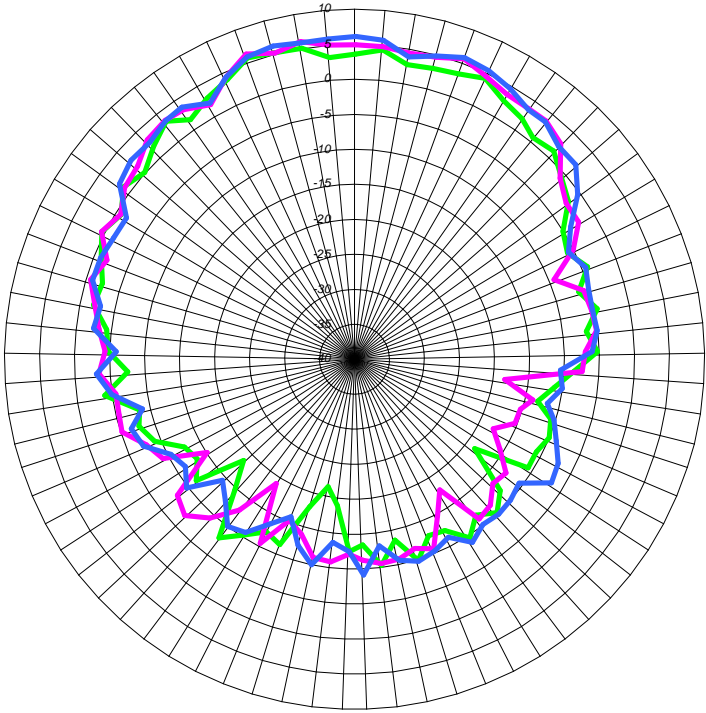

Koala Client Antenna
xz plane Vertically Polarized Horn
Left Antenna Active
dBi Scale

5150MHz 5250MHz 5350MHz

Koala Client Antenna
yz plane Horizontally Polarized Horn
Left Antenna Active
dBi Scale

5150MHz 5250MHz 5350MHz