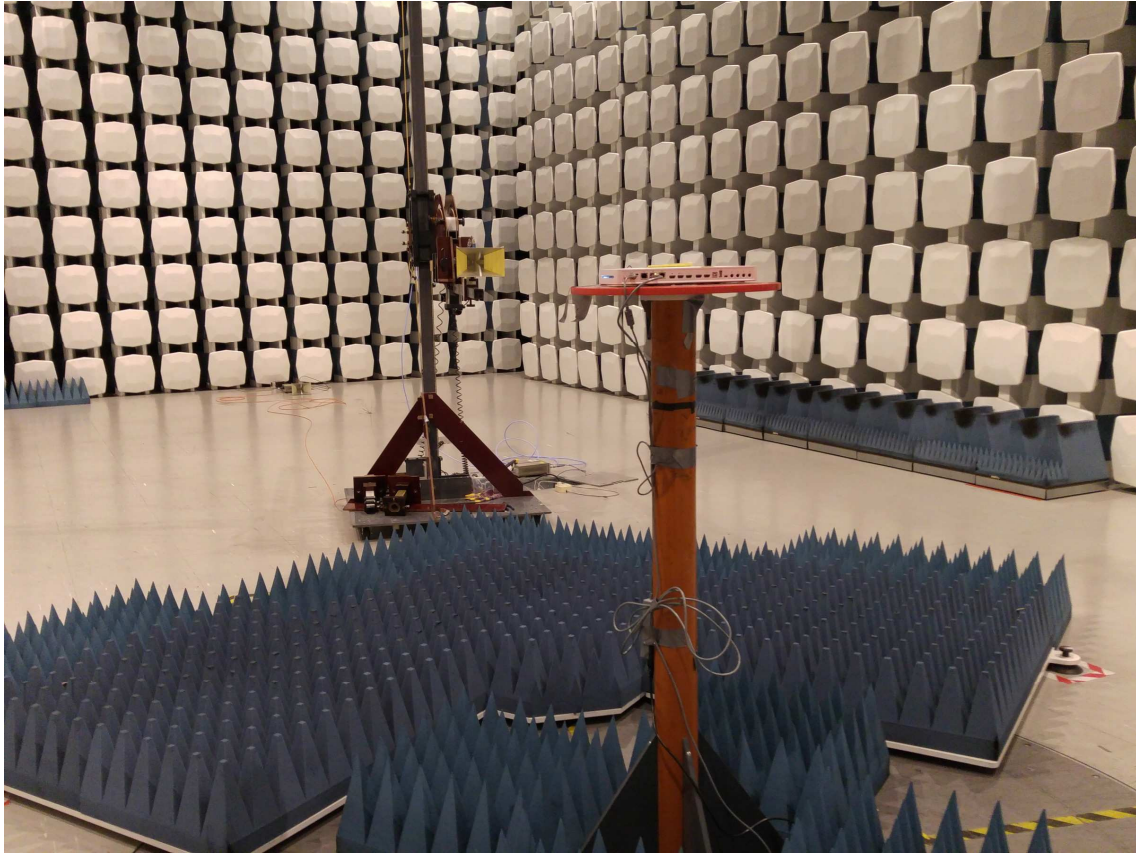

PHOTOS OF TEST SET-UP – Cisco TTC7-25

Radiated Emissions, 30 - 200 MHz

Radiated Emissions, 1 GHz – 8.5 GHz

Radiated Emissions, 8 – 18 GHz

Power line Conducted Emissions Test