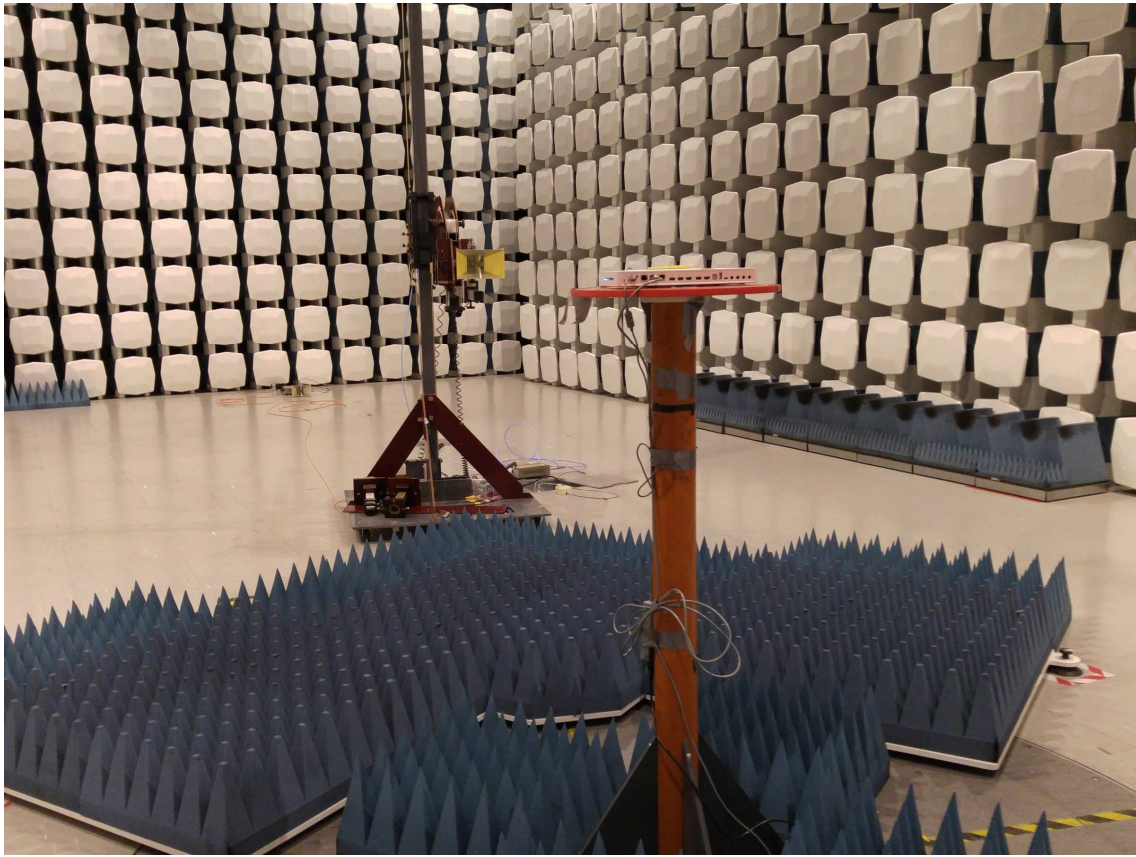

## PHOTOS OF TEST SET-UP – Cisco TTC7-25

Radiated Emissions, 30 - 200 MHz

**Radiated Emissions, 1 GHz – 8.5 GHz**

**Radiated Emissions, 8 – 18 GHz**

**Power line Conducted Emissions Test**