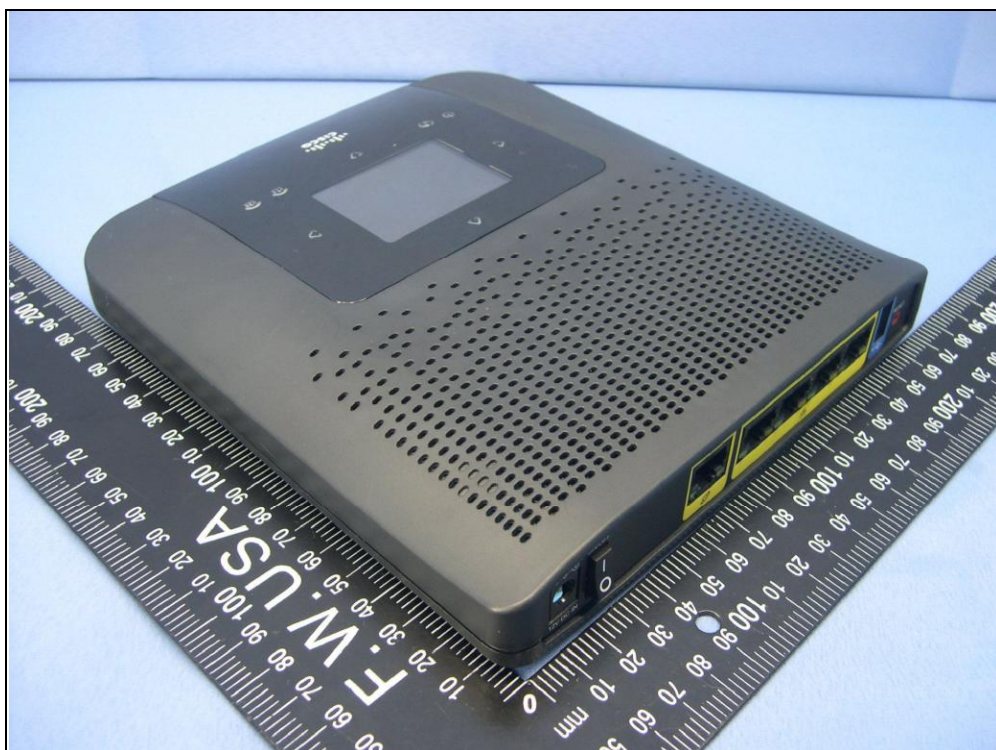

CONSTRUCTION PHOTOS OF EUT

Models : TEI301W, TES301W

Model : REN301W

Adapter : PSA24A-120

A D T

Adapter : EADP-30RB A

A D T