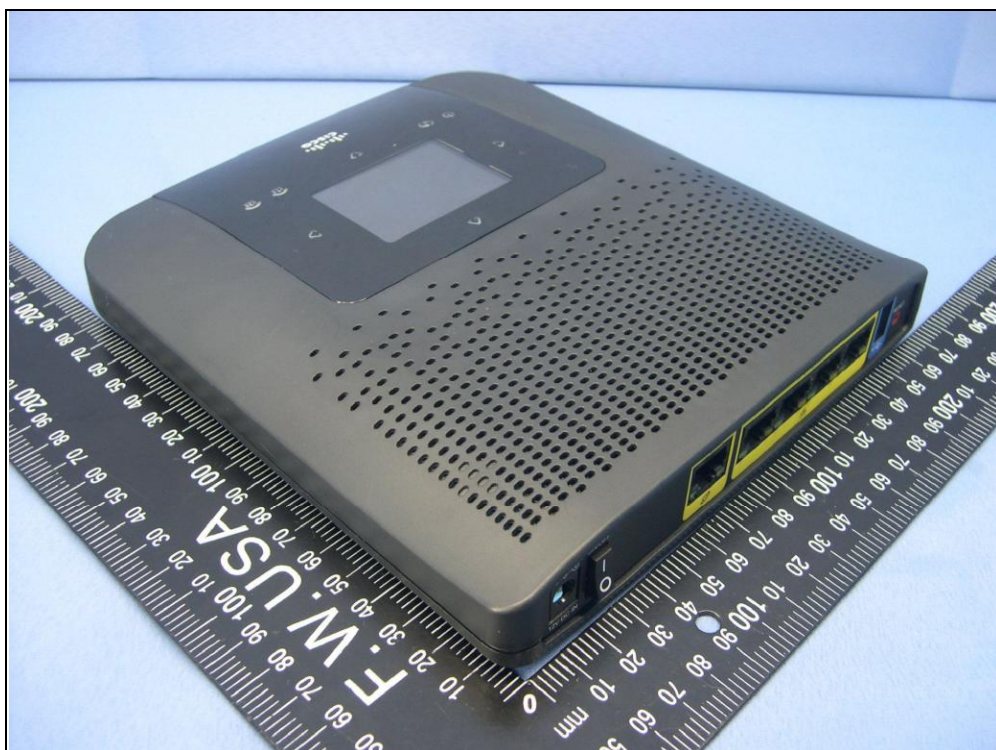

# CONSTRUCTION PHOTOS OF EUT

Models : TEI301, TES301

Model : REN301

Adapter : PSA24A-120

A D T

Adapter : EADP-30RB A

A D T