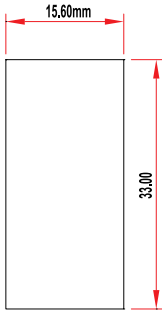

Richshaw

6002-83610031R

Material:3M7818 Silver Polyester label

Size: 15.6x33.0mm(tolerance +/-0.2mm)

Outline:black color

Text : black color

20120618 Phoebe