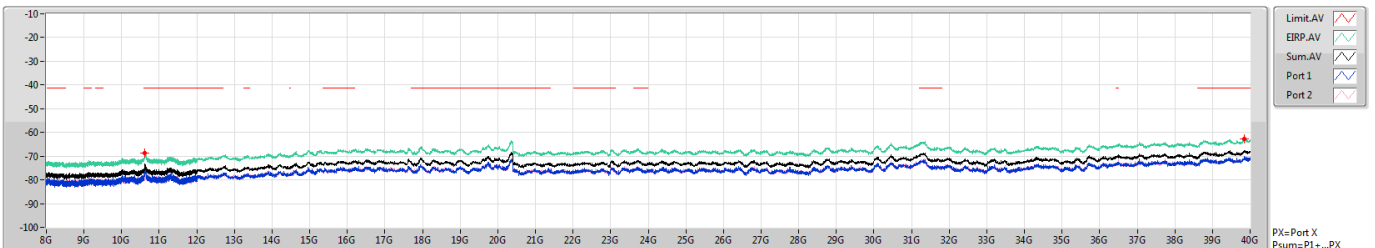

802.11ax HEW40_Nss2,(MCS0)_2TX

5310MHz

CSE-AV

26/03/2020

F-Start(Hz)	F-Stop(Hz)	RBW(Hz)	Type	Freq(Hz)	EIRP(dBm)	Limit(dBm)	Margin(dB)	DG(dB)	Ref(dB)	Psum(dBm)	P1(dBm)	P2(dBm)
8G	12G	1M	AV	10.619G	-68.68	-41.20	-27.48	4.74	0.00	-73.42	-75.21	-78.12
12G	40G	1M	AV	39.846G	-62.77	-41.20	-21.57	4.74	0.00	-67.51	-70.28	-70.77