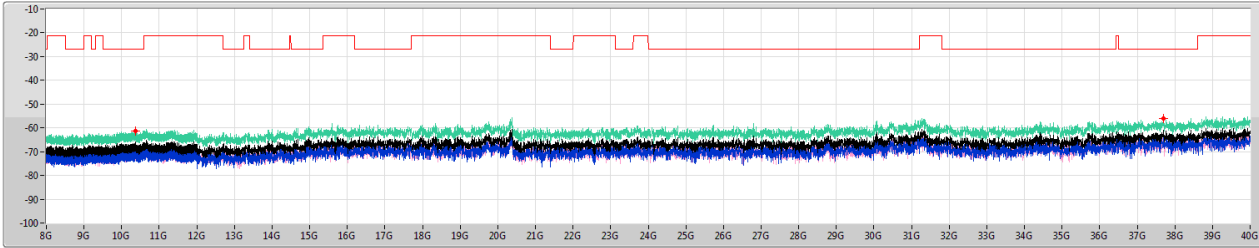

802.11ax HEW40_Nss2,(MCS0)_2TX

CSE-PK

5190MHz

26/03/2020

PX=Port X
Psum=P1+...PX

F-Start(Hz)	F-Stop(Hz)	RBW(Hz)	Type	Freq(Hz)	EIRP(dBm)	Limit(dBm)	Margin(dB)	DG(dBi)	Ref(dB)	Psum(dBm)	P1(dBm)	P2(dBm)
8G	12G	1M	PK	10.3795G	-61.31	-27.00	-34.31	4.75	0.00	-66.06	-70.28	-68.13
12G	40G	1M	PK	37.69G	-56.06	-27.00	-29.06	4.75	0.00	-60.81	-62.61	-65.51