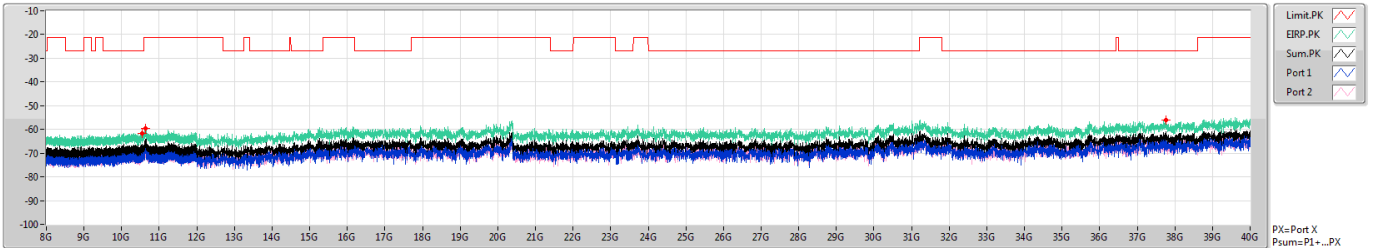

802.11ax HEW40_Nss2,(MCS0)_2TX

5310MHz

CSE-PK

26/03/2020

F-Start(Hz)	F-Stop(Hz)	RBW(Hz)	Type	Freq(Hz)	EIRP(dBm)	Limit(dBm)	Margin(dB)	DG(dB)	Ref(dB)	Psum(dBm)	P1(dBm)	P2(dBm)
8G	12G	1M	PK	10.5575G	-61.54	-27.00	-34.54	4.74	0.00	-66.28	-69.78	-68.85
8G	12G	1M	PK	10.6325G	-59.57	-21.20	-38.37	4.74	0.00	-64.31	-66.01	-69.20
12G	40G	1M	PK	37.7705G	-56.17	-27.00	-29.17	4.74	0.00	-60.91	-67.81	-61.90