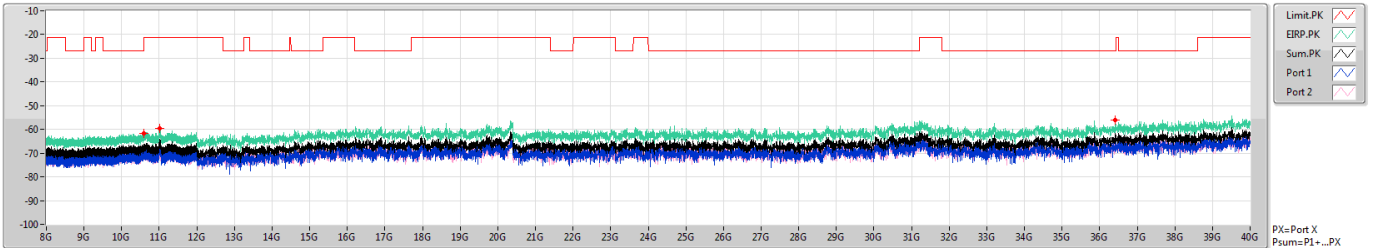

802.11ax HEW40_Nss2,(MCS0)_2TX

5510MHz

CSE-PK

26/03/2020

F-Start(Hz)	F-Stop(Hz)	RBW(Hz)	Type	Freq(Hz)	EIRP(dBm)	Limit(dBm)	Margin(dB)	DG(dB)	Ref(dB)	Psum(dBm)	P1(dBm)	P2(dBm)
8G	12G	1M	PK	10.5915G	-61.66	-27.00	-34.66	4.59	0.00	-66.25	-68.48	-70.21
8G	12G	1M	PK	11.0165G	-59.56	-21.20	-38.36	4.59	0.00	-64.15	-66.27	-68.27
12G	40G	1M	PK	36.416G	-55.89	-27.00	-28.89	4.59	0.00	-60.48	-63.31	-63.68