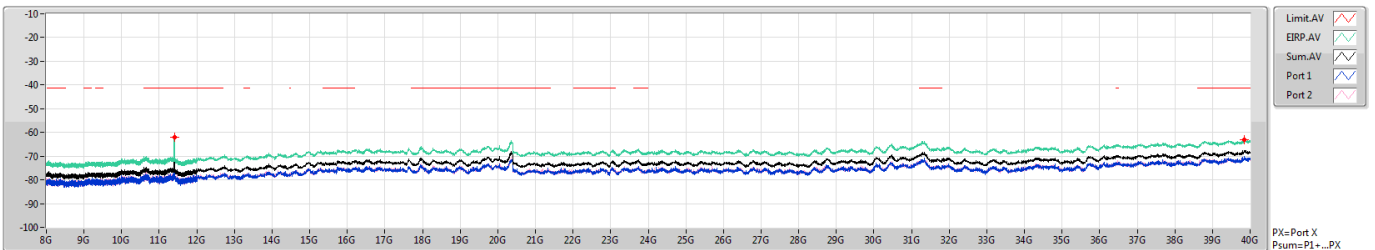

802.11ax HEW20_Nss2,(MCS0)_2TX

CSE-AV

5700MHz

26/03/2020

F-Start(Hz)	F-Stop(Hz)	RBW(Hz)	Type	Freq(Hz)	EIRP(dBm)	Limit(dBm)	Margin(dB)	DG(dBi)	Ref(dB)	Psum(dBm)	P1(dBm)	P2(dBm)
8G	12G	1M	AV	11.401G	-62.12	-41.20	-20.92	4.59	0.00	-66.71	-69.12	-70.42
12G	40G	1M	AV	39.8495G	-62.94	-41.20	-21.74	4.59	0.00	-67.53	-70.25	-70.86

PX=Port X
Psum=P1+...PX