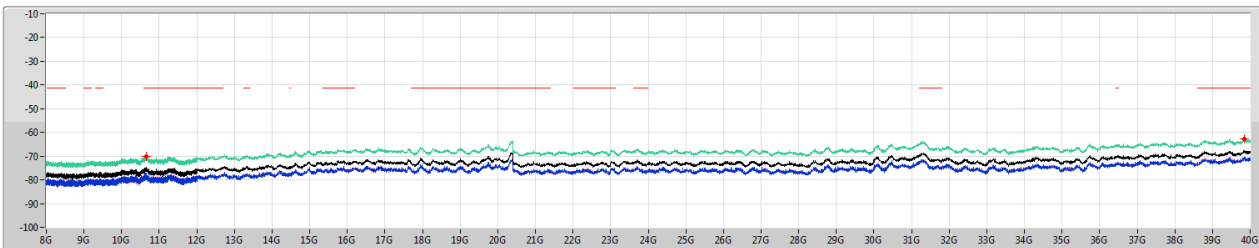

802.11ax HEW40_Nss2,(MCS0)_2TX

CSE-AV

5190MHz

26/03/2020

PX=Port X
Psum=P1+...PX

F-Start(Hz)	F-Stop(Hz)	RBW(Hz)	Type	Freq(Hz)	EIRP(dBm)	Limit(dBm)	Margin(dB)	DG(dBi)	Ref(dB)	Psum(dBm)	P1(dBm)	P2(dBm)
8G	12G	1M	AV	10.6535G	-70.05	-41.20	-28.85	4.75	0.00	-74.80	-76.99	-78.81
12G	40G	1M	AV	39.8425G	-62.87	-41.20	-21.67	4.75	0.00	-67.62	-70.47	-70.79