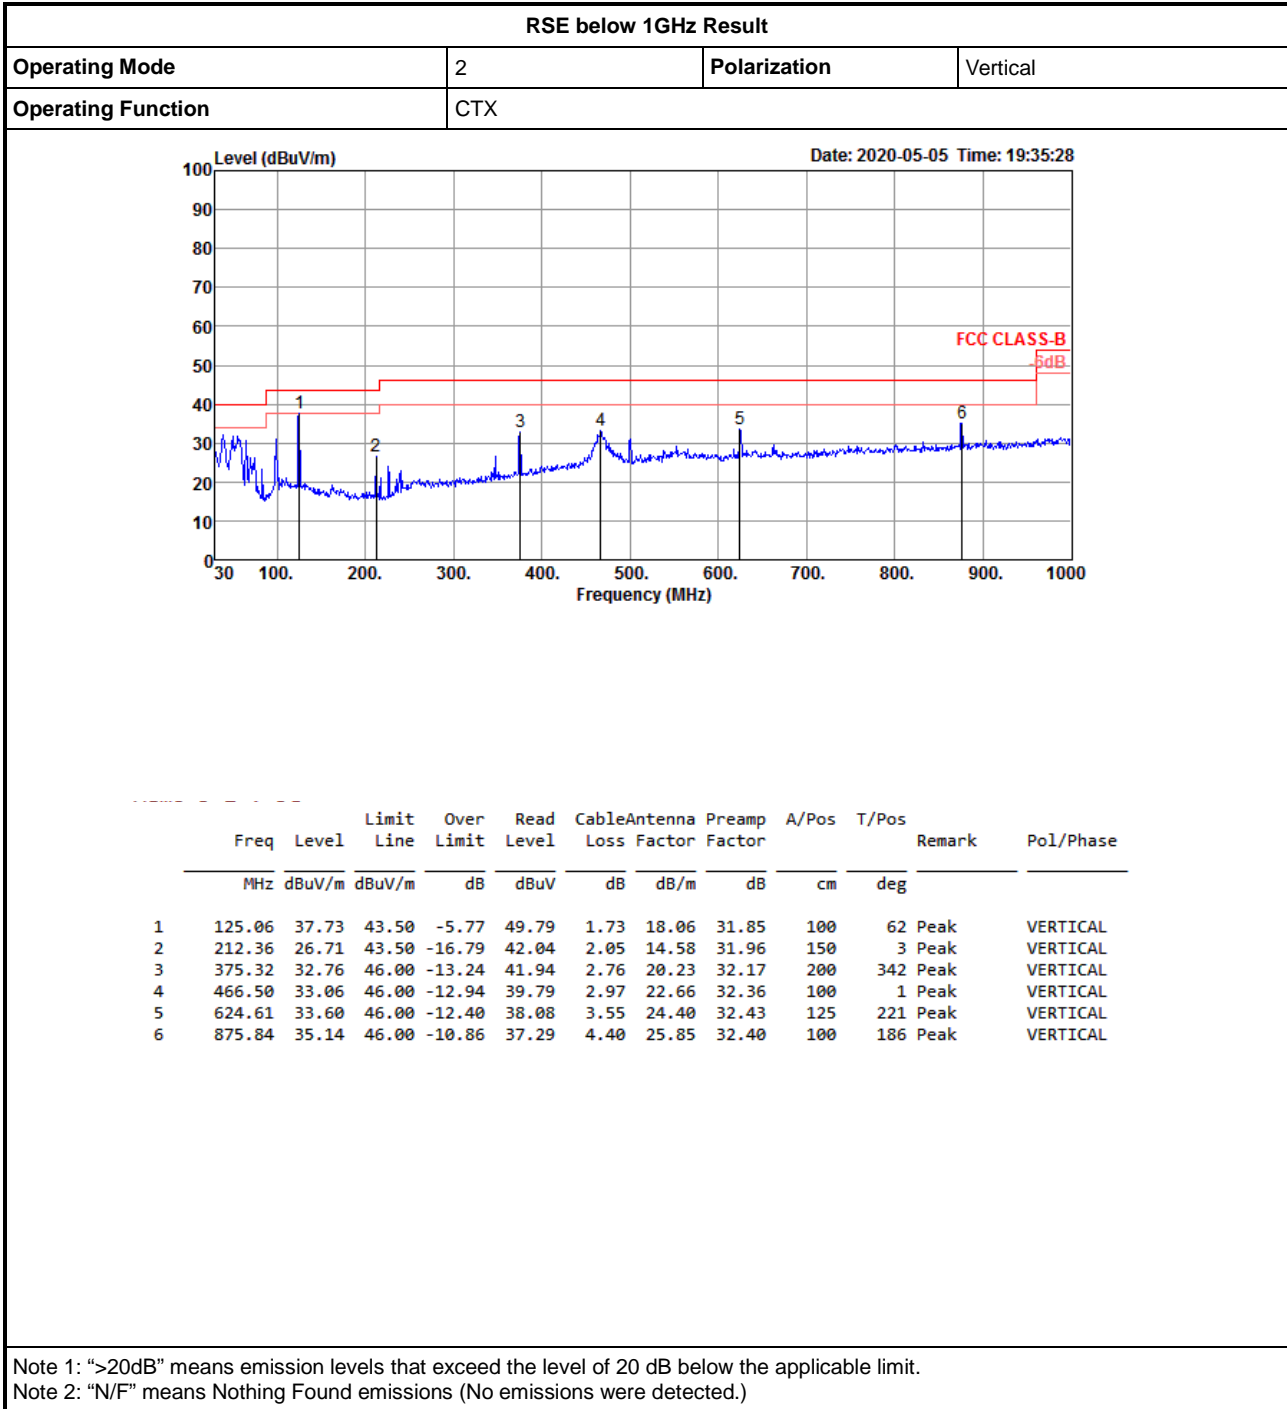

802.11ac VHT80_Nss2,(MCS0)_2TX

PSD

5530MHz

27/03/2020

CF
5.53GHz
Span
120MHz
RBW
1MHz
VBW
3MHz
Sweep Time
20ms
Detector Type
RMS

Sum
Port 1
Port 2

Sum	PD	Port 1	Port 2
(dBm/RBW)	(dBm/RBW)	(dBm/RBW)	(dBm/RBW)
0.67	0.67	-2.44	-2.00

802.11ax HEW20_Nss2,(MCS0)_2TX

PSD

5180MHz

27/03/2020

CF
5.18GHz
Span
30MHz
RBW
1MHz
VBW
3MHz
Sweep Time
20ms
Detector Type
RMS

Sum
Port 1
Port 2

Sum	PD	Port 1	Port 2
(dBm/RBW)	(dBm/RBW)	(dBm/RBW)	(dBm/RBW)
6.78	6.78	3.69	3.91

RSE below 1GHz Result

RSE below 1GHz Result

Appendix E.1

For Radiated Cabinet:

Summary

Mode	Result	Type	Freq (Hz)	Level (dBuV/m)	Limit (dBuV/m)	Margin (dB)	Dist (m)	Condition	Azimuth (°)	Height (m)	Comments
5.25-5.35GHz	-	-	-	-	-	-	-	-	-	-	-
802.11ax HEW20_Nss1,(MCS0)_2TX	Pass	AV	15.8961G	43.77	54.00	-10.23	3	Horizontal	11	1.80	-