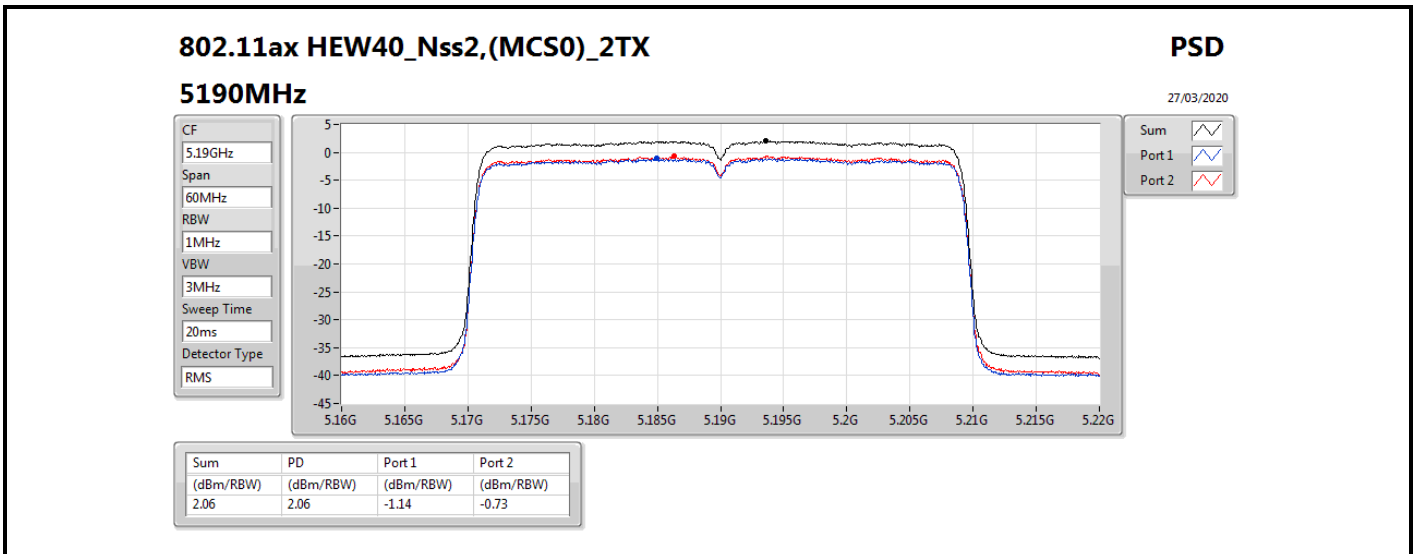

802.11ac VHT80_Nss2,(MCS0)_2TX

PSD

5530MHz

27/03/2020

CF
5.53GHz
Span
120MHz
RBW
1MHz
VBW
3MHz
Sweep Time
20ms
Detector Type
RMS

Sum
Port 1
Port 2

Sum	PD	Port 1	Port 2
(dBm/RBW)	(dBm/RBW)	(dBm/RBW)	(dBm/RBW)
0.67	0.67	-2.44	-2.00

802.11ax HEW20_Nss2,(MCS0)_2TX

PSD

5180MHz

27/03/2020

CF
5.18GHz
Span
30MHz
RBW
1MHz
VBW
3MHz
Sweep Time
20ms
Detector Type
RMS

Sum
Port 1
Port 2

Sum	PD	Port 1	Port 2
(dBm/RBW)	(dBm/RBW)	(dBm/RBW)	(dBm/RBW)
6.78	6.78	3.69	3.91