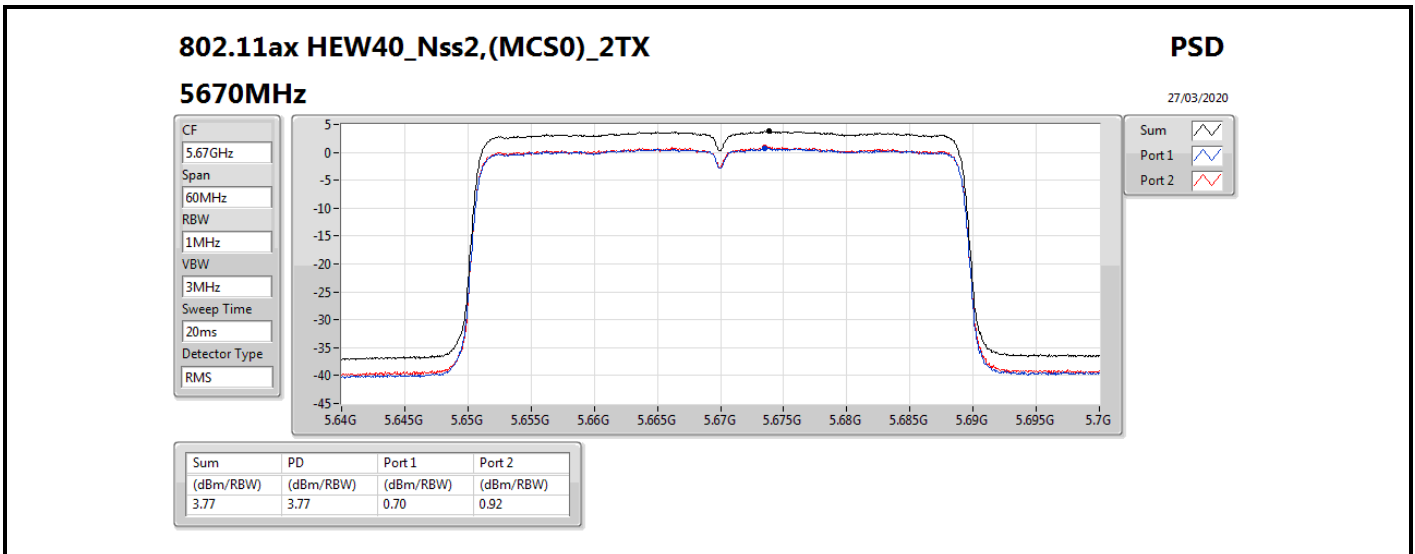

802.11ac VHT80_Nss2,(MCS0)_2TX

PSD

5530MHz

27/03/2020

CF
5.53GHz
Span
120MHz
RBW
1MHz
VBW
3MHz
Sweep Time
20ms
Detector Type
RMS

Sum
Port 1
Port 2

Sum	PD	Port 1	Port 2
(dBm/RBW)	(dBm/RBW)	(dBm/RBW)	(dBm/RBW)
0.67	0.67	-2.44	-2.00

802.11ax HEW20_Nss2,(MCS0)_2TX

PSD

5180MHz

27/03/2020

CF
5.18GHz
Span
30MHz
RBW
1MHz
VBW
3MHz
Sweep Time
20ms
Detector Type
RMS

Sum
Port 1
Port 2

Sum	PD	Port 1	Port 2
(dBm/RBW)	(dBm/RBW)	(dBm/RBW)	(dBm/RBW)
6.78	6.78	3.69	3.91