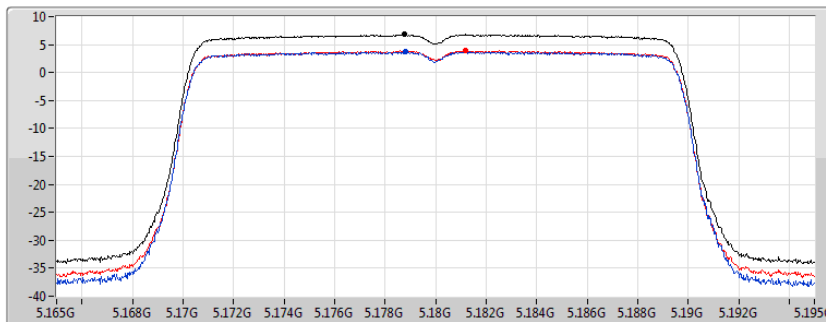

802.11ac VHT80_Nss2,(MCS0)_2TX

PSD

5290MHz

27/03/2020

CF
5.29GHz
Span
120MHz
RBW
1MHz
VBW
3MHz
Sweep Time
20ms
Detector Type
RMS

Sum
Port 1
Port 2

Sum	PD	Port 1	Port 2
(dBm/RBW)	(dBm/RBW)	(dBm/RBW)	(dBm/RBW)
0.13	0.13	-2.84	-2.70

802.11ac VHT80_Nss2,(MCS0)_2TX

PSD

5530MHz

27/03/2020

CF
5.53GHz
Span
120MHz
RBW
1MHz
VBW
3MHz
Sweep Time
20ms
Detector Type
RMS

Sum
Port 1
Port 2

Sum	PD	Port 1	Port 2
(dBm/RBW)	(dBm/RBW)	(dBm/RBW)	(dBm/RBW)
0.67	0.67	-2.44	-2.00

802.11ax HEW20_Nss2,(MCS0)_2TX

PSD

5180MHz

27/03/2020

CF
5.18GHz
Span
30MHz
RBW
1MHz
VBW
3MHz
Sweep Time
20ms
Detector Type
RMS

Sum
Port 1
Port 2

Sum	PD	Port 1	Port 2
(dBm/RBW)	(dBm/RBW)	(dBm/RBW)	(dBm/RBW)
6.78	6.78	3.69	3.91