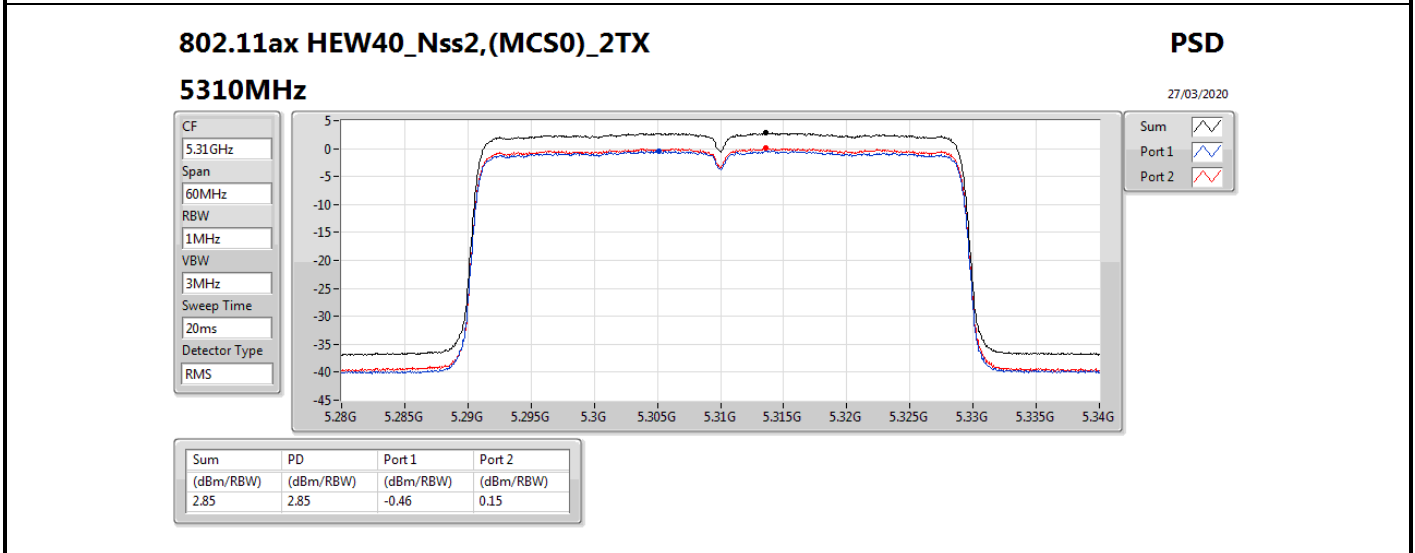

802.11ac VHT80_Nss2,(MCS0)_2TX

PSD

5530MHz

27/03/2020

CF
5.53GHz
Span
120MHz
RBW
1MHz
VBW
3MHz
Sweep Time
20ms
Detector Type
RMS

Sum
Port 1
Port 2

Sum	PD	Port 1	Port 2
(dBm/RBW)	(dBm/RBW)	(dBm/RBW)	(dBm/RBW)
0.67	0.67	-2.44	-2.00

802.11ax HEW20_Nss2,(MCS0)_2TX

PSD

5180MHz

27/03/2020

CF
5.18GHz
Span
30MHz
RBW
1MHz
VBW
3MHz
Sweep Time
20ms
Detector Type
RMS

Sum
Port 1
Port 2

Sum	PD	Port 1	Port 2
(dBm/RBW)	(dBm/RBW)	(dBm/RBW)	(dBm/RBW)
6.78	6.78	3.69	3.91