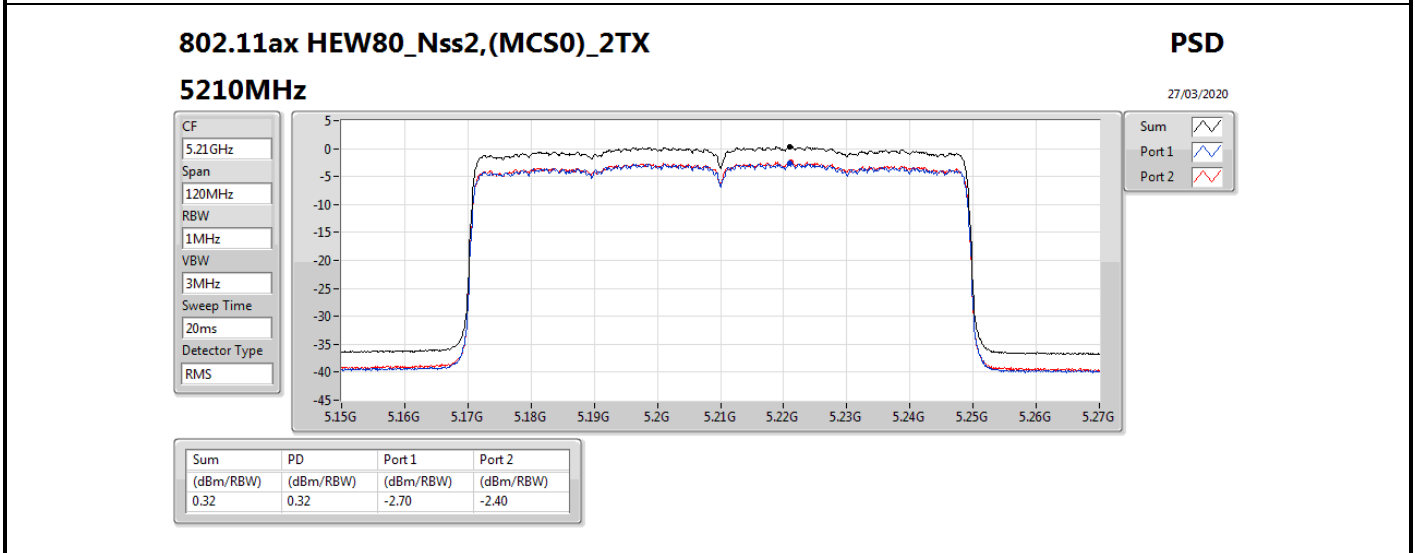

802.11ac VHT80_Nss2,(MCS0)_2TX

PSD

5530MHz

27/03/2020

CF
5.53GHz
Span
120MHz
RBW
1MHz
VBW
3MHz
Sweep Time
20ms
Detector Type
RMS

Sum
Port 1
Port 2

Sum	PD	Port 1	Port 2
(dBm/RBW)	(dBm/RBW)	(dBm/RBW)	(dBm/RBW)
0.67	0.67	-2.44	-2.00

802.11ax HEW20_Nss2,(MCS0)_2TX

PSD

5180MHz

27/03/2020

CF
5.18GHz
Span
30MHz
RBW
1MHz
VBW
3MHz
Sweep Time
20ms
Detector Type
RMS

Sum
Port 1
Port 2

Sum	PD	Port 1	Port 2
(dBm/RBW)	(dBm/RBW)	(dBm/RBW)	(dBm/RBW)
6.78	6.78	3.69	3.91