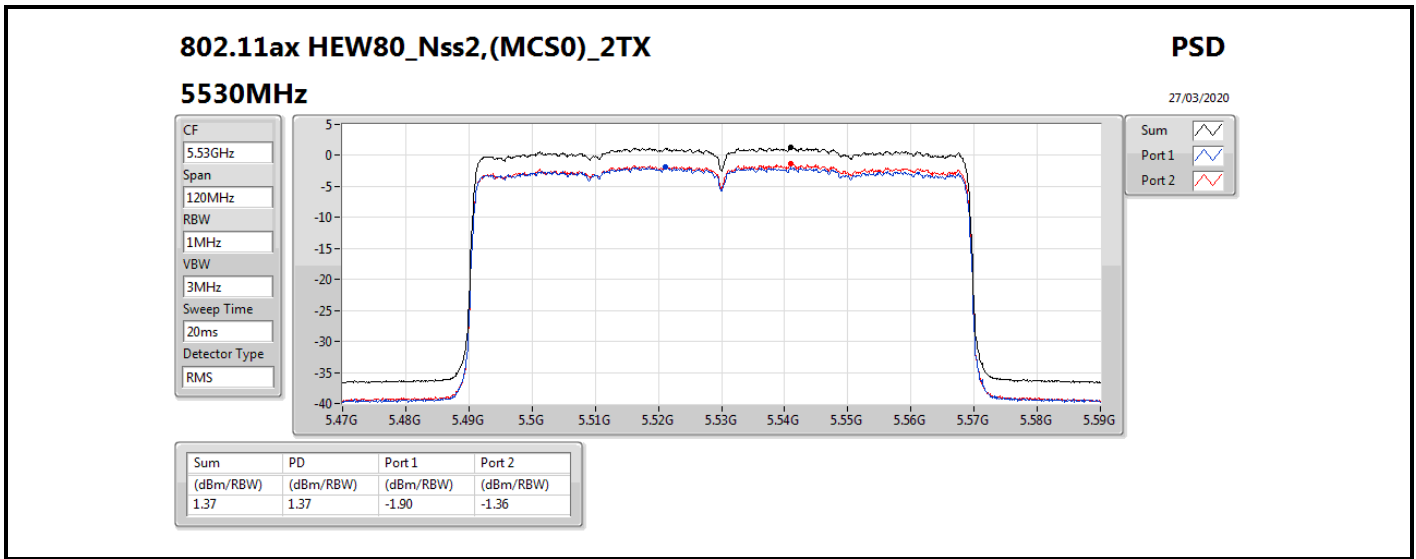

802.11ac VHT80_Nss2,(MCS0)_2TX

PSD

5530MHz

27/03/2020

CF
5.53GHz
Span
120MHz
RBW
1MHz
VBW
3MHz
Sweep Time
20ms
Detector Type
RMS

Sum
Port 1
Port 2

Sum	PD	Port 1	Port 2
(dBm/RBW)	(dBm/RBW)	(dBm/RBW)	(dBm/RBW)
0.67	0.67	-2.44	-2.00

802.11ax HEW20_Nss2,(MCS0)_2TX

PSD

5180MHz

27/03/2020

CF
5.18GHz
Span
30MHz
RBW
1MHz
VBW
3MHz
Sweep Time
20ms
Detector Type
RMS

Sum
Port 1
Port 2

Sum	PD	Port 1	Port 2
(dBm/RBW)	(dBm/RBW)	(dBm/RBW)	(dBm/RBW)
6.78	6.78	3.69	3.91