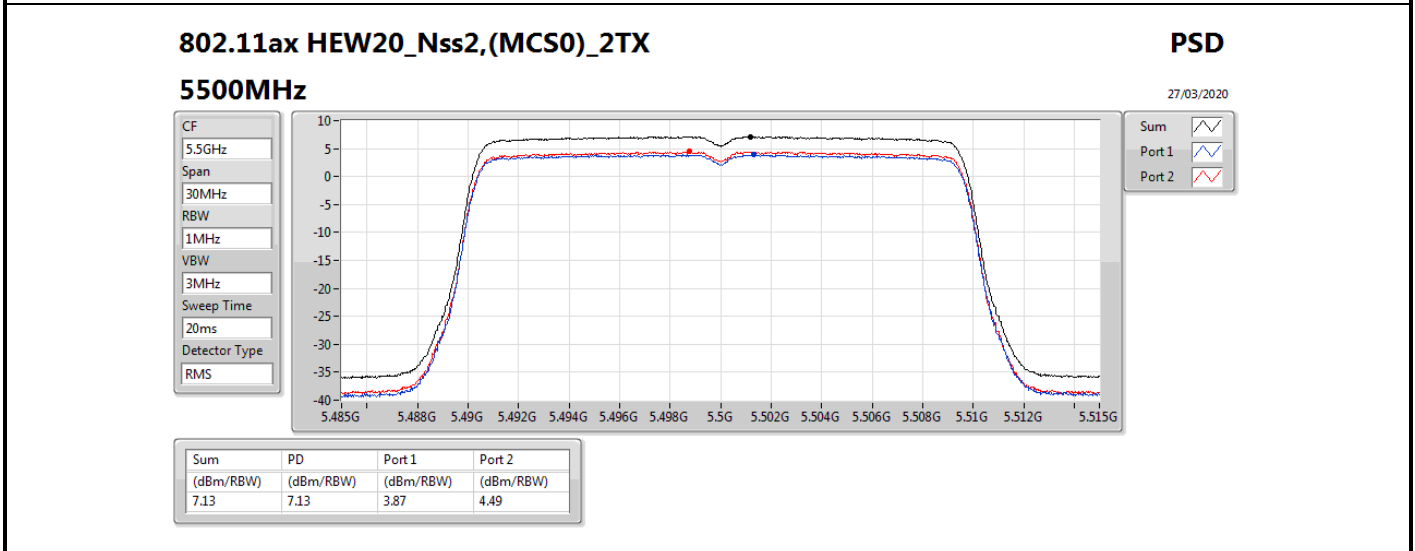

802.11ac VHT80_Nss2,(MCS0)_2TX

PSD

5530MHz

27/03/2020

CF
5.53GHz
Span
120MHz
RBW
1MHz
VBW
3MHz
Sweep Time
20ms
Detector Type
RMS

Sum
Port 1
Port 2

Sum	PD	Port 1	Port 2
(dBm/RBW)	(dBm/RBW)	(dBm/RBW)	(dBm/RBW)
0.67	0.67	-2.44	-2.00

802.11ax HEW20_Nss2,(MCS0)_2TX

PSD

5180MHz

27/03/2020

CF
5.18GHz
Span
30MHz
RBW
1MHz
VBW
3MHz
Sweep Time
20ms
Detector Type
RMS

Sum
Port 1
Port 2

Sum	PD	Port 1	Port 2
(dBm/RBW)	(dBm/RBW)	(dBm/RBW)	(dBm/RBW)
6.78	6.78	3.69	3.91