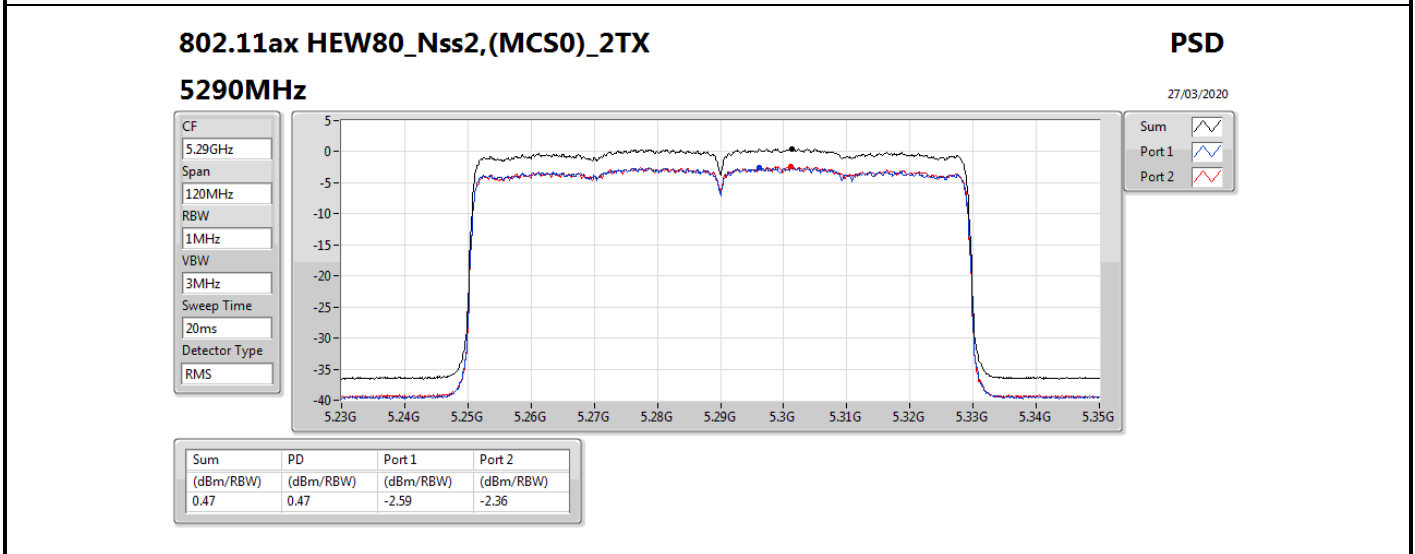

802.11ac VHT80_Nss2,(MCS0)_2TX

PSD

5290MHz

27/03/2020

CF
5.29GHz
Span
120MHz
RBW
1MHz
VBW
3MHz
Sweep Time
20ms
Detector Type
RMS

Sum
Port 1
Port 2

Sum	PD	Port 1	Port 2
(dBm/RBW)	(dBm/RBW)	(dBm/RBW)	(dBm/RBW)
0.13	0.13	-2.84	-2.70

802.11ac VHT80_Nss2,(MCS0)_2TX

PSD

5530MHz

27/03/2020

CF
5.53GHz
Span
120MHz
RBW
1MHz
VBW
3MHz
Sweep Time
20ms
Detector Type
RMS

Sum
Port 1
Port 2

Sum	PD	Port 1	Port 2
(dBm/RBW)	(dBm/RBW)	(dBm/RBW)	(dBm/RBW)
0.67	0.67	-2.44	-2.00

802.11ax HEW20_Nss2,(MCS0)_2TX

PSD

5180MHz

27/03/2020

CF
5.18GHz
Span
30MHz
RBW
1MHz
VBW
3MHz
Sweep Time
20ms
Detector Type
RMS

Sum
Port 1
Port 2

Sum	PD	Port 1	Port 2
(dBm/RBW)	(dBm/RBW)	(dBm/RBW)	(dBm/RBW)
6.78	6.78	3.69	3.91