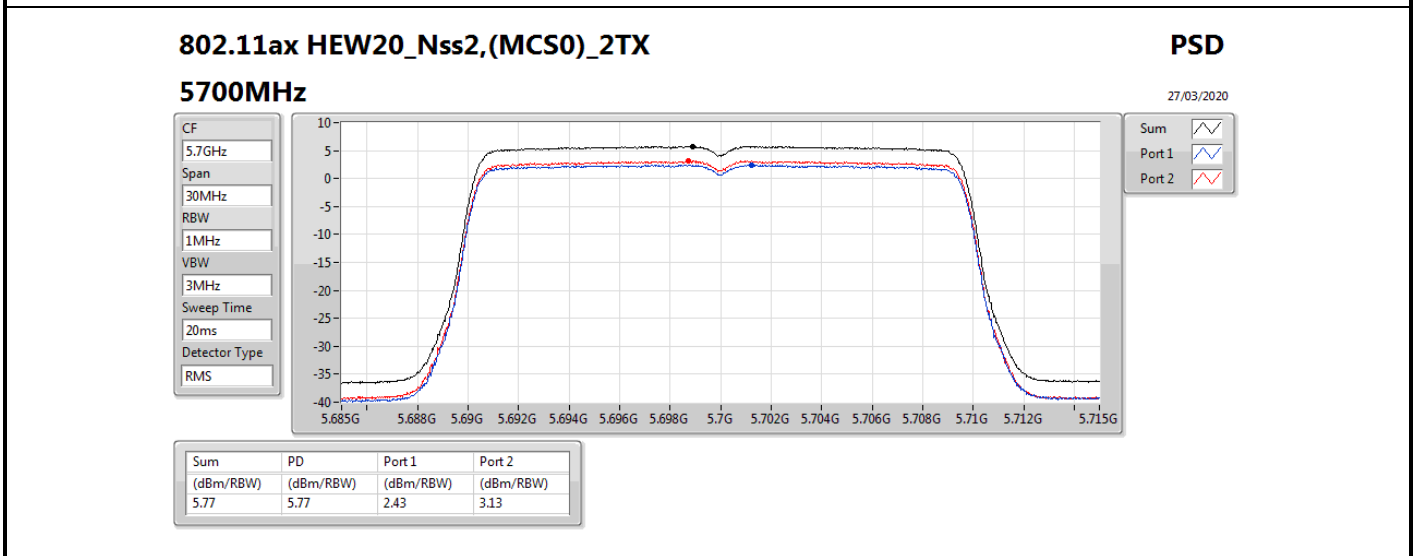

802.11ac VHT80_Nss2,(MCS0)_2TX

PSD

5530MHz

27/03/2020

CF
5.53GHz
Span
120MHz
RBW
1MHz
VBW
3MHz
Sweep Time
20ms
Detector Type
RMS

Sum
Port 1
Port 2

Sum	PD	Port 1	Port 2
(dBm/RBW)	(dBm/RBW)	(dBm/RBW)	(dBm/RBW)
0.67	0.67	-2.44	-2.00

802.11ax HEW20_Nss2,(MCS0)_2TX

PSD

5180MHz

27/03/2020

CF
5.18GHz
Span
30MHz
RBW
1MHz
VBW
3MHz
Sweep Time
20ms
Detector Type
RMS

Sum
Port 1
Port 2

Sum	PD	Port 1	Port 2
(dBm/RBW)	(dBm/RBW)	(dBm/RBW)	(dBm/RBW)
6.78	6.78	3.69	3.91