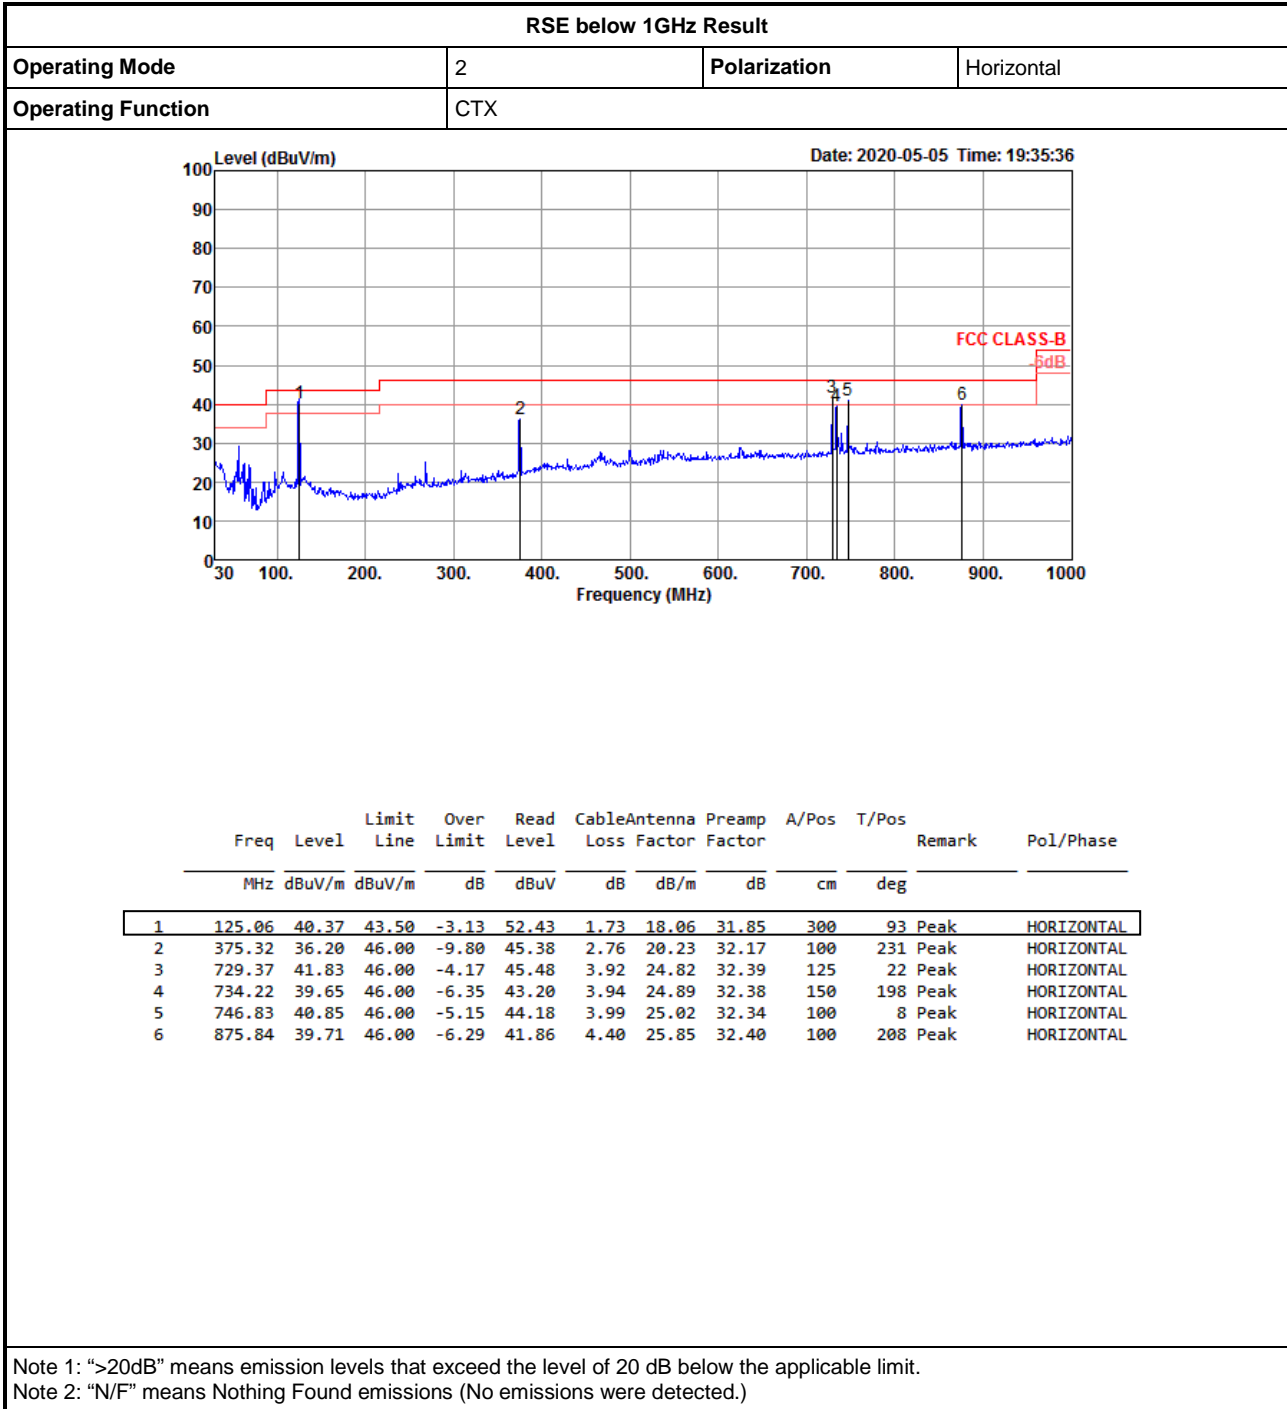

802.11ax HEW20_Nss2,(MCS0)_2TX

PSD

5180MHz

27/03/2020

CF
5.18GHz
Span
30MHz
RBW
1MHz
VBW
3MHz
Sweep Time
20ms
Detector Type
RMS

Sum
Port 1
Port 2

Sum	PD	Port 1	Port 2
(dBm/RBW)	(dBm/RBW)	(dBm/RBW)	(dBm/RBW)
6.78	6.78	3.69	3.91

RSE below 1GHz Result

RSE below 1GHz Result

Appendix E.1

For Radiated Cabinet:

Summary

Mode	Result	Type	Freq (Hz)	Level (dBuV/m)	Limit (dBuV/m)	Margin (dB)	Dist (m)	Condition	Azimuth (°)	Height (m)	Comments
5.25-5.35GHz	-	-	-	-	-	-	-	-	-	-	-
802.11ax HEW20_Nss1,(MCS0)_2TX	Pass	AV	15.8961G	43.77	54.00	-10.23	3	Horizontal	11	1.80	-