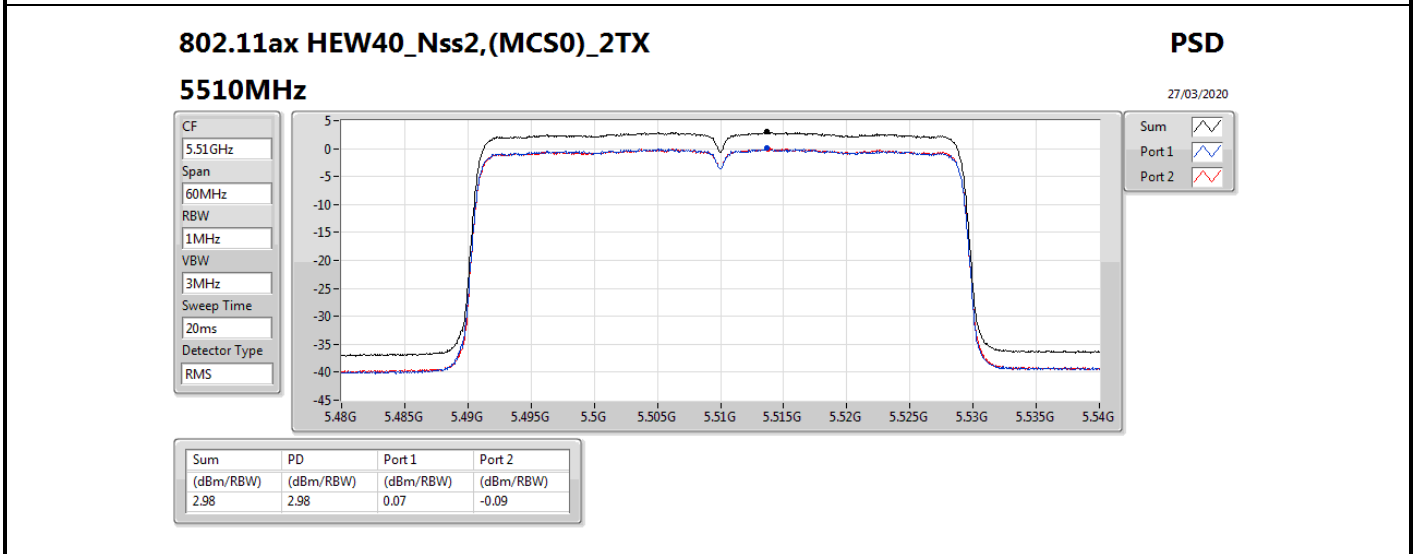

802.11ac VHT80_Nss2,(MCS0)_2TX

PSD

5290MHz

27/03/2020

CF
5.29GHz
Span
120MHz
RBW
1MHz
VBW
3MHz
Sweep Time
20ms
Detector Type
RMS

Sum
Port 1
Port 2

Sum	PD	Port 1	Port 2
(dBm/RBW)	(dBm/RBW)	(dBm/RBW)	(dBm/RBW)
0.13	0.13	-2.84	-2.70

802.11ac VHT80_Nss2,(MCS0)_2TX

PSD

5530MHz

27/03/2020

CF
5.53GHz
Span
120MHz
RBW
1MHz
VBW
3MHz
Sweep Time
20ms
Detector Type
RMS

Sum
Port 1
Port 2

Sum	PD	Port 1	Port 2
(dBm/RBW)	(dBm/RBW)	(dBm/RBW)	(dBm/RBW)
0.67	0.67	-2.44	-2.00

802.11ax HEW20_Nss2,(MCS0)_2TX

PSD

5180MHz

27/03/2020

CF
5.18GHz
Span
30MHz
RBW
1MHz
VBW
3MHz
Sweep Time
20ms
Detector Type
RMS

Sum
Port 1
Port 2

Sum	PD	Port 1	Port 2
(dBm/RBW)	(dBm/RBW)	(dBm/RBW)	(dBm/RBW)
6.78	6.78	3.69	3.91