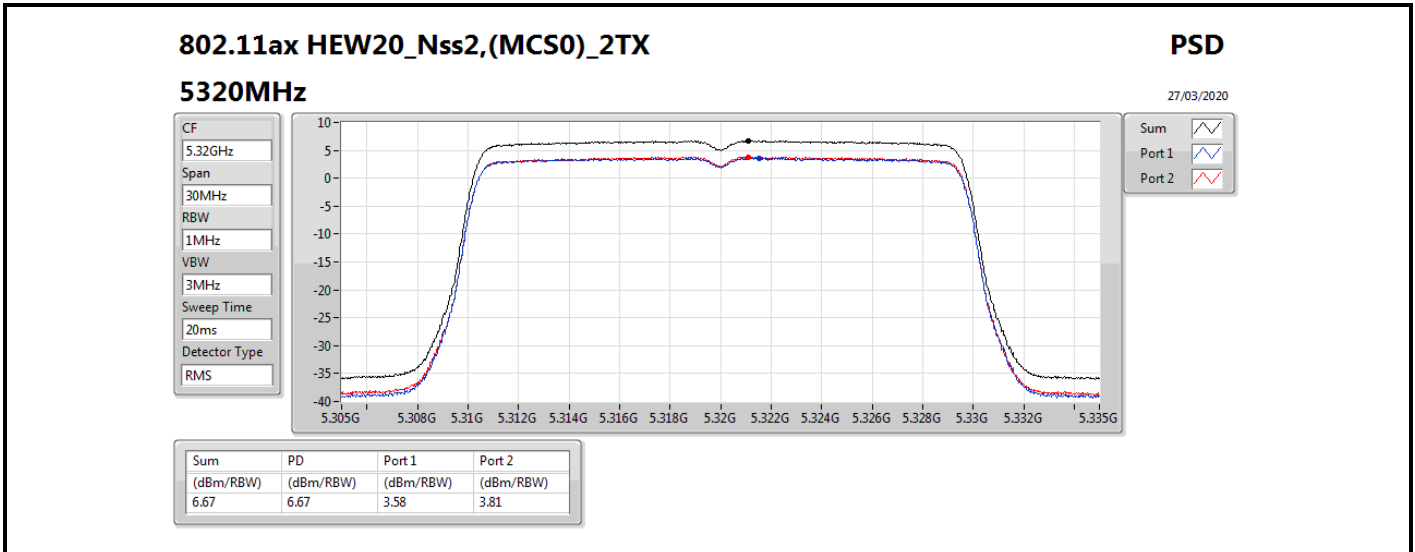

802.11ac VHT80_Nss2,(MCS0)_2TX

PSD

5530MHz

27/03/2020

CF
5.53GHz
Span
120MHz
RBW
1MHz
VBW
3MHz
Sweep Time
20ms
Detector Type
RMS

Sum
Port 1
Port 2

Sum	PD	Port 1	Port 2
(dBm/RBW)	(dBm/RBW)	(dBm/RBW)	(dBm/RBW)
0.67	0.67	-2.44	-2.00

802.11ax HEW20_Nss2,(MCS0)_2TX

PSD

5180MHz

27/03/2020

CF
5.18GHz
Span
30MHz
RBW
1MHz
VBW
3MHz
Sweep Time
20ms
Detector Type
RMS

Sum
Port 1
Port 2

Sum	PD	Port 1	Port 2
(dBm/RBW)	(dBm/RBW)	(dBm/RBW)	(dBm/RBW)
6.78	6.78	3.69	3.91