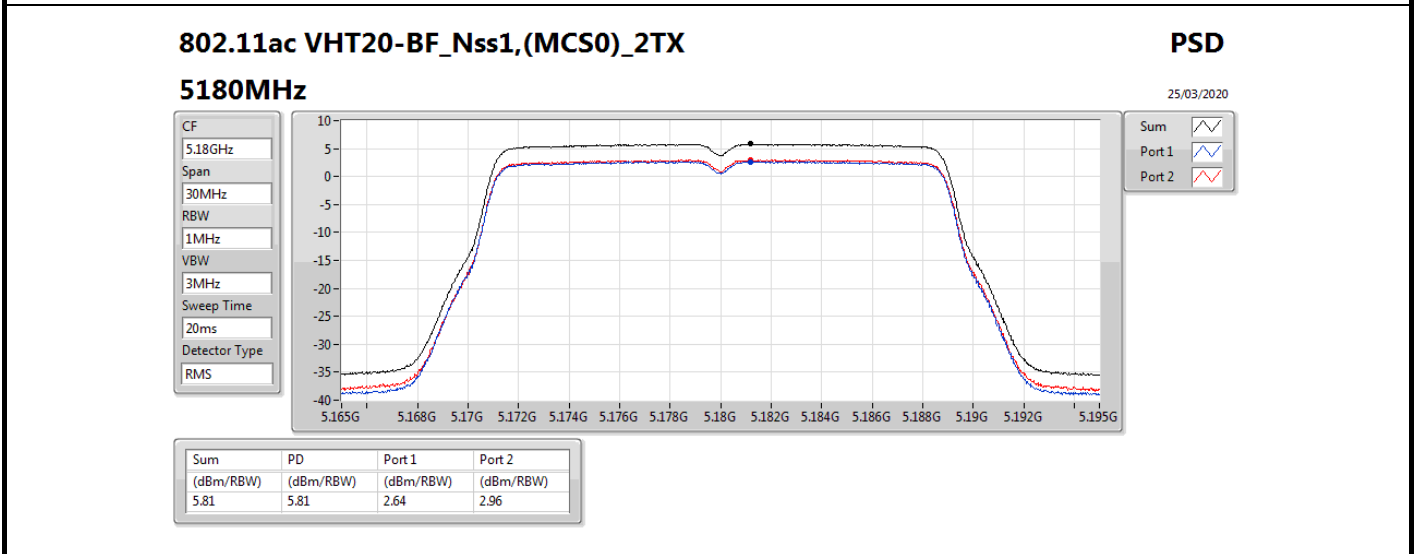

11a80,BF_Nss1,(6Mbps)_2TX

PSD

5610MHz

07/03/2020

CF
5.61GHz
Span
120MHz
RBW
1MHz
VBW
3MHz
Sweep Time
20ms
Detector Type
RMS

Sum
Port 1
Port 2

Sum	PD	Port 1	Port 2
(dBm/RBW)	(dBm/RBW)	(dBm/RBW)	(dBm/RBW)
1.65	1.65	-1.63	-1.08