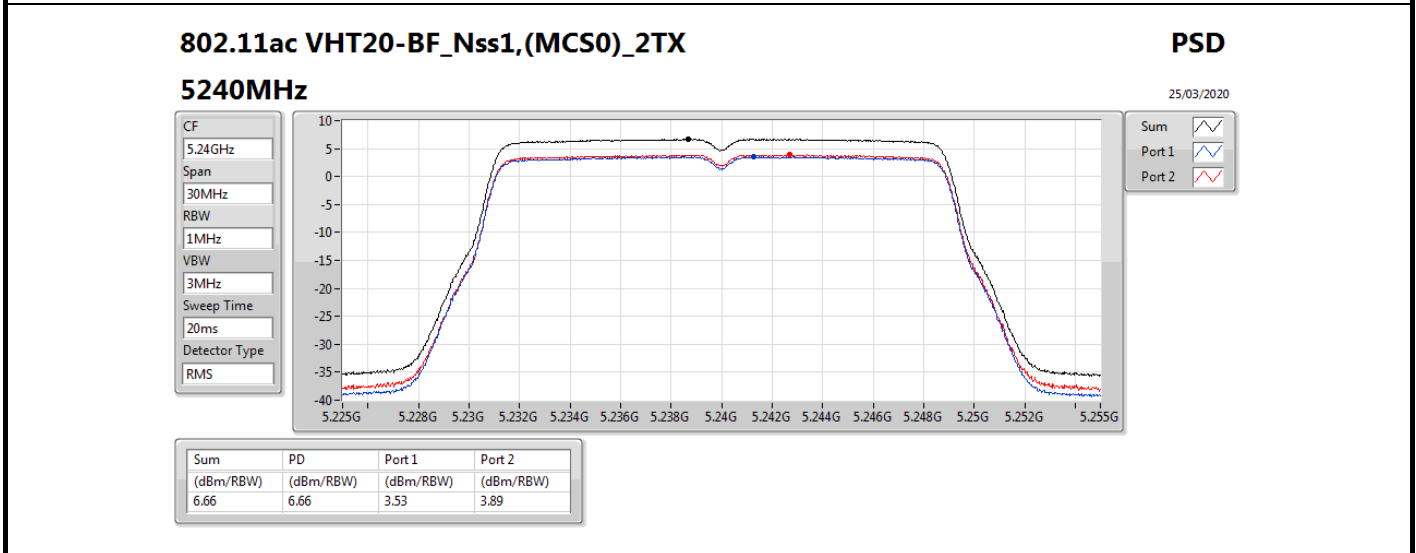

11a80,BF_Nss1,(6Mbps)_2TX

PSD

5610MHz

07/03/2020

CF
5.61GHz
Span
120MHz
RBW
1MHz
VBW
3MHz
Sweep Time
20ms
Detector Type
RMS

Sum
Port 1
Port 2

Sum	PD	Port 1	Port 2
(dBm/RBW)	(dBm/RBW)	(dBm/RBW)	(dBm/RBW)
1.65	1.65	-1.63	-1.08