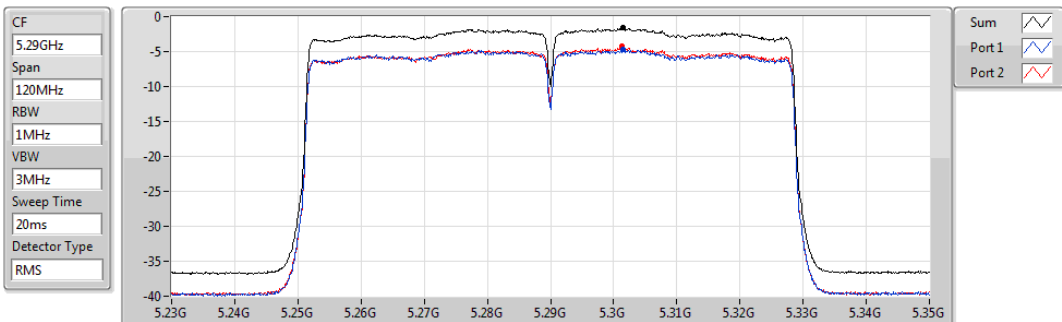

PSD

25/03/2020

Sum	PD	Port 1	Port 2
(dBm/RBW)	(dBm/RBW)	(dBm/RBW)	(dBm/RBW)
-2.51	-2.51	-5.75	-5.19

802.11ac VHT80-BF_Nss1,(MCS0)_2TX
5290MHz

PSD

25/03/2020

Sum	PD	Port 1	Port 2
(dBm/RBW)	(dBm/RBW)	(dBm/RBW)	(dBm/RBW)
-1.53	-1.53	-4.73	-4.29