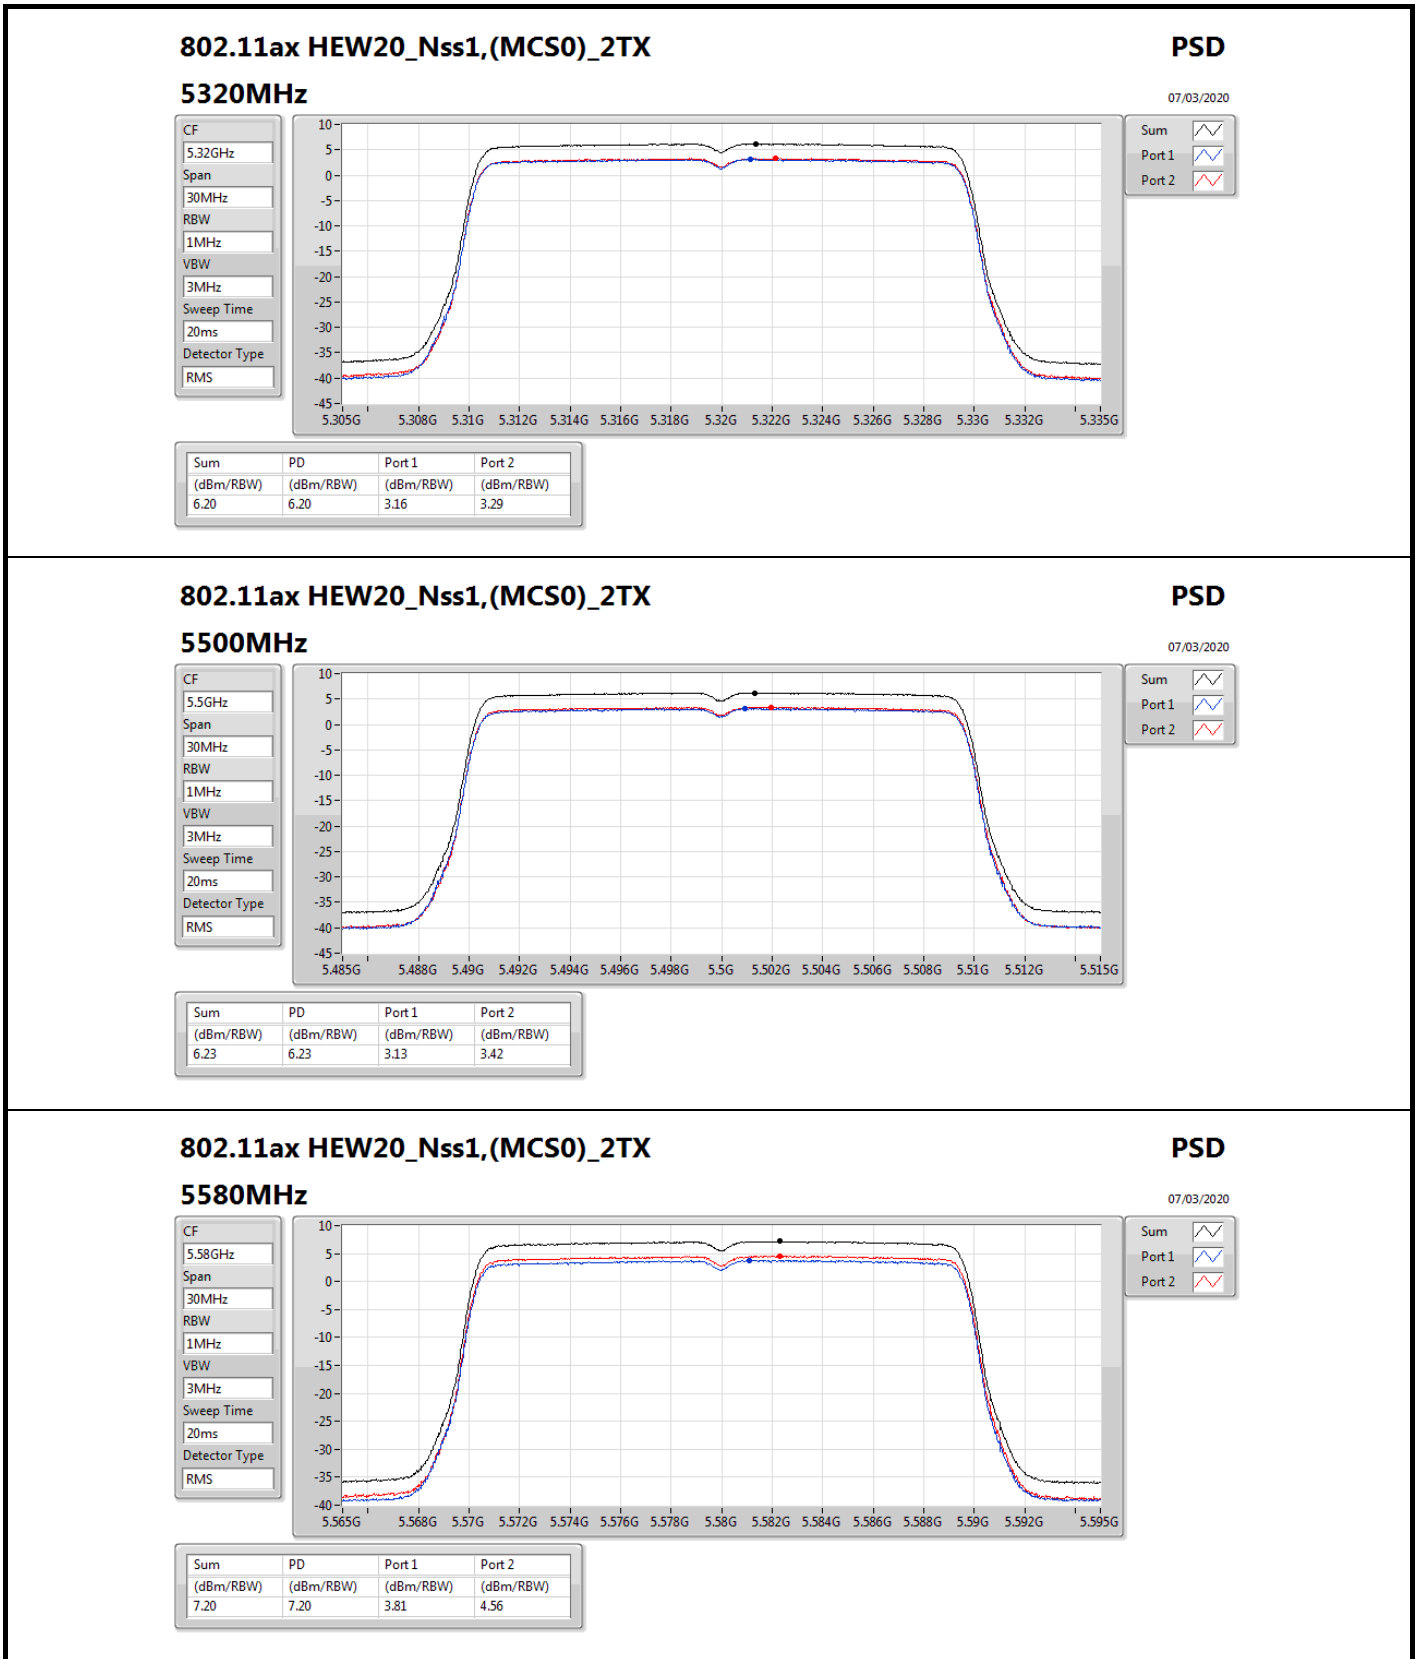

07/03/2020

Sum	PD	Port 1	Port 2
(dBm/RBW)	(dBm/RBW)	(dBm/RBW)	(dBm/RBW)
6.11	6.11	3.01	3.29

802.11ax HEW20_Nss1,(MCS0)_2TX

PSD

5200MHz

07/03/2020

Sum	PD	Port 1	Port 2
(dBm/RBW)	(dBm/RBW)	(dBm/RBW)	(dBm/RBW)
7.27	7.27	4.15	4.43