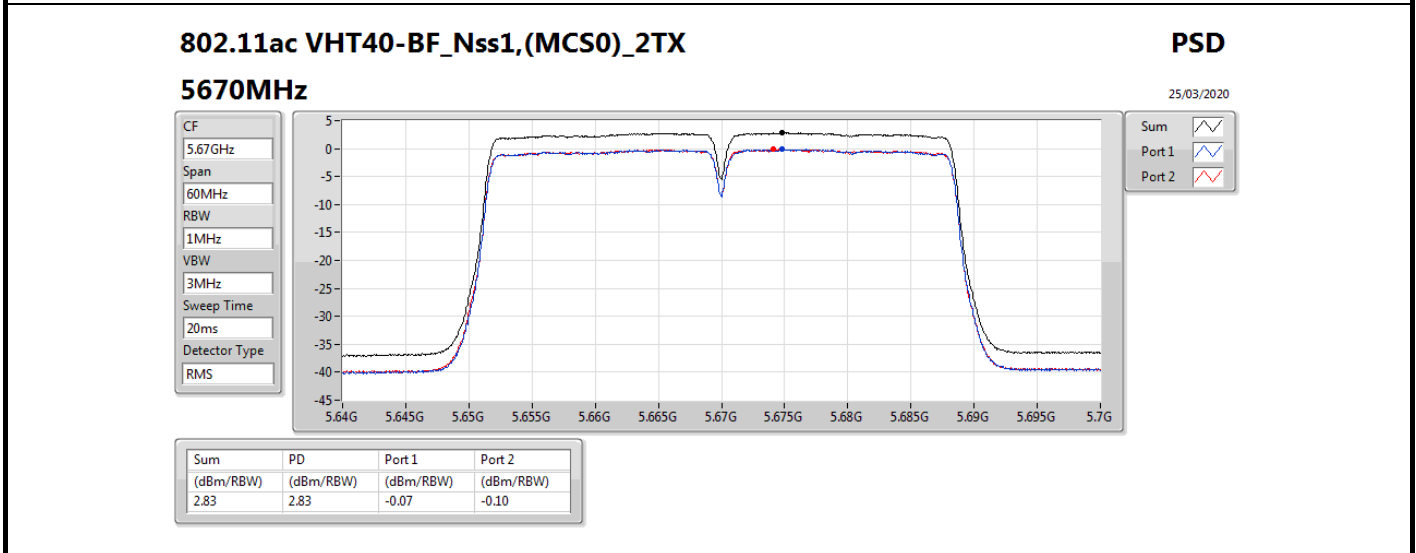

802.11ac VHT40-BF_Nss1,(MCS0)_2TX

5510MHz

PSD

25/03/2020

CF	5.51GHz
Span	60MHz
RBW	1MHz
VBW	3MHz
Sweep Time	20ms
Detector Type	RMS

Sum	PD	Port 1	Port 2
(dBm/RBW)	(dBm/RBW)	(dBm/RBW)	(dBm/RBW)
1.78	1.78	-1.37	-1.00