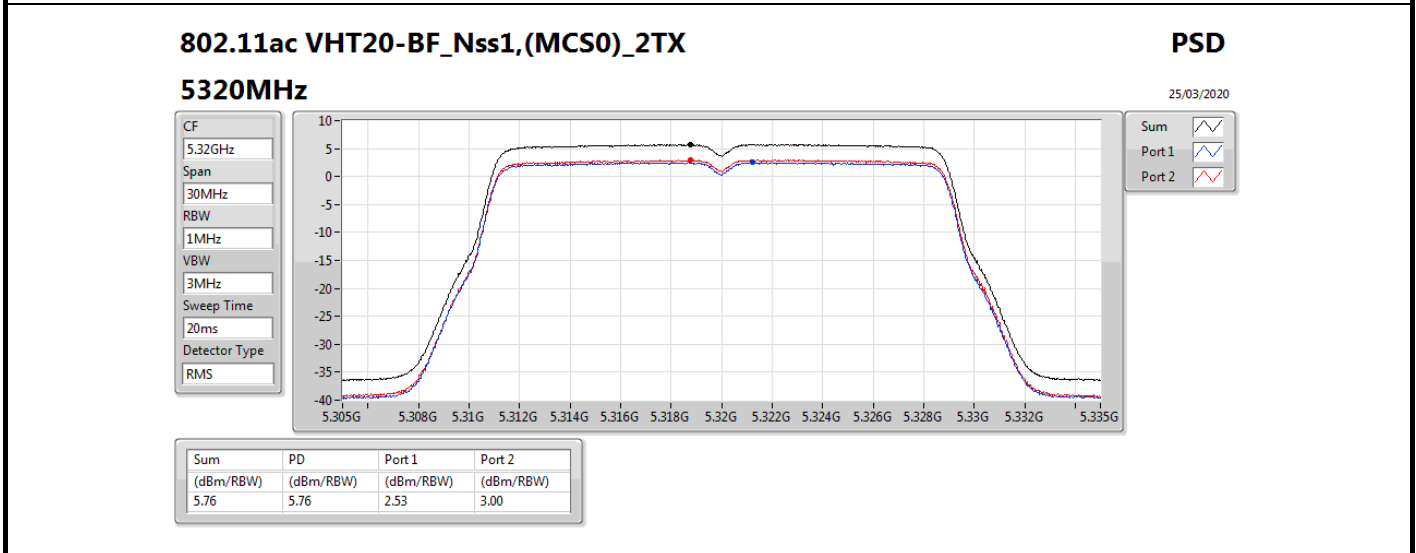

11a80,BF_Nss1,(6Mbps)_2TX

PSD

5610MHz

07/03/2020

CF
5.61GHz
Span
120MHz
RBW
1MHz
VBW
3MHz
Sweep Time
20ms
Detector Type
RMS

Sum
Port 1
Port 2

Sum	PD	Port 1	Port 2
(dBm/RBW)	(dBm/RBW)	(dBm/RBW)	(dBm/RBW)
1.65	1.65	-1.63	-1.08