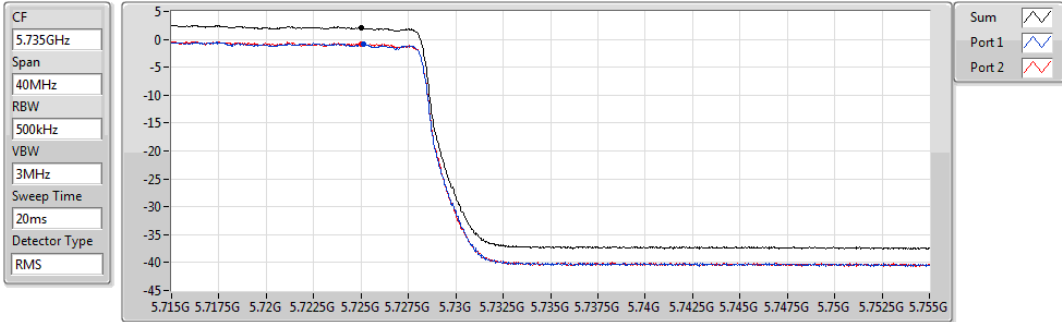

802.11ac VHT40-BF_Nss1,(MCS0)_2TX
5710MHz Straddle 5.725-5.85GHz

PSD

25/03/2020

Sum	PD	Port 1	Port 2
(dBm/RBW)	(dBm/RBW)	(dBm/RBW)	(dBm/RBW)
2.08	2.08	-0.94	-0.82