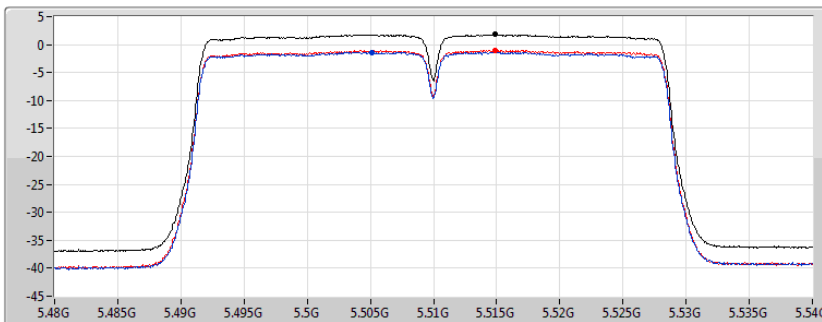

802.11ac VHT40_Nss1,(MCS0)_2TX

PSD

5310MHz

25/03/2020

CF
5.31GHz
Span
60MHz
RBW
1MHz
VBW
3MHz
Sweep Time
20ms
Detector Type
RMS

Sum
Port 1
Port 2

Sum	PD	Port 1	Port 2
(dBm/RBW)	(dBm/RBW)	(dBm/RBW)	(dBm/RBW)
0.87	0.87	-2.38	-1.88

802.11ac VHT40_Nss1,(MCS0)_2TX

PSD

5510MHz

25/03/2020

CF
5.51GHz
Span
60MHz
RBW
1MHz
VBW
3MHz
Sweep Time
20ms
Detector Type
RMS

Sum
Port 1
Port 2

Sum	PD	Port 1	Port 2
(dBm/RBW)	(dBm/RBW)	(dBm/RBW)	(dBm/RBW)
1.78	1.78	-1.37	-1.00