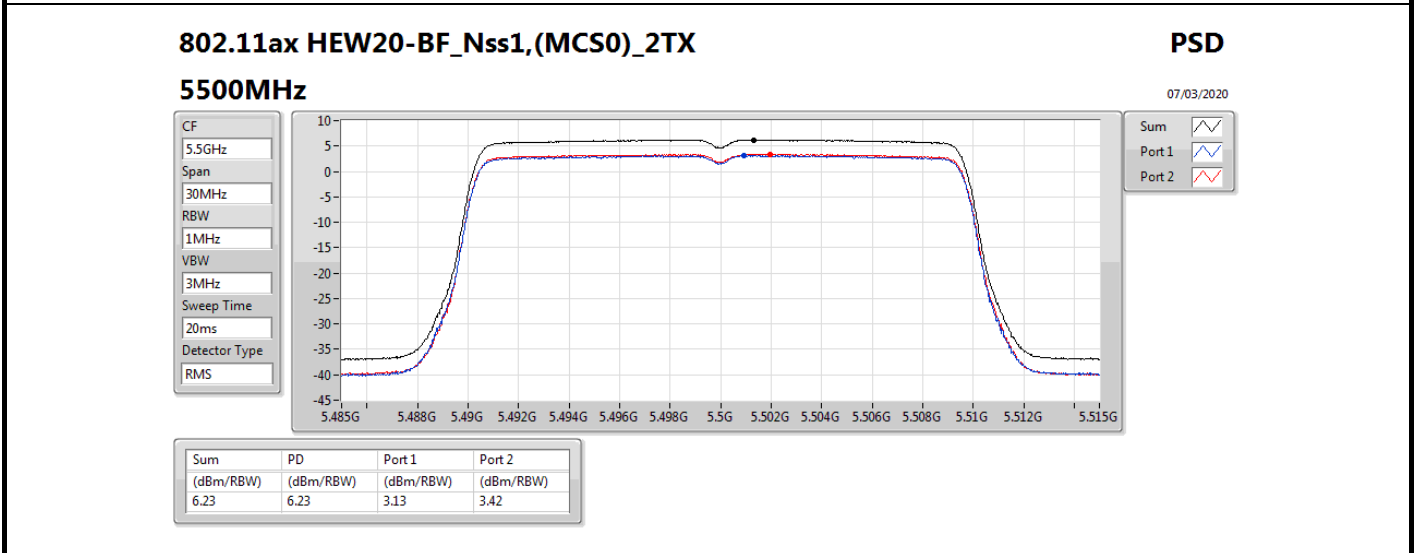

PSD

5300MHz

07/03/2020

CF
5.3GHz
Span
30MHz
RBW
1MHz
VBW
3MHz
Sweep Time
20ms
Detector Type
RMS

Sum
Port 1
Port 2

Sum	PD	Port 1	Port 2
(dBm/RBW)	(dBm/RBW)	(dBm/RBW)	(dBm/RBW)
7.31	7.31	4.24	4.38

802.11ax HEW40-BF_Nss1,(MCS0)_2TX

5270MHz

PSD

07/03/2020

CF

5.27GHz

Span

60MHz

RBW