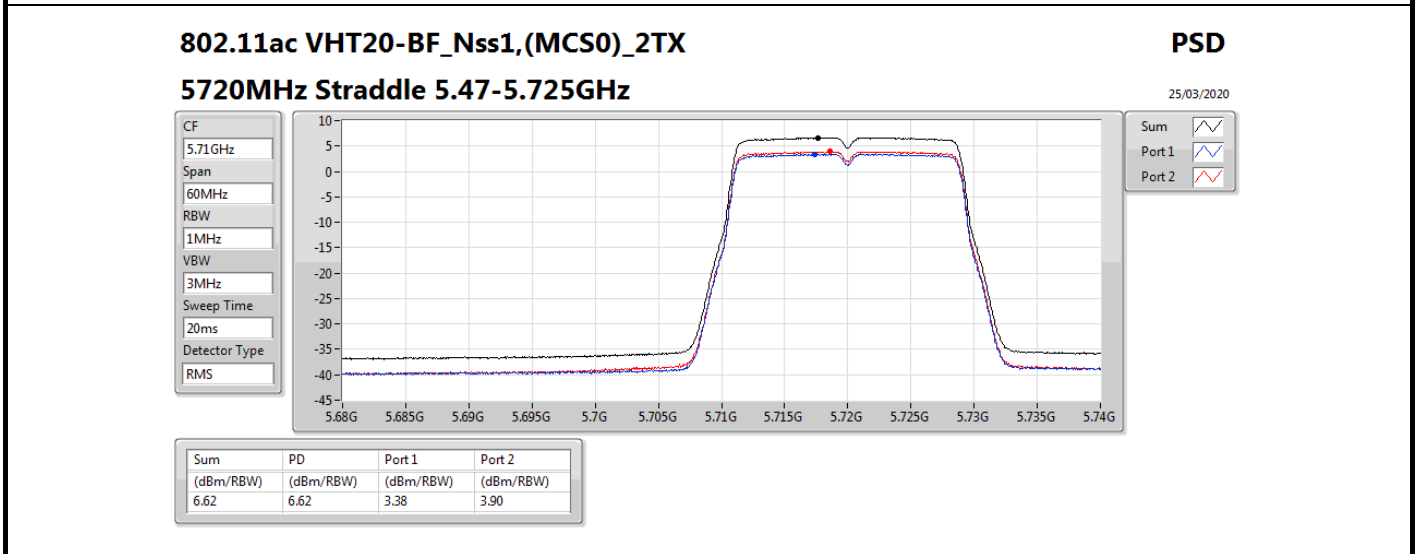

11a80,BF_Nss1,(6Mbps)_2TX

PSD

5610MHz

07/03/2020

CF
5.61GHz
Span
120MHz
RBW
1MHz
VBW
3MHz
Sweep Time
20ms
Detector Type
RMS

Sum
Port 1
Port 2

Sum	PD	Port 1	Port 2
(dBm/RBW)	(dBm/RBW)	(dBm/RBW)	(dBm/RBW)
1.65	1.65	-1.63	-1.08