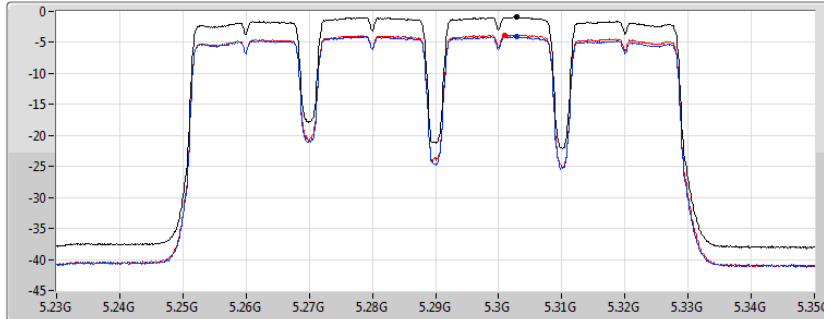

11a40,BF_Nss1,(6Mbps)_2TX

5670MHz

PSD

07/03/2020

Sum	PD	Port 1	Port 2
(dBm/RBW)	(dBm/RBW)	(dBm/RBW)	(dBm/RBW)
4.54	4.54	1.49	1.66

Sum

Port 1

Port 2

11a80,BF_Nss1,(6Mbps)_2TX

PSD

5290MHz

07/03/2020

CF
5.29GHz
Span
120MHz
RBW
1MHz
VBW
3MHz
Sweep Time
20ms
Detector Type
RMS

Sum
Port 1
Port 2

Sum	PD	Port 1	Port 2
(dBm/RBW)	(dBm/RBW)	(dBm/RBW)	(dBm/RBW)
-0.92	-0.92	-4.04	-3.78