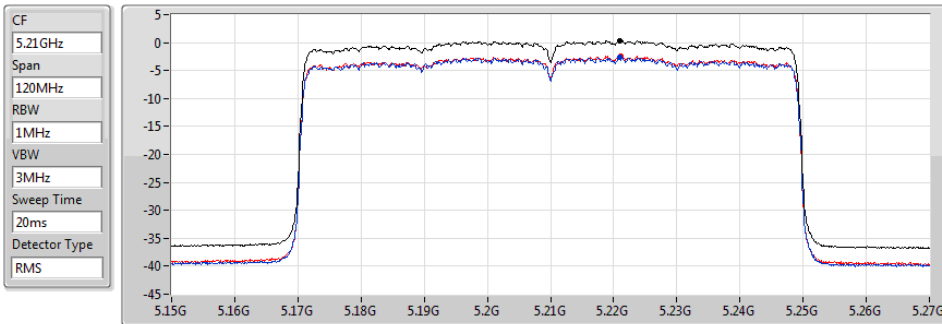

Sum

Port 1

Port 2

Sum	PD	Port 1	Port 2
(dBm/RBW)	(dBm/RBW)	(dBm/RBW)	(dBm/RBW)
2.98	2.98	0.07	-0.09

802.11ax HEW40_Nss2,(MCS0)_2TX

PSD

5670MHz

27/03/2020

Sum	PD	Port 1	Port 2
(dBm/RBW)	(dBm/RBW)	(dBm/RBW)	(dBm/RBW)
3.77	3.77	0.70	0.92

802.11ax HEW80_Nss2,(MCS0)_2TX

PSD

5210MHz

27/03/2020

Sum	PD	Port 1	Port 2
(dBm/RBW)	(dBm/RBW)	(dBm/RBW)	(dBm/RBW)
0.32	0.32	-2.70	-2.40