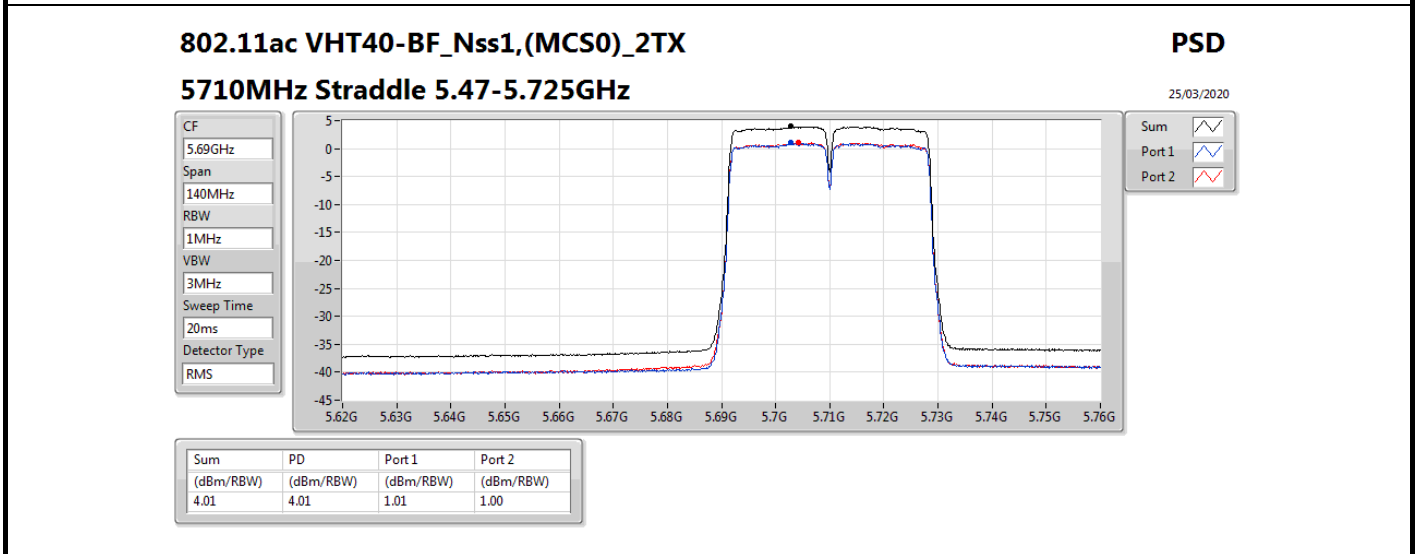

802.11ac VHT40-BF_Nss1,(MCS0)_2TX

5510MHz

PSD

25/03/2020

CF	5.51GHz
Span	60MHz
RBW	1MHz
VBW	3MHz
Sweep Time	20ms
Detector Type	RMS

Sum	PD	Port 1	Port 2
(dBm/RBW)	(dBm/RBW)	(dBm/RBW)	(dBm/RBW)
1.78	1.78	-1.37	-1.00

802.11ac VHT40-BF_Nss1,(MCS0)_2TX
5710MHz Straddle 5.725-5.85GHz

PSD

25/03/2020

Sum	PD	Port 1	Port 2
(dBm/RBW)	(dBm/RBW)	(dBm/RBW)	(dBm/RBW)
2.08	2.08	-0.94	-0.82

802.11ac VHT80-BF_Nss1,(MCS0)_2TX
5210MHz