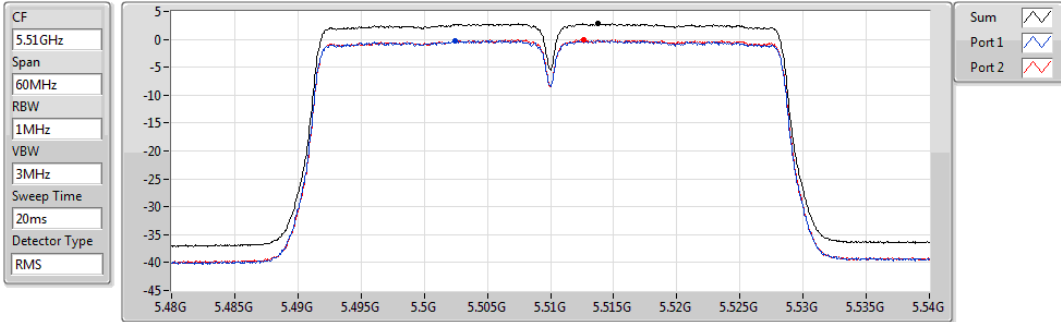

802.11ac VHT40_Nss2,(MCS0)_2TX

PSD

5510MHz

27/03/2020

Sum	PD	Port 1	Port 2
(dBm/1MHz)	(dBm/1MHz)	(dBm/1MHz)	(dBm/1MHz)
2.84	2.84	-0.22	-0.06