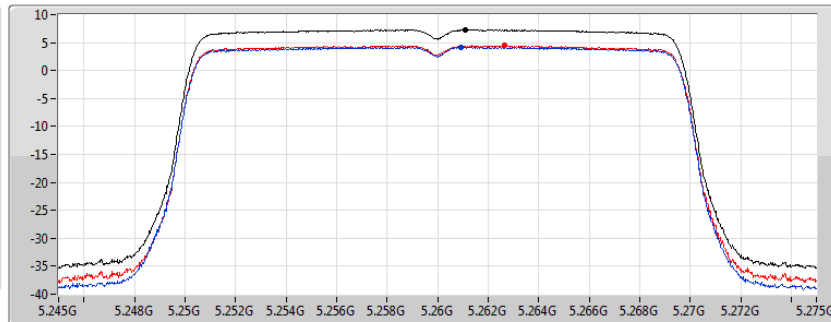

802.11ac VHT80-BF_Nss1,(MCS0)_2TX

5690MHz Straddle 5.47-5.725GHz

PSD

25/03/2020

Sum	PD	Port 1	Port 2
(dBm/RBW)	(dBm/RBW)	(dBm/RBW)	(dBm/RBW)
1.12	1.12	-2.30	-1.45

802.11ax HEW20-BF_Nss1,(MCS0)_2TX

PSD

5240MHz

07/03/2020

CF
5.24GHz
Span
30MHz
RBW
1MHz
VBW
3MHz
Sweep Time
20ms
Detector Type
RMS

Sum
Port 1
Port 2

Sum	PD	Port 1	Port 2
(dBm/RBW)	(dBm/RBW)	(dBm/RBW)	(dBm/RBW)
7.20	7.20	4.13	4.31

802.11ax HEW20-BF_Nss1,(MCS0)_2TX

PSD

5260MHz

07/03/2020

CF
5.26GHz
Span
30MHz
RBW
1MHz
VBW
3MHz
Sweep Time
20ms
Detector Type
RMS

Sum
Port 1
Port 2

Sum	PD	Port 1	Port 2
(dBm/RBW)	(dBm/RBW)	(dBm/RBW)	(dBm/RBW)
7.30	7.30	4.23	4.45

802.11ax HEW20-BF_Nss1,(MCS0)_2TX