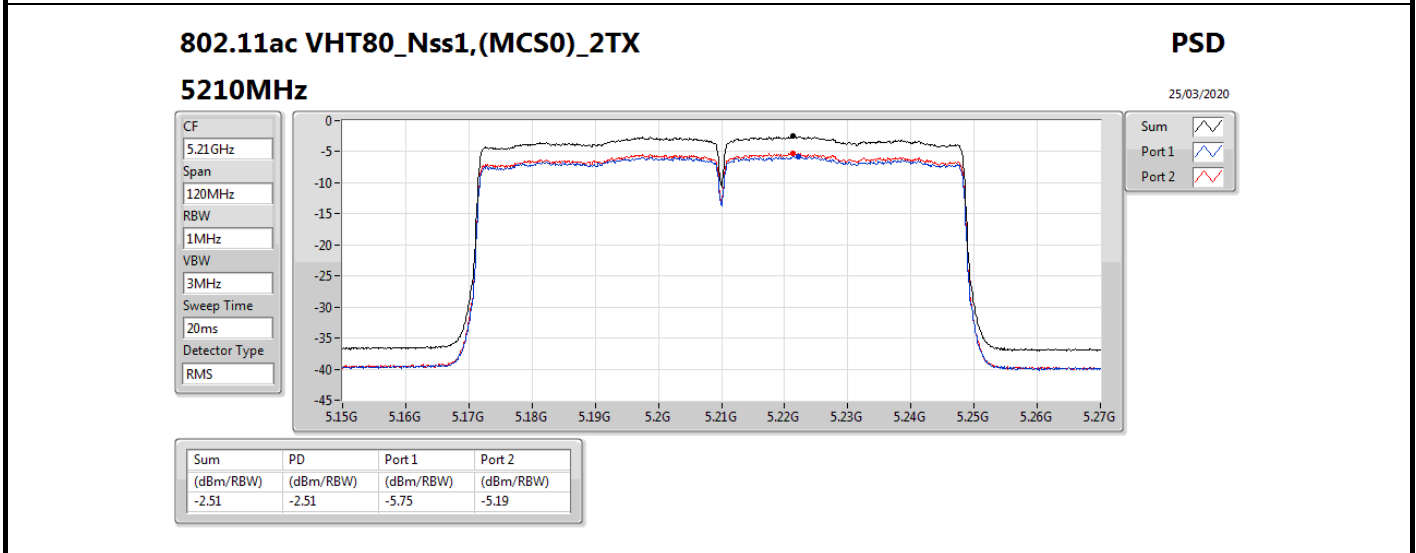

802.11ac VHT40_Nss1,(MCS0)_2TX

PSD

5510MHz

25/03/2020

CF
5.51GHz
Span
60MHz
RBW
1MHz
VBW
3MHz
Sweep Time
20ms
Detector Type
RMS

Sum
Port 1
Port 2

Sum	PD	Port 1	Port 2
(dBm/RBW)	(dBm/RBW)	(dBm/RBW)	(dBm/RBW)
1.78	1.78	-1.37	-1.00

802.11ac VHT40_Nss1,(MCS0)_2TX

5710MHz Straddle 5.47-5.725GHz

PSD

25/03/2020

CF	5.69GHz
Span	140MHz
RBW	1MHz
VBW	3MHz
Sweep Time	20ms
Detector Type	RMS

Sum	PD	Port 1	Port 2
(dBm/RBW)	(dBm/RBW)	(dBm/RBW)	(dBm/RBW)
4.01	4.01	1.01	1.00

802.11ac VHT80_Nss1,(MCS0)_2TX

PSD

5690MHz Straddle 5.725-5.85GHz

25/03/2020

Sum	PD	Port 1	Port 2
(dBm/RBW)	(dBm/RBW)	(dBm/RBW)	(dBm/RBW)
-1.50	-1.50	-4.91	-4.07

802.11ax HEW20_Nss1,(MCS0)_2TX

PSD

5180MHz