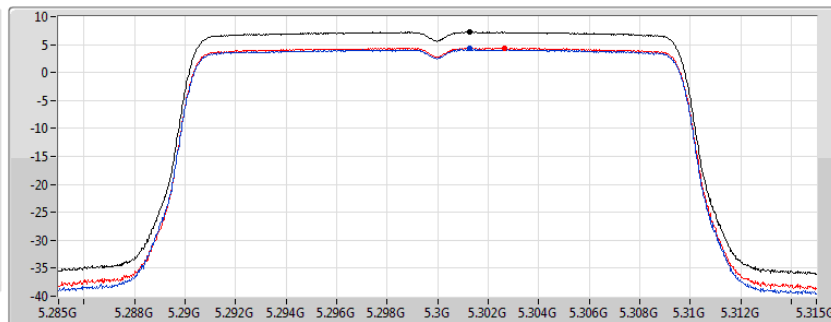

07/03/2020

CF
5.24GHz
Span
30MHz
RBW
1MHz
VBW
3MHz
Sweep Time
20ms
Detector Type
RMS

Sum
Port 1
Port 2

Sum	PD	Port 1	Port 2
(dBm/RBW)	(dBm/RBW)	(dBm/RBW)	(dBm/RBW)
7.20	7.20	4.13	4.31

802.11ax HEW20-BF_Nss1,(MCS0)_2TX

PSD

5260MHz

07/03/2020

CF
5.26GHz
Span
30MHz
RBW
1MHz
VBW
3MHz
Sweep Time
20ms
Detector Type
RMS

Sum
Port 1
Port 2

Sum	PD	Port 1	Port 2
(dBm/RBW)	(dBm/RBW)	(dBm/RBW)	(dBm/RBW)
7.30	7.30	4.23	4.45

802.11ax HEW20-BF_Nss1,(MCS0)_2TX

PSD

5300MHz

07/03/2020

CF
5.3GHz
Span
30MHz
RBW
1MHz
VBW
3MHz
Sweep Time
20ms
Detector Type
RMS

Sum
Port 1
Port 2

Sum	PD	Port 1	Port 2
(dBm/RBW)	(dBm/RBW)	(dBm/RBW)	(dBm/RBW)
7.31	7.31	4.24	4.38

802.11ax HEW40-BF_Nss1,(MCS0)_2TX