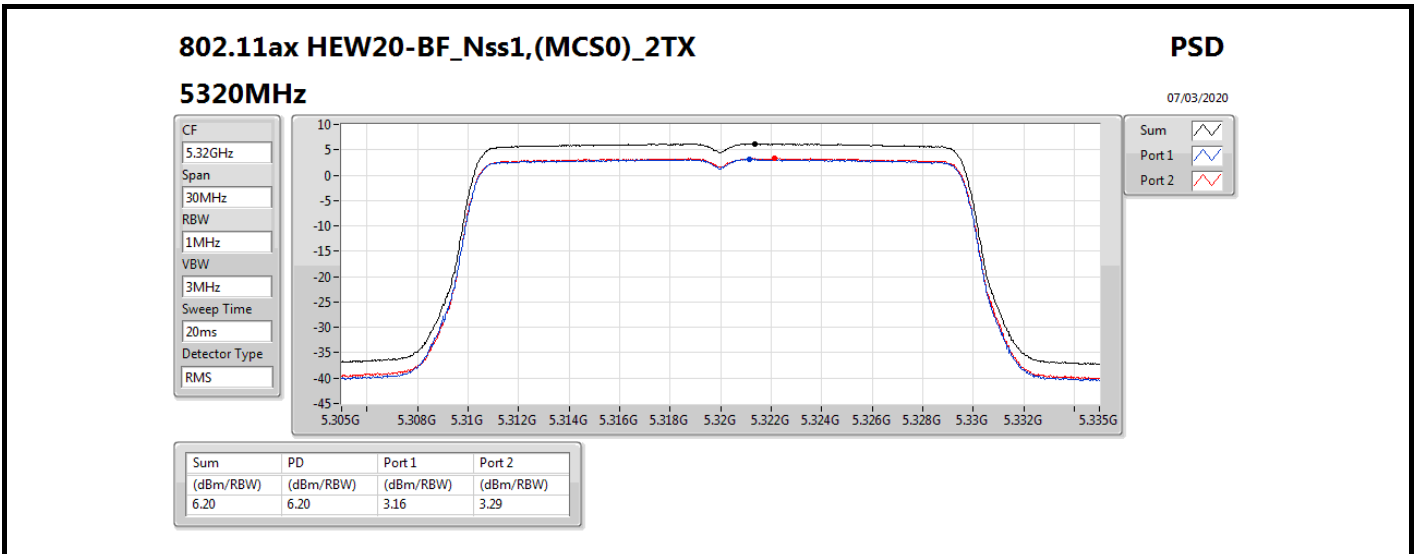

PSD

5300MHz

07/03/2020

CF
5.3GHz
Span
30MHz
RBW
1MHz
VBW
3MHz
Sweep Time
20ms
Detector Type
RMS

Sum
Port 1
Port 2

Sum	PD	Port 1	Port 2
(dBm/RBW)	(dBm/RBW)	(dBm/RBW)	(dBm/RBW)
7.31	7.31	4.24	4.38

802.11ax HEW40-BF_Nss1,(MCS0)_2TX

5270MHz

PSD

07/03/2020

CF

5.27GHz

Span

60MHz

RBW