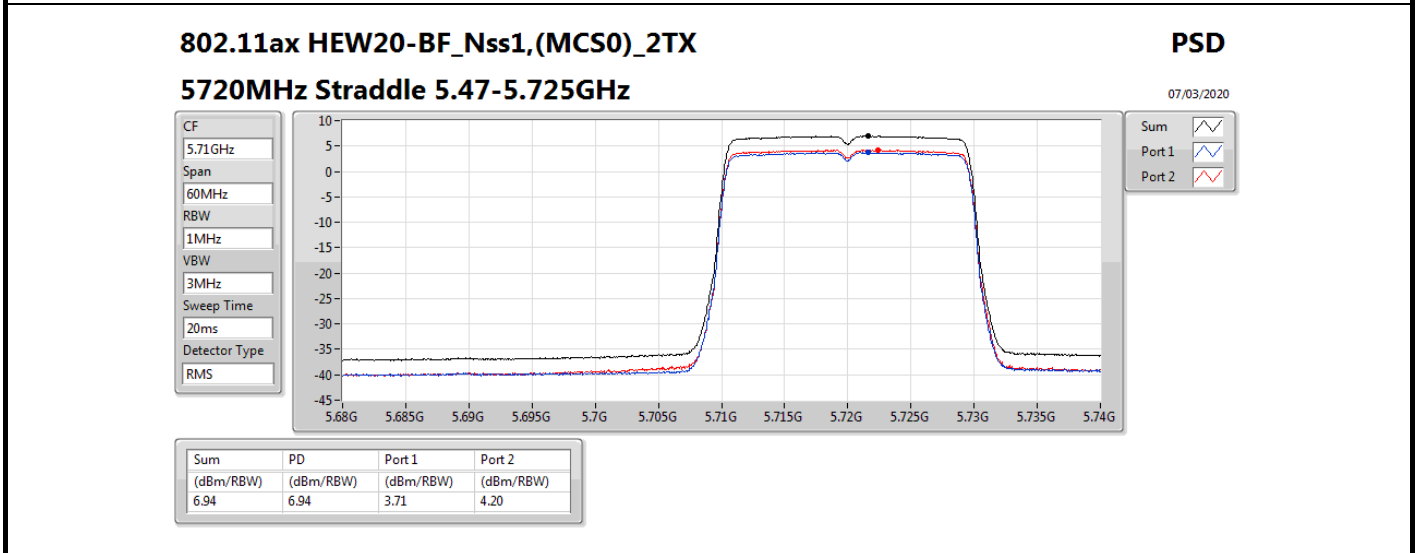

PSD

5300MHz

07/03/2020

CF
5.3GHz
Span
30MHz
RBW
1MHz
VBW
3MHz
Sweep Time
20ms
Detector Type
RMS

Sum
Port 1
Port 2

Sum	PD	Port 1	Port 2
(dBm/RBW)	(dBm/RBW)	(dBm/RBW)	(dBm/RBW)
7.31	7.31	4.24	4.38

802.11ax HEW40-BF_Nss1,(MCS0)_2TX

5270MHz

PSD

07/03/2020

CF

5.27GHz

Span

60MHz

RBW