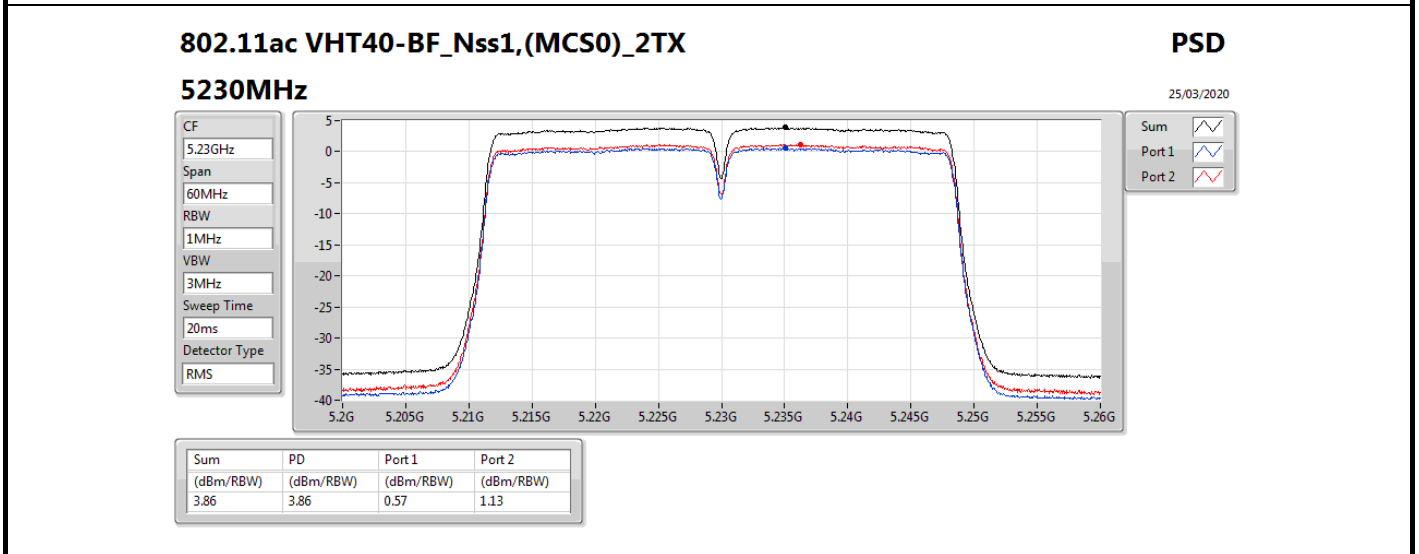

11a80,BF_Nss1,(6Mbps)_2TX

PSD

5610MHz

07/03/2020

CF
5.61GHz
Span
120MHz
RBW
1MHz
VBW
3MHz
Sweep Time
20ms
Detector Type
RMS

Sum
Port 1
Port 2

Sum	PD	Port 1	Port 2
(dBm/RBW)	(dBm/RBW)	(dBm/RBW)	(dBm/RBW)
1.65	1.65	-1.63	-1.08