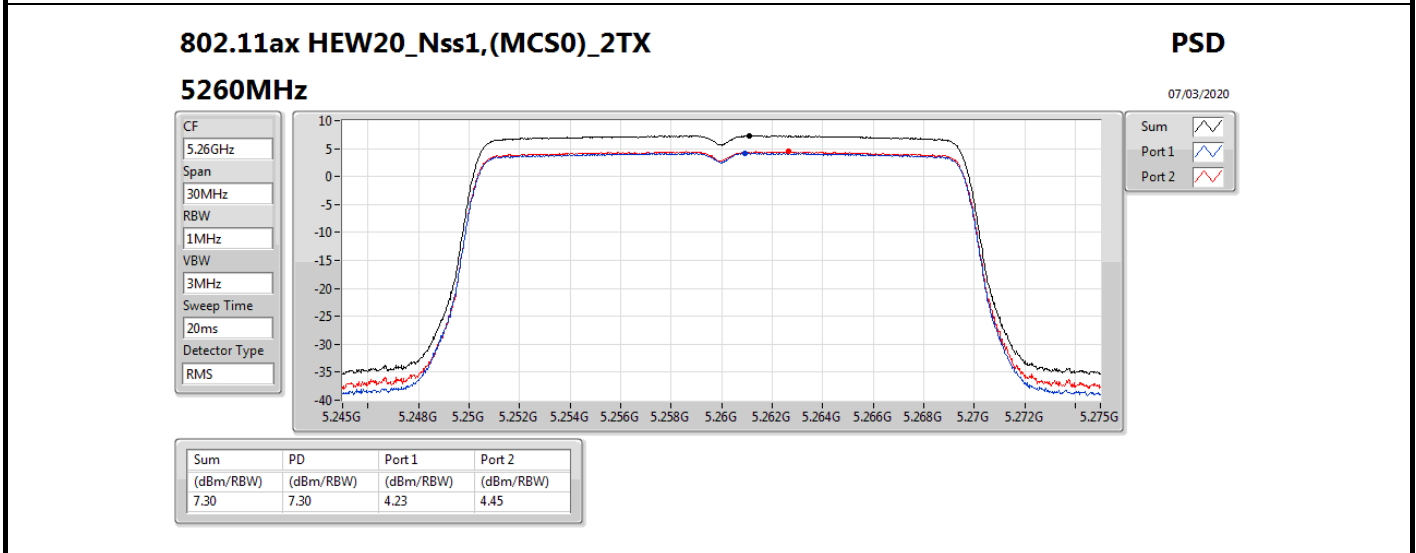

07/03/2020

Sum	PD	Port 1	Port 2
(dBm/RBW)	(dBm/RBW)	(dBm/RBW)	(dBm/RBW)
6.11	6.11	3.01	3.29

802.11ax HEW20_Nss1,(MCS0)_2TX

PSD

5200MHz

07/03/2020

Sum	PD	Port 1	Port 2
(dBm/RBW)	(dBm/RBW)	(dBm/RBW)	(dBm/RBW)
7.27	7.27	4.15	4.43

802.11ax HEW80_Nss1,(MCS0)_2TX

5530MHz

PSD

07/03/2020

Sum	PD	Port 1	Port 2
(dBm/RBW)	(dBm/RBW)	(dBm/RBW)	(dBm/RBW)
0.54	0.54	-2.74	-2.15

<2T1S>

beamforming mode

Summary