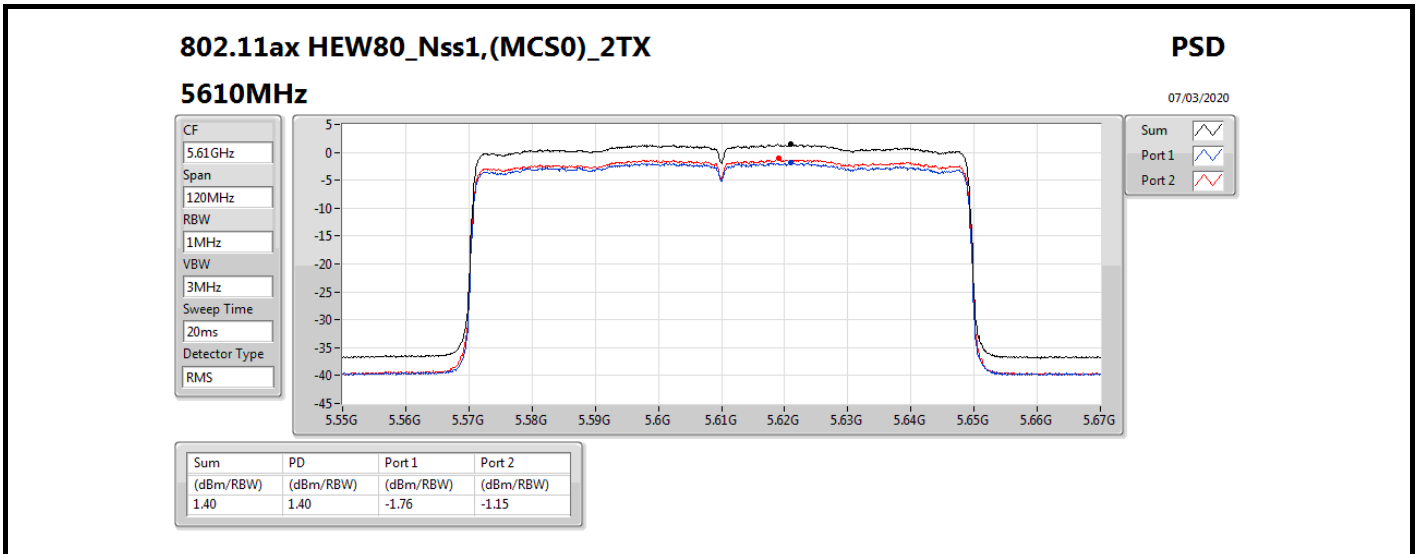

07/03/2020

Sum	PD	Port 1	Port 2
(dBm/RBW)	(dBm/RBW)	(dBm/RBW)	(dBm/RBW)
6.11	6.11	3.01	3.29

802.11ax HEW20_Nss1,(MCS0)_2TX

PSD

5200MHz

07/03/2020

Sum	PD	Port 1	Port 2
(dBm/RBW)	(dBm/RBW)	(dBm/RBW)	(dBm/RBW)
7.27	7.27	4.15	4.43

802.11ax HEW80_Nss1,(MCS0)_2TX

5530MHz

PSD

07/03/2020

Sum	PD	Port 1	Port 2
(dBm/RBW)	(dBm/RBW)	(dBm/RBW)	(dBm/RBW)
0.54	0.54	-2.74	-2.15

<2T1S>

beamforming mode

Summary