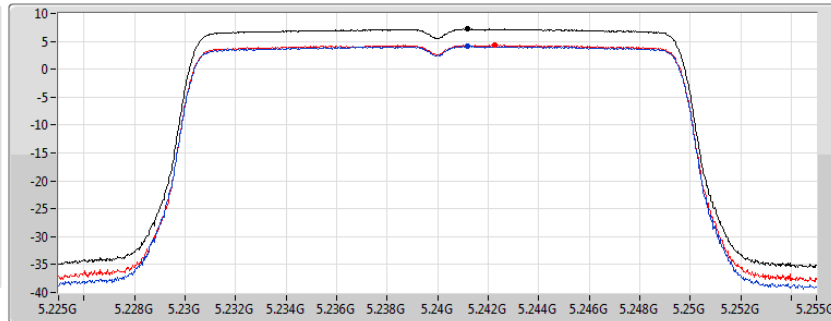

PSD

25/03/2020

Sum	PD	Port 1	Port 2
(dBm/RBW)	(dBm/RBW)	(dBm/RBW)	(dBm/RBW)
-2.51	-2.51	-5.75	-5.19

802.11ac VHT80-BF_Nss1,(MCS0)_2TX
5290MHz

PSD

25/03/2020

Sum	PD	Port 1	Port 2
(dBm/RBW)	(dBm/RBW)	(dBm/RBW)	(dBm/RBW)
-1.53	-1.53	-4.73	-4.29

802.11ac VHT80-BF_Nss1,(MCS0)_2TX

5690MHz Straddle 5.47-5.725GHz

PSD

25/03/2020

Sum	PD	Port 1	Port 2
(dBm/RBW)	(dBm/RBW)	(dBm/RBW)	(dBm/RBW)
1.12	1.12	-2.30	-1.45

802.11ax HEW20-BF_Nss1,(MCS0)_2TX

PSD

5240MHz

07/03/2020

CF
5.24GHz
Span
30MHz
RBW
1MHz
VBW
3MHz
Sweep Time
20ms
Detector Type
RMS

Sum
Port 1
Port 2

Sum	PD	Port 1	Port 2
(dBm/RBW)	(dBm/RBW)	(dBm/RBW)	(dBm/RBW)
7.20	7.20	4.13	4.31

802.11ax HEW20-BF_Nss1,(MCS0)_2TX