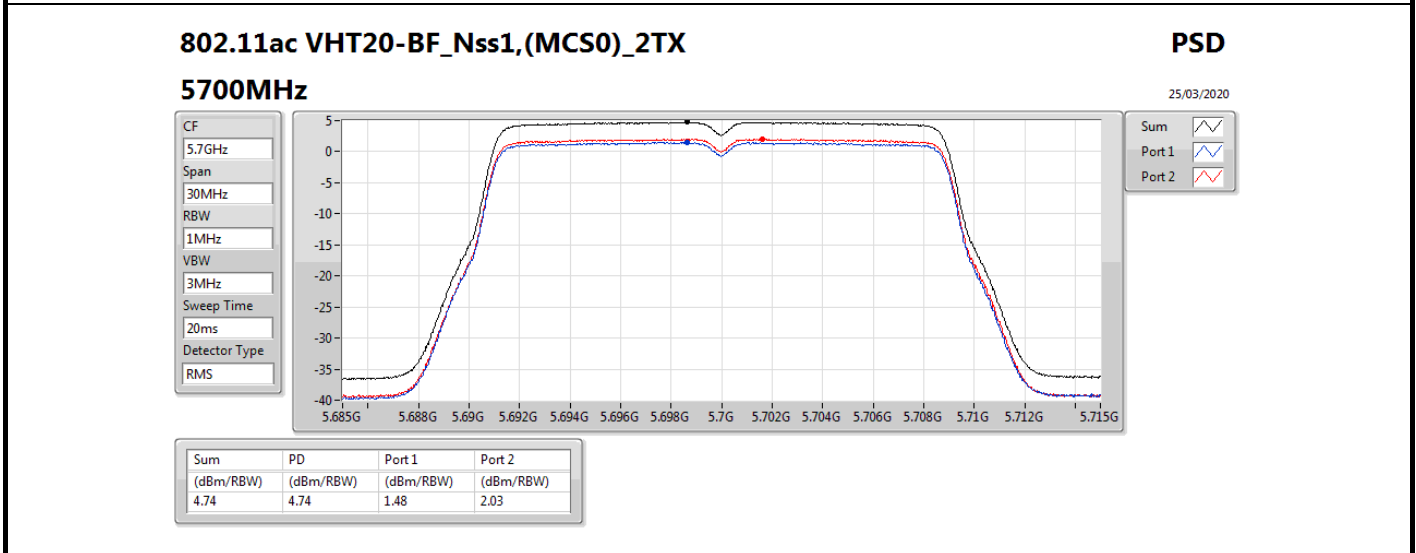

11a80,BF_Nss1,(6Mbps)_2TX

PSD

5610MHz

07/03/2020

CF
5.61GHz
Span
120MHz
RBW
1MHz
VBW
3MHz
Sweep Time
20ms
Detector Type
RMS

Sum
Port 1
Port 2

Sum	PD	Port 1	Port 2
(dBm/RBW)	(dBm/RBW)	(dBm/RBW)	(dBm/RBW)
1.65	1.65	-1.63	-1.08