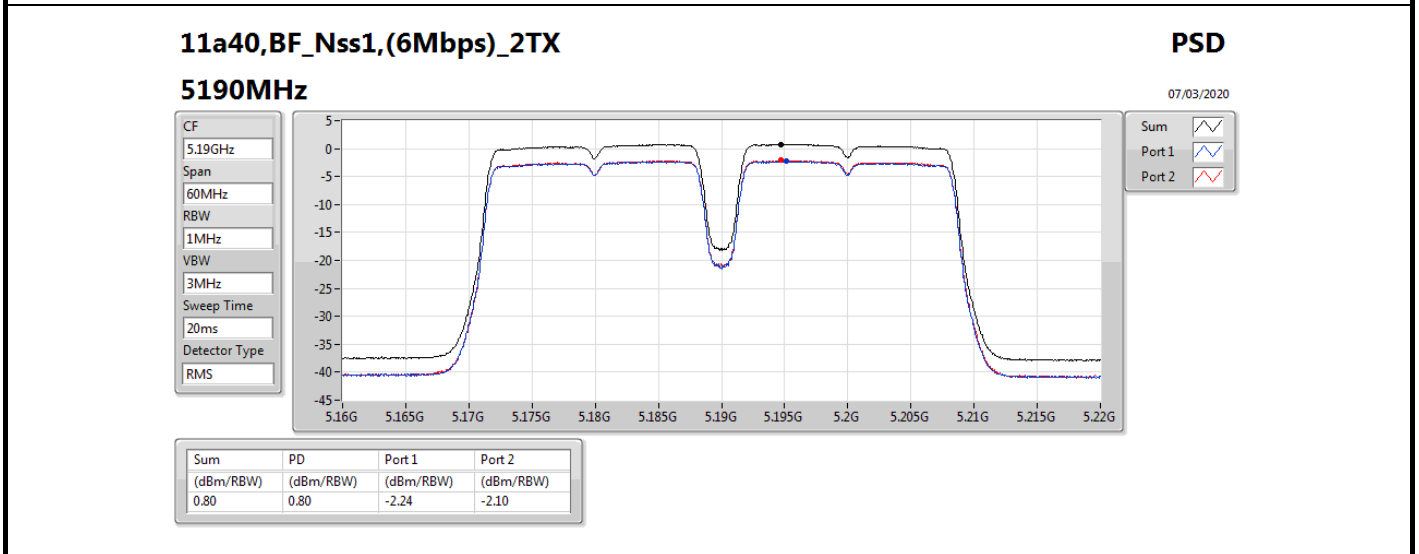

DG = Directional Gain; RBW = 500 kHz for 5.725-5.85GHz band / 1MHz for other band;

PD = trace bin-by-bin of each transmits port summing can be performed maximum power density; Port X = Port X power density;