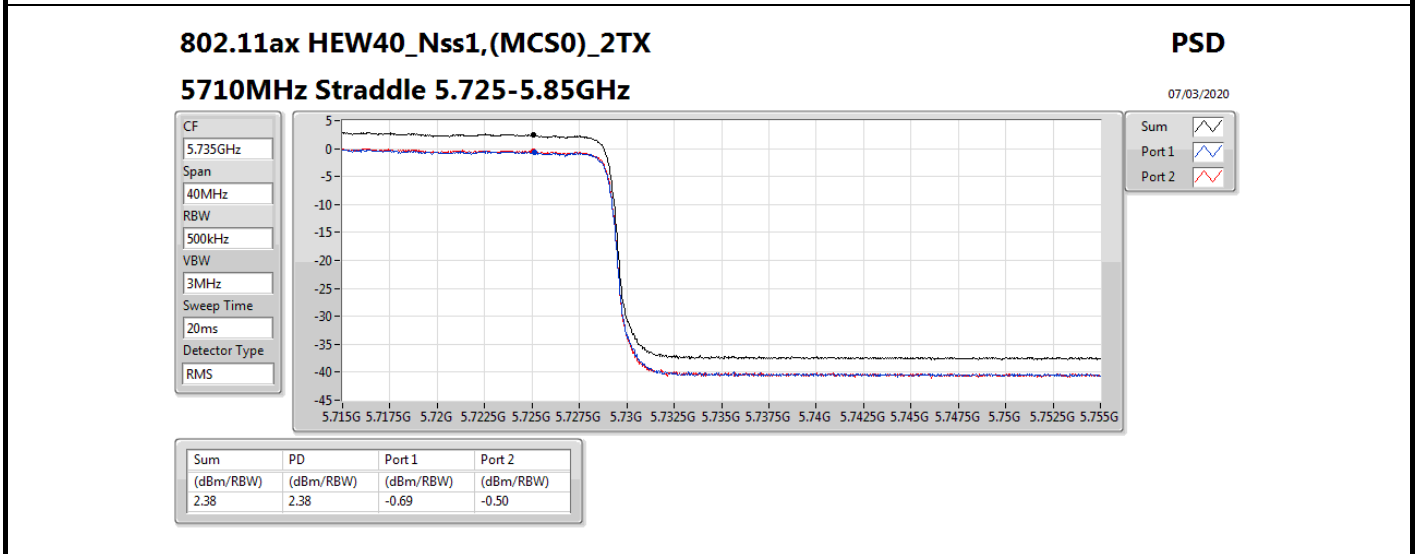

802.11ac VHT80_Nss1,(MCS0)_2TX

PSD

5690MHz Straddle 5.725-5.85GHz

25/03/2020

Sum	PD	Port 1	Port 2
(dBm/RBW)	(dBm/RBW)	(dBm/RBW)	(dBm/RBW)
-1.50	-1.50	-4.91	-4.07

802.11ax HEW20_Nss1,(MCS0)_2TX

PSD

5180MHz

07/03/2020

Sum	PD	Port 1	Port 2
(dBm/RBW)	(dBm/RBW)	(dBm/RBW)	(dBm/RBW)
6.11	6.11	3.01	3.29

802.11ax HEW20_Nss1,(MCS0)_2TX

PSD

5200MHz

07/03/2020

Sum	PD	Port 1	Port 2
(dBm/RBW)	(dBm/RBW)	(dBm/RBW)	(dBm/RBW)
7.27	7.27	4.15	4.43

802.11ax HEW80_Nss1,(MCS0)_2TX

5530MHz

PSD

07/03/2020

Sum	PD	Port 1	Port 2
(dBm/RBW)	(dBm/RBW)	(dBm/RBW)	(dBm/RBW)
0.54	0.54	-2.74	-2.15

<2T1S>

beamforming mode

Summary