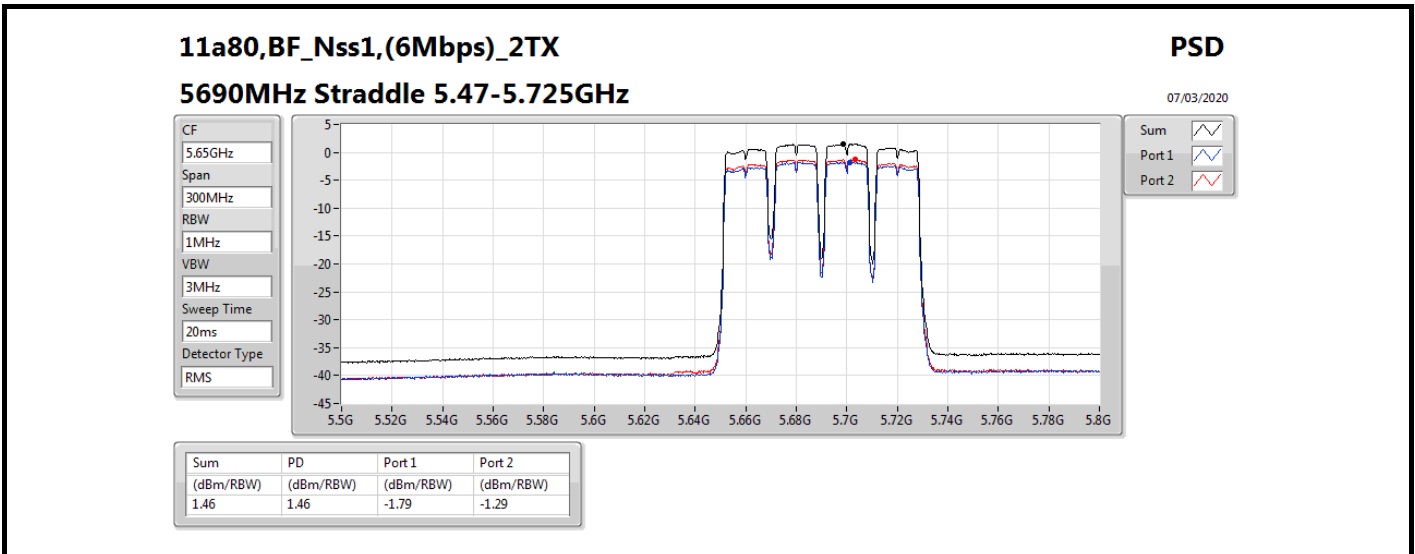

11a80,BF_Nss1,(6Mbps)_2TX

PSD

5610MHz

07/03/2020

CF
5.61GHz
Span
120MHz
RBW
1MHz
VBW
3MHz
Sweep Time
20ms
Detector Type
RMS

Sum
Port 1
Port 2

Sum	PD	Port 1	Port 2
(dBm/RBW)	(dBm/RBW)	(dBm/RBW)	(dBm/RBW)
1.65	1.65	-1.63	-1.08