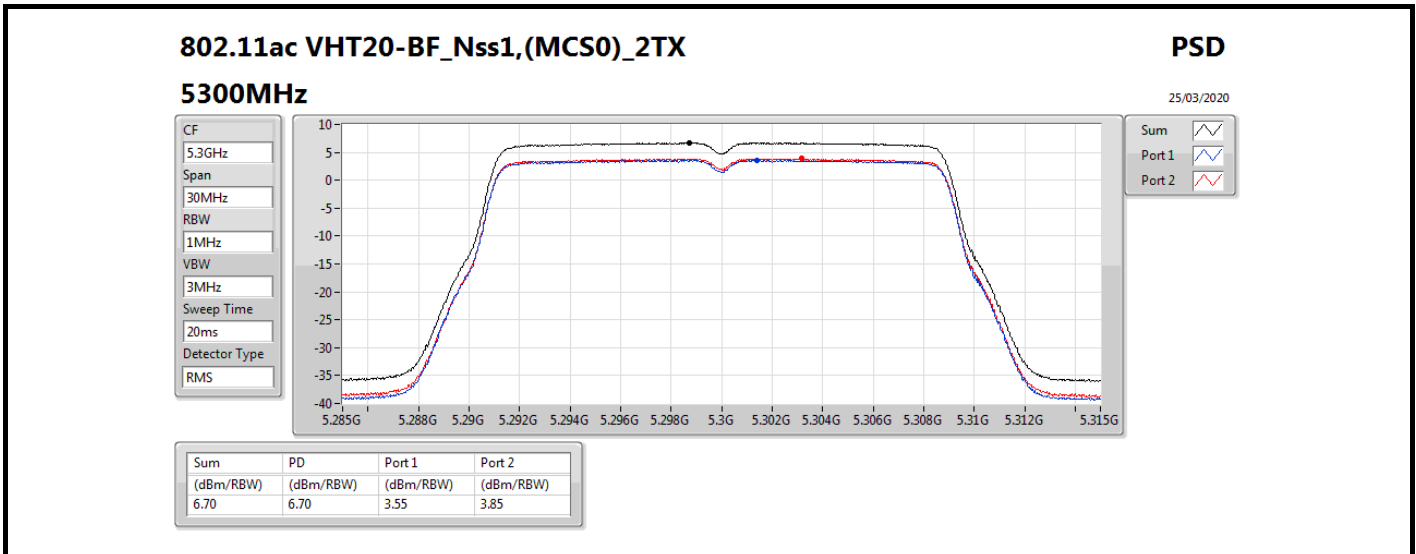

11a80,BF_Nss1,(6Mbps)_2TX

PSD

5610MHz

07/03/2020

CF
5.61GHz
Span
120MHz
RBW
1MHz
VBW
3MHz
Sweep Time
20ms
Detector Type
RMS

Sum
Port 1
Port 2

Sum	PD	Port 1	Port 2
(dBm/RBW)	(dBm/RBW)	(dBm/RBW)	(dBm/RBW)
1.65	1.65	-1.63	-1.08