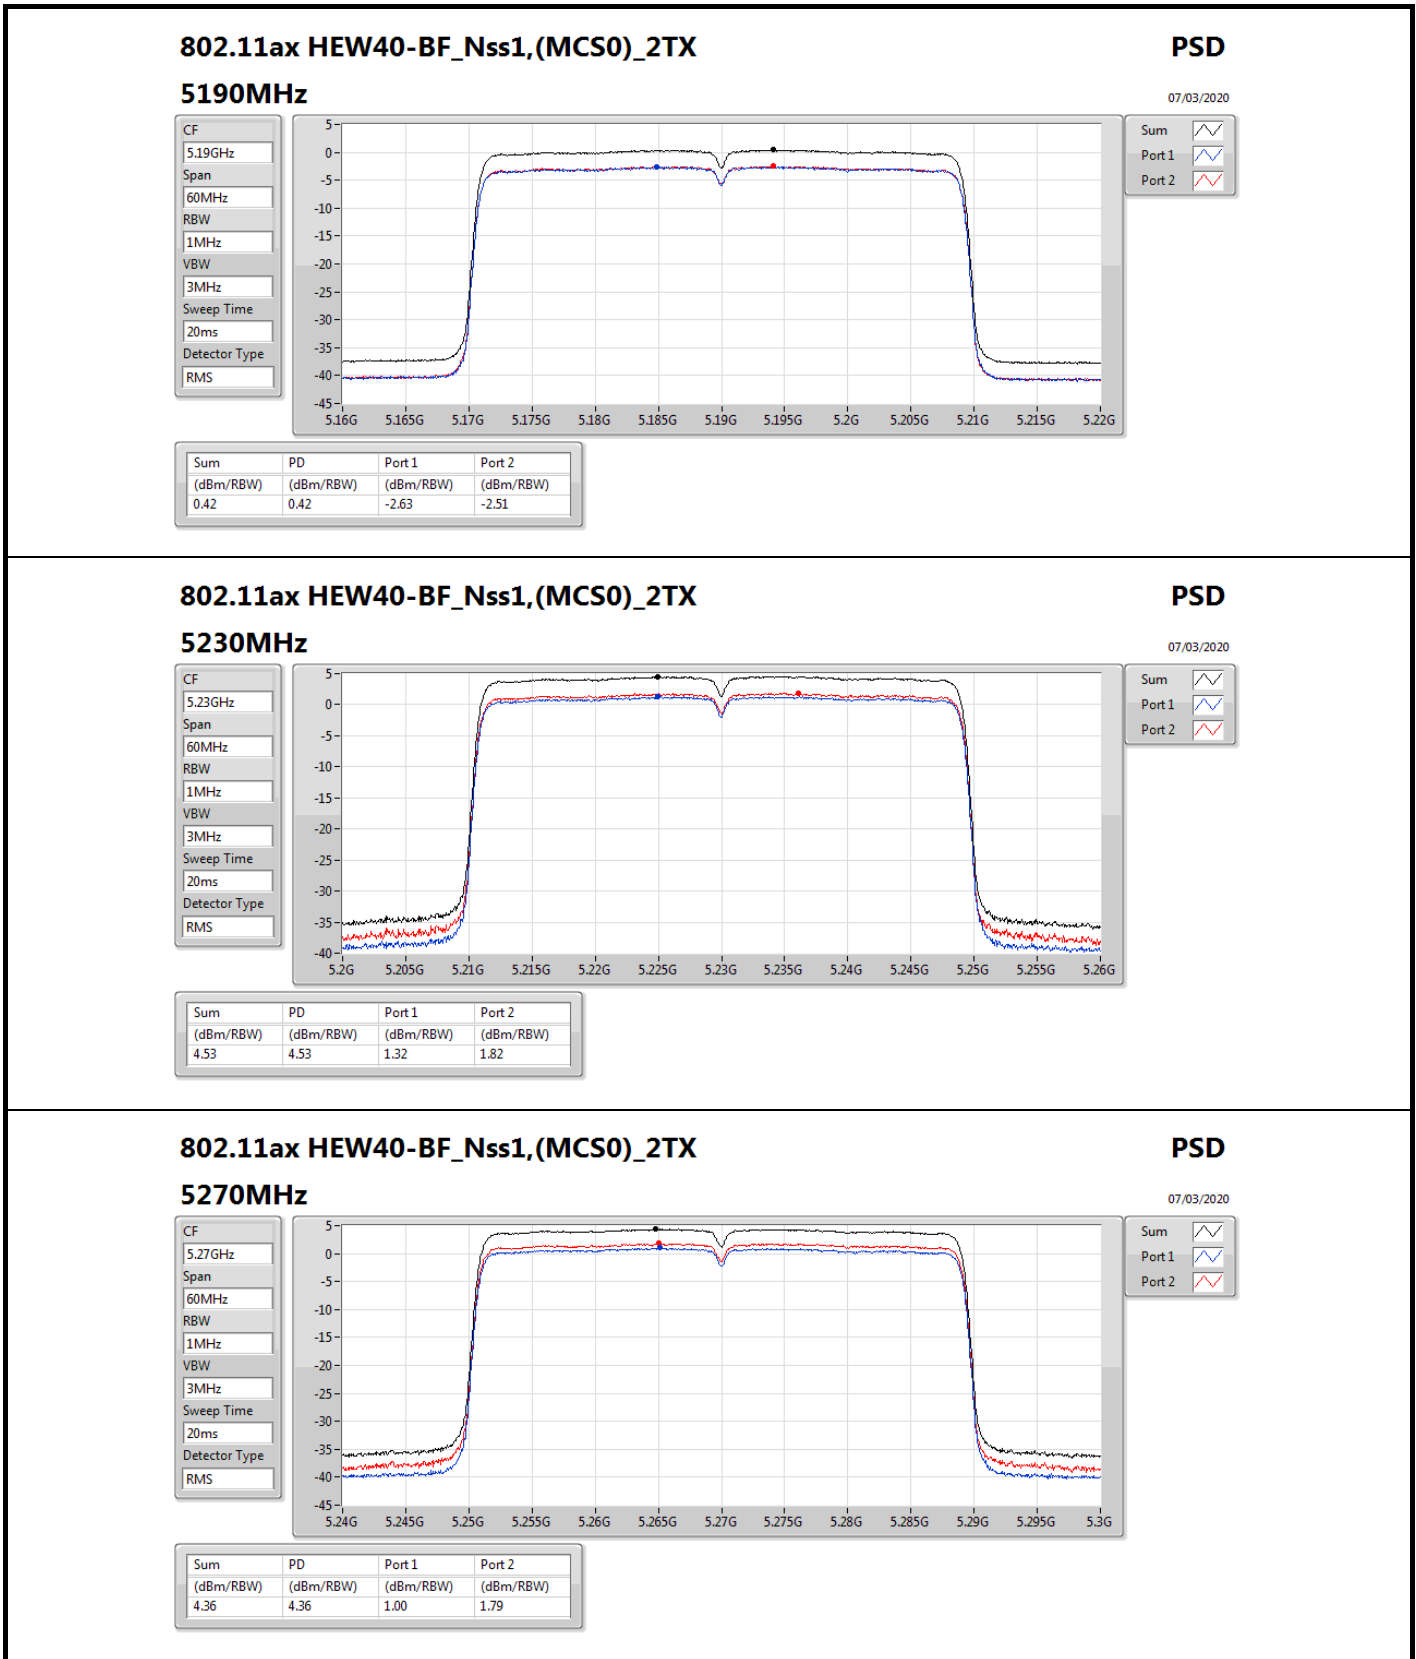

CF

5.27GHz

Span

60MHz

RBW

1MHz

VBW

3MHz

Sweep Time

20ms

Detector Type

RMS

Sum

Port 1

Port 2