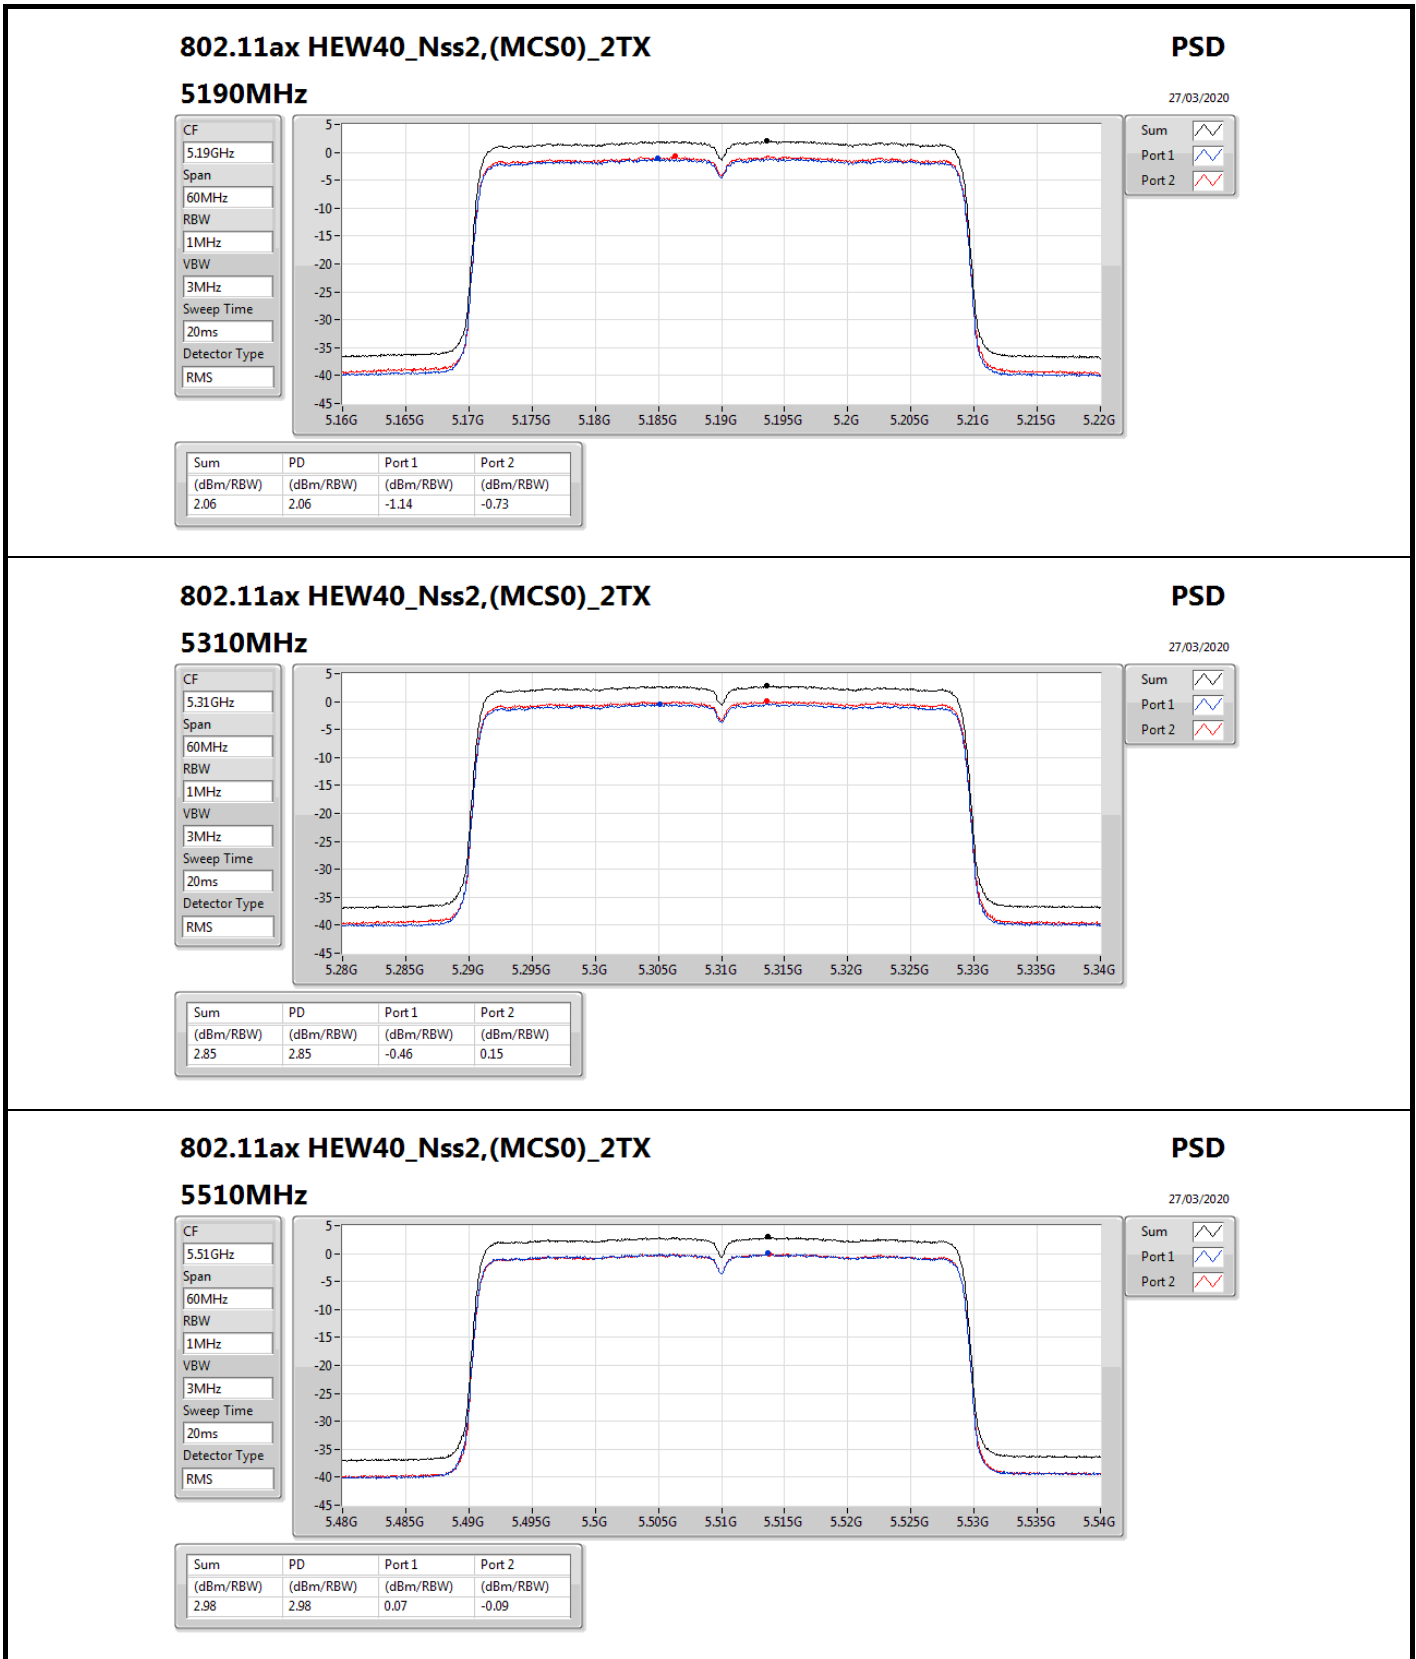

CF

5.51GHz

Span

60MHz

RBW

1MHz

VBW

3MHz

Sweep Time

20ms

Detector Type

RMS

Sum

Port 1

Port 2

Sum	PD	Port 1	Port 2
(dBm/RBW)	(dBm/RBW)	(dBm/RBW)	(dBm/RBW)
2.98	2.98	0.07	-0.09