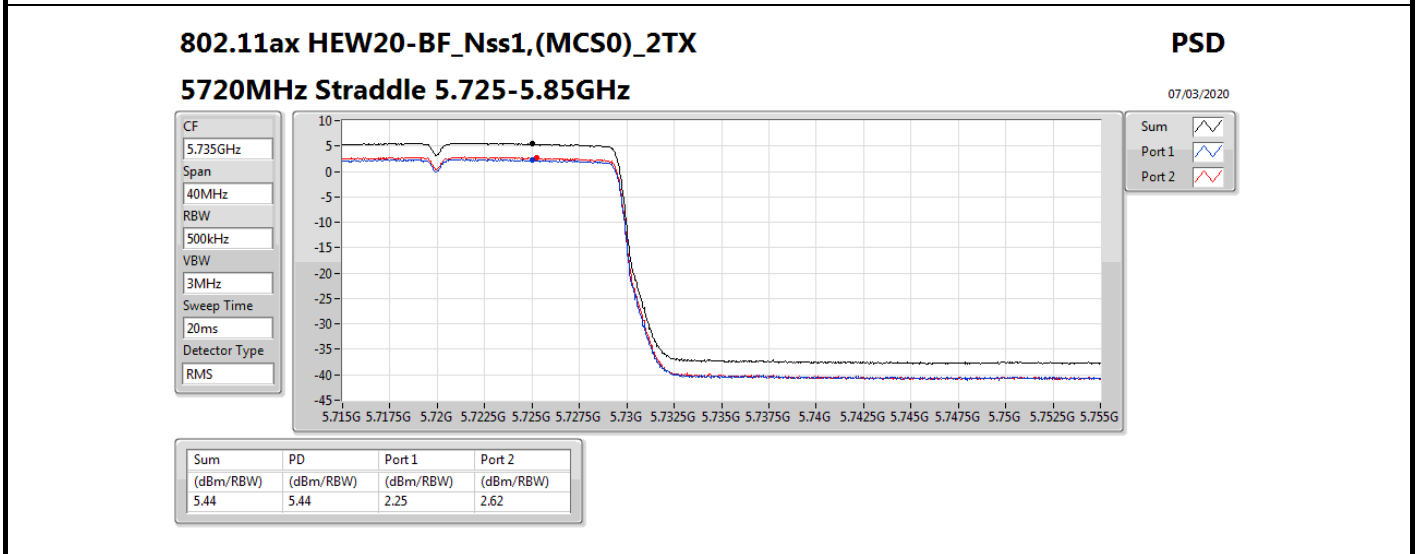

PSD

5300MHz

07/03/2020

CF
5.3GHz
Span
30MHz
RBW
1MHz
VBW
3MHz
Sweep Time
20ms
Detector Type
RMS

Sum
Port 1
Port 2

Sum	PD	Port 1	Port 2
(dBm/RBW)	(dBm/RBW)	(dBm/RBW)	(dBm/RBW)
7.31	7.31	4.24	4.38

802.11ax HEW40-BF_Nss1,(MCS0)_2TX

5270MHz

PSD

07/03/2020

CF

5.27GHz

Span

60MHz

RBW