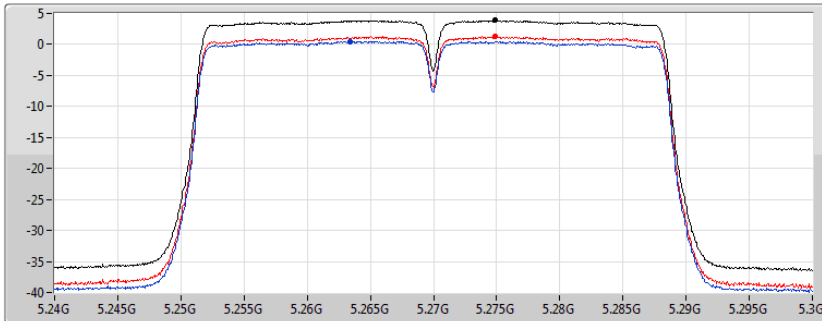

802.11ac VHT40_Nss1,(MCS0)_2TX

PSD

5270MHz

25/03/2020

CF
5.27GHz
Span
60MHz
RBW
1MHz
VBW
3MHz
Sweep Time
20ms
Detector Type
RMS

Sum
Port 1
Port 2

Sum	PD	Port 1	Port 2
(dBm/RBW)	(dBm/RBW)	(dBm/RBW)	(dBm/RBW)
3.88	3.88	0.48	1.29

802.11ac VHT40_Nss1,(MCS0)_2TX

PSD

5310MHz

25/03/2020

CF
5.31GHz
Span
60MHz
RBW
1MHz
VBW
3MHz
Sweep Time
20ms
Detector Type
RMS

Sum
Port 1
Port 2

Sum	PD	Port 1	Port 2
(dBm/RBW)	(dBm/RBW)	(dBm/RBW)	(dBm/RBW)
0.87	0.87	-2.38	-1.88