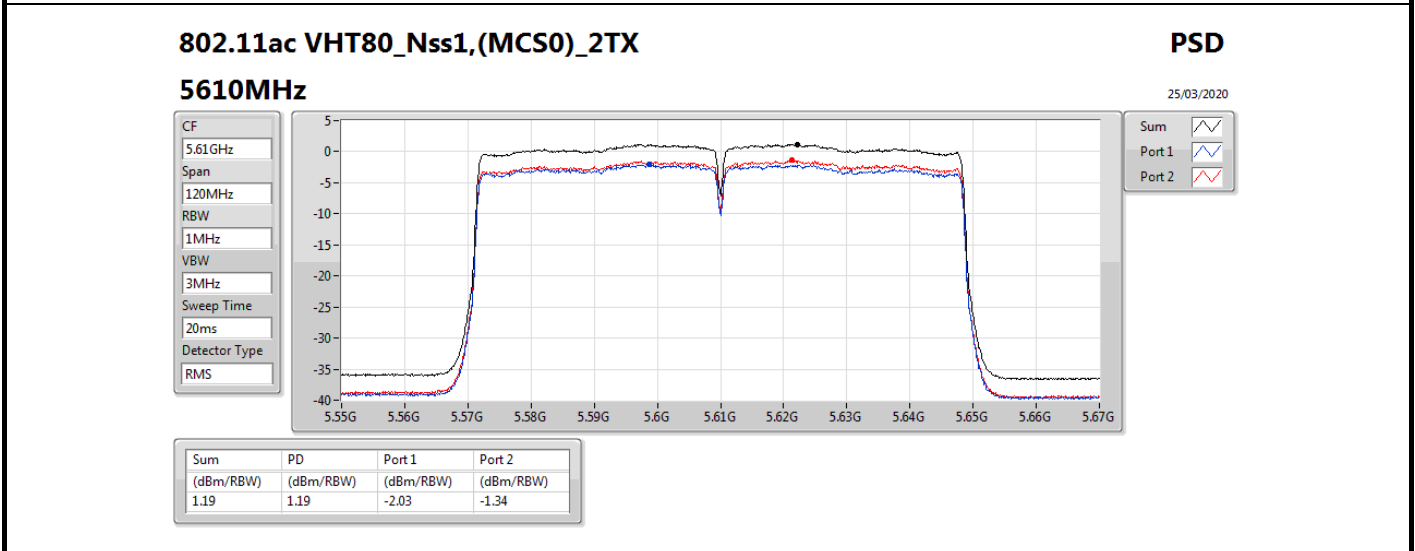

802.11ac VHT40_Nss1,(MCS0)_2TX

PSD

5510MHz

25/03/2020

CF
5.51GHz
Span
60MHz
RBW
1MHz
VBW
3MHz
Sweep Time
20ms
Detector Type
RMS

Sum
Port 1
Port 2

Sum	PD	Port 1	Port 2
(dBm/RBW)	(dBm/RBW)	(dBm/RBW)	(dBm/RBW)
1.78	1.78	-1.37	-1.00

802.11ac VHT40_Nss1,(MCS0)_2TX

5710MHz Straddle 5.47-5.725GHz

PSD

25/03/2020

CF	5.69GHz
Span	140MHz
RBW	1MHz
VBW	3MHz
Sweep Time	20ms
Detector Type	RMS

Sum	PD	Port 1	Port 2
(dBm/RBW)	(dBm/RBW)	(dBm/RBW)	(dBm/RBW)
4.01	4.01	1.01	1.00

802.11ac VHT80_Nss1,(MCS0)_2TX

PSD

5690MHz Straddle 5.725-5.85GHz

25/03/2020

Sum	PD	Port 1	Port 2
(dBm/RBW)	(dBm/RBW)	(dBm/RBW)	(dBm/RBW)
-1.50	-1.50	-4.91	-4.07

802.11ax HEW20_Nss1,(MCS0)_2TX

PSD

5180MHz