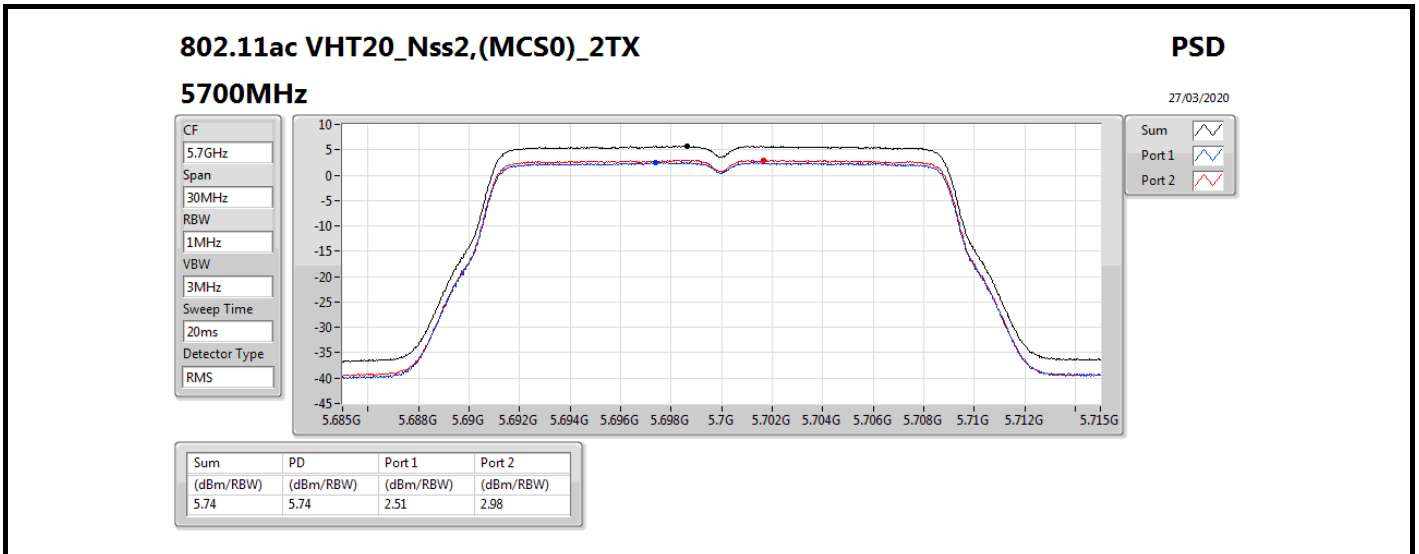

RBW = 500 kHz for 5.725-5.85GHz band / 1MHz for other band;

Result

Mode	Result	DG (dBi)	Port 1 (dBm/RBW)	Port 2 (dBm/RBW)	PD (dBm/RBW)	PD Limit (dBm/RBW)
802.11ac VHT20_Nss2,(MCS0)_2TX	-	-	-	-	-	-
5180MHz	Pass	4.75	3.83	3.84	6.78	17.00
5320MHz	Pass	4.74	3.62	3.88	6.69	11.00
5500MHz	Pass	4.59	3.90	4.41	7.14	11.00
5700MHz	Pass	4.59	2.51	2.98	5.74	11.00
802.11ac VHT40_Nss2,(MCS0)_2TX	-	-	-	-	-	-
5190MHz	Pass	4.75	-1.15	-0.83	1.97	17.00
5310MHz	Pass	4.74	-0.45	0.07	2.76	11.00
5510MHz	Pass	4.59	-0.22	-0.06	2.84	11.00
5670MHz	Pass	4.59	0.73	0.85	3.74	11.00
802.11ac VHT80_Nss2,(MCS0)_2TX	-	-	-	-	-	-
5210MHz	Pass	4.87	-3.04	-2.98	-0.08	17.00
5290MHz	Pass	4.87	-2.84	-2.70	0.13	11.00
5530MHz	Pass	4.59	-2.44	-2.00	0.67	11.00
802.11ax HEW20_Nss2,(MCS0)_2TX	-	-	-	-	-	-
5180MHz	Pass	4.75	3.69	3.91	6.78	17.00
5320MHz	Pass	4.74	3.58	3.81	6.67	11.00
5500MHz	Pass	4.59	3.87	4.49	7.13	11.00
5700MHz	Pass	4.59	2.43	3.13	5.77	11.00
802.11ax HEW40_Nss2,(MCS0)_2TX	-	-	-	-	-	-
5190MHz	Pass	4.75	-1.14	-0.73	2.06	17.00
5310MHz	Pass	4.74	-0.46	0.15	2.85	11.00
5510MHz	Pass	4.59	0.07	-0.09	2.98	11.00
5670MHz	Pass	4.59	0.70	0.92	3.77	11.00
802.11ax HEW80_Nss2,(MCS0)_2TX	-	-	-	-	-	-
5210MHz	Pass	4.87	-2.70	-2.40	0.32	17.00
5290MHz	Pass	4.87	-2.59	-2.36	0.47	11.00
5530MHz	Pass	4.59	-1.90	-1.36	1.37	11.00

DG = Directional Gain; RBW = 500 kHz for 5.725-5.85GHz band / 1MHz for other band;

PD = trace bin-by-bin of each transmits port summing can be performed maximum power density; Port X = Port X power density;