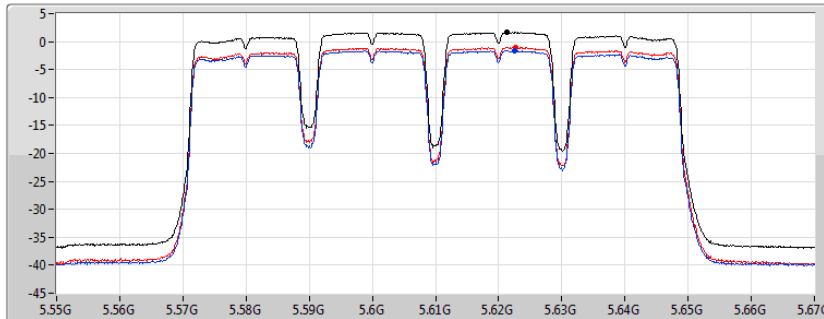

11a80,BF_Nss1,(6Mbps)_2TX

PSD

5530MHz

07/03/2020

CF
5.53GHz
Span
120MHz
RBW
1MHz
VBW
3MHz
Sweep Time
20ms
Detector Type
RMS

Sum
Port 1
Port 2

Sum	PD	Port 1	Port 2
(dBm/RBW)	(dBm/RBW)	(dBm/RBW)	(dBm/RBW)
-1.21	-1.21	-4.35	-3.98

11a80,BF_Nss1,(6Mbps)_2TX

PSD

5610MHz

07/03/2020

CF
5.61GHz
Span
120MHz
RBW
1MHz
VBW
3MHz
Sweep Time
20ms
Detector Type
RMS

Sum
Port 1
Port 2

Sum	PD	Port 1	Port 2
(dBm/RBW)	(dBm/RBW)	(dBm/RBW)	(dBm/RBW)
1.65	1.65	-1.63	-1.08