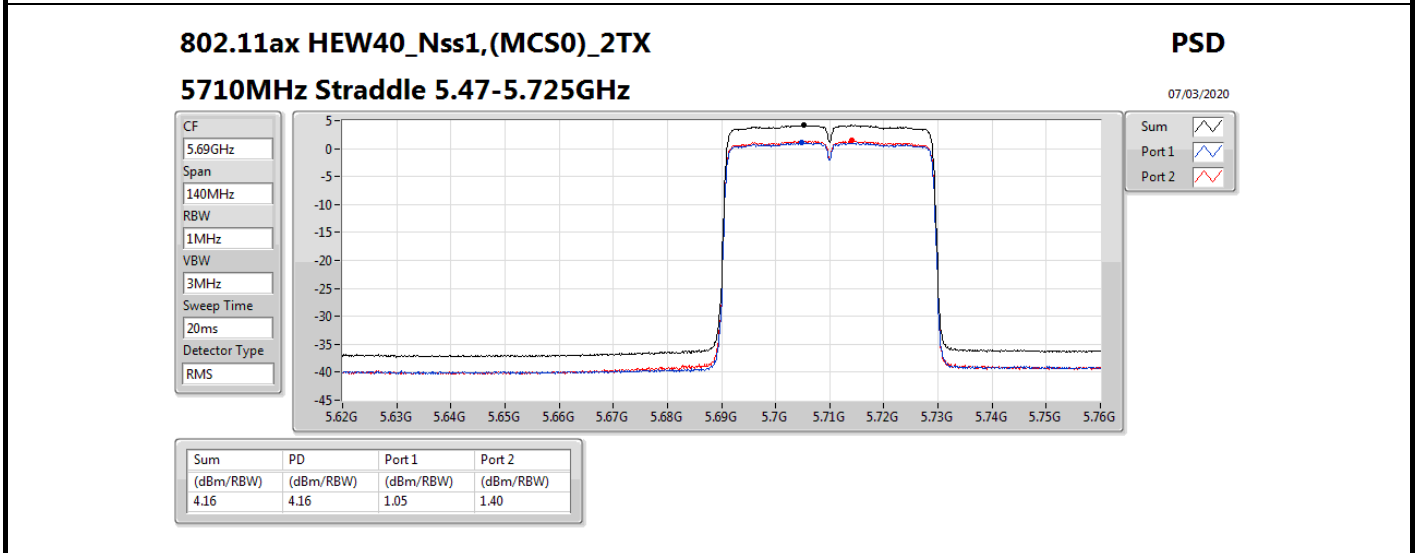

802.11ac VHT80_Nss1,(MCS0)_2TX

PSD

5690MHz Straddle 5.725-5.85GHz

25/03/2020

Sum	PD	Port 1	Port 2
(dBm/RBW)	(dBm/RBW)	(dBm/RBW)	(dBm/RBW)
-1.50	-1.50	-4.91	-4.07

802.11ax HEW20_Nss1,(MCS0)_2TX

PSD

5180MHz

07/03/2020

Sum	PD	Port 1	Port 2
(dBm/RBW)	(dBm/RBW)	(dBm/RBW)	(dBm/RBW)
6.11	6.11	3.01	3.29

802.11ax HEW20_Nss1,(MCS0)_2TX

PSD

5200MHz

07/03/2020

Sum	PD	Port 1	Port 2
(dBm/RBW)	(dBm/RBW)	(dBm/RBW)	(dBm/RBW)
7.27	7.27	4.15	4.43

802.11ax HEW80_Nss1,(MCS0)_2TX

5530MHz

PSD

07/03/2020

Sum	PD	Port 1	Port 2
(dBm/RBW)	(dBm/RBW)	(dBm/RBW)	(dBm/RBW)
0.54	0.54	-2.74	-2.15

<2T1S>

beamforming mode

Summary