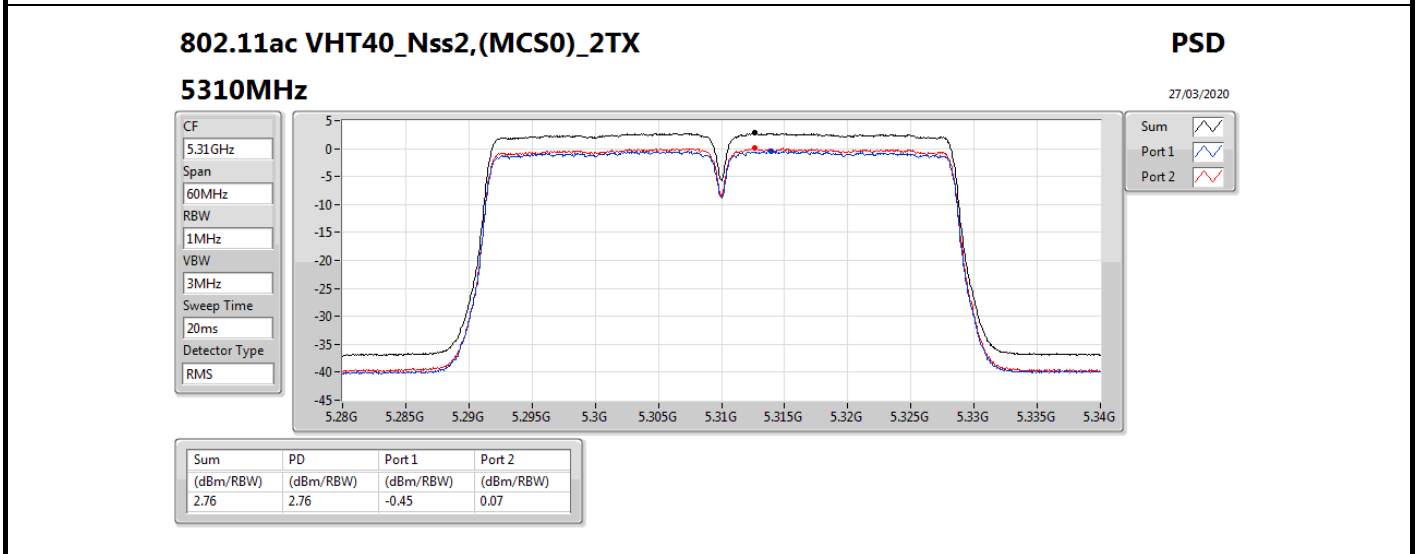

RBW = 500 kHz for 5.725-5.85GHz band / 1MHz for other band;

Result

Mode	Result	DG (dBi)	Port 1 (dBm/RBW)	Port 2 (dBm/RBW)	PD (dBm/RBW)	PD Limit (dBm/RBW)
802.11ac VHT20_Nss2,(MCS0)_2TX	-	-	-	-	-	-
5180MHz	Pass	4.75	3.83	3.84	6.78	17.00
5320MHz	Pass	4.74	3.62	3.88	6.69	11.00
5500MHz	Pass	4.59	3.90	4.41	7.14	11.00
5700MHz	Pass	4.59	2.51	2.98	5.74	11.00
802.11ac VHT40_Nss2,(MCS0)_2TX	-	-	-	-	-	-
5190MHz	Pass	4.75	-1.15	-0.83	1.97	17.00
5310MHz	Pass	4.74	-0.45	0.07	2.76	11.00
5510MHz	Pass	4.59	-0.22	-0.06	2.84	11.00
5670MHz	Pass	4.59	0.73	0.85	3.74	11.00
802.11ac VHT80_Nss2,(MCS0)_2TX	-	-	-	-	-	-
5210MHz	Pass	4.87	-3.04	-2.98	-0.08	17.00
5290MHz	Pass	4.87	-2.84	-2.70	0.13	11.00
5530MHz	Pass	4.59	-2.44	-2.00	0.67	11.00
802.11ax HEW20_Nss2,(MCS0)_2TX	-	-	-	-	-	-
5180MHz	Pass	4.75	3.69	3.91	6.78	17.00
5320MHz	Pass	4.74	3.58	3.81	6.67	11.00
5500MHz	Pass	4.59	3.87	4.49	7.13	11.00
5700MHz	Pass	4.59	2.43	3.13	5.77	11.00
802.11ax HEW40_Nss2,(MCS0)_2TX	-	-	-	-	-	-
5190MHz	Pass	4.75	-1.14	-0.73	2.06	17.00
5310MHz	Pass	4.74	-0.46	0.15	2.85	11.00
5510MHz	Pass	4.59	0.07	-0.09	2.98	11.00
5670MHz	Pass	4.59	0.70	0.92	3.77	11.00
802.11ax HEW80_Nss2,(MCS0)_2TX	-	-	-	-	-	-
5210MHz	Pass	4.87	-2.70	-2.40	0.32	17.00
5290MHz	Pass	4.87	-2.59	-2.36	0.47	11.00
5530MHz	Pass	4.59	-1.90	-1.36	1.37	11.00

DG = Directional Gain; RBW = 500 kHz for 5.725-5.85GHz band / 1MHz for other band;

PD = trace bin-by-bin of each transmits port summing can be performed maximum power density; Port X = Port X power density;