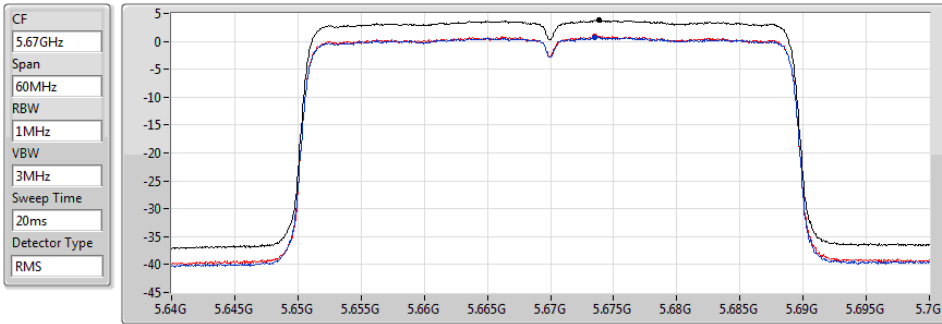

Sum

Port 1

Port 2

Sum	PD	Port 1	Port 2
(dBm/RBW)	(dBm/RBW)	(dBm/RBW)	(dBm/RBW)
2.98	2.98	0.07	-0.09

802.11ax HEW40_Nss2,(MCS0)_2TX

PSD

5670MHz

27/03/2020

Sum	PD	Port 1	Port 2
(dBm/RBW)	(dBm/RBW)	(dBm/RBW)	(dBm/RBW)
3.77	3.77	0.70	0.92

802.11ax HEW80_Nss2,(MCS0)_2TX

PSD

5210MHz

27/03/2020

Sum	PD	Port 1	Port 2
(dBm/RBW)	(dBm/RBW)	(dBm/RBW)	(dBm/RBW)
0.32	0.32	-2.70	-2.40