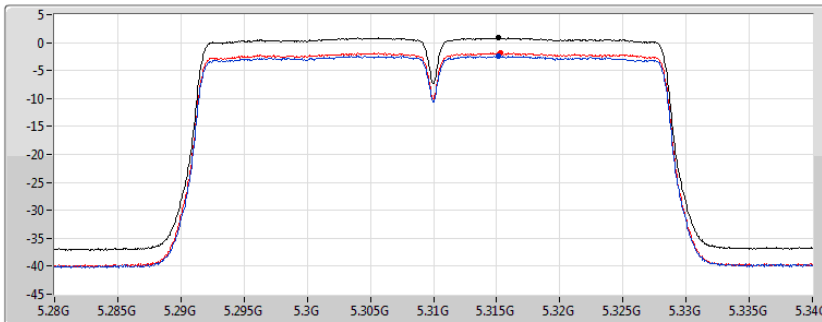

802.11ac VHT40_Nss1,(MCS0)_2TX

PSD

5270MHz

25/03/2020

CF
5.27GHz
Span
60MHz
RBW
1MHz
VBW
3MHz
Sweep Time
20ms
Detector Type
RMS

Sum
Port 1
Port 2

Sum	PD	Port 1	Port 2
(dBm/RBW)	(dBm/RBW)	(dBm/RBW)	(dBm/RBW)
3.88	3.88	0.48	1.29

802.11ac VHT40_Nss1,(MCS0)_2TX

PSD

5310MHz

25/03/2020

CF
5.31GHz
Span
60MHz
RBW
1MHz
VBW
3MHz
Sweep Time
20ms
Detector Type
RMS

Sum
Port 1
Port 2

Sum	PD	Port 1	Port 2
(dBm/RBW)	(dBm/RBW)	(dBm/RBW)	(dBm/RBW)
0.87	0.87	-2.38	-1.88