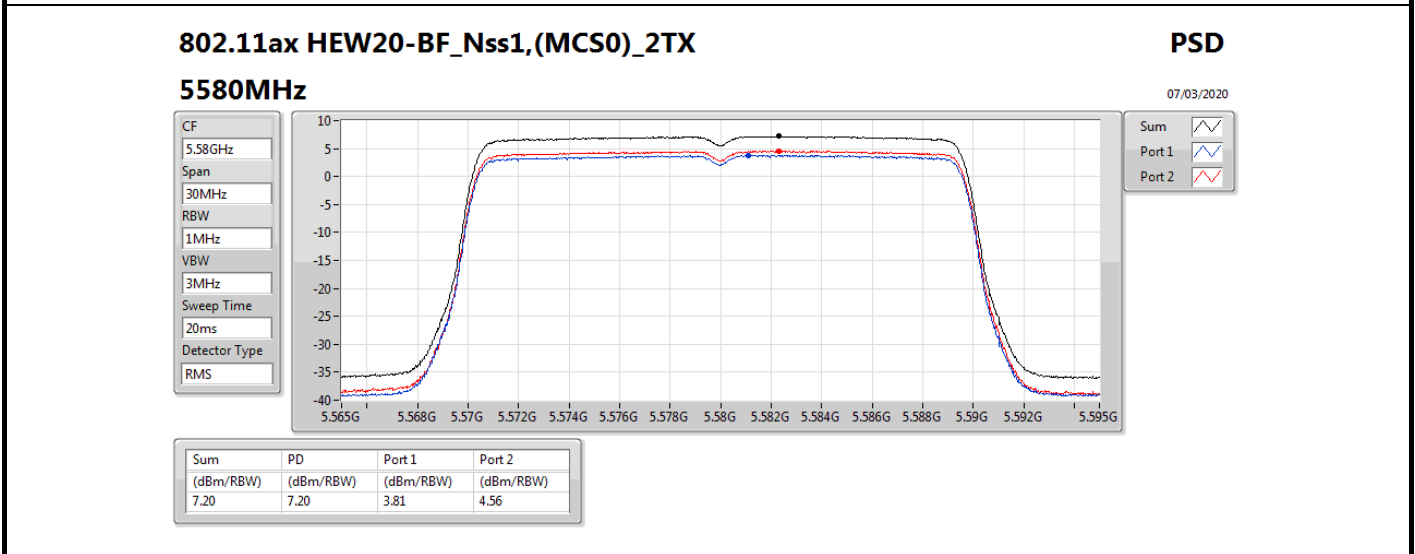

PSD

5300MHz

07/03/2020

CF
5.3GHz
Span
30MHz
RBW
1MHz
VBW
3MHz
Sweep Time
20ms
Detector Type
RMS

Sum
Port 1
Port 2

Sum	PD	Port 1	Port 2
(dBm/RBW)	(dBm/RBW)	(dBm/RBW)	(dBm/RBW)
7.31	7.31	4.24	4.38

802.11ax HEW40-BF_Nss1,(MCS0)_2TX

5270MHz

PSD

07/03/2020

CF

5.27GHz

Span

60MHz

RBW