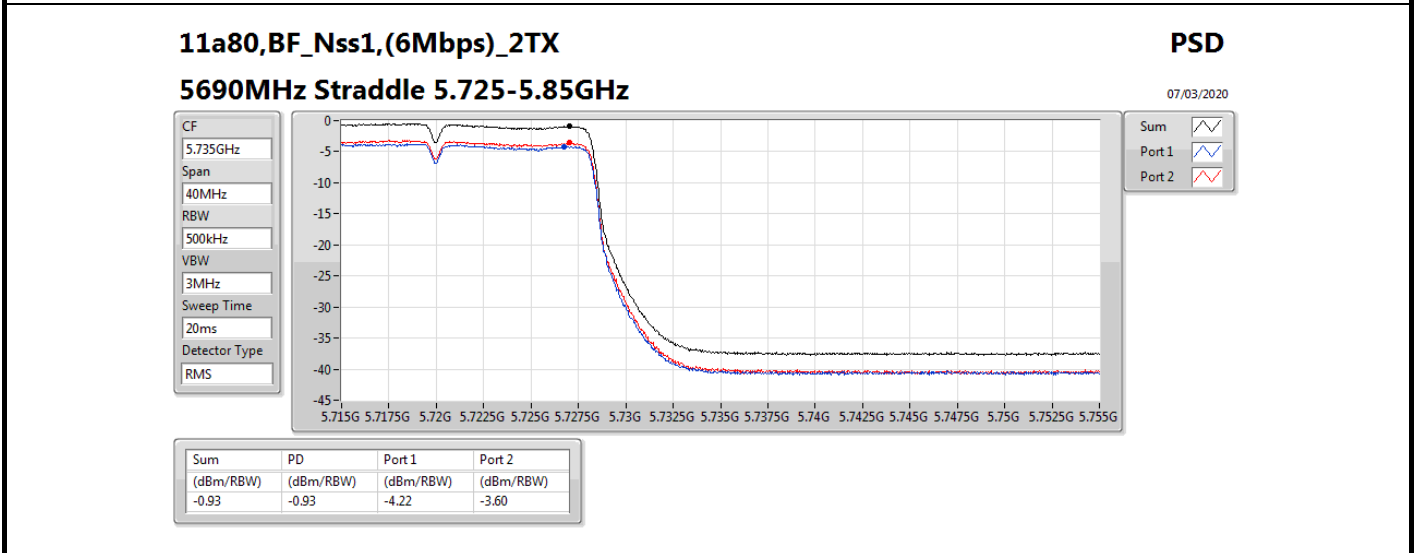

11a80,BF_Nss1,(6Mbps)_2TX

PSD

5610MHz

07/03/2020

CF
5.61GHz
Span
120MHz
RBW
1MHz
VBW
3MHz
Sweep Time
20ms
Detector Type
RMS

Sum
Port 1
Port 2

Sum	PD	Port 1	Port 2
(dBm/RBW)	(dBm/RBW)	(dBm/RBW)	(dBm/RBW)
1.65	1.65	-1.63	-1.08