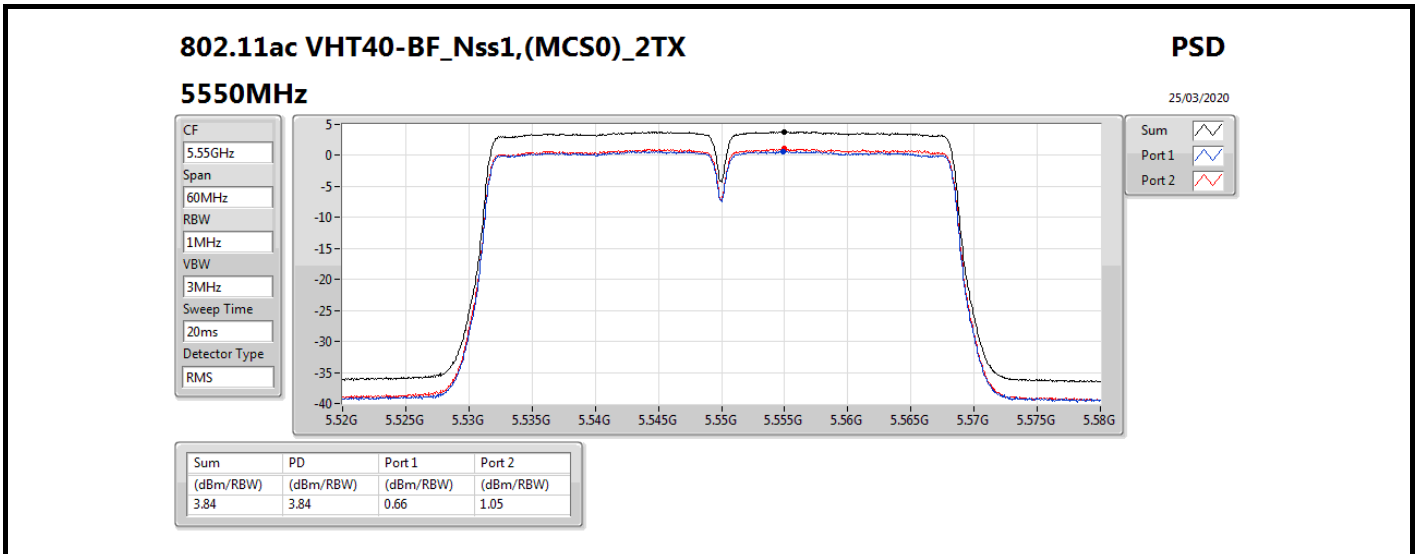

802.11ac VHT40-BF_Nss1,(MCS0)_2TX

5510MHz

PSD

25/03/2020

CF	5.51GHz
Span	60MHz
RBW	1MHz
VBW	3MHz
Sweep Time	20ms
Detector Type	RMS

Sum	PD	Port 1	Port 2
(dBm/RBW)	(dBm/RBW)	(dBm/RBW)	(dBm/RBW)
1.78	1.78	-1.37	-1.00