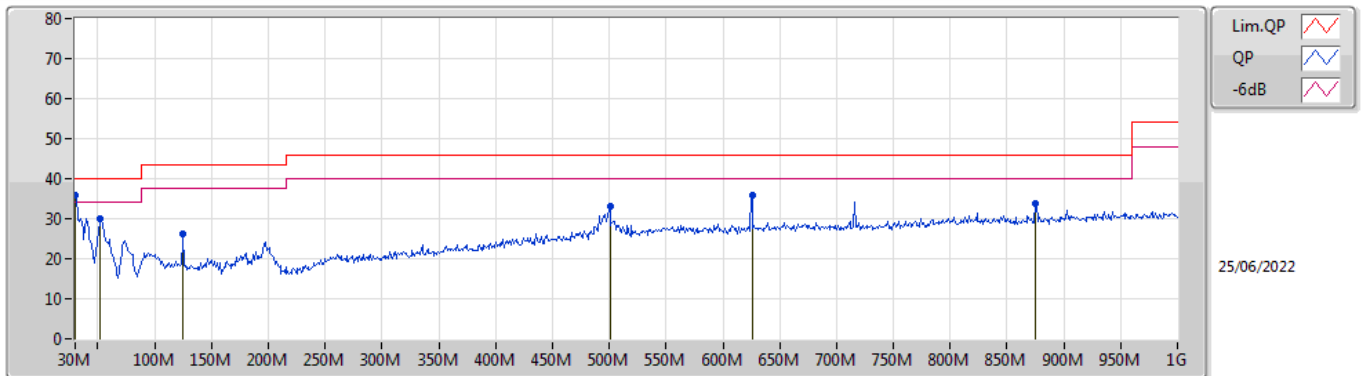

Mode 1

Type	Freq (Hz)	Level (dBuV/m)	Limit (dBuV/m)	Margin (dB)	Factor (dB/m)	Dist (m)	Condition	Azimuth (°)	Height (m)	Comment	Raw (dBuV/m)	AF (dB/m)	CL (dB)	PA (dB)
PK	30M	35.72	40.00	-4.28	-6.76	3	Vertical	192	1.00	"Worst"	42.48	23.99	0.80	31.55
PK	52.31M	29.92	40.00	-10.08	-17.61	3	Vertical	360	1.00	-	47.53	13.16	1.10	31.87
PK	125.06M	26.23	43.50	-17.27	-12.44	3	Vertical	151	2.00	-	38.67	17.89	1.65	31.98
PK	500.45M	33.14	46.00	-12.86	-5.60	3	Vertical	360	1.00	-	38.74	23.20	3.60	32.40
PK	625.58M	35.86	46.00	-10.14	-3.89	3	Vertical	248	1.00	-	39.75	24.53	4.10	32.52
PK	874.87M	33.64	46.00	-12.36	-1.26	3	Vertical	175	1.50	-	34.90	26.03	5.20	32.49