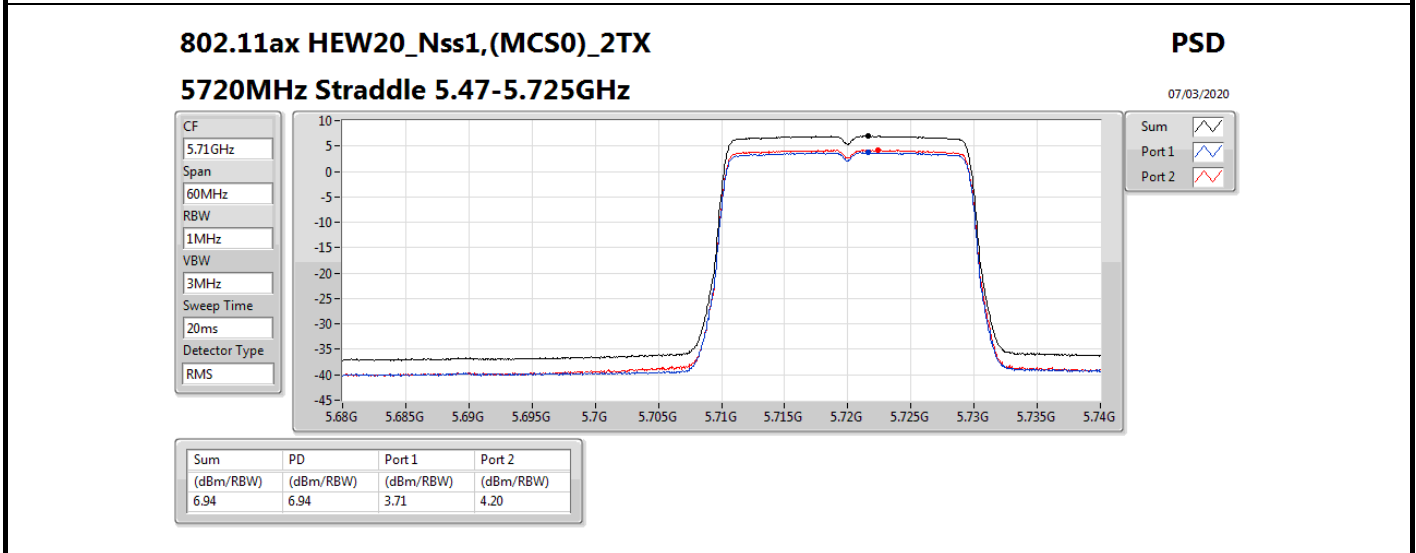

802.11ac VHT80_Nss1,(MCS0)_2TX

PSD

5690MHz Straddle 5.725-5.85GHz

25/03/2020

Sum	PD	Port 1	Port 2
(dBm/RBW)	(dBm/RBW)	(dBm/RBW)	(dBm/RBW)
-1.50	-1.50	-4.91	-4.07

802.11ax HEW20_Nss1,(MCS0)_2TX

PSD

5180MHz

07/03/2020

Sum	PD	Port 1	Port 2
(dBm/RBW)	(dBm/RBW)	(dBm/RBW)	(dBm/RBW)
6.11	6.11	3.01	3.29

802.11ax HEW20_Nss1,(MCS0)_2TX

PSD

5200MHz

07/03/2020

Sum	PD	Port 1	Port 2
(dBm/RBW)	(dBm/RBW)	(dBm/RBW)	(dBm/RBW)
7.27	7.27	4.15	4.43

802.11ax HEW80_Nss1,(MCS0)_2TX

5530MHz

PSD

07/03/2020

Sum	PD	Port 1	Port 2
(dBm/RBW)	(dBm/RBW)	(dBm/RBW)	(dBm/RBW)
0.54	0.54	-2.74	-2.15

<2T1S>

beamforming mode

Summary