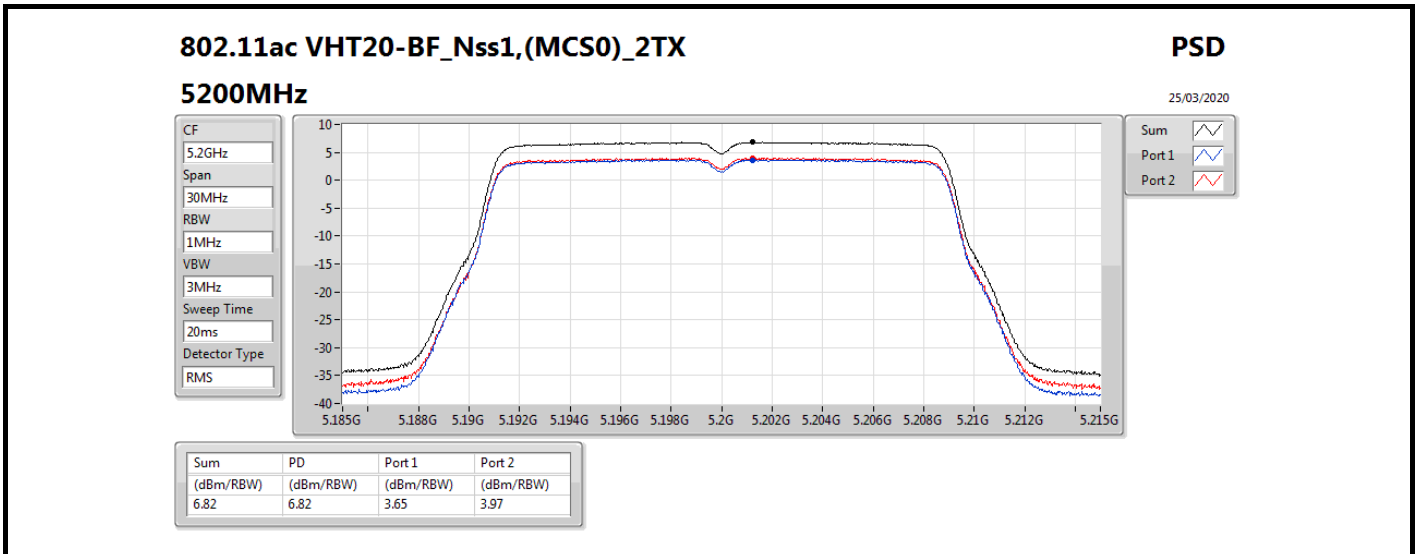

11a80,BF_Nss1,(6Mbps)_2TX

PSD

5610MHz

07/03/2020

CF
5.61GHz
Span
120MHz
RBW
1MHz
VBW
3MHz
Sweep Time
20ms
Detector Type
RMS

Sum
Port 1
Port 2

Sum	PD	Port 1	Port 2
(dBm/RBW)	(dBm/RBW)	(dBm/RBW)	(dBm/RBW)
1.65	1.65	-1.63	-1.08