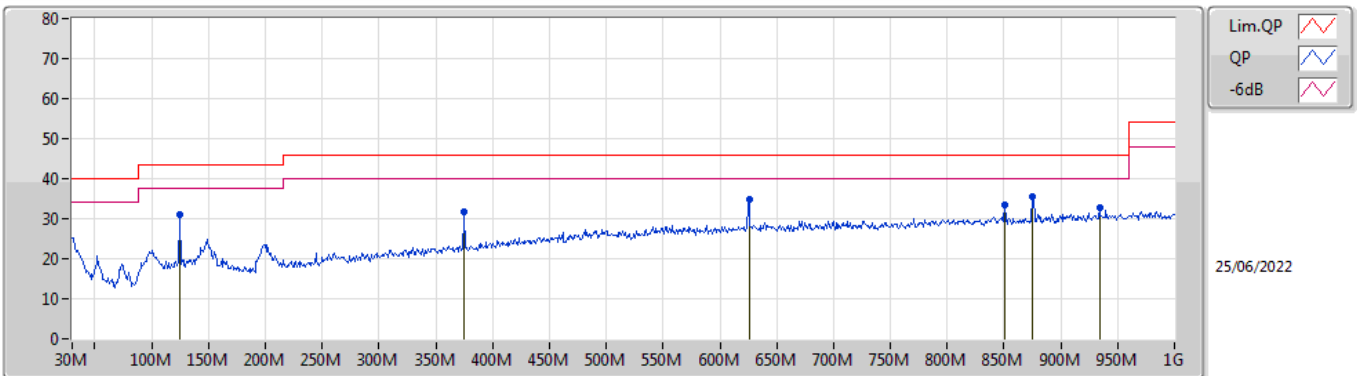

Mode 1

Type	Freq (Hz)	Level (dBuV/m)	Limit (dBuV/m)	Margin (dB)	Factor (dB/m)	Dist (m)	Condition	Azimuth (°)	Height (m)	Comment	Raw (dBuV/m)	AF (dB/m)	CL (dB)	PA (dB)
PK	125.06M	31.02	43.50	-12.48	-12.44	3	Horizontal	203	1.50	-	43.46	17.89	1.65	31.98
PK	375.32M	31.62	46.00	-14.38	-8.24	3	Horizontal	258	1.00	-	39.86	20.83	3.10	32.17
PK	625.58M	34.77	46.00	-11.23	-3.89	3	Horizontal	173	1.50	-	38.66	24.53	4.10	32.52
PK	850.62M	33.54	46.00	-12.46	-1.51	3	Horizontal	113	1.00	-	35.05	25.88	5.10	32.49
PK	874.87M	35.36	46.00	-10.64	-1.26	3	Horizontal	254	1.00	"Worst"	36.62	26.03	5.20	32.49
PK	934.04M	32.65	46.00	-13.35	-0.67	3	Horizontal	184	1.00	-	33.32	26.31	5.50	32.48