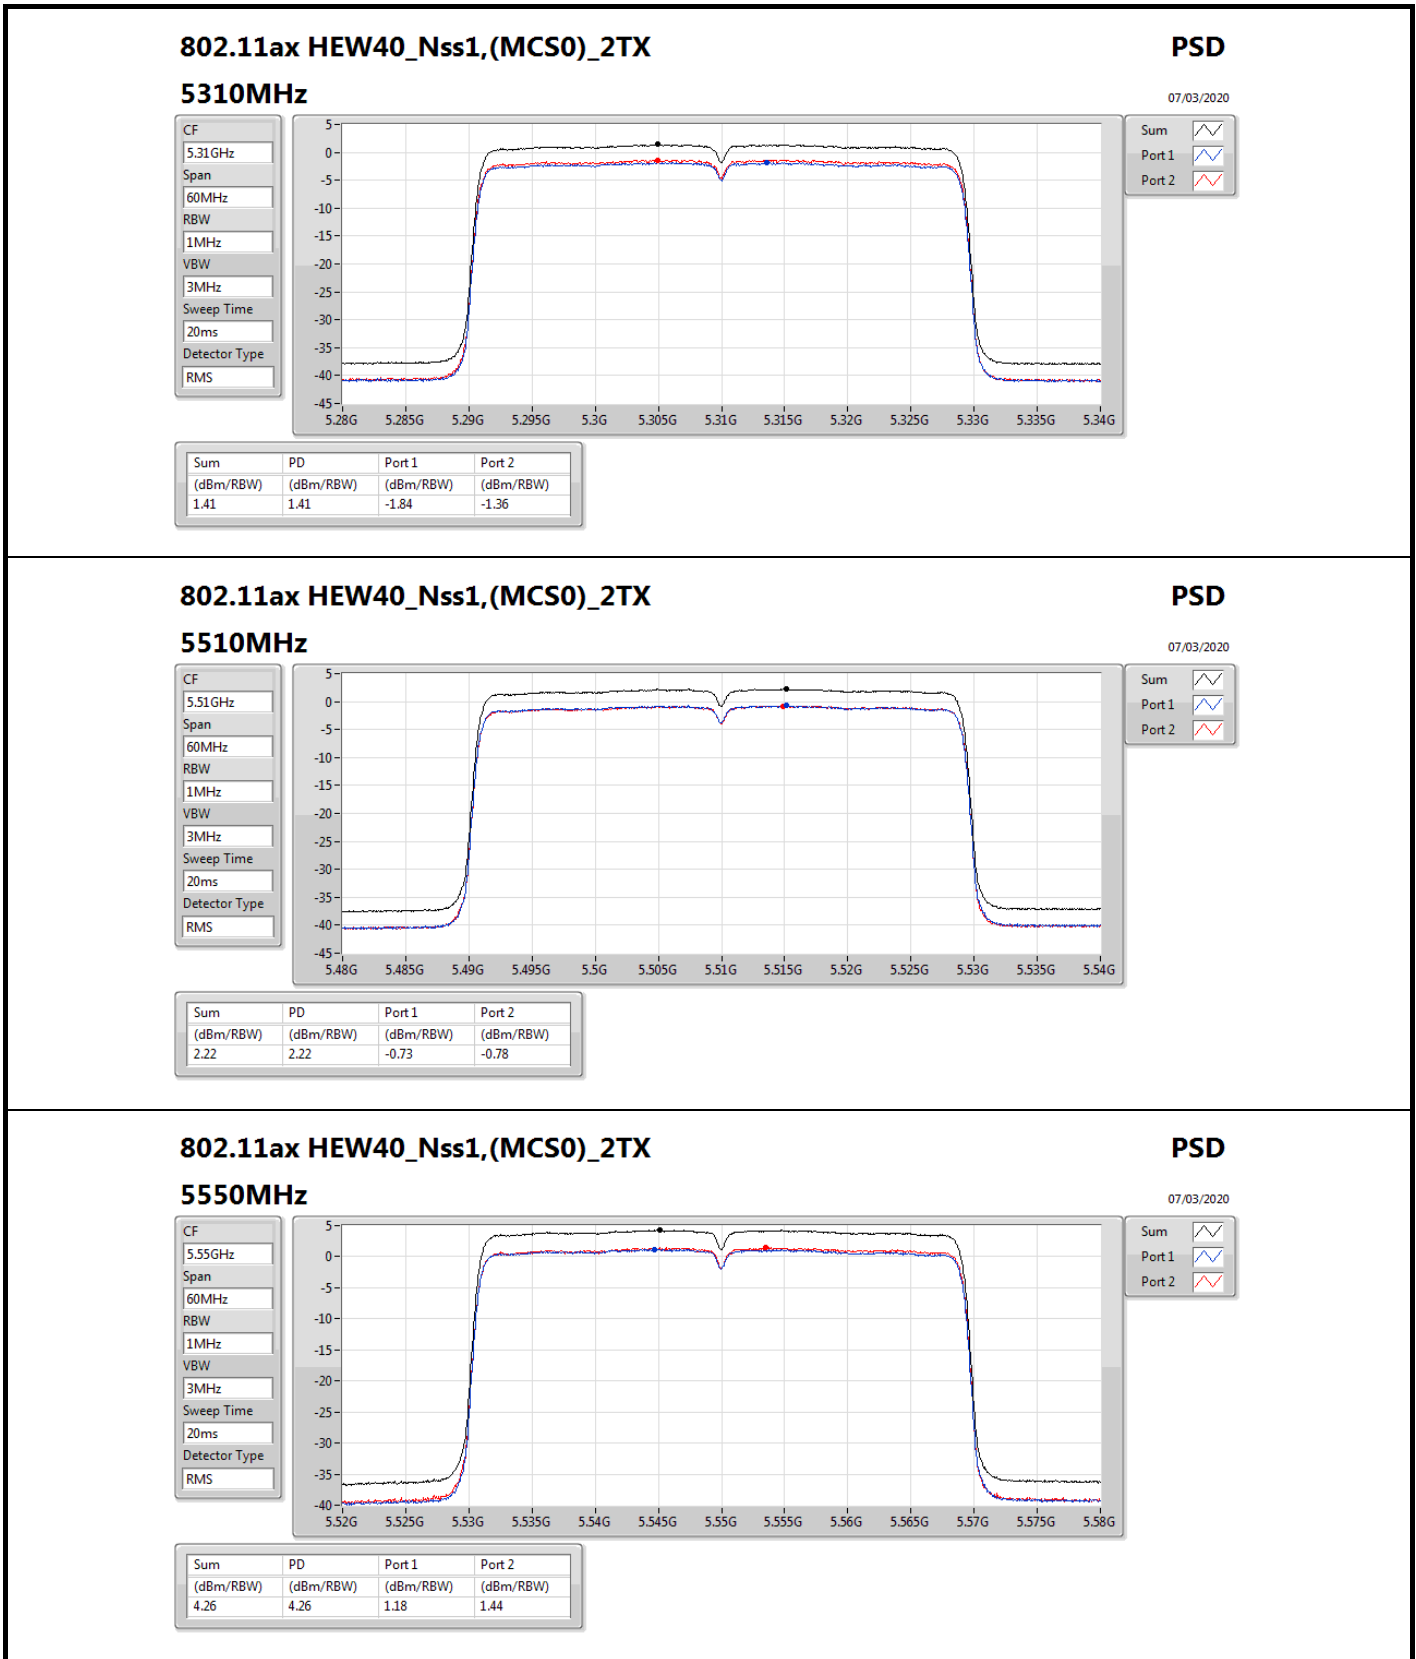

07/03/2020

Sum	PD	Port 1	Port 2
(dBm/RBW)	(dBm/RBW)	(dBm/RBW)	(dBm/RBW)
6.11	6.11	3.01	3.29

802.11ax HEW20_Nss1,(MCS0)_2TX

PSD

5200MHz

07/03/2020

Sum	PD	Port 1	Port 2
(dBm/RBW)	(dBm/RBW)	(dBm/RBW)	(dBm/RBW)
7.27	7.27	4.15	4.43