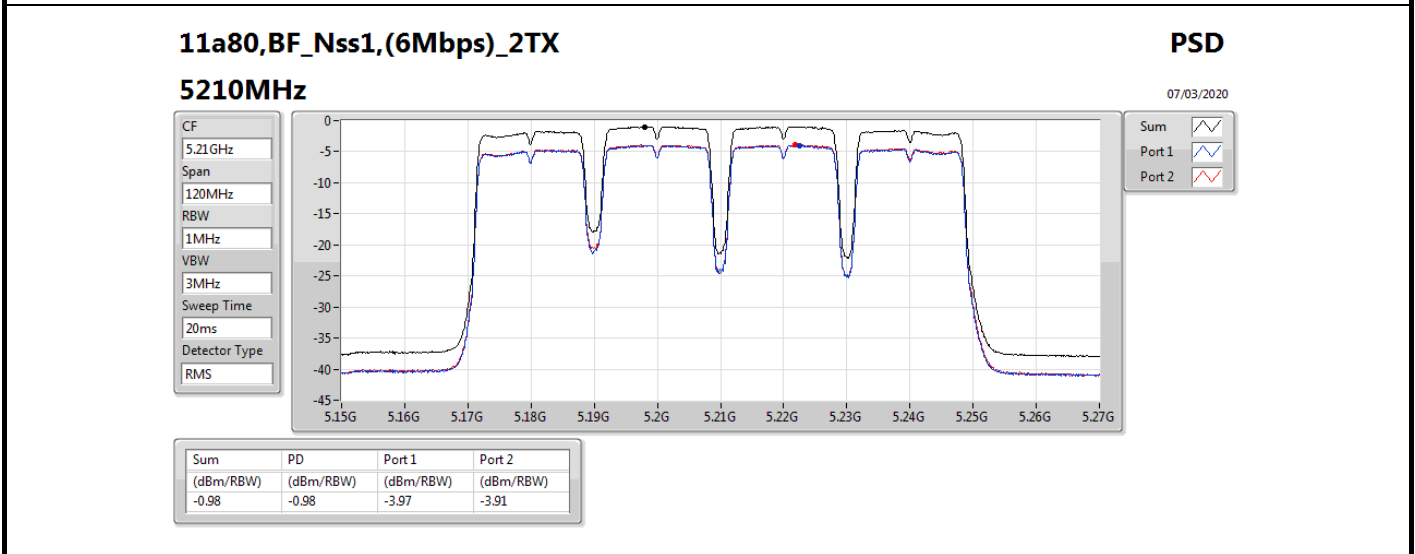

11a80,BF_Nss1,(6Mbps)_2TX

PSD

5290MHz

07/03/2020

CF
5.29GHz
Span
120MHz
RBW
1MHz
VBW
3MHz
Sweep Time
20ms
Detector Type
RMS

Sum
Port 1
Port 2

Sum	PD	Port 1	Port 2
(dBm/RBW)	(dBm/RBW)	(dBm/RBW)	(dBm/RBW)
-0.92	-0.92	-4.04	-3.78