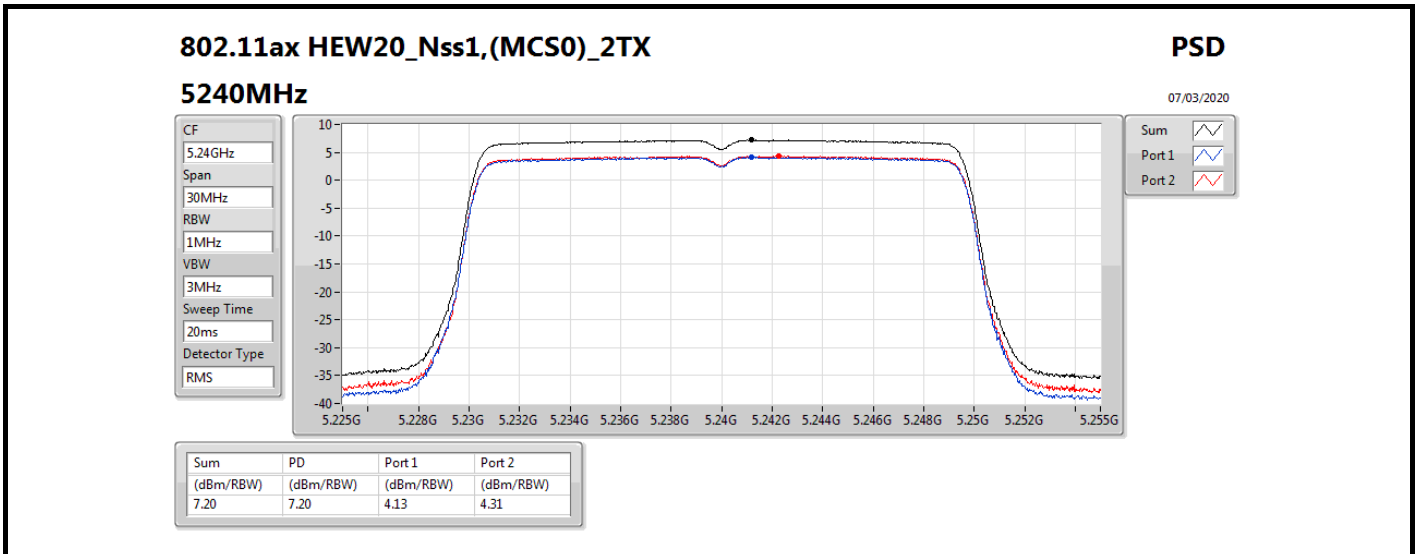

07/03/2020

Sum	PD	Port 1	Port 2
(dBm/RBW)	(dBm/RBW)	(dBm/RBW)	(dBm/RBW)
6.11	6.11	3.01	3.29

802.11ax HEW20_Nss1,(MCS0)_2TX

PSD

5200MHz

07/03/2020

Sum	PD	Port 1	Port 2
(dBm/RBW)	(dBm/RBW)	(dBm/RBW)	(dBm/RBW)
7.27	7.27	4.15	4.43

802.11ax HEW80_Nss1,(MCS0)_2TX

5530MHz

PSD

07/03/2020

Sum	PD	Port 1	Port 2
(dBm/RBW)	(dBm/RBW)	(dBm/RBW)	(dBm/RBW)
0.54	0.54	-2.74	-2.15

<2T1S>

beamforming mode

Summary