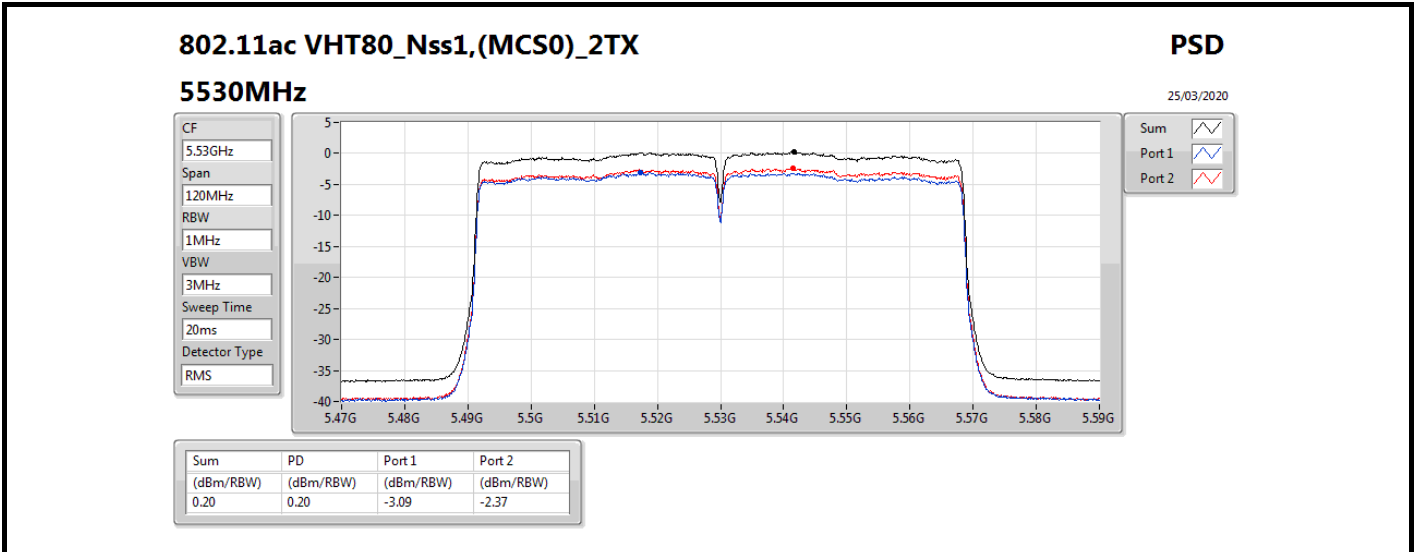

802.11ac VHT40_Nss1,(MCS0)_2TX

5710MHz Straddle 5.47-5.725GHz

PSD

25/03/2020

CF	5.69GHz
Span	140MHz
RBW	1MHz
VBW	3MHz
Sweep Time	20ms
Detector Type	RMS

Sum	PD	Port 1	Port 2
(dBm/RBW)	(dBm/RBW)	(dBm/RBW)	(dBm/RBW)
4.01	4.01	1.01	1.00

802.11ac VHT80_Nss1,(MCS0)_2TX

PSD

5690MHz Straddle 5.725-5.85GHz

25/03/2020

Sum	PD	Port 1	Port 2
(dBm/RBW)	(dBm/RBW)	(dBm/RBW)	(dBm/RBW)
-1.50	-1.50	-4.91	-4.07

802.11ax HEW20_Nss1,(MCS0)_2TX

PSD

5180MHz