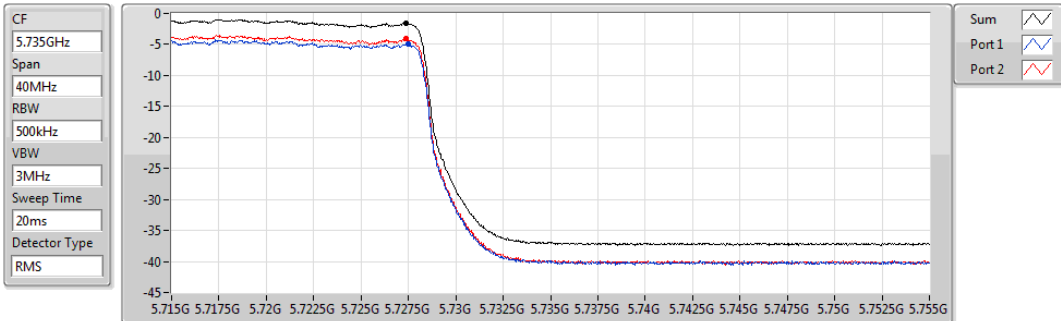

802.11ac VHT80_Nss1,(MCS0)_2TX

PSD

5690MHz Straddle 5.725-5.85GHz

25/03/2020

Sum	PD	Port 1	Port 2
(dBm/RBW)	(dBm/RBW)	(dBm/RBW)	(dBm/RBW)
-1.50	-1.50	-4.91	-4.07

802.11ax HEW20_Nss1,(MCS0)_2TX

PSD