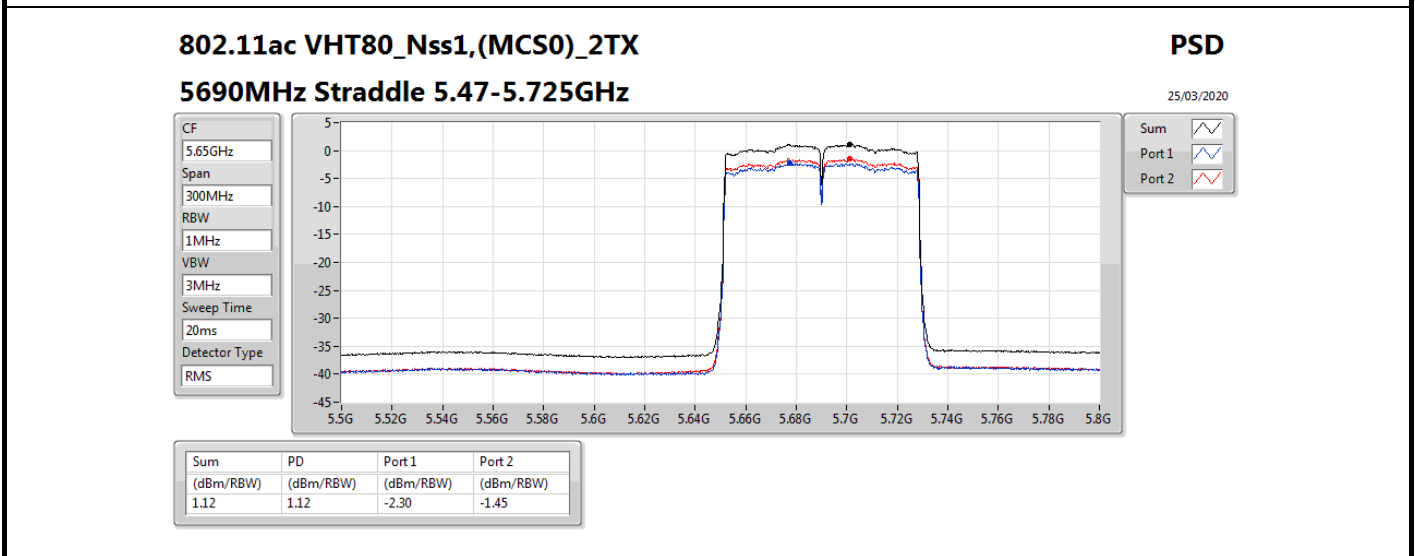

802.11ac VHT40_Nss1,(MCS0)_2TX

PSD

5510MHz

25/03/2020

CF
5.51GHz
Span
60MHz
RBW
1MHz
VBW
3MHz
Sweep Time
20ms
Detector Type
RMS

Sum
Port 1
Port 2

Sum	PD	Port 1	Port 2
(dBm/RBW)	(dBm/RBW)	(dBm/RBW)	(dBm/RBW)
1.78	1.78	-1.37	-1.00

802.11ac VHT40_Nss1,(MCS0)_2TX

5710MHz Straddle 5.47-5.725GHz

PSD

25/03/2020

CF	5.69GHz
Span	140MHz
RBW	1MHz
VBW	3MHz
Sweep Time	20ms
Detector Type	RMS

Sum	PD	Port 1	Port 2
(dBm/RBW)	(dBm/RBW)	(dBm/RBW)	(dBm/RBW)
4.01	4.01	1.01	1.00

802.11ac VHT80_Nss1,(MCS0)_2TX

PSD

5690MHz Straddle 5.725-5.85GHz

25/03/2020

Sum	PD	Port 1	Port 2
(dBm/RBW)	(dBm/RBW)	(dBm/RBW)	(dBm/RBW)
-1.50	-1.50	-4.91	-4.07

802.11ax HEW20_Nss1,(MCS0)_2TX

PSD

5180MHz