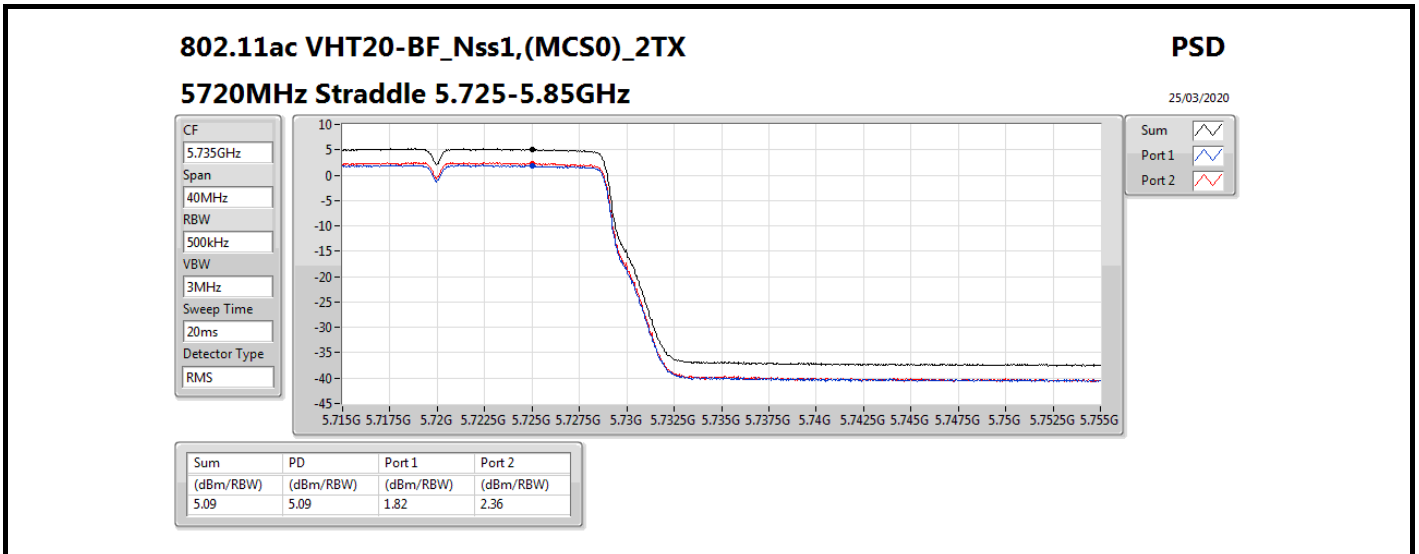

11a80,BF_Nss1,(6Mbps)_2TX

PSD

5610MHz

07/03/2020

CF
5.61GHz
Span
120MHz
RBW
1MHz
VBW
3MHz
Sweep Time
20ms
Detector Type
RMS

Sum
Port 1
Port 2

Sum	PD	Port 1	Port 2
(dBm/RBW)	(dBm/RBW)	(dBm/RBW)	(dBm/RBW)
1.65	1.65	-1.63	-1.08