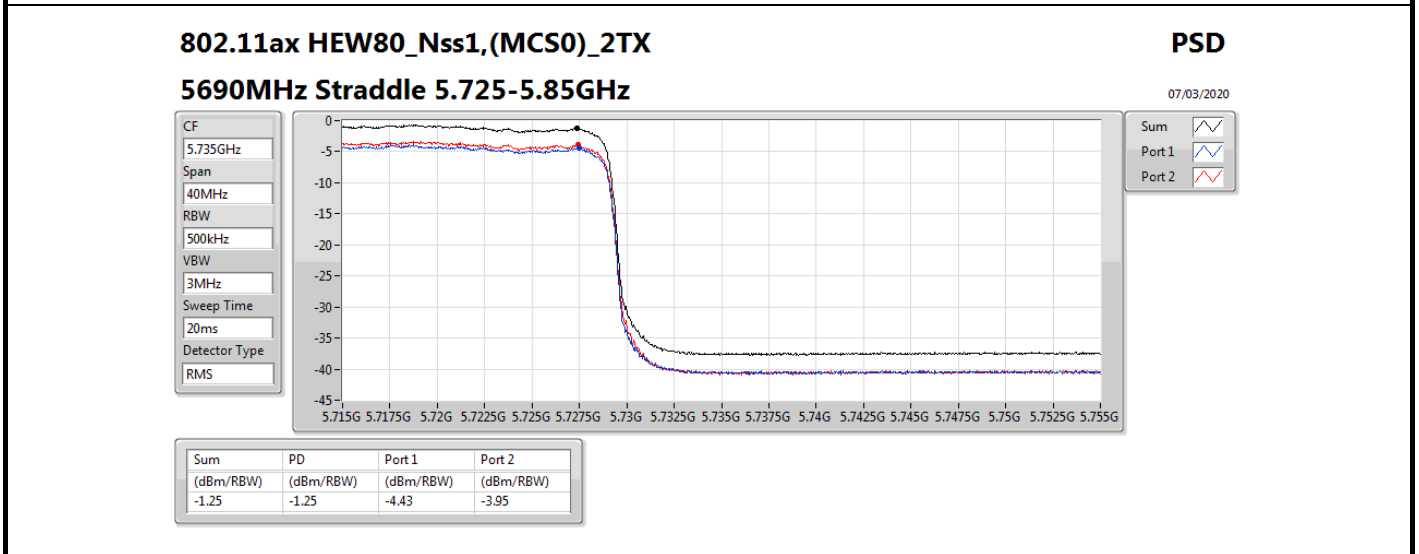

802.11ac VHT80_Nss1,(MCS0)_2TX

PSD

5690MHz Straddle 5.725-5.85GHz

25/03/2020

Sum	PD	Port 1	Port 2
(dBm/RBW)	(dBm/RBW)	(dBm/RBW)	(dBm/RBW)
-1.50	-1.50	-4.91	-4.07

802.11ax HEW20_Nss1,(MCS0)_2TX

PSD

5180MHz

07/03/2020

Sum	PD	Port 1	Port 2
(dBm/RBW)	(dBm/RBW)	(dBm/RBW)	(dBm/RBW)
6.11	6.11	3.01	3.29

802.11ax HEW20_Nss1,(MCS0)_2TX

PSD

5200MHz

07/03/2020

Sum	PD	Port 1	Port 2
(dBm/RBW)	(dBm/RBW)	(dBm/RBW)	(dBm/RBW)
7.27	7.27	4.15	4.43

802.11ax HEW80_Nss1,(MCS0)_2TX

5530MHz

PSD

07/03/2020

Sum	PD	Port 1	Port 2
(dBm/RBW)	(dBm/RBW)	(dBm/RBW)	(dBm/RBW)
0.54	0.54	-2.74	-2.15

<2T1S>

beamforming mode

Summary