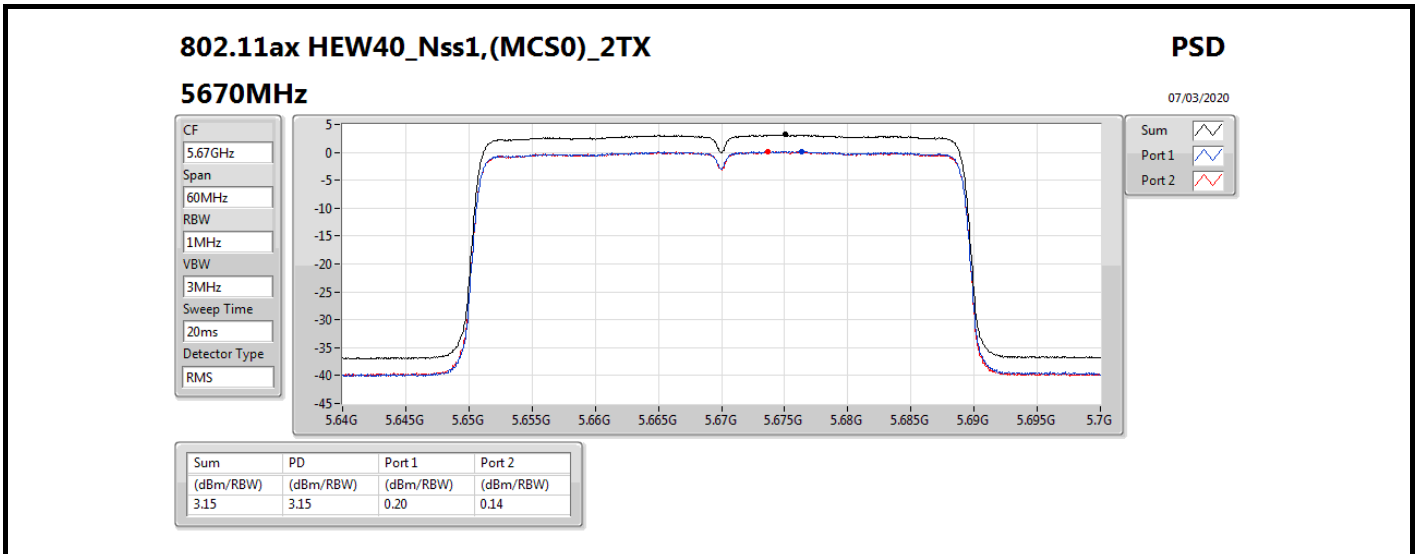

802.11ac VHT80_Nss1,(MCS0)_2TX

PSD

5690MHz Straddle 5.725-5.85GHz

25/03/2020

Sum	PD	Port 1	Port 2
(dBm/RBW)	(dBm/RBW)	(dBm/RBW)	(dBm/RBW)
-1.50	-1.50	-4.91	-4.07

802.11ax HEW20_Nss1,(MCS0)_2TX

PSD

5180MHz

07/03/2020

Sum	PD	Port 1	Port 2
(dBm/RBW)	(dBm/RBW)	(dBm/RBW)	(dBm/RBW)
6.11	6.11	3.01	3.29

802.11ax HEW20_Nss1,(MCS0)_2TX

PSD

5200MHz

07/03/2020

Sum	PD	Port 1	Port 2
(dBm/RBW)	(dBm/RBW)	(dBm/RBW)	(dBm/RBW)
7.27	7.27	4.15	4.43

802.11ax HEW80_Nss1,(MCS0)_2TX

5530MHz

PSD

07/03/2020

Sum	PD	Port 1	Port 2
(dBm/RBW)	(dBm/RBW)	(dBm/RBW)	(dBm/RBW)
0.54	0.54	-2.74	-2.15

<2T1S>

beamforming mode

Summary