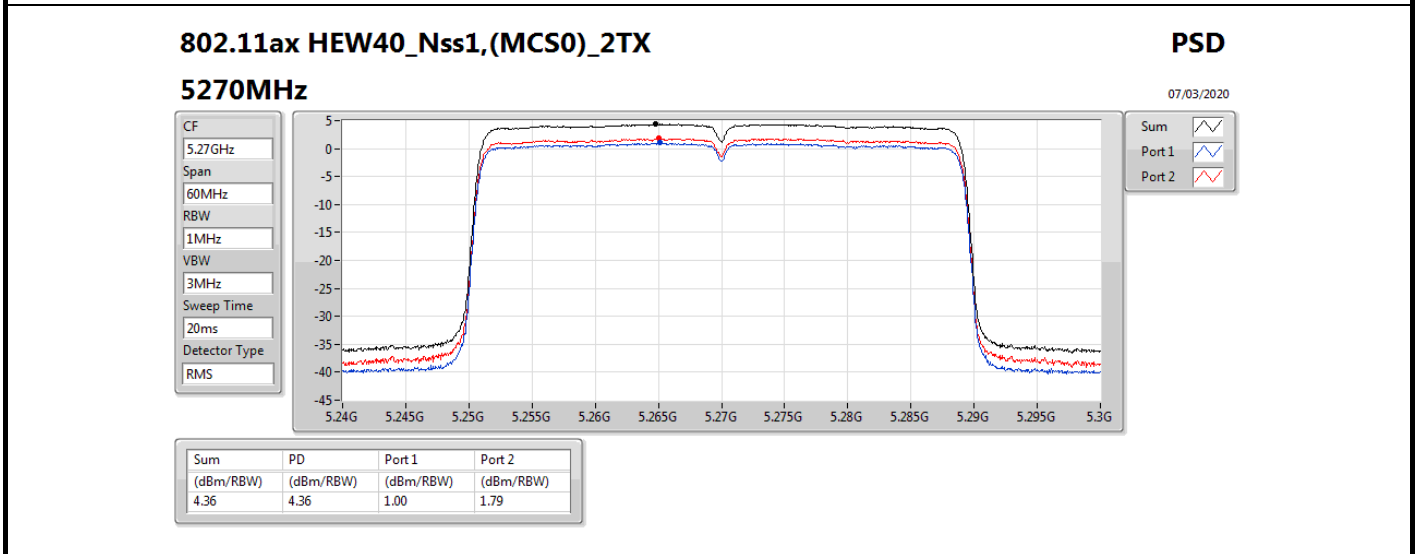

07/03/2020

Sum	PD	Port 1	Port 2
(dBm/RBW)	(dBm/RBW)	(dBm/RBW)	(dBm/RBW)
6.11	6.11	3.01	3.29

802.11ax HEW20_Nss1,(MCS0)_2TX

PSD

5200MHz

07/03/2020

Sum	PD	Port 1	Port 2
(dBm/RBW)	(dBm/RBW)	(dBm/RBW)	(dBm/RBW)
7.27	7.27	4.15	4.43

802.11ax HEW80_Nss1,(MCS0)_2TX

5530MHz

PSD

07/03/2020

Sum	PD	Port 1	Port 2
(dBm/RBW)	(dBm/RBW)	(dBm/RBW)	(dBm/RBW)
0.54	0.54	-2.74	-2.15

<2T1S>

beamforming mode

Summary