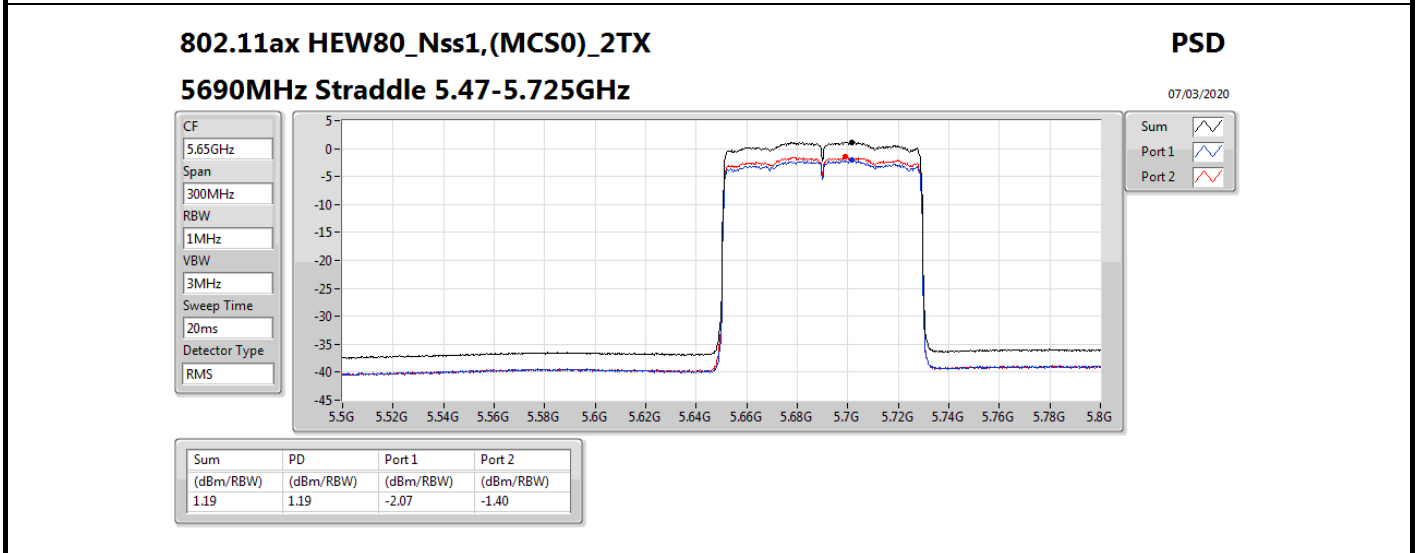

802.11ac VHT80_Nss1,(MCS0)_2TX

PSD

5690MHz Straddle 5.725-5.85GHz

25/03/2020

Sum	PD	Port 1	Port 2
(dBm/RBW)	(dBm/RBW)	(dBm/RBW)	(dBm/RBW)
-1.50	-1.50	-4.91	-4.07

802.11ax HEW20_Nss1,(MCS0)_2TX

PSD

5180MHz

07/03/2020

Sum	PD	Port 1	Port 2
(dBm/RBW)	(dBm/RBW)	(dBm/RBW)	(dBm/RBW)
6.11	6.11	3.01	3.29

802.11ax HEW20_Nss1,(MCS0)_2TX

PSD

5200MHz

07/03/2020

Sum	PD	Port 1	Port 2
(dBm/RBW)	(dBm/RBW)	(dBm/RBW)	(dBm/RBW)
7.27	7.27	4.15	4.43

802.11ax HEW80_Nss1,(MCS0)_2TX

5530MHz

PSD

07/03/2020

Sum	PD	Port 1	Port 2
(dBm/RBW)	(dBm/RBW)	(dBm/RBW)	(dBm/RBW)
0.54	0.54	-2.74	-2.15

<2T1S>

beamforming mode

Summary