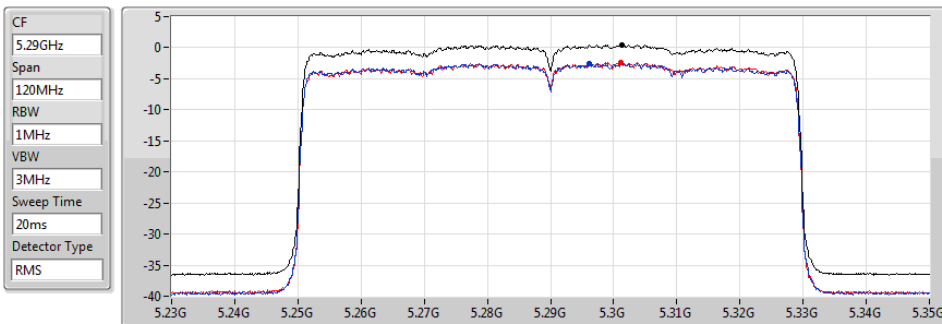

802.11ax HEW80_Nss2,(MCS0)_2TX

PSD

5290MHz

27/03/2020

Sum	PD	Port 1	Port 2
(dBm/RBW)	(dBm/RBW)	(dBm/RBW)	(dBm/RBW)
0.47	0.47	-2.59	-2.36