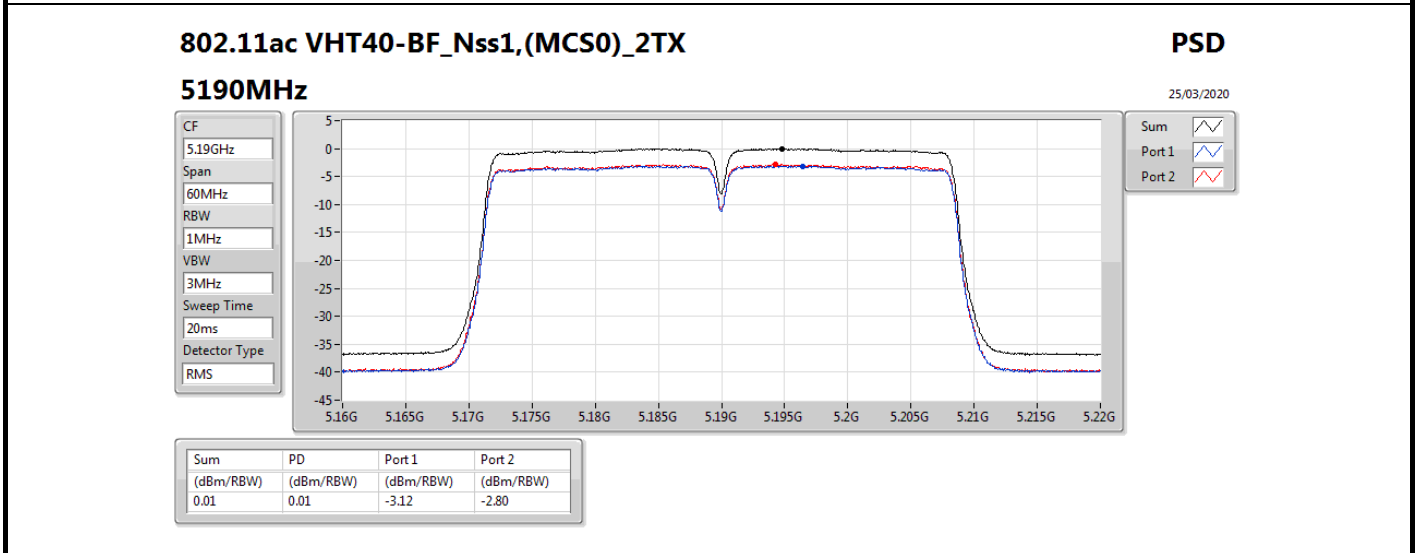

11a80,BF_Nss1,(6Mbps)_2TX

PSD

5610MHz

07/03/2020

CF
5.61GHz
Span
120MHz
RBW
1MHz
VBW
3MHz
Sweep Time
20ms
Detector Type
RMS

Sum
Port 1
Port 2

Sum	PD	Port 1	Port 2
(dBm/RBW)	(dBm/RBW)	(dBm/RBW)	(dBm/RBW)
1.65	1.65	-1.63	-1.08