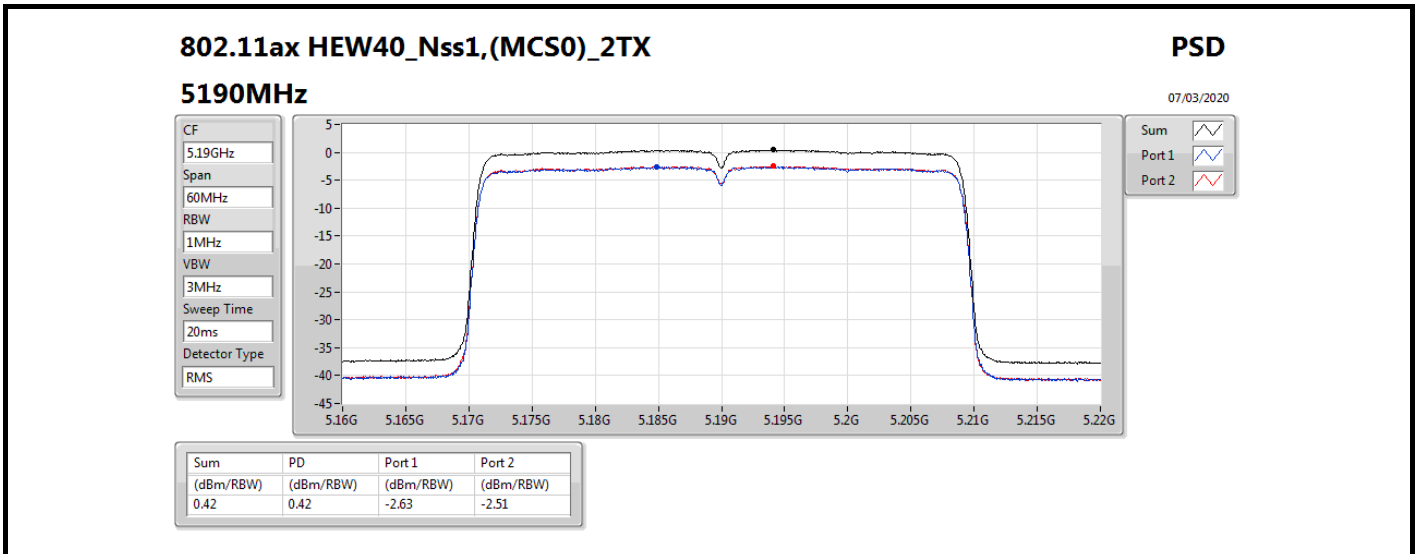

802.11ac VHT80_Nss1,(MCS0)_2TX

PSD

5690MHz Straddle 5.725-5.85GHz

25/03/2020

Sum	PD	Port 1	Port 2
(dBm/RBW)	(dBm/RBW)	(dBm/RBW)	(dBm/RBW)
-1.50	-1.50	-4.91	-4.07

802.11ax HEW20_Nss1,(MCS0)_2TX

PSD

5180MHz

07/03/2020

Sum	PD	Port 1	Port 2
(dBm/RBW)	(dBm/RBW)	(dBm/RBW)	(dBm/RBW)
6.11	6.11	3.01	3.29

802.11ax HEW20_Nss1,(MCS0)_2TX

PSD

5200MHz

07/03/2020

Sum	PD	Port 1	Port 2
(dBm/RBW)	(dBm/RBW)	(dBm/RBW)	(dBm/RBW)
7.27	7.27	4.15	4.43

802.11ax HEW80_Nss1,(MCS0)_2TX

5530MHz

PSD

07/03/2020

Sum	PD	Port 1	Port 2
(dBm/RBW)	(dBm/RBW)	(dBm/RBW)	(dBm/RBW)
0.54	0.54	-2.74	-2.15

<2T1S>

beamforming mode

Summary