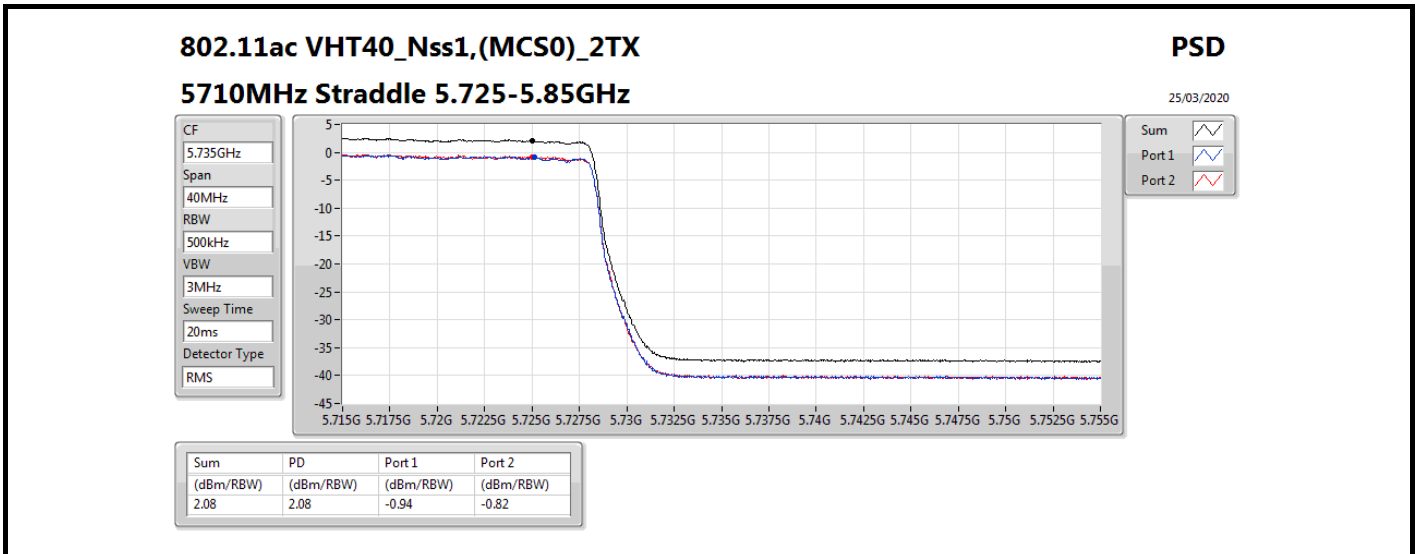

802.11ac VHT40_Nss1,(MCS0)_2TX

PSD

5510MHz

25/03/2020

CF
5.51GHz
Span
60MHz
RBW
1MHz
VBW
3MHz
Sweep Time
20ms
Detector Type
RMS

Sum
Port 1
Port 2

Sum	PD	Port 1	Port 2
(dBm/RBW)	(dBm/RBW)	(dBm/RBW)	(dBm/RBW)
1.78	1.78	-1.37	-1.00

802.11ac VHT40_Nss1,(MCS0)_2TX

5710MHz Straddle 5.47-5.725GHz

PSD

25/03/2020

CF	5.69GHz
Span	140MHz
RBW	1MHz
VBW	3MHz
Sweep Time	20ms
Detector Type	RMS

Sum	PD	Port 1	Port 2
(dBm/RBW)	(dBm/RBW)	(dBm/RBW)	(dBm/RBW)
4.01	4.01	1.01	1.00

802.11ac VHT80_Nss1,(MCS0)_2TX

PSD

5690MHz Straddle 5.725-5.85GHz

25/03/2020

Sum	PD	Port 1	Port 2
(dBm/RBW)	(dBm/RBW)	(dBm/RBW)	(dBm/RBW)
-1.50	-1.50	-4.91	-4.07

802.11ax HEW20_Nss1,(MCS0)_2TX

PSD

5180MHz