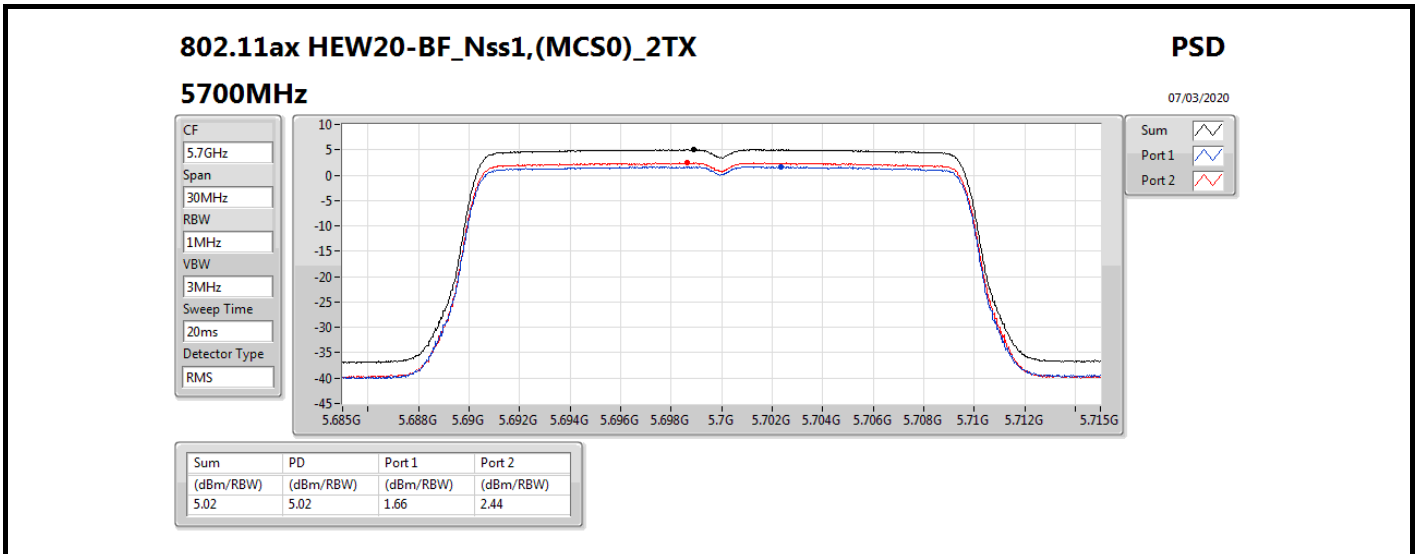

PSD

5300MHz

07/03/2020

CF
5.3GHz
Span
30MHz
RBW
1MHz
VBW
3MHz
Sweep Time
20ms
Detector Type
RMS

Sum
Port 1
Port 2

Sum	PD	Port 1	Port 2
(dBm/RBW)	(dBm/RBW)	(dBm/RBW)	(dBm/RBW)
7.31	7.31	4.24	4.38

802.11ax HEW40-BF_Nss1,(MCS0)_2TX

5270MHz

PSD

07/03/2020

CF

5.27GHz

Span

60MHz

RBW