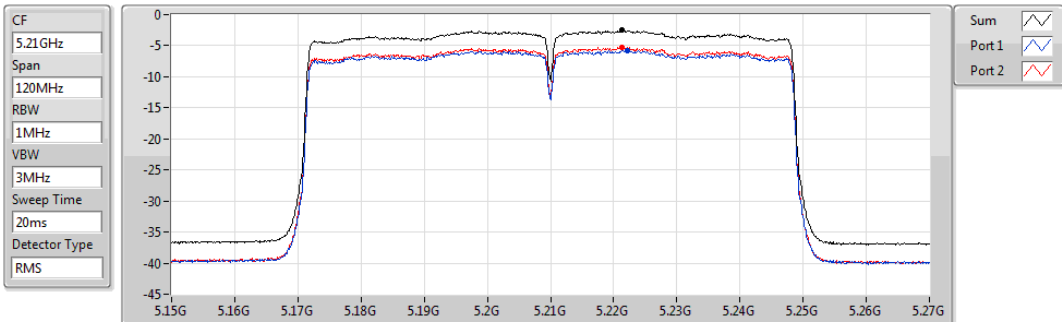

802.11ac VHT40-BF_Nss1,(MCS0)_2TX
5710MHz Straddle 5.725-5.85GHz

PSD

25/03/2020

Sum	PD	Port 1	Port 2
(dBm/RBW)	(dBm/RBW)	(dBm/RBW)	(dBm/RBW)
2.08	2.08	-0.94	-0.82

802.11ac VHT80-BF_Nss1,(MCS0)_2TX
5210MHz

PSD

25/03/2020

Sum	PD	Port 1	Port 2
(dBm/RBW)	(dBm/RBW)	(dBm/RBW)	(dBm/RBW)
-2.51	-2.51	-5.75	-5.19

802.11ac VHT80-BF_Nss1,(MCS0)_2TX
5290MHz

PSD

25/03/2020

Sum	PD	Port 1	Port 2
(dBm/RBW)	(dBm/RBW)	(dBm/RBW)	(dBm/RBW)
-1.53	-1.53	-4.73	-4.29