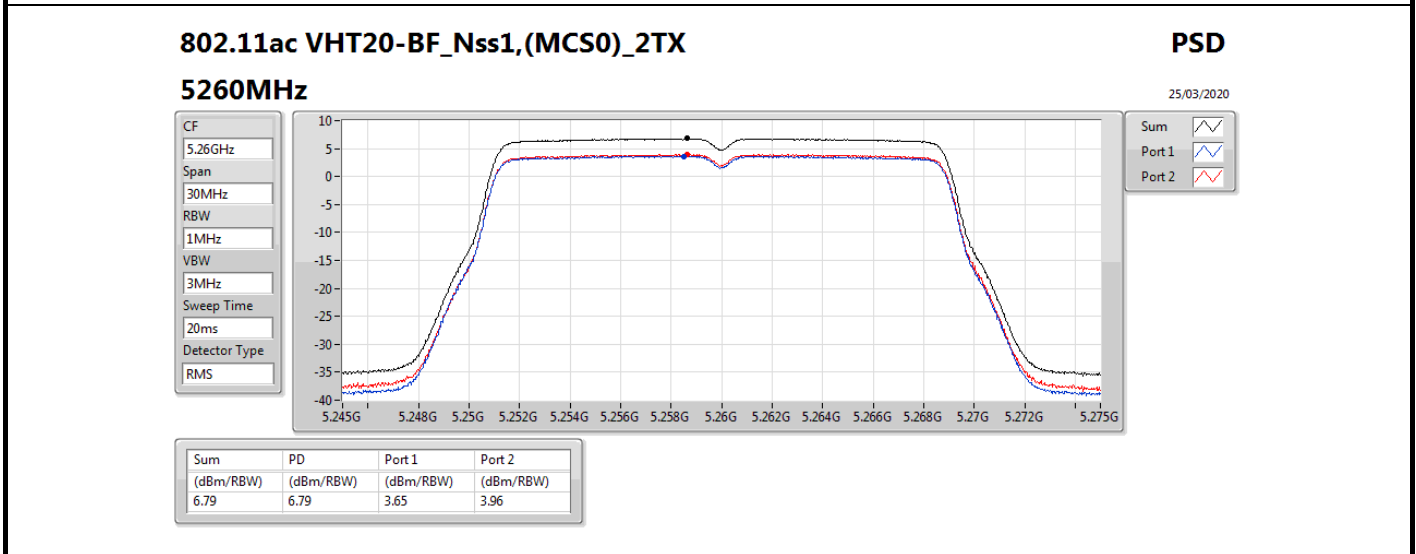

11a80,BF_Nss1,(6Mbps)_2TX

PSD

5610MHz

07/03/2020

CF
5.61GHz
Span
120MHz
RBW
1MHz
VBW
3MHz
Sweep Time
20ms
Detector Type
RMS

Sum
Port 1
Port 2

Sum	PD	Port 1	Port 2
(dBm/RBW)	(dBm/RBW)	(dBm/RBW)	(dBm/RBW)
1.65	1.65	-1.63	-1.08