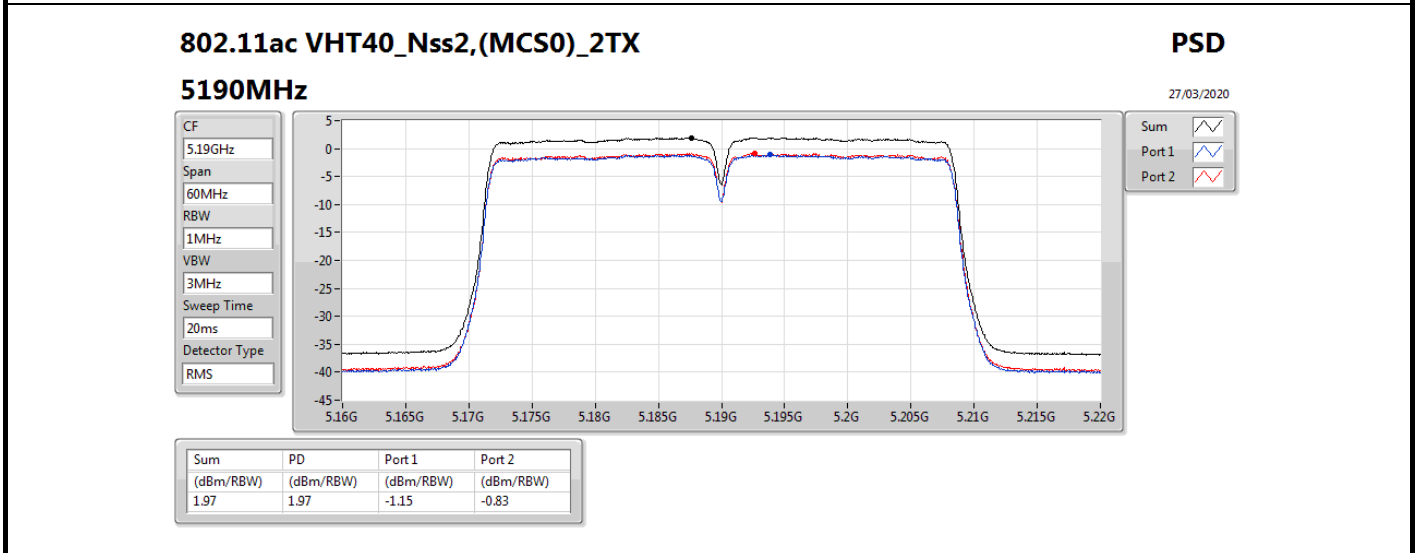

RBW = 500 kHz for 5.725-5.85GHz band / 1MHz for other band;

Result

Mode	Result	DG (dBi)	Port 1 (dBm/RBW)	Port 2 (dBm/RBW)	PD (dBm/RBW)	PD Limit (dBm/RBW)
802.11ac VHT20_Nss2,(MCS0)_2TX	-	-	-	-	-	-
5180MHz	Pass	4.75	3.83	3.84	6.78	17.00
5320MHz	Pass	4.74	3.62	3.88	6.69	11.00
5500MHz	Pass	4.59	3.90	4.41	7.14	11.00
5700MHz	Pass	4.59	2.51	2.98	5.74	11.00
802.11ac VHT40_Nss2,(MCS0)_2TX	-	-	-	-	-	-
5190MHz	Pass	4.75	-1.15	-0.83	1.97	17.00
5310MHz	Pass	4.74	-0.45	0.07	2.76	11.00
5510MHz	Pass	4.59	-0.22	-0.06	2.84	11.00
5670MHz	Pass	4.59	0.73	0.85	3.74	11.00
802.11ac VHT80_Nss2,(MCS0)_2TX	-	-	-	-	-	-
5210MHz	Pass	4.87	-3.04	-2.98	-0.08	17.00
5290MHz	Pass	4.87	-2.84	-2.70	0.13	11.00
5530MHz	Pass	4.59	-2.44	-2.00	0.67	11.00
802.11ax HEW20_Nss2,(MCS0)_2TX	-	-	-	-	-	-
5180MHz	Pass	4.75	3.69	3.91	6.78	17.00
5320MHz	Pass	4.74	3.58	3.81	6.67	11.00
5500MHz	Pass	4.59	3.87	4.49	7.13	11.00
5700MHz	Pass	4.59	2.43	3.13	5.77	11.00
802.11ax HEW40_Nss2,(MCS0)_2TX	-	-	-	-	-	-
5190MHz	Pass	4.75	-1.14	-0.73	2.06	17.00
5310MHz	Pass	4.74	-0.46	0.15	2.85	11.00
5510MHz	Pass	4.59	0.07	-0.09	2.98	11.00
5670MHz	Pass	4.59	0.70	0.92	3.77	11.00
802.11ax HEW80_Nss2,(MCS0)_2TX	-	-	-	-	-	-
5210MHz	Pass	4.87	-2.70	-2.40	0.32	17.00
5290MHz	Pass	4.87	-2.59	-2.36	0.47	11.00
5530MHz	Pass	4.59	-1.90	-1.36	1.37	11.00

DG = Directional Gain; RBW = 500 kHz for 5.725-5.85GHz band / 1MHz for other band;

PD = trace bin-by-bin of each transmits port summing can be performed maximum power density; Port X = Port X power density;