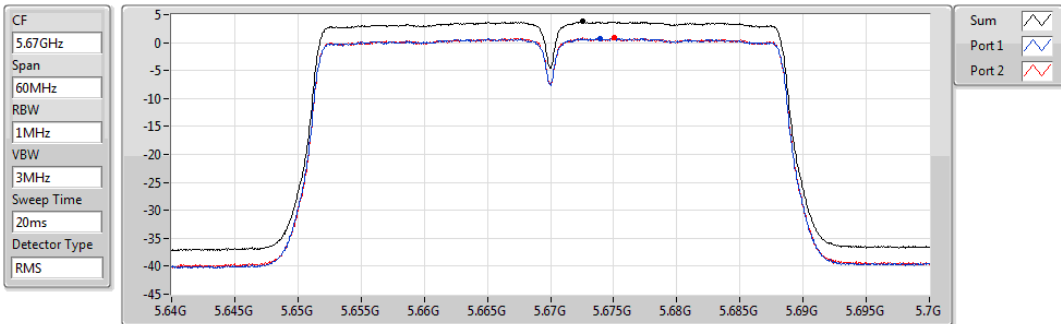

802.11ac VHT40_Nss2,(MCS0)_2TX

PSD

5670MHz

27/03/2020

Sum	PD	Port 1	Port 2
(dBm/1MHz)	(dBm/1MHz)	(dBm/1MHz)	(dBm/1MHz)
3.74	3.74	0.73	0.85