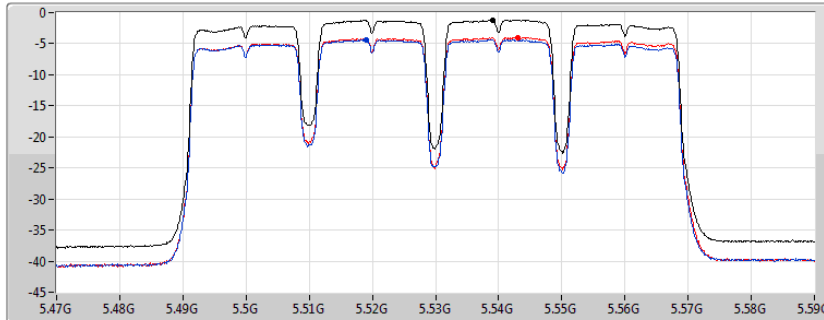

11a80,BF_Nss1,(6Mbps)_2TX

PSD

5530MHz

07/03/2020

CF
5.53GHz
Span
120MHz
RBW
1MHz
VBW
3MHz
Sweep Time
20ms
Detector Type
RMS

Sum
Port 1
Port 2

Sum	PD	Port 1	Port 2
(dBm/RBW)	(dBm/RBW)	(dBm/RBW)	(dBm/RBW)
-1.21	-1.21	-4.35	-3.98