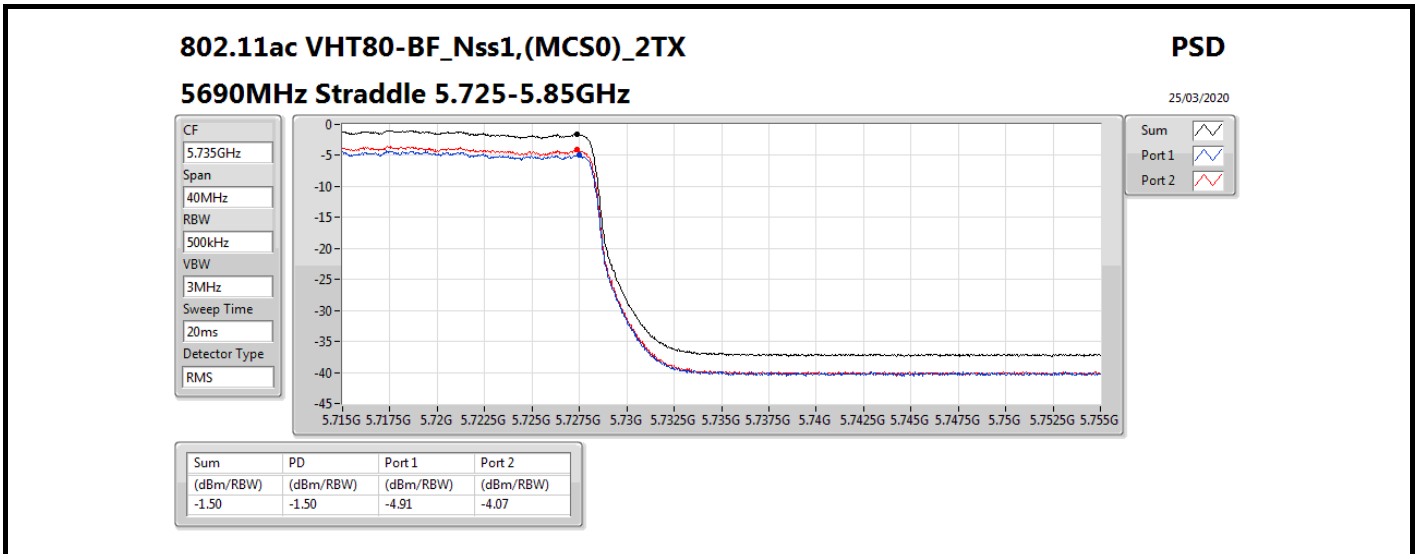

PSD

25/03/2020

Sum	PD	Port 1	Port 2
(dBm/RBW)	(dBm/RBW)	(dBm/RBW)	(dBm/RBW)
-2.51	-2.51	-5.75	-5.19

802.11ac VHT80-BF_Nss1,(MCS0)_2TX
5290MHz

PSD

25/03/2020

Sum	PD	Port 1	Port 2
(dBm/RBW)	(dBm/RBW)	(dBm/RBW)	(dBm/RBW)
-1.53	-1.53	-4.73	-4.29

802.11ac VHT80-BF_Nss1,(MCS0)_2TX

5690MHz Straddle 5.47-5.725GHz

PSD

25/03/2020

Sum	PD	Port 1	Port 2
(dBm/RBW)	(dBm/RBW)	(dBm/RBW)	(dBm/RBW)
1.12	1.12	-2.30	-1.45

802.11ax HEW20-BF_Nss1,(MCS0)_2TX

PSD

5240MHz