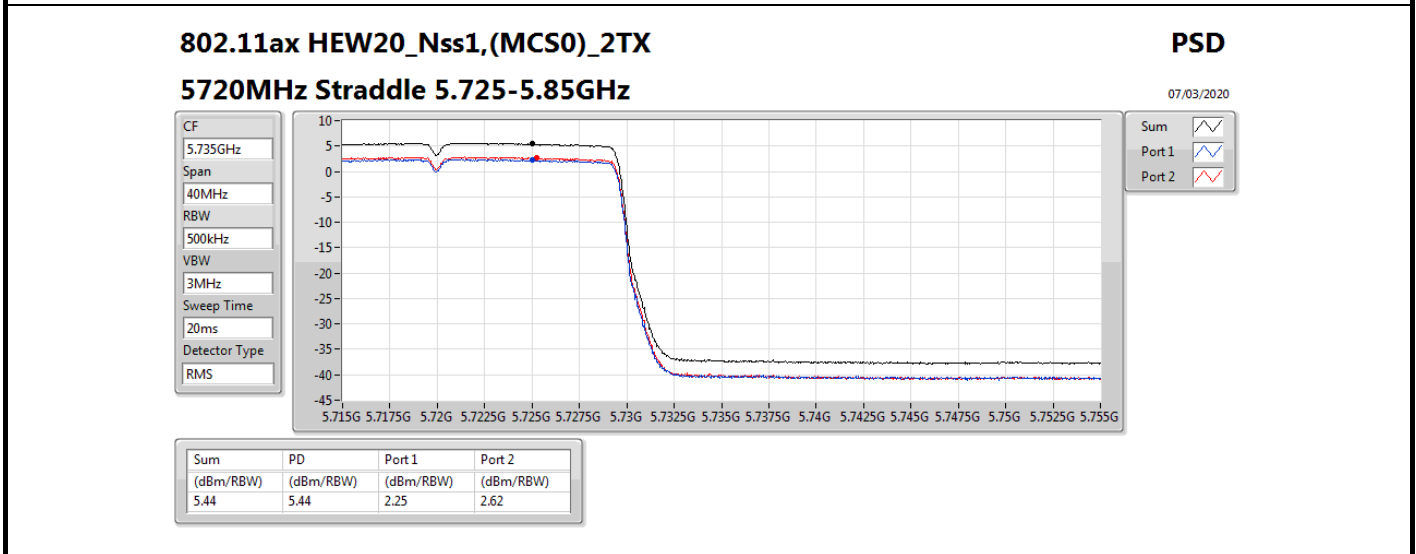

802.11ac VHT80_Nss1,(MCS0)_2TX

PSD

5690MHz Straddle 5.725-5.85GHz

25/03/2020

Sum	PD	Port 1	Port 2
(dBm/RBW)	(dBm/RBW)	(dBm/RBW)	(dBm/RBW)
-1.50	-1.50	-4.91	-4.07

802.11ax HEW20_Nss1,(MCS0)_2TX

PSD

5180MHz

07/03/2020

Sum	PD	Port 1	Port 2
(dBm/RBW)	(dBm/RBW)	(dBm/RBW)	(dBm/RBW)
6.11	6.11	3.01	3.29

802.11ax HEW20_Nss1,(MCS0)_2TX

PSD

5200MHz

07/03/2020

Sum	PD	Port 1	Port 2
(dBm/RBW)	(dBm/RBW)	(dBm/RBW)	(dBm/RBW)
7.27	7.27	4.15	4.43

802.11ax HEW80_Nss1,(MCS0)_2TX

5530MHz

PSD

07/03/2020

Sum	PD	Port 1	Port 2
(dBm/RBW)	(dBm/RBW)	(dBm/RBW)	(dBm/RBW)
0.54	0.54	-2.74	-2.15

<2T1S>

beamforming mode

Summary