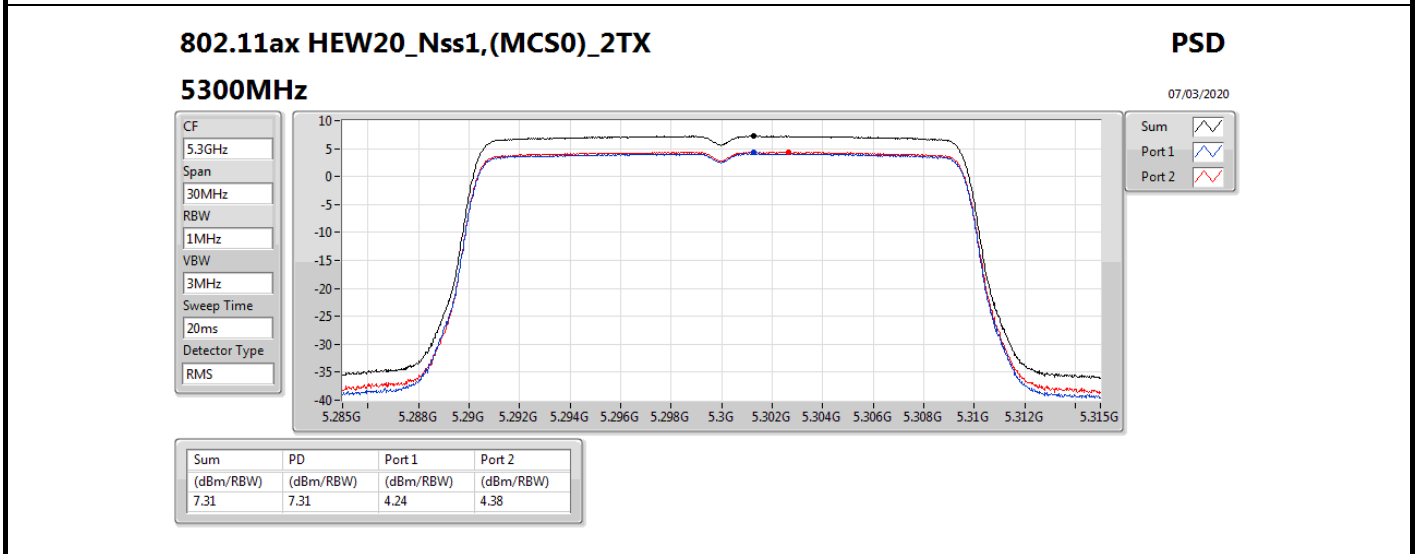

07/03/2020

Sum	PD	Port 1	Port 2
(dBm/RBW)	(dBm/RBW)	(dBm/RBW)	(dBm/RBW)
6.11	6.11	3.01	3.29

802.11ax HEW20_Nss1,(MCS0)_2TX

PSD

5200MHz

07/03/2020

Sum	PD	Port 1	Port 2
(dBm/RBW)	(dBm/RBW)	(dBm/RBW)	(dBm/RBW)
7.27	7.27	4.15	4.43

802.11ax HEW80_Nss1,(MCS0)_2TX

5530MHz

PSD

07/03/2020

Sum	PD	Port 1	Port 2
(dBm/RBW)	(dBm/RBW)	(dBm/RBW)	(dBm/RBW)
0.54	0.54	-2.74	-2.15

<2T1S>

beamforming mode

Summary