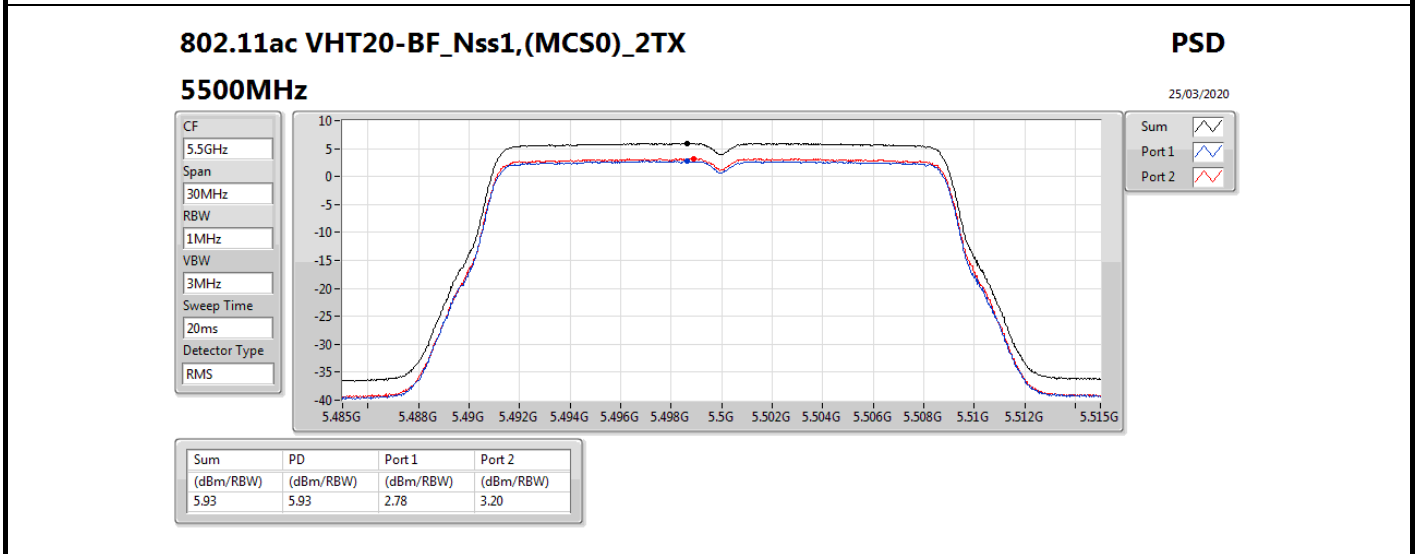

11a80,BF_Nss1,(6Mbps)_2TX

PSD

5610MHz

07/03/2020

CF
5.61GHz
Span
120MHz
RBW
1MHz
VBW
3MHz
Sweep Time
20ms
Detector Type
RMS

Sum
Port 1
Port 2

Sum	PD	Port 1	Port 2
(dBm/RBW)	(dBm/RBW)	(dBm/RBW)	(dBm/RBW)
1.65	1.65	-1.63	-1.08