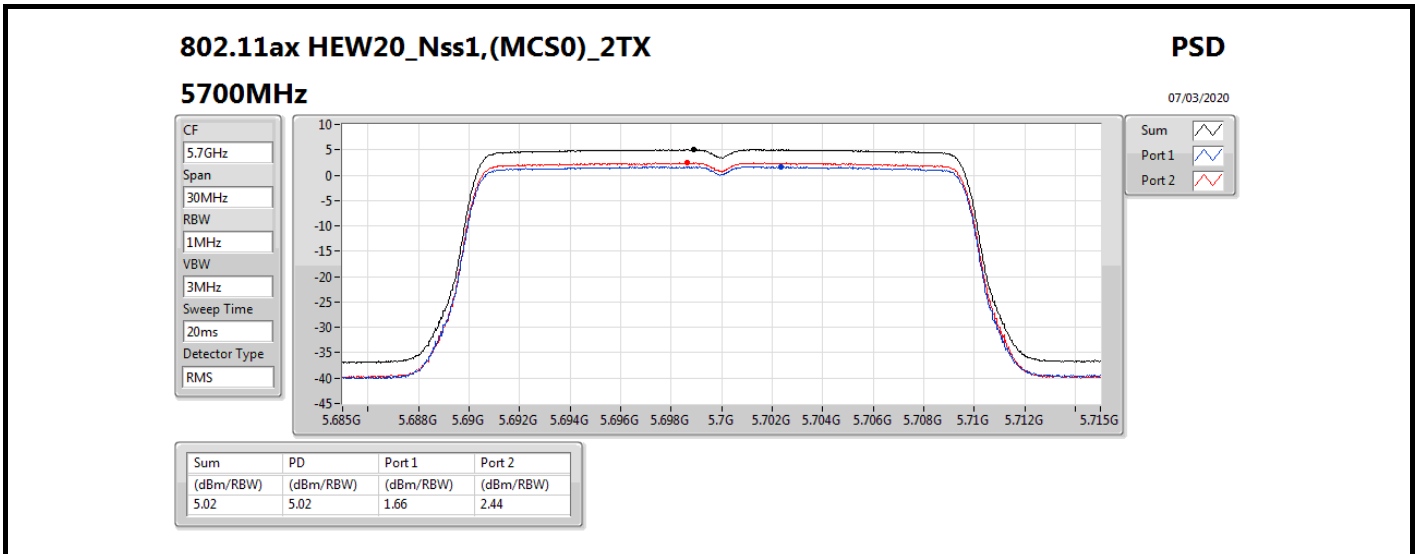

07/03/2020

Sum	PD	Port 1	Port 2
(dBm/RBW)	(dBm/RBW)	(dBm/RBW)	(dBm/RBW)
6.11	6.11	3.01	3.29

802.11ax HEW20_Nss1,(MCS0)_2TX

PSD

5200MHz

07/03/2020

Sum	PD	Port 1	Port 2
(dBm/RBW)	(dBm/RBW)	(dBm/RBW)	(dBm/RBW)
7.27	7.27	4.15	4.43