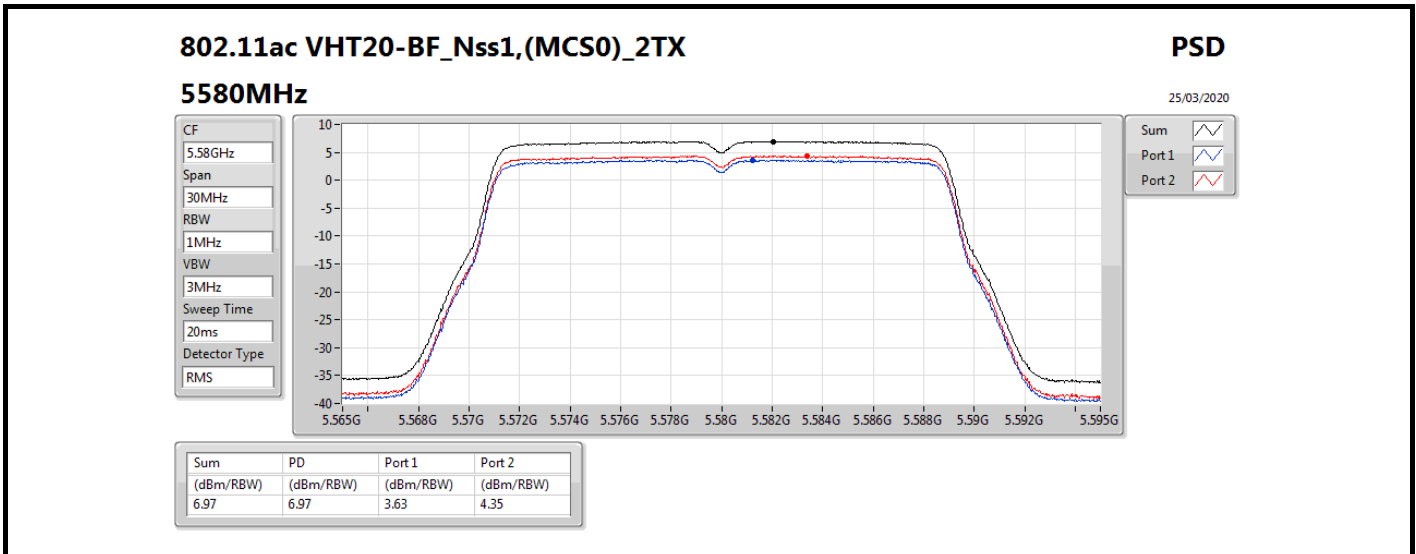

11a80,BF_Nss1,(6Mbps)_2TX

PSD

5610MHz

07/03/2020

CF
5.61GHz
Span
120MHz
RBW
1MHz
VBW
3MHz
Sweep Time
20ms
Detector Type
RMS

Sum
Port 1
Port 2

Sum	PD	Port 1	Port 2
(dBm/RBW)	(dBm/RBW)	(dBm/RBW)	(dBm/RBW)
1.65	1.65	-1.63	-1.08