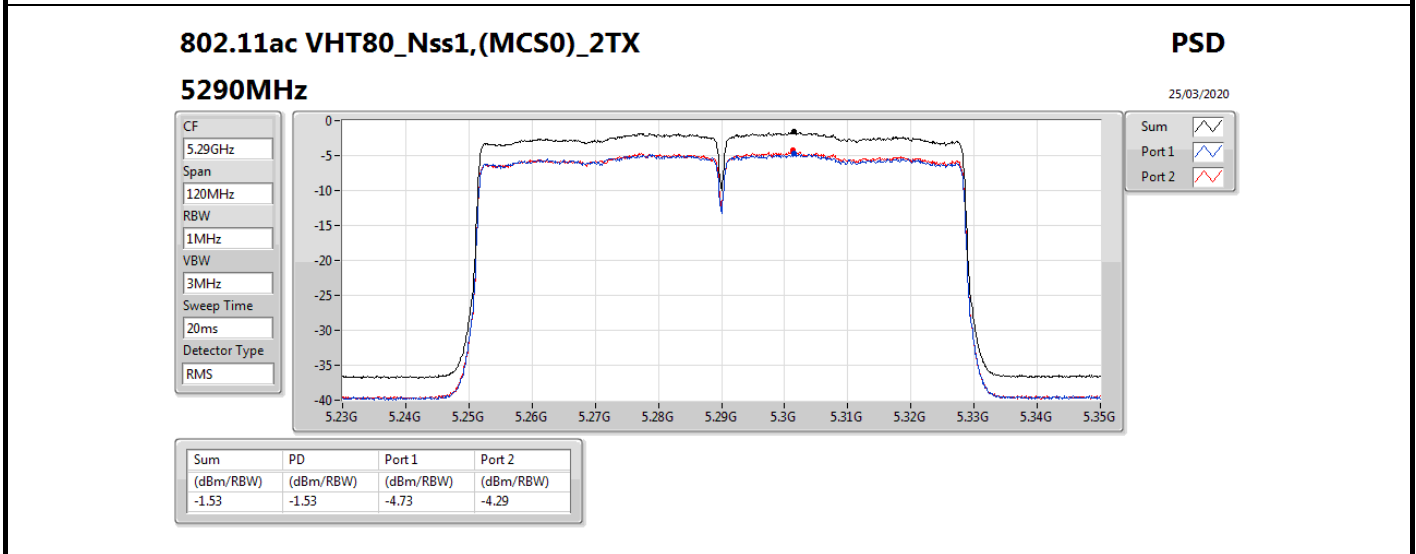

802.11ac VHT40_Nss1,(MCS0)_2TX

PSD

5510MHz

25/03/2020

CF
5.51GHz
Span
60MHz
RBW
1MHz
VBW
3MHz
Sweep Time
20ms
Detector Type
RMS

Sum
Port 1
Port 2

Sum	PD	Port 1	Port 2
(dBm/RBW)	(dBm/RBW)	(dBm/RBW)	(dBm/RBW)
1.78	1.78	-1.37	-1.00

802.11ac VHT40_Nss1,(MCS0)_2TX

5710MHz Straddle 5.47-5.725GHz

PSD

25/03/2020

CF	5.69GHz
Span	140MHz
RBW	1MHz
VBW	3MHz
Sweep Time	20ms
Detector Type	RMS

Sum	PD	Port 1	Port 2
(dBm/RBW)	(dBm/RBW)	(dBm/RBW)	(dBm/RBW)
4.01	4.01	1.01	1.00

802.11ac VHT80_Nss1,(MCS0)_2TX

PSD

5690MHz Straddle 5.725-5.85GHz

25/03/2020

Sum	PD	Port 1	Port 2
(dBm/RBW)	(dBm/RBW)	(dBm/RBW)	(dBm/RBW)
-1.50	-1.50	-4.91	-4.07

802.11ax HEW20_Nss1,(MCS0)_2TX

PSD

5180MHz