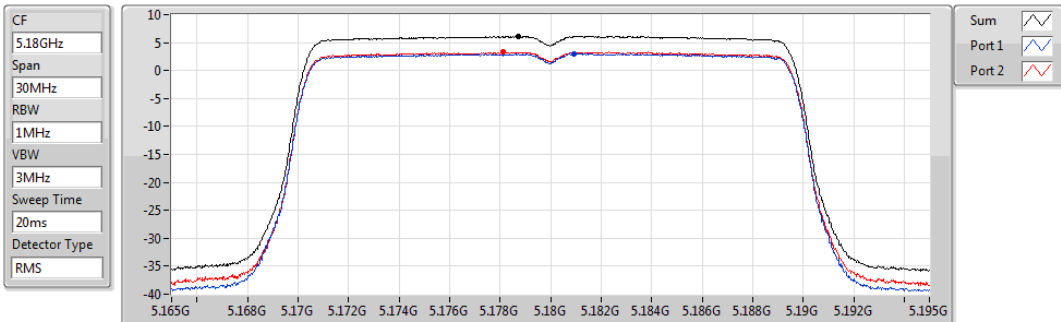

802.11ac VHT80_Nss1,(MCS0)_2TX

PSD

5690MHz Straddle 5.725-5.85GHz

25/03/2020

Sum	PD	Port 1	Port 2
(dBm/RBW)	(dBm/RBW)	(dBm/RBW)	(dBm/RBW)
-1.50	-1.50	-4.91	-4.07

802.11ax HEW20_Nss1,(MCS0)_2TX

PSD

5180MHz

07/03/2020

Sum	PD	Port 1	Port 2
(dBm/RBW)	(dBm/RBW)	(dBm/RBW)	(dBm/RBW)
6.11	6.11	3.01	3.29

802.11ax HEW20_Nss1,(MCS0)_2TX

PSD

5200MHz

07/03/2020

Sum	PD	Port 1	Port 2
(dBm/RBW)	(dBm/RBW)	(dBm/RBW)	(dBm/RBW)
7.27	7.27	4.15	4.43