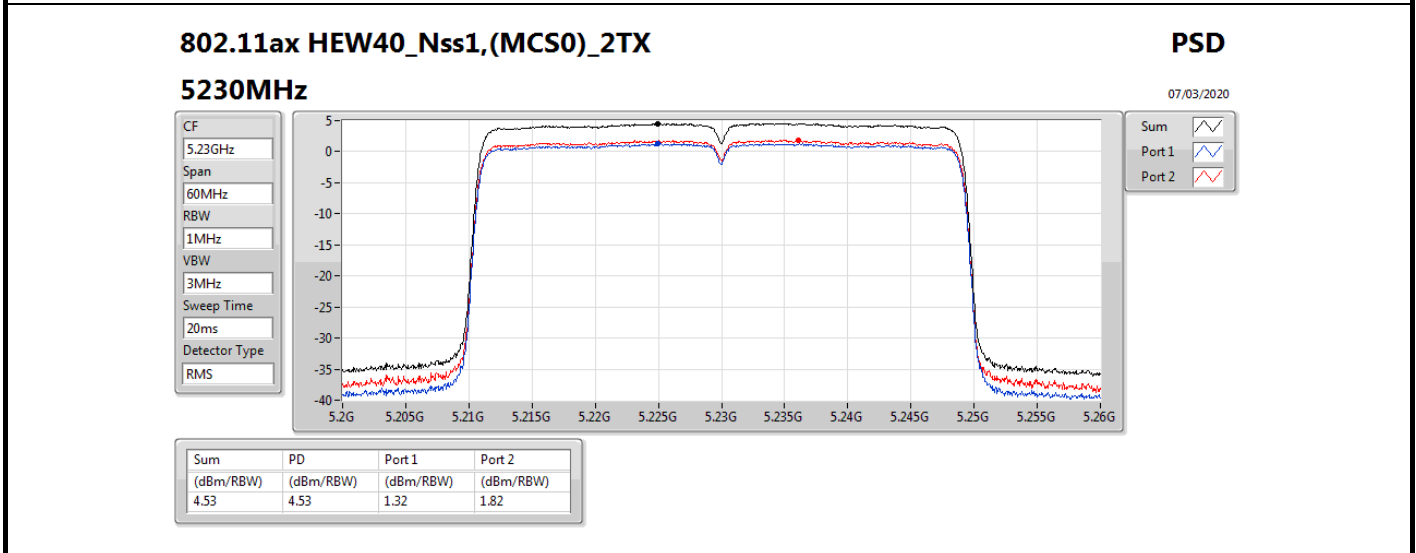

07/03/2020

Sum	PD	Port 1	Port 2
(dBm/RBW)	(dBm/RBW)	(dBm/RBW)	(dBm/RBW)
6.11	6.11	3.01	3.29

802.11ax HEW20_Nss1,(MCS0)_2TX

PSD

5200MHz

07/03/2020

Sum	PD	Port 1	Port 2
(dBm/RBW)	(dBm/RBW)	(dBm/RBW)	(dBm/RBW)
7.27	7.27	4.15	4.43

802.11ax HEW80_Nss1,(MCS0)_2TX

5530MHz

PSD

07/03/2020

Sum	PD	Port 1	Port 2
(dBm/RBW)	(dBm/RBW)	(dBm/RBW)	(dBm/RBW)
0.54	0.54	-2.74	-2.15

<2T1S>

beamforming mode

Summary