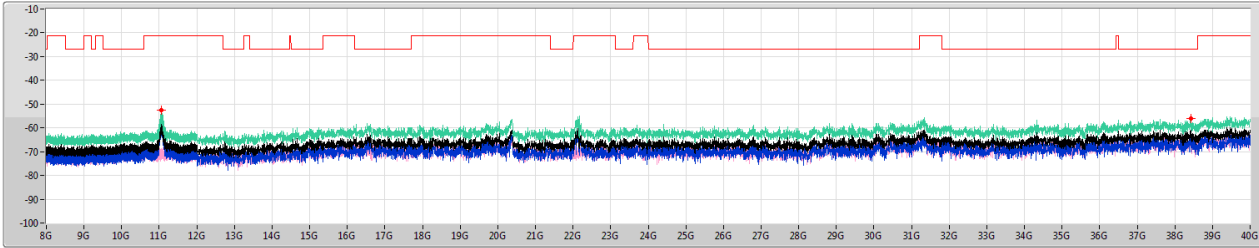

802.11ax HEW80_Nss2,(MCS0)_2TX

CSE-PK

5530MHz

26/03/2020

PX=Port X
Psum=P1+...PX

F-Start(Hz)	F-Stop(Hz)	RBW(Hz)	Type	Freq(Hz)	EIRP(dBm)	Limit(dBm)	Margin(dB)	DG(dBi)	Ref(dB)	Psum(dBm)	P1(dBm)	P2(dBm)
8G	12G	1M	PK	11.0485G	-52.48	-21.20	-31.28	4.59	0.00	-57.07	-57.21	-72.14
12G	40G	1M	PK	38.418G	-56.02	-27.00	-29.02	4.59	0.00	-60.61	-62.45	-65.24