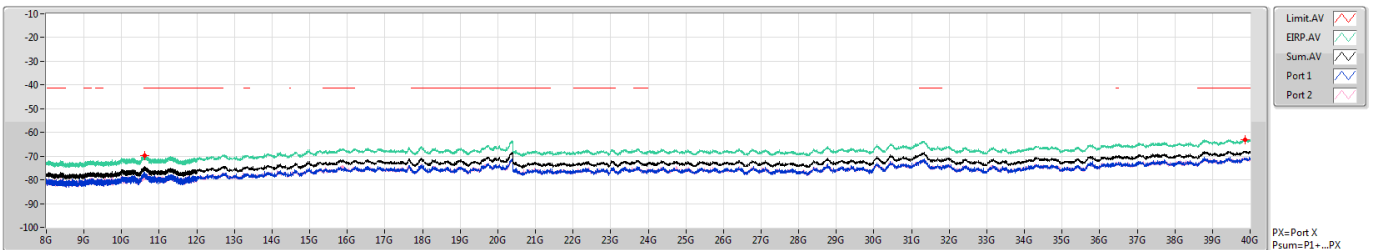

802.11ax HEW80_Nss2,(MCS0)_2TX

CSE-AV

5290MHz

26/03/2020

F-Start(Hz)	F-Stop(Hz)	RBW(Hz)	Type	Freq(Hz)	EIRP(dBm)	Limit(dBm)	Margin(dB)	DG(dBi)	Ref(dB)	Psum(dBm)	P1(dBm)	P2(dBm)
8G	12G	1M	AV	10.606G	-69.63	-41.20	-28.43	4.87	0.00	-74.50	-76.78	-78.38
12G	40G	1M	AV	39.8705G	-63.08	-41.20	-21.88	4.87	0.00	-67.95	-70.87	-71.05

PX=Port X
Psum=P1+...PX