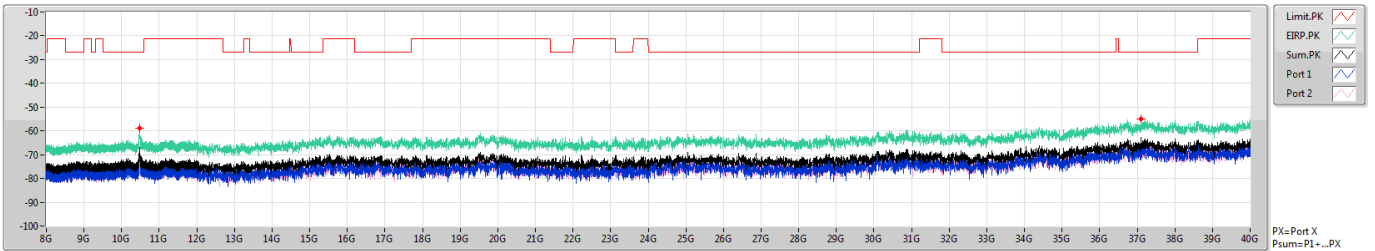

802.11ax HEW20_Nss1,(MCS0)_2TX

CSE-PK

5240MHz

07/03/2020

F-Start(Hz)	F-Stop(Hz)	RBW(Hz)	Type	Freq(Hz)	EIRP(dBm)	Limit(dBm)	Margin(dB)	DG(dBi)	Ref(dB)	Psum(dBm)	P1(dBm)	P2(dBm)
8G	12G	1M	PK	10.4745G	-58.95	-27.00	-31.95	7.88	0.00	-66.83	-67.45	-75.57
12G	40G	1M	PK	37.102G	-54.90	-27.00	-27.90	7.88	0.00	-62.78	-68.07	-64.31

PX=Port X
Psum=P1+...PX