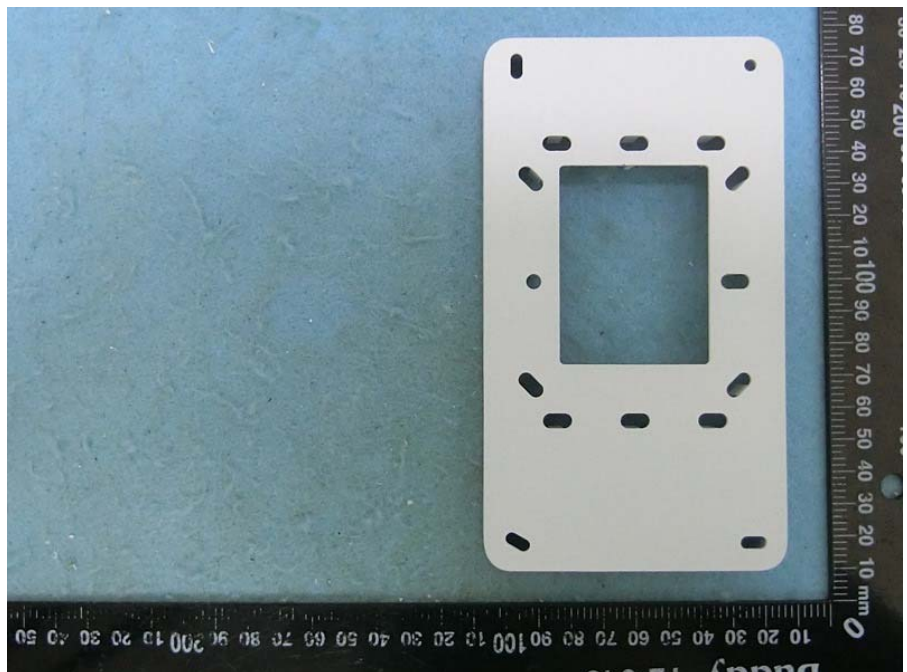

Spacer box
(Optional)