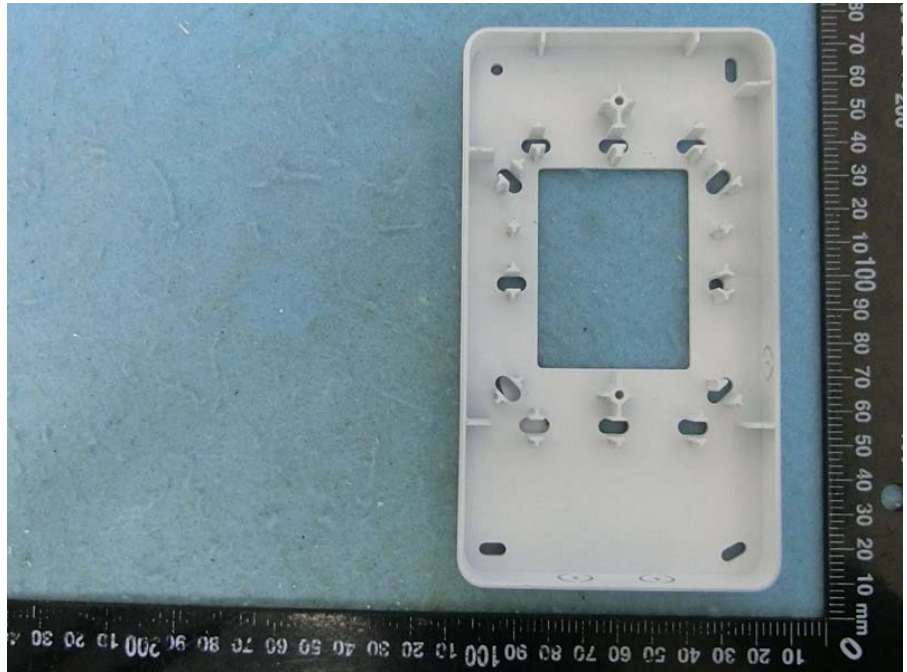

Brand Name: Cisco Model Name: C9105AXW-B, C9105AXW-C, C9105AXW-D, C9105AXW-F, C9105AXW-N, C9105AXW-S, C9105AXW-K, C9105AXW-x
(Refer to test report for more details)

Mounting bracket
(Optional)

Jumper cable
(Optional)

Back cover
(Optional)

Spacer box
(Optional)

RJ-45 cable
(Optional)