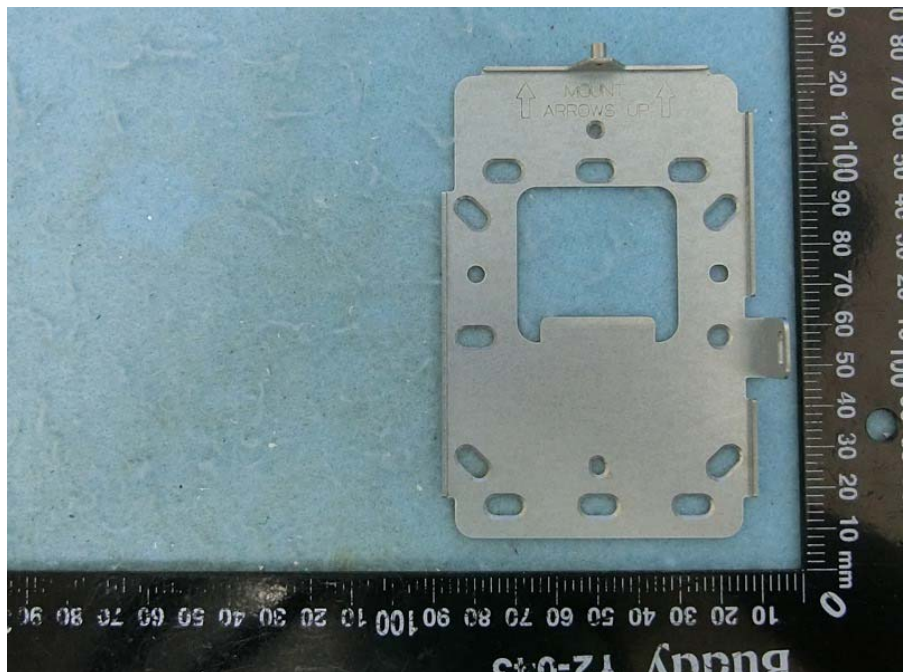

Brand Name: Cisco Model Name: C9105AXW-B, C9105AXW-C, C9105AXW-D, C9105AXW-F, C9105AXW-N, C9105AXW-S, C9105AXW-K, C9105AXW-x
(Refer to test report for more details)

Mounting bracket
(Optional)

Jumper cable
(Optional)

Back cover
(Optional)

Spacer box
(Optional)

RJ-45 cable
(Optional)