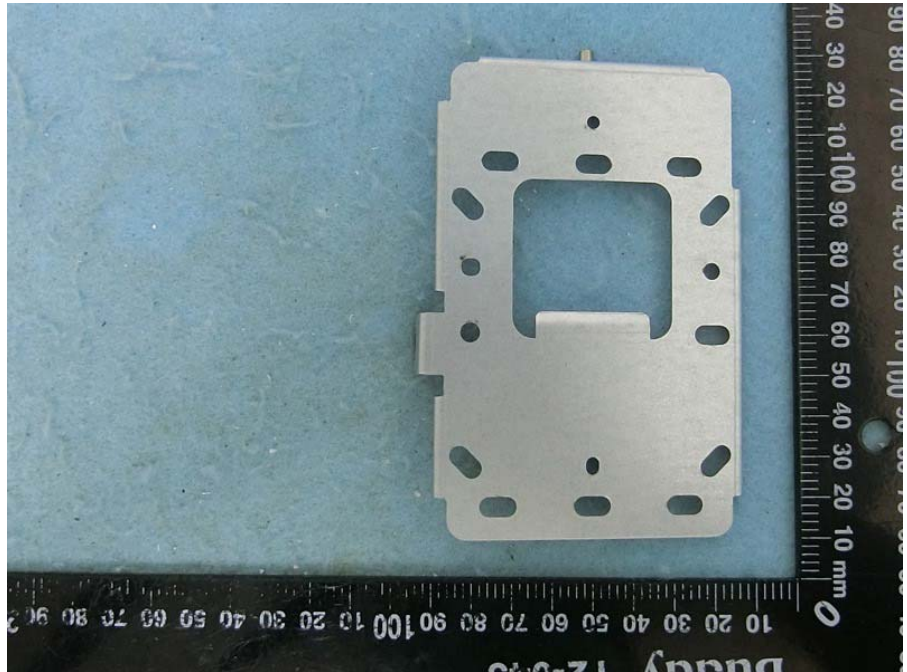

Brand Name: Cisco Model Name: C9105AXW-B, C9105AXW-C, C9105AXW-D, C9105AXW-F, C9105AXW-N, C9105AXW-S, C9105AXW-K, C9105AXW-x
(Refer to test report for more details)

Mounting bracket
(Optional)

Jumper cable
(Optional)