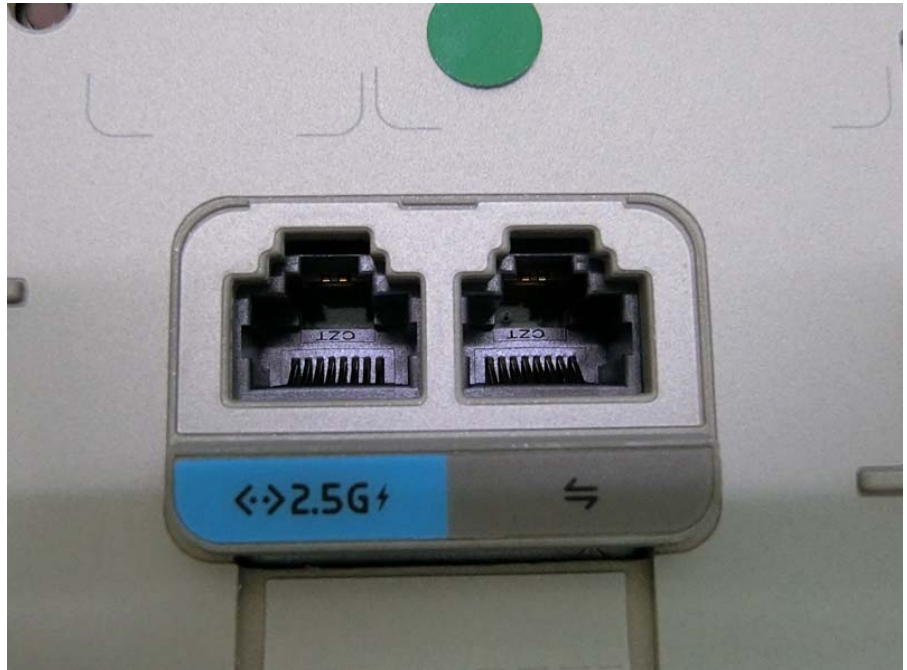

Brand Name: Cisco Model Name: C9105AXW-B, C9105AXW-C, C9105AXW-D, C9105AXW-F, C9105AXW-N, C9105AXW-S, C9105AXW-K, C9105AXW-x
(Refer to test report for more details)

Mounting bracket
(Optional)

Jumper cable
(Optional)