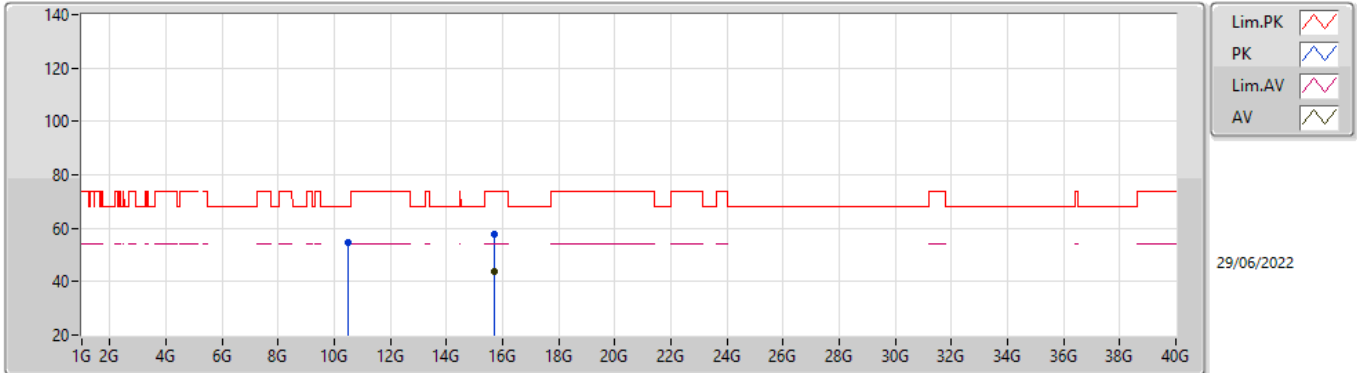

802.11ax HEW20_Nss1,(MCS0)_2TX

5240MHz_TnomVnom

EUT X_4TX
Setting 16
04-E-S-8

Type	Freq (Hz)	Level (dBuV/m)	Limit (dBuV/m)	Margin (dB)	Raw (dBuV)	Dist (m)	Condition	Azimuth (°)	Height (m)	Comment	AF (dB)	CL (dB)	PA (dB)
PK	10.48288G	54.70	68.20	-13.50	41.69	3	Vertical	196	1.80	-	39.17	7.94	34.10
PK	15.72006G	57.95	74.00	-16.05	45.68	3	Vertical	120	1.80	-	38.38	9.03	35.14
AV	15.7059G	43.99	54.00	-10.01	31.78	3	Vertical	120	1.80	-	38.32	9.03	35.14