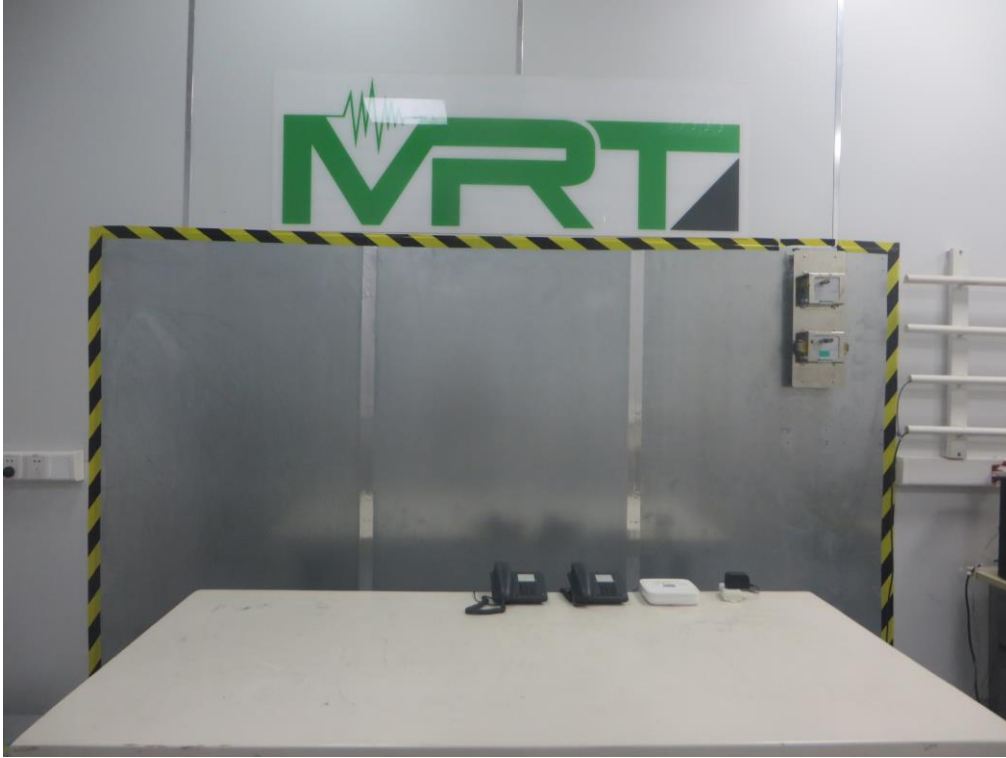

Test Setup Photograph

Description: Front View of Conducted Emission Test Setup

Description: Back View of Conducted Emission Test Setup

Description: Radiated Spurious Emission Test Setup for below 1GHz

Description: Radiated Spurious Emission Test Setup for above 1GHz

Description: DFS Test Setup