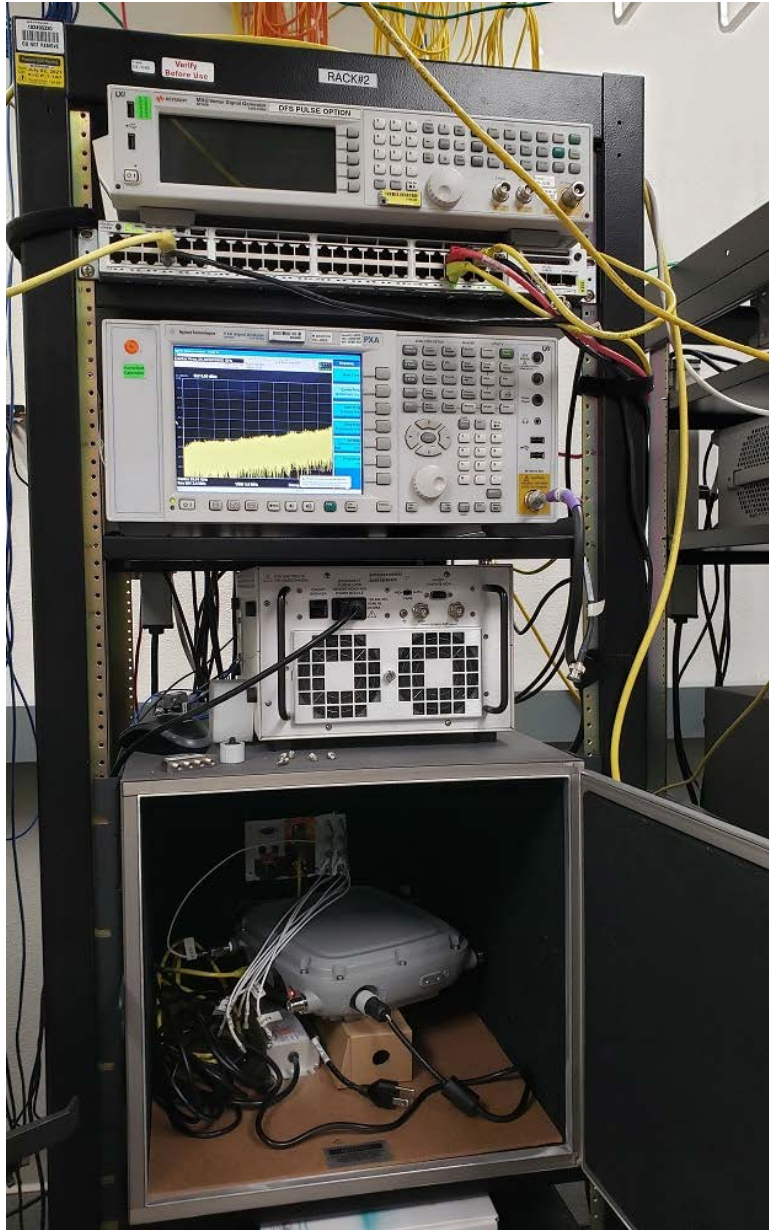

Supplementary Exhibit - EUT and Test Setup Photos

EDCS# 22609793

C9124AXE FCC/IC

Title: Radio Conducted Test Setup – Rack 2

Title: Radio Conducted Test Setup – Rack 3

Title: Radio Conducted Test Setup – Rack 9 – BLE

Title: Radio Conducted Test Setup – Rack 8

Title: Radio Conducted Test Setup – Rack 9