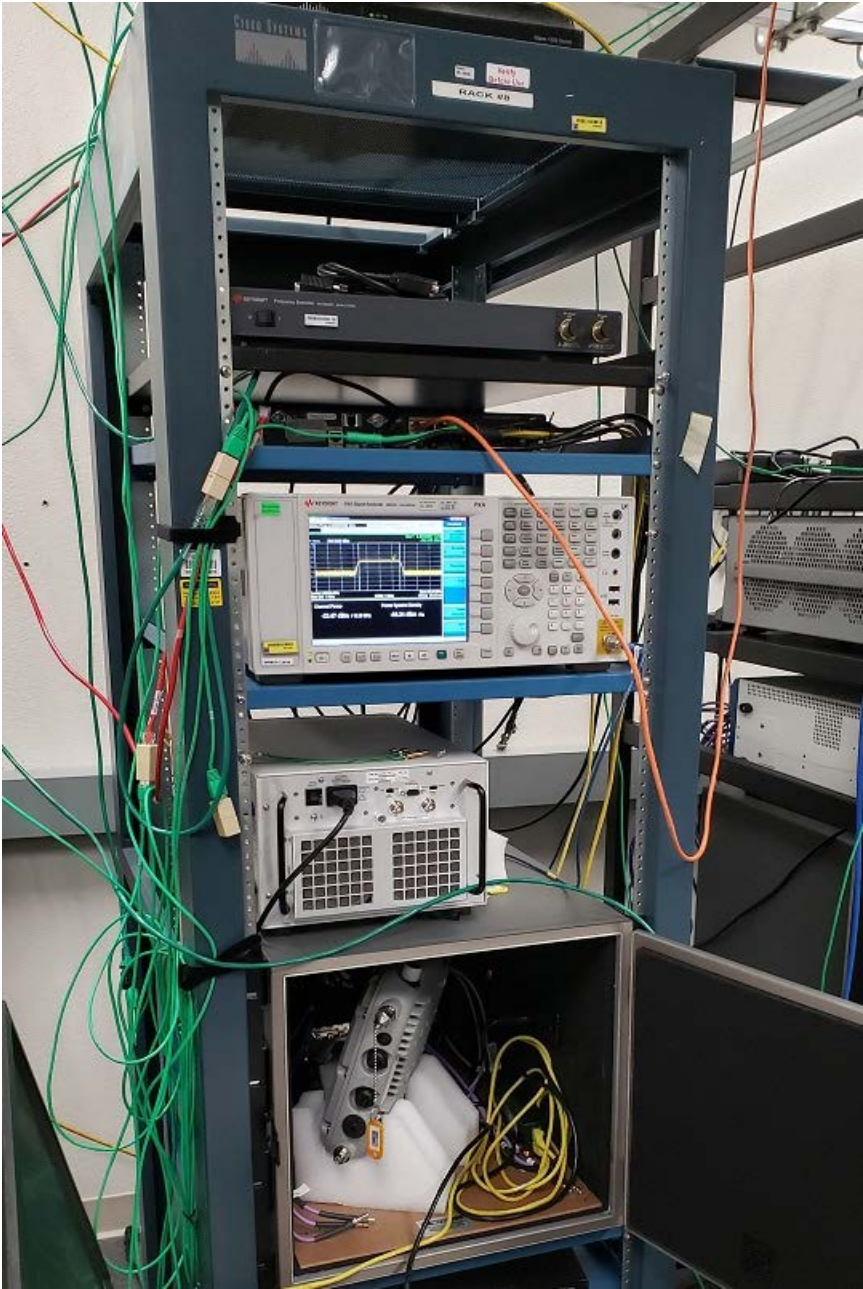

Supplementary Exhibit - EUT and Test Setup Photos

EDCS# 22609793

C9124AXE FCC/IC

Title: Radio Conducted Test Setup – Rack 2

Title: Radio Conducted Test Setup – Rack 3

Title: Radio Conducted Test Setup – Rack 9 – BLE

Title: Radio Conducted Test Setup – Rack 8

Title: Radio Conducted Test Setup – Rack 9