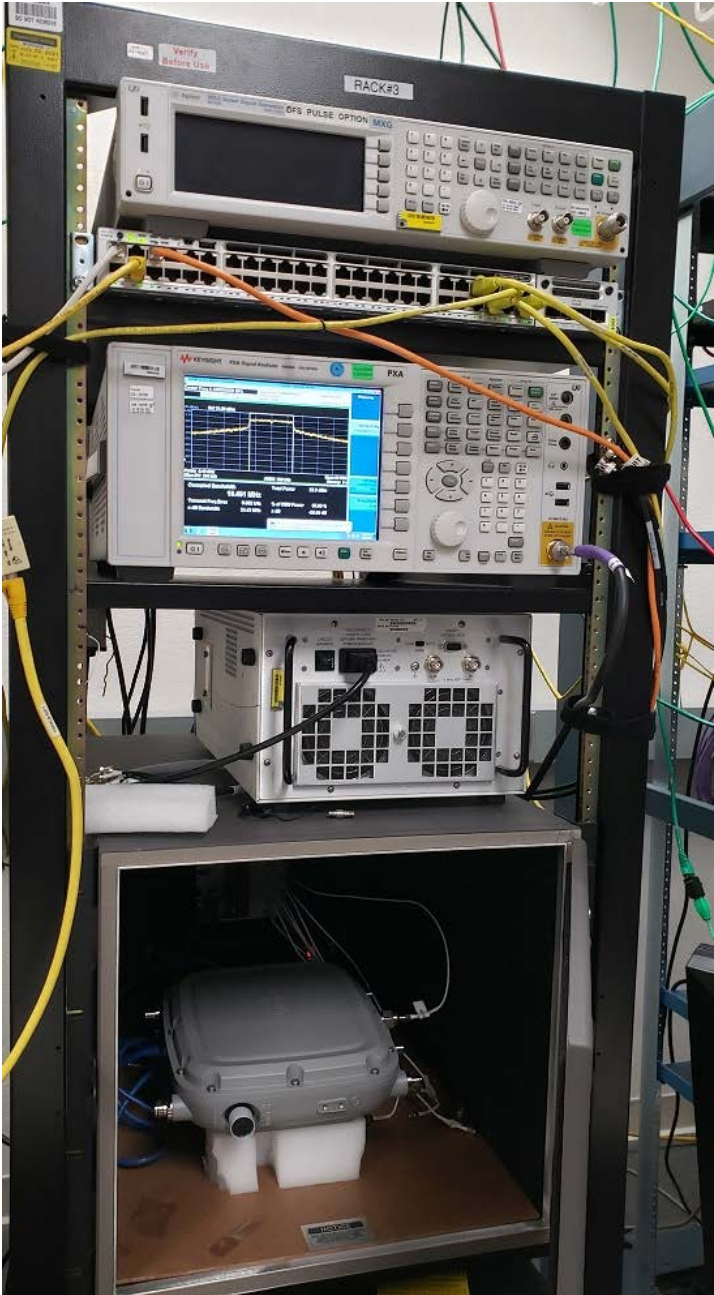

Supplementary Exhibit - EUT and Test Setup Photos

EDCS# 22609793

C9124AXE FCC/IC

Title: Radio Conducted Test Setup – Rack 2

Title: Radio Conducted Test Setup – Rack 3

Title: Radio Conducted Test Setup – Rack 9 – BLE

Title: Radio Conducted Test Setup – Rack 8

Title: Radio Conducted Test Setup – Rack 9