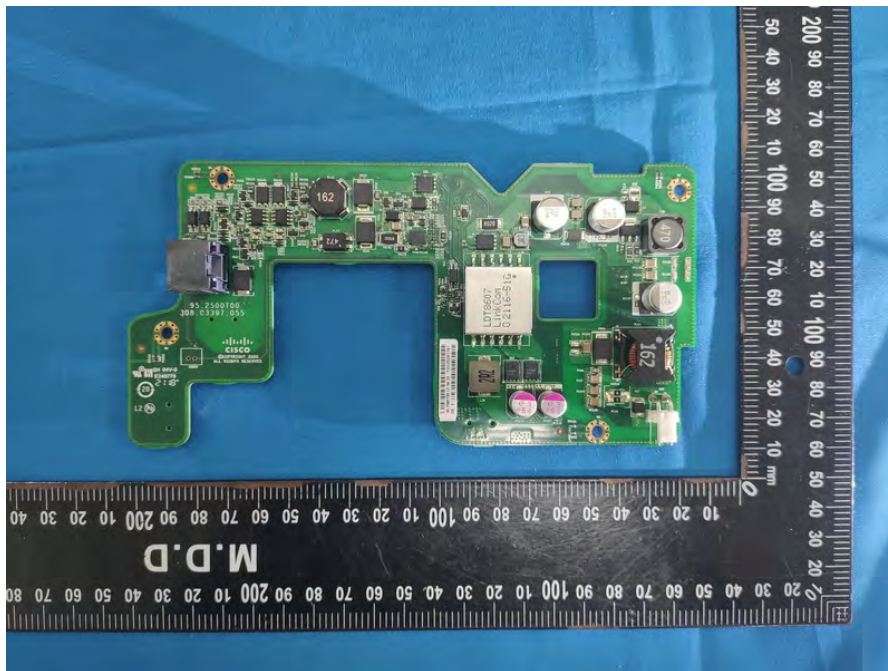

Internal Photographs

BLE Chip

Wi-Fi 2.4 GHz/Primary 5 GHz/Chillwave2.4 GHz Chip

Wi-Fi Secondary 5 GHz/Chillwave 5 GHz Chip

BLE Antenna

Wi-Fi-2.4 GHz Chillwave Antenna Port

Wi-Fi 2.4 GHz/Primary 5 GHz Antenna Ports-1