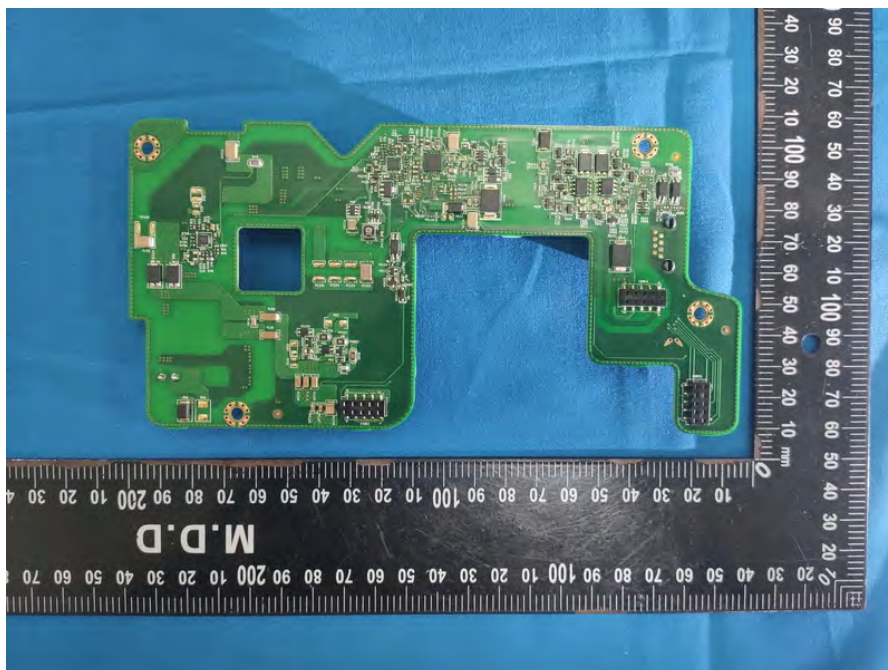

Internal Photographs

BLE Chip

Wi-Fi 2.4 GHz/Primary 5 GHz/Chillwave2.4 GHz Chip

Wi-Fi Secondary 5 GHz/Chillwave 5 GHz Chip

BLE Antenna

Wi-Fi-2.4 GHz Chillwave Antenna Port

Wi-Fi 2.4 GHz/Primary 5 GHz Antenna Ports-1

Wi-Fi 2.4 GHz/Primary 5 GHz Antenna Ports-2

Wi-Fi Secondary 5 GHz Antenna Ports

Wi-Fi Chillwave 5 GHz Antenna Port