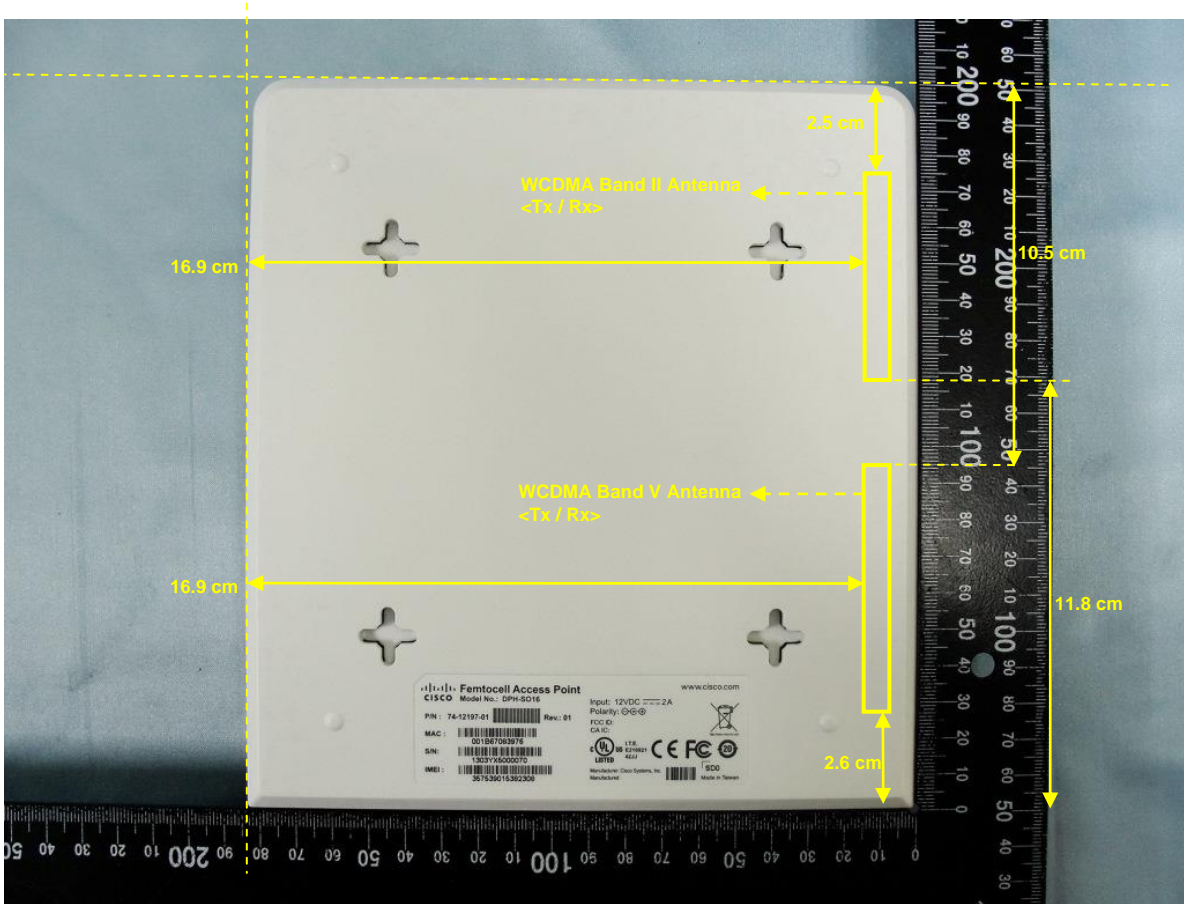

Brand Name: Cisco / Model Name: DPH-SO16

EUT Length: 20.1 cm  
EUT Width: 18.4 cm

Antenna	Length	Width
WCDMA Band II Antenna <Tx / Rx>	5.8 cm	0.9 cm
WCDMA Band V Antenna <Tx / Rx>	7.0 cm	0.9 cm

The shortest distance between the Tx antennas	
WCDMA Band II Antenna <Tx / Rx> to WCDMA Band V Antenna <Tx / Rx>	2.2cm