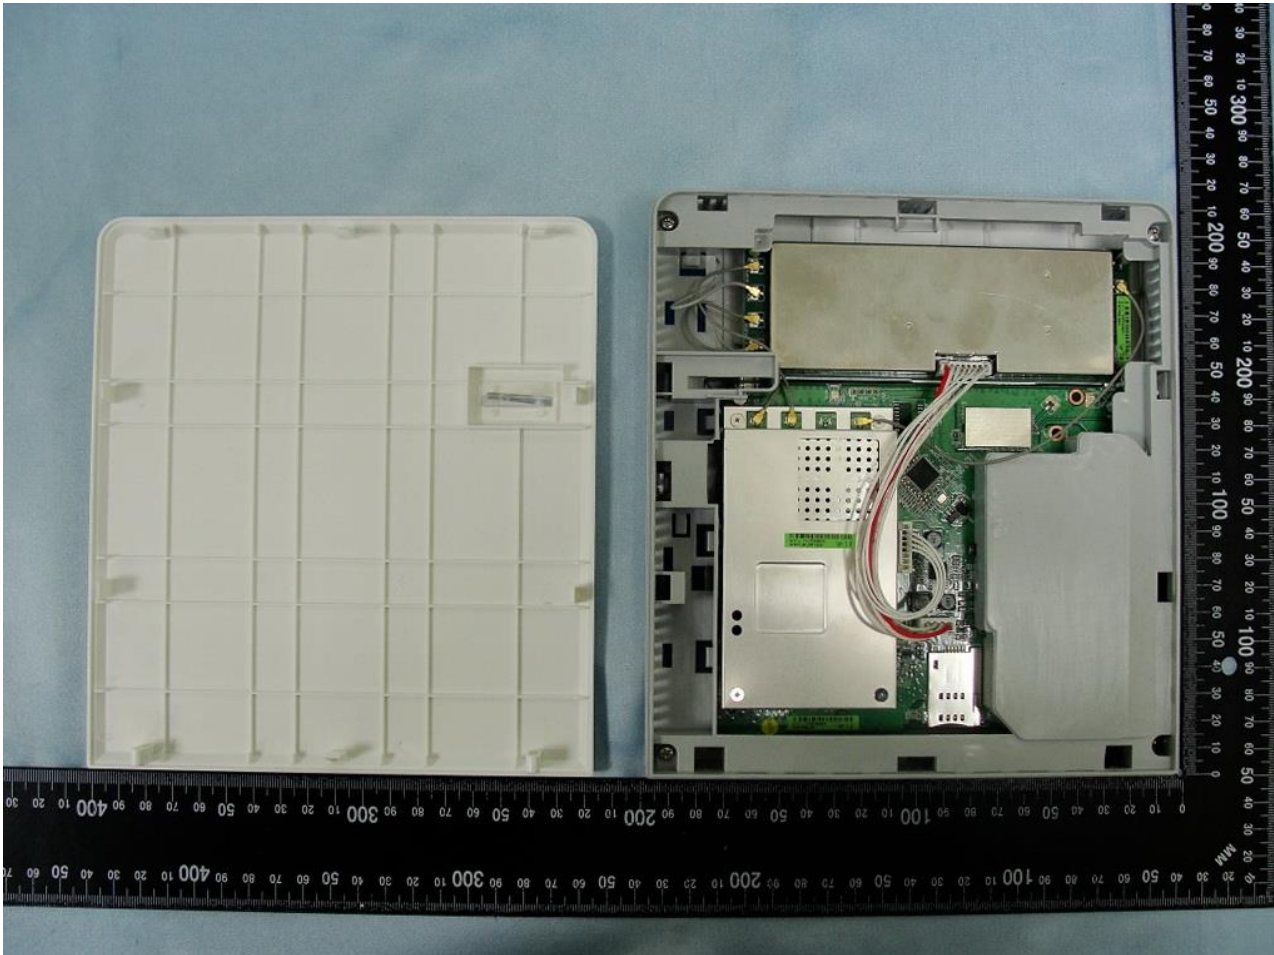

### 3. Internal Photograph of EUT

Brand Name: Cisco / Model Name: DPH-SO16

Brand Name: Cisco / Model Name: DPH-SO16

Brand Name: Cisco / Model Name: DPH-SO16

Brand Name: Cisco / Model Name: DPH-SO16

Brand Name: Cisco / Model Name: DPH-SO16