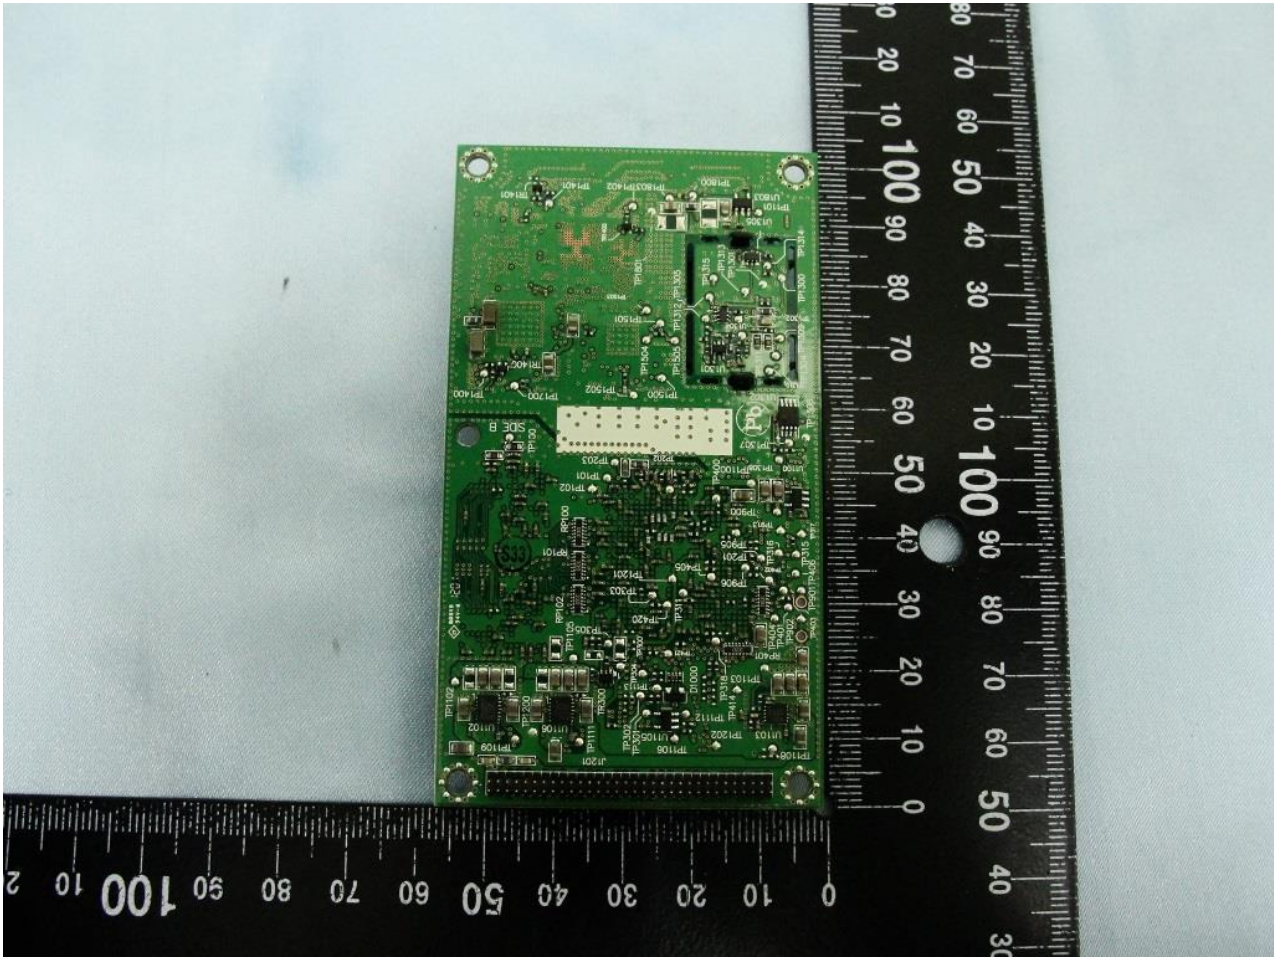

Brand Name: Cisco / Model Name: DPH-SO16