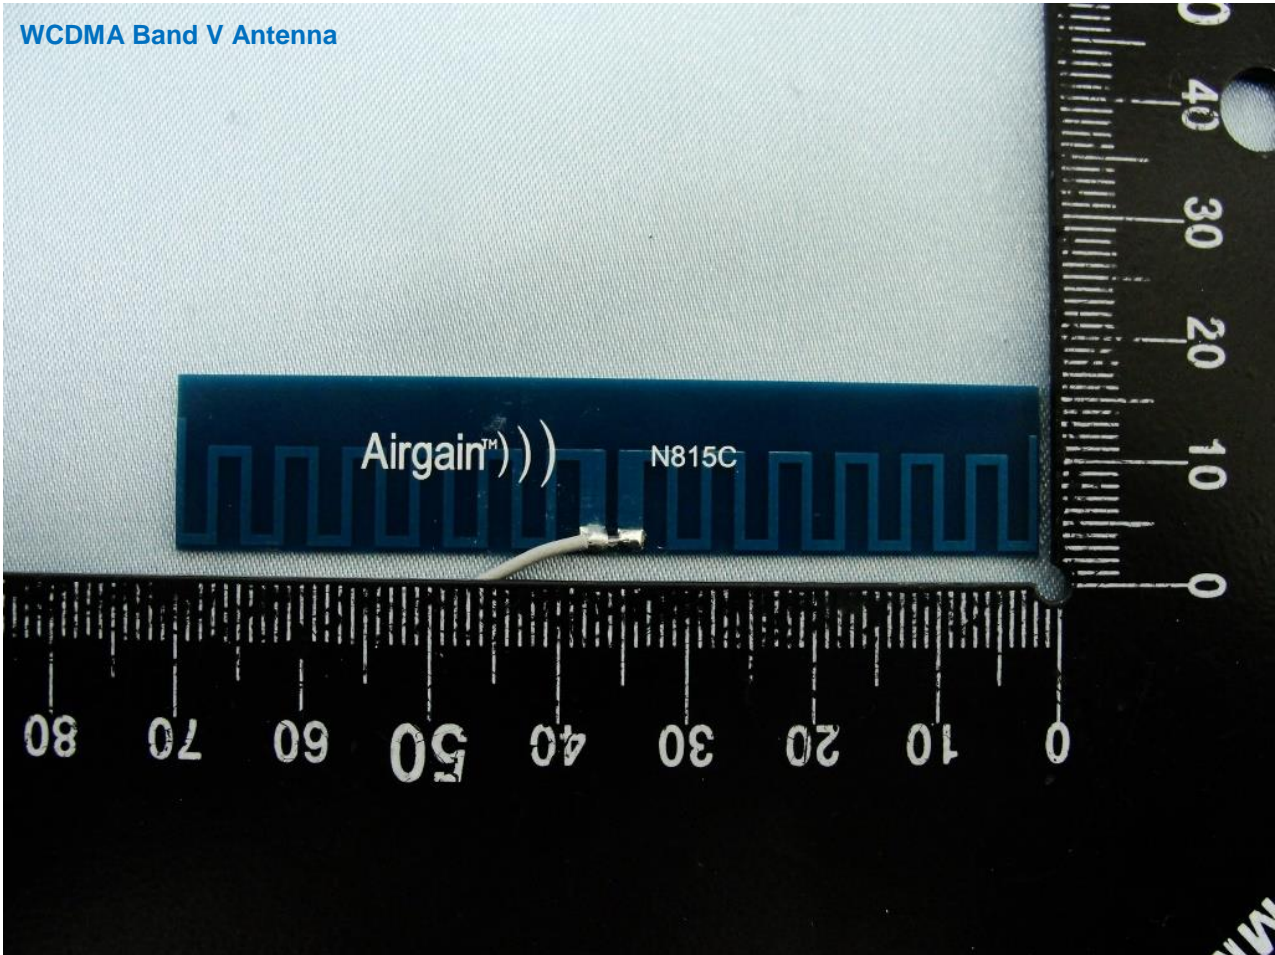

Brand Name: Cisco / Model Name: DPH-SO16

Brand Name: Cisco / Model Name: DPH-SO16

Brand Name: Cisco / Model Name: DPH-SO16

WCDMA Band V Antenna

Brand Name: Cisco / Model Name: DPH-SO16