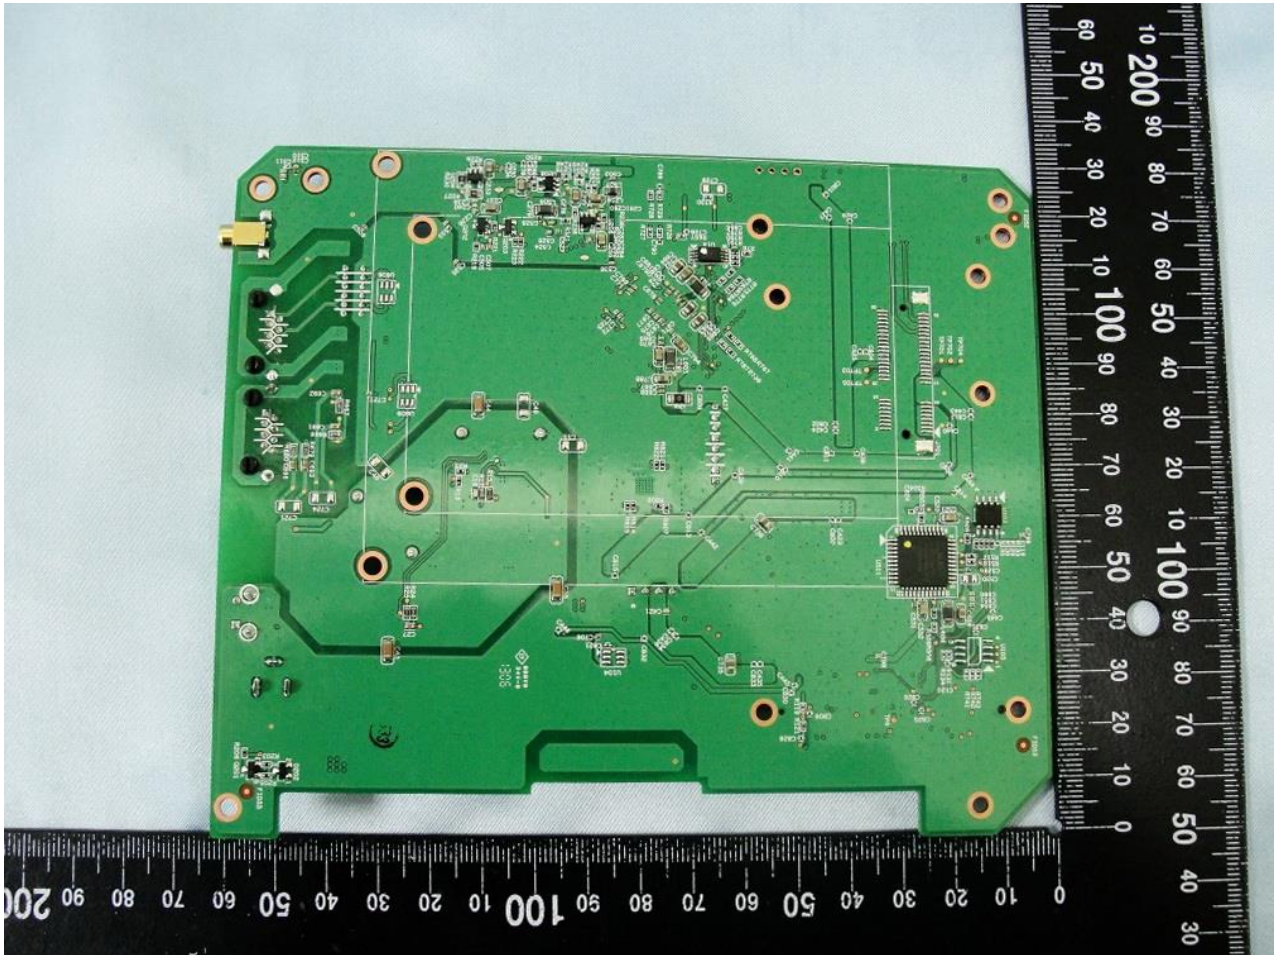

### 3. Internal Photograph of EUT

Brand Name: Cisco / Model Name: DPH-SO16

Brand Name: Cisco / Model Name: DPH-SO16

Brand Name: Cisco / Model Name: DPH-SO16

Brand Name: Cisco / Model Name: DPH-SO16

Brand Name: Cisco / Model Name: DPH-SO16