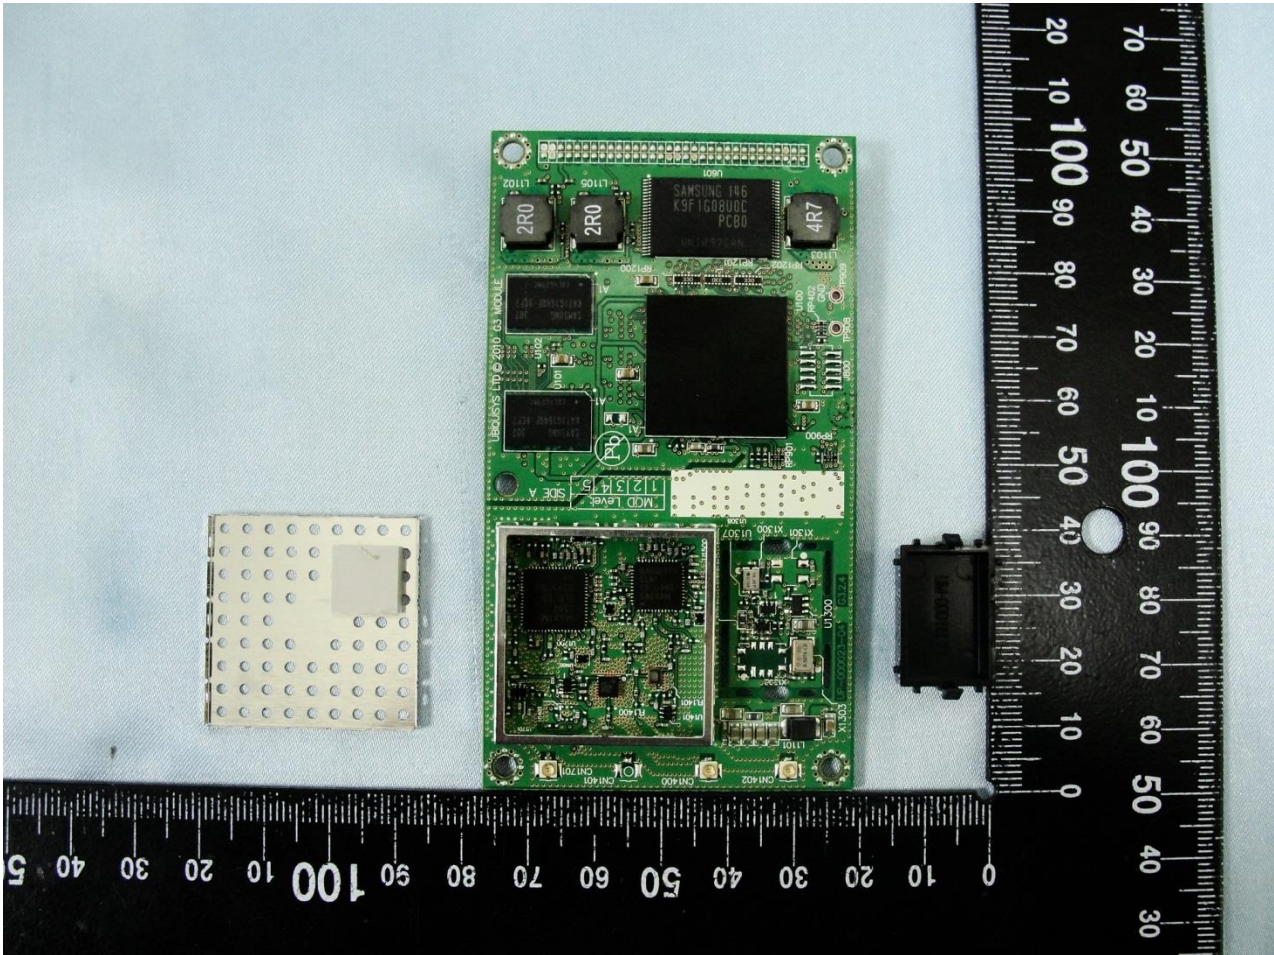

Brand Name: Cisco / Model Name: DPH-SO16