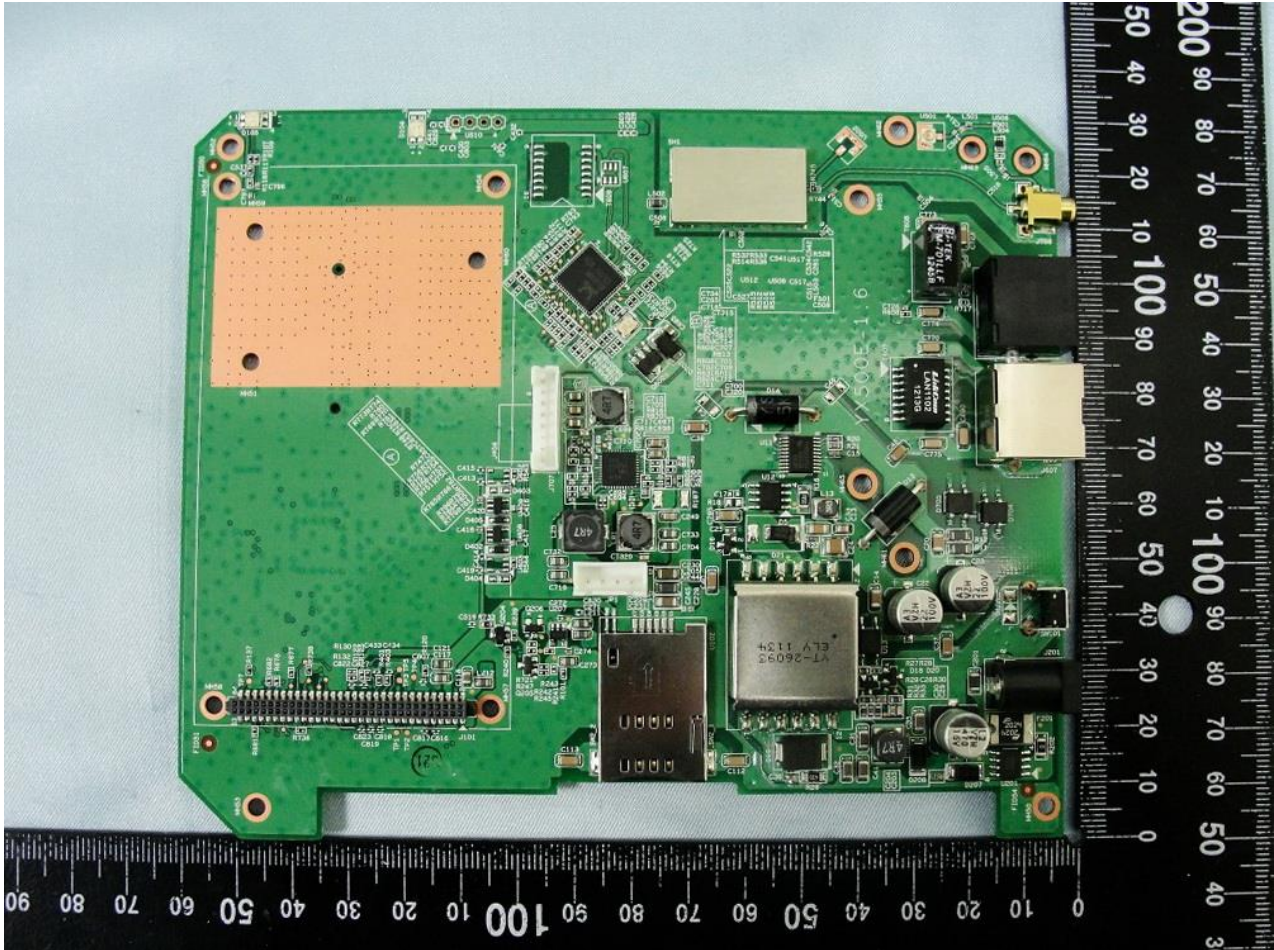

### 3. Internal Photograph of EUT

Brand Name: Cisco / Model Name: DPH-SO16

Brand Name: Cisco / Model Name: DPH-SO16

Brand Name: Cisco / Model Name: DPH-SO16

Brand Name: Cisco / Model Name: DPH-SO16

Brand Name: Cisco / Model Name: DPH-SO16

Brand Name: Cisco / Model Name: DPH-SO16

Brand Name: Cisco / Model Name: DPH-SO16

Brand Name: Cisco / Model Name: DPH-SO16

Brand Name: Cisco / Model Name: DPH-SO16

Brand Name: Cisco / Model Name: DPH-SO16