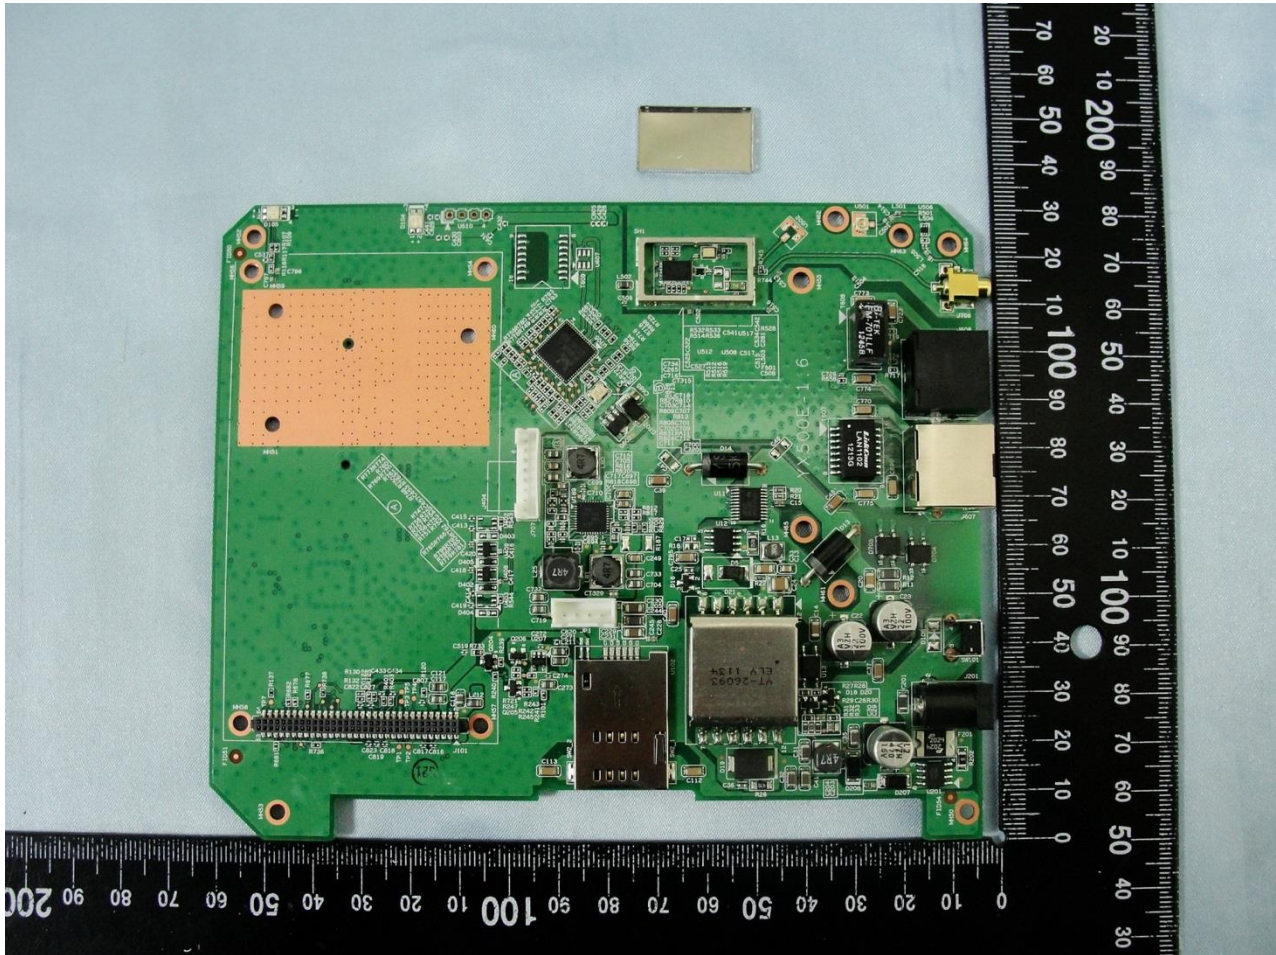

### 3. Internal Photograph of EUT

Brand Name: Cisco / Model Name: DPH-SO16

Brand Name: Cisco / Model Name: DPH-SO16

Brand Name: Cisco / Model Name: DPH-SO16

Brand Name: Cisco / Model Name: DPH-SO16

Brand Name: Cisco / Model Name: DPH-SO16