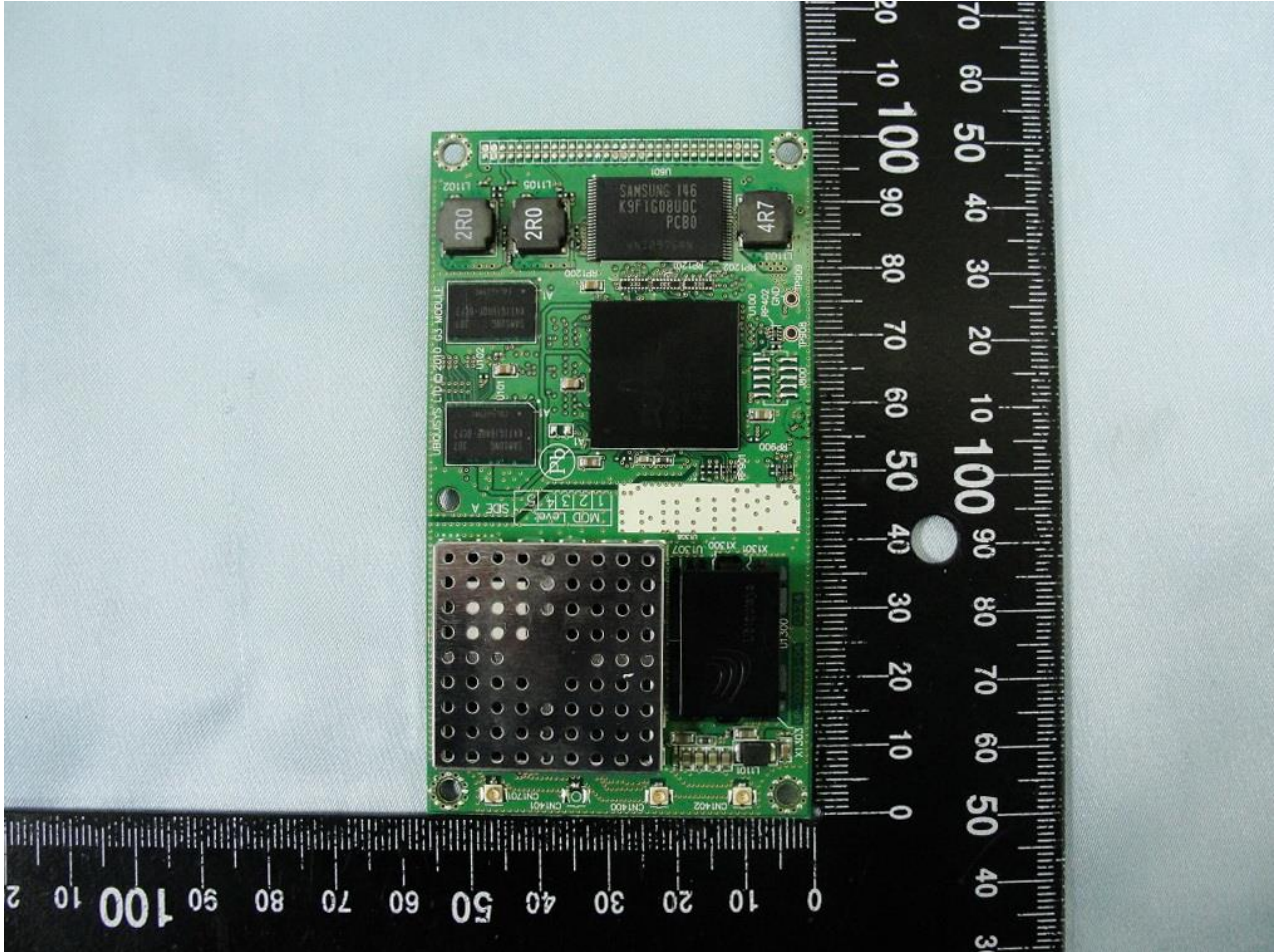

Brand Name: Cisco / Model Name: DPH-SO16