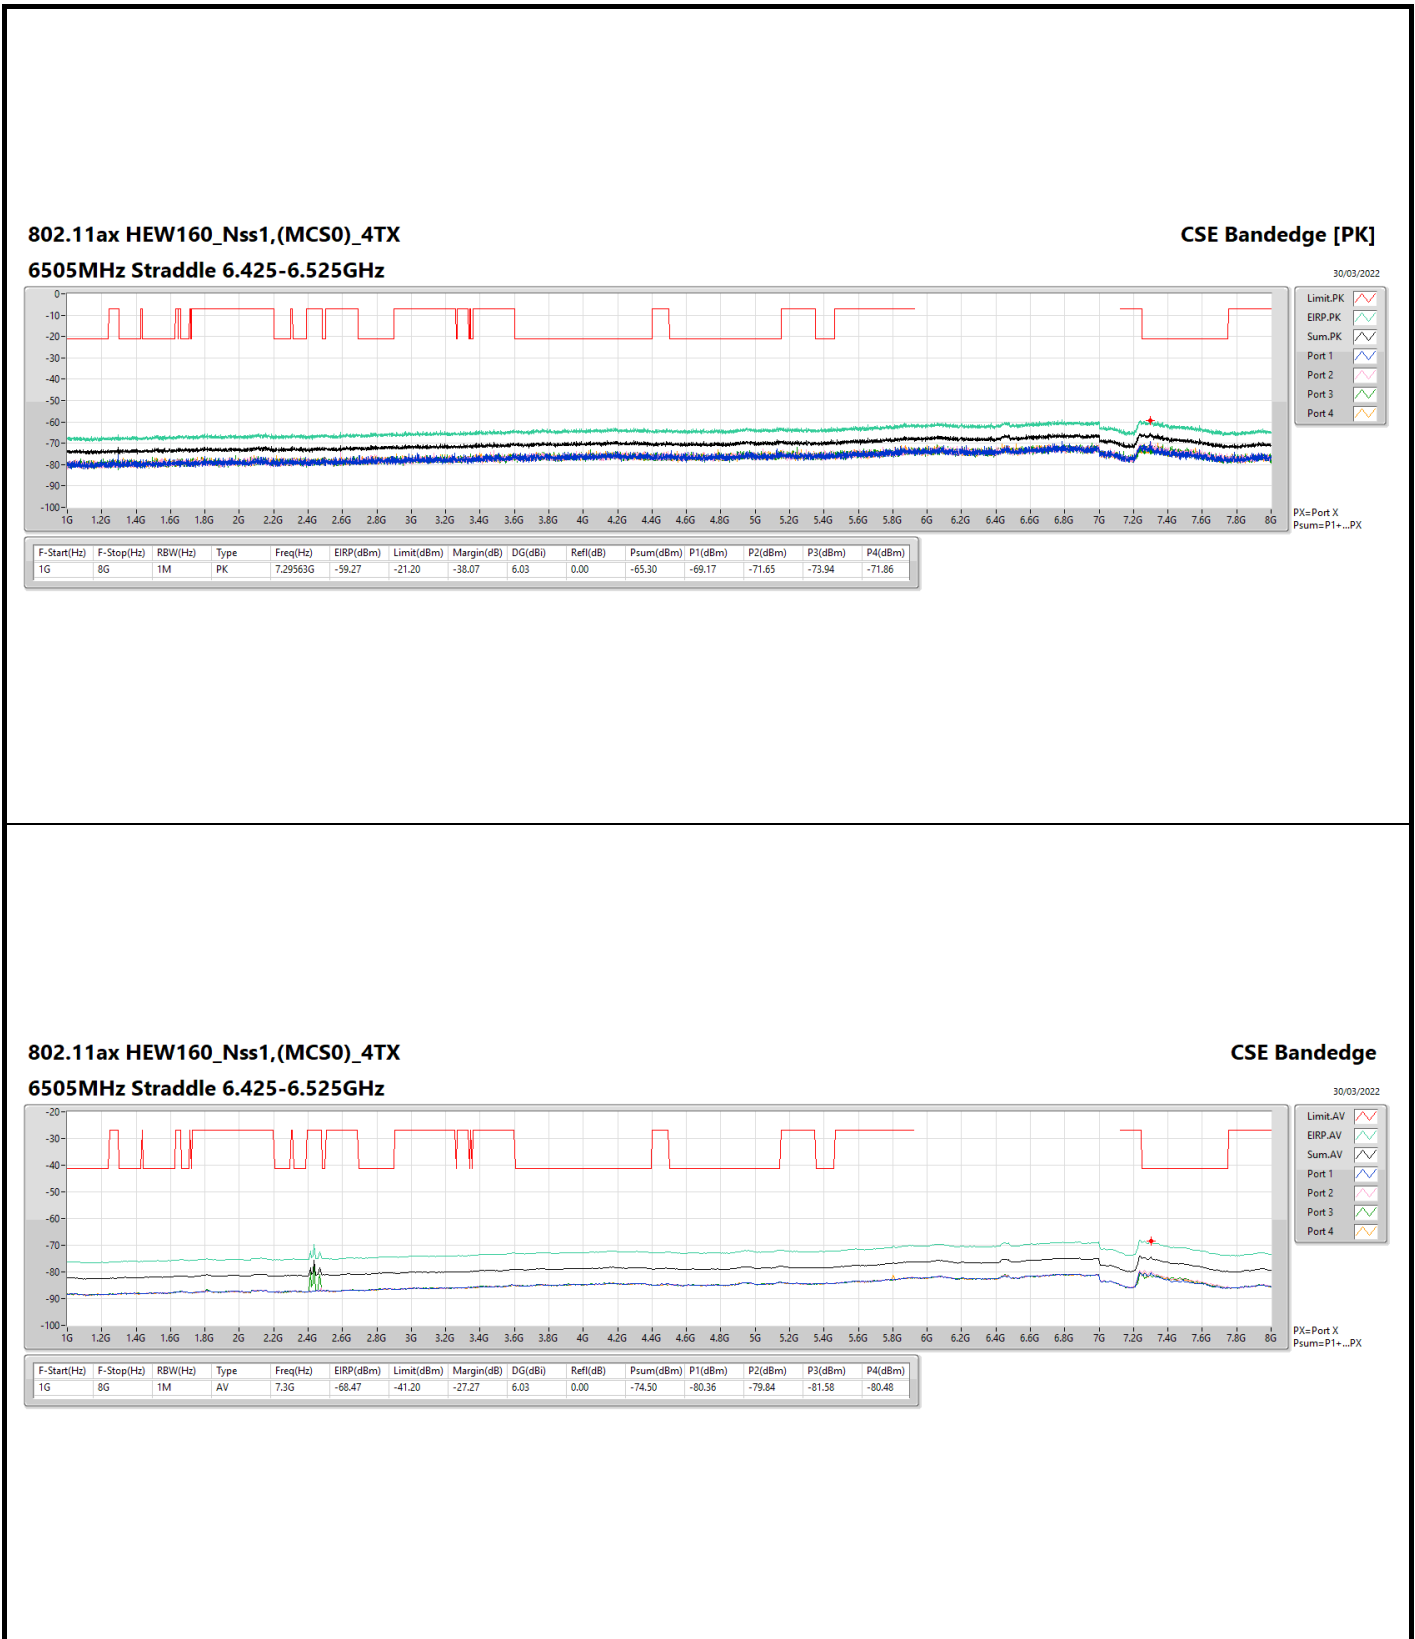

CSE Bandedge

30/03/2022

802.11ax HEW80_Nss1,(MCS0)_4TX

7025MHz

CSE Bandedge

30/03/2022

802.11ax HEW160_Nss1,(MCS0)_4TX

CSE Bandedge [PK]