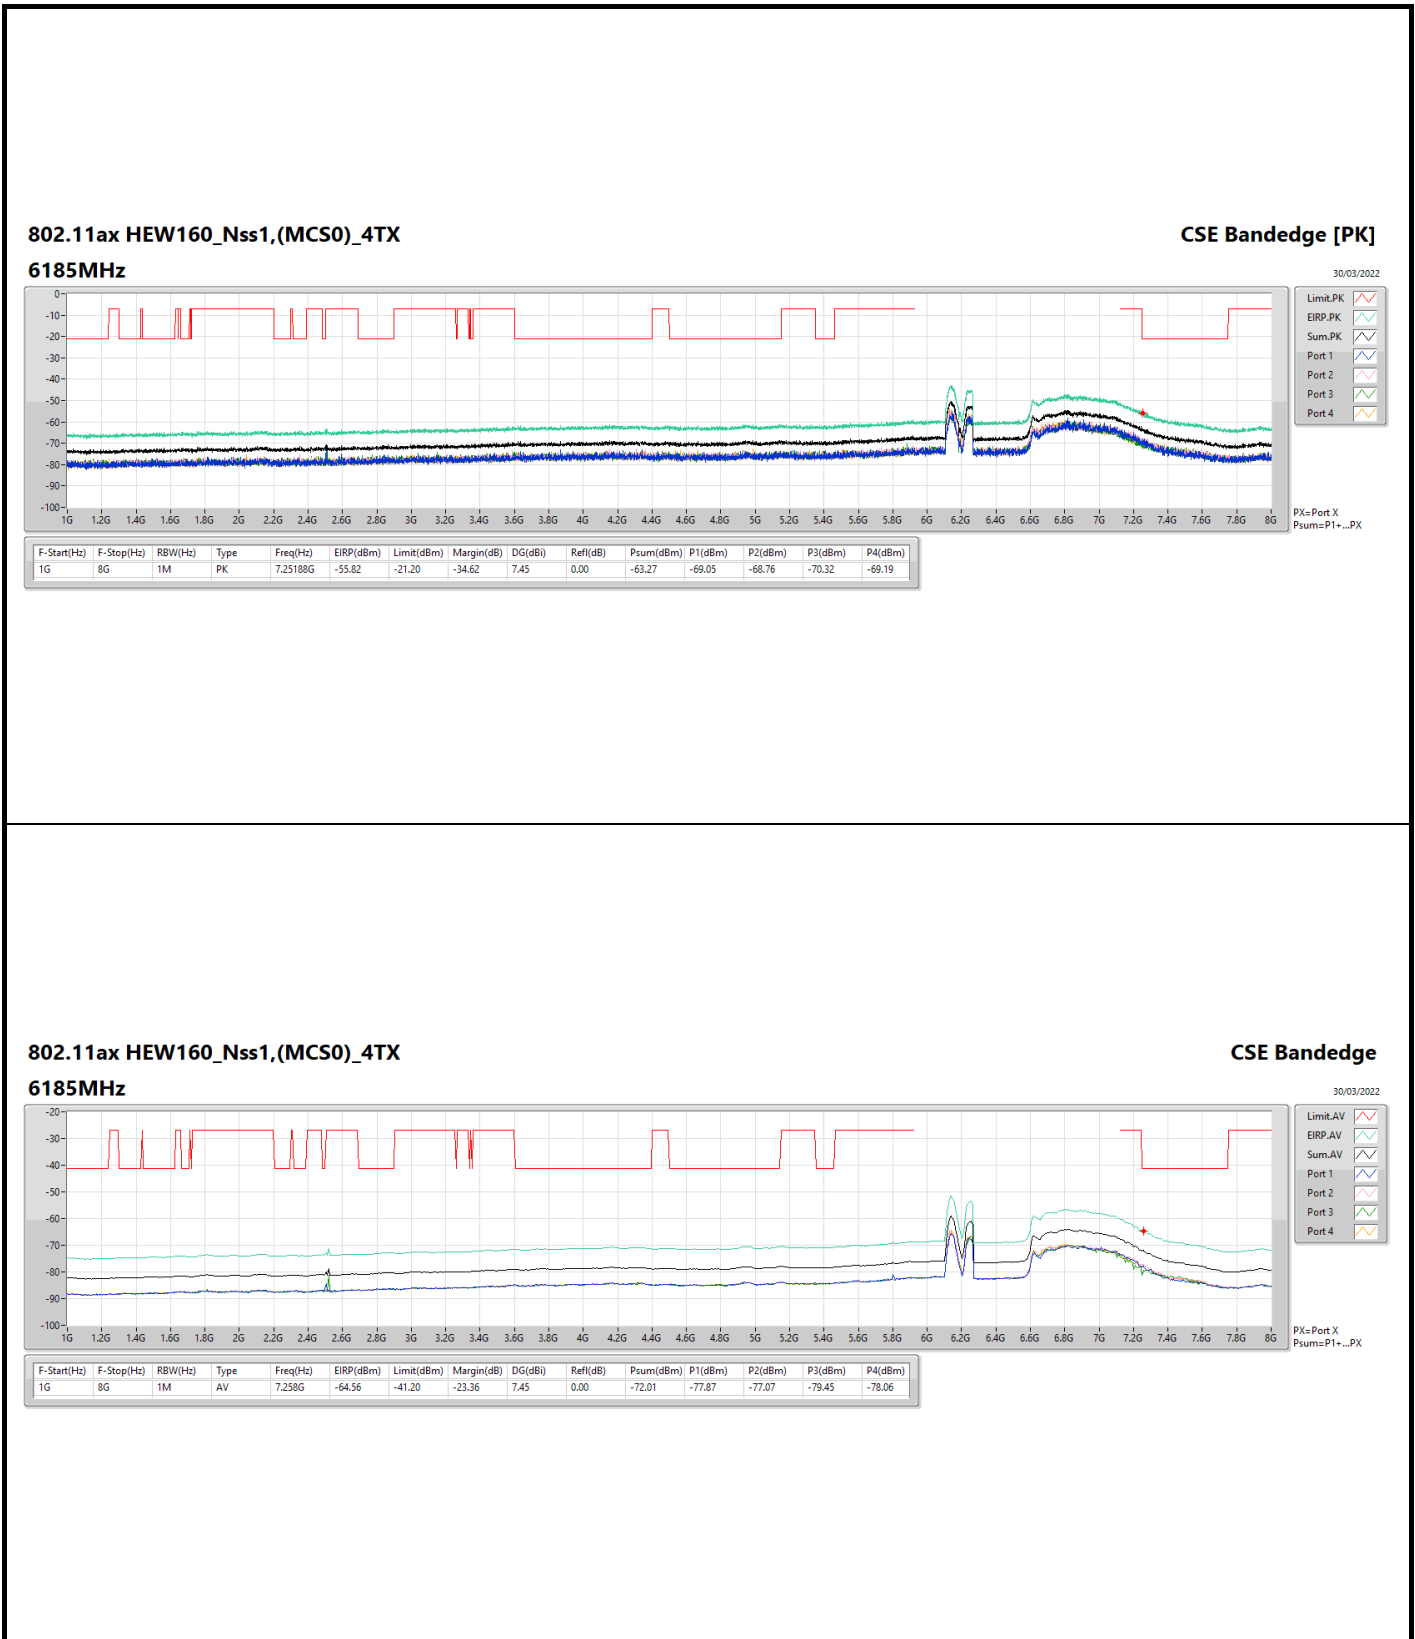

CSE Bandedge

30/03/2022

802.11ax HEW80_Nss1,(MCS0)_4TX

7025MHz

CSE Bandedge

30/03/2022

802.11ax HEW160_Nss1,(MCS0)_4TX

CSE Bandedge [PK]