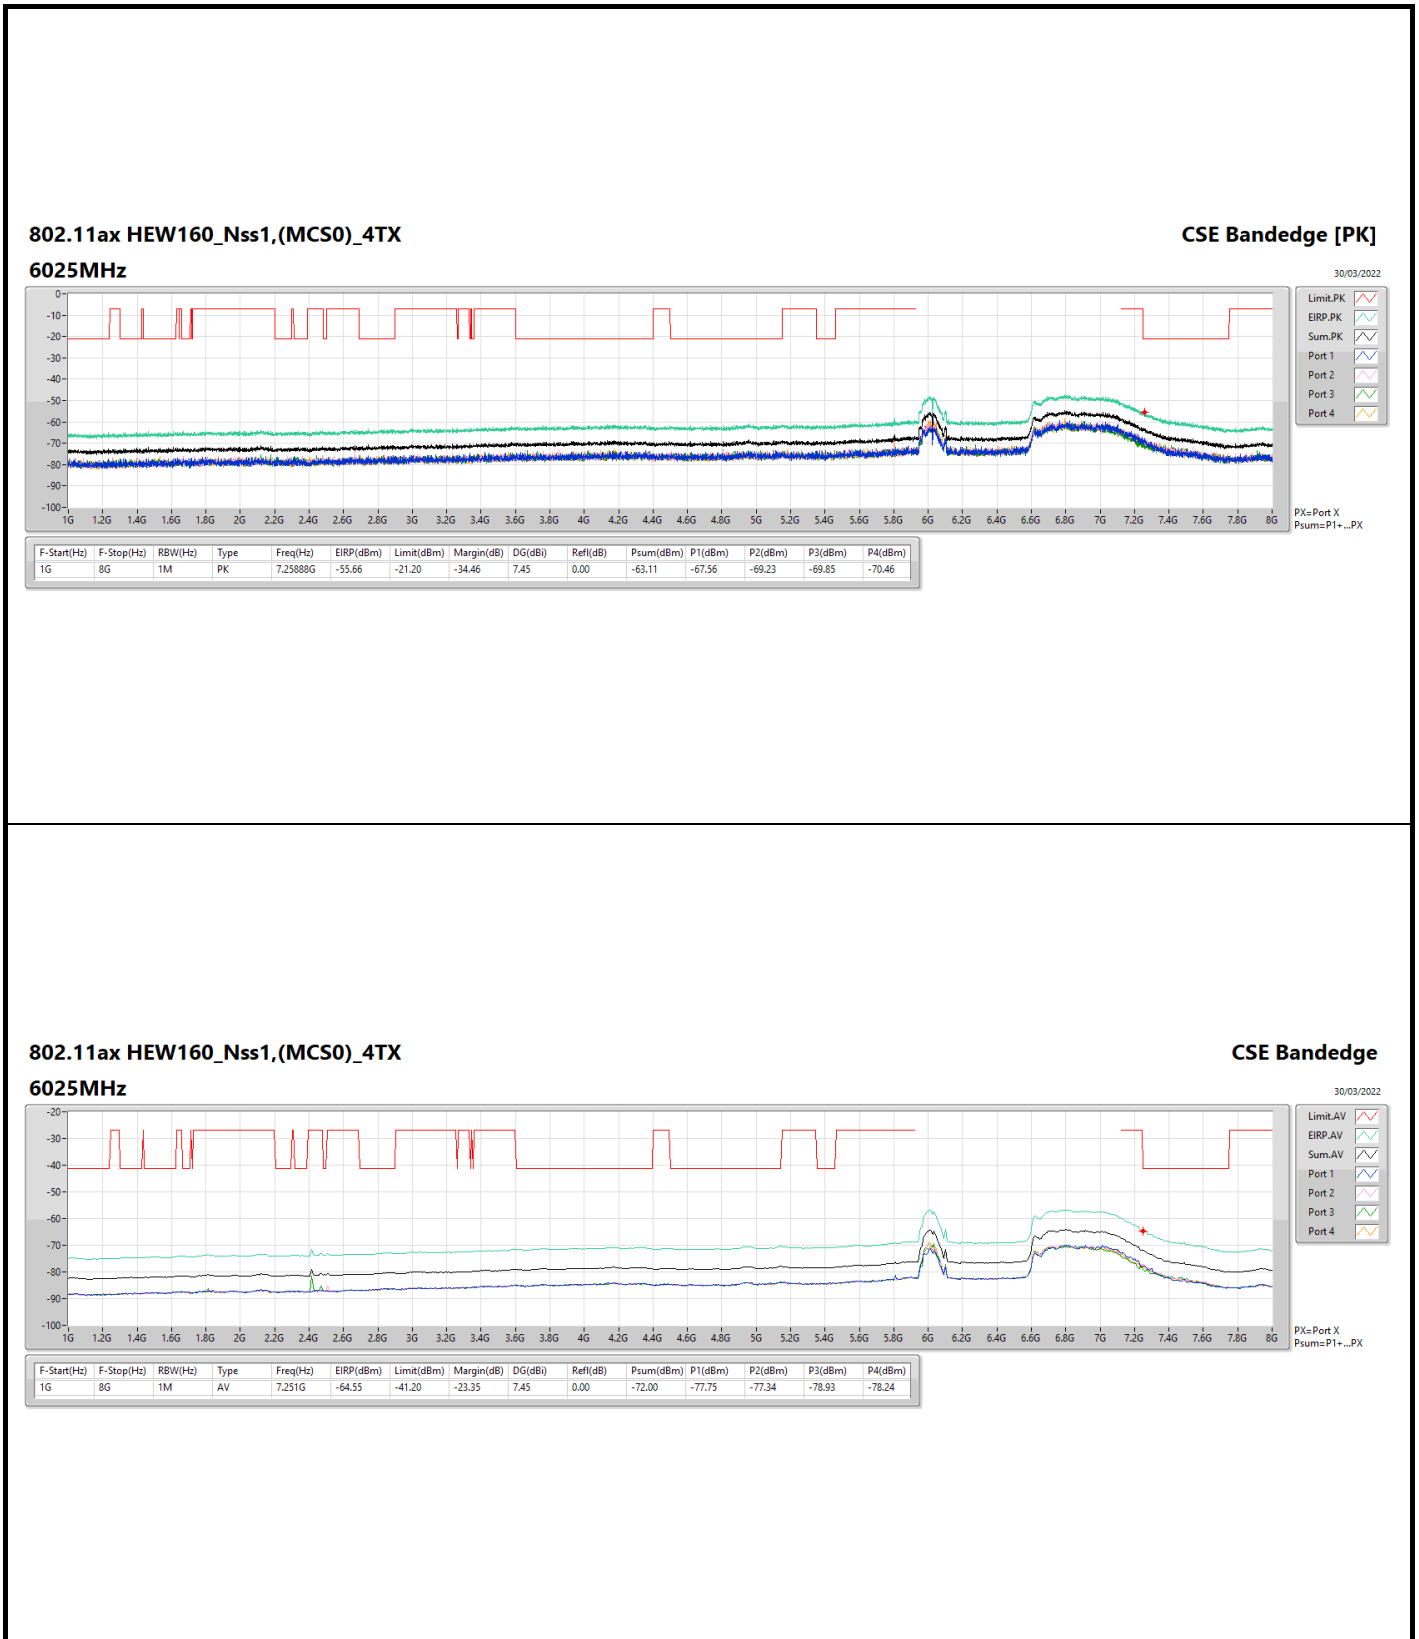

CSE Bandedge

30/03/2022

802.11ax HEW80_Nss1,(MCS0)_4TX

7025MHz

CSE Bandedge

30/03/2022

802.11ax HEW160_Nss1,(MCS0)_4TX

CSE Bandedge [PK]