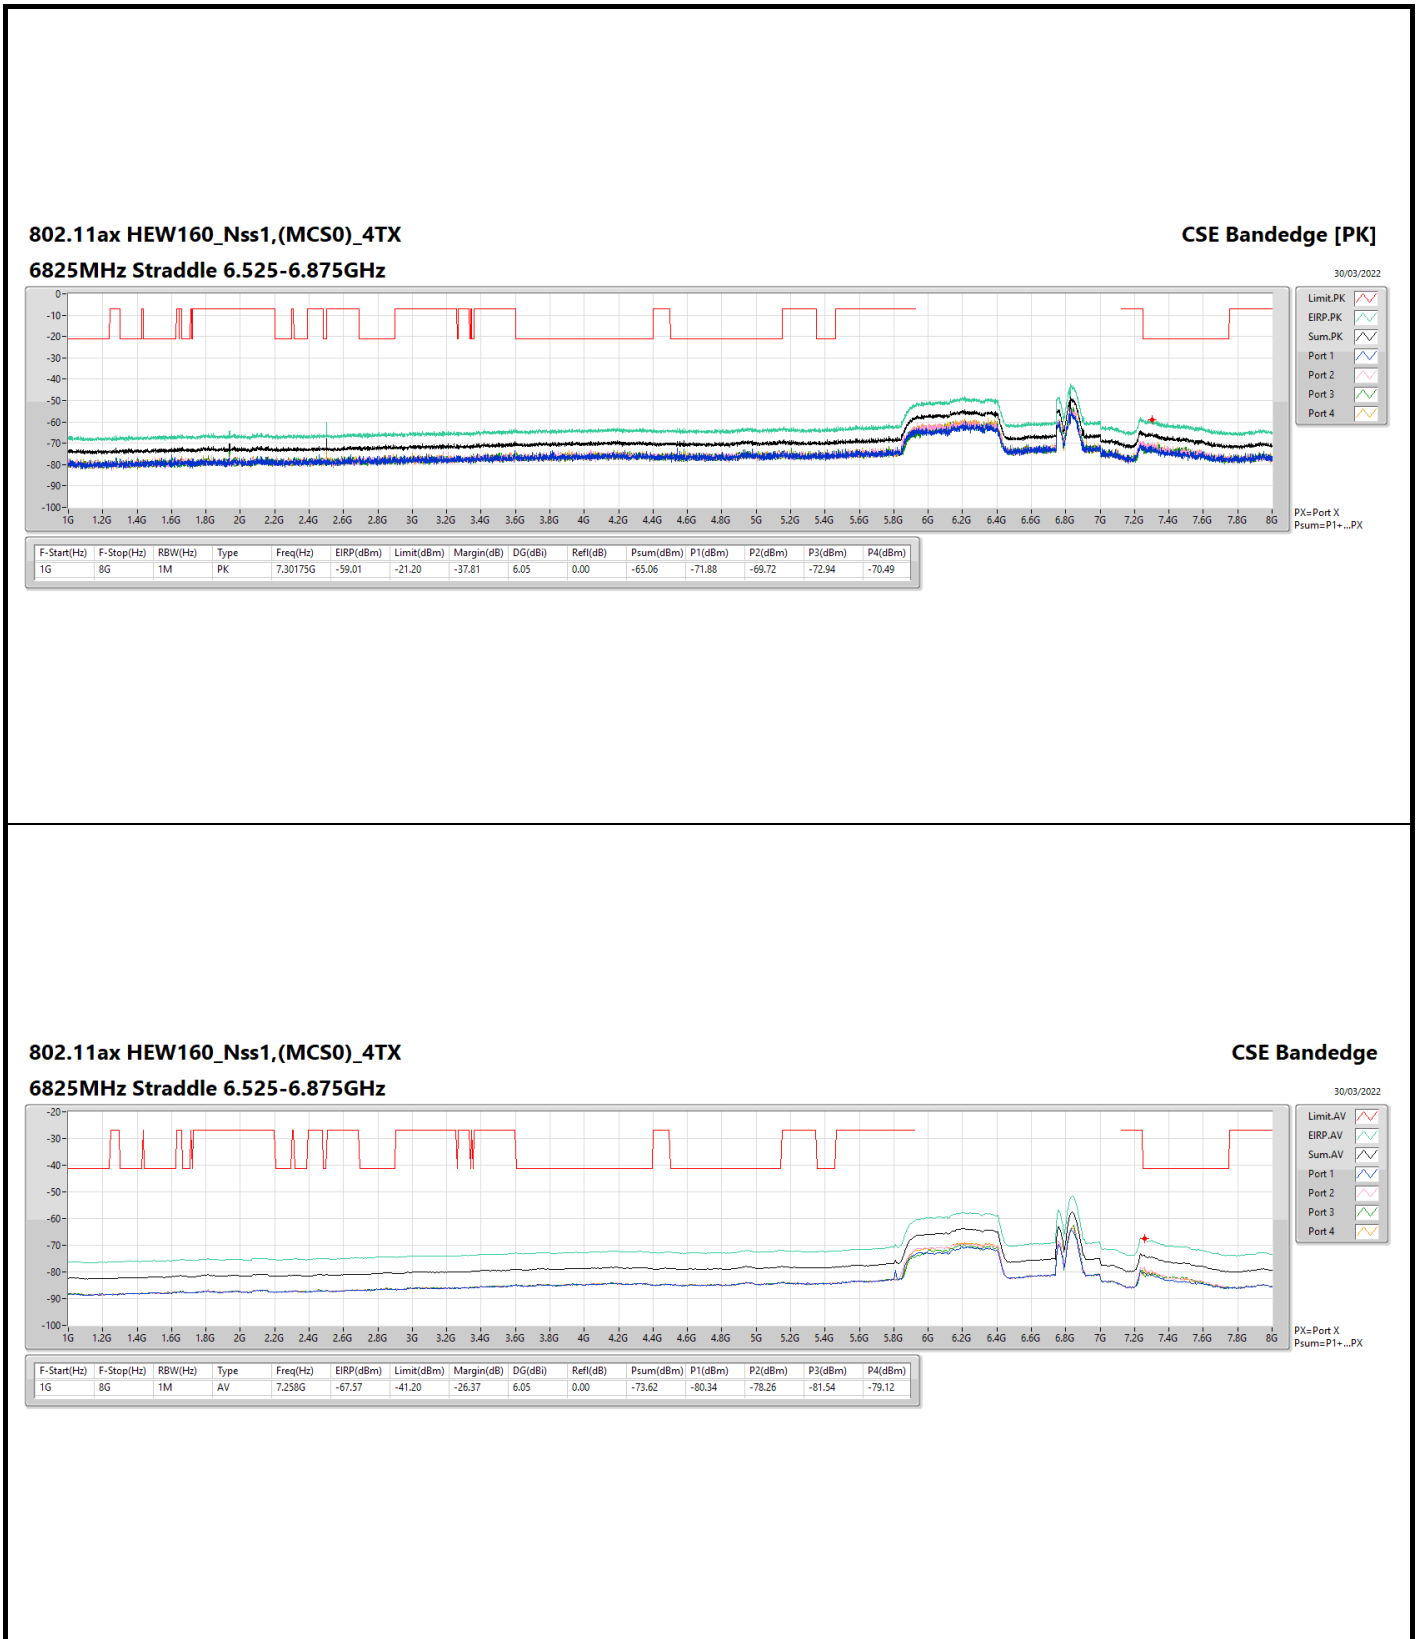

CSE Bandedge

30/03/2022

802.11ax HEW80_Nss1,(MCS0)_4TX

7025MHz

CSE Bandedge

30/03/2022

802.11ax HEW160_Nss1,(MCS0)_4TX

CSE Bandedge [PK]