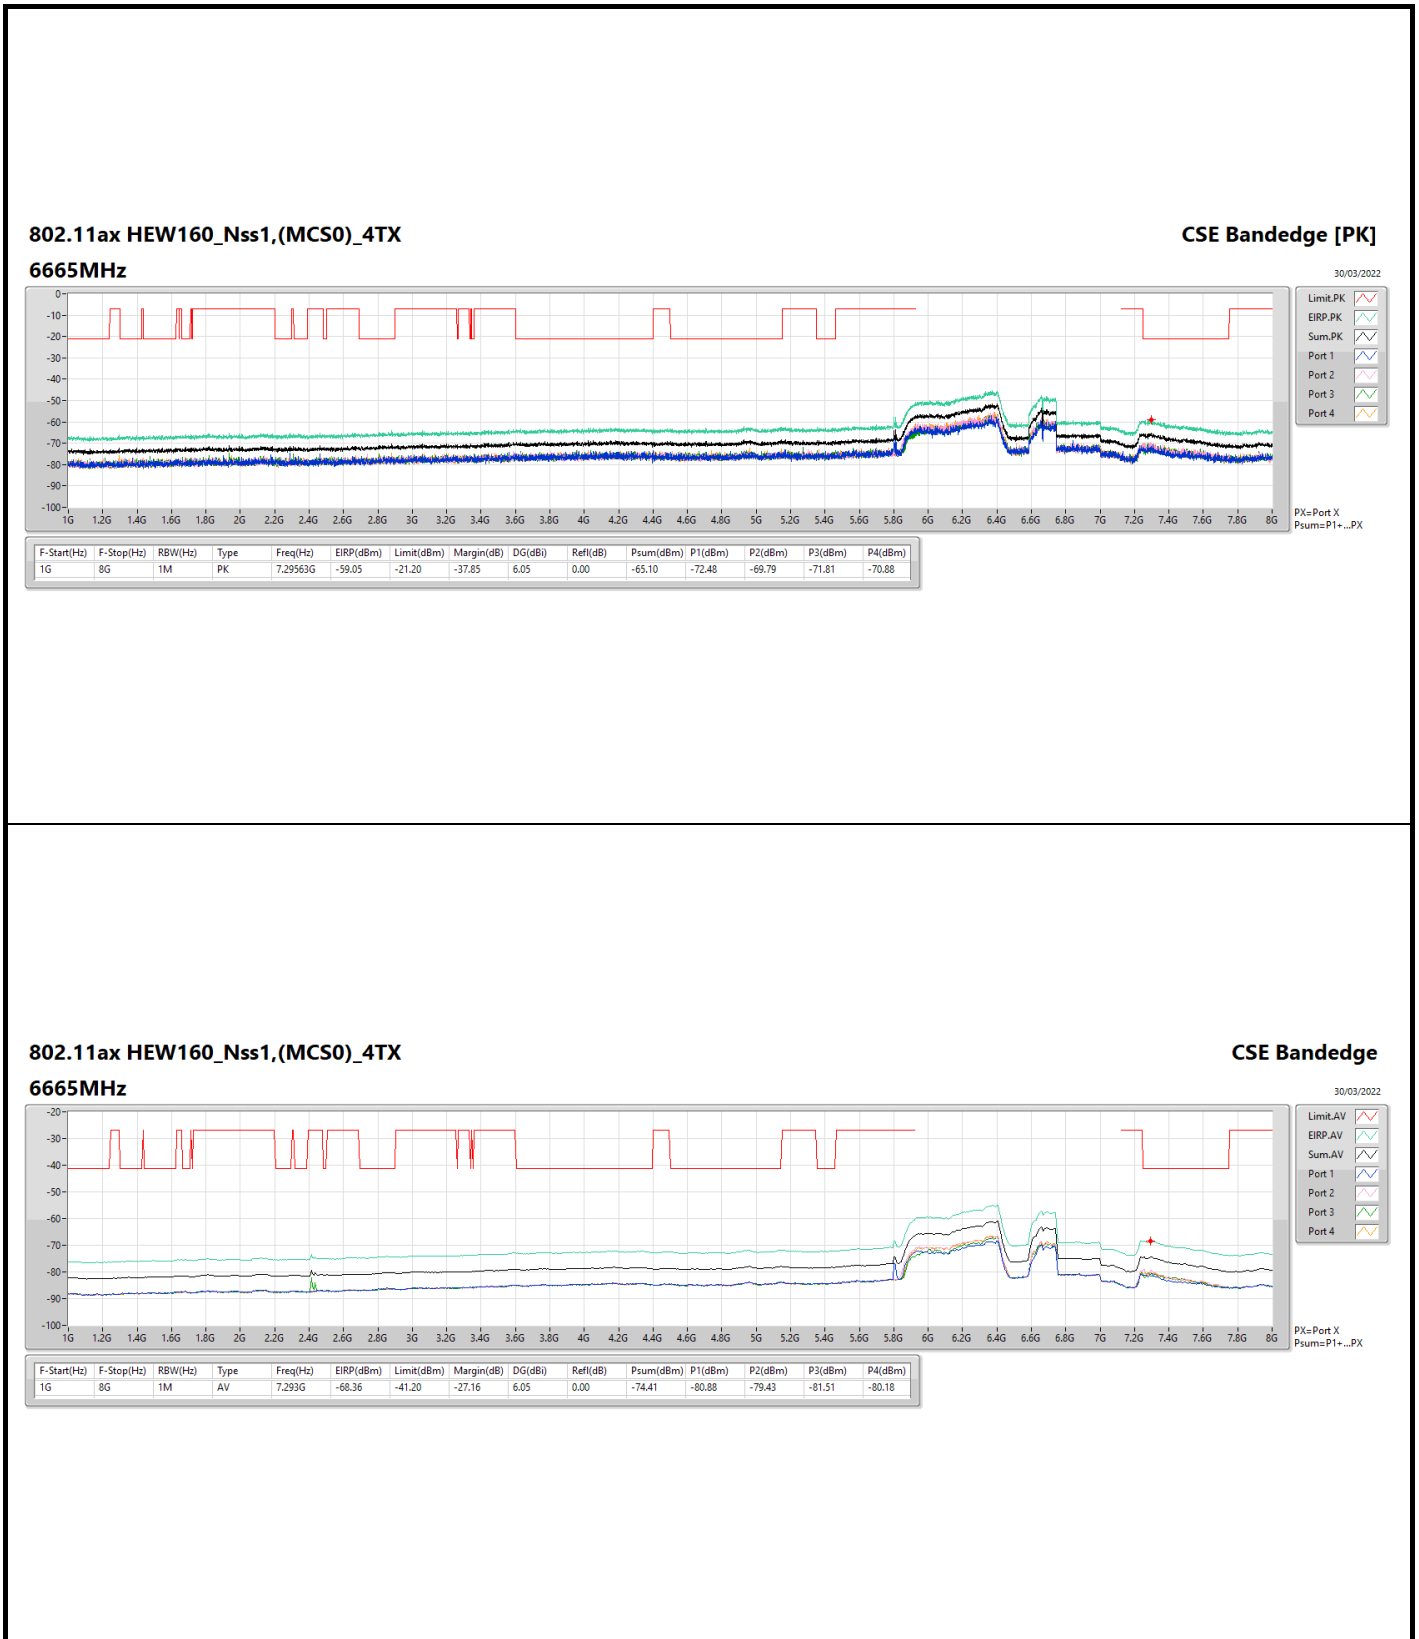

CSE Bandedge

30/03/2022

802.11ax HEW80_Nss1,(MCS0)_4TX

7025MHz

CSE Bandedge

30/03/2022

802.11ax HEW160_Nss1,(MCS0)_4TX

CSE Bandedge [PK]