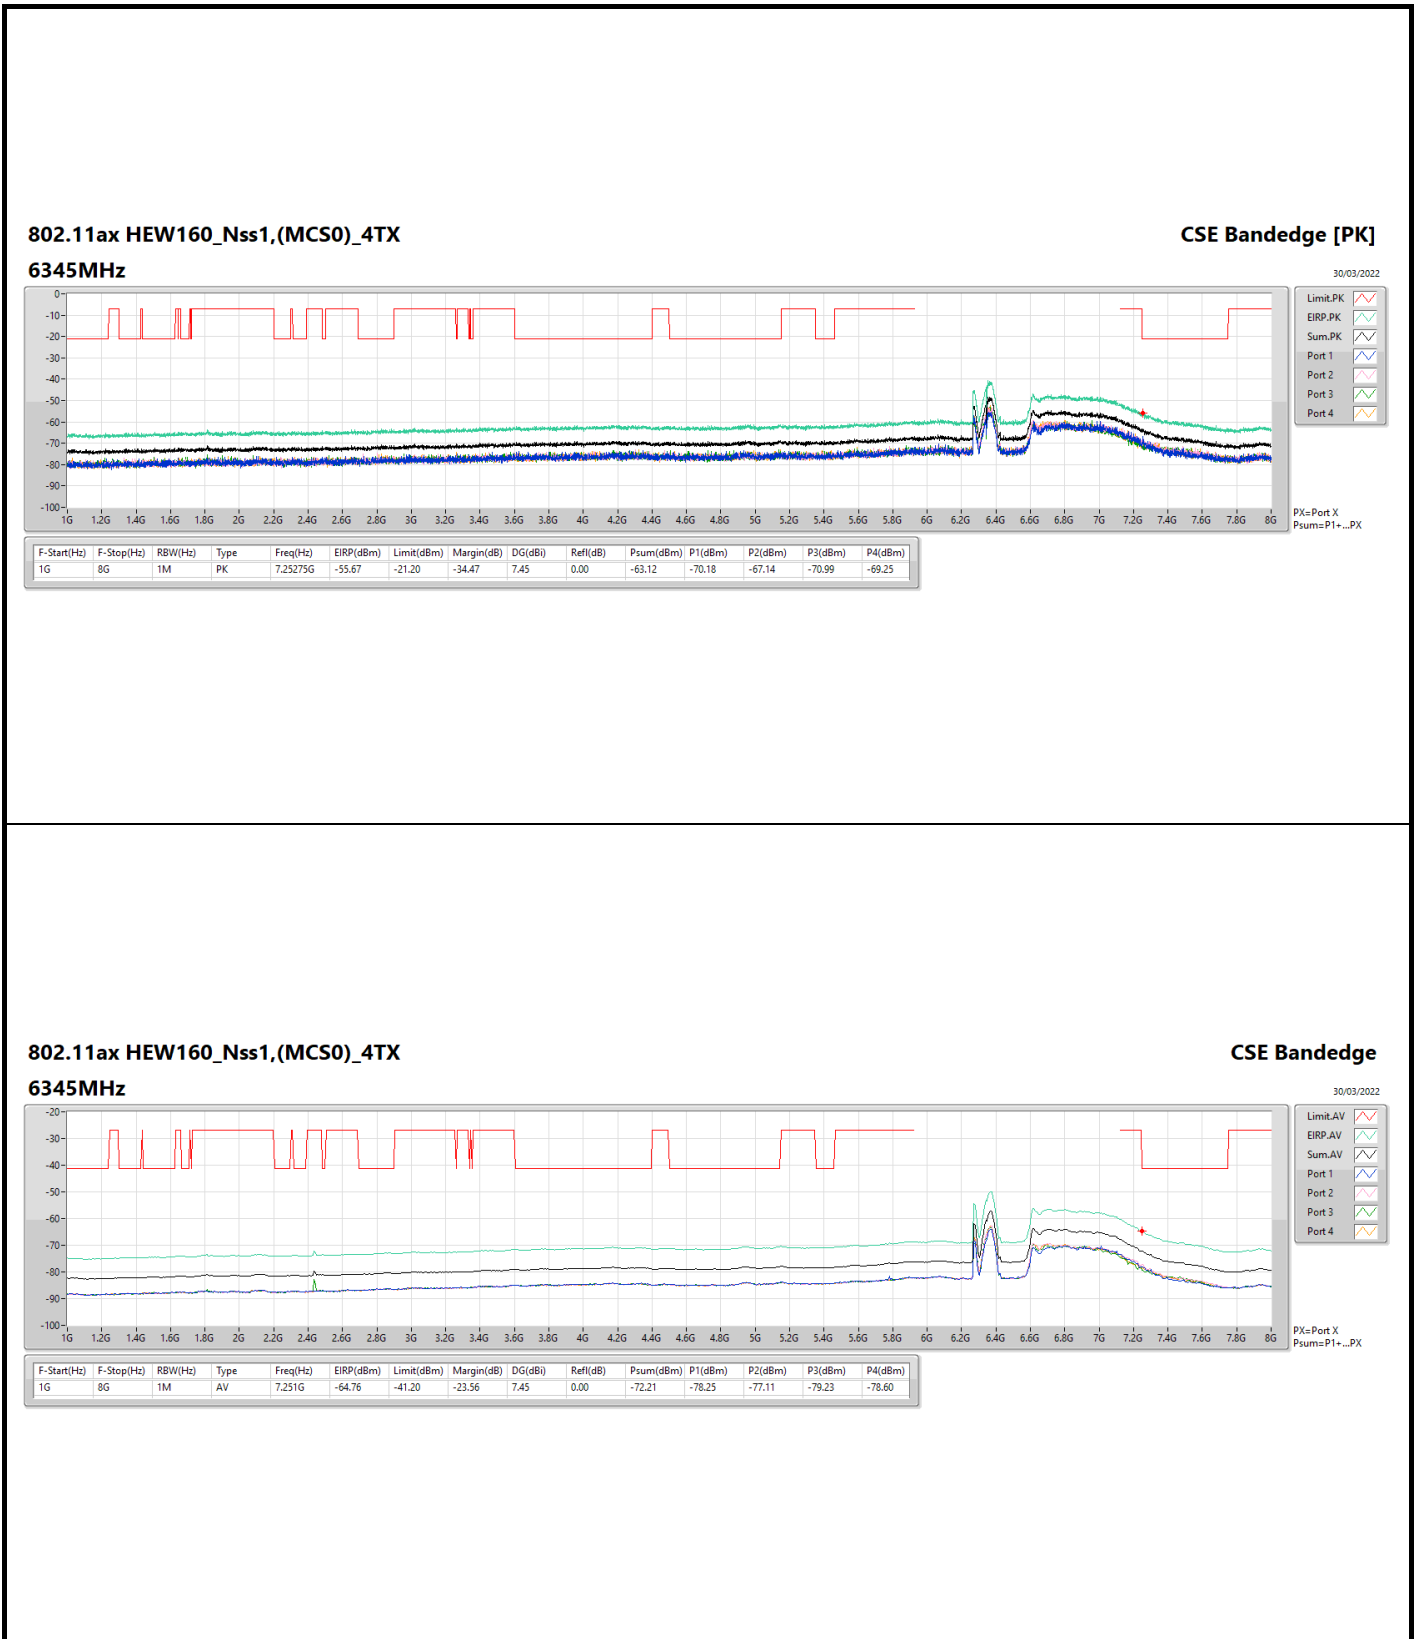

CSE Bandedge

30/03/2022

802.11ax HEW80_Nss1,(MCS0)_4TX

7025MHz

CSE Bandedge

30/03/2022

802.11ax HEW160_Nss1,(MCS0)_4TX

CSE Bandedge [PK]