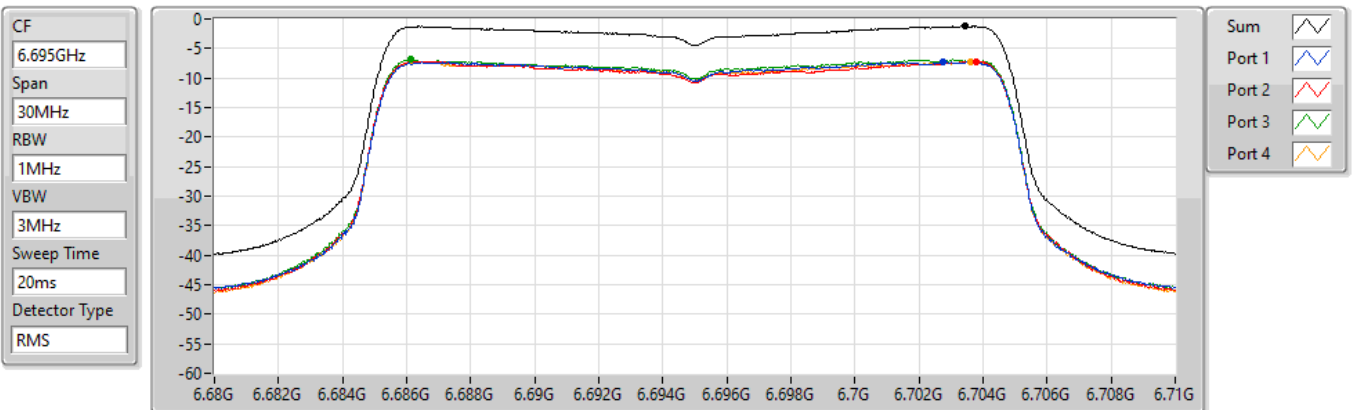

PSD

6515MHz

29/03/2022

Sum	PD	Port 1	Port 2	Port 3	Port 4
(dBm/RBW)	(dBm/RBW)	(dBm/RBW)	(dBm/RBW)	(dBm/RBW)	(dBm/RBW)
-1.32	-1.32	-6.94	-6.86	-7.64	-7.67

802.11ax HEW20_Nss1,(MCS0)_4TX

PSD

6535MHz

29/03/2022

Sum	PD	Port 1	Port 2	Port 3	Port 4
(dBm/RBW)	(dBm/RBW)	(dBm/RBW)	(dBm/RBW)	(dBm/RBW)	(dBm/RBW)
-1.13	-1.13	-6.71	-6.88	-7.14	-7.30

802.11ax HEW20_Nss1,(MCS0)_4TX

PSD

6695MHz

29/03/2022

Sum	PD	Port 1	Port 2	Port 3	Port 4
(dBm/RBW)	(dBm/RBW)	(dBm/RBW)	(dBm/RBW)	(dBm/RBW)	(dBm/RBW)
-1.24	-1.24	-7.30	-7.16	-6.88	-7.15