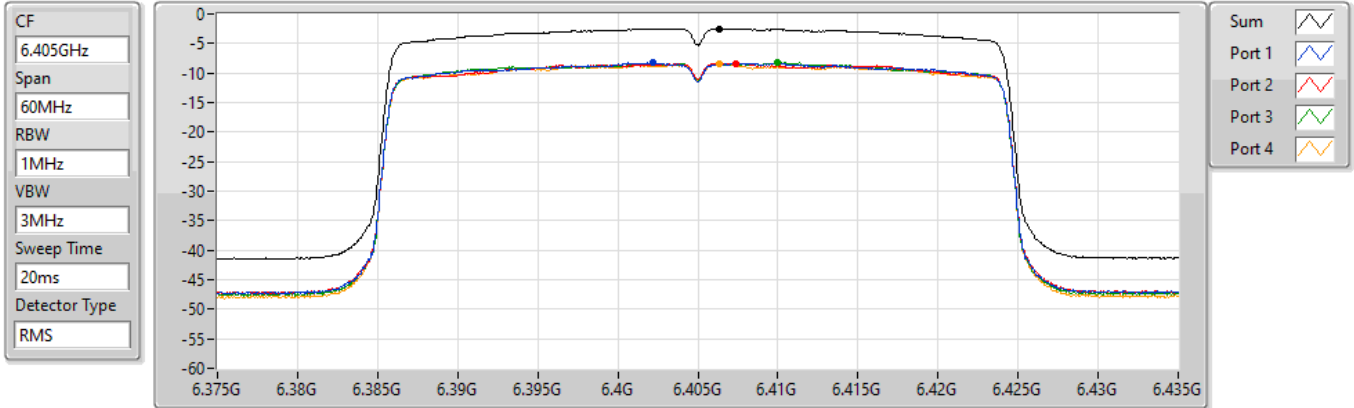

802.11ax HEW40_Nss1,(MCS0)_4TX

PSD

6405MHz

29/03/2022

Sum	PD	Port 1	Port 2	Port 3	Port 4
(dBm/RBW)	(dBm/RBW)	(dBm/RBW)	(dBm/RBW)	(dBm/RBW)	(dBm/RBW)
-2.48	-2.48	-8.31	-8.37	-8.26	-8.51

802.11ax HEW40_Nss1,(MCS0)_4TX

PSD