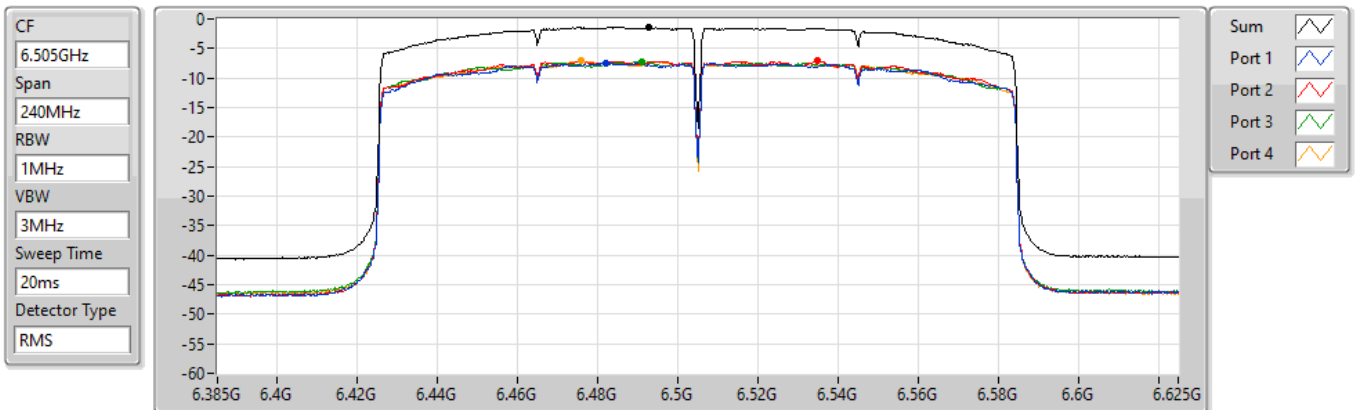

6505MHz Straddle 6.425-6.525GHz

30/03/2022

Sum	PD	Port 1	Port 2	Port 3	Port 4
(dBm/RBW)	(dBm/RBW)	(dBm/RBW)	(dBm/RBW)	(dBm/RBW)	(dBm/RBW)
-1.46	-1.46	-7.51	-7.10	-7.21	-7.11