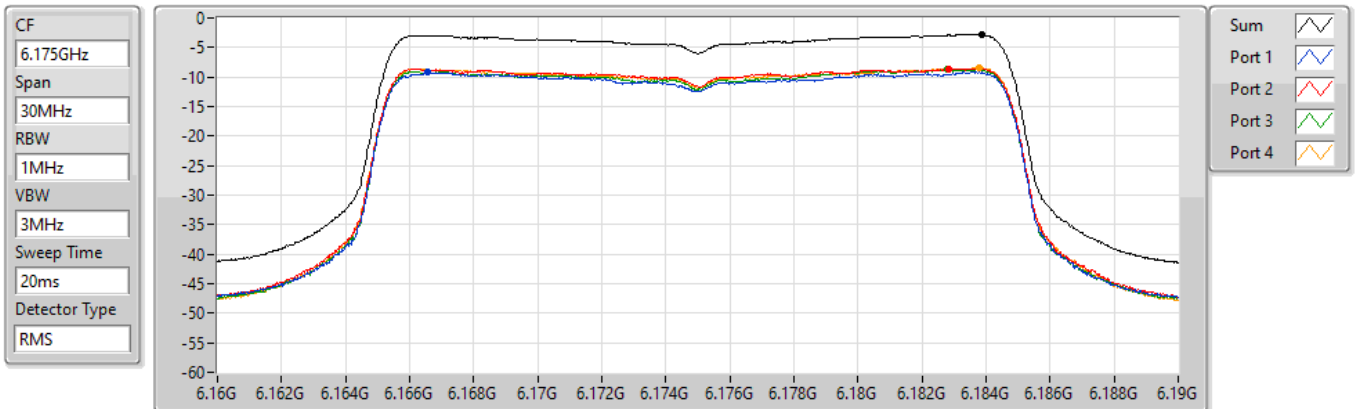

802.11ax HEW20_Nss1,(MCS0)_4TX

PSD

6175MHz

29/03/2022

Sum	PD	Port 1	Port 2	Port 3	Port 4
(dBm/RBW)	(dBm/RBW)	(dBm/RBW)	(dBm/RBW)	(dBm/RBW)	(dBm/RBW)
-2.76	-2.76	-9.16	-8.60	-8.74	-8.45