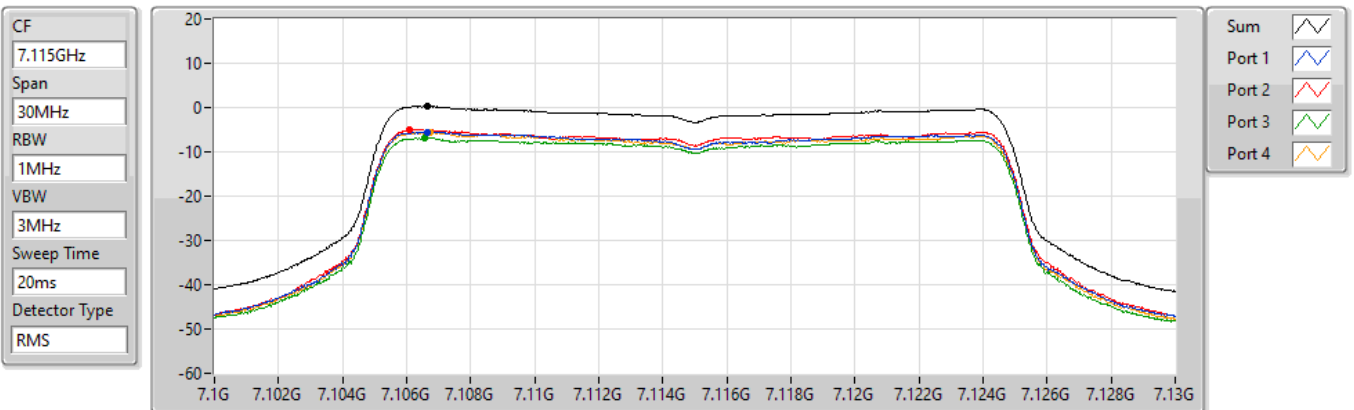

PSD

7095MHz

14/02/2022

Sum	PD	Port 1	Port 2	Port 3	Port 4
(dBm/RBW)	(dBm/RBW)	(dBm/RBW)	(dBm/RBW)	(dBm/RBW)	(dBm/RBW)
0.16	0.16	-5.74	-6.07	-5.55	-5.82

802.11ax HEW20_Nss1,(MCS0)_4TX

PSD

7115MHz

29/03/2022

Sum	PD	Port 1	Port 2	Port 3	Port 4
(dBm/RBW)	(dBm/RBW)	(dBm/RBW)	(dBm/RBW)	(dBm/RBW)	(dBm/RBW)
0.26	0.26	-5.47	-4.96	-6.86	-5.66

802.11ax HEW40_Nss1,(MCS0)_4TX

PSD

5965MHz

29/03/2022

Sum	PD	Port 1	Port 2	Port 3	Port 4
(dBm/RBW)	(dBm/RBW)	(dBm/RBW)	(dBm/RBW)	(dBm/RBW)	(dBm/RBW)
-2.60	-2.60	-9.24	-8.36	-8.27	-8.36