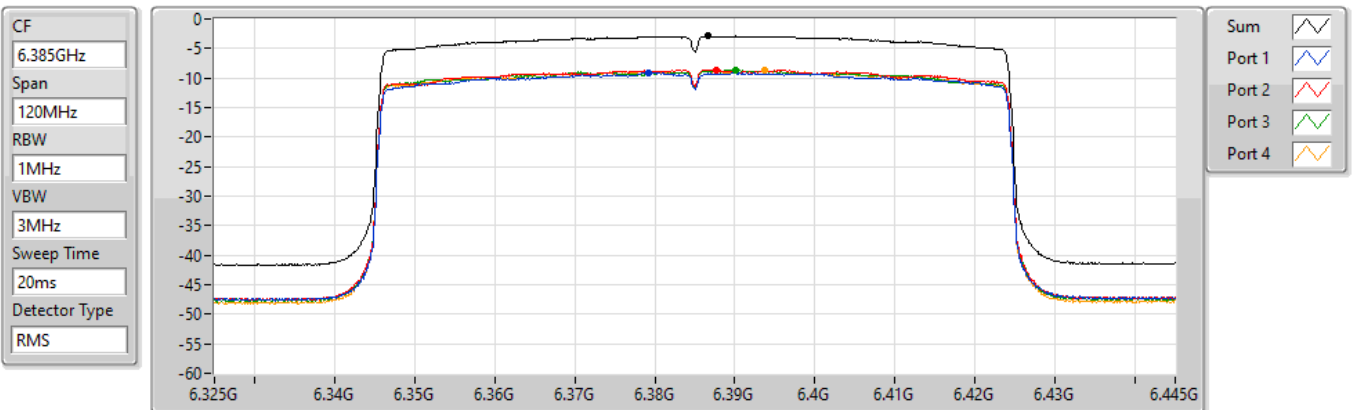

PSD

6145MHz

29/03/2022

Sum	PD	Port 1	Port 2	Port 3	Port 4
(dBm/RBW)	(dBm/RBW)	(dBm/RBW)	(dBm/RBW)	(dBm/RBW)	(dBm/RBW)
-2.52	-2.52	-8.14	-8.43	-8.31	-8.79

802.11ax HEW80_Nss1,(MCS0)_4TX

PSD

6385MHz

29/03/2022

Sum	PD	Port 1	Port 2	Port 3	Port 4
(dBm/RBW)	(dBm/RBW)	(dBm/RBW)	(dBm/RBW)	(dBm/RBW)	(dBm/RBW)
-2.89	-2.89	-9.07	-8.56	-8.59	-8.74

802.11ax HEW80_Nss1,(MCS0)_4TX

PSD

6465MHz

29/03/2022

Sum	PD	Port 1	Port 2	Port 3	Port 4
(dBm/RBW)	(dBm/RBW)	(dBm/RBW)	(dBm/RBW)	(dBm/RBW)	(dBm/RBW)
-1.07	-1.07	-7.08	-6.60	-6.97	-7.01