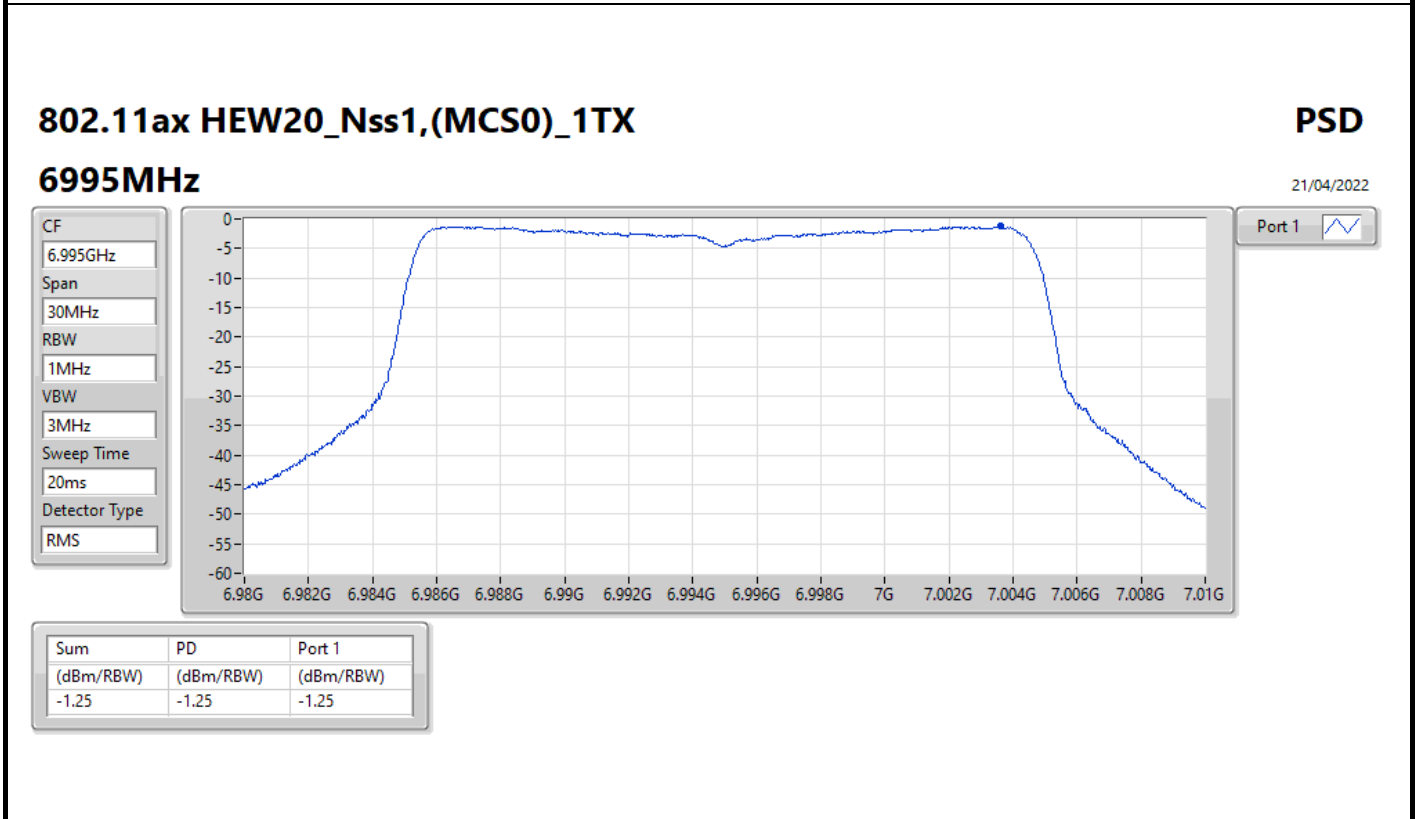

Sum	PD	Port 1
(dBm/RBW)	(dBm/RBW)	(dBm/RBW)
-0.46	-0.46	-0.46

802.11ax HEW20_Nss1,(MCS0)_1TX

PSD

6875MHz Straddle 6.525-6.875GHz

21/04/2022

Sum	PD	Port 1
(dBm/RBW)	(dBm/RBW)	(dBm/RBW)
-0.84	-0.84	-0.84

802.11ax HEW20_Nss1,(MCS0)_1TX

PSD

7095MHz

21/04/2022

CF
7.095GHz

Span
30MHz

RBW
1MHz

VBW
3MHz

Sweep Time
20ms