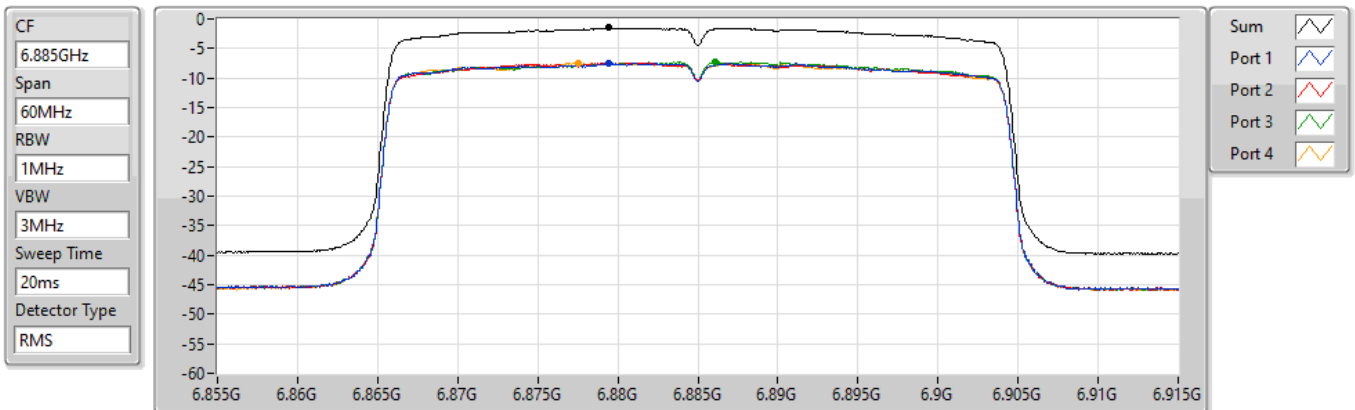

PSD

6685MHz

29/03/2022

Sum	PD	Port 1	Port 2	Port 3	Port 4
(dBm/RBW)	(dBm/RBW)	(dBm/RBW)	(dBm/RBW)	(dBm/RBW)	(dBm/RBW)
-1.32	-1.32	-7.29	-7.15	-7.33	-7.13

802.11ax HEW40_Nss1,(MCS0)_4TX

PSD

6845MHz

29/03/2022

Sum	PD	Port 1	Port 2	Port 3	Port 4
(dBm/RBW)	(dBm/RBW)	(dBm/RBW)	(dBm/RBW)	(dBm/RBW)	(dBm/RBW)
-1.36	-1.36	-7.06	-7.58	-7.20	-7.17

802.11ax HEW40_Nss1,(MCS0)_4TX

PSD

6885MHz Straddle 6.525-6.875GHz

29/03/2022