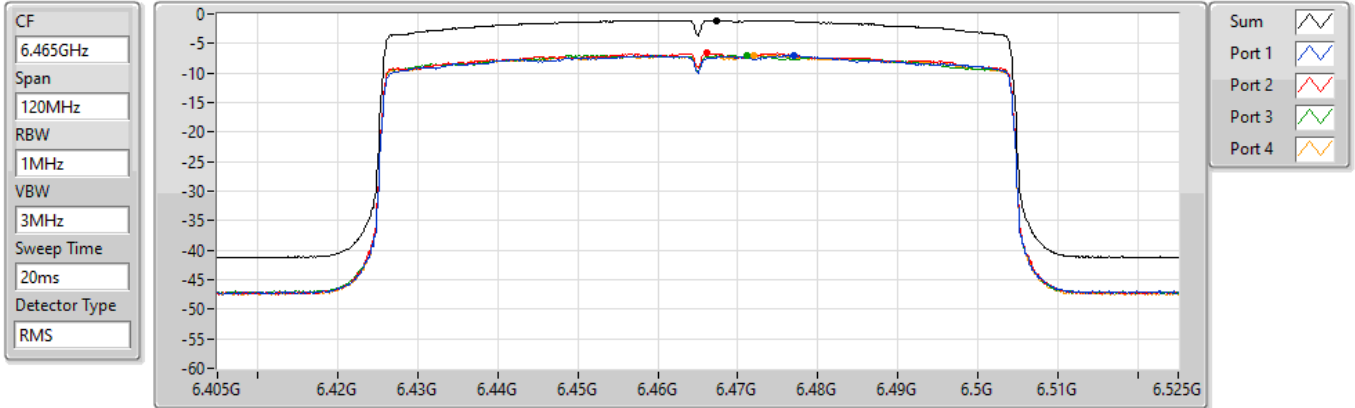

802.11ax HEW80_Nss1,(MCS0)_4TX

PSD

6465MHz

29/03/2022

Sum	PD	Port 1	Port 2	Port 3	Port 4
(dBm/RBW)	(dBm/RBW)	(dBm/RBW)	(dBm/RBW)	(dBm/RBW)	(dBm/RBW)
-1.07	-1.07	-7.08	-6.60	-6.97	-7.01

802.11ax HEW80_Nss1,(MCS0)_4TX

PSD