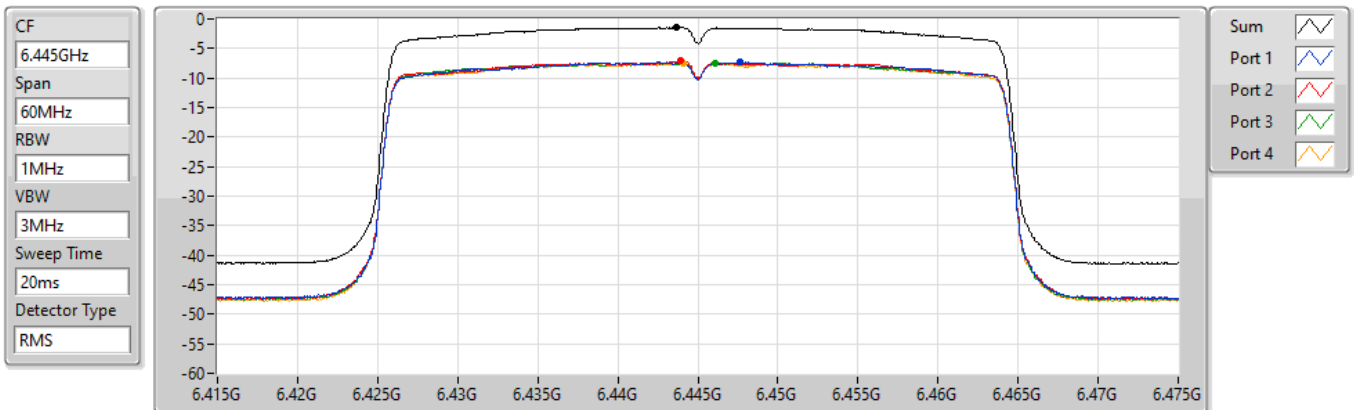

PSD

6405MHz

29/03/2022

Sum	PD	Port 1	Port 2	Port 3	Port 4
(dBm/RBW)	(dBm/RBW)	(dBm/RBW)	(dBm/RBW)	(dBm/RBW)	(dBm/RBW)
-2.48	-2.48	-8.31	-8.37	-8.26	-8.51

802.11ax HEW40_Nss1,(MCS0)_4TX

PSD

6445MHz

29/03/2022

Sum	PD	Port 1	Port 2	Port 3	Port 4
(dBm/RBW)	(dBm/RBW)	(dBm/RBW)	(dBm/RBW)	(dBm/RBW)	(dBm/RBW)
-1.46	-1.46	-7.35	-7.11	-7.39	-7.52

802.11ax HEW40_Nss1,(MCS0)_4TX

PSD

6485MHz

29/03/2022

Sum	PD	Port 1	Port 2	Port 3	Port 4
(dBm/RBW)	(dBm/RBW)	(dBm/RBW)	(dBm/RBW)	(dBm/RBW)	(dBm/RBW)
-1.07	-1.07	-6.89	-6.80	-7.02	-6.91