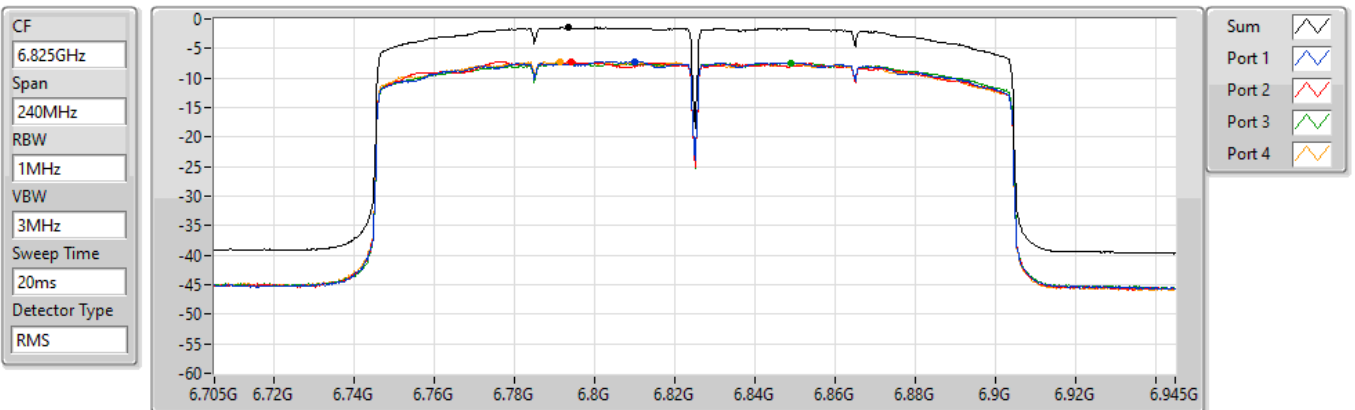

802.11ax HEW160_Nss1,(MCS0)_4TX

PSD

6665MHz

30/03/2022

Sum	PD	Port 1	Port 2	Port 3	Port 4
(dBm/RBW)	(dBm/RBW)	(dBm/RBW)	(dBm/RBW)	(dBm/RBW)	(dBm/RBW)
-1.11	-1.11	-7.28	-6.60	-7.09	-6.63

802.11ax HEW160_Nss1,(MCS0)_4TX

PSD

6825MHz Straddle 6.525-6.875GHz

30/03/2022

Sum	PD	Port 1	Port 2	Port 3	Port 4
(dBm/RBW)	(dBm/RBW)	(dBm/RBW)	(dBm/RBW)	(dBm/RBW)	(dBm/RBW)
-1.47	-1.47	-7.18	-7.19	-7.41	-7.27

802.11ax HEW160_Nss1,(MCS0)_4TX