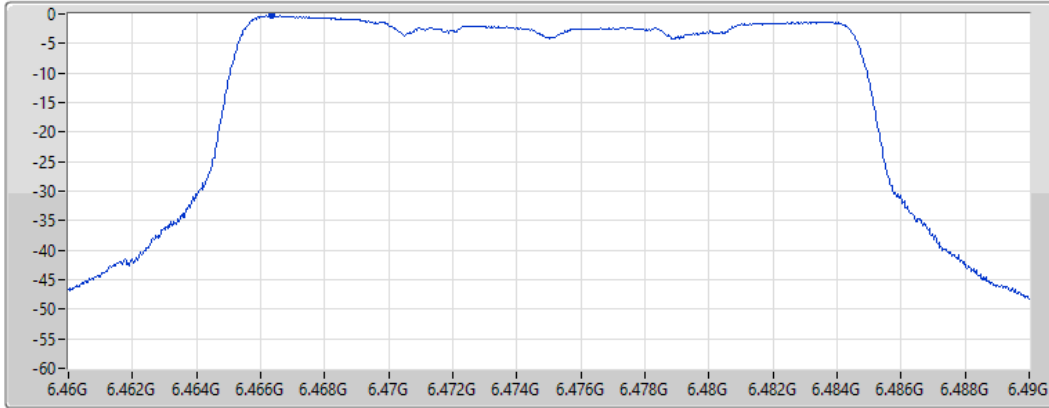

CF
6.475GHz

Span
30MHz

RBW
1MHz

VBW
3MHz

Sweep Time
20ms

Detector Type
RMS

Port 1 

Sum	PD	Port 1
(dBm/RBW)	(dBm/RBW)	(dBm/RBW)
-0.31	-0.31	-0.31