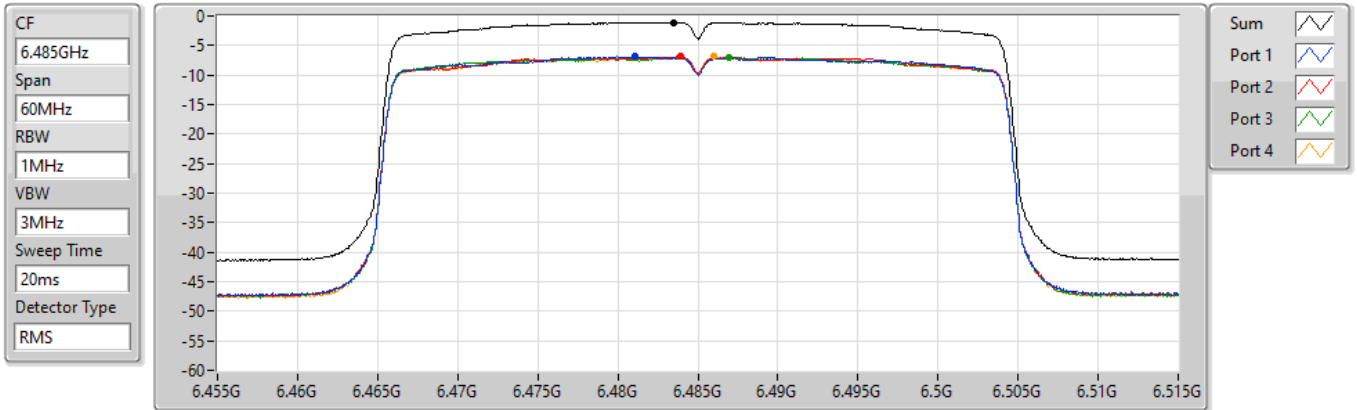

802.11ax HEW40_Nss1,(MCS0)_4TX

PSD

6485MHz

29/03/2022

Sum	PD	Port 1	Port 2	Port 3	Port 4
(dBm/RBW)	(dBm/RBW)	(dBm/RBW)	(dBm/RBW)	(dBm/RBW)	(dBm/RBW)
-1.07	-1.07	-6.89	-6.80	-7.02	-6.91

802.11ax HEW40_Nss1,(MCS0)_4TX

PSD