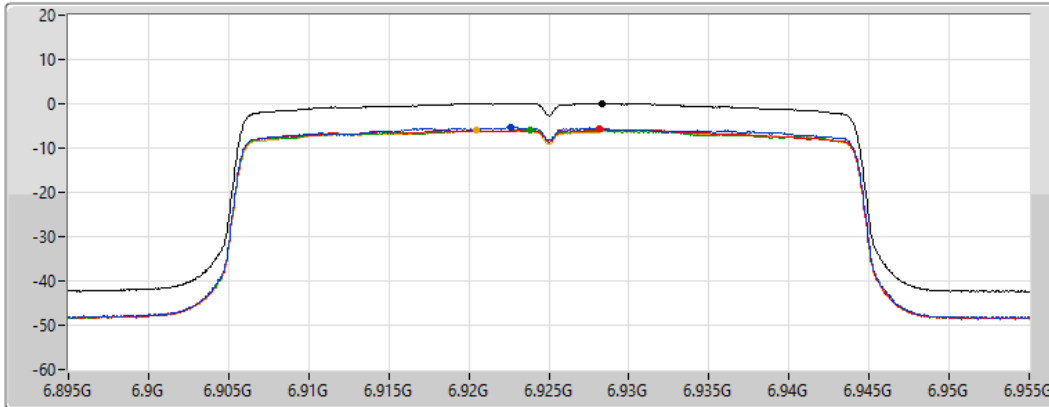

802.11ax HEW40_Nss1,(MCS0)_4TX

PSD

6925MHz

14/02/2022

CF
6.925GHz

Span
60MHz

RBW
1MHz

VBW
3MHz

Sweep Time
20ms

Detector Type
RMS

Sum

Port 1

Port 2

Port 3

Port 4

Sum	PD	Port 1	Port 2	Port 3	Port 4
(dBm/RBW)	(dBm/RBW)	(dBm/RBW)	(dBm/RBW)	(dBm/RBW)	(dBm/RBW)
0.13	0.13	-5.31	-5.64	-5.94	-6.02