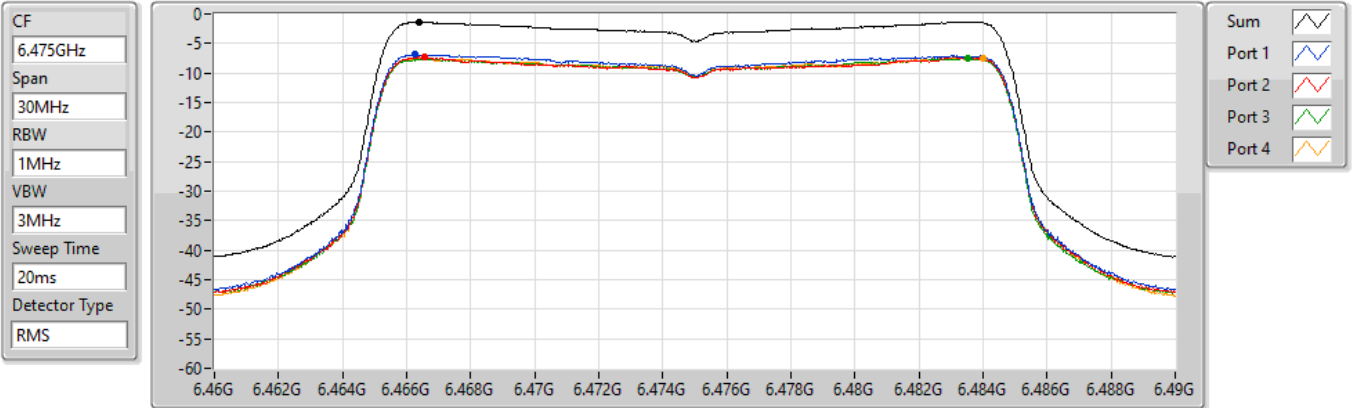

802.11ax HEW20_Nss1,(MCS0)_4TX

PSD

6475MHz

29/03/2022

Sum	PD	Port 1	Port 2	Port 3	Port 4
(dBm/RBW)	(dBm/RBW)	(dBm/RBW)	(dBm/RBW)	(dBm/RBW)	(dBm/RBW)
-1.36	-1.36	-6.90	-7.34	-7.52	-7.42

802.11ax HEW20_Nss1,(MCS0)_4TX

PSD