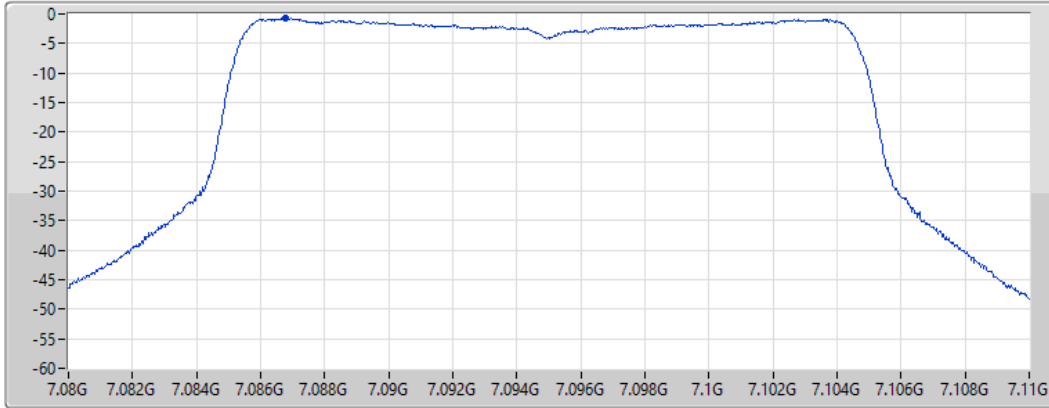

802.11ax HEW20_Nss1,(MCS0)_1TX

PSD

7095MHz

21/04/2022

CF
7.095GHz

Span
30MHz

RBW
1MHz

VBW
3MHz

Sweep Time
20ms

Detector Type
RMS

Port 1

Sum	PD	Port 1
(dBm/RBW)	(dBm/RBW)	(dBm/RBW)
-0.69	-0.69	-0.69