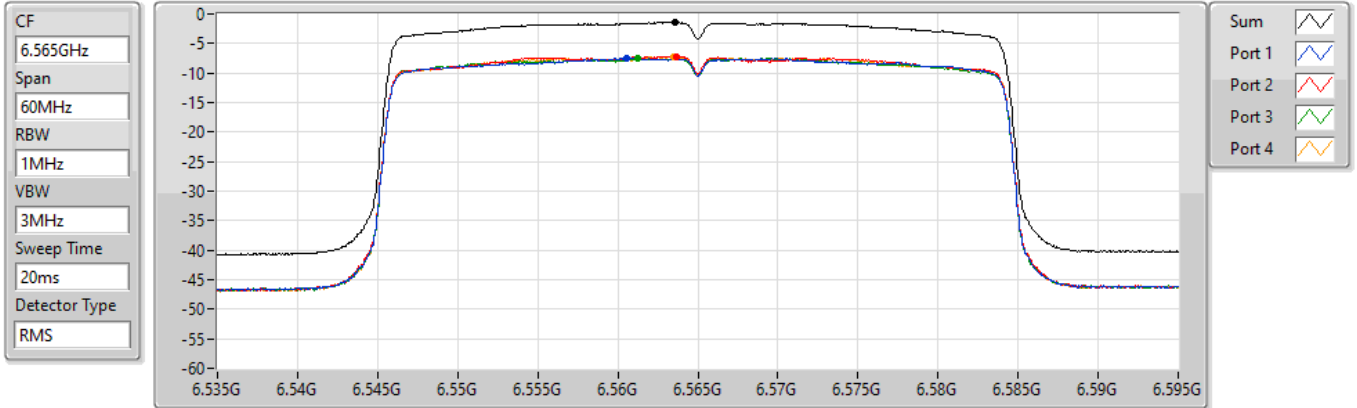

802.11ax HEW40_Nss1,(MCS0)_4TX

PSD

6565MHz

29/03/2022

Sum	PD	Port 1	Port 2	Port 3	Port 4
(dBm/RBW)	(dBm/RBW)	(dBm/RBW)	(dBm/RBW)	(dBm/RBW)	(dBm/RBW)
-1.38	-1.38	-7.47	-7.18	-7.54	-7.16