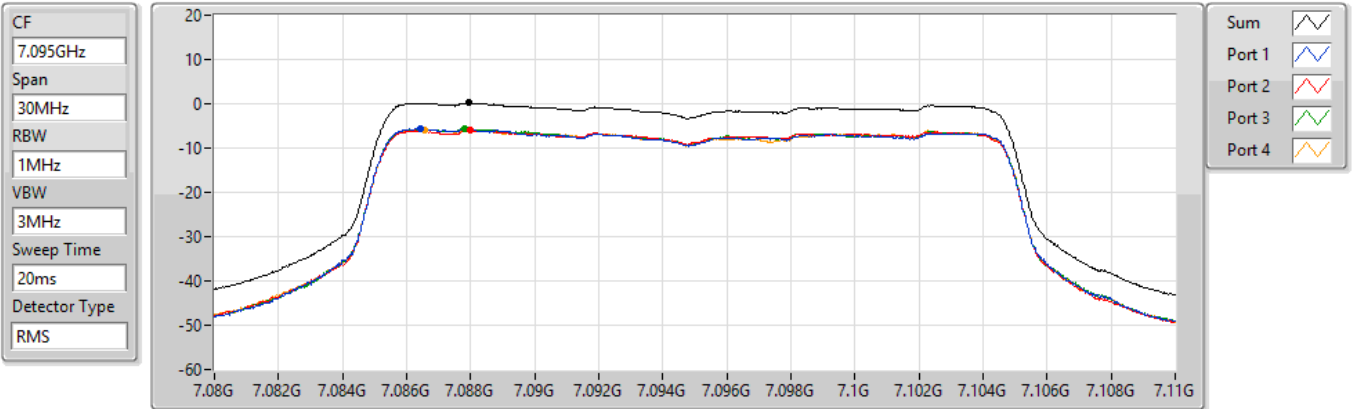

PSD

6895MHz

29/03/2022

802.11ax HEW20_Nss1,(MCS0)_4TX

PSD

6995MHz

14/02/2022

802.11ax HEW20_Nss1,(MCS0)_4TX

PSD

7095MHz

14/02/2022

Sum	PD	Port 1	Port 2	Port 3	Port 4
(dBm/RBW)	(dBm/RBW)	(dBm/RBW)	(dBm/RBW)	(dBm/RBW)	(dBm/RBW)
0.16	0.16	-5.74	-6.07	-5.55	-5.82

802.11ax HEW20_Nss1,(MCS0)_4TX

PSD

7115MHz

29/03/2022