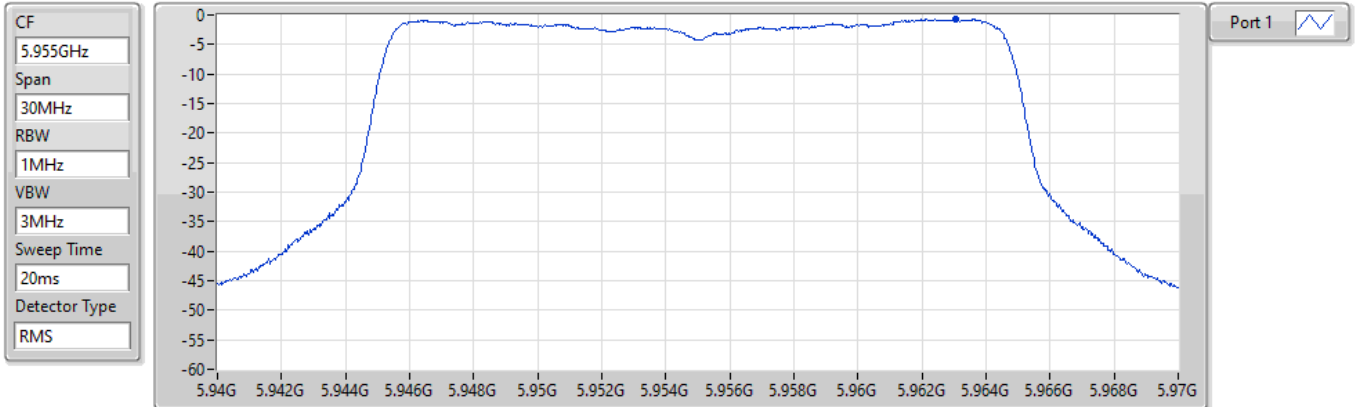

802.11ax HEW20_Nss1,(MCS0)_1TX

PSD

5955MHz

21/04/2022

Sum	PD	Port 1
(dBm/RBW)	(dBm/RBW)	(dBm/RBW)
-0.76	-0.76	-0.76