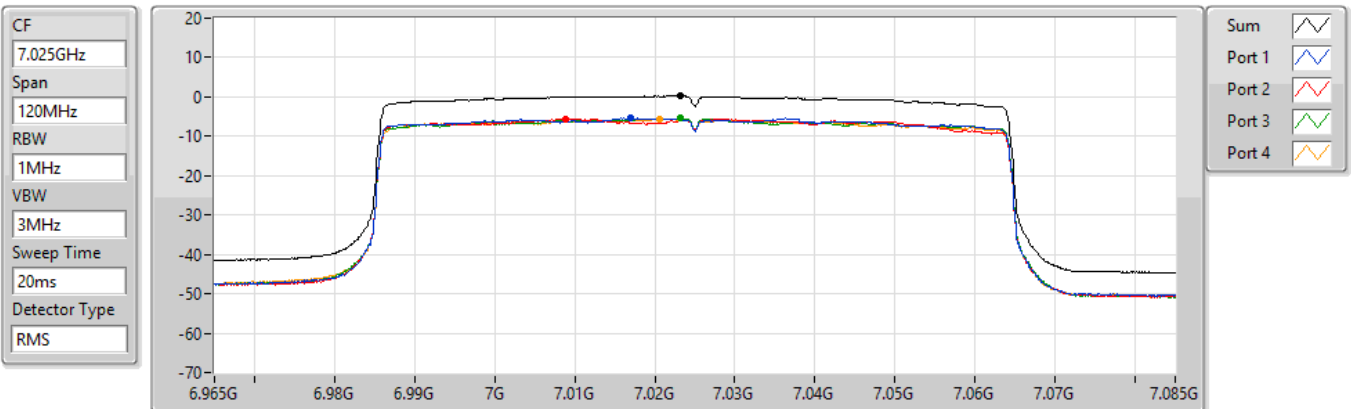

802.11ax HEW80_Nss1,(MCS0)_4TX

PSD

7025MHz

14/02/2022

Sum	PD	Port 1	Port 2	Port 3	Port 4
(dBm/RBW)	(dBm/RBW)	(dBm/RBW)	(dBm/RBW)	(dBm/RBW)	(dBm/RBW)
0.24	0.24	-5.39	-5.59	-5.48	-5.61