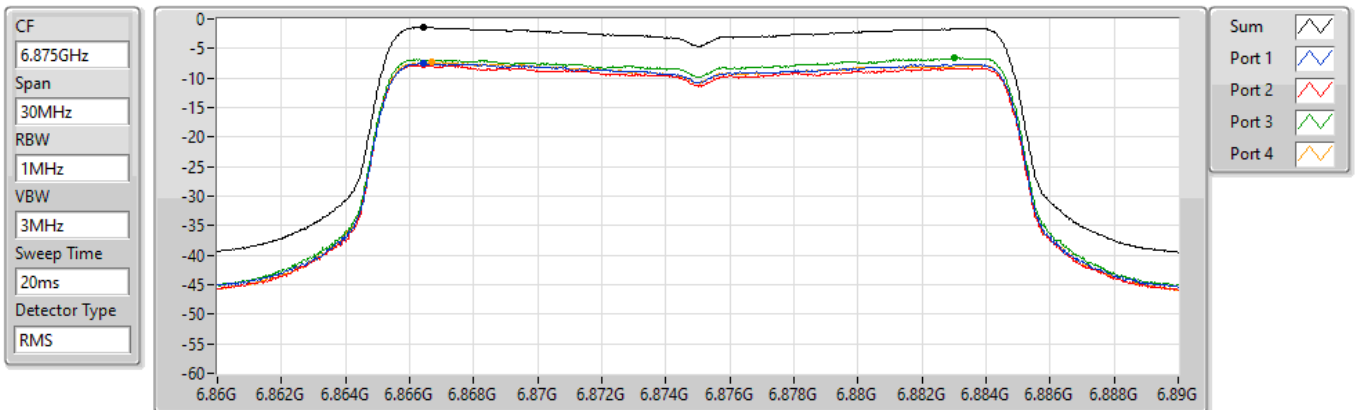

802.11ax HEW20_Nss1,(MCS0)_4TX

PSD

6855MHz

29/03/2022

Sum	PD	Port 1	Port 2	Port 3	Port 4
(dBm/RBW)	(dBm/RBW)	(dBm/RBW)	(dBm/RBW)	(dBm/RBW)	(dBm/RBW)
-1.27	-1.27	-7.30	-7.60	-6.39	-7.13

802.11ax HEW20_Nss1,(MCS0)_4TX

PSD

6875MHz Straddle 6.525-6.875GHz

29/03/2022

Sum	PD	Port 1	Port 2	Port 3	Port 4
(dBm/RBW)	(dBm/RBW)	(dBm/RBW)	(dBm/RBW)	(dBm/RBW)	(dBm/RBW)
-1.40	-1.40	-7.48	-7.78	-6.60	-7.36

802.11ax HEW20_Nss1,(MCS0)_4TX