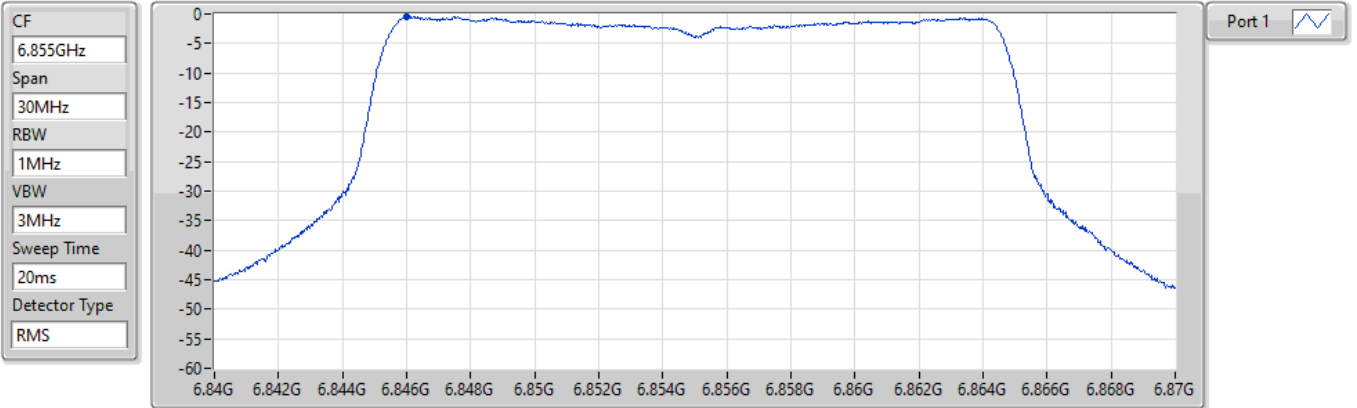

Sweep Time
20ms

Detector Type
RMS

Port 1 

Sum	PD	Port 1
(dBm/RBW)	(dBm/RBW)	(dBm/RBW)
-0.94	-0.94	-0.94

802.11ax HEW20_Nss1,(MCS0)_1TX

PSD

6855MHz

21/04/2022