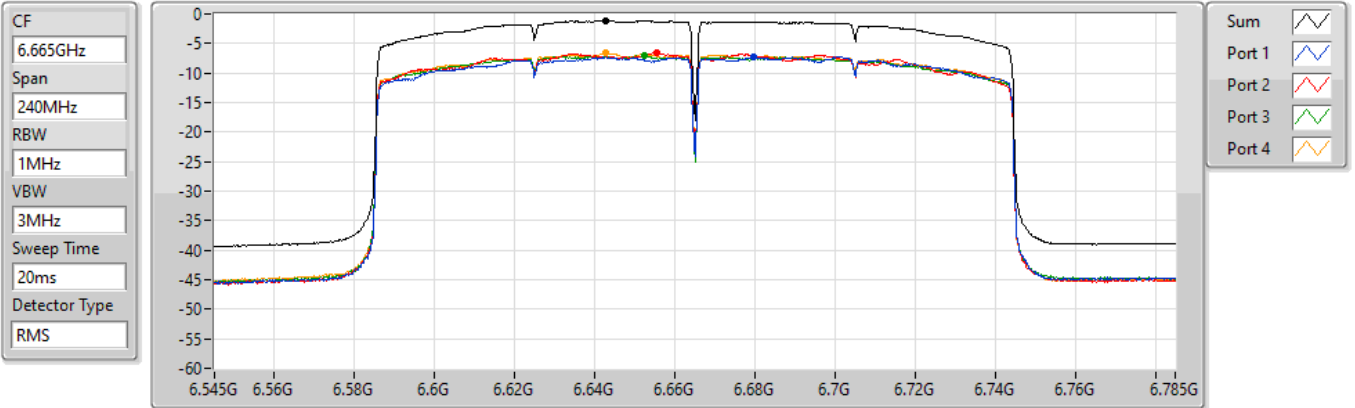

802.11ax HEW160_Nss1,(MCS0)_4TX

PSD

6665MHz

30/03/2022

Sum	PD	Port 1	Port 2	Port 3	Port 4
(dBm/RBW)	(dBm/RBW)	(dBm/RBW)	(dBm/RBW)	(dBm/RBW)	(dBm/RBW)
-1.11	-1.11	-7.28	-6.60	-7.09	-6.63