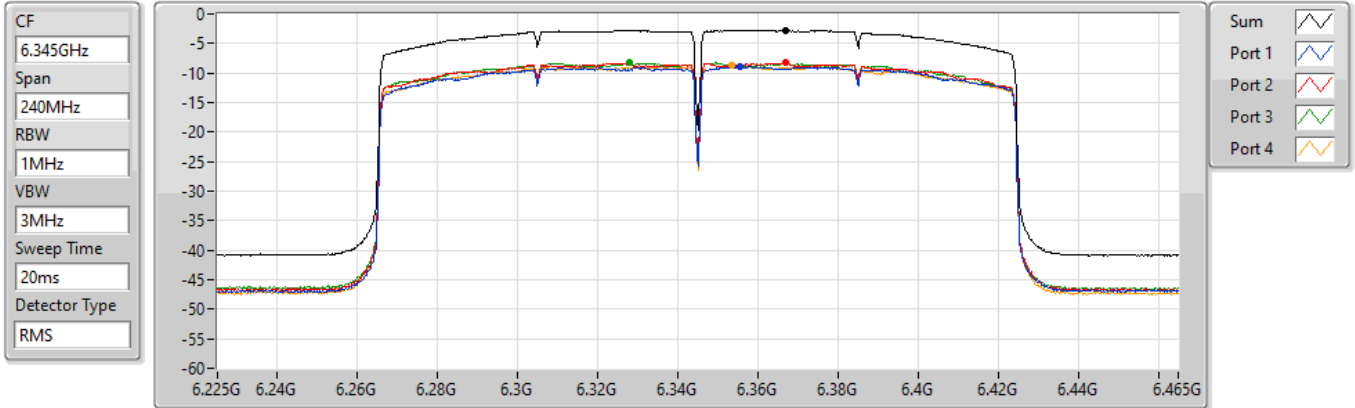

PSD

6025MHz

30/03/2022

Sum	PD	Port 1	Port 2	Port 3	Port 4
(dBm/RBW)	(dBm/RBW)	(dBm/RBW)	(dBm/RBW)	(dBm/RBW)	(dBm/RBW)
-2.70	-2.70	-9.53	-8.48	-7.80	-8.57

802.11ax HEW160_Nss1,(MCS0)_4TX

PSD

6185MHz

30/03/2022

Sum	PD	Port 1	Port 2	Port 3	Port 4
(dBm/RBW)	(dBm/RBW)	(dBm/RBW)	(dBm/RBW)	(dBm/RBW)	(dBm/RBW)
-2.56	-2.56	-8.39	-8.26	-8.18	-8.84

802.11ax HEW160_Nss1,(MCS0)_4TX

PSD

6345MHz

30/03/2022

Sum	PD	Port 1	Port 2	Port 3	Port 4
(dBm/RBW)	(dBm/RBW)	(dBm/RBW)	(dBm/RBW)	(dBm/RBW)	(dBm/RBW)
-2.74	-2.74	-8.91	-8.29	-8.22	-8.77