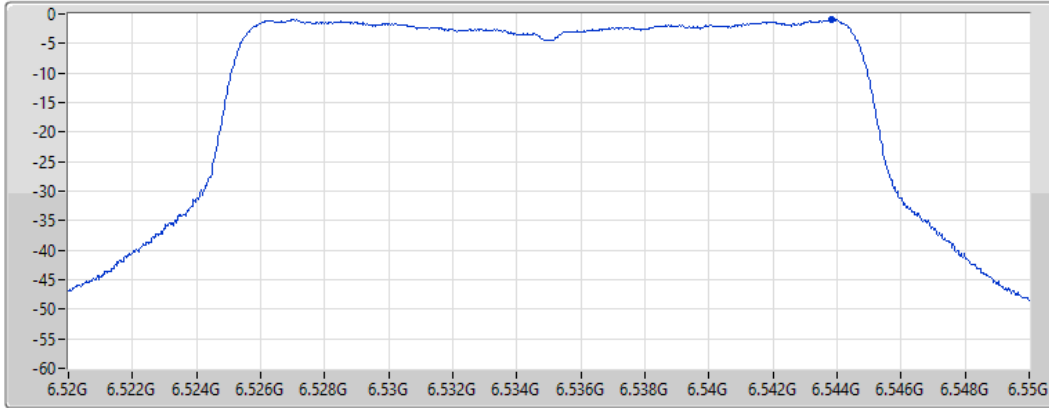

CF
6.535GHz

Span
30MHz

RBW
1MHz

VBW
3MHz

Sweep Time
20ms

Detector Type
RMS

Port 1 

Sum	PD	Port 1
(dBm/RBW)	(dBm/RBW)	(dBm/RBW)
-0.86	-0.86	-0.86