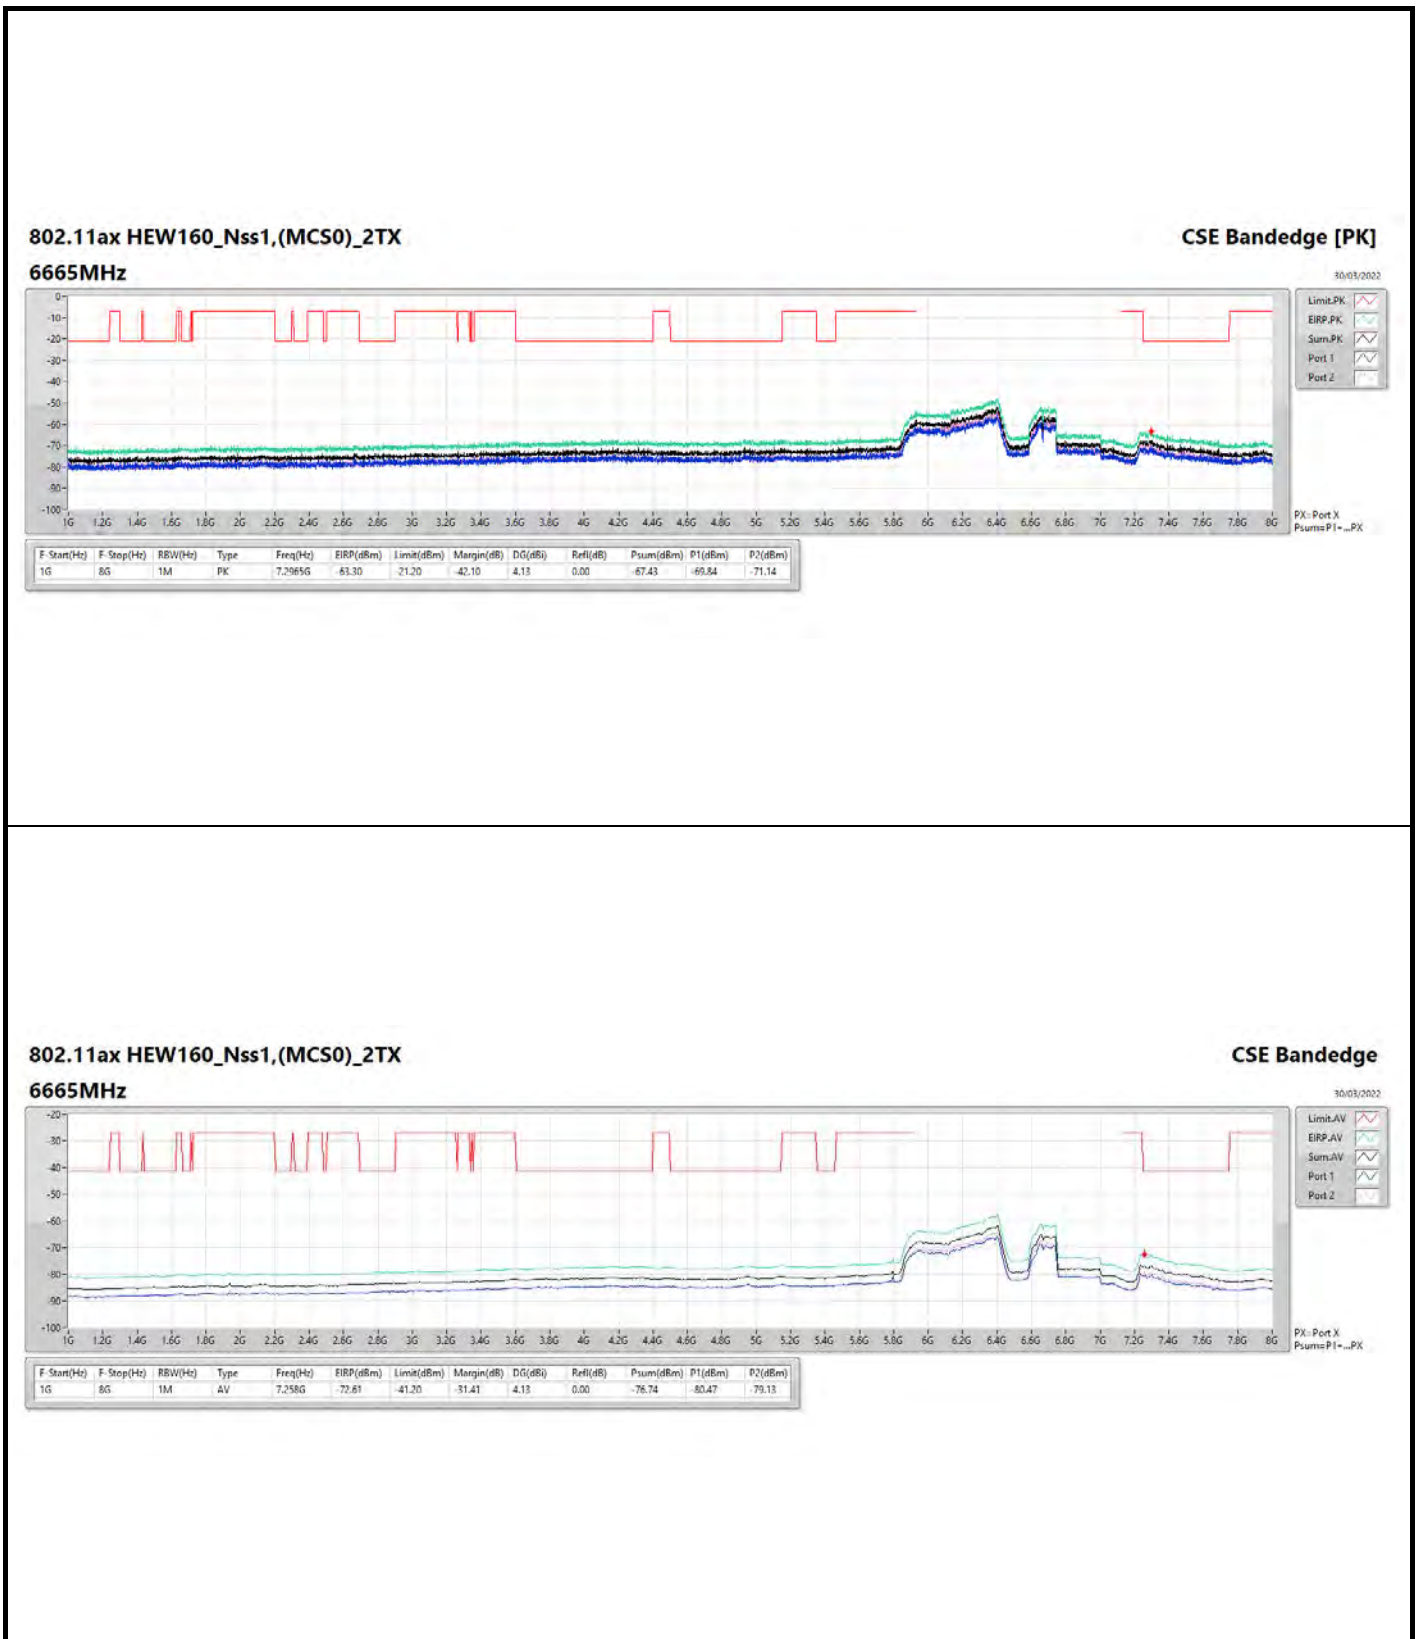

6505MHz Straddle 6.425-6.525GHz

CSE Bandedge

30/03/2022

802.11ax HEW160_Nss1,(MCS0)_2TX
6825MHz Straddle 6.525-6.875GHz

CSE Bandedge

802.11ax HEW160_Nss1,(MCS0)_2TX
6985MHz

CSE Bandedge

Summary