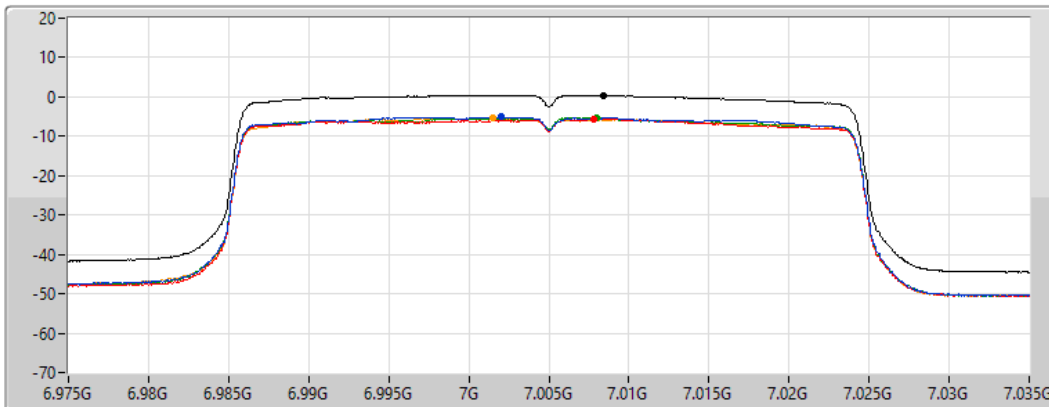

802.11ax HEW40_Nss1,(MCS0)_4TX

PSD

7005MHz

14/02/2022

CF
7.005GHz

Span
60MHz

RBW
1MHz

VBW
3MHz

Sweep Time
20ms

Detector Type
RMS

Sum

Port 1

Port 2

Port 3

Port 4

Sum	PD	Port 1	Port 2	Port 3	Port 4
(dBm/RBW)	(dBm/RBW)	(dBm/RBW)	(dBm/RBW)	(dBm/RBW)	(dBm/RBW)
0.47	0.47	-5.13	-5.60	-5.26	-5.33