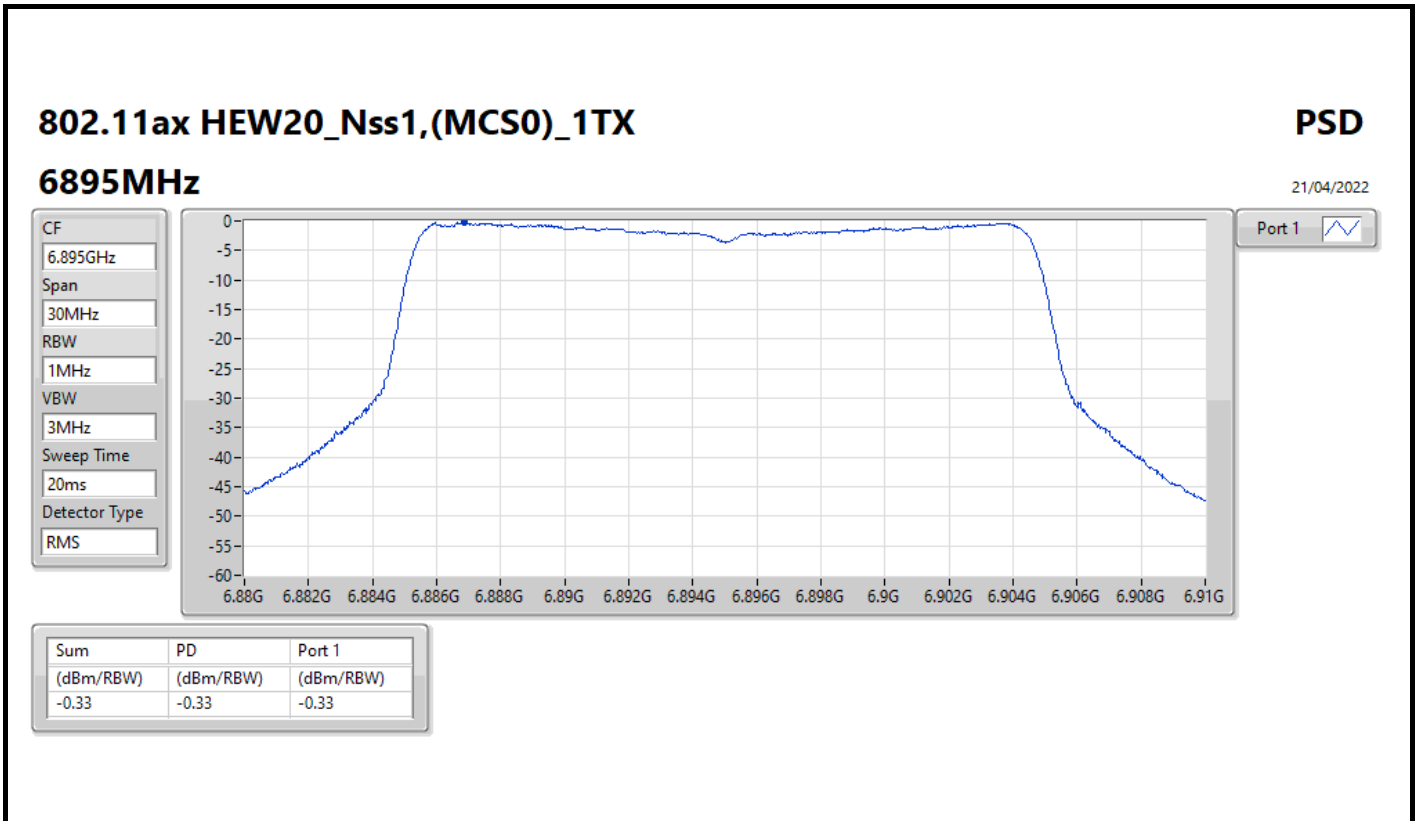

Sum	PD	Port 1
(dBm/RBW)	(dBm/RBW)	(dBm/RBW)
-0.46	-0.46	-0.46

802.11ax HEW20_Nss1,(MCS0)_1TX

PSD

6875MHz Straddle 6.525-6.875GHz

21/04/2022

Sum	PD	Port 1
(dBm/RBW)	(dBm/RBW)	(dBm/RBW)
-0.84	-0.84	-0.84

802.11ax HEW20_Nss1,(MCS0)_1TX