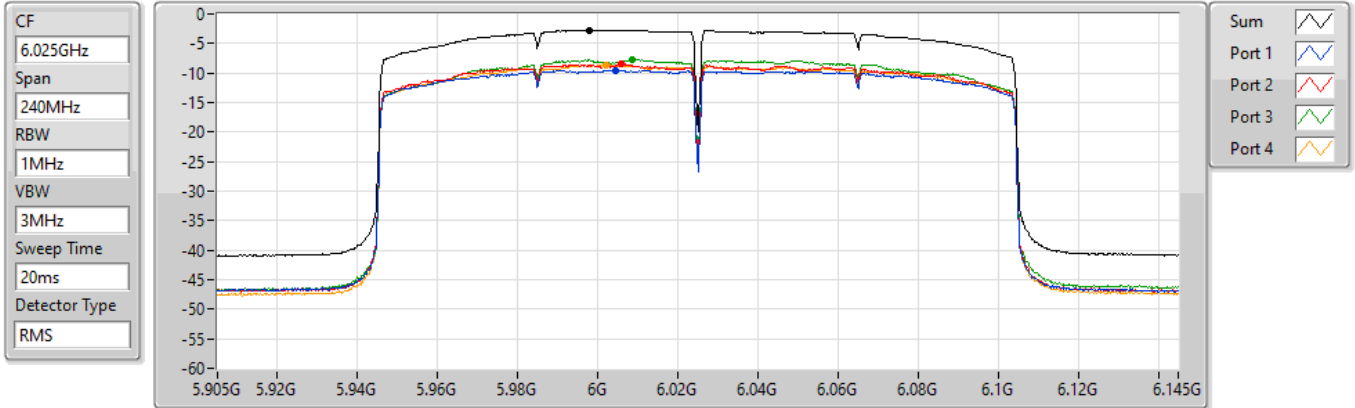

802.11ax HEW160_Nss1,(MCS0)_4TX

PSD

6025MHz

30/03/2022

Sum	PD	Port 1	Port 2	Port 3	Port 4
(dBm/RBW)	(dBm/RBW)	(dBm/RBW)	(dBm/RBW)	(dBm/RBW)	(dBm/RBW)
-2.70	-2.70	-9.53	-8.48	-7.80	-8.57

802.11ax HEW160_Nss1,(MCS0)_4TX

PSD