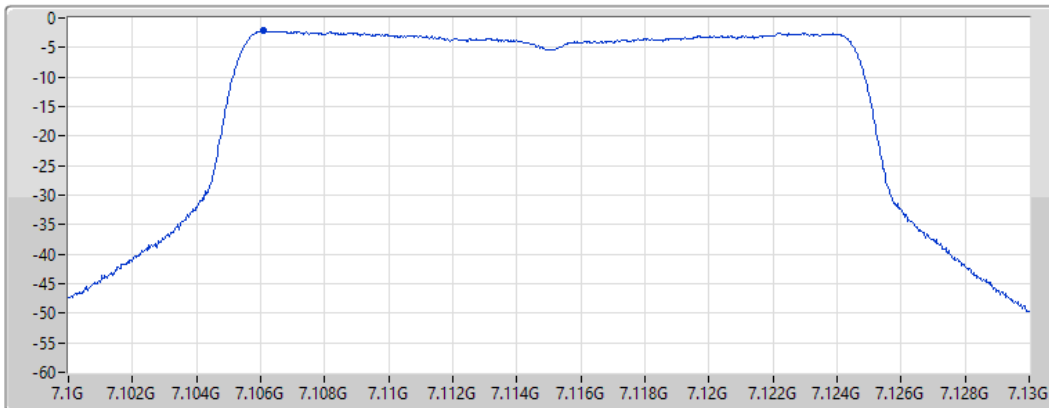

802.11ax HEW20_Nss1,(MCS0)_1TX

PSD

7115MHz

21/04/2022

CF
7.115GHz

Span
30MHz

RBW
1MHz

VBW
3MHz

Sweep Time
20ms

Detector Type
RMS

Port 1

Sum	PD	Port 1
(dBm/RBW)	(dBm/RBW)	(dBm/RBW)
-2.16	-2.16	-2.16