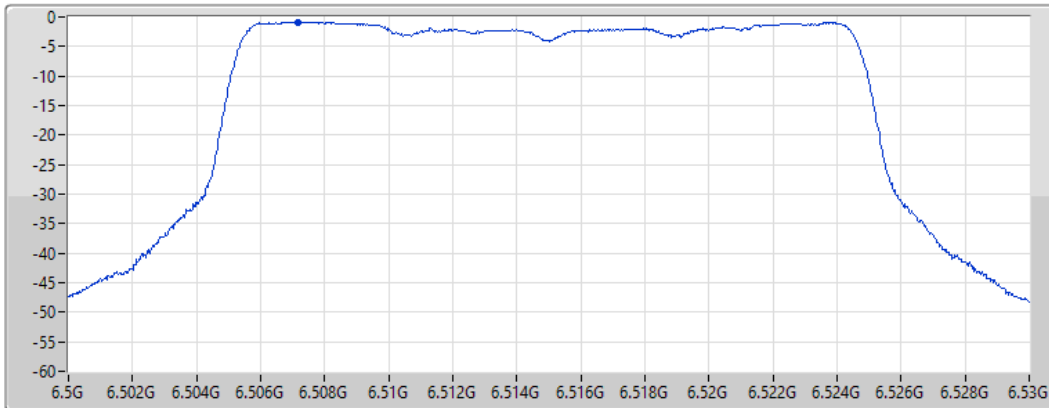

802.11ax HEW20_Nss1,(MCS0)_1TX

PSD

6515MHz

21/04/2022

CF
6.515GHz

Span
30MHz

RBW
1MHz

VBW
3MHz

Sweep Time
20ms

Detector Type
RMS

Port 1

Sum	PD	Port 1
(dBm/RBW)	(dBm/RBW)	(dBm/RBW)
-0.85	-0.85	-0.85