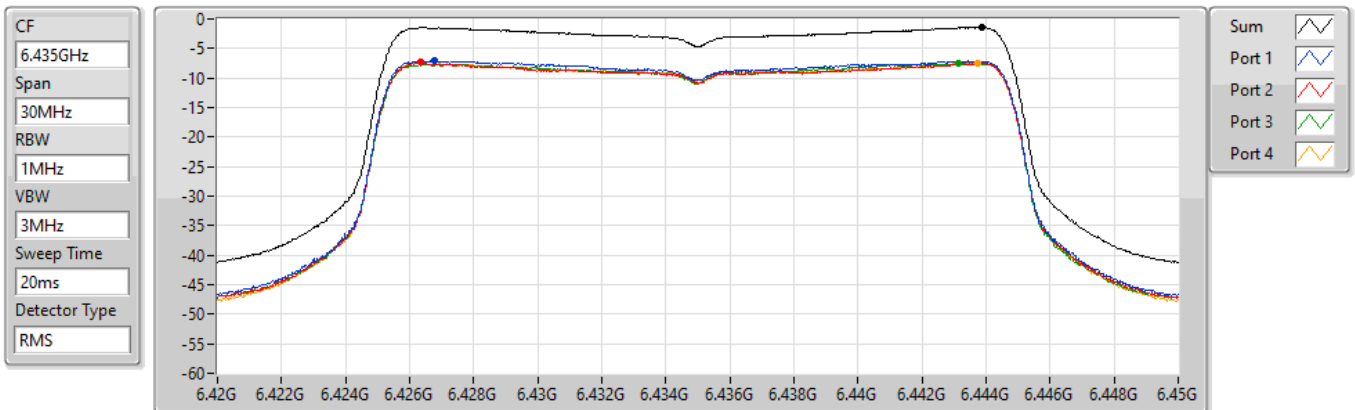

PSD

6175MHz

29/03/2022

Sum	PD	Port 1	Port 2	Port 3	Port 4
(dBm/RBW)	(dBm/RBW)	(dBm/RBW)	(dBm/RBW)	(dBm/RBW)	(dBm/RBW)
-2.76	-2.76	-9.16	-8.60	-8.74	-8.45

802.11ax HEW20_Nss1,(MCS0)_4TX

PSD

6415MHz

29/03/2022

Sum	PD	Port 1	Port 2	Port 3	Port 4
(dBm/RBW)	(dBm/RBW)	(dBm/RBW)	(dBm/RBW)	(dBm/RBW)	(dBm/RBW)
-2.70	-2.70	-8.51	-8.60	-8.86	-8.45

802.11ax HEW20_Nss1,(MCS0)_4TX

PSD

6435MHz

29/03/2022

Sum	PD	Port 1	Port 2	Port 3	Port 4
(dBm/RBW)	(dBm/RBW)	(dBm/RBW)	(dBm/RBW)	(dBm/RBW)	(dBm/RBW)
-1.42	-1.42	-7.05	-7.33	-7.58	-7.41