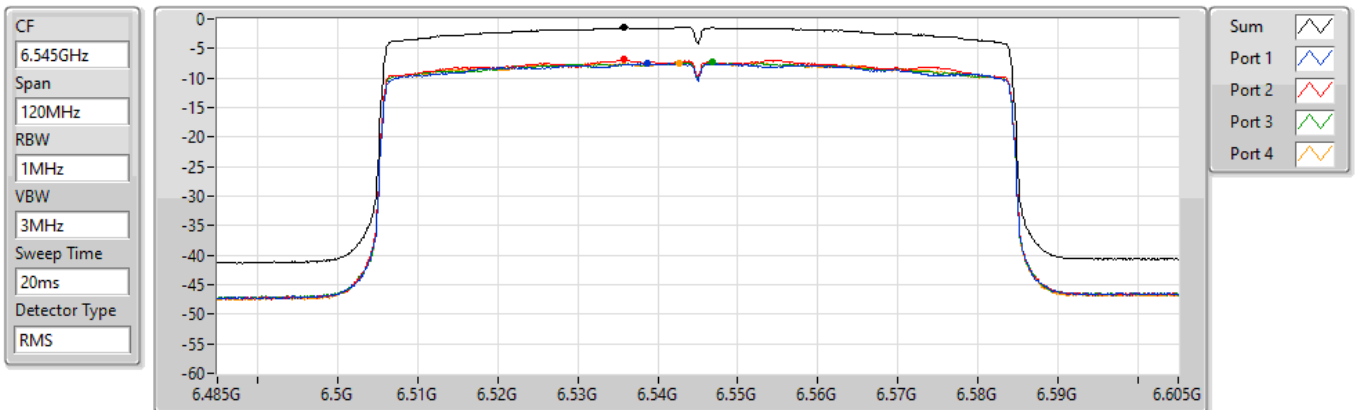

6545MHz Straddle 6.425-6.525GHz

29/03/2022

Sum	PD	Port 1	Port 2	Port 3	Port 4
(dBm/RBW)	(dBm/RBW)	(dBm/RBW)	(dBm/RBW)	(dBm/RBW)	(dBm/RBW)
-1.43	-1.43	-7.51	-6.88	-7.35	-7.44