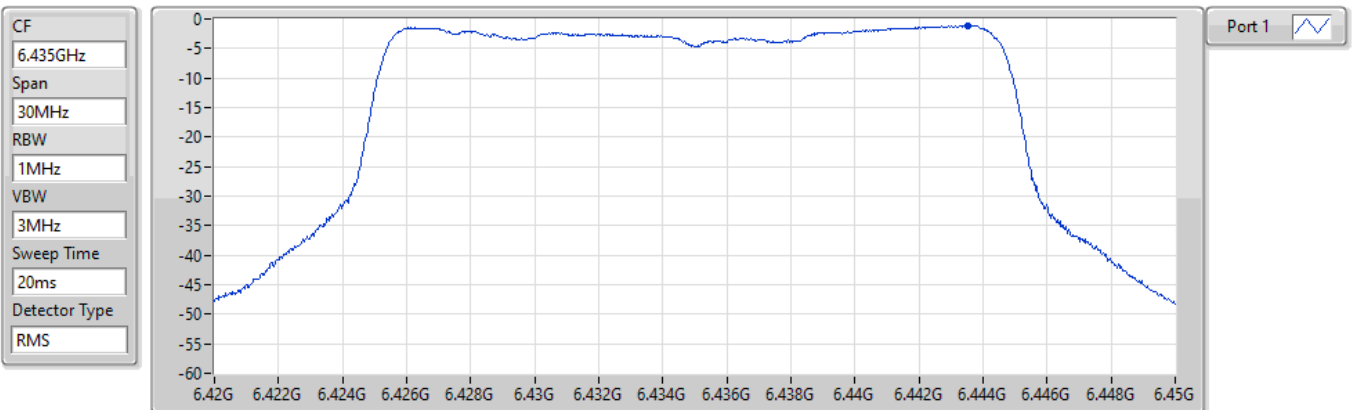

802.11ax HEW20_Nss1,(MCS0)_1TX

PSD

6435MHz

21/04/2022

Sum	PD	Port 1
(dBm/RBW)	(dBm/RBW)	(dBm/RBW)
-1.15	-1.15	-1.15