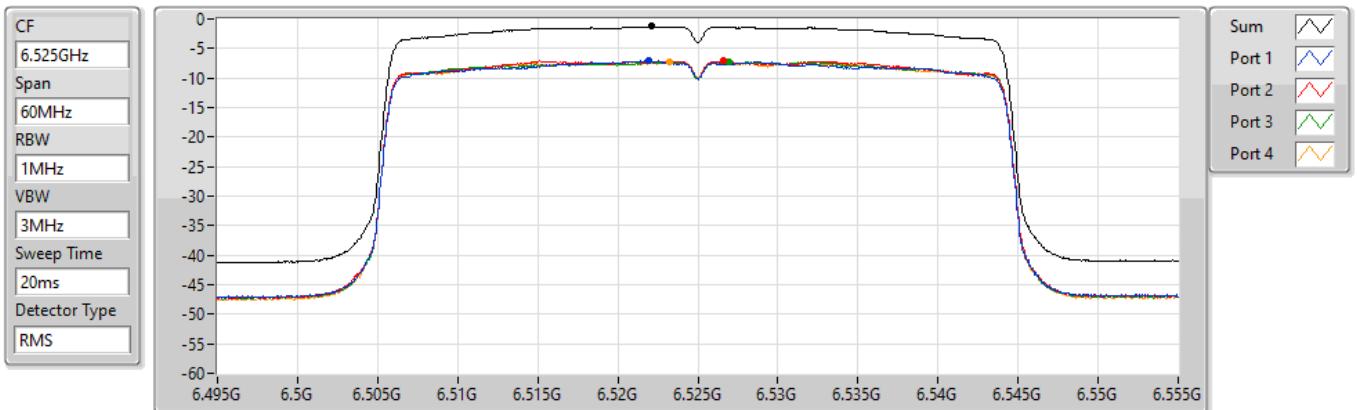

6525MHz Straddle 6.425-6.525GHz

29/03/2022

Sum	PD	Port 1	Port 2	Port 3	Port 4
(dBm/RBW)	(dBm/RBW)	(dBm/RBW)	(dBm/RBW)	(dBm/RBW)	(dBm/RBW)
-1.28	-1.28	-7.08	-7.10	-7.26	-7.33