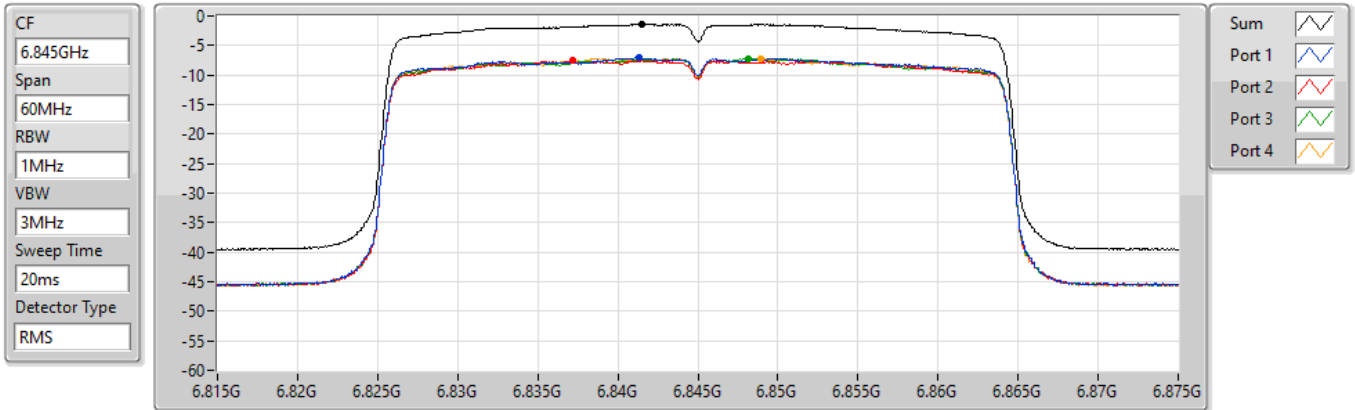

PSD

6685MHz

29/03/2022

Sum	PD	Port 1	Port 2	Port 3	Port 4
(dBm/RBW)	(dBm/RBW)	(dBm/RBW)	(dBm/RBW)	(dBm/RBW)	(dBm/RBW)
-1.32	-1.32	-7.29	-7.15	-7.33	-7.13

802.11ax HEW40_Nss1,(MCS0)_4TX

PSD

6845MHz

29/03/2022

Sum	PD	Port 1	Port 2	Port 3	Port 4
(dBm/RBW)	(dBm/RBW)	(dBm/RBW)	(dBm/RBW)	(dBm/RBW)	(dBm/RBW)
-1.36	-1.36	-7.06	-7.58	-7.20	-7.17

802.11ax HEW40_Nss1,(MCS0)_4TX

PSD

6885MHz Straddle 6.525-6.875GHz

29/03/2022