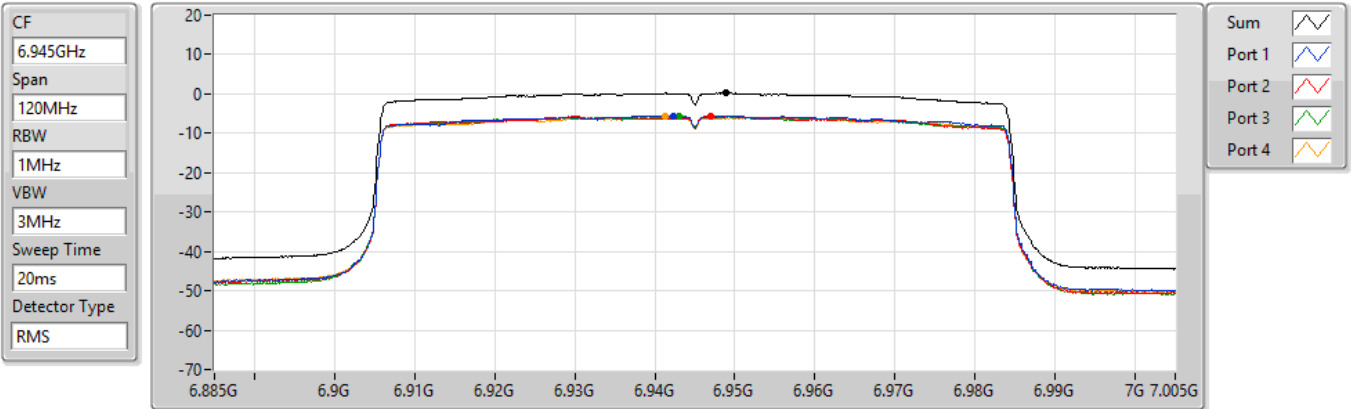

Sum	PD	Port 1	Port 2	Port 3	Port 4
(dBm/RBW)	(dBm/RBW)	(dBm/RBW)	(dBm/RBW)	(dBm/RBW)	(dBm/RBW)
-1.36	-1.36	-7.06	-7.01	-7.54	-7.15

802.11ax HEW80_Nss1,(MCS0)_4TX

PSD

6865MHz Straddle 6.525-6.875GHz

29/03/2022

Sum	PD	Port 1	Port 2	Port 3	Port 4
(dBm/RBW)	(dBm/RBW)	(dBm/RBW)	(dBm/RBW)	(dBm/RBW)	(dBm/RBW)
-1.36	-1.36	-7.13	-7.44	-7.23	-7.13

802.11ax HEW80_Nss1,(MCS0)_4TX

PSD

6945MHz

14/02/2022

Sum	PD	Port 1	Port 2	Port 3	Port 4
(dBm/RBW)	(dBm/RBW)	(dBm/RBW)	(dBm/RBW)	(dBm/RBW)	(dBm/RBW)
0.21	0.21	-5.55	-5.52	-5.70	-5.73