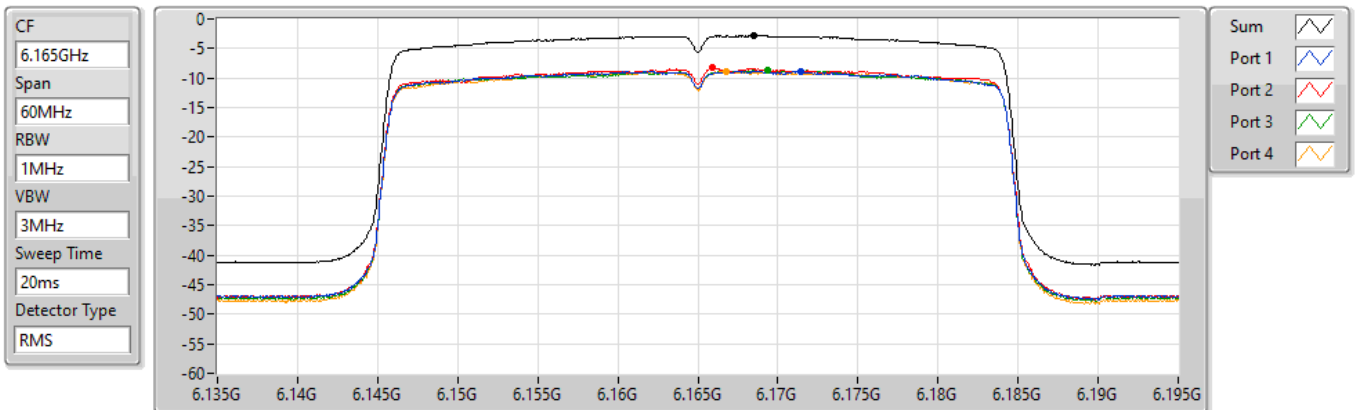

6165MHz

29/03/2022

Sum	PD	Port 1	Port 2	Port 3	Port 4
(dBm/RBW)	(dBm/RBW)	(dBm/RBW)	(dBm/RBW)	(dBm/RBW)	(dBm/RBW)
-2.81	-2.81	-8.90	-8.32	-8.64	-8.90