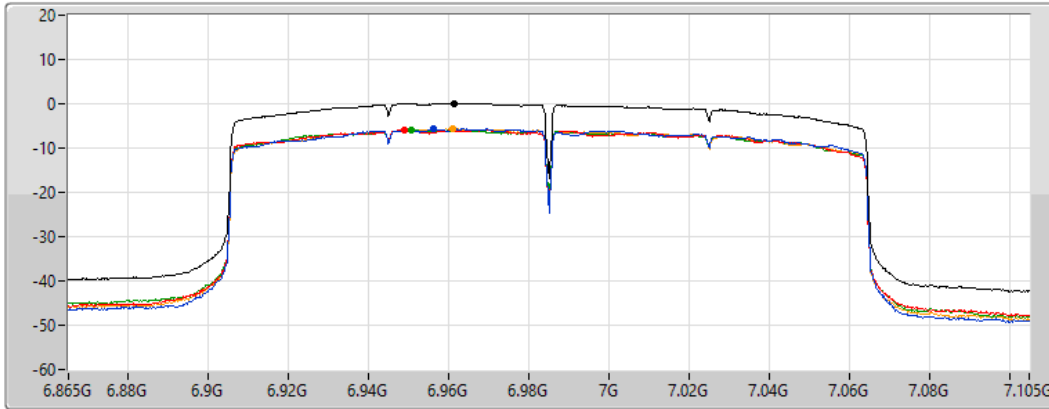

PSD

6825MHz Straddle 6.525-6.875GHz

30/03/2022

Sum	PD	Port 1	Port 2	Port 3	Port 4
(dBm/RBW)	(dBm/RBW)	(dBm/RBW)	(dBm/RBW)	(dBm/RBW)	(dBm/RBW)
-1.47	-1.47	-7.18	-7.19	-7.41	-7.27

802.11ax HEW160_Nss1,(MCS0)_4TX

PSD

6985MHz

14/02/2022

CF
6.985GHz
Span
240MHz
RBW
1MHz
VBW
3MHz
Sweep Time
20ms
Detector Type
RMS

Sum 
Port 1 
Port 2 
Port 3 
Port 4 

Sum	PD	Port 1	Port 2	Port 3	Port 4
(dBm/RBW)	(dBm/RBW)	(dBm/RBW)	(dBm/RBW)	(dBm/RBW)	(dBm/RBW)
0.11	0.11	-5.70	-5.81	-5.92	-5.59