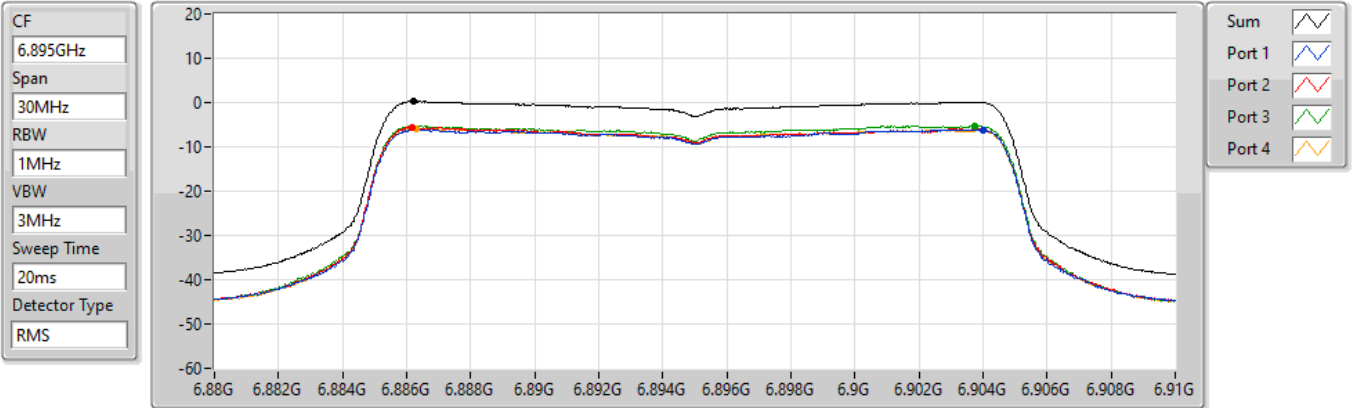

802.11ax HEW20_Nss1,(MCS0)_4TX

PSD

6895MHz

29/03/2022