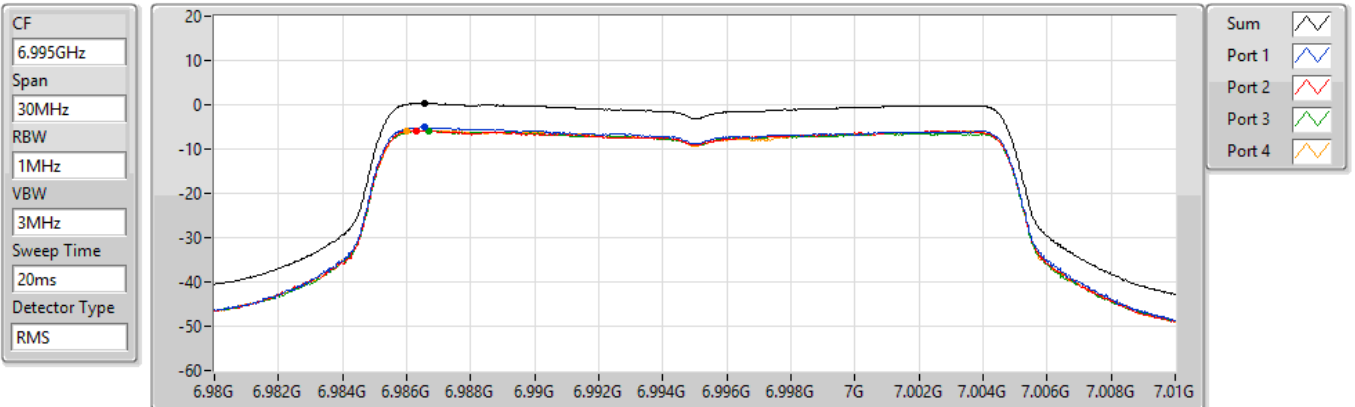

PSD

6895MHz

29/03/2022

802.11ax HEW20_Nss1,(MCS0)_4TX

PSD

6995MHz

14/02/2022

802.11ax HEW20_Nss1,(MCS0)_4TX

PSD

7095MHz

14/02/2022

Sum	PD	Port 1	Port 2	Port 3	Port 4
(dBm/RBW)	(dBm/RBW)	(dBm/RBW)	(dBm/RBW)	(dBm/RBW)	(dBm/RBW)
0.16	0.16	-5.74	-6.07	-5.55	-5.82

802.11ax HEW20_Nss1,(MCS0)_4TX

PSD

7115MHz

29/03/2022