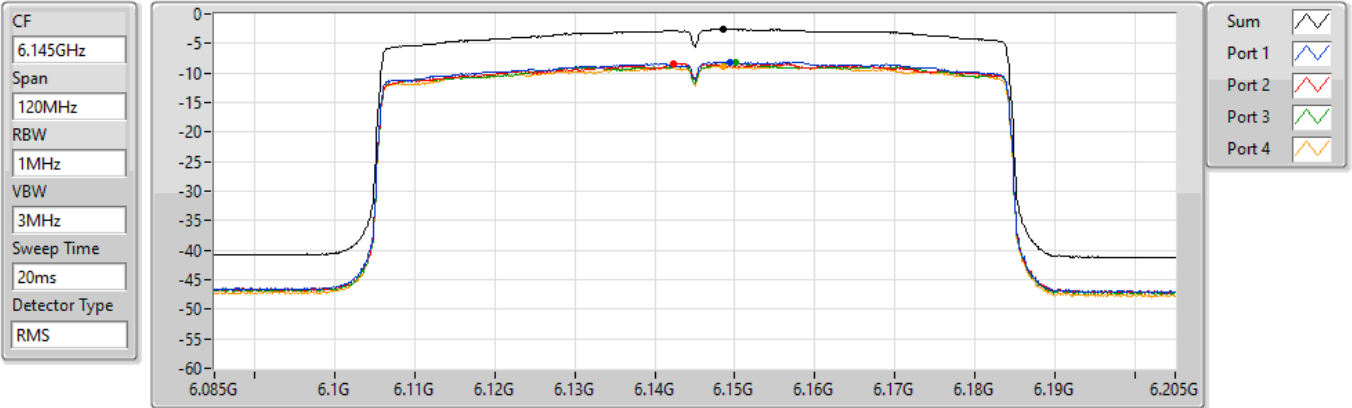

802.11ax HEW80_Nss1,(MCS0)_4TX

PSD

5985MHz

29/03/2022

Sum	PD	Port 1	Port 2	Port 3	Port 4
(dBm/RBW)	(dBm/RBW)	(dBm/RBW)	(dBm/RBW)	(dBm/RBW)	(dBm/RBW)
-2.82	-2.82	-9.52	-8.54	-7.81	-8.97

802.11ax HEW80_Nss1,(MCS0)_4TX

PSD

6145MHz

29/03/2022

Sum	PD	Port 1	Port 2	Port 3	Port 4
(dBm/RBW)	(dBm/RBW)	(dBm/RBW)	(dBm/RBW)	(dBm/RBW)	(dBm/RBW)
-2.52	-2.52	-8.14	-8.43	-8.31	-8.79

802.11ax HEW80_Nss1,(MCS0)_4TX

PSD

6385MHz

29/03/2022