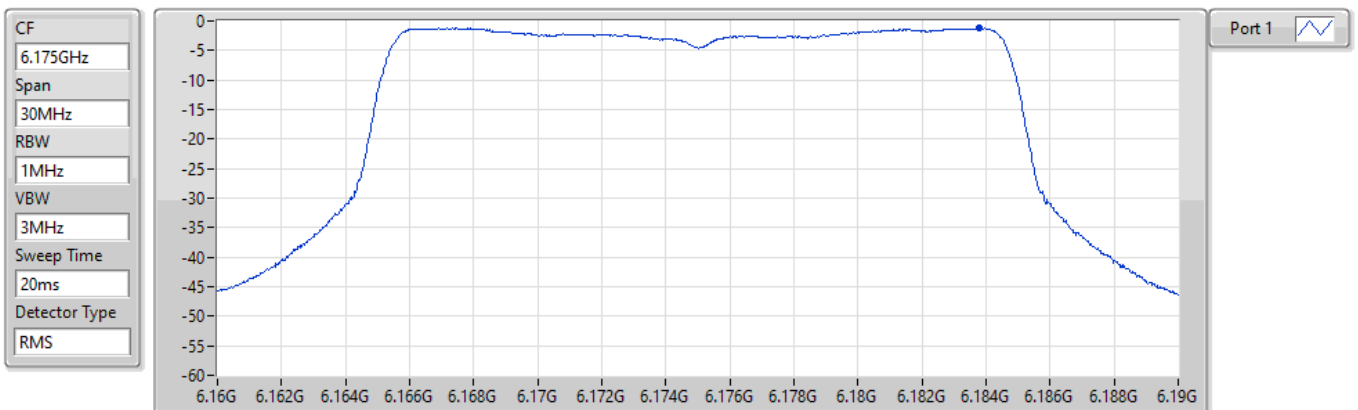

802.11ax HEW20_Nss1,(MCS0)_1TX

PSD

6175MHz

21/04/2022

Sum	PD	Port 1
(dBm/RBW)	(dBm/RBW)	(dBm/RBW)
-1.19	-1.19	-1.19