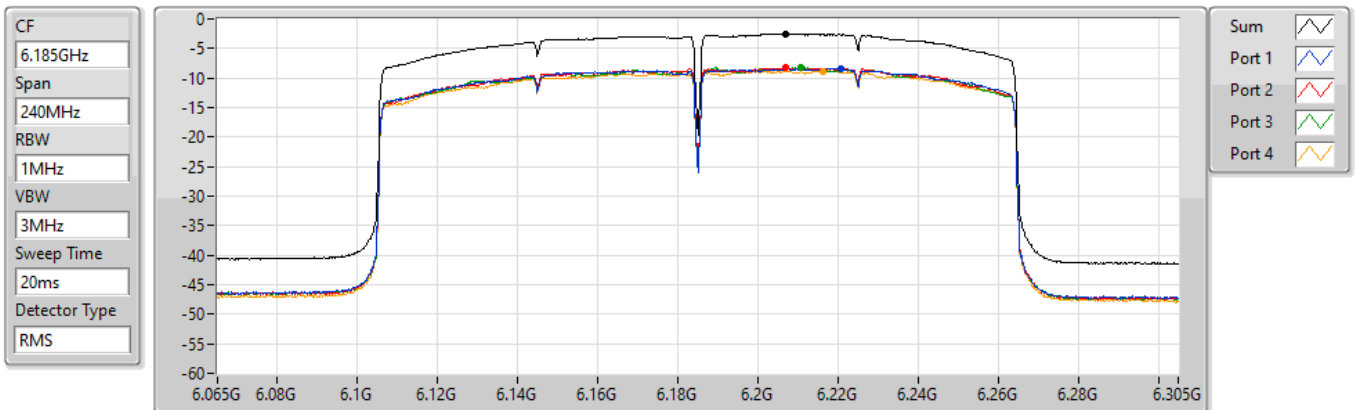

PSD

6025MHz

30/03/2022

Sum	PD	Port 1	Port 2	Port 3	Port 4
(dBm/RBW)	(dBm/RBW)	(dBm/RBW)	(dBm/RBW)	(dBm/RBW)	(dBm/RBW)
-2.70	-2.70	-9.53	-8.48	-7.80	-8.57

802.11ax HEW160_Nss1,(MCS0)_4TX

PSD

6185MHz

30/03/2022

Sum	PD	Port 1	Port 2	Port 3	Port 4
(dBm/RBW)	(dBm/RBW)	(dBm/RBW)	(dBm/RBW)	(dBm/RBW)	(dBm/RBW)
-2.56	-2.56	-8.39	-8.26	-8.18	-8.84

802.11ax HEW160_Nss1,(MCS0)_4TX

PSD

6345MHz

30/03/2022

Sum	PD	Port 1	Port 2	Port 3	Port 4
(dBm/RBW)	(dBm/RBW)	(dBm/RBW)	(dBm/RBW)	(dBm/RBW)	(dBm/RBW)
-2.74	-2.74	-8.91	-8.29	-8.22	-8.77