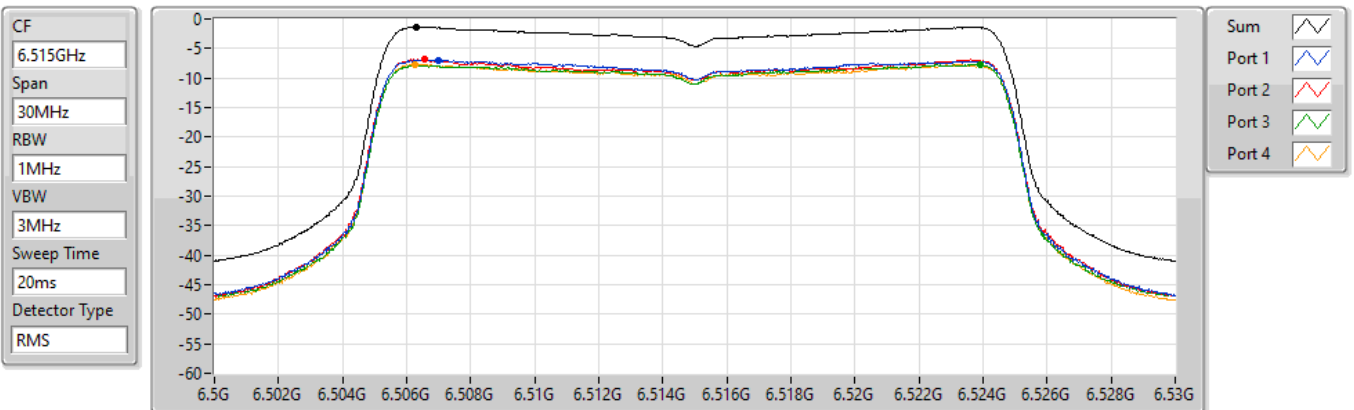

6515MHz

29/03/2022

Sum	PD	Port 1	Port 2	Port 3	Port 4
(dBm/RBW)	(dBm/RBW)	(dBm/RBW)	(dBm/RBW)	(dBm/RBW)	(dBm/RBW)
-1.32	-1.32	-6.94	-6.86	-7.64	-7.67