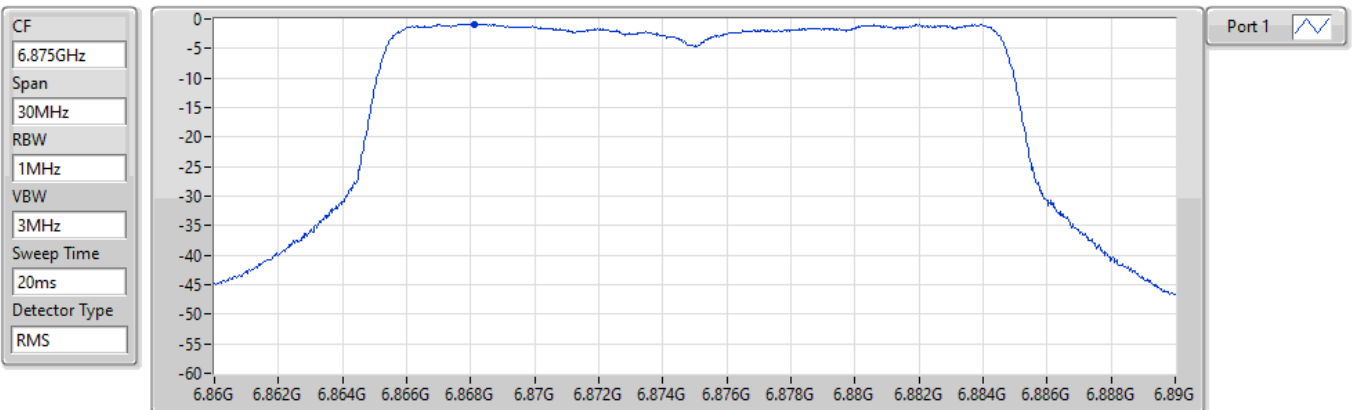

802.11ax HEW20_Nss1,(MCS0)_1TX

PSD

6875MHz Straddle 6.525-6.875GHz

21/04/2022

Sum	PD	Port 1
(dBm/RBW)	(dBm/RBW)	(dBm/RBW)
-0.84	-0.84	-0.84