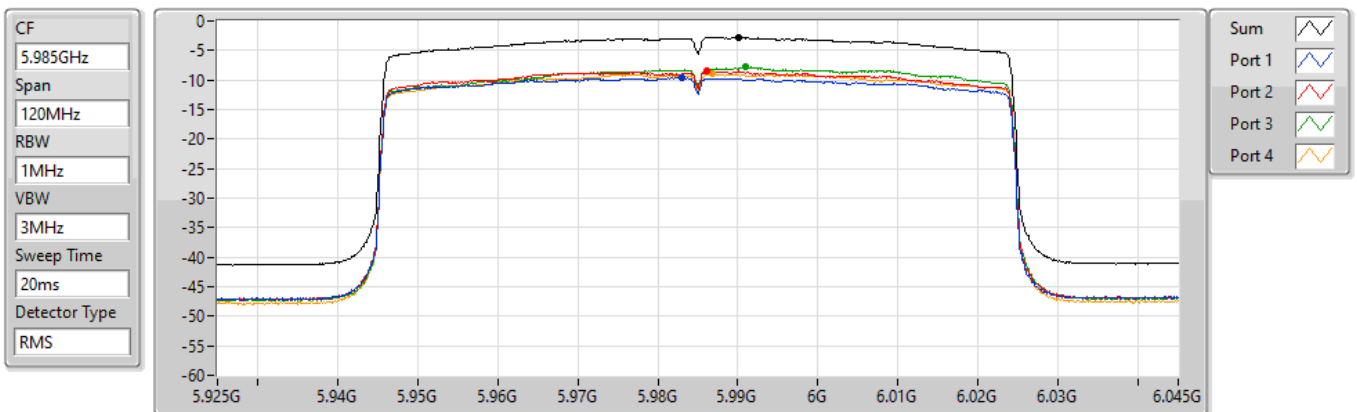

802.11ax HEW80_Nss1,(MCS0)_4TX

PSD

5985MHz

29/03/2022

Sum	PD	Port 1	Port 2	Port 3	Port 4
(dBm/RBW)	(dBm/RBW)	(dBm/RBW)	(dBm/RBW)	(dBm/RBW)	(dBm/RBW)
-2.82	-2.82	-9.52	-8.54	-7.81	-8.97