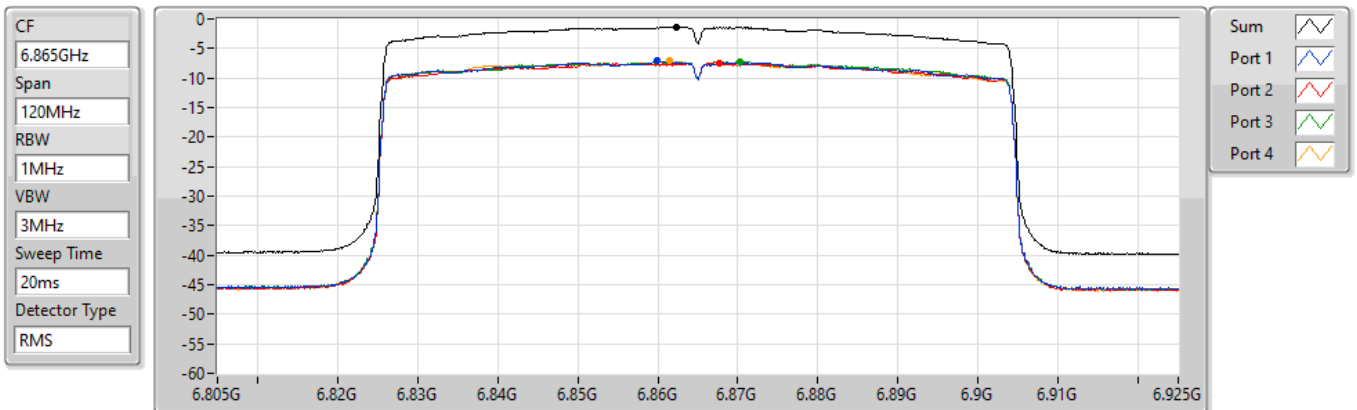

PSD

6705MHz

29/03/2022

Sum	PD	Port 1	Port 2	Port 3	Port 4
(dBm/RBW)	(dBm/RBW)	(dBm/RBW)	(dBm/RBW)	(dBm/RBW)	(dBm/RBW)
-1.42	-1.42	-7.31	-7.08	-7.57	-7.28

802.11ax HEW80_Nss1,(MCS0)_4TX

PSD

6785MHz

29/03/2022

Sum	PD	Port 1	Port 2	Port 3	Port 4
(dBm/RBW)	(dBm/RBW)	(dBm/RBW)	(dBm/RBW)	(dBm/RBW)	(dBm/RBW)
-1.36	-1.36	-7.06	-7.01	-7.54	-7.15

802.11ax HEW80_Nss1,(MCS0)_4TX

PSD

6865MHz Straddle 6.525-6.875GHz

29/03/2022