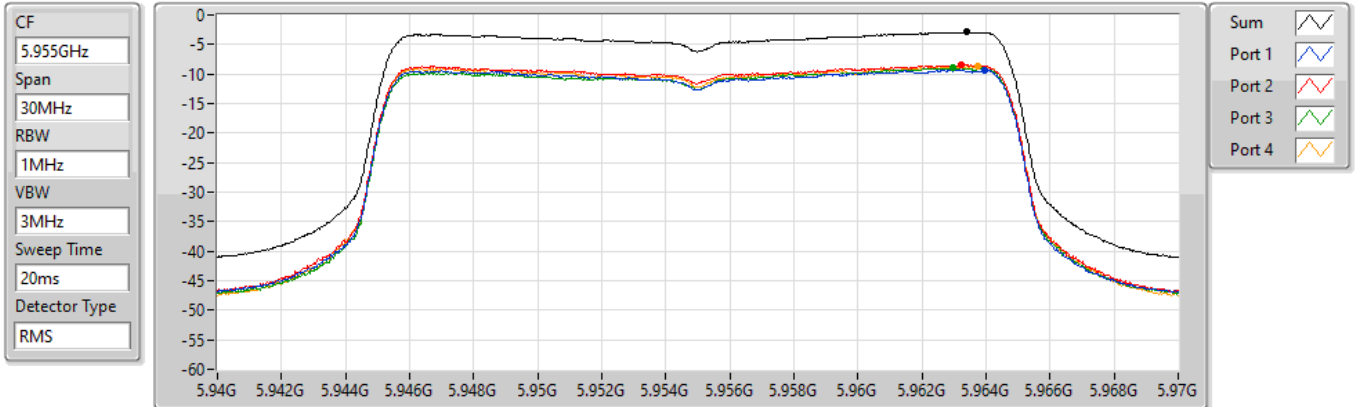

802.11ax HEW20_Nss1,(MCS0)_4TX

PSD

5955MHz

29/03/2022

Sum	PD	Port 1	Port 2	Port 3	Port 4
(dBm/RBW)	(dBm/RBW)	(dBm/RBW)	(dBm/RBW)	(dBm/RBW)	(dBm/RBW)
-2.91	-2.91	-9.33	-8.35	-9.00	-8.58

802.11ax HEW20_Nss1,(MCS0)_4TX