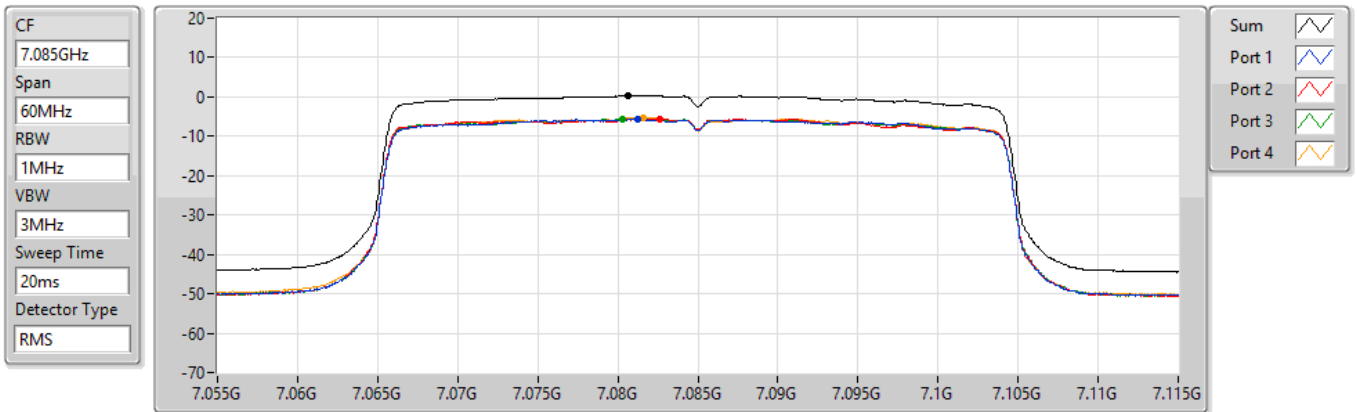

Port 4 

Sum	PD	Port 1	Port 2	Port 3	Port 4
(dBm/RBW)	(dBm/RBW)	(dBm/RBW)	(dBm/RBW)	(dBm/RBW)	(dBm/RBW)
0.47	0.47	-5.13	-5.60	-5.26	-5.33

802.11ax HEW40_Nss1,(MCS0)_4TX

PSD

7085MHz

14/02/2022

Sum	PD	Port 1	Port 2	Port 3	Port 4
(dBm/RBW)	(dBm/RBW)	(dBm/RBW)	(dBm/RBW)	(dBm/RBW)	(dBm/RBW)
0.39	0.39	-5.63	-5.61	-5.58	-5.23