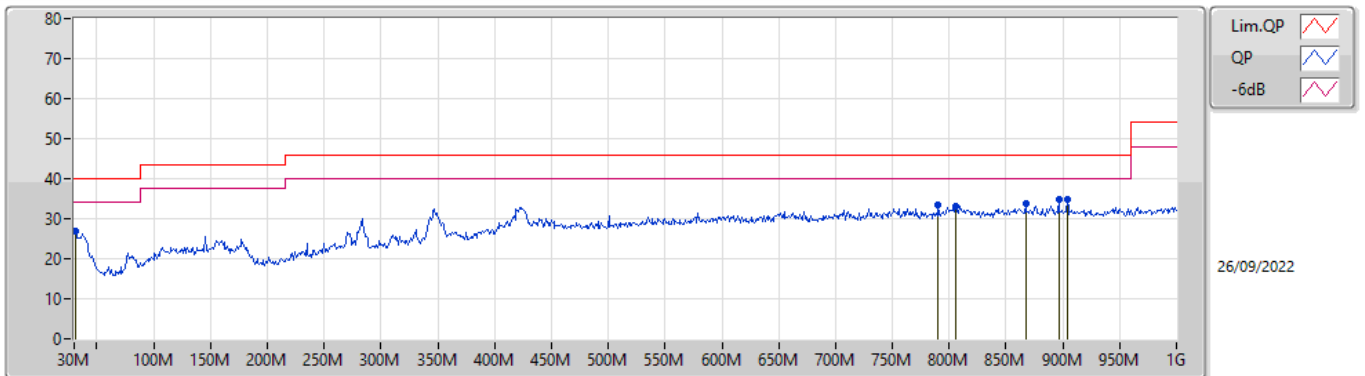

Mode 10

Type	Freq (Hz)	Level (dBuV/m)	Limit (dBuV/m)	Margin (dB)	Factor (dB/m)	Dist (m)	Condition	Azimuth (°)	Height (m)	Comment	Raw (dBuV/m)	AF (dB/m)	CL (dB)	PA (dB)
PK	30.97M	27.01	40.00	-12.99	-7.55	3	Horizontal	359	1.50	-	34.56	23.10	1.52	32.17
PK	790.48M	33.58	46.00	-12.42	-4.14	3	Horizontal	175	2.00	-	37.72	25.81	3.58	33.53
PK	806M	33.06	46.00	-12.94	-3.59	3	Horizontal	35	1.00	-	36.65	26.31	3.60	33.50
PK	867.11M	33.70	46.00	-12.30	-2.69	3	Horizontal	298	1.50	-	36.39	26.67	3.70	33.06
PK	896.21M	34.94	46.00	-11.06	-1.99	3	Horizontal	193	3.00	"Worst"	36.93	27.23	3.88	33.10
PK	903.97M	34.68	46.00	-11.32	-2.12	3	Horizontal	306	3.00	-	36.80	27.02	3.90	33.04