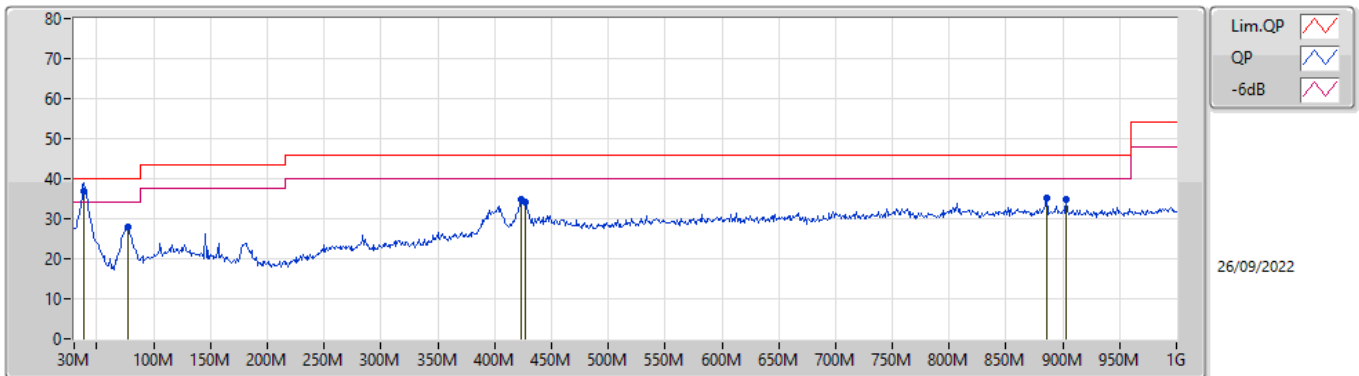

Mode 10

Type	Freq (Hz)	Level (dBuV/m)	Limit (dBuV/m)	Margin (dB)	Factor (dB/m)	Dist (m)	Condition	Azimuth (°)	Height (m)	Comment	Raw (dBuV/m)	AF (dB/m)	CL (dB)	PA (dB)
QP	38.73M	36.97	40.00	-3.03	-11.64	3	Vertical	179	1.00	"Worst"	48.61	18.93	1.60	32.17
PK	77.53M	28.10	40.00	-11.90	-17.80	3	Vertical	181	1.25	-	45.90	12.52	1.80	32.12
PK	423.82M	34.76	46.00	-11.24	-7.12	3	Vertical	190	1.00	-	41.88	22.47	2.90	32.49
PK	426.73M	33.99	46.00	-12.01	-7.10	3	Vertical	190	1.00	-	41.09	22.47	2.91	32.48
PK	885.54M	35.08	46.00	-10.92	-2.19	3	Vertical	86	3.00	-	37.27	27.08	3.81	33.08
PK	903M	34.87	46.00	-11.13	-2.10	3	Vertical	277	1.00	-	36.97	27.06	3.90	33.06