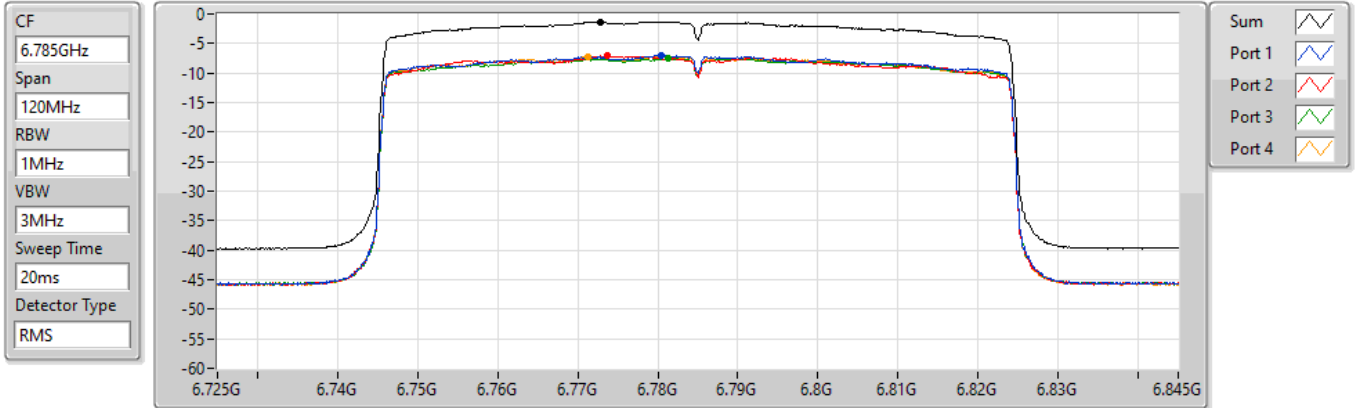

PSD

6705MHz

29/03/2022

Sum	PD	Port 1	Port 2	Port 3	Port 4
(dBm/RBW)	(dBm/RBW)	(dBm/RBW)	(dBm/RBW)	(dBm/RBW)	(dBm/RBW)
-1.42	-1.42	-7.31	-7.08	-7.57	-7.28

802.11ax HEW80_Nss1,(MCS0)_4TX

PSD

6785MHz

29/03/2022

Sum	PD	Port 1	Port 2	Port 3	Port 4
(dBm/RBW)	(dBm/RBW)	(dBm/RBW)	(dBm/RBW)	(dBm/RBW)	(dBm/RBW)
-1.36	-1.36	-7.06	-7.01	-7.54	-7.15

802.11ax HEW80_Nss1,(MCS0)_4TX

PSD

6865MHz Straddle 6.525-6.875GHz

29/03/2022