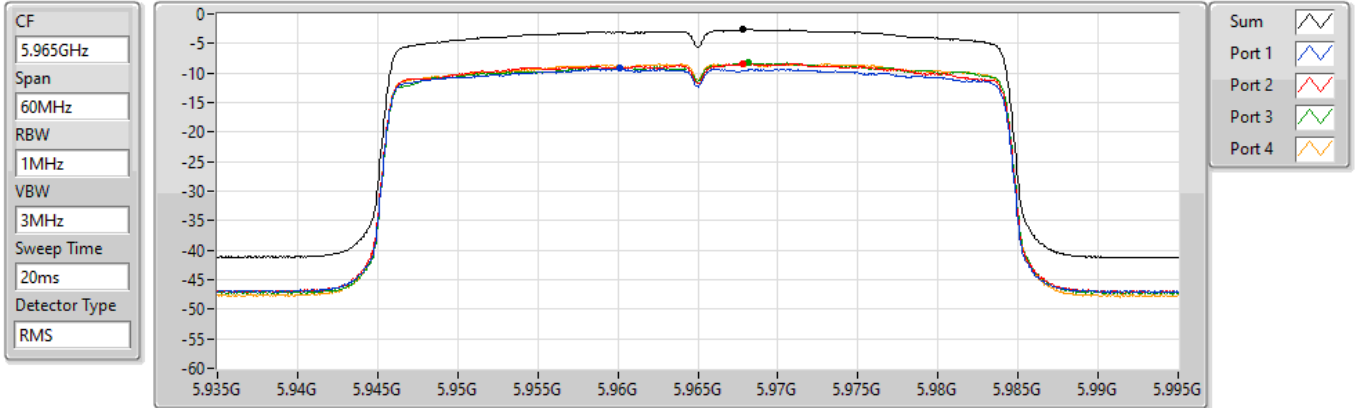

802.11ax HEW40_Nss1,(MCS0)_4TX

PSD

5965MHz

29/03/2022

Sum	PD	Port 1	Port 2	Port 3	Port 4
(dBm/RBW)	(dBm/RBW)	(dBm/RBW)	(dBm/RBW)	(dBm/RBW)	(dBm/RBW)
-2.60	-2.60	-9.24	-8.36	-8.27	-8.36

802.11ax HEW40_Nss1,(MCS0)_4TX

PSD