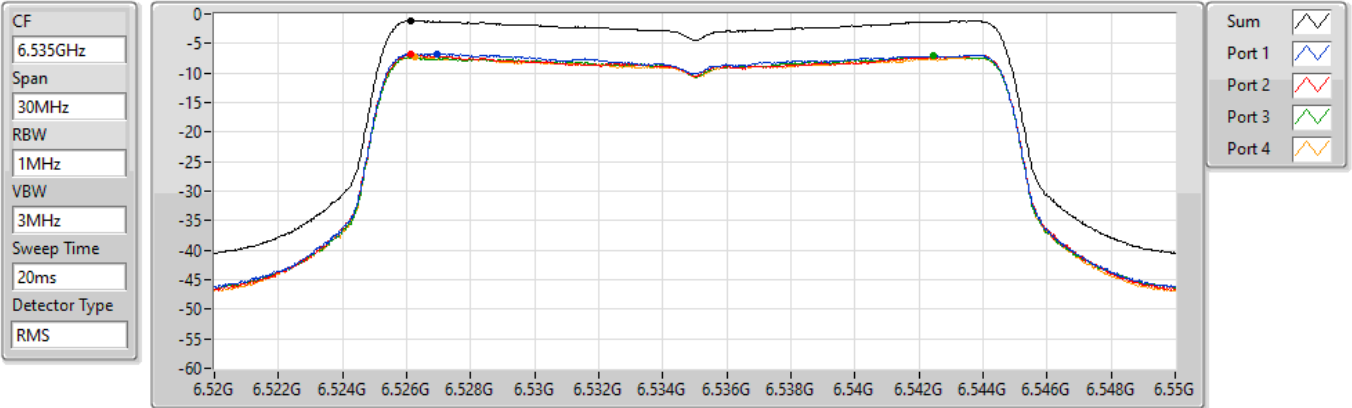

PSD

6515MHz

29/03/2022

Sum	PD	Port 1	Port 2	Port 3	Port 4
(dBm/RBW)	(dBm/RBW)	(dBm/RBW)	(dBm/RBW)	(dBm/RBW)	(dBm/RBW)
-1.32	-1.32	-6.94	-6.86	-7.64	-7.67

802.11ax HEW20_Nss1,(MCS0)_4TX

PSD

6535MHz

29/03/2022