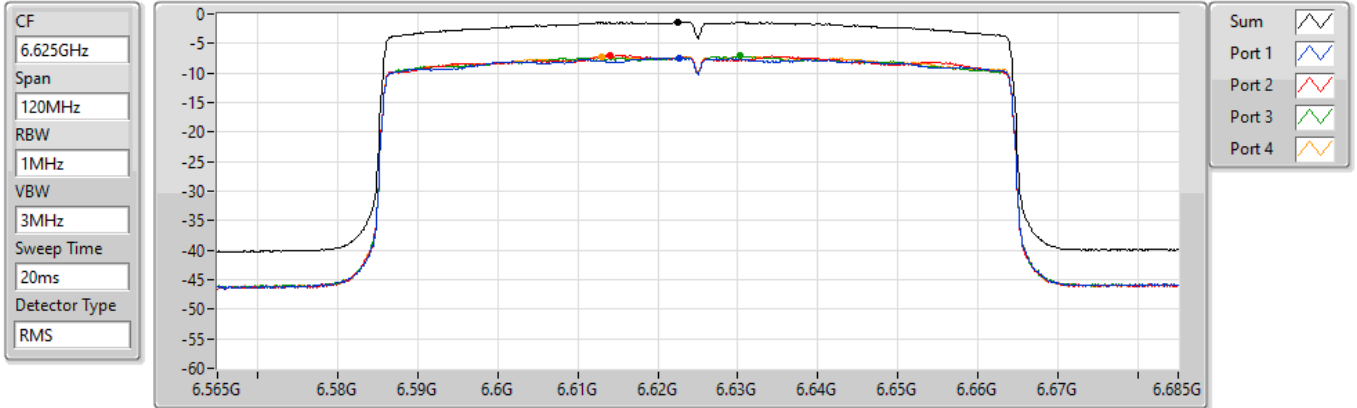

802.11ax HEW80_Nss1,(MCS0)_4TX

PSD

6625MHz

29/03/2022

Sum	PD	Port 1	Port 2	Port 3	Port 4
(dBm/RBW)	(dBm/RBW)	(dBm/RBW)	(dBm/RBW)	(dBm/RBW)	(dBm/RBW)
-1.40	-1.40	-7.47	-7.03	-7.06	-7.17

802.11ax HEW80_Nss1,(MCS0)_4TX

PSD