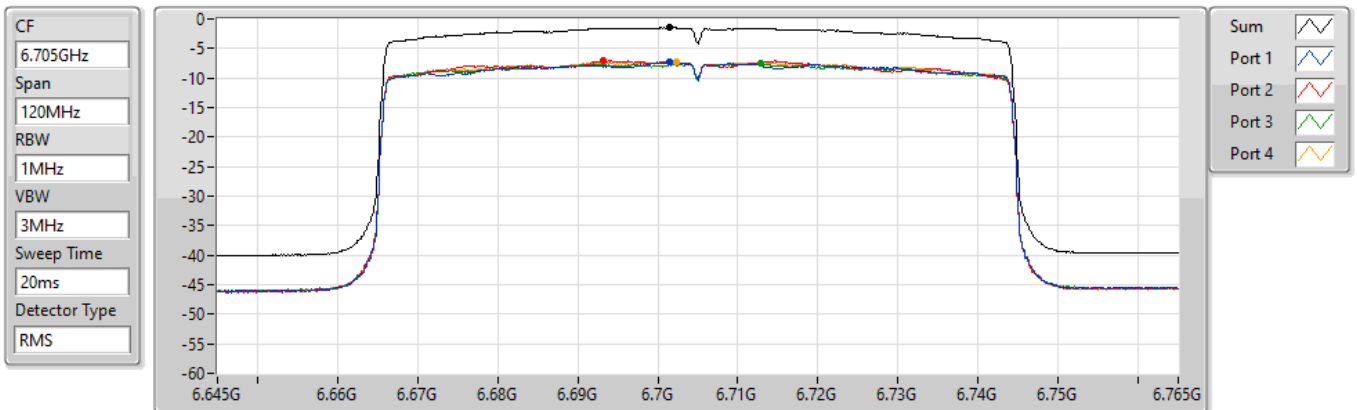

802.11ax HEW80_Nss1,(MCS0)_4TX

PSD

6625MHz

29/03/2022

Sum	PD	Port 1	Port 2	Port 3	Port 4
(dBm/RBW)	(dBm/RBW)	(dBm/RBW)	(dBm/RBW)	(dBm/RBW)	(dBm/RBW)
-1.40	-1.40	-7.47	-7.03	-7.06	-7.17

802.11ax HEW80_Nss1,(MCS0)_4TX

PSD

6705MHz

29/03/2022

Sum	PD	Port 1	Port 2	Port 3	Port 4
(dBm/RBW)	(dBm/RBW)	(dBm/RBW)	(dBm/RBW)	(dBm/RBW)	(dBm/RBW)
-1.42	-1.42	-7.31	-7.08	-7.57	-7.28

802.11ax HEW80_Nss1,(MCS0)_4TX

PSD

6785MHz

29/03/2022