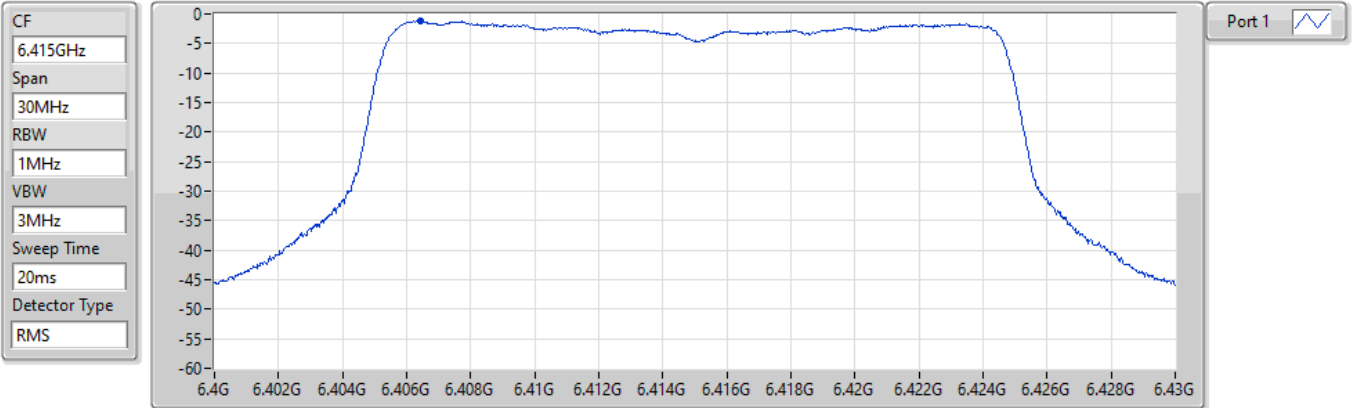

21/04/2022

Sum	PD	Port 1
(dBm/RBW)	(dBm/RBW)	(dBm/RBW)
-1.19	-1.19	-1.19

802.11ax HEW20_Nss1,(MCS0)_1TX

PSD

6415MHz

21/04/2022

Sum	PD	Port 1
(dBm/RBW)	(dBm/RBW)	(dBm/RBW)
-1.18	-1.18	-1.18

802.11ax HEW20_Nss1,(MCS0)_1TX