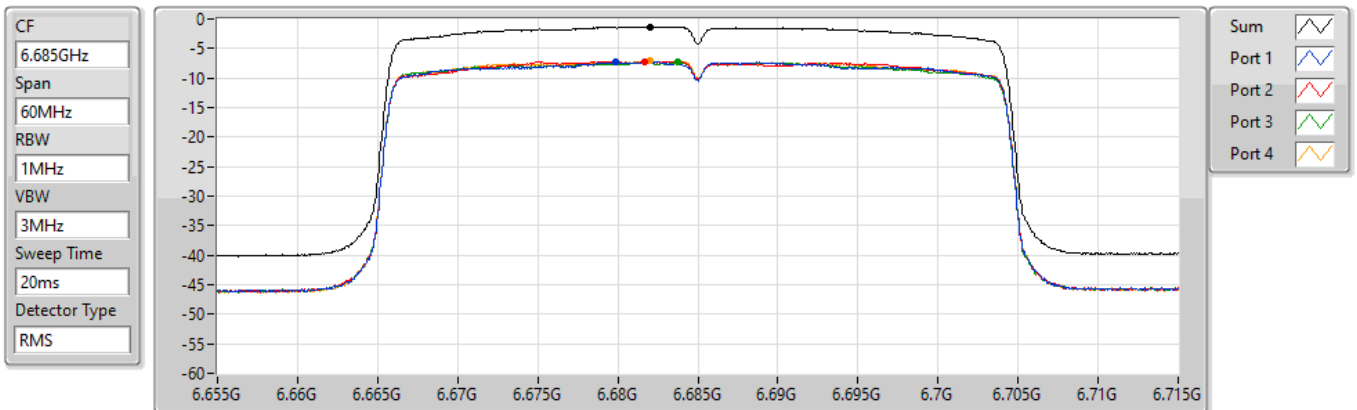

802.11ax HEW40_Nss1,(MCS0)_4TX

PSD

6685MHz

29/03/2022

Sum	PD	Port 1	Port 2	Port 3	Port 4
(dBm/RBW)	(dBm/RBW)	(dBm/RBW)	(dBm/RBW)	(dBm/RBW)	(dBm/RBW)
-1.32	-1.32	-7.29	-7.15	-7.33	-7.13