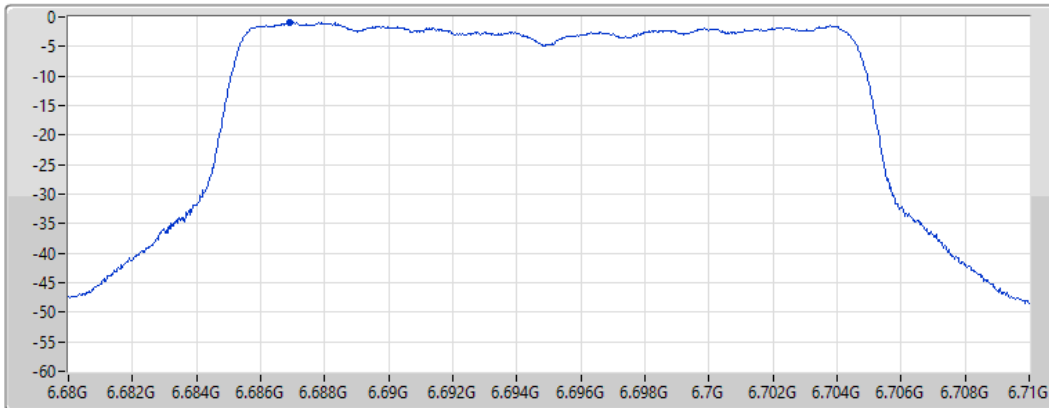

802.11ax HEW20_Nss1,(MCS0)_1TX

PSD

6695MHz

21/04/2022

CF
6.695GHz

Span
30MHz

RBW
1MHz

VBW
3MHz

Sweep Time
20ms

Detector Type
RMS

Port 1

Sum	PD	Port 1
(dBm/RBW)	(dBm/RBW)	(dBm/RBW)
-0.94	-0.94	-0.94