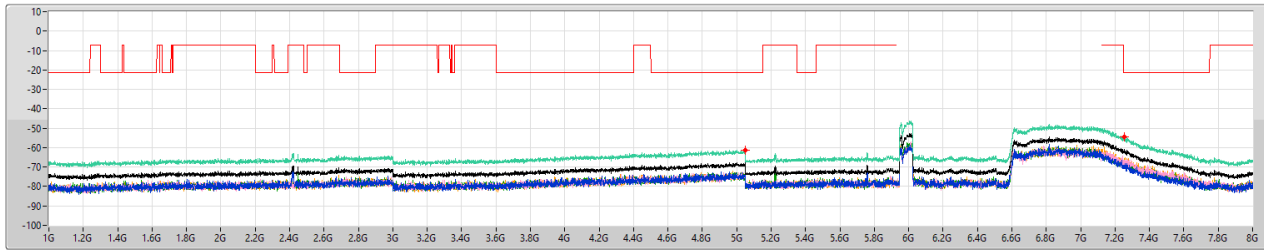

5.925-6.425GHz_802.11ax HEW80_Nss1,(MCS0)_4TX

CSE Other [PK]

5985MHz

01/09/2023

5.925-6.425GHz_802.11ax HEW80_Nss1,(MCS0)_4TX

CSE Other [AV]

5985MHz

01/09/2023