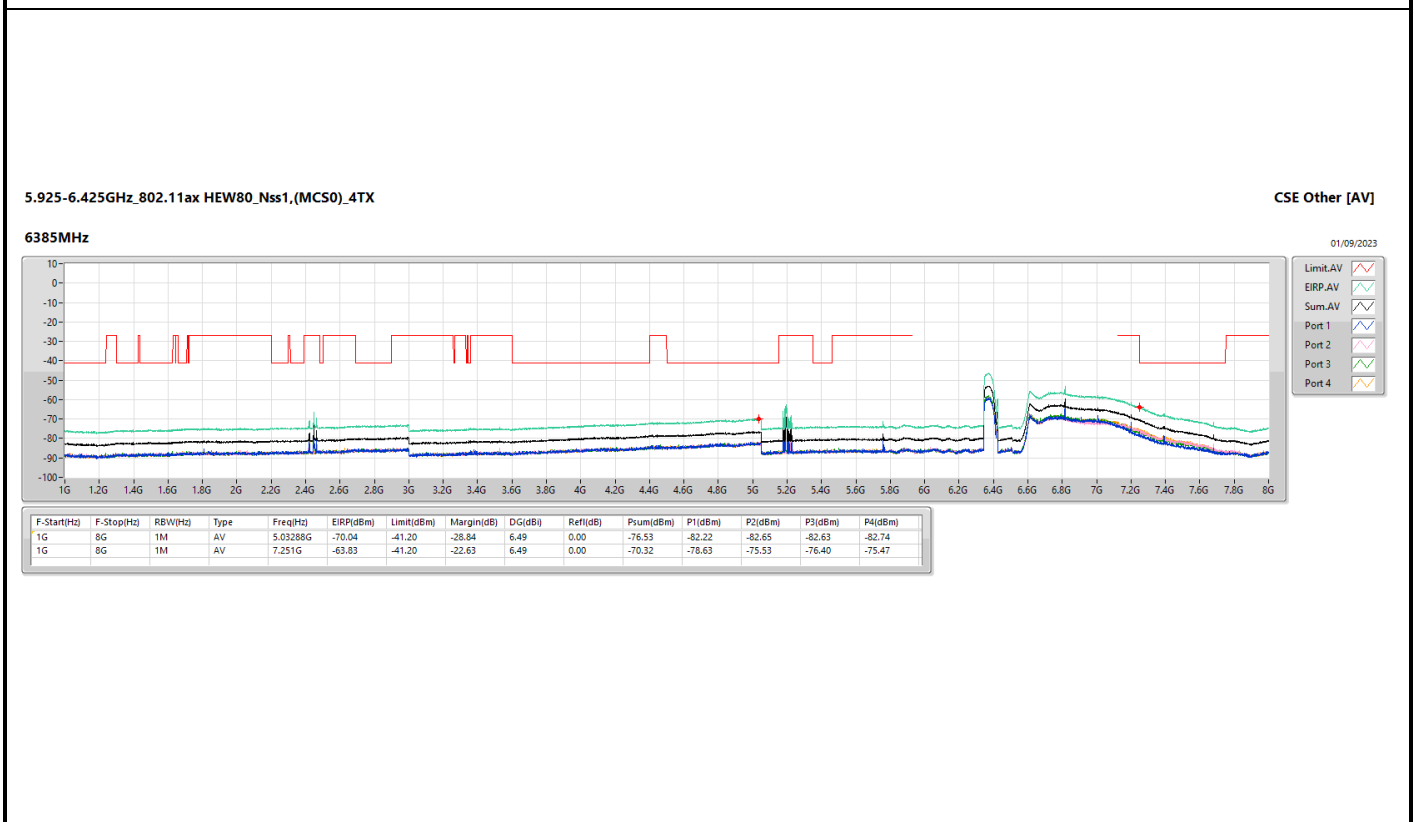

5.925-6.425GHz_802.11ax HEW80_Nss1,(MCS0)_4TX

CSE Other [PK]

5985MHz

01/09/2023

5.925-6.425GHz_802.11ax HEW80_Nss1,(MCS0)_4TX

CSE Other [AV]

5985MHz

01/09/2023