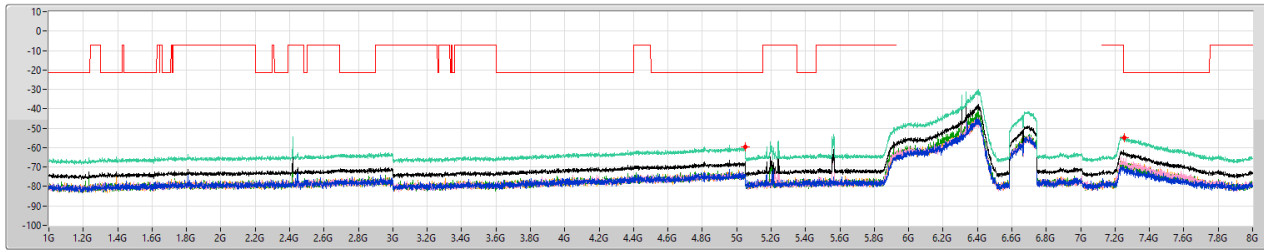

6.525-6.875GHz_802.11ax HEW160_Nss1,(MCS0)_4TX

CSE Other [PK]

6665MHz

01/09/2023