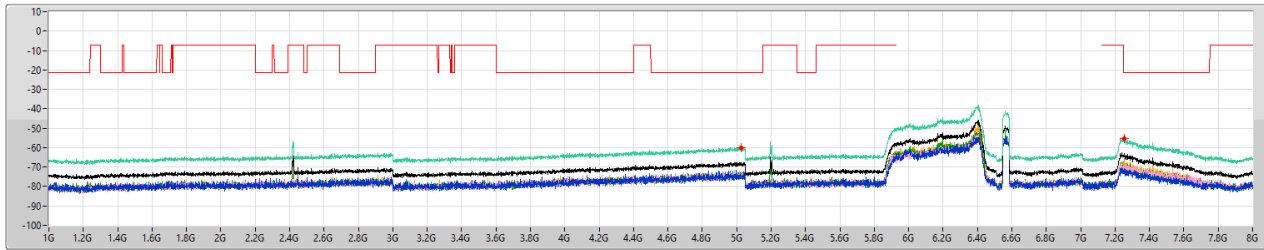

6.525-6.875GHz_802.11ax HEW40_Nss1,(MCS0)_4TX

CSE Other [PK]

6565MHz

01/09/2023

- Limit_PK ☒
- ERP_PK ☒
- Sum_PK ☒
- Port 1 ☒
- Port 2 ☒
- Port 3 ☒
- Port 4 ☒

F-Start(Hz)	F-Stop(Hz)	RBW(Hz)	Type	Freq(Hz)	EIRP(dBm)	Limit(dBm)	Margin(dB)	DG(dB)	Ref1(dB)	Psum(dBm)	P1(dBm)	P2(dBm)	P3(dBm)	P4(dBm)
1G	8G	1M	PK	5.02675G	-60.02	-21.20	-38.82	7.65	0.00	-67.67	-74.94	-74.35	-73.33	-72.53
1G	8G	1M	PK	7.25363G	-55.24	-21.20	-34.04	7.65	0.00	-62.89	-71.58	-71.47	-69.69	-65.76

6.525-6.875GHz_802.11ax HEW40_Nss1,(MCS0)_4TX

CSE Other [AV]

6565MHz

01/09/2023