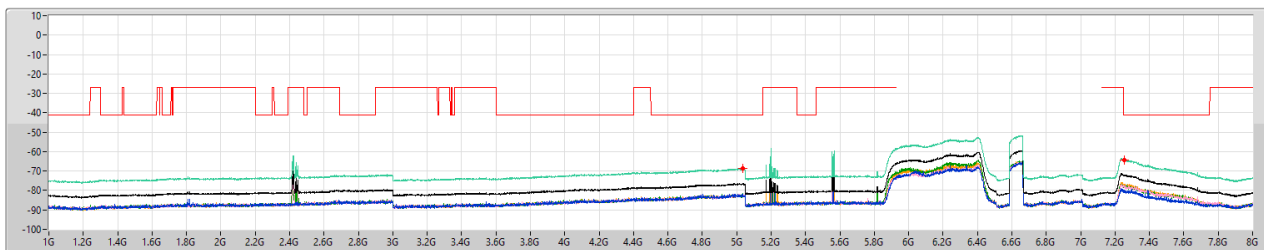

F-Start(Hz)	F-Stop(Hz)	RBW(Hz)	Type	Freq(Hz)	EIRP(dBm)	Limit(dBm)	Margin(dB)	DG(dB)	Ref1(dB)	Psum(dBm)	P1(dBm)	P2(dBm)	P3(dBm)	P4(dBm)
1G	8G	1M	AV	5.03775G	-68.55	-41.20	-27.35	7.65	0.00	-76.20	-82.07	-82.33	-82.17	-82.30
1G	8G	1M	AV	7.25625G	-64.36	-41.20	-23.16	7.65	0.00	-72.01	-80.56	-77.63	-78.24	-76.60