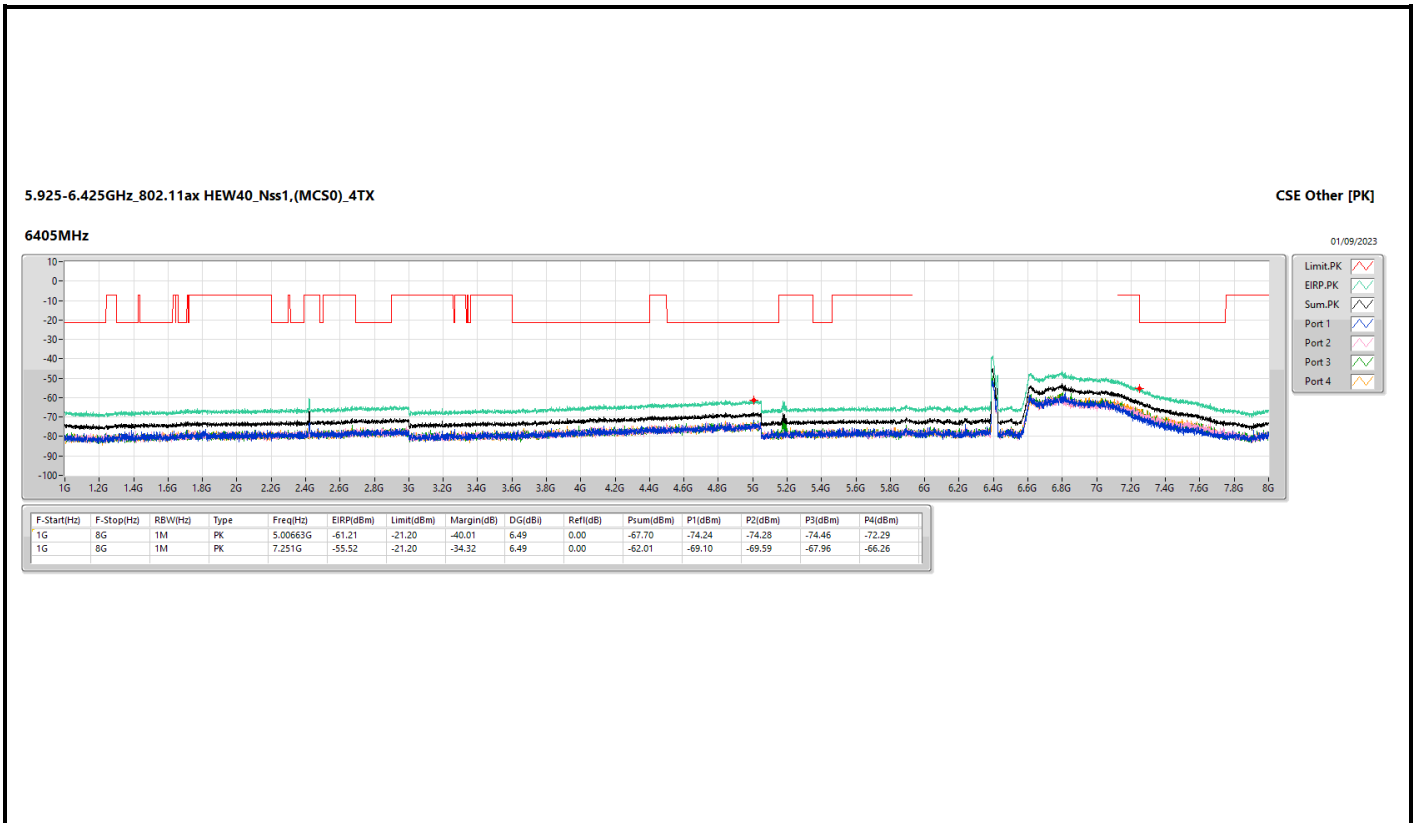

5.925-6.425GHz_802.11ax HEW40_Nss1,(MCS0)_4TX

CSE Other [PK]

5965MHz

01/09/2023

5.925-6.425GHz_802.11ax HEW40_Nss1,(MCS0)_4TX

CSE Other [AV]

5965MHz

01/09/2023