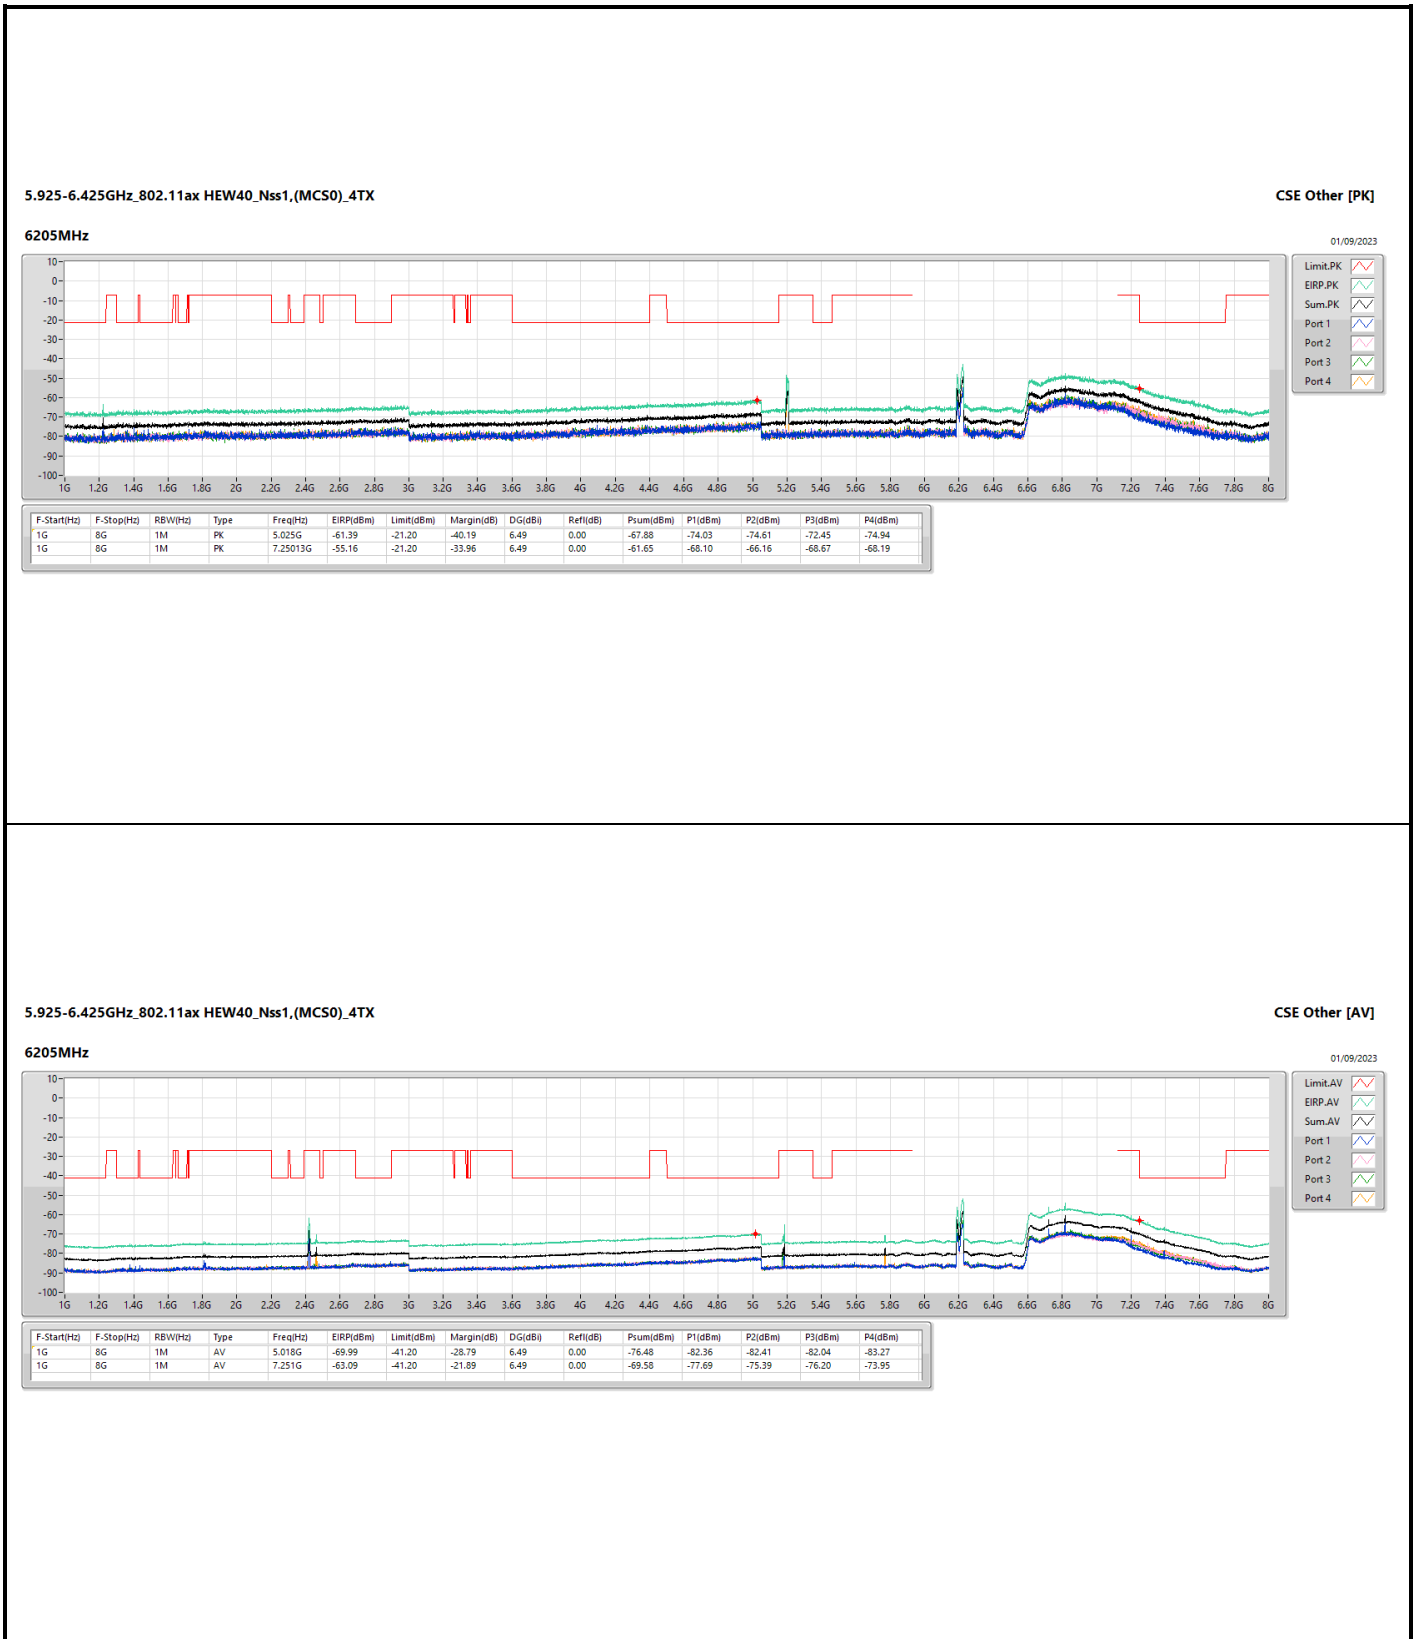

5.925-6.425GHz_802.11ax HEW40_Nss1,(MCS0)_4TX

CSE Other [PK]

5965MHz

01/09/2023

5.925-6.425GHz_802.11ax HEW40_Nss1,(MCS0)_4TX

CSE Other [AV]

5965MHz

01/09/2023