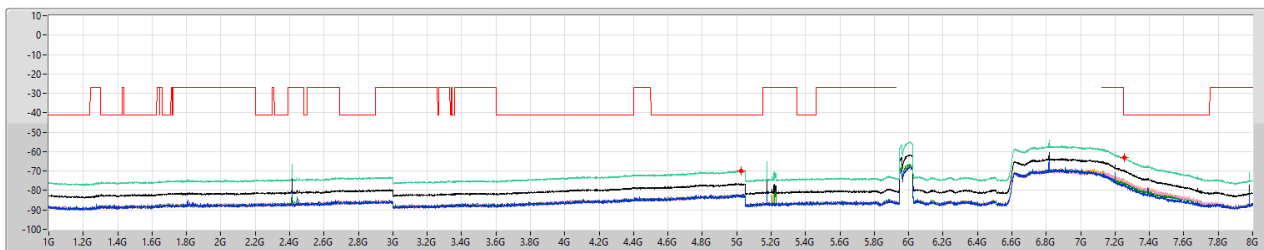

5.925-6.425GHz_802.11ax HEW80_Nss1,(MCS0)_4TX

CSE Other [PK]

5985MHz

01/09/2023

5.925-6.425GHz_802.11ax HEW80_Nss1,(MCS0)_4TX

CSE Other [AV]

5985MHz

01/09/2023