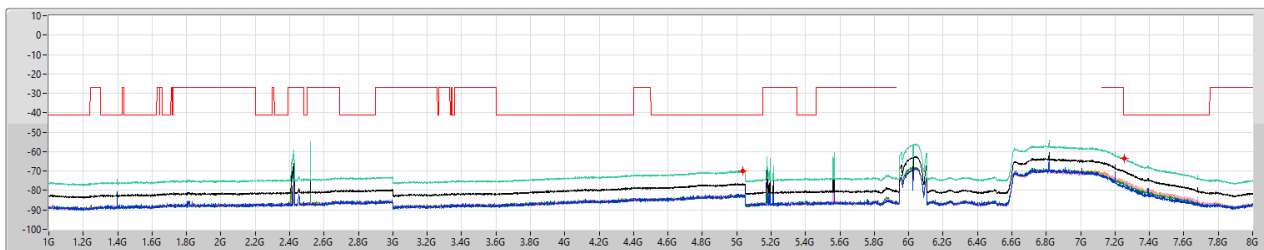

5.925-6.425GHz_802.11ax HEW160_Nss1,(MCS0)_4TX

CSE Other [PK]

6025MHz

01/09/2023

5.925-6.425GHz_802.11ax HEW160_Nss1,(MCS0)_4TX

CSE Other [AV]

6025MHz

01/09/2023