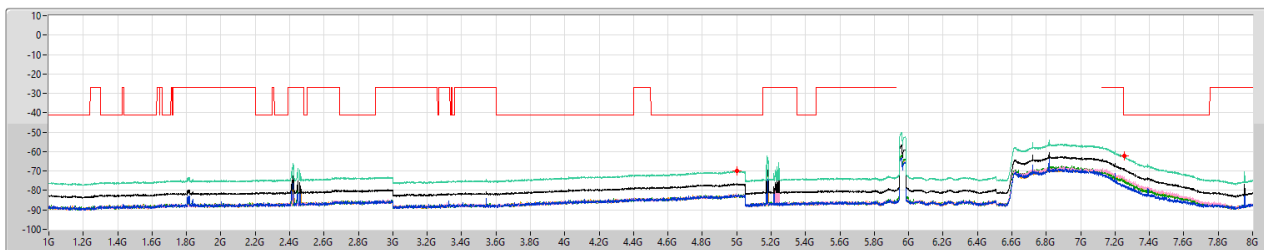

5.925-6.425GHz_802.11ax HEW40_Nss1,(MCS0)_4TX

CSE Other [PK]

5965MHz

01/09/2023

5.925-6.425GHz_802.11ax HEW40_Nss1,(MCS0)_4TX

CSE Other [AV]

5965MHz

01/09/2023