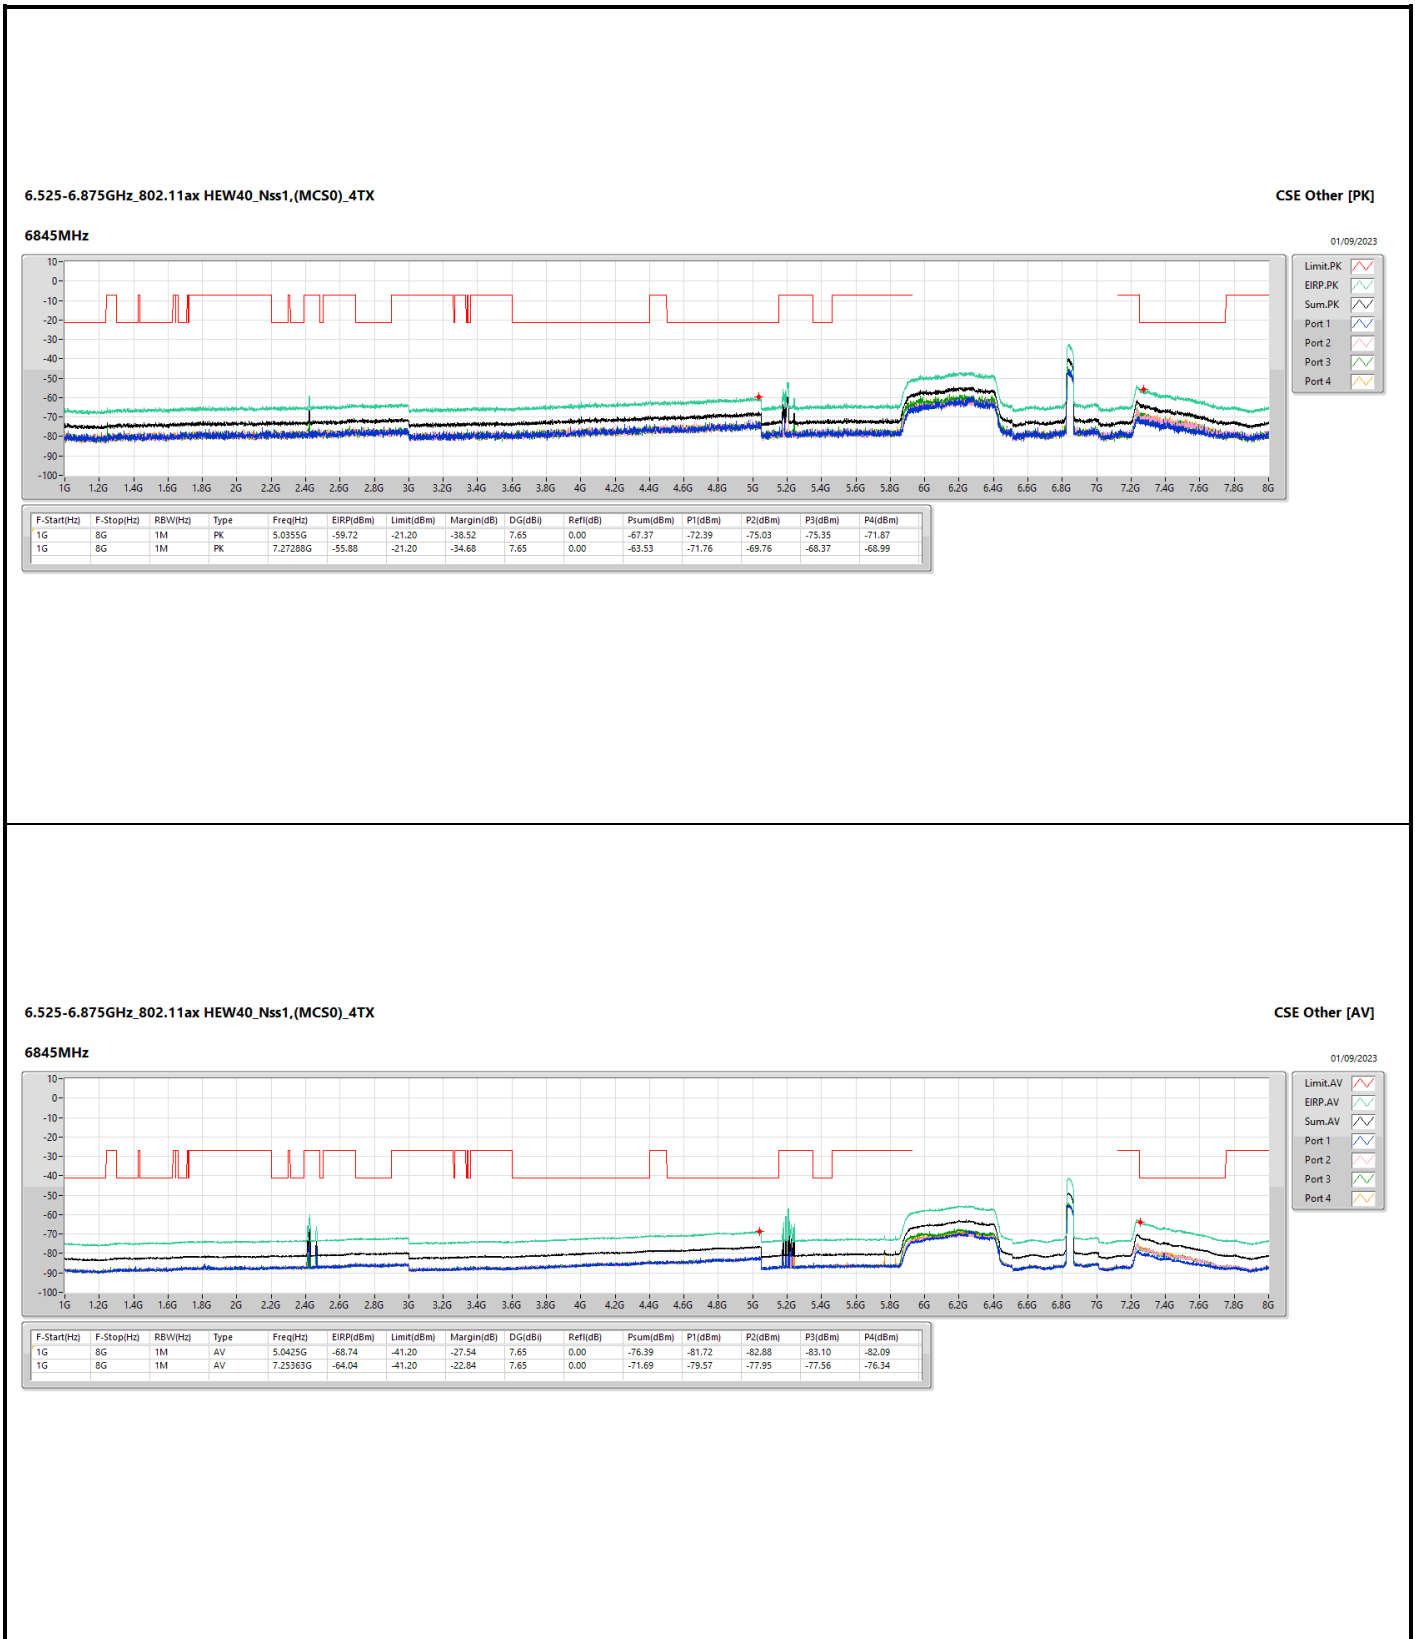

5.925-6.425GHz_802.11ax HEW80_Nss1,(MCS0)_4TX

CSE Other [PK]

5985MHz

01/09/2023

5.925-6.425GHz_802.11ax HEW80_Nss1,(MCS0)_4TX

CSE Other [AV]

5985MHz

01/09/2023