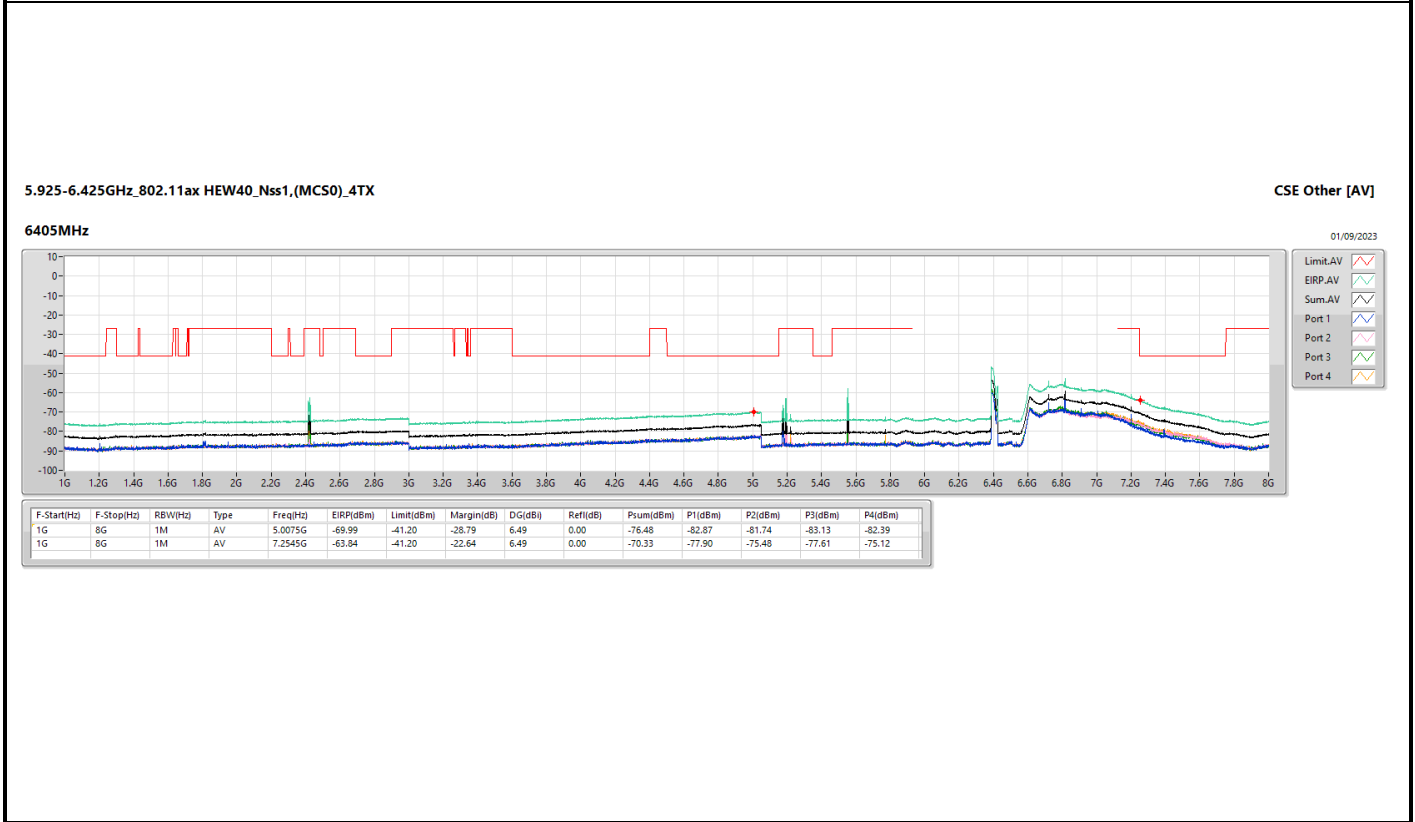

5.925-6.425GHz_802.11ax HEW40_Nss1,(MCS0)_4TX

CSE Other [PK]

5965MHz

01/09/2023

5.925-6.425GHz_802.11ax HEW40_Nss1,(MCS0)_4TX

CSE Other [AV]

5965MHz

01/09/2023