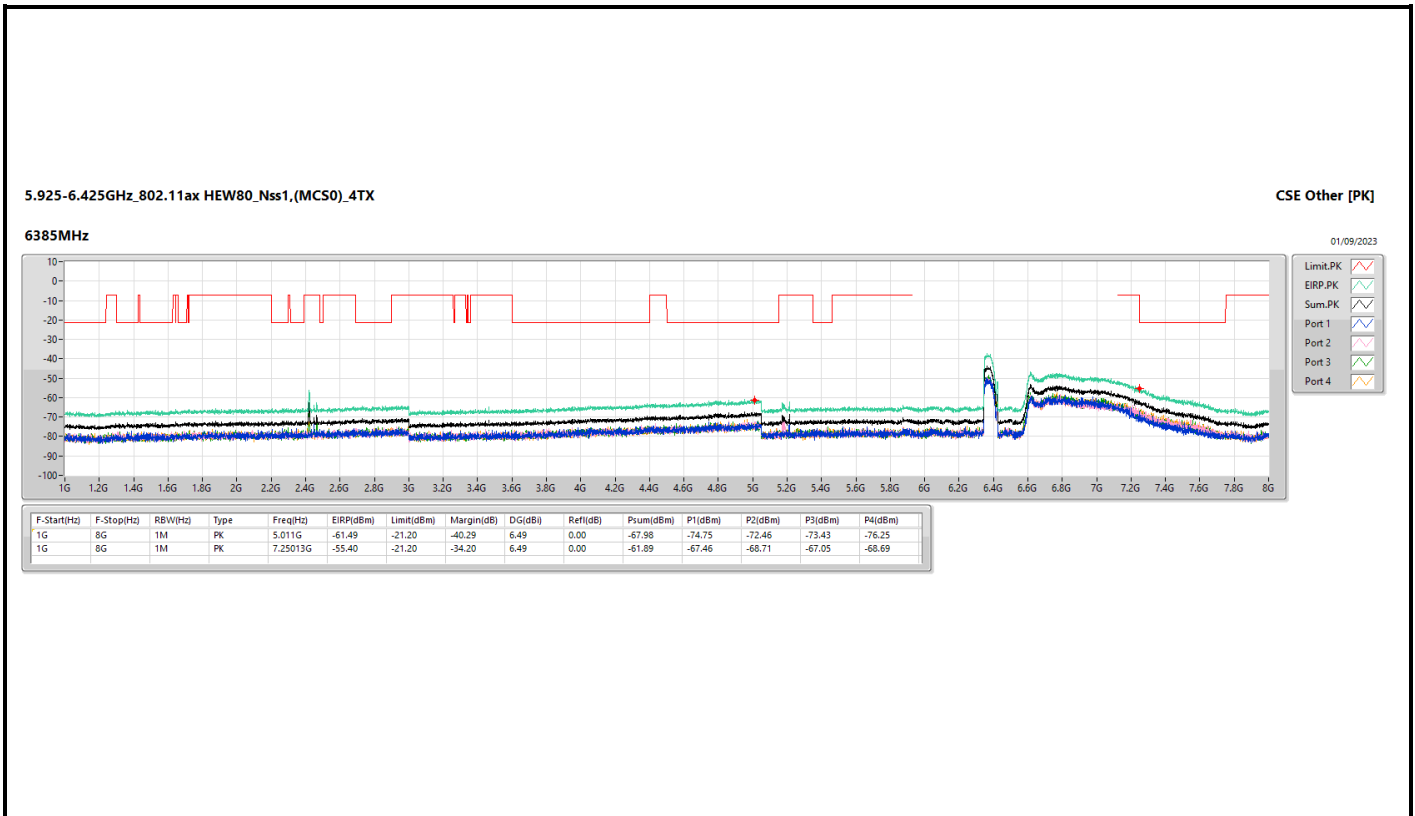

5.925-6.425GHz_802.11ax HEW80_Nss1,(MCS0)_4TX

CSE Other [PK]

5985MHz

01/09/2023

5.925-6.425GHz_802.11ax HEW80_Nss1,(MCS0)_4TX

CSE Other [AV]

5985MHz

01/09/2023