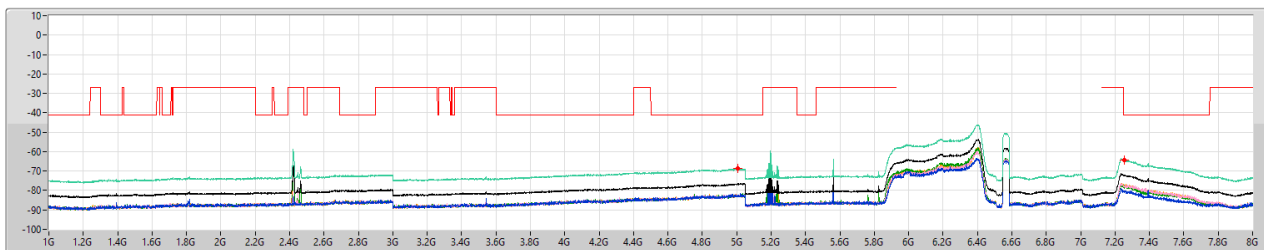

- Limit_AV ☒
- ERP_AV ☒
- Sum_AV ☒
- Port 1 ☒
- Port 2 ☒
- Port 3 ☒
- Port 4 ☒

F-Start(Hz)	F-Stop(Hz)	RBW(Hz)	Type	Freq(Hz)	EIRP(dBm)	Limit(dBm)	Margin(dB)	DG(dB)	Ref1(dB)	Psum(dBm)	P1(dBm)	P2(dBm)	P3(dBm)	P4(dBm)
1G	8G	1M	AV	5.0075G	-68.79	-41.20	-27.59	7.65	0.00	-76.44	-82.79	-82.17	-82.39	-82.50
1G	8G	1M	AV	7.25188G	-64.31	-41.20	-23.11	7.65	0.00	-71.96	-80.37	-77.77	-77.39	-77.10