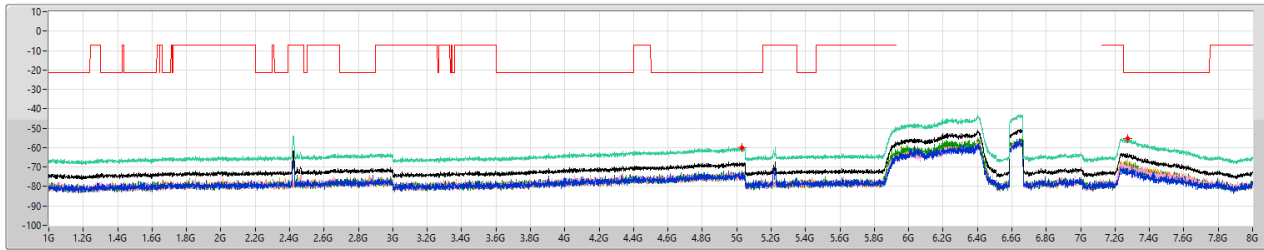

6.525-6.875GHz_802.11ax HEW80_Nss1,(MCS0)_4TX

CSE Other [PK]

6625MHz

01/09/2023

F-Start(Hz)	F-Stop(Hz)	RBW(Hz)	Type	Freq(Hz)	EIRP(dBm)	Limit(dBm)	Margin(dB)	DG(dB)	Ref1(dB)	Psum(dBm)	P1(dBm)	P2(dBm)	P3(dBm)	P4(dBm)
1G	8G	1M	PK	5.03113G	-60.20	-21.20	-39.00	7.65	0.00	-67.85	-73.33	-74.96	-72.04	-76.33
1G	8G	1M	PK	7.272G	-55.27	-21.20	-34.07	7.65	0.00	-62.92	-70.72	-71.24	-70.02	-66.01

6.525-6.875GHz_802.11ax HEW80_Nss1,(MCS0)_4TX

CSE Other [AV]

6625MHz

01/09/2023