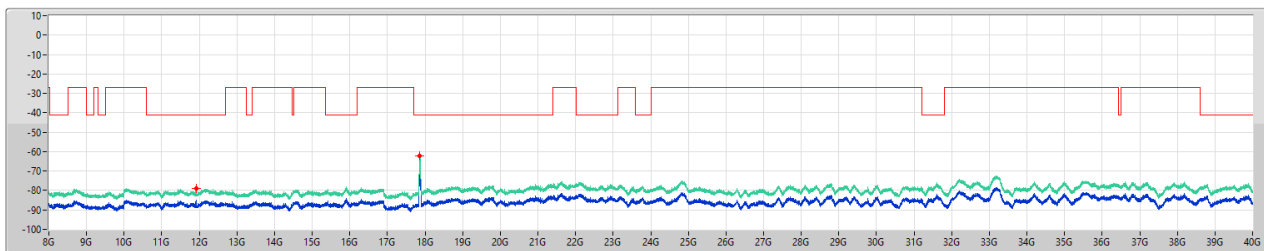

F-Start(Hz)	F-Stop(Hz)	RBW(Hz)	Type	Freq(Hz)	EIRP(dBm)	Limit(dBm)	Margin(dB)	DG(dB)	Ref(dB)	Psum(dBm)	P1(dBm)
8G	40G	1M	AV	11.912G	-79.11	-41.20	-37.91	6.00	0.00	-85.11	-85.11
8G	40G	1M	AV	17.864G	-62.28	-41.20	-21.08	6.00	0.00	-68.28	-68.28