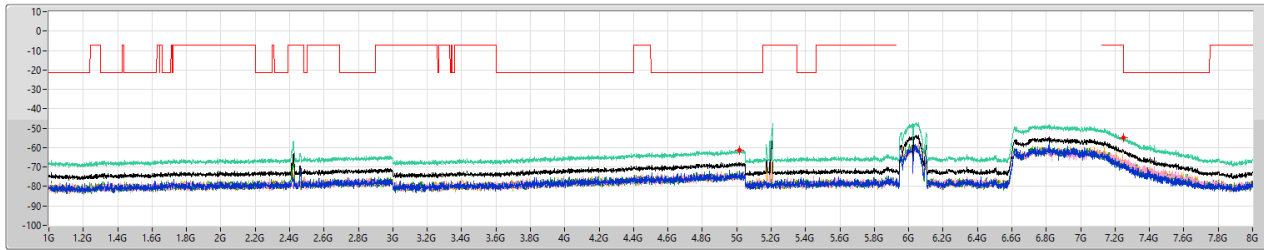

5.925-6.425GHz_802.11ax HEW160_Nss1,(MCS0)_4TX

CSE Other [PK]

6025MHz

01/09/2023

5.925-6.425GHz_802.11ax HEW160_Nss1,(MCS0)_4TX

CSE Other [AV]

6025MHz

01/09/2023