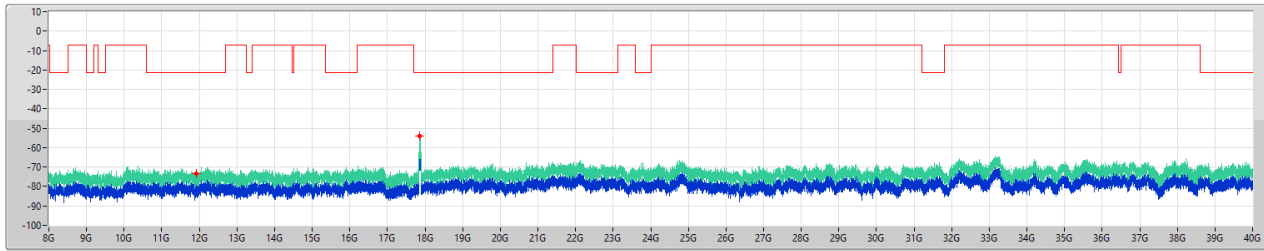

5.925-6.425GHz_802.11ax_HEW20_Nss1,(MCS0)_1TX

CSE [PK]

5955MHz

31/08/2023

F-Start(Hz)	F-Stop(Hz)	RBW(Hz)	Type	Freq(Hz)	EIRP(dBm)	Limit(dBm)	Margin(dB)	DG(dB)	Ref(dB)	Psum(dBm)	P1(dBm)
8G	40G	1M	PK	11.918G	-73.50	-21.20	-52.30	6.00	0.00	-79.50	-79.50
8G	40G	1M	PK	17.86G	-54.11	-21.20	-32.91	6.00	0.00	-60.11	-60.11

5.925-6.425GHz_802.11ax_HEW20_Nss1,(MCS0)_1TX

CSE [AV]

5955MHz

31/08/2023