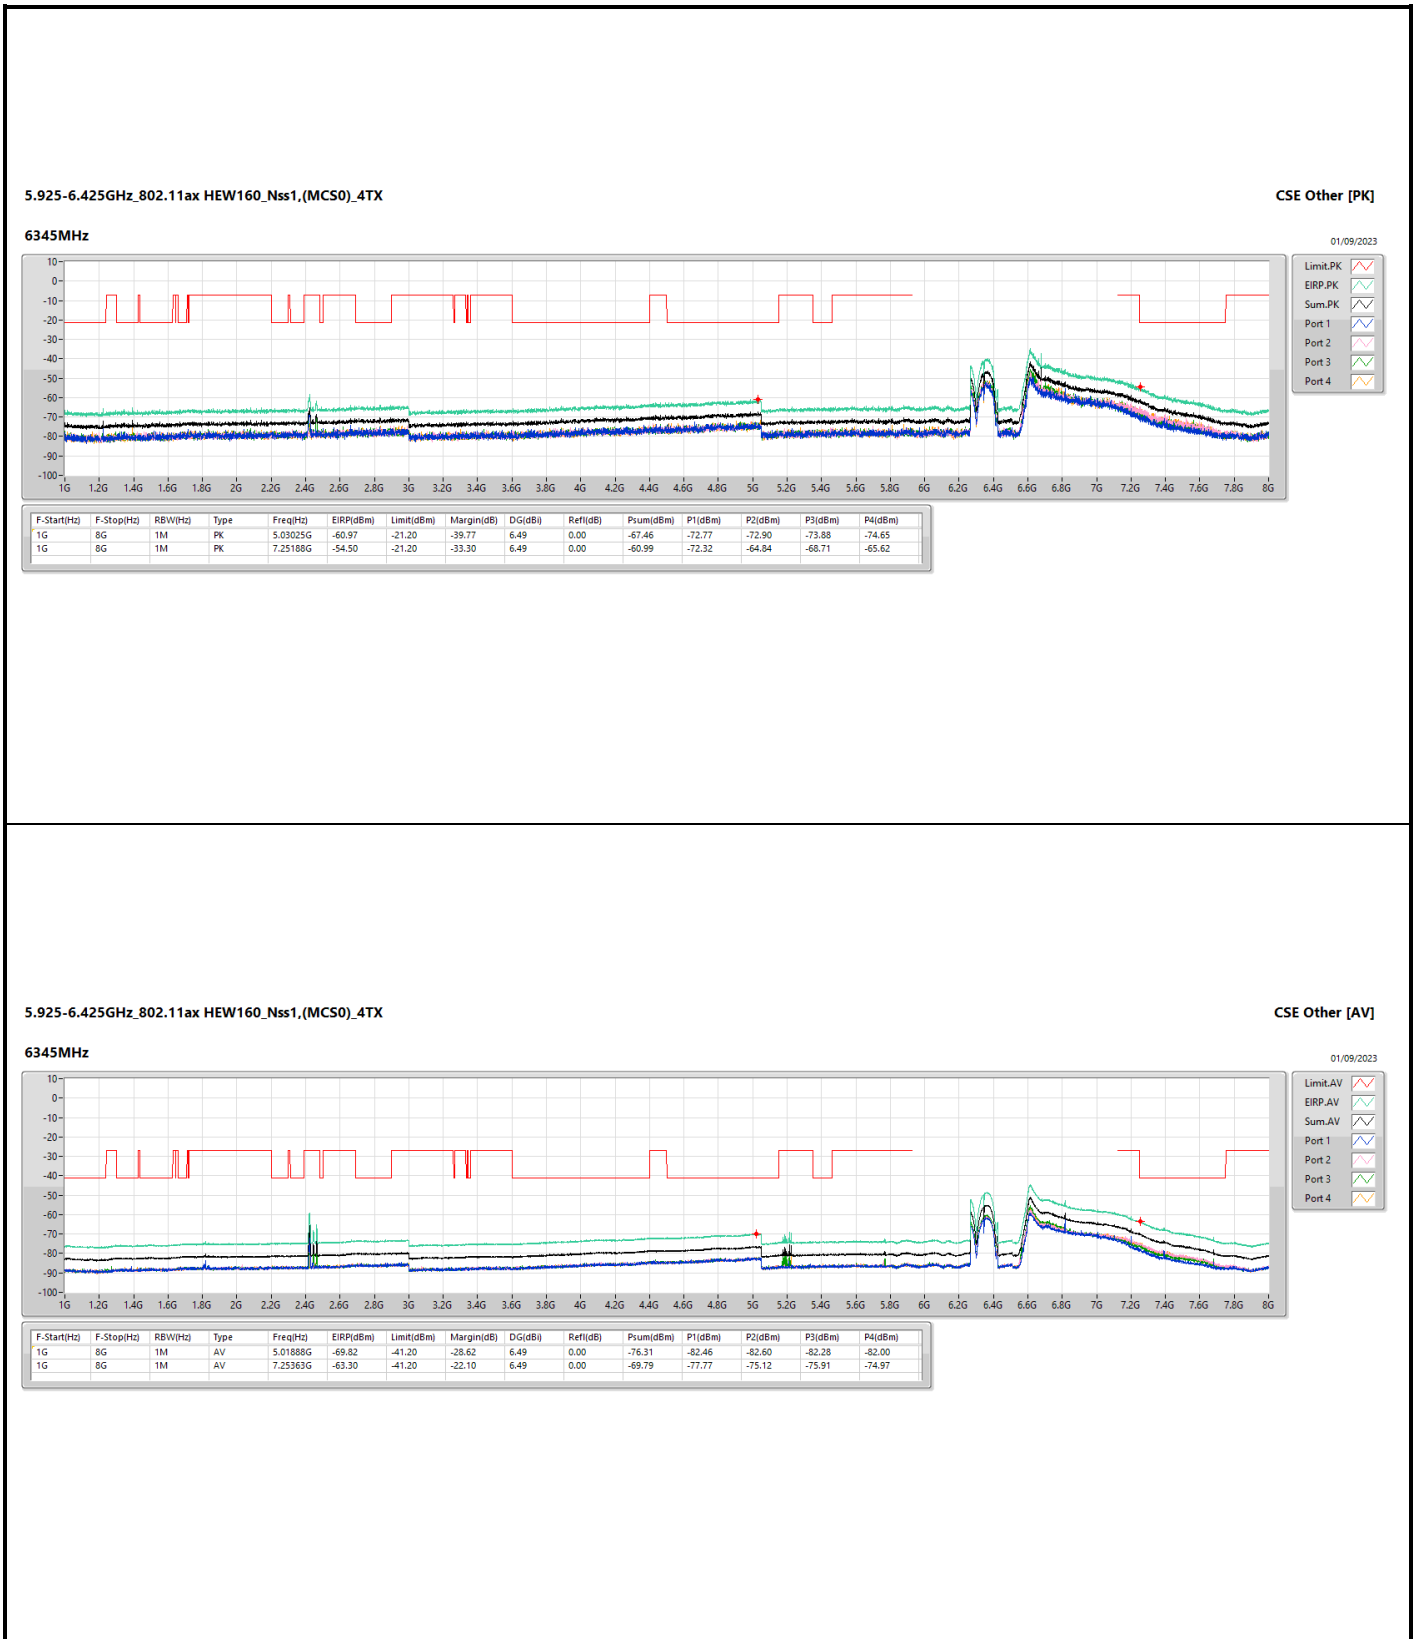

5.925-6.425GHz_802.11ax HEW160_Nss1,(MCS0)_4TX

CSE Other [PK]

6025MHz

01/09/2023

5.925-6.425GHz_802.11ax HEW160_Nss1,(MCS0)_4TX

CSE Other [AV]

6025MHz

01/09/2023