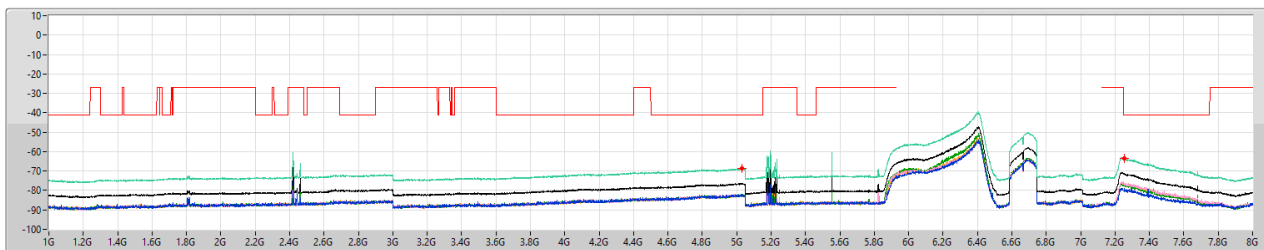

6.525-6.875GHz_802.11ax HEW160_Nss1,(MCS0)_4TX

CSE Other [PK]

6665MHz

01/09/2023

6.525-6.875GHz_802.11ax HEW160_Nss1,(MCS0)_4TX

CSE Other [AV]

6665MHz

01/09/2023