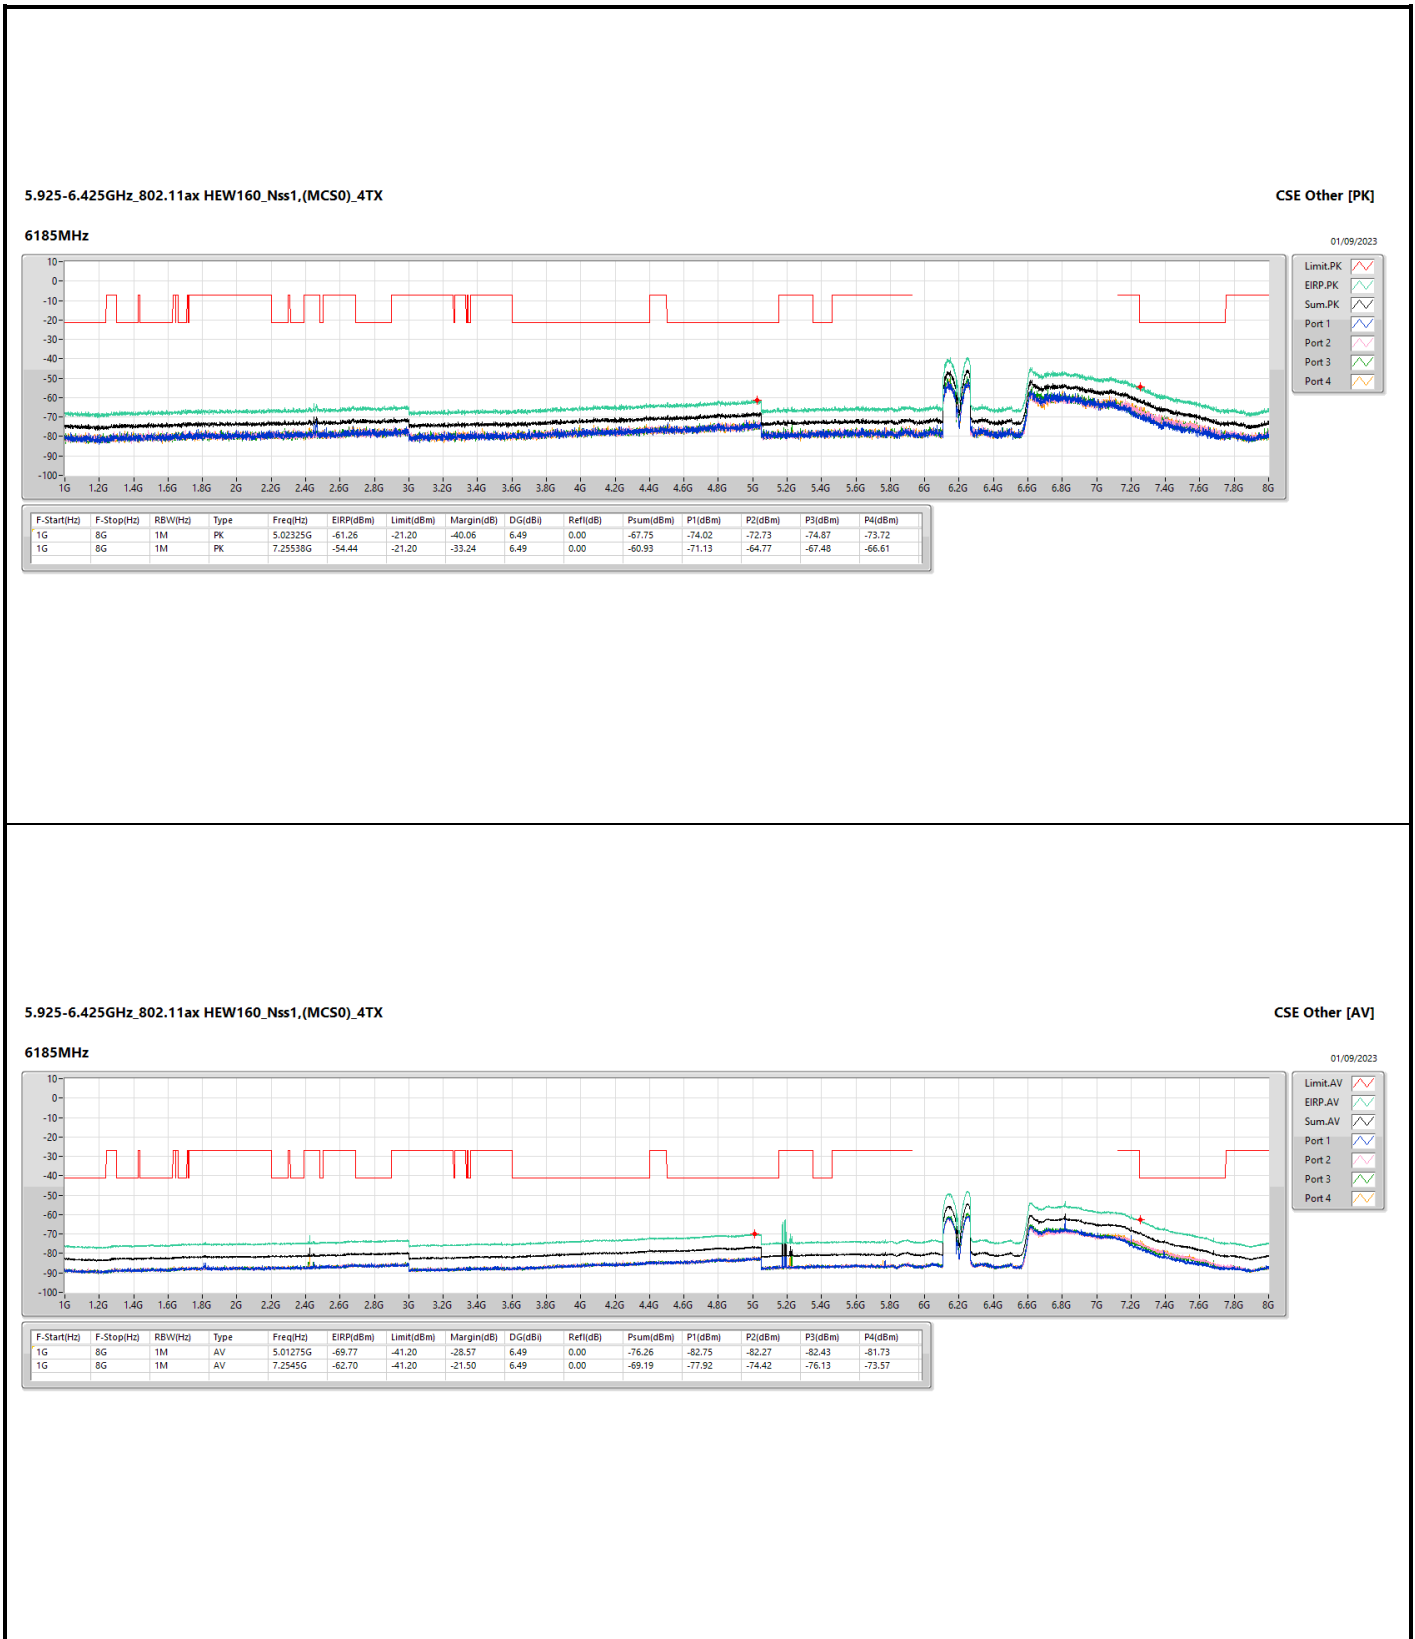

5.925-6.425GHz_802.11ax HEW160_Nss1,(MCS0)_4TX

CSE Other [PK]

6025MHz

01/09/2023

5.925-6.425GHz_802.11ax HEW160_Nss1,(MCS0)_4TX

CSE Other [AV]

6025MHz

01/09/2023