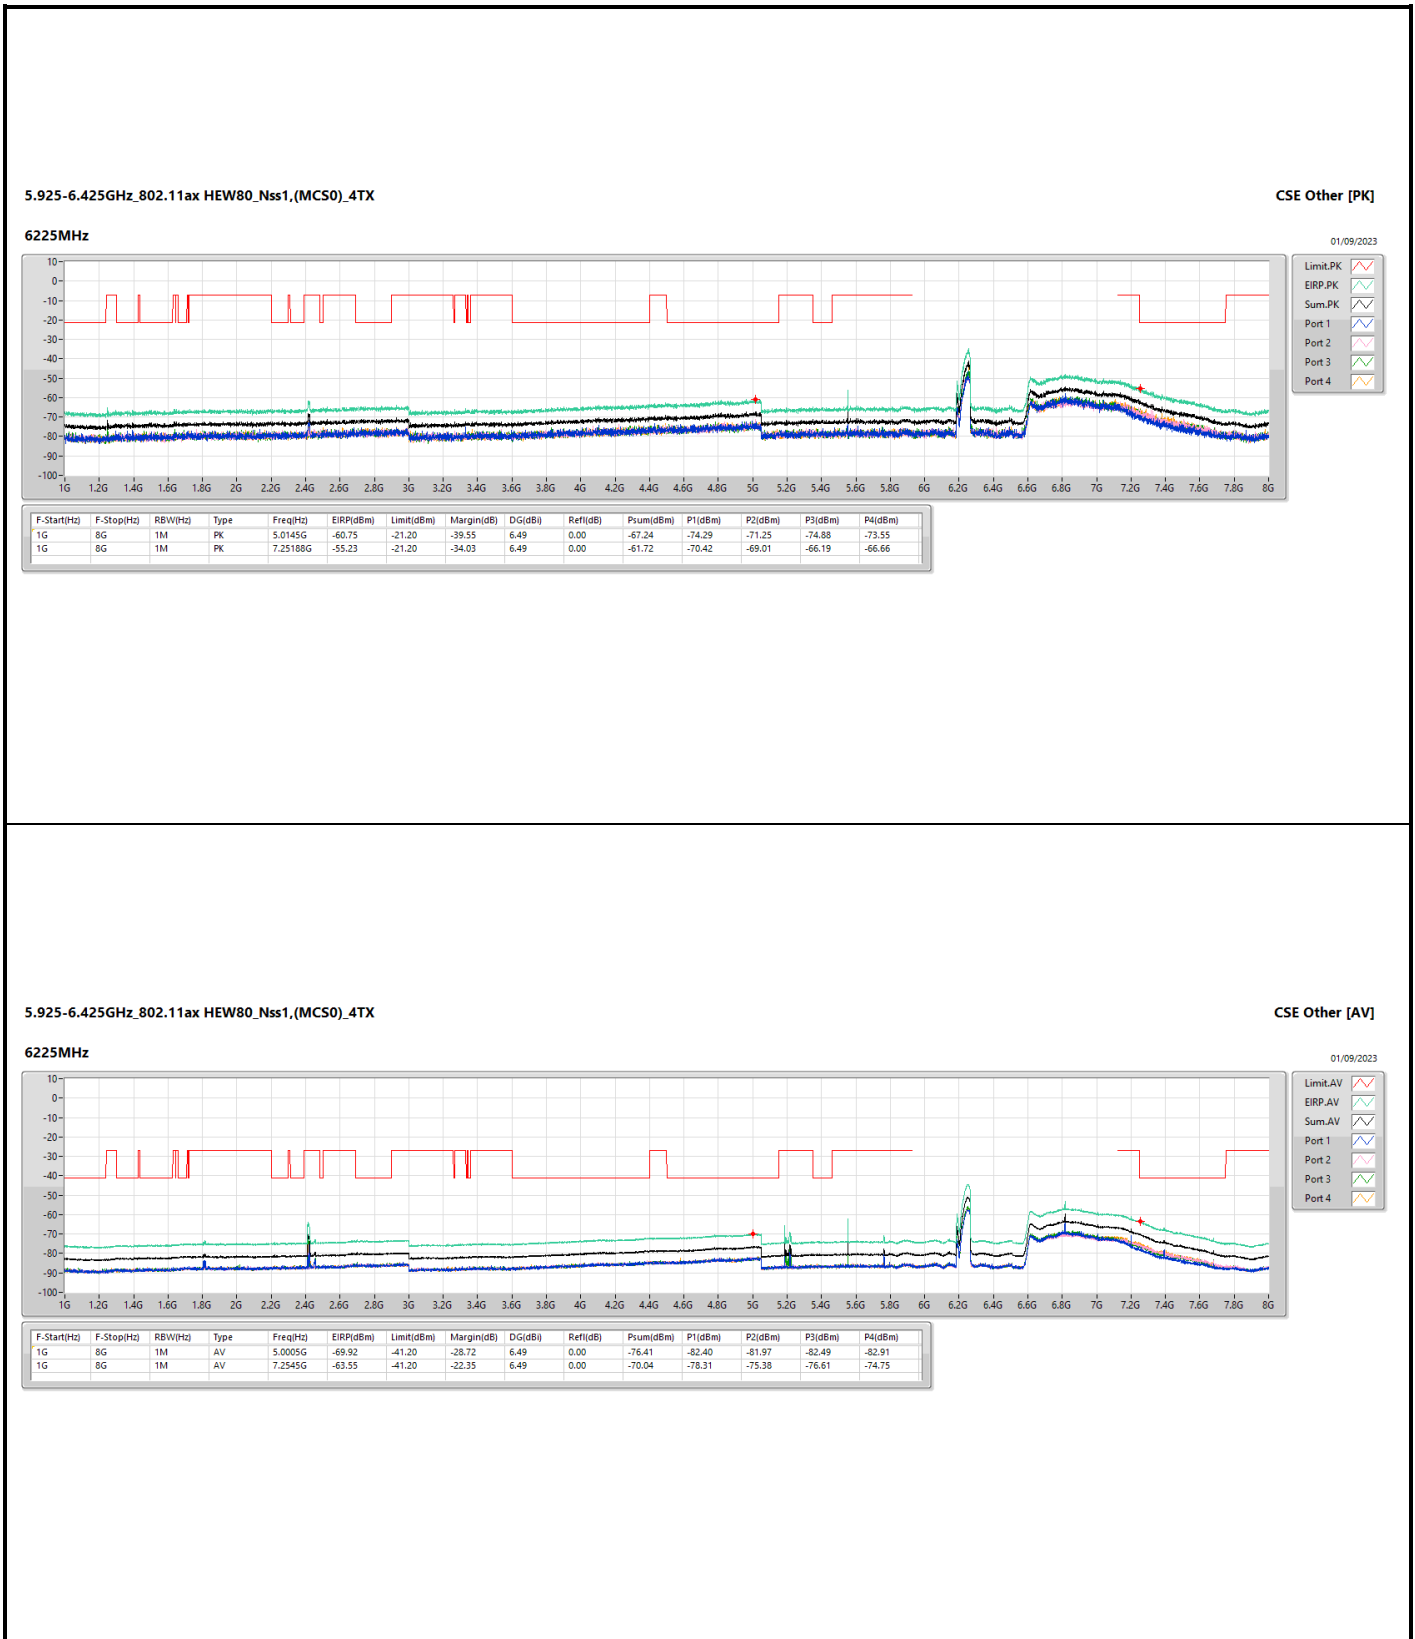

5.925-6.425GHz_802.11ax HEW80_Nss1,(MCS0)_4TX

CSE Other [PK]

5985MHz

01/09/2023

5.925-6.425GHz_802.11ax HEW80_Nss1,(MCS0)_4TX

CSE Other [AV]

5985MHz

01/09/2023