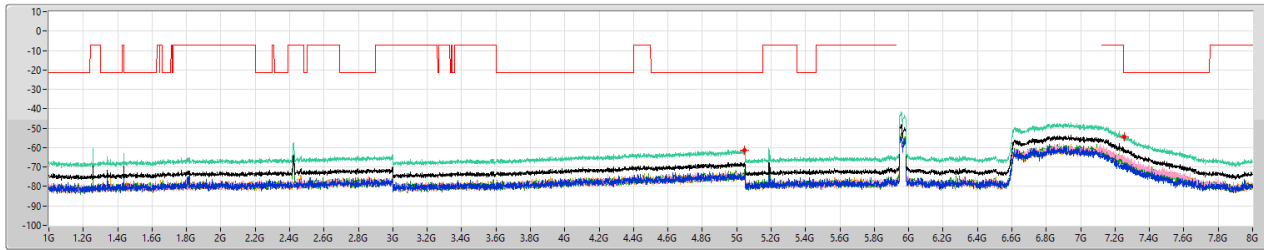

5.925-6.425GHz_802.11ax HEW40_Nss1,(MCS0)_4TX

CSE Other [PK]

5965MHz

01/09/2023

5.925-6.425GHz_802.11ax HEW40_Nss1,(MCS0)_4TX

CSE Other [AV]

5965MHz

01/09/2023