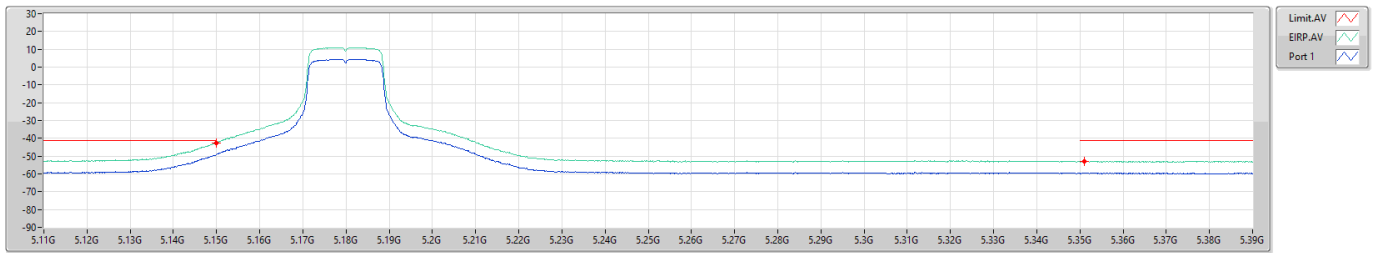

5.15-5.25GHz_802.11a_Nss1,(6Mbps)_1TX

CSE Bandedge [AV]

5180MHz

10/04/2023