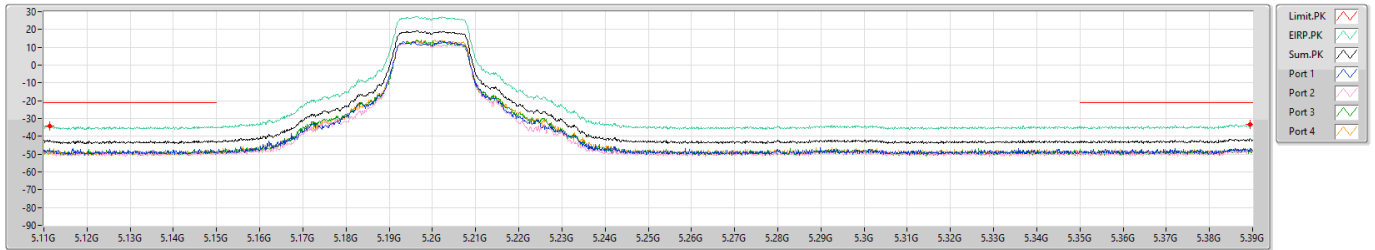

5.15-5.25GHz_802.11a_Nss1,(6Mbps)_4TX

CSE Bandedge [PK]

5200MHz

25/03/2023

5.15-5.25GHz_802.11a_Nss1,(6Mbps)_4TX

CSE Bandedge [AV]

5200MHz

25/03/2023