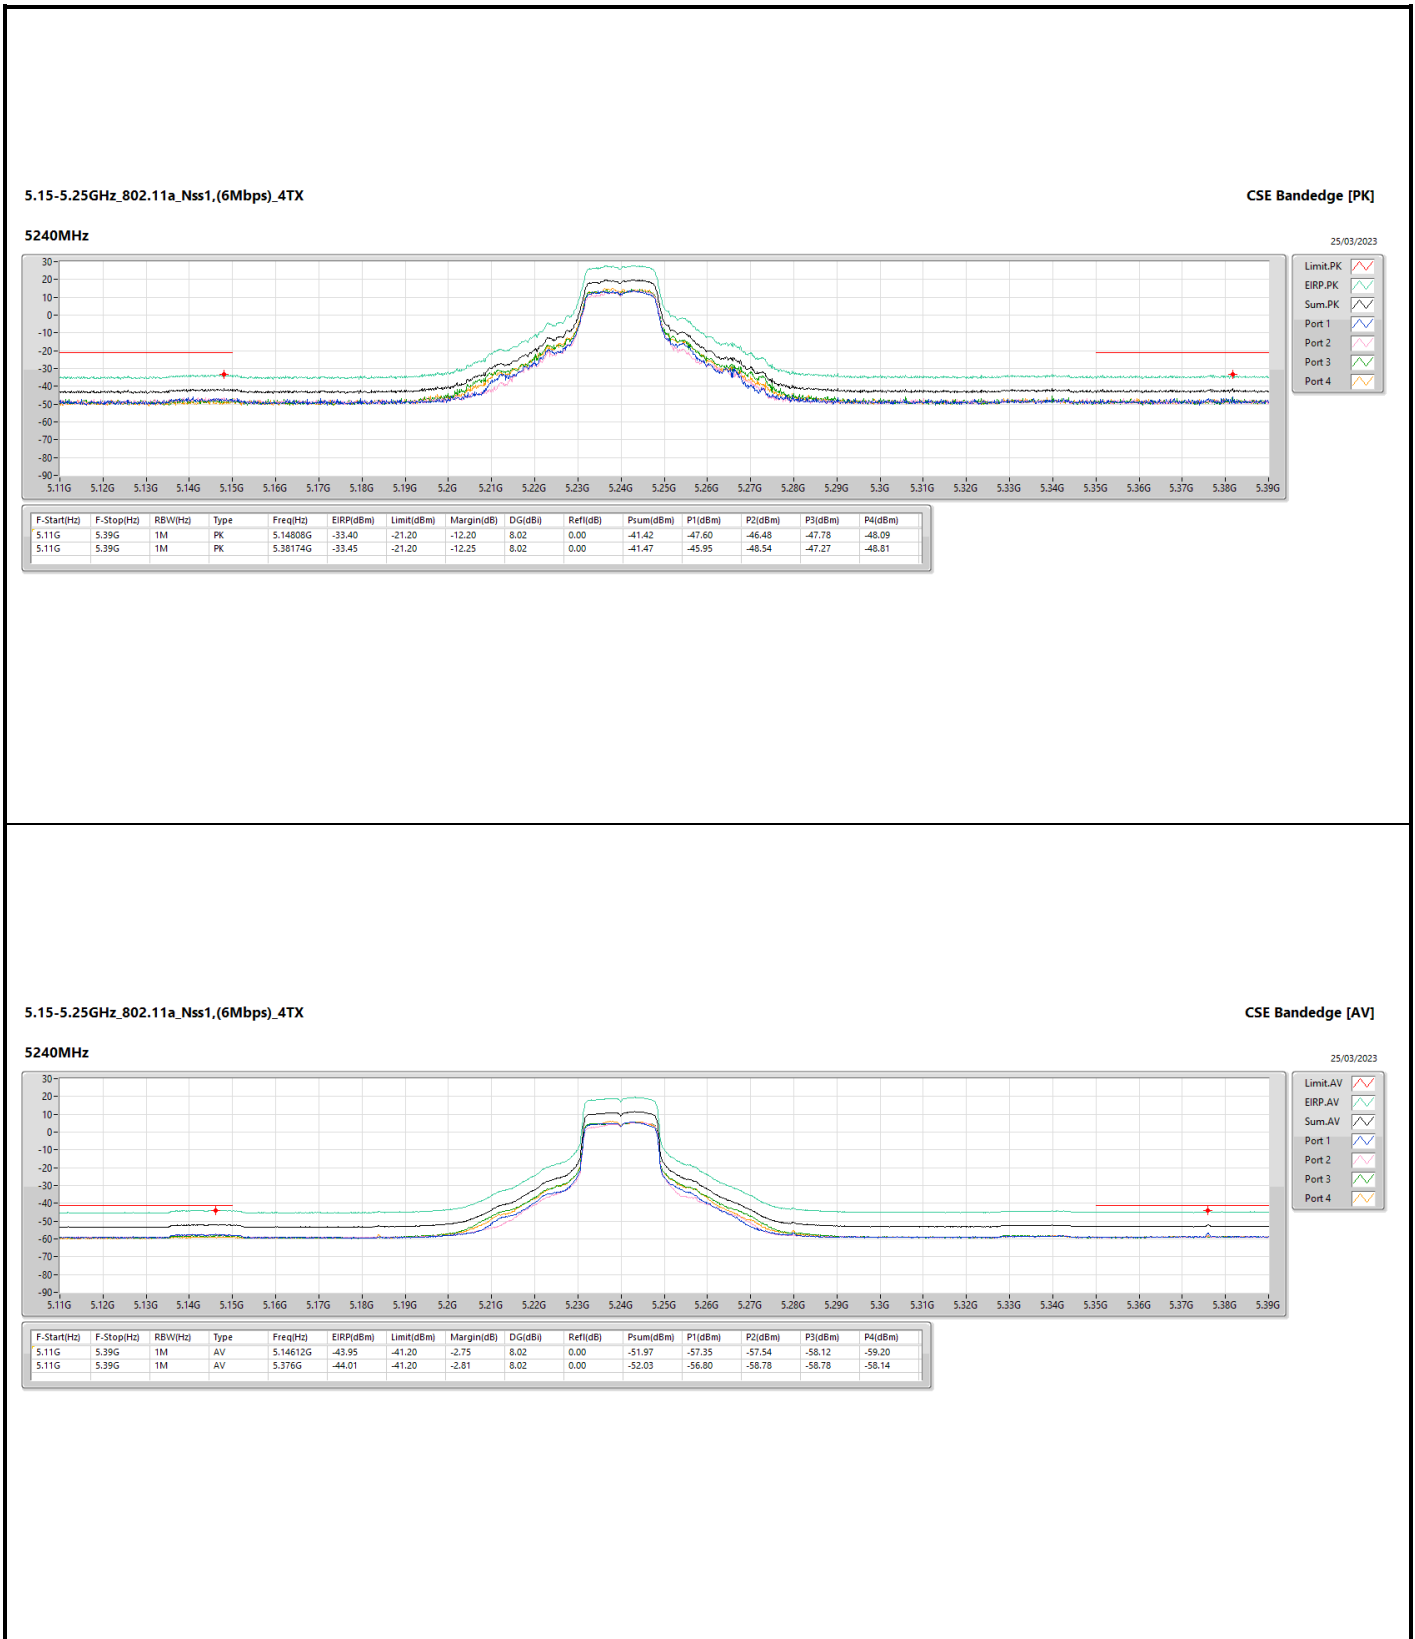

5.15-5.25GHz_802.11a_Nss1,(6Mbps)_4TX

CSE Bandedge [PK]

5200MHz

25/03/2023

5.15-5.25GHz_802.11a_Nss1,(6Mbps)_4TX

CSE Bandedge [AV]

5200MHz

25/03/2023