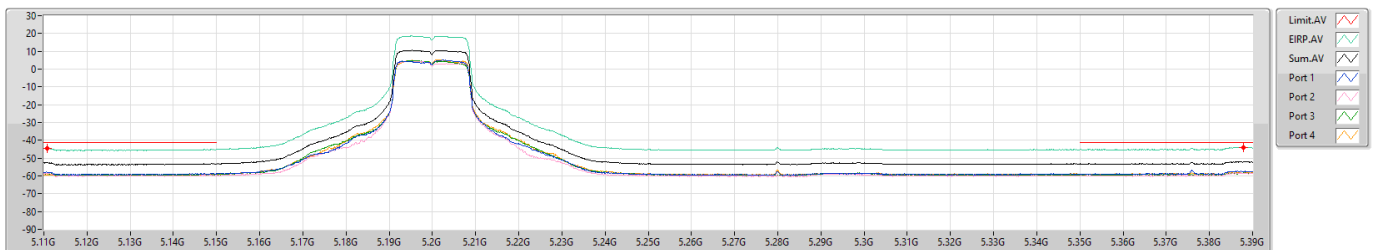

5.15-5.25GHz_802.11a_Nss1,(6Mbps)_4TX

CSE Bandedge [PK]

5200MHz

25/03/2023

5.15-5.25GHz_802.11a_Nss1,(6Mbps)_4TX

CSE Bandedge [AV]

5200MHz

25/03/2023