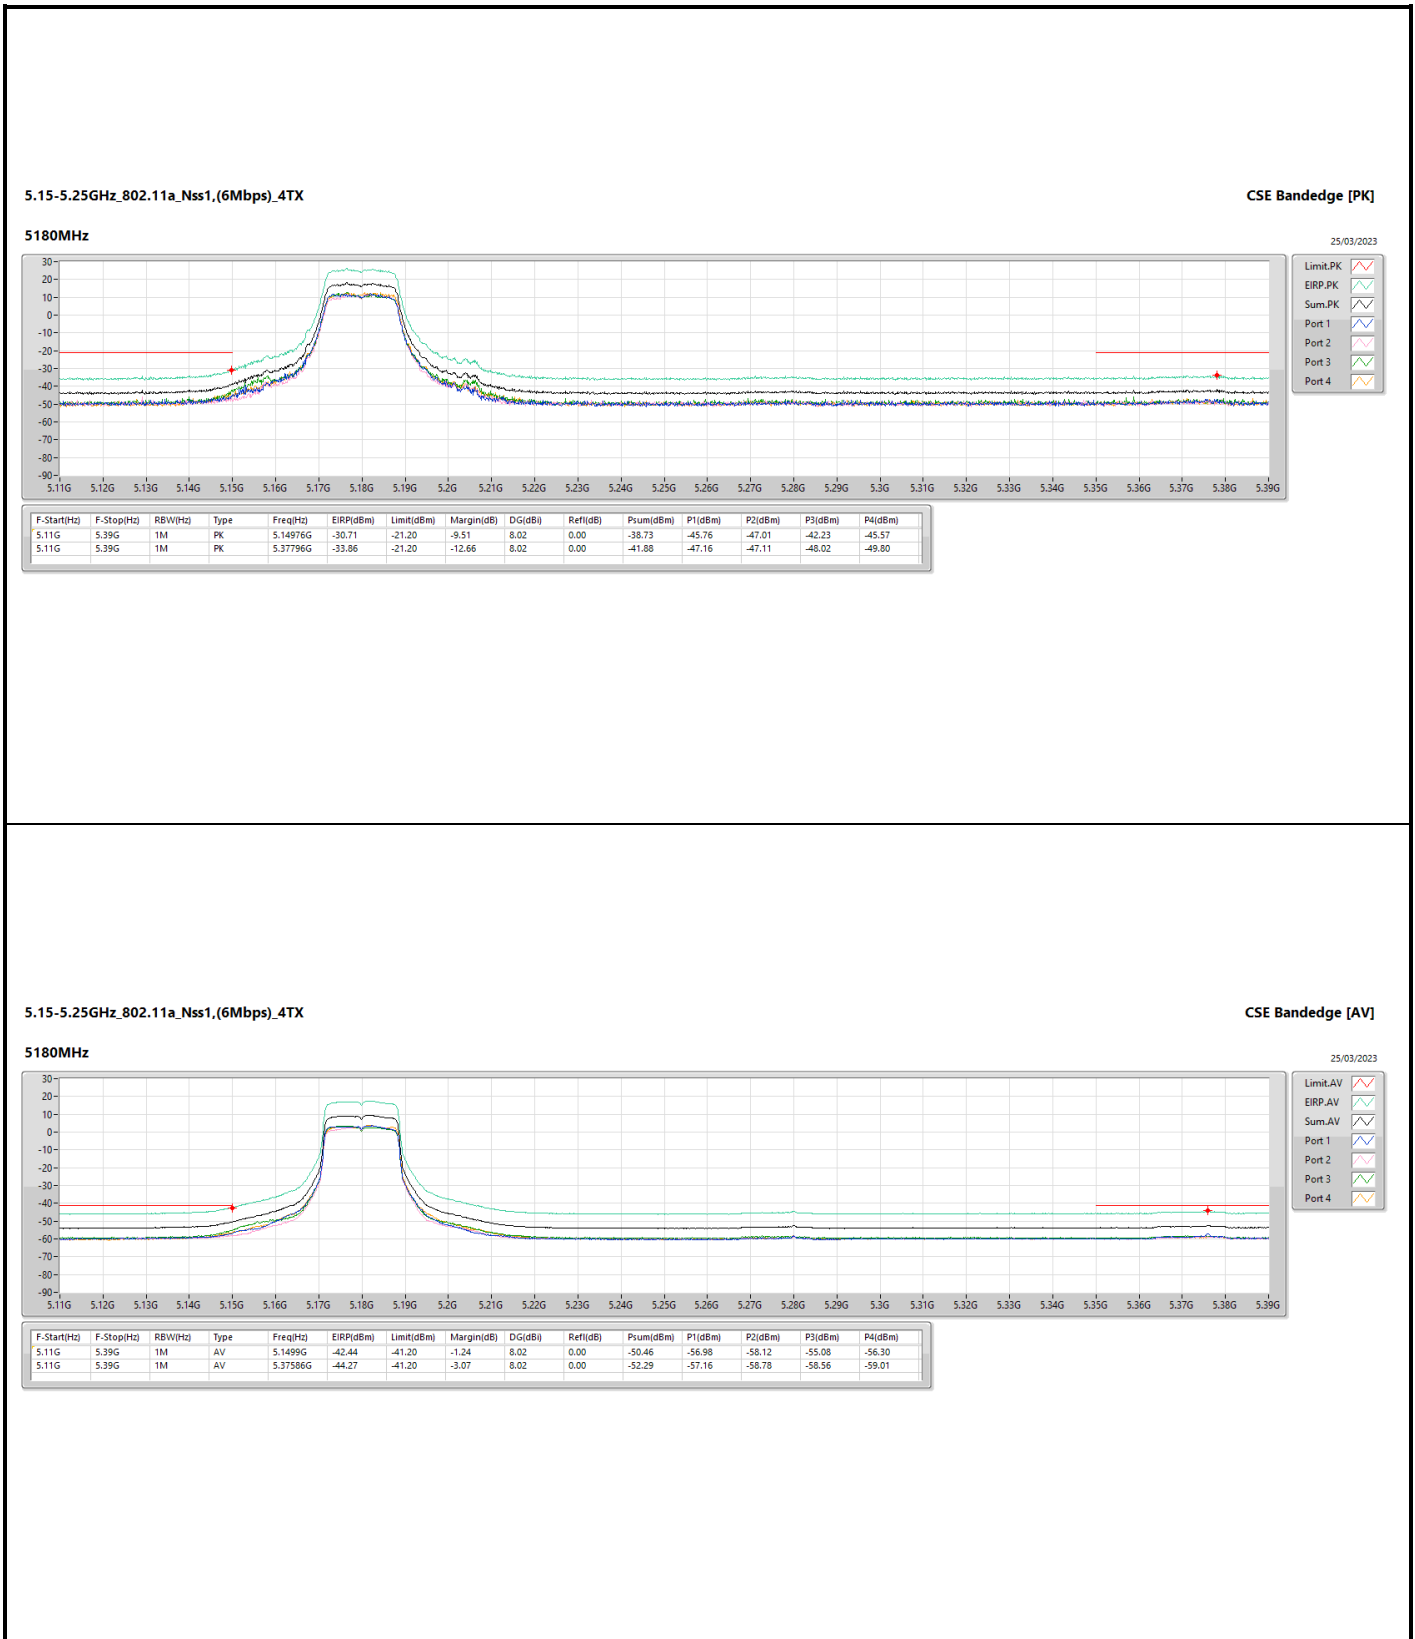

5.15-5.25GHz_802.11a_Nss1,(6Mbps)_4TX

CSE Bandedge [PK]

5200MHz

25/03/2023

5.15-5.25GHz_802.11a_Nss1,(6Mbps)_4TX

CSE Bandedge [AV]

5200MHz

25/03/2023