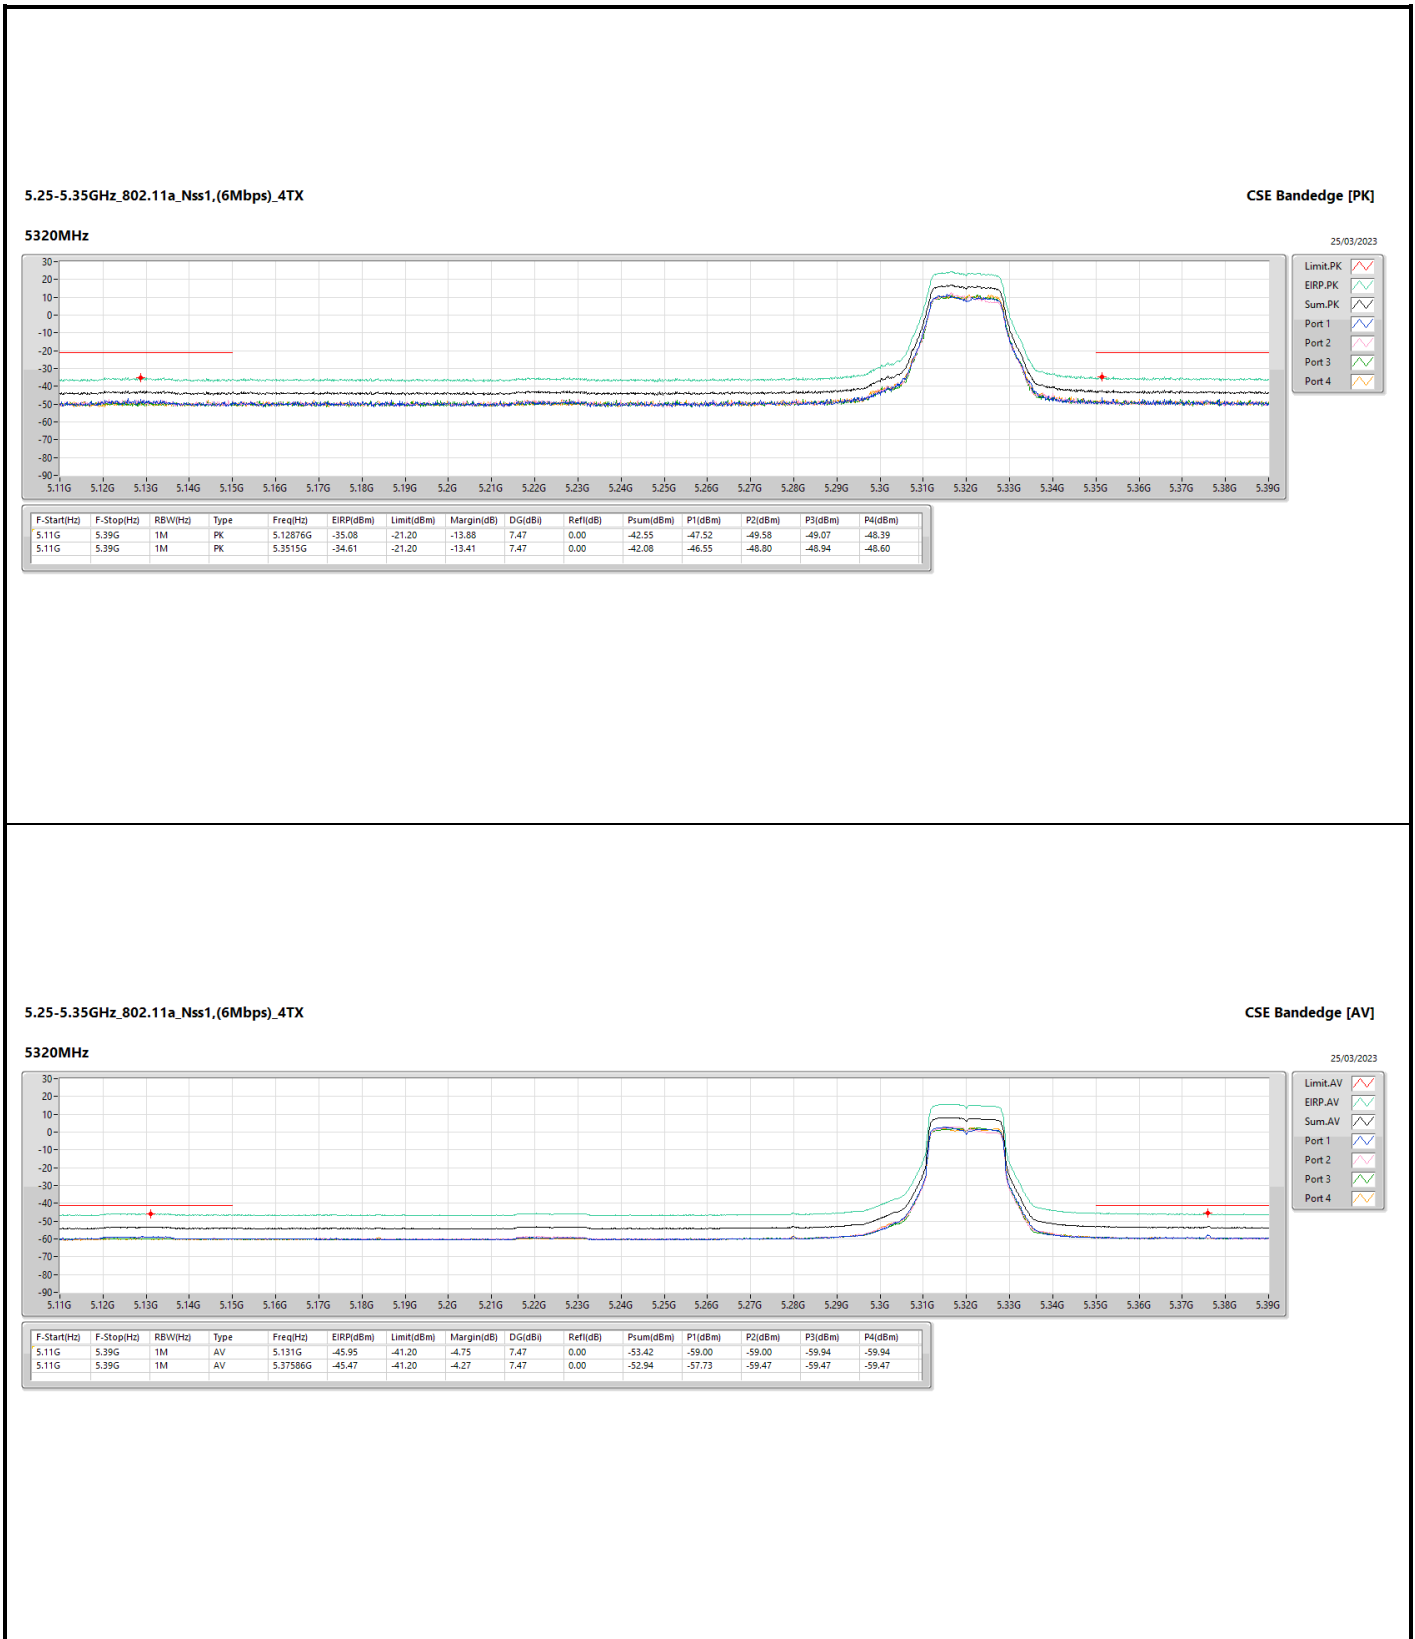

5.15-5.25GHz_802.11a_Nss1,(6Mbps)_4TX

CSE Bandedge [PK]

5200MHz

25/03/2023

5.15-5.25GHz_802.11a_Nss1,(6Mbps)_4TX

CSE Bandedge [AV]

5200MHz

25/03/2023