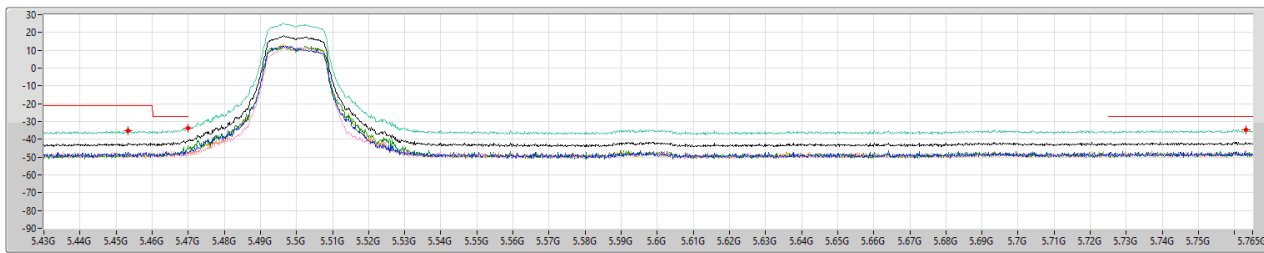

5.47-5.725GHz_802.11a_Nss1,(6Mbps)_4TX

CSE Bandedge [PK]

5500MHz

25/03/2023

F.Start(Hz)	F.Stop(Hz)	RBW(Hz)	Type	Freq(Hz)	EIRP(dBm)	Limit(dBm)	Margin(dB)	DG(dB)	RefI(dB)	Psum(dBm)	P1(dBm)	P2(dBm)	P3(dBm)	P4(dBm)
5.43G	5.765G	1M	PK	5.45328G	-35.37	-21.20	-14.17	6.91	0.00	-42.28	-47.17	-49.49	-48.79	-48.08
5.43G	5.765G	1M	PK	5.46987G	-33.82	-27.00	-6.82	6.91	0.00	-40.73	-47.73	-49.00	-44.03	-42.06
5.43G	5.765G	1M	PK	5.76316G	-34.68	-27.00	-7.68	6.91	0.00	-41.59	-48.20	-45.78	-48.28	-48.86

5.47-5.725GHz_802.11a_Nss1,(6Mbps)_4TX

CSE Bandedge [AV]

5500MHz

25/03/2023