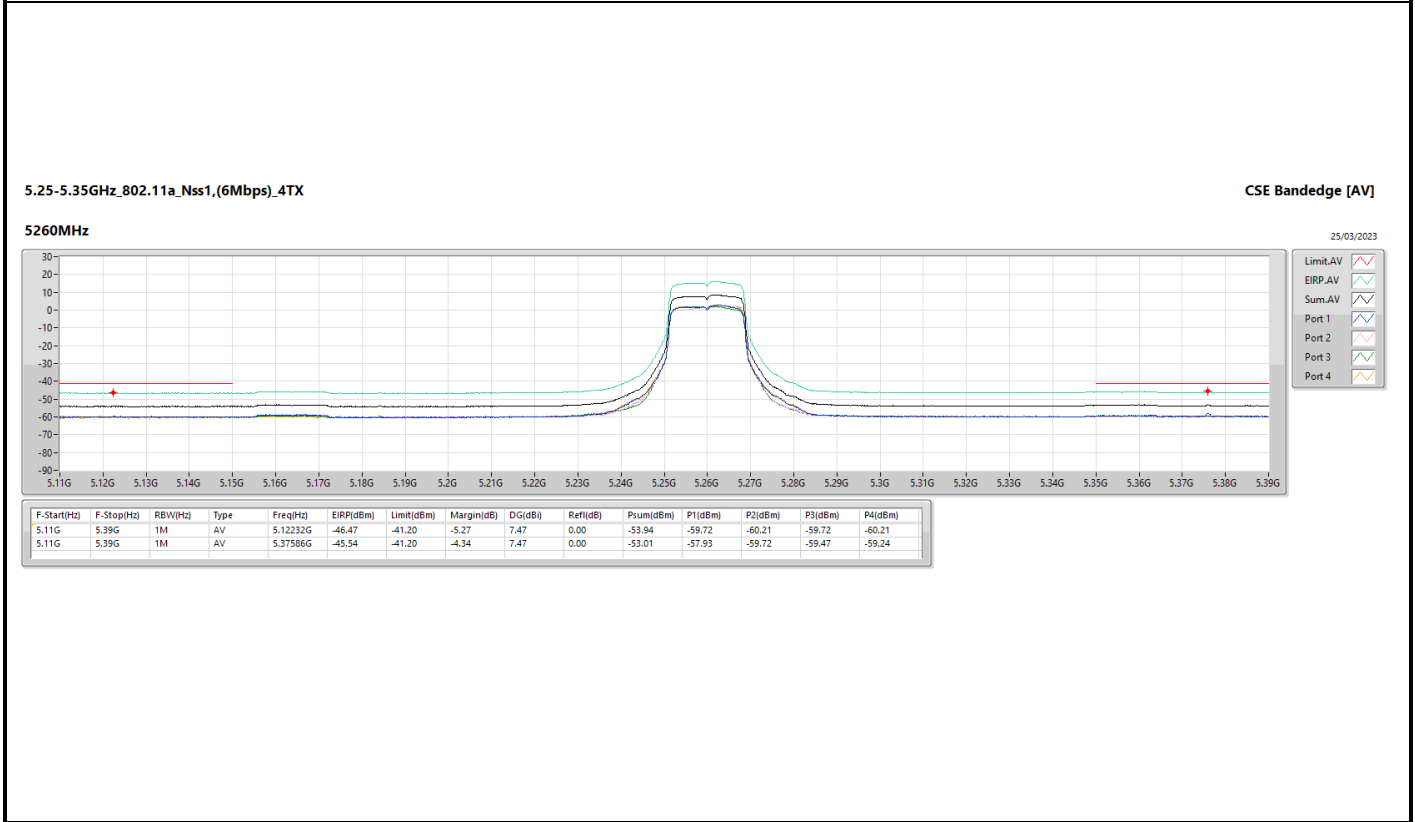

5.15-5.25GHz_802.11a_Nss1,(6Mbps)_4TX

CSE Bandedge [PK]

5200MHz

25/03/2023

5.15-5.25GHz_802.11a_Nss1,(6Mbps)_4TX

CSE Bandedge [AV]

5200MHz

25/03/2023