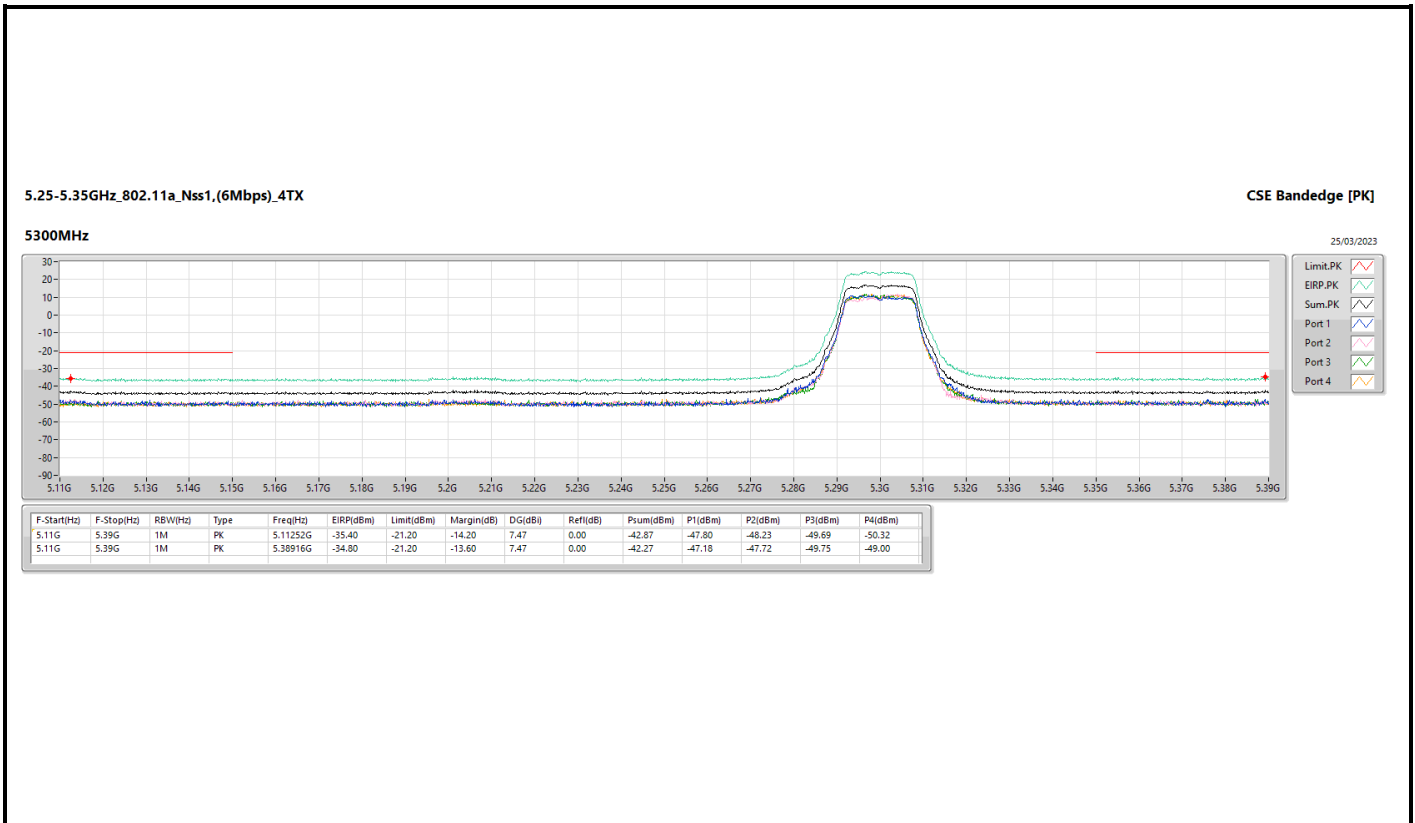

5.15-5.25GHz_802.11a_Nss1,(6Mbps)_4TX

CSE Bandedge [PK]

5200MHz

25/03/2023

5.15-5.25GHz_802.11a_Nss1,(6Mbps)_4TX

CSE Bandedge [AV]

5200MHz

25/03/2023