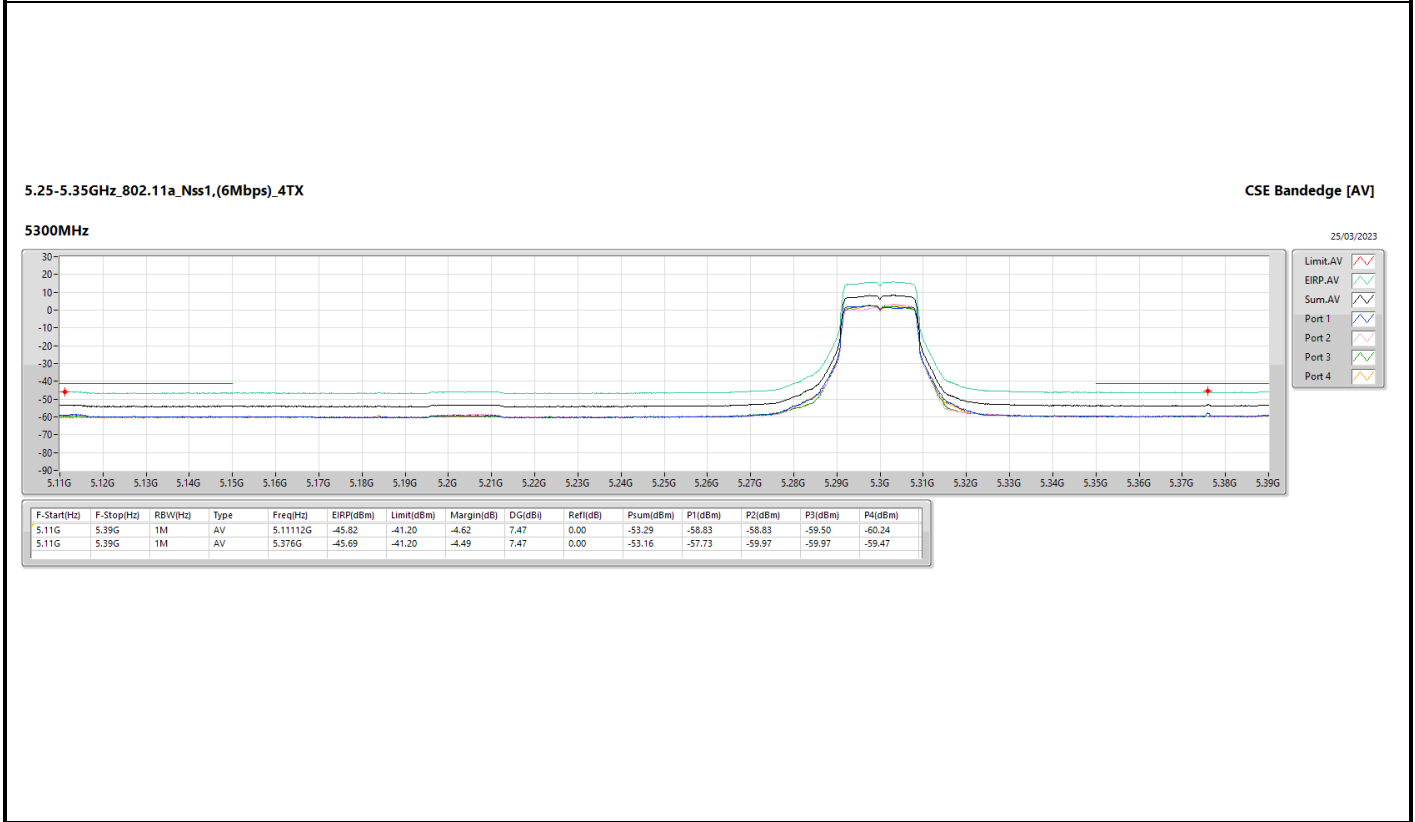

5.15-5.25GHz_802.11a_Nss1,(6Mbps)_4TX

CSE Bandedge [PK]

5200MHz

25/03/2023

5.15-5.25GHz_802.11a_Nss1,(6Mbps)_4TX

CSE Bandedge [AV]

5200MHz

25/03/2023