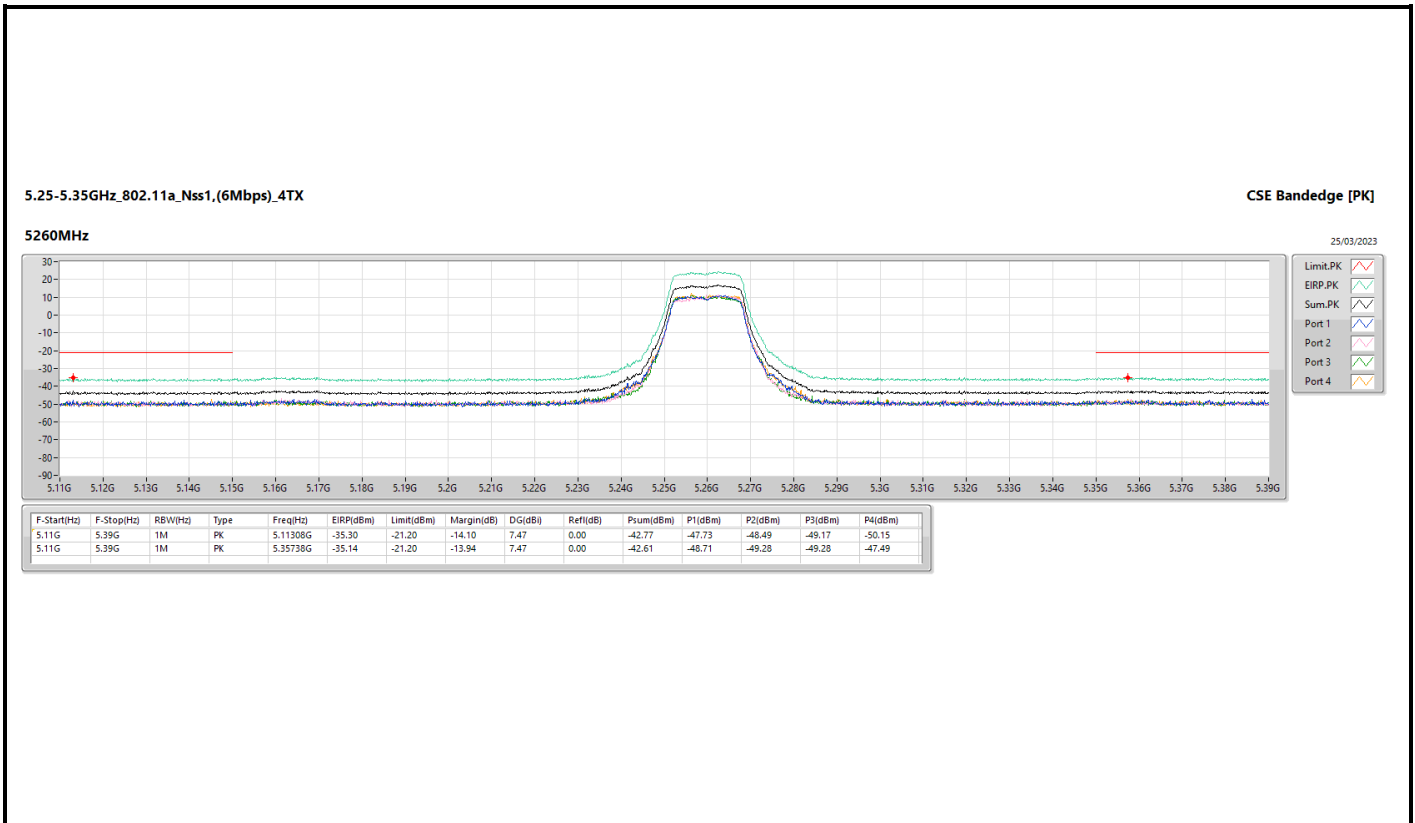

5.15-5.25GHz_802.11a_Nss1,(6Mbps)_4TX

CSE Bandedge [PK]

5200MHz

25/03/2023

5.15-5.25GHz_802.11a_Nss1,(6Mbps)_4TX

CSE Bandedge [AV]

5200MHz

25/03/2023