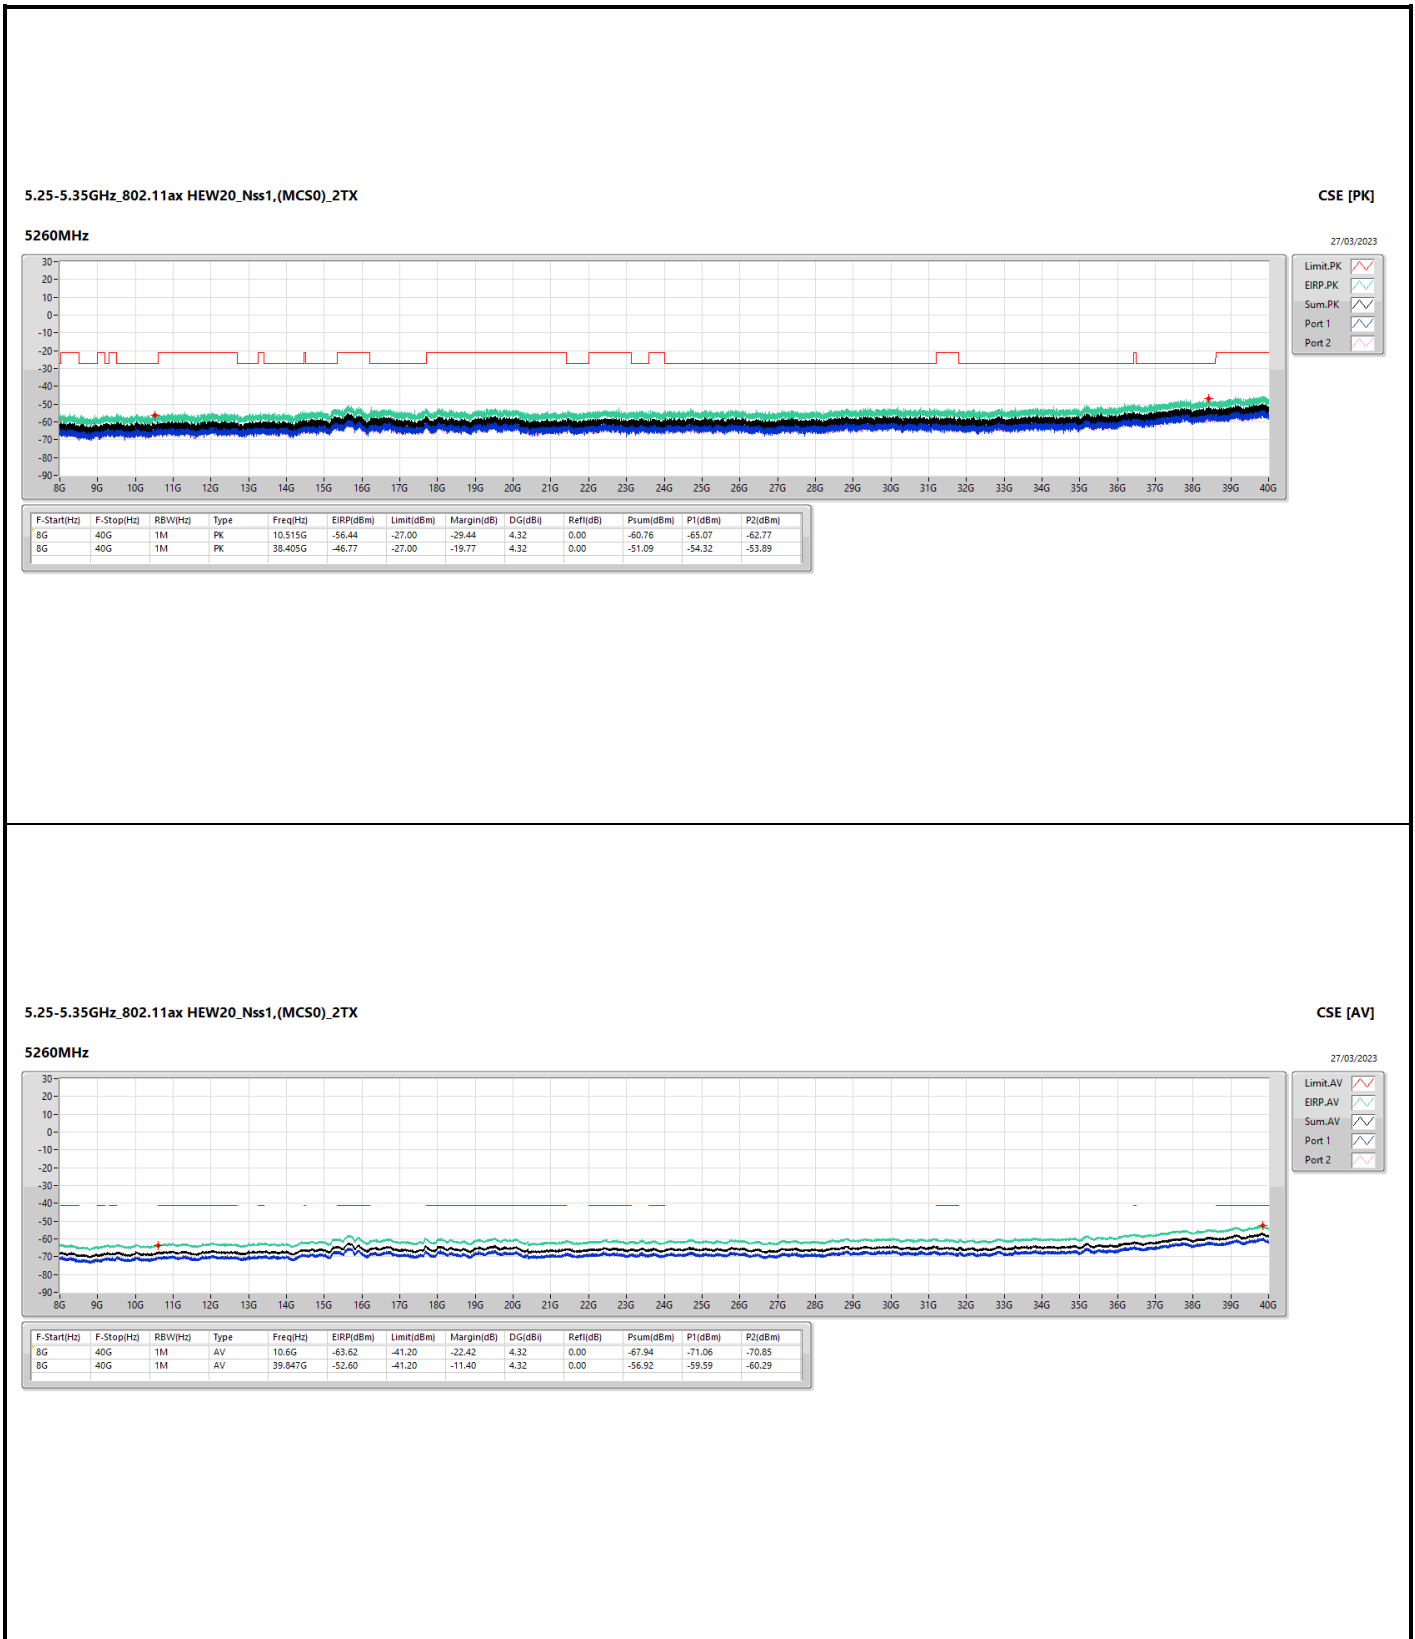

5.25-5.35GHz\_802.11ax HEW20\_Nss1,(MCS0)\_2TX

CSE [PK]

5300MHz

27/03/2023

5.25-5.35GHz\_802.11ax HEW20\_Nss1,(MCS0)\_2TX

CSE [AV]

5300MHz

27/03/2023