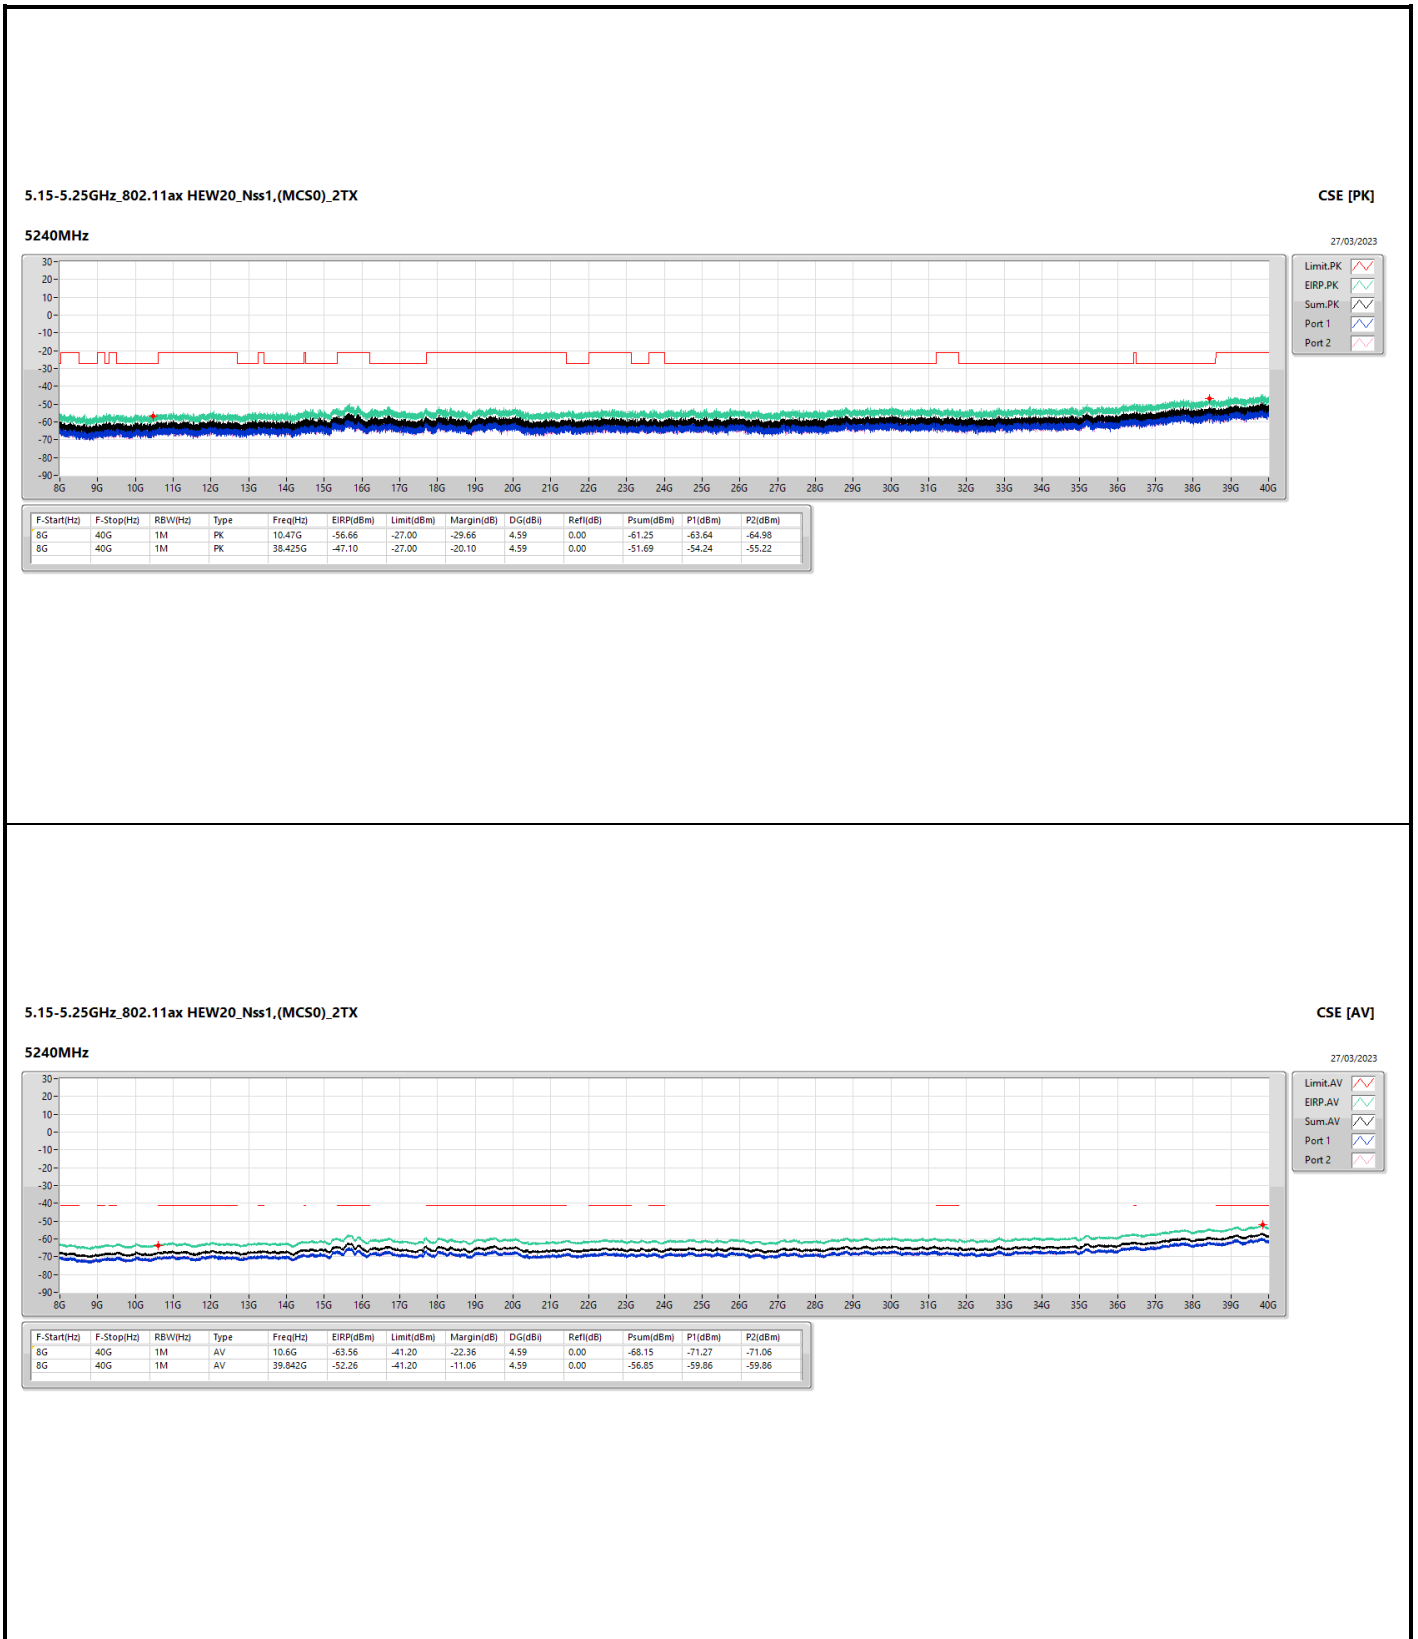

5.25-5.35GHz\_802.11ax HEW20\_Nss1,(MCS0)\_2TX

CSE [PK]

5300MHz

27/03/2023

5.25-5.35GHz\_802.11ax HEW20\_Nss1,(MCS0)\_2TX

CSE [AV]

5300MHz

27/03/2023