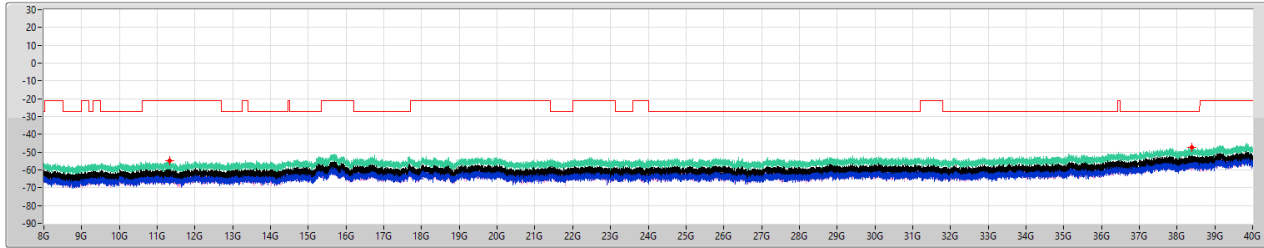

5.47-5.725GHz_802.11ax HEW40_Nss1,(MCS0)_2TX

CSE [PK]

5670MHz

27/03/2023

- Limit.PK ☒
- EIRP.PK ☒
- Sum.PK ☒
- Port 1 ☐
- Port 2 ☐

F-Start(Hz)	F-Stop(Hz)	RBW(Hz)	Type	Freq(Hz)	EIRP(dBm)	Limit(dBm)	Margin(dB)	DG(dB)	RefI(dB)	Psum(dBm)	P1(dBm)	P2(dBm)
8G	40G	1M	PK	11.336G	-55.05	-21.20	-33.85	4.02	0.00	-59.07	-63.01	-61.32
8G	40G	1M	PK	38.399G	-47.30	-27.00	-20.30	4.02	0.00	-51.32	-53.70	-55.07

5.47-5.725GHz_802.11ax HEW40_Nss1,(MCS0)_2TX

CSE [AV]

5670MHz

27/03/2023