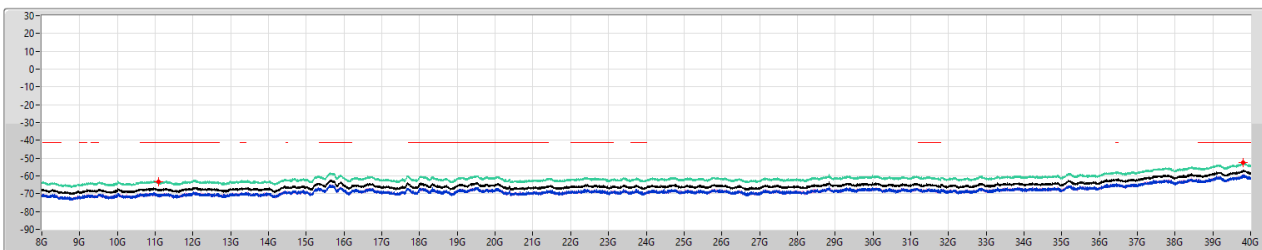

F-Start(Hz)	F-Stop(Hz)	RBW(Hz)	Type	Freq(Hz)	EIRP(dBm)	Limit(dBm)	Margin(dB)	DG(dB)	RefI(dB)	Psum(dBm)	P1(dBm)	P2(dBm)
8G	40G	1M	AV	11.085G	-63.38	-41.20	-22.18	4.02	0.00	-67.40	-70.21	-70.61
8G	40G	1M	AV	39.799G	-52.61	-41.20	-11.41	4.02	0.00	-56.63	-60.37	-59.01