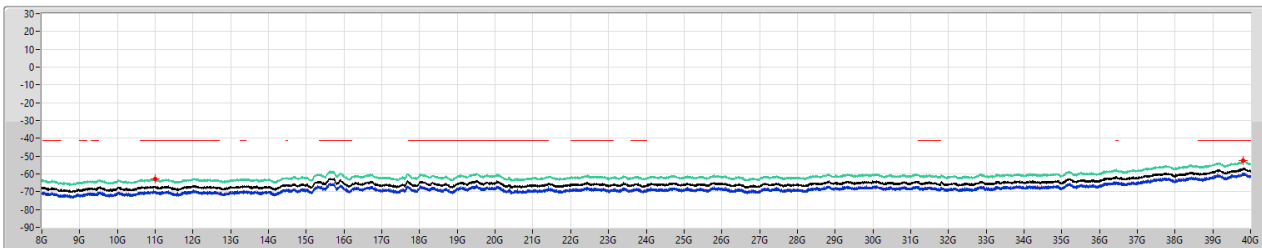

5.47-5.725GHz_802.11ax HEW40_Nss1,(MCS0)_2TX

CSE [AV]

5510MHz

27/03/2023