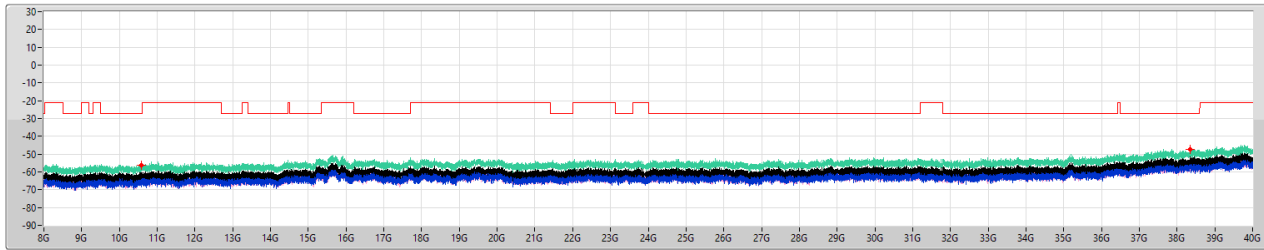

5.25-5.35GHz_802.11ax HEW40_Nss1,(MCS0)_2TX

CSE [PK]

5310MHz

27/03/2023

F-Start(Hz)	F-Stop(Hz)	RBW(Hz)	Type	Freq(Hz)	EIRP(dBm)	Limit(dBm)	Margin(dB)	DG(dB)	Ref1(dB)	Psum(dBm)	P1(dBm)	P2(dBm)
8G	40G	1M	PK	10.584G	-56.22	-27.00	-29.22	4.32	0.00	-60.54	-61.84	-66.40
8G	40G	1M	PK	38.34G	-47.21	-27.00	-20.21	4.32	0.00	-51.53	-53.93	-55.26

5.25-5.35GHz_802.11ax HEW40_Nss1,(MCS0)_2TX

CSE [AV]

5310MHz

27/03/2023