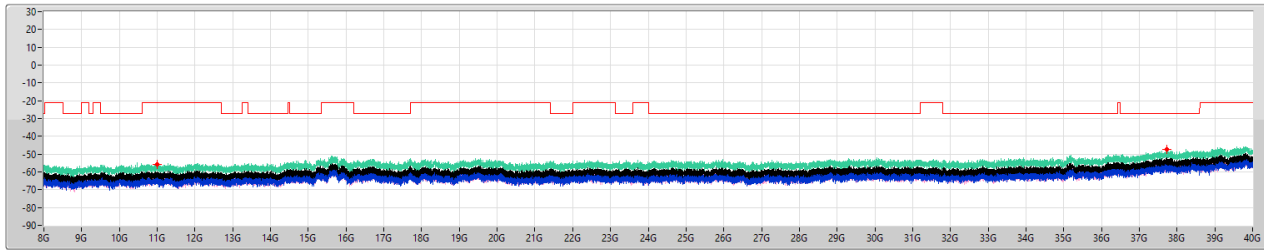

5.47-5.725GHz_802.11ax HEW20_Nss1,(MCS0)_2TX

CSE [PK]

5500MHz

27/03/2023

F-Start(Hz)	F-Stop(Hz)	RBW(Hz)	Type	Freq(Hz)	EIRP(dBm)	Limit(dBm)	Margin(dB)	DG(dB)	RefI(dB)	Psum(dBm)	P1(dBm)	P2(dBm)
8G	40G	1M	PK	10.998G	-56.01	-21.20	-34.81	4.02	0.00	-60.03	-64.24	-62.10
8G	40G	1M	PK	37.722G	-47.13	-27.00	-20.13	4.02	0.00	-51.15	-54.95	-53.50

5.47-5.725GHz_802.11ax HEW20_Nss1,(MCS0)_2TX

CSE [AV]

5500MHz

27/03/2023