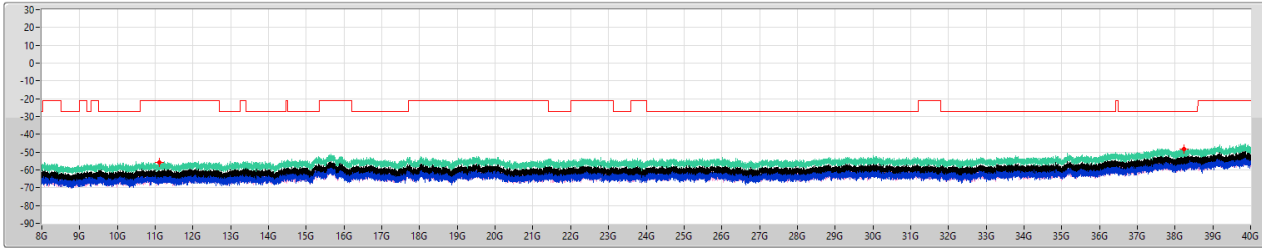

5.47-5.725GHz_802.11ax HEW40_Nss1,(MCS0)_2TX

CSE [PK]

5550MHz

27/03/2023

F-Start(Hz)	F-Stop(Hz)	RBW(Hz)	Type	Freq(Hz)	EIRP(dBm)	Limit(dBm)	Margin(dB)	DG(dB)	RefI(dB)	Psum(dBm)	P1(dBm)	P2(dBm)
8G	40G	1M	PK	11.099G	-55.88	-21.20	-34.68	4.02	0.00	-59.90	-65.87	-61.16
8G	40G	1M	PK	38.238G	-48.05	-27.00	-21.05	4.02	0.00	-52.07	-59.09	-53.03

5.47-5.725GHz_802.11ax HEW40_Nss1,(MCS0)_2TX

CSE [AV]

5550MHz

27/03/2023