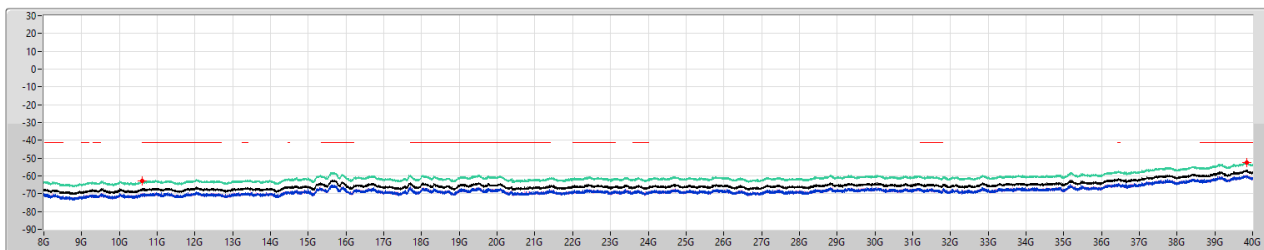

5.25-5.35GHz\_802.11ax HEW20\_Nss1,(MCS0)\_2TX

CSE [PK]

5300MHz

27/03/2023

5.25-5.35GHz\_802.11ax HEW20\_Nss1,(MCS0)\_2TX

CSE [AV]

5300MHz

27/03/2023