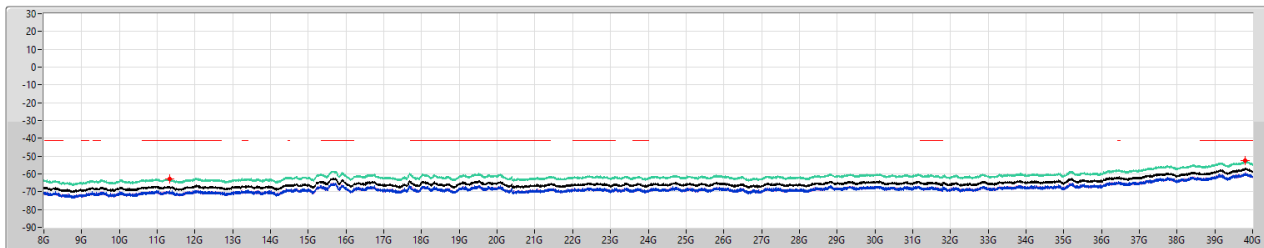

- Limit.AV ☒
- EIRP.AV ☒
- Sum.AV ☒
- Port 1 ☐
- Port 2 ☐

F-Start(Hz)	F-Stop(Hz)	RBW(Hz)	Type	Freq(Hz)	EIRP(dBm)	Limit(dBm)	Margin(dB)	DG(dB)	RefI(dB)	Psum(dBm)	P1(dBm)	P2(dBm)
8G	40G	1M	AV	11.325G	-62.86	-41.20	-21.66	4.02	0.00	-66.88	-69.51	-70.30
8G	40G	1M	AV	39.802G	-52.49	-41.20	-11.29	4.02	0.00	-56.51	-59.39	-59.66