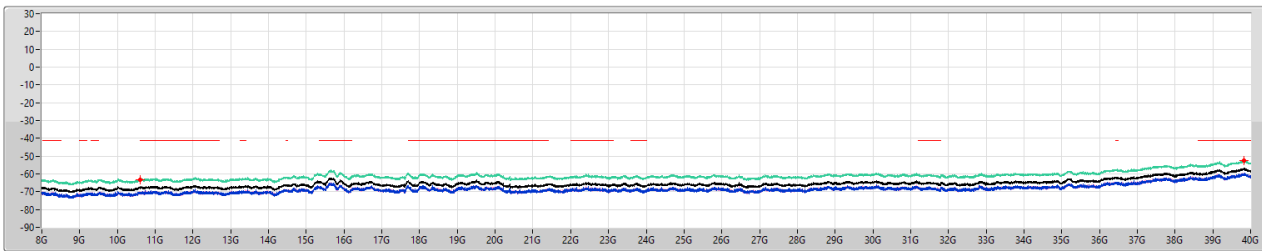

☒ Limit-AV
☒ ERP-AV
☒ Sum-AV
☒ Port 1
☒ Port 2

F-Start(Hz)	F-Stop(Hz)	RBW(Hz)	Type	Freq(Hz)	EIRP(dBm)	Limit(dBm)	Margin(dB)	DG(dB)	Ref1(dB)	Psum(dBm)	P1(dBm)	P2(dBm)
8G	40G	1M	AV	10.6G	-63.31	-41.20	-22.11	4.32	0.00	-67.63	-70.85	-70.44
8G	40G	1M	AV	39.816G	-52.55	-41.20	-11.35	4.32	0.00	-56.87	-60.10	-59.68