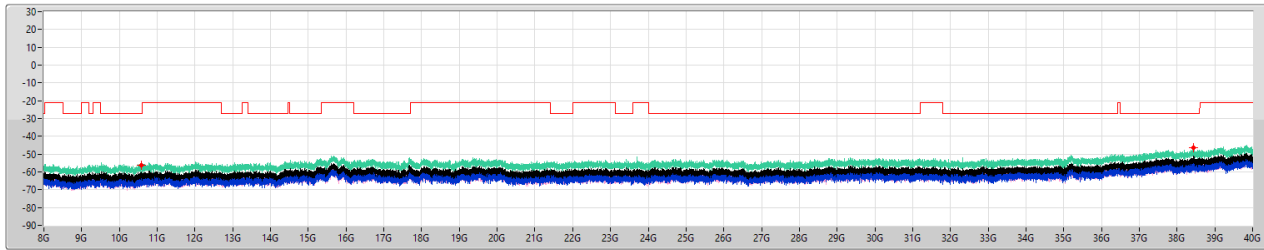

5.25-5.35GHz\_802.11ax HEW20\_Nss1,(MCS0)\_2TX

CSE [PK]

5300MHz

27/03/2023

5.25-5.35GHz\_802.11ax HEW20\_Nss1,(MCS0)\_2TX

CSE [AV]

5300MHz

27/03/2023