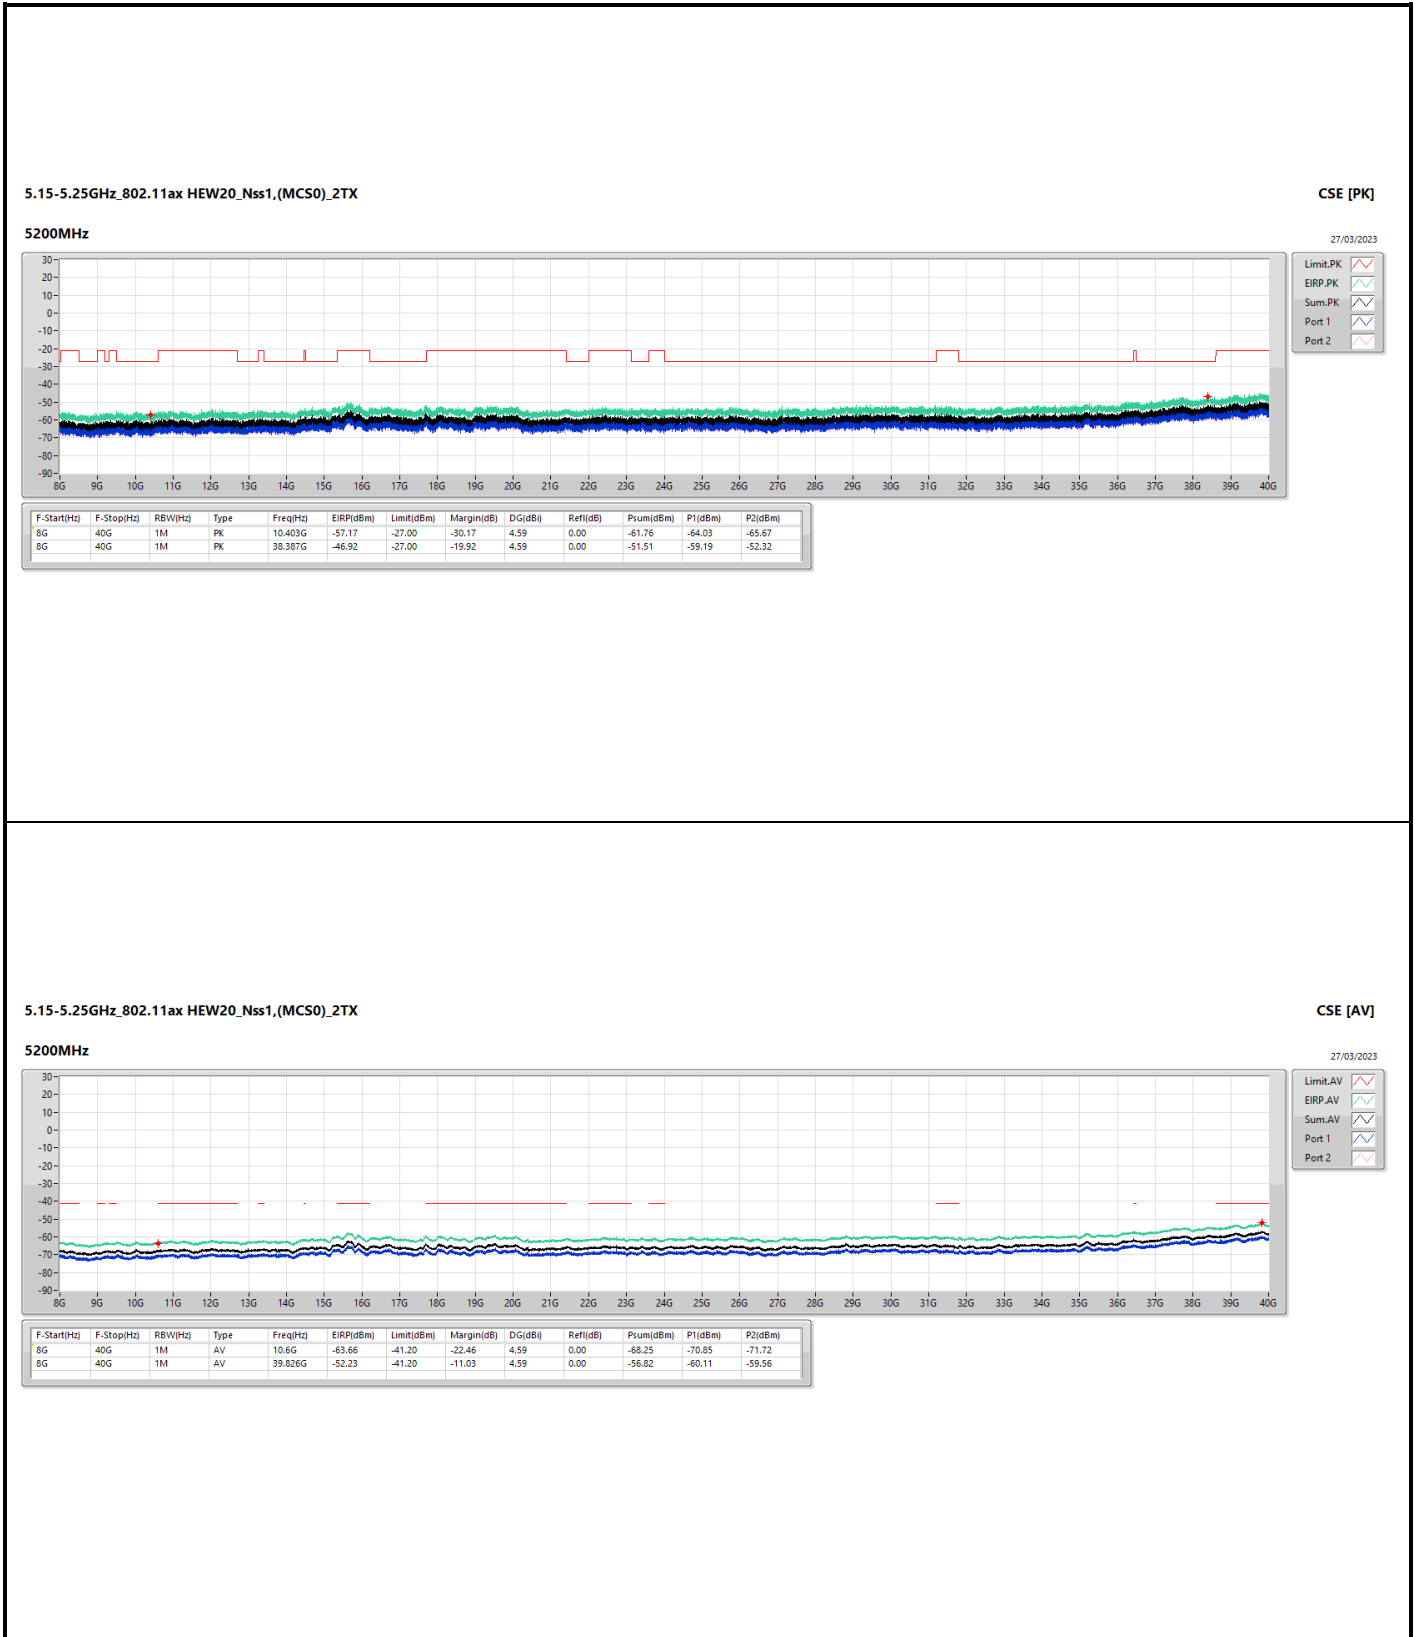

5.25-5.35GHz\_802.11ax HEW20\_Nss1,(MCS0)\_2TX

CSE [PK]

5300MHz

27/03/2023

5.25-5.35GHz\_802.11ax HEW20\_Nss1,(MCS0)\_2TX

CSE [AV]

5300MHz

27/03/2023