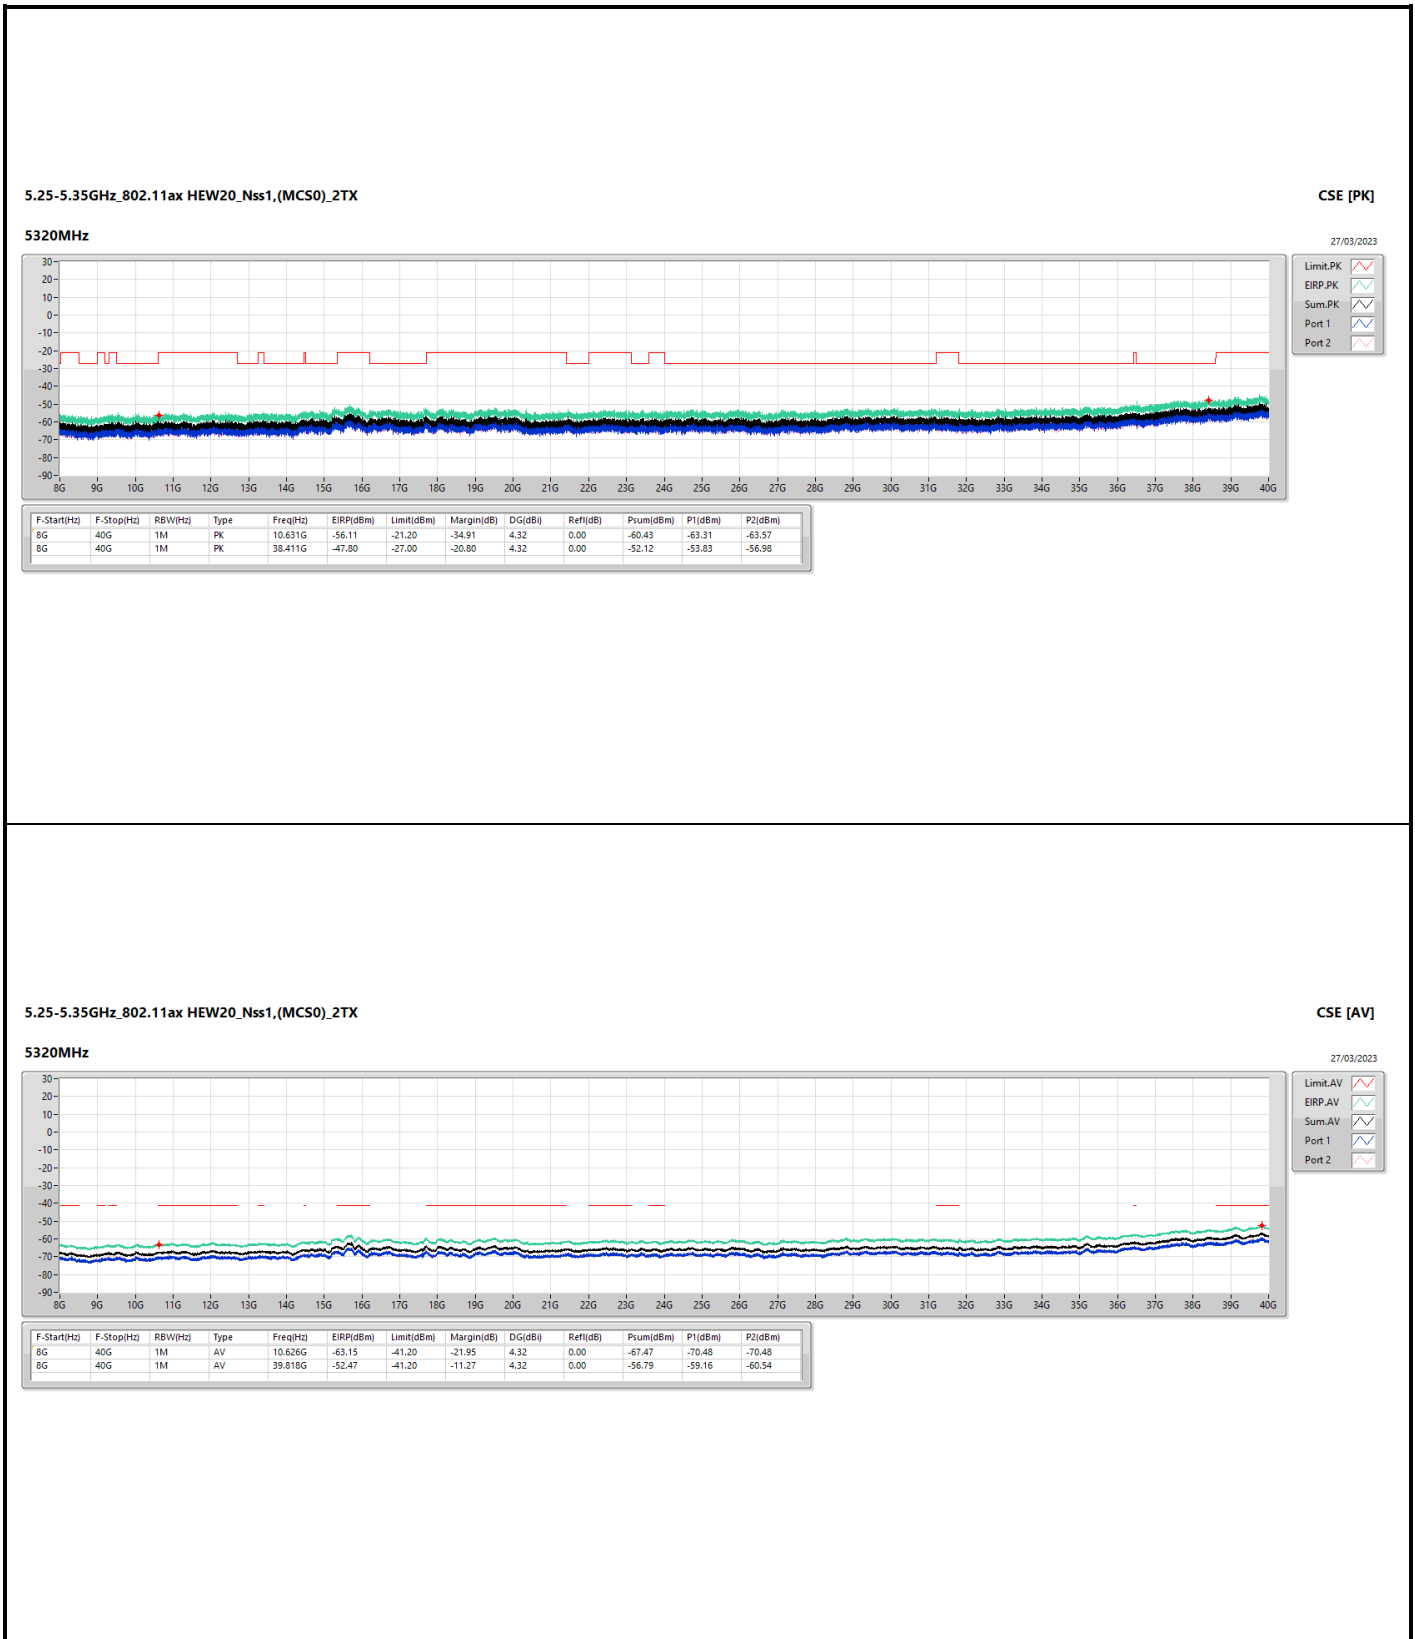

5.25-5.35GHz\_802.11ax HEW20\_Nss1,(MCS0)\_2TX

CSE [PK]

5300MHz

27/03/2023

5.25-5.35GHz\_802.11ax HEW20\_Nss1,(MCS0)\_2TX

CSE [AV]

5300MHz

27/03/2023