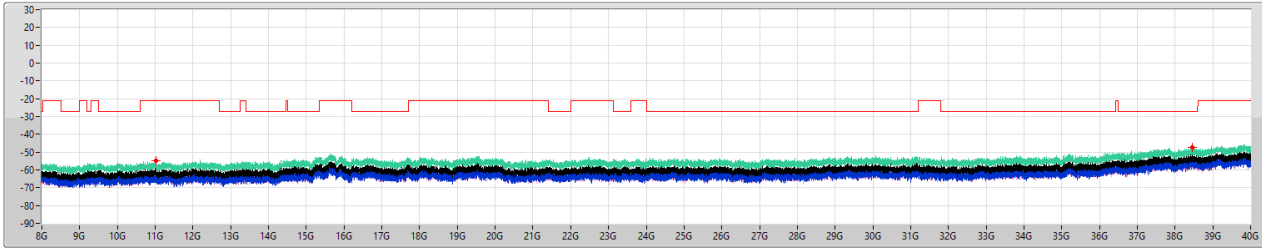

5.47-5.725GHz_802.11ax HEW40_Nss1,(MCS0)_2TX

CSE [PK]

5510MHz

27/03/2023