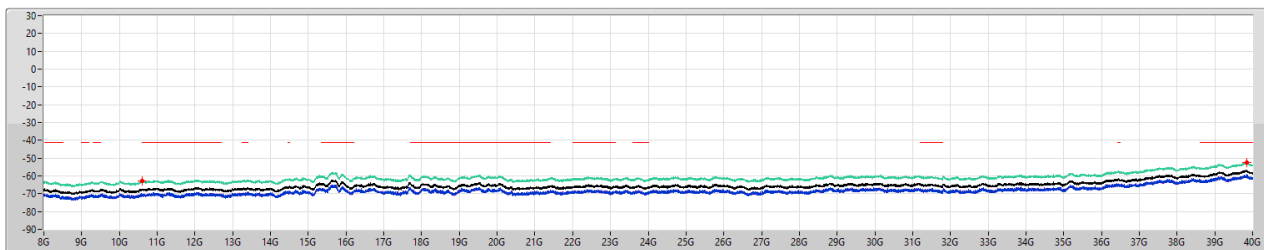

F-Start(Hz)	F-Stop(Hz)	RBW(Hz)	Type	Freq(Hz)	EIRP(dBm)	Limit(dBm)	Margin(dB)	DG(dB)	Ref1(dB)	Psum(dBm)	P1(dBm)	P2(dBm)
8G	40G	1M	AV	10.607G	-63.02	-41.20	-21.82	4.32	0.00	-67.34	-70.45	-70.26
8G	40G	1M	AV	39.839G	-52.29	-41.20	-11.09	4.32	0.00	-56.61	-59.06	-60.27