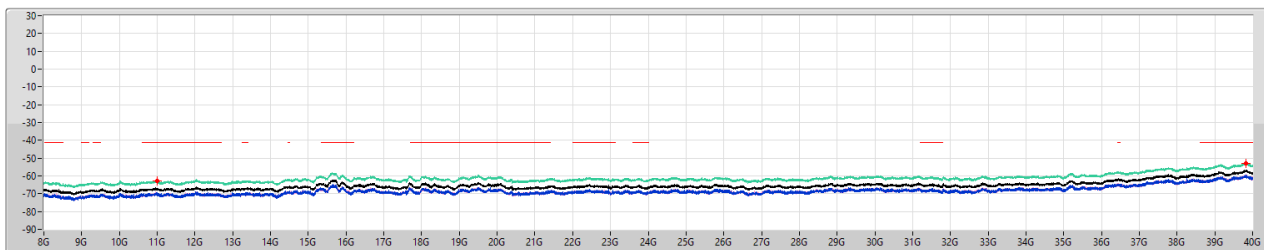

F-Start(Hz)	F-Stop(Hz)	RBW(Hz)	Type	Freq(Hz)	EIRP(dBm)	Limit(dBm)	Margin(dB)	DG(dB)	RefI(dB)	Psum(dBm)	P1(dBm)	P2(dBm)
8G	40G	1M	AV	10.997G	-62.89	-41.20	-21.69	4.02	0.00	-66.91	-70.02	-69.83
8G	40G	1M	AV	39.824G	-52.78	-41.20	-11.58	4.02	0.00	-56.80	-60.40	-59.29