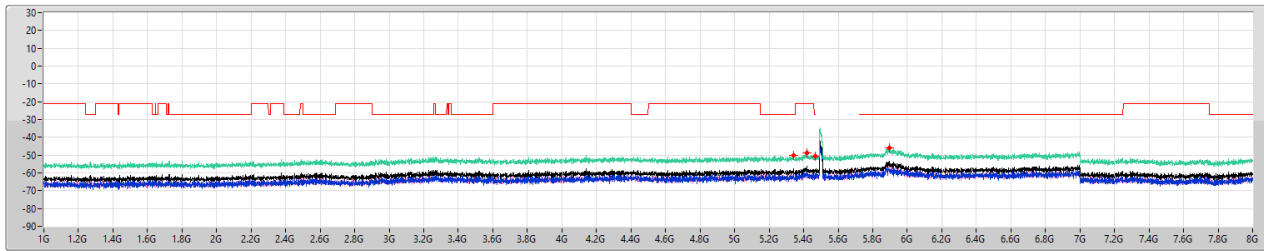

5.47-5.725GHz_802.11ax HEW20_Nss1,(MCS0)_2TX

CSE Other [PK]

5500MHz

29/03/2023

F-Start(Hz)	F-Stop(Hz)	RBW(Hz)	Type	Freq(Hz)	EIRP(dBm)	Limit(dBm)	Margin(dB)	DG(dB)	RefI(dB)	Psum(dBm)	P1(dBm)	P2(dBm)
1G	8G	1M	PK	5.34175G	-50.09	-27.00	-23.09	7.48	0.00	-57.57	-60.32	-60.85
1G	8G	1M	PK	5.4205G	-48.88	-21.20	-27.68	7.48	0.00	-56.36	-58.35	-60.70
1G	8G	1M	PK	5.466G	-50.66	-27.00	-23.66	7.48	0.00	-58.14	-60.37	-62.10
1G	8G	1M	PK	5.89825G	-46.06	-27.00	-19.06	7.48	0.00	-53.54	-57.91	-55.51

5.47-5.725GHz_802.11ax HEW20_Nss1,(MCS0)_2TX

CSE Other [AV]

5500MHz

29/03/2023