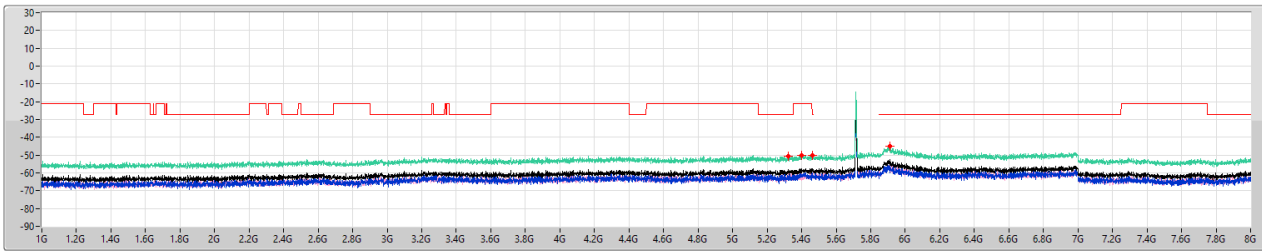

5.47-5.725GHz_802.11a_Nss1,(6Mbps)_2TX

CSE Other [PK]

5720MHz Straddle 5.47-5.725GHz

29/03/2023

F-Start(Hz)	F-Stop(Hz)	RBW(Hz)	Type	Freq(Hz)	EIRP(dBm)	Limit(dBm)	Margin(dB)	DG(dB)	RefI(dB)	Psum(dBm)	P1(dBm)	P2(dBm)
1G	8G	1M	PK	5.32075G	-50.74	-27.00	-23.74	7.48	0.00	-58.22	-61.84	-60.70
1G	8G	1M	PK	5.39775G	-50.12	-21.20	-28.92	7.48	0.00	-57.60	-61.97	-59.58
1G	8G	1M	PK	5.46075G	-50.07	-27.00	-23.07	7.48	0.00	-57.55	-60.85	-60.28
1G	8G	1M	PK	5.90875G	-45.15	-27.00	-18.15	7.48	0.00	-52.63	-55.32	-55.98

5.47-5.725GHz_802.11a_Nss1,(6Mbps)_2TX

CSE Other [AV]

5720MHz Straddle 5.47-5.725GHz

29/03/2023