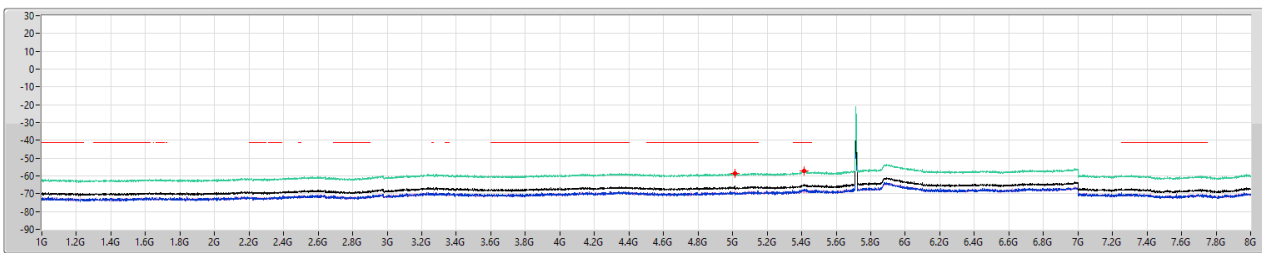

F-Start(Hz)	F-Stop(Hz)	RBW(Hz)	Type	Freq(Hz)	EIRP(dBm)	Limit(dBm)	Margin(dB)	DG(dB)	RefI(dB)	Psum(dBm)	P1(dBm)	P2(dBm)
1G	8G	1M	AV	5.01188G	-58.37	-41.20	-17.17	7.48	0.00	-65.85	-69.24	-68.52
1G	8G	1M	AV	5.41525G	-57.42	-41.20	-16.22	7.48	0.00	-64.90	-67.41	-68.48